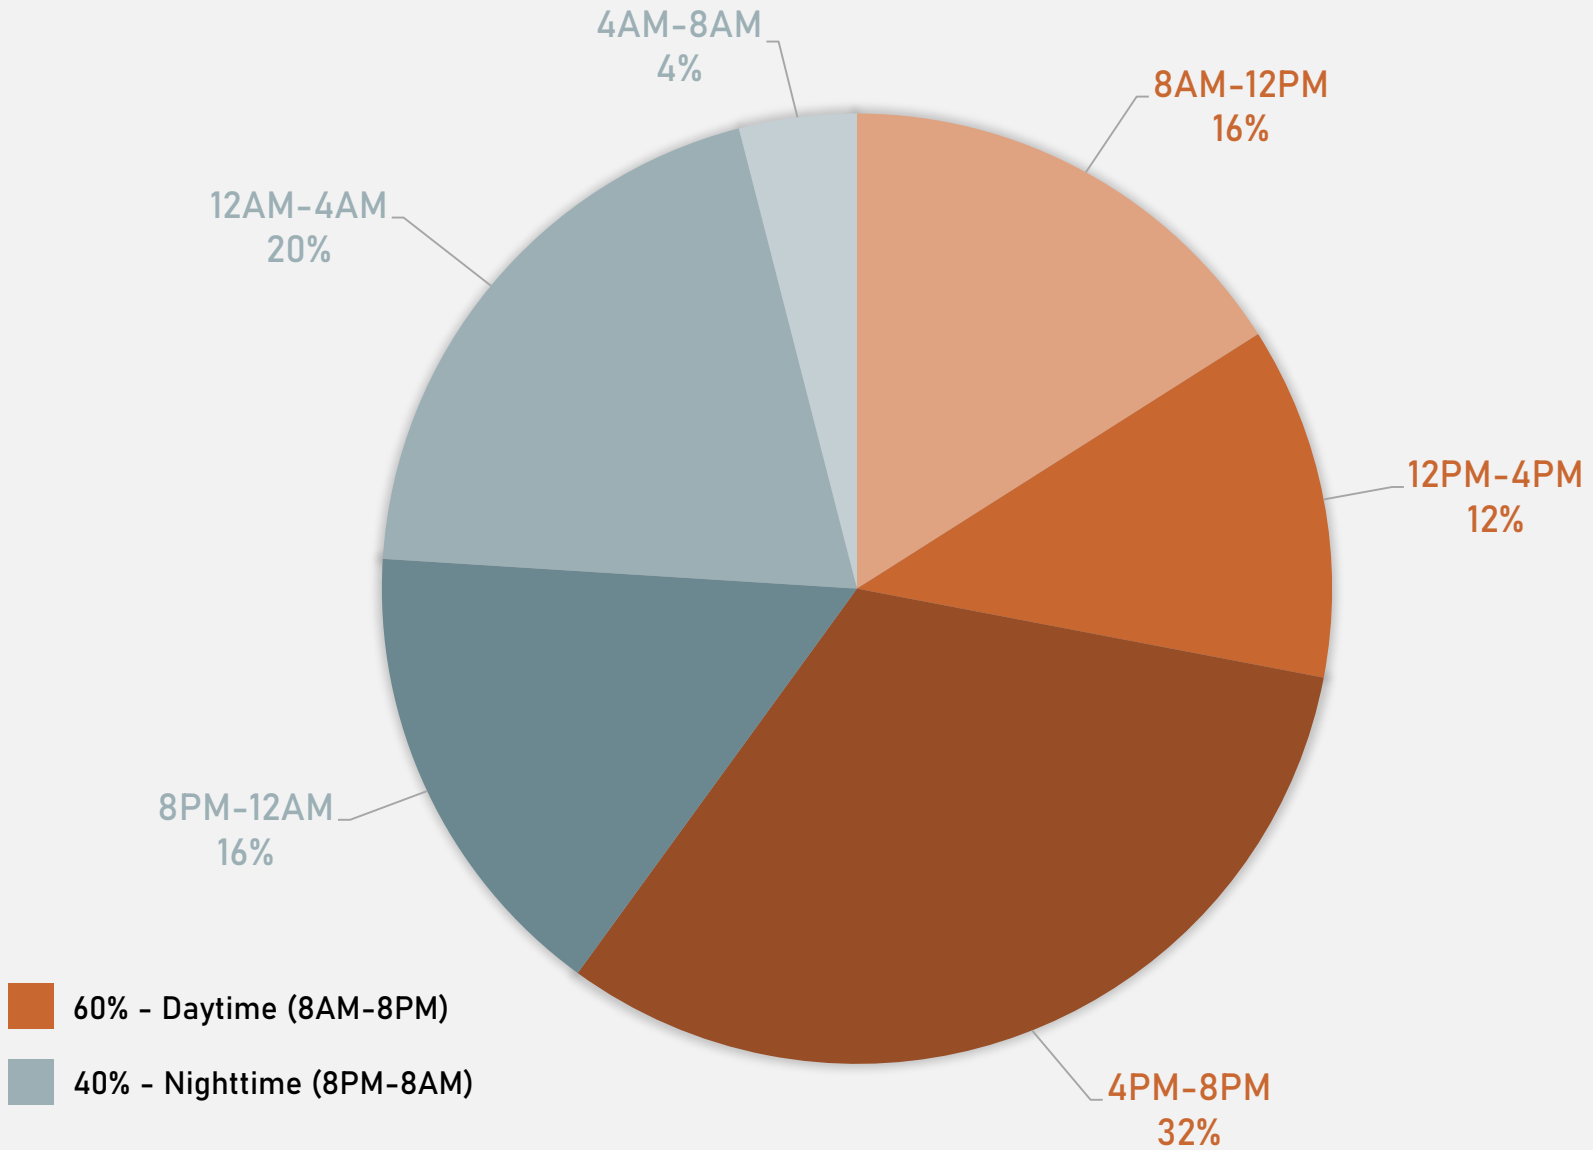

- 16 total crimes in April 2024
 - **Down 33%** compared to April 2023 (24 crimes)
 - 2 crimes against persons in April 2024
 - **Down 75%** compared to April 2023 (8 crimes)
- 55 total crimes so far in 2024
 - **Down 5%** compared to this time in 2023 (58 crimes)
 - 12 crimes against persons so far in 2024
 - **Up 9%** compared to this time in 2023 (11 crimes)

LEWIS PLACE CRIMES BY DAY OF THE WEEK

LEWIS PLACE CRIMES BY TIME OF DAY

LEWIS PLACE CRIMES BY DAY OF THE MONTH

**VANDEVENTER
NEIGHBORHOOD DETAIL**

VANDEVENTER SUMMARY NOTES

- 24 total crimes in April 2024
 - **Down 14%** compared to April 2023 (28 crimes)
 - 2 crimes against persons in April 2024
 - **Down 75%** compared to April 2023 (8 crimes)
- 112 total crimes so far in 2024
 - **Up 15%** compared to this time in 2023 (97 crimes)
 - 18 crimes against persons so far in 2024
 - **Down 10%** compared to this time in 2023 (20 crimes)

2024

Crimes	Jan	Feb	Mar	Apr	Total
Aggravated Assault	1	2	3	1	7
Arson	0	0	0	0	0
Burglary	2	1	1	3	7
Homicide	0	0	0	1	1
Larceny	8	3	4	3	18
Motor Vehicle Theft	3	2	1	3	9
Robbery	0	0	1	0	1
Total	14	8	10	11	43

VANDEVENTER 2023 VS 2024

VANDEVENTER CRIMES BY DAY OF THE WEEK

VANDEVENTER CRIMES BY TIME OF DAY

VANDEVENTER CRIMES BY DAY OF THE MONTH