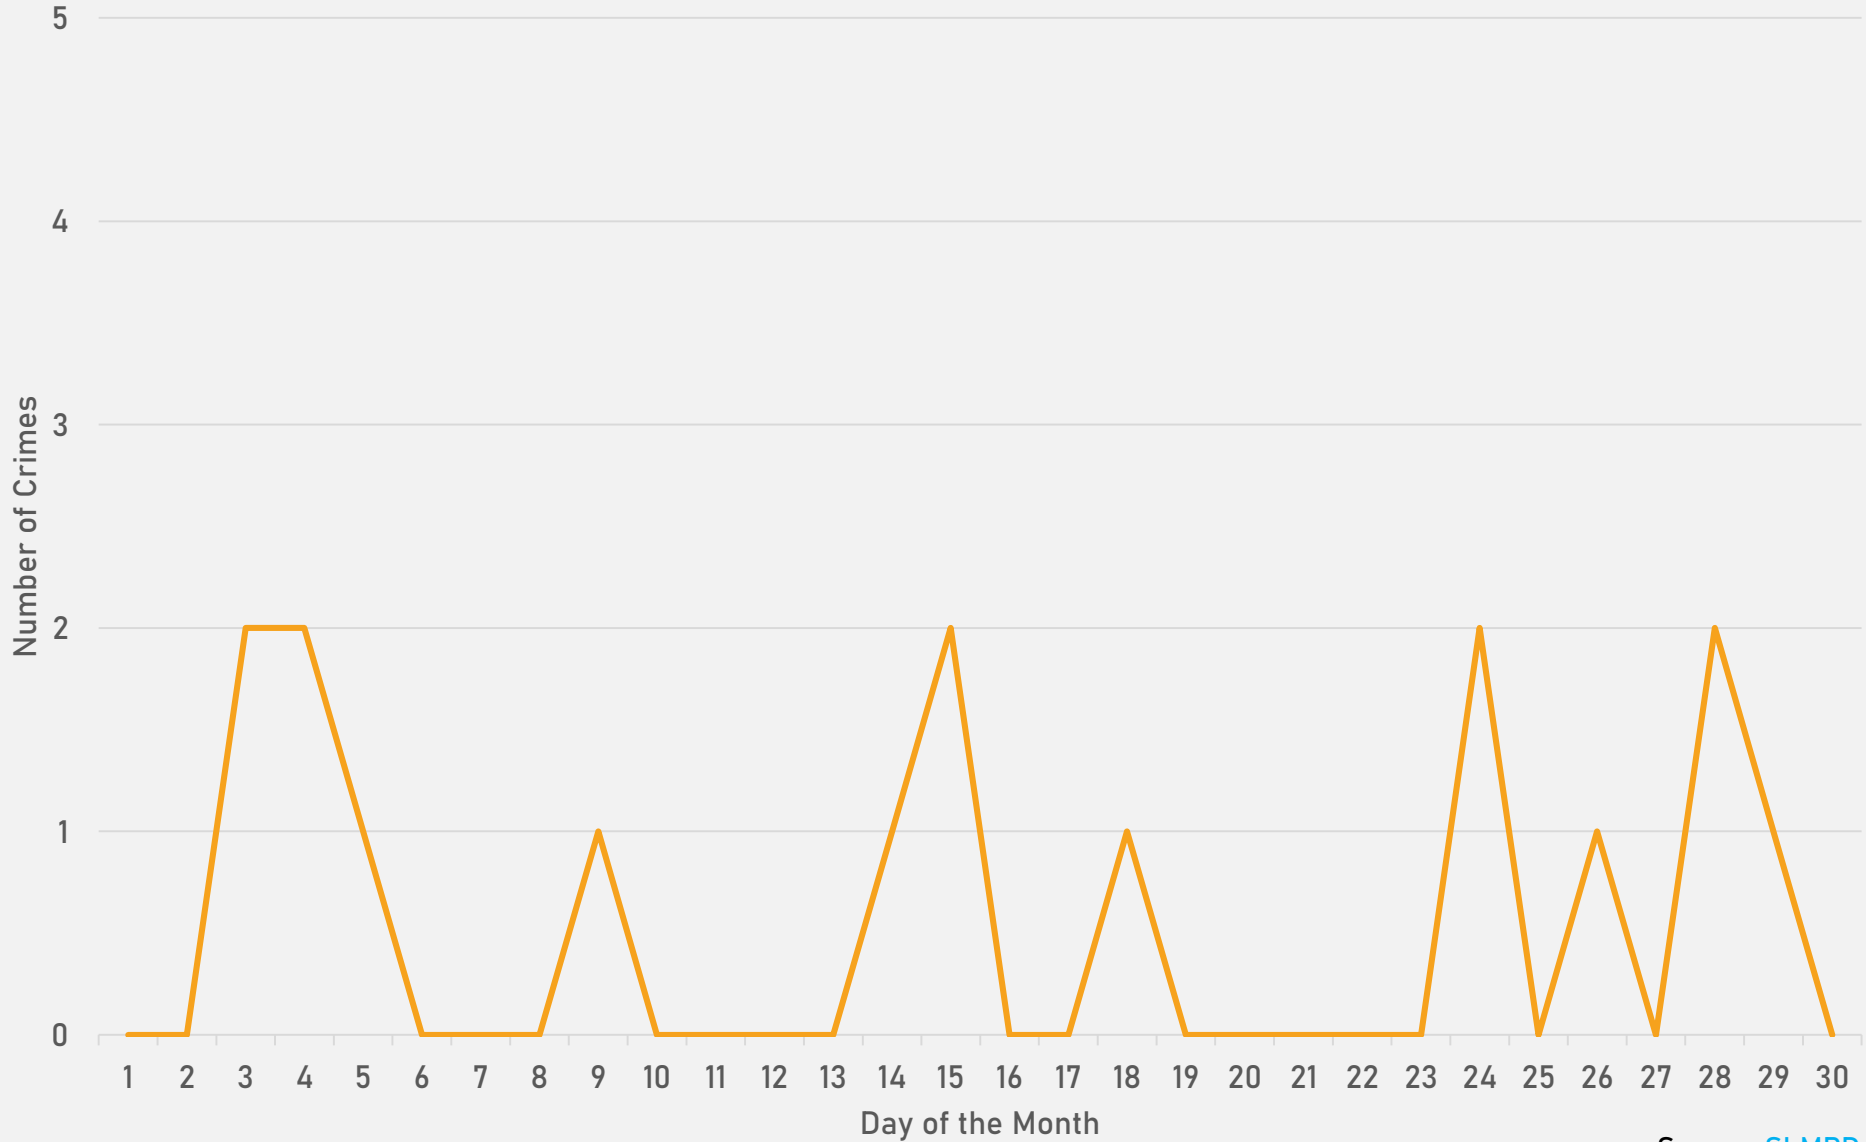

- 16 total crimes in April 2024
 - **Down 33%** compared to April 2023 (24 crimes)
 - 2 crimes against persons in April 2024
 - **Down 75%** compared to April 2023 (8 crimes)
- 55 total crimes so far in 2024
 - **Down 5%** compared to this time in 2023 (58 crimes)
 - 12 crimes against persons so far in 2024
 - **Up 9%** compared to this time in 2023 (11 crimes)

LEWIS PLACE YEAR TO YEAR COMPARISON

2023

Crimes	Jan	Feb	Mar	Apr	May	Jun	Jul	Aug	Sep	Oct	Nov	Dec	Total
Aggravated Assault	0	0	2	2	6	0	1	2	2	5	0	0	20
Arson	0	0	0	0	0	0	0	0	0	0	0	0	0
Burglary	1	1	0	0	1	0	0	2	2	1	0	0	8
Homicide	0	0	0	3	0	0	0	0	0	0	0	0	3
Larceny	2	2	1	1	2	3	3	2	5	5	1	2	28
Motor Vehicle Theft	0	3	3	2	2	1	3	4	4	0	1	3	25
Robbery	0	0	1	2	0	0	0	1	0	0	0	0	4
Total	3	6	7	10	11	4	7	11	13	11	2	5	88

2024

Crimes	Jan	Feb	Mar	Apr	Total
Aggravated Assault	2	0	2	2	6
Arson	0	0	0	0	0
Burglary	2	1	0	1	4
Homicide	0	1	0	0	1
Larceny	2	1	2	2	7
Motor Vehicle Theft	2	1	1	3	7
Robbery	0	0	0	0	0
Total	8	4	5	8	25

LEWIS PLACE 2023 VS 2024

LEWIS PLACE CRIMES BY DAY OF THE WEEK

LEWIS PLACE CRIMES BY TIME OF DAY

LEWIS PLACE CRIMES BY DAY OF THE MONTH

**VANDEVENTER
NEIGHBORHOOD DETAIL**

VANDEVENTER SUMMARY NOTES

- 24 total crimes in April 2024
 - **Down 14%** compared to April 2023 (28 crimes)
 - 2 crimes against persons in April 2024
 - **Down 75%** compared to April 2023 (8 crimes)
- 112 total crimes so far in 2024
 - **Up 15%** compared to this time in 2023 (97 crimes)
 - 18 crimes against persons so far in 2024
 - **Down 10%** compared to this time in 2023 (20 crimes)