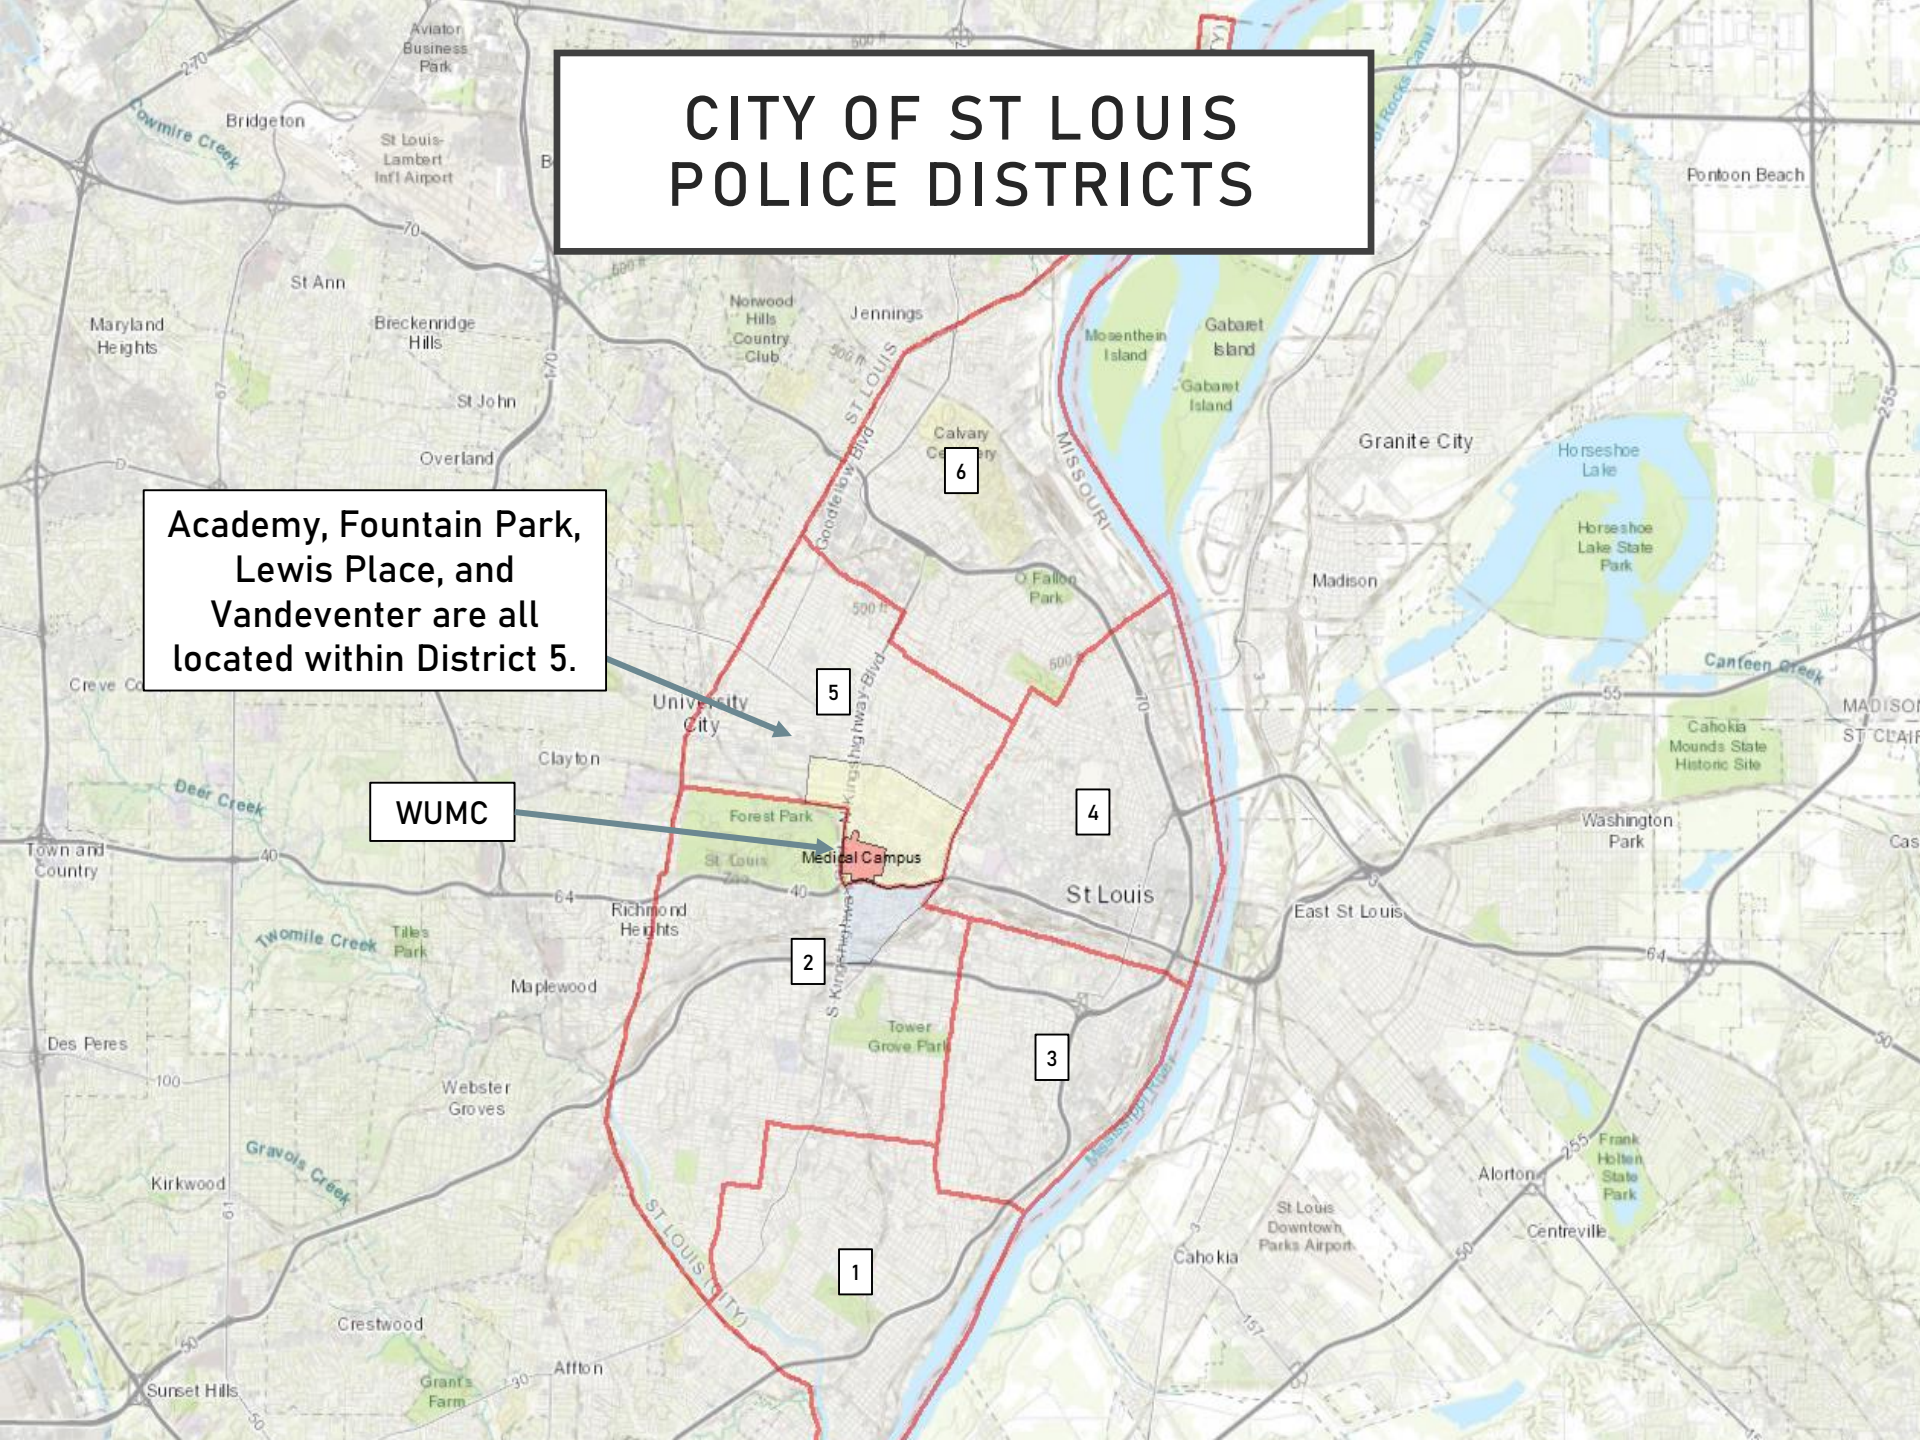

April 2024
Monthly Crime Report

**ACADEMY
FOUNTAIN PARK
LEWIS PLACE
VANDEVENTER**

Washington University Medical Center

CITY OF ST LOUIS POLICE DISTRICTS

Academy, Fountain Park, Lewis Place, and Vandeventer are all located within District 5.

WUMC

DISTRICT 5 SUMMARY NOTES

There are 15 neighborhoods in District 5.

- Academy
- Central West End
- DeBaliviere Place
- Fountain Park
- Hamilton Heights
- Kingsway East
- Kingsway West
- Lewis Place
- Skinker-DeBaliviere
- The Greater Ville
- The Ville
- Vandeventer
- Visitation Park
- Wells-Goodfellow
- West End

- The **lowest number** of crimes in one neighborhood was 11 in Fountain Park
- The **highest number** of crimes in one neighborhood was 170 in the Central West End
- The average number of crimes per neighborhood was 49.3
- The **lowest crime rate** per 100,000 in one neighborhood was 759.6 in the West End
- The **highest crime rate** per 100,000 in one neighborhood was 2420.4 in Academy
- The overall crime rate in District 5 was 1306.6

LEWIS PLACE CRIMES BY DAY OF THE WEEK

LEWIS PLACE CRIMES BY TIME OF DAY

LEWIS PLACE CRIMES BY DAY OF THE MONTH

**VANDEVENTER
NEIGHBORHOOD DETAIL**

VANDEVENTER SUMMARY NOTES

- 24 total crimes in April 2024
 - **Down 14%** compared to April 2023 (28 crimes)
 - 2 crimes against persons in April 2024
 - **Down 75%** compared to April 2023 (8 crimes)
- 112 total crimes so far in 2024
 - **Up 15%** compared to this time in 2023 (97 crimes)
 - 18 crimes against persons so far in 2024
 - **Down 10%** compared to this time in 2023 (20 crimes)