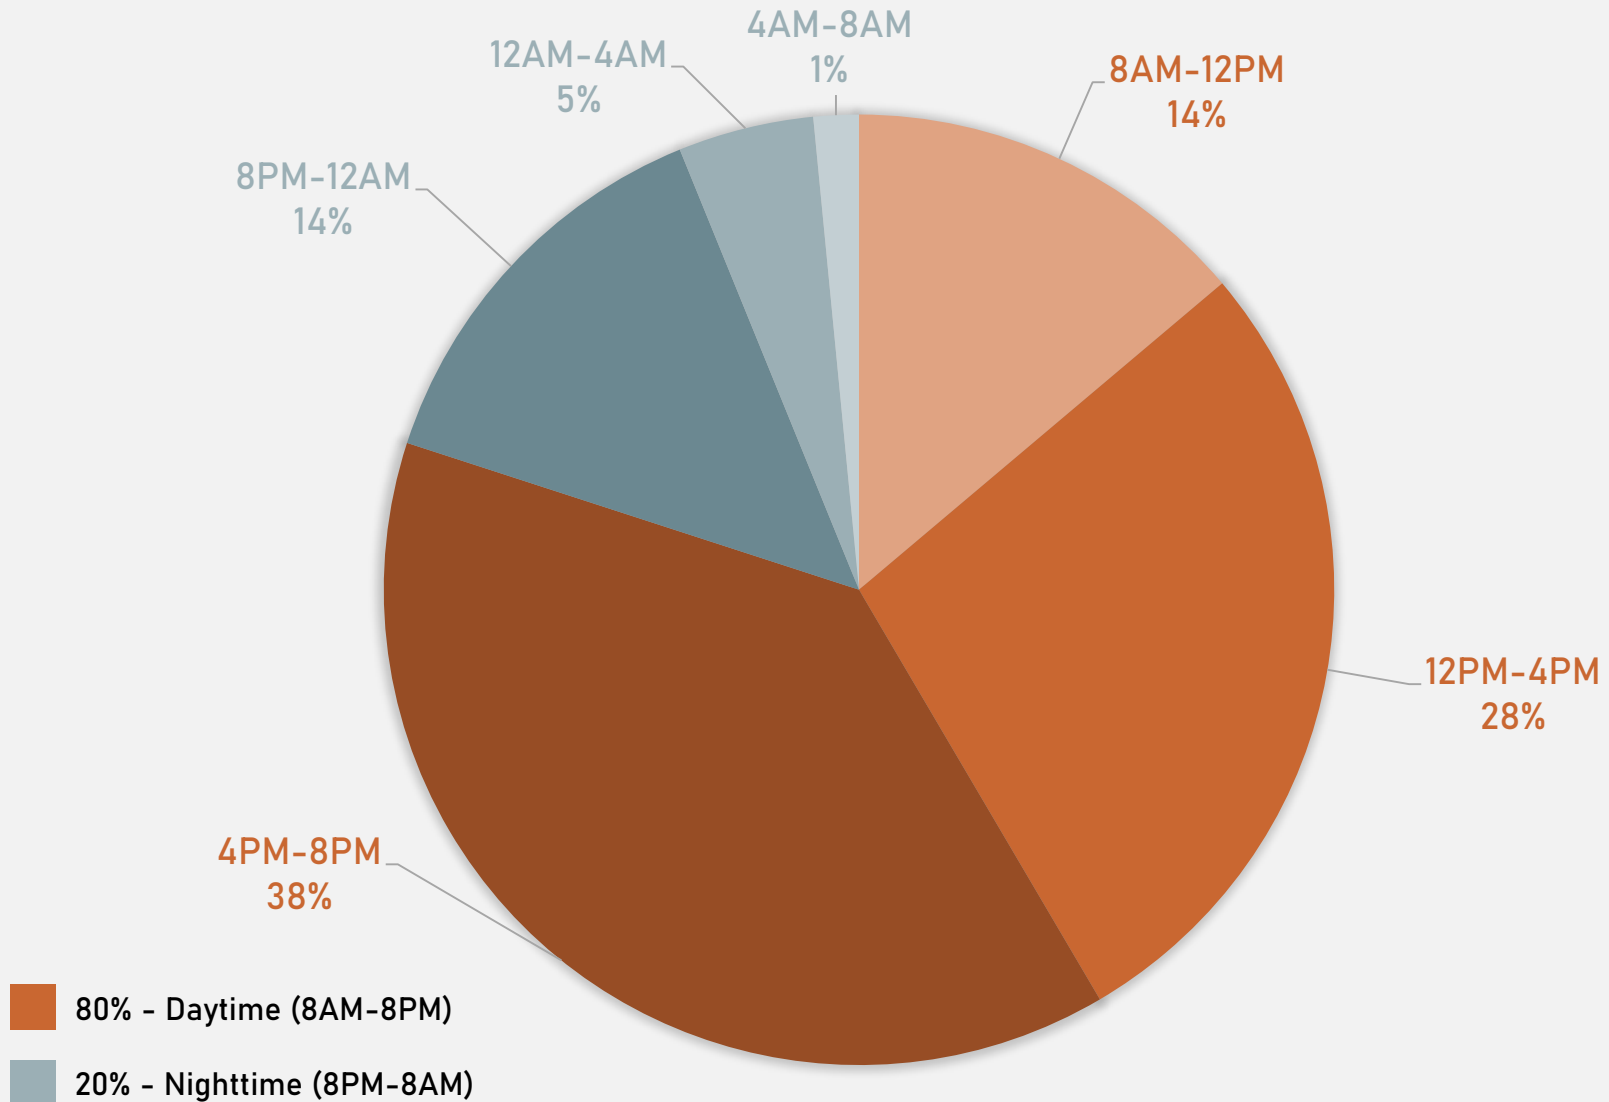

- 57 total crimes in April 2024
 - **Up 27%** compared to April 2023 (45 crimes)
 - 12 crimes against persons in April 2024
 - **Up 20%** compared to April 2023 (10 crimes)
- 175 total crimes so far in 2024
 - **Up 7%** compared to this time in 2023 (164 crimes)
 - 33 crimes against persons so far in 2024
 - **Up 14%** compared to this time in 2023 (29 crimes)

ACADEMY 2023 VS 2024

ACADEMY CRIMES BY DAY OF THE WEEK

ACADEMY CRIMES BY TIME OF DAY

ACADEMY CRIMES BY DAY OF THE MONTH

**FOUNTAIN PARK
NEIGHBORHOOD DETAIL**

FOUNTAIN PARK SUMMARY NOTES

- 11 total crimes in April 2024
 - **Down 58%** compared to April 2023 (26 crimes)
 - 4 crimes against persons in April 2024
 - **Down 20%** compared to April 2023 (5 crimes)
- 86 total crimes so far in 2024
 - **Down 26%** compared to this time in 2023 (116 crimes)
 - 19 crimes against persons so far in 2024
 - **Up 6%** compared to this time in 2023 (18 crimes)

- 16 total crimes in April 2024
 - **Down 33%** compared to April 2023 (24 crimes)
 - 2 crimes against persons in April 2024
 - **Down 75%** compared to April 2023 (8 crimes)
- 55 total crimes so far in 2024
 - **Down 5%** compared to this time in 2023 (58 crimes)
 - 12 crimes against persons so far in 2024
 - **Up 9%** compared to this time in 2023 (11 crimes)

LEWIS PLACE CRIMES BY DAY OF THE WEEK

LEWIS PLACE CRIMES BY TIME OF DAY

LEWIS PLACE CRIMES BY DAY OF THE MONTH

**VANDEVENTER
NEIGHBORHOOD DETAIL**

VANDEVENTER SUMMARY NOTES

- 24 total crimes in April 2024
 - **Down 14%** compared to April 2023 (28 crimes)
 - 2 crimes against persons in April 2024
 - **Down 75%** compared to April 2023 (8 crimes)
- 112 total crimes so far in 2024
 - **Up 15%** compared to this time in 2023 (97 crimes)
 - 18 crimes against persons so far in 2024
 - **Down 10%** compared to this time in 2023 (20 crimes)