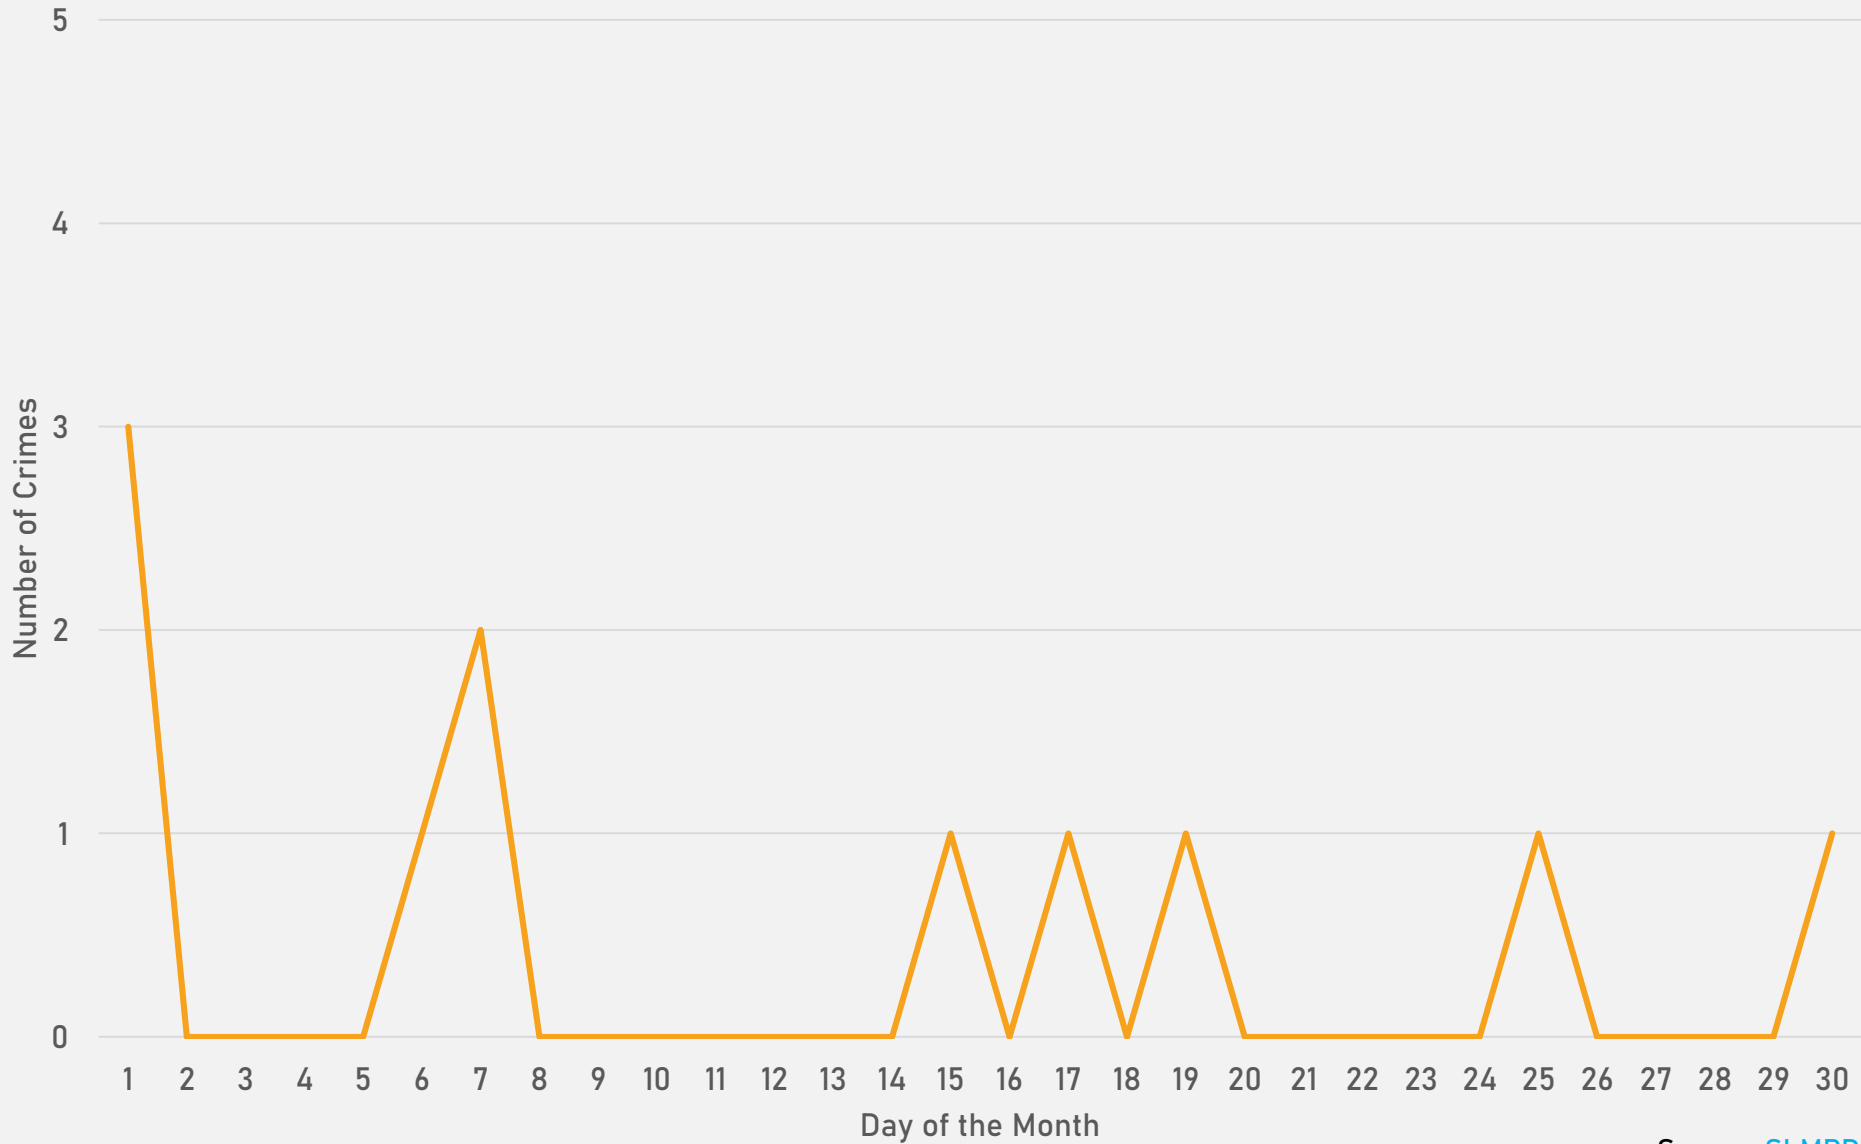

- 57 total crimes in April 2024
 - **Up 27%** compared to April 2023 (45 crimes)
 - 12 crimes against persons in April 2024
 - **Up 20%** compared to April 2023 (10 crimes)
- 175 total crimes so far in 2024
 - **Up 7%** compared to this time in 2023 (164 crimes)
 - 33 crimes against persons so far in 2024
 - **Up 14%** compared to this time in 2023 (29 crimes)

FOUNTAIN PARK 2023 VS 2024

FOUNTAIN PARK CRIMES BY DAY OF THE WEEK

FOUNTAIN PARK CRIMES BY TIME OF DAY

FOUNTAIN PARK CRIMES BY DAY OF THE MONTH

**LEWIS PLACE
NEIGHBORHOOD DETAIL**

LEWIS PLACE SUMMARY NOTES

- 16 total crimes in April 2024
 - **Down 33%** compared to April 2023 (24 crimes)
 - 2 crimes against persons in April 2024
 - **Down 75%** compared to April 2023 (8 crimes)
- 55 total crimes so far in 2024
 - **Down 5%** compared to this time in 2023 (58 crimes)
 - 12 crimes against persons so far in 2024
 - **Up 9%** compared to this time in 2023 (11 crimes)

LEWIS PLACE CRIMES BY DAY OF THE WEEK

LEWIS PLACE CRIMES BY TIME OF DAY

LEWIS PLACE CRIMES BY DAY OF THE MONTH

**VANDEVENTER
NEIGHBORHOOD DETAIL**

VANDEVENTER SUMMARY NOTES

- 24 total crimes in April 2024
 - **Down 14%** compared to April 2023 (28 crimes)
 - 2 crimes against persons in April 2024
 - **Down 75%** compared to April 2023 (8 crimes)
- 112 total crimes so far in 2024
 - **Up 15%** compared to this time in 2023 (97 crimes)
 - 18 crimes against persons so far in 2024
 - **Down 10%** compared to this time in 2023 (20 crimes)