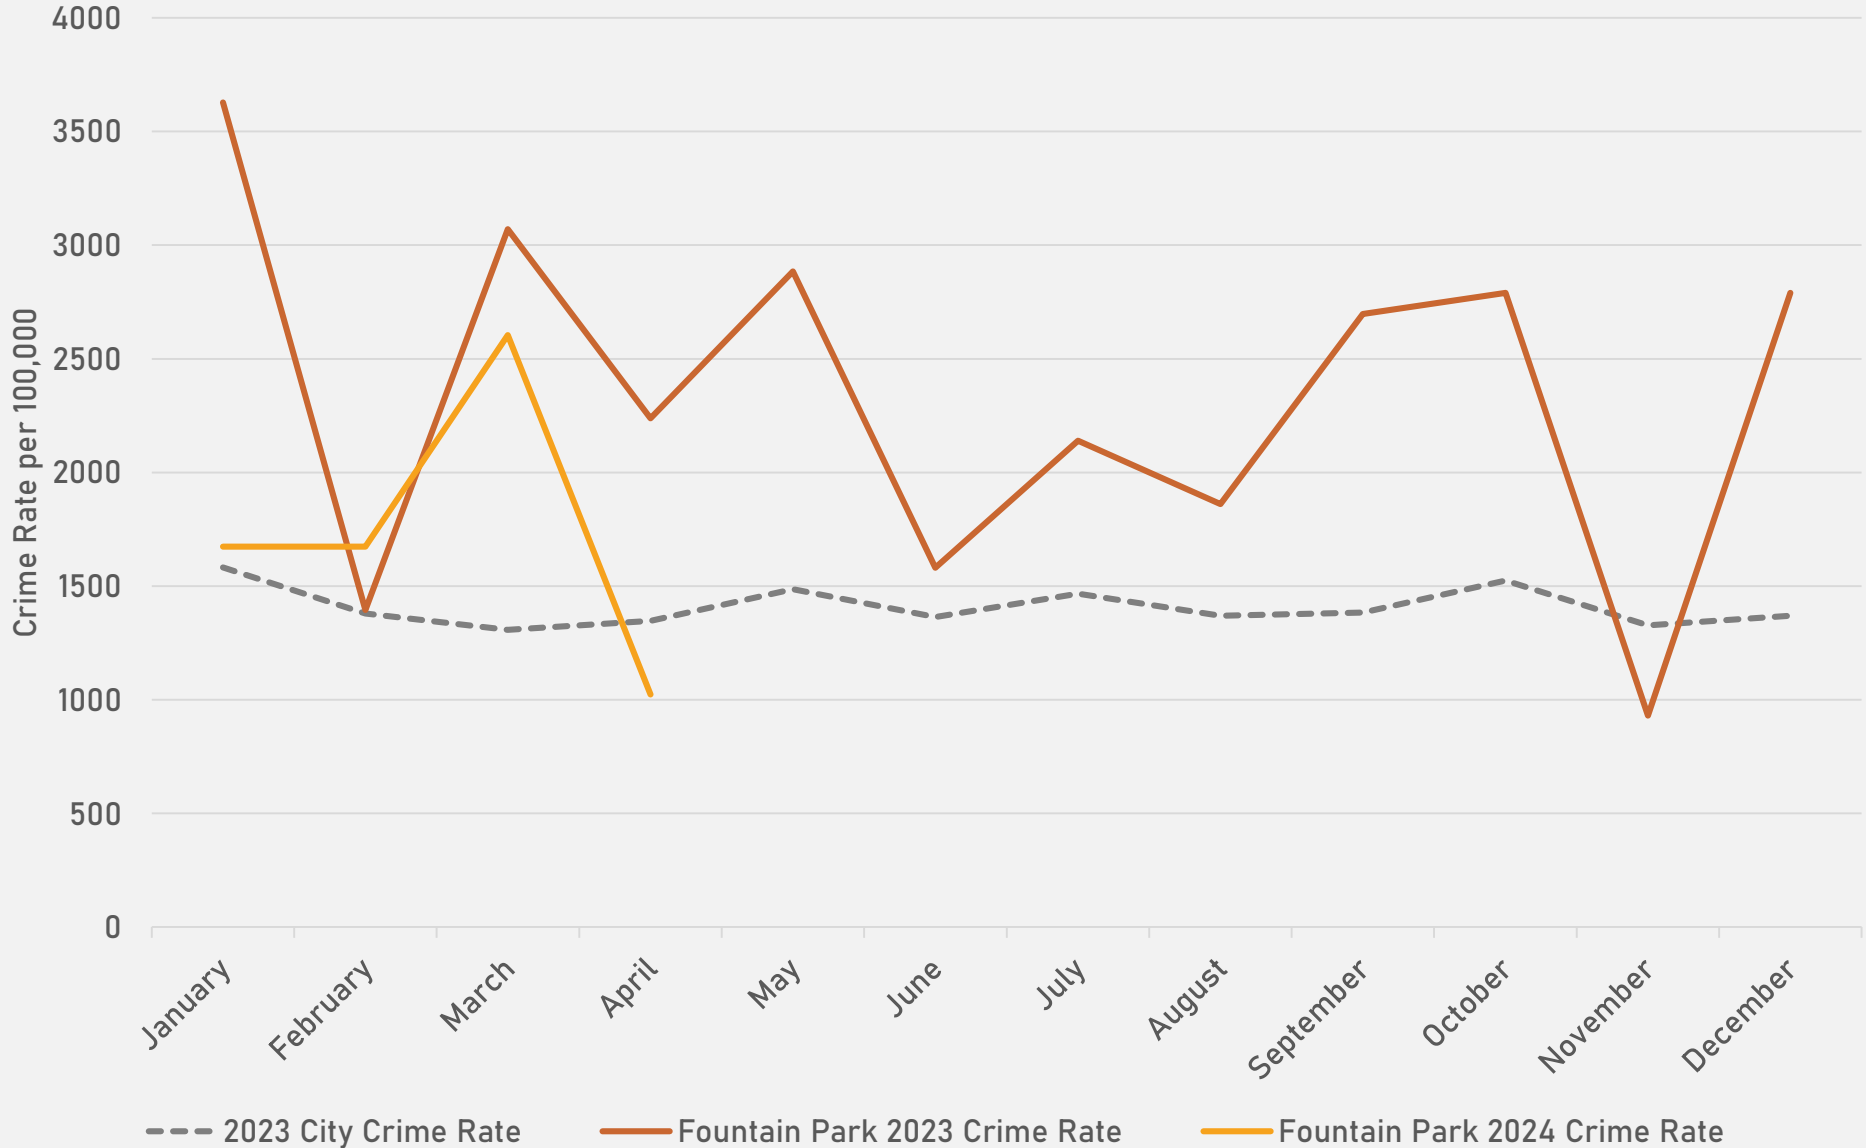

FOUNTAIN PARK YEAR TO YEAR COMPARISON

2023

Crimes	Jan	Feb	Mar	Apr	May	Jun	Jul	Aug	Sep	Oct	Nov	Dec	Total
Aggravated Assault	5	0	1	0	6	2	4	2	1	3	2	1	27
Arson	0	0	0	0	0	0	2	0	0	0	0	0	2
Burglary	3	0	3	3	0	0	0	2	0	0	0	2	13
Homicide	0	0	3	0	0	1	0	0	1	0	0	1	6
Larceny	6	1	2	4	6	3	2	2	5	2	1	3	37
Motor Vehicle Theft	4	2	5	1	2	4	1	0	7	5	3	2	36
Robbery	0	0	0	0	0	1	0	0	0	2	0	1	4
Total	18	3	14	8	14	11	9	6	14	12	6	10	125

2024

Crimes	Jan	Feb	Mar	Apr	Total
Aggravated Assault	0	0	2	3	5
Arson	0	0	0	0	0
Burglary	0	1	0	0	1
Homicide	0	0	0	0	0
Larceny	3	4	3	2	12
Motor Vehicle Theft	2	3	1	0	6
Robbery	1	2	0	0	3
Total	6	10	6	5	27

FOUNTAIN PARK 2023 VS 2024