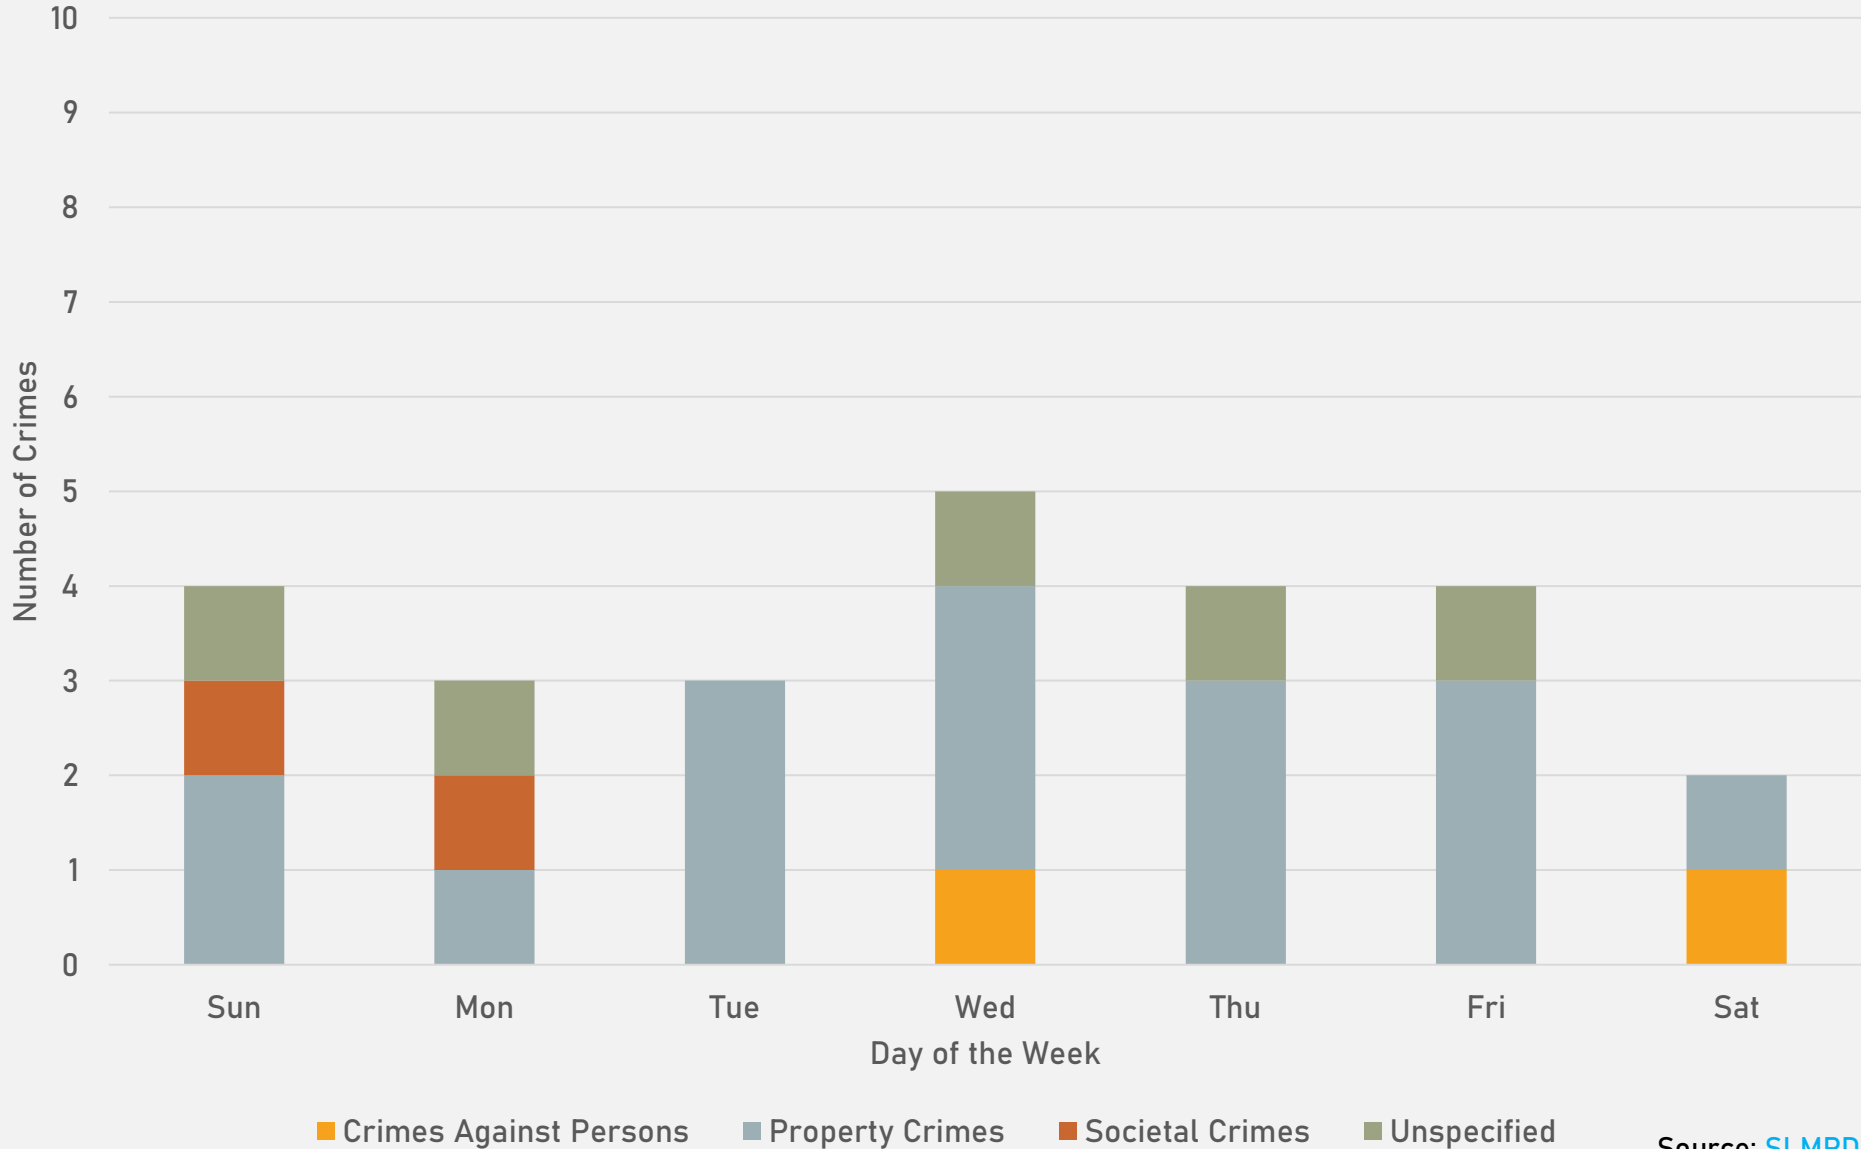

VANDEVENTER CRIMES BY DAY OF THE WEEK