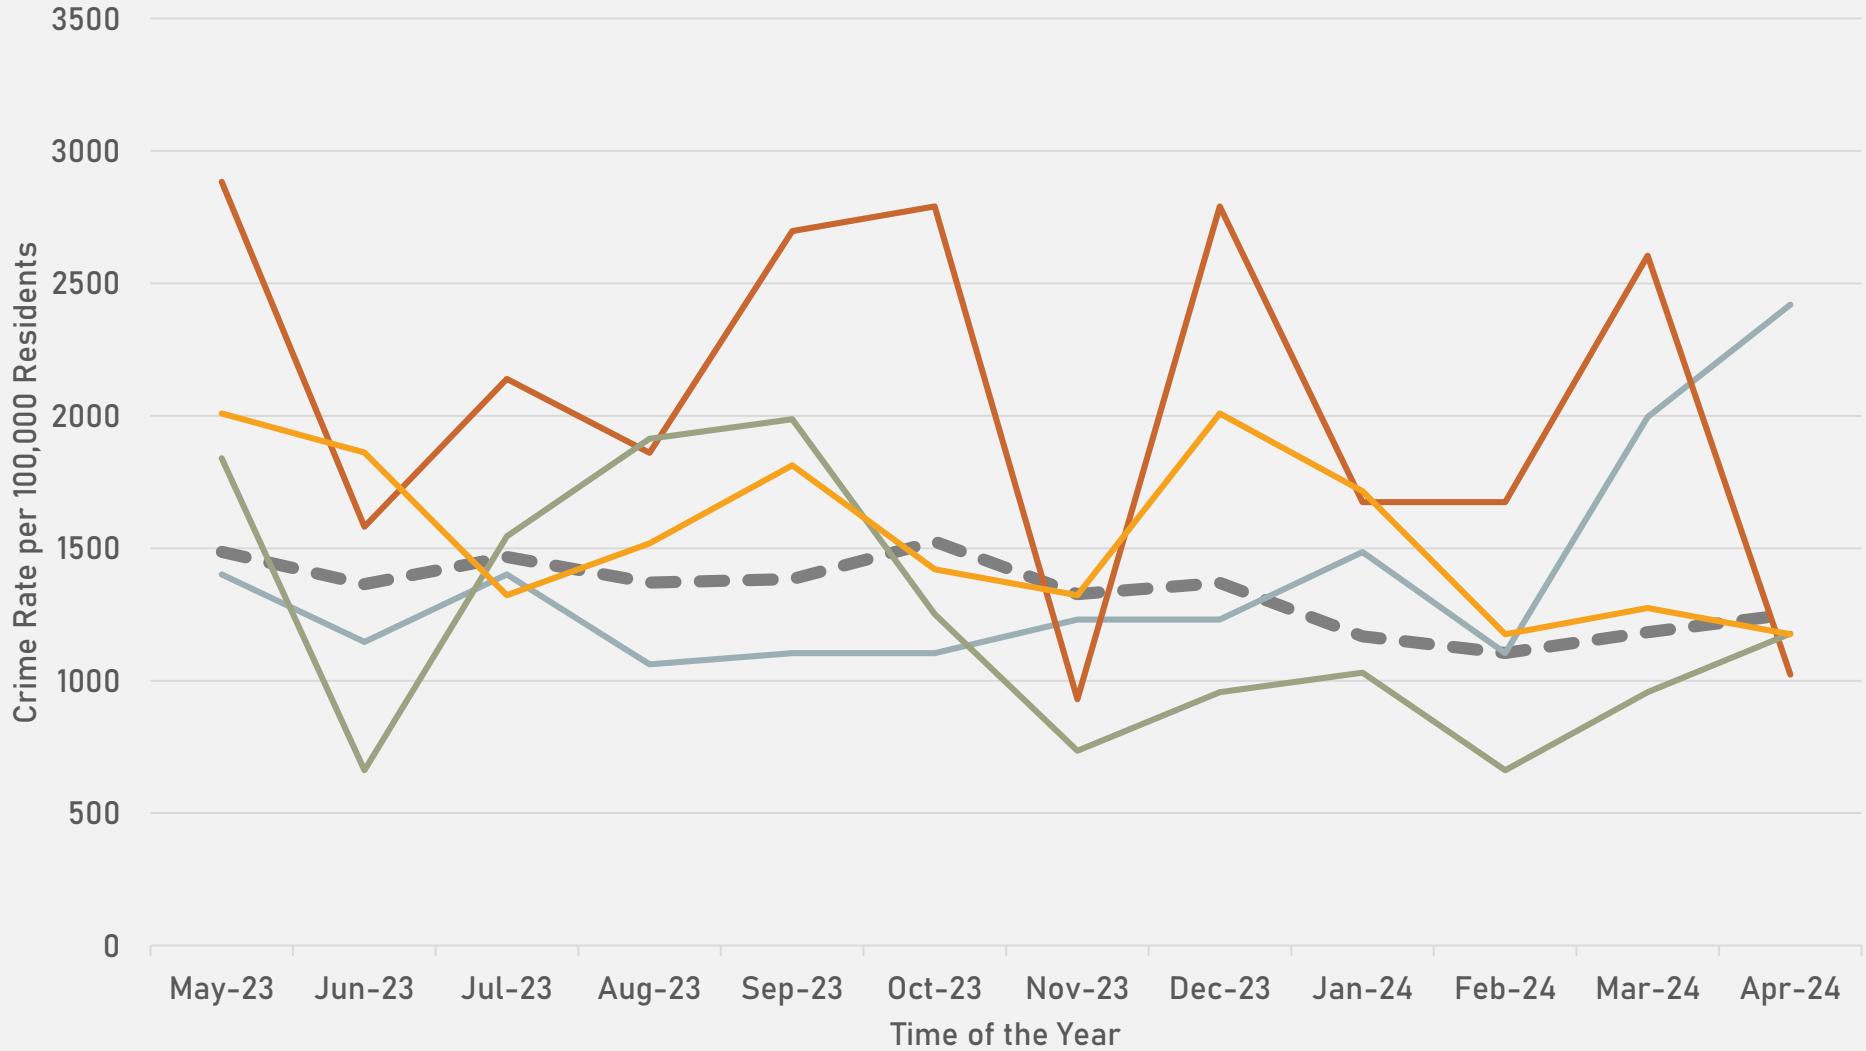

NEIGHBORHOODS VS CITY CRIME RATE OVER THE PAST YEAR

- City Crime Rate
- Academy Crime Rate
- Fountain Park Crime Rate
- Lewis Place Crime Rate
- Vandeventer Crime Rate