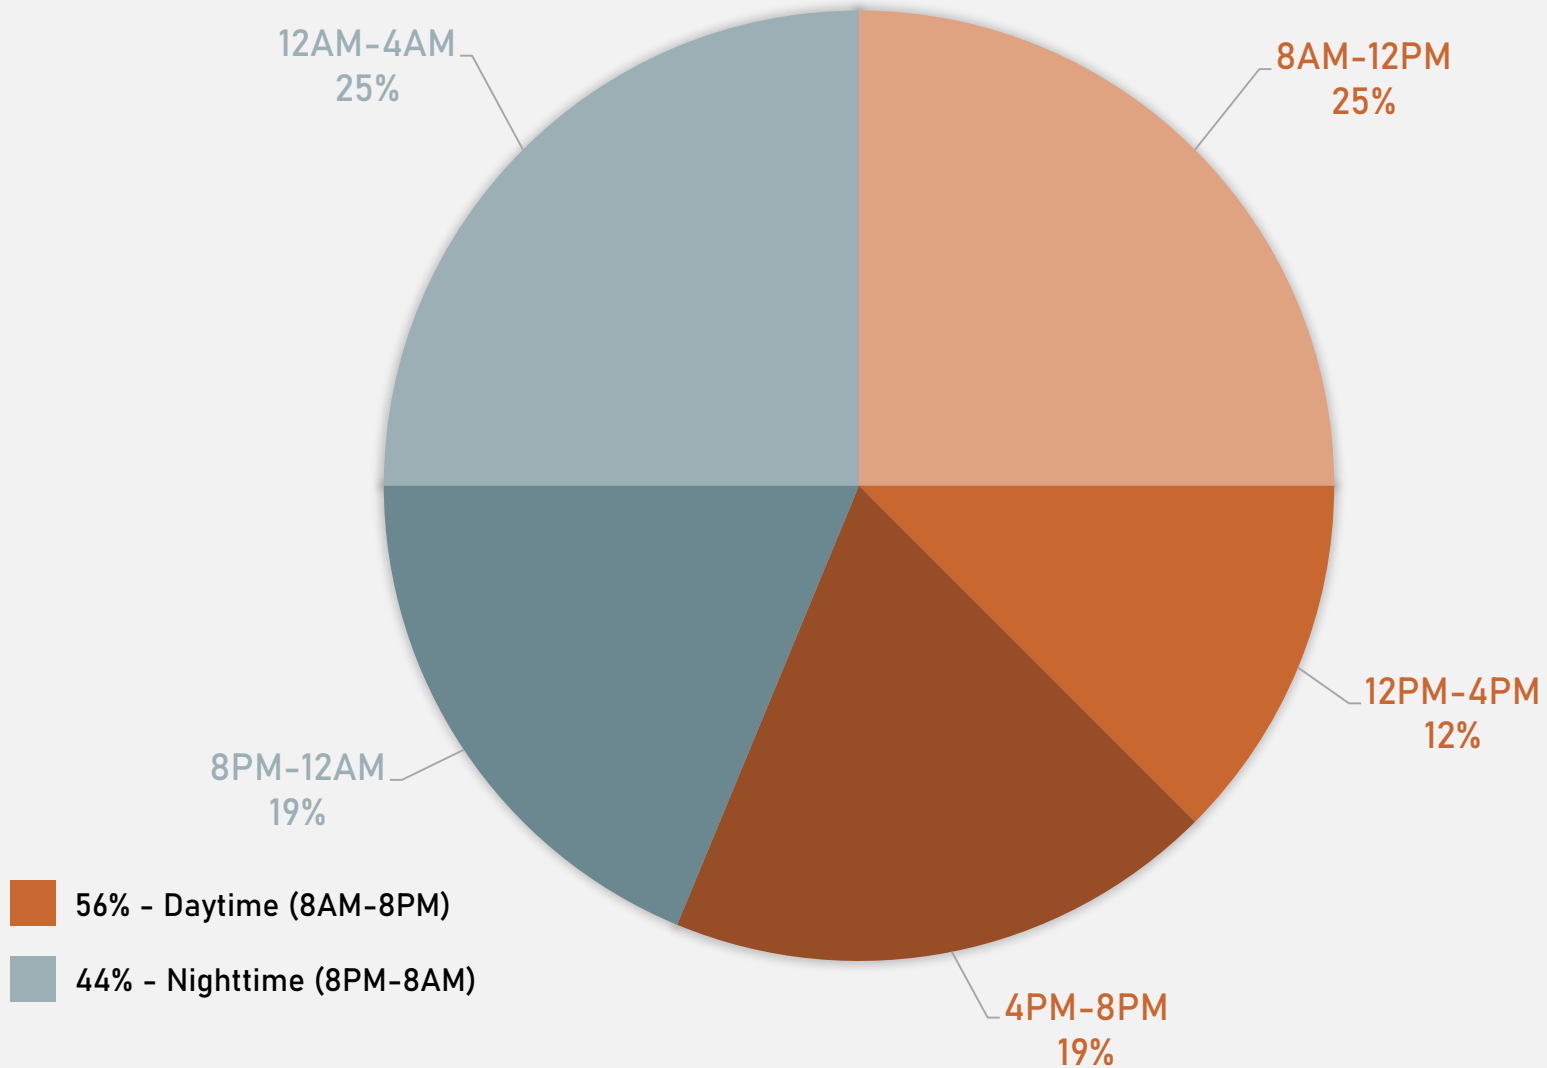

- 16 total crimes in April 2024
 - **Down 33%** compared to April 2023 (24 crimes)
 - 2 crimes against persons in April 2024
 - **Down 75%** compared to April 2023 (8 crimes)
- 55 total crimes so far in 2024
 - **Down 5%** compared to this time in 2023 (58 crimes)
 - 12 crimes against persons so far in 2024
 - **Up 9%** compared to this time in 2023 (11 crimes)

LEWIS PLACE YEAR TO YEAR COMPARISON

2023

Crimes	Jan	Feb	Mar	Apr	May	Jun	Jul	Aug	Sep	Oct	Nov	Dec	Total
Aggravated Assault	0	0	2	2	6	0	1	2	2	5	0	0	20
Arson	0	0	0	0	0	0	0	0	0	0	0	0	0
Burglary	1	1	0	0	1	0	0	2	2	1	0	0	8
Homicide	0	0	0	3	0	0	0	0	0	0	0	0	3
Larceny	2	2	1	1	2	3	3	2	5	5	1	2	28
Motor Vehicle Theft	0	3	3	2	2	1	3	4	4	0	1	3	25
Robbery	0	0	1	2	0	0	0	1	0	0	0	0	4
Total	3	6	7	10	11	4	7	11	13	11	2	5	88

2024

Crimes	Jan	Feb	Mar	Apr	Total
Aggravated Assault	2	0	2	2	6
Arson	0	0	0	0	0
Burglary	2	1	0	1	4
Homicide	0	1	0	0	1
Larceny	2	1	2	2	7
Motor Vehicle Theft	2	1	1	3	7
Robbery	0	0	0	0	0
Total	8	4	5	8	25

LEWIS PLACE 2023 VS 2024

LEWIS PLACE CRIMES BY DAY OF THE WEEK

LEWIS PLACE CRIMES BY TIME OF DAY

LEWIS PLACE CRIMES BY DAY OF THE MONTH

**VANDEVENTER
NEIGHBORHOOD DETAIL**

VANDEVENTER SUMMARY NOTES

- 24 total crimes in April 2024
 - **Down 14%** compared to April 2023 (28 crimes)
 - 2 crimes against persons in April 2024
 - **Down 75%** compared to April 2023 (8 crimes)
- 112 total crimes so far in 2024
 - **Up 15%** compared to this time in 2023 (97 crimes)
 - 18 crimes against persons so far in 2024
 - **Down 10%** compared to this time in 2023 (20 crimes)