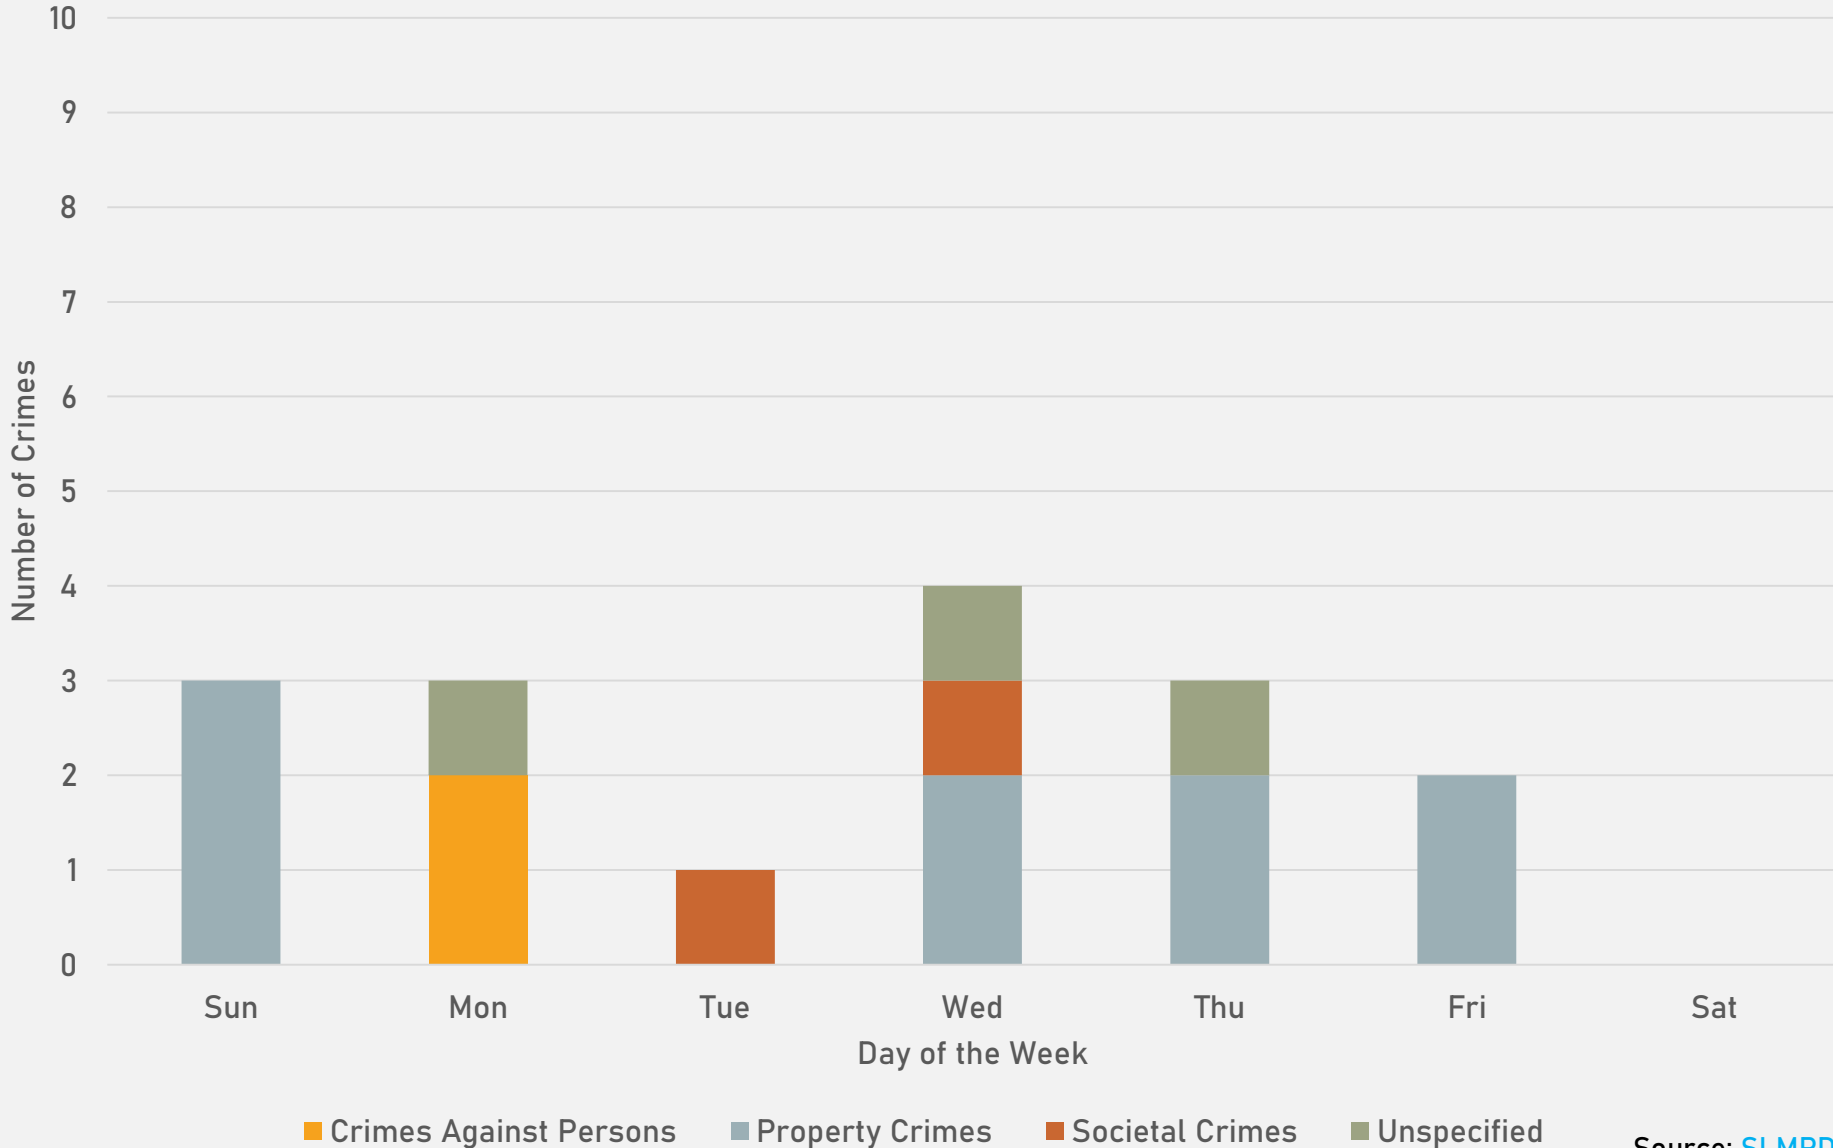

- 57 total crimes in April 2024
 - **Up 27%** compared to April 2023 (45 crimes)
 - 12 crimes against persons in April 2024
 - **Up 20%** compared to April 2023 (10 crimes)
- 175 total crimes so far in 2024
 - **Up 7%** compared to this time in 2023 (164 crimes)
 - 33 crimes against persons so far in 2024
 - **Up 14%** compared to this time in 2023 (29 crimes)

- 16 total crimes in April 2024
 - **Down 33%** compared to April 2023 (24 crimes)
 - 2 crimes against persons in April 2024
 - **Down 75%** compared to April 2023 (8 crimes)
- 55 total crimes so far in 2024
 - **Down 5%** compared to this time in 2023 (58 crimes)
 - 12 crimes against persons so far in 2024
 - **Up 9%** compared to this time in 2023 (11 crimes)

LEWIS PLACE YEAR TO YEAR COMPARISON

2023

Crimes	Jan	Feb	Mar	Apr	May	Jun	Jul	Aug	Sep	Oct	Nov	Dec	Total
Aggravated Assault	0	0	2	2	6	0	1	2	2	5	0	0	20
Arson	0	0	0	0	0	0	0	0	0	0	0	0	0
Burglary	1	1	0	0	1	0	0	2	2	1	0	0	8
Homicide	0	0	0	3	0	0	0	0	0	0	0	0	3
Larceny	2	2	1	1	2	3	3	2	5	5	1	2	28
Motor Vehicle Theft	0	3	3	2	2	1	3	4	4	0	1	3	25
Robbery	0	0	1	2	0	0	0	1	0	0	0	0	4
Total	3	6	7	10	11	4	7	11	13	11	2	5	88

LEWIS PLACE CRIMES BY DAY OF THE WEEK

LEWIS PLACE CRIMES BY TIME OF DAY

LEWIS PLACE CRIMES BY DAY OF THE MONTH

**VANDEVENTER
NEIGHBORHOOD DETAIL**

VANDEVENTER SUMMARY NOTES

- 24 total crimes in April 2024
 - **Down 14%** compared to April 2023 (28 crimes)
 - 2 crimes against persons in April 2024
 - **Down 75%** compared to April 2023 (8 crimes)
- 112 total crimes so far in 2024
 - **Up 15%** compared to this time in 2023 (97 crimes)
 - 18 crimes against persons so far in 2024
 - **Down 10%** compared to this time in 2023 (20 crimes)