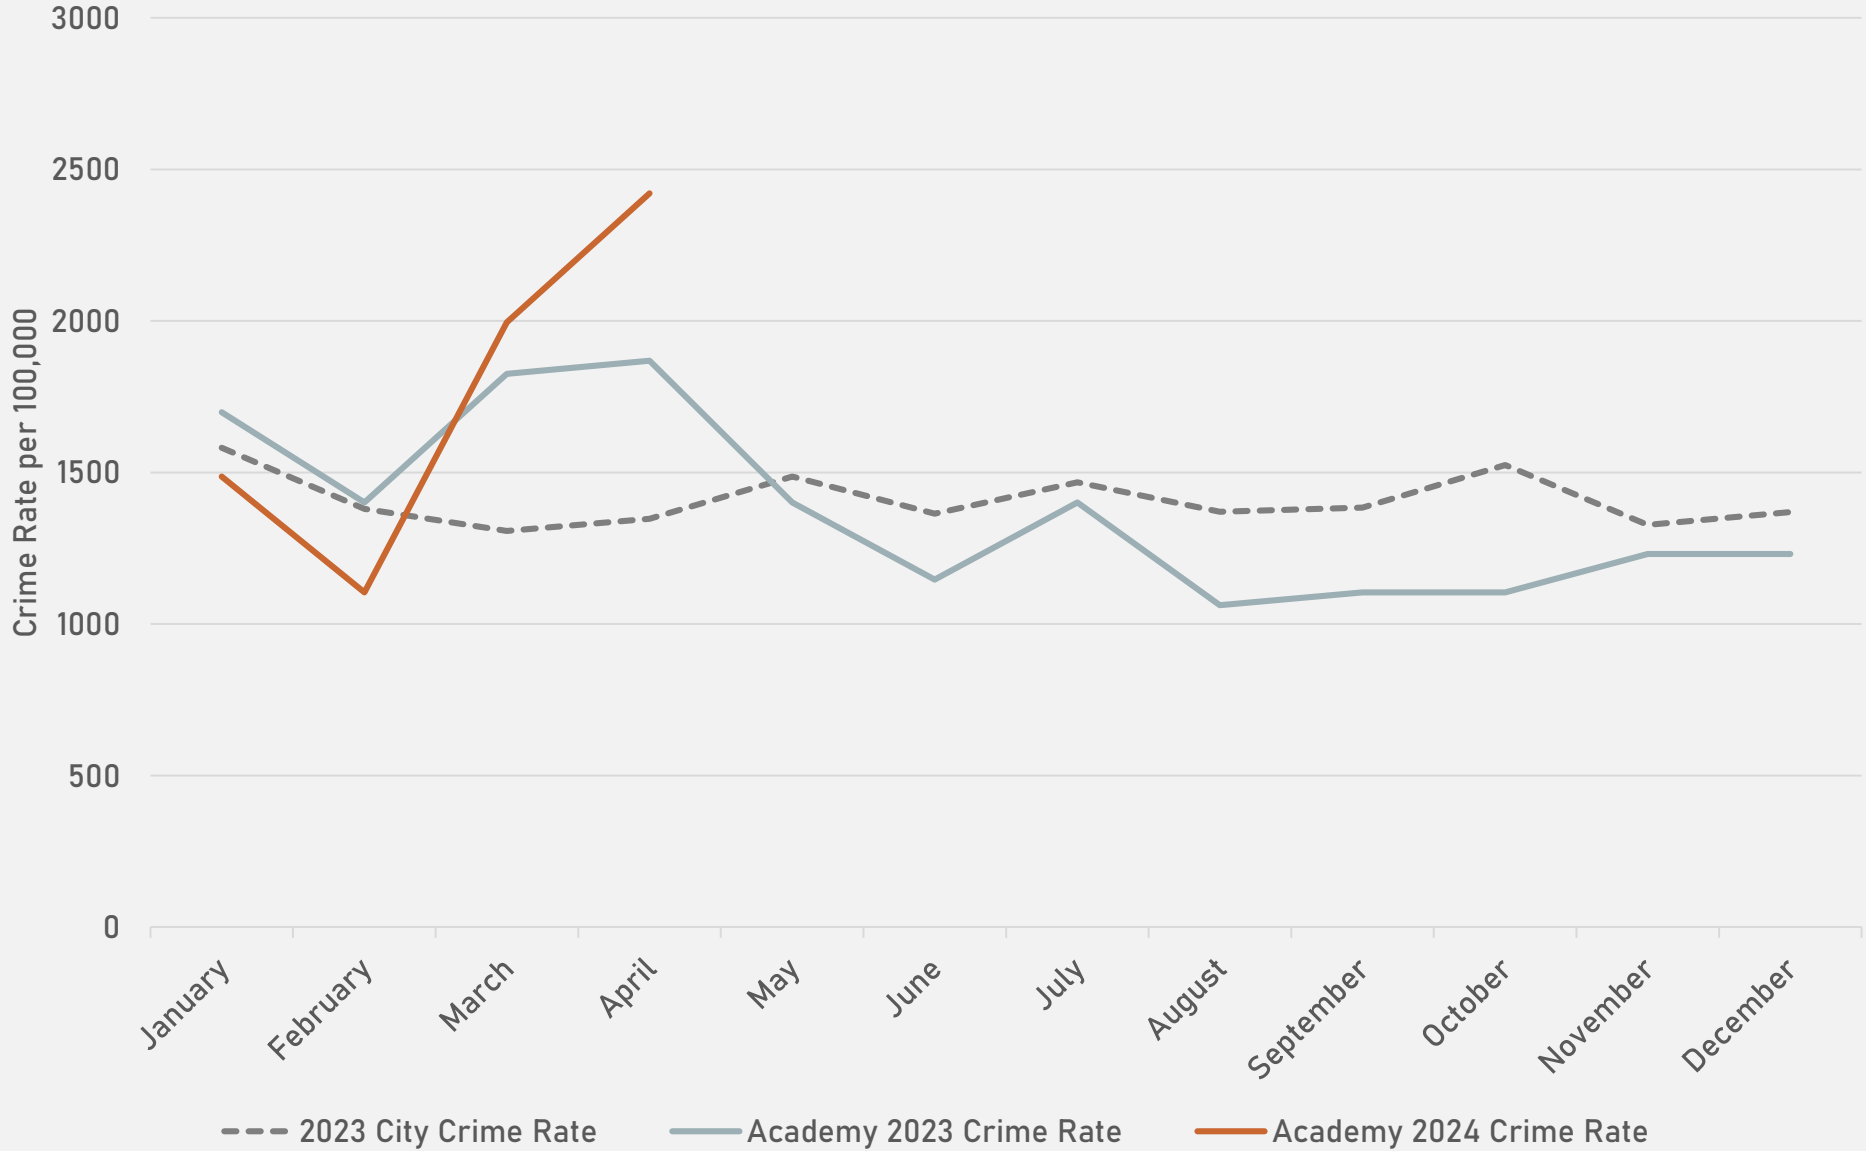

- The **lowest number** of crimes in one neighborhood was 11 in Fountain Park
- The **highest number** of crimes in one neighborhood was 170 in the Central West End
- The average number of crimes per neighborhood was 49.3
- The **lowest crime rate** per 100,000 in one neighborhood was 759.6 in the West End
- The **highest crime rate** per 100,000 in one neighborhood was 2420.4 in Academy
- The overall crime rate in District 5 was 1306.6

- 57 total crimes in April 2024
 - **Up 27%** compared to April 2023 (45 crimes)
 - 12 crimes against persons in April 2024
 - **Up 20%** compared to April 2023 (10 crimes)
- 175 total crimes so far in 2024
 - **Up 7%** compared to this time in 2023 (164 crimes)
 - 33 crimes against persons so far in 2024
 - **Up 14%** compared to this time in 2023 (29 crimes)

ACADEMY 2023 VS 2024

ACADEMY CRIMES BY DAY OF THE WEEK

ACADEMY CRIMES BY TIME OF DAY

ACADEMY CRIMES BY DAY OF THE MONTH

**FOUNTAIN PARK
NEIGHBORHOOD DETAIL**

FOUNTAIN PARK SUMMARY NOTES

- 11 total crimes in April 2024
 - **Down 58%** compared to April 2023 (26 crimes)
 - 4 crimes against persons in April 2024
 - **Down 20%** compared to April 2023 (5 crimes)
- 86 total crimes so far in 2024
 - **Down 26%** compared to this time in 2023 (116 crimes)
 - 19 crimes against persons so far in 2024
 - **Up 6%** compared to this time in 2023 (18 crimes)

LEWIS PLACE CRIMES BY DAY OF THE WEEK

LEWIS PLACE CRIMES BY TIME OF DAY

LEWIS PLACE CRIMES BY DAY OF THE MONTH

**VANDEVENTER
NEIGHBORHOOD DETAIL**

VANDEVENTER SUMMARY NOTES

- 24 total crimes in April 2024
 - **Down 14%** compared to April 2023 (28 crimes)
 - 2 crimes against persons in April 2024
 - **Down 75%** compared to April 2023 (8 crimes)
- 112 total crimes so far in 2024
 - **Up 15%** compared to this time in 2023 (97 crimes)
 - 18 crimes against persons so far in 2024
 - **Down 10%** compared to this time in 2023 (20 crimes)