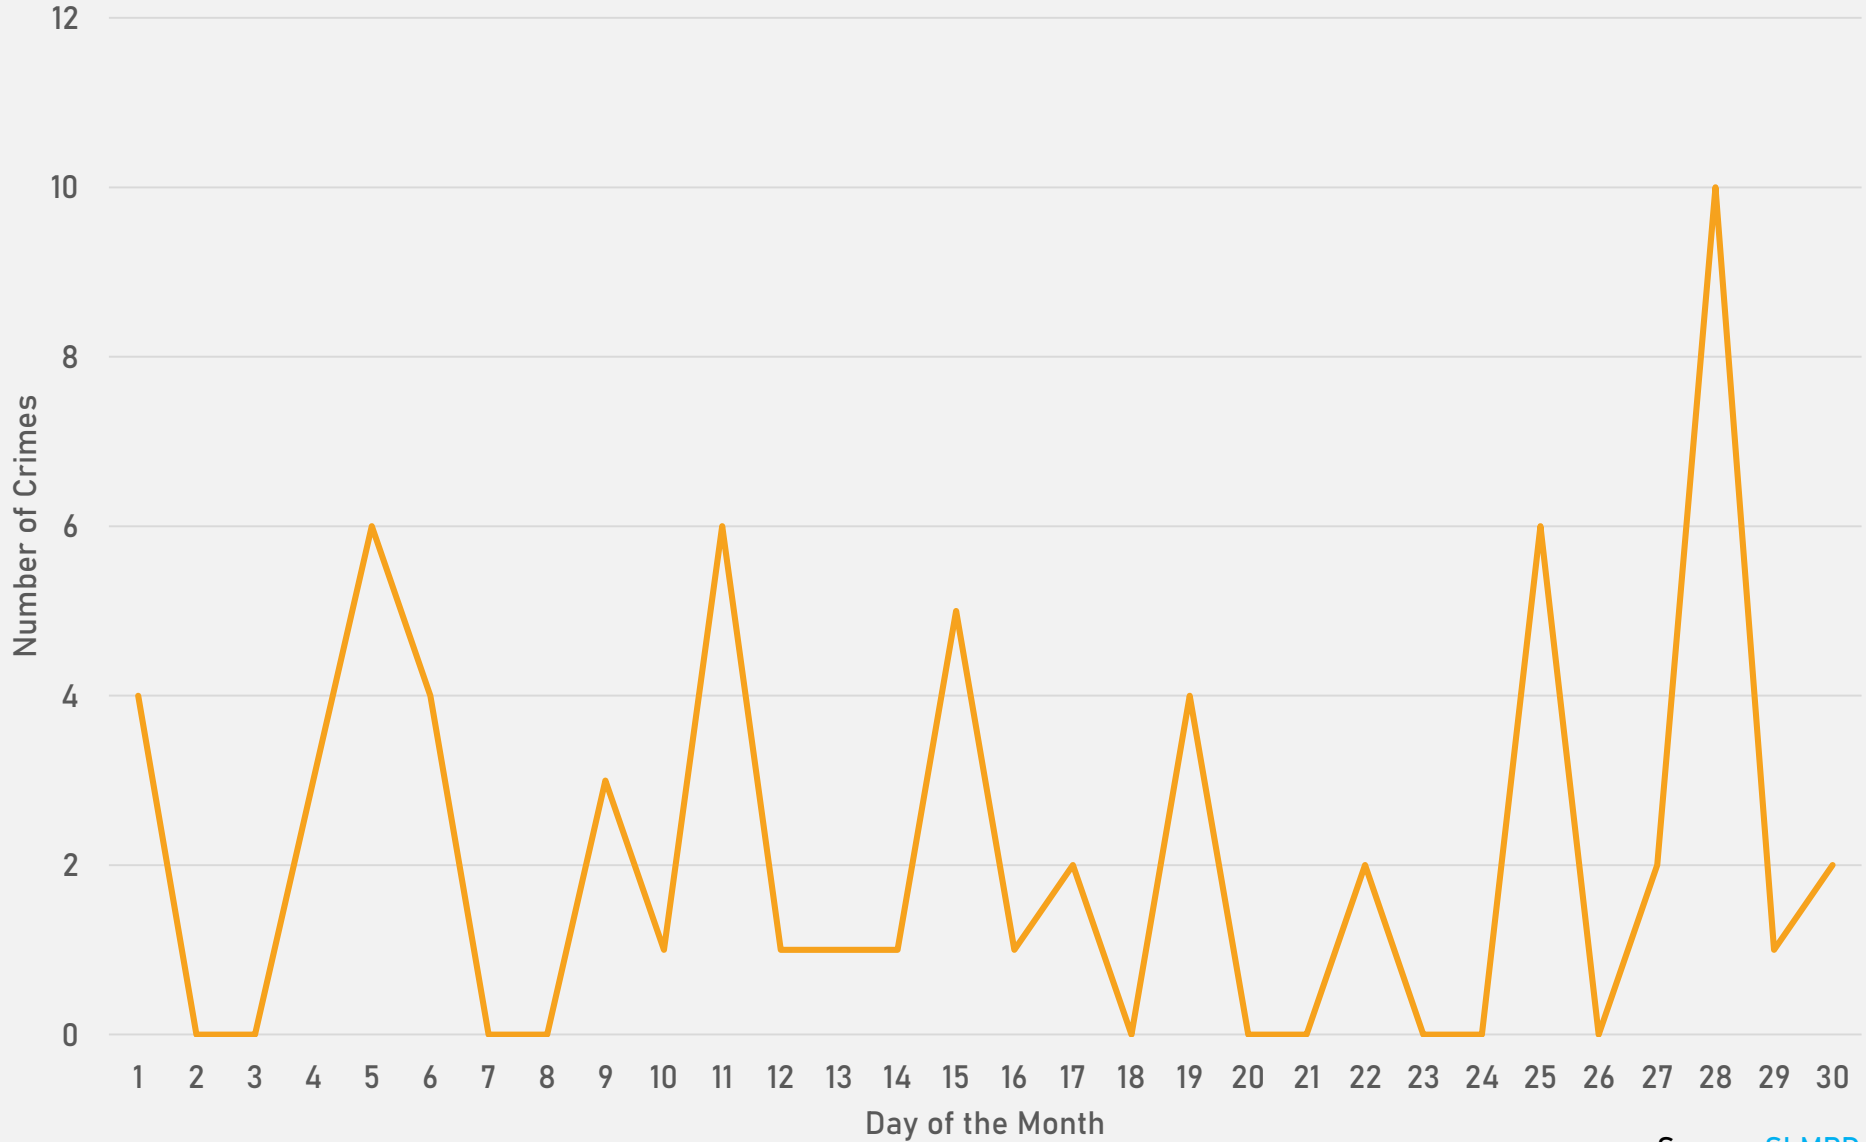

- 57 total crimes in April 2024
 - **Up 27%** compared to April 2023 (45 crimes)
 - 12 crimes against persons in April 2024
 - **Up 20%** compared to April 2023 (10 crimes)
- 175 total crimes so far in 2024
 - **Up 7%** compared to this time in 2023 (164 crimes)
 - 33 crimes against persons so far in 2024
 - **Up 14%** compared to this time in 2023 (29 crimes)

ACADEMY 2023 VS 2024

ACADEMY CRIMES BY DAY OF THE WEEK

ACADEMY CRIMES BY TIME OF DAY

ACADEMY CRIMES BY DAY OF THE MONTH

**FOUNTAIN PARK
NEIGHBORHOOD DETAIL**

FOUNTAIN PARK SUMMARY NOTES

- 11 total crimes in April 2024
 - **Down 58%** compared to April 2023 (26 crimes)
 - 4 crimes against persons in April 2024
 - **Down 20%** compared to April 2023 (5 crimes)
- 86 total crimes so far in 2024
 - **Down 26%** compared to this time in 2023 (116 crimes)
 - 19 crimes against persons so far in 2024
 - **Up 6%** compared to this time in 2023 (18 crimes)

- 16 total crimes in April 2024
 - **Down 33%** compared to April 2023 (24 crimes)
 - 2 crimes against persons in April 2024
 - **Down 75%** compared to April 2023 (8 crimes)
- 55 total crimes so far in 2024
 - **Down 5%** compared to this time in 2023 (58 crimes)
 - 12 crimes against persons so far in 2024
 - **Up 9%** compared to this time in 2023 (11 crimes)

LEWIS PLACE CRIMES BY DAY OF THE WEEK

LEWIS PLACE CRIMES BY TIME OF DAY

LEWIS PLACE CRIMES BY DAY OF THE MONTH

**VANDEVENTER
NEIGHBORHOOD DETAIL**

VANDEVENTER SUMMARY NOTES

- 24 total crimes in April 2024
 - **Down 14%** compared to April 2023 (28 crimes)
 - 2 crimes against persons in April 2024
 - **Down 75%** compared to April 2023 (8 crimes)
- 112 total crimes so far in 2024
 - **Up 15%** compared to this time in 2023 (97 crimes)
 - 18 crimes against persons so far in 2024
 - **Down 10%** compared to this time in 2023 (20 crimes)