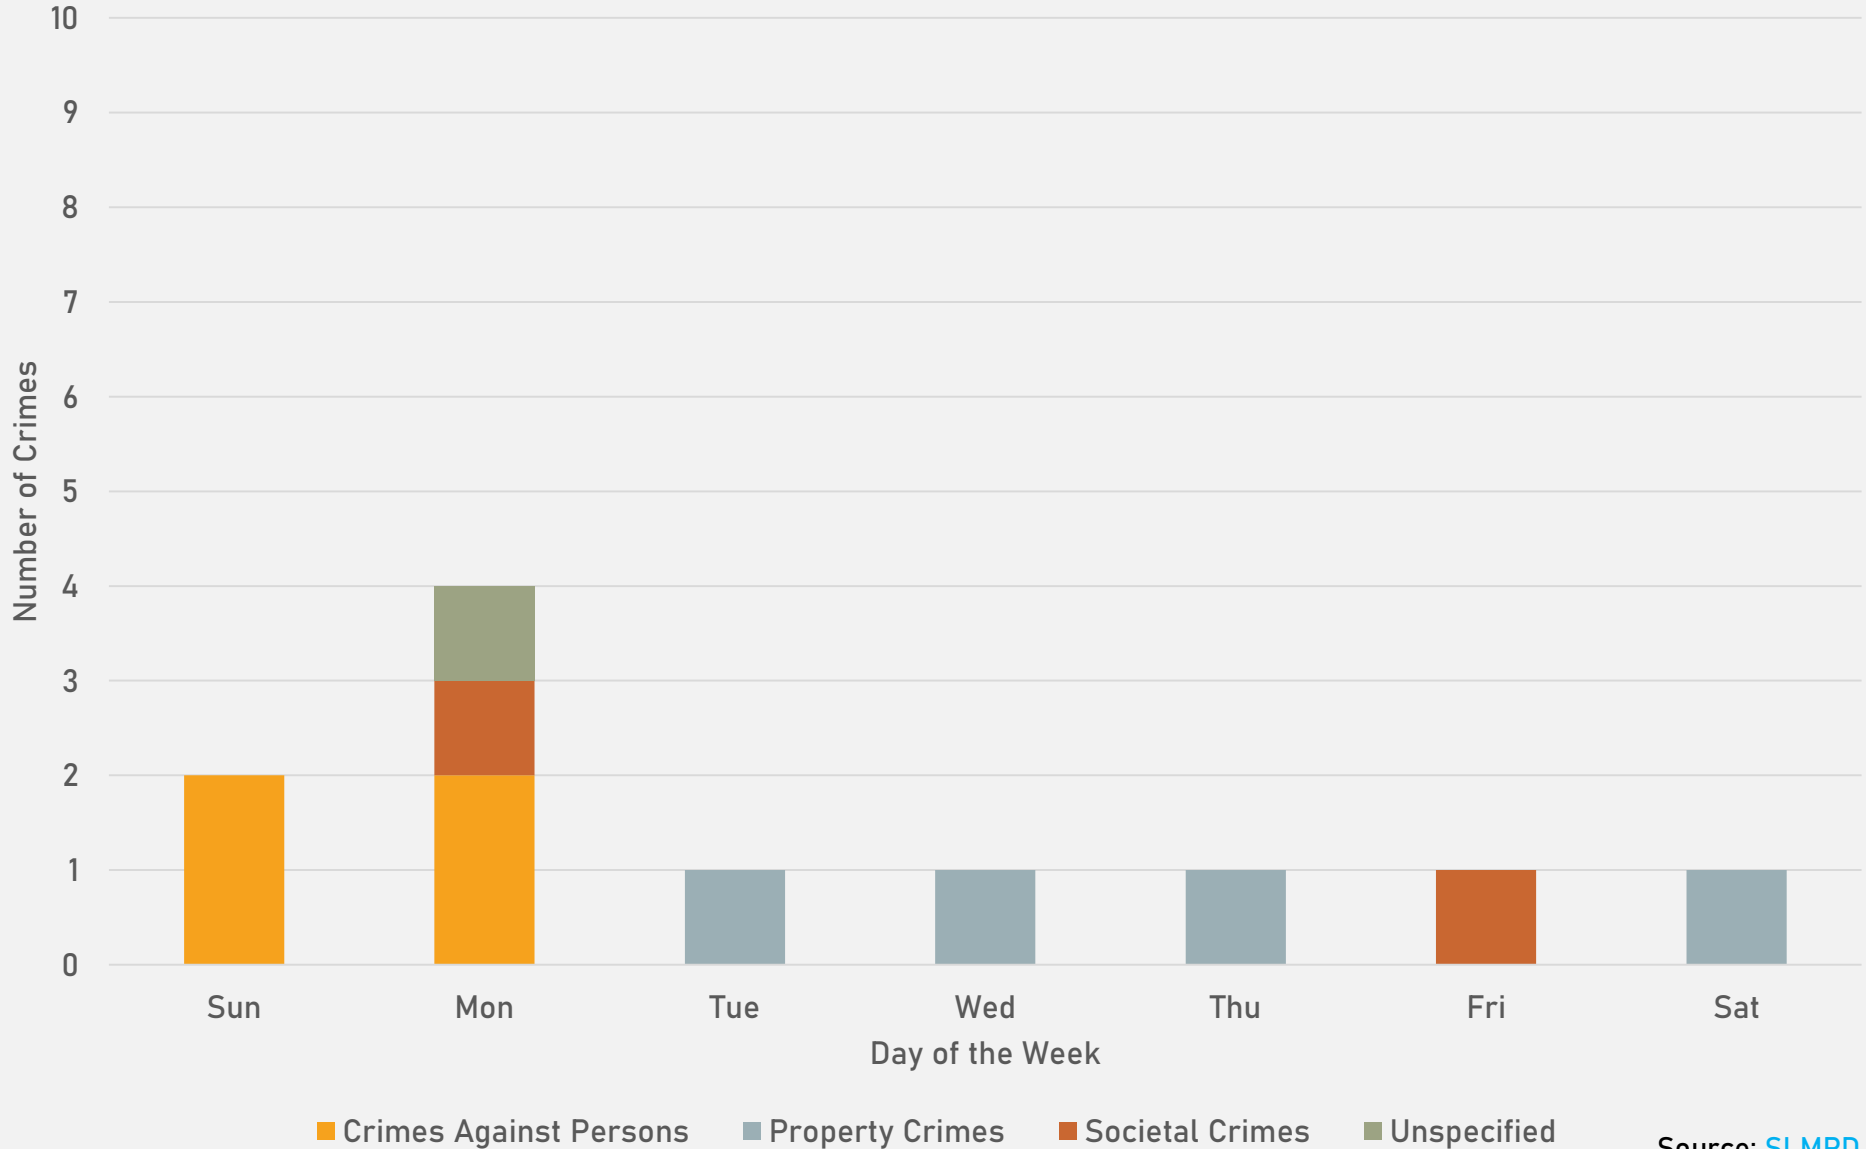

FOUNTAIN PARK CRIMES BY DAY OF THE WEEK