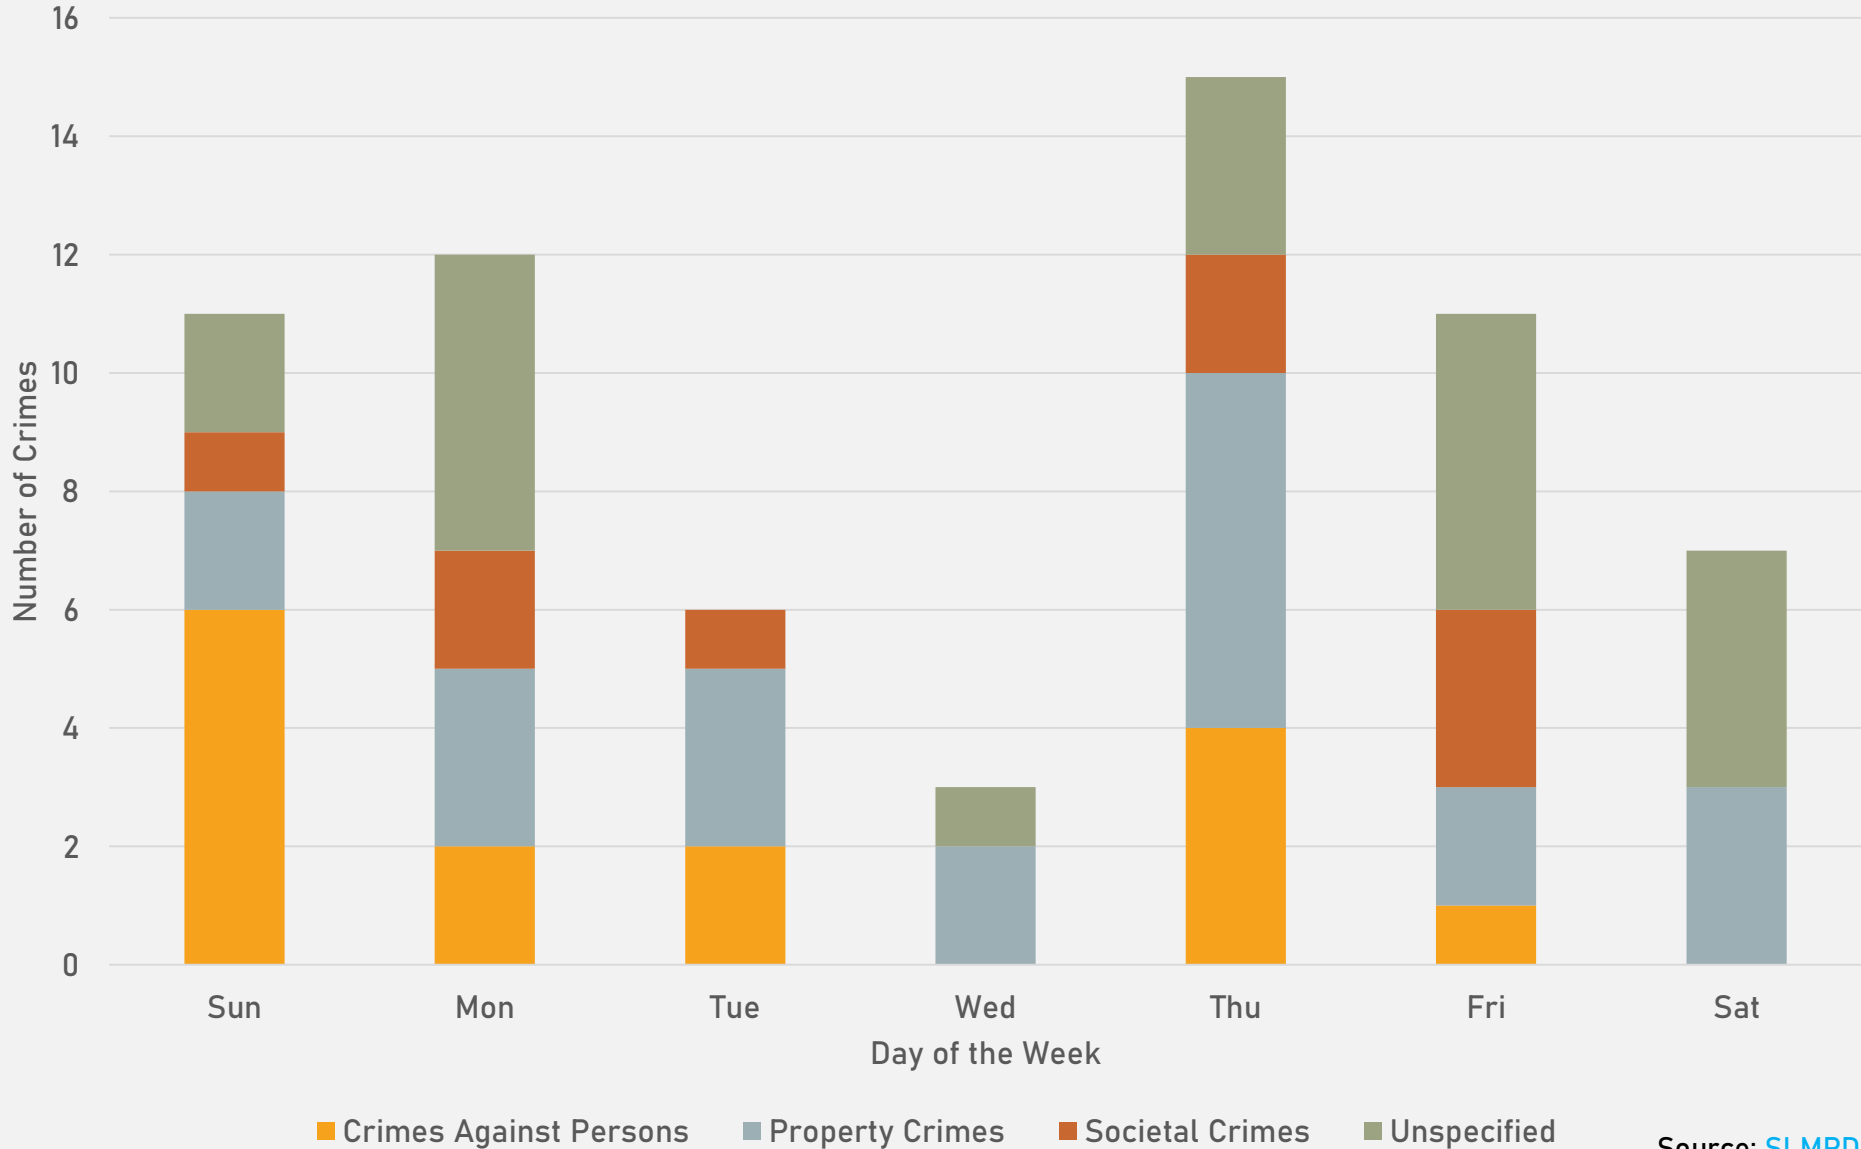

- 57 total crimes in April 2024
 - **Up 27%** compared to April 2023 (45 crimes)
 - 12 crimes against persons in April 2024
 - **Up 20%** compared to April 2023 (10 crimes)
- 175 total crimes so far in 2024
 - **Up 7%** compared to this time in 2023 (164 crimes)
 - 33 crimes against persons so far in 2024
 - **Up 14%** compared to this time in 2023 (29 crimes)

ACADEMY 2023 VS 2024

ACADEMY CRIMES BY DAY OF THE WEEK

ACADEMY CRIMES BY TIME OF DAY

ACADEMY CRIMES BY DAY OF THE MONTH

**FOUNTAIN PARK
NEIGHBORHOOD DETAIL**

FOUNTAIN PARK SUMMARY NOTES

- 11 total crimes in April 2024
 - **Down 58%** compared to April 2023 (26 crimes)
 - 4 crimes against persons in April 2024
 - **Down 20%** compared to April 2023 (5 crimes)
- 86 total crimes so far in 2024
 - **Down 26%** compared to this time in 2023 (116 crimes)
 - 19 crimes against persons so far in 2024
 - **Up 6%** compared to this time in 2023 (18 crimes)

- 16 total crimes in April 2024
 - **Down 33%** compared to April 2023 (24 crimes)
 - 2 crimes against persons in April 2024
 - **Down 75%** compared to April 2023 (8 crimes)
- 55 total crimes so far in 2024
 - **Down 5%** compared to this time in 2023 (58 crimes)
 - 12 crimes against persons so far in 2024
 - **Up 9%** compared to this time in 2023 (11 crimes)

LEWIS PLACE CRIMES BY DAY OF THE WEEK

LEWIS PLACE CRIMES BY TIME OF DAY

LEWIS PLACE CRIMES BY DAY OF THE MONTH

**VANDEVENTER
NEIGHBORHOOD DETAIL**

VANDEVENTER SUMMARY NOTES

- 24 total crimes in April 2024
 - **Down 14%** compared to April 2023 (28 crimes)
 - 2 crimes against persons in April 2024
 - **Down 75%** compared to April 2023 (8 crimes)
- 112 total crimes so far in 2024
 - **Up 15%** compared to this time in 2023 (97 crimes)
 - 18 crimes against persons so far in 2024
 - **Down 10%** compared to this time in 2023 (20 crimes)