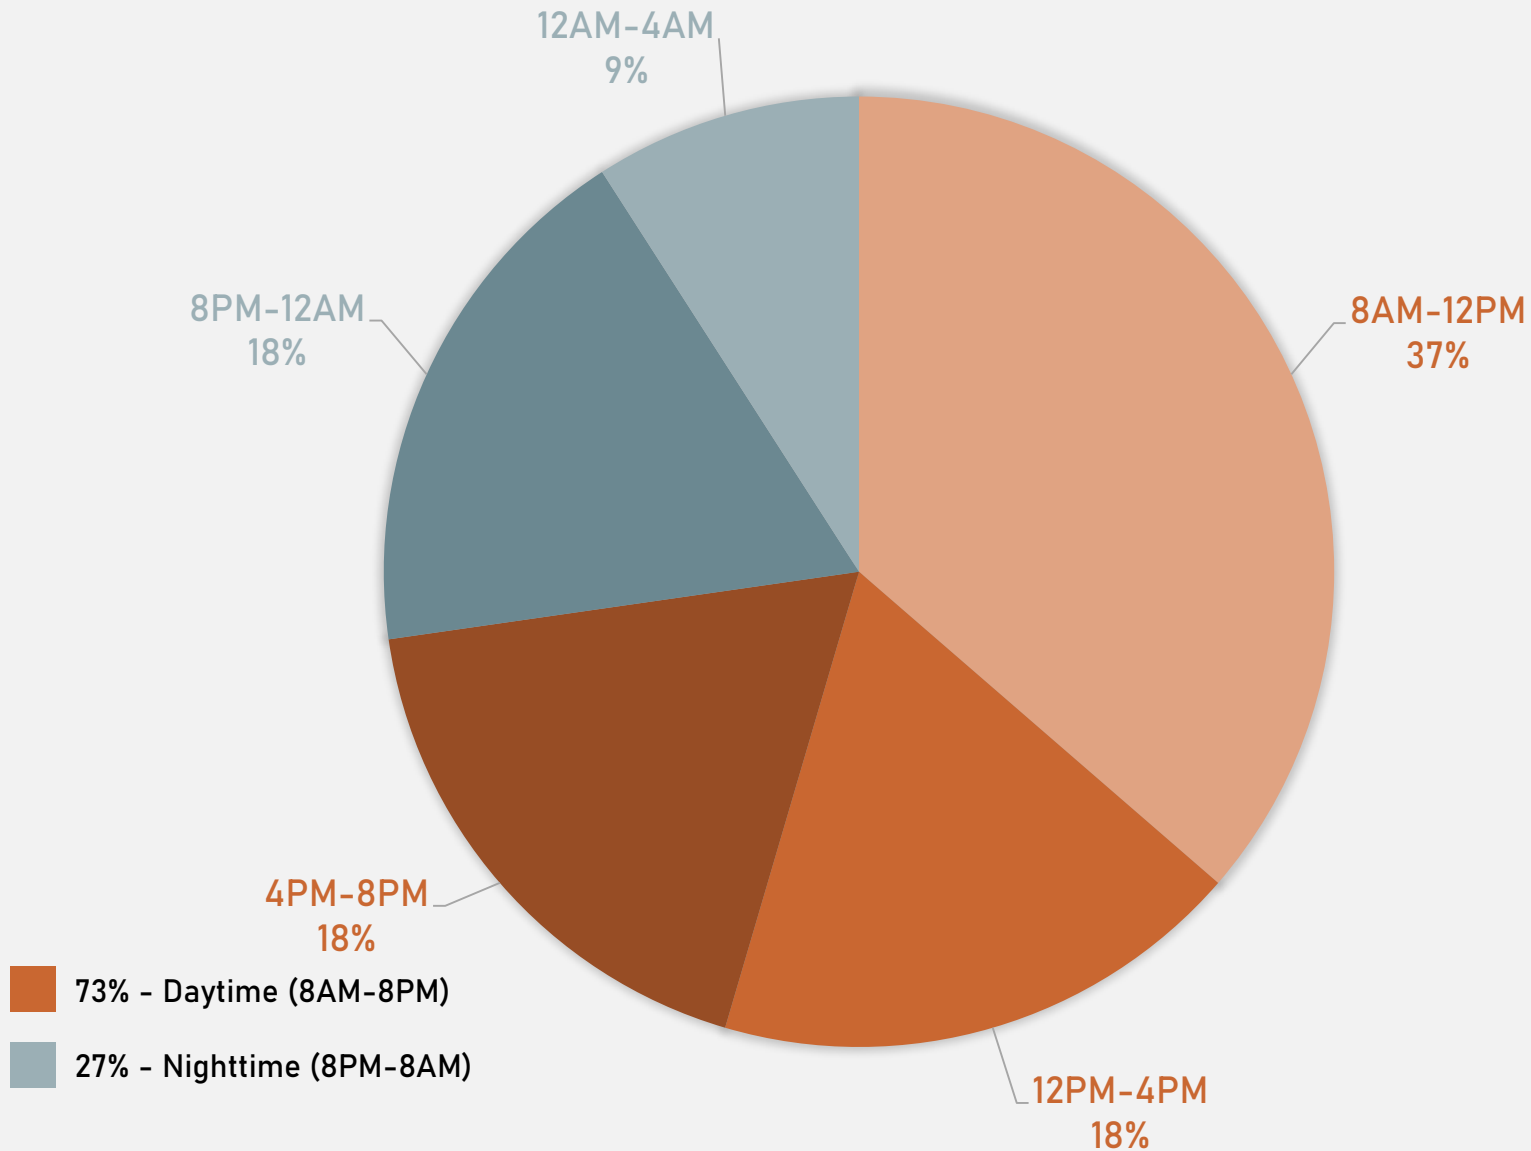

- 57 total crimes in April 2024
 - **Up 27%** compared to April 2023 (45 crimes)
 - 12 crimes against persons in April 2024
 - **Up 20%** compared to April 2023 (10 crimes)
- 175 total crimes so far in 2024
 - **Up 7%** compared to this time in 2023 (164 crimes)
 - 33 crimes against persons so far in 2024
 - **Up 14%** compared to this time in 2023 (29 crimes)

FOUNTAIN PARK 2023 VS 2024

FOUNTAIN PARK CRIMES BY DAY OF THE WEEK

FOUNTAIN PARK CRIMES BY TIME OF DAY

FOUNTAIN PARK CRIMES BY DAY OF THE MONTH

**LEWIS PLACE
NEIGHBORHOOD DETAIL**

LEWIS PLACE SUMMARY NOTES

- 16 total crimes in April 2024
 - **Down 33%** compared to April 2023 (24 crimes)
 - 2 crimes against persons in April 2024
 - **Down 75%** compared to April 2023 (8 crimes)
- 55 total crimes so far in 2024
 - **Down 5%** compared to this time in 2023 (58 crimes)
 - 12 crimes against persons so far in 2024
 - **Up 9%** compared to this time in 2023 (11 crimes)

LEWIS PLACE CRIMES BY DAY OF THE WEEK

LEWIS PLACE CRIMES BY TIME OF DAY

LEWIS PLACE CRIMES BY DAY OF THE MONTH

**VANDEVENTER
NEIGHBORHOOD DETAIL**

VANDEVENTER SUMMARY NOTES

- 24 total crimes in April 2024
 - **Down 14%** compared to April 2023 (28 crimes)
 - 2 crimes against persons in April 2024
 - **Down 75%** compared to April 2023 (8 crimes)
- 112 total crimes so far in 2024
 - **Up 15%** compared to this time in 2023 (97 crimes)
 - 18 crimes against persons so far in 2024
 - **Down 10%** compared to this time in 2023 (20 crimes)