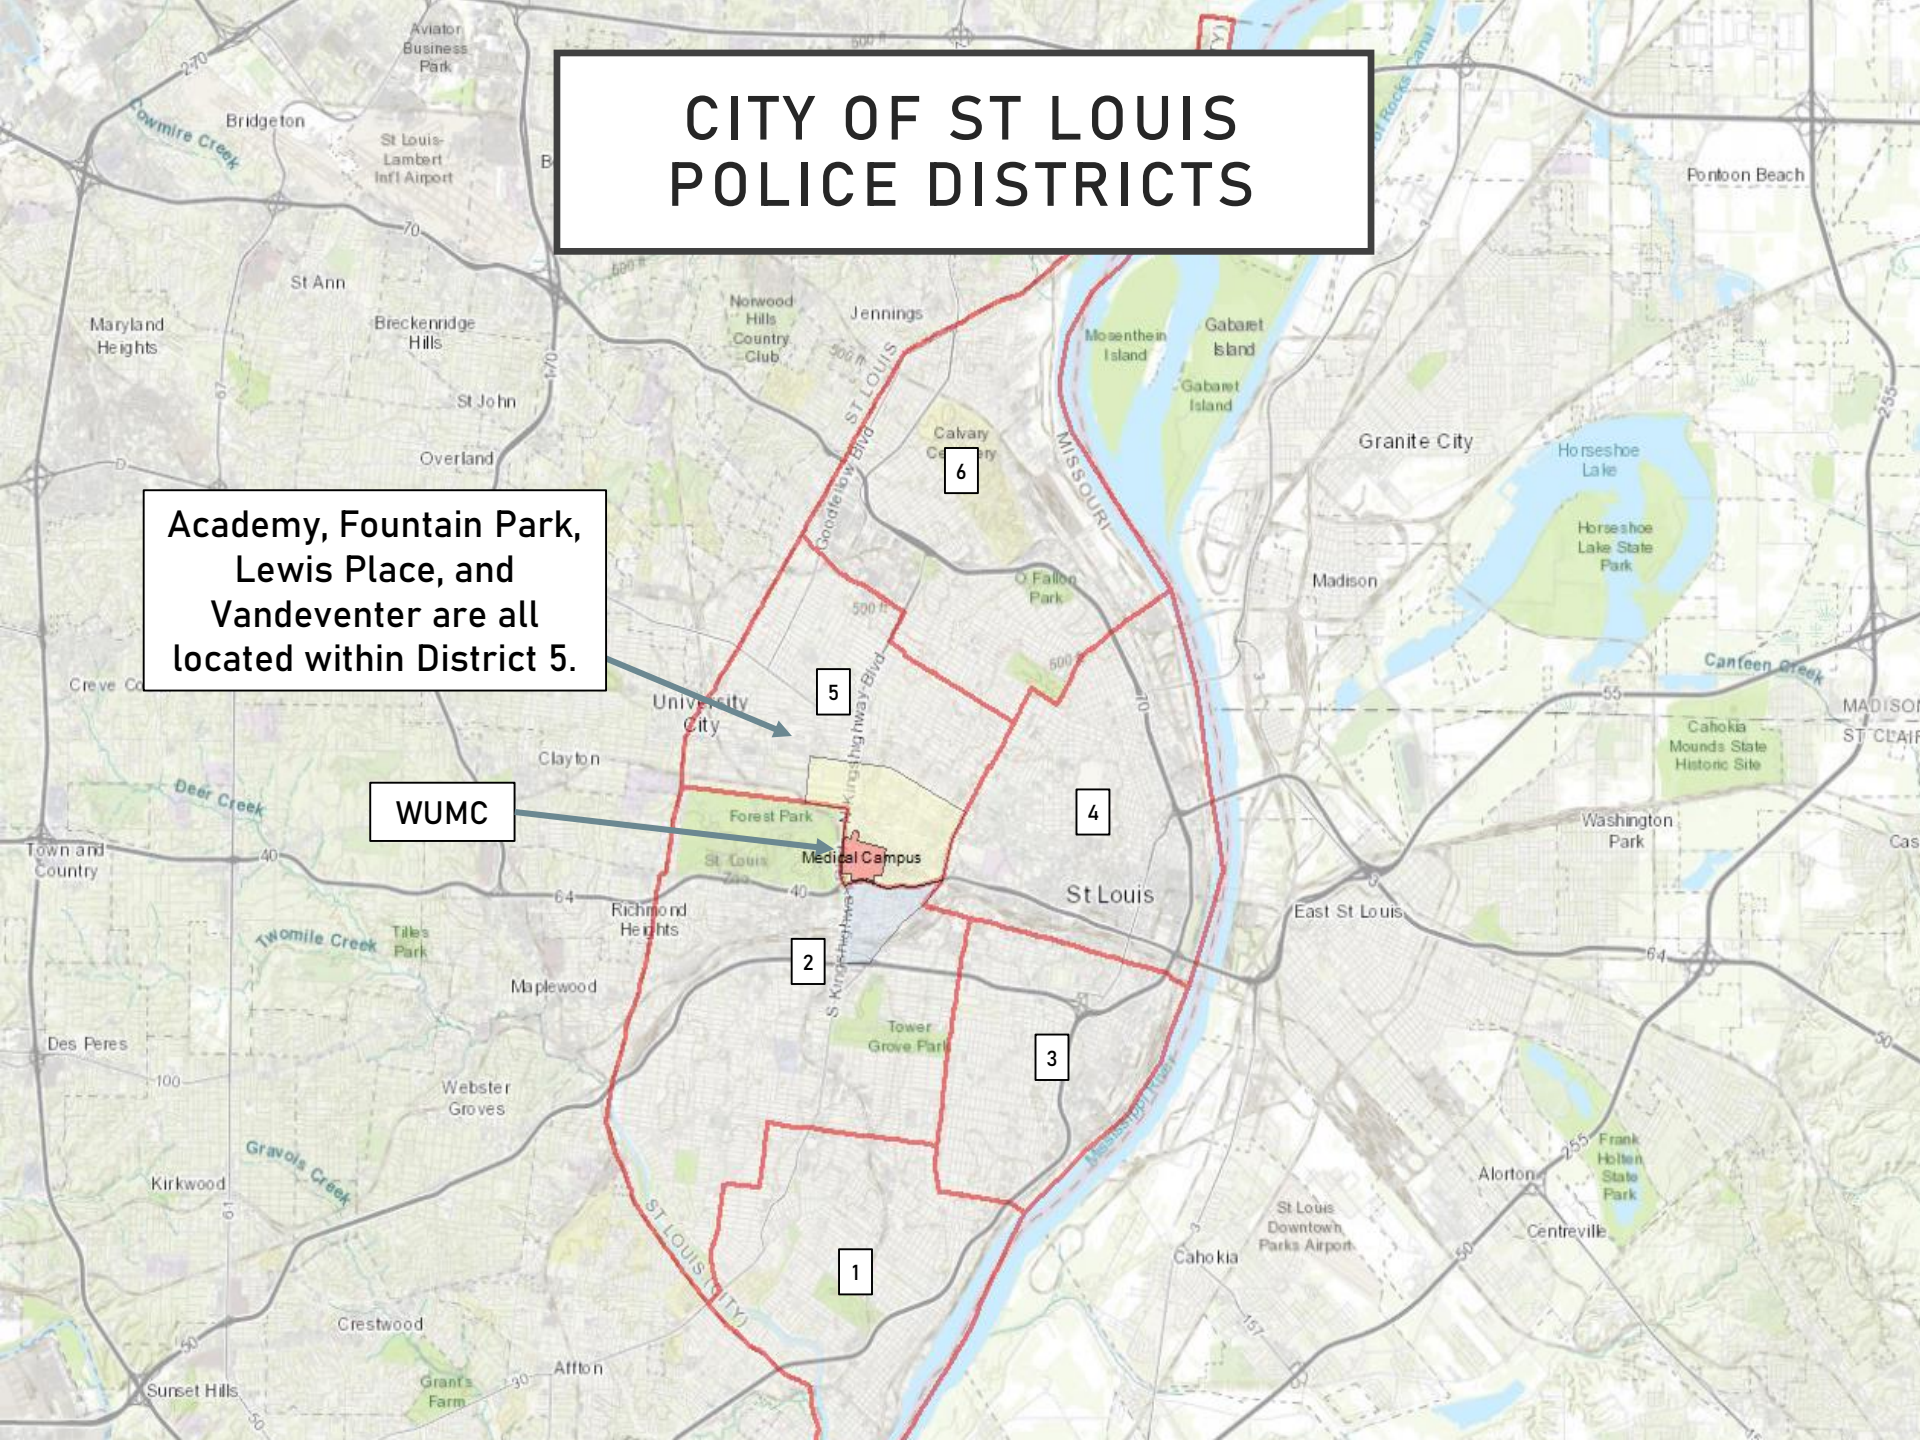

August 2023
Monthly Crime Report

**ACADEMY
FOUNTAIN PARK
LEWIS PLACE
VANDEVENTER**

Washington University Medical Center

CITY OF ST LOUIS POLICE DISTRICTS

Academy, Fountain Park, Lewis Place, and Vandeventer are all located within District 5.

WUMC

DISTRICT 5 SUMMARY NOTES

There are 15 neighborhoods in District 5.

- Academy
- Central West End
- DeBaliviere Place
- Fountain Park
- Hamilton Heights
- Kingsway East
- Kingsway West
- Lewis Place
- Skinker-DeBaliviere
- The Greater Ville
- The Ville
- Vandeventer
- Visitation Park
- Wells-Goodfellow
- West End

- The **lowest number** of crimes in one neighborhood was 6 in Visitation Park
- The **highest number** of crimes in one neighborhood was 252 in the Central West End
- The average number of crimes per neighborhood was 53.2
- The **lowest crime rate** per 100,000 in one neighborhood was 649.4 in Visitation Park
- The **highest crime rate** per 100,000 in one neighborhood was 2078.3 in Kingsway East
- The overall crime rate in District 5 was 1411

NEIGHBORHOODS VS CITY CRIME RATE OVER TIME

City Crime Rate Academy Crime Rate Fountain Park Crime Rate
Lewis Place Crime Rate Vandeventer Crime Rate

**ACADEMY
NEIGHBORHOOD DETAIL**

ACADEMY SUMMARY NOTES

- 25 total crimes in August 2023
 - **Down 65%** compared to August 2022 (71 crimes)
 - 3 crimes against persons in August 2023
 - **Down 83%** compared to August 2022 (18 crimes)
- 293 total crimes so far in 2023
 - **Down 25%** compared to this time in 2022 (389 crimes)
 - 54 crimes against persons so far in 2023
 - **Down 31%** compared to this time in 2022 (78 crimes)