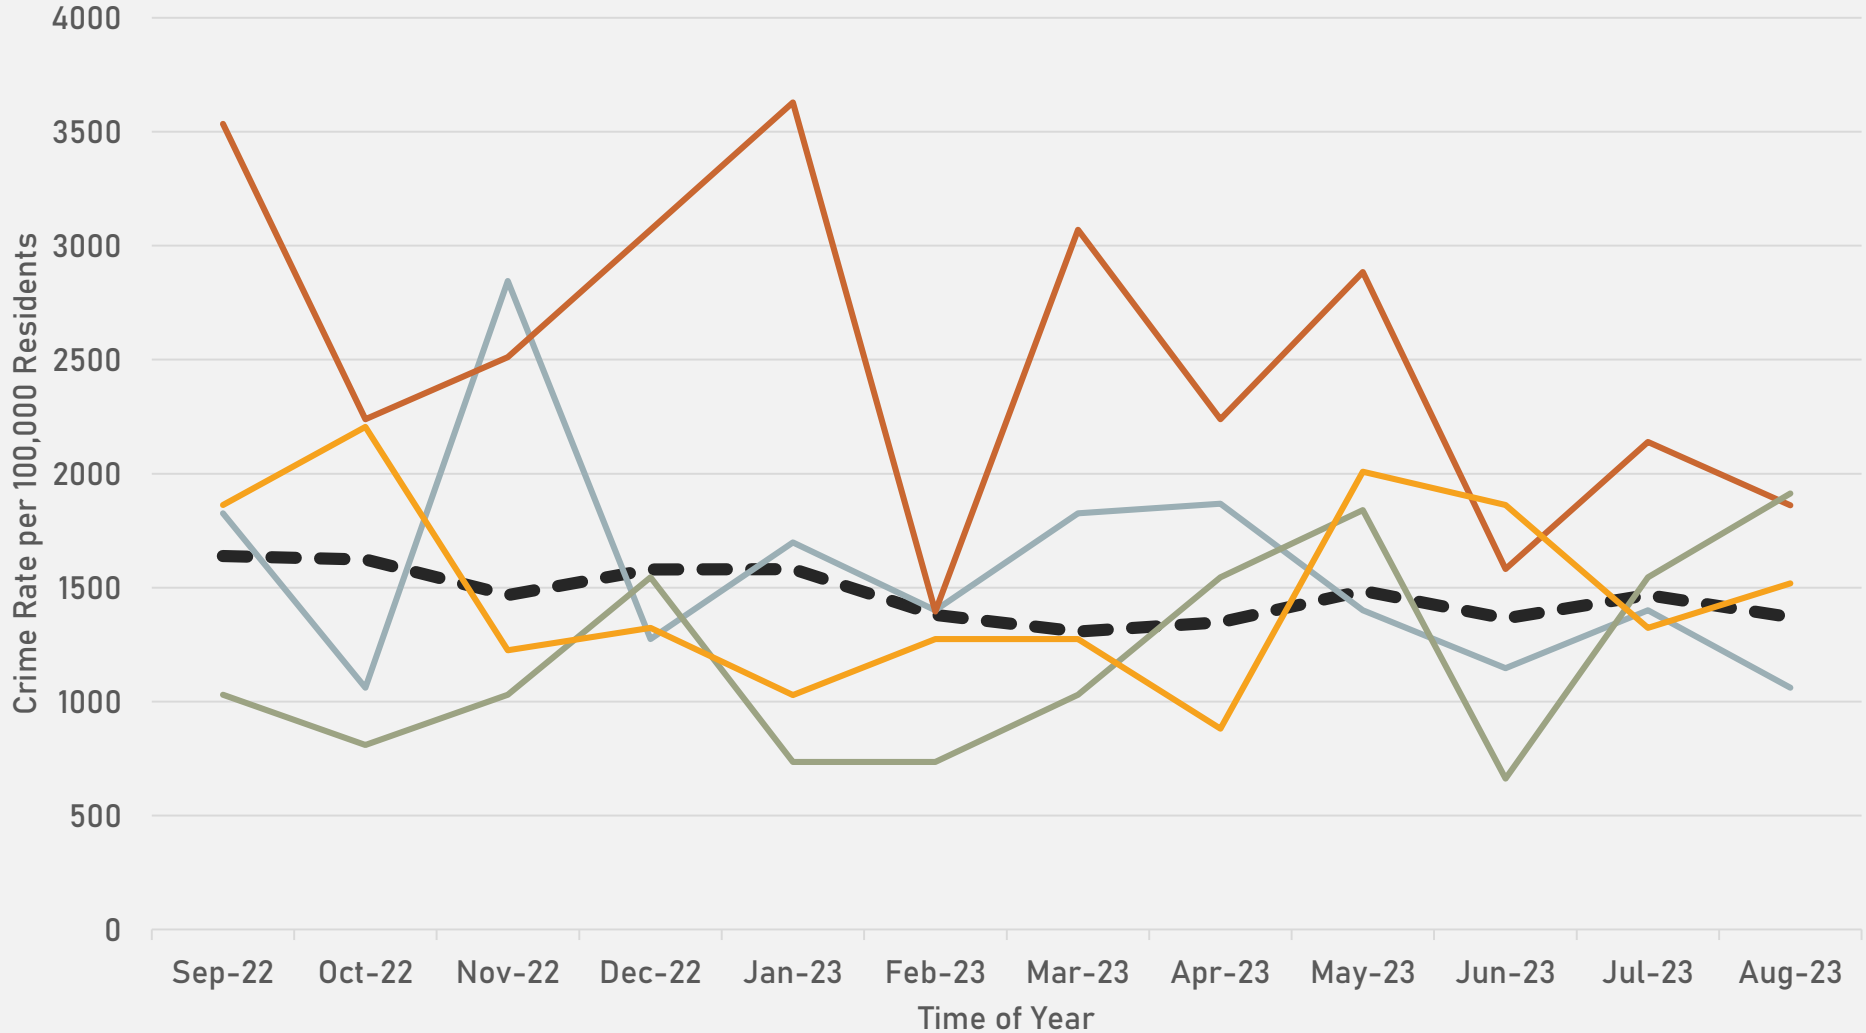

- The **lowest number** of crimes in one neighborhood was 6 in Visitation Park
- The **highest number** of crimes in one neighborhood was 252 in the Central West End
- The average number of crimes per neighborhood was 53.2
- The **lowest crime rate** per 100,000 in one neighborhood was 649.4 in Visitation Park
- The **highest crime rate** per 100,000 in one neighborhood was 2078.3 in Kingsway East
- The overall crime rate in District 5 was 1411

NEIGHBORHOODS VS CITY CRIME RATE OVER TIME

City Crime Rate Academy Crime Rate Fountain Park Crime Rate
Lewis Place Crime Rate Vandeventer Crime Rate

**ACADEMY
NEIGHBORHOOD DETAIL**

ACADEMY SUMMARY NOTES

- 25 total crimes in August 2023
 - **Down 65%** compared to August 2022 (71 crimes)
 - 3 crimes against persons in August 2023
 - **Down 83%** compared to August 2022 (18 crimes)
- 293 total crimes so far in 2023
 - **Down 25%** compared to this time in 2022 (389 crimes)
 - 54 crimes against persons so far in 2023
 - **Down 31%** compared to this time in 2022 (78 crimes)

Source: [SLMPD](#)

**FOUNTAIN PARK
NEIGHBORHOOD DETAIL**

FOUNTAIN PARK SUMMARY NOTES

- 20 total crimes in August 2023
 - **Down 44%** compared to August 2022 (36 crimes)
 - 4 crimes against persons in August 2023
 - **Down 20%** compared to August 2022 (5 crimes)
- 215 total crimes so far in 2023
 - **Down 21%** compared to this time in 2022 (271 crimes)
 - 38 crimes against persons so far in 2023
 - **Down 32%** compared to this time in 2022 (56 crimes)

**LEWIS PLACE
NEIGHBORHOOD DETAIL**

LEWIS PLACE SUMMARY NOTES

- 26 total crimes in August 2023
 - **Up 13%** compared to August 2022 (23 crimes)
 - 7 crimes against persons in August 2023
 - **Up 250%** compared to August 2022 (2 crimes)
- 139 total crimes so far in 2023
 - **Down 10%** compared to this time in 2022 (154 crimes)
 - 32 crimes against persons so far in 2023
 - **Down 6%** compared to this time in 2022 (34 crimes)