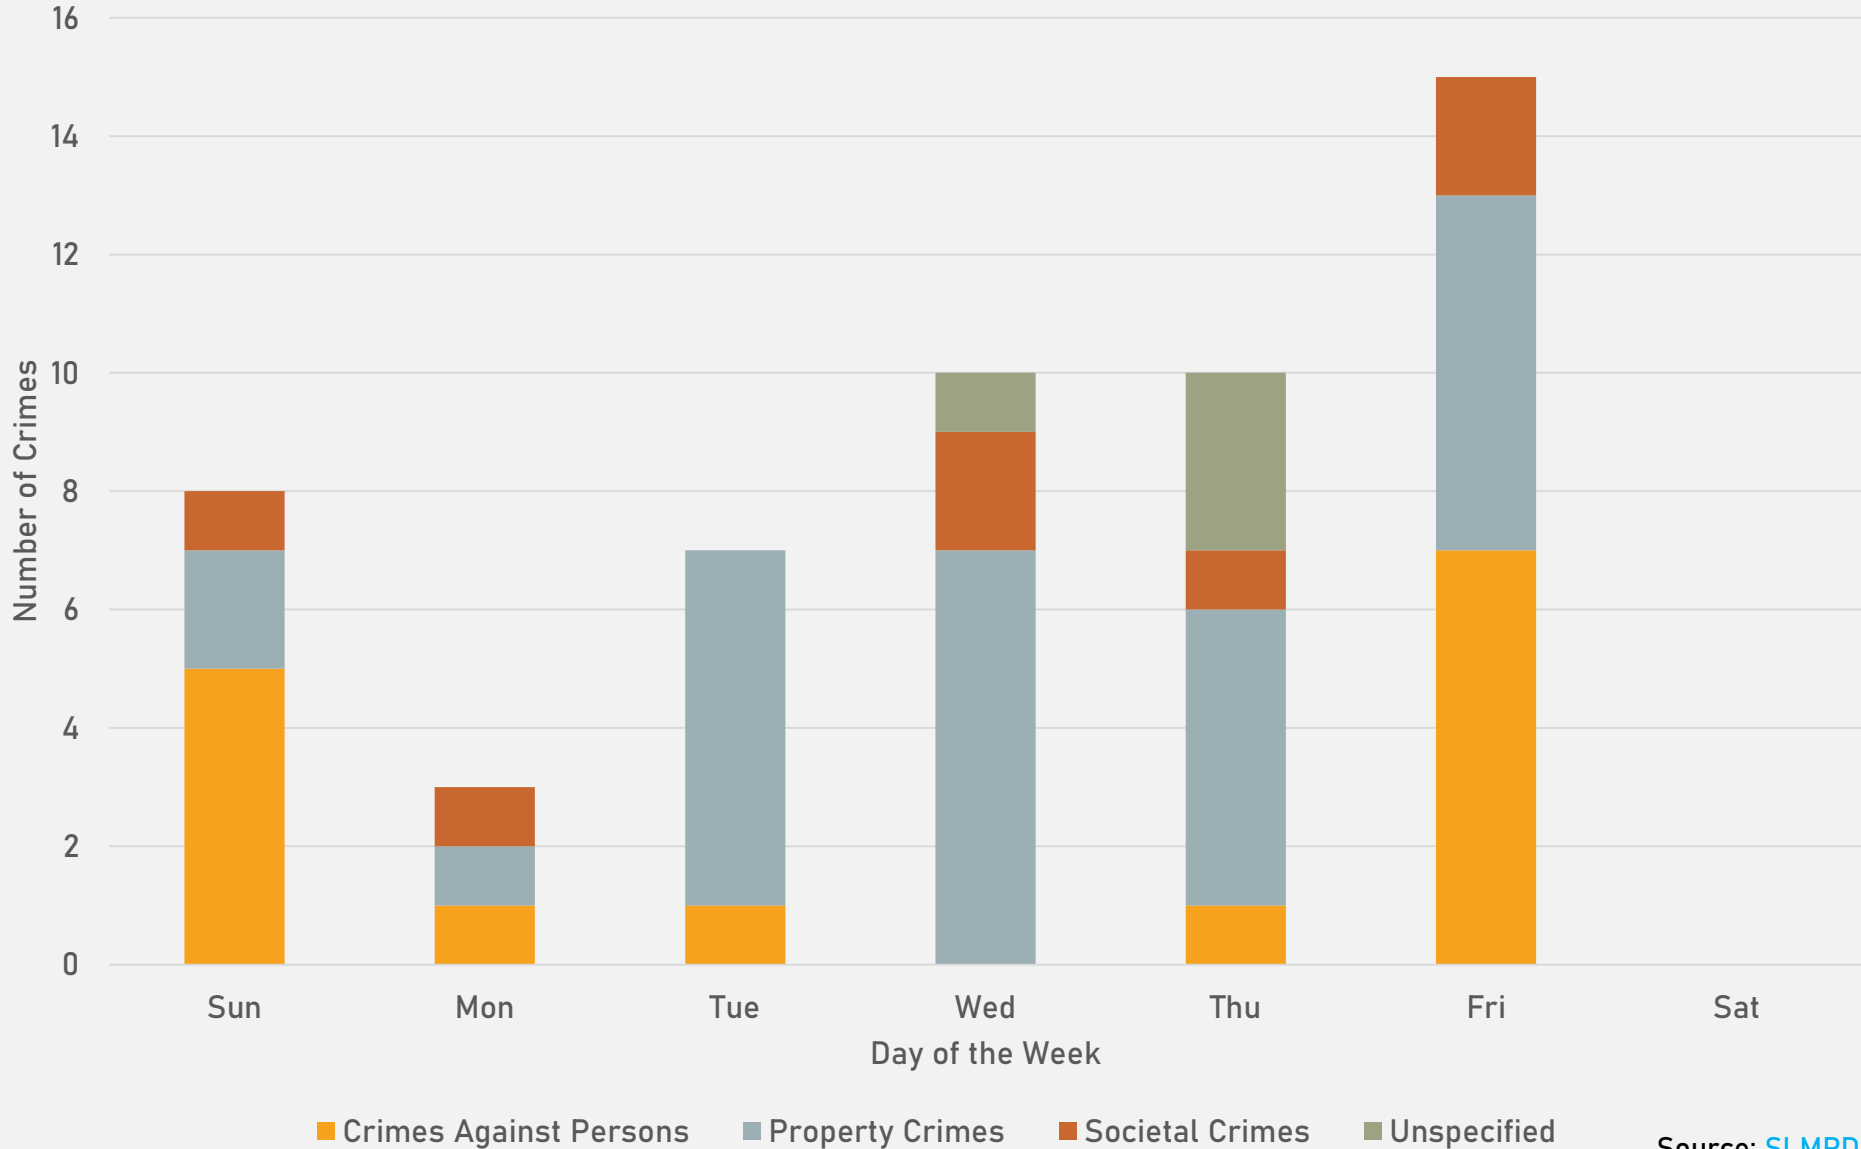

VANDEVENTER CRIMES BY DAY OF THE WEEK