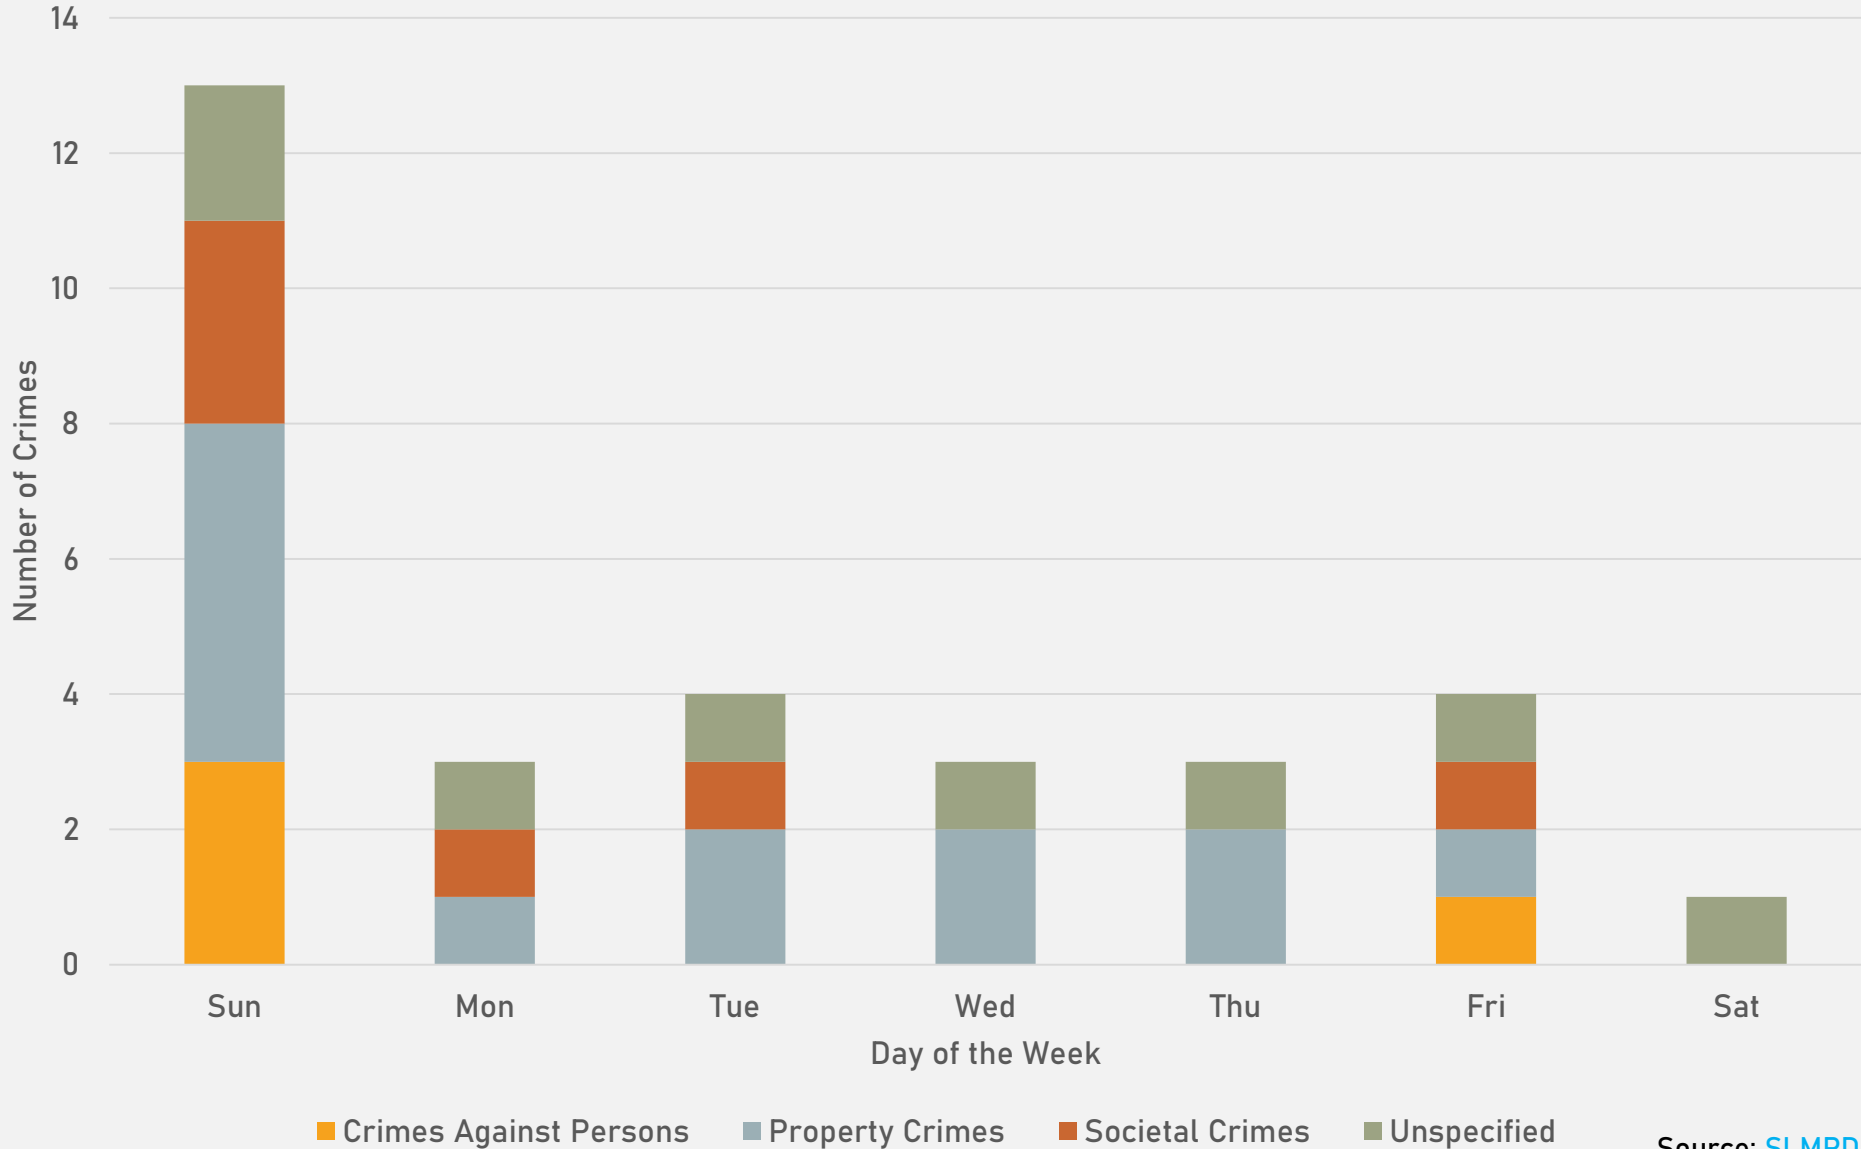

NEIGHBORHOODS VS CITY CRIME RATE OVER THE PAST YEAR

**ACADEMY
NEIGHBORHOOD DETAIL**

ACADEMY SUMMARY NOTES

- 29 total crimes in August 2024
 - **Up 12%** compared to August 2023 (26 crimes)
 - 3 crimes against persons in August 2024
 - **Down 0%** compared to August 2023 (3 crimes)
- 292 total crimes so far in 2024
 - **Up 2%** compared to this time in 2023 (286 crimes)
 - 62 crimes against persons so far in 2024
 - **Up 16%** compared to this time in 2023 (54 crimes)

ACADEMY 2023 VS 2024

ACADEMY CRIMES BY DAY OF THE WEEK

ACADEMY CRIMES BY TIME OF DAY

ACADEMY CRIMES BY DAY OF THE MONTH

**FOUNTAIN PARK
NEIGHBORHOOD DETAIL**

FOUNTAIN PARK SUMMARY NOTES

- 20 total crimes in August 2024
 - **Down 4%** compared to August 2023 (21 crimes)
 - 1 crimes against persons in August 2024
 - **Down 75%** compared to August 2023 (4 crimes)
- 168 total crimes so far in 2024
 - **Down 17%** compared to this time in 2023 (203 crimes)
 - 25 crimes against persons so far in 2024
 - **Down 36%** compared to this time in 2023 (39 crimes)

LEWIS PLACE 2023 VS 2024

LEWIS PLACE CRIMES BY DAY OF THE WEEK

LEWIS PLACE CRIMES BY TIME OF DAY

LEWIS PLACE CRIMES BY DAY OF THE MONTH

**VANDEVENTER
NEIGHBORHOOD DETAIL**

VANDEVENTER SUMMARY NOTES

- 48 total crimes in August 2024
 - **Up 14%** compared to August 2023 (42 crimes)
 - 15 crimes against persons in August 2024
 - **Up 150%** compared to August 2023 (6 crimes)
- 236 total crimes so far in 2024
 - **Down 7%** compared to this time in 2023 (255 crimes)
 - 34 crimes against persons so far in 2024
 - **Down 39%** compared to this time in 2023 (56 crimes)