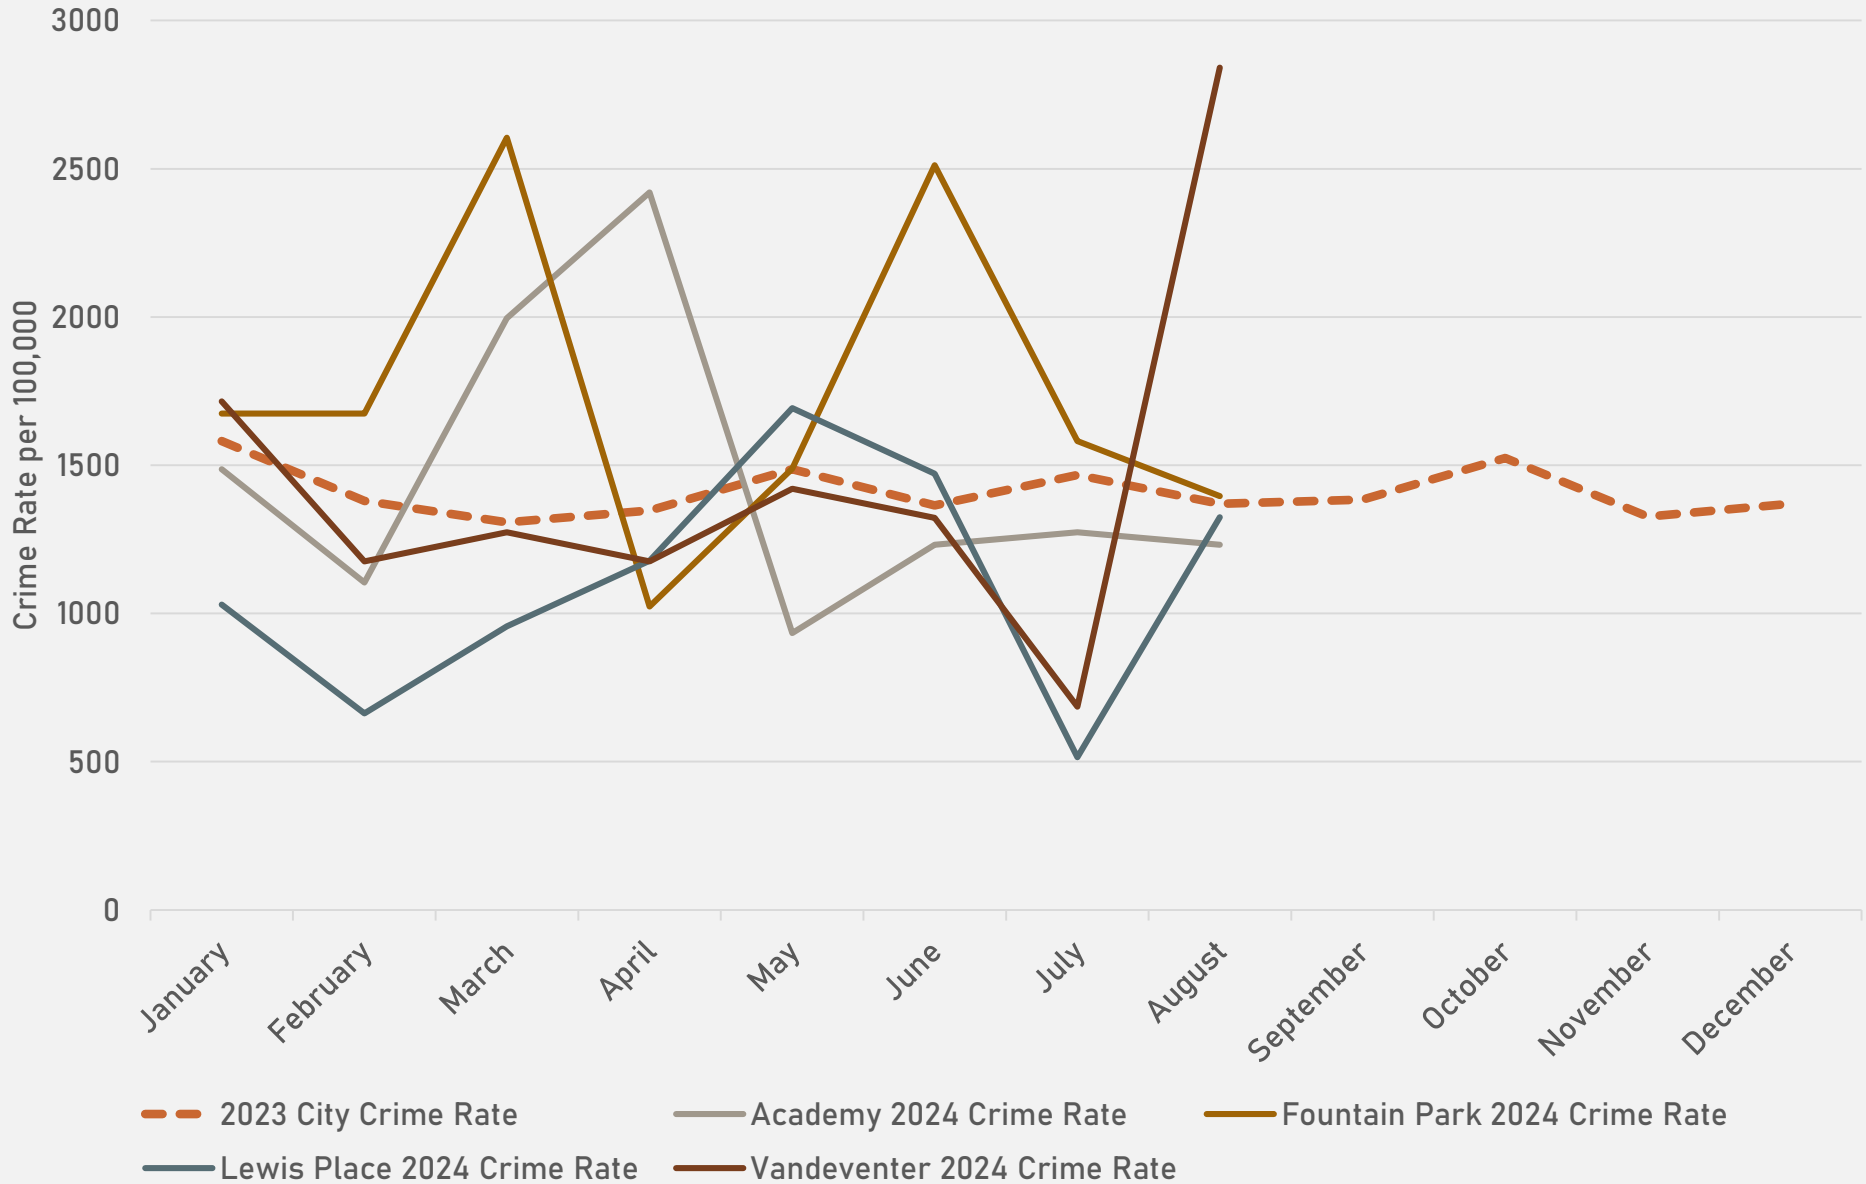

- The **lowest number** of crimes in one neighborhood was 4 in Visitation Park
- The **highest number** of crimes in one neighborhood was 148 in the Central West End
- The average number of crimes per neighborhood was 43.8
- The **lowest crime rate** per 100,000 in one neighborhood was 432.9 in Visitation Park
- The **highest crime rate** per 100,000 in one neighborhood was 2841.7 in Fountain Park
- The overall crime rate in District 5 was 1163.41

NEIGHBORHOODS VS CITY CRIME RATE OVER THE PAST YEAR

**ACADEMY
NEIGHBORHOOD DETAIL**

ACADEMY SUMMARY NOTES

- 29 total crimes in August 2024
 - **Up 12%** compared to August 2023 (26 crimes)
 - 3 crimes against persons in August 2024
 - **Down 0%** compared to August 2023 (3 crimes)
- 292 total crimes so far in 2024
 - **Up 2%** compared to this time in 2023 (286 crimes)
 - 62 crimes against persons so far in 2024
 - **Up 16%** compared to this time in 2023 (54 crimes)

LEWIS PLACE 2023 VS 2024

LEWIS PLACE CRIMES BY DAY OF THE WEEK

LEWIS PLACE CRIMES BY TIME OF DAY

LEWIS PLACE CRIMES BY DAY OF THE MONTH

**VANDEVENTER
NEIGHBORHOOD DETAIL**

VANDEVENTER SUMMARY NOTES

- 48 total crimes in August 2024
 - **Up 14%** compared to August 2023 (42 crimes)
 - 15 crimes against persons in August 2024
 - **Up 150%** compared to August 2023 (6 crimes)
- 236 total crimes so far in 2024
 - **Down 7%** compared to this time in 2023 (255 crimes)
 - 34 crimes against persons so far in 2024
 - **Down 39%** compared to this time in 2023 (56 crimes)