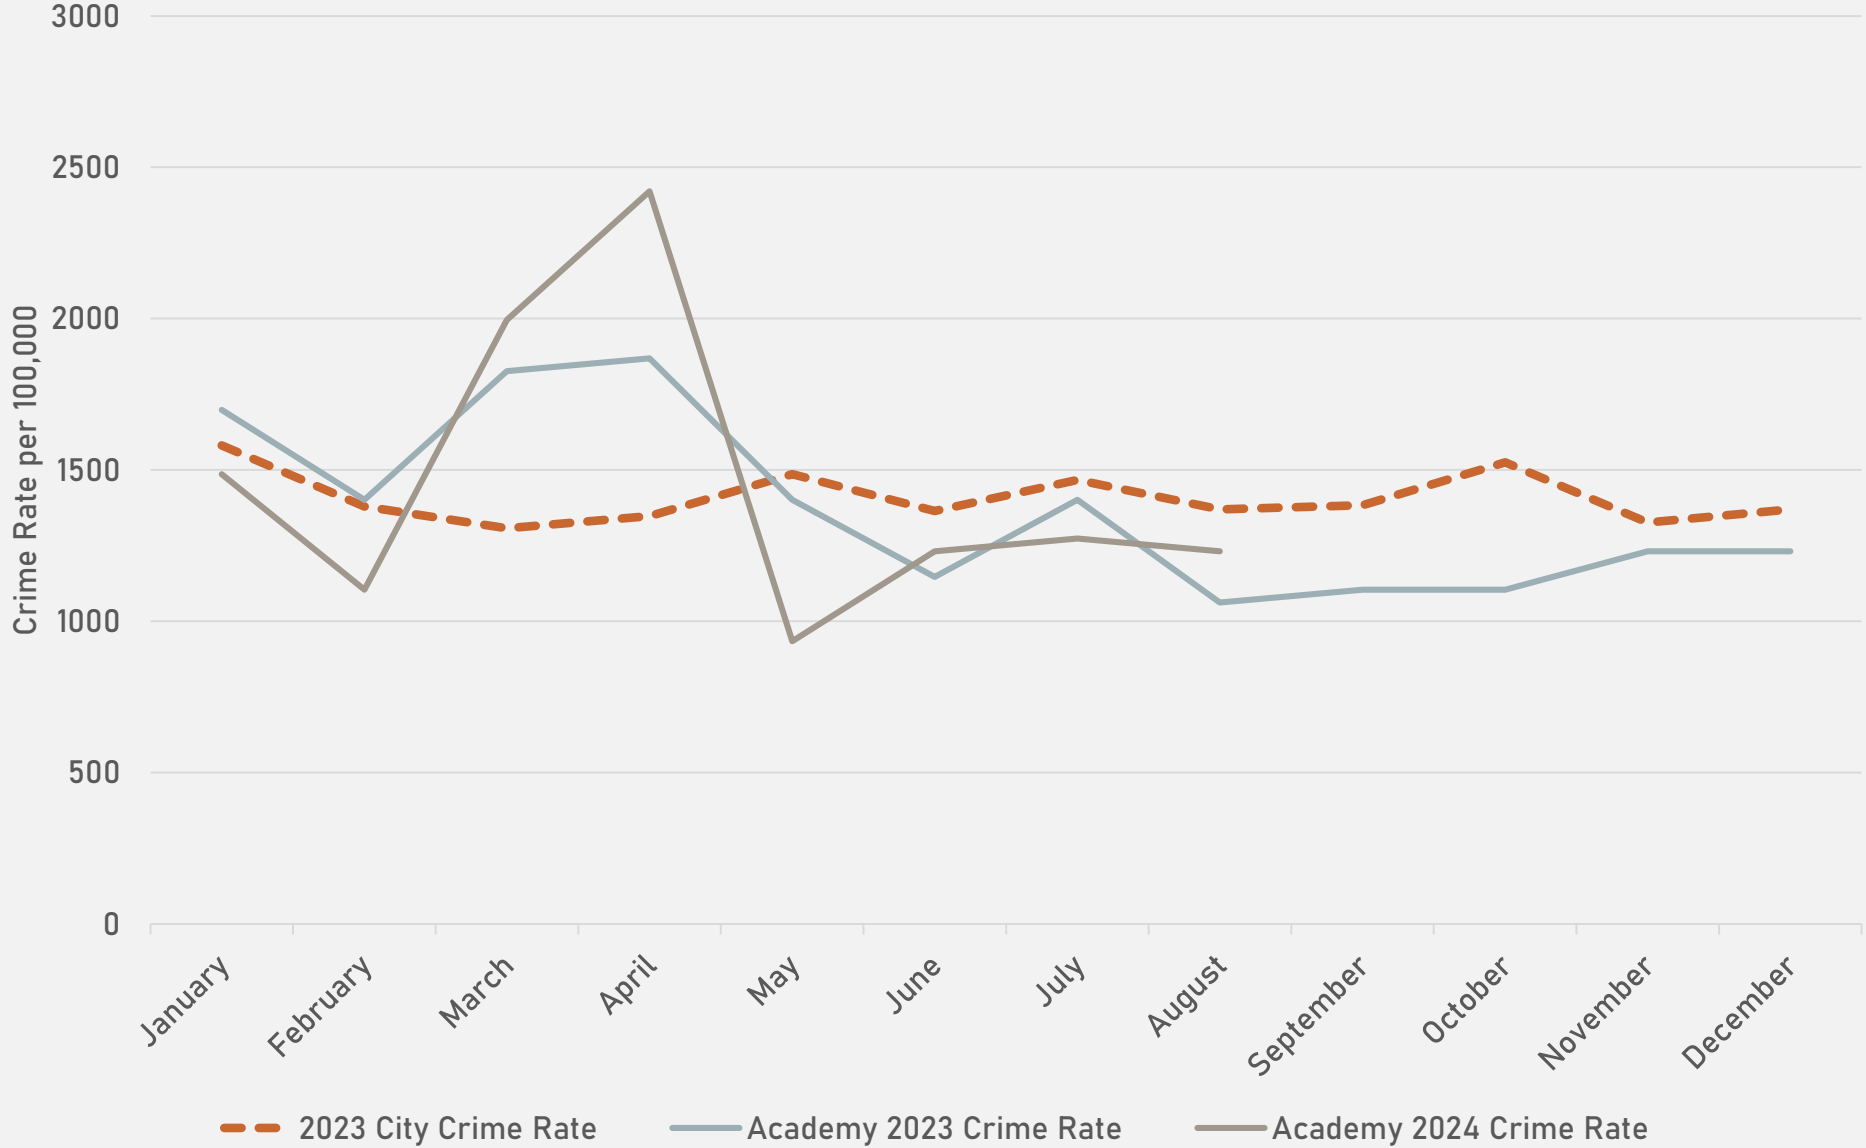

- The **lowest number** of crimes in one neighborhood was 4 in Visitation Park
- The **highest number** of crimes in one neighborhood was 148 in the Central West End
- The average number of crimes per neighborhood was 43.8
- The **lowest crime rate** per 100,000 in one neighborhood was 432.9 in Visitation Park
- The **highest crime rate** per 100,000 in one neighborhood was 2841.7 in Fountain Park
- The overall crime rate in District 5 was 1163.41

NEIGHBORHOODS VS CITY CRIME RATE OVER THE PAST YEAR

**ACADEMY
NEIGHBORHOOD DETAIL**

ACADEMY SUMMARY NOTES

- 29 total crimes in August 2024
 - **Up 12%** compared to August 2023 (26 crimes)
 - 3 crimes against persons in August 2024
 - **Down 0%** compared to August 2023 (3 crimes)
- 292 total crimes so far in 2024
 - **Up 2%** compared to this time in 2023 (286 crimes)
 - 62 crimes against persons so far in 2024
 - **Up 16%** compared to this time in 2023 (54 crimes)

ACADEMY 2023 VS 2024

ACADEMY CRIMES BY DAY OF THE WEEK

ACADEMY CRIMES BY TIME OF DAY

ACADEMY CRIMES BY DAY OF THE MONTH

**FOUNTAIN PARK
NEIGHBORHOOD DETAIL**

FOUNTAIN PARK SUMMARY NOTES

- 20 total crimes in August 2024
 - **Down 4%** compared to August 2023 (21 crimes)
 - 1 crimes against persons in August 2024
 - **Down 75%** compared to August 2023 (4 crimes)
- 168 total crimes so far in 2024
 - **Down 17%** compared to this time in 2023 (203 crimes)
 - 25 crimes against persons so far in 2024
 - **Down 36%** compared to this time in 2023 (39 crimes)