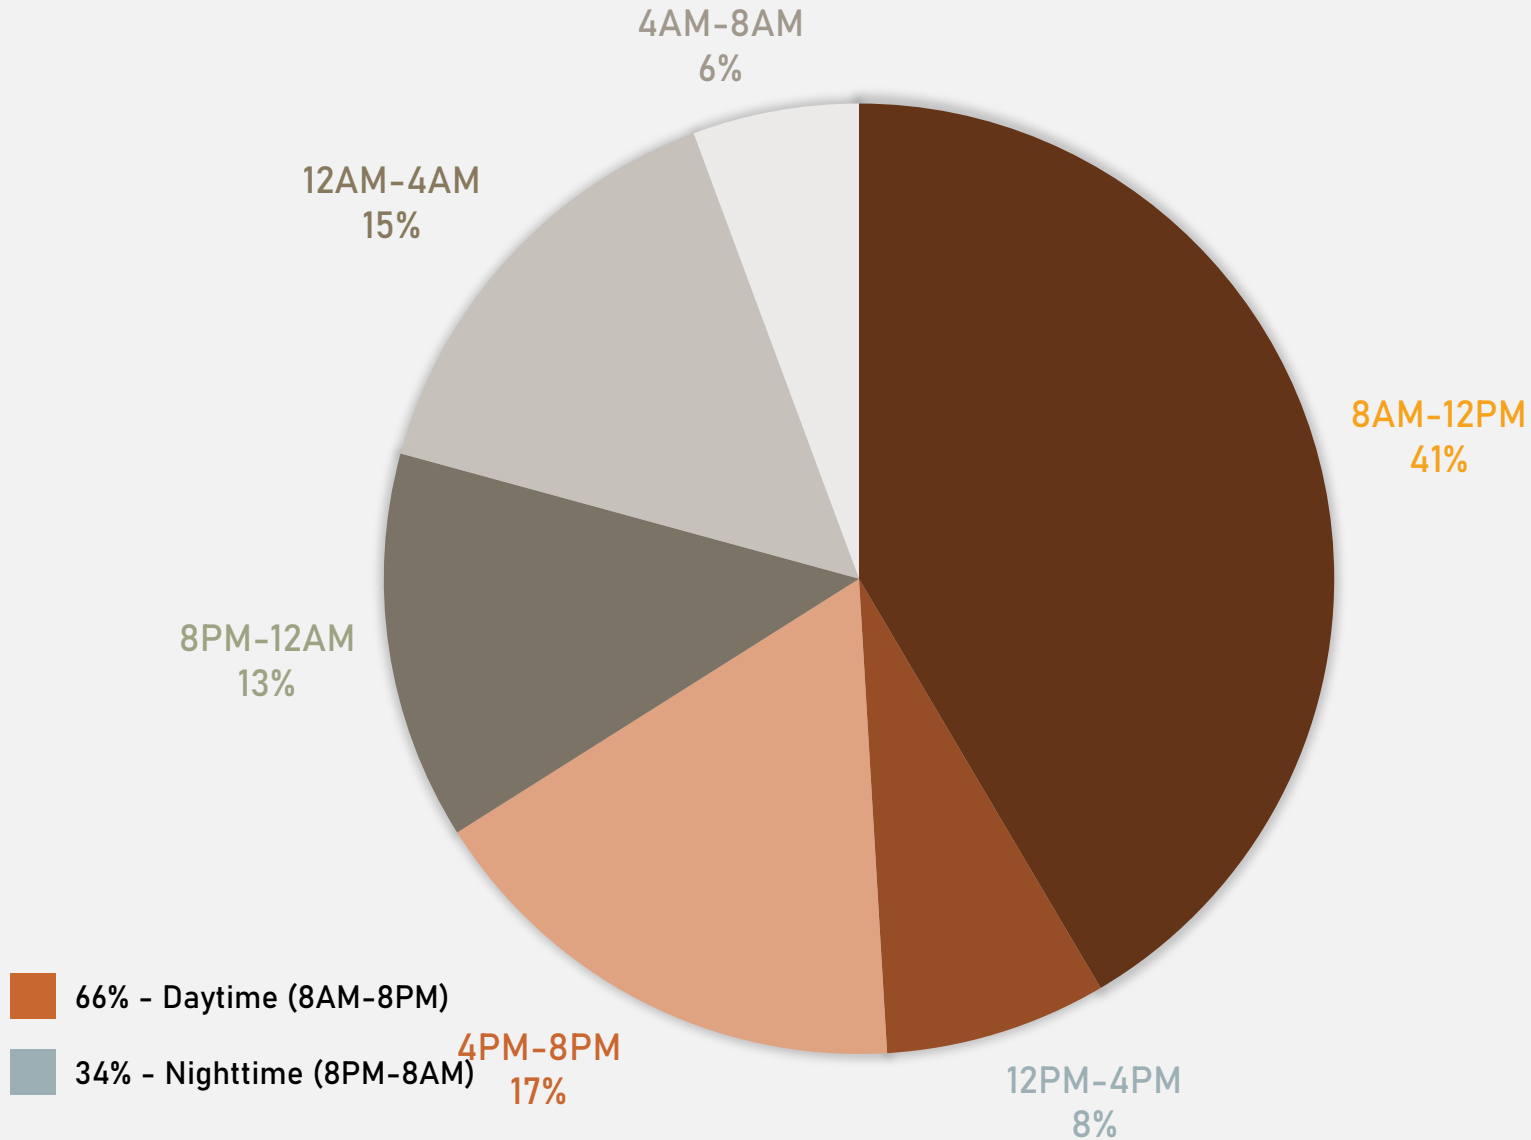

- 18 total crimes in August 2024
 - Down 42% compared to August 2023 (31 crimes)
 - 12 crimes against persons in August 2024
 - Down 71% compared to August 2023 (7 crimes)
- 116 total crimes so far in 2024
 - Down 14% compared to this time in 2023 (135 crimes)
 - 32 crimes against persons so far in 2024
 - Down 9% compared to this time in 2023 (35 crimes)

LEWIS PLACE 2023 VS 2024

LEWIS PLACE CRIMES BY DAY OF THE WEEK

LEWIS PLACE CRIMES BY TIME OF DAY

LEWIS PLACE CRIMES BY DAY OF THE MONTH

**VANDEVENTER
NEIGHBORHOOD DETAIL**

VANDEVENTER SUMMARY NOTES

- 48 total crimes in August 2024
 - **Up 14%** compared to August 2023 (42 crimes)
 - 15 crimes against persons in August 2024
 - **Up 150%** compared to August 2023 (6 crimes)
- 236 total crimes so far in 2024
 - **Down 7%** compared to this time in 2023 (255 crimes)
 - 34 crimes against persons so far in 2024
 - **Down 39%** compared to this time in 2023 (56 crimes)

2024

Crimes	Jan	Feb	Mar	Apr	May	Jun	Jul	Aug	Total
Aggravated Assault	1	2	3	1	2	3	0	3	15
Arson	0	0	0	0	0	0	0	0	0
Burglary	2	1	1	3	3	3	2	4	19
Homicide	0	0	0	1	0	0	0	0	1
Larceny	8	3	4	3	7	2	3	6	36
Motor Vehicle Theft	3	2	1	3	4	1	0	1	15
Robbery	0	0	1	0	0	1	0	3	5
Total	14	8	10	11	16	10	5	17	91

VANDEVENTER 2023 VS 2024

VANDEVENTER CRIMES BY DAY OF THE WEEK

VANDEVENTER CRIMES BY TIME OF DAY

VANDEVENTER CRIMES BY DAY OF THE MONTH