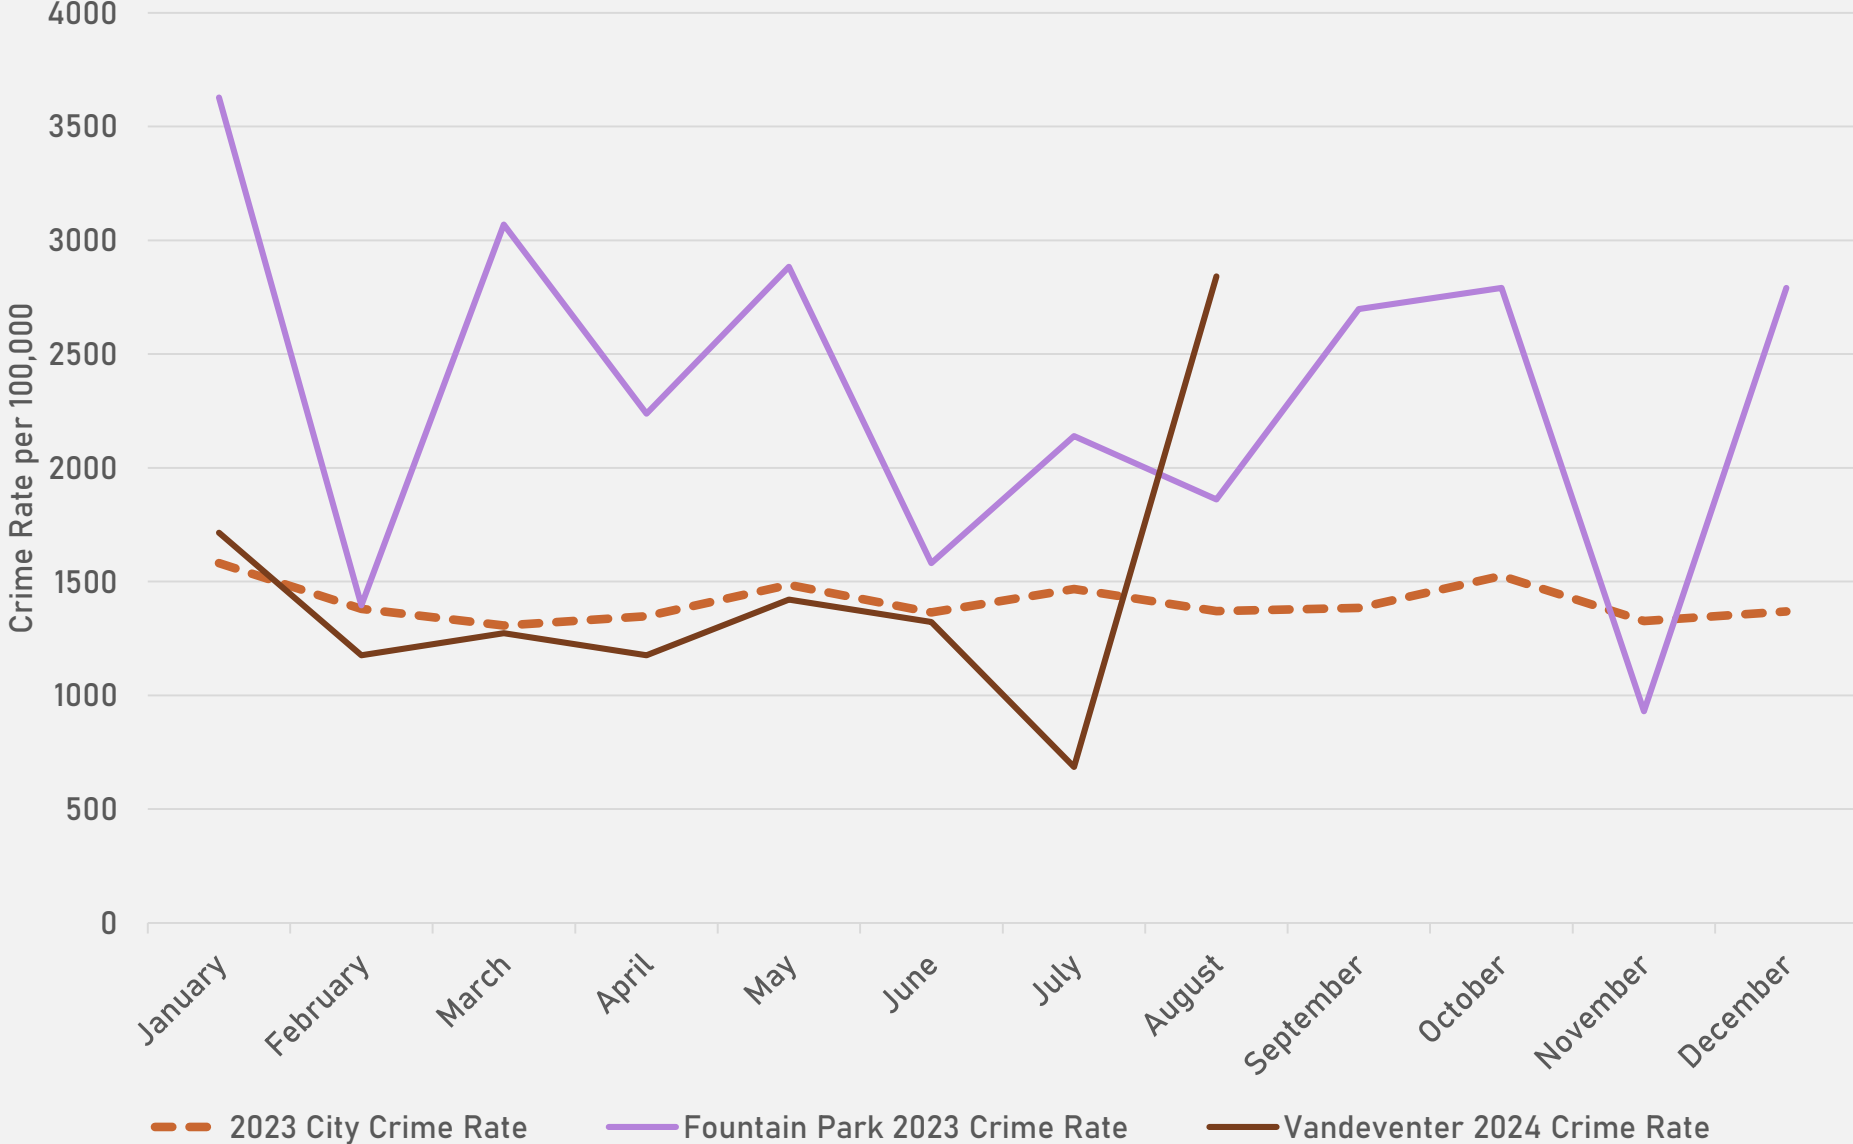

FOUNTAIN PARK YEAR TO YEAR COMPARISON

2023

Crimes	Jan	Feb	Mar	Apr	May	Jun	Jul	Aug	Sep	Oct	Nov	Dec	Total
Aggravated Assault	5	0	1	0	6	2	4	2	1	3	2	1	27
Arson	0	0	0	0	0	0	2	0	0	0	0	0	2
Burglary	3	0	3	3	0	0	0	2	0	0	0	2	13
Homicide	0	0	3	0	0	1	0	0	1	0	0	1	6
Larceny	6	1	2	4	6	3	2	2	5	2	1	3	37
Motor Vehicle Theft	4	2	5	1	2	4	1	0	7	5	3	2	36
Robbery	0	0	0	0	0	1	0	0	0	2	0	1	4
Total	18	3	14	8	14	11	9	6	14	12	6	10	125

2024

Crimes	Jan	Feb	Mar	Apr	May	Jun	Jul	Aug	Total
Aggravated Assault	0	0	2	3	0	1	2	0	8
Arson	0	0	0	0	0	0	0	0	0
Burglary	0	1	0	0	0	0	1	1	3
Homicide	0	0	0	0	0	0	0	0	0
Larceny	3	4	3	2	2	3	6	7	30
Motor Vehicle Theft	2	3	1	0	2	2	1	3	14
Robbery	1	2	0	0	0	0	1	0	4
Total	6	10	6	5	4	6	11	11	48

FOUNTAIN PARK 2023 VS 2024