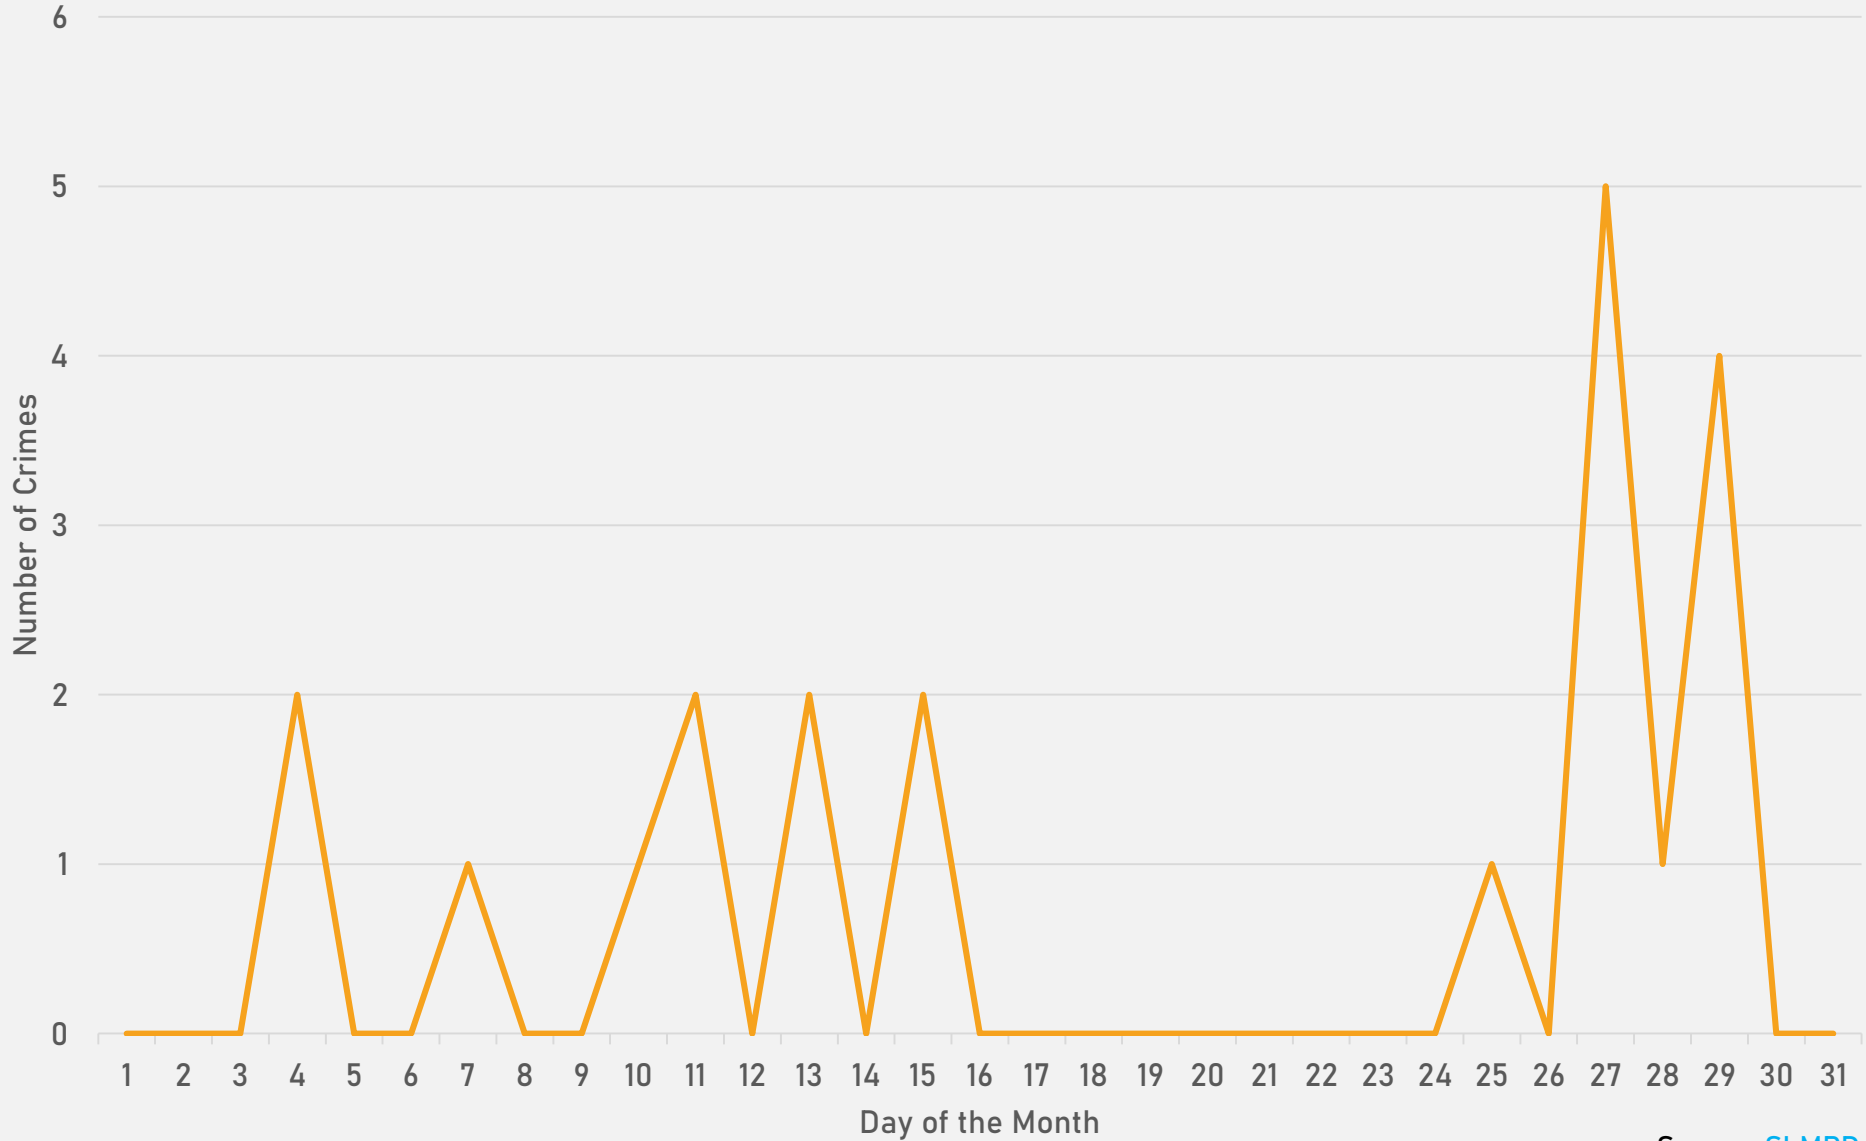

ACADEMY 2023 VS 2024

ACADEMY CRIMES BY DAY OF THE WEEK

ACADEMY CRIMES BY TIME OF DAY

ACADEMY CRIMES BY DAY OF THE MONTH

**FOUNTAIN PARK
NEIGHBORHOOD DETAIL**

FOUNTAIN PARK SUMMARY NOTES

- 20 total crimes in August 2024
 - **Down 4%** compared to August 2023 (21 crimes)
 - 1 crimes against persons in August 2024
 - **Down 75%** compared to August 2023 (4 crimes)
- 168 total crimes so far in 2024
 - **Down 17%** compared to this time in 2023 (203 crimes)
 - 25 crimes against persons so far in 2024
 - **Down 36%** compared to this time in 2023 (39 crimes)

- 18 total crimes in August 2024
 - Down 42% compared to August 2023 (31 crimes)
 - 12 crimes against persons in August 2024
 - Down 71% compared to August 2023 (7 crimes)
- 116 total crimes so far in 2024
 - Down 14% compared to this time in 2023 (135 crimes)
 - 32 crimes against persons so far in 2024
 - Down 9% compared to this time in 2023 (35 crimes)

LEWIS PLACE 2023 VS 2024

LEWIS PLACE CRIMES BY DAY OF THE WEEK

LEWIS PLACE CRIMES BY TIME OF DAY

LEWIS PLACE CRIMES BY DAY OF THE MONTH

**VANDEVENTER
NEIGHBORHOOD DETAIL**

VANDEVENTER SUMMARY NOTES

- 48 total crimes in August 2024
 - **Up 14%** compared to August 2023 (42 crimes)
 - 15 crimes against persons in August 2024
 - **Up 150%** compared to August 2023 (6 crimes)
- 236 total crimes so far in 2024
 - **Down 7%** compared to this time in 2023 (255 crimes)
 - 34 crimes against persons so far in 2024
 - **Down 39%** compared to this time in 2023 (56 crimes)

VANDEVENTER YEAR TO YEAR COMPARISON

2023

Crimes	Jan	Feb	Mar	Apr	May	Jun	Jul	Aug	Sep	Oct	Nov	Dec	Total
Aggravated Assault	4	1	5	0	1	2	4	1	2	0	0	11	31
Arson	0	0	0	1	0	0	0	0	0	0	0	0	1
Burglary	0	1	2	1	0	2	0	3	1	1	3	1	15
Homicide	1	0	0	0	1	0	0	0	0	0	0	0	2
Larceny	2	4	6	4	10	6	5	7	3	3	4	4	58
Motor Vehicle Theft	7	2	1	3	4	2	2	8	4	5	2	4	44
Robbery	0	0	0	1	1	2	0	0	3	2	0	1	10
Total	14	8	14	10	17	14	11	19	13	11	9	21	161