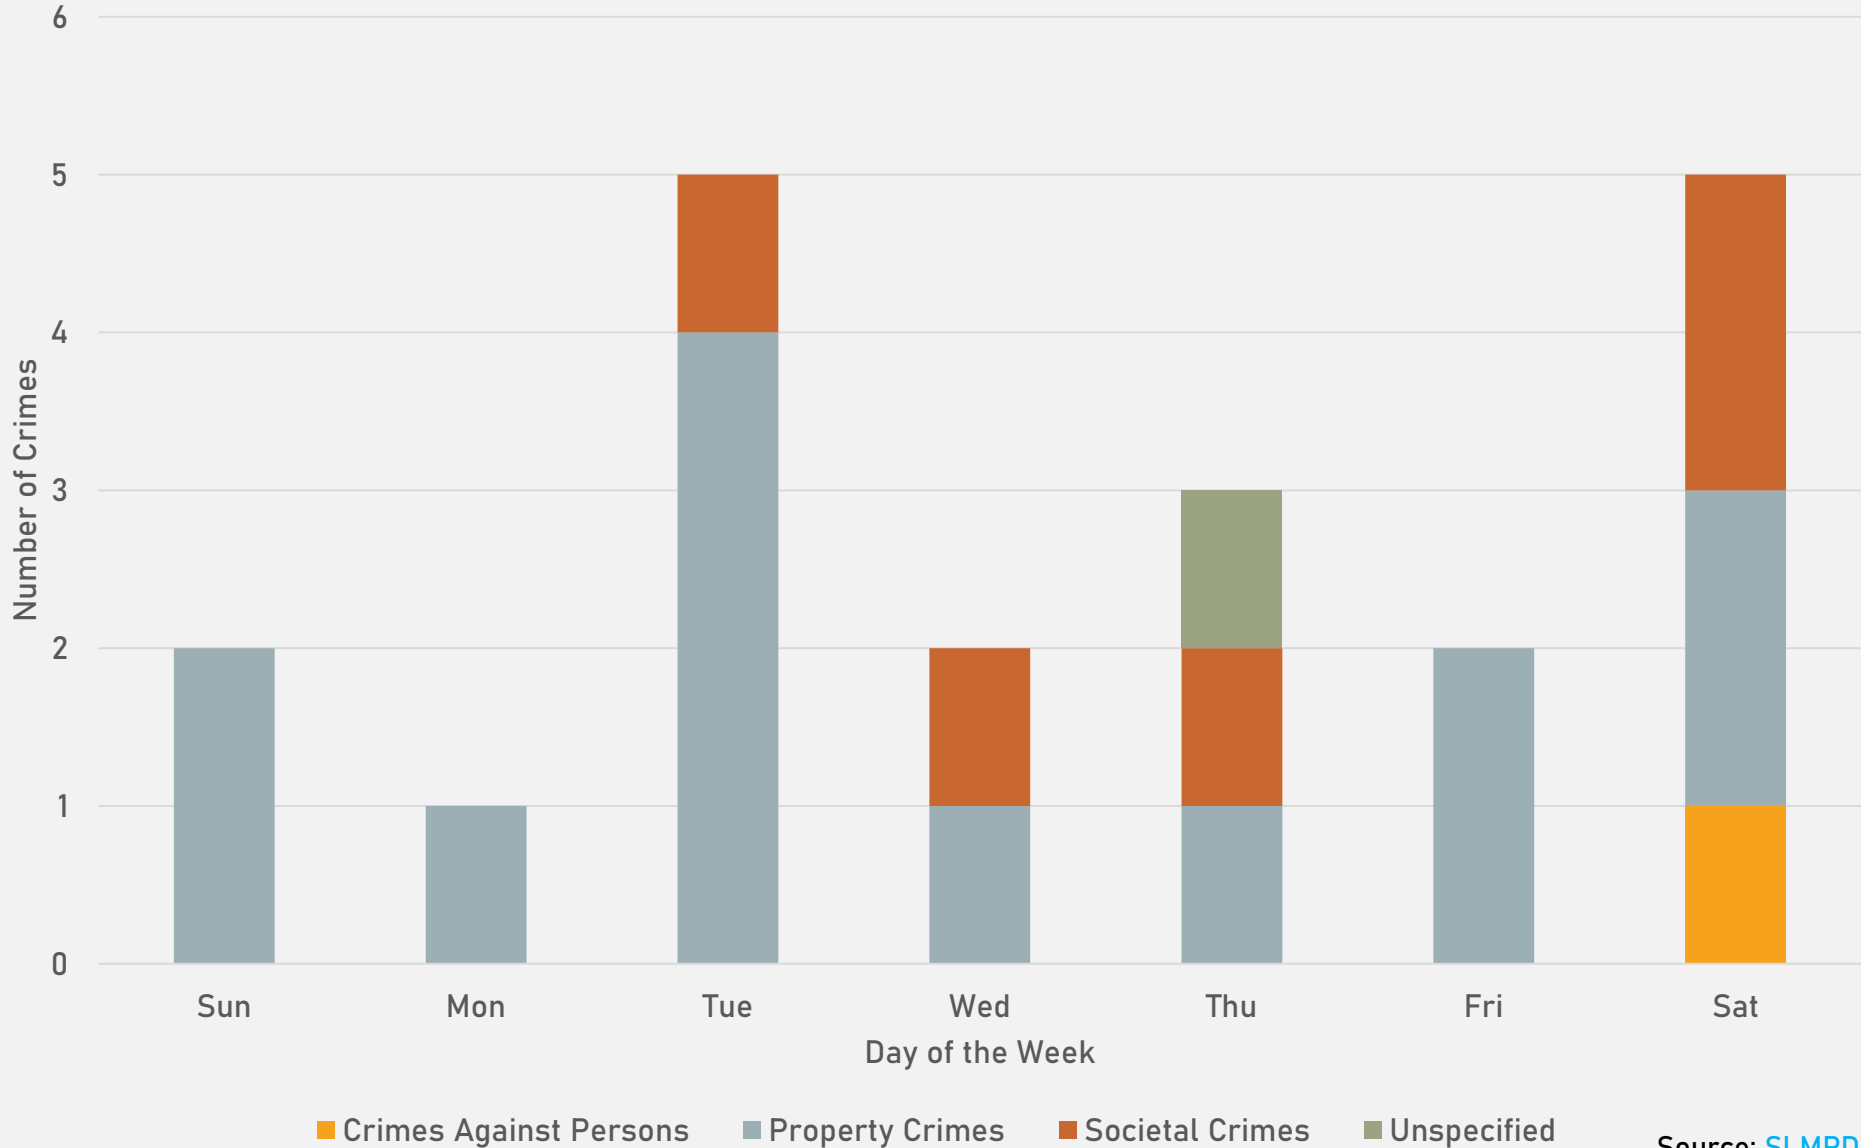

FOUNTAIN PARK CRIMES BY DAY OF THE WEEK