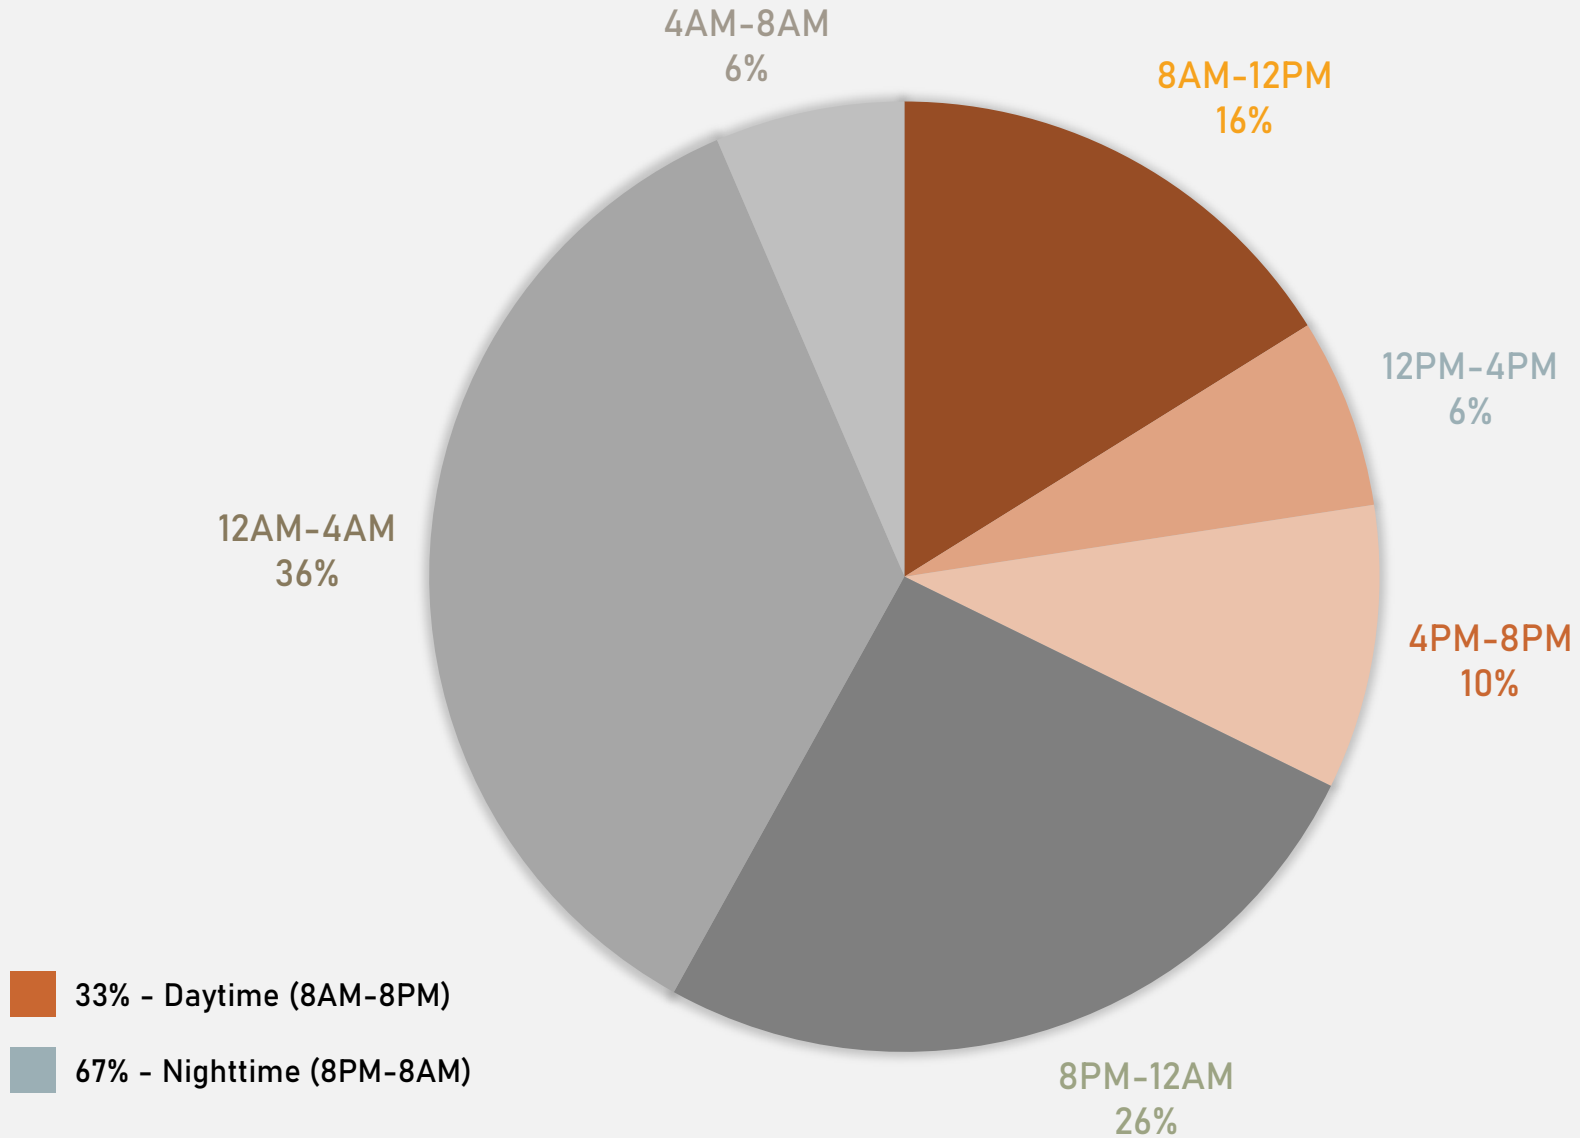

NEIGHBORHOODS VS CITY CRIME RATE OVER THE PAST YEAR

**ACADEMY
NEIGHBORHOOD DETAIL**

ACADEMY SUMMARY NOTES

- 29 total crimes in August 2024
 - **Up 12%** compared to August 2023 (26 crimes)
 - 3 crimes against persons in August 2024
 - **Down 0%** compared to August 2023 (3 crimes)
- 292 total crimes so far in 2024
 - **Up 2%** compared to this time in 2023 (286 crimes)
 - 62 crimes against persons so far in 2024
 - **Up 16%** compared to this time in 2023 (54 crimes)

ACADEMY 2023 VS 2024

ACADEMY CRIMES BY DAY OF THE WEEK

ACADEMY CRIMES BY TIME OF DAY

ACADEMY CRIMES BY DAY OF THE MONTH

**FOUNTAIN PARK
NEIGHBORHOOD DETAIL**

FOUNTAIN PARK SUMMARY NOTES

- 20 total crimes in August 2024
 - **Down 4%** compared to August 2023 (21 crimes)
 - 1 crimes against persons in August 2024
 - **Down 75%** compared to August 2023 (4 crimes)
- 168 total crimes so far in 2024
 - **Down 17%** compared to this time in 2023 (203 crimes)
 - 25 crimes against persons so far in 2024
 - **Down 36%** compared to this time in 2023 (39 crimes)

- 18 total crimes in August 2024
 - Down 42% compared to August 2023 (31 crimes)
 - 12 crimes against persons in August 2024
 - Down 71% compared to August 2023 (7 crimes)
- 116 total crimes so far in 2024
 - Down 14% compared to this time in 2023 (135 crimes)
 - 32 crimes against persons so far in 2024
 - Down 9% compared to this time in 2023 (35 crimes)

LEWIS PLACE 2023 VS 2024

LEWIS PLACE CRIMES BY DAY OF THE WEEK

LEWIS PLACE CRIMES BY TIME OF DAY

LEWIS PLACE CRIMES BY DAY OF THE MONTH

**VANDEVENTER
NEIGHBORHOOD DETAIL**

VANDEVENTER SUMMARY NOTES

- 48 total crimes in August 2024
 - **Up 14%** compared to August 2023 (42 crimes)
 - 15 crimes against persons in August 2024
 - **Up 150%** compared to August 2023 (6 crimes)
- 236 total crimes so far in 2024
 - **Down 7%** compared to this time in 2023 (255 crimes)
 - 34 crimes against persons so far in 2024
 - **Down 39%** compared to this time in 2023 (56 crimes)