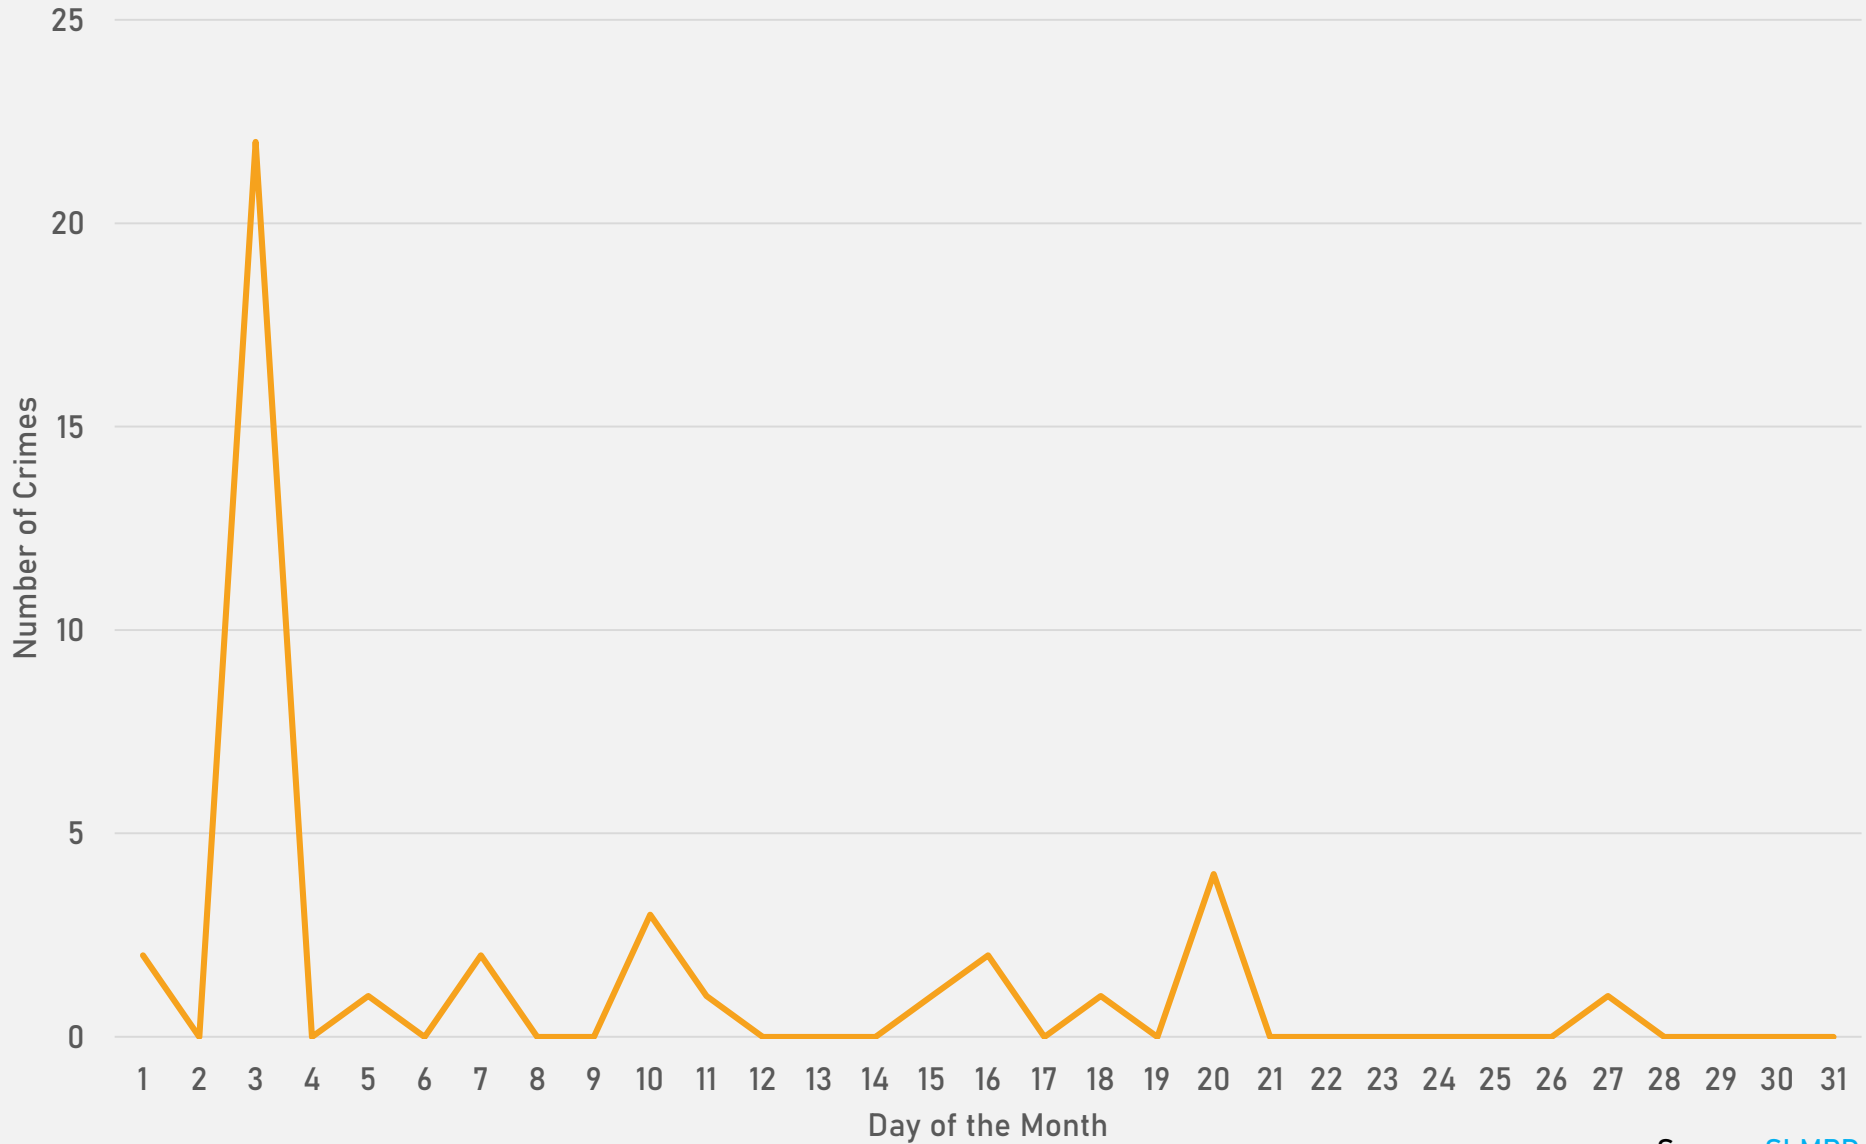

ACADEMY 2023 VS 2024

ACADEMY CRIMES BY DAY OF THE WEEK

ACADEMY CRIMES BY TIME OF DAY

ACADEMY CRIMES BY DAY OF THE MONTH

**FOUNTAIN PARK
NEIGHBORHOOD DETAIL**

FOUNTAIN PARK SUMMARY NOTES

- 20 total crimes in August 2024
 - **Down 4%** compared to August 2023 (21 crimes)
 - 1 crimes against persons in August 2024
 - **Down 75%** compared to August 2023 (4 crimes)
- 168 total crimes so far in 2024
 - **Down 17%** compared to this time in 2023 (203 crimes)
 - 25 crimes against persons so far in 2024
 - **Down 36%** compared to this time in 2023 (39 crimes)

FOUNTAIN PARK 2023 VS 2024

FOUNTAIN PARK CRIMES BY DAY OF THE WEEK

FOUNTAIN PARK CRIMES BY TIME OF DAY

FOUNTAIN PARK CRIMES BY DAY OF THE MONTH

**LEWIS PLACE
NEIGHBORHOOD DETAIL**

LEWIS PLACE SUMMARY NOTES

- 18 total crimes in August 2024
 - Down 42% compared to August 2023 (31 crimes)
 - 12 crimes against persons in August 2024
 - Down 71% compared to August 2023 (7 crimes)
- 116 total crimes so far in 2024
 - Down 14% compared to this time in 2023 (135 crimes)
 - 32 crimes against persons so far in 2024
 - Down 9% compared to this time in 2023 (35 crimes)

LEWIS PLACE 2023 VS 2024

LEWIS PLACE CRIMES BY DAY OF THE WEEK

LEWIS PLACE CRIMES BY TIME OF DAY

LEWIS PLACE CRIMES BY DAY OF THE MONTH

**VANDEVENTER
NEIGHBORHOOD DETAIL**

VANDEVENTER SUMMARY NOTES

- 48 total crimes in August 2024
 - **Up 14%** compared to August 2023 (42 crimes)
 - 15 crimes against persons in August 2024
 - **Up 150%** compared to August 2023 (6 crimes)
- 236 total crimes so far in 2024
 - **Down 7%** compared to this time in 2023 (255 crimes)
 - 34 crimes against persons so far in 2024
 - **Down 39%** compared to this time in 2023 (56 crimes)