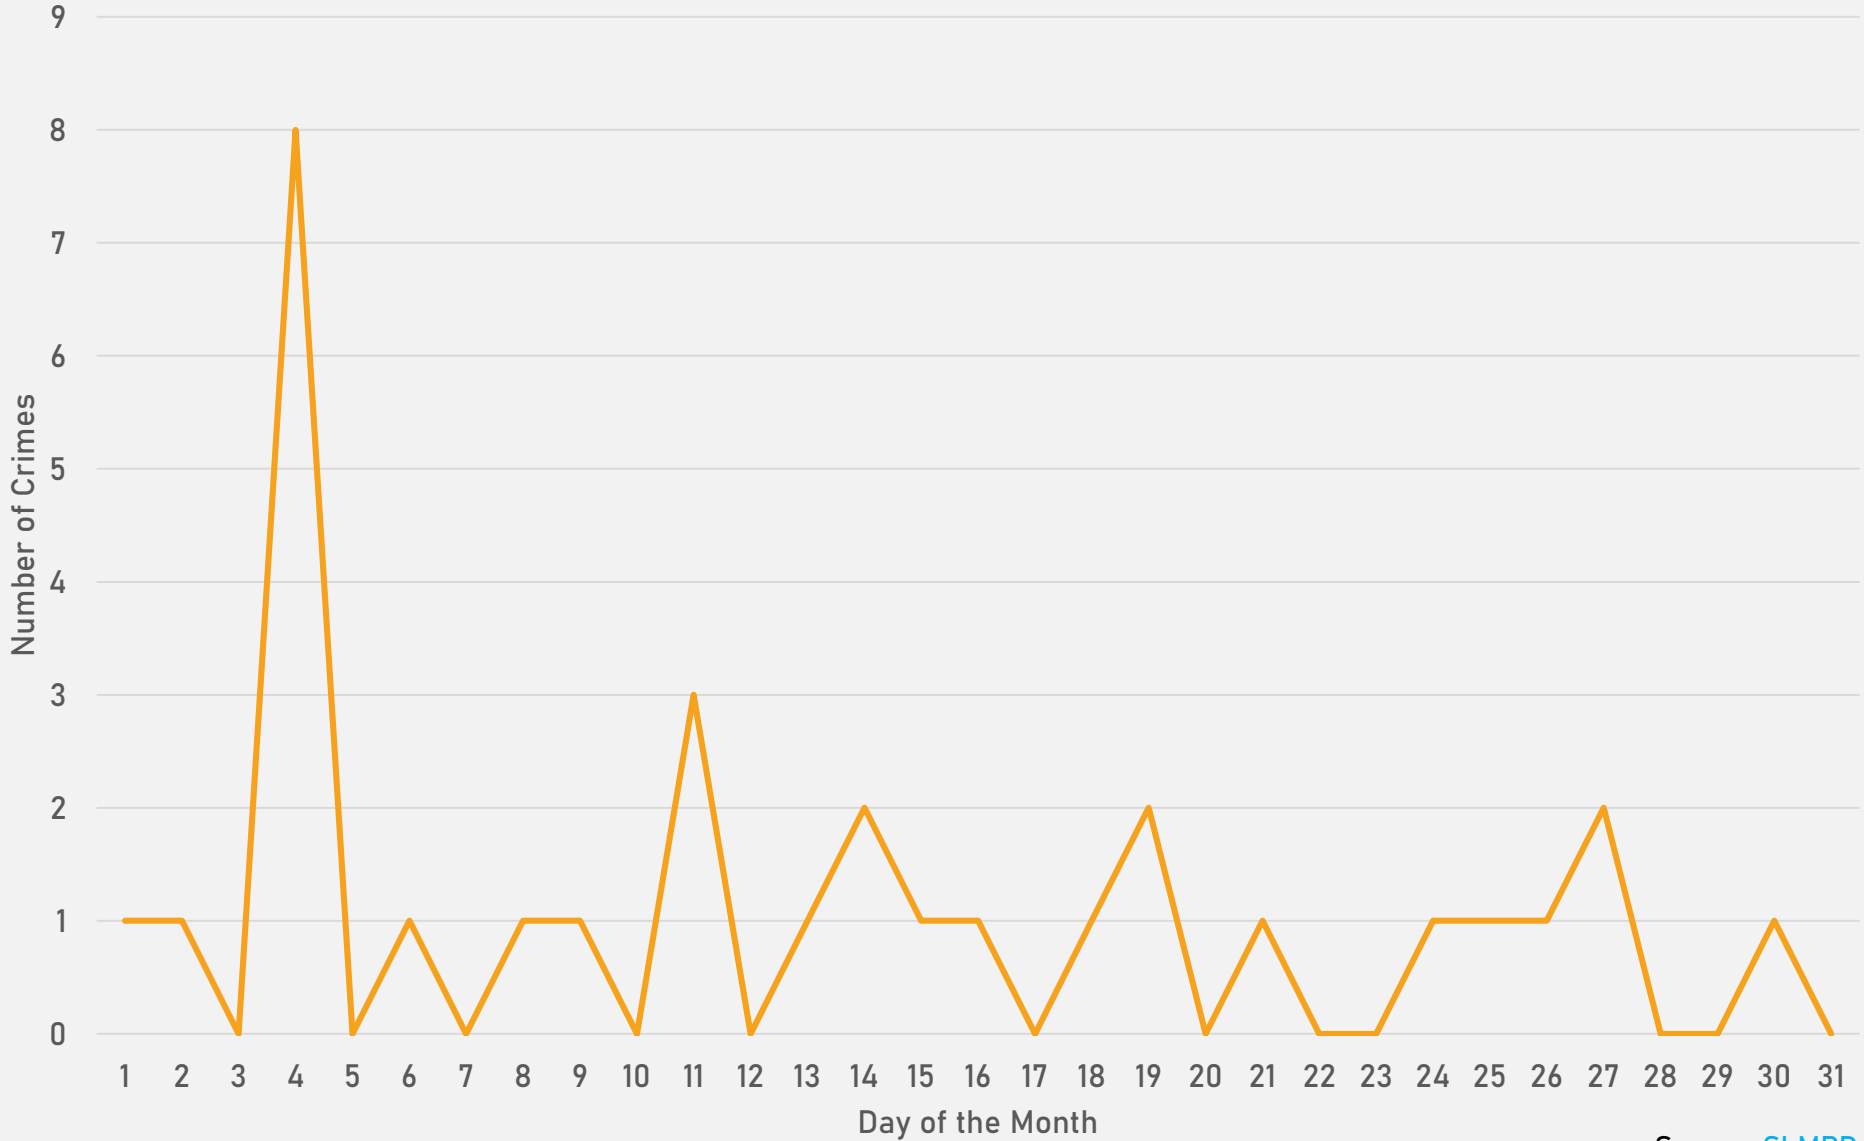

NEIGHBORHOODS VS CITY CRIME RATE OVER THE PAST YEAR

**ACADEMY
NEIGHBORHOOD DETAIL**

ACADEMY SUMMARY NOTES

- 29 total crimes in August 2024
 - **Up 12%** compared to August 2023 (26 crimes)
 - 3 crimes against persons in August 2024
 - **Down 0%** compared to August 2023 (3 crimes)
- 292 total crimes so far in 2024
 - **Up 2%** compared to this time in 2023 (286 crimes)
 - 62 crimes against persons so far in 2024
 - **Up 16%** compared to this time in 2023 (54 crimes)

ACADEMY 2023 VS 2024

ACADEMY CRIMES BY DAY OF THE WEEK

ACADEMY CRIMES BY TIME OF DAY

ACADEMY CRIMES BY DAY OF THE MONTH

**FOUNTAIN PARK
NEIGHBORHOOD DETAIL**

FOUNTAIN PARK SUMMARY NOTES

- 20 total crimes in August 2024
 - **Down 4%** compared to August 2023 (21 crimes)
 - 1 crimes against persons in August 2024
 - **Down 75%** compared to August 2023 (4 crimes)
- 168 total crimes so far in 2024
 - **Down 17%** compared to this time in 2023 (203 crimes)
 - 25 crimes against persons so far in 2024
 - **Down 36%** compared to this time in 2023 (39 crimes)

- 18 total crimes in August 2024
 - Down 42% compared to August 2023 (31 crimes)
 - 12 crimes against persons in August 2024
 - Down 71% compared to August 2023 (7 crimes)
- 116 total crimes so far in 2024
 - Down 14% compared to this time in 2023 (135 crimes)
 - 32 crimes against persons so far in 2024
 - Down 9% compared to this time in 2023 (35 crimes)

LEWIS PLACE 2023 VS 2024

LEWIS PLACE CRIMES BY DAY OF THE WEEK

LEWIS PLACE CRIMES BY TIME OF DAY

LEWIS PLACE CRIMES BY DAY OF THE MONTH

**VANDEVENTER
NEIGHBORHOOD DETAIL**

VANDEVENTER SUMMARY NOTES

- 48 total crimes in August 2024
 - **Up 14%** compared to August 2023 (42 crimes)
 - 15 crimes against persons in August 2024
 - **Up 150%** compared to August 2023 (6 crimes)
- 236 total crimes so far in 2024
 - **Down 7%** compared to this time in 2023 (255 crimes)
 - 34 crimes against persons so far in 2024
 - **Down 39%** compared to this time in 2023 (56 crimes)