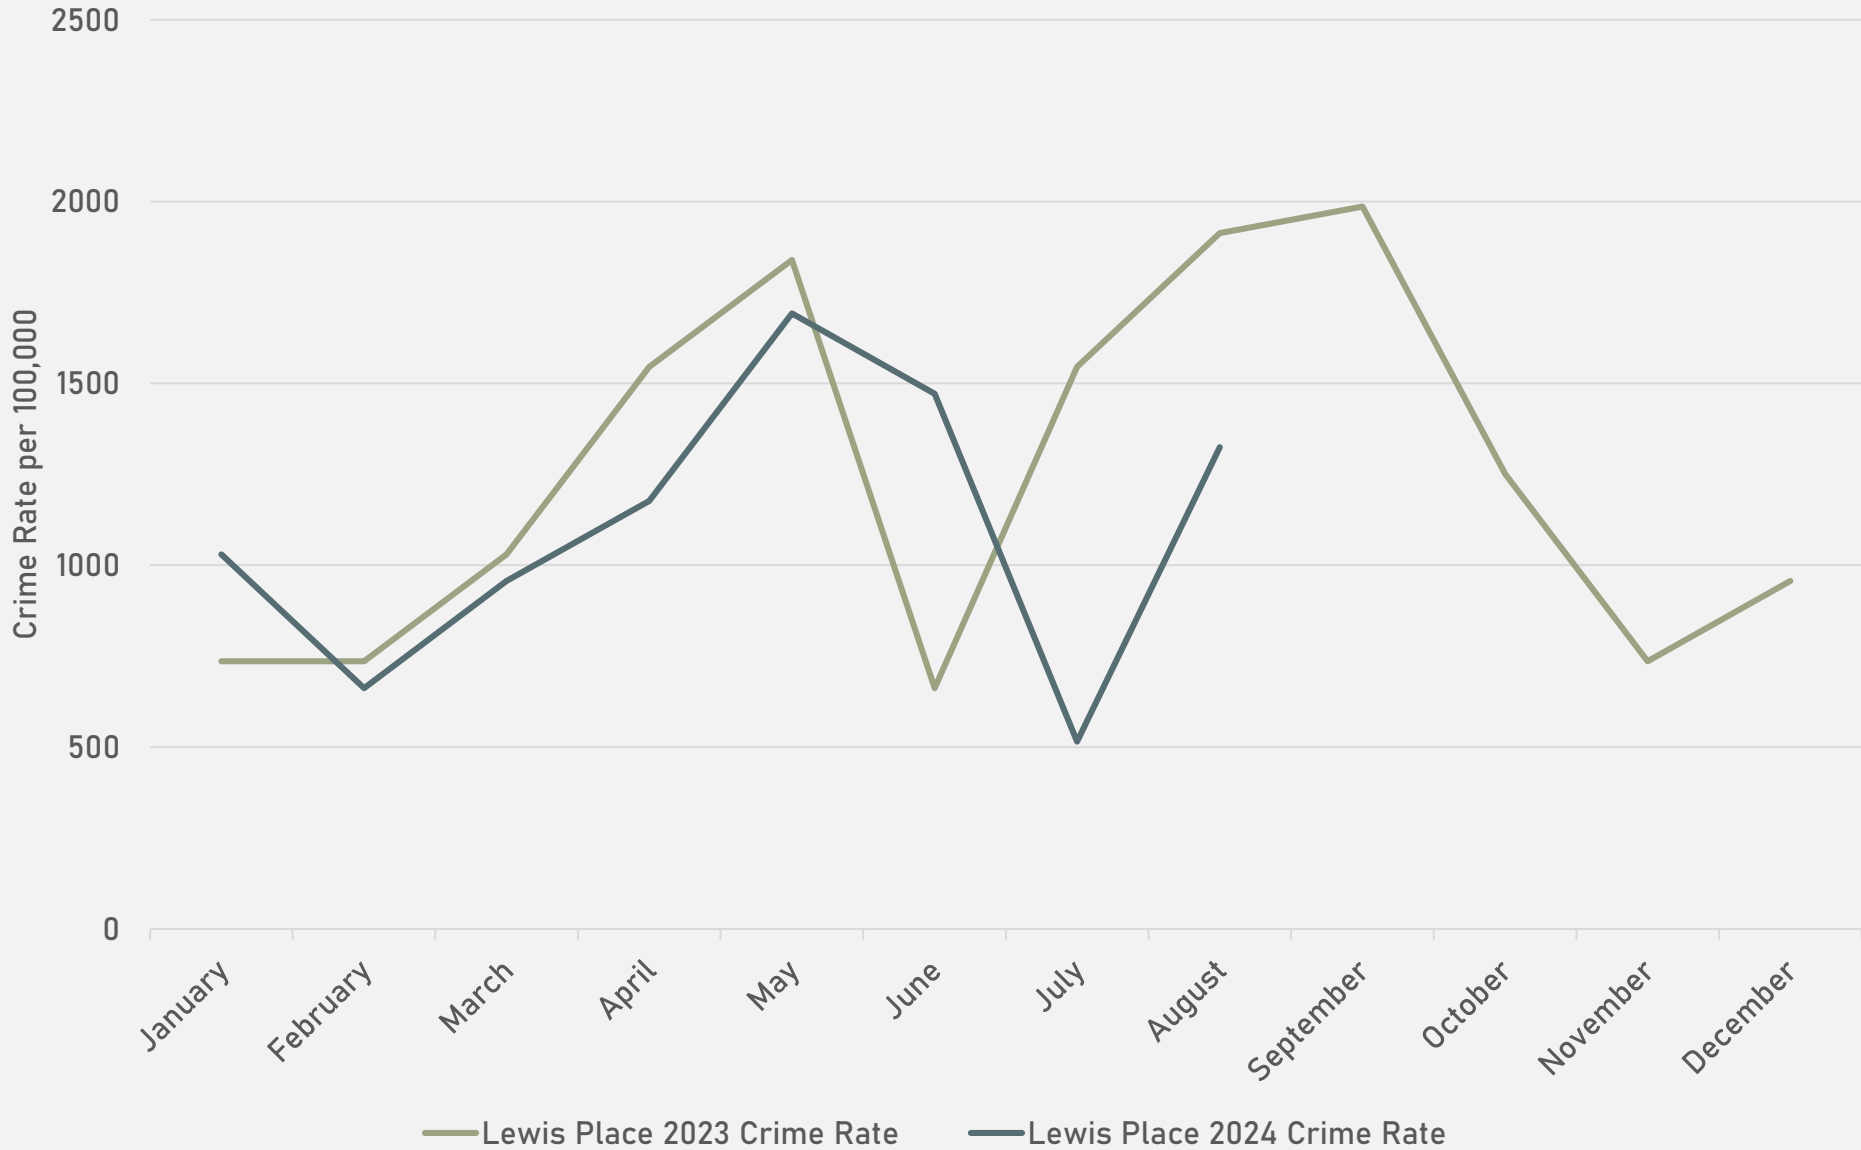

ACADEMY 2023 VS 2024

ACADEMY CRIMES BY DAY OF THE WEEK

ACADEMY CRIMES BY TIME OF DAY

ACADEMY CRIMES BY DAY OF THE MONTH

**FOUNTAIN PARK
NEIGHBORHOOD DETAIL**

FOUNTAIN PARK SUMMARY NOTES

- 20 total crimes in August 2024
 - **Down 4%** compared to August 2023 (21 crimes)
 - 1 crimes against persons in August 2024
 - **Down 75%** compared to August 2023 (4 crimes)
- 168 total crimes so far in 2024
 - **Down 17%** compared to this time in 2023 (203 crimes)
 - 25 crimes against persons so far in 2024
 - **Down 36%** compared to this time in 2023 (39 crimes)

- 18 total crimes in August 2024
 - Down 42% compared to August 2023 (31 crimes)
 - 12 crimes against persons in August 2024
 - Down 71% compared to August 2023 (7 crimes)
- 116 total crimes so far in 2024
 - Down 14% compared to this time in 2023 (135 crimes)
 - 32 crimes against persons so far in 2024
 - Down 9% compared to this time in 2023 (35 crimes)

LEWIS PLACE YEAR TO YEAR COMPARISON

2023

Crimes	Jan	Feb	Mar	Apr	May	Jun	Jul	Aug	Sep	Oct	Nov	Dec	Total
Aggravated Assault	0	0	2	2	6	0	1	2	2	5	0	0	20
Arson	0	0	0	0	0	0	0	0	0	0	0	0	0
Burglary	1	1	0	0	1	0	0	2	2	1	0	0	8
Homicide	0	0	0	3	0	0	0	0	0	0	0	0	3
Larceny	2	2	1	1	2	3	3	2	5	5	1	2	28
Motor Vehicle Theft	0	3	3	2	2	1	3	4	4	0	1	3	25
Robbery	0	0	1	2	0	0	0	1	0	0	0	0	4
Total	3	6	7	10	11	4	7	11	13	11	2	5	88

LEWIS PLACE 2023 VS 2024

LEWIS PLACE CRIMES BY DAY OF THE WEEK

LEWIS PLACE CRIMES BY TIME OF DAY

LEWIS PLACE CRIMES BY DAY OF THE MONTH

**VANDEVENTER
NEIGHBORHOOD DETAIL**

VANDEVENTER SUMMARY NOTES

- 48 total crimes in August 2024
 - **Up 14%** compared to August 2023 (42 crimes)
 - 15 crimes against persons in August 2024
 - **Up 150%** compared to August 2023 (6 crimes)
- 236 total crimes so far in 2024
 - **Down 7%** compared to this time in 2023 (255 crimes)
 - 34 crimes against persons so far in 2024
 - **Down 39%** compared to this time in 2023 (56 crimes)