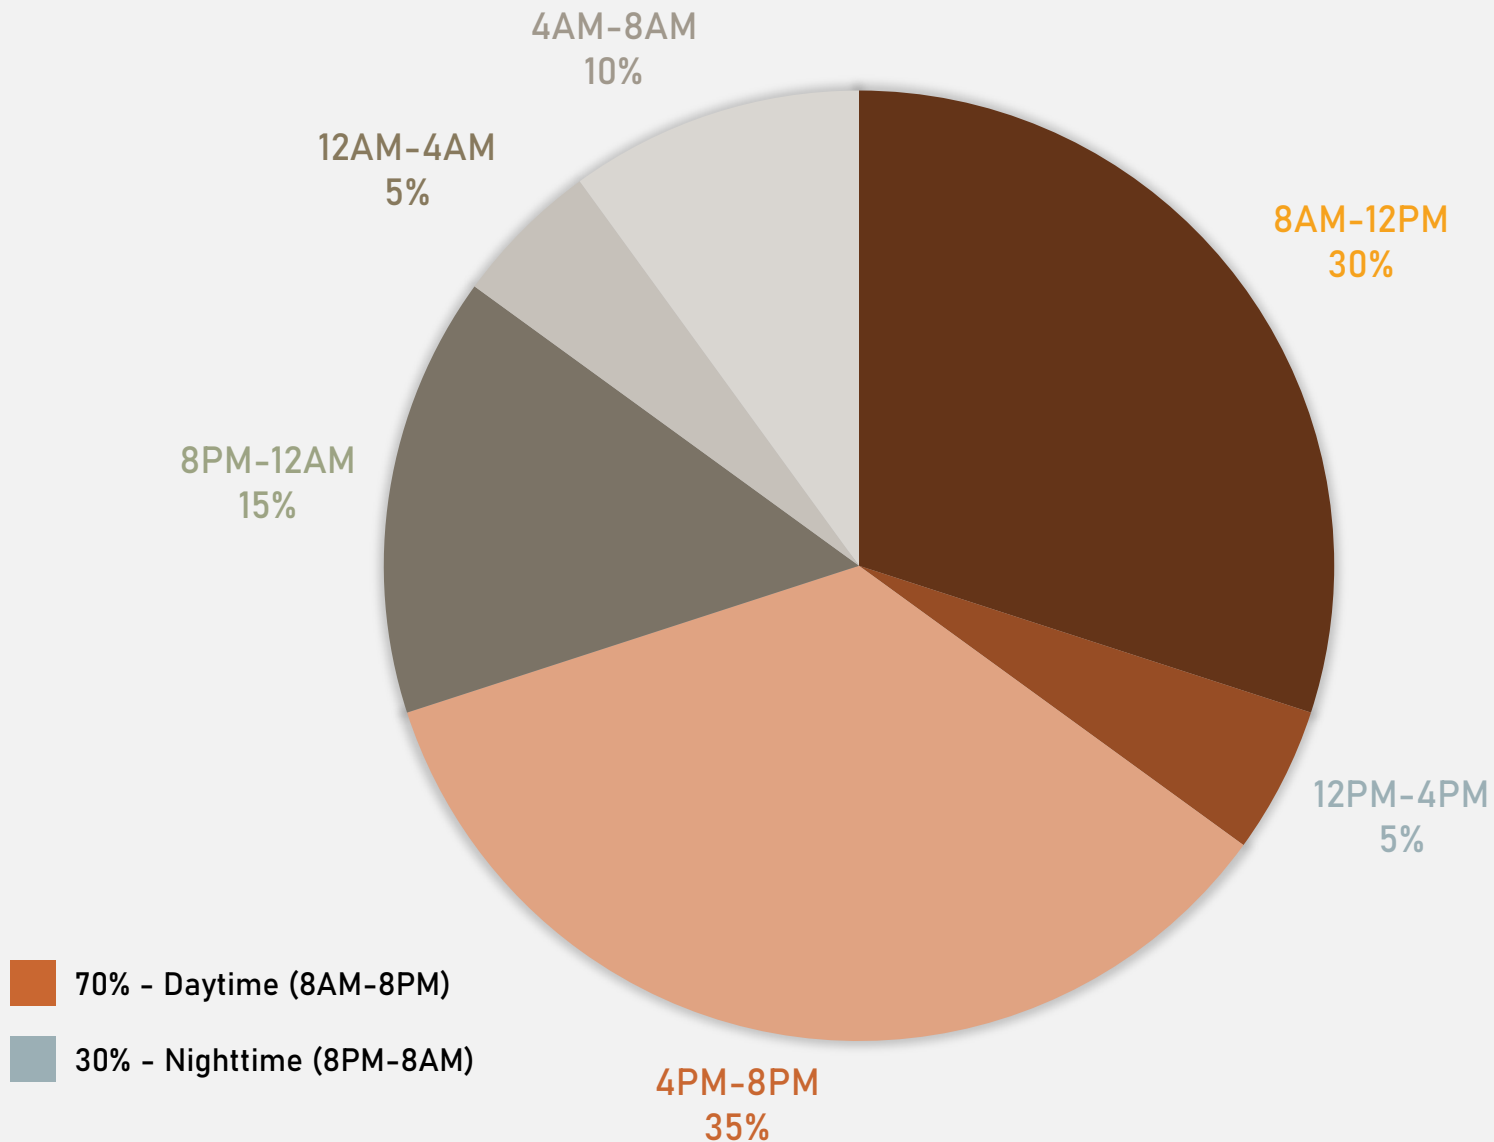

2024

Crimes	Jan	Feb	Mar	Apr	May	Jun	Jul	Aug	Total
Aggravated Assault	0	0	2	3	0	1	2	0	8
Arson	0	0	0	0	0	0	0	0	0
Burglary	0	1	0	0	0	0	1	1	3
Homicide	0	0	0	0	0	0	0	0	0
Larceny	3	4	3	2	2	3	6	7	30
Motor Vehicle Theft	2	3	1	0	2	2	1	3	14
Robbery	1	2	0	0	0	0	1	0	4
Total	6	10	6	5	4	6	11	11	48

FOUNTAIN PARK 2023 VS 2024

FOUNTAIN PARK CRIMES BY DAY OF THE WEEK

FOUNTAIN PARK CRIMES BY TIME OF DAY

FOUNTAIN PARK CRIMES BY DAY OF THE MONTH

**LEWIS PLACE
NEIGHBORHOOD DETAIL**

LEWIS PLACE SUMMARY NOTES

- 18 total crimes in August 2024
 - Down 42% compared to August 2023 (31 crimes)
 - 12 crimes against persons in August 2024
 - Down 71% compared to August 2023 (7 crimes)
- 116 total crimes so far in 2024
 - Down 14% compared to this time in 2023 (135 crimes)
 - 32 crimes against persons so far in 2024
 - Down 9% compared to this time in 2023 (35 crimes)

LEWIS PLACE 2023 VS 2024

LEWIS PLACE CRIMES BY DAY OF THE WEEK

LEWIS PLACE CRIMES BY TIME OF DAY

LEWIS PLACE CRIMES BY DAY OF THE MONTH

**VANDEVENTER
NEIGHBORHOOD DETAIL**

VANDEVENTER SUMMARY NOTES

- 48 total crimes in August 2024
 - **Up 14%** compared to August 2023 (42 crimes)
 - 15 crimes against persons in August 2024
 - **Up 150%** compared to August 2023 (6 crimes)
- 236 total crimes so far in 2024
 - **Down 7%** compared to this time in 2023 (255 crimes)
 - 34 crimes against persons so far in 2024
 - **Down 39%** compared to this time in 2023 (56 crimes)