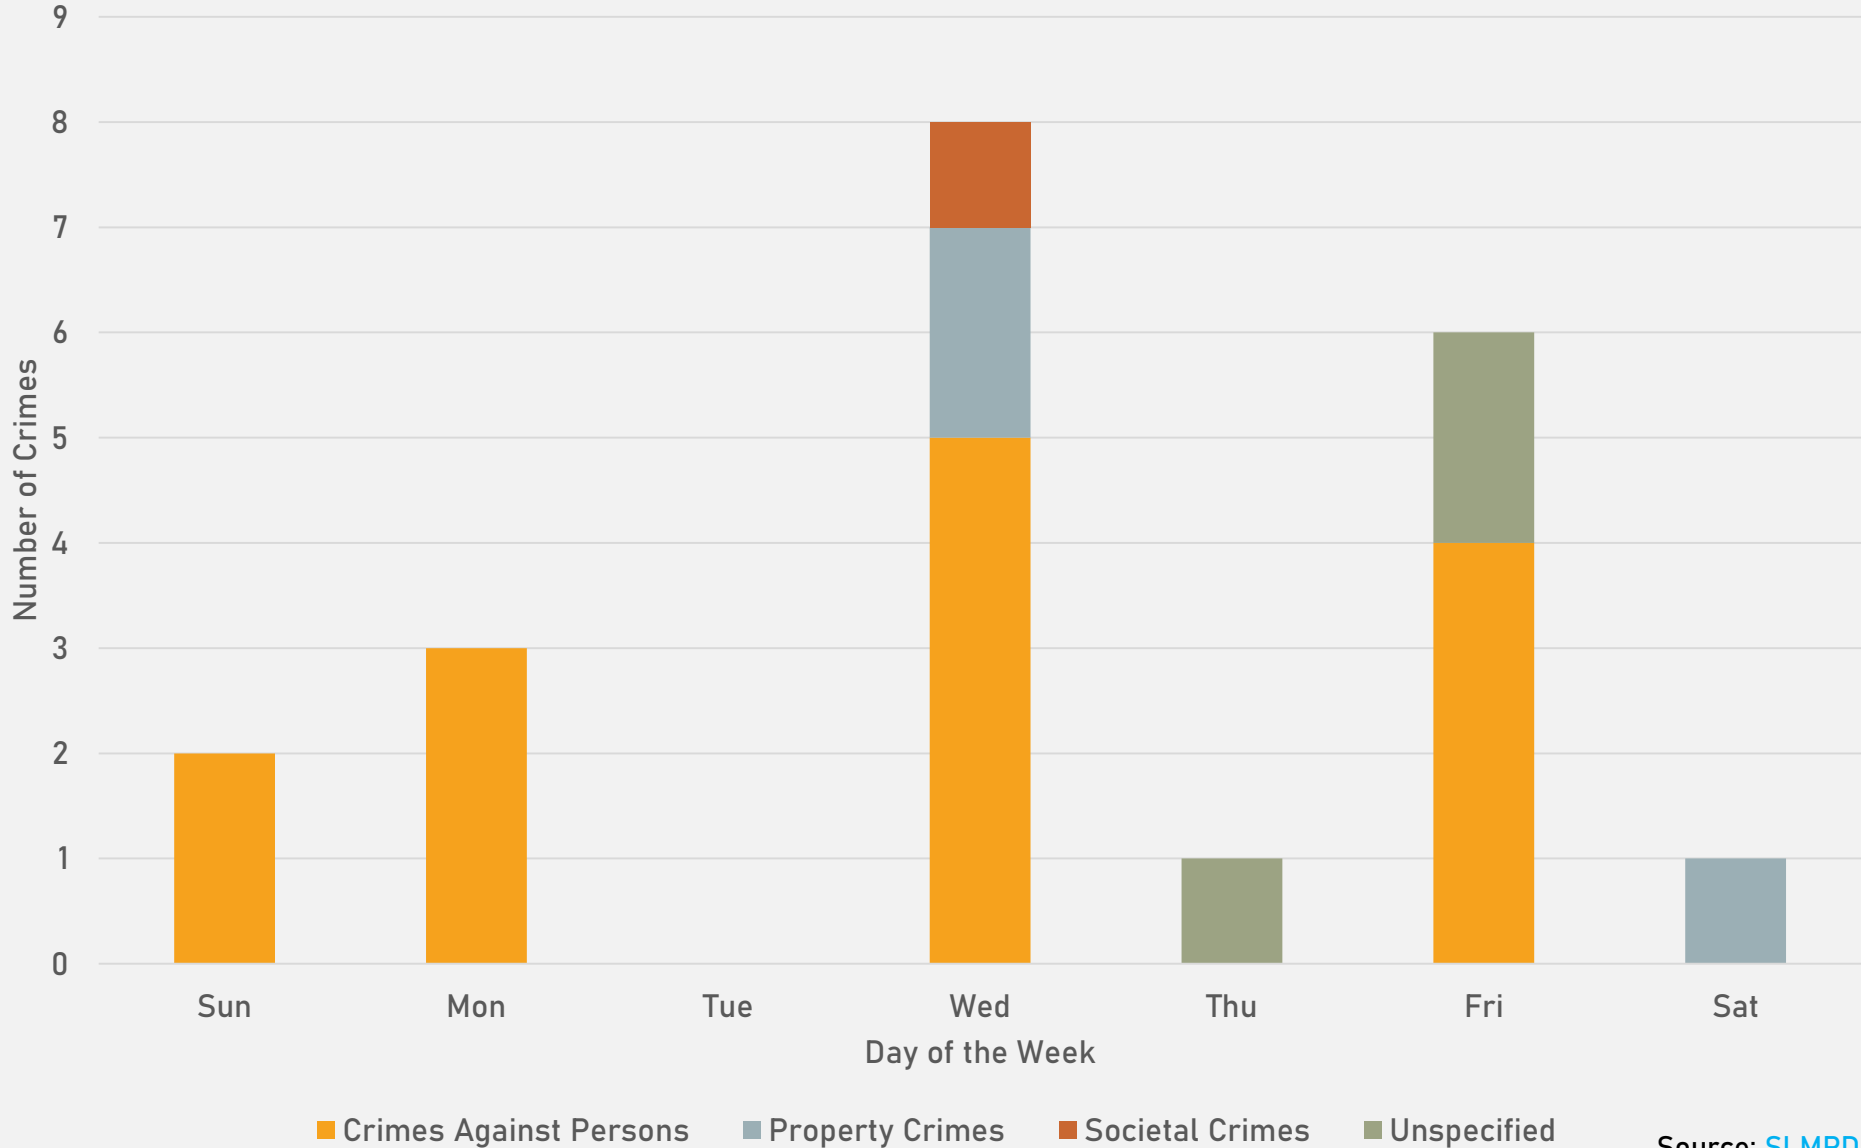

ACADEMY 2023 VS 2024

ACADEMY CRIMES BY DAY OF THE WEEK

ACADEMY CRIMES BY TIME OF DAY

ACADEMY CRIMES BY DAY OF THE MONTH

**FOUNTAIN PARK
NEIGHBORHOOD DETAIL**

FOUNTAIN PARK SUMMARY NOTES

- 20 total crimes in August 2024
 - **Down 4%** compared to August 2023 (21 crimes)
 - 1 crimes against persons in August 2024
 - **Down 75%** compared to August 2023 (4 crimes)
- 168 total crimes so far in 2024
 - **Down 17%** compared to this time in 2023 (203 crimes)
 - 25 crimes against persons so far in 2024
 - **Down 36%** compared to this time in 2023 (39 crimes)

- 18 total crimes in August 2024
 - Down 42% compared to August 2023 (31 crimes)
 - 12 crimes against persons in August 2024
 - Down 71% compared to August 2023 (7 crimes)
- 116 total crimes so far in 2024
 - Down 14% compared to this time in 2023 (135 crimes)
 - 32 crimes against persons so far in 2024
 - Down 9% compared to this time in 2023 (35 crimes)

LEWIS PLACE YEAR TO YEAR COMPARISON

2023

Crimes	Jan	Feb	Mar	Apr	May	Jun	Jul	Aug	Sep	Oct	Nov	Dec	Total
Aggravated Assault	0	0	2	2	6	0	1	2	2	5	0	0	20
Arson	0	0	0	0	0	0	0	0	0	0	0	0	0
Burglary	1	1	0	0	1	0	0	2	2	1	0	0	8
Homicide	0	0	0	3	0	0	0	0	0	0	0	0	3
Larceny	2	2	1	1	2	3	3	2	5	5	1	2	28
Motor Vehicle Theft	0	3	3	2	2	1	3	4	4	0	1	3	25
Robbery	0	0	1	2	0	0	0	1	0	0	0	0	4
Total	3	6	7	10	11	4	7	11	13	11	2	5	88

LEWIS PLACE 2023 VS 2024

LEWIS PLACE CRIMES BY DAY OF THE WEEK

LEWIS PLACE CRIMES BY TIME OF DAY

LEWIS PLACE CRIMES BY DAY OF THE MONTH

**VANDEVENTER
NEIGHBORHOOD DETAIL**

VANDEVENTER SUMMARY NOTES

- 48 total crimes in August 2024
 - **Up 14%** compared to August 2023 (42 crimes)
 - 15 crimes against persons in August 2024
 - **Up 150%** compared to August 2023 (6 crimes)
- 236 total crimes so far in 2024
 - **Down 7%** compared to this time in 2023 (255 crimes)
 - 34 crimes against persons so far in 2024
 - **Down 39%** compared to this time in 2023 (56 crimes)