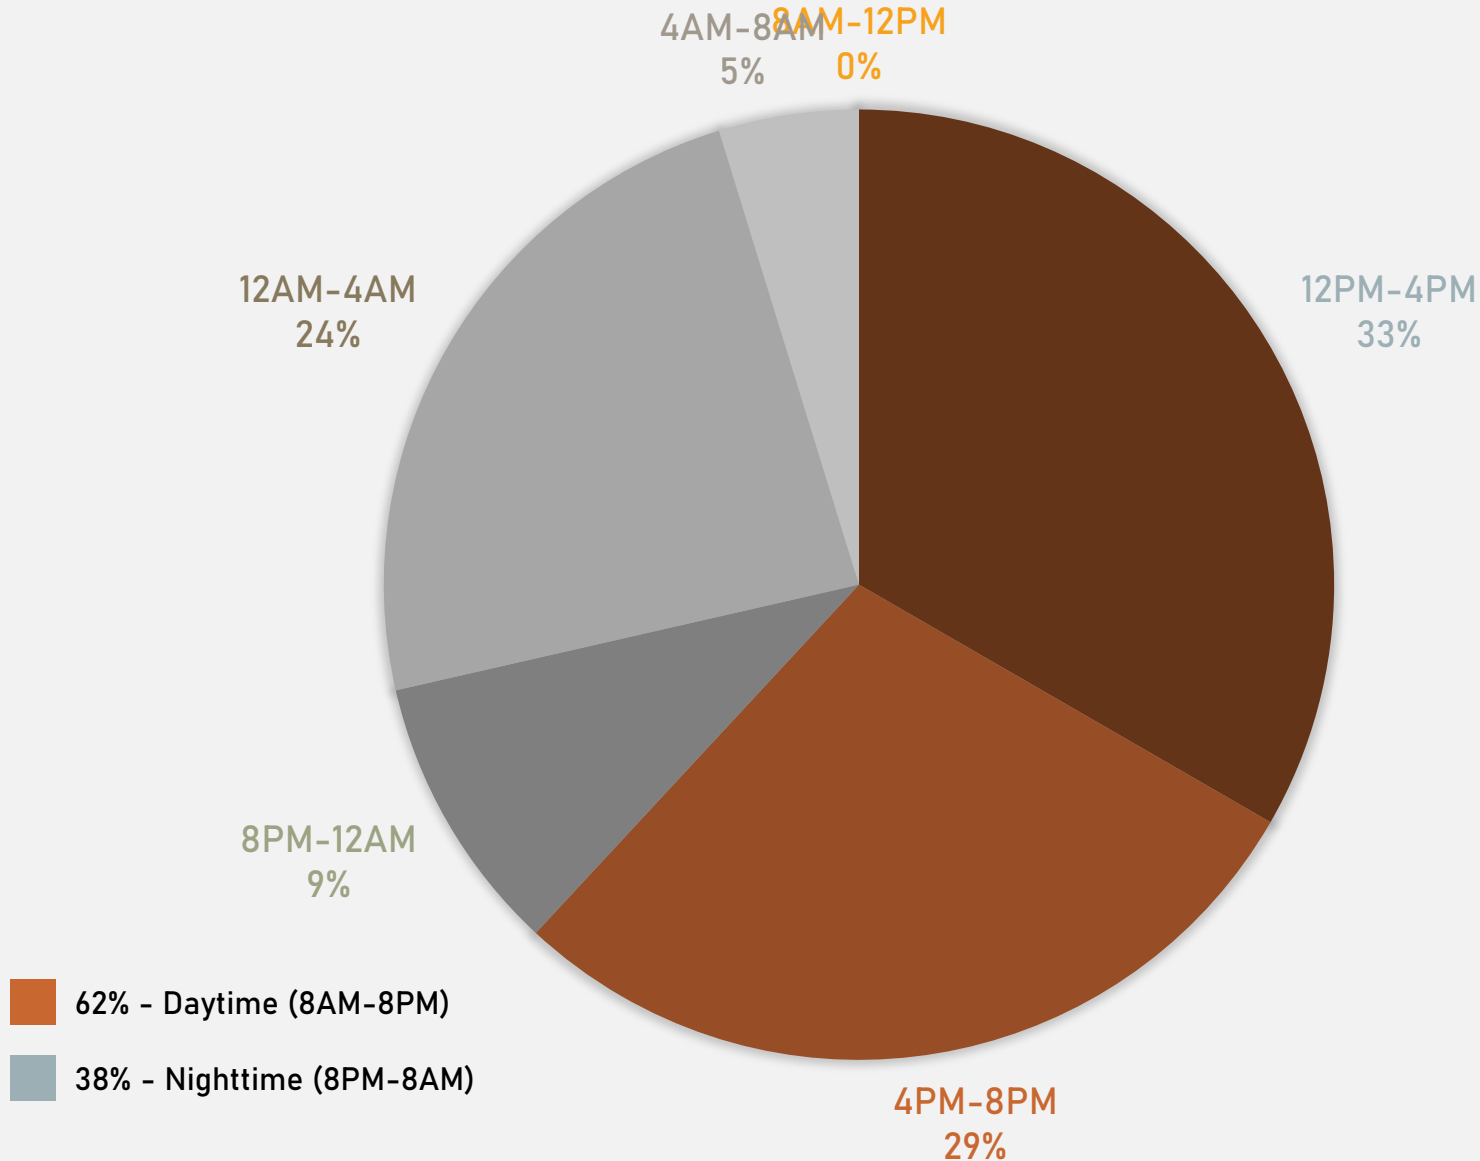

- 18 total crimes in August 2024
 - Down 42% compared to August 2023 (31 crimes)
 - 12 crimes against persons in August 2024
 - Down 71% compared to August 2023 (7 crimes)
- 116 total crimes so far in 2024
 - Down 14% compared to this time in 2023 (135 crimes)
 - 32 crimes against persons so far in 2024
 - Down 9% compared to this time in 2023 (35 crimes)

LEWIS PLACE YEAR TO YEAR COMPARISON

2023

Crimes	Jan	Feb	Mar	Apr	May	Jun	Jul	Aug	Sep	Oct	Nov	Dec	Total
Aggravated Assault	0	0	2	2	6	0	1	2	2	5	0	0	20
Arson	0	0	0	0	0	0	0	0	0	0	0	0	0
Burglary	1	1	0	0	1	0	0	2	2	1	0	0	8
Homicide	0	0	0	3	0	0	0	0	0	0	0	0	3
Larceny	2	2	1	1	2	3	3	2	5	5	1	2	28
Motor Vehicle Theft	0	3	3	2	2	1	3	4	4	0	1	3	25
Robbery	0	0	1	2	0	0	0	1	0	0	0	0	4
Total	3	6	7	10	11	4	7	11	13	11	2	5	88

2024

Crimes	Jan	Feb	Mar	Apr	May	Jun	Jul	Aug	Total
Aggravated Assault	2	0	2	2	1	1	2	3	13
Arson	0	0	0	0	0	0	0	1	1
Burglary	2	1	0	1	1	2	0	0	7
Homicide	0	1	0	0	0	0	0	1	2
Larceny	2	1	2	2	1	3	6	0	17
Motor Vehicle Theft	2	1	1	3	1	2	0	0	10
Robbery	0	0	0	0	1	0	0	0	1
Total	8	4	5	8	5	8	8	5	51

LEWIS PLACE 2023 VS 2024

LEWIS PLACE CRIMES BY DAY OF THE WEEK

LEWIS PLACE CRIMES BY TIME OF DAY

LEWIS PLACE CRIMES BY DAY OF THE MONTH

**VANDEVENTER
NEIGHBORHOOD DETAIL**

VANDEVENTER SUMMARY NOTES

- 48 total crimes in August 2024
 - **Up 14%** compared to August 2023 (42 crimes)
 - 15 crimes against persons in August 2024
 - **Up 150%** compared to August 2023 (6 crimes)
- 236 total crimes so far in 2024
 - **Down 7%** compared to this time in 2023 (255 crimes)
 - 34 crimes against persons so far in 2024
 - **Down 39%** compared to this time in 2023 (56 crimes)