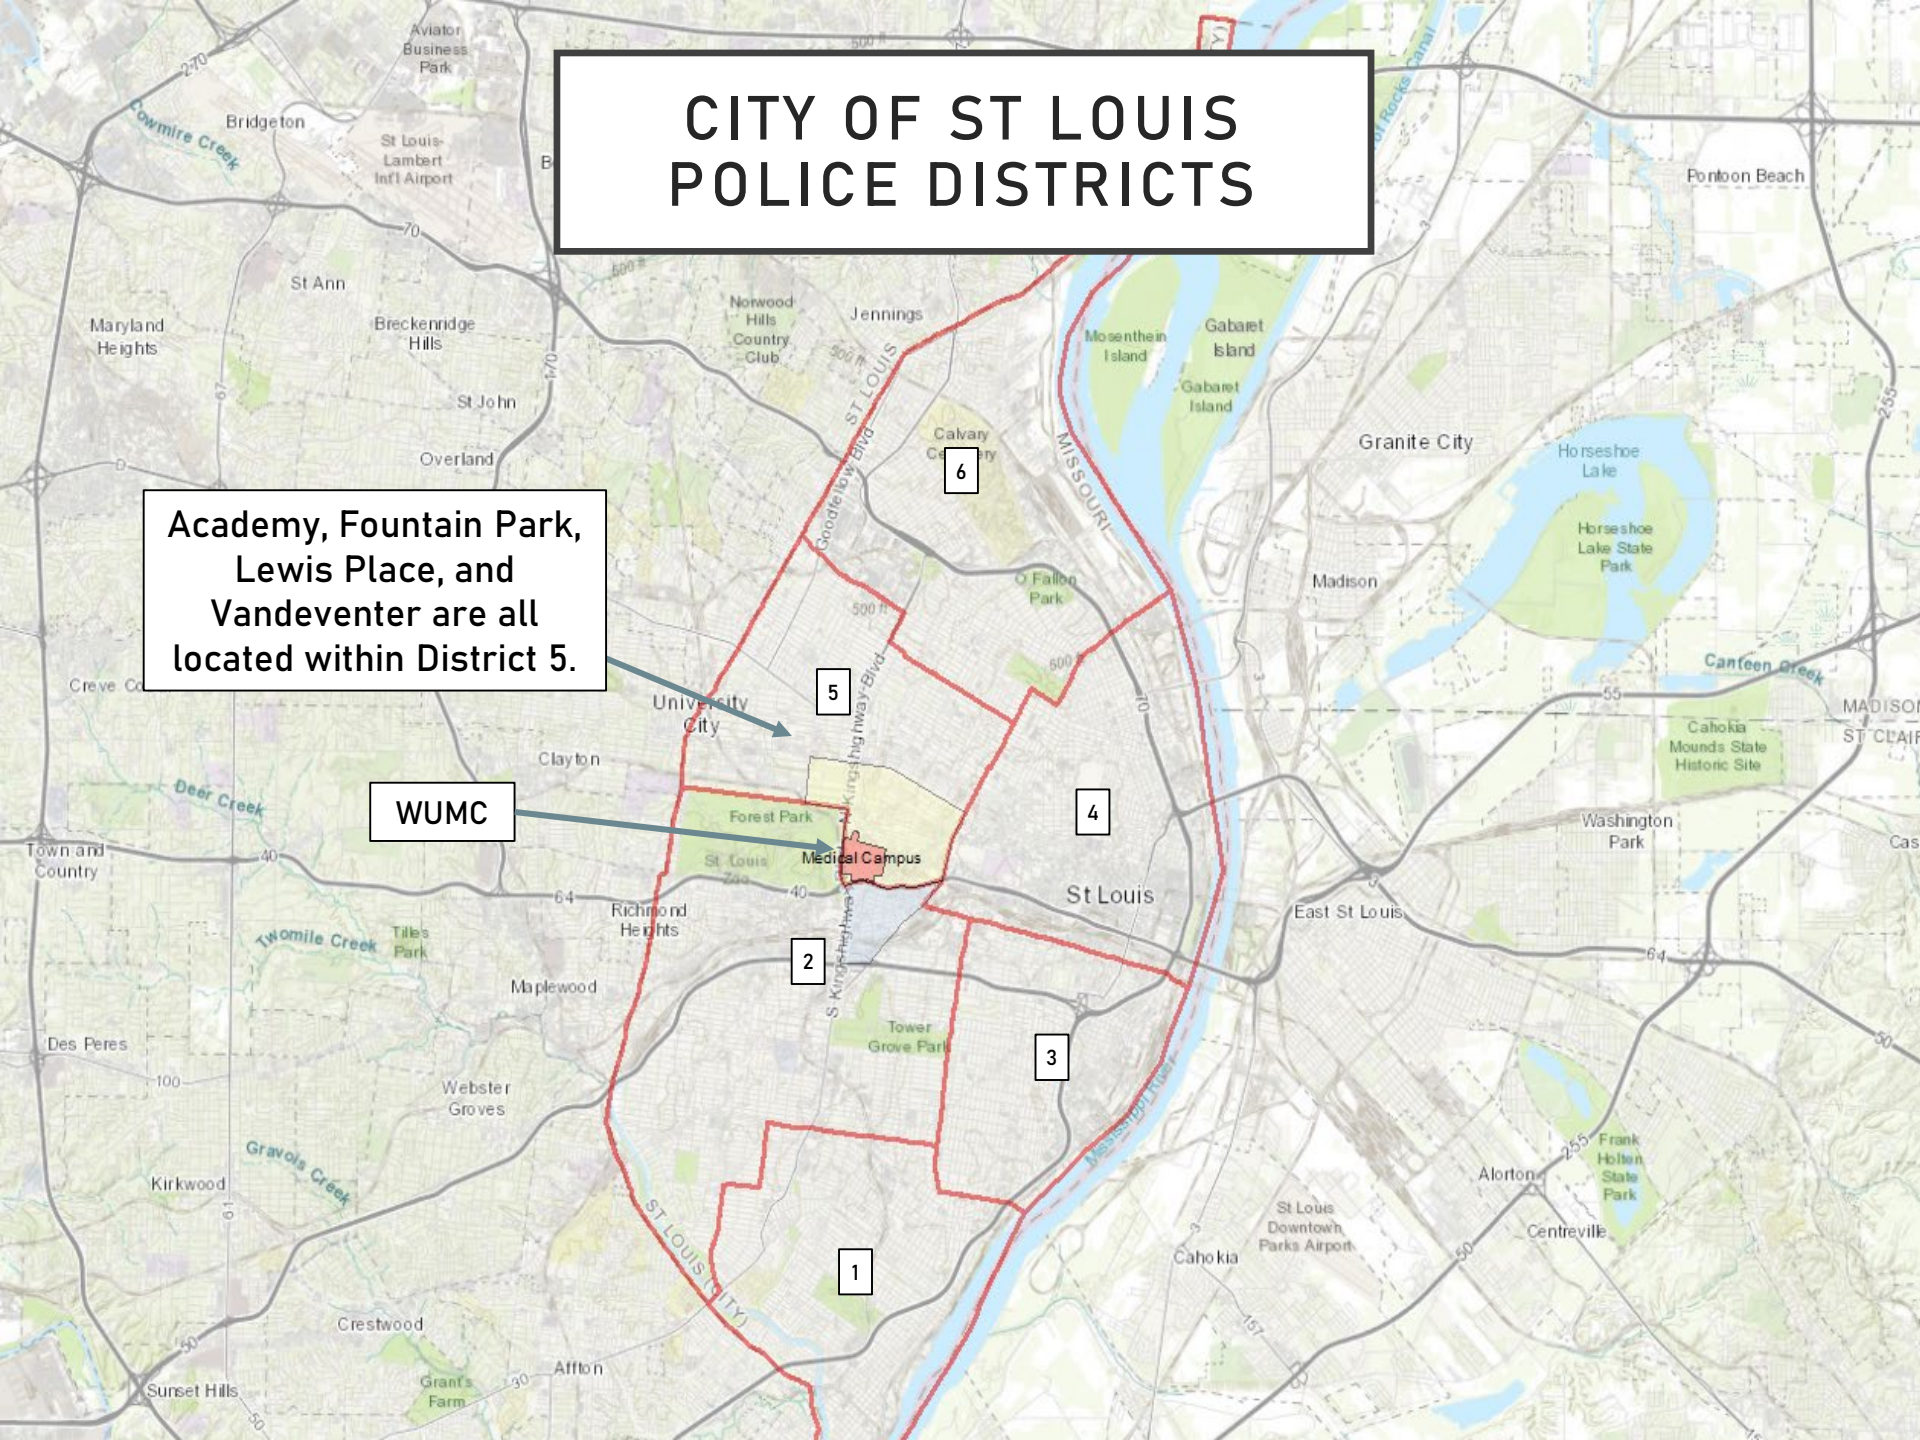

August 2024
Monthly Crime Report

**ACADEMY
FOUNTAIN PARK
LEWIS PLACE
VANDEVENTER**

Washington University Medical Center

CITY OF ST LOUIS POLICE DISTRICTS

Academy, Fountain Park, Lewis Place, and Vandeventer are all located within District 5.

WUMC

DISTRICT 5 SUMMARY NOTES

There are 15 neighborhoods in District 5.

- Academy
- Central West End
- DeBaliviere Place
- Fountain Park
- Hamilton Heights
- Kingsway East
- Kingsway West
- Lewis Place
- Skinker-DeBaliviere
- The Greater Ville
- The Ville
- Vandeventer
- Visitation Park
- Wells-Goodfellow
- West End

- The **lowest number** of crimes in one neighborhood was 4 in Visitation Park
- The **highest number** of crimes in one neighborhood was 148 in the Central West End
- The average number of crimes per neighborhood was 43.8
- The **lowest crime rate** per 100,000 in one neighborhood was 432.9 in Visitation Park
- The **highest crime rate** per 100,000 in one neighborhood was 2841.7 in Fountain Park
- The overall crime rate in District 5 was 1163.41

LEWIS PLACE 2023 VS 2024

LEWIS PLACE CRIMES BY DAY OF THE WEEK

LEWIS PLACE CRIMES BY TIME OF DAY

LEWIS PLACE CRIMES BY DAY OF THE MONTH

**VANDEVENTER
NEIGHBORHOOD DETAIL**

VANDEVENTER SUMMARY NOTES

- 48 total crimes in August 2024
 - **Up 14%** compared to August 2023 (42 crimes)
 - 15 crimes against persons in August 2024
 - **Up 150%** compared to August 2023 (6 crimes)
- 236 total crimes so far in 2024
 - **Down 7%** compared to this time in 2023 (255 crimes)
 - 34 crimes against persons so far in 2024
 - **Down 39%** compared to this time in 2023 (56 crimes)