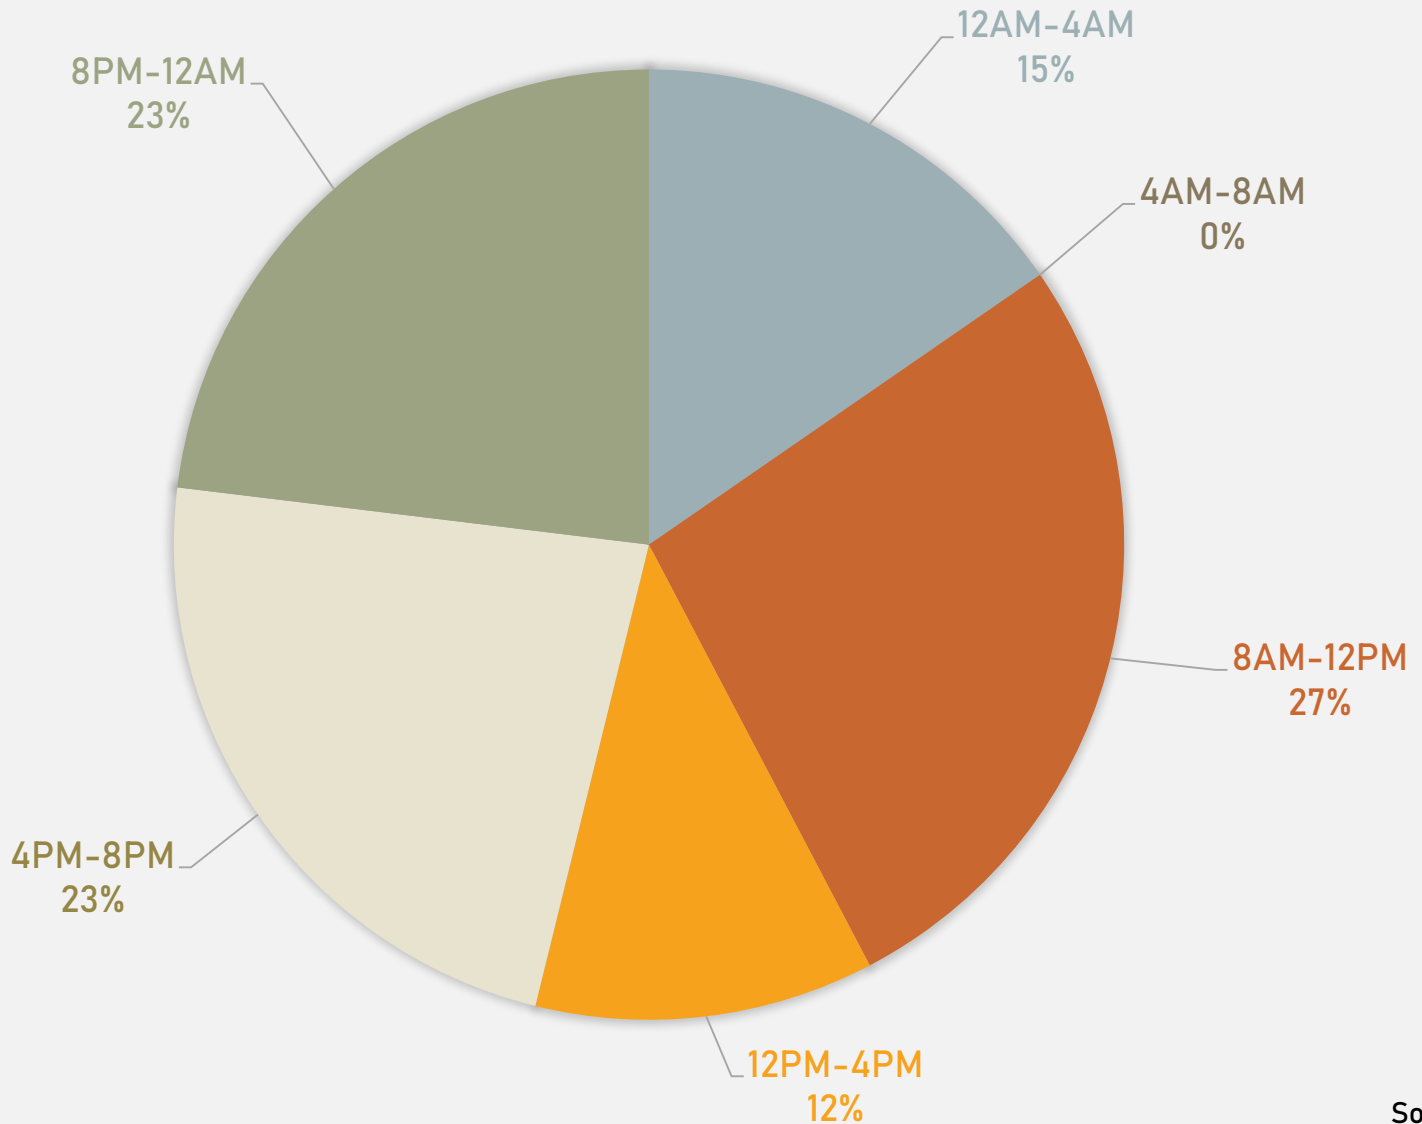

ACADEMY CRIMES BY TIME OF DAY