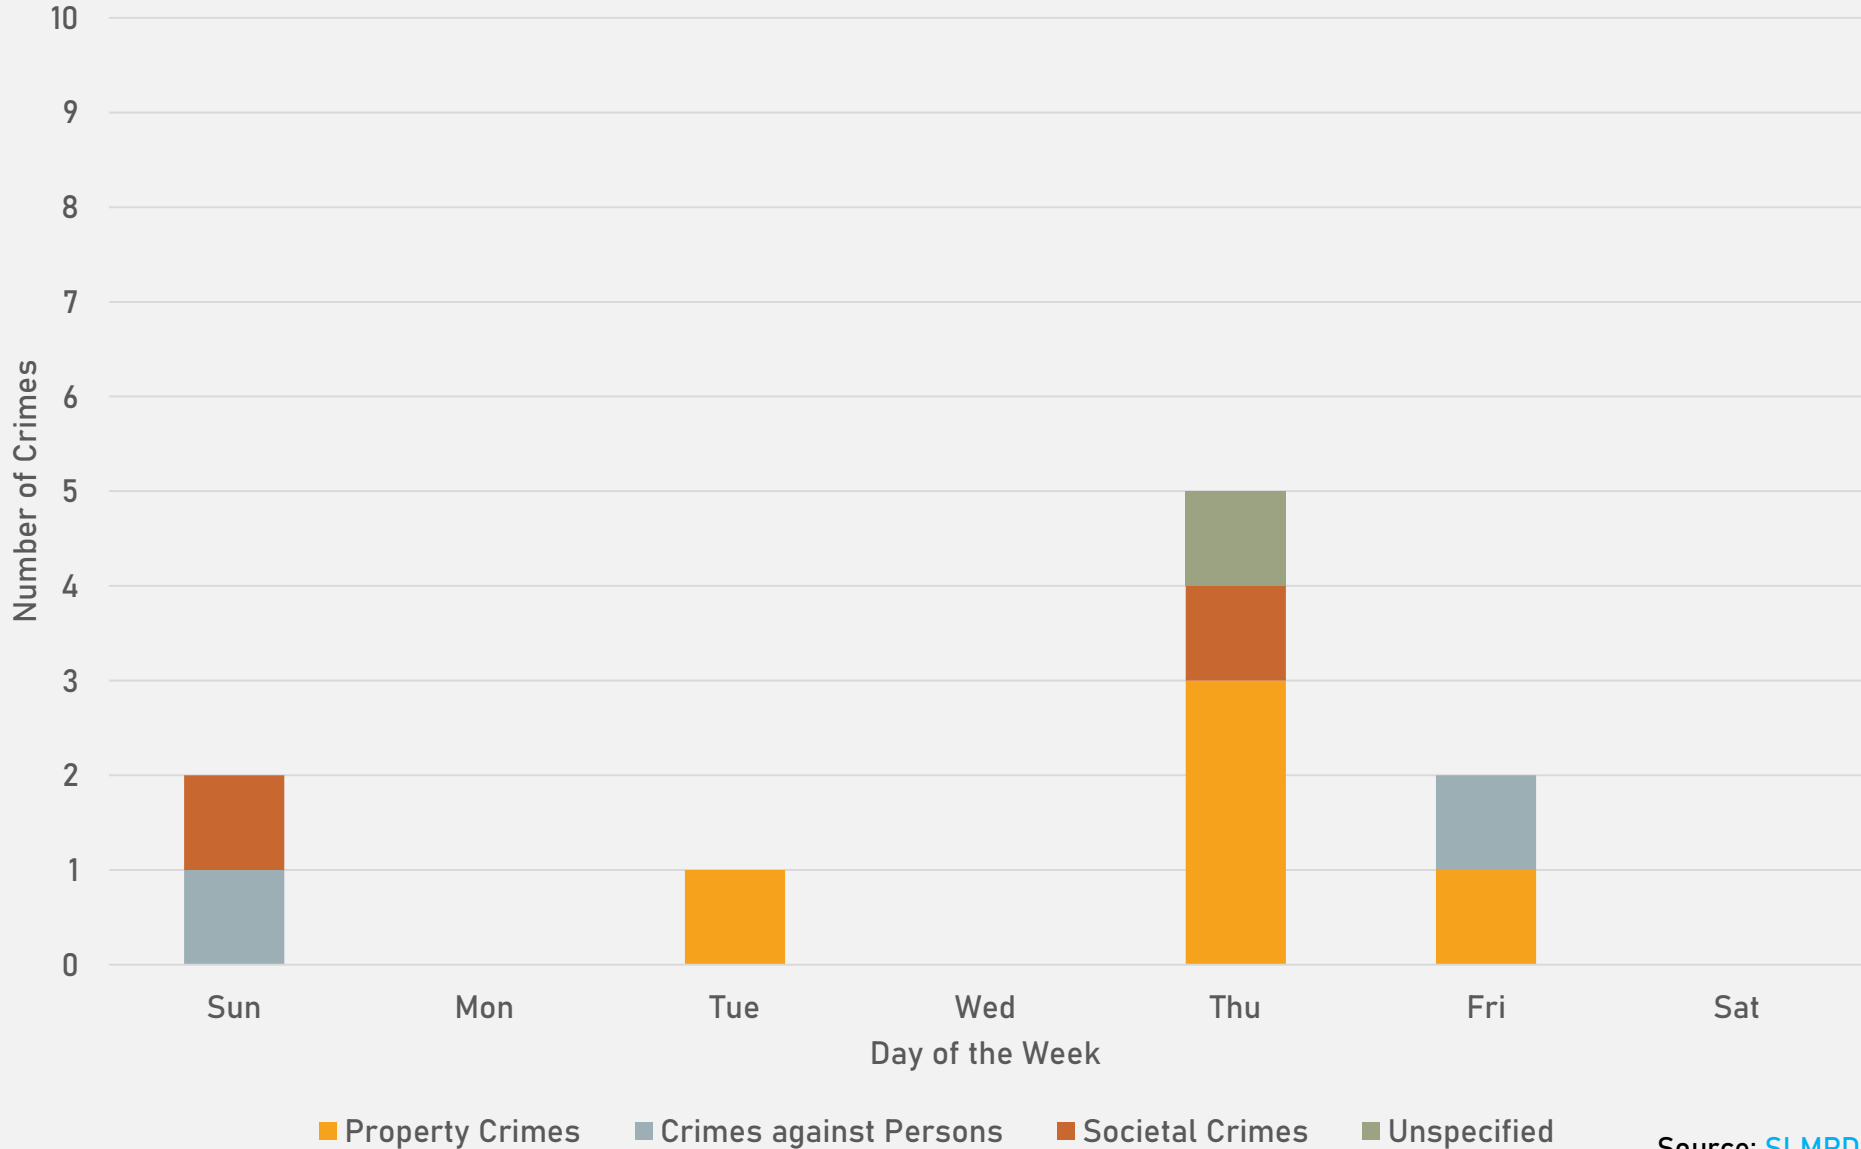

VANDEVENTER CRIMES BY DAY OF THE WEEK