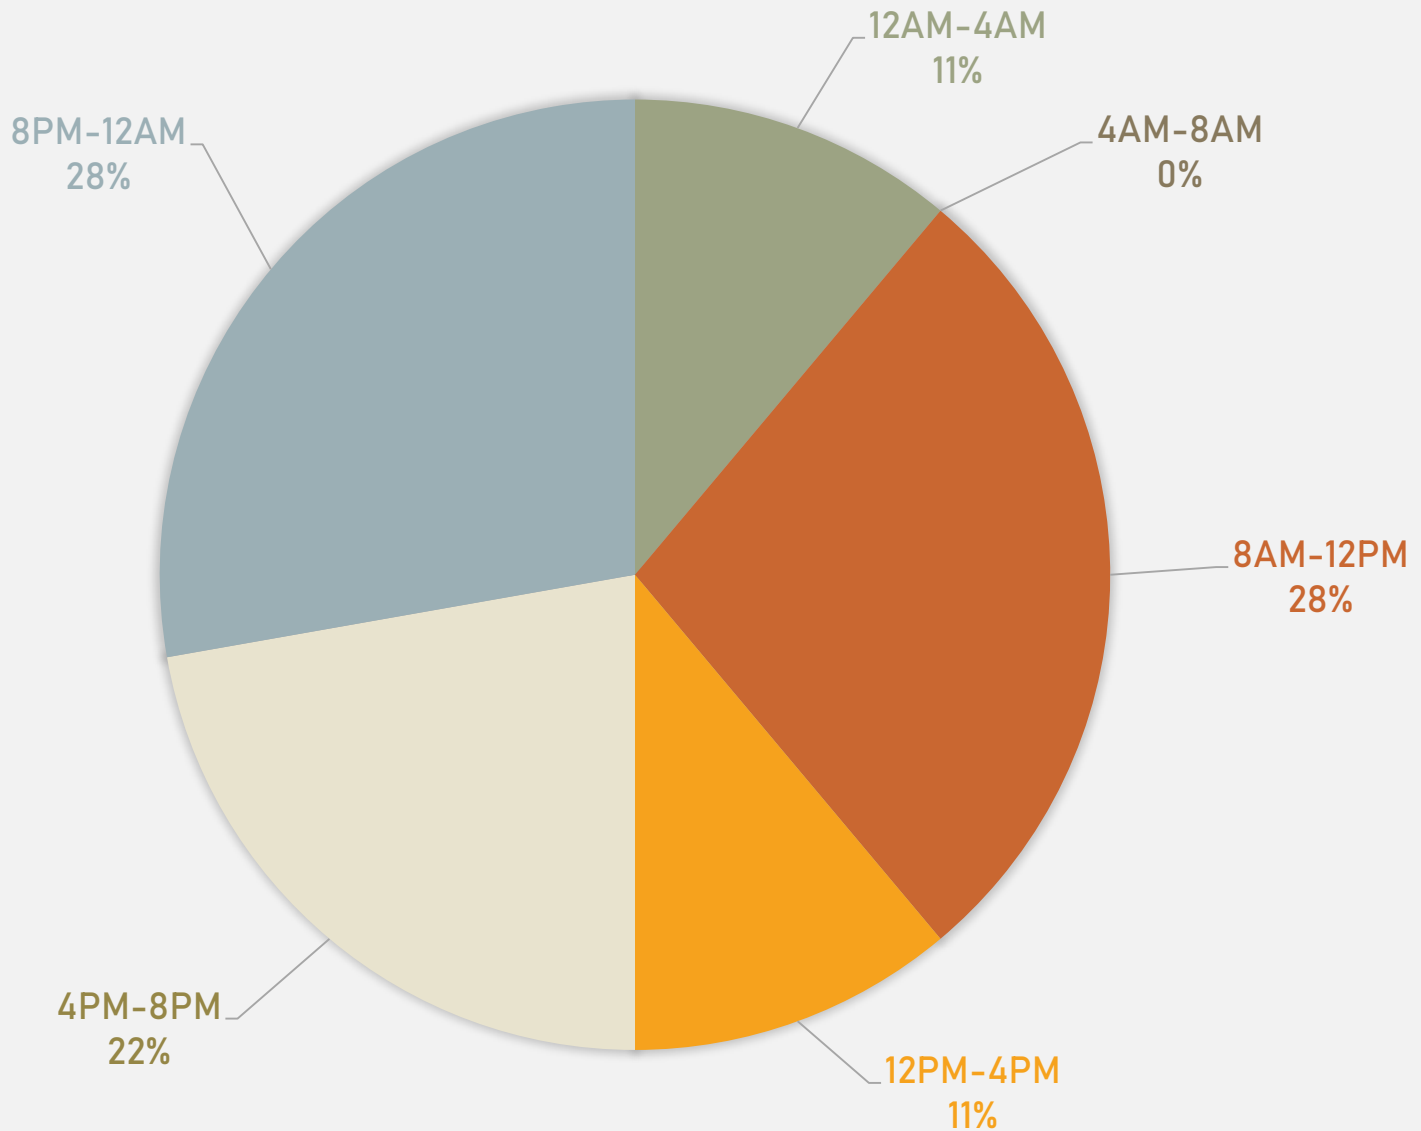

FOUNTAIN PARK CRIMES BY TIME OF DAY