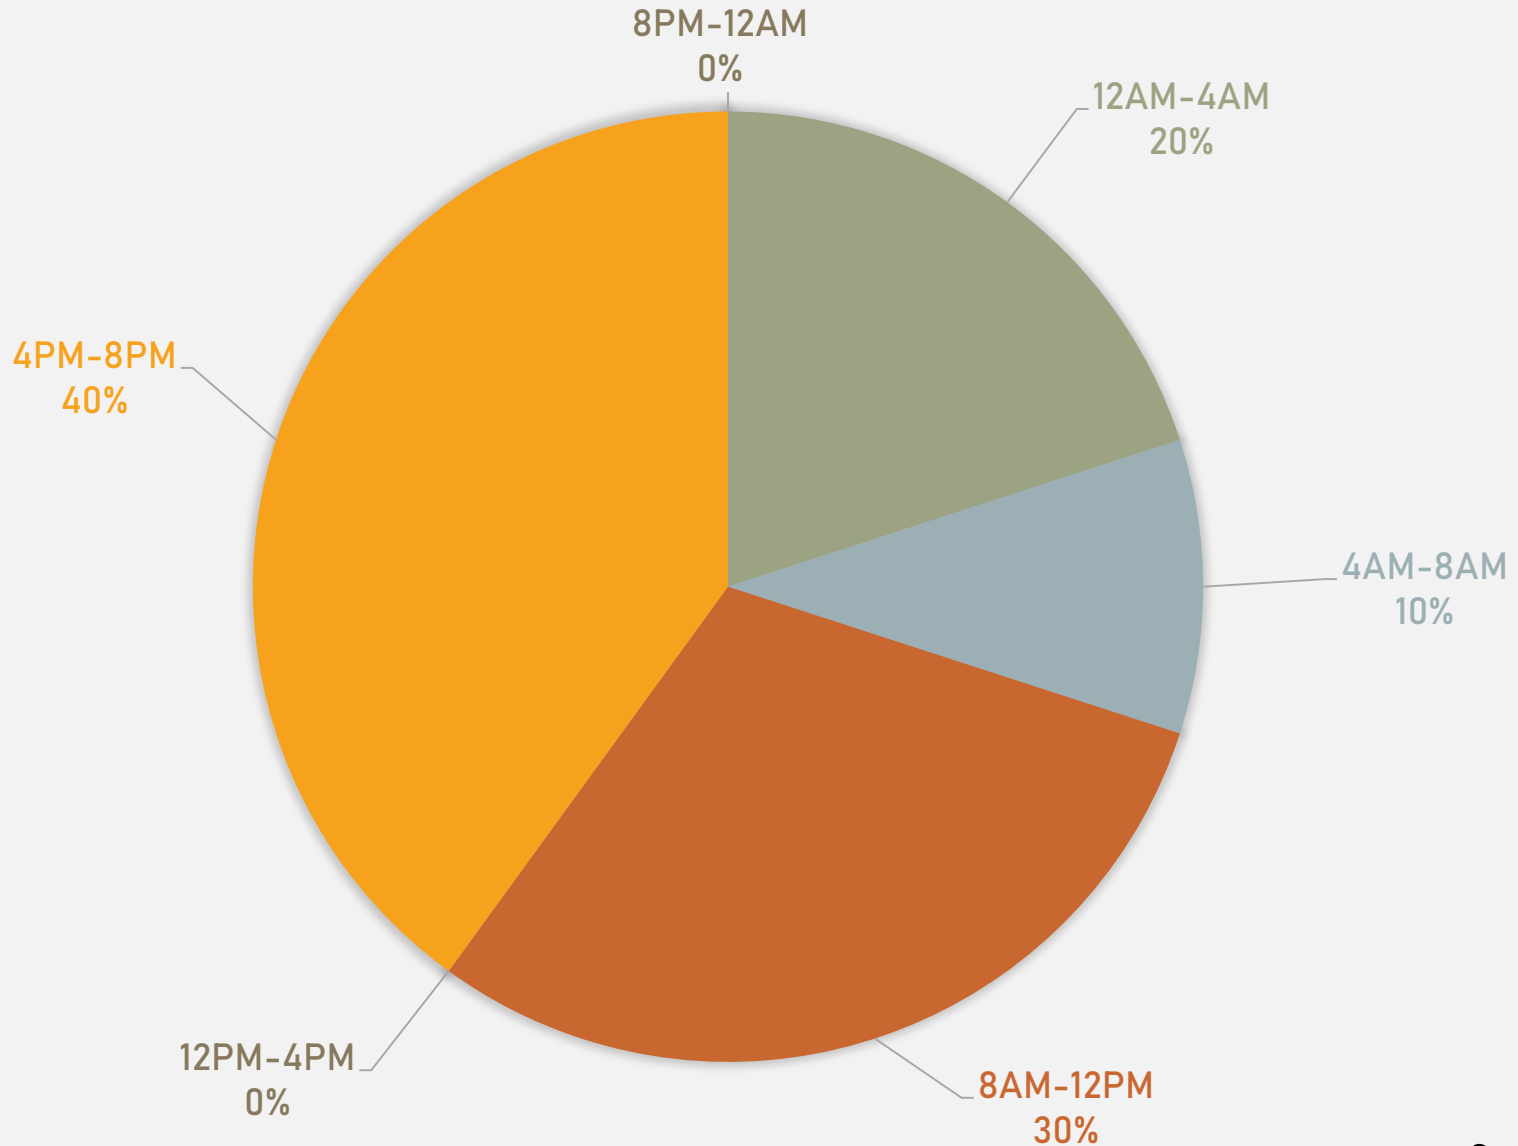

# LEWIS PLACE SUMMARY NOTES

- 9 total crimes in February 2024
  - **Down 25%** compared to February 2023 (12 crimes)
  - 2 crimes against persons in February 2024
    - **Up 100%** compared to February 2023 (1 crime)
- 23 total crimes so far in 2024
  - **Up 5%** compared to this time in 2023 (22 crimes)
  - 4 crimes against persons so far in 2024
    - **Up 100%** compared to this time in 2023 (2 crimes)

# LEWIS PLACE YEAR TO YEAR COMPARISON

2023

Crimes	Jan	Feb	Mar	Apr	May	Jun	Jul	Aug	Sep	Oct	Nov	Dec	Total
Aggravated Assault	0	0	2	2	6	0	1	2	2	5	0	0	20
Arson	0	0	0	0	0	0	0	0	0	0	0	0	0
Burglary	1	1	0	0	1	0	0	2	2	1	0	0	8
Homicide	0	0	0	3	0	0	0	0	0	0	0	0	3
Larceny	2	2	1	1	2	3	3	2	5	5	1	2	28
Motor Vehicle Theft	0	3	3	2	2	1	3	4	4	0	1	3	25
Robbery	0	0	1	2	0	0	0	1	0	0	0	0	4
<b>Total</b>	<b>3</b>	<b>6</b>	<b>7</b>	<b>10</b>	<b>11</b>	<b>4</b>	<b>7</b>	<b>11</b>	<b>13</b>	<b>11</b>	<b>2</b>	<b>5</b>	<b>88</b>

# LEWIS PLACE CRIMES BY DAY OF THE WEEK

# LEWIS PLACE CRIMES BY TIME OF DAY