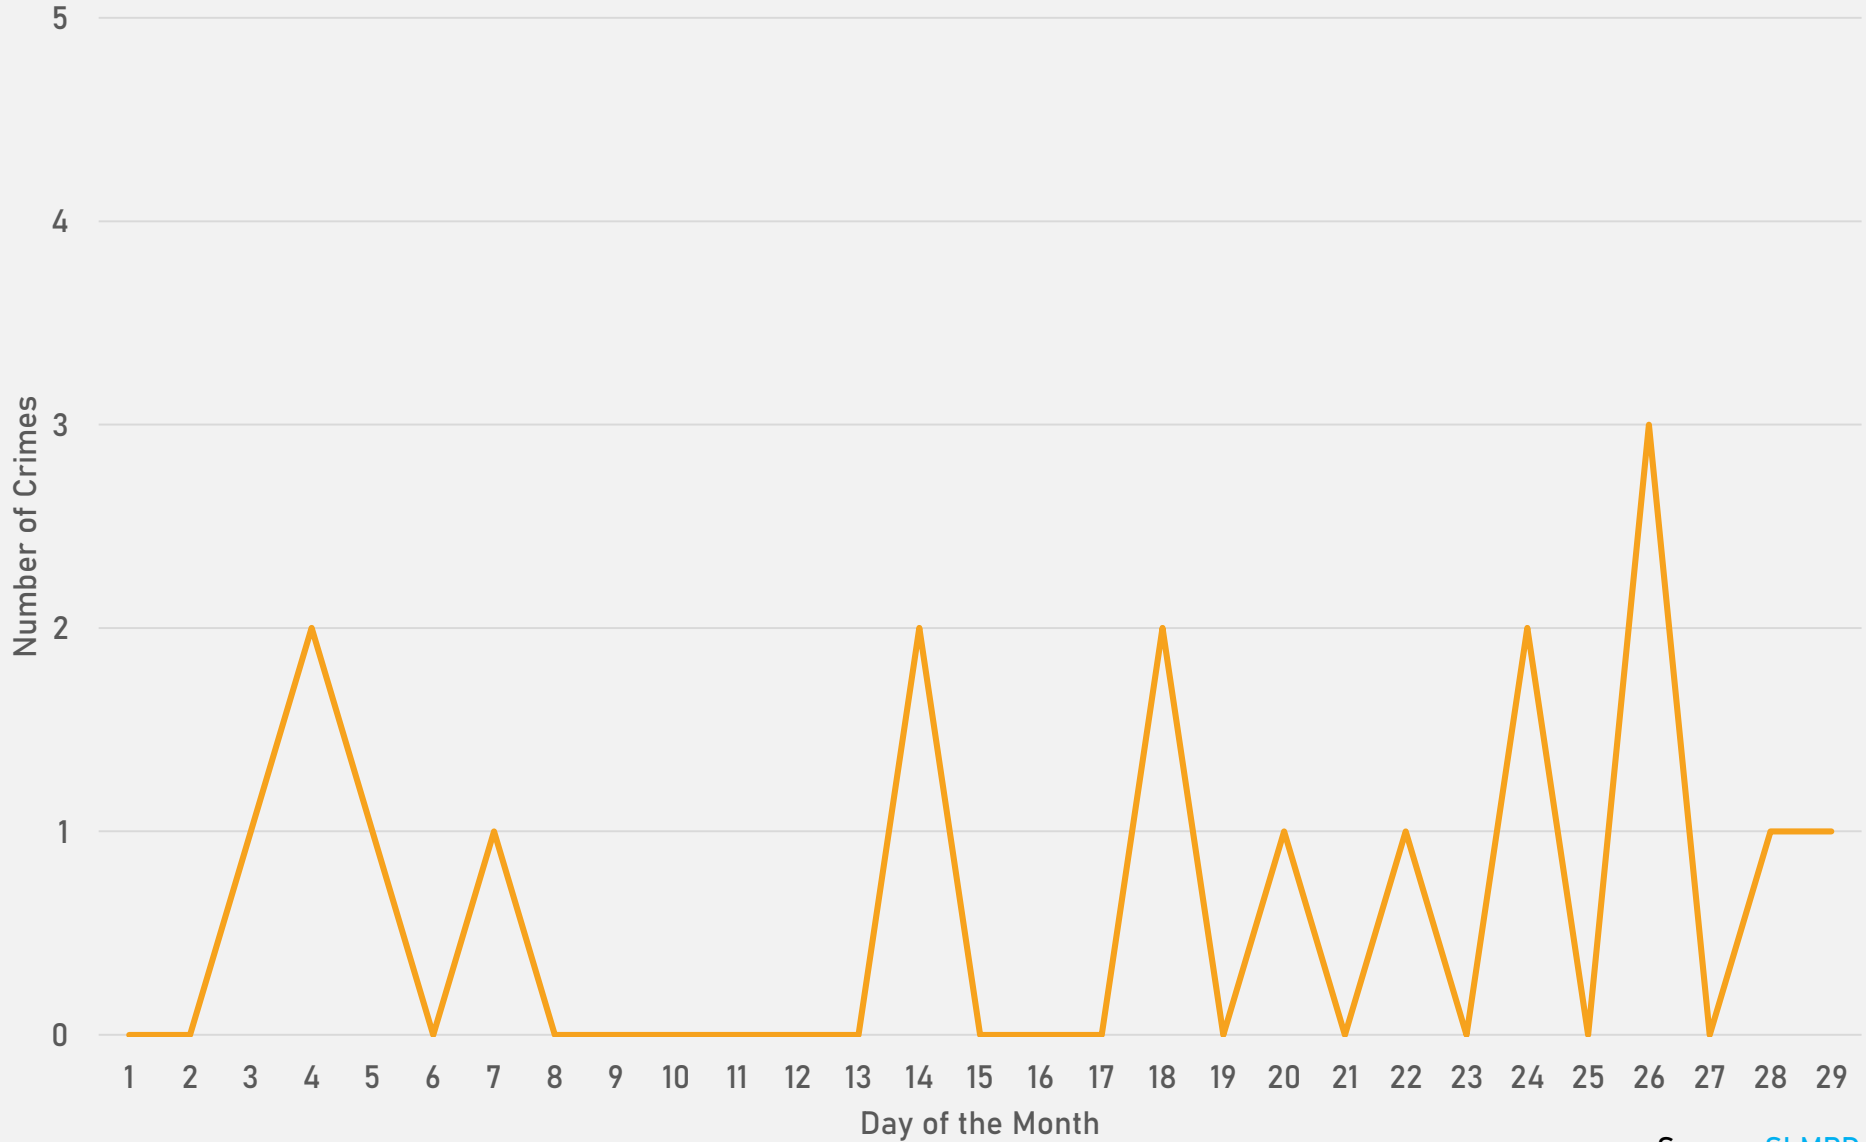

FOUNTAIN PARK CRIMES BY DAY OF THE MONTH