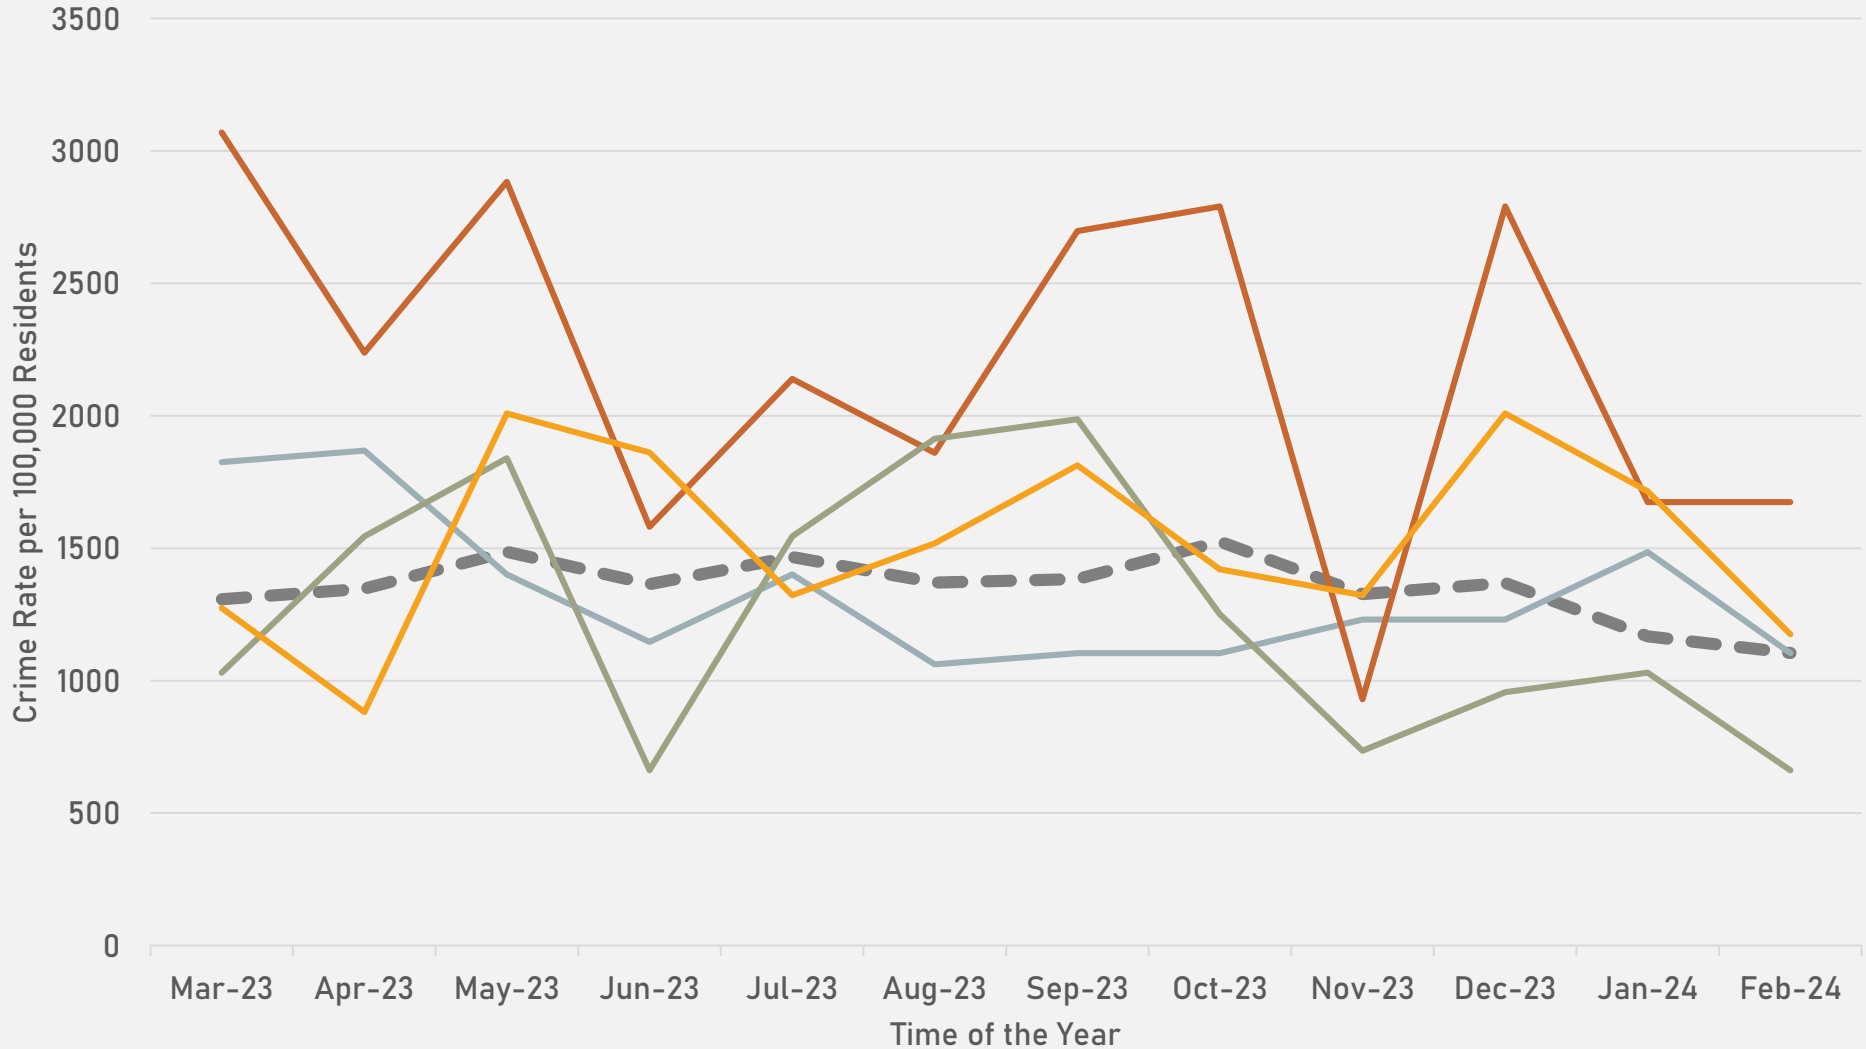

NEIGHBORHOODS VS CITY CRIME RATE OVER THE PAST YEAR

- City Crime Rate
- Academy Crime Rate
- Fountain Park Crime Rate
- Lewis Place Crime Rate
- Vandeventer Crime Rate