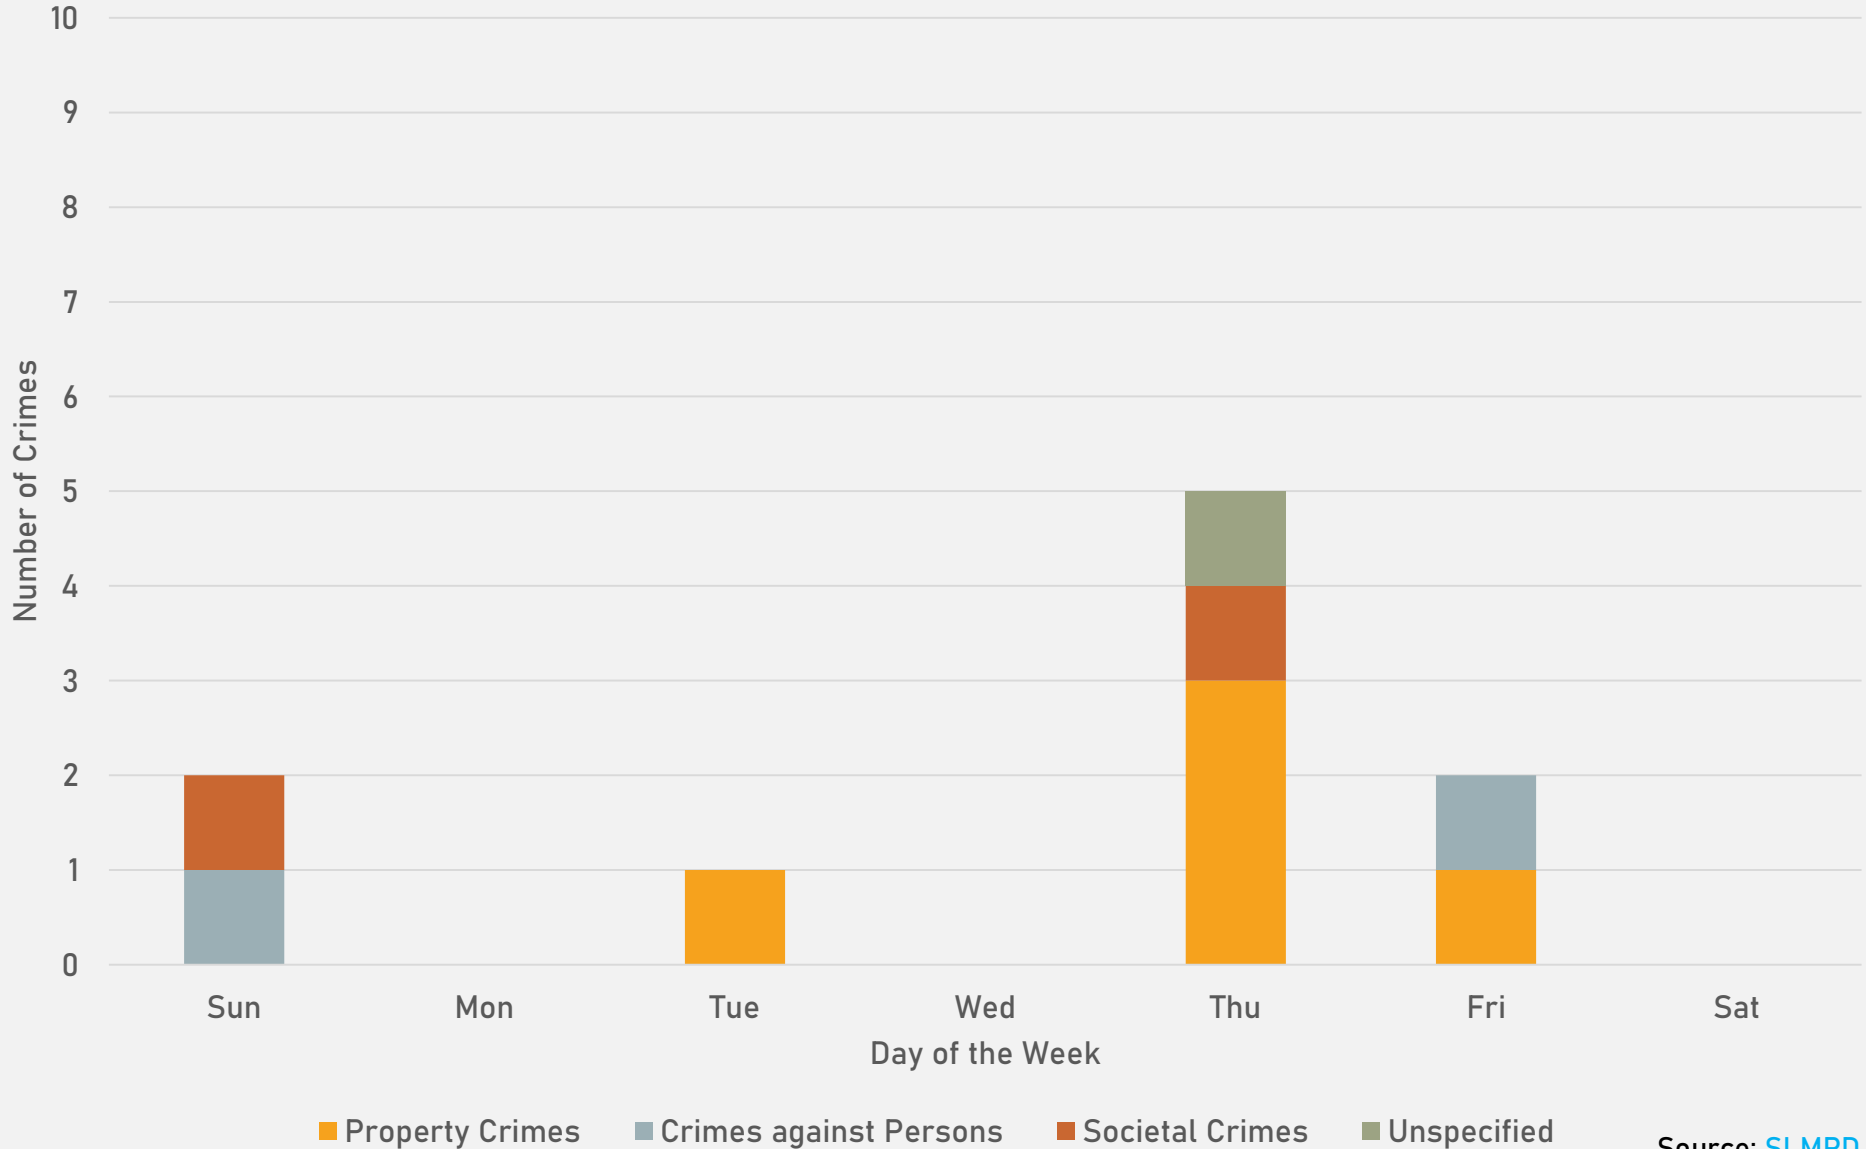

LEWIS PLACE CRIMES BY DAY OF THE WEEK