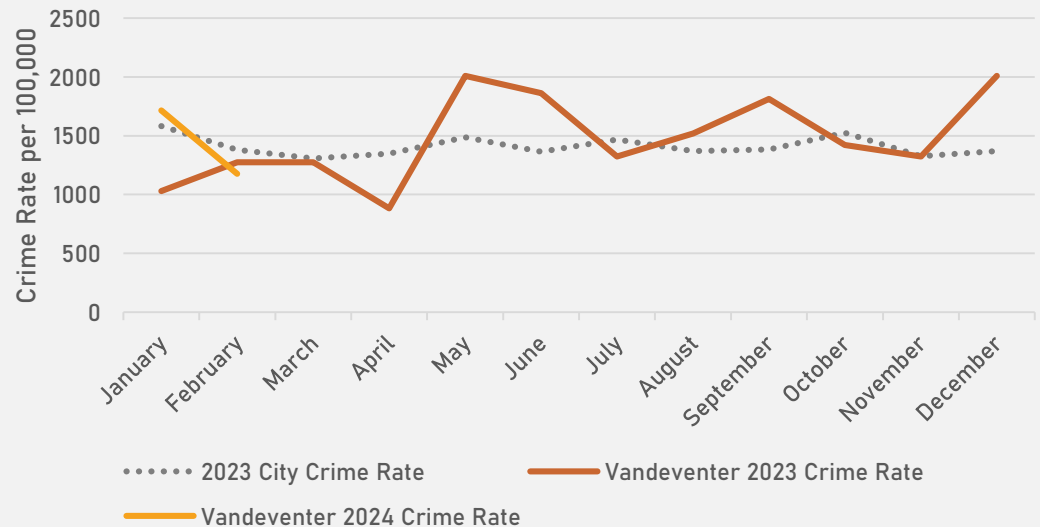

VANDEVENTER YEAR TO YEAR COMPARISON

2023

Crimes	Jan	Feb	Mar	Apr	May	Jun	Jul	Aug	Sep	Oct	Nov	Dec	Total
Aggravated Assault	4	1	4	0	1	2	4	1	2	0	0	11	30
Arson	0	0	0	0	0	0	0	0	0	0	0	0	0
Burglary	0	1	2	1	0	2	0	3	1	1	3	1	15
Homicide	1	0	0	0	1	0	0	0	0	0	0	0	2
Larceny	2	4	5	3	10	6	5	7	3	3	4	4	56
Motor Vehicle Theft	7	2	1	4	4	2	2	8	4	5	2	4	45
Robbery	0	0	0	1	1	2	0	0	3	2	0	1	10
Total	14	8	12	9	17	14	11	19	13	11	9	21	158

2024

Crimes	Jan	Feb	Total
Aggravated Assault	1	2	3
Arson	0	0	0
Burglary	2	1	3
Homicide	0	0	0
Larceny	8	3	11
Motor Vehicle Theft	3	2	5
Robbery	0	0	0
Total	14	8	22