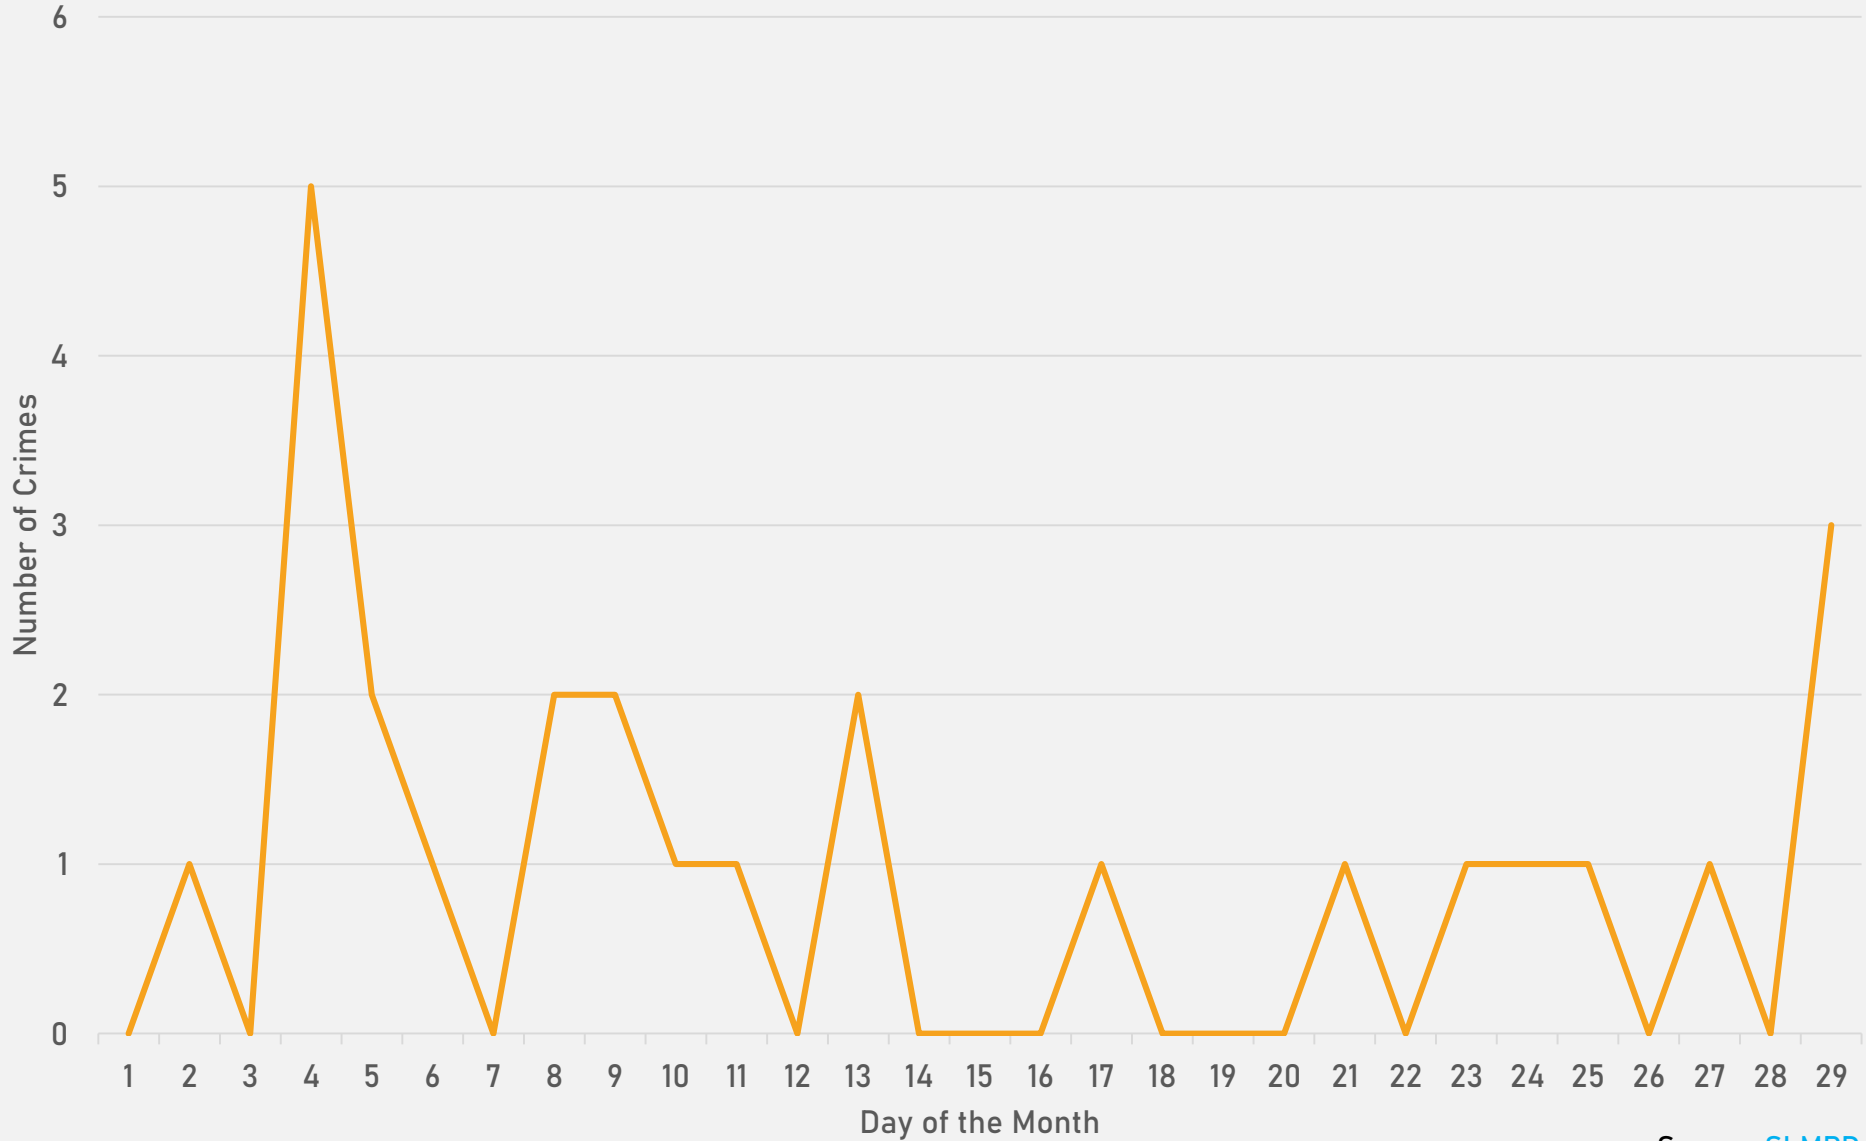

ACADEMY CRIMES BY DAY OF THE MONTH