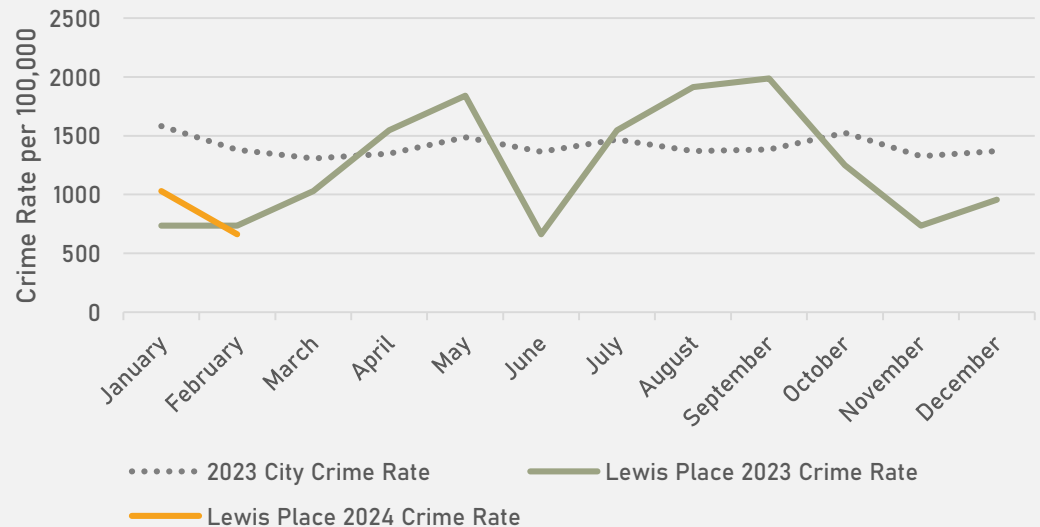

LEWIS PLACE YEAR TO YEAR COMPARISON

2023

Crimes	Jan	Feb	Mar	Apr	May	Jun	Jul	Aug	Sep	Oct	Nov	Dec	Total
Aggravated Assault	0	0	2	2	6	0	1	2	2	5	0	0	20
Arson	0	0	0	0	0	0	0	0	0	0	0	0	0
Burglary	1	1	0	0	1	0	0	2	2	1	0	0	8
Homicide	0	0	0	3	0	0	0	0	0	0	0	0	3
Larceny	2	2	1	1	2	3	3	2	5	5	1	2	28
Motor Vehicle Theft	0	3	3	2	2	1	3	4	4	0	1	3	25
Robbery	0	0	1	2	0	0	0	1	0	0	0	0	4
Total	3	6	7	10	11	4	7	11	13	11	2	5	88

2024

Crimes	Jan	Feb	Total
Aggravated Assault	2	0	2
Arson	0	0	0
Burglary	2	1	3
Homicide	0	1	1
Larceny	2	1	3
Motor Vehicle Theft	2	1	3
Robbery	0	0	0
Total	8	4	12