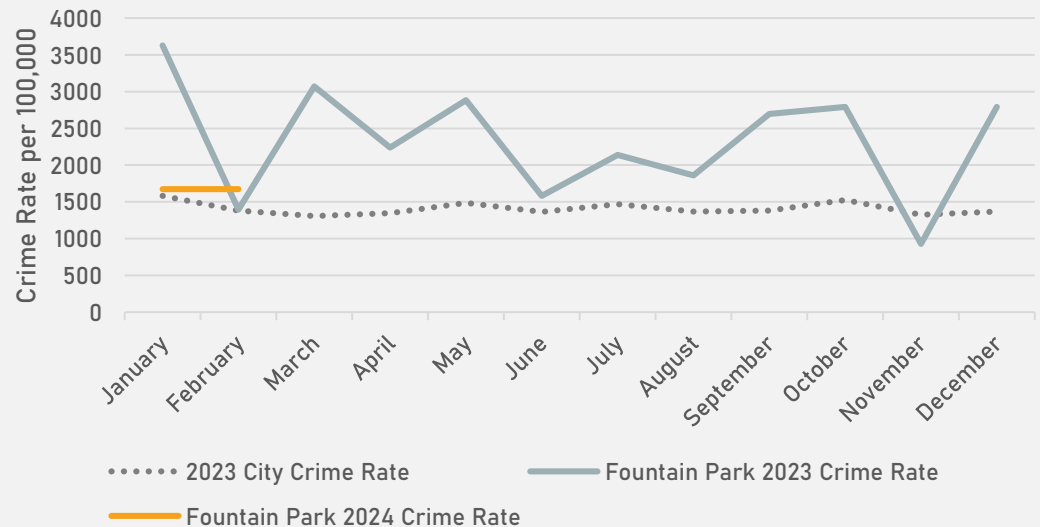

FOUNTAIN PARK YEAR TO YEAR COMPARISON

2023

Crimes	Jan	Feb	Mar	Apr	May	Jun	Jul	Aug	Sep	Oct	Nov	Dec	Total
Aggravated Assault	5	0	1	0	6	2	4	2	1	3	2	1	27
Arson	0	0	0	0	0	0	2	0	0	0	0	0	2
Burglary	3	0	2	3	0	0	0	2	0	0	0	2	12
Homicide	0	0	1	0	0	1	0	0	1	0	0	1	4
Larceny	6	1	2	4	6	3	2	2	5	2	1	3	37
Motor Vehicle Theft	4	2	4	1	2	4	1	0	7	5	3	2	35
Robbery	0	0	0	0	0	1	0	0	0	2	0	1	4
Total	18	3	10	8	14	11	9	6	14	12	6	10	121

2024

Crimes	Jan	Feb	Total
Aggravated Assault	0	0	0
Arson	0	0	0
Burglary	0	1	1
Homicide	0	0	0
Larceny	3	4	7
Motor Vehicle Theft	2	3	5
Robbery	1	2	3
Total	6	10	16