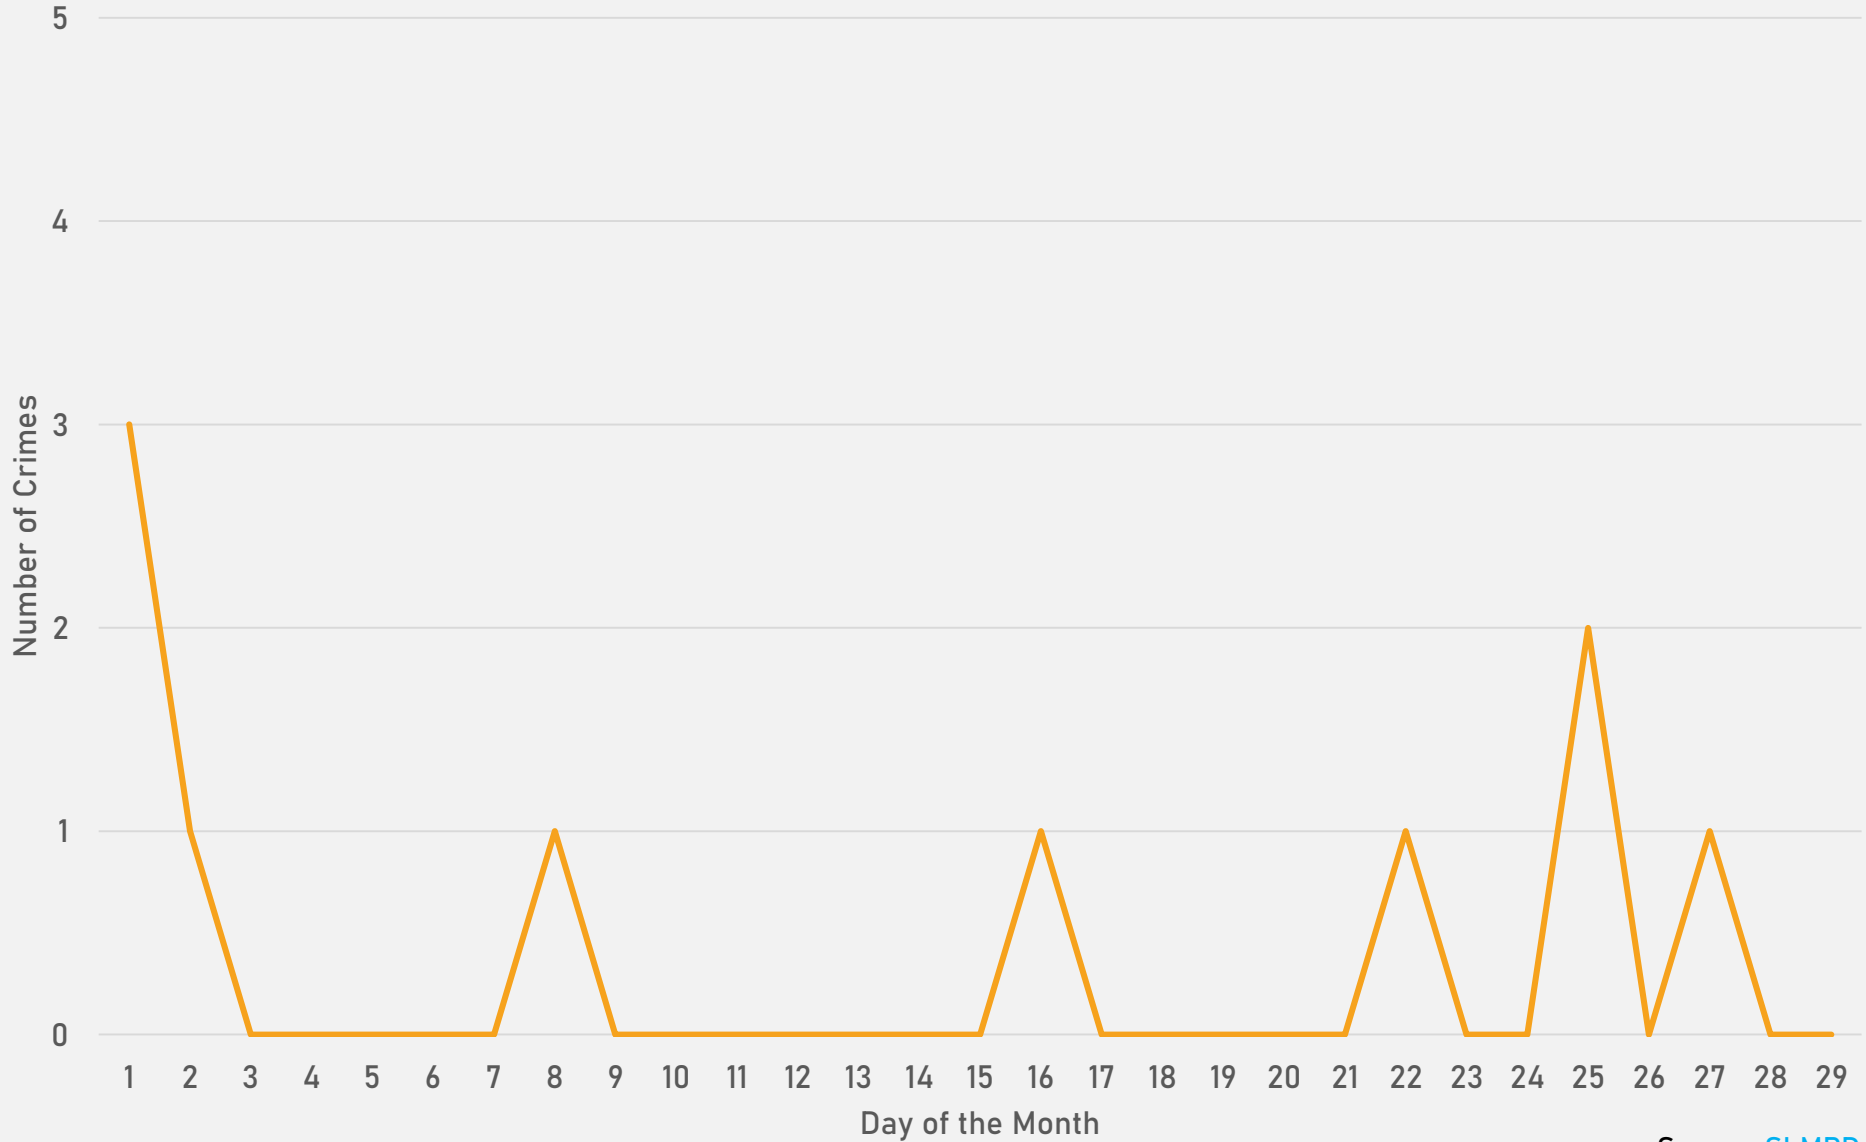

LEWIS PLACE CRIMES BY DAY OF THE MONTH