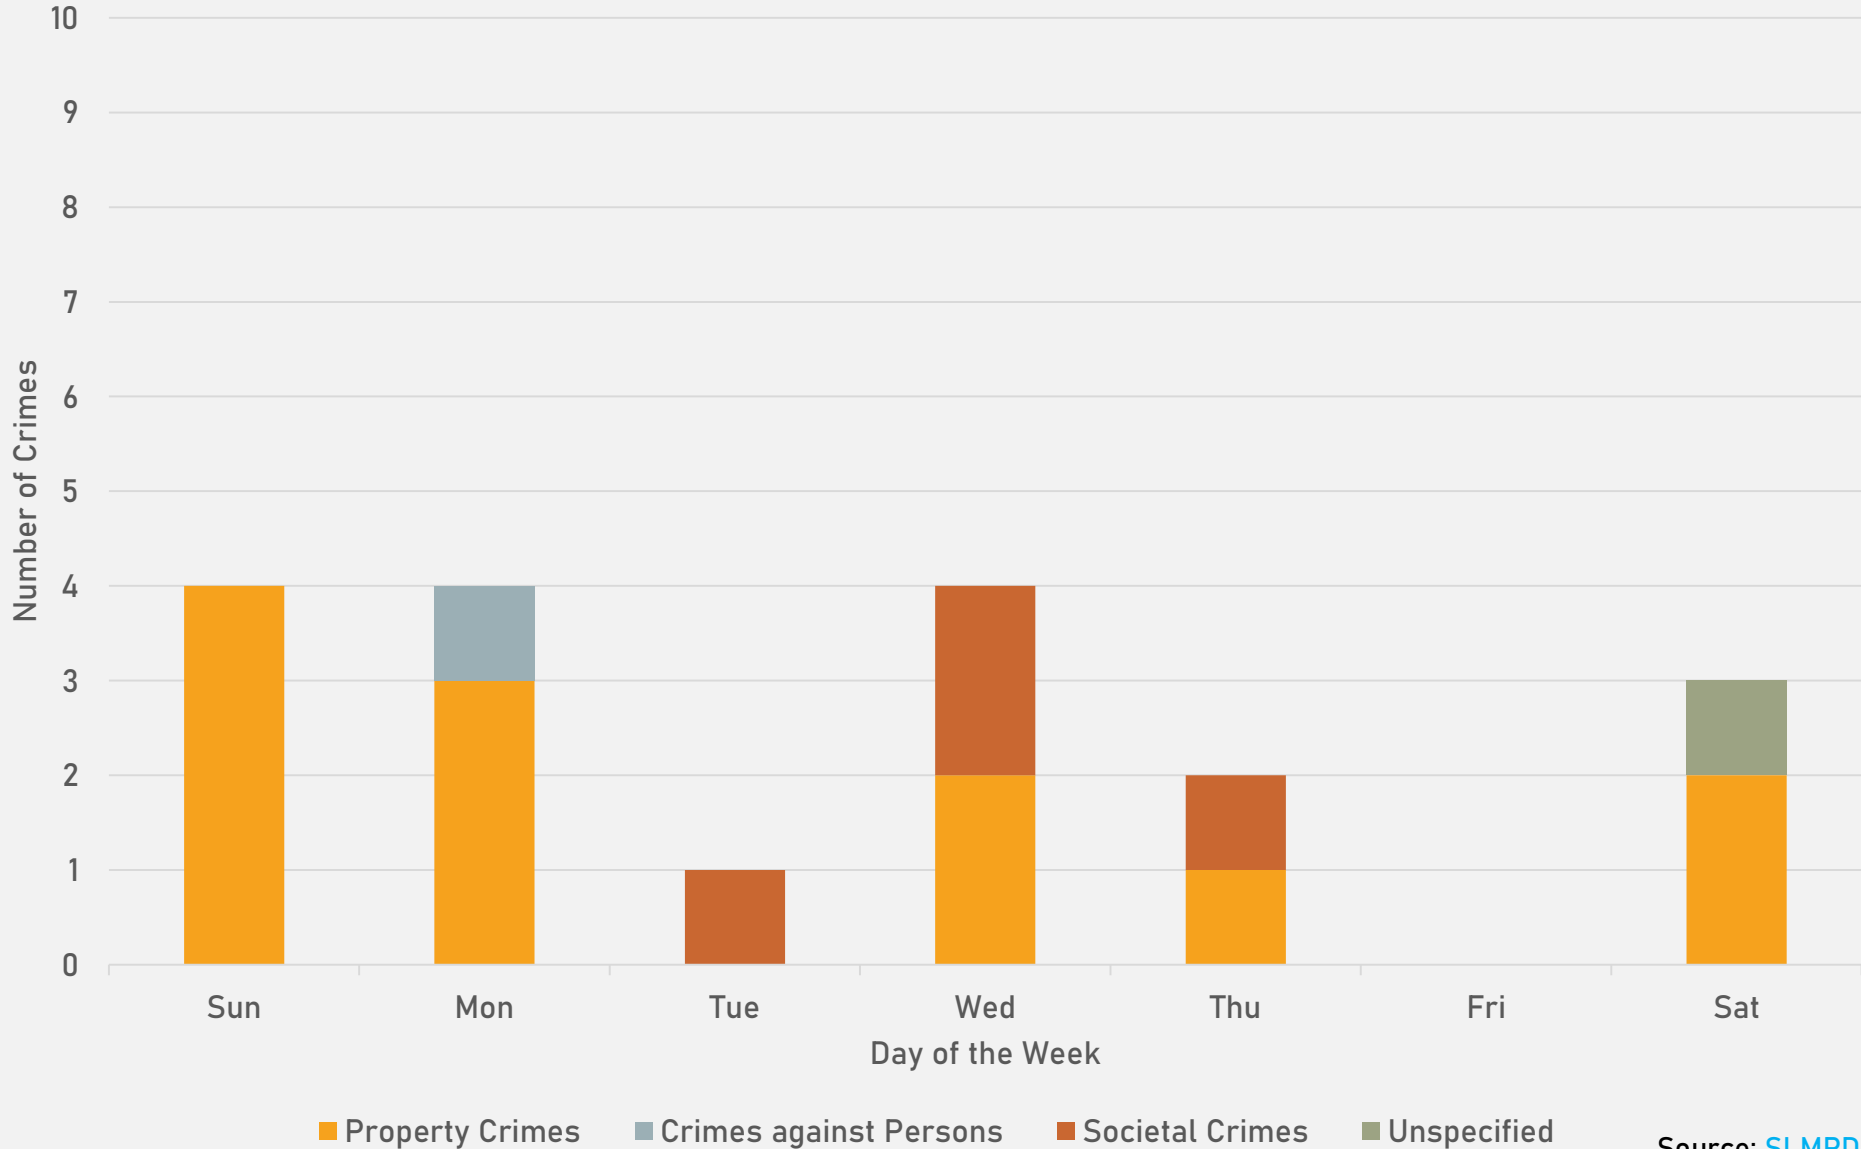

FOUNTAIN PARK CRIMES BY DAY OF THE WEEK