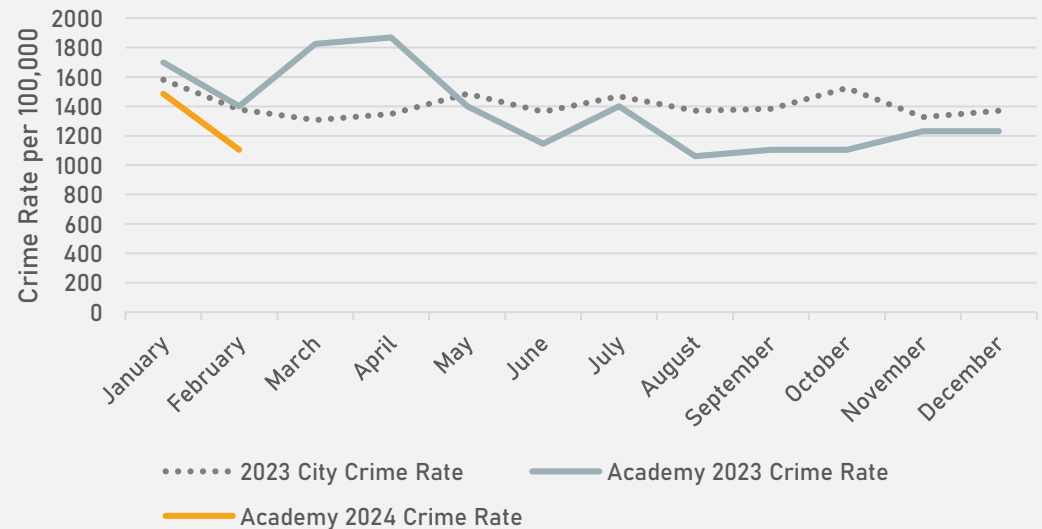

ACADEMY YEAR TO YEAR COMPARISON

2023

Crimes	Jan	Feb	Mar	Apr	May	Jun	Jul	Aug	Sep	Oct	Nov	Dec	Total
Aggravated Assault	2	3	4	5	8	2	3	2	4	2	2	3	40
Arson	0	0	0	0	0	0	0	0	0	0	0	0	0
Burglary	3	2	4	7	2	1	4	3	1	0	2	2	31
Homicide	0	0	0	0	1	0	0	0	0	0	0	0	1
Larceny	4	5	2	4	2	4	5	3	6	4	3	3	45
Motor Vehicle Theft	6	6	6	0	3	2	3	2	4	4	2	4	42
Robbery	2	1	0	2	1	0	0	1	0	0	0	4	11
Total	17	17	16	18	17	9	15	11	15	10	9	16	170

2024

Crimes	Jan	Feb	Total
Aggravated Assault	1	1	2
Arson	0	1	1
Burglary	2	2	4
Homicide	0	1	1
Larceny	6	2	8
Motor Vehicle Theft	1	2	3
Robbery	0	0	0
Total	10	9	19