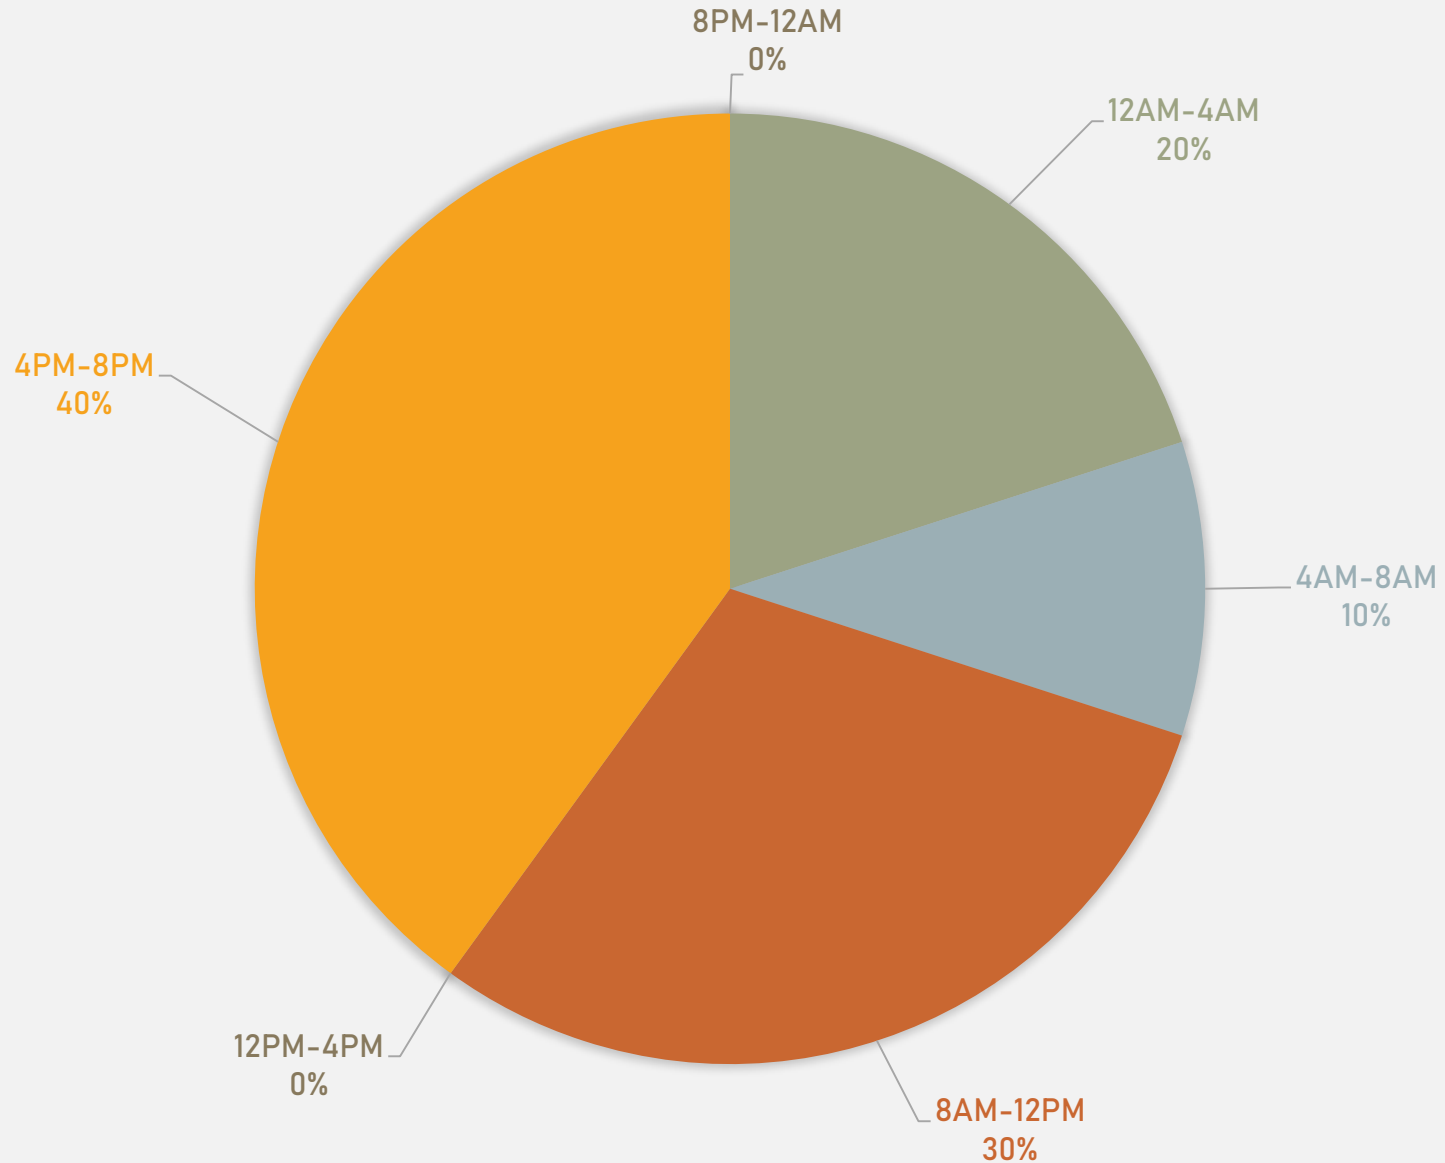

# VANDEVENTER SUMMARY NOTES

- 24 total crimes in February 2024
  - **Down 14%** compared to February 2023 (28 crimes)
  - 6 crimes against persons in February 2024
    - **Up 20%** compared to February 2023 (5 crimes)
- 61 total crimes so far in 2024
  - **Up 27%** compared to this time in 2023 (48 crimes)
  - 12 crimes against persons so far in 2024
    - **Down 8%** compared to this time in 2023 (13 crimes)

# VANDEVENTER YEAR TO YEAR COMPARISON

2023

Crimes	Jan	Feb	Mar	Apr	May	Jun	Jul	Aug	Sep	Oct	Nov	Dec	Total
Aggravated Assault	4	1	4	0	1	2	4	1	2	0	0	11	30
Arson	0	0	0	0	0	0	0	0	0	0	0	0	0
Burglary	0	1	2	1	0	2	0	3	1	1	3	1	15
Homicide	1	0	0	0	1	0	0	0	0	0	0	0	2
Larceny	2	4	5	3	10	6	5	7	3	3	4	4	56
Motor Vehicle Theft	7	2	1	4	4	2	2	8	4	5	2	4	45
Robbery	0	0	0	1	1	2	0	0	3	2	0	1	10
<b>Total</b>	<b>14</b>	<b>8</b>	<b>12</b>	<b>9</b>	<b>17</b>	<b>14</b>	<b>11</b>	<b>19</b>	<b>13</b>	<b>11</b>	<b>9</b>	<b>21</b>	<b>158</b>

# VANDEVENTER CRIMES BY DAY OF THE WEEK

# VANDEVENTER CRIMES BY TIME OF DAY