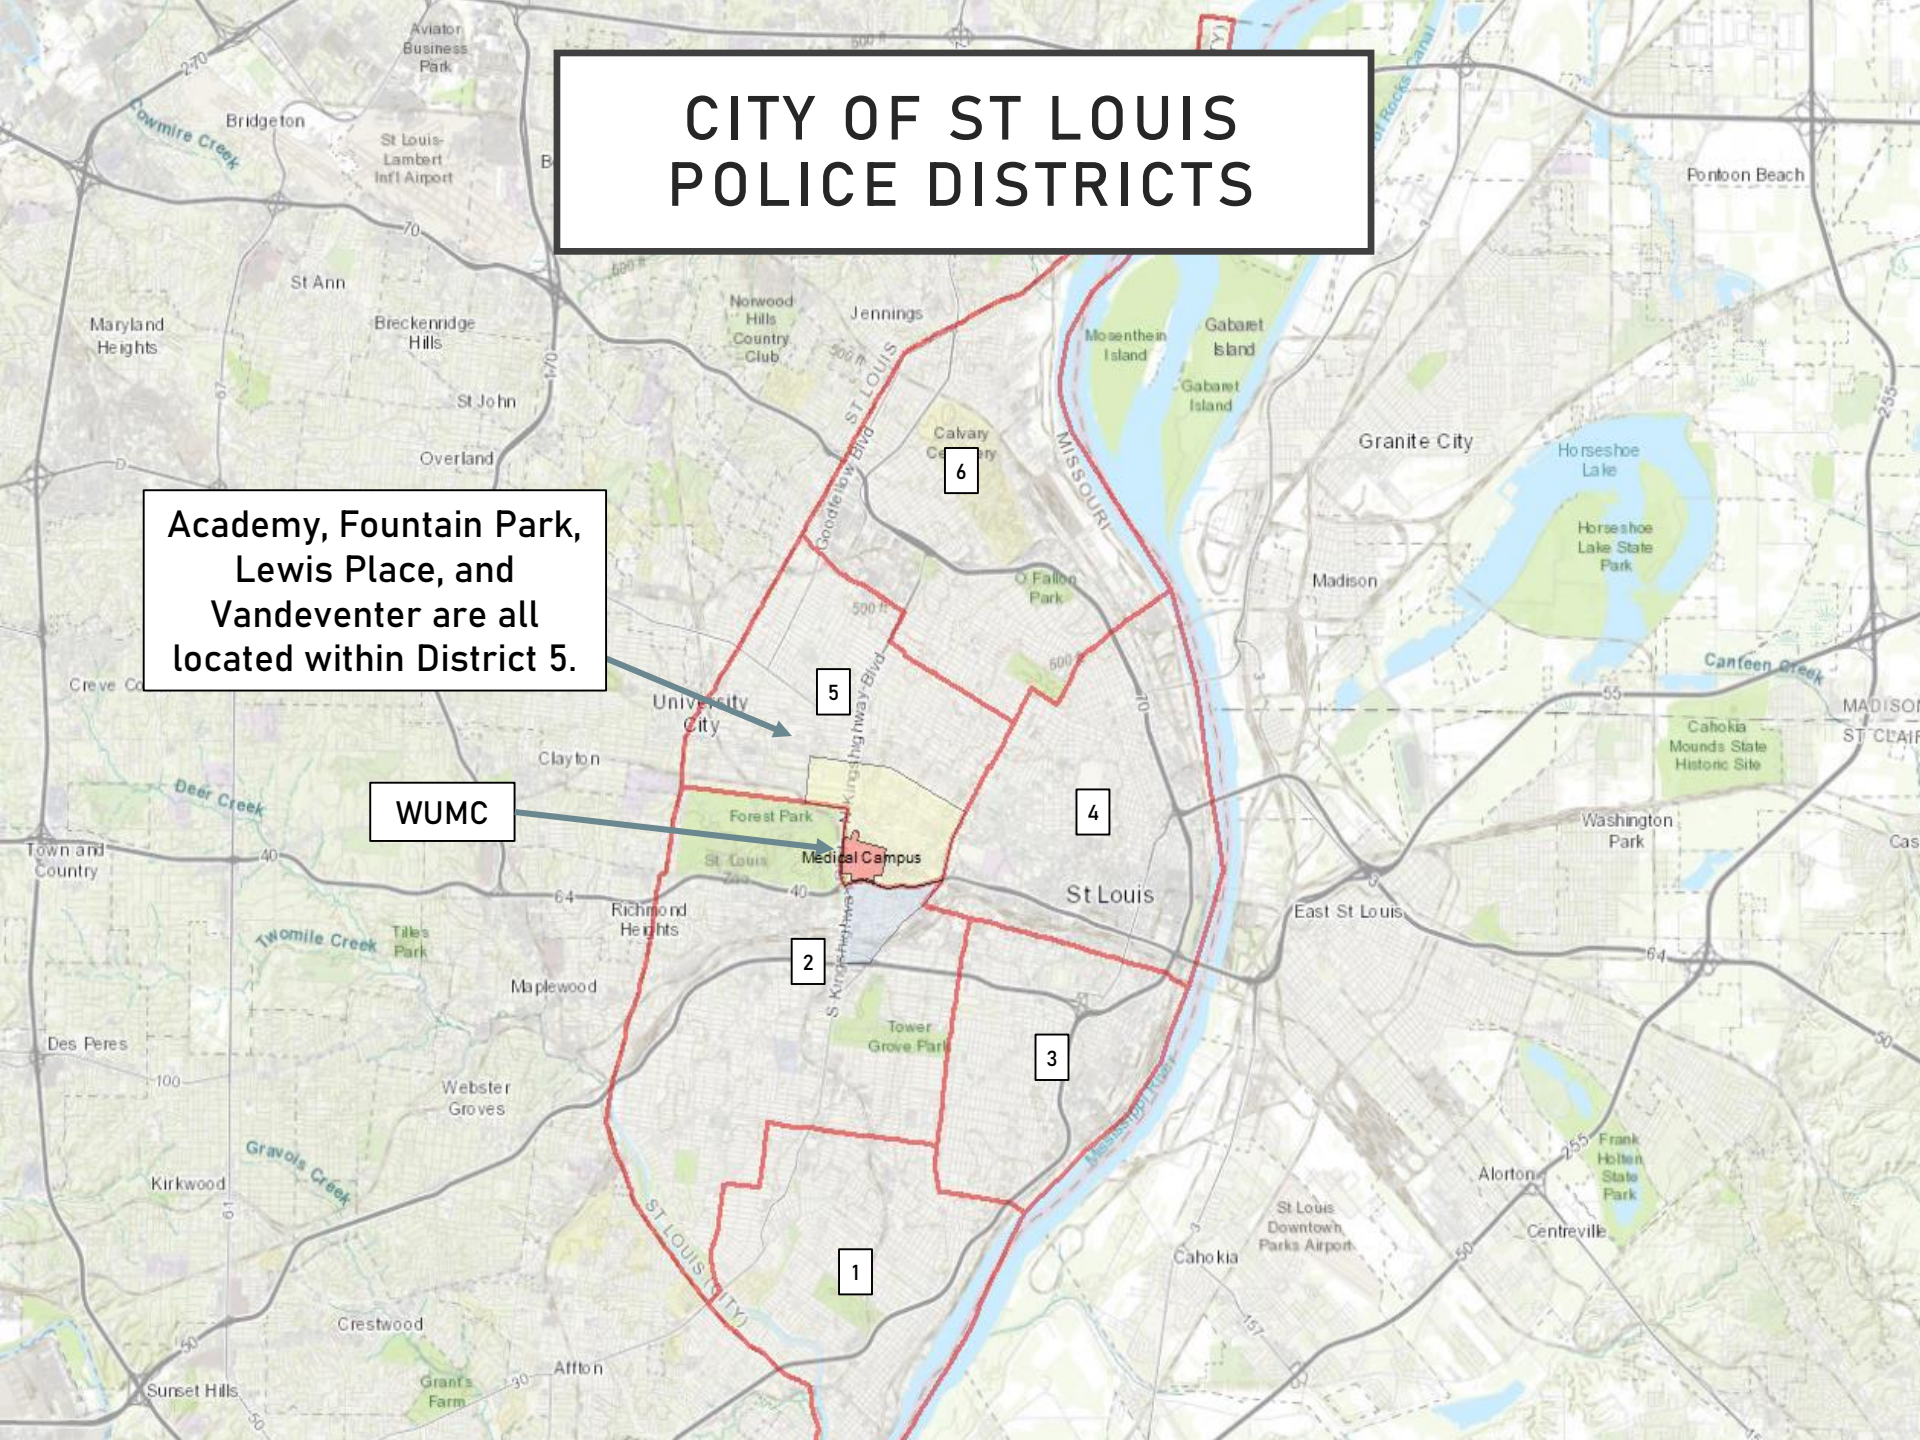

February 2024  
Monthly Crime Report

**ACADEMY  
FOUNTAIN PARK  
LEWIS PLACE  
VANDEVENTER**

Washington University Medical Center

# CITY OF ST LOUIS POLICE DISTRICTS

Academy, Fountain Park, Lewis Place, and Vandeventer are all located within District 5.

WUMC

# DISTRICT 5 SUMMARY NOTES

There are 15 neighborhoods in District 5.

- Academy
- Central West End
- DeBaliviere Place
- Fountain Park
- Hamilton Heights
- Kingsway East
- Kingsway West
- Lewis Place
- Skinker-DeBaliviere
- The Greater Ville
- The Ville
- Vandeventer
- Visitation Park
- Wells-Goodfellow
- West End

- The **lowest number** of crimes in one neighborhood was 8 in Visitation Park
- The **highest number** of crimes in one neighborhood was 186 in the Central West End
- The average number of crimes per neighborhood was 42.9
- The **lowest crime rate** per 100,000 in one neighborhood was 538.6 in Skinker-DeBaliviere
- The **highest crime rate** per 100,000 in one neighborhood was 1855.6 in Wells-Goodfellow
- The overall crime rate in District 5 was 1138.7