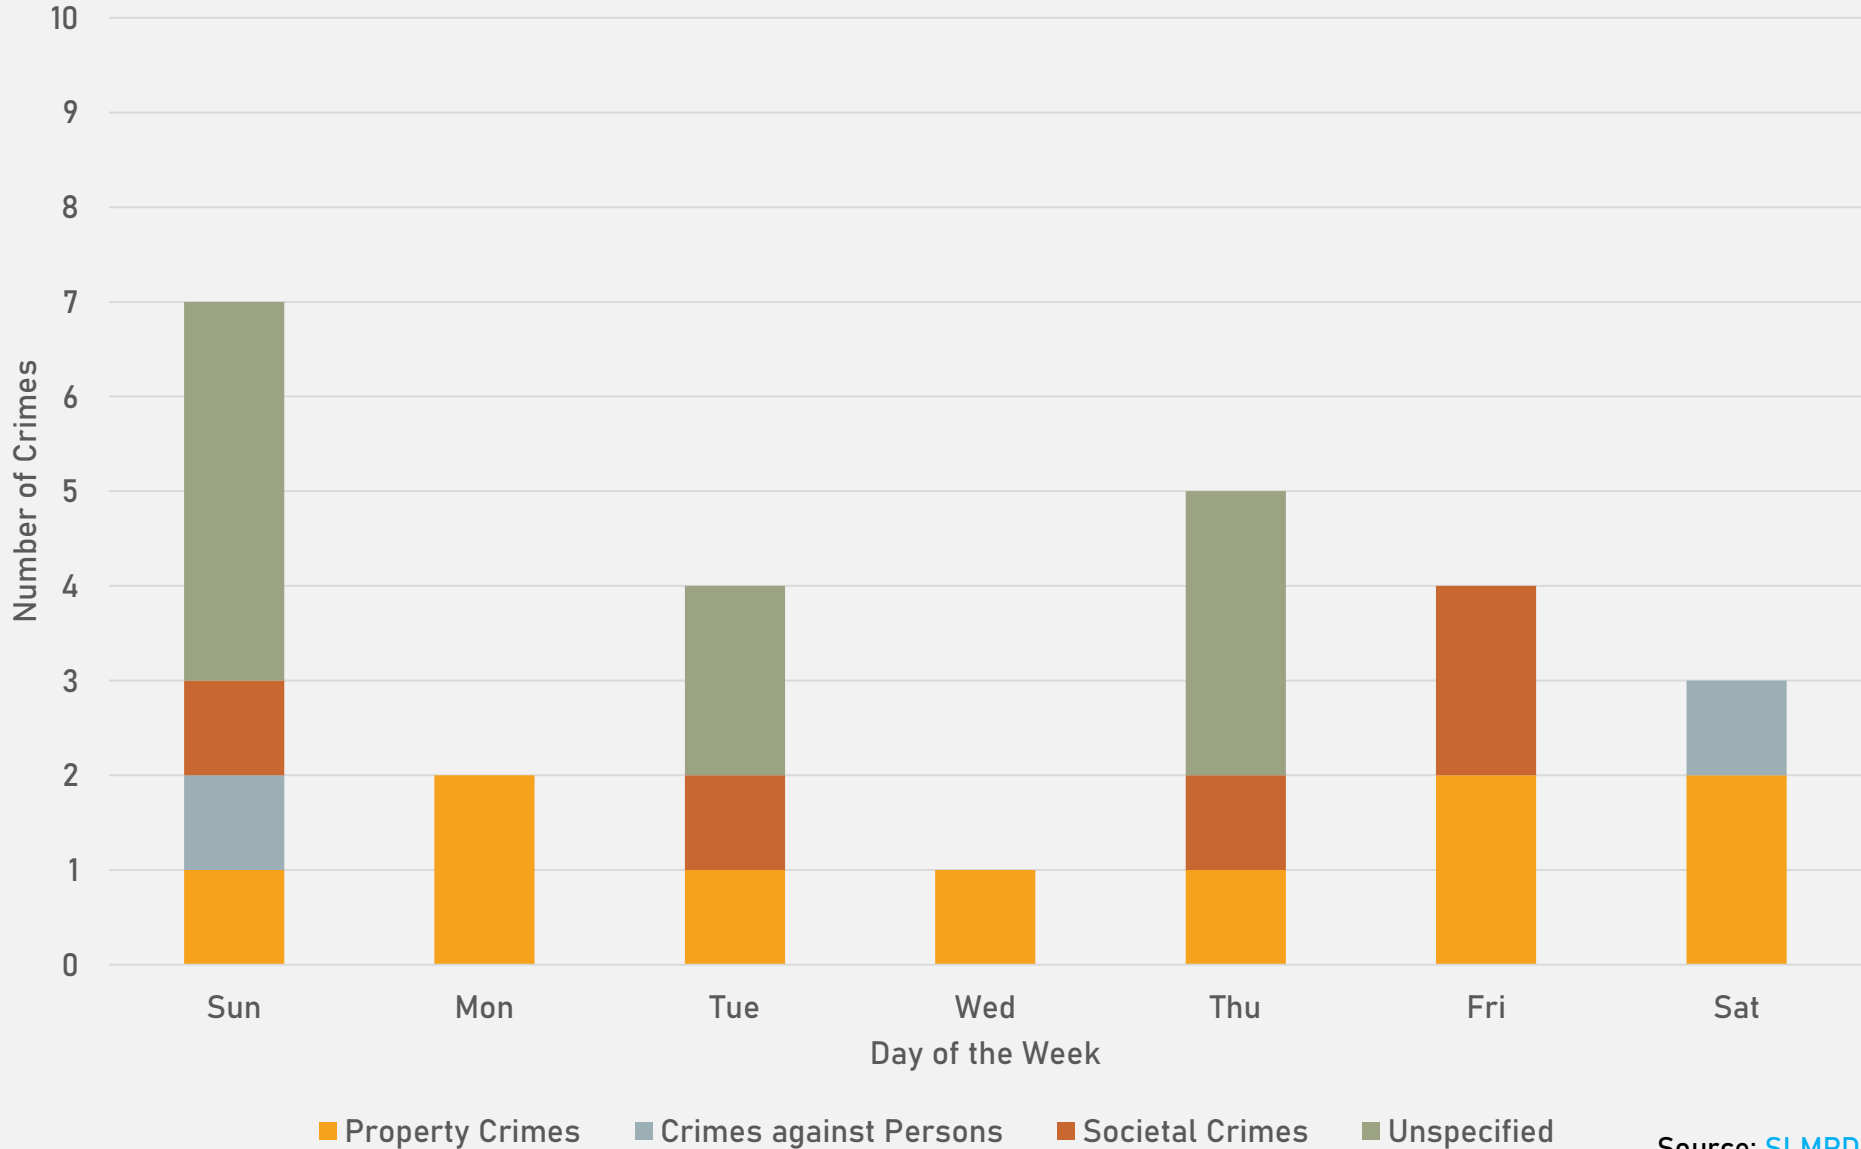

ACADEMY CRIMES BY DAY OF THE WEEK