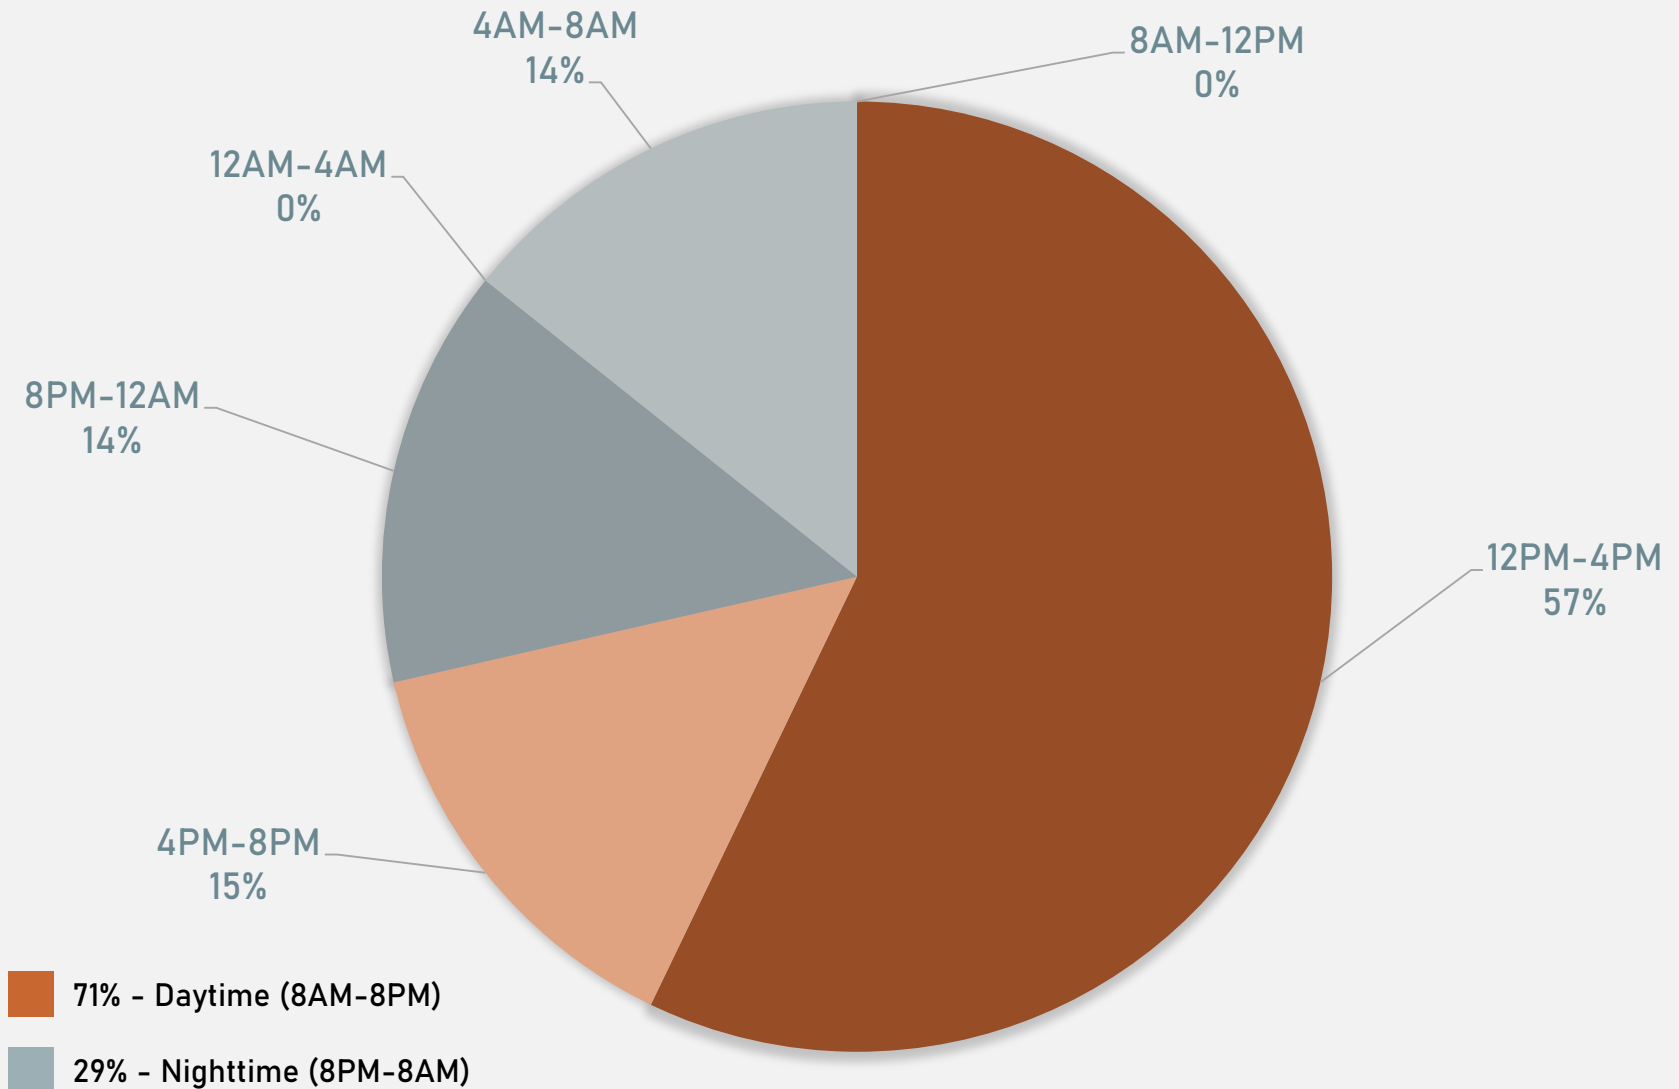

LEWIS PLACE CRIMES BY TIME OF DAY