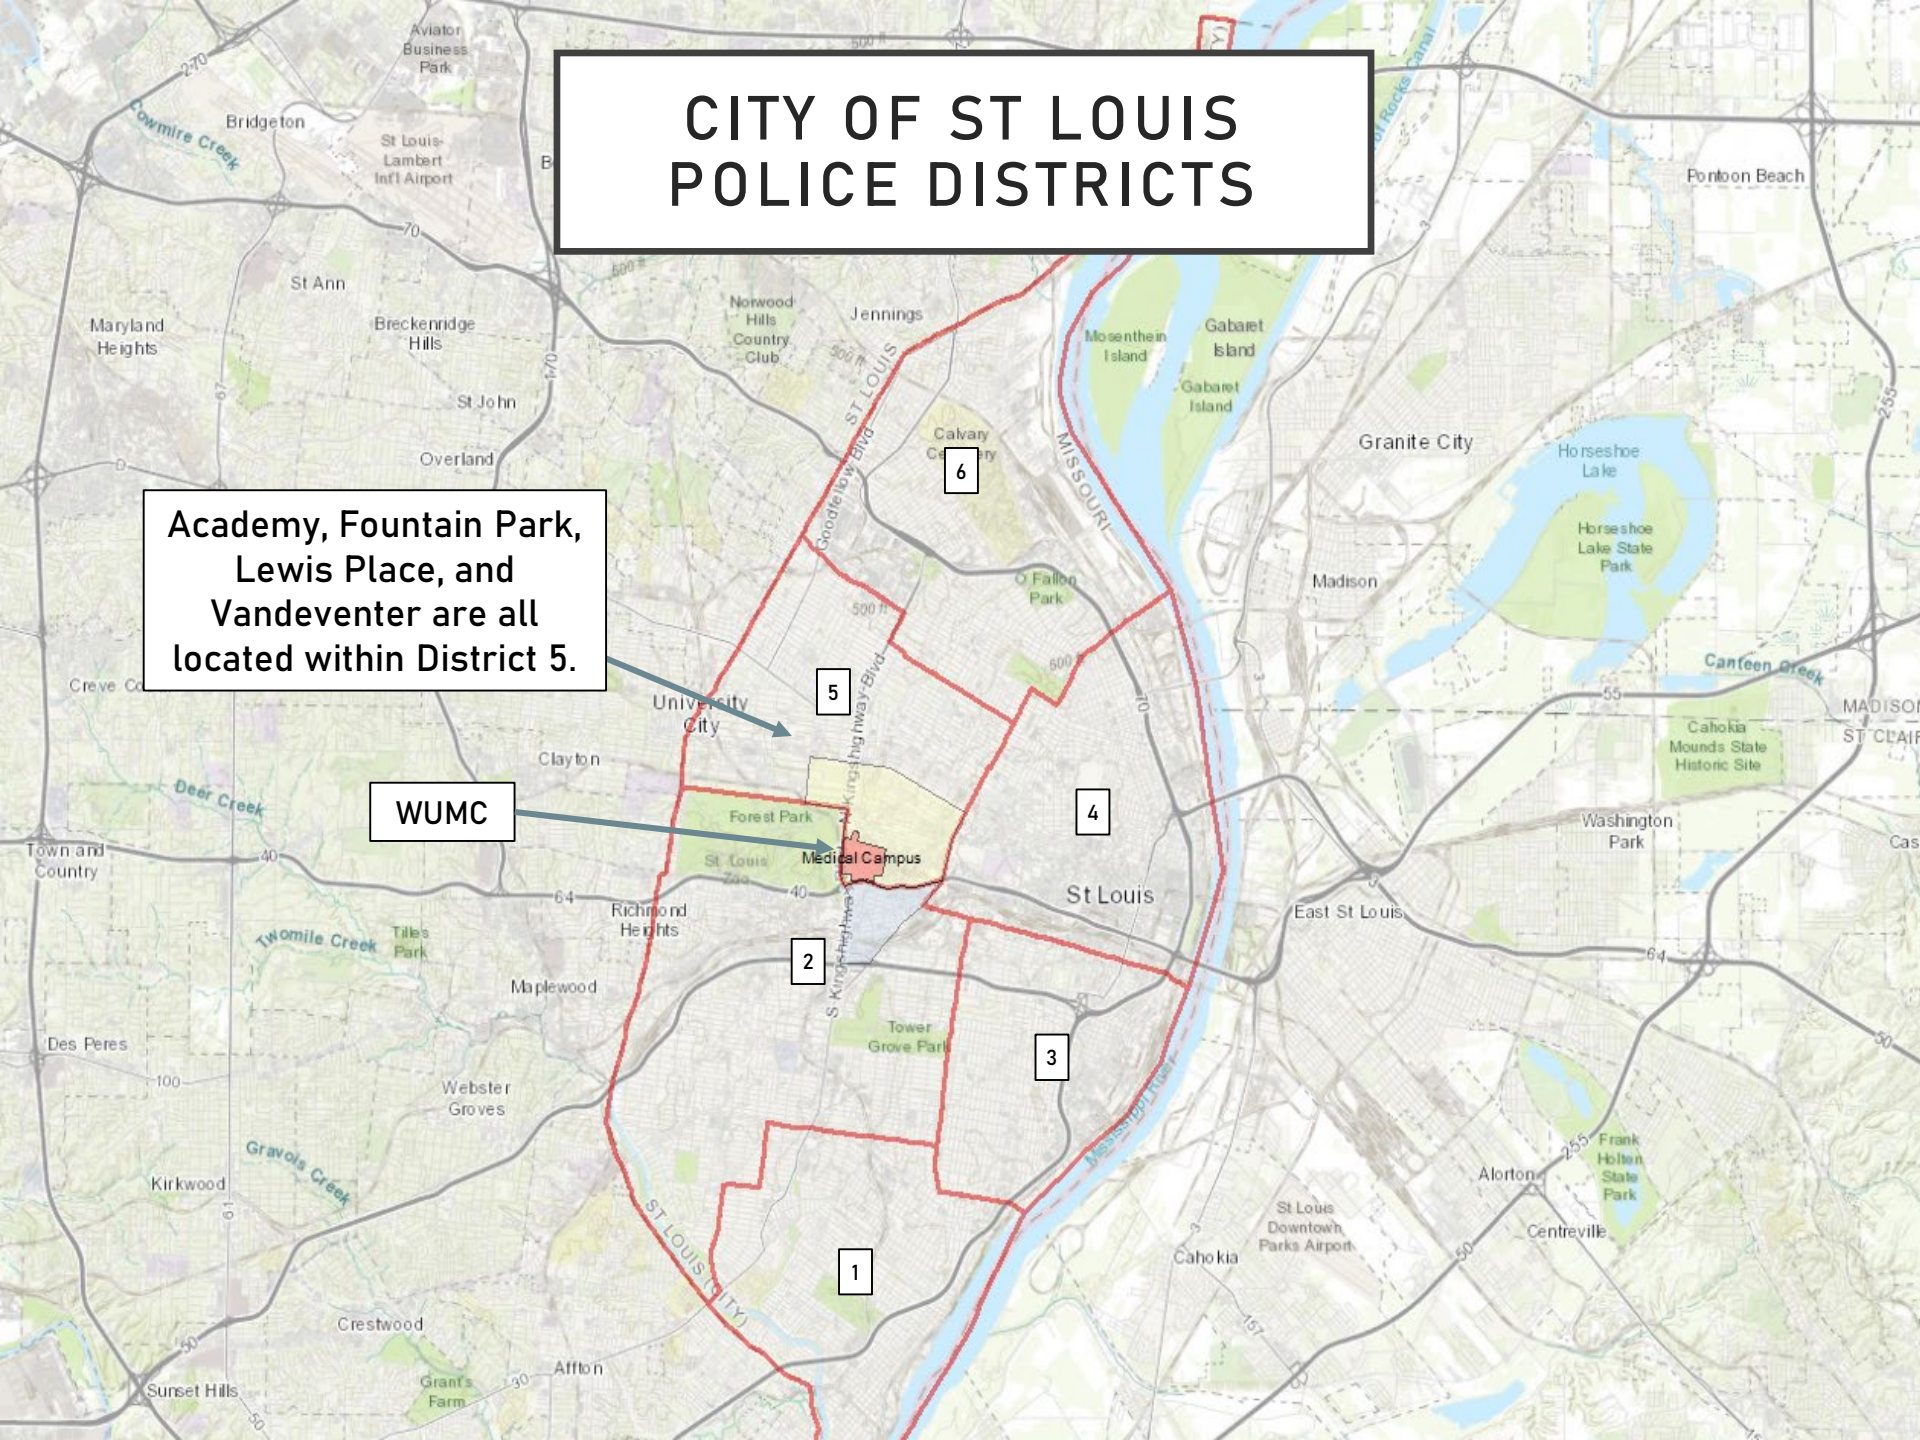

July 2024  
Monthly Crime Report

**ACADEMY  
FOUNTAIN PARK  
LEWIS PLACE  
VANDEVENTER**

Washington University Medical Center

# CITY OF ST LOUIS POLICE DISTRICTS

Academy, Fountain Park, Lewis Place, and Vandeventer are all located within District 5.

WUMC

# DISTRICT 5 SUMMARY NOTES

There are 15 neighborhoods in District 5.

- Academy
- Central West End
- DeBaliviere Place
- Fountain Park
- Hamilton Heights
- Kingsway East
- Kingsway West
- Lewis Place
- Skinker-DeBaliviere
- The Greater Ville
- The Ville
- Vandeventer
- Visitation Park
- Wells-Goodfellow
- West End

- The **lowest number** of crimes in one neighborhood was 4 in Visitation Park
- The **highest number** of crimes in one neighborhood was 191 in the Central West End
- The average number of crimes per neighborhood was 48.9
- The **lowest crime rate** per 100,000 in one neighborhood was 432.9 in Hamilton Heights
- The **highest crime rate** per 100,000 in one neighborhood was 2102.4 in Fountain Park
- The overall crime rate in District 5 was 1297.8