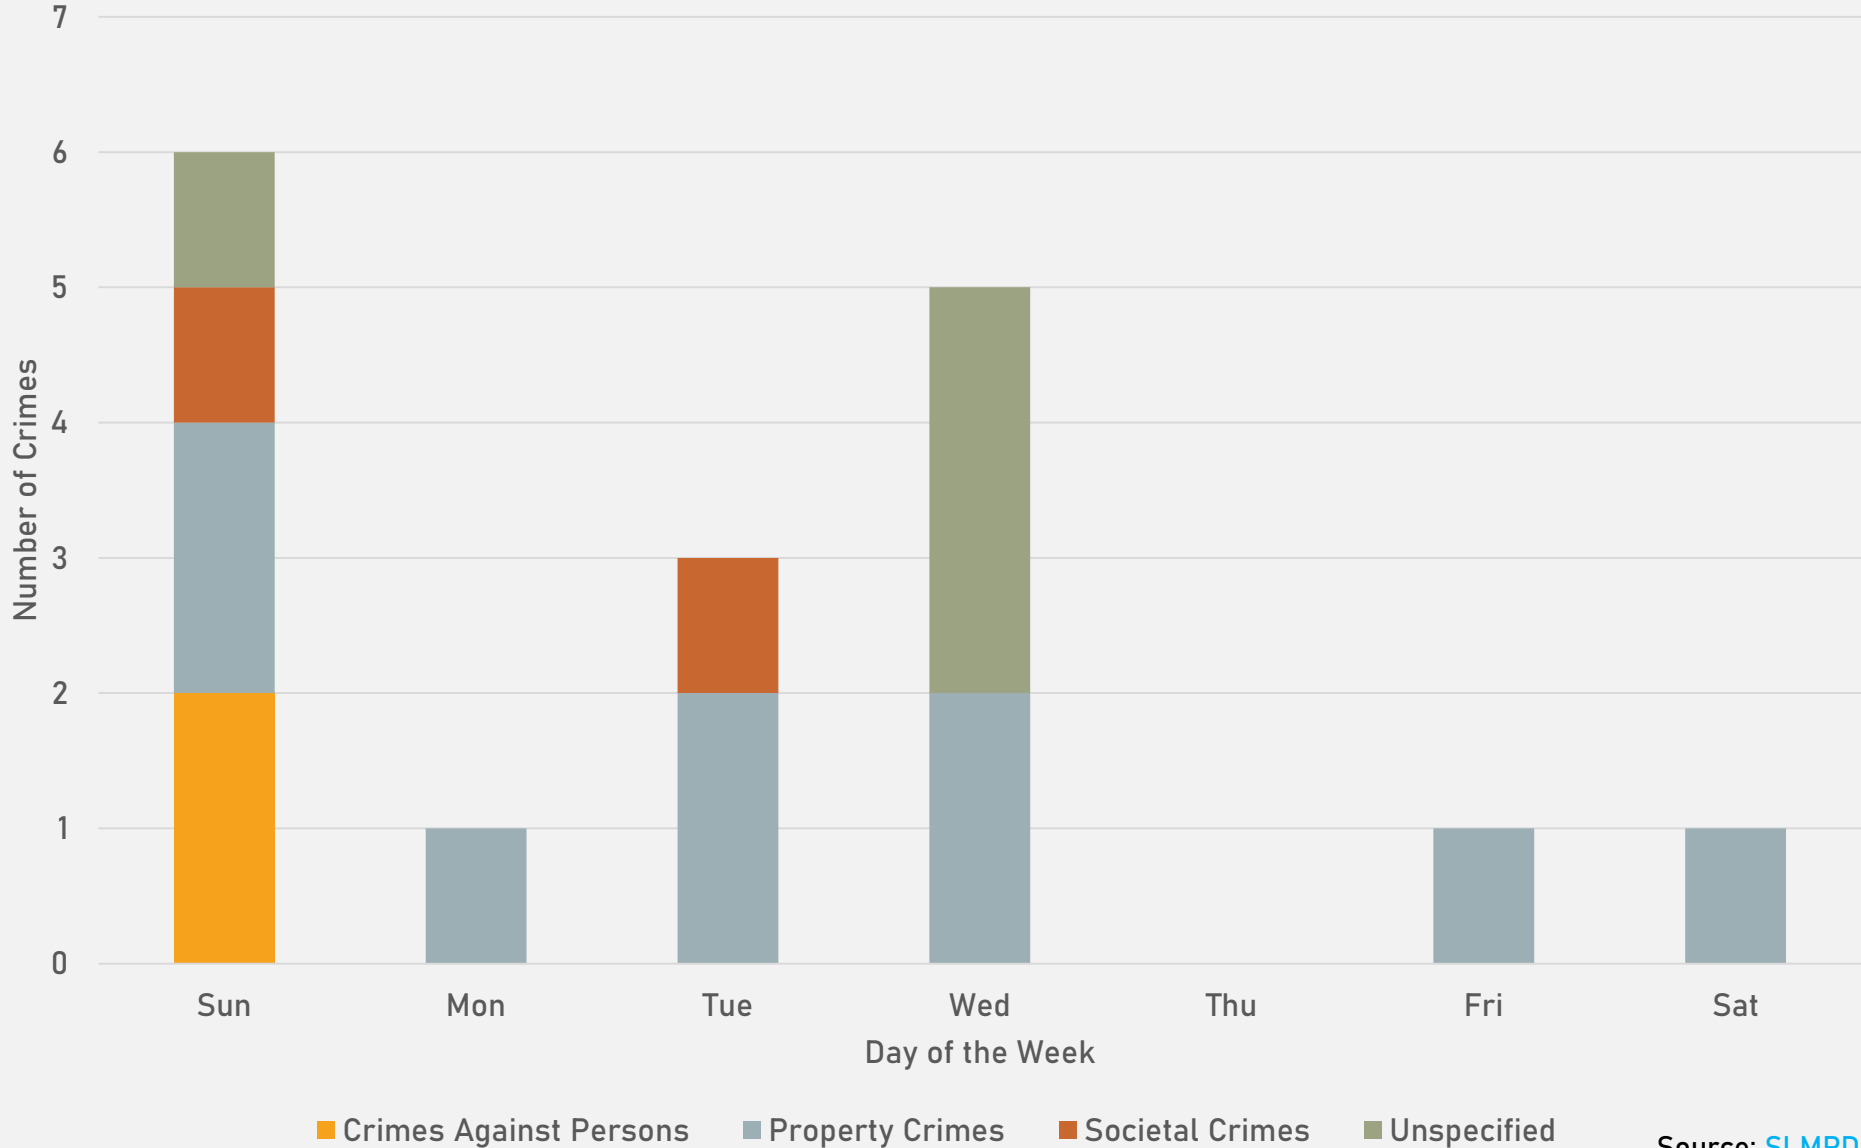

FOUNTAIN PARK CRIMES BY DAY OF THE WEEK