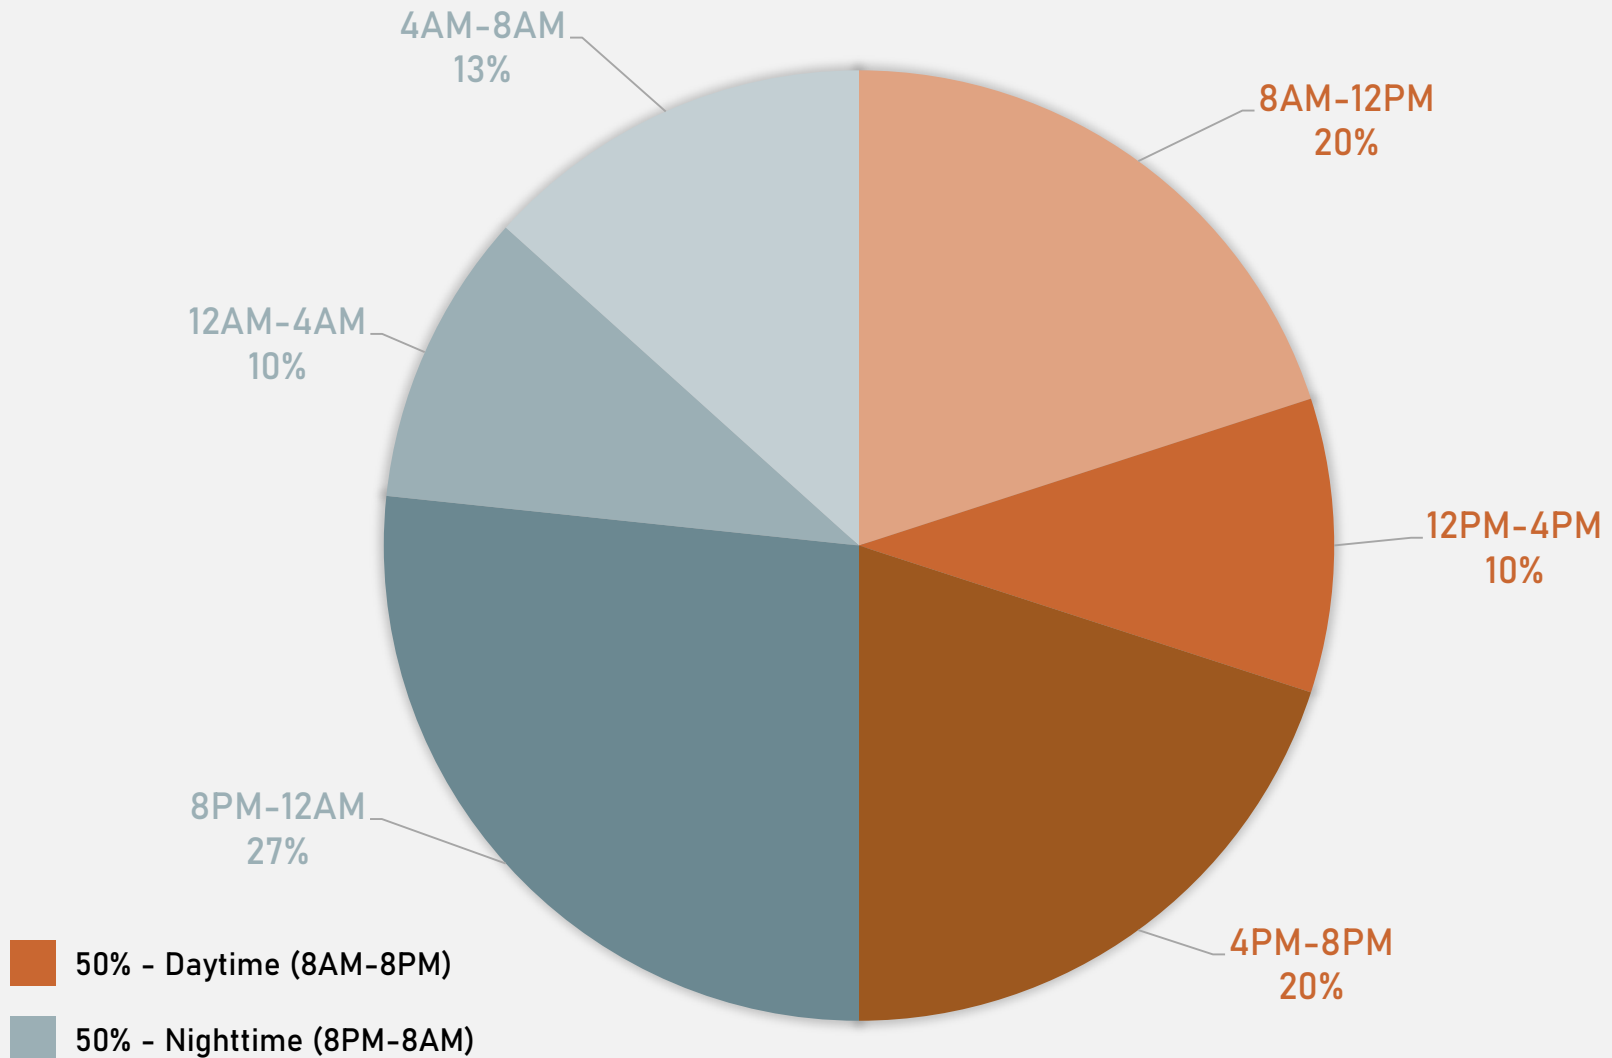

ACADEMY CRIMES BY TIME OF DAY