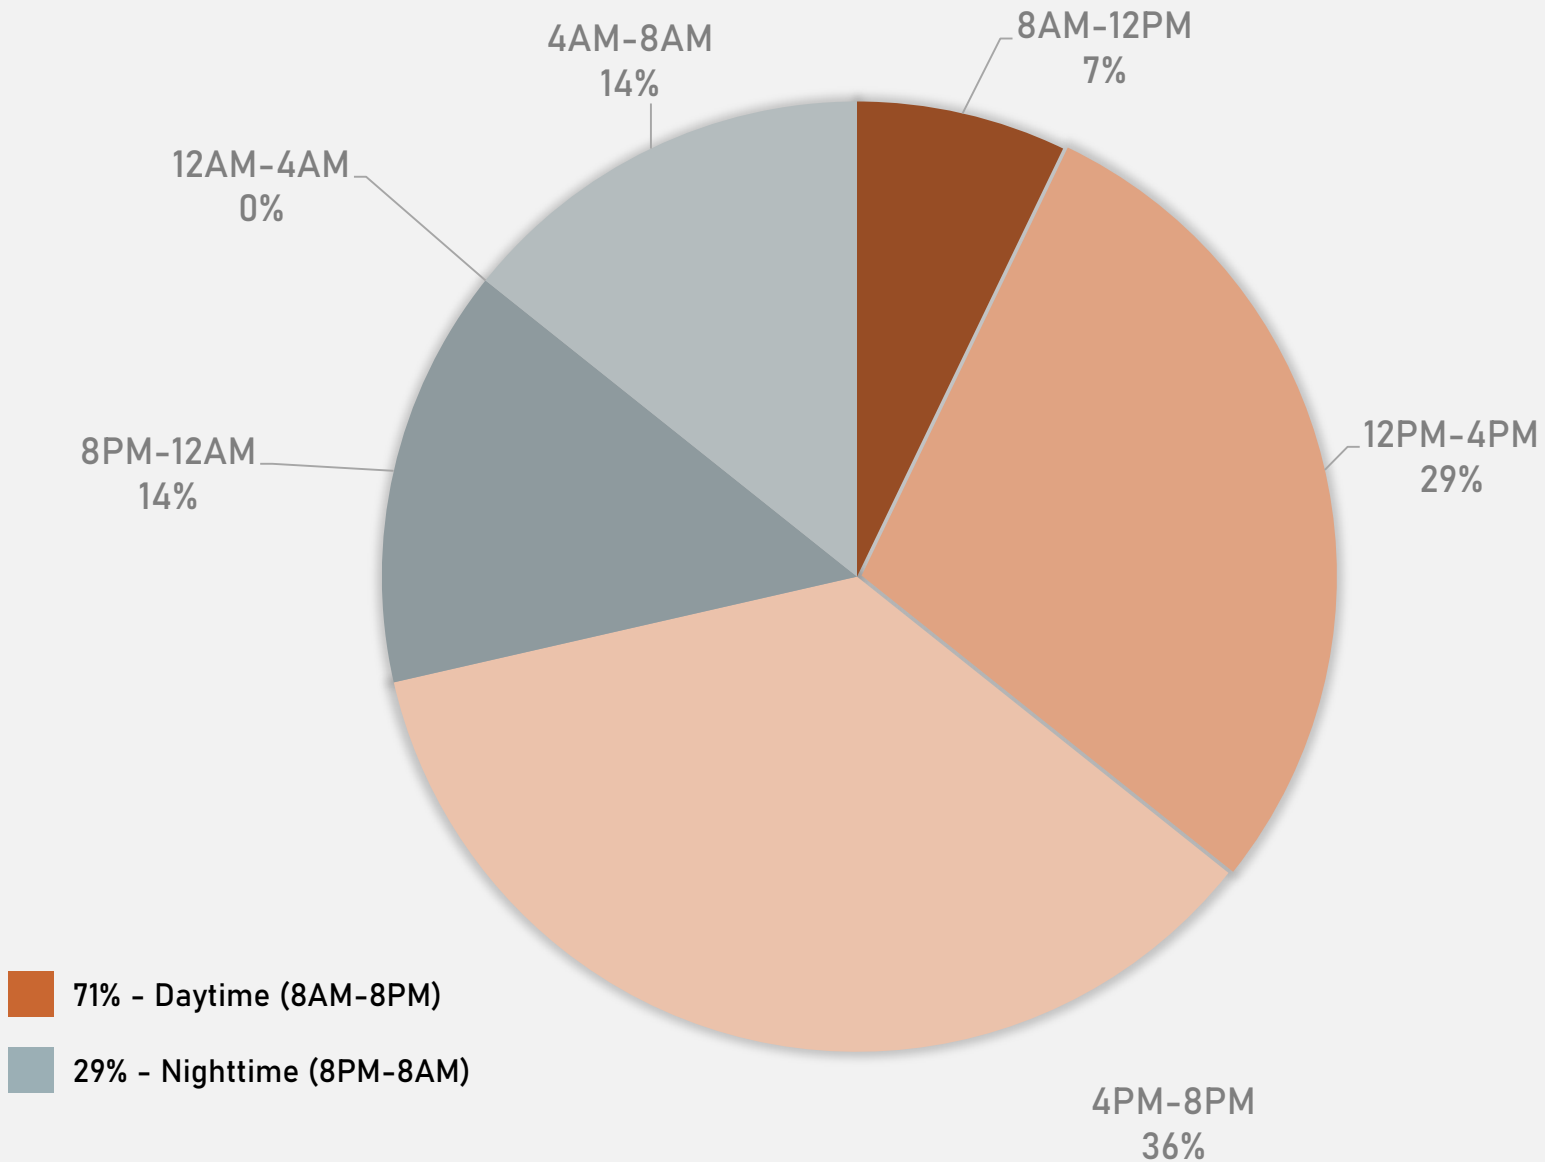

VANDEVENTER CRIMES BY TIME OF DAY