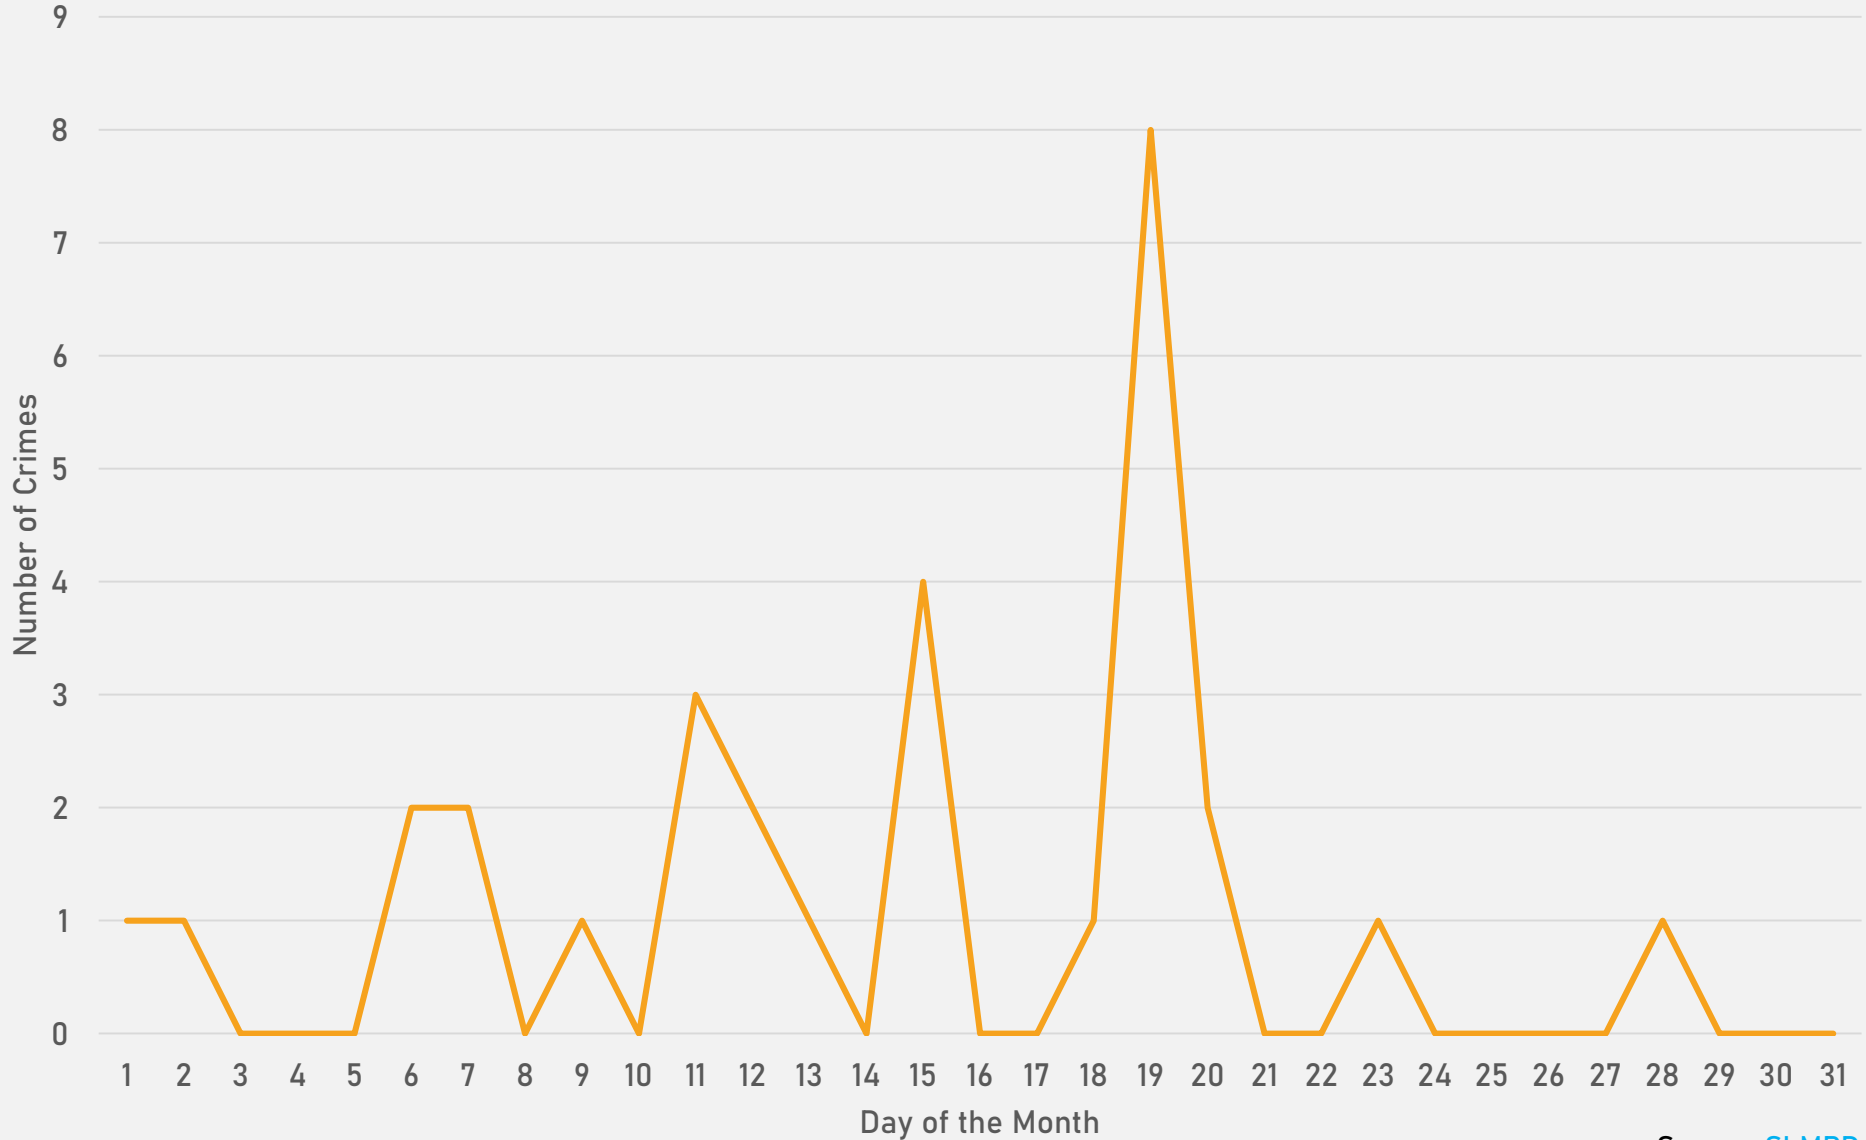

ACADEMY CRIMES BY DAY OF THE MONTH