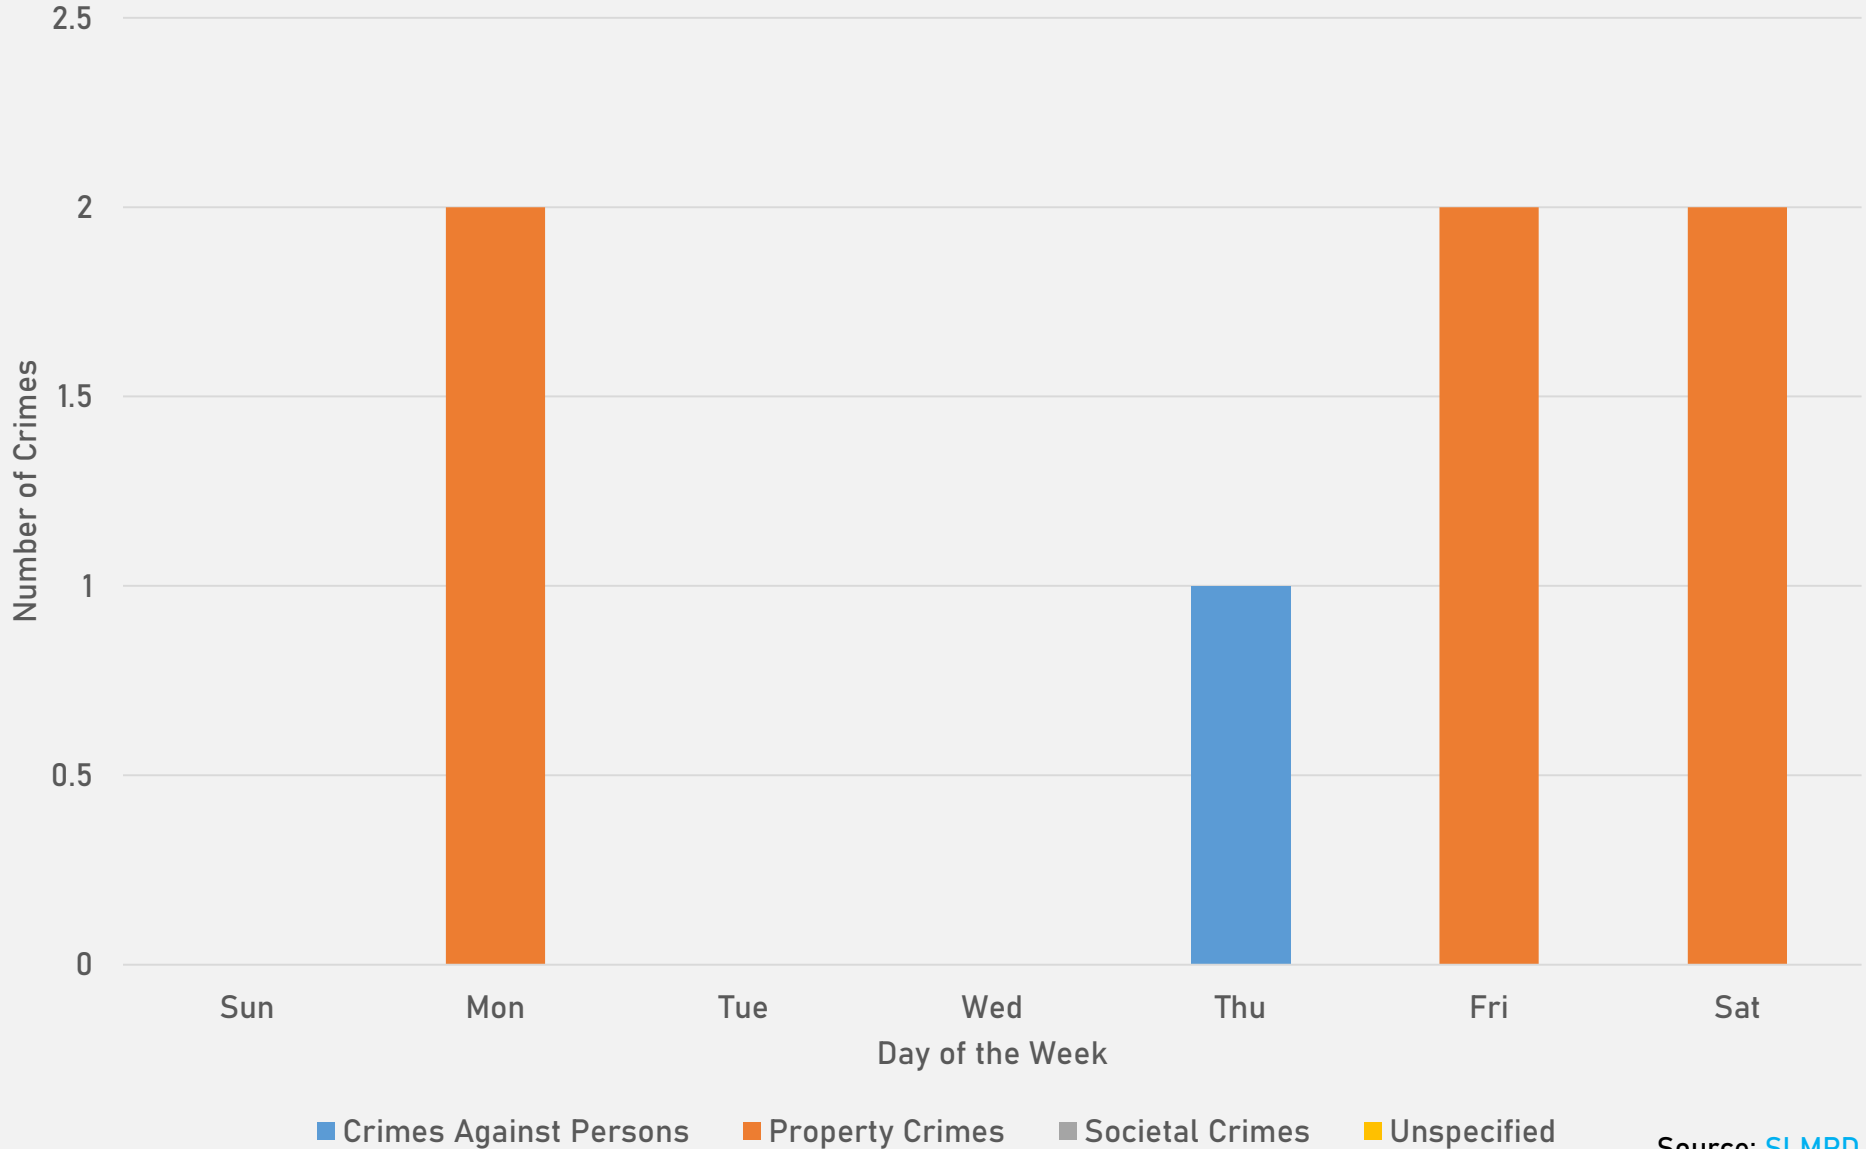

LEWIS PLACE CRIMES BY DAY OF THE WEEK