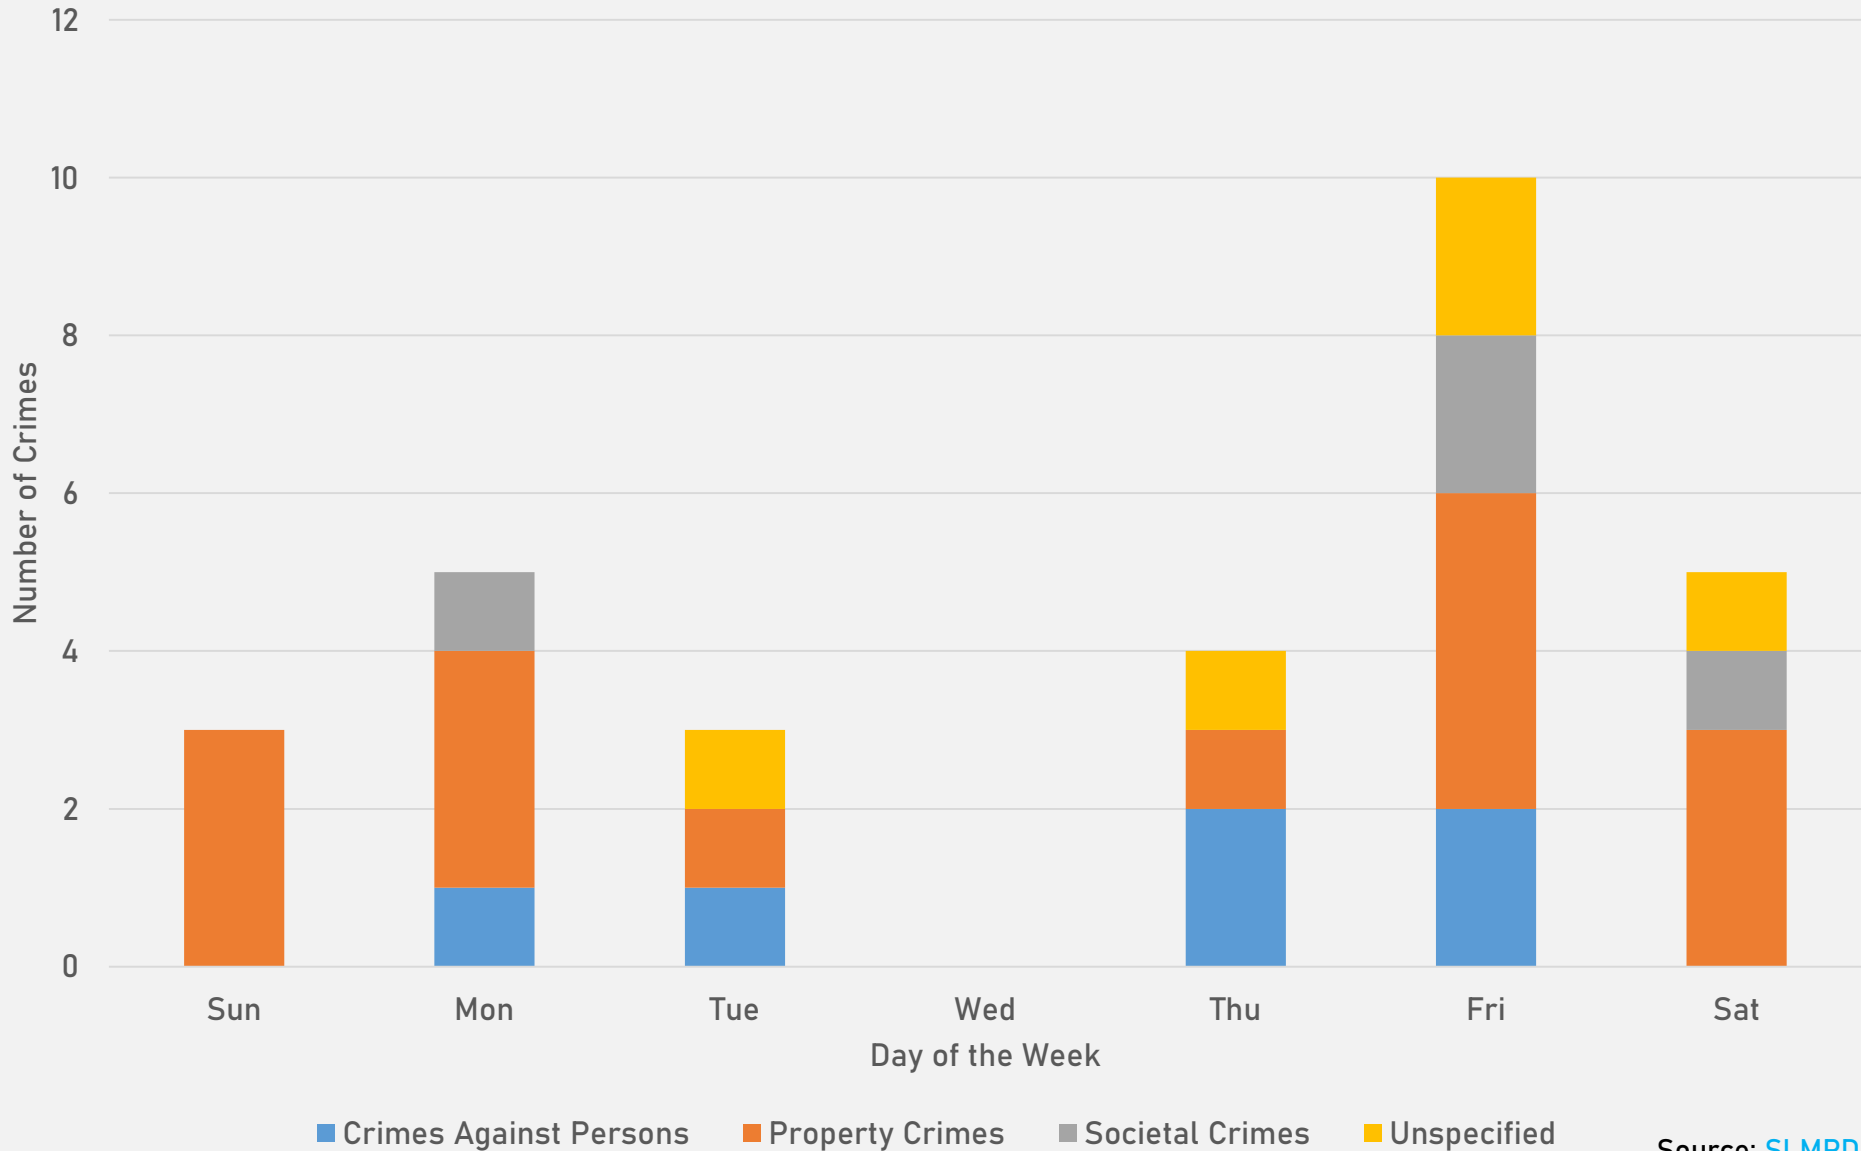

ACADEMY CRIMES BY DAY OF THE WEEK