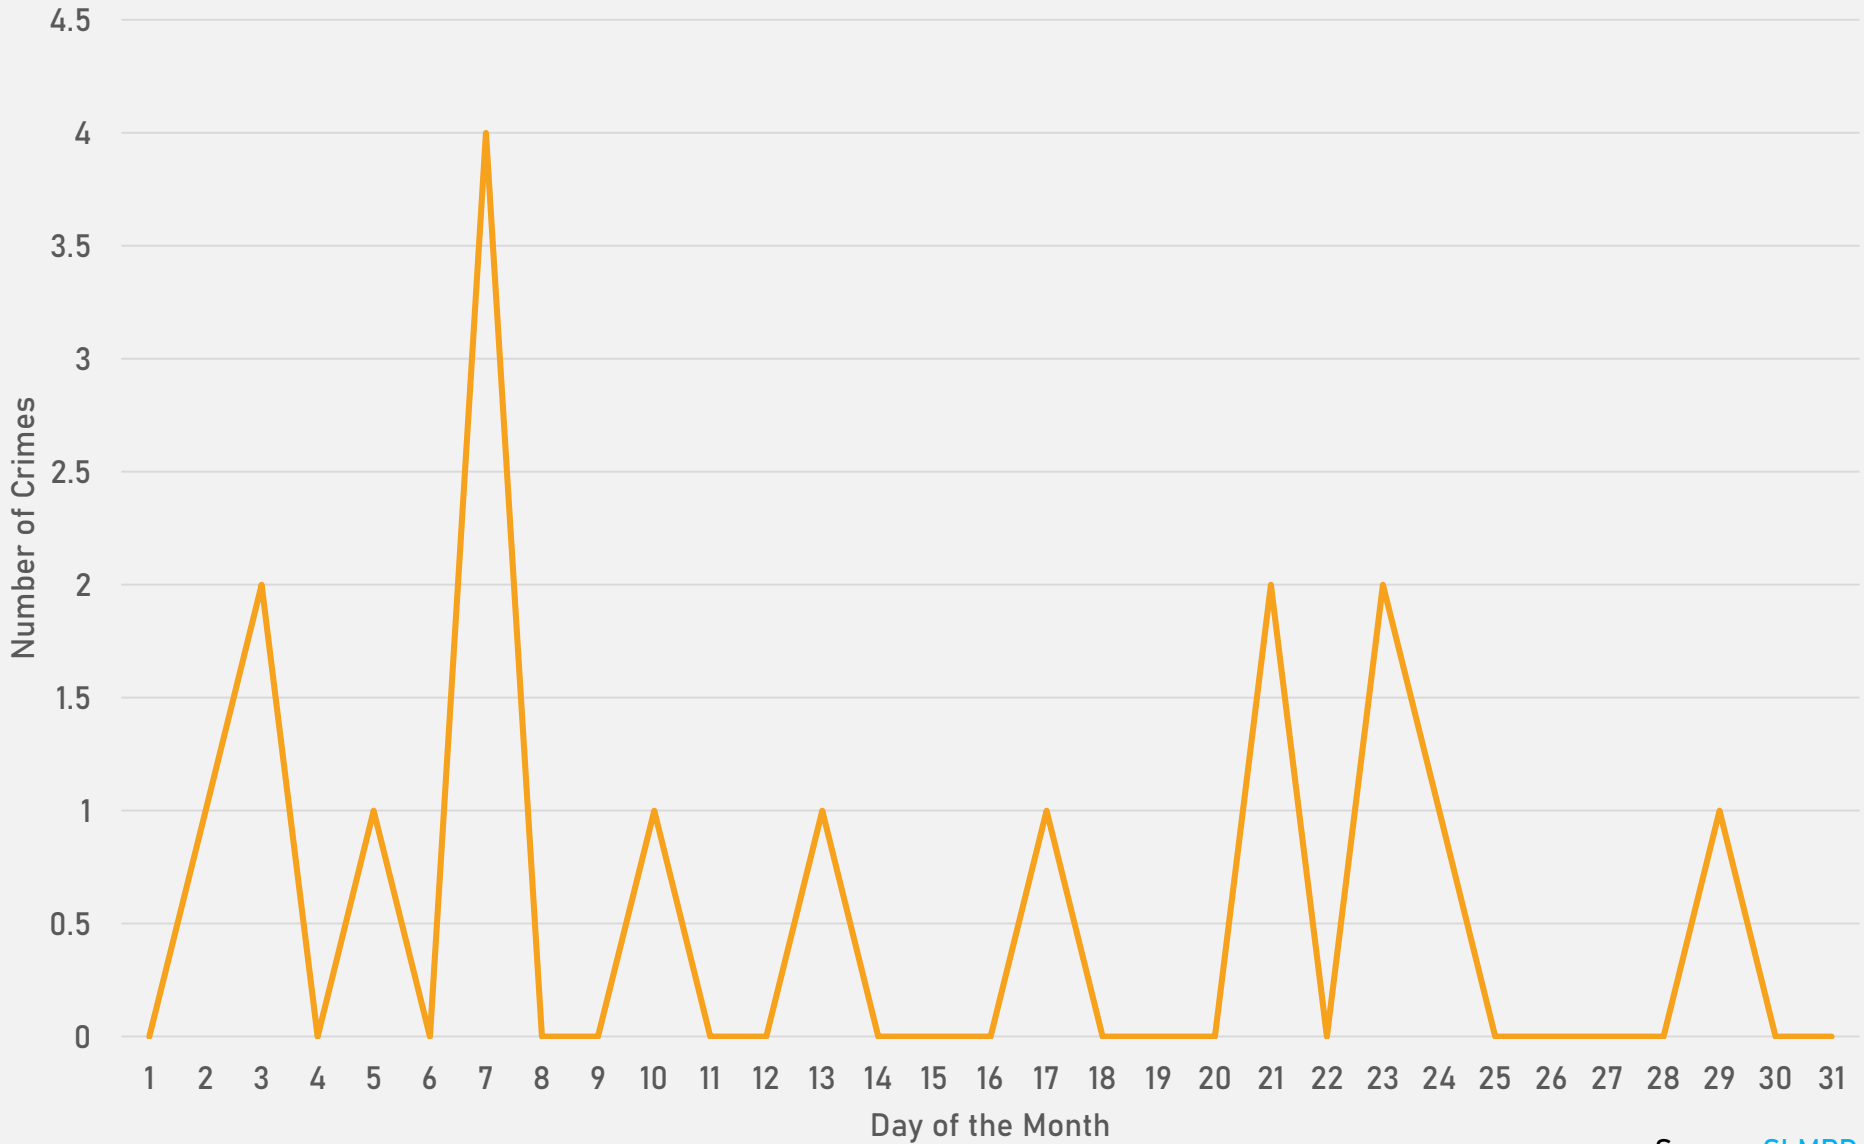

FOUNTAIN PARK CRIMES BY DAY OF THE MONTH