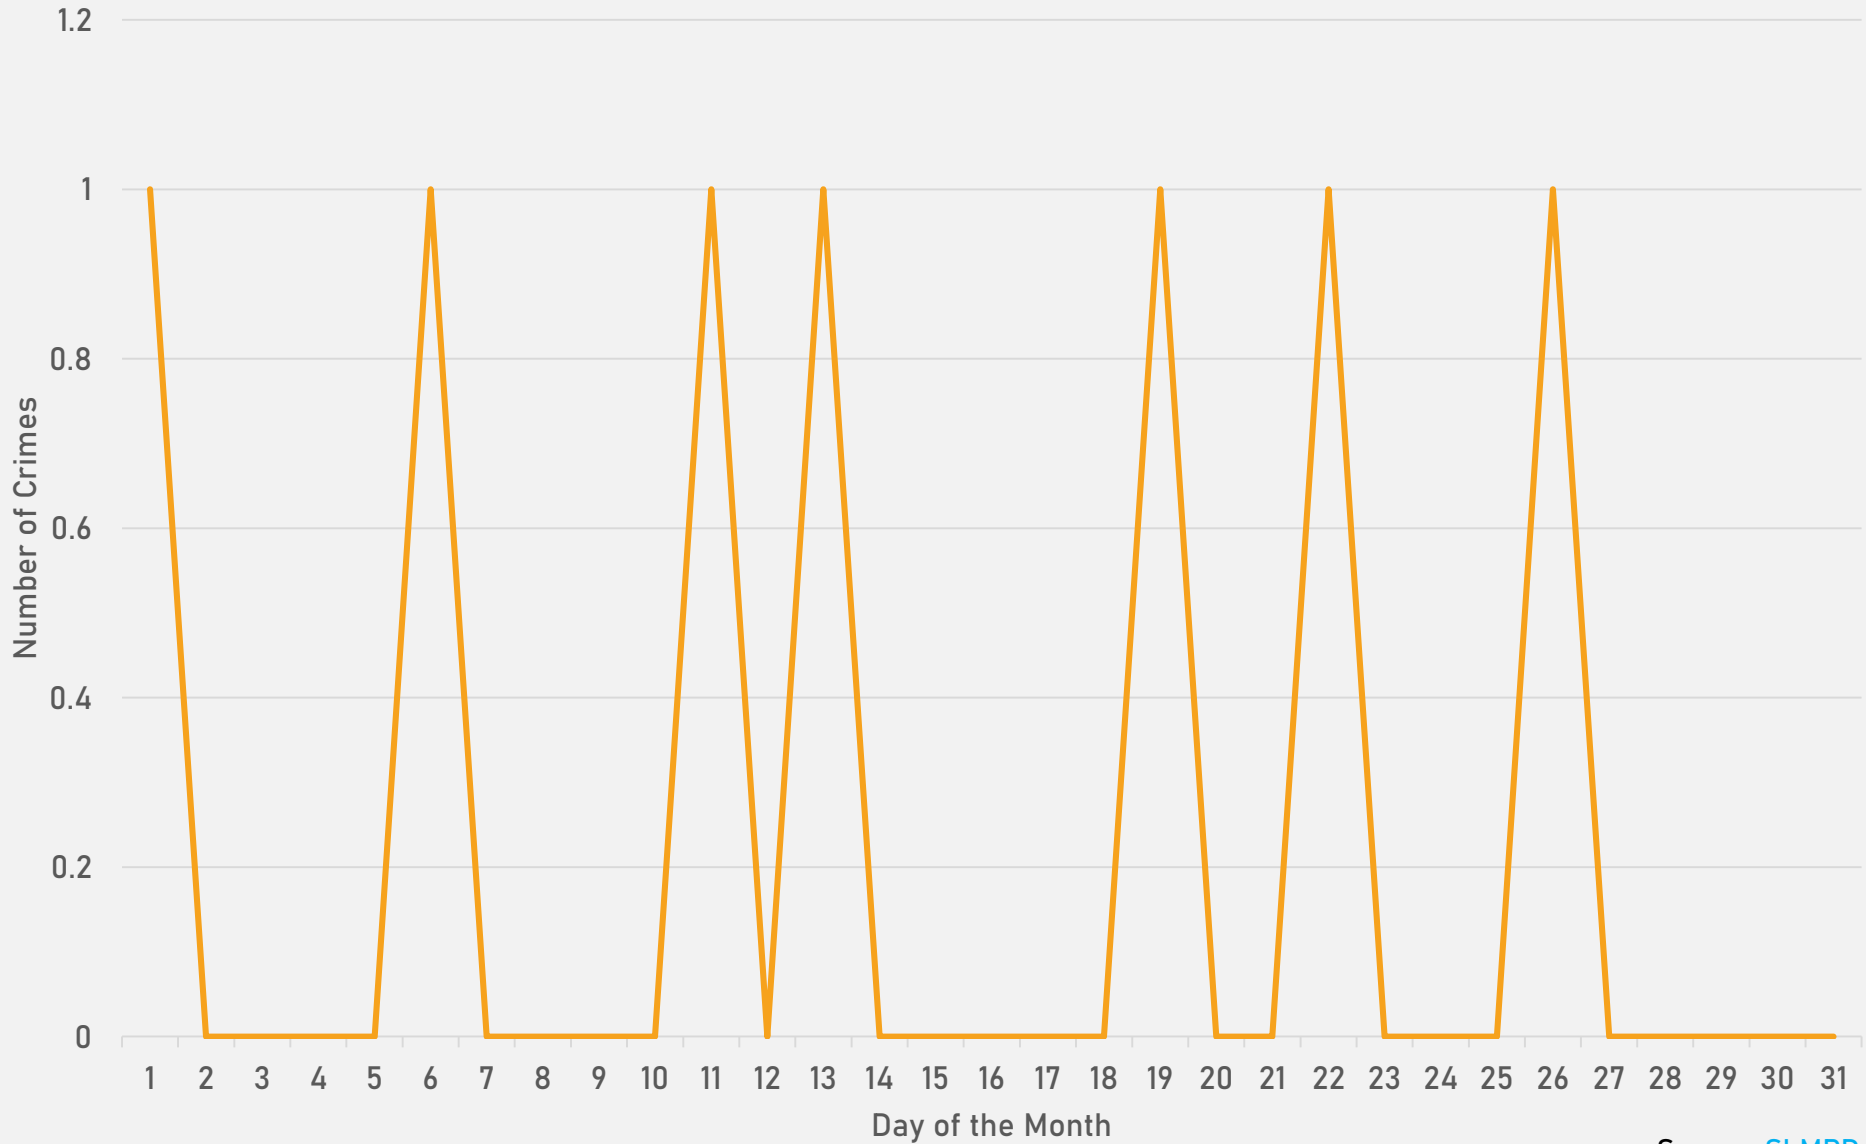

LEWIS PLACE CRIMES BY DAY OF THE MONTH