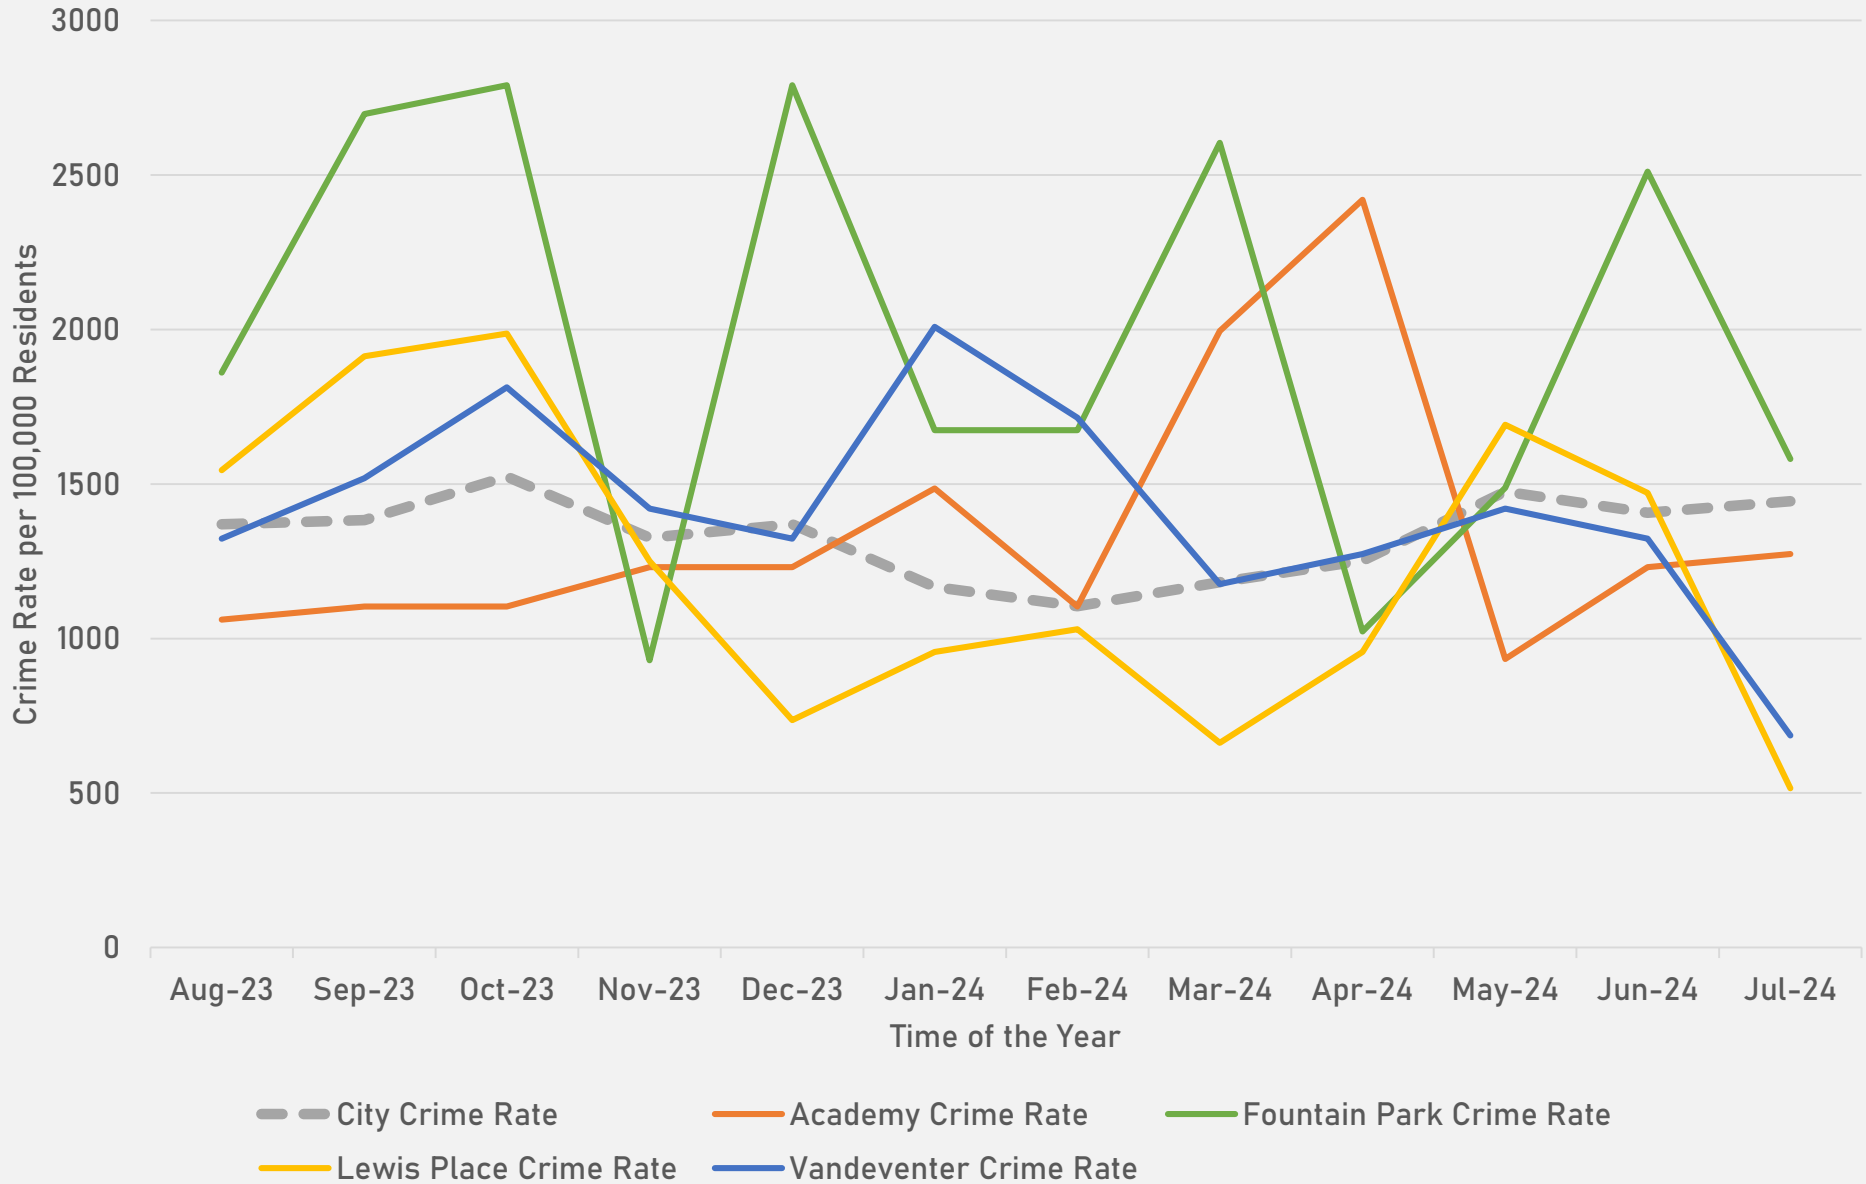

NEIGHBORHOODS VS CITY CRIME RATE OVER THE PAST YEAR