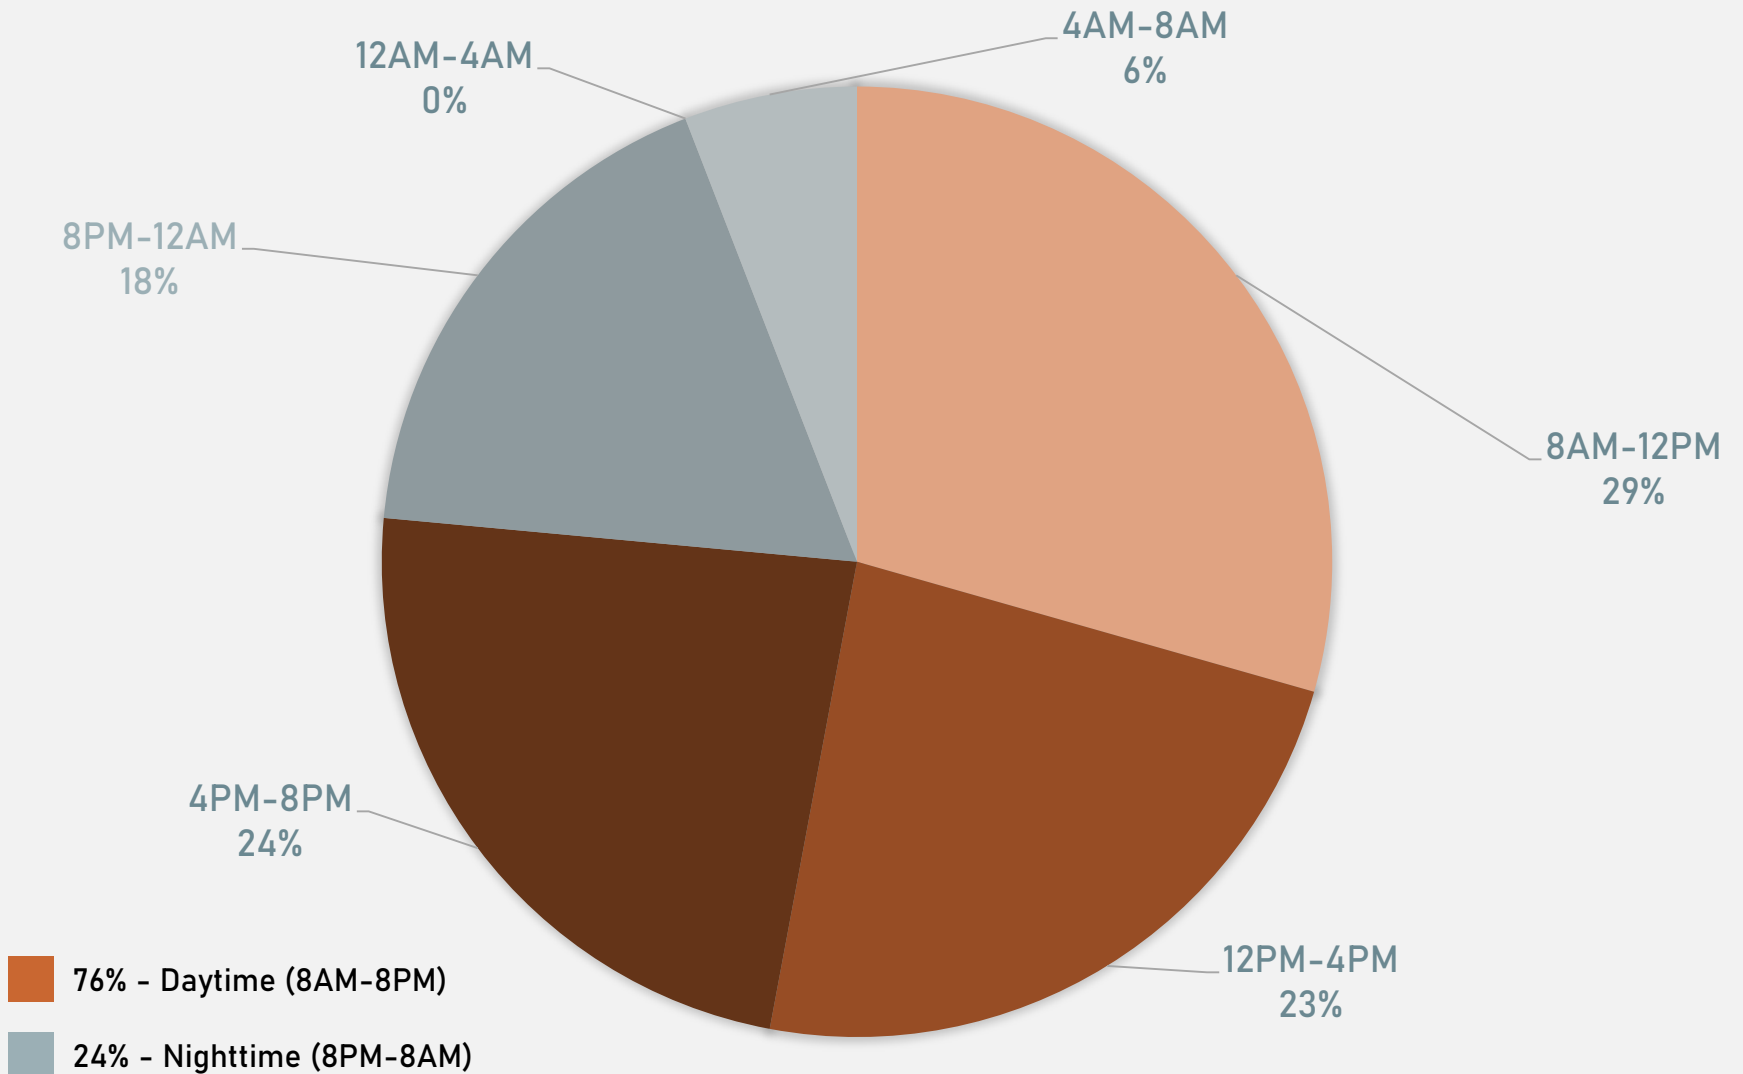

FOUNTAIN PARK CRIMES BY TIME OF DAY