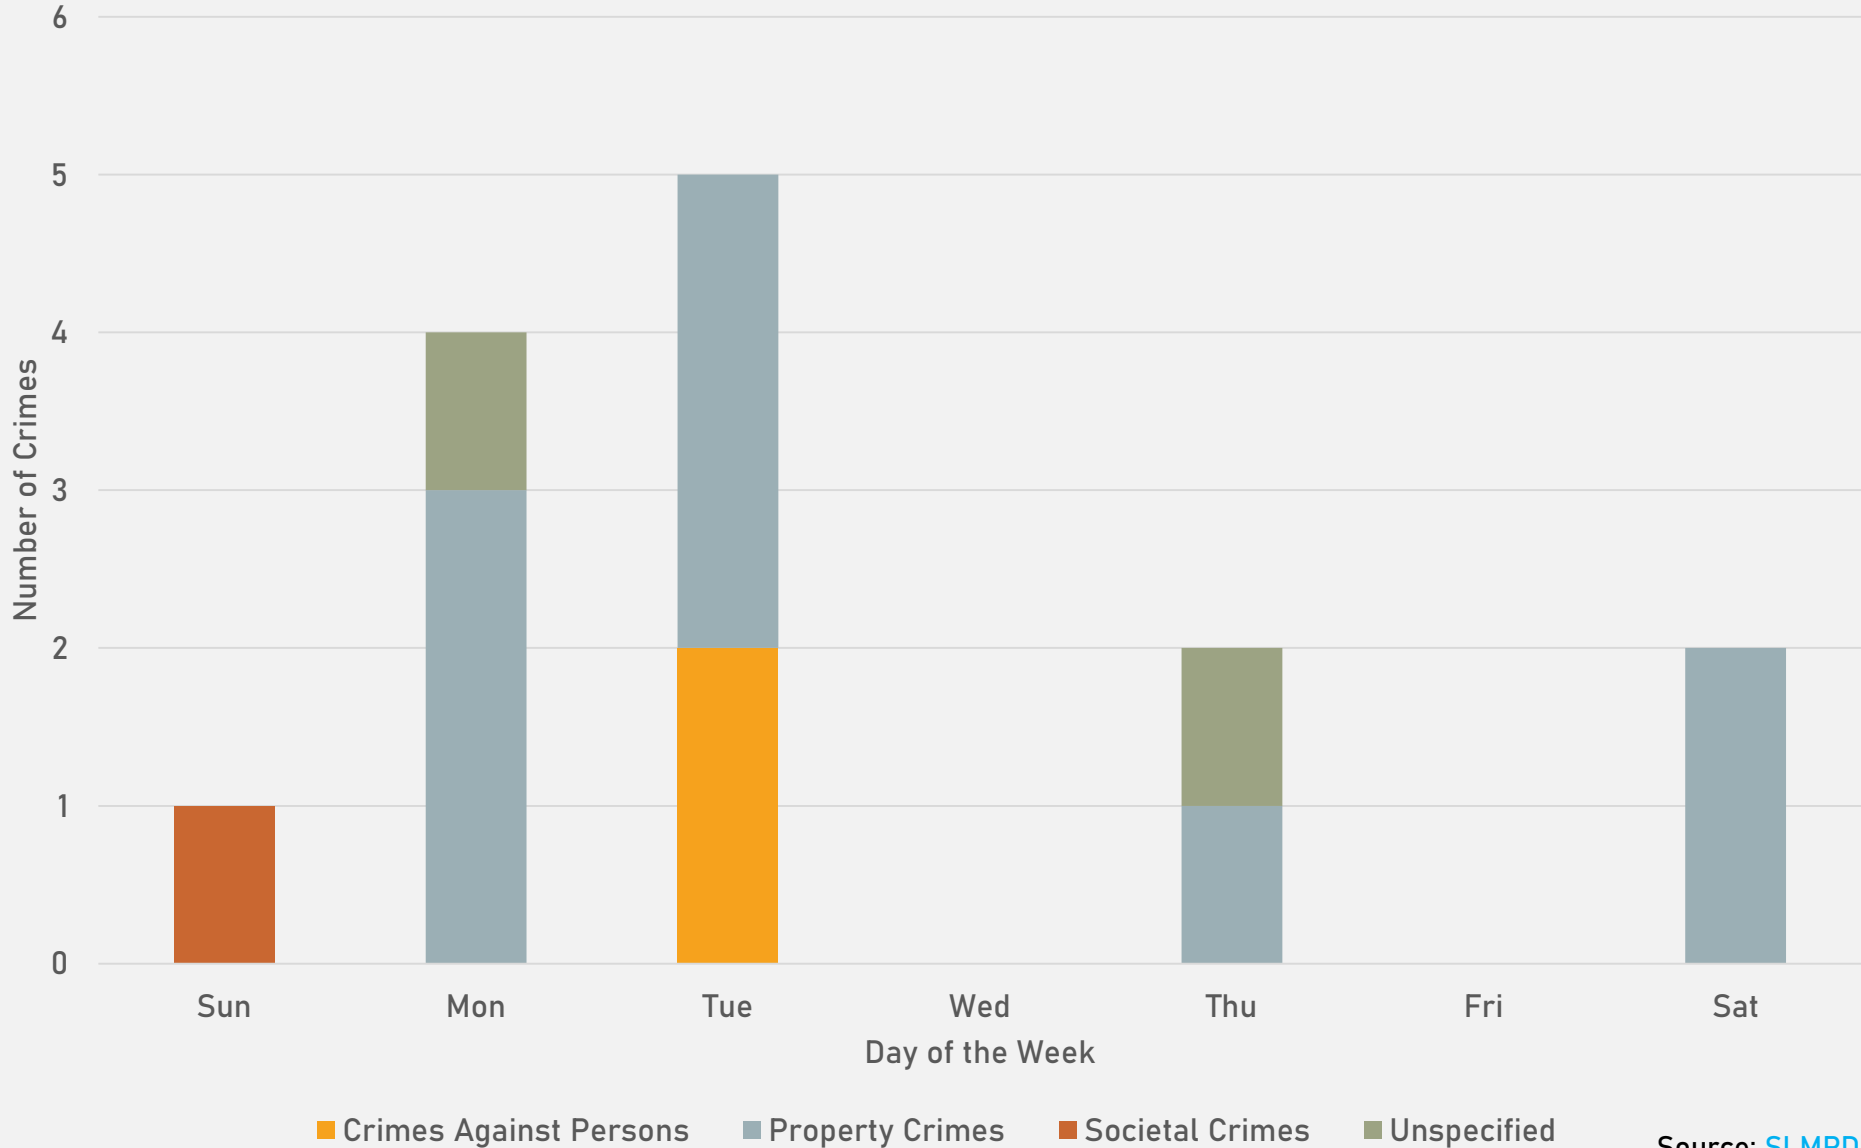

VANDEVENTER CRIMES BY DAY OF THE WEEK