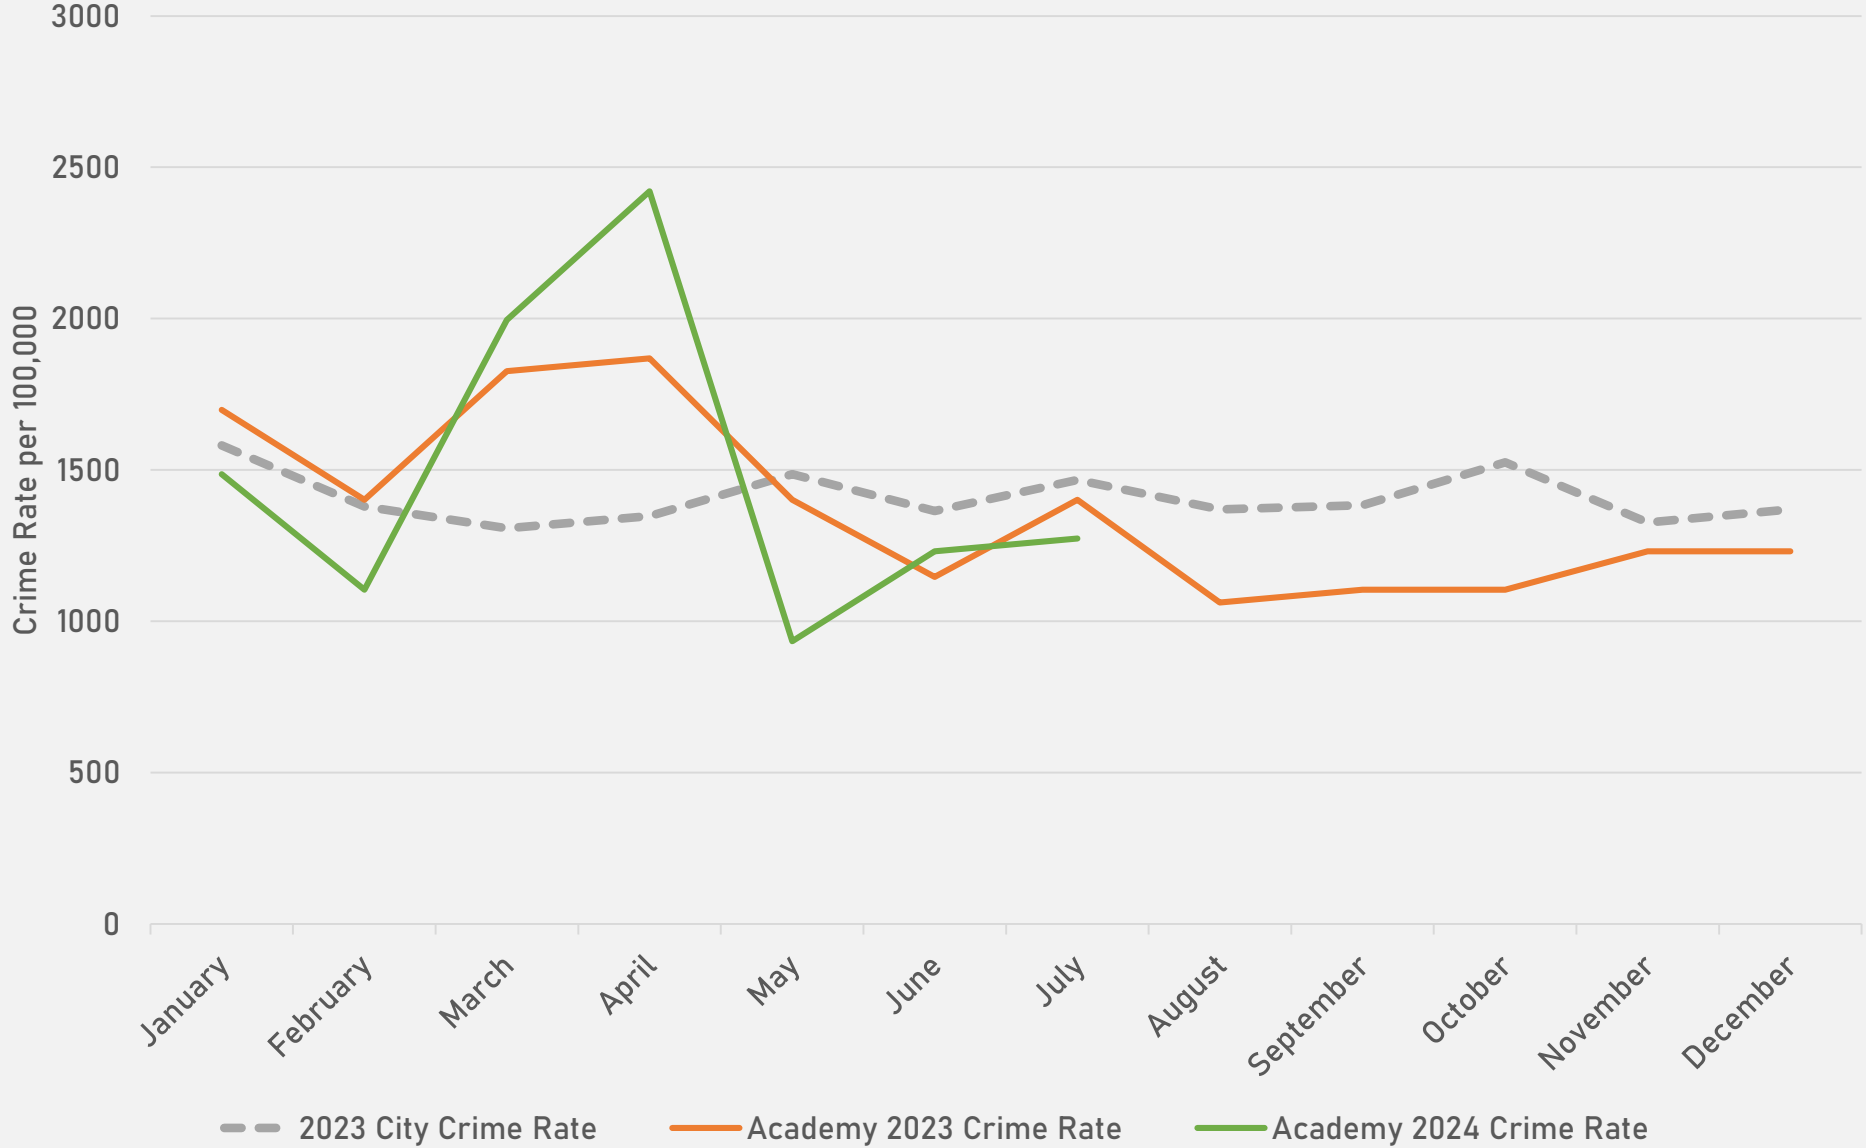

ACADEMY YEAR TO YEAR COMPARISON

2023

Crimes	Jan	Feb	Mar	Apr	May	Jun	Jul	Aug	Sep	Oct	Nov	Dec	Total
Aggravated Assault	2	3	4	6	8	2	3	2	4	2	2	3	41
Arson	0	0	0	0	0	0	0	0	0	0	0	0	0
Burglary	3	2	4	8	2	1	4	3	1	0	2	2	32
Homicide	0	0	0	0	1	0	0	0	0	0	0	0	1
Larceny	4	5	2	4	2	4	5	3	6	4	3	3	45
Motor Vehicle Theft	6	6	5	0	3	2	3	2	4	4	2	4	41
Robbery	2	1	0	2	1	0	0	1	0	0	0	4	11
Total	17	17	15	20	17	9	15	11	15	10	9	16	171

2024

Crimes	Jan	Feb	Mar	Apr	May	Jun	Jul	Total
Aggravated Assault	1	1	3	7	1	4	2	19
Arson	0	1	0	0	0	0	0	1
Burglary	2	2	2	4	1	1	1	13
Homicide	0	1	1	0	0	2	0	4
Larceny	6	2	4	8	1	3	6	30
Motor Vehicle Theft	1	2	3	2	2	2	1	13
Robbery	0	0	1	1	2	2	1	7
Total	10	9	14	22	7	14	11	87

ACADEMY 2023 VS 2024