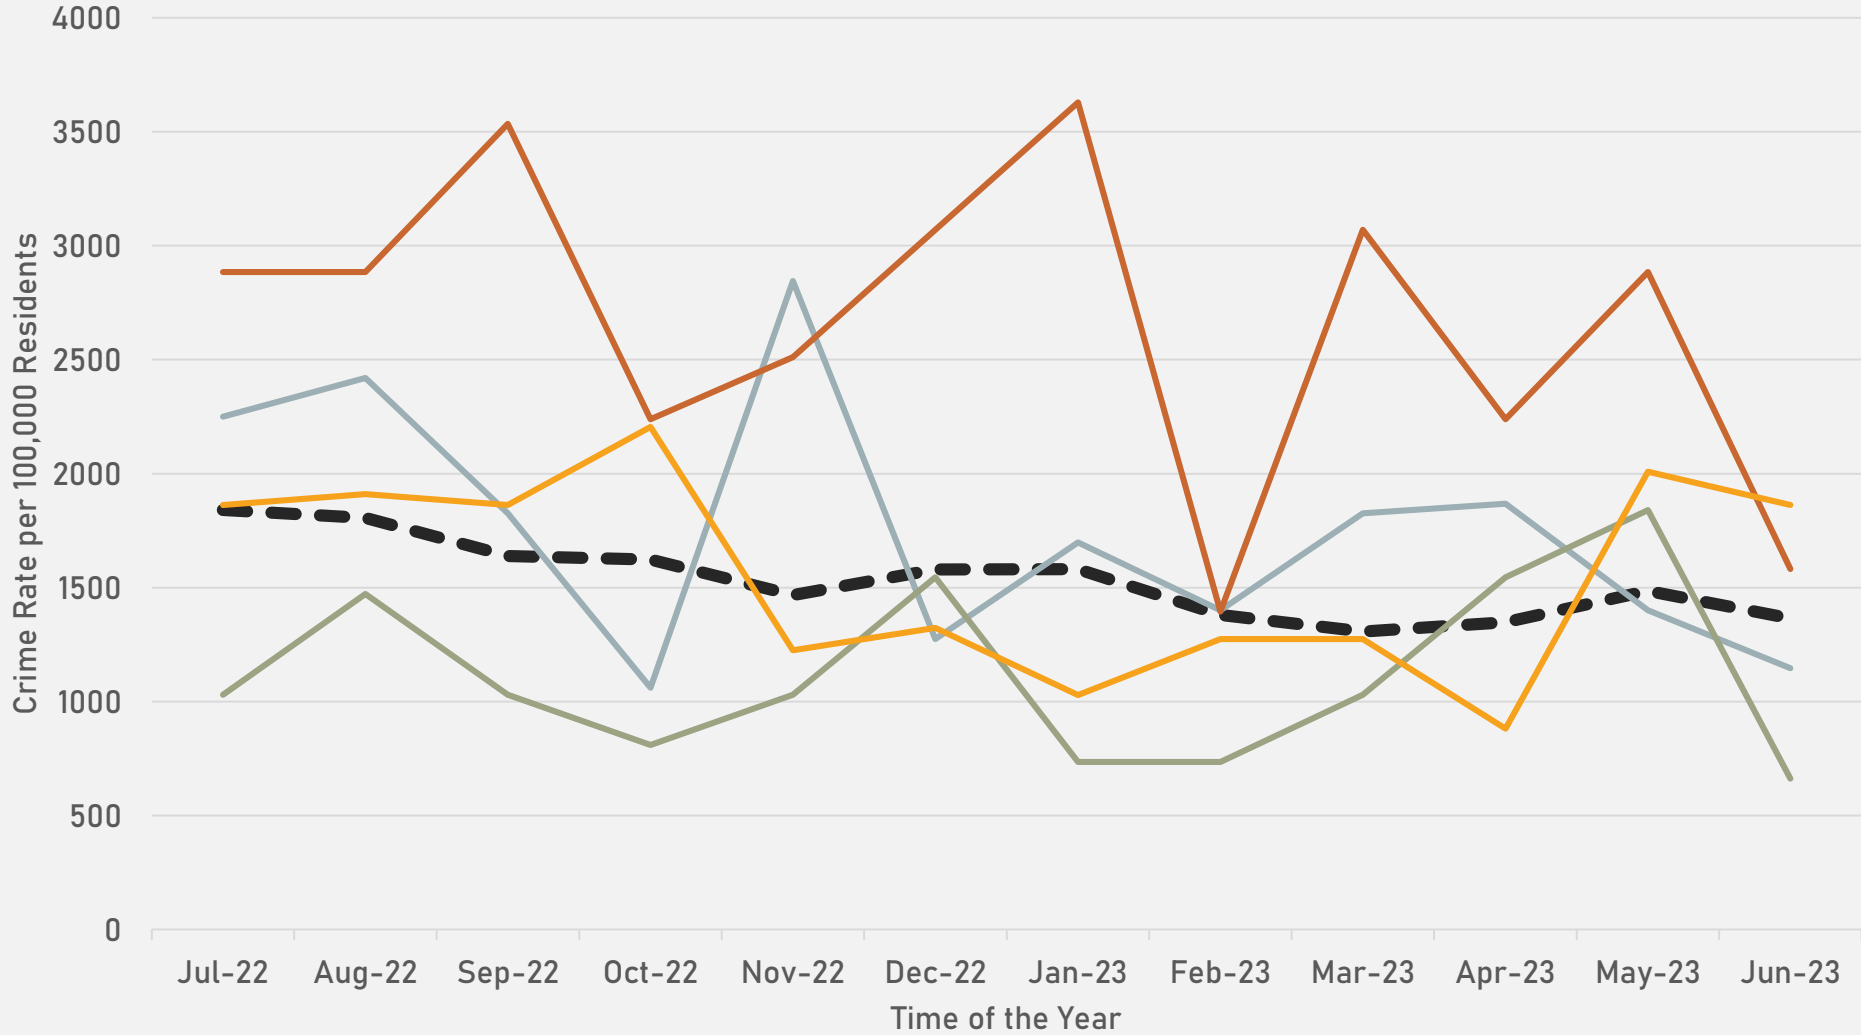

- The **lowest number** of crimes in one neighborhood was 7 in Visitation Park
- The **highest number** of crimes in one neighborhood was 217 in the Central West End
- The average number of crimes per neighborhood was 50.3
- The **lowest crime rate** per 100,000 in one neighborhood was 662.3 in Lewis Place
- The **highest crime rate** per 100,000 in one neighborhood was 2877.7 in Kingsway East
- The average neighborhood crime rate in District 5 was 1438.5
- The overall crime rate in District 5 was 1333.1

NEIGHBORHOODS VS CITY CRIME RATE OVER TIME

City Crime Rate Academy Crime Rate Fountain Park Crime Rate
Lewis Place Crime Rate Vandeventer Crime Rate

**ACADEMY
NEIGHBORHOOD DETAIL**

ACADEMY SUMMARY NOTES

- 27 total crimes in June 2023
 - **Down 60%** compared to June 2022 (67 crimes)
 - 5 crimes against persons in June 2023
 - **Down 71%** compared to June 2022 (17 crimes)
- 228 total crimes so far in 2023
 - **Down 14%** compared to this time in 2022 (264 crimes)
 - 44 crimes against persons so far in 2023
 - **Down 8%** compared to this time in 2022 (48 crimes)

**FOUNTAIN PARK
NEIGHBORHOOD DETAIL**

FOUNTAIN PARK SUMMARY NOTES

- 17 total crimes in June 2023
 - **Down 60%** compared to June 2022 (43 crimes)
 - 4 crimes against persons in June 2023
 - **Down 76%** compared to June 2022 (17 crimes)
- 169 total crimes so far in 2023
 - **Down 18%** compared to this time in 2022 (206 crimes)
 - 30 crimes against persons so far in 2023
 - **Down 36%** compared to this time in 2022 (47 crimes)

**LEWIS PLACE
NEIGHBORHOOD DETAIL**

LEWIS PLACE SUMMARY NOTES

- 9 total crimes in June 2023
 - **Down 65%** compared to June 2022 (26 crimes)
 - 1 crime against persons in June 2023
 - **Down 88%** compared to June 2022 (8 crimes)
- 93 total crimes so far in 2023
 - **Down 16%** compared to this time in 2022 (111 crimes)
 - 21 crimes against persons so far in 2023
 - **Down 13%** compared to this time in 2022 (24 crimes)