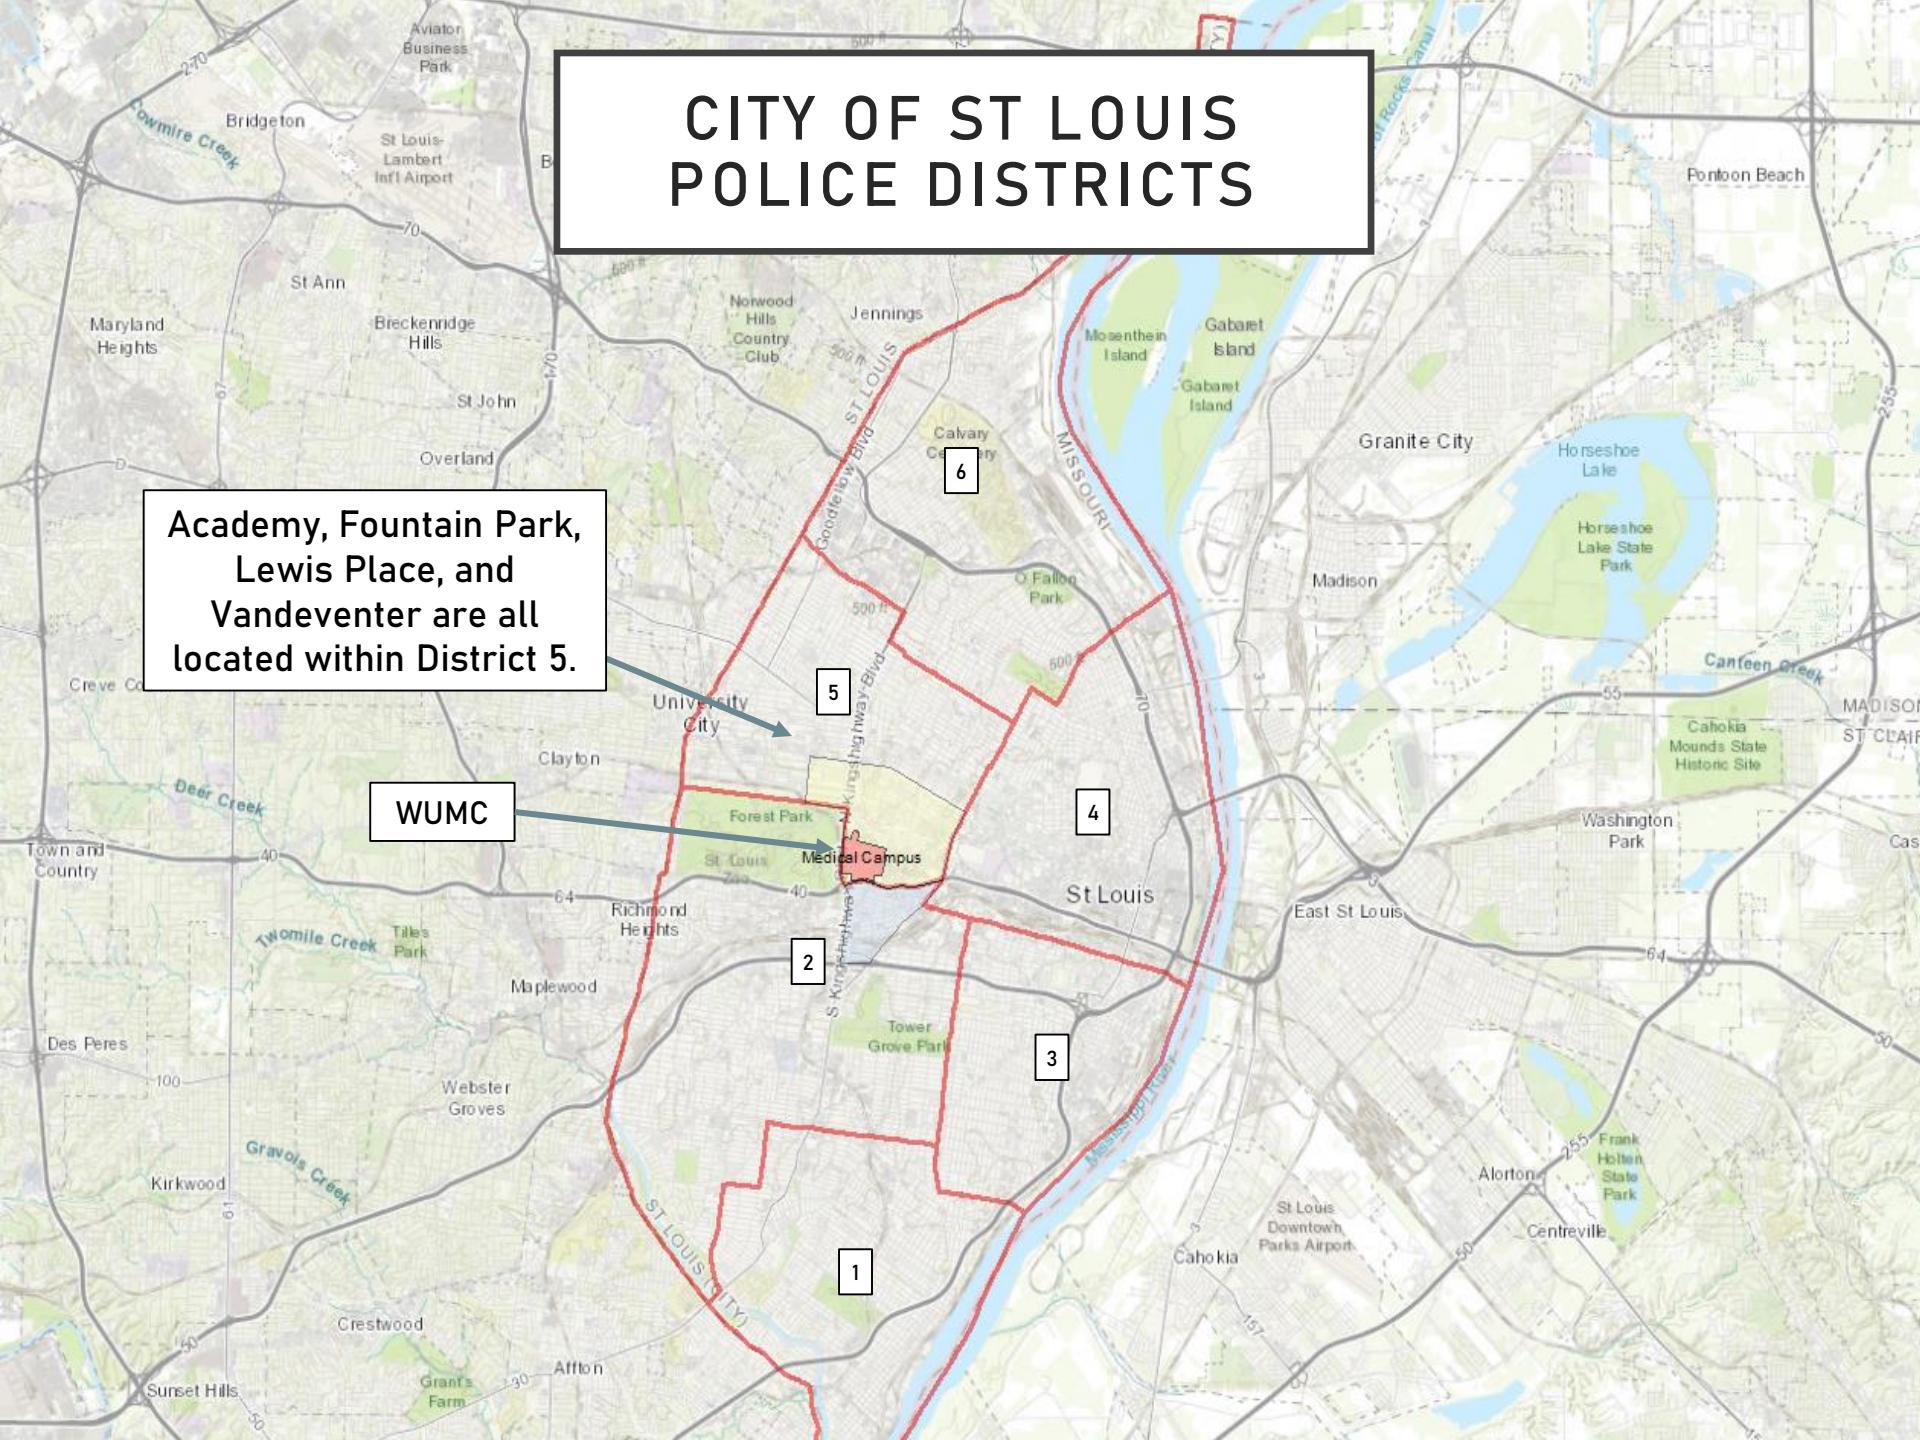

June 2023
Monthly Crime Report

**ACADEMY
FOUNTAIN PARK
LEWIS PLACE
VANDEVENTER**

Washington University Medical Center

CITY OF ST LOUIS POLICE DISTRICTS

Academy, Fountain Park, Lewis Place, and Vandeventer are all located within District 5.

WUMC

DISTRICT 5 SUMMARY NOTES

There are 15 neighborhoods in District 5.

- Academy
- Central West End
- DeBaliviere Place
- Fountain Park
- Hamilton Heights
- Kingsway East
- Kingsway West
- Lewis Place
- Skinker-DeBaliviere
- The Greater Ville
- The Ville
- Vandeventer
- Visitation Park
- Wells-Goodfellow
- West End

- The **lowest number** of crimes in one neighborhood was 7 in Visitation Park
- The **highest number** of crimes in one neighborhood was 217 in the Central West End
- The average number of crimes per neighborhood was 50.3
- The **lowest crime rate** per 100,000 in one neighborhood was 662.3 in Lewis Place
- The **highest crime rate** per 100,000 in one neighborhood was 2877.7 in Kingsway East
- The average neighborhood crime rate in District 5 was 1438.5
- The overall crime rate in District 5 was 1333.1

NEIGHBORHOODS VS CITY CRIME RATE OVER TIME

City Crime Rate Academy Crime Rate Fountain Park Crime Rate
Lewis Place Crime Rate Vandeventer Crime Rate

**ACADEMY
NEIGHBORHOOD DETAIL**

ACADEMY SUMMARY NOTES

- 27 total crimes in June 2023
 - **Down 60%** compared to June 2022 (67 crimes)
 - 5 crimes against persons in June 2023
 - **Down 71%** compared to June 2022 (17 crimes)
- 228 total crimes so far in 2023
 - **Down 14%** compared to this time in 2022 (264 crimes)
 - 44 crimes against persons so far in 2023
 - **Down 8%** compared to this time in 2022 (48 crimes)