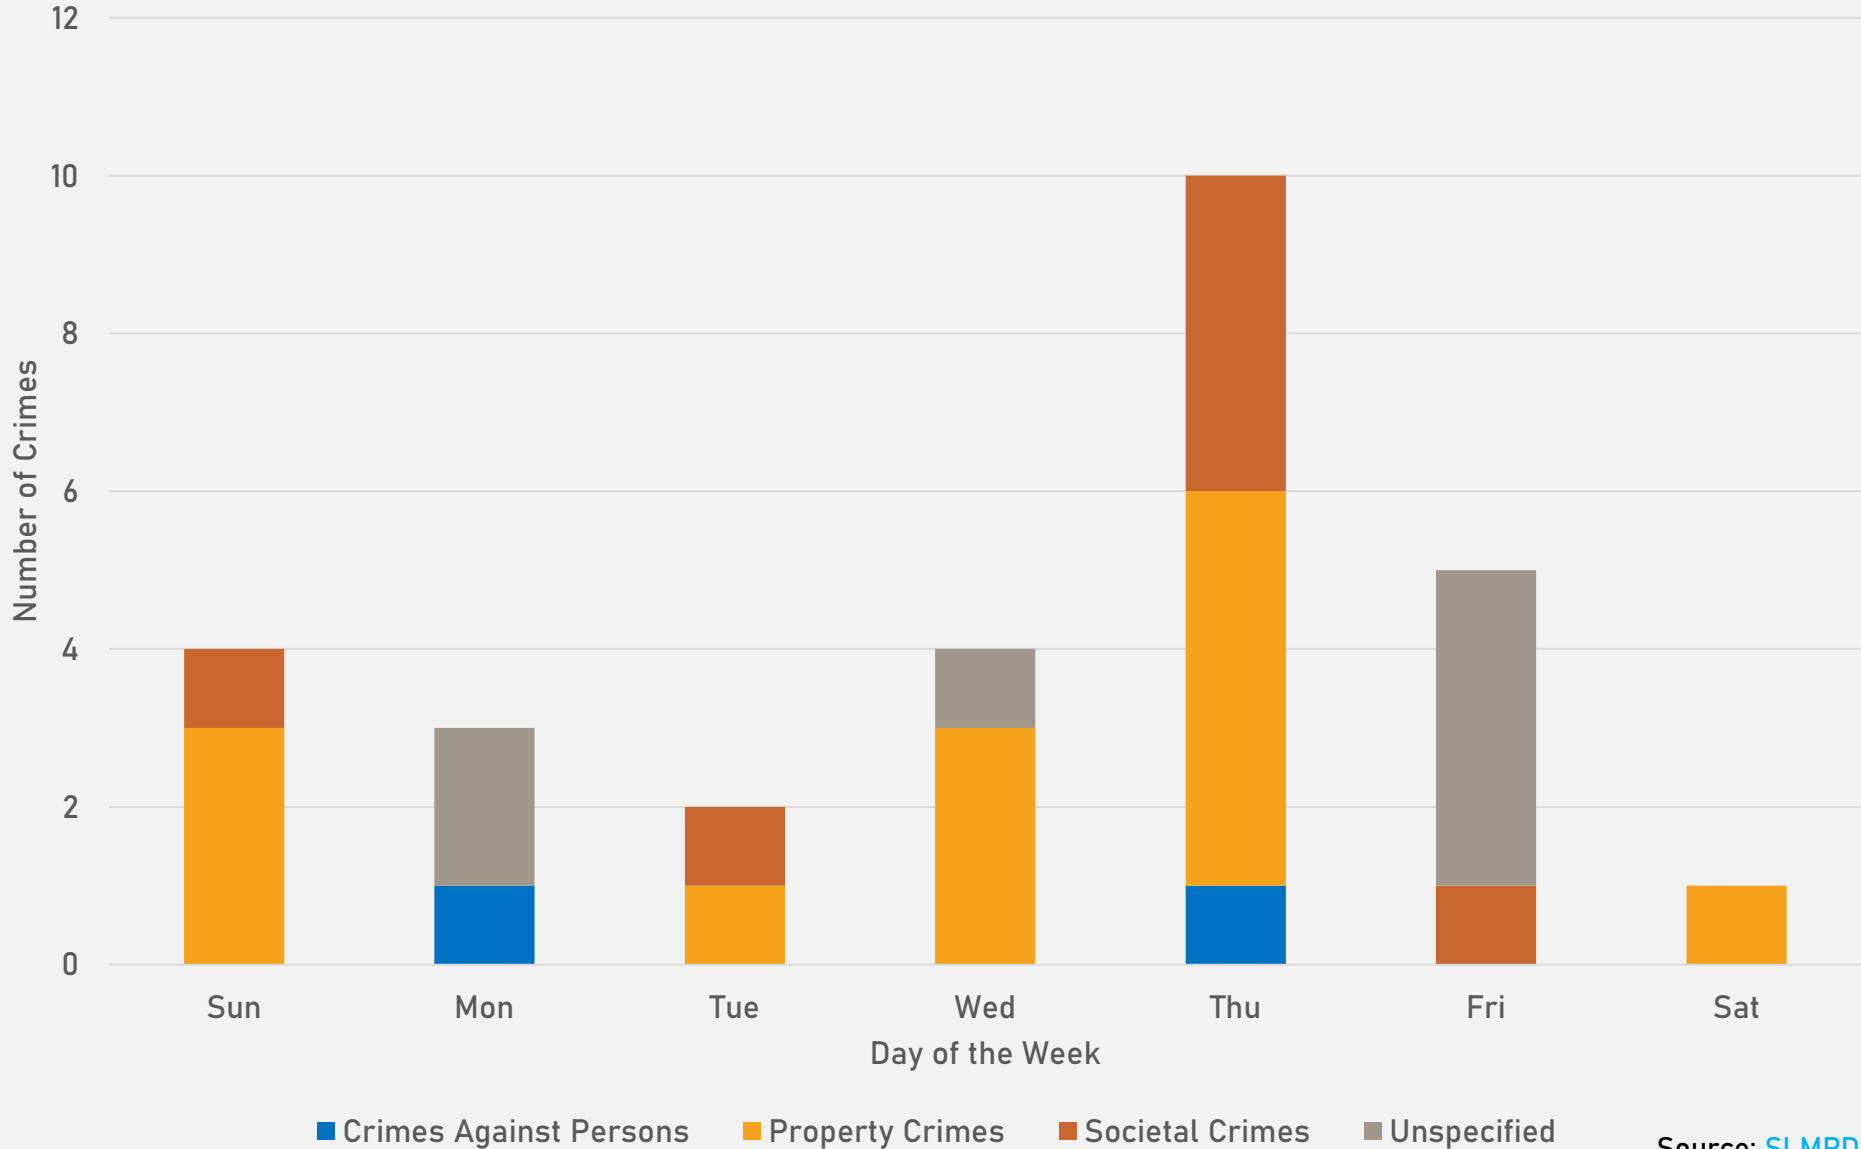

FOUNTAIN PARK CRIMES BY DAY OF THE WEEK