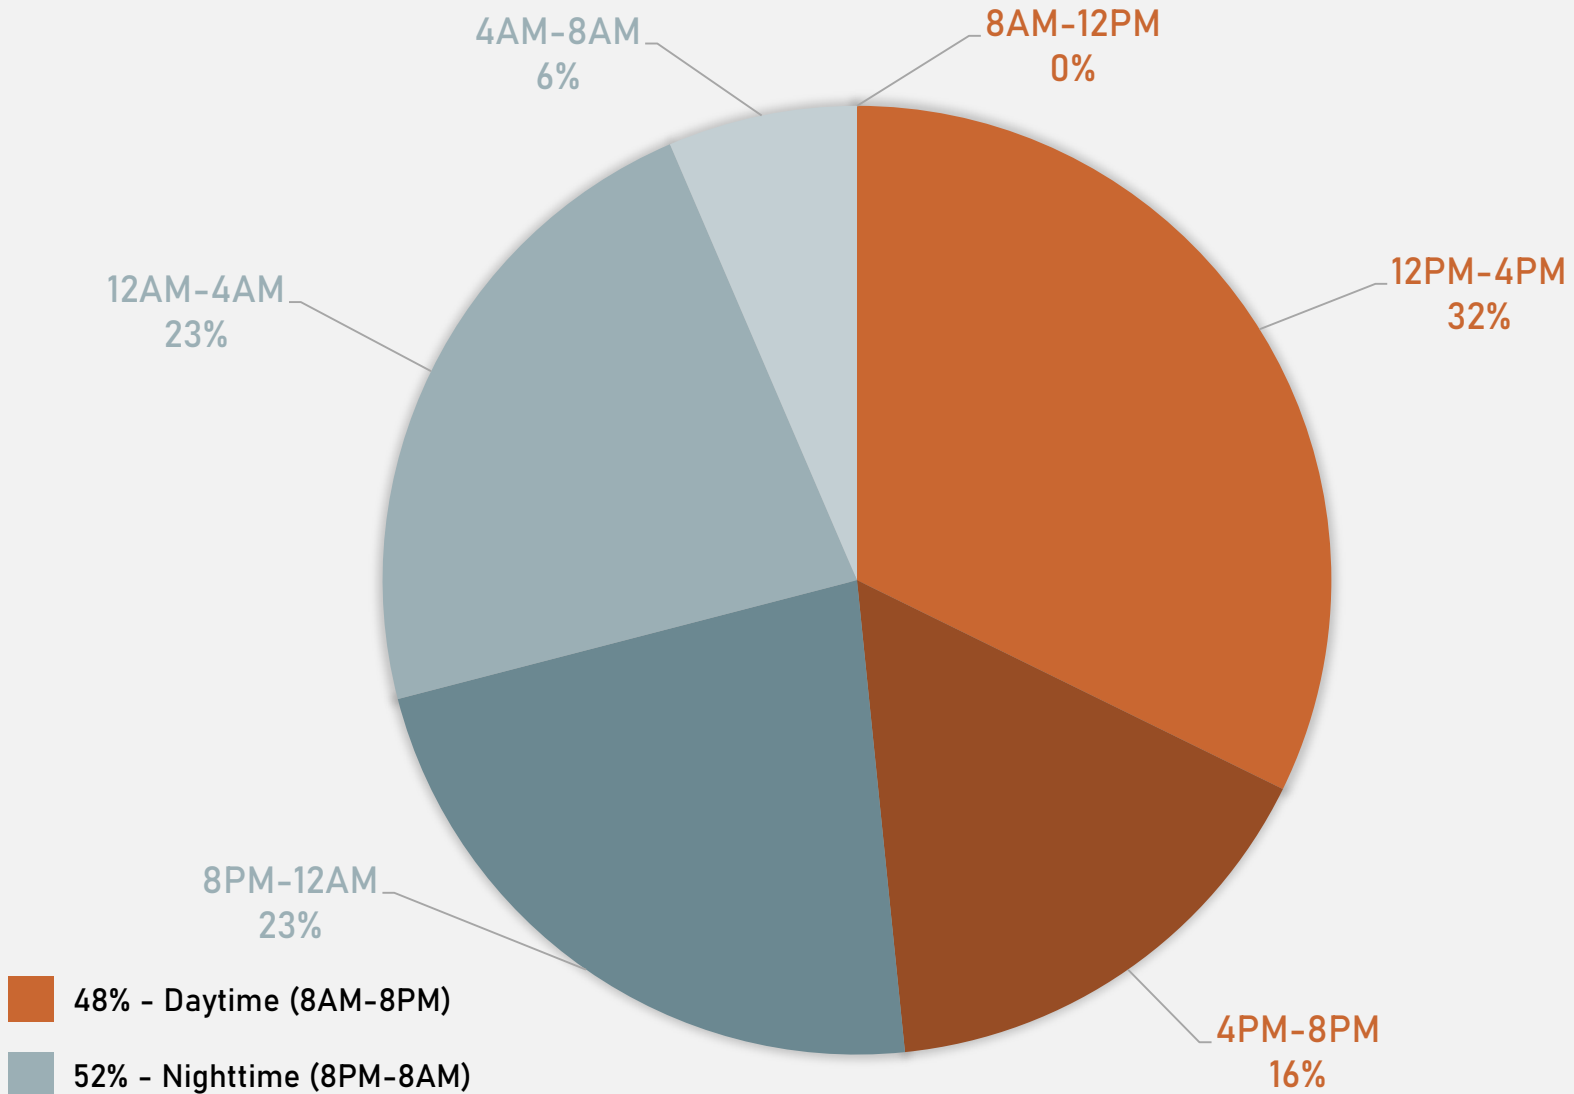

NEIGHBORHOODS VS CITY CRIME RATE OVER THE PAST YEAR

**ACADEMY
NEIGHBORHOOD DETAIL**

ACADEMY SUMMARY NOTES

- 29 total crimes in June 2024
 - **Up 7%** compared to June 2023 (27 crimes)
 - 12 crimes against persons in June 2024
 - **Up 140%** compared to June 2023 (5 crimes)
- 233 total crimes so far in 2024
 - **Up 2%** compared to this time in 2023 (228 crimes)
 - 53 crimes against persons so far in 2024
 - **Up 20%** compared to this time in 2023 (44 crimes)

ACADEMY 2023 VS 2024

ACADEMY CRIMES BY DAY OF THE WEEK

ACADEMY CRIMES BY TIME OF DAY

ACADEMY CRIMES BY DAY OF THE MONTH

**FOUNTAIN PARK
NEIGHBORHOOD DETAIL**

FOUNTAIN PARK SUMMARY NOTES

- 27 total crimes in June 2024
 - **Up 59%** compared to June 2023 (17 crimes)
 - 2 crimes against persons in June 2024
 - **Down 50%** compared to June 2023 (4 crimes)
- 131 total crimes so far in 2024
 - **Down 22%** compared to this time in 2023 (169 crimes)
 - 22 crimes against persons so far in 2024
 - **Down 27%** compared to this time in 2023 (30 crimes)

- 20 total crimes in June 2024
 - **Up 122%** compared to June 2023 (9 crimes)
 - 3 crimes against persons in June 2024
 - **Up 200%** compared to June 2023 (1 crimes)
- 101 total crimes so far in 2024
 - **Up 9%** compared to this time in 2023 (93 crimes)
 - 20 crimes against persons so far in 2024
 - **Down 5%** compared to this time in 2023 (21 crimes)

LEWIS PLACE 2023 VS 2024

LEWIS PLACE CRIMES BY DAY OF THE WEEK

LEWIS PLACE CRIMES BY TIME OF DAY

LEWIS PLACE CRIMES BY DAY OF THE MONTH

**VANDEVENTER
NEIGHBORHOOD DETAIL**

VANDEVENTER SUMMARY NOTES

- 27 total crimes in May 2024
 - **Down 29%** compared to May 2023 (38 crimes)
 - 4 crimes against persons in May 2024
 - **Down 60%** compared to May 2023 (10 crimes)
- 174 total crimes so far in 2024
 - **Down 4%** compared to this time in 2023 (181 crimes)
 - 27 crimes against persons so far in 2024
 - **Down 33%** compared to this time in 2023 (40 crimes)