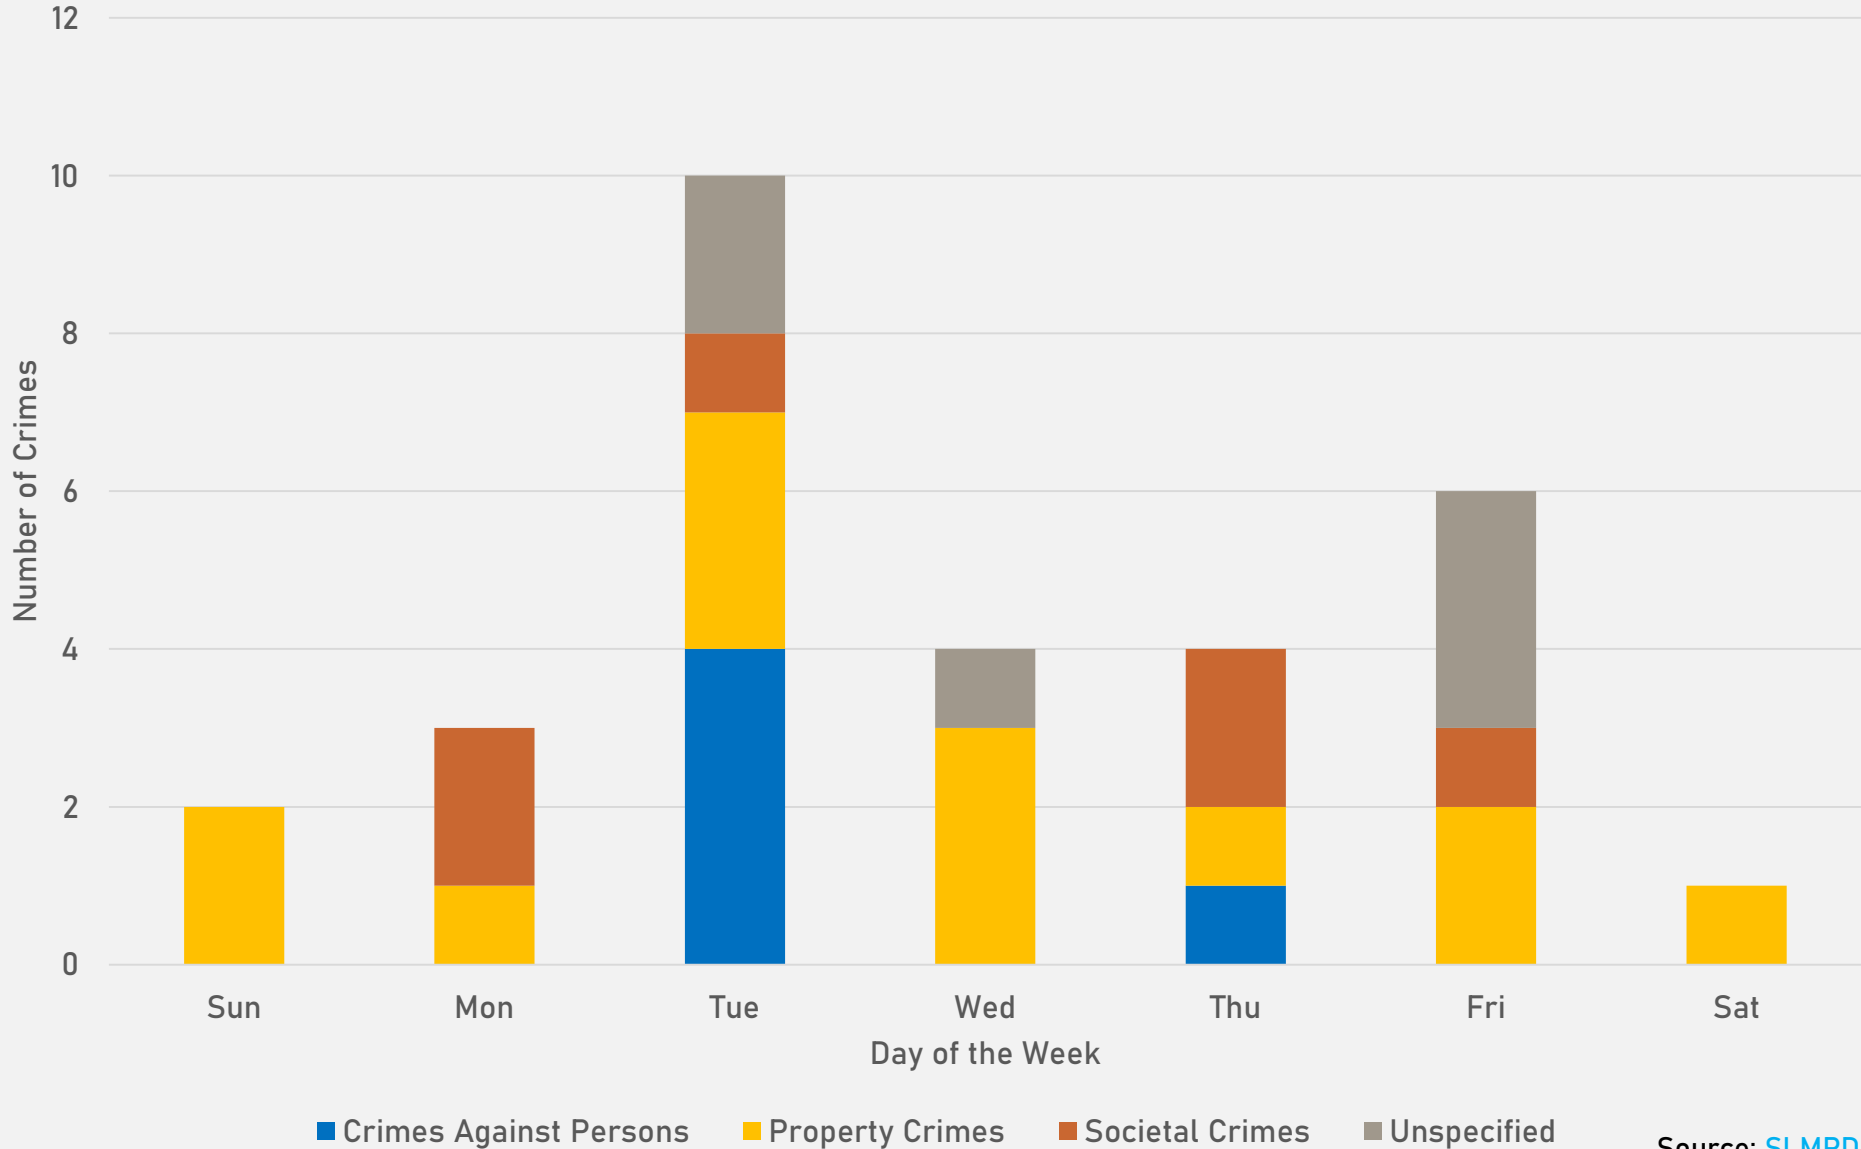

VANDEVENTER CRIMES BY DAY OF THE WEEK