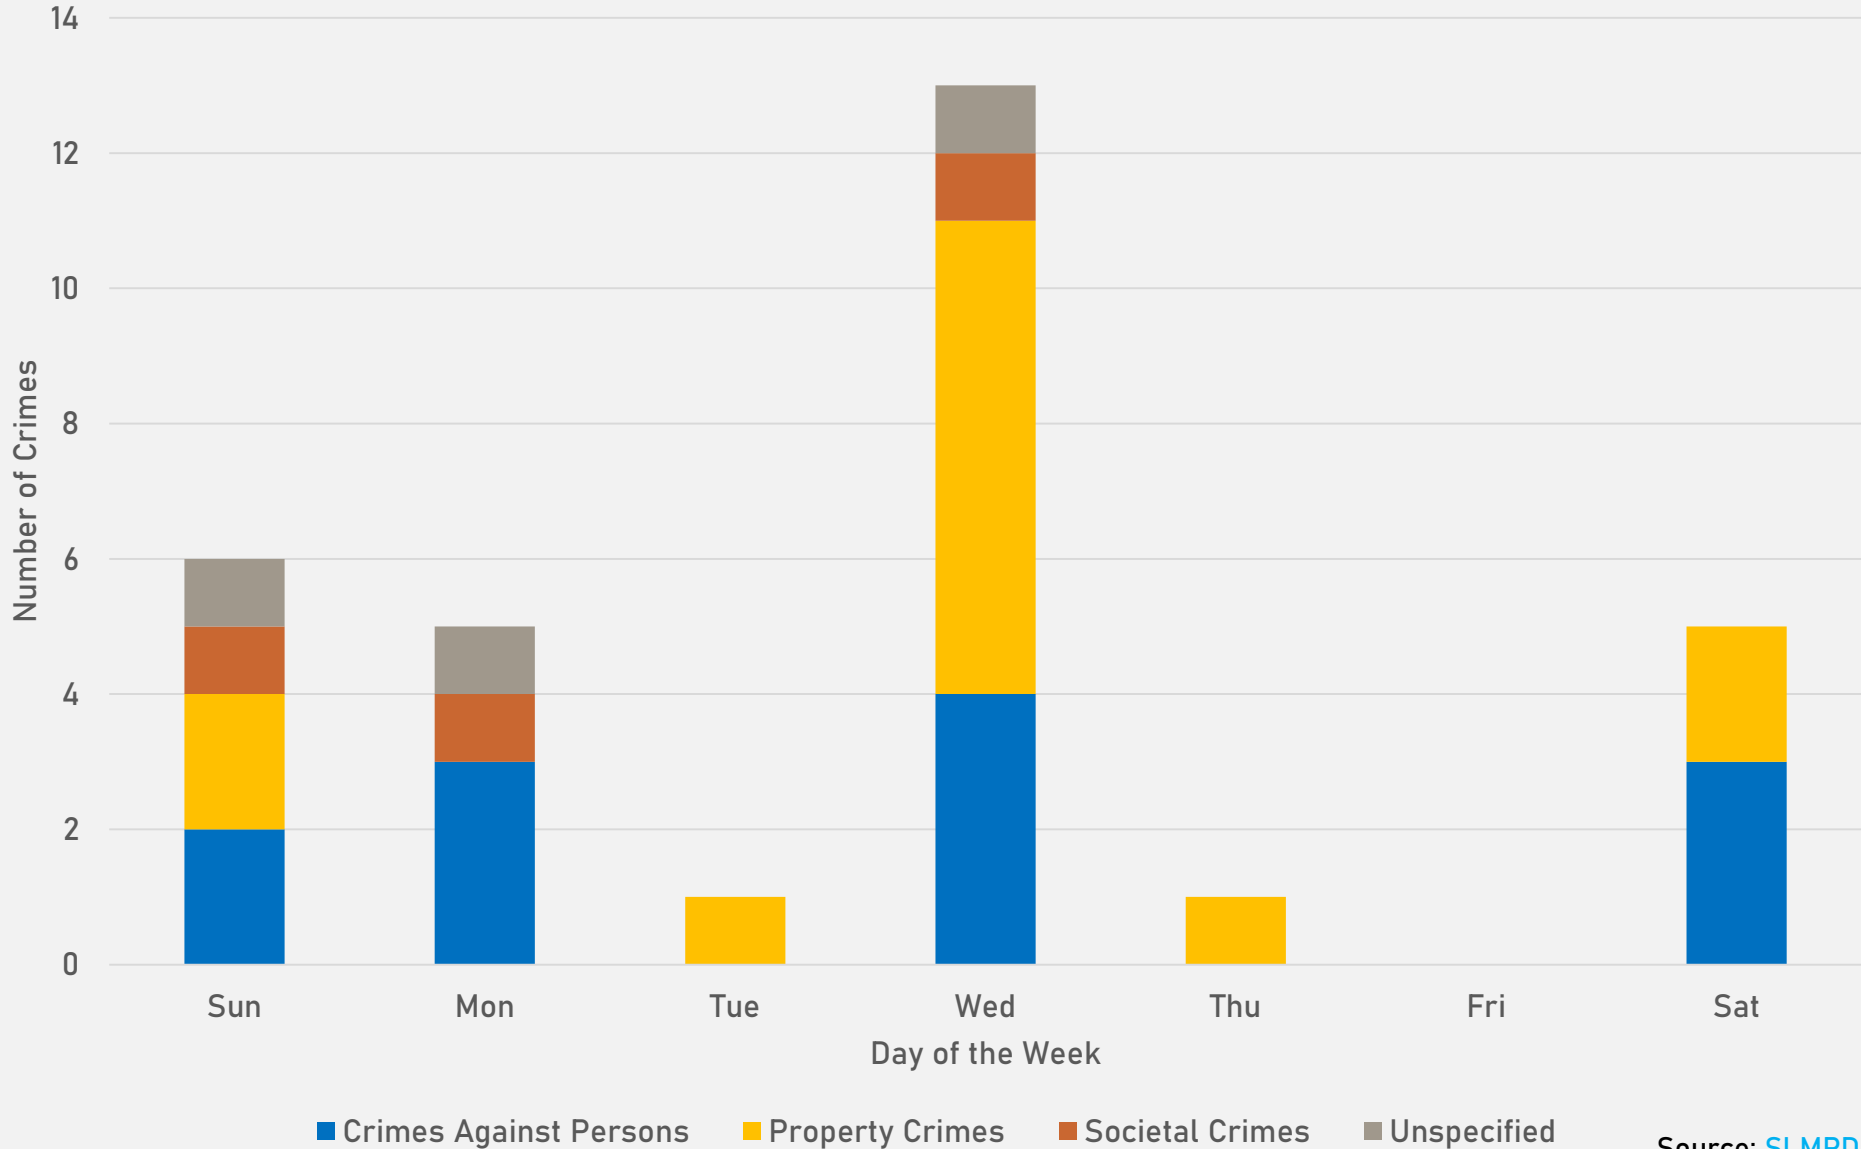

ACADEMY CRIMES BY DAY OF THE WEEK