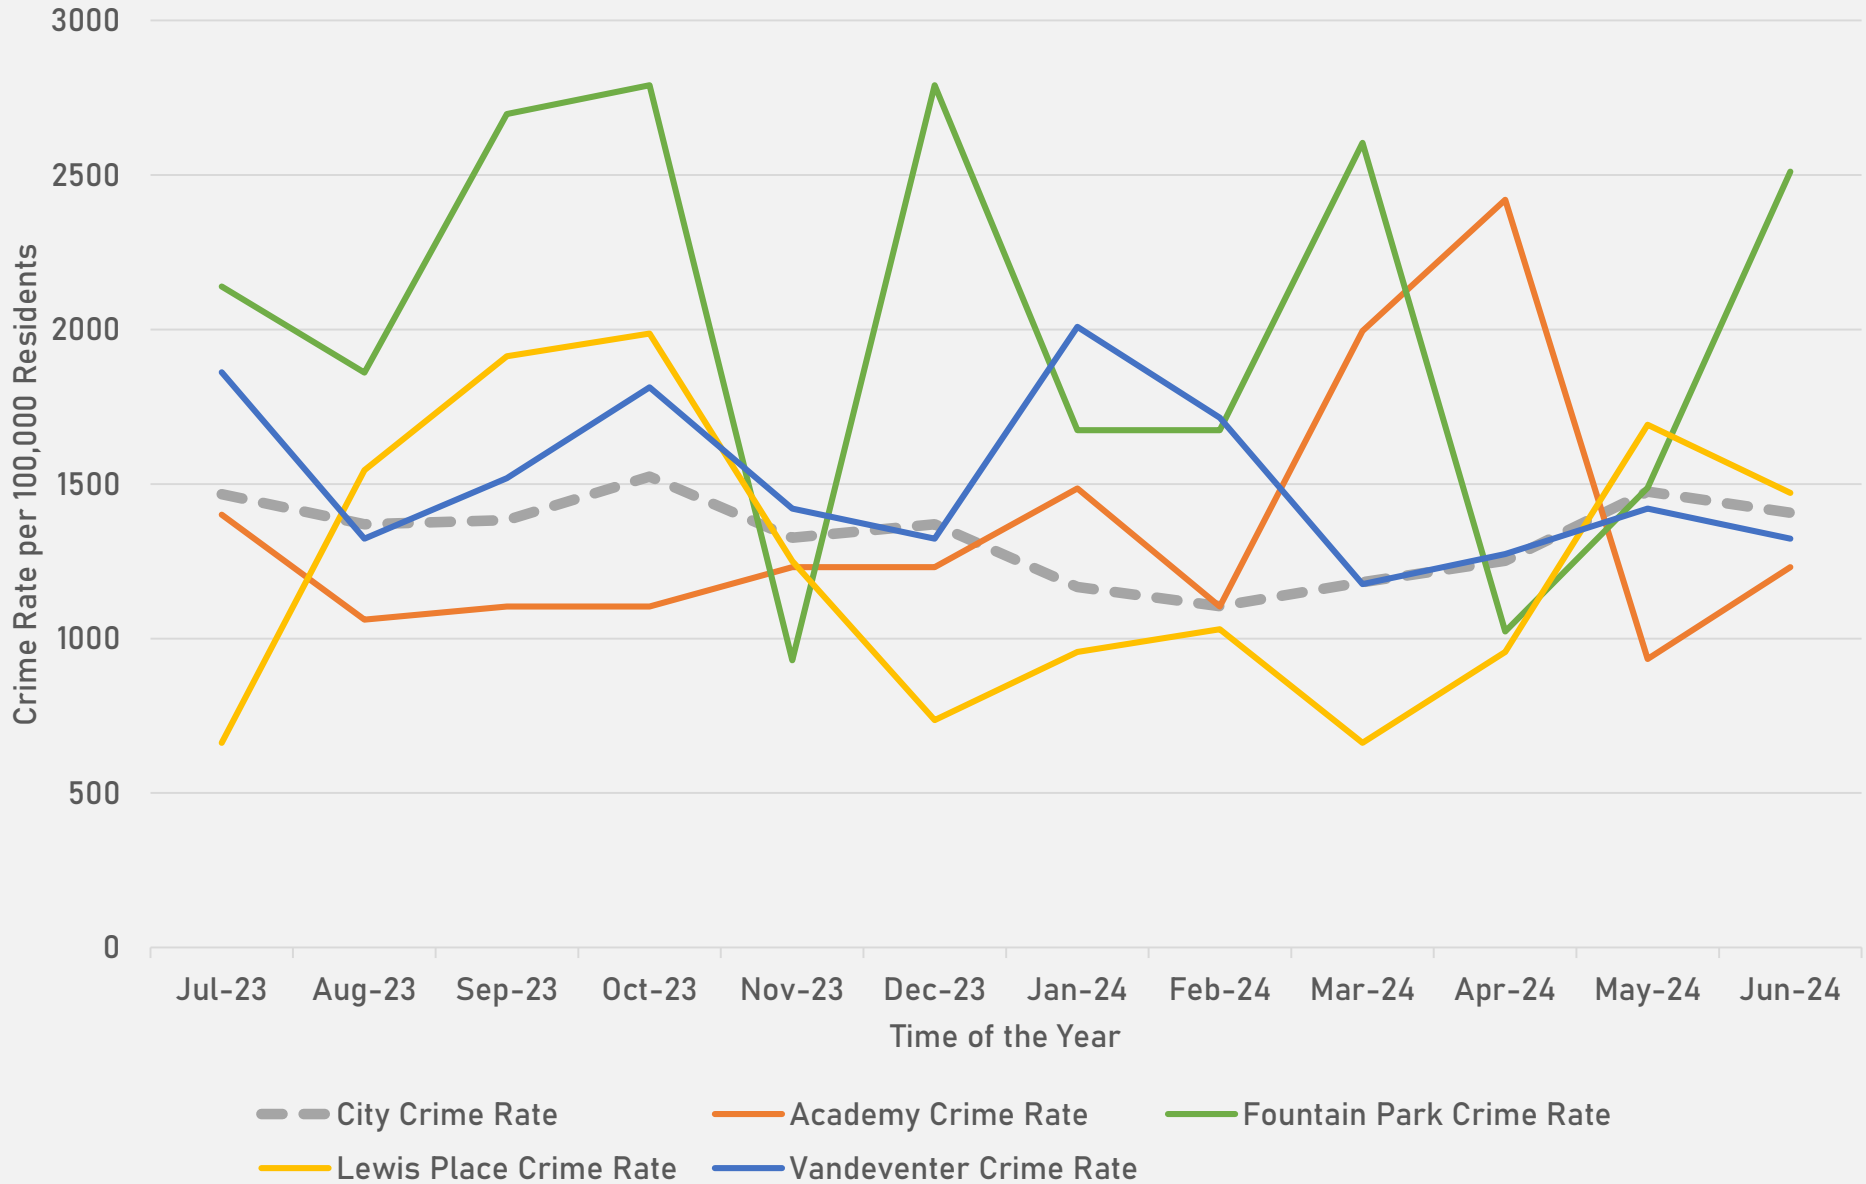

- The **lowest number** of crimes in one neighborhood was 10 in Visitation Park
- The **highest number** of crimes in one neighborhood was 204 in the Central West End
- The average number of crimes per neighborhood was 49.1
- The **lowest crime rate** per 100,000 in one neighborhood was 960.2 in Hamilton Heights
- The **highest crime rate** per 100,000 in one neighborhood was 2511.6 in Fountain Park
- The overall crime rate in District 5 was 1303.1

NEIGHBORHOODS VS CITY CRIME RATE OVER THE PAST YEAR

**ACADEMY
NEIGHBORHOOD DETAIL**

ACADEMY SUMMARY NOTES

- 29 total crimes in June 2024
 - **Up 7%** compared to June 2023 (27 crimes)
 - 12 crimes against persons in June 2024
 - **Up 140%** compared to June 2023 (5 crimes)
- 233 total crimes so far in 2024
 - **Up 2%** compared to this time in 2023 (228 crimes)
 - 53 crimes against persons so far in 2024
 - **Up 20%** compared to this time in 2023 (44 crimes)

- 20 total crimes in June 2024
 - **Up 122%** compared to June 2023 (9 crimes)
 - 3 crimes against persons in June 2024
 - **Up 200%** compared to June 2023 (1 crimes)
- 101 total crimes so far in 2024
 - **Up 9%** compared to this time in 2023 (93 crimes)
 - 20 crimes against persons so far in 2024
 - **Down 5%** compared to this time in 2023 (21 crimes)

LEWIS PLACE 2023 VS 2024

LEWIS PLACE CRIMES BY DAY OF THE WEEK

LEWIS PLACE CRIMES BY TIME OF DAY

LEWIS PLACE CRIMES BY DAY OF THE MONTH

**VANDEVENTER
NEIGHBORHOOD DETAIL**

VANDEVENTER SUMMARY NOTES

- 27 total crimes in May 2024
 - **Down 29%** compared to May 2023 (38 crimes)
 - 4 crimes against persons in May 2024
 - **Down 60%** compared to May 2023 (10 crimes)
- 174 total crimes so far in 2024
 - **Down 4%** compared to this time in 2023 (181 crimes)
 - 27 crimes against persons so far in 2024
 - **Down 33%** compared to this time in 2023 (40 crimes)