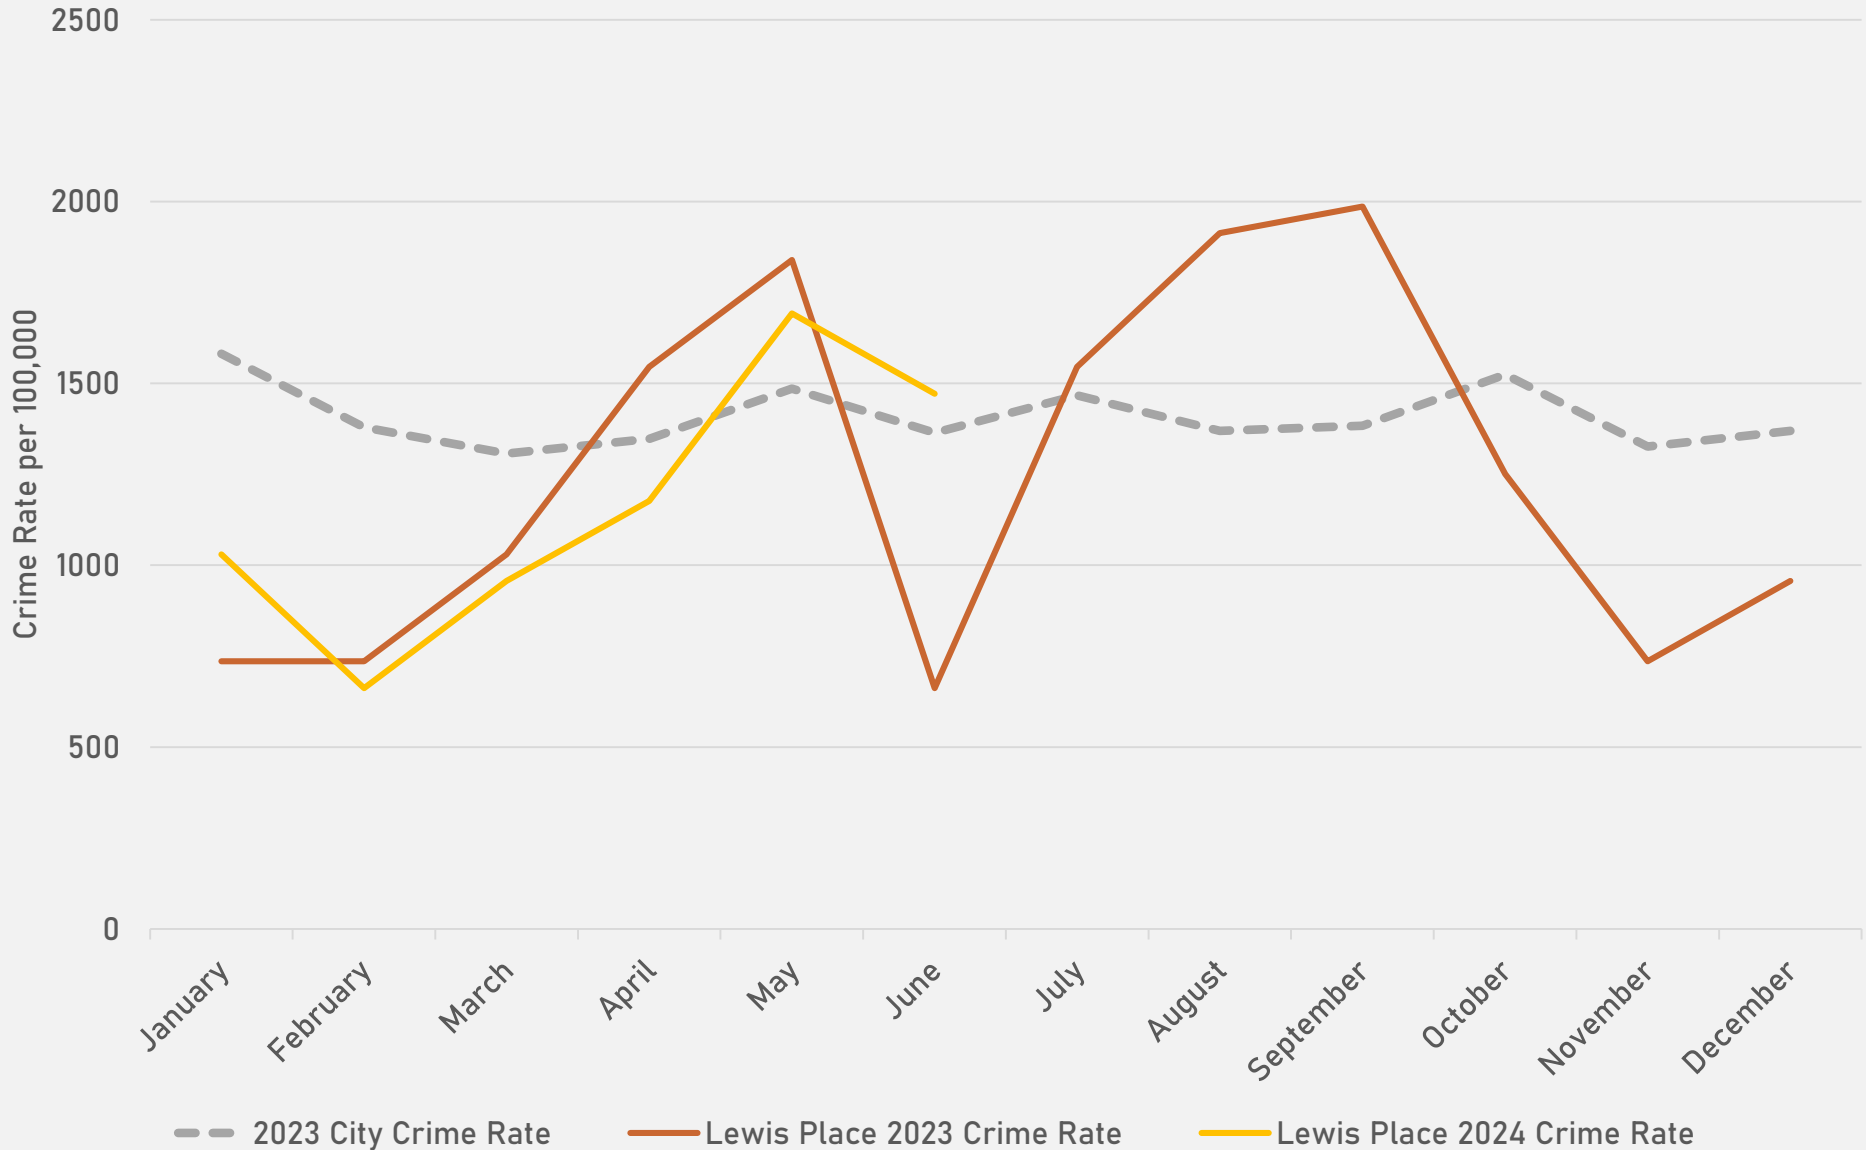

- The **lowest number** of crimes in one neighborhood was 10 in Visitation Park
- The **highest number** of crimes in one neighborhood was 204 in the Central West End
- The average number of crimes per neighborhood was 49.1
- The **lowest crime rate** per 100,000 in one neighborhood was 960.2 in Hamilton Heights
- The **highest crime rate** per 100,000 in one neighborhood was 2511.6 in Fountain Park
- The overall crime rate in District 5 was 1303.1

- 20 total crimes in June 2024
 - **Up 122%** compared to June 2023 (9 crimes)
 - 3 crimes against persons in June 2024
 - **Up 200%** compared to June 2023 (1 crimes)
- 101 total crimes so far in 2024
 - **Up 9%** compared to this time in 2023 (93 crimes)
 - 20 crimes against persons so far in 2024
 - **Down 5%** compared to this time in 2023 (21 crimes)

LEWIS PLACE YEAR TO YEAR COMPARISON

2023

Crimes	Jan	Feb	Mar	Apr	May	Jun	Jul	Aug	Sep	Oct	Nov	Dec	Total
Aggravated Assault	0	0	2	2	6	0	1	2	2	5	0	0	20
Arson	0	0	0	0	0	0	0	0	0	0	0	0	0
Burglary	1	1	0	0	1	0	0	2	2	1	0	0	8
Homicide	0	0	0	3	0	0	0	0	0	0	0	0	3
Larceny	2	2	1	1	2	3	3	2	5	5	1	2	28
Motor Vehicle Theft	0	3	3	2	2	1	3	4	4	0	1	3	25
Robbery	0	0	1	2	0	0	0	1	0	0	0	0	4
Total	3	6	7	10	11	4	7	11	13	11	2	5	88

LEWIS PLACE 2023 VS 2024

LEWIS PLACE CRIMES BY DAY OF THE WEEK

LEWIS PLACE CRIMES BY TIME OF DAY

LEWIS PLACE CRIMES BY DAY OF THE MONTH

**VANDEVENTER
NEIGHBORHOOD DETAIL**

VANDEVENTER SUMMARY NOTES

- 27 total crimes in May 2024
 - **Down 29%** compared to May 2023 (38 crimes)
 - 4 crimes against persons in May 2024
 - **Down 60%** compared to May 2023 (10 crimes)
- 174 total crimes so far in 2024
 - **Down 4%** compared to this time in 2023 (181 crimes)
 - 27 crimes against persons so far in 2024
 - **Down 33%** compared to this time in 2023 (40 crimes)