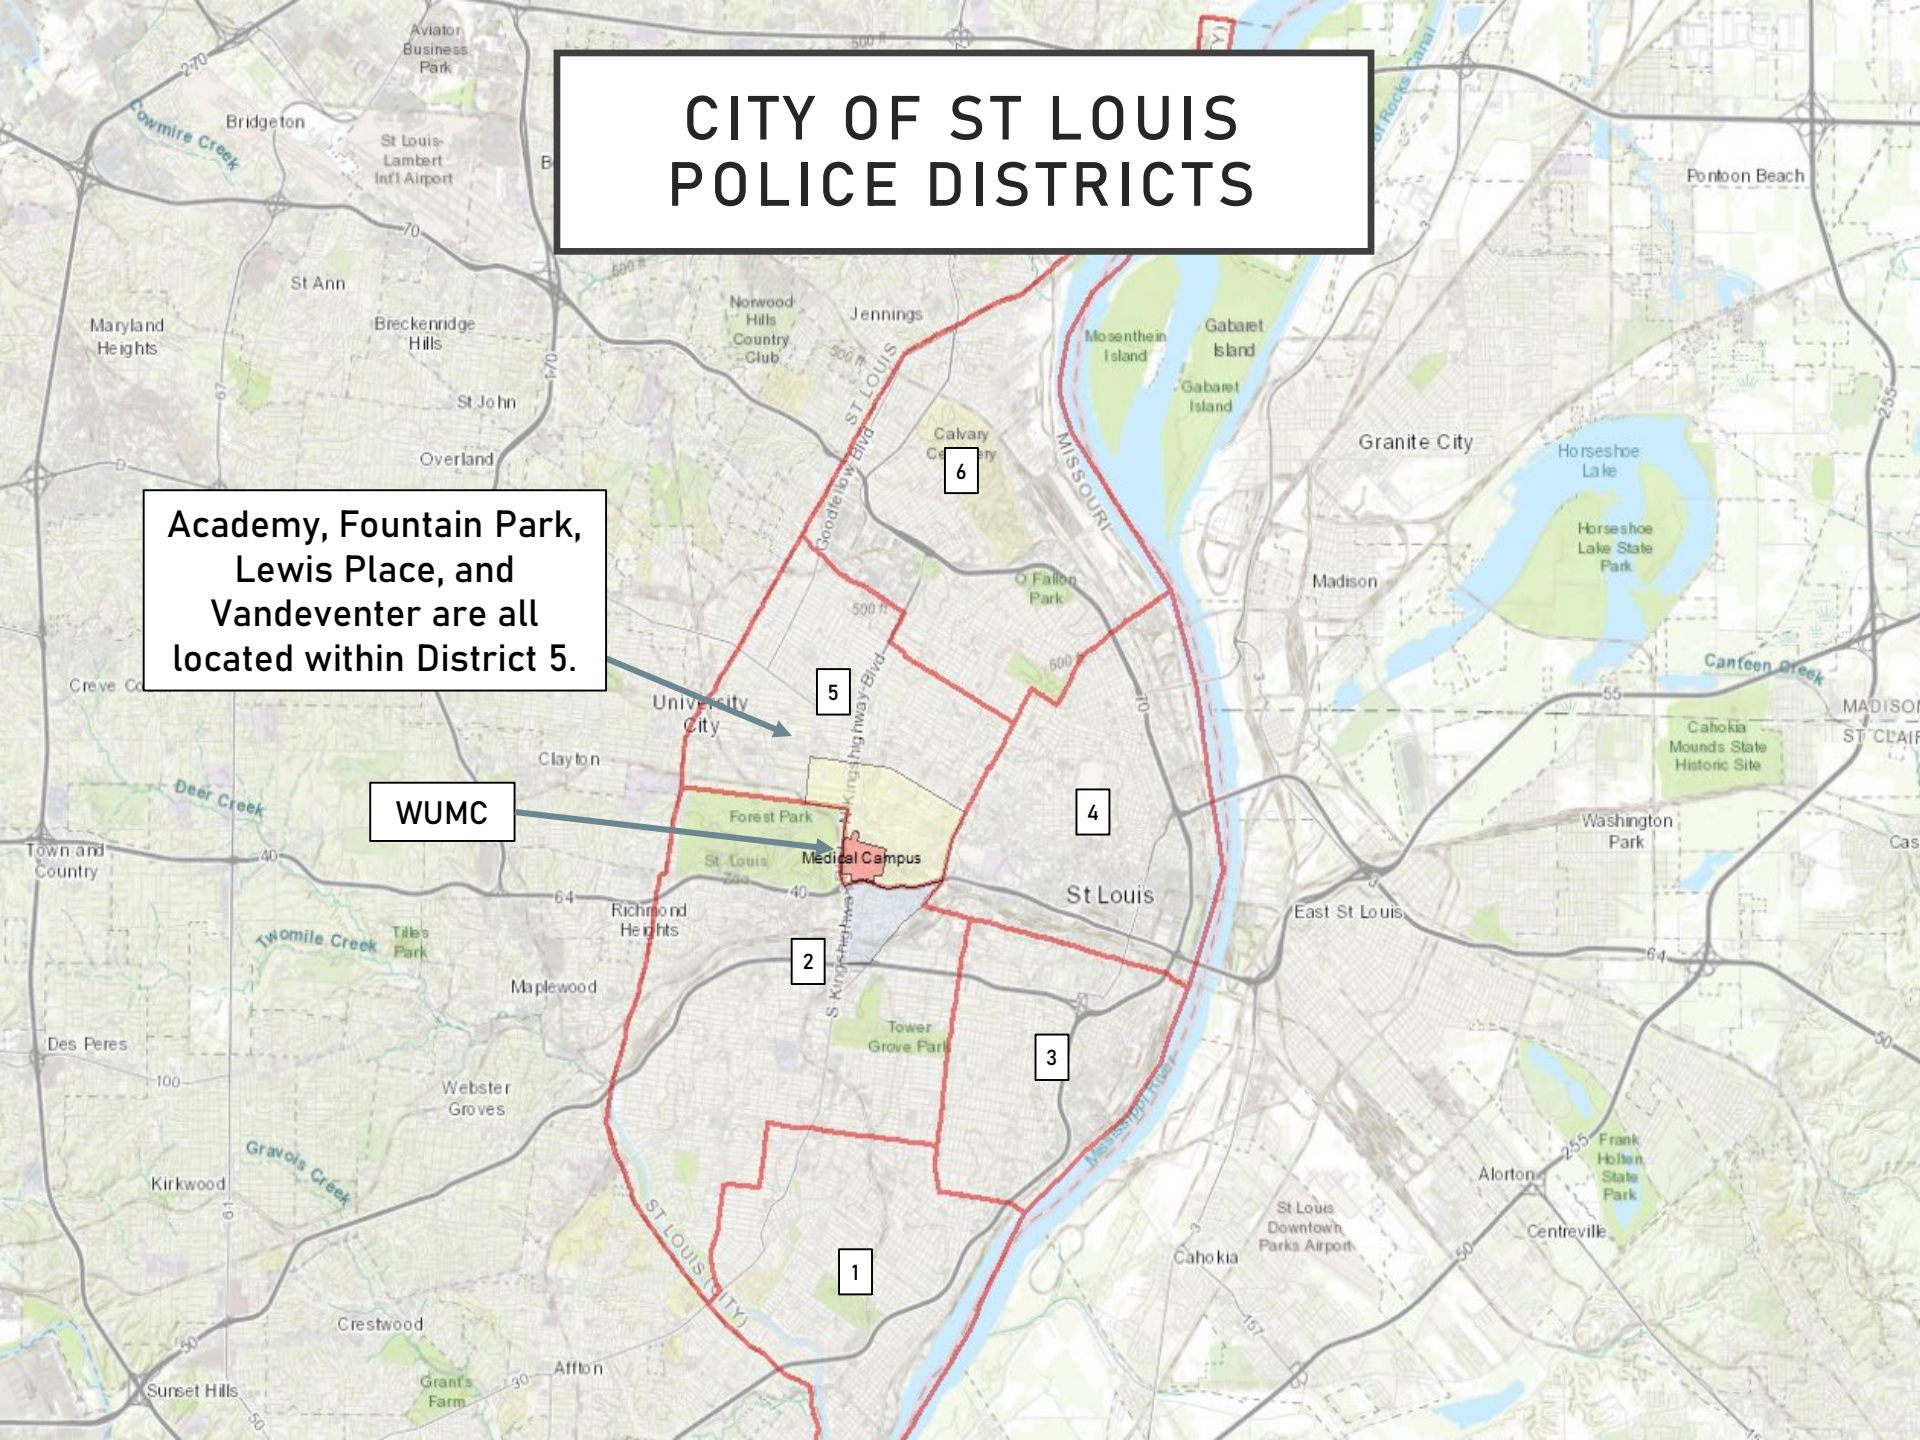

June 2024
Monthly Crime Report

**ACADEMY
FOUNTAIN PARK
LEWIS PLACE
VANDEVENTER**

Washington University Medical Center

CITY OF ST LOUIS POLICE DISTRICTS

Academy, Fountain Park, Lewis Place, and Vandeventer are all located within District 5.

WUMC

DISTRICT 5 SUMMARY NOTES

There are 15 neighborhoods in District 5.

- Academy
- Central West End
- DeBaliviere Place
- Fountain Park
- Hamilton Heights
- Kingsway East
- Kingsway West
- Lewis Place
- Skinker-DeBaliviere
- The Greater Ville
- The Ville
- Vandeventer
- Visitation Park
- Wells-Goodfellow
- West End

- The **lowest number** of crimes in one neighborhood was 10 in Visitation Park
- The **highest number** of crimes in one neighborhood was 204 in the Central West End
- The average number of crimes per neighborhood was 49.1
- The **lowest crime rate** per 100,000 in one neighborhood was 960.2 in Hamilton Heights
- The **highest crime rate** per 100,000 in one neighborhood was 2511.6 in Fountain Park
- The overall crime rate in District 5 was 1303.1

LEWIS PLACE 2023 VS 2024

LEWIS PLACE CRIMES BY DAY OF THE WEEK

LEWIS PLACE CRIMES BY TIME OF DAY

LEWIS PLACE CRIMES BY DAY OF THE MONTH

**VANDEVENTER
NEIGHBORHOOD DETAIL**

VANDEVENTER SUMMARY NOTES

- 27 total crimes in May 2024
 - **Down 29%** compared to May 2023 (38 crimes)
 - 4 crimes against persons in May 2024
 - **Down 60%** compared to May 2023 (10 crimes)
- 174 total crimes so far in 2024
 - **Down 4%** compared to this time in 2023 (181 crimes)
 - 27 crimes against persons so far in 2024
 - **Down 33%** compared to this time in 2023 (40 crimes)