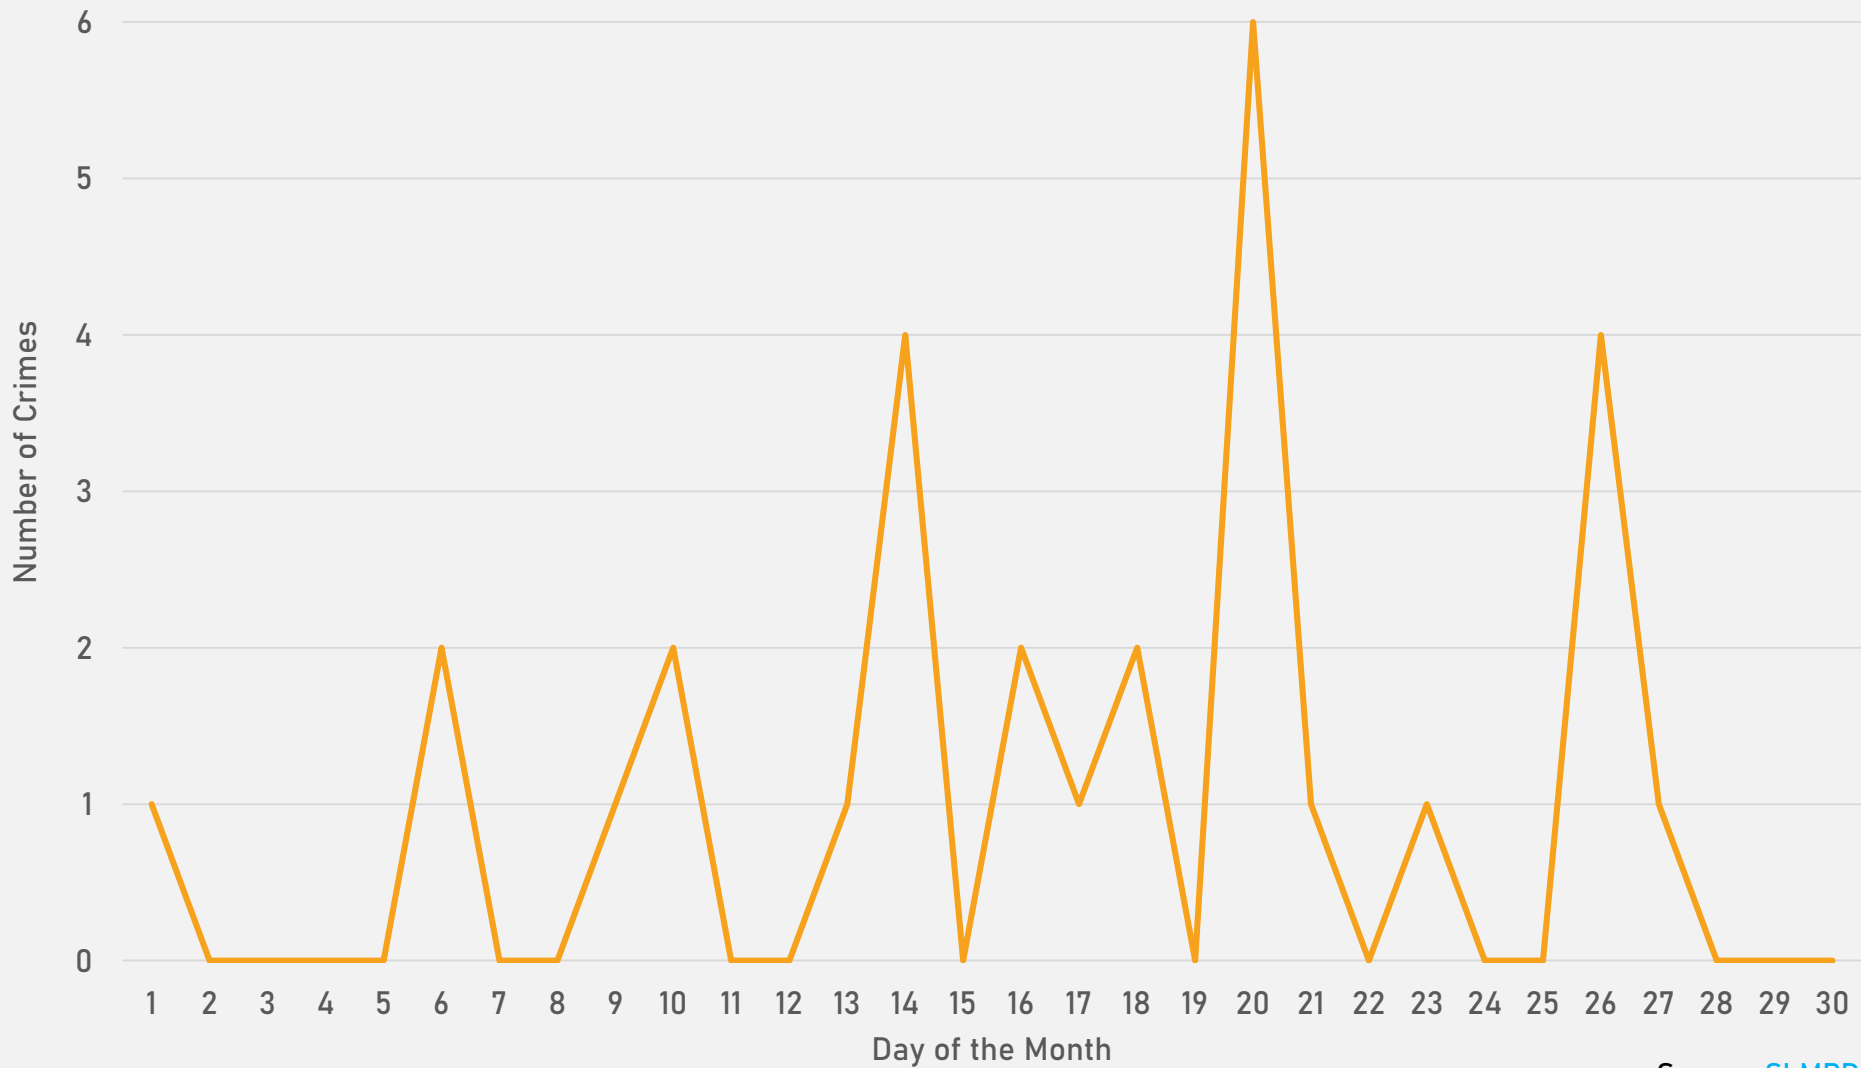

ACADEMY 2023 VS 2024

ACADEMY CRIMES BY DAY OF THE WEEK

ACADEMY CRIMES BY TIME OF DAY

ACADEMY CRIMES BY DAY OF THE MONTH

**FOUNTAIN PARK
NEIGHBORHOOD DETAIL**

FOUNTAIN PARK SUMMARY NOTES

- 27 total crimes in June 2024
 - **Up 59%** compared to June 2023 (17 crimes)
 - 2 crimes against persons in June 2024
 - **Down 50%** compared to June 2023 (4 crimes)
- 131 total crimes so far in 2024
 - **Down 22%** compared to this time in 2023 (169 crimes)
 - 22 crimes against persons so far in 2024
 - **Down 27%** compared to this time in 2023 (30 crimes)

FOUNTAIN PARK 2023 VS 2024

FOUNTAIN PARK CRIMES BY DAY OF THE WEEK

FOUNTAIN PARK CRIMES BY TIME OF DAY

FOUNTAIN PARK CRIMES BY DAY OF THE MONTH

**LEWIS PLACE
NEIGHBORHOOD DETAIL**

LEWIS PLACE SUMMARY NOTES

- 20 total crimes in June 2024
 - **Up 122%** compared to June 2023 (9 crimes)
 - 3 crimes against persons in June 2024
 - **Up 200%** compared to June 2023 (1 crimes)
- 101 total crimes so far in 2024
 - **Up 9%** compared to this time in 2023 (93 crimes)
 - 20 crimes against persons so far in 2024
 - **Down 5%** compared to this time in 2023 (21 crimes)

LEWIS PLACE 2023 VS 2024

LEWIS PLACE CRIMES BY DAY OF THE WEEK

LEWIS PLACE CRIMES BY TIME OF DAY

LEWIS PLACE CRIMES BY DAY OF THE MONTH

**VANDEVENTER
NEIGHBORHOOD DETAIL**

VANDEVENTER SUMMARY NOTES

- 27 total crimes in May 2024
 - **Down 29%** compared to May 2023 (38 crimes)
 - 4 crimes against persons in May 2024
 - **Down 60%** compared to May 2023 (10 crimes)
- 174 total crimes so far in 2024
 - **Down 4%** compared to this time in 2023 (181 crimes)
 - 27 crimes against persons so far in 2024
 - **Down 33%** compared to this time in 2023 (40 crimes)