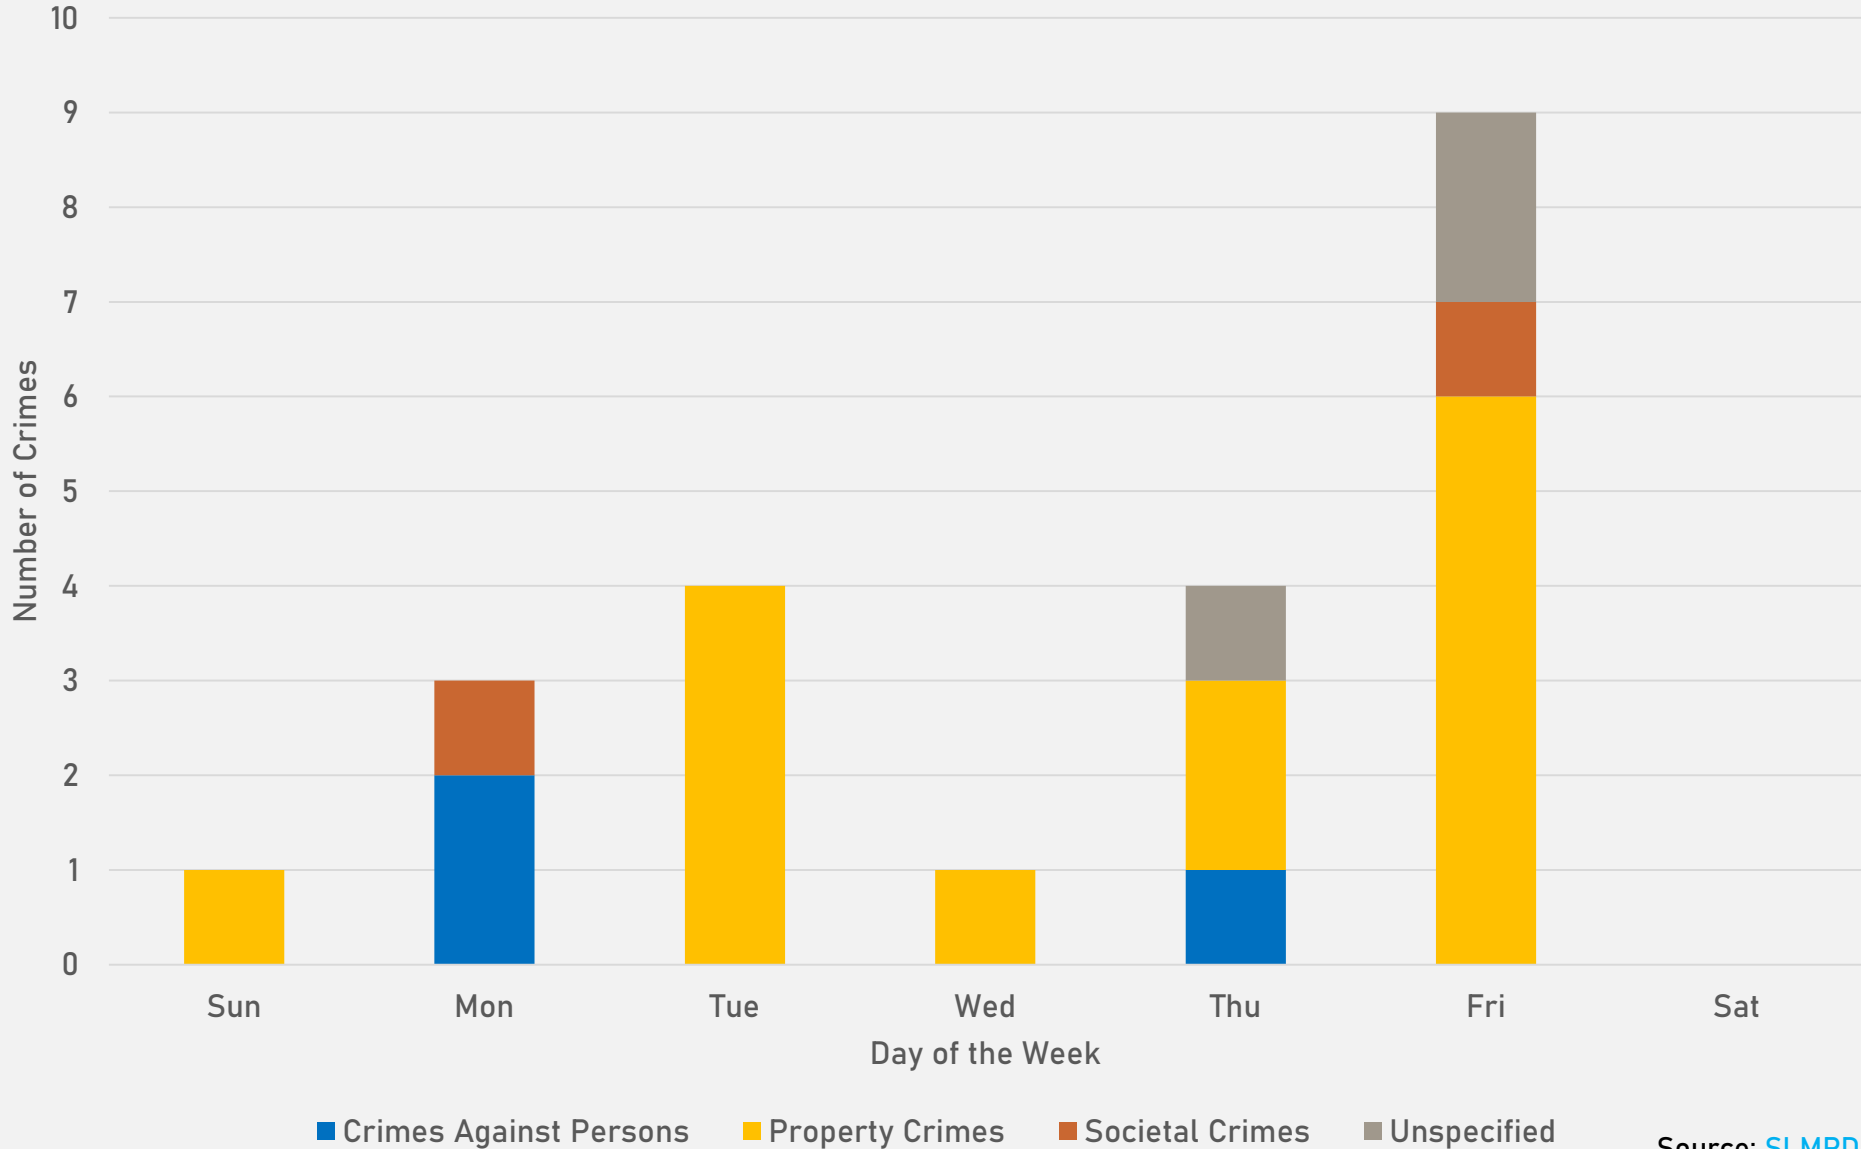

ACADEMY 2023 VS 2024

ACADEMY CRIMES BY DAY OF THE WEEK

ACADEMY CRIMES BY TIME OF DAY

ACADEMY CRIMES BY DAY OF THE MONTH

**FOUNTAIN PARK
NEIGHBORHOOD DETAIL**

FOUNTAIN PARK SUMMARY NOTES

- 27 total crimes in June 2024
 - **Up 59%** compared to June 2023 (17 crimes)
 - 2 crimes against persons in June 2024
 - **Down 50%** compared to June 2023 (4 crimes)
- 131 total crimes so far in 2024
 - **Down 22%** compared to this time in 2023 (169 crimes)
 - 22 crimes against persons so far in 2024
 - **Down 27%** compared to this time in 2023 (30 crimes)

- 20 total crimes in June 2024
 - **Up 122%** compared to June 2023 (9 crimes)
 - 3 crimes against persons in June 2024
 - **Up 200%** compared to June 2023 (1 crimes)
- 101 total crimes so far in 2024
 - **Up 9%** compared to this time in 2023 (93 crimes)
 - 20 crimes against persons so far in 2024
 - **Down 5%** compared to this time in 2023 (21 crimes)

LEWIS PLACE YEAR TO YEAR COMPARISON

2023

Crimes	Jan	Feb	Mar	Apr	May	Jun	Jul	Aug	Sep	Oct	Nov	Dec	Total
Aggravated Assault	0	0	2	2	6	0	1	2	2	5	0	0	20
Arson	0	0	0	0	0	0	0	0	0	0	0	0	0
Burglary	1	1	0	0	1	0	0	2	2	1	0	0	8
Homicide	0	0	0	3	0	0	0	0	0	0	0	0	3
Larceny	2	2	1	1	2	3	3	2	5	5	1	2	28
Motor Vehicle Theft	0	3	3	2	2	1	3	4	4	0	1	3	25
Robbery	0	0	1	2	0	0	0	1	0	0	0	0	4
Total	3	6	7	10	11	4	7	11	13	11	2	5	88

LEWIS PLACE 2023 VS 2024

LEWIS PLACE CRIMES BY DAY OF THE WEEK

LEWIS PLACE CRIMES BY TIME OF DAY

LEWIS PLACE CRIMES BY DAY OF THE MONTH

**VANDEVENTER
NEIGHBORHOOD DETAIL**

VANDEVENTER SUMMARY NOTES

- 27 total crimes in May 2024
 - **Down 29%** compared to May 2023 (38 crimes)
 - 4 crimes against persons in May 2024
 - **Down 60%** compared to May 2023 (10 crimes)
- 174 total crimes so far in 2024
 - **Down 4%** compared to this time in 2023 (181 crimes)
 - 27 crimes against persons so far in 2024
 - **Down 33%** compared to this time in 2023 (40 crimes)