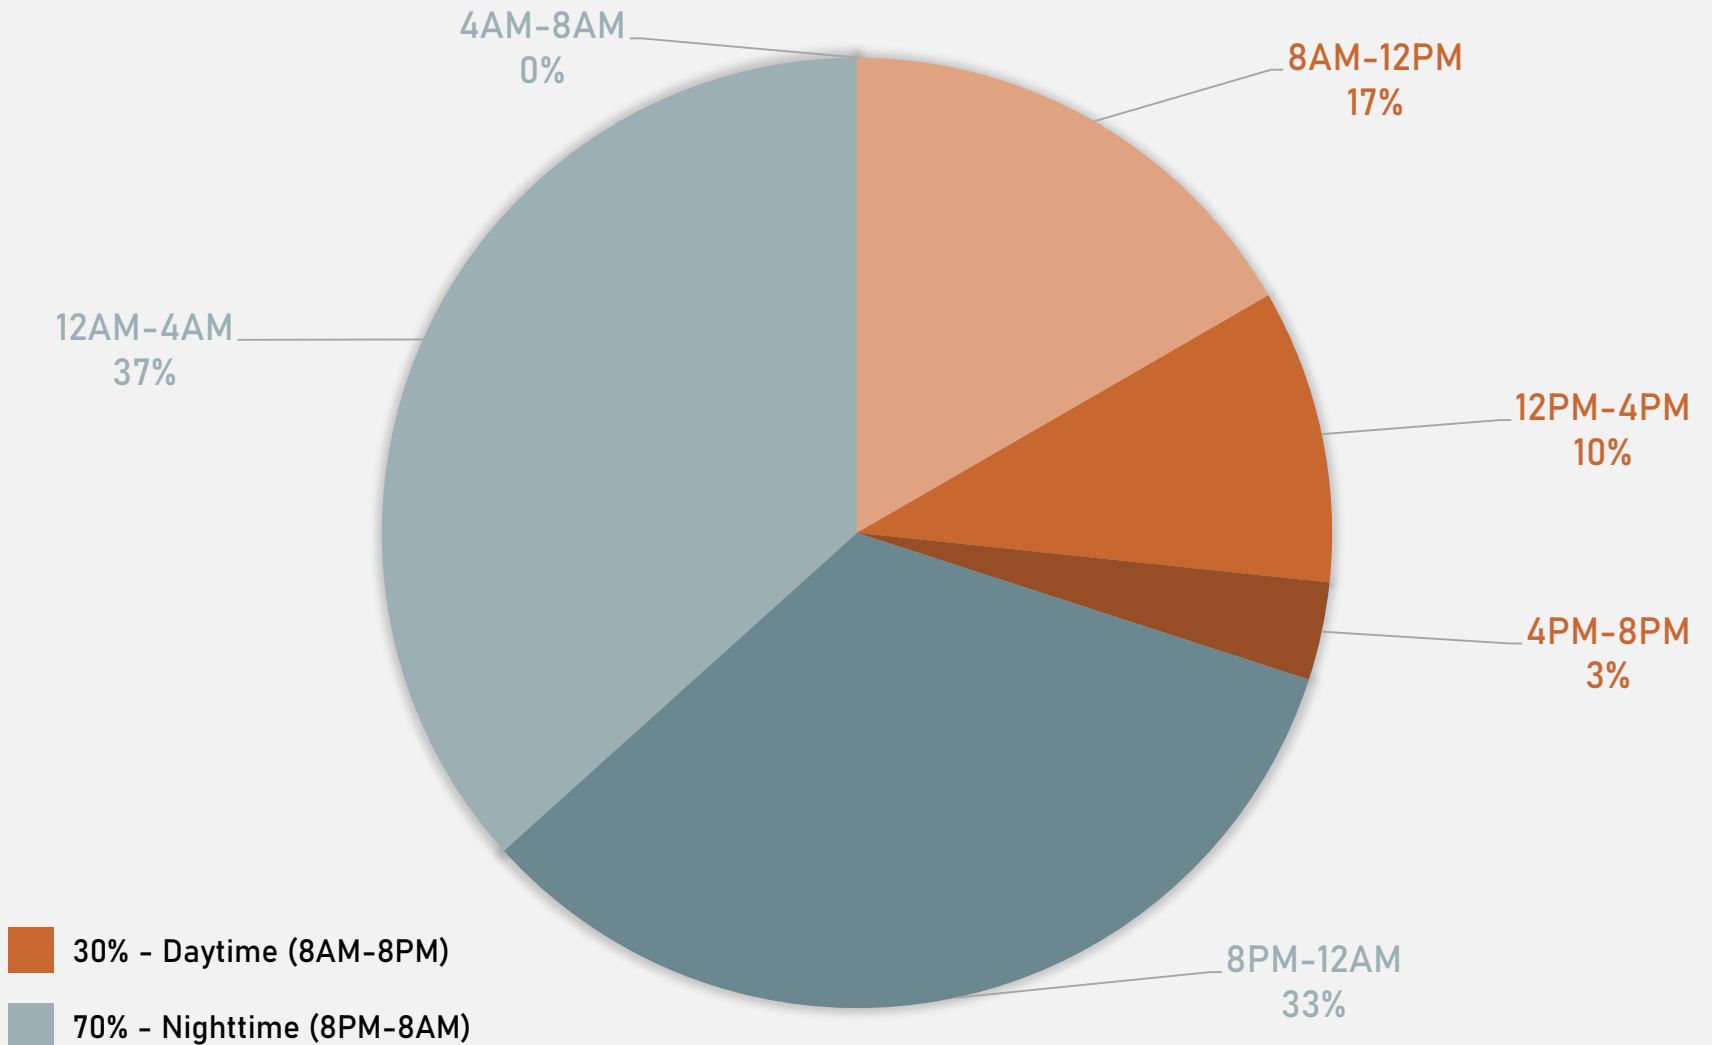

- 20 total crimes in June 2024
 - **Up 122%** compared to June 2023 (9 crimes)
 - 3 crimes against persons in June 2024
 - **Up 200%** compared to June 2023 (1 crimes)
- 101 total crimes so far in 2024
 - **Up 9%** compared to this time in 2023 (93 crimes)
 - 20 crimes against persons so far in 2024
 - **Down 5%** compared to this time in 2023 (21 crimes)

LEWIS PLACE 2023 VS 2024

LEWIS PLACE CRIMES BY DAY OF THE WEEK

LEWIS PLACE CRIMES BY TIME OF DAY

LEWIS PLACE CRIMES BY DAY OF THE MONTH

**VANDEVENTER
NEIGHBORHOOD DETAIL**

VANDEVENTER SUMMARY NOTES

- 27 total crimes in May 2024
 - **Down 29%** compared to May 2023 (38 crimes)
 - 4 crimes against persons in May 2024
 - **Down 60%** compared to May 2023 (10 crimes)
- 174 total crimes so far in 2024
 - **Down 4%** compared to this time in 2023 (181 crimes)
 - 27 crimes against persons so far in 2024
 - **Down 33%** compared to this time in 2023 (40 crimes)

2024

Crimes	Jan	Feb	Mar	Apr	May	Jun	Total
Aggravated Assault	1	2	3	1	2	3	12
Arson	0	0	0	0	0	0	0
Burglary	2	1	1	3	3	3	13
Homicide	0	0	0	1	0	0	1
Larceny	8	3	4	3	7	2	27
Motor Vehicle Theft	3	2	1	3	4	1	14
Robbery	0	0	1	0	0	1	2
Total	14	8	10	11	16	10	69

VANDEVENTER 2023 VS 2024

VANDEVENTER CRIMES BY DAY OF THE WEEK

VANDEVENTER CRIMES BY TIME OF DAY

VANDEVENTER CRIMES BY DAY OF THE MONTH