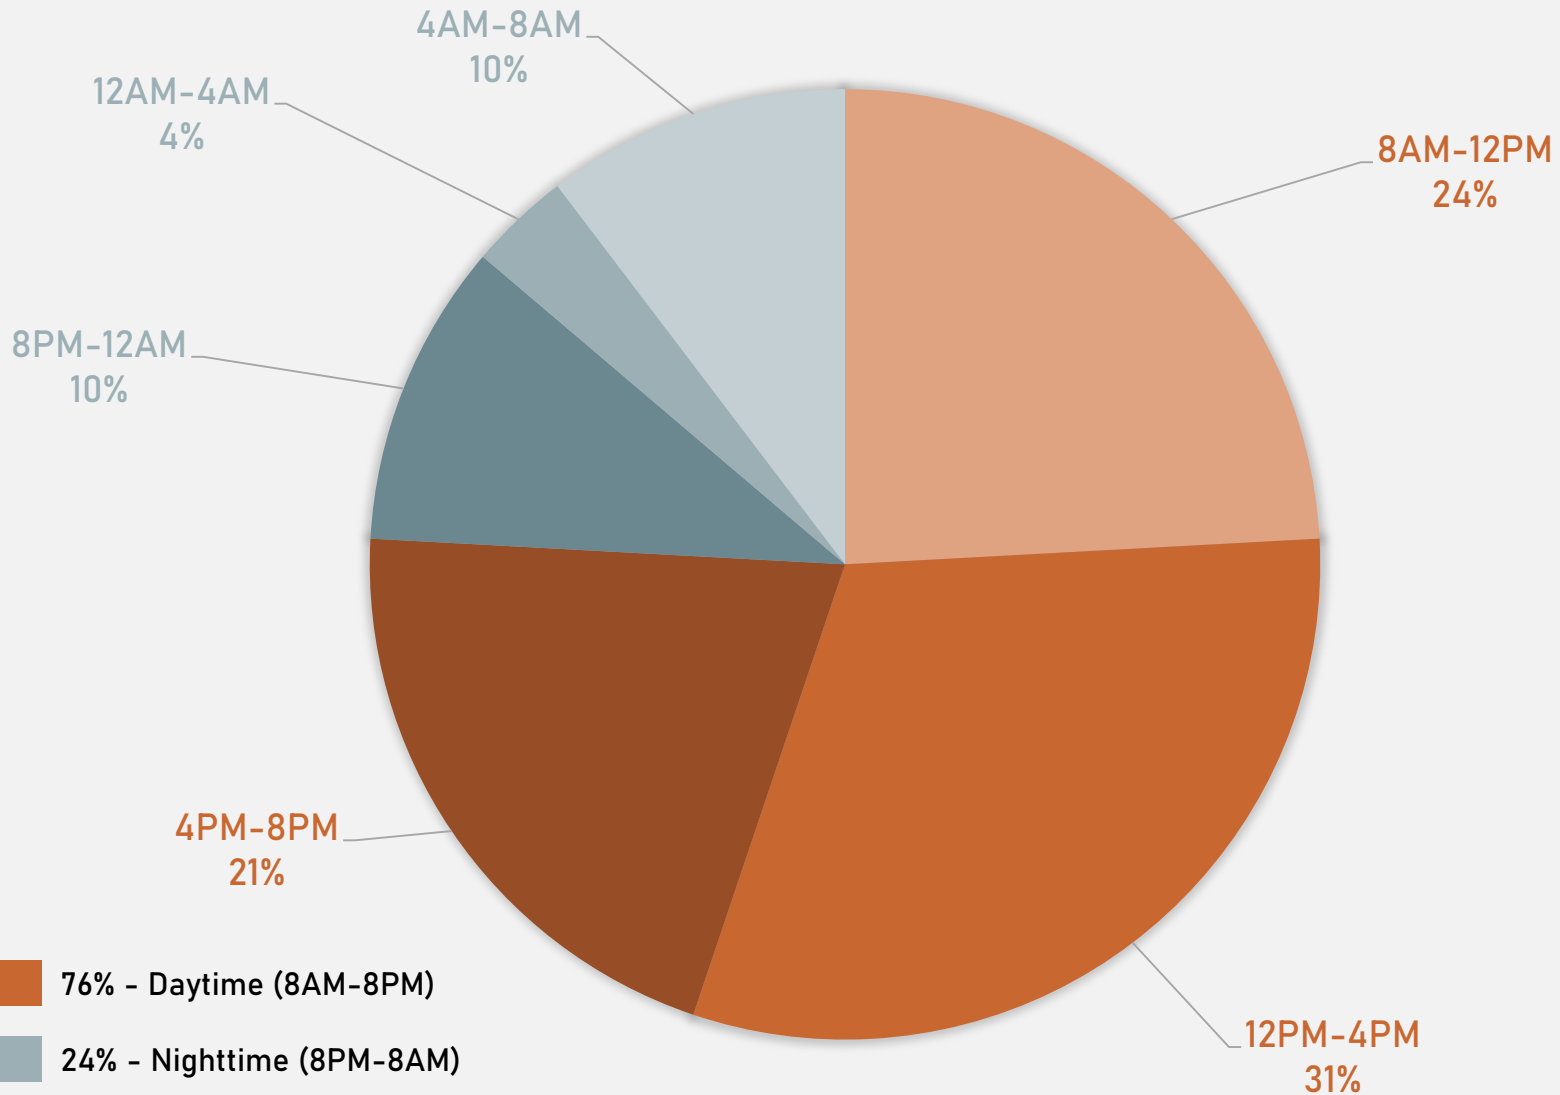

ACADEMY 2023 VS 2024

ACADEMY CRIMES BY DAY OF THE WEEK

ACADEMY CRIMES BY TIME OF DAY

ACADEMY CRIMES BY DAY OF THE MONTH

**FOUNTAIN PARK
NEIGHBORHOOD DETAIL**

FOUNTAIN PARK SUMMARY NOTES

- 27 total crimes in June 2024
 - **Up 59%** compared to June 2023 (17 crimes)
 - 2 crimes against persons in June 2024
 - **Down 50%** compared to June 2023 (4 crimes)
- 131 total crimes so far in 2024
 - **Down 22%** compared to this time in 2023 (169 crimes)
 - 22 crimes against persons so far in 2024
 - **Down 27%** compared to this time in 2023 (30 crimes)

FOUNTAIN PARK 2023 VS 2024

FOUNTAIN PARK CRIMES BY DAY OF THE WEEK

FOUNTAIN PARK CRIMES BY TIME OF DAY

FOUNTAIN PARK CRIMES BY DAY OF THE MONTH

**LEWIS PLACE
NEIGHBORHOOD DETAIL**

LEWIS PLACE SUMMARY NOTES

- 20 total crimes in June 2024
 - **Up 122%** compared to June 2023 (9 crimes)
 - 3 crimes against persons in June 2024
 - **Up 200%** compared to June 2023 (1 crimes)
- 101 total crimes so far in 2024
 - **Up 9%** compared to this time in 2023 (93 crimes)
 - 20 crimes against persons so far in 2024
 - **Down 5%** compared to this time in 2023 (21 crimes)

LEWIS PLACE 2023 VS 2024

LEWIS PLACE CRIMES BY DAY OF THE WEEK

LEWIS PLACE CRIMES BY TIME OF DAY

LEWIS PLACE CRIMES BY DAY OF THE MONTH

**VANDEVENTER
NEIGHBORHOOD DETAIL**

VANDEVENTER SUMMARY NOTES

- 27 total crimes in May 2024
 - **Down 29%** compared to May 2023 (38 crimes)
 - 4 crimes against persons in May 2024
 - **Down 60%** compared to May 2023 (10 crimes)
- 174 total crimes so far in 2024
 - **Down 4%** compared to this time in 2023 (181 crimes)
 - 27 crimes against persons so far in 2024
 - **Down 33%** compared to this time in 2023 (40 crimes)