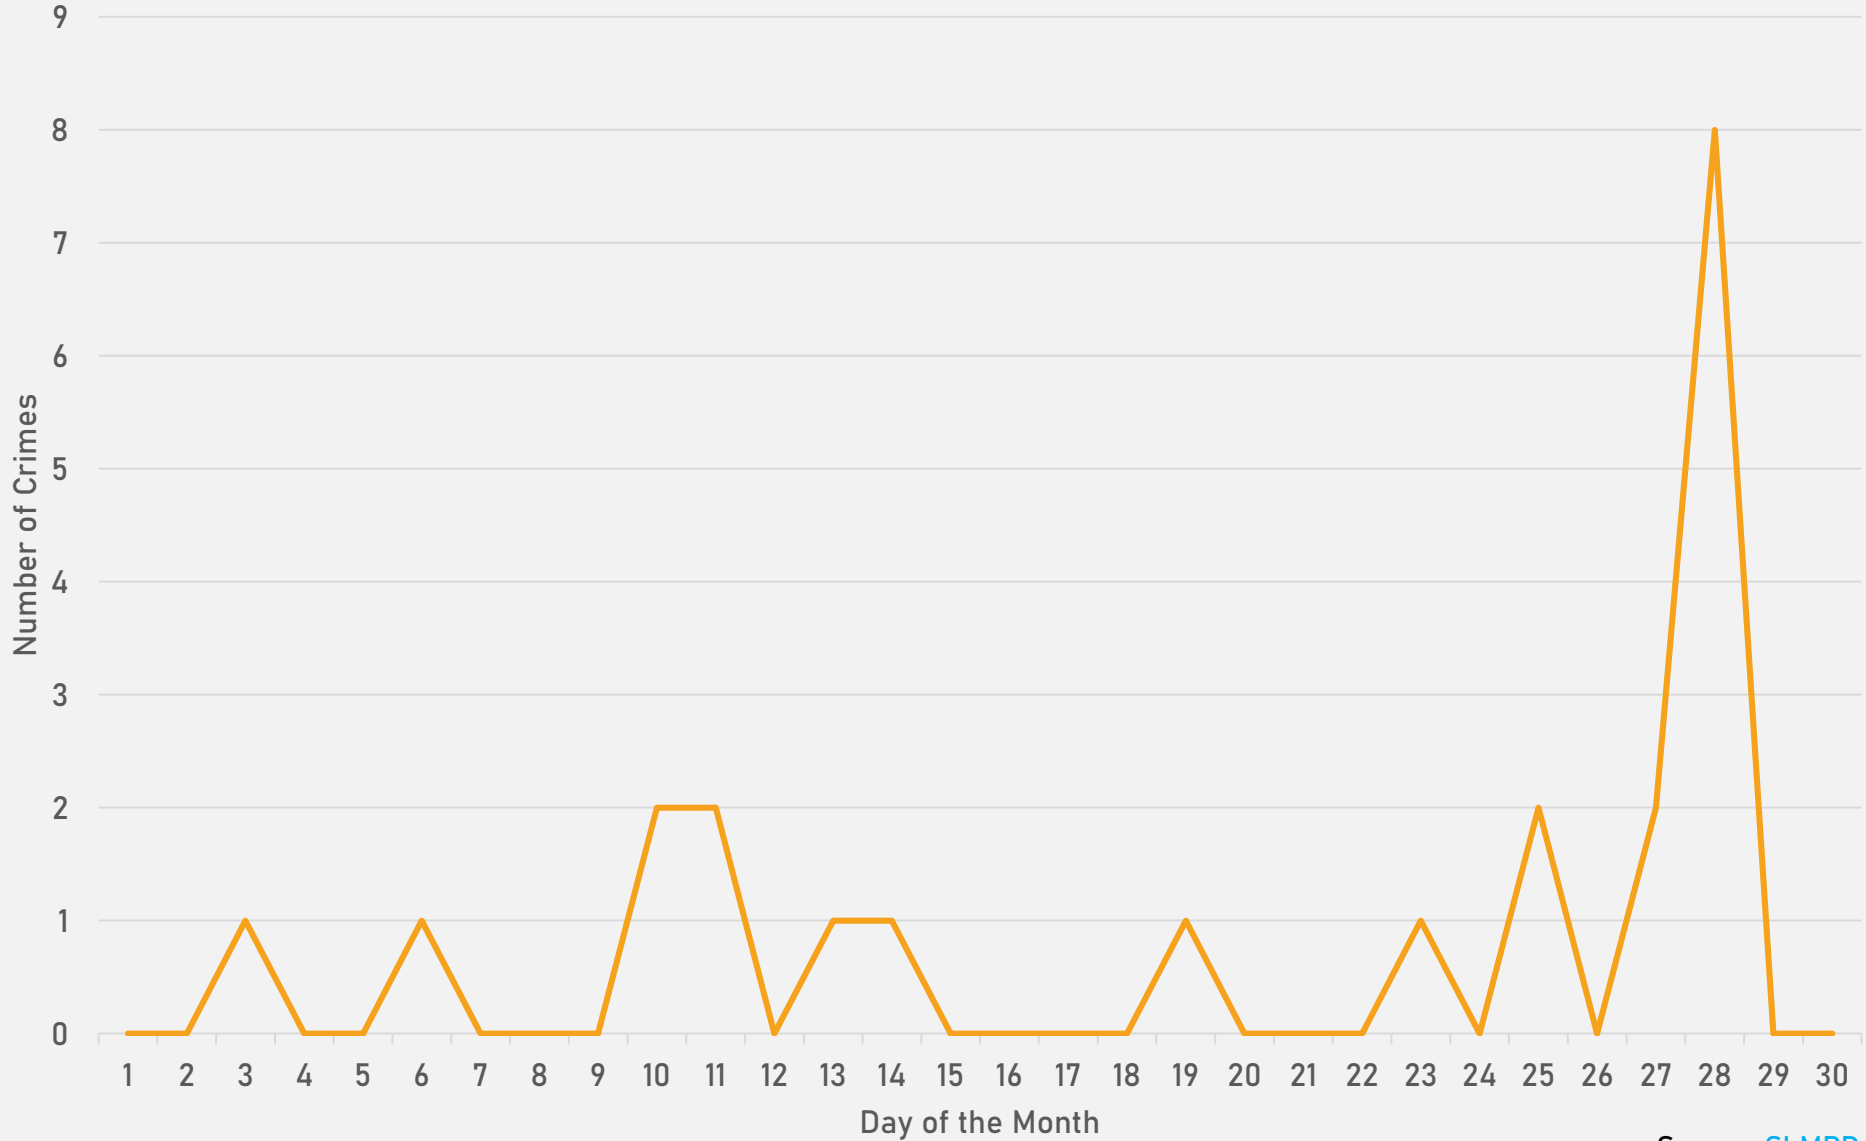

ACADEMY 2023 VS 2024

ACADEMY CRIMES BY DAY OF THE WEEK

ACADEMY CRIMES BY TIME OF DAY

ACADEMY CRIMES BY DAY OF THE MONTH

**FOUNTAIN PARK
NEIGHBORHOOD DETAIL**

FOUNTAIN PARK SUMMARY NOTES

- 27 total crimes in June 2024
 - **Up 59%** compared to June 2023 (17 crimes)
 - 2 crimes against persons in June 2024
 - **Down 50%** compared to June 2023 (4 crimes)
- 131 total crimes so far in 2024
 - **Down 22%** compared to this time in 2023 (169 crimes)
 - 22 crimes against persons so far in 2024
 - **Down 27%** compared to this time in 2023 (30 crimes)

- 20 total crimes in June 2024
 - **Up 122%** compared to June 2023 (9 crimes)
 - 3 crimes against persons in June 2024
 - **Up 200%** compared to June 2023 (1 crimes)
- 101 total crimes so far in 2024
 - **Up 9%** compared to this time in 2023 (93 crimes)
 - 20 crimes against persons so far in 2024
 - **Down 5%** compared to this time in 2023 (21 crimes)

LEWIS PLACE 2023 VS 2024

LEWIS PLACE CRIMES BY DAY OF THE WEEK

LEWIS PLACE CRIMES BY TIME OF DAY

LEWIS PLACE CRIMES BY DAY OF THE MONTH

**VANDEVENTER
NEIGHBORHOOD DETAIL**

VANDEVENTER SUMMARY NOTES

- 27 total crimes in May 2024
 - **Down 29%** compared to May 2023 (38 crimes)
 - 4 crimes against persons in May 2024
 - **Down 60%** compared to May 2023 (10 crimes)
- 174 total crimes so far in 2024
 - **Down 4%** compared to this time in 2023 (181 crimes)
 - 27 crimes against persons so far in 2024
 - **Down 33%** compared to this time in 2023 (40 crimes)

VANDEVENTER YEAR TO YEAR COMPARISON

2023

Crimes	Jan	Feb	Mar	Apr	May	Jun	Jul	Aug	Sep	Oct	Nov	Dec	Total
Aggravated Assault	4	1	5	0	1	2	4	1	2	0	0	11	31
Arson	0	0	0	1	0	0	0	0	0	0	0	0	1
Burglary	0	1	2	1	0	2	0	3	1	1	3	1	15
Homicide	1	0	0	0	1	0	0	0	0	0	0	0	2
Larceny	2	4	6	4	10	6	5	7	3	3	4	4	58
Motor Vehicle Theft	7	2	1	3	4	2	2	8	4	5	2	4	44
Robbery	0	0	0	1	1	2	0	0	3	2	0	1	10
Total	14	8	14	10	17	14	11	19	13	11	9	21	161