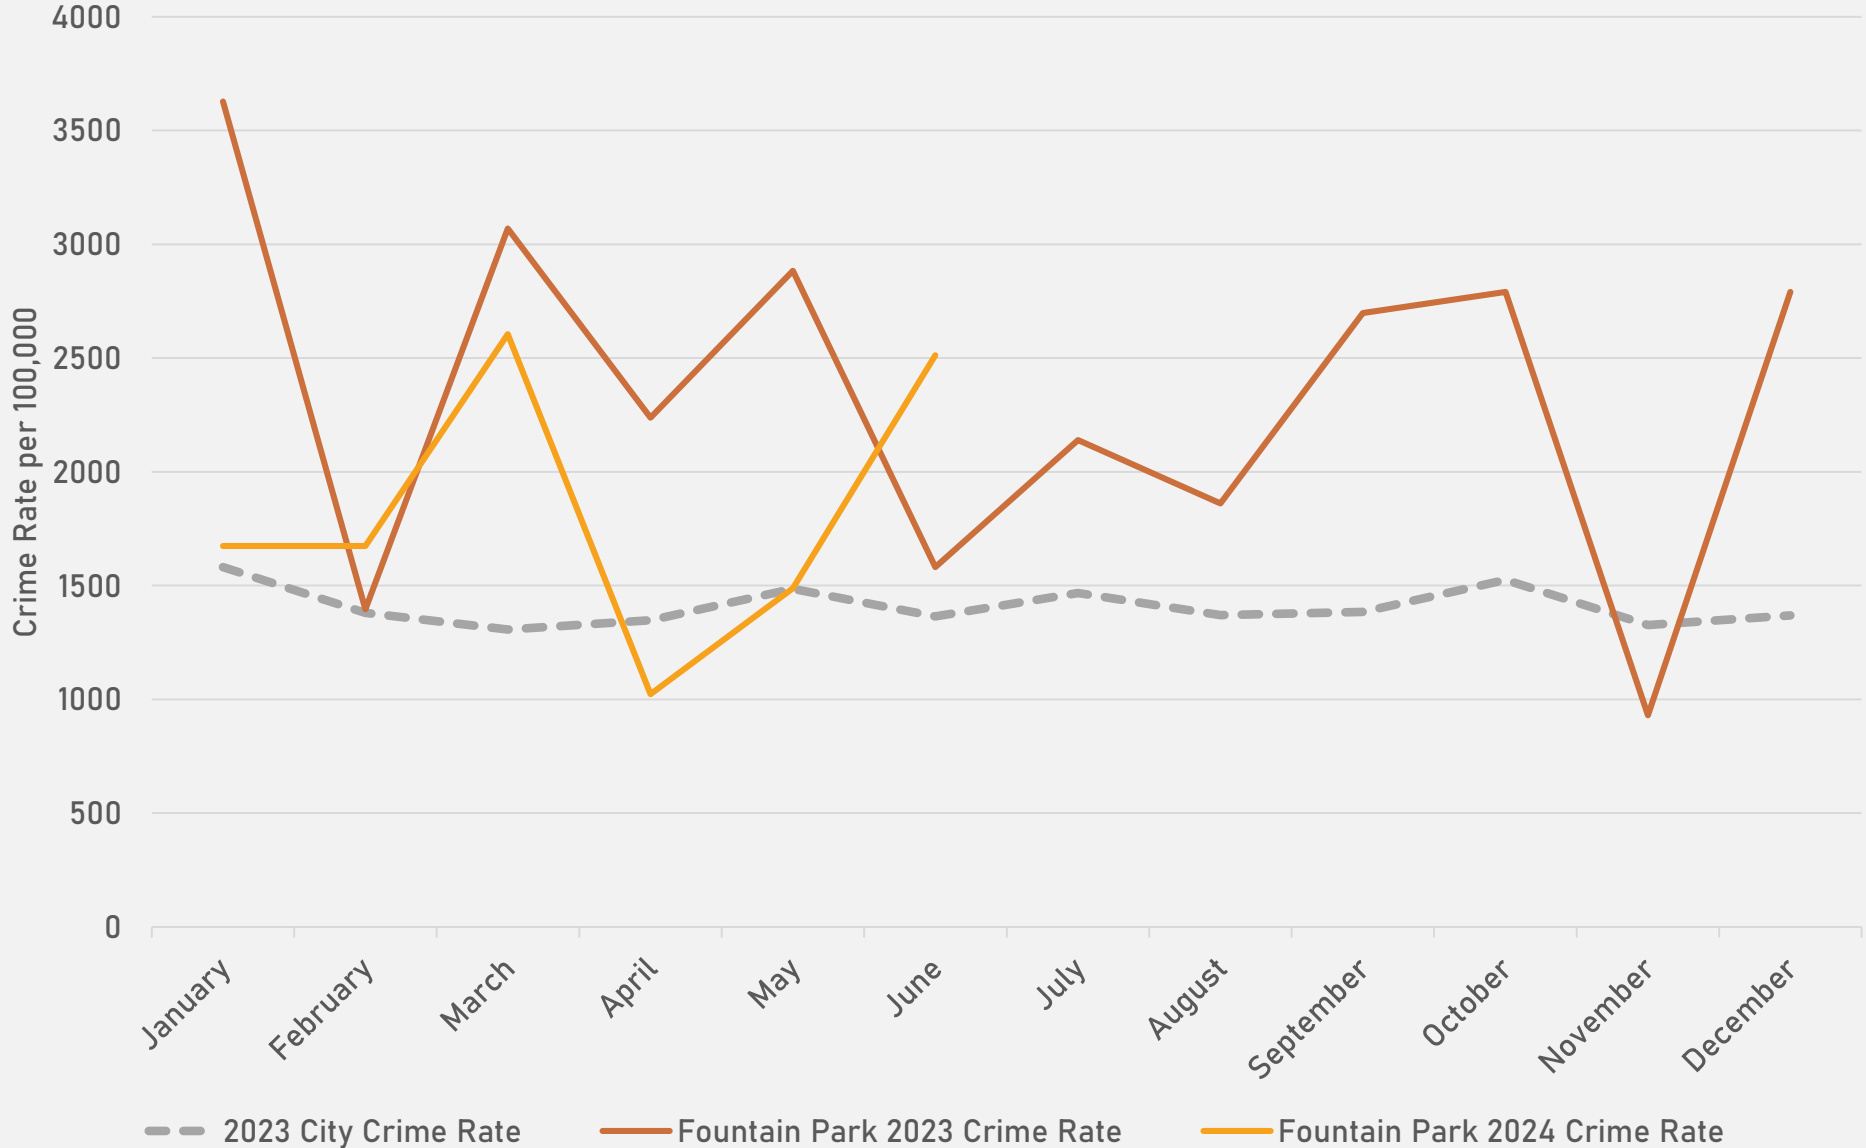

FOUNTAIN PARK YEAR TO YEAR COMPARISON

2023

Crimes	Jan	Feb	Mar	Apr	May	Jun	Jul	Aug	Sep	Oct	Nov	Dec	Total
Aggravated Assault	5	0	1	0	6	2	4	2	1	3	2	1	27
Arson	0	0	0	0	0	0	2	0	0	0	0	0	2
Burglary	3	0	3	3	0	0	0	2	0	0	0	2	13
Homicide	0	0	3	0	0	1	0	0	1	0	0	1	6
Larceny	6	1	2	4	6	3	2	2	5	2	1	3	37
Motor Vehicle Theft	4	2	5	1	2	4	1	0	7	5	3	2	36
Robbery	0	0	0	0	0	1	0	0	0	2	0	1	4
Total	18	3	14	8	14	11	9	6	14	12	6	10	125

2024

Crimes	Jan	Feb	Mar	Apr	May	Jun	Total
Aggravated Assault	0	0	2	3	0	1	6
Arson	0	0	0	0	0	0	0
Burglary	0	1	0	0	0	0	1
Homicide	0	0	0	0	0	0	0
Larceny	3	4	3	2	2	3	17
Motor Vehicle Theft	2	3	1	0	2	2	10
Robbery	1	2	0	0	0	0	3
Total	6	10	6	5	4	6	37

FOUNTAIN PARK 2023 VS 2024