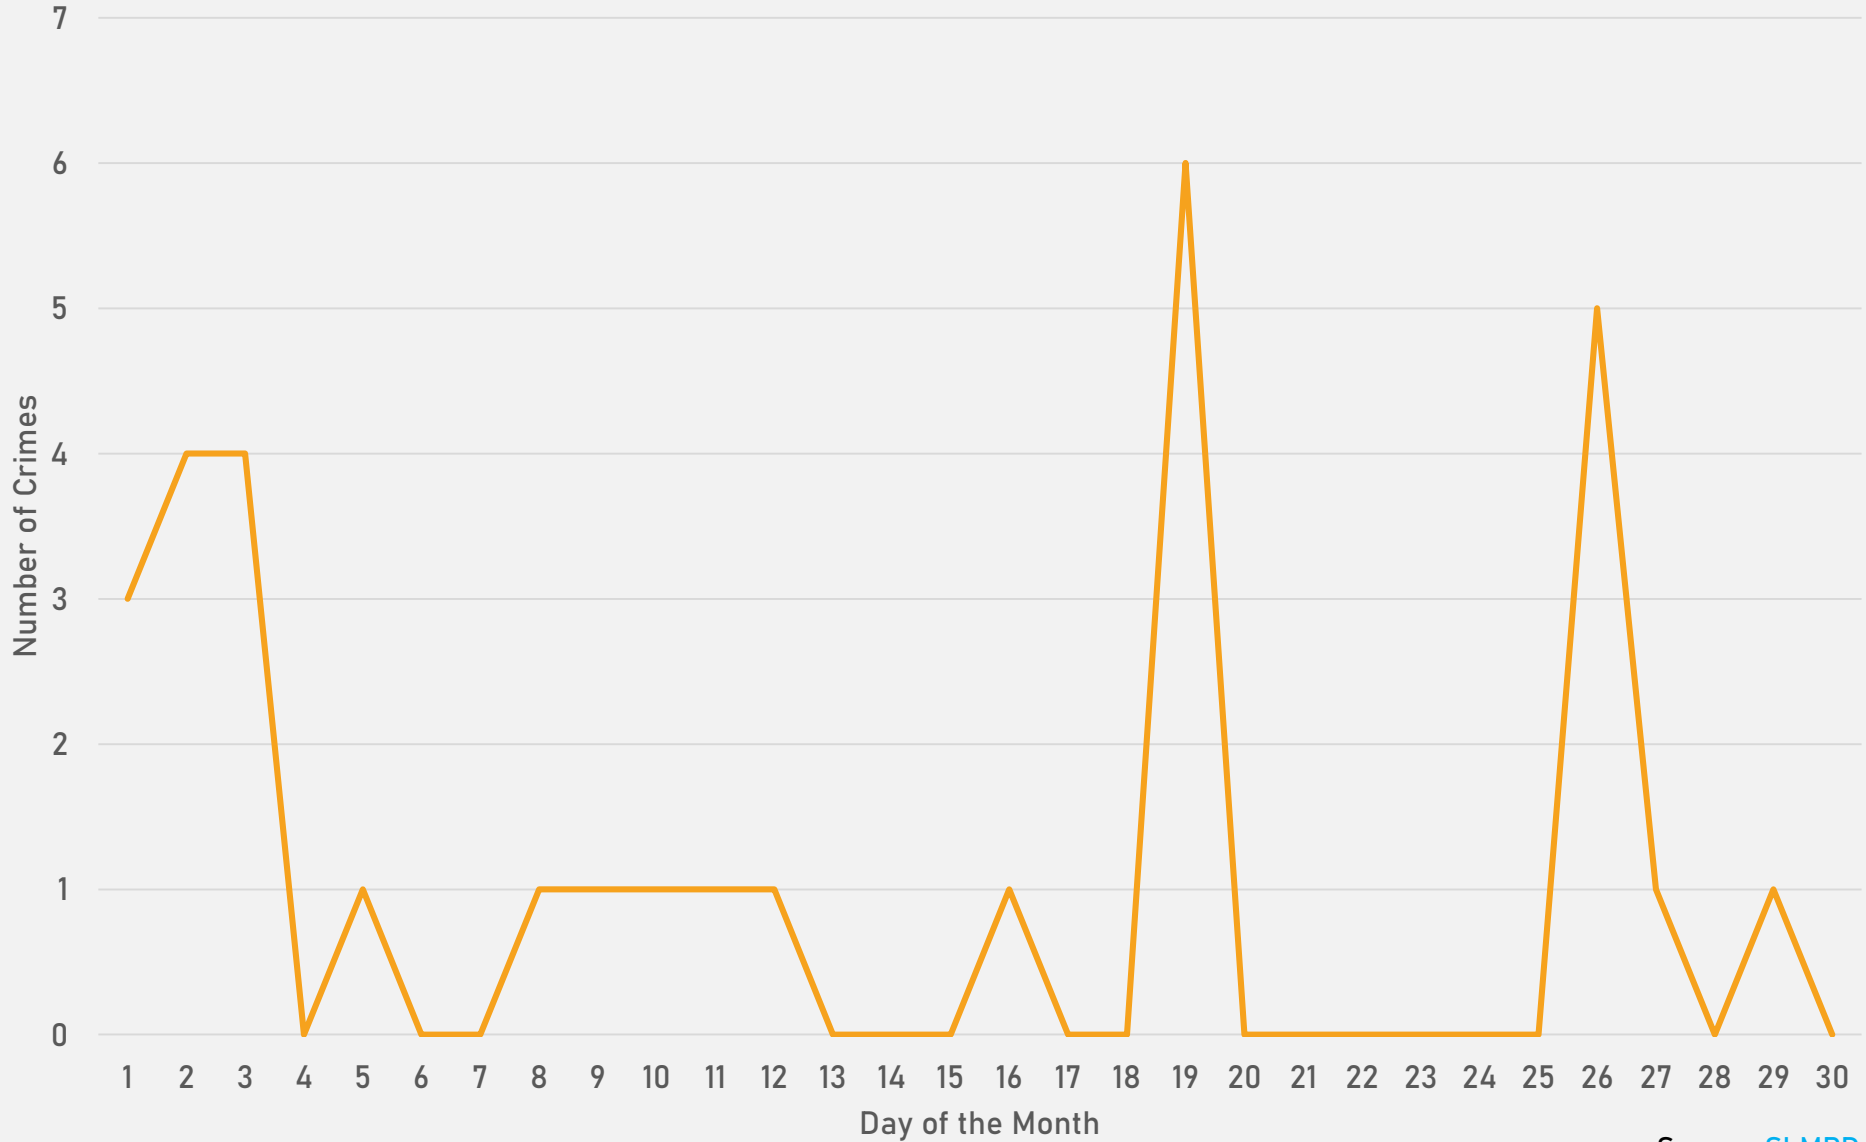

NEIGHBORHOODS VS CITY CRIME RATE OVER THE PAST YEAR

**ACADEMY
NEIGHBORHOOD DETAIL**

ACADEMY SUMMARY NOTES

- 29 total crimes in June 2024
 - **Up 7%** compared to June 2023 (27 crimes)
 - 12 crimes against persons in June 2024
 - **Up 140%** compared to June 2023 (5 crimes)
- 233 total crimes so far in 2024
 - **Up 2%** compared to this time in 2023 (228 crimes)
 - 53 crimes against persons so far in 2024
 - **Up 20%** compared to this time in 2023 (44 crimes)

ACADEMY 2023 VS 2024

ACADEMY CRIMES BY DAY OF THE WEEK

ACADEMY CRIMES BY TIME OF DAY

ACADEMY CRIMES BY DAY OF THE MONTH

**FOUNTAIN PARK
NEIGHBORHOOD DETAIL**

FOUNTAIN PARK SUMMARY NOTES

- 27 total crimes in June 2024
 - **Up 59%** compared to June 2023 (17 crimes)
 - 2 crimes against persons in June 2024
 - **Down 50%** compared to June 2023 (4 crimes)
- 131 total crimes so far in 2024
 - **Down 22%** compared to this time in 2023 (169 crimes)
 - 22 crimes against persons so far in 2024
 - **Down 27%** compared to this time in 2023 (30 crimes)

- 20 total crimes in June 2024
 - **Up 122%** compared to June 2023 (9 crimes)
 - 3 crimes against persons in June 2024
 - **Up 200%** compared to June 2023 (1 crimes)
- 101 total crimes so far in 2024
 - **Up 9%** compared to this time in 2023 (93 crimes)
 - 20 crimes against persons so far in 2024
 - **Down 5%** compared to this time in 2023 (21 crimes)

LEWIS PLACE 2023 VS 2024

LEWIS PLACE CRIMES BY DAY OF THE WEEK

LEWIS PLACE CRIMES BY TIME OF DAY

LEWIS PLACE CRIMES BY DAY OF THE MONTH

**VANDEVENTER
NEIGHBORHOOD DETAIL**

VANDEVENTER SUMMARY NOTES

- 27 total crimes in May 2024
 - **Down 29%** compared to May 2023 (38 crimes)
 - 4 crimes against persons in May 2024
 - **Down 60%** compared to May 2023 (10 crimes)
- 174 total crimes so far in 2024
 - **Down 4%** compared to this time in 2023 (181 crimes)
 - 27 crimes against persons so far in 2024
 - **Down 33%** compared to this time in 2023 (40 crimes)