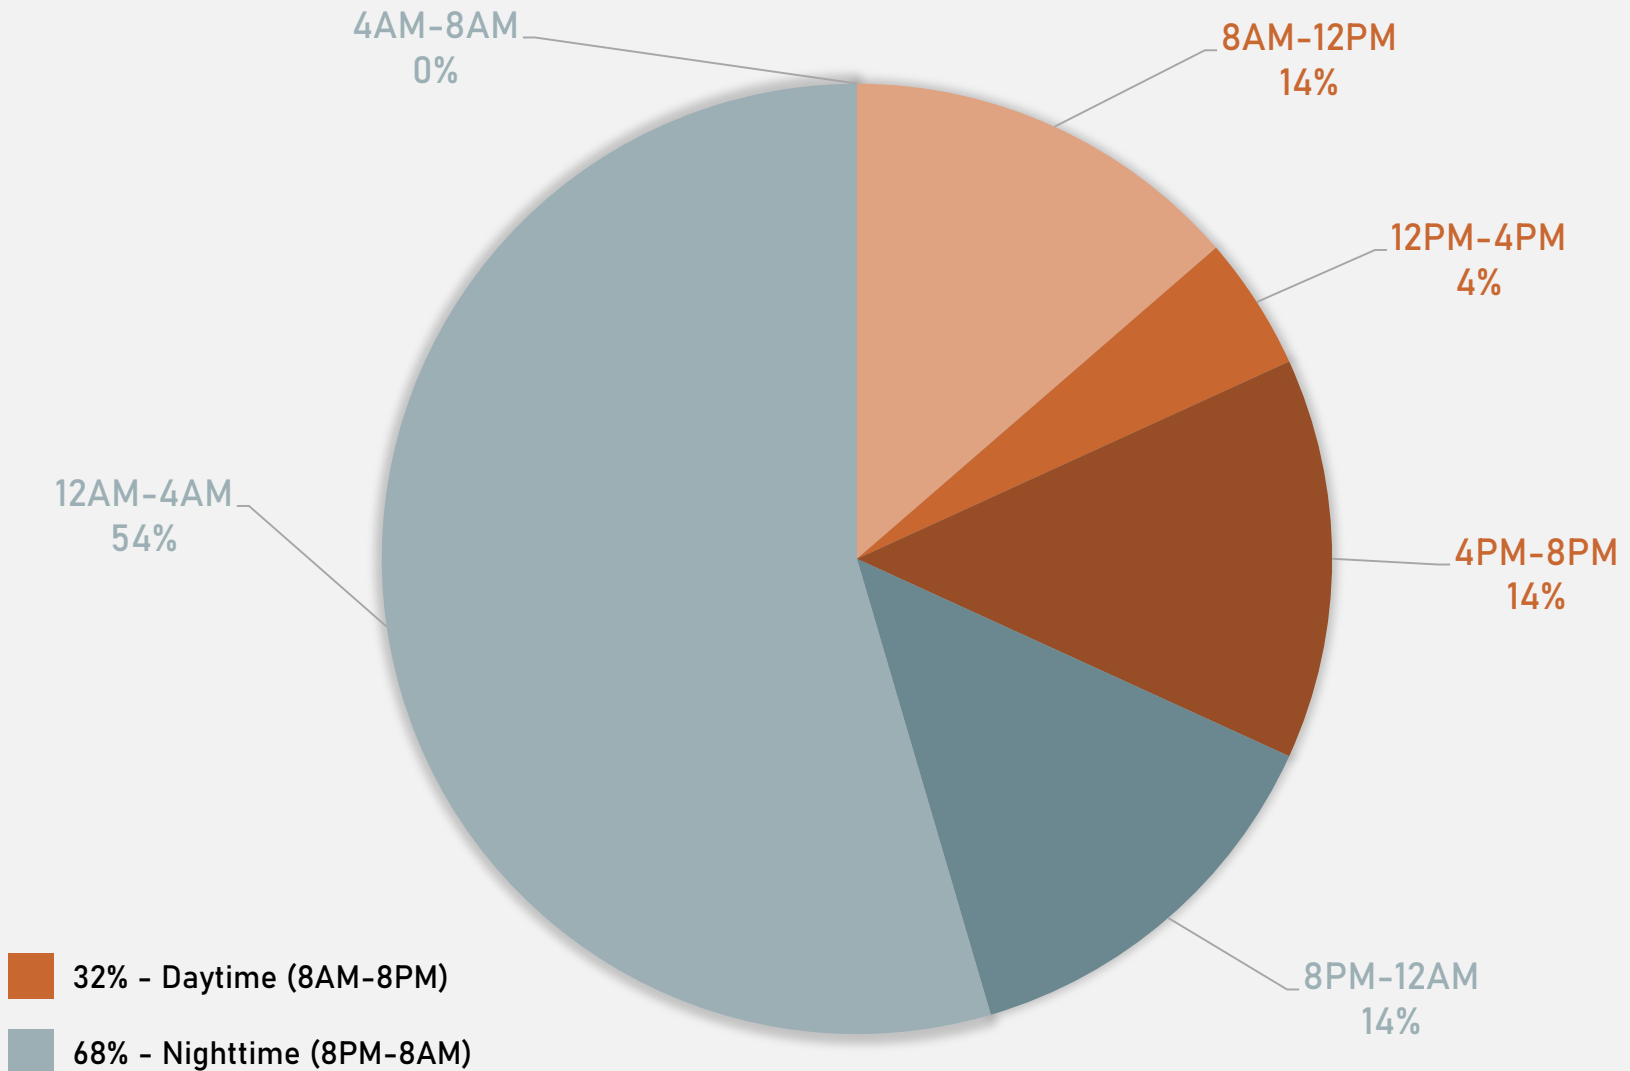

- 20 total crimes in June 2024
 - **Up 122%** compared to June 2023 (9 crimes)
 - 3 crimes against persons in June 2024
 - **Up 200%** compared to June 2023 (1 crimes)
- 101 total crimes so far in 2024
 - **Up 9%** compared to this time in 2023 (93 crimes)
 - 20 crimes against persons so far in 2024
 - **Down 5%** compared to this time in 2023 (21 crimes)

LEWIS PLACE YEAR TO YEAR COMPARISON

2023

Crimes	Jan	Feb	Mar	Apr	May	Jun	Jul	Aug	Sep	Oct	Nov	Dec	Total
Aggravated Assault	0	0	2	2	6	0	1	2	2	5	0	0	20
Arson	0	0	0	0	0	0	0	0	0	0	0	0	0
Burglary	1	1	0	0	1	0	0	2	2	1	0	0	8
Homicide	0	0	0	3	0	0	0	0	0	0	0	0	3
Larceny	2	2	1	1	2	3	3	2	5	5	1	2	28
Motor Vehicle Theft	0	3	3	2	2	1	3	4	4	0	1	3	25
Robbery	0	0	1	2	0	0	0	1	0	0	0	0	4
Total	3	6	7	10	11	4	7	11	13	11	2	5	88

2024

Crimes	Jan	Feb	Mar	Apr	May	Jun	Total
Aggravated Assault	2	0	2	2	1	1	8
Arson	0	0	0	0	0	0	0
Burglary	2	1	0	1	1	2	7
Homicide	0	1	0	0	0	0	1
Larceny	2	1	2	2	1	3	11
Motor Vehicle Theft	2	1	1	3	1	2	10
Robbery	0	0	0	0	1	0	1
Total	8	4	5	8	5	8	38

LEWIS PLACE 2023 VS 2024

LEWIS PLACE CRIMES BY DAY OF THE WEEK

LEWIS PLACE CRIMES BY TIME OF DAY

LEWIS PLACE CRIMES BY DAY OF THE MONTH

**VANDEVENTER
NEIGHBORHOOD DETAIL**

VANDEVENTER SUMMARY NOTES

- 27 total crimes in May 2024
 - **Down 29%** compared to May 2023 (38 crimes)
 - 4 crimes against persons in May 2024
 - **Down 60%** compared to May 2023 (10 crimes)
- 174 total crimes so far in 2024
 - **Down 4%** compared to this time in 2023 (181 crimes)
 - 27 crimes against persons so far in 2024
 - **Down 33%** compared to this time in 2023 (40 crimes)