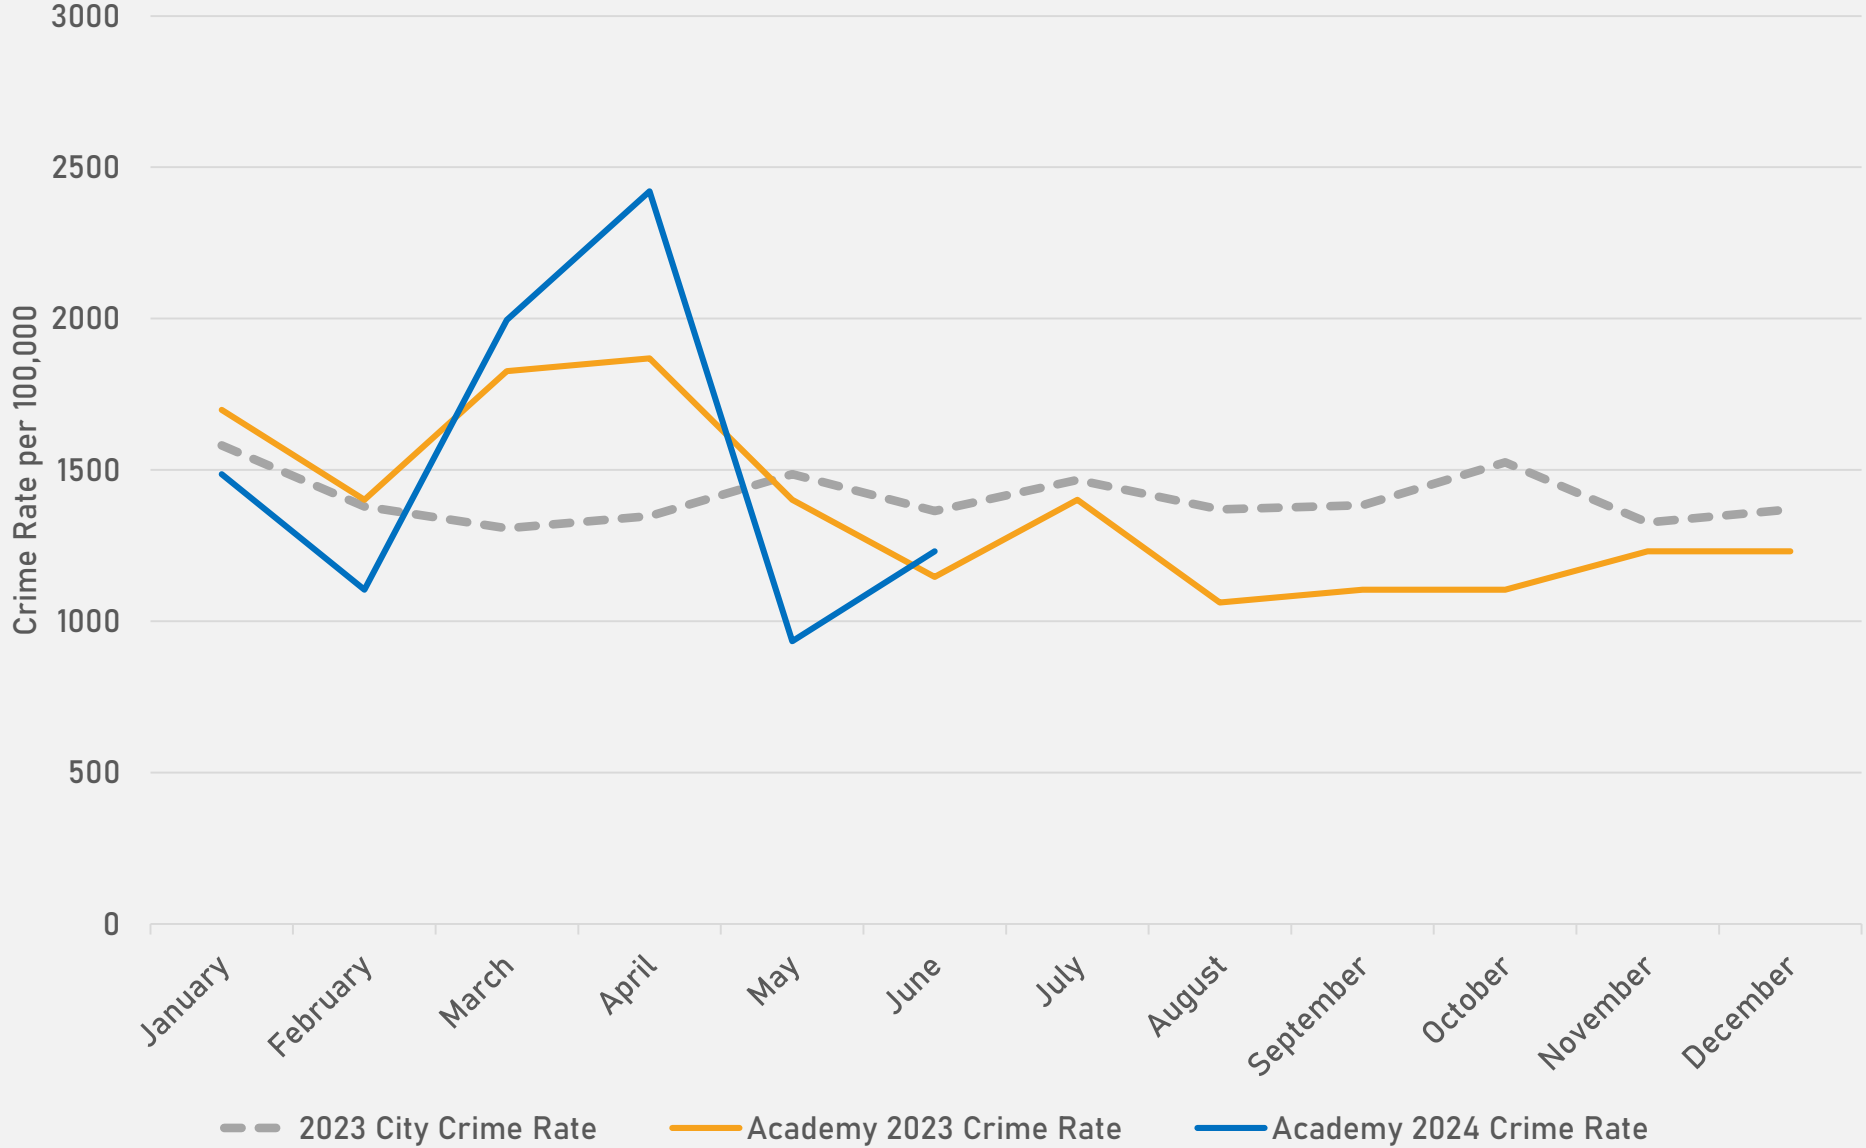

- The **lowest number** of crimes in one neighborhood was 10 in Visitation Park
- The **highest number** of crimes in one neighborhood was 204 in the Central West End
- The average number of crimes per neighborhood was 49.1
- The **lowest crime rate** per 100,000 in one neighborhood was 960.2 in Hamilton Heights
- The **highest crime rate** per 100,000 in one neighborhood was 2511.6 in Fountain Park
- The overall crime rate in District 5 was 1303.1

NEIGHBORHOODS VS CITY CRIME RATE OVER THE PAST YEAR

**ACADEMY
NEIGHBORHOOD DETAIL**

ACADEMY SUMMARY NOTES

- 29 total crimes in June 2024
 - **Up 7%** compared to June 2023 (27 crimes)
 - 12 crimes against persons in June 2024
 - **Up 140%** compared to June 2023 (5 crimes)
- 233 total crimes so far in 2024
 - **Up 2%** compared to this time in 2023 (228 crimes)
 - 53 crimes against persons so far in 2024
 - **Up 20%** compared to this time in 2023 (44 crimes)

ACADEMY 2023 VS 2024

ACADEMY CRIMES BY DAY OF THE WEEK

ACADEMY CRIMES BY TIME OF DAY

ACADEMY CRIMES BY DAY OF THE MONTH

**FOUNTAIN PARK
NEIGHBORHOOD DETAIL**

FOUNTAIN PARK SUMMARY NOTES

- 27 total crimes in June 2024
 - **Up 59%** compared to June 2023 (17 crimes)
 - 2 crimes against persons in June 2024
 - **Down 50%** compared to June 2023 (4 crimes)
- 131 total crimes so far in 2024
 - **Down 22%** compared to this time in 2023 (169 crimes)
 - 22 crimes against persons so far in 2024
 - **Down 27%** compared to this time in 2023 (30 crimes)