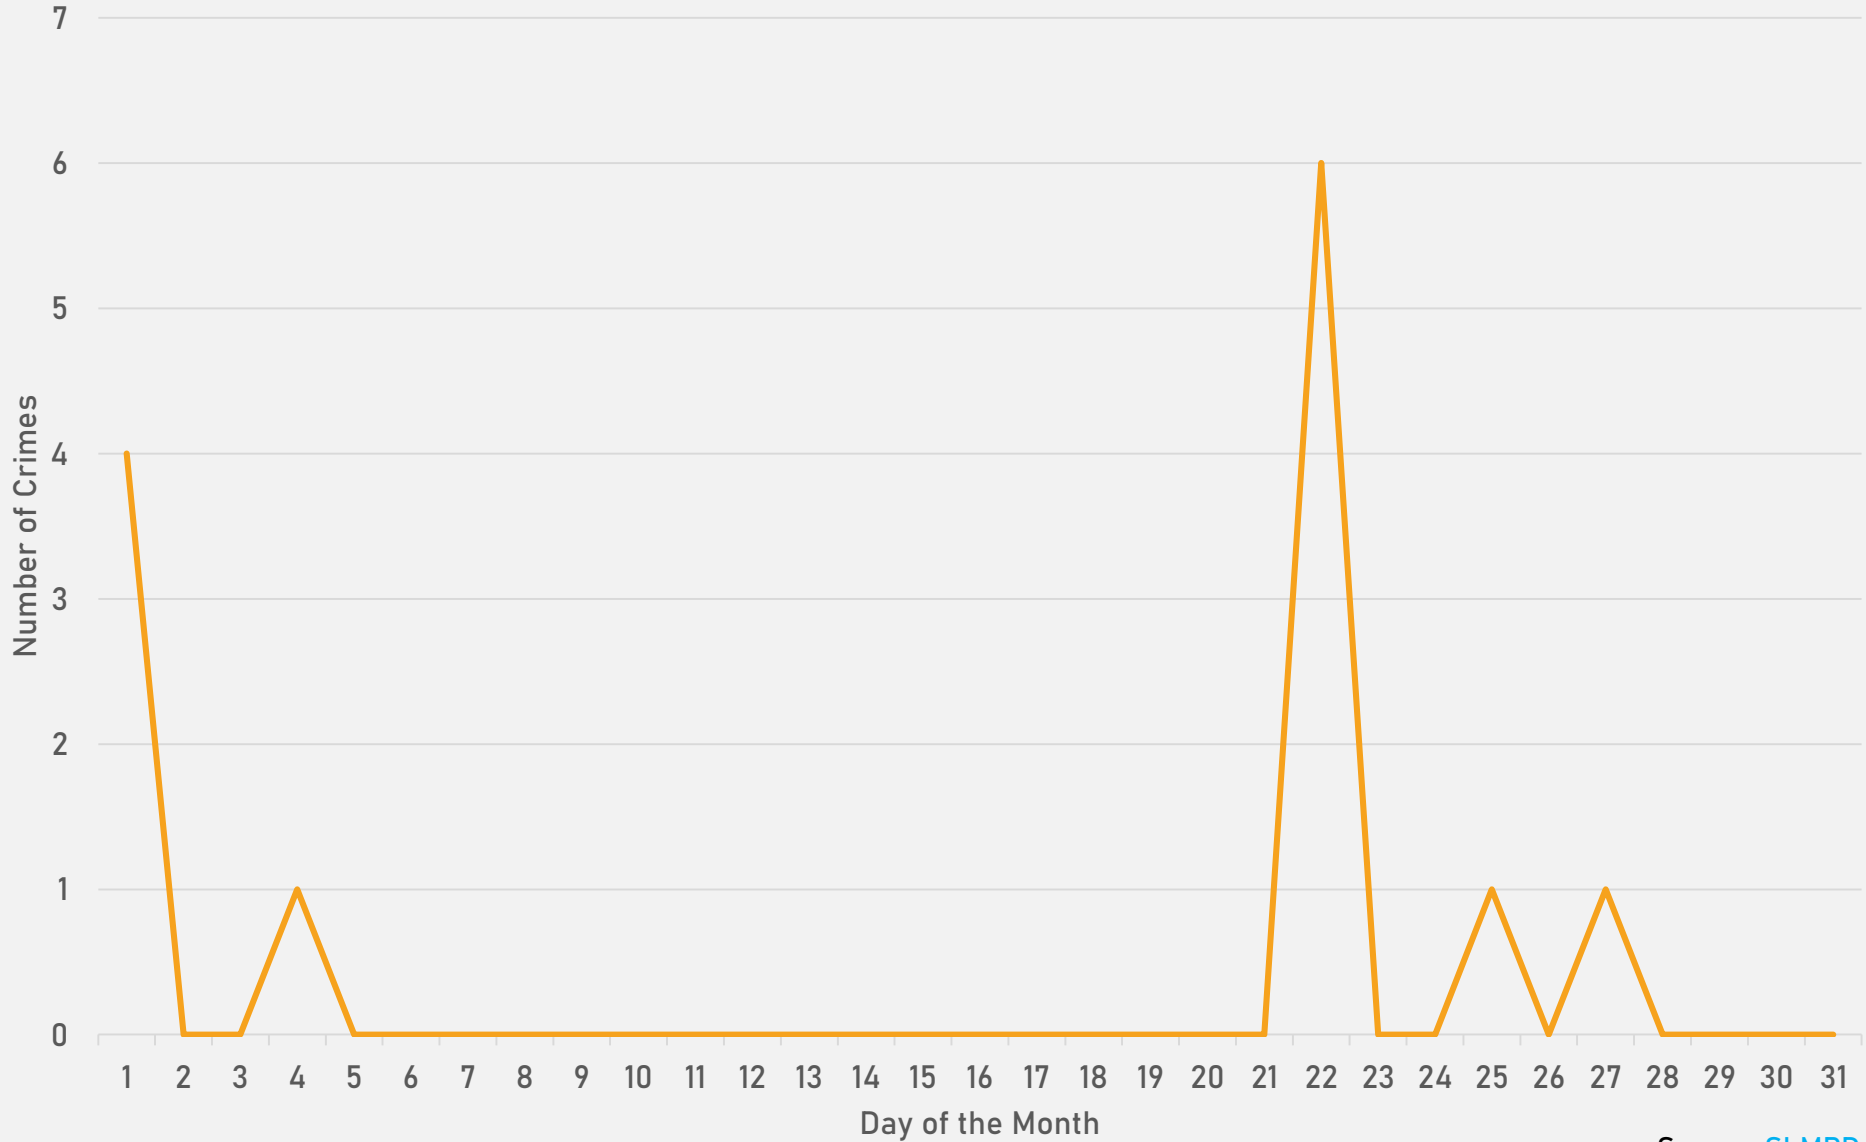

FOUNTAIN PARK CRIMES BY TIME OF DAY

FOUNTAIN PARK CRIMES BY DAY OF THE MONTH

**LEWIS PLACE
NEIGHBORHOOD DETAIL**

LEWIS PLACE SUMMARY NOTES

- 13 total crimes in March 2024
 - **Down 7%** compared to March 2023 (14 crimes)
 - 6 crimes against persons in March 2024
 - **Up 200%** compared to March 2023 (2 crimes)
- 39 total crimes so far in 2024
 - **Up 5%** compared to this time in 2023 (37 crimes)
 - 10 crimes against persons so far in 2024
 - **Up 150%** compared to this time in 2023 (4 crimes)

LEWIS PLACE YEAR TO YEAR COMPARISON

2023

Crimes	Jan	Feb	Mar	Apr	May	Jun	Jul	Aug	Sep	Oct	Nov	Dec	Total
Aggravated Assault	0	0	2	2	6	0	1	2	2	5	0	0	20
Arson	0	0	0	0	0	0	0	0	0	0	0	0	0
Burglary	1	1	0	0	1	0	0	2	2	1	0	0	8
Homicide	0	0	0	3	0	0	0	0	0	0	0	0	3
Larceny	2	2	1	1	2	3	3	2	5	5	1	2	28
Motor Vehicle Theft	0	3	3	2	2	1	3	4	4	0	1	3	25
Robbery	0	0	1	2	0	0	0	1	0	0	0	0	4
Total	3	6	7	10	11	4	7	11	13	11	2	5	88

2024

Crimes	Jan	Feb	Mar	Total
Aggravated Assault	2	0	2	4
Arson	0	0	0	0
Burglary	2	1	0	3
Homicide	0	1	0	1
Larceny	2	1	2	5
Motor Vehicle Theft	2	1	1	4
Robbery	0	0	0	0
Total	8	4	5	17

Source: [SLMPD](#)

LEWIS PLACE CRIMES BY DAY OF THE WEEK

LEWIS PLACE CRIMES BY TIME OF DAY

LEWIS PLACE CRIMES BY DAY OF THE MONTH

**VANDEVENTER
NEIGHBORHOOD DETAIL**

VANDEVENTER SUMMARY NOTES

- 26 total crimes in March 2024
 - **Down 10%** compared to March 2023 (29 crimes)
 - 4 crimes against persons in March 2024
 - **Down 43%** compared to March 2023 (7 crimes)
- 87 total crimes so far in 2024
 - **Up 14%** compared to this time in 2023 (76 crimes)
 - 16 crimes against persons so far in 2024
 - **Down 16%** compared to this time in 2023 (19 crimes)