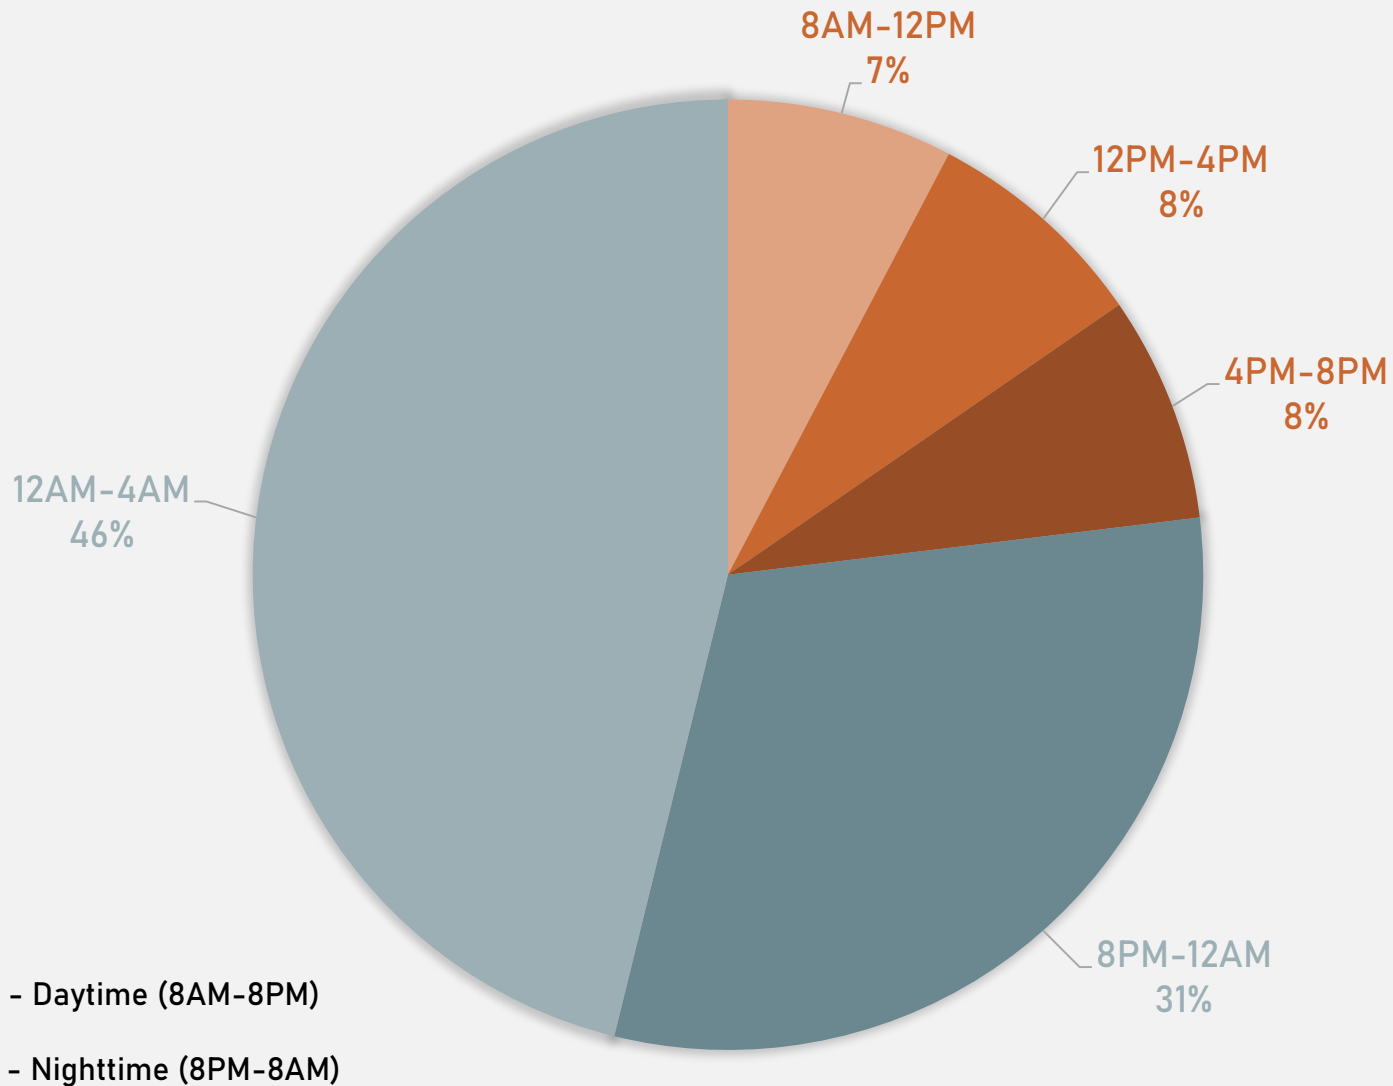

FOUNTAIN PARK CRIMES BY TIME OF DAY

FOUNTAIN PARK CRIMES BY DAY OF THE MONTH

**LEWIS PLACE
NEIGHBORHOOD DETAIL**

LEWIS PLACE SUMMARY NOTES

- 13 total crimes in March 2024
 - **Down 7%** compared to March 2023 (14 crimes)
 - 6 crimes against persons in March 2024
 - **Up 200%** compared to March 2023 (2 crimes)
- 39 total crimes so far in 2024
 - **Up 5%** compared to this time in 2023 (37 crimes)
 - 10 crimes against persons so far in 2024
 - **Up 150%** compared to this time in 2023 (4 crimes)

2024

Crimes	Jan	Feb	Mar	Total
Aggravated Assault	2	0	2	4
Arson	0	0	0	0
Burglary	2	1	0	3
Homicide	0	1	0	1
Larceny	2	1	2	5
Motor Vehicle Theft	2	1	1	4
Robbery	0	0	0	0
Total	8	4	5	17

Source: [SLMPD](#)

LEWIS PLACE CRIMES BY DAY OF THE WEEK

LEWIS PLACE CRIMES BY TIME OF DAY

LEWIS PLACE CRIMES BY DAY OF THE MONTH

**VANDEVENTER
NEIGHBORHOOD DETAIL**

VANDEVENTER SUMMARY NOTES

- 26 total crimes in March 2024
 - **Down 10%** compared to March 2023 (29 crimes)
 - 4 crimes against persons in March 2024
 - **Down 43%** compared to March 2023 (7 crimes)
- 87 total crimes so far in 2024
 - **Up 14%** compared to this time in 2023 (76 crimes)
 - 16 crimes against persons so far in 2024
 - **Down 16%** compared to this time in 2023 (19 crimes)