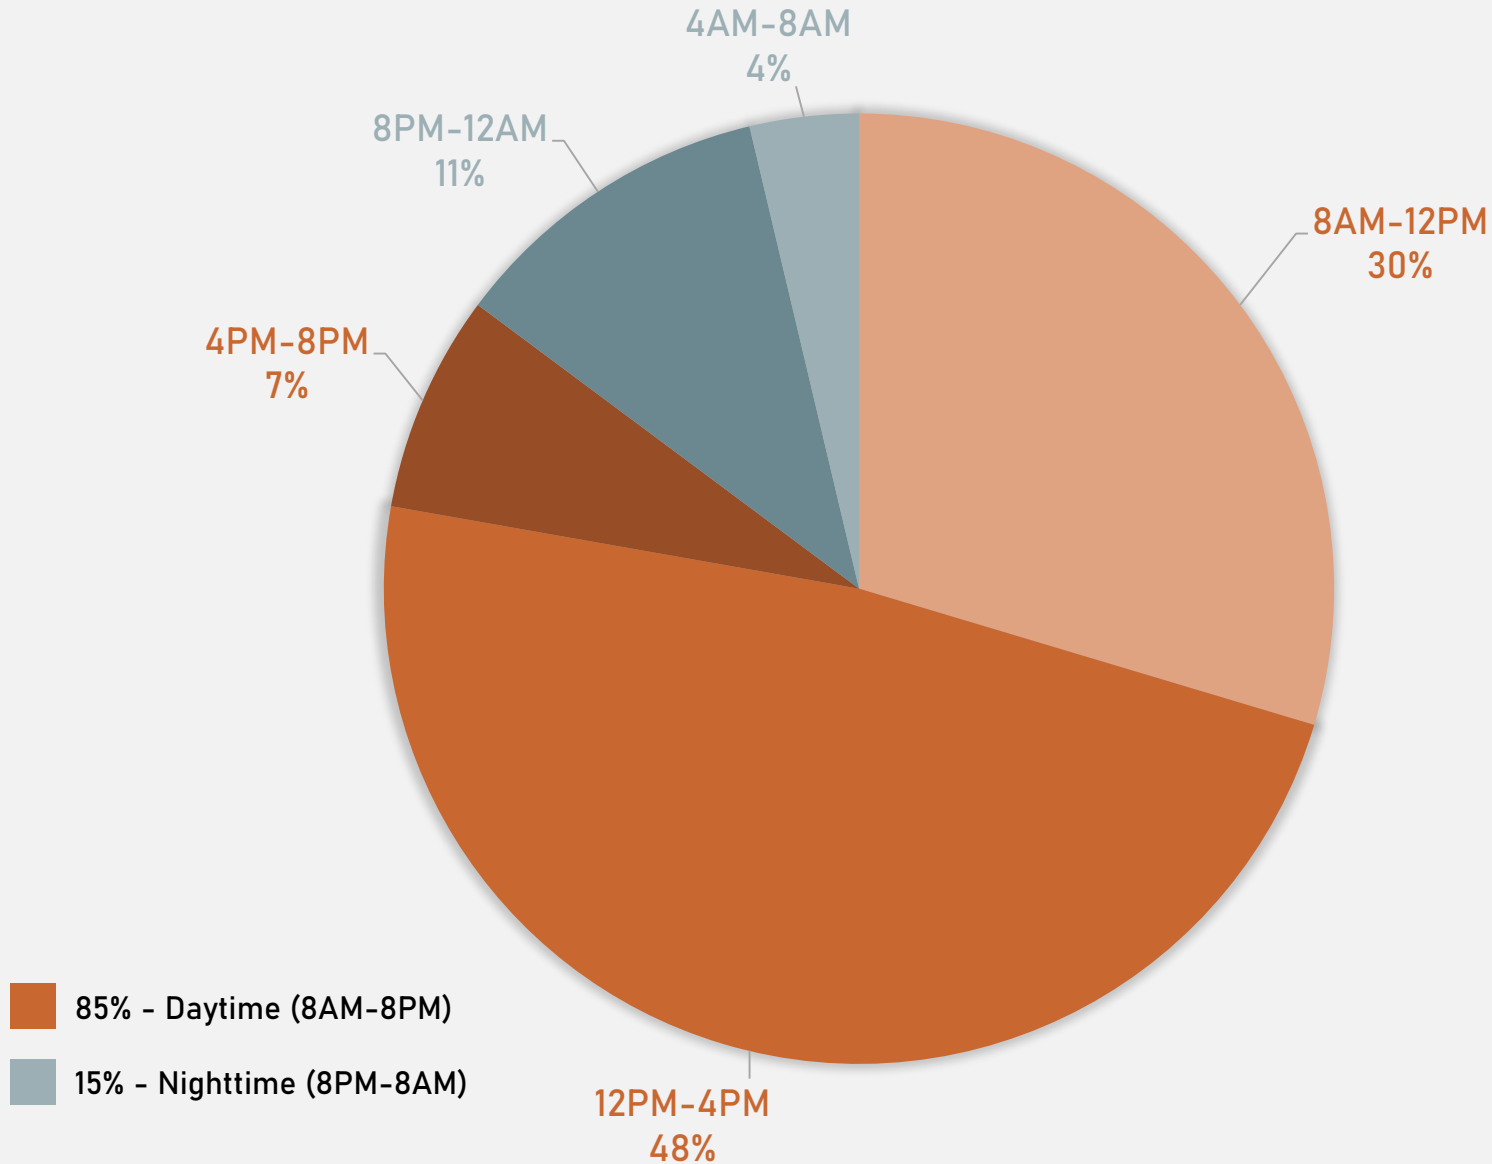

FOUNTAIN PARK CRIMES BY TIME OF DAY

FOUNTAIN PARK CRIMES BY DAY OF THE MONTH

**LEWIS PLACE
NEIGHBORHOOD DETAIL**

LEWIS PLACE SUMMARY NOTES

- 13 total crimes in March 2024
 - **Down 7%** compared to March 2023 (14 crimes)
 - 6 crimes against persons in March 2024
 - **Up 200%** compared to March 2023 (2 crimes)
- 39 total crimes so far in 2024
 - **Up 5%** compared to this time in 2023 (37 crimes)
 - 10 crimes against persons so far in 2024
 - **Up 150%** compared to this time in 2023 (4 crimes)

LEWIS PLACE CRIMES BY TIME OF DAY

LEWIS PLACE CRIMES BY DAY OF THE MONTH

**VANDEVENTER
NEIGHBORHOOD DETAIL**

VANDEVENTER SUMMARY NOTES

- 26 total crimes in March 2024
 - **Down 10%** compared to March 2023 (29 crimes)
 - 4 crimes against persons in March 2024
 - **Down 43%** compared to March 2023 (7 crimes)
- 87 total crimes so far in 2024
 - **Up 14%** compared to this time in 2023 (76 crimes)
 - 16 crimes against persons so far in 2024
 - **Down 16%** compared to this time in 2023 (19 crimes)

2024

Crimes	Jan	Feb	Mar	Total
Aggravated Assault	1	2	3	6
Arson	0	0	0	0
Burglary	2	1	1	4
Homicide	0	0	0	0
Larceny	8	3	4	15
Motor Vehicle Theft	3	2	1	6
Robbery	0	0	1	1
Total	14	8	10	32

Source: [SLMPD](#)

VANDEVENTER CRIMES BY DAY OF THE WEEK

VANDEVENTER CRIMES BY TIME OF DAY

VANDEVENTER CRIMES BY DAY OF THE MONTH