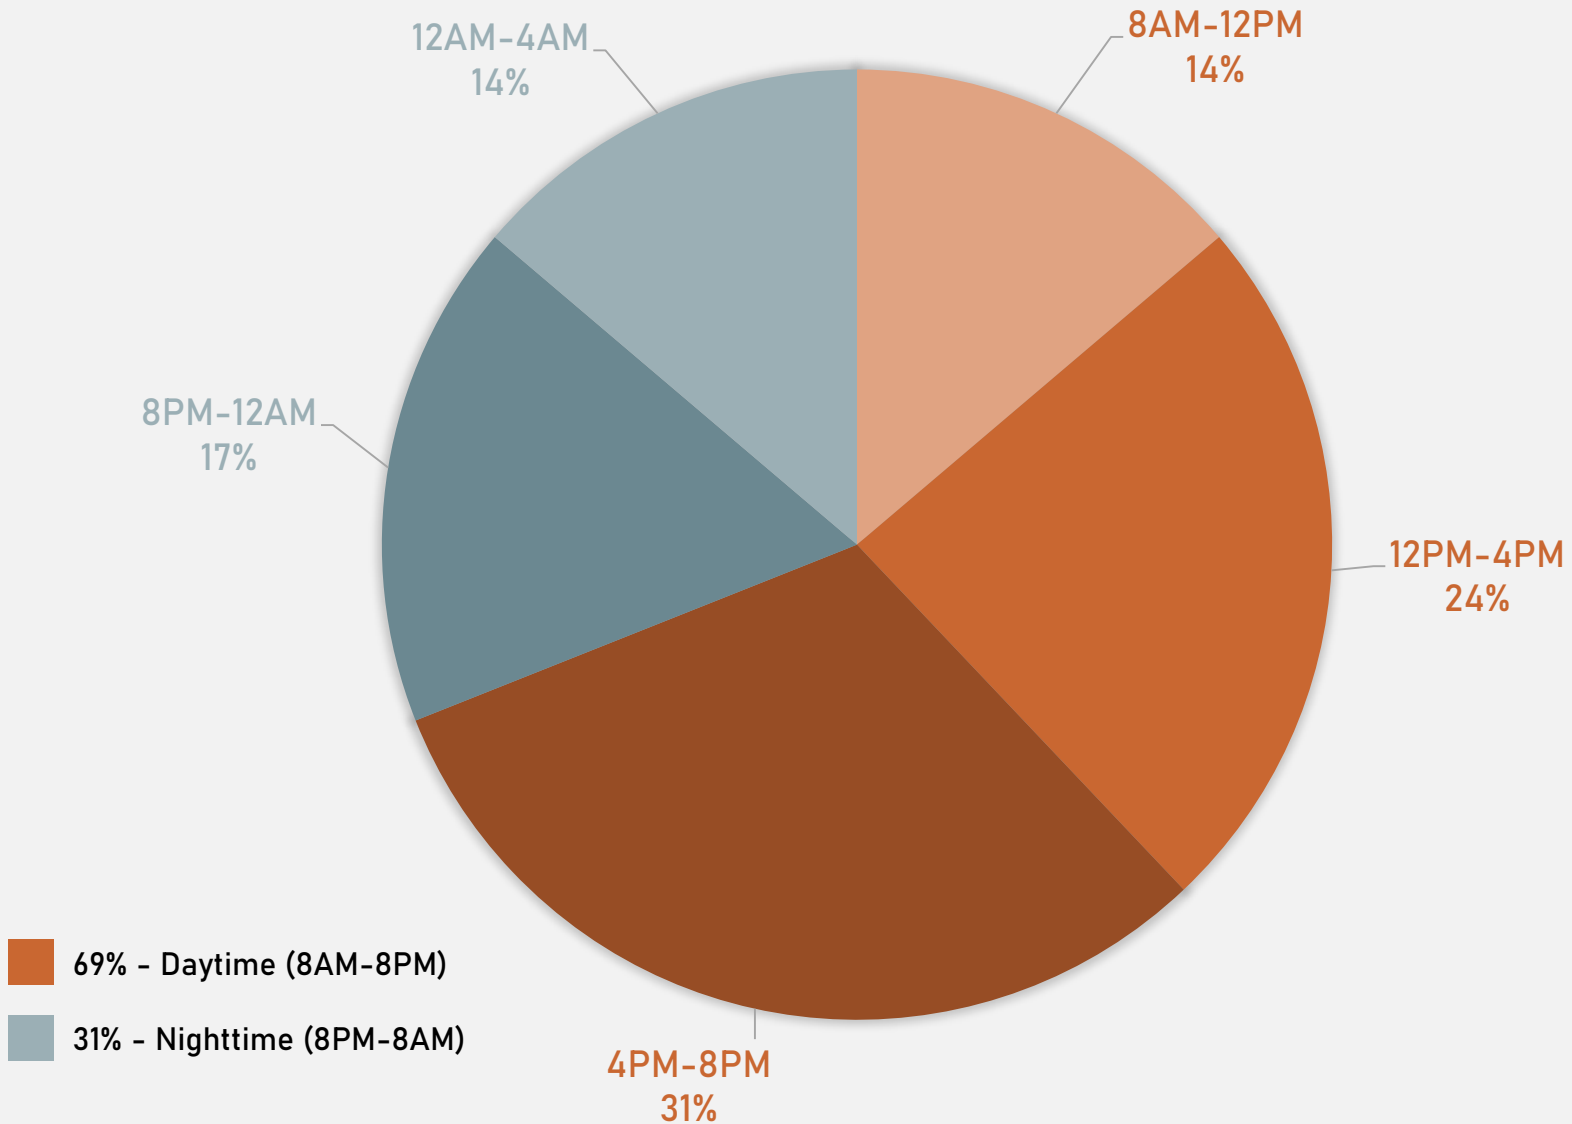

ACADEMY CRIMES BY TIME OF DAY

ACADEMY CRIMES BY DAY OF THE MONTH

**FOUNTAIN PARK
NEIGHBORHOOD DETAIL**

FOUNTAIN PARK SUMMARY NOTES

- 28 total crimes in March 2024
 - **Down 28%** compared to March 2023 (39 crimes)
 - 10 crimes against persons in March 2024
 - **Up 43%** compared to March 2023 (7 crimes)
- 66 total crimes so far in 2024
 - **Down 26%** compared to this time in 2023 (89 crimes)
 - 14 crimes against persons so far in 2024
 - **Down 7%** compared to this time in 2023 (15 crimes)

FOUNTAIN PARK CRIMES BY TIME OF DAY

FOUNTAIN PARK CRIMES BY DAY OF THE MONTH

**LEWIS PLACE
NEIGHBORHOOD DETAIL**

LEWIS PLACE SUMMARY NOTES

- 13 total crimes in March 2024
 - **Down 7%** compared to March 2023 (14 crimes)
 - 6 crimes against persons in March 2024
 - **Up 200%** compared to March 2023 (2 crimes)
- 39 total crimes so far in 2024
 - **Up 5%** compared to this time in 2023 (37 crimes)
 - 10 crimes against persons so far in 2024
 - **Up 150%** compared to this time in 2023 (4 crimes)

LEWIS PLACE CRIMES BY TIME OF DAY

LEWIS PLACE CRIMES BY DAY OF THE MONTH

**VANDEVENTER
NEIGHBORHOOD DETAIL**

VANDEVENTER SUMMARY NOTES

- 26 total crimes in March 2024
 - **Down 10%** compared to March 2023 (29 crimes)
 - 4 crimes against persons in March 2024
 - **Down 43%** compared to March 2023 (7 crimes)
- 87 total crimes so far in 2024
 - **Up 14%** compared to this time in 2023 (76 crimes)
 - 16 crimes against persons so far in 2024
 - **Down 16%** compared to this time in 2023 (19 crimes)