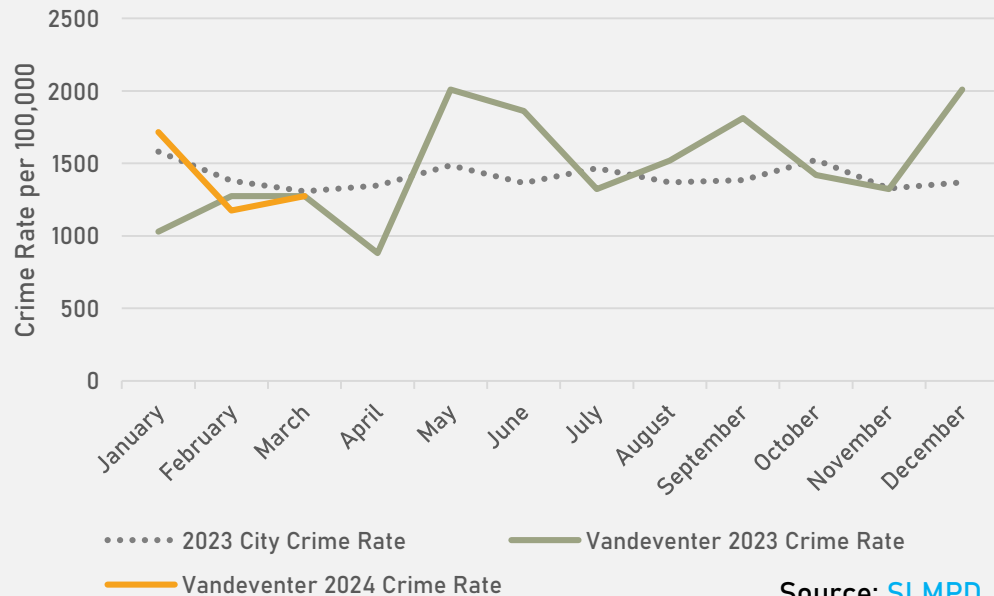

VANDEVENTER YEAR TO YEAR COMPARISON

2023

Crimes	Jan	Feb	Mar	Apr	May	Jun	Jul	Aug	Sep	Oct	Nov	Dec	Total
Aggravated Assault	4	1	5	0	1	2	4	1	2	0	0	11	31
Arson	0	0	0	0	0	0	0	0	0	0	0	0	0
Burglary	0	1	2	1	0	2	0	3	1	1	3	1	15
Homicide	1	0	0	0	1	0	0	0	0	0	0	0	2
Larceny	2	4	6	3	10	6	5	7	3	3	4	4	57
Motor Vehicle Theft	7	2	1	4	4	2	2	8	4	5	2	4	45
Robbery	0	0	0	1	1	2	0	0	3	2	0	1	10
Total	14	8	14	9	17	14	11	19	13	11	9	21	160

2024

Crimes	Jan	Feb	Mar	Total
Aggravated Assault	1	2	3	6
Arson	0	0	0	0
Burglary	2	1	1	4
Homicide	0	0	0	0
Larceny	8	3	4	15
Motor Vehicle Theft	3	2	1	6
Robbery	0	0	1	1
Total	14	8	10	32

Source: [SLMPD](#)