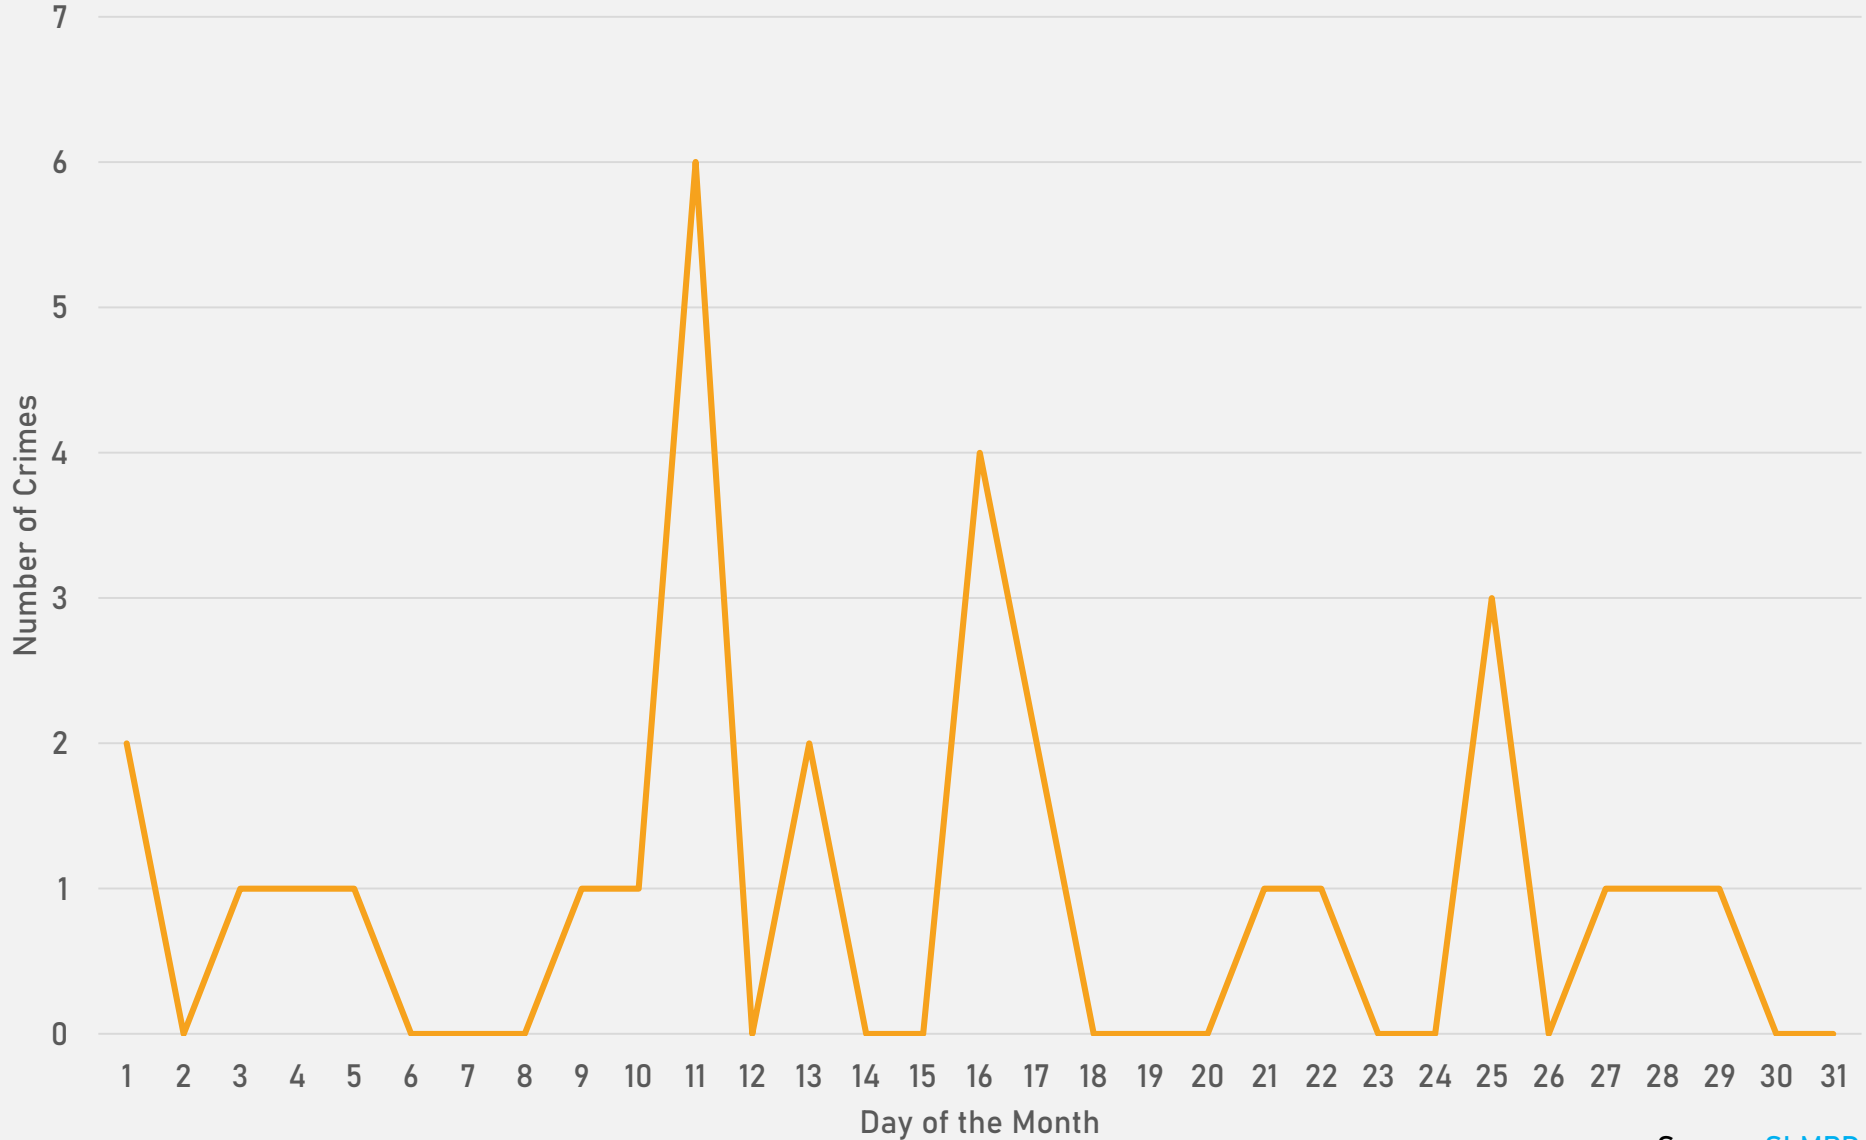

- 47 total crimes in March 2024
 - **Up 7%** compared to March 2023 (44 crimes)
 - 12 crimes against persons in March 2024
 - **Up 9%** compared to March 2023 (11 crimes)
- 115 total crimes so far in 2024
 - **Down 3%** compared to this time in 2023 (119 crimes)
 - 21 crimes against persons so far in 2024
 - **Up 11%** compared to this time in 2023 (19 crimes)

ACADEMY CRIMES BY TIME OF DAY

ACADEMY CRIMES BY DAY OF THE MONTH

**FOUNTAIN PARK
NEIGHBORHOOD DETAIL**

FOUNTAIN PARK SUMMARY NOTES

- 28 total crimes in March 2024
 - **Down 28%** compared to March 2023 (39 crimes)
 - 10 crimes against persons in March 2024
 - **Up 43%** compared to March 2023 (7 crimes)
- 66 total crimes so far in 2024
 - **Down 26%** compared to this time in 2023 (89 crimes)
 - 14 crimes against persons so far in 2024
 - **Down 7%** compared to this time in 2023 (15 crimes)

FOUNTAIN PARK CRIMES BY TIME OF DAY

FOUNTAIN PARK CRIMES BY DAY OF THE MONTH

**LEWIS PLACE
NEIGHBORHOOD DETAIL**

LEWIS PLACE SUMMARY NOTES

- 13 total crimes in March 2024
 - **Down 7%** compared to March 2023 (14 crimes)
 - 6 crimes against persons in March 2024
 - **Up 200%** compared to March 2023 (2 crimes)
- 39 total crimes so far in 2024
 - **Up 5%** compared to this time in 2023 (37 crimes)
 - 10 crimes against persons so far in 2024
 - **Up 150%** compared to this time in 2023 (4 crimes)

LEWIS PLACE CRIMES BY TIME OF DAY

LEWIS PLACE CRIMES BY DAY OF THE MONTH

**VANDEVENTER
NEIGHBORHOOD DETAIL**

VANDEVENTER SUMMARY NOTES

- 26 total crimes in March 2024
 - **Down 10%** compared to March 2023 (29 crimes)
 - 4 crimes against persons in March 2024
 - **Down 43%** compared to March 2023 (7 crimes)
- 87 total crimes so far in 2024
 - **Up 14%** compared to this time in 2023 (76 crimes)
 - 16 crimes against persons so far in 2024
 - **Down 16%** compared to this time in 2023 (19 crimes)