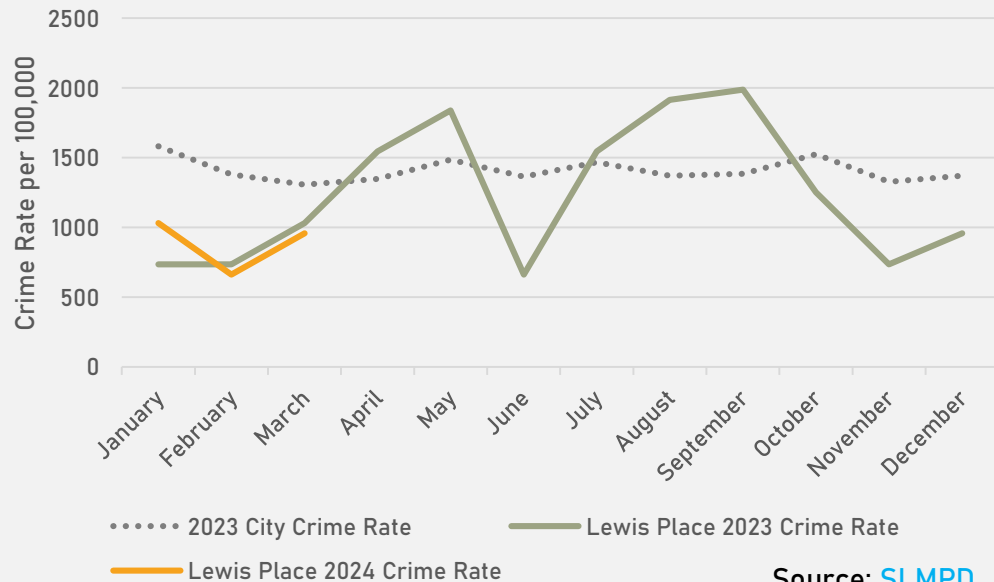

LEWIS PLACE YEAR TO YEAR COMPARISON

2023

Crimes	Jan	Feb	Mar	Apr	May	Jun	Jul	Aug	Sep	Oct	Nov	Dec	Total
Aggravated Assault	0	0	2	2	6	0	1	2	2	5	0	0	20
Arson	0	0	0	0	0	0	0	0	0	0	0	0	0
Burglary	1	1	0	0	1	0	0	2	2	1	0	0	8
Homicide	0	0	0	3	0	0	0	0	0	0	0	0	3
Larceny	2	2	1	1	2	3	3	2	5	5	1	2	28
Motor Vehicle Theft	0	3	3	2	2	1	3	4	4	0	1	3	25
Robbery	0	0	1	2	0	0	0	1	0	0	0	0	4
Total	3	6	7	10	11	4	7	11	13	11	2	5	88

2024

Crimes	Jan	Feb	Mar	Total
Aggravated Assault	2	0	2	4
Arson	0	0	0	0
Burglary	2	1	0	3
Homicide	0	1	0	1
Larceny	2	1	2	5
Motor Vehicle Theft	2	1	1	4
Robbery	0	0	0	0
Total	8	4	5	17

Source: [SLMPD](#)