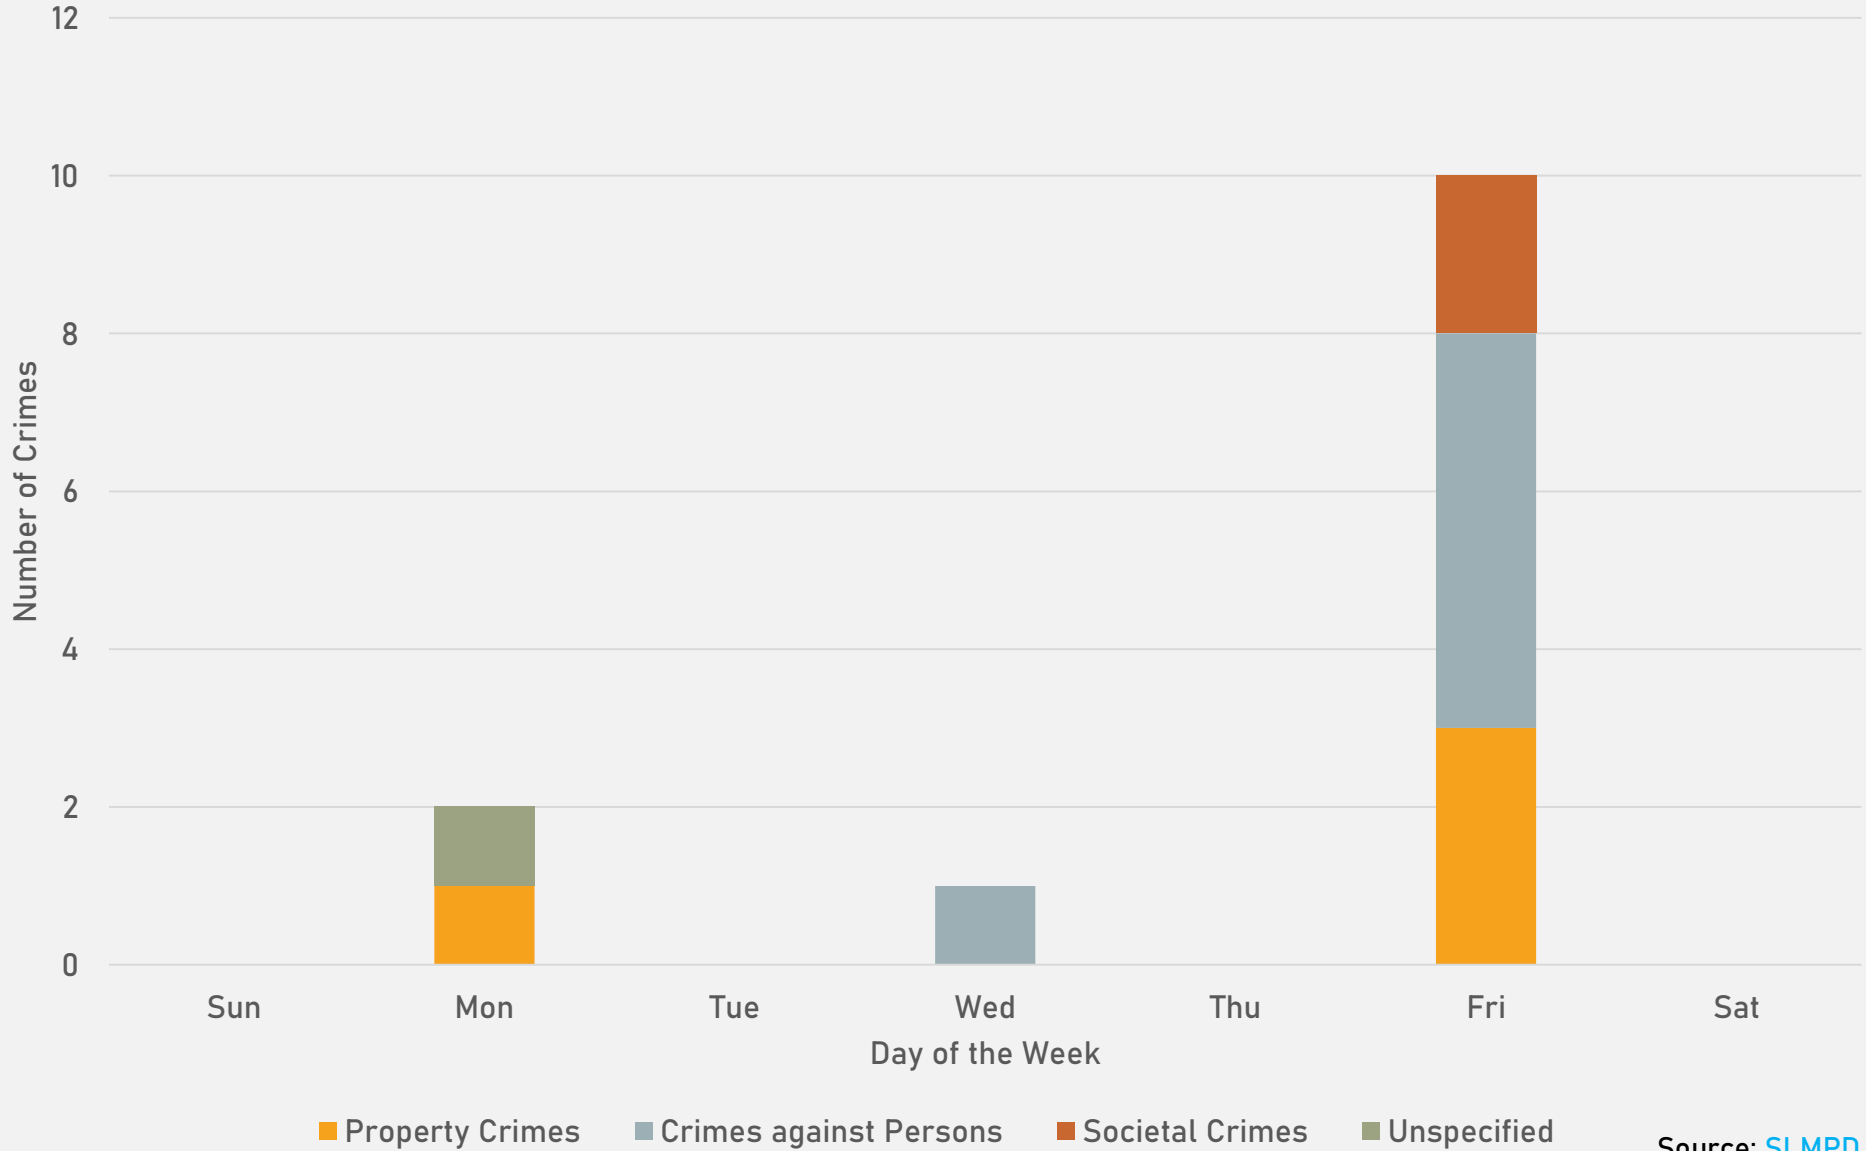

- 47 total crimes in March 2024
 - **Up 7%** compared to March 2023 (44 crimes)
 - 12 crimes against persons in March 2024
 - **Up 9%** compared to March 2023 (11 crimes)
- 115 total crimes so far in 2024
 - **Down 3%** compared to this time in 2023 (119 crimes)
 - 21 crimes against persons so far in 2024
 - **Up 11%** compared to this time in 2023 (19 crimes)

FOUNTAIN PARK CRIMES BY TIME OF DAY

FOUNTAIN PARK CRIMES BY DAY OF THE MONTH

**LEWIS PLACE
NEIGHBORHOOD DETAIL**

LEWIS PLACE SUMMARY NOTES

- 13 total crimes in March 2024
 - **Down 7%** compared to March 2023 (14 crimes)
 - 6 crimes against persons in March 2024
 - **Up 200%** compared to March 2023 (2 crimes)
- 39 total crimes so far in 2024
 - **Up 5%** compared to this time in 2023 (37 crimes)
 - 10 crimes against persons so far in 2024
 - **Up 150%** compared to this time in 2023 (4 crimes)

LEWIS PLACE YEAR TO YEAR COMPARISON

2023

Crimes	Jan	Feb	Mar	Apr	May	Jun	Jul	Aug	Sep	Oct	Nov	Dec	Total
Aggravated Assault	0	0	2	2	6	0	1	2	2	5	0	0	20
Arson	0	0	0	0	0	0	0	0	0	0	0	0	0
Burglary	1	1	0	0	1	0	0	2	2	1	0	0	8
Homicide	0	0	0	3	0	0	0	0	0	0	0	0	3
Larceny	2	2	1	1	2	3	3	2	5	5	1	2	28
Motor Vehicle Theft	0	3	3	2	2	1	3	4	4	0	1	3	25
Robbery	0	0	1	2	0	0	0	1	0	0	0	0	4
Total	3	6	7	10	11	4	7	11	13	11	2	5	88

LEWIS PLACE CRIMES BY TIME OF DAY

LEWIS PLACE CRIMES BY DAY OF THE MONTH

**VANDEVENTER
NEIGHBORHOOD DETAIL**

VANDEVENTER SUMMARY NOTES

- 26 total crimes in March 2024
 - **Down 10%** compared to March 2023 (29 crimes)
 - 4 crimes against persons in March 2024
 - **Down 43%** compared to March 2023 (7 crimes)
- 87 total crimes so far in 2024
 - **Up 14%** compared to this time in 2023 (76 crimes)
 - 16 crimes against persons so far in 2024
 - **Down 16%** compared to this time in 2023 (19 crimes)