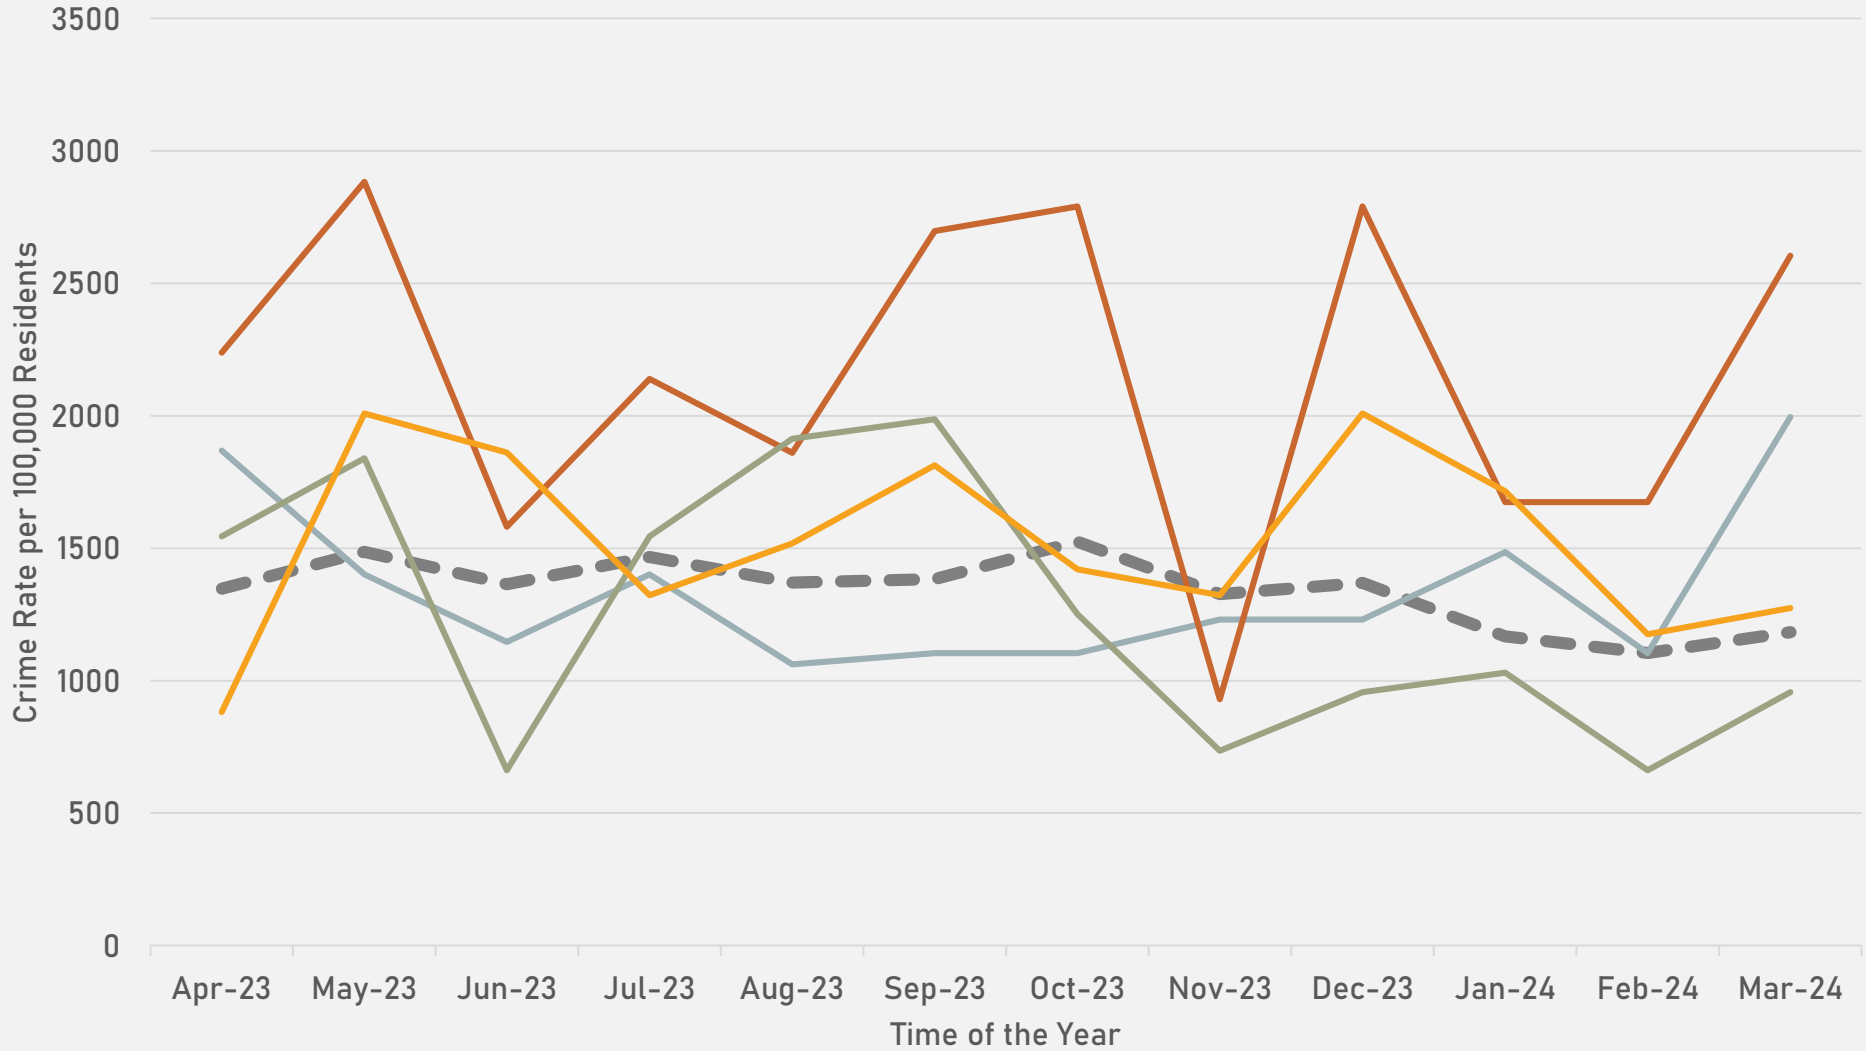

NEIGHBORHOODS VS CITY CRIME RATE OVER THE PAST YEAR

- City Crime Rate
- Academy Crime Rate
- Fountain Park Crime Rate
- Lewis Place Crime Rate
- Vandeventer Crime Rate