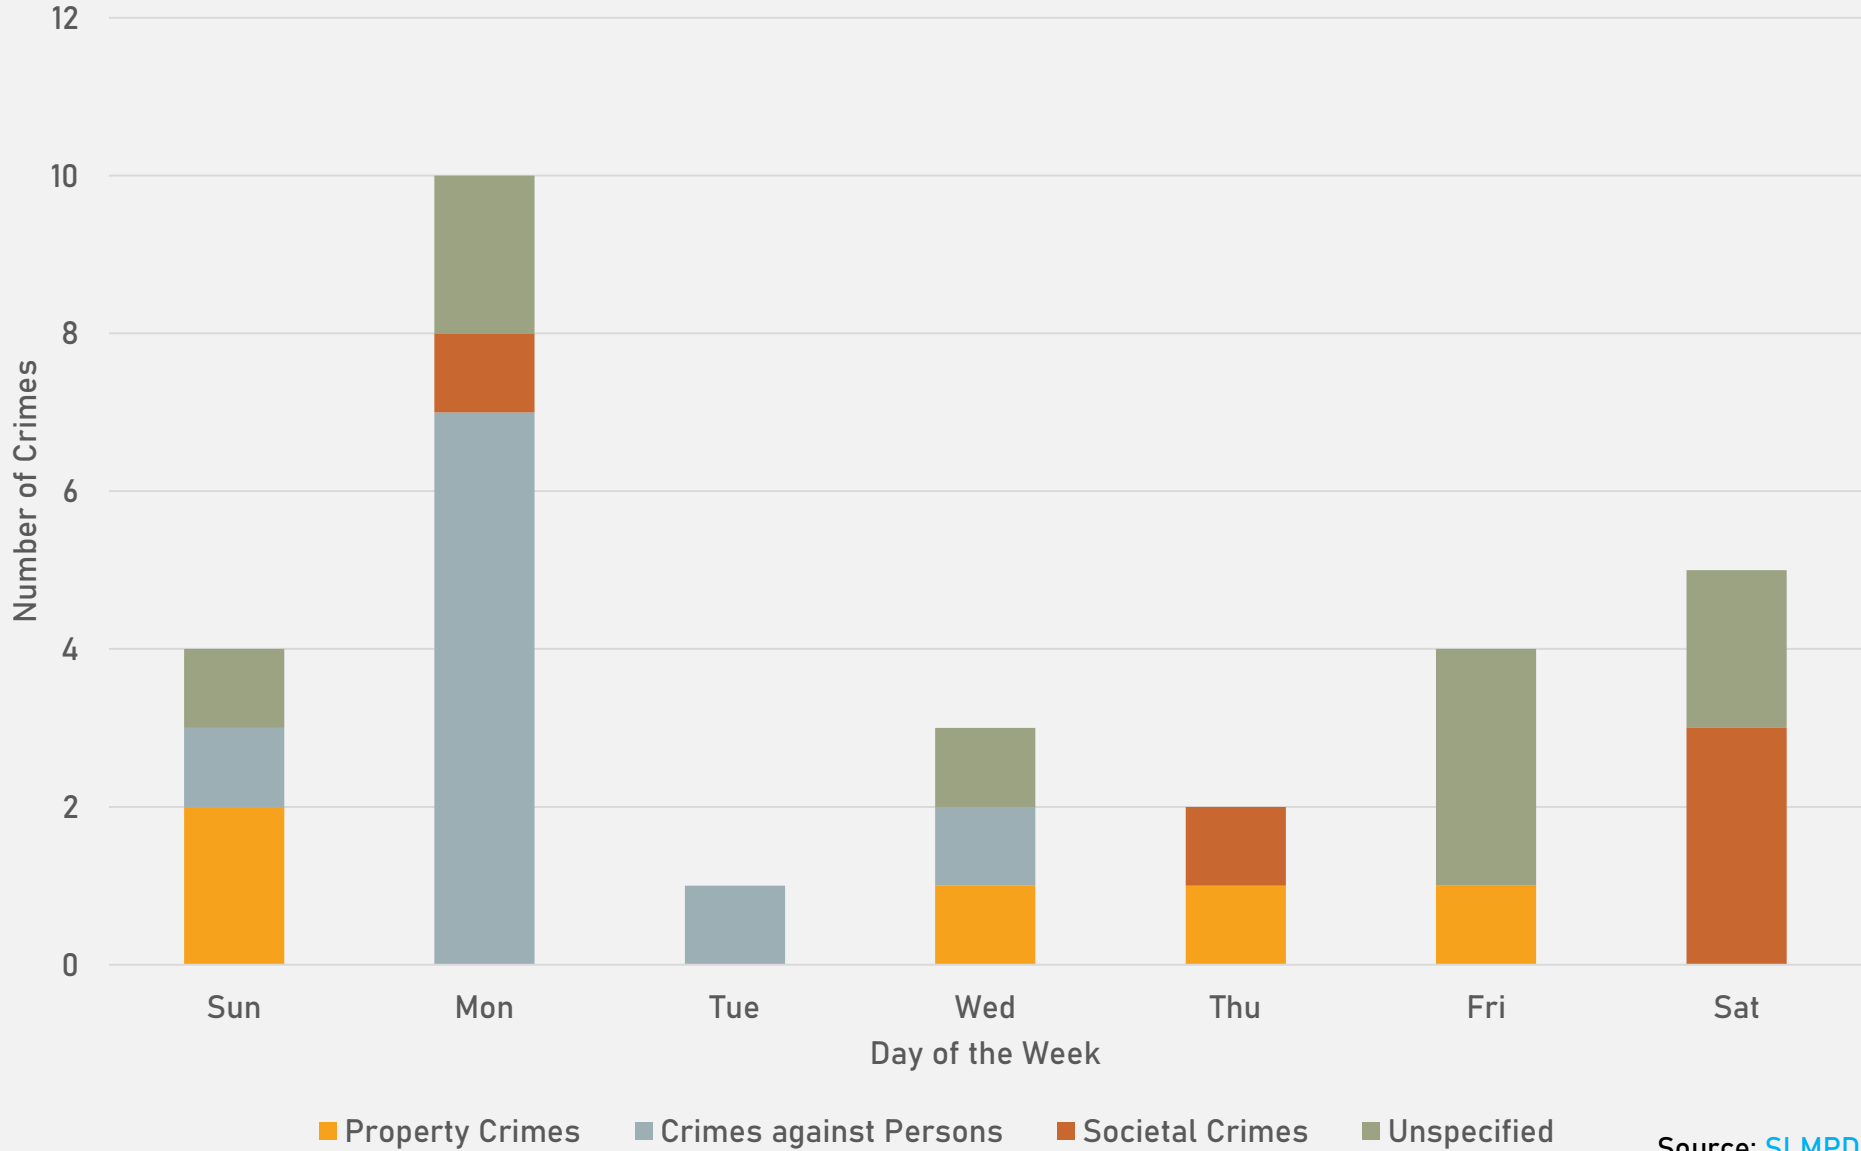

- 47 total crimes in March 2024
 - **Up 7%** compared to March 2023 (44 crimes)
 - 12 crimes against persons in March 2024
 - **Up 9%** compared to March 2023 (11 crimes)
- 115 total crimes so far in 2024
 - **Down 3%** compared to this time in 2023 (119 crimes)
 - 21 crimes against persons so far in 2024
 - **Up 11%** compared to this time in 2023 (19 crimes)

ACADEMY CRIMES BY TIME OF DAY

ACADEMY CRIMES BY DAY OF THE MONTH

**FOUNTAIN PARK
NEIGHBORHOOD DETAIL**

FOUNTAIN PARK SUMMARY NOTES

- 28 total crimes in March 2024
 - **Down 28%** compared to March 2023 (39 crimes)
 - 10 crimes against persons in March 2024
 - **Up 43%** compared to March 2023 (7 crimes)
- 66 total crimes so far in 2024
 - **Down 26%** compared to this time in 2023 (89 crimes)
 - 14 crimes against persons so far in 2024
 - **Down 7%** compared to this time in 2023 (15 crimes)

FOUNTAIN PARK CRIMES BY TIME OF DAY

FOUNTAIN PARK CRIMES BY DAY OF THE MONTH

**LEWIS PLACE
NEIGHBORHOOD DETAIL**

LEWIS PLACE SUMMARY NOTES

- 13 total crimes in March 2024
 - **Down 7%** compared to March 2023 (14 crimes)
 - 6 crimes against persons in March 2024
 - **Up 200%** compared to March 2023 (2 crimes)
- 39 total crimes so far in 2024
 - **Up 5%** compared to this time in 2023 (37 crimes)
 - 10 crimes against persons so far in 2024
 - **Up 150%** compared to this time in 2023 (4 crimes)

LEWIS PLACE CRIMES BY TIME OF DAY

LEWIS PLACE CRIMES BY DAY OF THE MONTH

**VANDEVENTER
NEIGHBORHOOD DETAIL**

VANDEVENTER SUMMARY NOTES

- 26 total crimes in March 2024
 - **Down 10%** compared to March 2023 (29 crimes)
 - 4 crimes against persons in March 2024
 - **Down 43%** compared to March 2023 (7 crimes)
- 87 total crimes so far in 2024
 - **Up 14%** compared to this time in 2023 (76 crimes)
 - 16 crimes against persons so far in 2024
 - **Down 16%** compared to this time in 2023 (19 crimes)