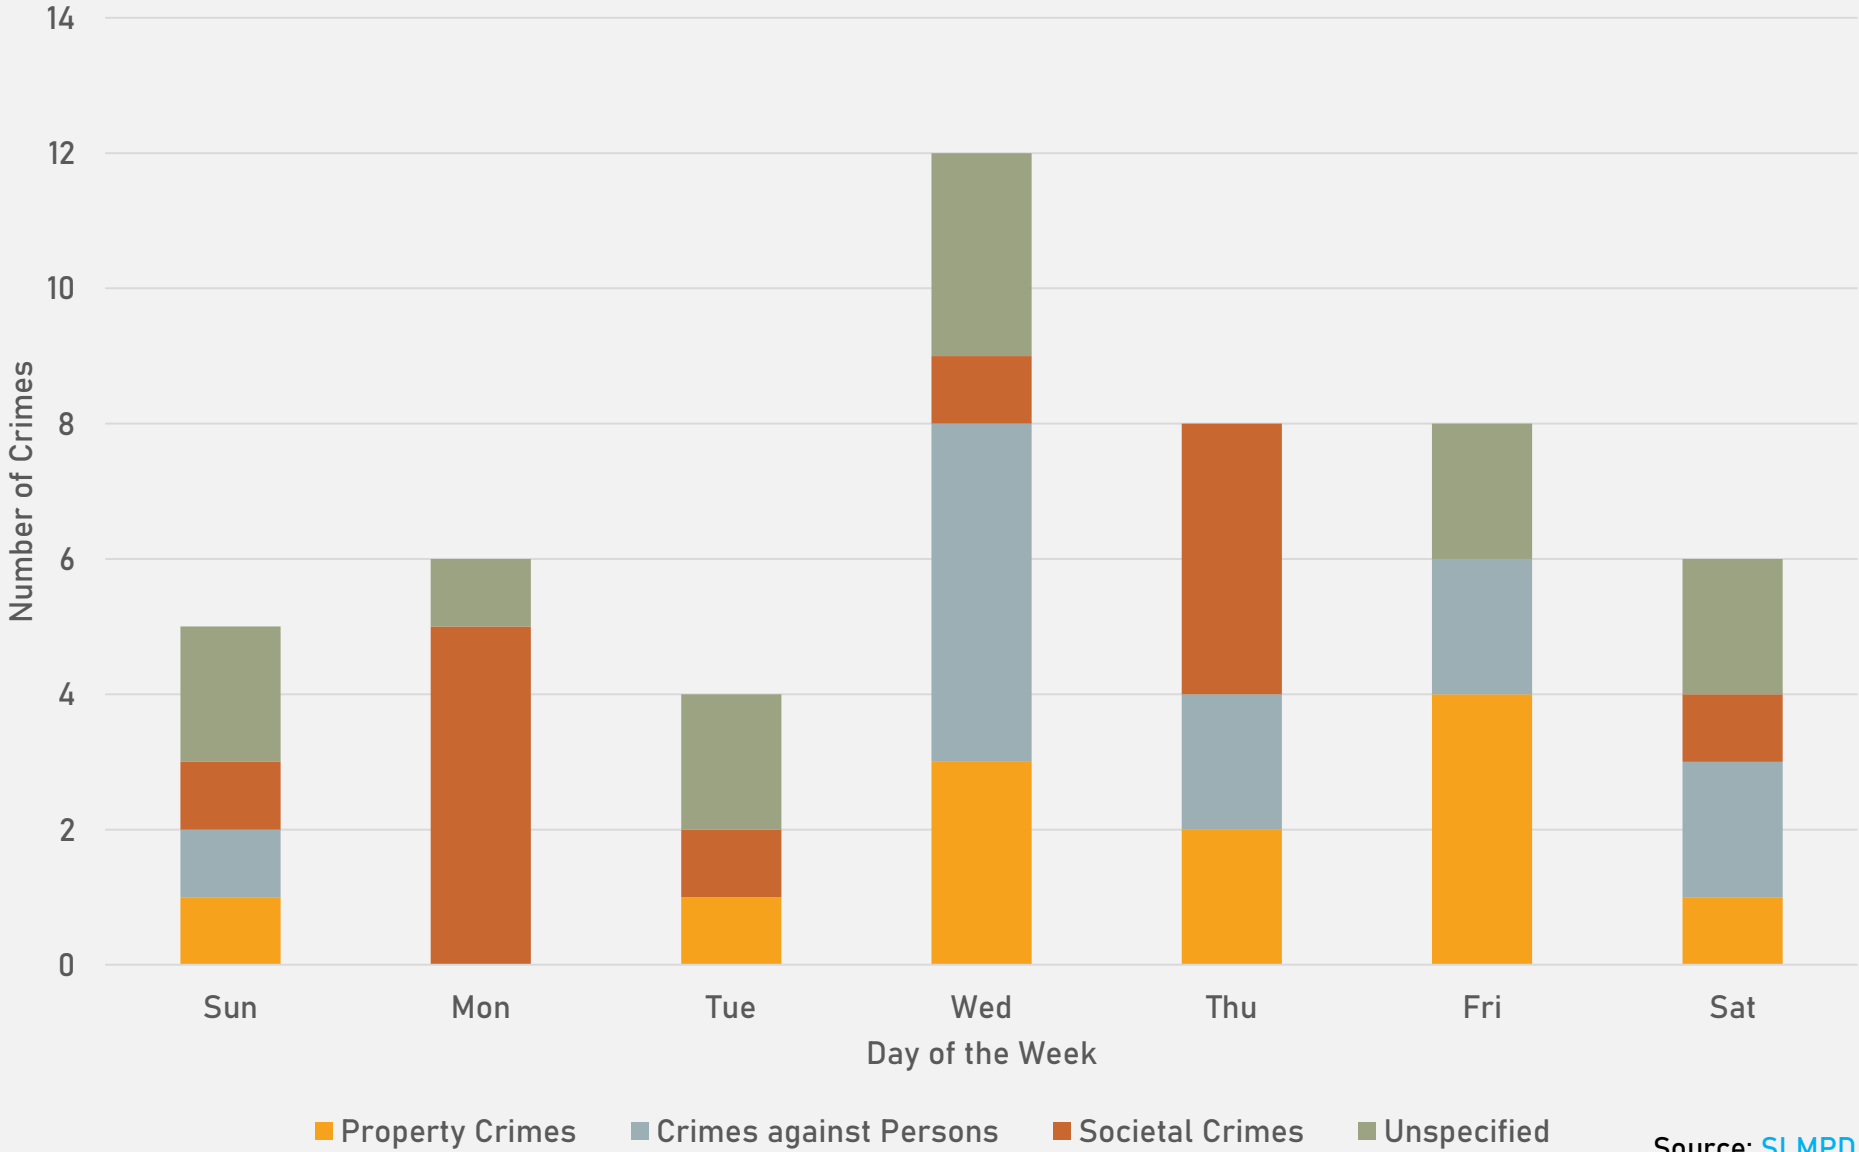

- 47 total crimes in March 2024
 - **Up 7%** compared to March 2023 (44 crimes)
 - 12 crimes against persons in March 2024
 - **Up 9%** compared to March 2023 (11 crimes)
- 115 total crimes so far in 2024
 - **Down 3%** compared to this time in 2023 (119 crimes)
 - 21 crimes against persons so far in 2024
 - **Up 11%** compared to this time in 2023 (19 crimes)

ACADEMY CRIMES BY TIME OF DAY

ACADEMY CRIMES BY DAY OF THE MONTH

**FOUNTAIN PARK
NEIGHBORHOOD DETAIL**

FOUNTAIN PARK SUMMARY NOTES

- 28 total crimes in March 2024
 - **Down 28%** compared to March 2023 (39 crimes)
 - 10 crimes against persons in March 2024
 - **Up 43%** compared to March 2023 (7 crimes)
- 66 total crimes so far in 2024
 - **Down 26%** compared to this time in 2023 (89 crimes)
 - 14 crimes against persons so far in 2024
 - **Down 7%** compared to this time in 2023 (15 crimes)

FOUNTAIN PARK CRIMES BY TIME OF DAY

FOUNTAIN PARK CRIMES BY DAY OF THE MONTH

**LEWIS PLACE
NEIGHBORHOOD DETAIL**

LEWIS PLACE SUMMARY NOTES

- 13 total crimes in March 2024
 - **Down 7%** compared to March 2023 (14 crimes)
 - 6 crimes against persons in March 2024
 - **Up 200%** compared to March 2023 (2 crimes)
- 39 total crimes so far in 2024
 - **Up 5%** compared to this time in 2023 (37 crimes)
 - 10 crimes against persons so far in 2024
 - **Up 150%** compared to this time in 2023 (4 crimes)

LEWIS PLACE CRIMES BY TIME OF DAY

LEWIS PLACE CRIMES BY DAY OF THE MONTH

**VANDEVENTER
NEIGHBORHOOD DETAIL**

VANDEVENTER SUMMARY NOTES

- 26 total crimes in March 2024
 - **Down 10%** compared to March 2023 (29 crimes)
 - 4 crimes against persons in March 2024
 - **Down 43%** compared to March 2023 (7 crimes)
- 87 total crimes so far in 2024
 - **Up 14%** compared to this time in 2023 (76 crimes)
 - 16 crimes against persons so far in 2024
 - **Down 16%** compared to this time in 2023 (19 crimes)