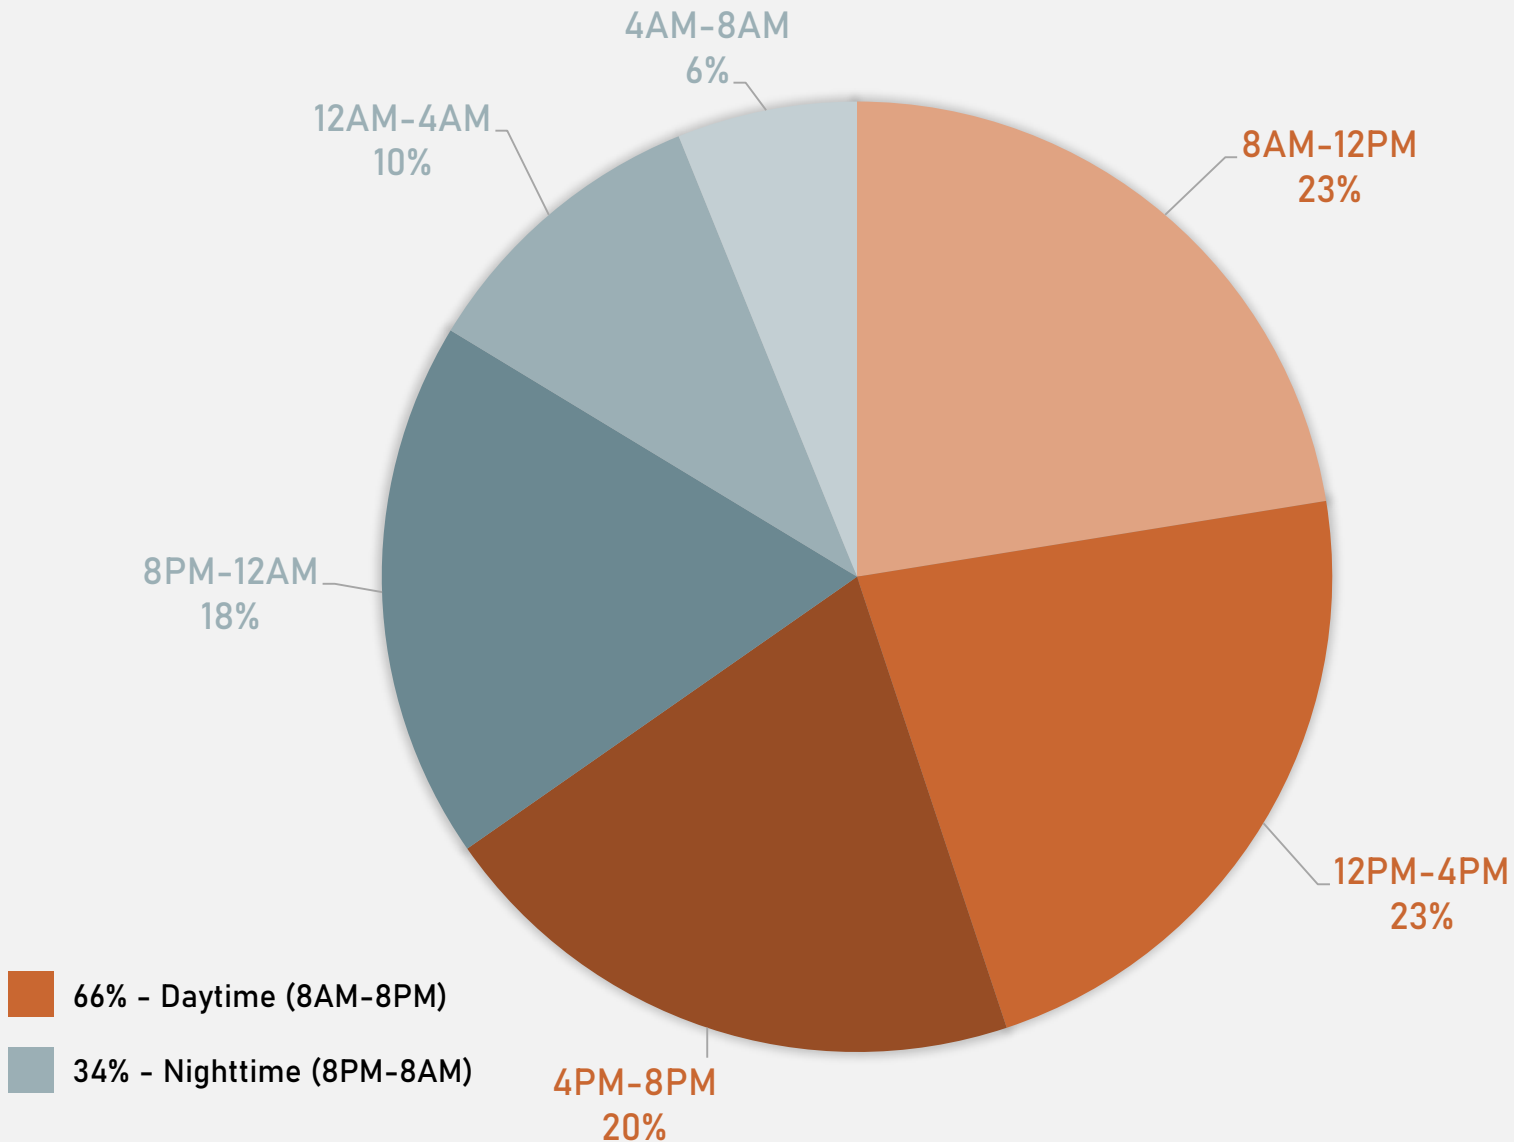

- 47 total crimes in March 2024
 - **Up 7%** compared to March 2023 (44 crimes)
 - 12 crimes against persons in March 2024
 - **Up 9%** compared to March 2023 (11 crimes)
- 115 total crimes so far in 2024
 - **Down 3%** compared to this time in 2023 (119 crimes)
 - 21 crimes against persons so far in 2024
 - **Up 11%** compared to this time in 2023 (19 crimes)

ACADEMY CRIMES BY TIME OF DAY

ACADEMY CRIMES BY DAY OF THE MONTH

**FOUNTAIN PARK
NEIGHBORHOOD DETAIL**

FOUNTAIN PARK SUMMARY NOTES

- 28 total crimes in March 2024
 - **Down 28%** compared to March 2023 (39 crimes)
 - 10 crimes against persons in March 2024
 - **Up 43%** compared to March 2023 (7 crimes)
- 66 total crimes so far in 2024
 - **Down 26%** compared to this time in 2023 (89 crimes)
 - 14 crimes against persons so far in 2024
 - **Down 7%** compared to this time in 2023 (15 crimes)

FOUNTAIN PARK CRIMES BY TIME OF DAY

FOUNTAIN PARK CRIMES BY DAY OF THE MONTH

**LEWIS PLACE
NEIGHBORHOOD DETAIL**

LEWIS PLACE SUMMARY NOTES

- 13 total crimes in March 2024
 - **Down 7%** compared to March 2023 (14 crimes)
 - 6 crimes against persons in March 2024
 - **Up 200%** compared to March 2023 (2 crimes)
- 39 total crimes so far in 2024
 - **Up 5%** compared to this time in 2023 (37 crimes)
 - 10 crimes against persons so far in 2024
 - **Up 150%** compared to this time in 2023 (4 crimes)

LEWIS PLACE CRIMES BY TIME OF DAY

LEWIS PLACE CRIMES BY DAY OF THE MONTH

**VANDEVENTER
NEIGHBORHOOD DETAIL**

VANDEVENTER SUMMARY NOTES

- 26 total crimes in March 2024
 - **Down 10%** compared to March 2023 (29 crimes)
 - 4 crimes against persons in March 2024
 - **Down 43%** compared to March 2023 (7 crimes)
- 87 total crimes so far in 2024
 - **Up 14%** compared to this time in 2023 (76 crimes)
 - 16 crimes against persons so far in 2024
 - **Down 16%** compared to this time in 2023 (19 crimes)