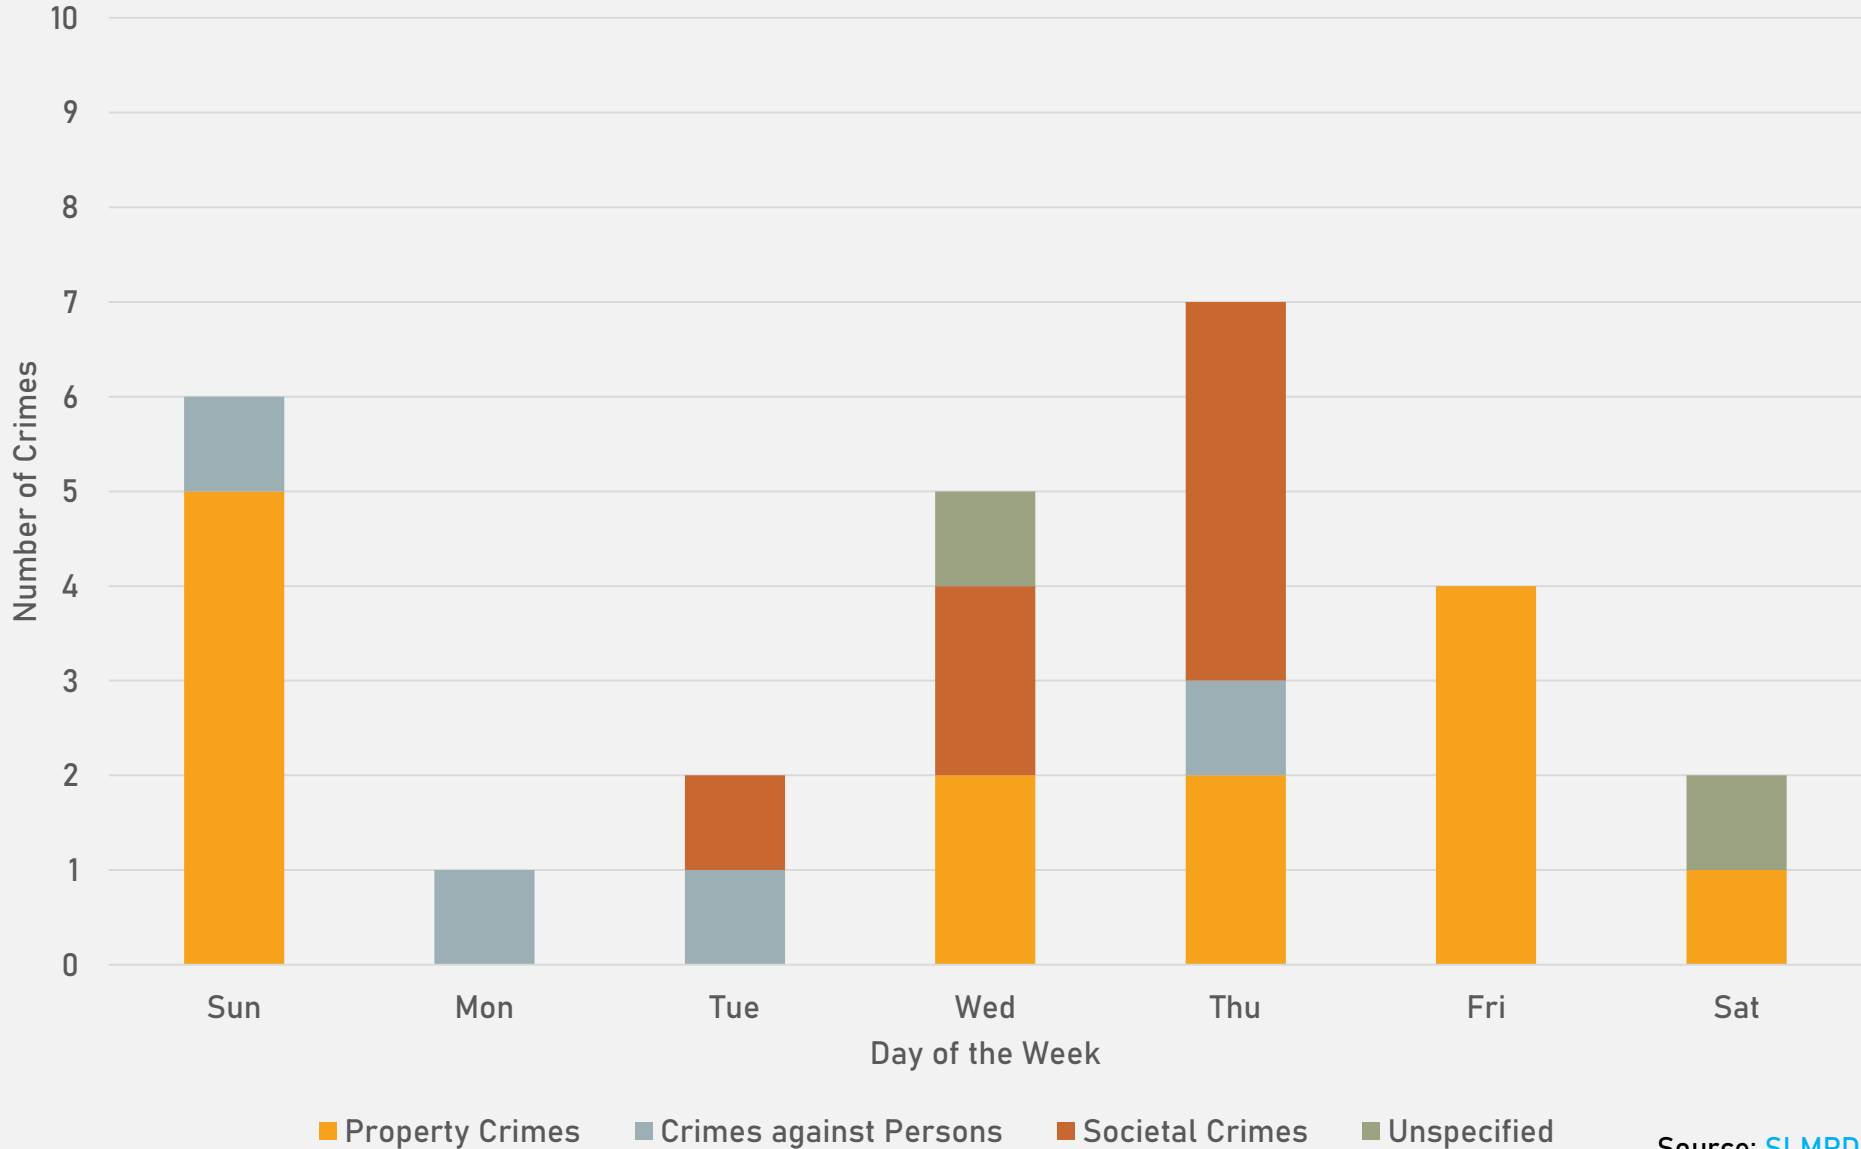

VANDEVENTER CRIMES BY DAY OF THE WEEK