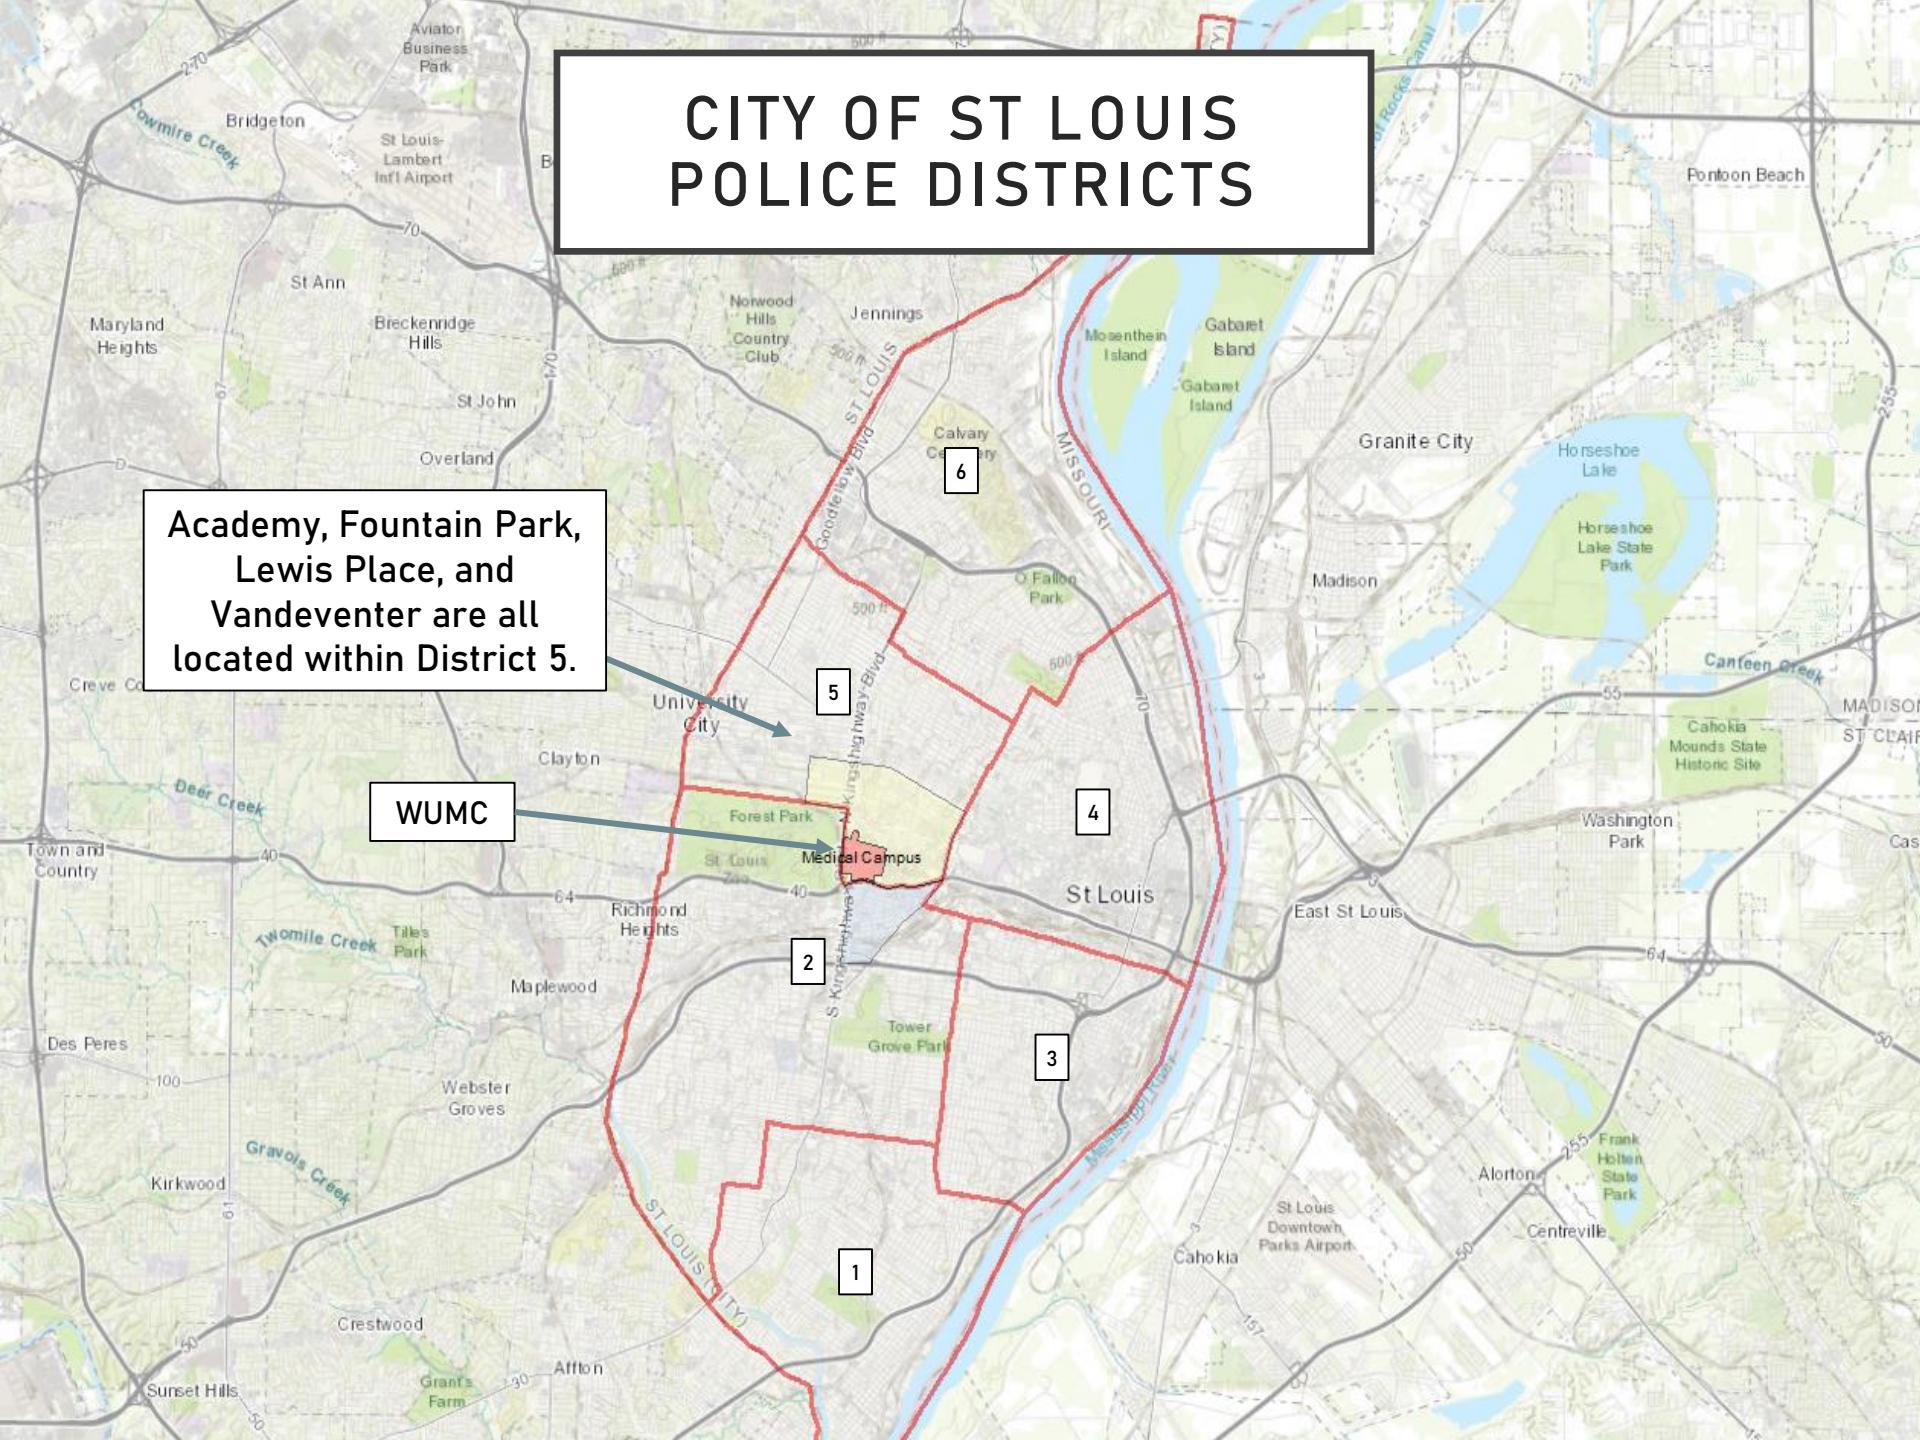

March 2024
Monthly Crime Report

**ACADEMY
FOUNTAIN PARK
LEWIS PLACE
VANDEVENTER**

Washington University Medical Center

CITY OF ST LOUIS POLICE DISTRICTS

Academy, Fountain Park, Lewis Place, and Vandeventer are all located within District 5.

WUMC

DISTRICT 5 SUMMARY NOTES

There are 15 neighborhoods in District 5.

- Academy
- Central West End
- DeBaliviere Place
- Fountain Park
- Hamilton Heights
- Kingsway East
- Kingsway West
- Lewis Place
- Skinker-DeBaliviere
- The Greater Ville
- The Ville
- Vandeventer
- Visitation Park
- Wells-Goodfellow
- West End

- The **lowest number** of crimes in one neighborhood was 4 in Visitation Park
- The **highest number** of crimes in one neighborhood was 128 in the Central West End
- The average number of crimes per neighborhood was 44.5
- The **lowest crime rate** per 100,000 in one neighborhood was 432.9 in Visitation Park
- The **highest crime rate** per 100,000 in one neighborhood was 2604.7 in Fountain Park
- The overall crime rate in District 5 was 1181.1

LEWIS PLACE CRIMES BY TIME OF DAY

LEWIS PLACE CRIMES BY DAY OF THE MONTH

**VANDEVENTER
NEIGHBORHOOD DETAIL**

VANDEVENTER SUMMARY NOTES

- 26 total crimes in March 2024
 - **Down 10%** compared to March 2023 (29 crimes)
 - 4 crimes against persons in March 2024
 - **Down 43%** compared to March 2023 (7 crimes)
- 87 total crimes so far in 2024
 - **Up 14%** compared to this time in 2023 (76 crimes)
 - 16 crimes against persons so far in 2024
 - **Down 16%** compared to this time in 2023 (19 crimes)