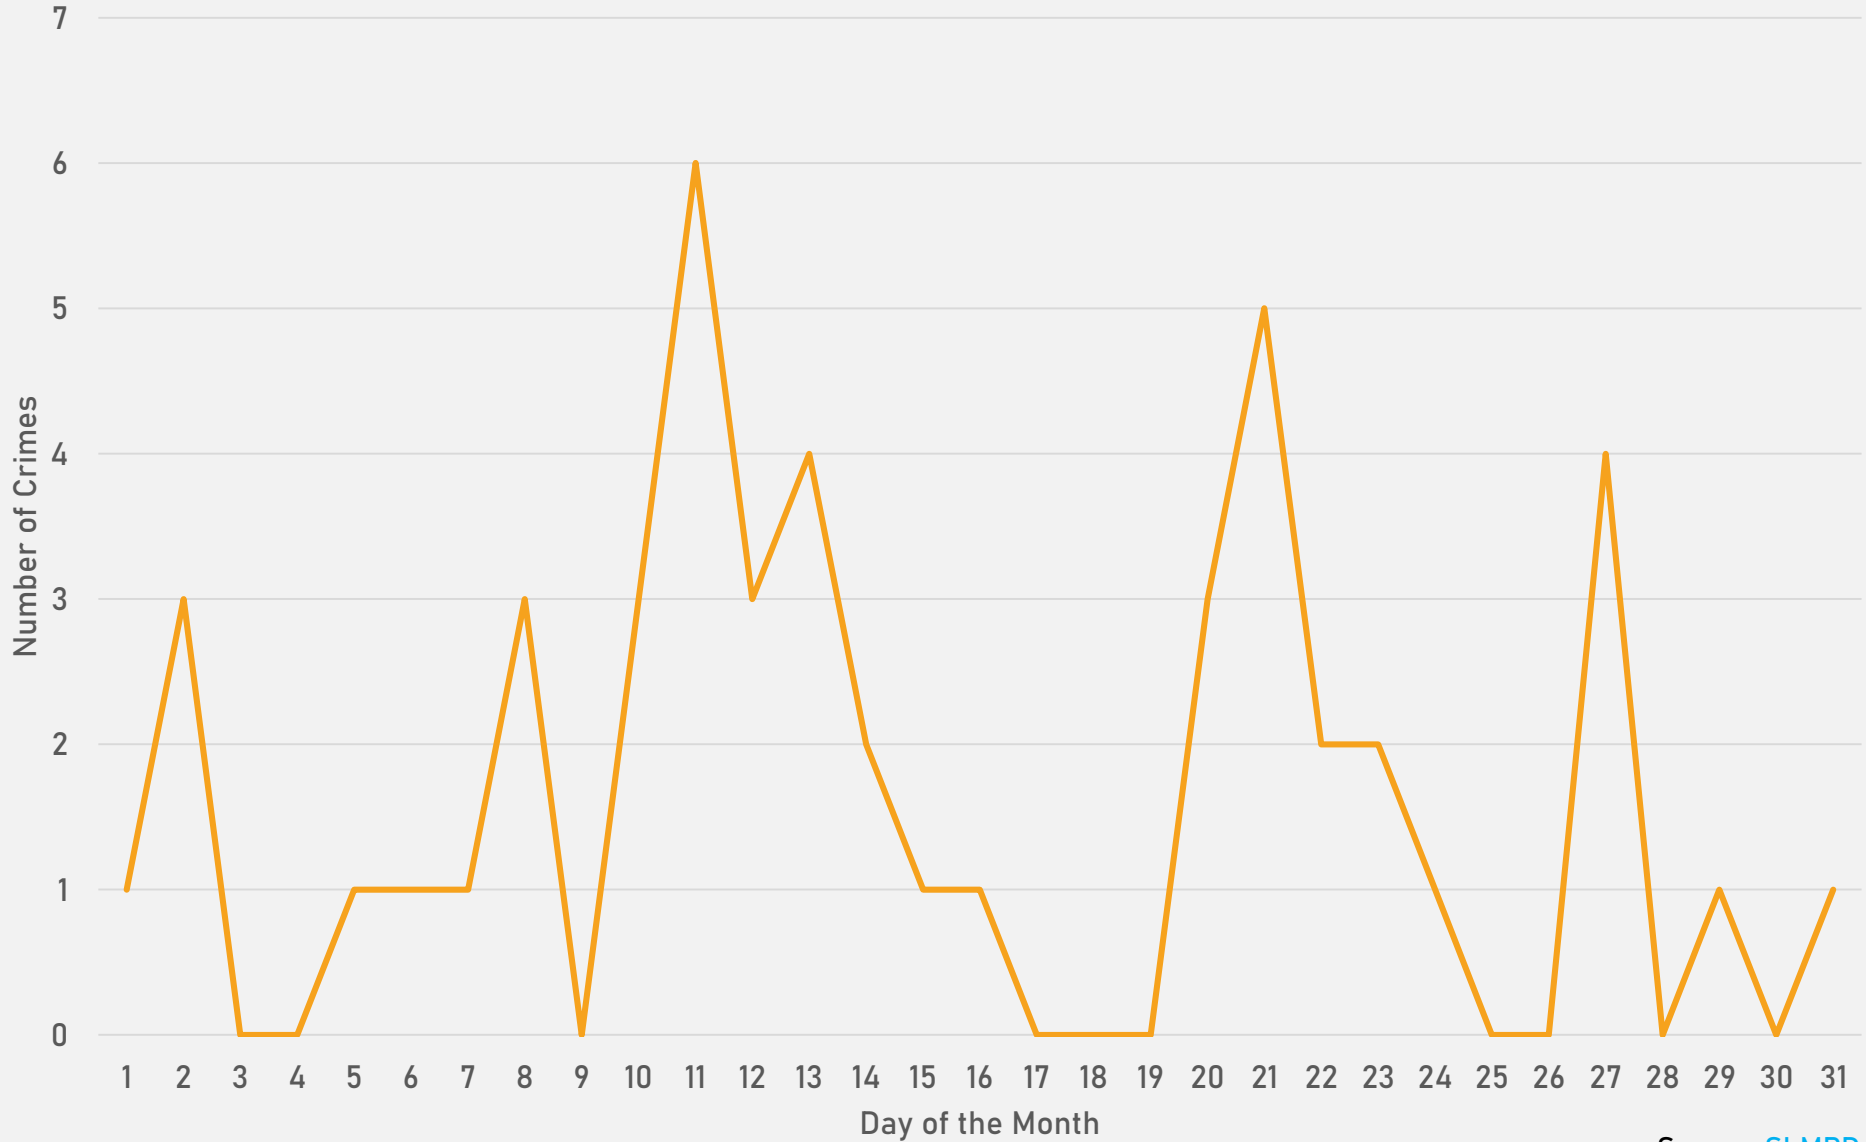

- 47 total crimes in March 2024
 - **Up 7%** compared to March 2023 (44 crimes)
 - 12 crimes against persons in March 2024
 - **Up 9%** compared to March 2023 (11 crimes)
- 115 total crimes so far in 2024
 - **Down 3%** compared to this time in 2023 (119 crimes)
 - 21 crimes against persons so far in 2024
 - **Up 11%** compared to this time in 2023 (19 crimes)

ACADEMY CRIMES BY TIME OF DAY

ACADEMY CRIMES BY DAY OF THE MONTH

**FOUNTAIN PARK
NEIGHBORHOOD DETAIL**

FOUNTAIN PARK SUMMARY NOTES

- 28 total crimes in March 2024
 - **Down 28%** compared to March 2023 (39 crimes)
 - 10 crimes against persons in March 2024
 - **Up 43%** compared to March 2023 (7 crimes)
- 66 total crimes so far in 2024
 - **Down 26%** compared to this time in 2023 (89 crimes)
 - 14 crimes against persons so far in 2024
 - **Down 7%** compared to this time in 2023 (15 crimes)

FOUNTAIN PARK CRIMES BY TIME OF DAY

FOUNTAIN PARK CRIMES BY DAY OF THE MONTH

**LEWIS PLACE
NEIGHBORHOOD DETAIL**

LEWIS PLACE SUMMARY NOTES

- 13 total crimes in March 2024
 - **Down 7%** compared to March 2023 (14 crimes)
 - 6 crimes against persons in March 2024
 - **Up 200%** compared to March 2023 (2 crimes)
- 39 total crimes so far in 2024
 - **Up 5%** compared to this time in 2023 (37 crimes)
 - 10 crimes against persons so far in 2024
 - **Up 150%** compared to this time in 2023 (4 crimes)

LEWIS PLACE CRIMES BY TIME OF DAY

LEWIS PLACE CRIMES BY DAY OF THE MONTH

**VANDEVENTER
NEIGHBORHOOD DETAIL**

VANDEVENTER SUMMARY NOTES

- 26 total crimes in March 2024
 - **Down 10%** compared to March 2023 (29 crimes)
 - 4 crimes against persons in March 2024
 - **Down 43%** compared to March 2023 (7 crimes)
- 87 total crimes so far in 2024
 - **Up 14%** compared to this time in 2023 (76 crimes)
 - 16 crimes against persons so far in 2024
 - **Down 16%** compared to this time in 2023 (19 crimes)