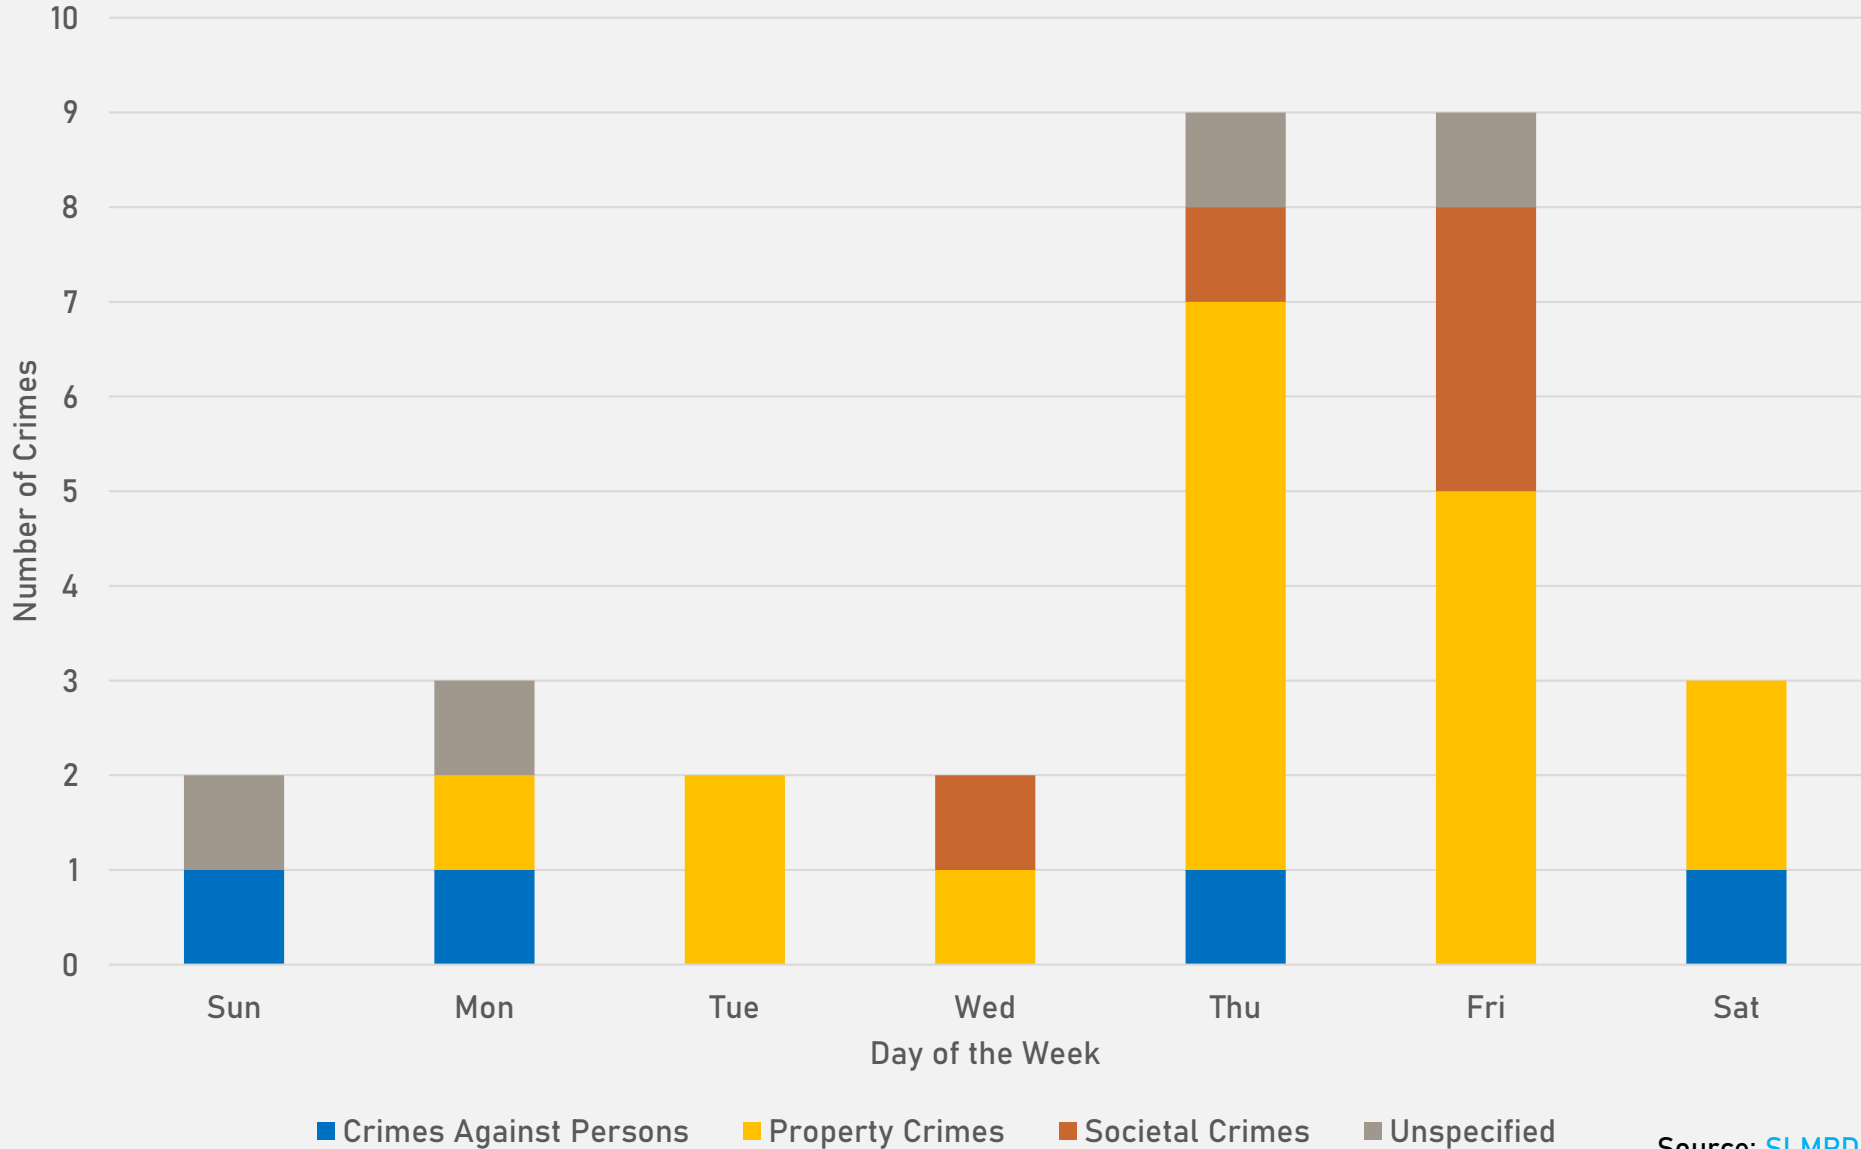

VANDEVENTER CRIMES BY DAY OF THE WEEK