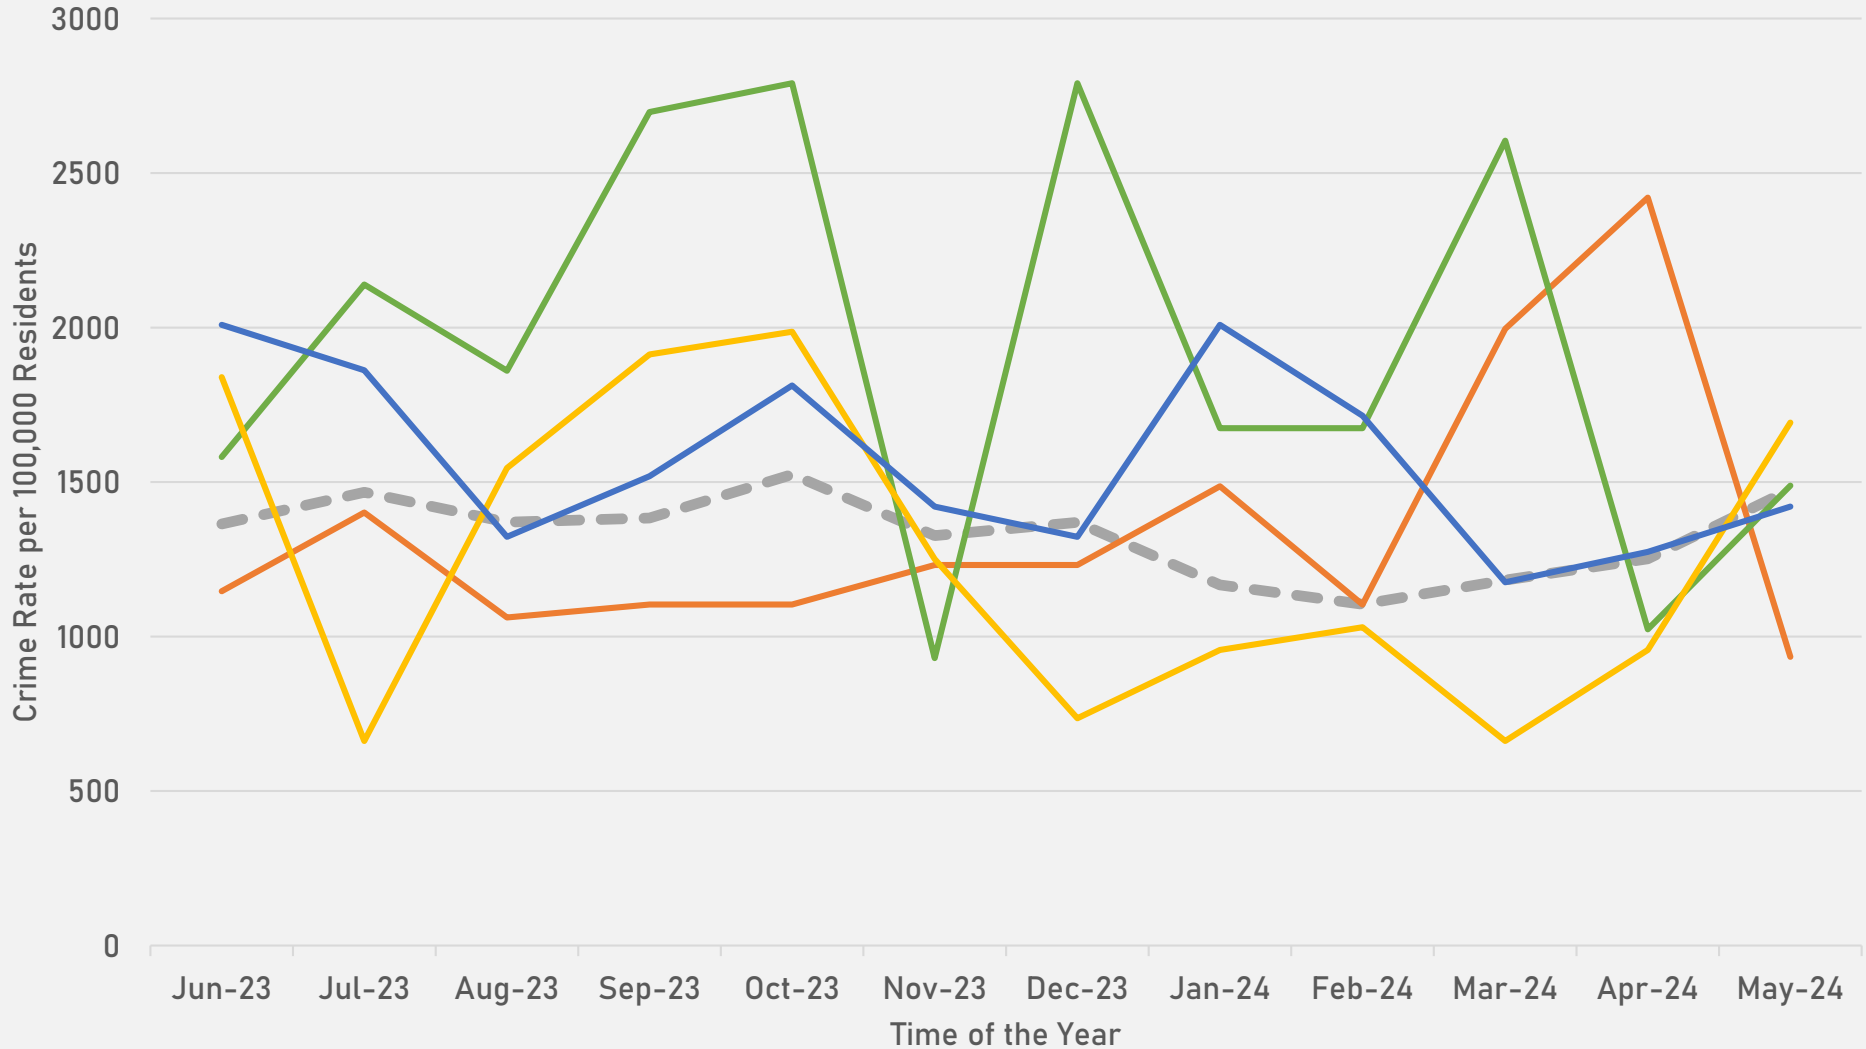

NEIGHBORHOODS VS CITY CRIME RATE OVER THE PAST YEAR

City Crime Rate Academy Crime Rate Fountain Park Crime Rate
Lewis Place Crime Rate Vandeventer Crime Rate