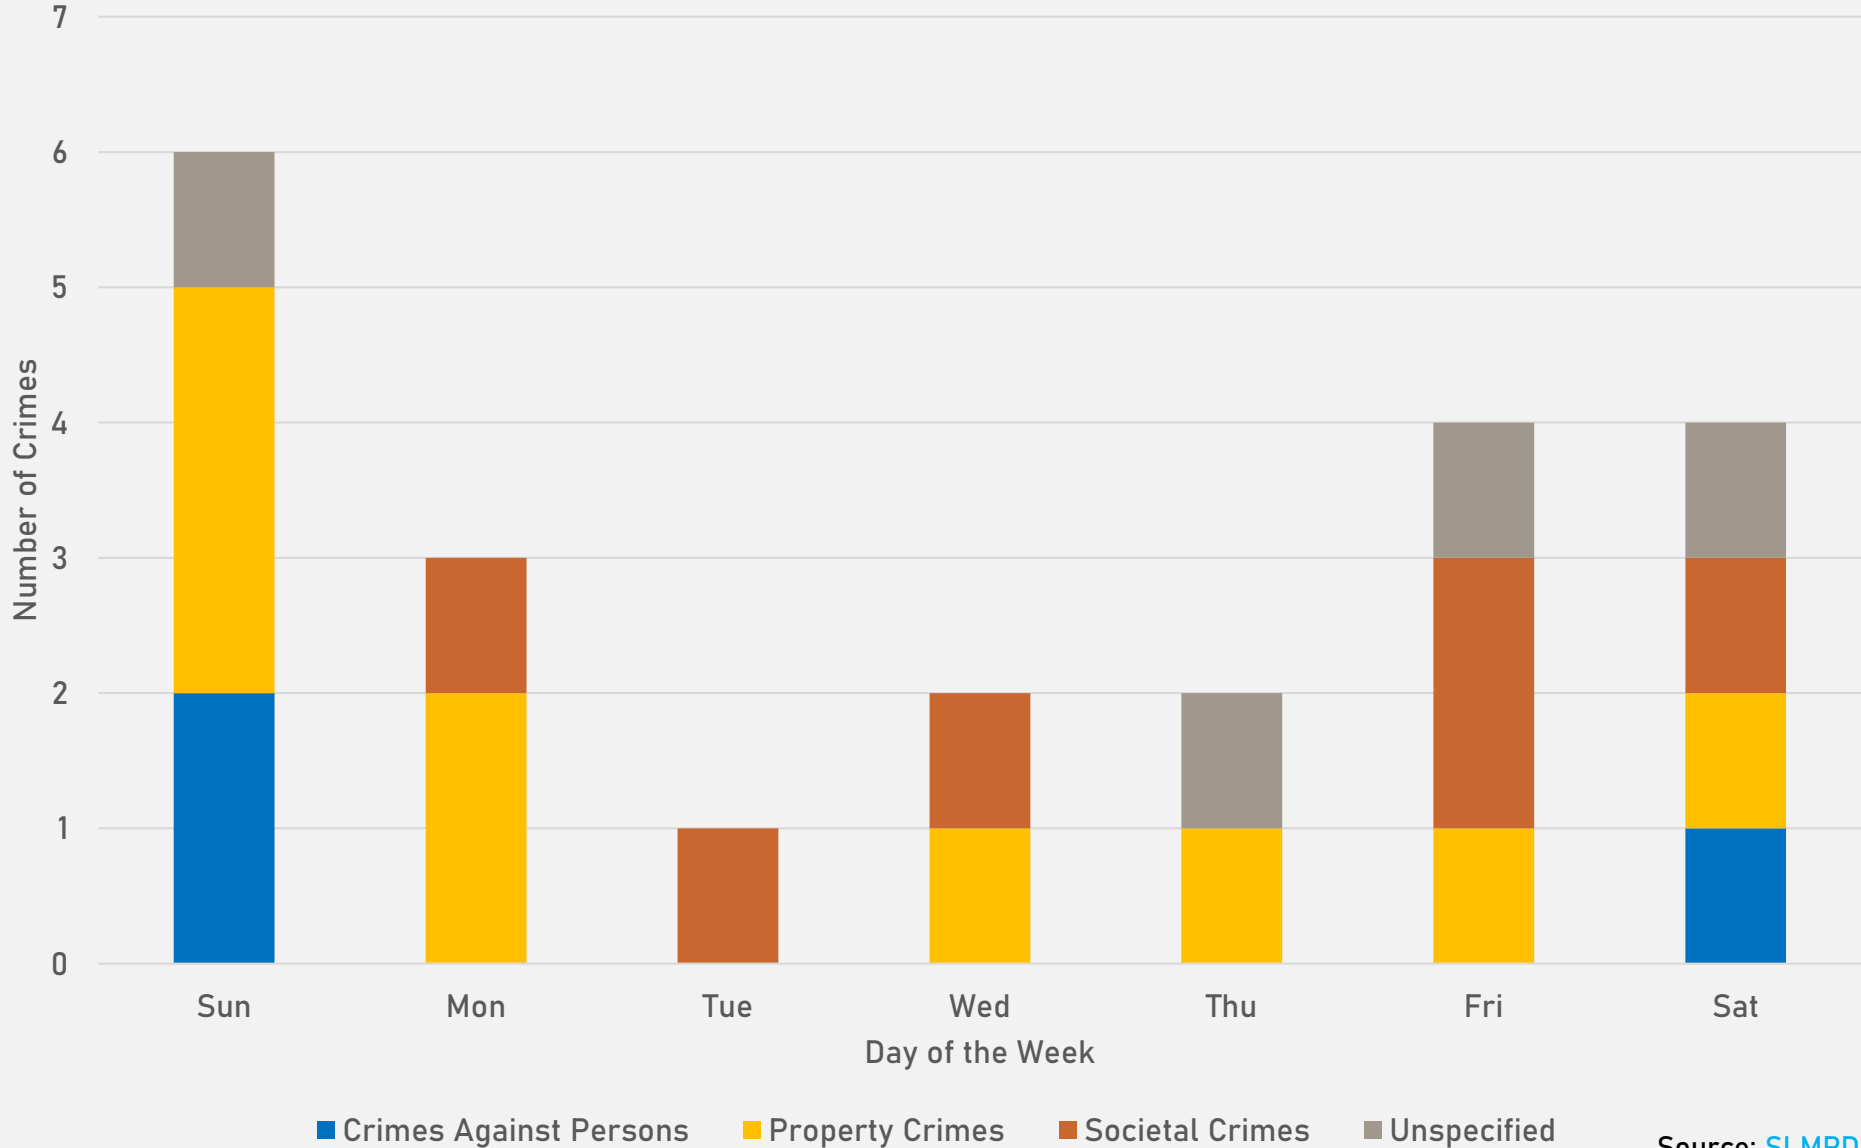

- The **lowest number** of crimes in one neighborhood was 7 in Visitation Park
- The **highest number** of crimes in one neighborhood was 149 in the Central West End
- The average number of crimes per neighborhood was 46.1
- The **lowest crime rate** per 100,000 in one neighborhood was 575.2 in the DeBaliviere Place
- The **highest crime rate** per 100,000 in one neighborhood was 1892.1 in The Ville
- The overall crime rate in District 5 was 1223.5

- 22 total crimes in May 2024
 - **Down 39%** compared to May 2023 (36 crimes)
 - 3 crimes against persons in May 2024
 - **Down 70%** compared to May 2023 (10 crimes)
- 197 total crimes so far in 2024
 - **Down 0.5%** compared to this time in 2023 (198 crimes)
 - 36 crimes against persons so far in 2024
 - **Down 8%** compared to this time in 2023 (39 crimes)

ACADEMY 2023 VS 2024

ACADEMY CRIMES BY DAY OF THE WEEK

ACADEMY CRIMES BY TIME OF DAY

ACADEMY CRIMES BY DAY OF THE MONTH

**FOUNTAIN PARK
NEIGHBORHOOD DETAIL**

FOUNTAIN PARK SUMMARY NOTES

- 16 total crimes in May 2024
 - **Down 58%** compared to May 2023 (38 crimes)
 - 1 crimes against persons in May 2024
 - **Down 88%** compared to May 2023 (8 crimes)
- 104 total crimes so far in 2024
 - **Down 30%** compared to this time in 2023 (148 crimes)
 - 20 crimes against persons so far in 2024
 - **Down 23%** compared to this time in 2023 (26 crimes)

LEWIS PLACE 2023 VS 2024

LEWIS PLACE CRIMES BY DAY OF THE WEEK

LEWIS PLACE CRIMES BY TIME OF DAY

LEWIS PLACE CRIMES BY DAY OF THE MONTH

**VANDEVENTER
NEIGHBORHOOD DETAIL**

VANDEVENTER SUMMARY NOTES

- 29 total crimes in May 2024
 - **Down 37%** compared to May 2023 (46 crimes)
 - 4 crimes against persons in May 2024
 - **Down 60%** compared to May 2023 (10 crimes)
- 112 total crimes so far in 2024
 - **Down 19%** compared to this time in 2023 (138 crimes)
 - 22 crimes against persons so far in 2024
 - **Down 21%** compared to this time in 2023 (28 crimes)