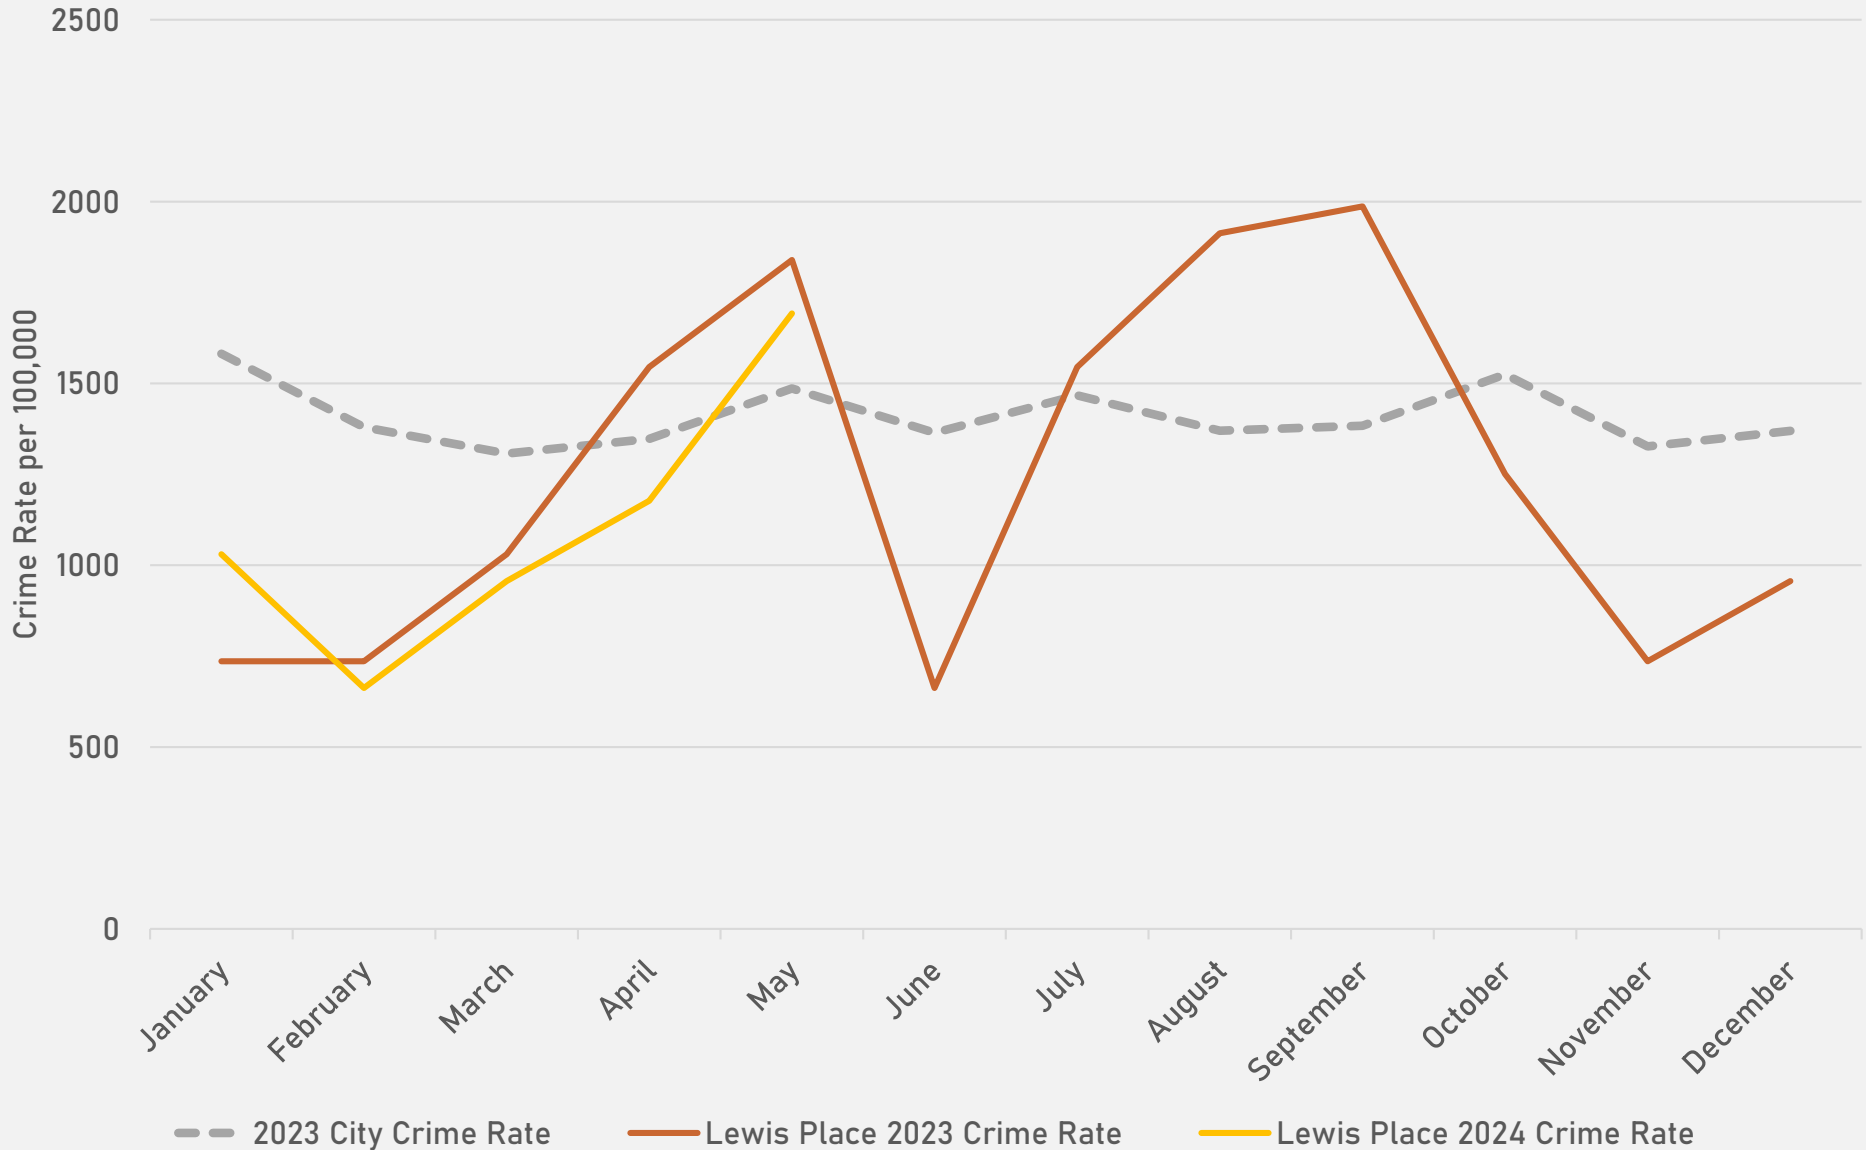

- 22 total crimes in May 2024
 - **Down 39%** compared to May 2023 (36 crimes)
 - 3 crimes against persons in May 2024
 - **Down 70%** compared to May 2023 (10 crimes)
- 197 total crimes so far in 2024
 - **Down 0.5%** compared to this time in 2023 (198 crimes)
 - 36 crimes against persons so far in 2024
 - **Down 8%** compared to this time in 2023 (39 crimes)

- 23 total crimes in May 2024
 - No Change compared to May 2023 (23 crimes)
 - 5 crimes against persons in May 2024
 - **Down 17%** compared to May 2023 (6 crimes)
- 78 total crimes so far in 2024
 - **Down 5%** compared to this time in 2023 (82 crimes)
 - 17 crimes against persons so far in 2024
 - **Up 11%** compared to this time in 2023 (19 crimes)

LEWIS PLACE YEAR TO YEAR COMPARISON

2023

Crimes	Jan	Feb	Mar	Apr	May	Jun	Jul	Aug	Sep	Oct	Nov	Dec	Total
Aggravated Assault	0	0	2	2	6	0	1	2	2	5	0	0	20
Arson	0	0	0	0	0	0	0	0	0	0	0	0	0
Burglary	1	1	0	0	1	0	0	2	2	1	0	0	8
Homicide	0	0	0	3	0	0	0	0	0	0	0	0	3
Larceny	2	2	1	1	2	3	3	2	5	5	1	2	28
Motor Vehicle Theft	0	3	3	2	2	1	3	4	4	0	1	3	25
Robbery	0	0	1	2	0	0	0	1	0	0	0	0	4
Total	3	6	7	10	11	4	7	11	13	11	2	5	88

LEWIS PLACE 2023 VS 2024

LEWIS PLACE CRIMES BY DAY OF THE WEEK

LEWIS PLACE CRIMES BY TIME OF DAY

LEWIS PLACE CRIMES BY DAY OF THE MONTH

**VANDEVENTER
NEIGHBORHOOD DETAIL**

VANDEVENTER SUMMARY NOTES

- 29 total crimes in May 2024
 - **Down 37%** compared to May 2023 (46 crimes)
 - 4 crimes against persons in May 2024
 - **Down 60%** compared to May 2023 (10 crimes)
- 112 total crimes so far in 2024
 - **Down 19%** compared to this time in 2023 (138 crimes)
 - 22 crimes against persons so far in 2024
 - **Down 21%** compared to this time in 2023 (28 crimes)