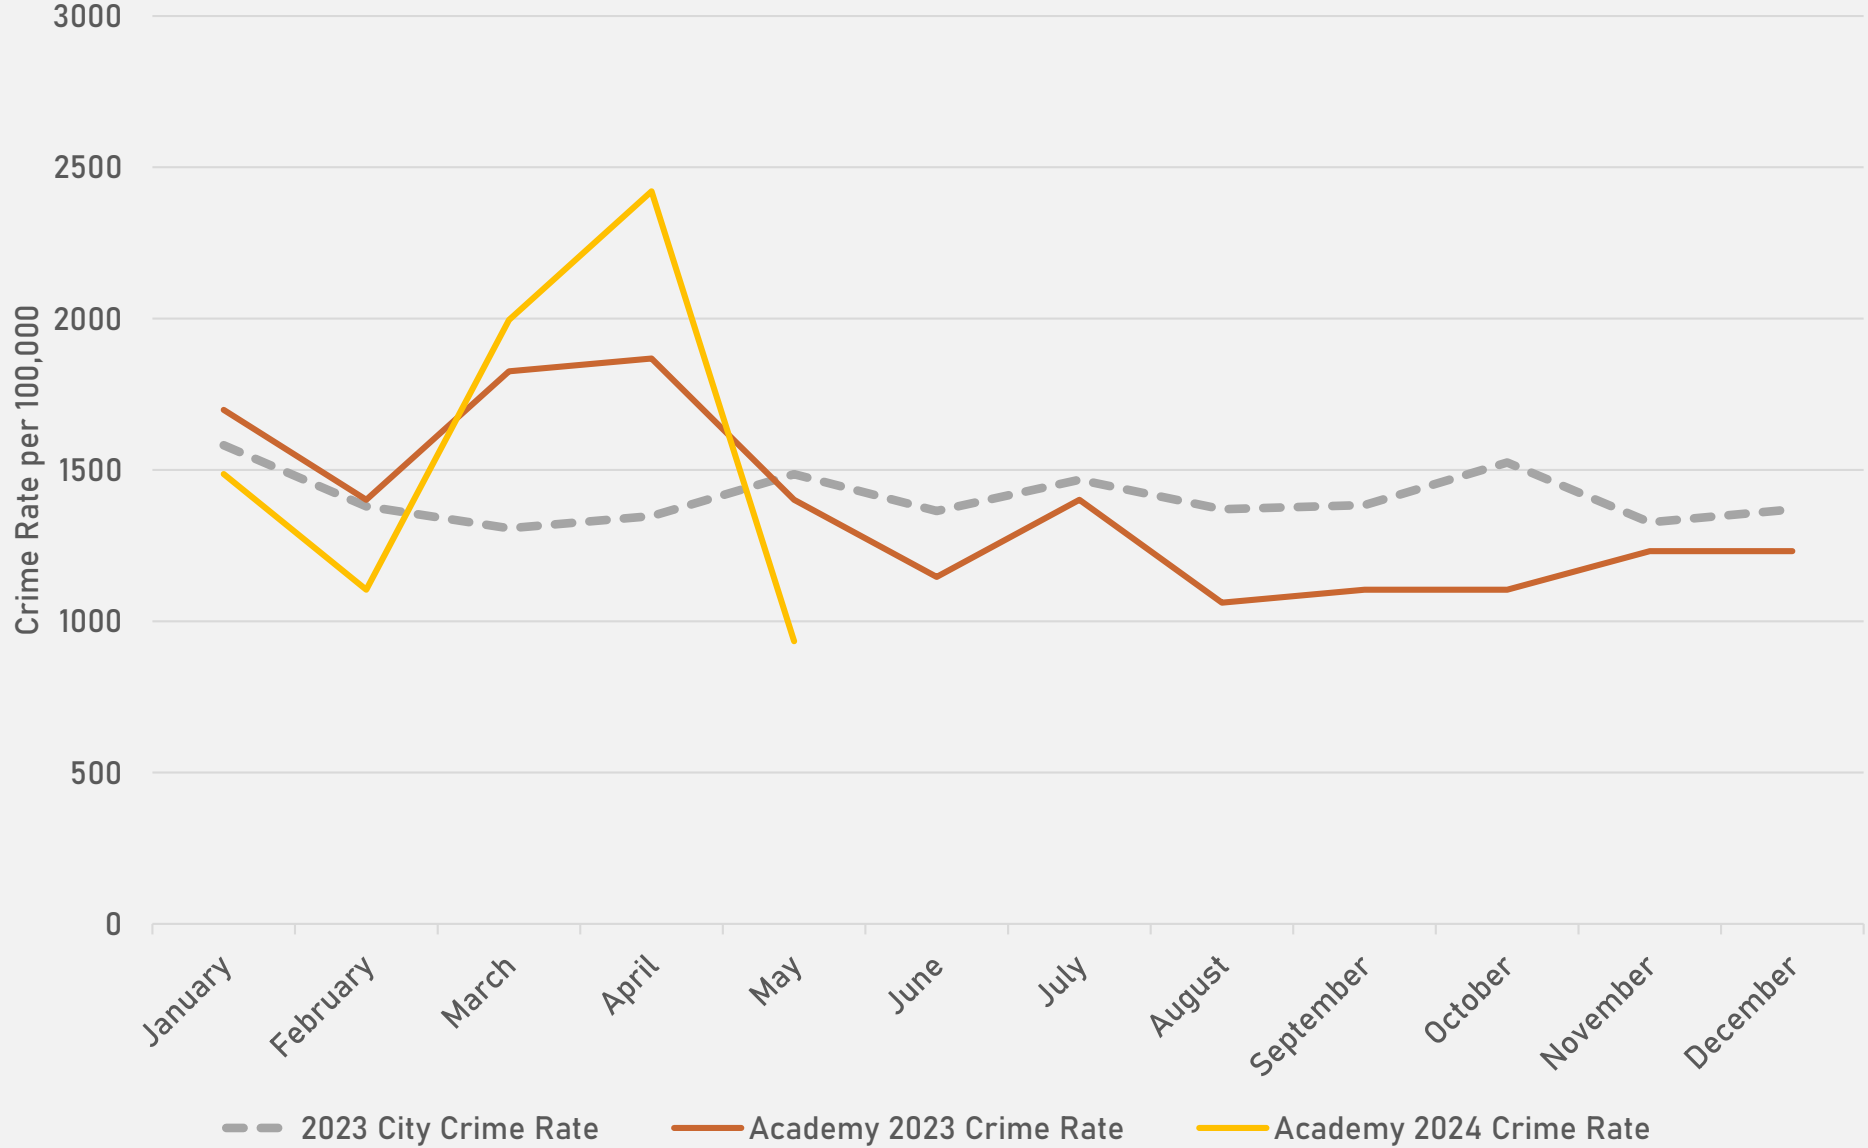

- The **lowest number** of crimes in one neighborhood was 7 in Visitation Park
- The **highest number** of crimes in one neighborhood was 149 in the Central West End
- The average number of crimes per neighborhood was 46.1
- The **lowest crime rate** per 100,000 in one neighborhood was 575.2 in the DeBaliviere Place
- The **highest crime rate** per 100,000 in one neighborhood was 1892.1 in The Ville
- The overall crime rate in District 5 was 1223.5

- 22 total crimes in May 2024
 - **Down 39%** compared to May 2023 (36 crimes)
 - 3 crimes against persons in May 2024
 - **Down 70%** compared to May 2023 (10 crimes)
- 197 total crimes so far in 2024
 - **Down 0.5%** compared to this time in 2023 (198 crimes)
 - 36 crimes against persons so far in 2024
 - **Down 8%** compared to this time in 2023 (39 crimes)

ACADEMY 2023 VS 2024

ACADEMY CRIMES BY DAY OF THE WEEK

ACADEMY CRIMES BY TIME OF DAY

ACADEMY CRIMES BY DAY OF THE MONTH

**FOUNTAIN PARK
NEIGHBORHOOD DETAIL**

FOUNTAIN PARK SUMMARY NOTES

- 16 total crimes in May 2024
 - **Down 58%** compared to May 2023 (38 crimes)
 - 1 crimes against persons in May 2024
 - **Down 88%** compared to May 2023 (8 crimes)
- 104 total crimes so far in 2024
 - **Down 30%** compared to this time in 2023 (148 crimes)
 - 20 crimes against persons so far in 2024
 - **Down 23%** compared to this time in 2023 (26 crimes)

LEWIS PLACE 2023 VS 2024

LEWIS PLACE CRIMES BY DAY OF THE WEEK

LEWIS PLACE CRIMES BY TIME OF DAY

LEWIS PLACE CRIMES BY DAY OF THE MONTH

**VANDEVENTER
NEIGHBORHOOD DETAIL**

VANDEVENTER SUMMARY NOTES

- 29 total crimes in May 2024
 - **Down 37%** compared to May 2023 (46 crimes)
 - 4 crimes against persons in May 2024
 - **Down 60%** compared to May 2023 (10 crimes)
- 112 total crimes so far in 2024
 - **Down 19%** compared to this time in 2023 (138 crimes)
 - 22 crimes against persons so far in 2024
 - **Down 21%** compared to this time in 2023 (28 crimes)