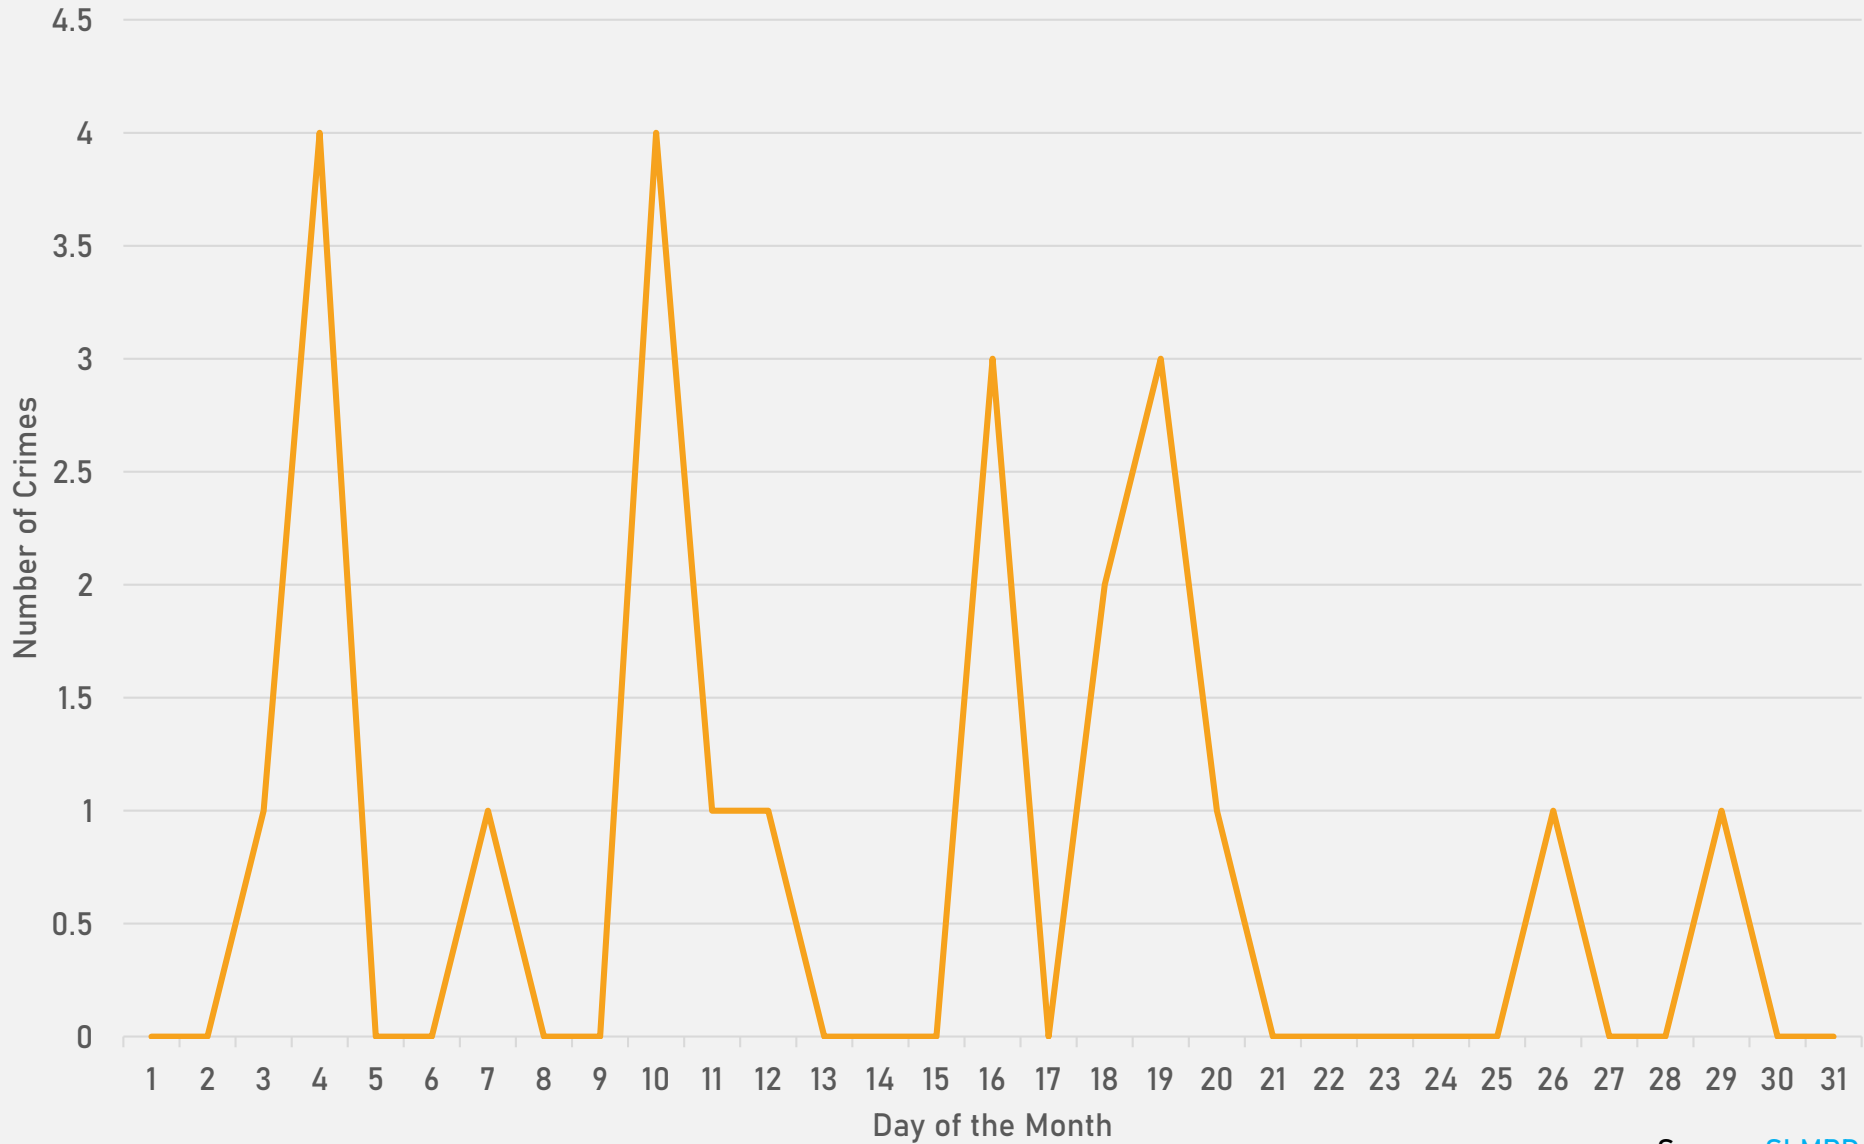

- 22 total crimes in May 2024
 - **Down 39%** compared to May 2023 (36 crimes)
 - 3 crimes against persons in May 2024
 - **Down 70%** compared to May 2023 (10 crimes)
- 197 total crimes so far in 2024
 - **Down 0.5%** compared to this time in 2023 (198 crimes)
 - 36 crimes against persons so far in 2024
 - **Down 8%** compared to this time in 2023 (39 crimes)

- 23 total crimes in May 2024
 - No Change compared to May 2023 (23 crimes)
 - 5 crimes against persons in May 2024
 - **Down 17%** compared to May 2023 (6 crimes)
- 78 total crimes so far in 2024
 - **Down 5%** compared to this time in 2023 (82 crimes)
 - 17 crimes against persons so far in 2024
 - **Up 11%** compared to this time in 2023 (19 crimes)

LEWIS PLACE 2023 VS 2024

LEWIS PLACE CRIMES BY DAY OF THE WEEK

LEWIS PLACE CRIMES BY TIME OF DAY

LEWIS PLACE CRIMES BY DAY OF THE MONTH

**VANDEVENTER
NEIGHBORHOOD DETAIL**

VANDEVENTER SUMMARY NOTES

- 29 total crimes in May 2024
 - **Down 37%** compared to May 2023 (46 crimes)
 - 4 crimes against persons in May 2024
 - **Down 60%** compared to May 2023 (10 crimes)
- 112 total crimes so far in 2024
 - **Down 19%** compared to this time in 2023 (138 crimes)
 - 22 crimes against persons so far in 2024
 - **Down 21%** compared to this time in 2023 (28 crimes)

VANDEVENTER YEAR TO YEAR COMPARISON

2023

Crimes	Jan	Feb	Mar	Apr	May	Jun	Jul	Aug	Sep	Oct	Nov	Dec	Total
Aggravated Assault	4	1	5	0	1	2	4	1	2	0	0	11	31
Arson	0	0	0	1	0	0	0	0	0	0	0	0	1
Burglary	0	1	2	1	0	2	0	3	1	1	3	1	15
Homicide	1	0	0	0	1	0	0	0	0	0	0	0	2
Larceny	2	4	6	4	10	6	5	7	3	3	4	4	58
Motor Vehicle Theft	7	2	1	3	4	2	2	8	4	5	2	4	44
Robbery	0	0	0	1	1	2	0	0	3	2	0	1	10
Total	14	8	14	10	17	14	11	19	13	11	9	21	161