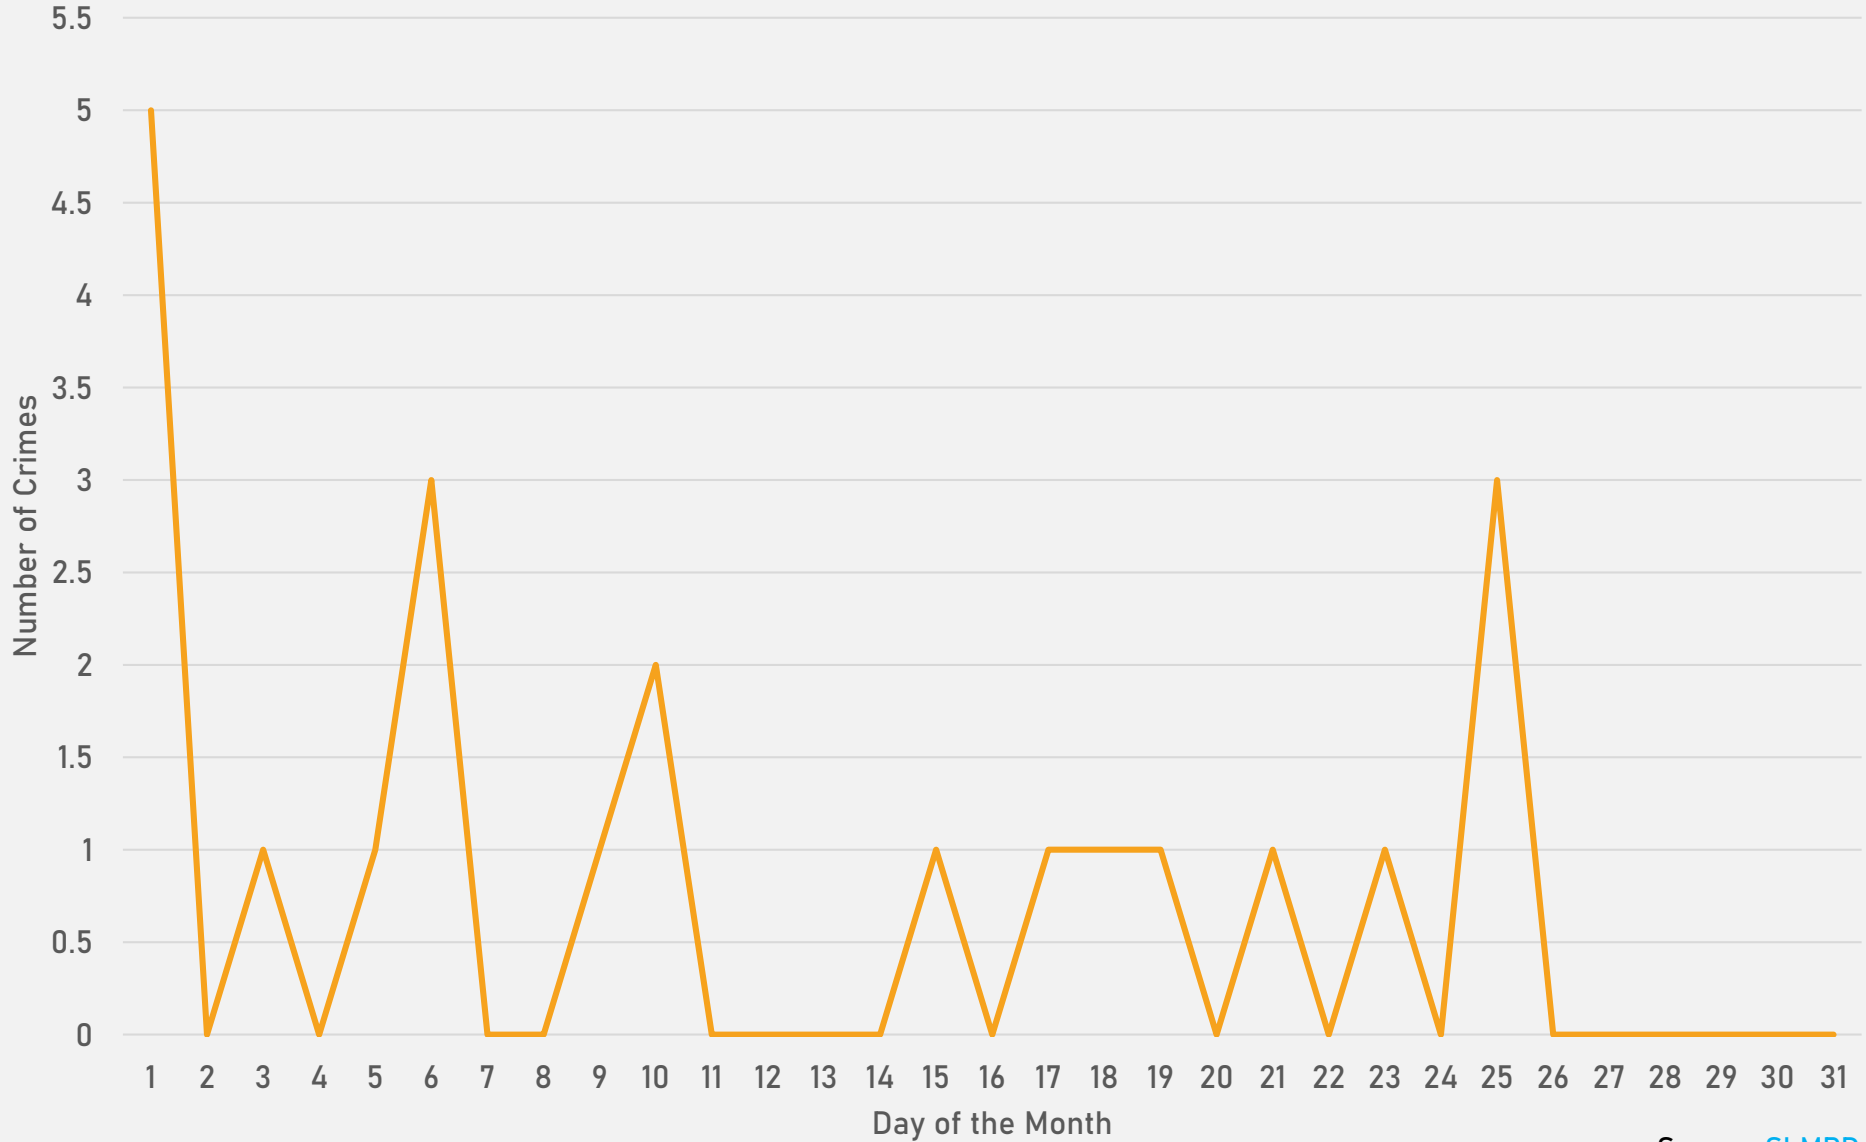

- 22 total crimes in May 2024
 - **Down 39%** compared to May 2023 (36 crimes)
 - 3 crimes against persons in May 2024
 - **Down 70%** compared to May 2023 (10 crimes)
- 197 total crimes so far in 2024
 - **Down 0.5%** compared to this time in 2023 (198 crimes)
 - 36 crimes against persons so far in 2024
 - **Down 8%** compared to this time in 2023 (39 crimes)

ACADEMY 2023 VS 2024

ACADEMY CRIMES BY DAY OF THE WEEK

ACADEMY CRIMES BY TIME OF DAY

ACADEMY CRIMES BY DAY OF THE MONTH

**FOUNTAIN PARK
NEIGHBORHOOD DETAIL**

FOUNTAIN PARK SUMMARY NOTES

- 16 total crimes in May 2024
 - **Down 58%** compared to May 2023 (38 crimes)
 - 1 crimes against persons in May 2024
 - **Down 88%** compared to May 2023 (8 crimes)
- 104 total crimes so far in 2024
 - **Down 30%** compared to this time in 2023 (148 crimes)
 - 20 crimes against persons so far in 2024
 - **Down 23%** compared to this time in 2023 (26 crimes)

- 23 total crimes in May 2024
 - No Change compared to May 2023 (23 crimes)
 - 5 crimes against persons in May 2024
 - **Down 17%** compared to May 2023 (6 crimes)
- 78 total crimes so far in 2024
 - **Down 5%** compared to this time in 2023 (82 crimes)
 - 17 crimes against persons so far in 2024
 - **Up 11%** compared to this time in 2023 (19 crimes)

LEWIS PLACE 2023 VS 2024

LEWIS PLACE CRIMES BY DAY OF THE WEEK

LEWIS PLACE CRIMES BY TIME OF DAY

LEWIS PLACE CRIMES BY DAY OF THE MONTH

**VANDEVENTER
NEIGHBORHOOD DETAIL**

VANDEVENTER SUMMARY NOTES

- 29 total crimes in May 2024
 - **Down 37%** compared to May 2023 (46 crimes)
 - 4 crimes against persons in May 2024
 - **Down 60%** compared to May 2023 (10 crimes)
- 112 total crimes so far in 2024
 - **Down 19%** compared to this time in 2023 (138 crimes)
 - 22 crimes against persons so far in 2024
 - **Down 21%** compared to this time in 2023 (28 crimes)