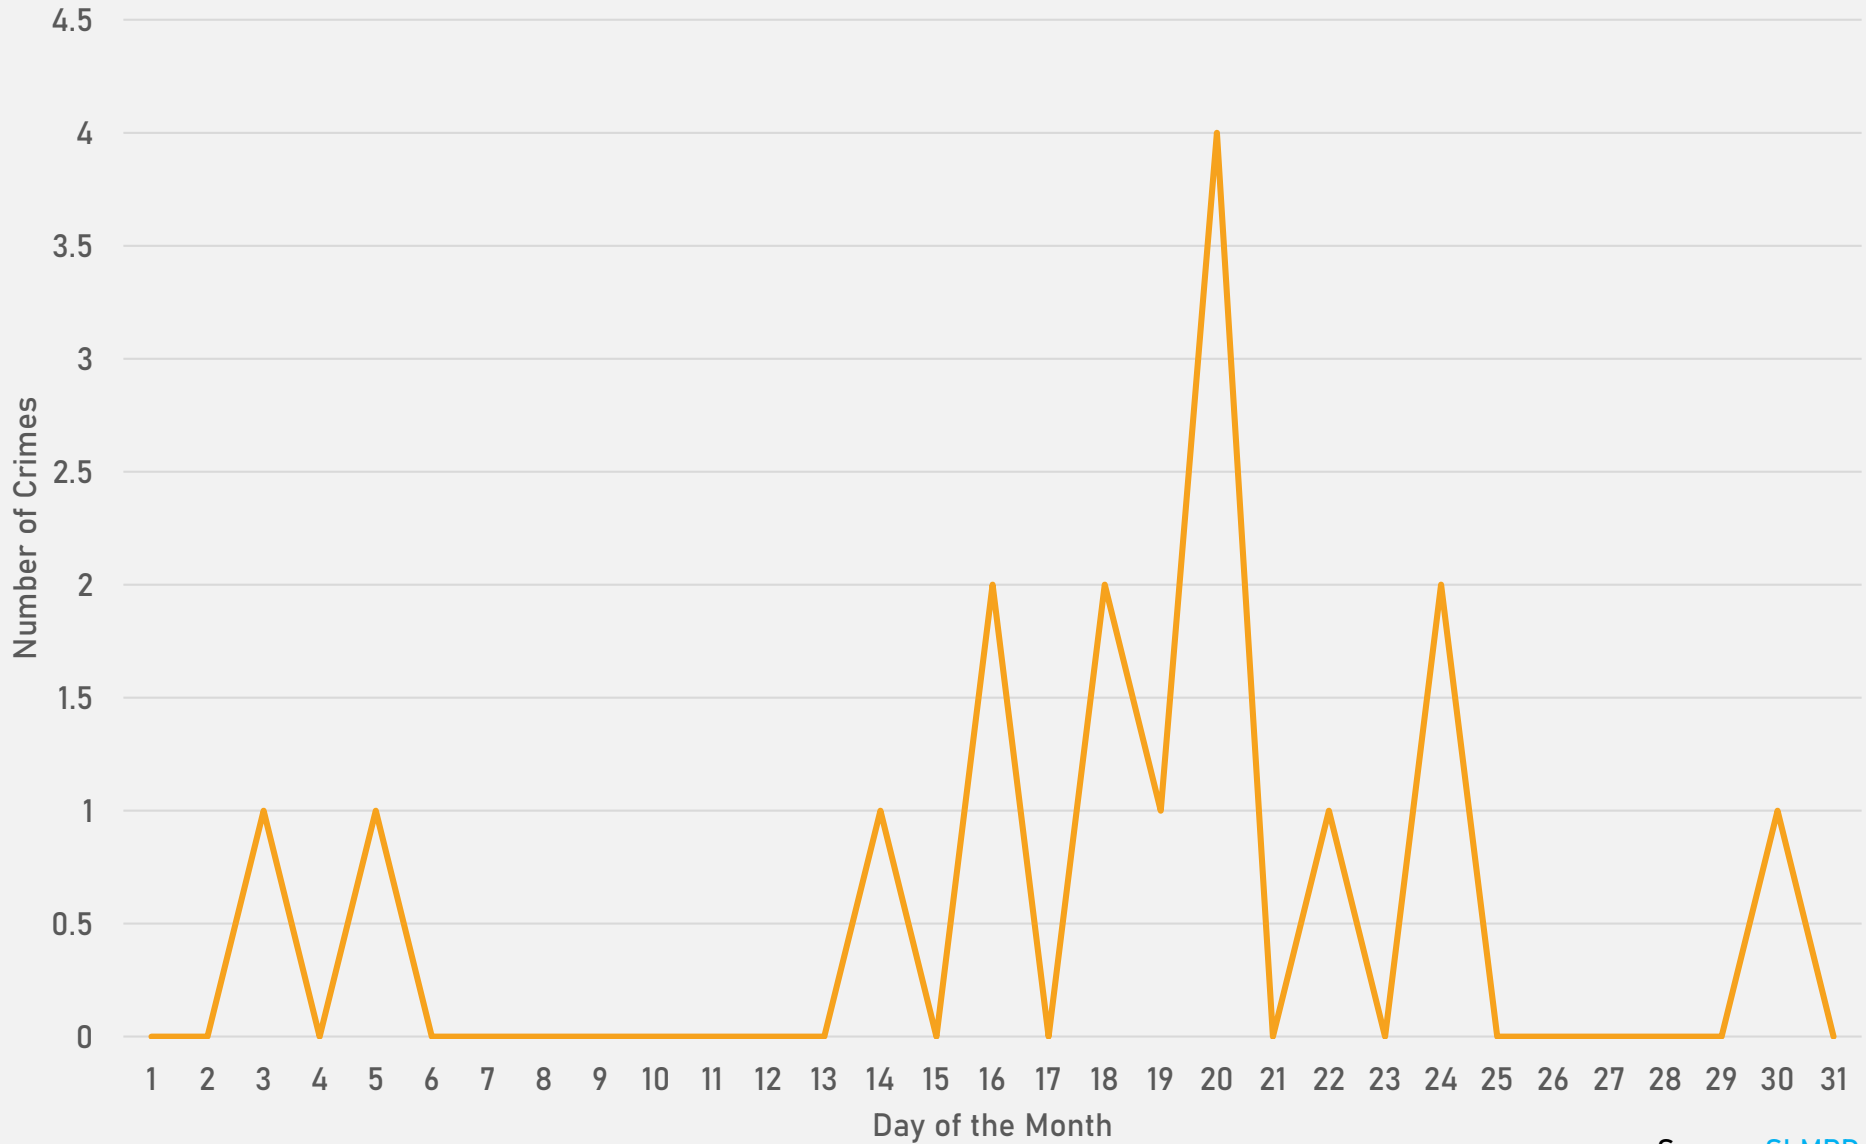

- 22 total crimes in May 2024
 - **Down 39%** compared to May 2023 (36 crimes)
 - 3 crimes against persons in May 2024
 - **Down 70%** compared to May 2023 (10 crimes)
- 197 total crimes so far in 2024
 - **Down 0.5%** compared to this time in 2023 (198 crimes)
 - 36 crimes against persons so far in 2024
 - **Down 8%** compared to this time in 2023 (39 crimes)

FOUNTAIN PARK 2023 VS 2024

FOUNTAIN PARK CRIMES BY DAY OF THE WEEK

FOUNTAIN PARK CRIMES BY TIME OF DAY

FOUNTAIN PARK CRIMES BY DAY OF THE MONTH

**LEWIS PLACE
NEIGHBORHOOD DETAIL**

LEWIS PLACE SUMMARY NOTES

- 23 total crimes in May 2024
 - No Change compared to May 2023 (23 crimes)
 - 5 crimes against persons in May 2024
 - **Down 17%** compared to May 2023 (6 crimes)
- 78 total crimes so far in 2024
 - **Down 5%** compared to this time in 2023 (82 crimes)
 - 17 crimes against persons so far in 2024
 - **Up 11%** compared to this time in 2023 (19 crimes)

LEWIS PLACE 2023 VS 2024

LEWIS PLACE CRIMES BY DAY OF THE WEEK

LEWIS PLACE CRIMES BY TIME OF DAY

LEWIS PLACE CRIMES BY DAY OF THE MONTH

**VANDEVENTER
NEIGHBORHOOD DETAIL**

VANDEVENTER SUMMARY NOTES

- 29 total crimes in May 2024
 - **Down 37%** compared to May 2023 (46 crimes)
 - 4 crimes against persons in May 2024
 - **Down 60%** compared to May 2023 (10 crimes)
- 112 total crimes so far in 2024
 - **Down 19%** compared to this time in 2023 (138 crimes)
 - 22 crimes against persons so far in 2024
 - **Down 21%** compared to this time in 2023 (28 crimes)