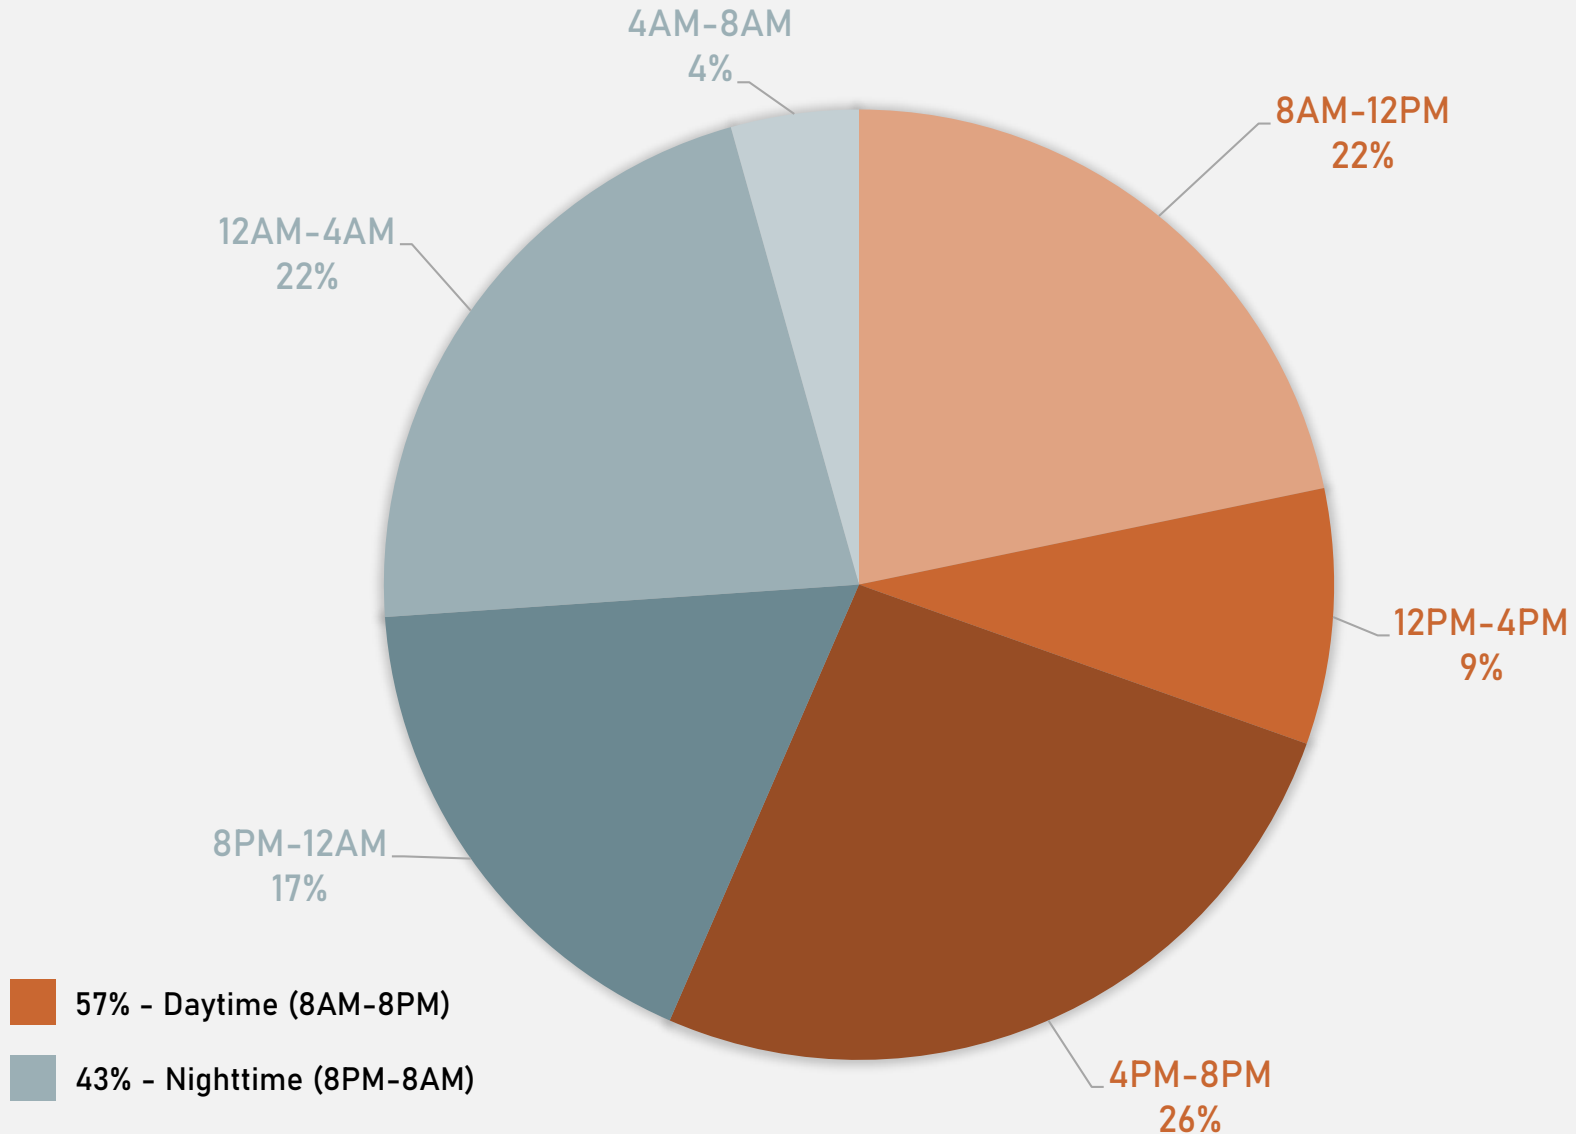

- 22 total crimes in May 2024
 - **Down 39%** compared to May 2023 (36 crimes)
 - 3 crimes against persons in May 2024
 - **Down 70%** compared to May 2023 (10 crimes)
- 197 total crimes so far in 2024
 - **Down 0.5%** compared to this time in 2023 (198 crimes)
 - 36 crimes against persons so far in 2024
 - **Down 8%** compared to this time in 2023 (39 crimes)

- 23 total crimes in May 2024
 - No Change compared to May 2023 (23 crimes)
 - 5 crimes against persons in May 2024
 - **Down 17%** compared to May 2023 (6 crimes)
- 78 total crimes so far in 2024
 - **Down 5%** compared to this time in 2023 (82 crimes)
 - 17 crimes against persons so far in 2024
 - **Up 11%** compared to this time in 2023 (19 crimes)

LEWIS PLACE YEAR TO YEAR COMPARISON

2023

Crimes	Jan	Feb	Mar	Apr	May	Jun	Jul	Aug	Sep	Oct	Nov	Dec	Total
Aggravated Assault	0	0	2	2	6	0	1	2	2	5	0	0	20
Arson	0	0	0	0	0	0	0	0	0	0	0	0	0
Burglary	1	1	0	0	1	0	0	2	2	1	0	0	8
Homicide	0	0	0	3	0	0	0	0	0	0	0	0	3
Larceny	2	2	1	1	2	3	3	2	5	5	1	2	28
Motor Vehicle Theft	0	3	3	2	2	1	3	4	4	0	1	3	25
Robbery	0	0	1	2	0	0	0	1	0	0	0	0	4
Total	3	6	7	10	11	4	7	11	13	11	2	5	88

LEWIS PLACE 2023 VS 2024

LEWIS PLACE CRIMES BY DAY OF THE WEEK

LEWIS PLACE CRIMES BY TIME OF DAY

LEWIS PLACE CRIMES BY DAY OF THE MONTH

**VANDEVENTER
NEIGHBORHOOD DETAIL**

VANDEVENTER SUMMARY NOTES

- 29 total crimes in May 2024
 - **Down 37%** compared to May 2023 (46 crimes)
 - 4 crimes against persons in May 2024
 - **Down 60%** compared to May 2023 (10 crimes)
- 112 total crimes so far in 2024
 - **Down 19%** compared to this time in 2023 (138 crimes)
 - 22 crimes against persons so far in 2024
 - **Down 21%** compared to this time in 2023 (28 crimes)