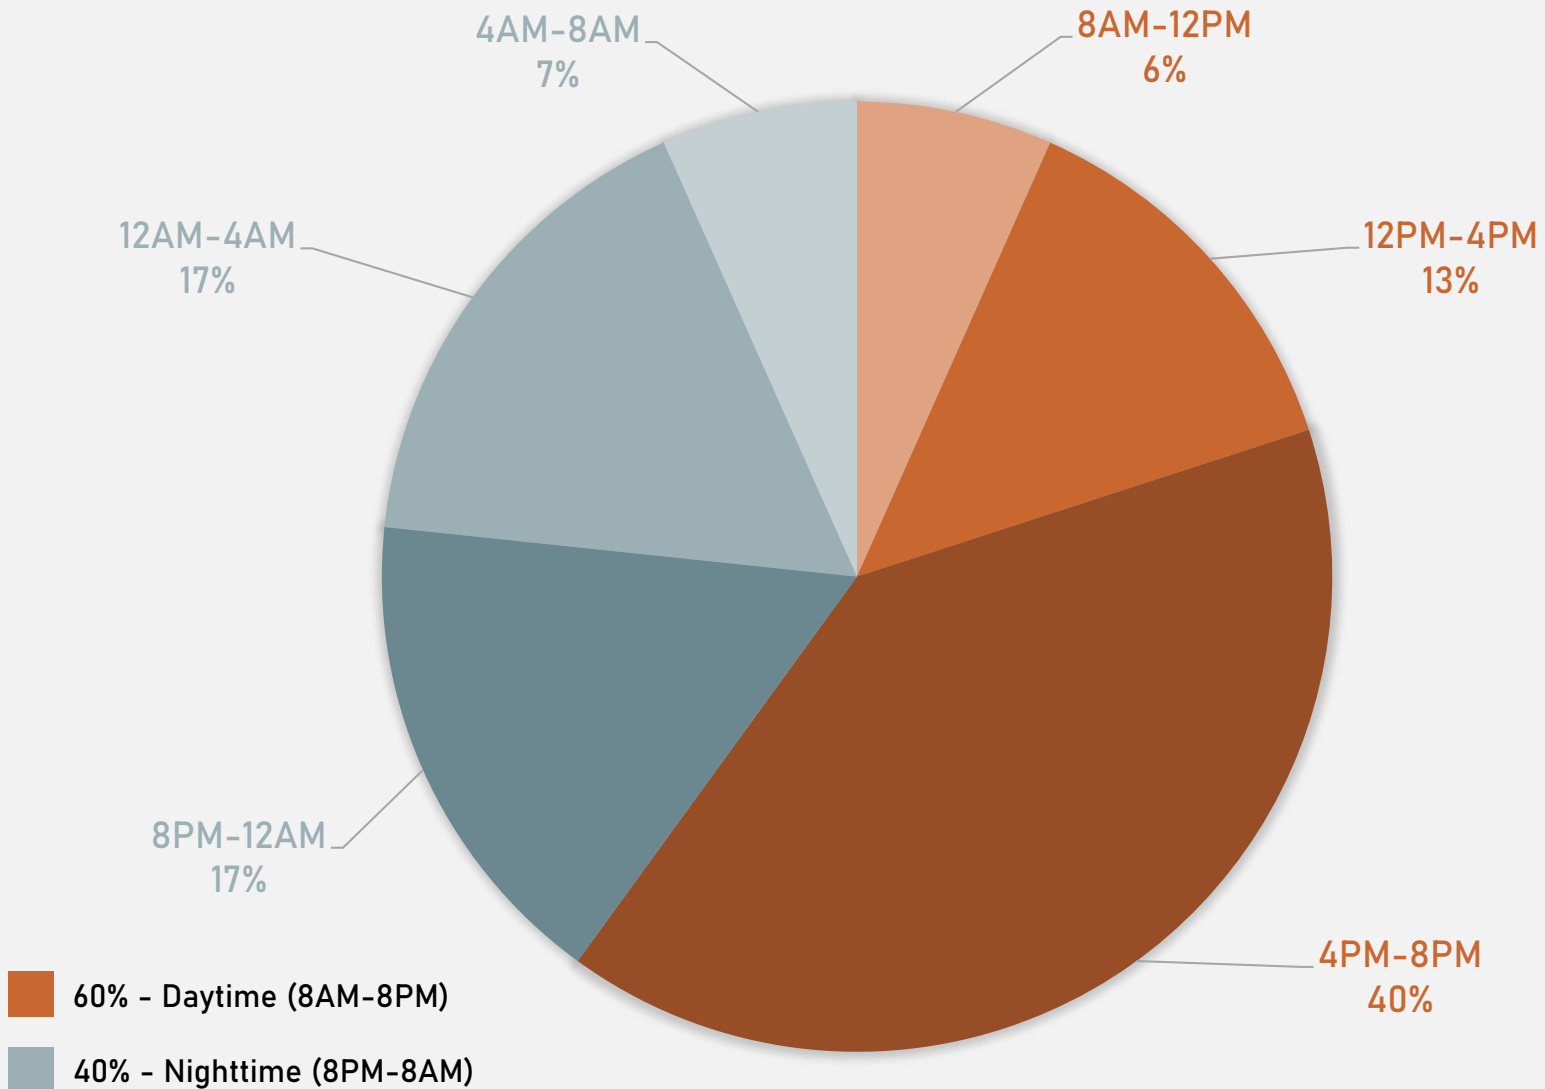

- 23 total crimes in May 2024
 - No Change compared to May 2023 (23 crimes)
 - 5 crimes against persons in May 2024
 - **Down 17%** compared to May 2023 (6 crimes)
- 78 total crimes so far in 2024
 - **Down 5%** compared to this time in 2023 (82 crimes)
 - 17 crimes against persons so far in 2024
 - **Up 11%** compared to this time in 2023 (19 crimes)

LEWIS PLACE 2023 VS 2024

LEWIS PLACE CRIMES BY DAY OF THE WEEK

LEWIS PLACE CRIMES BY TIME OF DAY

LEWIS PLACE CRIMES BY DAY OF THE MONTH

**VANDEVENTER
NEIGHBORHOOD DETAIL**

VANDEVENTER SUMMARY NOTES

- 29 total crimes in May 2024
 - **Down 37%** compared to May 2023 (46 crimes)
 - 4 crimes against persons in May 2024
 - **Down 60%** compared to May 2023 (10 crimes)
- 112 total crimes so far in 2024
 - **Down 19%** compared to this time in 2023 (138 crimes)
 - 22 crimes against persons so far in 2024
 - **Down 21%** compared to this time in 2023 (28 crimes)

2024

Crimes	Jan	Feb	Mar	Apr	May	Total
Aggravated Assault	1	2	3	1	2	9
Arson	0	0	0	0	0	0
Burglary	2	1	1	3	3	10
Homicide	0	0	0	1	0	1
Larceny	8	3	4	3	7	25
Motor Vehicle Theft	3	2	1	3	4	13
Robbery	0	0	1	0	0	1
Total	14	8	10	11	16	59

VANDEVENTER 2023 VS 2024

VANDEVENTER CRIMES BY DAY OF THE WEEK

VANDEVENTER CRIMES BY TIME OF DAY

VANDEVENTER CRIMES BY DAY OF THE MONTH