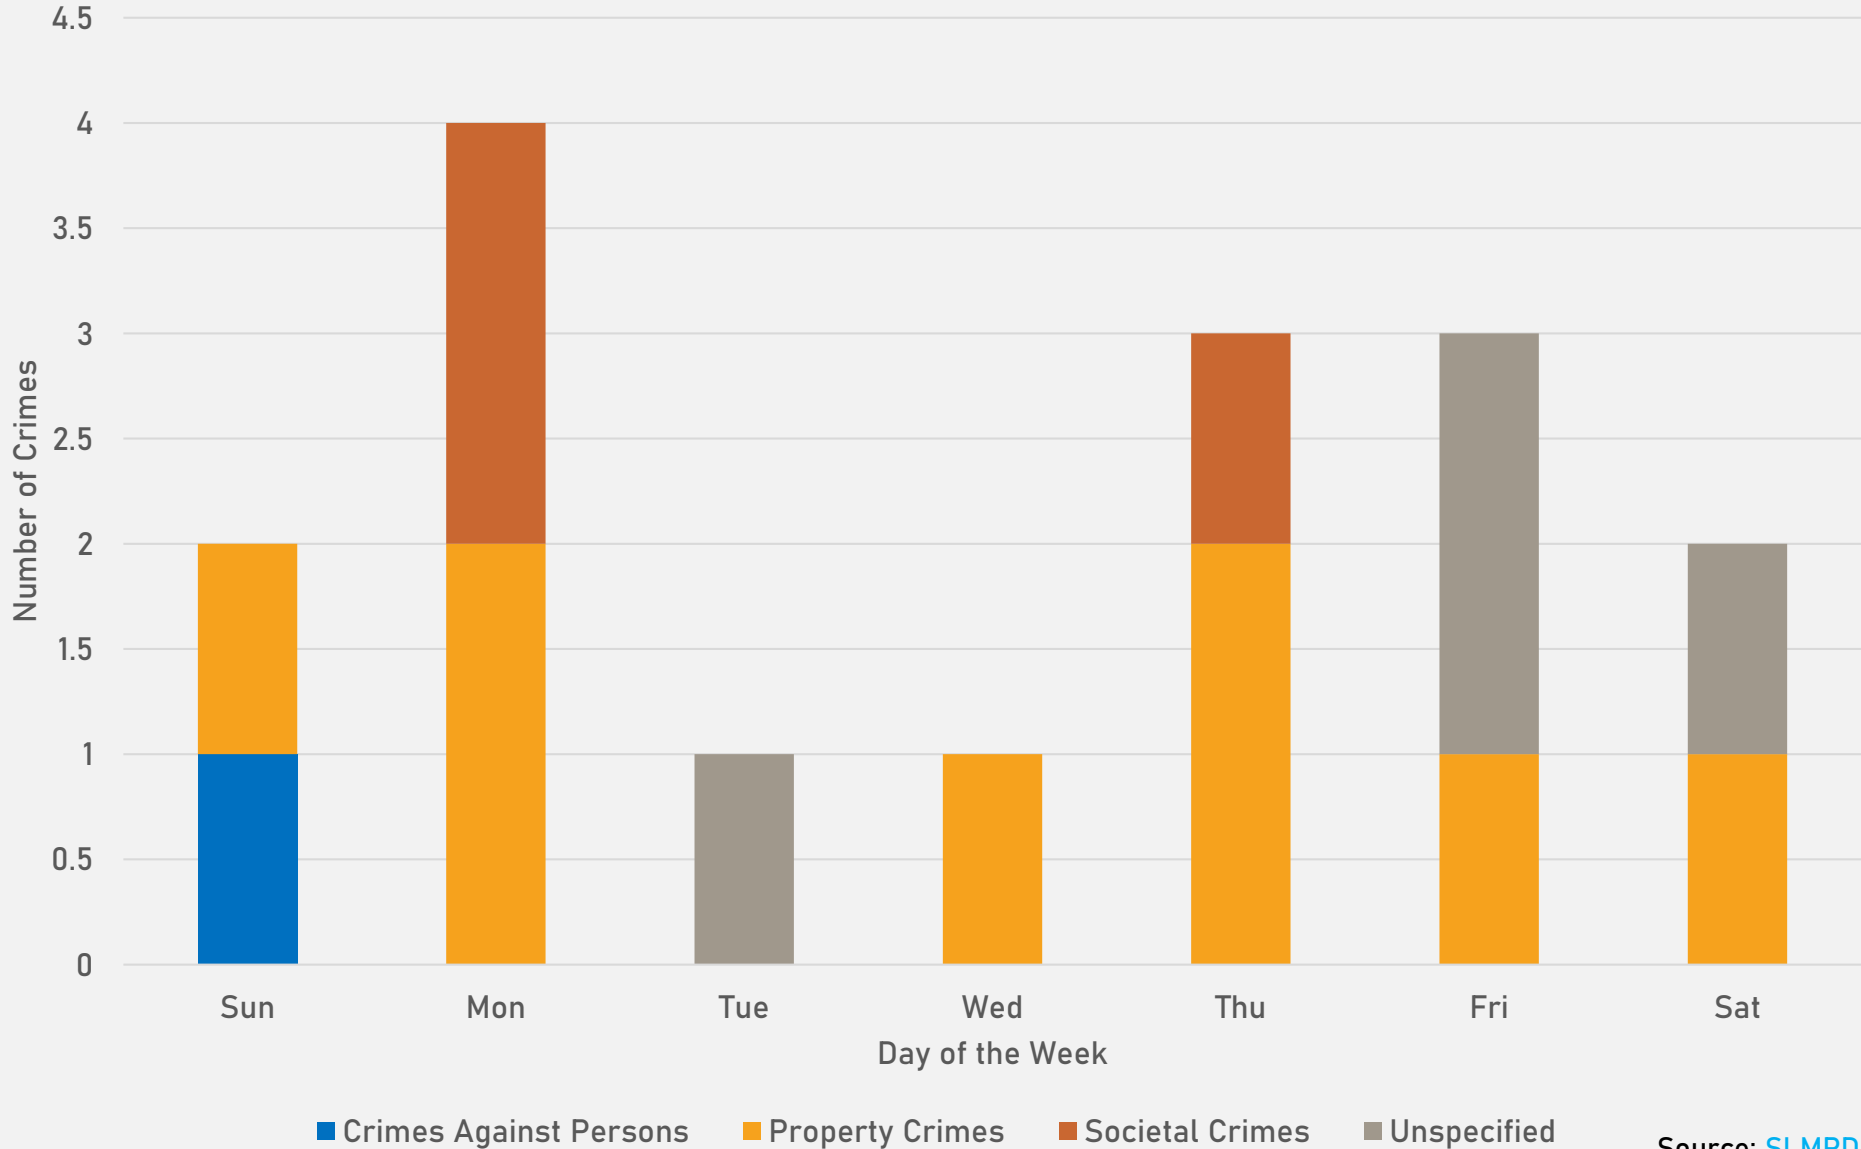

FOUNTAIN PARK CRIMES BY DAY OF THE WEEK