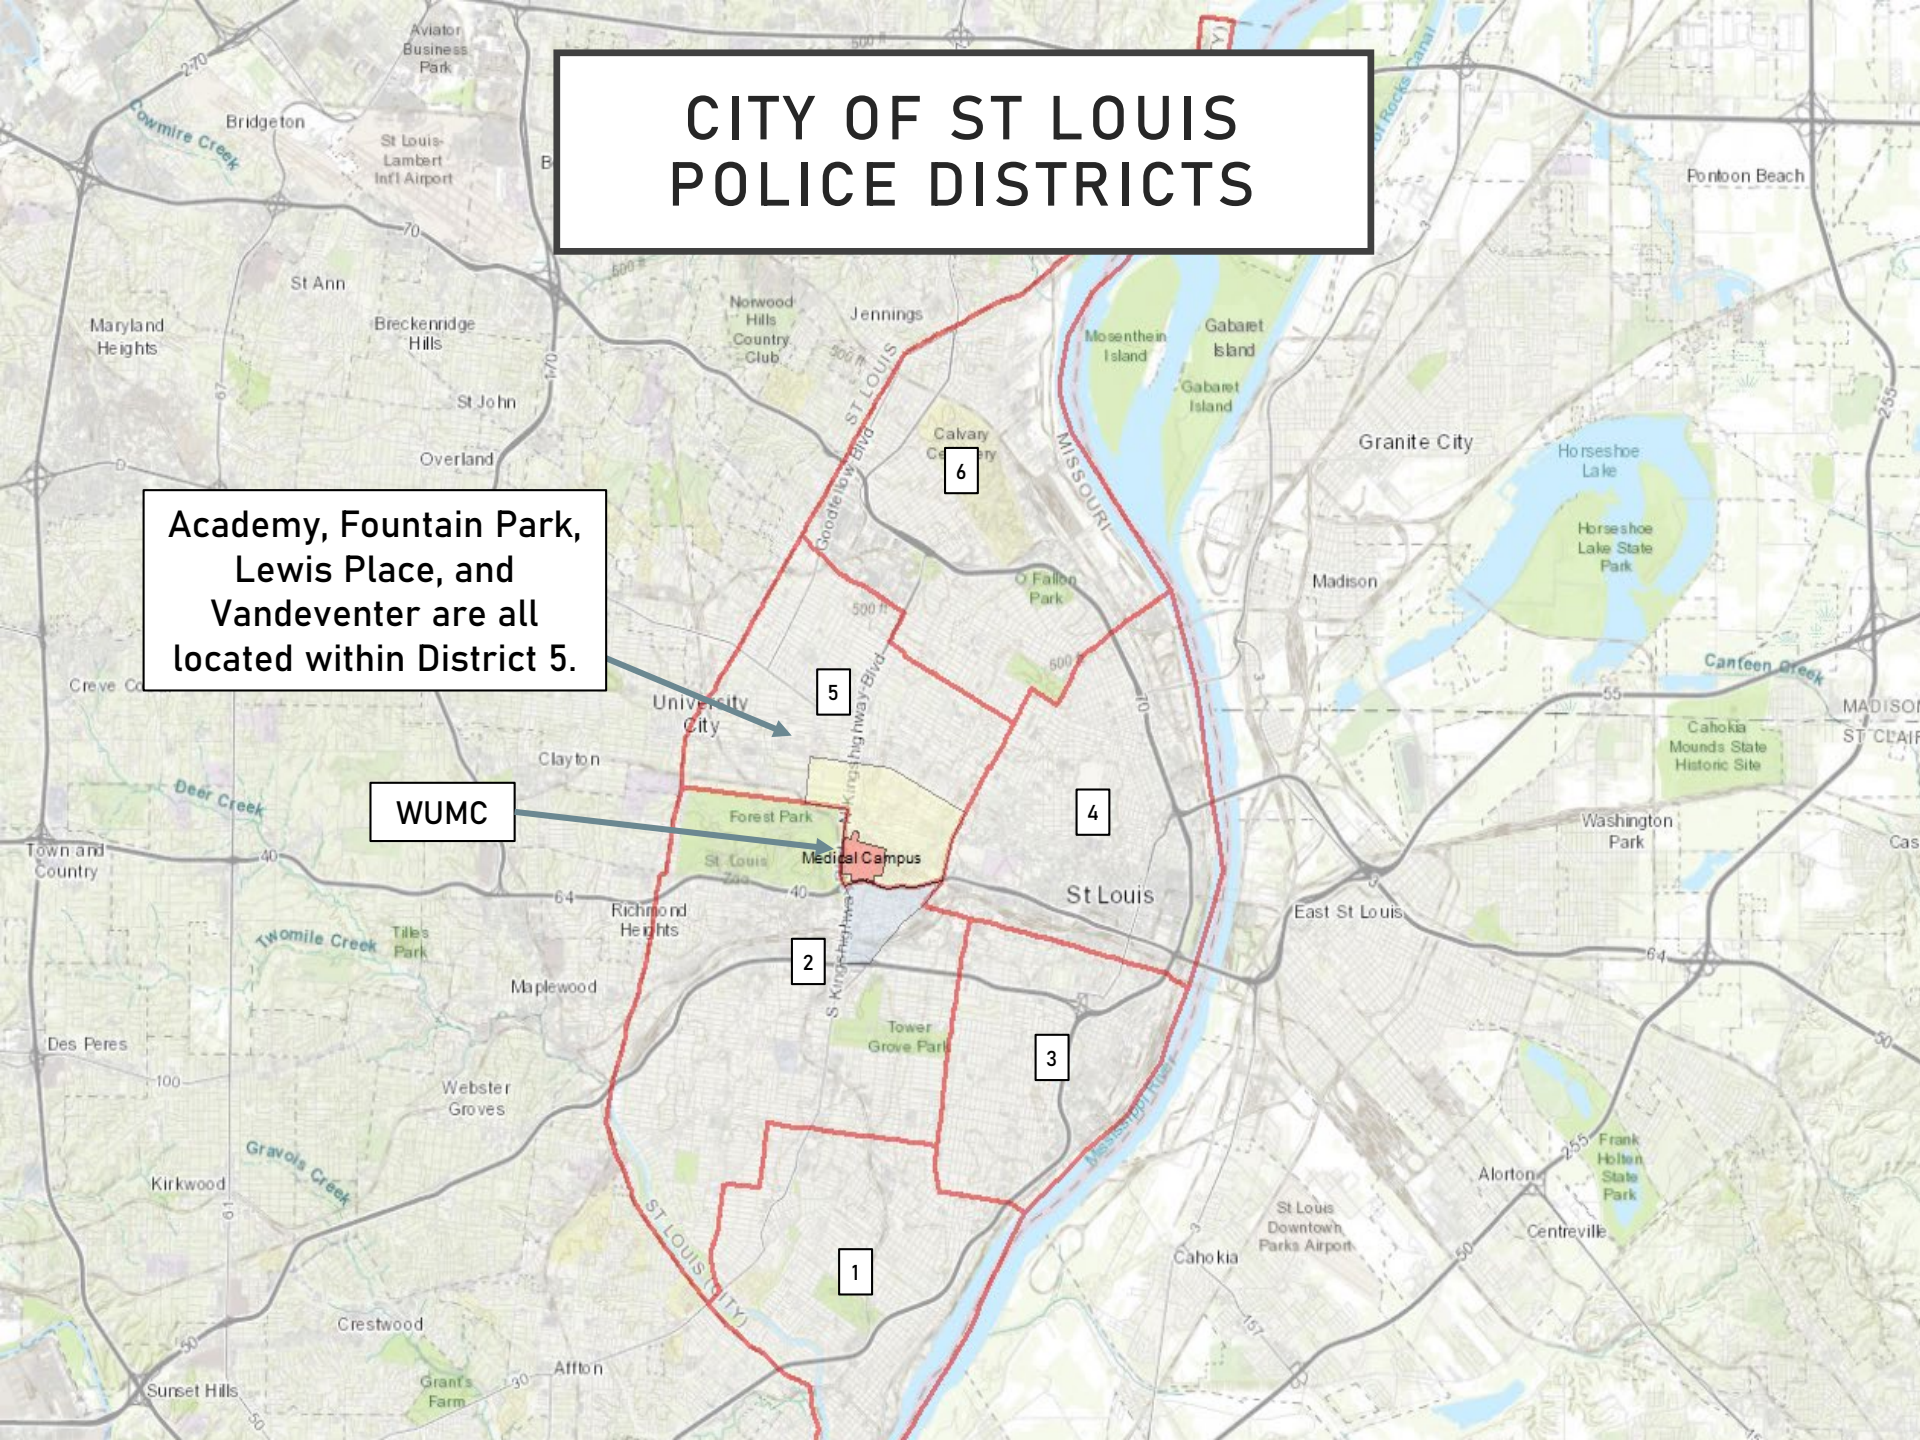

May 2024
Monthly Crime Report

**ACADEMY
FOUNTAIN PARK
LEWIS PLACE
VANDEVENTER**

Washington University Medical Center

CITY OF ST LOUIS POLICE DISTRICTS

Academy, Fountain Park,
Lewis Place, and
Vandeventer are all
located within District 5.

WUMC

DISTRICT 5 SUMMARY NOTES

There are 15 neighborhoods in District 5.

- Academy
- Central West End
- DeBaliviere Place
- Fountain Park
- Hamilton Heights
- Kingsway East
- Kingsway West
- Lewis Place
- Skinker-DeBaliviere
- The Greater Ville
- The Ville
- Vandeventer
- Visitation Park
- Wells-Goodfellow
- West End

- The **lowest number** of crimes in one neighborhood was 7 in Visitation Park
- The **highest number** of crimes in one neighborhood was 149 in the Central West End
- The average number of crimes per neighborhood was 46.1
- The **lowest crime rate** per 100,000 in one neighborhood was 575.2 in the DeBaliviere Place
- The **highest crime rate** per 100,000 in one neighborhood was 1892.1 in The Ville
- The overall crime rate in District 5 was 1223.5

NEIGHBORHOODS VS CITY CRIME RATE OVER THE PAST YEAR

City Crime Rate Academy Crime Rate Fountain Park Crime Rate
Lewis Place Crime Rate Vandeventer Crime Rate

**ACADEMY
NEIGHBORHOOD DETAIL**

ACADEMY SUMMARY NOTES