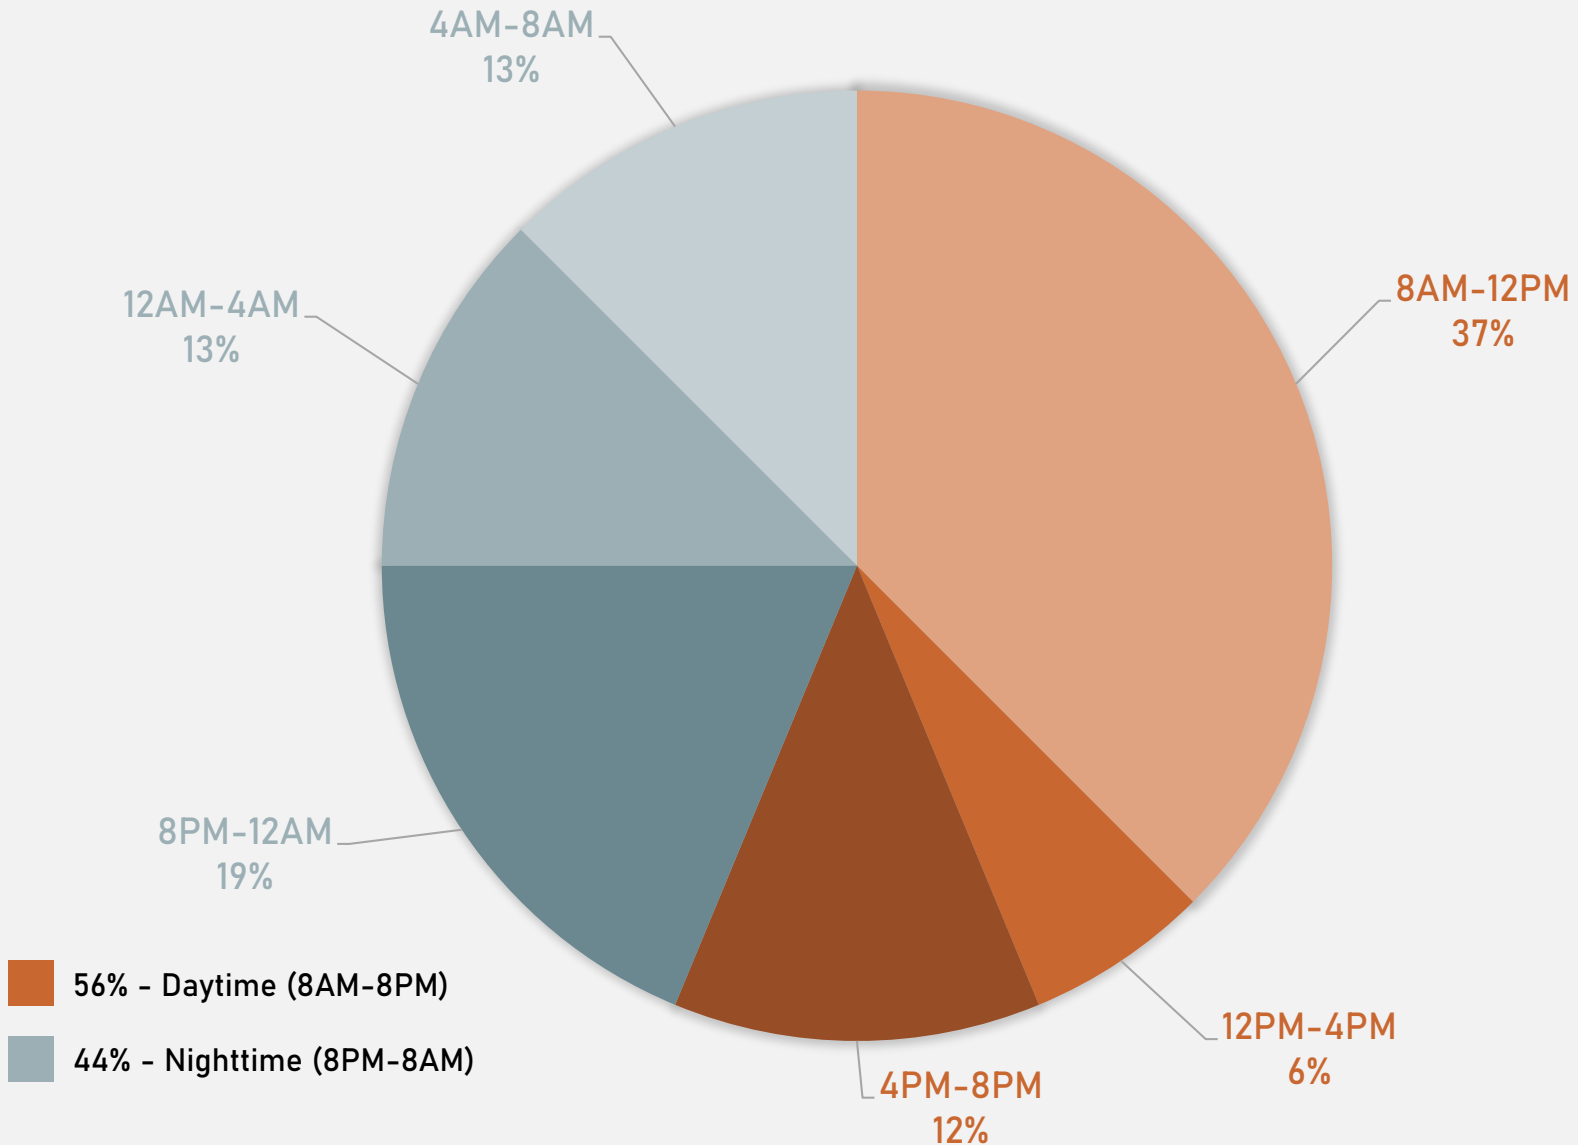

- 22 total crimes in May 2024
 - **Down 39%** compared to May 2023 (36 crimes)
 - 3 crimes against persons in May 2024
 - **Down 70%** compared to May 2023 (10 crimes)
- 197 total crimes so far in 2024
 - **Down 0.5%** compared to this time in 2023 (198 crimes)
 - 36 crimes against persons so far in 2024
 - **Down 8%** compared to this time in 2023 (39 crimes)

FOUNTAIN PARK 2023 VS 2024

FOUNTAIN PARK CRIMES BY DAY OF THE WEEK

FOUNTAIN PARK CRIMES BY TIME OF DAY

FOUNTAIN PARK CRIMES BY DAY OF THE MONTH

**LEWIS PLACE
NEIGHBORHOOD DETAIL**

LEWIS PLACE SUMMARY NOTES

- 23 total crimes in May 2024
 - No Change compared to May 2023 (23 crimes)
 - 5 crimes against persons in May 2024
 - **Down 17%** compared to May 2023 (6 crimes)
- 78 total crimes so far in 2024
 - **Down 5%** compared to this time in 2023 (82 crimes)
 - 17 crimes against persons so far in 2024
 - **Up 11%** compared to this time in 2023 (19 crimes)

LEWIS PLACE 2023 VS 2024

LEWIS PLACE CRIMES BY DAY OF THE WEEK

LEWIS PLACE CRIMES BY TIME OF DAY

LEWIS PLACE CRIMES BY DAY OF THE MONTH

**VANDEVENTER
NEIGHBORHOOD DETAIL**

VANDEVENTER SUMMARY NOTES

- 29 total crimes in May 2024
 - **Down 37%** compared to May 2023 (46 crimes)
 - 4 crimes against persons in May 2024
 - **Down 60%** compared to May 2023 (10 crimes)
- 112 total crimes so far in 2024
 - **Down 19%** compared to this time in 2023 (138 crimes)
 - 22 crimes against persons so far in 2024
 - **Down 21%** compared to this time in 2023 (28 crimes)