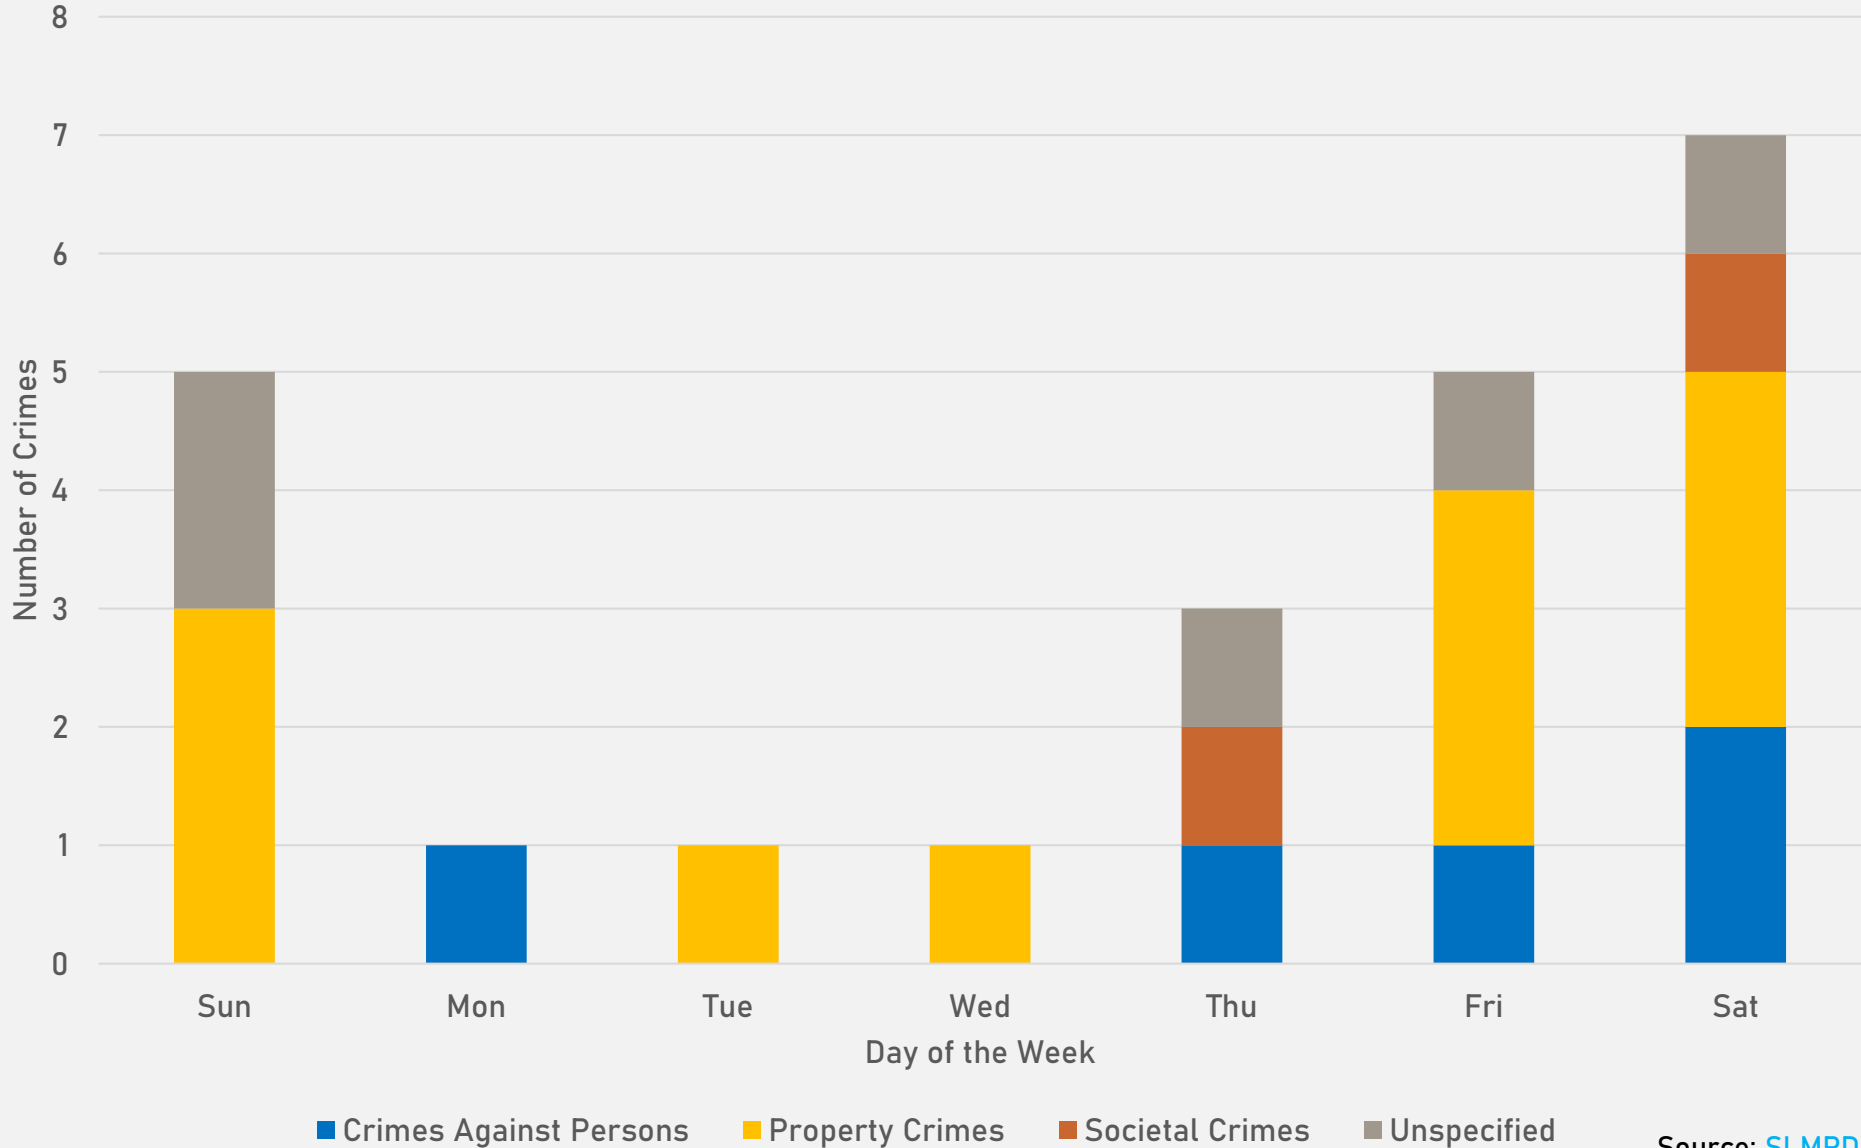

- 22 total crimes in May 2024
 - **Down 39%** compared to May 2023 (36 crimes)
 - 3 crimes against persons in May 2024
 - **Down 70%** compared to May 2023 (10 crimes)
- 197 total crimes so far in 2024
 - **Down 0.5%** compared to this time in 2023 (198 crimes)
 - 36 crimes against persons so far in 2024
 - **Down 8%** compared to this time in 2023 (39 crimes)

- 23 total crimes in May 2024
 - No Change compared to May 2023 (23 crimes)
 - 5 crimes against persons in May 2024
 - **Down 17%** compared to May 2023 (6 crimes)
- 78 total crimes so far in 2024
 - **Down 5%** compared to this time in 2023 (82 crimes)
 - 17 crimes against persons so far in 2024
 - **Up 11%** compared to this time in 2023 (19 crimes)

LEWIS PLACE YEAR TO YEAR COMPARISON

2023

Crimes	Jan	Feb	Mar	Apr	May	Jun	Jul	Aug	Sep	Oct	Nov	Dec	Total
Aggravated Assault	0	0	2	2	6	0	1	2	2	5	0	0	20
Arson	0	0	0	0	0	0	0	0	0	0	0	0	0
Burglary	1	1	0	0	1	0	0	2	2	1	0	0	8
Homicide	0	0	0	3	0	0	0	0	0	0	0	0	3
Larceny	2	2	1	1	2	3	3	2	5	5	1	2	28
Motor Vehicle Theft	0	3	3	2	2	1	3	4	4	0	1	3	25
Robbery	0	0	1	2	0	0	0	1	0	0	0	0	4
Total	3	6	7	10	11	4	7	11	13	11	2	5	88

LEWIS PLACE 2023 VS 2024

LEWIS PLACE CRIMES BY DAY OF THE WEEK

LEWIS PLACE CRIMES BY TIME OF DAY

LEWIS PLACE CRIMES BY DAY OF THE MONTH

**VANDEVENTER
NEIGHBORHOOD DETAIL**

VANDEVENTER SUMMARY NOTES

- 29 total crimes in May 2024
 - **Down 37%** compared to May 2023 (46 crimes)
 - 4 crimes against persons in May 2024
 - **Down 60%** compared to May 2023 (10 crimes)
- 112 total crimes so far in 2024
 - **Down 19%** compared to this time in 2023 (138 crimes)
 - 22 crimes against persons so far in 2024
 - **Down 21%** compared to this time in 2023 (28 crimes)