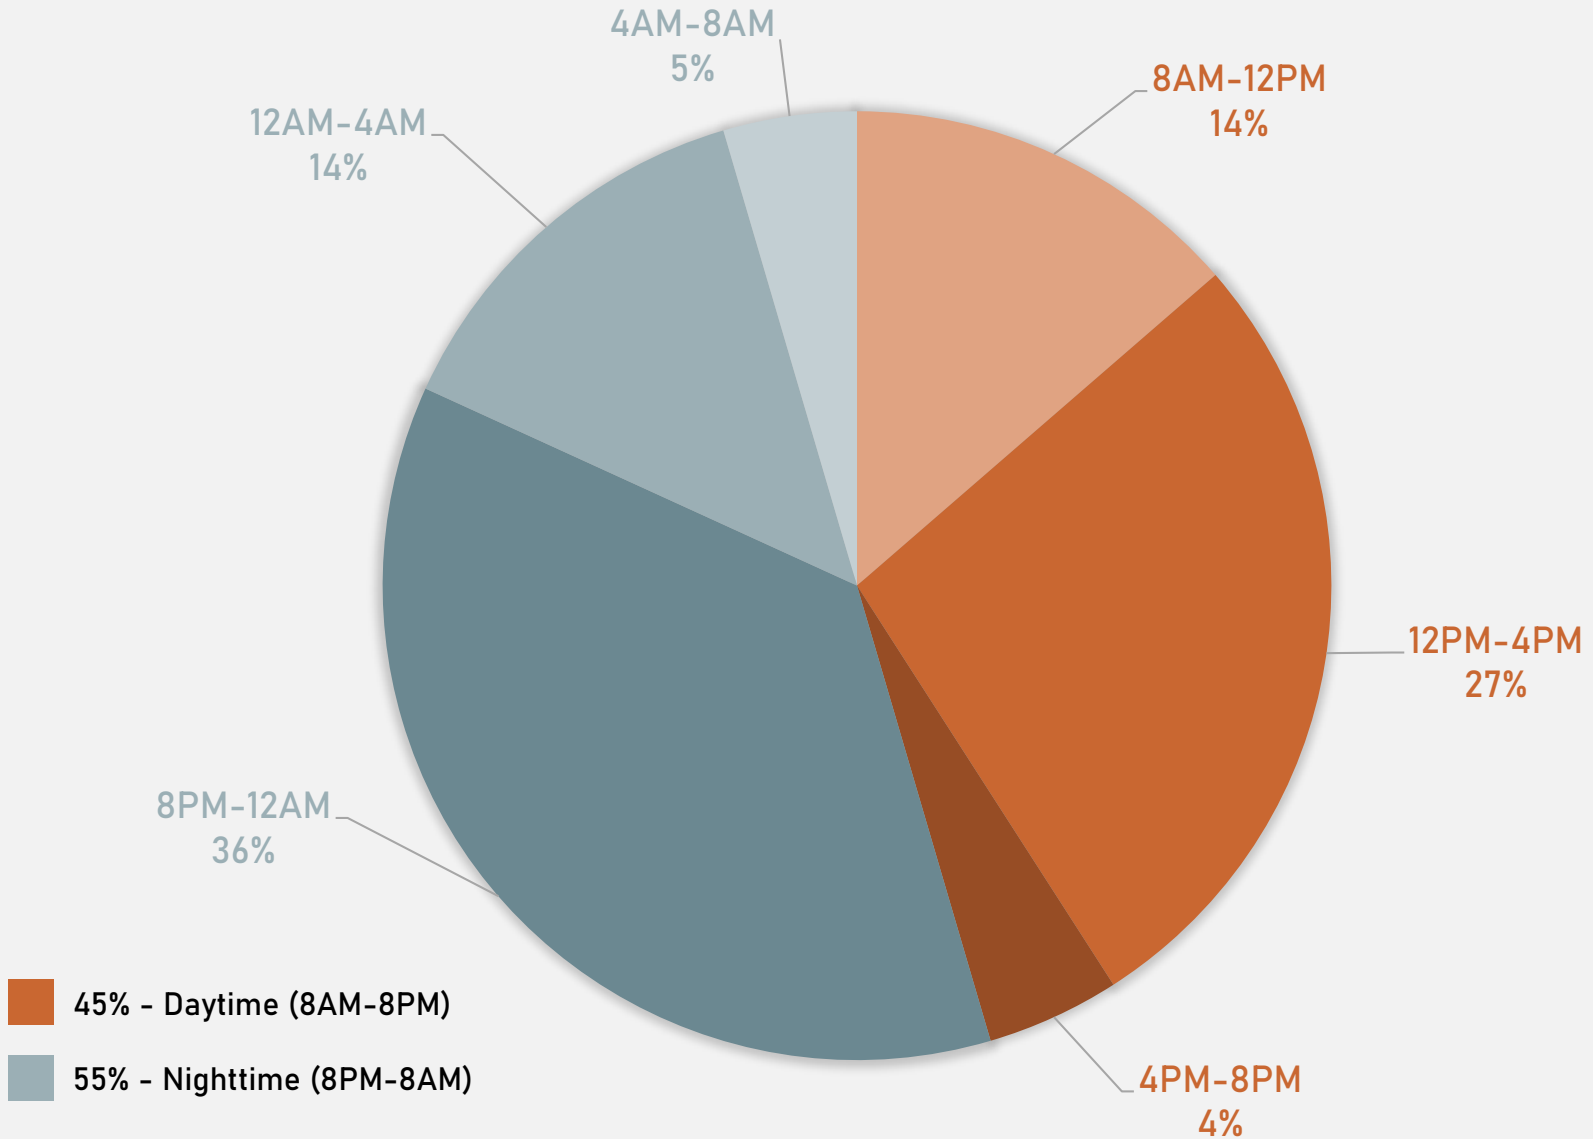

- 22 total crimes in May 2024
 - **Down 39%** compared to May 2023 (36 crimes)
 - 3 crimes against persons in May 2024
 - **Down 70%** compared to May 2023 (10 crimes)
- 197 total crimes so far in 2024
 - **Down 0.5%** compared to this time in 2023 (198 crimes)
 - 36 crimes against persons so far in 2024
 - **Down 8%** compared to this time in 2023 (39 crimes)

ACADEMY 2023 VS 2024

ACADEMY CRIMES BY DAY OF THE WEEK

ACADEMY CRIMES BY TIME OF DAY

ACADEMY CRIMES BY DAY OF THE MONTH

**FOUNTAIN PARK
NEIGHBORHOOD DETAIL**

FOUNTAIN PARK SUMMARY NOTES

- 16 total crimes in May 2024
 - **Down 58%** compared to May 2023 (38 crimes)
 - 1 crimes against persons in May 2024
 - **Down 88%** compared to May 2023 (8 crimes)
- 104 total crimes so far in 2024
 - **Down 30%** compared to this time in 2023 (148 crimes)
 - 20 crimes against persons so far in 2024
 - **Down 23%** compared to this time in 2023 (26 crimes)

- 23 total crimes in May 2024
 - No Change compared to May 2023 (23 crimes)
 - 5 crimes against persons in May 2024
 - **Down 17%** compared to May 2023 (6 crimes)
- 78 total crimes so far in 2024
 - **Down 5%** compared to this time in 2023 (82 crimes)
 - 17 crimes against persons so far in 2024
 - **Up 11%** compared to this time in 2023 (19 crimes)

LEWIS PLACE 2023 VS 2024

LEWIS PLACE CRIMES BY DAY OF THE WEEK

LEWIS PLACE CRIMES BY TIME OF DAY

LEWIS PLACE CRIMES BY DAY OF THE MONTH

**VANDEVENTER
NEIGHBORHOOD DETAIL**

VANDEVENTER SUMMARY NOTES

- 29 total crimes in May 2024
 - **Down 37%** compared to May 2023 (46 crimes)
 - 4 crimes against persons in May 2024
 - **Down 60%** compared to May 2023 (10 crimes)
- 112 total crimes so far in 2024
 - **Down 19%** compared to this time in 2023 (138 crimes)
 - 22 crimes against persons so far in 2024
 - **Down 21%** compared to this time in 2023 (28 crimes)