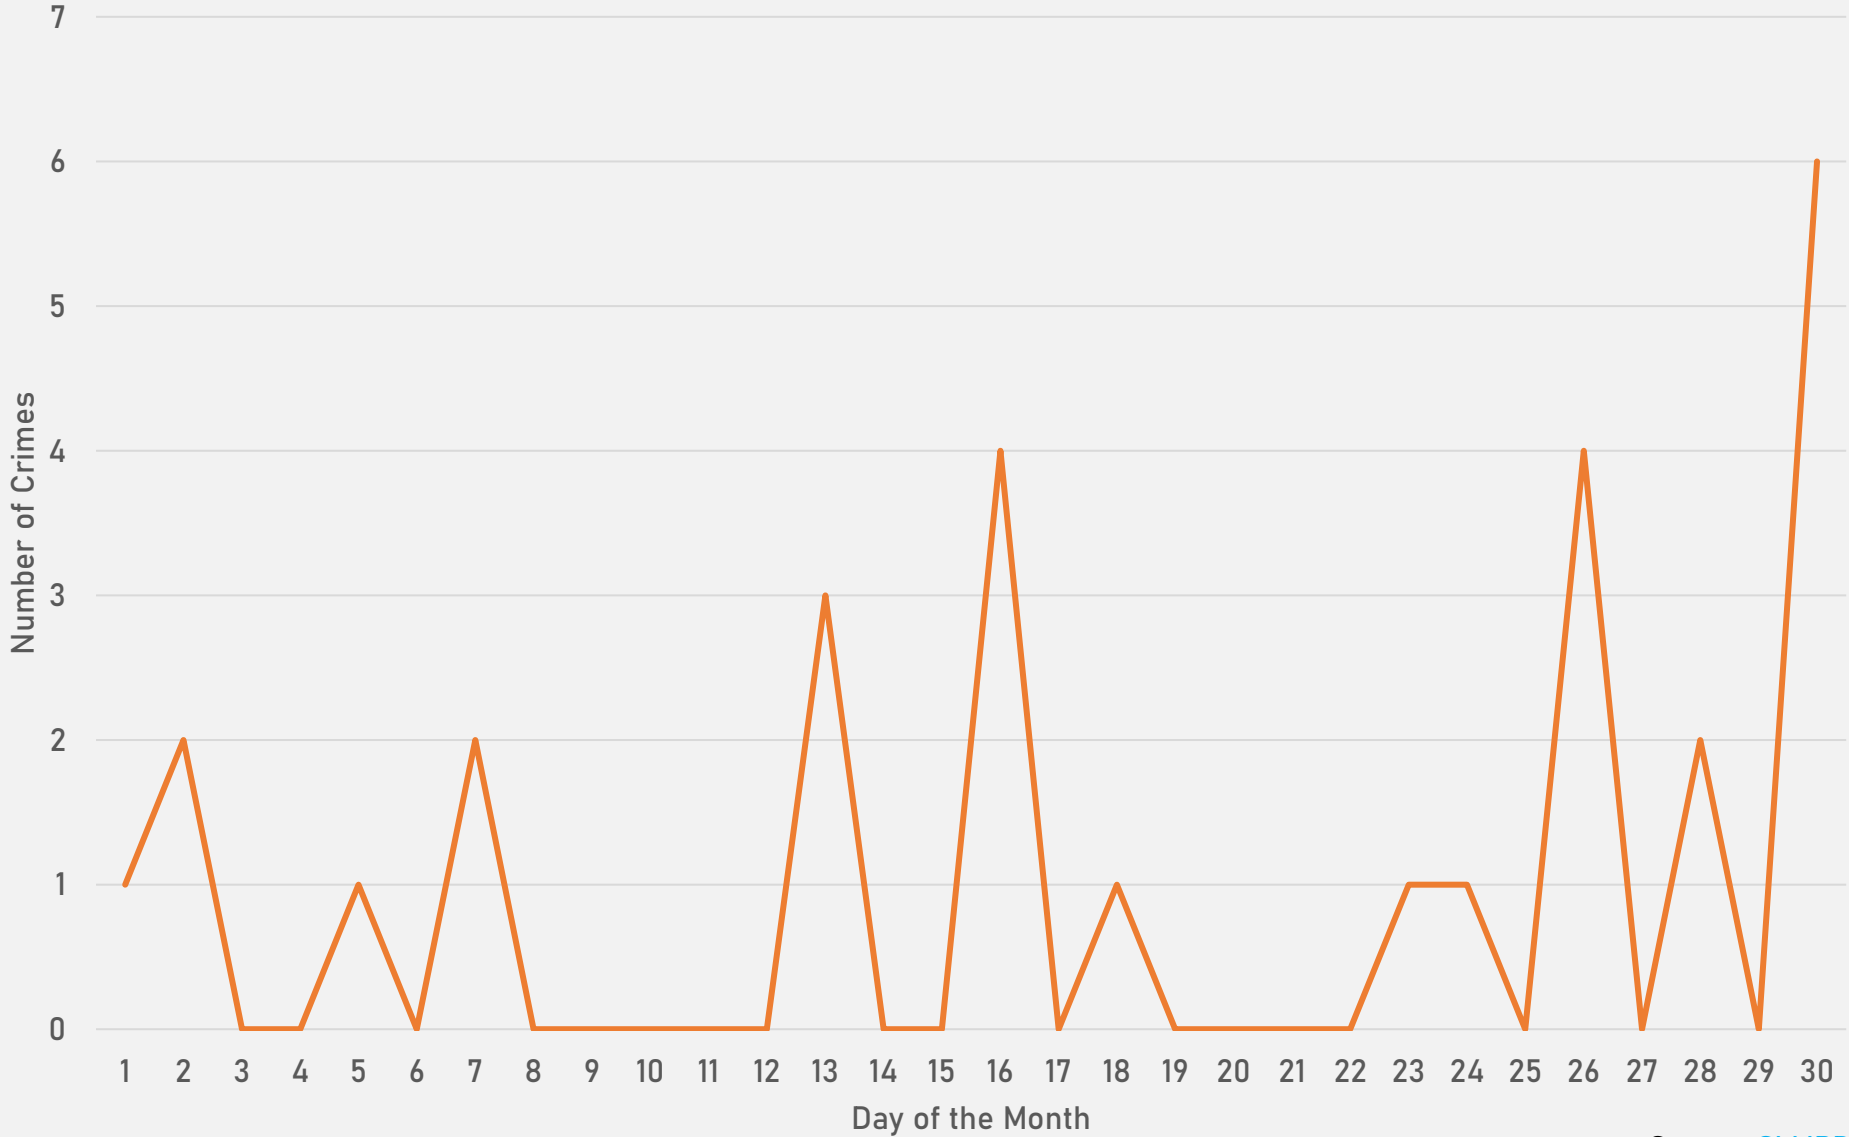

LEWIS PLACE CRIMES BY DAY OF THE MONTH