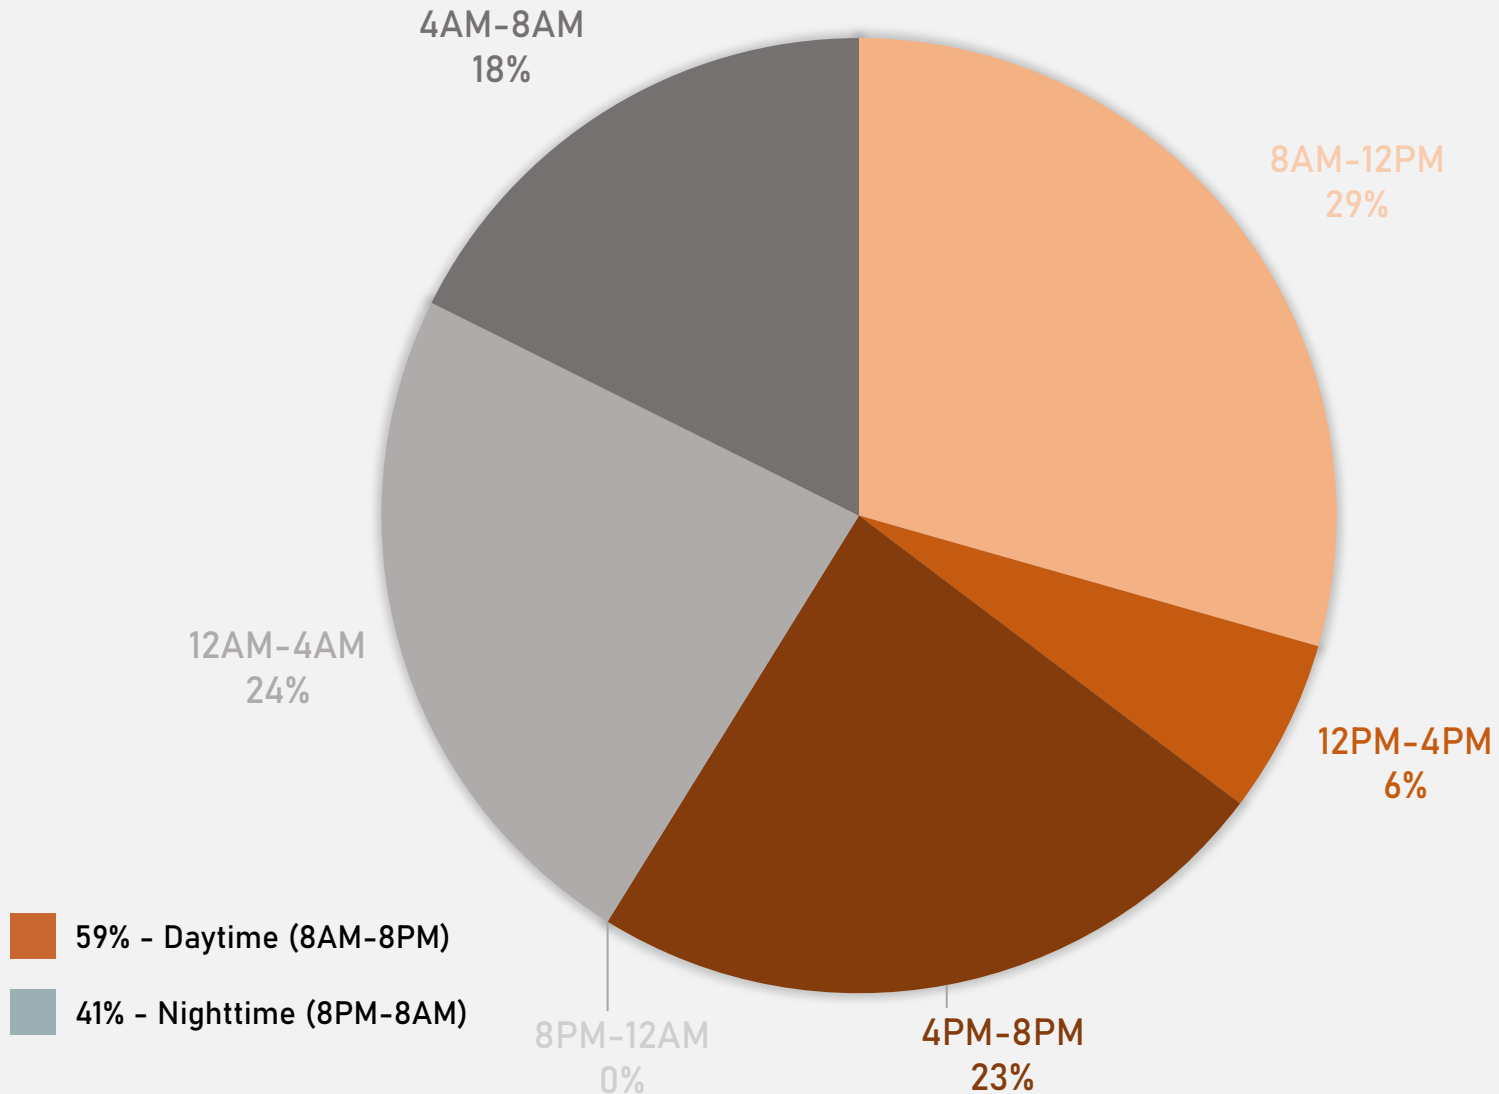

# VANDEVENTER SUMMARY NOTES

- 15 total crimes in November 2024
  - **Down 44.4%** compared to November 2023 (27 crimes)
  - 3 crimes against persons in November 2024
    - **Down 40%** compared to November 2023 (5 crimes)
- 312 total crimes so far in 2024
  - **Down 12%** compared to this time in 2023 (355 crimes)
  - 46 crimes against persons so far in 2024
    - **Down 40.3%** compared to this time in 2023 (77 crimes)

# VANDEVENTER 2023 VS 2024

# VANDEVENTER CRIMES BY DAY OF THE WEEK

# VANDEVENTER CRIMES BY TIME OF DAY