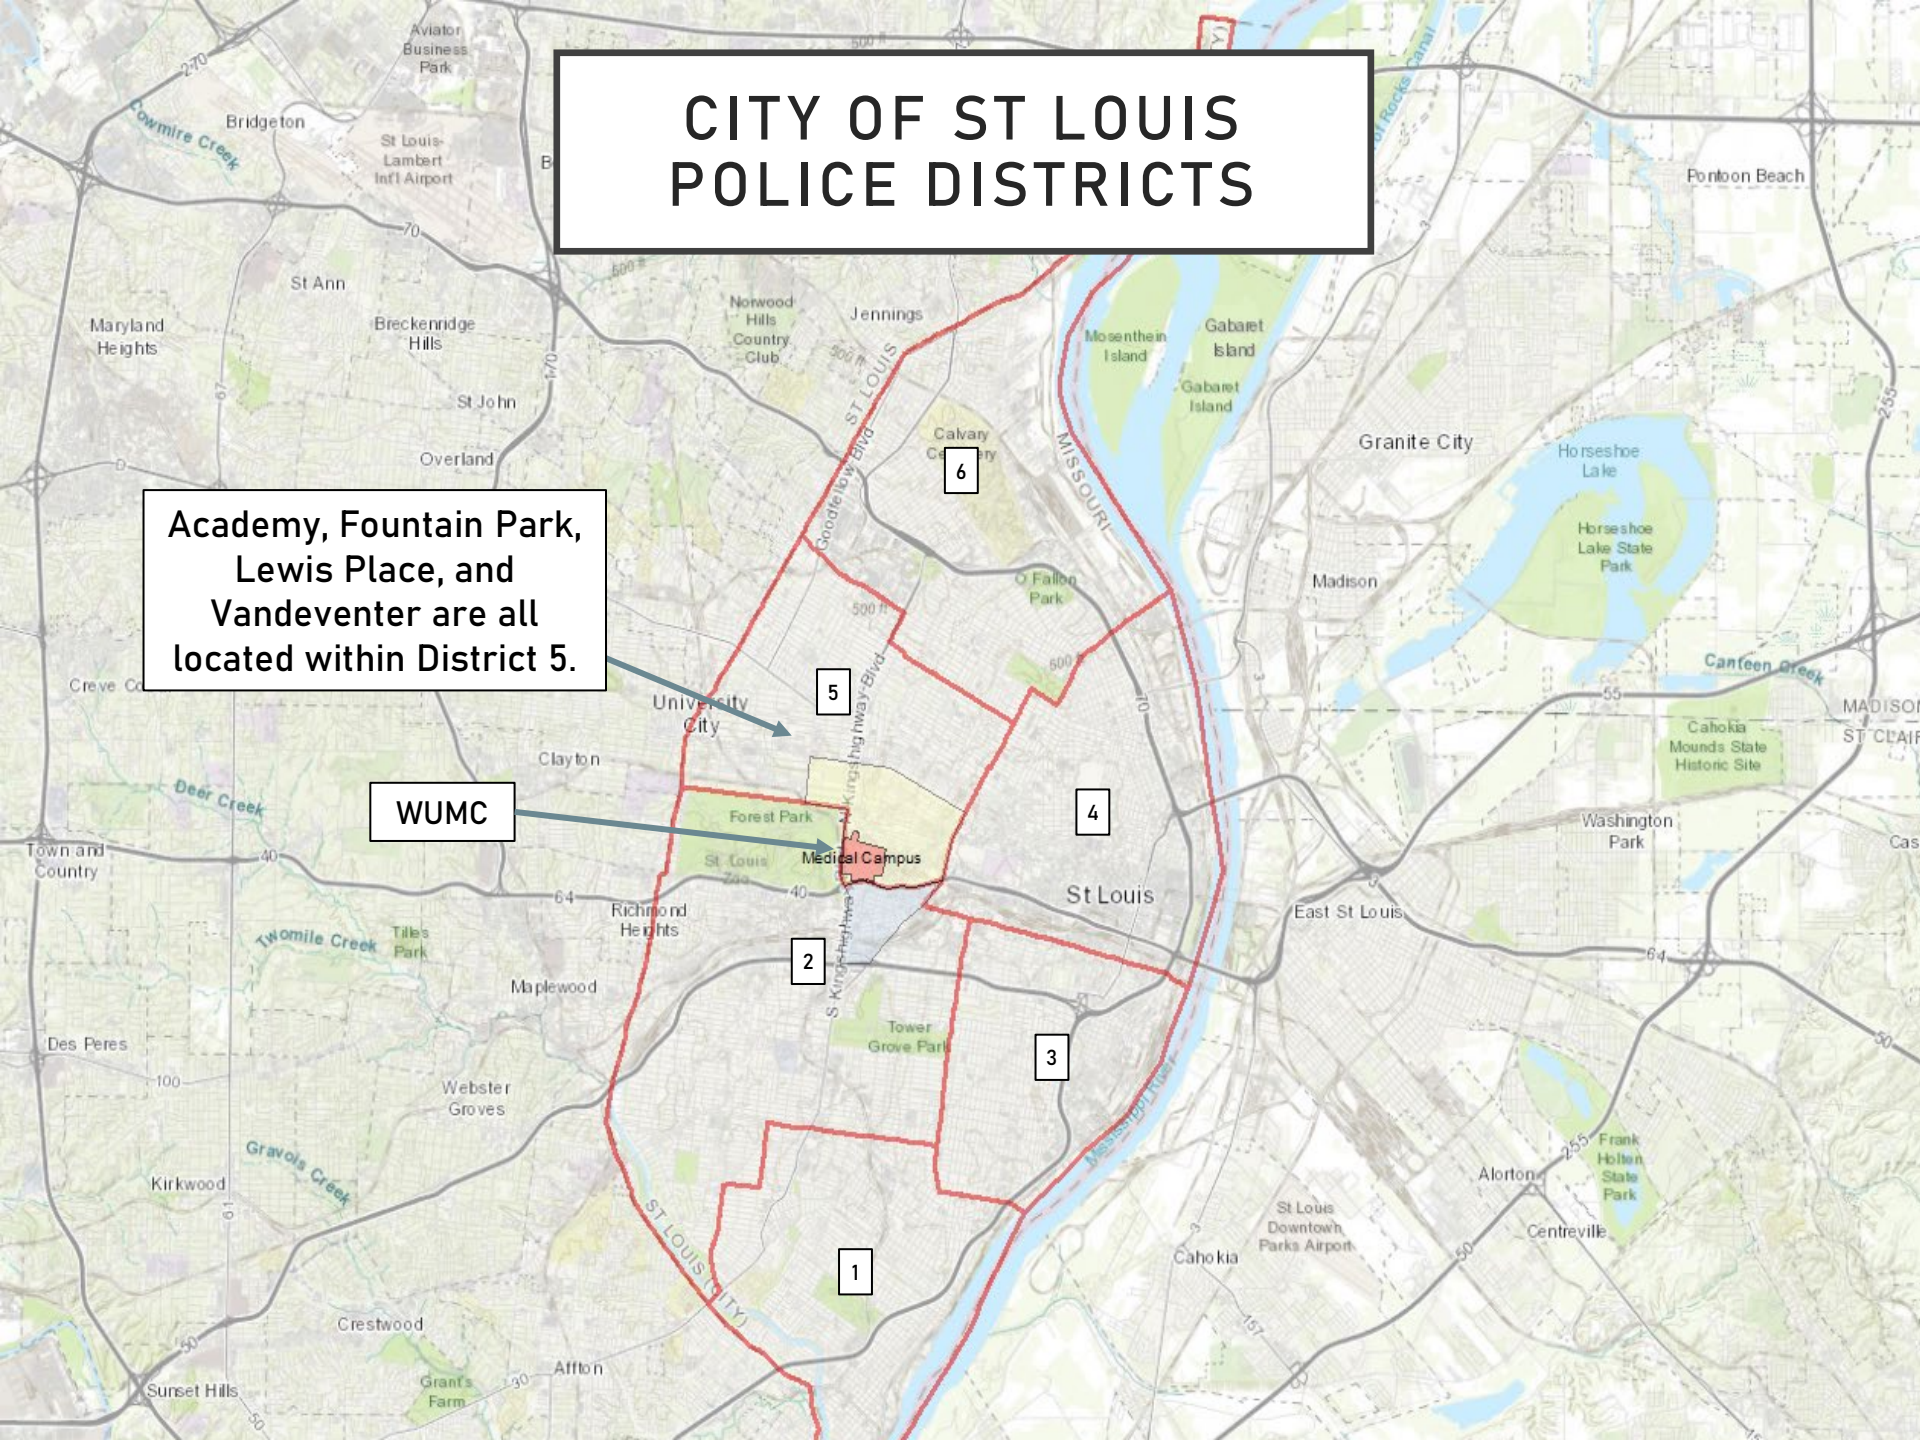

November 2024  
Monthly Crime Report

**ACADEMY  
FOUNTAIN PARK  
LEWIS PLACE  
VANDEVENTER**

Washington University Medical Center

# CITY OF ST LOUIS POLICE DISTRICTS

Academy, Fountain Park,  
Lewis Place, and  
Vandeventer are all  
located within District 5.

WUMC

# DISTRICT 5 SUMMARY NOTES

There are 15 neighborhoods in District 5.

- Academy
  - **Central West End**
  - DeBaliviere Place
  - Fountain Park
  - Hamilton Heights
  - Kingsway East
  - Kingsway West
  - Lewis Place
  - Skinker-DeBaliviere
  - The Greater Ville
  - The Ville
  - Vandeventer
  - Visitation Park
  - Wells-Goodfellow
  - West End
- The **lowest number** of crimes in one neighborhood was 10 in Visitation Park
  - The **highest number** of crimes in one neighborhood was 196 in the Central West End
  - The average number of crimes per neighborhood was 43.7
  - The **lowest crime rate** per 100,000 in one neighborhood was 671.9 in Visitation Park
  - The **highest crime rate** per 100,000 in one neighborhood was 2046.5 in Fountain Park
  - The overall crime rate in District 5 was 1158.1