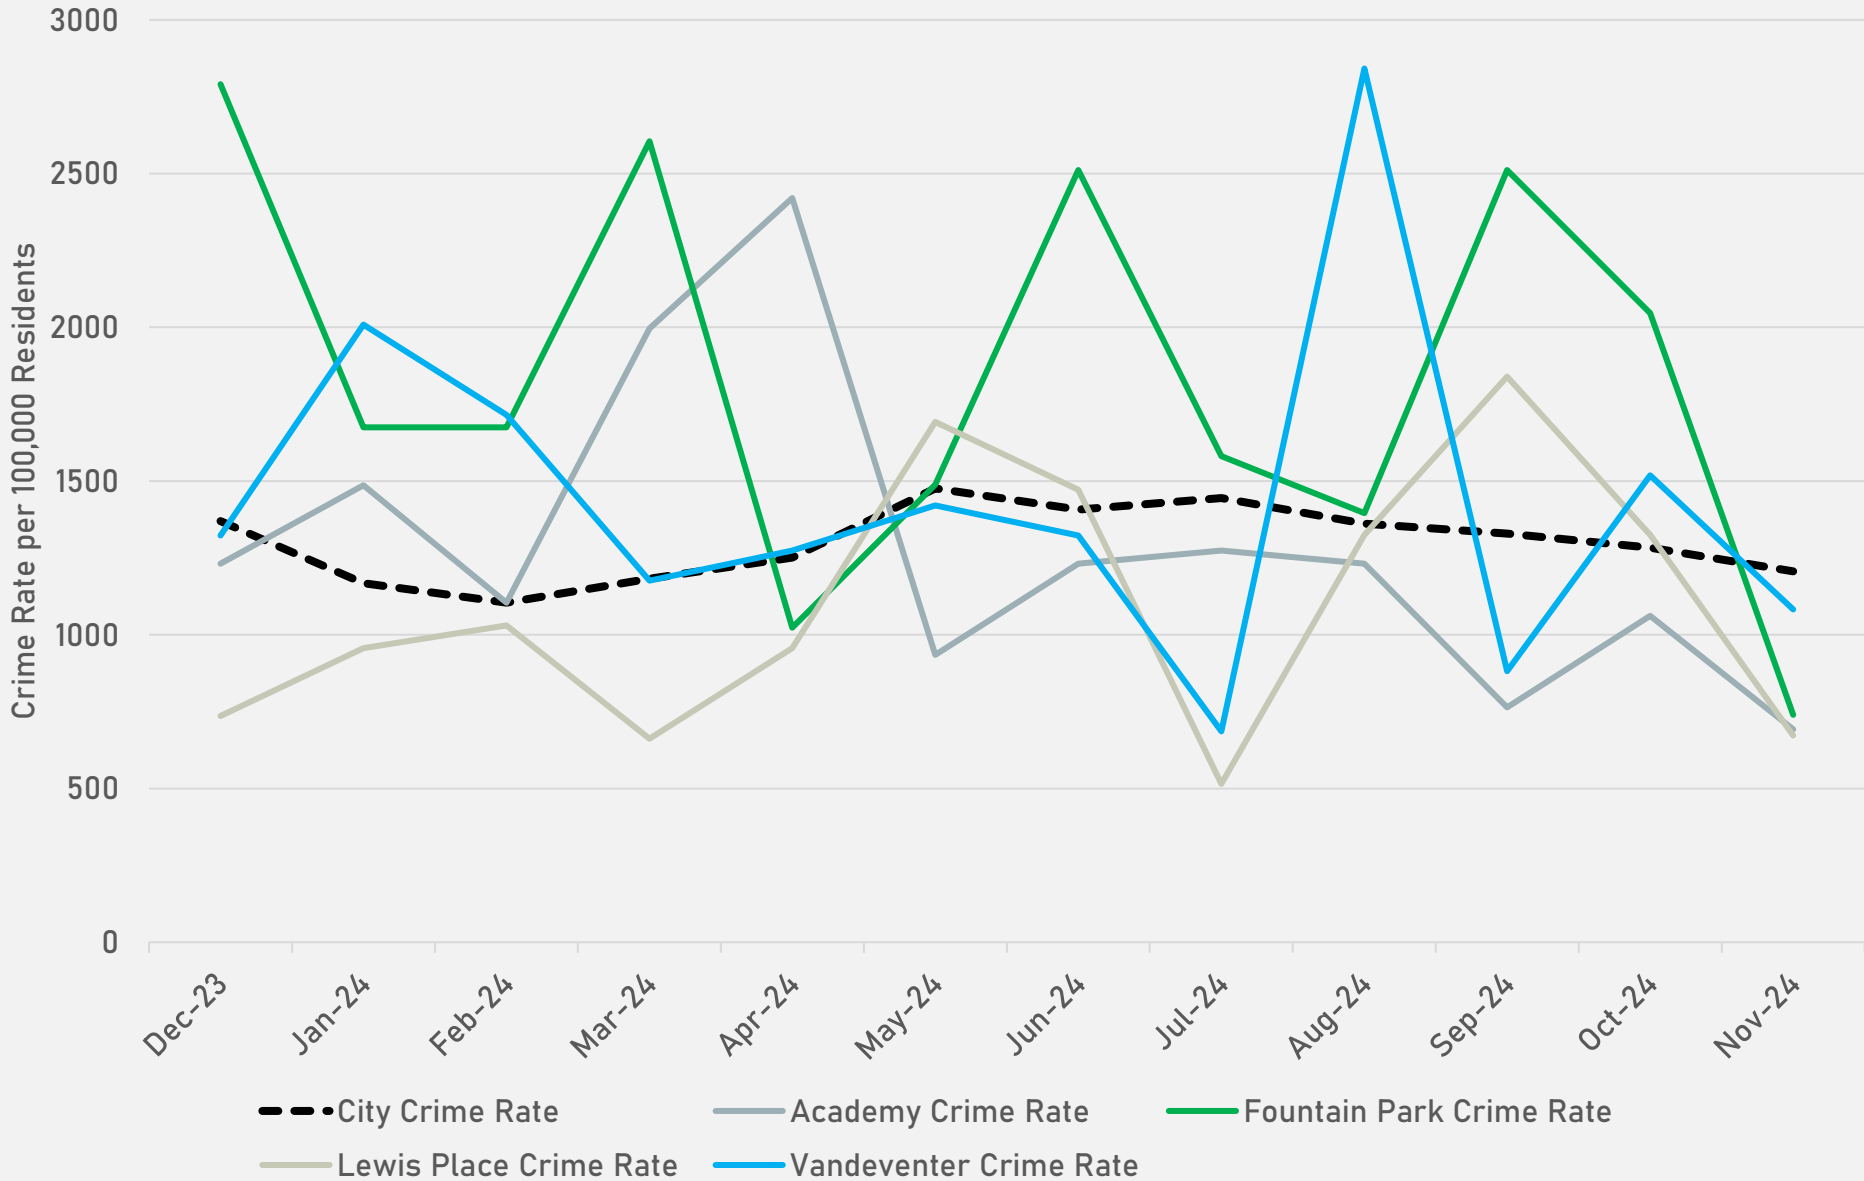

NEIGHBORHOODS VS CITY CRIME RATE OVER THE PAST YEAR