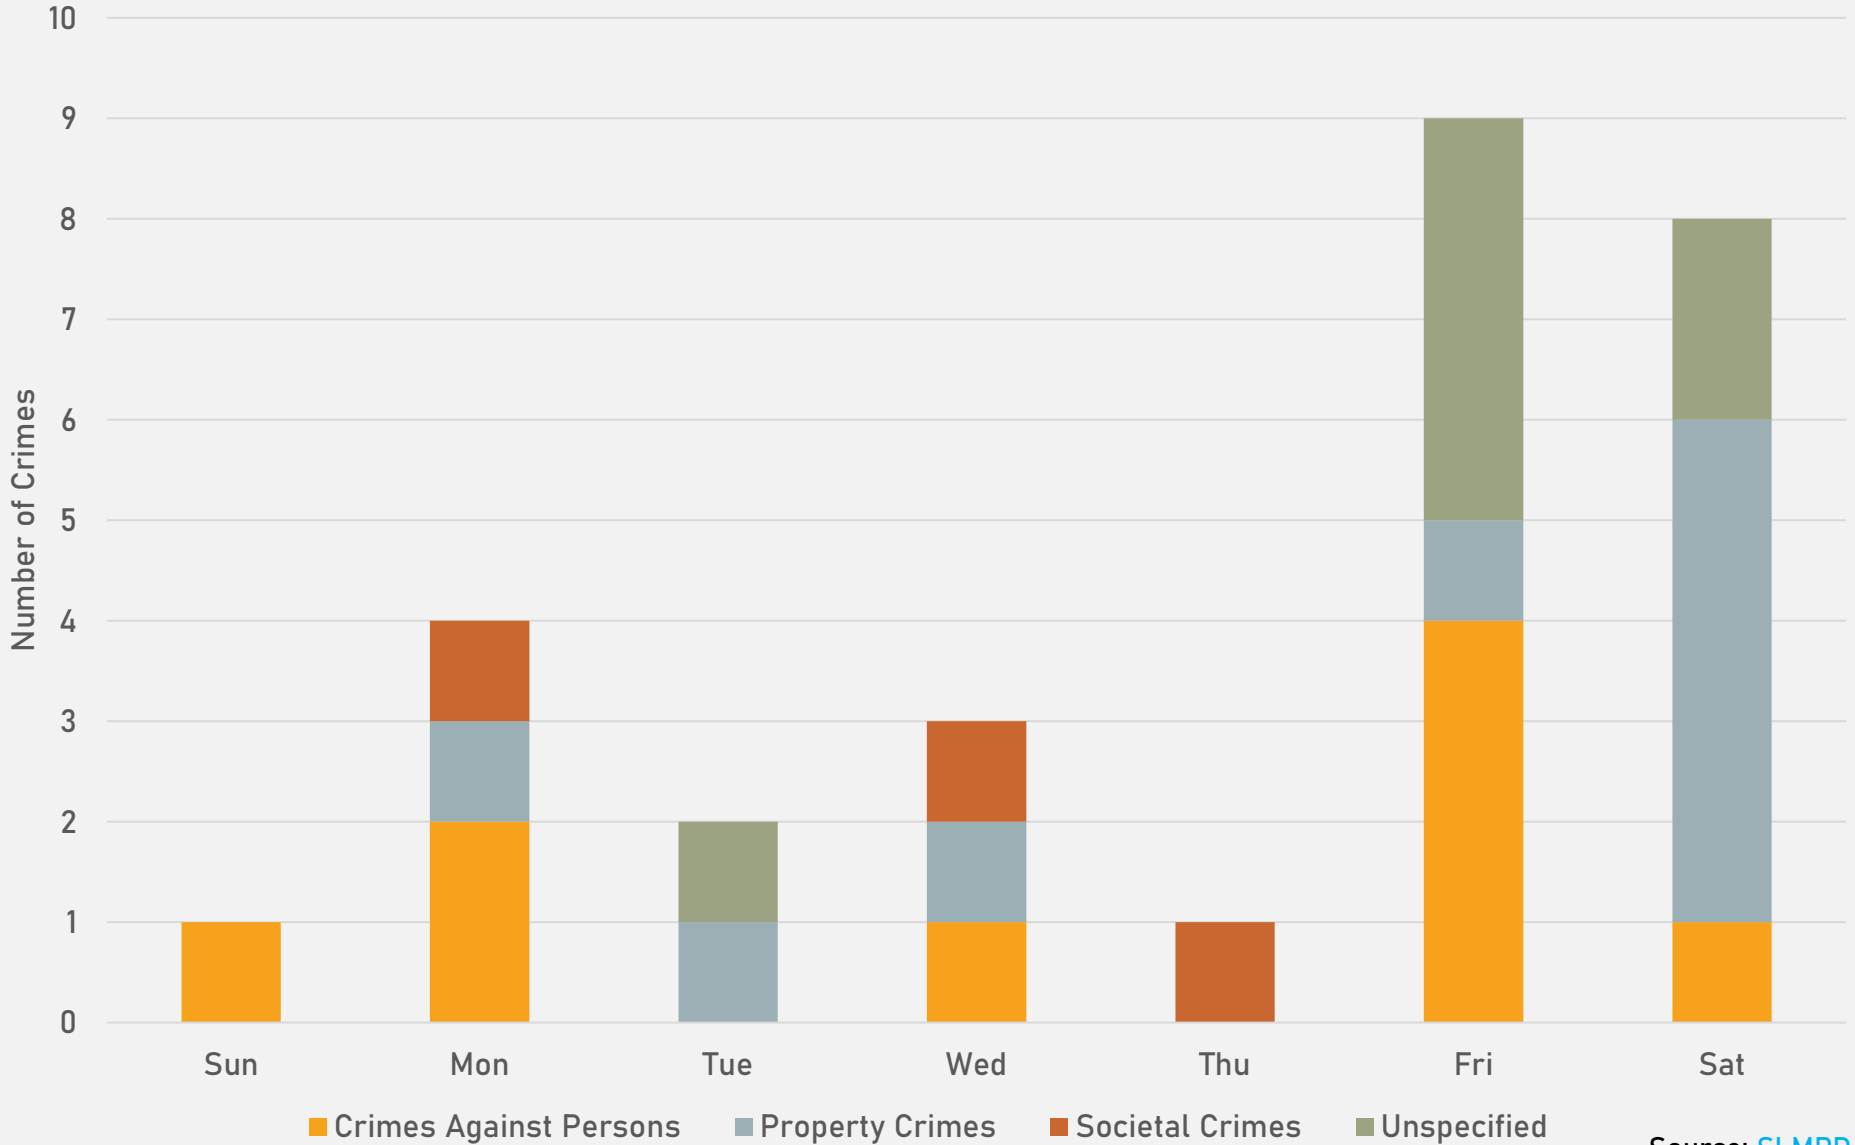

LEWIS PLACE CRIMES BY DAY OF THE WEEK