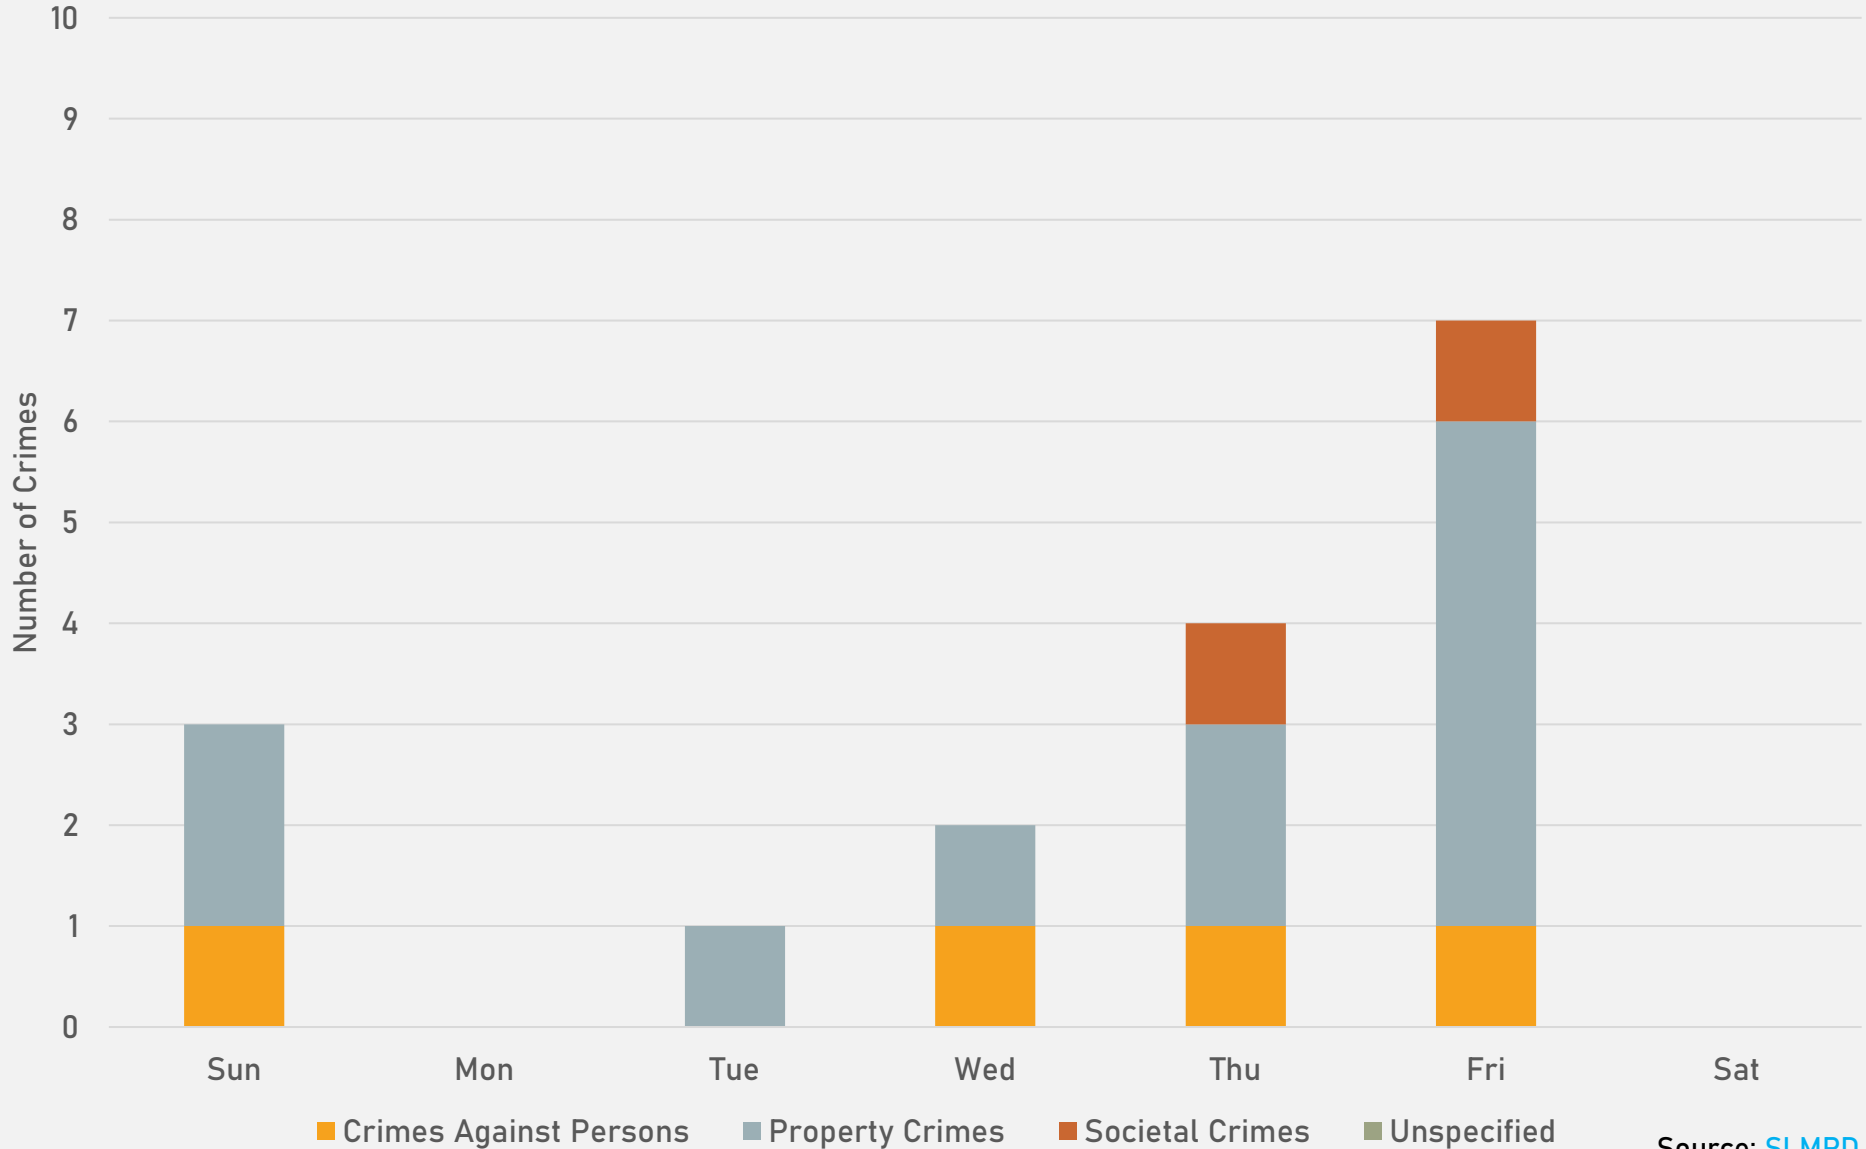

VANDEVENTER CRIMES BY DAY OF THE WEEK