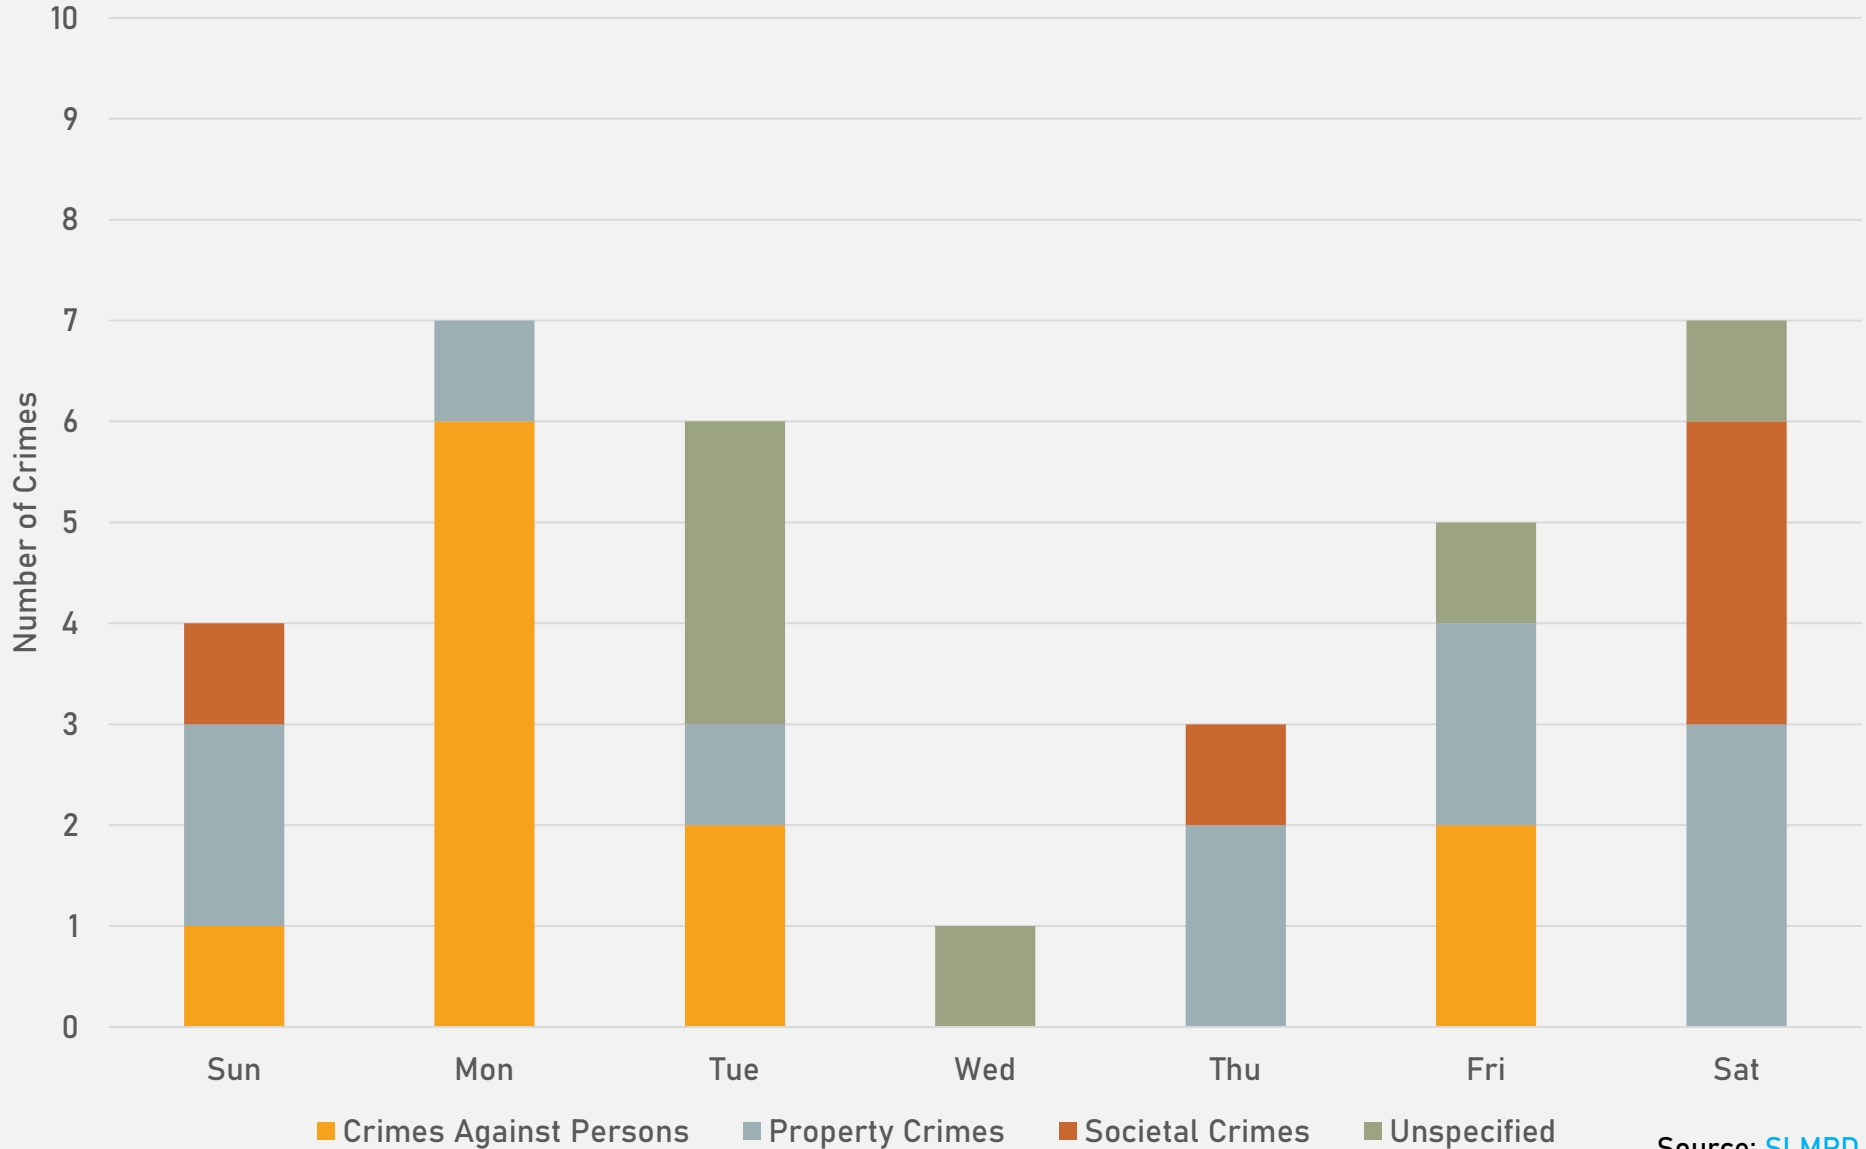

FOUNTAIN PARK CRIMES BY DAY OF THE WEEK