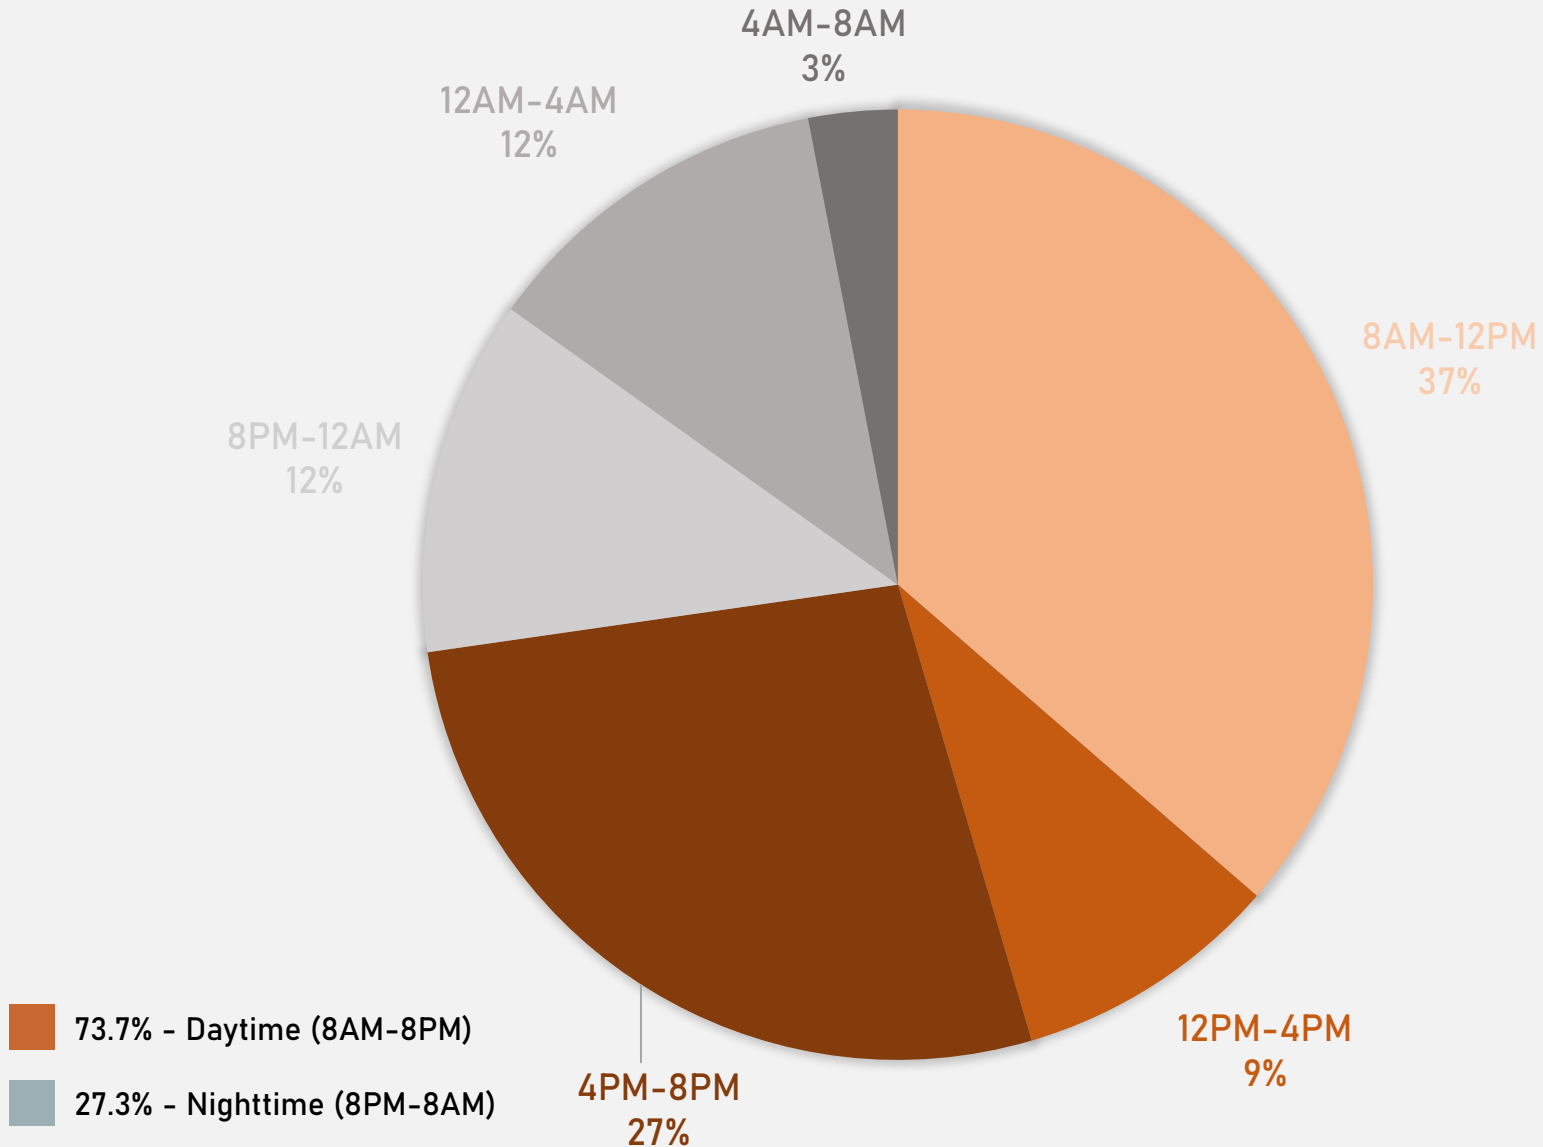

FOUNTAIN PARK CRIMES BY TIME OF DAY