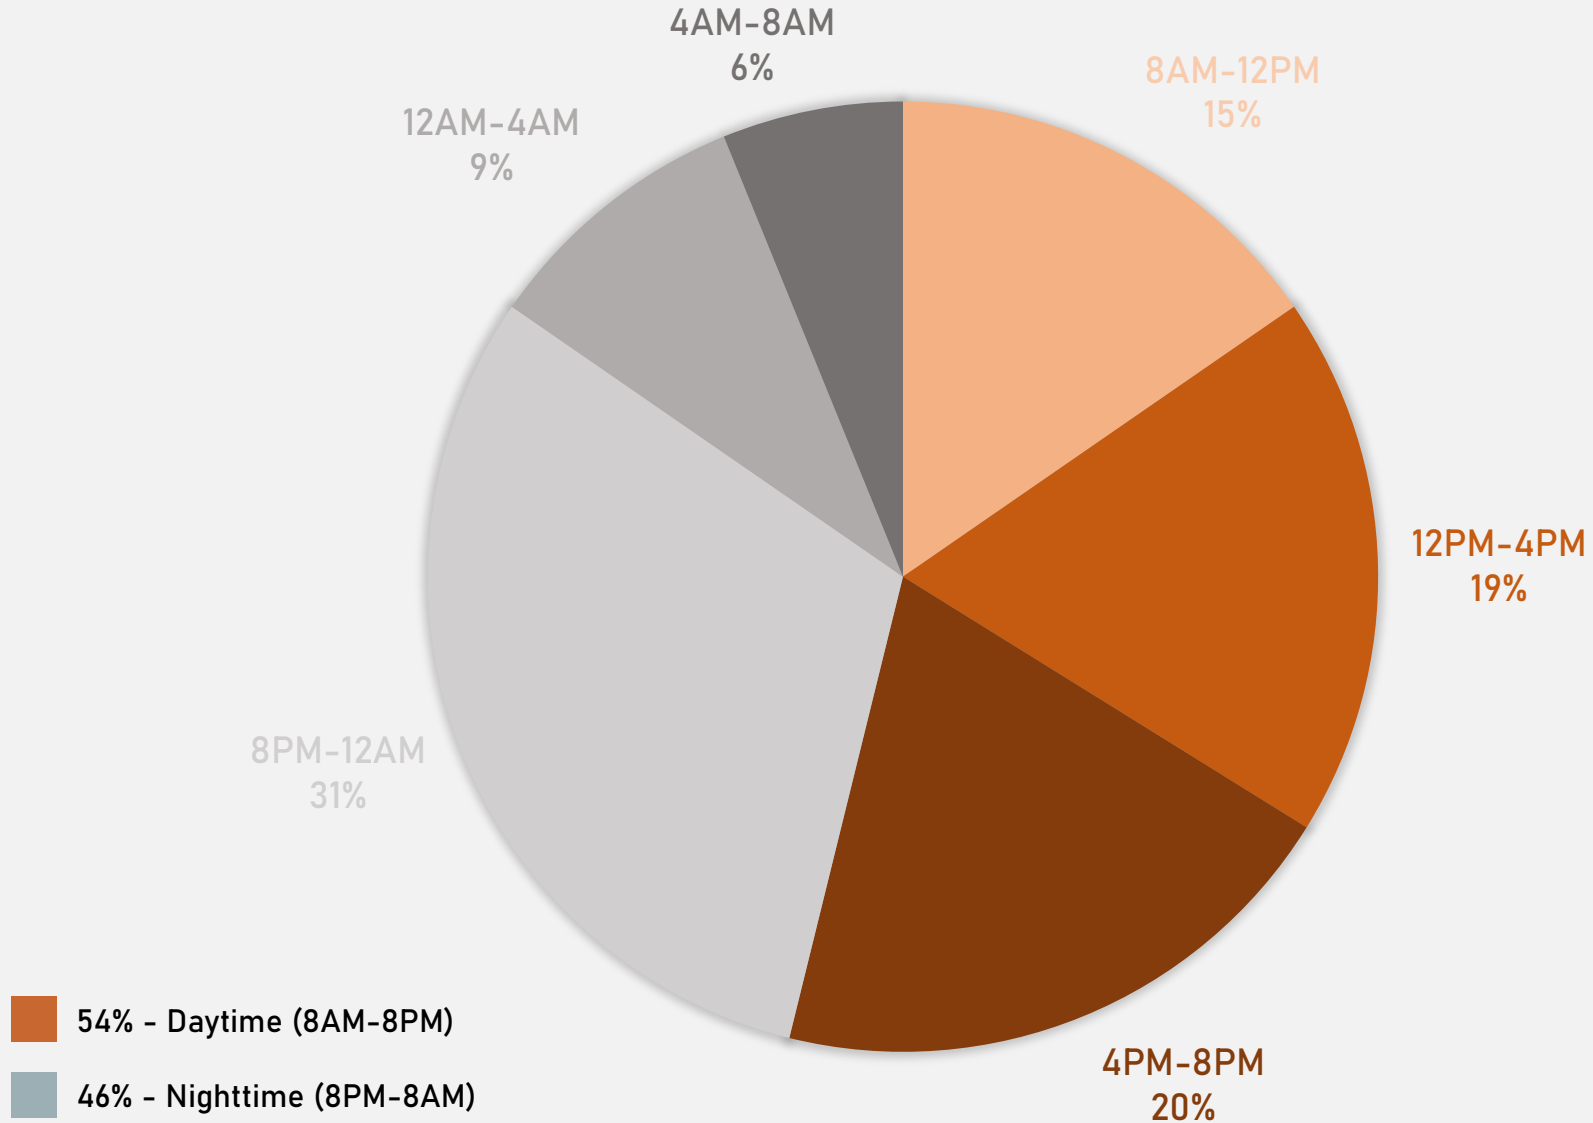

ACADEMY CRIMES BY TIME OF DAY