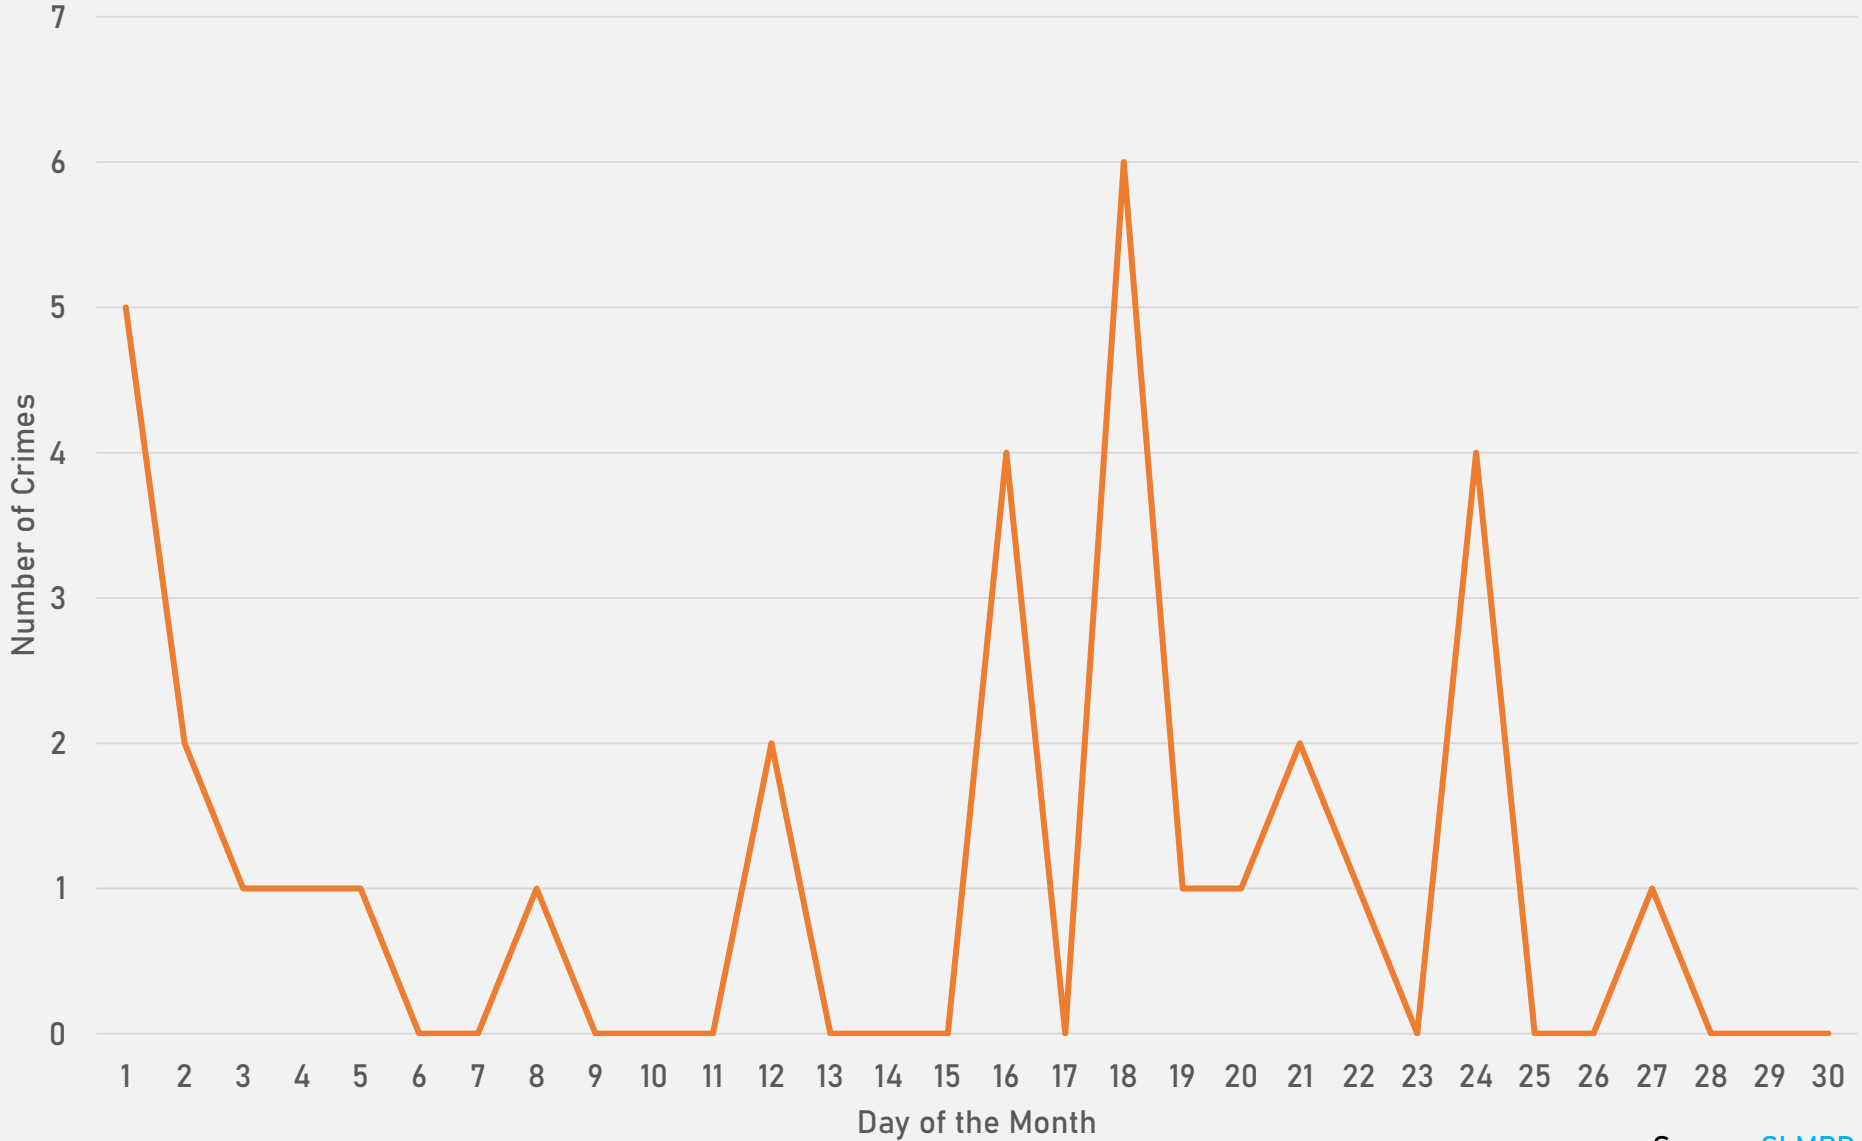

FOUNTAIN PARK CRIMES BY DAY OF THE MONTH