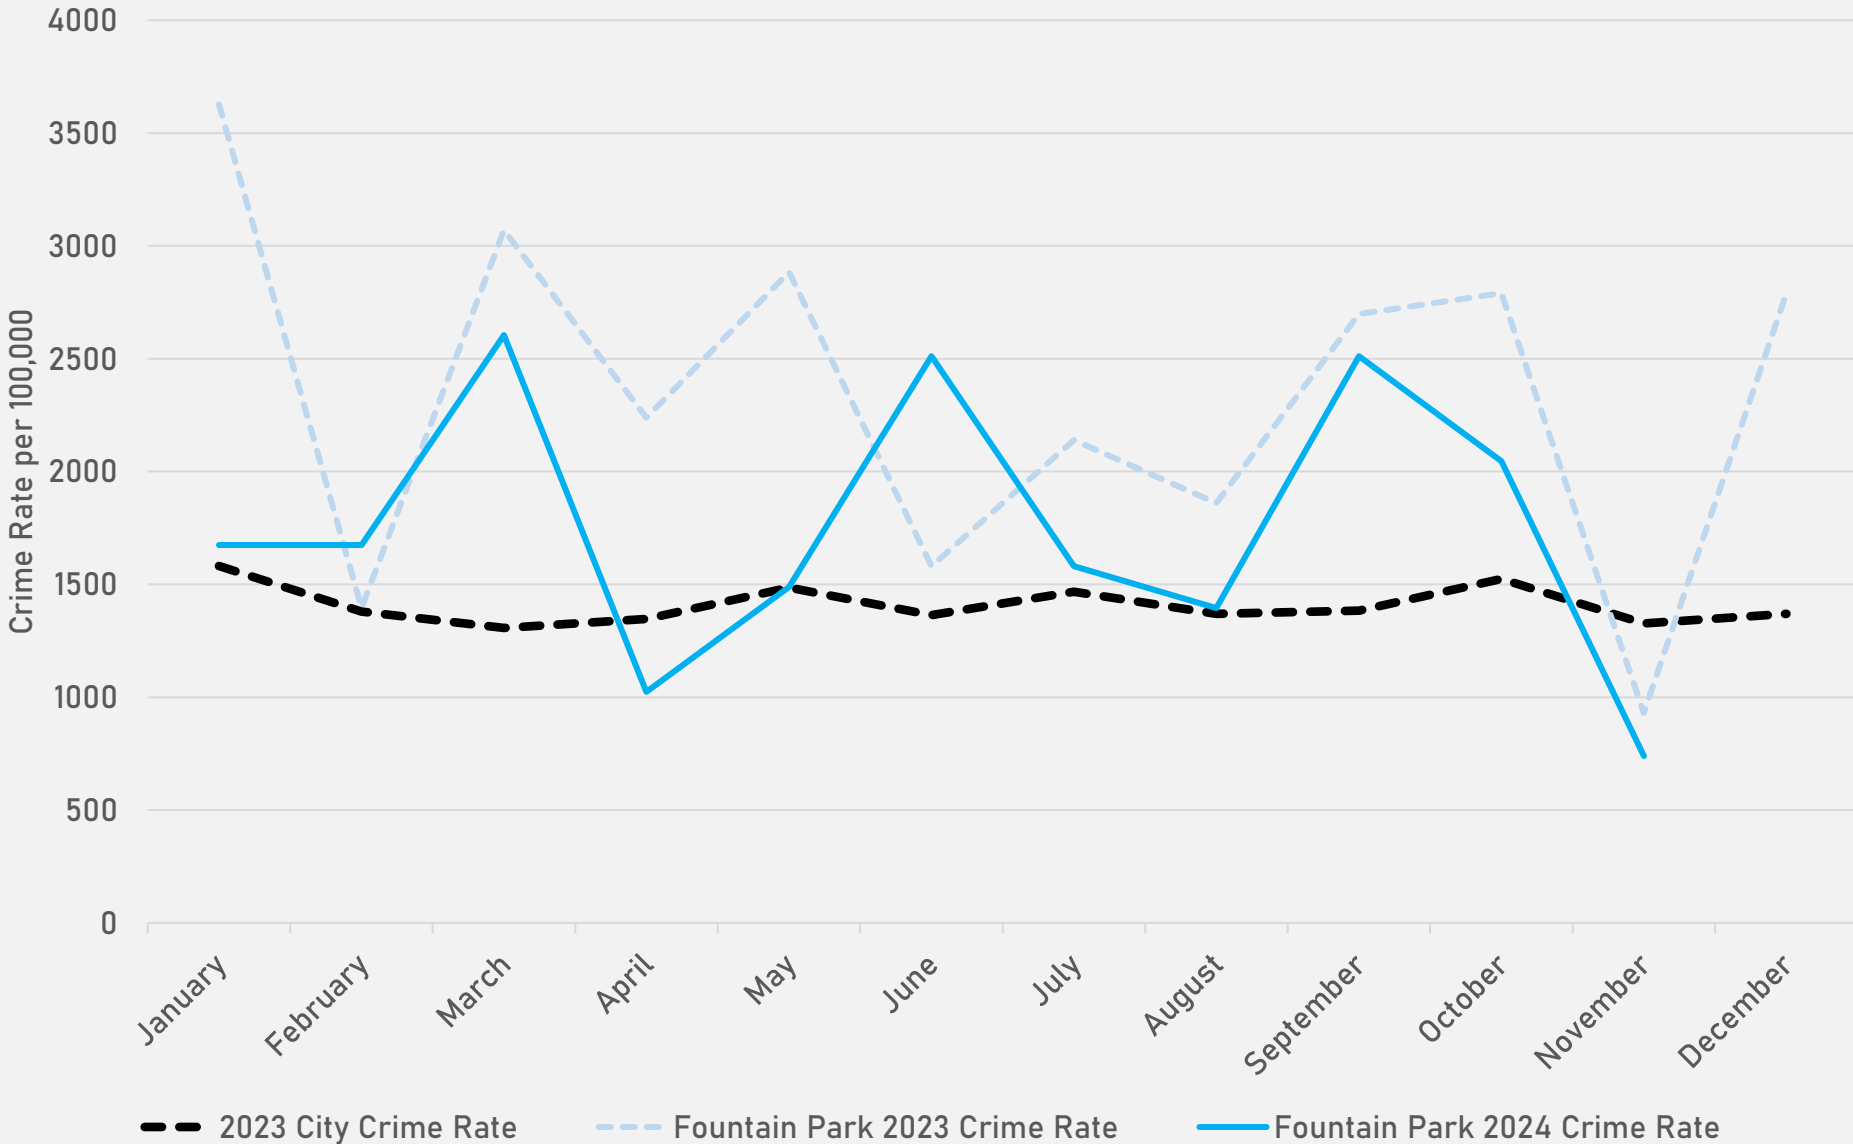

FOUNTAIN PARK YEAR TO YEAR COMPARISON

2023

Crimes	Jan	Feb	Mar	Apr	June	Jun	Jul	Aug	Sep	Oct	Nov	Dec	Total
Aggravated Assault	5	0	1	0	6	2	4	2	1	3	2	1	27
Arson	0	0	0	0	0	0	2	0	0	0	0	0	2
Burglary	3	0	3	3	0	0	0	2	0	0	0	2	13
Homicide	0	0	3	0	0	1	0	0	1	0	0	1	6
Larceny	6	1	2	4	6	3	2	2	5	2	1	3	37
Motor Vehicle Theft	4	2	5	1	2	4	1	0	7	5	3	2	36
Robbery	0	0	0	0	0	1	0	0	0	2	0	1	4
Total	18	3	14	8	14	11	9	6	14	12	6	10	125

2024

Crimes	Jan	Feb	Mar	Apr	June	Jun	Jul	Aug	Sep	Oct	Nov	Total
Aggravated Assault	0	0	2	3	0	1	2	0	4	3	3	18
Arson	0	0	0	0	0	0	0	0	0	0	0	0
Burglary	0	1	0	0	0	0	1	1	1	1	1	6
Homicide	0	0	0	0	0	0	0	0	2	0	0	2
Larceny	3	4	3	2	2	3	6	7	3	6	2	41
Motor Vehicle Theft	2	3	1	0	2	2	1	3	1	0	1	16
Robbery	1	2	0	0	0	0	1	0	1	0	0	5
Total	6	10	6	5	4	6	11	11	12	10	7	88

FOUNTAIN PARK 2023 VS 2024