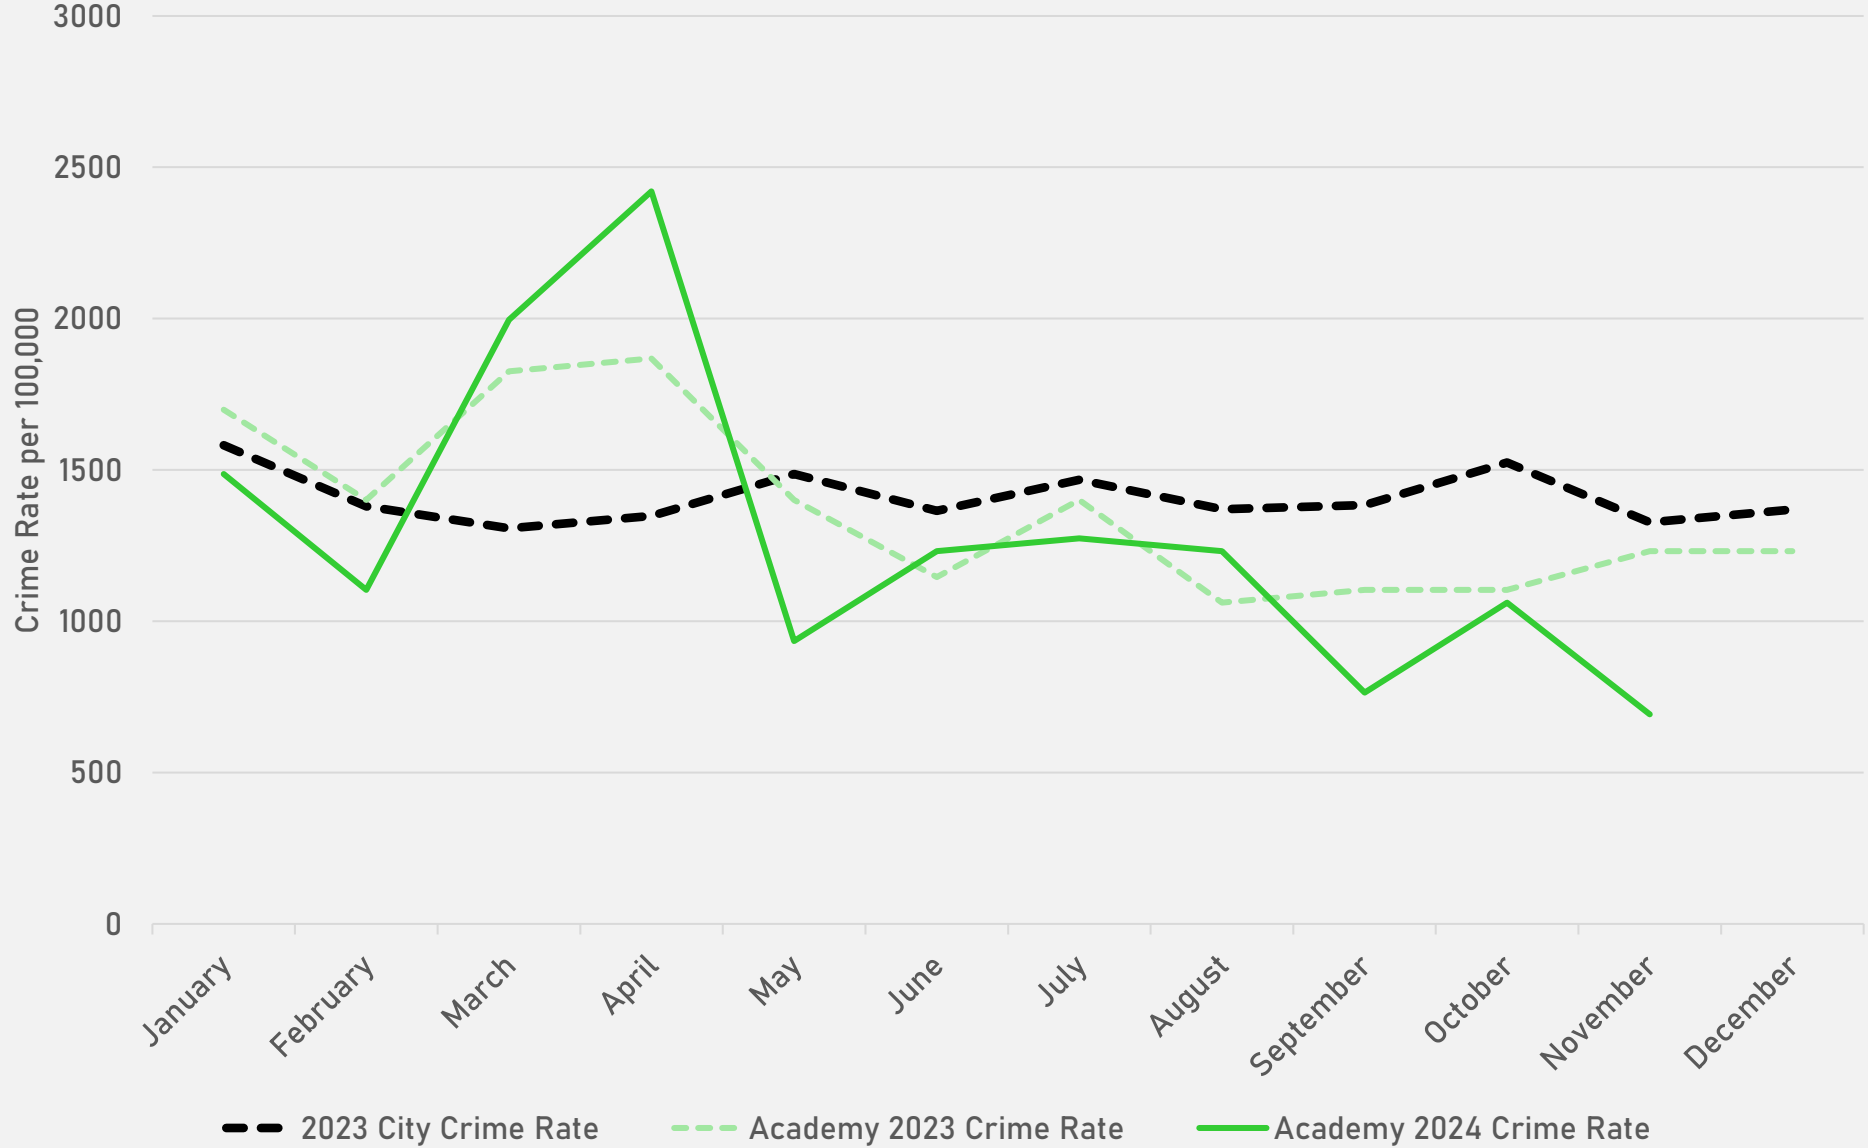

ACADEMY YEAR TO YEAR COMPARISON

2023

Crimes	Jan	Feb	Mar	Apr	June	Jun	Jul	Aug	Sep	Oct	Nov	Dec	Total
Aggravated Assault	2	3	4	6	8	2	3	2	4	2	2	3	41
Arson	0	0	0	0	0	0	0	0	0	0	0	0	0
Burglary	3	2	4	8	2	1	4	3	1	0	2	2	32
Homicide	0	0	0	0	1	0	0	0	0	0	0	0	1
Larceny	4	5	2	4	2	4	5	3	6	4	3	3	45
Motor Vehicle Theft	6	6	5	0	3	2	3	2	4	4	2	4	41
Robbery	2	1	0	2	1	0	0	1	0	0	0	4	11
Total	17	17	15	20	17	9	15	11	15	10	9	16	171

2024

Crimes	Jan	Feb	Mar	Apr	June	Jun	Jul	Aug	Sep	Oct	Nov	Total
Aggravated Assault	1	1	3	7	1	4	2	2	3	5	2	31
Arson	0	1	0	0	0	0	0	0	1	1	0	3
Burglary	2	2	2	4	1	1	1	0	1	1	1	16
Homicide	0	1	1	0	0	2	0	0	0	0	0	4
Larceny	6	2	4	8	1	3	6	5	1	2	6	44
Motor Vehicle Theft	1	2	3	2	2	2	1	4	2	1	1	21
Robbery	0	0	1	1	2	2	1	0	0	1	2	10
Total	10	9	14	22	7	14	11	11	8	11	12	129

ACADEMY 2023 VS 2024