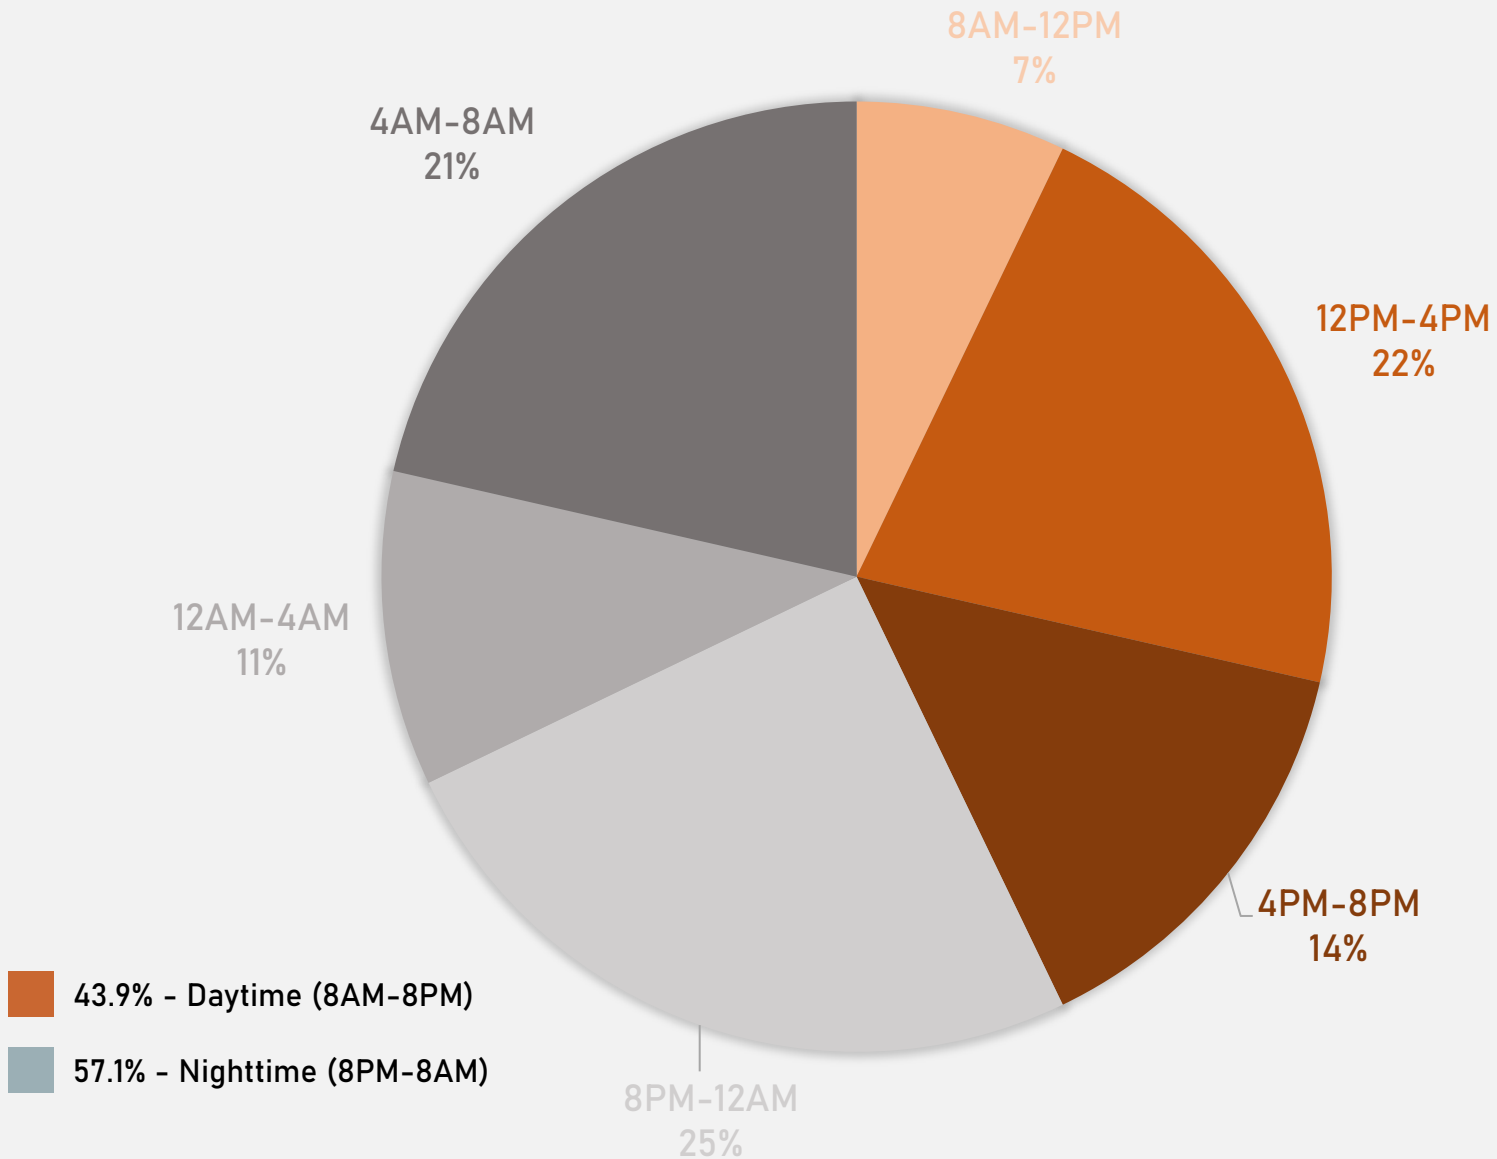

# LEWIS PLACE 2023 VS 2024

# LEWIS PLACE CRIMES BY DAY OF THE WEEK

# LEWIS PLACE CRIMES BY TIME OF DAY