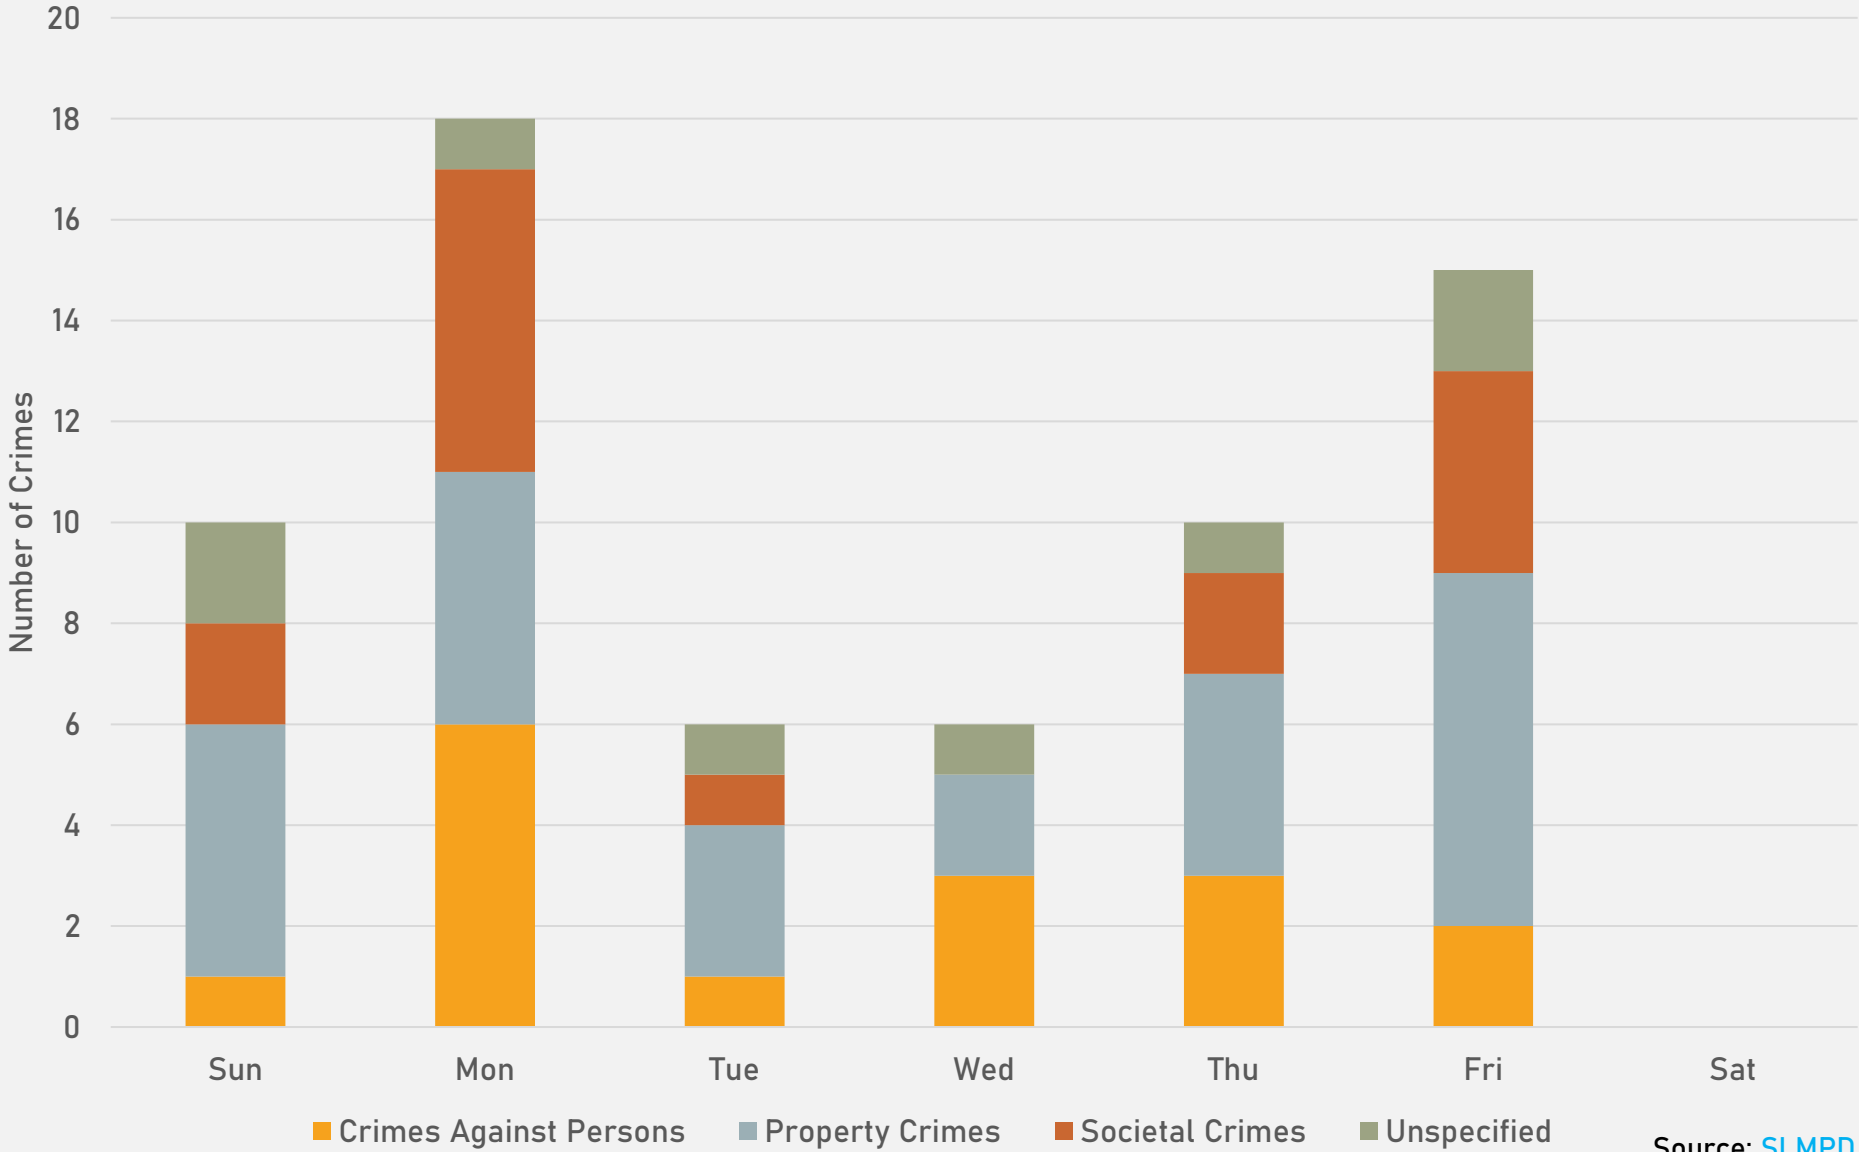

ACADEMY CRIMES BY DAY OF THE WEEK