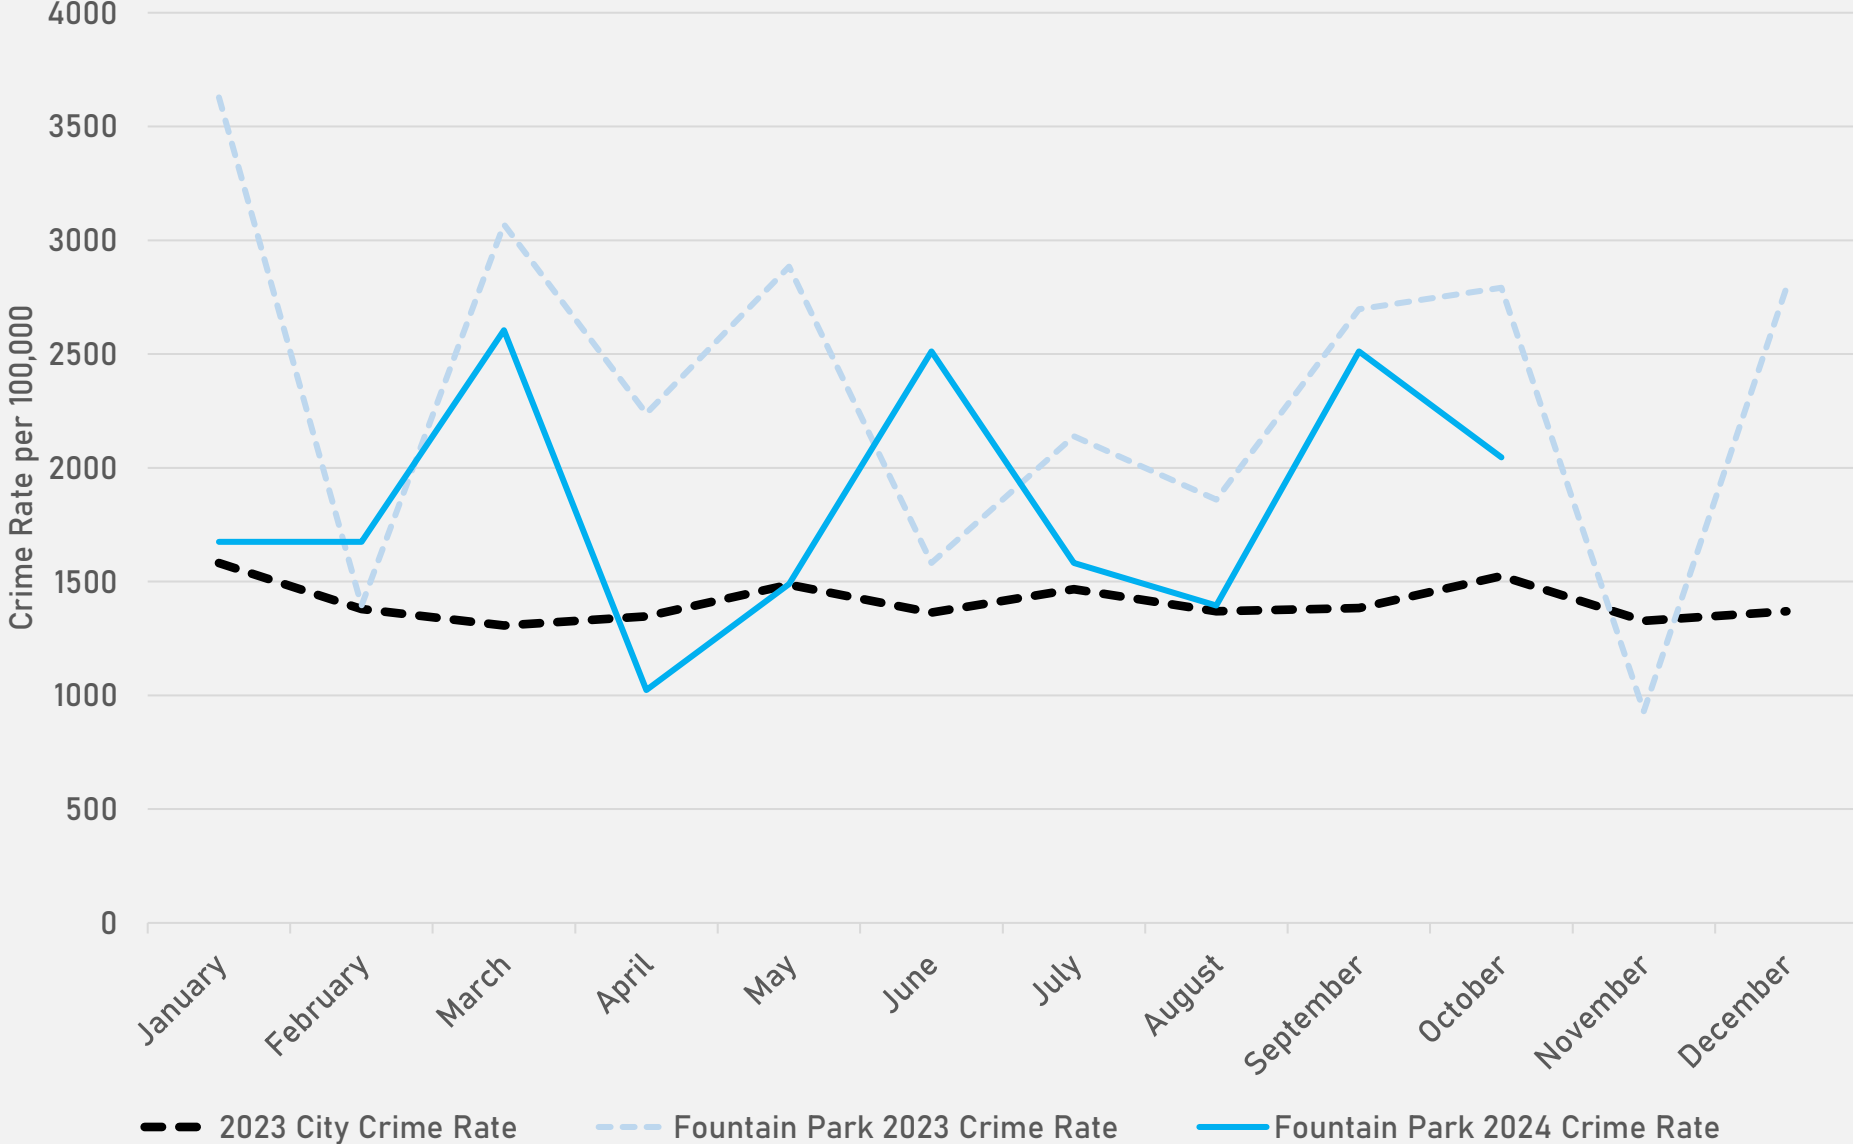

FOUNTAIN PARK YEAR TO YEAR COMPARISON

2023

Crimes	Jan	Feb	Mar	Apr	June	Jun	Jul	Aug	Sep	Oct	Nov	Dec	Total
Aggravated Assault	5	0	1	0	6	2	4	2	1	3	2	1	27
Arson	0	0	0	0	0	0	2	0	0	0	0	0	2
Burglary	3	0	3	3	0	0	0	2	0	0	0	2	13
Homicide	0	0	3	0	0	1	0	0	1	0	0	1	6
Larceny	6	1	2	4	6	3	2	2	5	2	1	3	37
Motor Vehicle Theft	4	2	5	1	2	4	1	0	7	5	3	2	36
Robbery	0	0	0	0	0	1	0	0	0	2	0	1	4
Total	18	3	14	8	14	11	9	6	14	12	6	10	125

2024

Crimes	Jan	Feb	Mar	Apr	June	Jun	Jul	Aug	Sep	Oct	Total
Aggravated Assault	0	0	2	3	0	1	2	0	4	3	15
Arson	0	0	0	0	0	0	0	0	0	0	0
Burglary	0	1	0	0	0	0	1	1	1	1	5
Homicide	0	0	0	0	0	0	0	0	2	0	2
Larceny	3	4	3	2	2	3	6	7	3	6	39
Motor Vehicle Theft	2	3	1	0	2	2	1	3	1	0	15
Robbery	1	2	0	0	0	0	1	0	1	0	5
Total	6	10	6	5	4	6	11	11	12	10	81

FOUNTAIN PARK 2023 VS 2024