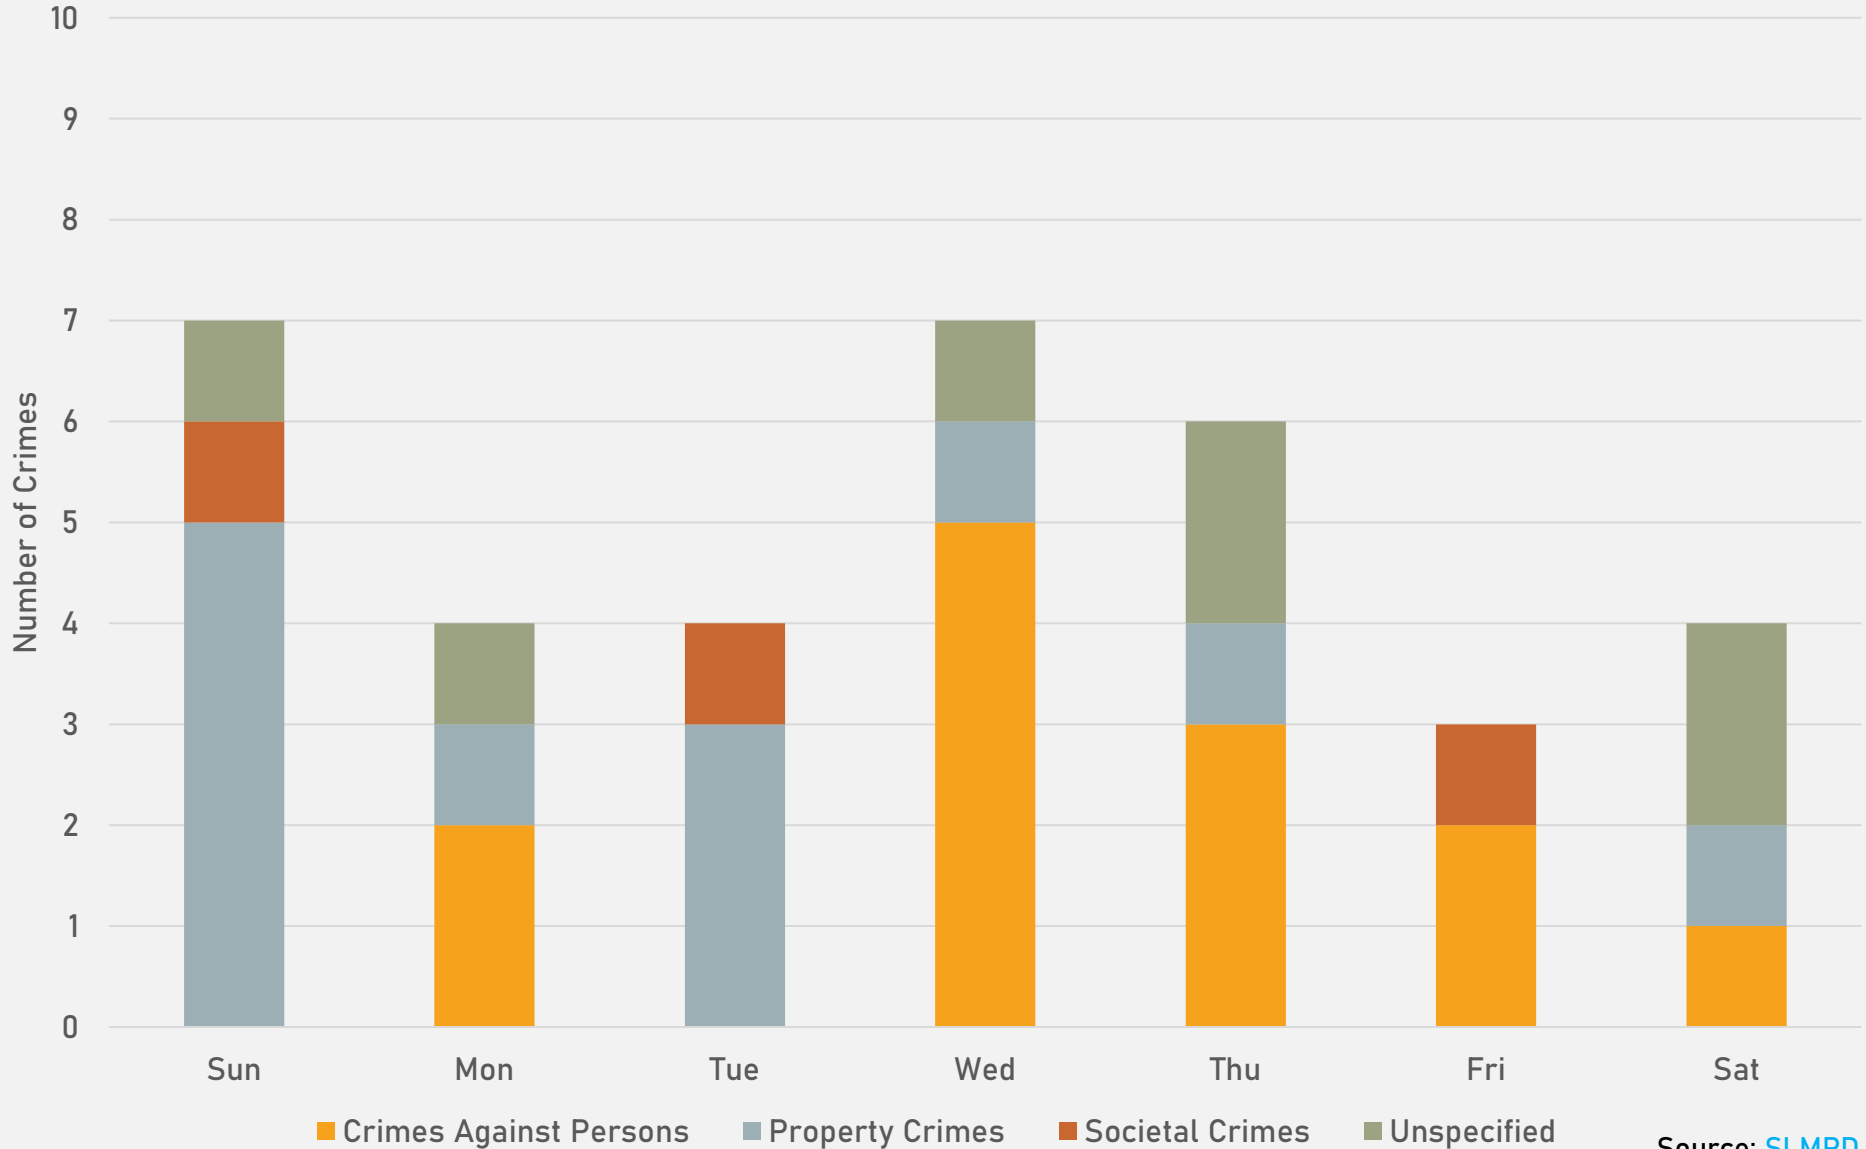

FOUNTAIN PARK CRIMES BY DAY OF THE WEEK