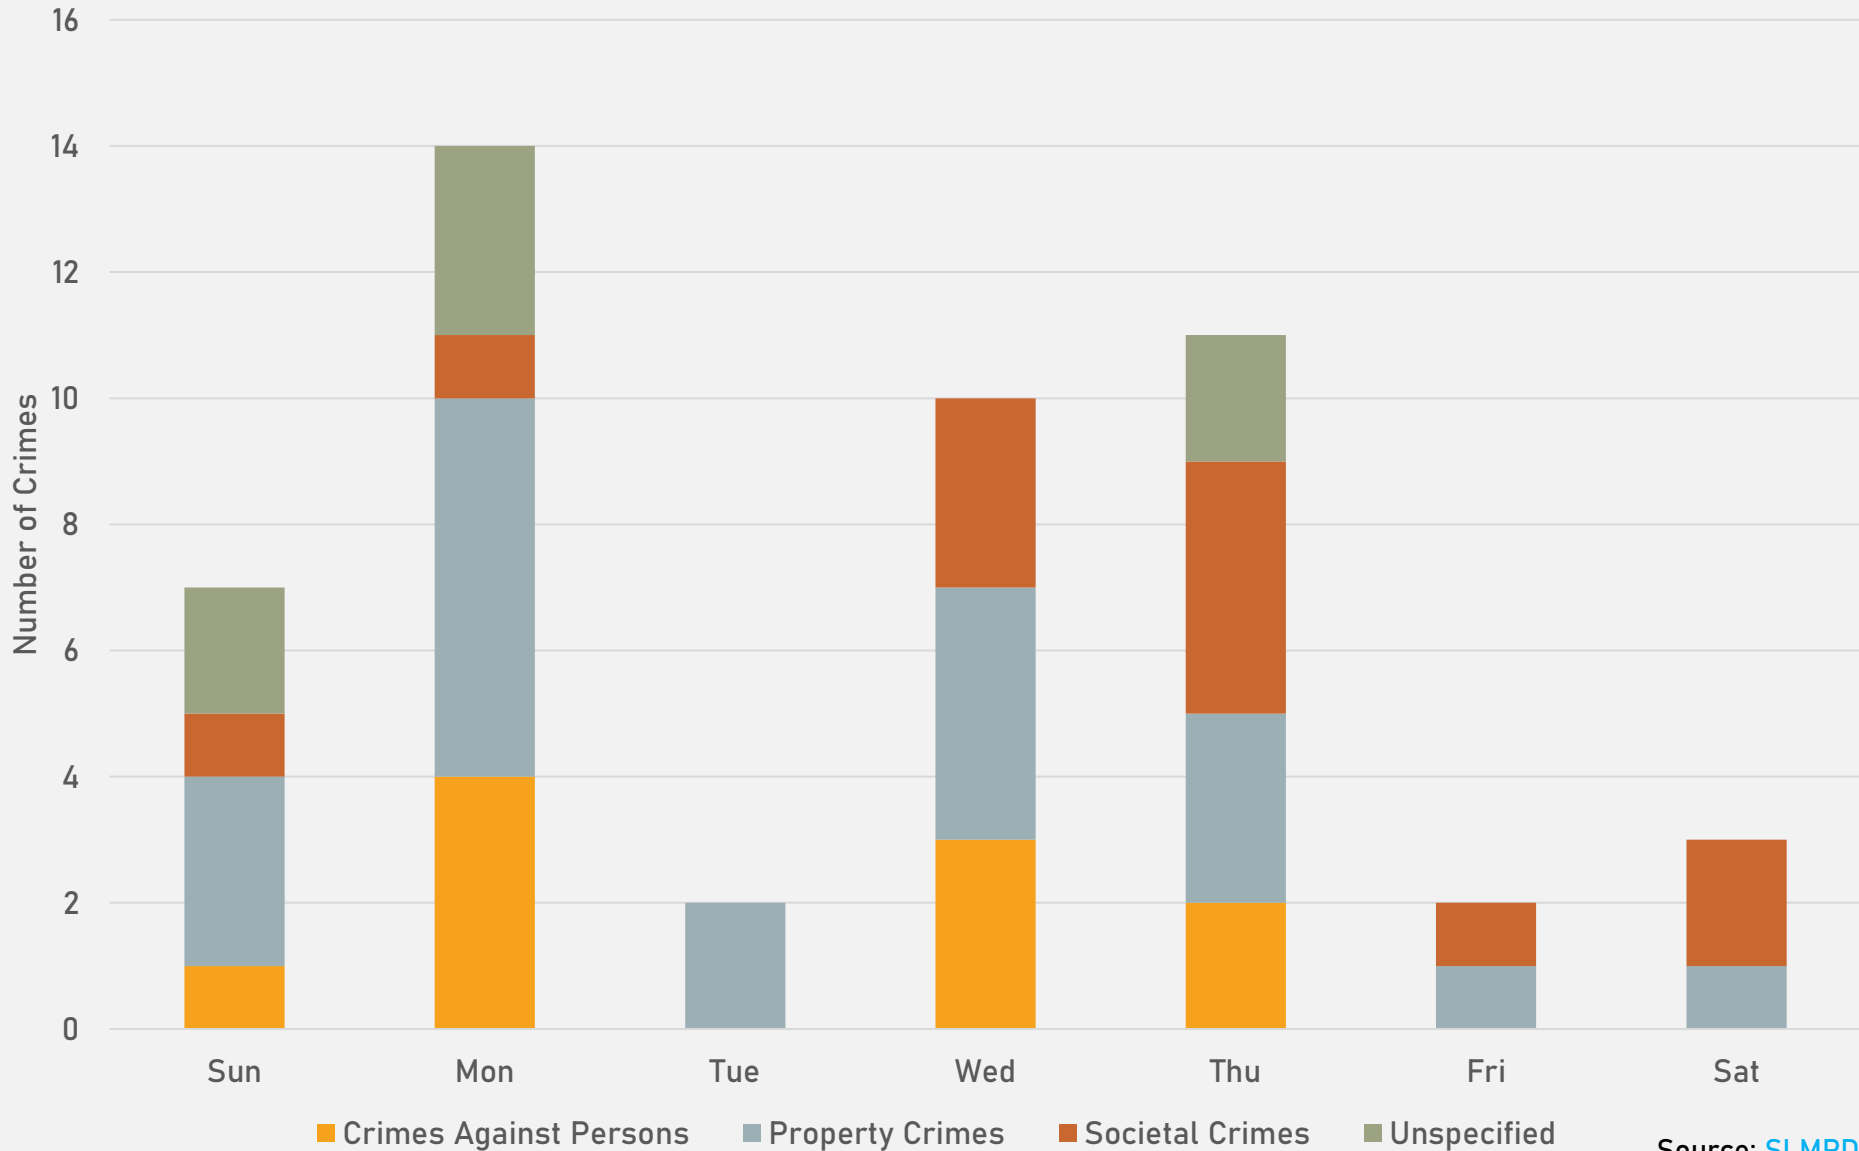

NEIGHBORHOODS VS CITY CRIME RATE OVER THE PAST YEAR

**ACADEMY
NEIGHBORHOOD DETAIL**

ACADEMY SUMMARY NOTES

- 25 total crimes in October 2024
 - **Down 14%** compared to October 2023 (29 crimes)
 - 7 crimes against persons in October 2024
 - **Up 75%** compared to October 2023 (4 crimes)
- 335 total crimes so far in 2024
 - **Down 2%** compared to this time in 2023 (342 crimes)
 - 69 crimes against persons so far in 2024
 - **Up 19.0%** compared to this time in 2023 (58 crimes)

ACADEMY YEAR TO YEAR COMPARISON

2023

Crimes	Jan	Feb	Mar	Apr	June	Jun	Jul	Aug	Sep	Oct	Nov	Dec	Total
Aggravated Assault	2	3	4	6	8	2	3	2	4	2	2	3	41
Arson	0	0	0	0	0	0	0	0	0	0	0	0	0
Burglary	3	2	4	8	2	1	4	3	1	0	2	2	32
Homicide	0	0	0	0	1	0	0	0	0	0	0	0	1
Larceny	4	5	2	4	2	4	5	3	6	4	3	3	45
Motor Vehicle Theft	6	6	5	0	3	2	3	2	4	4	2	4	41
Robbery	2	1	0	2	1	0	0	1	0	0	0	4	11
Total	17	17	15	20	17	9	15	11	15	10	9	16	171

ACADEMY 2023 VS 2024

ACADEMY CRIMES BY DAY OF THE WEEK

ACADEMY CRIMES BY TIME OF DAY

ACADEMY CRIMES BY DAY OF THE MONTH

**FOUNTAIN PARK
NEIGHBORHOOD DETAIL**

FOUNTAIN PARK SUMMARY NOTES

- 22 total crimes in October 2024
 - **Down 35.3%** compared to October 2023 (34 crimes)
 - 5 crimes against persons in October 2024
 - **Up 25%** compared to October 2023 (4 crimes)
- 217 total crimes so far in 2024
 - **Down 19.3%** compared to this time in 2023 (269 crimes)
 - 36 crimes against persons so far in 2024
 - **Down 23.4%** compared to this time in 2023 (47 crimes)