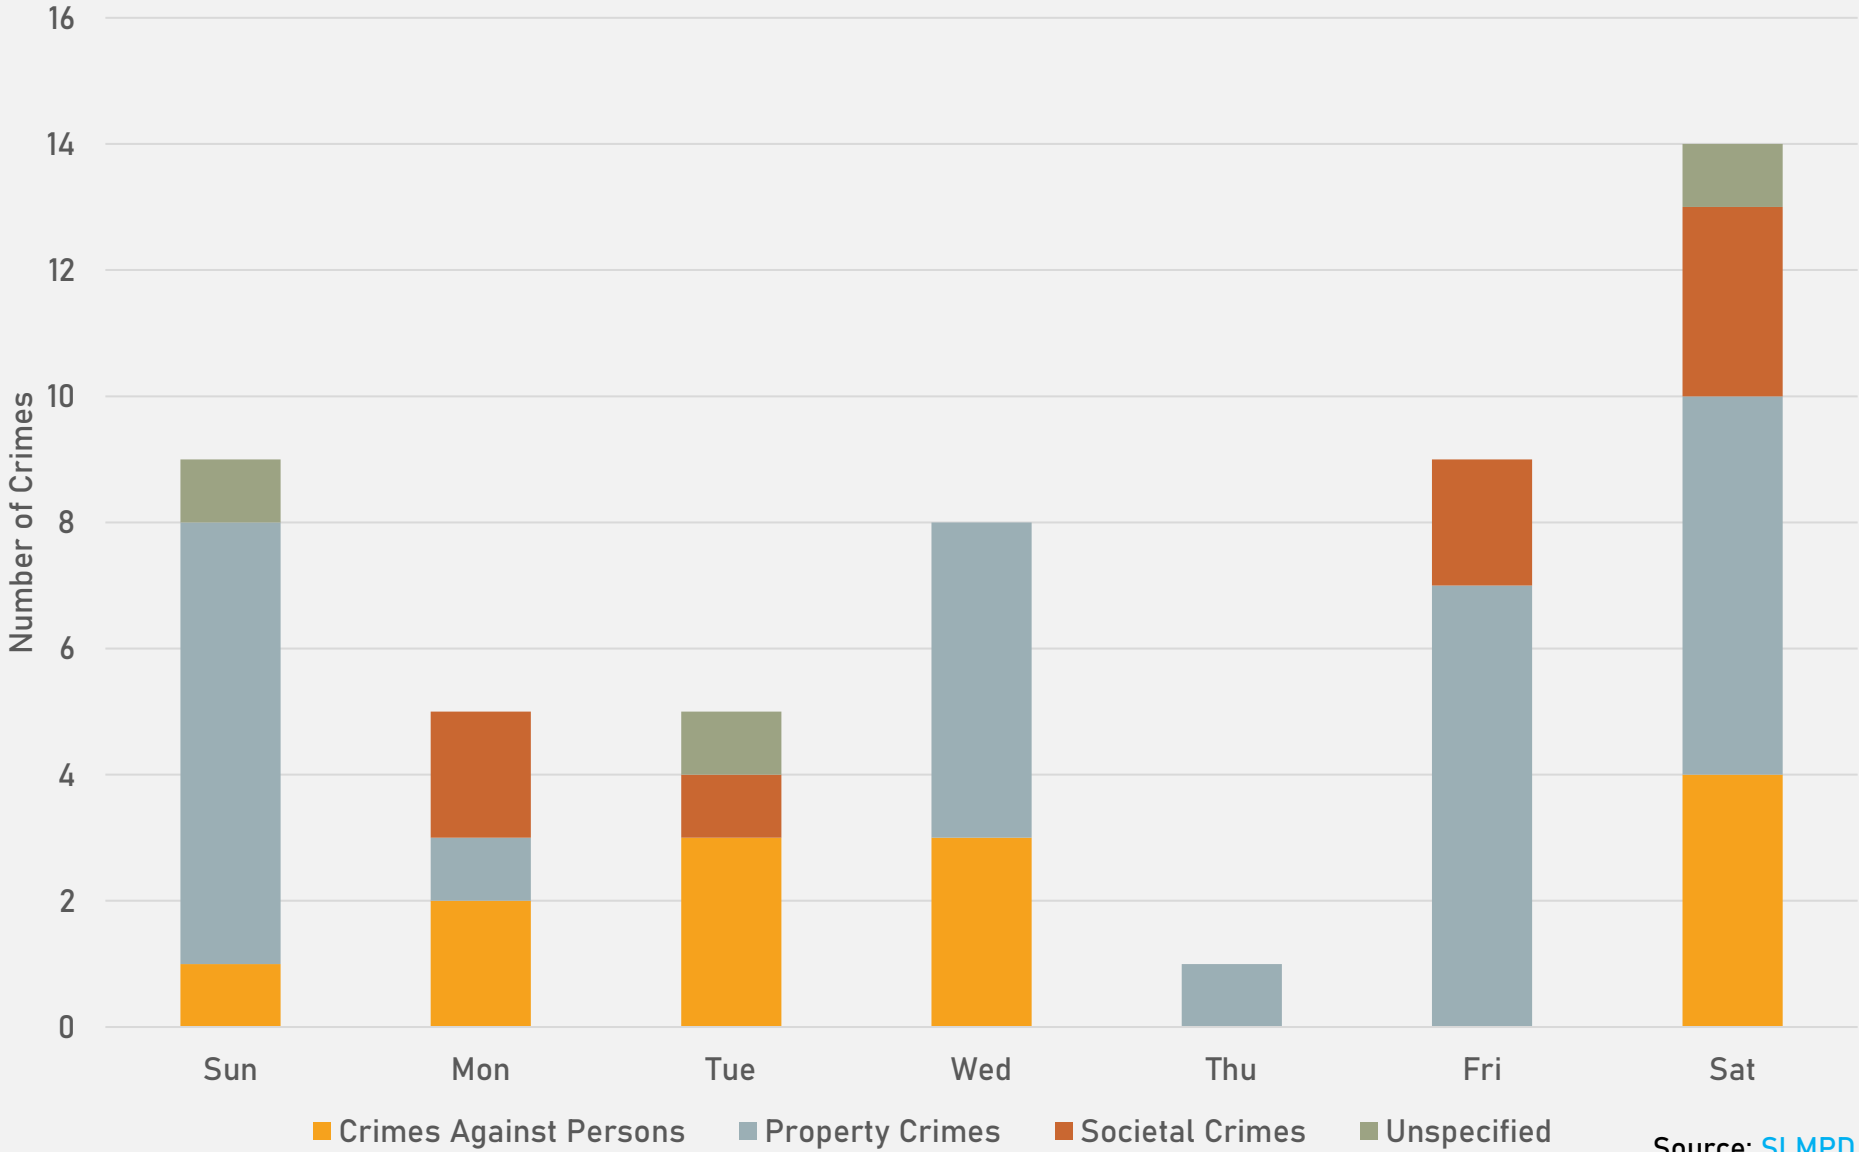

VANDEVENTER CRIMES BY DAY OF THE WEEK