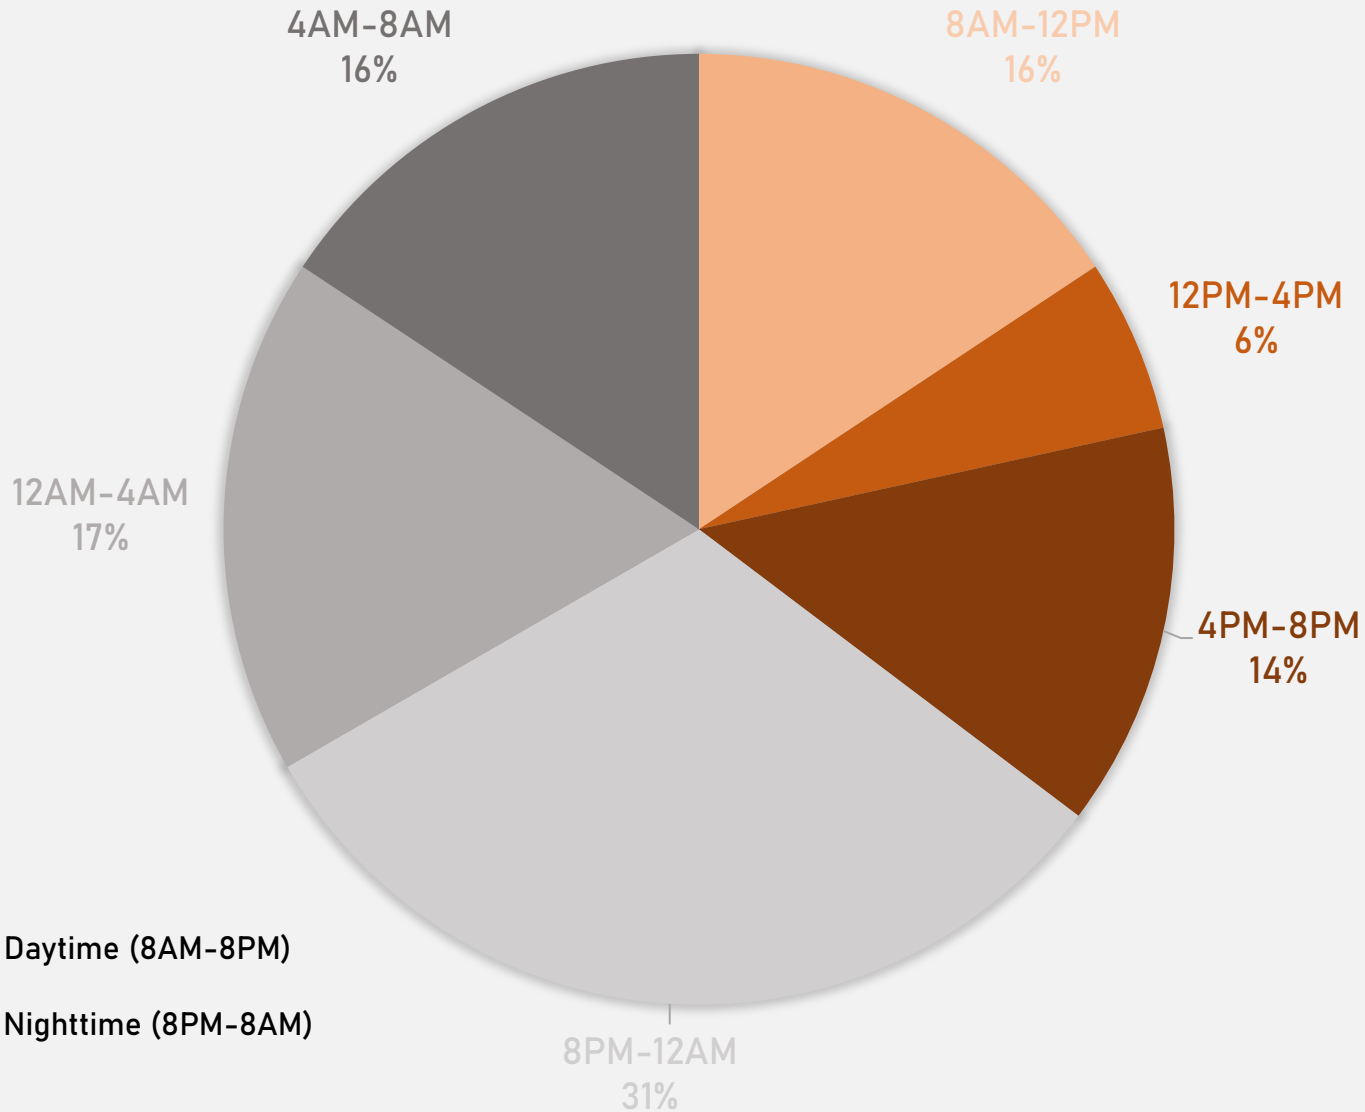

- 18 total crimes in October 2024
 - **Down 5.3%** compared to October 2023 (19 crimes)
 - 5 crimes against persons in October 2024
 - **Down 16.7%** compared to October 2023 (6 crimes)
- 134 total crimes so far in 2024
 - **Down 27.6%** compared to this time in 2023 (185 crimes)
 - 43 crimes against persons so far in 2024
 - **Down 6.5%** compared to this time in 2023 (46 crimes)

LEWIS PLACE 2023 VS 2024

LEWIS PLACE CRIMES BY DAY OF THE WEEK

LEWIS PLACE CRIMES BY TIME OF DAY

LEWIS PLACE CRIMES BY DAY OF THE MONTH

**VANDEVENTER
NEIGHBORHOOD DETAIL**

VANDEVENTER SUMMARY NOTES

- 31 total crimes in October 2024
 - **Up 6.9%** compared to October 2023 (29 crimes)
 - 7 crimes against persons in October 2024
 - **Up 16.7%** compared to October 2023 (6 crimes)
- 285 total crimes so far in 2024
 - **Down 13.4%** compared to this time in 2023 (329 crimes)
 - 43 crimes against persons so far in 2024
 - **Down 40.3%** compared to this time in 2023 (72 crimes)

2024

Crimes	Jan	Feb	Mar	Apr	June	Jun	Jul	Aug	Sep	Oct	Total
Aggravated Assault	1	2	3	1	2	3	0	3	2	6	23
Arson	0	0	0	0	0	0	0	0	0	0	0
Burglary	2	1	1	3	3	3	2	4	3	2	24
Homicide	0	0	0	1	0	0	0	0	0	0	1
Larceny	8	3	4	3	7	2	3	6	6	5	47
Motor Vehicle Theft	3	2	1	3	4	1	0	1	1	5	21
Robbery	0	0	1	0	0	1	0	3	0	0	5
Total	14	8	10	11	16	10	5	17	12	18	121

VANDEVENTER 2023 VS 2024

VANDEVENTER CRIMES BY DAY OF THE WEEK

VANDEVENTER CRIMES BY TIME OF DAY

VANDEVENTER CRIMES BY DAY OF THE MONTH