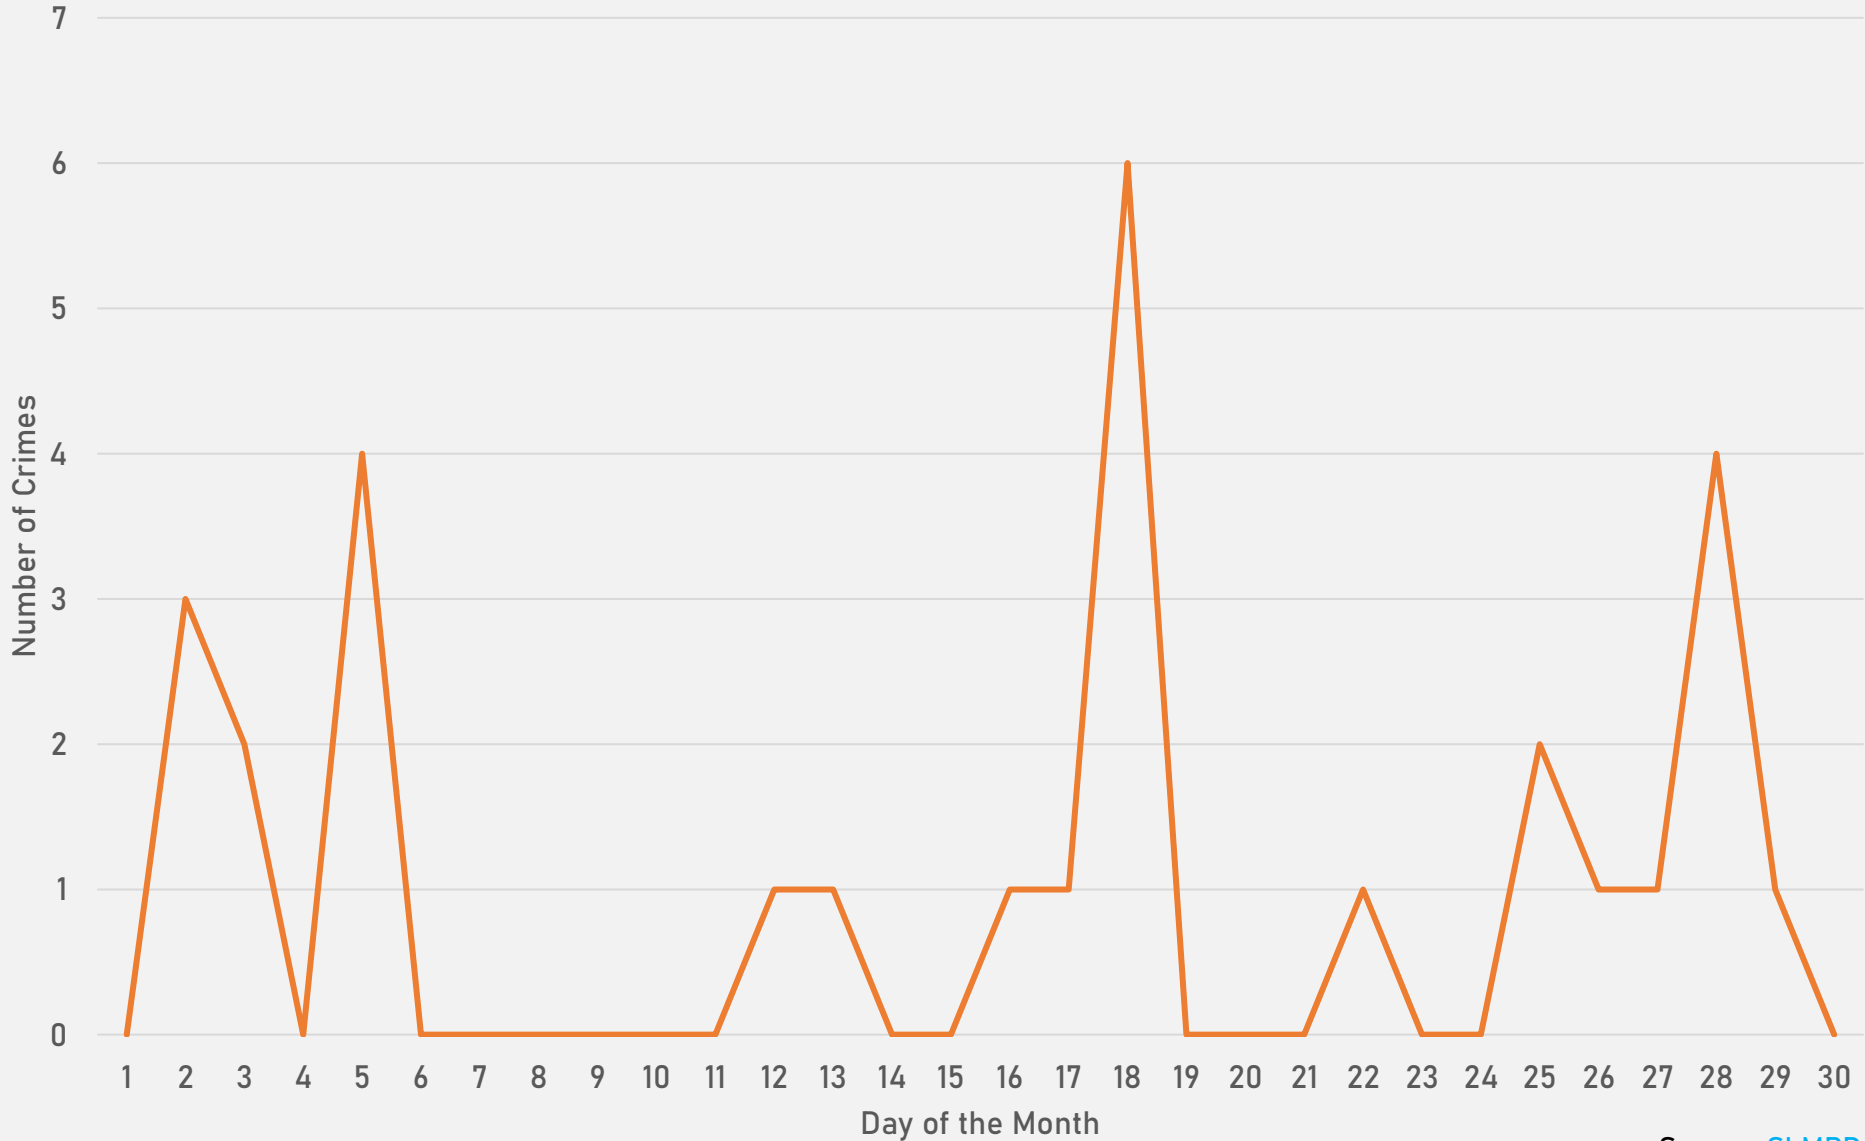

ACADEMY 2023 VS 2024

ACADEMY CRIMES BY DAY OF THE WEEK

ACADEMY CRIMES BY TIME OF DAY

ACADEMY CRIMES BY DAY OF THE MONTH

**FOUNTAIN PARK
NEIGHBORHOOD DETAIL**

FOUNTAIN PARK SUMMARY NOTES

- 22 total crimes in October 2024
 - **Down 35.3%** compared to October 2023 (34 crimes)
 - 5 crimes against persons in October 2024
 - **Up 25%** compared to October 2023 (4 crimes)
- 217 total crimes so far in 2024
 - **Down 19.3%** compared to this time in 2023 (269 crimes)
 - 36 crimes against persons so far in 2024
 - **Down 23.4%** compared to this time in 2023 (47 crimes)

FOUNTAIN PARK 2023 VS 2024

FOUNTAIN PARK CRIMES BY DAY OF THE WEEK

FOUNTAIN PARK CRIMES BY TIME OF DAY

FOUNTAIN PARK CRIMES BY DAY OF THE MONTH

**LEWIS PLACE
NEIGHBORHOOD DETAIL**

LEWIS PLACE SUMMARY NOTES

- 18 total crimes in October 2024
 - **Down 5.3%** compared to October 2023 (19 crimes)
 - 5 crimes against persons in October 2024
 - **Down 16.7%** compared to October 2023 (6 crimes)
- 134 total crimes so far in 2024
 - **Down 27.6%** compared to this time in 2023 (185 crimes)
 - 43 crimes against persons so far in 2024
 - **Down 6.5%** compared to this time in 2023 (46 crimes)

LEWIS PLACE 2023 VS 2024

LEWIS PLACE CRIMES BY DAY OF THE WEEK

LEWIS PLACE CRIMES BY TIME OF DAY

LEWIS PLACE CRIMES BY DAY OF THE MONTH

**VANDEVENTER
NEIGHBORHOOD DETAIL**

VANDEVENTER SUMMARY NOTES

- 31 total crimes in October 2024
 - **Up 6.9%** compared to October 2023 (29 crimes)
 - 7 crimes against persons in October 2024
 - **Up 16.7%** compared to October 2023 (6 crimes)
- 285 total crimes so far in 2024
 - **Down 13.4%** compared to this time in 2023 (329 crimes)
 - 43 crimes against persons so far in 2024
 - **Down 40.3%** compared to this time in 2023 (72 crimes)