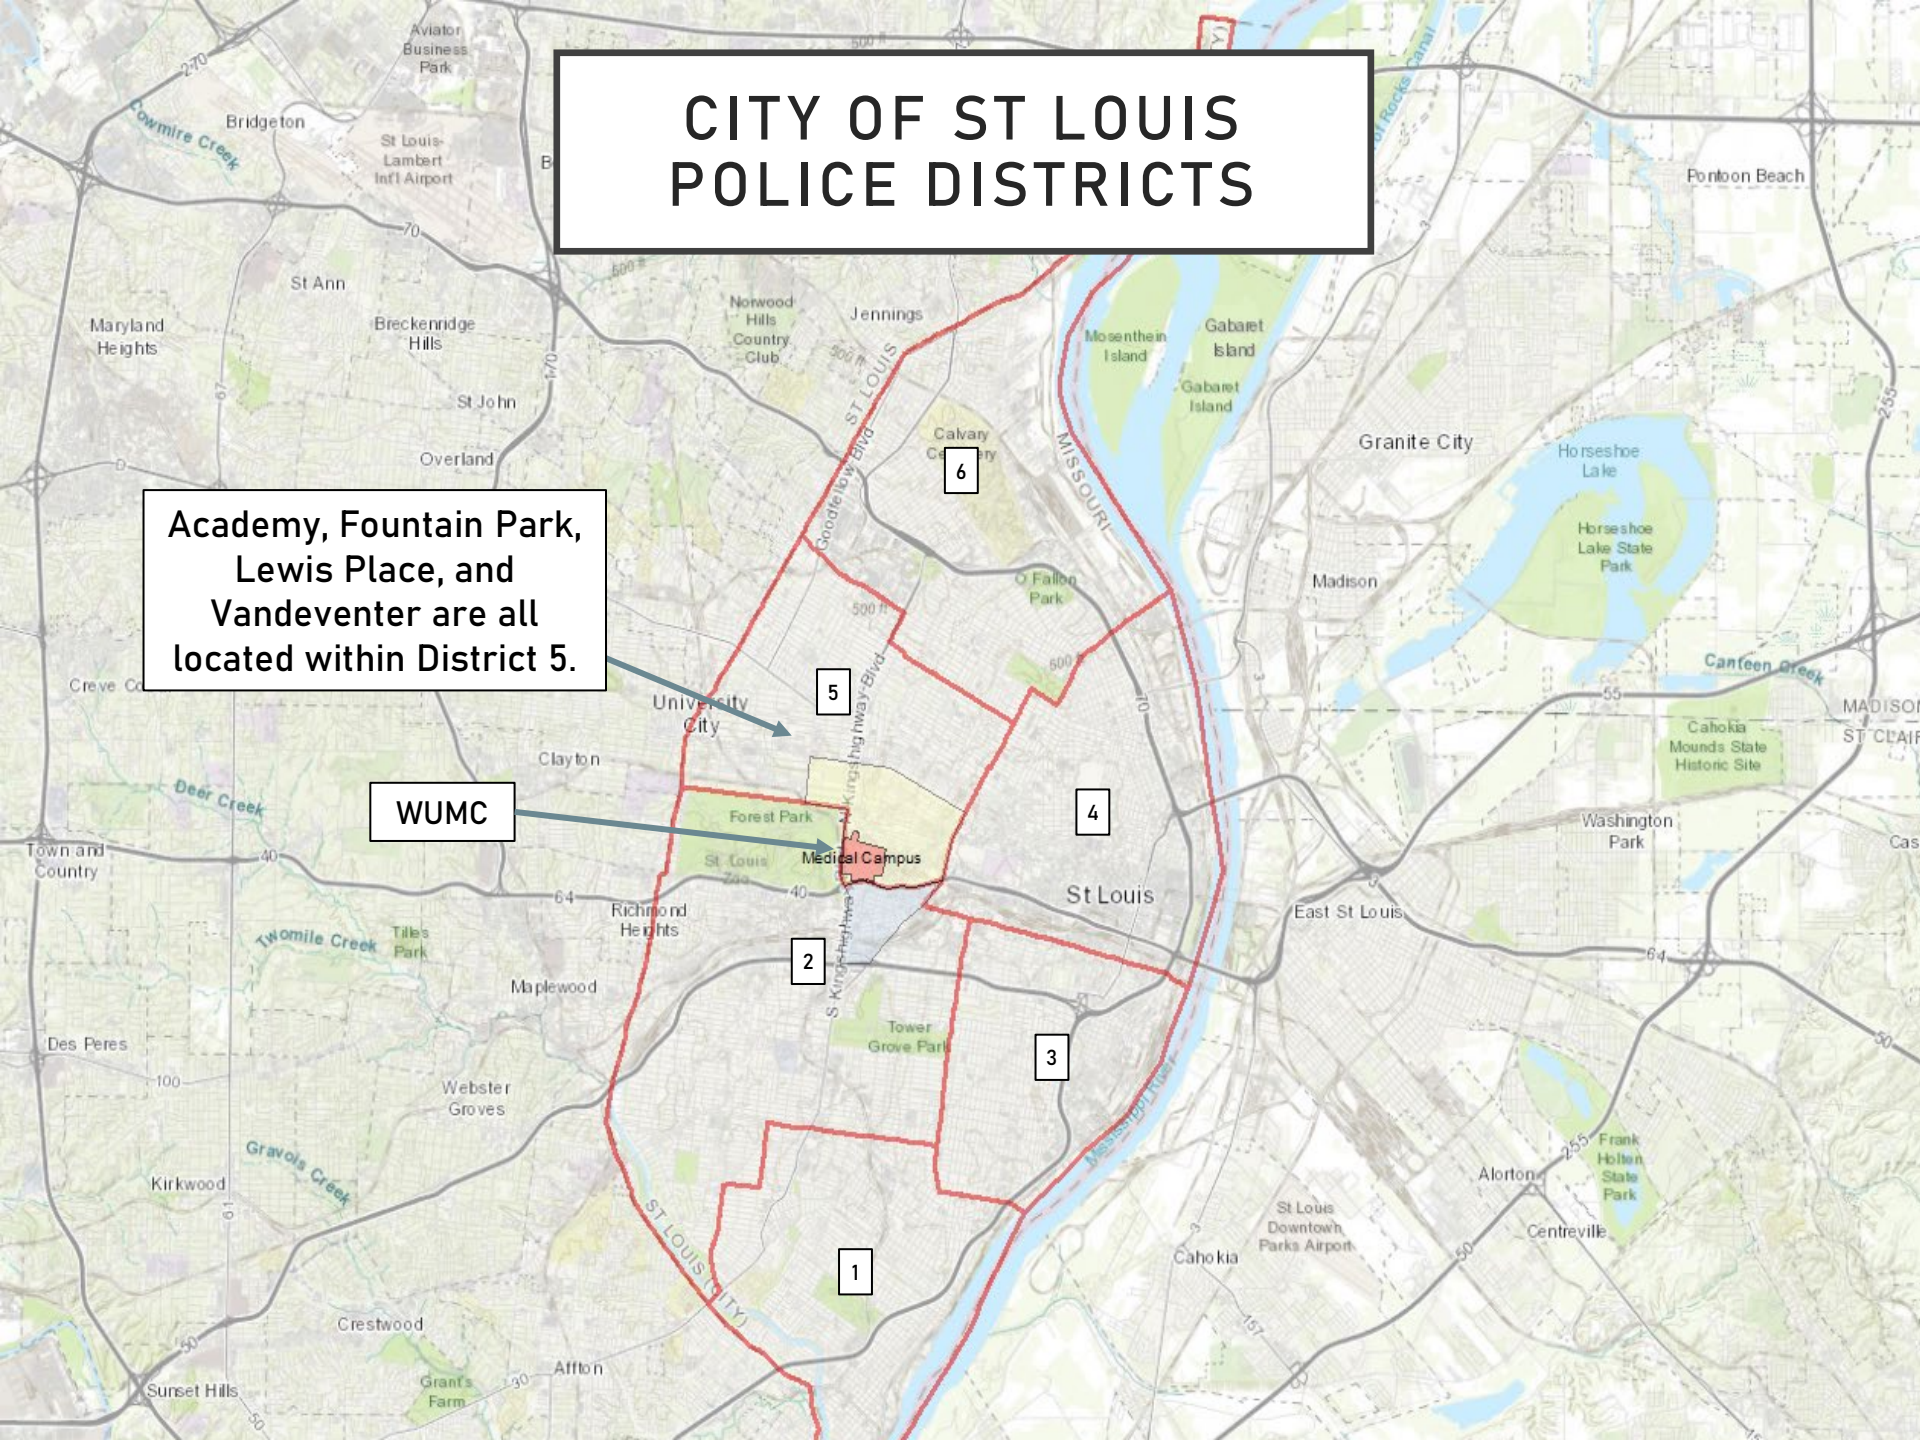

October 2024
Monthly Crime Report

**ACADEMY
FOUNTAIN PARK
LEWIS PLACE
VANDEVENTER**

Washington University Medical Center

CITY OF ST LOUIS POLICE DISTRICTS

Academy, Fountain Park, Lewis Place, and Vandeventer are all located within District 5.

WUMC

DISTRICT 5 SUMMARY NOTES

There are 15 neighborhoods in District 5.

- Academy
- Central West End
- DeBaliviere Place
- Fountain Park
- Hamilton Heights
- Kingsway East
- Kingsway West
- Lewis Place
- Skinker-DeBaliviere
- The Greater Ville
- The Ville
- Vandeventer
- Visitation Park
- Wells-Goodfellow
- West End

- The **lowest number** of crimes in one neighborhood was 6 in Visitation Park
- The **highest number** of crimes in one neighborhood was 144 in the Central West End
- The average number of crimes per neighborhood was 43.2
- The **lowest crime rate** per 100,000 in one neighborhood was 649.4 in Skinker-DeBaliviere
- The **highest crime rate** per 100,000 in one neighborhood was 2046.5 in Fountain Park
- The overall crime rate in District 5 was 1145.7

LEWIS PLACE 2023 VS 2024

LEWIS PLACE CRIMES BY DAY OF THE WEEK

LEWIS PLACE CRIMES BY TIME OF DAY

LEWIS PLACE CRIMES BY DAY OF THE MONTH

**VANDEVENTER
NEIGHBORHOOD DETAIL**

VANDEVENTER SUMMARY NOTES

- 31 total crimes in October 2024
 - **Up 6.9%** compared to October 2023 (29 crimes)
 - 7 crimes against persons in October 2024
 - **Up 16.7%** compared to October 2023 (6 crimes)
- 285 total crimes so far in 2024
 - **Down 13.4%** compared to this time in 2023 (329 crimes)
 - 43 crimes against persons so far in 2024
 - **Down 40.3%** compared to this time in 2023 (72 crimes)