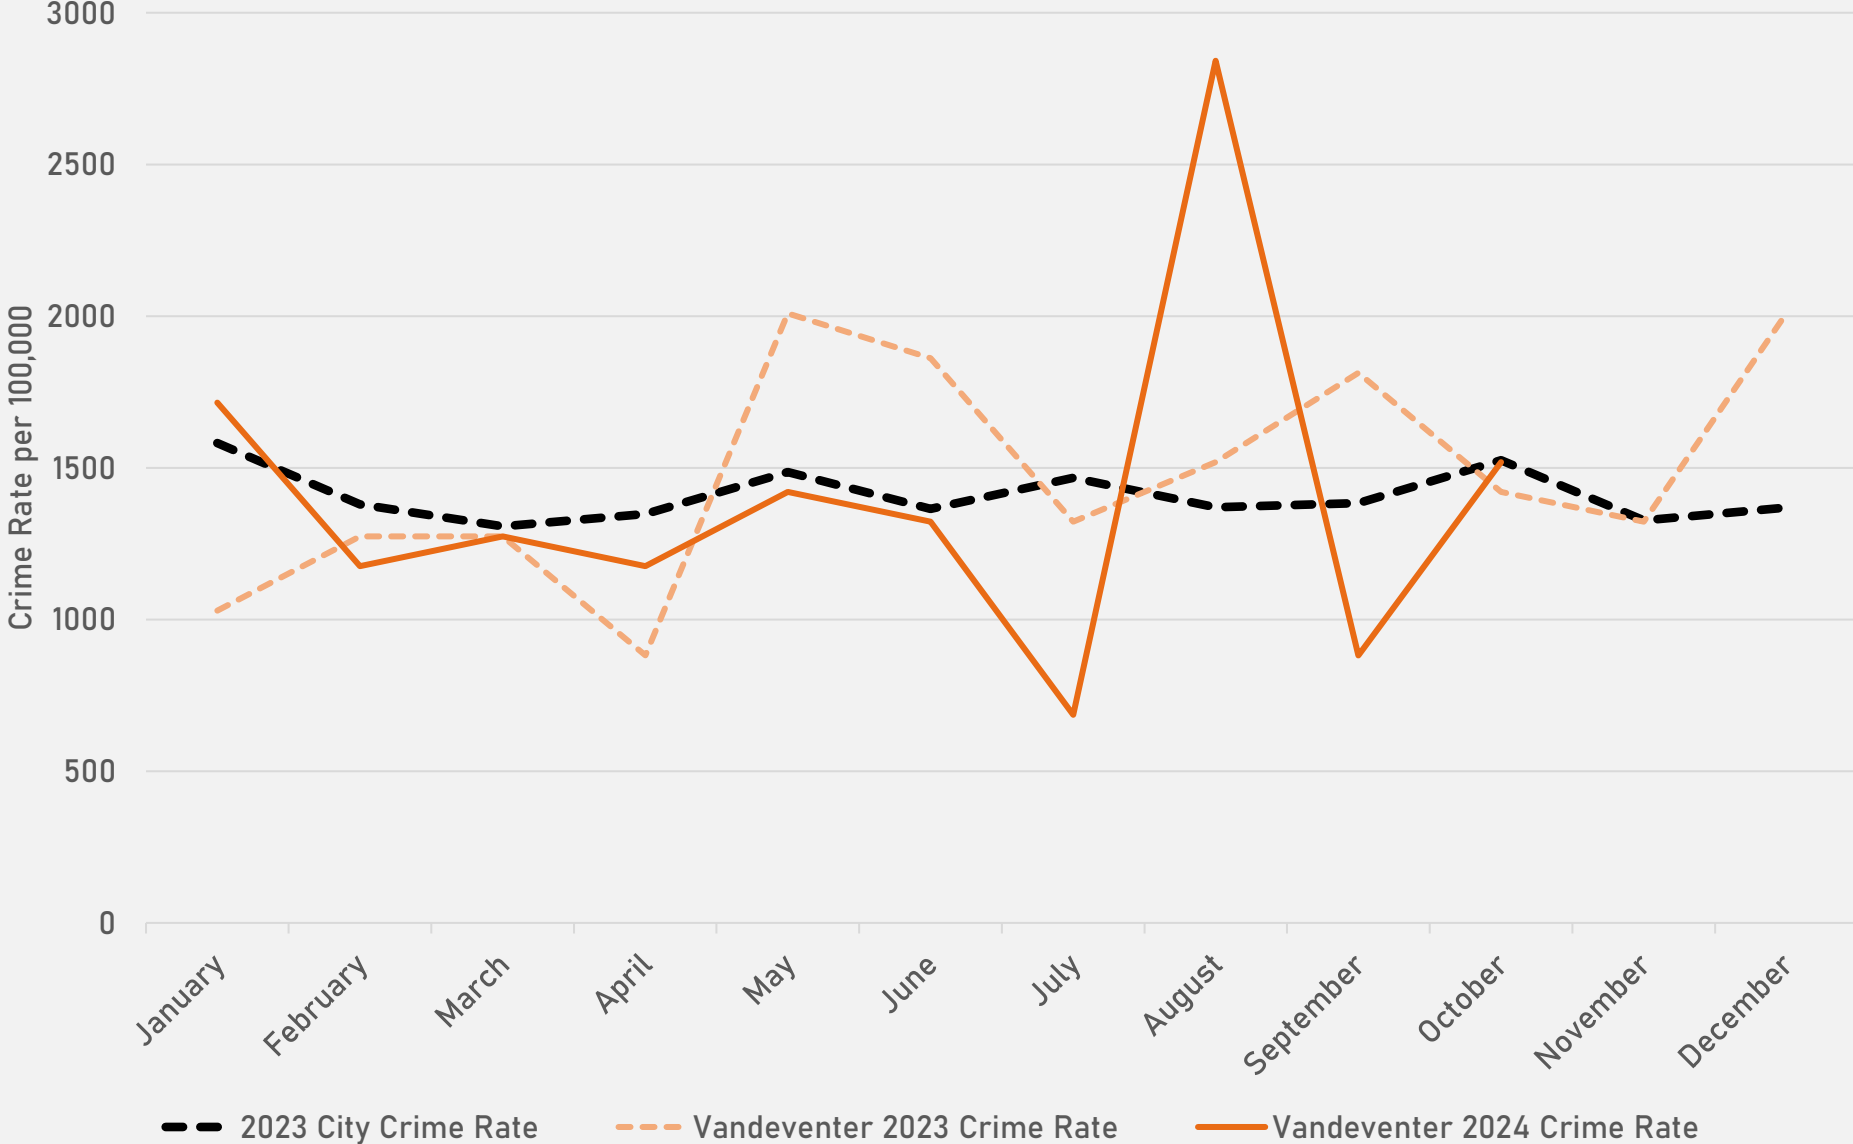

VANDEVENTER YEAR TO YEAR COMPARISON

2023

Crimes	Jan	Feb	Mar	Apr	June	Jun	Jul	Aug	Sep	Oct	Nov	Dec	Total
Aggravated Assault	4	1	5	0	1	2	4	1	2	0	0	11	31
Arson	0	0	0	1	0	0	0	0	0	0	0	0	1
Burglary	0	1	2	1	0	2	0	3	1	1	3	1	15
Homicide	1	0	0	0	1	0	0	0	0	0	0	0	2
Larceny	2	4	6	4	10	6	5	7	3	3	4	4	58
Motor Vehicle Theft	7	2	1	3	4	2	2	8	4	5	2	4	44
Robbery	0	0	0	1	1	2	0	0	3	2	0	1	10
Total	14	8	14	10	17	14	11	19	13	11	9	21	161

2024

Crimes	Jan	Feb	Mar	Apr	June	Jun	Jul	Aug	Sep	Oct	Total
Aggravated Assault	1	2	3	1	2	3	0	3	2	6	23
Arson	0	0	0	0	0	0	0	0	0	0	0
Burglary	2	1	1	3	3	3	2	4	3	2	24
Homicide	0	0	0	1	0	0	0	0	0	0	1
Larceny	8	3	4	3	7	2	3	6	6	5	47
Motor Vehicle Theft	3	2	1	3	4	1	0	1	1	5	21
Robbery	0	0	1	0	0	1	0	3	0	0	5
Total	14	8	10	11	16	10	5	17	12	18	121

VANDEVENTER 2023 VS 2024