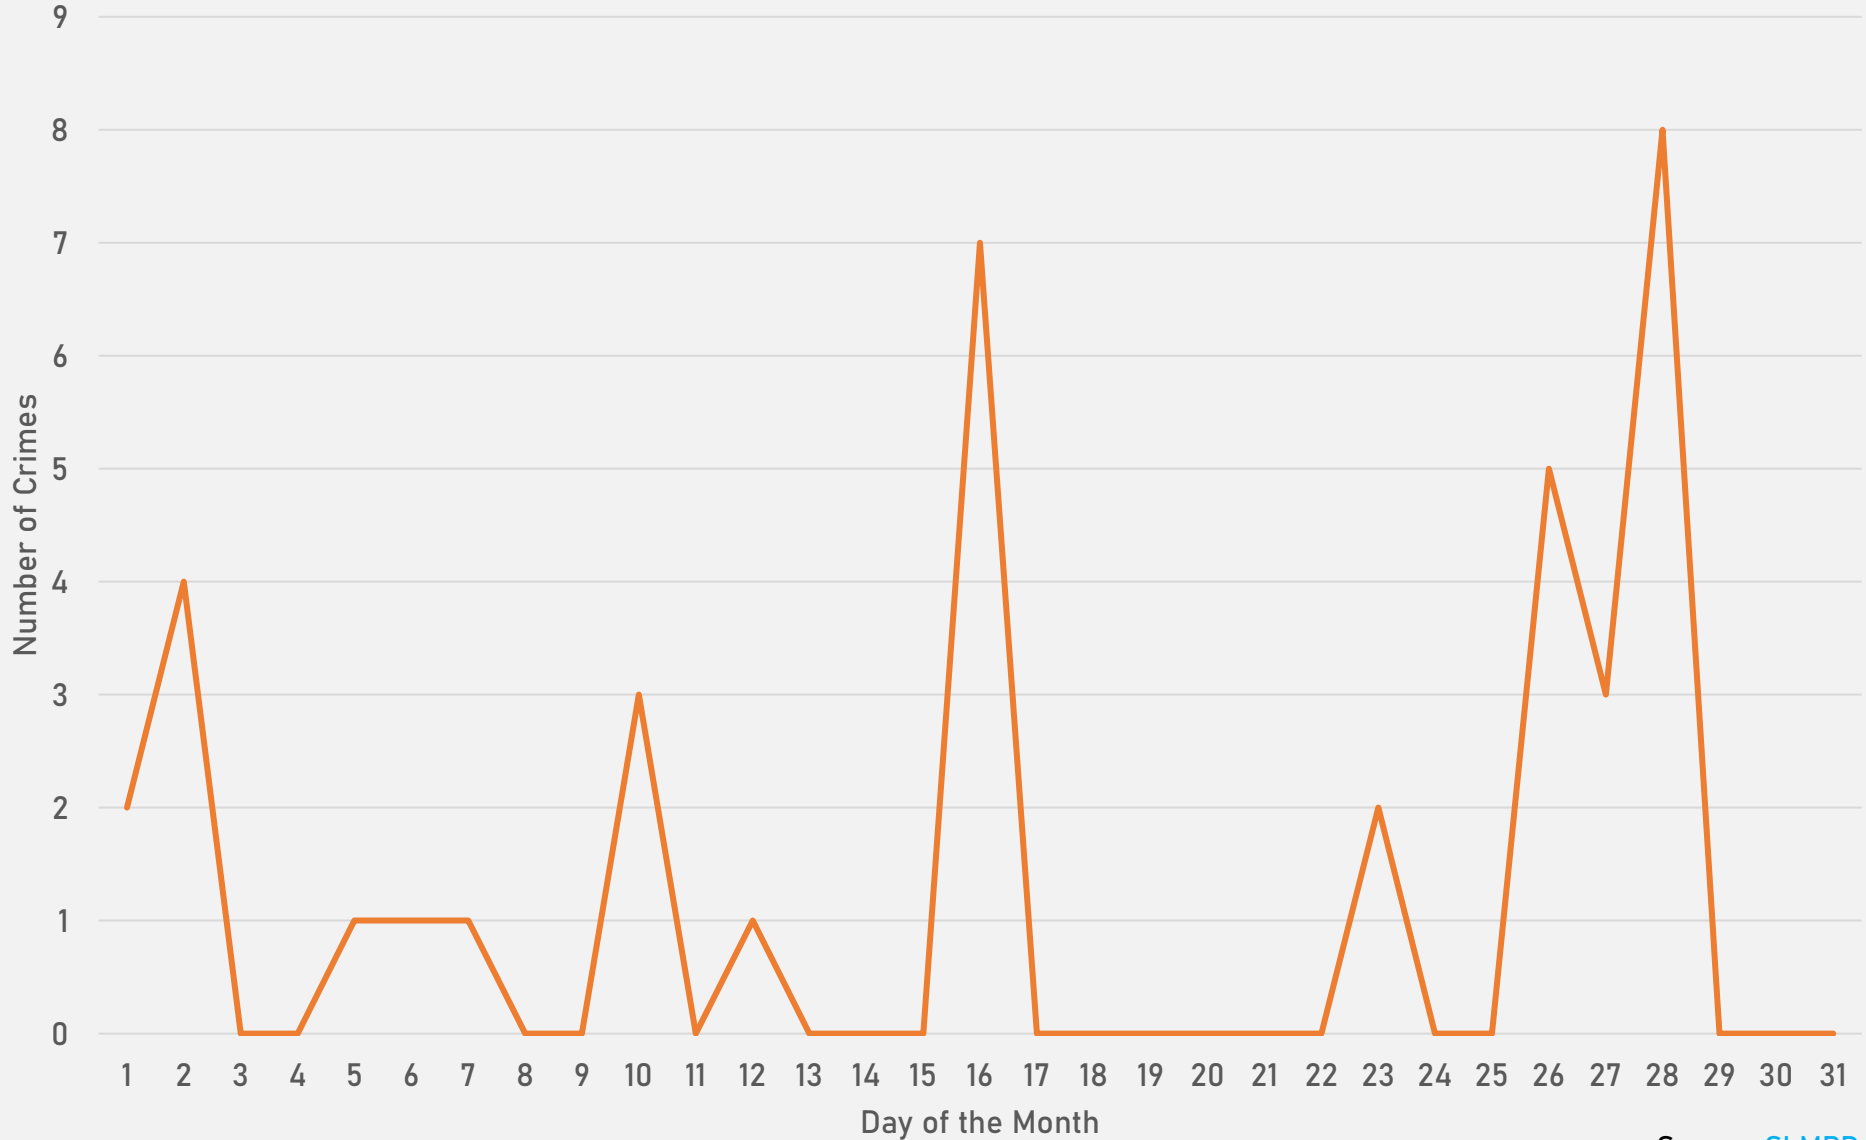

ACADEMY 2023 VS 2024

ACADEMY CRIMES BY DAY OF THE WEEK

ACADEMY CRIMES BY TIME OF DAY

ACADEMY CRIMES BY DAY OF THE MONTH

**FOUNTAIN PARK
NEIGHBORHOOD DETAIL**

FOUNTAIN PARK SUMMARY NOTES

- 22 total crimes in October 2024
 - **Down 35.3%** compared to October 2023 (34 crimes)
 - 5 crimes against persons in October 2024
 - **Up 25%** compared to October 2023 (4 crimes)
- 217 total crimes so far in 2024
 - **Down 19.3%** compared to this time in 2023 (269 crimes)
 - 36 crimes against persons so far in 2024
 - **Down 23.4%** compared to this time in 2023 (47 crimes)

- 18 total crimes in October 2024
 - **Down 5.3%** compared to October 2023 (19 crimes)
 - 5 crimes against persons in October 2024
 - **Down 16.7%** compared to October 2023 (6 crimes)
- 134 total crimes so far in 2024
 - **Down 27.6%** compared to this time in 2023 (185 crimes)
 - 43 crimes against persons so far in 2024
 - **Down 6.5%** compared to this time in 2023 (46 crimes)

LEWIS PLACE 2023 VS 2024

LEWIS PLACE CRIMES BY DAY OF THE WEEK

LEWIS PLACE CRIMES BY TIME OF DAY

LEWIS PLACE CRIMES BY DAY OF THE MONTH

**VANDEVENTER
NEIGHBORHOOD DETAIL**

VANDEVENTER SUMMARY NOTES

- 31 total crimes in October 2024
 - **Up 6.9%** compared to October 2023 (29 crimes)
 - 7 crimes against persons in October 2024
 - **Up 16.7%** compared to October 2023 (6 crimes)
- 285 total crimes so far in 2024
 - **Down 13.4%** compared to this time in 2023 (329 crimes)
 - 43 crimes against persons so far in 2024
 - **Down 40.3%** compared to this time in 2023 (72 crimes)

VANDEVENTER YEAR TO YEAR COMPARISON

2023

Crimes	Jan	Feb	Mar	Apr	June	Jun	Jul	Aug	Sep	Oct	Nov	Dec	Total
Aggravated Assault	4	1	5	0	1	2	4	1	2	0	0	11	31
Arson	0	0	0	1	0	0	0	0	0	0	0	0	1
Burglary	0	1	2	1	0	2	0	3	1	1	3	1	15
Homicide	1	0	0	0	1	0	0	0	0	0	0	0	2
Larceny	2	4	6	4	10	6	5	7	3	3	4	4	58
Motor Vehicle Theft	7	2	1	3	4	2	2	8	4	5	2	4	44
Robbery	0	0	0	1	1	2	0	0	3	2	0	1	10
Total	14	8	14	10	17	14	11	19	13	11	9	21	161