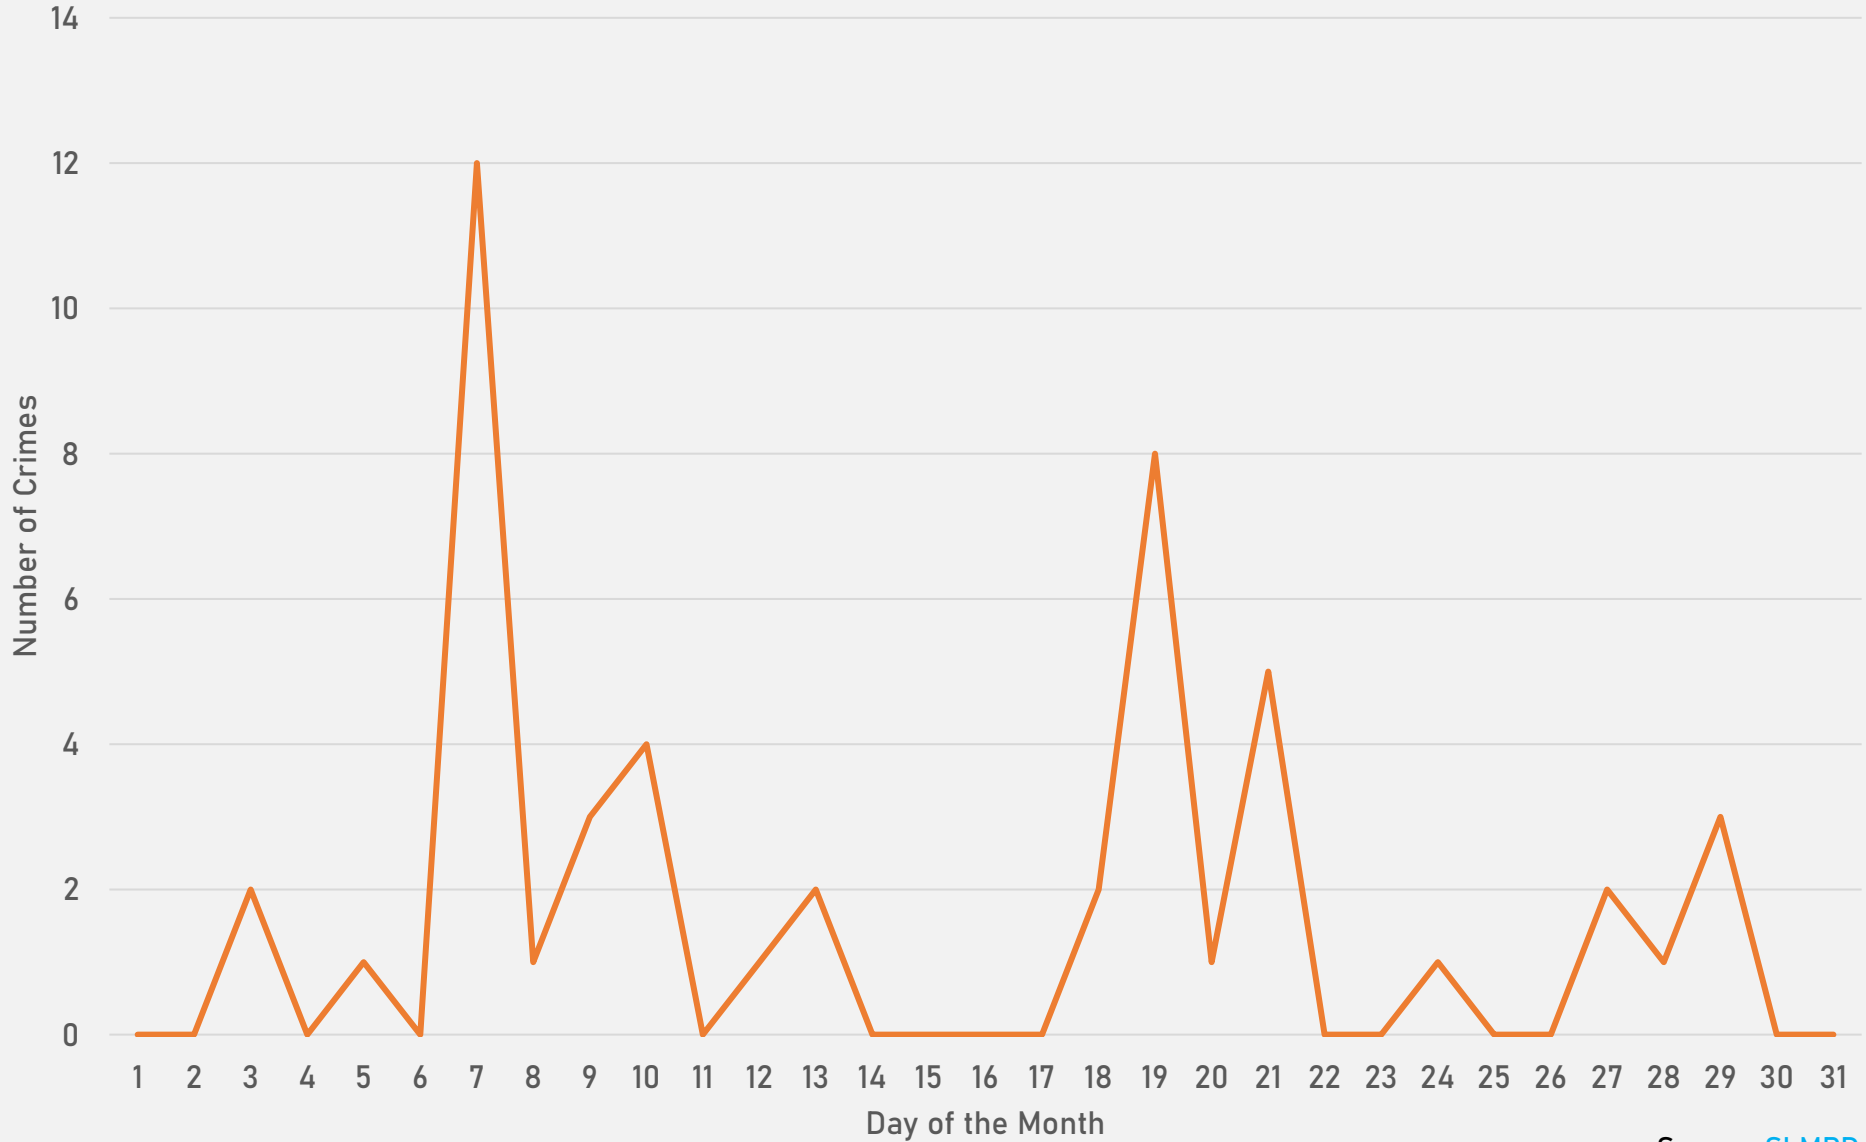

NEIGHBORHOODS VS CITY CRIME RATE OVER THE PAST YEAR

**ACADEMY
NEIGHBORHOOD DETAIL**

ACADEMY SUMMARY NOTES

- 25 total crimes in October 2024
 - **Down 14%** compared to October 2023 (29 crimes)
 - 7 crimes against persons in October 2024
 - **Up 75%** compared to October 2023 (4 crimes)
- 335 total crimes so far in 2024
 - **Down 2%** compared to this time in 2023 (342 crimes)
 - 69 crimes against persons so far in 2024
 - **Up 19.0%** compared to this time in 2023 (58 crimes)

ACADEMY 2023 VS 2024

ACADEMY CRIMES BY DAY OF THE WEEK

ACADEMY CRIMES BY TIME OF DAY

ACADEMY CRIMES BY DAY OF THE MONTH

**FOUNTAIN PARK
NEIGHBORHOOD DETAIL**

FOUNTAIN PARK SUMMARY NOTES

- 22 total crimes in October 2024
 - **Down 35.3%** compared to October 2023 (34 crimes)
 - 5 crimes against persons in October 2024
 - **Up 25%** compared to October 2023 (4 crimes)
- 217 total crimes so far in 2024
 - **Down 19.3%** compared to this time in 2023 (269 crimes)
 - 36 crimes against persons so far in 2024
 - **Down 23.4%** compared to this time in 2023 (47 crimes)

- 18 total crimes in October 2024
 - **Down 5.3%** compared to October 2023 (19 crimes)
 - 5 crimes against persons in October 2024
 - **Down 16.7%** compared to October 2023 (6 crimes)
- 134 total crimes so far in 2024
 - **Down 27.6%** compared to this time in 2023 (185 crimes)
 - 43 crimes against persons so far in 2024
 - **Down 6.5%** compared to this time in 2023 (46 crimes)