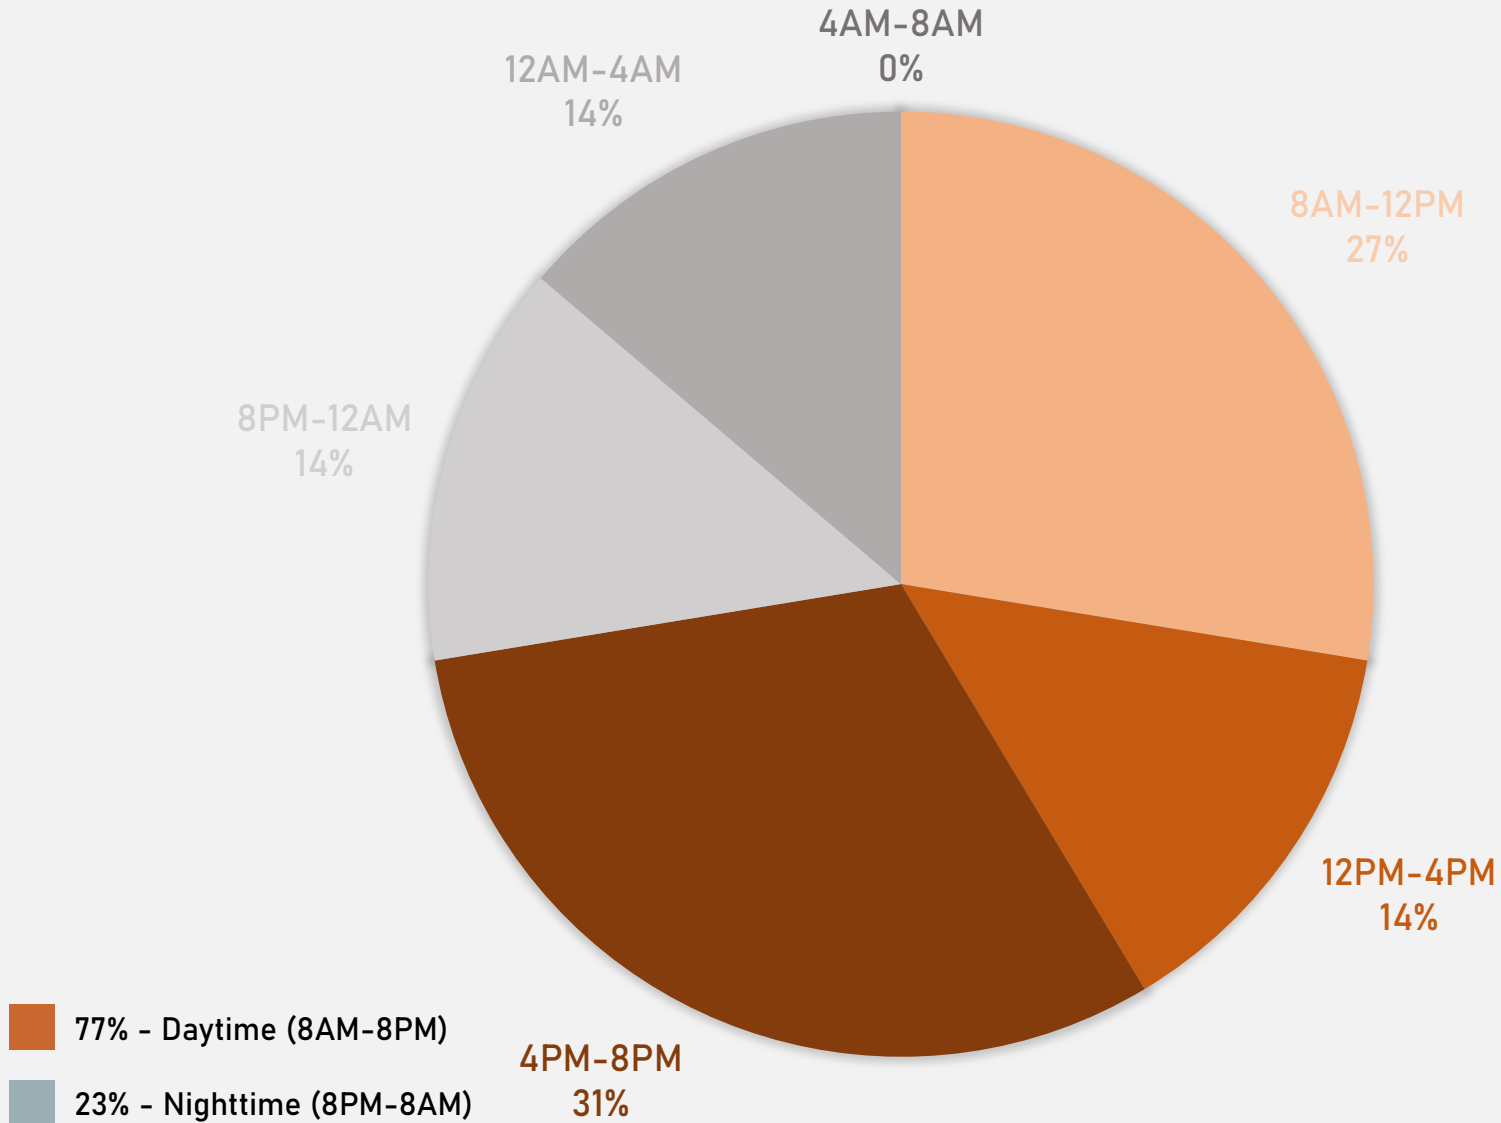

ACADEMY 2023 VS 2024

ACADEMY CRIMES BY DAY OF THE WEEK

ACADEMY CRIMES BY TIME OF DAY

ACADEMY CRIMES BY DAY OF THE MONTH

**FOUNTAIN PARK
NEIGHBORHOOD DETAIL**

FOUNTAIN PARK SUMMARY NOTES

- 22 total crimes in October 2024
 - **Down 35.3%** compared to October 2023 (34 crimes)
 - 5 crimes against persons in October 2024
 - **Up 25%** compared to October 2023 (4 crimes)
- 217 total crimes so far in 2024
 - **Down 19.3%** compared to this time in 2023 (269 crimes)
 - 36 crimes against persons so far in 2024
 - **Down 23.4%** compared to this time in 2023 (47 crimes)

FOUNTAIN PARK 2023 VS 2024

FOUNTAIN PARK CRIMES BY DAY OF THE WEEK

FOUNTAIN PARK CRIMES BY TIME OF DAY

FOUNTAIN PARK CRIMES BY DAY OF THE MONTH

**LEWIS PLACE
NEIGHBORHOOD DETAIL**

LEWIS PLACE SUMMARY NOTES

- 18 total crimes in October 2024
 - **Down 5.3%** compared to October 2023 (19 crimes)
 - 5 crimes against persons in October 2024
 - **Down 16.7%** compared to October 2023 (6 crimes)
- 134 total crimes so far in 2024
 - **Down 27.6%** compared to this time in 2023 (185 crimes)
 - 43 crimes against persons so far in 2024
 - **Down 6.5%** compared to this time in 2023 (46 crimes)

LEWIS PLACE 2023 VS 2024

LEWIS PLACE CRIMES BY DAY OF THE WEEK

LEWIS PLACE CRIMES BY TIME OF DAY

LEWIS PLACE CRIMES BY DAY OF THE MONTH

**VANDEVENTER
NEIGHBORHOOD DETAIL**

VANDEVENTER SUMMARY NOTES

- 31 total crimes in October 2024
 - **Up 6.9%** compared to October 2023 (29 crimes)
 - 7 crimes against persons in October 2024
 - **Up 16.7%** compared to October 2023 (6 crimes)
- 285 total crimes so far in 2024
 - **Down 13.4%** compared to this time in 2023 (329 crimes)
 - 43 crimes against persons so far in 2024
 - **Down 40.3%** compared to this time in 2023 (72 crimes)