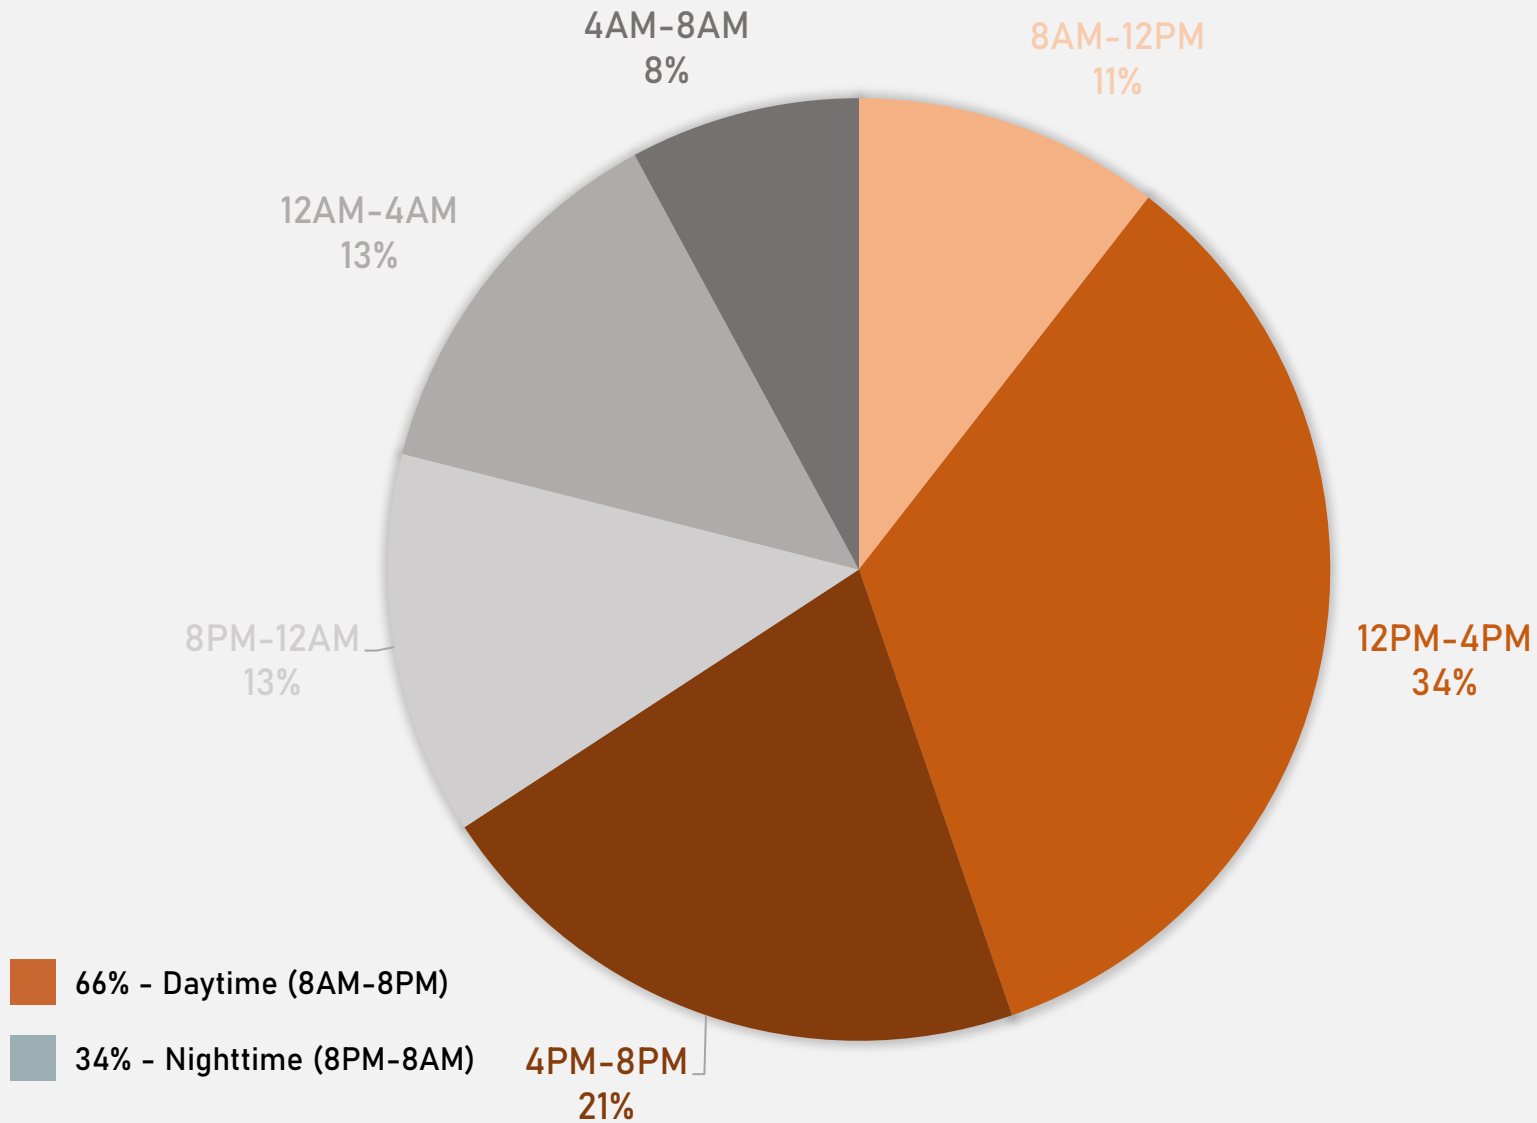

ACADEMY 2023 VS 2024

ACADEMY CRIMES BY DAY OF THE WEEK

ACADEMY CRIMES BY TIME OF DAY

ACADEMY CRIMES BY DAY OF THE MONTH

**FOUNTAIN PARK
NEIGHBORHOOD DETAIL**

FOUNTAIN PARK SUMMARY NOTES

- 22 total crimes in October 2024
 - **Down 35.3%** compared to October 2023 (34 crimes)
 - 5 crimes against persons in October 2024
 - **Up 25%** compared to October 2023 (4 crimes)
- 217 total crimes so far in 2024
 - **Down 19.3%** compared to this time in 2023 (269 crimes)
 - 36 crimes against persons so far in 2024
 - **Down 23.4%** compared to this time in 2023 (47 crimes)

- 18 total crimes in October 2024
 - **Down 5.3%** compared to October 2023 (19 crimes)
 - 5 crimes against persons in October 2024
 - **Down 16.7%** compared to October 2023 (6 crimes)
- 134 total crimes so far in 2024
 - **Down 27.6%** compared to this time in 2023 (185 crimes)
 - 43 crimes against persons so far in 2024
 - **Down 6.5%** compared to this time in 2023 (46 crimes)

2024

Crimes	Jan	Feb	Mar	Apr	June	Jun	Jul	Aug	Sep	Oct	Total
Aggravated Assault	2	0	2	2	1	1	2	3	2	3	18
Arson	0	0	0	0	0	0	0	1	0	0	1
Burglary	2	1	0	1	1	2	0	0	1	4	12
Homicide	0	1	0	0	0	0	0	1	0	0	2
Larceny	2	1	2	2	1	3	6	0	2	1	20
Motor Vehicle Theft	2	1	1	3	1	2	0	0	1	0	11
Robbery	0	0	0	0	1	0	0	0	0	0	1
Total	8	4	5	8	5	8	8	5	6	8	65

LEWIS PLACE 2023 VS 2024

LEWIS PLACE CRIMES BY DAY OF THE WEEK

LEWIS PLACE CRIMES BY TIME OF DAY

LEWIS PLACE CRIMES BY DAY OF THE MONTH

**VANDEVENTER
NEIGHBORHOOD DETAIL**

VANDEVENTER SUMMARY NOTES

- 31 total crimes in October 2024
 - **Up 6.9%** compared to October 2023 (29 crimes)
 - 7 crimes against persons in October 2024
 - **Up 16.7%** compared to October 2023 (6 crimes)
- 285 total crimes so far in 2024
 - **Down 13.4%** compared to this time in 2023 (329 crimes)
 - 43 crimes against persons so far in 2024
 - **Down 40.3%** compared to this time in 2023 (72 crimes)