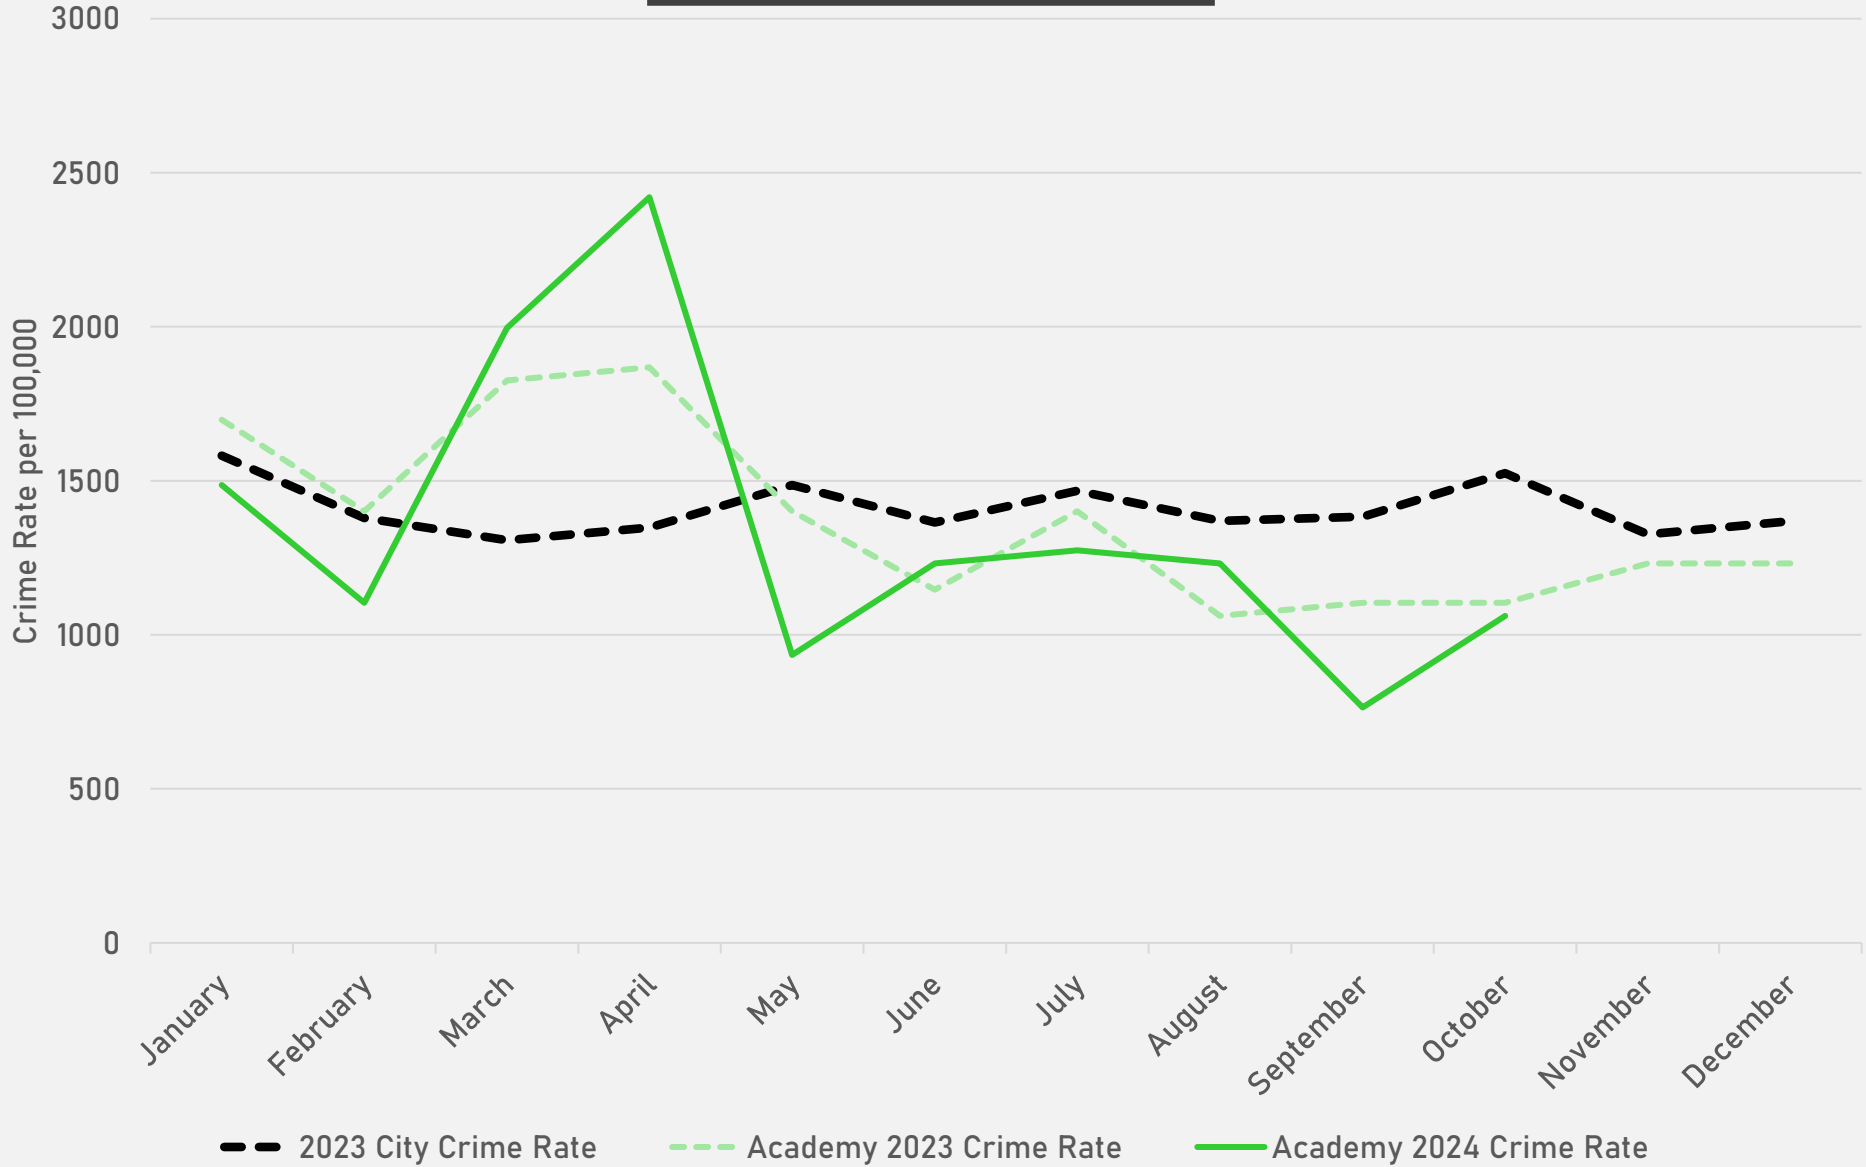

- The **lowest number** of crimes in one neighborhood was 6 in Visitation Park
- The **highest number** of crimes in one neighborhood was 144 in the Central West End
- The average number of crimes per neighborhood was 43.2
- The **lowest crime rate** per 100,000 in one neighborhood was 649.4 in Skinker-DeBaliviere
- The **highest crime rate** per 100,000 in one neighborhood was 2046.5 in Fountain Park
- The overall crime rate in District 5 was 1145.7

NEIGHBORHOODS VS CITY CRIME RATE OVER THE PAST YEAR

**ACADEMY
NEIGHBORHOOD DETAIL**

ACADEMY SUMMARY NOTES

- 25 total crimes in October 2024
 - **Down 14%** compared to October 2023 (29 crimes)
 - 7 crimes against persons in October 2024
 - **Up 75%** compared to October 2023 (4 crimes)
- 335 total crimes so far in 2024
 - **Down 2%** compared to this time in 2023 (342 crimes)
 - 69 crimes against persons so far in 2024
 - **Up 19.0%** compared to this time in 2023 (58 crimes)

ACADEMY 2023 VS 2024

ACADEMY CRIMES BY DAY OF THE WEEK

ACADEMY CRIMES BY TIME OF DAY

ACADEMY CRIMES BY DAY OF THE MONTH

**FOUNTAIN PARK
NEIGHBORHOOD DETAIL**

FOUNTAIN PARK SUMMARY NOTES

- 22 total crimes in October 2024
 - **Down 35.3%** compared to October 2023 (34 crimes)
 - 5 crimes against persons in October 2024
 - **Up 25%** compared to October 2023 (4 crimes)
- 217 total crimes so far in 2024
 - **Down 19.3%** compared to this time in 2023 (269 crimes)
 - 36 crimes against persons so far in 2024
 - **Down 23.4%** compared to this time in 2023 (47 crimes)

- 18 total crimes in October 2024
 - **Down 5.3%** compared to October 2023 (19 crimes)
 - 5 crimes against persons in October 2024
 - **Down 16.7%** compared to October 2023 (6 crimes)
- 134 total crimes so far in 2024
 - **Down 27.6%** compared to this time in 2023 (185 crimes)
 - 43 crimes against persons so far in 2024
 - **Down 6.5%** compared to this time in 2023 (46 crimes)