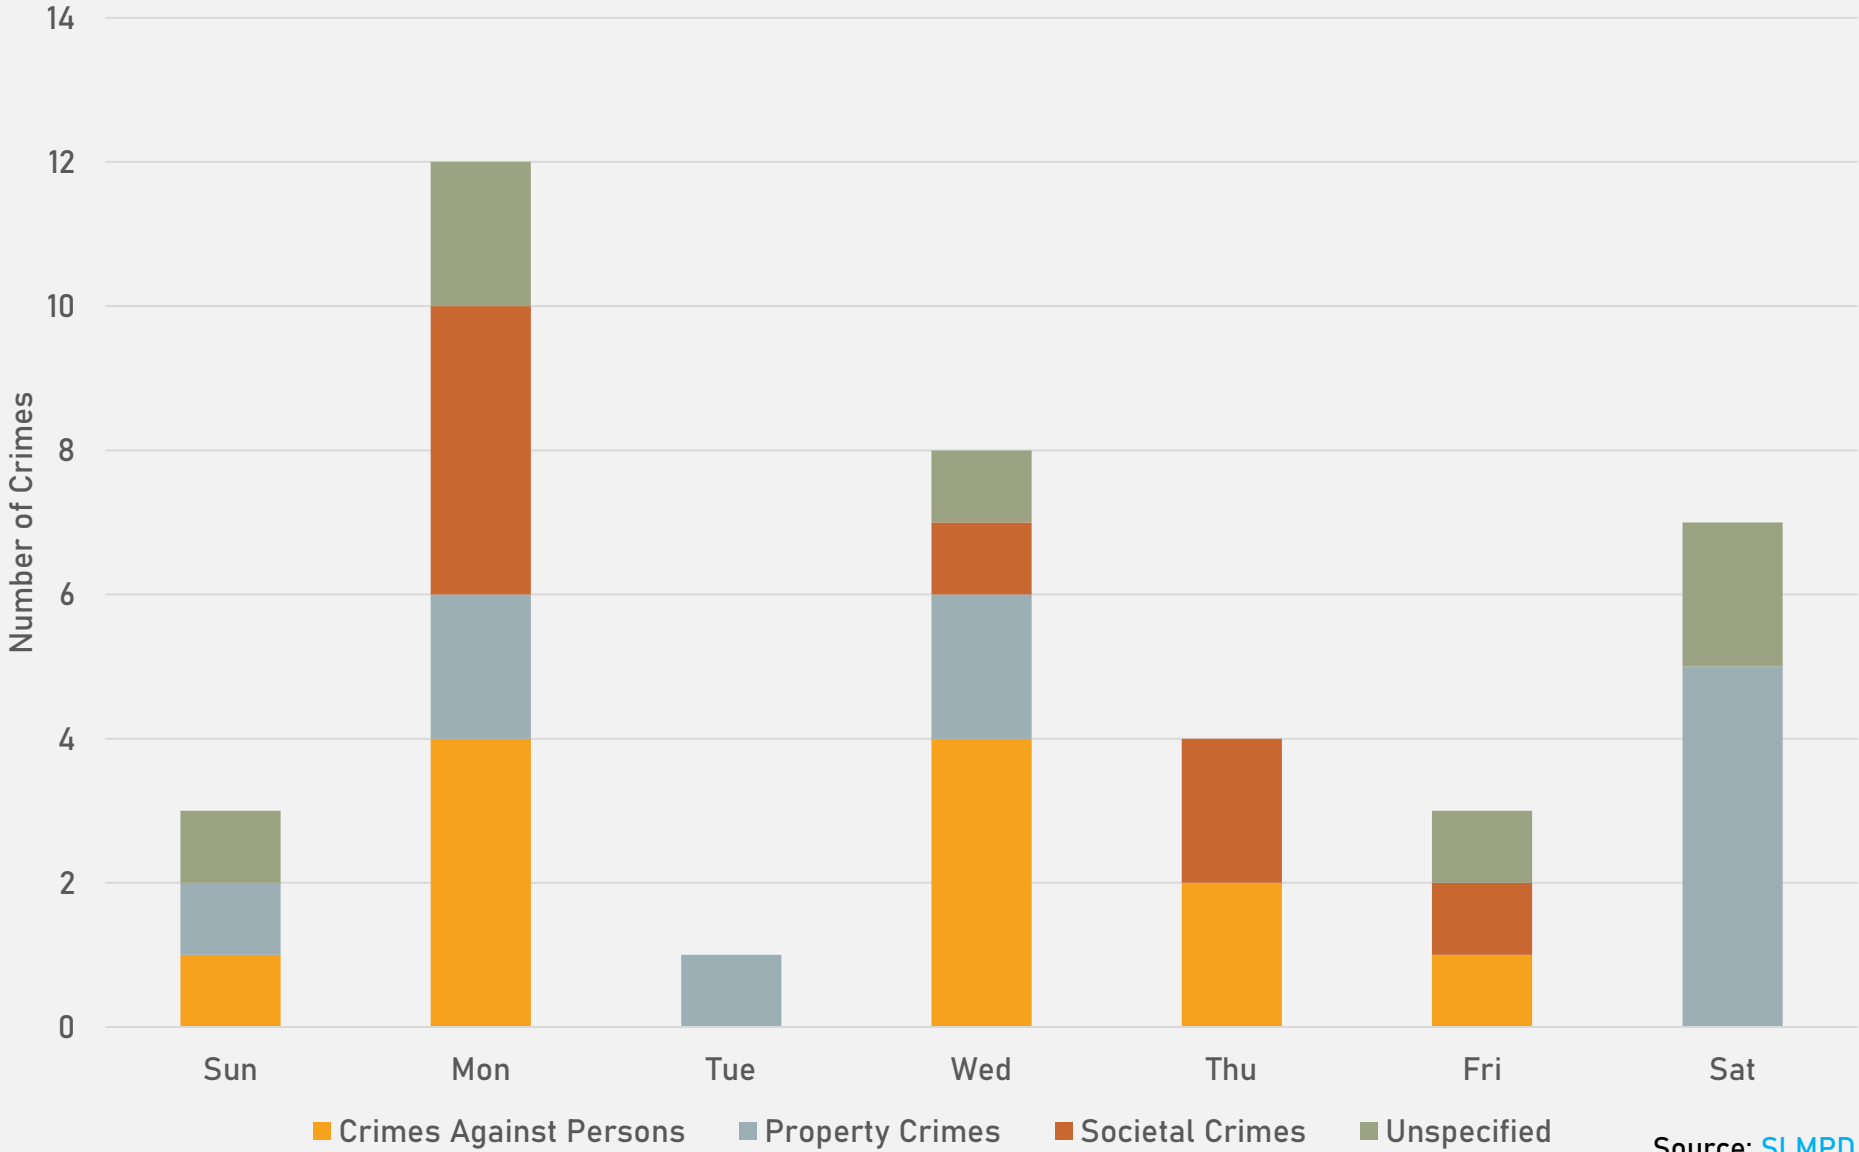

ACADEMY 2023 VS 2024

ACADEMY CRIMES BY DAY OF THE WEEK

ACADEMY CRIMES BY TIME OF DAY

ACADEMY CRIMES BY DAY OF THE MONTH

**FOUNTAIN PARK
NEIGHBORHOOD DETAIL**

FOUNTAIN PARK SUMMARY NOTES

- 22 total crimes in October 2024
 - **Down 35.3%** compared to October 2023 (34 crimes)
 - 5 crimes against persons in October 2024
 - **Up 25%** compared to October 2023 (4 crimes)
- 217 total crimes so far in 2024
 - **Down 19.3%** compared to this time in 2023 (269 crimes)
 - 36 crimes against persons so far in 2024
 - **Down 23.4%** compared to this time in 2023 (47 crimes)

- 18 total crimes in October 2024
 - **Down 5.3%** compared to October 2023 (19 crimes)
 - 5 crimes against persons in October 2024
 - **Down 16.7%** compared to October 2023 (6 crimes)
- 134 total crimes so far in 2024
 - **Down 27.6%** compared to this time in 2023 (185 crimes)
 - 43 crimes against persons so far in 2024
 - **Down 6.5%** compared to this time in 2023 (46 crimes)

LEWIS PLACE YEAR TO YEAR COMPARISON

2023

Crimes	Jan	Feb	Mar	Apr	June	Jun	Jul	Aug	Sep	Oct	Nov	Dec	Total
Aggravated Assault	0	0	2	2	6	0	1	2	2	5	0	0	20
Arson	0	0	0	0	0	0	0	0	0	0	0	0	0
Burglary	1	1	0	0	1	0	0	2	2	1	0	0	8
Homicide	0	0	0	3	0	0	0	0	0	0	0	0	3
Larceny	2	2	1	1	2	3	3	2	5	5	1	2	29
Motor Vehicle Theft	0	3	3	2	2	1	3	4	4	0	1	3	26
Robbery	0	0	1	2	0	0	0	1	0	0	0	0	4
Total	3	6	7	10	11	4	7	11	13	11	2	5	90

LEWIS PLACE 2023 VS 2024

LEWIS PLACE CRIMES BY DAY OF THE WEEK

LEWIS PLACE CRIMES BY TIME OF DAY

LEWIS PLACE CRIMES BY DAY OF THE MONTH

**VANDEVENTER
NEIGHBORHOOD DETAIL**

VANDEVENTER SUMMARY NOTES

- 31 total crimes in October 2024
 - **Up 6.9%** compared to October 2023 (29 crimes)
 - 7 crimes against persons in October 2024
 - **Up 16.7%** compared to October 2023 (6 crimes)
- 285 total crimes so far in 2024
 - **Down 13.4%** compared to this time in 2023 (329 crimes)
 - 43 crimes against persons so far in 2024
 - **Down 40.3%** compared to this time in 2023 (72 crimes)