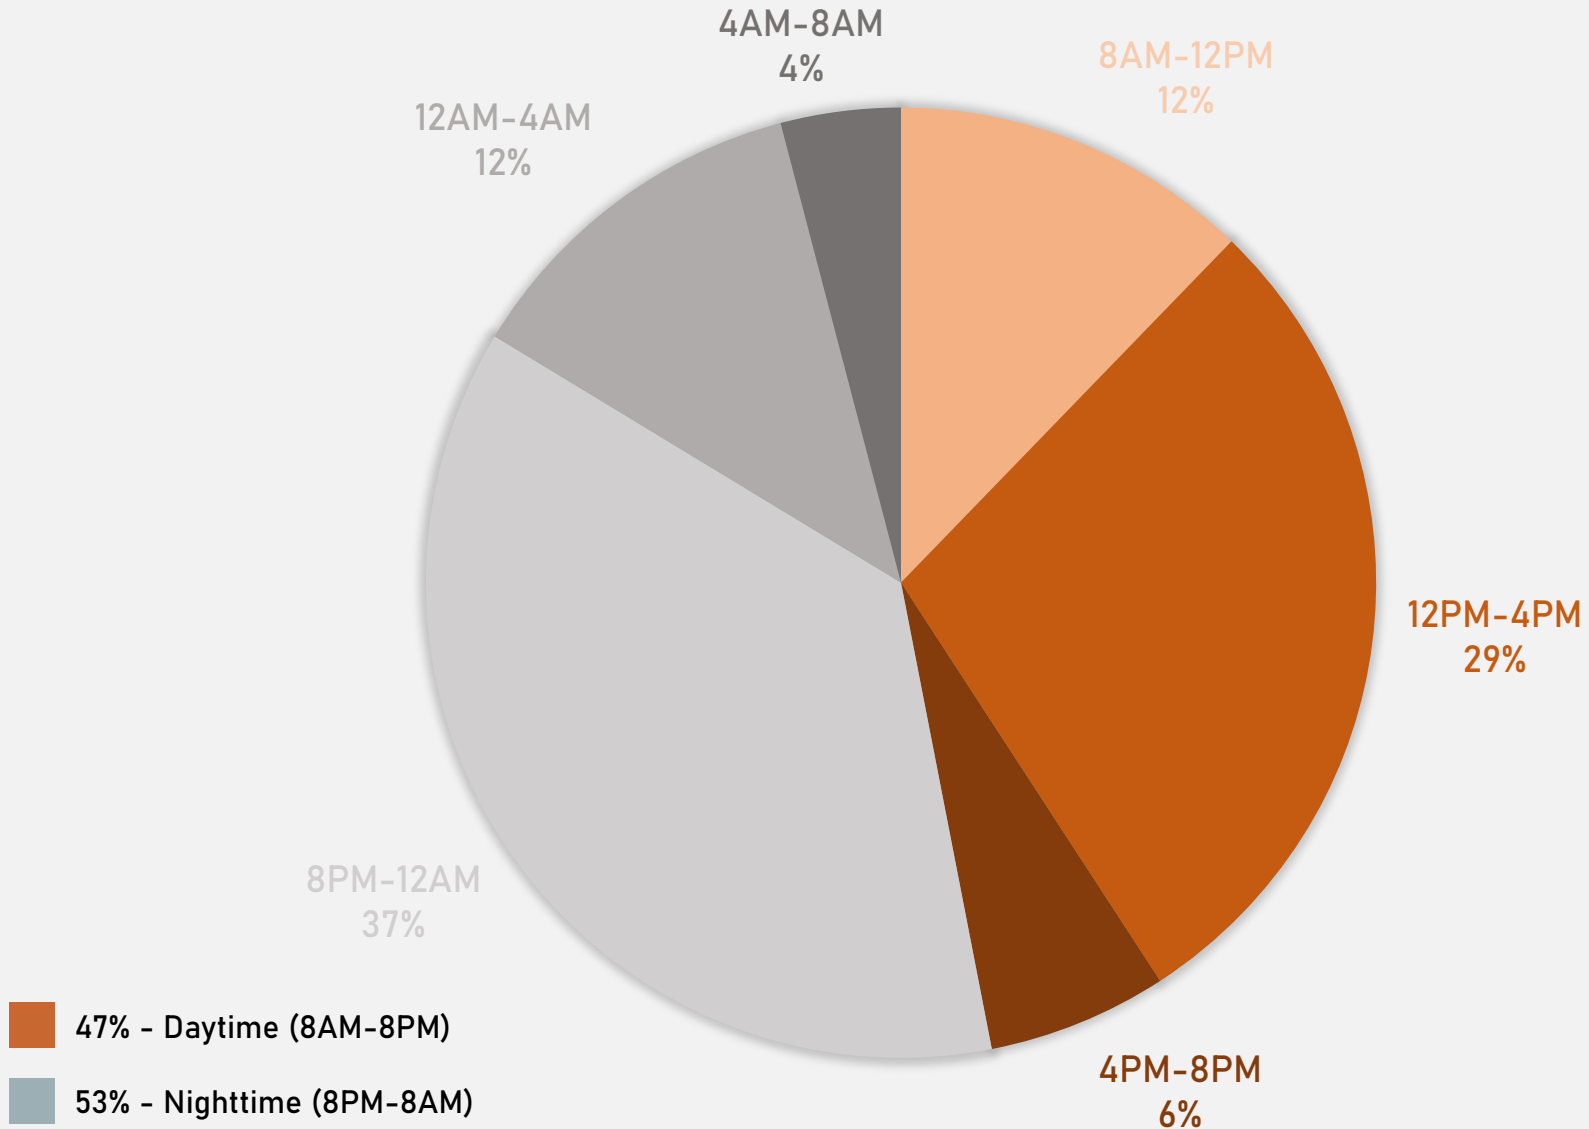

NEIGHBORHOODS VS CITY CRIME RATE OVER THE PAST YEAR

**ACADEMY
NEIGHBORHOOD DETAIL**

ACADEMY SUMMARY NOTES

- 25 total crimes in October 2024
 - **Down 14%** compared to October 2023 (29 crimes)
 - 7 crimes against persons in October 2024
 - **Up 75%** compared to October 2023 (4 crimes)
- 335 total crimes so far in 2024
 - **Down 2%** compared to this time in 2023 (342 crimes)
 - 69 crimes against persons so far in 2024
 - **Up 19.0%** compared to this time in 2023 (58 crimes)

ACADEMY 2023 VS 2024

ACADEMY CRIMES BY DAY OF THE WEEK

ACADEMY CRIMES BY TIME OF DAY

ACADEMY CRIMES BY DAY OF THE MONTH

**FOUNTAIN PARK
NEIGHBORHOOD DETAIL**

FOUNTAIN PARK SUMMARY NOTES

- 22 total crimes in October 2024
 - **Down 35.3%** compared to October 2023 (34 crimes)
 - 5 crimes against persons in October 2024
 - **Up 25%** compared to October 2023 (4 crimes)
- 217 total crimes so far in 2024
 - **Down 19.3%** compared to this time in 2023 (269 crimes)
 - 36 crimes against persons so far in 2024
 - **Down 23.4%** compared to this time in 2023 (47 crimes)

LEWIS PLACE 2023 VS 2024

LEWIS PLACE CRIMES BY DAY OF THE WEEK

LEWIS PLACE CRIMES BY TIME OF DAY

LEWIS PLACE CRIMES BY DAY OF THE MONTH

**VANDEVENTER
NEIGHBORHOOD DETAIL**

VANDEVENTER SUMMARY NOTES

- 31 total crimes in October 2024
 - **Up 6.9%** compared to October 2023 (29 crimes)
 - 7 crimes against persons in October 2024
 - **Up 16.7%** compared to October 2023 (6 crimes)
- 285 total crimes so far in 2024
 - **Down 13.4%** compared to this time in 2023 (329 crimes)
 - 43 crimes against persons so far in 2024
 - **Down 40.3%** compared to this time in 2023 (72 crimes)