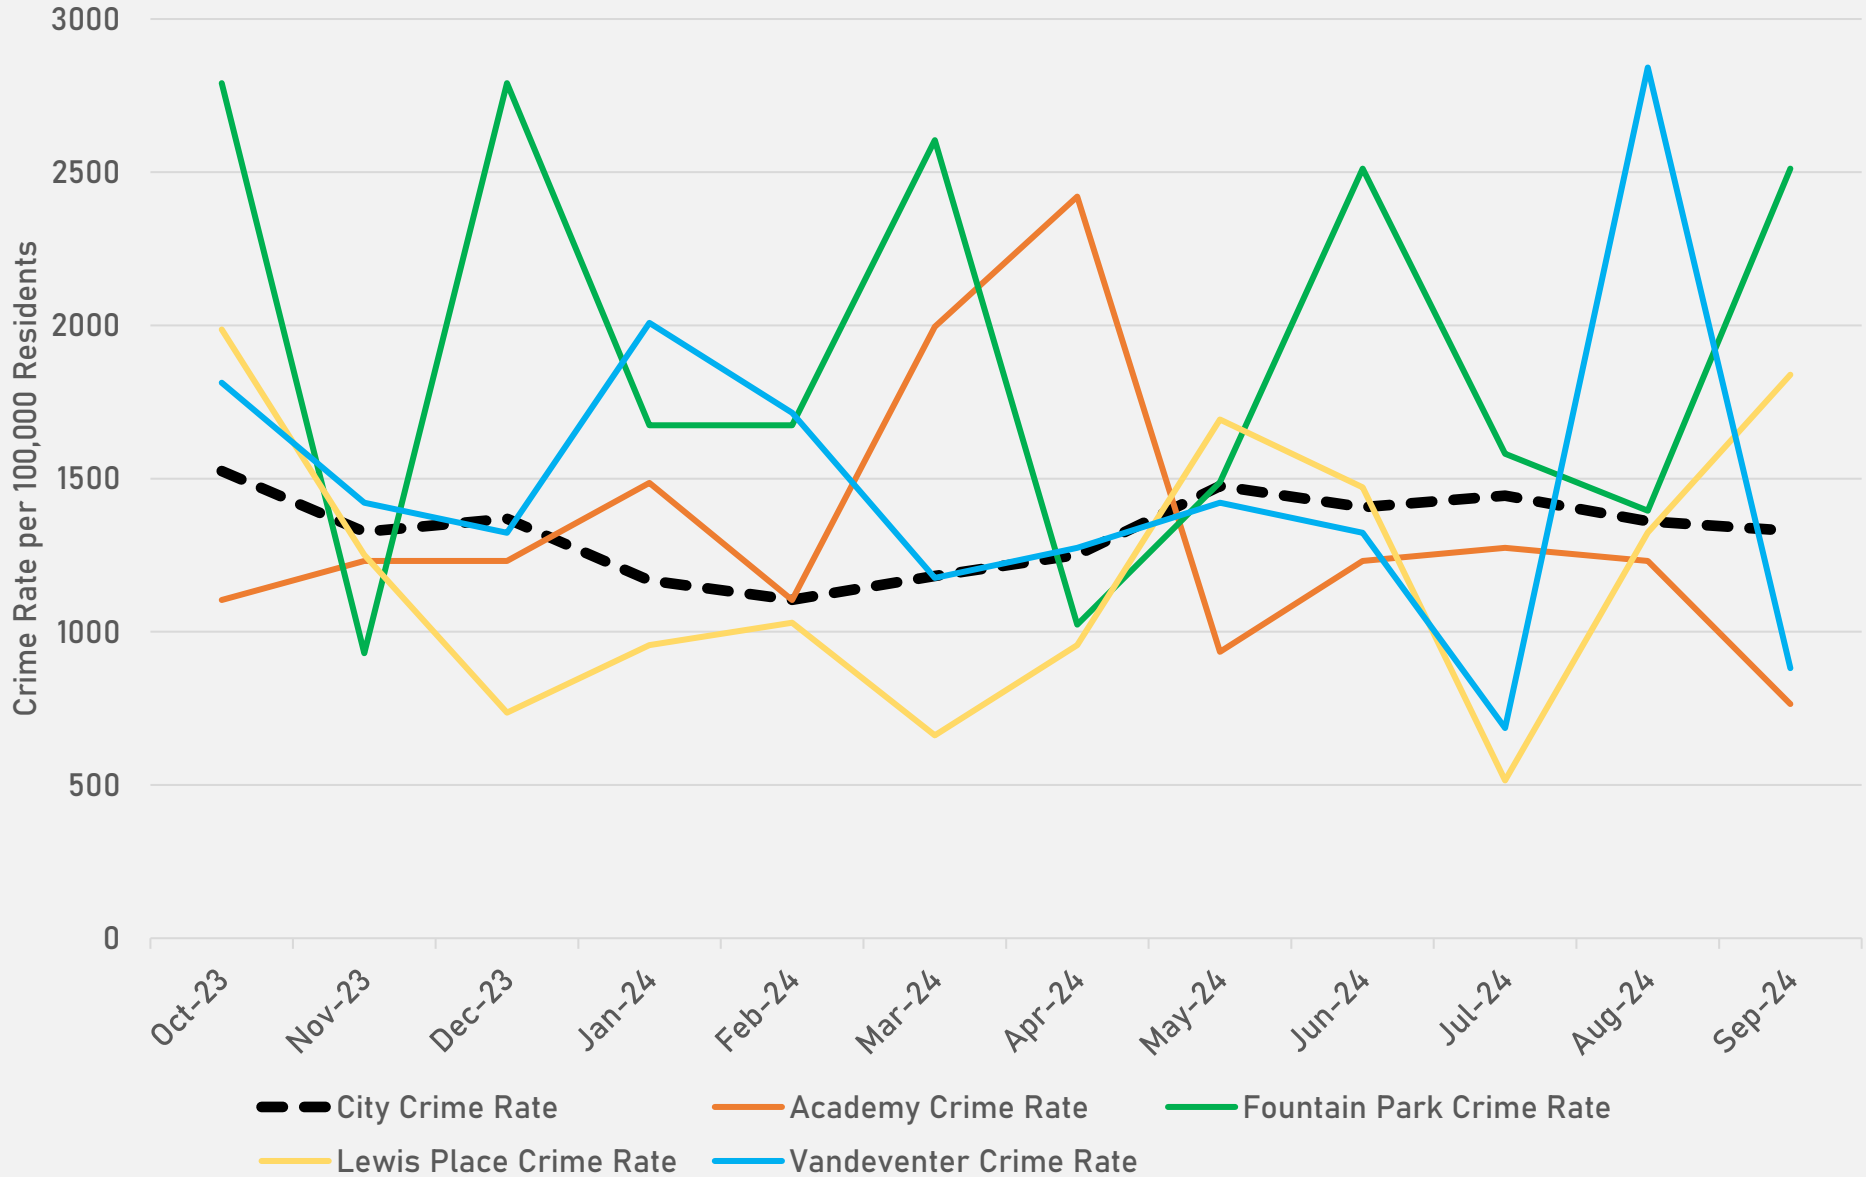

NEIGHBORHOODS VS CITY CRIME RATE OVER THE PAST YEAR