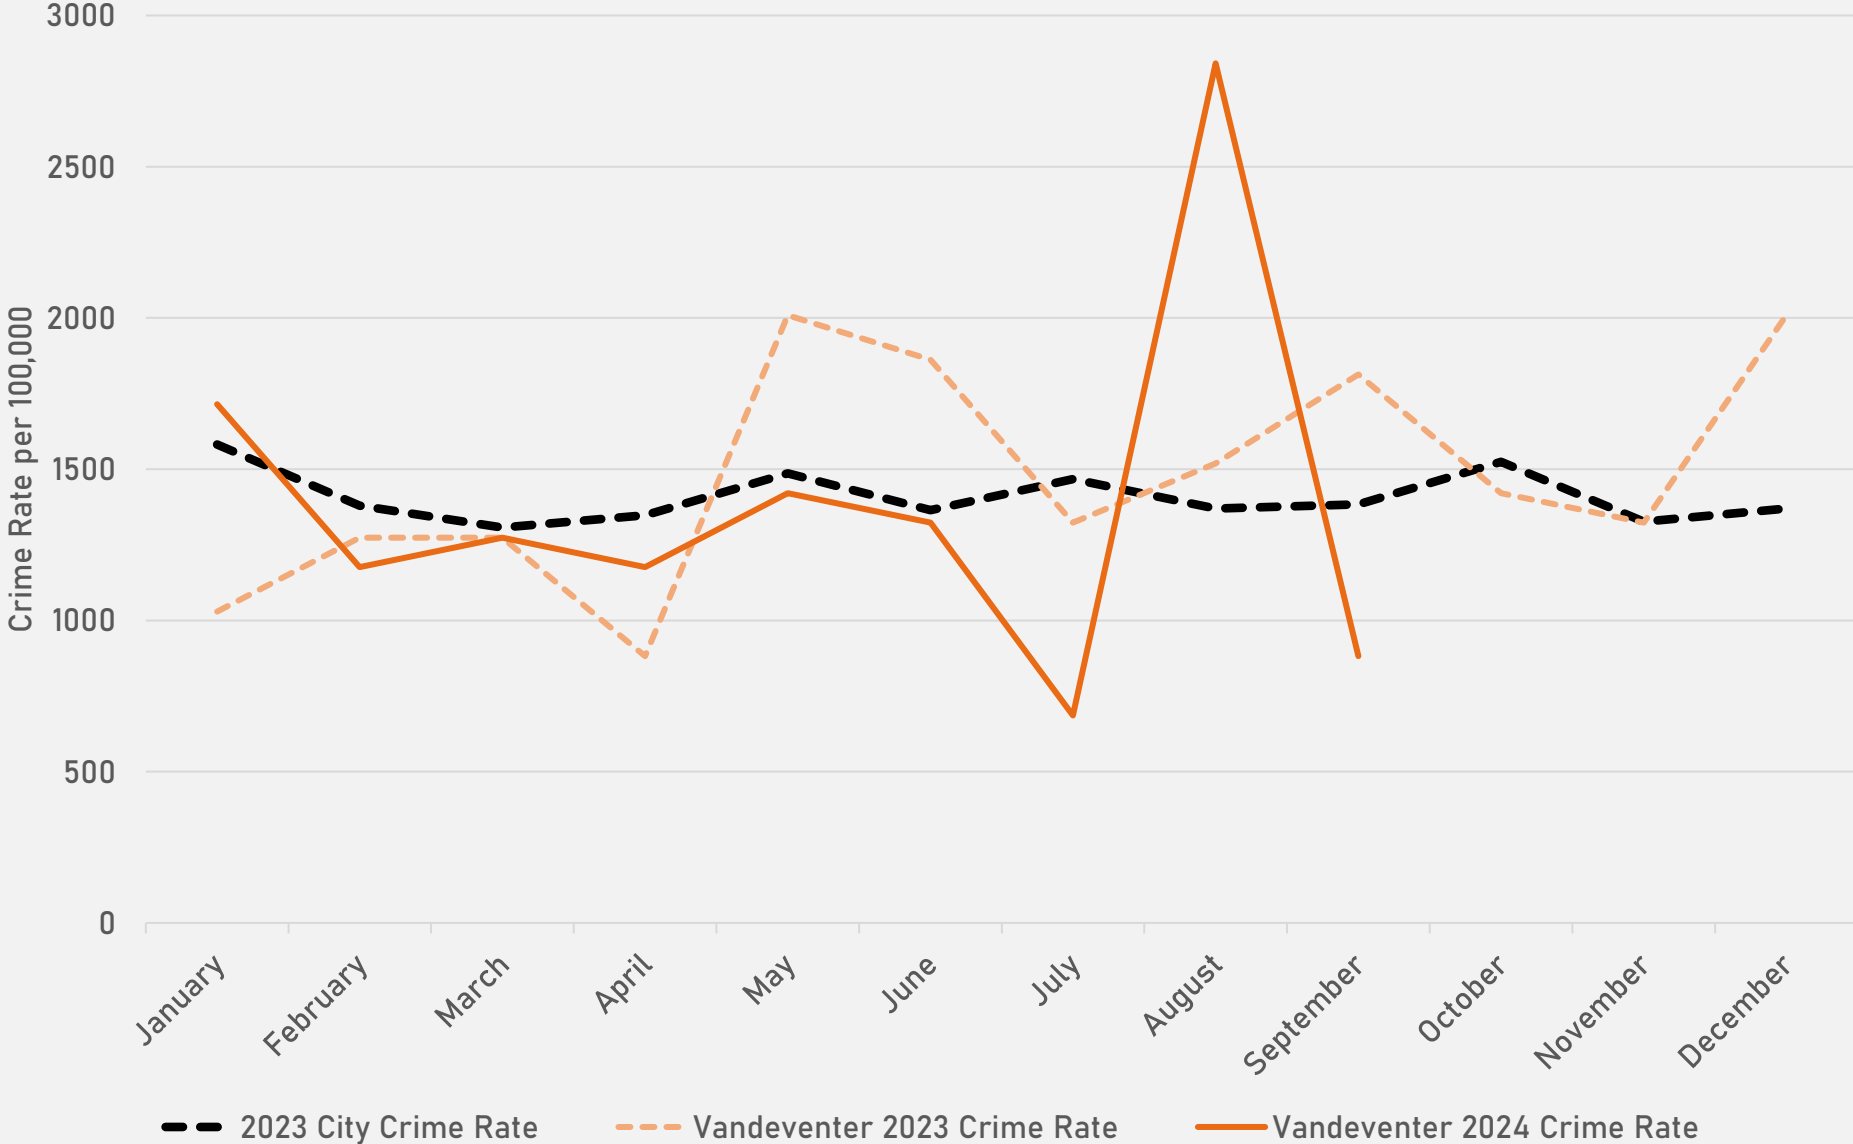

# LEWIS PLACE SUMMARY NOTES

- 25 total crimes in September 2024
  - **Down 19%** compared to September 2023 (31 crimes)
  - 6 crimes against persons in September 2024
    - **Up 20%** compared to September 2023 (5 crimes)
- 116 total crimes so far in 2024
  - **Down 15%** compared to this time in 2023 (166 crimes)
  - 38 crimes against persons so far in 2024
    - **Down 5%** compared to this time in 2023 (40 crimes)

# VANDEVENTER SUMMARY NOTES

- 18 total crimes in September 2024
  - **Down 60%** compared to September 2023 (45 crimes)
  - 2 crimes against persons in September 2024
    - **Down 80%** compared to September 2023 (10 crimes)
- 254 total crimes so far in 2024
  - **Down 15%** compared to this time in 2023 (300 crimes)
  - 36 crimes against persons so far in 2024
    - **Down 45%** compared to this time in 2023 (66 crimes)

# VANDEVENTER YEAR TO YEAR COMPARISON

2023

Crimes	Jan	Feb	Mar	Apr	June	Jun	Jul	Aug	Sep	Oct	Nov	Dec	Total
Aggravated Assault	4	1	5	0	1	2	4	1	2	0	0	11	31
Arson	0	0	0	1	0	0	0	0	0	0	0	0	1
Burglary	0	1	2	1	0	2	0	3	1	1	3	1	15
Homicide	1	0	0	0	1	0	0	0	0	0	0	0	2
Larceny	2	4	6	4	10	6	5	7	3	3	4	4	58
Motor Vehicle Theft	7	2	1	3	4	2	2	8	4	5	2	4	44
Robbery	0	0	0	1	1	2	0	0	3	2	0	1	10
<b>Total</b>	<b>14</b>	<b>8</b>	<b>14</b>	<b>10</b>	<b>17</b>	<b>14</b>	<b>11</b>	<b>19</b>	<b>13</b>	<b>11</b>	<b>9</b>	<b>21</b>	<b>161</b>

# VANDEVENTER 2023 VS 2024