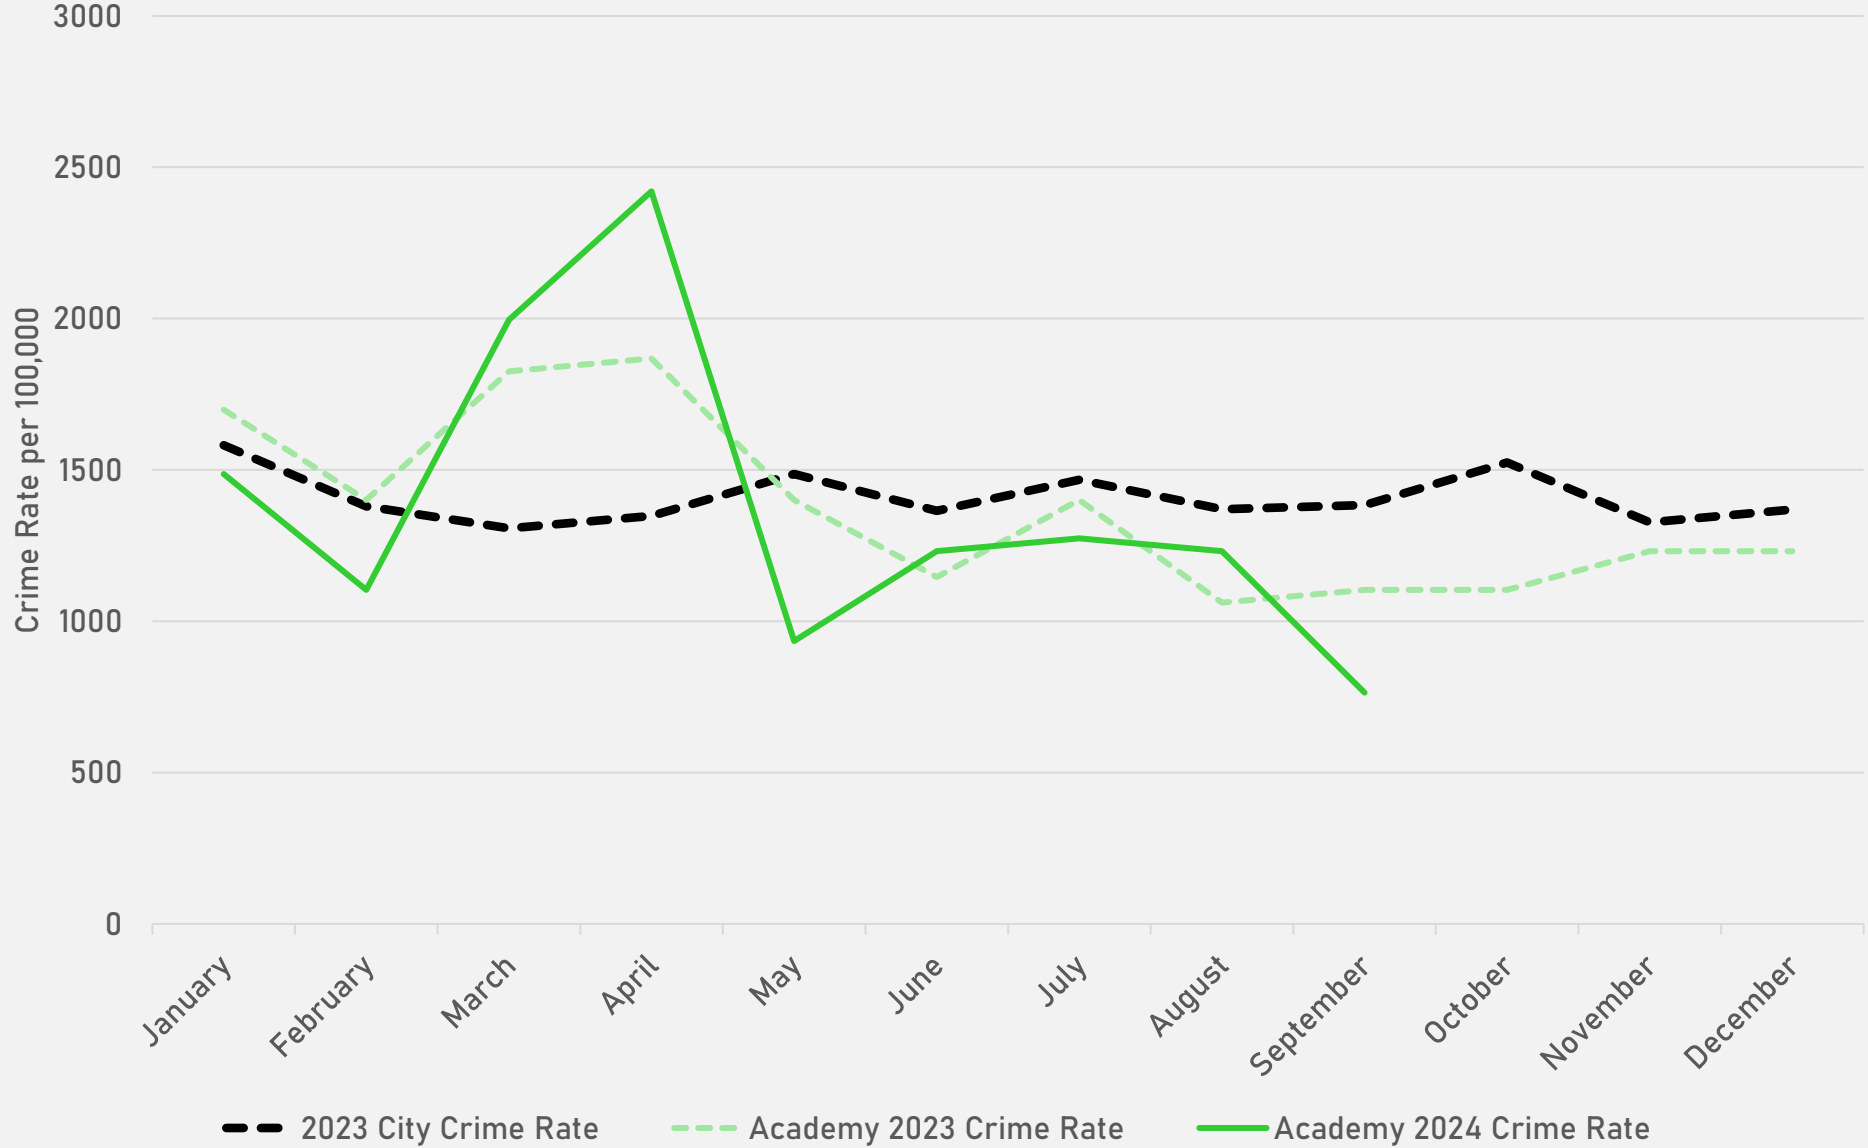

ACADEMY YEAR TO YEAR COMPARISON

2023

Crimes	Jan	Feb	Mar	Apr	June	Jun	Jul	Aug	Sep	Oct	Nov	Dec	Total
Aggravated Assault	2	3	4	6	8	2	3	2	4	2	2	3	41
Arson	0	0	0	0	0	0	0	0	0	0	0	0	0
Burglary	3	2	4	8	2	1	4	3	1	0	2	2	32
Homicide	0	0	0	0	1	0	0	0	0	0	0	0	1
Larceny	4	5	2	4	2	4	5	3	6	4	3	3	45
Motor Vehicle Theft	6	6	5	0	3	2	3	2	4	4	2	4	41
Robbery	2	1	0	2	1	0	0	1	0	0	0	4	11
Total	17	17	15	20	17	9	15	11	15	10	9	16	171

2024

Crimes	Jan	Feb	Mar	Apr	June	Jun	Jul	Aug	Sep	Total
Aggravated Assault	1	1	3	7	1	4	2	2	3	24
Arson	0	1	0	0	0	0	0	0	1	2
Burglary	2	2	2	4	1	1	1	0	1	14
Homicide	0	1	1	0	0	2	0	0	0	4
Larceny	6	2	4	8	1	3	6	5	1	36
Motor Vehicle Theft	1	2	3	2	2	2	1	4	2	19
Robbery	0	0	1	1	2	2	1	0	0	7
Total	10	9	14	22	7	14	11	11	8	106

ACADEMY 2023 VS 2024