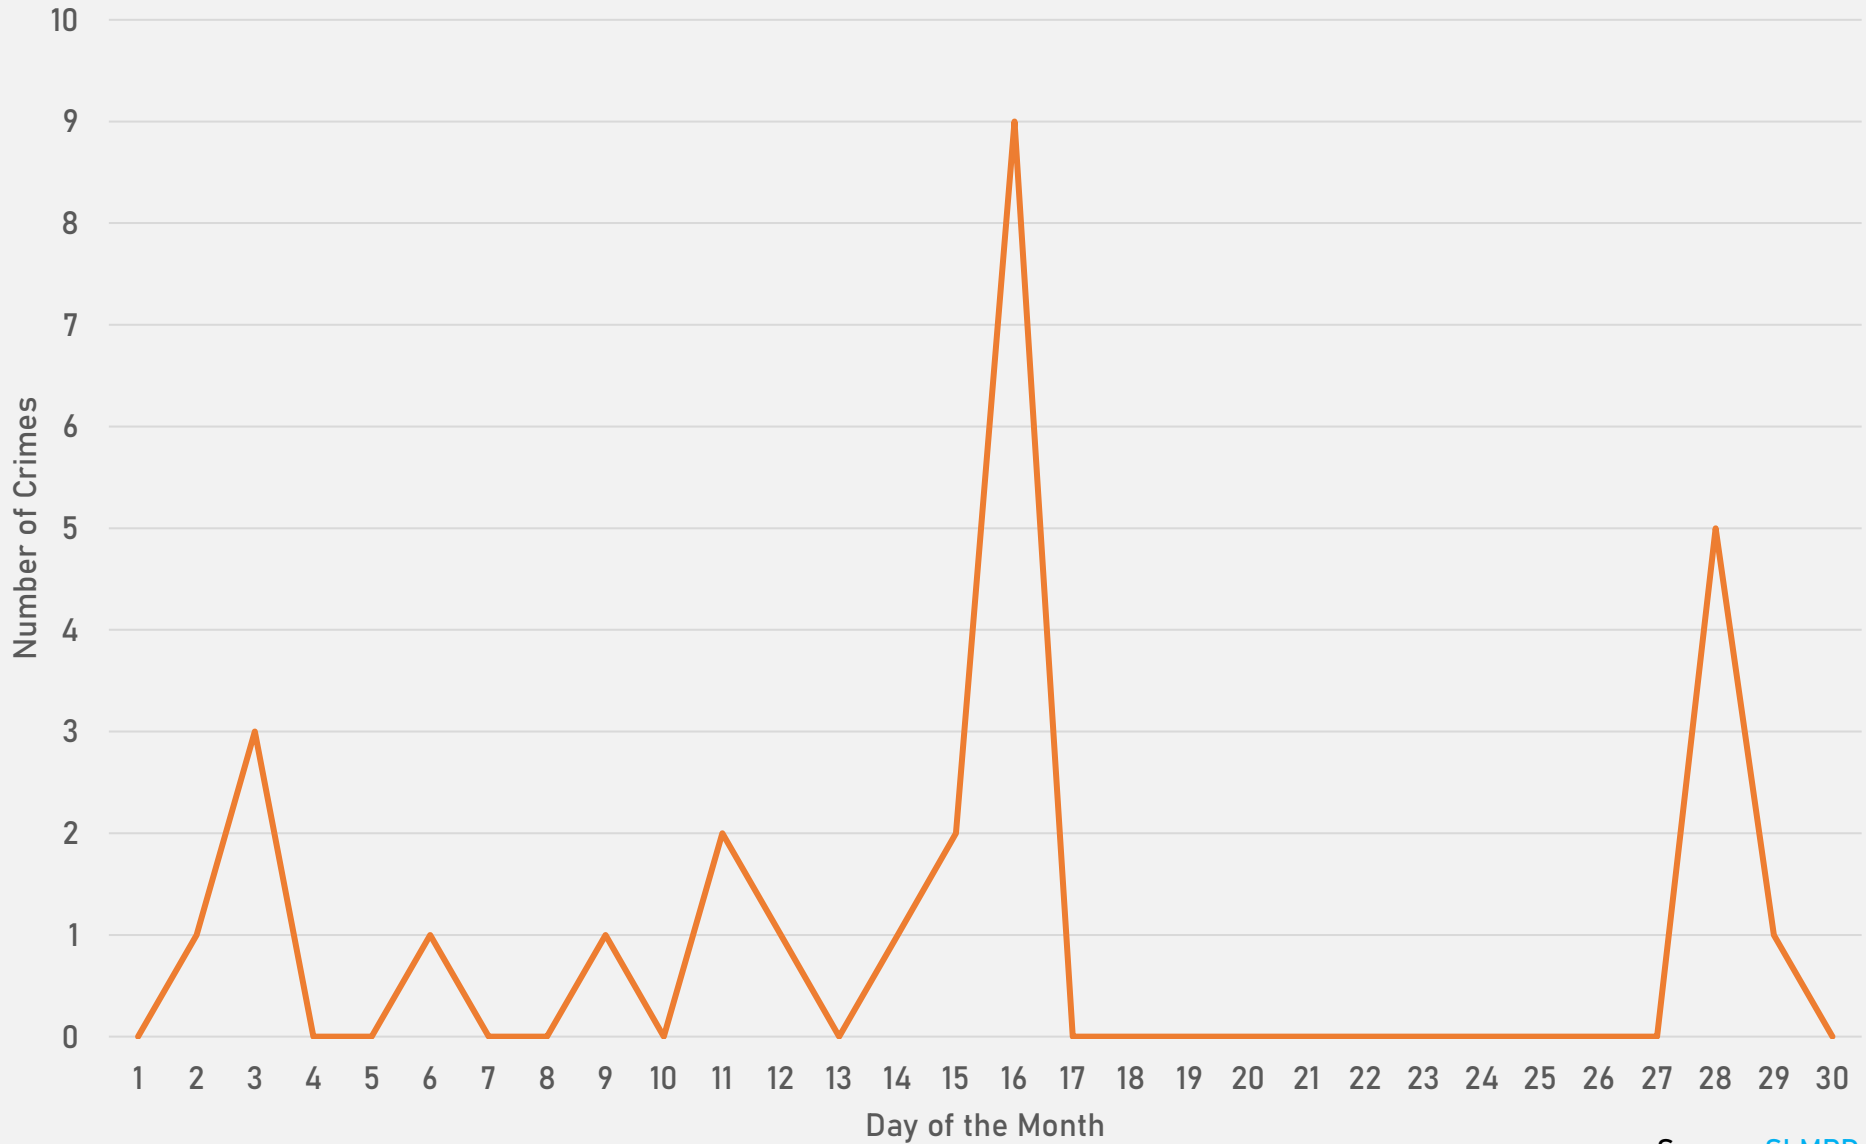

LEWIS PLACE CRIMES BY DAY OF THE MONTH