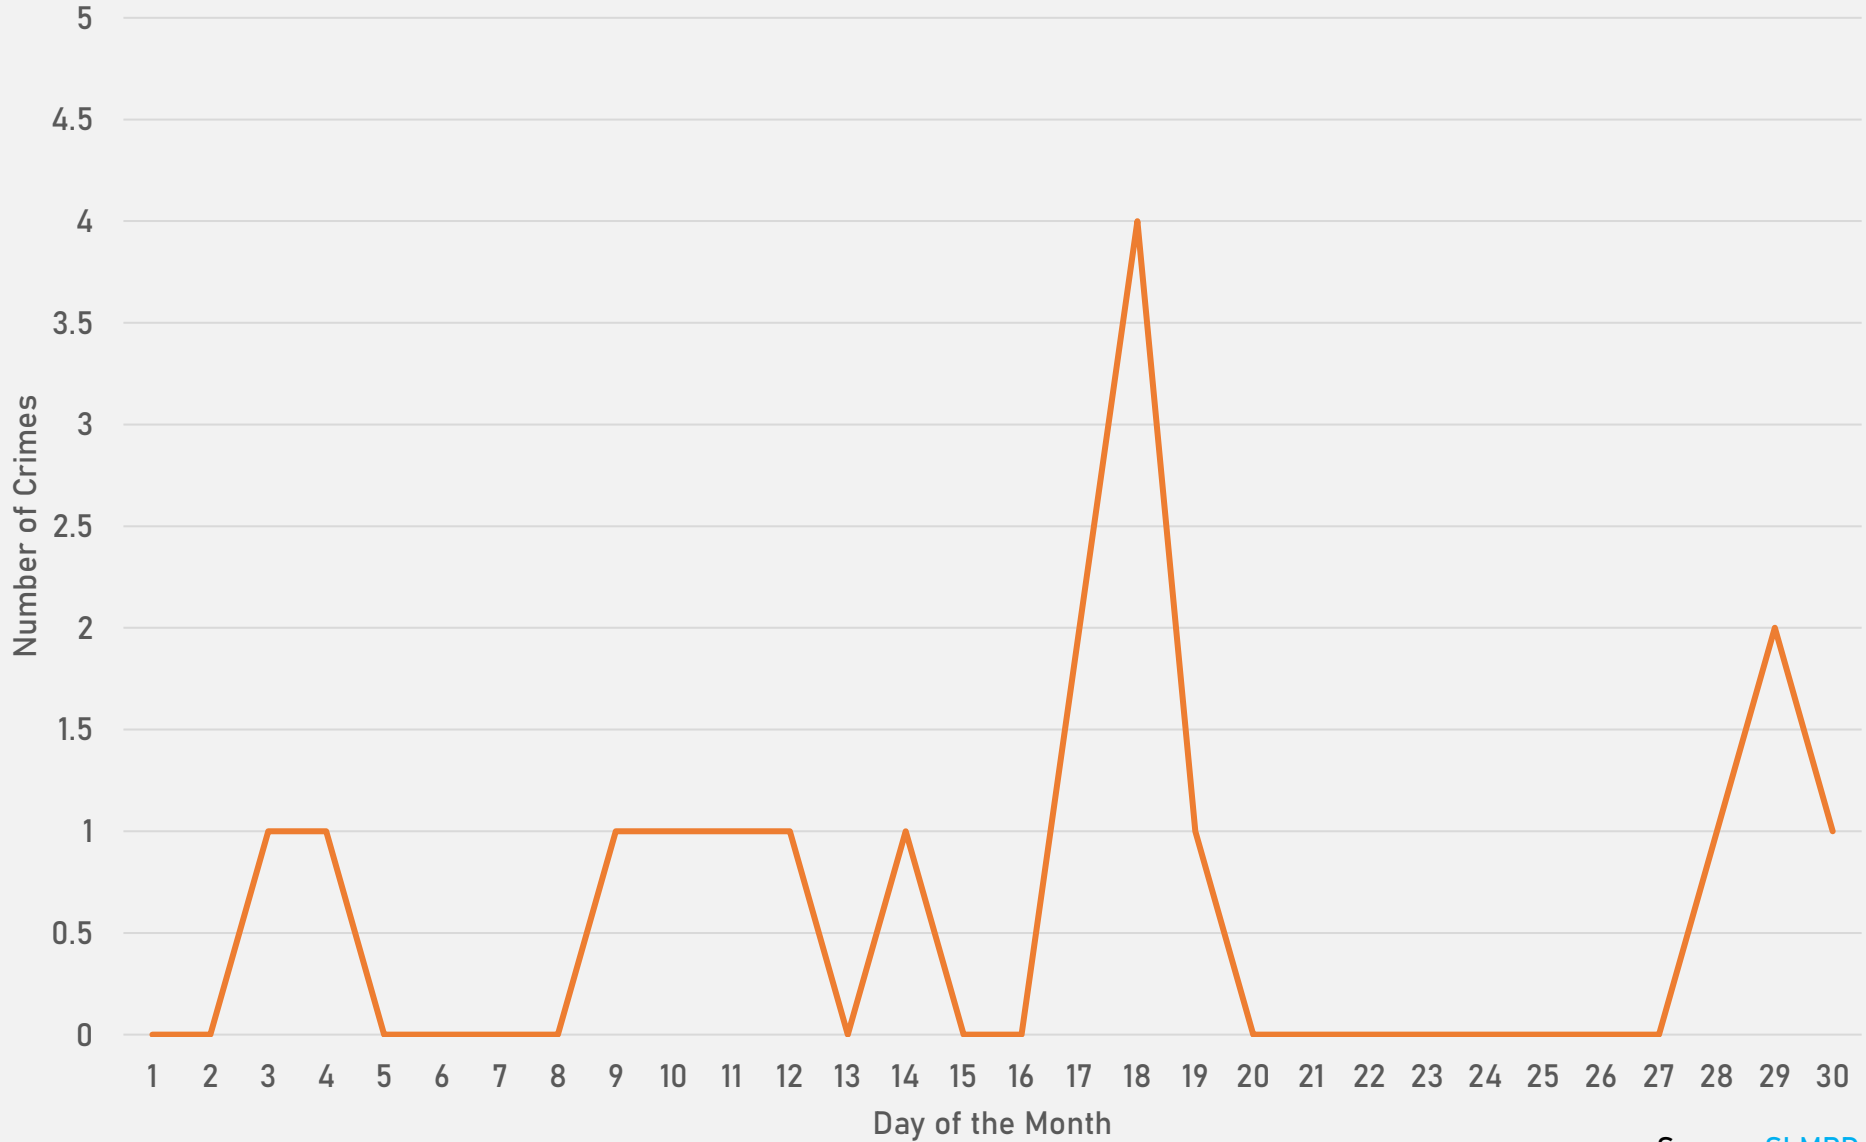

ACADEMY CRIMES BY DAY OF THE MONTH