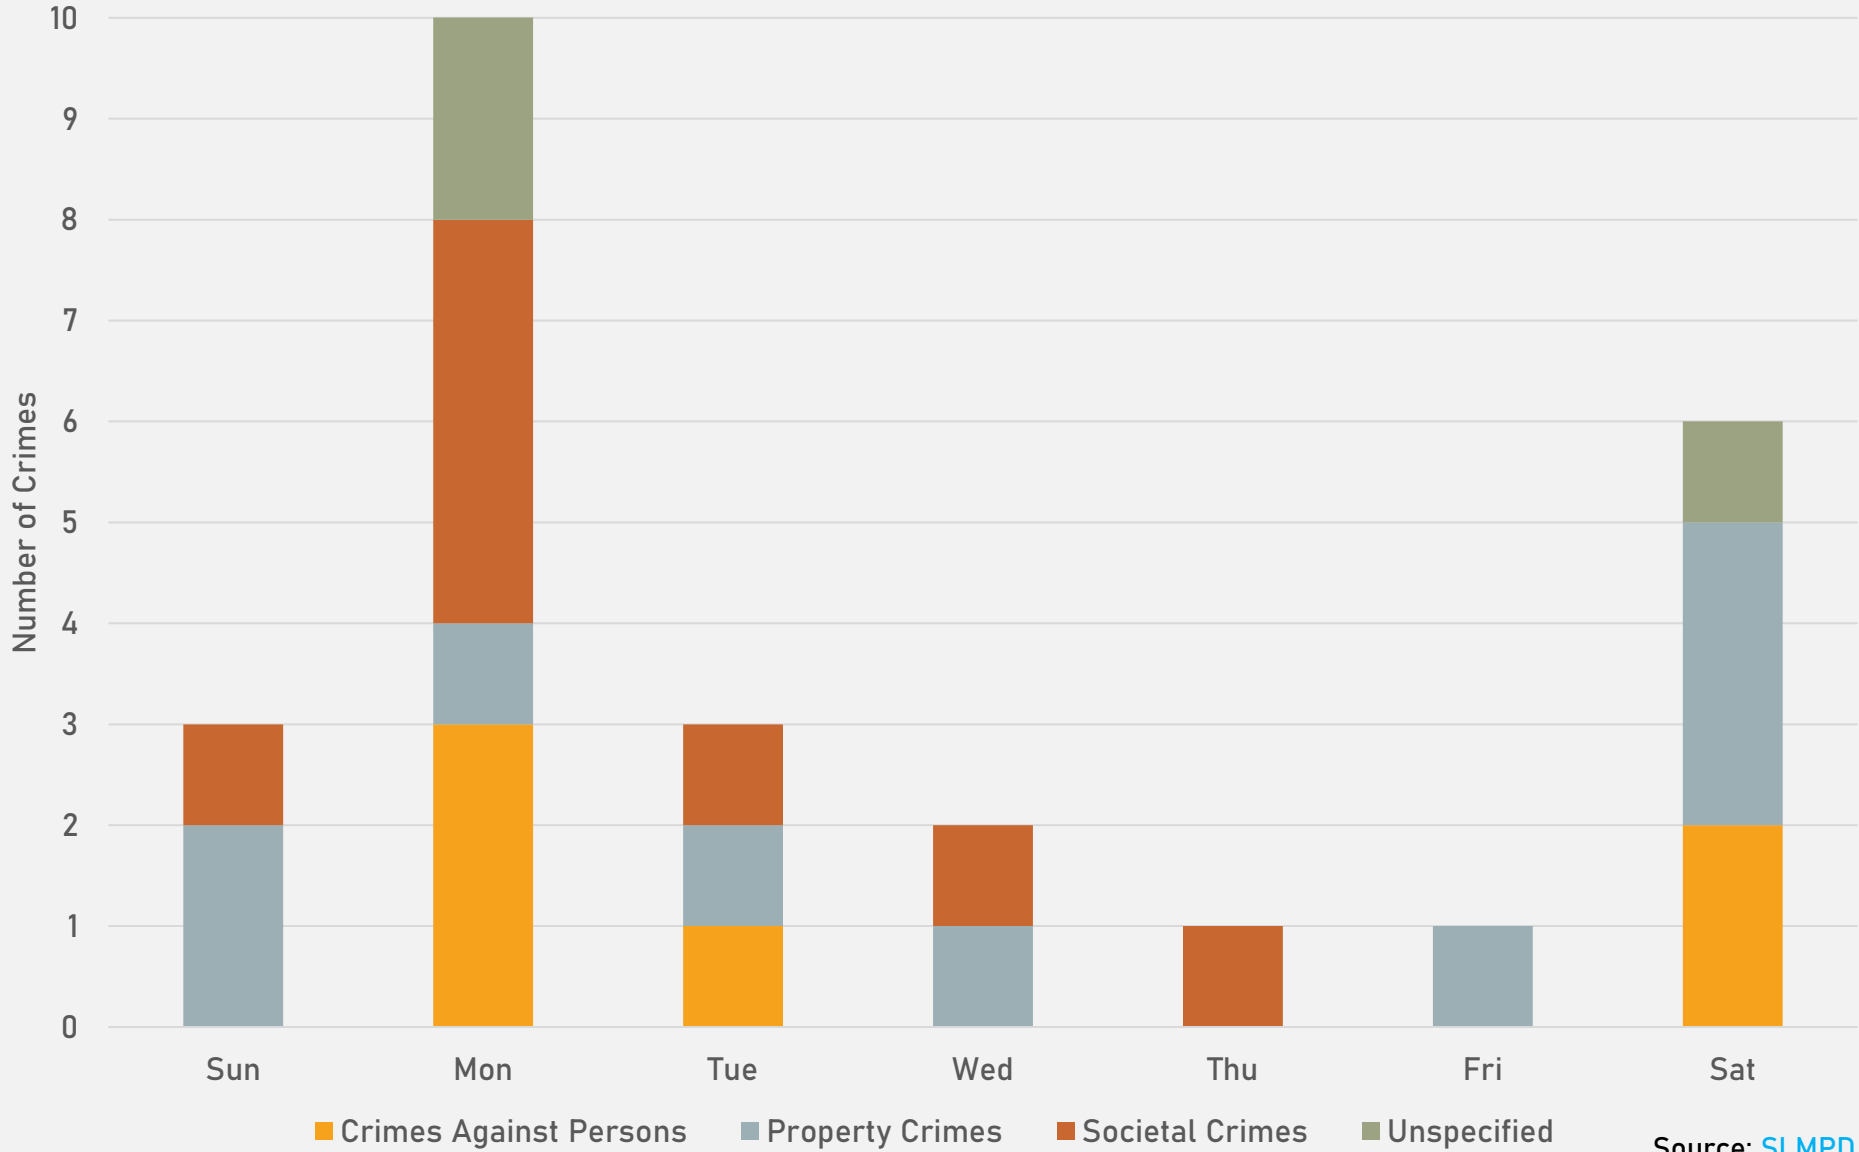

LEWIS PLACE CRIMES BY DAY OF THE WEEK