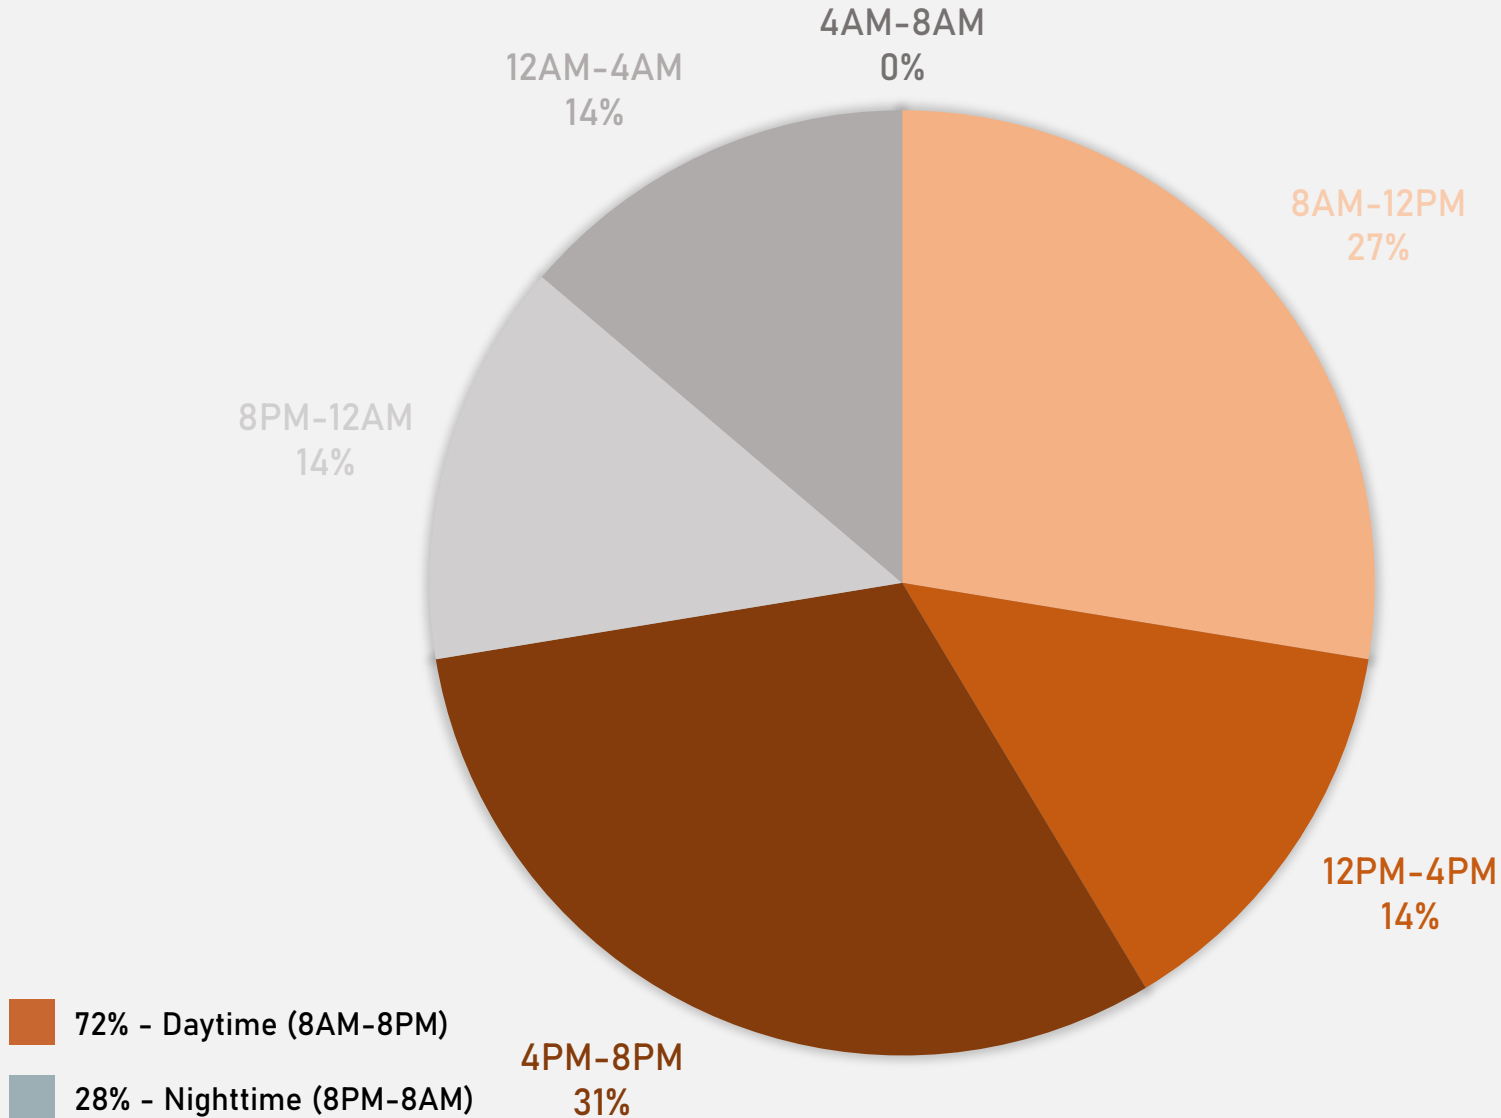

FOUNTAIN PARK CRIMES BY TIME OF DAY