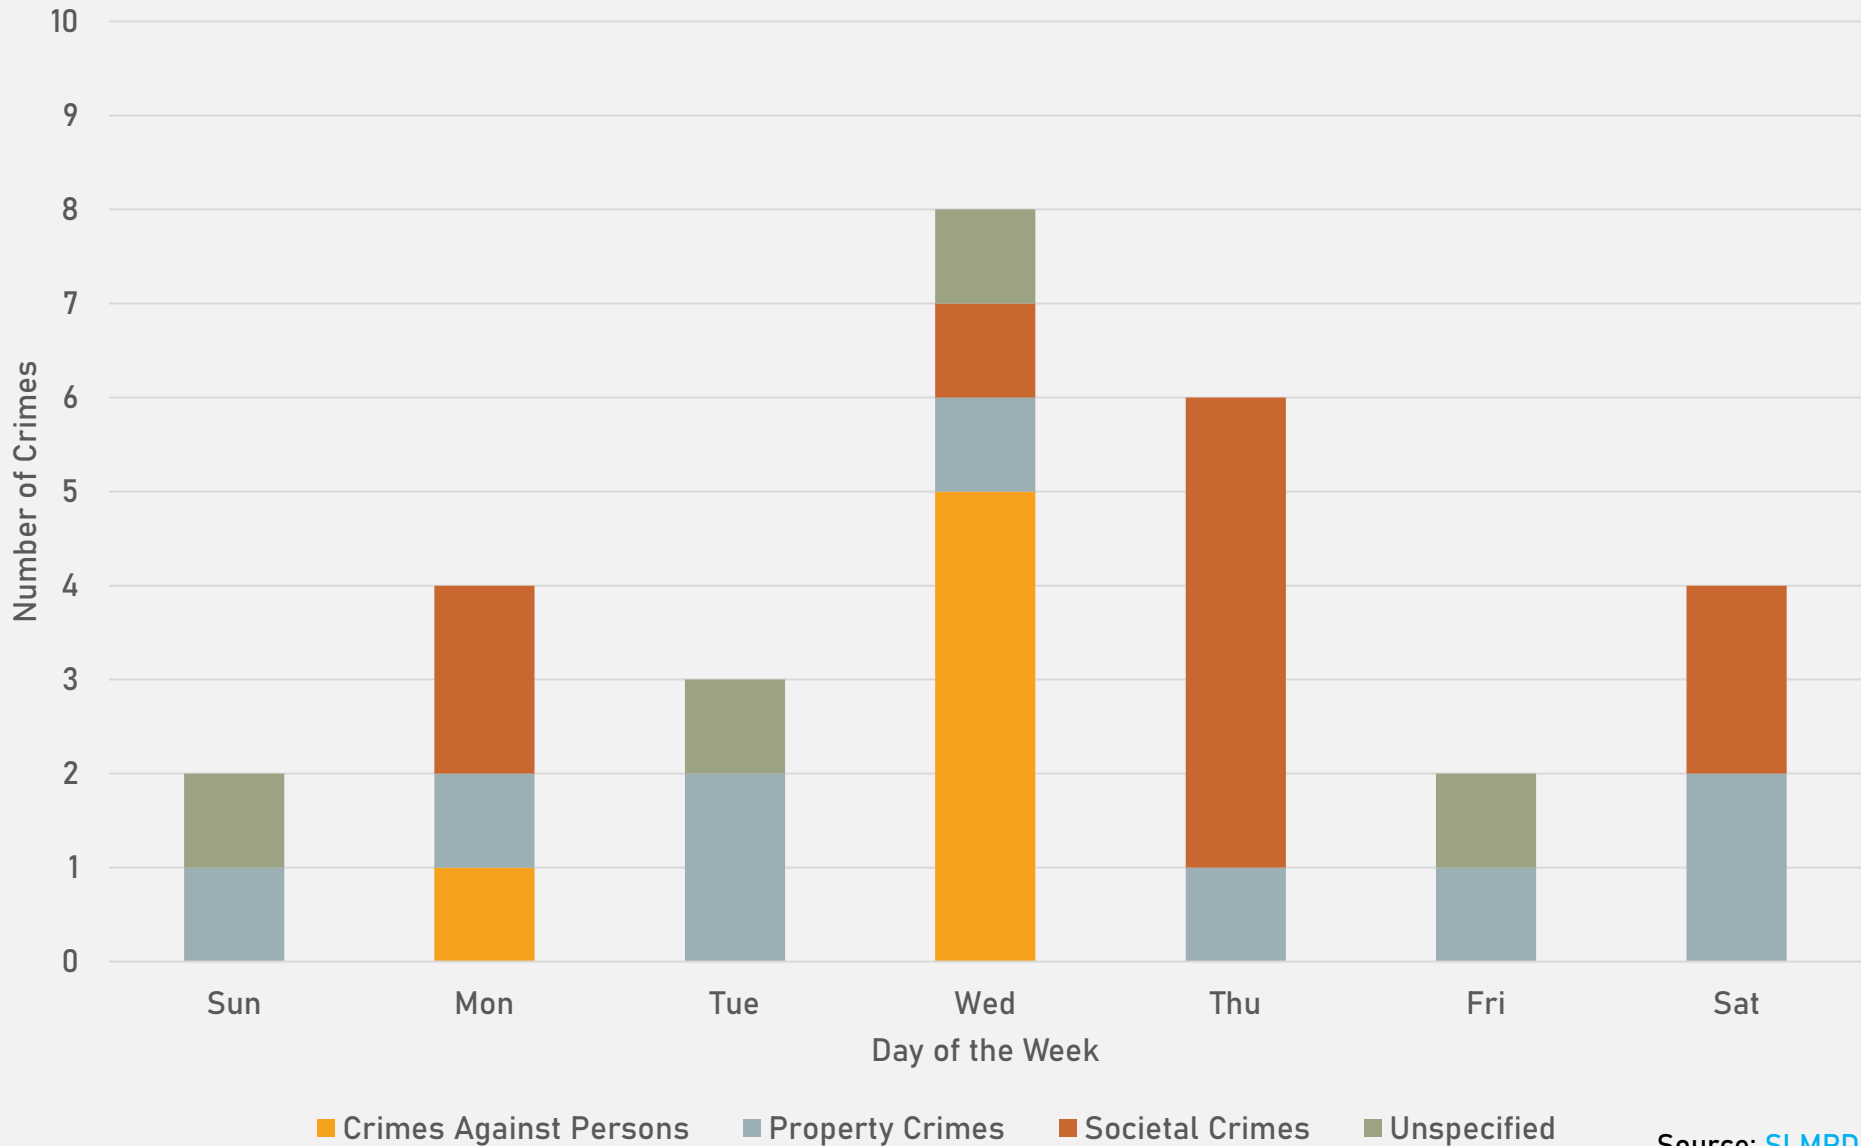

FOUNTAIN PARK CRIMES BY DAY OF THE WEEK