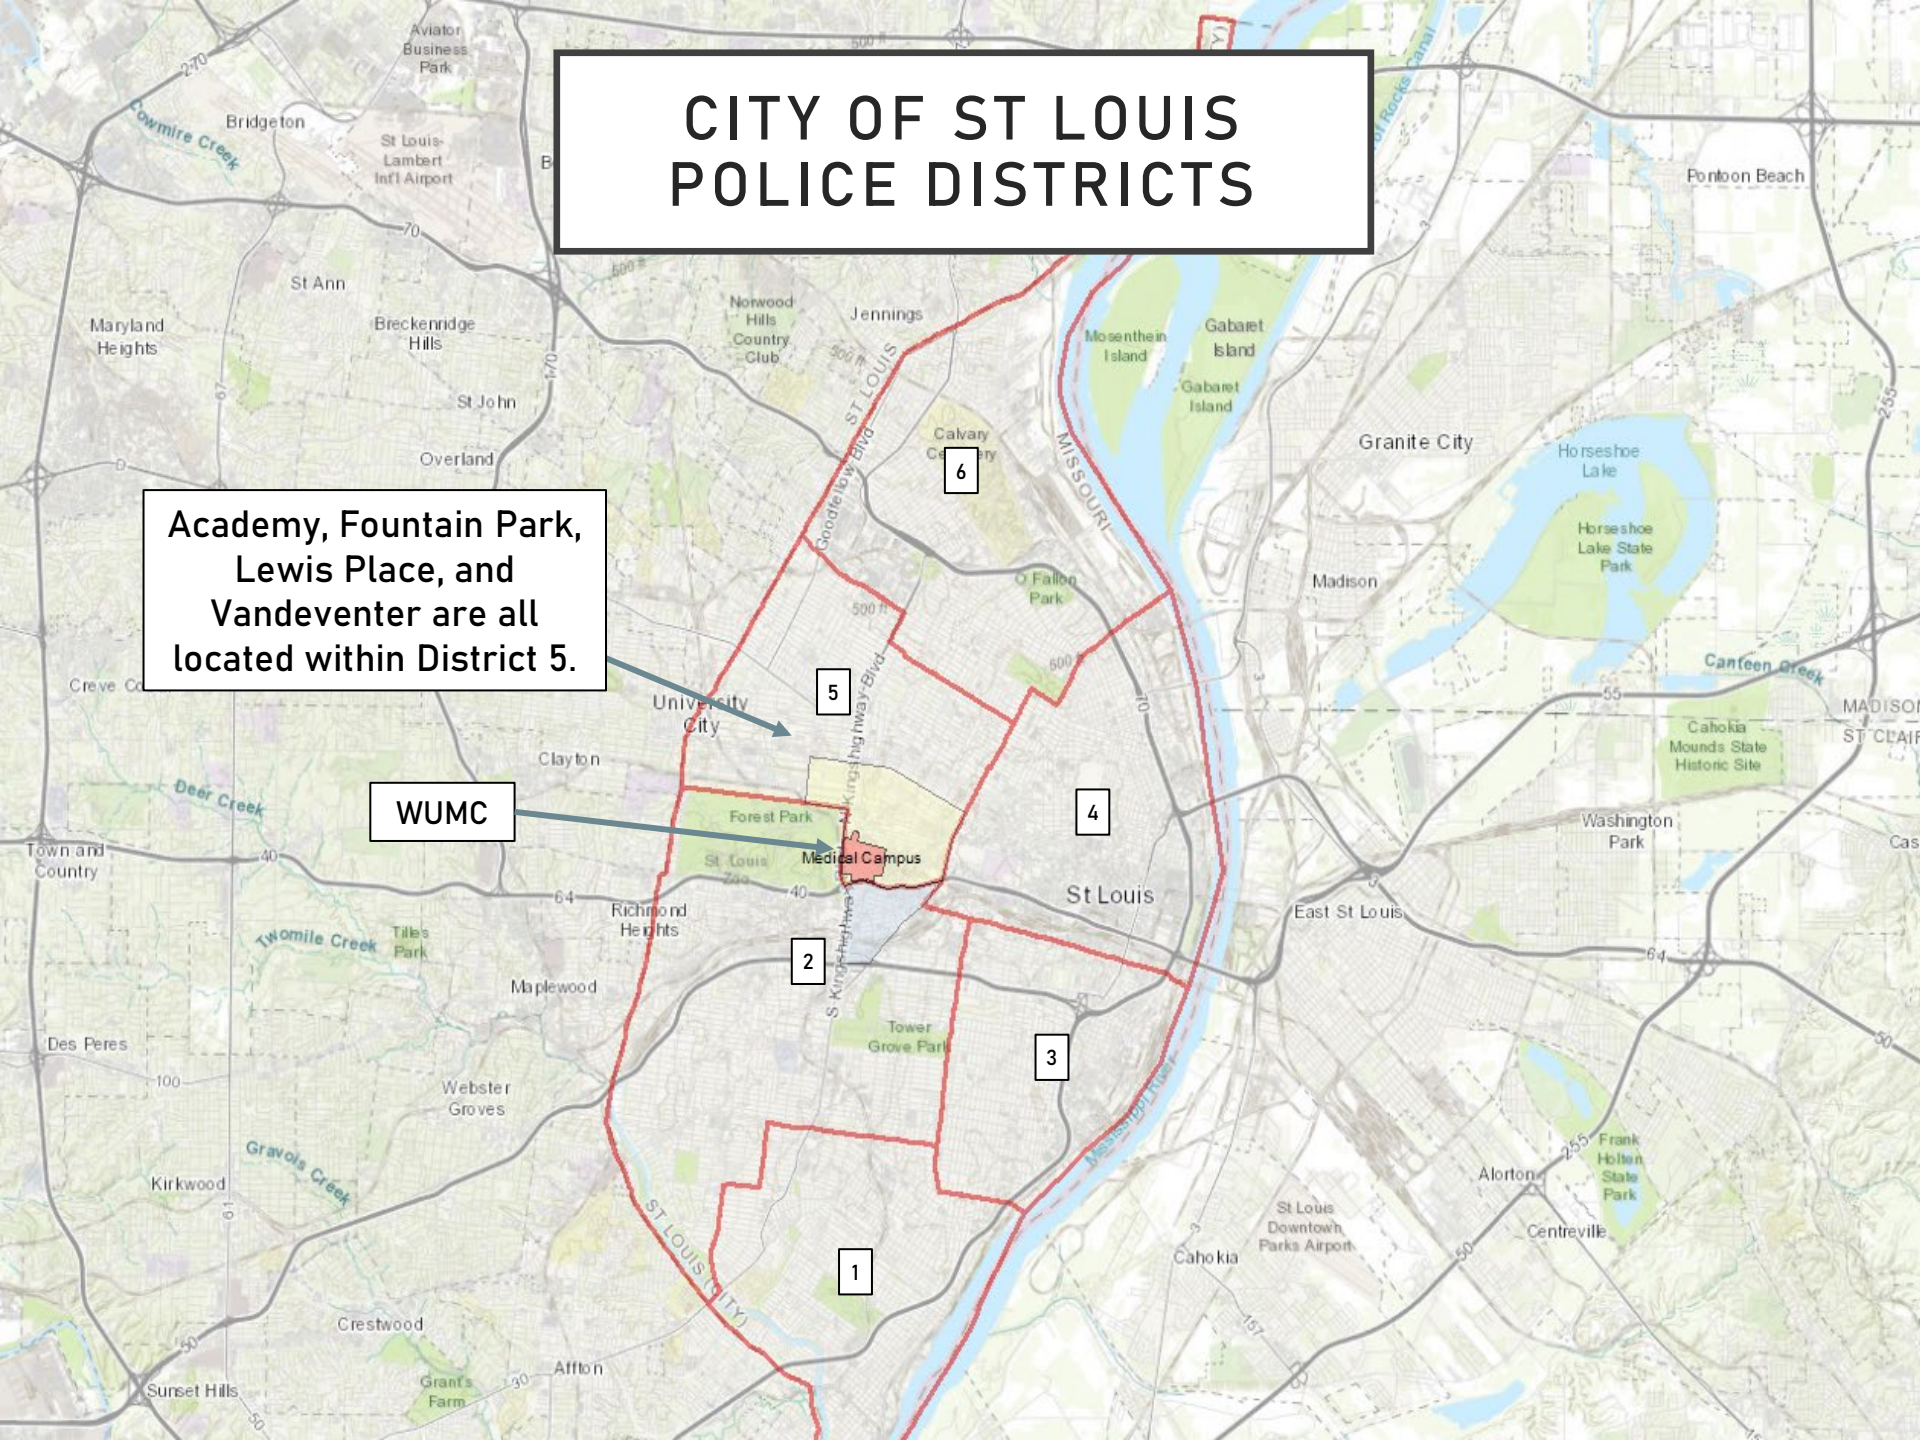

September 2024  
Monthly Crime Report

**ACADEMY  
FOUNTAIN PARK  
LEWIS PLACE  
VANDEVENTER**

Washington University Medical Center

# CITY OF ST LOUIS POLICE DISTRICTS

Academy, Fountain Park,  
Lewis Place, and  
Vandeventer are all  
located within District 5.

WUMC

# DISTRICT 5 SUMMARY NOTES

There are 15 neighborhoods in District 5.

- Academy
- Central West End
- DeBaliviere Place
- Fountain Park
- Hamilton Heights
- Kingsway East
- Kingsway West
- Lewis Place
- Skinker-DeBaliviere
- The Greater Ville
- The Ville
- Vandeventer
- Visitation Park
- Wells-Goodfellow
- West End

- The **lowest number** of crimes in one neighborhood was 10 in Visitation Park
- The **highest number** of crimes in one neighborhood was 162 in the Central West End
- The average number of crimes per neighborhood was 39.9
- The **lowest crime rate** per 100,000 in one neighborhood was 487.3 in Skinker-DeBaliviere
- The **highest crime rate** per 100,000 in one neighborhood was 2511.6 in Fountain Park
- The overall crime rate in District 5 was 1059.09