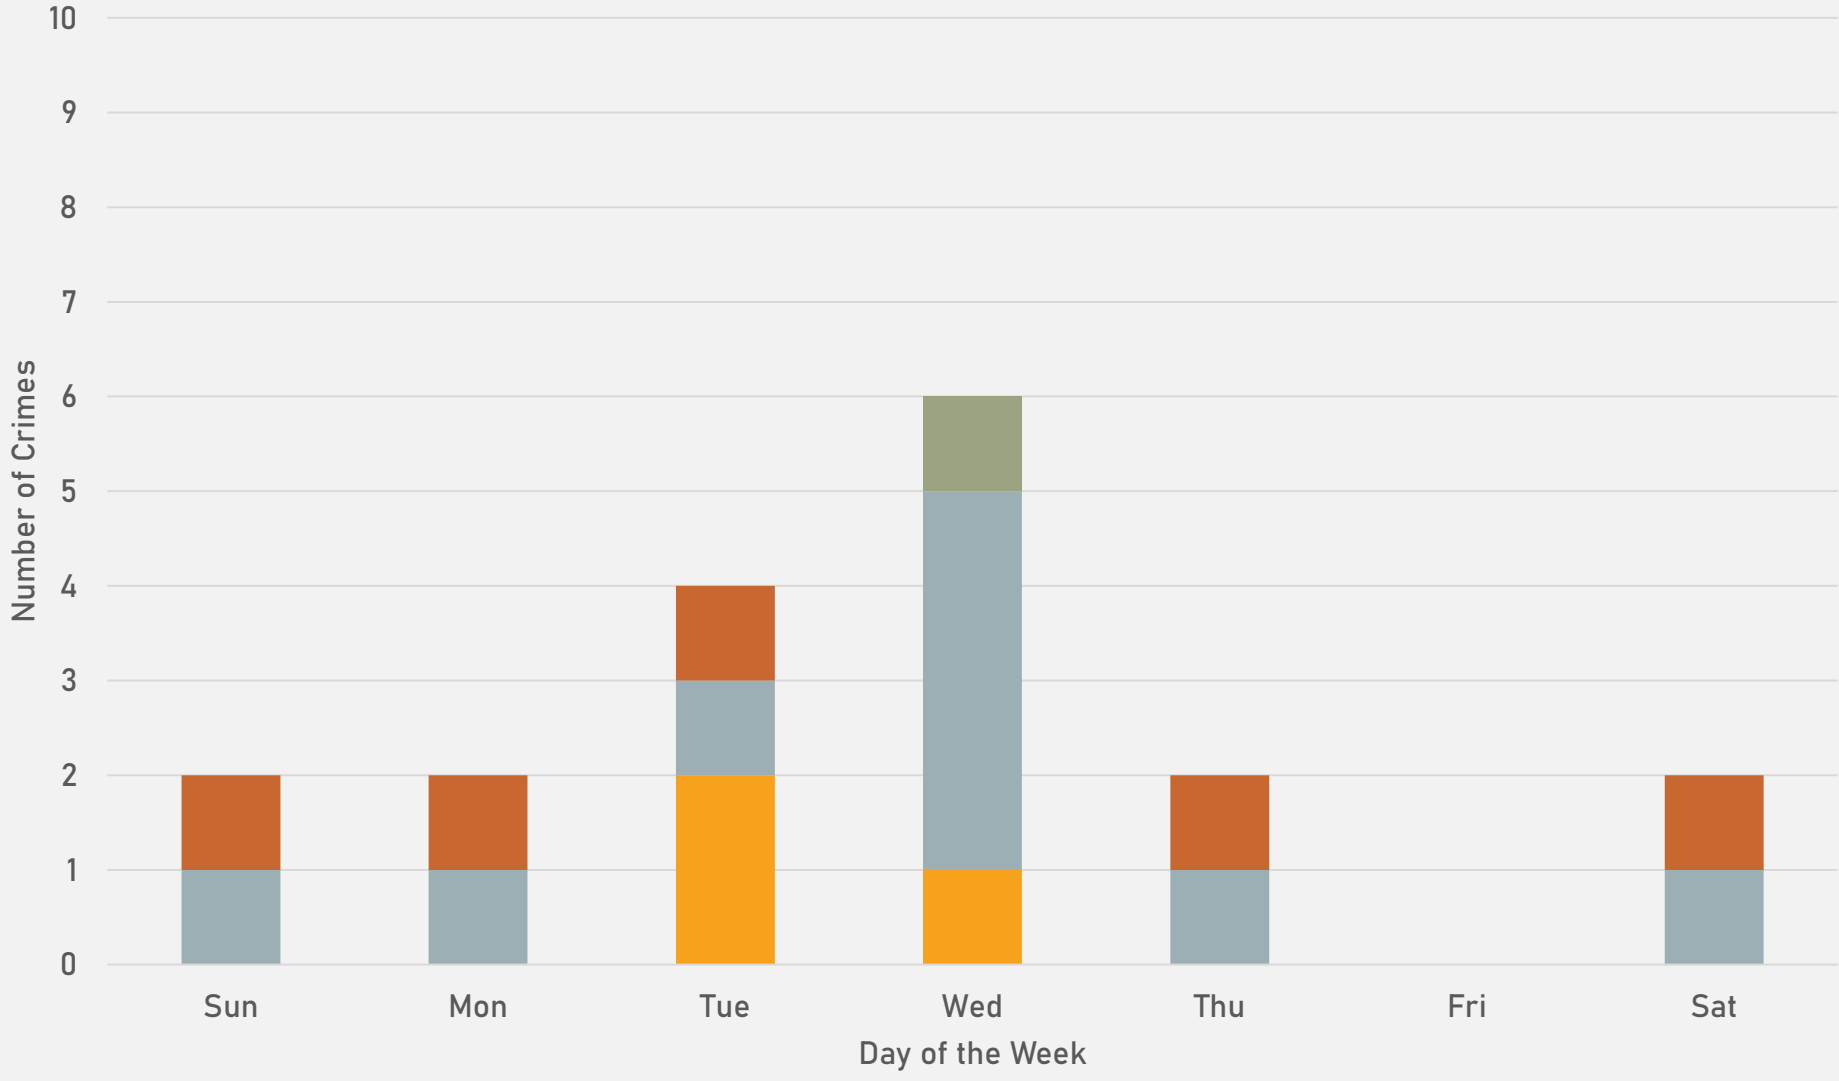

ACADEMY CRIMES BY DAY OF THE WEEK

Crimes Against Persons   Property Crimes   Societal Crimes   Unspecified