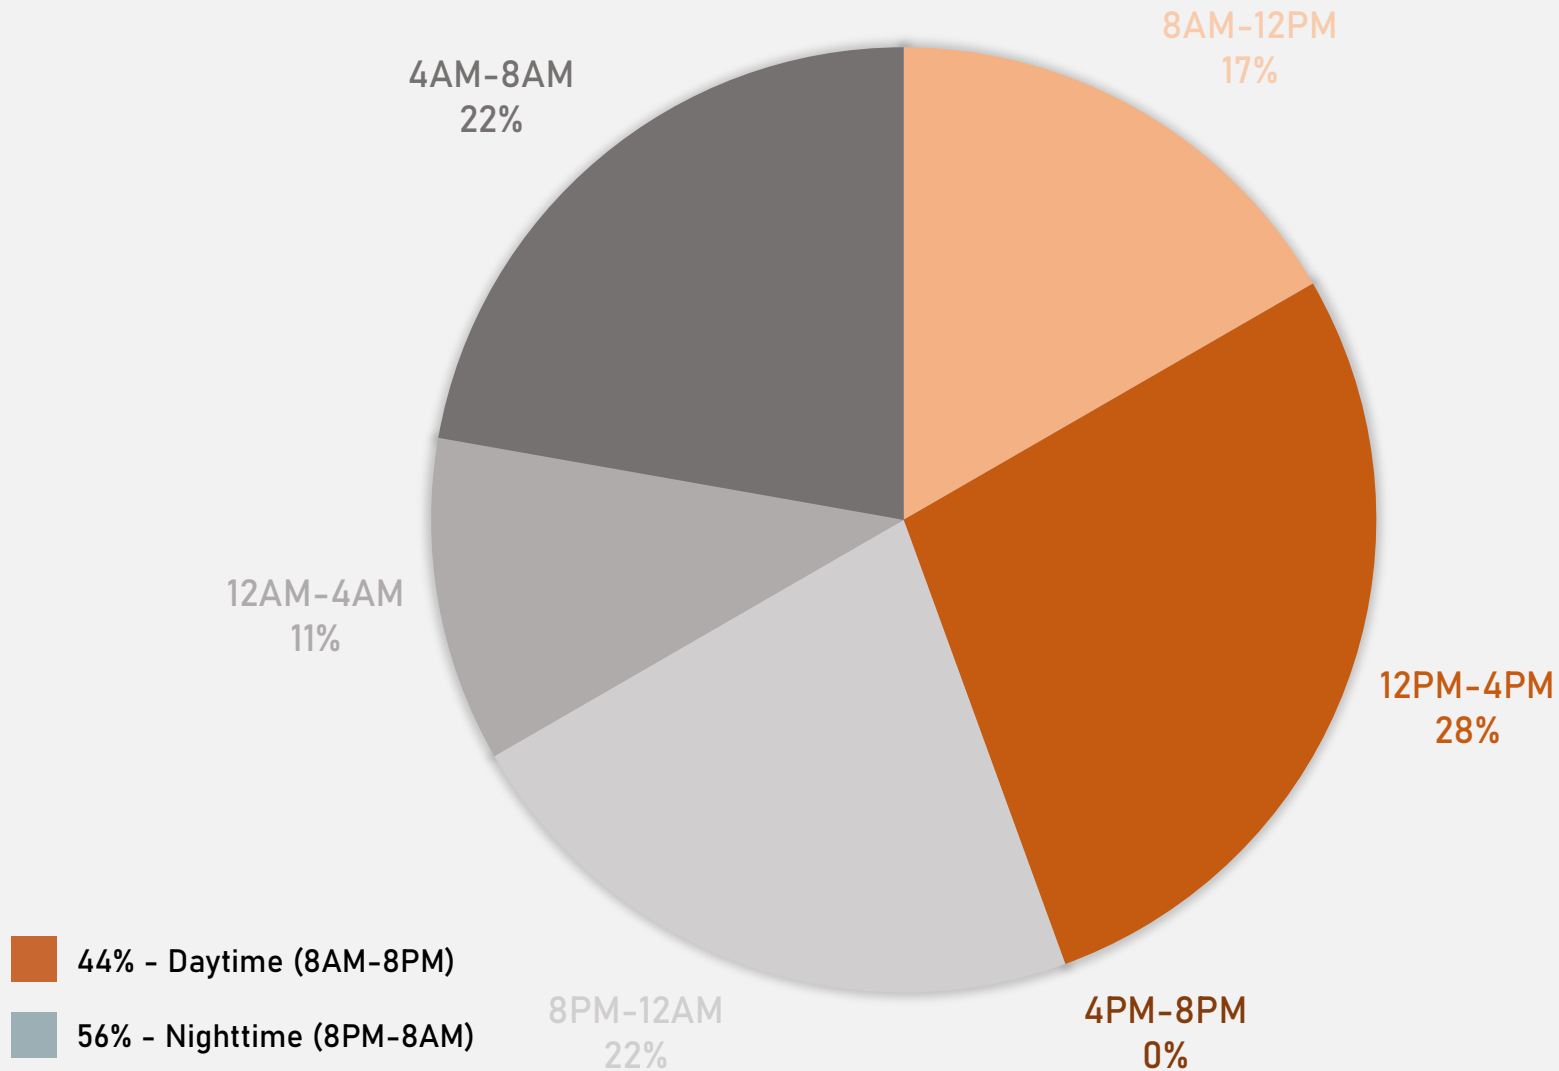

ACADEMY CRIMES BY TIME OF DAY