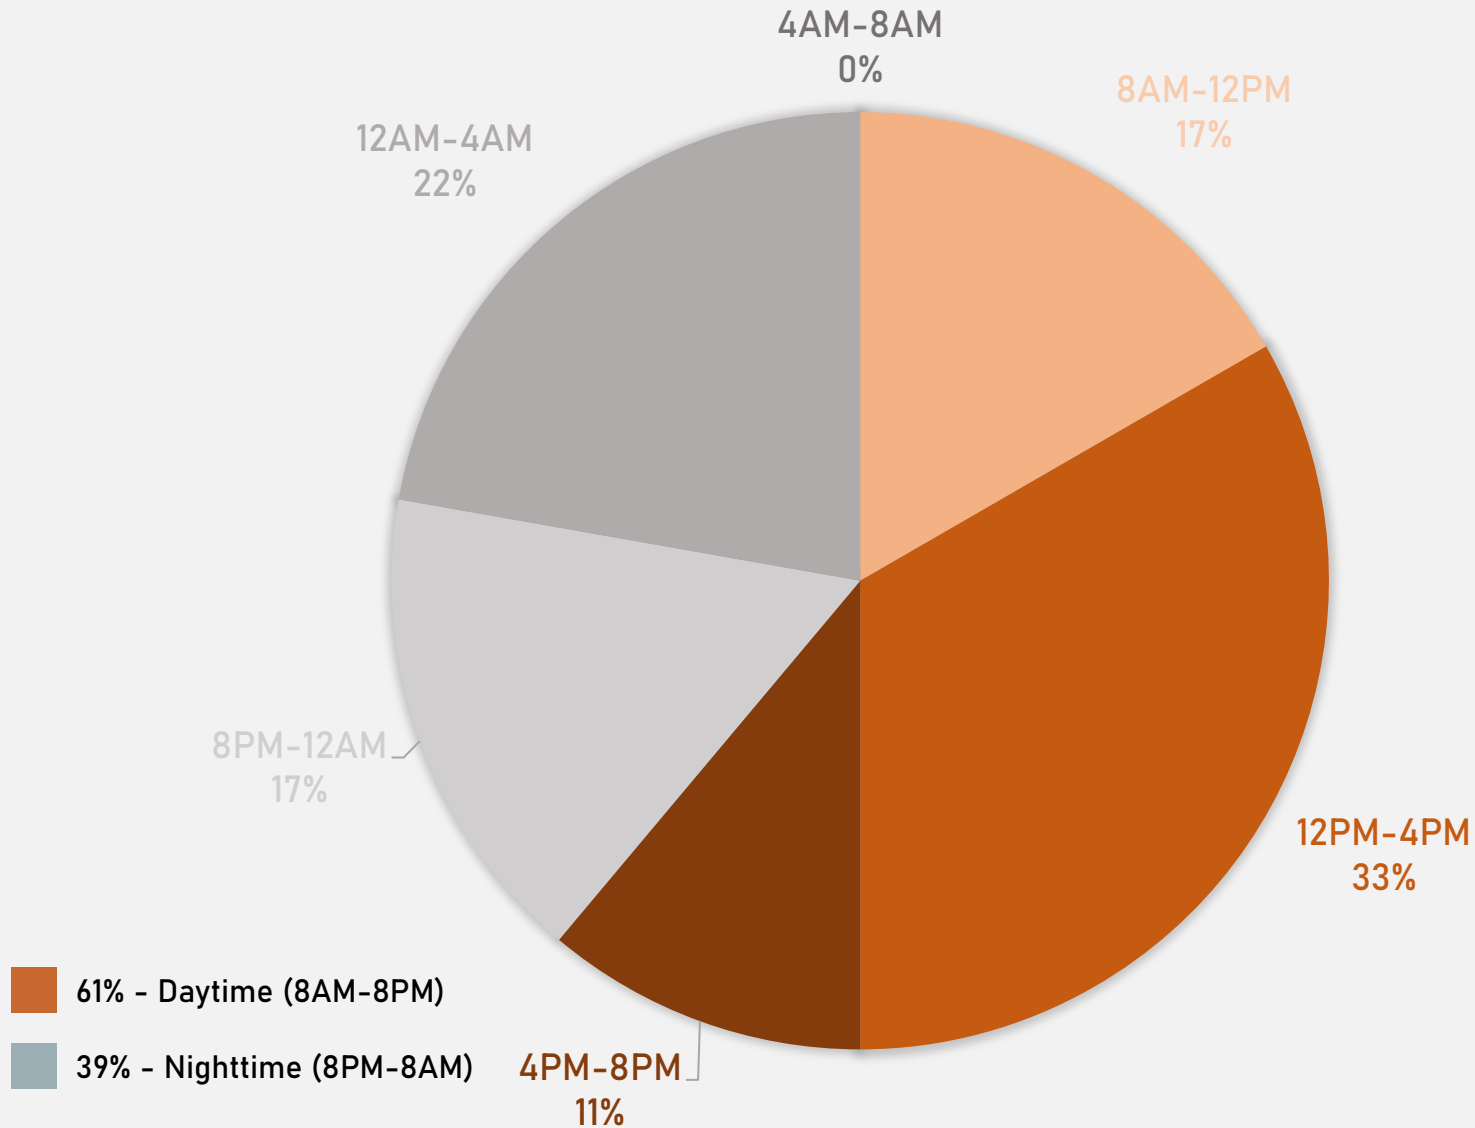

VANDEVENTER CRIMES BY TIME OF DAY