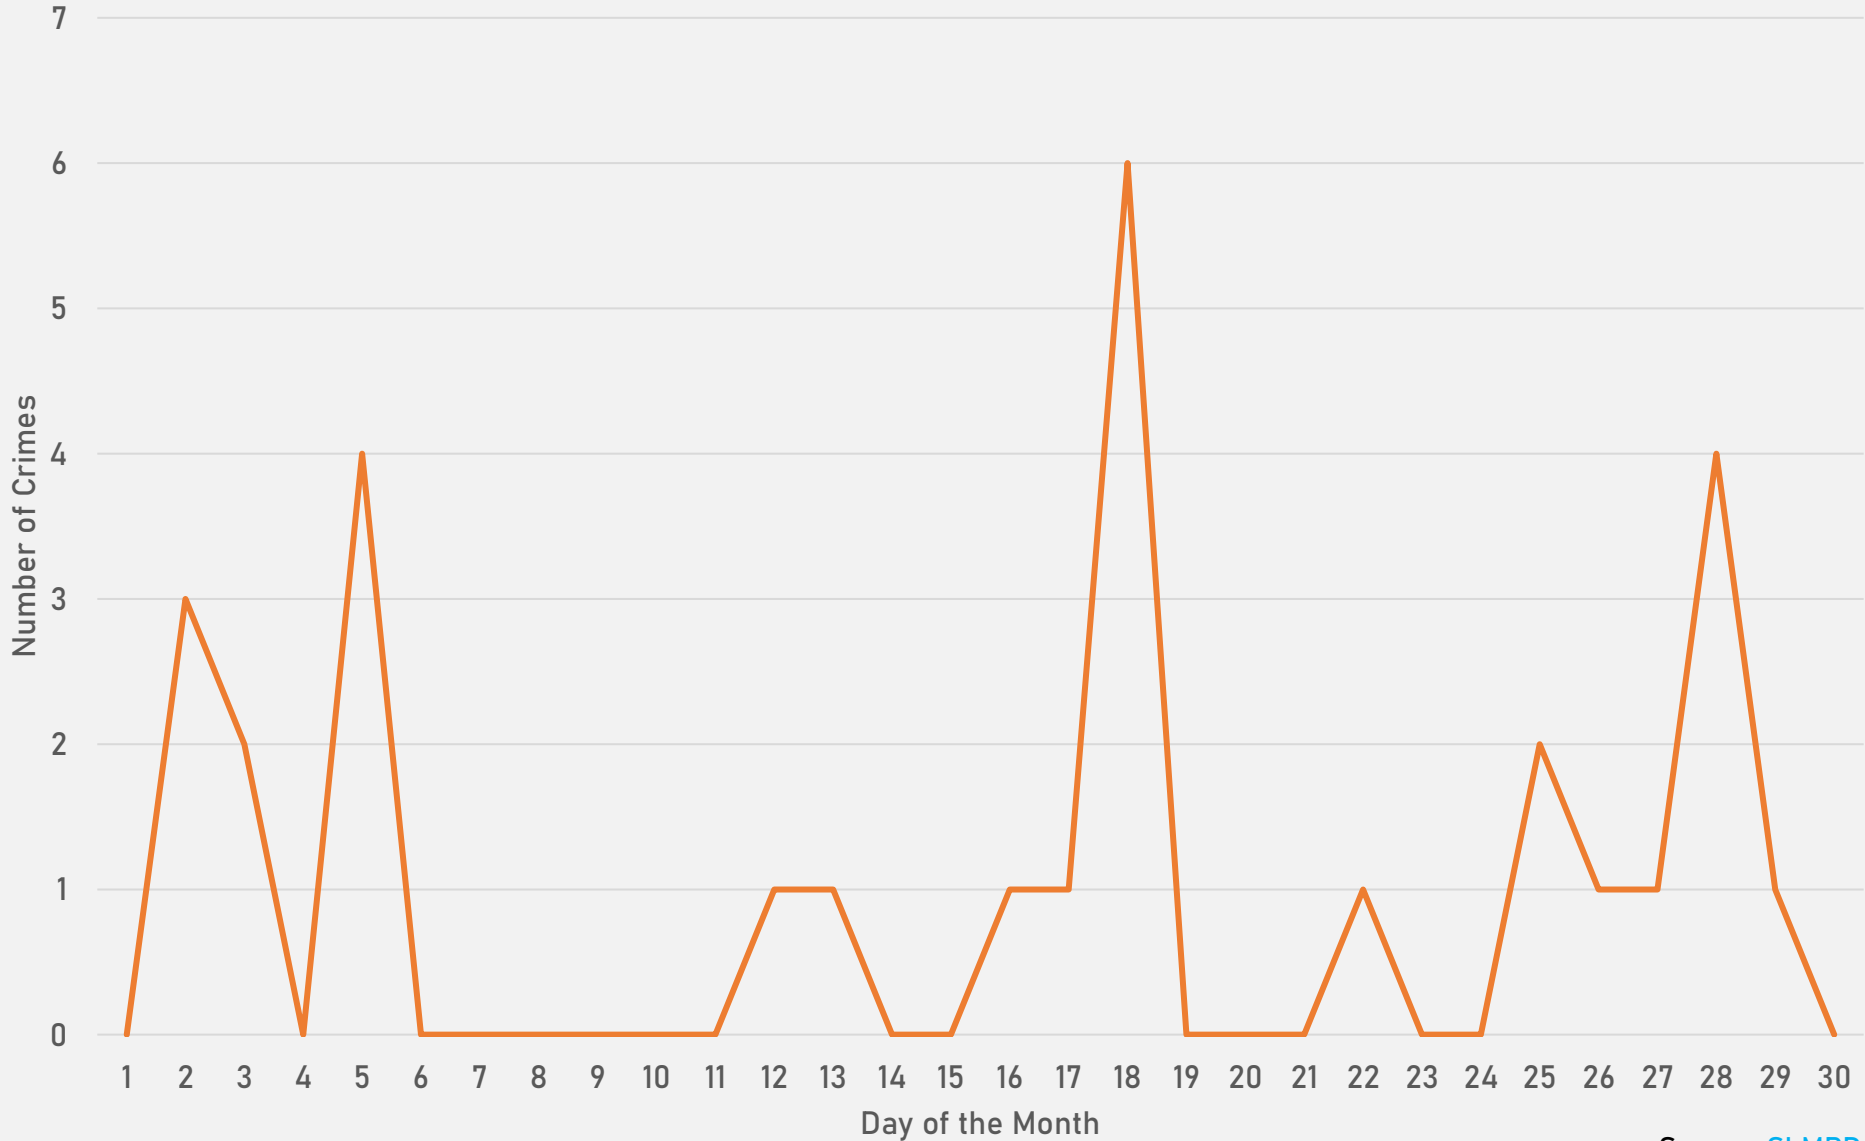

FOUNTAIN PARK CRIMES BY DAY OF THE MONTH