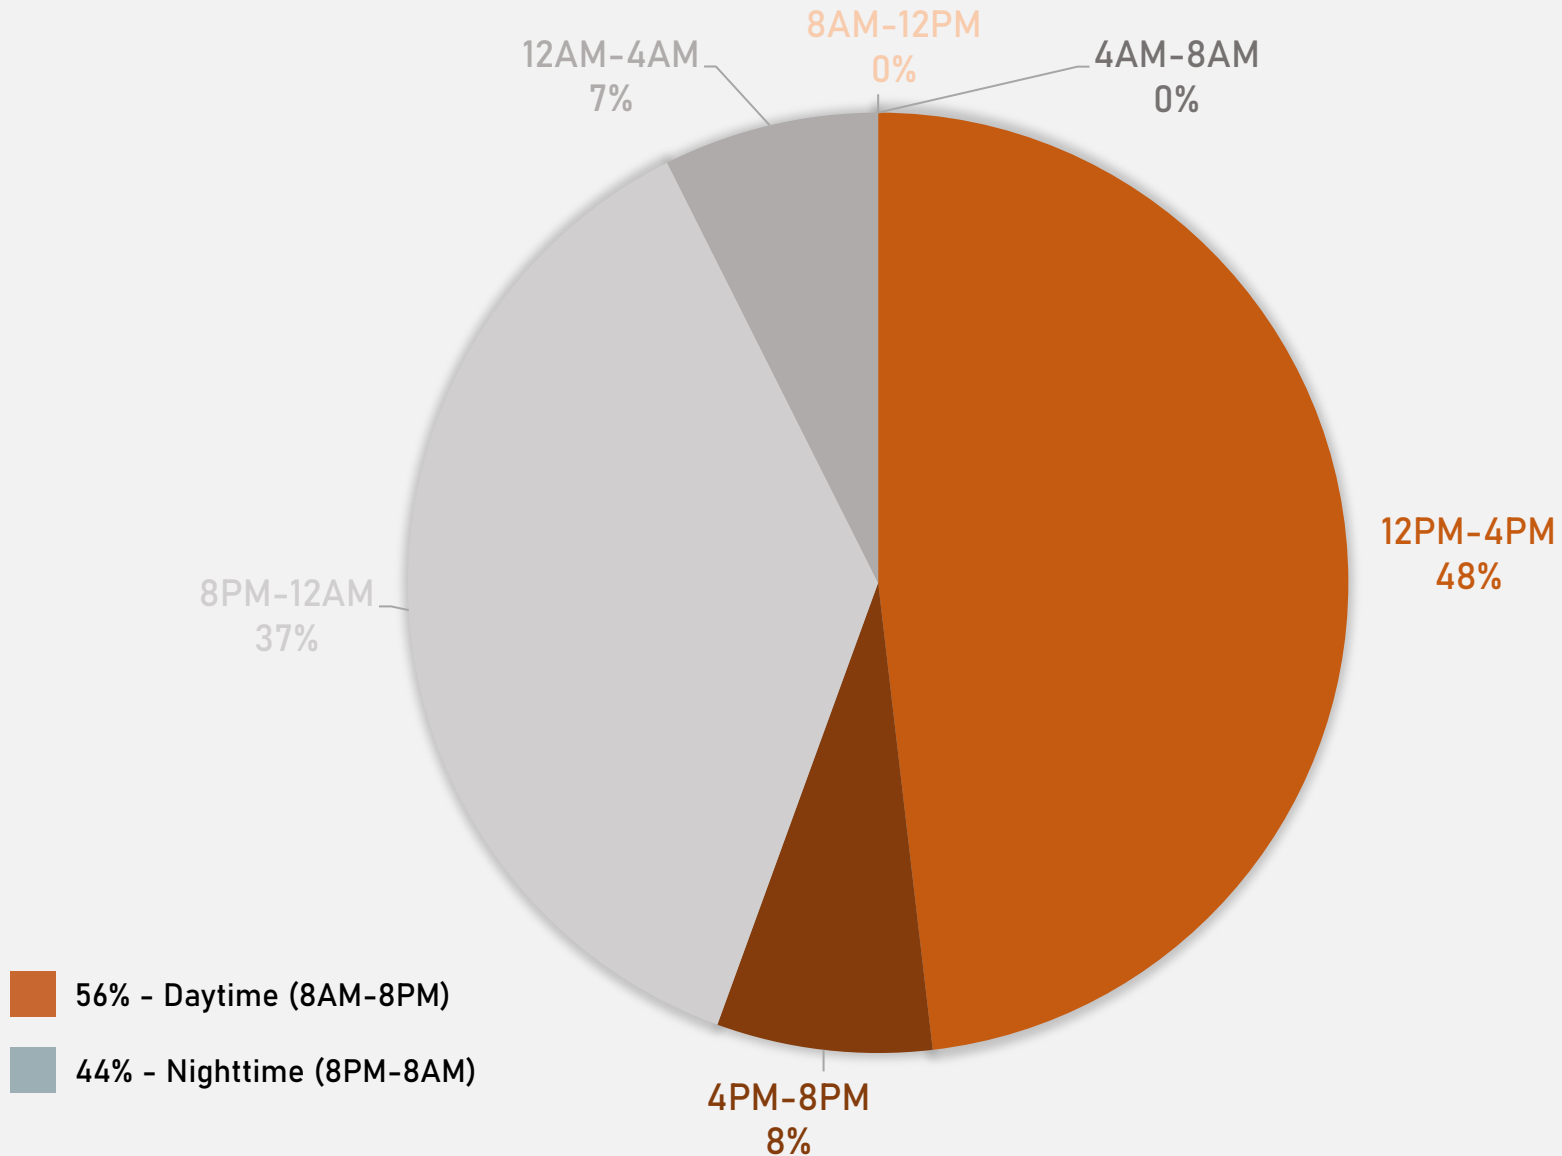

LEWIS PLACE CRIMES BY TIME OF DAY