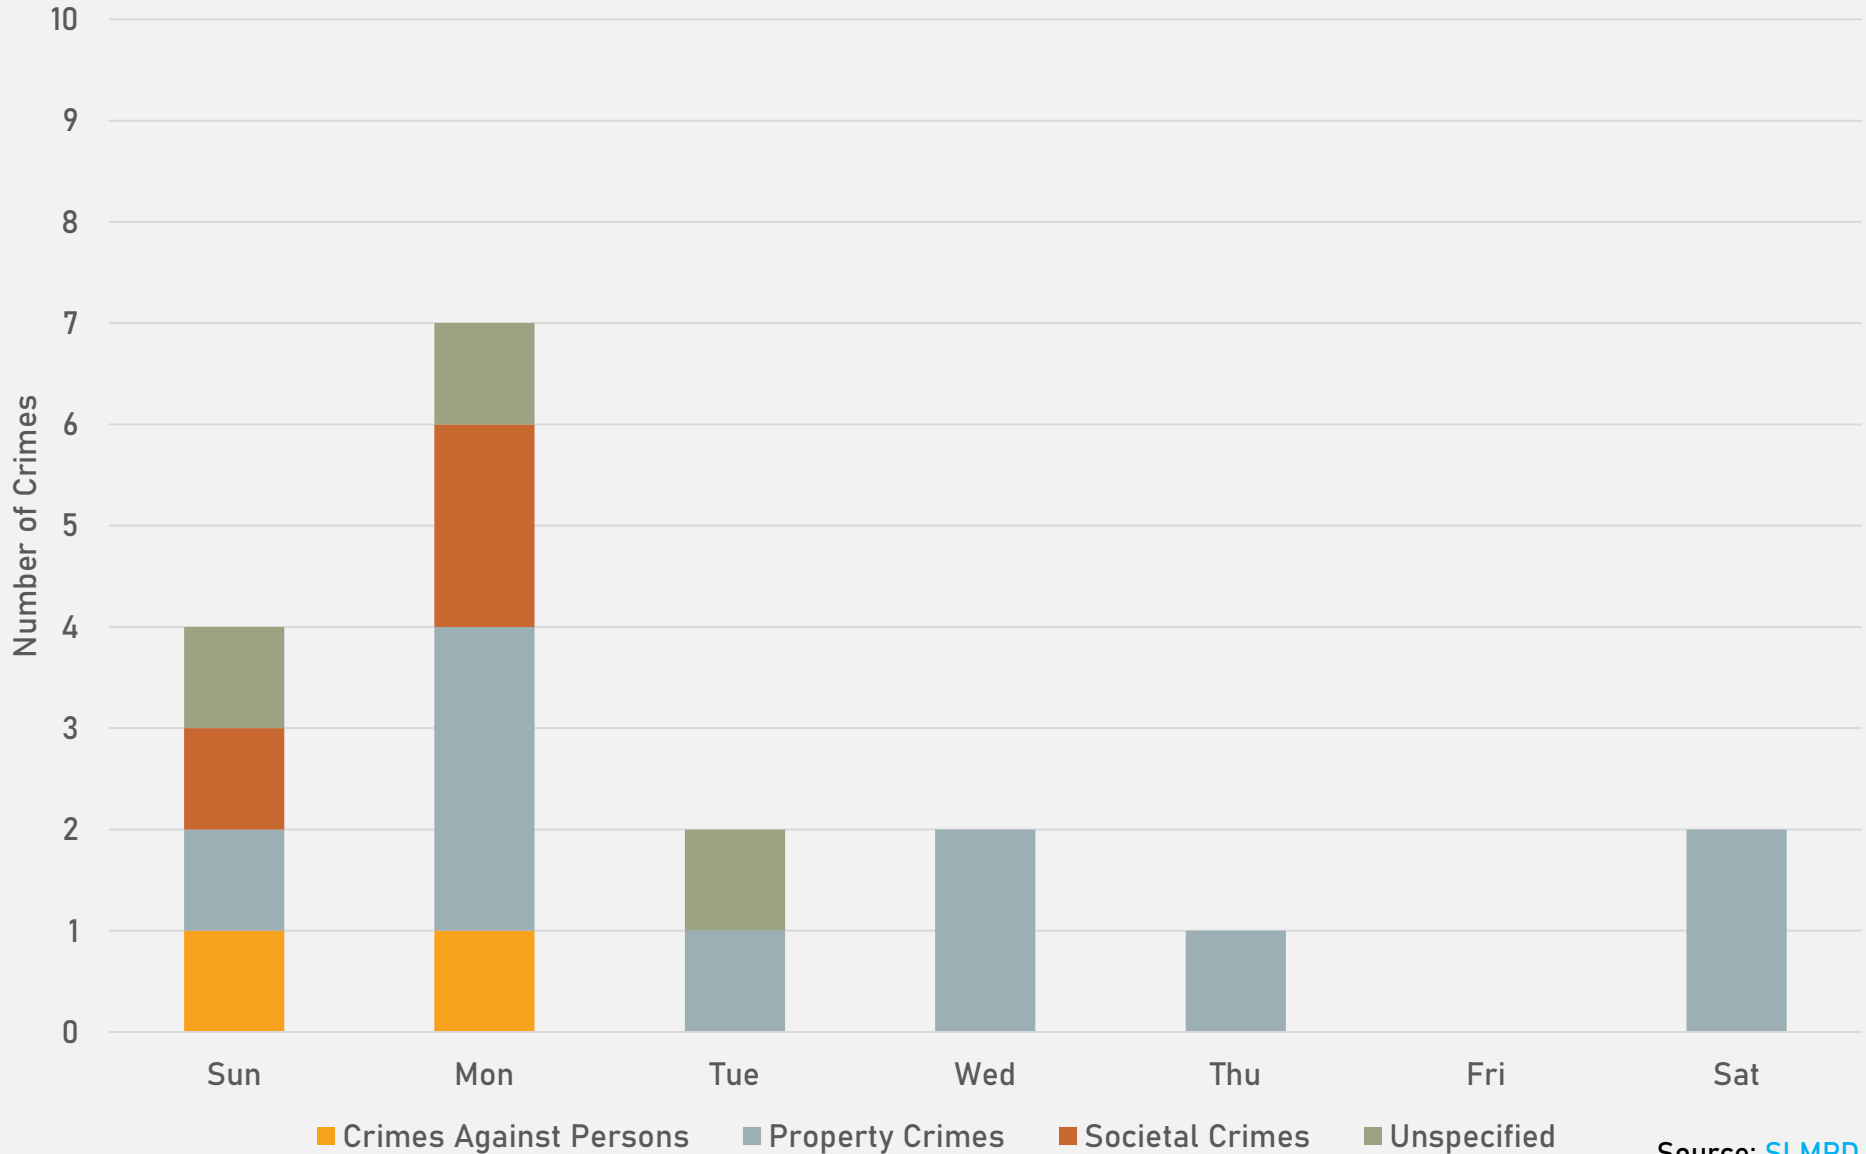

VANDEVENTER CRIMES BY DAY OF THE WEEK