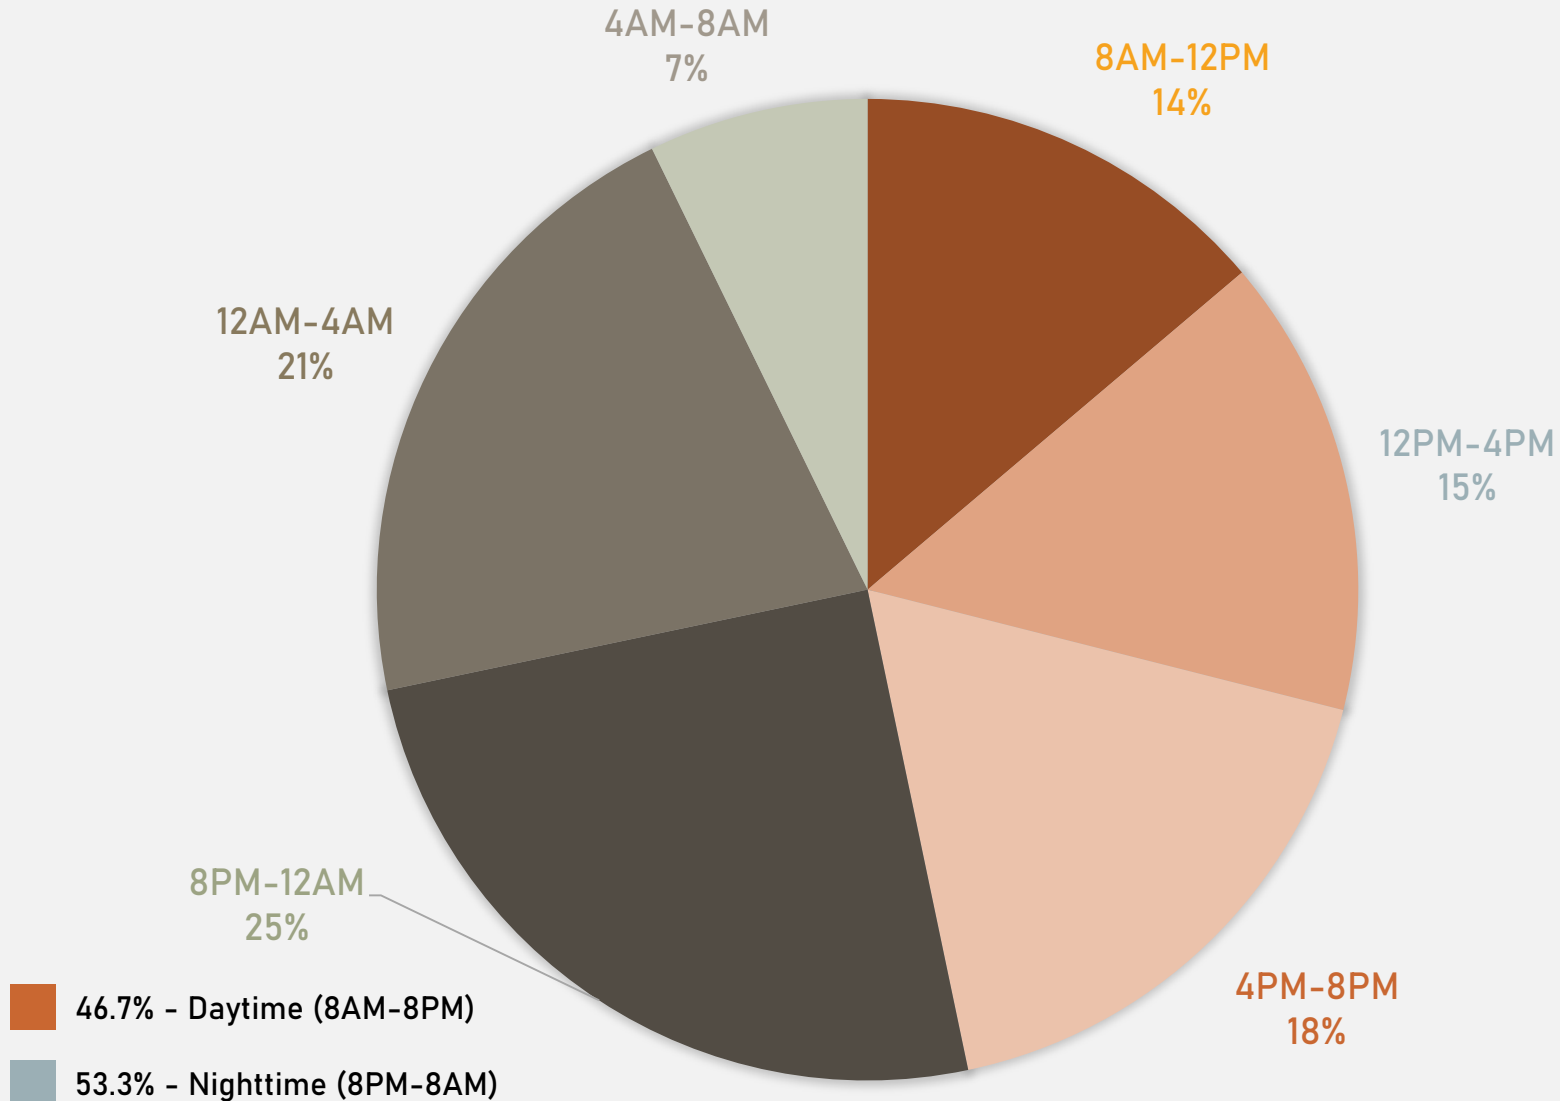

CENTRAL WEST END SUMMARY NOTES

- 148 total crimes in August 2024
 - **Down 48%** compared to August 2023 (287 crimes)
 - 23 crimes against persons in August 2024
 - **Down 28%** compared to August 2023 (32 crimes)
- 1,383 total crimes so far in 2024
 - **Down 28%** compared to this time in 2023 (1,909 crimes)
 - 180 crimes against persons so far in 2024
 - **Down 10%** compared to this time in 2023 (200 crimes)

CENTRAL WEST END YEAR TO YEAR COMPARISON

2023

Crimes	Jan	Feb	Mar	Apr	May	Jun	Jul	Aug	Sep	Oct	Nov	Dec	Total
Aggravated Assault	7	9	6	5	8	12	4	8	7	5	2	7	80
Arson	0	0	1	0	0	2	0	0	0	0	0	0	3
Burglary	6	7	9	9	7	6	23	12	8	4	4	5	100
Homicide	0	0	0	0	2	0	0	0	1	0	0	0	3
Larceny	98	58	57	44	70	59	73	65	83	48	56	57	768
Motor Vehicle Theft	36	30	21	21	29	37	52	39	29	26	20	27	367
Robbery	1	4	2	1	3	0	1	4	3	5	3	3	30
Total	148	108	96	80	119	116	153	128	131	88	85	99	1351

2024

Crimes	Jan	Feb	Mar	Apr	May	Jun	Jul	Aug	Total
Aggravated Assault	0	7	0	5	6	8	0	4	30
Arson	1	0	0	0	0	0	0	0	1
Burglary	9	10	9	8	6	10	6	5	62
Homicide	0	1	0	0	0	0	0	0	1
Larceny	52	37	35	53	47	63	68	37	392
Motor Vehicle Theft	16	27	9	26	16	22	17	16	149
Robbery	2	5	0	2	3	4	0	2	18
Total	80	87	53	94	78	107	91	64	654

CENTRAL WEST END 2023 VS 2024

CENTRAL WEST END CRIMES BY DAY OF THE WEEK

CENTRAL WEST END CRIMES BY TIME OF DAY

CENTRAL WEST END CRIMES BY DAY OF THE MONTH