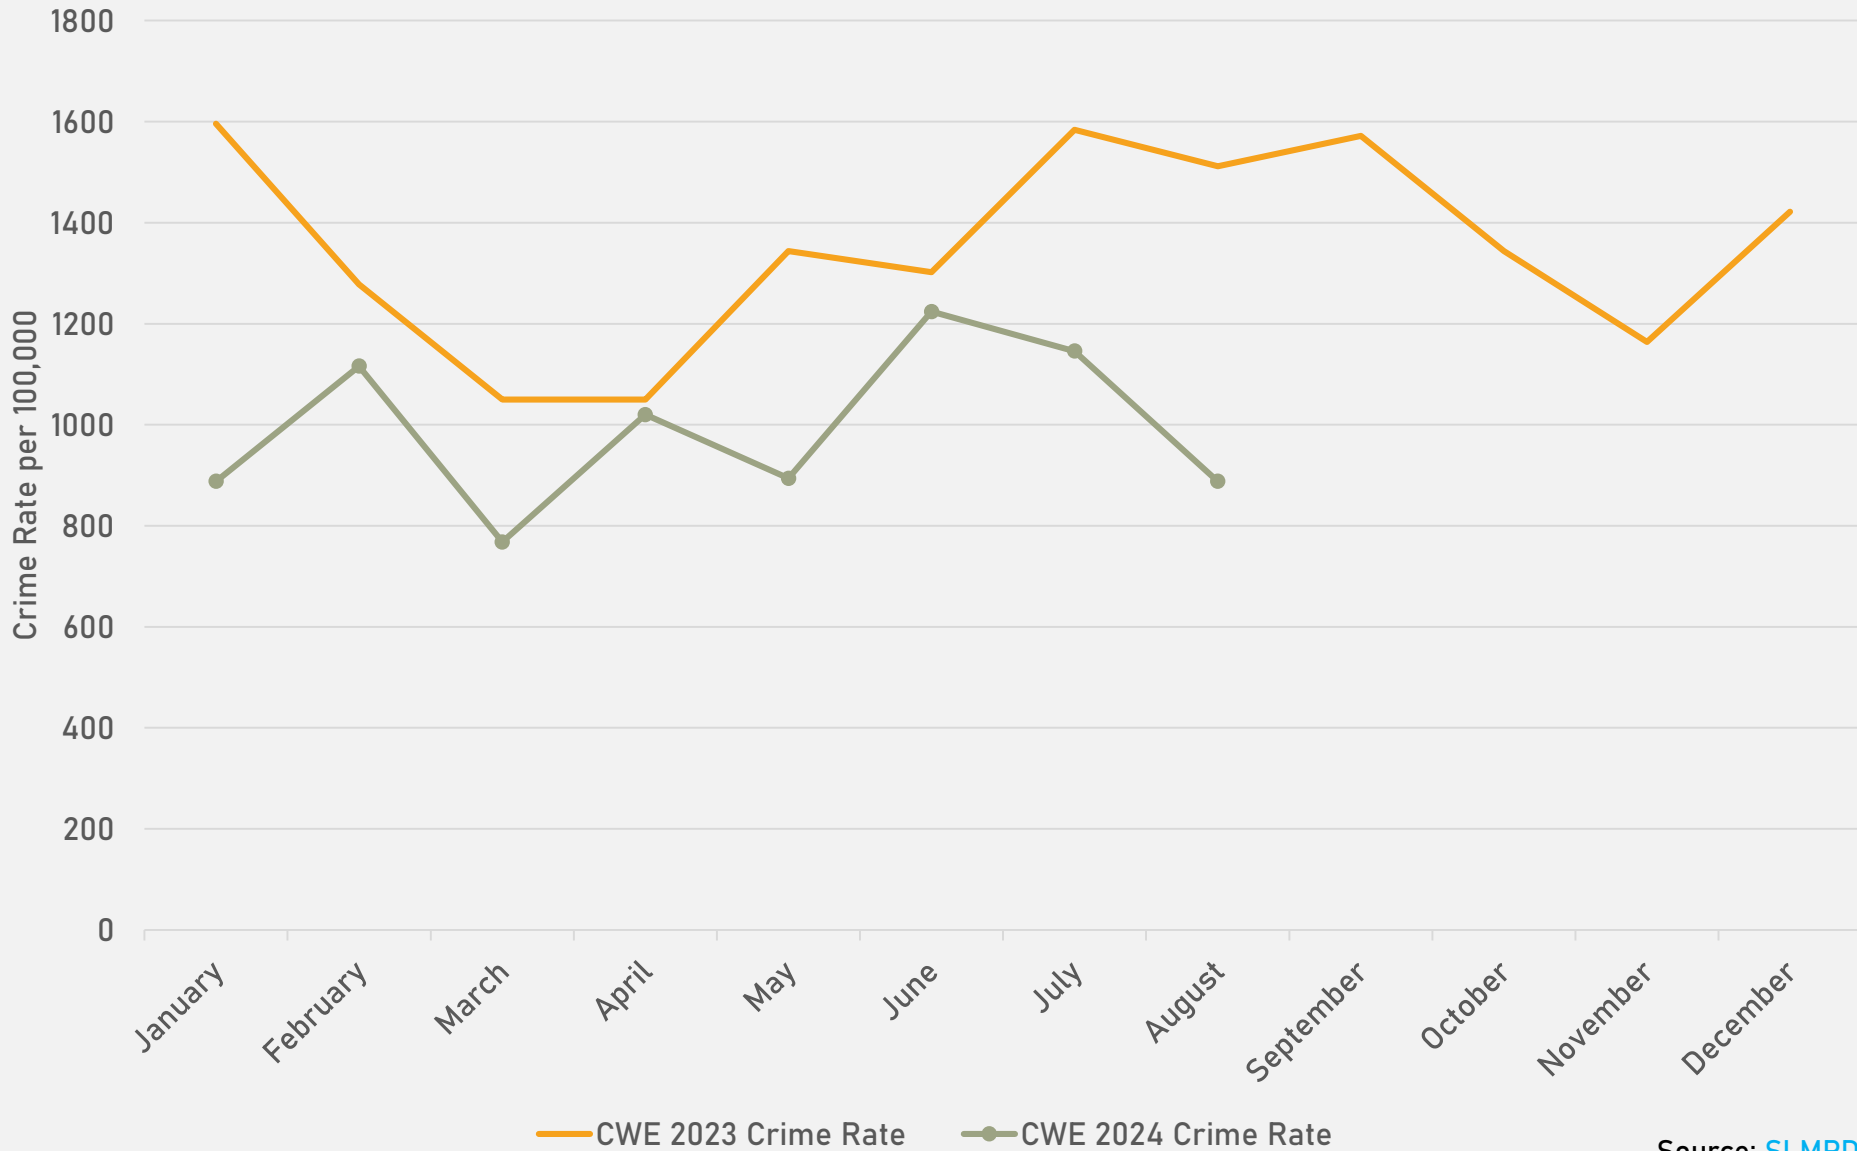

CENTRAL WEST END YEAR TO YEAR COMPARISON

2023

Crimes	Jan	Feb	Mar	Apr	May	Jun	Jul	Aug	Sep	Oct	Nov	Dec	Total
Aggravated Assault	7	9	6	5	8	12	4	8	7	5	2	7	80
Arson	0	0	1	0	0	2	0	0	0	0	0	0	3
Burglary	6	7	9	9	7	6	23	12	8	4	4	5	100
Homicide	0	0	0	0	2	0	0	0	1	0	0	0	3
Larceny	98	58	57	44	70	59	73	65	83	48	56	57	768
Motor Vehicle Theft	36	30	21	21	29	37	52	39	29	26	20	27	367
Robbery	1	4	2	1	3	0	1	4	3	5	3	3	30
Total	148	108	96	80	119	116	153	128	131	88	85	99	1351

2024

Crimes	Jan	Feb	Mar	Apr	May	Jun	Jul	Aug	Total
Aggravated Assault	0	7	0	5	6	8	0	4	30
Arson	1	0	0	0	0	0	0	0	1
Burglary	9	10	9	8	6	10	6	5	62
Homicide	0	1	0	0	0	0	0	0	1
Larceny	52	37	35	53	47	63	68	37	392
Motor Vehicle Theft	16	27	9	26	16	22	17	16	149
Robbery	2	5	0	2	3	4	0	2	18
Total	80	87	53	94	78	107	91	64	654

CENTRAL WEST END 2023 VS 2024