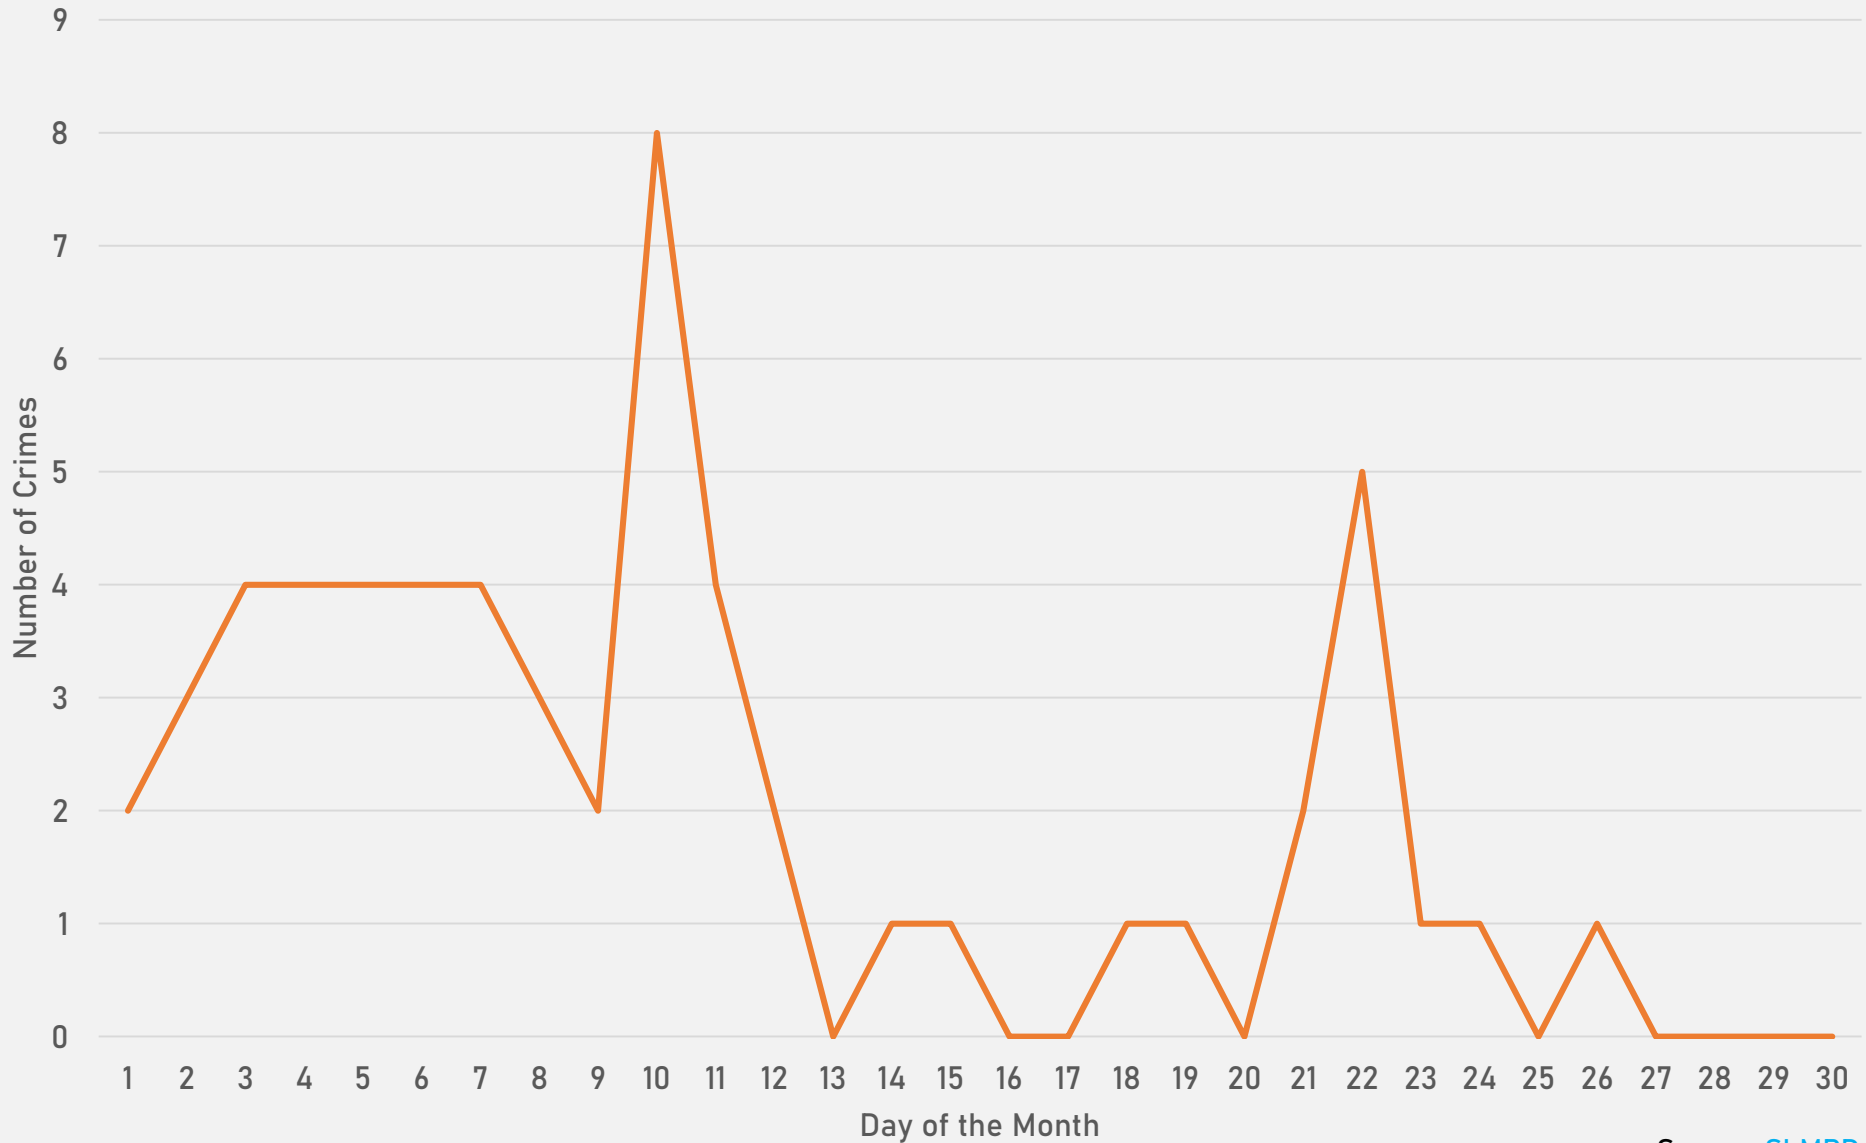

- The **lowest number** of crimes in one neighborhood was 2 in Wydown-Skinker
- The **highest number** of crimes in one neighborhood was 123 in Tower Grove South
- The average number of crimes per neighborhood was 29.6
- The **lowest crime rate** per 100,000 in one neighborhood was 178.4 in Wydown-Skinker
- The **highest crime rate** per 100,000 in one neighborhood was 2622.9 in Forest Park Southeast
- The overall crime rate in District 2 was 726.4

*Southampton is split between District 2 and District 1.

NEIGHBORHOODS VS CITY CRIME RATE OVER THE PAST YEAR

**FOREST PARK SOUTHEAST
NEIGHBORHOOD DETAIL**

FOREST PARK SOUTHEAST SUMMARY NOTES

- 57 total crimes in August 2024
 - **Down 7%** compared to August 2023 (61 crimes)
 - 5 crimes against persons in August 2024
 - **Up 25%** compared to August 2023 (4 crimes)
- 550 total crimes so far in 2024
 - **Down 9%** compared to this time in 2023 (606 crimes)
 - 54 crimes against persons so far in 2024
 - **Up 20%** compared to this time in 2023 (45 crimes)

FOREST PARK SOUTHEAST 2023 VS 2024

FOREST PARK SOUTHEAST CRIMES BY DAY OF THE WEEK

FOREST PARK SOUTHEAST CRIMES BY TIME OF DAY

FOREST PARK SOUTHEAST CRIMES BY DAY OF THE MONTH

**CENTRAL WEST END
NEIGHBORHOOD DETAIL**

CENTRAL WEST END SUMMARY NOTES

- 148 total crimes in August 2024
 - **Down 48%** compared to August 2023 (287 crimes)
 - 23 crimes against persons in August 2024
 - **Down 28%** compared to August 2023 (32 crimes)
- 1,383 total crimes so far in 2024
 - **Down 28%** compared to this time in 2023 (1,909 crimes)
 - 180 crimes against persons so far in 2024
 - **Down 10%** compared to this time in 2023 (200 crimes)