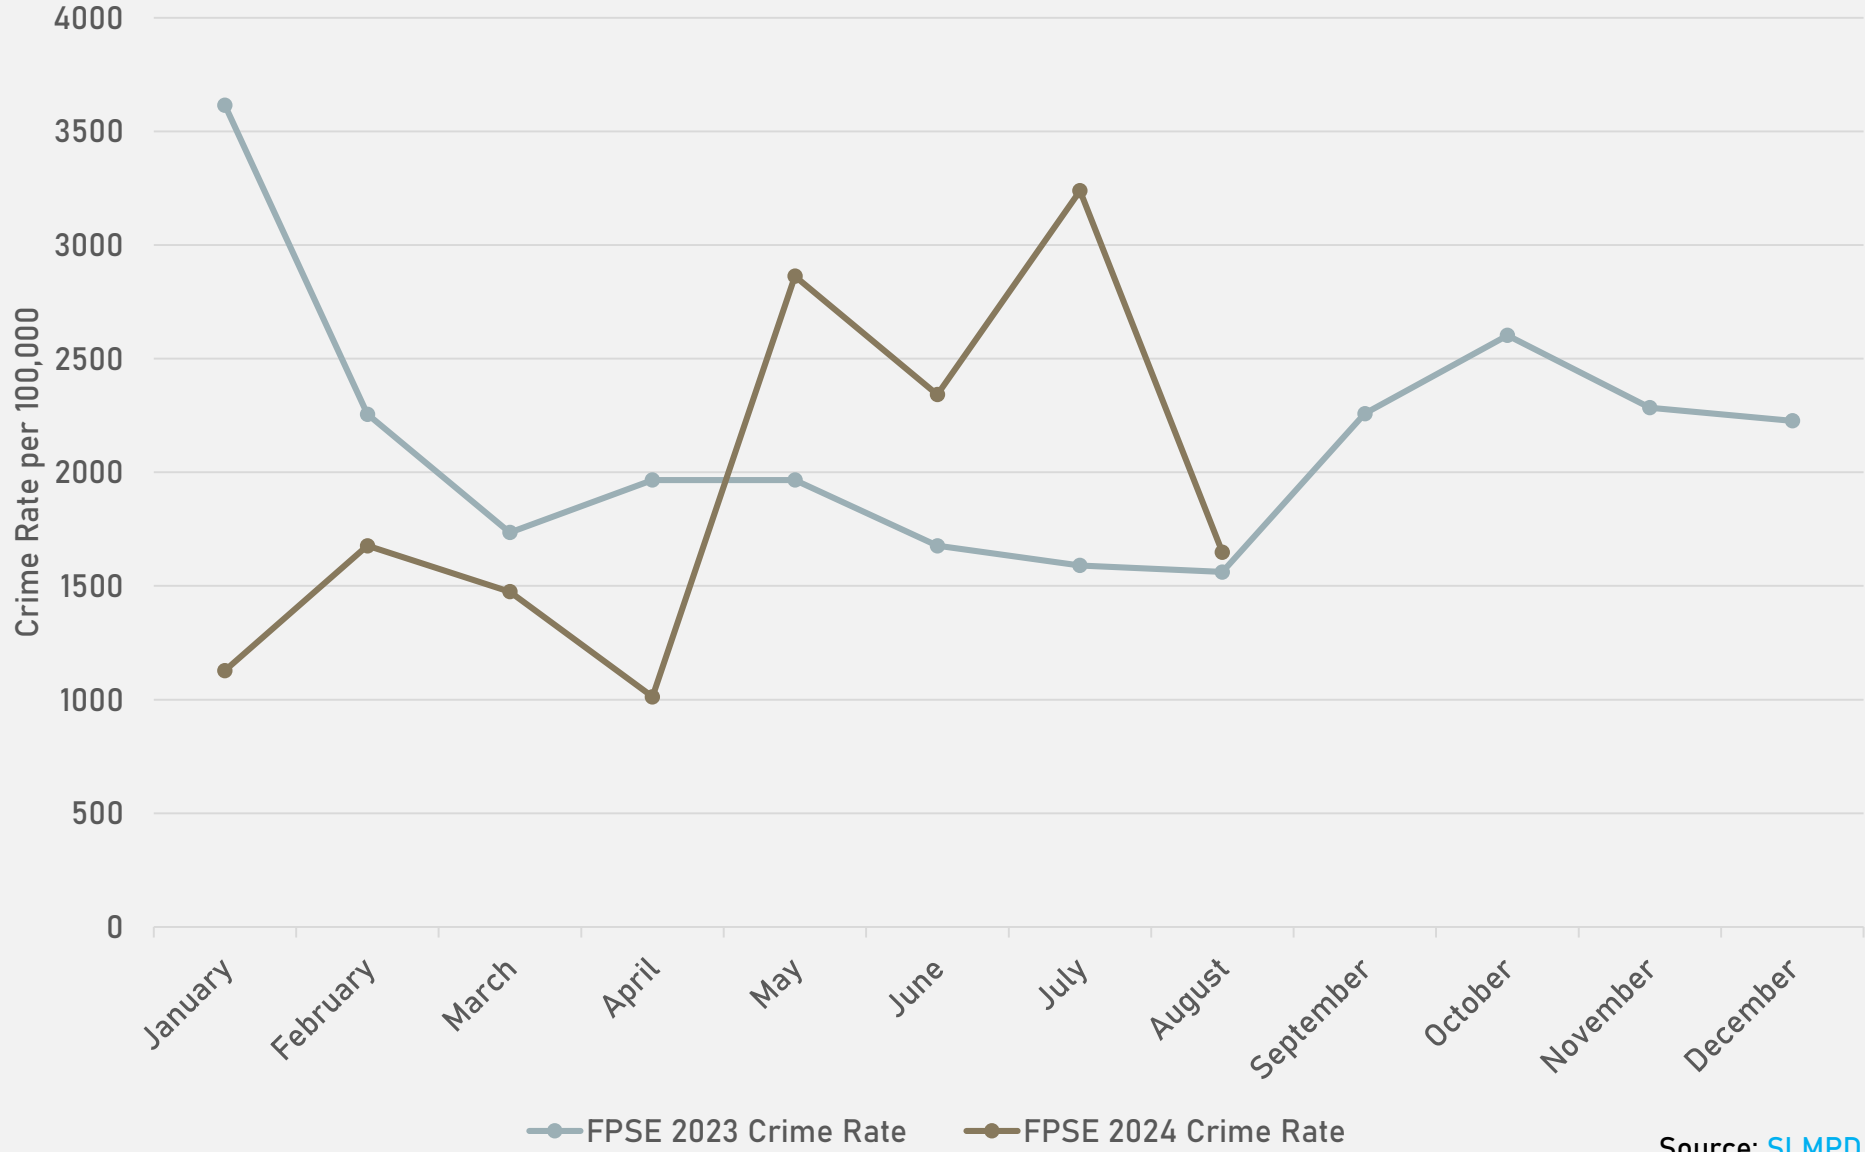

FOREST PARK SOUTHEAST YEAR TO YEAR COMPARISON

2023

Crimes	Jan	Feb	Mar	Apr	May	Jun	Jul	Aug	Sep	Oct	Nov	Dec	Total
Aggravated Assault	0	4	1	1	4	4	2	0	2	2	5	3	28
Arson	0	0	0	0	0	0	0	0	0	0	0	0	0
Burglary	3	1	1	2	8	1	1	3	3	2	3	3	31
Homicide	0	0	0	0	0	1	0	0	0	0	0	1	2
Larceny	49	30	15	19	13	12	14	14	19	27	18	23	253
Motor Vehicle Theft	17	10	14	7	7	6	6	5	4	8	8	9	101
Robbery	0	0	1	0	0	0	1	0	0	3	2	0	7
Total	69	45	32	29	32	24	24	22	28	42	36	39	422

2024

Crimes	Jan	Feb	Mar	Apr	May	Jun	Jul	Aug	Total
Aggravated Assault	4	3	3	1	3	0	2	3	19
Arson	0	0	0	0	0	0	0	0	0
Burglary	1	1	1	1	2	6	3	1	16
Homicide	0	0	2	0	0	0	0	0	2
Larceny	10	16	12	10	29	26	36	17	166
Motor Vehicle Theft	4	2	6	4	6	5	8	5	40
Robbery	1	0	0	0	1	0	0	2	4
Total	20	22	24	16	41	37	49	28	237

FOREST PARK SOUTHEAST 2023 VS 2024