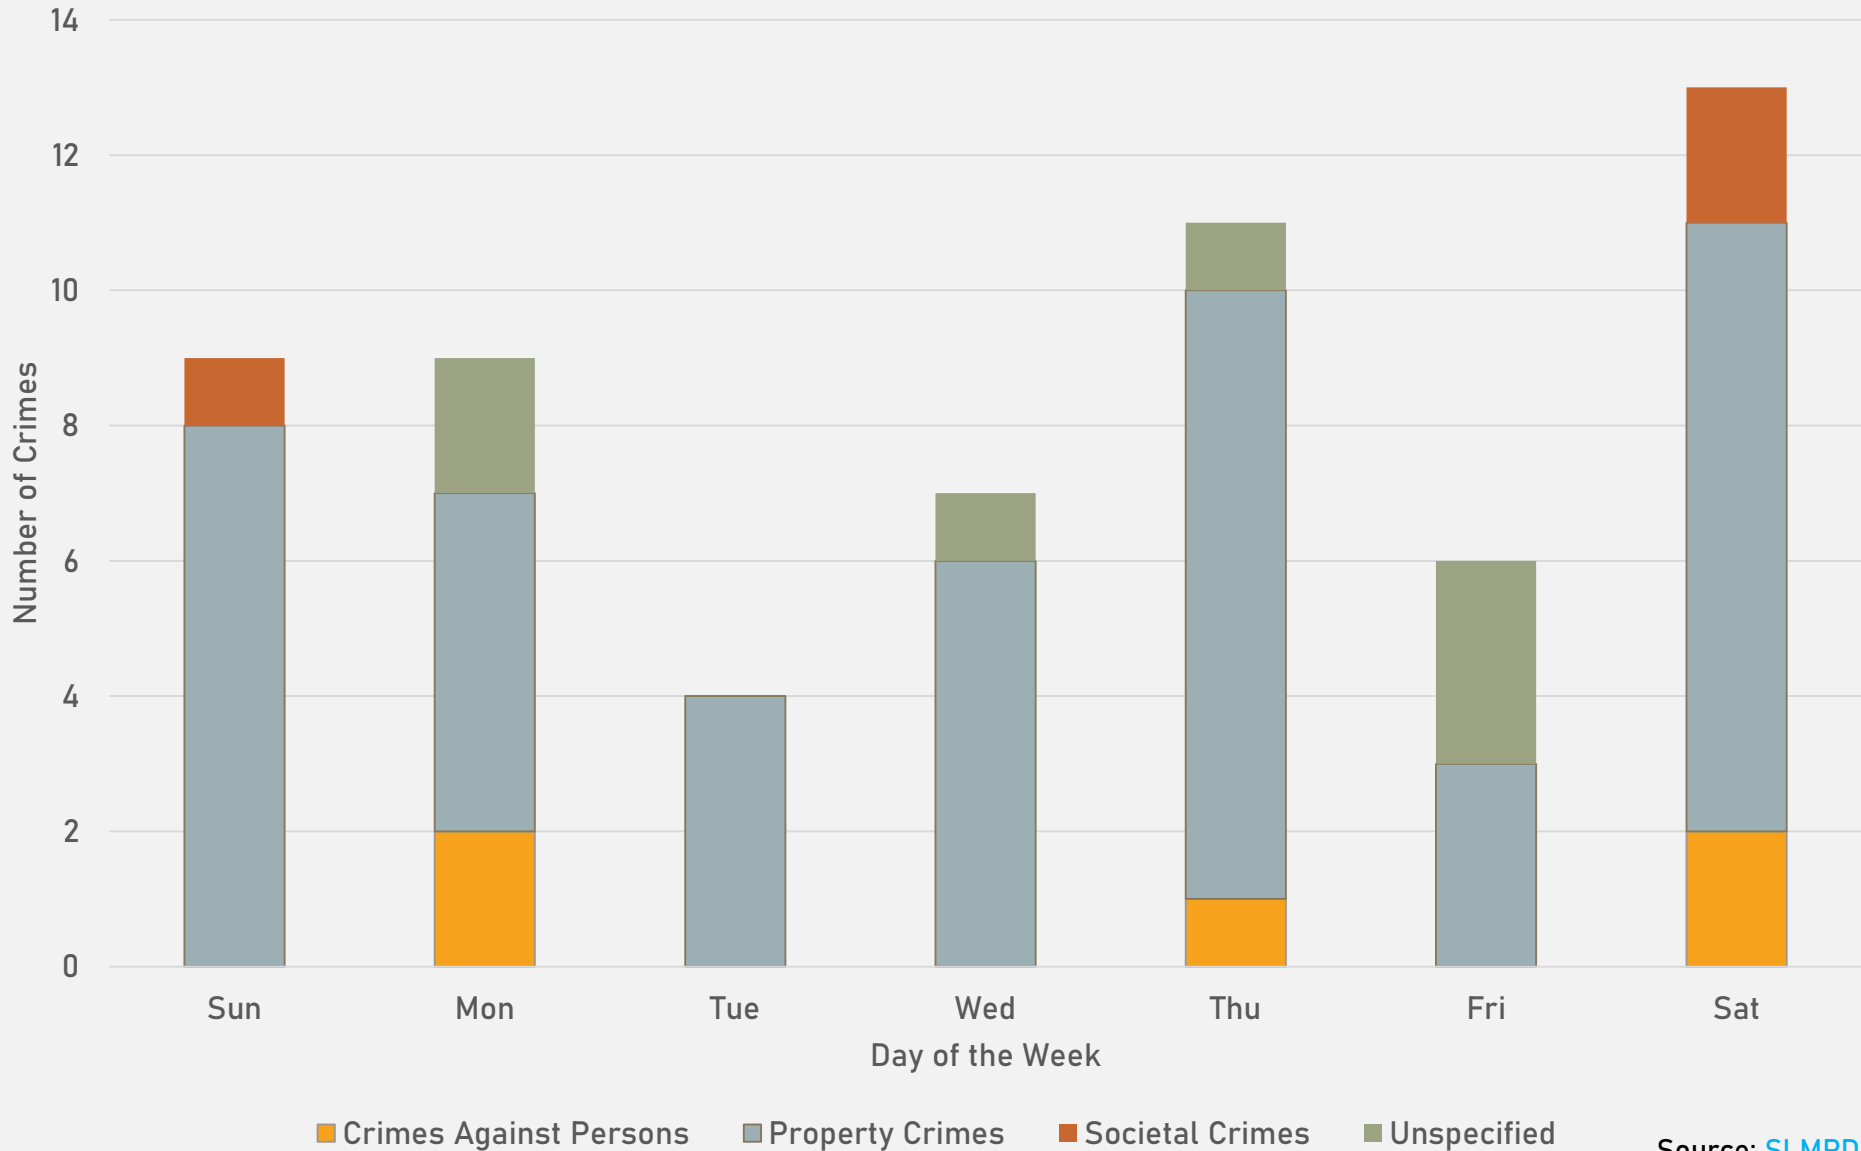

FOREST PARK SOUTHEAST CRIMES BY DAY OF THE WEEK