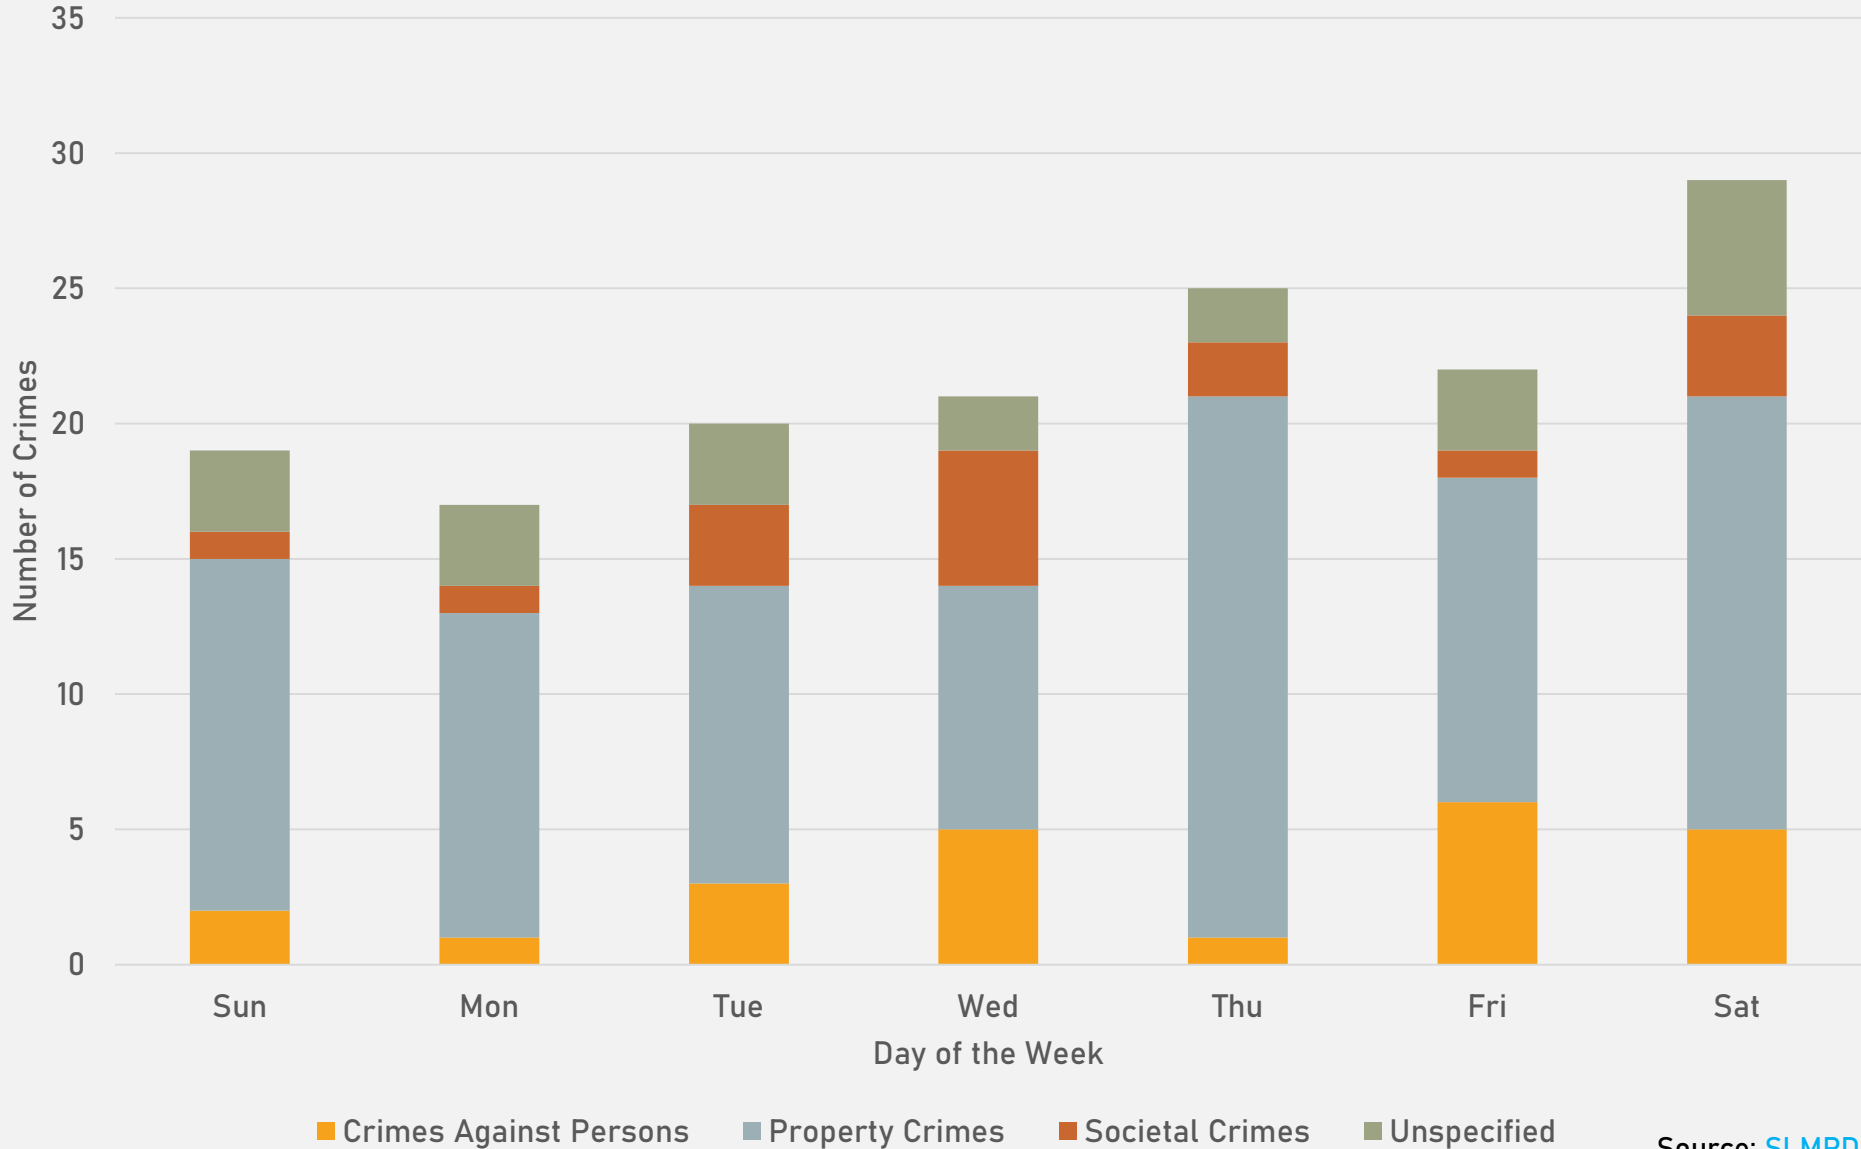

CENTRAL WEST END CRIMES BY DAY OF THE WEEK