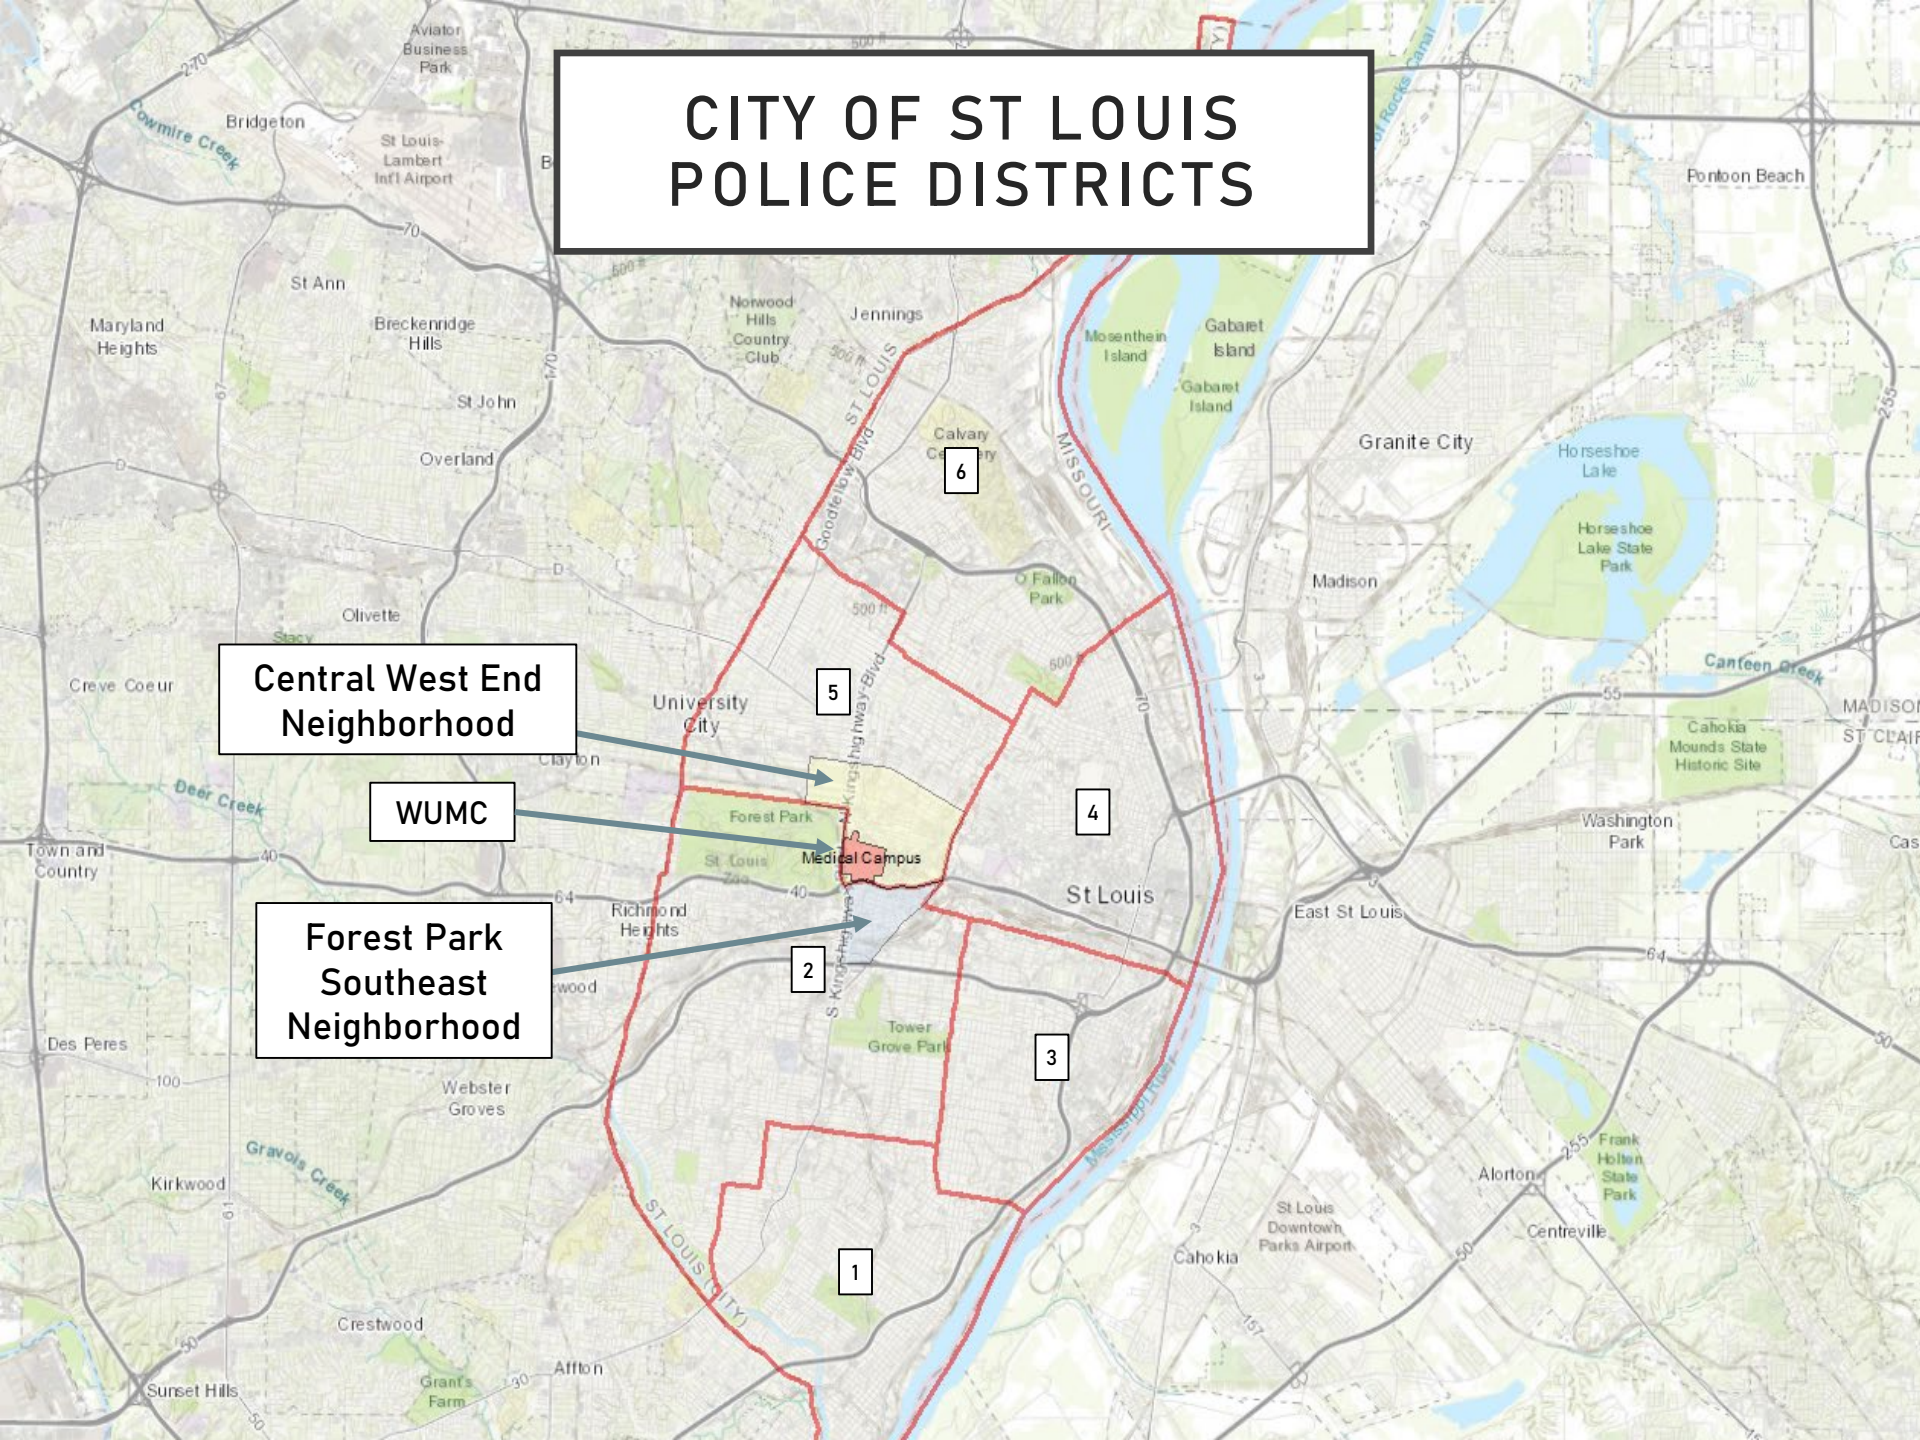

August 2024
Monthly Crime Report

**FOREST PARK SOUTHEAST
CENTRAL WEST END**

Washington University Medical Center

CITY OF ST LOUIS POLICE DISTRICTS

Central West End
Neighborhood

WUMC

Forest Park
Southeast
Neighborhood

DISTRICT 5 SUMMARY NOTES

There are 15 neighborhoods in District 5.

- Academy
 - Central West End
 - DeBaliviere Place
 - Fountain Park
 - Hamilton Heights
 - Kingsway East
 - Kingsway West
 - Lewis Place
 - Skinker-DeBaliviere
 - The Greater Ville
 - The Ville
 - Vandeventer
 - Visitation Park
 - Wells-Goodfellow
 - West End
- The **lowest number** of crimes in one neighborhood was 4 in Visitation Park
 - The **highest number** of crimes in one neighborhood was 148 in the Central West End
 - The average number of crimes per neighborhood was 43.8
 - The **lowest crime rate** per 100,000 in one neighborhood was 432.9 in Visitation Park
 - The **highest crime rate** per 100,000 in one neighborhood was 2841.74 in The Ville
 - The overall crime rate in District 5 was 1163.41

DISTRICT 2 SUMMARY NOTES

There are 19 neighborhoods in District 2.

- Botanical Heights
- Cheltenham
- Clayton-Tamm
- Clifton Heights
- Ellendale
- **Forest Park Southeast**
- Franz Park
- Hi-Pointe
- Kings Oak
- Lindenwood Park
- Northampton
- Shaw
- Southampton
- Southwest Garden
- St. Louis Hills
- The Hill
- Tiffany
- Tower Grove South
- Wydown-Skinker

- The **lowest number** of crimes in one neighborhood was 2 in Wydown-Skinker
- The **highest number** of crimes in one neighborhood was 123 in Tower Grove South
- The average number of crimes per neighborhood was 29.6
- The **lowest crime rate** per 100,000 in one neighborhood was 178.4 in Wydown-Skinker
- The **highest crime rate** per 100,000 in one neighborhood was 2622.9 in Forest Park Southeast
- The overall crime rate in District 2 was 726.4