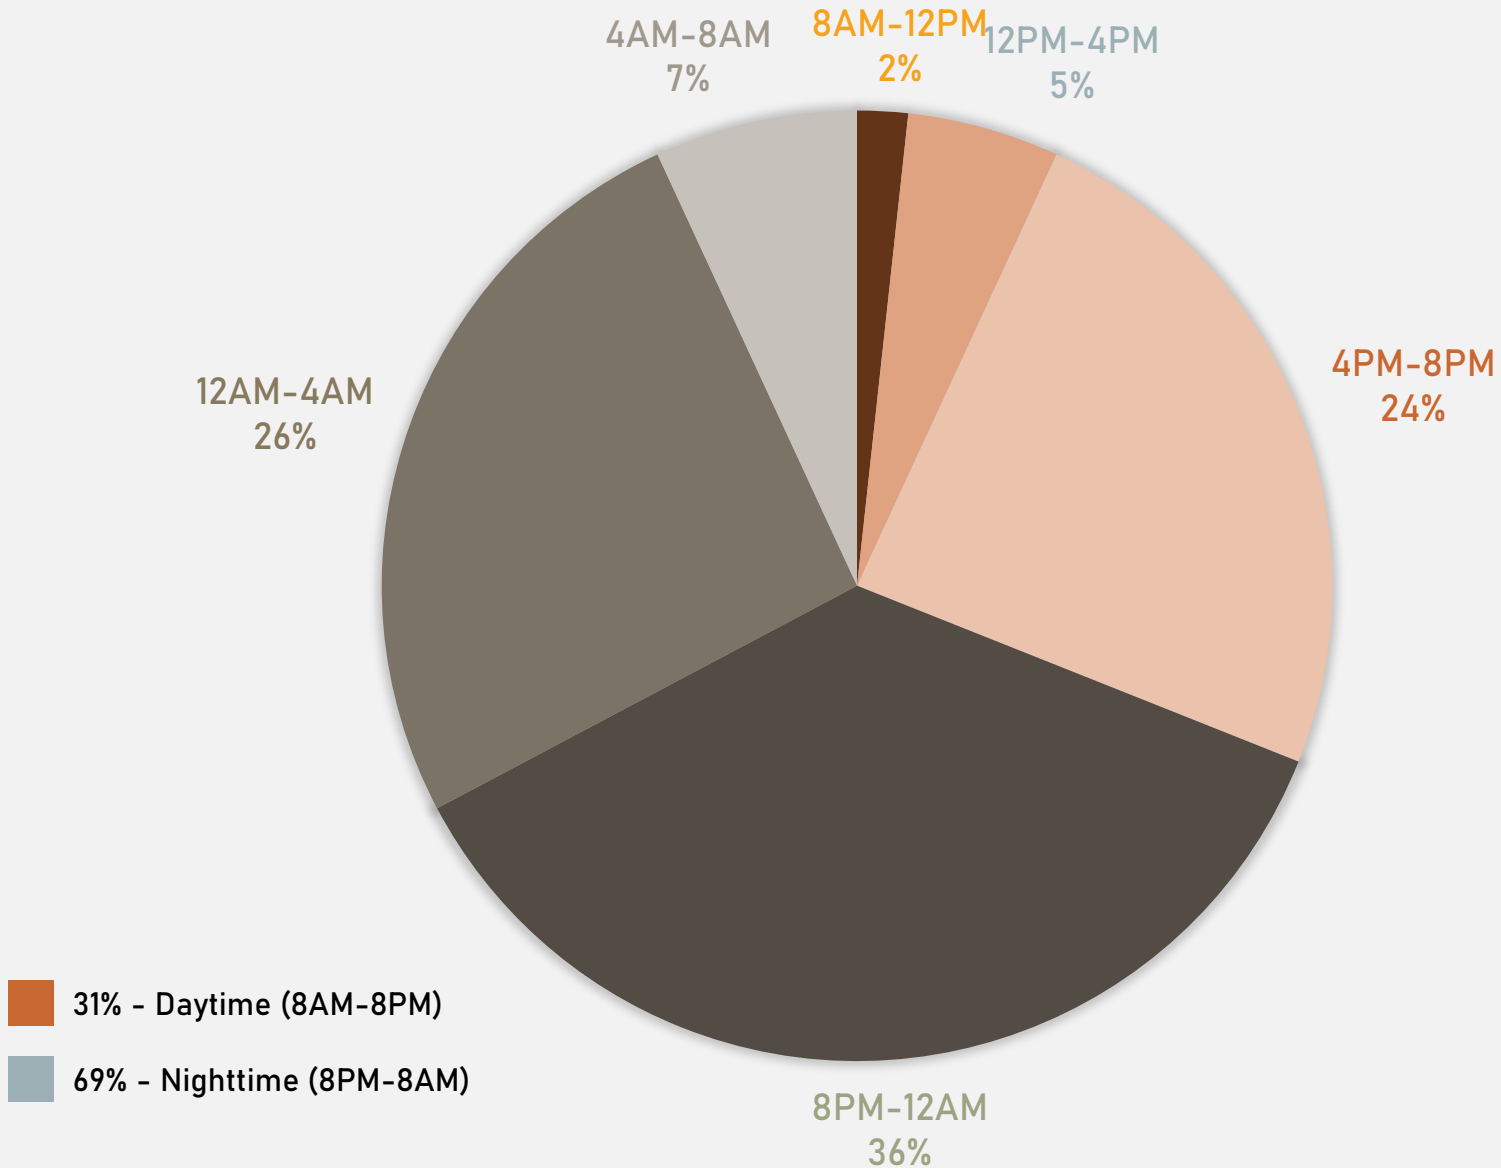

2024

Crimes	Jan	Feb	Mar	Apr	May	Jun	Jul	Aug	Total
Aggravated Assault	4	3	3	1	3	0	2	3	19
Arson	0	0	0	0	0	0	0	0	0
Burglary	1	1	1	1	2	6	3	1	16
Homicide	0	0	2	0	0	0	0	0	2
Larceny	10	16	12	10	29	26	36	17	166
Motor Vehicle Theft	4	2	6	4	6	5	8	5	40
Robbery	1	0	0	0	1	0	0	2	4
Total	20	22	24	16	41	37	49	28	237

FOREST PARK SOUTHEAST 2023 VS 2024

FOREST PARK SOUTHEAST CRIMES BY DAY OF THE WEEK

FOREST PARK SOUTHEAST CRIMES BY TIME OF DAY

FOREST PARK SOUTHEAST CRIMES BY DAY OF THE MONTH

**CENTRAL WEST END
NEIGHBORHOOD DETAIL**

CENTRAL WEST END SUMMARY NOTES

- 148 total crimes in August 2024
 - **Down 48%** compared to August 2023 (287 crimes)
 - 23 crimes against persons in August 2024
 - **Down 28%** compared to August 2023 (32 crimes)
- 1,383 total crimes so far in 2024
 - **Down 28%** compared to this time in 2023 (1,909 crimes)
 - 180 crimes against persons so far in 2024
 - **Down 10%** compared to this time in 2023 (200 crimes)