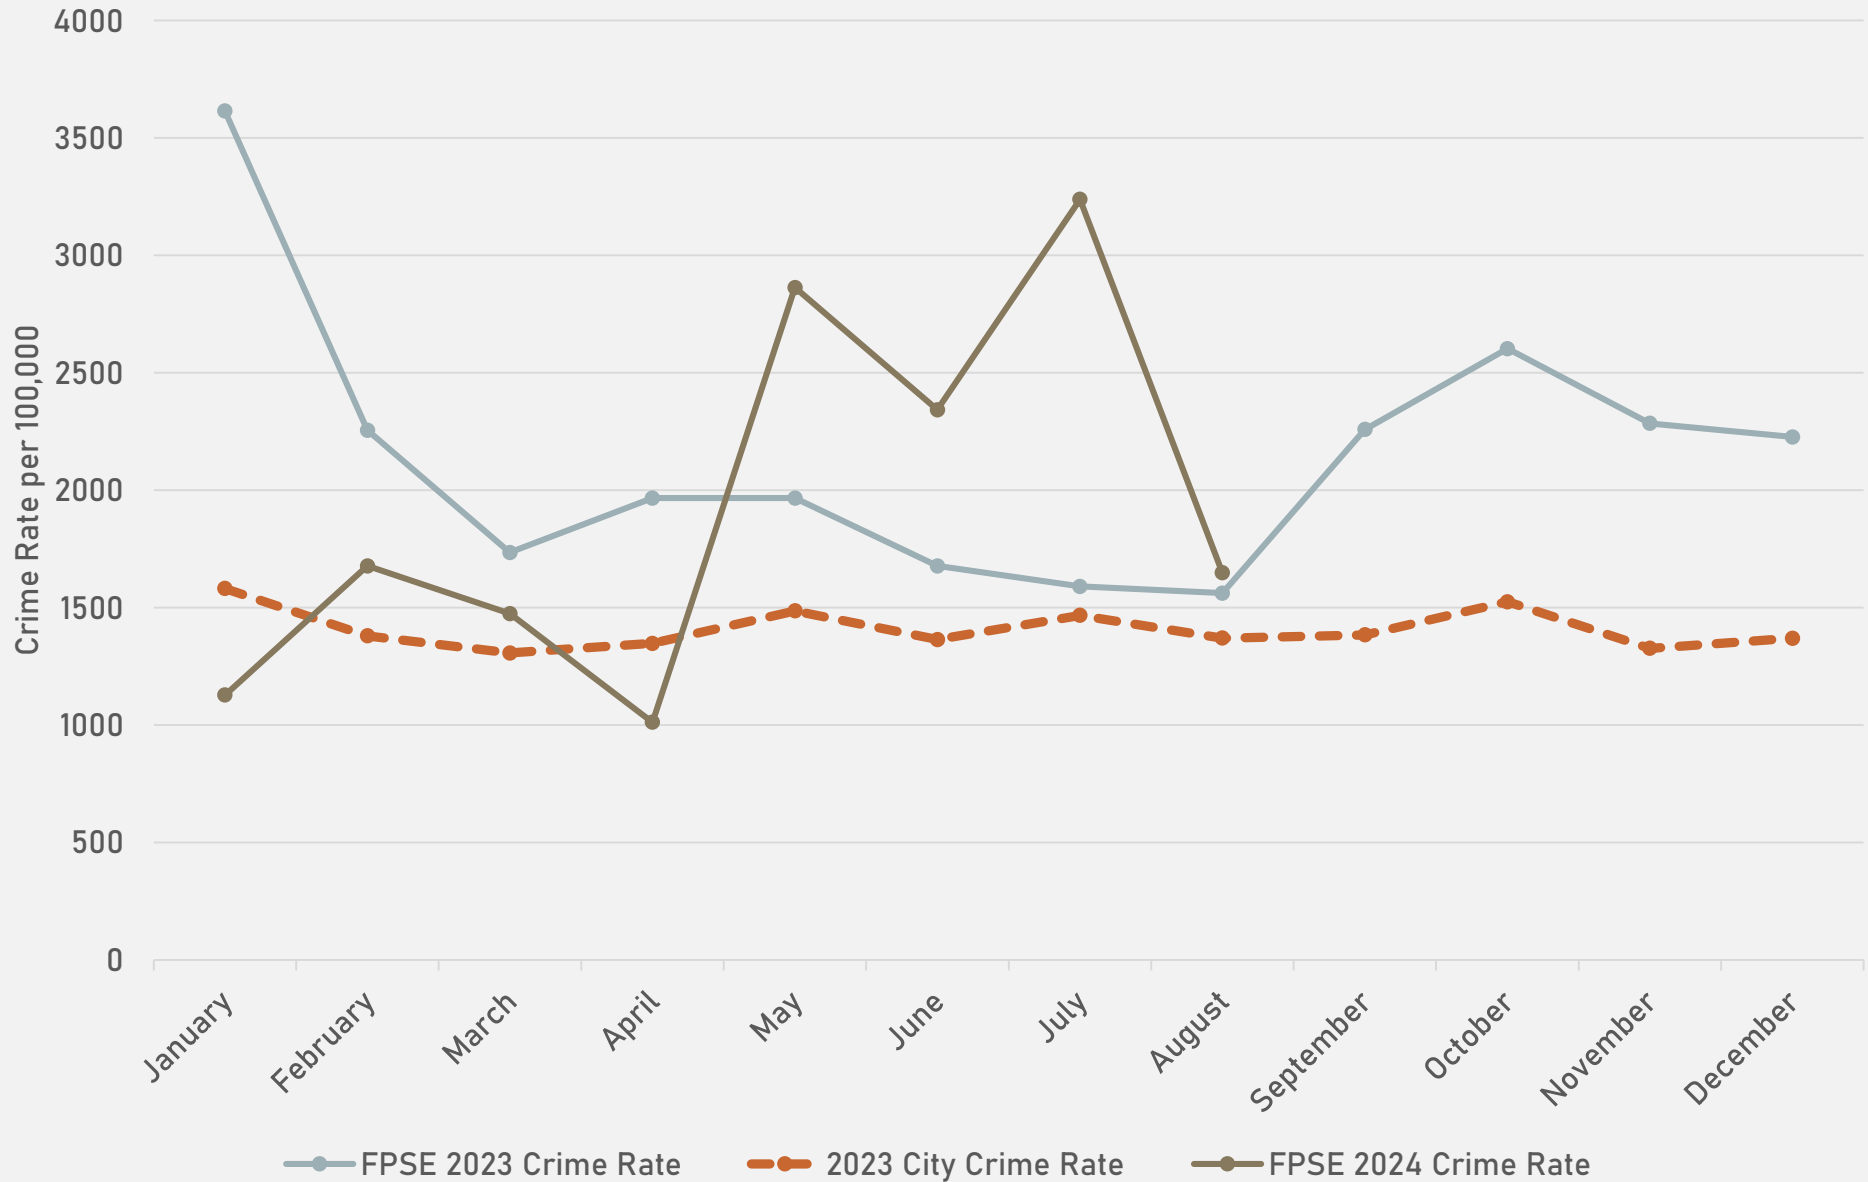

DISTRICT 5 SUMMARY NOTES

There are 15 neighborhoods in District 5.

- Academy
 - Central West End
 - DeBaliviere Place
 - Fountain Park
 - Hamilton Heights
 - Kingsway East
 - Kingsway West
 - Lewis Place
 - Skinker-DeBaliviere
 - The Greater Ville
 - The Ville
 - Vandeventer
 - Visitation Park
 - Wells-Goodfellow
 - West End
- The **lowest number** of crimes in one neighborhood was 4 in Visitation Park
 - The **highest number** of crimes in one neighborhood was 148 in the Central West End
 - The average number of crimes per neighborhood was 43.8
 - The **lowest crime rate** per 100,000 in one neighborhood was 432.9 in Visitation Park
 - The **highest crime rate** per 100,000 in one neighborhood was 2841.74 in The Ville
 - The overall crime rate in District 5 was 1163.41

- The **lowest number** of crimes in one neighborhood was 2 in Wydown-Skinker
- The **highest number** of crimes in one neighborhood was 123 in Tower Grove South
- The average number of crimes per neighborhood was 29.6
- The **lowest crime rate** per 100,000 in one neighborhood was 178.4 in Wydown-Skinker
- The **highest crime rate** per 100,000 in one neighborhood was 2622.9 in Forest Park Southeast
- The overall crime rate in District 2 was 726.4

*Southampton is split between District 2 and District 1.

NEIGHBORHOODS VS CITY CRIME RATE OVER THE PAST YEAR

**FOREST PARK SOUTHEAST
NEIGHBORHOOD DETAIL**

FOREST PARK SOUTHEAST SUMMARY NOTES

- 57 total crimes in August 2024
 - **Down 7%** compared to August 2023 (61 crimes)
 - 5 crimes against persons in August 2024
 - **Up 25%** compared to August 2023 (4 crimes)
- 550 total crimes so far in 2024
 - **Down 9%** compared to this time in 2023 (606 crimes)
 - 54 crimes against persons so far in 2024
 - **Up 20%** compared to this time in 2023 (45 crimes)