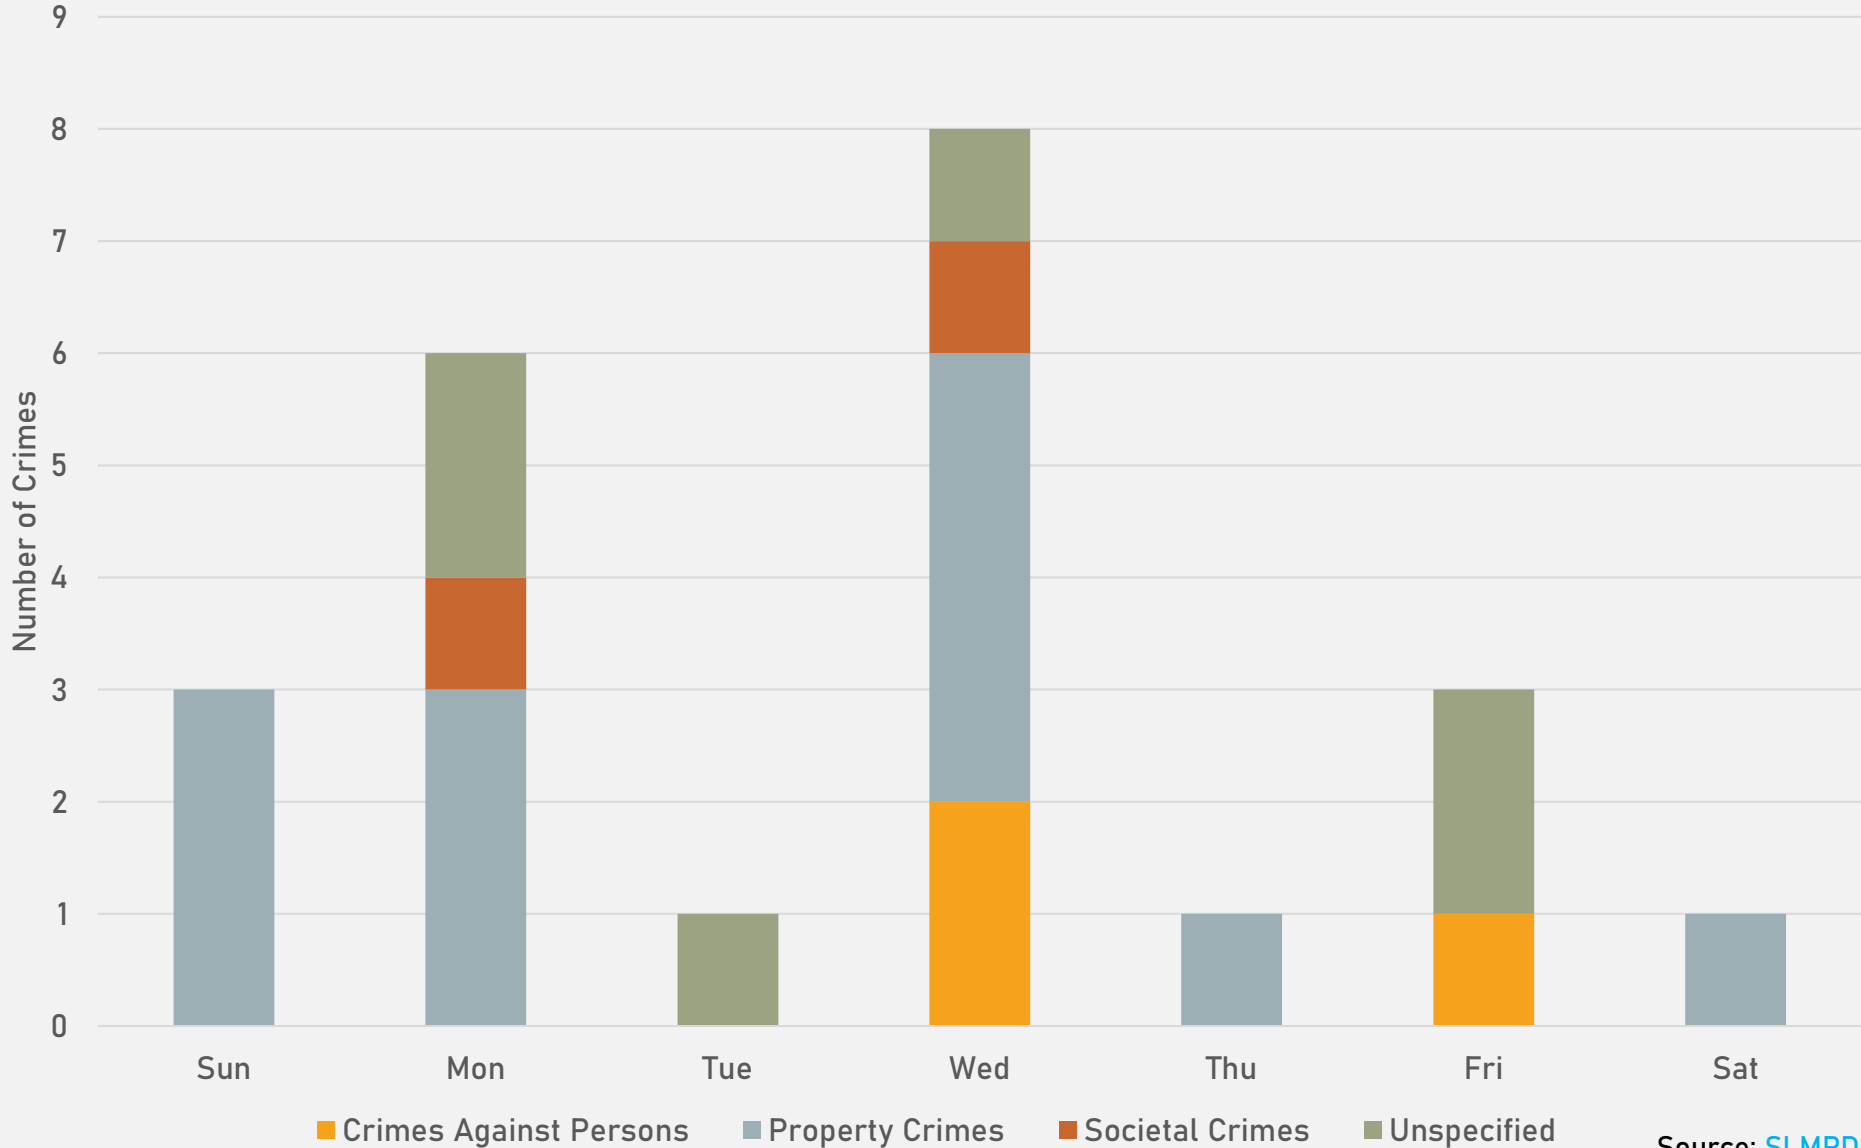

FOREST PARK SOUTHEAST CRIMES BY DAY OF THE WEEK