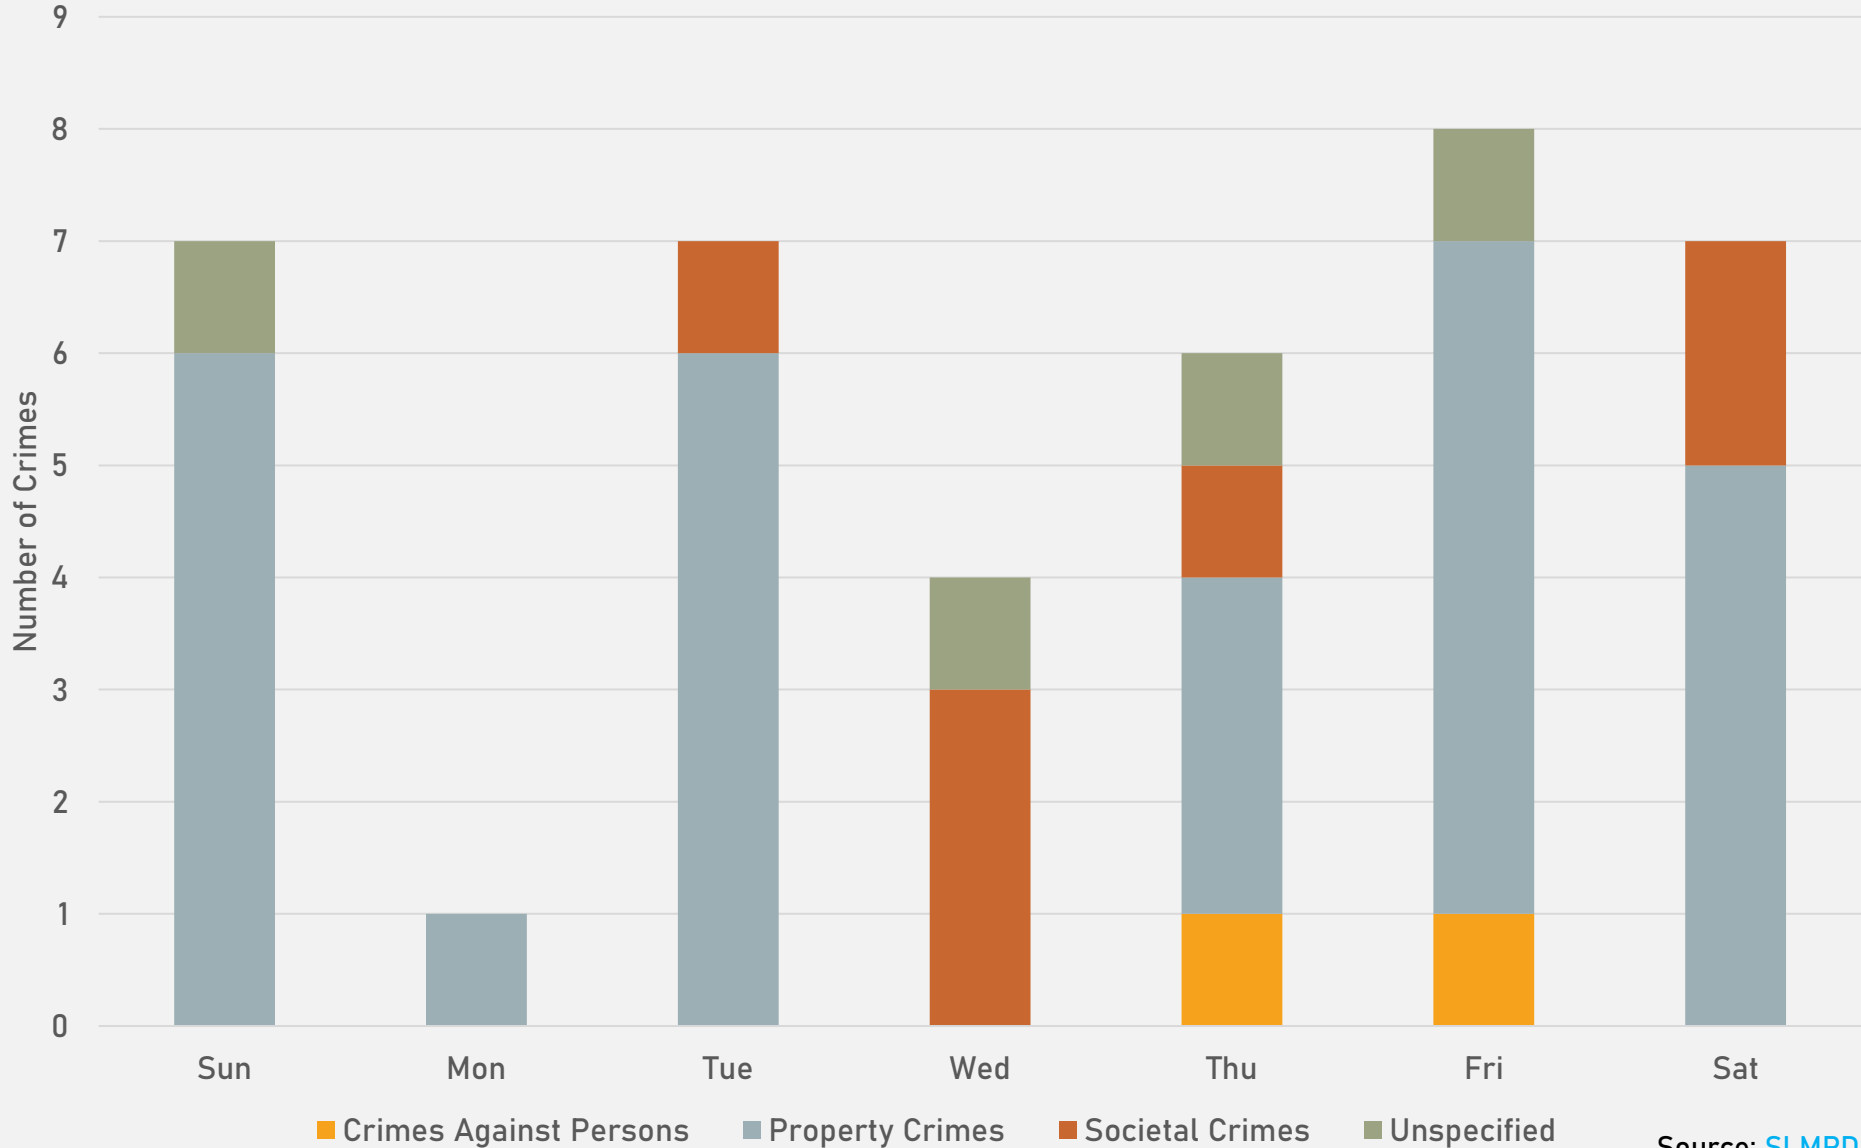

## CENTRAL WEST END SUMMARY NOTES

- 159 total crimes in December 2024
  - **Down 39%** compared to December 2023 (259 crimes)
  - 17 crimes against persons in December 2024
    - **Down 47%** compared to December 2023 (32 crimes)
- 2,161 total crimes so far in 2024
  - **Down 13%** compared to this time in 2023 (2,480 crimes)
  - 166 crimes against persons so far in 2024
    - **Down 46%** compared to this time in 2023 (308 crimes)

# CENTRAL WEST END YEAR TO YEAR COMPARISON

2023

Crimes	Jan	Feb	Mar	Apr	May	Jun	Jul	Aug	Sep	Oct	Nov	Dec	Total
Aggravated Assault	7	9	6	5	8	12	4	8	7	5	2	7	80
Arson	0	0	1	0	0	2	0	0	0	0	0	0	3
Burglary	6	7	9	9	7	6	23	12	8	4	4	5	100
Homicide	0	0	0	0	2	0	0	0	1	0	0	0	3
Larceny	98	58	57	44	70	59	73	65	83	48	56	57	768
Motor Vehicle Theft	36	30	21	21	29	37	52	39	29	26	20	27	367
Robbery	1	4	2	1	3	0	1	4	3	5	3	3	30
<b>Total</b>	<b>148</b>	<b>108</b>	<b>96</b>	<b>80</b>	<b>119</b>	<b>116</b>	<b>153</b>	<b>128</b>	<b>131</b>	<b>88</b>	<b>85</b>	<b>99</b>	<b>1351</b>

2024

Crimes	Jan	Feb	Mar	Apr	May	Jun	Jul	Aug	Sep	Oct	Nov	Dec	Total
Aggravated Assault	0	7	0	5	6	8	0	4	2	10	6	3	51
Arson	1	0	0	0	0	0	0	0	0	0	0	0	1
Burglary	9	10	9	8	6	10	6	5	5	6	6	1	81
Homicide	0	1	0	0	0	0	0	0	0	0	0	0	1
Larceny	52	37	35	53	47	63	68	37	62	39	85	59	637
Motor Vehicle Theft	16	27	9	26	16	22	17	16	17	11	6	22	205
Robbery	2	5	0	2	3	4	0	2	3	2	1	1	25
<b>Total</b>	<b>80</b>	<b>87</b>	<b>53</b>	<b>94</b>	<b>78</b>	<b>107</b>	<b>91</b>	<b>64</b>	<b>89</b>	<b>68</b>	<b>104</b>	<b>86</b>	<b>1001</b>

# CENTRAL WEST END CRIMES BY DAY OF THE WEEK