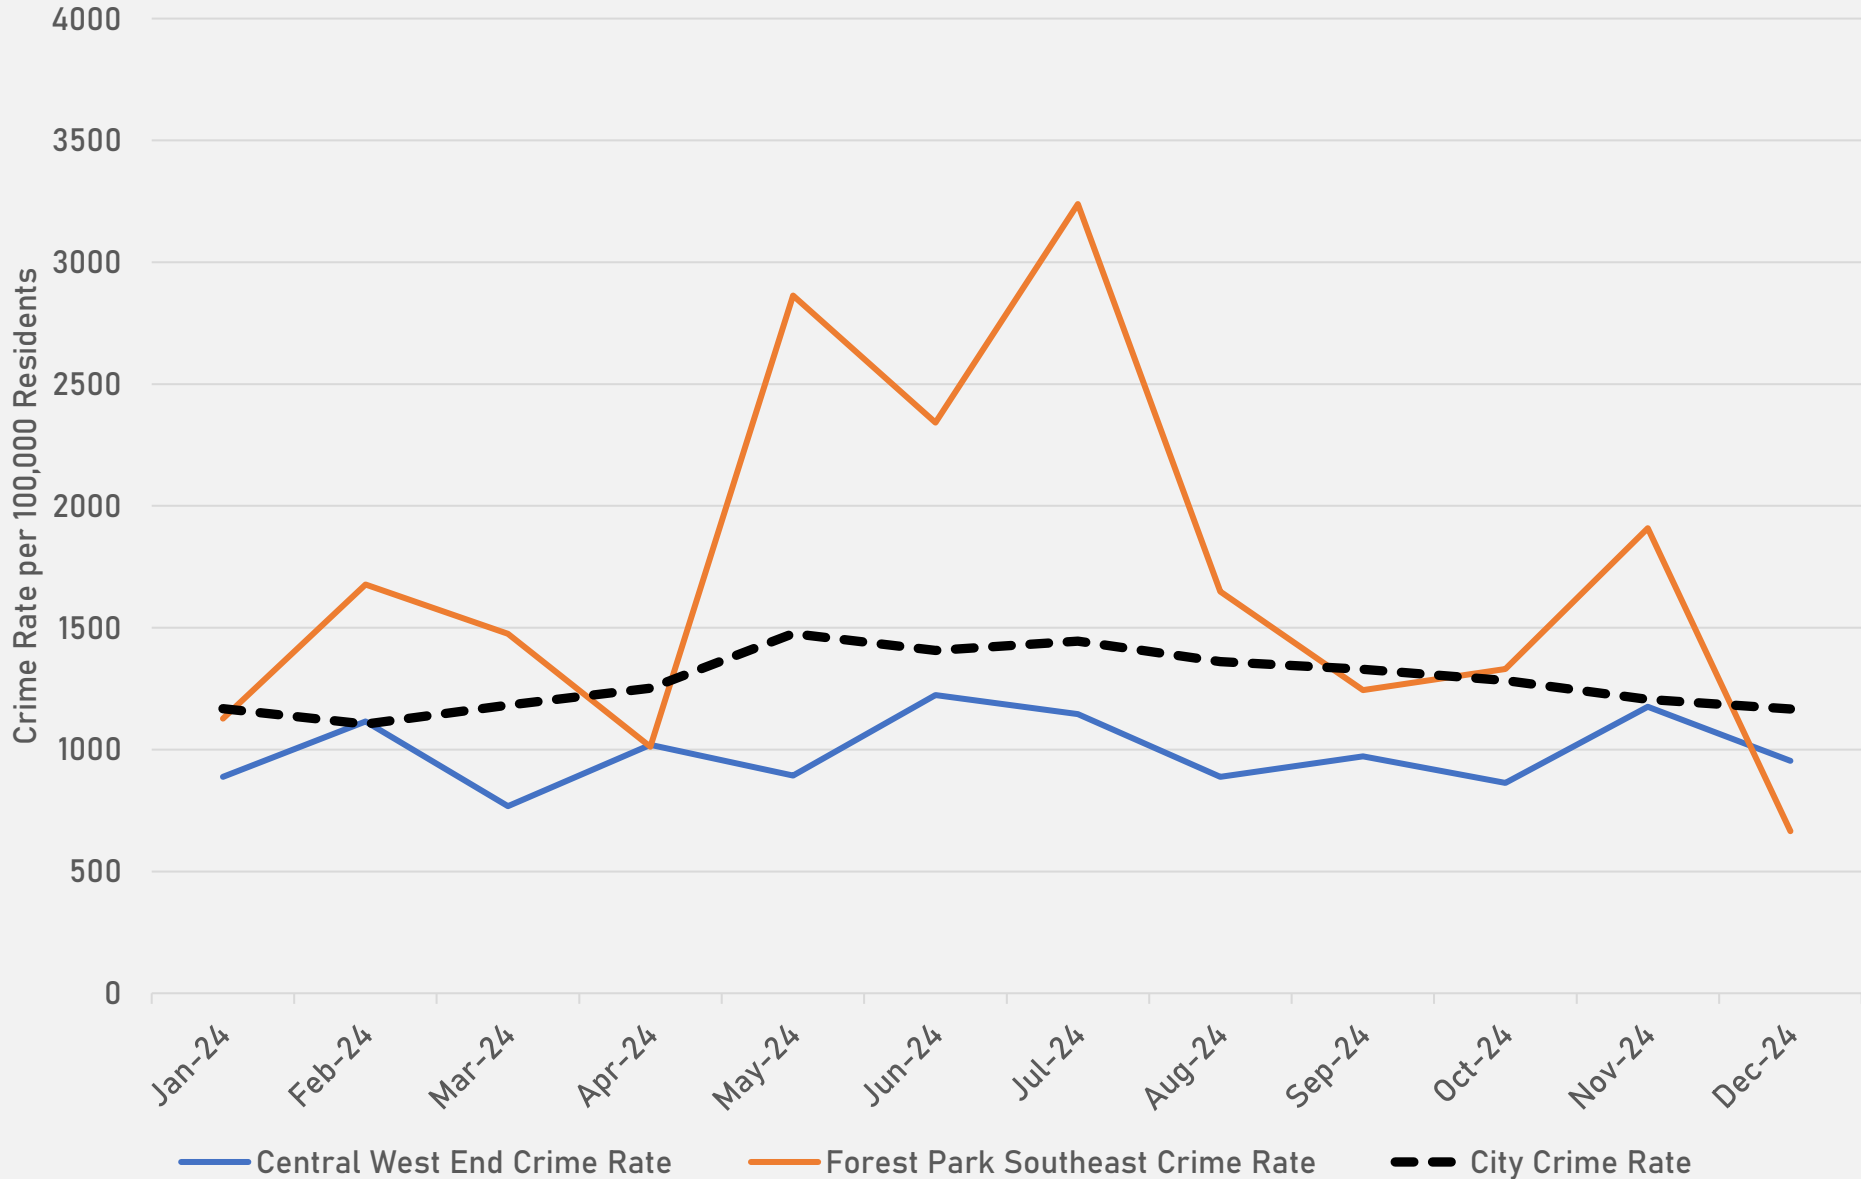

NEIGHBORHOODS VS CITY CRIME RATE OVER THE PAST YEAR