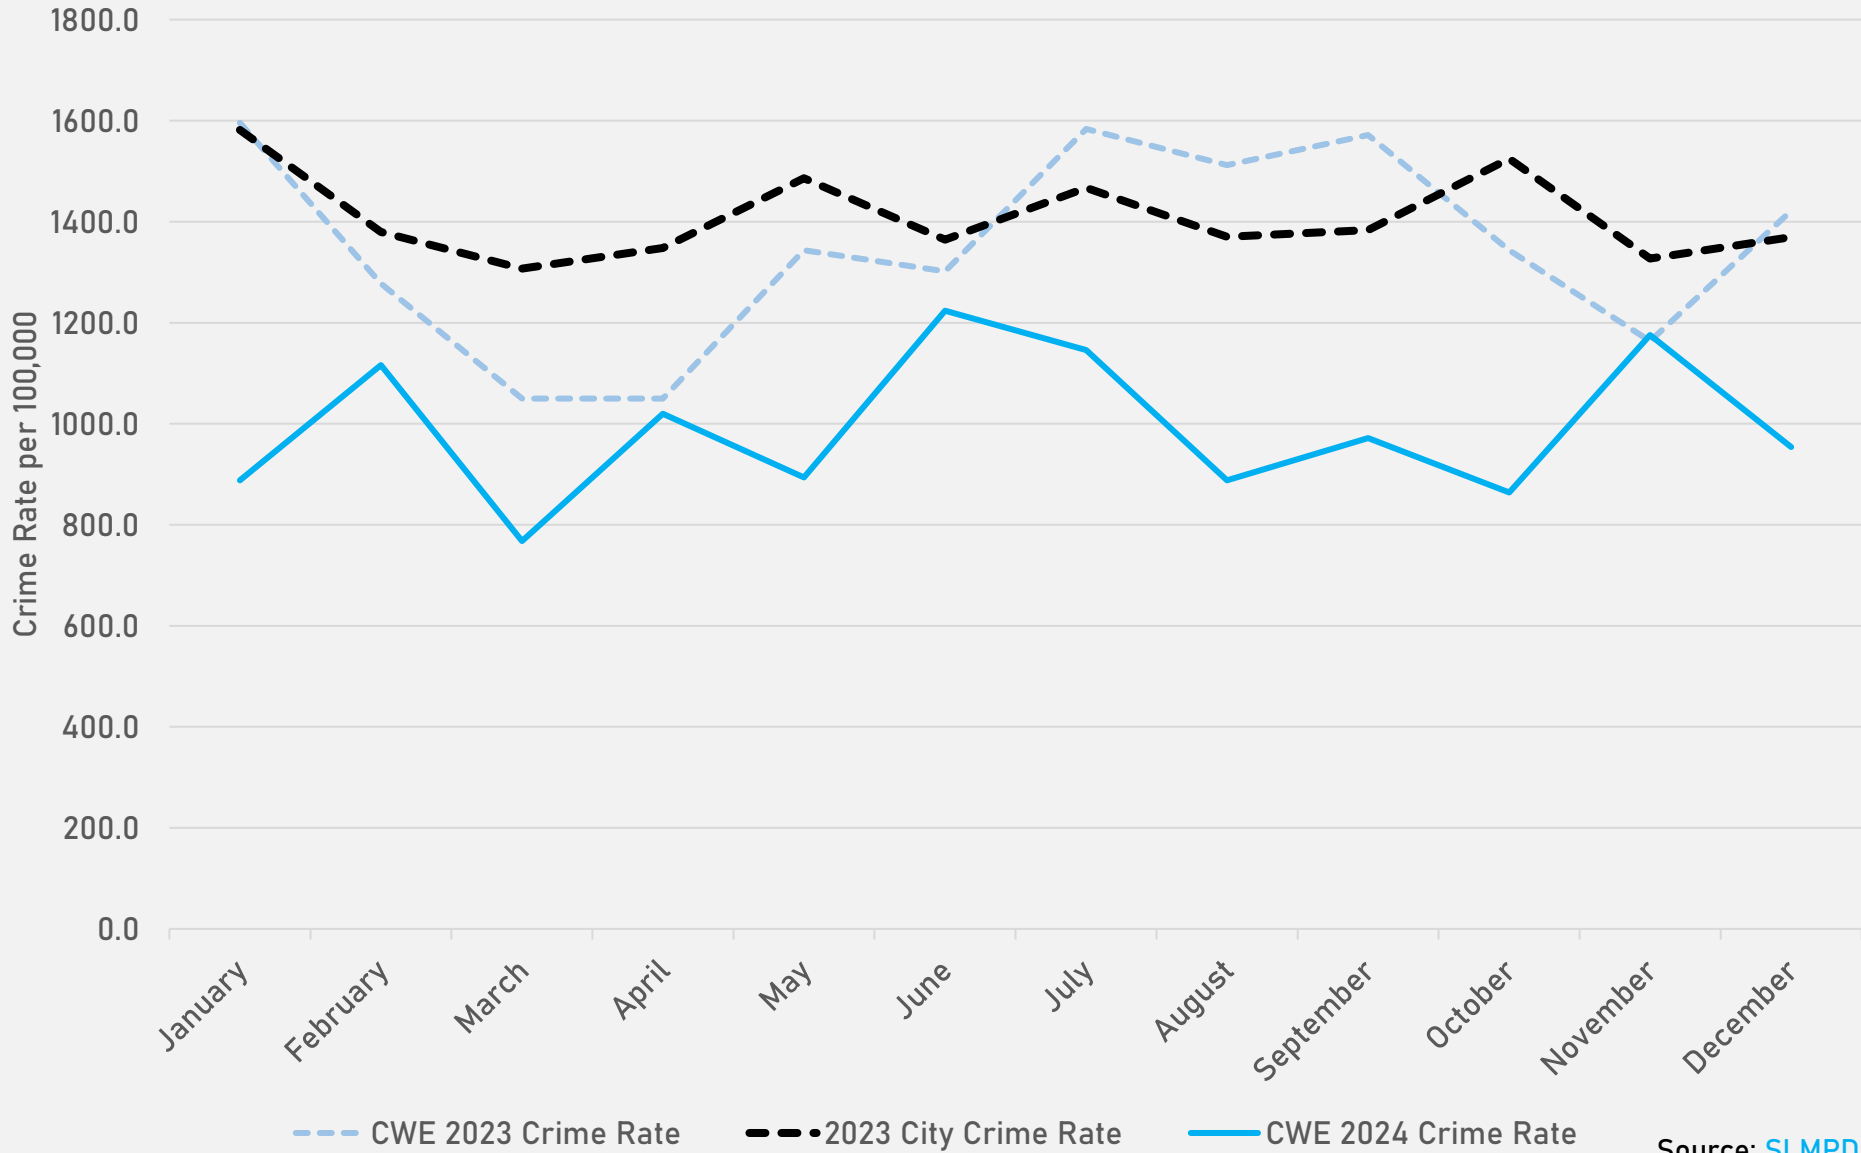

CENTRAL WEST END YEAR TO YEAR COMPARISON

2023

Crimes	Jan	Feb	Mar	Apr	May	Jun	Jul	Aug	Sep	Oct	Nov	Dec	Total
Aggravated Assault	7	9	6	5	8	12	4	8	7	5	2	7	80
Arson	0	0	1	0	0	2	0	0	0	0	0	0	3
Burglary	6	7	9	9	7	6	23	12	8	4	4	5	100
Homicide	0	0	0	0	2	0	0	0	1	0	0	0	3
Larceny	98	58	57	44	70	59	73	65	83	48	56	57	768
Motor Vehicle Theft	36	30	21	21	29	37	52	39	29	26	20	27	367
Robbery	1	4	2	1	3	0	1	4	3	5	3	3	30
Total	148	108	96	80	119	116	153	128	131	88	85	99	1351

2024

Crimes	Jan	Feb	Mar	Apr	May	Jun	Jul	Aug	Sep	Oct	Nov	Dec	Total
Aggravated Assault	0	7	0	5	6	8	0	4	2	10	6	3	51
Arson	1	0	0	0	0	0	0	0	0	0	0	0	1
Burglary	9	10	9	8	6	10	6	5	5	6	6	1	81
Homicide	0	1	0	0	0	0	0	0	0	0	0	0	1
Larceny	52	37	35	53	47	63	68	37	62	39	85	59	637
Motor Vehicle Theft	16	27	9	26	16	22	17	16	17	11	6	22	205
Robbery	2	5	0	2	3	4	0	2	3	2	1	1	25
Total	80	87	53	94	78	107	91	64	89	68	104	86	1001

CENTRAL WEST END 2023 VS 2024