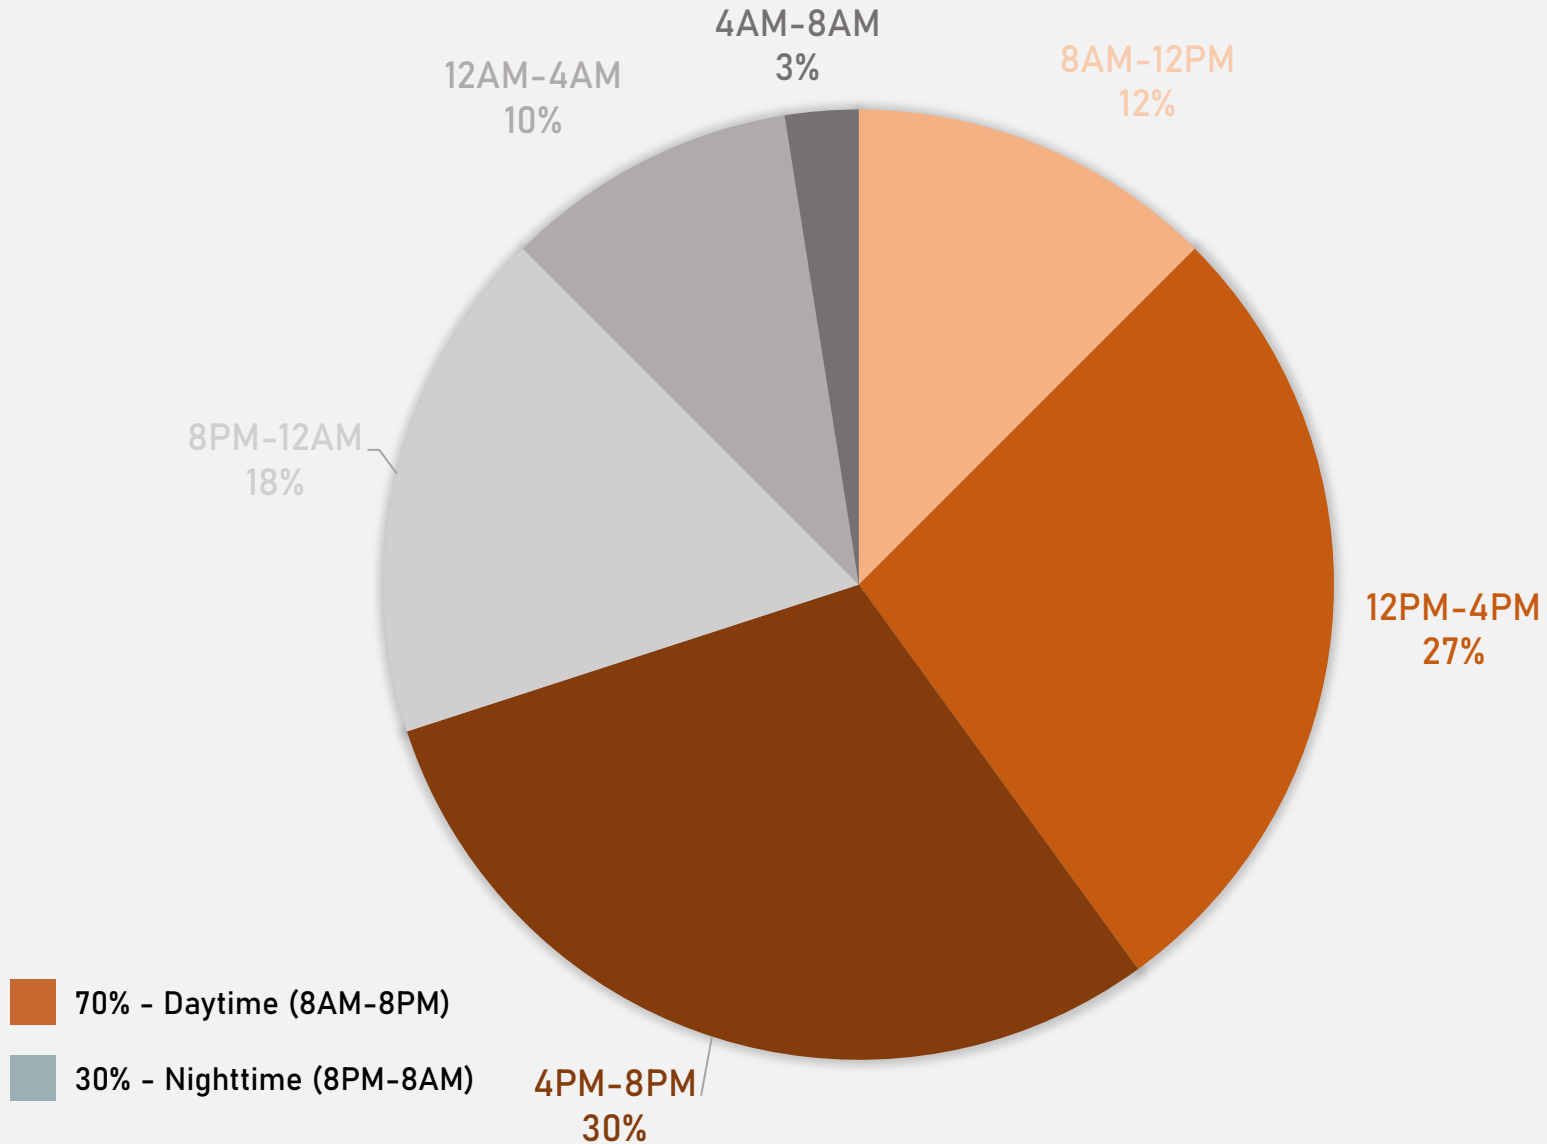

CENTRAL WEST END CRIMES BY TIME OF DAY