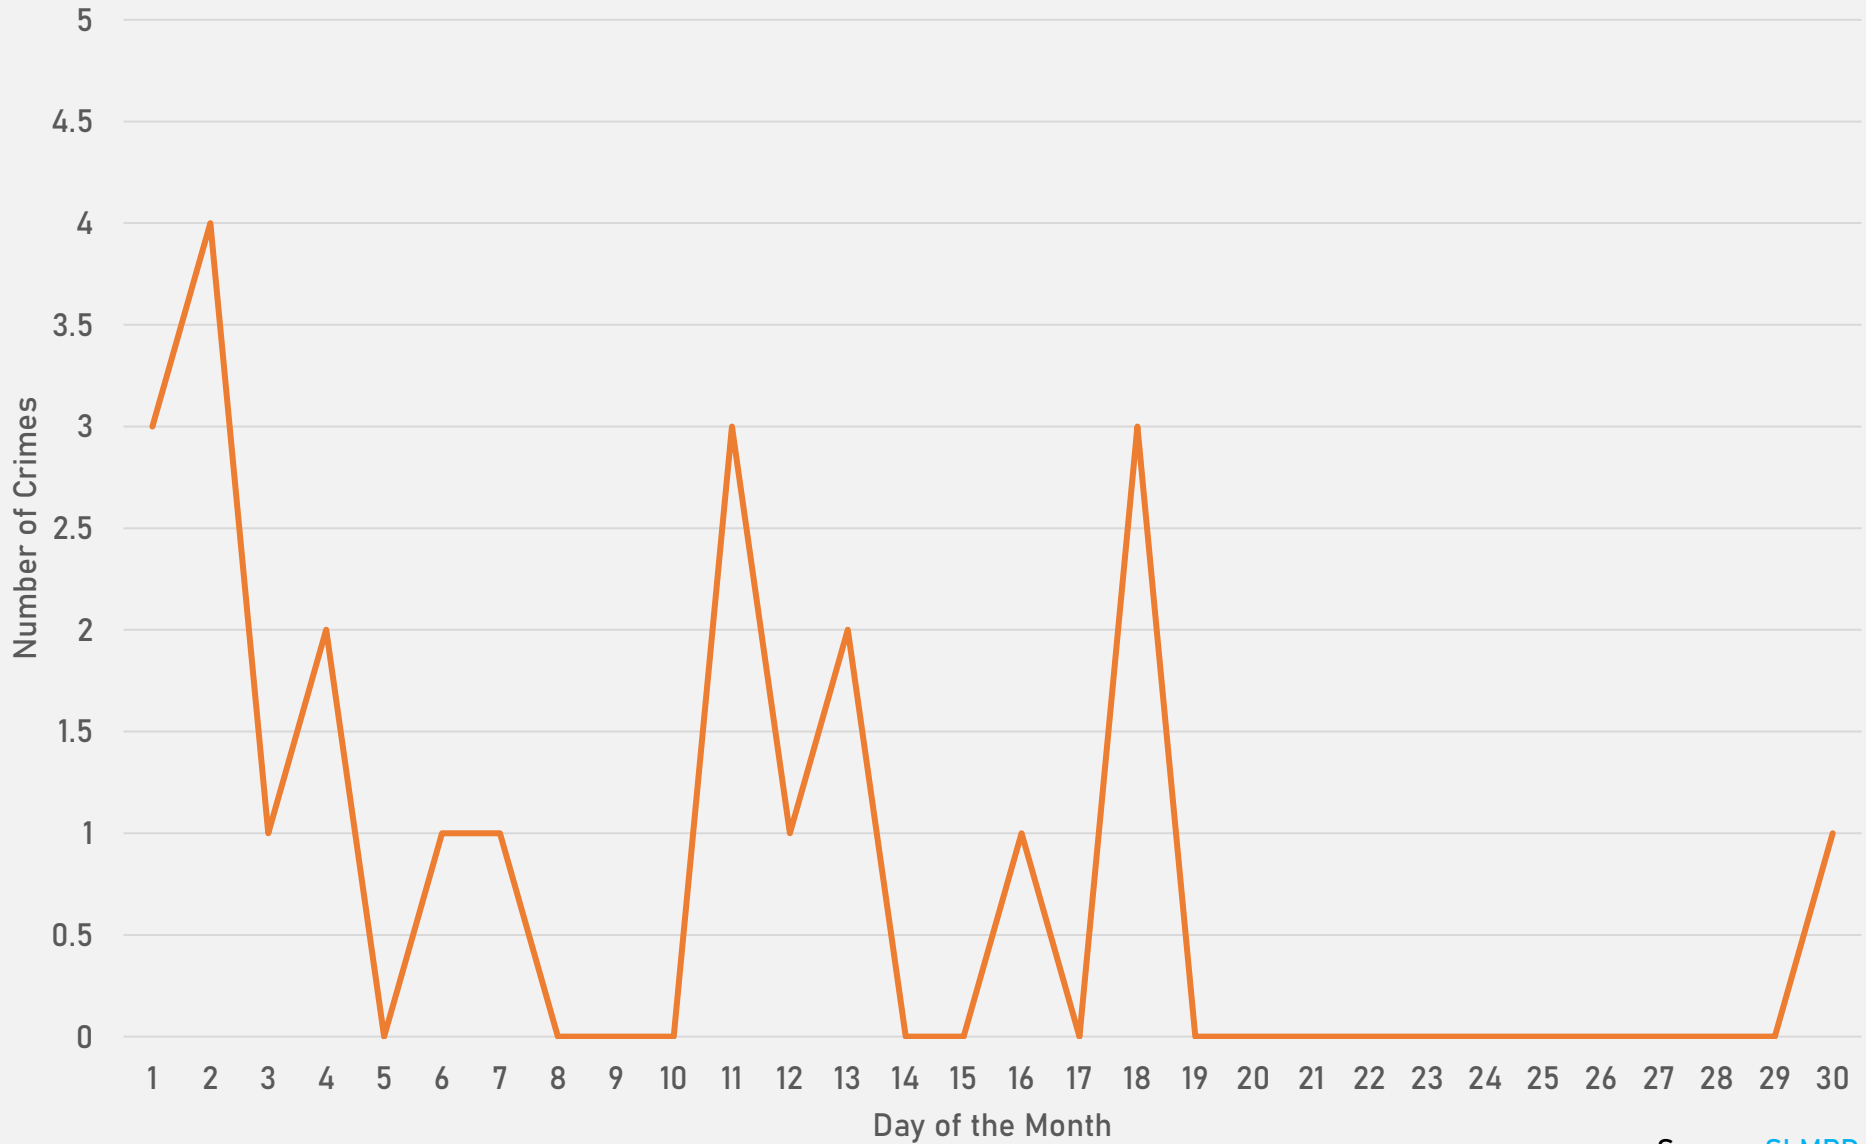

FOREST PARK SOUTHEAST CRIMES BY DAY OF THE MONTH