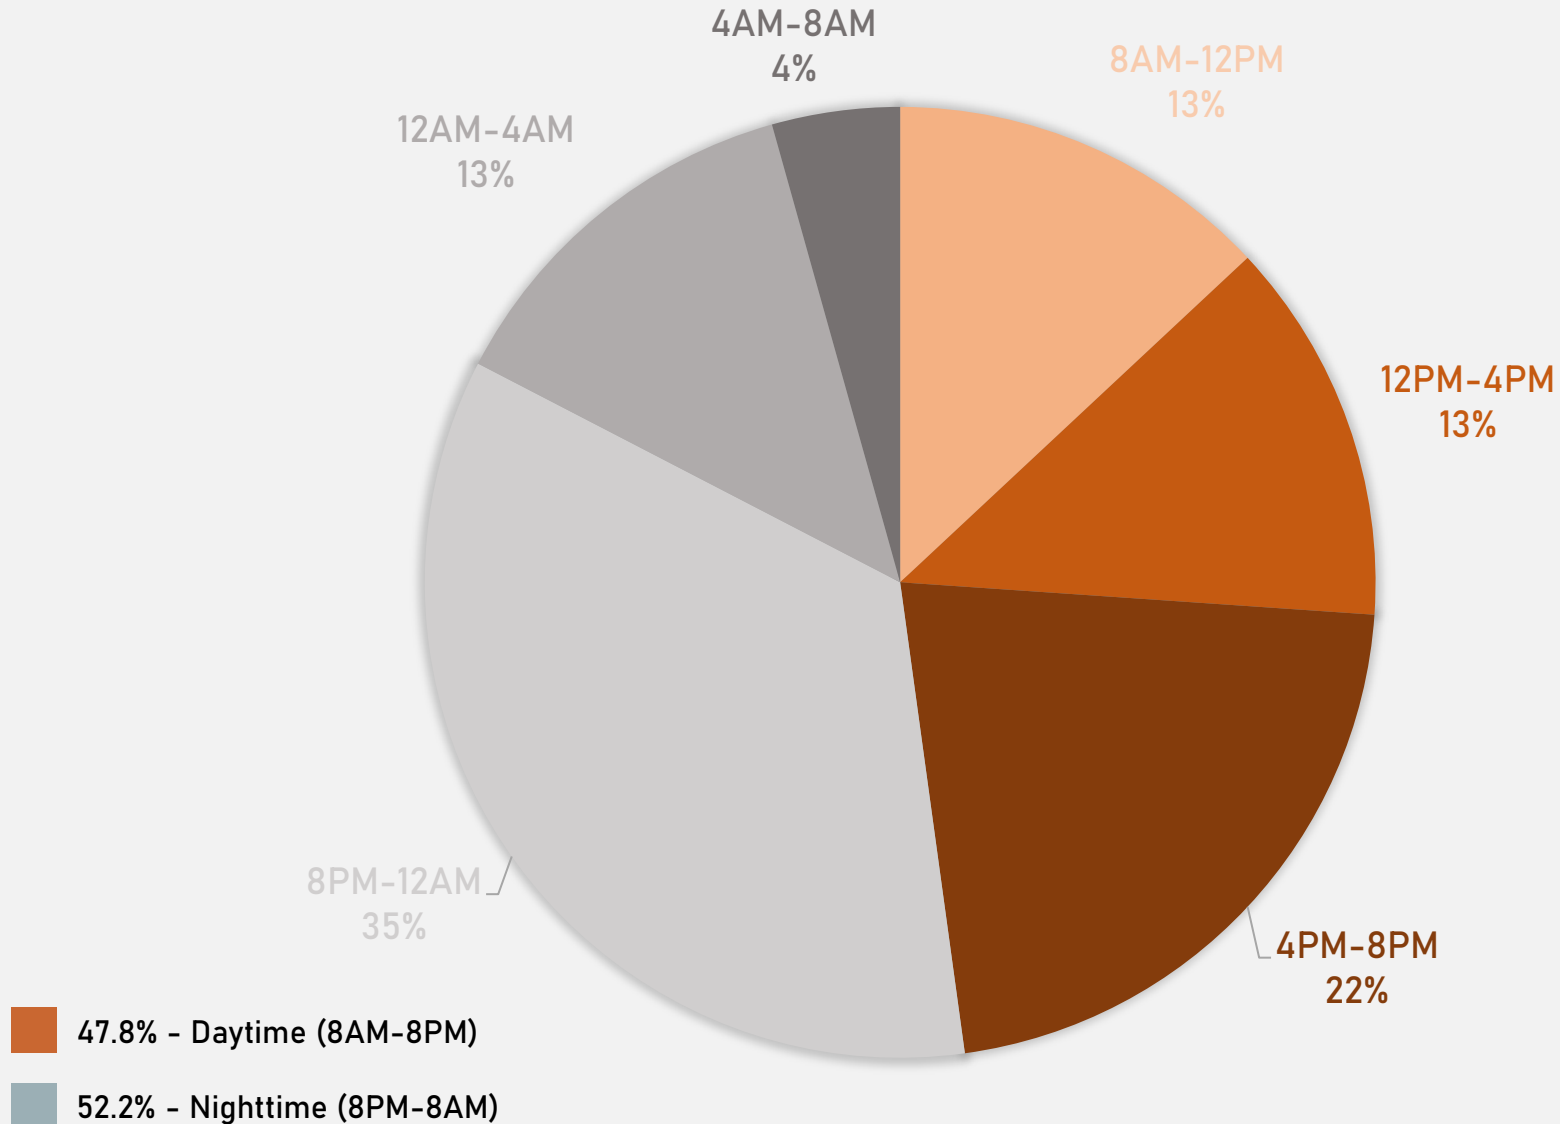

FOREST PARK SOUTHEAST CRIMES BY TIME OF DAY