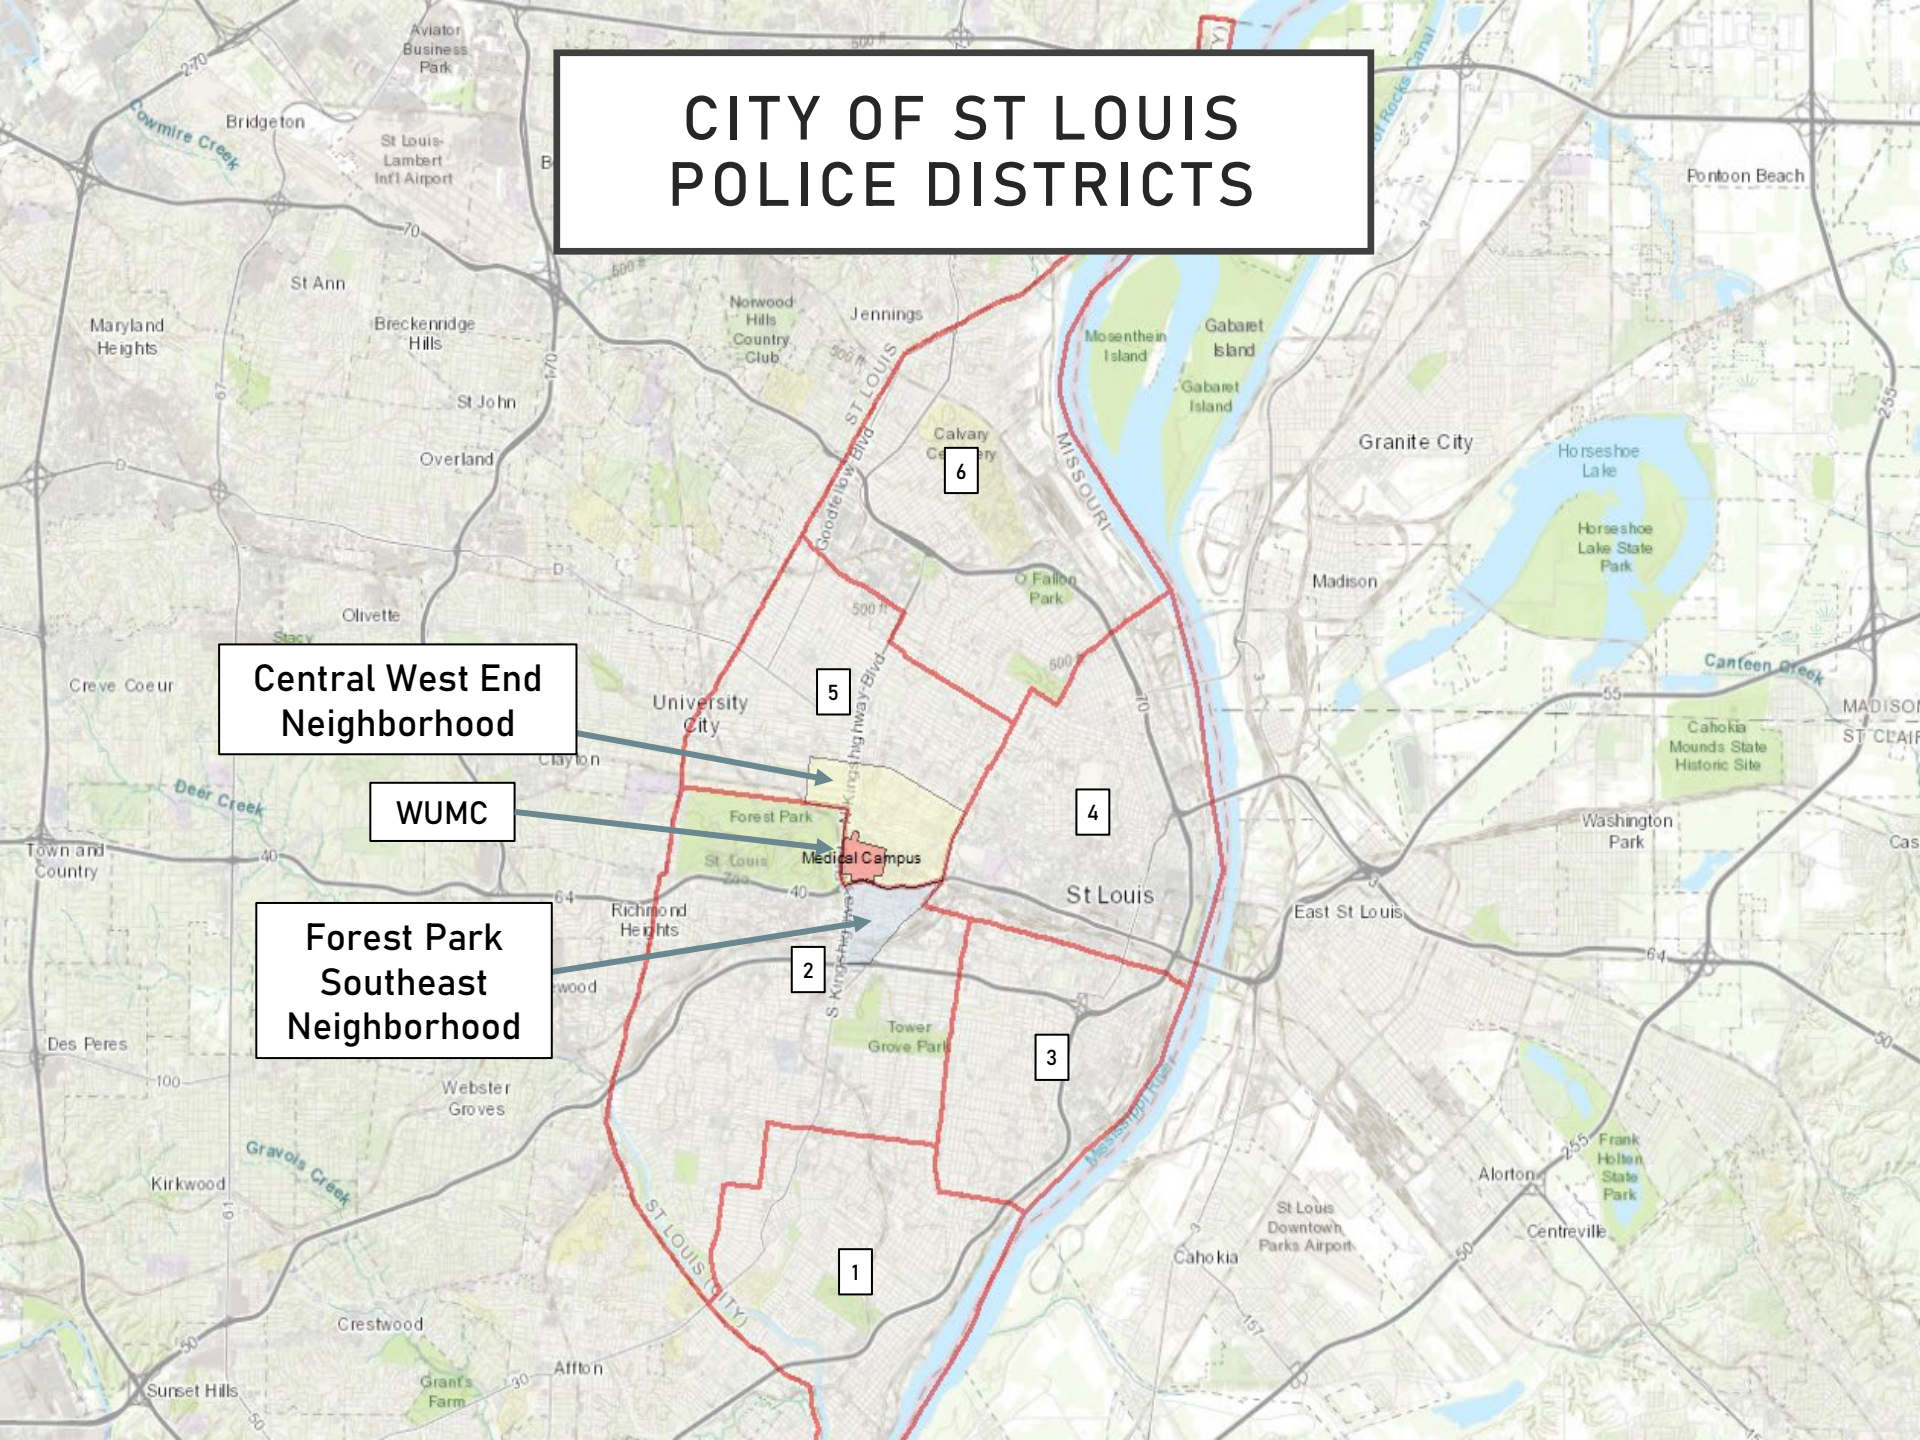

December 2024  
Monthly Crime Report

**FOREST PARK SOUTHEAST  
CENTRAL WEST END**

Washington University Medical Center

# CITY OF ST LOUIS POLICE DISTRICTS

Central West End  
Neighborhood

WUMC

Forest Park  
Southeast  
Neighborhood

# DISTRICT 5 SUMMARY NOTES

There are 15 neighborhoods in District 5.

- Academy
- Central West End
- DeBaliviere Place
- Fountain Park
- Hamilton Heights
- Kingsway East
- Kingsway West
- Lewis Place
- Skinker-DeBaliviere
- The Greater Ville
- The Ville
- Vandeventer
- Visitation Park
- Wells-Goodfellow
- West End

- The **lowest number** of crimes in one neighborhood was 4 in Visitation Park
- The **highest number** of crimes in one neighborhood was 159 in the Central West End
- The average number of crimes per neighborhood was 40.7
- The **lowest crime rate** per 100,000 in one neighborhood was 432.9 in Visitation Park
- The **highest crime rate** per 100,000 in one neighborhood was 1878.5 in Fountain Park
- The overall crime rate in District 5 was 1080.3