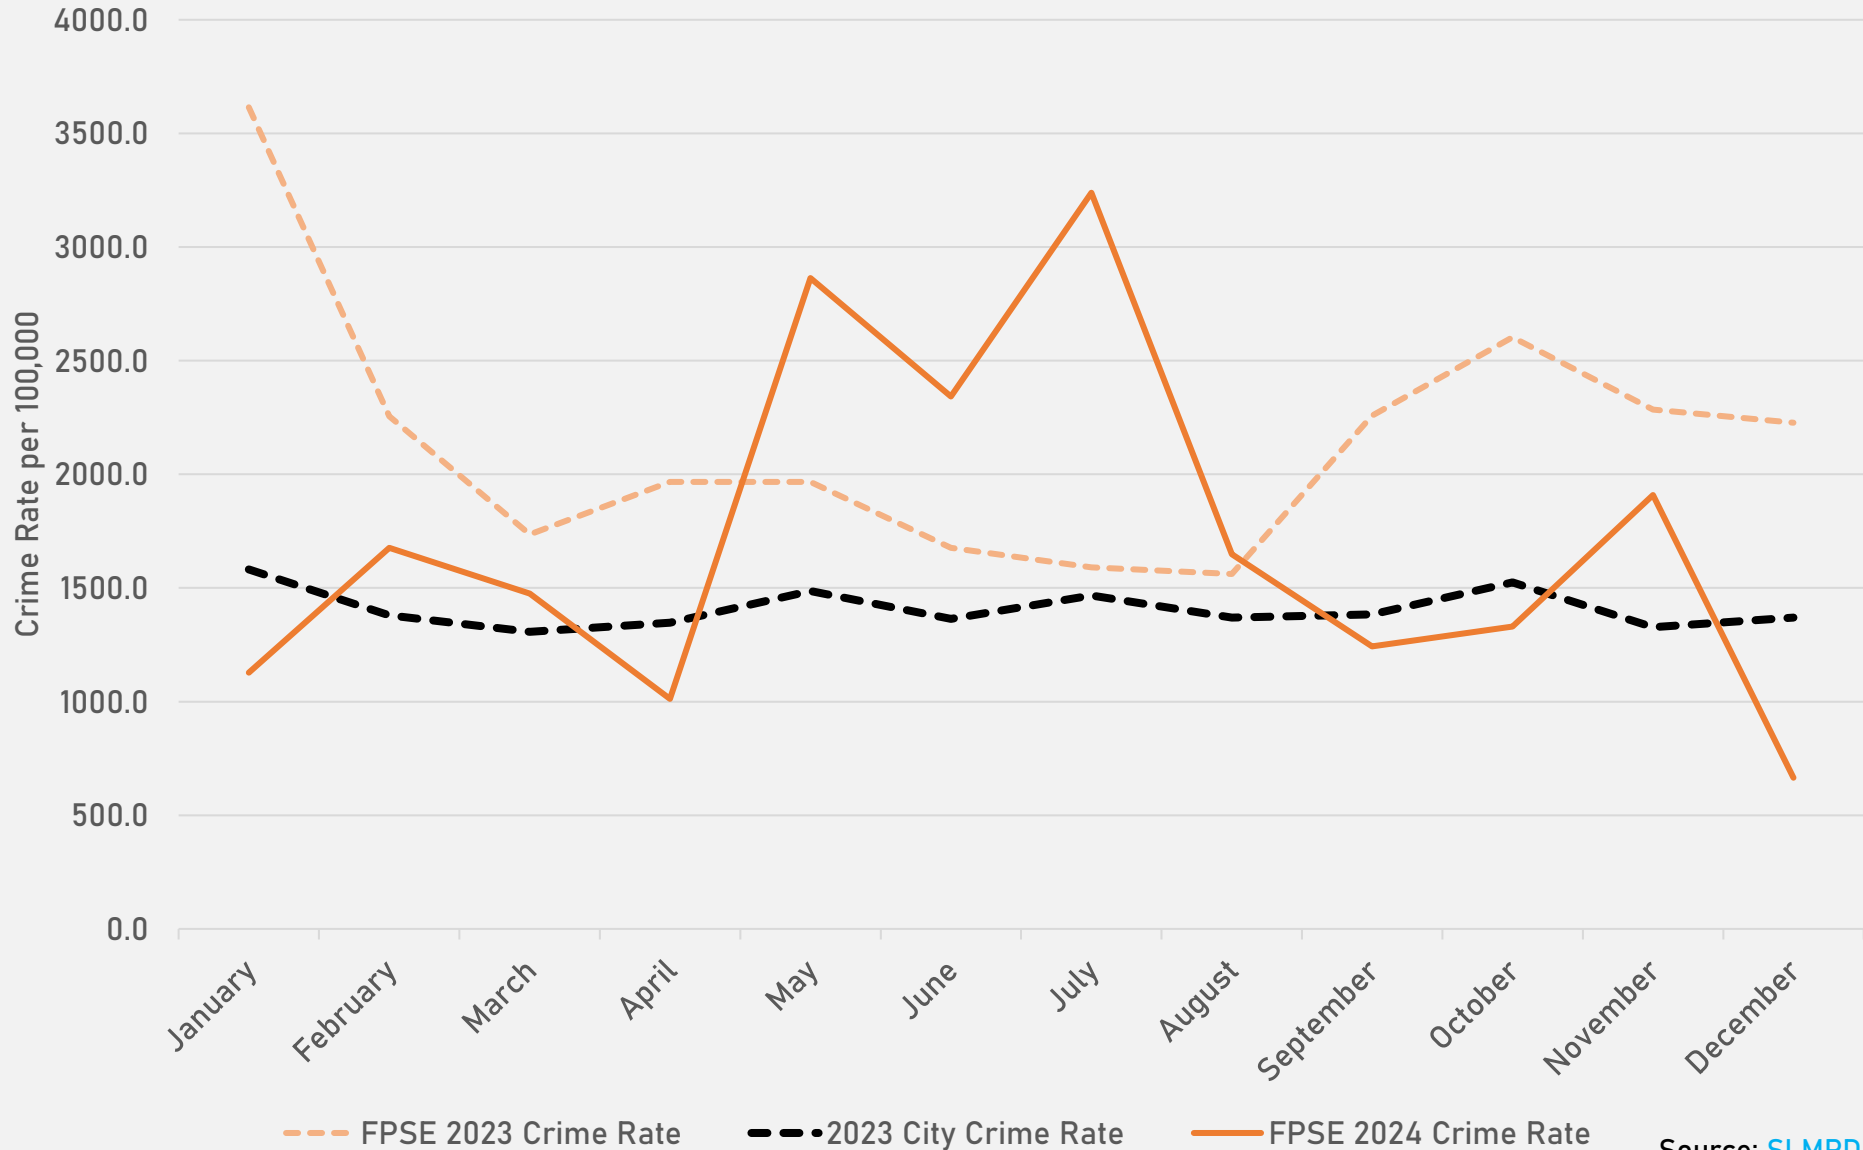

FOREST PARK SOUTHEAST YEAR TO YEAR COMPARISON

2023

Crimes	Jan	Feb	Mar	Apr	May	Jun	Jul	Aug	Sep	Oct	Nov	Dec	Total
Aggravated Assault	0	4	1	1	4	4	2	0	2	2	5	3	28
Arson	0	0	0	0	0	0	0	0	0	0	0	0	0
Burglary	3	1	1	2	8	1	1	3	3	2	3	3	31
Homicide	0	0	0	0	0	1	0	0	0	0	0	1	2
Larceny	49	30	15	19	13	12	14	14	19	27	18	23	253
Motor Vehicle Theft	17	10	14	7	7	6	6	5	4	8	8	9	101
Robbery	0	0	1	0	0	0	1	0	0	3	2	0	7
Total	69	45	32	29	32	24	24	22	28	42	36	39	422

2024

Crimes	Jan	Feb	Mar	Apr	May	Jun	Jul	Aug	Sep	Oct	Nov	Dec	Total
Aggravated Assault	4	3	3	1	3	0	2	3	1	0	6	2	28
Arson	0	0	0	0	0	0	0	0	0	0	0	0	0
Burglary	1	1	1	1	2	6	3	1	0	4	3	0	23
Homicide	0	0	2	0	0	0	0	0	0	0	0	0	2
Larceny	10	16	12	10	29	26	36	17	10	14	16	4	200
Motor Vehicle Theft	4	2	6	4	6	5	8	5	5	2	1	3	51
Robbery	1	0	0	0	1	0	0	2	0	1	1	1	7
Total	20	22	24	16	41	37	49	28	16	21	27	10	311

FOREST PARK SOUTHEAST 2023 VS 2024