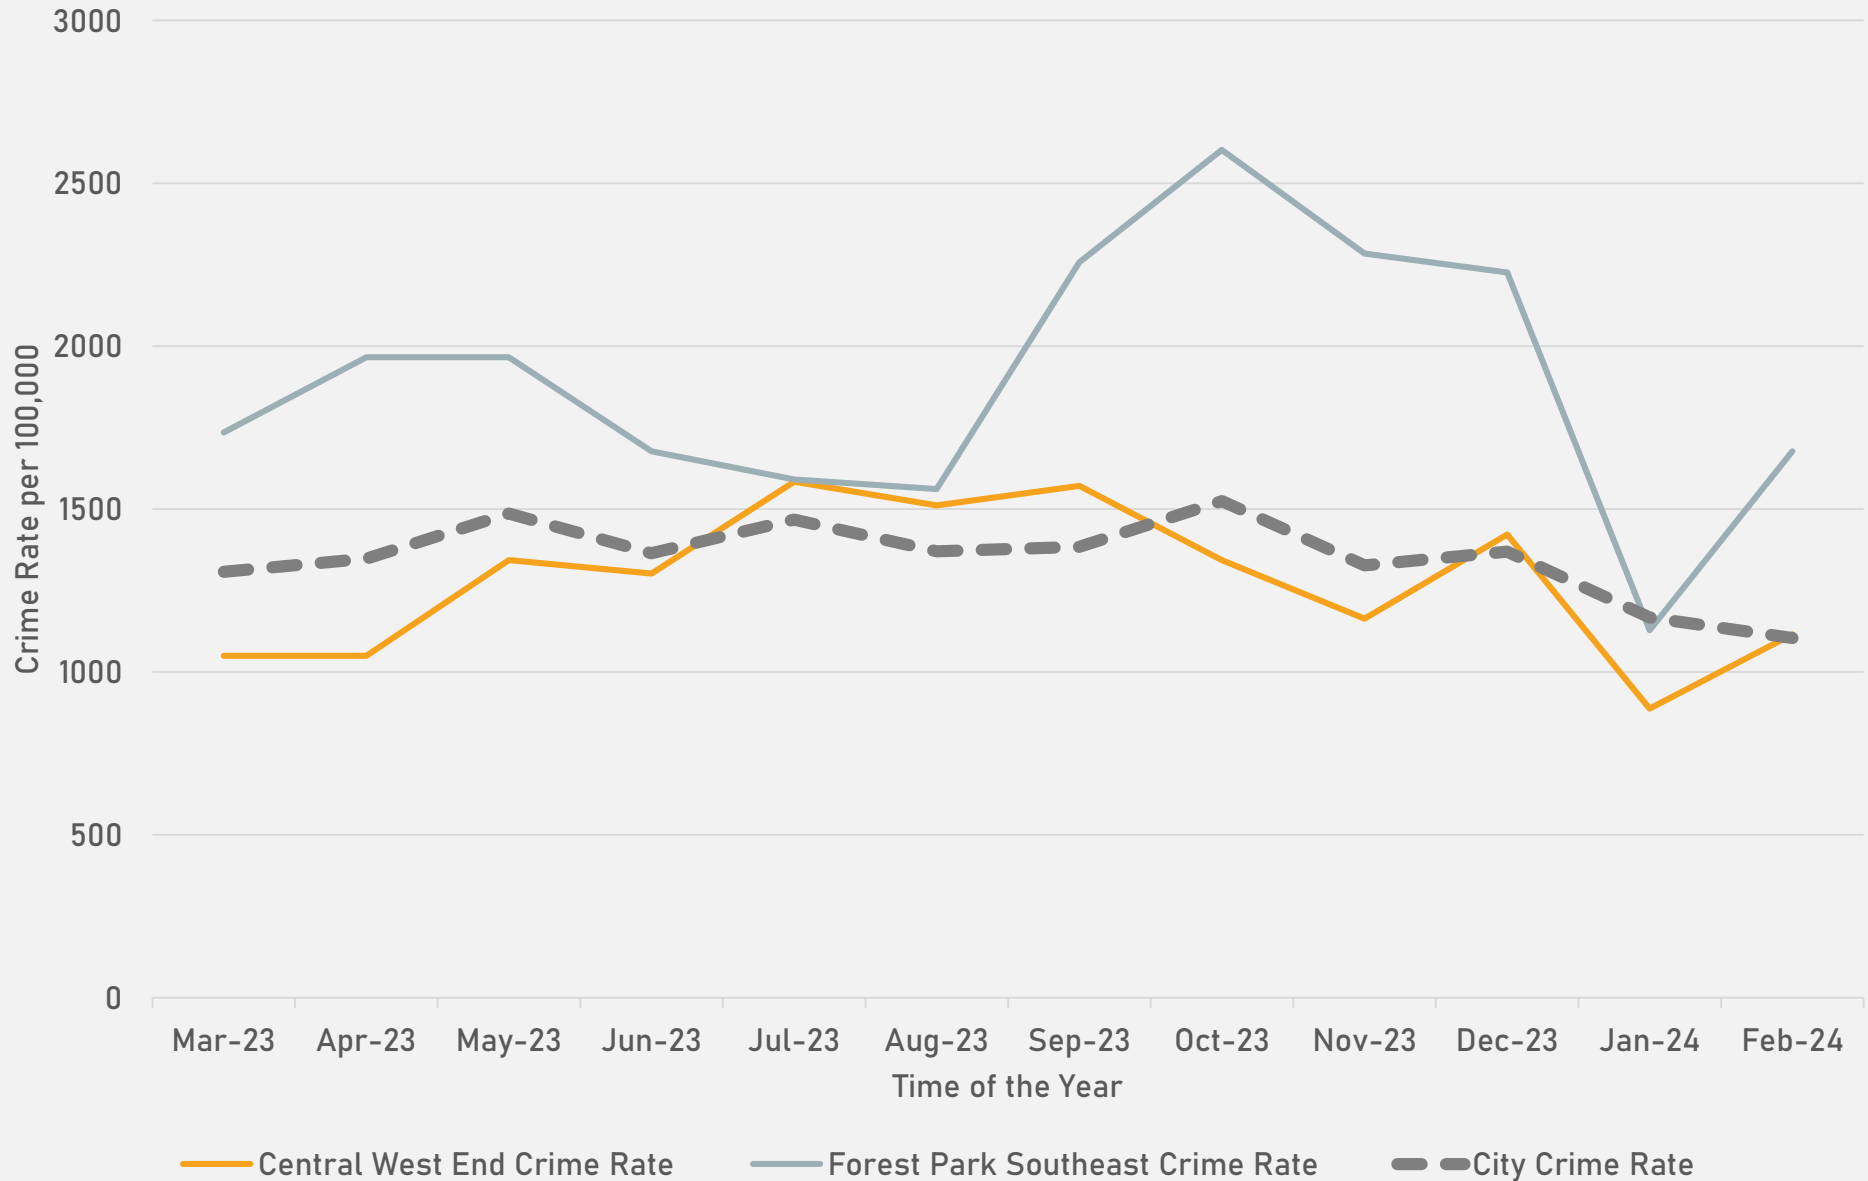

- The **lowest number** of crimes in one neighborhood was 8 in Visitation Park
- The **highest number** of crimes in one neighborhood was 186 in the Central West End
- The average number of crimes per neighborhood was 42.9
- The **lowest crime rate** per 100,000 in one neighborhood was 538.6 in Skinker-DeBaliviere
- The **highest crime rate** per 100,000 in one neighborhood was 1855.6 in Wells-Goodfellow
- The overall crime rate in District 5 was 1138.7

DISTRICT 2 SUMMARY NOTES

There are 19 neighborhoods in District 2.

- Botanical Heights
- Cheltenham
- Clayton-Tamm
- Clifton Heights
- Ellendale
- **Forest Park Southeast**
- Franz Park
- Hi-Pointe
- Kings Oak
- Lindenwood Park
- Northampton
- Shaw
- Southampton
- Southwest Garden
- St. Louis Hills
- The Hill
- Tiffany
- Tower Grove South
- Wydown-Skinker

- The **lowest number** of crimes in one neighborhood was 2 in Wydown-Skinker
- The **highest number** of crimes in one neighborhood was 81 in Tower Grove South
- The average number of crimes per neighborhood was 27.2
- The **lowest crime rate** per 100,000 in one neighborhood was 178.4 in Wydown-Skinker
- The **highest crime rate** per 100,000 in one neighborhood was 2395.2 in Kings Oak
- The overall crime rate in District 2 was 667

*Southampton is split between District 2 and District 1.

NEIGHBORHOODS VS CITY CRIME RATE OVER THE PAST YEAR

**FOREST PARK SOUTHEAST
NEIGHBORHOOD DETAIL**

FOREST PARK SOUTHEAST SUMMARY

- 58 total crimes in February 2024
 - **Down 33%** compared to February 2023 (86 crimes)
 - 6 crimes against persons in February 2024
 - **Up 20%** compared to February 2023 (5 crimes)
- 98 total crimes so far in 2024
 - **Down 55%** compared to this time in 2023 (218 crimes)
 - 12 crimes against persons so far in 2024
 - **Up 33%** compared to this time in 2023 (9 crimes)