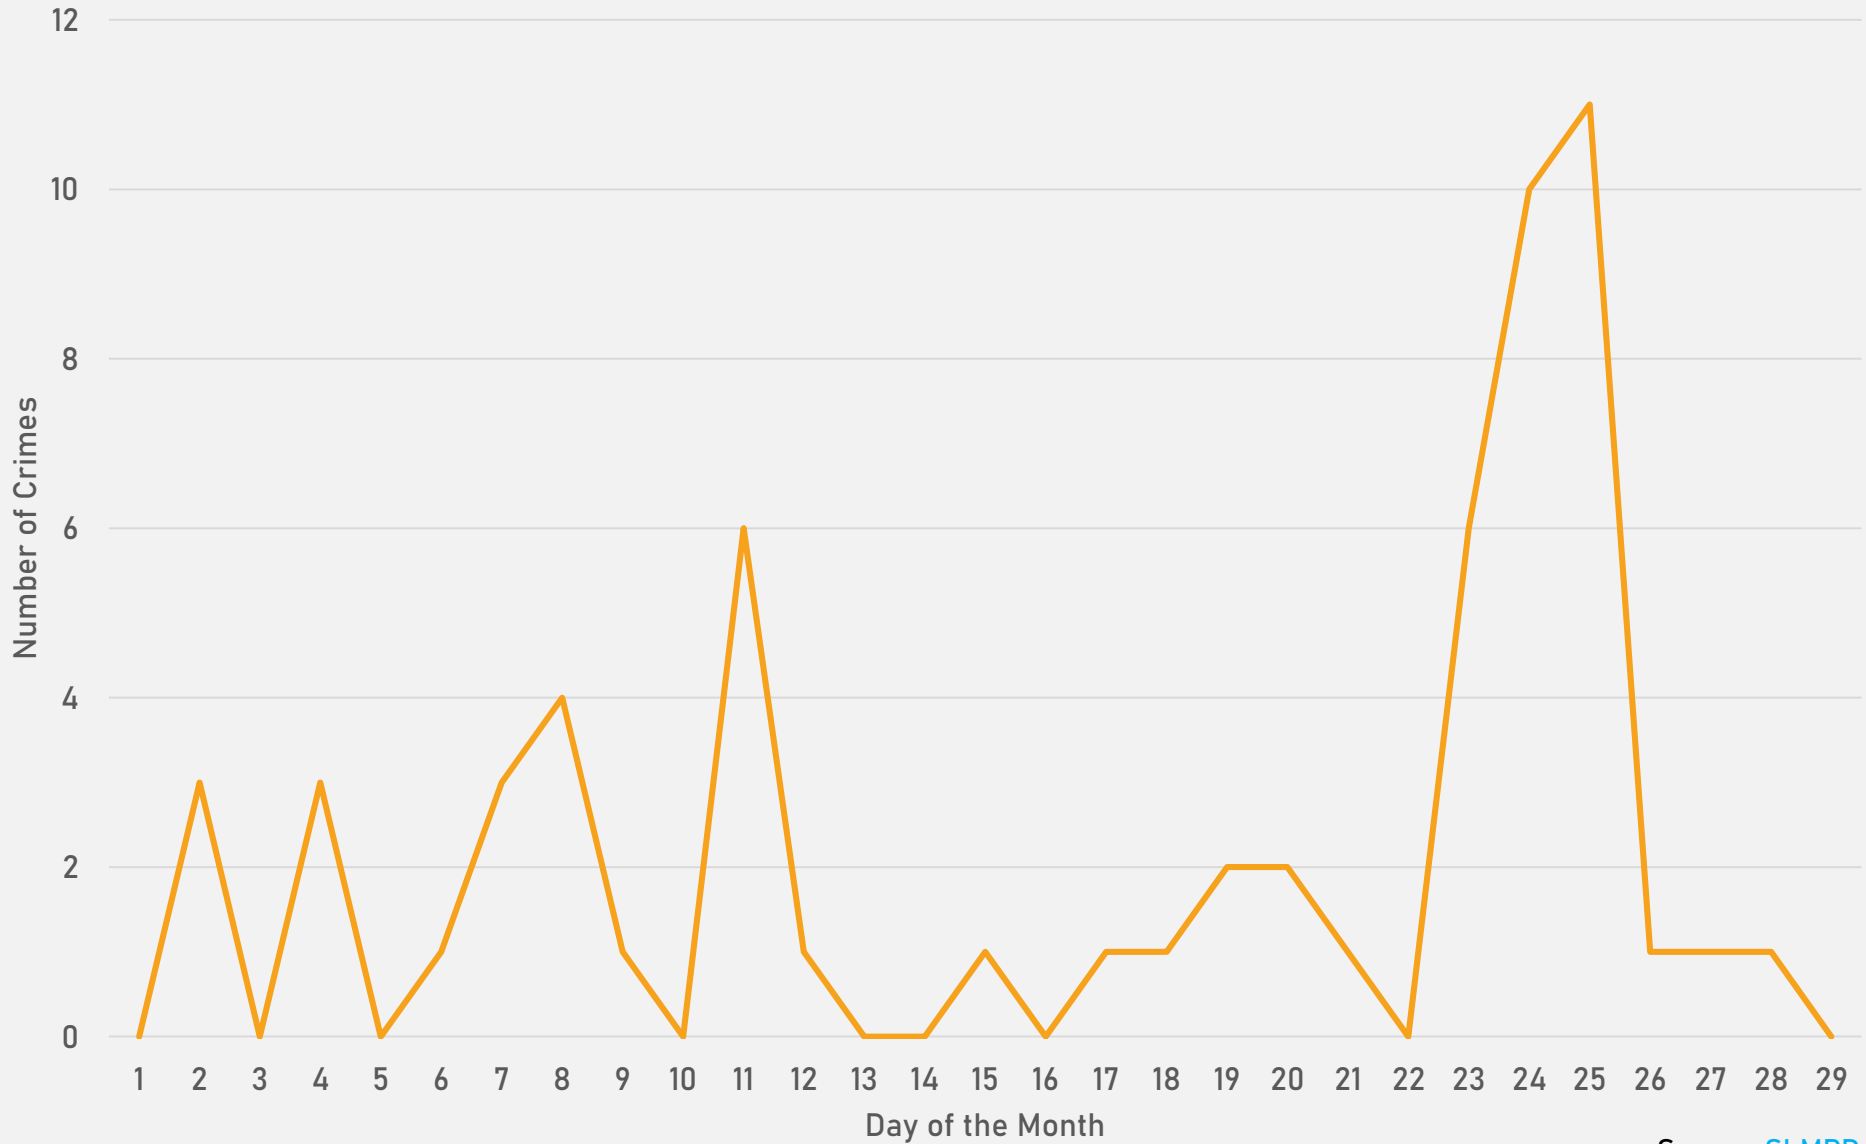

*Southampton is split between District 2 and District 1.

NEIGHBORHOODS VS CITY CRIME RATE OVER THE PAST YEAR

**FOREST PARK SOUTHEAST
NEIGHBORHOOD DETAIL**

FOREST PARK SOUTHEAST SUMMARY

- 58 total crimes in February 2024
 - **Down 33%** compared to February 2023 (86 crimes)
 - 6 crimes against persons in February 2024
 - **Up 20%** compared to February 2023 (5 crimes)
- 98 total crimes so far in 2024
 - **Down 55%** compared to this time in 2023 (218 crimes)
 - 12 crimes against persons so far in 2024
 - **Up 33%** compared to this time in 2023 (9 crimes)

2024

Crimes	Jan	Feb	Total
Aggravated Assault	4	3	7
Arson	0	0	0
Burglary	1	1	2
Homicide	0	0	0
Larceny	10	16	26
Motor Vehicle Theft	4	2	6
Robbery	1	0	1
Total	20	22	42

FOREST PARK SOUTHEAST CRIMES BY DAY OF THE WEEK

FOREST PARK SOUTHEAST CRIMES BY TIME OF DAY

FOREST PARK SOUTHEAST CRIMES BY DAY OF THE MONTH

**CENTRAL WEST END
NEIGHBORHOOD DETAIL**

CENTRAL WEST END SUMMARY NOTES

- 186 total crimes in February 2024
 - **Down 18%** compared to February 2023 (227 crimes)
 - 32 crimes against persons in February 2024
 - **Up 14%** compared to February 2023 (28 crimes)
- 340 total crimes so far in 2024
 - **Down 30%** compared to this time in 2023 (489 crimes)
 - 39 crimes against persons so far in 2024
 - **Down 20%** compared to this time in 2023 (49 crimes)