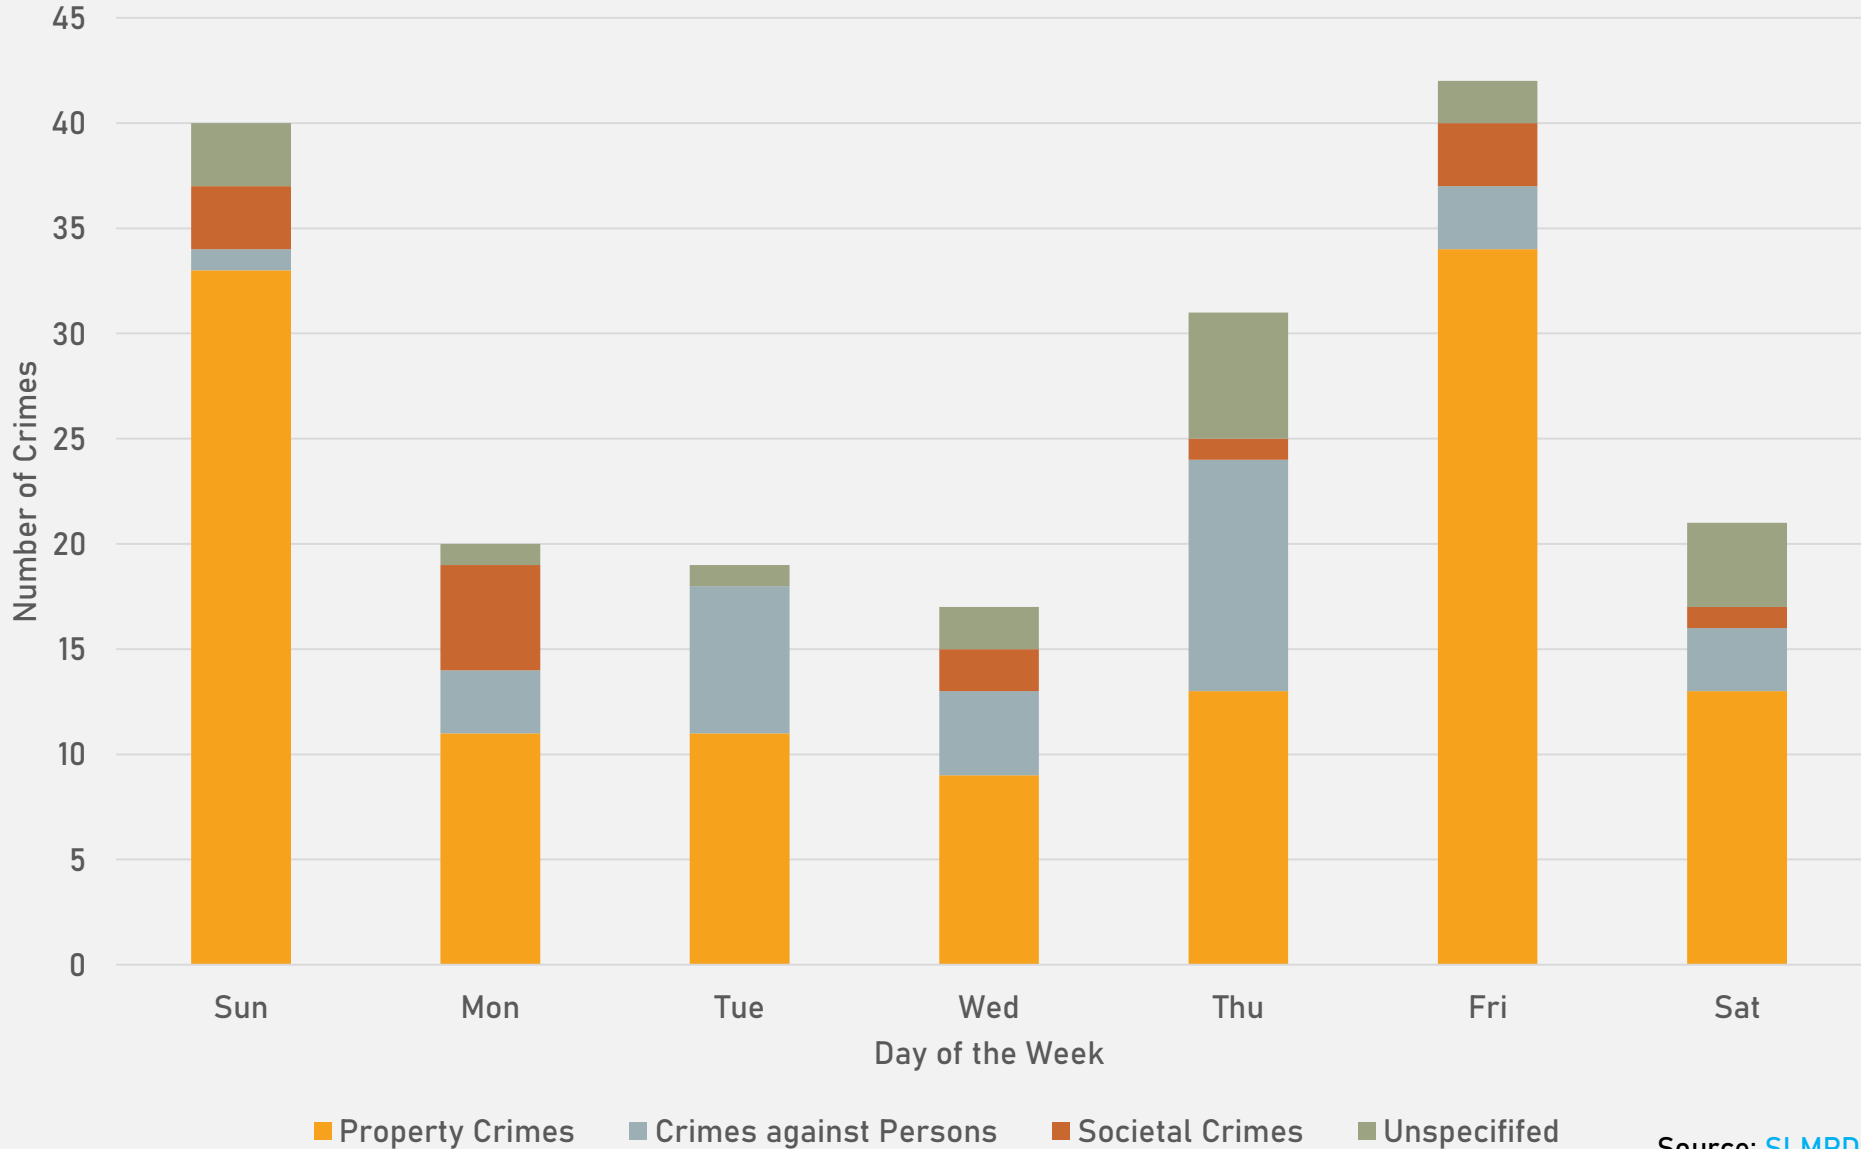

*Southampton is split between District 2 and District 1.

NEIGHBORHOODS VS CITY CRIME RATE OVER THE PAST YEAR

**FOREST PARK SOUTHEAST
NEIGHBORHOOD DETAIL**

FOREST PARK SOUTHEAST SUMMARY

- 58 total crimes in February 2024
 - **Down 33%** compared to February 2023 (86 crimes)
 - 6 crimes against persons in February 2024
 - **Up 20%** compared to February 2023 (5 crimes)
- 98 total crimes so far in 2024
 - **Down 55%** compared to this time in 2023 (218 crimes)
 - 12 crimes against persons so far in 2024
 - **Up 33%** compared to this time in 2023 (9 crimes)

FOREST PARK SOUTHEAST CRIMES BY TIME OF DAY

FOREST PARK SOUTHEAST CRIMES BY DAY OF THE MONTH

**CENTRAL WEST END
NEIGHBORHOOD DETAIL**

CENTRAL WEST END SUMMARY NOTES

- 186 total crimes in February 2024
 - **Down 18%** compared to February 2023 (227 crimes)
 - 32 crimes against persons in February 2024
 - **Up 14%** compared to February 2023 (28 crimes)
- 340 total crimes so far in 2024
 - **Down 30%** compared to this time in 2023 (489 crimes)
 - 39 crimes against persons so far in 2024
 - **Down 20%** compared to this time in 2023 (49 crimes)

CENTRAL WEST END YEAR TO YEAR COMPARISON

2023

Crimes	Jan	Feb	Mar	Apr	May	Jun	Jul	Aug	Sep	Oct	Nov	Dec	Total
Aggravated Assault	7	9	6	5	8	12	4	8	7	5	2	7	80
Arson	0	0	1	0	0	2	0	0	0	0	0	0	3
Burglary	6	7	8	9	7	6	23	12	8	4	4	5	99
Homicide	0	0	0	0	2	0	0	0	1	0	0	0	3
Larceny	98	58	50	44	70	59	73	65	83	48	56	57	761
Motor Vehicle Theft	36	30	19	21	29	37	52	39	29	26	20	27	365
Robbery	1	4	2	1	3	0	1	4	3	5	3	3	30
Total	148	108	86	80	119	116	153	128	131	88	85	99	1341

2024

Crimes	Jan	Feb	Total
Aggravated Assault	0	7	7
Arson	1	0	1
Burglary	9	10	19
Homicide	0	1	1
Larceny	52	37	89
Motor Vehicle Theft	16	27	43
Robbery	2	5	7
Total	80	87	167

CENTRAL WEST END CRIMES BY DAY OF THE WEEK