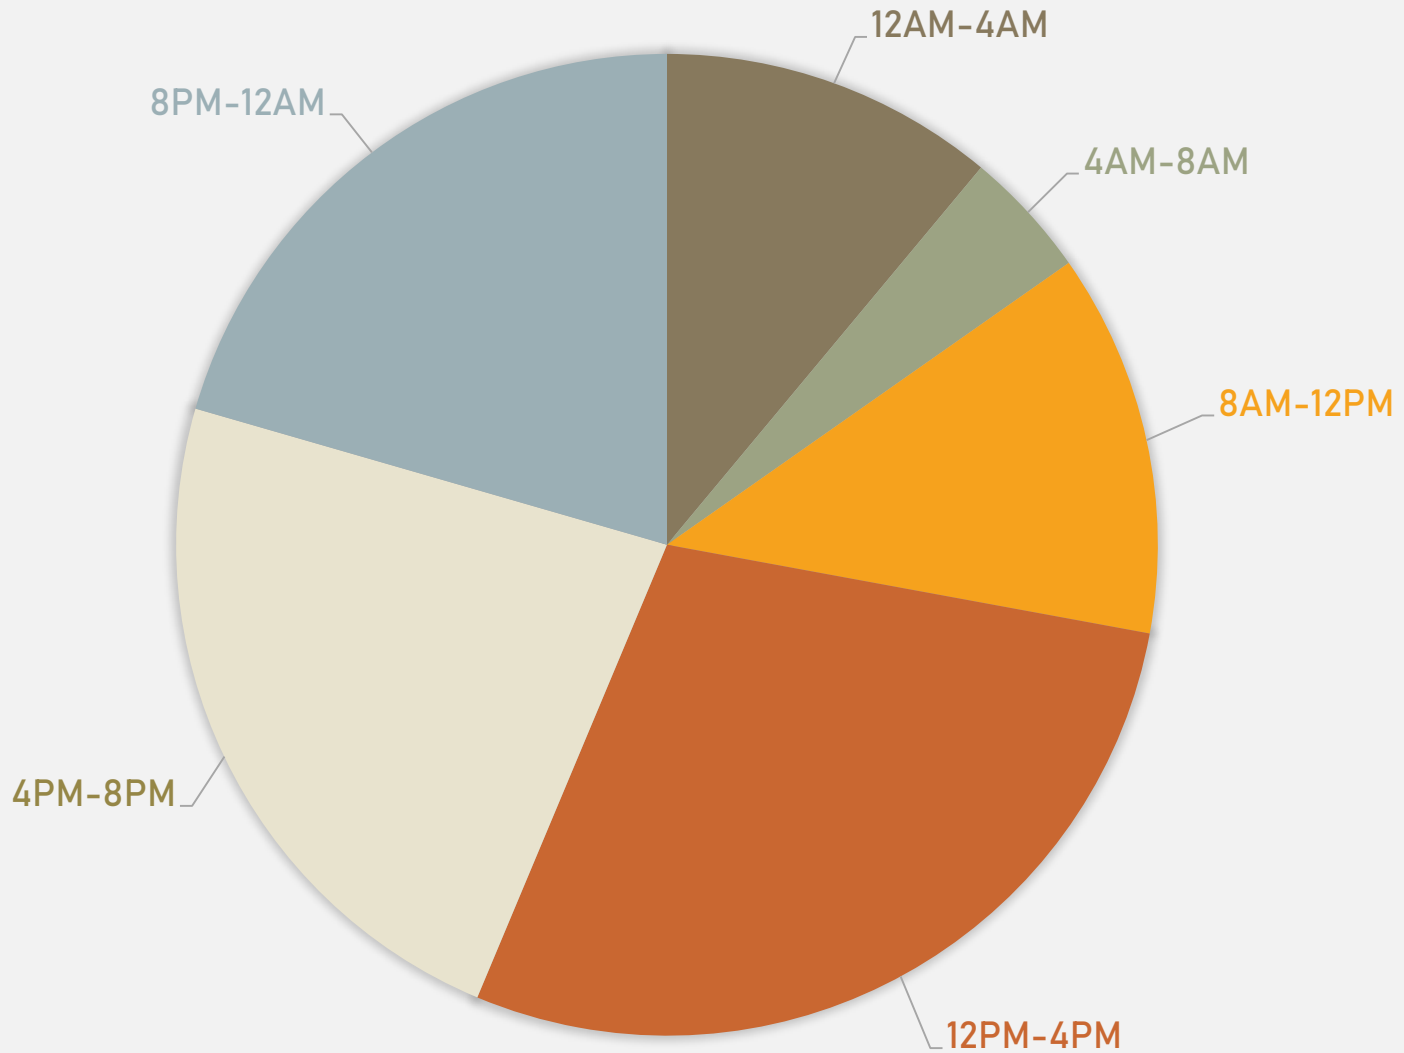

FOREST PARK SOUTHEAST CRIMES BY TIME OF DAY

FOREST PARK SOUTHEAST CRIMES BY DAY OF THE MONTH

**CENTRAL WEST END
NEIGHBORHOOD DETAIL**

CENTRAL WEST END SUMMARY NOTES

- 186 total crimes in February 2024
 - **Down 18%** compared to February 2023 (227 crimes)
 - 32 crimes against persons in February 2024
 - **Up 14%** compared to February 2023 (28 crimes)
- 340 total crimes so far in 2024
 - **Down 30%** compared to this time in 2023 (489 crimes)
 - 39 crimes against persons so far in 2024
 - **Down 20%** compared to this time in 2023 (49 crimes)

CENTRAL WEST END YEAR TO YEAR COMPARISON

2023

Crimes	Jan	Feb	Mar	Apr	May	Jun	Jul	Aug	Sep	Oct	Nov	Dec	Total
Aggravated Assault	7	9	6	5	8	12	4	8	7	5	2	7	80
Arson	0	0	1	0	0	2	0	0	0	0	0	0	3
Burglary	6	7	8	9	7	6	23	12	8	4	4	5	99
Homicide	0	0	0	0	2	0	0	0	1	0	0	0	3
Larceny	98	58	50	44	70	59	73	65	83	48	56	57	761
Motor Vehicle Theft	36	30	19	21	29	37	52	39	29	26	20	27	365
Robbery	1	4	2	1	3	0	1	4	3	5	3	3	30
Total	148	108	86	80	119	116	153	128	131	88	85	99	1341

2024

Crimes	Jan	Feb	Total
Aggravated Assault	0	7	7
Arson	1	0	1
Burglary	9	10	19
Homicide	0	1	1
Larceny	52	37	89
Motor Vehicle Theft	16	27	43
Robbery	2	5	7
Total	80	87	167

CENTRAL WEST END CRIMES BY DAY OF THE WEEK

CENTRAL WEST END CRIMES BY TIME OF DAY

CENTRAL WEST END CRIMES BY DAY OF THE MONTH