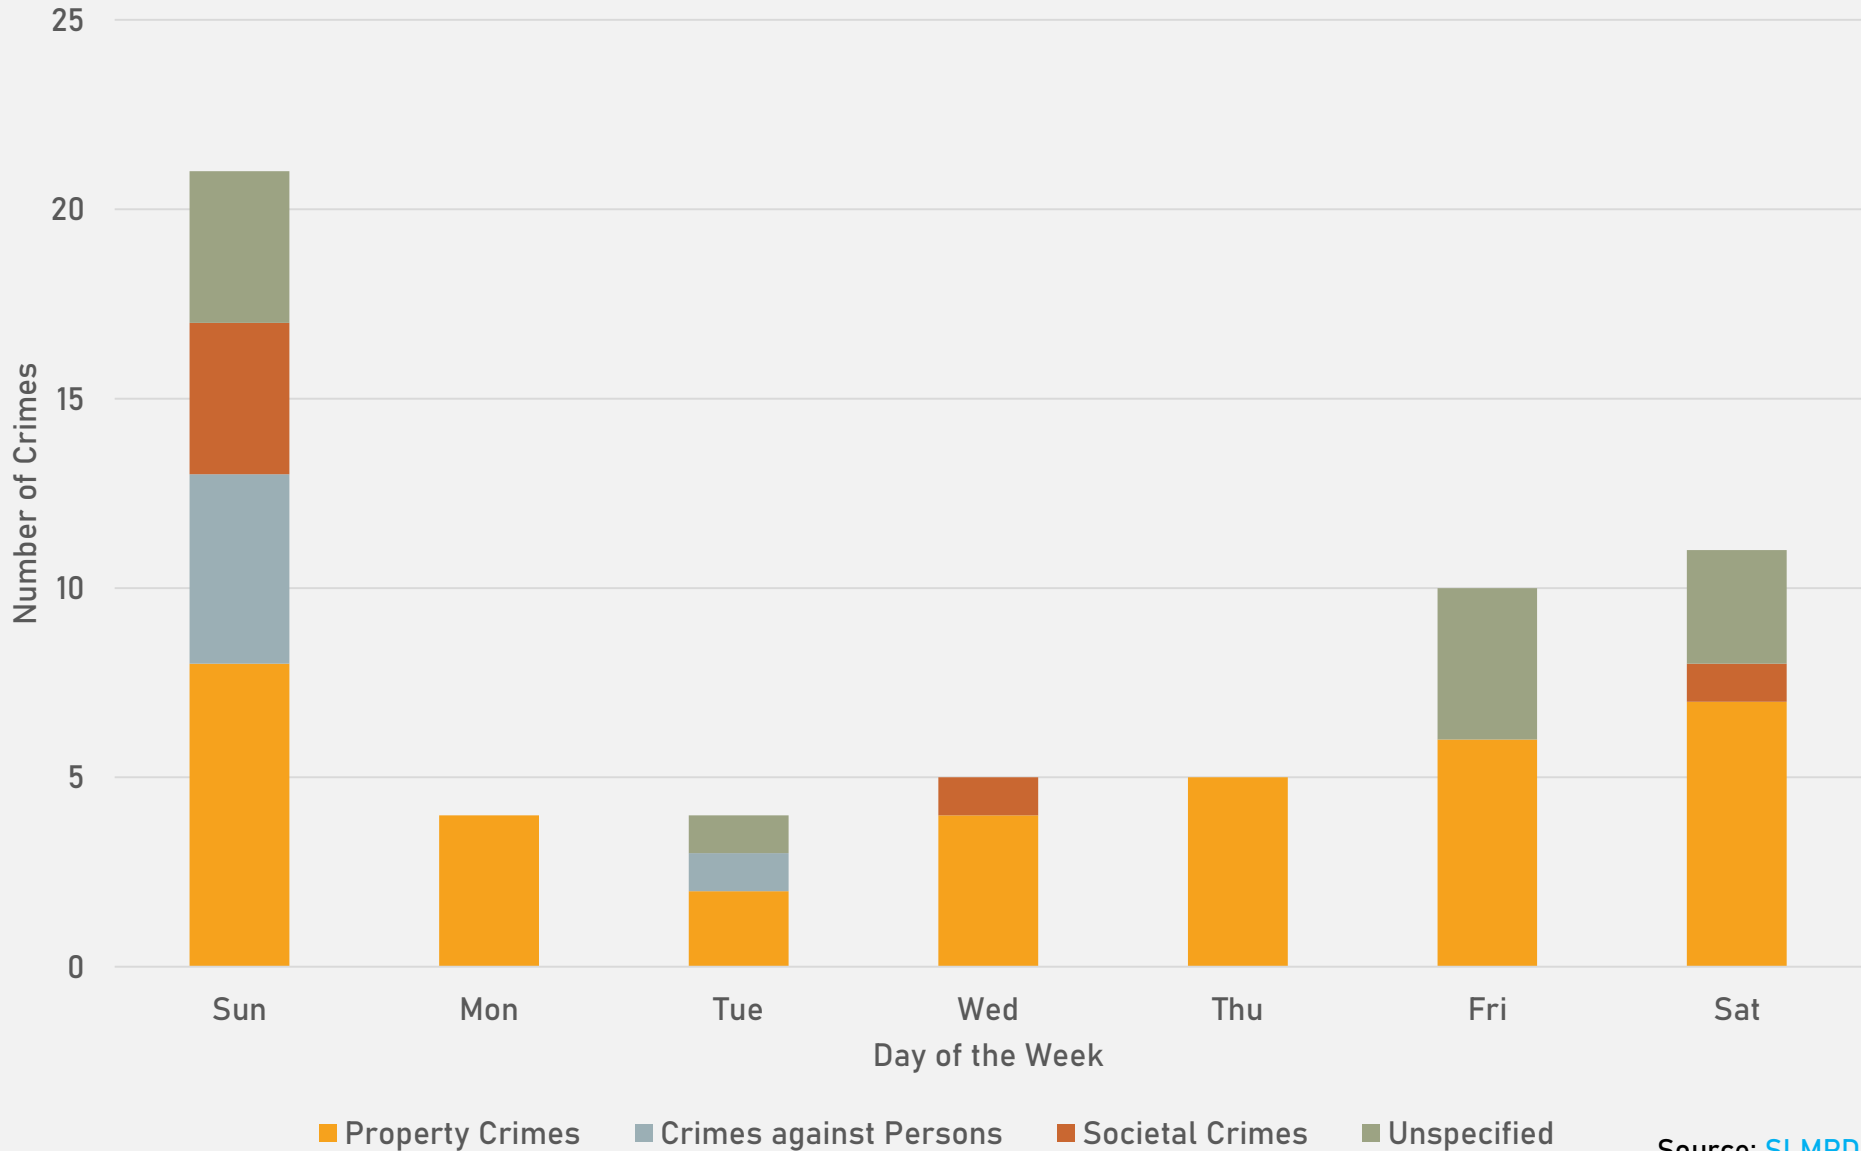

*Southampton is split between District 2 and District 1.

NEIGHBORHOODS VS CITY CRIME RATE OVER THE PAST YEAR

**FOREST PARK SOUTHEAST
NEIGHBORHOOD DETAIL**

FOREST PARK SOUTHEAST SUMMARY

- 58 total crimes in February 2024
 - **Down 33%** compared to February 2023 (86 crimes)
 - 6 crimes against persons in February 2024
 - **Up 20%** compared to February 2023 (5 crimes)
- 98 total crimes so far in 2024
 - **Down 55%** compared to this time in 2023 (218 crimes)
 - 12 crimes against persons so far in 2024
 - **Up 33%** compared to this time in 2023 (9 crimes)

FOREST PARK SOUTHEAST YEAR TO YEAR COMPARISON

2023

Crimes	Jan	Feb	Mar	Apr	May	Jun	Jul	Aug	Sep	Oct	Nov	Dec	Total
Aggravated Assault	0	4	1	1	4	4	2	0	2	2	5	3	28
Arson	0	0	0	0	0	0	0	0	0	0	0	0	0
Burglary	3	1	0	2	8	1	1	3	3	2	3	3	30
Homicide	0	0	0	0	0	1	0	0	0	0	0	1	2
Larceny	49	30	15	18	13	12	14	14	19	27	18	23	252
Motor Vehicle Theft	17	10	14	7	7	6	6	5	4	8	8	9	101
Robbery	0	0	1	0	0	0	1	0	0	3	2	0	7
Total	69	45	31	28	32	24	24	22	28	42	36	39	420

FOREST PARK SOUTHEAST CRIMES BY TIME OF DAY

FOREST PARK SOUTHEAST CRIMES BY DAY OF THE MONTH

**CENTRAL WEST END
NEIGHBORHOOD DETAIL**

CENTRAL WEST END SUMMARY NOTES

- 186 total crimes in February 2024
 - **Down 18%** compared to February 2023 (227 crimes)
 - 32 crimes against persons in February 2024
 - **Up 14%** compared to February 2023 (28 crimes)
- 340 total crimes so far in 2024
 - **Down 30%** compared to this time in 2023 (489 crimes)
 - 39 crimes against persons so far in 2024
 - **Down 20%** compared to this time in 2023 (49 crimes)