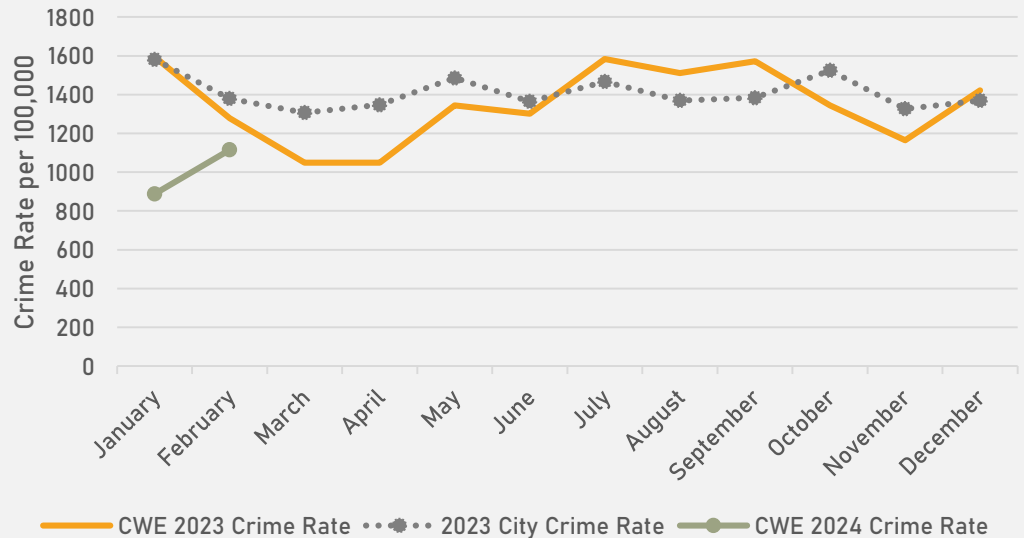

CENTRAL WEST END YEAR TO YEAR COMPARISON

2023

Crimes	Jan	Feb	Mar	Apr	May	Jun	Jul	Aug	Sep	Oct	Nov	Dec	Total
Aggravated Assault	7	9	6	5	8	12	4	8	7	5	2	7	80
Arson	0	0	1	0	0	2	0	0	0	0	0	0	3
Burglary	6	7	8	9	7	6	23	12	8	4	4	5	99
Homicide	0	0	0	0	2	0	0	0	1	0	0	0	3
Larceny	98	58	50	44	70	59	73	65	83	48	56	57	761
Motor Vehicle Theft	36	30	19	21	29	37	52	39	29	26	20	27	365
Robbery	1	4	2	1	3	0	1	4	3	5	3	3	30
Total	148	108	86	80	119	116	153	128	131	88	85	99	1341

2024

Crimes	Jan	Feb	Total
Aggravated Assault	0	7	7
Arson	1	0	1
Burglary	9	10	19
Homicide	0	1	1
Larceny	52	37	89
Motor Vehicle Theft	16	27	43
Robbery	2	5	7
Total	80	87	167