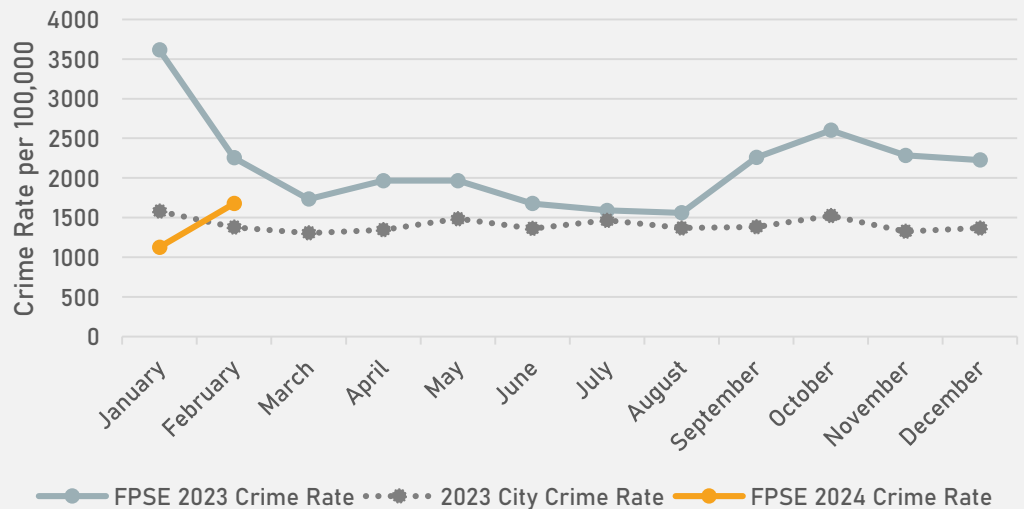

FOREST PARK SOUTHEAST YEAR TO YEAR COMPARISON

2023

Crimes	Jan	Feb	Mar	Apr	May	Jun	Jul	Aug	Sep	Oct	Nov	Dec	Total
Aggravated Assault	0	4	1	1	4	4	2	0	2	2	5	3	28
Arson	0	0	0	0	0	0	0	0	0	0	0	0	0
Burglary	3	1	0	2	8	1	1	3	3	2	3	3	30
Homicide	0	0	0	0	0	1	0	0	0	0	0	1	2
Larceny	49	30	15	18	13	12	14	14	19	27	18	23	252
Motor Vehicle Theft	17	10	14	7	7	6	6	5	4	8	8	9	101
Robbery	0	0	1	0	0	0	1	0	0	3	2	0	7
Total	69	45	31	28	32	24	24	22	28	42	36	39	420

2024

Crimes	Jan	Feb	Total
Aggravated Assault	4	3	7
Arson	0	0	0
Burglary	1	1	2
Homicide	0	0	0
Larceny	10	16	26
Motor Vehicle Theft	4	2	6
Robbery	1	0	1
Total	20	22	42