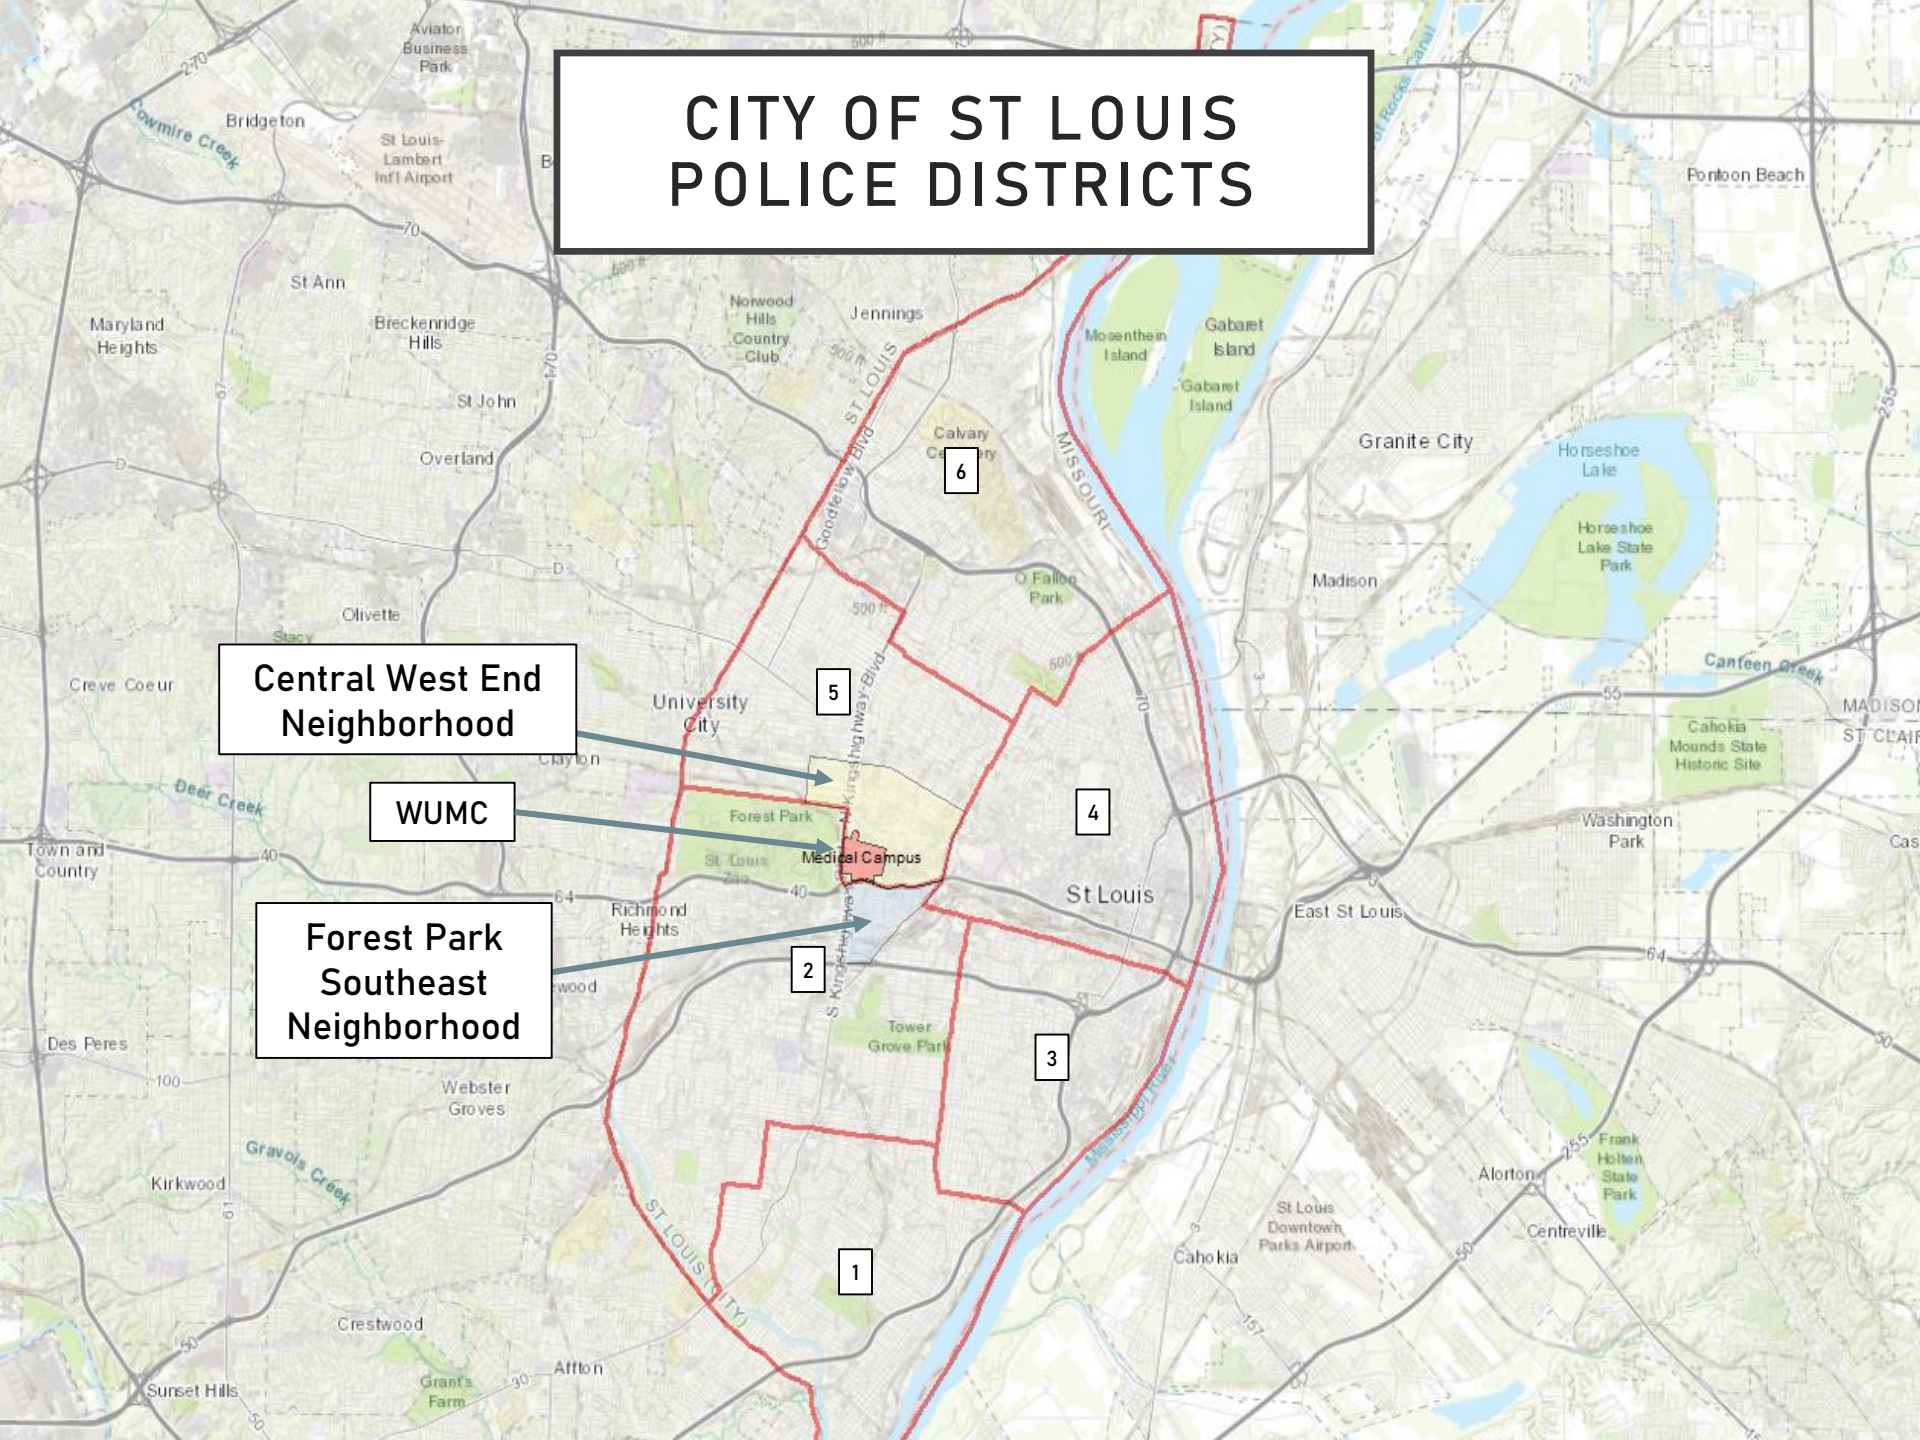

February 2023
Monthly Crime Report

**FOREST PARK SOUTHEAST
CENTRAL WEST END**

Washington University Medical Center

CITY OF ST LOUIS POLICE DISTRICTS

Central West End
Neighborhood

WUMC

Forest Park
Southeast
Neighborhood

5

2

1

6

4

3

DISTRICT 5 SUMMARY NOTES

There are 15 neighborhoods in District 5.

- Academy
- Central West End
- DeBaliviere Place
- Fountain Park
- Hamilton Heights
- Kingsway East
- Kingsway West
- Lewis Place
- Skinker-DeBaliviere
- The Greater Ville
- The Ville
- Vandeventer
- Visitation Park
- Wells-Goodfellow
- West End

- The **lowest number** of crimes in one neighborhood was 8 in Visitation Park
- The **highest number** of crimes in one neighborhood was 186 in the Central West End
- The average number of crimes per neighborhood was 42.9
- The **lowest crime rate** per 100,000 in one neighborhood was 538.6 in Skinker-DeBaliviere
- The **highest crime rate** per 100,000 in one neighborhood was 1855.6 in Wells-Goodfellow
- The overall crime rate in District 5 was 1138.7