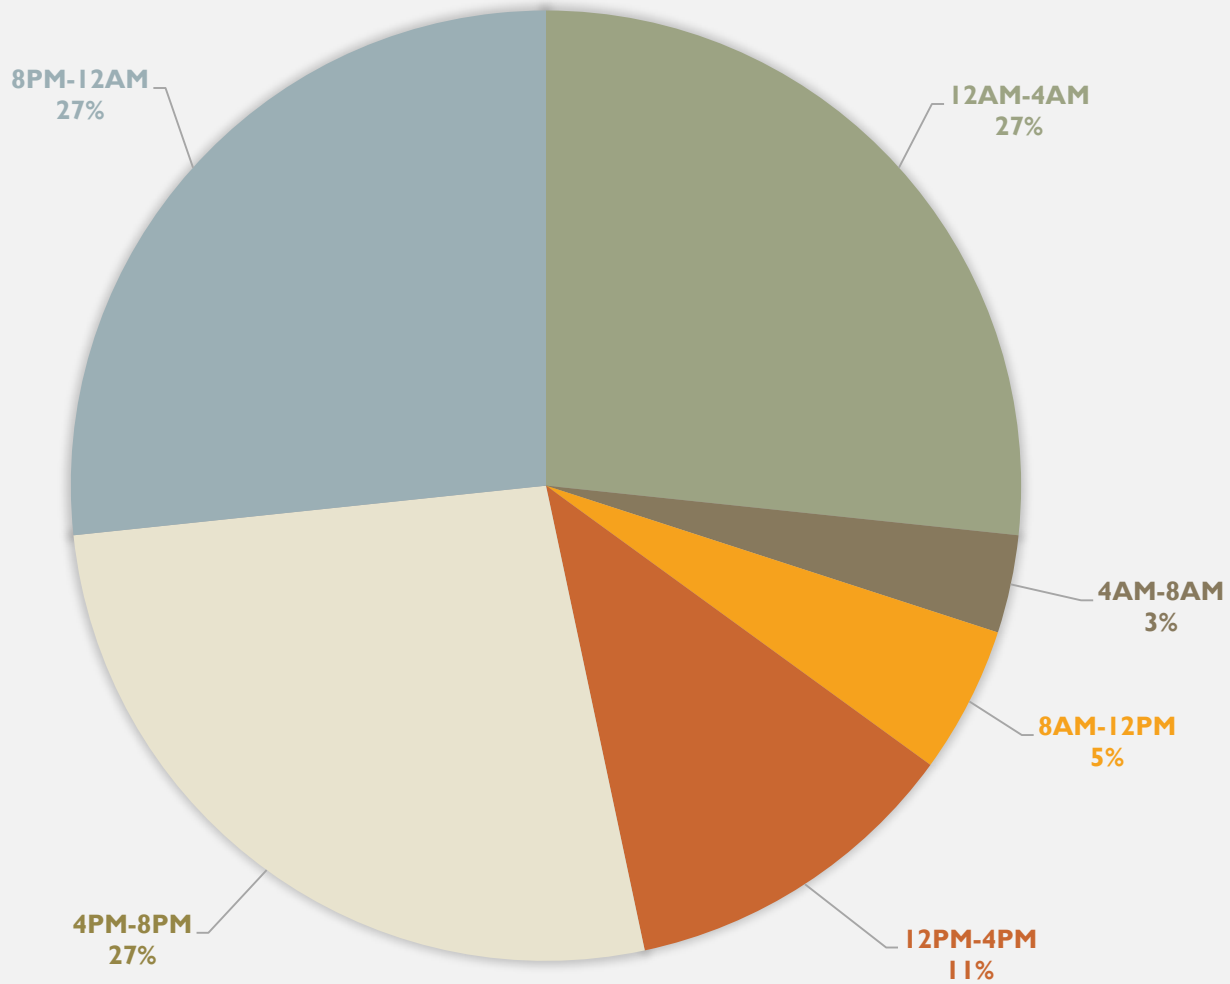

*Southampton is split between District 2 and District 1.

NEIGHBORHOODS VS CITY CRIME RATE OVER THE PAST YEAR

**FOREST PARK SOUTHEAST
NEIGHBORHOOD DETAIL**

FOREST PARK SOUTHEAST SUMMARY

- 58 total crimes in February 2024
 - **Down 33%** compared to February 2023 (86 crimes)
 - 6 crimes against persons in February 2024
 - **Up 20%** compared to February 2023 (5 crimes)
- 98 total crimes so far in 2024
 - **Down 55%** compared to this time in 2023 (218 crimes)
 - 12 crimes against persons so far in 2024
 - **Up 33%** compared to this time in 2023 (9 crimes)

2024

Crimes	Jan	Feb	Total
Aggravated Assault	4	3	7
Arson	0	0	0
Burglary	1	1	2
Homicide	0	0	0
Larceny	10	16	26
Motor Vehicle Theft	4	2	6
Robbery	1	0	1
Total	20	22	42

FOREST PARK SOUTHEAST CRIMES BY DAY OF THE WEEK

FOREST PARK SOUTHEAST CRIMES BY TIME OF DAY

FOREST PARK SOUTHEAST CRIMES BY DAY OF THE MONTH

**CENTRAL WEST END
NEIGHBORHOOD DETAIL**

CENTRAL WEST END SUMMARY NOTES

- 186 total crimes in February 2024
 - **Down 18%** compared to February 2023 (227 crimes)
 - 32 crimes against persons in February 2024
 - **Up 14%** compared to February 2023 (28 crimes)
- 340 total crimes so far in 2024
 - **Down 30%** compared to this time in 2023 (489 crimes)
 - 39 crimes against persons so far in 2024
 - **Down 20%** compared to this time in 2023 (49 crimes)

CENTRAL WEST END YEAR TO YEAR COMPARISON

2023

Crimes	Jan	Feb	Mar	Apr	May	Jun	Jul	Aug	Sep	Oct	Nov	Dec	Total
Aggravated Assault	7	9	6	5	8	12	4	8	7	5	2	7	80
Arson	0	0	1	0	0	2	0	0	0	0	0	0	3
Burglary	6	7	8	9	7	6	23	12	8	4	4	5	99
Homicide	0	0	0	0	2	0	0	0	1	0	0	0	3
Larceny	98	58	50	44	70	59	73	65	83	48	56	57	761
Motor Vehicle Theft	36	30	19	21	29	37	52	39	29	26	20	27	365
Robbery	1	4	2	1	3	0	1	4	3	5	3	3	30
Total	148	108	86	80	119	116	153	128	131	88	85	99	1341