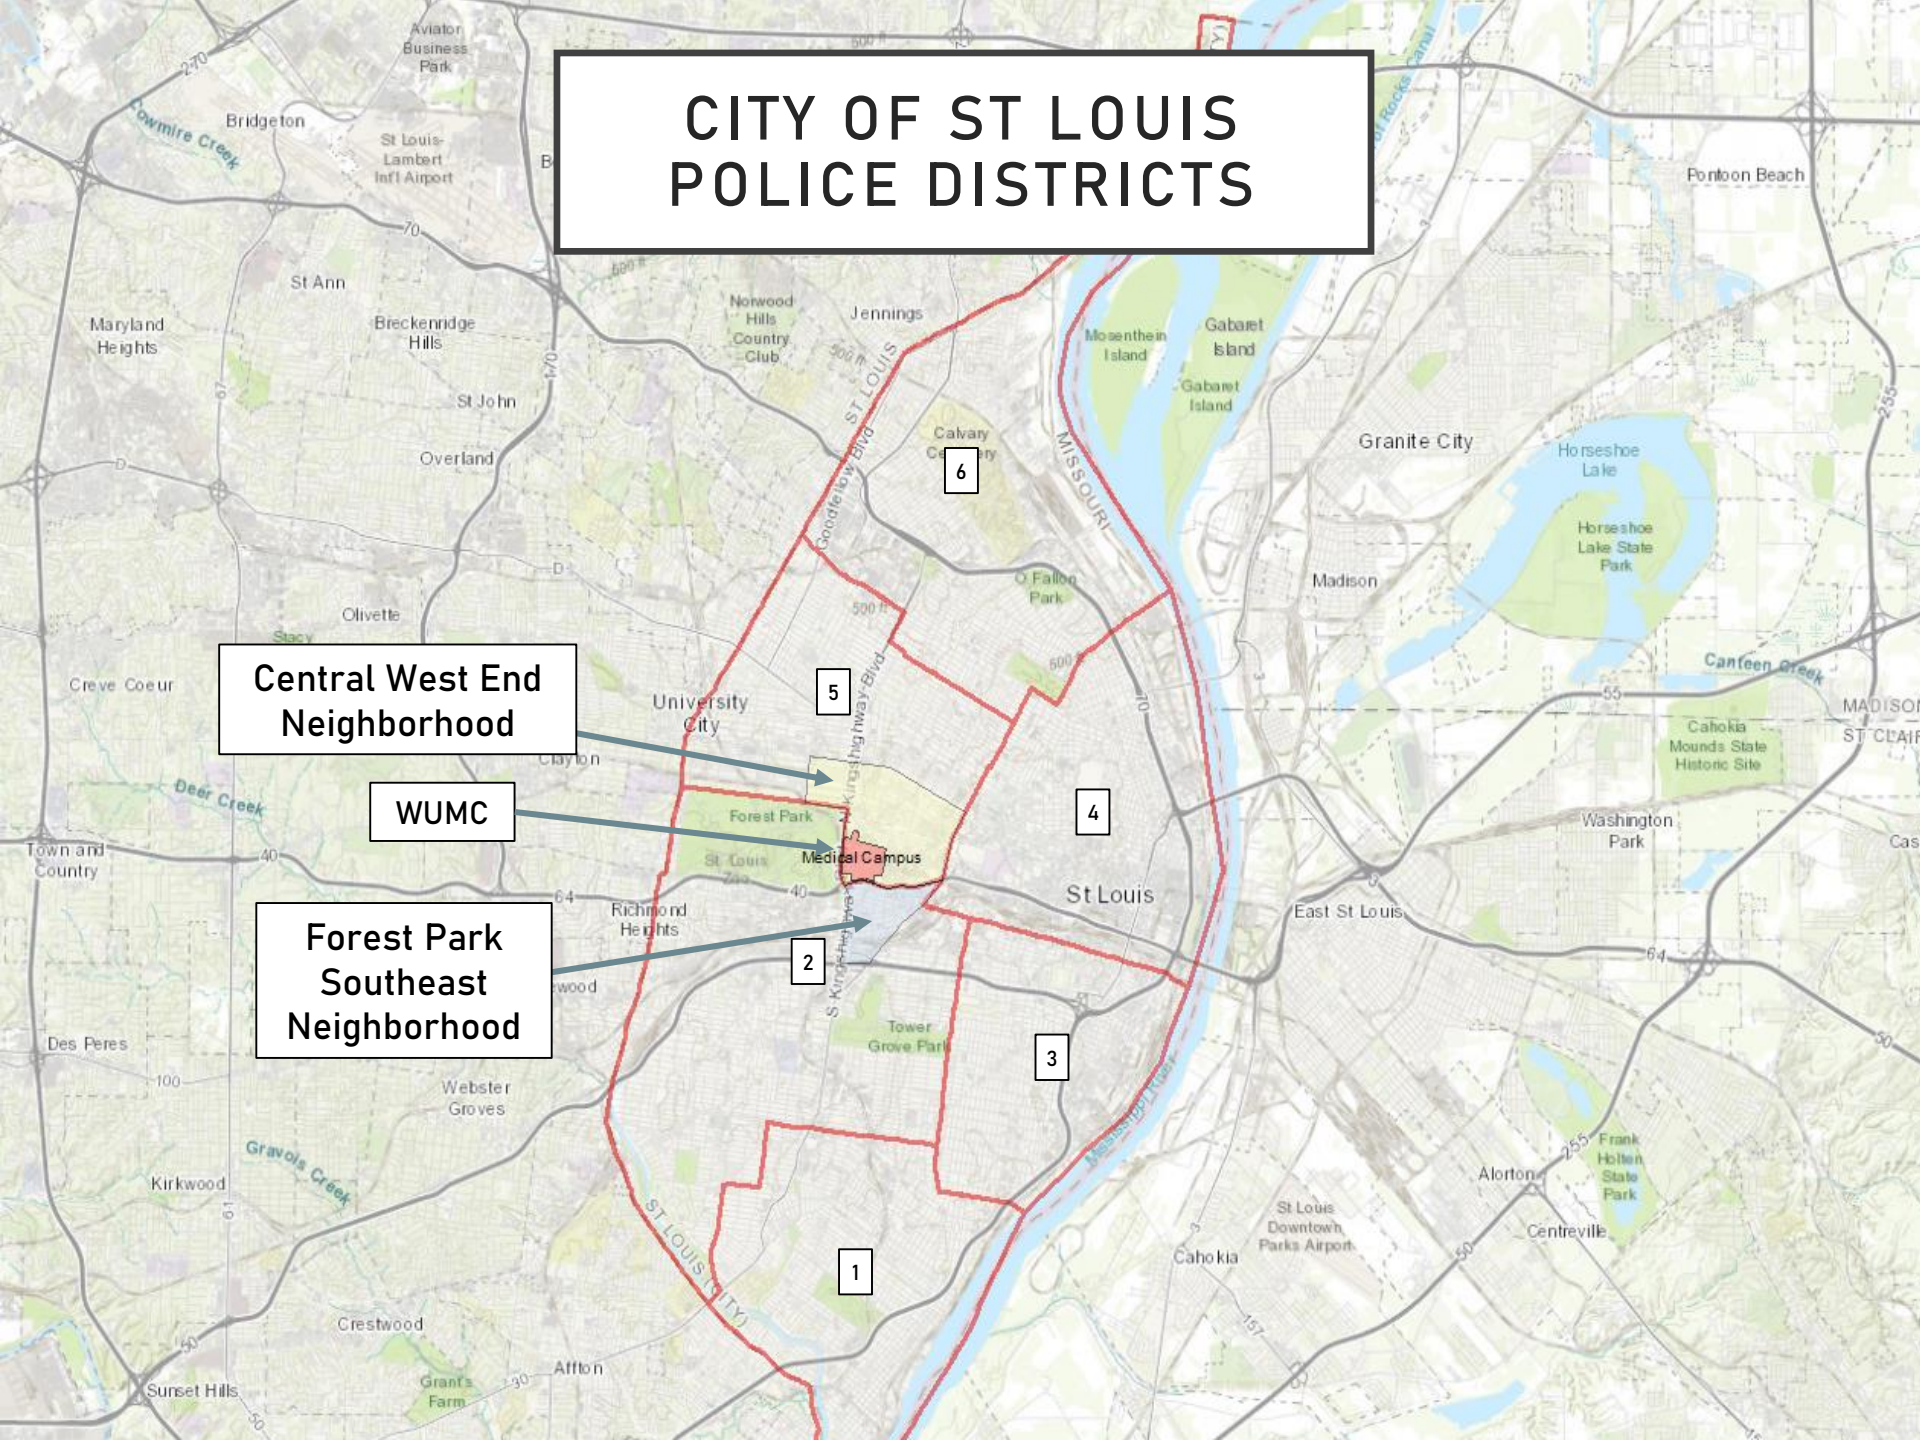

June 2023
Monthly Crime Report

**FOREST PARK SOUTHEAST
CENTRAL WEST END**

Washington University Medical Center

CITY OF ST LOUIS POLICE DISTRICTS

Central West End
Neighborhood

WUMC

Forest Park
Southeast
Neighborhood

5

2

1

6

4

3

DISTRICT 5 SUMMARY NOTES

There are 15 neighborhoods in District 5.

- Academy
- **Central West End**
- DeBaliviere Place
- Fountain Park
- Hamilton Heights
- Kingsway East
- Kingsway West
- Lewis Place
- Skinker-DeBaliviere
- The Greater Ville
- The Ville
- Vandeventer
- Visitation Park
- Wells-Goodfellow
- West End

- The **lowest number** of crimes in one neighborhood was 7 in Visitation Park
- The **highest number** of crimes in one neighborhood was 217 in the **Central West End**
- The average number of crimes per neighborhood was 50.3
- The **lowest crime rate** per 100,000 in one neighborhood was 662.3 in Lewis Place
- The **highest crime rate** per 100,000 in one neighborhood was 2877.7 in Kingsway East
- The average neighborhood crime rate in District 5 was 1438.5
- The overall crime rate in District 5 was 1333.1