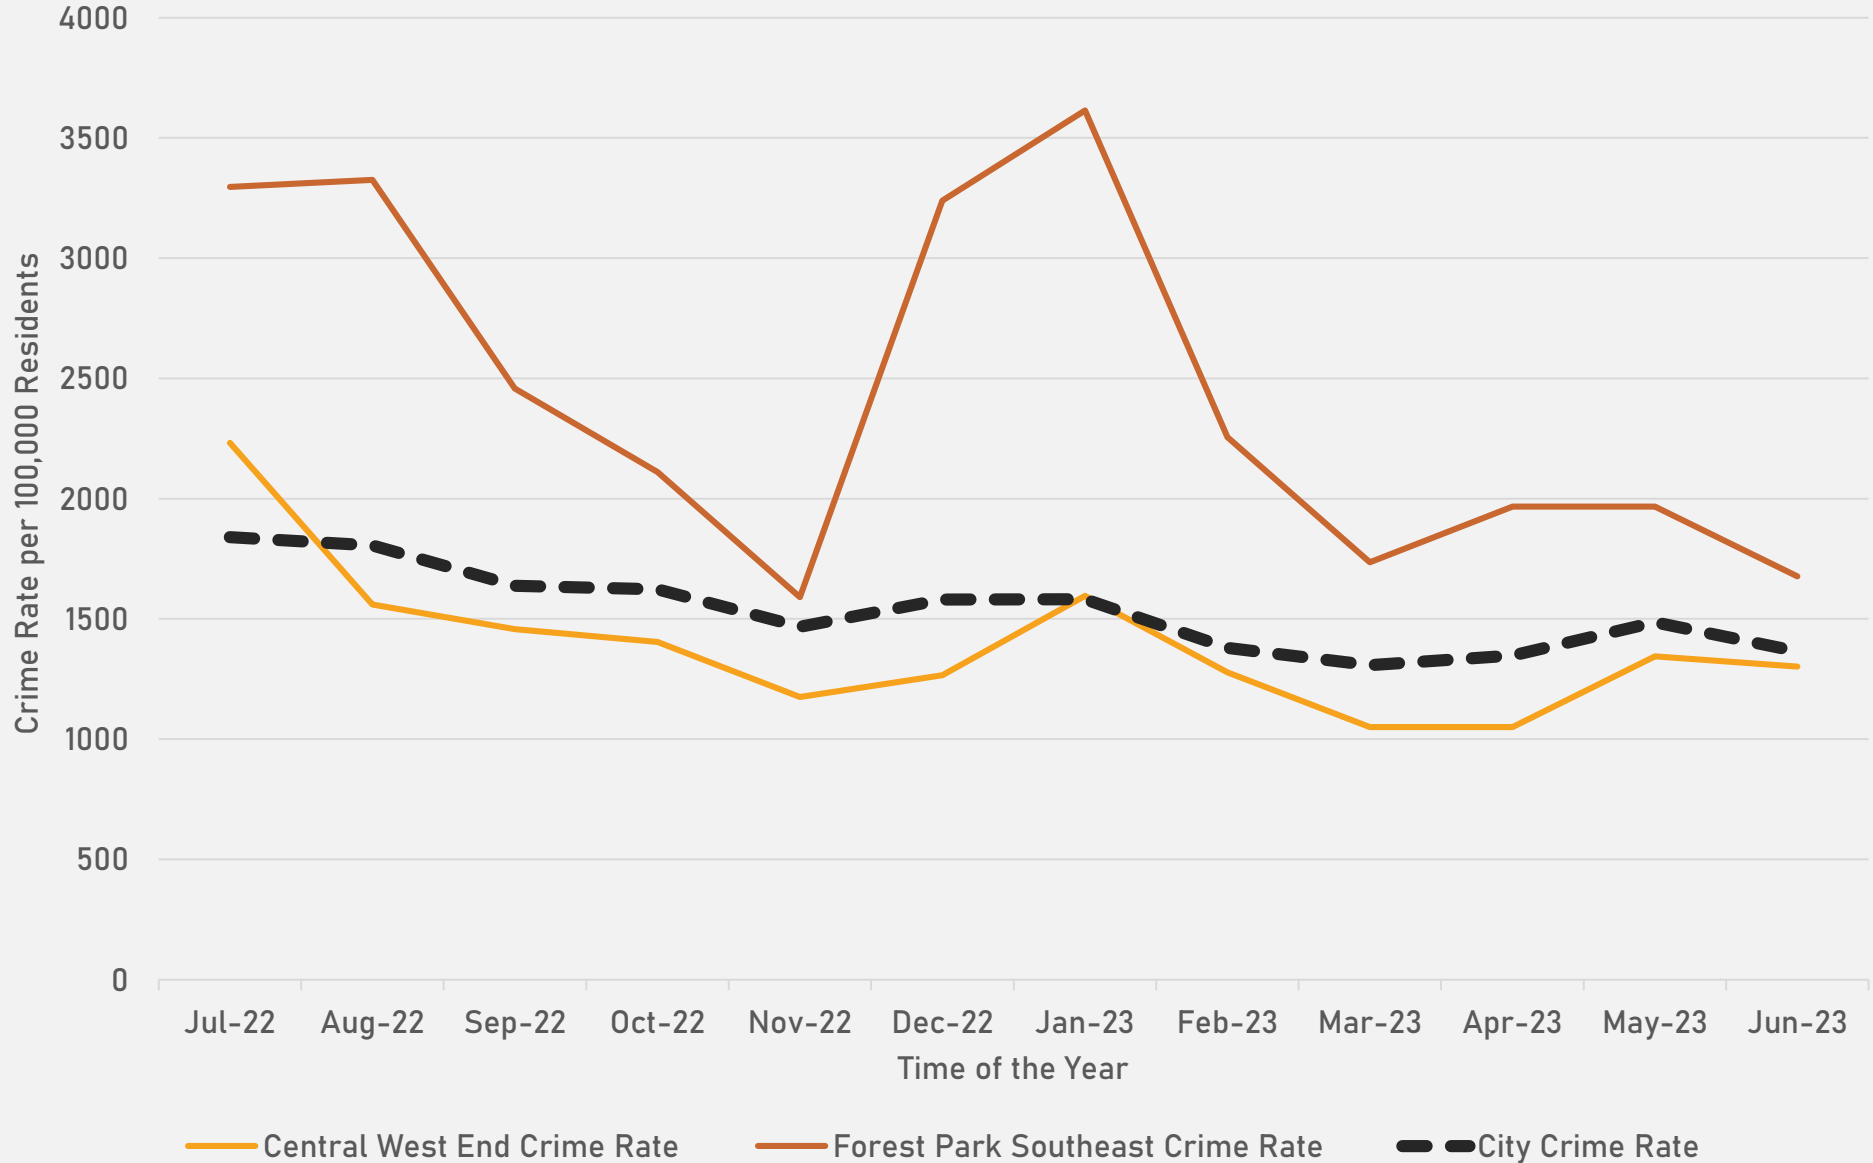

- The **lowest number** of crimes in one neighborhood was 7 in Visitation Park
- The **highest number** of crimes in one neighborhood was 217 in the **Central West End**
- The average number of crimes per neighborhood was 50.3
- The **lowest crime rate** per 100,000 in one neighborhood was 662.3 in Lewis Place
- The **highest crime rate** per 100,000 in one neighborhood was 2877.7 in Kingsway East
- The average neighborhood crime rate in District 5 was 1438.5
- The overall crime rate in District 5 was 1333.1

- The **lowest number** of crimes in one neighborhood was 1 in Wydown-Skinker
- The **highest number** of crimes in one neighborhood was 115 in Tower Grove South
- The average number of crimes per neighborhood was 29.6
- The **lowest crime rate** per 100,000 in one neighborhood was 89.2 in Wydown-Skinker
- The **highest crime rate** per 100,000 in one neighborhood was 1796.4 in Kings Oak
- The average neighborhood crime rate in District 2 was 882.6
- The overall crime rate in District 2 was 725.1

*Southampton is split between District 2 and District 1.

NEIGHBORHOODS VS CITY CRIME RATE OVER TIME

**FOREST PARK SOUTHEAST
NEIGHBORHOOD DETAIL**

FOREST PARK SOUTHEAST SUMMARY

- 58 total crimes in June 2023
 - **Down 30%** compared to June 2022 (83 crimes)
 - 10 crimes against persons in June 2023
 - **Down 38%** compared to June 2022 (16 crimes)
- 490 total crimes so far in 2023
 - **Up 16%** compared to this time in 2022 (421 crimes)
 - 35 crimes against persons so far in 2023
 - **Down 15%** compared to this time in 2022 (41 crimes)