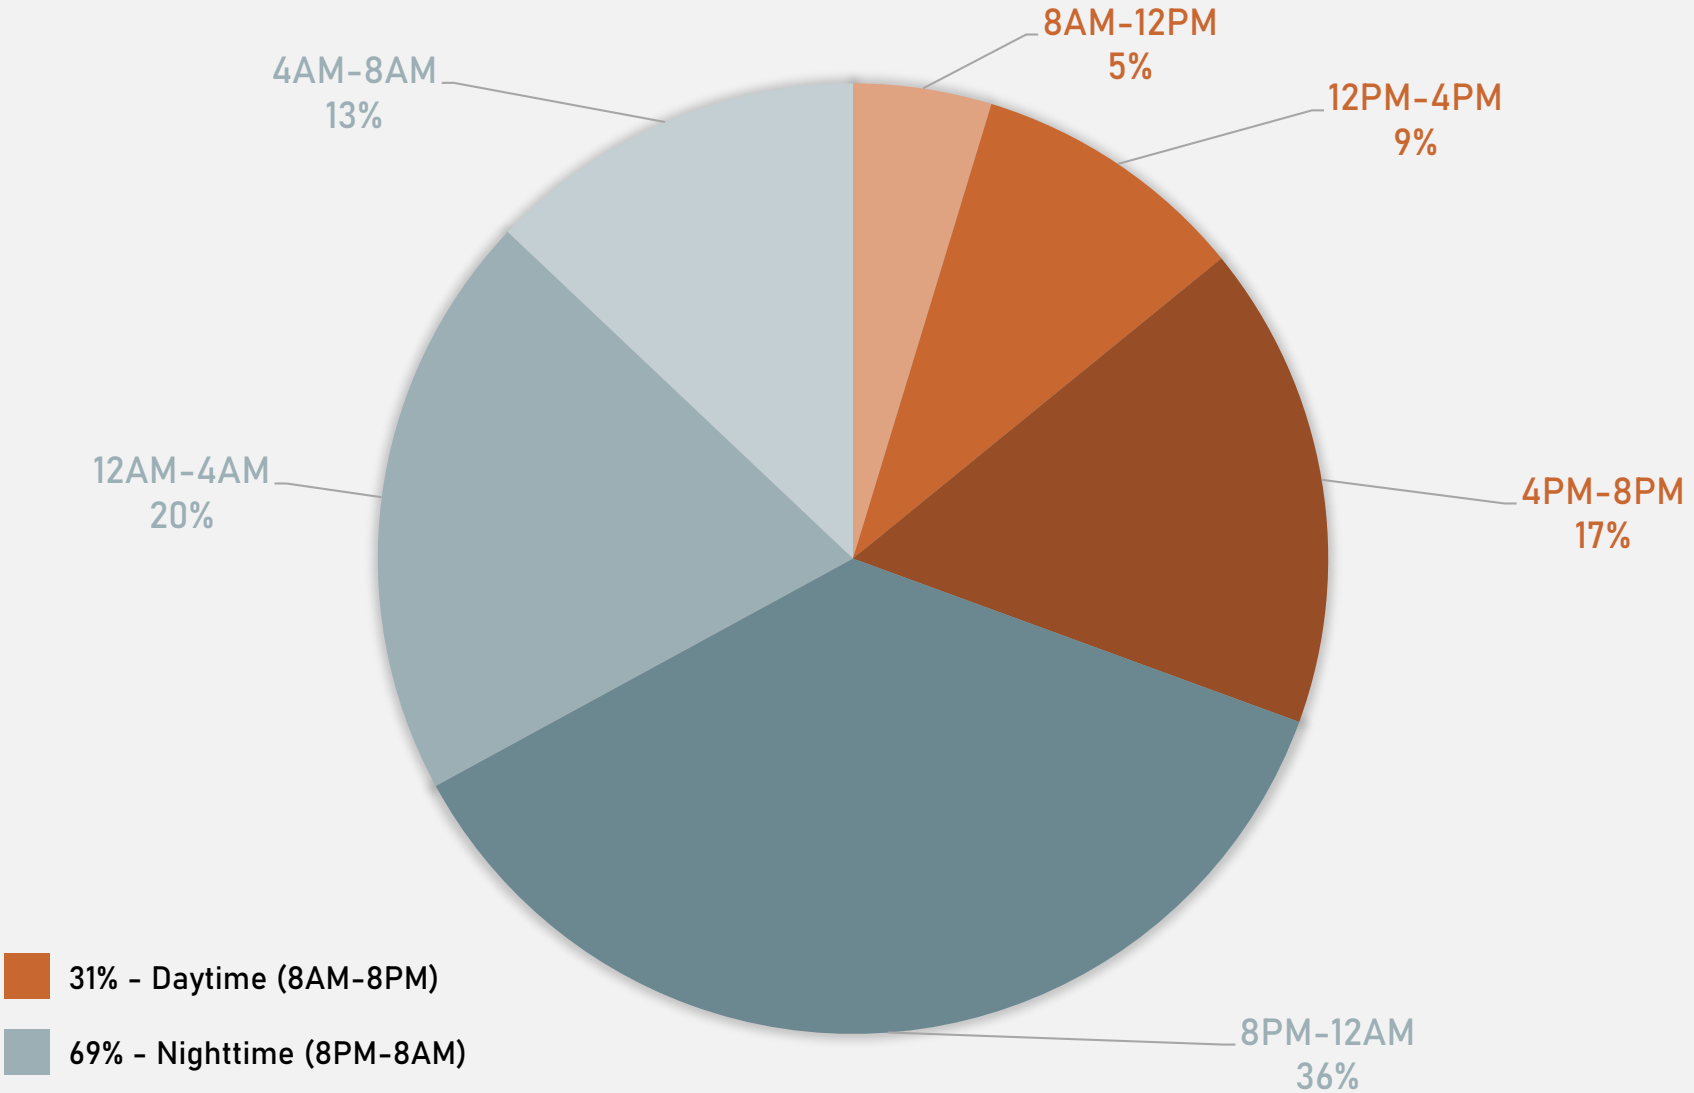

*Southampton is split between District 2 and District 1.

NEIGHBORHOODS VS CITY CRIME RATE OVER THE PAST YEAR

**FOREST PARK SOUTHEAST
NEIGHBORHOOD DETAIL**

FOREST PARK SOUTHEAST SUMMARY NOTES

- 81 total crimes in June 2024
 - **Up 40%** compared to June 2023 (58 crimes)
 - 6 crimes against persons in June 2024
 - **Down 40%** compared to June 2023 (10 crimes)
- 381 total crimes so far in 2024
 - **Down 22%** compared to this time in 2023 (490 crimes)
 - 45 crimes against persons so far in 2024
 - **Up 29%** compared to this time in 2023 (35 crimes)

2024

Crimes	Jan	Feb	Mar	Apr	May	Jun	Total
Aggravated Assault	4	3	3	1	3	0	14
Arson	0	0	0	0	0	0	0
Burglary	1	1	1	1	2	6	12
Homicide	0	0	2	0	0	0	2
Larceny	10	16	12	10	29	26	103
Motor Vehicle Theft	4	2	6	4	6	5	27
Robbery	1	0	0	0	1	0	2
Total	20	22	24	16	41	37	160

FOREST PARK SOUTHEAST 2023 VS 2024

FOREST PARK SOUTHEAST CRIMES BY DAY OF THE WEEK

FOREST PARK SOUTHEAST CRIMES BY TIME OF DAY

FOREST PARK SOUTHEAST CRIMES BY DAY OF THE MONTH

**CENTRAL WEST END
NEIGHBORHOOD DETAIL**

CENTRAL WEST END SUMMARY NOTES

- 204 total crimes in June 2024
 - **Down 6%** compared to June 2023 (217 crimes)
 - 26 crimes against persons in June 2024
 - **Up 4%** compared to June 2023 (25 crimes)
- 1044 total crimes so far in 2024
 - **Down 23%** compared to this time in 2023 (1358 crimes)
 - 129 crimes against persons so far in 2024
 - **Down 12%** compared to this time in 2023 (147 crimes)