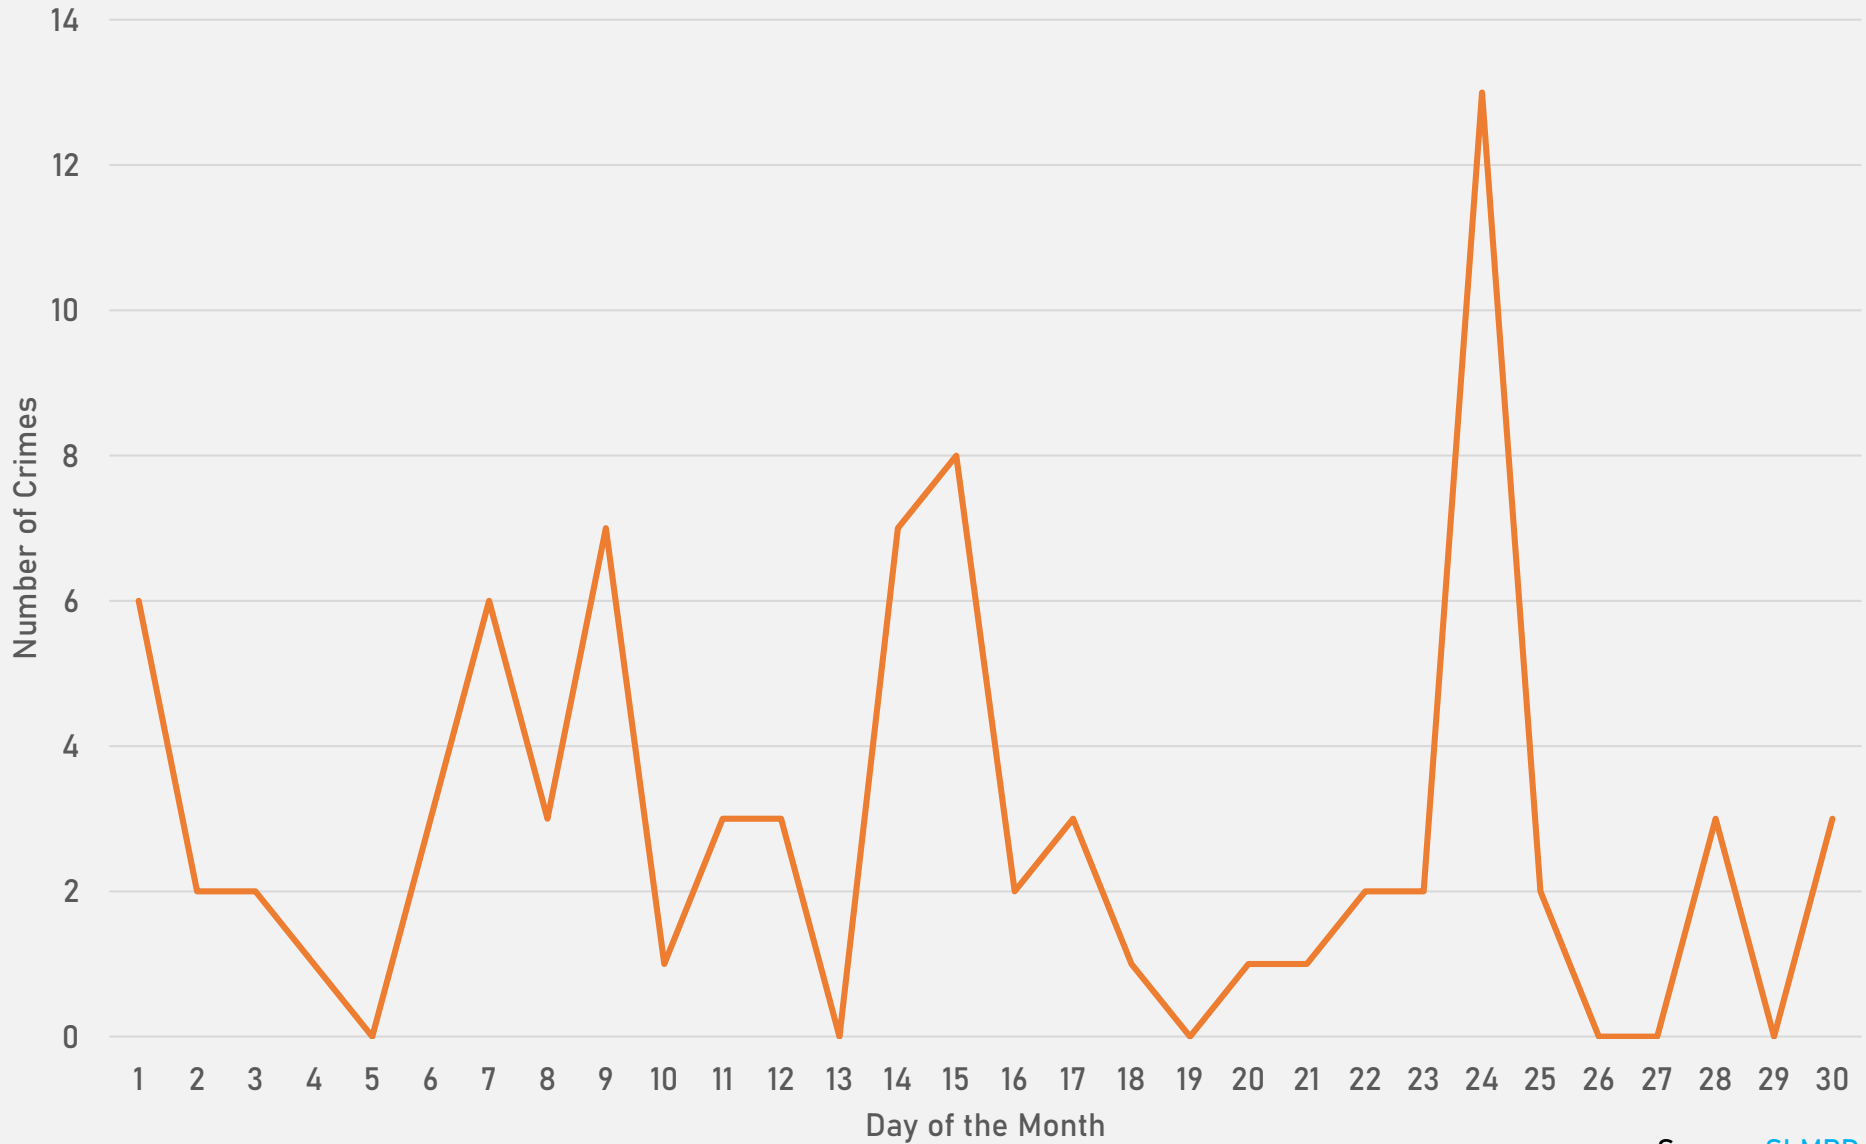

- The **lowest number** of crimes in one neighborhood was 10 in Visitation Park
- The **highest number** of crimes in one neighborhood was 204 in the Central West End
- The average number of crimes per neighborhood was 49.1
- The **lowest crime rate** per 100,000 in one neighborhood was 960.2 in Hamilton Heights
- The **highest crime rate** per 100,000 in one neighborhood was 2511.6 in Fountain Park
- The overall crime rate in District 5 was 1303.1

*Southampton is split between District 2 and District 1.

NEIGHBORHOODS VS CITY CRIME RATE OVER THE PAST YEAR

**FOREST PARK SOUTHEAST
NEIGHBORHOOD DETAIL**

FOREST PARK SOUTHEAST SUMMARY NOTES

- 81 total crimes in June 2024
 - **Up 40%** compared to June 2023 (58 crimes)
 - 6 crimes against persons in June 2024
 - **Down 40%** compared to June 2023 (10 crimes)
- 381 total crimes so far in 2024
 - **Down 22%** compared to this time in 2023 (490 crimes)
 - 45 crimes against persons so far in 2024
 - **Up 29%** compared to this time in 2023 (35 crimes)

FOREST PARK SOUTHEAST 2023 VS 2024

FOREST PARK SOUTHEAST CRIMES BY DAY OF THE WEEK

FOREST PARK SOUTHEAST CRIMES BY TIME OF DAY

FOREST PARK SOUTHEAST CRIMES BY DAY OF THE MONTH

**CENTRAL WEST END
NEIGHBORHOOD DETAIL**

CENTRAL WEST END SUMMARY NOTES

- 204 total crimes in June 2024
 - **Down 6%** compared to June 2023 (217 crimes)
 - 26 crimes against persons in June 2024
 - **Up 4%** compared to June 2023 (25 crimes)
- 1044 total crimes so far in 2024
 - **Down 23%** compared to this time in 2023 (1358 crimes)
 - 129 crimes against persons so far in 2024
 - **Down 12%** compared to this time in 2023 (147 crimes)