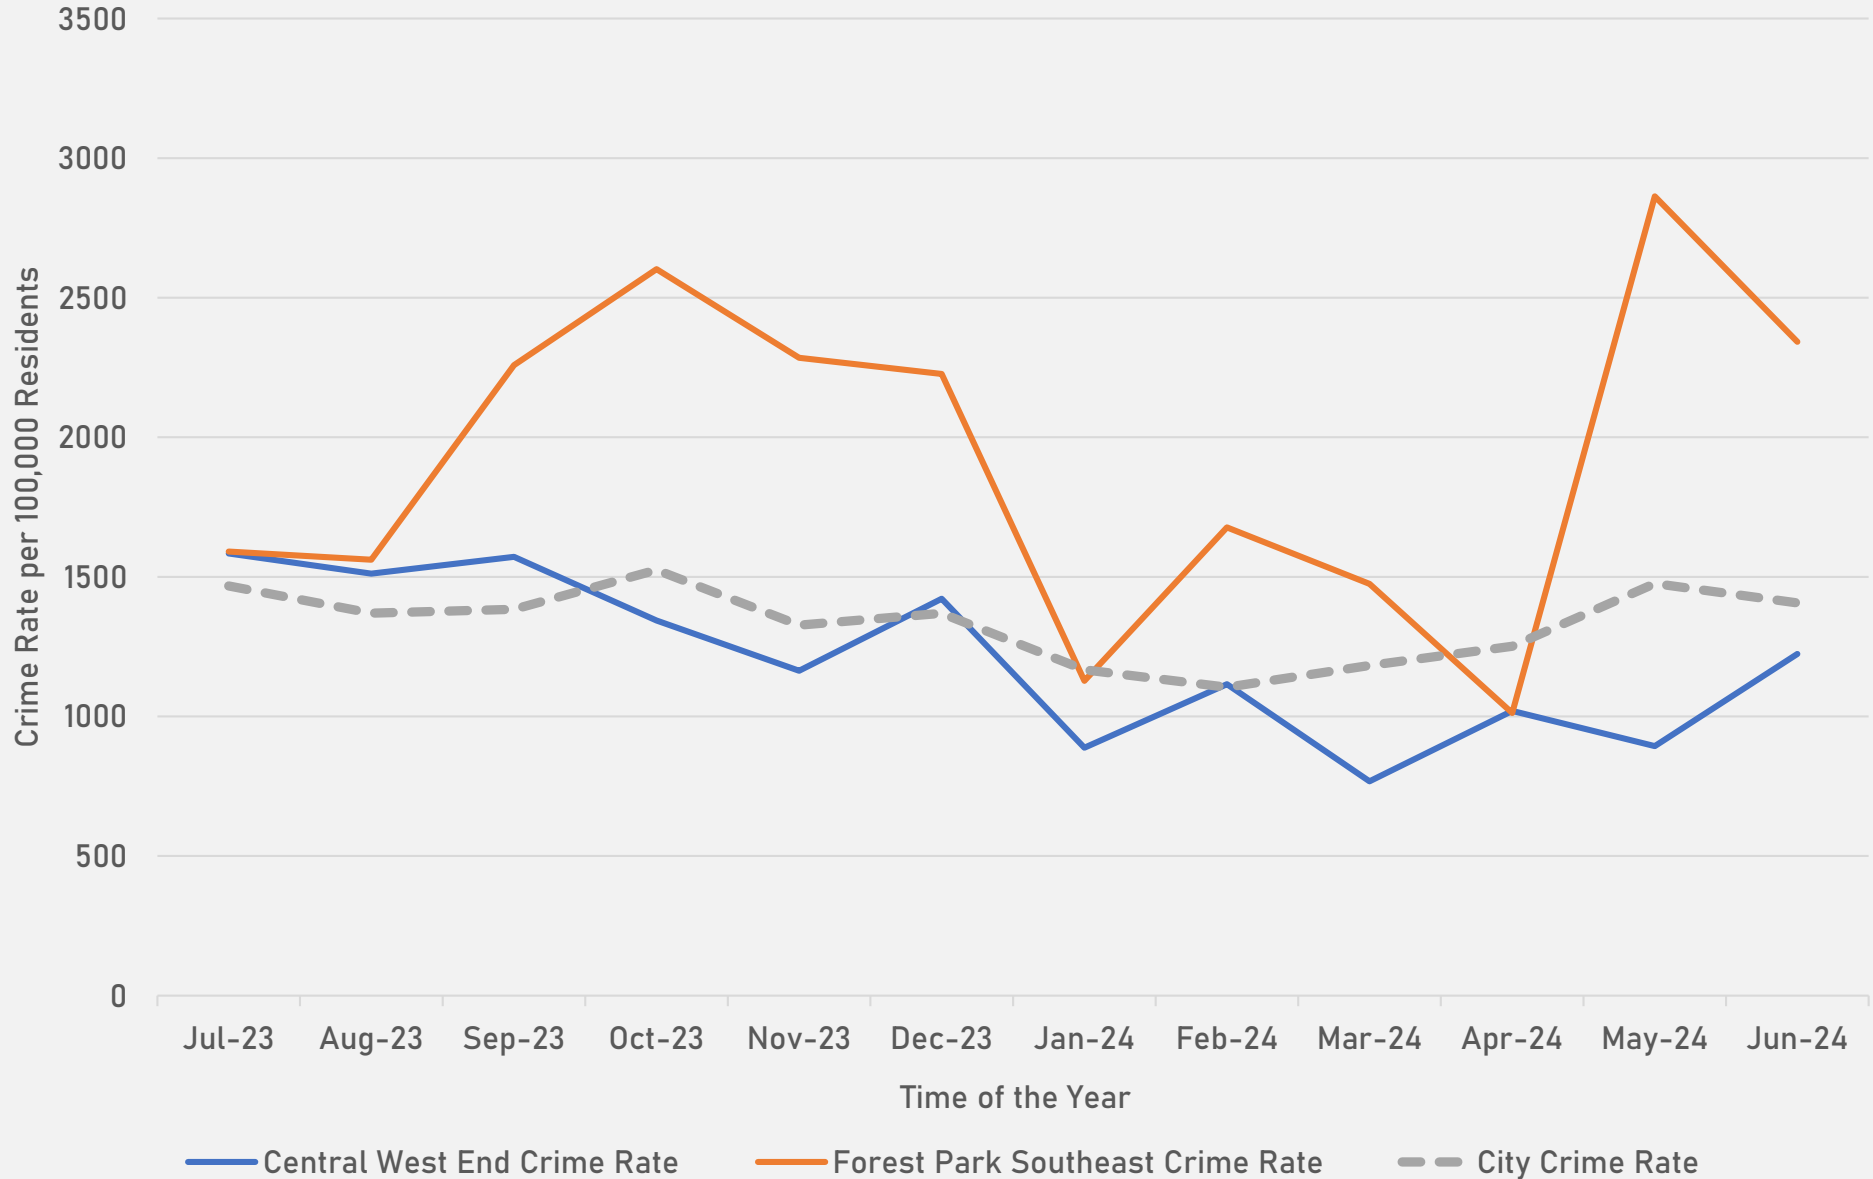

- The **lowest number** of crimes in one neighborhood was 10 in Visitation Park
- The **highest number** of crimes in one neighborhood was 204 in the Central West End
- The average number of crimes per neighborhood was 49.1
- The **lowest crime rate** per 100,000 in one neighborhood was 960.2 in Hamilton Heights
- The **highest crime rate** per 100,000 in one neighborhood was 2511.6 in Fountain Park
- The overall crime rate in District 5 was 1303.1

- The **lowest number** of crimes in one neighborhood was 1 in Wydown-Skinker
- The **highest number** of crimes in one neighborhood was 99 in Tower Grove South
- The average number of crimes per neighborhood was 36.7
- The **lowest crime rate** per 100,000 in one neighborhood was 89.2 in Wydown-Skinker
- The **highest crime rate** per 100,000 in one neighborhood was 4191.6 in Kings Oak
- The overall crime rate in District 2 was 899.3

*Southampton is split between District 2 and District 1.

NEIGHBORHOODS VS CITY CRIME RATE OVER THE PAST YEAR

**FOREST PARK SOUTHEAST
NEIGHBORHOOD DETAIL**

FOREST PARK SOUTHEAST SUMMARY NOTES

- 81 total crimes in June 2024
 - **Up 40%** compared to June 2023 (58 crimes)
 - 6 crimes against persons in June 2024
 - **Down 40%** compared to June 2023 (10 crimes)
- 381 total crimes so far in 2024
 - **Down 22%** compared to this time in 2023 (490 crimes)
 - 45 crimes against persons so far in 2024
 - **Up 29%** compared to this time in 2023 (35 crimes)

CENTRAL WEST END SUMMARY NOTES

- 204 total crimes in June 2024
 - **Down 6%** compared to June 2023 (217 crimes)
 - 26 crimes against persons in June 2024
 - **Up 4%** compared to June 2023 (25 crimes)
- 1044 total crimes so far in 2024
 - **Down 23%** compared to this time in 2023 (1358 crimes)
 - 129 crimes against persons so far in 2024
 - **Down 12%** compared to this time in 2023 (147 crimes)