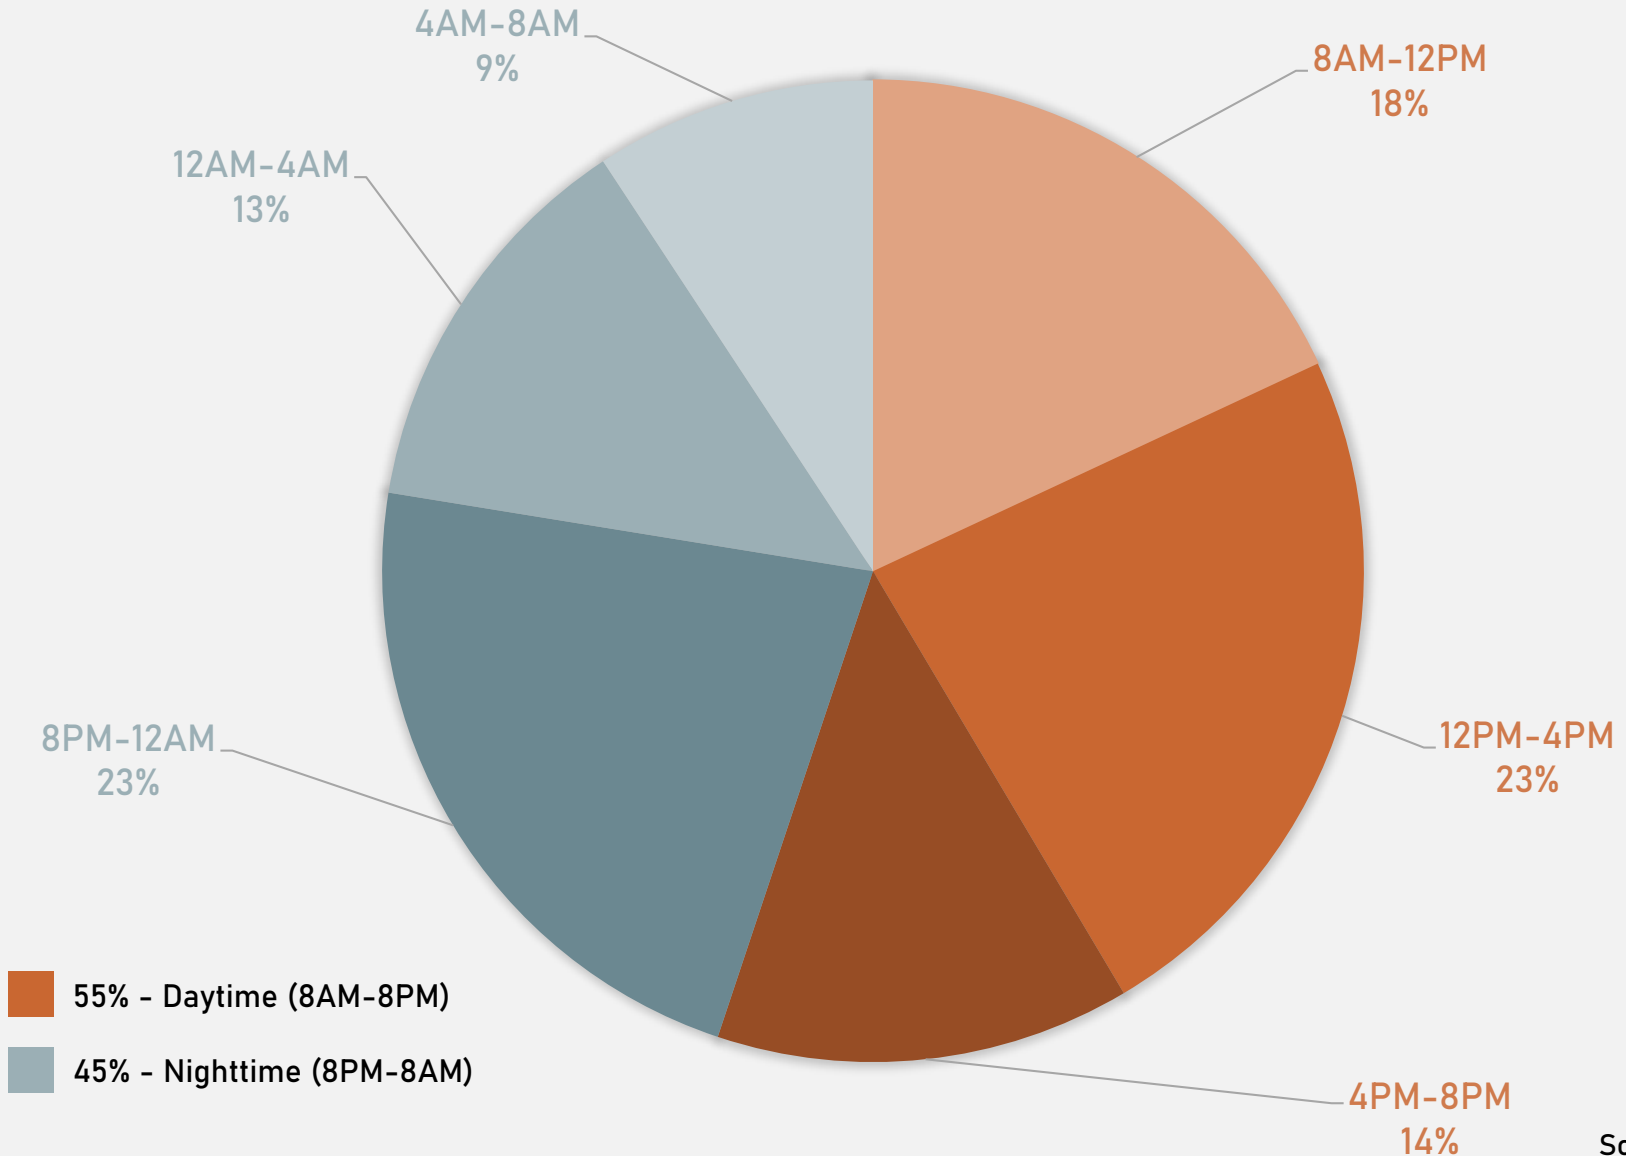

CENTRAL WEST END SUMMARY NOTES

- 204 total crimes in June 2024
 - **Down 6%** compared to June 2023 (217 crimes)
 - 26 crimes against persons in June 2024
 - **Up 4%** compared to June 2023 (25 crimes)
- 1044 total crimes so far in 2024
 - **Down 23%** compared to this time in 2023 (1358 crimes)
 - 129 crimes against persons so far in 2024
 - **Down 12%** compared to this time in 2023 (147 crimes)

CENTRAL WEST END YEAR TO YEAR COMPARISON

2023

Crimes	Jan	Feb	Mar	Apr	May	Jun	Jul	Aug	Sep	Oct	Nov	Dec	Total
Aggravated Assault	7	9	6	5	8	12	4	8	7	5	2	7	80
Arson	0	0	1	0	0	2	0	0	0	0	0	0	3
Burglary	6	7	9	9	7	6	23	12	8	4	4	5	100
Homicide	0	0	0	0	2	0	0	0	1	0	0	0	3
Larceny	98	58	57	44	70	59	73	65	83	48	56	57	768
Motor Vehicle Theft	36	30	21	21	29	37	52	39	29	26	20	27	367
Robbery	1	4	2	1	3	0	1	4	3	5	3	3	30
Total	148	108	96	80	119	116	153	128	131	88	85	99	1351

2024

Crimes	Jan	Feb	Mar	Apr	May	Jun	Total
Aggravated Assault	0	7	0	5	6	8	26
Arson	1	0	0	0	0	0	1
Burglary	9	10	9	8	6	10	52
Homicide	0	1	0	0	0	0	1
Larceny	52	37	35	53	47	63	287
Motor Vehicle Theft	16	27	9	26	16	22	116
Robbery	2	5	0	2	3	4	16
Total	80	87	53	94	78	107	499

CENTRAL WEST END 2023 VS 2024

CENTRAL WEST END CRIMES BY DAY OF THE WEEK

CENTRAL WEST END CRIMES BY TIME OF DAY

CENTRAL WEST END CRIMES BY DAY OF THE MONTH