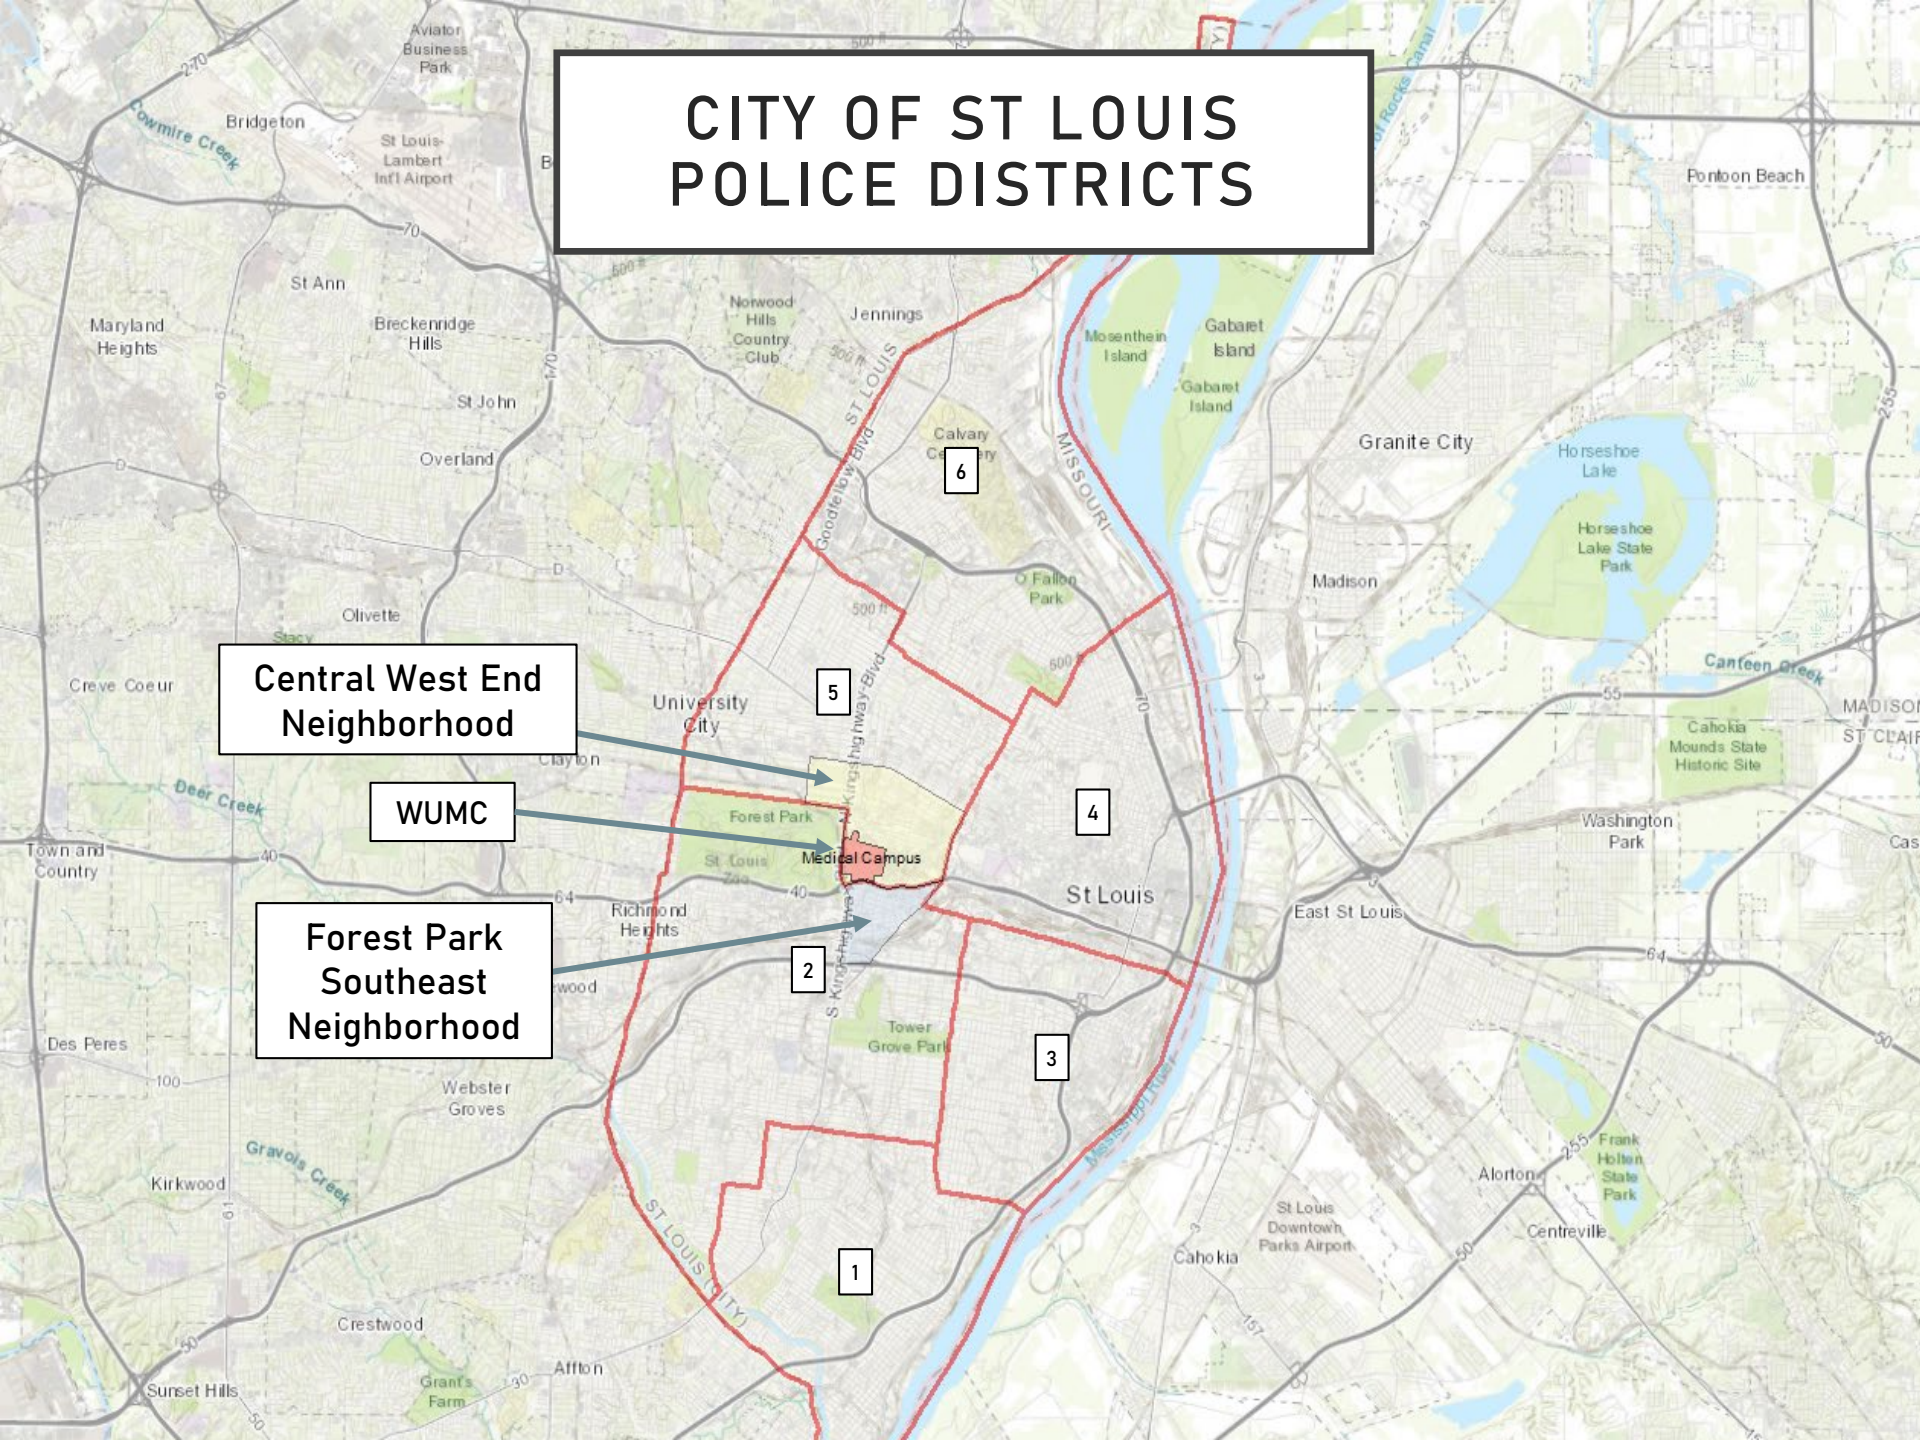

June 2024
Monthly Crime Report

**FOREST PARK SOUTHEAST
CENTRAL WEST END**

Washington University Medical Center

CITY OF ST LOUIS POLICE DISTRICTS

**Central West End
Neighborhood**

WUMC

**Forest Park
Southeast
Neighborhood**

DISTRICT 5 SUMMARY NOTES

There are 15 neighborhoods in District 5.

- Academy
- Central West End
- DeBaliviere Place
- Fountain Park
- Hamilton Heights
- Kingsway East
- Kingsway West
- Lewis Place
- Skinker-DeBaliviere
- The Greater Ville
- The Ville
- Vandeventer
- Visitation Park
- Wells-Goodfellow
- West End

- The **lowest number** of crimes in one neighborhood was 10 in Visitation Park
- The **highest number** of crimes in one neighborhood was 204 in the Central West End
- The average number of crimes per neighborhood was 49.1
- The **lowest crime rate** per 100,000 in one neighborhood was 960.2 in Hamilton Heights
- The **highest crime rate** per 100,000 in one neighborhood was 2511.6 in Fountain Park
- The overall crime rate in District 5 was 1303.1

- The **lowest number** of crimes in one neighborhood was 1 in Wydown-Skinker
- The **highest number** of crimes in one neighborhood was 99 in Tower Grove South
- The average number of crimes per neighborhood was 36.7
- The **lowest crime rate** per 100,000 in one neighborhood was 89.2 in Wydown-Skinker
- The **highest crime rate** per 100,000 in one neighborhood was 4191.6 in Kings Oak
- The overall crime rate in District 2 was 899.3