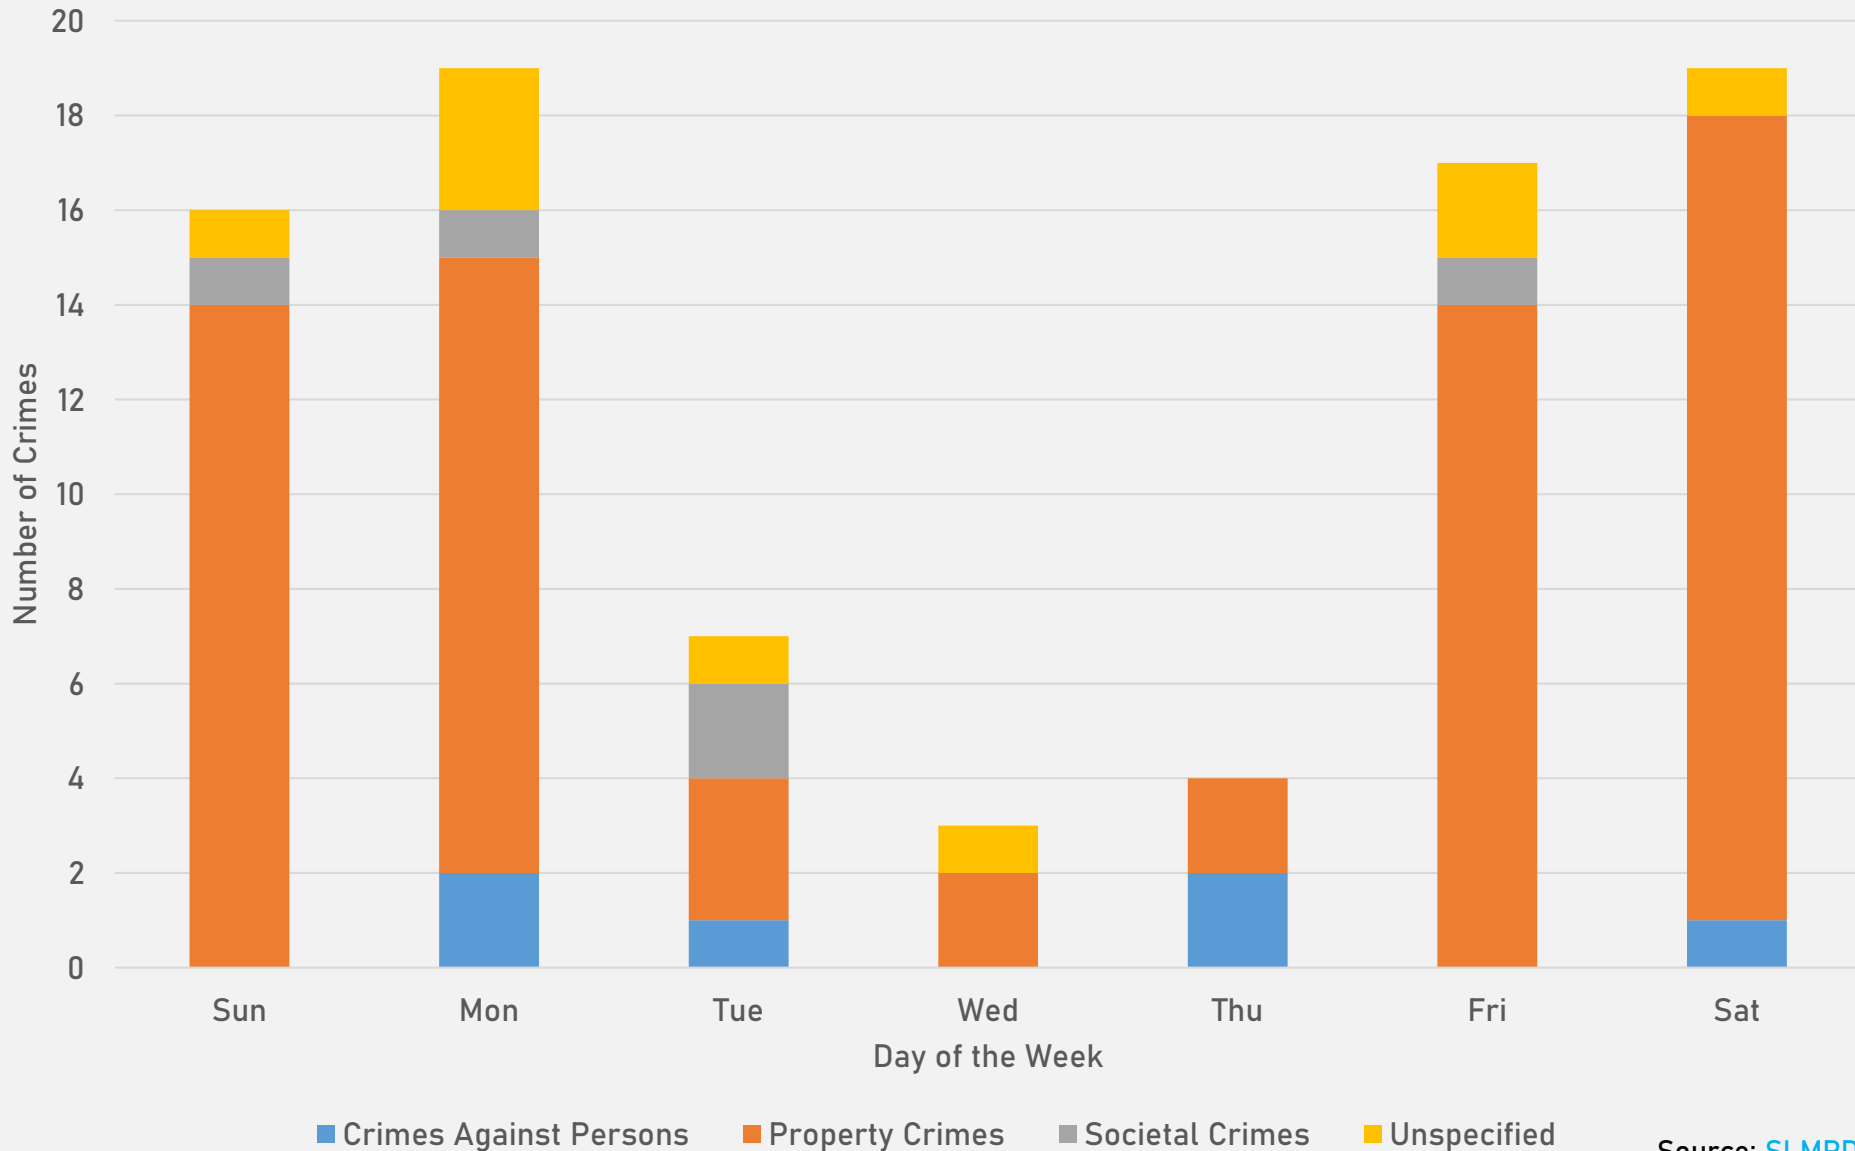

FOREST PARK SOUTHEAST CRIMES BY DAY OF THE WEEK