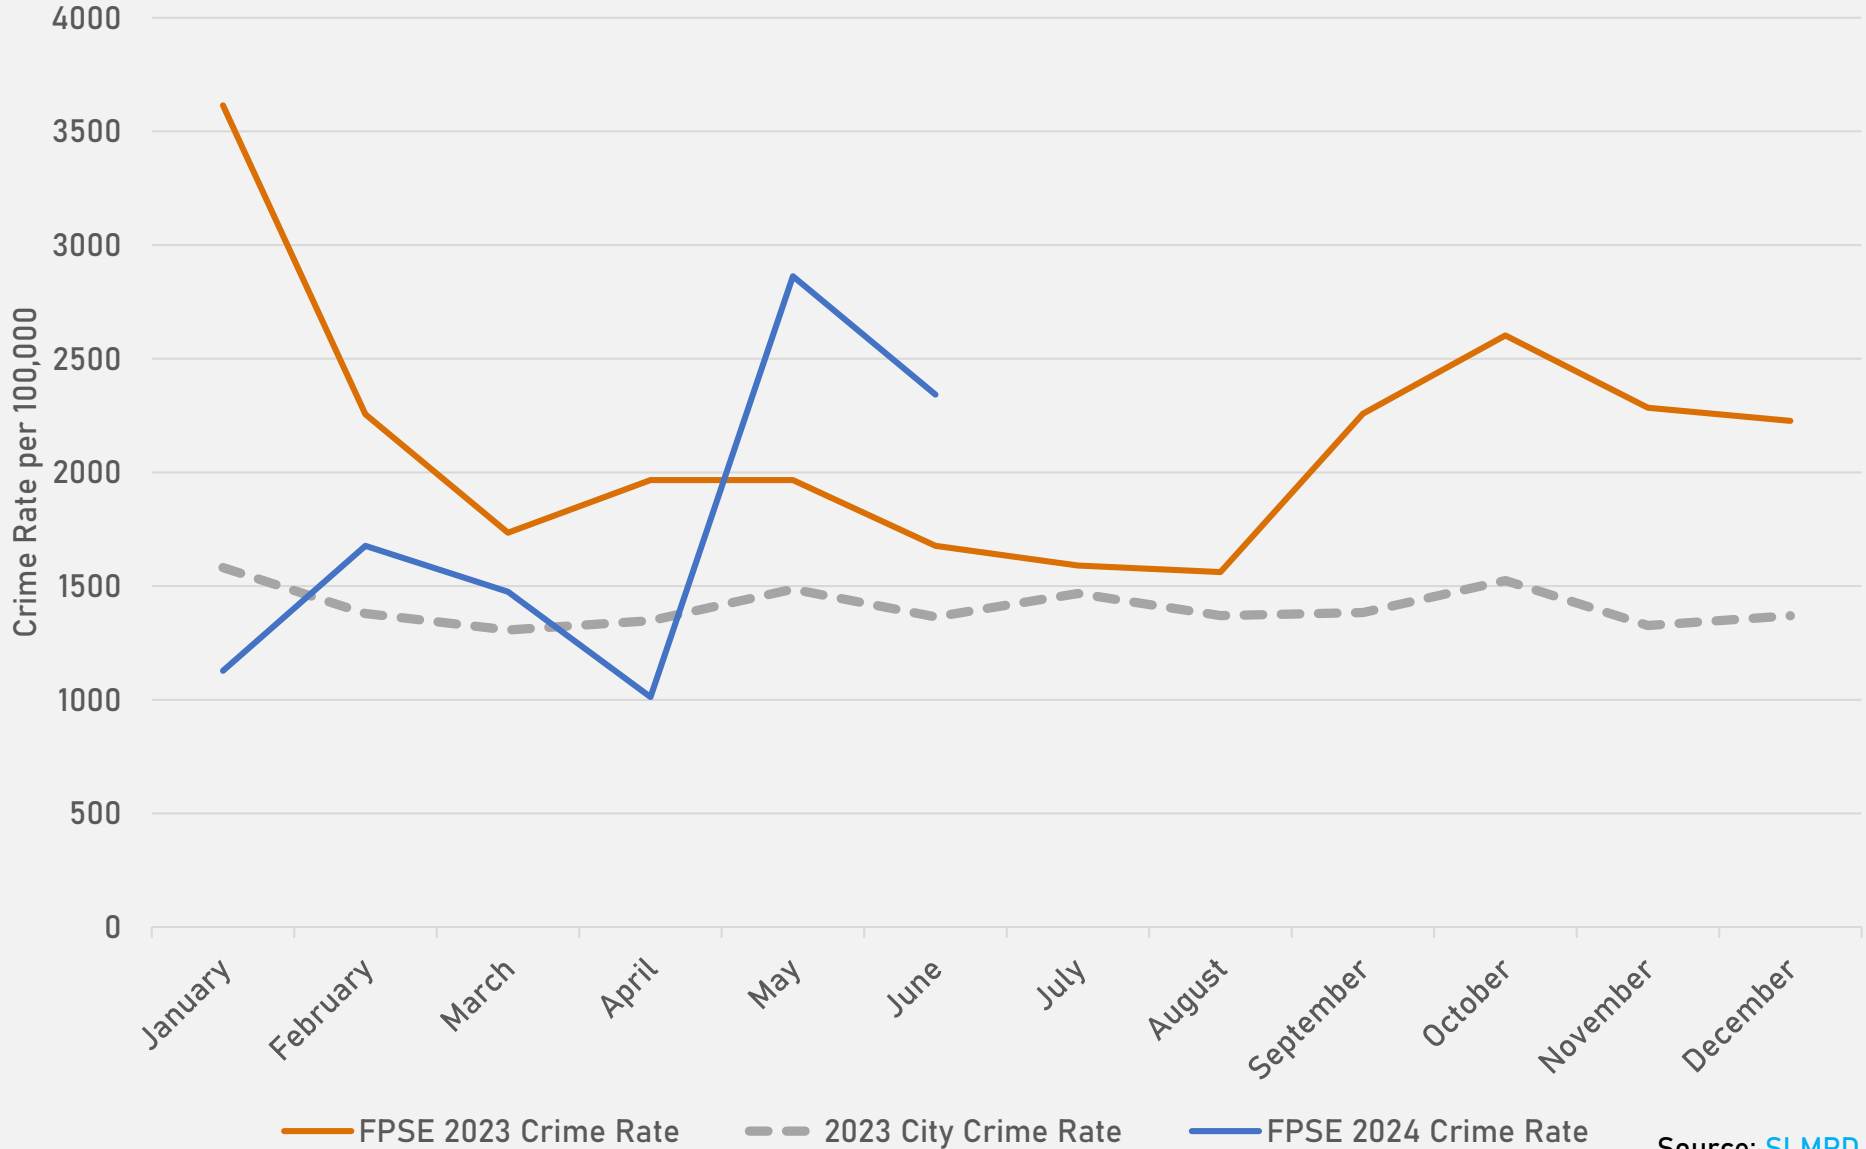

FOREST PARK SOUTHEAST YEAR TO YEAR COMPARISON

2023

Crimes	Jan	Feb	Mar	Apr	May	Jun	Jul	Aug	Sep	Oct	Nov	Dec	Total
Aggravated Assault	0	4	1	1	4	4	2	0	2	2	5	3	28
Arson	0	0	0	0	0	0	0	0	0	0	0	0	0
Burglary	3	1	1	2	8	1	1	3	3	2	3	3	31
Homicide	0	0	0	0	0	1	0	0	0	0	0	1	2
Larceny	49	30	15	19	13	12	14	14	19	27	18	23	253
Motor Vehicle Theft	17	10	14	7	7	6	6	5	4	8	8	9	101
Robbery	0	0	1	0	0	0	1	0	0	3	2	0	7
Total	69	45	32	29	32	24	24	22	28	42	36	39	422

2024

Crimes	Jan	Feb	Mar	Apr	May	Jun	Total
Aggravated Assault	4	3	3	1	3	0	14
Arson	0	0	0	0	0	0	0
Burglary	1	1	1	1	2	6	12
Homicide	0	0	2	0	0	0	2
Larceny	10	16	12	10	29	26	103
Motor Vehicle Theft	4	2	6	4	6	5	27
Robbery	1	0	0	0	1	0	2
Total	20	22	24	16	41	37	160

FOREST PARK SOUTHEAST 2023 VS 2024