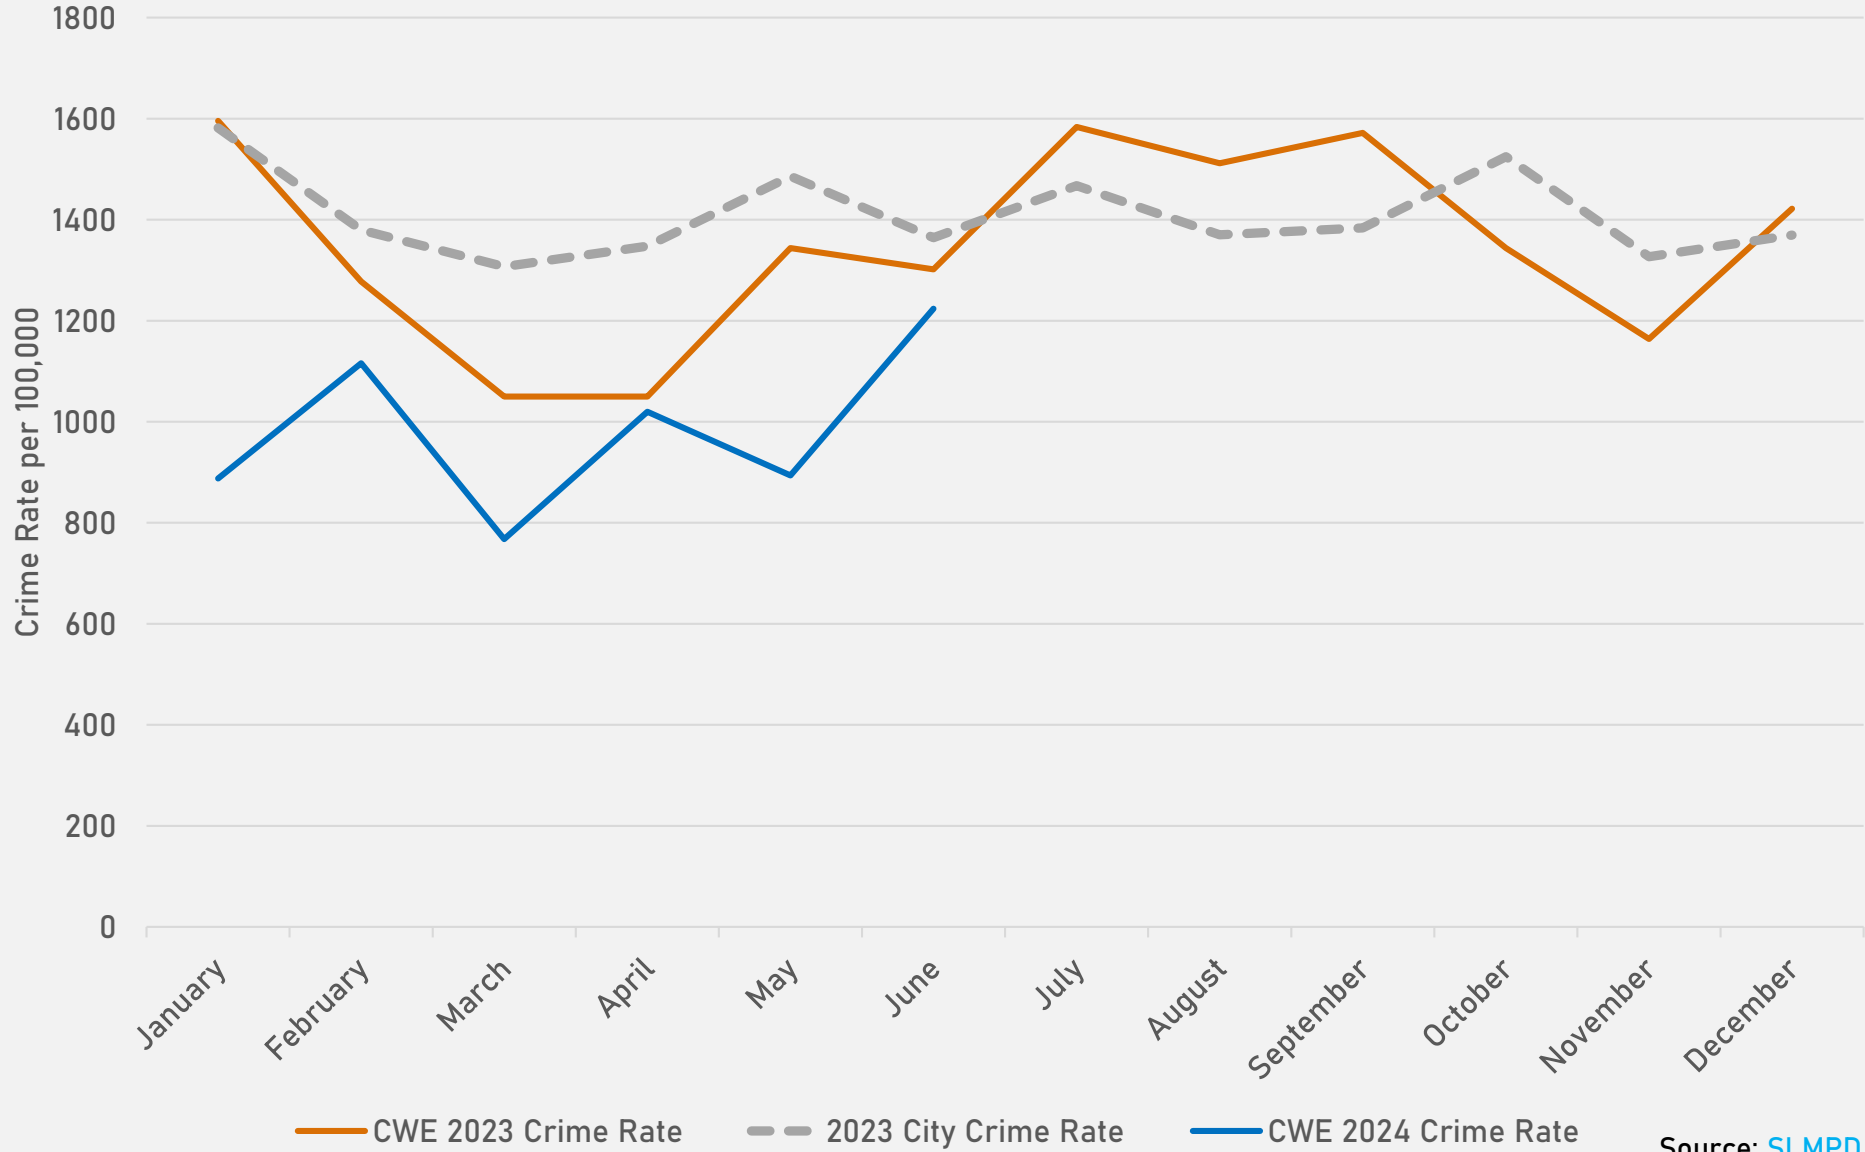

CENTRAL WEST END YEAR TO YEAR COMPARISON

2023

Crimes	Jan	Feb	Mar	Apr	May	Jun	Jul	Aug	Sep	Oct	Nov	Dec	Total
Aggravated Assault	7	9	6	5	8	12	4	8	7	5	2	7	80
Arson	0	0	1	0	0	2	0	0	0	0	0	0	3
Burglary	6	7	9	9	7	6	23	12	8	4	4	5	100
Homicide	0	0	0	0	2	0	0	0	1	0	0	0	3
Larceny	98	58	57	44	70	59	73	65	83	48	56	57	768
Motor Vehicle Theft	36	30	21	21	29	37	52	39	29	26	20	27	367
Robbery	1	4	2	1	3	0	1	4	3	5	3	3	30
Total	148	108	96	80	119	116	153	128	131	88	85	99	1351

2024

Crimes	Jan	Feb	Mar	Apr	May	Jun	Total
Aggravated Assault	0	7	0	5	6	8	26
Arson	1	0	0	0	0	0	1
Burglary	9	10	9	8	6	10	52
Homicide	0	1	0	0	0	0	1
Larceny	52	37	35	53	47	63	287
Motor Vehicle Theft	16	27	9	26	16	22	116
Robbery	2	5	0	2	3	4	16
Total	80	87	53	94	78	107	499

CENTRAL WEST END 2023 VS 2024