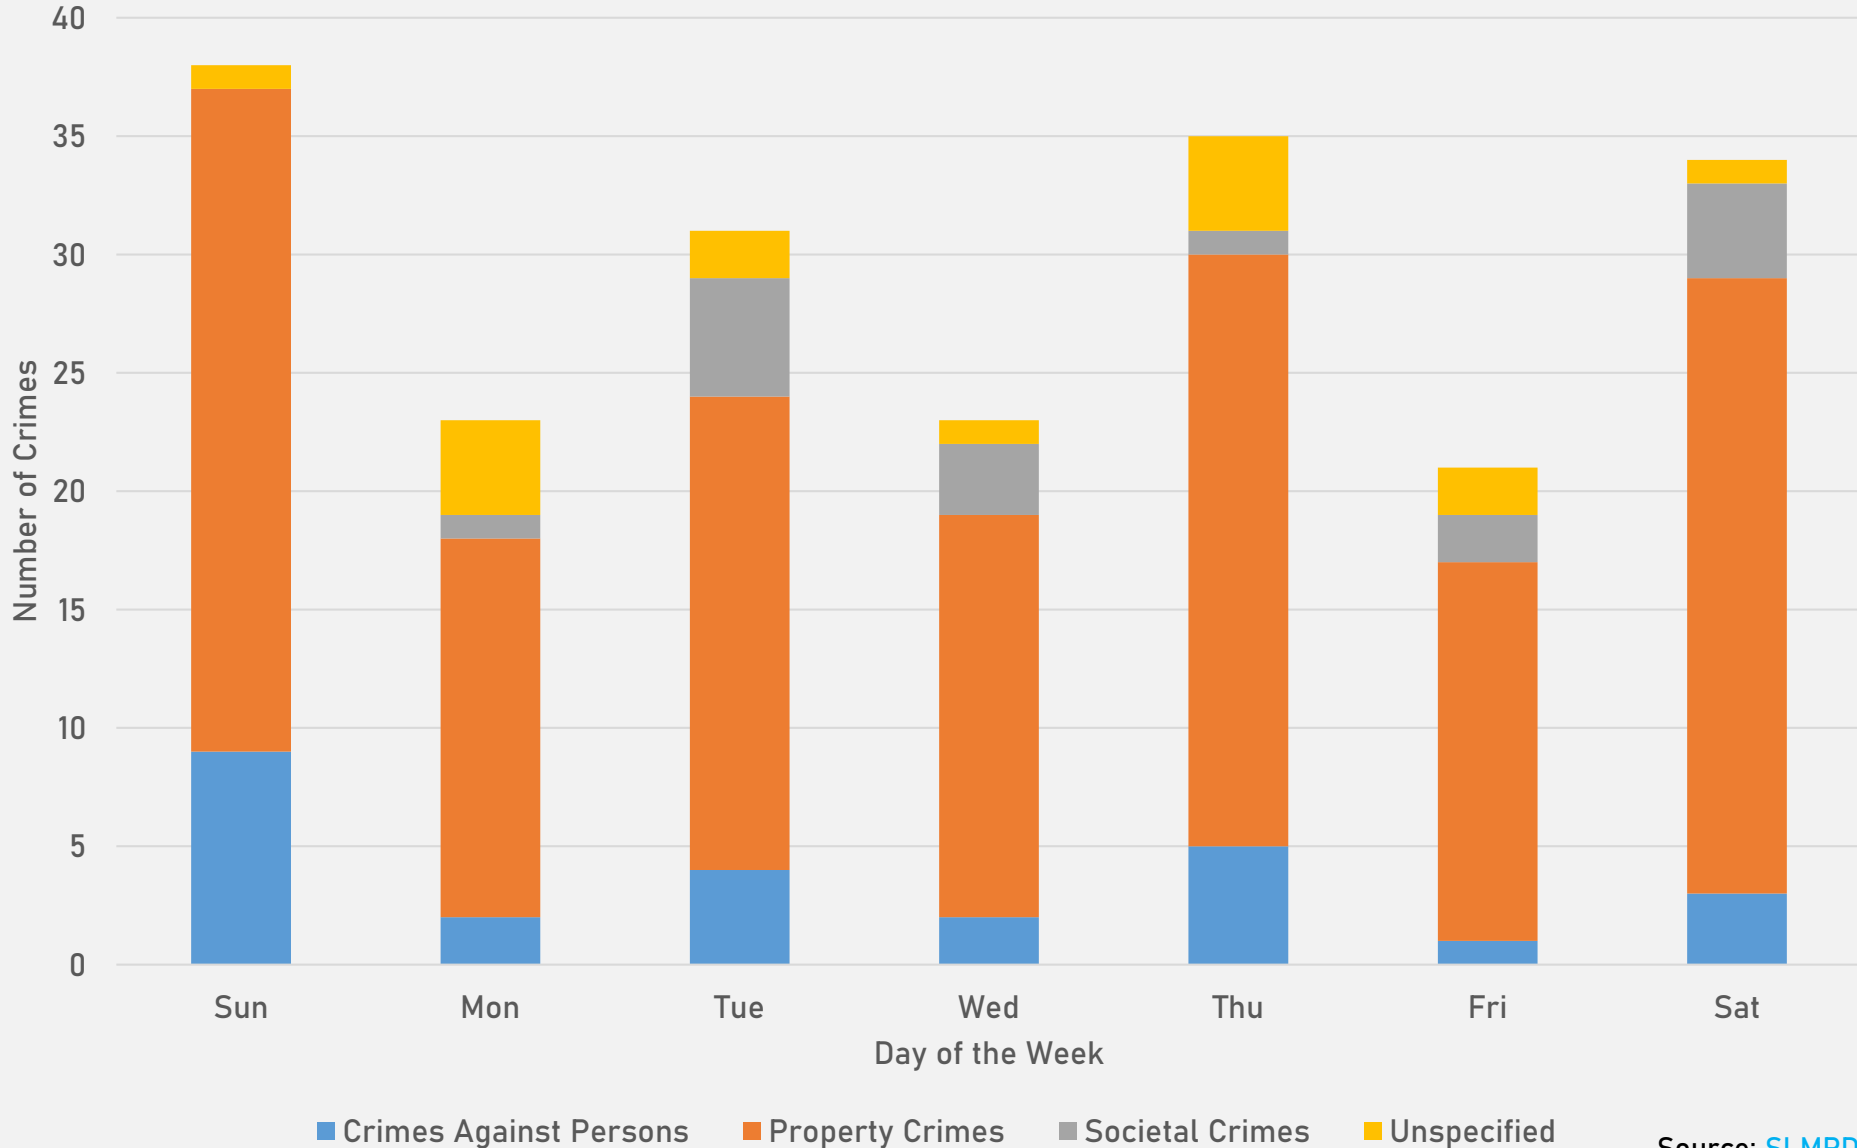

CENTRAL WEST END CRIMES BY DAY OF THE WEEK