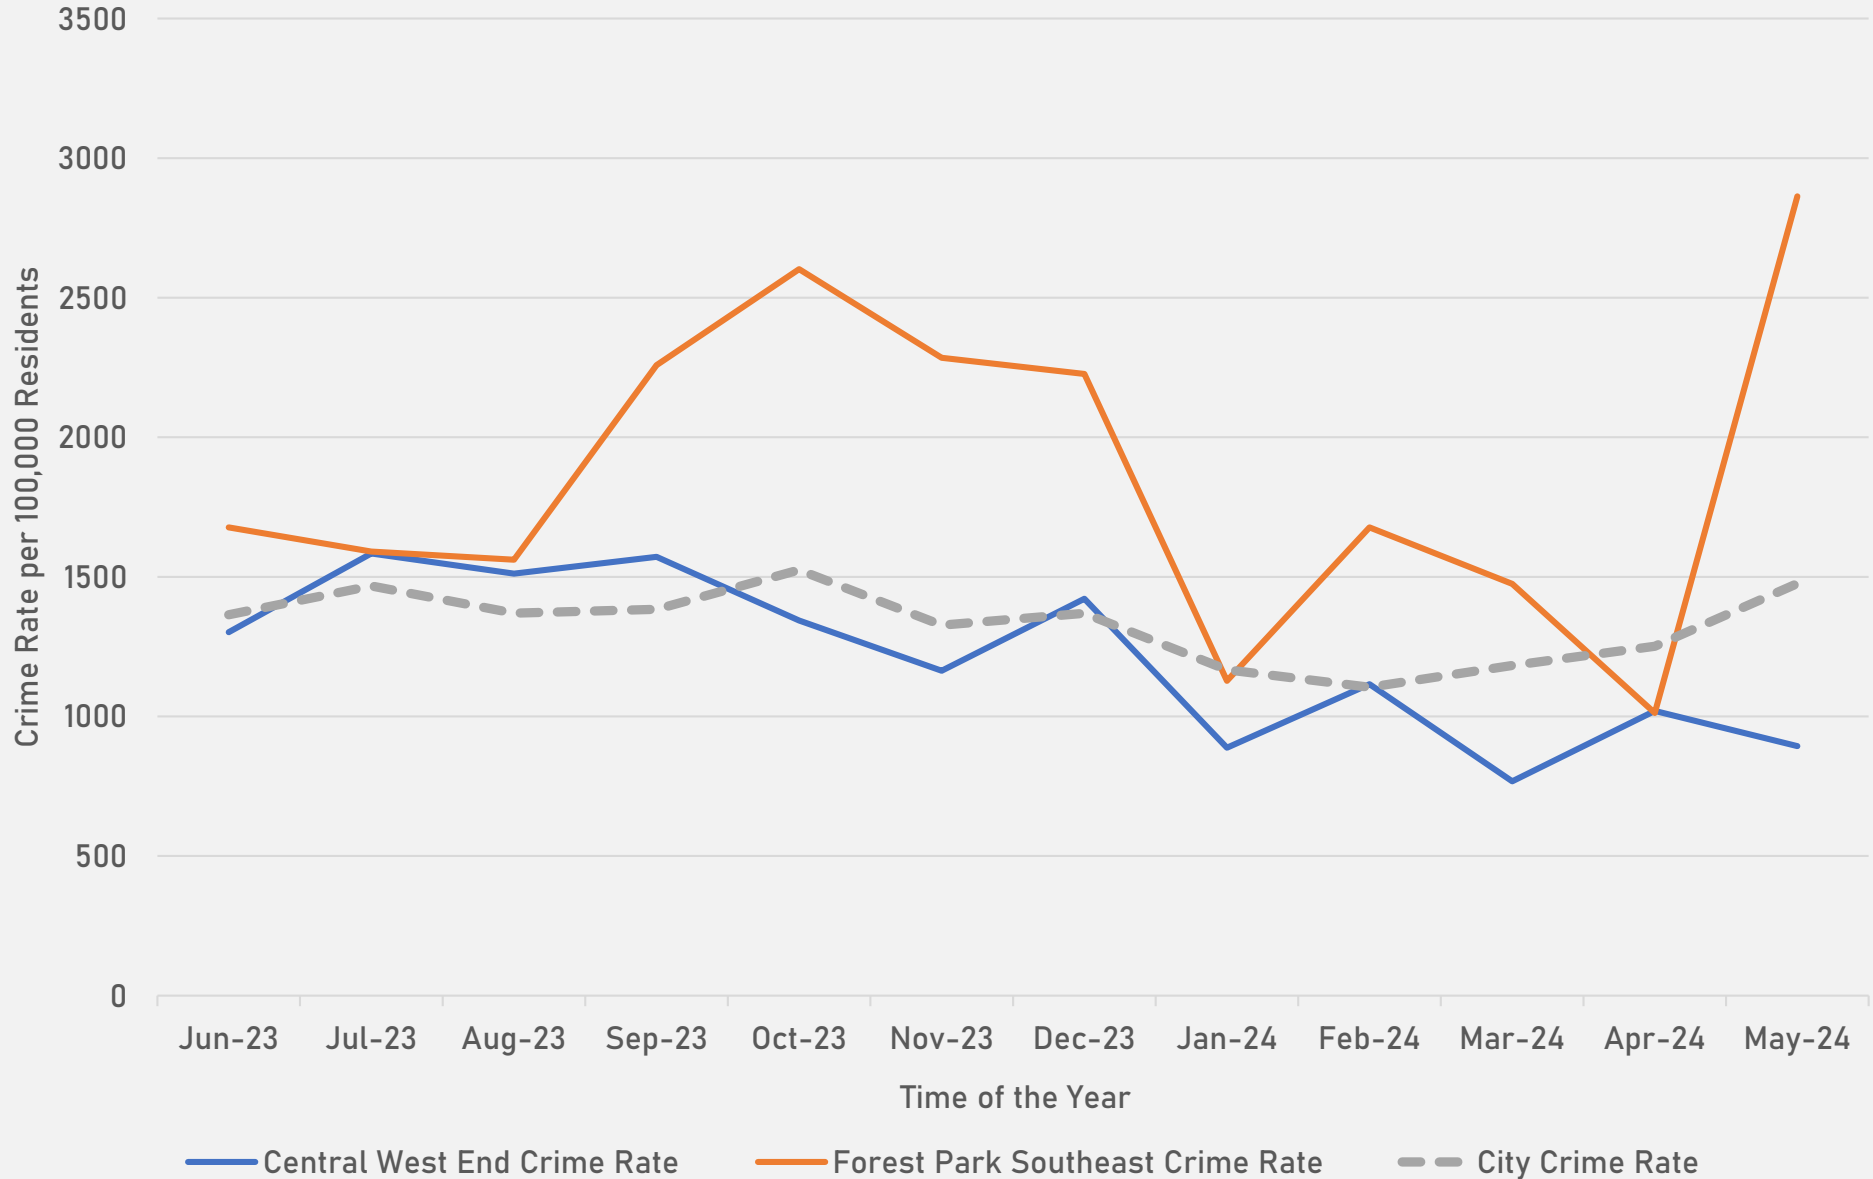

- The **lowest number** of crimes in one neighborhood was 7 in Visitation Park
- The **highest number** of crimes in one neighborhood was 149 in the Central West End
- The average number of crimes per neighborhood was 46.1
- The **lowest crime rate** per 100,000 in one neighborhood was 575.2 in the DeBaliviere Place
- The **highest crime rate** per 100,000 in one neighborhood was 1892.1 in The Ville
- The overall crime rate in District 5 was 1223.5

- The **lowest number** of crimes in one neighborhood was 3 in Wydown-Skinker
- The **highest number** of crimes in one neighborhood was 108 in Tower Grove South
- The average number of crimes per neighborhood was 37.5
- The **lowest crime rate** per 100,000 in one neighborhood was 267.6 in Wydown-Skinker
- The **highest crime rate** per 100,000 in one neighborhood was 2862.9 in Forest Park Southeast
- The overall crime rate in District 2 was 918.6

*Southampton is split between District 2 and District 1.

NEIGHBORHOODS VS CITY CRIME RATE OVER THE PAST YEAR

**FOREST PARK SOUTHEAST
NEIGHBORHOOD DETAIL**

FOREST PARK SOUTHEAST SUMMARY NOTES

- 99 total crimes in May 2024
 - **Up 41%** compared to May 2023 (70 crimes)
 - 5 crimes against persons in May 2024
 - **Down 38%** compared to May 2023 (8 crimes)
- 291 total crimes so far in 2024
 - **Down 32%** compared to this time in 2023 (429 crimes)
 - 39 crimes against persons so far in 2024
 - **Up 56%** compared to this time in 2023 (25 crimes)

CENTRAL WEST END SUMMARY NOTES

- 149 total crimes in May 2024
 - **Down 40%** compared to May 2023 (248 crimes)
 - 18 crimes against persons in May 2024
 - **Down 25%** compared to May 2023 (24 crimes)
- 829 total crimes so far in 2024
 - **Down 26%** compared to this time in 2023 (1116 crimes)
 - 102 crimes against persons so far in 2024
 - **Down 12%** compared to this time in 2023 (116 crimes)