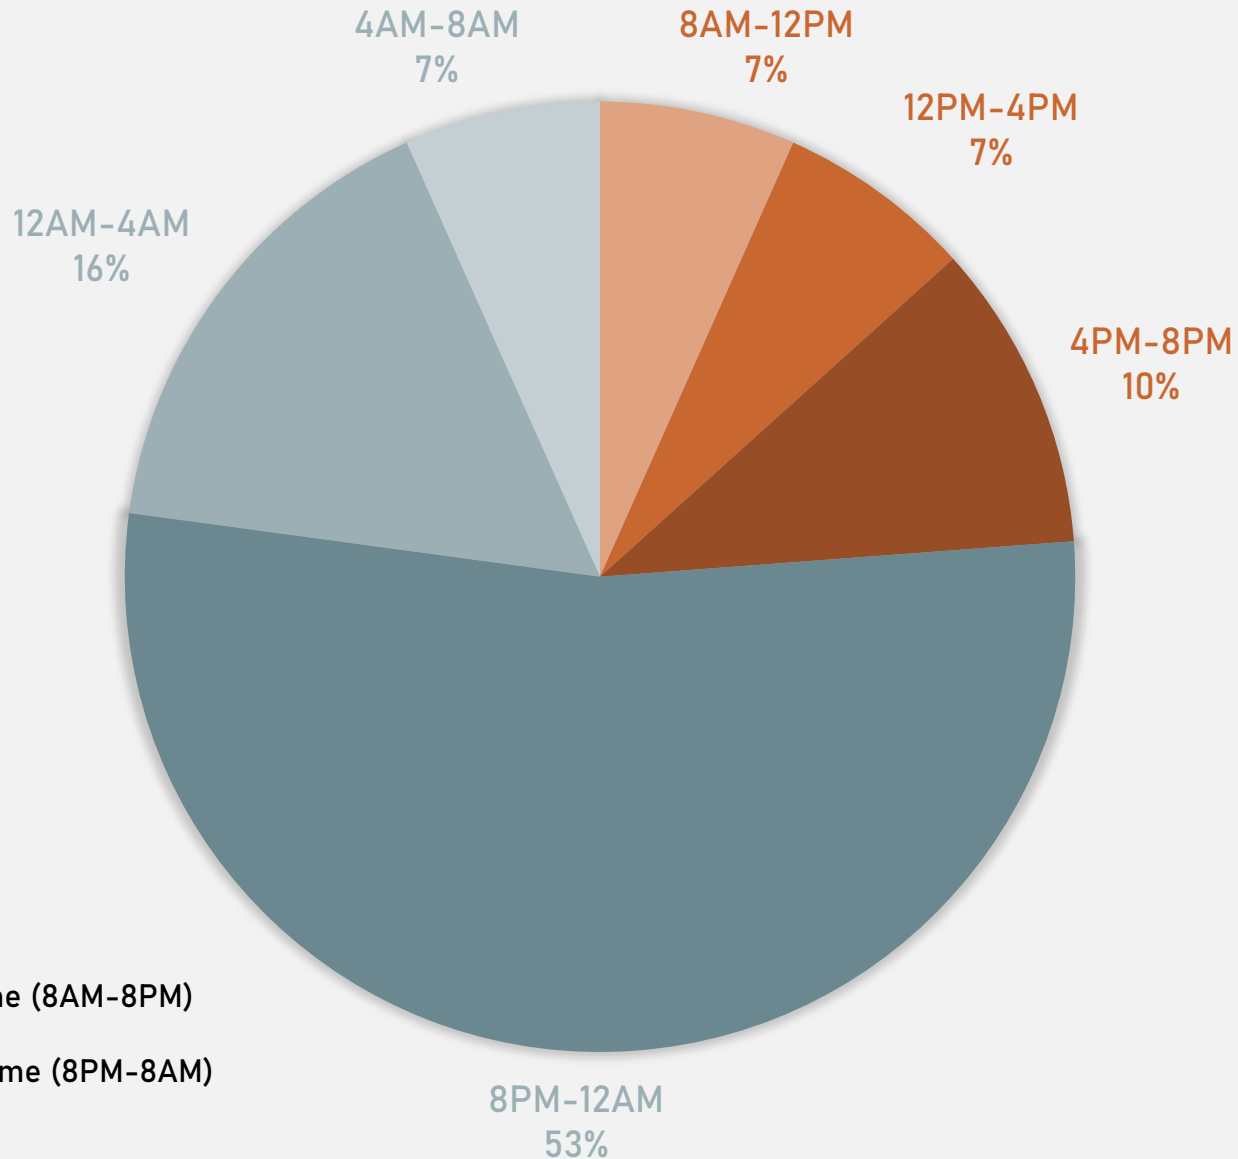

2024

Crimes	Jan	Feb	Mar	Apr	May	Total
Aggravated Assault	4	3	3	1	3	14
Arson	0	0	0	0	0	0
Burglary	1	1	1	1	2	6
Homicide	0	0	2	0	0	2
Larceny	10	16	12	10	29	77
Motor Vehicle Theft	4	2	6	4	6	22
Robbery	1	0	0	0	1	2
Total	20	22	24	16	41	123

FOREST PARK SOUTHEAST 2023 VS 2024

FOREST PARK SOUTHEAST CRIMES BY DAY OF THE WEEK

FOREST PARK SOUTHEAST CRIMES BY TIME OF DAY

FOREST PARK SOUTHEAST CRIMES BY DAY OF THE MONTH

**CENTRAL WEST END
NEIGHBORHOOD DETAIL**

CENTRAL WEST END SUMMARY NOTES

- 149 total crimes in May 2024
 - **Down 40%** compared to May 2023 (248 crimes)
 - 18 crimes against persons in May 2024
 - **Down 25%** compared to May 2023 (24 crimes)
- 829 total crimes so far in 2024
 - **Down 26%** compared to this time in 2023 (1116 crimes)
 - 102 crimes against persons so far in 2024
 - **Down 12%** compared to this time in 2023 (116 crimes)