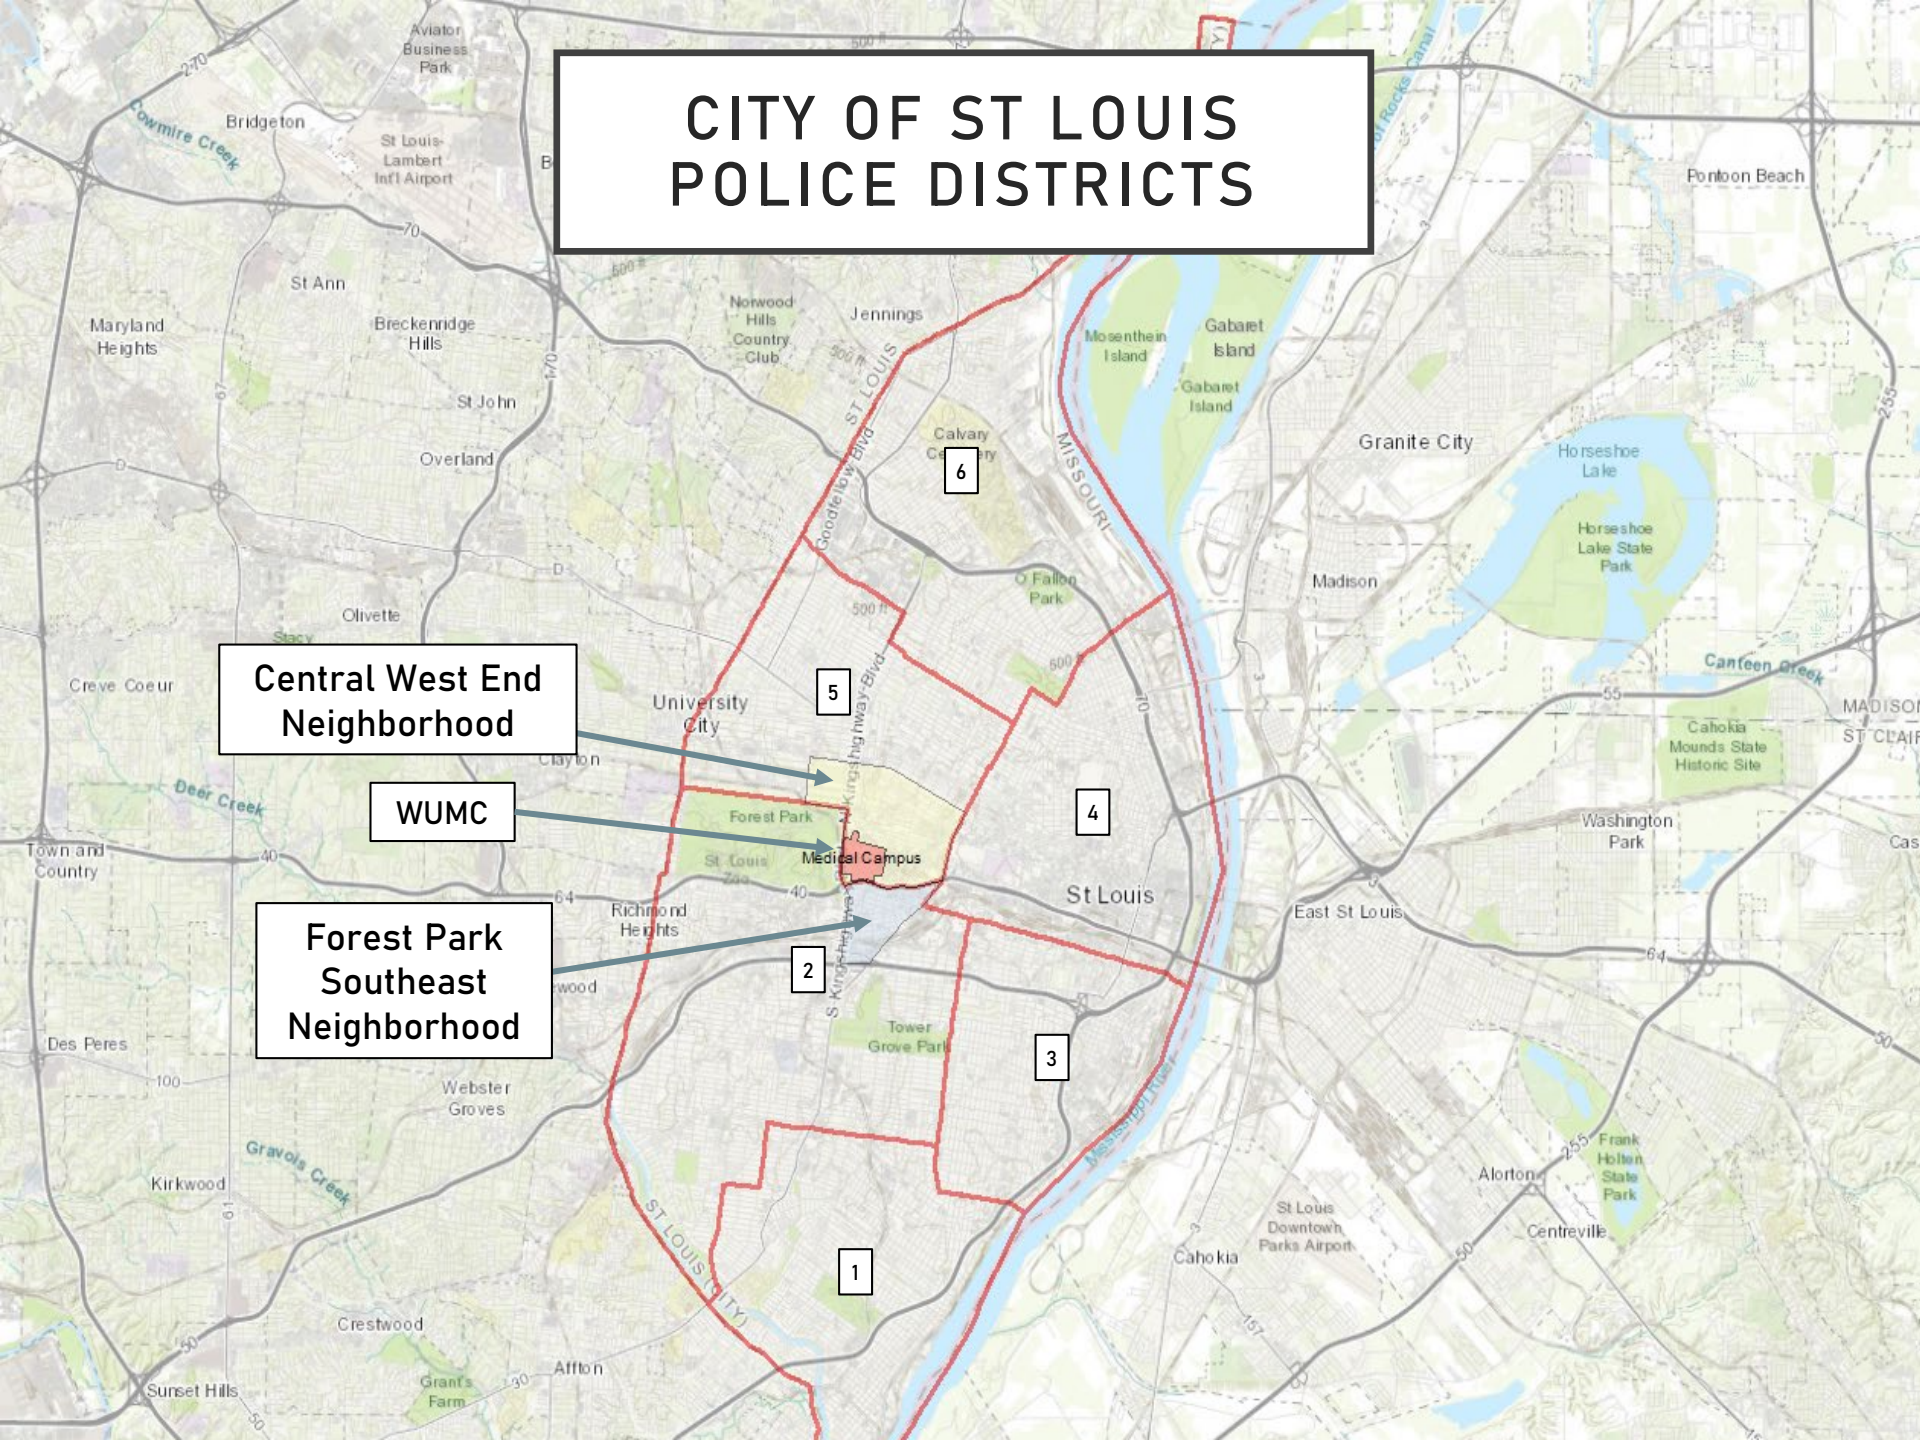

May 2024
Monthly Crime Report

**FOREST PARK SOUTHEAST
CENTRAL WEST END**

Washington University Medical Center

CITY OF ST LOUIS POLICE DISTRICTS

Central West End
Neighborhood

WUMC

Forest Park
Southeast
Neighborhood

DISTRICT 5 SUMMARY NOTES

There are 15 neighborhoods in District 5.

- Academy
- Central West End
- DeBaliviere Place
- Fountain Park
- Hamilton Heights
- Kingsway East
- Kingsway West
- Lewis Place
- Skinker-DeBaliviere
- The Greater Ville
- The Ville
- Vandeventer
- Visitation Park
- Wells-Goodfellow
- West End

- The **lowest number** of crimes in one neighborhood was 7 in Visitation Park
- The **highest number** of crimes in one neighborhood was 149 in the Central West End
- The average number of crimes per neighborhood was 46.1
- The **lowest crime rate** per 100,000 in one neighborhood was 575.2 in the DeBaliviere Place
- The **highest crime rate** per 100,000 in one neighborhood was 1892.1 in The Ville
- The overall crime rate in District 5 was 1223.5

- The **lowest number** of crimes in one neighborhood was 3 in Wydown-Skinker
- The **highest number** of crimes in one neighborhood was 108 in Tower Grove South
- The average number of crimes per neighborhood was 37.5
- The **lowest crime rate** per 100,000 in one neighborhood was 267.6 in Wydown-Skinker
- The **highest crime rate** per 100,000 in one neighborhood was 2862.9 in Forest Park Southeast
- The overall crime rate in District 2 was 918.6