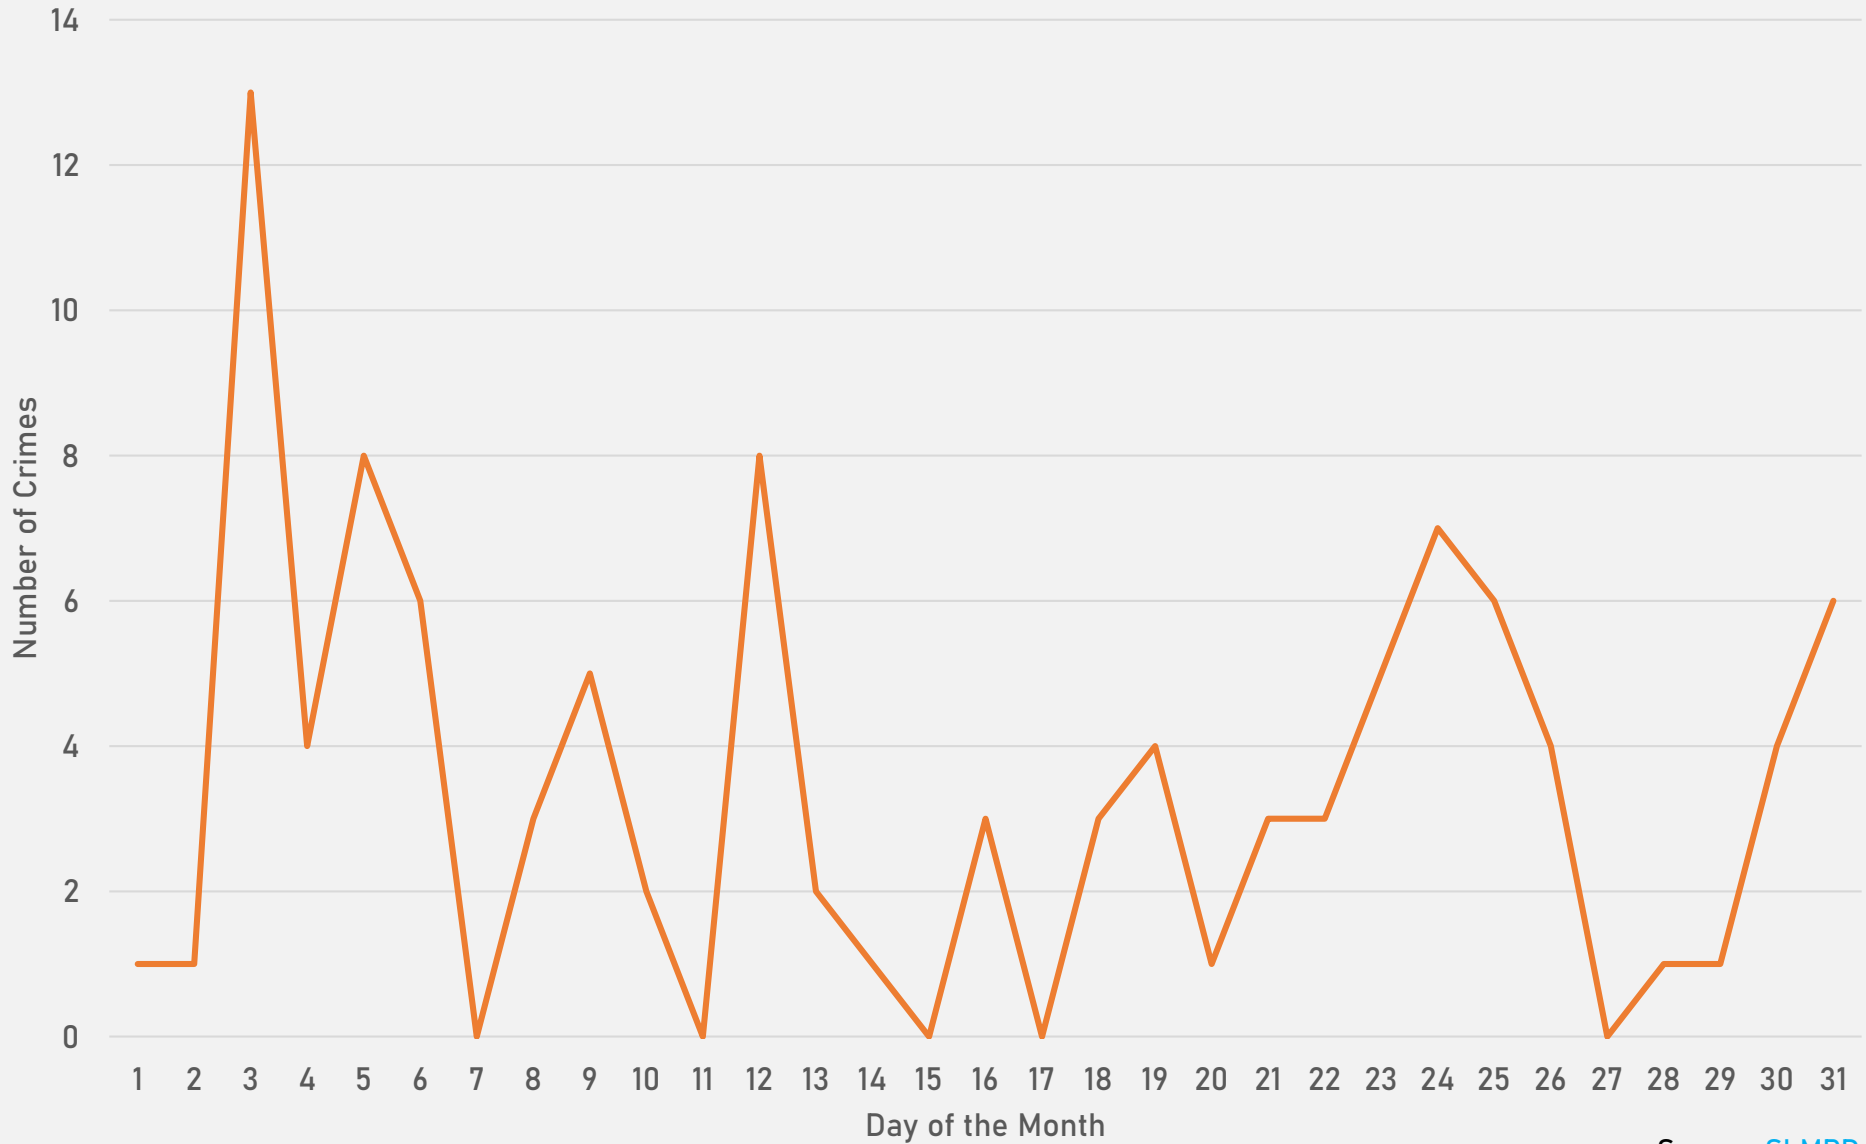

- The **lowest number** of crimes in one neighborhood was 7 in Visitation Park
- The **highest number** of crimes in one neighborhood was 149 in the Central West End
- The average number of crimes per neighborhood was 46.1
- The **lowest crime rate** per 100,000 in one neighborhood was 575.2 in the DeBaliviere Place
- The **highest crime rate** per 100,000 in one neighborhood was 1892.1 in The Ville
- The overall crime rate in District 5 was 1223.5

*Southampton is split between District 2 and District 1.

NEIGHBORHOODS VS CITY CRIME RATE OVER THE PAST YEAR

**FOREST PARK SOUTHEAST
NEIGHBORHOOD DETAIL**

FOREST PARK SOUTHEAST SUMMARY NOTES

- 99 total crimes in May 2024
 - **Up 41%** compared to May 2023 (70 crimes)
 - 5 crimes against persons in May 2024
 - **Down 38%** compared to May 2023 (8 crimes)
- 291 total crimes so far in 2024
 - **Down 32%** compared to this time in 2023 (429 crimes)
 - 39 crimes against persons so far in 2024
 - **Up 56%** compared to this time in 2023 (25 crimes)

FOREST PARK SOUTHEAST 2023 VS 2024

FOREST PARK SOUTHEAST CRIMES BY DAY OF THE WEEK

FOREST PARK SOUTHEAST CRIMES BY TIME OF DAY

FOREST PARK SOUTHEAST CRIMES BY DAY OF THE MONTH

**CENTRAL WEST END
NEIGHBORHOOD DETAIL**

CENTRAL WEST END SUMMARY NOTES

- 149 total crimes in May 2024
 - **Down 40%** compared to May 2023 (248 crimes)
 - 18 crimes against persons in May 2024
 - **Down 25%** compared to May 2023 (24 crimes)
- 829 total crimes so far in 2024
 - **Down 26%** compared to this time in 2023 (1116 crimes)
 - 102 crimes against persons so far in 2024
 - **Down 12%** compared to this time in 2023 (116 crimes)