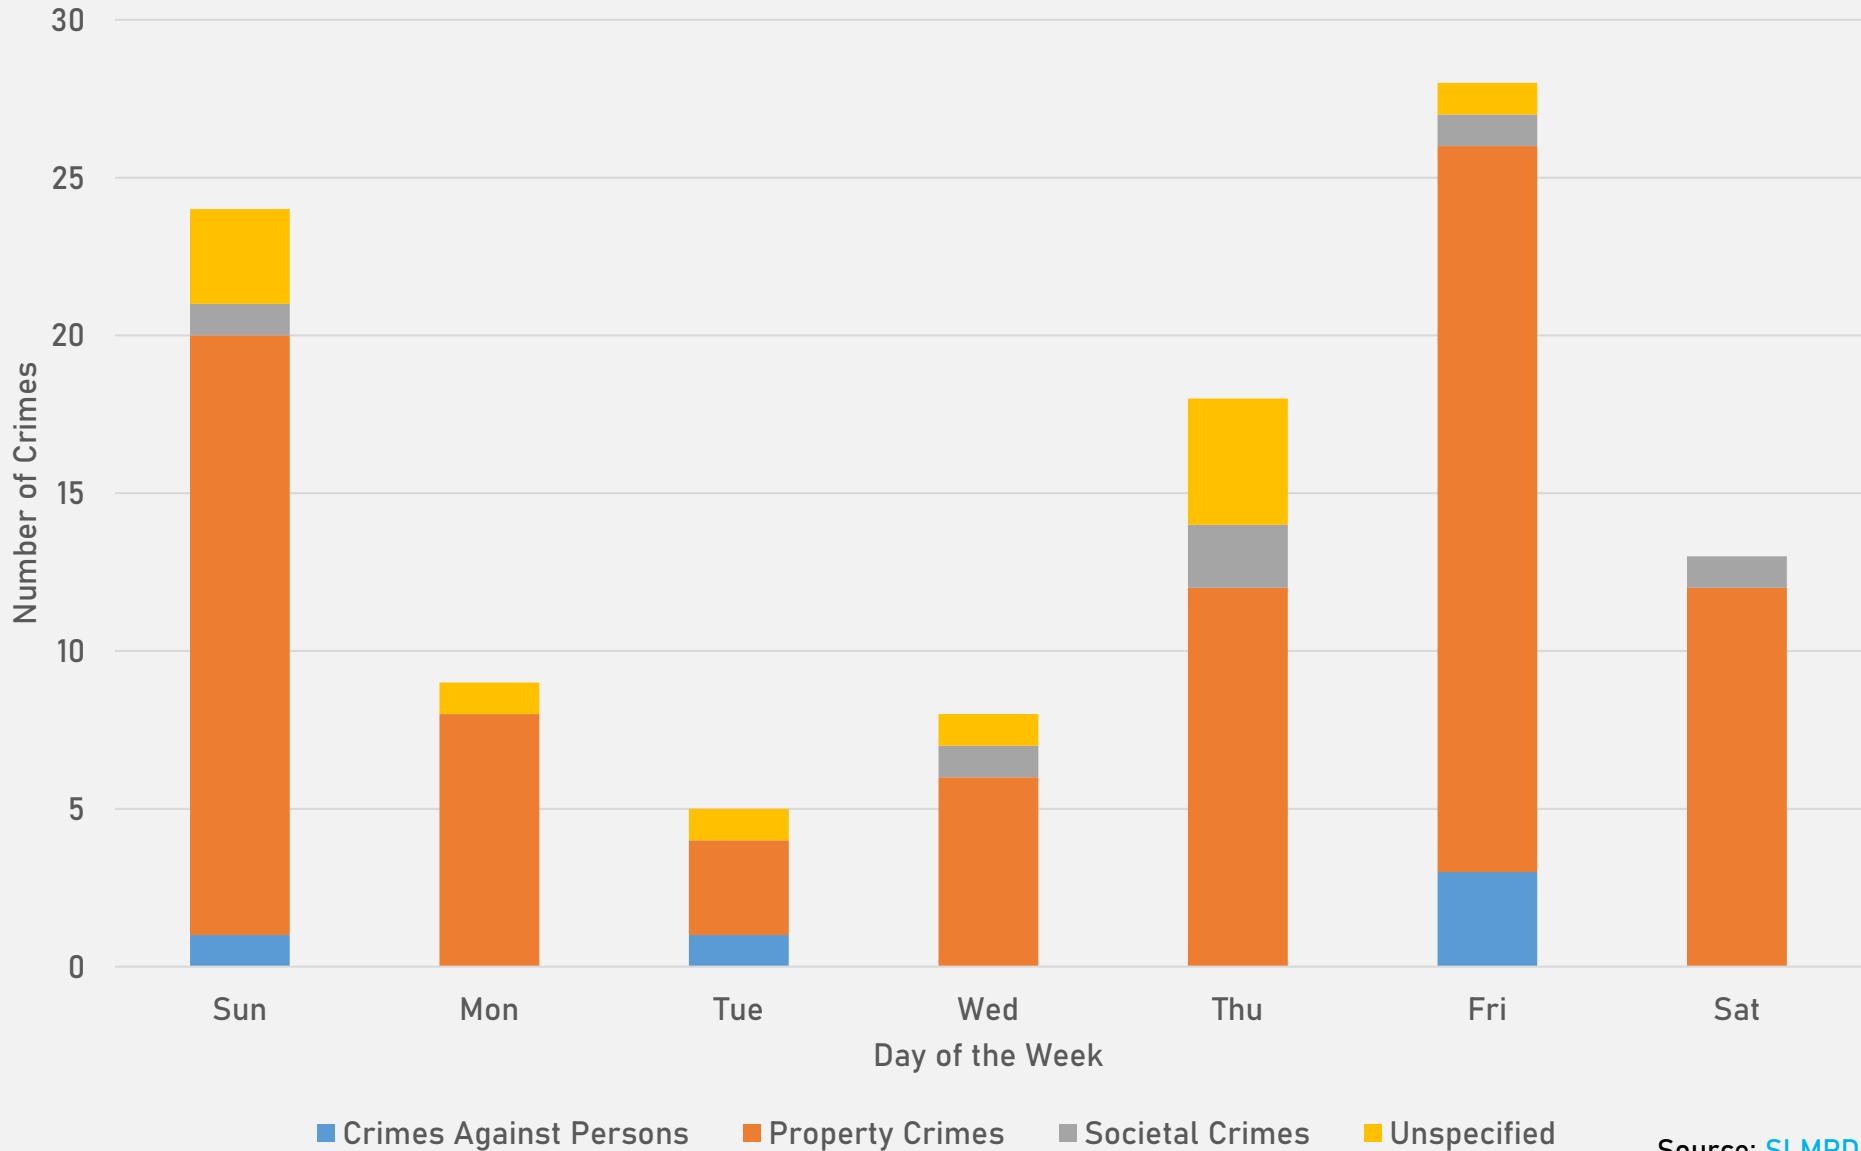

FOREST PARK SOUTHEAST CRIMES BY DAY OF THE WEEK