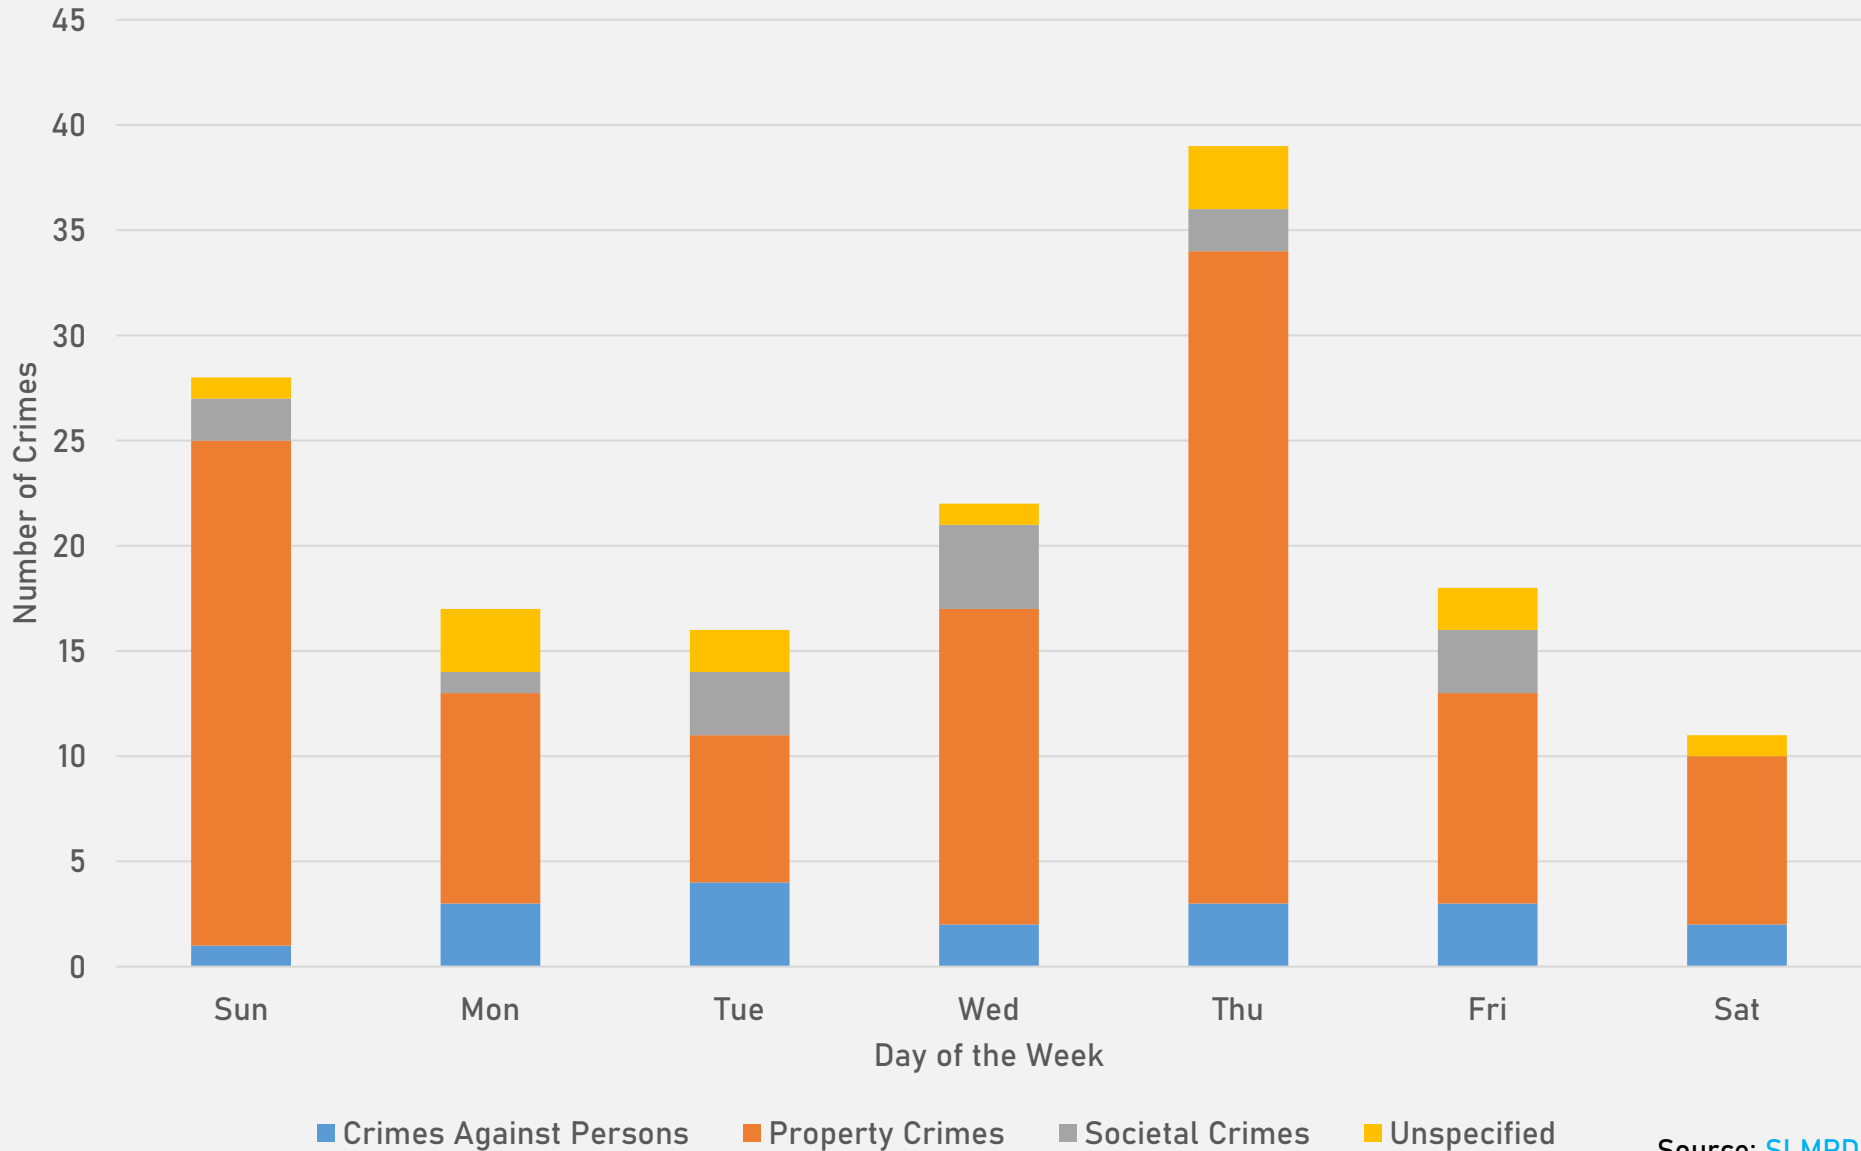

CENTRAL WEST END CRIMES BY DAY OF THE WEEK