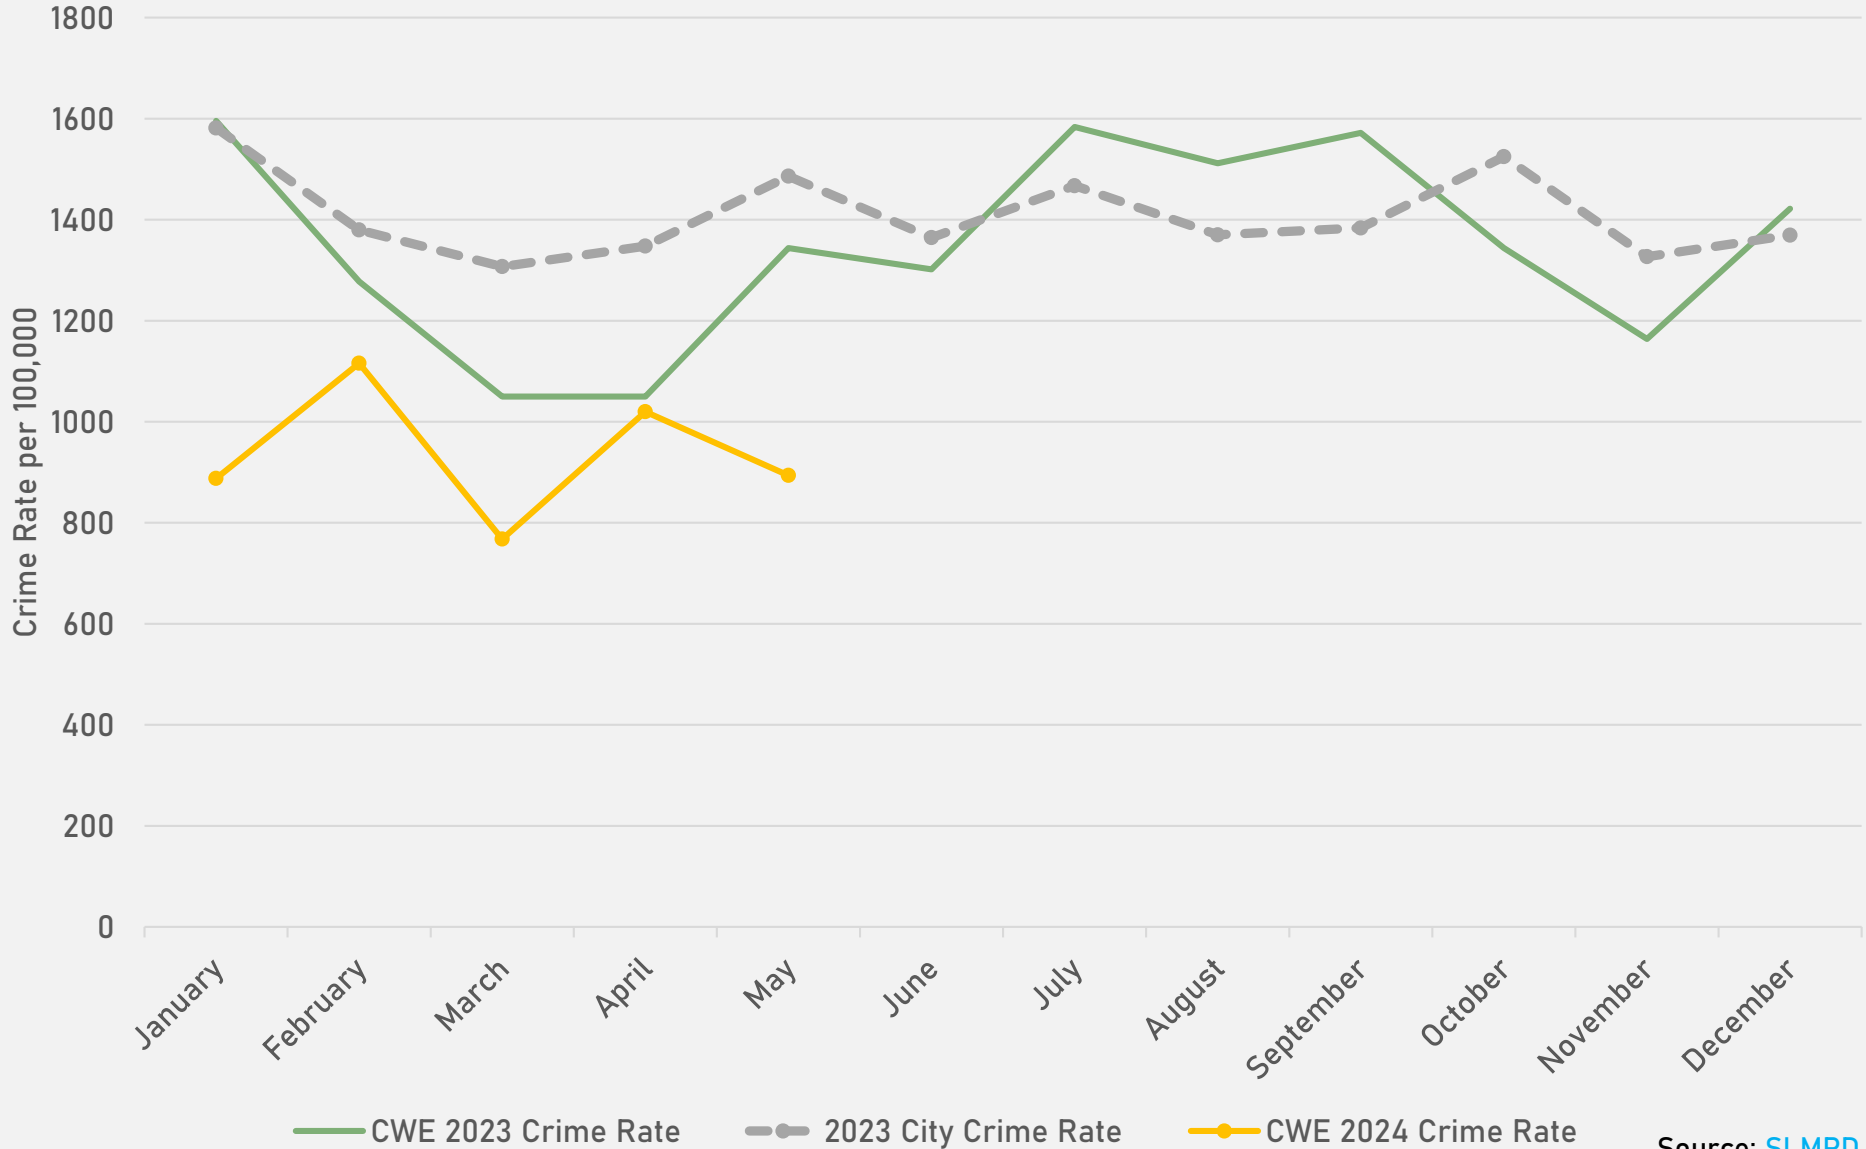

CENTRAL WEST END YEAR TO YEAR COMPARISON

2023

Crimes	Jan	Feb	Mar	Apr	May	Jun	Jul	Aug	Sep	Oct	Nov	Dec	Total
Aggravated Assault	7	9	6	5	8	12	4	8	7	5	2	7	80
Arson	0	0	1	0	0	2	0	0	0	0	0	0	3
Burglary	6	7	9	9	7	6	23	12	8	4	4	5	100
Homicide	0	0	0	0	2	0	0	0	1	0	0	0	3
Larceny	98	58	57	44	70	59	73	65	83	48	56	57	768
Motor Vehicle Theft	36	30	21	21	29	37	52	39	29	26	20	27	367
Robbery	1	4	2	1	3	0	1	4	3	5	3	3	30
Total	148	108	96	80	119	116	153	128	131	88	85	99	1351

2024

Crimes	Jan	Feb	Mar	Apr	May	Total
Aggravated Assault	0	7	0	5	6	18
Arson	1	0	0	0	0	1
Burglary	9	10	9	8	6	42
Homicide	0	1	0	0	0	1
Larceny	52	37	35	53	47	224
Motor Vehicle Theft	16	27	9	26	16	94
Robbery	2	5	0	2	3	12
Total	80	87	53	94	78	392

CENTRAL WEST END 2023 VS 2024