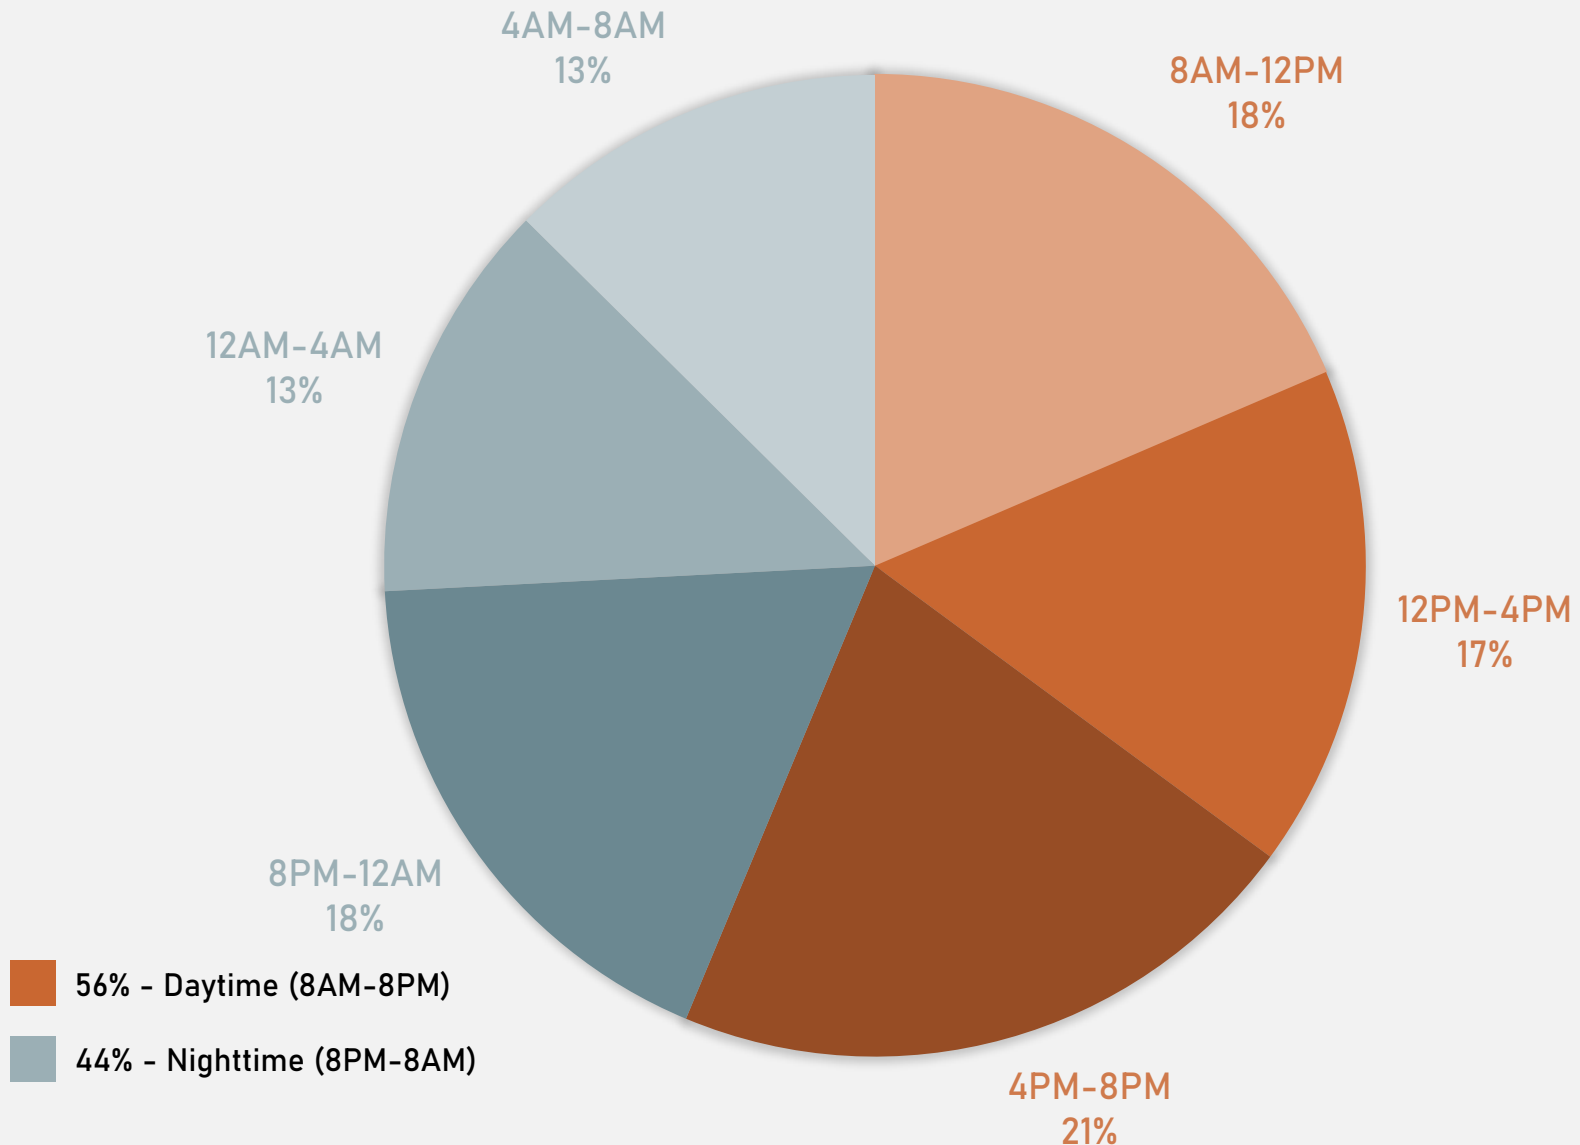

CENTRAL WEST END SUMMARY NOTES

- 149 total crimes in May 2024
 - **Down 40%** compared to May 2023 (248 crimes)
 - 18 crimes against persons in May 2024
 - **Down 25%** compared to May 2023 (24 crimes)
- 829 total crimes so far in 2024
 - **Down 26%** compared to this time in 2023 (1116 crimes)
 - 102 crimes against persons so far in 2024
 - **Down 12%** compared to this time in 2023 (116 crimes)

CENTRAL WEST END YEAR TO YEAR COMPARISON

2023

Crimes	Jan	Feb	Mar	Apr	May	Jun	Jul	Aug	Sep	Oct	Nov	Dec	Total
Aggravated Assault	7	9	6	5	8	12	4	8	7	5	2	7	80
Arson	0	0	1	0	0	2	0	0	0	0	0	0	3
Burglary	6	7	9	9	7	6	23	12	8	4	4	5	100
Homicide	0	0	0	0	2	0	0	0	1	0	0	0	3
Larceny	98	58	57	44	70	59	73	65	83	48	56	57	768
Motor Vehicle Theft	36	30	21	21	29	37	52	39	29	26	20	27	367
Robbery	1	4	2	1	3	0	1	4	3	5	3	3	30
Total	148	108	96	80	119	116	153	128	131	88	85	99	1351

2024

Crimes	Jan	Feb	Mar	Apr	May	Total
Aggravated Assault	0	7	0	5	6	18
Arson	1	0	0	0	0	1
Burglary	9	10	9	8	6	42
Homicide	0	1	0	0	0	1
Larceny	52	37	35	53	47	224
Motor Vehicle Theft	16	27	9	26	16	94
Robbery	2	5	0	2	3	12
Total	80	87	53	94	78	392

CENTRAL WEST END 2023 VS 2024

CENTRAL WEST END CRIMES BY DAY OF THE WEEK

CENTRAL WEST END CRIMES BY TIME OF DAY

CENTRAL WEST END CRIMES BY DAY OF THE MONTH