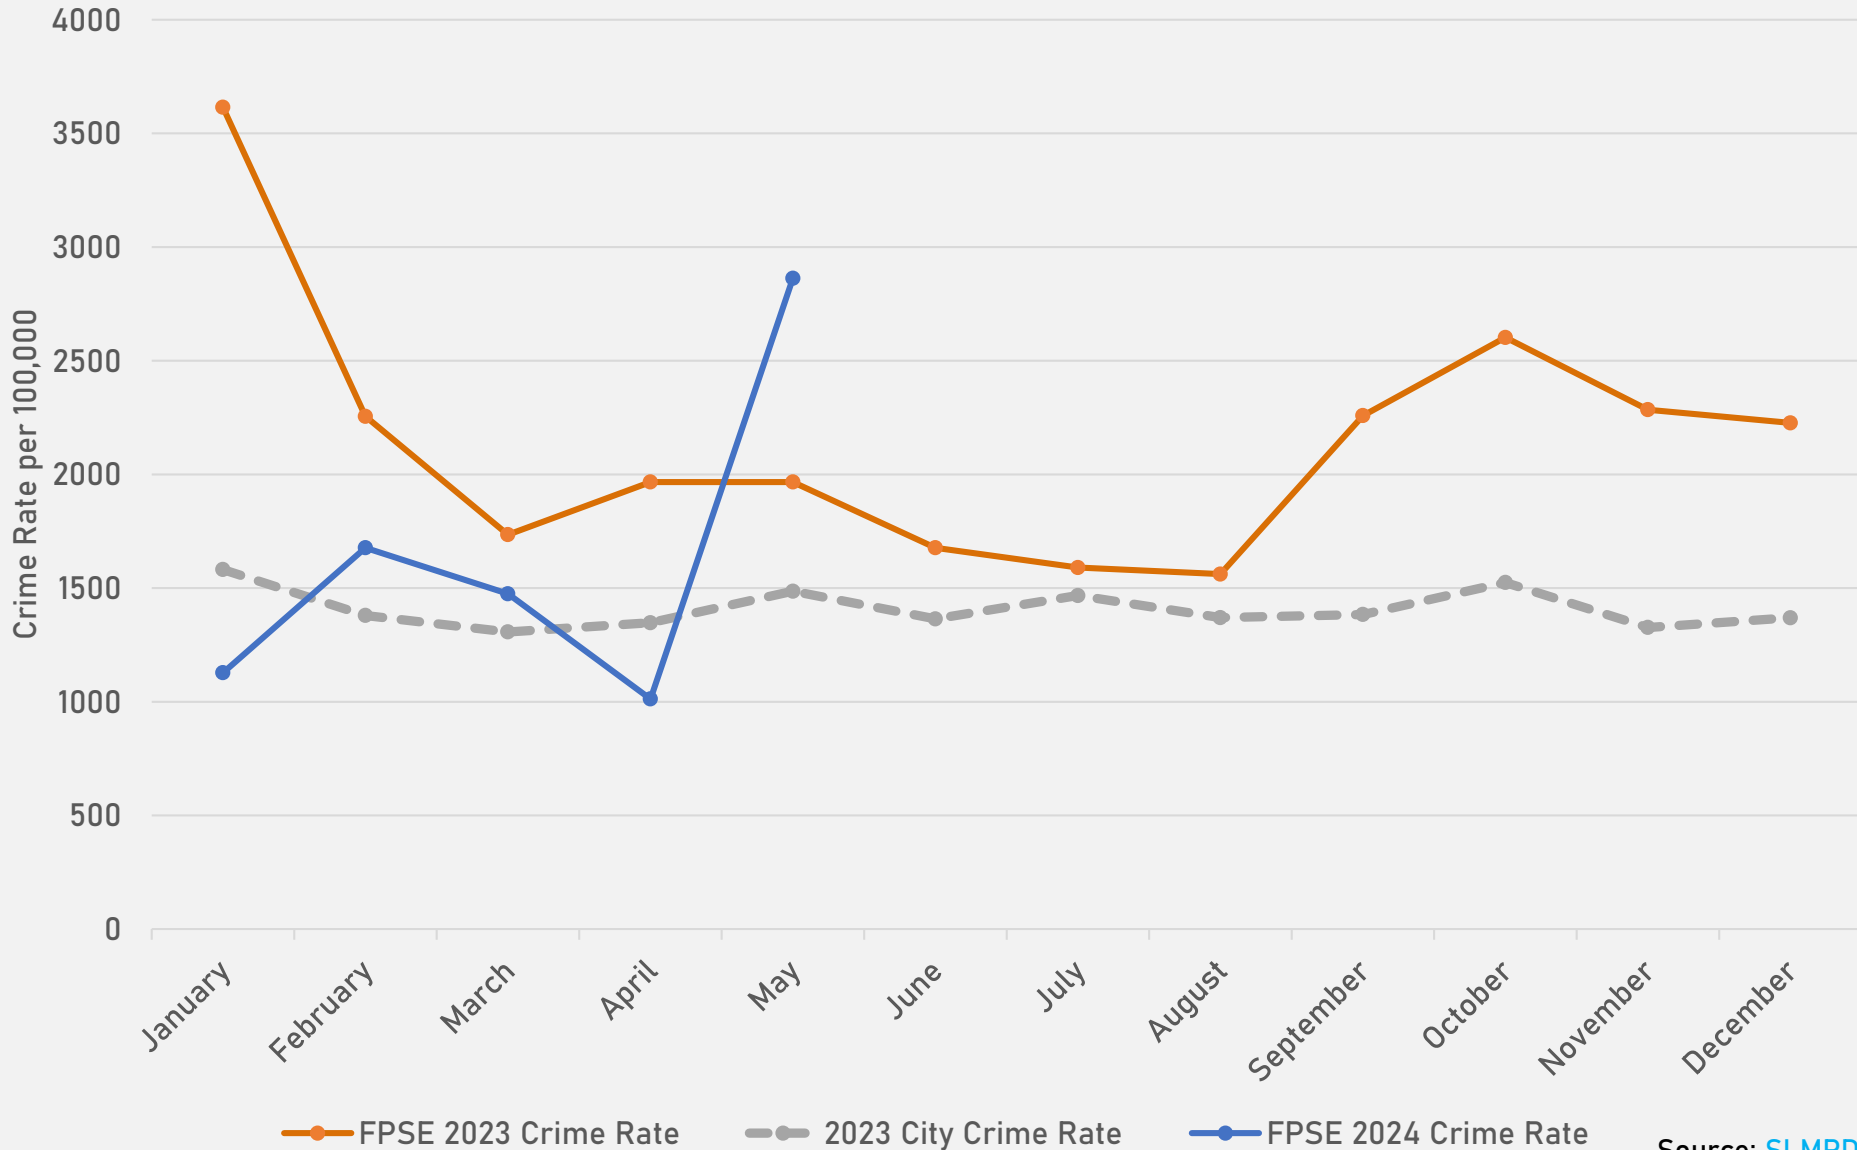

FOREST PARK SOUTHEAST YEAR TO YEAR COMPARISON

2023

Crimes	Jan	Feb	Mar	Apr	May	Jun	Jul	Aug	Sep	Oct	Nov	Dec	Total
Aggravated Assault	0	4	1	1	4	4	2	0	2	2	5	3	28
Arson	0	0	0	0	0	0	0	0	0	0	0	0	0
Burglary	3	1	1	2	8	1	1	3	3	2	3	3	31
Homicide	0	0	0	0	0	1	0	0	0	0	0	1	2
Larceny	49	30	15	19	13	12	14	14	19	27	18	23	253
Motor Vehicle Theft	17	10	14	7	7	6	6	5	4	8	8	9	101
Robbery	0	0	1	0	0	0	1	0	0	3	2	0	7
Total	69	45	32	29	32	24	24	22	28	42	36	39	422

2024

Crimes	Jan	Feb	Mar	Apr	May	Total
Aggravated Assault	4	3	3	1	3	14
Arson	0	0	0	0	0	0
Burglary	1	1	1	1	2	6
Homicide	0	0	2	0	0	2
Larceny	10	16	12	10	29	77
Motor Vehicle Theft	4	2	6	4	6	22
Robbery	1	0	0	0	1	2
Total	20	22	24	16	41	123

FOREST PARK SOUTHEAST 2023 VS 2024