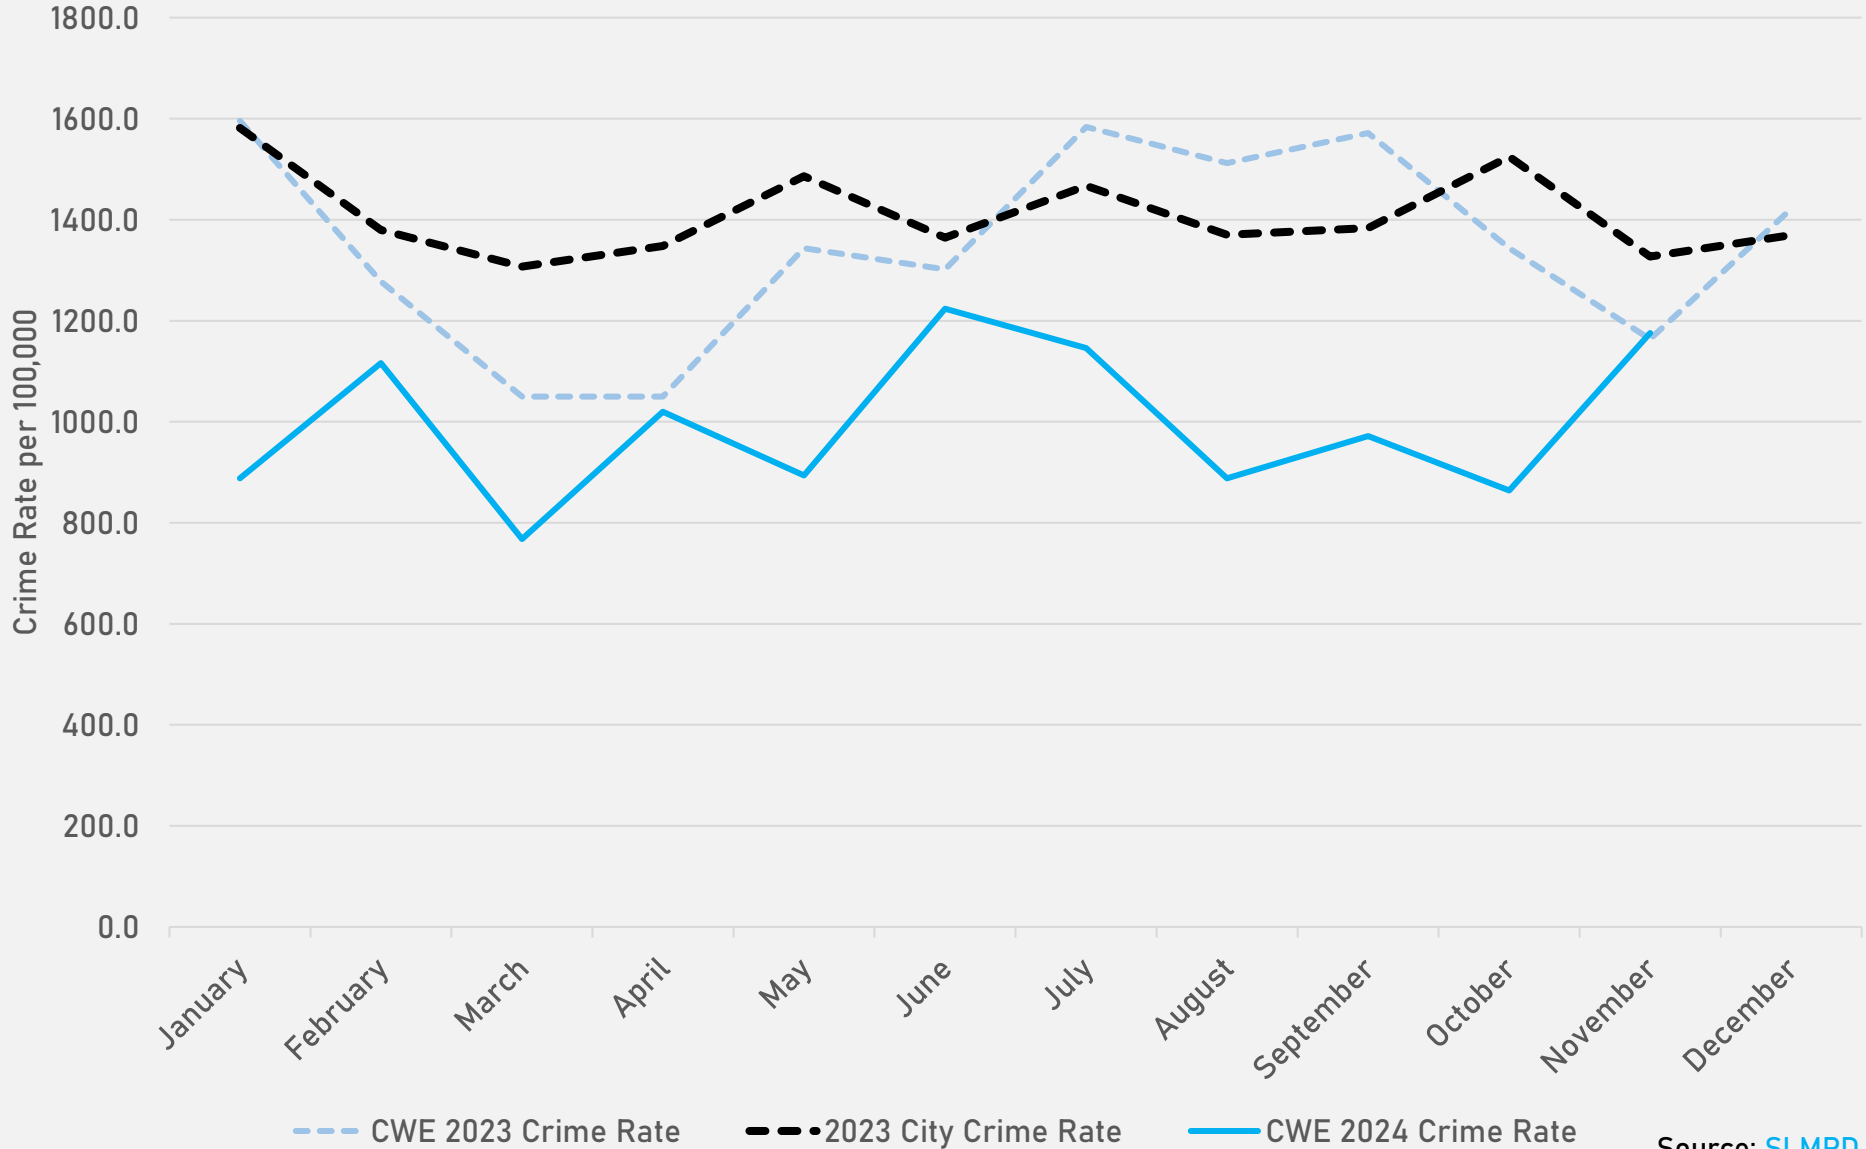

CENTRAL WEST END YEAR TO YEAR COMPARISON

2023

Crimes	Jan	Feb	Mar	Apr	May	Jun	Jul	Aug	Sep	Oct	Nov	Dec	Total
Aggravated Assault	7	9	6	5	8	12	4	8	7	5	2	7	80
Arson	0	0	1	0	0	2	0	0	0	0	0	0	3
Burglary	6	7	9	9	7	6	23	12	8	4	4	5	100
Homicide	0	0	0	0	2	0	0	0	1	0	0	0	3
Larceny	98	58	57	44	70	59	73	65	83	48	56	57	768
Motor Vehicle Theft	36	30	21	21	29	37	52	39	29	26	20	27	367
Robbery	1	4	2	1	3	0	1	4	3	5	3	3	30
Total	148	108	96	80	119	116	153	128	131	88	85	99	1351

2024

Crimes	Jan	Feb	Mar	Apr	May	Jun	Jul	Aug	Sep	Oct	Nov	Total
Aggravated Assault	0	7	0	5	6	8	0	4	2	10	6	48
Arson	1	0	0	0	0	0	0	0	0	0	0	1
Burglary	9	10	9	8	6	10	6	5	5	6	6	80
Homicide	0	1	0	0	0	0	0	0	0	0	0	1
Larceny	52	37	35	53	47	63	68	37	62	39	85	578
Motor Vehicle Theft	16	27	9	26	16	22	17	16	17	11	6	183
Robbery	2	5	0	2	3	4	0	2	3	2	1	24
Total	80	87	53	94	78	107	91	64	89	68	104	915

CENTRAL WEST END 2023 VS 2024