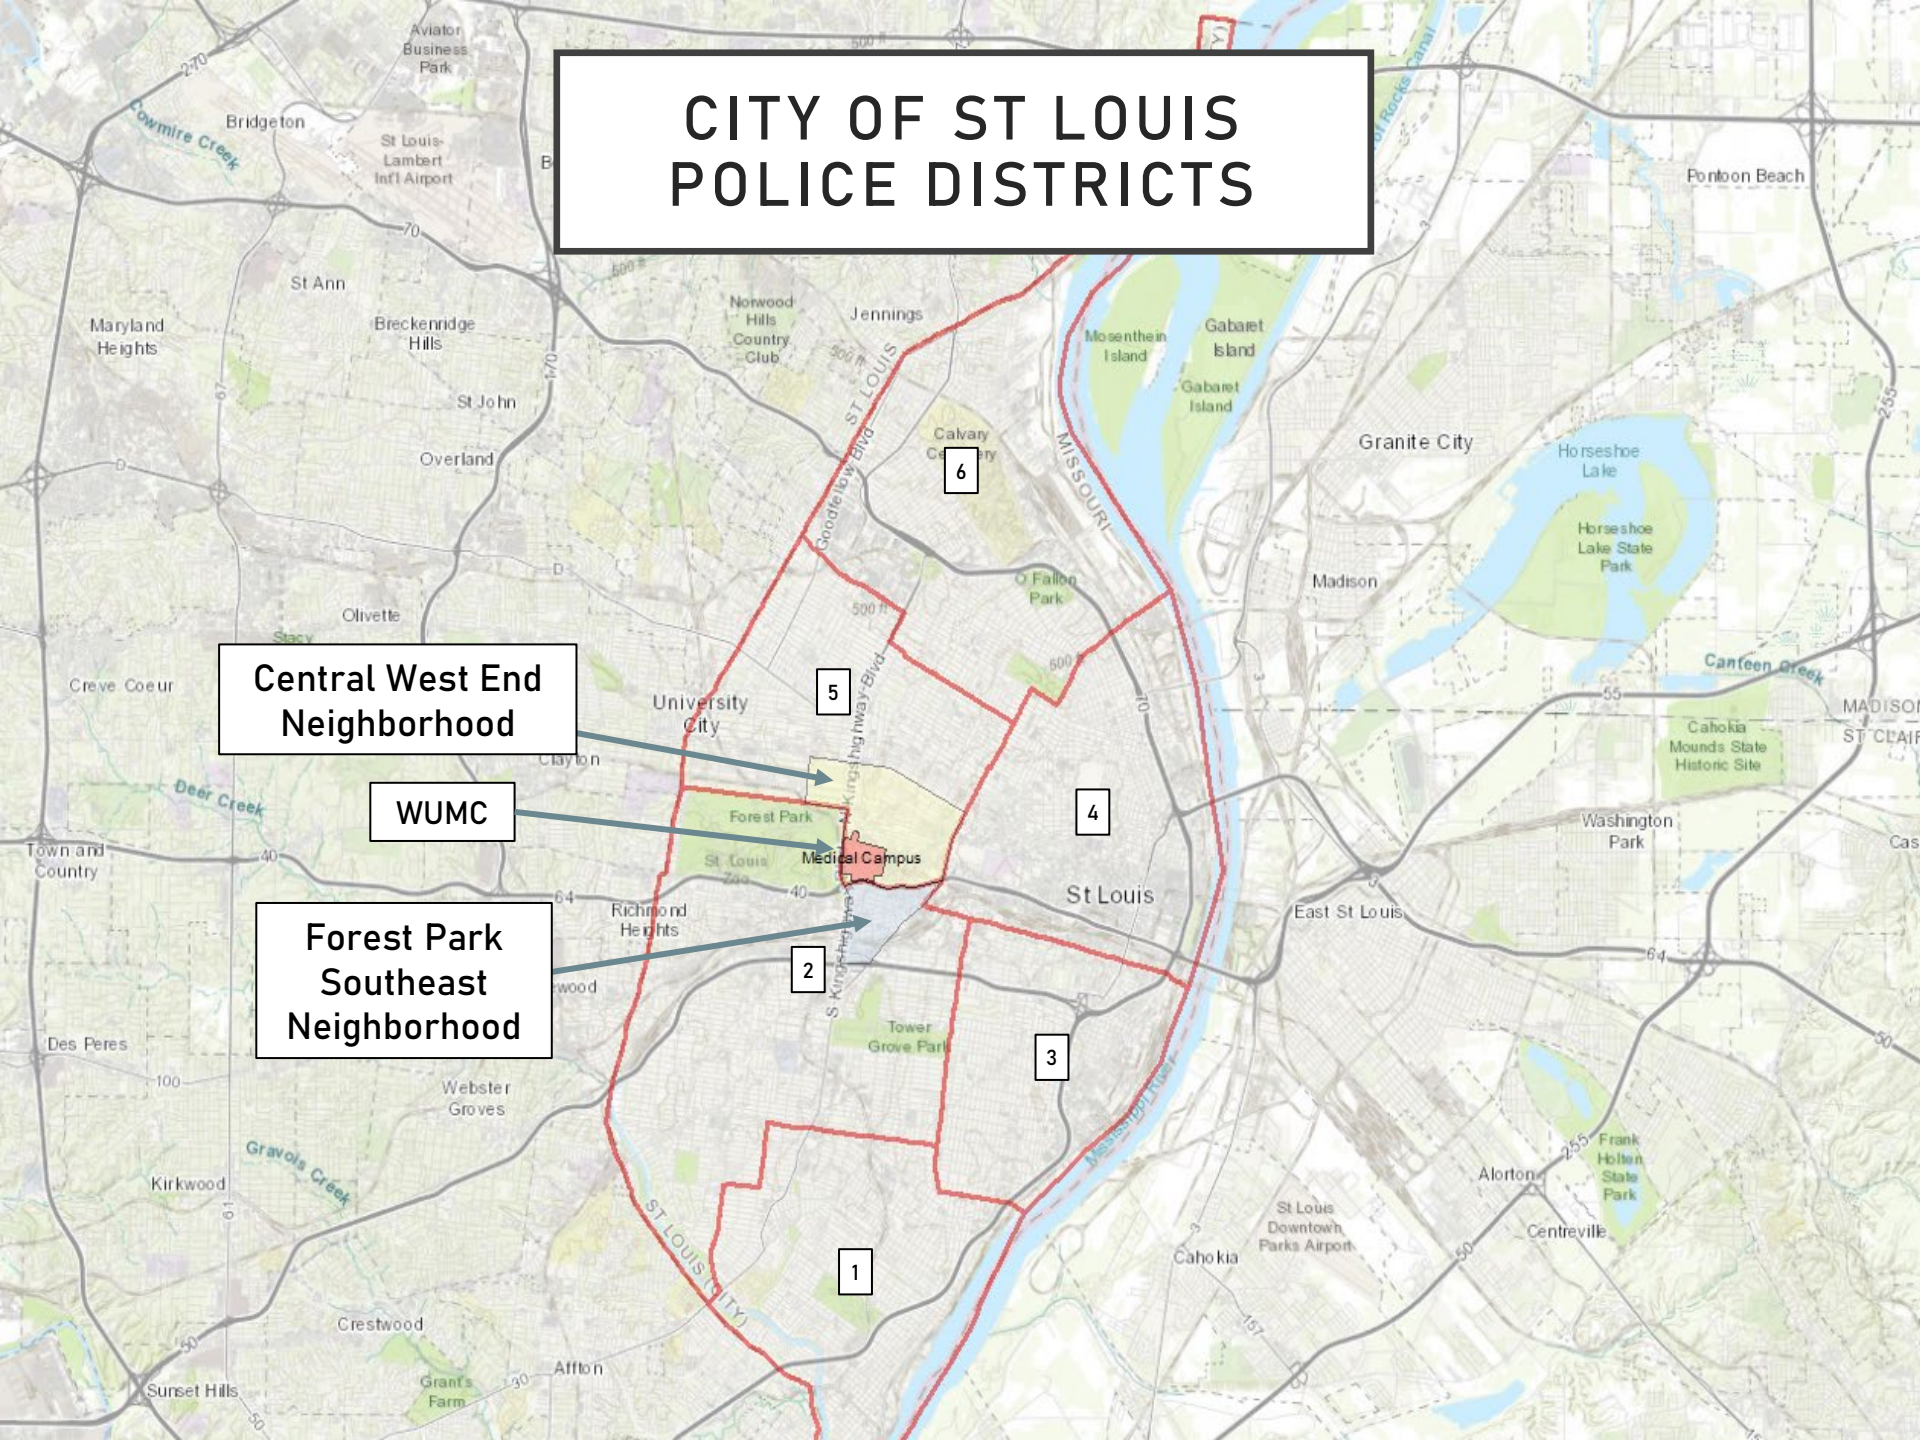

November 2024
Monthly Crime Report

**FOREST PARK SOUTHEAST
CENTRAL WEST END**

Washington University Medical Center

CITY OF ST LOUIS POLICE DISTRICTS

Central West End
Neighborhood

WUMC

Forest Park
Southeast
Neighborhood

5

2

1

6

4

3

DISTRICT 5 SUMMARY NOTES

There are 15 neighborhoods in District 5.

- Academy
- **Central West End**
- DeBaliviere Place
- Fountain Park
- Hamilton Heights
- Kingsway East
- Kingsway West
- Lewis Place
- Skinker-DeBaliviere
- The Greater Ville
- The Ville
- Vandeventer
- Visitation Park
- Wells-Goodfellow
- West End

- The **lowest number** of crimes in one neighborhood was 10 in Visitation Park
- The **highest number** of crimes in one neighborhood was 196 in the Central West End
- The average number of crimes per neighborhood was 43.7
- The **lowest crime rate** per 100,000 in one neighborhood was 671.9 in Visitation Park
- The **highest crime rate** per 100,000 in one neighborhood was 2046.5 in Fountain Park
- The overall crime rate in District 5 was 1158.1