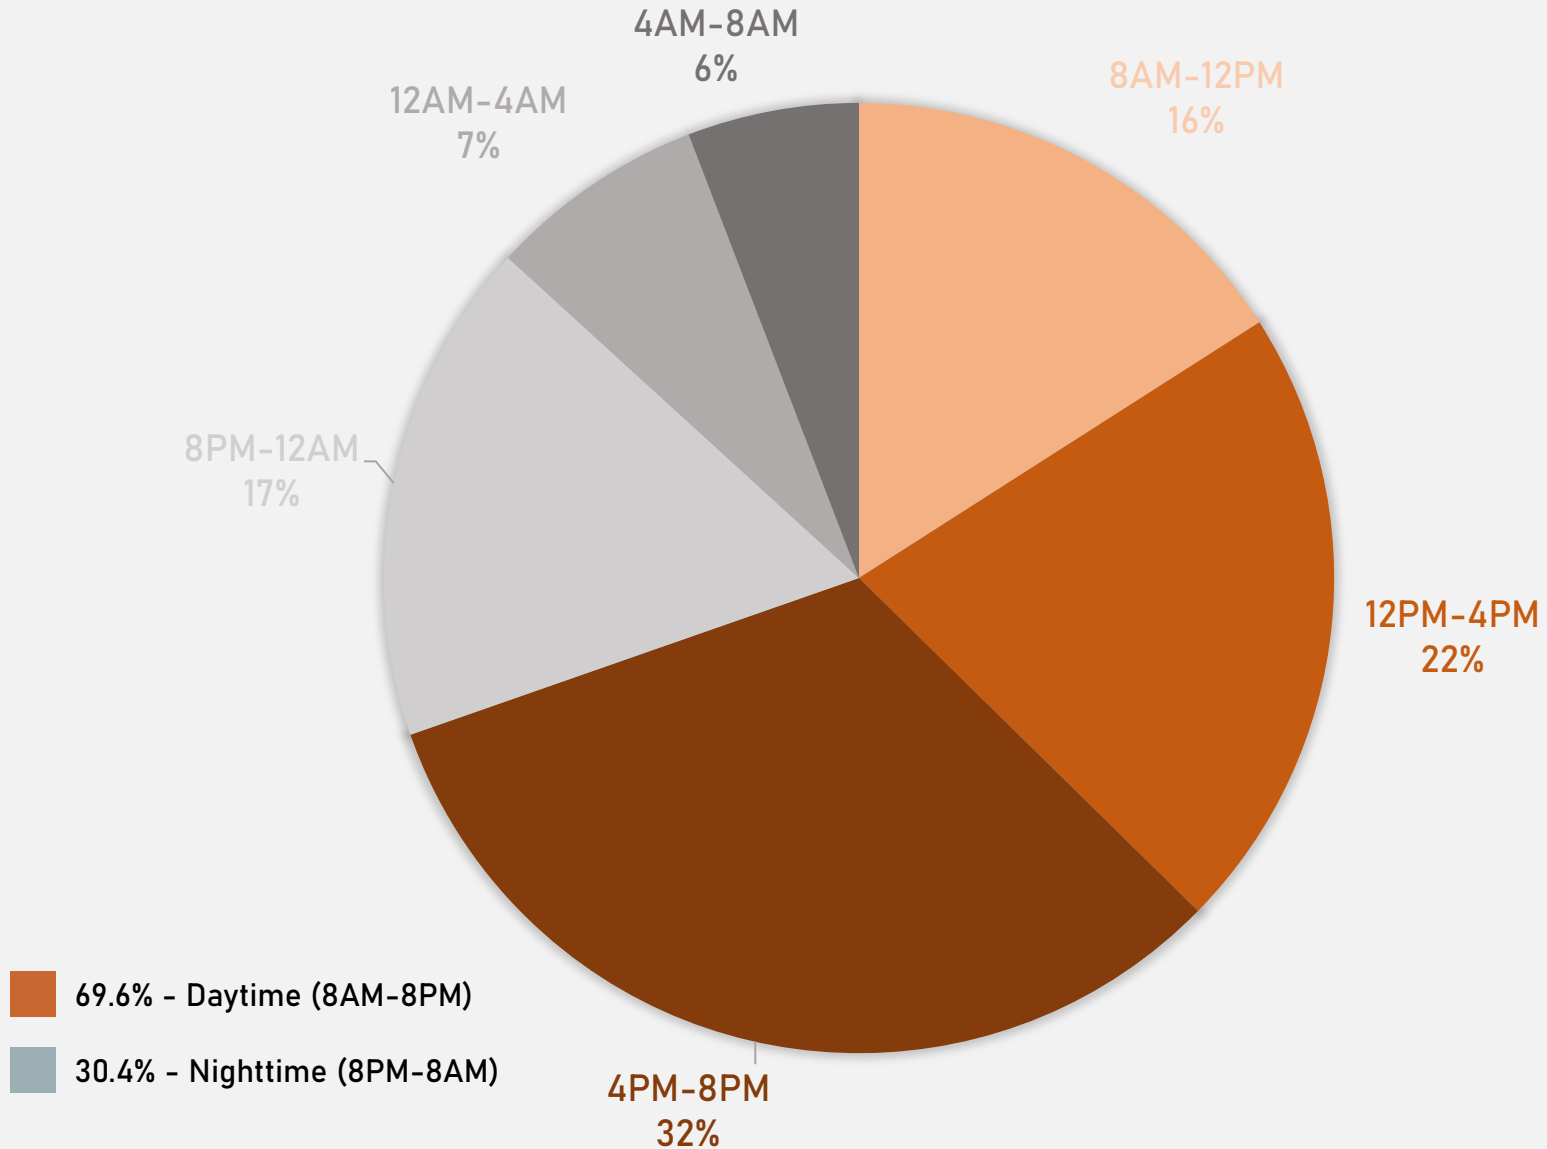

CENTRAL WEST END SUMMARY NOTES

- 196 total crimes in November 2024
 - **Down 8%** compared to November 2023 (214 crimes)
 - 26 crimes against persons in November 2024
 - **Up 44%** compared to November 2023 (18 crimes)
- 1,885 total crimes so far in 2024
 - **Down 15%** compared to this time in 2023 (2221 crimes)
 - 149 crimes against persons so far in 2024
 - **Down 46%** compared to this time in 2023 (276 crimes)

CENTRAL WEST END YEAR TO YEAR COMPARISON

2023

Crimes	Jan	Feb	Mar	Apr	May	Jun	Jul	Aug	Sep	Oct	Nov	Dec	Total
Aggravated Assault	7	9	6	5	8	12	4	8	7	5	2	7	80
Arson	0	0	1	0	0	2	0	0	0	0	0	0	3
Burglary	6	7	9	9	7	6	23	12	8	4	4	5	100
Homicide	0	0	0	0	2	0	0	0	1	0	0	0	3
Larceny	98	58	57	44	70	59	73	65	83	48	56	57	768
Motor Vehicle Theft	36	30	21	21	29	37	52	39	29	26	20	27	367
Robbery	1	4	2	1	3	0	1	4	3	5	3	3	30
Total	148	108	96	80	119	116	153	128	131	88	85	99	1351

2024

Crimes	Jan	Feb	Mar	Apr	May	Jun	Jul	Aug	Sep	Oct	Nov	Total
Aggravated Assault	0	7	0	5	6	8	0	4	2	10	6	48
Arson	1	0	0	0	0	0	0	0	0	0	0	1
Burglary	9	10	9	8	6	10	6	5	5	6	6	80
Homicide	0	1	0	0	0	0	0	0	0	0	0	1
Larceny	52	37	35	53	47	63	68	37	62	39	85	578
Motor Vehicle Theft	16	27	9	26	16	22	17	16	17	11	6	183
Robbery	2	5	0	2	3	4	0	2	3	2	1	24
Total	80	87	53	94	78	107	91	64	89	68	104	915

CENTRAL WEST END 2023 VS 2024

CENTRAL WEST END CRIMES BY DAY OF THE WEEK

CENTRAL WEST END CRIMES BY TIME OF DAY

CENTRAL WEST END CRIMES BY DAY OF THE MONTH