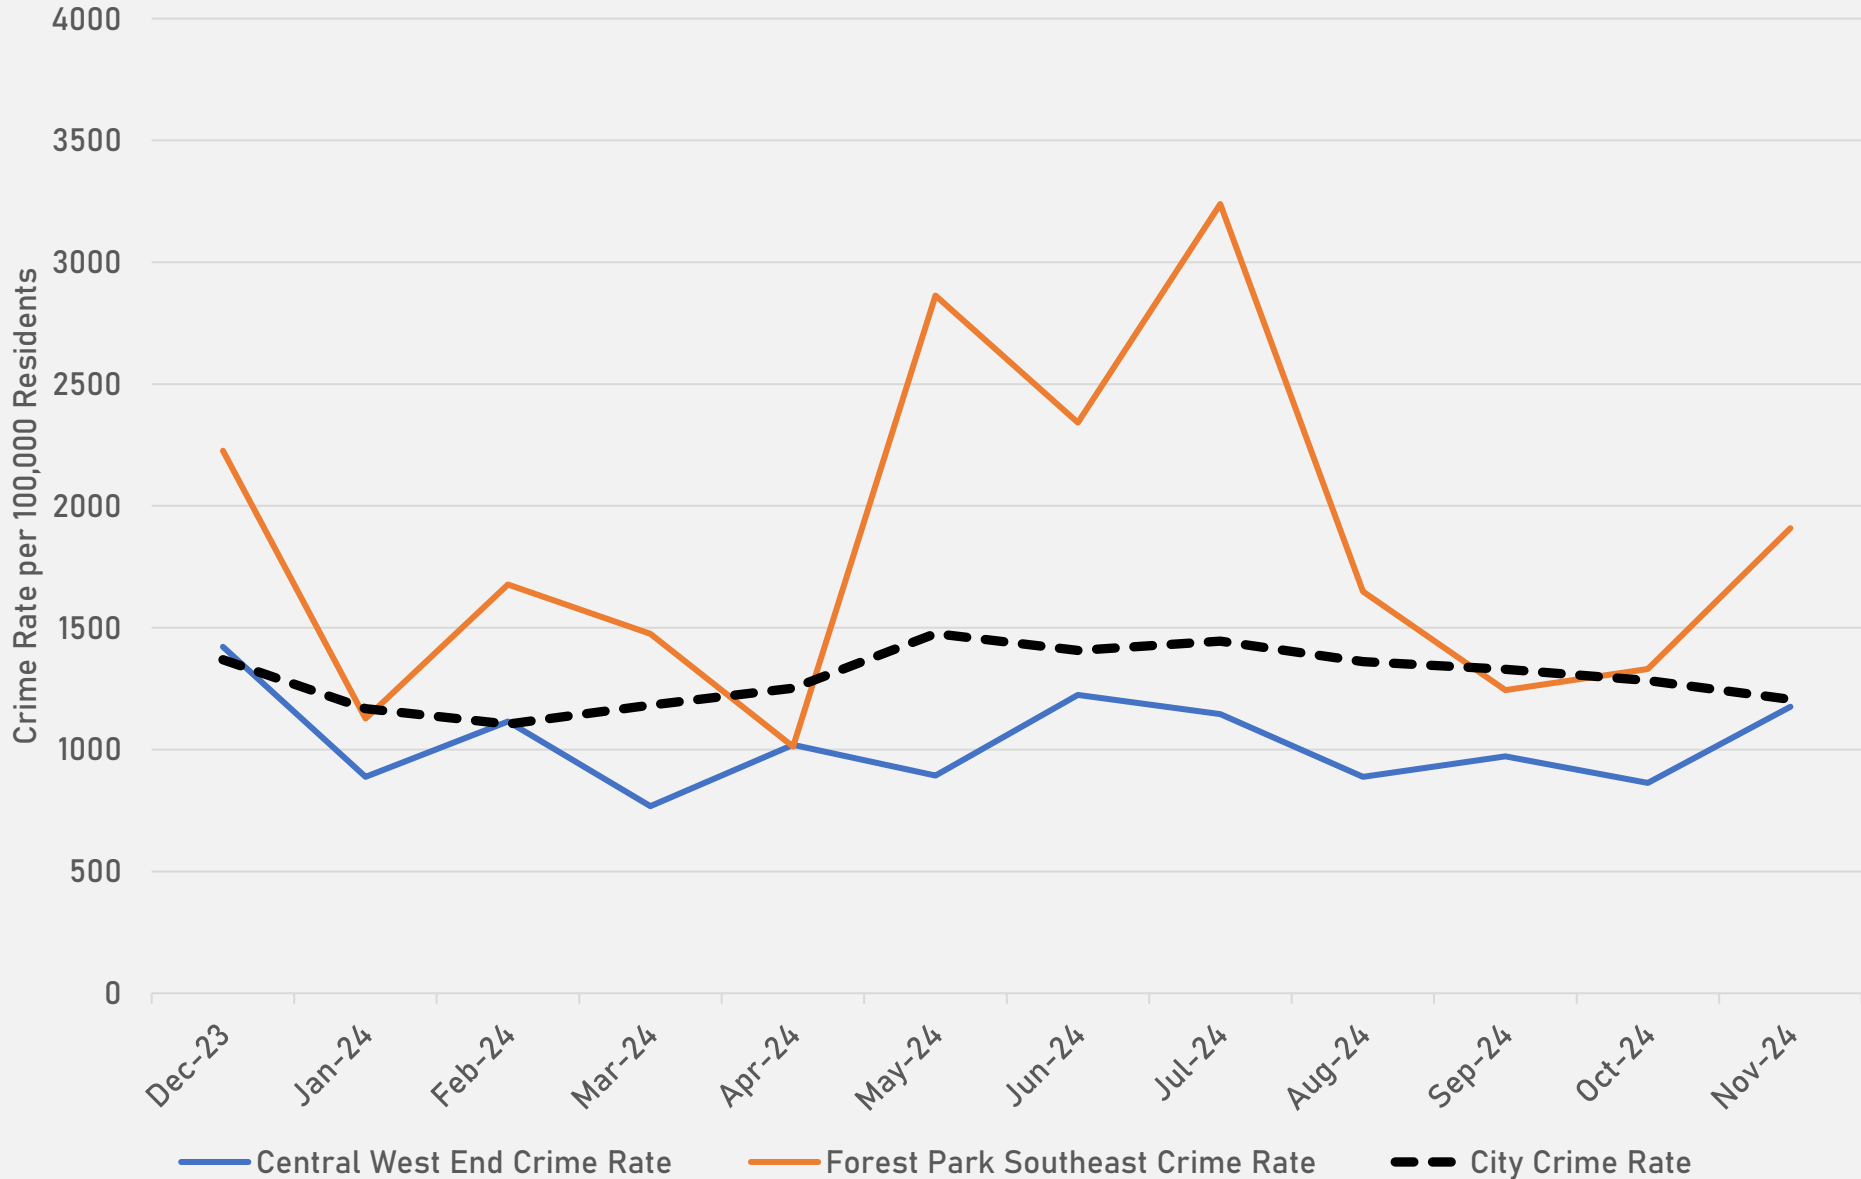

- The **lowest number** of crimes in one neighborhood was 10 in Visitation Park
- The **highest number** of crimes in one neighborhood was 196 in the Central West End
- The average number of crimes per neighborhood was 43.7
- The **lowest crime rate** per 100,000 in one neighborhood was 671.9 in Visitation Park
- The **highest crime rate** per 100,000 in one neighborhood was 2046.5 in Fountain Park
- The overall crime rate in District 5 was 1158.1

DISTRICT 2 SUMMARY NOTES

There are 19 neighborhoods in District 2.

- Botanical Heights
- Cheltenham
- Clayton-Tamm
- Clifton Heights
- Ellendale
- **Forest Park Southeast**
- Franz Park
- Hi-Pointe
- Kings Oak
- Lindenwood Park
- Northampton
- Shaw
- Southampton
- Southwest Garden
- St. Louis Hills
- The Hill
- Tiffany
- Tower Grove South
- Wydown-Skinker

- The **lowest number** of crimes in one neighborhood was 3 in Wydown-Skinker
- The **highest number** of crimes in one neighborhood was 70 in Tower Grove South
- The average number of crimes per neighborhood was 29
- The **lowest crime rate** per 100,000 in one neighborhood was 191.8 in Lindenwood Park
- The **highest crime rate** per 100,000 in one neighborhood was 5988 in Kings Oak
- The overall crime rate in District 2 was 709.6

*Southampton is split between District 2 and District 1.

NEIGHBORHOODS VS CITY CRIME RATE OVER THE PAST YEAR

**FOREST PARK SOUTHEAST
NEIGHBORHOOD DETAIL**

FOREST PARK SOUTHEAST SUMMARY NOTES

- 66 total crimes in November 2024
 - **Down 10%** compared to November 2023 (73 crimes)
 - 11 crimes against persons in November 2024
 - **Down 21%** compared to November 2023 (14 crimes)
- 705 total crimes so far in 2024
 - **Down 17%** compared to this time in 2023 (850 crimes)
 - 79 crimes against persons so far in 2024
 - **Up 5%** compared to this time in 2023 (75 crimes)