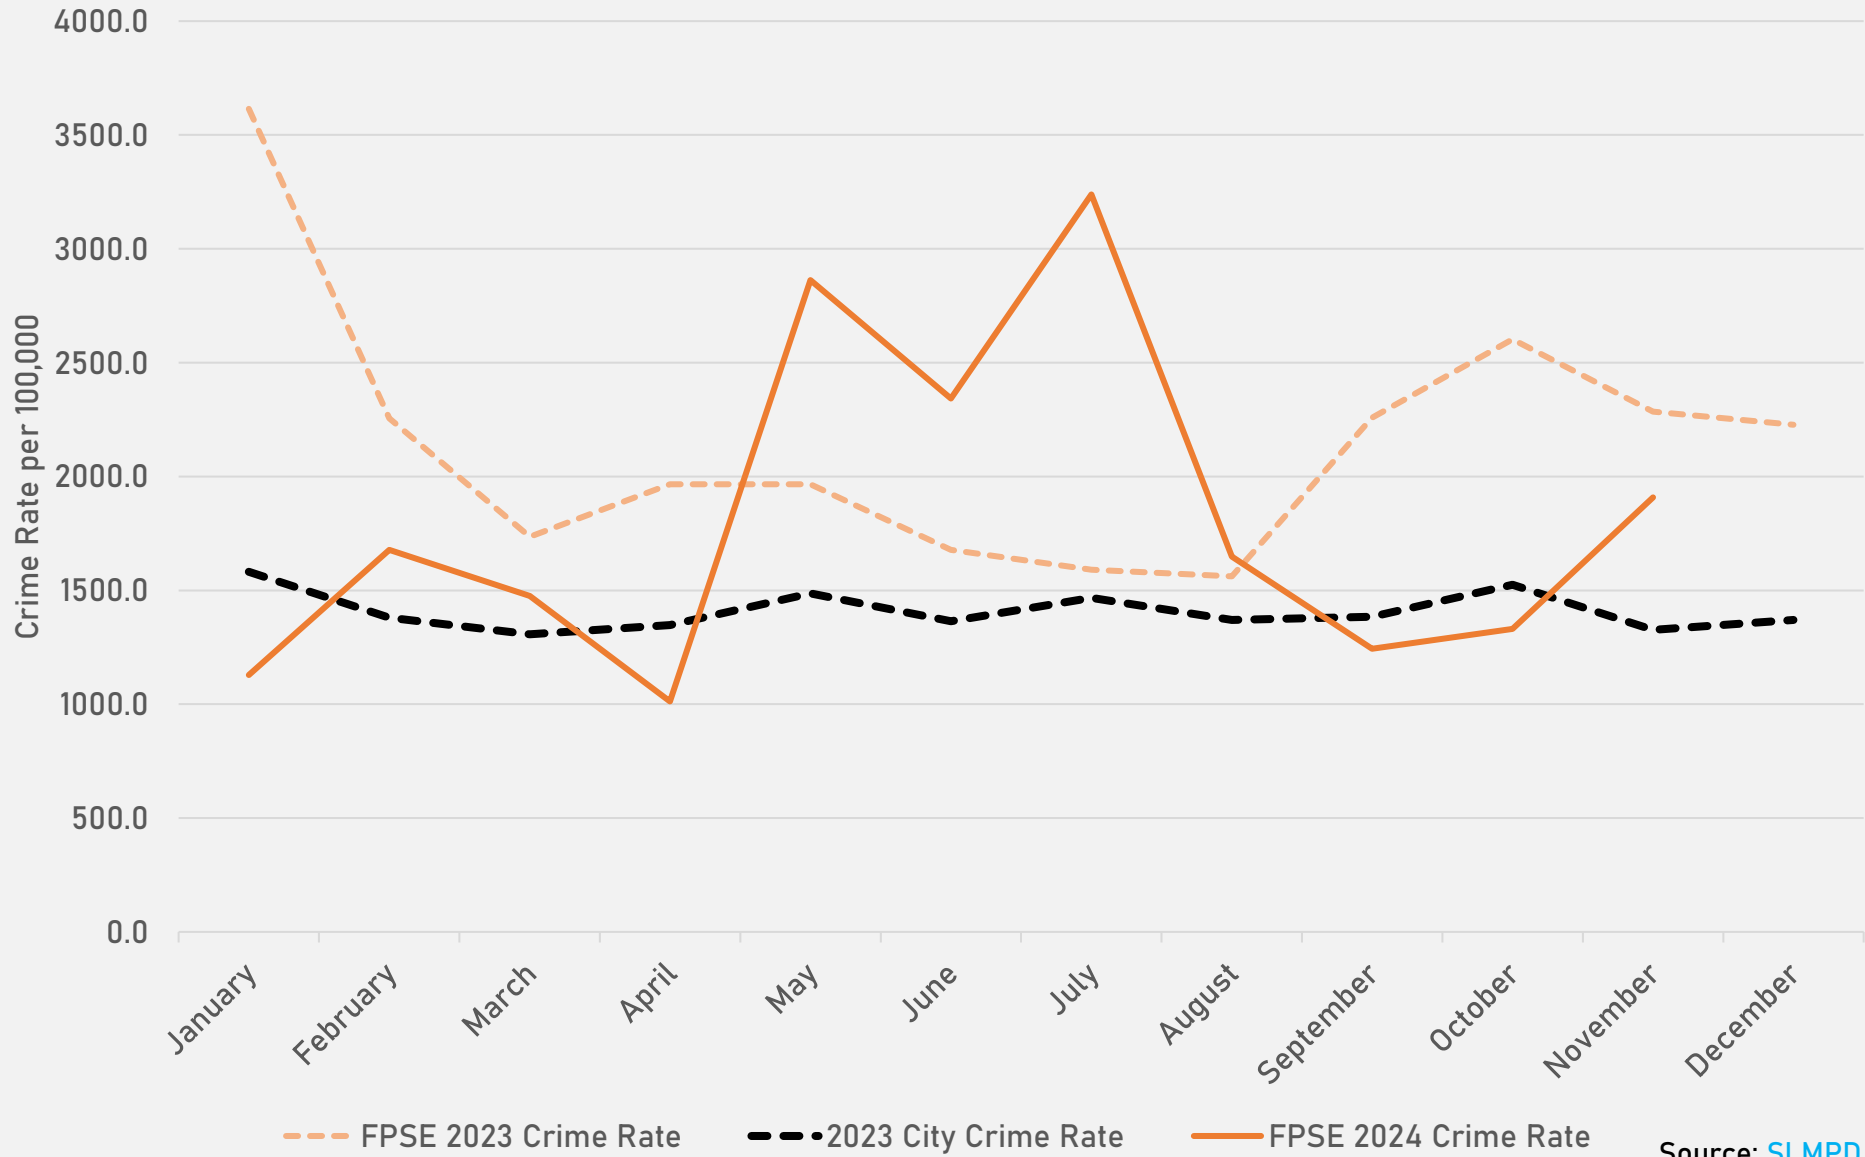

FOREST PARK SOUTHEAST YEAR TO YEAR COMPARISON

2023

Crimes	Jan	Feb	Mar	Apr	May	Jun	Jul	Aug	Sep	Oct	Nov	Dec	Total
Aggravated Assault	0	4	1	1	4	4	2	0	2	2	5	3	28
Arson	0	0	0	0	0	0	0	0	0	0	0	0	0
Burglary	3	1	1	2	8	1	1	3	3	2	3	3	31
Homicide	0	0	0	0	0	1	0	0	0	0	0	1	2
Larceny	49	30	15	19	13	12	14	14	19	27	18	23	253
Motor Vehicle Theft	17	10	14	7	7	6	6	5	4	8	8	9	101
Robbery	0	0	1	0	0	0	1	0	0	3	2	0	7
Total	69	45	32	29	32	24	24	22	28	42	36	39	422

2024

Crimes	Jan	Feb	Mar	Apr	May	Jun	Jul	Aug	Sep	Oct	Nov	Total
Aggravated Assault	4	3	3	1	3	0	2	3	1	0	6	26
Arson	0	0	0	0	0	0	0	0	0	0	0	0
Burglary	1	1	1	1	2	6	3	1	0	4	3	23
Homicide	0	0	2	0	0	0	0	0	0	0	0	2
Larceny	10	16	12	10	29	26	36	17	10	14	16	196
Motor Vehicle Theft	4	2	6	4	6	5	8	5	5	2	1	48
Robbery	1	0	0	0	1	0	0	2	0	1	1	6
Total	20	22	24	16	41	37	49	28	16	21	27	301

FOREST PARK SOUTHEAST 2023 VS 2024