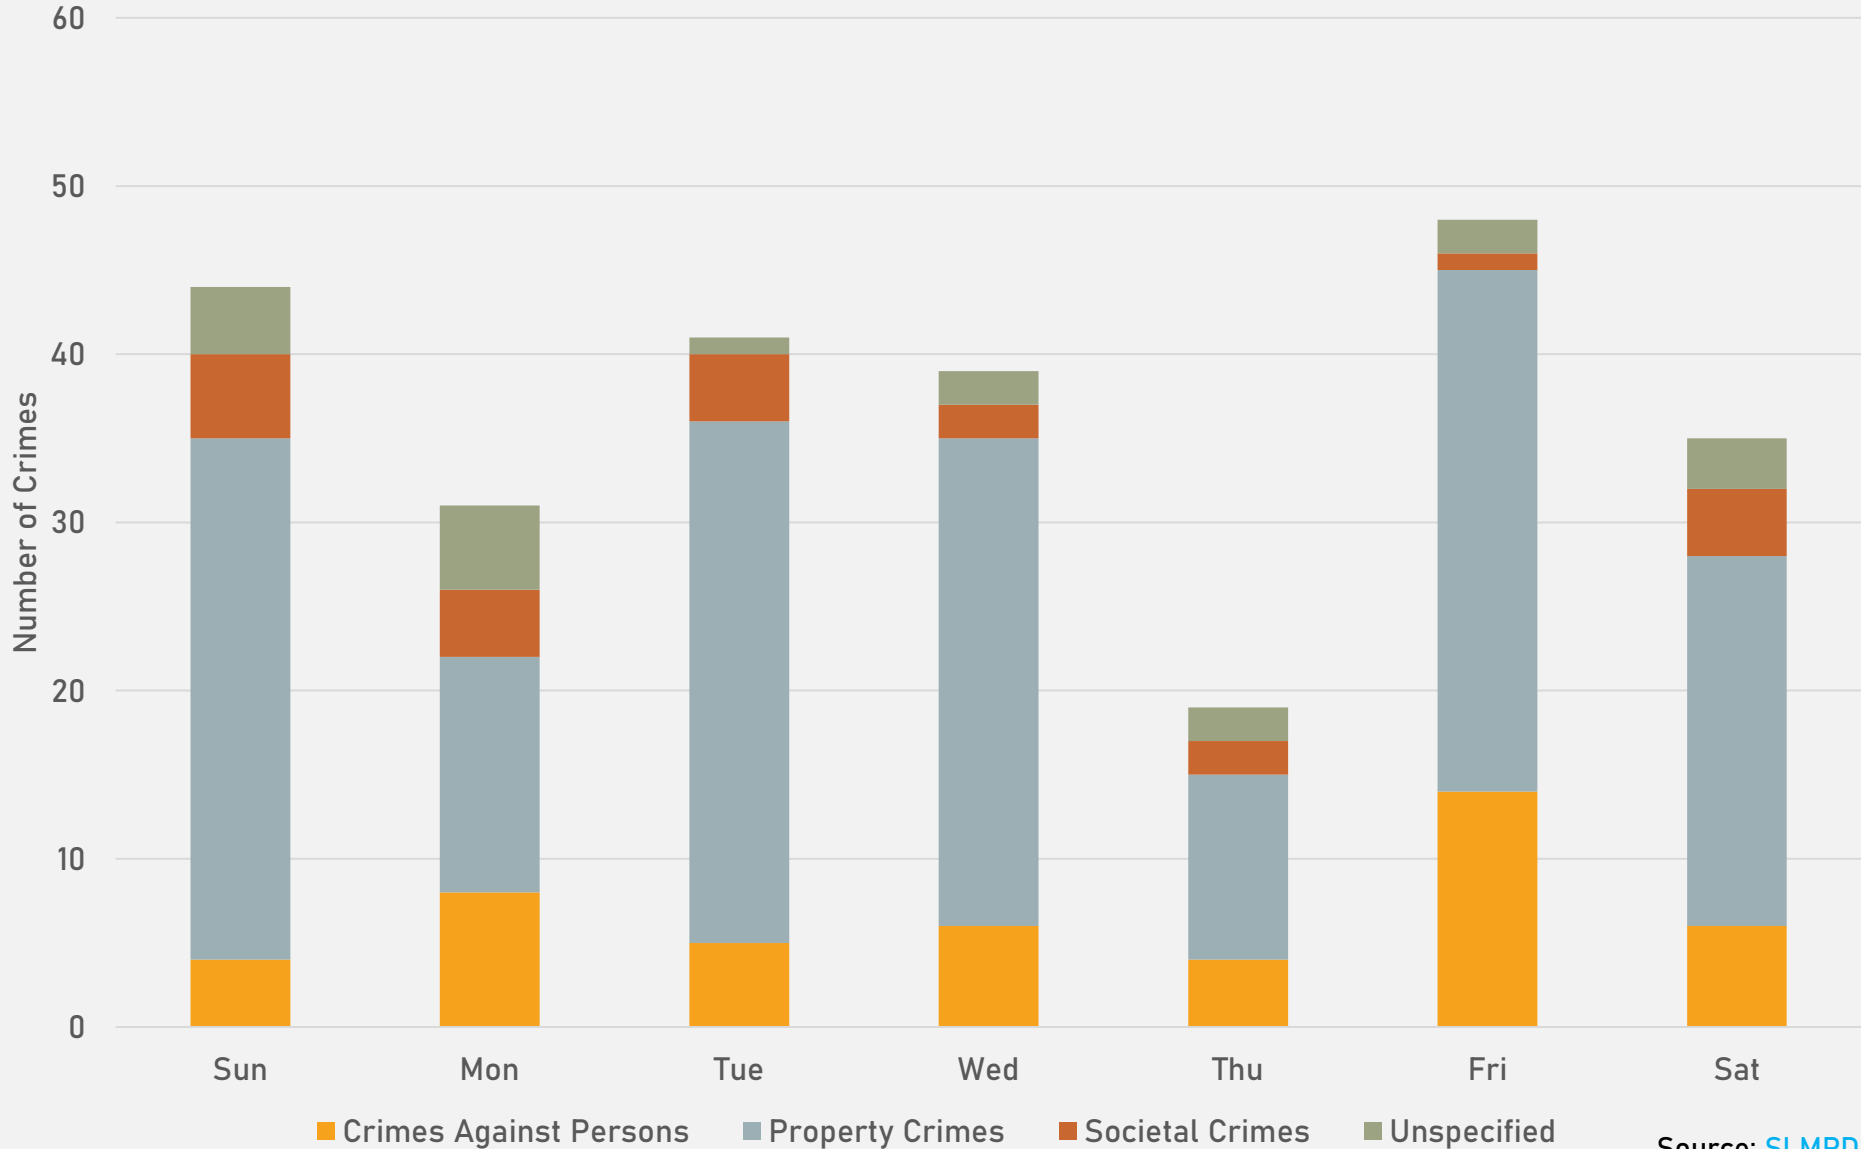

CENTRAL WEST END CRIMES BY DAY OF THE WEEK