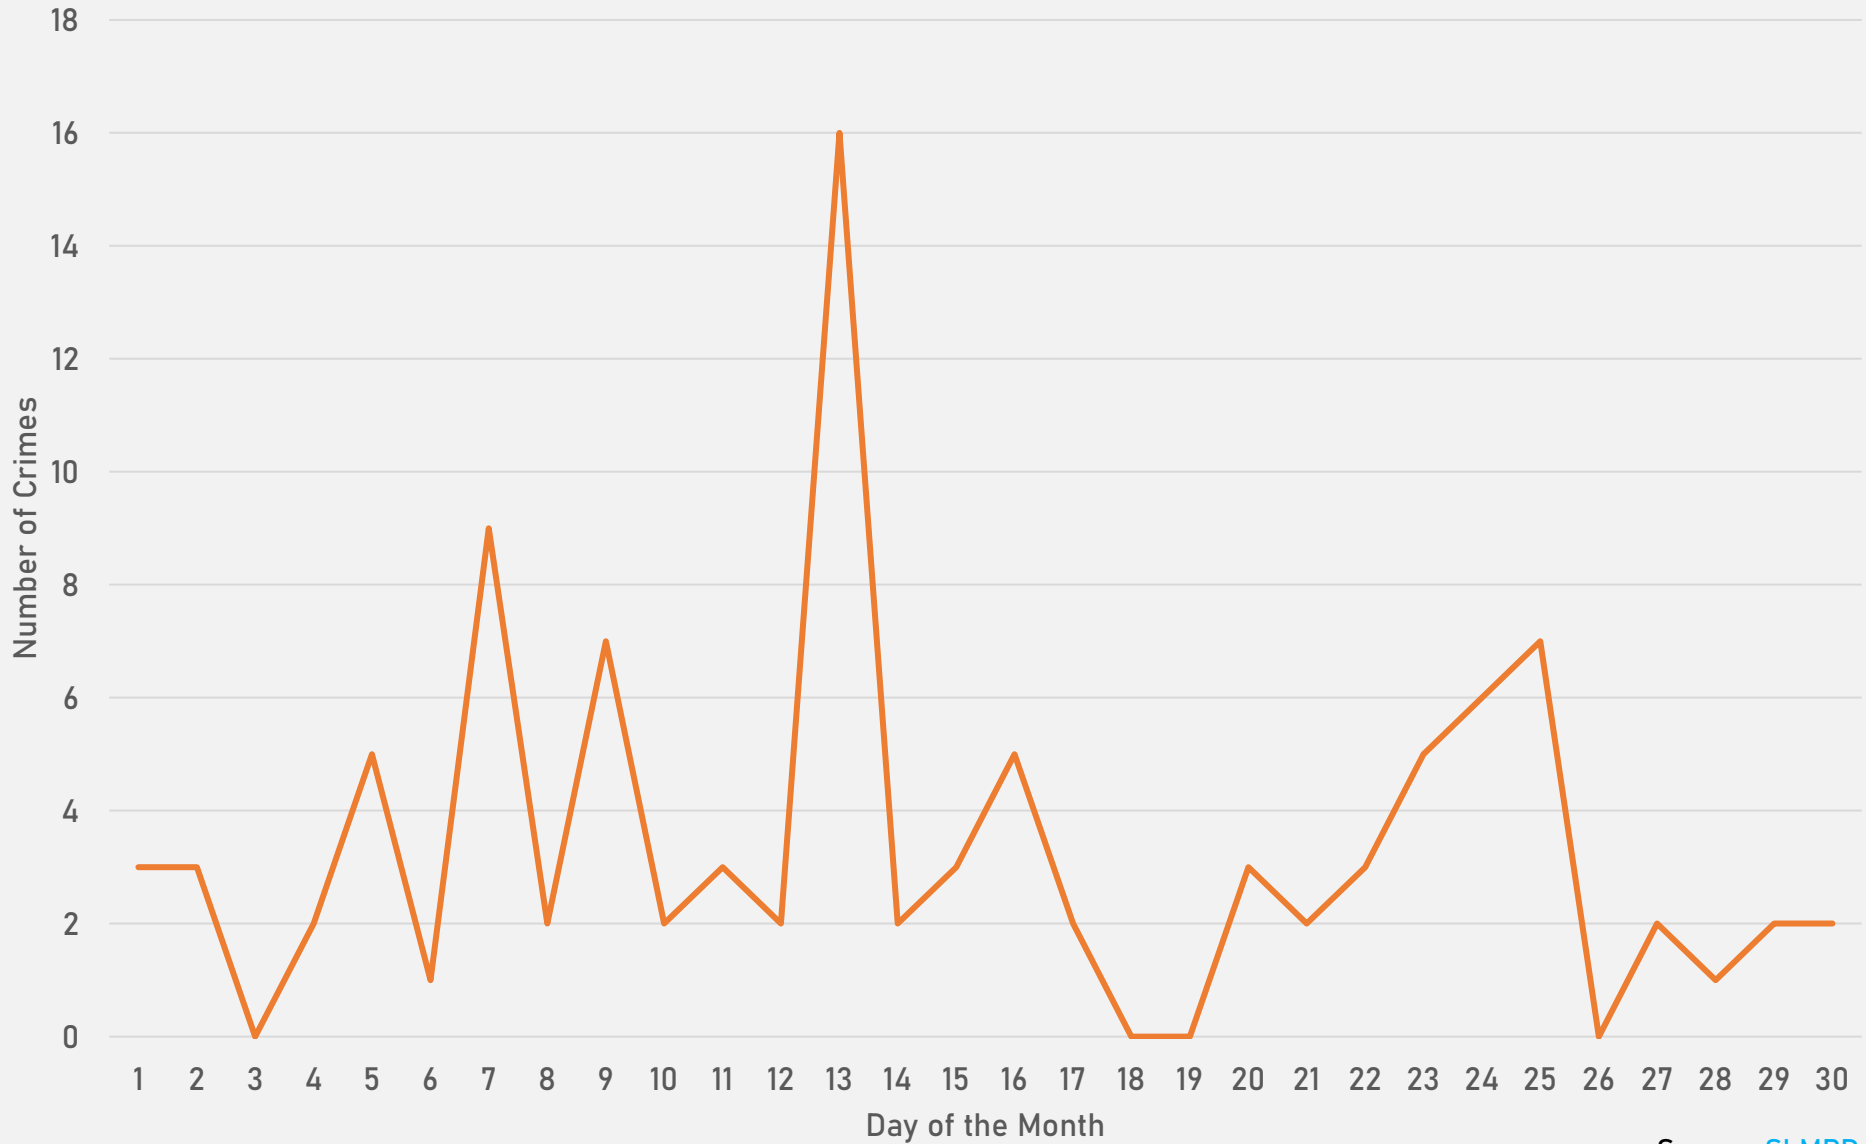

FOREST PARK SOUTHEAST 2023 VS 2024

FOREST PARK SOUTHEAST CRIMES BY DAY OF THE WEEK

FOREST PARK SOUTHEAST CRIMES BY TIME OF DAY

FOREST PARK SOUTHEAST CRIMES BY DAY OF THE MONTH

**CENTRAL WEST END
NEIGHBORHOOD DETAIL**

CENTRAL WEST END SUMMARY NOTES

- 196 total crimes in November 2024
 - **Down 8%** compared to November 2023 (214 crimes)
 - 26 crimes against persons in November 2024
 - **Up 44%** compared to November 2023 (18 crimes)
- 1,885 total crimes so far in 2024
 - **Down 15%** compared to this time in 2023 (2221 crimes)
 - 149 crimes against persons so far in 2024
 - **Down 46%** compared to this time in 2023 (276 crimes)