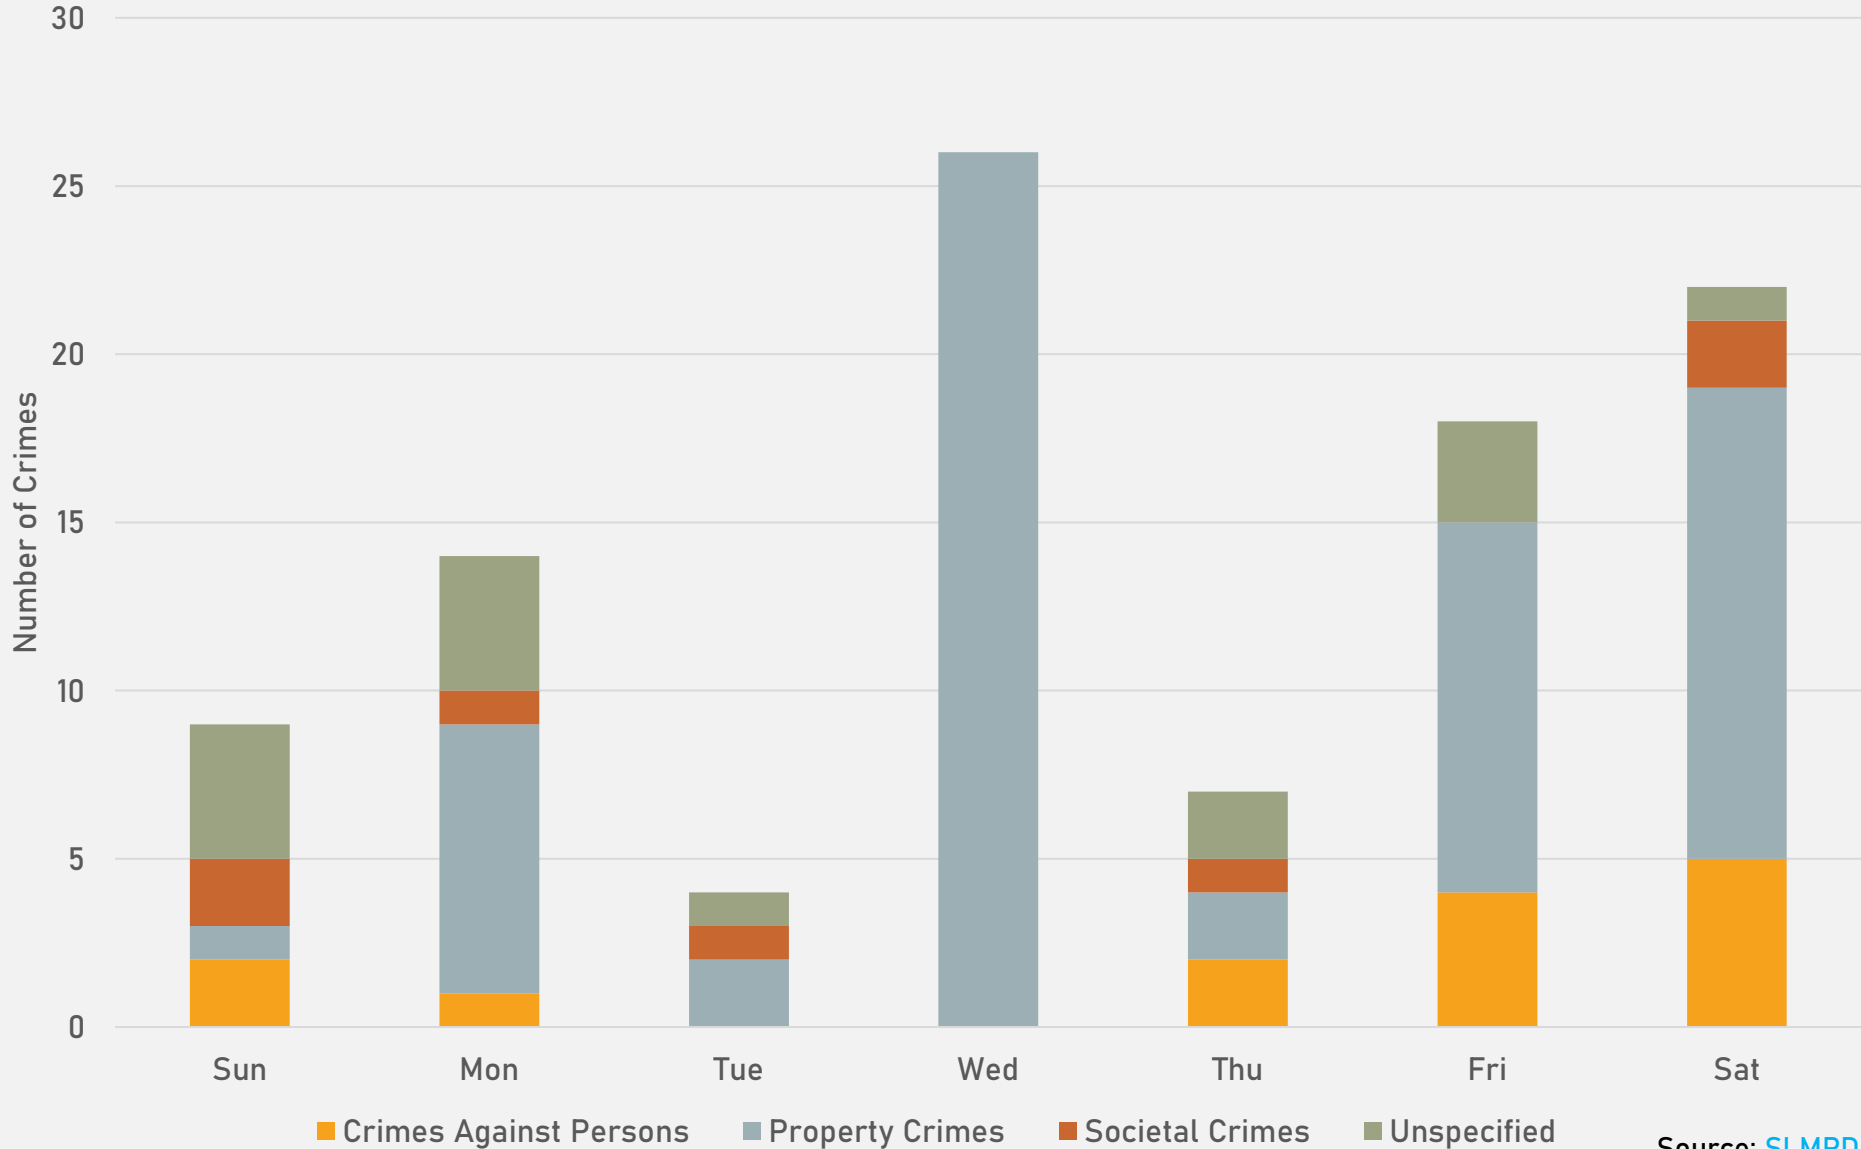

FOREST PARK SOUTHEAST CRIMES BY DAY OF THE WEEK