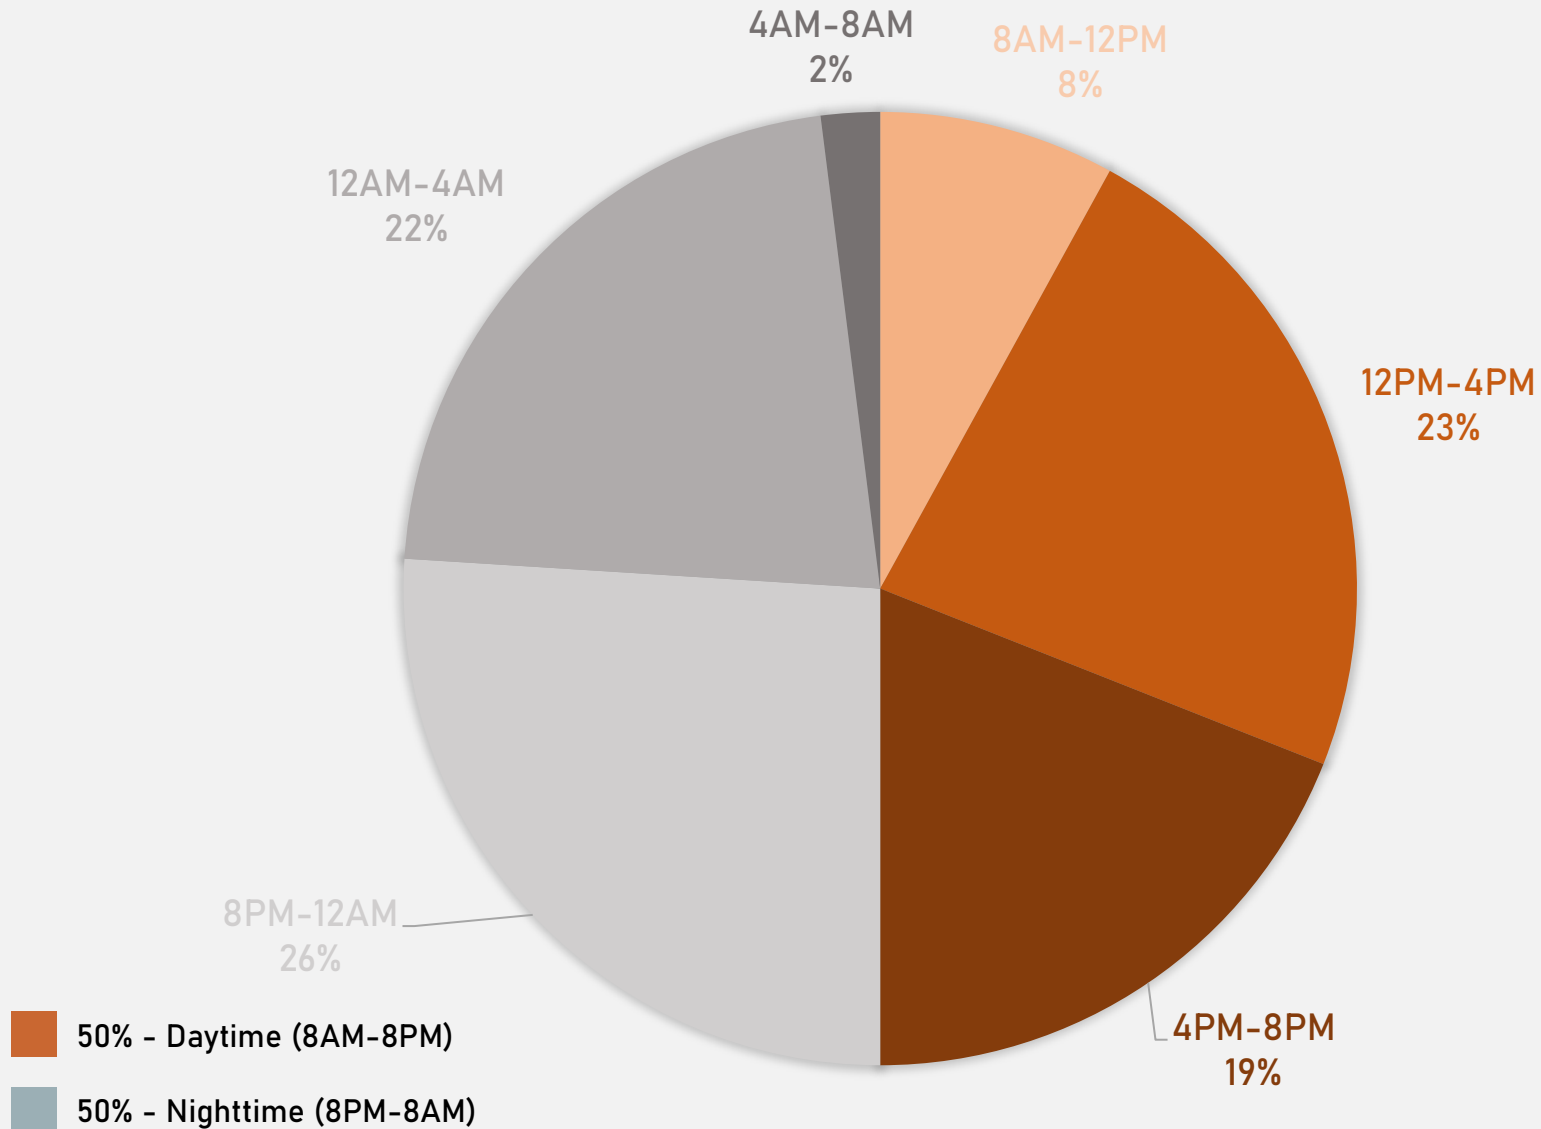

2024

Crimes	Jan	Feb	Mar	Apr	May	Jun	Jul	Aug	Sep	Oct	Nov	Total
Aggravated Assault	4	3	3	1	3	0	2	3	1	0	6	26
Arson	0	0	0	0	0	0	0	0	0	0	0	0
Burglary	1	1	1	1	2	6	3	1	0	4	3	23
Homicide	0	0	2	0	0	0	0	0	0	0	0	2
Larceny	10	16	12	10	29	26	36	17	10	14	16	196
Motor Vehicle Theft	4	2	6	4	6	5	8	5	5	2	1	48
Robbery	1	0	0	0	1	0	0	2	0	1	1	6
Total	20	22	24	16	41	37	49	28	16	21	27	301

FOREST PARK SOUTHEAST 2023 VS 2024

FOREST PARK SOUTHEAST CRIMES BY DAY OF THE WEEK

FOREST PARK SOUTHEAST CRIMES BY TIME OF DAY

FOREST PARK SOUTHEAST CRIMES BY DAY OF THE MONTH

**CENTRAL WEST END
NEIGHBORHOOD DETAIL**

CENTRAL WEST END SUMMARY NOTES

- 196 total crimes in November 2024
 - **Down 8%** compared to November 2023 (214 crimes)
 - 26 crimes against persons in November 2024
 - **Up 44%** compared to November 2023 (18 crimes)
- 1,885 total crimes so far in 2024
 - **Down 15%** compared to this time in 2023 (2221 crimes)
 - 149 crimes against persons so far in 2024
 - **Down 46%** compared to this time in 2023 (276 crimes)