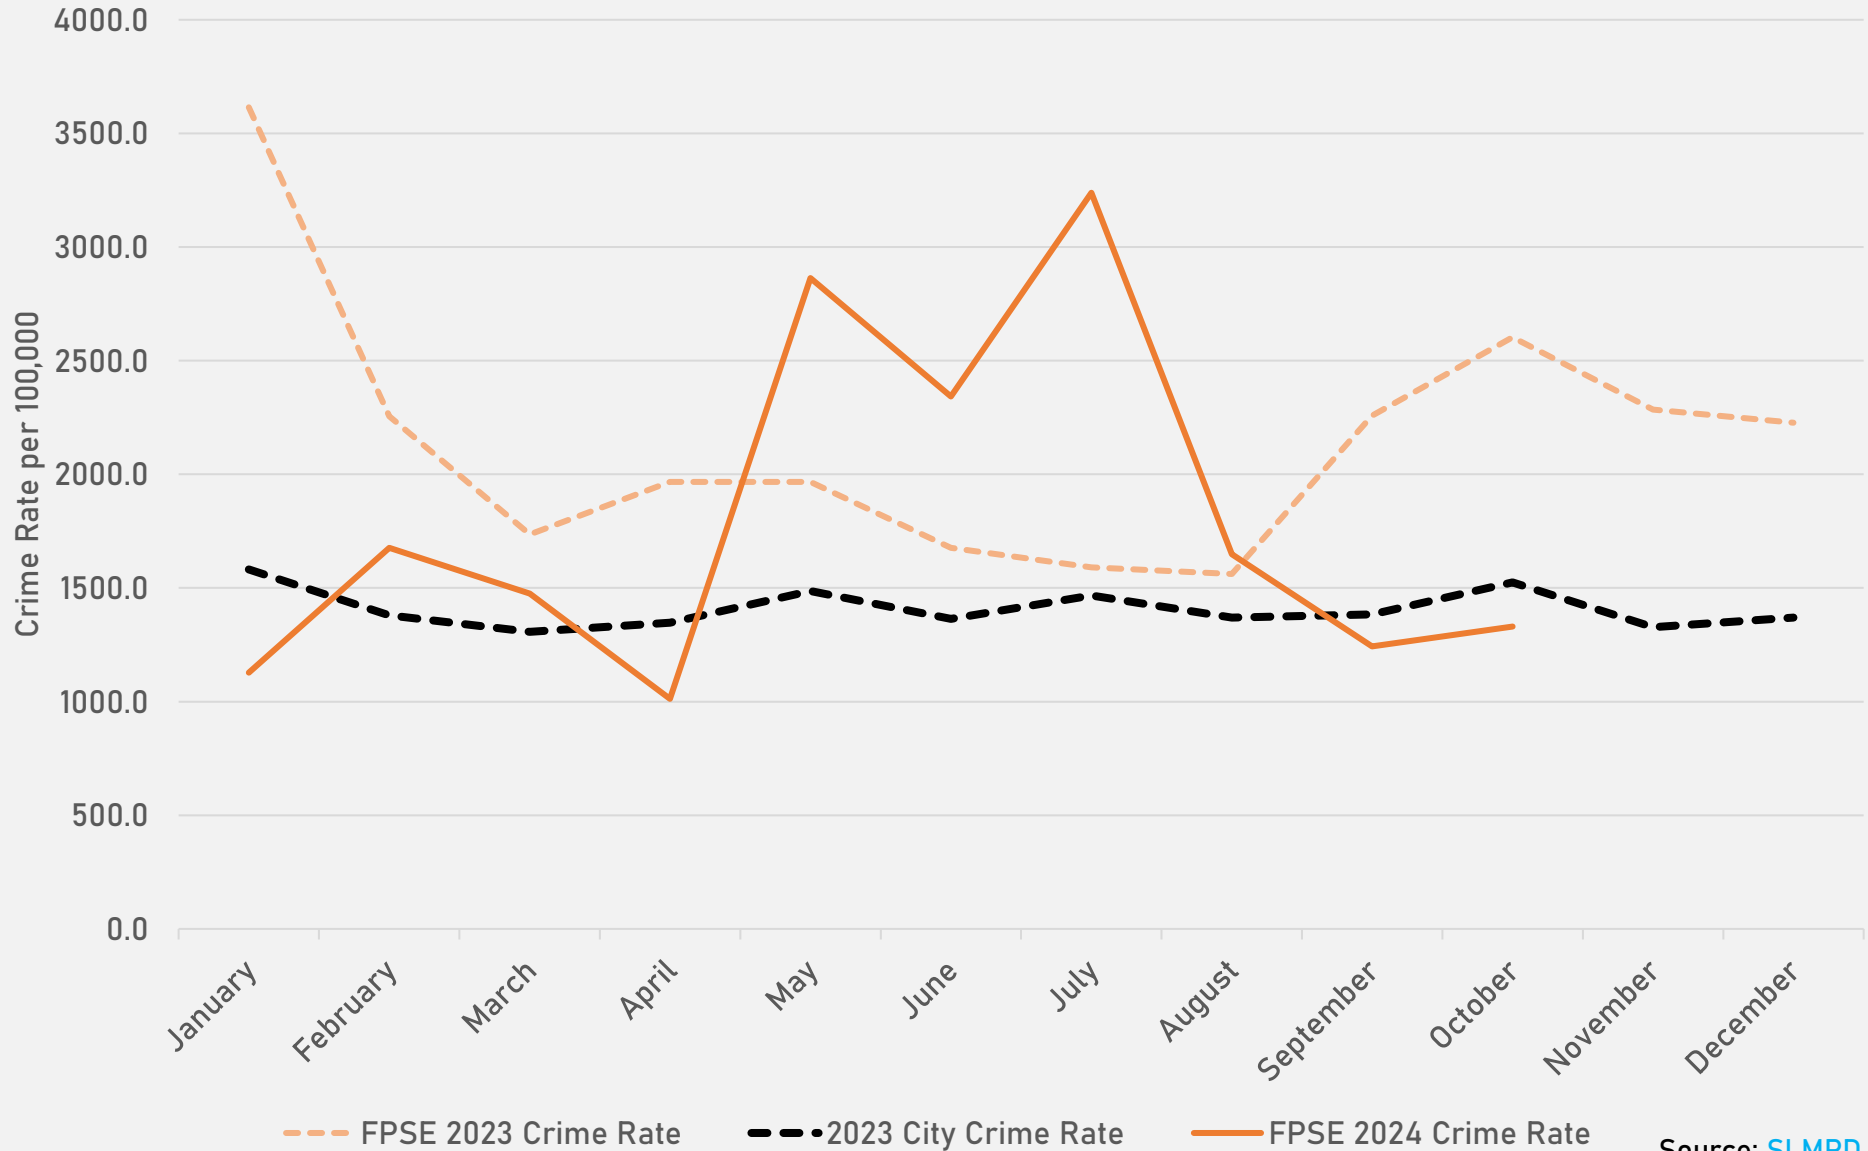

FOREST PARK SOUTHEAST YEAR TO YEAR COMPARISON

2023

Crimes	Jan	Feb	Mar	Apr	May	Jun	Jul	Aug	Sep	Oct	Nov	Dec	Total
Aggravated Assault	0	4	1	1	4	4	2	0	2	2	5	3	28
Arson	0	0	0	0	0	0	0	0	0	0	0	0	0
Burglary	3	1	1	2	8	1	1	3	3	2	3	3	31
Homicide	0	0	0	0	0	1	0	0	0	0	0	1	2
Larceny	49	30	15	19	13	12	14	14	19	27	18	23	253
Motor Vehicle Theft	17	10	14	7	7	6	6	5	4	8	8	9	101
Robbery	0	0	1	0	0	0	1	0	0	3	2	0	7
Total	69	45	32	29	32	24	24	22	28	42	36	39	422

2024

Crimes	Jan	Feb	Mar	Apr	May	Jun	Jul	Aug	Sep	Oct	Total
Aggravated Assault	4	3	3	1	3	0	2	3	1	0	20
Arson	0	0	0	0	0	0	0	0	0	0	0
Burglary	1	1	1	1	2	6	3	1	0	4	20
Homicide	0	0	2	0	0	0	0	0	0	0	2
Larceny	10	16	12	10	29	26	36	17	10	14	180
Motor Vehicle Theft	4	2	6	4	6	5	8	5	5	2	47
Robbery	1	0	0	0	1	0	0	2	0	1	5
Total	20	22	24	16	41	37	49	28	16	21	274

FOREST PARK SOUTHEAST 2023 VS 2024