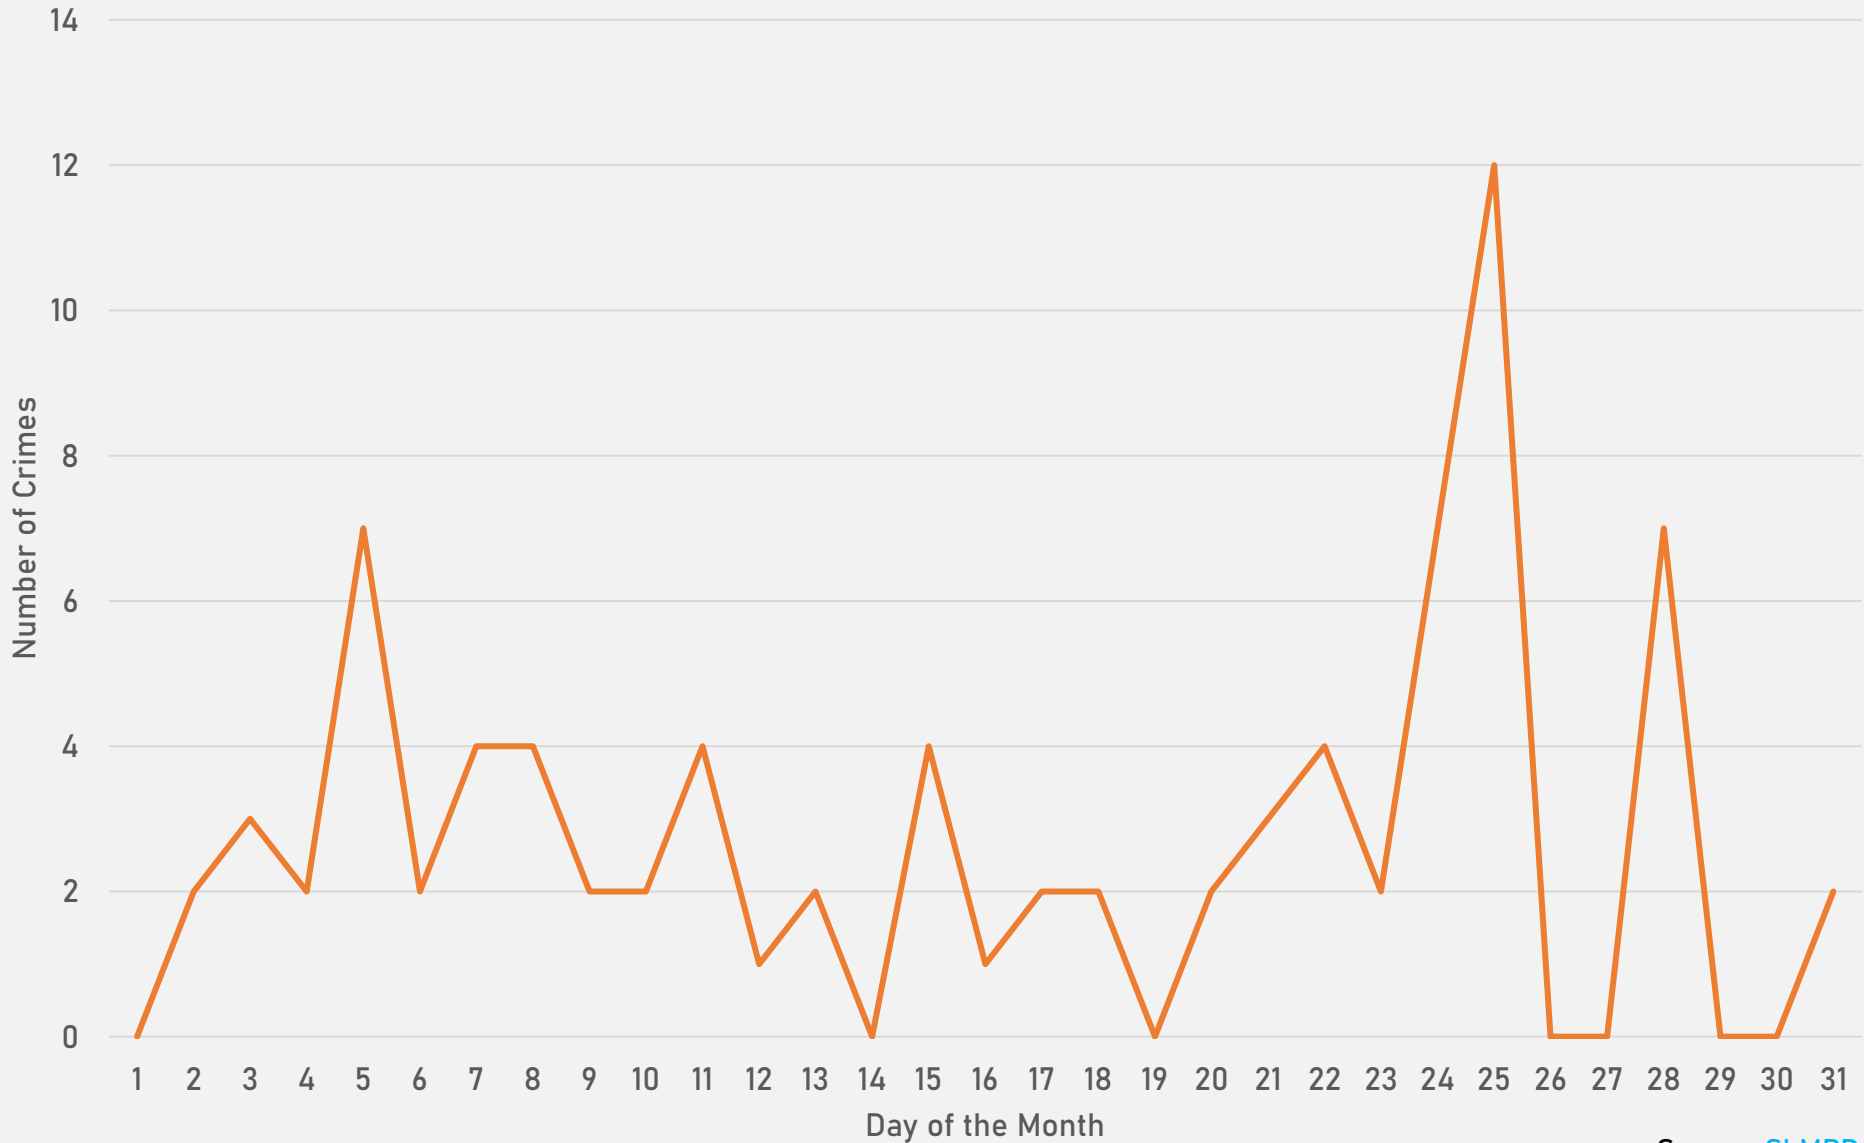

*Southampton is split between District 2 and District 1.

NEIGHBORHOODS VS CITY CRIME RATE OVER THE PAST YEAR

**FOREST PARK SOUTHEAST
NEIGHBORHOOD DETAIL**

FOREST PARK SOUTHEAST SUMMARY NOTES

- 46 total crimes in October 2024
 - **Down 51%** compared to October 2023 (93 crimes)
 - 2 crimes against persons in October 2024
 - **Down 71%** compared to October 2023 (7 crimes)
- 639 total crimes so far in 2024
 - **Down 18%** compared to this time in 2023 (777 crimes)
 - 68 crimes against persons so far in 2024
 - **Up 11%** compared to this time in 2023 (61 crimes)

FOREST PARK SOUTHEAST 2023 VS 2024

FOREST PARK SOUTHEAST CRIMES BY DAY OF THE WEEK

FOREST PARK SOUTHEAST CRIMES BY TIME OF DAY

FOREST PARK SOUTHEAST CRIMES BY DAY OF THE MONTH

**CENTRAL WEST END
NEIGHBORHOOD DETAIL**

CENTRAL WEST END SUMMARY NOTES

- 144 total crimes in October 2024
 - **Down 43%** compared to October 2023 (254 crimes)
 - 26 crimes against persons in October 2024
 - **Down 16%** compared to October 2023 (31 crimes)
- 1,689 total crimes so far in 2024
 - **Down 23%** compared to this time in 2023 (2190 crimes)
 - 123 crimes against persons so far in 2024
 - **Down 52%** compared to this time in 2023 (258 crimes)