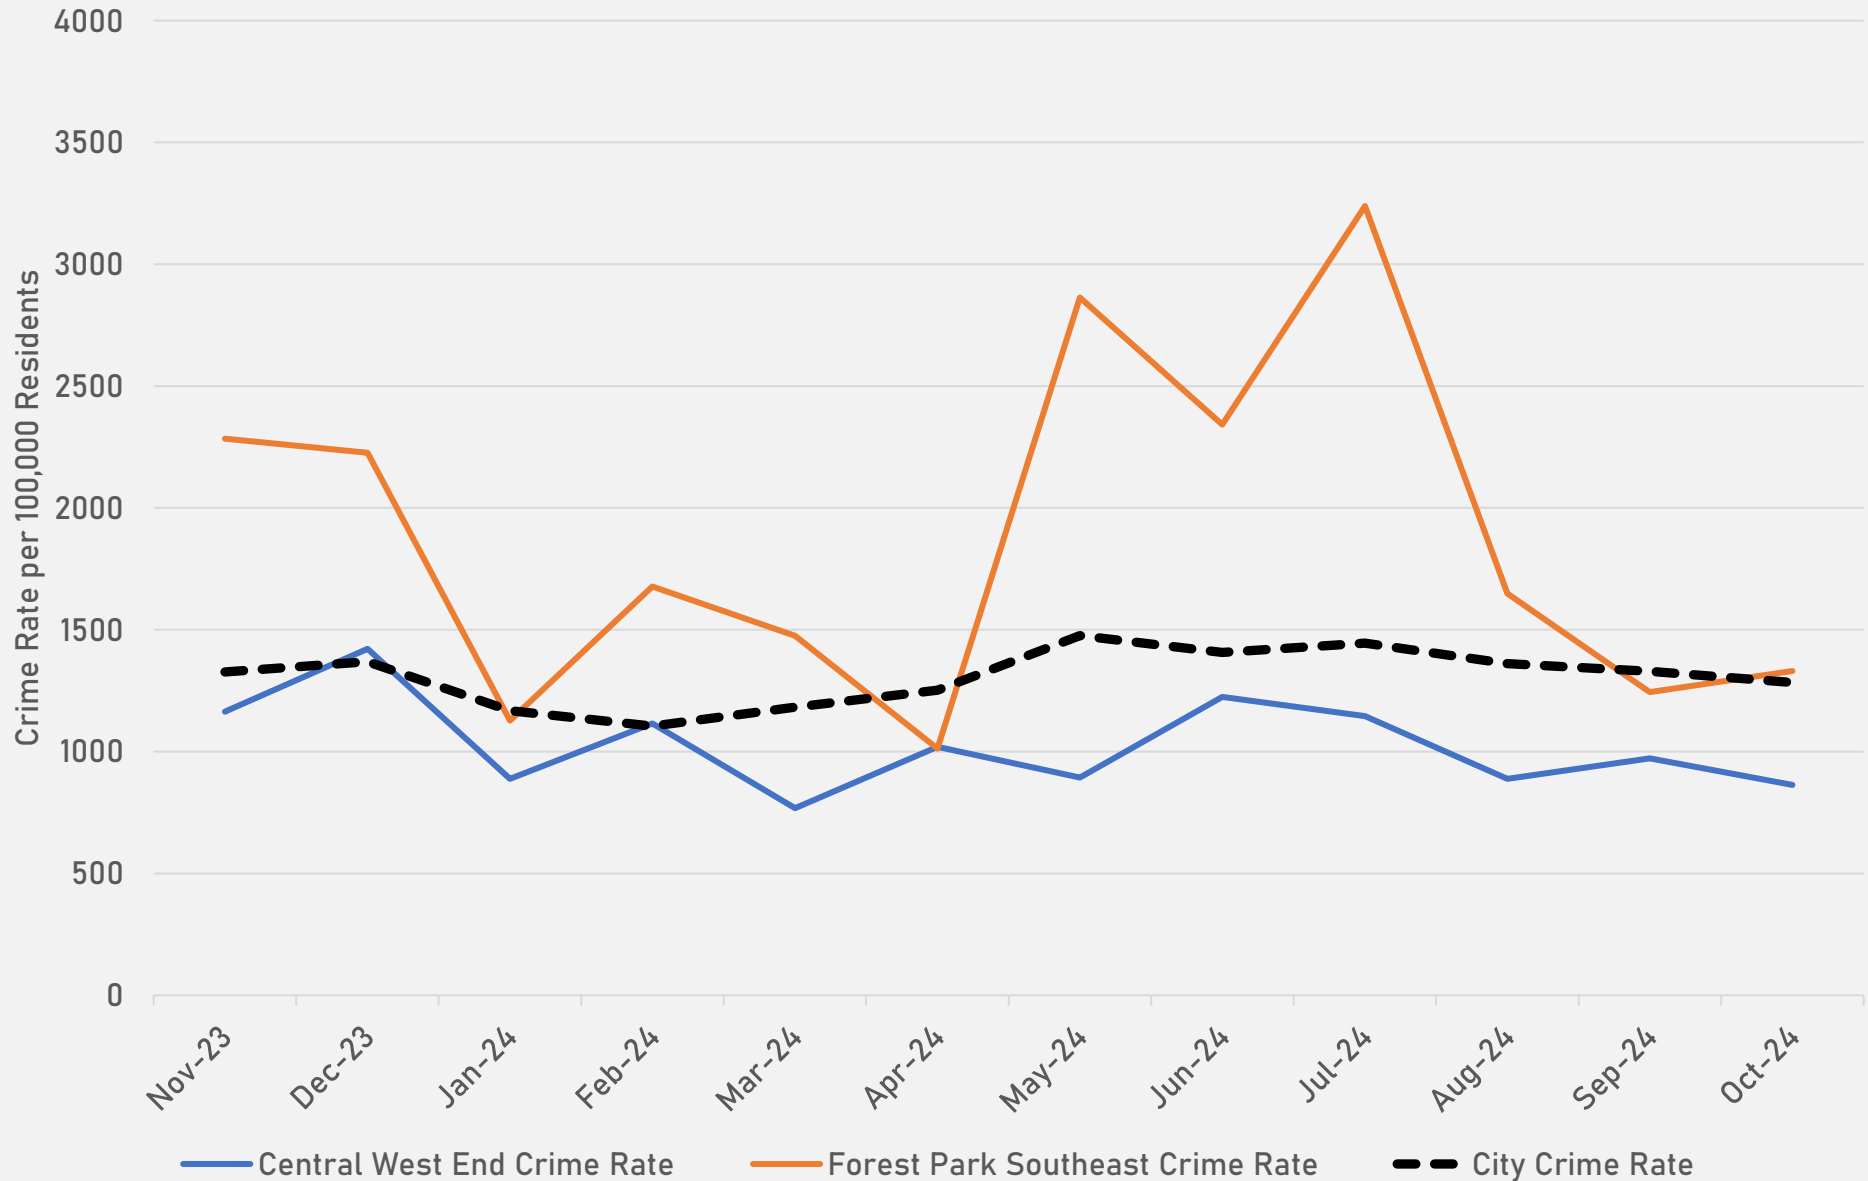

- The **lowest number** of crimes in one neighborhood was 6 in Visitation Park
- The **highest number** of crimes in one neighborhood was 144 in the Central West End
- The average number of crimes per neighborhood was 43.2
- The **lowest crime rate** per 100,000 in one neighborhood was 649.4 in Visitation Park
- The **highest crime rate** per 100,000 in one neighborhood was 2046.5 in Fountain Park
- The overall crime rate in District 5 was 1145.7

- The **lowest number** of crimes in one neighborhood was 1 in Wydown-Skinker
- The **highest number** of crimes in one neighborhood was 108 in Tower Grove South
- The average number of crimes per neighborhood was 31.4
- The **lowest crime rate** per 100,000 in one neighborhood was 89.2 in Wydown-Skinker
- The **highest crime rate** per 100,000 in one neighborhood was 1796.4 in Kings Oak
- The overall crime rate in District 2 was 769

*Southampton is split between District 2 and District 1.

NEIGHBORHOODS VS CITY CRIME RATE OVER THE PAST YEAR

**FOREST PARK SOUTHEAST
NEIGHBORHOOD DETAIL**

FOREST PARK SOUTHEAST SUMMARY NOTES

- 46 total crimes in October 2024
 - **Down 51%** compared to October 2023 (93 crimes)
 - 2 crimes against persons in October 2024
 - **Down 71%** compared to October 2023 (7 crimes)
- 639 total crimes so far in 2024
 - **Down 18%** compared to this time in 2023 (777 crimes)
 - 68 crimes against persons so far in 2024
 - **Up 11%** compared to this time in 2023 (61 crimes)

CENTRAL WEST END SUMMARY NOTES

- 144 total crimes in October 2024
 - **Down 43%** compared to October 2023 (254 crimes)
 - 26 crimes against persons in October 2024
 - **Down 16%** compared to October 2023 (31 crimes)
- 1,689 total crimes so far in 2024
 - **Down 23%** compared to this time in 2023 (2190 crimes)
 - 123 crimes against persons so far in 2024
 - **Down 52%** compared to this time in 2023 (258 crimes)