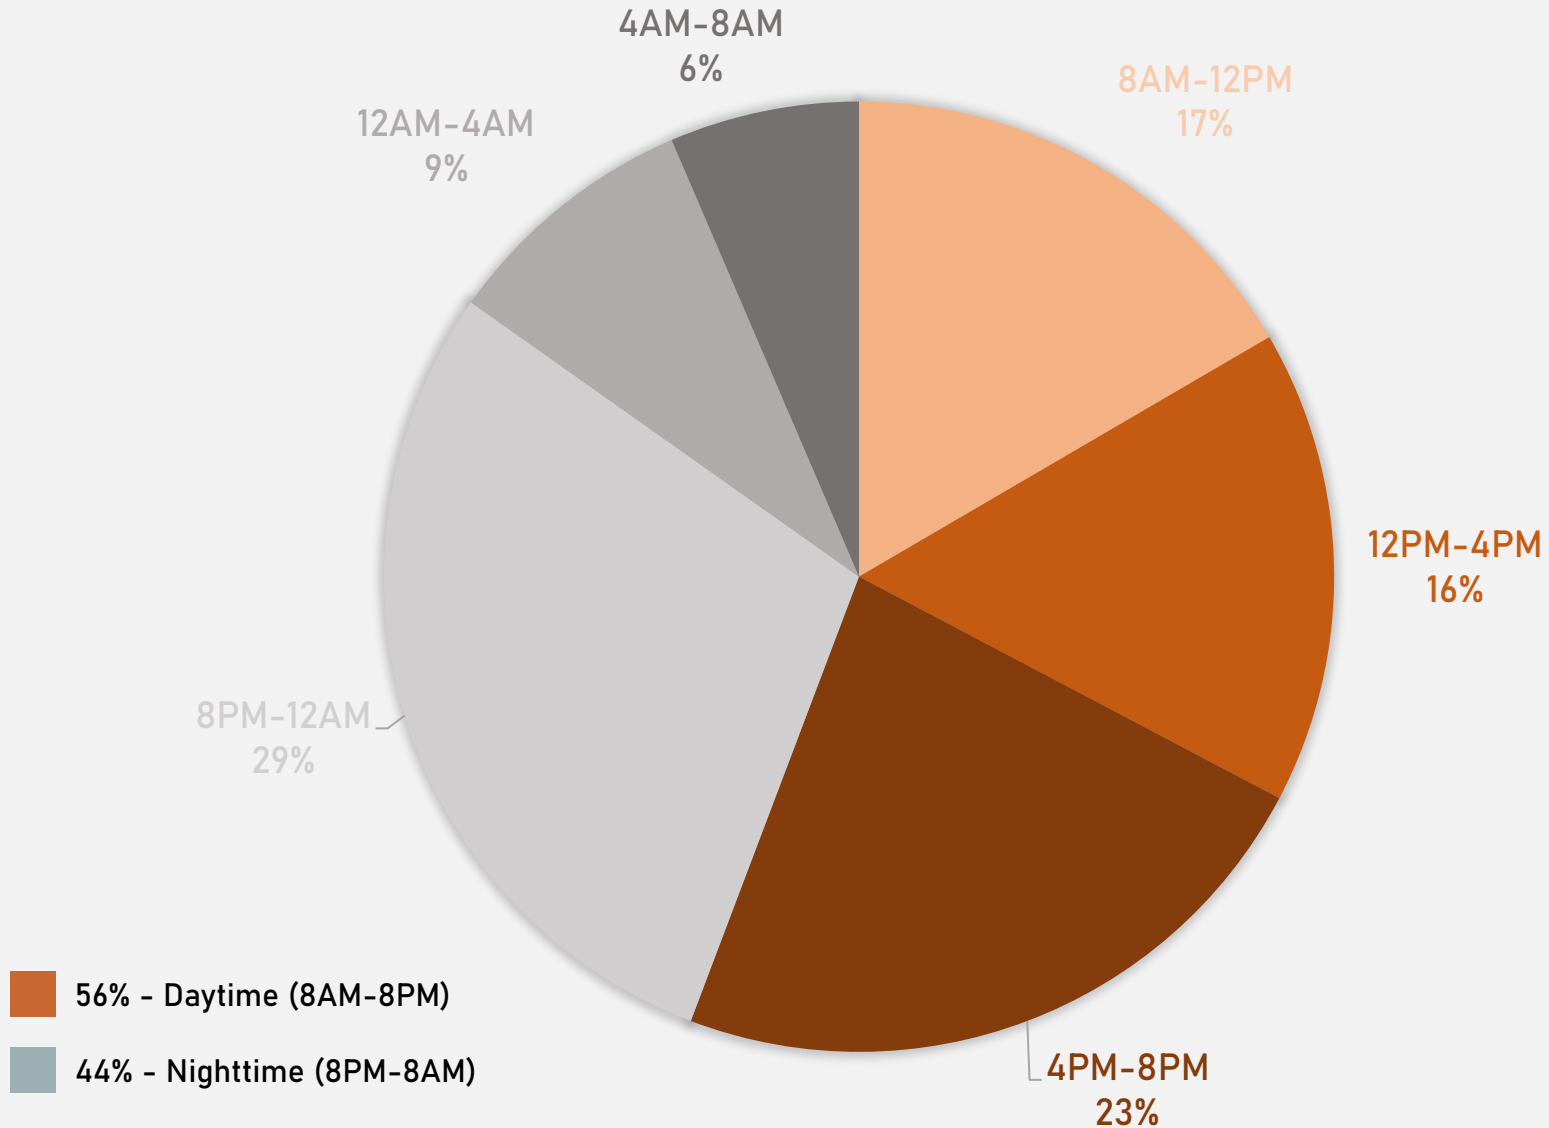

CENTRAL WEST END SUMMARY NOTES

- 144 total crimes in October 2024
 - **Down 43%** compared to October 2023 (254 crimes)
 - 26 crimes against persons in October 2024
 - **Down 16%** compared to October 2023 (31 crimes)
- 1,689 total crimes so far in 2024
 - **Down 23%** compared to this time in 2023 (2190 crimes)
 - 123 crimes against persons so far in 2024
 - **Down 52%** compared to this time in 2023 (258 crimes)

CENTRAL WEST END YEAR TO YEAR COMPARISON

2023

Crimes	Jan	Feb	Mar	Apr	May	Jun	Jul	Aug	Sep	Oct	Nov	Dec	Total
Aggravated Assault	7	9	6	5	8	12	4	8	7	5	2	7	80
Arson	0	0	1	0	0	2	0	0	0	0	0	0	3
Burglary	6	7	9	9	7	6	23	12	8	4	4	5	100
Homicide	0	0	0	0	2	0	0	0	1	0	0	0	3
Larceny	98	58	57	44	70	59	73	65	83	48	56	57	768
Motor Vehicle Theft	36	30	21	21	29	37	52	39	29	26	20	27	367
Robbery	1	4	2	1	3	0	1	4	3	5	3	3	30
Total	148	108	96	80	119	116	153	128	131	88	85	99	1351

2024

Crimes	Jan	Feb	Mar	Apr	May	Jun	Jul	Aug	Sep	Oct	Total
Aggravated Assault	0	7	0	5	6	8	0	4	2	10	42
Arson	1	0	0	0	0	0	0	0	0	0	1
Burglary	9	10	9	8	6	10	6	5	5	6	74
Homicide	0	1	0	0	0	0	0	0	0	0	1
Larceny	52	37	35	53	47	63	68	37	62	39	493
Motor Vehicle Theft	16	27	9	26	16	22	17	16	17	11	177
Robbery	2	5	0	2	3	4	0	2	3	2	23
Total	80	87	53	94	78	107	91	64	89	68	811

CENTRAL WEST END 2023 VS 2024

CENTRAL WEST END CRIMES BY DAY OF THE WEEK

CENTRAL WEST END CRIMES BY TIME OF DAY

CENTRAL WEST END CRIMES BY DAY OF THE MONTH