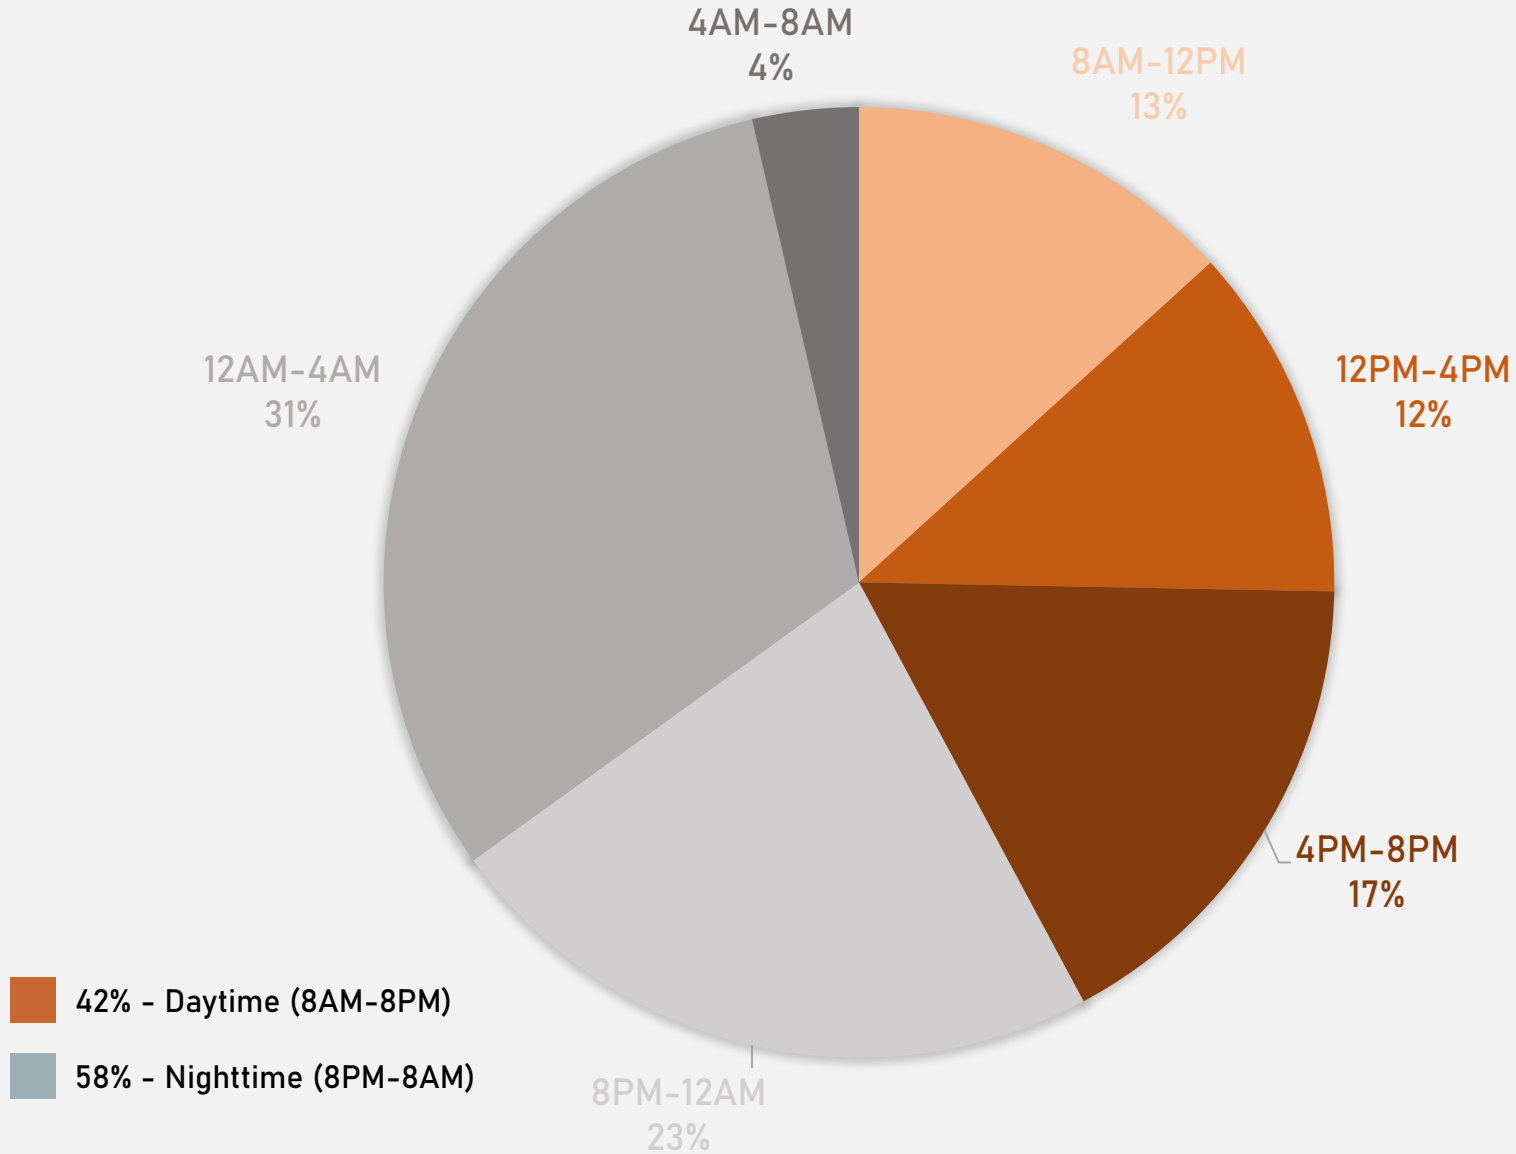

*Southampton is split between District 2 and District 1.

NEIGHBORHOODS VS CITY CRIME RATE OVER THE PAST YEAR

**FOREST PARK SOUTHEAST
NEIGHBORHOOD DETAIL**

FOREST PARK SOUTHEAST SUMMARY NOTES

- 46 total crimes in October 2024
 - **Down 51%** compared to October 2023 (93 crimes)
 - 2 crimes against persons in October 2024
 - **Down 71%** compared to October 2023 (7 crimes)
- 639 total crimes so far in 2024
 - **Down 18%** compared to this time in 2023 (777 crimes)
 - 68 crimes against persons so far in 2024
 - **Up 11%** compared to this time in 2023 (61 crimes)

2024

Crimes	Jan	Feb	Mar	Apr	May	Jun	Jul	Aug	Sep	Oct	Total
Aggravated Assault	4	3	3	1	3	0	2	3	1	0	20
Arson	0	0	0	0	0	0	0	0	0	0	0
Burglary	1	1	1	1	2	6	3	1	0	4	20
Homicide	0	0	2	0	0	0	0	0	0	0	2
Larceny	10	16	12	10	29	26	36	17	10	14	180
Motor Vehicle Theft	4	2	6	4	6	5	8	5	5	2	47
Robbery	1	0	0	0	1	0	0	2	0	1	5
Total	20	22	24	16	41	37	49	28	16	21	274

FOREST PARK SOUTHEAST 2023 VS 2024

FOREST PARK SOUTHEAST CRIMES BY DAY OF THE WEEK

FOREST PARK SOUTHEAST CRIMES BY TIME OF DAY

FOREST PARK SOUTHEAST CRIMES BY DAY OF THE MONTH

**CENTRAL WEST END
NEIGHBORHOOD DETAIL**

CENTRAL WEST END SUMMARY NOTES

- 144 total crimes in October 2024
 - **Down 43%** compared to October 2023 (254 crimes)
 - 26 crimes against persons in October 2024
 - **Down 16%** compared to October 2023 (31 crimes)
- 1,689 total crimes so far in 2024
 - **Down 23%** compared to this time in 2023 (2190 crimes)
 - 123 crimes against persons so far in 2024
 - **Down 52%** compared to this time in 2023 (258 crimes)