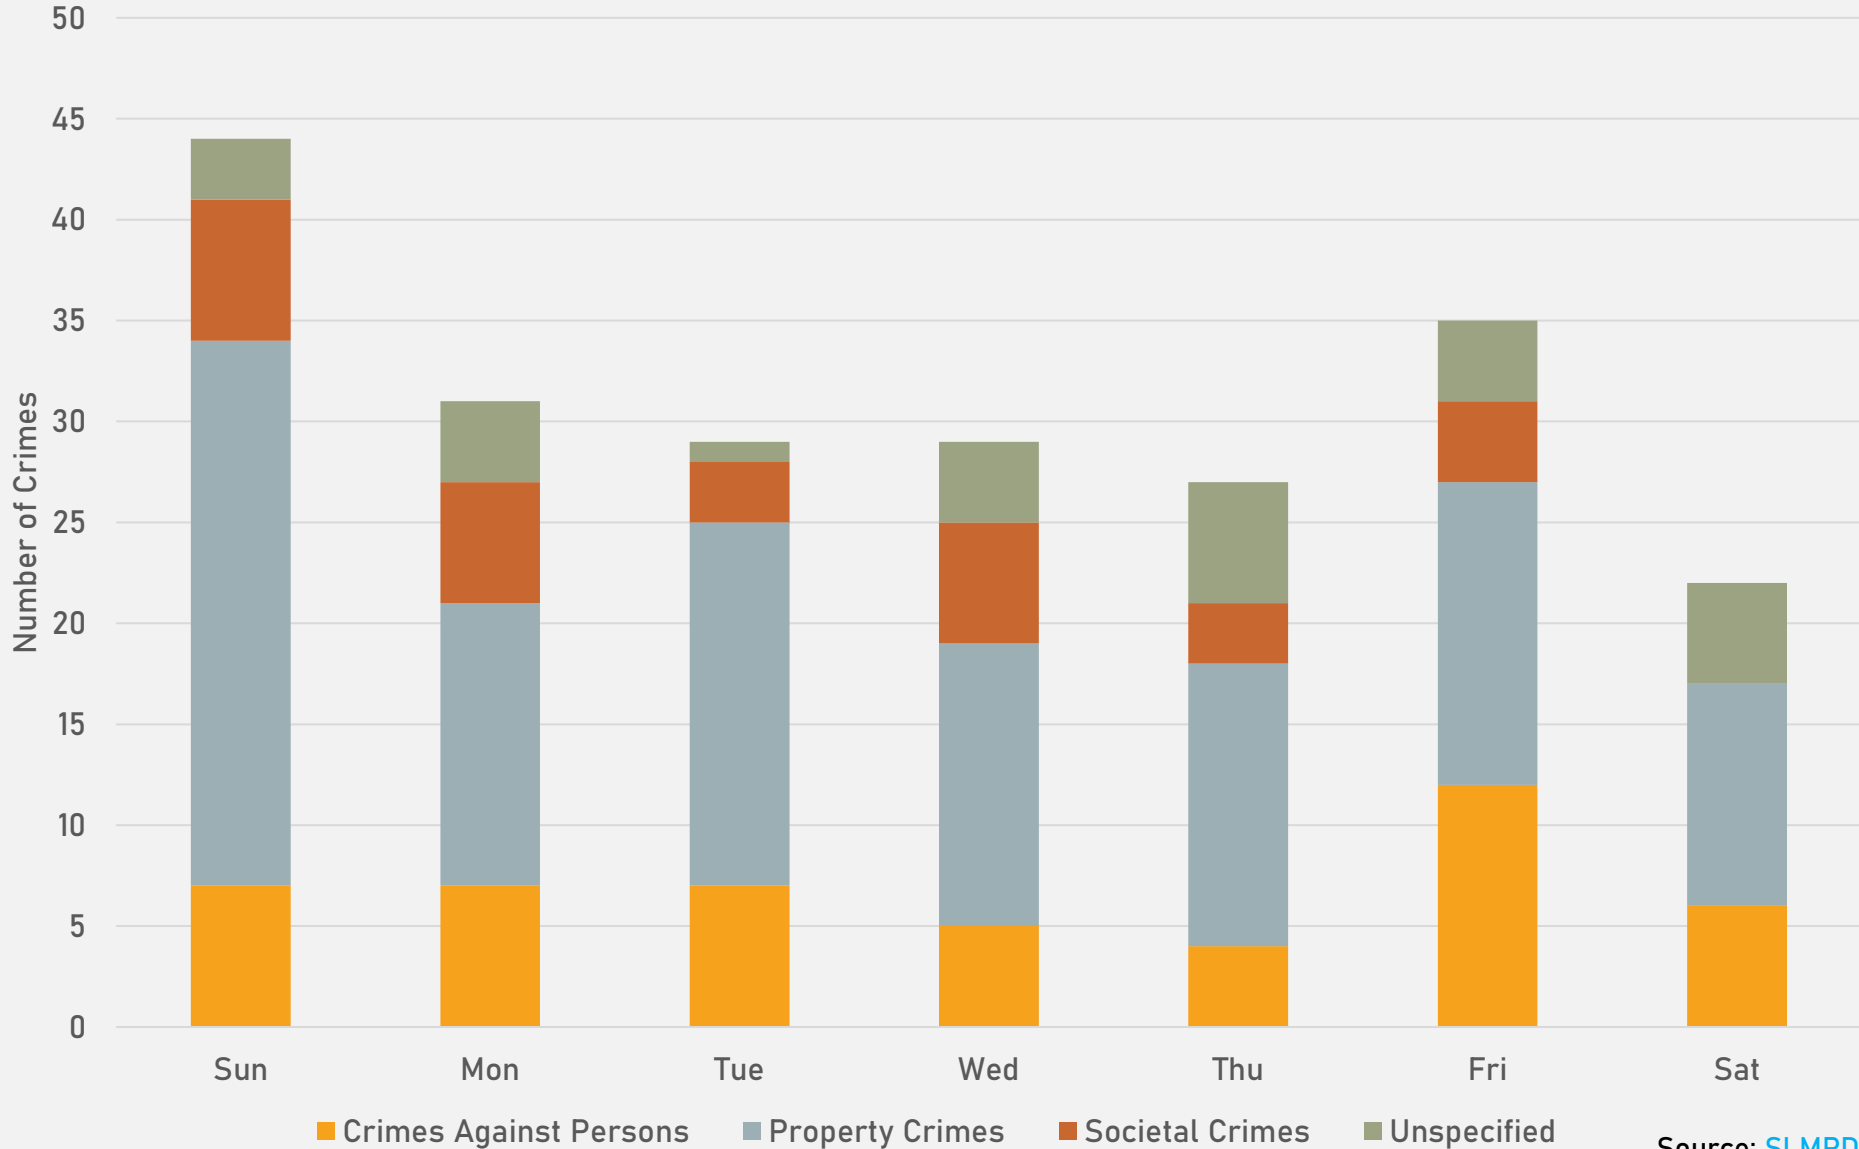

CENTRAL WEST END CRIMES BY DAY OF THE WEEK