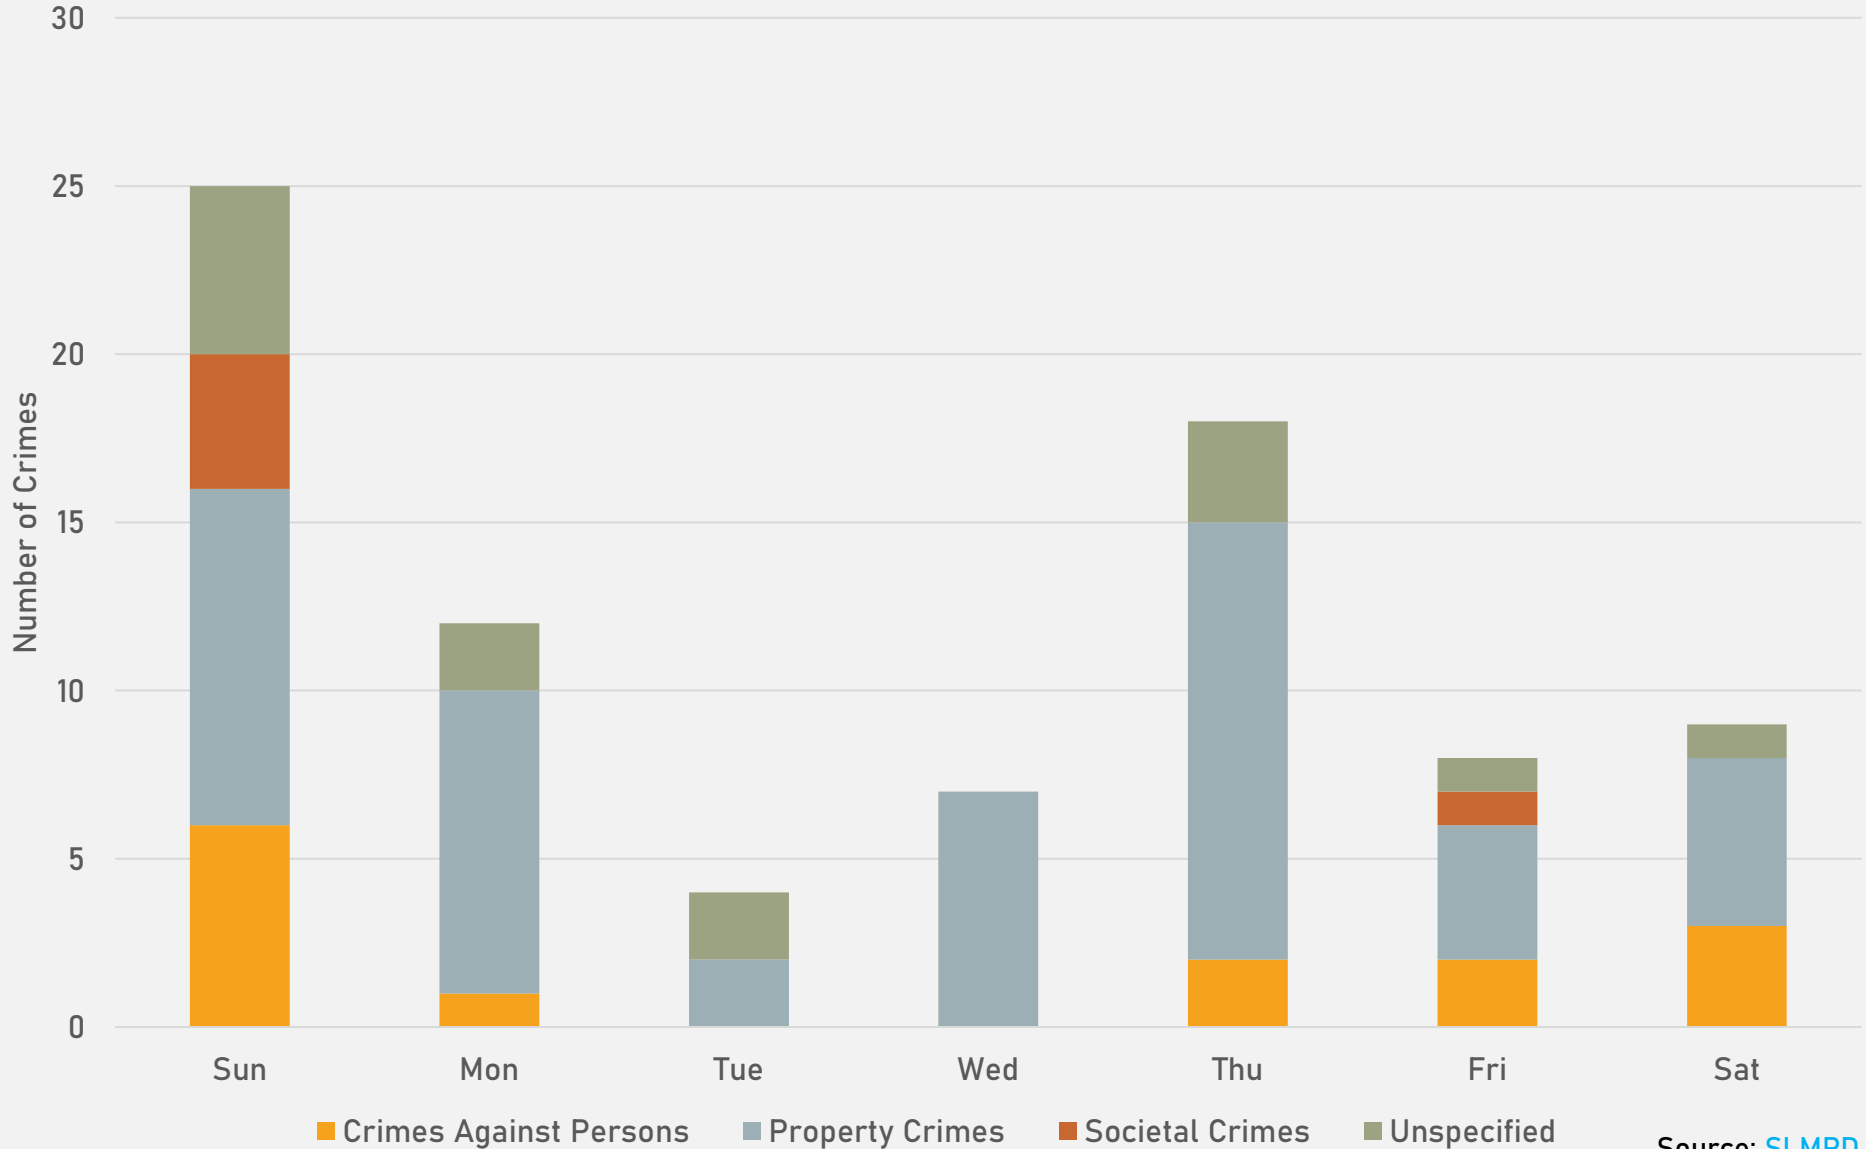

FOREST PARK SOUTHEAST CRIMES BY DAY OF THE WEEK