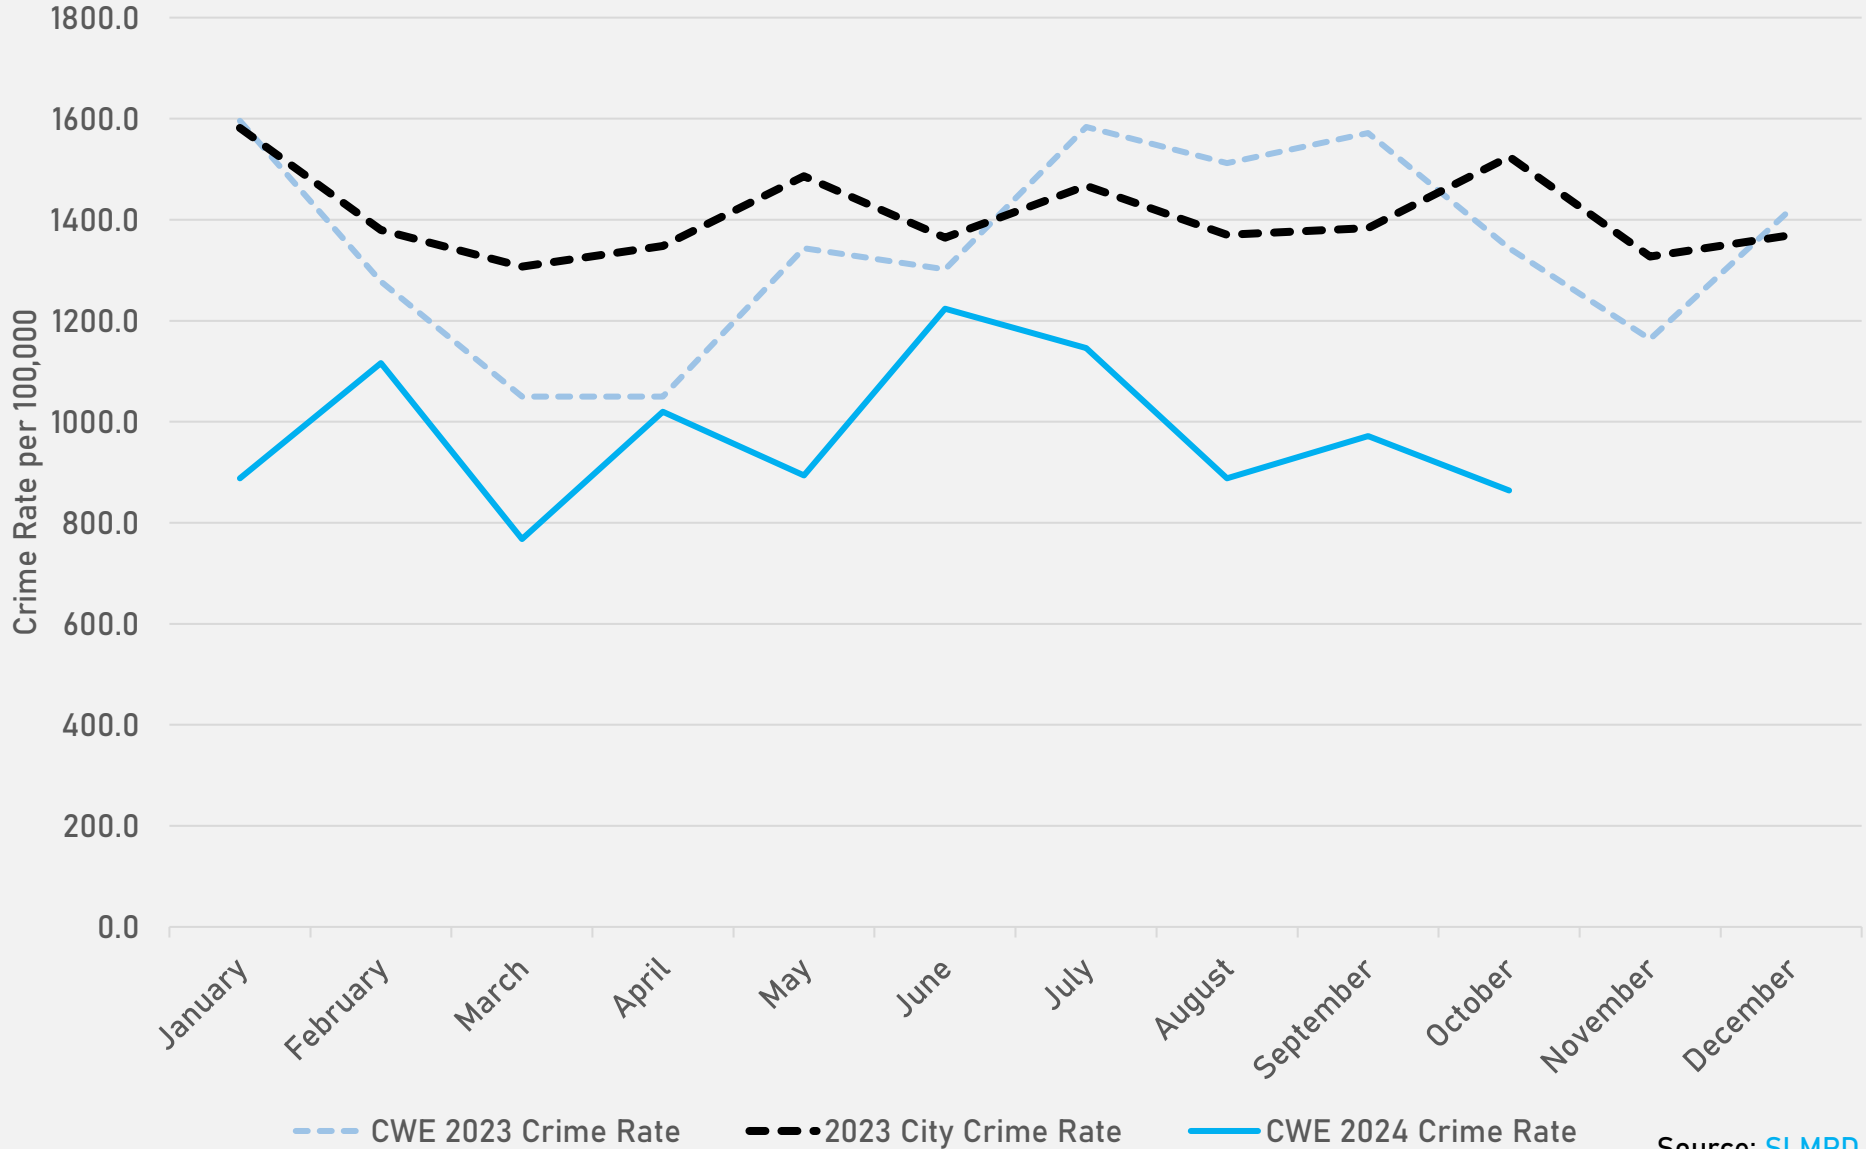

CENTRAL WEST END YEAR TO YEAR COMPARISON

2023

Crimes	Jan	Feb	Mar	Apr	May	Jun	Jul	Aug	Sep	Oct	Nov	Dec	Total
Aggravated Assault	7	9	6	5	8	12	4	8	7	5	2	7	80
Arson	0	0	1	0	0	2	0	0	0	0	0	0	3
Burglary	6	7	9	9	7	6	23	12	8	4	4	5	100
Homicide	0	0	0	0	2	0	0	0	1	0	0	0	3
Larceny	98	58	57	44	70	59	73	65	83	48	56	57	768
Motor Vehicle Theft	36	30	21	21	29	37	52	39	29	26	20	27	367
Robbery	1	4	2	1	3	0	1	4	3	5	3	3	30
Total	148	108	96	80	119	116	153	128	131	88	85	99	1351

2024

Crimes	Jan	Feb	Mar	Apr	May	Jun	Jul	Aug	Sep	Oct	Total
Aggravated Assault	0	7	0	5	6	8	0	4	2	10	42
Arson	1	0	0	0	0	0	0	0	0	0	1
Burglary	9	10	9	8	6	10	6	5	5	6	74
Homicide	0	1	0	0	0	0	0	0	0	0	1
Larceny	52	37	35	53	47	63	68	37	62	39	493
Motor Vehicle Theft	16	27	9	26	16	22	17	16	17	11	177
Robbery	2	5	0	2	3	4	0	2	3	2	23
Total	80	87	53	94	78	107	91	64	89	68	811

CENTRAL WEST END 2023 VS 2024