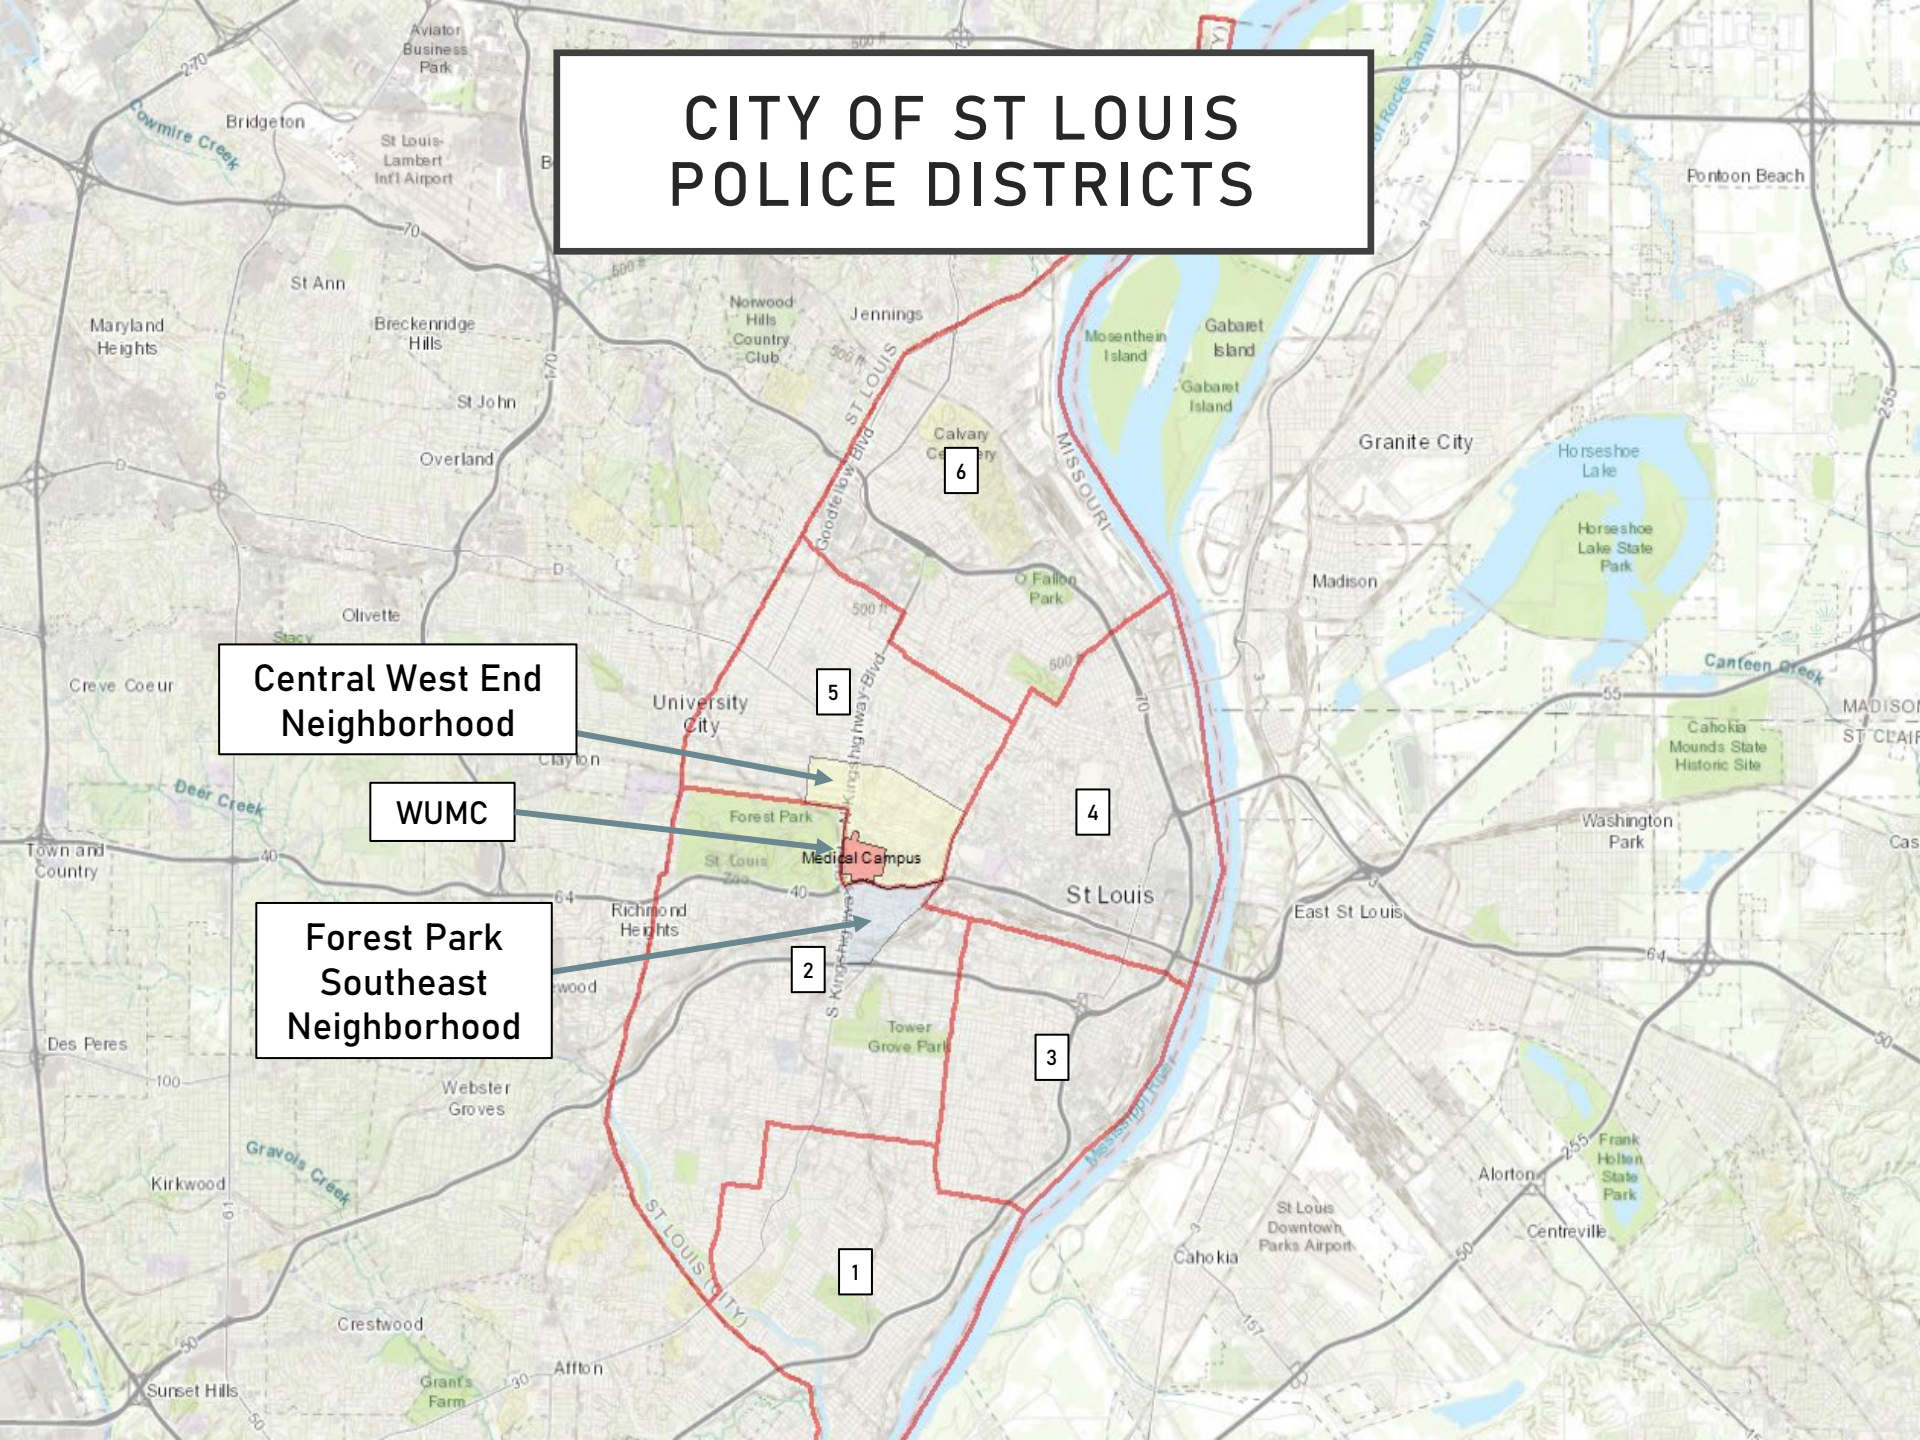

October 2024
Monthly Crime Report

**FOREST PARK SOUTHEAST
CENTRAL WEST END**

Washington University Medical Center

CITY OF ST LOUIS POLICE DISTRICTS

Central West End
Neighborhood

WUMC

Forest Park
Southeast
Neighborhood

DISTRICT 5 SUMMARY NOTES

There are 15 neighborhoods in District 5.

- Academy
- Central West End
- DeBaliviere Place
- Fountain Park
- Hamilton Heights
- Kingsway East
- Kingsway West
- Lewis Place
- Skinker-DeBaliviere
- The Greater Ville
- The Ville
- Vandeventer
- Visitation Park
- Wells-Goodfellow
- West End

- The **lowest number** of crimes in one neighborhood was 6 in Visitation Park
- The **highest number** of crimes in one neighborhood was 144 in the Central West End
- The average number of crimes per neighborhood was 43.2
- The **lowest crime rate** per 100,000 in one neighborhood was 649.4 in Visitation Park
- The **highest crime rate** per 100,000 in one neighborhood was 2046.5 in Fountain Park
- The overall crime rate in District 5 was 1145.7

- The **lowest number** of crimes in one neighborhood was 1 in Wydown-Skinker
- The **highest number** of crimes in one neighborhood was 108 in Tower Grove South
- The average number of crimes per neighborhood was 31.4
- The **lowest crime rate** per 100,000 in one neighborhood was 89.2 in Wydown-Skinker
- The **highest crime rate** per 100,000 in one neighborhood was 1796.4 in Kings Oak
- The overall crime rate in District 2 was 769