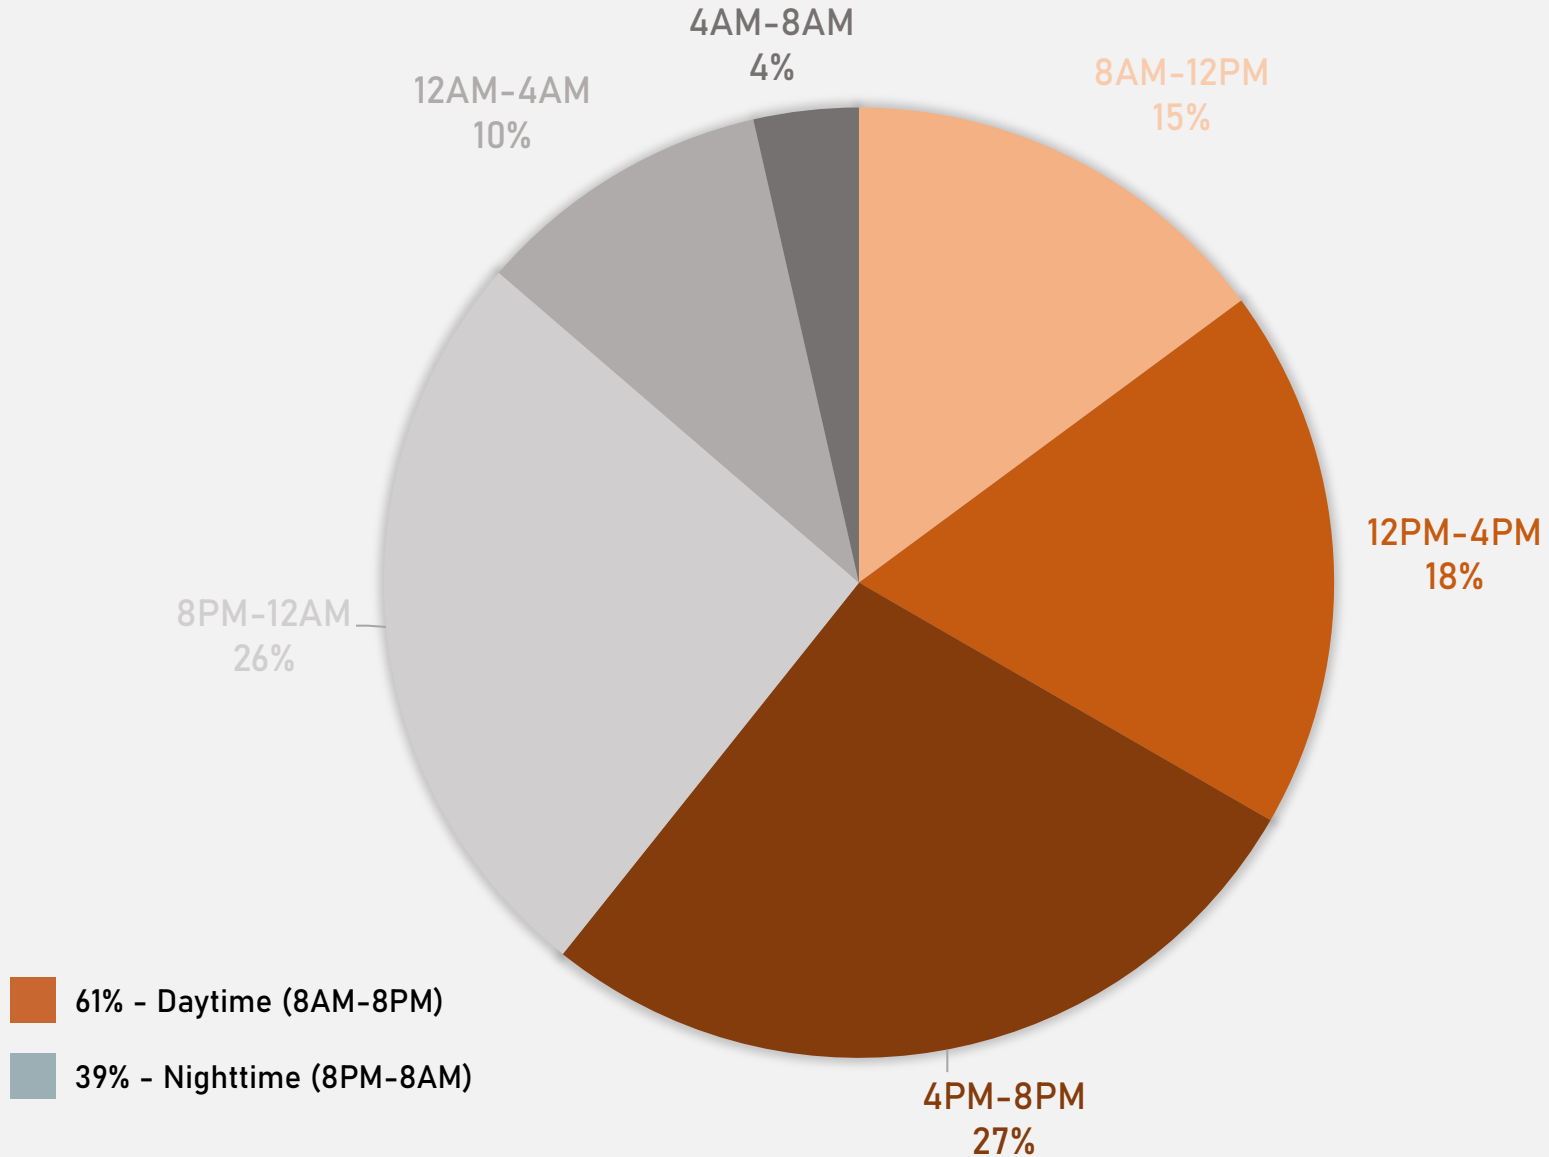

**CENTRAL WEST END
NEIGHBORHOOD DETAIL**

CENTRAL WEST END SUMMARY NOTES

- 162 total crimes in September 2024
 - **Down 43%** compared to September 2023 (282 crimes)
 - 17 crimes against persons in September 2024
 - **Down 37%** compared to September 2023 (27 crimes)
- 1,545 total crimes so far in 2024
 - **Down 20%** compared to this time in 2023 (1,936 crimes)
 - 197 crimes against persons so far in 2024
 - **Down 13%** compared to this time in 2023 (227 crimes)

CENTRAL WEST END YEAR TO YEAR COMPARISON

2023

Crimes	Jan	Feb	Mar	Apr	May	Jun	Jul	Aug	Sep	Oct	Nov	Dec	Total
Aggravated Assault	7	9	6	5	8	12	4	8	7	5	2	7	80
Arson	0	0	1	0	0	2	0	0	0	0	0	0	3
Burglary	6	7	9	9	7	6	23	12	8	4	4	5	100
Homicide	0	0	0	0	2	0	0	0	1	0	0	0	3
Larceny	98	58	57	44	70	59	73	65	83	48	56	57	768
Motor Vehicle Theft	36	30	21	21	29	37	52	39	29	26	20	27	367
Robbery	1	4	2	1	3	0	1	4	3	5	3	3	30
Total	148	108	96	80	119	116	153	128	131	88	85	99	1351

2024

Crimes	Jan	Feb	Mar	Apr	May	Jun	Jul	Aug	Sep	Total
Aggravated Assault	0	7	0	5	6	8	0	4	2	32
Arson	1	0	0	0	0	0	0	0	0	1
Burglary	9	10	9	8	6	10	6	5	5	67
Homicide	0	1	0	0	0	0	0	0	0	1
Larceny	52	37	35	53	47	63	68	37	62	454
Motor Vehicle Theft	16	27	9	26	16	22	17	16	17	166
Robbery	2	5	0	2	3	4	0	2	3	21
Total	80	87	53	94	78	107	91	64	89	743

CENTRAL WEST END 2023 VS 2024

CENTRAL WEST END CRIMES BY DAY OF THE WEEK

CENTRAL WEST END CRIMES BY TIME OF DAY

CENTRAL WEST END CRIMES BY DAY OF THE MONTH