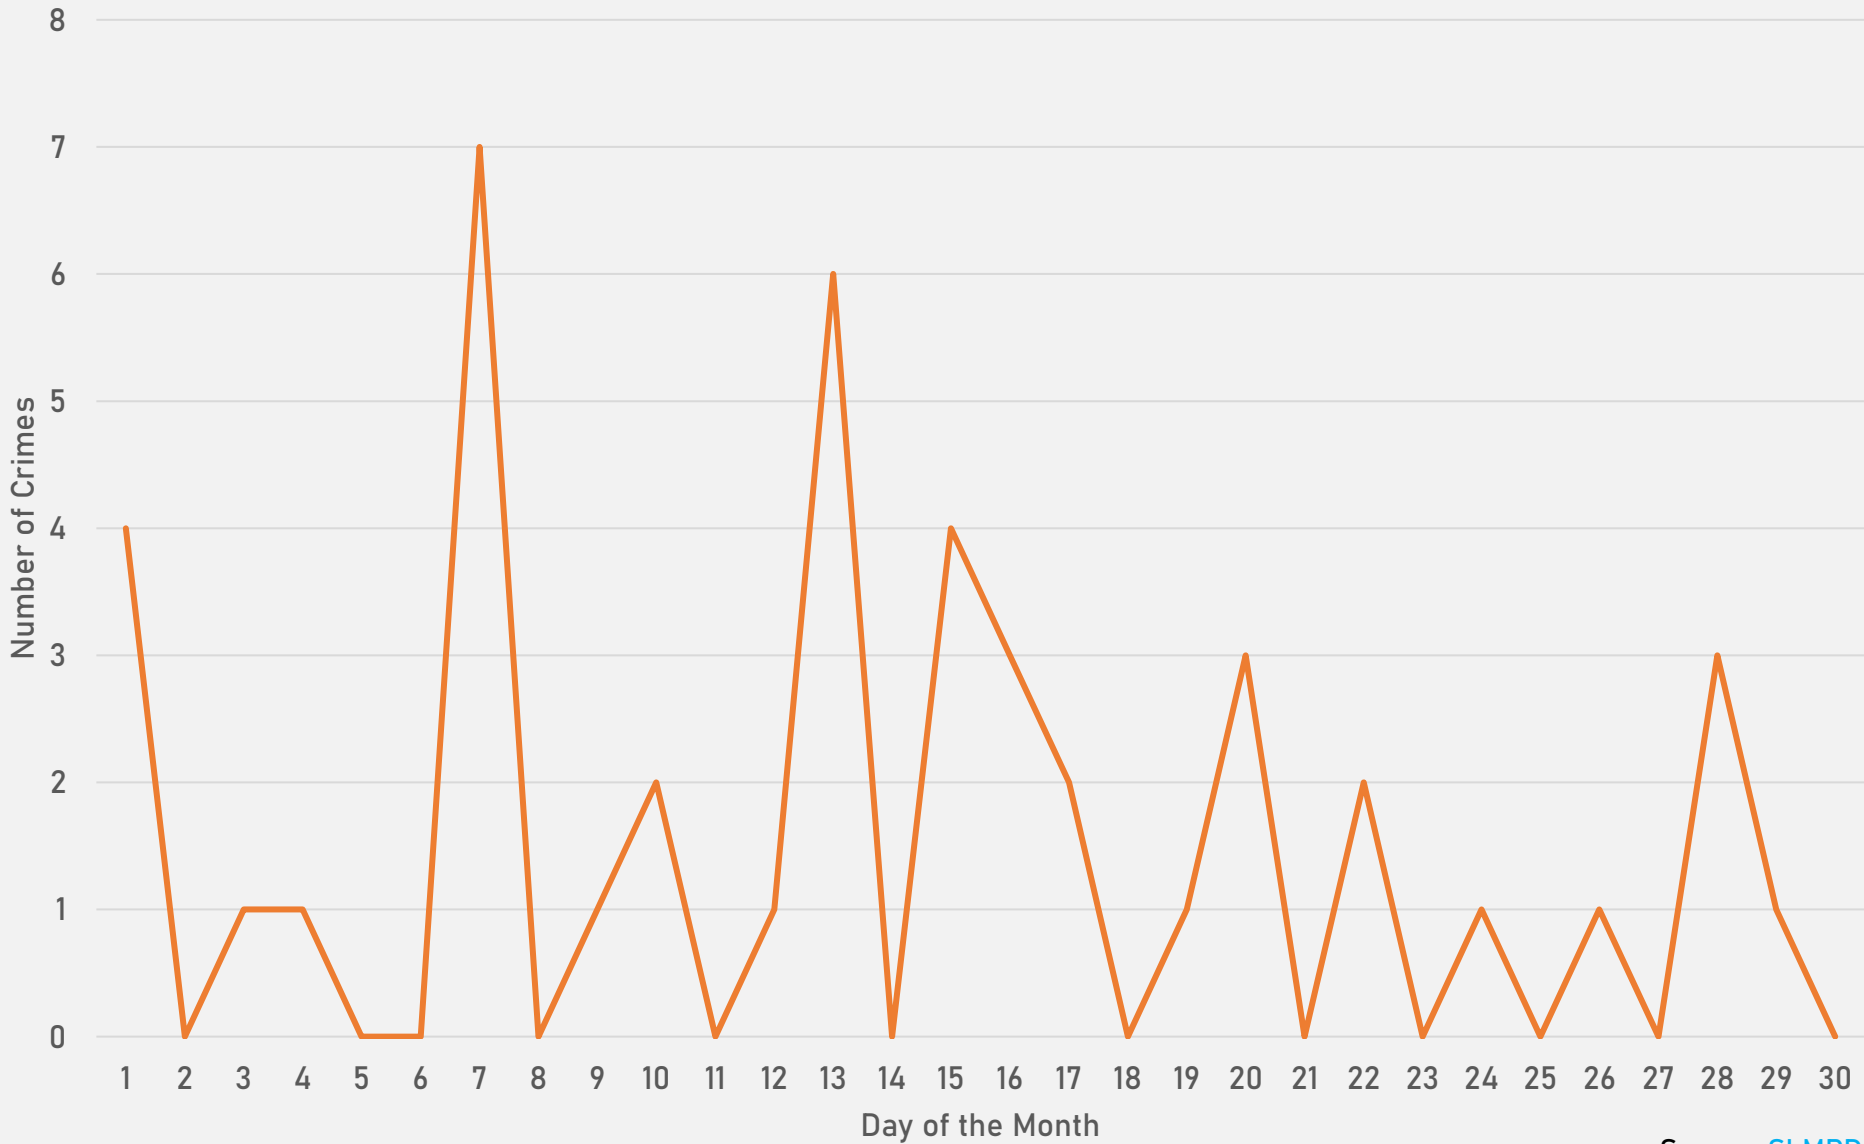

*Southampton is split between District 2 and District 1.

NEIGHBORHOODS VS CITY CRIME RATE OVER THE PAST YEAR

**FOREST PARK SOUTHEAST
NEIGHBORHOOD DETAIL**

FOREST PARK SOUTHEAST SUMMARY NOTES

- 43 total crimes in September 2024
 - **Down 45%** compared to September 2023 (78 crimes)
 - 12 crimes against persons in September 2024
 - **Up 33%** compared to September 2023 (9 crimes)
- 593 total crimes so far in 2024
 - **Down 13%** compared to this time in 2023 (684 crimes)
 - 66 crimes against persons so far in 2024
 - **Up 22%** compared to this time in 2023 (54 crimes)

FOREST PARK SOUTHEAST 2023 VS 2024

FOREST PARK SOUTHEAST CRIMES BY DAY OF THE WEEK

Crimes Against Persons Property Crimes Societal Crimes Unspecified

FOREST PARK SOUTHEAST CRIMES BY TIME OF DAY

FOREST PARK SOUTHEAST CRIMES BY DAY OF THE MONTH

**CENTRAL WEST END
NEIGHBORHOOD DETAIL**

CENTRAL WEST END SUMMARY NOTES

- 162 total crimes in September 2024
 - **Down 43%** compared to September 2023 (282 crimes)
 - 17 crimes against persons in September 2024
 - **Down 37%** compared to September 2023 (27 crimes)
- 1,545 total crimes so far in 2024
 - **Down 20%** compared to this time in 2023 (1,936 crimes)
 - 197 crimes against persons so far in 2024
 - **Down 13%** compared to this time in 2023 (227 crimes)