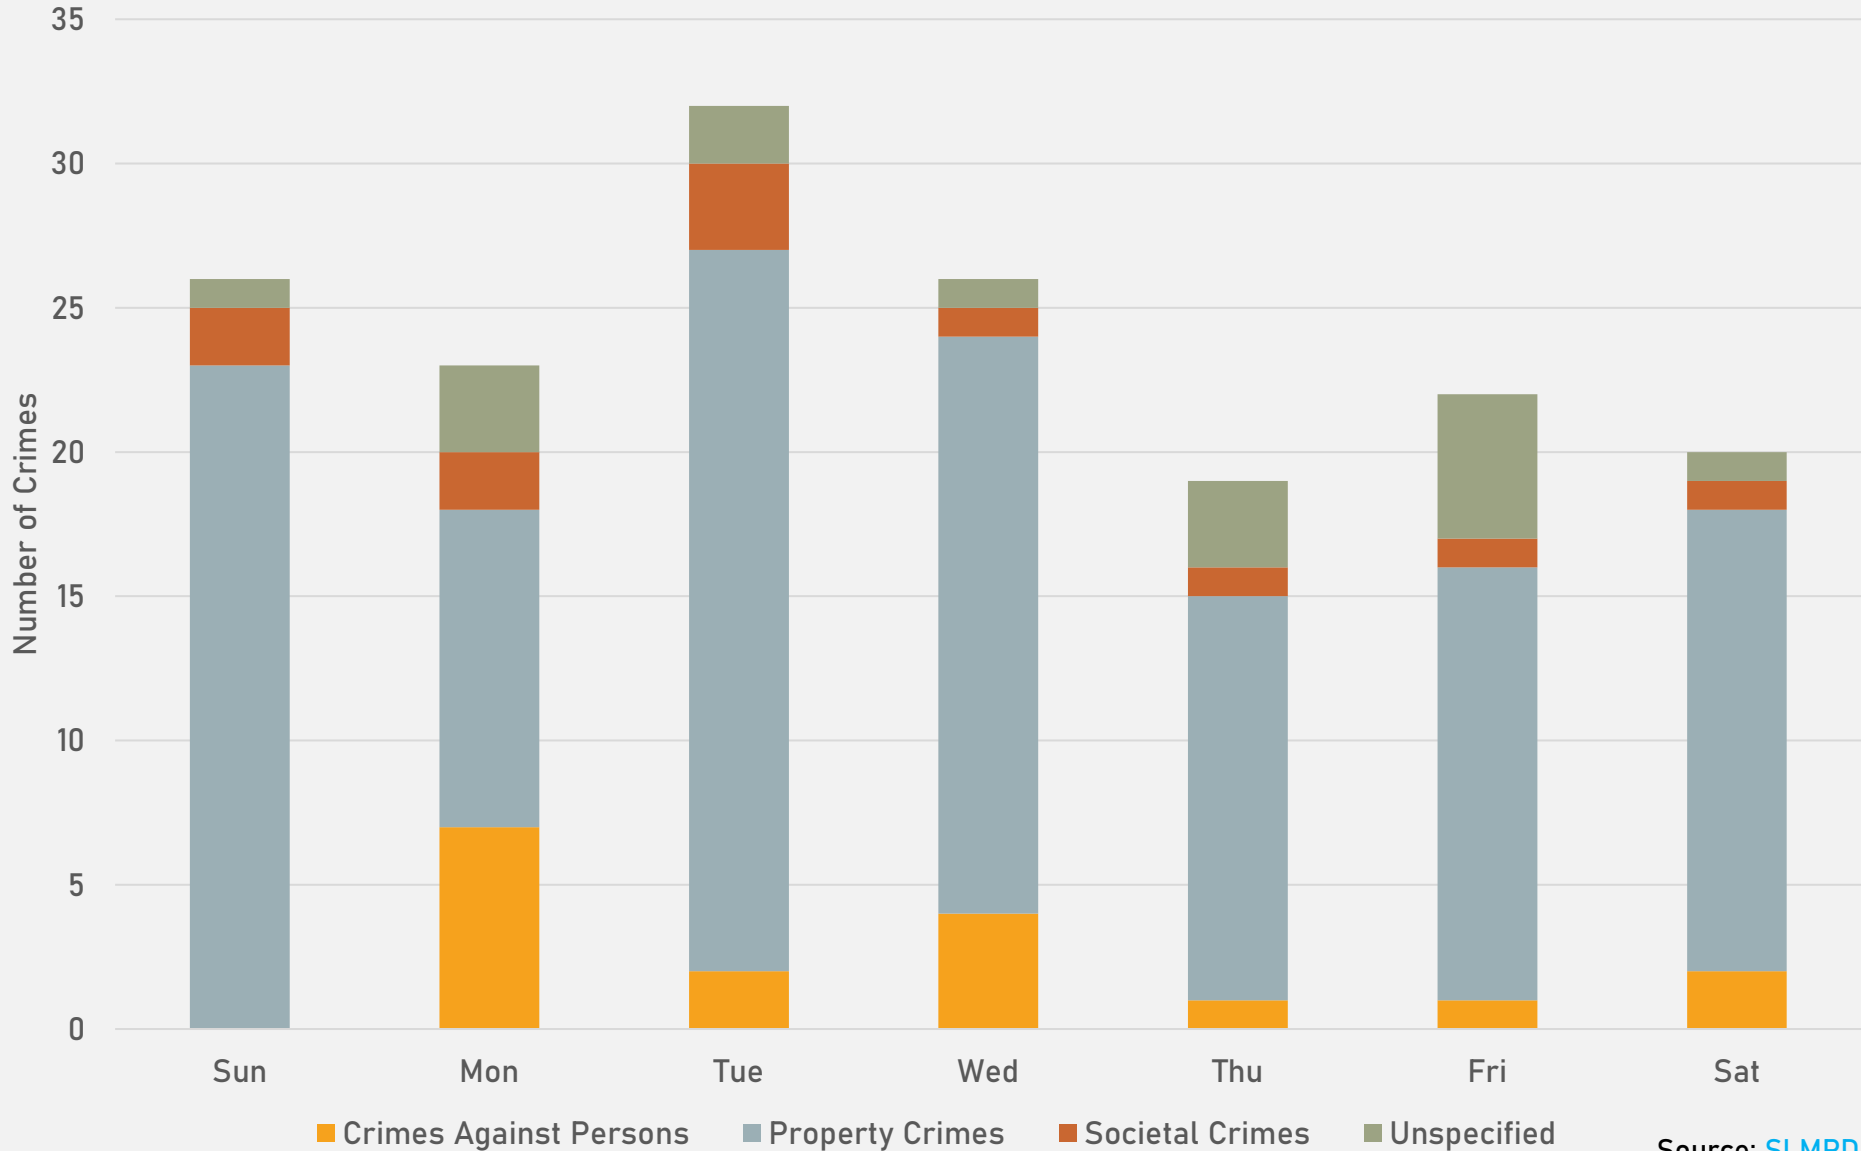

CENTRAL WEST END CRIMES BY DAY OF THE WEEK