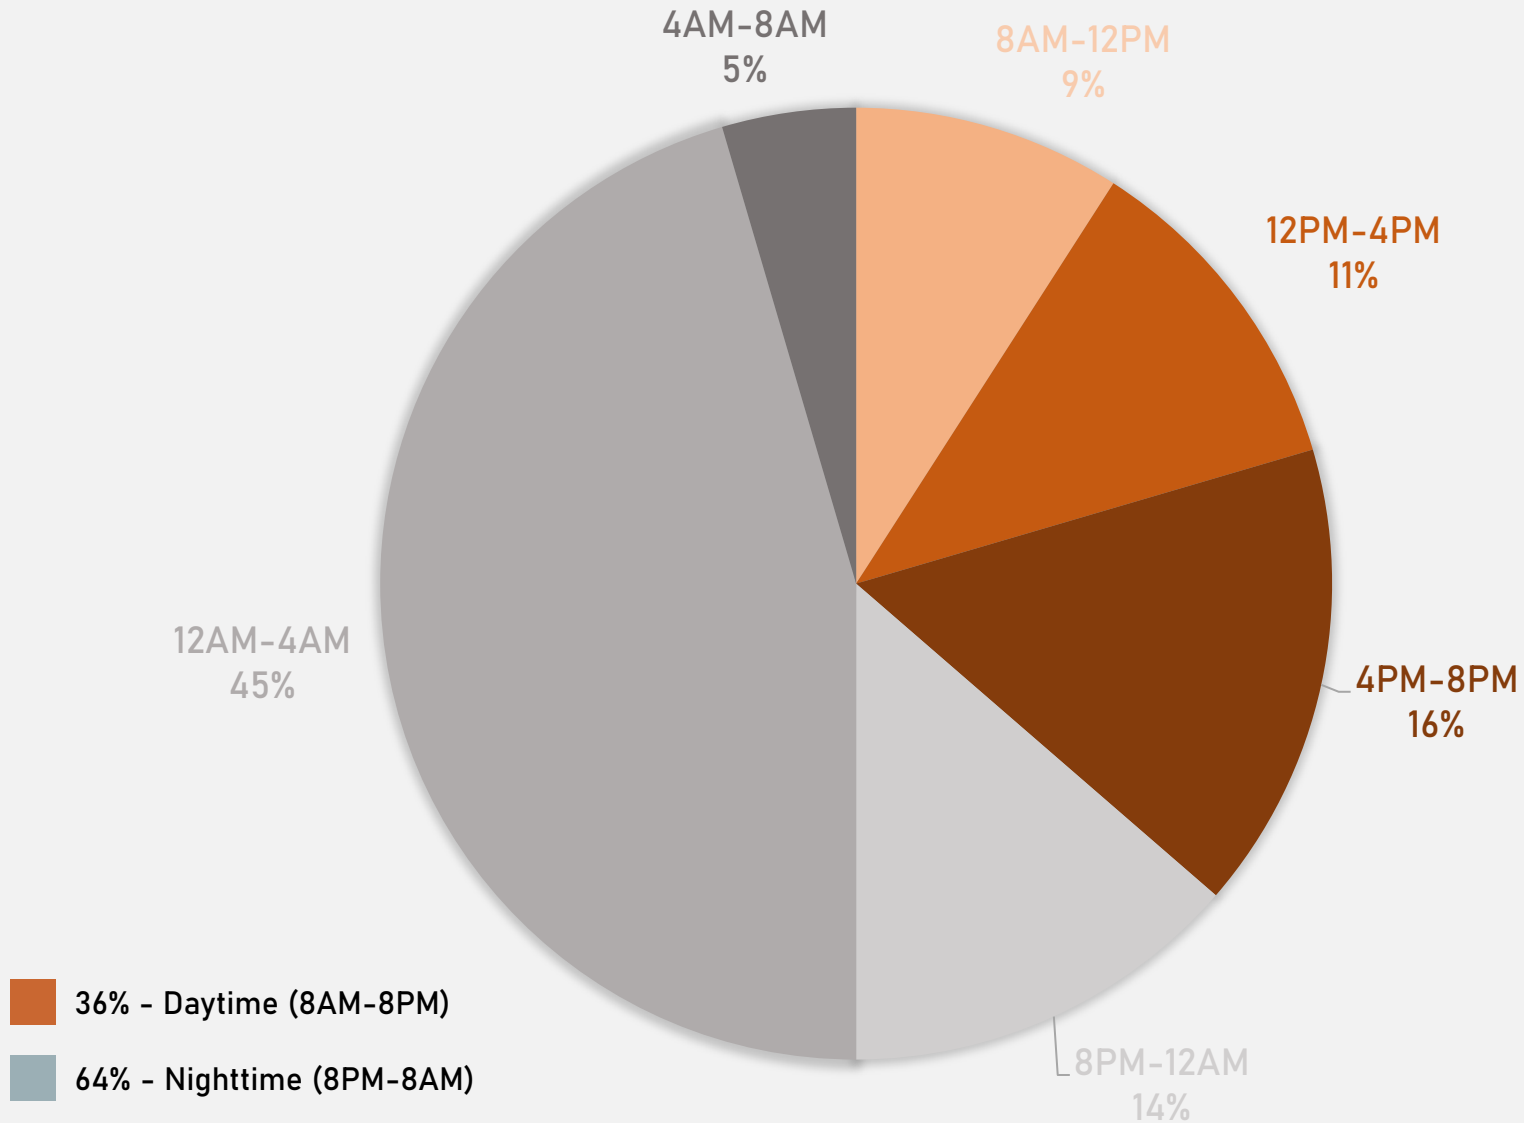

FOREST PARK SOUTHEAST 2023 VS 2024

FOREST PARK SOUTHEAST CRIMES BY DAY OF THE WEEK

Crimes Against Persons Property Crimes Societal Crimes Unspecified

FOREST PARK SOUTHEAST CRIMES BY TIME OF DAY

FOREST PARK SOUTHEAST CRIMES BY DAY OF THE MONTH

**CENTRAL WEST END
NEIGHBORHOOD DETAIL**

CENTRAL WEST END SUMMARY NOTES

- 162 total crimes in September 2024
 - **Down 43%** compared to September 2023 (282 crimes)
 - 17 crimes against persons in September 2024
 - **Down 37%** compared to September 2023 (27 crimes)
- 1,545 total crimes so far in 2024
 - **Down 20%** compared to this time in 2023 (1,936 crimes)
 - 197 crimes against persons so far in 2024
 - **Down 13%** compared to this time in 2023 (227 crimes)