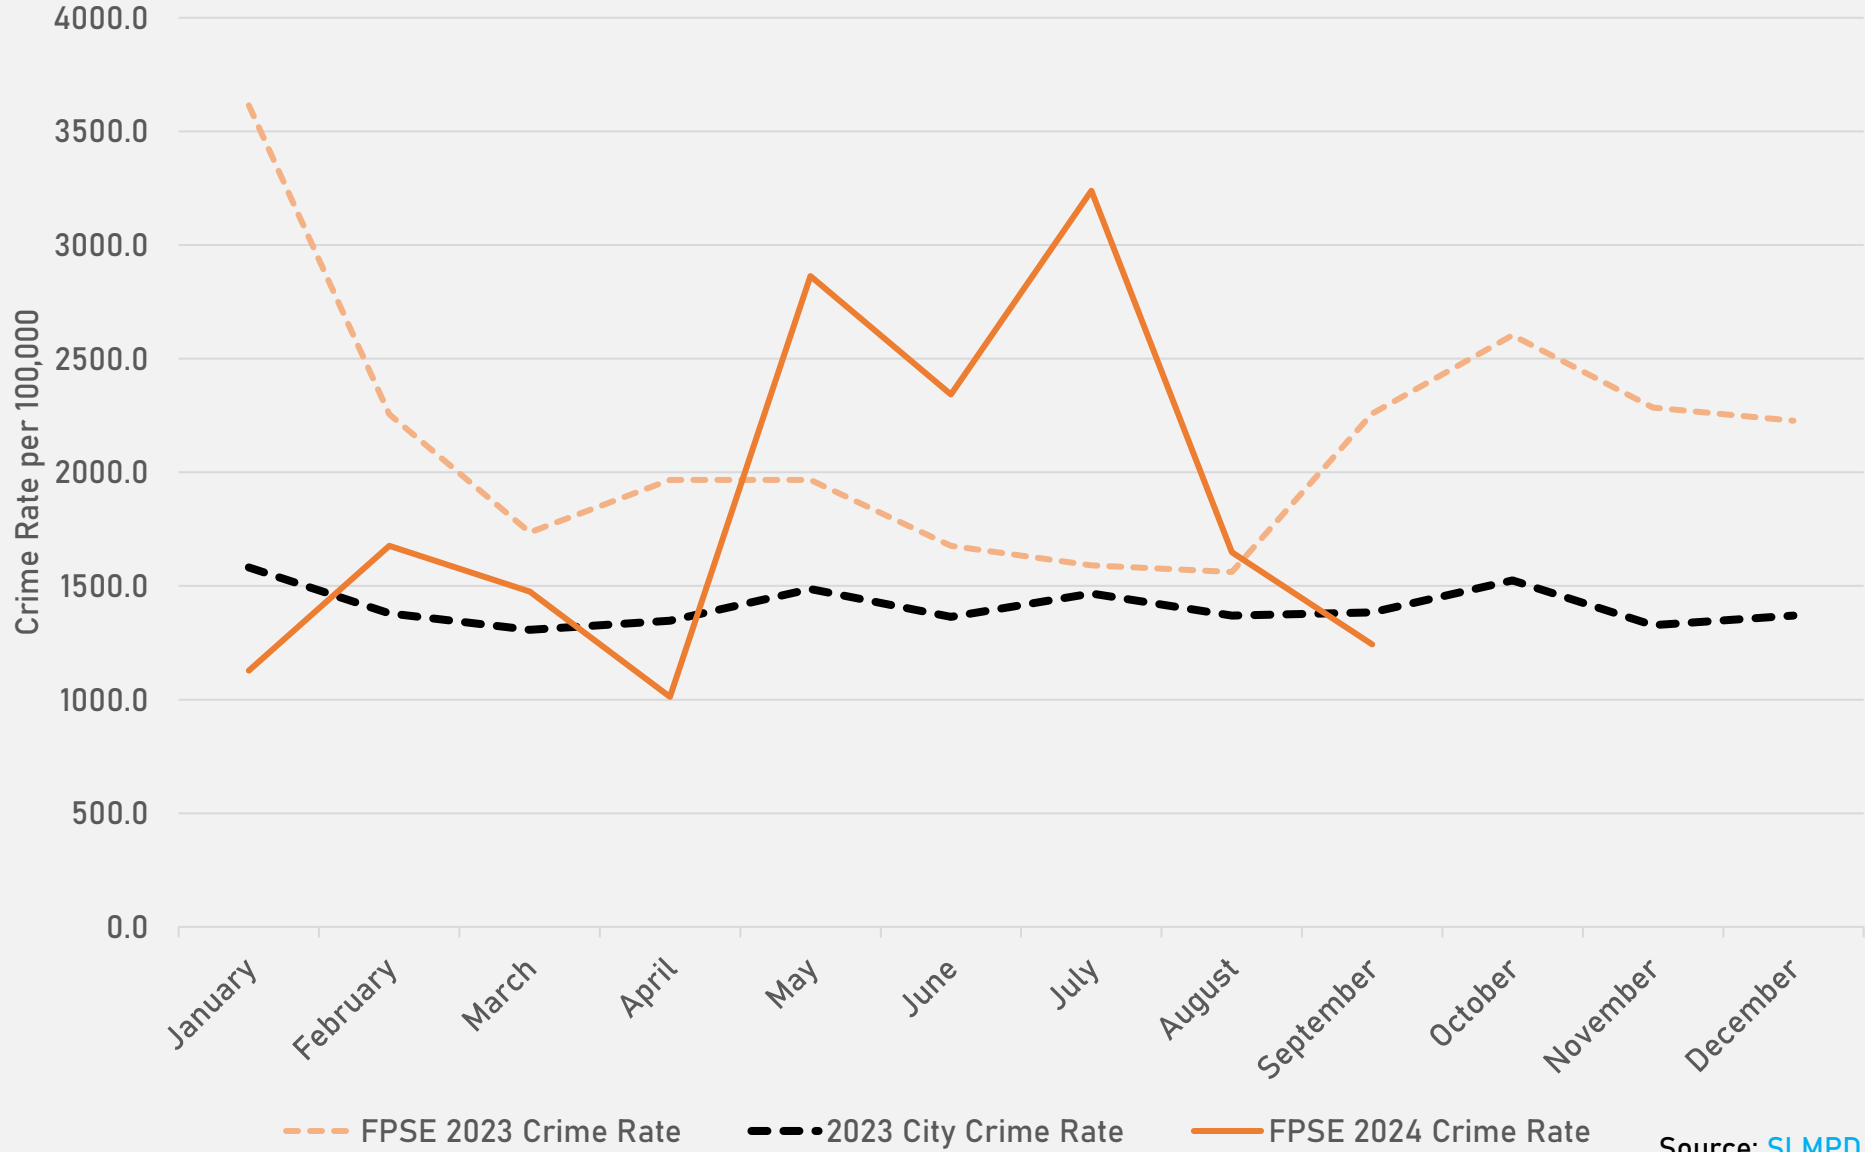

FOREST PARK SOUTHEAST YEAR TO YEAR COMPARISON

2023

Crimes	Jan	Feb	Mar	Apr	May	Jun	Jul	Aug	Sep	Oct	Nov	Dec	Total
Aggravated Assault	0	4	1	1	4	4	2	0	2	2	5	3	28
Arson	0	0	0	0	0	0	0	0	0	0	0	0	0
Burglary	3	1	1	2	8	1	1	3	3	2	3	3	31
Homicide	0	0	0	0	0	1	0	0	0	0	0	1	2
Larceny	49	30	15	19	13	12	14	14	19	27	18	23	253
Motor Vehicle Theft	17	10	14	7	7	6	6	5	4	8	8	9	101
Robbery	0	0	1	0	0	0	1	0	0	3	2	0	7
Total	69	45	32	29	32	24	24	22	28	42	36	39	422

2024

Crimes	Jan	Feb	Mar	Apr	May	Jun	Jul	Aug	Sep	Total
Aggravated Assault	4	3	3	1	3	0	2	3	1	20
Arson	0	0	0	0	0	0	0	0	0	0
Burglary	1	1	1	1	2	6	3	1	0	16
Homicide	0	0	2	0	0	0	0	0	0	2
Larceny	10	16	12	10	29	26	36	17	10	176
Motor Vehicle Theft	4	2	6	4	6	5	8	5	5	45
Robbery	1	0	0	0	1	0	0	2	0	4
Total	20	22	24	16	41	37	49	28	16	253

FOREST PARK SOUTHEAST 2023 VS 2024