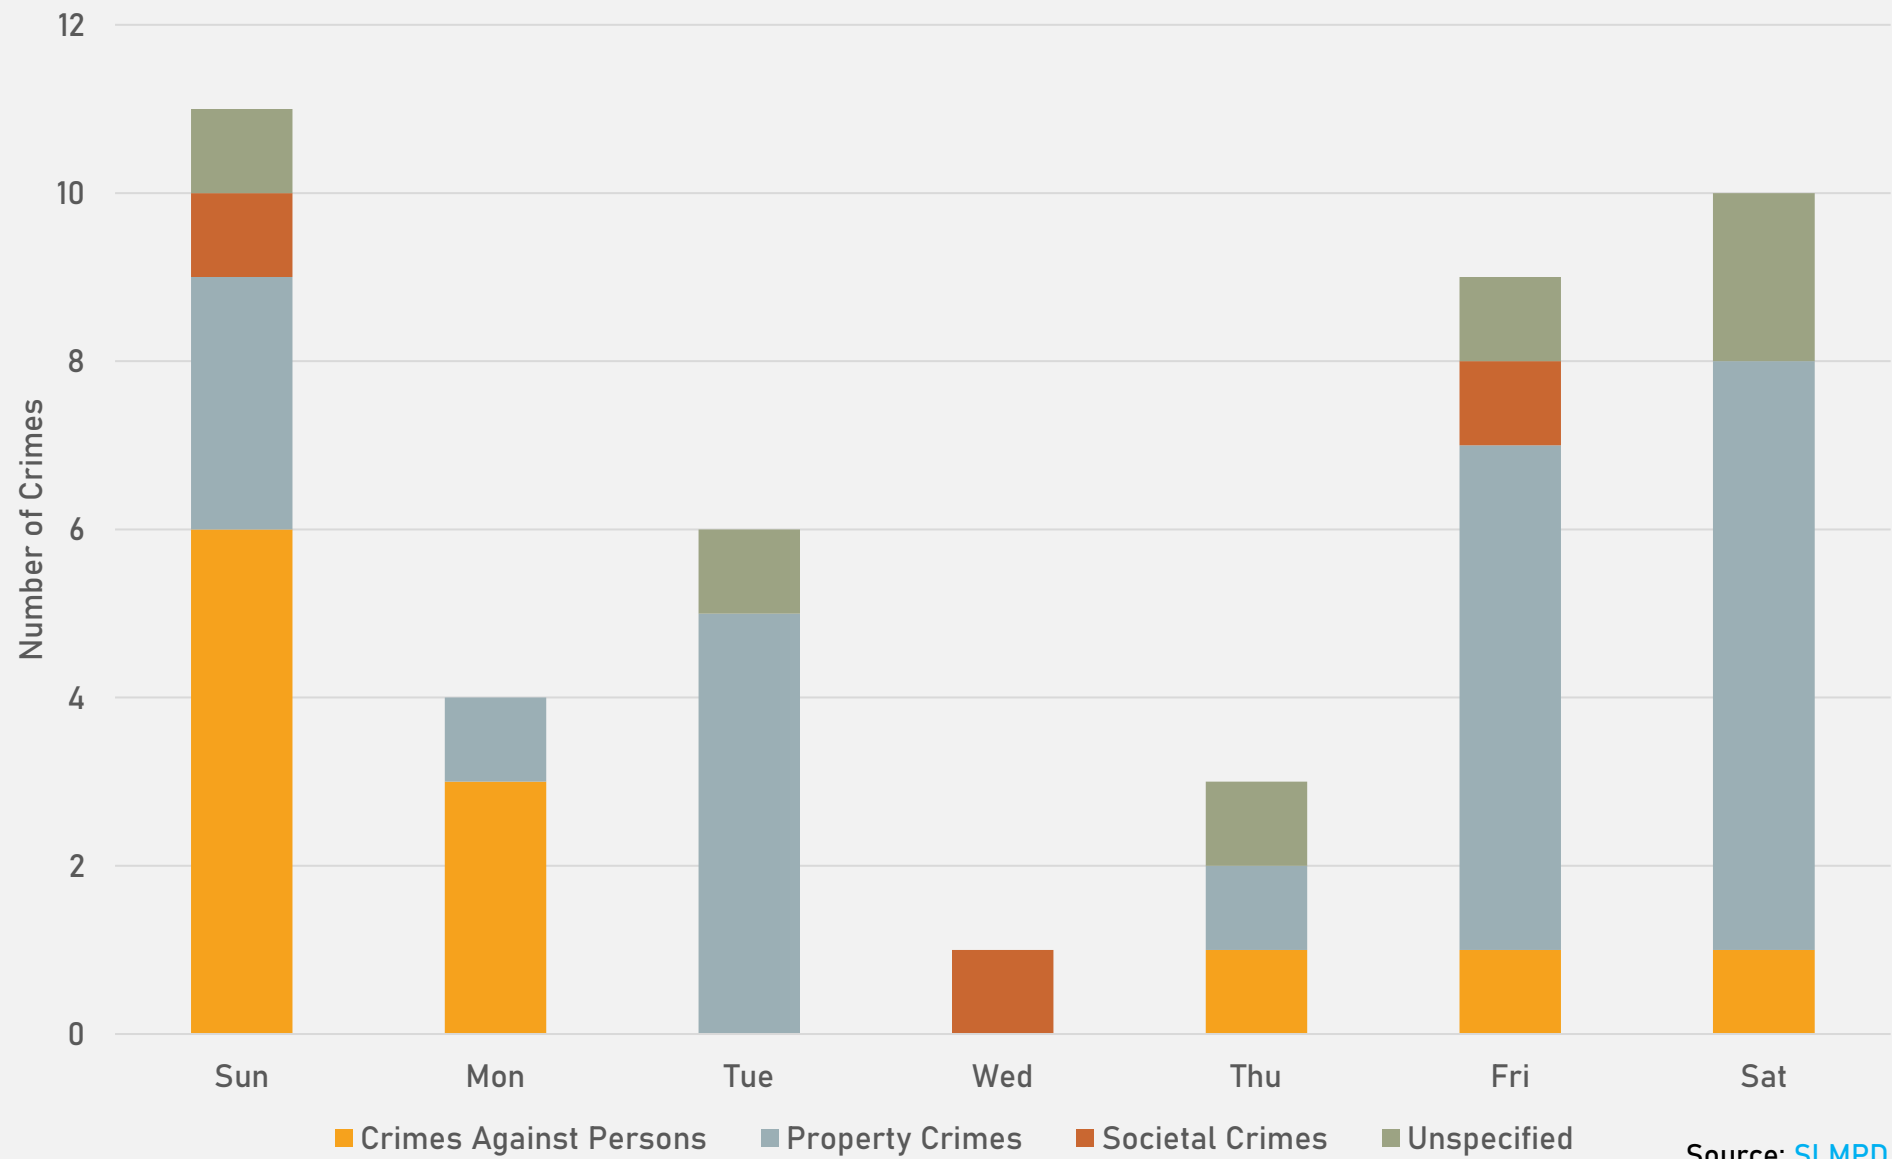

FOREST PARK SOUTHEAST CRIMES BY DAY OF THE WEEK

Crimes Against Persons   Property Crimes   Societal Crimes   Unspecified