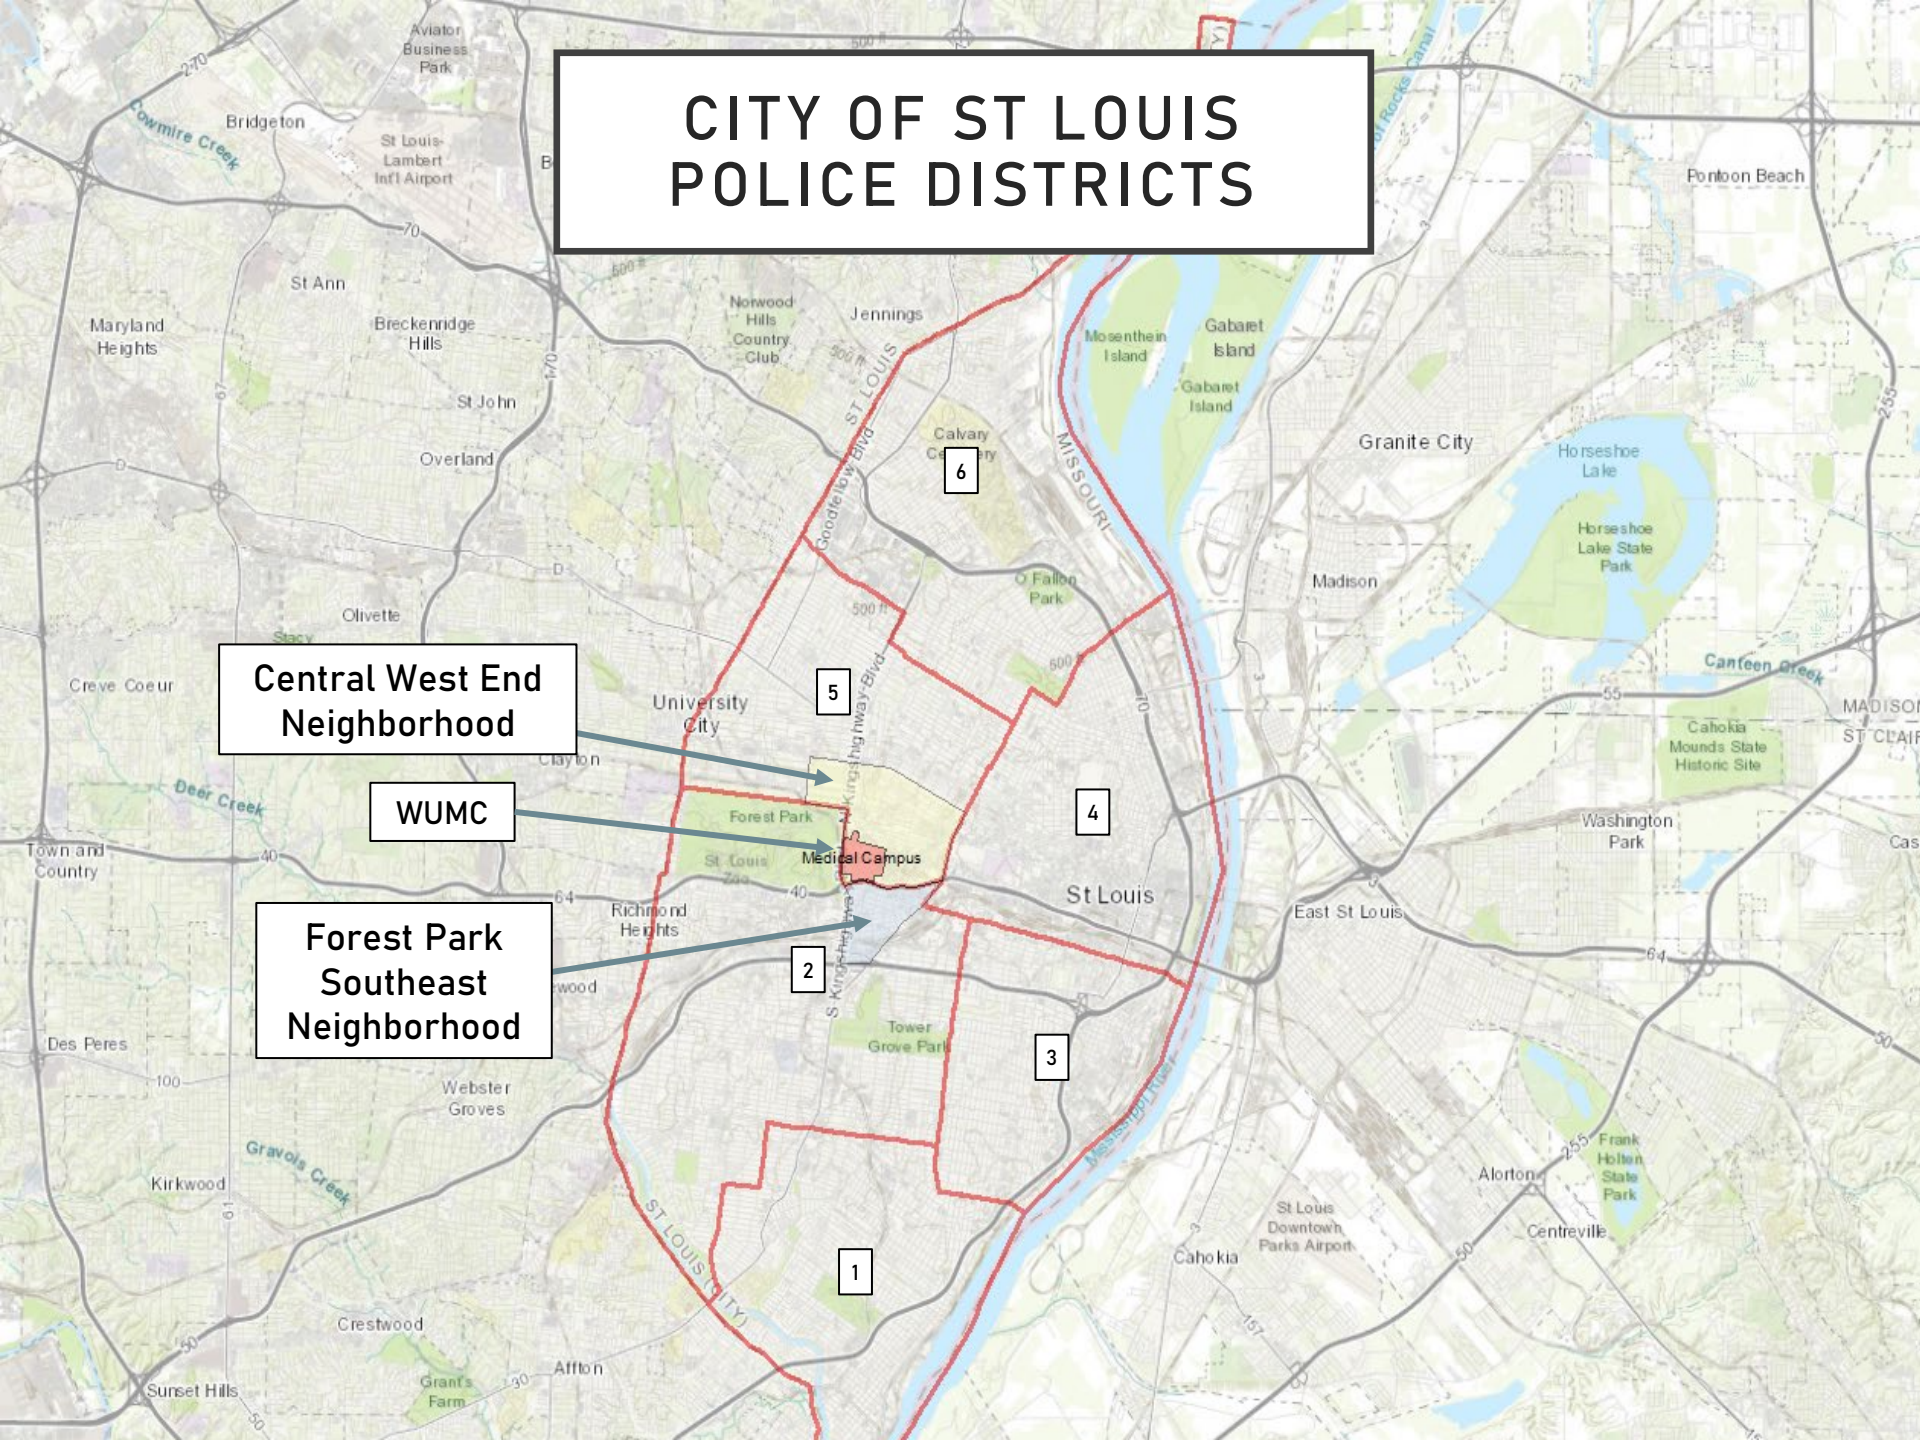

September 2024
Monthly Crime Report

**FOREST PARK SOUTHEAST
CENTRAL WEST END**

Washington University Medical Center

CITY OF ST LOUIS POLICE DISTRICTS

Central West End
Neighborhood

WUMC

Forest Park
Southeast
Neighborhood

DISTRICT 5 SUMMARY NOTES

There are 15 neighborhoods in District 5.

- Academy
- **Central West End**
- DeBaliviere Place
- Fountain Park
- Hamilton Heights
- Kingsway East
- Kingsway West
- Lewis Place
- Skinker-DeBaliviere
- The Greater Ville
- The Ville
- Vandeventer
- Visitation Park
- Wells-Goodfellow
- West End

- The **lowest number** of crimes in one neighborhood was 10 in Visitation Park
- The **highest number** of crimes in one neighborhood was 162 in the Central West End
- The average number of crimes per neighborhood was 39.9
- The **lowest crime rate** per 100,000 in one neighborhood was 487.3 in Skinker-DeBaliviere
- The **highest crime rate** per 100,000 in one neighborhood was 2511.6 in Fountain Park
- The overall crime rate in District 5 was 1059.1

- The **lowest number** of crimes in one neighborhood was 0 in Wydown-Skinker
- The **highest number** of crimes in one neighborhood was 124 in Tower Grove South
- The average number of crimes per neighborhood was 30.8
- The **lowest crime rate** per 100,000 in one neighborhood was 0 in Wydown-Skinker
- The **highest crime rate** per 100,000 in one neighborhood was 4191.6 in Kings Oak
- The overall crime rate in District 2 was 754.8