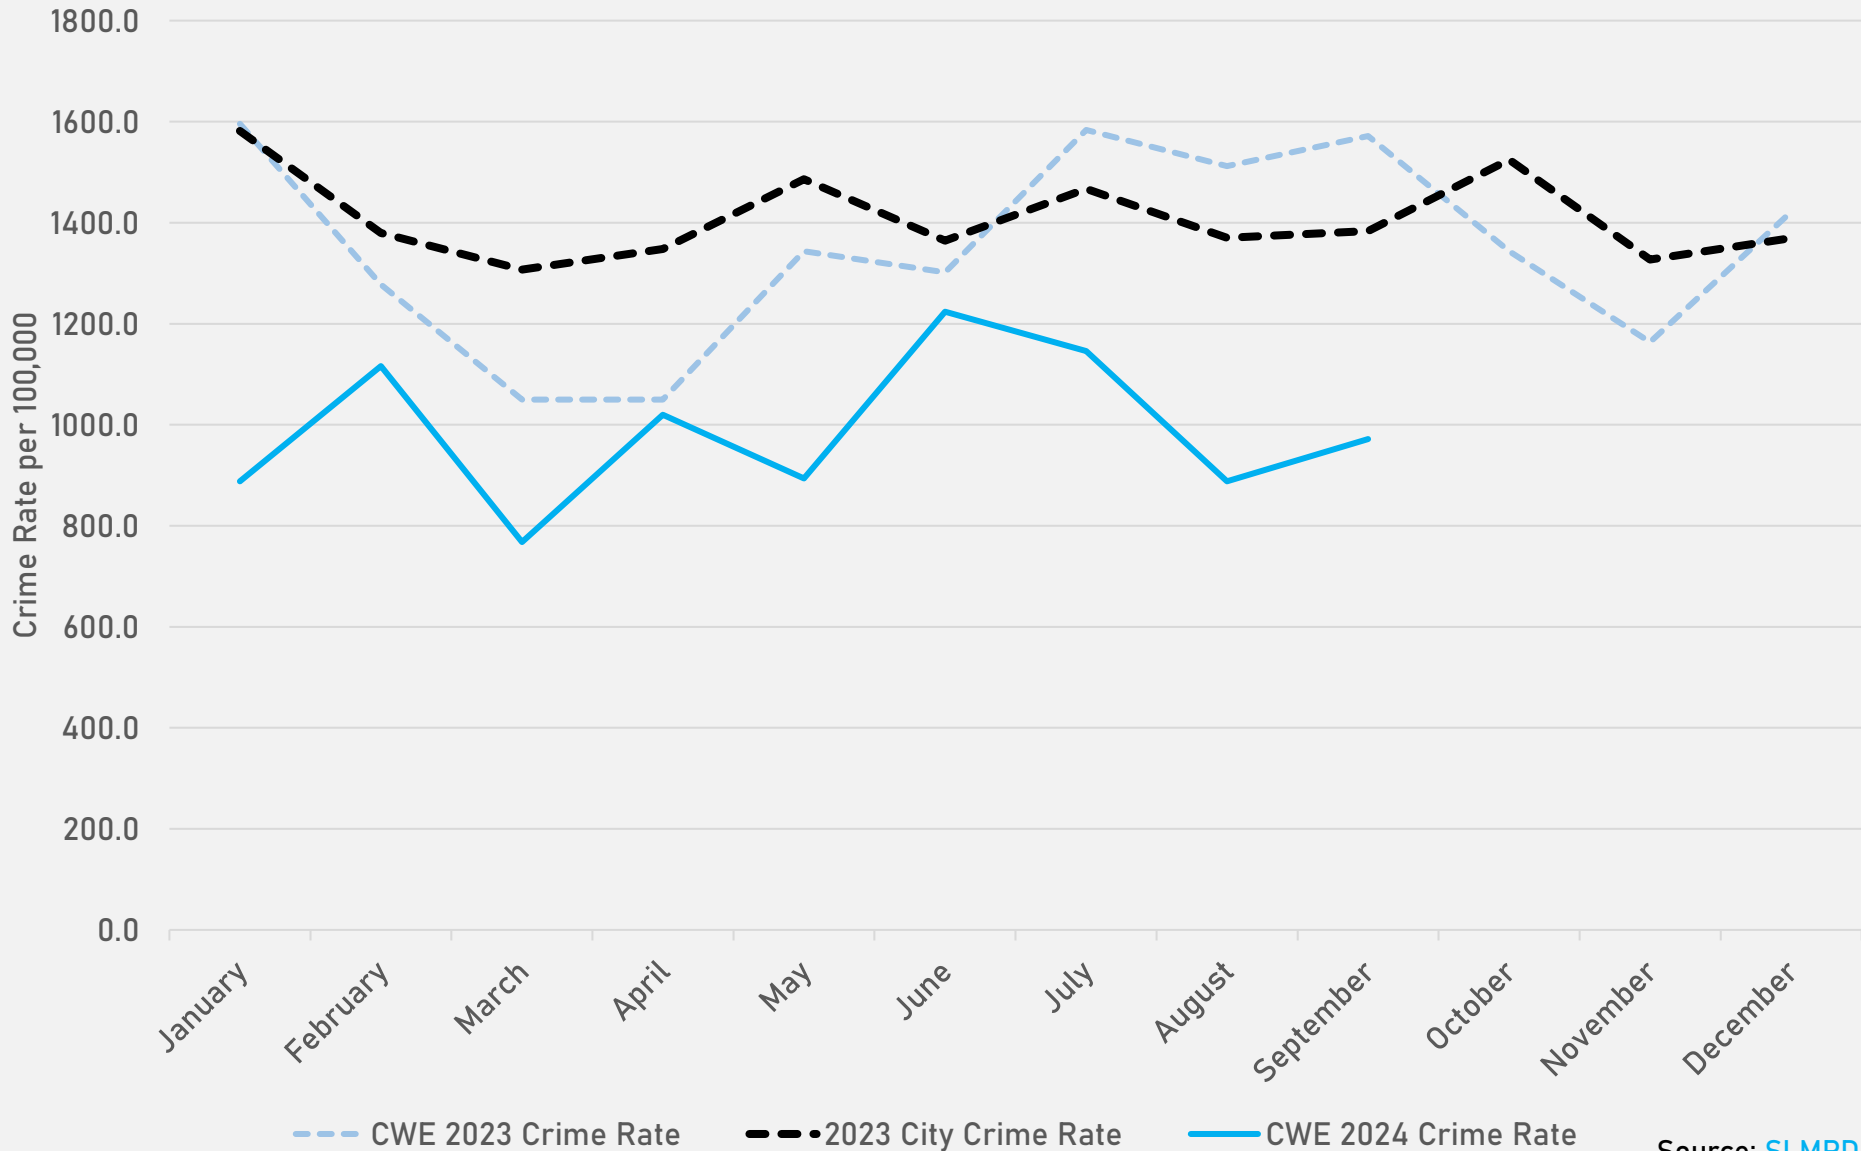

CENTRAL WEST END YEAR TO YEAR COMPARISON

2023

Crimes	Jan	Feb	Mar	Apr	May	Jun	Jul	Aug	Sep	Oct	Nov	Dec	Total
Aggravated Assault	7	9	6	5	8	12	4	8	7	5	2	7	80
Arson	0	0	1	0	0	2	0	0	0	0	0	0	3
Burglary	6	7	9	9	7	6	23	12	8	4	4	5	100
Homicide	0	0	0	0	2	0	0	0	1	0	0	0	3
Larceny	98	58	57	44	70	59	73	65	83	48	56	57	768
Motor Vehicle Theft	36	30	21	21	29	37	52	39	29	26	20	27	367
Robbery	1	4	2	1	3	0	1	4	3	5	3	3	30
Total	148	108	96	80	119	116	153	128	131	88	85	99	1351

2024

Crimes	Jan	Feb	Mar	Apr	May	Jun	Jul	Aug	Sep	Total
Aggravated Assault	0	7	0	5	6	8	0	4	2	32
Arson	1	0	0	0	0	0	0	0	0	1
Burglary	9	10	9	8	6	10	6	5	5	67
Homicide	0	1	0	0	0	0	0	0	0	1
Larceny	52	37	35	53	47	63	68	37	62	454
Motor Vehicle Theft	16	27	9	26	16	22	17	16	17	166
Robbery	2	5	0	2	3	4	0	2	3	21
Total	80	87	53	94	78	107	91	64	89	743

CENTRAL WEST END 2023 VS 2024