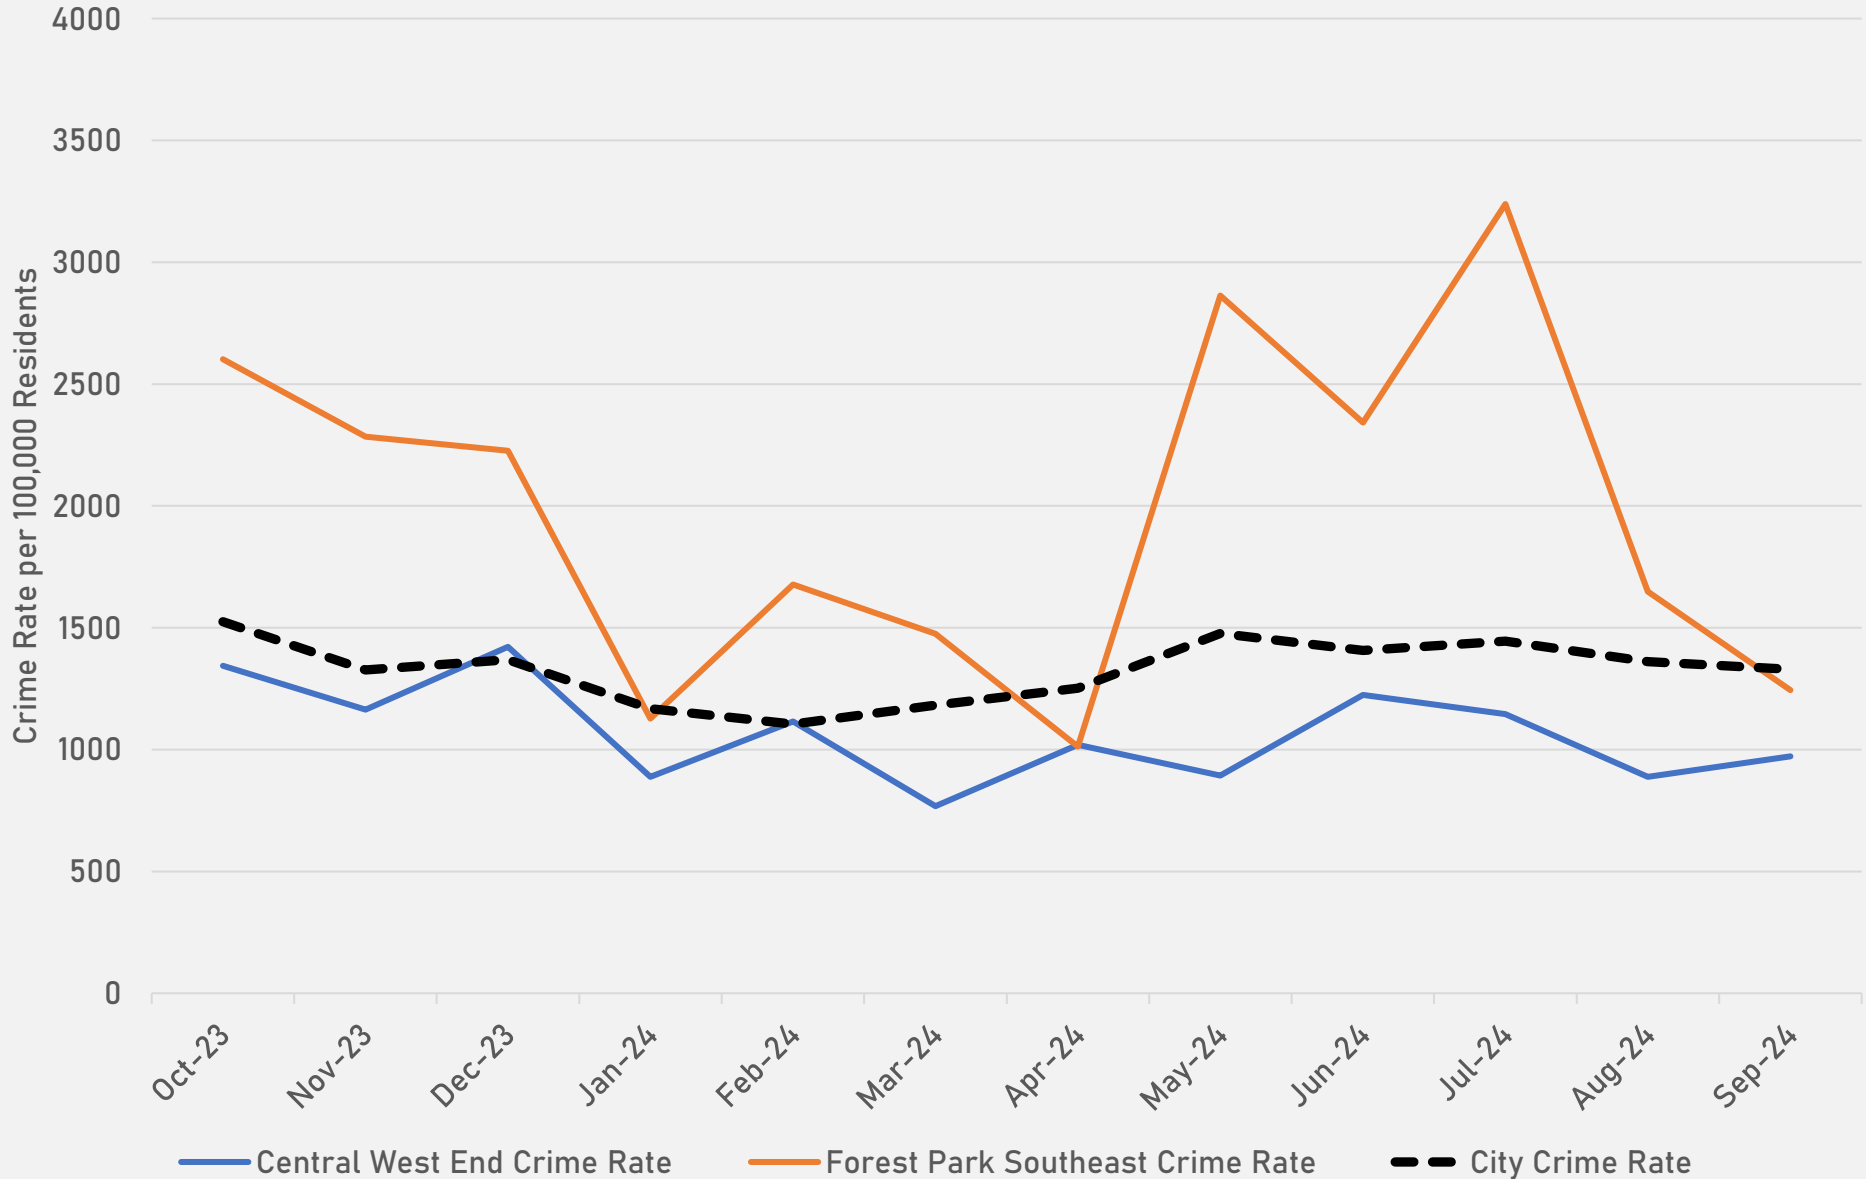

- The **lowest number** of crimes in one neighborhood was 10 in Visitation Park
- The **highest number** of crimes in one neighborhood was 162 in the Central West End
- The average number of crimes per neighborhood was 39.9
- The **lowest crime rate** per 100,000 in one neighborhood was 487.3 in Skinker-DeBaliviere
- The **highest crime rate** per 100,000 in one neighborhood was 2511.6 in Fountain Park
- The overall crime rate in District 5 was 1059.1

DISTRICT 2 SUMMARY NOTES

There are 19 neighborhoods in District 2.

- Botanical Heights
- Cheltenham
- Clayton-Tamm
- Clifton Heights
- Ellendale
- **Forest Park Southeast**
- Franz Park
- Hi-Pointe
- Kings Oak
- Lindenwood Park
- Northampton
- Shaw
- Southampton
- Southwest Garden
- St. Louis Hills
- The Hill
- Tiffany
- Tower Grove South
- Wydown-Skinker

- The **lowest number** of crimes in one neighborhood was 0 in Wydown-Skinker
- The **highest number** of crimes in one neighborhood was 124 in Tower Grove South
- The average number of crimes per neighborhood was 30.8
- The **lowest crime rate** per 100,000 in one neighborhood was 0 in Wydown-Skinker
- The **highest crime rate** per 100,000 in one neighborhood was 4191.6 in Kings Oak
- The overall crime rate in District 2 was 754.8

*Southampton is split between District 2 and District 1.

NEIGHBORHOODS VS CITY CRIME RATE OVER THE PAST YEAR

**FOREST PARK SOUTHEAST
NEIGHBORHOOD DETAIL**

FOREST PARK SOUTHEAST SUMMARY NOTES

- 43 total crimes in September 2024
 - **Down 45%** compared to September 2023 (78 crimes)
 - 12 crimes against persons in September 2024
 - **Up 33%** compared to September 2023 (9 crimes)
- 593 total crimes so far in 2024
 - **Down 13%** compared to this time in 2023 (684 crimes)
 - 66 crimes against persons so far in 2024
 - **Up 22%** compared to this time in 2023 (54 crimes)