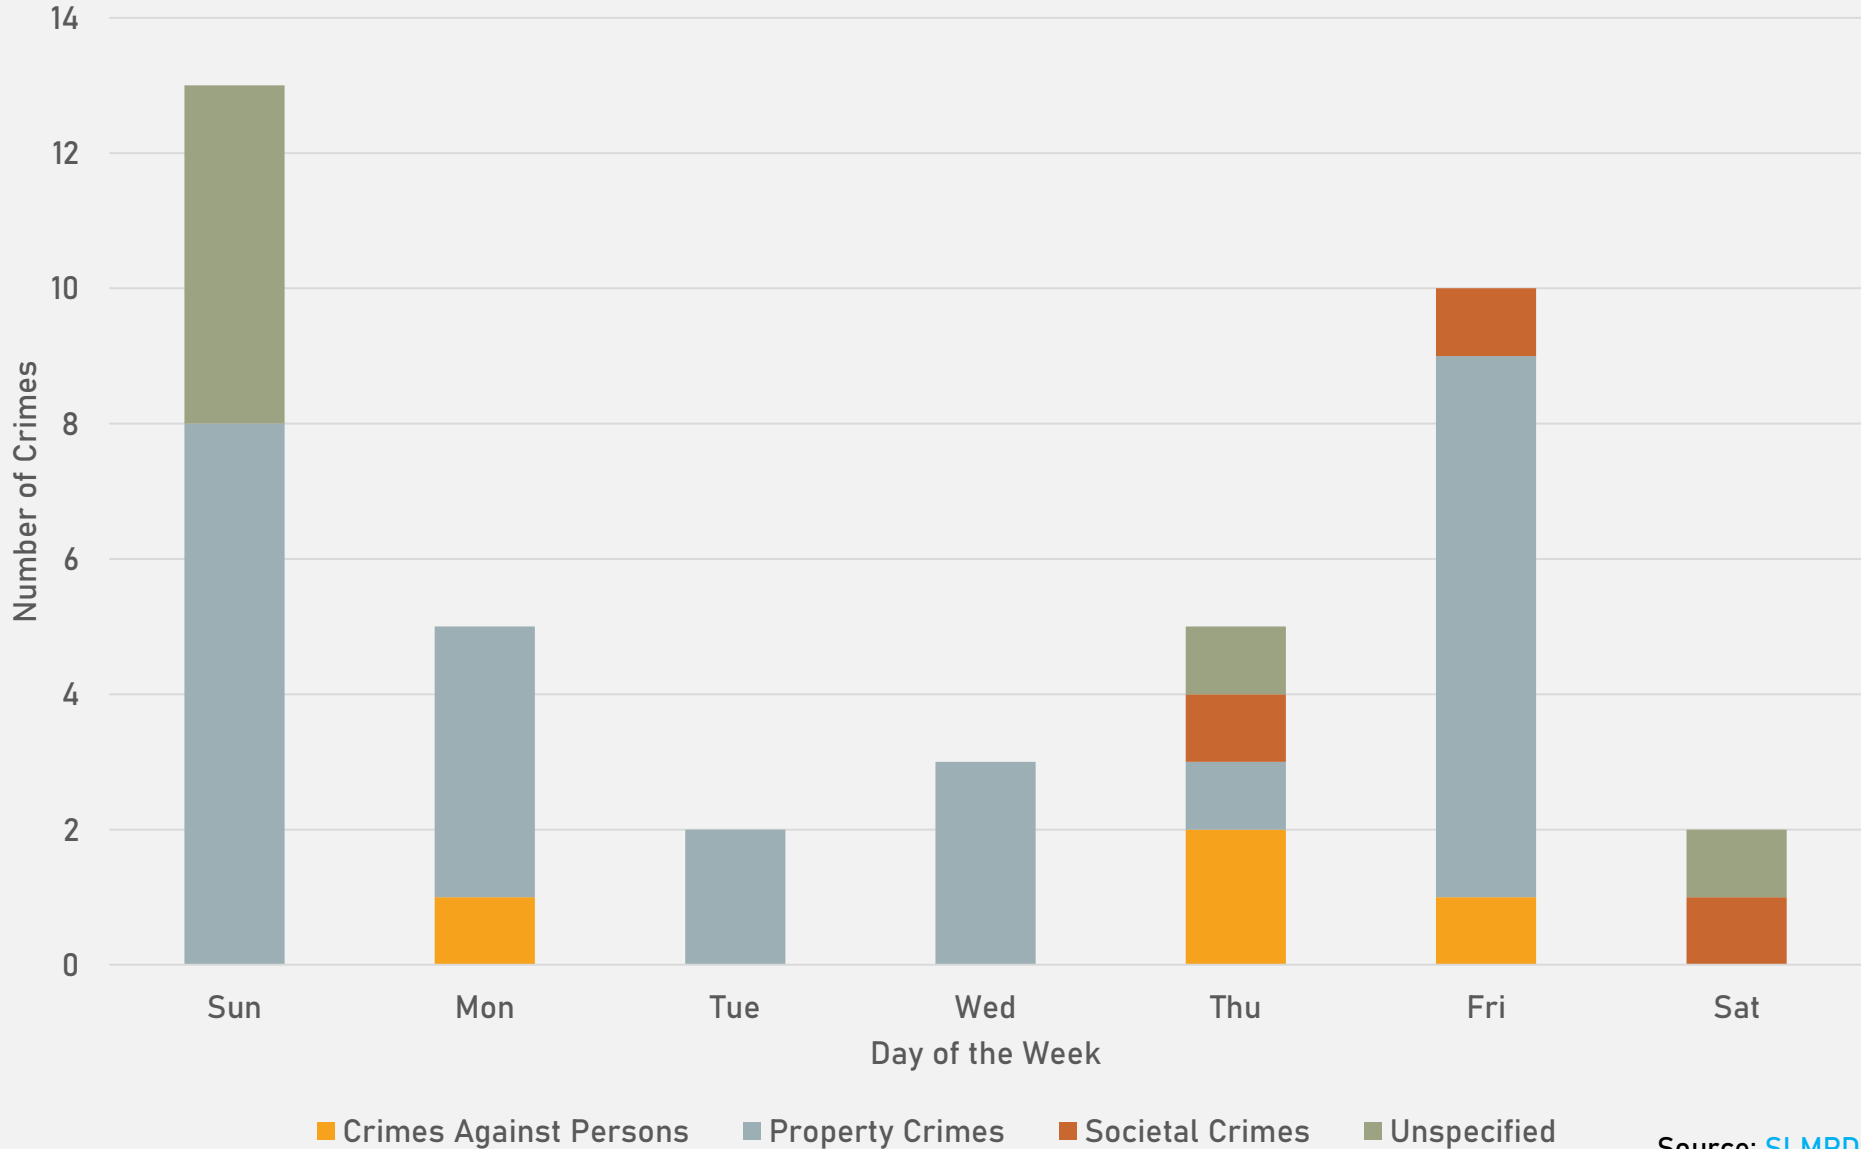

SKINKER-DEBALIVIERE CRIMES BY DAY OF THE WEEK