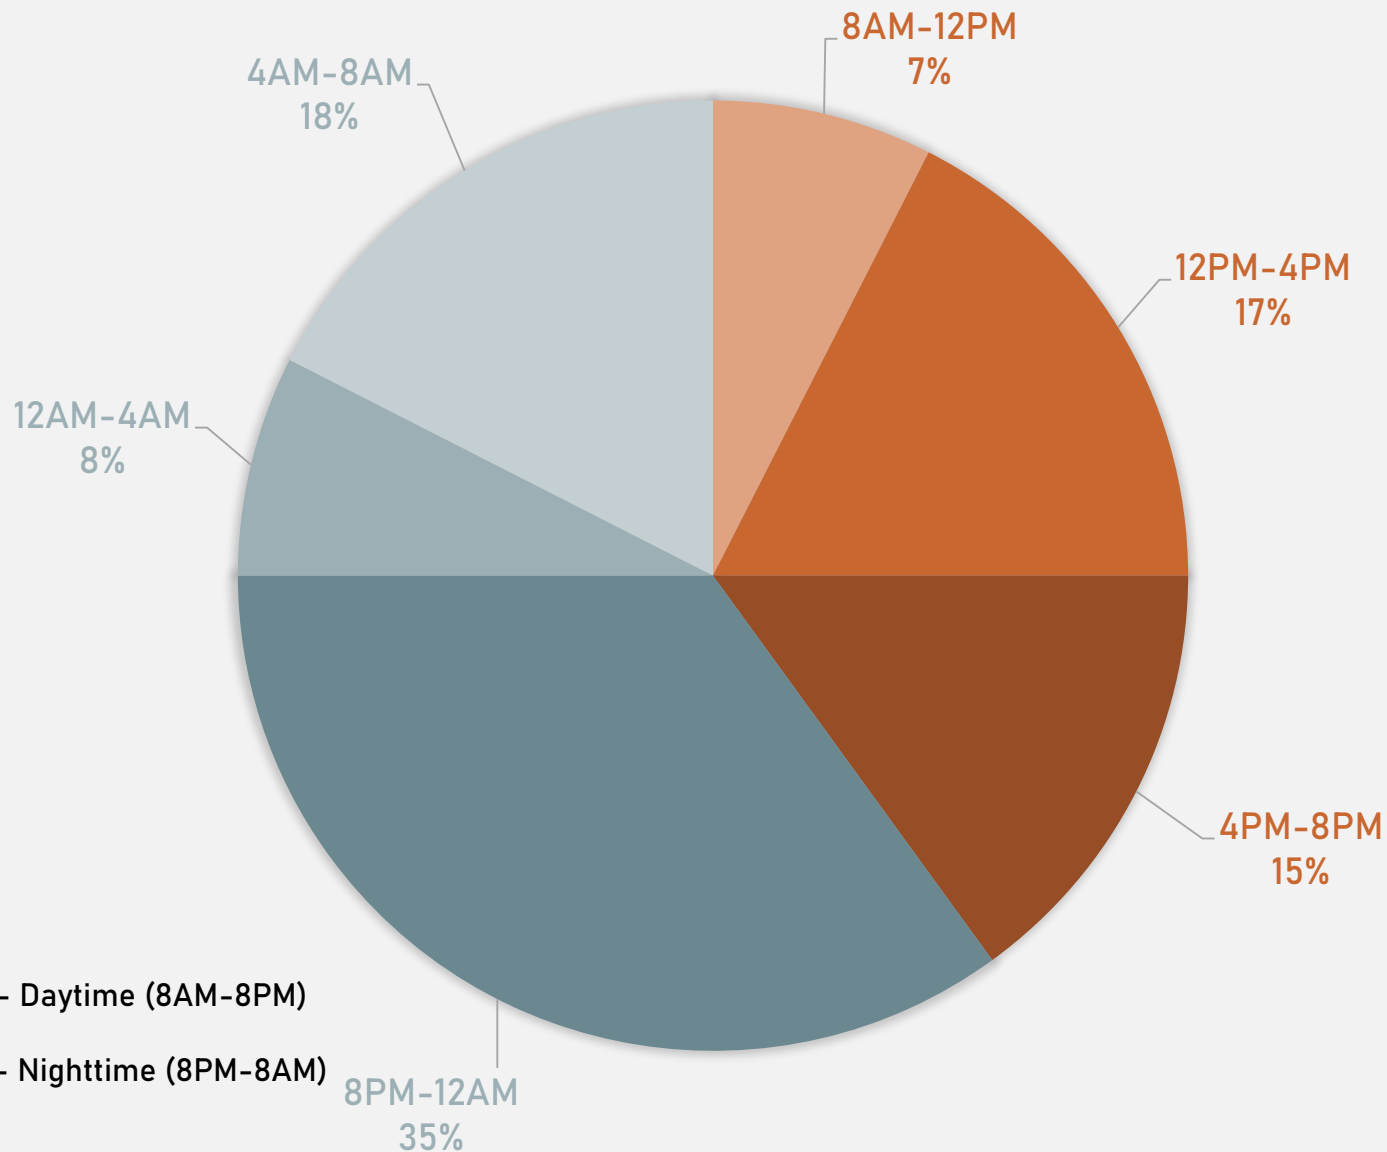

DEBALIVIERE PLACE SUMMARY NOTES

- 44 total crimes in April 2024
 - No change compared to April 2023
 - 10 crimes against persons in April 2024
 - **Up 400%** compared to April 2023 (2 crimes)
- 141 total crimes so far in 2024
 - **Down 24%** compared to this time in 2023 (186 crimes)
 - 23 crimes against persons so far in 2024
 - **Up 188%** compared to this time in 2023 (8 crimes)

- 36 total crimes in April 2024
 - **Up 16%** compared to April 2023 (31 crimes)
 - 4 crimes against persons in April 2024
 - **Down 20%** compared to April 2023 (5 crimes)
- 106 total crimes so far in 2024
 - **Down 34%** compared to this time in 2023 (160 crimes)
 - 6 crimes against persons so far in 2024
 - **Down 40%** compared to this time in 2023 (10 crimes)

SKINKER-DEBALIVIERE 2023 VS 2024

SKINKER-DEBALIVIERE CRIMES BY DAY OF THE WEEK

SKINKER-DEBALIVIERE CRIMES BY TIME OF DAY

SKINKER-DEBALIVIERE CRIMES BY DAY OF THE MONTH

**WEST END
NEIGHBORHOOD DETAIL**

WEST END SUMMARY NOTES

- 52 total crimes in April 2024
 - **Down 46%** compared to April 2023 (96 crimes)
 - 9 crimes against persons in April 2024
 - **Down 55%** compared to April 2023 (20 crimes)
- 238 total crimes so far in 2024
 - **Down 30%** compared to this time in 2023 (341 crimes)
 - 44 crimes against persons so far in 2024
 - **Down 27%** compared to this time in 2023 (60 crimes)