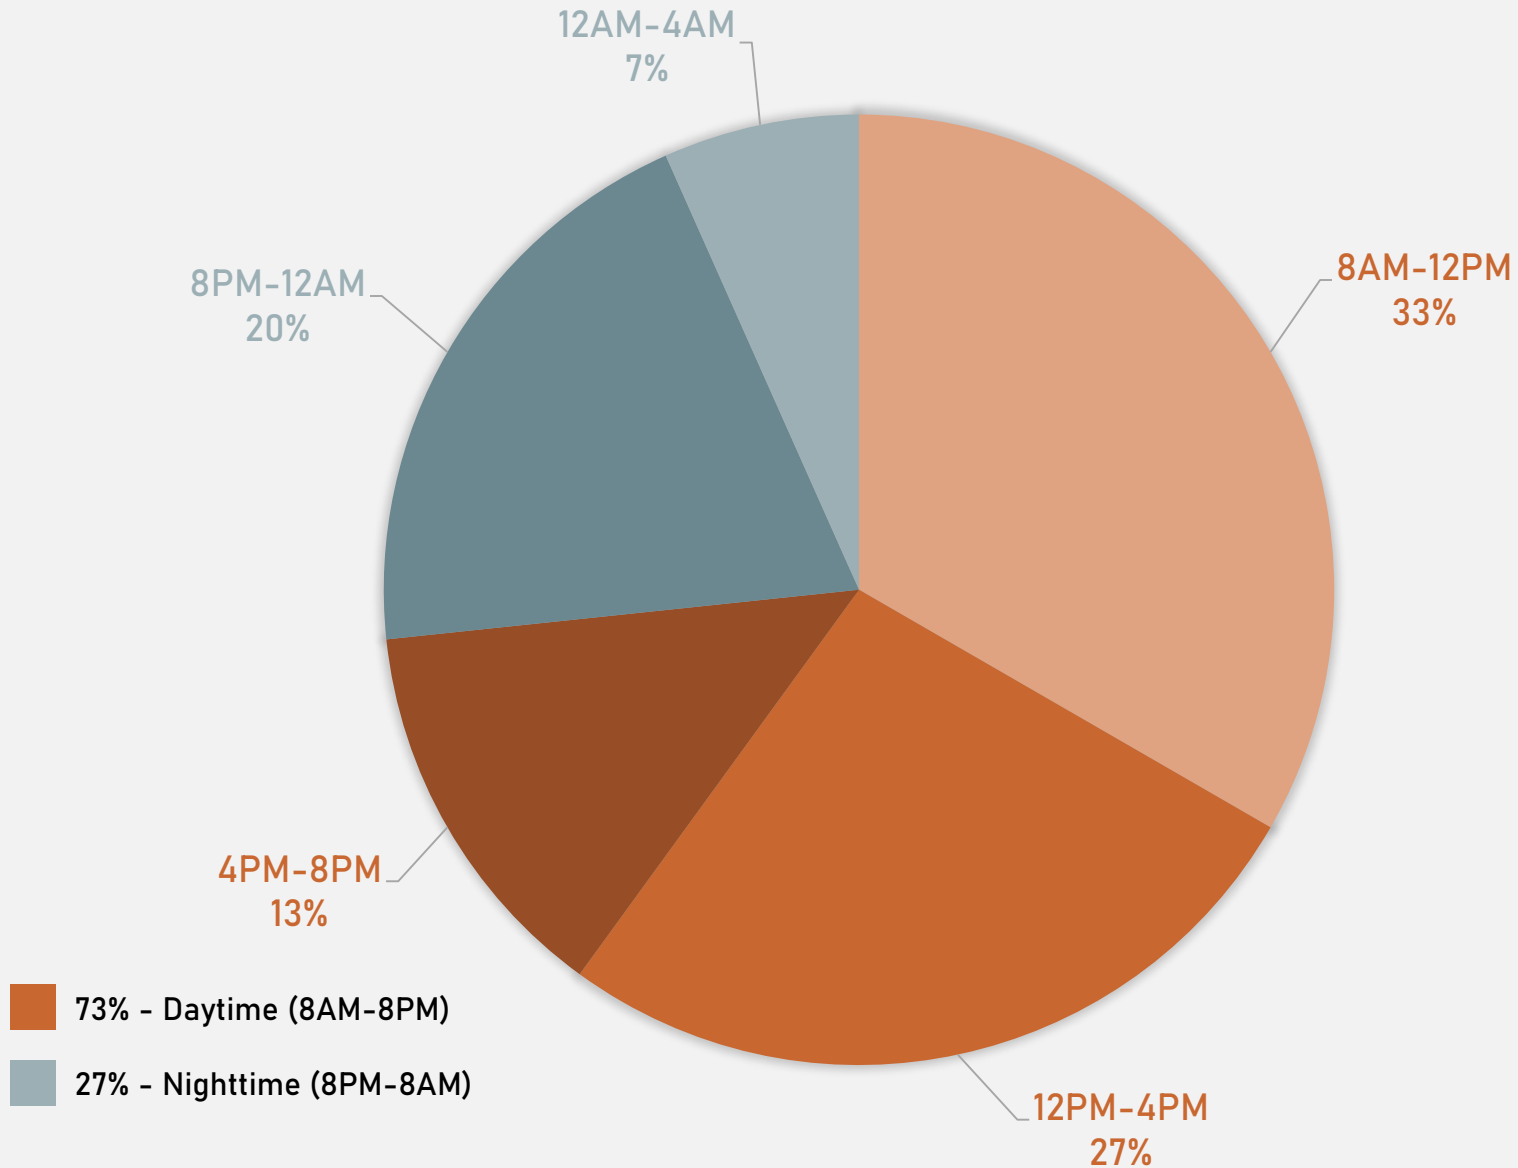

VISITATION PARK CRIMES BY TIME OF DAY