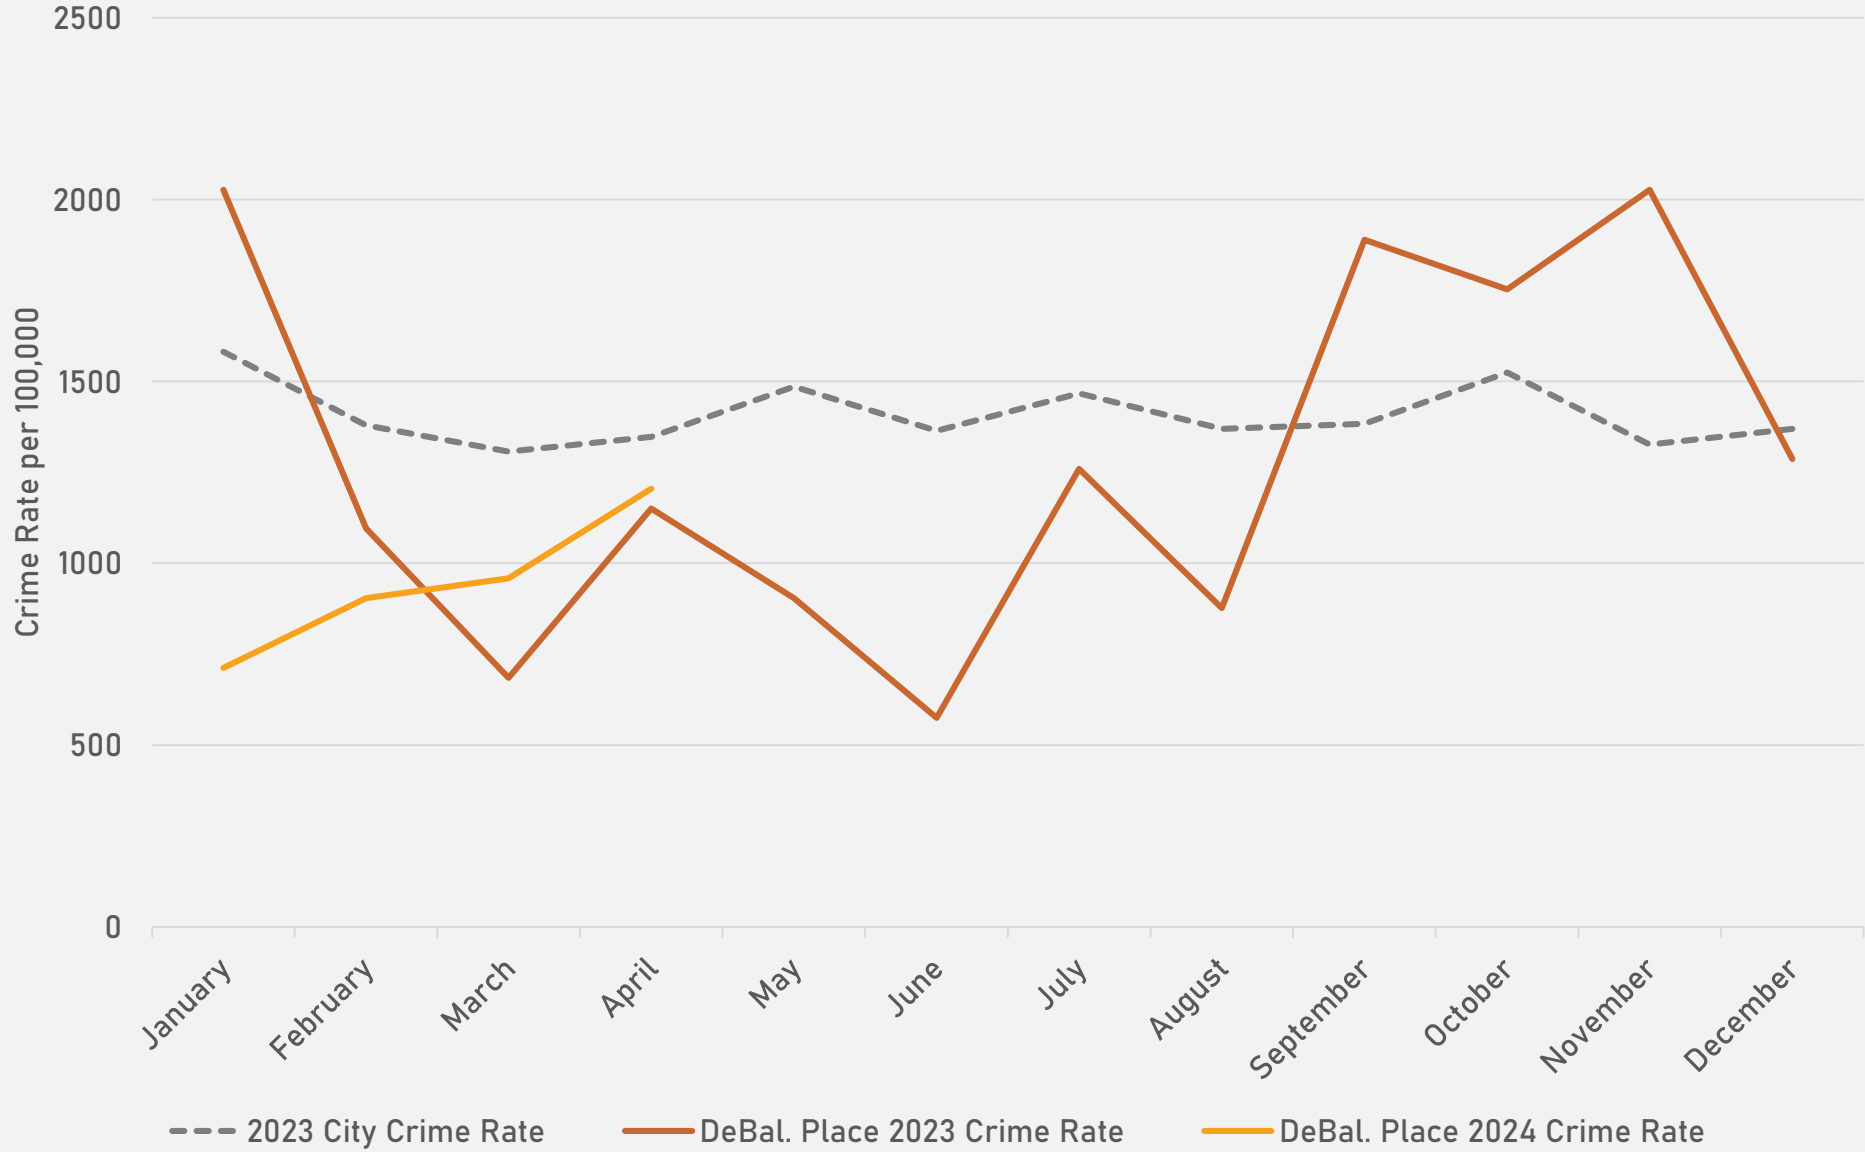

DEBALIVIERE PLACE YEAR TO YEAR COMPARISON

2023

Crimes	Jan	Feb	Mar	Apr	May	Jun	Jul	Aug	Sep	Oct	Nov	Dec	Total
Aggravated Assault	2	0	0	1	1	3	1	0	2	0	1	0	11
Arson	0	0	0	0	0	0	0	0	0	0	0	0	0
Burglary	1	1	1	4	0	2	2	2	3	2	2	0	20
Homicide	0	0	0	0	0	0	0	0	0	0	0	0	0
Larceny	28	12	10	19	9	5	9	12	20	16	22	12	174
Motor Vehicle Theft	17	7	2	3	5	4	14	4	13	19	7	8	103
Robbery	1	2	0	0	0	0	4	0	0	3	2	2	14
Total	49	22	13	27	15	14	30	18	38	40	34	22	322

2024

Crimes	Jan	Feb	Mar	Apr	Total
Aggravated Assault	1	0	2	3	6
Arson	0	0	0	0	0
Burglary	2	2	2	1	7
Homicide	0	0	0	0	0
Larceny	7	4	10	5	26
Motor Vehicle Theft	3	4	2	6	15
Robbery	0	1	0	1	2
Total	13	11	16	16	56

DEBALIVIERE PLACE 2023 VS 2024