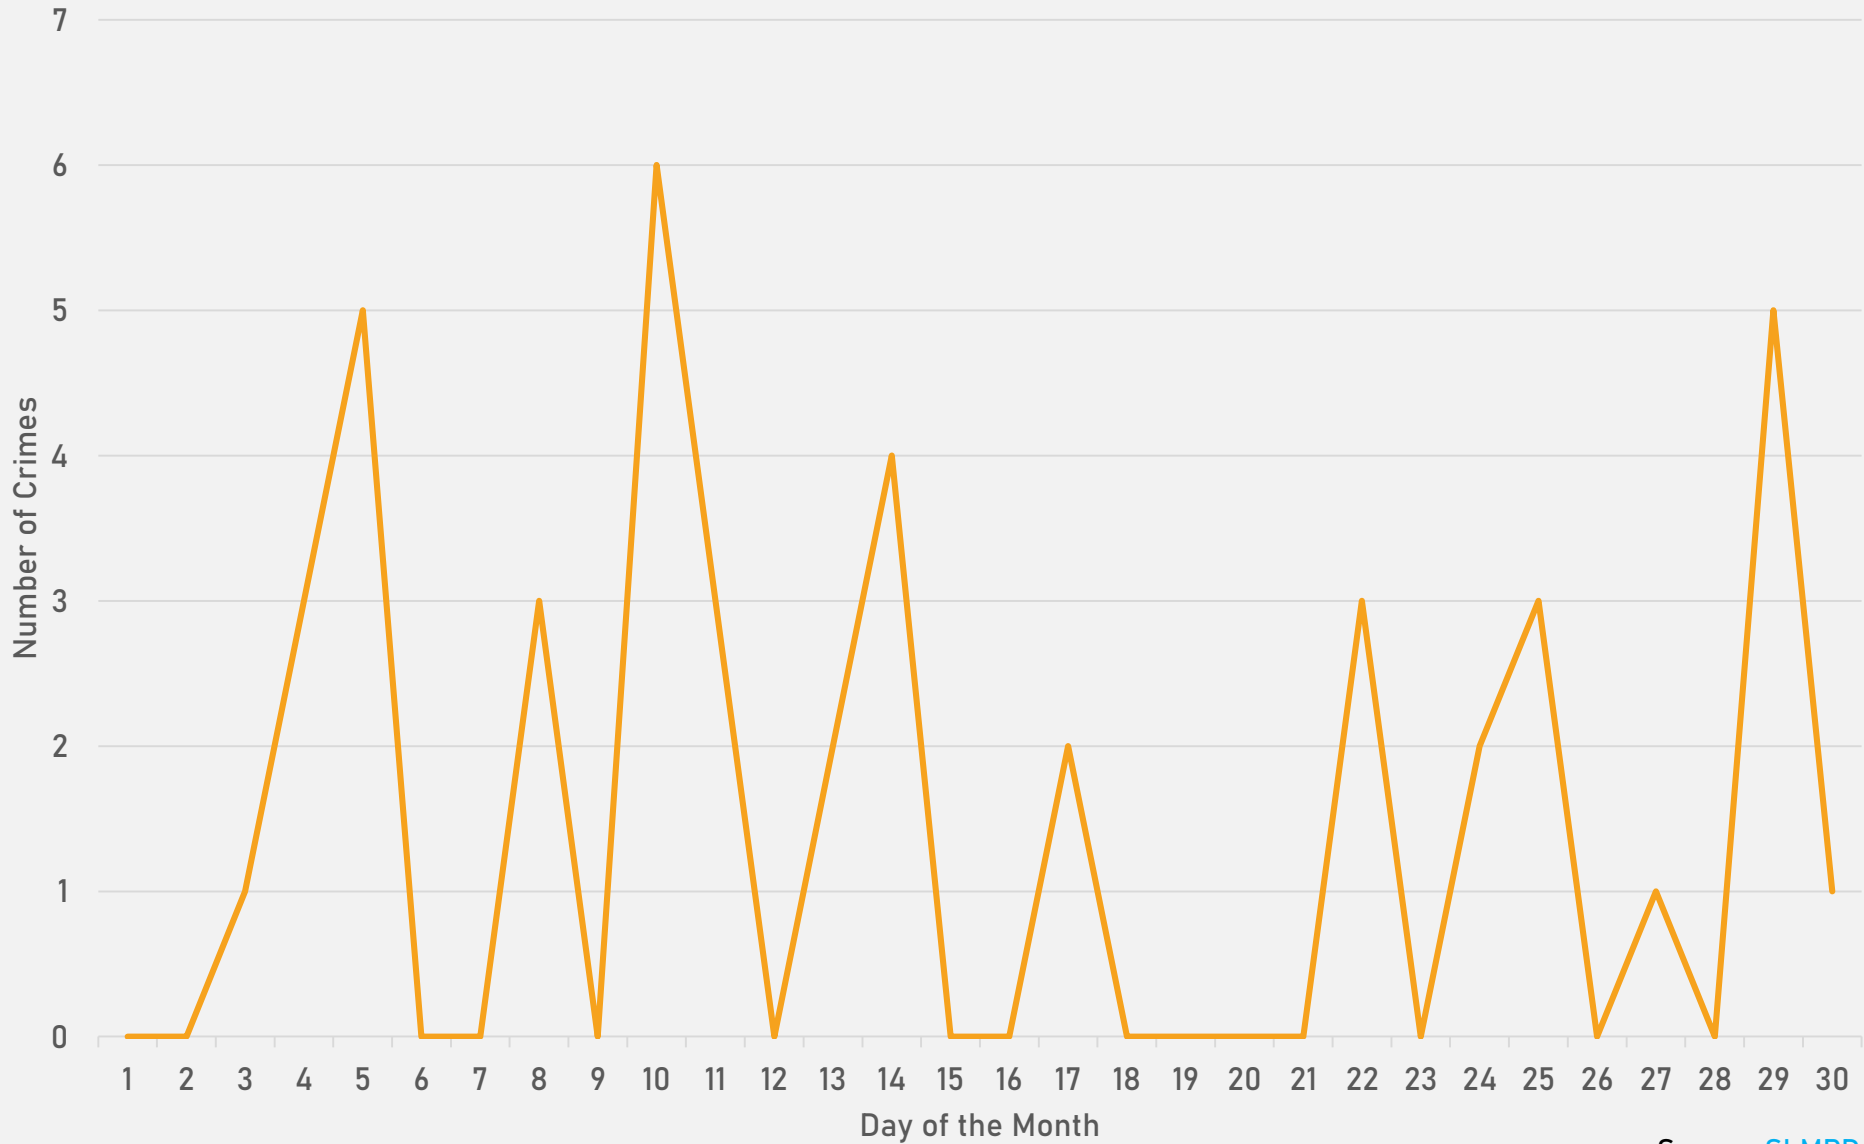

DEBALIVIERE PLACE CRIMES BY DAY OF THE MONTH