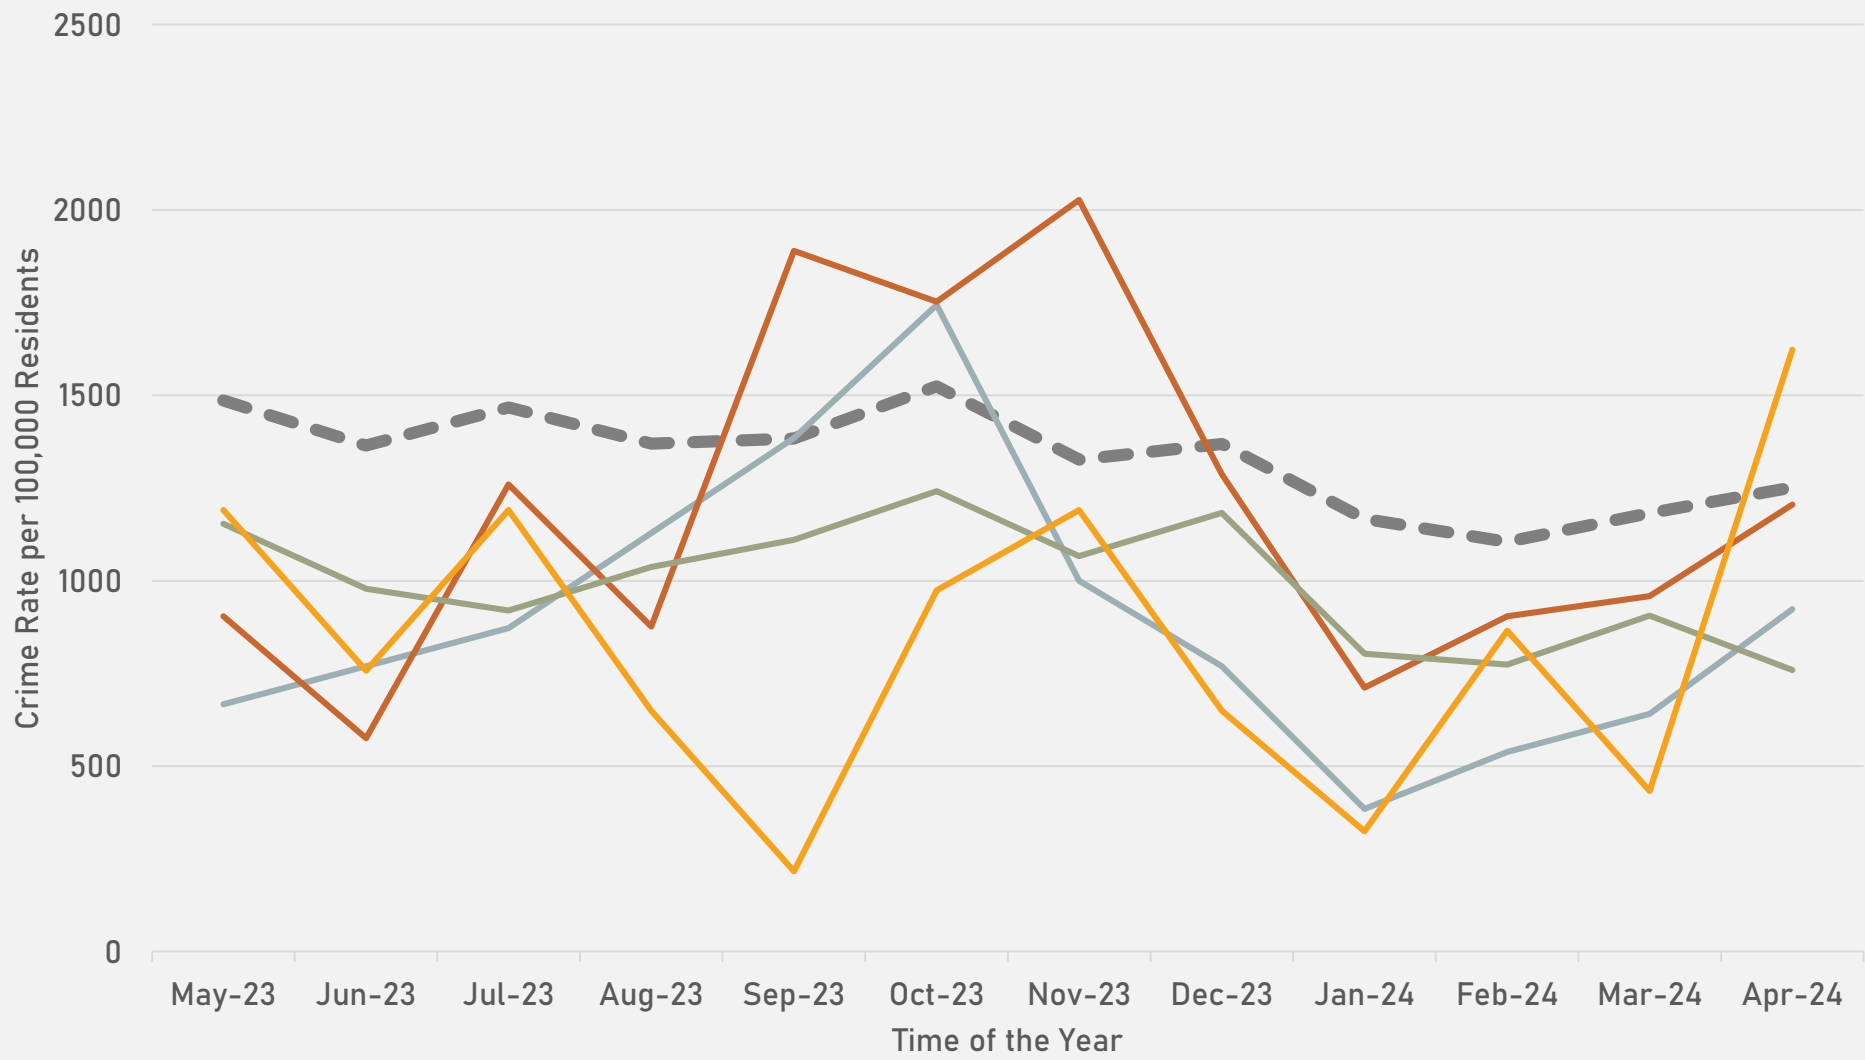

- The **lowest number** of crimes in one neighborhood was 11 in Fountain Park
- The **highest number** of crimes in one neighborhood was 170 in the Central West End
- The average number of crimes per neighborhood was 49.3
- The **lowest crime rate** per 100,000 in one neighborhood was 759.6 in the West End
- The **highest crime rate** per 100,000 in one neighborhood was 2420.4 in Academy
- The overall crime rate in District 5 was 1306.6

NEIGHBORHOODS VS CITY CRIME RATE OVER THE PAST YEAR

- City Crime Rate
- Skinker-DeBaliviere Crime Rate
- West End Crime Rate
- DeBaliviere Place Crime Rate
- Visitation Park Crime Rate

**DEBALIVIERE PLACE
NEIGHBORHOOD DETAIL**

DEBALIVIERE PLACE SUMMARY NOTES

- 44 total crimes in April 2024
 - No change compared to April 2023
 - 10 crimes against persons in April 2024
 - **Up 400%** compared to April 2023 (2 crimes)
- 141 total crimes so far in 2024
 - **Down 24%** compared to this time in 2023 (186 crimes)
 - 23 crimes against persons so far in 2024
 - **Up 188%** compared to this time in 2023 (8 crimes)

- 36 total crimes in April 2024
 - **Up 16%** compared to April 2023 (31 crimes)
 - 4 crimes against persons in April 2024
 - **Down 20%** compared to April 2023 (5 crimes)
- 106 total crimes so far in 2024
 - **Down 34%** compared to this time in 2023 (160 crimes)
 - 6 crimes against persons so far in 2024
 - **Down 40%** compared to this time in 2023 (10 crimes)