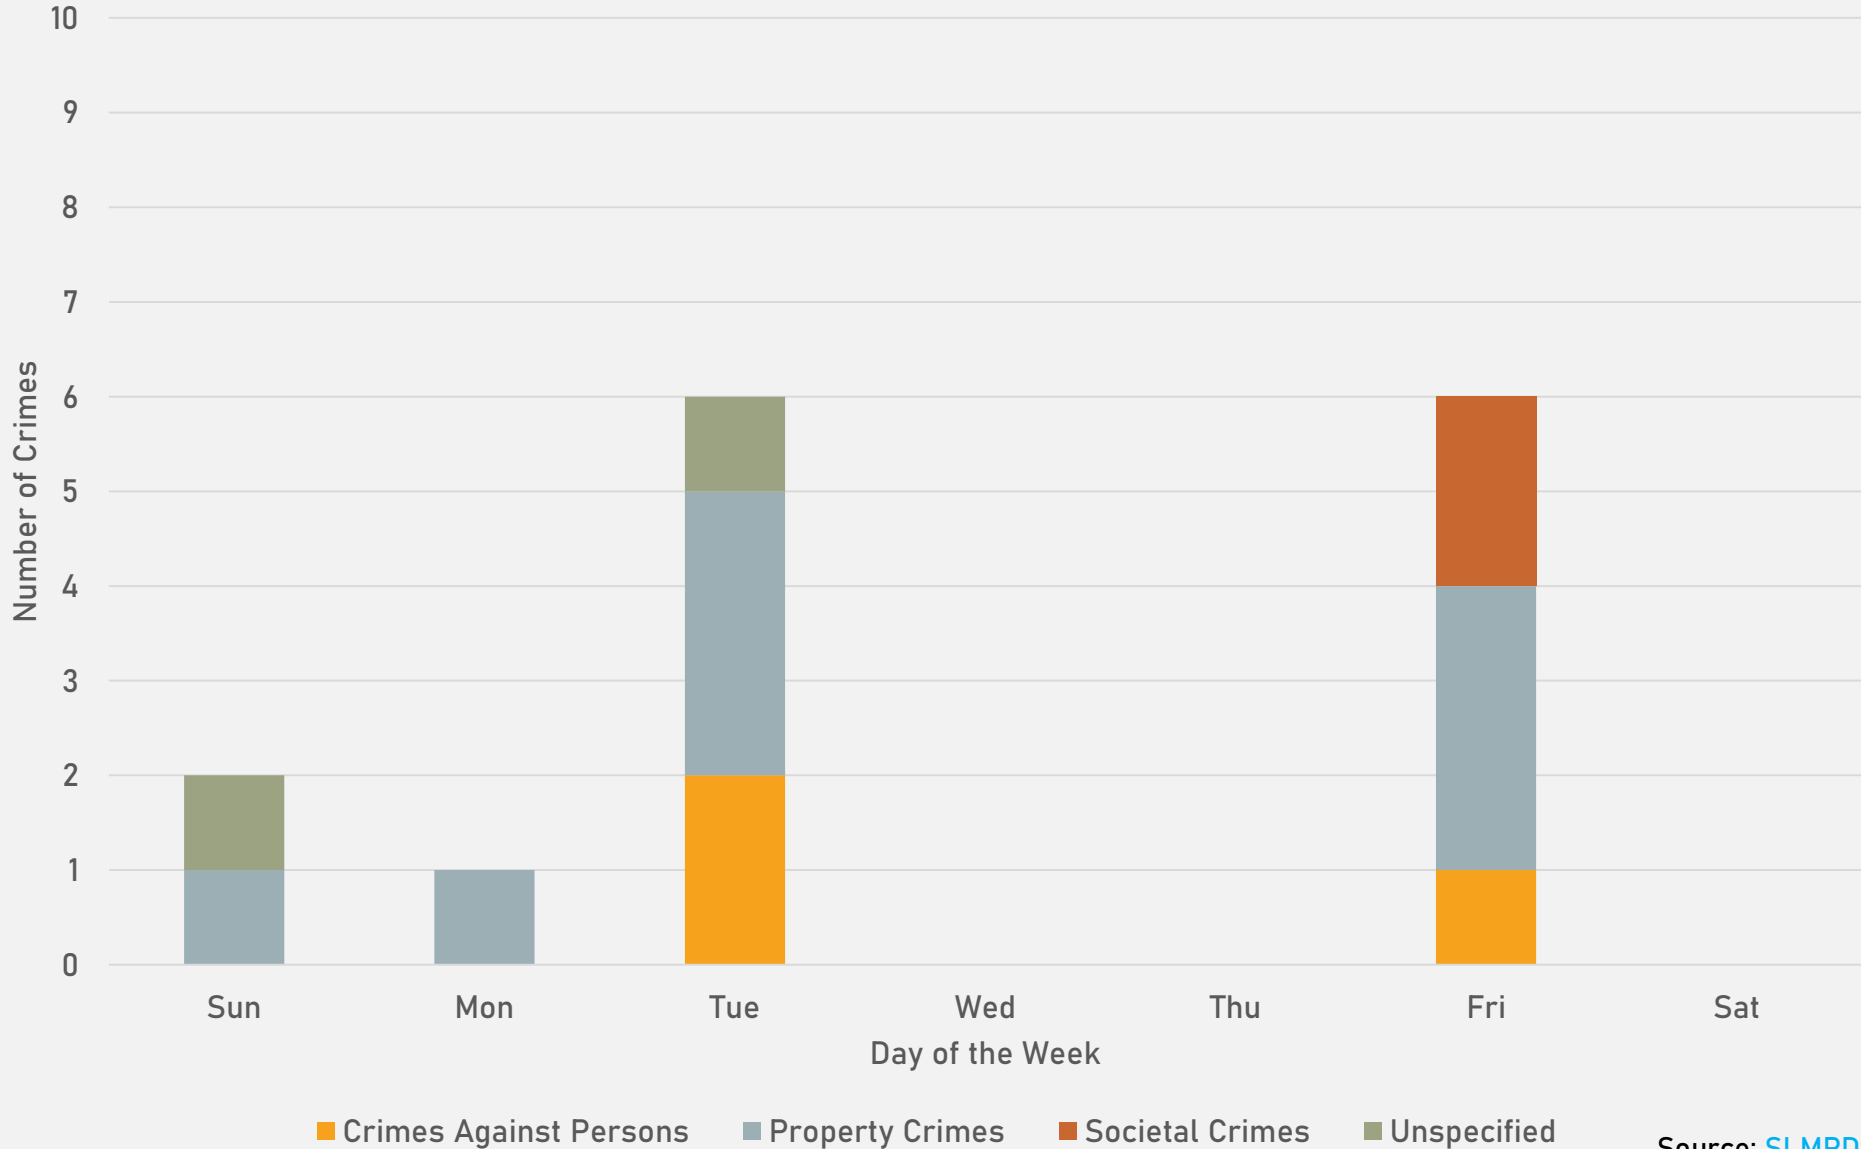

VISITATION PARK CRIMES BY DAY OF THE WEEK