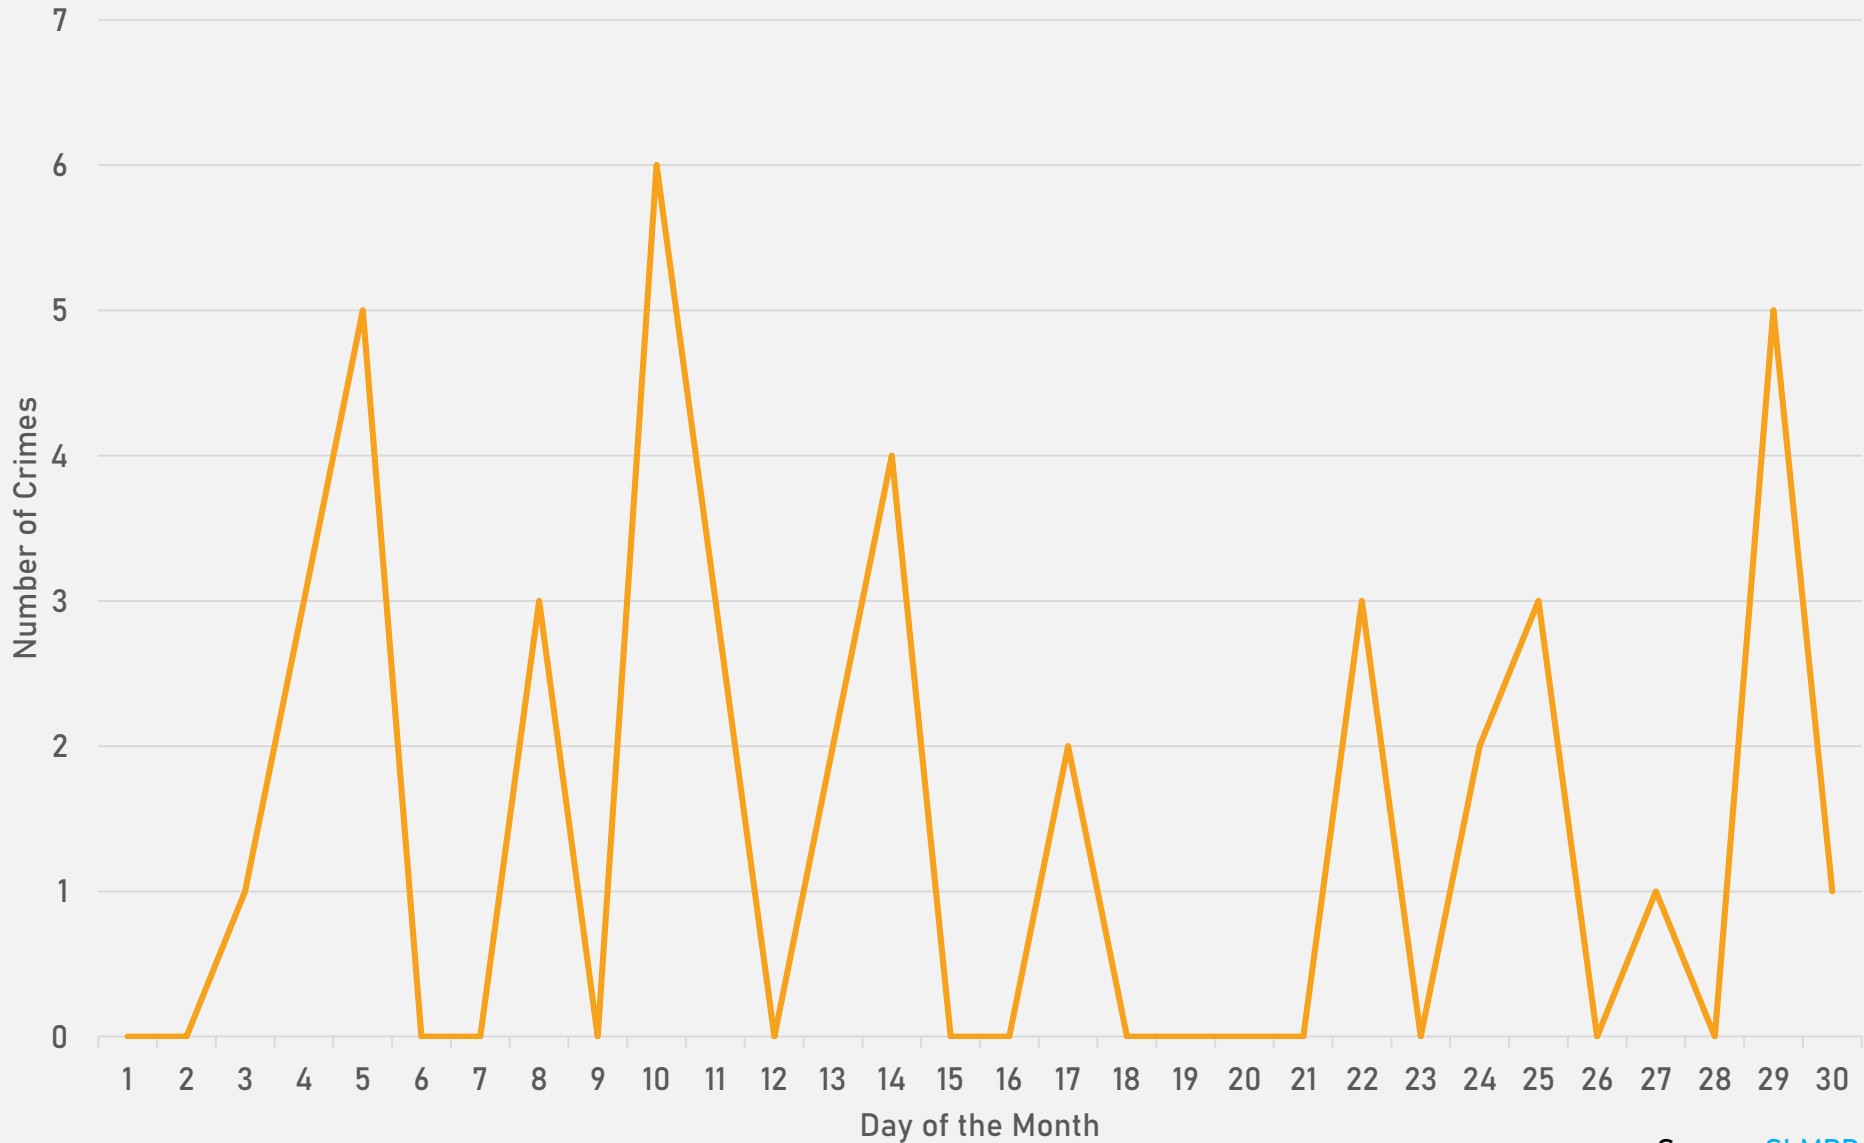

DEBALIVIERE PLACE SUMMARY NOTES

- 44 total crimes in April 2024
 - No change compared to April 2023
 - 10 crimes against persons in April 2024
 - **Up 400%** compared to April 2023 (2 crimes)
- 141 total crimes so far in 2024
 - **Down 24%** compared to this time in 2023 (186 crimes)
 - 23 crimes against persons so far in 2024
 - **Up 188%** compared to this time in 2023 (8 crimes)

DEBALIVIERE PLACE 2023 VS 2024

DEBALIVIERE PLACE CRIMES BY DAY OF THE WEEK

DEBALIVIERE PLACE CRIMES BY TIME OF DAY

DEBALIVIERE PLACE CRIMES BY DAY OF THE MONTH

**SKINKER-DEBALIVIERE
NEIGHBORHOOD DETAIL**

SKINKER-DEBALIVIERE SUMMARY NOTES

- 36 total crimes in April 2024
 - **Up 16%** compared to April 2023 (31 crimes)
 - 4 crimes against persons in April 2024
 - **Down 20%** compared to April 2023 (5 crimes)
- 106 total crimes so far in 2024
 - **Down 34%** compared to this time in 2023 (160 crimes)
 - 6 crimes against persons so far in 2024
 - **Down 40%** compared to this time in 2023 (10 crimes)

- 52 total crimes in April 2024
 - **Down 46%** compared to April 2023 (96 crimes)
 - 9 crimes against persons in April 2024
 - **Down 55%** compared to April 2023 (20 crimes)
- 238 total crimes so far in 2024
 - **Down 30%** compared to this time in 2023 (341 crimes)
 - 44 crimes against persons so far in 2024
 - **Down 27%** compared to this time in 2023 (60 crimes)