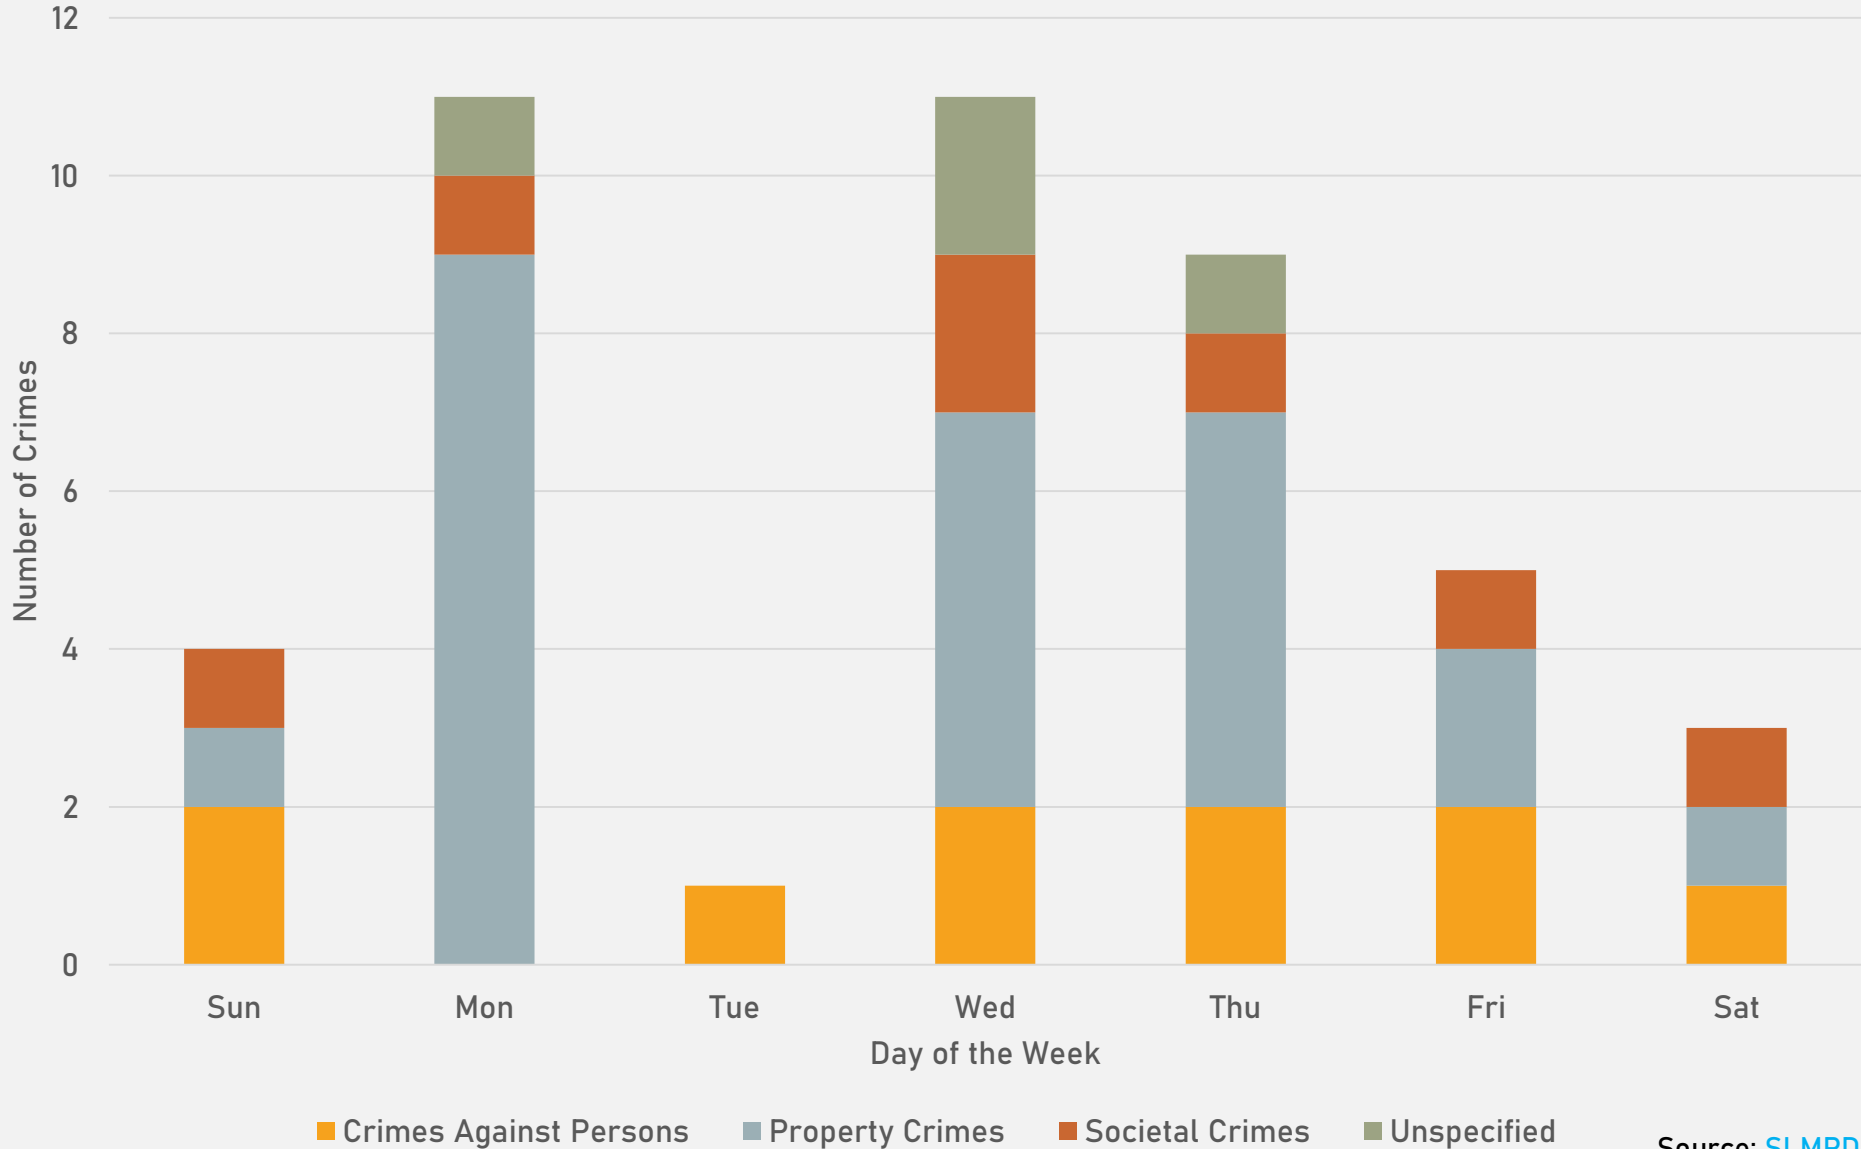

DEBALIVIERE PLACE SUMMARY NOTES

- 44 total crimes in April 2024
 - No change compared to April 2023
 - 10 crimes against persons in April 2024
 - **Up 400%** compared to April 2023 (2 crimes)
- 141 total crimes so far in 2024
 - **Down 24%** compared to this time in 2023 (186 crimes)
 - 23 crimes against persons so far in 2024
 - **Up 188%** compared to this time in 2023 (8 crimes)

DEBALIVIERE PLACE YEAR TO YEAR COMPARISON

2023

Crimes	Jan	Feb	Mar	Apr	May	Jun	Jul	Aug	Sep	Oct	Nov	Dec	Total
Aggravated Assault	2	0	0	1	1	3	1	0	2	0	1	0	11
Arson	0	0	0	0	0	0	0	0	0	0	0	0	0
Burglary	1	1	1	4	0	2	2	2	3	2	2	0	20
Homicide	0	0	0	0	0	0	0	0	0	0	0	0	0
Larceny	28	12	10	19	9	5	9	12	20	16	22	12	174
Motor Vehicle Theft	17	7	2	3	5	4	14	4	13	19	7	8	103
Robbery	1	2	0	0	0	0	4	0	0	3	2	2	14
Total	49	22	13	27	15	14	30	18	38	40	34	22	322

DEBALIVIERE PLACE 2023 VS 2024

DEBALIVIERE PLACE CRIMES BY DAY OF THE WEEK

DEBALIVIERE PLACE CRIMES BY TIME OF DAY

DEBALIVIERE PLACE CRIMES BY DAY OF THE MONTH

**SKINKER-DEBALIVIERE
NEIGHBORHOOD DETAIL**

SKINKER-DEBALIVIERE SUMMARY NOTES

- 36 total crimes in April 2024
 - **Up 16%** compared to April 2023 (31 crimes)
 - 4 crimes against persons in April 2024
 - **Down 20%** compared to April 2023 (5 crimes)
- 106 total crimes so far in 2024
 - **Down 34%** compared to this time in 2023 (160 crimes)
 - 6 crimes against persons so far in 2024
 - **Down 40%** compared to this time in 2023 (10 crimes)