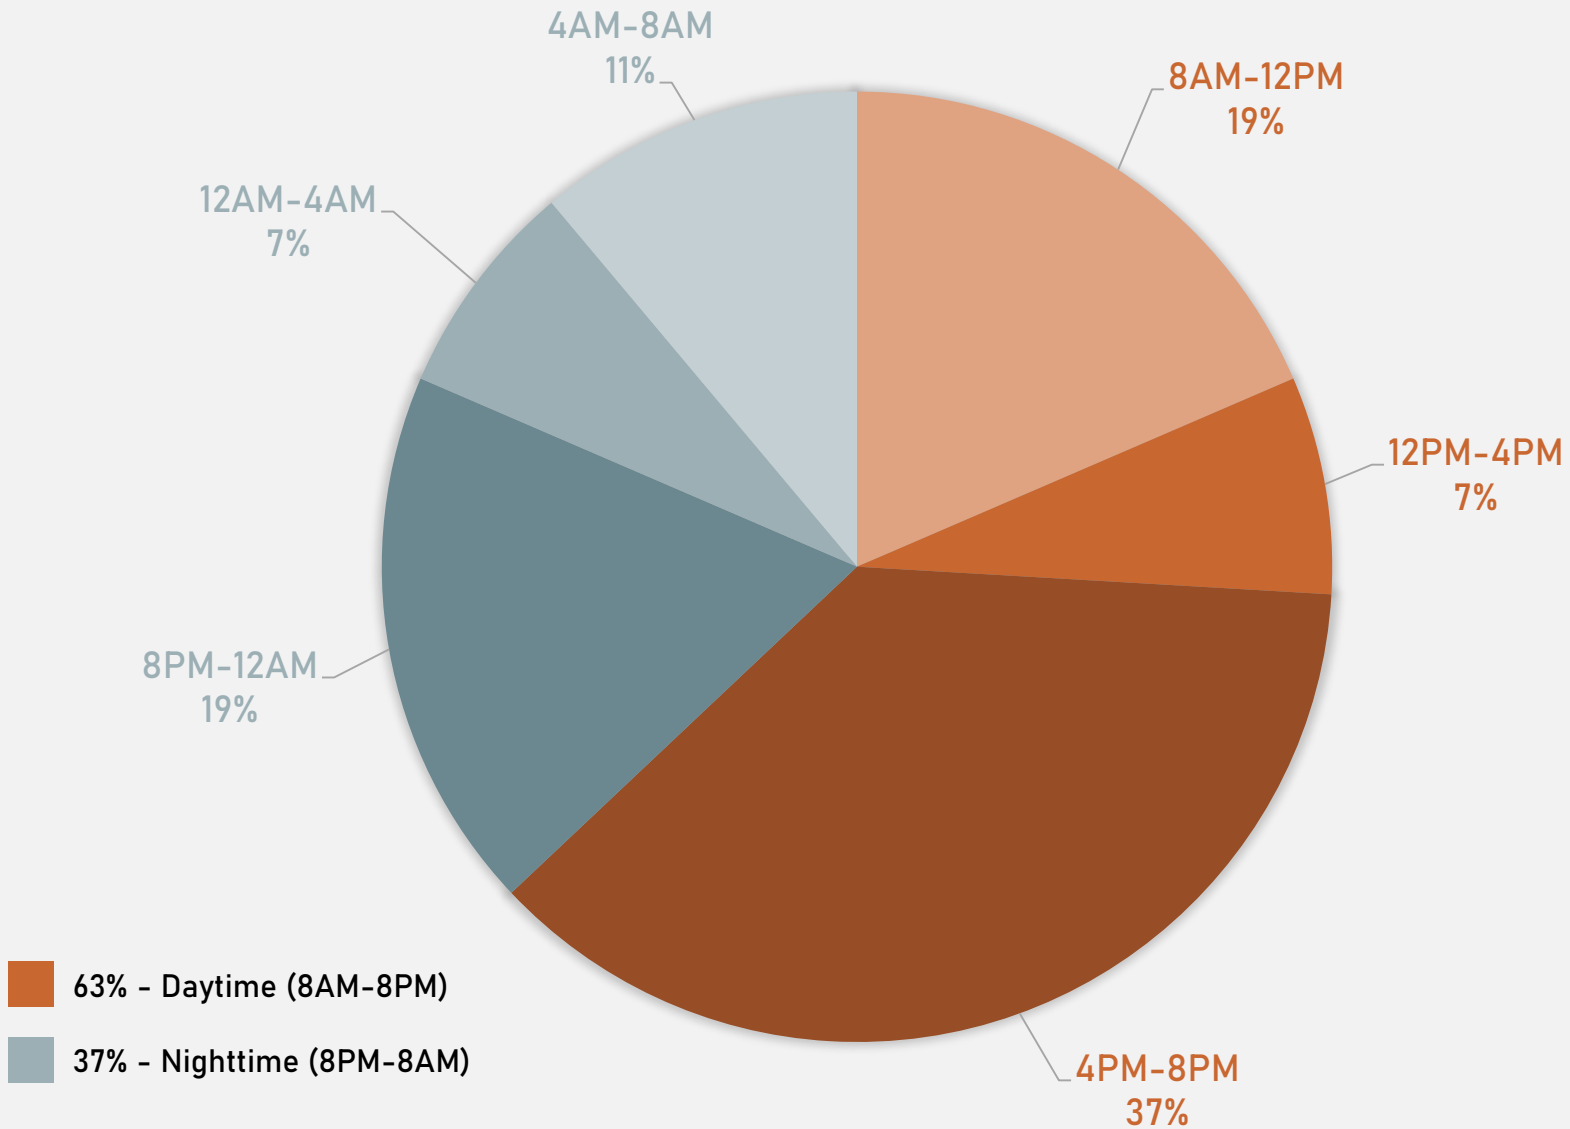

WEST END CRIMES BY TIME OF DAY