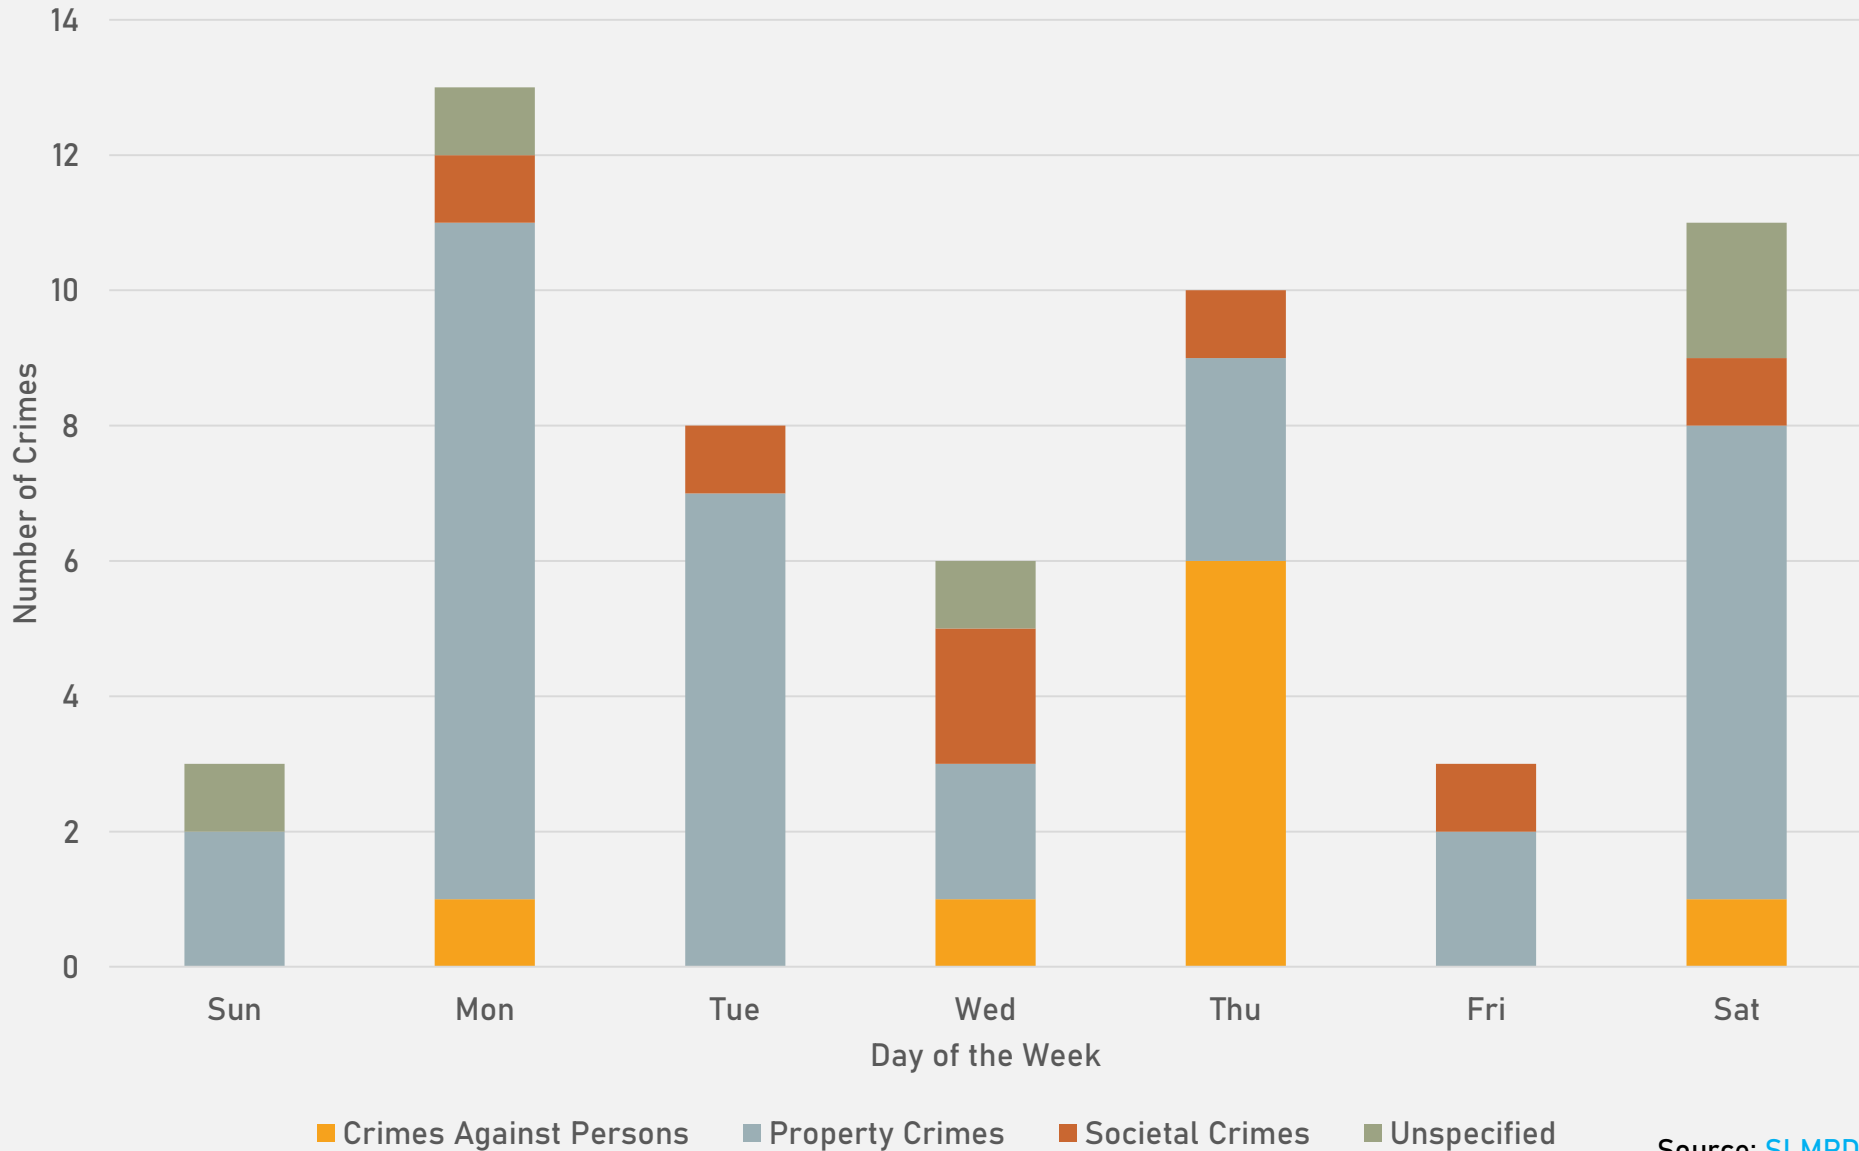

WEST END CRIMES BY DAY OF THE WEEK