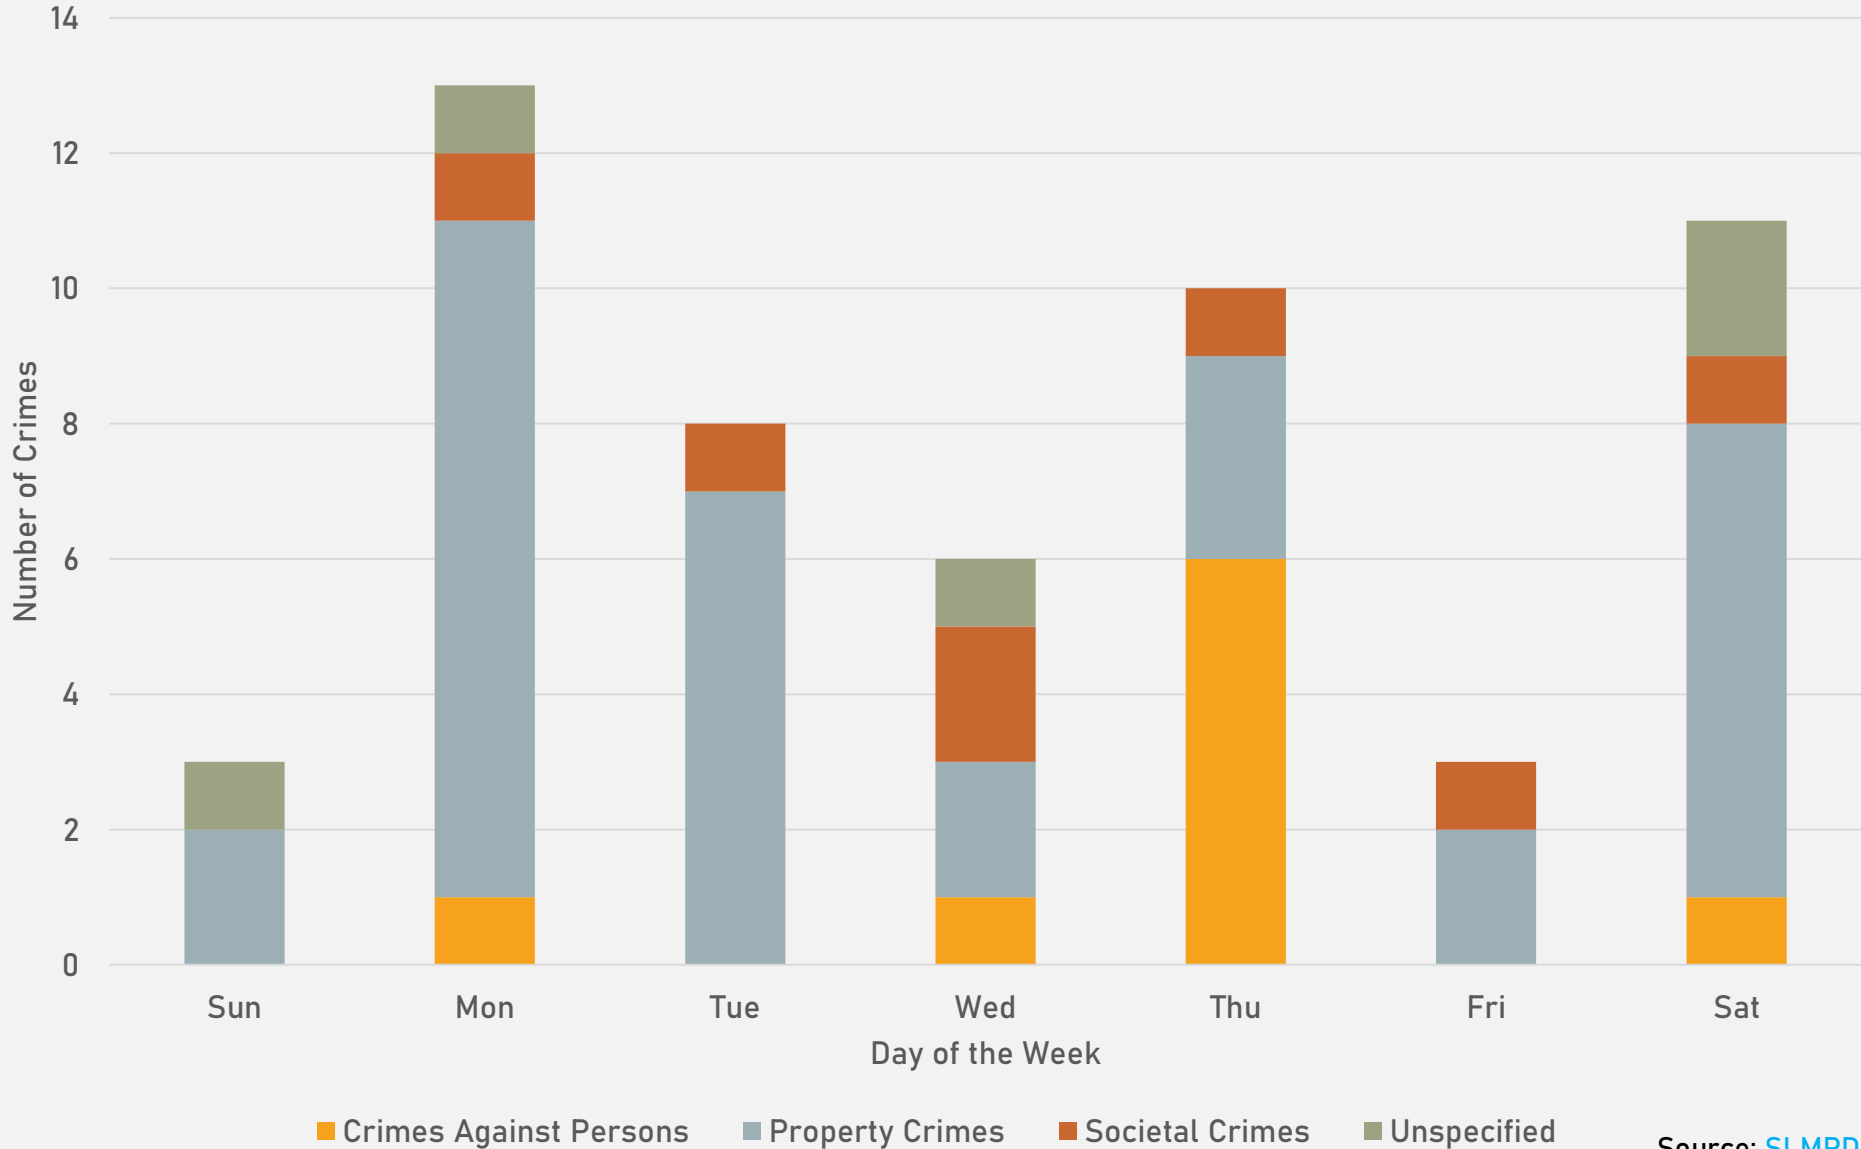

DEBALIVIERE PLACE SUMMARY NOTES

- 44 total crimes in April 2024
 - No change compared to April 2023
 - 10 crimes against persons in April 2024
 - **Up 400%** compared to April 2023 (2 crimes)
- 141 total crimes so far in 2024
 - **Down 24%** compared to this time in 2023 (186 crimes)
 - 23 crimes against persons so far in 2024
 - **Up 188%** compared to this time in 2023 (8 crimes)

- 52 total crimes in April 2024
 - **Down 46%** compared to April 2023 (96 crimes)
 - 9 crimes against persons in April 2024
 - **Down 55%** compared to April 2023 (20 crimes)
- 238 total crimes so far in 2024
 - **Down 30%** compared to this time in 2023 (341 crimes)
 - 44 crimes against persons so far in 2024
 - **Down 27%** compared to this time in 2023 (60 crimes)

WEST END YEAR TO YEAR COMPARISON

2023

Crimes	Jan	Feb	Mar	Apr	May	Jun	Jul	Aug	Sep	Oct	Nov	Dec	Total
Aggravated Assault	1	7	2	7-1	9	8	6	6	2	11	7	3	68
Arson	0	1	0	0	0	0	1	0	0	1	0	0	3
Burglary	4	7	3	7+1	3	5	1	4	3	3	3	4	48
Homicide	0	0	0	0	0	1	0	0	0	0	0	0	1
Larceny	12	19	15	20	12	6	7	16	20	17	9	14	167
Motor Vehicle Theft	12	15	11	6+3	7	10	7	9	9	6	14	12	121
Robbery	0	1	0	0	3	3	0	3	0	1	1	3	15
Total	29	50	31	43	34	33	22	38	34	39	34	36	323

WEST END 2023 VS 2024

WEST END CRIMES BY DAY OF THE WEEK

WEST END CRIMES BY TIME OF DAY

WEST END CRIMES BY DAY OF THE MONTH

**VISITATION PARK
NEIGHBORHOOD DETAIL**

VISITATION PARK SUMMARY NOTES

- 15 total crimes in April 2024
 - **Up 7%** compared to April 2023 (14 crimes)
 - 3 crimes against persons in April 2024
 - **Up 50%** compared to April 2023 (2 crimes)
- 35 total crimes so far in 2024
 - **Down 35%** compared to this time in 2023 (54 crimes)
 - 5 crimes against persons so far in 2024
 - **Down 64%** compared to this time in 2023 (14 crimes)