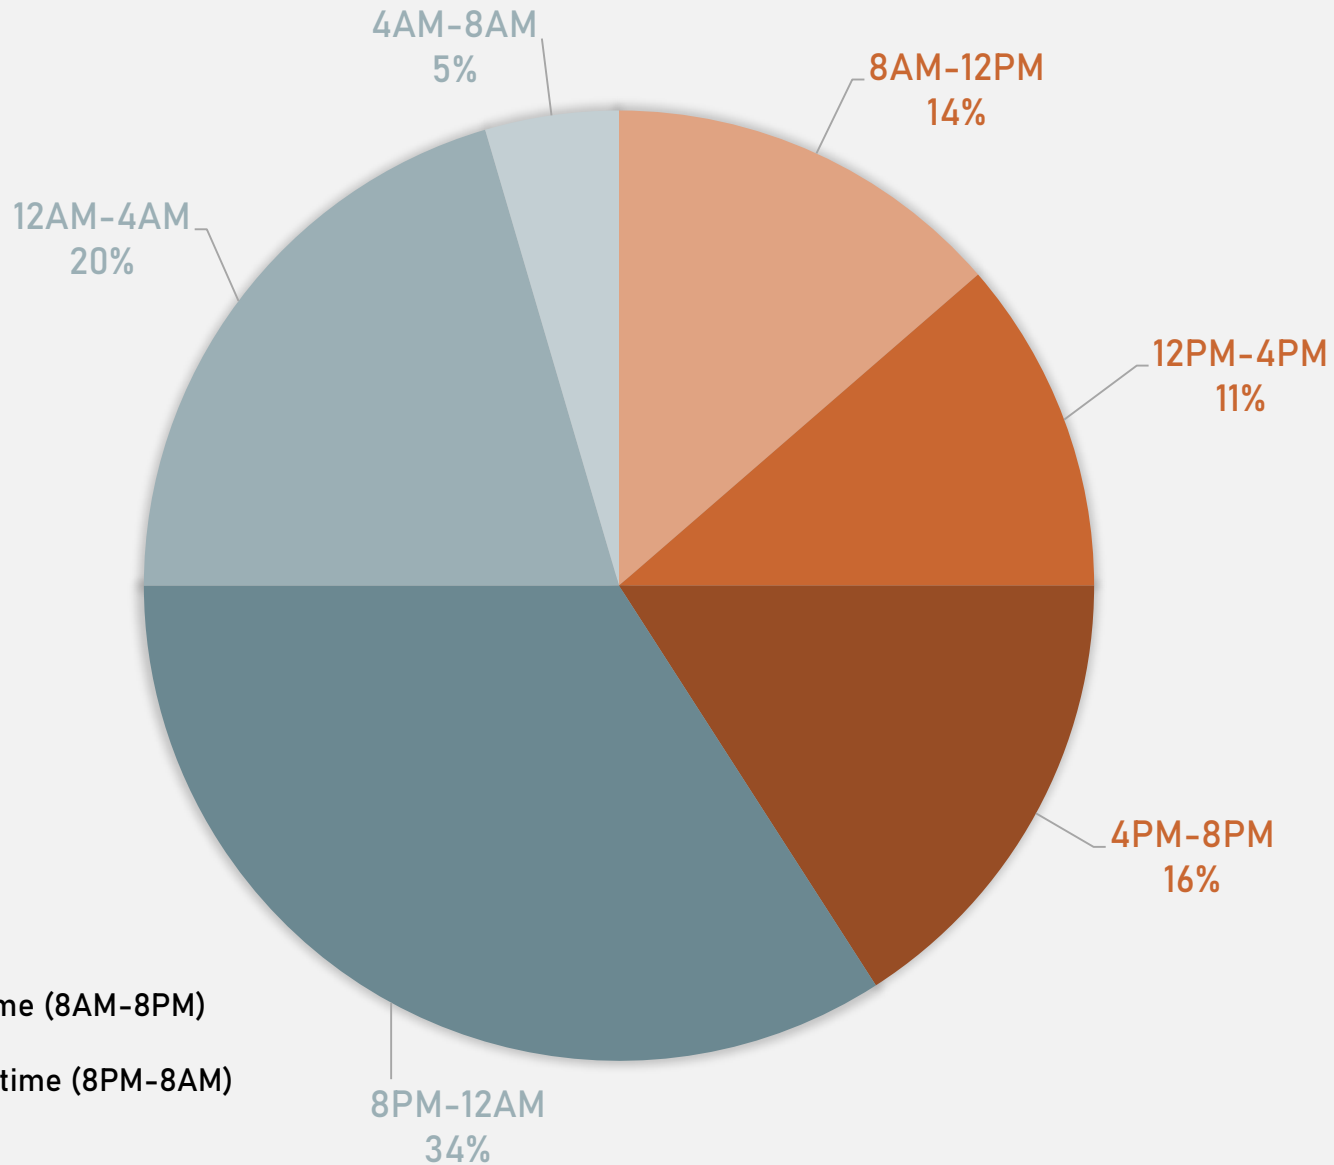

DEBALIVIERE PLACE SUMMARY NOTES

- 44 total crimes in April 2024
 - No change compared to April 2023
 - 10 crimes against persons in April 2024
 - **Up 400%** compared to April 2023 (2 crimes)
- 141 total crimes so far in 2024
 - **Down 24%** compared to this time in 2023 (186 crimes)
 - 23 crimes against persons so far in 2024
 - **Up 188%** compared to this time in 2023 (8 crimes)

DEBALIVIERE PLACE 2023 VS 2024

DEBALIVIERE PLACE CRIMES BY DAY OF THE WEEK

DEBALIVIERE PLACE CRIMES BY TIME OF DAY

DEBALIVIERE PLACE CRIMES BY DAY OF THE MONTH

**SKINKER-DEBALIVIERE
NEIGHBORHOOD DETAIL**

SKINKER-DEBALIVIERE SUMMARY NOTES

- 36 total crimes in April 2024
 - **Up 16%** compared to April 2023 (31 crimes)
 - 4 crimes against persons in April 2024
 - **Down 20%** compared to April 2023 (5 crimes)
- 106 total crimes so far in 2024
 - **Down 34%** compared to this time in 2023 (160 crimes)
 - 6 crimes against persons so far in 2024
 - **Down 40%** compared to this time in 2023 (10 crimes)

- 52 total crimes in April 2024
 - **Down 46%** compared to April 2023 (96 crimes)
 - 9 crimes against persons in April 2024
 - **Down 55%** compared to April 2023 (20 crimes)
- 238 total crimes so far in 2024
 - **Down 30%** compared to this time in 2023 (341 crimes)
 - 44 crimes against persons so far in 2024
 - **Down 27%** compared to this time in 2023 (60 crimes)