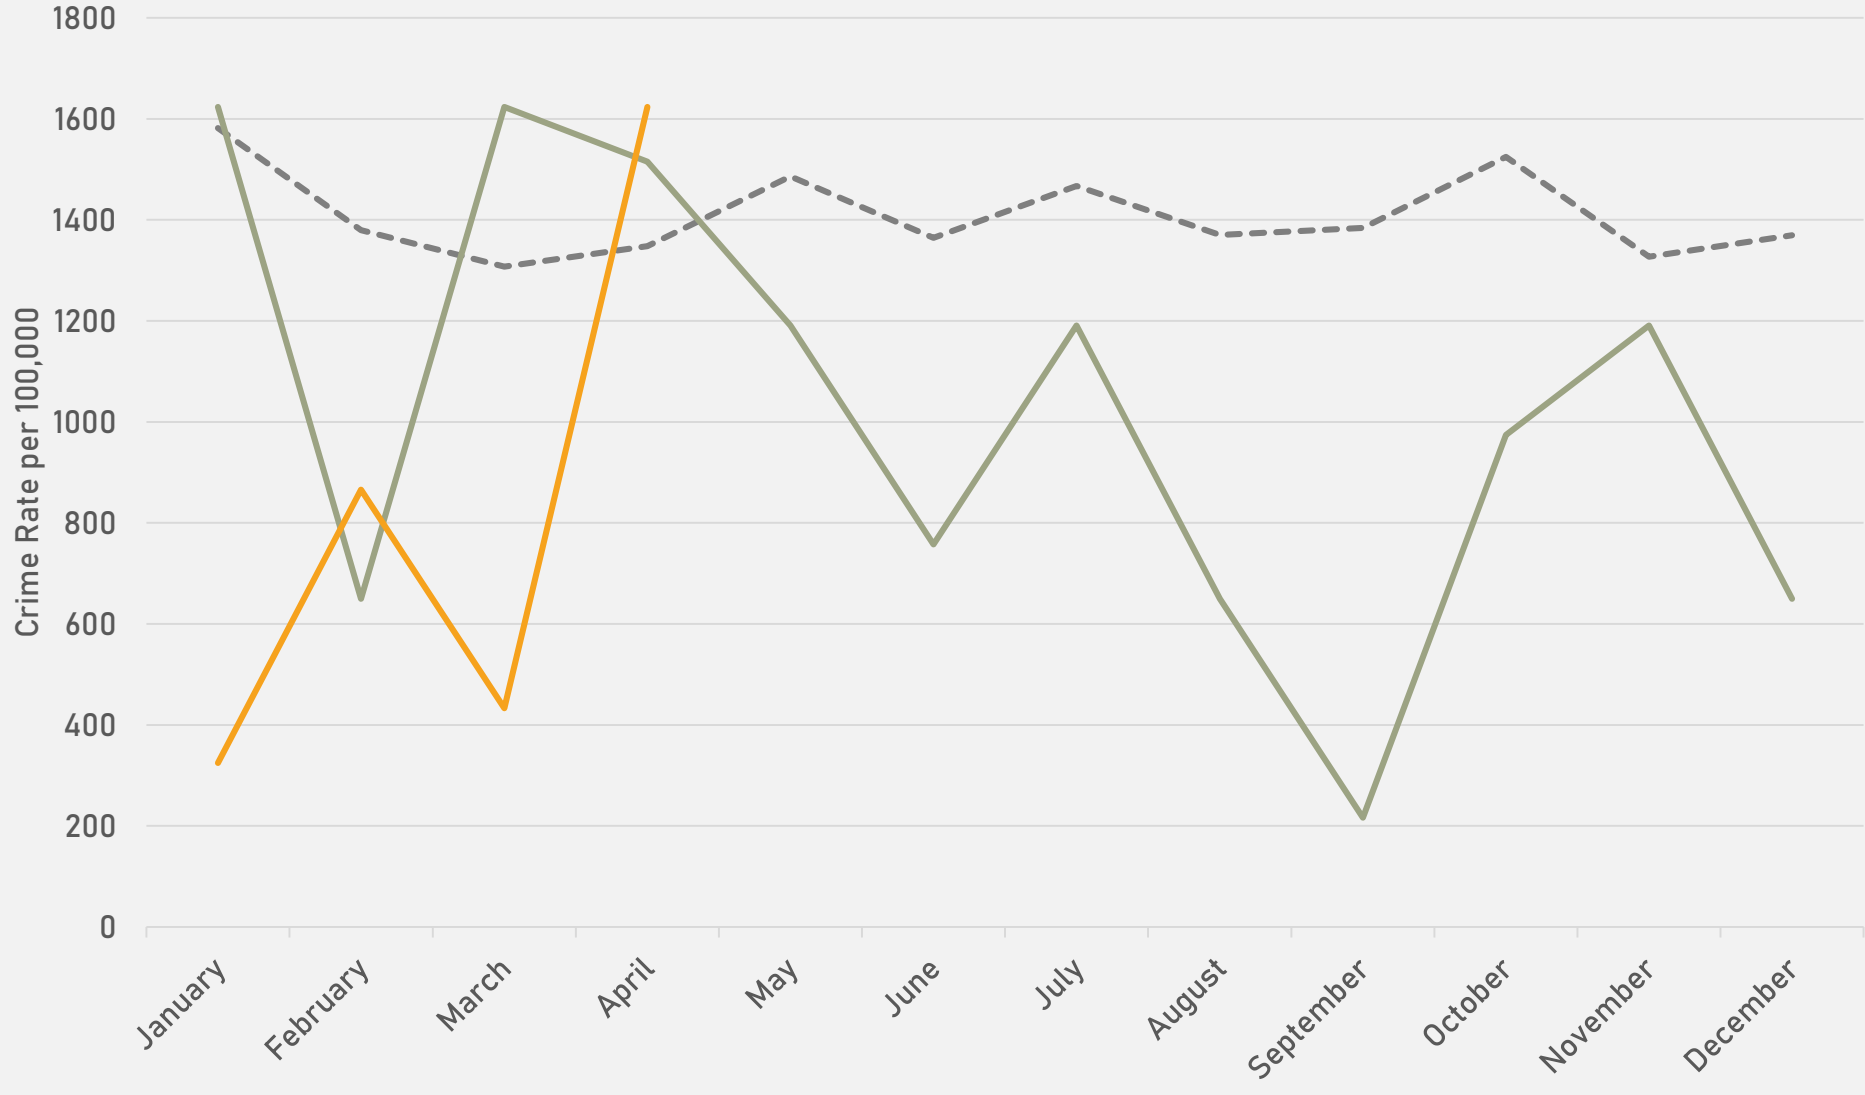

VISITATION PARK YEAR TO YEAR COMPARISON

2023

Crimes	Jan	Feb	Mar	Apr	May	Jun	Jul	Aug	Sep	Oct	Nov	Dec	Total
Aggravated Assault	1	1	0	1	1	4	0	1	0	2	0	0	11
Arson	0	0	0	0	0	0	0	0	0	0	0	0	0
Burglary	1	0	0	0	0	0	1	0	0	0	0	0	2
Homicide	0	0	0	0	0	0	0	0	0	0	0	0	0
Larceny	2	1	6	3	2	0	2	0	2	3	0	1	22
Motor Vehicle Theft	1	0	4	2	2	0	0	0	0	0	1	1	11
Robbery	0	0	0	0	0	0	0	0	0	0	0	1	1
Total	5	2	10	6	5	4	3	1	2	5	1	3	47

2024

Crimes	Jan	Feb	Mar	Apr	Total
Aggravated Assault	1	0	0	2	3
Arson	0	0	0	0	0
Burglary	0	0	0	1	1
Homicide	0	0	0	0	0
Larceny	0	2	0	3	5
Motor Vehicle Theft	0	1	3	1	5
Robbery	0	0	0	0	0
Total	1	3	3	7	14

VISITATION PARK 2023 VS 2024

--- 2023 City Crime Rate   — Vis. Park 2023 Crime Rate   — Vis. Park 2024 Crime Rate