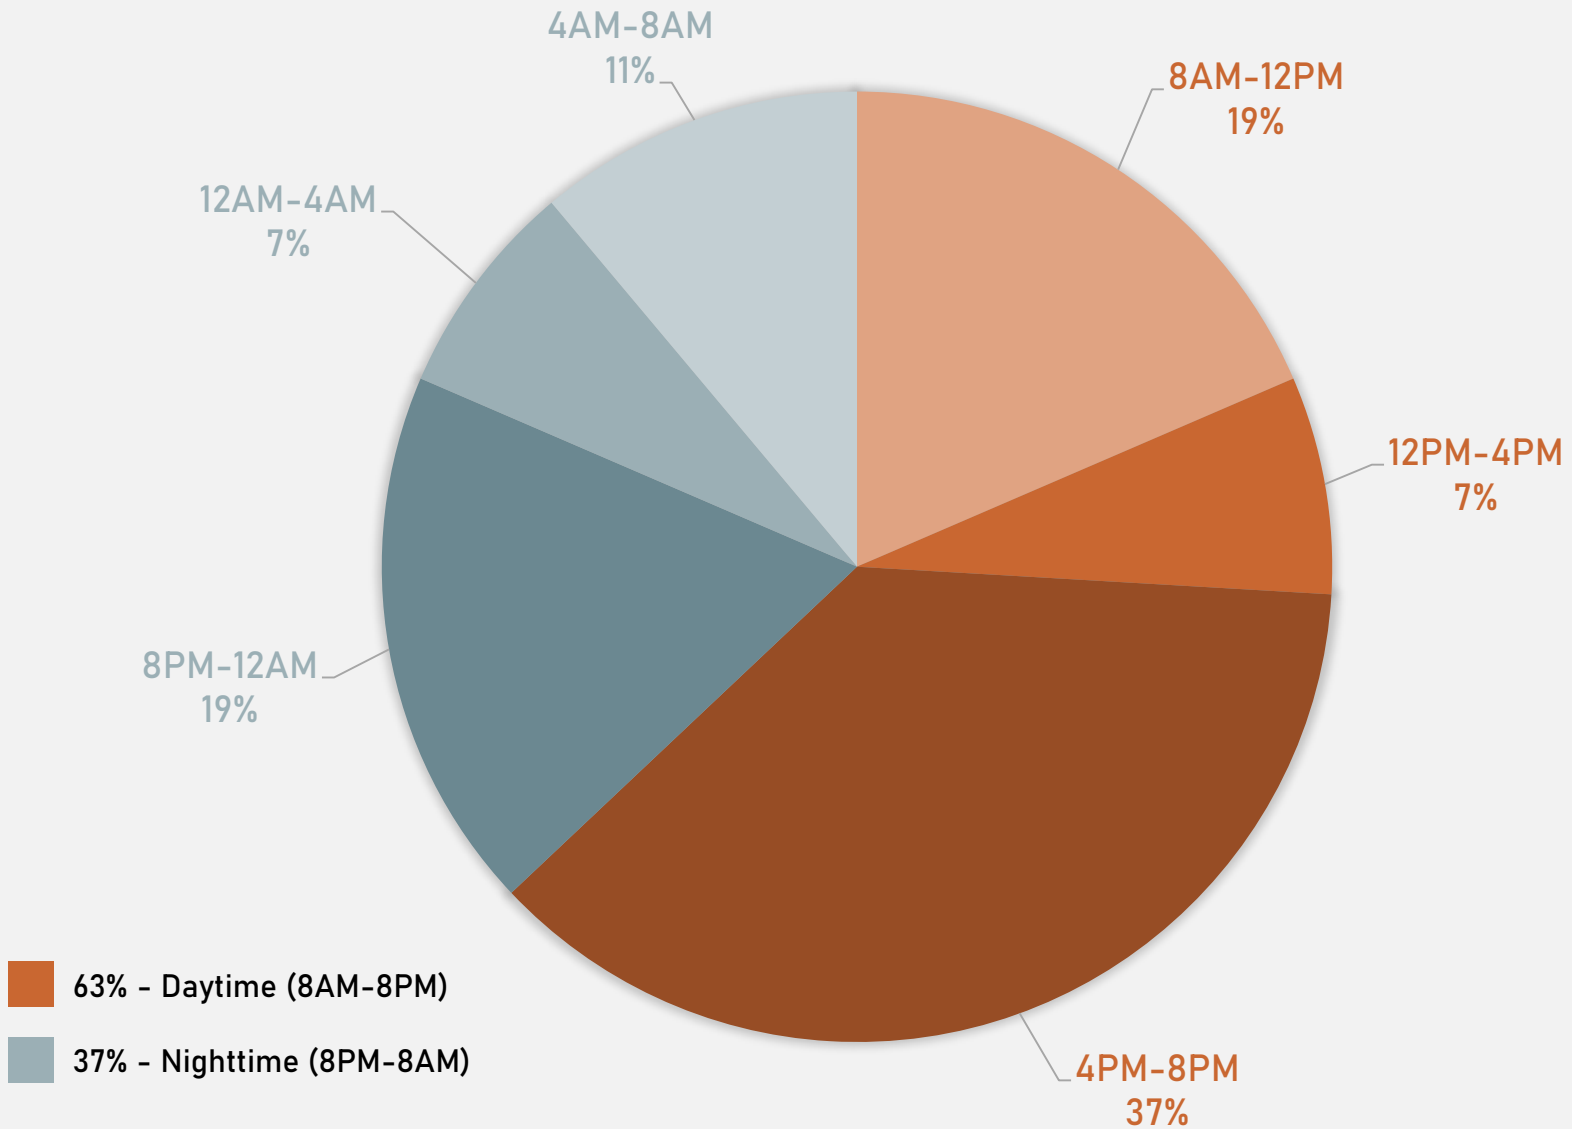

- 36 total crimes in April 2024
 - **Up 16%** compared to April 2023 (31 crimes)
 - 4 crimes against persons in April 2024
 - **Down 20%** compared to April 2023 (5 crimes)
- 106 total crimes so far in 2024
 - **Down 34%** compared to this time in 2023 (160 crimes)
 - 6 crimes against persons so far in 2024
 - **Down 40%** compared to this time in 2023 (10 crimes)

- 52 total crimes in April 2024
 - **Down 46%** compared to April 2023 (96 crimes)
 - 9 crimes against persons in April 2024
 - **Down 55%** compared to April 2023 (20 crimes)
- 238 total crimes so far in 2024
 - **Down 30%** compared to this time in 2023 (341 crimes)
 - 44 crimes against persons so far in 2024
 - **Down 27%** compared to this time in 2023 (60 crimes)

2024

Crimes	Jan	Feb	Mar	Apr	Total
Aggravated Assault	4	3	2	7	16
Arson	1	0	1	0	2
Burglary	3	0	3	1	7
Homicide	1	0	0	1	2
Larceny	14	14	11	11	50
Motor Vehicle Theft	4	5	3	1	13
Robbery	0	4	4	5	13
Total	27	26	24	26	103

WEST END 2023 VS 2024

WEST END CRIMES BY DAY OF THE WEEK

WEST END CRIMES BY TIME OF DAY

WEST END CRIMES BY DAY OF THE MONTH

**VISITATION PARK
NEIGHBORHOOD DETAIL**

VISITATION PARK SUMMARY NOTES

- 15 total crimes in April 2024
 - **Up 7%** compared to April 2023 (14 crimes)
 - 3 crimes against persons in April 2024
 - **Up 50%** compared to April 2023 (2 crimes)
- 35 total crimes so far in 2024
 - **Down 35%** compared to this time in 2023 (54 crimes)
 - 5 crimes against persons so far in 2024
 - **Down 64%** compared to this time in 2023 (14 crimes)