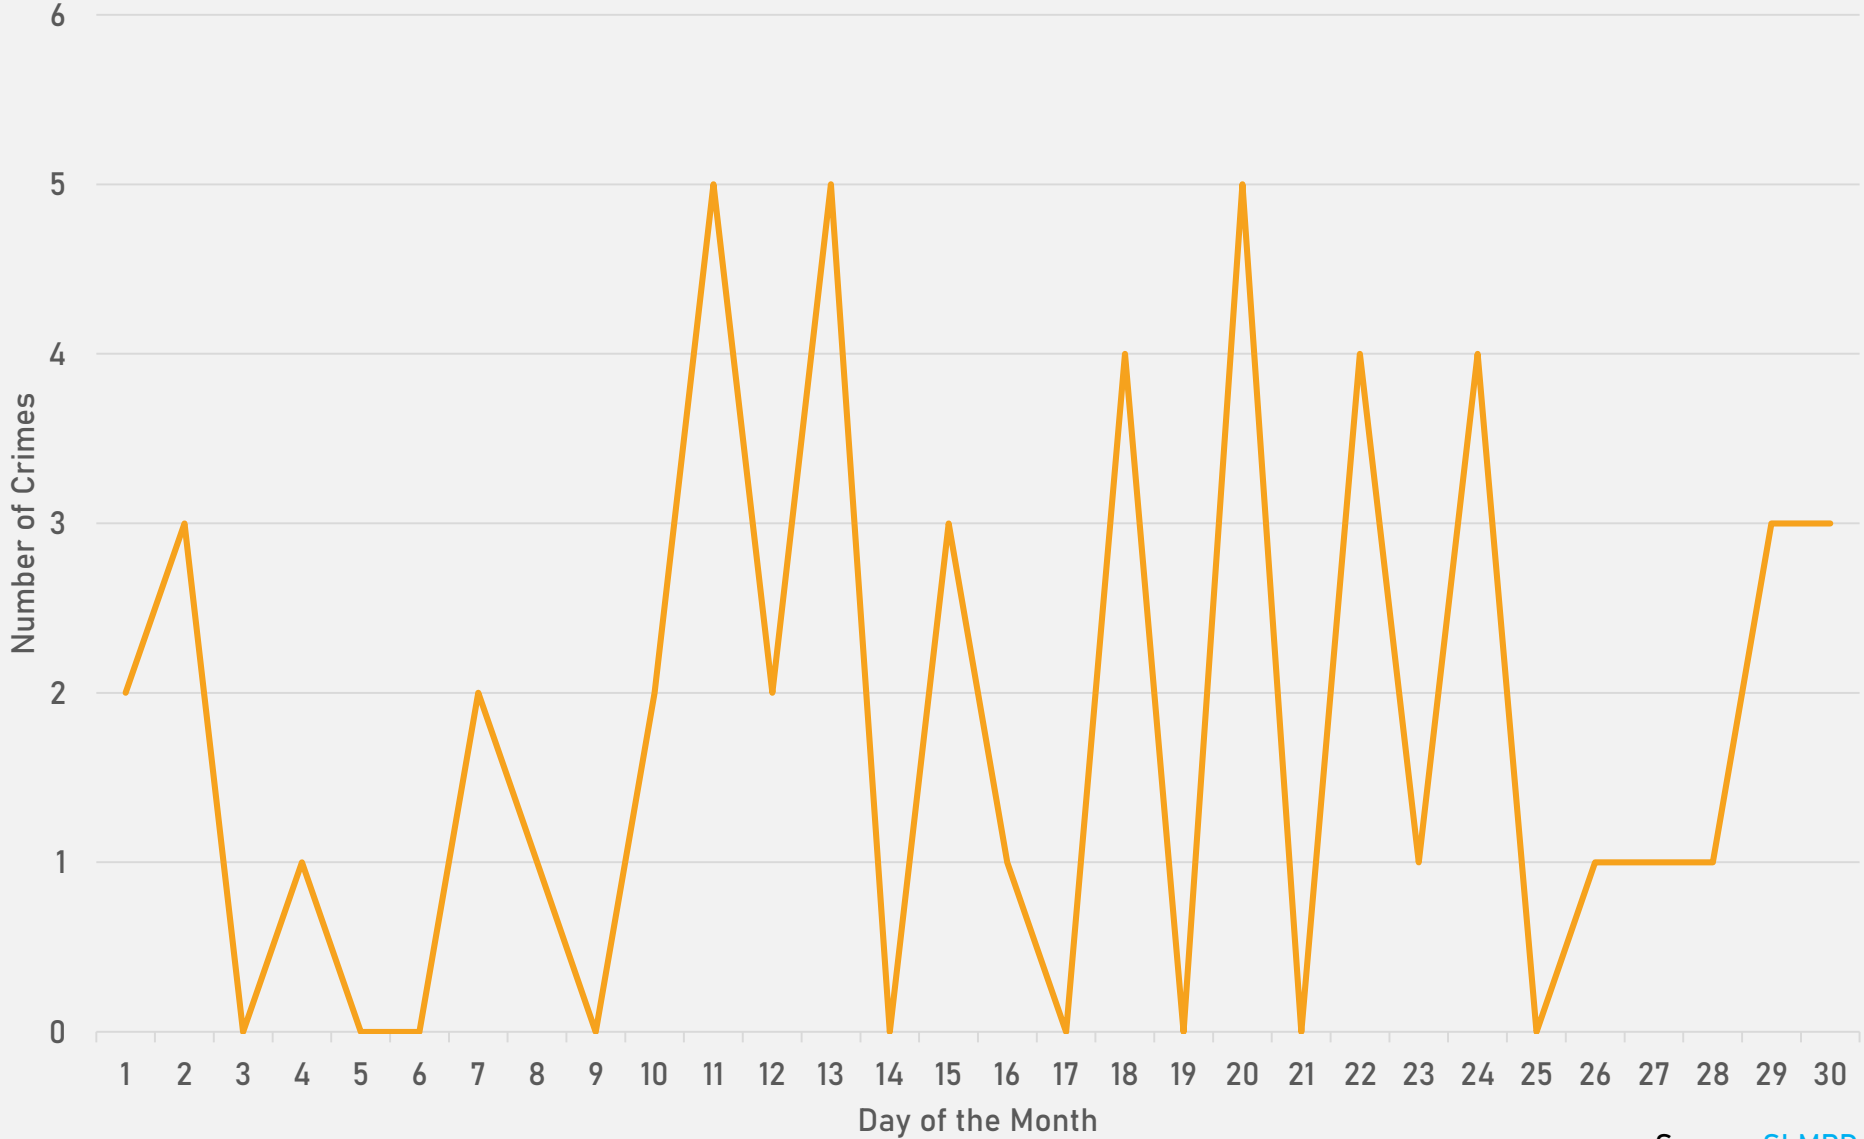

WEST END CRIMES BY DAY OF THE MONTH