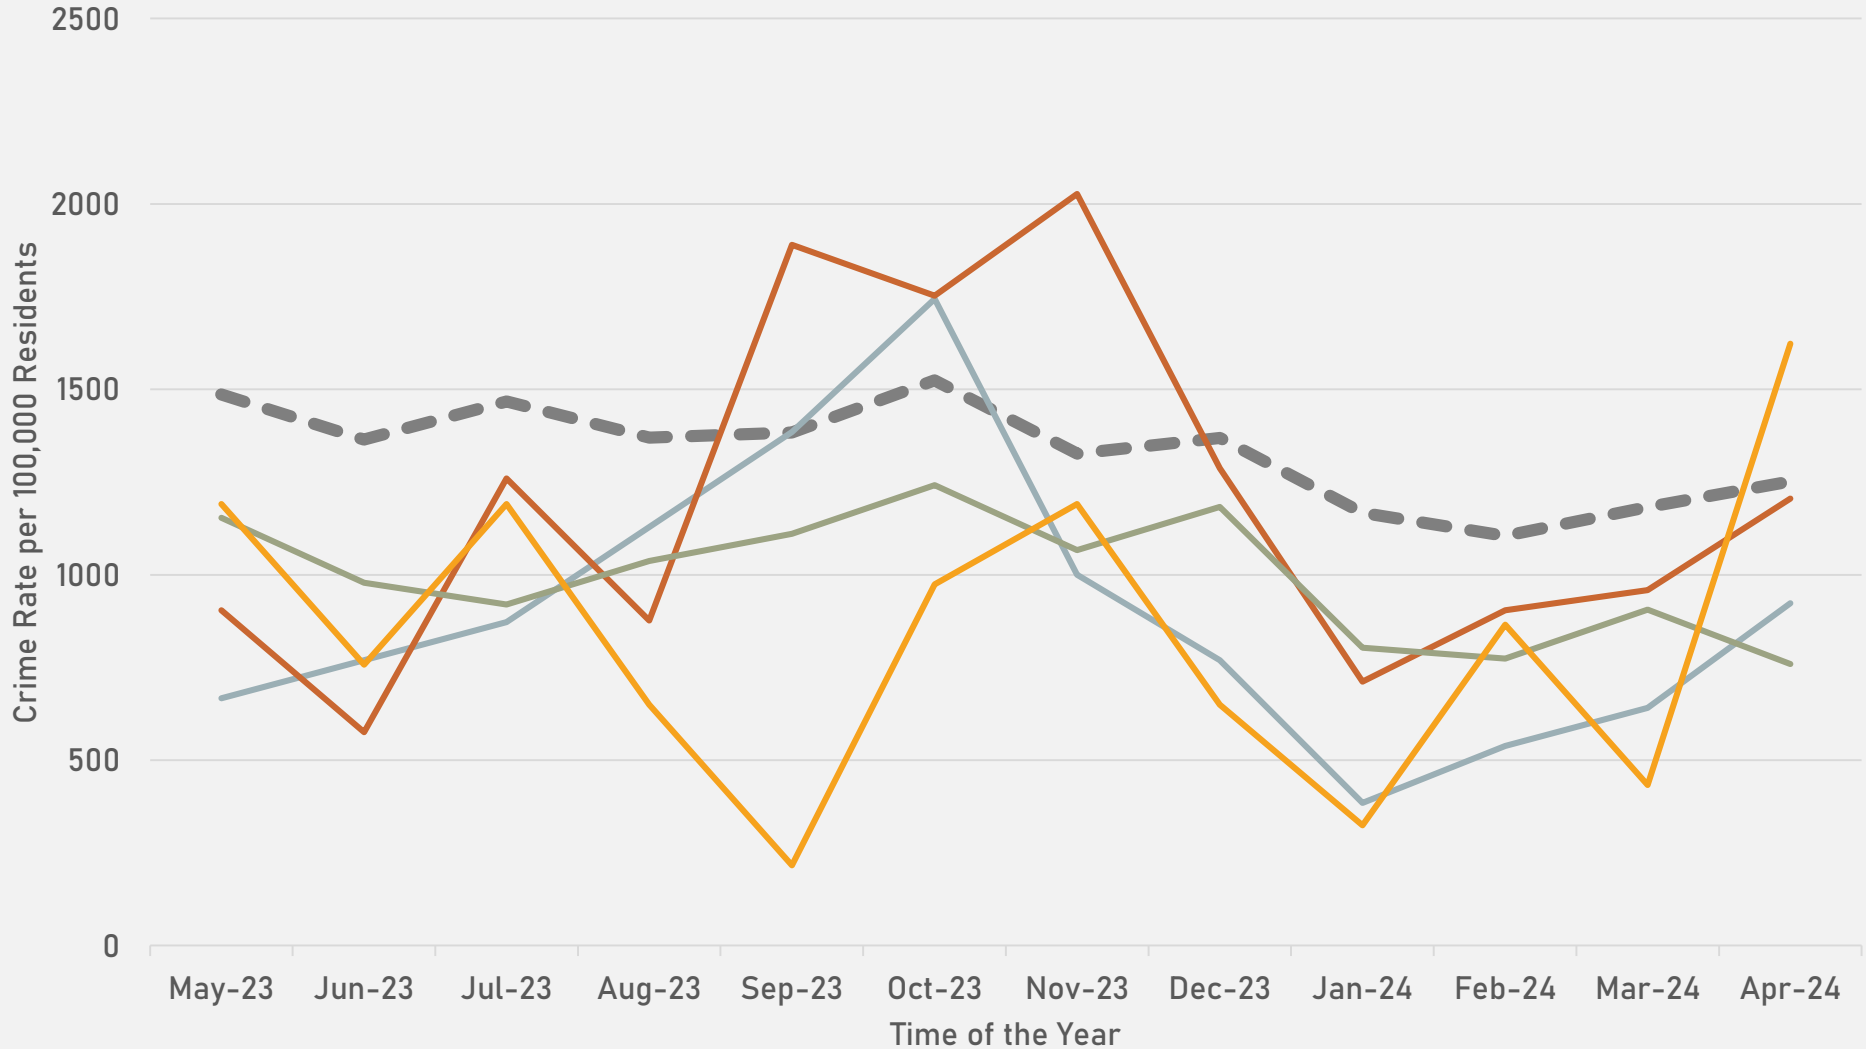

NEIGHBORHOODS VS CITY CRIME RATE OVER THE PAST YEAR

City Crime Rate
Skinker-DeBaliviere Crime Rate
DeBaliviere Place Crime Rate
West End Crime Rate
Visitation Park Crime Rate