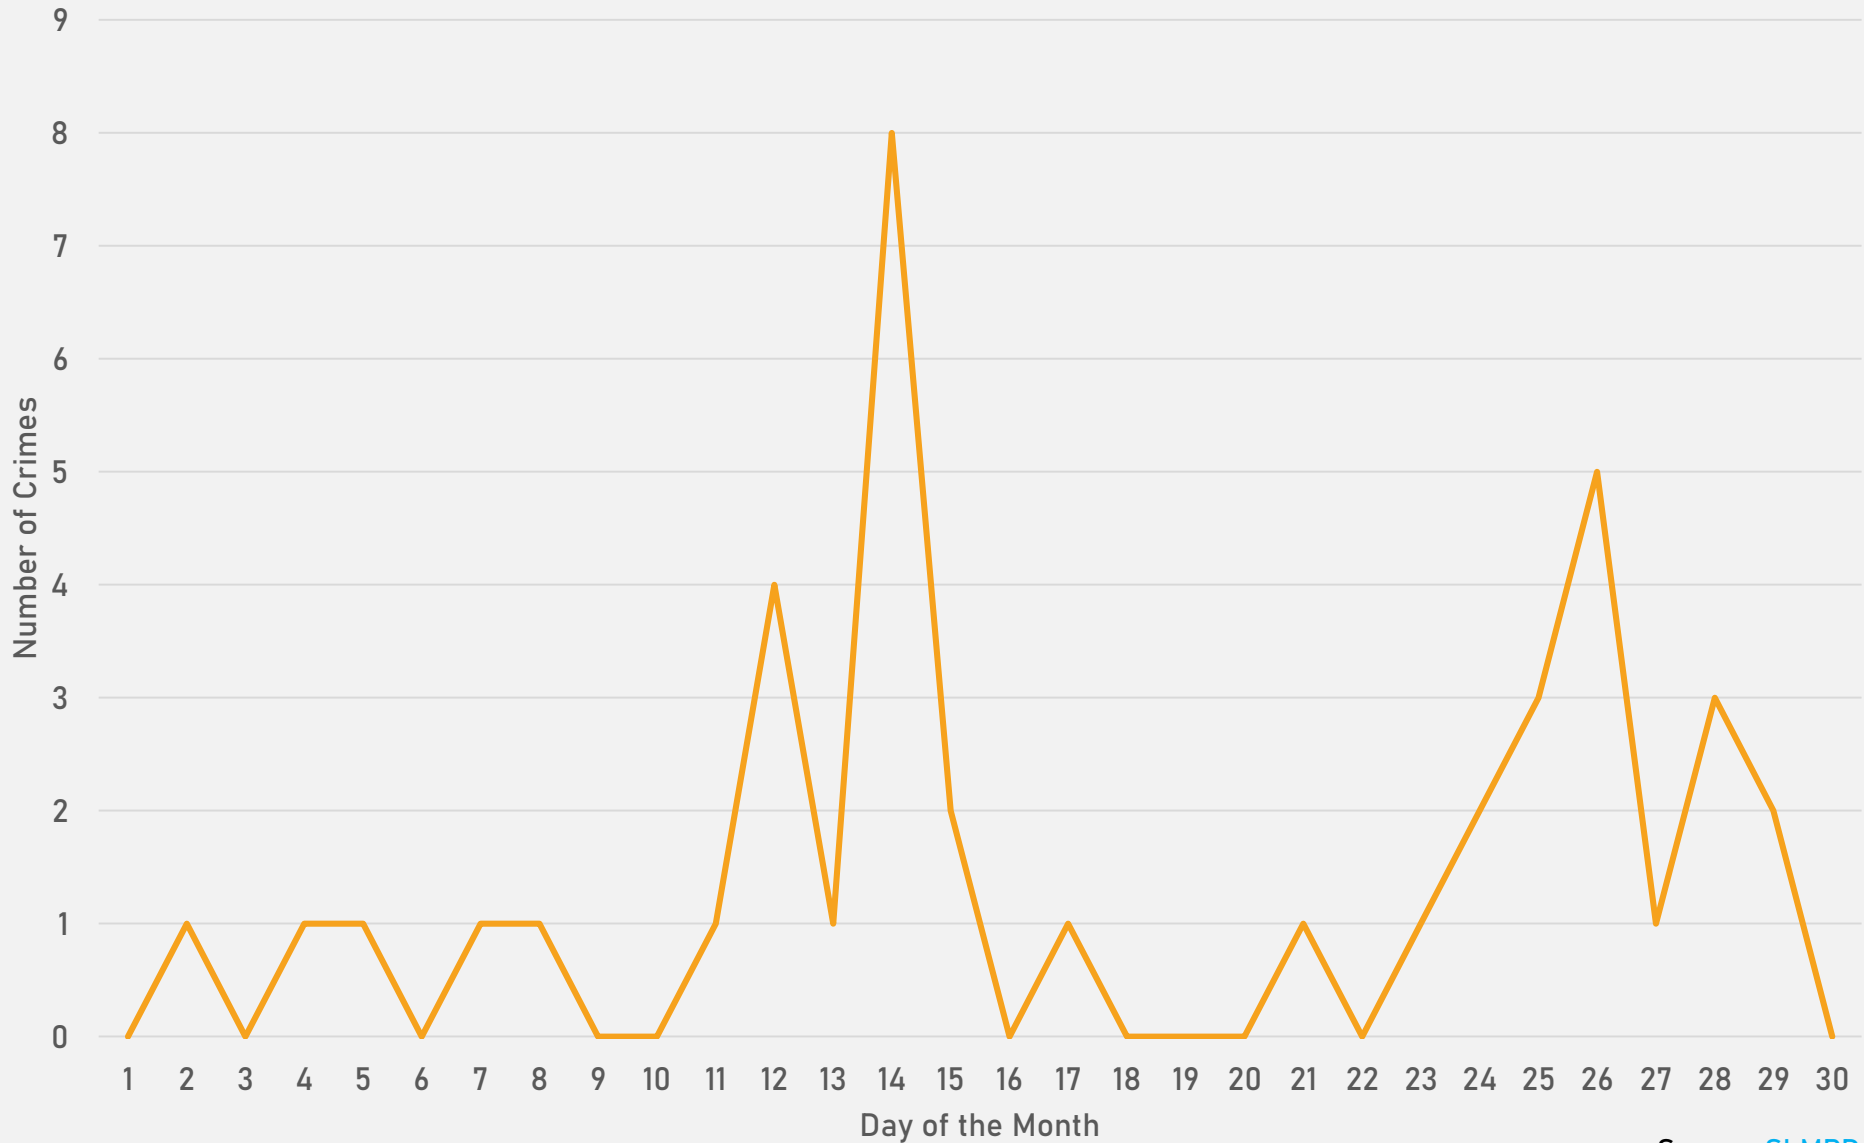

SKINKER-DEBALIVIERE CRIMES BY DAY OF THE MONTH