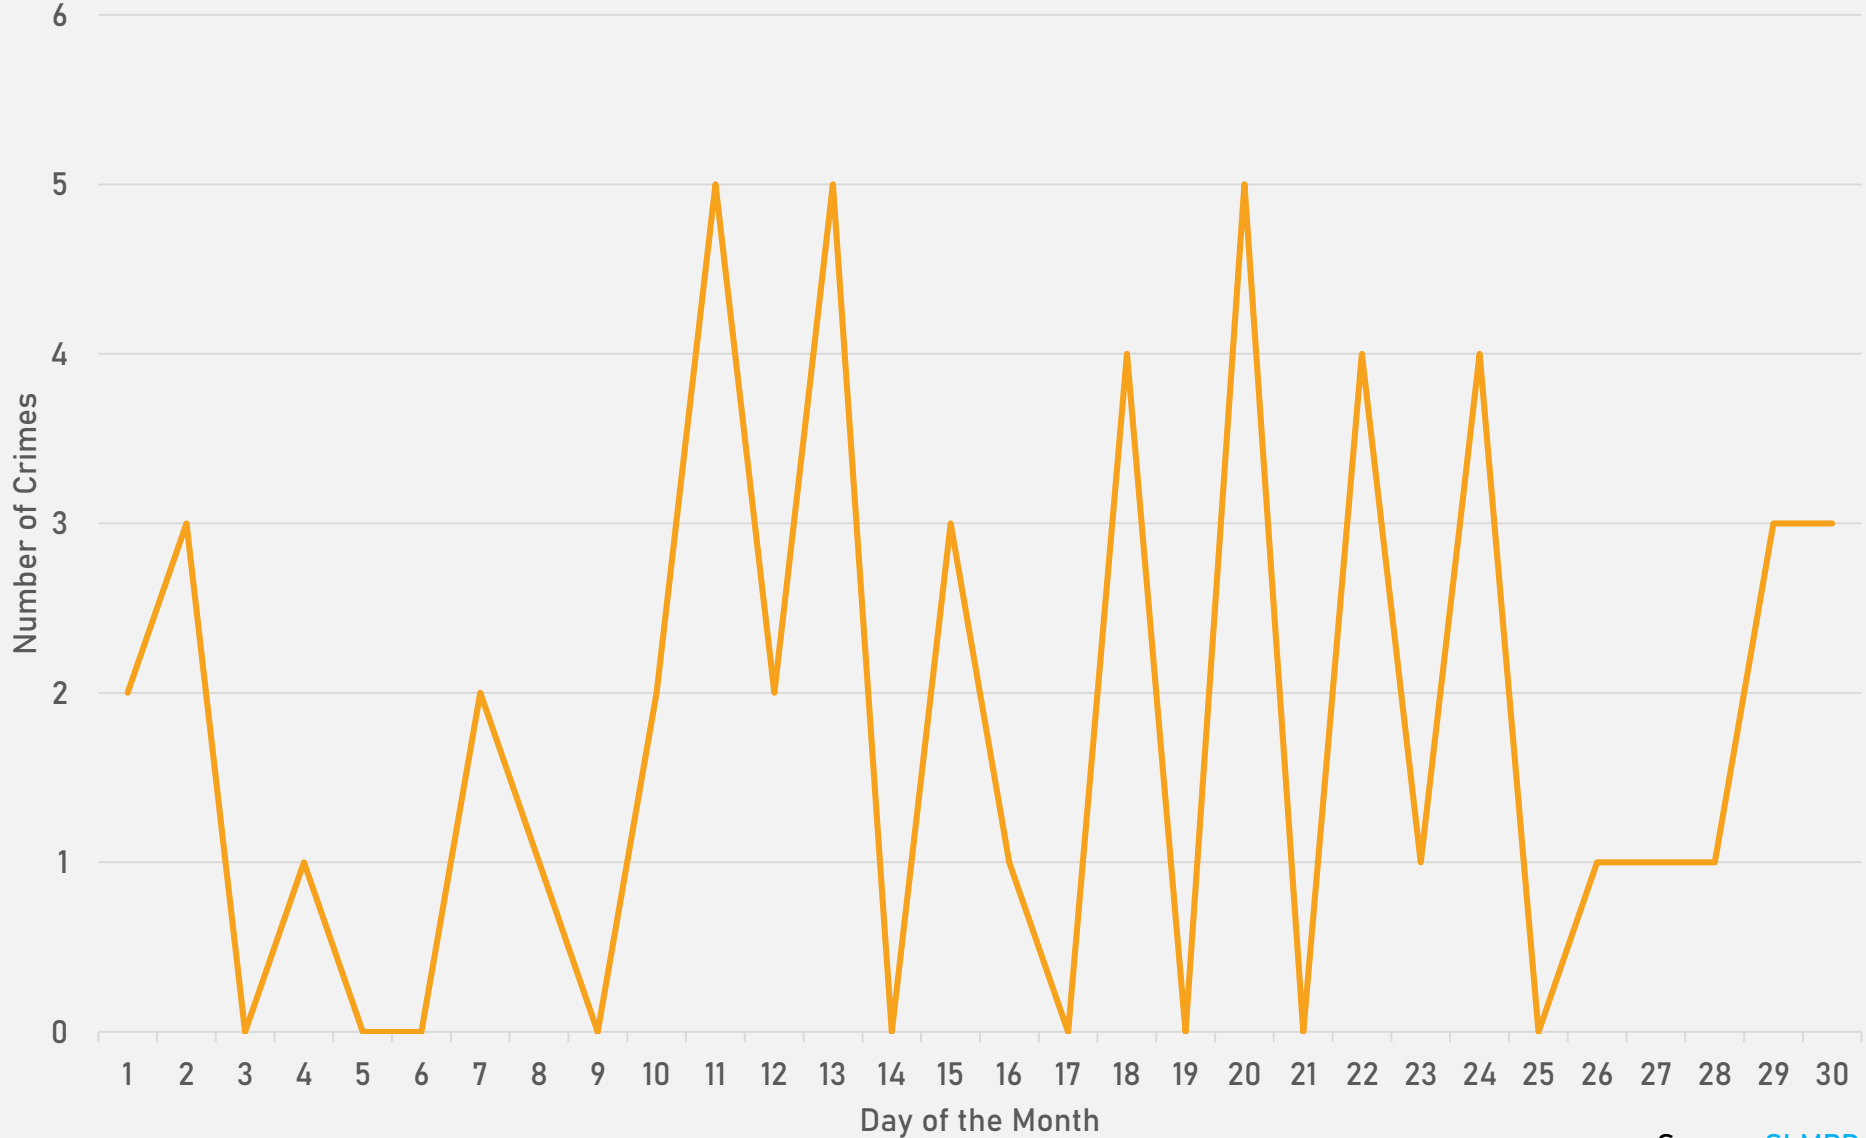

DEBALIVIERE PLACE SUMMARY NOTES

- 44 total crimes in April 2024
 - No change compared to April 2023
 - 10 crimes against persons in April 2024
 - **Up 400%** compared to April 2023 (2 crimes)
- 141 total crimes so far in 2024
 - **Down 24%** compared to this time in 2023 (186 crimes)
 - 23 crimes against persons so far in 2024
 - **Up 188%** compared to this time in 2023 (8 crimes)

- 36 total crimes in April 2024
 - **Up 16%** compared to April 2023 (31 crimes)
 - 4 crimes against persons in April 2024
 - **Down 20%** compared to April 2023 (5 crimes)
- 106 total crimes so far in 2024
 - **Down 34%** compared to this time in 2023 (160 crimes)
 - 6 crimes against persons so far in 2024
 - **Down 40%** compared to this time in 2023 (10 crimes)

- 52 total crimes in April 2024
 - **Down 46%** compared to April 2023 (96 crimes)
 - 9 crimes against persons in April 2024
 - **Down 55%** compared to April 2023 (20 crimes)
- 238 total crimes so far in 2024
 - **Down 30%** compared to this time in 2023 (341 crimes)
 - 44 crimes against persons so far in 2024
 - **Down 27%** compared to this time in 2023 (60 crimes)

WEST END 2023 VS 2024

WEST END CRIMES BY DAY OF THE WEEK

WEST END CRIMES BY TIME OF DAY

WEST END CRIMES BY DAY OF THE MONTH

**VISITATION PARK
NEIGHBORHOOD DETAIL**

VISITATION PARK SUMMARY NOTES

- 15 total crimes in April 2024
 - **Up 7%** compared to April 2023 (14 crimes)
 - 3 crimes against persons in April 2024
 - **Up 50%** compared to April 2023 (2 crimes)
- 35 total crimes so far in 2024
 - **Down 35%** compared to this time in 2023 (54 crimes)
 - 5 crimes against persons so far in 2024
 - **Down 64%** compared to this time in 2023 (14 crimes)