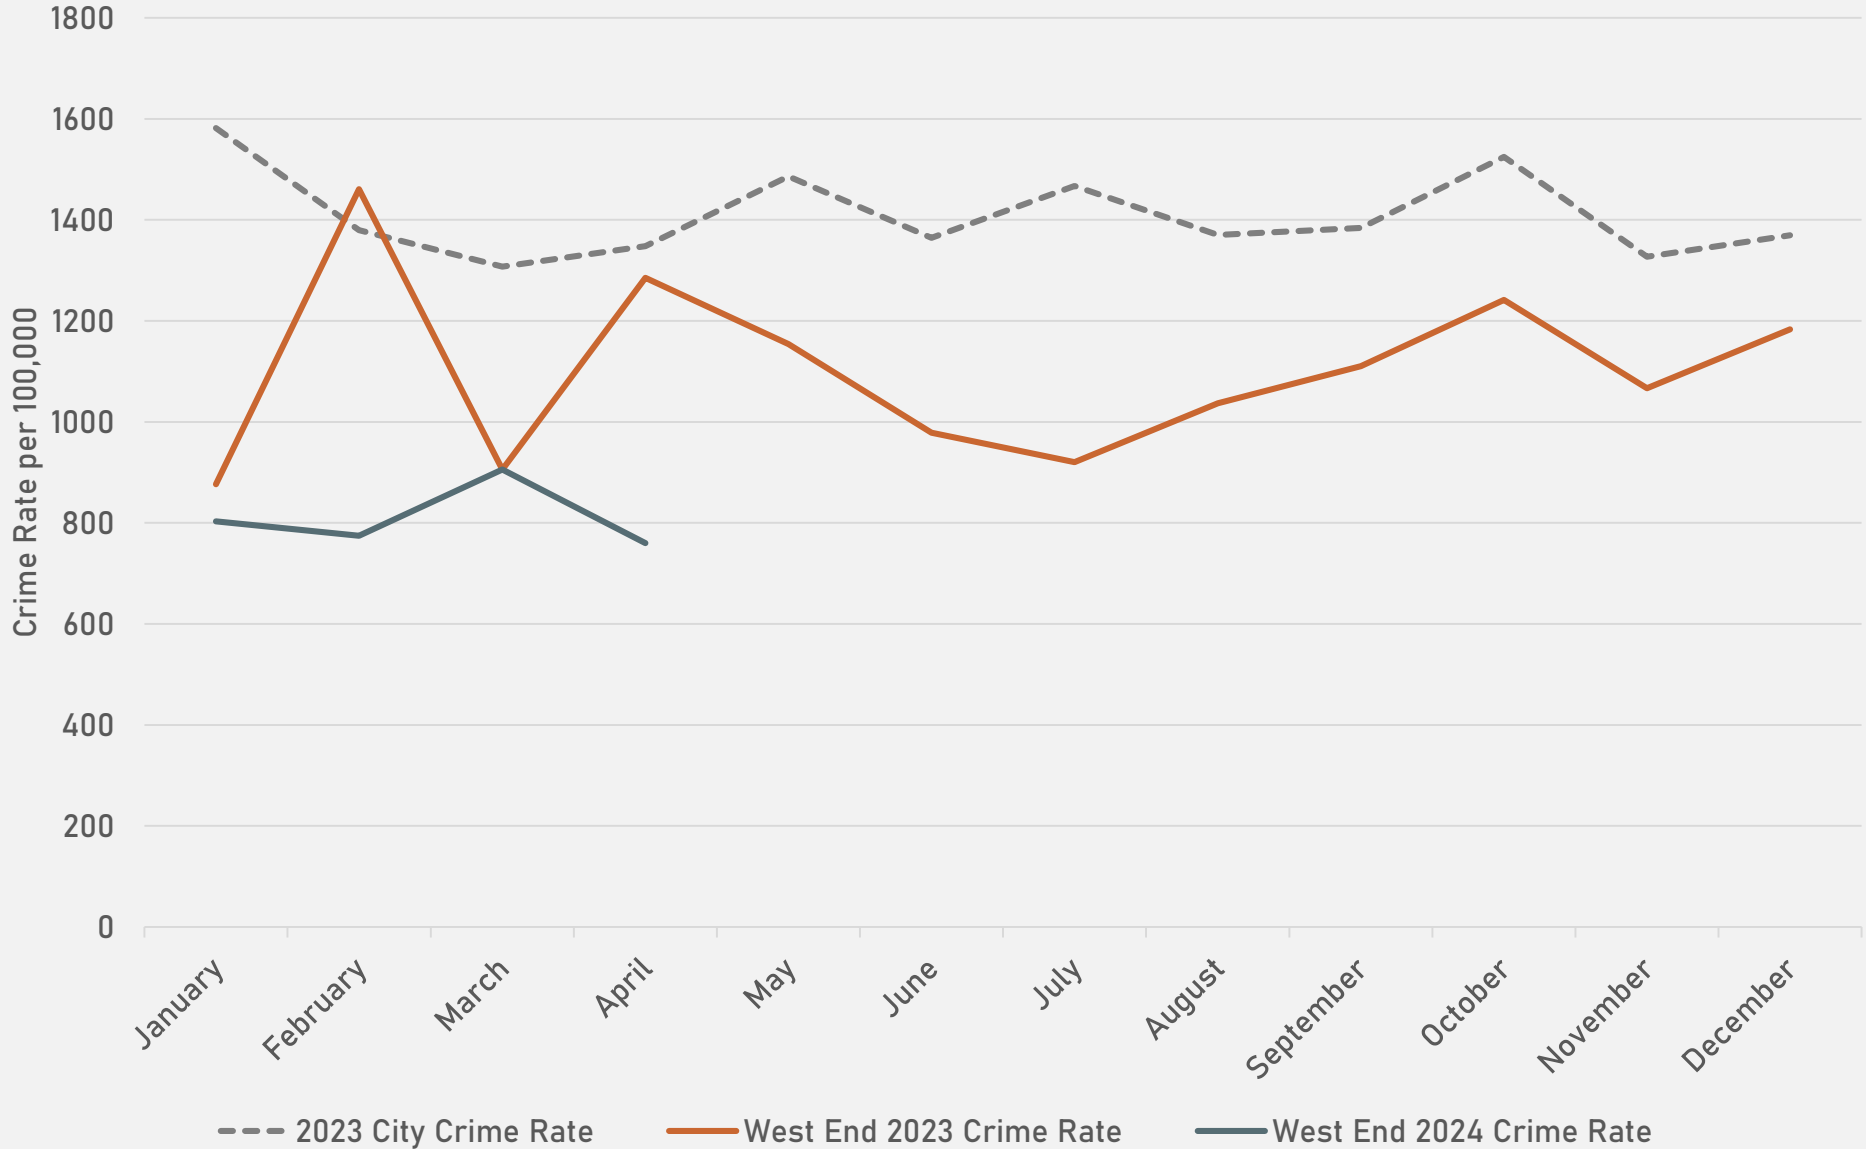

WEST END YEAR TO YEAR COMPARISON

2023

Crimes	Jan	Feb	Mar	Apr	May	Jun	Jul	Aug	Sep	Oct	Nov	Dec	Total
Aggravated Assault	1	7	2	7-1	9	8	6	6	2	11	7	3	68
Arson	0	1	0	0	0	0	1	0	0	1	0	0	3
Burglary	4	7	3	7+1	3	5	1	4	3	3	3	4	48
Homicide	0	0	0	0	0	1	0	0	0	0	0	0	1
Larceny	12	19	15	20	12	6	7	16	20	17	9	14	167
Motor Vehicle Theft	12	15	11	6+3	7	10	7	9	9	6	14	12	121
Robbery	0	1	0	0	3	3	0	3	0	1	1	3	15
Total	29	50	31	43	34	33	22	38	34	39	34	36	323

2024

Crimes	Jan	Feb	Mar	Apr	Total
Aggravated Assault	4	3	2	7	16
Arson	1	0	1	0	2
Burglary	3	0	3	1	7
Homicide	1	0	0	1	2
Larceny	14	14	11	11	50
Motor Vehicle Theft	4	5	3	1	13
Robbery	0	4	4	5	13
Total	27	26	24	26	103

WEST END 2023 VS 2024