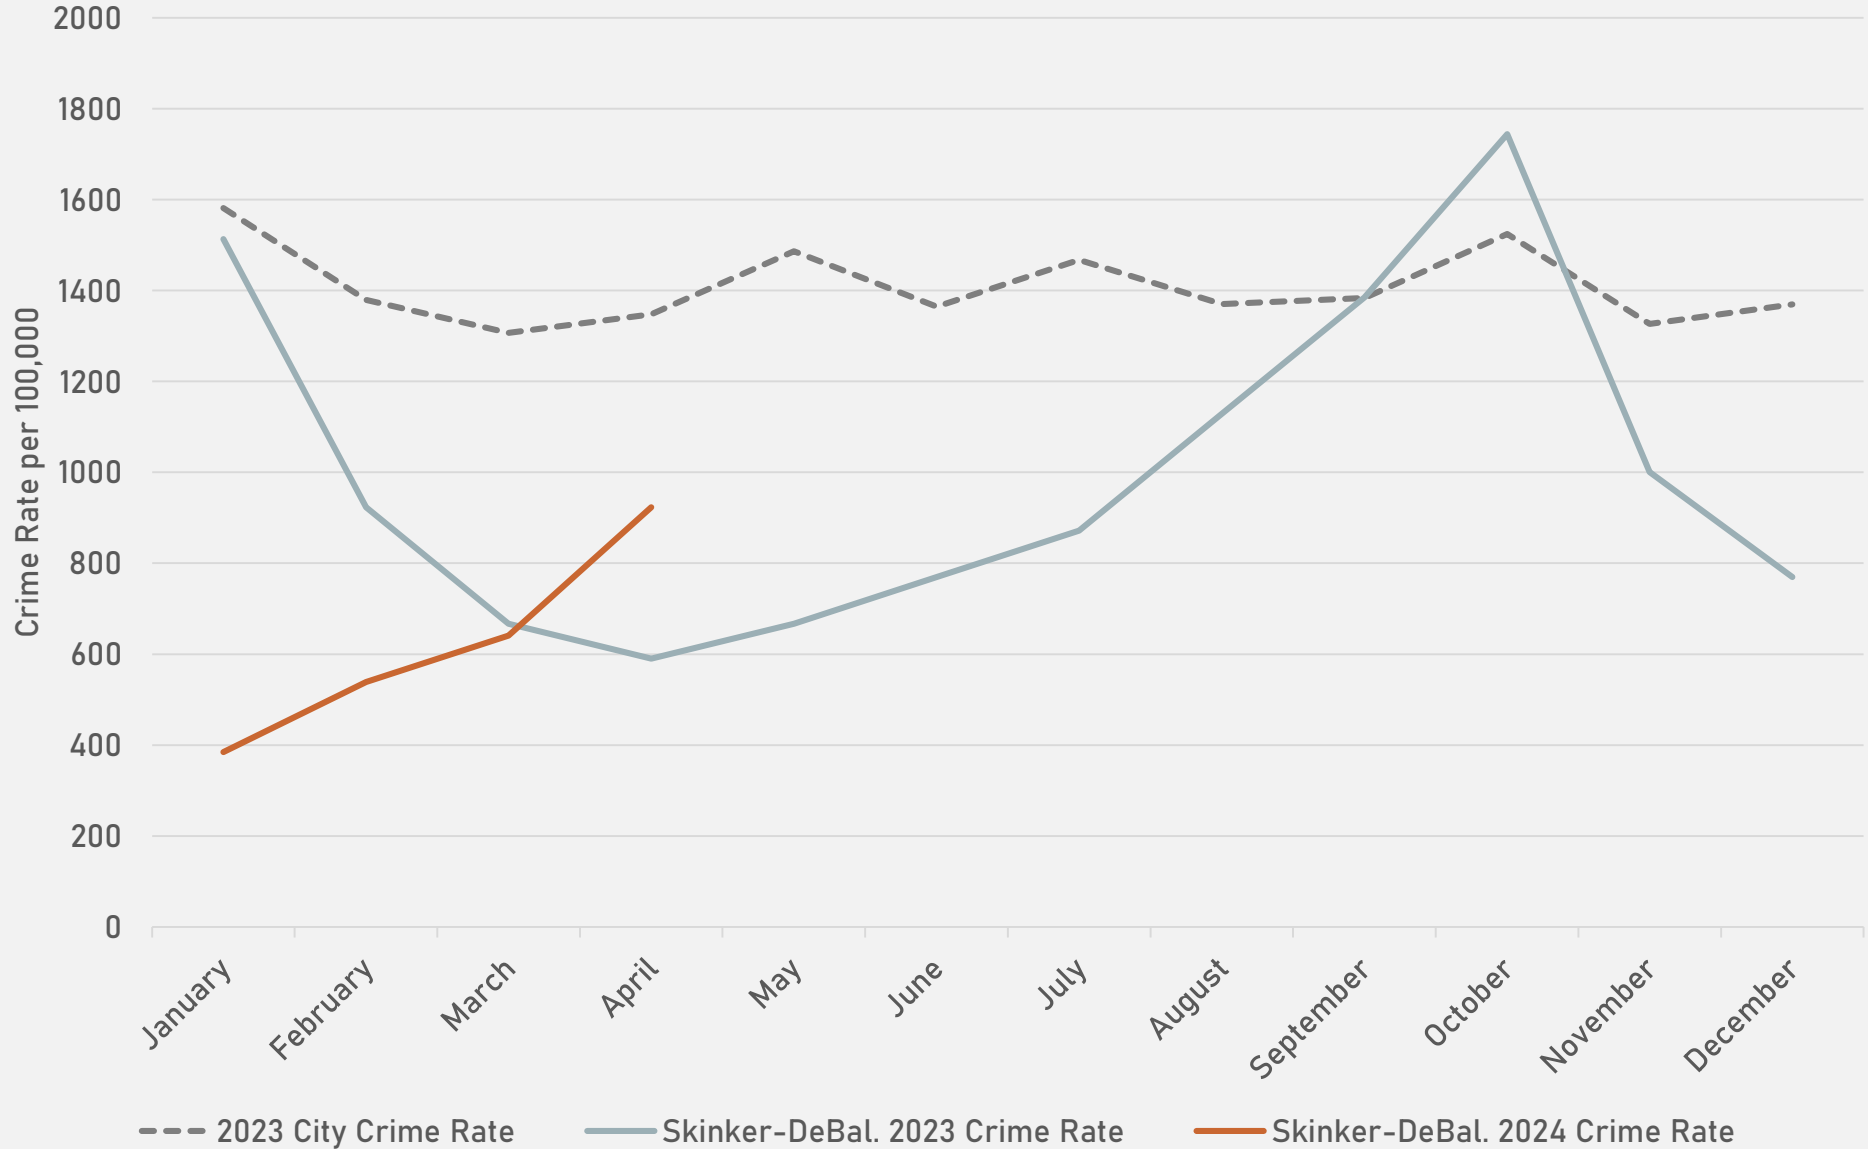

SKINKER-DEBALIVIERE YEAR TO YEAR COMPARISON

2023

Crimes	Jan	Feb	Mar	Apr	May	Jun	Jul	Aug	Sep	Oct	Nov	Dec	Total
Aggravated Assault	0	1	0	4	2	1	1	0	0	1	2	0	12
Arson	0	0	0	0	0	0	0	0	1	0	0	0	1
Burglary	2	2	1	1	0	1	0	3	2	1	1	2	16
Homicide	1	0	0	0	0	0	0	1	0	0	0	0	2
Larceny	17	10	8	6	8	9	9	15	15	21	10	9	137
Motor Vehicle Theft	9	2	3	0	6	4	9	2	4	9	4	2	54
Robbery	0	1	0	0	0	0	0	1	0	0	0	0	2
Total	29	16	12	11	16	15	19	22	22	32	17	13	224

2024

Crimes	Jan	Feb	Mar	Apr	Total
Aggravated Assault	0	1	0	1	2
Arson	0	0	0	0	0
Burglary	2	0	1	2	5
Homicide	0	0	0	0	0
Larceny	4	6	10	9	29
Motor Vehicle Theft	3	2	1	4	10
Robbery	0	0	1	1	2
Total	9	9	13	17	48

SKINKER-DEBALIVIERE 2023 VS 2024