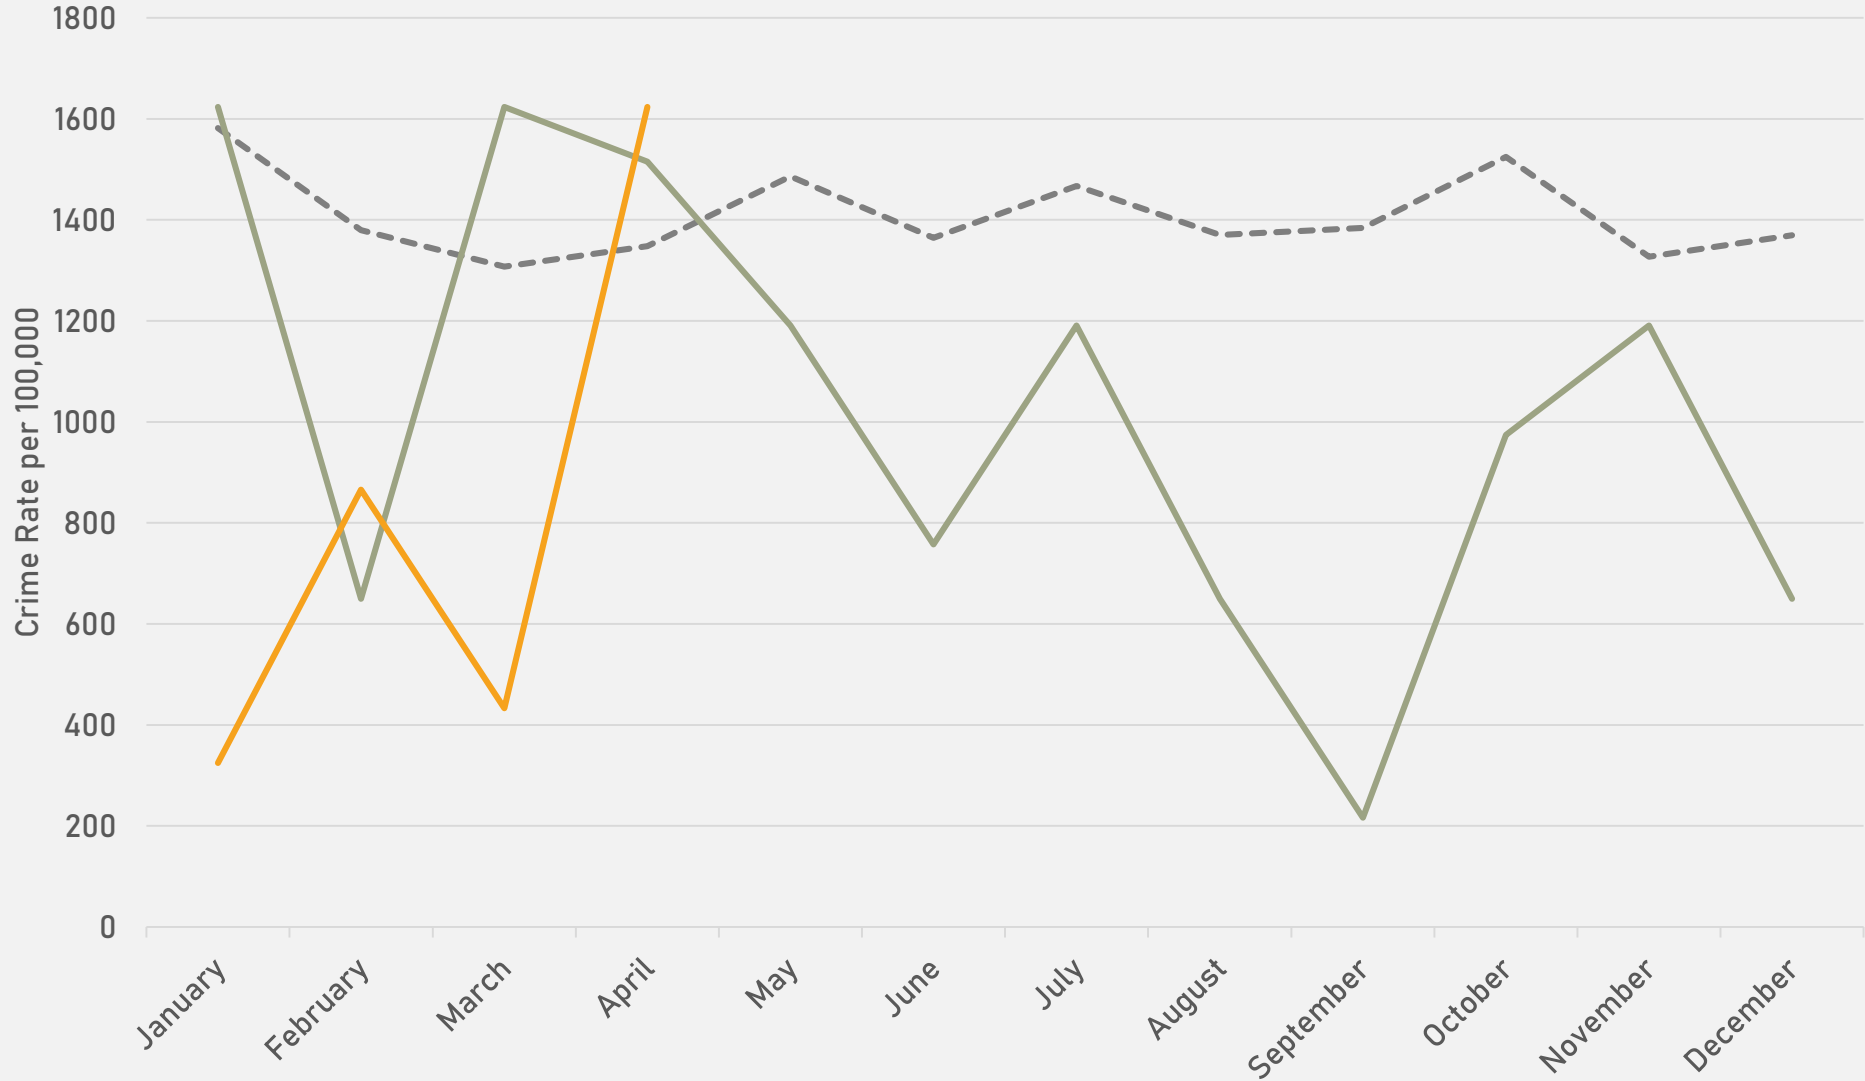

VISITATION PARK YEAR TO YEAR COMPARISON

2023

Crimes	Jan	Feb	Mar	Apr	May	Jun	Jul	Aug	Sep	Oct	Nov	Dec	Total
Aggravated Assault	1	1	0	1	1	4	0	1	0	2	0	0	11
Arson	0	0	0	0	0	0	0	0	0	0	0	0	0
Burglary	1	0	0	0	0	0	1	0	0	0	0	0	2
Homicide	0	0	0	0	0	0	0	0	0	0	0	0	0
Larceny	2	1	6	3	2	0	2	0	2	3	0	1	22
Motor Vehicle Theft	1	0	4	2	2	0	0	0	0	0	1	1	11
Robbery	0	0	0	0	0	0	0	0	0	0	0	1	1
Total	5	2	10	6	5	4	3	1	2	5	1	3	47

2024

Crimes	Jan	Feb	Mar	Apr	Total
Aggravated Assault	1	0	0	2	3
Arson	0	0	0	0	0
Burglary	0	0	0	1	1
Homicide	0	0	0	0	0
Larceny	0	2	0	3	5
Motor Vehicle Theft	0	1	3	1	5
Robbery	0	0	0	0	0
Total	1	3	3	7	14

VISITATION PARK 2023 VS 2024

--- 2023 City Crime Rate   — Vis. Park 2023 Crime Rate   — Vis. Park 2024 Crime Rate