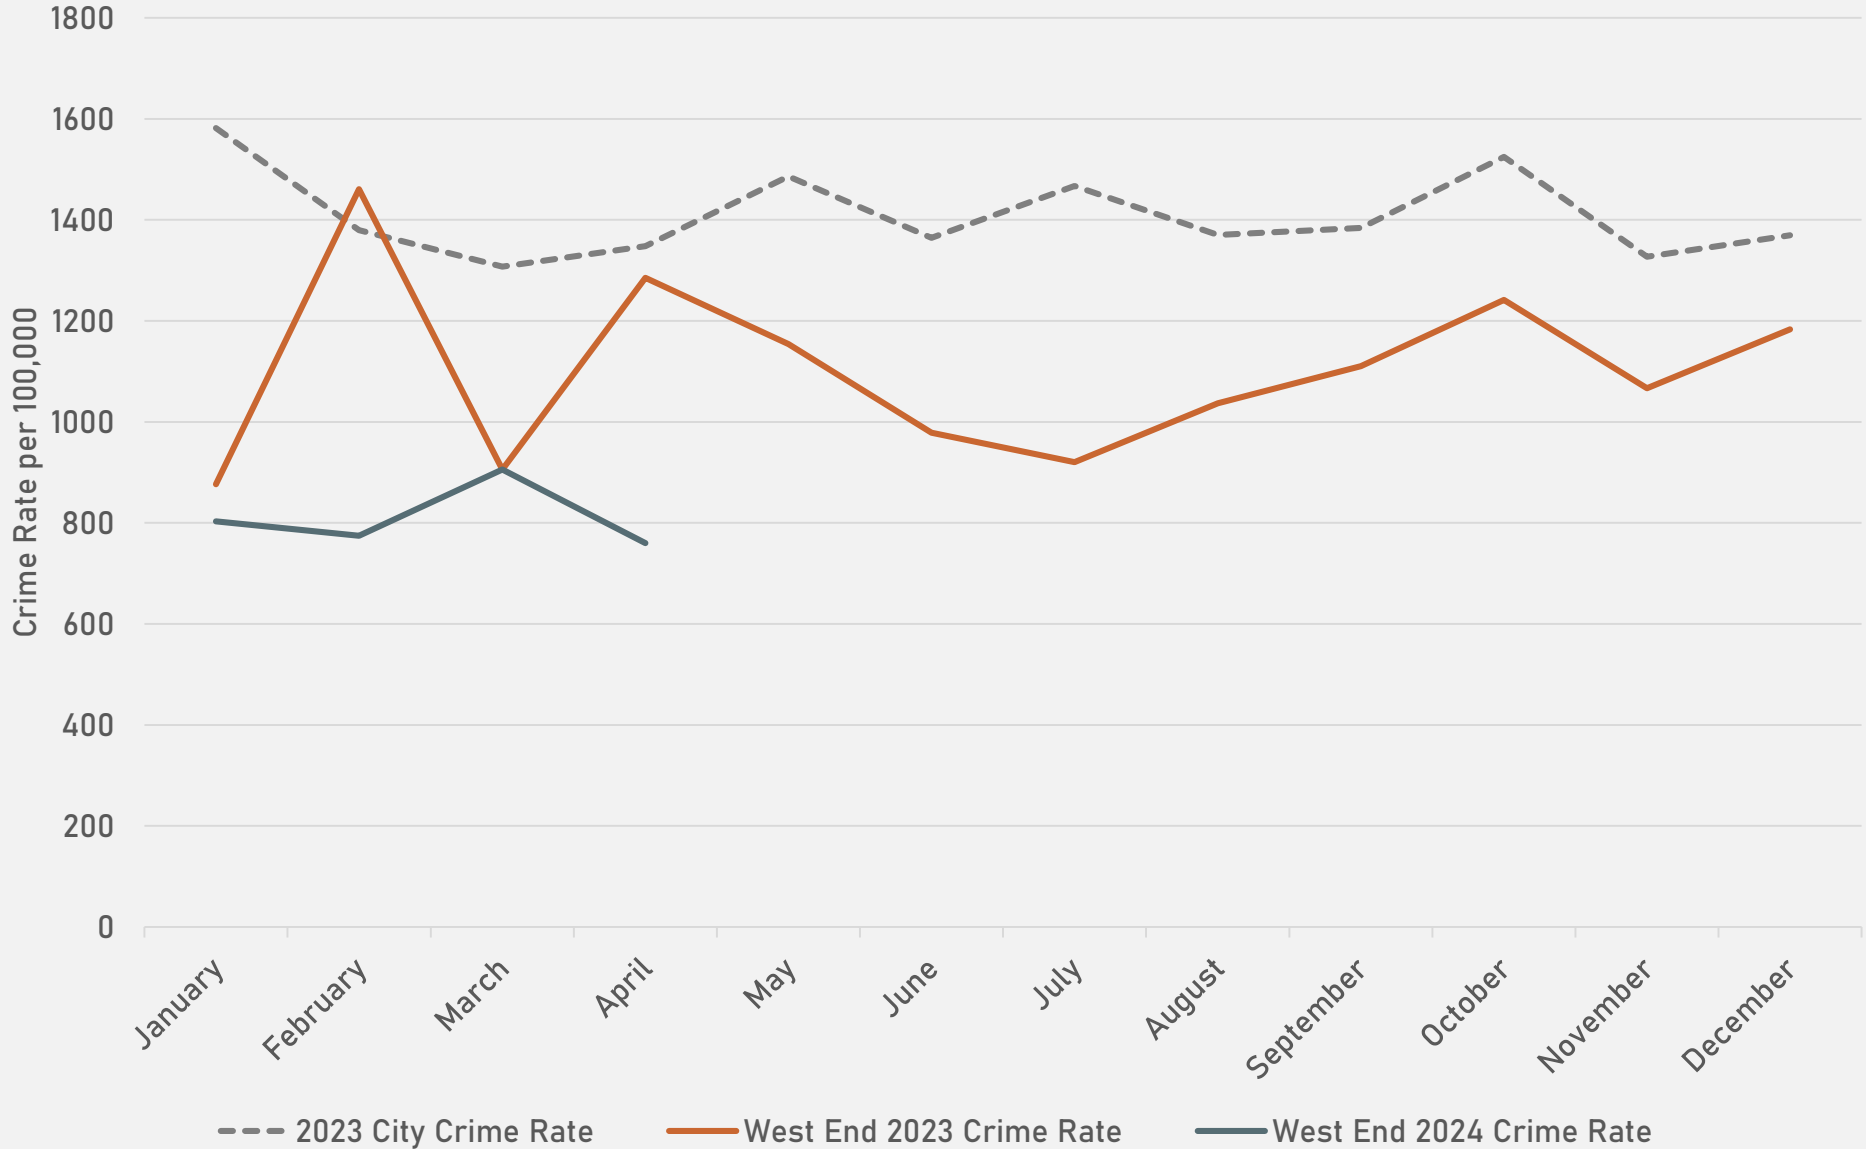

DEBALIVIERE PLACE SUMMARY NOTES

- 44 total crimes in April 2024
 - No change compared to April 2023
 - 10 crimes against persons in April 2024
 - **Up 400%** compared to April 2023 (2 crimes)
- 141 total crimes so far in 2024
 - **Down 24%** compared to this time in 2023 (186 crimes)
 - 23 crimes against persons so far in 2024
 - **Up 188%** compared to this time in 2023 (8 crimes)

- 36 total crimes in April 2024
 - **Up 16%** compared to April 2023 (31 crimes)
 - 4 crimes against persons in April 2024
 - **Down 20%** compared to April 2023 (5 crimes)
- 106 total crimes so far in 2024
 - **Down 34%** compared to this time in 2023 (160 crimes)
 - 6 crimes against persons so far in 2024
 - **Down 40%** compared to this time in 2023 (10 crimes)

- 52 total crimes in April 2024
 - **Down 46%** compared to April 2023 (96 crimes)
 - 9 crimes against persons in April 2024
 - **Down 55%** compared to April 2023 (20 crimes)
- 238 total crimes so far in 2024
 - **Down 30%** compared to this time in 2023 (341 crimes)
 - 44 crimes against persons so far in 2024
 - **Down 27%** compared to this time in 2023 (60 crimes)

WEST END 2023 VS 2024

WEST END CRIMES BY DAY OF THE WEEK

WEST END CRIMES BY TIME OF DAY

WEST END CRIMES BY DAY OF THE MONTH

**VISITATION PARK
NEIGHBORHOOD DETAIL**

VISITATION PARK SUMMARY NOTES

- 15 total crimes in April 2024
 - **Up 7%** compared to April 2023 (14 crimes)
 - 3 crimes against persons in April 2024
 - **Up 50%** compared to April 2023 (2 crimes)
- 35 total crimes so far in 2024
 - **Down 35%** compared to this time in 2023 (54 crimes)
 - 5 crimes against persons so far in 2024
 - **Down 64%** compared to this time in 2023 (14 crimes)