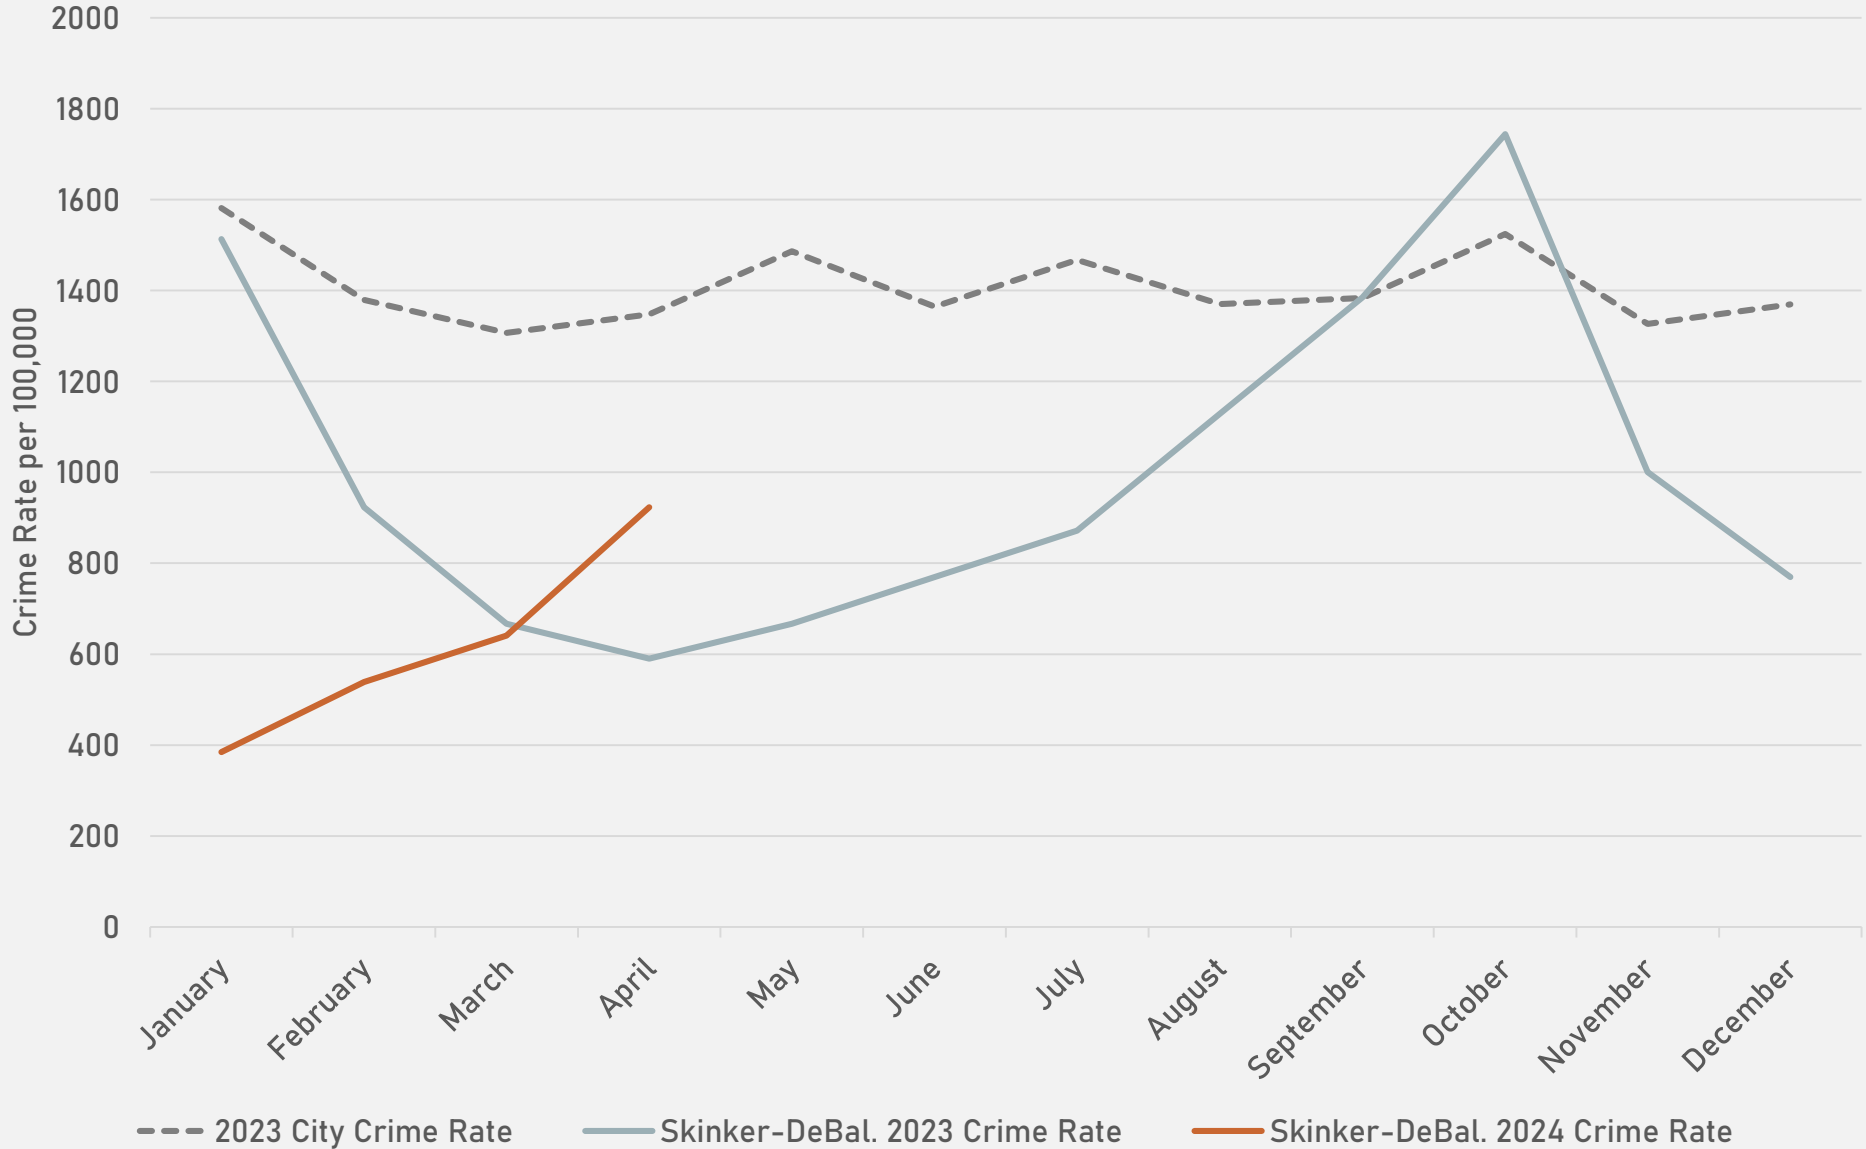

## DEBALIVIERE PLACE SUMMARY NOTES

- 44 total crimes in April 2024
  - No change compared to April 2023
  - 10 crimes against persons in April 2024
    - **Up 400%** compared to April 2023 (2 crimes)
- 141 total crimes so far in 2024
  - **Down 24%** compared to this time in 2023 (186 crimes)
  - 23 crimes against persons so far in 2024
    - **Up 188%** compared to this time in 2023 (8 crimes)

# SKINKER-DEBALIVIERE SUMMARY NOTES

- 36 total crimes in April 2024
  - **Up 16%** compared to April 2023 (31 crimes)
  - 4 crimes against persons in April 2024
    - **Down 20%** compared to April 2023 (5 crimes)
- 106 total crimes so far in 2024
  - **Down 34%** compared to this time in 2023 (160 crimes)
  - 6 crimes against persons so far in 2024
    - **Down 40%** compared to this time in 2023 (10 crimes)

# SKINKER-DEBALIVIERE YEAR TO YEAR COMPARISON

2023

Crimes	Jan	Feb	Mar	Apr	May	Jun	Jul	Aug	Sep	Oct	Nov	Dec	Total
Aggravated Assault	0	1	0	4	2	1	1	0	0	1	2	0	12
Arson	0	0	0	0	0	0	0	0	1	0	0	0	1
Burglary	2	2	1	1	0	1	0	3	2	1	1	2	16
Homicide	1	0	0	0	0	0	0	1	0	0	0	0	2
Larceny	17	10	8	6	8	9	9	15	15	21	10	9	137
Motor Vehicle Theft	9	2	3	0	6	4	9	2	4	9	4	2	54
Robbery	0	1	0	0	0	0	0	1	0	0	0	0	2
<b>Total</b>	<b>29</b>	<b>16</b>	<b>12</b>	<b>11</b>	<b>16</b>	<b>15</b>	<b>19</b>	<b>22</b>	<b>22</b>	<b>32</b>	<b>17</b>	<b>13</b>	<b>224</b>

# SKINKER-DEBALIVIERE 2023 VS 2024