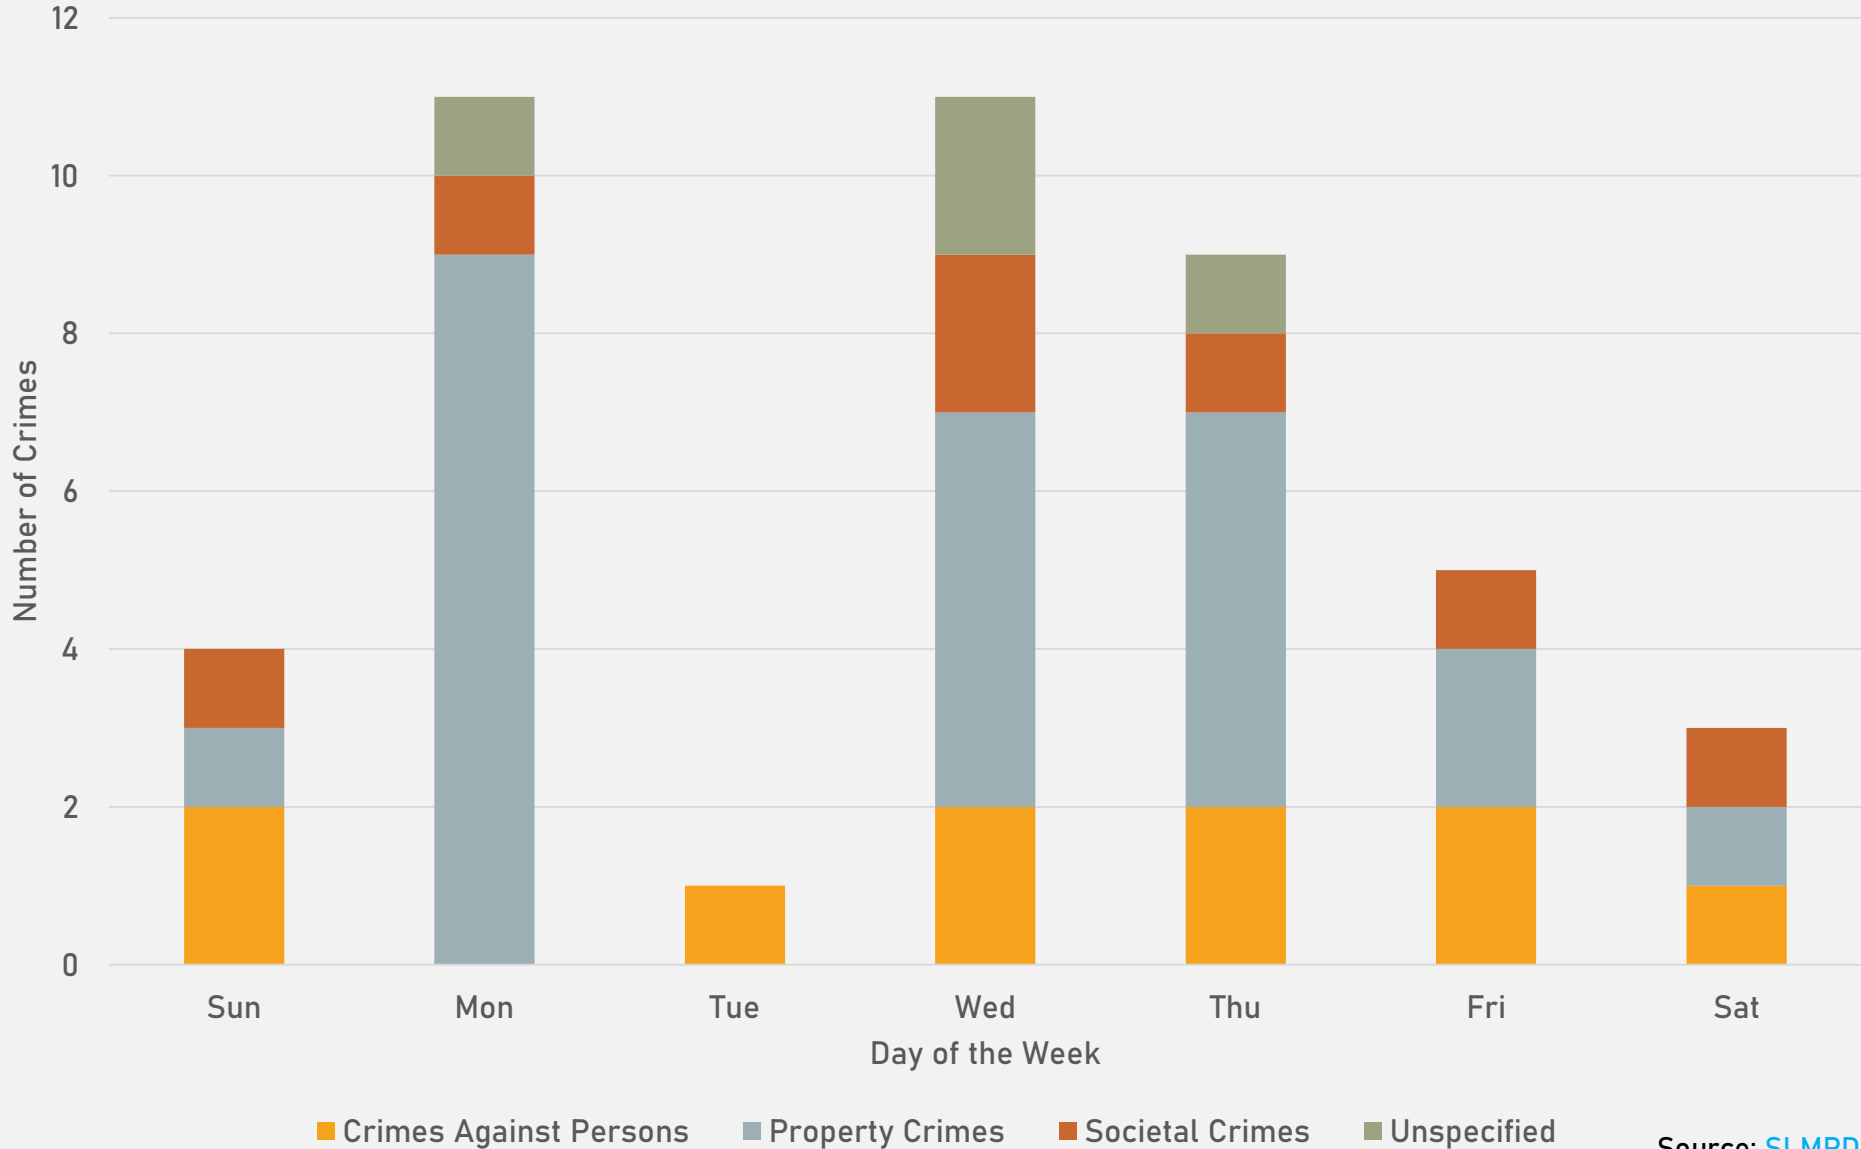

DEBALIVIERE PLACE CRIMES BY DAY OF THE WEEK