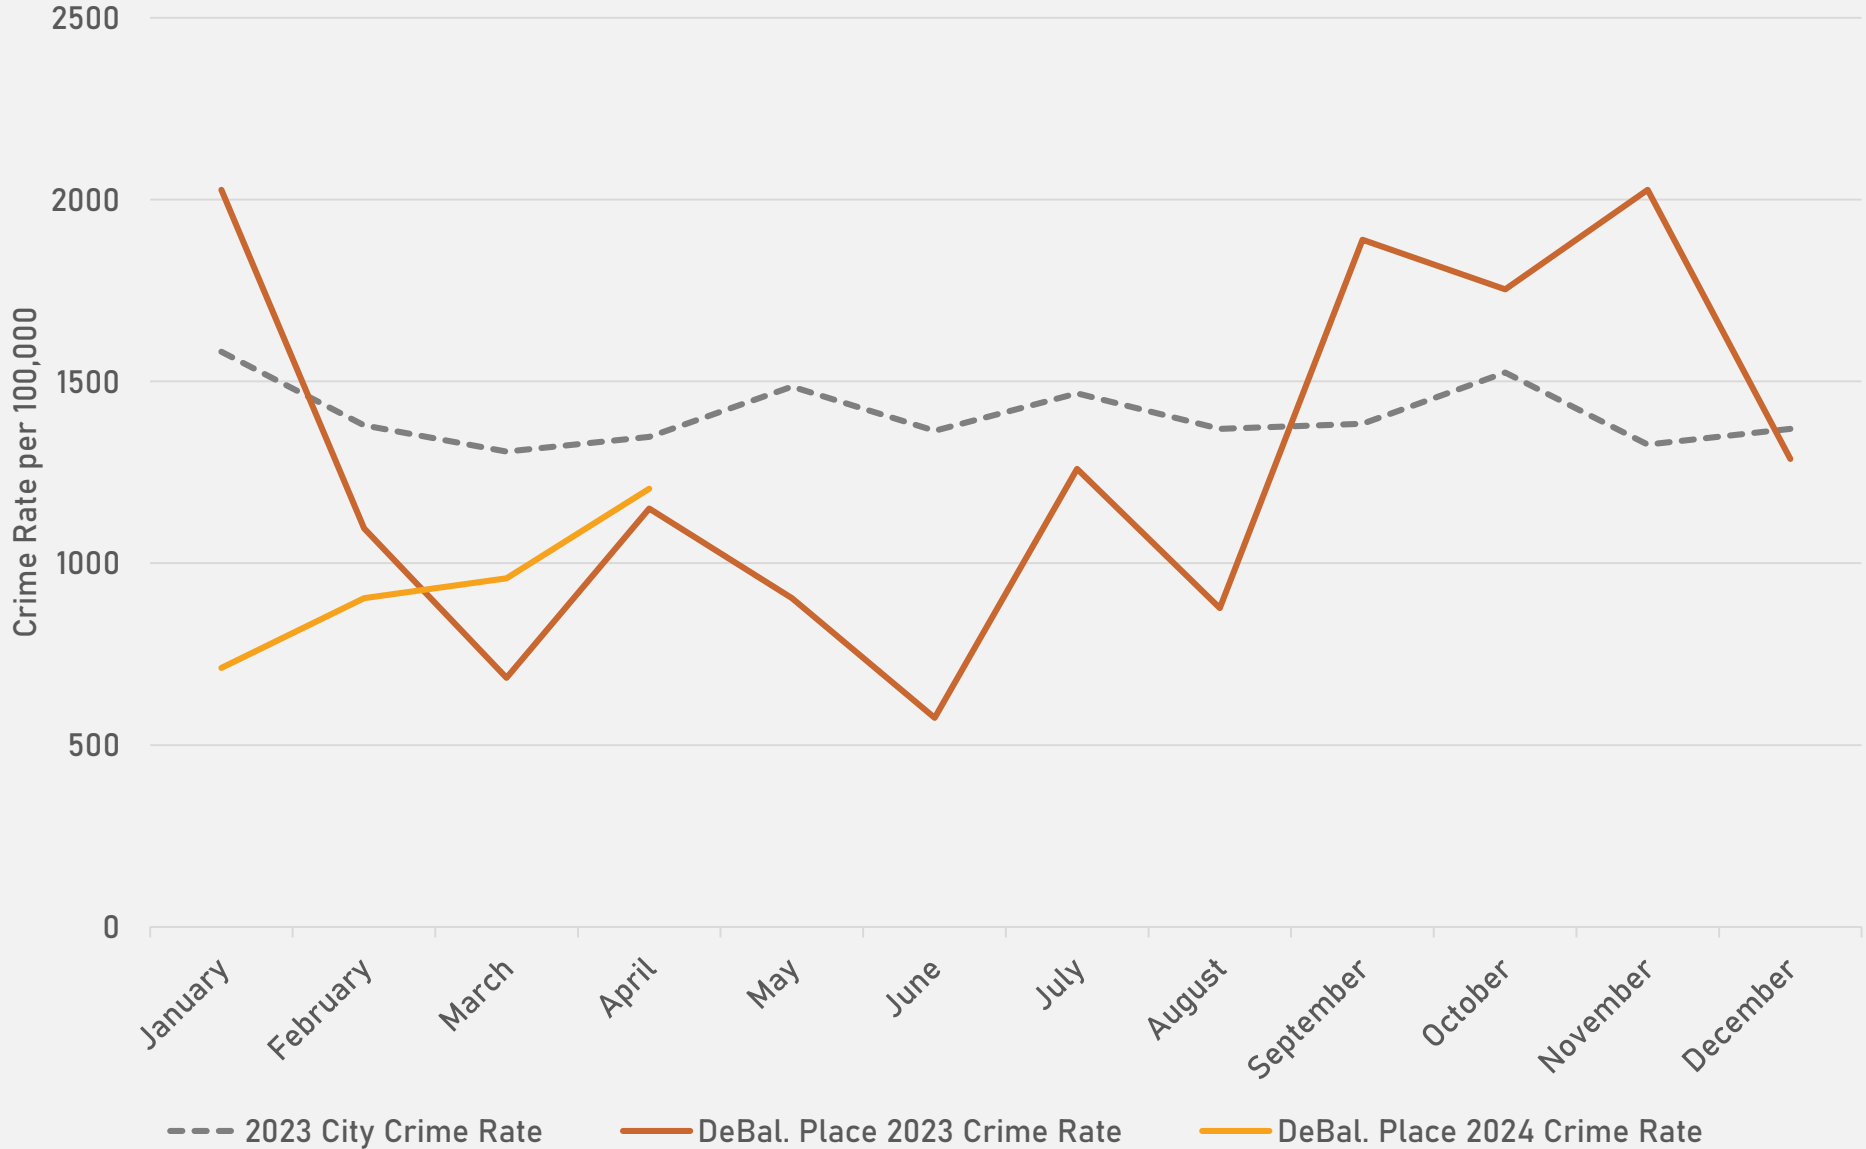

## DEBALIVIERE PLACE SUMMARY NOTES

- 44 total crimes in April 2024
  - No change compared to April 2023
  - 10 crimes against persons in April 2024
    - **Up 400%** compared to April 2023 (2 crimes)
- 141 total crimes so far in 2024
  - **Down 24%** compared to this time in 2023 (186 crimes)
  - 23 crimes against persons so far in 2024
    - **Up 188%** compared to this time in 2023 (8 crimes)

# DEBALIVIERE PLACE YEAR TO YEAR COMPARISON

2023

Crimes	Jan	Feb	Mar	Apr	May	Jun	Jul	Aug	Sep	Oct	Nov	Dec	Total
Aggravated Assault	2	0	0	1	1	3	1	0	2	0	1	0	11
Arson	0	0	0	0	0	0	0	0	0	0	0	0	0
Burglary	1	1	1	4	0	2	2	2	3	2	2	0	20
Homicide	0	0	0	0	0	0	0	0	0	0	0	0	0
Larceny	28	12	10	19	9	5	9	12	20	16	22	12	174
Motor Vehicle Theft	17	7	2	3	5	4	14	4	13	19	7	8	103
Robbery	1	2	0	0	0	0	4	0	0	3	2	2	14
<b>Total</b>	<b>49</b>	<b>22</b>	<b>13</b>	<b>27</b>	<b>15</b>	<b>14</b>	<b>30</b>	<b>18</b>	<b>38</b>	<b>40</b>	<b>34</b>	<b>22</b>	<b>322</b>

# DEBALIVIERE PLACE 2023 VS 2024

# SKINKER-DEBALIVIERE SUMMARY NOTES

- 36 total crimes in April 2024
  - **Up 16%** compared to April 2023 (31 crimes)
  - 4 crimes against persons in April 2024
    - **Down 20%** compared to April 2023 (5 crimes)
- 106 total crimes so far in 2024
  - **Down 34%** compared to this time in 2023 (160 crimes)
  - 6 crimes against persons so far in 2024
    - **Down 40%** compared to this time in 2023 (10 crimes)