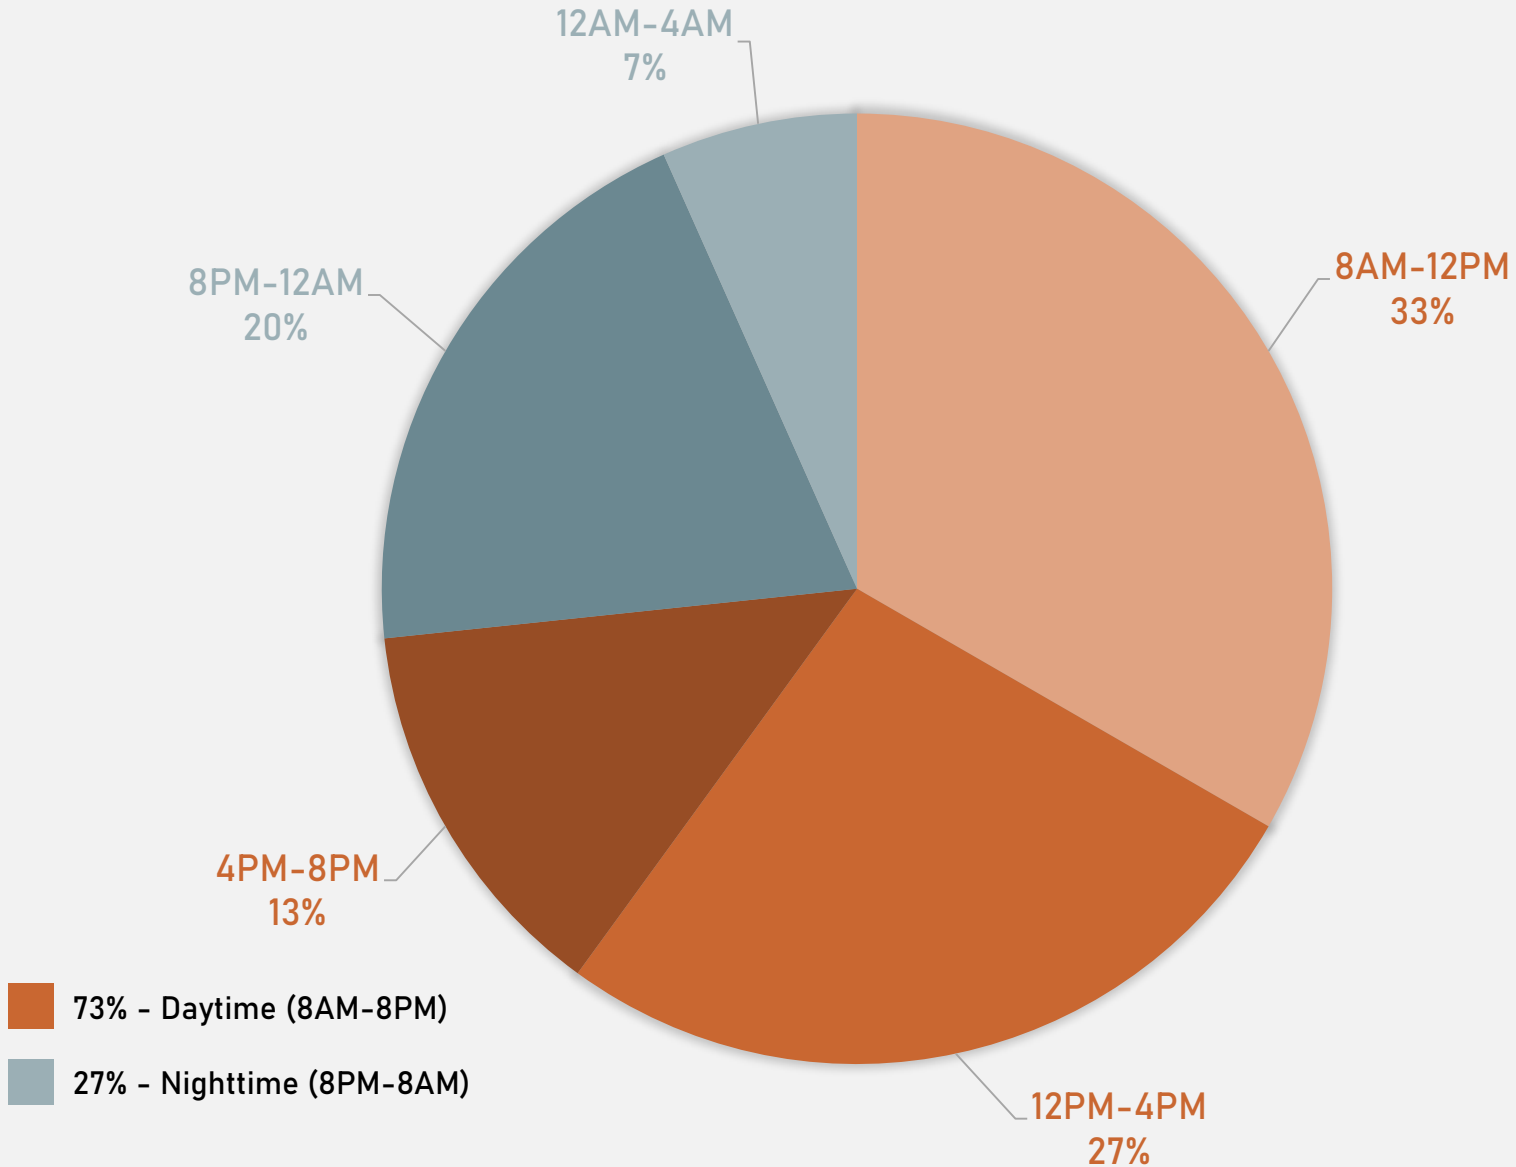

VISITATION PARK CRIMES BY TIME OF DAY