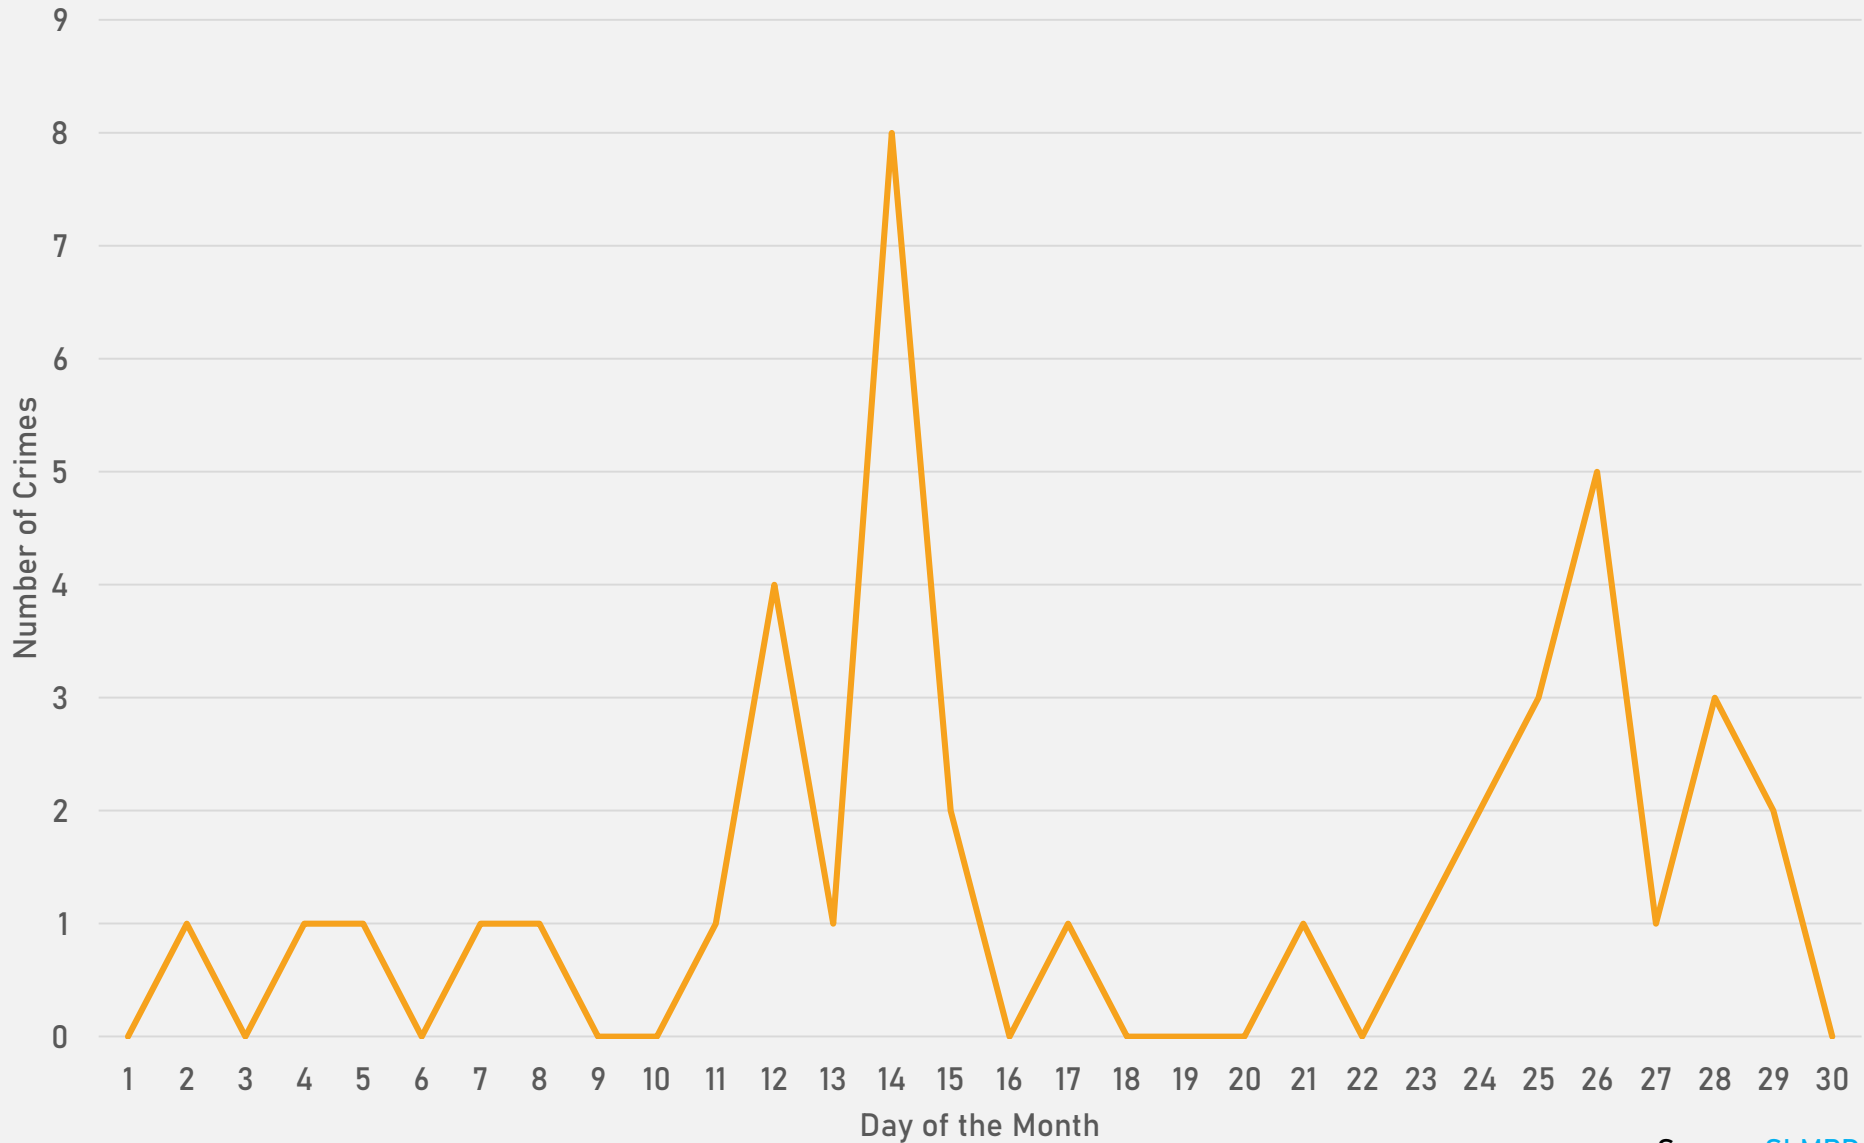

DEBALIVIERE PLACE SUMMARY NOTES

- 44 total crimes in April 2024
 - No change compared to April 2023
 - 10 crimes against persons in April 2024
 - **Up 400%** compared to April 2023 (2 crimes)
- 141 total crimes so far in 2024
 - **Down 24%** compared to this time in 2023 (186 crimes)
 - 23 crimes against persons so far in 2024
 - **Up 188%** compared to this time in 2023 (8 crimes)

- 36 total crimes in April 2024
 - **Up 16%** compared to April 2023 (31 crimes)
 - 4 crimes against persons in April 2024
 - **Down 20%** compared to April 2023 (5 crimes)
- 106 total crimes so far in 2024
 - **Down 34%** compared to this time in 2023 (160 crimes)
 - 6 crimes against persons so far in 2024
 - **Down 40%** compared to this time in 2023 (10 crimes)

SKINKER-DEBALIVIERE 2023 VS 2024

SKINKER-DEBALIVIERE CRIMES BY DAY OF THE WEEK

SKINKER-DEBALIVIERE CRIMES BY TIME OF DAY

SKINKER-DEBALIVIERE CRIMES BY DAY OF THE MONTH

**WEST END
NEIGHBORHOOD DETAIL**

WEST END SUMMARY NOTES

- 52 total crimes in April 2024
 - **Down 46%** compared to April 2023 (96 crimes)
 - 9 crimes against persons in April 2024
 - **Down 55%** compared to April 2023 (20 crimes)
- 238 total crimes so far in 2024
 - **Down 30%** compared to this time in 2023 (341 crimes)
 - 44 crimes against persons so far in 2024
 - **Down 27%** compared to this time in 2023 (60 crimes)