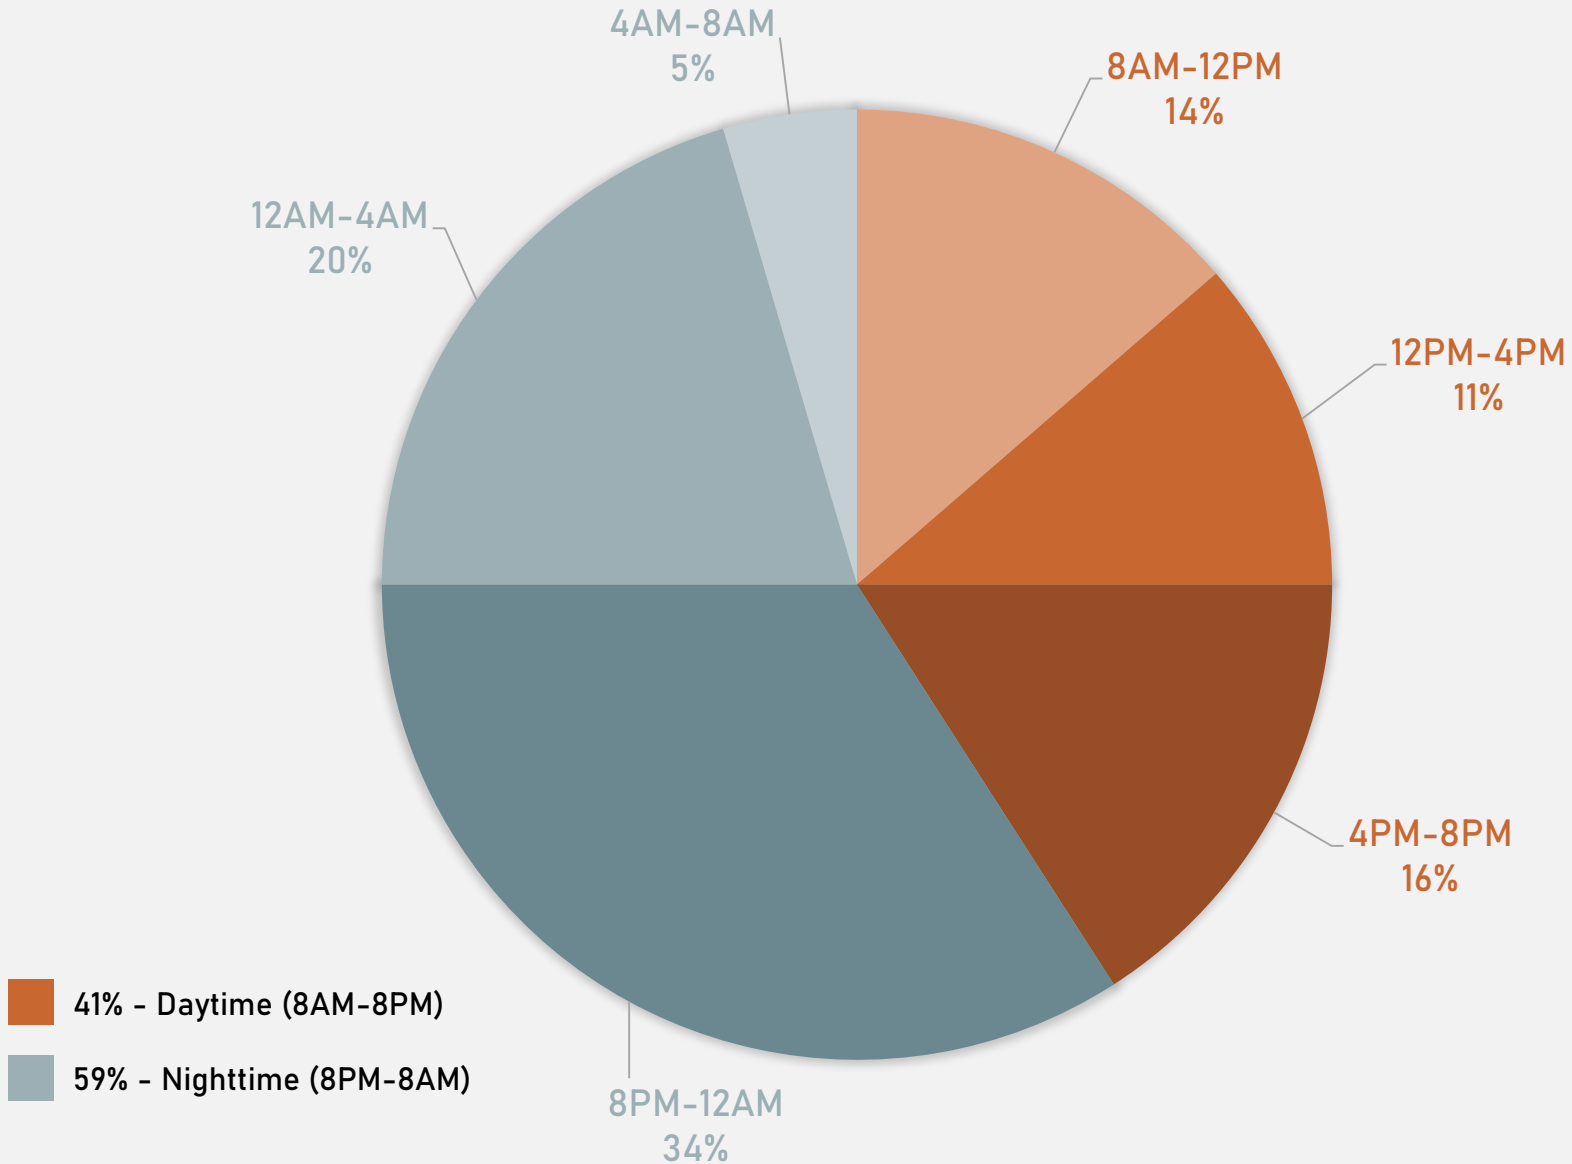

## DEBALIVIERE PLACE SUMMARY NOTES

- 44 total crimes in April 2024
  - No change compared to April 2023
  - 10 crimes against persons in April 2024
    - **Up 400%** compared to April 2023 (2 crimes)
- 141 total crimes so far in 2024
  - **Down 24%** compared to this time in 2023 (186 crimes)
  - 23 crimes against persons so far in 2024
    - **Up 188%** compared to this time in 2023 (8 crimes)

# DEBALIVIERE PLACE 2023 VS 2024

# DEBALIVIERE PLACE CRIMES BY DAY OF THE WEEK

# DEBALIVIERE PLACE CRIMES BY TIME OF DAY