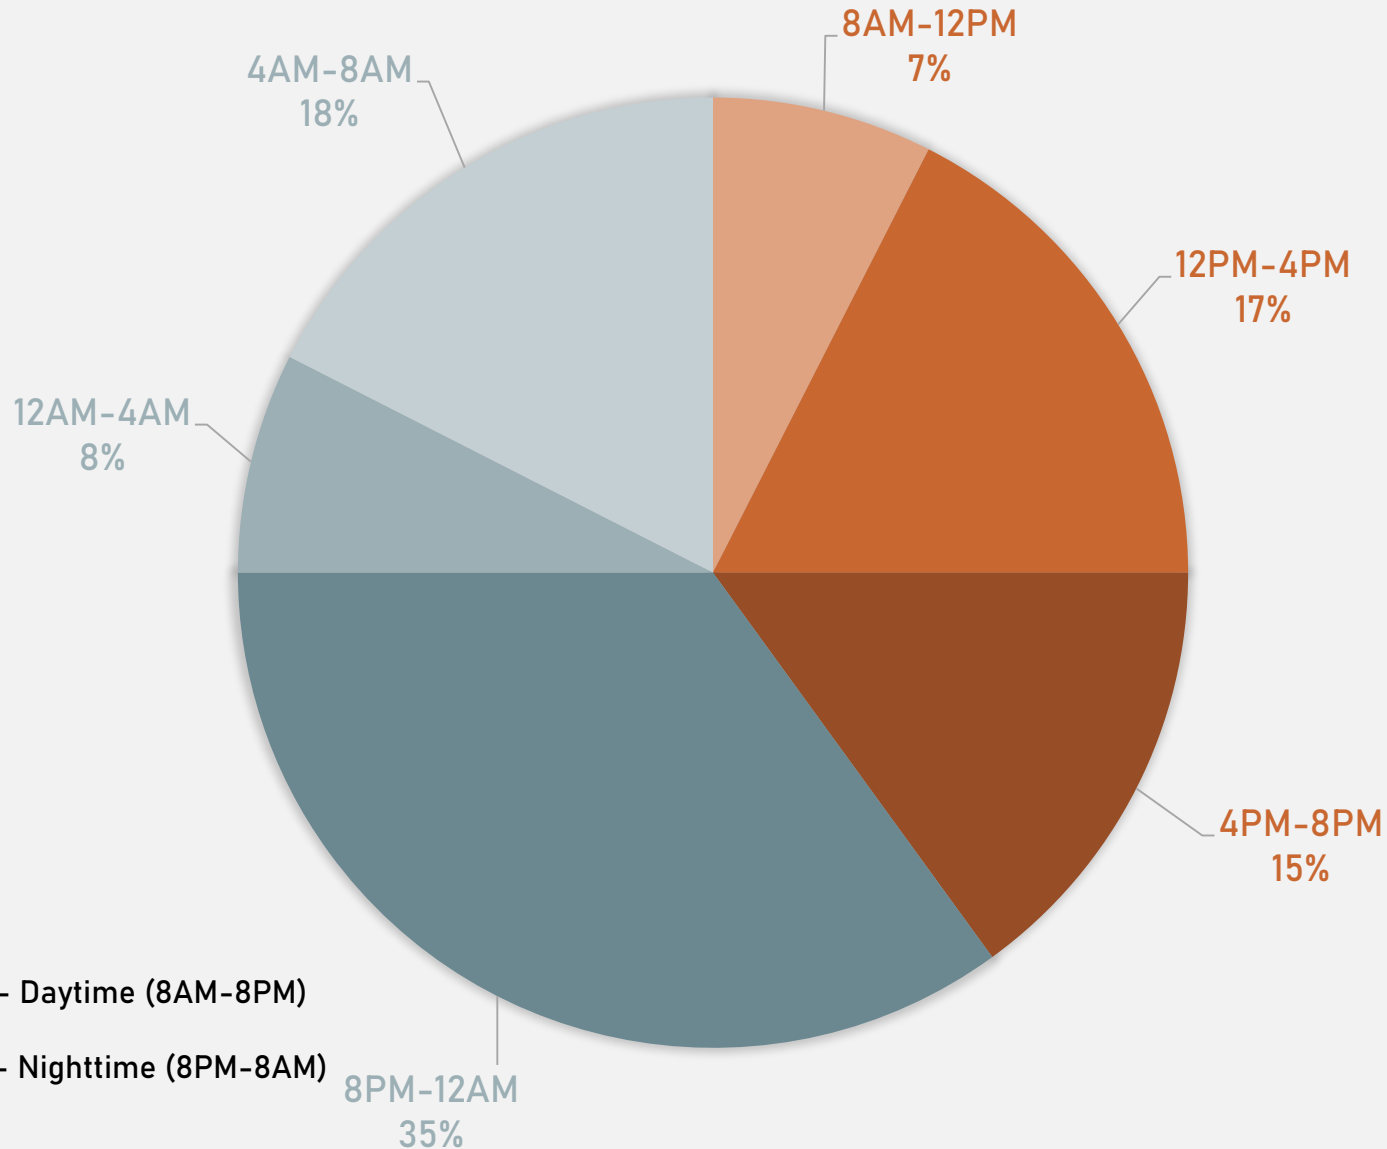

# SKINKER-DEBALIVIERE SUMMARY NOTES

- 36 total crimes in April 2024
  - **Up 16%** compared to April 2023 (31 crimes)
  - 4 crimes against persons in April 2024
    - **Down 20%** compared to April 2023 (5 crimes)
- 106 total crimes so far in 2024
  - **Down 34%** compared to this time in 2023 (160 crimes)
  - 6 crimes against persons so far in 2024
    - **Down 40%** compared to this time in 2023 (10 crimes)

# SKINKER-DEBALIVIERE 2023 VS 2024

# SKINKER-DEBALIVIERE CRIMES BY DAY OF THE WEEK

# SKINKER-DEBALIVIERE CRIMES BY TIME OF DAY