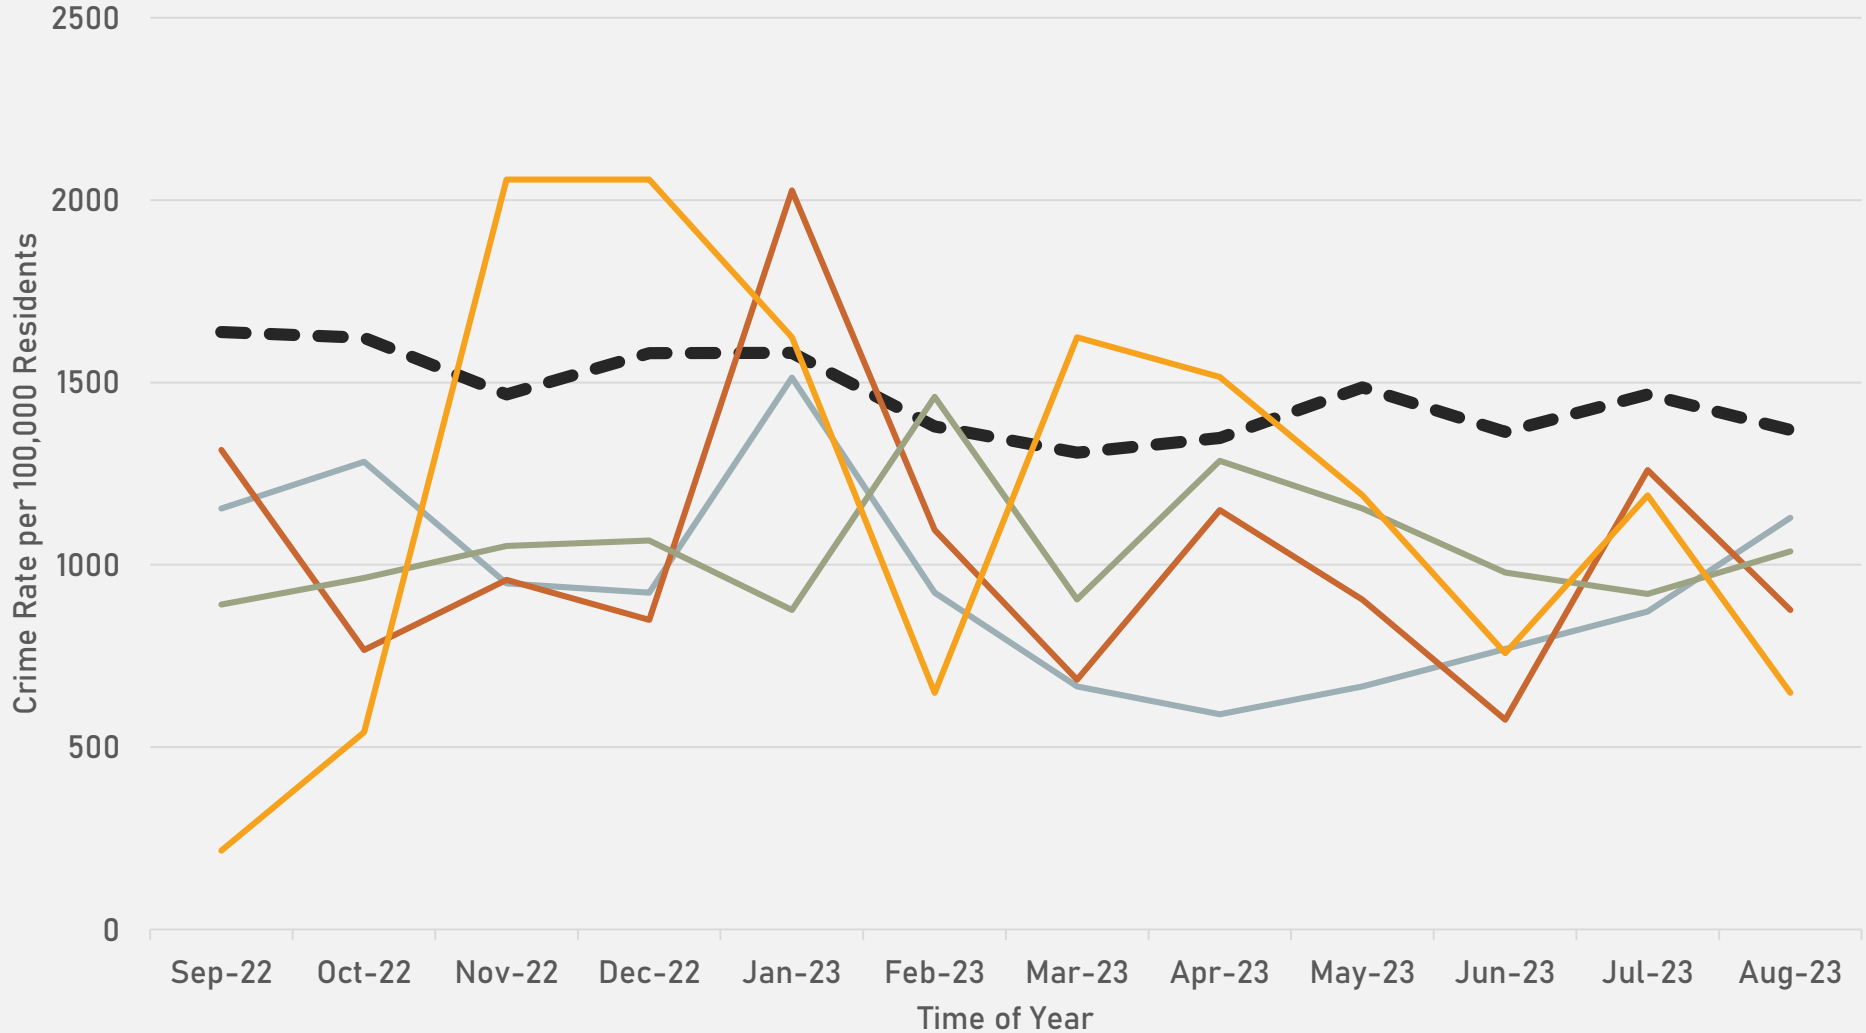

NEIGHBORHOODS VS CITY CRIME RATE OVER TIME

City Crime Rate

Skinker-DeBaliviere Crime Rate

DeBaliviere Place Crime Rate

West End Crime Rate

Visitation Park Crime Rate