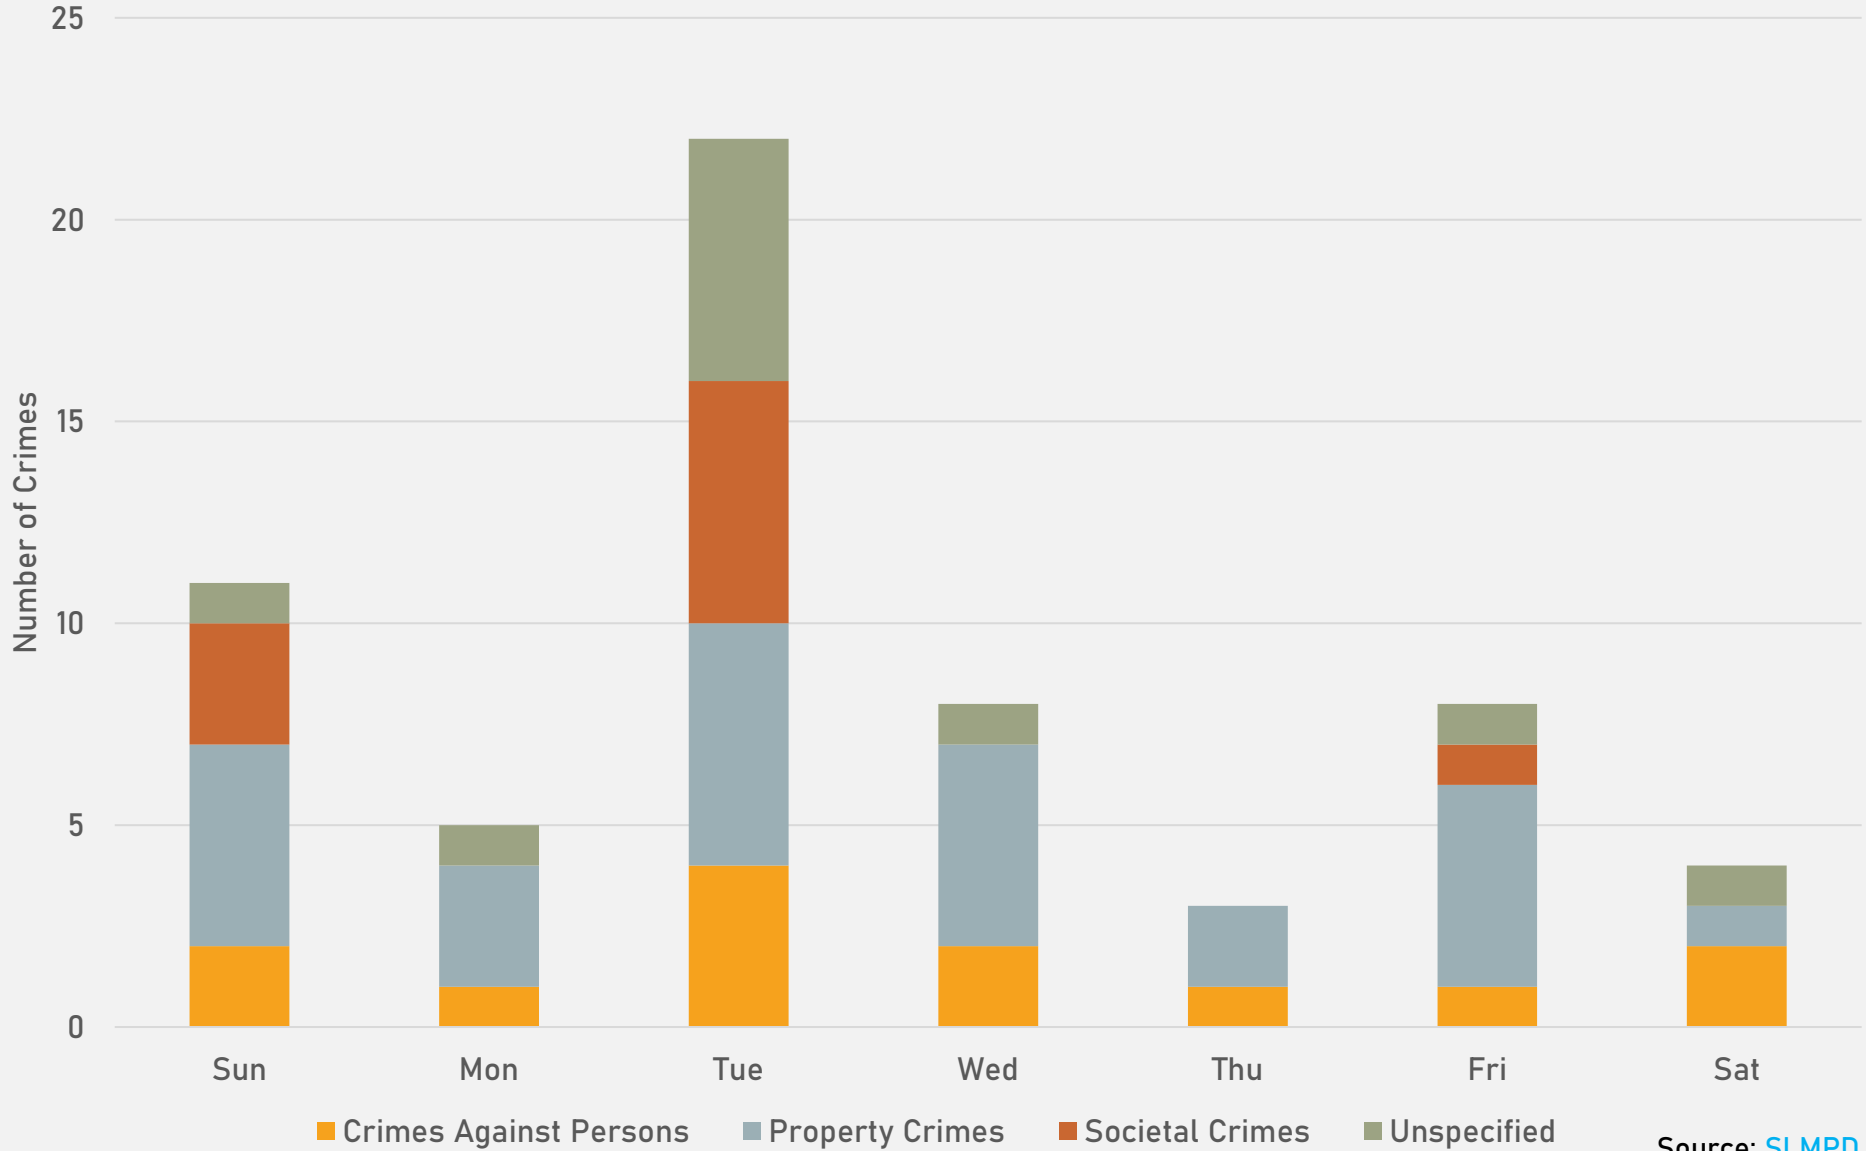

WEST END CRIMES BY DAY OF THE WEEK