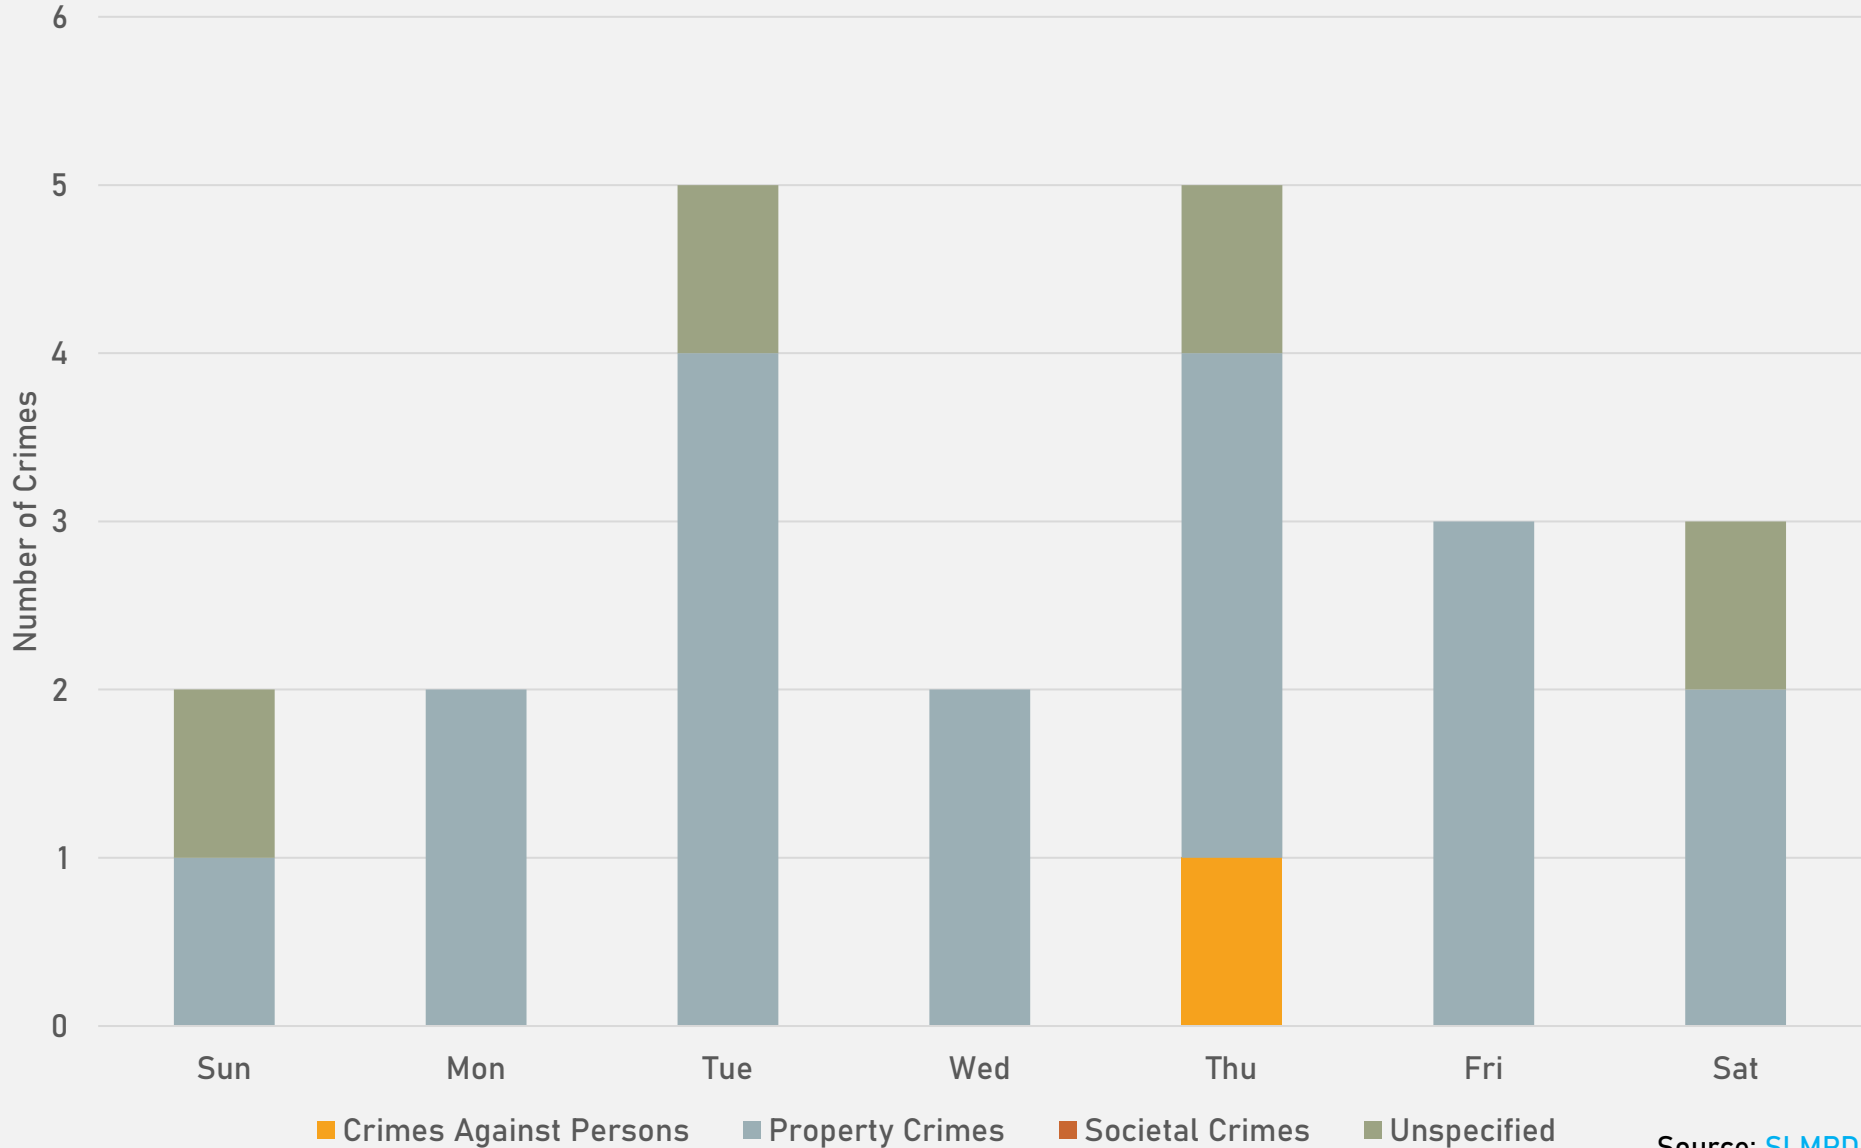

SKINKER-DEBALIVIERE CRIMES BY DAY OF THE WEEK