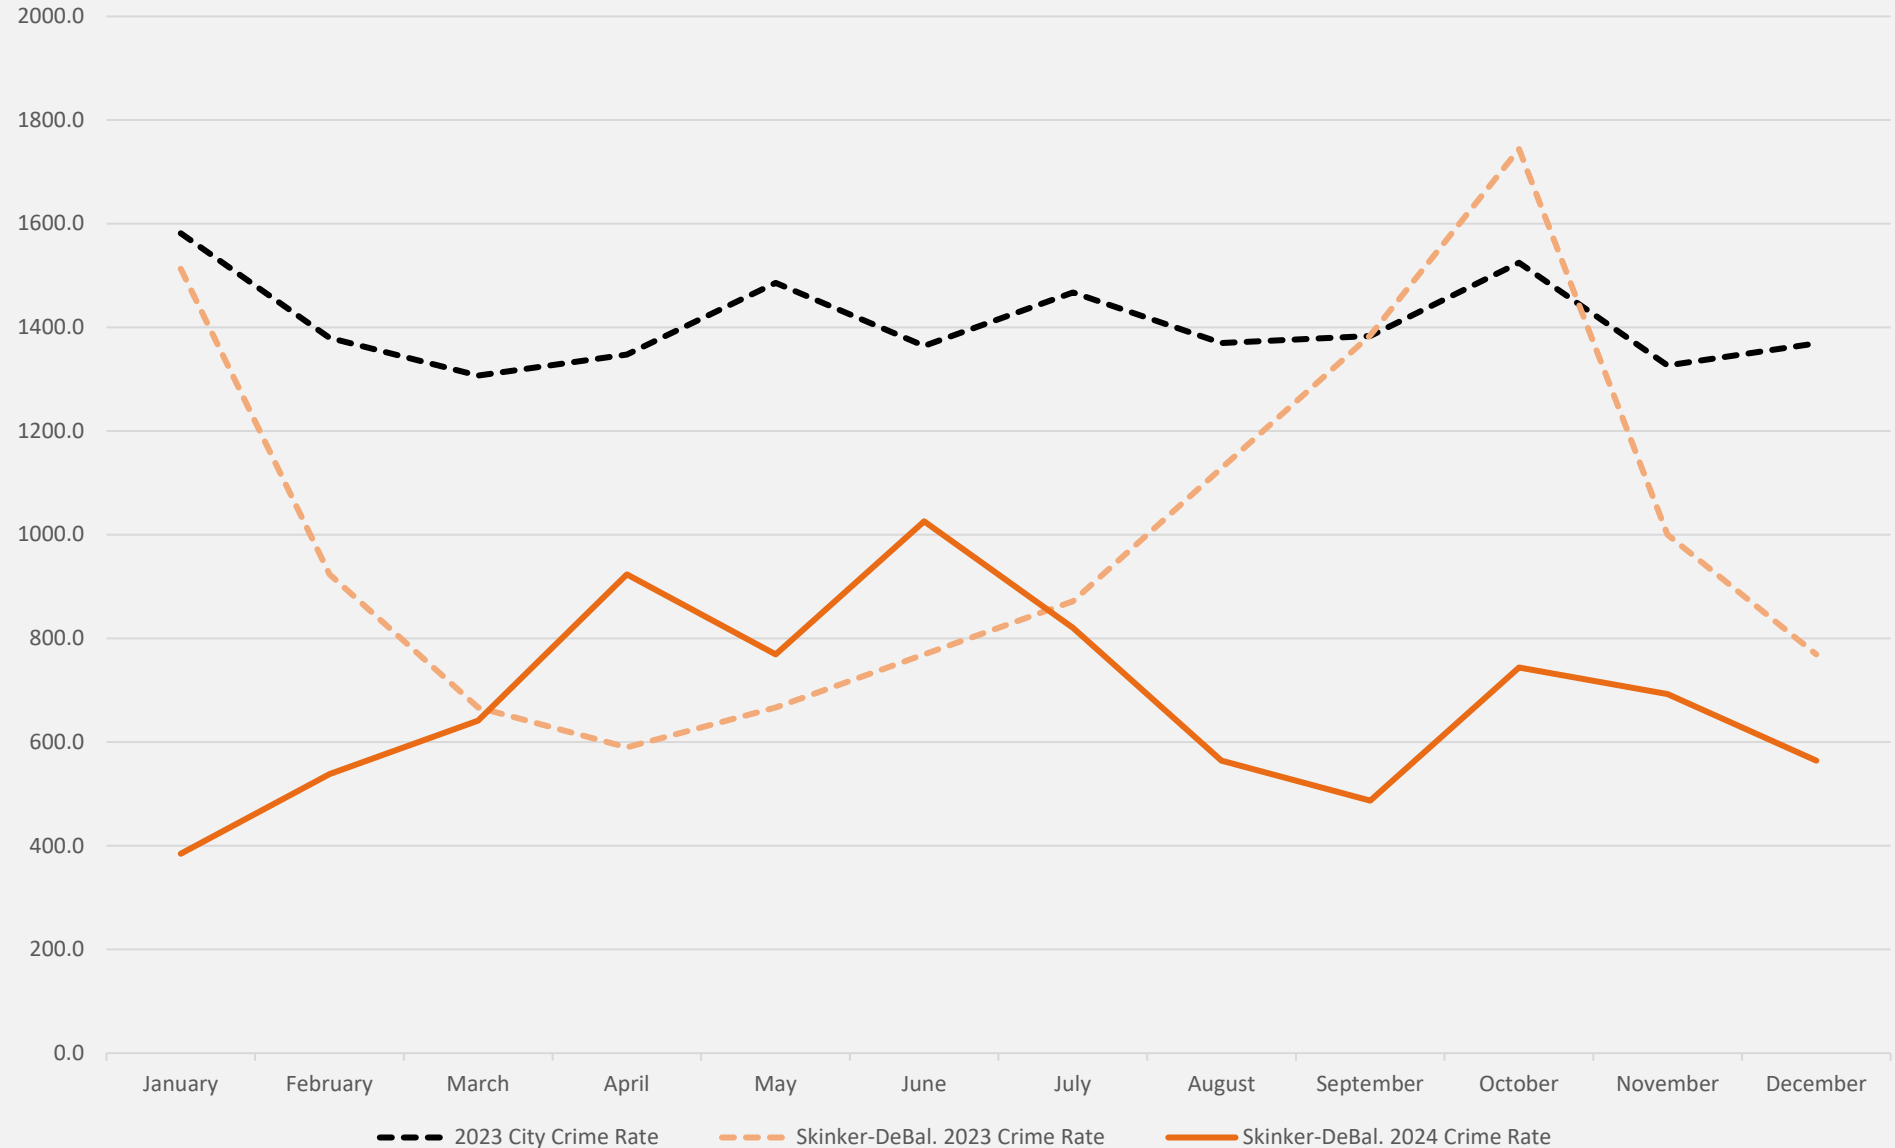

SKINKER-DEBALIVIERE YEAR TO YEAR COMPARISON

2023

Crimes	Jan	Feb	Mar	Apr	May	Jun	Jul	Aug	Sep	Oct	Nov	Dec	Total
Aggravated Assault	0	1	0	4	2	1	1	0	0	1	2	0	12
Arson	0	0	0	0	0	0	0	0	1	0	0	0	1
Burglary	2	2	1	1	0	1	0	3	2	1	1	2	16
Homicide	1	0	0	0	0	0	0	1	0	0	0	0	2
Larceny	17	10	8	6	8	9	9	15	15	21	10	9	137
Motor Vehicle Theft	9	2	3	0	6	4	9	2	4	9	4	2	54
Robbery	0	1	0	0	0	0	0	1	0	0	0	0	2
Total	29	16	12	11	16	15	19	22	22	32	17	13	224

2024

Crimes	Jan	Feb	Mar	Apr	May	Jun	Jul	Aug	Sep	Oct	Nov	Dec	Total
Aggravated Assault	0	1	0	1	1	1	1	0	1	0	1	0	7
Arson	0	0	0	0	0	0	0	0	0	0	0	0	0
Burglary	2	0	1	2	0	3	0	1	0	0	0	2	11
Homicide	0	0	0	0	0	0	0	0	0	0	1	0	1
Larceny	4	6	10	9	9	11	9	6	7	8	11	8	98
Motor Vehicle Theft	3	2	1	4	3	2	5	2	1	6	4	5	38
Robbery	0	0	1	1	0	3	1	0	1	1	0	1	9
Total	9	9	13	17	13	20	16	9	10	15	17	16	164

SKINKER-DEBALIVIERE 2023 VS 2024