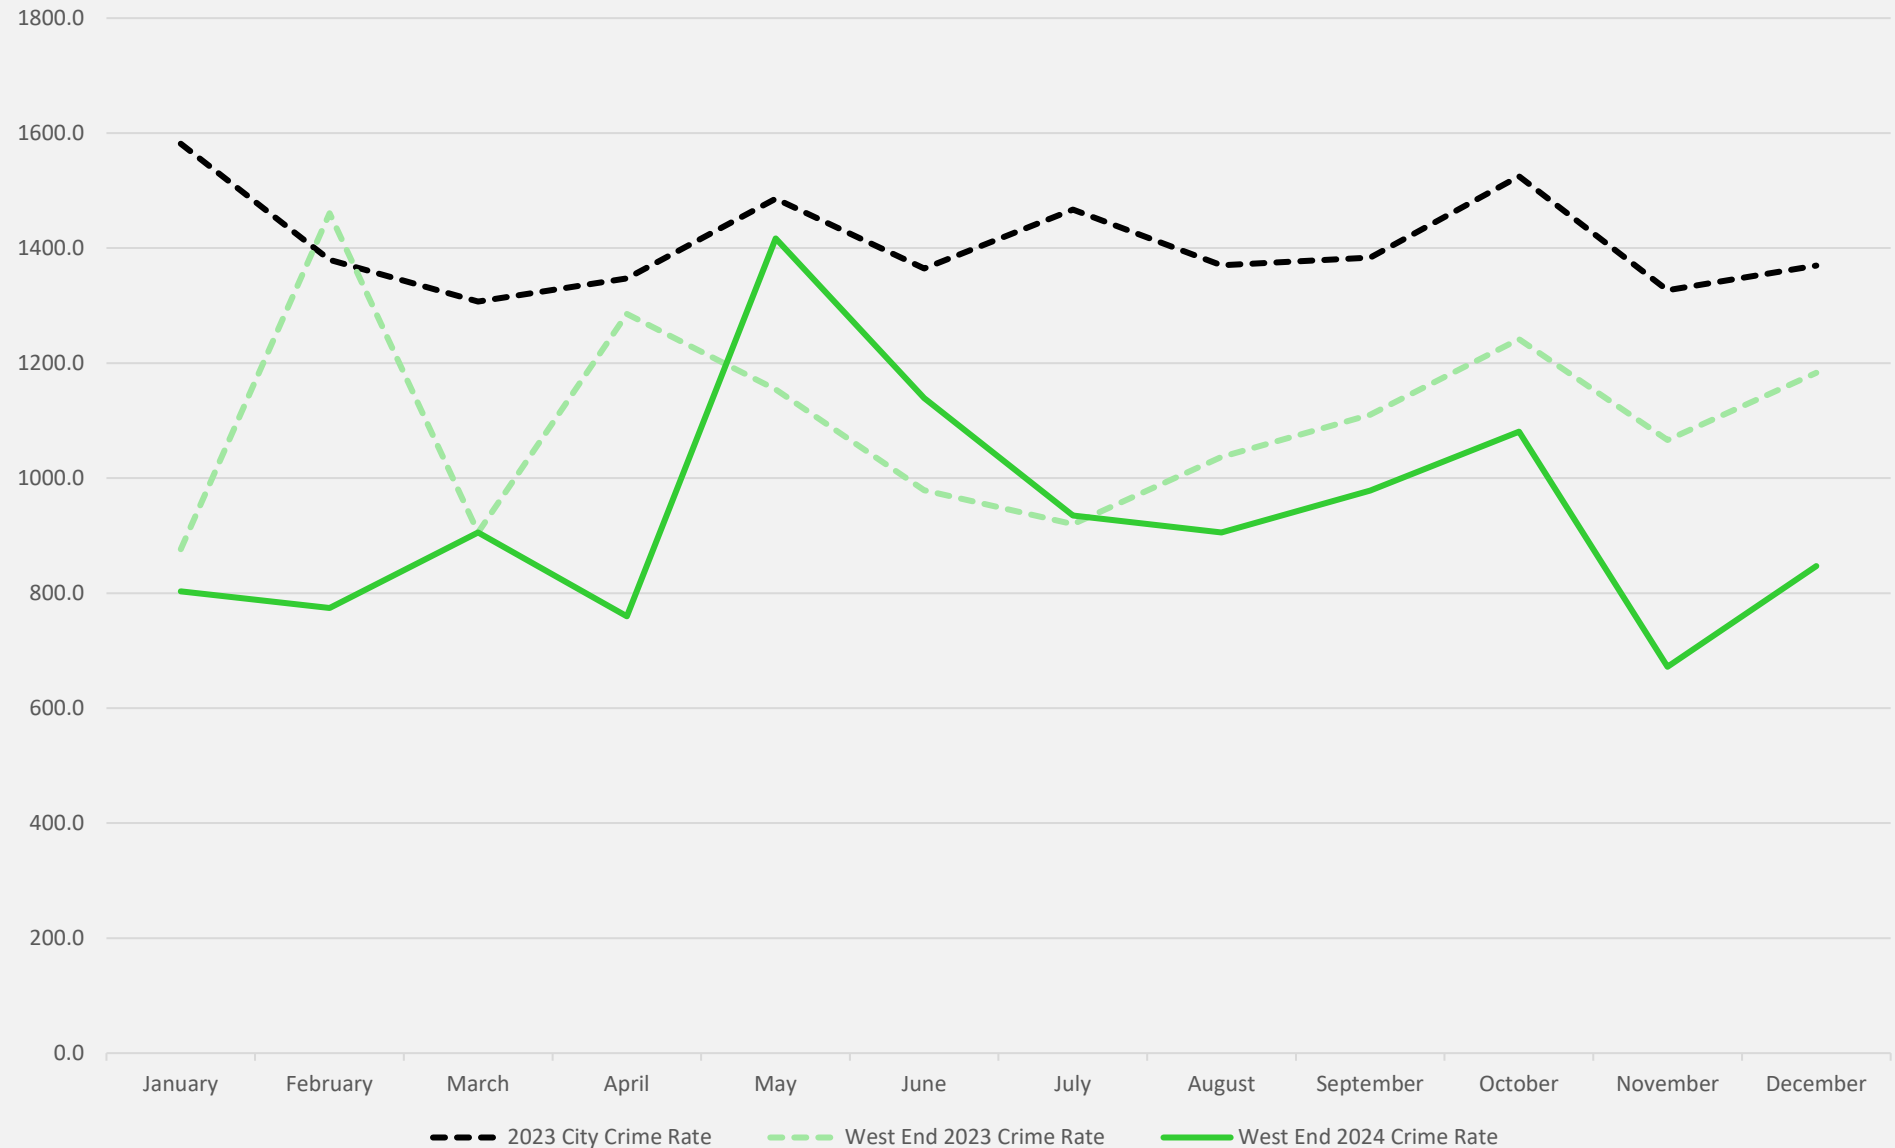

WEST END YEAR TO YEAR COMPARISON

2023

Crimes	Jan	Feb	Mar	Apr	May	Jun	Jul	Aug	Sep	Oct	Nov	Dec	Total
Aggravated Assault	1	7	2	7	9	8	6	6	2	11	7	3	69
Arson	0	1	0	0	0	0	1	0	0	1	0	0	3
Burglary	4	7	3	7	3	5	1	4	3	3	3	4	47
Homicide	0	0	0	0	0	1	0	0	0	0	0	0	1
Larceny	12	19	15	20	12	6	7	16	20	17	9	14	167
Motor Vehicle Theft	12	15	11	6	7	10	7	9	9	6	14	12	118
Robbery	0	1	0	0	3	3	0	3	0	1	1	3	15
Total	29	50	31	40	34	33	22	38	34	39	34	36	420

2024

Crimes	Jan	Feb	Mar	Apr	May	Jun	Jul	Aug	Sep	Oct	Nov	Dec	Total
Aggravated Assault	4	3	2	7	9	7	4	4	5	12	1	7	65
Arson	1	0	1	0	0	0	0	0	0	1	0	0	3
Burglary	3	0	3	1	7	5	2	3	6	4	2	1	37
Homicide	1	0	0	1	0	0	0	0	0	0	0	1	3
Larceny	14	14	11	11	29	14	15	8	12	14	8	11	161
Motor Vehicle Theft	4	5	3	1	10	8	4	4	9	4	2	3	57
Robbery	0	4	4	5	1	0	1	1	1	4	1	3	25
Total	27	26	24	26	56	34	26	20	33	39	14	26	351

WEST END 2023 VS 2024