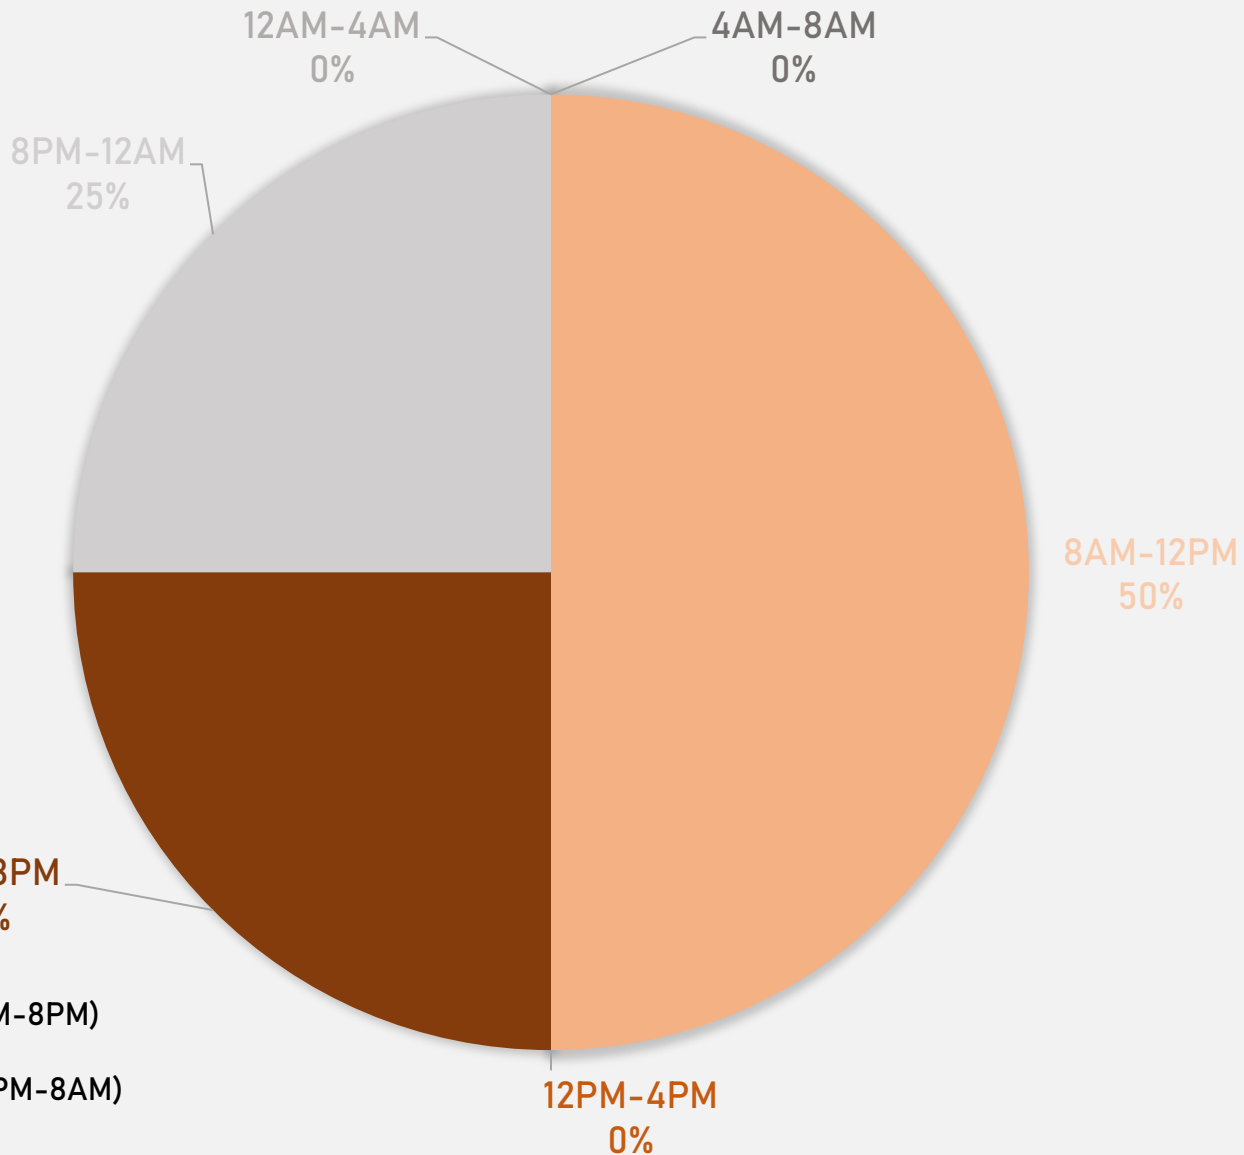

## VISITATION PARK SUMMARY NOTES

- 4 total crimes in December 2024
  - **Down 43%** compared to December 2023 (7 crimes)
  - 1 crime against persons in December 2024
    - **Down 50%** compared to December 2023 (2 crimes)
- 91 total crimes so far in 2024
  - **Down 27%** compared to this time in 2023 (125 crimes)
  - 12 crimes against persons so far in 2024
    - **Down 67%** compared to this time in 2023 (36 crimes)

2024

Crimes	Jan	Feb	Mar	Apr	May	June	Jul	Aug	Sep	Oct	Nov	Dec	Total
Aggravated Assault	1	0	0	2	0	0	0	0	0	0	0	1	4
Arson	0	0	0	0	0	0	0	0	0	0	0	0	0
Burglary	0	0	0	1	1	2	1	0	1	0	1	0	7
Homicide	0	0	0	0	0	0	0	0	0	0	0	0	0
Larceny	0	2	0	3	3	2	0	0	3	2	0	1	16
Motor Vehicle Theft	0	1	3	1	5	0	1	1	2	0	1	0	15
Robbery	0	0	0	0	0	0	0	0	0	0	0	0	0
<b>Total</b>	<b>1</b>	<b>3</b>	<b>3</b>	<b>7</b>	<b>9</b>	<b>4</b>	<b>2</b>	<b>1</b>	<b>6</b>	<b>2</b>	<b>2</b>	<b>2</b>	<b>42</b>

# VISITATION PARK 2023 VS 2024

# VISITATION PARK CRIMES BY TIME OF DAY

75% - Daytime (8AM-8PM)  
25% - Nighttime (8PM-8AM)