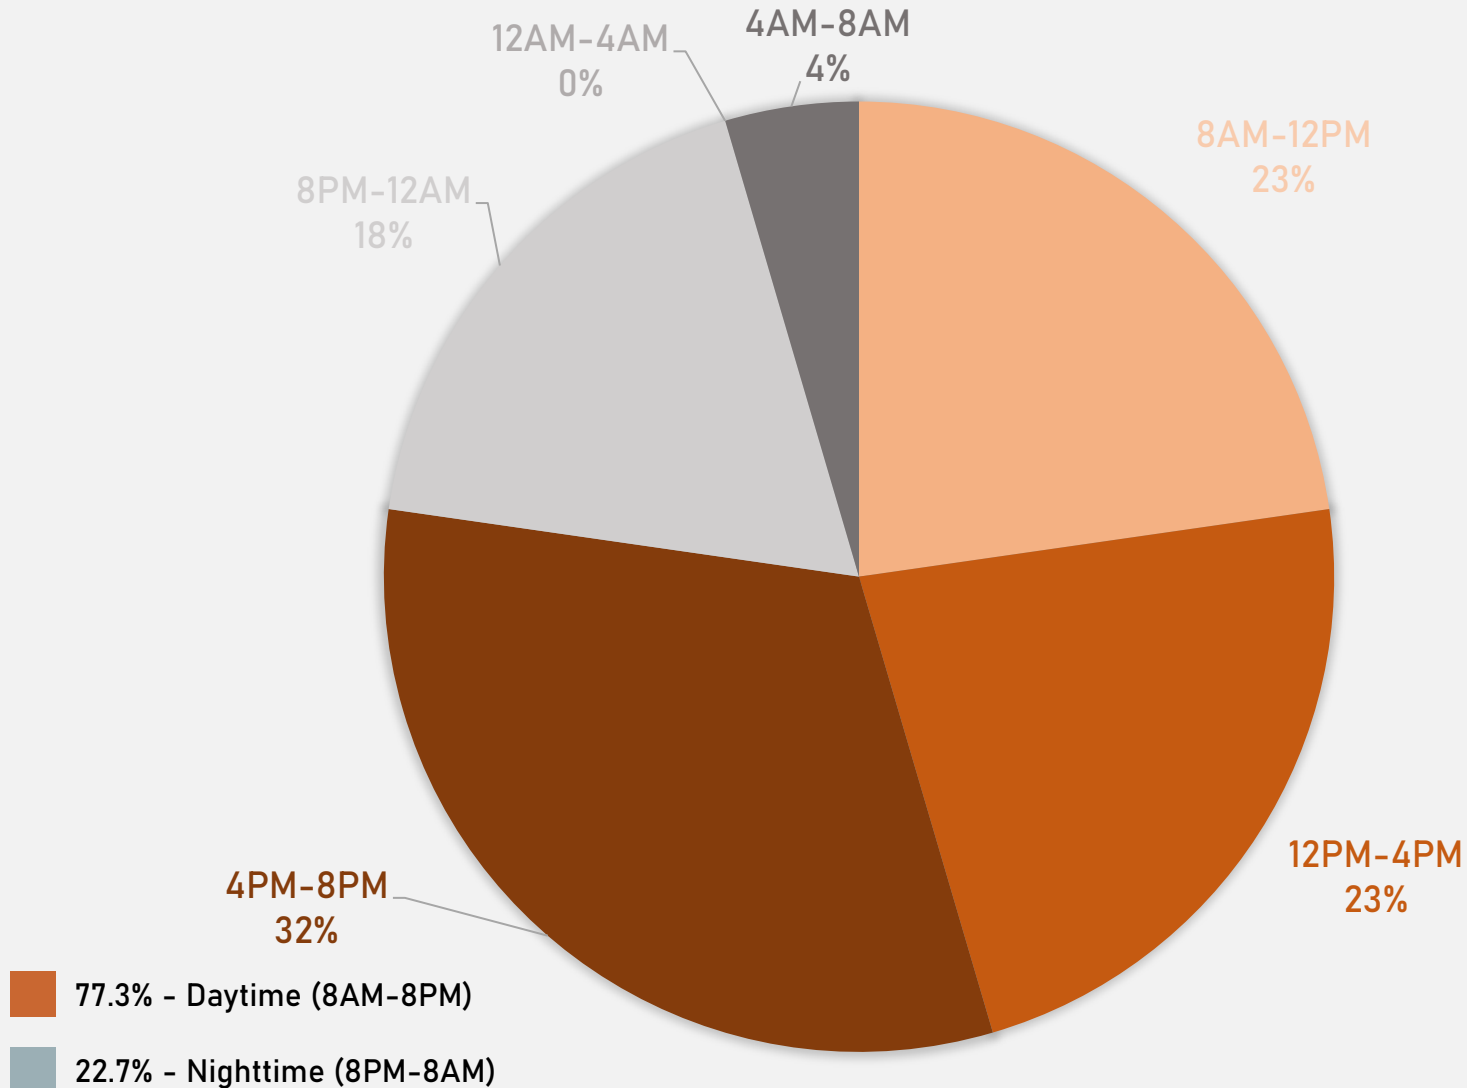

# SKINKER-DEBALIVIERE 2023 VS 2024

# SKINKER-DEBALIVIERE CRIMES BY DAY OF THE WEEK

# SKINKER-DEBALIVIERE CRIMES BY TIME OF DAY

# VISITATION PARK CRIMES BY TIME OF DAY

75% - Daytime (8AM-8PM)  
25% - Nighttime (8PM-8AM)