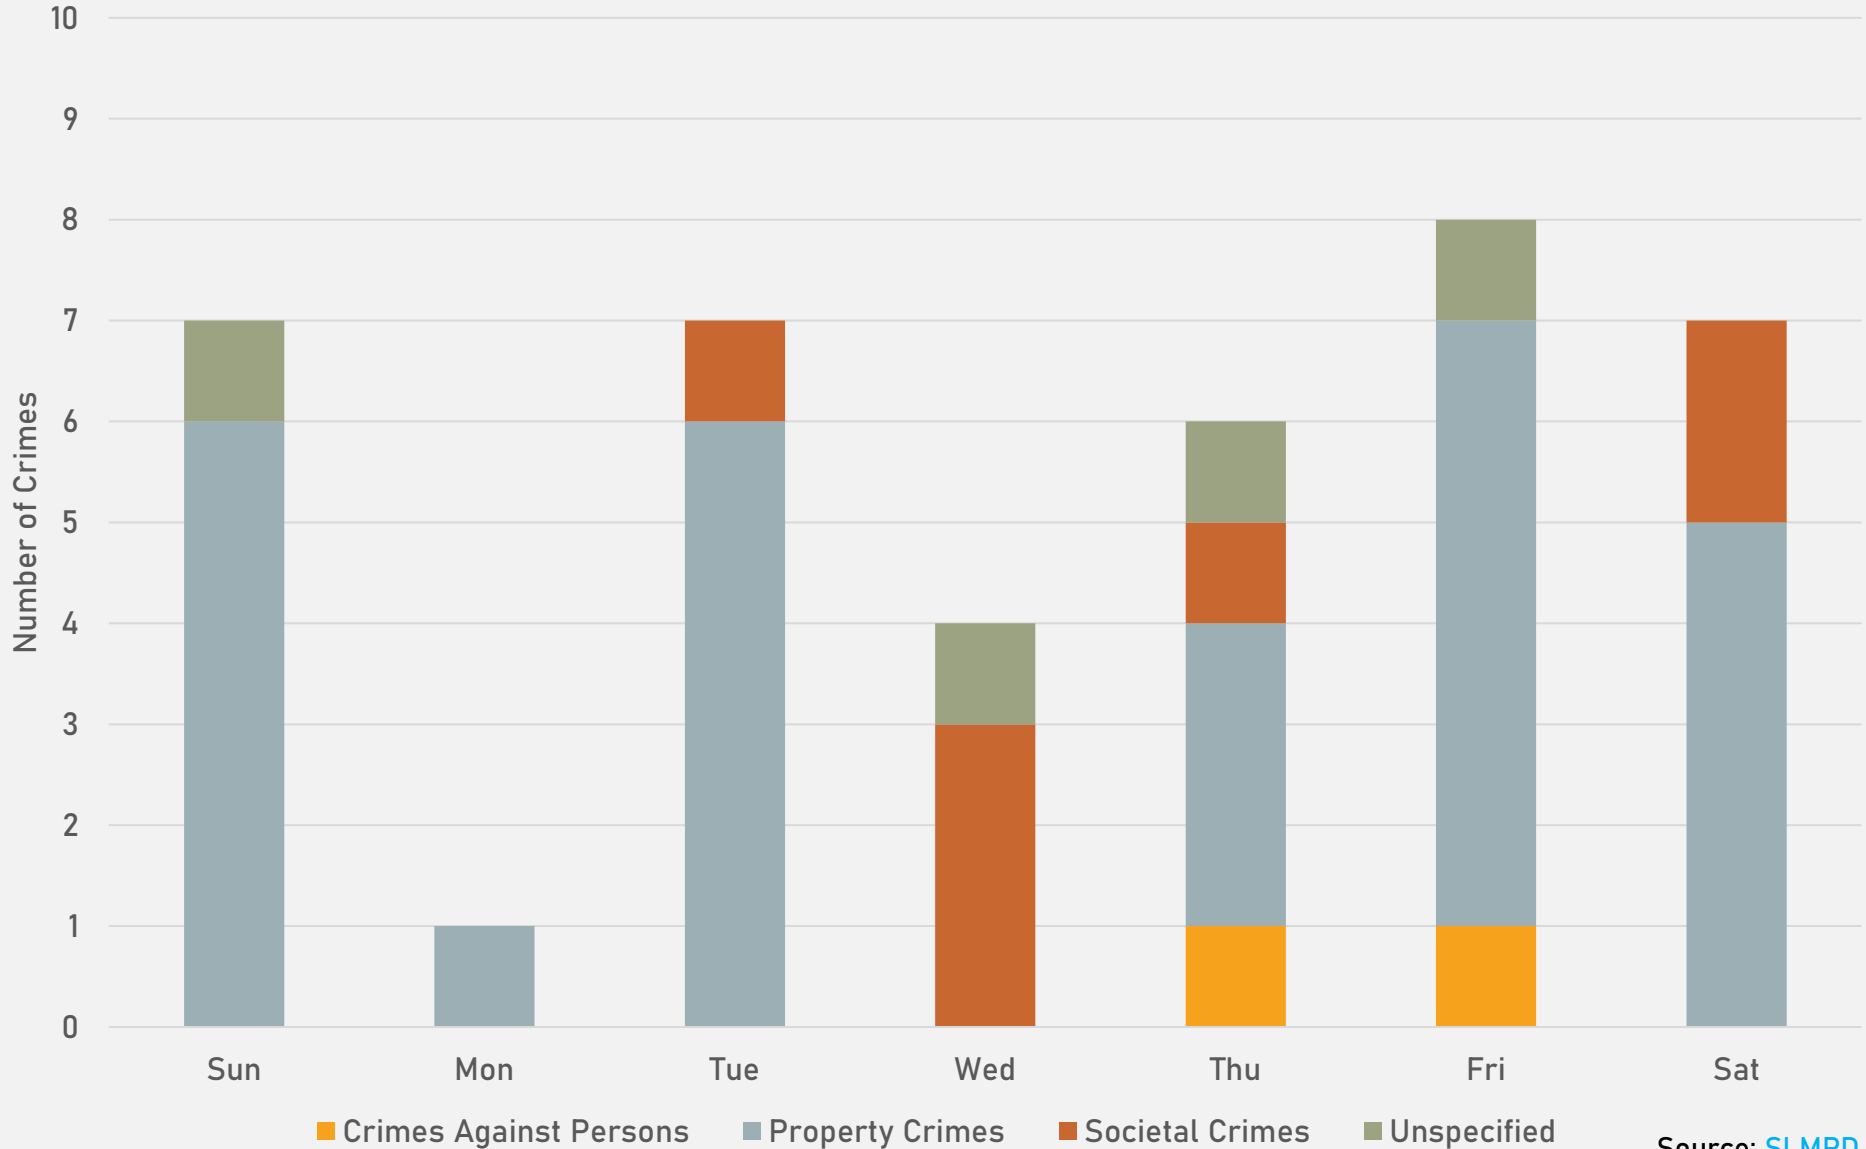

## DEBALIVIERE PLACE SUMMARY NOTES

- 39 total crimes in December 2024
  - **Down 28%** compared to December 2023 (54 crimes)
  - 2 crimes against persons in December 2024
    - **Down 71%** compared to December 2023 (7 crimes)
- 423 total crimes so far in 2024
  - **Down 31%** compared to this time in 2023 (609 crimes)
  - 51 crimes against persons so far in 2024
    - **Up 42%** compared to this time in 2023 (36 crimes)

# DEBALIVIERE PLACE YEAR TO YEAR COMPARISON

2023

Crimes	Jan	Feb	Mar	Apr	May	Jun	Jul	Aug	Sep	Oct	Nov	Dec	Total
Aggravated Assault	2	0	0	1	1	3	1	0	2	0	1	0	11
Arson	0	0	0	0	0	0	0	0	0	0	0	0	0
Burglary	1	1	1	4	0	2	2	2	3	2	2	0	20
Homicide	0	0	0	0	0	0	0	0	0	0	0	0	0
Larceny	28	12	10	19	9	5	9	12	20	16	22	12	174
Motor Vehicle Theft	17	7	2	3	5	4	14	4	13	19	7	8	103
Robbery	1	2	0	0	0	0	4	0	0	3	2	2	14
<b>Total</b>	<b>49</b>	<b>22</b>	<b>13</b>	<b>27</b>	<b>15</b>	<b>14</b>	<b>30</b>	<b>18</b>	<b>38</b>	<b>40</b>	<b>34</b>	<b>22</b>	<b>322</b>

# DEBALIVIERE PLACE 2023 VS 2024

# DEBALIVIERE PLACE CRIMES BY DAY OF THE WEEK