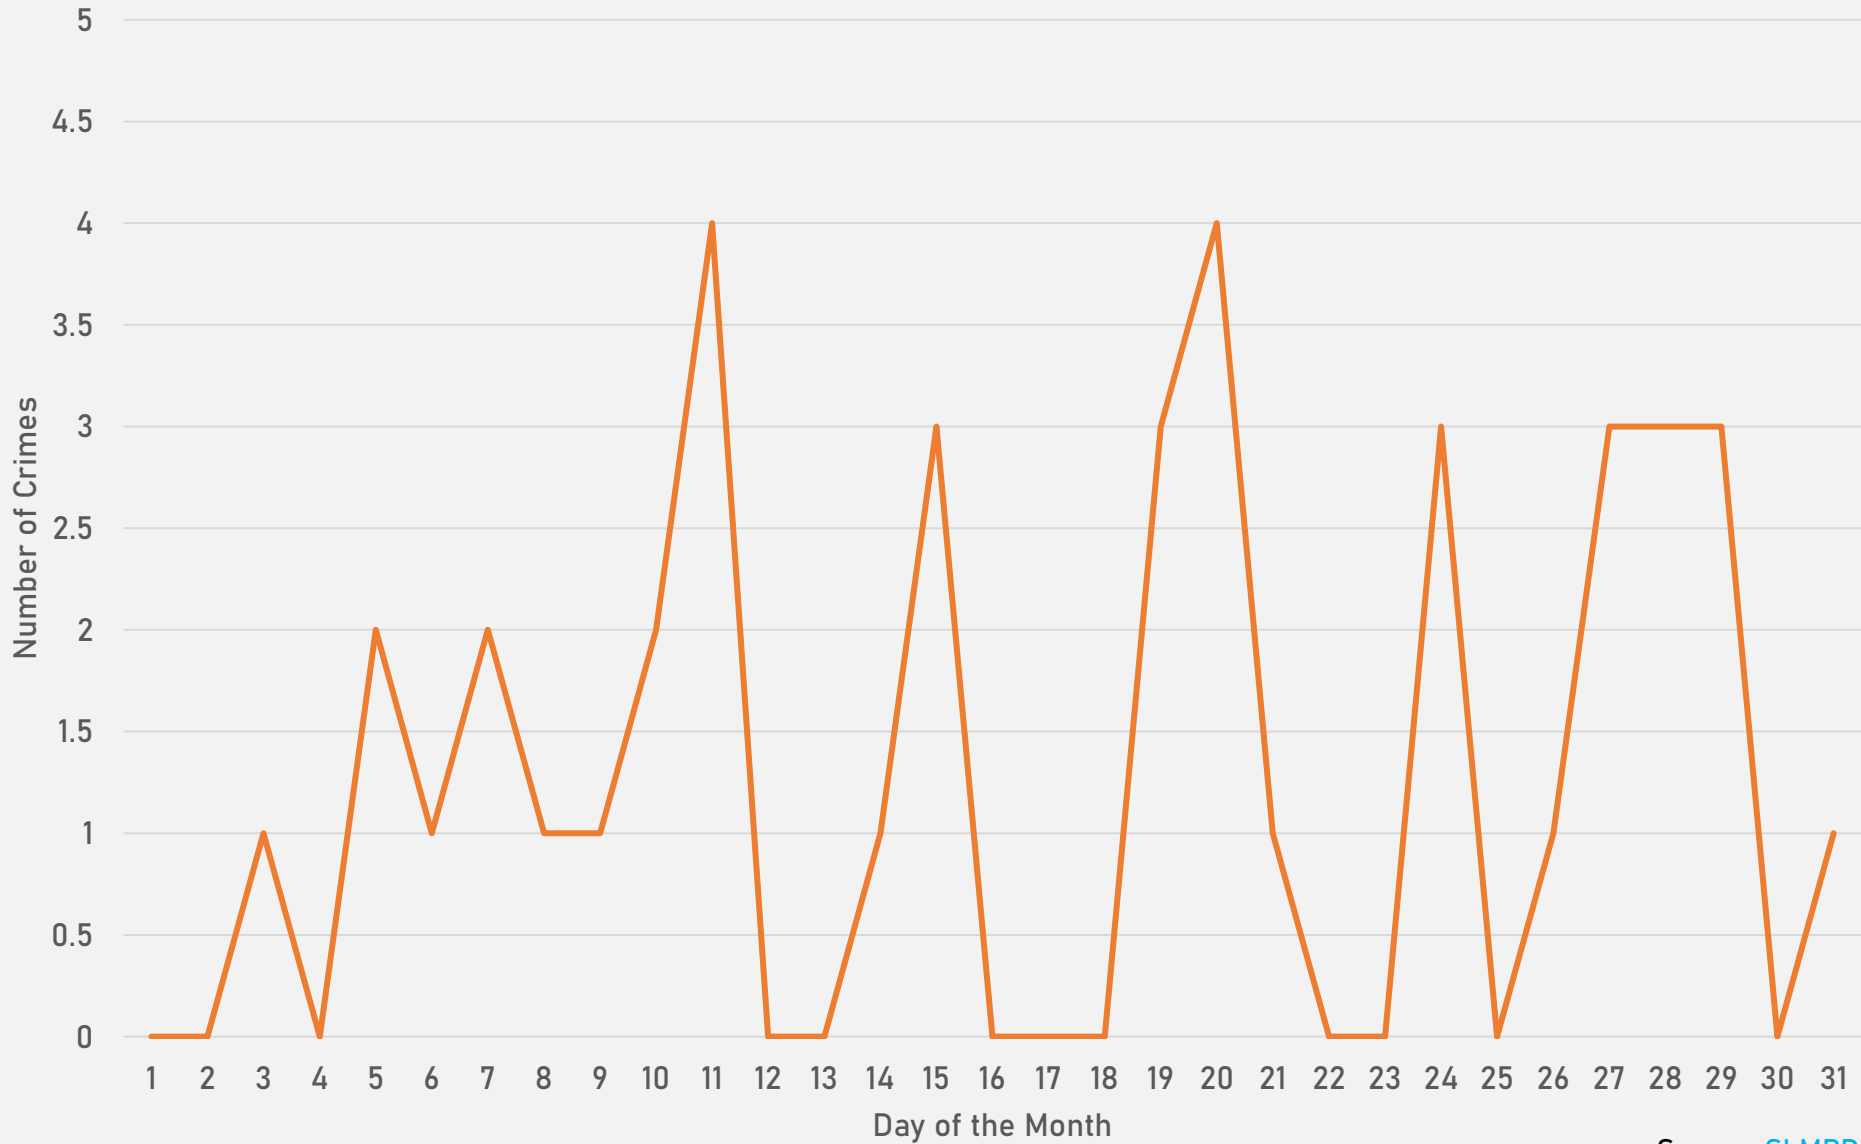

DEBALIVIERE PLACE CRIMES BY DAY OF THE MONTH