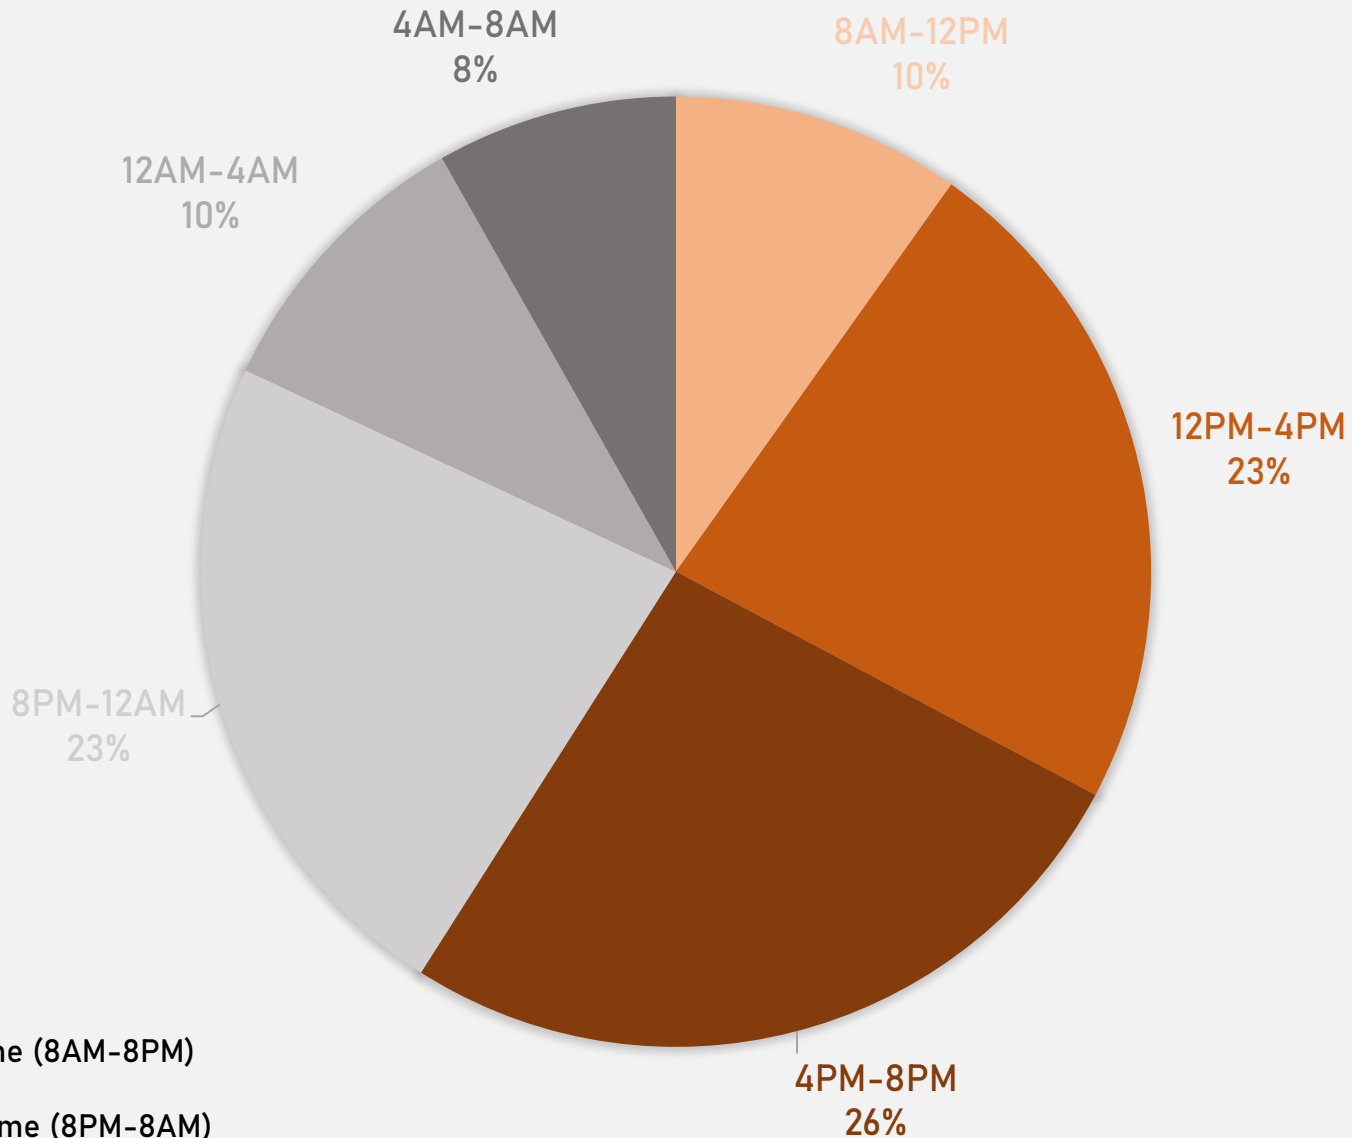

WEST END CRIMES BY TIME OF DAY