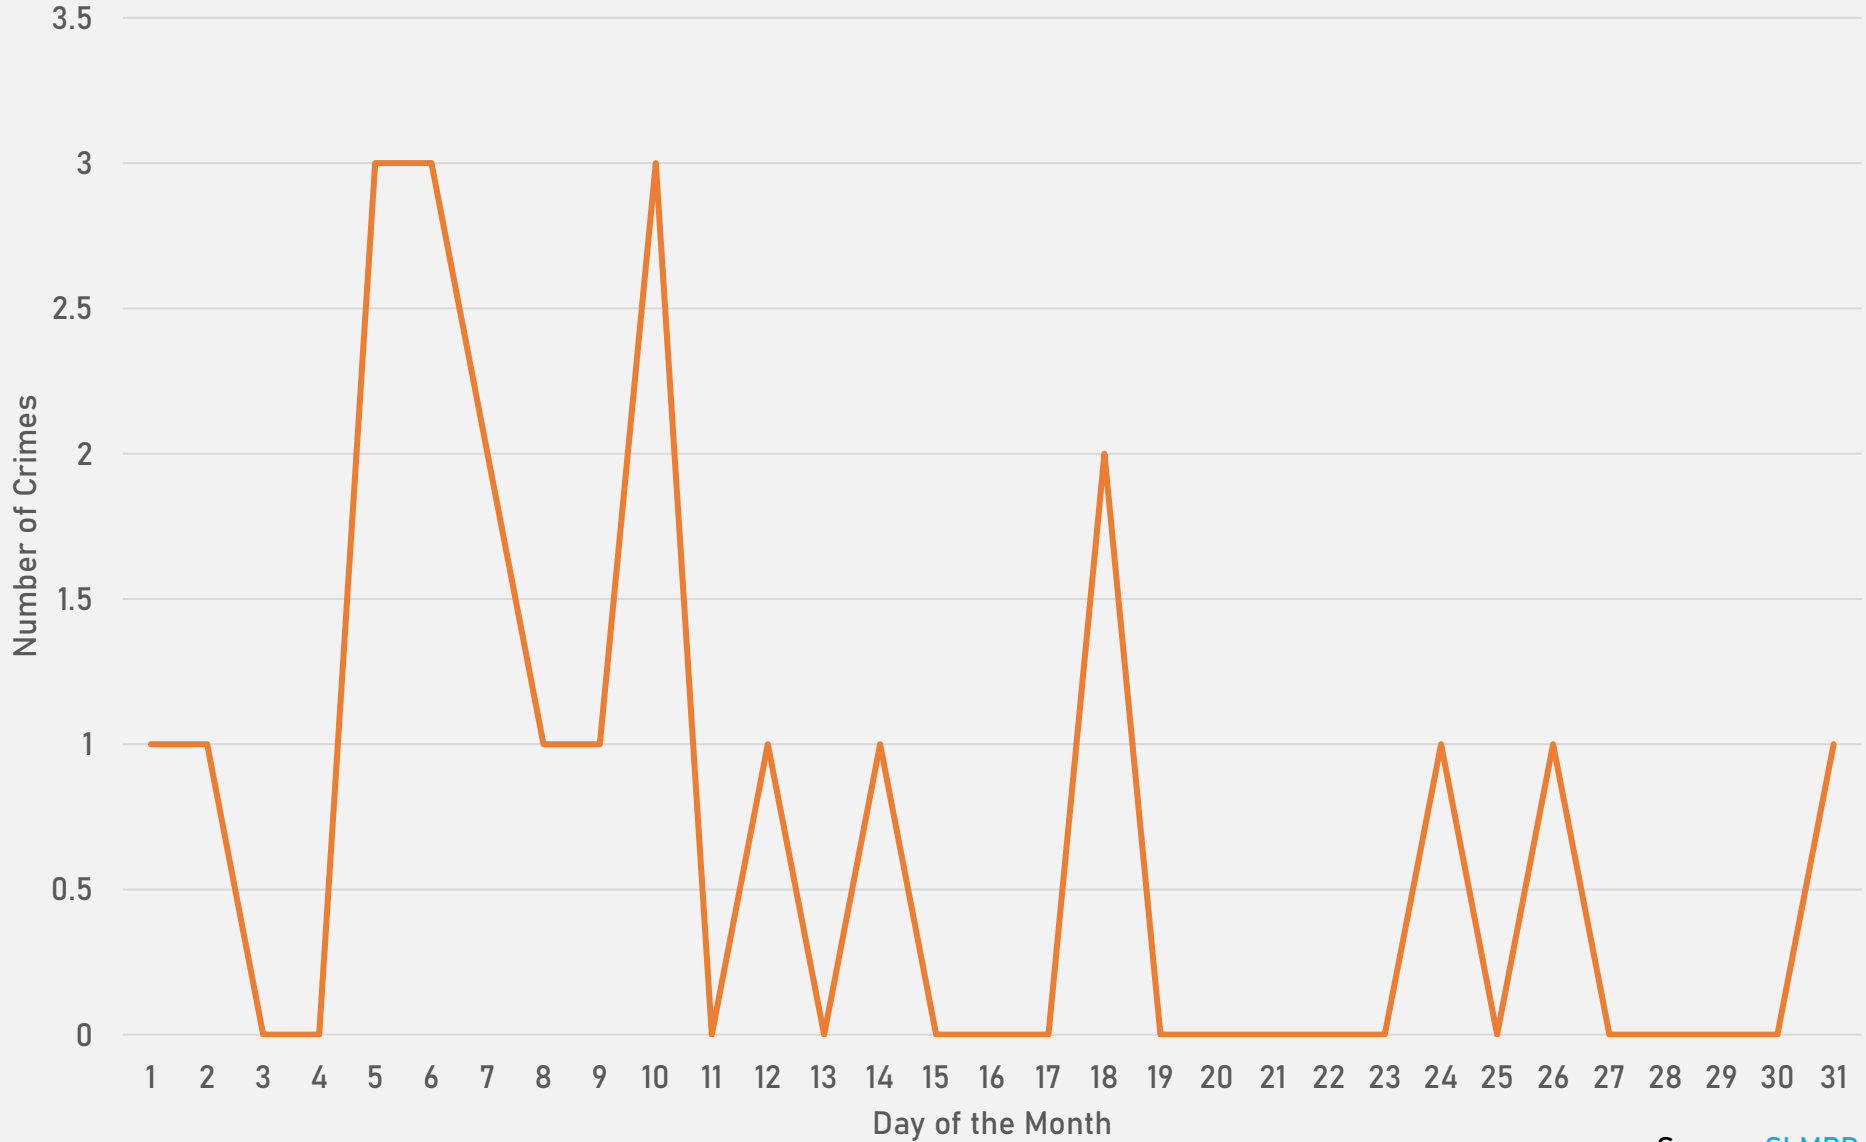

SKINKER-DEBALIVIERE CRIMES BY DAY OF THE MONTH