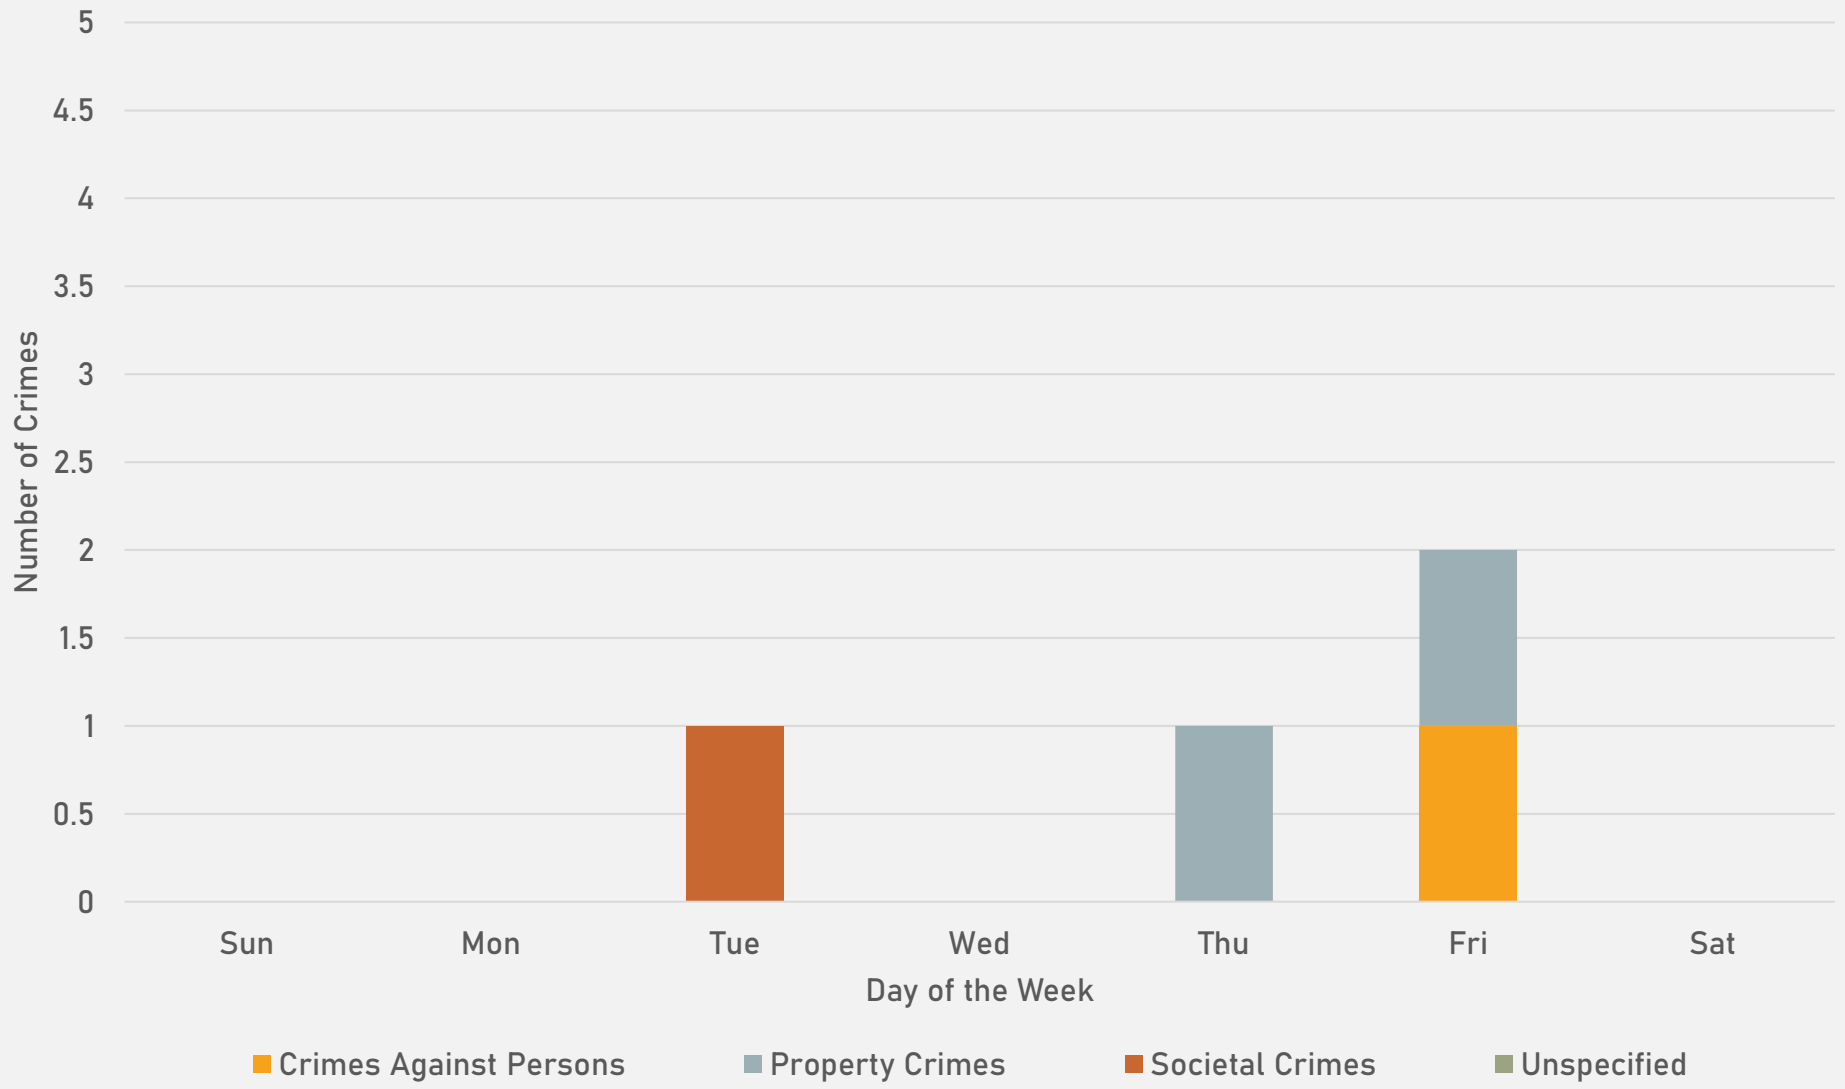

## WEST END SUMMARY NOTES

- 58 total crimes in December 2024
  - **Down 36%** compared to December 2023 (90 crimes)
  - 13 crimes against persons in December 2024
    - **Even** when compared to December 2023 (13 crimes)
- 773 total crimes so far in 2024
  - **Down 22%** compared to this time in 2023 (995 crimes)
  - 151 crimes against persons so far in 2024
    - **Down 22%** compared to this time in 2023 (194 crimes)

## VISITATION PARK SUMMARY NOTES

- 4 total crimes in December 2024
  - **Down 43%** compared to December 2023 (7 crimes)
  - 1 crime against persons in December 2024
    - **Down 50%** compared to December 2023 (2 crimes)
- 91 total crimes so far in 2024
  - **Down 27%** compared to this time in 2023 (125 crimes)
  - 12 crimes against persons so far in 2024
    - **Down 67%** compared to this time in 2023 (36 crimes)

# VISITATION PARK YEAR TO YEAR COMPARISON

2023

Crimes	Jan	Feb	Mar	Apr	May	Jun	Jul	Aug	Sep	Oct	Nov	Dec	Total
Aggravated Assault	1	1	0	1	1	4	0	1	0	2	0	0	11
Arson	0	0	0	0	0	0	0	0	0	0	0	0	0
Burglary	1	0	0	0	0	0	1	0	0	0	0	0	2
Homicide	0	0	0	0	0	0	0	0	0	0	0	0	0
Larceny	2	1	6	3	2	0	2	0	2	3	0	1	22
Motor Vehicle Theft	1	0	4	2	2	0	0	0	0	0	1	1	11
Robbery	0	0	0	0	0	0	0	0	0	0	0	1	1
<b>Total</b>	<b>5</b>	<b>2</b>	<b>10</b>	<b>6</b>	<b>5</b>	<b>4</b>	<b>3</b>	<b>1</b>	<b>2</b>	<b>5</b>	<b>1</b>	<b>3</b>	<b>47</b>

# VISITATION PARK CRIMES BY TIME OF DAY

75% - Daytime (8AM-8PM)  
25% - Nighttime (8PM-8AM)