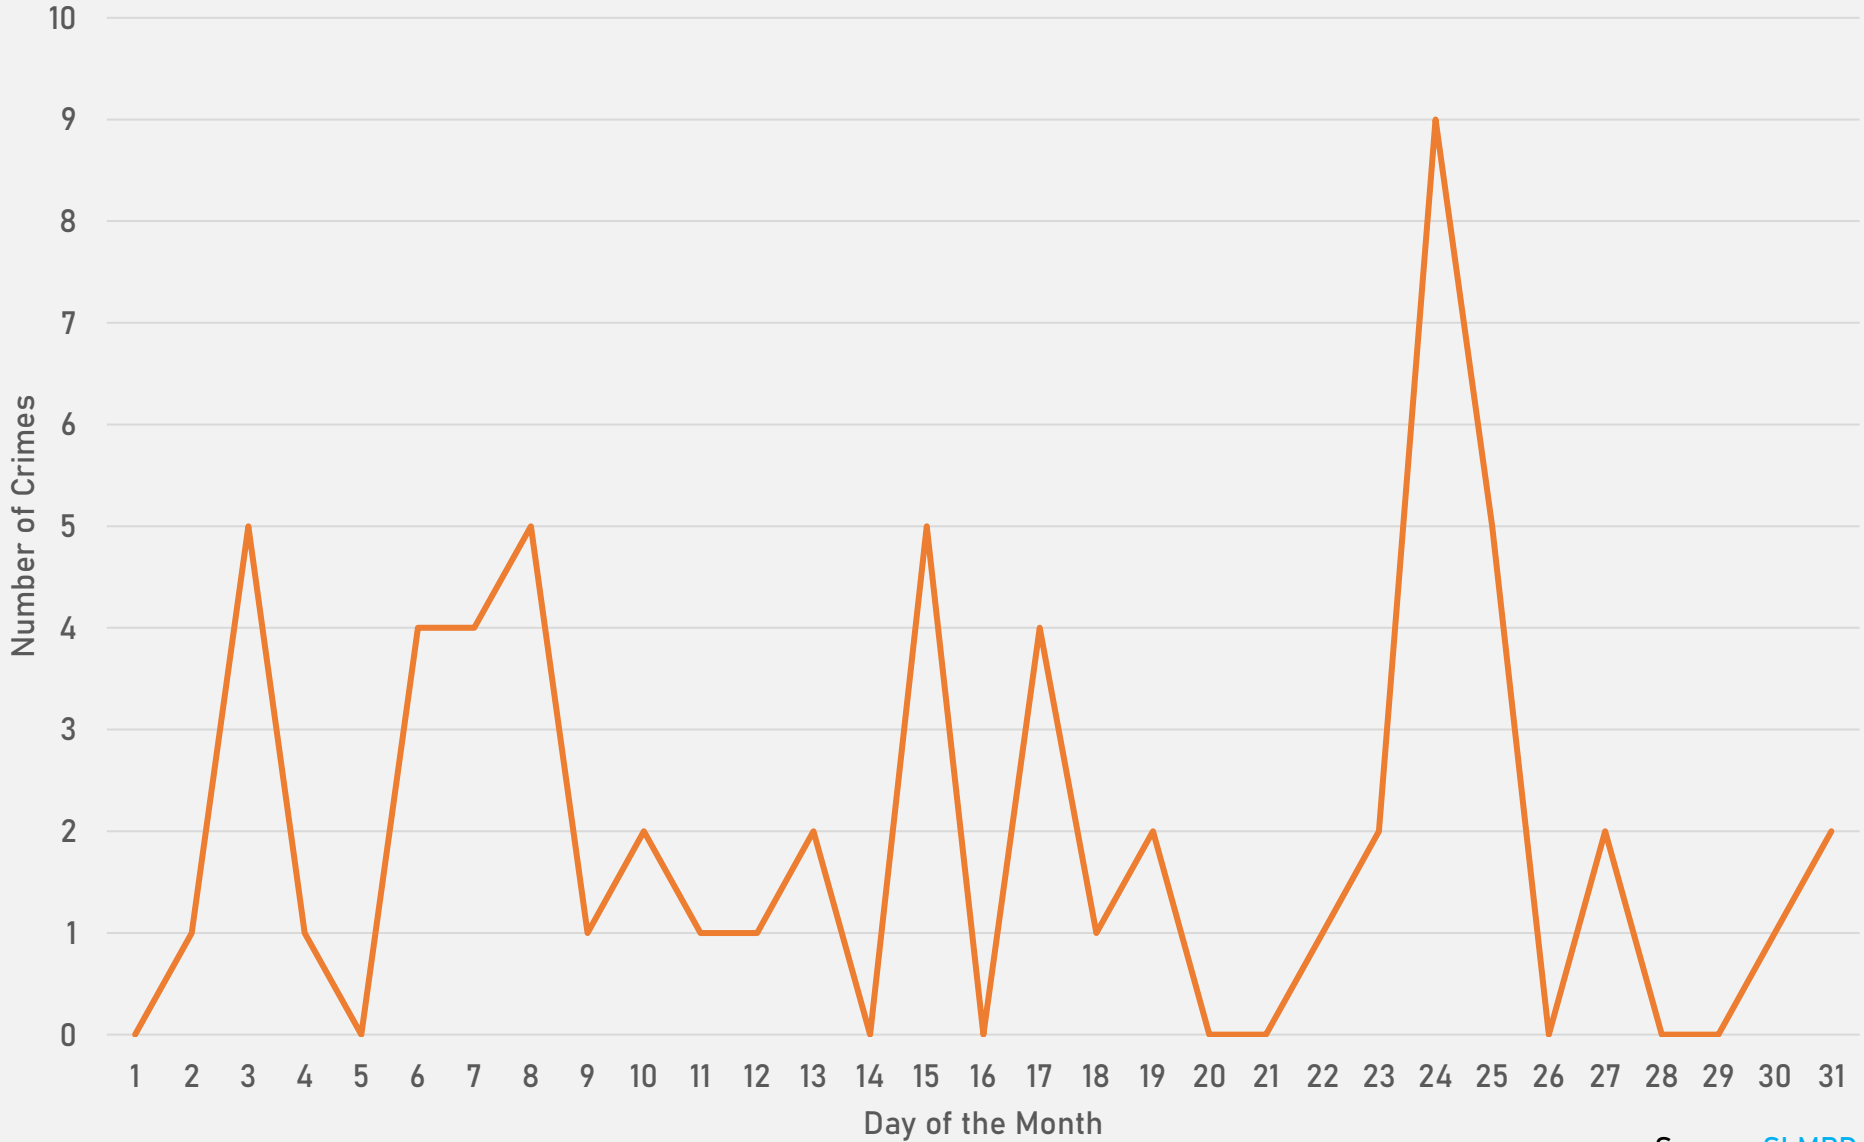

WEST END CRIMES BY DAY OF THE MONTH