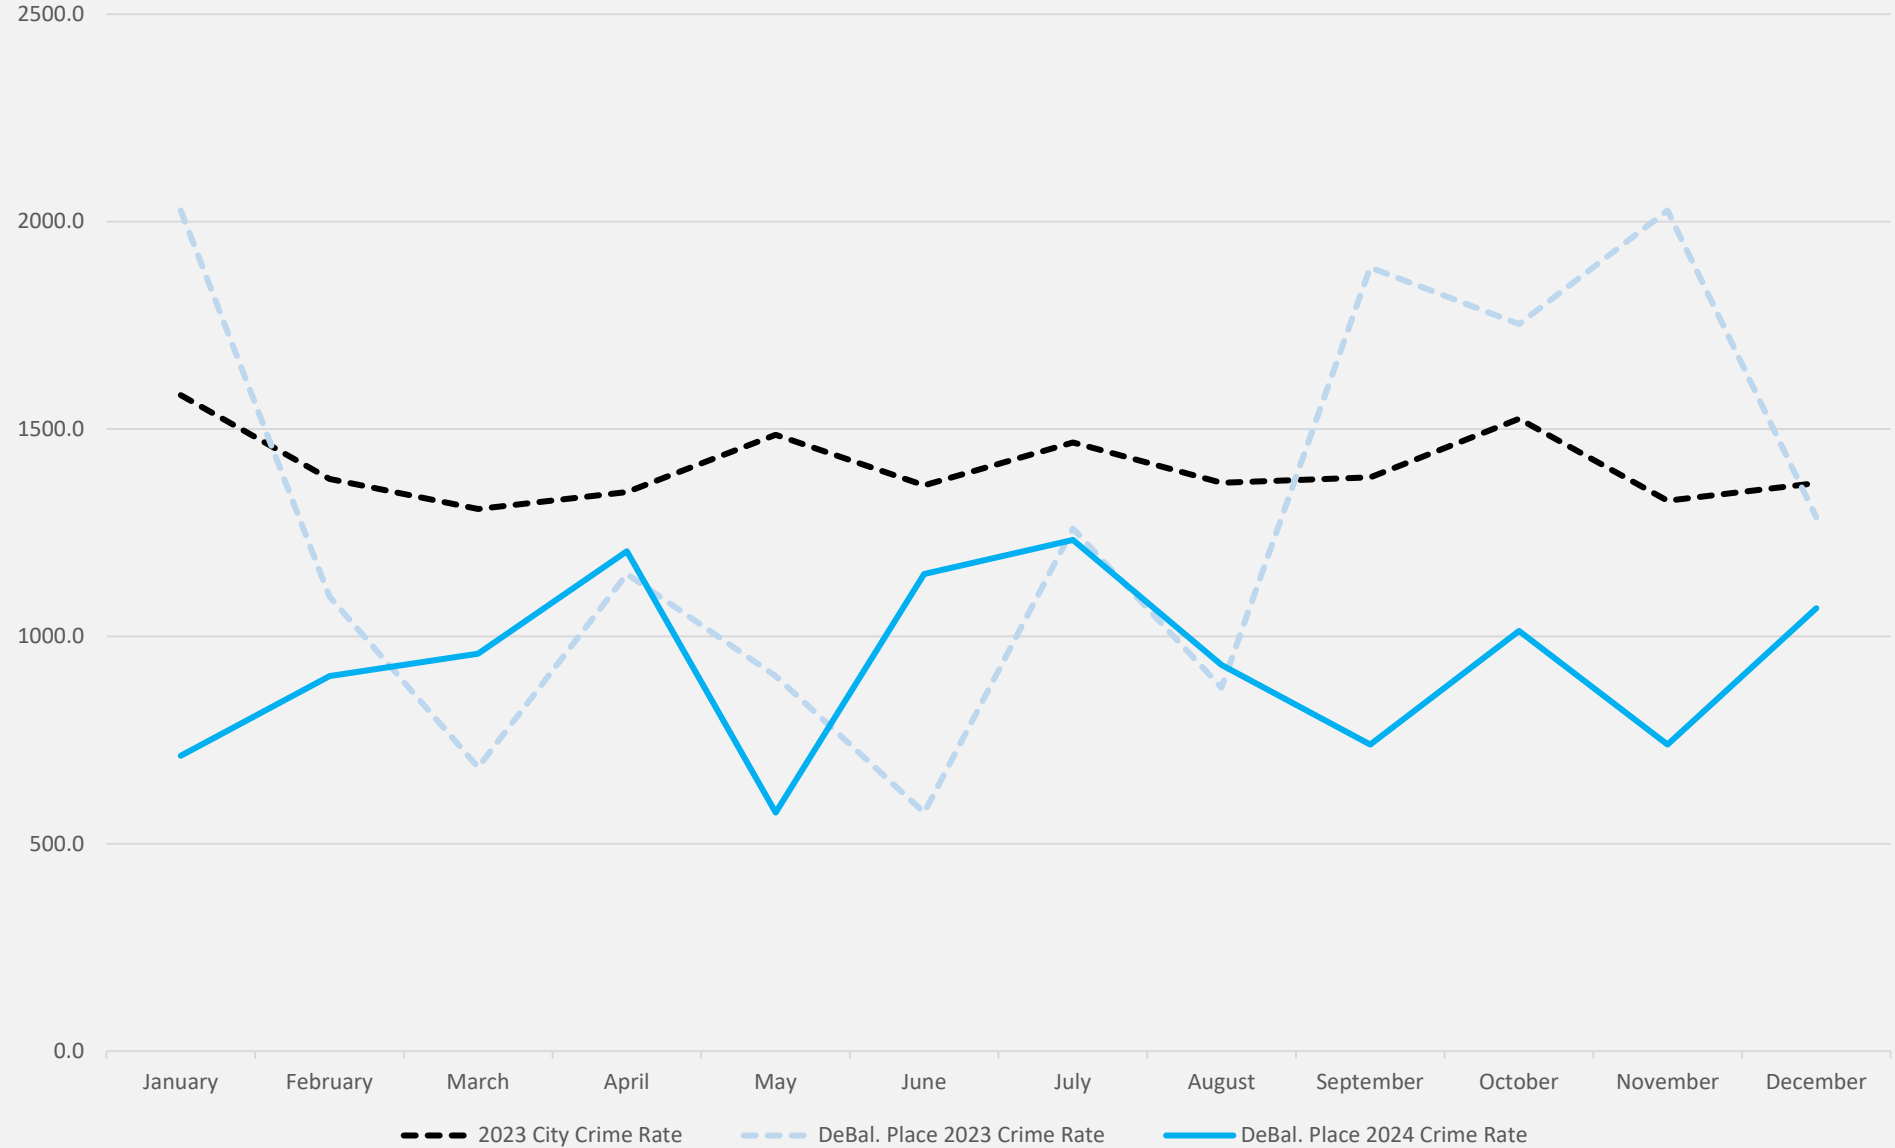

## DEBALIVIERE PLACE SUMMARY NOTES

- 39 total crimes in December 2024
  - **Down 28%** compared to December 2023 (54 crimes)
  - 2 crimes against persons in December 2024
    - **Down 71%** compared to December 2023 (7 crimes)
- 423 total crimes so far in 2024
  - **Down 31%** compared to this time in 2023 (609 crimes)
  - 51 crimes against persons so far in 2024
    - **Up 42%** compared to this time in 2023 (36 crimes)

# DEBALIVIERE PLACE YEAR TO YEAR COMPARISON

2023

Crimes	Jan	Feb	Mar	Apr	May	Jun	Jul	Aug	Sep	Oct	Nov	Dec	Total
Aggravated Assault	2	0	0	1	1	3	1	0	2	0	1	0	11
Arson	0	0	0	0	0	0	0	0	0	0	0	0	0
Burglary	1	1	1	4	0	2	2	2	3	2	2	0	20
Homicide	0	0	0	0	0	0	0	0	0	0	0	0	0
Larceny	28	12	10	19	9	5	9	12	20	16	22	12	174
Motor Vehicle Theft	17	7	2	3	5	4	14	4	13	19	7	8	103
Robbery	1	2	0	0	0	0	4	0	0	3	2	2	14
<b>Total</b>	<b>49</b>	<b>22</b>	<b>13</b>	<b>27</b>	<b>15</b>	<b>14</b>	<b>30</b>	<b>18</b>	<b>38</b>	<b>40</b>	<b>34</b>	<b>22</b>	<b>322</b>

# DEBALIVIERE PLACE 2023 VS 2024

# SKINKER-DEBALIVIERE SUMMARY NOTES

- 22 total crimes in December 2024
  - **Down 35%** compared to December 2023 (34 crimes)
  - 1 crimes against persons in December 2024
    - **Down 67%** compared to December 2023 (3 crimes)
- 306 total crimes so far in 2024
  - **Down 37%** compared to this time in 2023 (490 crimes)
  - 28 crimes against persons so far in 2024
    - **Down 22%** compared to this time in 2023 (36 crimes)