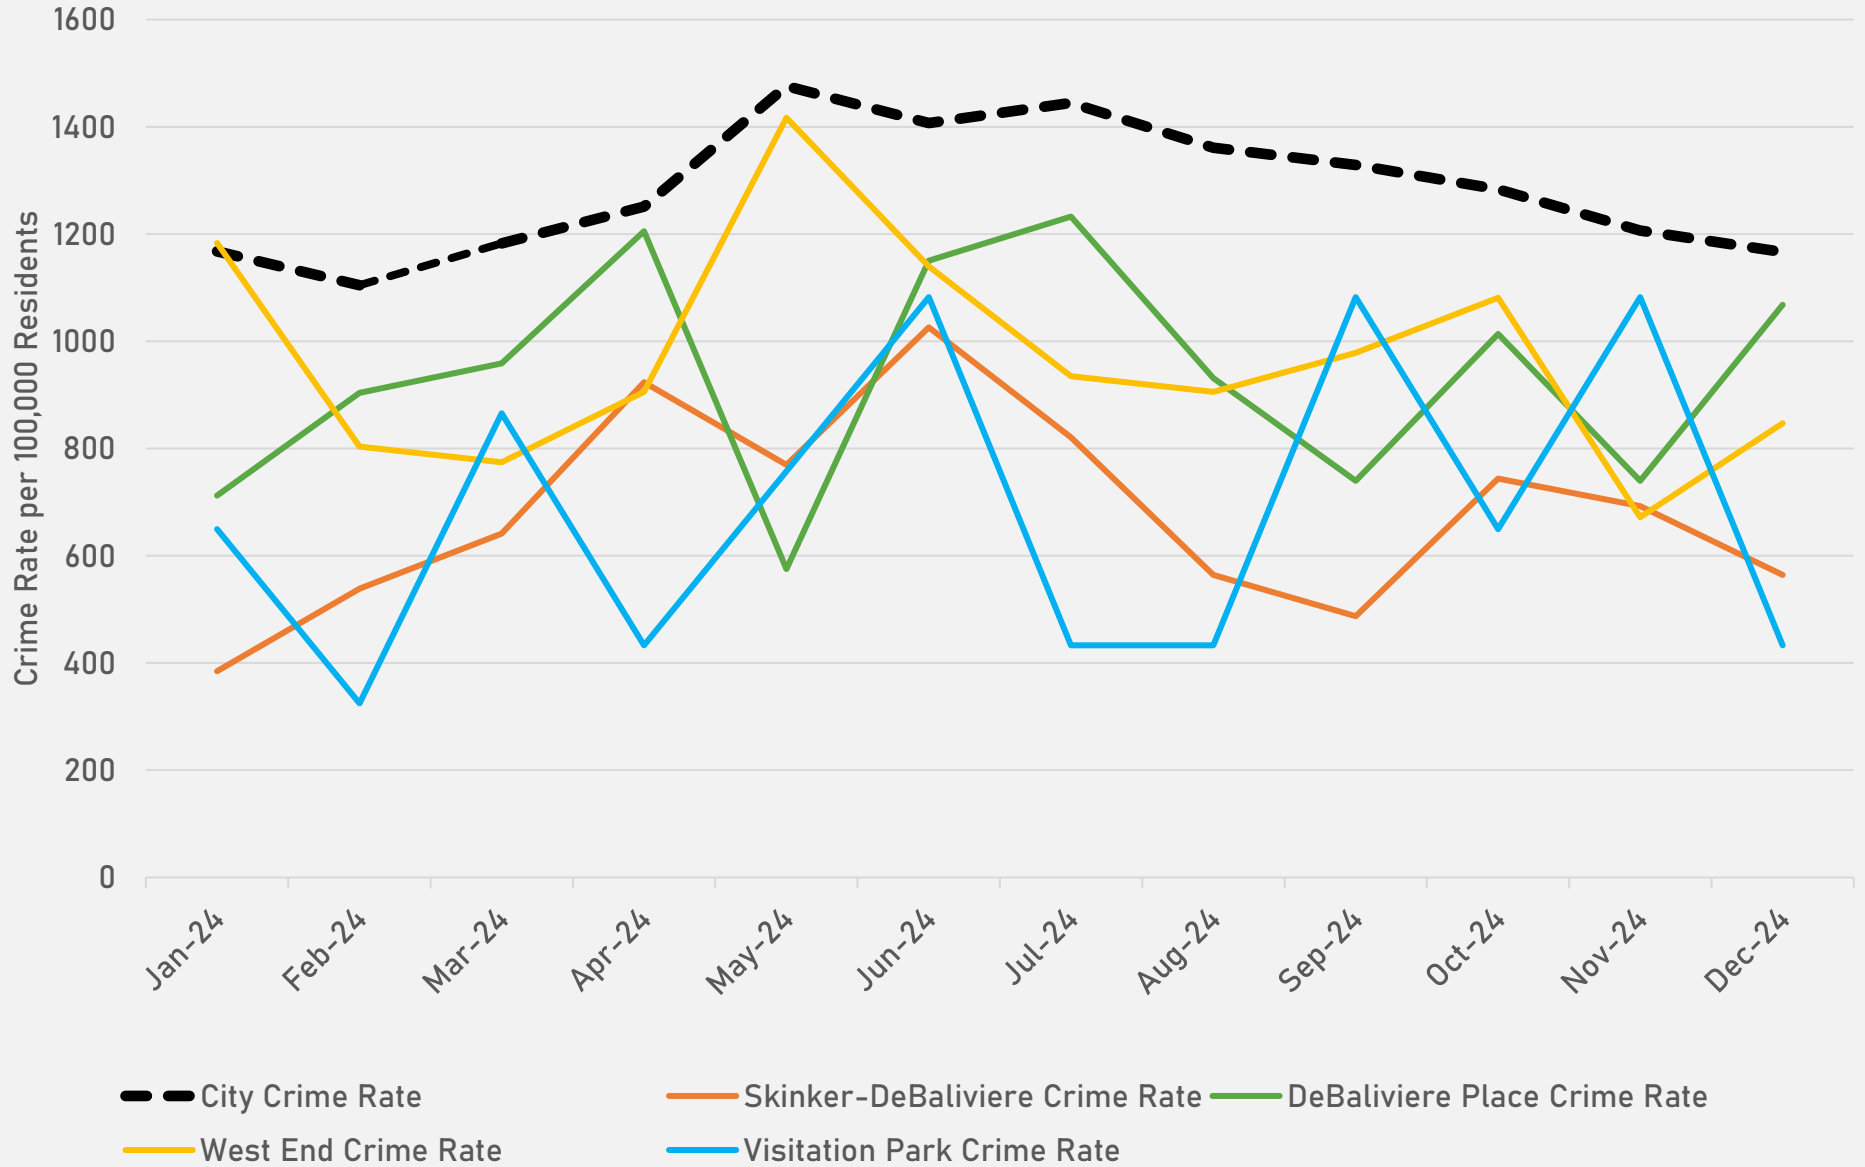

NEIGHBORHOODS VS CITY CRIME RATE OVER THE PAST YEAR