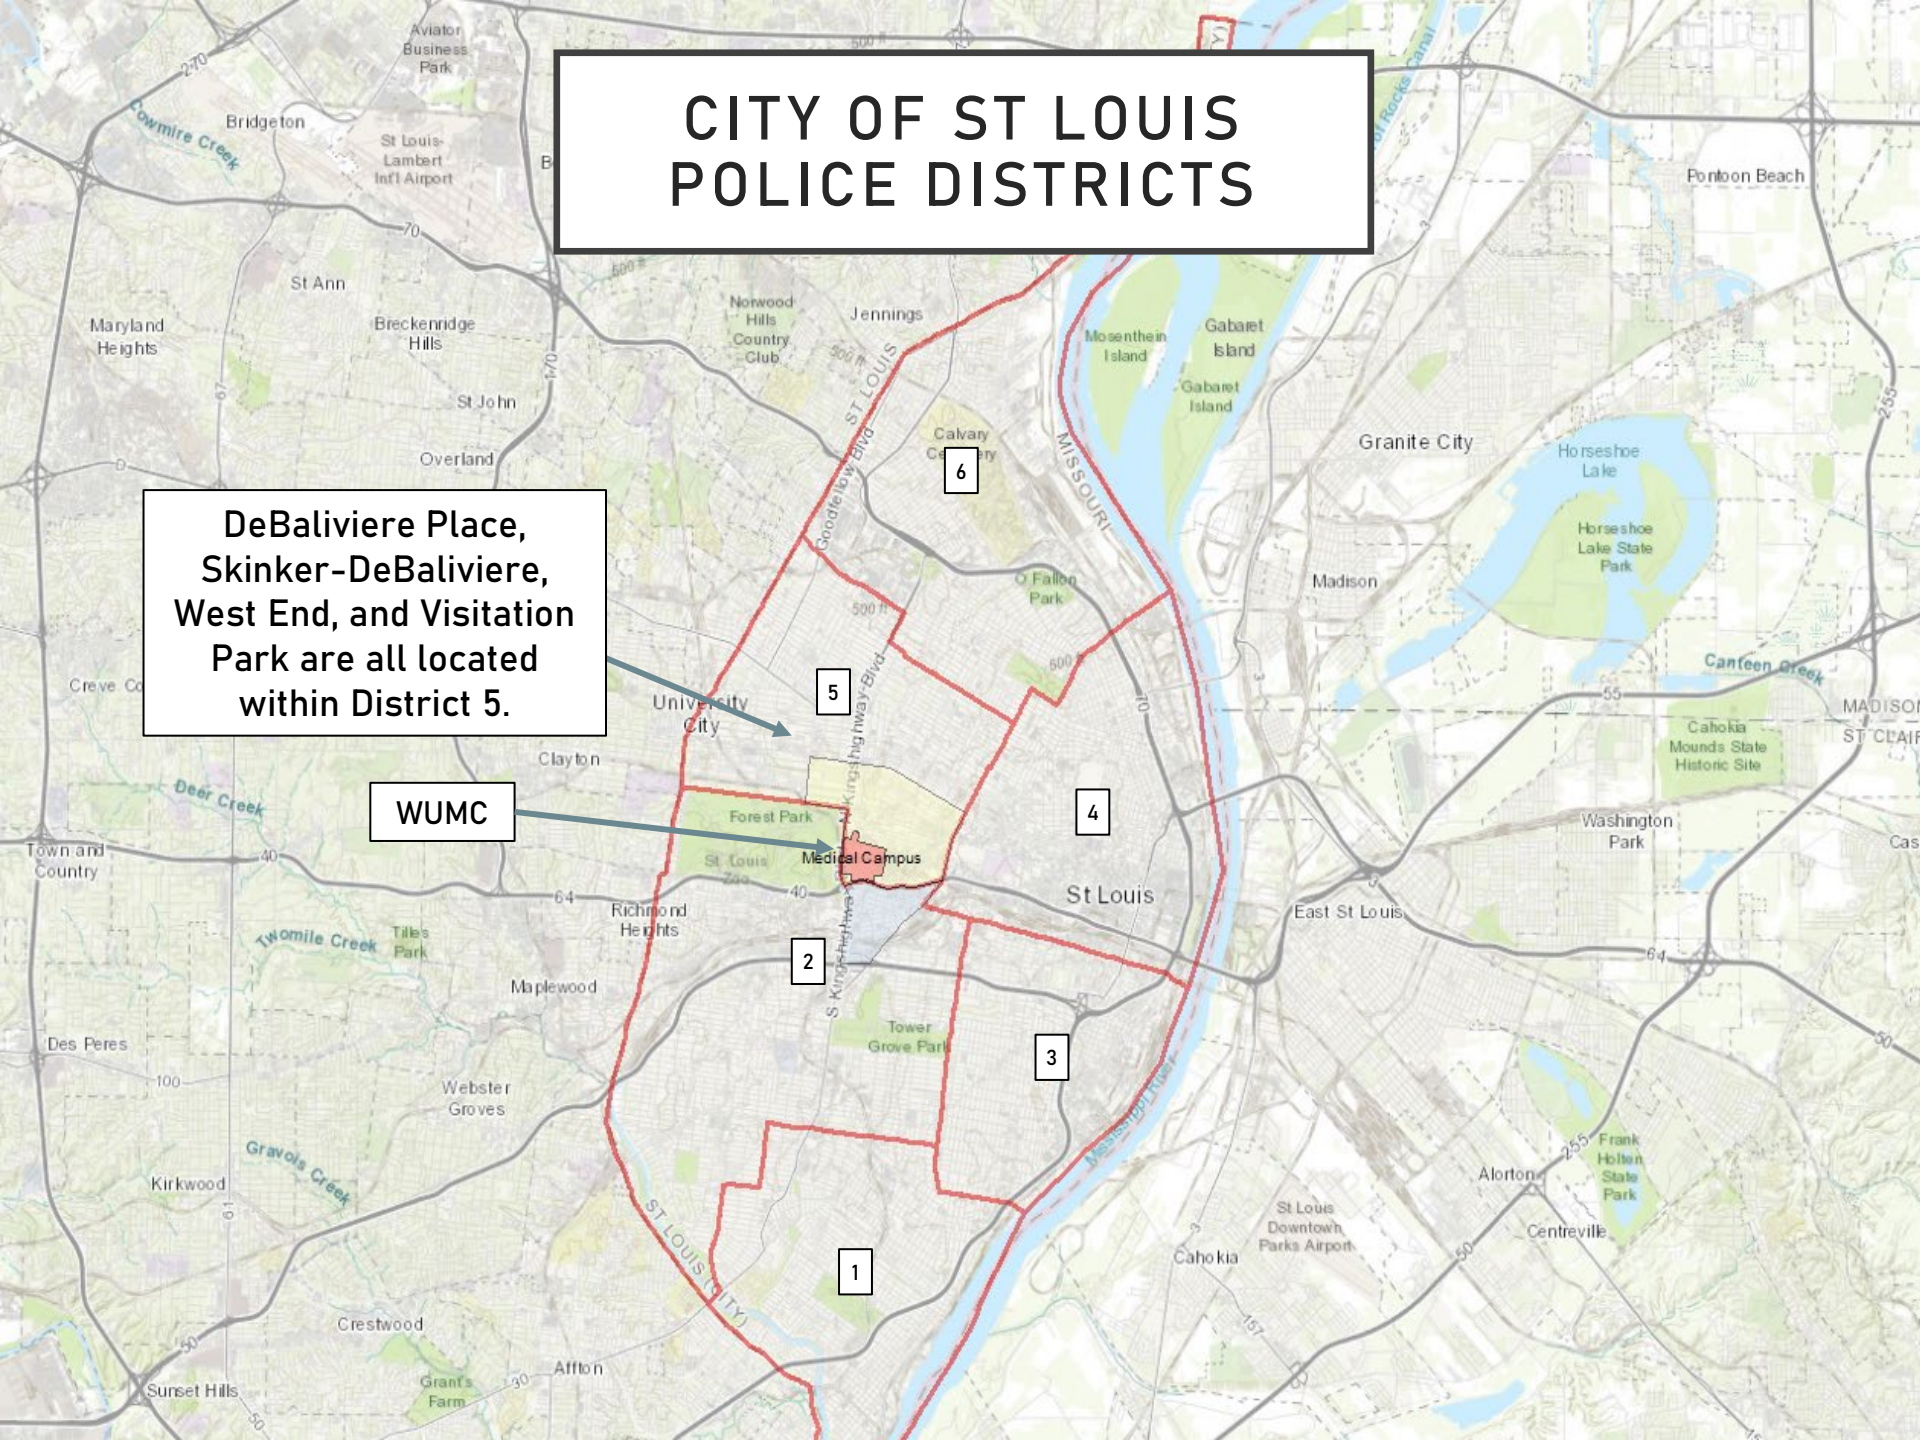

December 2024  
Monthly Crime Report

**DEBALIVIERE PLACE  
SKINKER-DEBALIVIERE  
WEST END  
VISITATION PARK**

Washington University Medical Center

# CITY OF ST LOUIS POLICE DISTRICTS

DeBaliviere Place,  
Skinker-DeBaliviere,  
West End, and Visitation  
Park are all located  
within District 5.

WUMC

# DISTRICT 5 SUMMARY NOTES

There are 15 neighborhoods in District 5.

- Academy
- Central West End
- DeBaliviere Place
- Fountain Park
- Hamilton Heights
- Kingsway East
- Kingsway West
- Lewis Place
- Skinker-DeBaliviere
- The Greater Ville
- The Ville
- Vandeventer
- Visitation Park
- Wells-Goodfellow
- West End

- The **lowest number** of crimes in one neighborhood was 4 in Visitation Park
- The **highest number** of crimes in one neighborhood was 159 in the Central West End
- The average number of crimes per neighborhood was 40.7
- The **lowest crime rate** per 100,000 in one neighborhood was 432.9 in Visitation Park
- The **highest crime rate** per 100,000 in one neighborhood was 1878.5 in Fountain Park
- The overall crime rate in District 5 was 1080.3