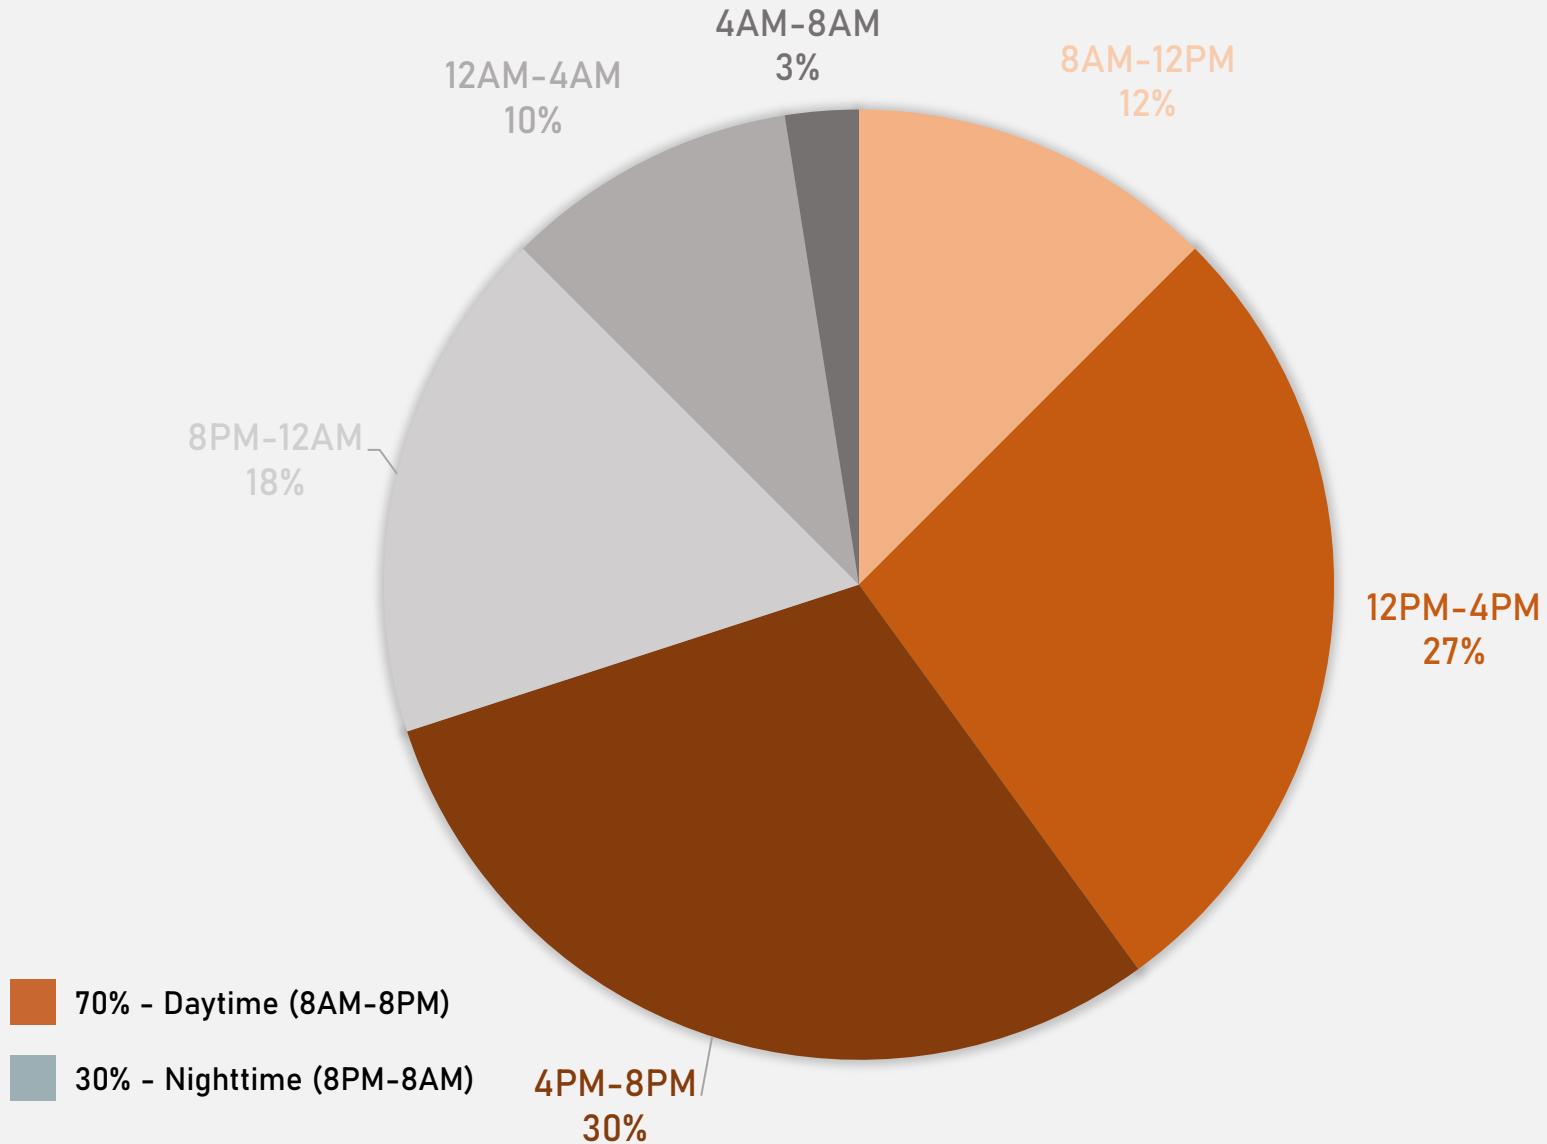

DEBALIVIERE PLACE CRIMES BY TIME OF DAY