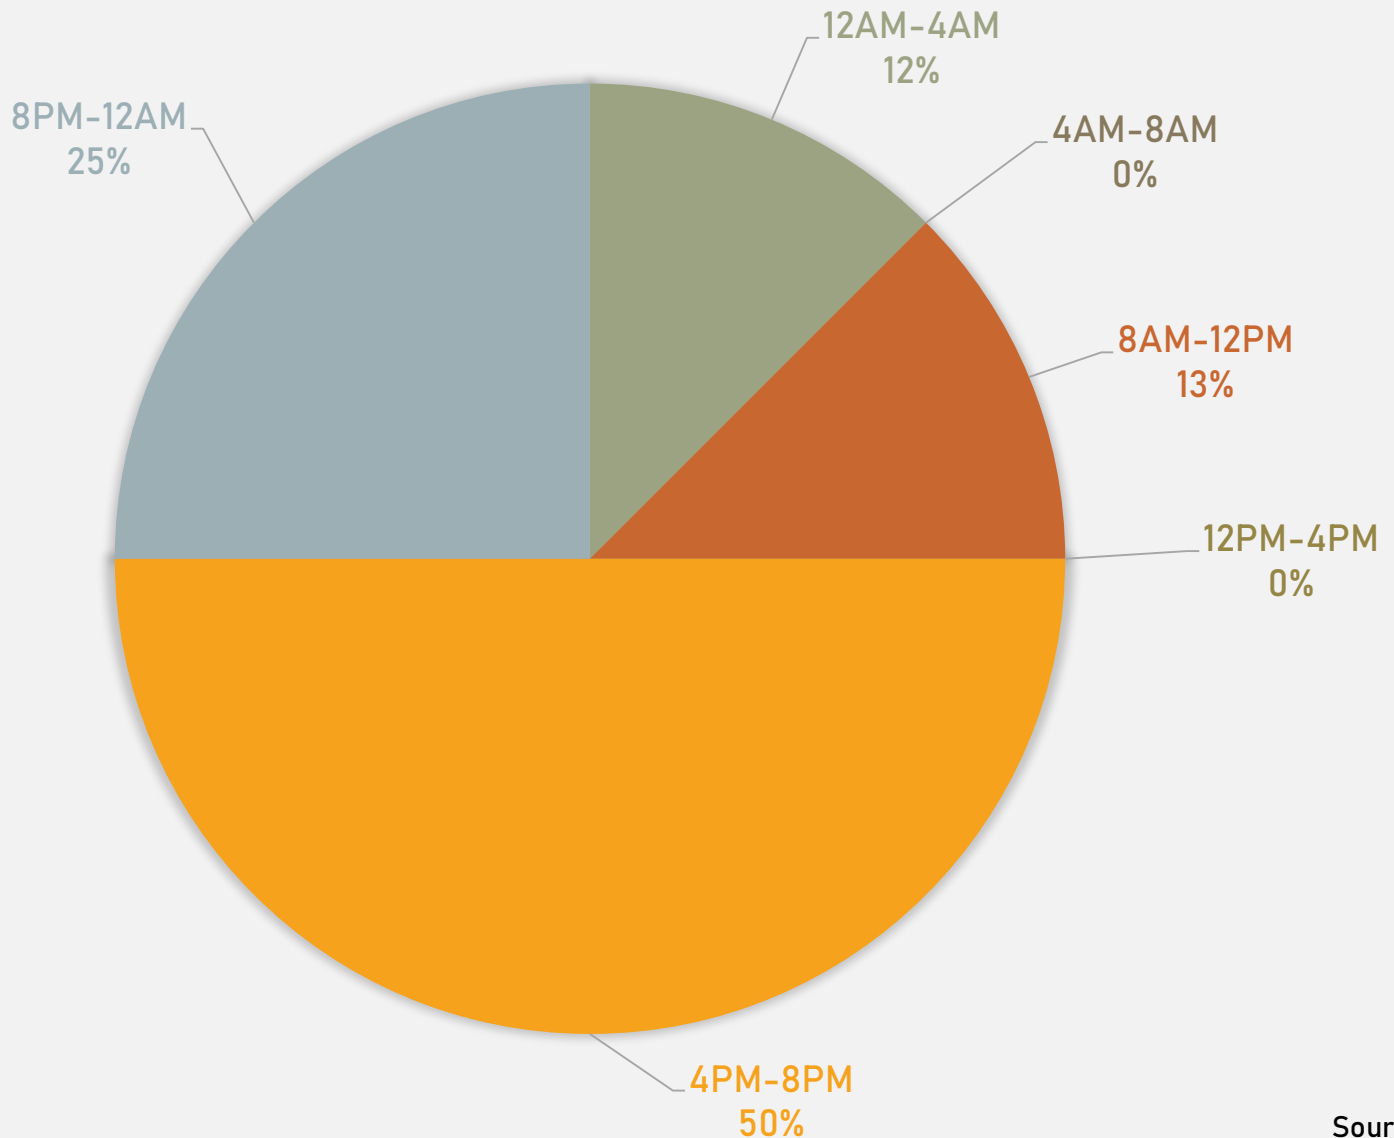

DEBALIVIERE PLACE CRIMES BY TIME OF DAY

DEBALIVIERE PLACE CRIMES BY DAY OF THE MONTH

**SKINKER-DEBALIVIERE
NEIGHBORHOOD DETAIL**

SKINKER-DEBALIVIERE SUMMARY NOTES

- 21 total crimes in February 2024
 - **Down 53%** compared to February 2023 (45 crimes)
 - 2 crimes against persons in February 2024
 - **Down 60%** compared to February 2023 (5 crimes)
- 40 total crimes so far in 2024
 - **Down 59%** compared to this time in 2023 (98 crimes)
 - 2 crimes against persons so far in 2024
 - **Down 75%** compared to this time in 2023 (8 crimes)

SKINKER-DEBALIVIERE CRIMES BY TIME OF DAY

SKINKER-DEBALIVIERE CRIMES BY DAY OF THE MONTH

**WEST END
NEIGHBORHOOD DETAIL**

WEST END SUMMARY NOTES

- 53 total crimes in February 2024
 - **Down 52%** compared to February 2023 (111 crimes)
 - 6 crimes against persons in February 2024
 - **Down 67%** compared to February 2023 (18 crimes)
- 111 total crimes so far in 2024
 - **Down 37%** compared to this time in 2023 (176 crimes)
 - 20 crimes against persons so far in 2024
 - **Down 26%** compared to this time in 2023 (27 crimes)

WEST END CRIMES BY DAY OF THE MONTH

**VISITATION PARK
NEIGHBORHOOD DETAIL**

VISITATION PARK SUMMARY NOTES

- 8 total crimes in February 2024
 - **Down 11%** compared to February 2023 (9 crimes)
 - No crimes against persons in February 2024
 - **Down 100%** compared to February 2023 (5 crimes)
- 12 total crimes so far in 2024
 - **Down 43%** compared to this time in 2023 (21 crimes)
 - 2 crimes against persons so far in 2024
 - **Down 75%** compared to this time in 2023 (8 crimes)

VISITATION PARK CRIMES BY DAY OF THE MONTH