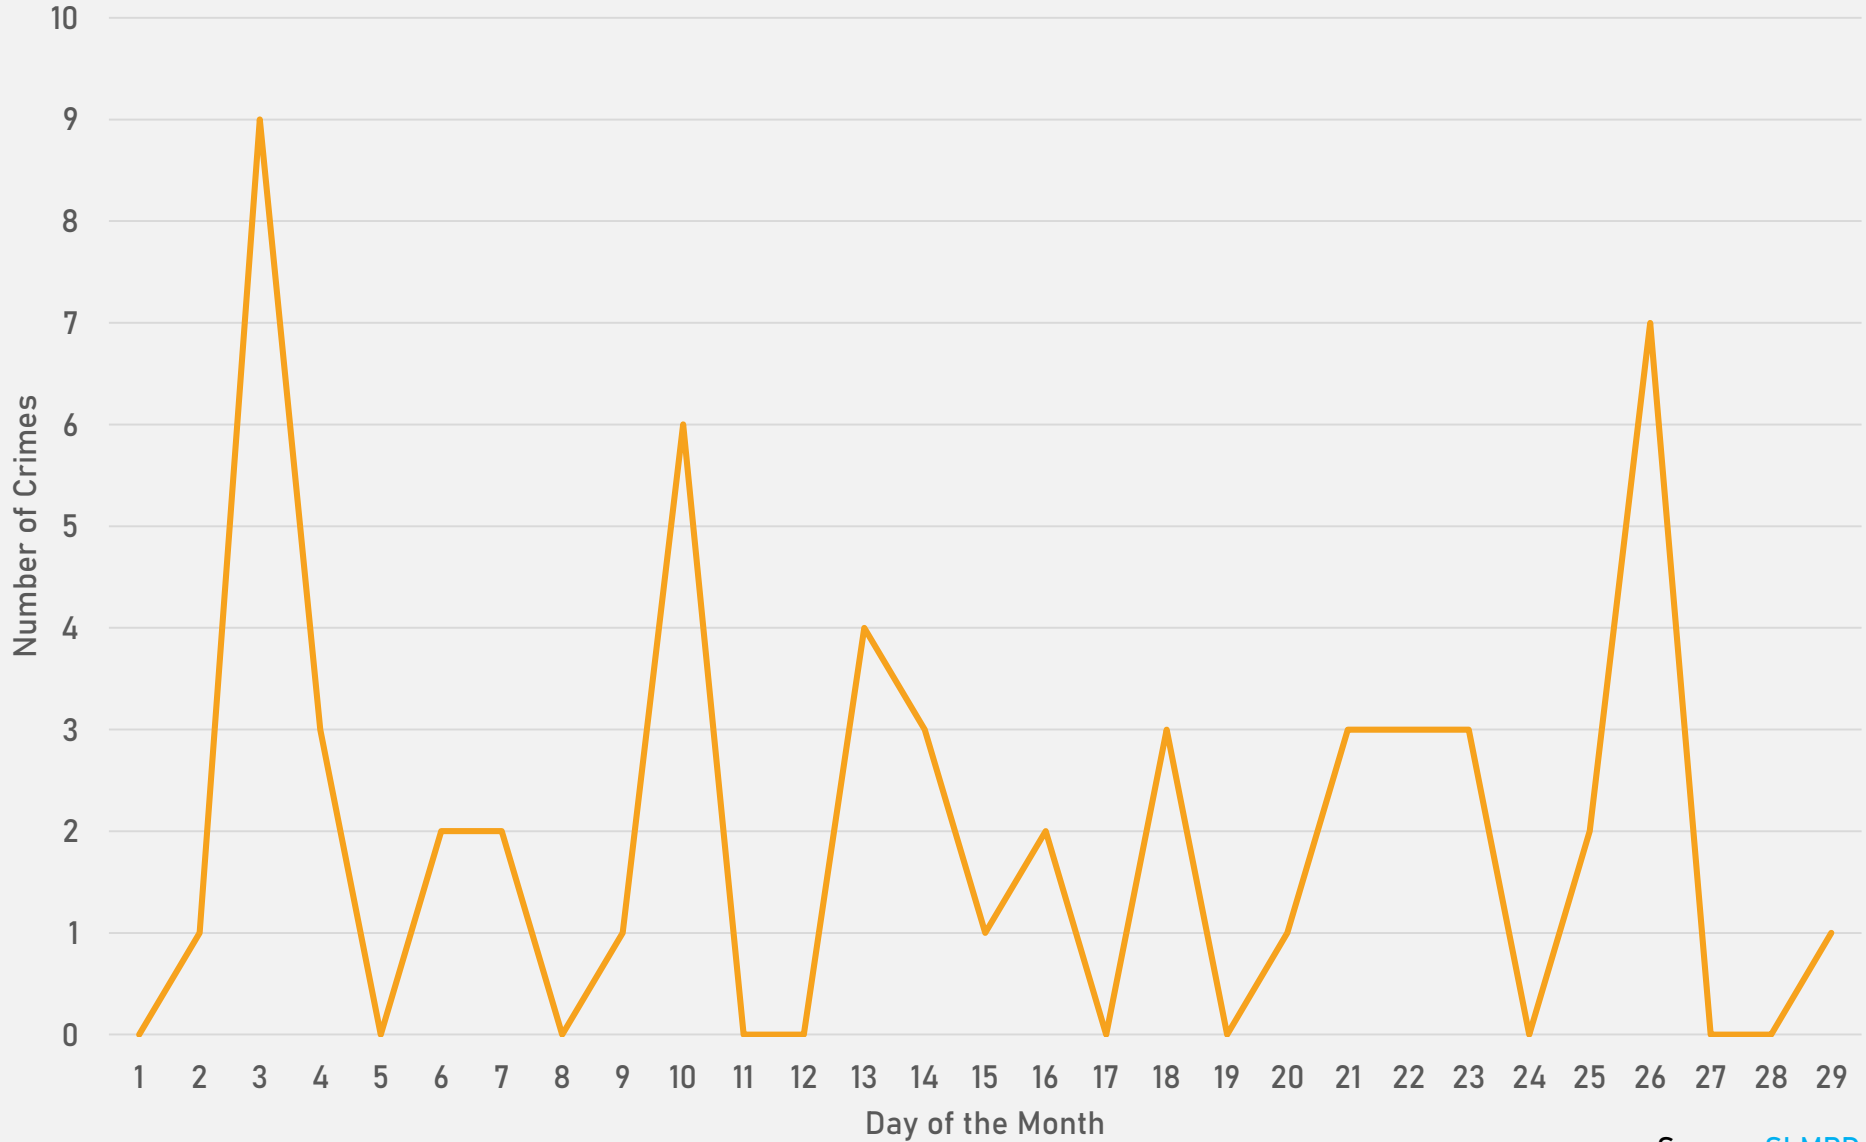

DEBALIVIERE PLACE SUMMARY NOTES

- 33 total crimes in February 2024
 - **Down 18%** compared to February 2023 (40 crimes)
 - 4 crimes against persons in February 2024
 - **Up 33%** compared to February 2023 (3 crimes)
- 60 total crimes so far in 2024
 - **Down 48%** compared to this time in 2023 (116 crimes)
 - 6 crimes against persons so far in 2024
 - No change compared to this time in 2023

DEBALIVIERE PLACE CRIMES BY TIME OF DAY

DEBALIVIERE PLACE CRIMES BY DAY OF THE MONTH

**SKINKER-DEBALIVIERE
NEIGHBORHOOD DETAIL**

SKINKER-DEBALIVIERE SUMMARY NOTES

- 21 total crimes in February 2024
 - **Down 53%** compared to February 2023 (45 crimes)
 - 2 crimes against persons in February 2024
 - **Down 60%** compared to February 2023 (5 crimes)
- 40 total crimes so far in 2024
 - **Down 59%** compared to this time in 2023 (98 crimes)
 - 2 crimes against persons so far in 2024
 - **Down 75%** compared to this time in 2023 (8 crimes)

SKINKER-DEBALIVIERE CRIMES BY TIME OF DAY

SKINKER-DEBALIVIERE CRIMES BY DAY OF THE MONTH

**WEST END
NEIGHBORHOOD DETAIL**

WEST END SUMMARY NOTES

- 53 total crimes in February 2024
 - **Down 52%** compared to February 2023 (111 crimes)
 - 6 crimes against persons in February 2024
 - **Down 67%** compared to February 2023 (18 crimes)
- 111 total crimes so far in 2024
 - **Down 37%** compared to this time in 2023 (176 crimes)
 - 20 crimes against persons so far in 2024
 - **Down 26%** compared to this time in 2023 (27 crimes)

WEST END CRIMES BY DAY OF THE MONTH

**VISITATION PARK
NEIGHBORHOOD DETAIL**

VISITATION PARK SUMMARY NOTES

- 8 total crimes in February 2024
 - **Down 11%** compared to February 2023 (9 crimes)
 - No crimes against persons in February 2024
 - **Down 100%** compared to February 2023 (5 crimes)
- 12 total crimes so far in 2024
 - **Down 43%** compared to this time in 2023 (21 crimes)
 - 2 crimes against persons so far in 2024
 - **Down 75%** compared to this time in 2023 (8 crimes)