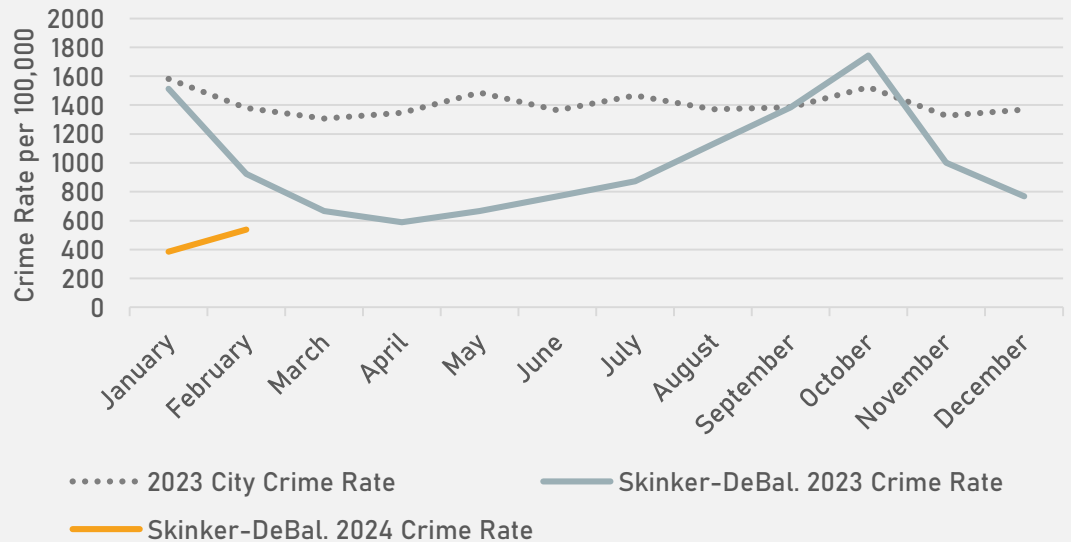

SKINKER-DEBALIVIERE YEAR TO YEAR COMPARISON

2023

Crimes	Jan	Feb	Mar	Apr	May	Jun	Jul	Aug	Sep	Oct	Nov	Dec	Total
Aggravated Assault	0	1	0	0	2	1	1	0	0	1	2	0	8
Arson	0	0	0	0	0	0	0	0	1	0	0	0	1
Burglary	2	2	0	1	0	1	0	3	2	1	1	2	15
Homicide	1	0	0	0	0	0	0	1	0	0	0	0	2
Larceny	17	10	7	6	8	9	9	15	15	21	10	9	136
Motor Vehicle Theft	9	2	3	0	6	4	9	2	4	9	4	2	54
Robbery	0	1	0	0	0	0	0	1	0	0	0	0	2
Total	29	16	10	7	16	15	19	22	22	32	17	13	218

2024

Crimes	Jan	Feb	Total
Aggravated Assault	0	1	1
Arson	0	0	0
Burglary	2	0	2
Homicide	0	0	0
Larceny	4	6	10
Motor Vehicle Theft	3	2	5
Robbery	0	0	0
Total	9	9	18