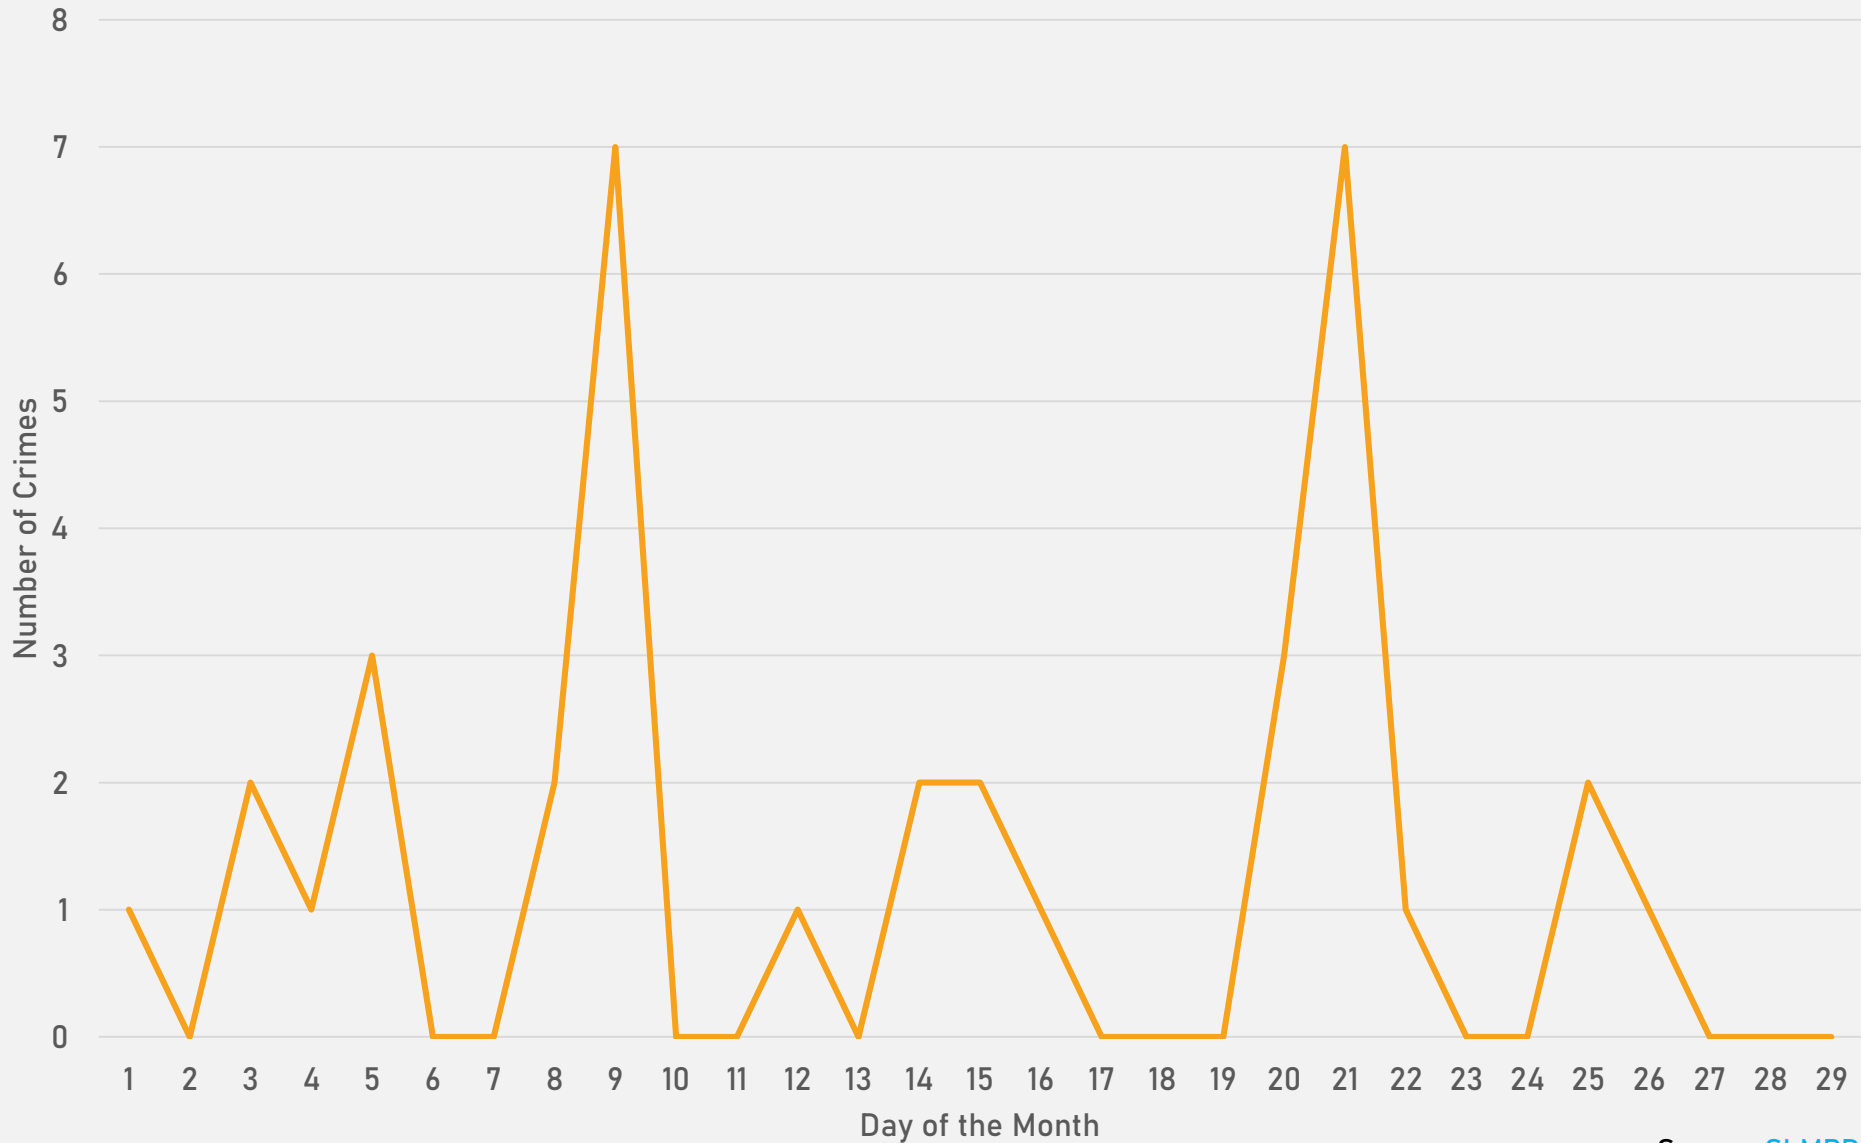

DEBALIVIERE PLACE SUMMARY NOTES

- 33 total crimes in February 2024
 - **Down 18%** compared to February 2023 (40 crimes)
 - 4 crimes against persons in February 2024
 - **Up 33%** compared to February 2023 (3 crimes)
- 60 total crimes so far in 2024
 - **Down 48%** compared to this time in 2023 (116 crimes)
 - 6 crimes against persons so far in 2024
 - No change compared to this time in 2023

2024

Crimes	Jan	Feb	Total
Aggravated Assault	1	0	1
Arson	0	0	0
Burglary	2	2	4
Homicide	0	0	0
Larceny	7	4	11
Motor Vehicle Theft	3	4	7
Robbery	0	1	1
Total	13	11	24

DEBALIVIERE PLACE CRIMES BY DAY OF THE WEEK

DEBALIVIERE PLACE CRIMES BY TIME OF DAY

DEBALIVIERE PLACE CRIMES BY DAY OF THE MONTH

**SKINKER-DEBALIVIERE
NEIGHBORHOOD DETAIL**

SKINKER-DEBALIVIERE SUMMARY NOTES

- 21 total crimes in February 2024
 - **Down 53%** compared to February 2023 (45 crimes)
 - 2 crimes against persons in February 2024
 - **Down 60%** compared to February 2023 (5 crimes)
- 40 total crimes so far in 2024
 - **Down 59%** compared to this time in 2023 (98 crimes)
 - 2 crimes against persons so far in 2024
 - **Down 75%** compared to this time in 2023 (8 crimes)

SKINKER-DEBALIVIERE CRIMES BY TIME OF DAY

SKINKER-DEBALIVIERE CRIMES BY DAY OF THE MONTH

**WEST END
NEIGHBORHOOD DETAIL**

WEST END SUMMARY NOTES

- 53 total crimes in February 2024
 - **Down 52%** compared to February 2023 (111 crimes)
 - 6 crimes against persons in February 2024
 - **Down 67%** compared to February 2023 (18 crimes)
- 111 total crimes so far in 2024
 - **Down 37%** compared to this time in 2023 (176 crimes)
 - 20 crimes against persons so far in 2024
 - **Down 26%** compared to this time in 2023 (27 crimes)