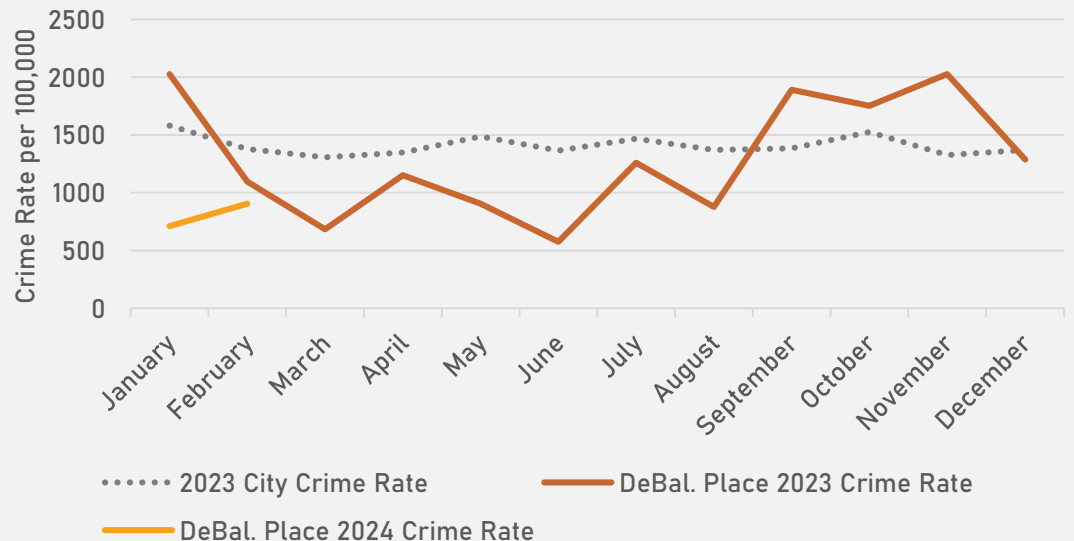

DEBALIVIERE PLACE YEAR TO YEAR COMPARISON

2023

Crimes	Jan	Feb	Mar	Apr	May	Jun	Jul	Aug	Sep	Oct	Nov	Dec	Total
Aggravated Assault	2	0	0	1	1	3	1	0	2	0	1	0	11
Arson	0	0	0	0	0	0	0	0	0	0	0	0	0
Burglary	1	1	0	4	0	2	2	2	3	2	2	0	19
Homicide	0	0	0	0	0	0	0	0	0	0	0	0	0
Larceny	28	12	9	17	9	5	9	12	20	16	22	12	171
Motor Vehicle Theft	17	7	2	4	5	4	14	4	13	19	7	8	104
Robbery	1	2	0	0	0	0	4	0	0	3	2	2	14
Total	49	22	11	26	15	14	30	18	38	40	34	22	319

2024

Crimes	Jan	Feb	Total
Aggravated Assault	1	0	1
Arson	0	0	0
Burglary	2	2	4
Homicide	0	0	0
Larceny	7	4	11
Motor Vehicle Theft	3	4	7
Robbery	0	1	1
Total	13	11	24