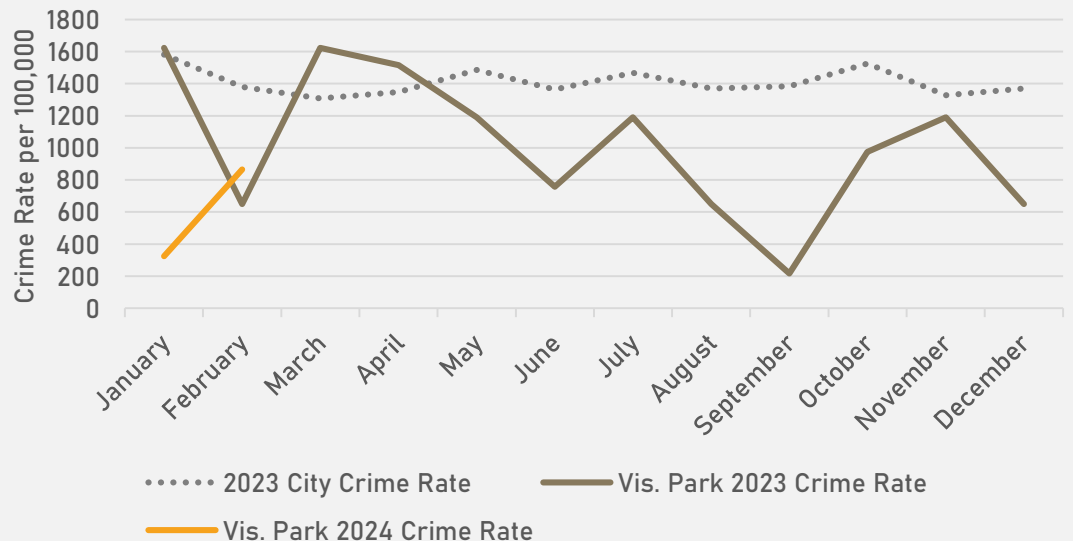

VISITATION PARK YEAR TO YEAR COMPARISON

2023

Crimes	Jan	Feb	Mar	Apr	May	Jun	Jul	Aug	Sep	Oct	Nov	Dec	Total
Aggravated Assault	1	1	0	1	1	4	0	1	0	2	0	0	11
Arson	0	0	0	0	0	0	0	0	0	0	0	0	0
Burglary	1	0	0	0	0	0	1	0	0	0	0	0	2
Homicide	0	0	0	0	0	0	0	0	0	0	0	0	0
Larceny	2	1	4	3	2	0	2	0	2	3	0	1	20
Motor Vehicle Theft	1	0	4	1	2	0	0	0	0	0	1	1	10
Robbery	0	0	0	0	0	0	0	0	0	0	0	1	1
Total	5	2	8	5	5	4	3	1	2	5	1	3	44

2024

Crimes	Jan	Feb	Total
Aggravated Assault	1	0	1
Arson	0	0	0
Burglary	0	0	0
Homicide	0	0	0
Larceny	0	2	2
Motor Vehicle Theft	0	1	1
Robbery	0	0	0
Total	1	3	4