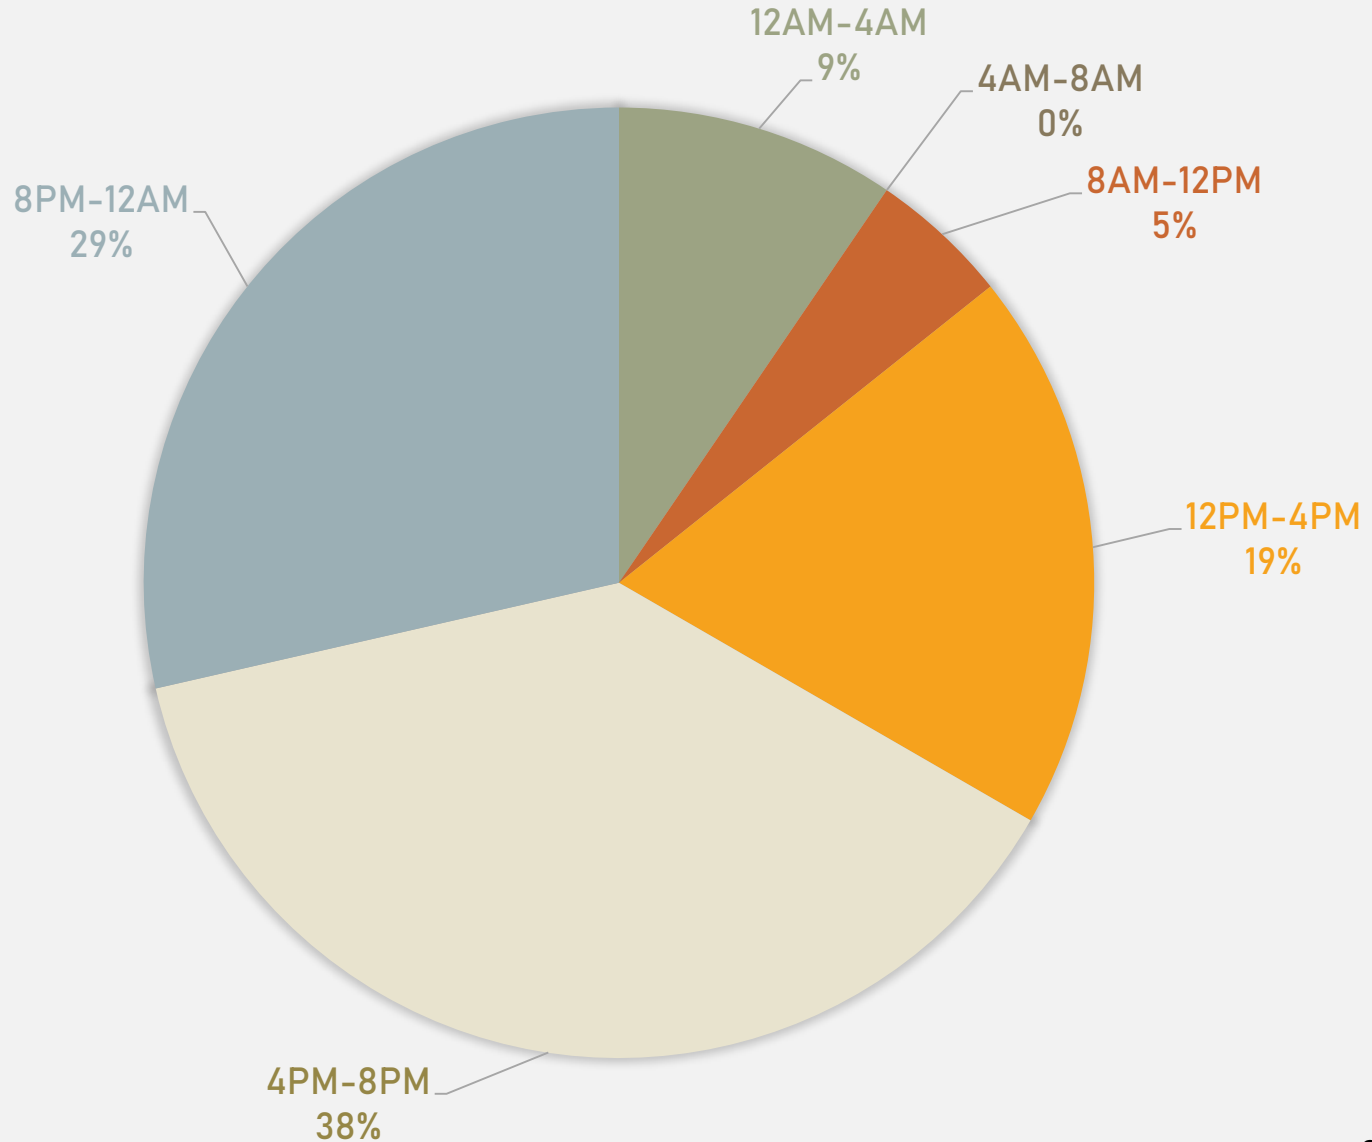

DEBALIVIERE PLACE SUMMARY NOTES

- 33 total crimes in February 2024
 - **Down 18%** compared to February 2023 (40 crimes)
 - 4 crimes against persons in February 2024
 - **Up 33%** compared to February 2023 (3 crimes)
- 60 total crimes so far in 2024
 - **Down 48%** compared to this time in 2023 (116 crimes)
 - 6 crimes against persons so far in 2024
 - No change compared to this time in 2023

DEBALIVIERE PLACE CRIMES BY TIME OF DAY

DEBALIVIERE PLACE CRIMES BY DAY OF THE MONTH

**SKINKER-DEBALIVIERE
NEIGHBORHOOD DETAIL**

SKINKER-DEBALIVIERE SUMMARY NOTES

- 21 total crimes in February 2024
 - **Down 53%** compared to February 2023 (45 crimes)
 - 2 crimes against persons in February 2024
 - **Down 60%** compared to February 2023 (5 crimes)
- 40 total crimes so far in 2024
 - **Down 59%** compared to this time in 2023 (98 crimes)
 - 2 crimes against persons so far in 2024
 - **Down 75%** compared to this time in 2023 (8 crimes)

2024

Crimes	Jan	Feb	Total
Aggravated Assault	0	1	1
Arson	0	0	0
Burglary	2	0	2
Homicide	0	0	0
Larceny	4	6	10
Motor Vehicle Theft	3	2	5
Robbery	0	0	0
Total	9	9	18

SKINKER-DEBALIVIERE CRIMES BY DAY OF THE WEEK

SKINKER-DEBALIVIERE CRIMES BY TIME OF DAY

SKINKER-DEBALIVIERE CRIMES BY DAY OF THE MONTH

**WEST END
NEIGHBORHOOD DETAIL**

WEST END SUMMARY NOTES

- 53 total crimes in February 2024
 - **Down 52%** compared to February 2023 (111 crimes)
 - 6 crimes against persons in February 2024
 - **Down 67%** compared to February 2023 (18 crimes)
- 111 total crimes so far in 2024
 - **Down 37%** compared to this time in 2023 (176 crimes)
 - 20 crimes against persons so far in 2024
 - **Down 26%** compared to this time in 2023 (27 crimes)