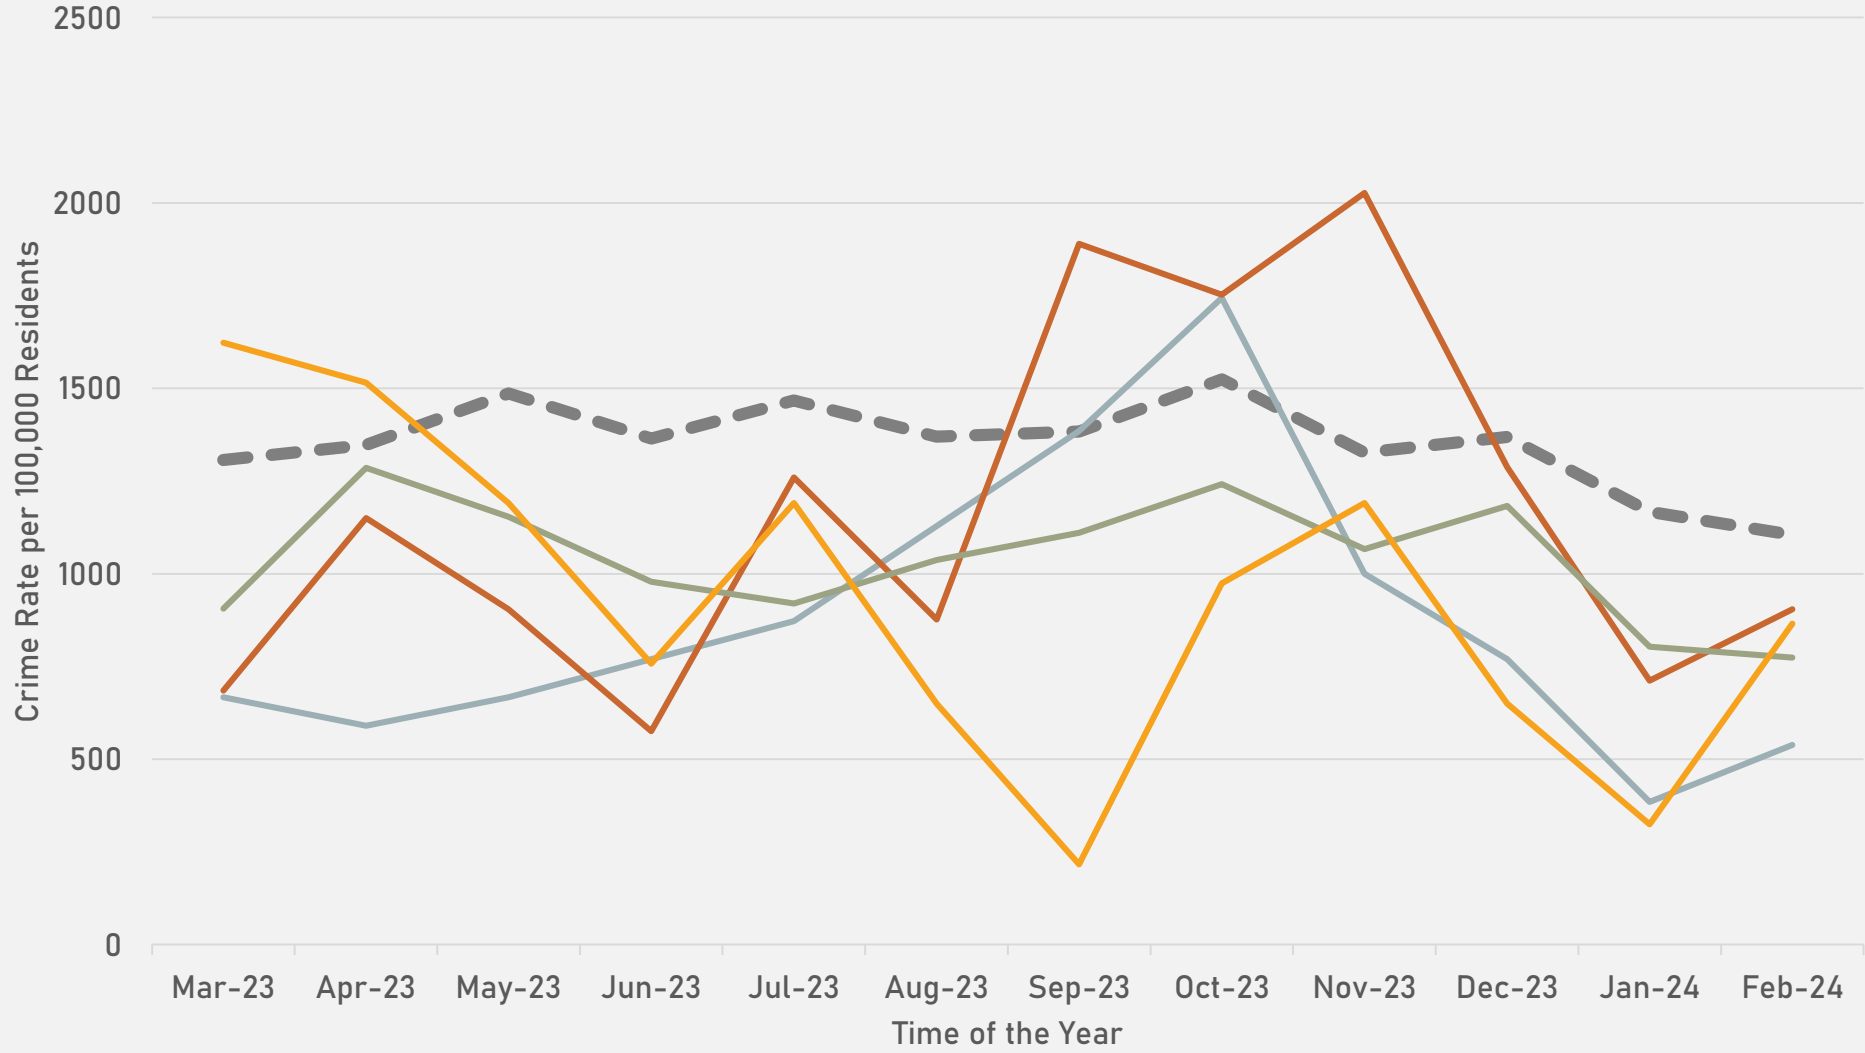

- The **lowest number** of crimes in one neighborhood was 8 in **Visitation Park**
- The **highest number** of crimes in one neighborhood was 186 in the Central West End
- The average number of crimes per neighborhood was 42.9
- The **lowest crime rate** per 100,000 in one neighborhood was 538.6 in **Skinker-DeBaliviere**
- The **highest crime rate** per 100,000 in one neighborhood was 1855.6 in Wells-Goodfellow
- The overall crime rate in District 5 was 1138.7

NEIGHBORHOODS VS CITY CRIME RATE OVER THE PAST YEAR

- City Crime Rate
- Skinker-DeBaliviere Crime Rate
- West End Crime Rate
- DeBaliviere Place Crime Rate
- Visitation Park Crime Rate

**DEBALIVIERE PLACE
NEIGHBORHOOD DETAIL**

DEBALIVIERE PLACE SUMMARY NOTES

- 33 total crimes in February 2024
 - **Down 18%** compared to February 2023 (40 crimes)
 - 4 crimes against persons in February 2024
 - **Up 33%** compared to February 2023 (3 crimes)
- 60 total crimes so far in 2024
 - **Down 48%** compared to this time in 2023 (116 crimes)
 - 6 crimes against persons so far in 2024
 - No change compared to this time in 2023

DEBALIVIERE PLACE CRIMES BY TIME OF DAY

DEBALIVIERE PLACE CRIMES BY DAY OF THE MONTH

**SKINKER-DEBALIVIERE
NEIGHBORHOOD DETAIL**

SKINKER-DEBALIVIERE SUMMARY NOTES

- 21 total crimes in February 2024
 - **Down 53%** compared to February 2023 (45 crimes)
 - 2 crimes against persons in February 2024
 - **Down 60%** compared to February 2023 (5 crimes)
- 40 total crimes so far in 2024
 - **Down 59%** compared to this time in 2023 (98 crimes)
 - 2 crimes against persons so far in 2024
 - **Down 75%** compared to this time in 2023 (8 crimes)