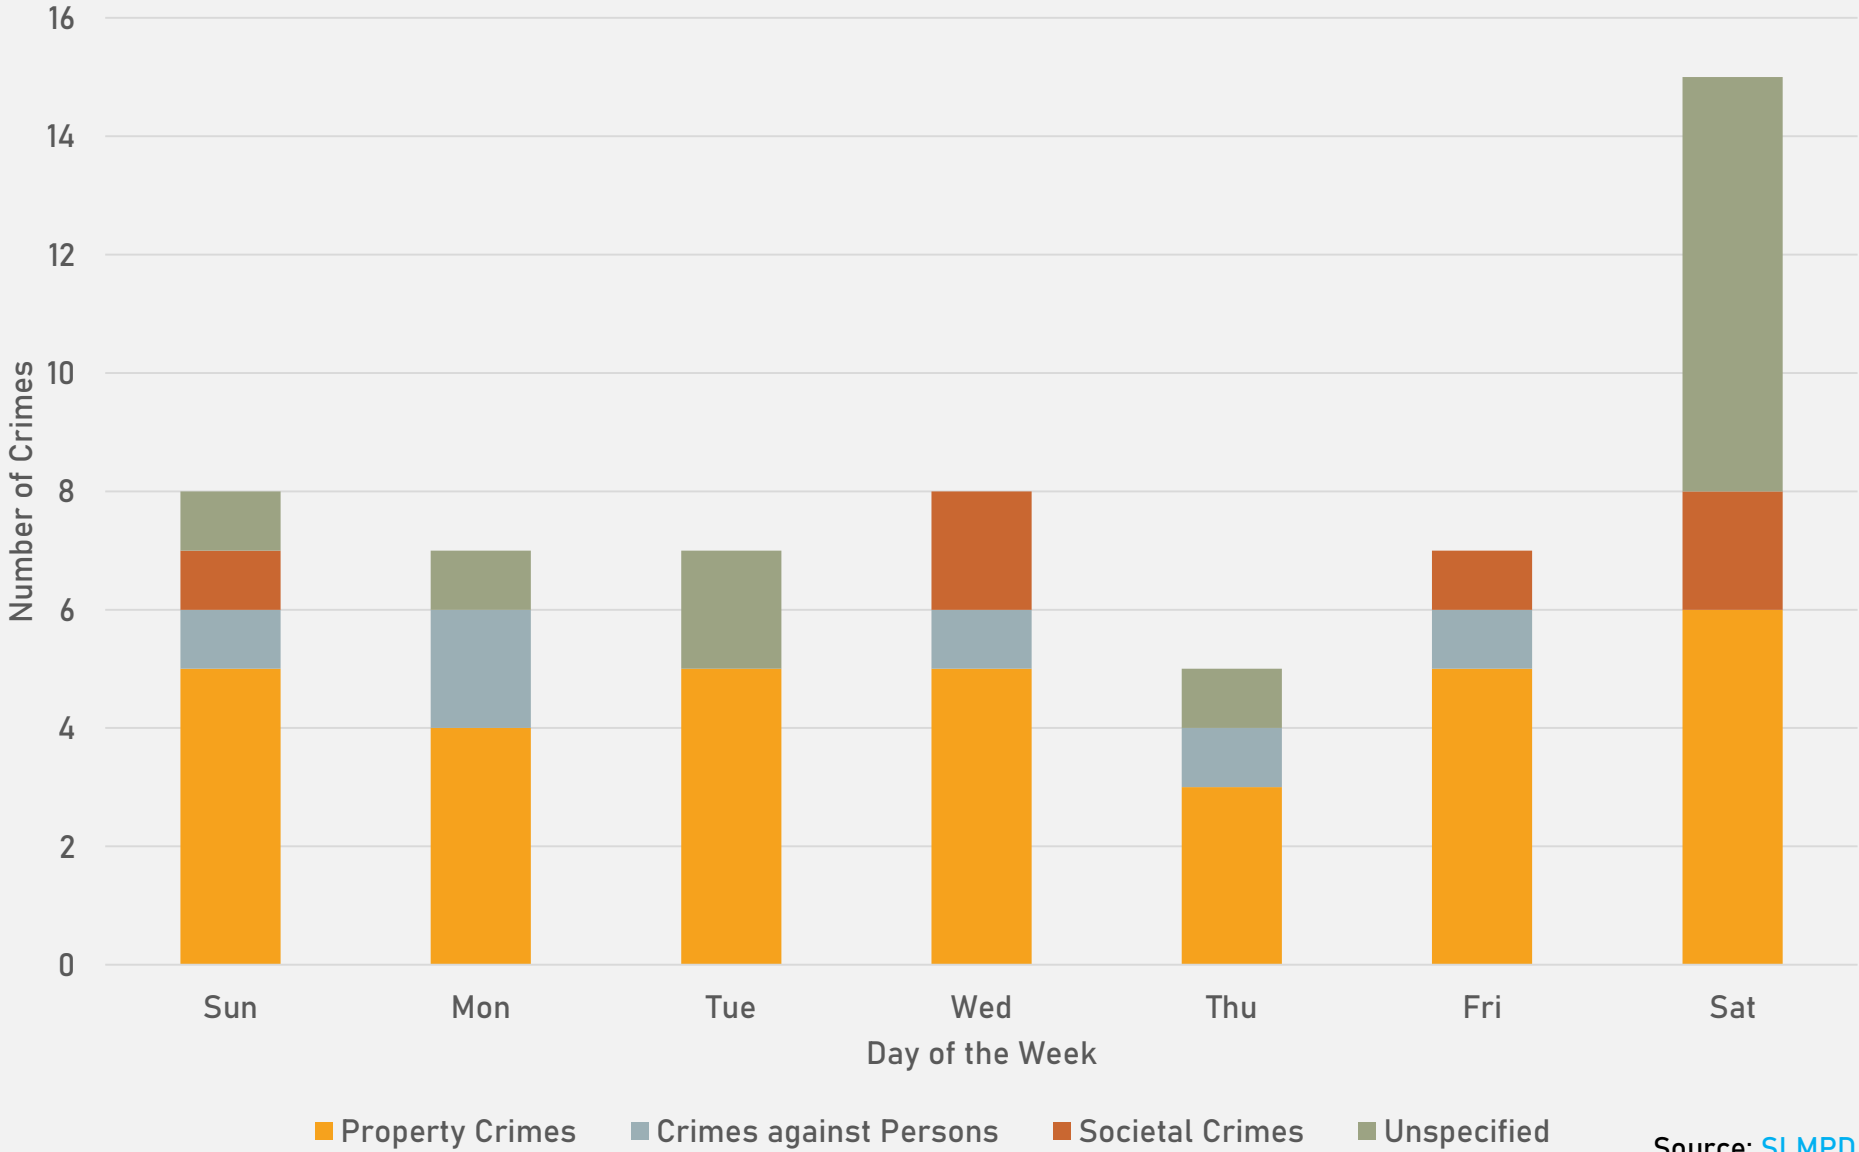

WEST END CRIMES BY DAY OF THE WEEK