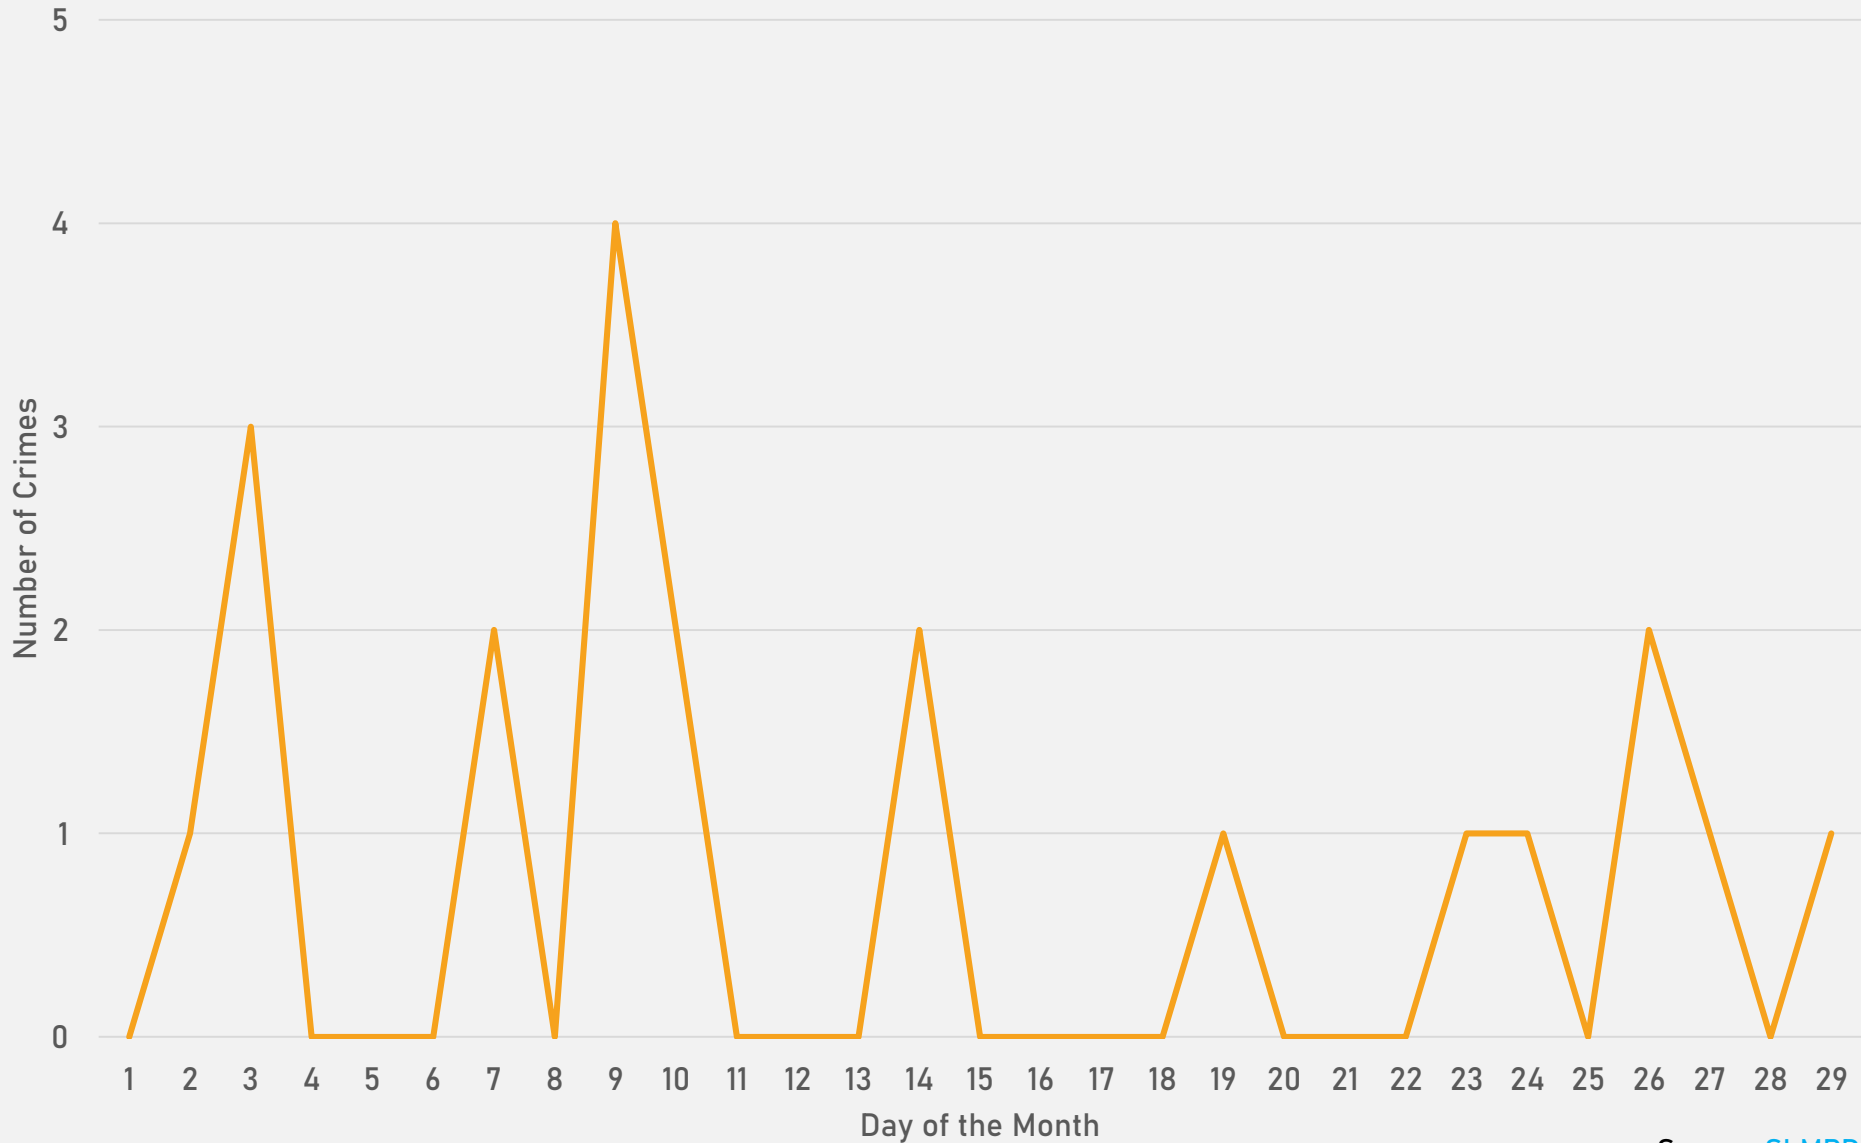

DEBALIVIERE PLACE SUMMARY NOTES

- 33 total crimes in February 2024
 - **Down 18%** compared to February 2023 (40 crimes)
 - 4 crimes against persons in February 2024
 - **Up 33%** compared to February 2023 (3 crimes)
- 60 total crimes so far in 2024
 - **Down 48%** compared to this time in 2023 (116 crimes)
 - 6 crimes against persons so far in 2024
 - No change compared to this time in 2023

DEBALIVIERE PLACE CRIMES BY TIME OF DAY

DEBALIVIERE PLACE CRIMES BY DAY OF THE MONTH

**SKINKER-DEBALIVIERE
NEIGHBORHOOD DETAIL**

SKINKER-DEBALIVIERE SUMMARY NOTES

- 21 total crimes in February 2024
 - **Down 53%** compared to February 2023 (45 crimes)
 - 2 crimes against persons in February 2024
 - **Down 60%** compared to February 2023 (5 crimes)
- 40 total crimes so far in 2024
 - **Down 59%** compared to this time in 2023 (98 crimes)
 - 2 crimes against persons so far in 2024
 - **Down 75%** compared to this time in 2023 (8 crimes)

2024

Crimes	Jan	Feb	Total
Aggravated Assault	0	1	1
Arson	0	0	0
Burglary	2	0	2
Homicide	0	0	0
Larceny	4	6	10
Motor Vehicle Theft	3	2	5
Robbery	0	0	0
Total	9	9	18

SKINKER-DEBALIVIERE CRIMES BY DAY OF THE WEEK

SKINKER-DEBALIVIERE CRIMES BY TIME OF DAY

SKINKER-DEBALIVIERE CRIMES BY DAY OF THE MONTH

**WEST END
NEIGHBORHOOD DETAIL**

WEST END SUMMARY NOTES

- 53 total crimes in February 2024
 - **Down 52%** compared to February 2023 (111 crimes)
 - 6 crimes against persons in February 2024
 - **Down 67%** compared to February 2023 (18 crimes)
- 111 total crimes so far in 2024
 - **Down 37%** compared to this time in 2023 (176 crimes)
 - 20 crimes against persons so far in 2024
 - **Down 26%** compared to this time in 2023 (27 crimes)