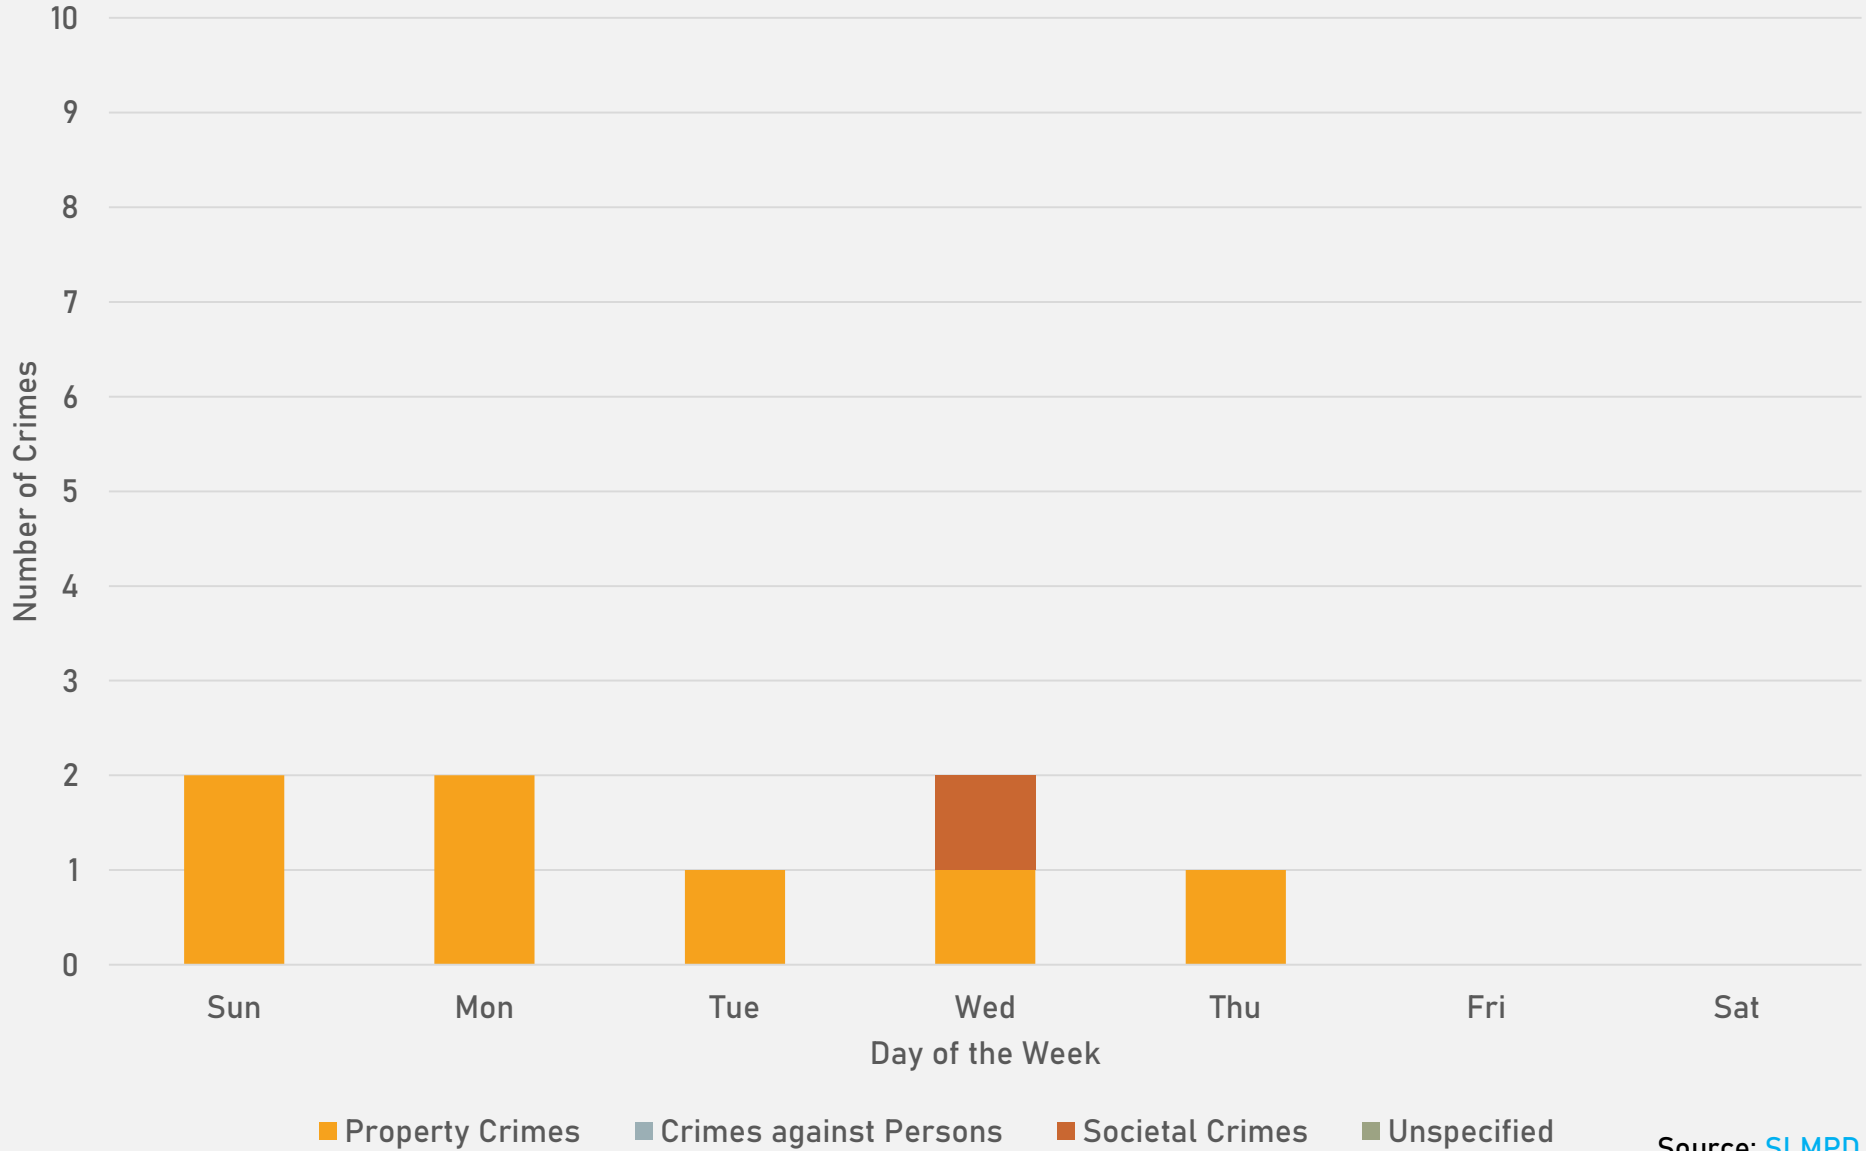

VISITATION PARK CRIMES BY DAY OF THE WEEK