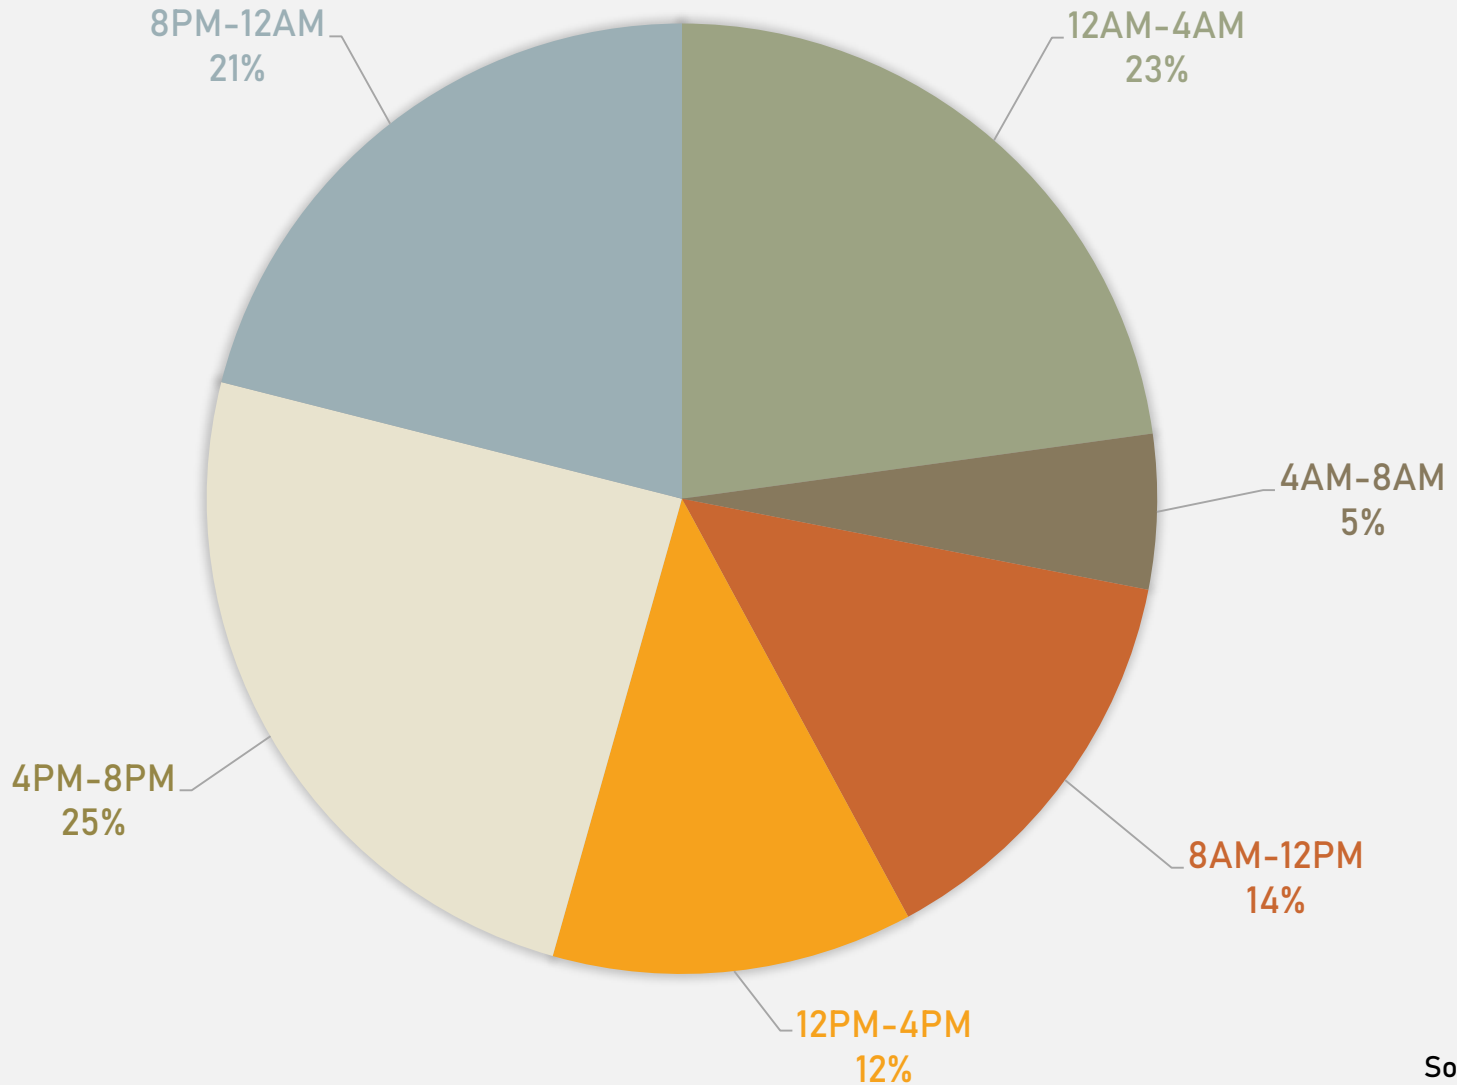

DEBALIVIERE PLACE SUMMARY NOTES

- 33 total crimes in February 2024
 - **Down 18%** compared to February 2023 (40 crimes)
 - 4 crimes against persons in February 2024
 - **Up 33%** compared to February 2023 (3 crimes)
- 60 total crimes so far in 2024
 - **Down 48%** compared to this time in 2023 (116 crimes)
 - 6 crimes against persons so far in 2024
 - No change compared to this time in 2023

DEBALIVIERE PLACE CRIMES BY TIME OF DAY

DEBALIVIERE PLACE CRIMES BY DAY OF THE MONTH

**SKINKER-DEBALIVIERE
NEIGHBORHOOD DETAIL**

SKINKER-DEBALIVIERE SUMMARY NOTES

- 21 total crimes in February 2024
 - **Down 53%** compared to February 2023 (45 crimes)
 - 2 crimes against persons in February 2024
 - **Down 60%** compared to February 2023 (5 crimes)
- 40 total crimes so far in 2024
 - **Down 59%** compared to this time in 2023 (98 crimes)
 - 2 crimes against persons so far in 2024
 - **Down 75%** compared to this time in 2023 (8 crimes)

SKINKER-DEBALIVIERE CRIMES BY TIME OF DAY

SKINKER-DEBALIVIERE CRIMES BY DAY OF THE MONTH

**WEST END
NEIGHBORHOOD DETAIL**

WEST END SUMMARY NOTES

- 53 total crimes in February 2024
 - **Down 52%** compared to February 2023 (111 crimes)
 - 6 crimes against persons in February 2024
 - **Down 67%** compared to February 2023 (18 crimes)
- 111 total crimes so far in 2024
 - **Down 37%** compared to this time in 2023 (176 crimes)
 - 20 crimes against persons so far in 2024
 - **Down 26%** compared to this time in 2023 (27 crimes)

WEST END CRIMES BY DAY OF THE MONTH

**VISITATION PARK
NEIGHBORHOOD DETAIL**

VISITATION PARK SUMMARY NOTES

- 8 total crimes in February 2024
 - **Down 11%** compared to February 2023 (9 crimes)
 - No crimes against persons in February 2024
 - **Down 100%** compared to February 2023 (5 crimes)
- 12 total crimes so far in 2024
 - **Down 43%** compared to this time in 2023 (21 crimes)
 - 2 crimes against persons so far in 2024
 - **Down 75%** compared to this time in 2023 (8 crimes)