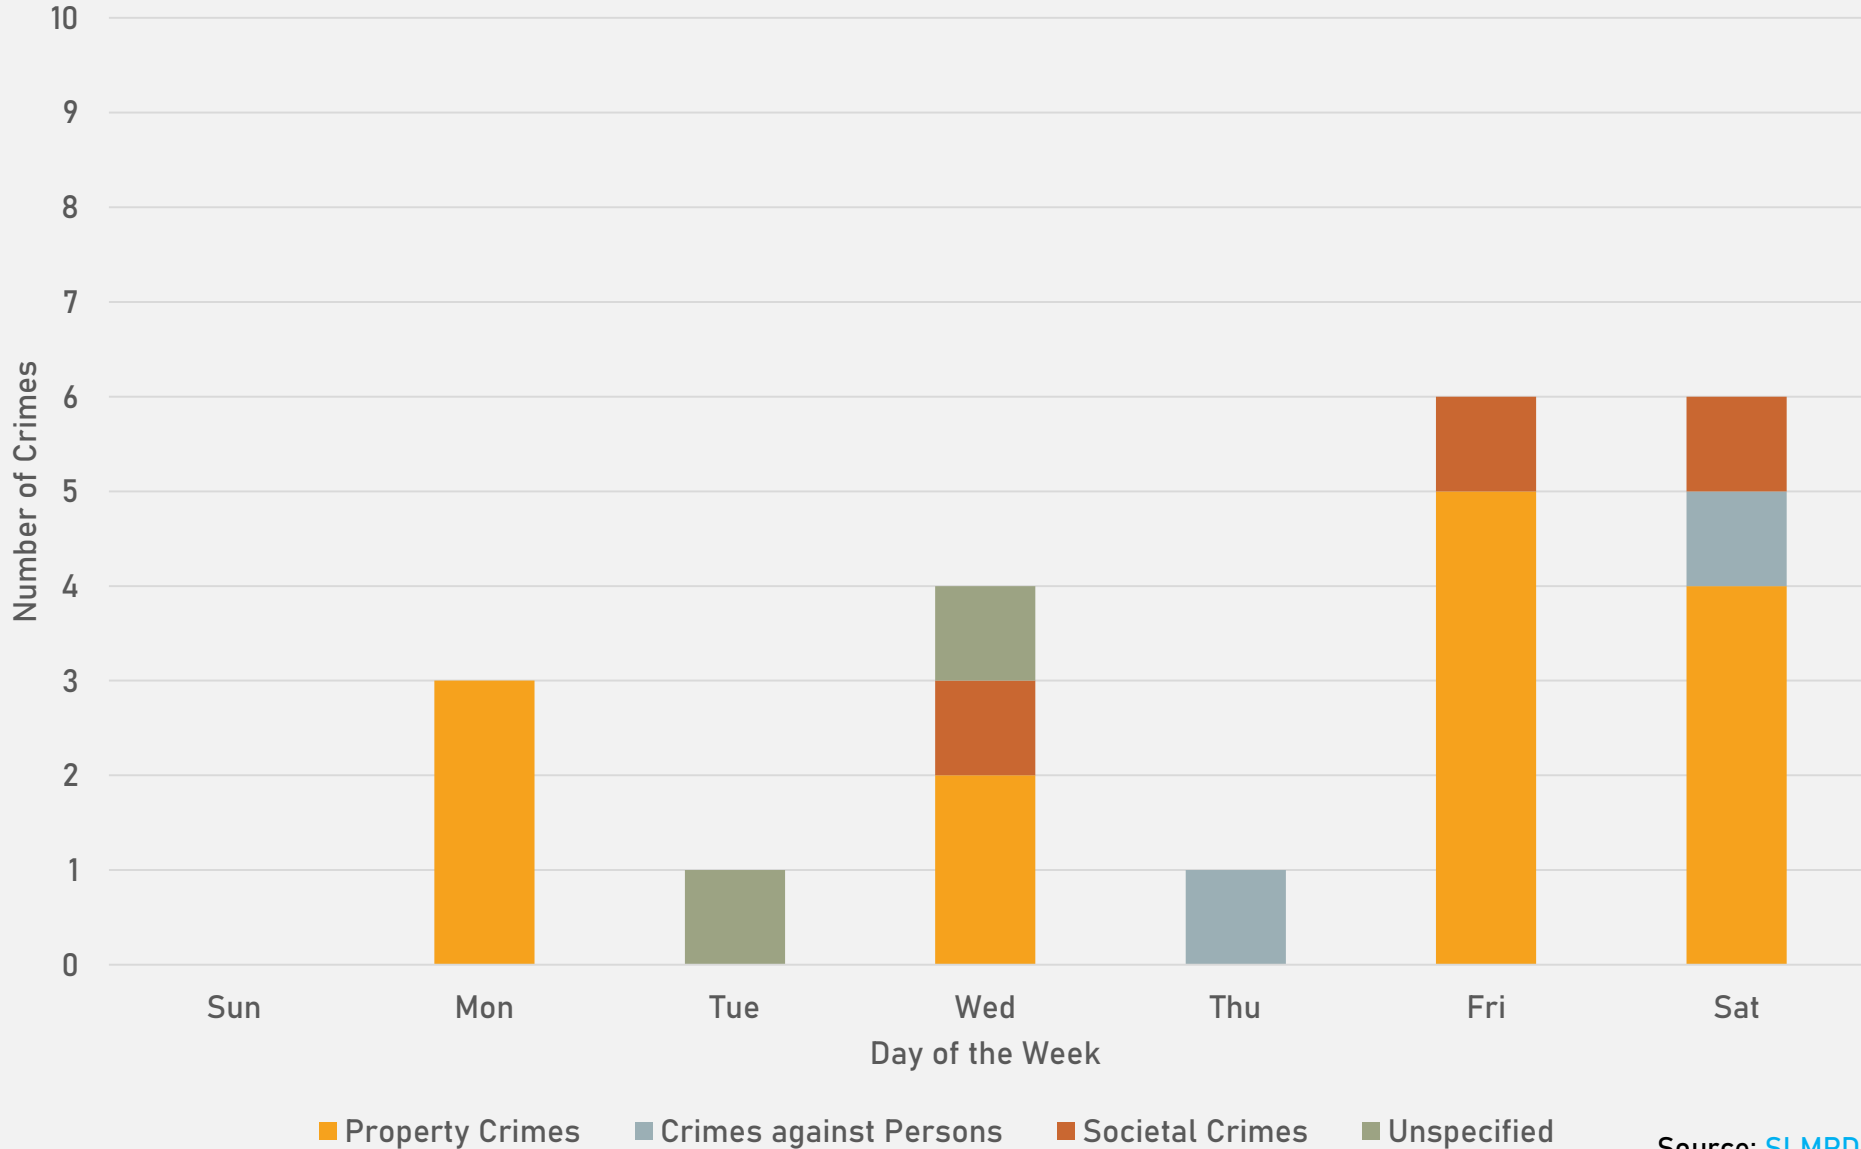

DEBALIVIERE PLACE SUMMARY NOTES

- 33 total crimes in February 2024
 - **Down 18%** compared to February 2023 (40 crimes)
 - 4 crimes against persons in February 2024
 - **Up 33%** compared to February 2023 (3 crimes)
- 60 total crimes so far in 2024
 - **Down 48%** compared to this time in 2023 (116 crimes)
 - 6 crimes against persons so far in 2024
 - No change compared to this time in 2023

DEBALIVIERE PLACE CRIMES BY TIME OF DAY

DEBALIVIERE PLACE CRIMES BY DAY OF THE MONTH

**SKINKER-DEBALIVIERE
NEIGHBORHOOD DETAIL**

SKINKER-DEBALIVIERE SUMMARY NOTES

- 21 total crimes in February 2024
 - **Down 53%** compared to February 2023 (45 crimes)
 - 2 crimes against persons in February 2024
 - **Down 60%** compared to February 2023 (5 crimes)
- 40 total crimes so far in 2024
 - **Down 59%** compared to this time in 2023 (98 crimes)
 - 2 crimes against persons so far in 2024
 - **Down 75%** compared to this time in 2023 (8 crimes)

SKINKER-DEBALIVIERE YEAR TO YEAR COMPARISON

2023

Crimes	Jan	Feb	Mar	Apr	May	Jun	Jul	Aug	Sep	Oct	Nov	Dec	Total
Aggravated Assault	0	1	0	0	2	1	1	0	0	1	2	0	8
Arson	0	0	0	0	0	0	0	0	1	0	0	0	1
Burglary	2	2	0	1	0	1	0	3	2	1	1	2	15
Homicide	1	0	0	0	0	0	0	1	0	0	0	0	2
Larceny	17	10	7	6	8	9	9	15	15	21	10	9	136
Motor Vehicle Theft	9	2	3	0	6	4	9	2	4	9	4	2	54
Robbery	0	1	0	0	0	0	0	1	0	0	0	0	2
Total	29	16	10	7	16	15	19	22	22	32	17	13	218

SKINKER-DEBALIVIERE CRIMES BY TIME OF DAY

SKINKER-DEBALIVIERE CRIMES BY DAY OF THE MONTH

**WEST END
NEIGHBORHOOD DETAIL**

WEST END SUMMARY NOTES

- 53 total crimes in February 2024
 - **Down 52%** compared to February 2023 (111 crimes)
 - 6 crimes against persons in February 2024
 - **Down 67%** compared to February 2023 (18 crimes)
- 111 total crimes so far in 2024
 - **Down 37%** compared to this time in 2023 (176 crimes)
 - 20 crimes against persons so far in 2024
 - **Down 26%** compared to this time in 2023 (27 crimes)