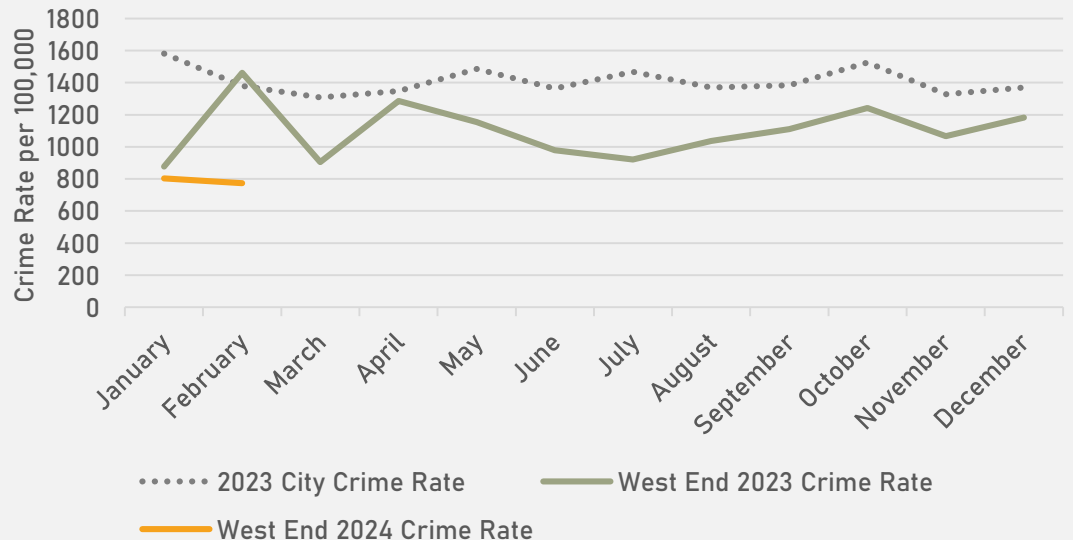

WEST END YEAR TO YEAR COMPARISON

2023

Crimes	Jan	Feb	Mar	Apr	May	Jun	Jul	Aug	Sep	Oct	Nov	Dec	Total
Aggravated Assault	1	7	2	7	9	8	6	6	2	11	7	3	69
Arson	0	1	0	0	0	0	1	0	0	1	0	0	3
Burglary	4	7	3	7	3	5	1	4	3	3	3	4	47
Homicide	0	0	0	0	0	1	0	0	0	0	0	0	1
Larceny	12	19	14	20	12	6	7	16	20	17	9	14	166
Motor Vehicle Theft	12	15	11	6	7	10	7	9	9	6	14	12	118
Robbery	0	1	0	0	3	3	0	3	0	1	1	3	15
Total	29	50	30	40	34	33	22	38	34	39	34	36	319

2024

Crimes	Jan	Feb	Total
Aggravated Assault	4	3	7
Arson	1	0	1
Burglary	3	0	3
Homicide	1	0	1
Larceny	14	14	28
Motor Vehicle Theft	4	5	9
Robbery	0	4	4
Total	27	26	53