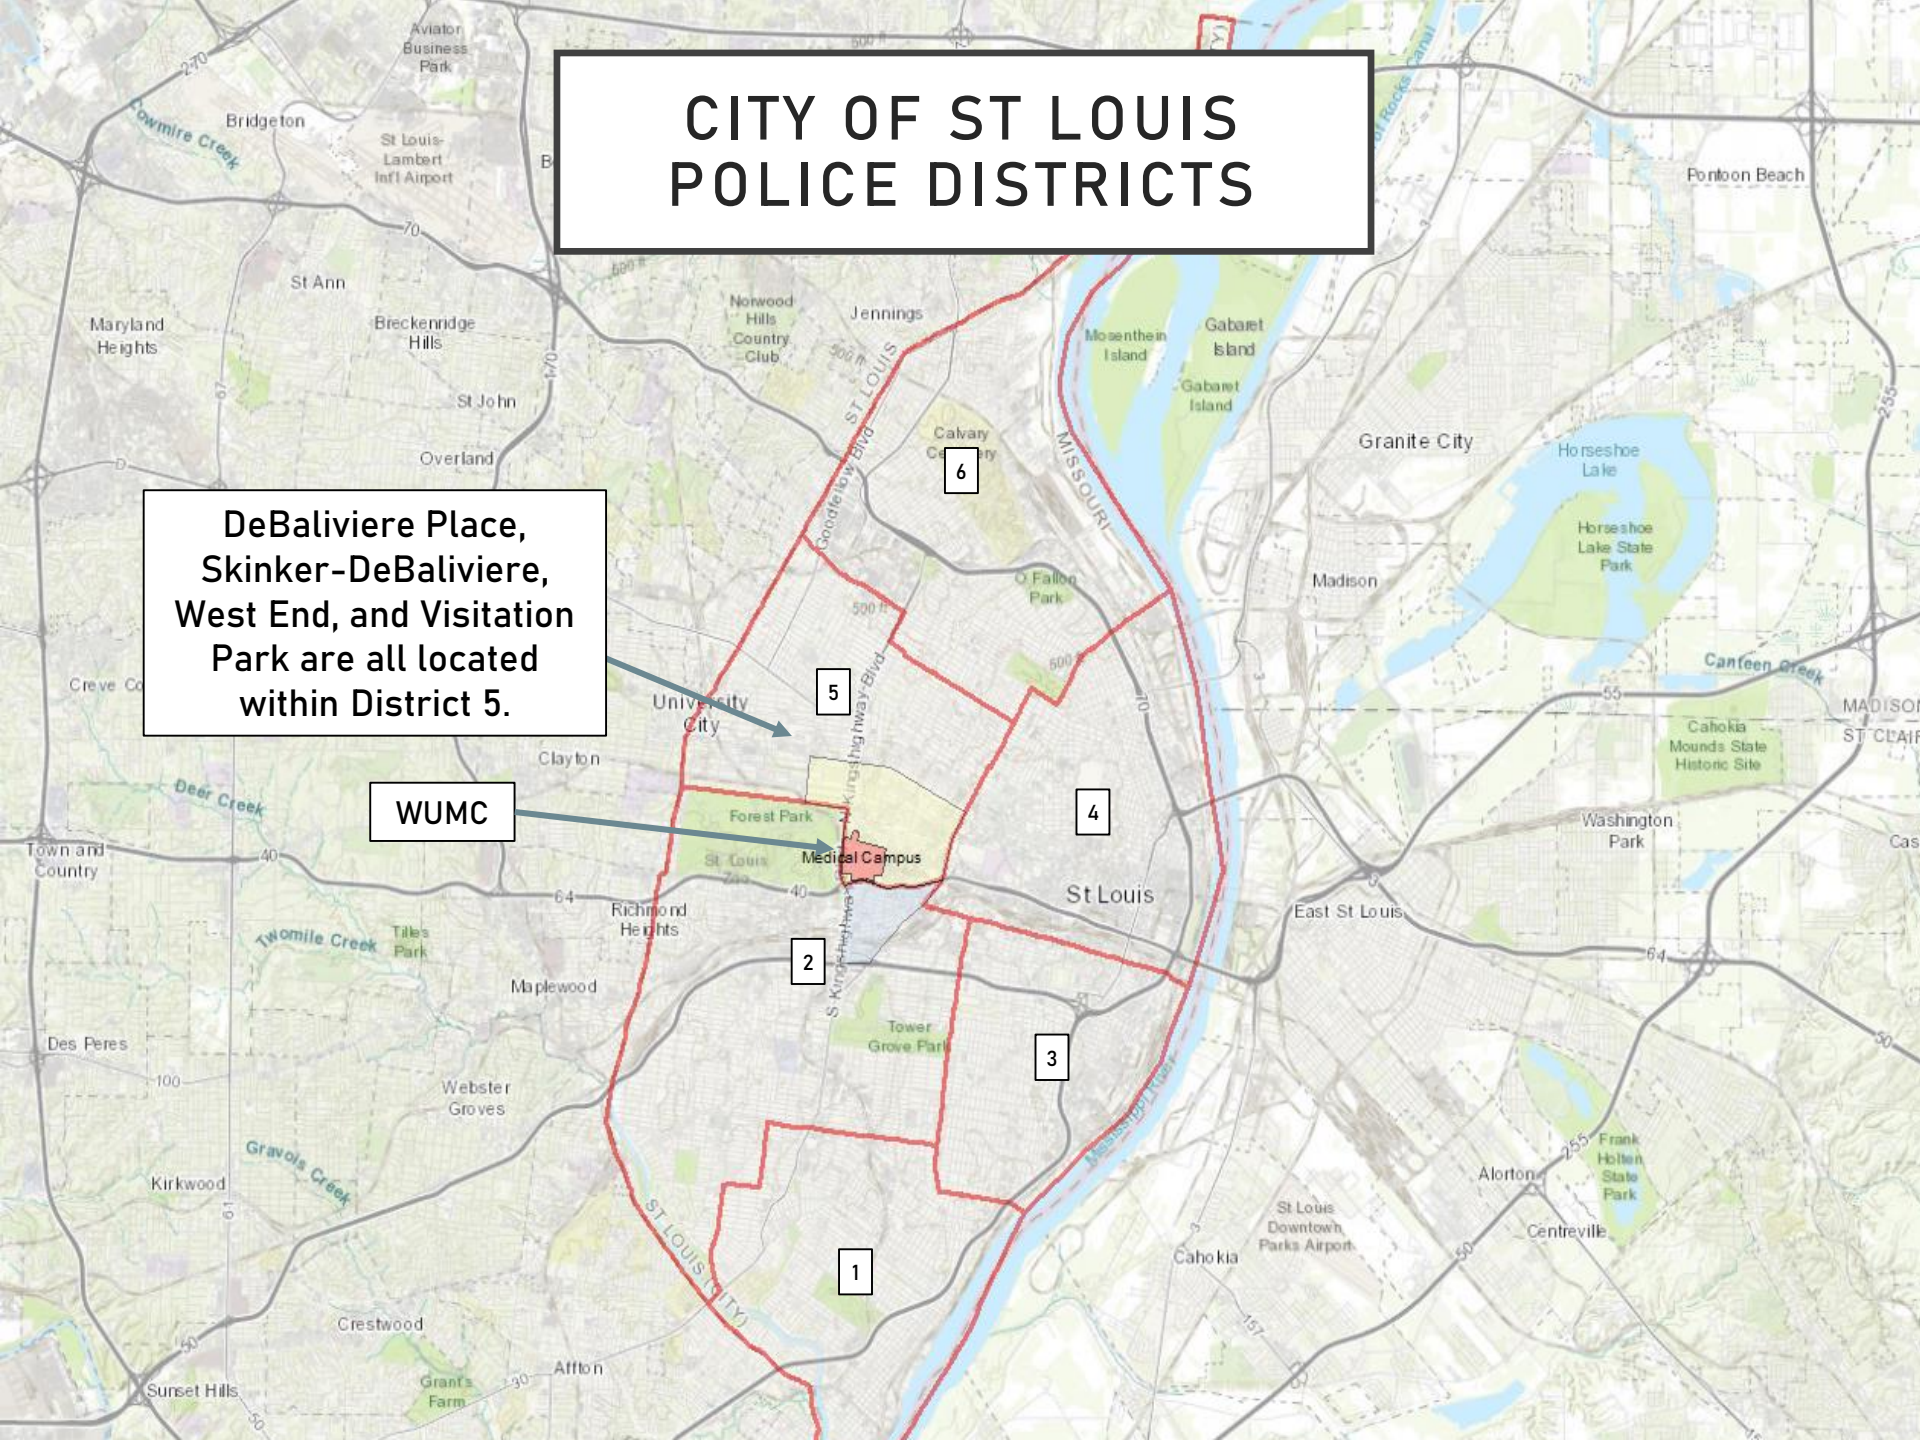

February 2024
Monthly Crime Report

**DEBALIVIERE PLACE
SKINKER-DEBALIVIERE
WEST END
VISITATION PARK**

Washington University Medical Center

CITY OF ST LOUIS POLICE DISTRICTS

DeBaliviere Place,
Skinker-DeBaliviere,
West End, and Visitation
Park are all located
within District 5.

WUMC

DISTRICT 5 SUMMARY NOTES

There are 15 neighborhoods in District 5.

- Academy
- Central West End
- DeBaliviere Place
- Fountain Park
- Hamilton Heights
- Kingsway East
- Kingsway West
- Lewis Place
- Skinker-DeBaliviere
- The Greater Ville
- The Ville
- Vandeventer
- Visitation Park
- Wells-Goodfellow
- West End

- The **lowest number** of crimes in one neighborhood was 8 in **Visitation Park**
- The **highest number** of crimes in one neighborhood was 186 in the Central West End
- The average number of crimes per neighborhood was 42.9
- The **lowest crime rate** per 100,000 in one neighborhood was 538.6 in **Skinker-DeBaliviere**
- The **highest crime rate** per 100,000 in one neighborhood was 1855.6 in Wells-Goodfellow
- The overall crime rate in District 5 was 1138.7

NEIGHBORHOODS VS CITY CRIME RATE OVER THE PAST YEAR

- City Crime Rate
- Skinker-DeBaliviere Crime Rate
- West End Crime Rate
- DeBaliviere Place Crime Rate
- Visitation Park Crime Rate

**DEBALIVIERE PLACE
NEIGHBORHOOD DETAIL**