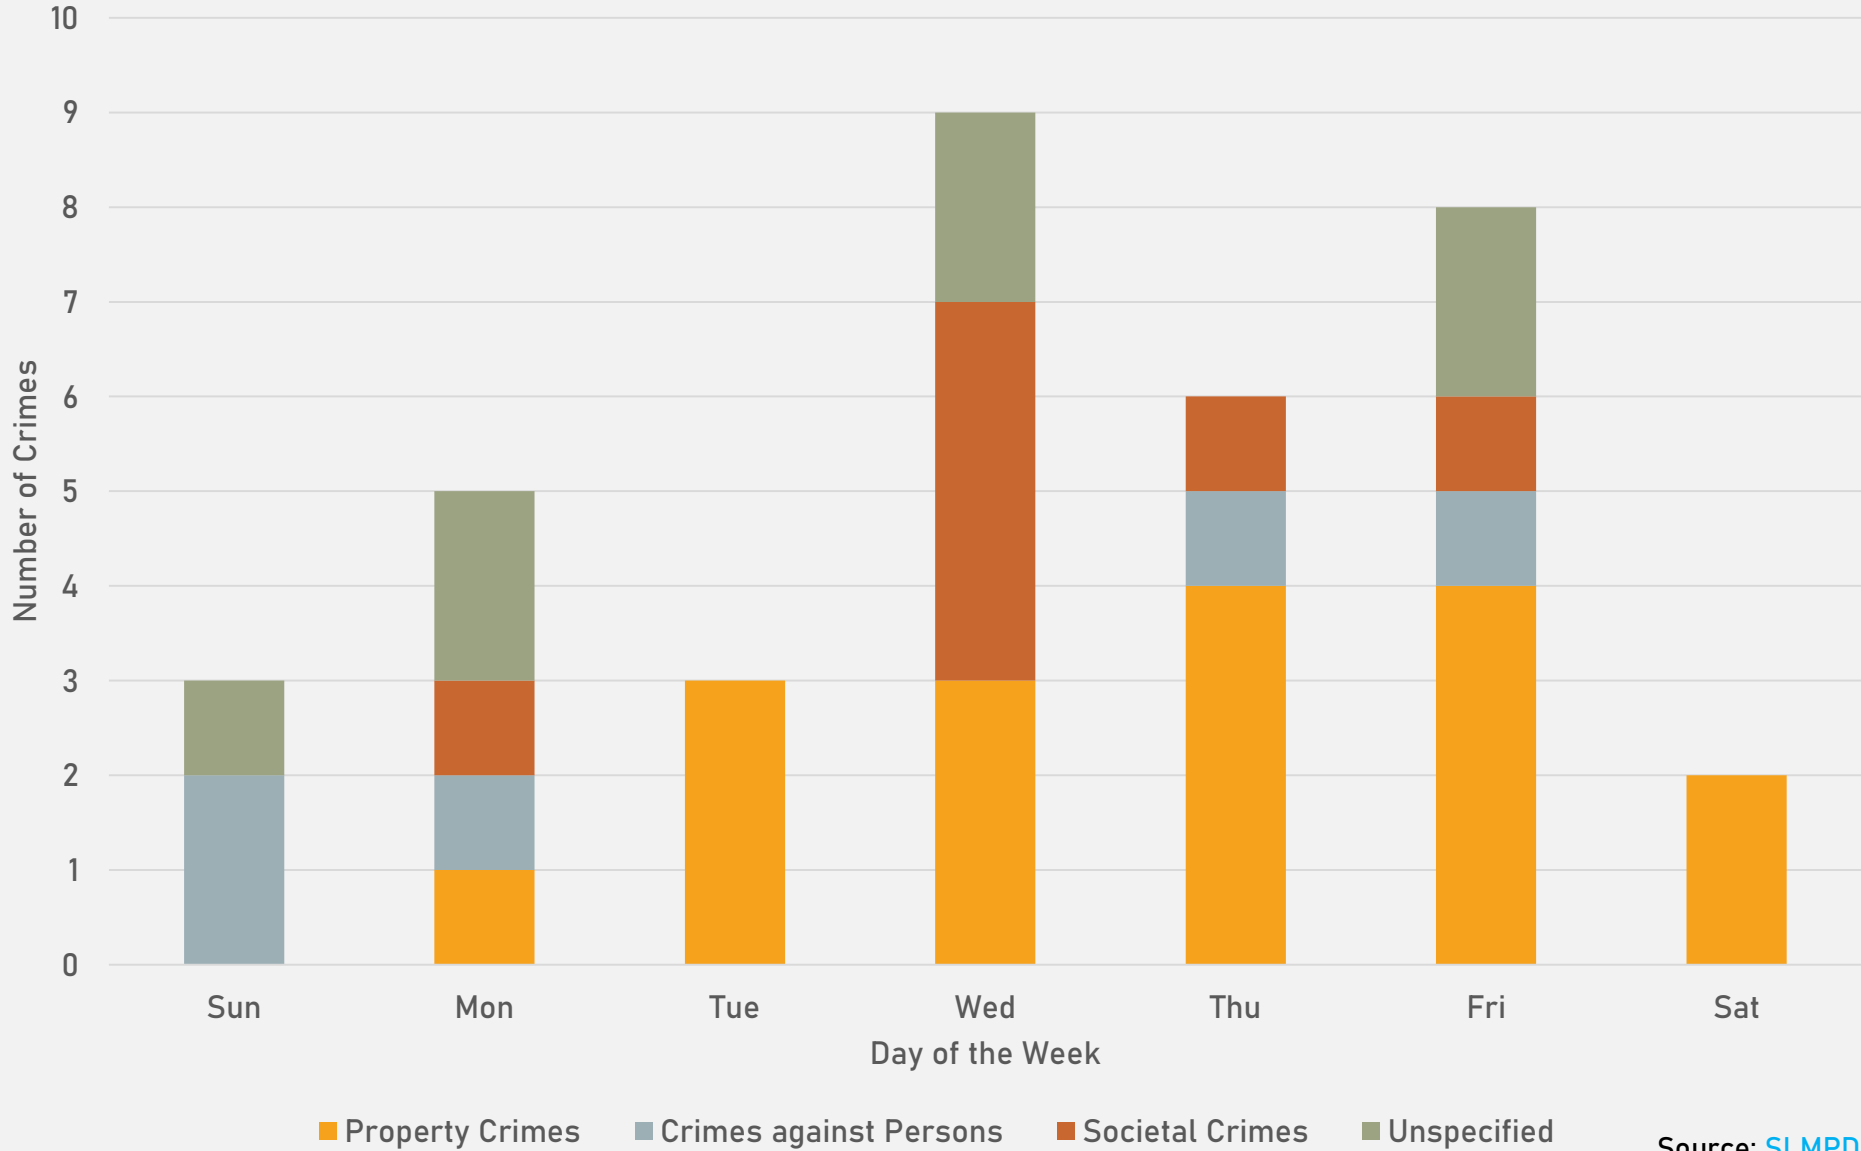

DEBALIVIERE PLACE SUMMARY NOTES

- 33 total crimes in February 2024
 - **Down 18%** compared to February 2023 (40 crimes)
 - 4 crimes against persons in February 2024
 - **Up 33%** compared to February 2023 (3 crimes)
- 60 total crimes so far in 2024
 - **Down 48%** compared to this time in 2023 (116 crimes)
 - 6 crimes against persons so far in 2024
 - No change compared to this time in 2023

DEBALIVIERE PLACE YEAR TO YEAR COMPARISON

2023

Crimes	Jan	Feb	Mar	Apr	May	Jun	Jul	Aug	Sep	Oct	Nov	Dec	Total
Aggravated Assault	2	0	0	1	1	3	1	0	2	0	1	0	11
Arson	0	0	0	0	0	0	0	0	0	0	0	0	0
Burglary	1	1	0	4	0	2	2	2	3	2	2	0	19
Homicide	0	0	0	0	0	0	0	0	0	0	0	0	0
Larceny	28	12	9	17	9	5	9	12	20	16	22	12	171
Motor Vehicle Theft	17	7	2	4	5	4	14	4	13	19	7	8	104
Robbery	1	2	0	0	0	0	4	0	0	3	2	2	14
Total	49	22	11	26	15	14	30	18	38	40	34	22	319

DEBALIVIERE PLACE CRIMES BY TIME OF DAY

DEBALIVIERE PLACE CRIMES BY DAY OF THE MONTH

**SKINKER-DEBALIVIERE
NEIGHBORHOOD DETAIL**

SKINKER-DEBALIVIERE SUMMARY NOTES

- 21 total crimes in February 2024
 - **Down 53%** compared to February 2023 (45 crimes)
 - 2 crimes against persons in February 2024
 - **Down 60%** compared to February 2023 (5 crimes)
- 40 total crimes so far in 2024
 - **Down 59%** compared to this time in 2023 (98 crimes)
 - 2 crimes against persons so far in 2024
 - **Down 75%** compared to this time in 2023 (8 crimes)

SKINKER-DEBALIVIERE CRIMES BY TIME OF DAY

SKINKER-DEBALIVIERE CRIMES BY DAY OF THE MONTH

**WEST END
NEIGHBORHOOD DETAIL**

WEST END SUMMARY NOTES

- 53 total crimes in February 2024
 - **Down 52%** compared to February 2023 (111 crimes)
 - 6 crimes against persons in February 2024
 - **Down 67%** compared to February 2023 (18 crimes)
- 111 total crimes so far in 2024
 - **Down 37%** compared to this time in 2023 (176 crimes)
 - 20 crimes against persons so far in 2024
 - **Down 26%** compared to this time in 2023 (27 crimes)