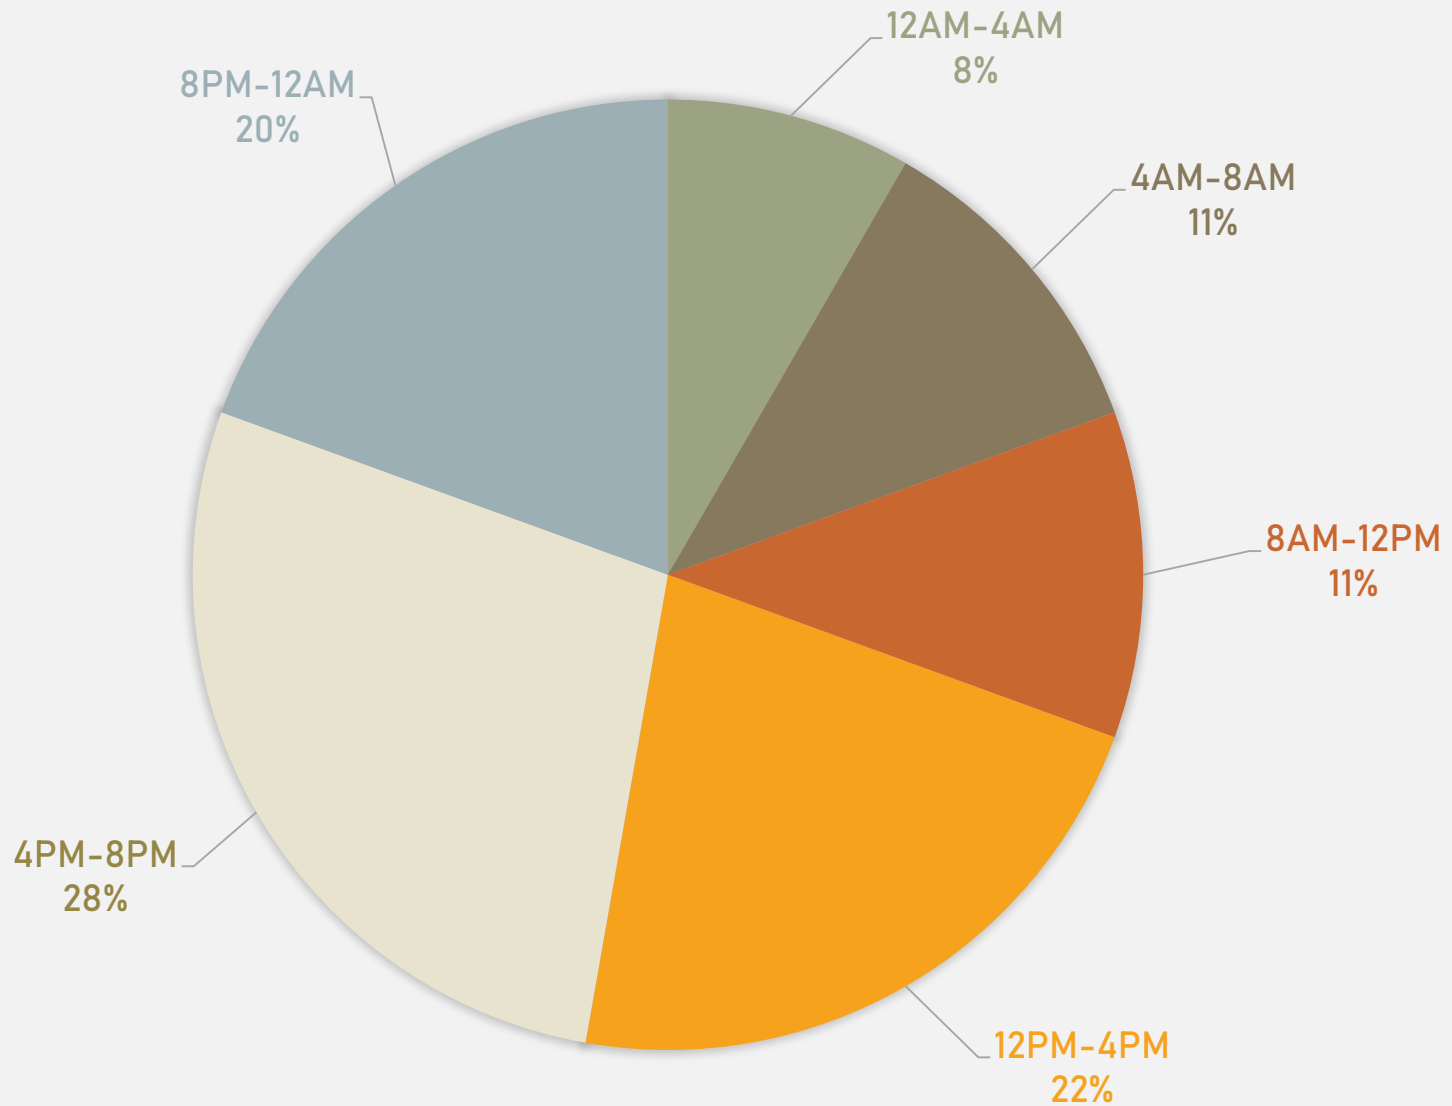

DEBALIVIERE PLACE SUMMARY NOTES

- 33 total crimes in February 2024
 - **Down 18%** compared to February 2023 (40 crimes)
 - 4 crimes against persons in February 2024
 - **Up 33%** compared to February 2023 (3 crimes)
- 60 total crimes so far in 2024
 - **Down 48%** compared to this time in 2023 (116 crimes)
 - 6 crimes against persons so far in 2024
 - No change compared to this time in 2023

2024

Crimes	Jan	Feb	Total
Aggravated Assault	1	0	1
Arson	0	0	0
Burglary	2	2	4
Homicide	0	0	0
Larceny	7	4	11
Motor Vehicle Theft	3	4	7
Robbery	0	1	1
Total	13	11	24

DEBALIVIERE PLACE CRIMES BY DAY OF THE WEEK

DEBALIVIERE PLACE CRIMES BY TIME OF DAY

DEBALIVIERE PLACE CRIMES BY DAY OF THE MONTH

**SKINKER-DEBALIVIERE
NEIGHBORHOOD DETAIL**

SKINKER-DEBALIVIERE SUMMARY NOTES

- 21 total crimes in February 2024
 - **Down 53%** compared to February 2023 (45 crimes)
 - 2 crimes against persons in February 2024
 - **Down 60%** compared to February 2023 (5 crimes)
- 40 total crimes so far in 2024
 - **Down 59%** compared to this time in 2023 (98 crimes)
 - 2 crimes against persons so far in 2024
 - **Down 75%** compared to this time in 2023 (8 crimes)

SKINKER-DEBALIVIERE CRIMES BY TIME OF DAY

SKINKER-DEBALIVIERE CRIMES BY DAY OF THE MONTH

**WEST END
NEIGHBORHOOD DETAIL**

WEST END SUMMARY NOTES

- 53 total crimes in February 2024
 - **Down 52%** compared to February 2023 (111 crimes)
 - 6 crimes against persons in February 2024
 - **Down 67%** compared to February 2023 (18 crimes)
- 111 total crimes so far in 2024
 - **Down 37%** compared to this time in 2023 (176 crimes)
 - 20 crimes against persons so far in 2024
 - **Down 26%** compared to this time in 2023 (27 crimes)