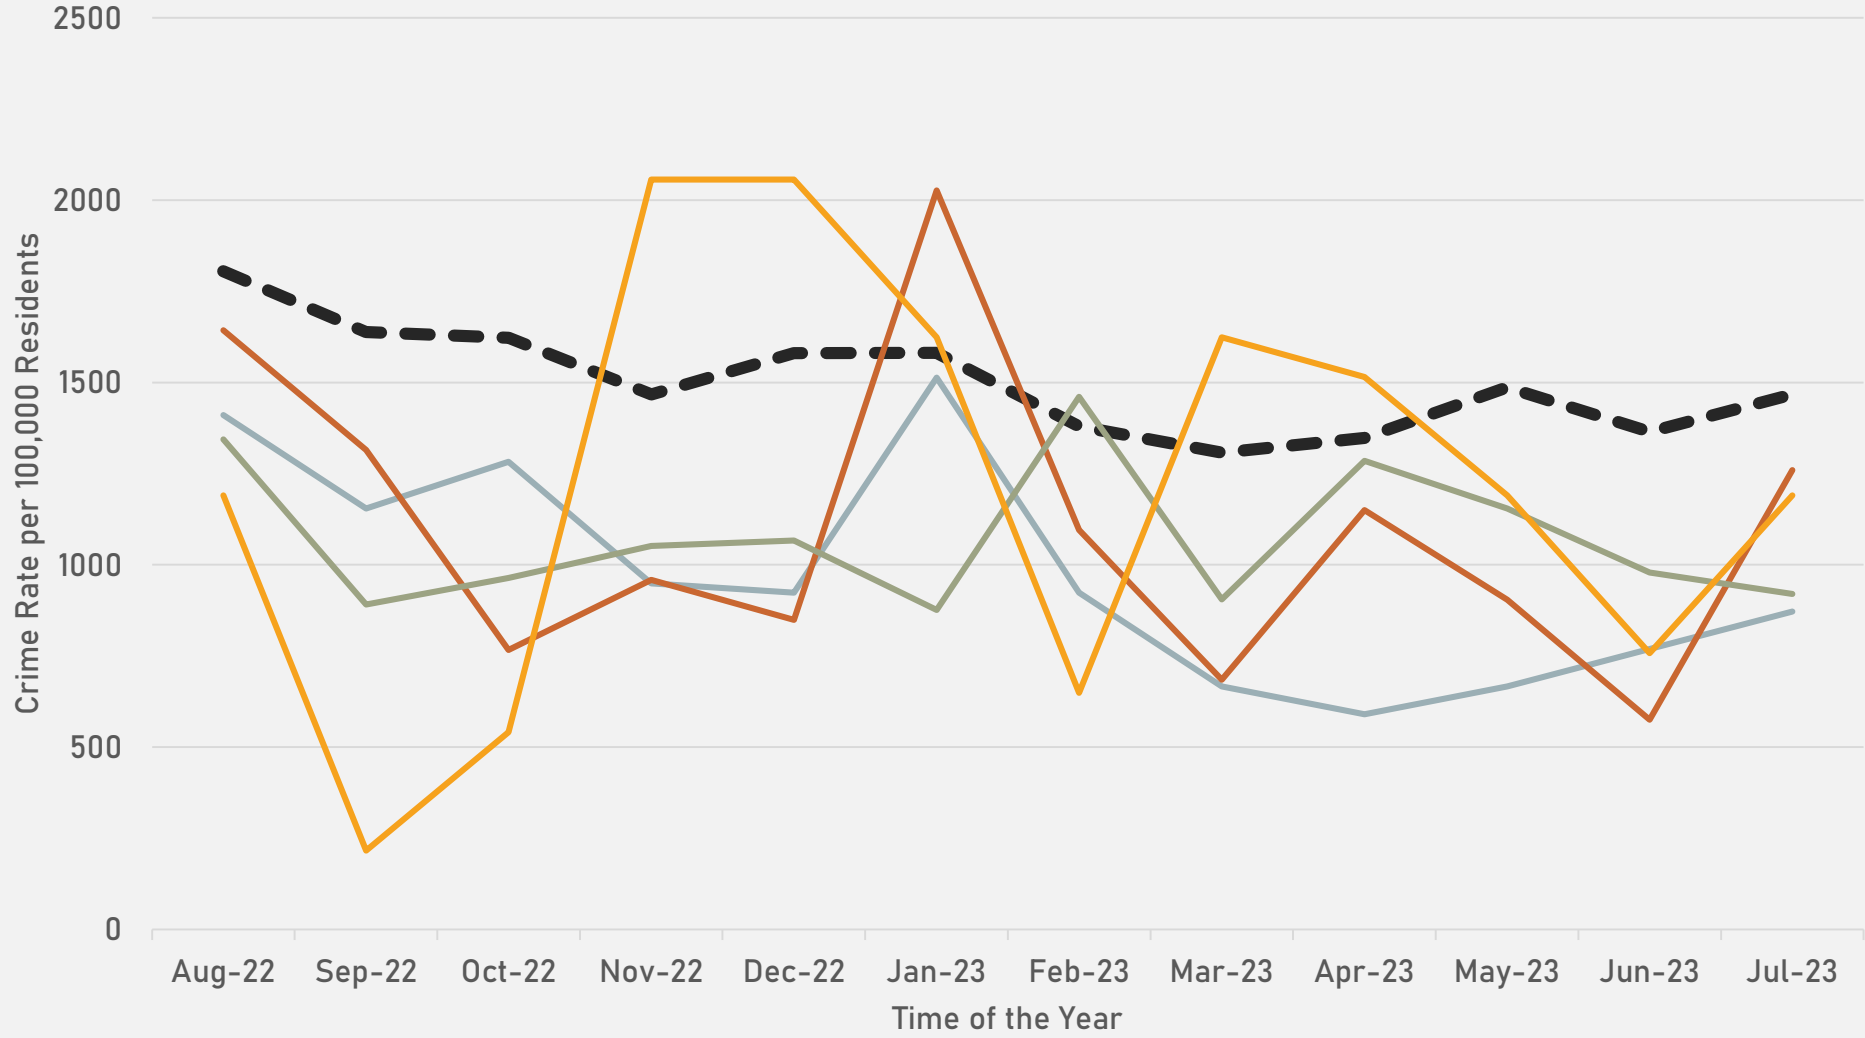

NEIGHBORHOODS VS CITY CRIME RATE OVER TIME

- City Crime Rate
- Skinker-DeBaliviere Crime Rate
- DeBaliviere Place Crime Rate
- West End Crime Rate
- Visitation Park Crime Rate