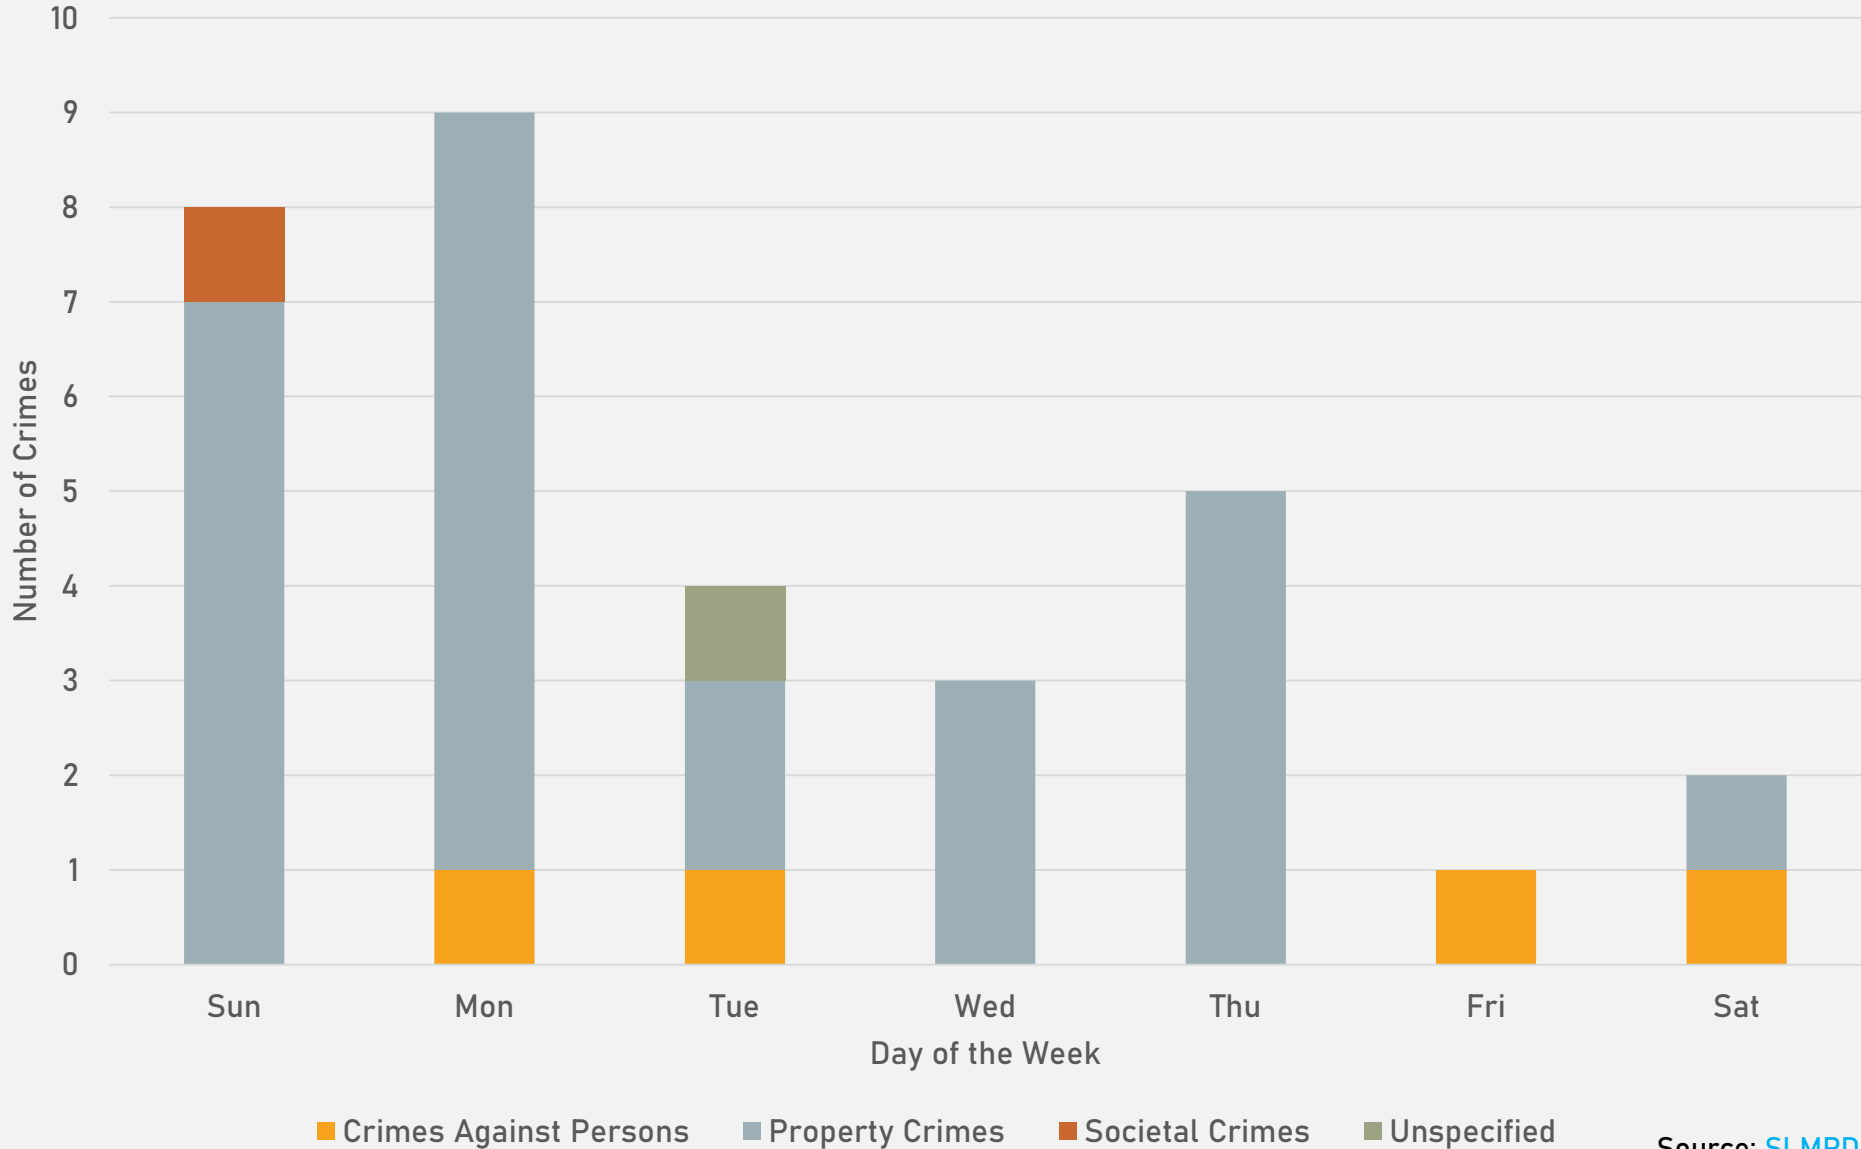

SKINKER-DEBALIVIERE CRIMES BY DAY OF THE WEEK