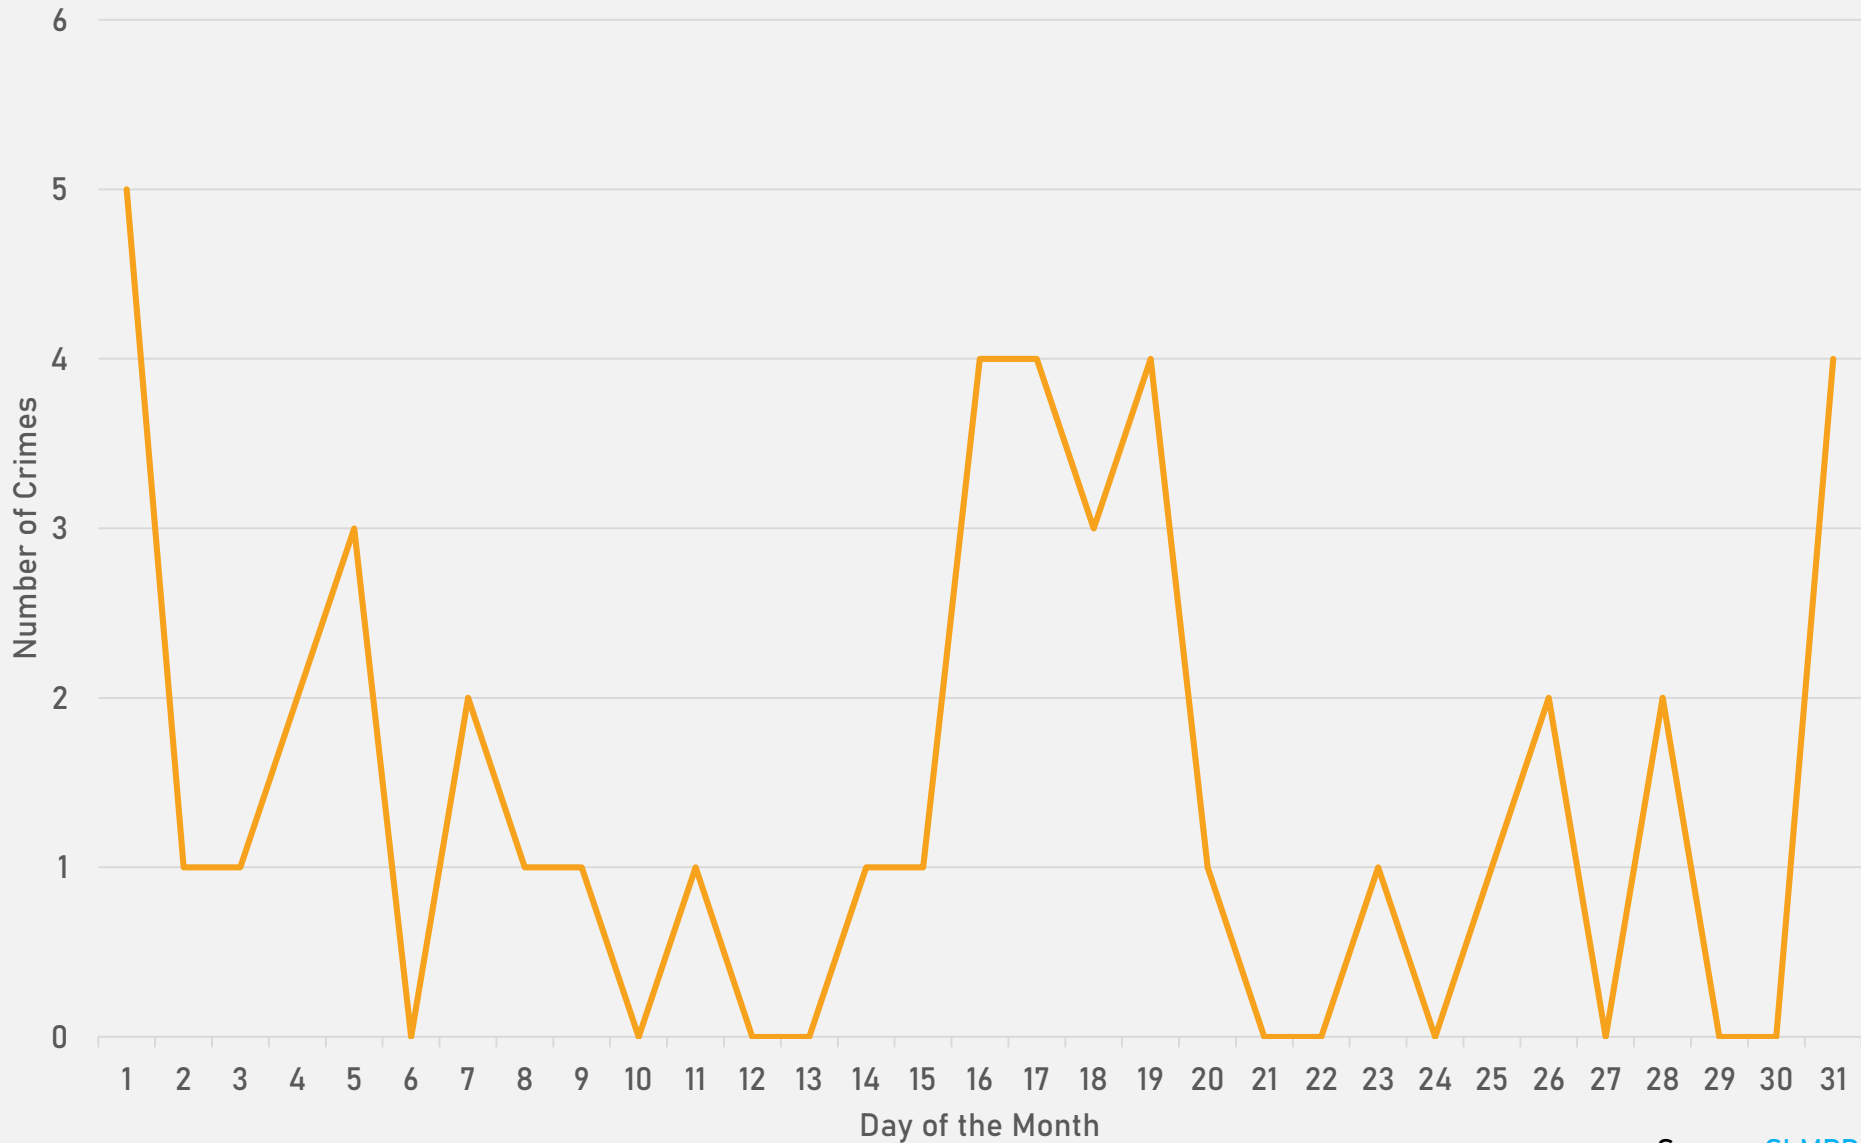

DEBALIVIERE PLACE SUMMARY NOTES

- 45 total crimes in July 2024
 - **Down 13%** compared to July 2023 (52 crimes)
 - 4 crimes against persons in July 2024
 - **Up 100%** compared to July 2023 (2 crimes)
- 259 total crimes so far in 2024
 - **Down 13%** compared to this time in 2023 (296 crimes)
 - 36 crimes against persons so far in 2024
 - **Up 100%** compared to this time in 2023 (19 crimes)

DEBALIVIERE PLACE 2023 VS 2024

DEBALIVIERE PLACE CRIMES BY DAY OF THE WEEK

DEBALIVIERE PLACE CRIMES BY TIME OF DAY

DEBALIVIERE PLACE CRIMES BY DAY OF THE MONTH

**SKINKER-DEBALIVIERE
NEIGHBORHOOD DETAIL**

SKINKER-DEBALIVIERE SUMMARY NOTES

- 32 total crimes in July 2024
 - **Down 24%** compared to July 2023 (42 crimes)
 - 4 crimes against persons in July 2024
 - **Up 300%** compared to July 2023 (1 crimes)
- 209 total crimes so far in 2024
 - **Down 15%** compared to this time in 2023 (245 crimes)
 - 19 crimes against persons so far in 2024
 - **Down 27%** compared to this time in 2023 (26 crimes)

- 51 total crimes in July 2024
 - **Down 34%** compared to July 2023 (77 crimes)
 - 13 crimes against persons in July 2024
 - **Down 24%** compared to July 2023 (17 crimes)
- 476 total crimes so far in 2024
 - **Down 17%** compared to this time in 2023 (572 crimes)
 - 95 crimes against persons so far in 2024
 - **Down 18%** compared to this time in 2023 (116 crimes)