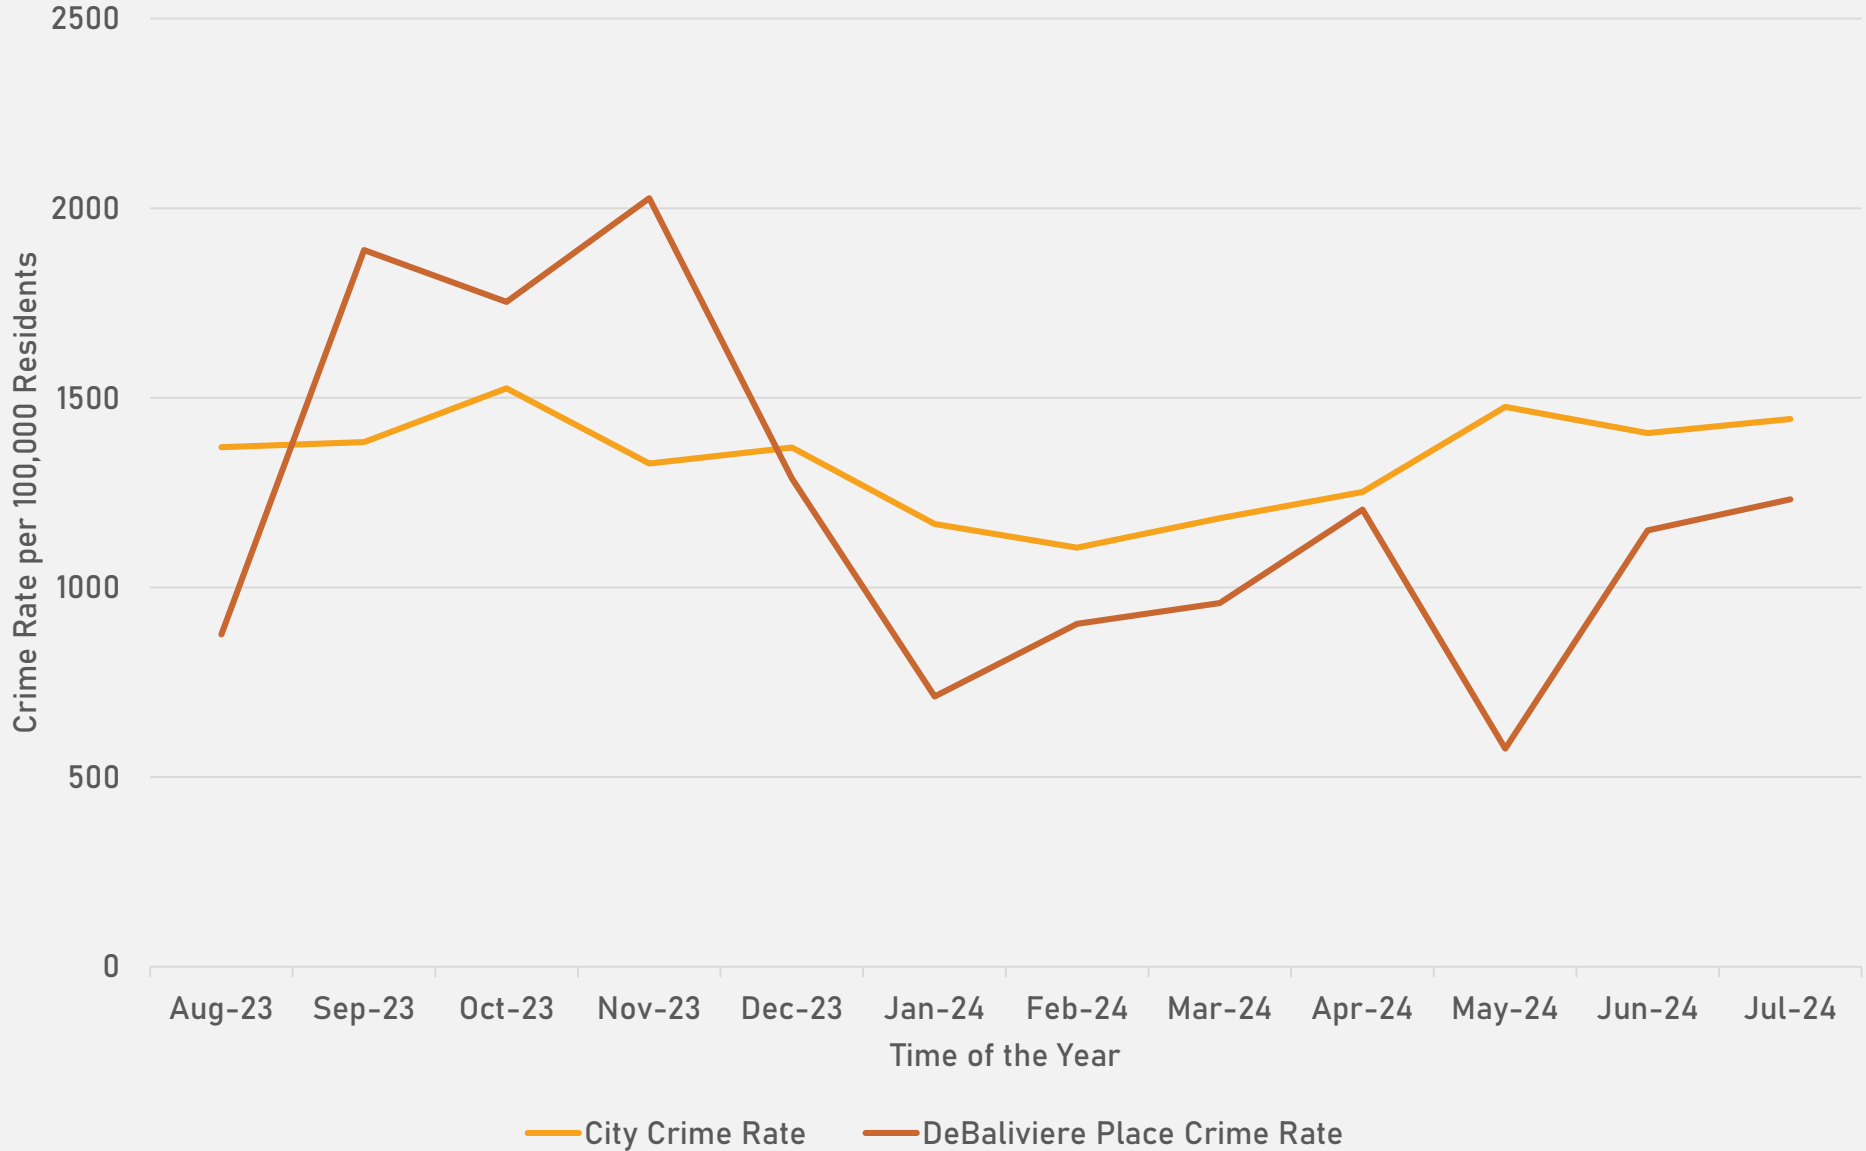

DEBALIVIERE PLACE YEAR TO YEAR COMPARISON

2023

Crimes	Jan	Feb	Mar	Apr	May	Jun	Jul	Aug	Sep	Oct	Nov	Dec	Total
Aggravated Assault	2	0	0	1	1	3	1	0	2	0	1	0	11
Arson	0	0	0	0	0	0	0	0	0	0	0	0	0
Burglary	1	1	1	4	0	2	2	2	3	2	2	0	20
Homicide	0	0	0	0	0	0	0	0	0	0	0	0	0
Larceny	28	12	10	19	9	5	9	12	20	16	22	12	174
Motor Vehicle Theft	17	7	2	3	5	4	14	4	13	19	7	8	103
Robbery	1	2	0	0	0	0	4	0	0	3	2	2	14
Total	49	22	13	27	15	14	30	18	38	40	34	22	322

2024

Crimes	Jan	Feb	Mar	Apr	May	Jun	Jul	Total
Aggravated Assault	1	0	2	3	1	2	1	10
Arson	0	0	0	0	0	0	0	0
Burglary	2	2	2	1	0	0	0	7
Homicide	0	0	0	0	1	0	0	1
Larceny	7	4	10	5	6	16	17	55
Motor Vehicle Theft	3	4	2	6	2	2	4	23
Robbery	0	1	0	1	3	0	1	6
Total	13	11	16	16	13	20	21	110

DEBALIVIERE PLACE 2023 VS 2024