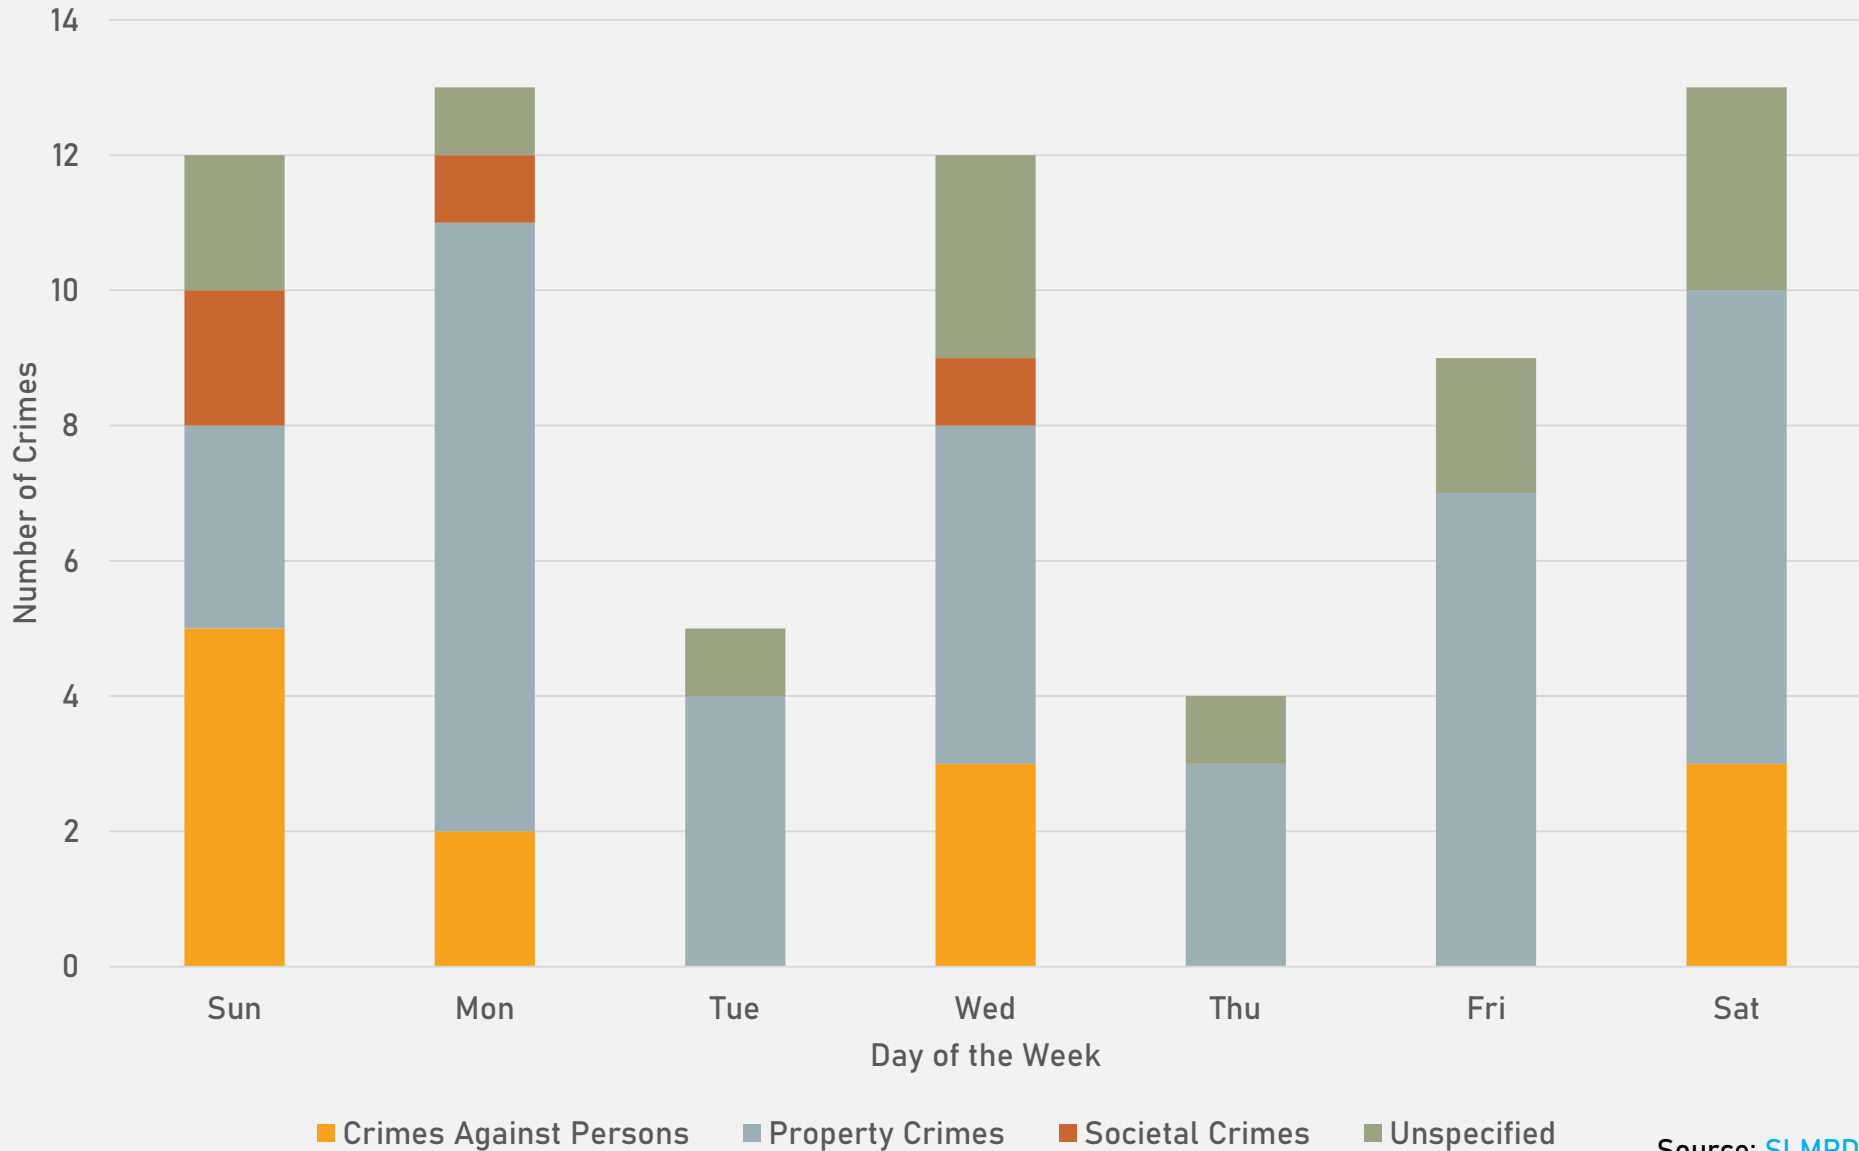

DEBALIVIERE PLACE SUMMARY NOTES

- 45 total crimes in July 2024
 - **Down 13%** compared to July 2023 (52 crimes)
 - 4 crimes against persons in July 2024
 - **Up 100%** compared to July 2023 (2 crimes)
- 259 total crimes so far in 2024
 - **Down 13%** compared to this time in 2023 (296 crimes)
 - 36 crimes against persons so far in 2024
 - **Up 100%** compared to this time in 2023 (19 crimes)

- 51 total crimes in July 2024
 - **Down 34%** compared to July 2023 (77 crimes)
 - 13 crimes against persons in July 2024
 - **Down 24%** compared to July 2023 (17 crimes)
- 476 total crimes so far in 2024
 - **Down 17%** compared to this time in 2023 (572 crimes)
 - 95 crimes against persons so far in 2024
 - **Down 18%** compared to this time in 2023 (116 crimes)

WEST END YEAR TO YEAR COMPARISON

2023

Crimes	Jan	Feb	Mar	Apr	May	Jun	Jul	Aug	Sep	Oct	Nov	Dec	Total
Aggravated Assault	1	7	2	7-1	9	8	6	6	2	11	7	3	68
Arson	0	1	0	0	0	0	1	0	0	1	0	0	3
Burglary	4	7	3	7+1	3	5	1	4	3	3	3	4	48
Homicide	0	0	0	0	0	1	0	0	0	0	0	0	1
Larceny	12	19	15	20	12	6	7	16	20	17	9	14	167
Motor Vehicle Theft	12	15	11	6+3	7	10	7	9	9	6	14	12	121
Robbery	0	1	0	0	3	3	0	3	0	1	1	3	15
Total	29	50	31	43	34	33	22	38	34	39	34	36	323

WEST END 2023 VS 2024

WEST END CRIMES BY DAY OF THE WEEK

WEST END CRIMES BY TIME OF DAY

WEST END CRIMES BY DAY OF THE MONTH

**VISITATION PARK
NEIGHBORHOOD DETAIL**

VISITATION PARK SUMMARY NOTES

- 4 total crimes in July 2024
 - **Down 64%** compared to July 2023 (11 crimes)
 - 0 crime against persons in June 2024
 - **Down 100%** compared to June 2023 (1 crimes)
- 57 total crimes so far in 2024
 - **Down 33%** compared to this time in 2023 (85 crimes)
 - 7 crimes against persons so far in 2024
 - **Down 70%** compared to this time in 2023 (23 crimes)