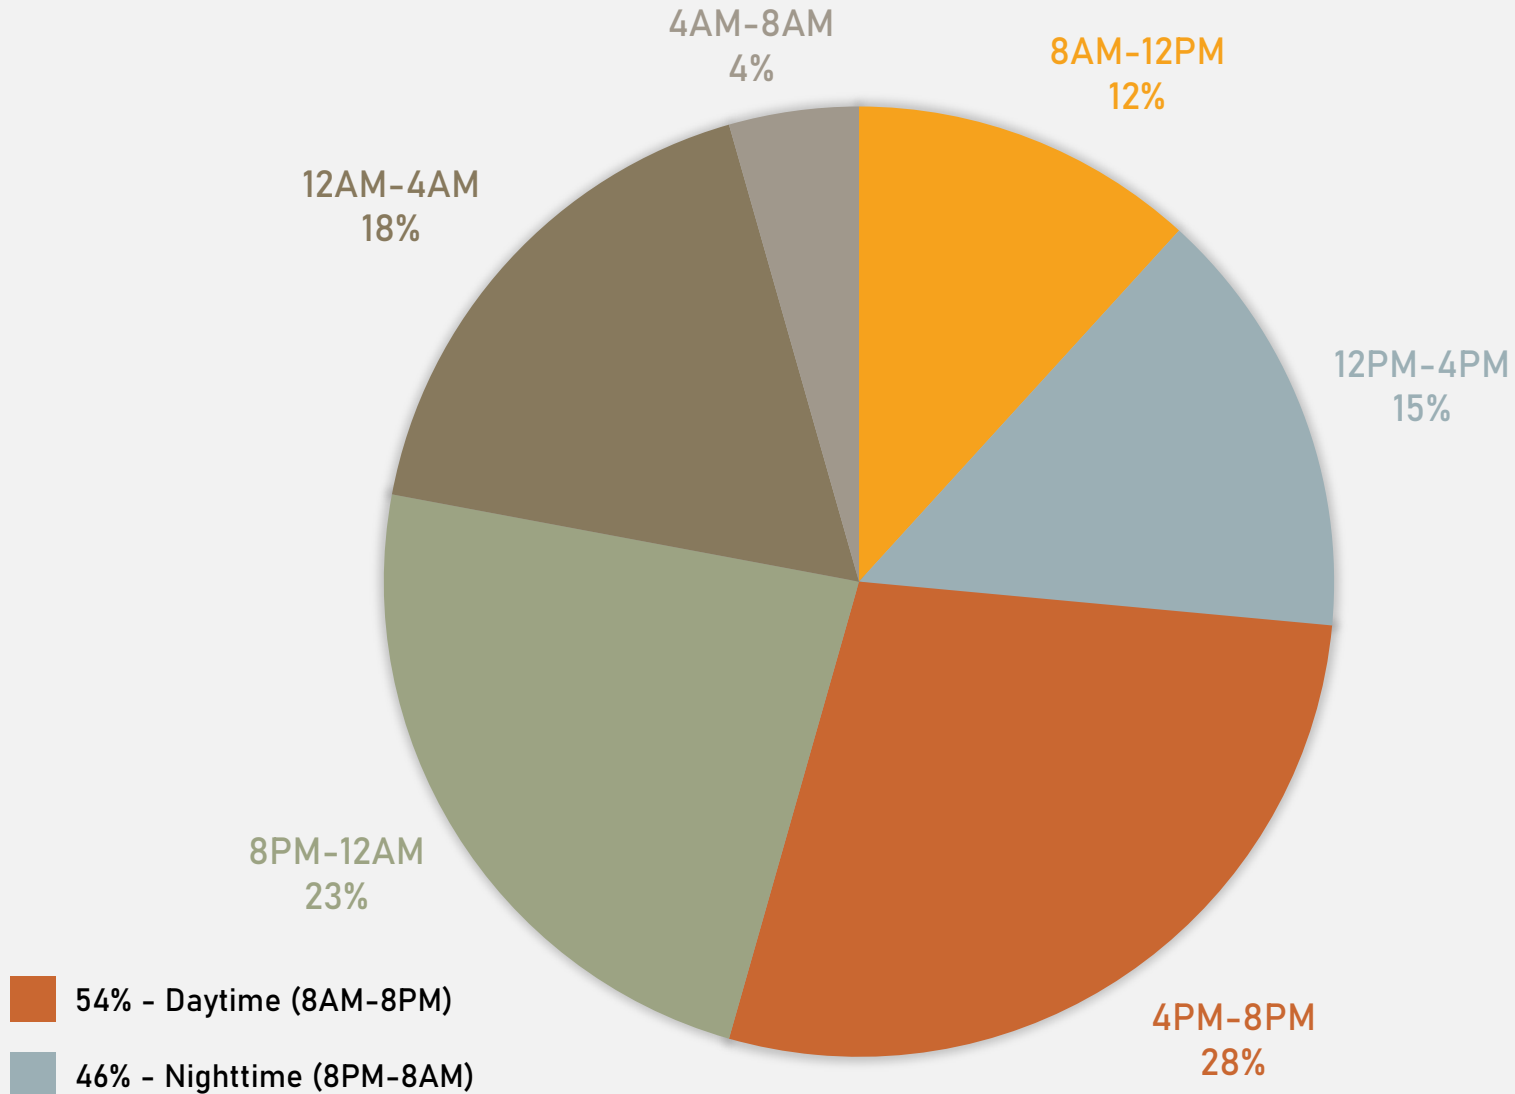

- 32 total crimes in July 2024
 - **Down 24%** compared to July 2023 (42 crimes)
 - 4 crimes against persons in July 2024
 - **Up 300%** compared to July 2023 (1 crimes)
- 209 total crimes so far in 2024
 - **Down 15%** compared to this time in 2023 (245 crimes)
 - 19 crimes against persons so far in 2024
 - **Down 27%** compared to this time in 2023 (26 crimes)

- 51 total crimes in July 2024
 - **Down 34%** compared to July 2023 (77 crimes)
 - 13 crimes against persons in July 2024
 - **Down 24%** compared to July 2023 (17 crimes)
- 476 total crimes so far in 2024
 - **Down 17%** compared to this time in 2023 (572 crimes)
 - 95 crimes against persons so far in 2024
 - **Down 18%** compared to this time in 2023 (116 crimes)

2024

Crimes	Jan	Feb	Mar	Apr	May	Jun	Jul	Total
Aggravated Assault	4	3	2	7	9	7	4	36
Arson	1	0	1	0	0	0	0	2
Burglary	3	0	3	1	7	5	2	21
Homicide	1	0	0	1	0	0	0	2
Larceny	14	14	11	11	29	14	15	108
Motor Vehicle Theft	4	5	3	1	10	8	4	35
Robbery	0	4	4	5	1	0	1	15
Total	27	26	24	26	56	34	26	219

WEST END 2023 VS 2024

WEST END CRIMES BY DAY OF THE WEEK

WEST END CRIMES BY TIME OF DAY

WEST END CRIMES BY DAY OF THE MONTH

**VISITATION PARK
NEIGHBORHOOD DETAIL**

VISITATION PARK SUMMARY NOTES

- 4 total crimes in July 2024
 - **Down 64%** compared to July 2023 (11 crimes)
 - 0 crime against persons in June 2024
 - **Down 100%** compared to June 2023 (1 crimes)
- 57 total crimes so far in 2024
 - **Down 33%** compared to this time in 2023 (85 crimes)
 - 7 crimes against persons so far in 2024
 - **Down 70%** compared to this time in 2023 (23 crimes)