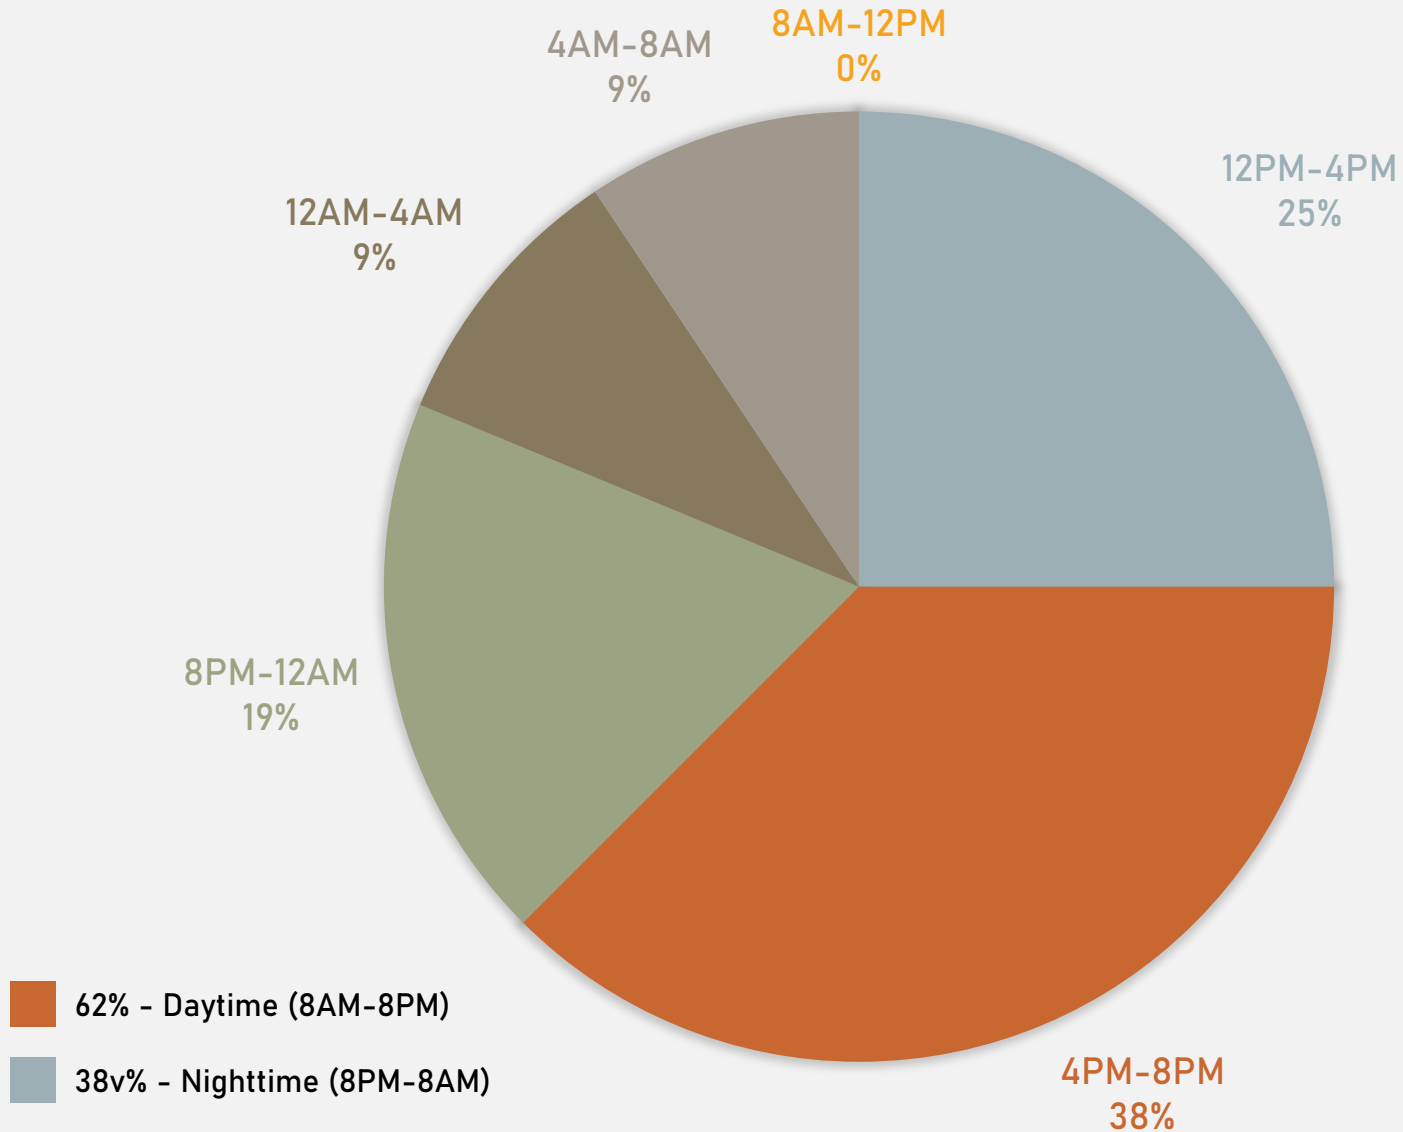

- 32 total crimes in July 2024
 - **Down 24%** compared to July 2023 (42 crimes)
 - 4 crimes against persons in July 2024
 - **Up 300%** compared to July 2023 (1 crimes)
- 209 total crimes so far in 2024
 - **Down 15%** compared to this time in 2023 (245 crimes)
 - 19 crimes against persons so far in 2024
 - **Down 27%** compared to this time in 2023 (26 crimes)

SKINKER-DEBALIVIERE 2023 VS 2024

SKINKER-DEBALIVIERE CRIMES BY DAY OF THE WEEK

SKINKER-DEBALIVIERE CRIMES BY TIME OF DAY

SKINKER-DEBALIVIERE CRIMES BY DAY OF THE MONTH

**WEST END
NEIGHBORHOOD DETAIL**

WEST END SUMMARY NOTES

- 51 total crimes in July 2024
 - **Down 34%** compared to July 2023 (77 crimes)
 - 13 crimes against persons in July 2024
 - **Down 24%** compared to July 2023 (17 crimes)
- 476 total crimes so far in 2024
 - **Down 17%** compared to this time in 2023 (572 crimes)
 - 95 crimes against persons so far in 2024
 - **Down 18%** compared to this time in 2023 (116 crimes)