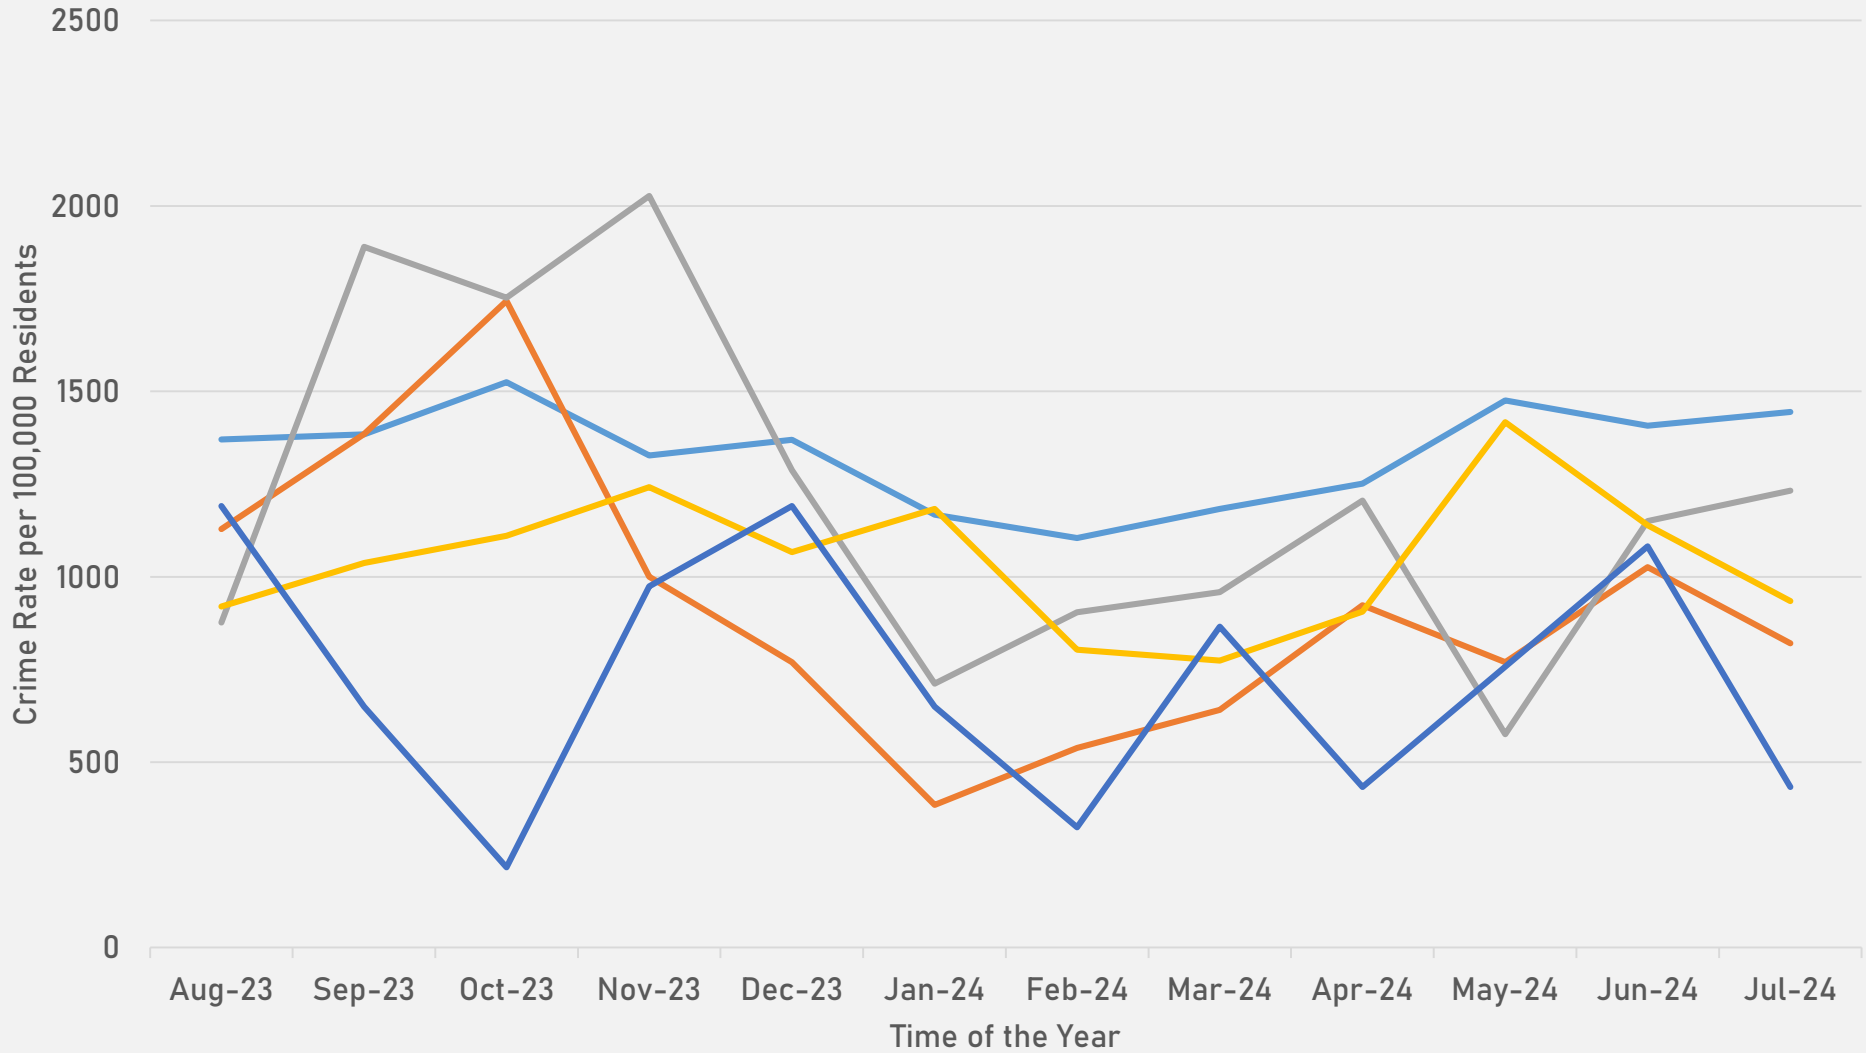

- The **lowest number** of crimes in one neighborhood was 4 in Visitation Park
- The **highest number** of crimes in one neighborhood was 191 in the Central West End
- The average number of crimes per neighborhood was 48.9
- The **lowest crime rate** per 100,000 in one neighborhood was 432.9 in Hamilton Heights
- The **highest crime rate** per 100,000 in one neighborhood was 2102.4 in Fountain Park
- The overall crime rate in District 5 was 1297.8

NEIGHBORHOODS VS CITY CRIME RATE OVER THE PAST YEAR

City Crime Rate

Skinker-DeBaliviere Crime Rate

DeBaliviere Place Crime Rate

West End Crime Rate

Visitation Park Crime Rate

**DEBALIVIERE PLACE
NEIGHBORHOOD DETAIL**

DEBALIVIERE PLACE SUMMARY NOTES

- 45 total crimes in July 2024
 - **Down 13%** compared to July 2023 (52 crimes)
 - 4 crimes against persons in July 2024
 - **Up 100%** compared to July 2023 (2 crimes)
- 259 total crimes so far in 2024
 - **Down 13%** compared to this time in 2023 (296 crimes)
 - 36 crimes against persons so far in 2024
 - **Up 100%** compared to this time in 2023 (19 crimes)

- 32 total crimes in July 2024
 - **Down 24%** compared to July 2023 (42 crimes)
 - 4 crimes against persons in July 2024
 - **Up 300%** compared to July 2023 (1 crimes)
- 209 total crimes so far in 2024
 - **Down 15%** compared to this time in 2023 (245 crimes)
 - 19 crimes against persons so far in 2024
 - **Down 27%** compared to this time in 2023 (26 crimes)