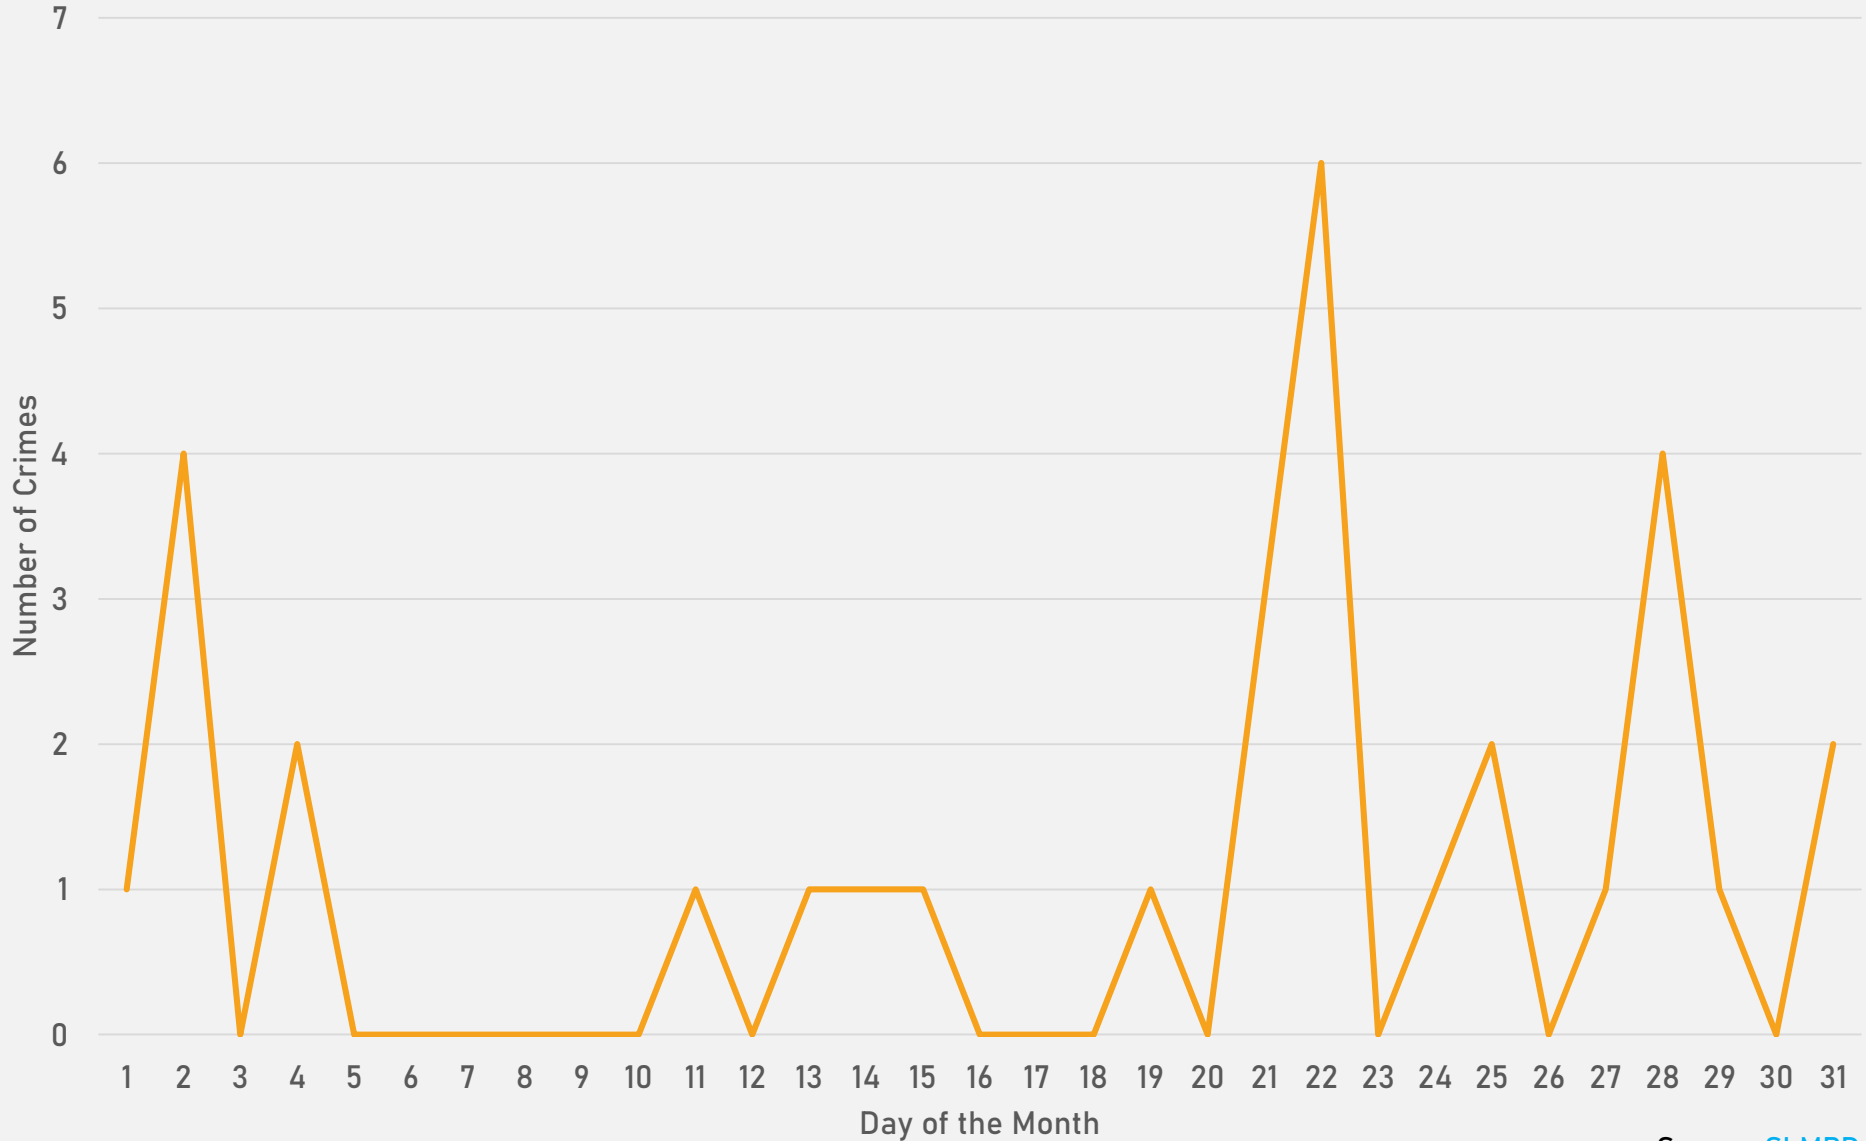

DEBALIVIERE PLACE SUMMARY NOTES

- 45 total crimes in July 2024
 - **Down 13%** compared to July 2023 (52 crimes)
 - 4 crimes against persons in July 2024
 - **Up 100%** compared to July 2023 (2 crimes)
- 259 total crimes so far in 2024
 - **Down 13%** compared to this time in 2023 (296 crimes)
 - 36 crimes against persons so far in 2024
 - **Up 100%** compared to this time in 2023 (19 crimes)

- 32 total crimes in July 2024
 - **Down 24%** compared to July 2023 (42 crimes)
 - 4 crimes against persons in July 2024
 - **Up 300%** compared to July 2023 (1 crimes)
- 209 total crimes so far in 2024
 - **Down 15%** compared to this time in 2023 (245 crimes)
 - 19 crimes against persons so far in 2024
 - **Down 27%** compared to this time in 2023 (26 crimes)

SKINKER-DEBALIVIERE 2023 VS 2024

SKINKER-DEBALIVIERE CRIMES BY DAY OF THE WEEK

SKINKER-DEBALIVIERE CRIMES BY TIME OF DAY

SKINKER-DEBALIVIERE CRIMES BY DAY OF THE MONTH

**WEST END
NEIGHBORHOOD DETAIL**

WEST END SUMMARY NOTES

- 51 total crimes in July 2024
 - **Down 34%** compared to July 2023 (77 crimes)
 - 13 crimes against persons in July 2024
 - **Down 24%** compared to July 2023 (17 crimes)
- 476 total crimes so far in 2024
 - **Down 17%** compared to this time in 2023 (572 crimes)
 - 95 crimes against persons so far in 2024
 - **Down 18%** compared to this time in 2023 (116 crimes)