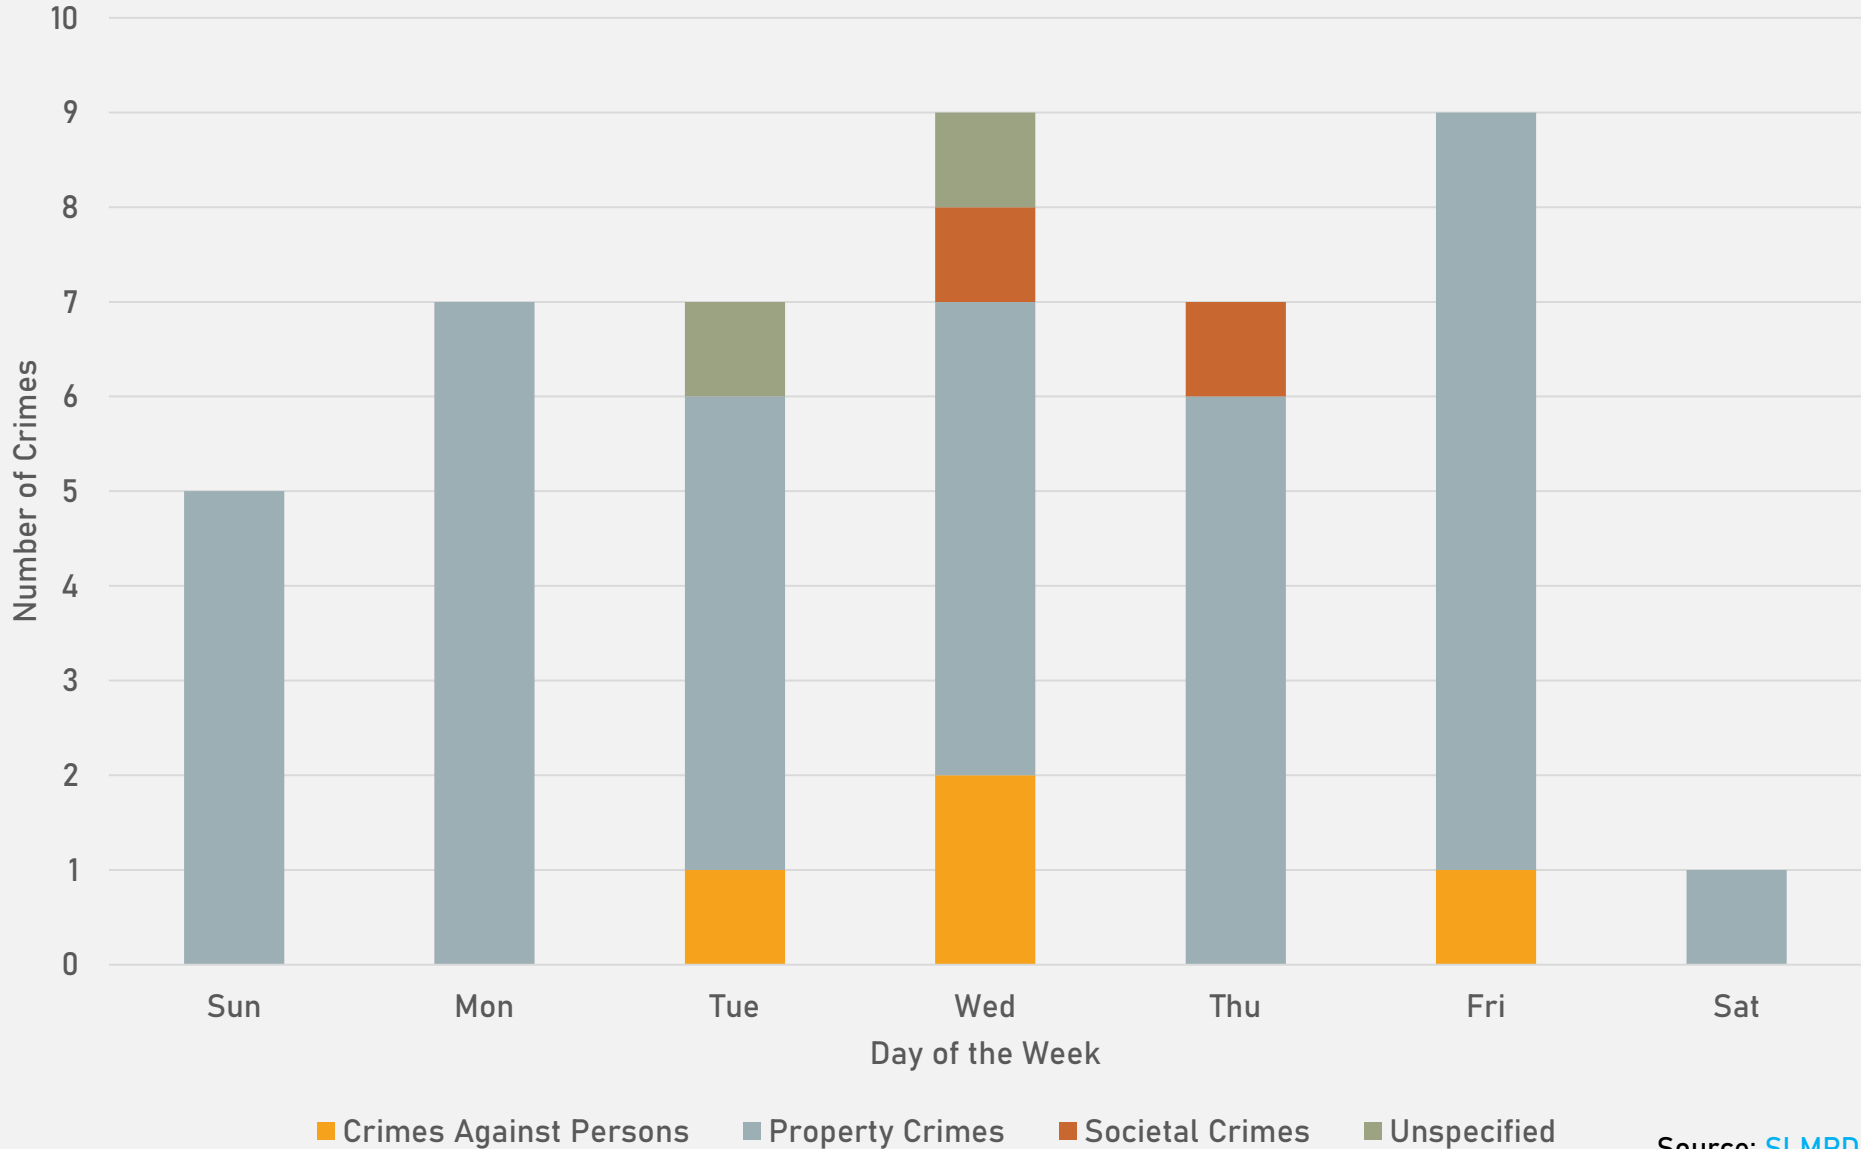

DEBALIVIERE PLACE SUMMARY NOTES

- 45 total crimes in July 2024
 - **Down 13%** compared to July 2023 (52 crimes)
 - 4 crimes against persons in July 2024
 - **Up 100%** compared to July 2023 (2 crimes)
- 259 total crimes so far in 2024
 - **Down 13%** compared to this time in 2023 (296 crimes)
 - 36 crimes against persons so far in 2024
 - **Up 100%** compared to this time in 2023 (19 crimes)

DEBALIVIERE PLACE YEAR TO YEAR COMPARISON

2023

Crimes	Jan	Feb	Mar	Apr	May	Jun	Jul	Aug	Sep	Oct	Nov	Dec	Total
Aggravated Assault	2	0	0	1	1	3	1	0	2	0	1	0	11
Arson	0	0	0	0	0	0	0	0	0	0	0	0	0
Burglary	1	1	1	4	0	2	2	2	3	2	2	0	20
Homicide	0	0	0	0	0	0	0	0	0	0	0	0	0
Larceny	28	12	10	19	9	5	9	12	20	16	22	12	174
Motor Vehicle Theft	17	7	2	3	5	4	14	4	13	19	7	8	103
Robbery	1	2	0	0	0	0	4	0	0	3	2	2	14
Total	49	22	13	27	15	14	30	18	38	40	34	22	322

DEBALIVIERE PLACE 2023 VS 2024

DEBALIVIERE PLACE CRIMES BY DAY OF THE WEEK

DEBALIVIERE PLACE CRIMES BY TIME OF DAY

DEBALIVIERE PLACE CRIMES BY DAY OF THE MONTH

**SKINKER-DEBALIVIERE
NEIGHBORHOOD DETAIL**

SKINKER-DEBALIVIERE SUMMARY NOTES

- 32 total crimes in July 2024
 - **Down 24%** compared to July 2023 (42 crimes)
 - 4 crimes against persons in July 2024
 - **Up 300%** compared to July 2023 (1 crimes)
- 209 total crimes so far in 2024
 - **Down 15%** compared to this time in 2023 (245 crimes)
 - 19 crimes against persons so far in 2024
 - **Down 27%** compared to this time in 2023 (26 crimes)