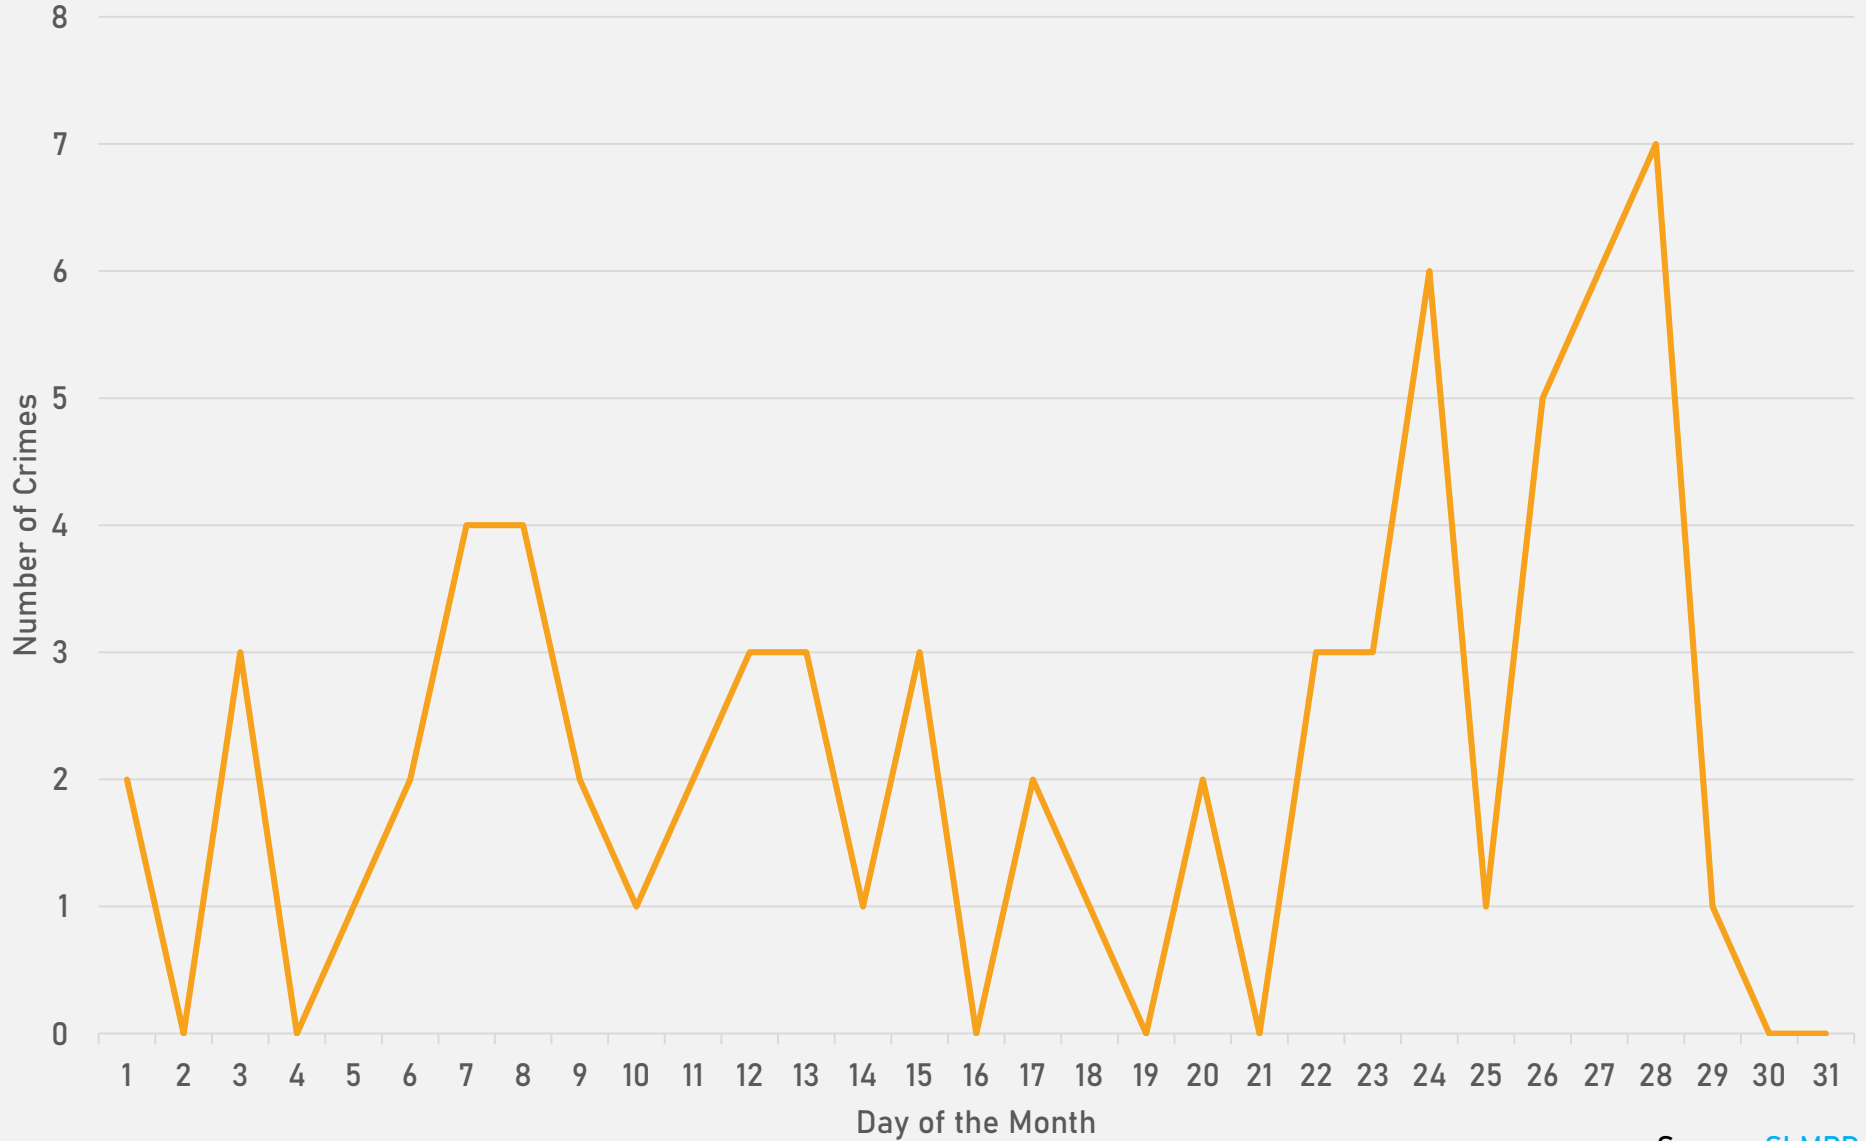

DEBALIVIERE PLACE SUMMARY NOTES

- 45 total crimes in July 2024
 - **Down 13%** compared to July 2023 (52 crimes)
 - 4 crimes against persons in July 2024
 - **Up 100%** compared to July 2023 (2 crimes)
- 259 total crimes so far in 2024
 - **Down 13%** compared to this time in 2023 (296 crimes)
 - 36 crimes against persons so far in 2024
 - **Up 100%** compared to this time in 2023 (19 crimes)

- 32 total crimes in July 2024
 - **Down 24%** compared to July 2023 (42 crimes)
 - 4 crimes against persons in July 2024
 - **Up 300%** compared to July 2023 (1 crimes)
- 209 total crimes so far in 2024
 - **Down 15%** compared to this time in 2023 (245 crimes)
 - 19 crimes against persons so far in 2024
 - **Down 27%** compared to this time in 2023 (26 crimes)

- 51 total crimes in July 2024
 - **Down 34%** compared to July 2023 (77 crimes)
 - 13 crimes against persons in July 2024
 - **Down 24%** compared to July 2023 (17 crimes)
- 476 total crimes so far in 2024
 - **Down 17%** compared to this time in 2023 (572 crimes)
 - 95 crimes against persons so far in 2024
 - **Down 18%** compared to this time in 2023 (116 crimes)

WEST END 2023 VS 2024

WEST END CRIMES BY DAY OF THE WEEK

WEST END CRIMES BY TIME OF DAY

WEST END CRIMES BY DAY OF THE MONTH

**VISITATION PARK
NEIGHBORHOOD DETAIL**

VISITATION PARK SUMMARY NOTES

- 4 total crimes in July 2024
 - **Down 64%** compared to July 2023 (11 crimes)
 - 0 crime against persons in June 2024
 - **Down 100%** compared to June 2023 (1 crimes)
- 57 total crimes so far in 2024
 - **Down 33%** compared to this time in 2023 (85 crimes)
 - 7 crimes against persons so far in 2024
 - **Down 70%** compared to this time in 2023 (23 crimes)