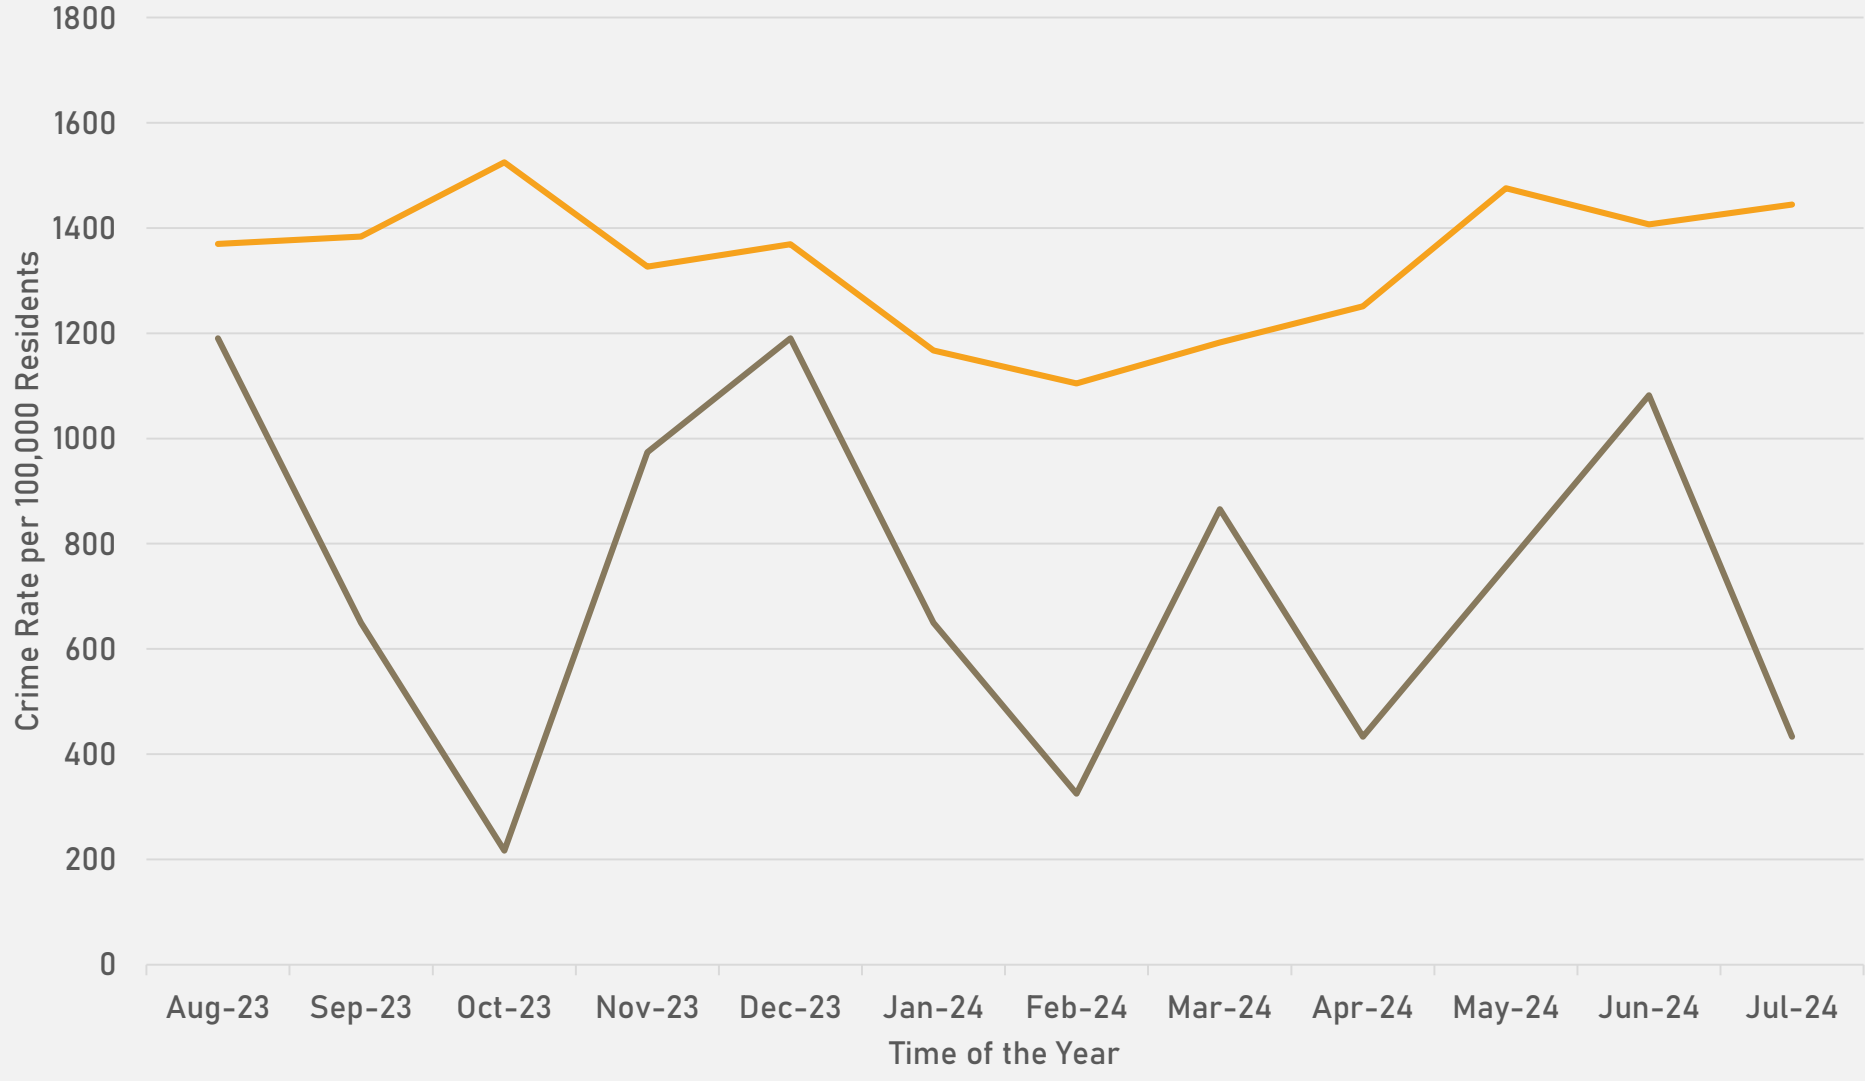

VISITATION PARK YEAR TO YEAR COMPARISON

2023

Crimes	Jan	Feb	Mar	Apr	May	Jun	Jul	Aug	Sep	Oct	Nov	Dec	Total
Aggravated Assault	1	1	0	1	1	4	0	1	0	2	0	0	11
Arson	0	0	0	0	0	0	0	0	0	0	0	0	0
Burglary	1	0	0	0	0	0	1	0	0	0	0	0	2
Homicide	0	0	0	0	0	0	0	0	0	0	0	0	0
Larceny	2	1	6	3	2	0	2	0	2	3	0	1	22
Motor Vehicle Theft	1	0	4	2	2	0	0	0	0	0	1	1	11
Robbery	0	0	0	0	0	0	0	0	0	0	0	1	1
Total	5	2	10	6	5	4	3	1	2	5	1	3	47

2024

Crimes	Jan	Feb	Mar	Apr	May	June	Jul	Total
Aggravated Assault	1	0	0	2	0	0	0	3
Arson	0	0	0	0	0	0	0	0
Burglary	0	0	0	1	1	2	1	5
Homicide	0	0	0	0	0	0	0	0
Larceny	0	2	0	3	3	2	0	10
Motor Vehicle Theft	0	1	3	1	5	0	1	11
Robbery	0	0	0	0	0	0	0	0
Total	1	3	3	7	9	4	2	29

VISITATION PARK 2023 VS 2024

City Crime Rate Visitation Park Crime Rate