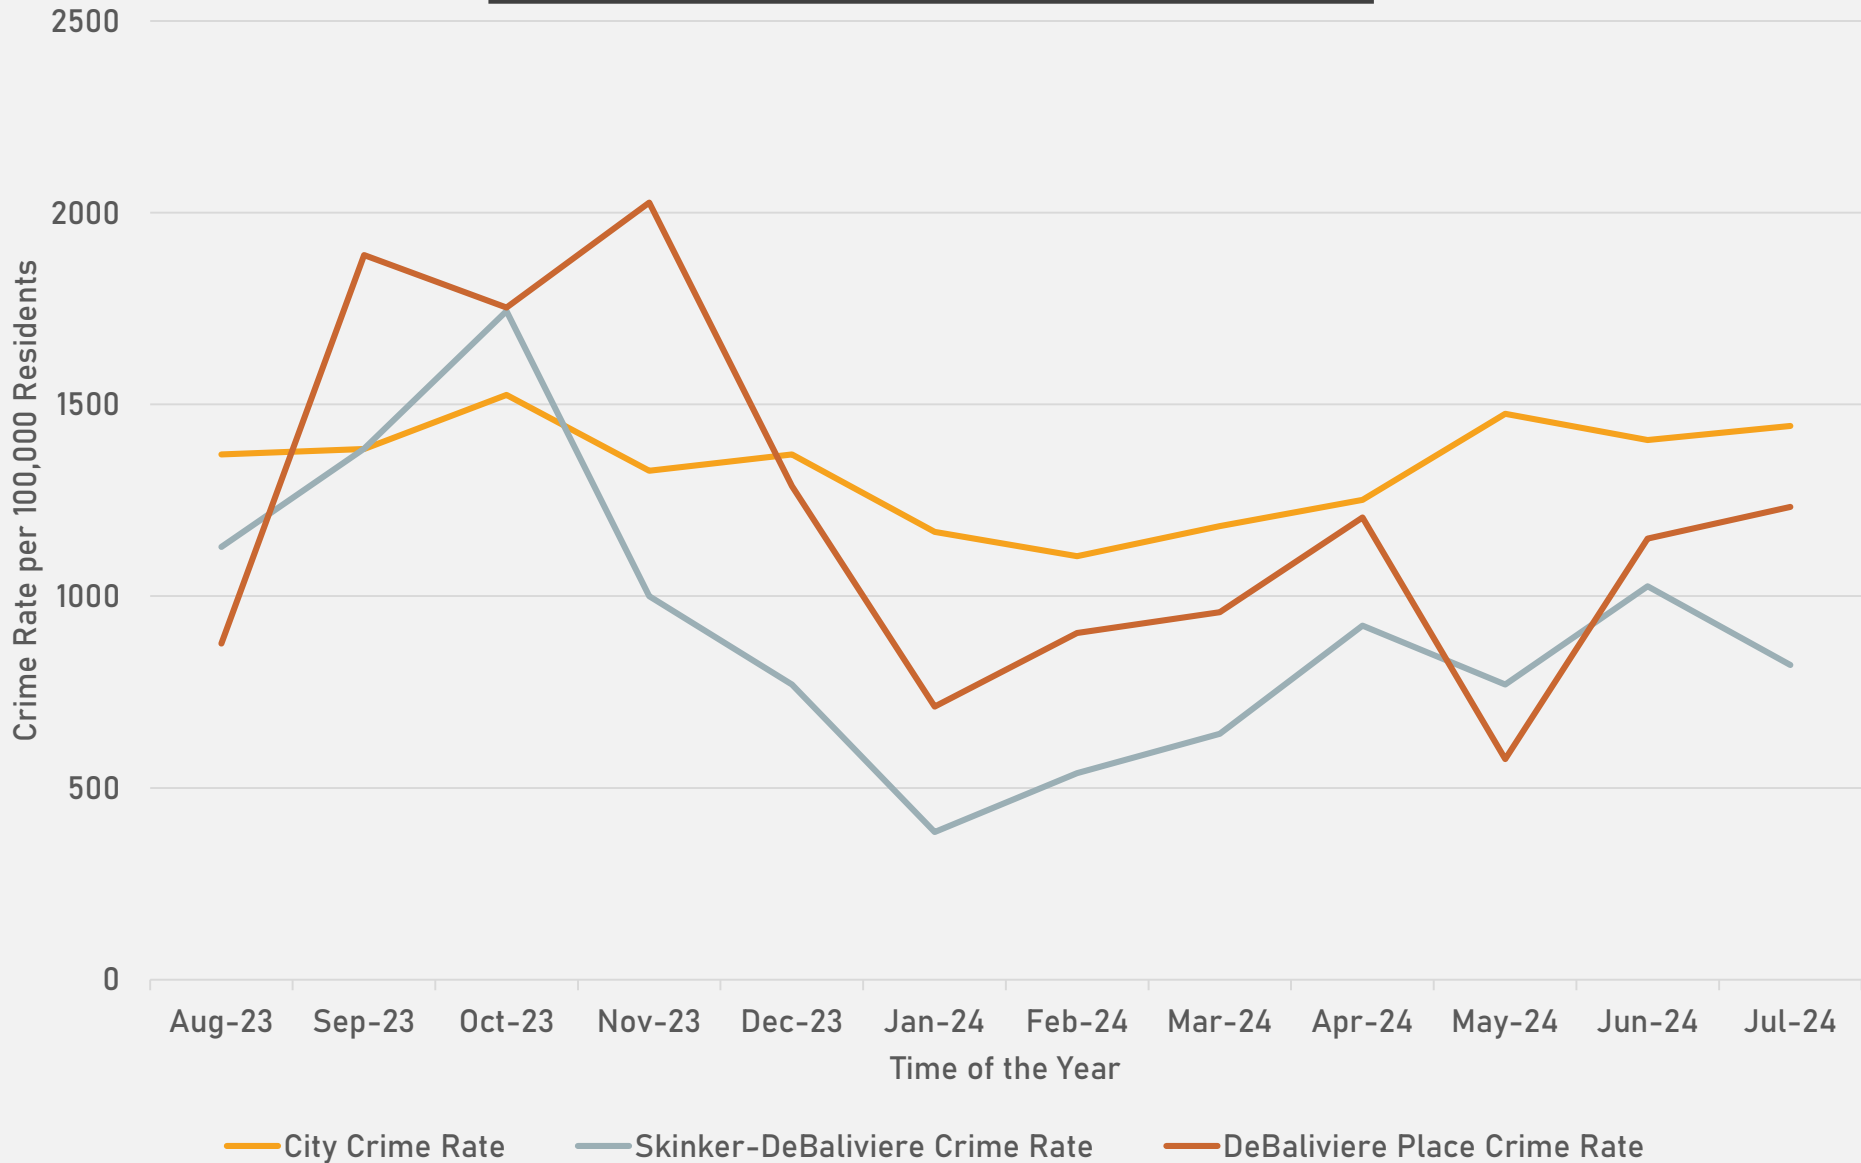

SKINKER-DEBALIVIERE YEAR TO YEAR COMPARISON

2023

Crimes	Jan	Feb	Mar	Apr	May	Jun	Jul	Aug	Sep	Oct	Nov	Dec	Total
Aggravated Assault	0	1	0	4	2	1	1	0	0	1	2	0	12
Arson	0	0	0	0	0	0	0	0	1	0	0	0	1
Burglary	2	2	1	1	0	1	0	3	2	1	1	2	16
Homicide	1	0	0	0	0	0	0	1	0	0	0	0	2
Larceny	17	10	8	6	8	9	9	15	15	21	10	9	137
Motor Vehicle Theft	9	2	3	0	6	4	9	2	4	9	4	2	54
Robbery	0	1	0	0	0	0	0	1	0	0	0	0	2
Total	29	16	12	11	16	15	19	22	22	32	17	13	224

2024

Crimes	Jan	Feb	Mar	Apr	May	Jun	Jul	Total
Aggravated Assault	0	1	0	1	1	1	1	5
Arson	0	0	0	0	0	0	0	0
Burglary	2	0	1	2	0	3	0	8
Homicide	0	0	0	0	0	0	0	0
Larceny	4	6	10	9	9	11	9	58
Motor Vehicle Theft	3	2	1	4	3	2	5	20
Robbery	0	0	1	1	0	3	1	6
Total	9	9	13	17	13	20	16	97

SKINKER-DEBALIVIERE 2023 VS 2024