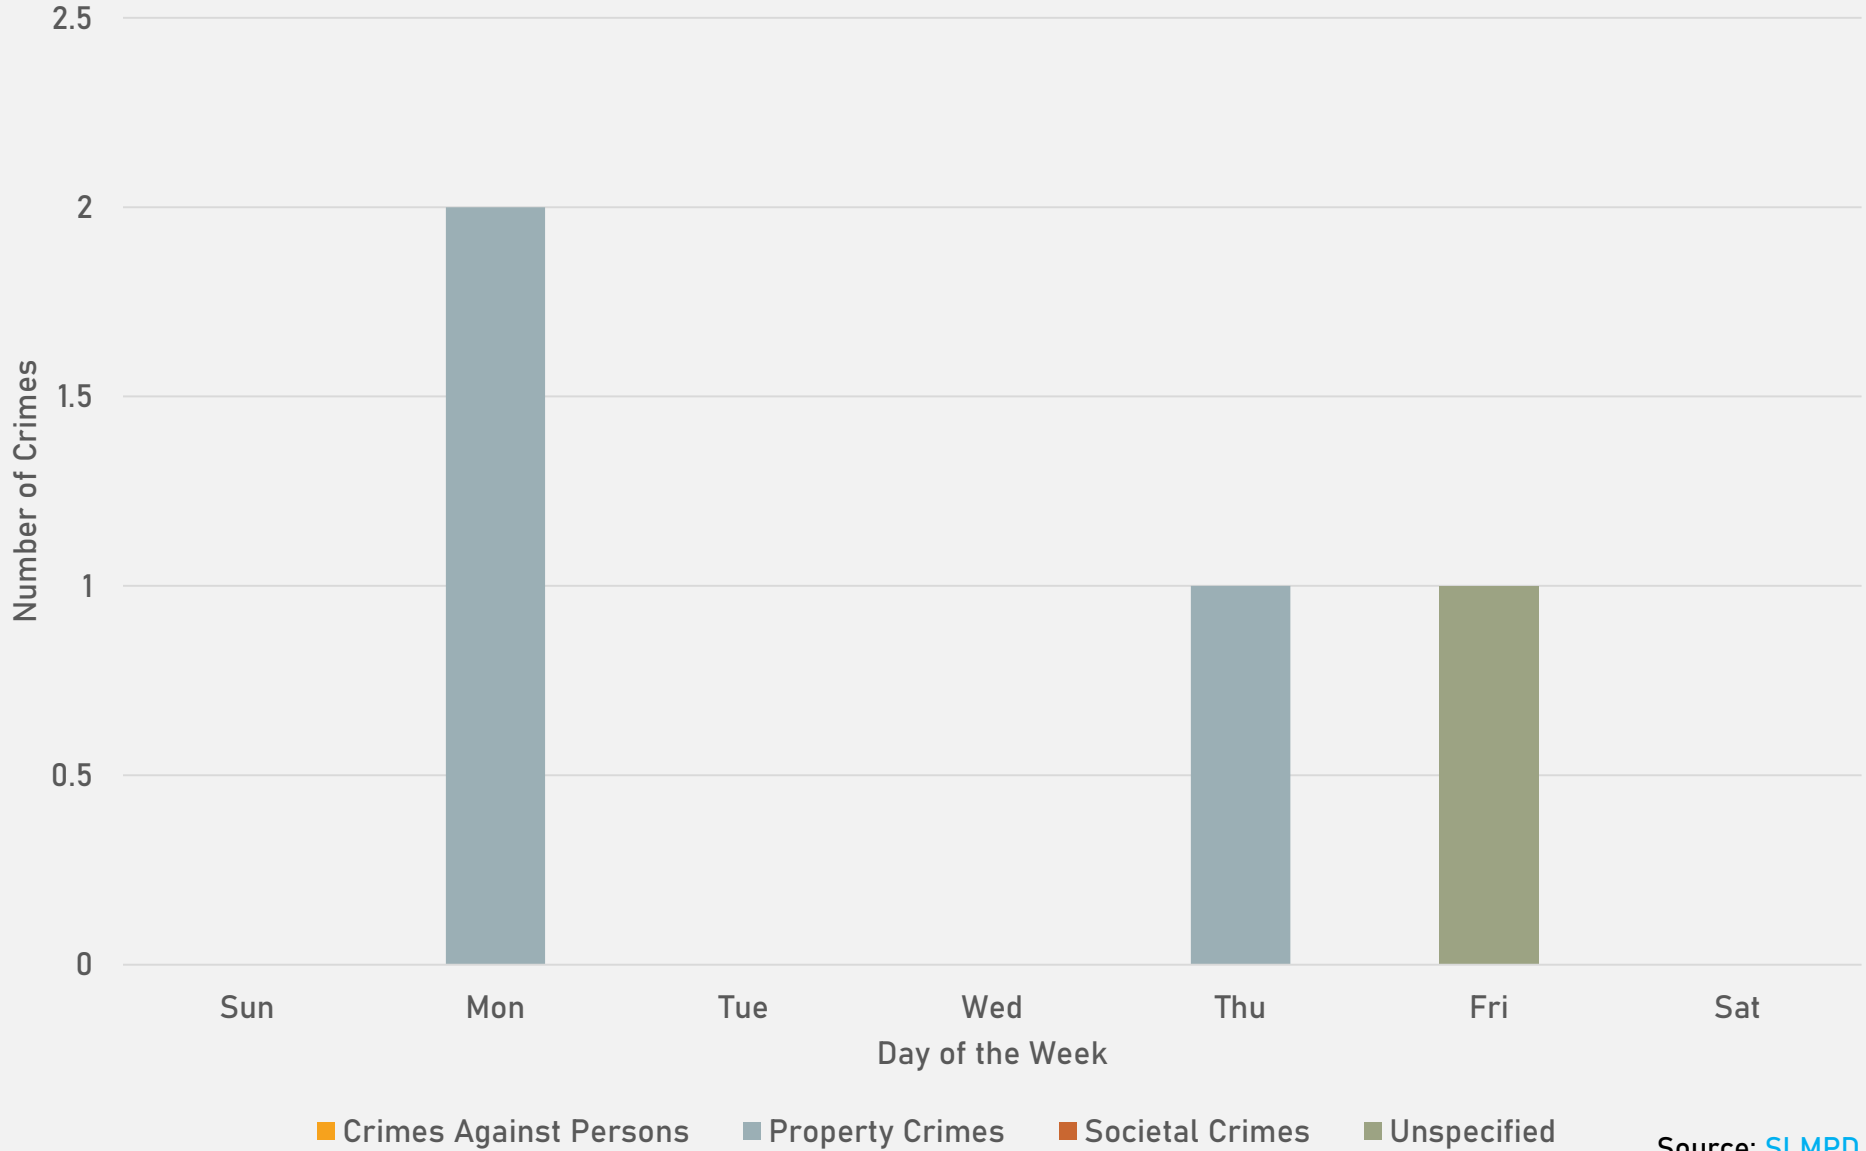

VISITATION PARK CRIMES BY DAY OF THE WEEK