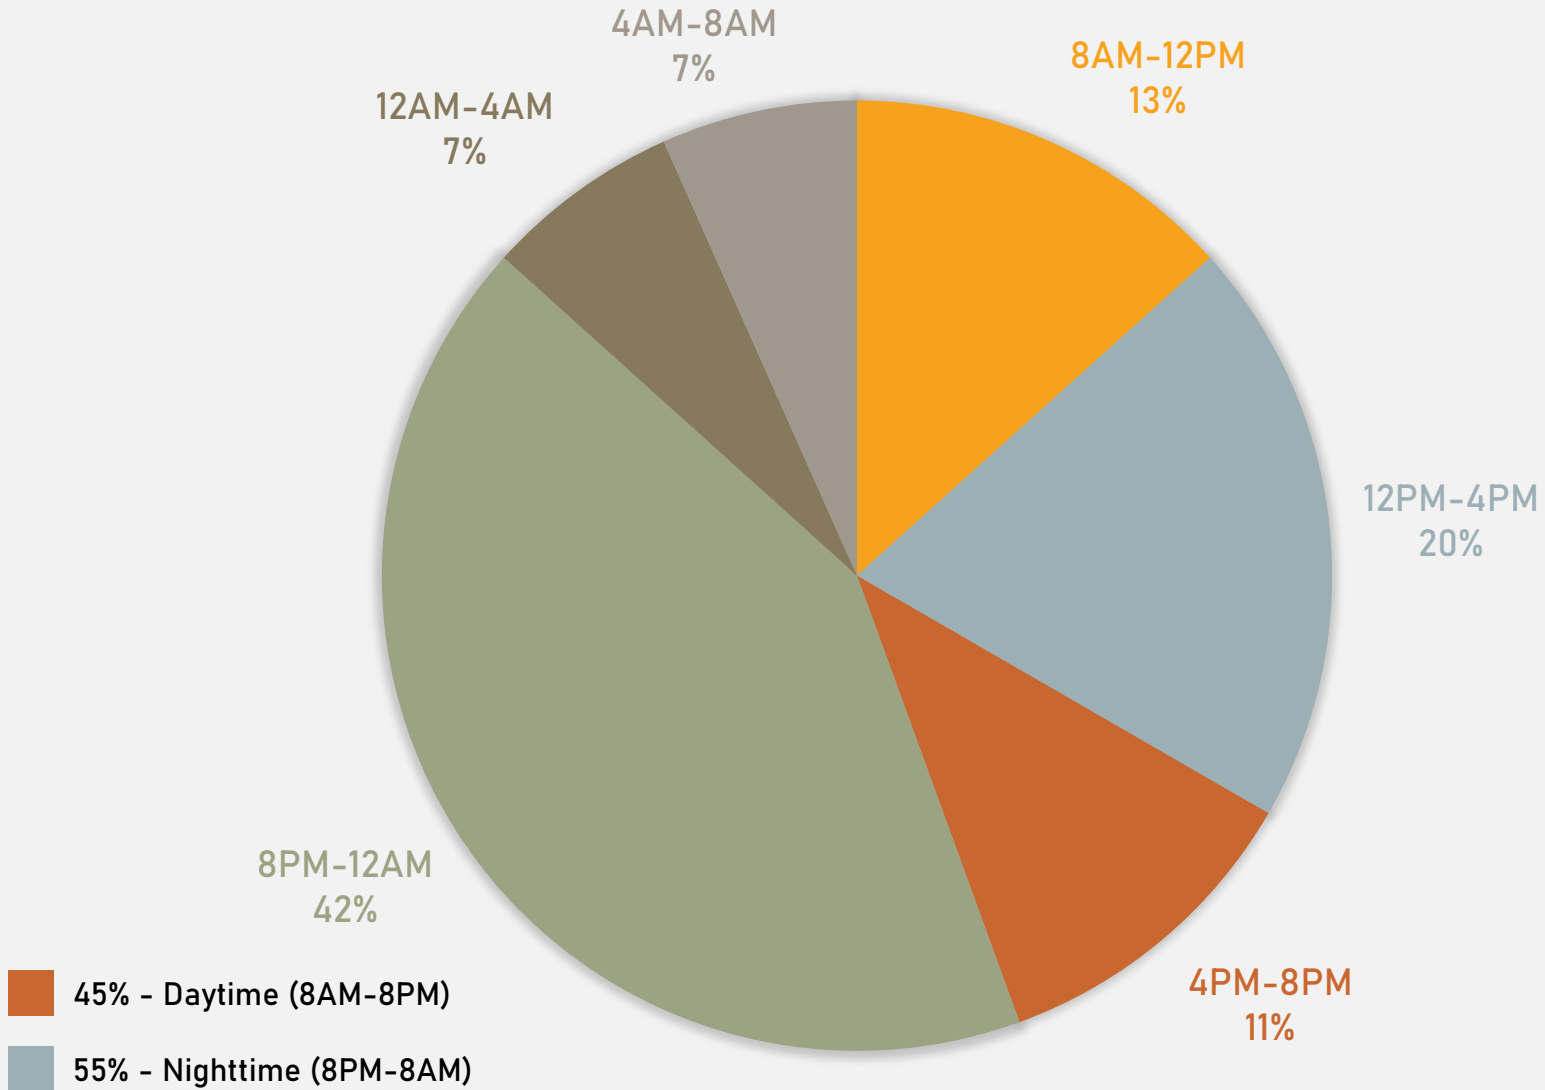

DEBALIVIERE PLACE SUMMARY NOTES

- 45 total crimes in July 2024
 - **Down 13%** compared to July 2023 (52 crimes)
 - 4 crimes against persons in July 2024
 - **Up 100%** compared to July 2023 (2 crimes)
- 259 total crimes so far in 2024
 - **Down 13%** compared to this time in 2023 (296 crimes)
 - 36 crimes against persons so far in 2024
 - **Up 100%** compared to this time in 2023 (19 crimes)

DEBALIVIERE PLACE 2023 VS 2024

DEBALIVIERE PLACE CRIMES BY DAY OF THE WEEK

DEBALIVIERE PLACE CRIMES BY TIME OF DAY

DEBALIVIERE PLACE CRIMES BY DAY OF THE MONTH

**SKINKER-DEBALIVIERE
NEIGHBORHOOD DETAIL**

SKINKER-DEBALIVIERE SUMMARY NOTES

- 32 total crimes in July 2024
 - **Down 24%** compared to July 2023 (42 crimes)
 - 4 crimes against persons in July 2024
 - **Up 300%** compared to July 2023 (1 crimes)
- 209 total crimes so far in 2024
 - **Down 15%** compared to this time in 2023 (245 crimes)
 - 19 crimes against persons so far in 2024
 - **Down 27%** compared to this time in 2023 (26 crimes)

- 51 total crimes in July 2024
 - **Down 34%** compared to July 2023 (77 crimes)
 - 13 crimes against persons in July 2024
 - **Down 24%** compared to July 2023 (17 crimes)
- 476 total crimes so far in 2024
 - **Down 17%** compared to this time in 2023 (572 crimes)
 - 95 crimes against persons so far in 2024
 - **Down 18%** compared to this time in 2023 (116 crimes)