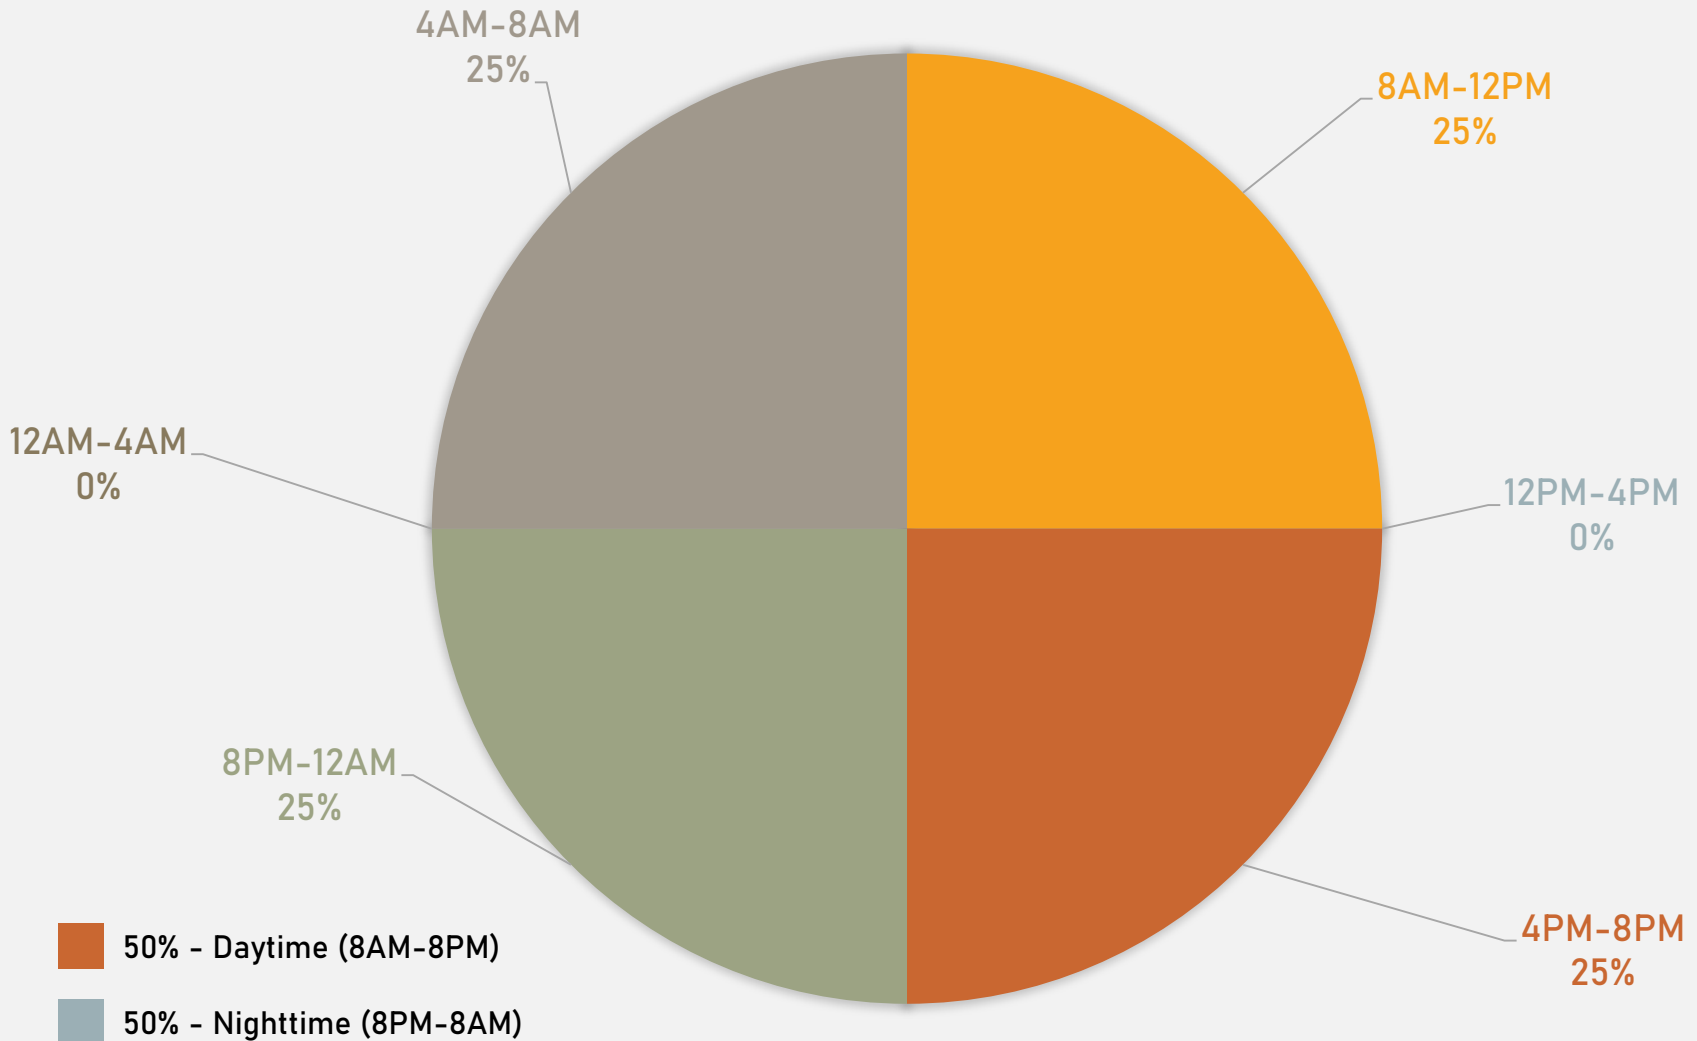

- 32 total crimes in July 2024
 - **Down 24%** compared to July 2023 (42 crimes)
 - 4 crimes against persons in July 2024
 - **Up 300%** compared to July 2023 (1 crimes)
- 209 total crimes so far in 2024
 - **Down 15%** compared to this time in 2023 (245 crimes)
 - 19 crimes against persons so far in 2024
 - **Down 27%** compared to this time in 2023 (26 crimes)

- 51 total crimes in July 2024
 - **Down 34%** compared to July 2023 (77 crimes)
 - 13 crimes against persons in July 2024
 - **Down 24%** compared to July 2023 (17 crimes)
- 476 total crimes so far in 2024
 - **Down 17%** compared to this time in 2023 (572 crimes)
 - 95 crimes against persons so far in 2024
 - **Down 18%** compared to this time in 2023 (116 crimes)

WEST END 2023 VS 2024

WEST END CRIMES BY DAY OF THE WEEK

WEST END CRIMES BY TIME OF DAY

WEST END CRIMES BY DAY OF THE MONTH

**VISITATION PARK
NEIGHBORHOOD DETAIL**

VISITATION PARK SUMMARY NOTES

- 4 total crimes in July 2024
 - **Down 64%** compared to July 2023 (11 crimes)
 - 0 crime against persons in June 2024
 - **Down 100%** compared to June 2023 (1 crimes)
- 57 total crimes so far in 2024
 - **Down 33%** compared to this time in 2023 (85 crimes)
 - 7 crimes against persons so far in 2024
 - **Down 70%** compared to this time in 2023 (23 crimes)

VISITATION PARK 2023 VS 2024

City Crime Rate Visitation Park Crime Rate

VISITATION PARK CRIMES BY DAY OF THE WEEK

VISITATION PARK CRIMES BY TIME OF DAY

VISITATION PARK CRIMES BY DAY OF THE MONTH