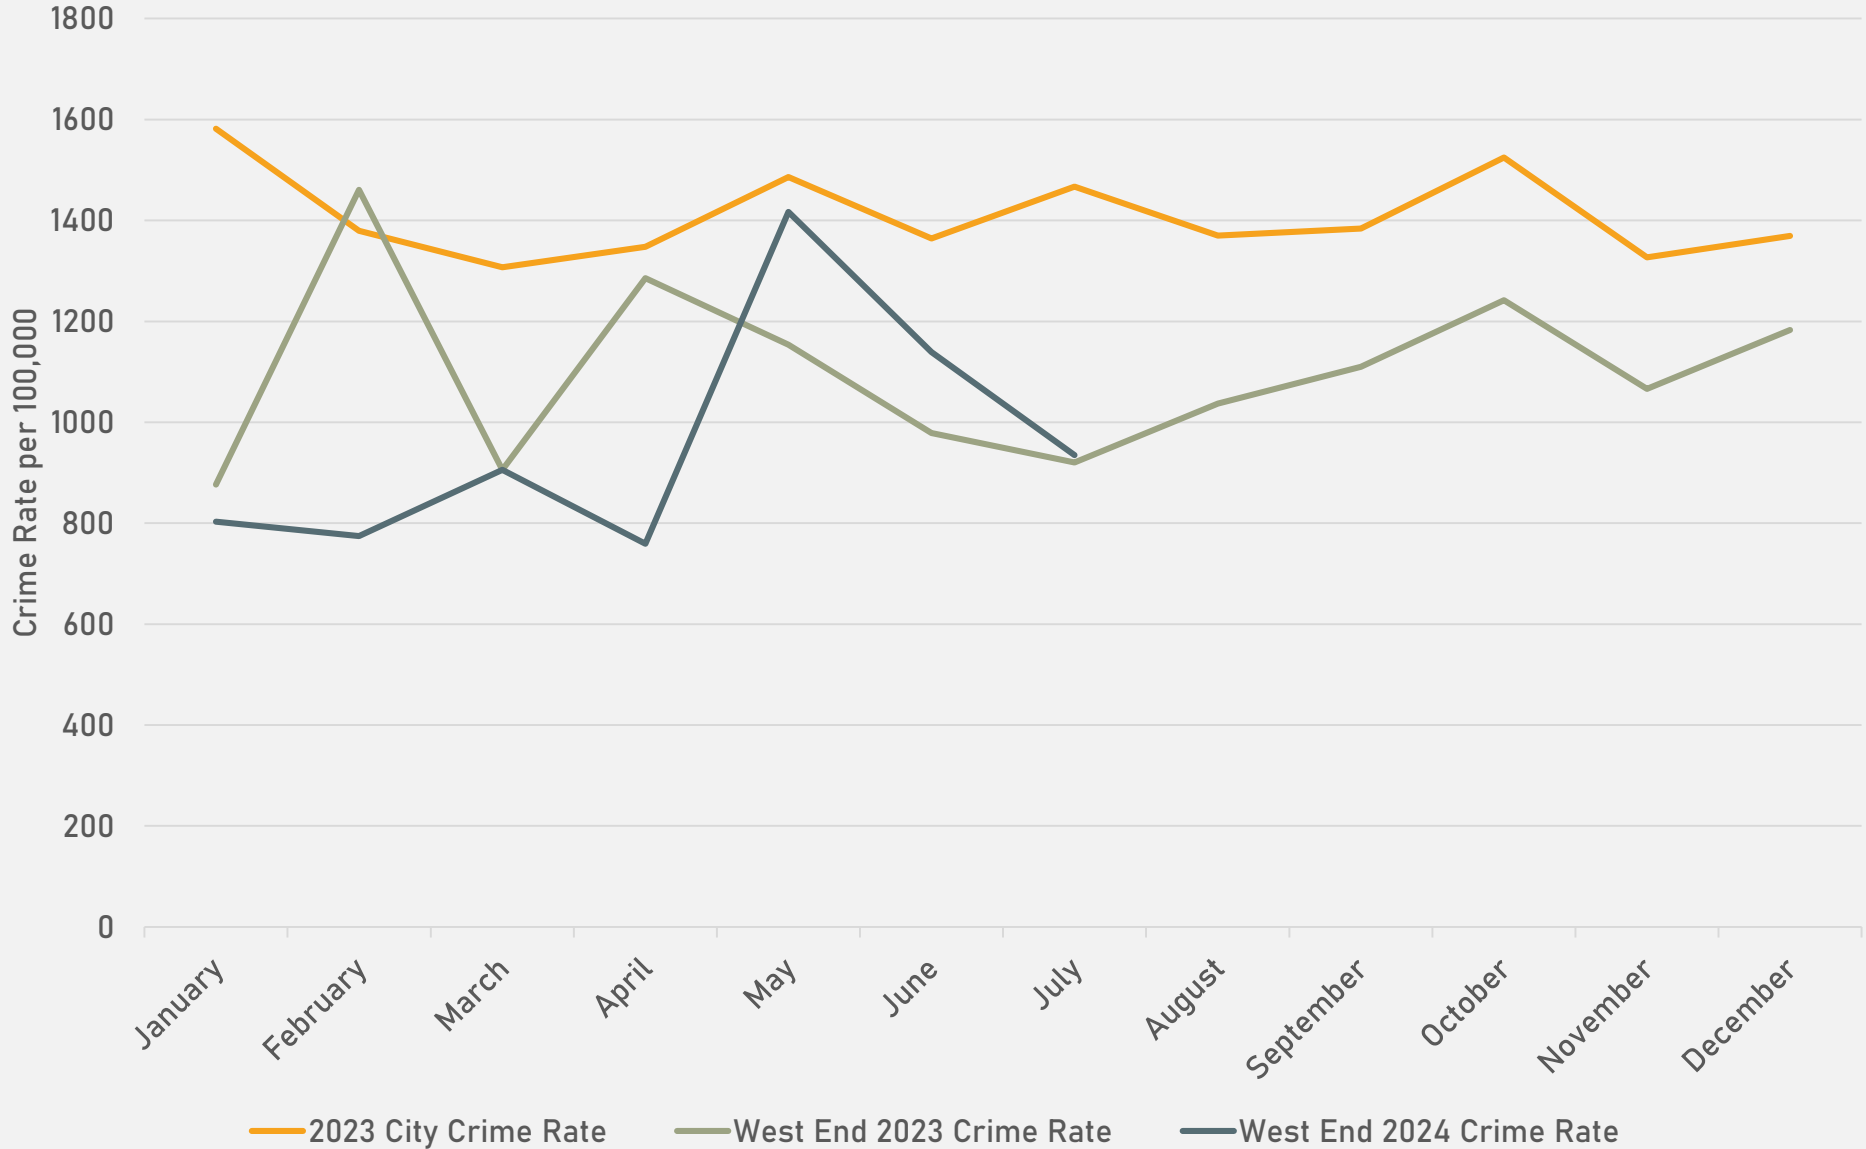

DEBALIVIERE PLACE SUMMARY NOTES

- 45 total crimes in July 2024
 - **Down 13%** compared to July 2023 (52 crimes)
 - 4 crimes against persons in July 2024
 - **Up 100%** compared to July 2023 (2 crimes)
- 259 total crimes so far in 2024
 - **Down 13%** compared to this time in 2023 (296 crimes)
 - 36 crimes against persons so far in 2024
 - **Up 100%** compared to this time in 2023 (19 crimes)

- 32 total crimes in July 2024
 - **Down 24%** compared to July 2023 (42 crimes)
 - 4 crimes against persons in July 2024
 - **Up 300%** compared to July 2023 (1 crimes)
- 209 total crimes so far in 2024
 - **Down 15%** compared to this time in 2023 (245 crimes)
 - 19 crimes against persons so far in 2024
 - **Down 27%** compared to this time in 2023 (26 crimes)

- 51 total crimes in July 2024
 - **Down 34%** compared to July 2023 (77 crimes)
 - 13 crimes against persons in July 2024
 - **Down 24%** compared to July 2023 (17 crimes)
- 476 total crimes so far in 2024
 - **Down 17%** compared to this time in 2023 (572 crimes)
 - 95 crimes against persons so far in 2024
 - **Down 18%** compared to this time in 2023 (116 crimes)

WEST END 2023 VS 2024

WEST END CRIMES BY DAY OF THE WEEK

WEST END CRIMES BY TIME OF DAY

WEST END CRIMES BY DAY OF THE MONTH

**VISITATION PARK
NEIGHBORHOOD DETAIL**

VISITATION PARK SUMMARY NOTES

- 4 total crimes in July 2024
 - **Down 64%** compared to July 2023 (11 crimes)
 - 0 crime against persons in June 2024
 - **Down 100%** compared to June 2023 (1 crimes)
- 57 total crimes so far in 2024
 - **Down 33%** compared to this time in 2023 (85 crimes)
 - 7 crimes against persons so far in 2024
 - **Down 70%** compared to this time in 2023 (23 crimes)