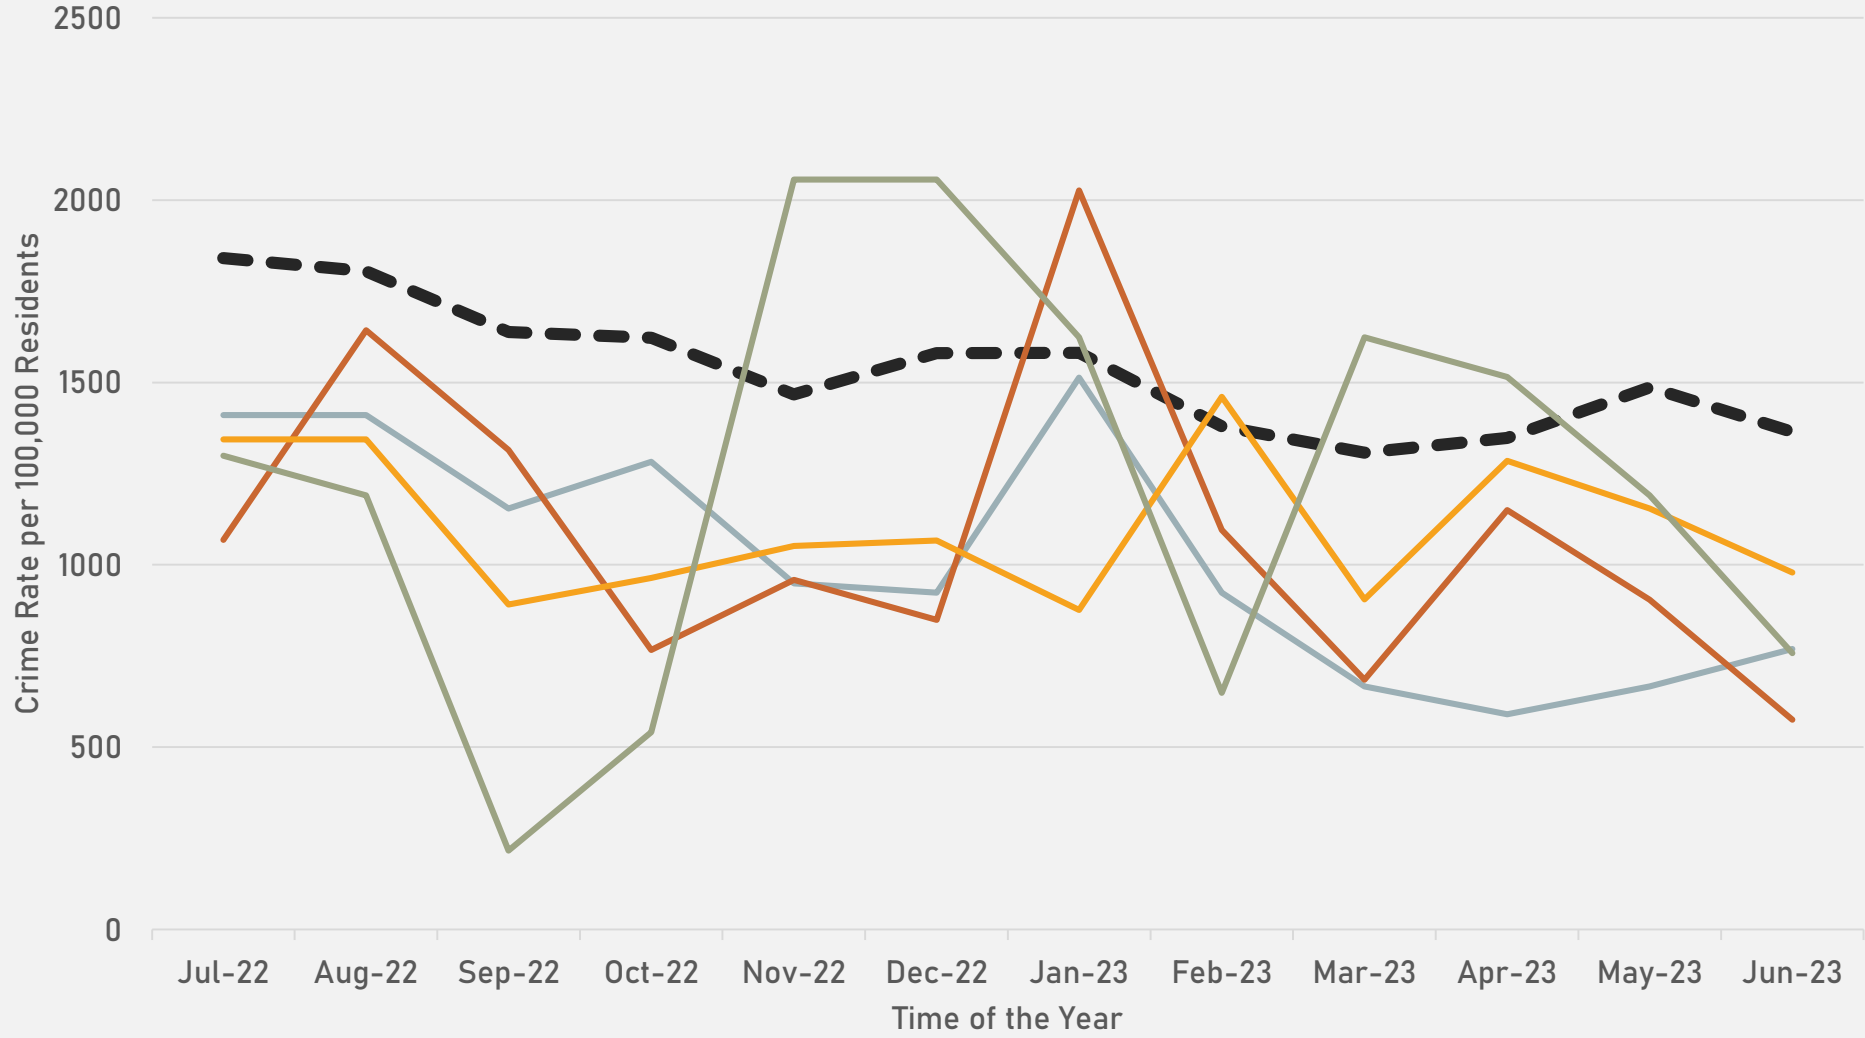

- The **lowest number** of crimes in one neighborhood was 7 in Visitation Park
- The **highest number** of crimes in one neighborhood was 217 in the Central West End
- The average number of crimes per neighborhood was 50.3
- The **lowest crime rate** per 100,000 in one neighborhood was 662.3 in Lewis Place
- The **highest crime rate** per 100,000 in one neighborhood was 2877.7 in Kingsway East
- The average neighborhood crime rate in District 5 was 1438.5
- The overall crime rate in District 5 was 1333.1

NEIGHBORHOODS VS CITY CRIME RATE OVER TIME

- City Crime Rate
- Skinker-DeBaliviere Crime Rate
- DeBaliviere Place Crime Rate
- West End Crime Rate
- Visitation Park Crime Rate

**DEBALIVIERE PLACE
NEIGHBORHOOD DETAIL**

DEBALIVIERE PLACE SUMMARY NOTES

- 21 total crimes in June 2023
 - **Down 63%** compared to June 2022 (57 crimes)
 - 3 crimes against persons in June 2023
 - **Up 100%** compared to June 2022 (no crimes)
- 244 total crimes so far in 2023
 - **Up 17%** compared to this time in 2022 (209 crimes)
 - 17 crimes against persons so far in 2023
 - **Up 6%** compared to this time in 2022 (16 crimes)

**SKINKER-DEBALIVIERE
NEIGHBORHOOD DETAIL**

SKINKER-DEBALIVIERE SUMMARY NOTES

- 30 total crimes in June 2023
 - **Down 36%** compared to June 2022 (47 crimes)
 - 5 crimes against persons in June 2023
 - **Up 150%** compared to June 2022 (2 crimes)
- 228 total crimes so far in 2023
 - **Up 32%** compared to this time in 2022 (173 crimes)
 - 25 crimes against persons so far in 2023
 - **Up 213%** compared to 2022 (8 crimes)