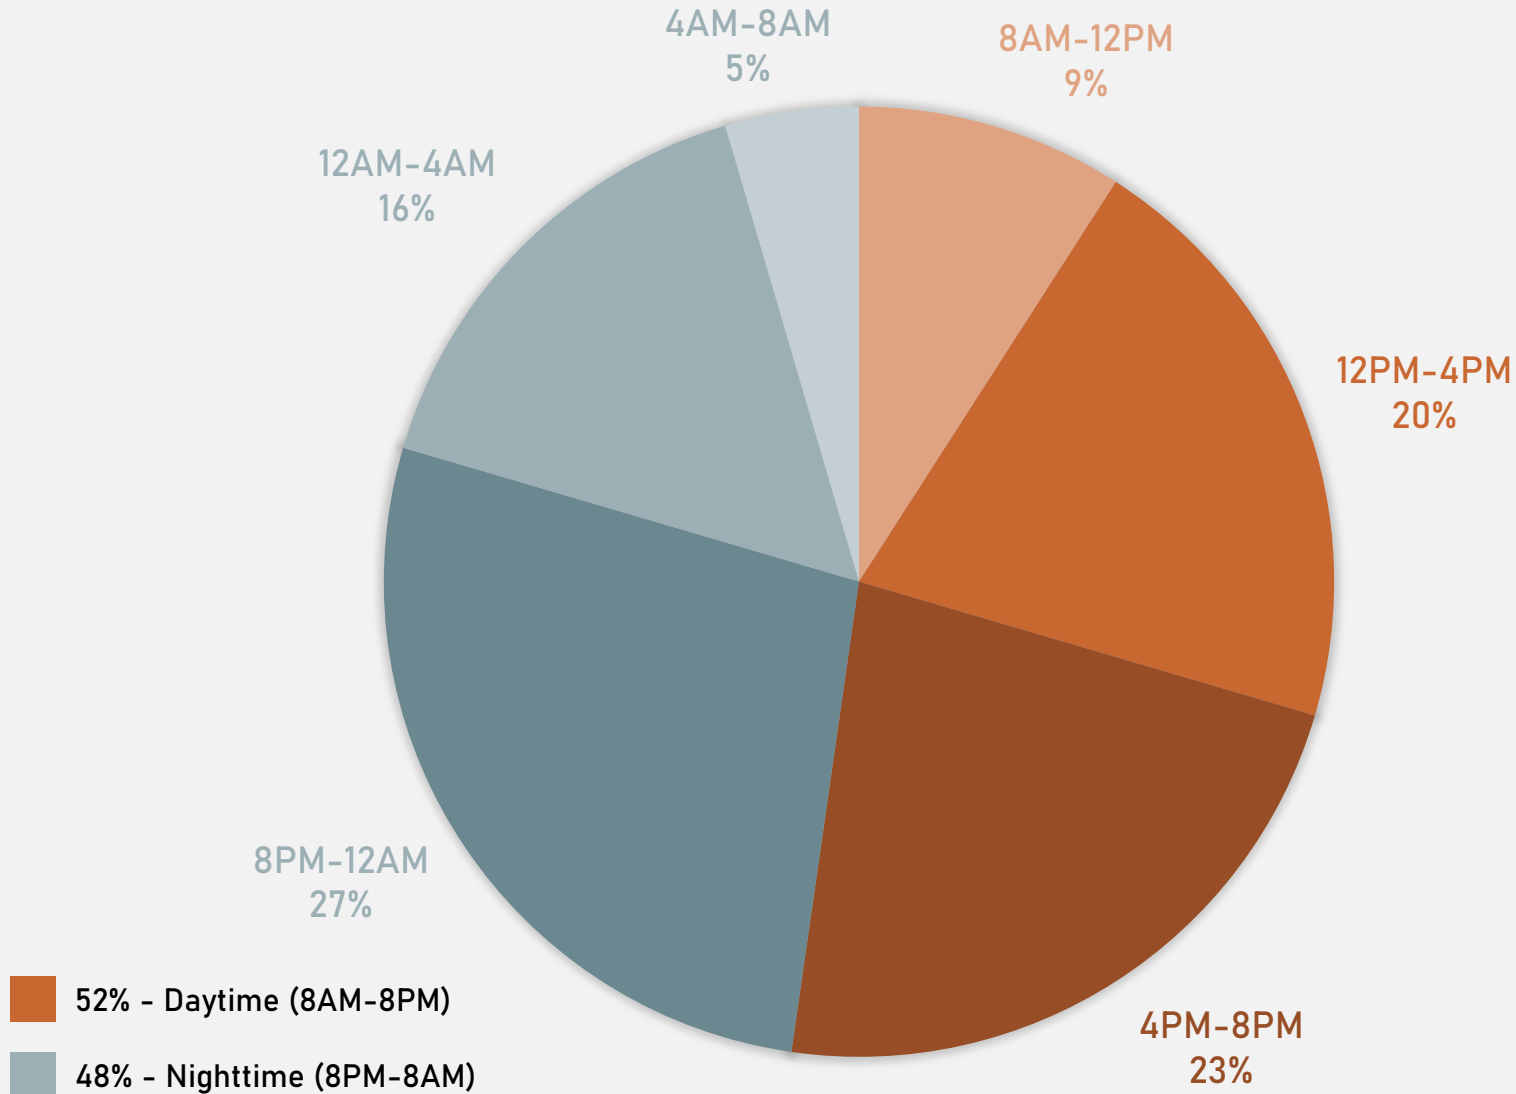

DEBALIVIERE PLACE SUMMARY NOTES

- 44 total crimes in June 2024
 - **Up 51%** compared to June 2023 (29 crimes)
 - 5 crimes against persons in June 2024
 - **Up 66%** compared to June 2023 (3 crimes)
- 214 total crimes so far in 2024
 - **Down 12%** compared to this time in 2023 (244 crimes)
 - 32 crimes against persons so far in 2024
 - **Up 88%** compared to this time in 2023 (17 crimes)

DEBALIVIERE PLACE 2023 VS 2024

DEBALIVIERE PLACE CRIMES BY DAY OF THE WEEK

DEBALIVIERE PLACE CRIMES BY TIME OF DAY

DEBALIVIERE PLACE CRIMES BY DAY OF THE MONTH

**SKINKER-DEBALIVIERE
NEIGHBORHOOD DETAIL**

SKINKER-DEBALIVIERE SUMMARY NOTES

- 41 total crimes in June 2024
 - **Up 36%** compared to June 2023 (30 crimes)
 - 7 crimes against persons in June 2024
 - **Up 40%** compared to June 2023 (5 crimes)
- 177 total crimes so far in 2024
 - **Down 13%** compared to this time in 2023 (203 crimes)
 - 15 crimes against persons so far in 2024
 - **Down 40%** compared to this time in 2023 (25 crimes)

SKINKER-DEBALIVIERE 2023 VS 2024

SKINKER-DEBALIVIERE CRIMES BY DAY OF THE WEEK

SKINKER-DEBALIVIERE CRIMES BY TIME OF DAY

37% - Daytime (8AM-8PM)
63% - Nighttime (8PM-8AM)

SKINKER-DEBALIVIERE CRIMES BY DAY OF THE MONTH