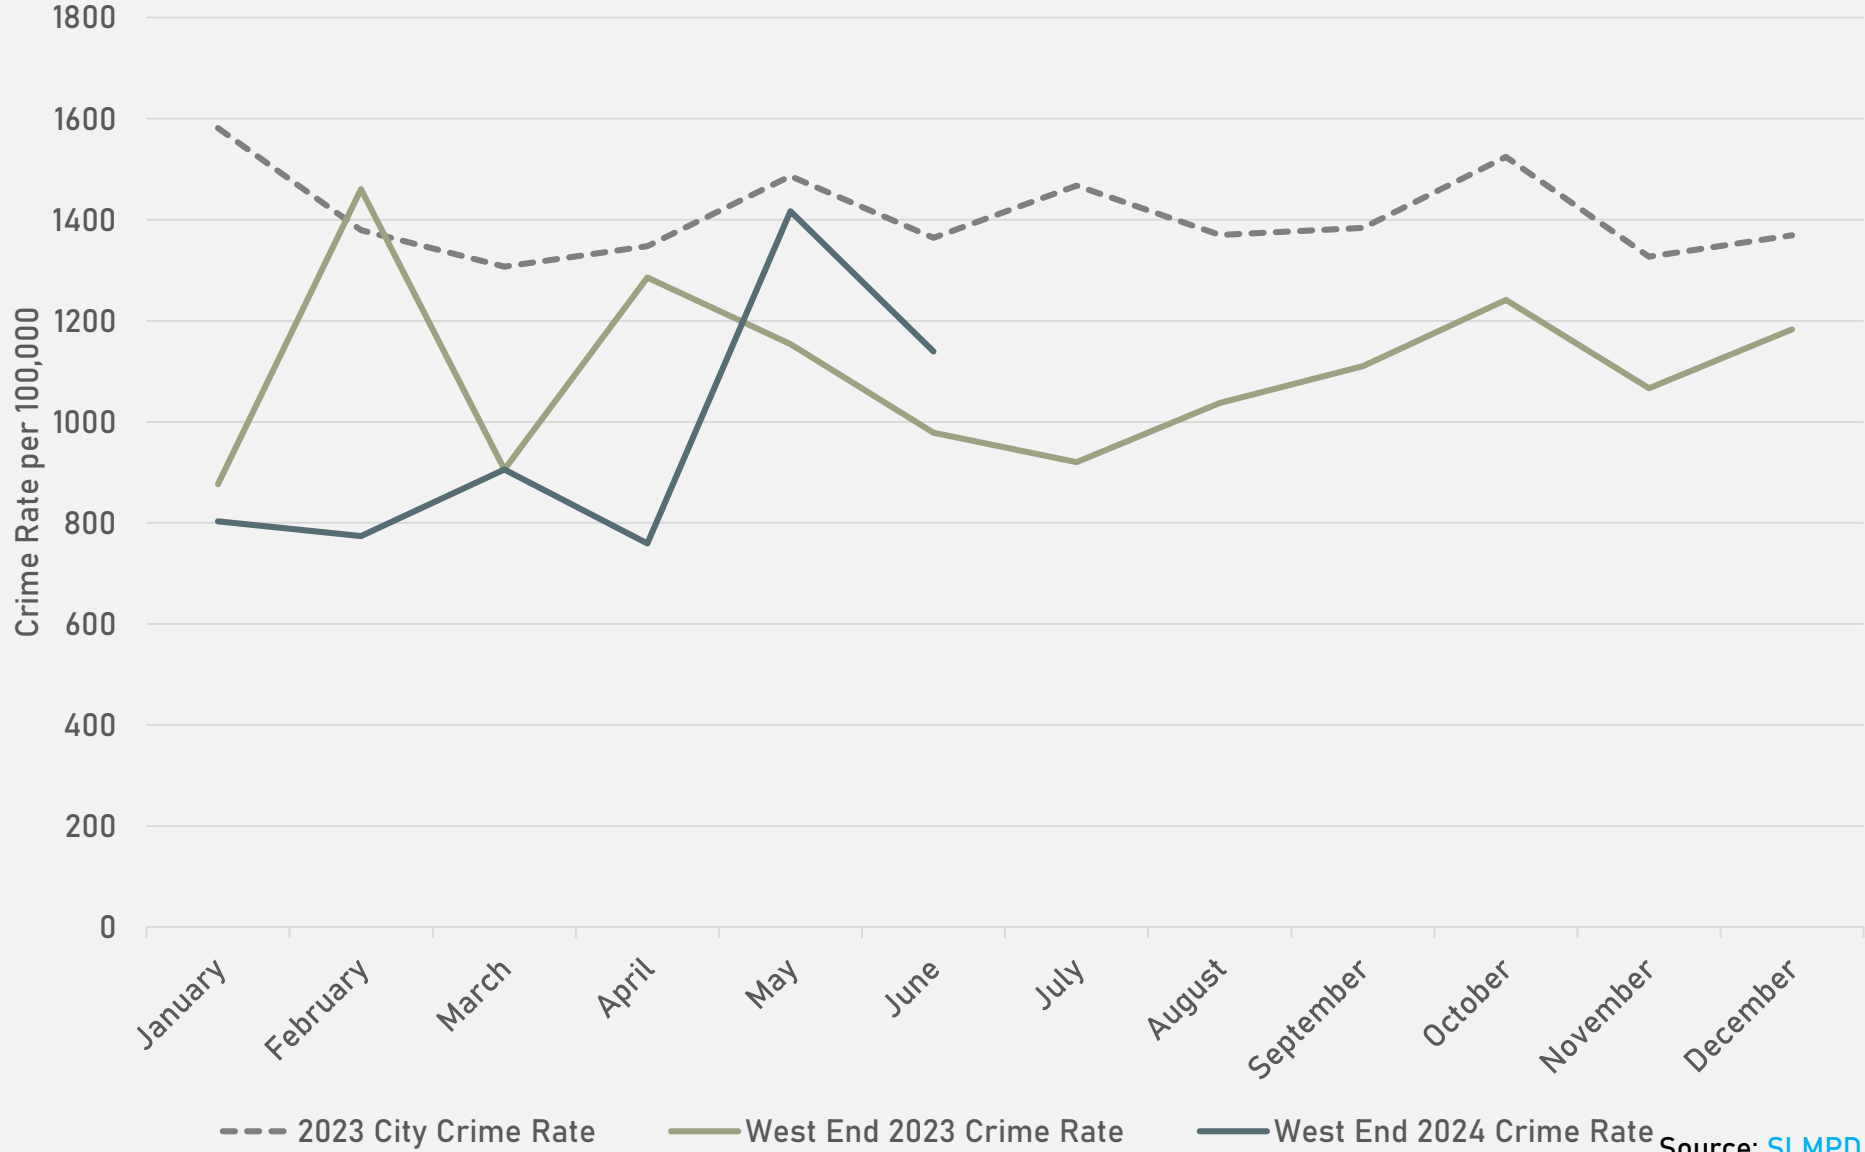

VISITATION PARK YEAR TO YEAR COMPARISON

2023

Crimes	Jan	Feb	Mar	Apr	May	Jun	Jul	Aug	Sep	Oct	Nov	Dec	Total
Aggravated Assault	1	1	0	1	1	4	0	1	0	2	0	0	11
Arson	0	0	0	0	0	0	0	0	0	0	0	0	0
Burglary	1	0	0	0	0	0	1	0	0	0	0	0	2
Homicide	0	0	0	0	0	0	0	0	0	0	0	0	0
Larceny	2	1	6	3	2	0	2	0	2	3	0	1	22
Motor Vehicle Theft	1	0	4	2	2	0	0	0	0	0	1	1	11
Robbery	0	0	0	0	0	0	0	0	0	0	0	1	1
Total	5	2	10	6	5	4	3	1	2	5	1	3	47

2024

Crimes	Jan	Feb	Mar	Apr	May	June	Total
Aggravated Assault	1	0	0	2	0	0	3
Arson	0	0	0	0	0	0	0
Burglary	0	0	0	1	1	2	4
Homicide	0	0	0	0	0	0	0
Larceny	0	2	0	3	3	2	10
Motor Vehicle Theft	0	1	3	1	5	0	10
Robbery	0	0	0	0	0	0	0
Total	1	3	3	7	9	4	27

VISITATION PARK 2023 VS 2024