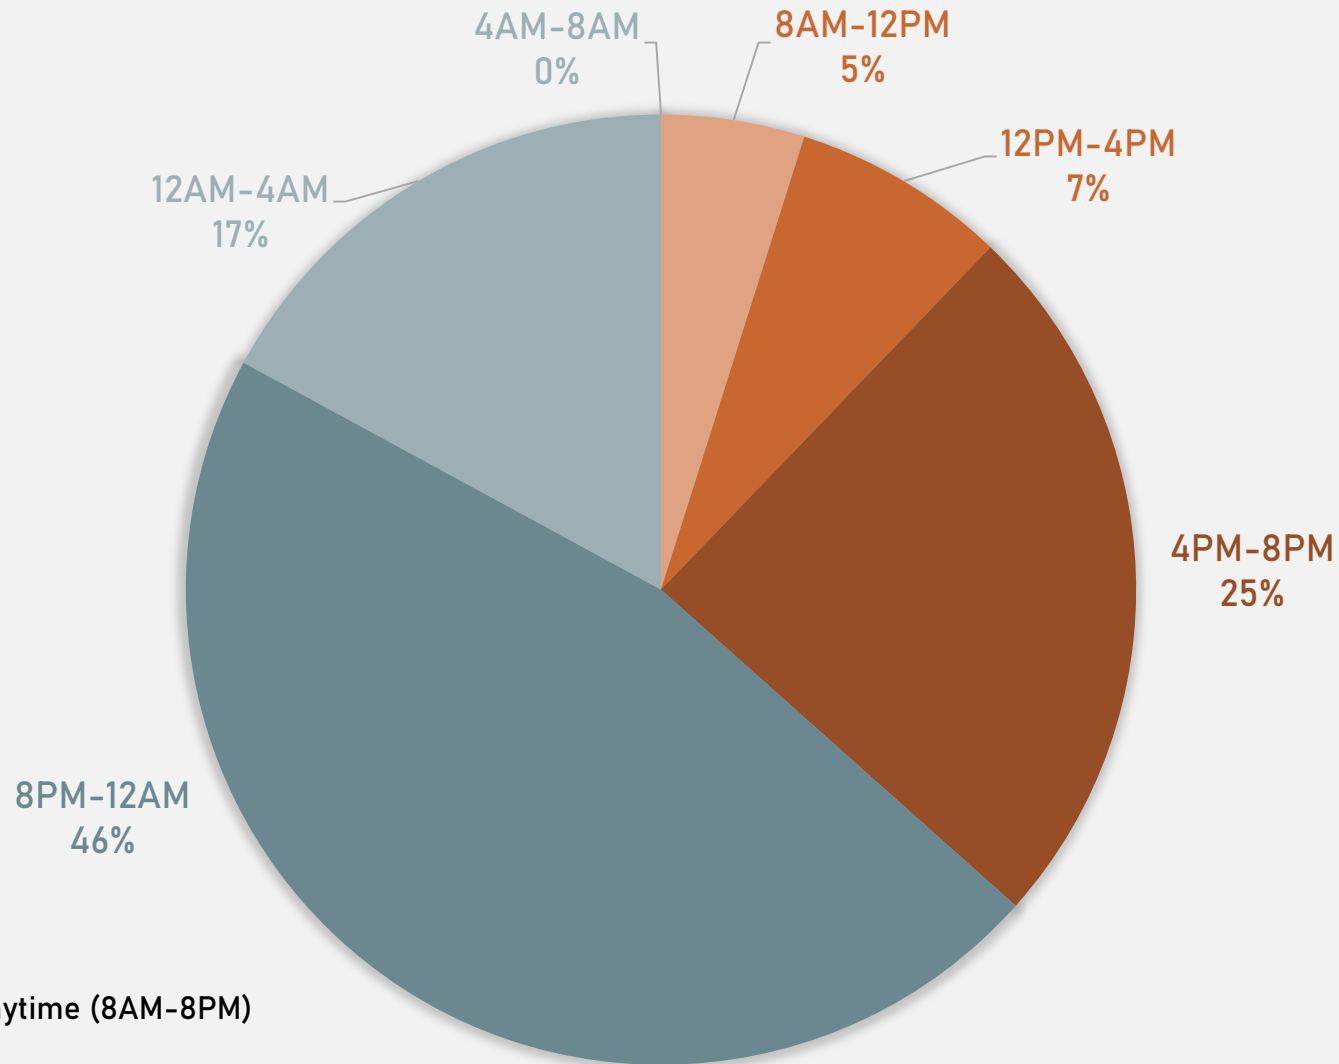

DEBALIVIERE PLACE SUMMARY NOTES

- 44 total crimes in June 2024
 - **Up 51%** compared to June 2023 (29 crimes)
 - 5 crimes against persons in June 2024
 - **Up 66%** compared to June 2023 (3 crimes)
- 214 total crimes so far in 2024
 - **Down 12%** compared to this time in 2023 (244 crimes)
 - 32 crimes against persons so far in 2024
 - **Up 88%** compared to this time in 2023 (17 crimes)

- 41 total crimes in June 2024
 - **Up 36%** compared to June 2023 (30 crimes)
 - 7 crimes against persons in June 2024
 - **Up 40%** compared to June 2023 (5 crimes)
- 177 total crimes so far in 2024
 - **Down 13%** compared to this time in 2023 (203 crimes)
 - 15 crimes against persons so far in 2024
 - **Down 40%** compared to this time in 2023 (25 crimes)

SKINKER-DEBALIVIERE 2023 VS 2024

SKINKER-DEBALIVIERE CRIMES BY DAY OF THE WEEK

SKINKER-DEBALIVIERE CRIMES BY TIME OF DAY

37% - Daytime (8AM-8PM)
63% - Nighttime (8PM-8AM)

SKINKER-DEBALIVIERE CRIMES BY DAY OF THE MONTH

**WEST END
NEIGHBORHOOD DETAIL**

WEST END SUMMARY NOTES

- 81 total crimes in June 2024
 - **Up 21%** compared to June 2023 (67 crimes)
 - 15 crimes against persons in June 2024
 - **Down 32%** compared to June 2023 (22 crimes)
- 425 total crimes so far in 2024
 - **Down 24%** compared to this time in 2023 (495 crimes)
 - 82 crimes against persons so far in 2024
 - **Down 17%** compared to this time in 2023 (99 crimes)