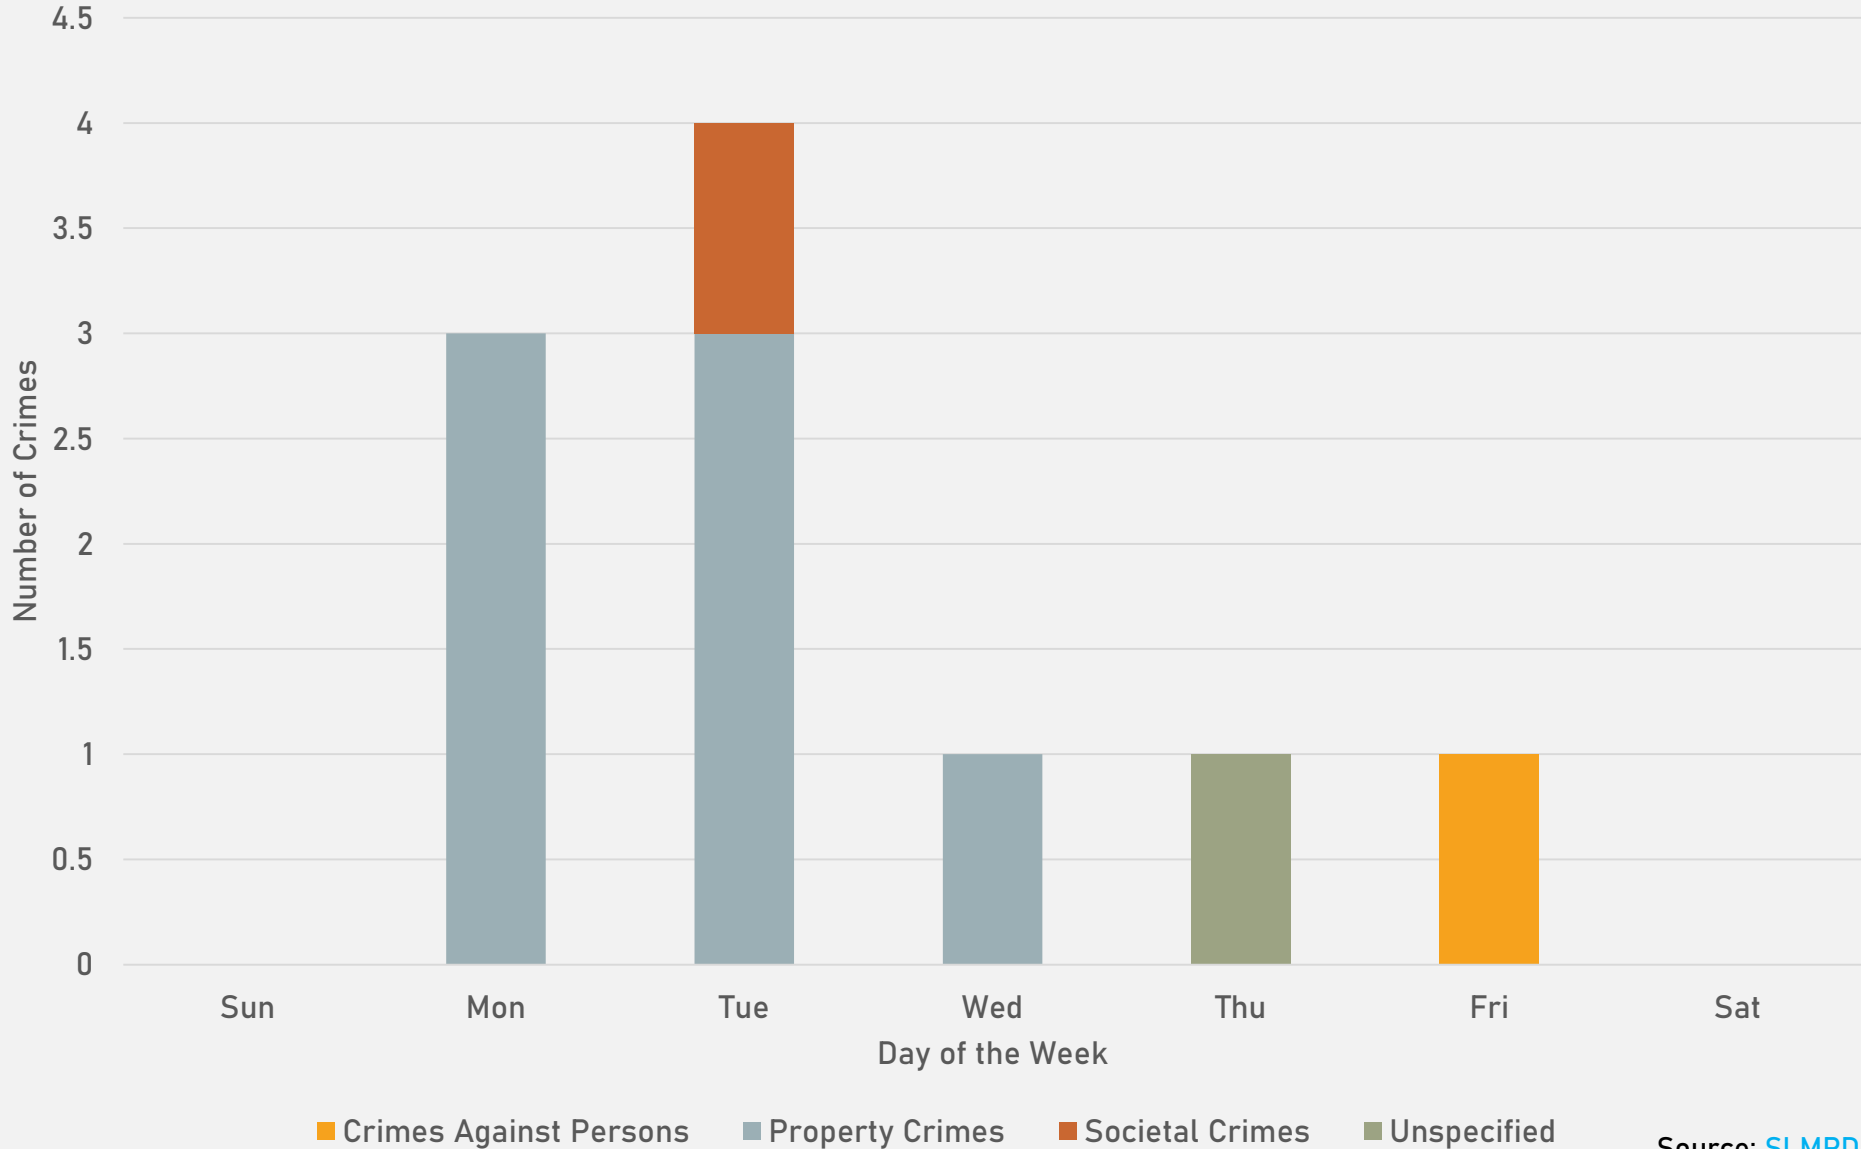

VISITATION PARK CRIMES BY DAY OF THE WEEK