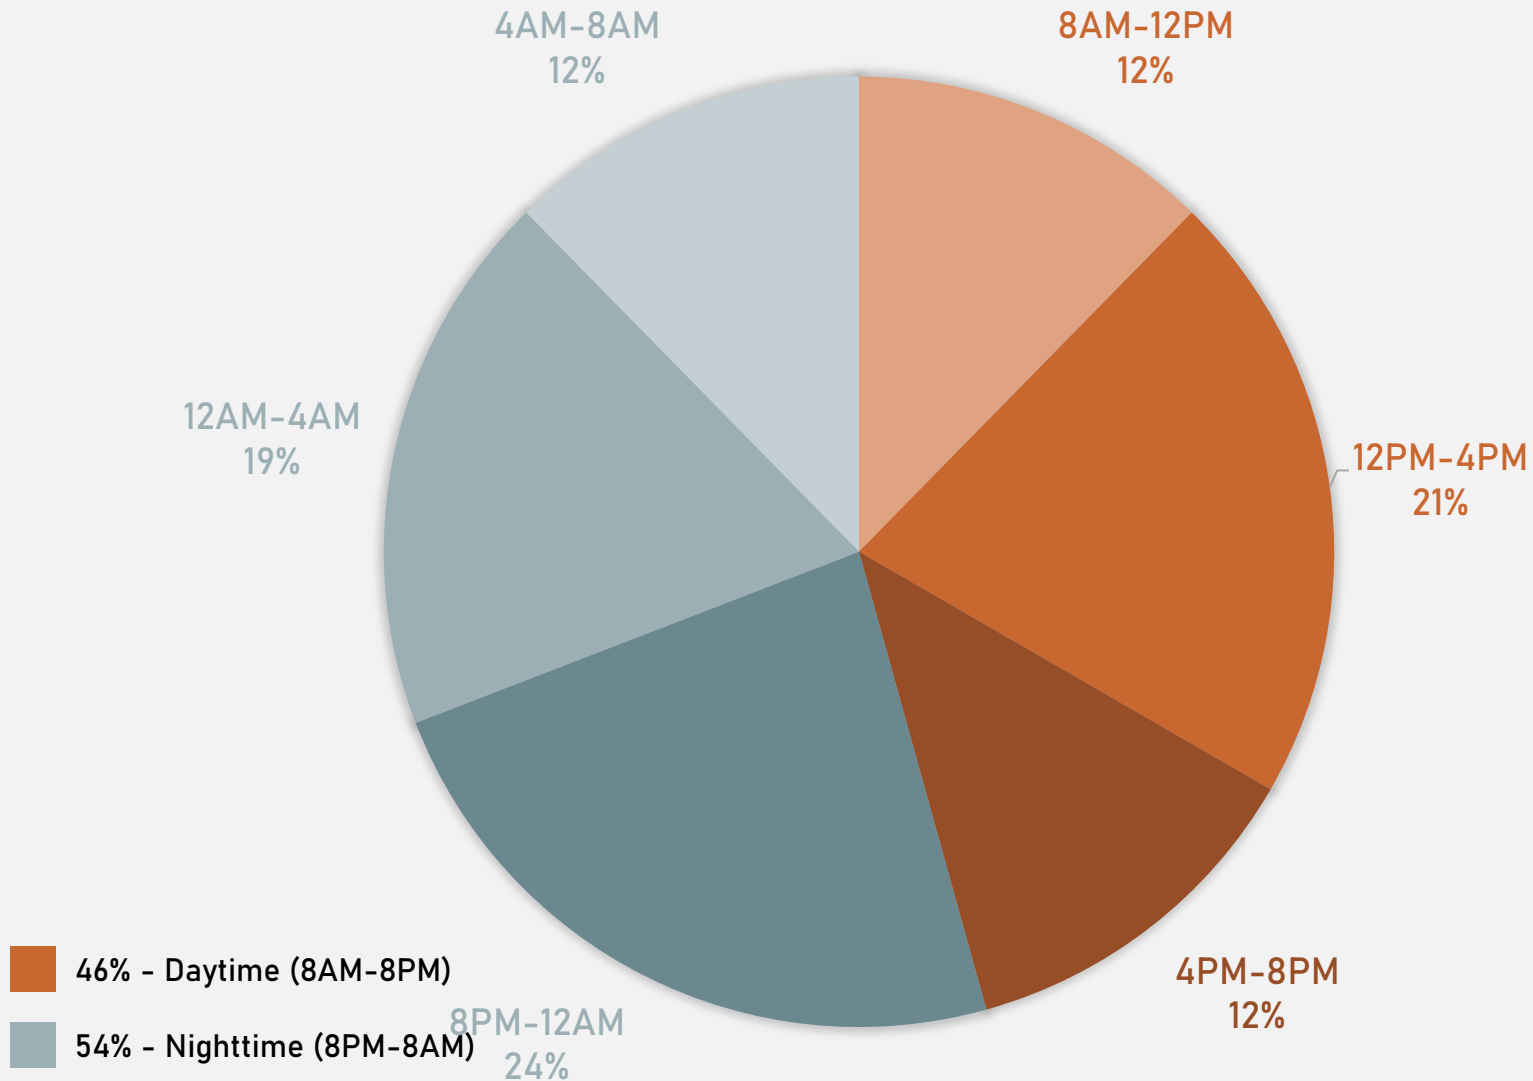

- 41 total crimes in June 2024
 - **Up 36%** compared to June 2023 (30 crimes)
 - 7 crimes against persons in June 2024
 - **Up 40%** compared to June 2023 (5 crimes)
- 177 total crimes so far in 2024
 - **Down 13%** compared to this time in 2023 (203 crimes)
 - 15 crimes against persons so far in 2024
 - **Down 40%** compared to this time in 2023 (25 crimes)

SKINKER-DEBALIVIERE 2023 VS 2024

SKINKER-DEBALIVIERE CRIMES BY DAY OF THE WEEK

SKINKER-DEBALIVIERE CRIMES BY TIME OF DAY

37% - Daytime (8AM-8PM)
63% - Nighttime (8PM-8AM)

SKINKER-DEBALIVIERE CRIMES BY DAY OF THE MONTH

**WEST END
NEIGHBORHOOD DETAIL**

WEST END SUMMARY NOTES

- 81 total crimes in June 2024
 - **Up 21%** compared to June 2023 (67 crimes)
 - 15 crimes against persons in June 2024
 - **Down 32%** compared to June 2023 (22 crimes)
- 425 total crimes so far in 2024
 - **Down 24%** compared to this time in 2023 (495 crimes)
 - 82 crimes against persons so far in 2024
 - **Down 17%** compared to this time in 2023 (99 crimes)

WEST END 2023 VS 2024

WEST END CRIMES BY DAY OF THE WEEK

WEST END CRIMES BY TIME OF DAY

WEST END CRIMES BY DAY OF THE MONTH

**VISITATION PARK
NEIGHBORHOOD DETAIL**

VISITATION PARK SUMMARY NOTES

- 10 total crimes in June 2024
 - **Up 42%** compared to June 2023 (7 crimes)
 - 1 crime against persons in June 2024
 - **Down 66%** compared to June 2023 (3 crimes)
- 53 total crimes so far in 2024
 - **Down 28%** compared to this time in 2023 (74 crimes)
 - 7 crimes against persons so far in 2024
 - **Down 68%** compared to this time in 2023 (22 crimes)