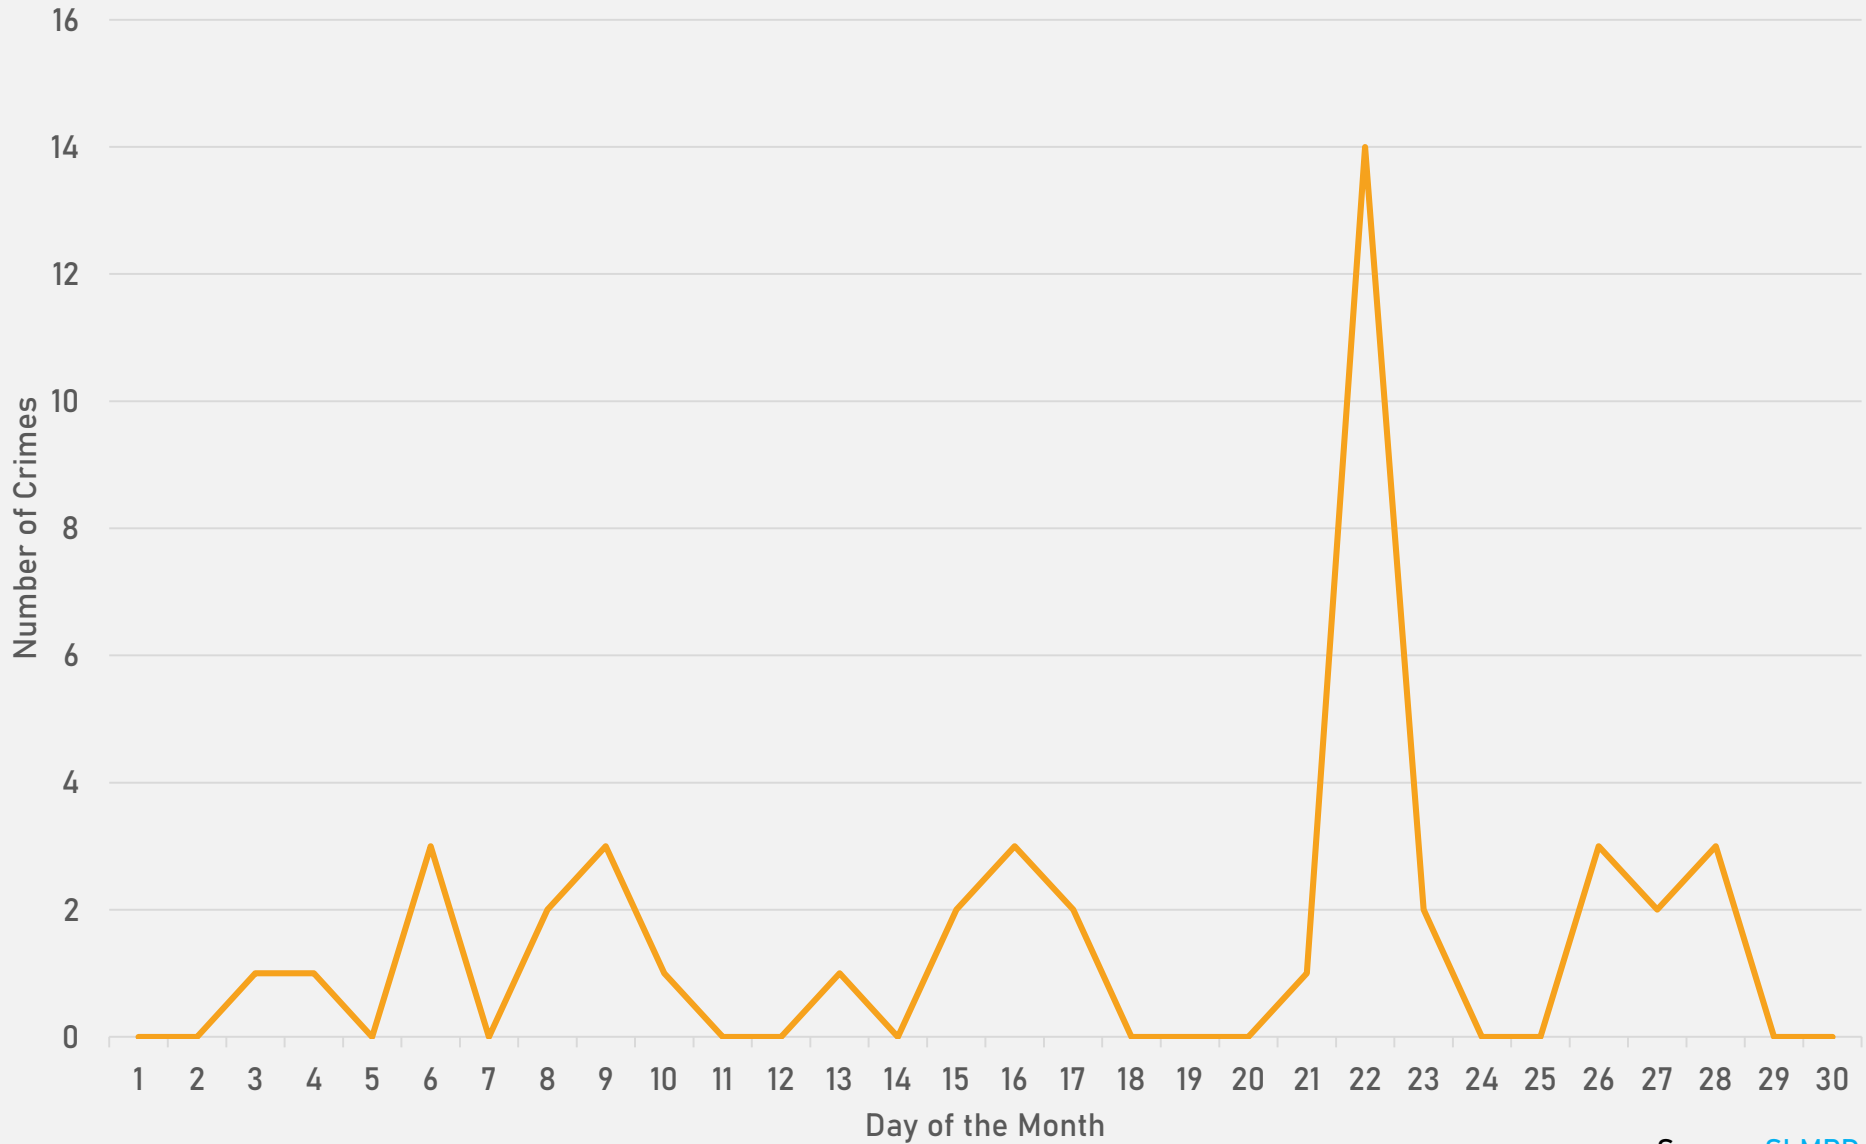

DEBALIVIERE PLACE SUMMARY NOTES

- 44 total crimes in June 2024
 - **Up 51%** compared to June 2023 (29 crimes)
 - 5 crimes against persons in June 2024
 - **Up 66%** compared to June 2023 (3 crimes)
- 214 total crimes so far in 2024
 - **Down 12%** compared to this time in 2023 (244 crimes)
 - 32 crimes against persons so far in 2024
 - **Up 88%** compared to this time in 2023 (17 crimes)

DEBALIVIERE PLACE 2023 VS 2024

DEBALIVIERE PLACE CRIMES BY DAY OF THE WEEK

DEBALIVIERE PLACE CRIMES BY TIME OF DAY

DEBALIVIERE PLACE CRIMES BY DAY OF THE MONTH

**SKINKER-DEBALIVIERE
NEIGHBORHOOD DETAIL**

SKINKER-DEBALIVIERE SUMMARY NOTES

- 41 total crimes in June 2024
 - **Up 36%** compared to June 2023 (30 crimes)
 - 7 crimes against persons in June 2024
 - **Up 40%** compared to June 2023 (5 crimes)
- 177 total crimes so far in 2024
 - **Down 13%** compared to this time in 2023 (203 crimes)
 - 15 crimes against persons so far in 2024
 - **Down 40%** compared to this time in 2023 (25 crimes)

**WEST END
NEIGHBORHOOD DETAIL**

WEST END SUMMARY NOTES

- 81 total crimes in June 2024
 - **Up 21%** compared to June 2023 (67 crimes)
 - 15 crimes against persons in June 2024
 - **Down 32%** compared to June 2023 (22 crimes)
- 425 total crimes so far in 2024
 - **Down 24%** compared to this time in 2023 (495 crimes)
 - 82 crimes against persons so far in 2024
 - **Down 17%** compared to this time in 2023 (99 crimes)