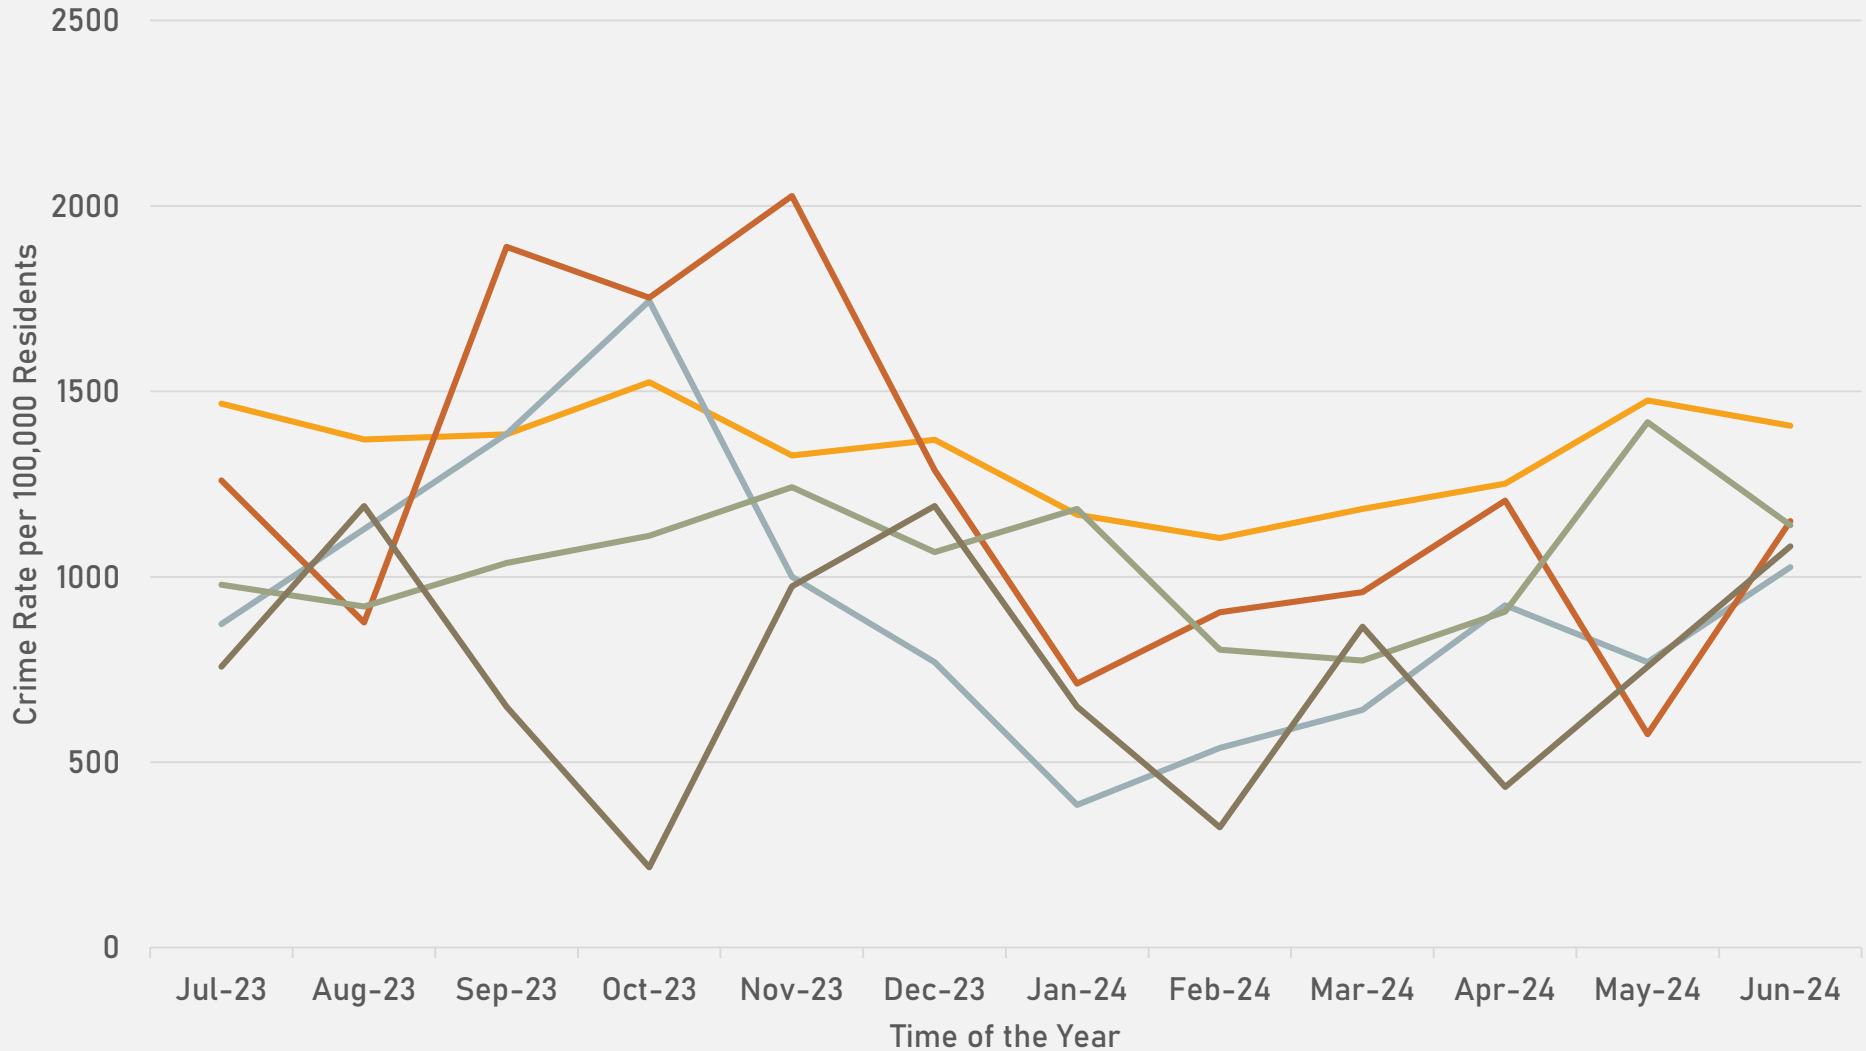

- The **lowest number** of crimes in one neighborhood was 10 in Visitation Park
- The **highest number** of crimes in one neighborhood was 205 in the Central West End
- The average number of crimes per neighborhood was 49.1
- The **lowest crime rate** per 100,000 in one neighborhood was 906.2 in Hamilton
- The **highest crime rate** per 100,000 in one neighborhood was 2511.6 in Fountain Park
- The overall crime rate in District 5 was 1303.1

NEIGHBORHOODS VS CITY CRIME RATE OVER THE PAST YEAR

City Crime Rate

Skinker-DeBaliviere Crime Rate

DeBaliviere Place Crime Rate

West End Crime Rate

Visitation Park Crime Rate

**DEBALIVIERE PLACE
NEIGHBORHOOD DETAIL**

DEBALIVIERE PLACE SUMMARY NOTES

- 44 total crimes in June 2024
 - **Up 51%** compared to June 2023 (29 crimes)
 - 5 crimes against persons in June 2024
 - **Up 66%** compared to June 2023 (3 crimes)
- 214 total crimes so far in 2024
 - **Down 12%** compared to this time in 2023 (244 crimes)
 - 32 crimes against persons so far in 2024
 - **Up 88%** compared to this time in 2023 (17 crimes)

- 41 total crimes in June 2024
 - **Up 36%** compared to June 2023 (30 crimes)
 - 7 crimes against persons in June 2024
 - **Up 40%** compared to June 2023 (5 crimes)
- 177 total crimes so far in 2024
 - **Down 13%** compared to this time in 2023 (203 crimes)
 - 15 crimes against persons so far in 2024
 - **Down 40%** compared to this time in 2023 (25 crimes)