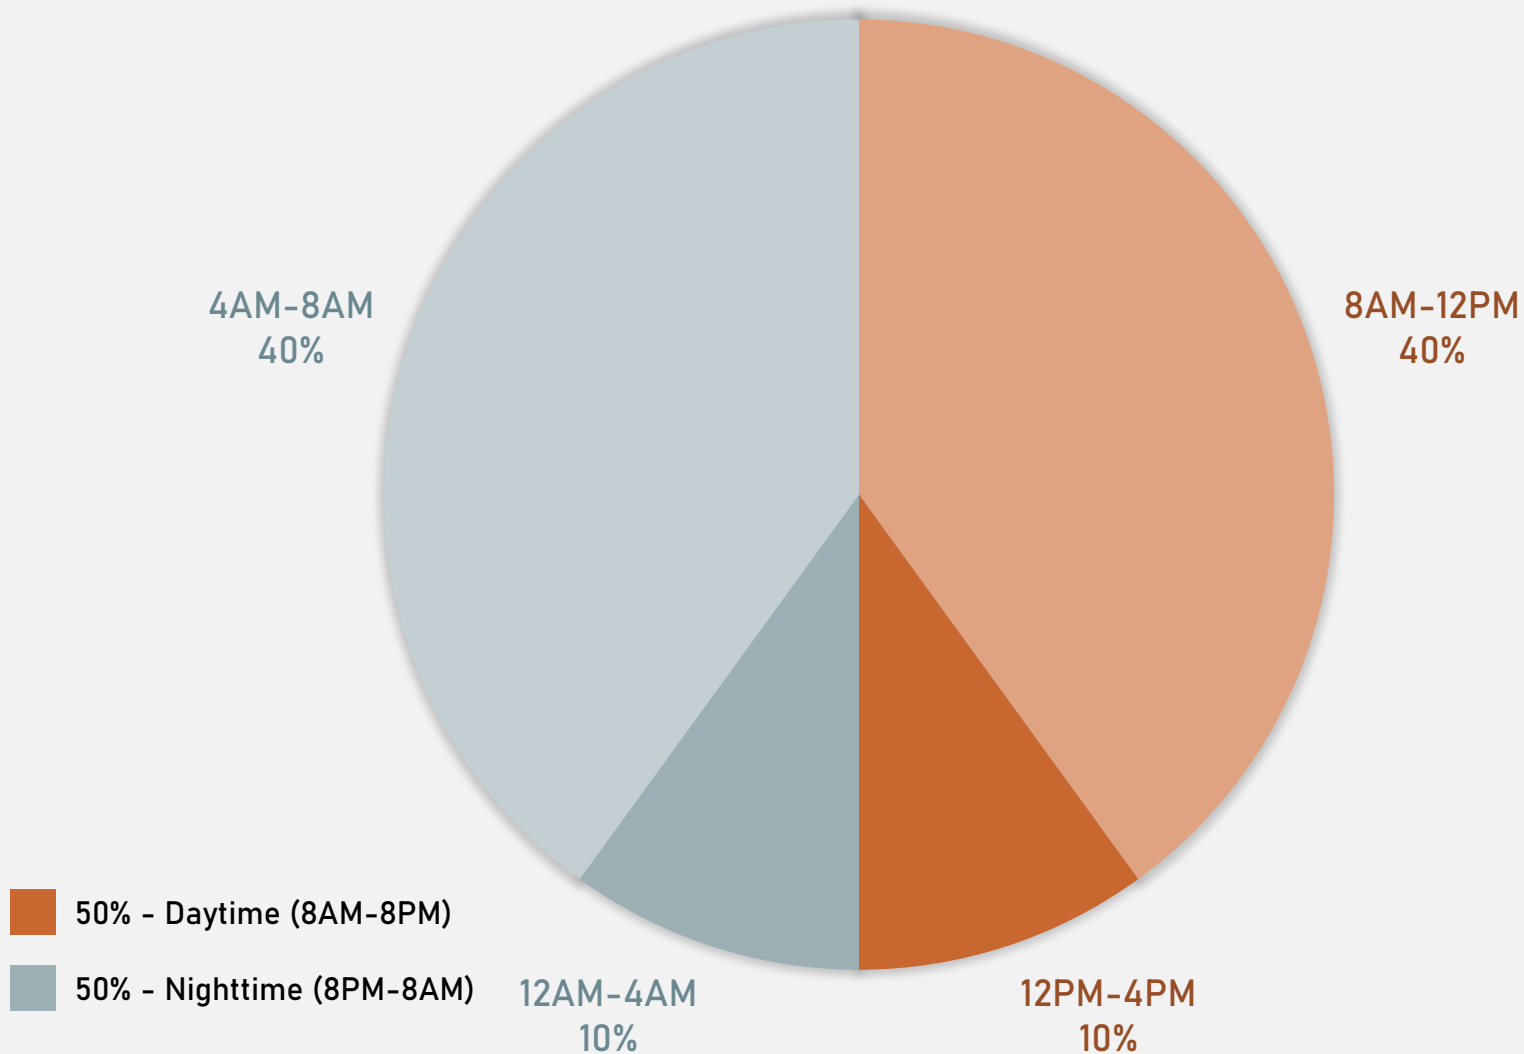

- 41 total crimes in June 2024
 - **Up 36%** compared to June 2023 (30 crimes)
 - 7 crimes against persons in June 2024
 - **Up 40%** compared to June 2023 (5 crimes)
- 177 total crimes so far in 2024
 - **Down 13%** compared to this time in 2023 (203 crimes)
 - 15 crimes against persons so far in 2024
 - **Down 40%** compared to this time in 2023 (25 crimes)

SKINKER-DEBALIVIERE 2023 VS 2024

SKINKER-DEBALIVIERE CRIMES BY DAY OF THE WEEK

SKINKER-DEBALIVIERE CRIMES BY TIME OF DAY

37% - Daytime (8AM-8PM)
63% - Nighttime (8PM-8AM)

SKINKER-DEBALIVIERE CRIMES BY DAY OF THE MONTH

WEST END 2023 VS 2024

WEST END CRIMES BY DAY OF THE WEEK

WEST END CRIMES BY TIME OF DAY

WEST END CRIMES BY DAY OF THE MONTH

**VISITATION PARK
NEIGHBORHOOD DETAIL**

VISITATION PARK SUMMARY NOTES

- 10 total crimes in June 2024
 - **Up 42%** compared to June 2023 (7 crimes)
 - 1 crime against persons in June 2024
 - **Down 66%** compared to June 2023 (3 crimes)
- 53 total crimes so far in 2024
 - **Down 28%** compared to this time in 2023 (74 crimes)
 - 7 crimes against persons so far in 2024
 - **Down 68%** compared to this time in 2023 (22 crimes)

VISITATION PARK 2023 VS 2024

VISITATION PARK CRIMES BY DAY OF THE WEEK

VISITATION PARK CRIMES BY TIME OF DAY

VISITATION PARK CRIMES BY DAY OF THE MONTH