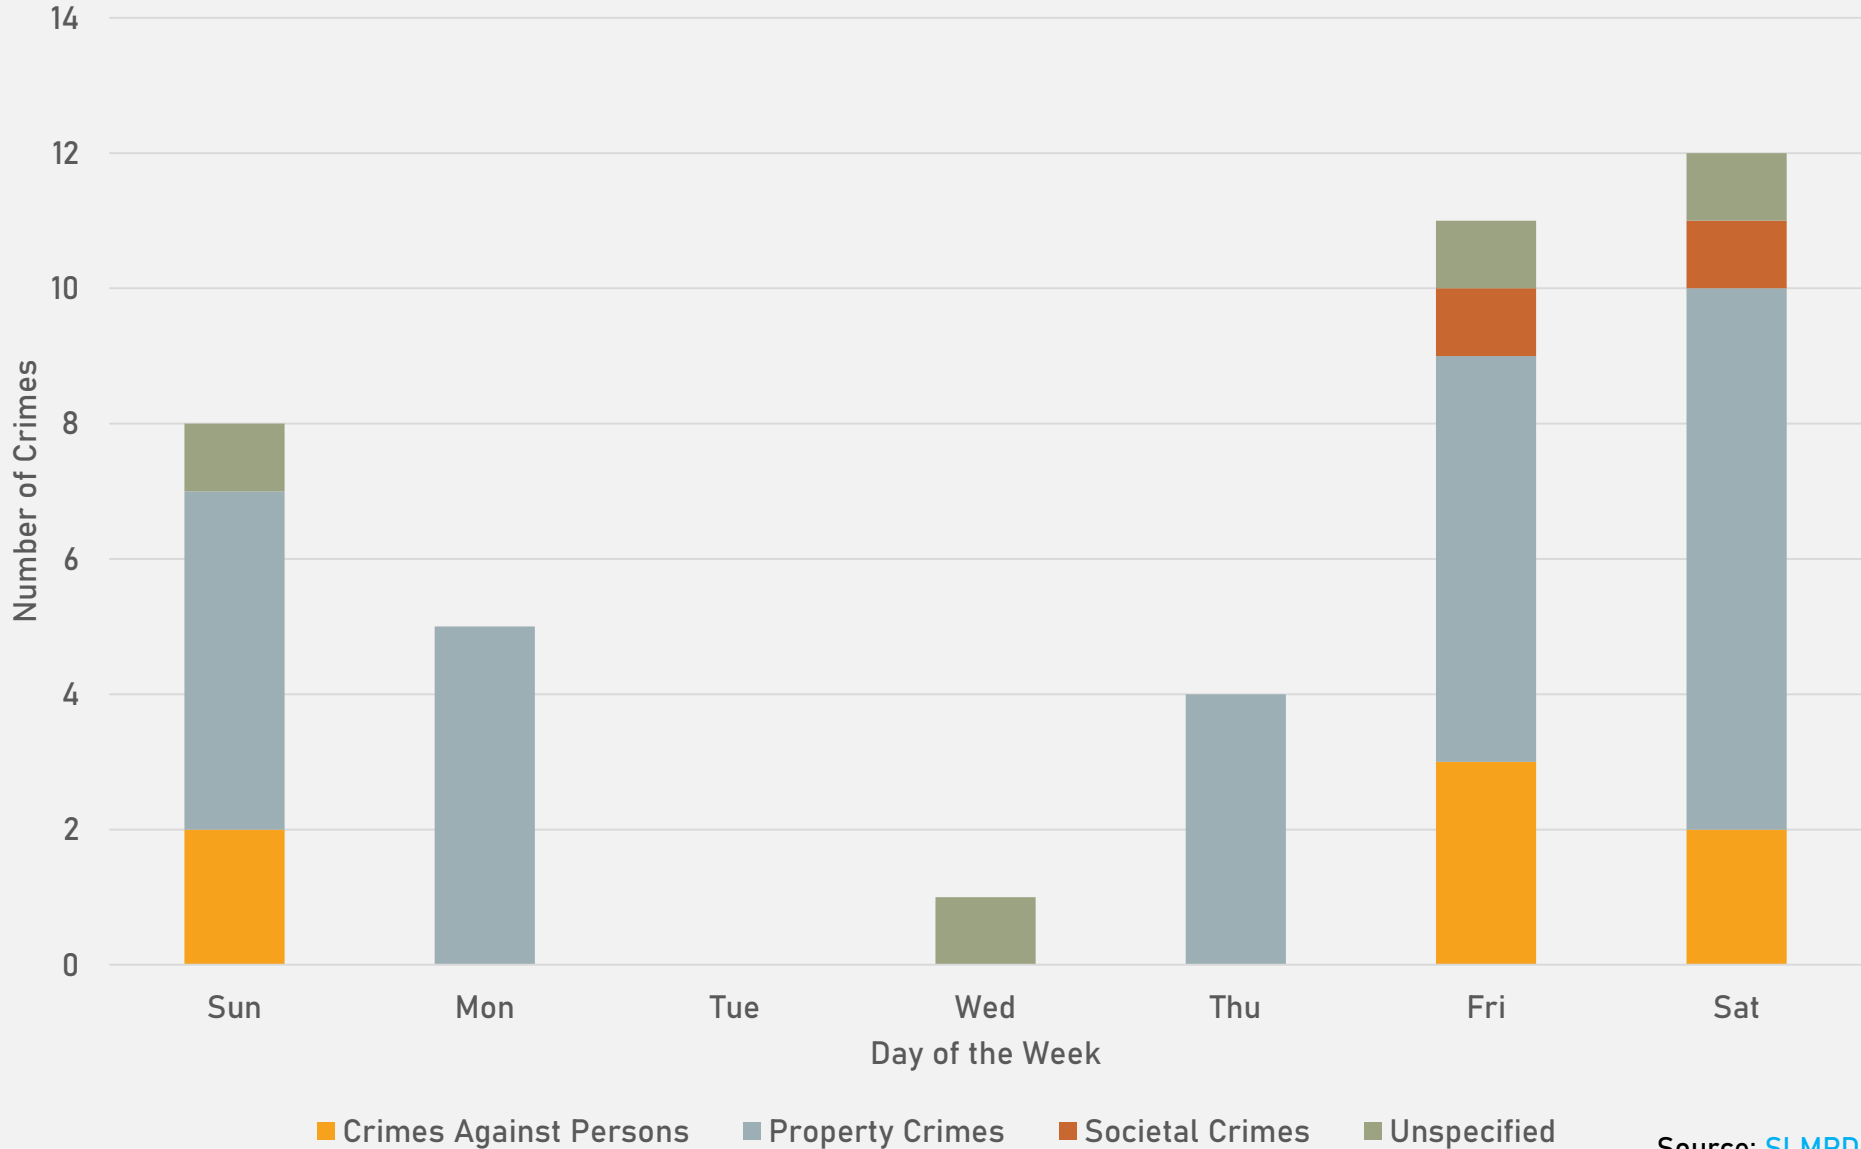

DEBALIVIERE PLACE SUMMARY NOTES

- 44 total crimes in June 2024
 - **Up 51%** compared to June 2023 (29 crimes)
 - 5 crimes against persons in June 2024
 - **Up 66%** compared to June 2023 (3 crimes)
- 214 total crimes so far in 2024
 - **Down 12%** compared to this time in 2023 (244 crimes)
 - 32 crimes against persons so far in 2024
 - **Up 88%** compared to this time in 2023 (17 crimes)

- 41 total crimes in June 2024
 - **Up 36%** compared to June 2023 (30 crimes)
 - 7 crimes against persons in June 2024
 - **Up 40%** compared to June 2023 (5 crimes)
- 177 total crimes so far in 2024
 - **Down 13%** compared to this time in 2023 (203 crimes)
 - 15 crimes against persons so far in 2024
 - **Down 40%** compared to this time in 2023 (25 crimes)

SKINKER-DEBALIVIERE YEAR TO YEAR COMPARISON

2023

Crimes	Jan	Feb	Mar	Apr	May	Jun	Jul	Aug	Sep	Oct	Nov	Dec	Total
Aggravated Assault	0	1	0	4	2	1	1	0	0	1	2	0	12
Arson	0	0	0	0	0	0	0	0	1	0	0	0	1
Burglary	2	2	1	1	0	1	0	3	2	1	1	2	16
Homicide	1	0	0	0	0	0	0	1	0	0	0	0	2
Larceny	17	10	8	6	8	9	9	15	15	21	10	9	137
Motor Vehicle Theft	9	2	3	0	6	4	9	2	4	9	4	2	54
Robbery	0	1	0	0	0	0	0	1	0	0	0	0	2
Total	29	16	12	11	16	15	19	22	22	32	17	13	224

SKINKER-DEBALIVIERE 2023 VS 2024

SKINKER-DEBALIVIERE CRIMES BY DAY OF THE WEEK

SKINKER-DEBALIVIERE CRIMES BY TIME OF DAY

37% - Daytime (8AM-8PM)
63% - Nighttime (8PM-8AM)

SKINKER-DEBALIVIERE CRIMES BY DAY OF THE MONTH