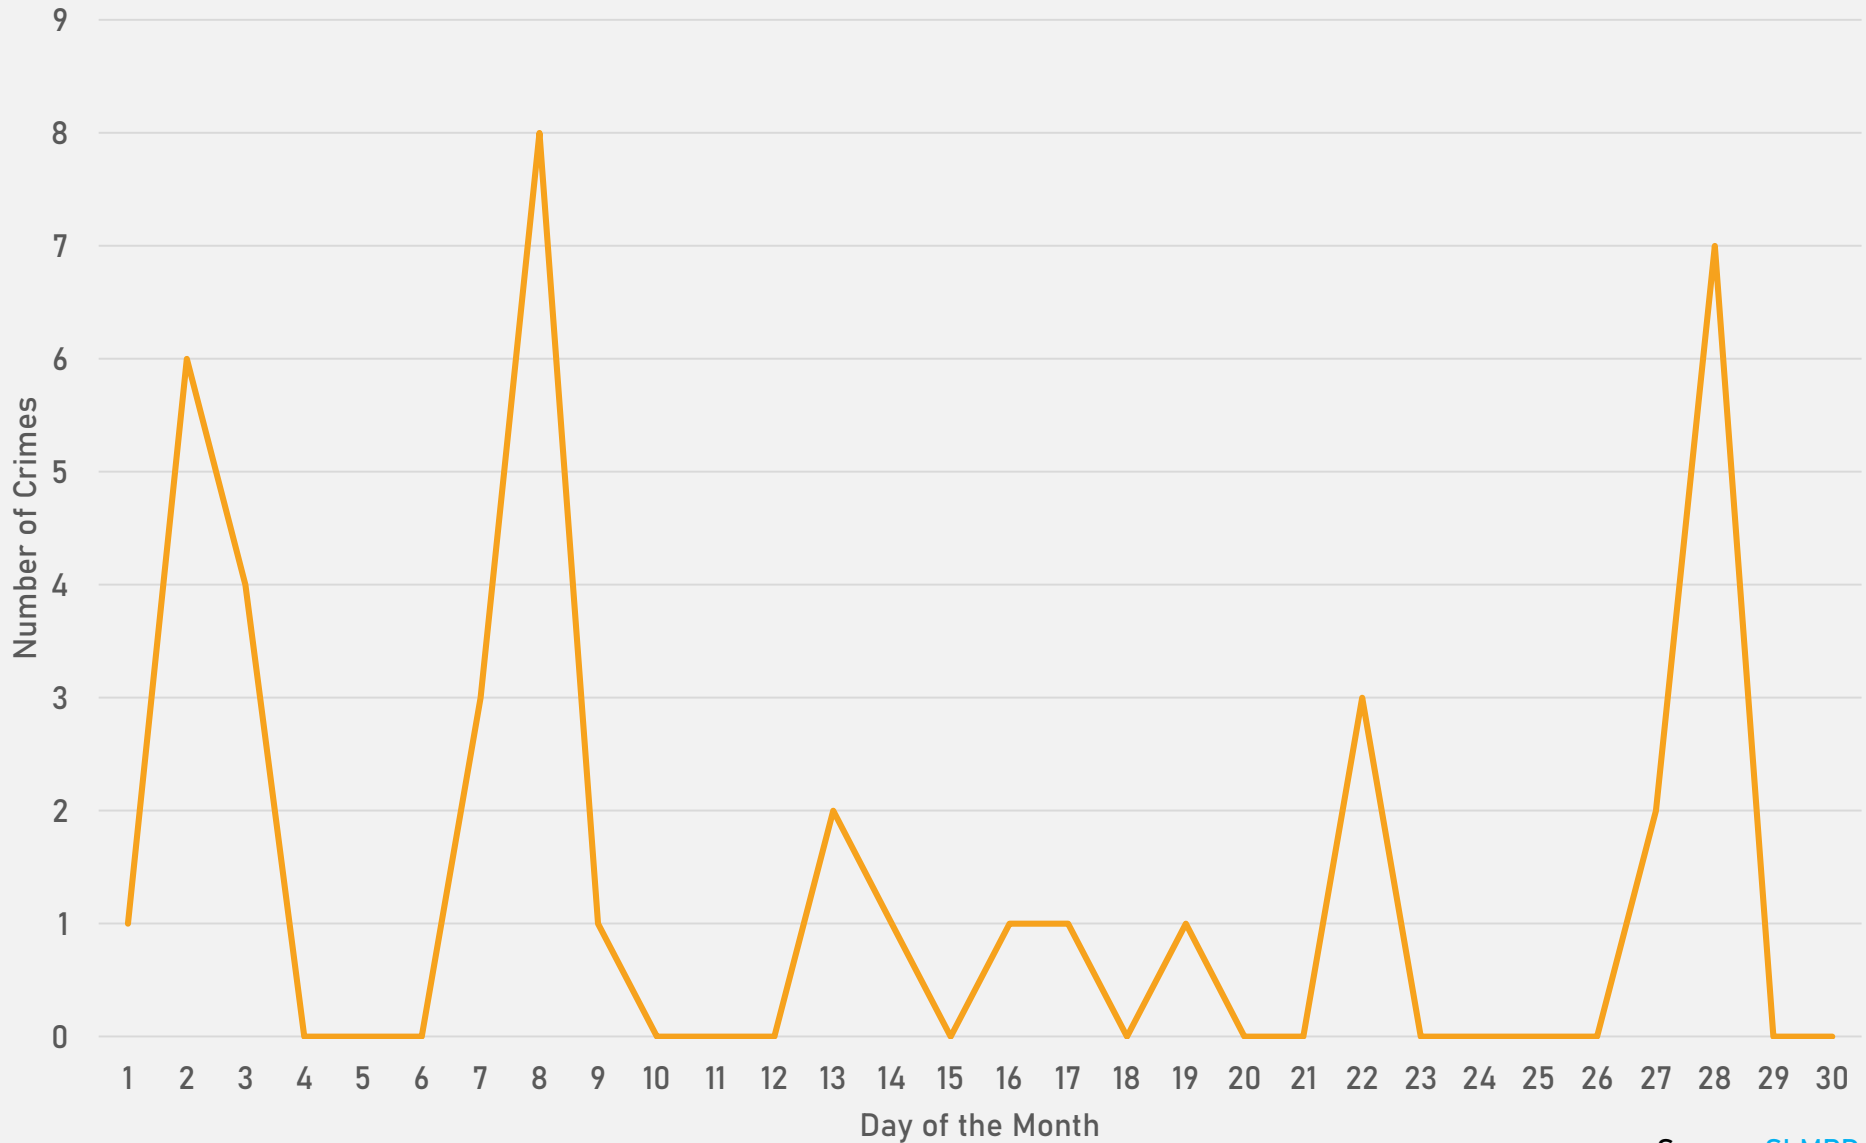

DEBALIVIERE PLACE SUMMARY NOTES

- 44 total crimes in June 2024
 - **Up 51%** compared to June 2023 (29 crimes)
 - 5 crimes against persons in June 2024
 - **Up 66%** compared to June 2023 (3 crimes)
- 214 total crimes so far in 2024
 - **Down 12%** compared to this time in 2023 (244 crimes)
 - 32 crimes against persons so far in 2024
 - **Up 88%** compared to this time in 2023 (17 crimes)

- 41 total crimes in June 2024
 - **Up 36%** compared to June 2023 (30 crimes)
 - 7 crimes against persons in June 2024
 - **Up 40%** compared to June 2023 (5 crimes)
- 177 total crimes so far in 2024
 - **Down 13%** compared to this time in 2023 (203 crimes)
 - 15 crimes against persons so far in 2024
 - **Down 40%** compared to this time in 2023 (25 crimes)

SKINKER-DEBALIVIERE 2023 VS 2024

SKINKER-DEBALIVIERE CRIMES BY DAY OF THE WEEK

SKINKER-DEBALIVIERE CRIMES BY TIME OF DAY

37% - Daytime (8AM-8PM)
63% - Nighttime (8PM-8AM)

SKINKER-DEBALIVIERE CRIMES BY DAY OF THE MONTH

**WEST END
NEIGHBORHOOD DETAIL**

WEST END SUMMARY NOTES

- 81 total crimes in June 2024
 - **Up 21%** compared to June 2023 (67 crimes)
 - 15 crimes against persons in June 2024
 - **Down 32%** compared to June 2023 (22 crimes)
- 425 total crimes so far in 2024
 - **Down 24%** compared to this time in 2023 (495 crimes)
 - 82 crimes against persons so far in 2024
 - **Down 17%** compared to this time in 2023 (99 crimes)