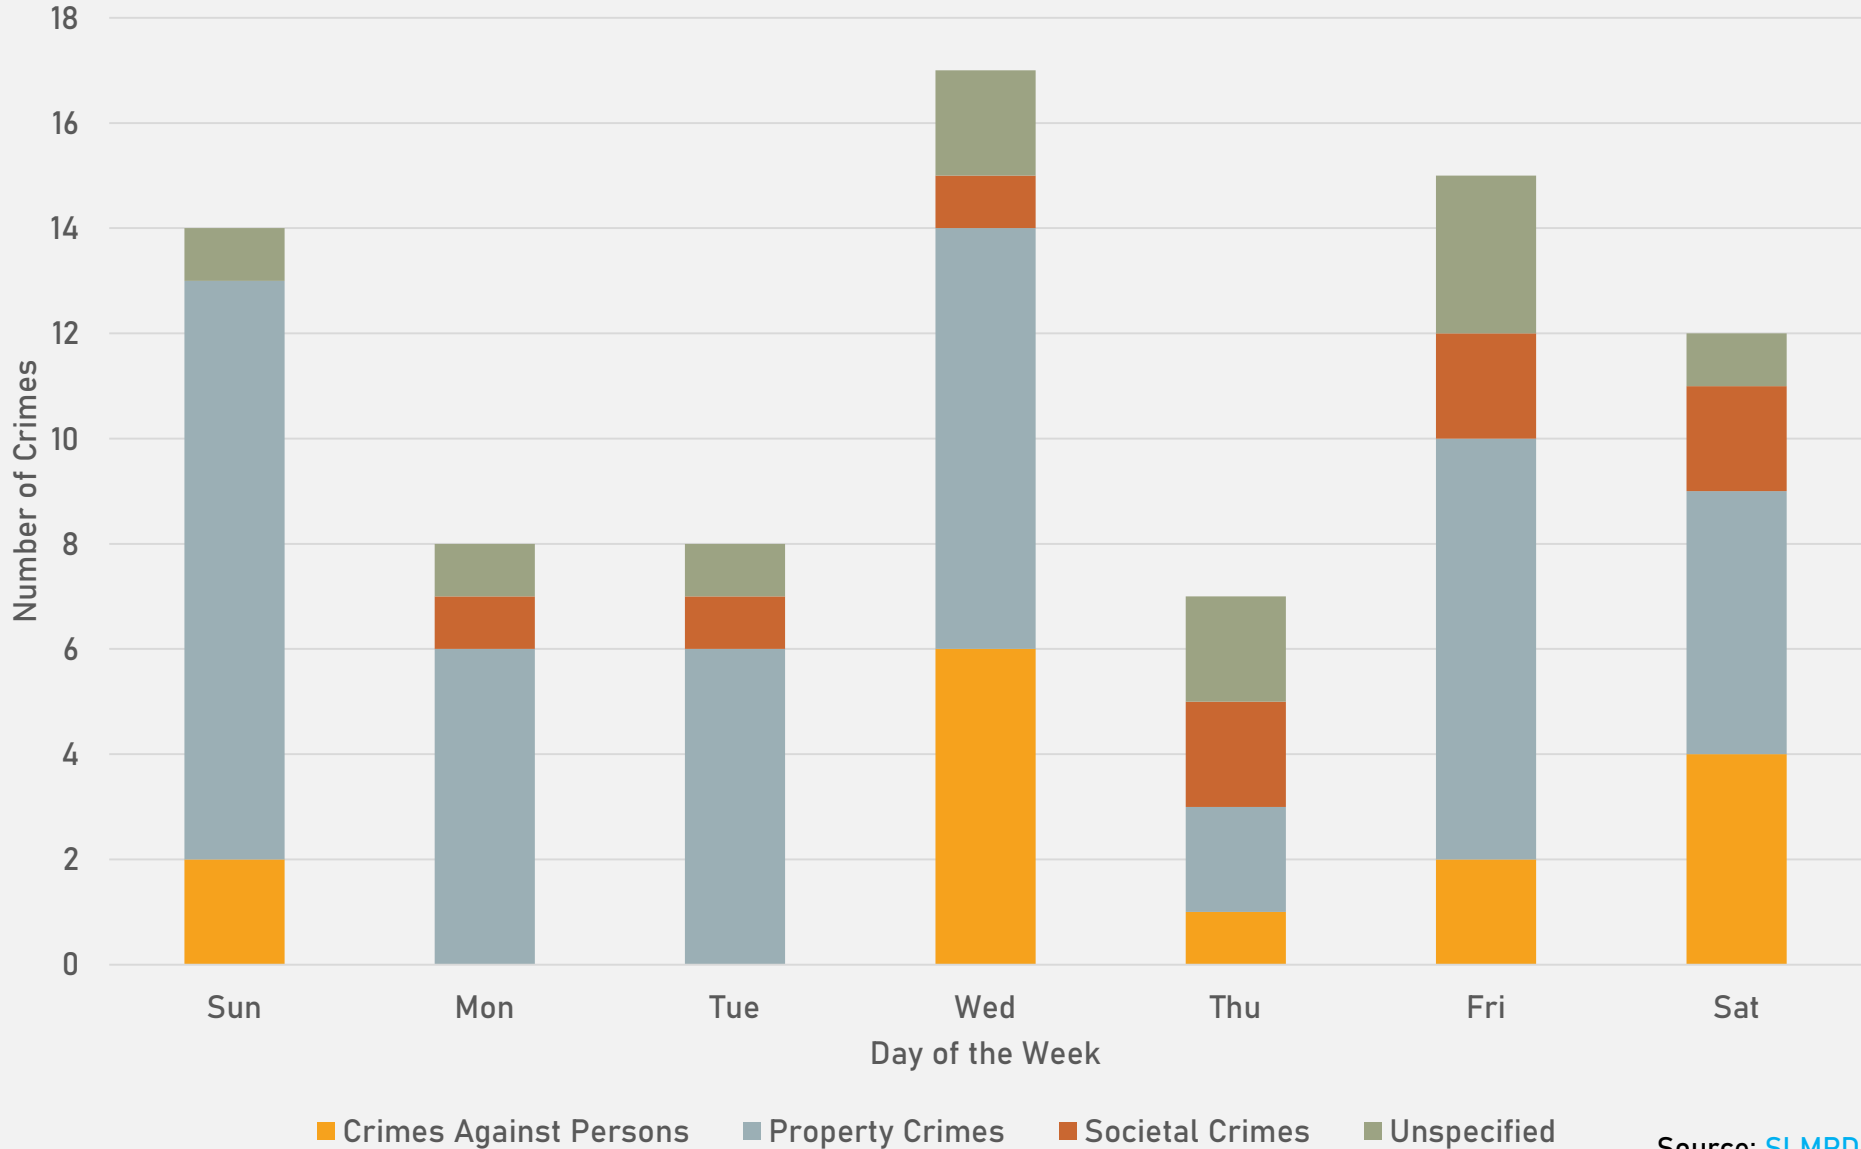

DEBALIVIERE PLACE SUMMARY NOTES

- 44 total crimes in June 2024
 - **Up 51%** compared to June 2023 (29 crimes)
 - 5 crimes against persons in June 2024
 - **Up 66%** compared to June 2023 (3 crimes)
- 214 total crimes so far in 2024
 - **Down 12%** compared to this time in 2023 (244 crimes)
 - 32 crimes against persons so far in 2024
 - **Up 88%** compared to this time in 2023 (17 crimes)

**WEST END
NEIGHBORHOOD DETAIL**

WEST END SUMMARY NOTES

- 81 total crimes in June 2024
 - **Up 21%** compared to June 2023 (67 crimes)
 - 15 crimes against persons in June 2024
 - **Down 32%** compared to June 2023 (22 crimes)
- 425 total crimes so far in 2024
 - **Down 24%** compared to this time in 2023 (495 crimes)
 - 82 crimes against persons so far in 2024
 - **Down 17%** compared to this time in 2023 (99 crimes)

WEST END YEAR TO YEAR COMPARISON

2023

Crimes	Jan	Feb	Mar	Apr	May	Jun	Jul	Aug	Sep	Oct	Nov	Dec	Total
Aggravated Assault	1	7	2	7-1	9	8	6	6	2	11	7	3	68
Arson	0	1	0	0	0	0	1	0	0	1	0	0	3
Burglary	4	7	3	7+1	3	5	1	4	3	3	3	4	48
Homicide	0	0	0	0	0	1	0	0	0	0	0	0	1
Larceny	12	19	15	20	12	6	7	16	20	17	9	14	167
Motor Vehicle Theft	12	15	11	6+3	7	10	7	9	9	6	14	12	121
Robbery	0	1	0	0	3	3	0	3	0	1	1	3	15
Total	29	50	31	43	34	33	22	38	34	39	34	36	323

WEST END 2023 VS 2024

WEST END CRIMES BY DAY OF THE WEEK

WEST END CRIMES BY TIME OF DAY

WEST END CRIMES BY DAY OF THE MONTH

**VISITATION PARK
NEIGHBORHOOD DETAIL**

VISITATION PARK SUMMARY NOTES

- 10 total crimes in June 2024
 - **Up 42%** compared to June 2023 (7 crimes)
 - 1 crime against persons in June 2024
 - **Down 66%** compared to June 2023 (3 crimes)
- 53 total crimes so far in 2024
 - **Down 28%** compared to this time in 2023 (74 crimes)
 - 7 crimes against persons so far in 2024
 - **Down 68%** compared to this time in 2023 (22 crimes)