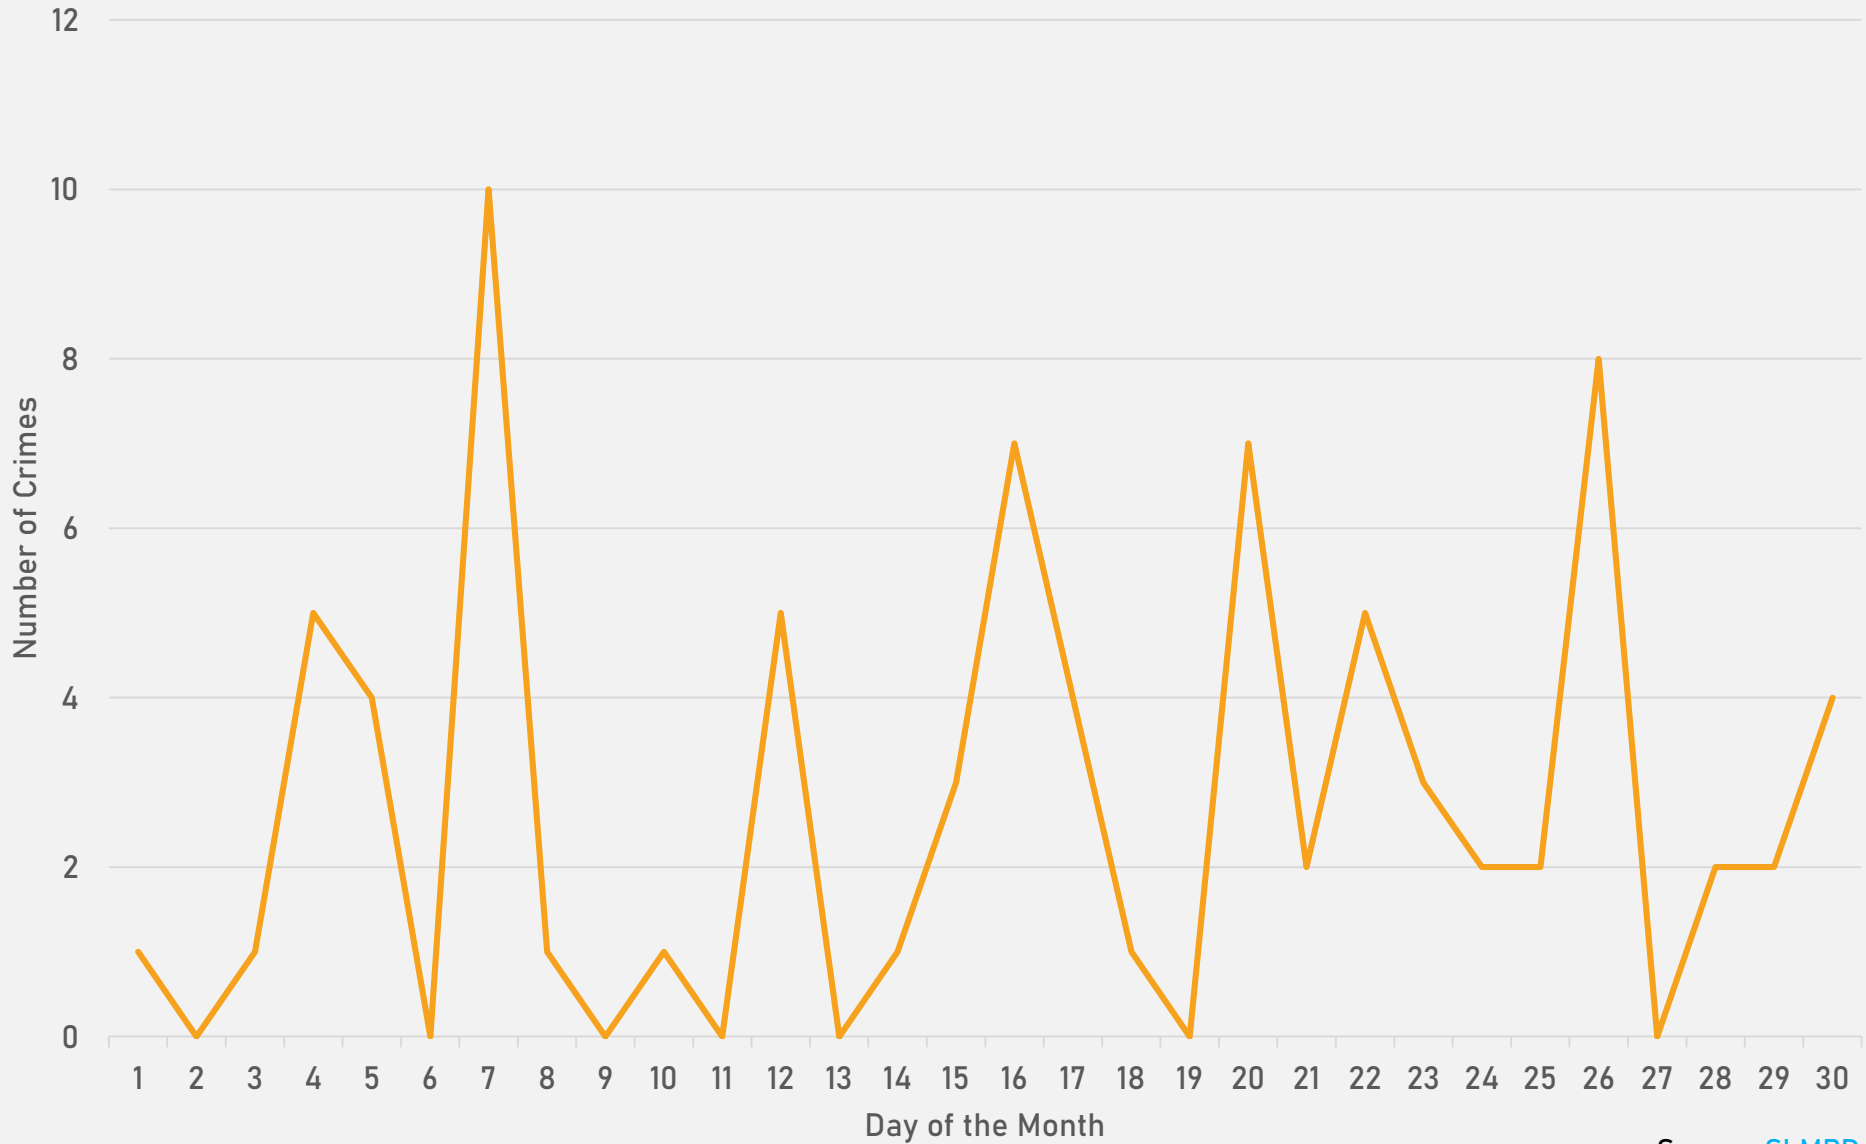

DEBALIVIERE PLACE SUMMARY NOTES

- 44 total crimes in June 2024
 - **Up 51%** compared to June 2023 (29 crimes)
 - 5 crimes against persons in June 2024
 - **Up 66%** compared to June 2023 (3 crimes)
- 214 total crimes so far in 2024
 - **Down 12%** compared to this time in 2023 (244 crimes)
 - 32 crimes against persons so far in 2024
 - **Up 88%** compared to this time in 2023 (17 crimes)

- 41 total crimes in June 2024
 - **Up 36%** compared to June 2023 (30 crimes)
 - 7 crimes against persons in June 2024
 - **Up 40%** compared to June 2023 (5 crimes)
- 177 total crimes so far in 2024
 - **Down 13%** compared to this time in 2023 (203 crimes)
 - 15 crimes against persons so far in 2024
 - **Down 40%** compared to this time in 2023 (25 crimes)

**WEST END
NEIGHBORHOOD DETAIL**

WEST END SUMMARY NOTES

- 81 total crimes in June 2024
 - **Up 21%** compared to June 2023 (67 crimes)
 - 15 crimes against persons in June 2024
 - **Down 32%** compared to June 2023 (22 crimes)
- 425 total crimes so far in 2024
 - **Down 24%** compared to this time in 2023 (495 crimes)
 - 82 crimes against persons so far in 2024
 - **Down 17%** compared to this time in 2023 (99 crimes)

WEST END 2023 VS 2024

WEST END CRIMES BY DAY OF THE WEEK

WEST END CRIMES BY TIME OF DAY

WEST END CRIMES BY DAY OF THE MONTH

**VISITATION PARK
NEIGHBORHOOD DETAIL**

VISITATION PARK SUMMARY NOTES

- 10 total crimes in June 2024
 - **Up 42%** compared to June 2023 (7 crimes)
 - 1 crime against persons in June 2024
 - **Down 66%** compared to June 2023 (3 crimes)
- 53 total crimes so far in 2024
 - **Down 28%** compared to this time in 2023 (74 crimes)
 - 7 crimes against persons so far in 2024
 - **Down 68%** compared to this time in 2023 (22 crimes)