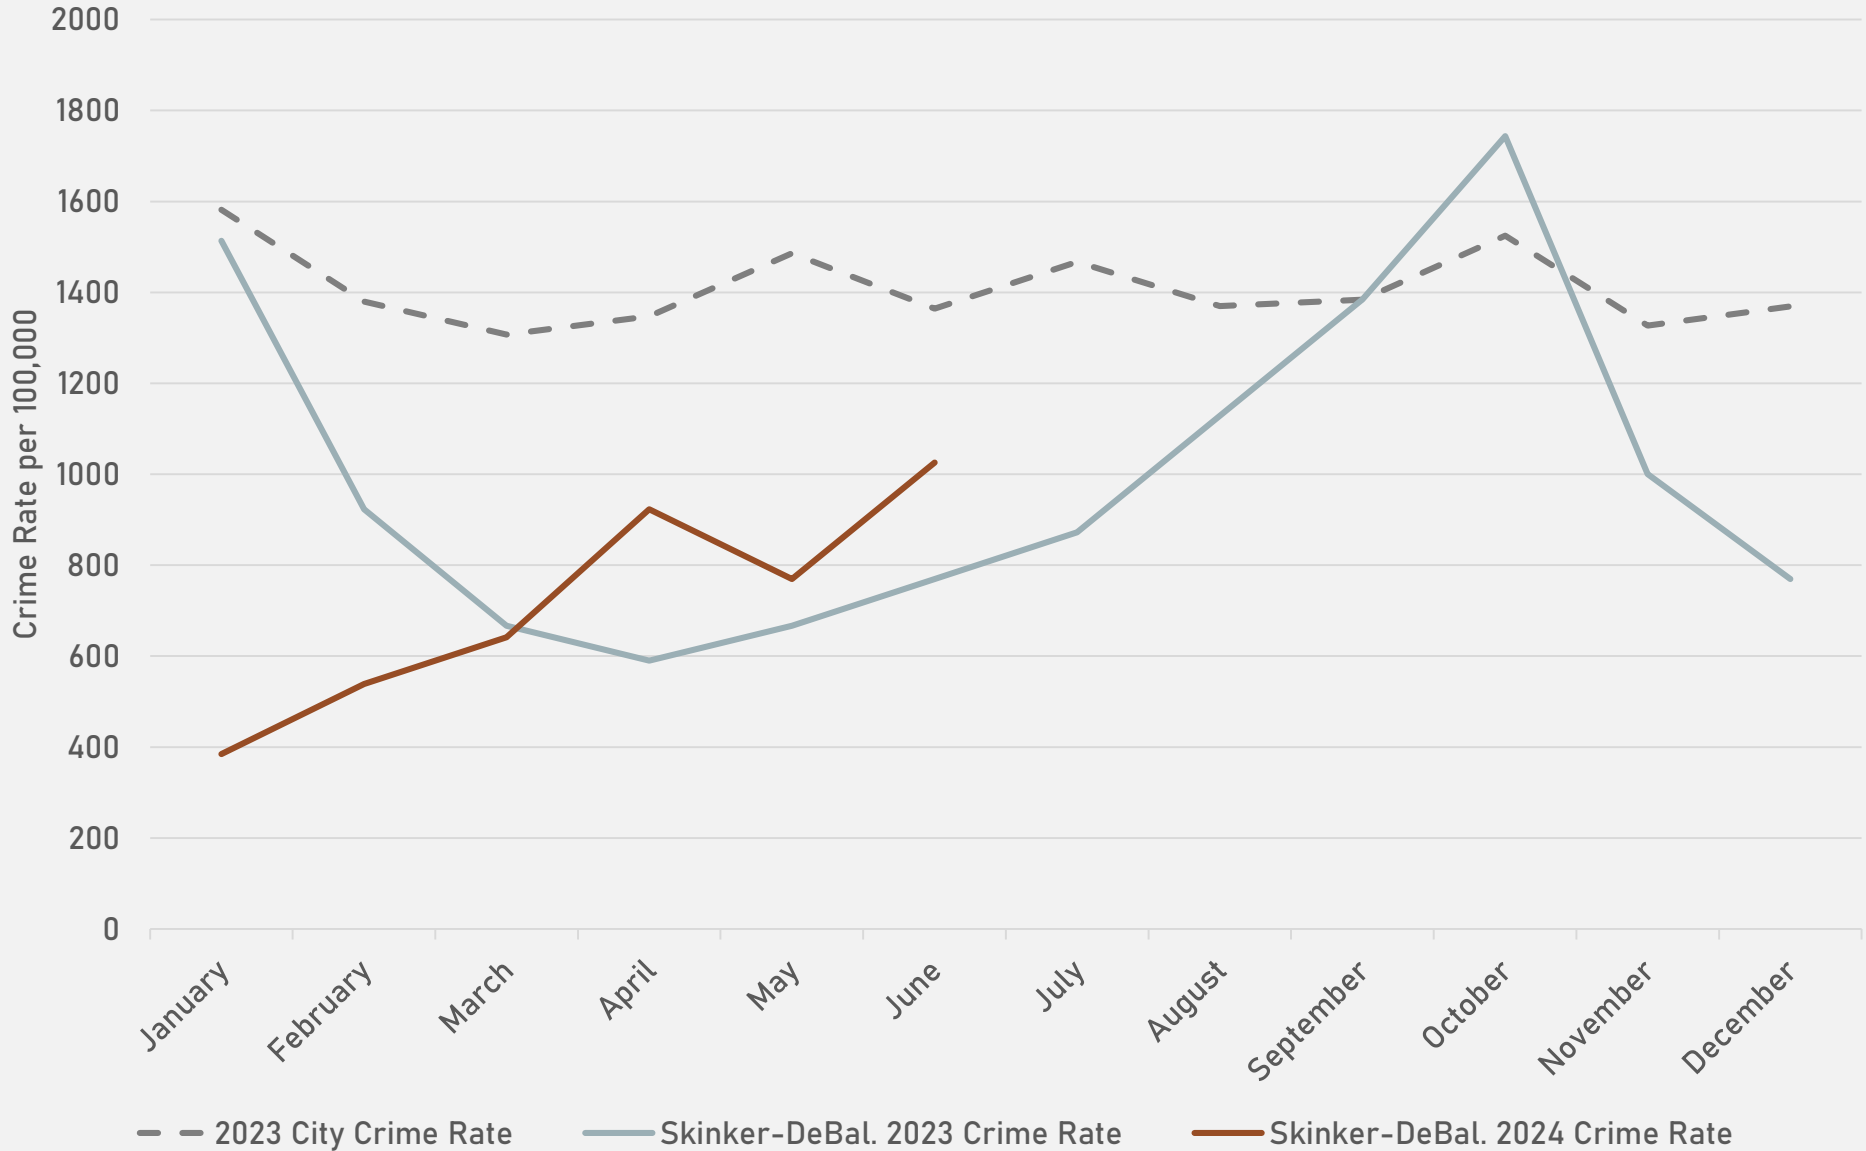

DEBALIVIERE PLACE SUMMARY NOTES

- 44 total crimes in June 2024
 - **Up 51%** compared to June 2023 (29 crimes)
 - 5 crimes against persons in June 2024
 - **Up 66%** compared to June 2023 (3 crimes)
- 214 total crimes so far in 2024
 - **Down 12%** compared to this time in 2023 (244 crimes)
 - 32 crimes against persons so far in 2024
 - **Up 88%** compared to this time in 2023 (17 crimes)

- 41 total crimes in June 2024
 - **Up 36%** compared to June 2023 (30 crimes)
 - 7 crimes against persons in June 2024
 - **Up 40%** compared to June 2023 (5 crimes)
- 177 total crimes so far in 2024
 - **Down 13%** compared to this time in 2023 (203 crimes)
 - 15 crimes against persons so far in 2024
 - **Down 40%** compared to this time in 2023 (25 crimes)

SKINKER-DEBALIVIERE YEAR TO YEAR COMPARISON

2023

Crimes	Jan	Feb	Mar	Apr	May	Jun	Jul	Aug	Sep	Oct	Nov	Dec	Total
Aggravated Assault	0	1	0	4	2	1	1	0	0	1	2	0	12
Arson	0	0	0	0	0	0	0	0	1	0	0	0	1
Burglary	2	2	1	1	0	1	0	3	2	1	1	2	16
Homicide	1	0	0	0	0	0	0	1	0	0	0	0	2
Larceny	17	10	8	6	8	9	9	15	15	21	10	9	137
Motor Vehicle Theft	9	2	3	0	6	4	9	2	4	9	4	2	54
Robbery	0	1	0	0	0	0	0	1	0	0	0	0	2
Total	29	16	12	11	16	15	19	22	22	32	17	13	224

SKINKER-DEBALIVIERE 2023 VS 2024

SKINKER-DEBALIVIERE CRIMES BY DAY OF THE WEEK

SKINKER-DEBALIVIERE CRIMES BY TIME OF DAY

37% - Daytime (8AM-8PM)
63% - Nighttime (8PM-8AM)

SKINKER-DEBALIVIERE CRIMES BY DAY OF THE MONTH