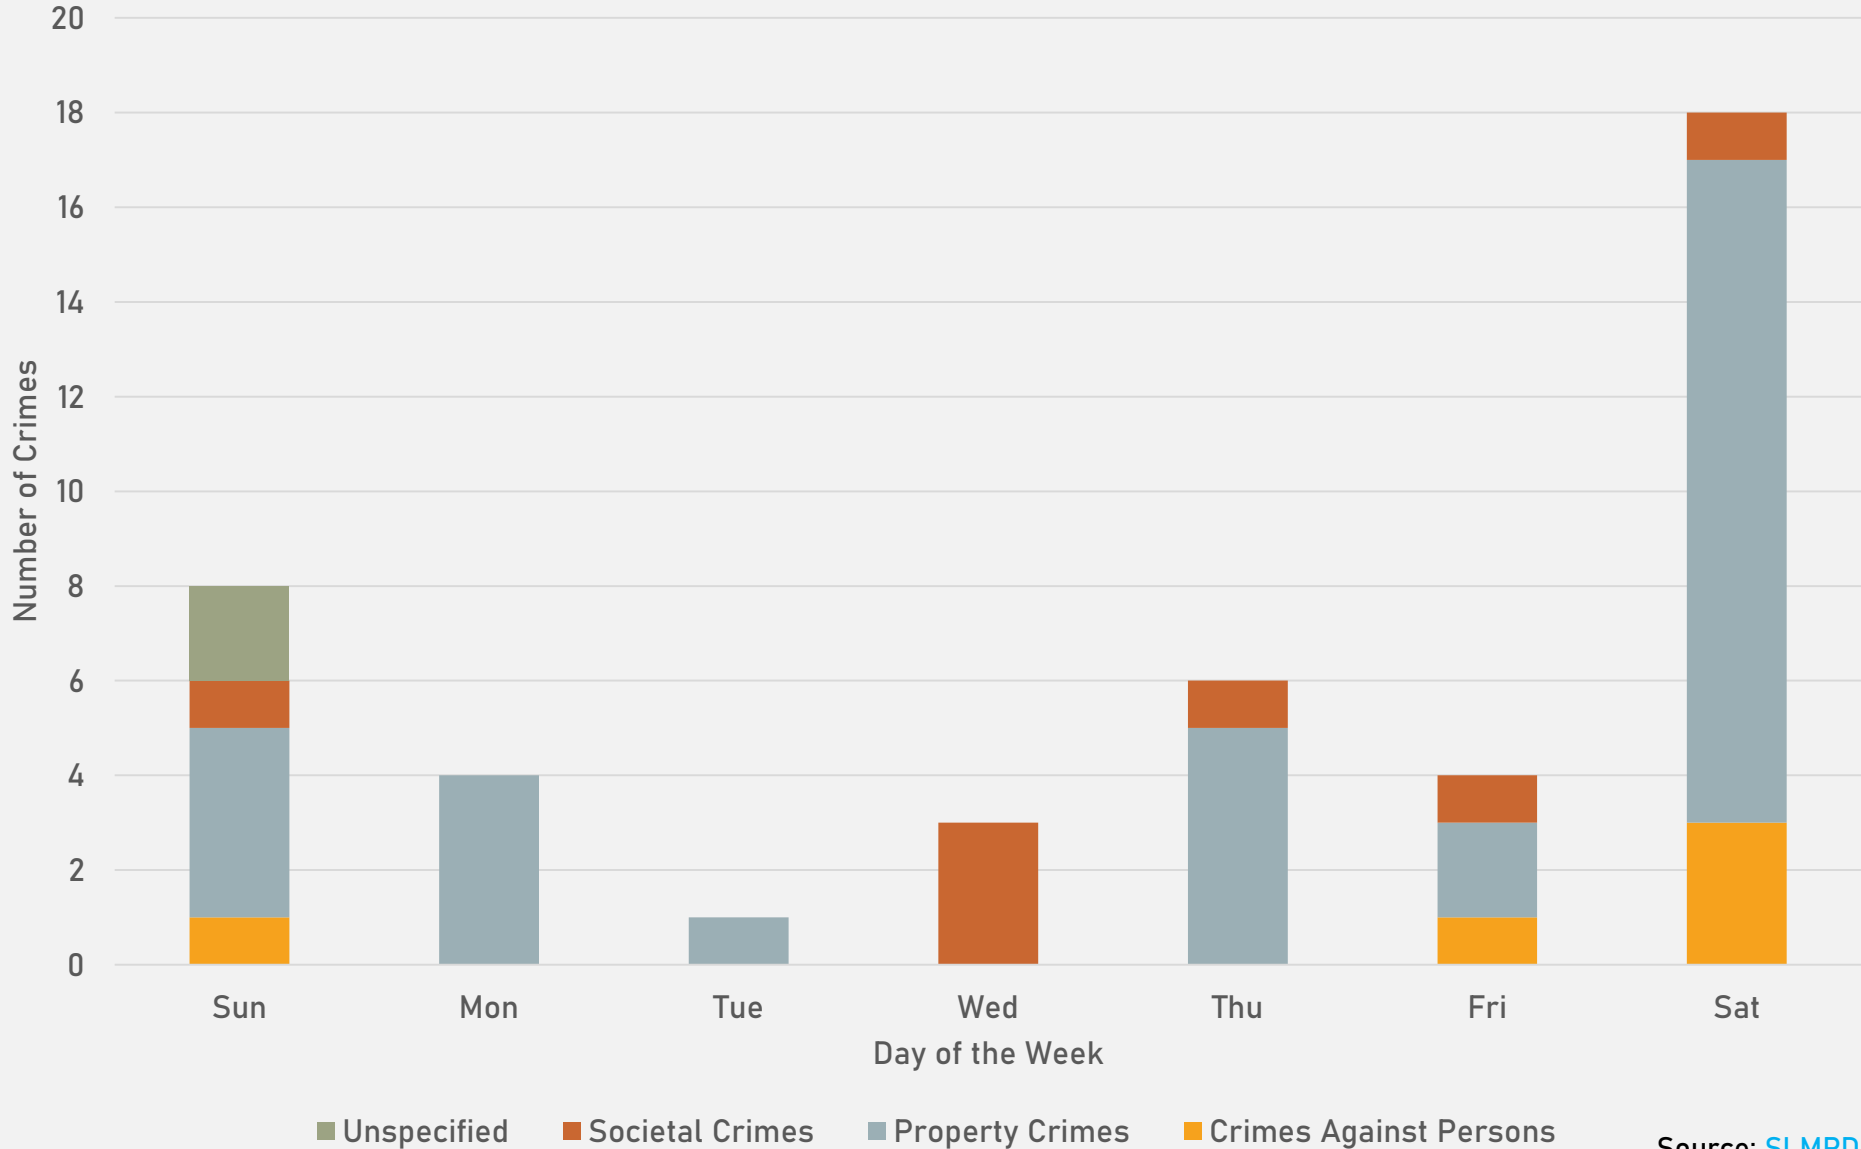

DEBALIVIERE PLACE SUMMARY NOTES

- 44 total crimes in June 2024
 - **Up 51%** compared to June 2023 (29 crimes)
 - 5 crimes against persons in June 2024
 - **Up 66%** compared to June 2023 (3 crimes)
- 214 total crimes so far in 2024
 - **Down 12%** compared to this time in 2023 (244 crimes)
 - 32 crimes against persons so far in 2024
 - **Up 88%** compared to this time in 2023 (17 crimes)

DEBALIVIERE PLACE YEAR TO YEAR COMPARISON

2023

Crimes	Jan	Feb	Mar	Apr	May	Jun	Jul	Aug	Sep	Oct	Nov	Dec	Total
Aggravated Assault	2	0	0	1	1	3	1	0	2	0	1	0	11
Arson	0	0	0	0	0	0	0	0	0	0	0	0	0
Burglary	1	1	1	4	0	2	2	2	3	2	2	0	20
Homicide	0	0	0	0	0	0	0	0	0	0	0	0	0
Larceny	28	12	10	19	9	5	9	12	20	16	22	12	174
Motor Vehicle Theft	17	7	2	3	5	4	14	4	13	19	7	8	103
Robbery	1	2	0	0	0	0	4	0	0	3	2	2	14
Total	49	22	13	27	15	14	30	18	38	40	34	22	322

DEBALIVIERE PLACE 2023 VS 2024

DEBALIVIERE PLACE CRIMES BY DAY OF THE WEEK

DEBALIVIERE PLACE CRIMES BY TIME OF DAY

DEBALIVIERE PLACE CRIMES BY DAY OF THE MONTH

**SKINKER-DEBALIVIERE
NEIGHBORHOOD DETAIL**

SKINKER-DEBALIVIERE SUMMARY NOTES

- 41 total crimes in June 2024
 - **Up 36%** compared to June 2023 (30 crimes)
 - 7 crimes against persons in June 2024
 - **Up 40%** compared to June 2023 (5 crimes)
- 177 total crimes so far in 2024
 - **Down 13%** compared to this time in 2023 (203 crimes)
 - 15 crimes against persons so far in 2024
 - **Down 40%** compared to this time in 2023 (25 crimes)