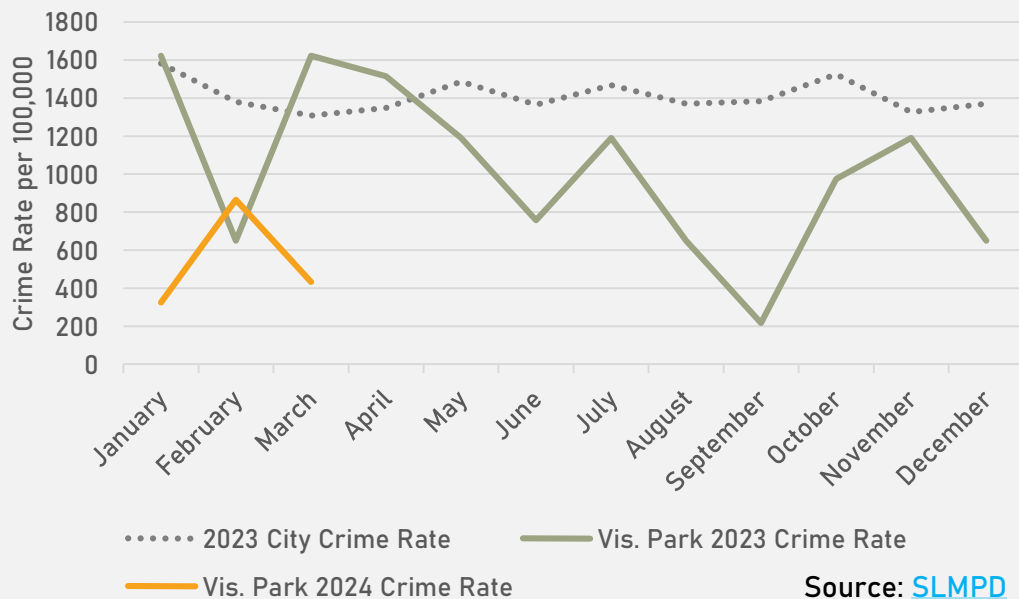

VISITATION PARK YEAR TO YEAR COMPARISON

2023

Crimes	Jan	Feb	Mar	Apr	May	Jun	Jul	Aug	Sep	Oct	Nov	Dec	Total
Aggravated Assault	1	1	0	1	1	4	0	1	0	2	0	0	11
Arson	0	0	0	0	0	0	0	0	0	0	0	0	0
Burglary	1	0	0	0	0	0	1	0	0	0	0	0	2
Homicide	0	0	0	0	0	0	0	0	0	0	0	0	0
Larceny	2	1	6	3	2	0	2	0	2	3	0	1	22
Motor Vehicle Theft	1	0	4	1	2	0	0	0	0	0	1	1	10
Robbery	0	0	0	0	0	0	0	0	0	0	0	1	1
Total	5	2	10	5	5	4	3	1	2	5	1	3	46

2024

Crimes	Jan	Feb	Mar	Total
Aggravated Assault	1	0	0	1
Arson	0	0	0	0
Burglary	0	0	0	0
Homicide	0	0	0	0
Larceny	0	2	0	2
Motor Vehicle Theft	0	1	3	4
Robbery	0	0	0	0
Total	1	3	3	7

Source: [SLMPD](#)