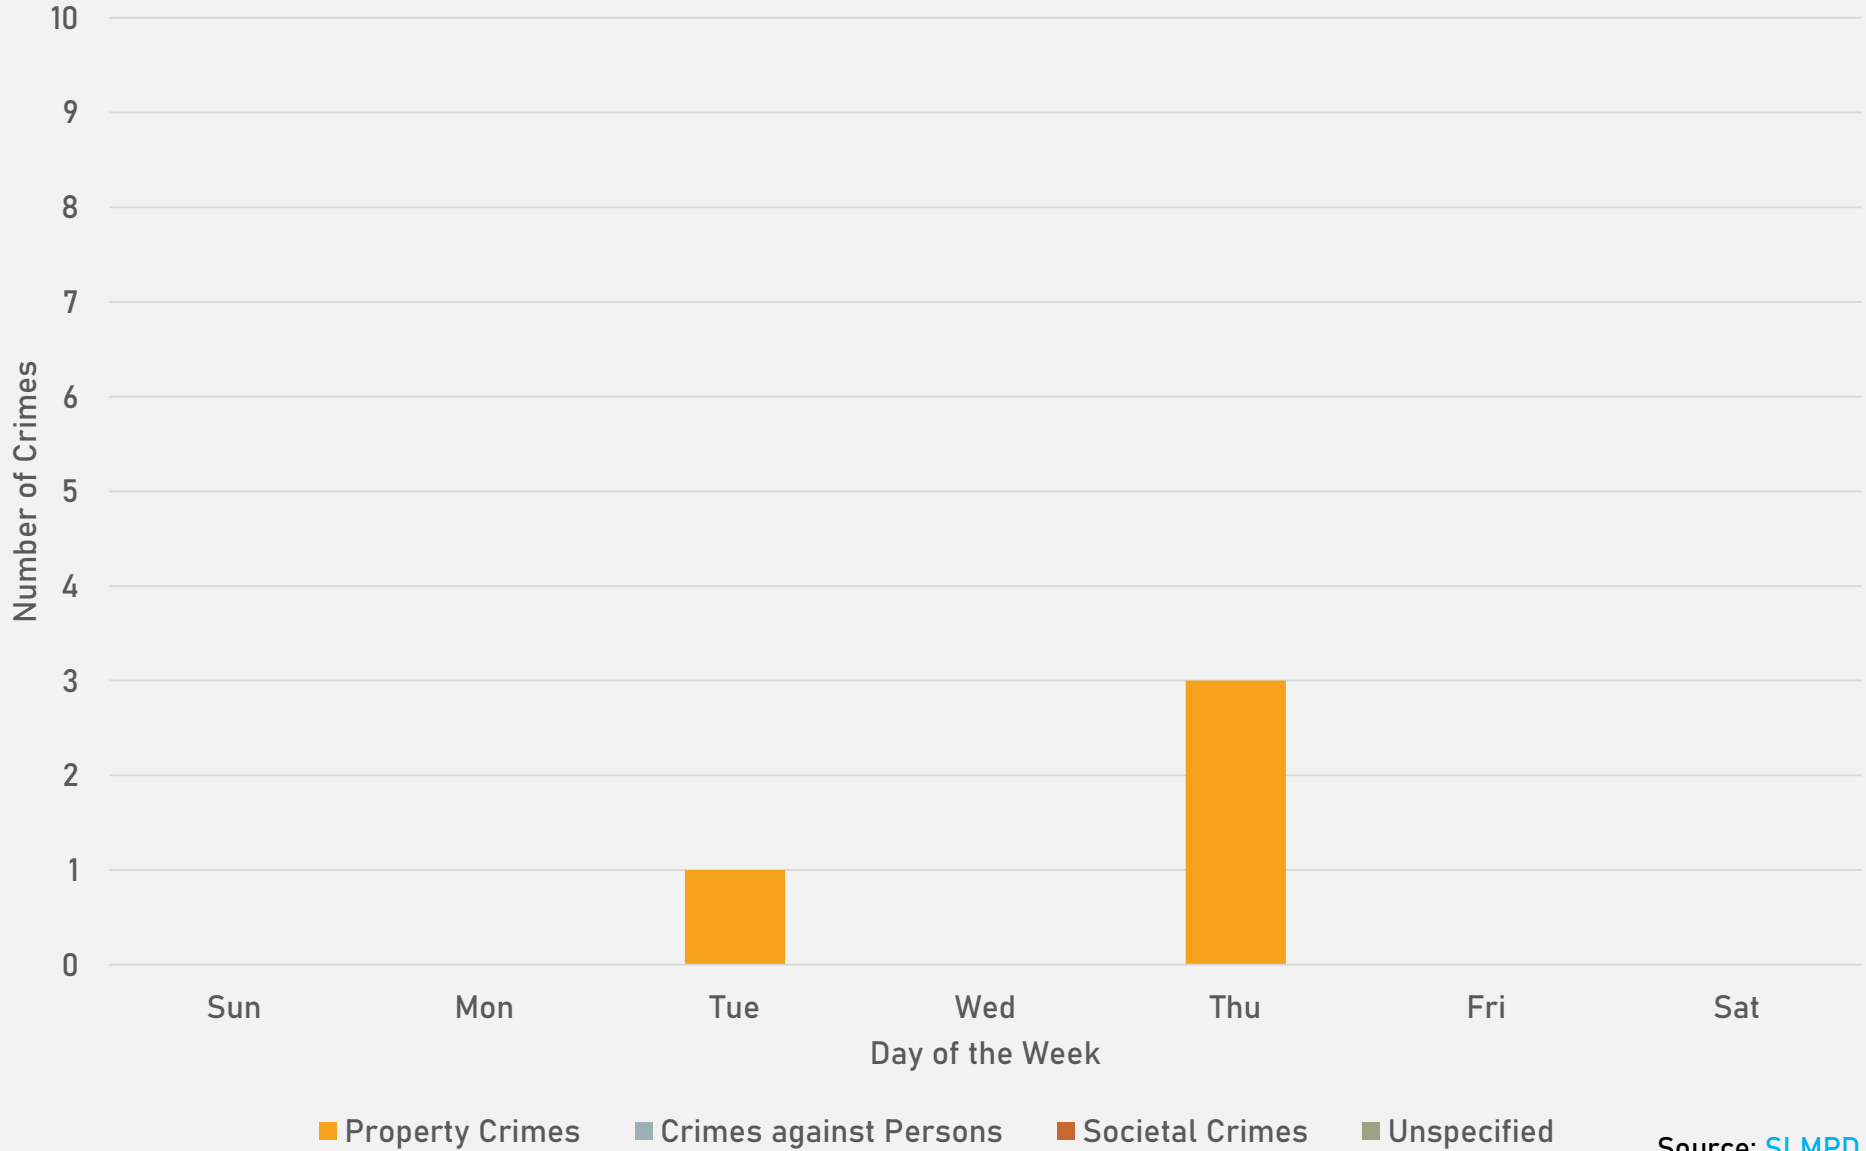

VISITATION PARK CRIMES BY DAY OF THE WEEK