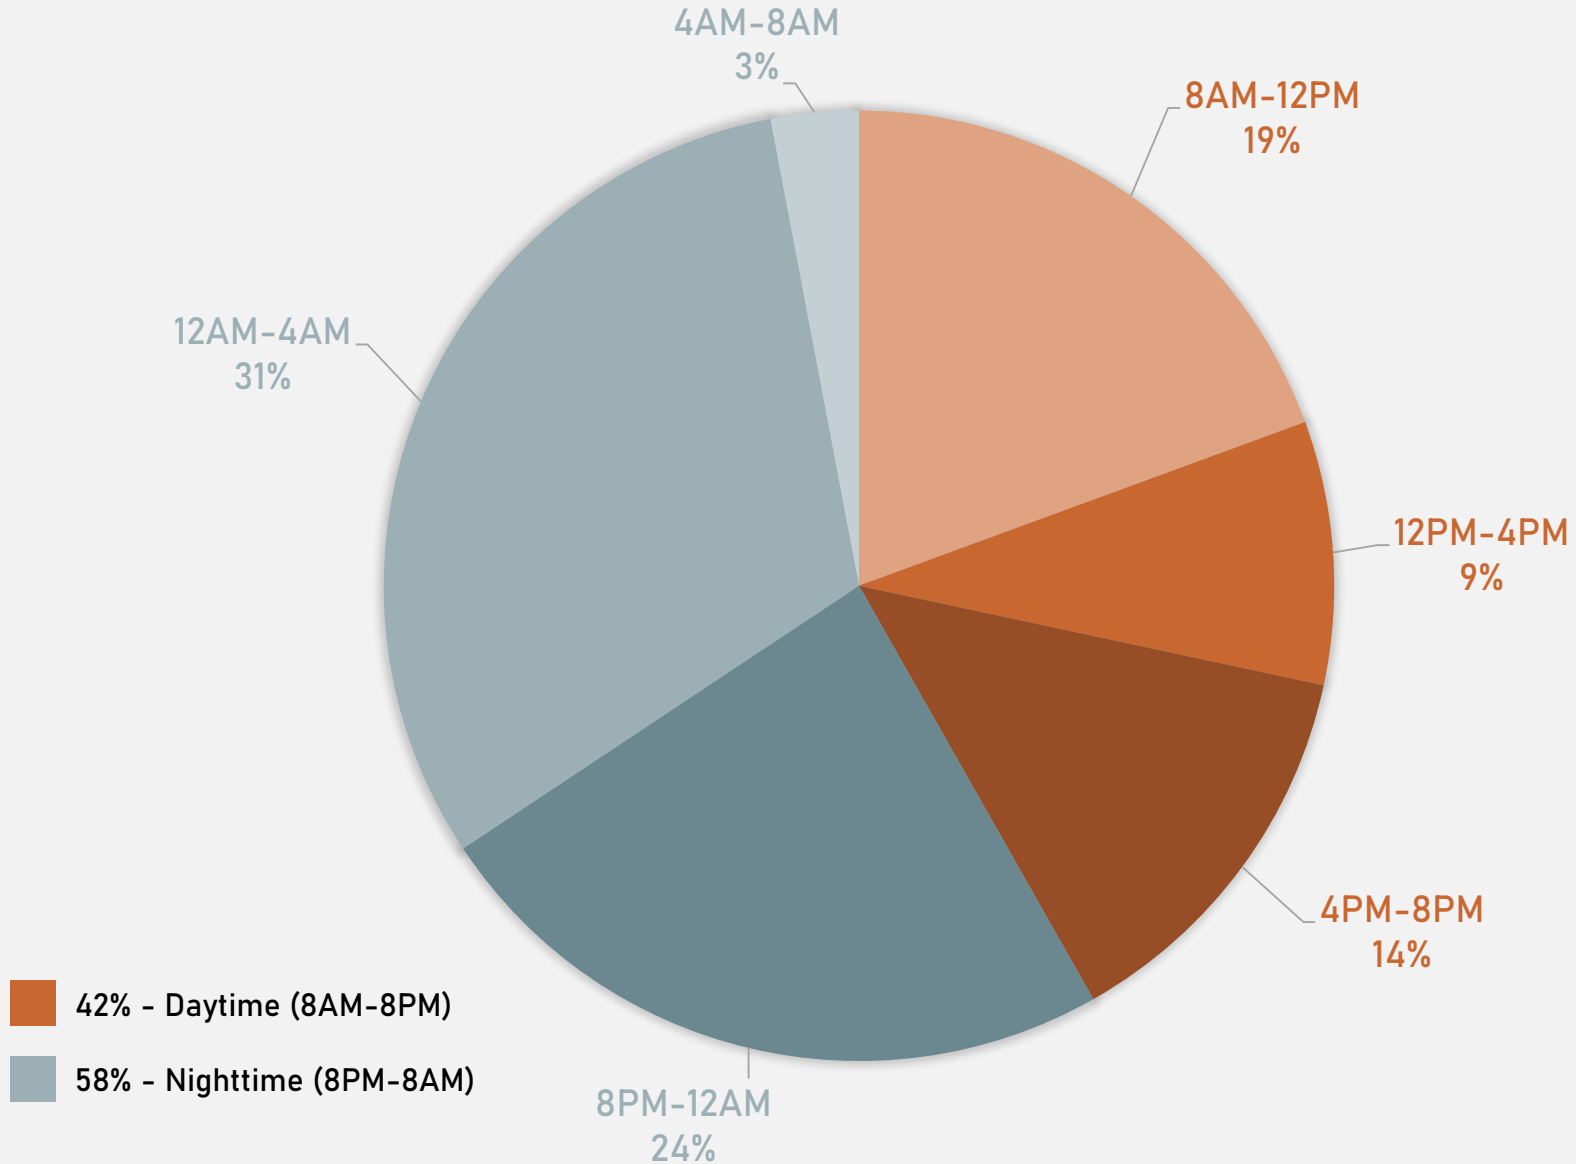

- 25 total crimes in March 2024
 - **Down 17%** compared to March 2023 (30 crimes)
 - No crimes against persons in March 2024
 - No change compared to March 2023
- 67 total crimes so far in 2024
 - **Down 49%** compared to this time in 2023 (132 crimes)
 - 2 crimes against persons so far in 2024
 - **Down 78%** compared to this time in 2023 (9 crimes)

SKINKER-DEBALIVIERE CRIMES BY TIME OF DAY

SKINKER-DEBALIVIERE CRIMES BY DAY OF THE MONTH

**WEST END
NEIGHBORHOOD DETAIL**

WEST END SUMMARY NOTES

- 62 total crimes in March 2024
 - **Down 7%** compared to March 2023 (67 crimes)
 - 14 crimes against persons in March 2024
 - **Up 17%** compared to March 2023 (12 crimes)
- 181 total crimes so far in 2024
 - **Down 27%** compared to this time in 2023 (249 crimes)
 - 34 crimes against persons so far in 2024
 - **Down 13%** compared to this time in 2023 (39 crimes)

2024

Crimes	Jan	Feb	Mar	Total
Aggravated Assault	4	3	2	9
Arson	1	0	1	2
Burglary	3	0	3	6
Homicide	1	0	0	1
Larceny	14	14	11	39
Motor Vehicle Theft	4	5	3	12
Robbery	0	4	4	8
Total	27	26	24	77

Source: [SLMPD](#)

WEST END CRIMES BY DAY OF THE WEEK

WEST END CRIMES BY TIME OF DAY

WEST END CRIMES BY DAY OF THE MONTH

**VISITATION PARK
NEIGHBORHOOD DETAIL**

VISITATION PARK SUMMARY NOTES

- 4 total crimes in March 2024
 - **Down 76%** compared to March 2023 (17 crimes)
 - No crimes against persons in March 2024
 - **Down 100%** compared to March 2023 (2 crimes)
- 17 total crimes so far in 2024
 - **Down 54%** compared to this time in 2023 (37 crimes)
 - 2 crimes against persons so far in 2024
 - **Down 80%** compared to this time in 2023 (10 crimes)