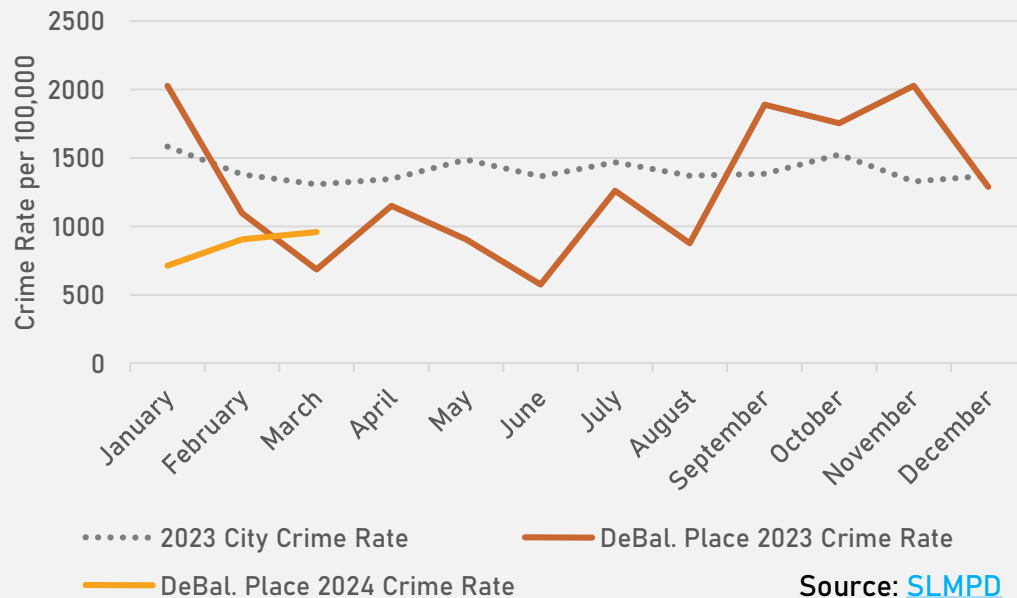

DEBALIVIERE PLACE YEAR TO YEAR COMPARISON

2023

Crimes	Jan	Feb	Mar	Apr	May	Jun	Jul	Aug	Sep	Oct	Nov	Dec	Total
Aggravated Assault	2	0	0	1	1	3	1	0	2	0	1	0	11
Arson	0	0	0	0	0	0	0	0	0	0	0	0	0
Burglary	1	1	1	4	0	2	2	2	3	2	2	0	20
Homicide	0	0	0	0	0	0	0	0	0	0	0	0	0
Larceny	28	12	10	17	9	5	9	12	20	16	22	12	172
Motor Vehicle Theft	17	7	2	4	5	4	14	4	13	19	7	8	104
Robbery	1	2	0	0	0	0	4	0	0	3	2	2	14
Total	49	22	13	26	15	14	30	18	38	40	34	22	321

2024

Crimes	Jan	Feb	Mar	Total
Aggravated Assault	1	0	2	3
Arson	0	0	0	0
Burglary	2	2	2	6
Homicide	0	0	0	0
Larceny	7	4	10	21
Motor Vehicle Theft	3	4	2	9
Robbery	0	1	0	1
Total	13	11	16	40

Source: [SLMPD](#)