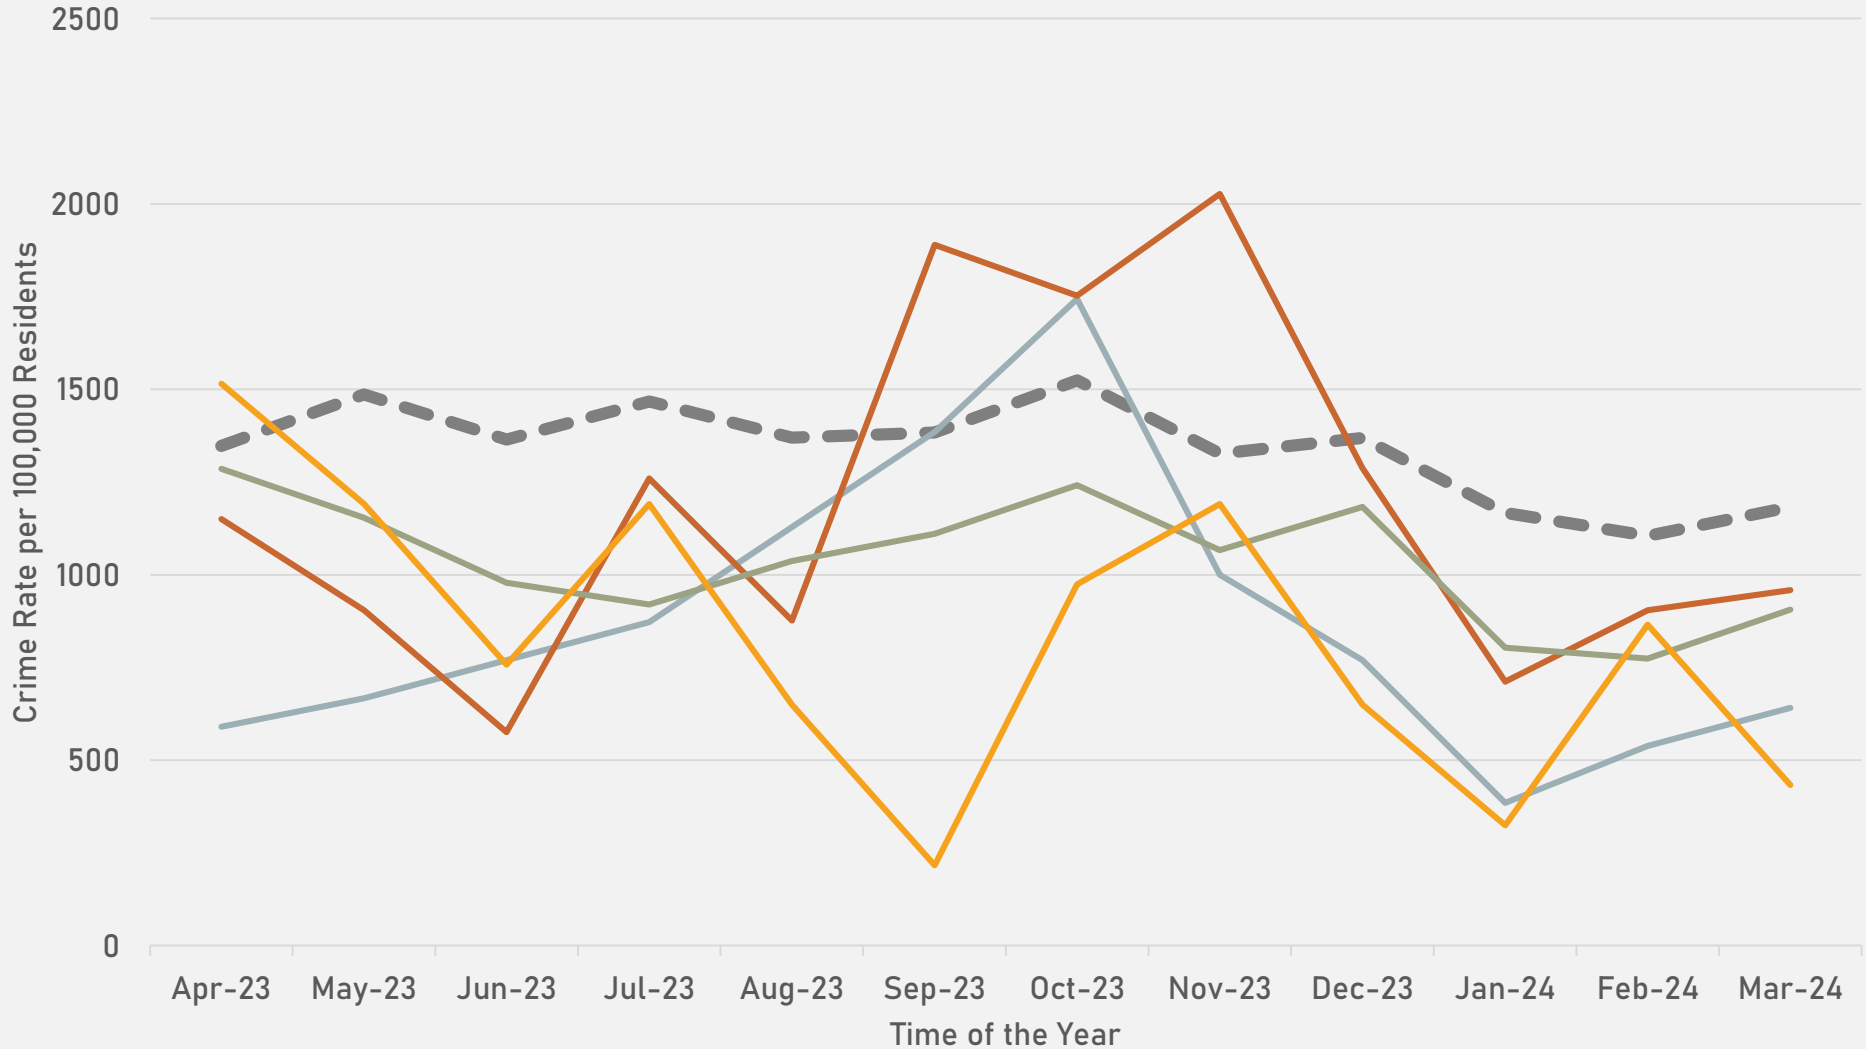

- The **lowest number** of crimes in one neighborhood was 4 in **Visitation Park**
- The **highest number** of crimes in one neighborhood was 128 in the Central West End
- The average number of crimes per neighborhood was 44.5
- The **lowest crime rate** per 100,000 in one neighborhood was 432.9 in **Visitation Park**
- The **highest crime rate** per 100,000 in one neighborhood was 2604.7 in Fountain Park
- The overall crime rate in District 5 was 1181.1

NEIGHBORHOODS VS CITY CRIME RATE OVER THE PAST YEAR

City Crime Rate
Skinker-DeBaliviere Crime Rate
DeBaliviere Place Crime Rate
West End Crime Rate
Visitation Park Crime Rate

**DEBALIVIERE PLACE
NEIGHBORHOOD DETAIL**

DEBALIVIERE PLACE SUMMARY NOTES

- 35 total crimes in March 2024
 - **Up 25%** compared to March 2023 (28 crimes)
 - 7 crimes against persons in March 2024
 - **Up 100%** compared to March 2023 (No crimes)
- 97 total crimes so far in 2024
 - **Down 31%** compared to this time in 2023 (141 crimes)
 - 13 crimes against persons so far in 2024
 - **Up 117%** compared to this time in 2023 (6 crimes)

- 25 total crimes in March 2024
 - **Down 17%** compared to March 2023 (30 crimes)
 - No crimes against persons in March 2024
 - No change compared to March 2023
- 67 total crimes so far in 2024
 - **Down 49%** compared to this time in 2023 (132 crimes)
 - 2 crimes against persons so far in 2024
 - **Down 78%** compared to this time in 2023 (9 crimes)