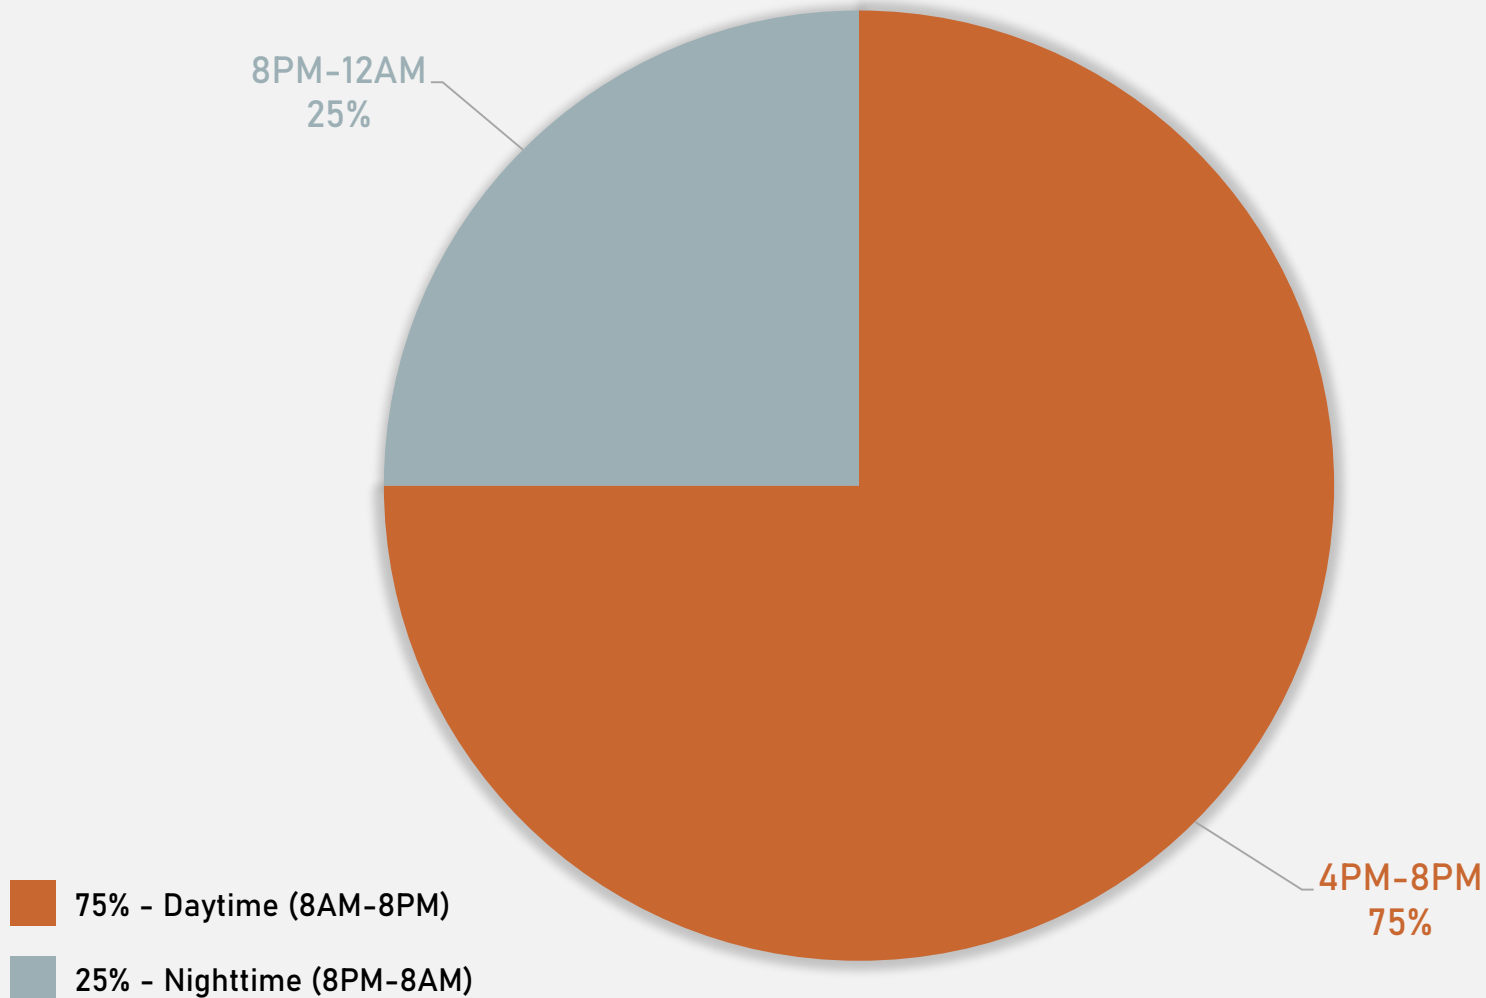

- 25 total crimes in March 2024
 - **Down 17%** compared to March 2023 (30 crimes)
 - No crimes against persons in March 2024
 - No change compared to March 2023
- 67 total crimes so far in 2024
 - **Down 49%** compared to this time in 2023 (132 crimes)
 - 2 crimes against persons so far in 2024
 - **Down 78%** compared to this time in 2023 (9 crimes)

SKINKER-DEBALIVIERE CRIMES BY TIME OF DAY

SKINKER-DEBALIVIERE CRIMES BY DAY OF THE MONTH

**WEST END
NEIGHBORHOOD DETAIL**

WEST END SUMMARY NOTES

- 62 total crimes in March 2024
 - **Down 7%** compared to March 2023 (67 crimes)
 - 14 crimes against persons in March 2024
 - **Up 17%** compared to March 2023 (12 crimes)
- 181 total crimes so far in 2024
 - **Down 27%** compared to this time in 2023 (249 crimes)
 - 34 crimes against persons so far in 2024
 - **Down 13%** compared to this time in 2023 (39 crimes)

WEST END CRIMES BY DAY OF THE WEEK

WEST END CRIMES BY TIME OF DAY

WEST END CRIMES BY DAY OF THE MONTH

**VISITATION PARK
NEIGHBORHOOD DETAIL**

VISITATION PARK SUMMARY NOTES

- 4 total crimes in March 2024
 - **Down 76%** compared to March 2023 (17 crimes)
 - No crimes against persons in March 2024
 - **Down 100%** compared to March 2023 (2 crimes)
- 17 total crimes so far in 2024
 - **Down 54%** compared to this time in 2023 (37 crimes)
 - 2 crimes against persons so far in 2024
 - **Down 80%** compared to this time in 2023 (10 crimes)

VISITATION PARK CRIMES BY TIME OF DAY

VISITATION PARK CRIMES BY DAY OF THE MONTH