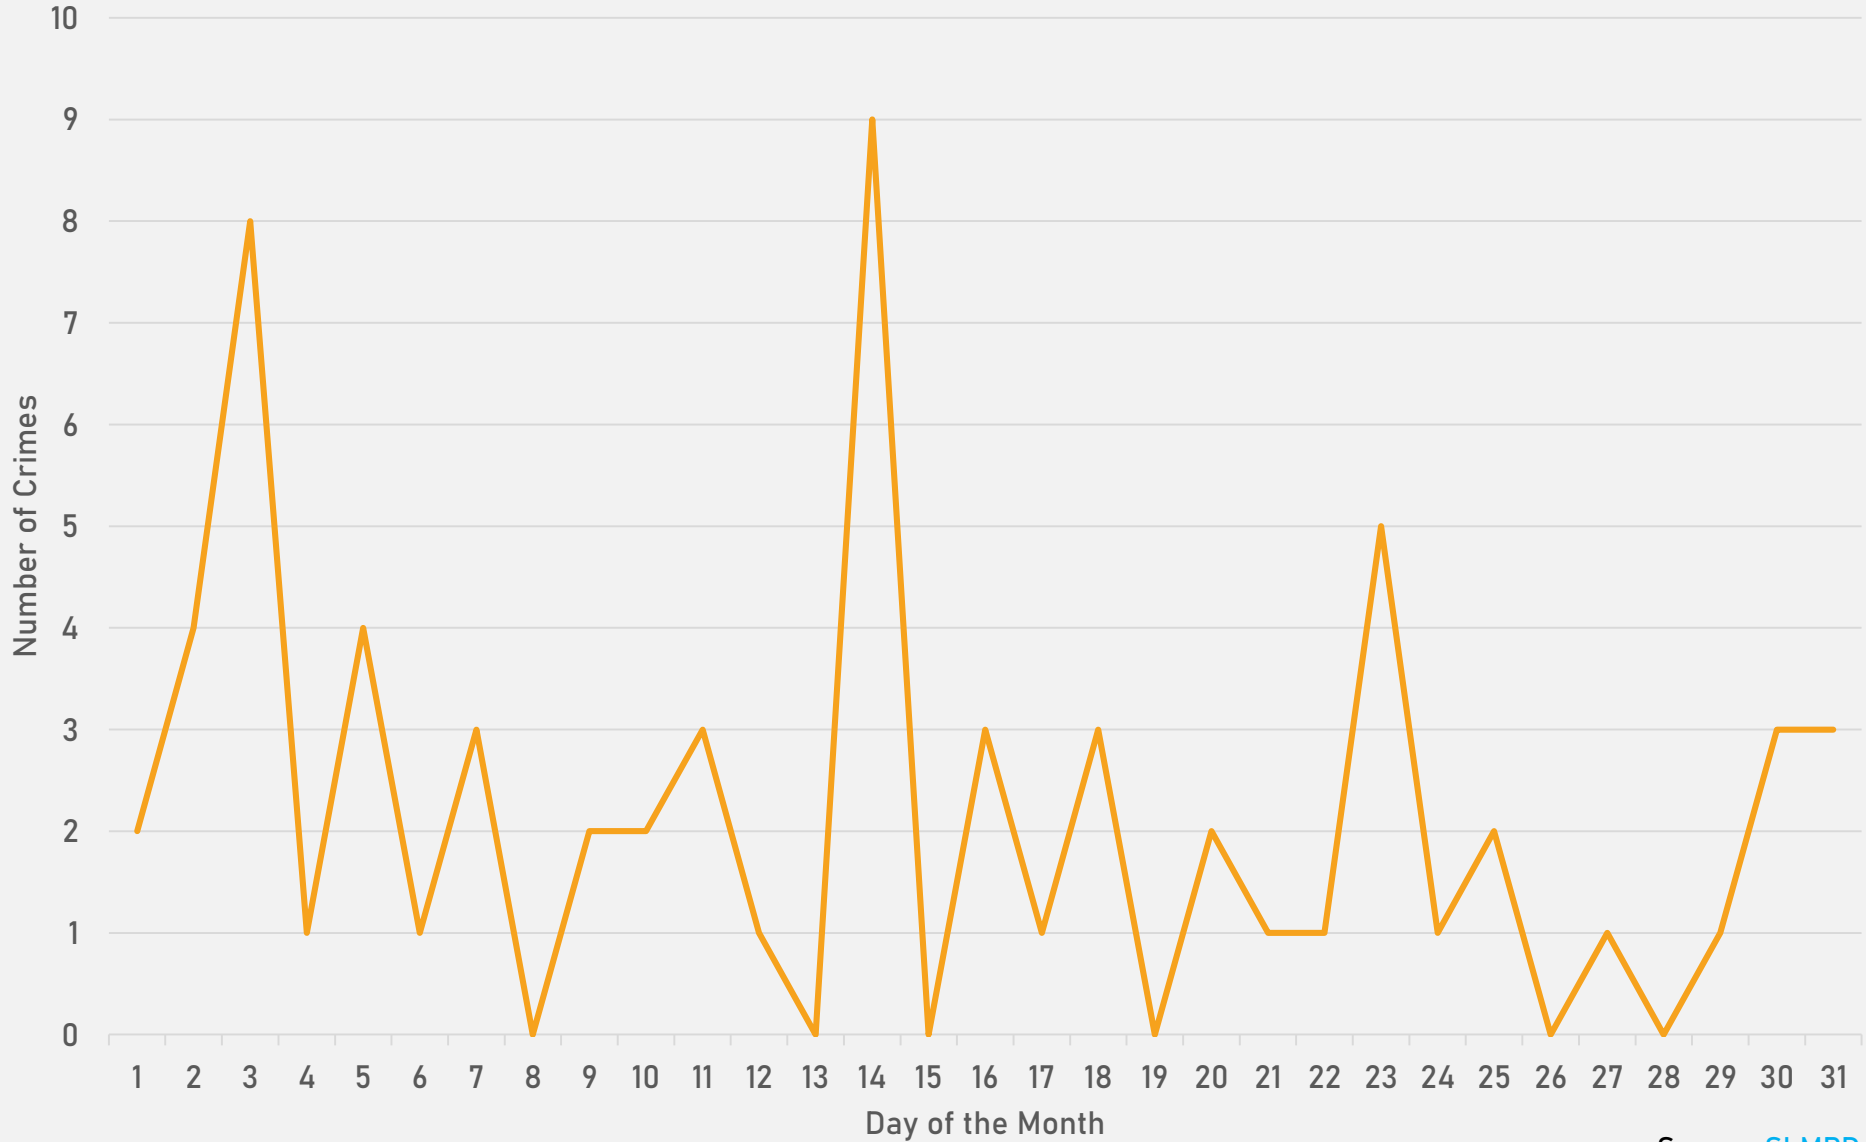

DEBALIVIERE PLACE SUMMARY NOTES

- 35 total crimes in March 2024
 - **Up 25%** compared to March 2023 (28 crimes)
 - 7 crimes against persons in March 2024
 - **Up 100%** compared to March 2023 (No crimes)
- 97 total crimes so far in 2024
 - **Down 31%** compared to this time in 2023 (141 crimes)
 - 13 crimes against persons so far in 2024
 - **Up 117%** compared to this time in 2023 (6 crimes)

- 25 total crimes in March 2024
 - **Down 17%** compared to March 2023 (30 crimes)
 - No crimes against persons in March 2024
 - No change compared to March 2023
- 67 total crimes so far in 2024
 - **Down 49%** compared to this time in 2023 (132 crimes)
 - 2 crimes against persons so far in 2024
 - **Down 78%** compared to this time in 2023 (9 crimes)

SKINKER-DEBALIVIERE CRIMES BY TIME OF DAY

SKINKER-DEBALIVIERE CRIMES BY DAY OF THE MONTH

**WEST END
NEIGHBORHOOD DETAIL**

WEST END SUMMARY NOTES

- 62 total crimes in March 2024
 - **Down 7%** compared to March 2023 (67 crimes)
 - 14 crimes against persons in March 2024
 - **Up 17%** compared to March 2023 (12 crimes)
- 181 total crimes so far in 2024
 - **Down 27%** compared to this time in 2023 (249 crimes)
 - 34 crimes against persons so far in 2024
 - **Down 13%** compared to this time in 2023 (39 crimes)

WEST END CRIMES BY DAY OF THE WEEK

WEST END CRIMES BY TIME OF DAY

WEST END CRIMES BY DAY OF THE MONTH

**VISITATION PARK
NEIGHBORHOOD DETAIL**

VISITATION PARK SUMMARY NOTES

- 4 total crimes in March 2024
 - **Down 76%** compared to March 2023 (17 crimes)
 - No crimes against persons in March 2024
 - **Down 100%** compared to March 2023 (2 crimes)
- 17 total crimes so far in 2024
 - **Down 54%** compared to this time in 2023 (37 crimes)
 - 2 crimes against persons so far in 2024
 - **Down 80%** compared to this time in 2023 (10 crimes)