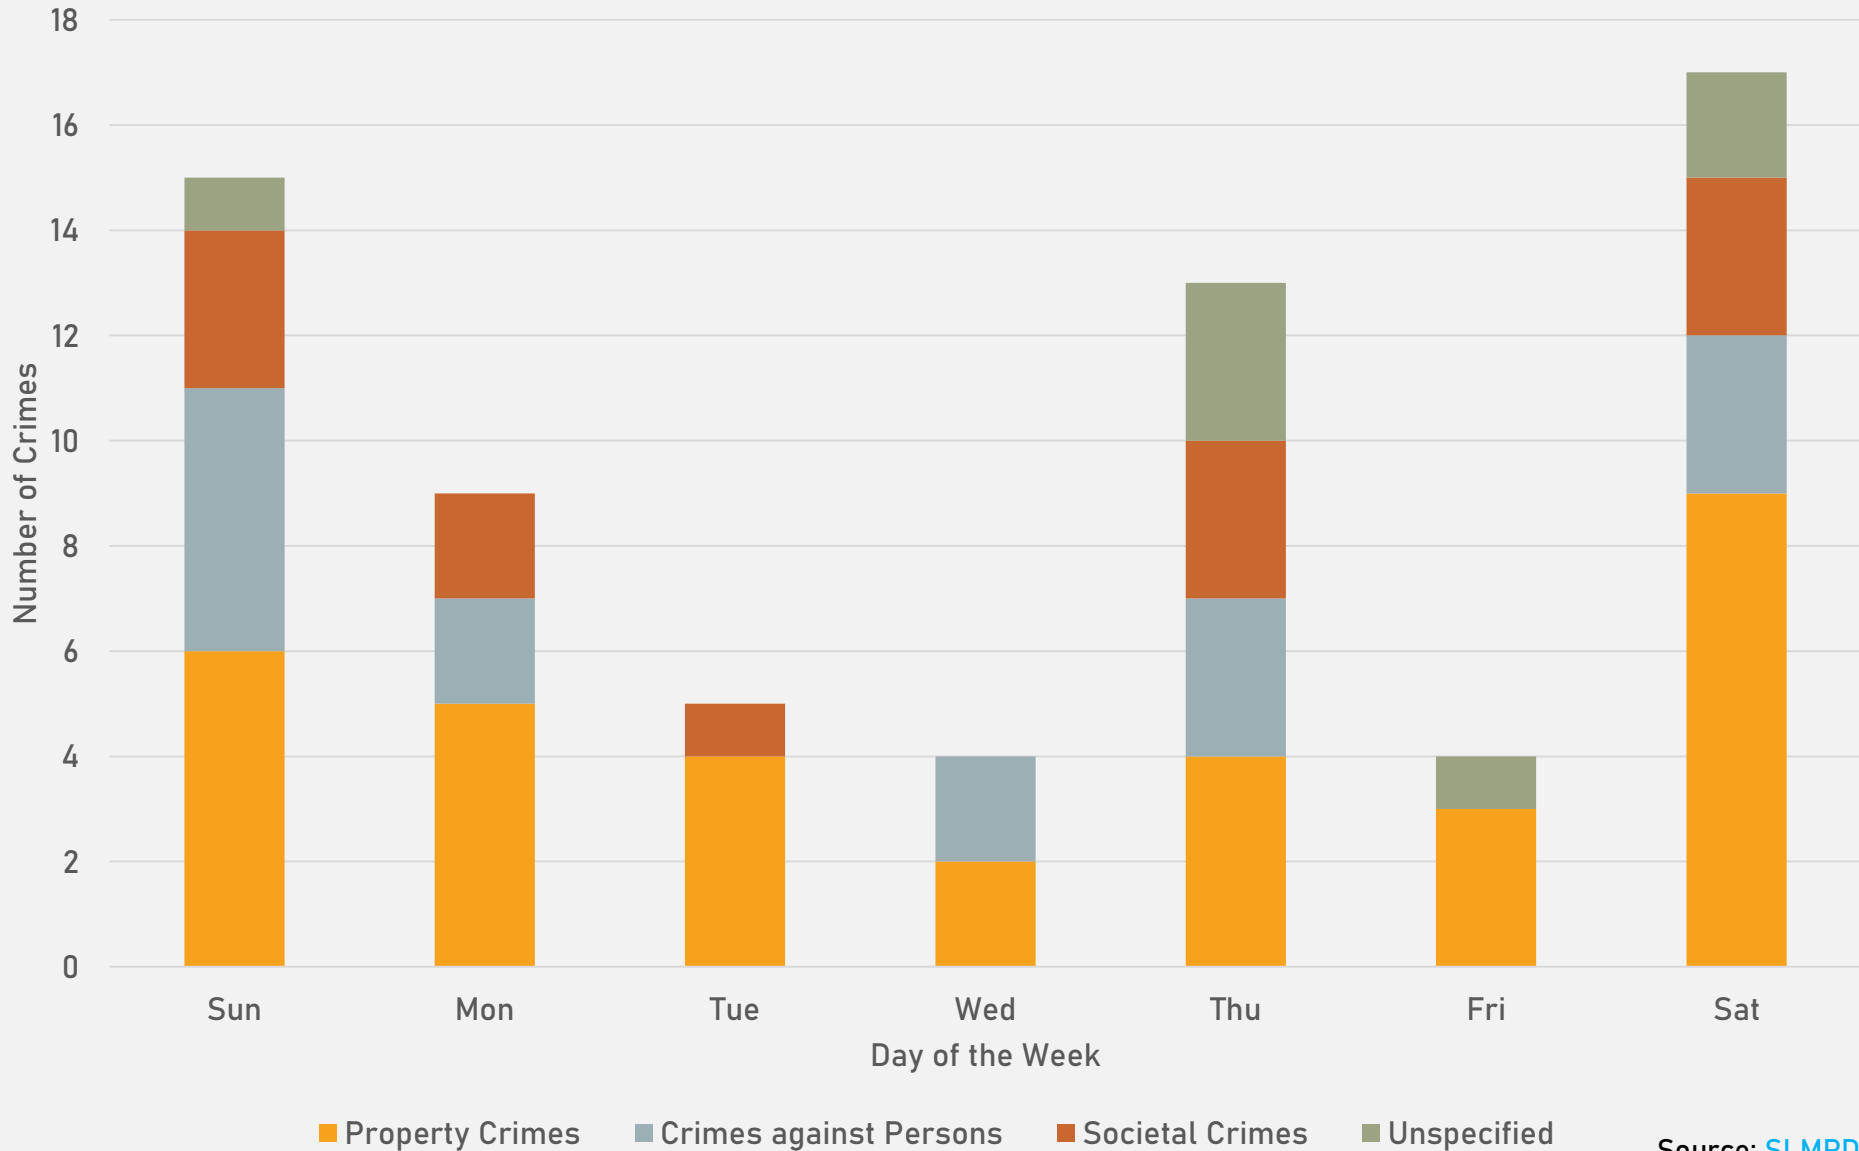

- 25 total crimes in March 2024
 - **Down 17%** compared to March 2023 (30 crimes)
 - No crimes against persons in March 2024
 - No change compared to March 2023
- 67 total crimes so far in 2024
 - **Down 49%** compared to this time in 2023 (132 crimes)
 - 2 crimes against persons so far in 2024
 - **Down 78%** compared to this time in 2023 (9 crimes)

SKINKER-DEBALIVIERE CRIMES BY TIME OF DAY

SKINKER-DEBALIVIERE CRIMES BY DAY OF THE MONTH

**WEST END
NEIGHBORHOOD DETAIL**

WEST END SUMMARY NOTES

- 62 total crimes in March 2024
 - **Down 7%** compared to March 2023 (67 crimes)
 - 14 crimes against persons in March 2024
 - **Up 17%** compared to March 2023 (12 crimes)
- 181 total crimes so far in 2024
 - **Down 27%** compared to this time in 2023 (249 crimes)
 - 34 crimes against persons so far in 2024
 - **Down 13%** compared to this time in 2023 (39 crimes)

WEST END YEAR TO YEAR COMPARISON

2023

Crimes	Jan	Feb	Mar	Apr	May	Jun	Jul	Aug	Sep	Oct	Nov	Dec	Total
Aggravated Assault	1	7	2	7	9	8	6	6	2	11	7	3	69
Arson	0	1	0	0	0	0	1	0	0	1	0	0	3
Burglary	4	7	3	7	3	5	1	4	3	3	3	4	47
Homicide	0	0	0	0	0	1	0	0	0	0	0	0	1
Larceny	12	19	15	20	12	6	7	16	20	17	9	14	167
Motor Vehicle Theft	12	15	11	6	7	10	7	9	9	6	14	12	118
Robbery	0	1	0	0	3	3	0	3	0	1	1	3	15
Total	29	50	31	40	34	33	22	38	34	39	34	36	320

WEST END CRIMES BY DAY OF THE WEEK

WEST END CRIMES BY TIME OF DAY

WEST END CRIMES BY DAY OF THE MONTH

**VISITATION PARK
NEIGHBORHOOD DETAIL**

VISITATION PARK SUMMARY NOTES

- 4 total crimes in March 2024
 - **Down 76%** compared to March 2023 (17 crimes)
 - No crimes against persons in March 2024
 - **Down 100%** compared to March 2023 (2 crimes)
- 17 total crimes so far in 2024
 - **Down 54%** compared to this time in 2023 (37 crimes)
 - 2 crimes against persons so far in 2024
 - **Down 80%** compared to this time in 2023 (10 crimes)