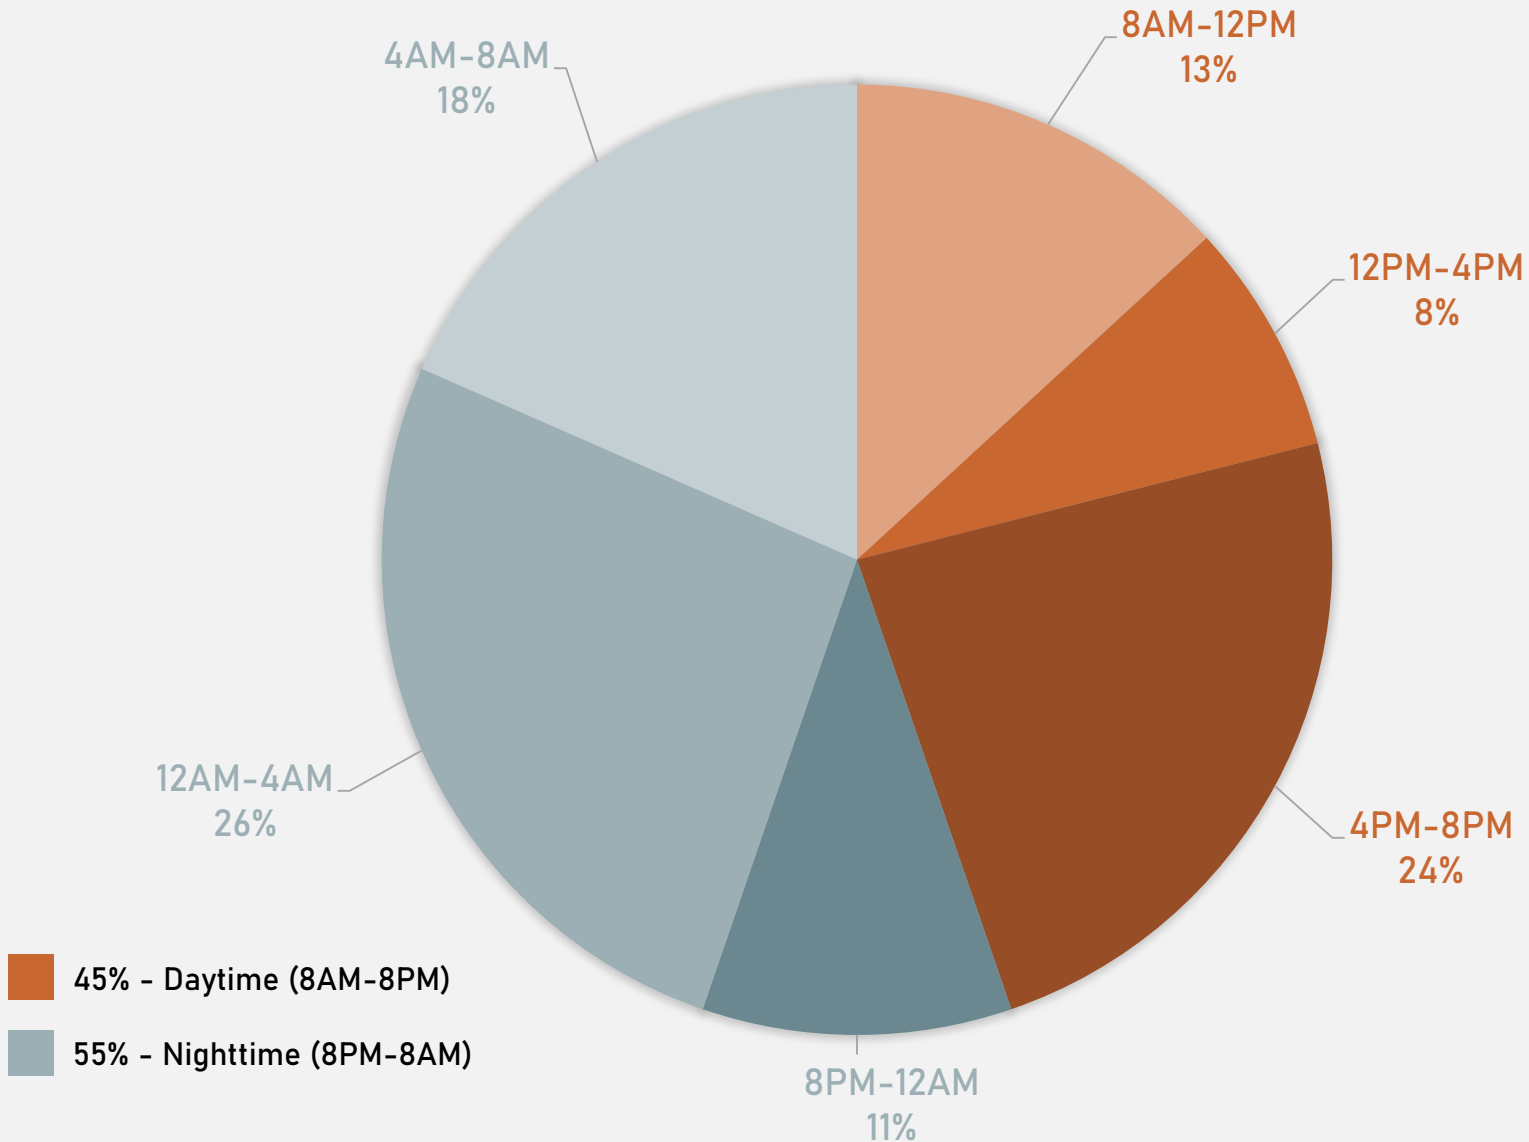

DEBALIVIERE PLACE SUMMARY NOTES

- 35 total crimes in March 2024
 - **Up 25%** compared to March 2023 (28 crimes)
 - 7 crimes against persons in March 2024
 - **Up 100%** compared to March 2023 (No crimes)
- 97 total crimes so far in 2024
 - **Down 31%** compared to this time in 2023 (141 crimes)
 - 13 crimes against persons so far in 2024
 - **Up 117%** compared to this time in 2023 (6 crimes)

DEBALIVIERE PLACE YEAR TO YEAR COMPARISON

2023

Crimes	Jan	Feb	Mar	Apr	May	Jun	Jul	Aug	Sep	Oct	Nov	Dec	Total
Aggravated Assault	2	0	0	1	1	3	1	0	2	0	1	0	11
Arson	0	0	0	0	0	0	0	0	0	0	0	0	0
Burglary	1	1	1	4	0	2	2	2	3	2	2	0	20
Homicide	0	0	0	0	0	0	0	0	0	0	0	0	0
Larceny	28	12	10	17	9	5	9	12	20	16	22	12	172
Motor Vehicle Theft	17	7	2	4	5	4	14	4	13	19	7	8	104
Robbery	1	2	0	0	0	0	4	0	0	3	2	2	14
Total	49	22	13	26	15	14	30	18	38	40	34	22	321

DEBALIVIERE PLACE CRIMES BY DAY OF THE WEEK

DEBALIVIERE PLACE CRIMES BY TIME OF DAY

DEBALIVIERE PLACE CRIMES BY DAY OF THE MONTH

**SKINKER-DEBALIVIERE
NEIGHBORHOOD DETAIL**

SKINKER-DEBALIVIERE SUMMARY NOTES

- 25 total crimes in March 2024
 - **Down 17%** compared to March 2023 (30 crimes)
 - No crimes against persons in March 2024
 - No change compared to March 2023
- 67 total crimes so far in 2024
 - **Down 49%** compared to this time in 2023 (132 crimes)
 - 2 crimes against persons so far in 2024
 - **Down 78%** compared to this time in 2023 (9 crimes)