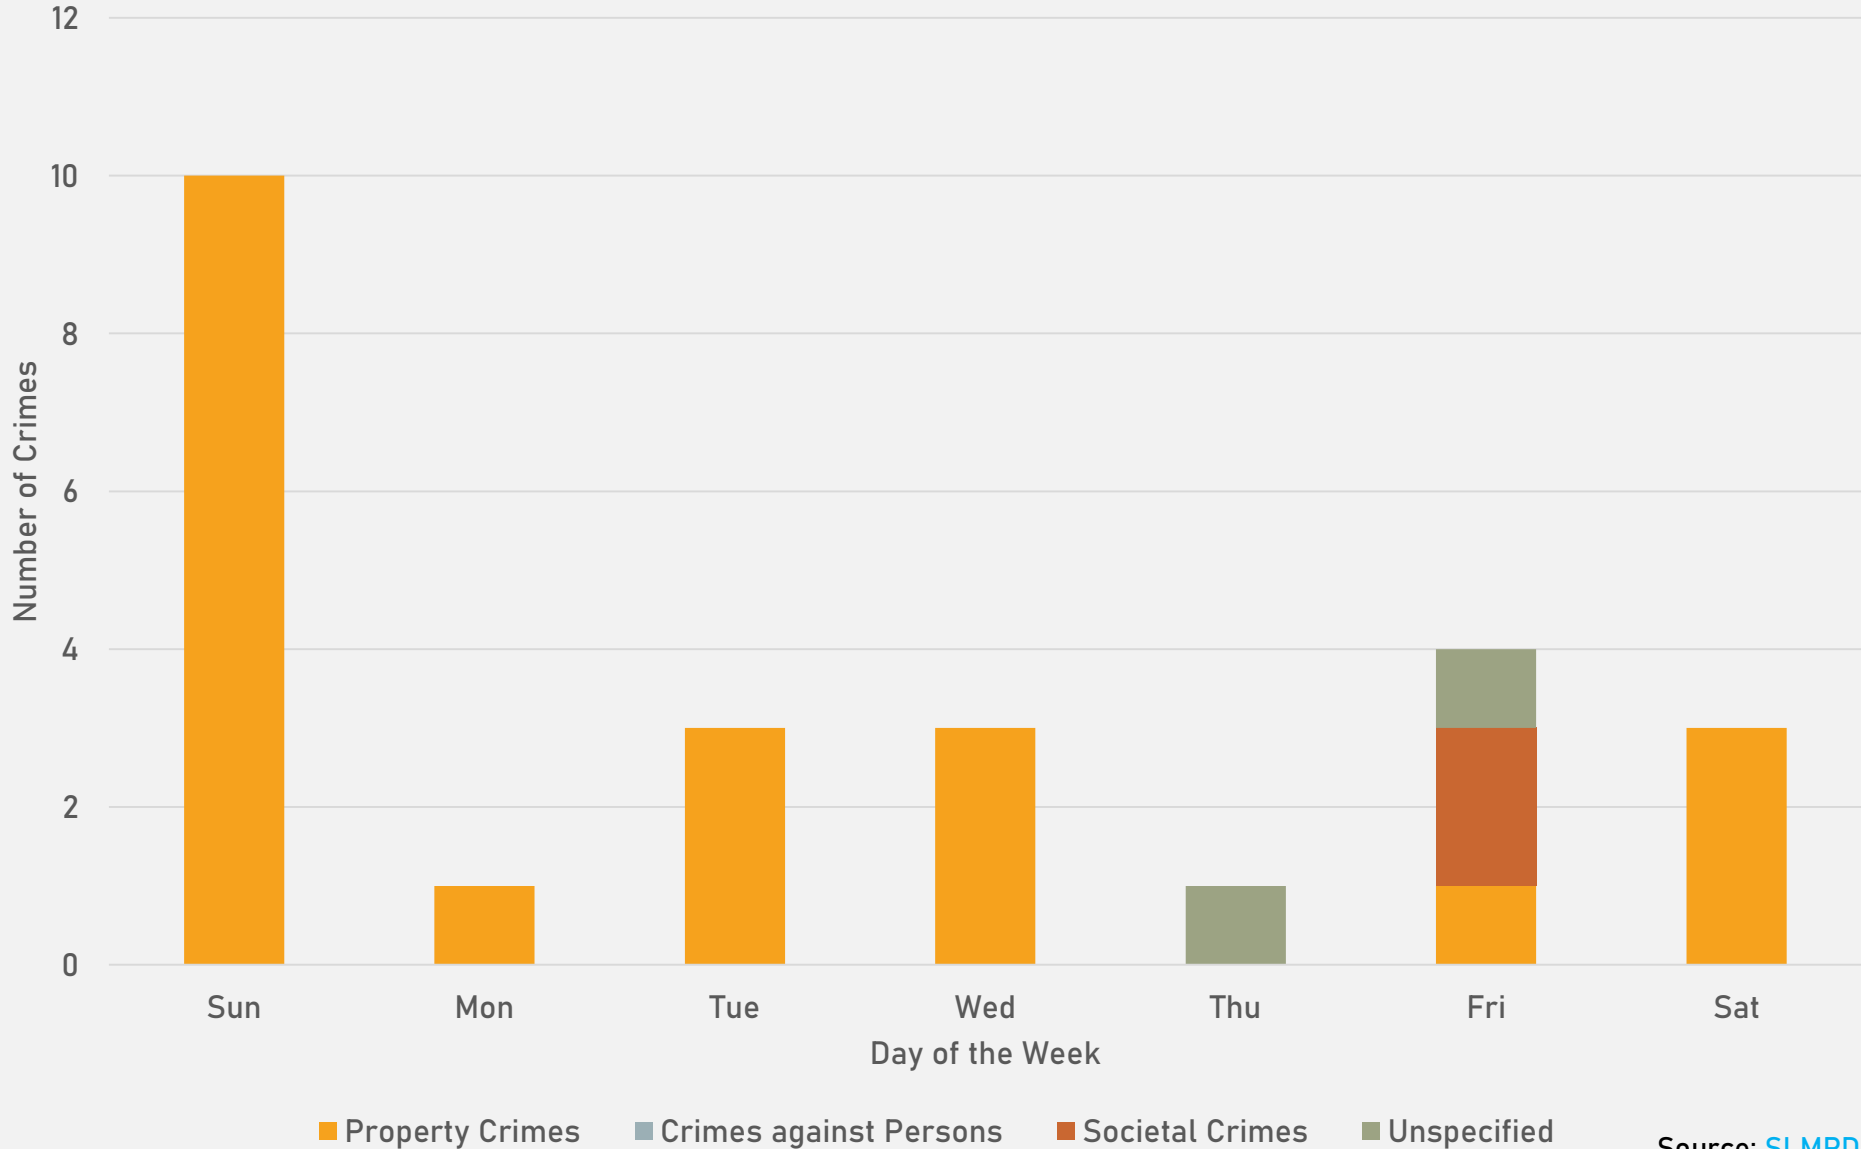

DEBALIVIERE PLACE SUMMARY NOTES

- 35 total crimes in March 2024
 - **Up 25%** compared to March 2023 (28 crimes)
 - 7 crimes against persons in March 2024
 - **Up 100%** compared to March 2023 (No crimes)
- 97 total crimes so far in 2024
 - **Down 31%** compared to this time in 2023 (141 crimes)
 - 13 crimes against persons so far in 2024
 - **Up 117%** compared to this time in 2023 (6 crimes)

- 25 total crimes in March 2024
 - **Down 17%** compared to March 2023 (30 crimes)
 - No crimes against persons in March 2024
 - No change compared to March 2023
- 67 total crimes so far in 2024
 - **Down 49%** compared to this time in 2023 (132 crimes)
 - 2 crimes against persons so far in 2024
 - **Down 78%** compared to this time in 2023 (9 crimes)

SKINKER-DEBALIVIERE YEAR TO YEAR COMPARISON

2023

Crimes	Jan	Feb	Mar	Apr	May	Jun	Jul	Aug	Sep	Oct	Nov	Dec	Total
Aggravated Assault	0	1	0	0	2	1	1	0	0	1	2	0	8
Arson	0	0	0	0	0	0	0	0	1	0	0	0	1
Burglary	2	2	1	1	0	1	0	3	2	1	1	2	16
Homicide	1	0	0	0	0	0	0	1	0	0	0	0	2
Larceny	17	10	8	6	8	9	9	15	15	21	10	9	137
Motor Vehicle Theft	9	2	3	0	6	4	9	2	4	9	4	2	54
Robbery	0	1	0	0	0	0	0	1	0	0	0	0	2
Total	29	16	12	7	16	15	19	22	22	32	17	13	220

SKINKER-DEBALIVIERE CRIMES BY TIME OF DAY

SKINKER-DEBALIVIERE CRIMES BY DAY OF THE MONTH

**WEST END
NEIGHBORHOOD DETAIL**

WEST END SUMMARY NOTES

- 62 total crimes in March 2024
 - **Down 7%** compared to March 2023 (67 crimes)
 - 14 crimes against persons in March 2024
 - **Up 17%** compared to March 2023 (12 crimes)
- 181 total crimes so far in 2024
 - **Down 27%** compared to this time in 2023 (249 crimes)
 - 34 crimes against persons so far in 2024
 - **Down 13%** compared to this time in 2023 (39 crimes)