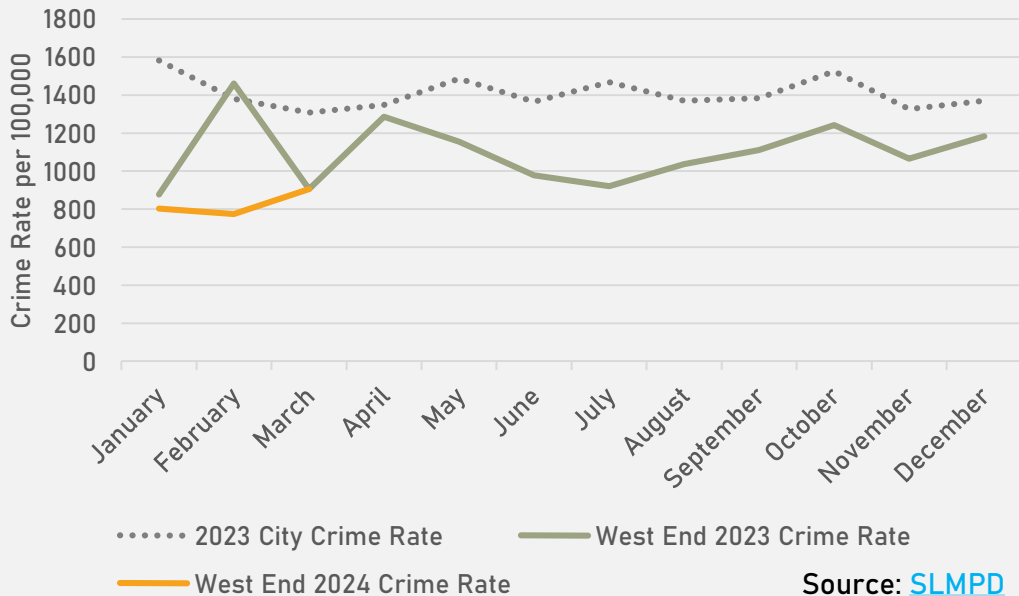

WEST END YEAR TO YEAR COMPARISON

2023

Crimes	Jan	Feb	Mar	Apr	May	Jun	Jul	Aug	Sep	Oct	Nov	Dec	Total
Aggravated Assault	1	7	2	7	9	8	6	6	2	11	7	3	69
Arson	0	1	0	0	0	0	1	0	0	1	0	0	3
Burglary	4	7	3	7	3	5	1	4	3	3	3	4	47
Homicide	0	0	0	0	0	1	0	0	0	0	0	0	1
Larceny	12	19	15	20	12	6	7	16	20	17	9	14	167
Motor Vehicle Theft	12	15	11	6	7	10	7	9	9	6	14	12	118
Robbery	0	1	0	0	3	3	0	3	0	1	1	3	15
Total	29	50	31	40	34	33	22	38	34	39	34	36	320

2024

Crimes	Jan	Feb	Mar	Total
Aggravated Assault	4	3	2	9
Arson	1	0	1	2
Burglary	3	0	3	6
Homicide	1	0	0	1
Larceny	14	14	11	39
Motor Vehicle Theft	4	5	3	12
Robbery	0	4	4	8
Total	27	26	24	77

Source: [SLMPD](#)