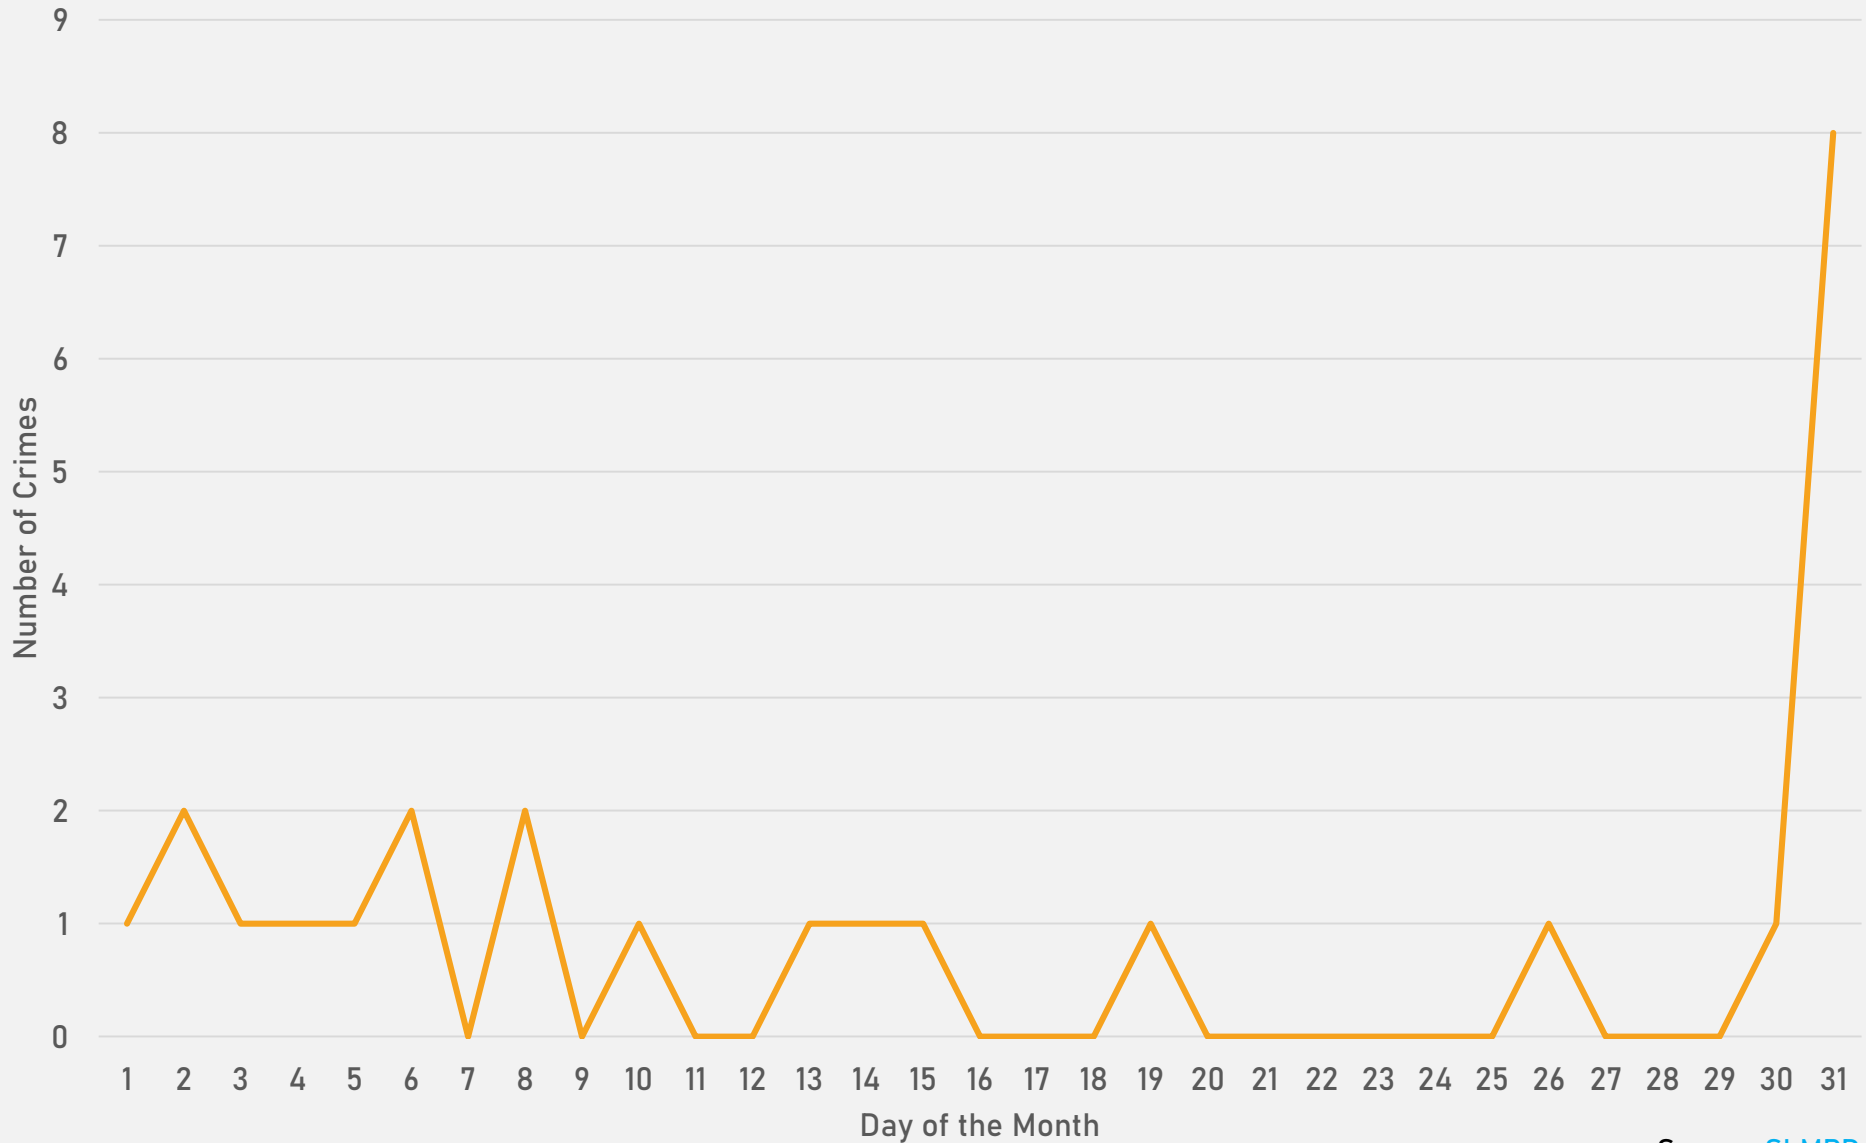

DEBALIVIERE PLACE SUMMARY NOTES

- 35 total crimes in March 2024
 - **Up 25%** compared to March 2023 (28 crimes)
 - 7 crimes against persons in March 2024
 - **Up 100%** compared to March 2023 (No crimes)
- 97 total crimes so far in 2024
 - **Down 31%** compared to this time in 2023 (141 crimes)
 - 13 crimes against persons so far in 2024
 - **Up 117%** compared to this time in 2023 (6 crimes)

- 25 total crimes in March 2024
 - **Down 17%** compared to March 2023 (30 crimes)
 - No crimes against persons in March 2024
 - No change compared to March 2023
- 67 total crimes so far in 2024
 - **Down 49%** compared to this time in 2023 (132 crimes)
 - 2 crimes against persons so far in 2024
 - **Down 78%** compared to this time in 2023 (9 crimes)

2024

Crimes	Jan	Feb	Mar	Total
Aggravated Assault	0	1	0	1
Arson	0	0	0	0
Burglary	2	0	1	3
Homicide	0	0	0	0
Larceny	4	6	10	20
Motor Vehicle Theft	3	2	1	6
Robbery	0	0	1	1
Total	9	9	13	31

Source: [SLMPD](#)

SKINKER-DEBALIVIERE CRIMES BY DAY OF THE WEEK

SKINKER-DEBALIVIERE CRIMES BY TIME OF DAY

SKINKER-DEBALIVIERE CRIMES BY DAY OF THE MONTH

**WEST END
NEIGHBORHOOD DETAIL**

WEST END SUMMARY NOTES

- 62 total crimes in March 2024
 - **Down 7%** compared to March 2023 (67 crimes)
 - 14 crimes against persons in March 2024
 - **Up 17%** compared to March 2023 (12 crimes)
- 181 total crimes so far in 2024
 - **Down 27%** compared to this time in 2023 (249 crimes)
 - 34 crimes against persons so far in 2024
 - **Down 13%** compared to this time in 2023 (39 crimes)