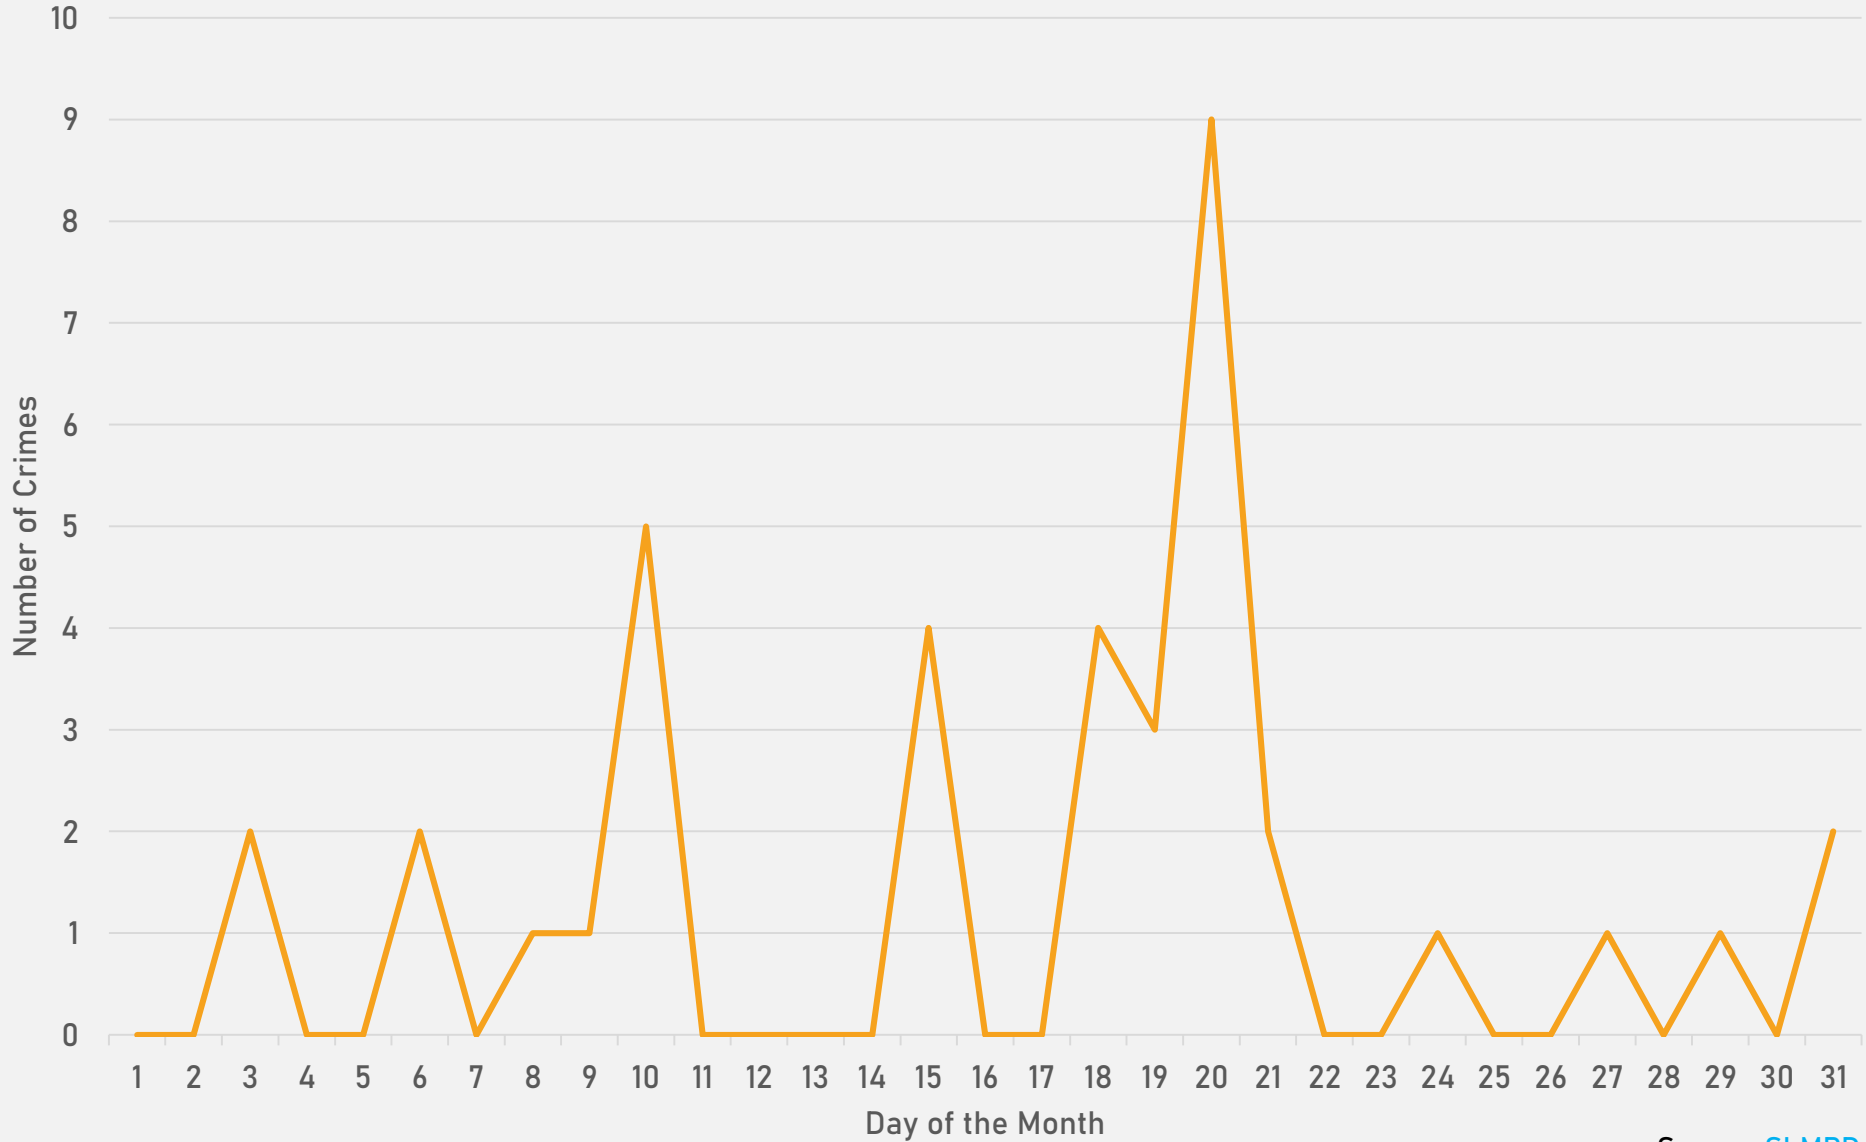

DEBALIVIERE PLACE SUMMARY NOTES

- 35 total crimes in March 2024
 - **Up 25%** compared to March 2023 (28 crimes)
 - 7 crimes against persons in March 2024
 - **Up 100%** compared to March 2023 (No crimes)
- 97 total crimes so far in 2024
 - **Down 31%** compared to this time in 2023 (141 crimes)
 - 13 crimes against persons so far in 2024
 - **Up 117%** compared to this time in 2023 (6 crimes)

DEBALIVIERE PLACE CRIMES BY DAY OF THE WEEK

DEBALIVIERE PLACE CRIMES BY TIME OF DAY

DEBALIVIERE PLACE CRIMES BY DAY OF THE MONTH

**SKINKER-DEBALIVIERE
NEIGHBORHOOD DETAIL**

SKINKER-DEBALIVIERE SUMMARY NOTES

- 25 total crimes in March 2024
 - **Down 17%** compared to March 2023 (30 crimes)
 - No crimes against persons in March 2024
 - No change compared to March 2023
- 67 total crimes so far in 2024
 - **Down 49%** compared to this time in 2023 (132 crimes)
 - 2 crimes against persons so far in 2024
 - **Down 78%** compared to this time in 2023 (9 crimes)

SKINKER-DEBALIVIERE CRIMES BY TIME OF DAY

SKINKER-DEBALIVIERE CRIMES BY DAY OF THE MONTH

**WEST END
NEIGHBORHOOD DETAIL**

WEST END SUMMARY NOTES

- 62 total crimes in March 2024
 - **Down 7%** compared to March 2023 (67 crimes)
 - 14 crimes against persons in March 2024
 - **Up 17%** compared to March 2023 (12 crimes)
- 181 total crimes so far in 2024
 - **Down 27%** compared to this time in 2023 (249 crimes)
 - 34 crimes against persons so far in 2024
 - **Down 13%** compared to this time in 2023 (39 crimes)