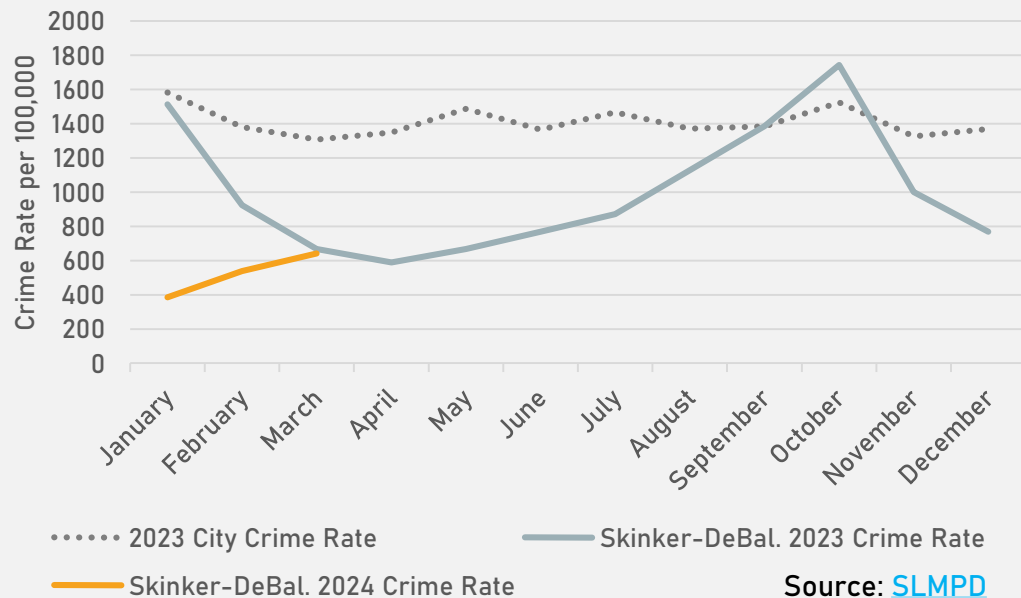

SKINKER-DEBALIVIERE YEAR TO YEAR COMPARISON

2023

Crimes	Jan	Feb	Mar	Apr	May	Jun	Jul	Aug	Sep	Oct	Nov	Dec	Total
Aggravated Assault	0	1	0	0	2	1	1	0	0	1	2	0	8
Arson	0	0	0	0	0	0	0	0	1	0	0	0	1
Burglary	2	2	1	1	0	1	0	3	2	1	1	2	16
Homicide	1	0	0	0	0	0	0	1	0	0	0	0	2
Larceny	17	10	8	6	8	9	9	15	15	21	10	9	137
Motor Vehicle Theft	9	2	3	0	6	4	9	2	4	9	4	2	54
Robbery	0	1	0	0	0	0	0	1	0	0	0	0	2
Total	29	16	12	7	16	15	19	22	22	32	17	13	220

2024

Crimes	Jan	Feb	Mar	Total
Aggravated Assault	0	1	0	1
Arson	0	0	0	0
Burglary	2	0	1	3
Homicide	0	0	0	0
Larceny	4	6	10	20
Motor Vehicle Theft	3	2	1	6
Robbery	0	0	1	1
Total	9	9	13	31

Source: [SLMPD](#)