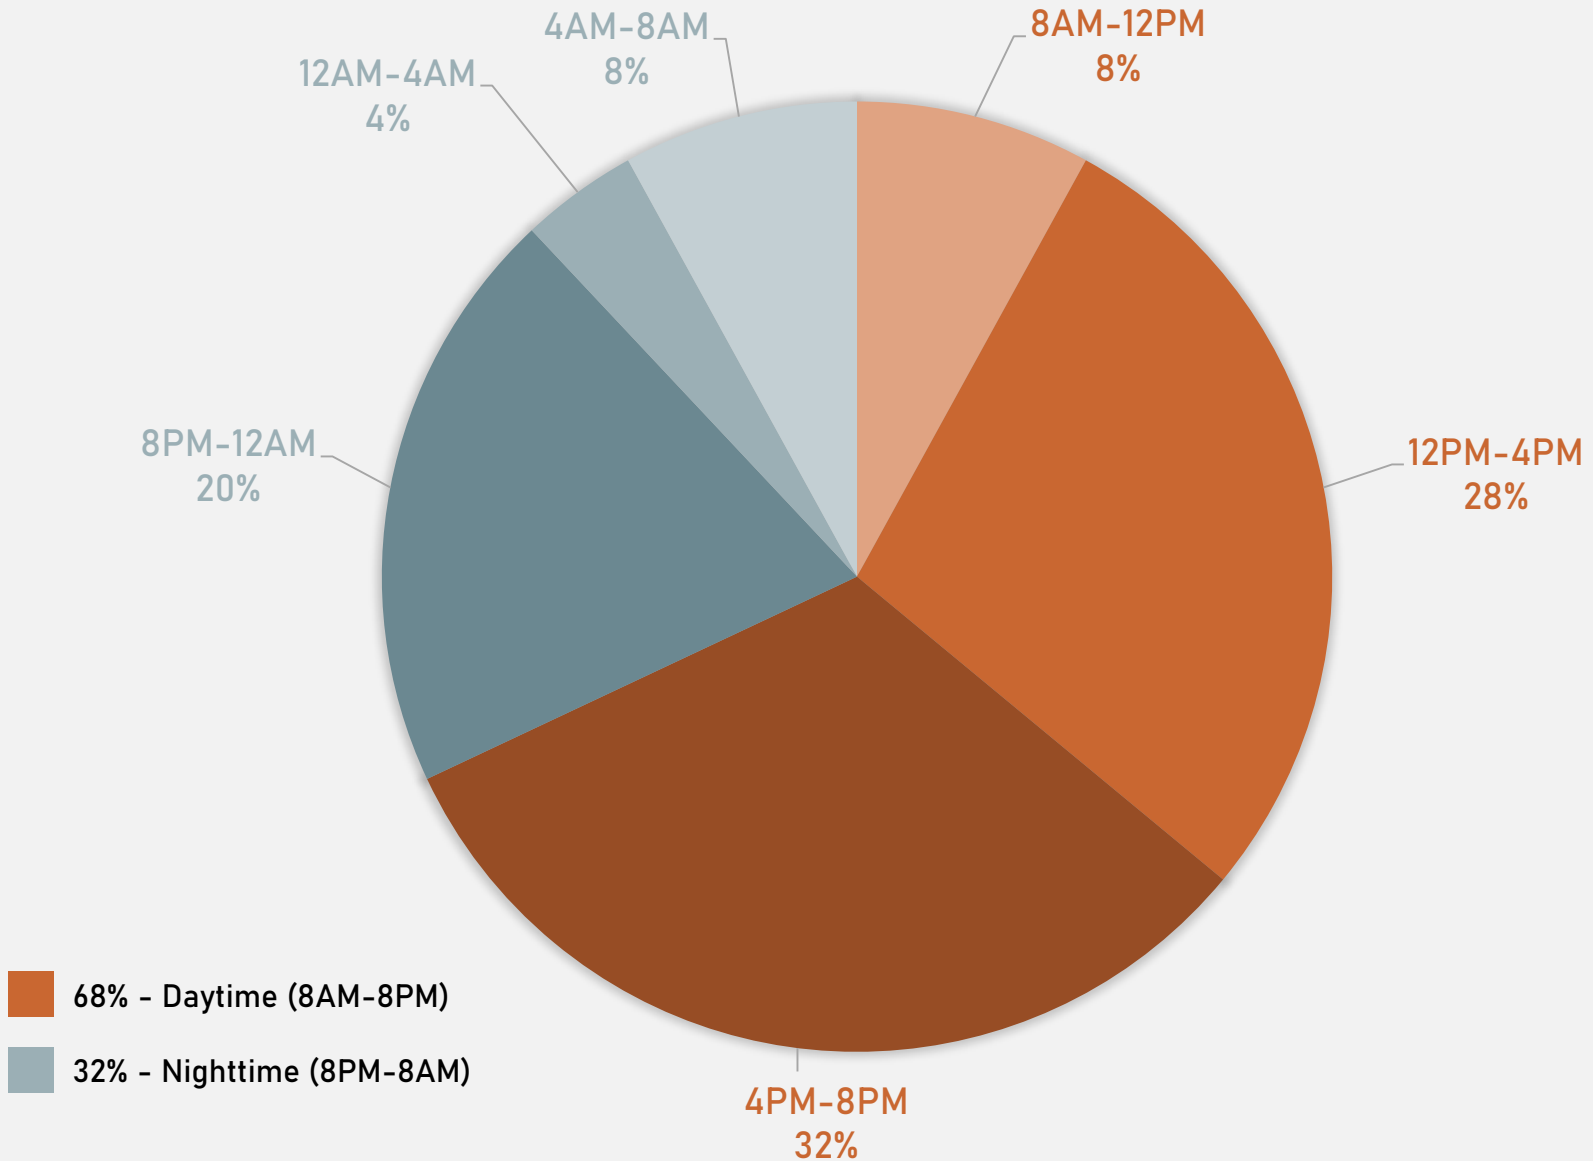

- 25 total crimes in March 2024
 - **Down 17%** compared to March 2023 (30 crimes)
 - No crimes against persons in March 2024
 - No change compared to March 2023
- 67 total crimes so far in 2024
 - **Down 49%** compared to this time in 2023 (132 crimes)
 - 2 crimes against persons so far in 2024
 - **Down 78%** compared to this time in 2023 (9 crimes)

2024

Crimes	Jan	Feb	Mar	Total
Aggravated Assault	0	1	0	1
Arson	0	0	0	0
Burglary	2	0	1	3
Homicide	0	0	0	0
Larceny	4	6	10	20
Motor Vehicle Theft	3	2	1	6
Robbery	0	0	1	1
Total	9	9	13	31

Source: [SLMPD](#)

SKINKER-DEBALIVIERE CRIMES BY DAY OF THE WEEK

SKINKER-DEBALIVIERE CRIMES BY TIME OF DAY

SKINKER-DEBALIVIERE CRIMES BY DAY OF THE MONTH

**WEST END
NEIGHBORHOOD DETAIL**

WEST END SUMMARY NOTES

- 62 total crimes in March 2024
 - **Down 7%** compared to March 2023 (67 crimes)
 - 14 crimes against persons in March 2024
 - **Up 17%** compared to March 2023 (12 crimes)
- 181 total crimes so far in 2024
 - **Down 27%** compared to this time in 2023 (249 crimes)
 - 34 crimes against persons so far in 2024
 - **Down 13%** compared to this time in 2023 (39 crimes)

WEST END CRIMES BY DAY OF THE WEEK

WEST END CRIMES BY TIME OF DAY

WEST END CRIMES BY DAY OF THE MONTH

**VISITATION PARK
NEIGHBORHOOD DETAIL**

VISITATION PARK SUMMARY NOTES

- 4 total crimes in March 2024
 - **Down 76%** compared to March 2023 (17 crimes)
 - No crimes against persons in March 2024
 - **Down 100%** compared to March 2023 (2 crimes)
- 17 total crimes so far in 2024
 - **Down 54%** compared to this time in 2023 (37 crimes)
 - 2 crimes against persons so far in 2024
 - **Down 80%** compared to this time in 2023 (10 crimes)