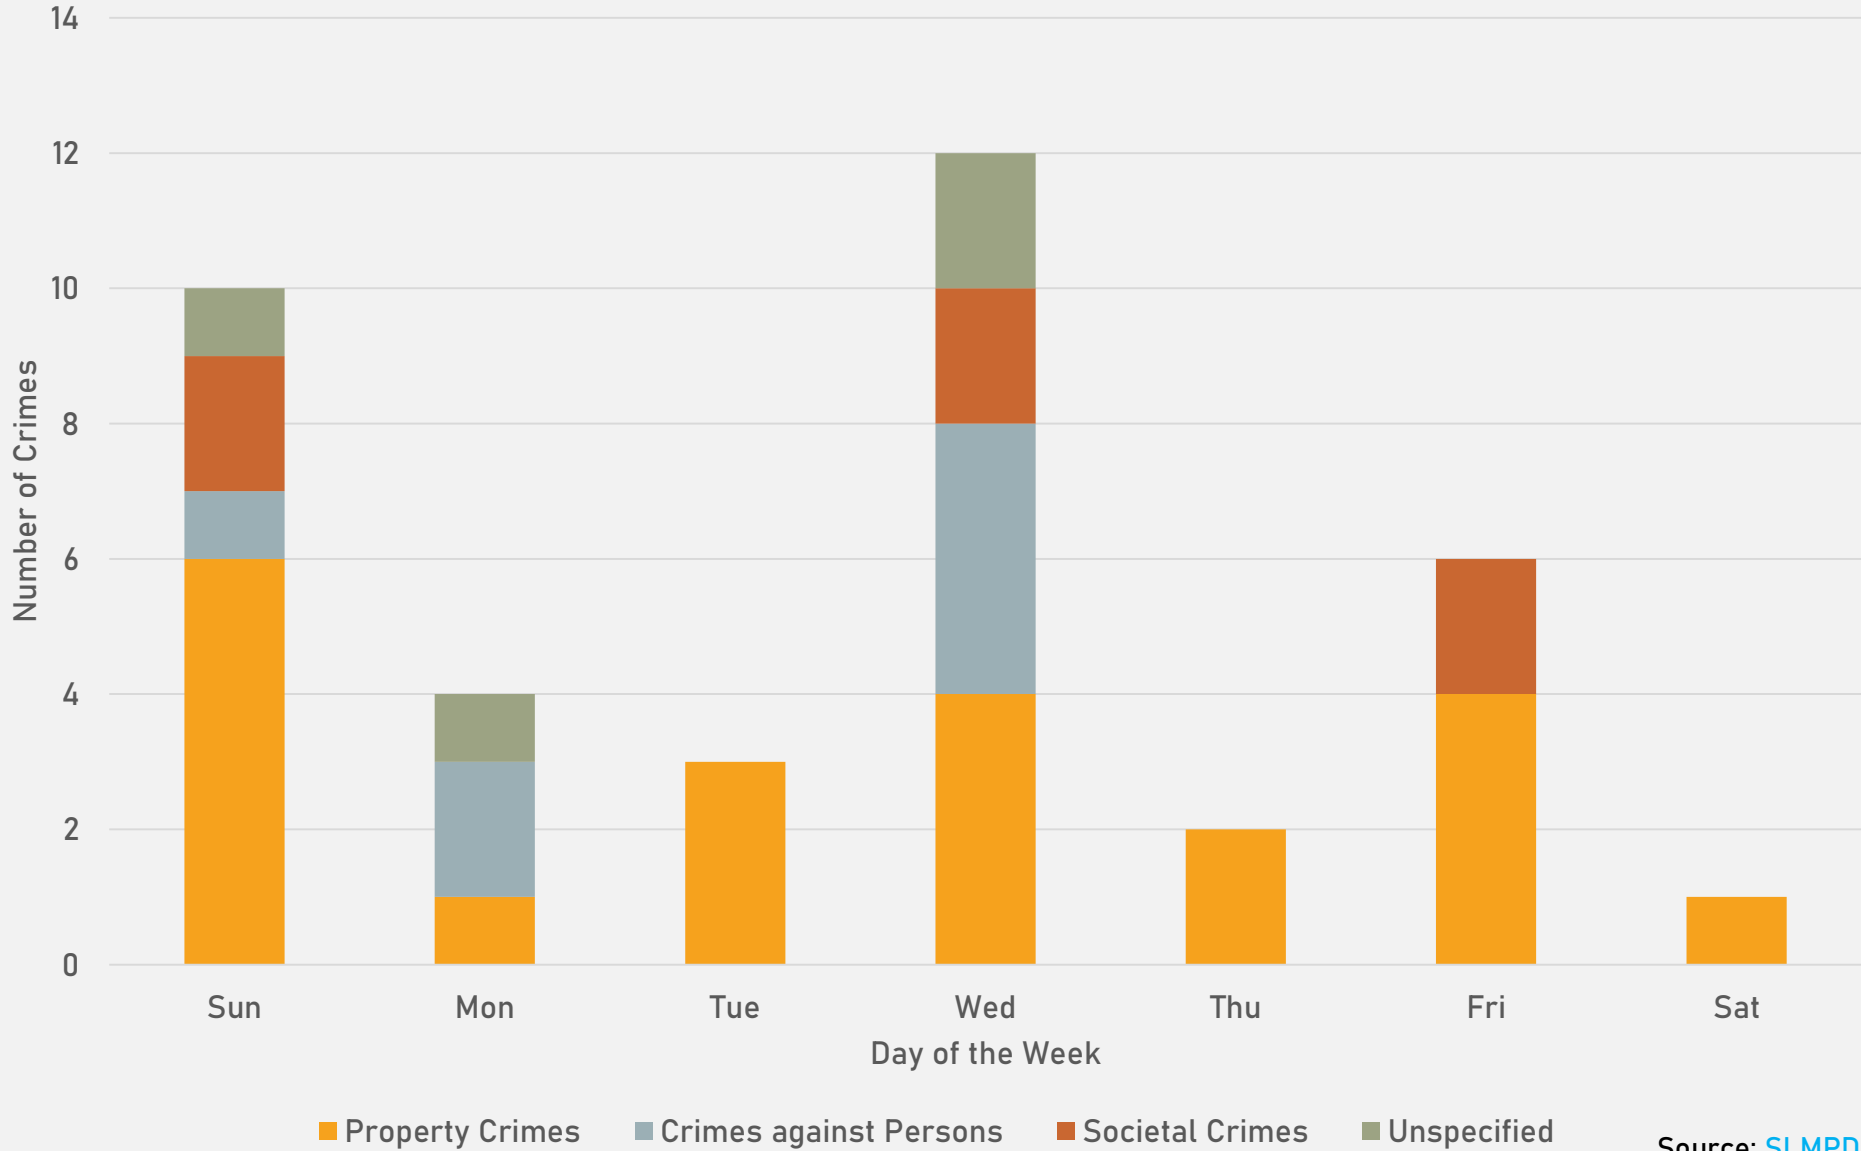

DEBALIVIERE PLACE SUMMARY NOTES

- 35 total crimes in March 2024
 - **Up 25%** compared to March 2023 (28 crimes)
 - 7 crimes against persons in March 2024
 - **Up 100%** compared to March 2023 (No crimes)
- 97 total crimes so far in 2024
 - **Down 31%** compared to this time in 2023 (141 crimes)
 - 13 crimes against persons so far in 2024
 - **Up 117%** compared to this time in 2023 (6 crimes)

DEBALIVIERE PLACE YEAR TO YEAR COMPARISON

2023

Crimes	Jan	Feb	Mar	Apr	May	Jun	Jul	Aug	Sep	Oct	Nov	Dec	Total
Aggravated Assault	2	0	0	1	1	3	1	0	2	0	1	0	11
Arson	0	0	0	0	0	0	0	0	0	0	0	0	0
Burglary	1	1	1	4	0	2	2	2	3	2	2	0	20
Homicide	0	0	0	0	0	0	0	0	0	0	0	0	0
Larceny	28	12	10	17	9	5	9	12	20	16	22	12	172
Motor Vehicle Theft	17	7	2	4	5	4	14	4	13	19	7	8	104
Robbery	1	2	0	0	0	0	4	0	0	3	2	2	14
Total	49	22	13	26	15	14	30	18	38	40	34	22	321

DEBALIVIERE PLACE CRIMES BY DAY OF THE WEEK

DEBALIVIERE PLACE CRIMES BY TIME OF DAY

DEBALIVIERE PLACE CRIMES BY DAY OF THE MONTH

**SKINKER-DEBALIVIERE
NEIGHBORHOOD DETAIL**

SKINKER-DEBALIVIERE SUMMARY NOTES

- 25 total crimes in March 2024
 - **Down 17%** compared to March 2023 (30 crimes)
 - No crimes against persons in March 2024
 - No change compared to March 2023
- 67 total crimes so far in 2024
 - **Down 49%** compared to this time in 2023 (132 crimes)
 - 2 crimes against persons so far in 2024
 - **Down 78%** compared to this time in 2023 (9 crimes)