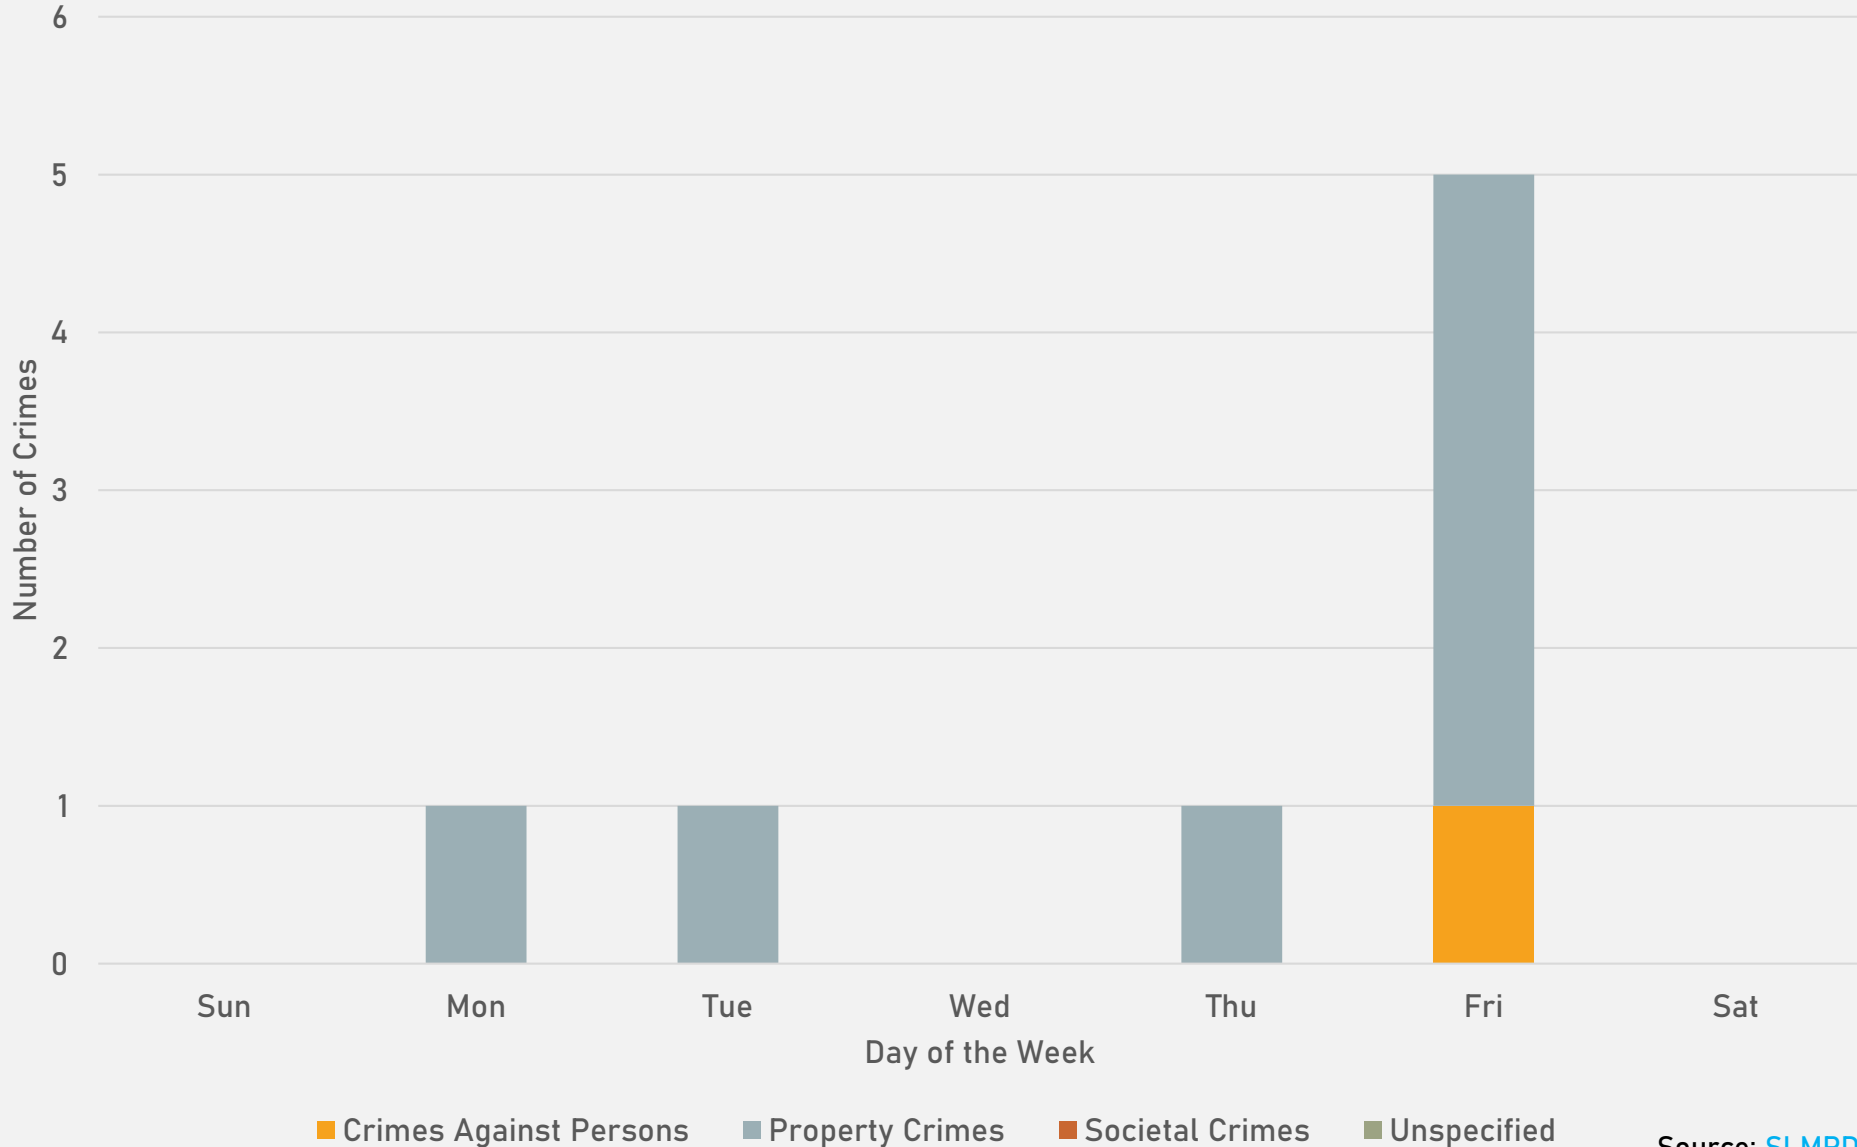

VISITATION PARK CRIMES BY DAY OF THE WEEK