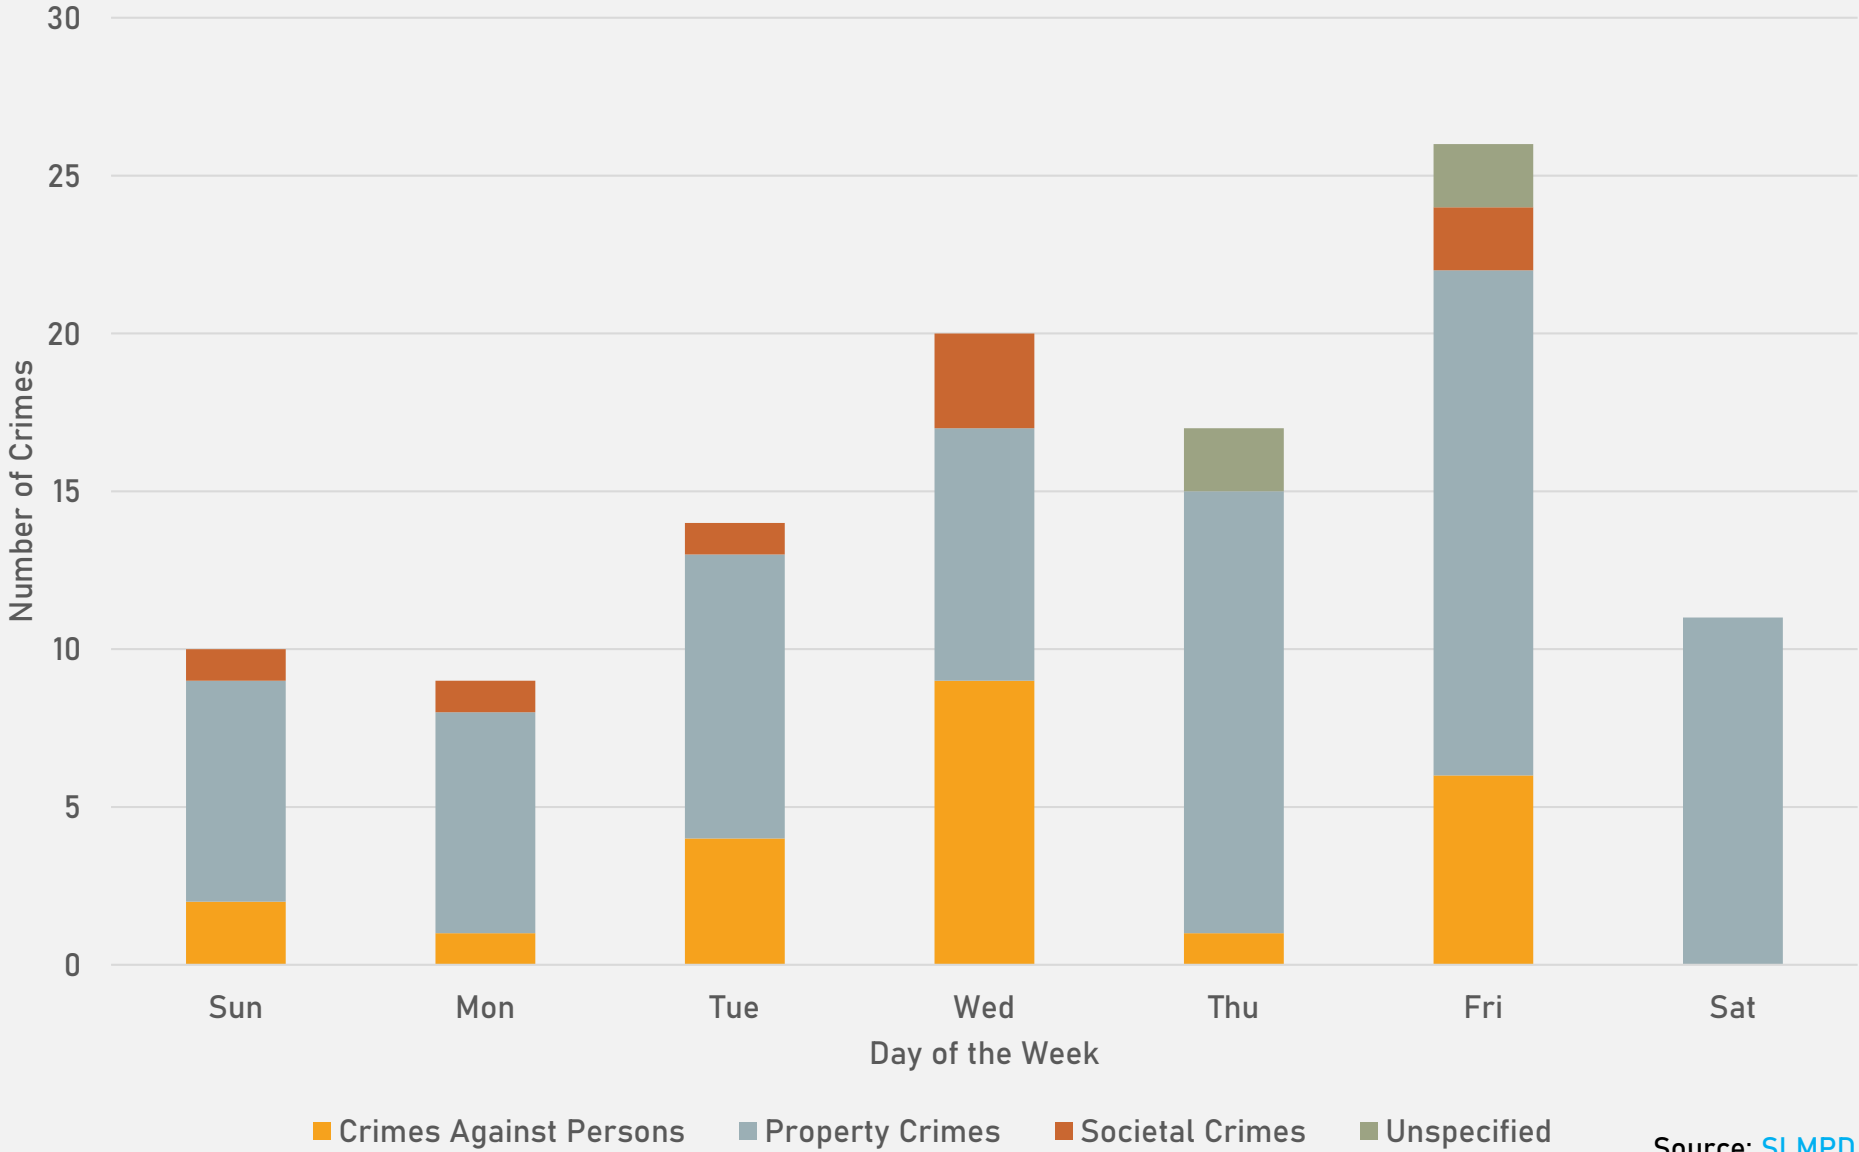

WEST END CRIMES BY DAY OF THE WEEK