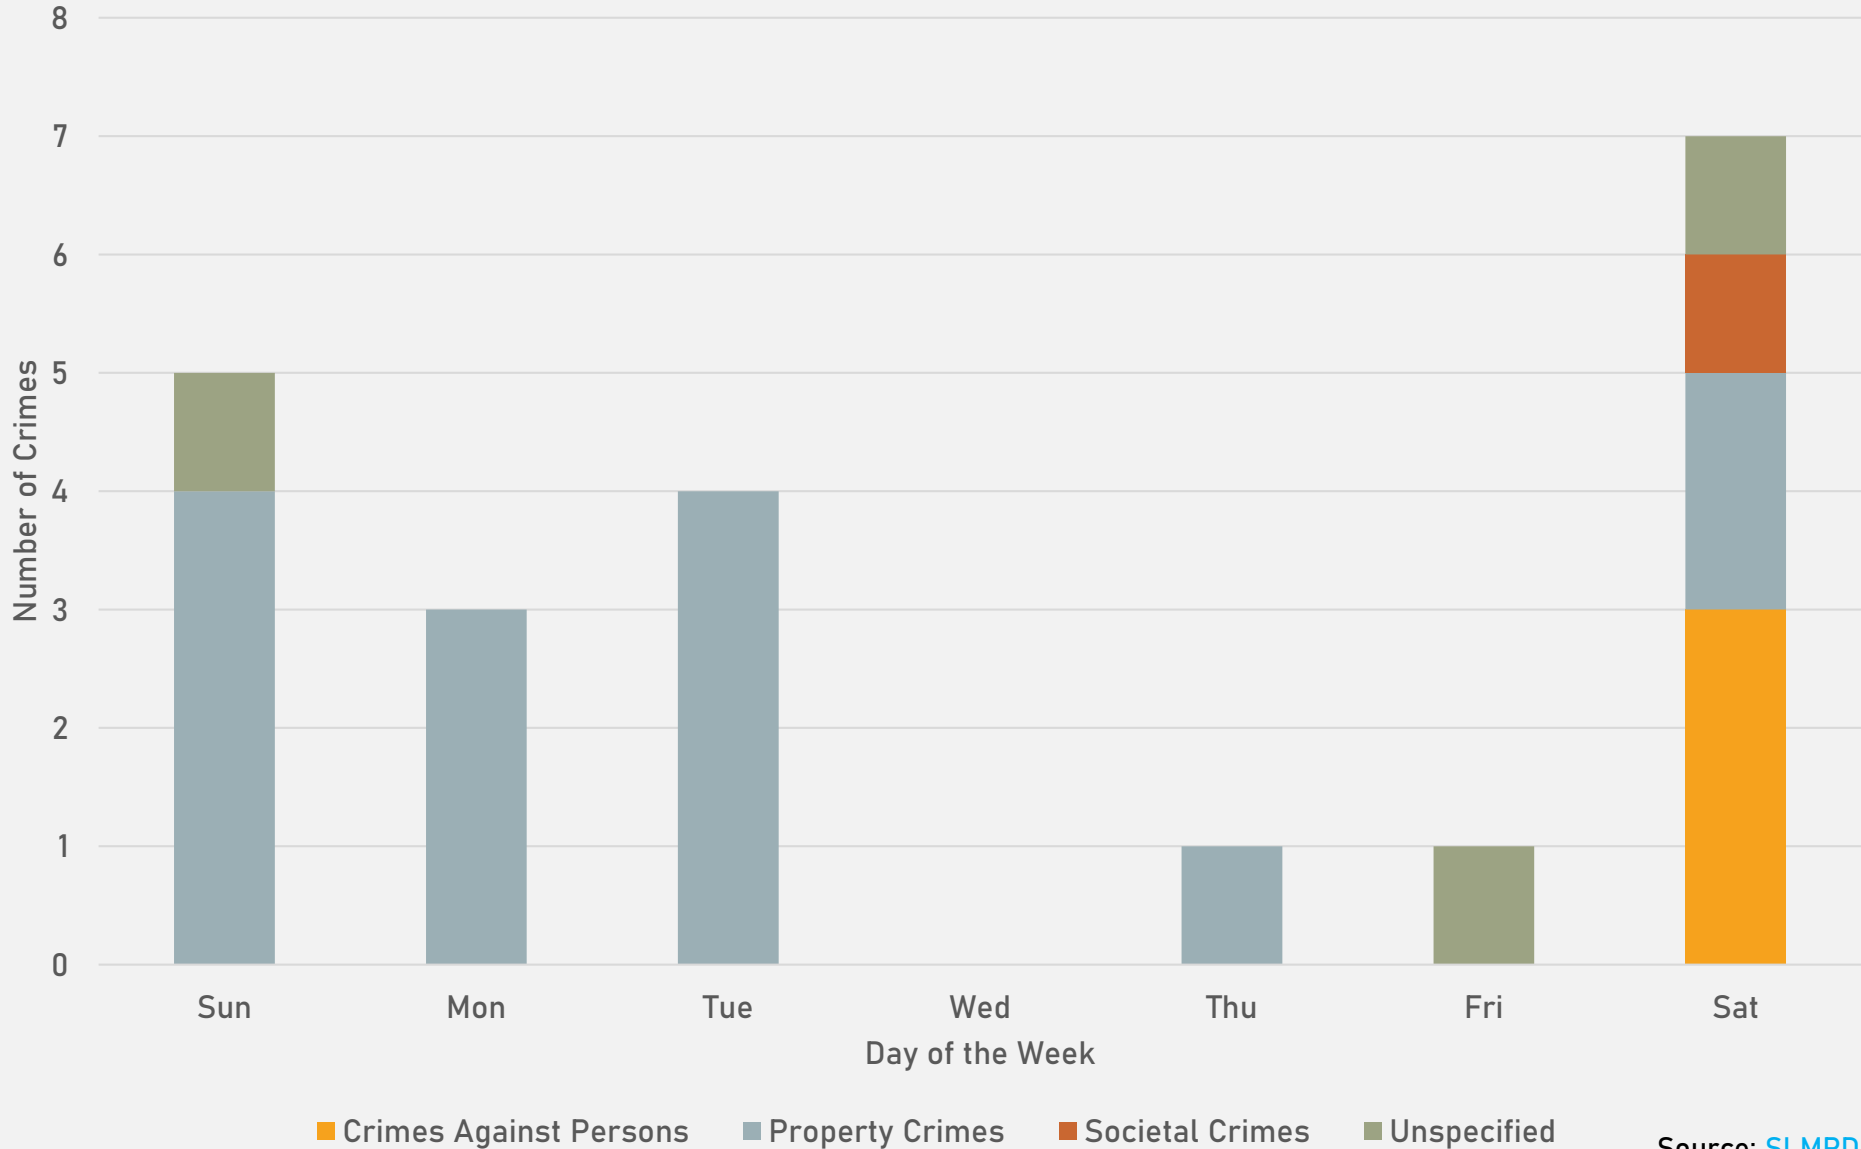

## DEBALIVIERE PLACE SUMMARY NOTES

- 21 total crimes in May 2024
  - **Down 43%** compared to May 2023 (37 crimes)
  - 3 crimes against persons in May 2024
    - **Down 50%** compared to May 2023 (6 crimes)
- 165 total crimes so far in 2024
  - **Down 25%** compared to this time in 2023 (220 crimes)
  - 26 crimes against persons so far in 2024
    - **Up 46%** compared to this time in 2023 (14 crimes)

# DEBALIVIERE PLACE YEAR TO YEAR COMPARISON

2023

Crimes	Jan	Feb	Mar	Apr	May	Jun	Jul	Aug	Sep	Oct	Nov	Dec	Total
Aggravated Assault	2	0	0	1	1	3	1	0	2	0	1	0	11
Arson	0	0	0	0	0	0	0	0	0	0	0	0	0
Burglary	1	1	1	4	0	2	2	2	3	2	2	0	20
Homicide	0	0	0	0	0	0	0	0	0	0	0	0	0
Larceny	28	12	10	19	9	5	9	12	20	16	22	12	174
Motor Vehicle Theft	17	7	2	3	5	4	14	4	13	19	7	8	103
Robbery	1	2	0	0	0	0	4	0	0	3	2	2	14
<b>Total</b>	<b>49</b>	<b>22</b>	<b>13</b>	<b>27</b>	<b>15</b>	<b>14</b>	<b>30</b>	<b>18</b>	<b>38</b>	<b>40</b>	<b>34</b>	<b>22</b>	<b>322</b>

# DEBALIVIERE PLACE 2023 VS 2024

# DEBALIVIERE PLACE CRIMES BY DAY OF THE WEEK