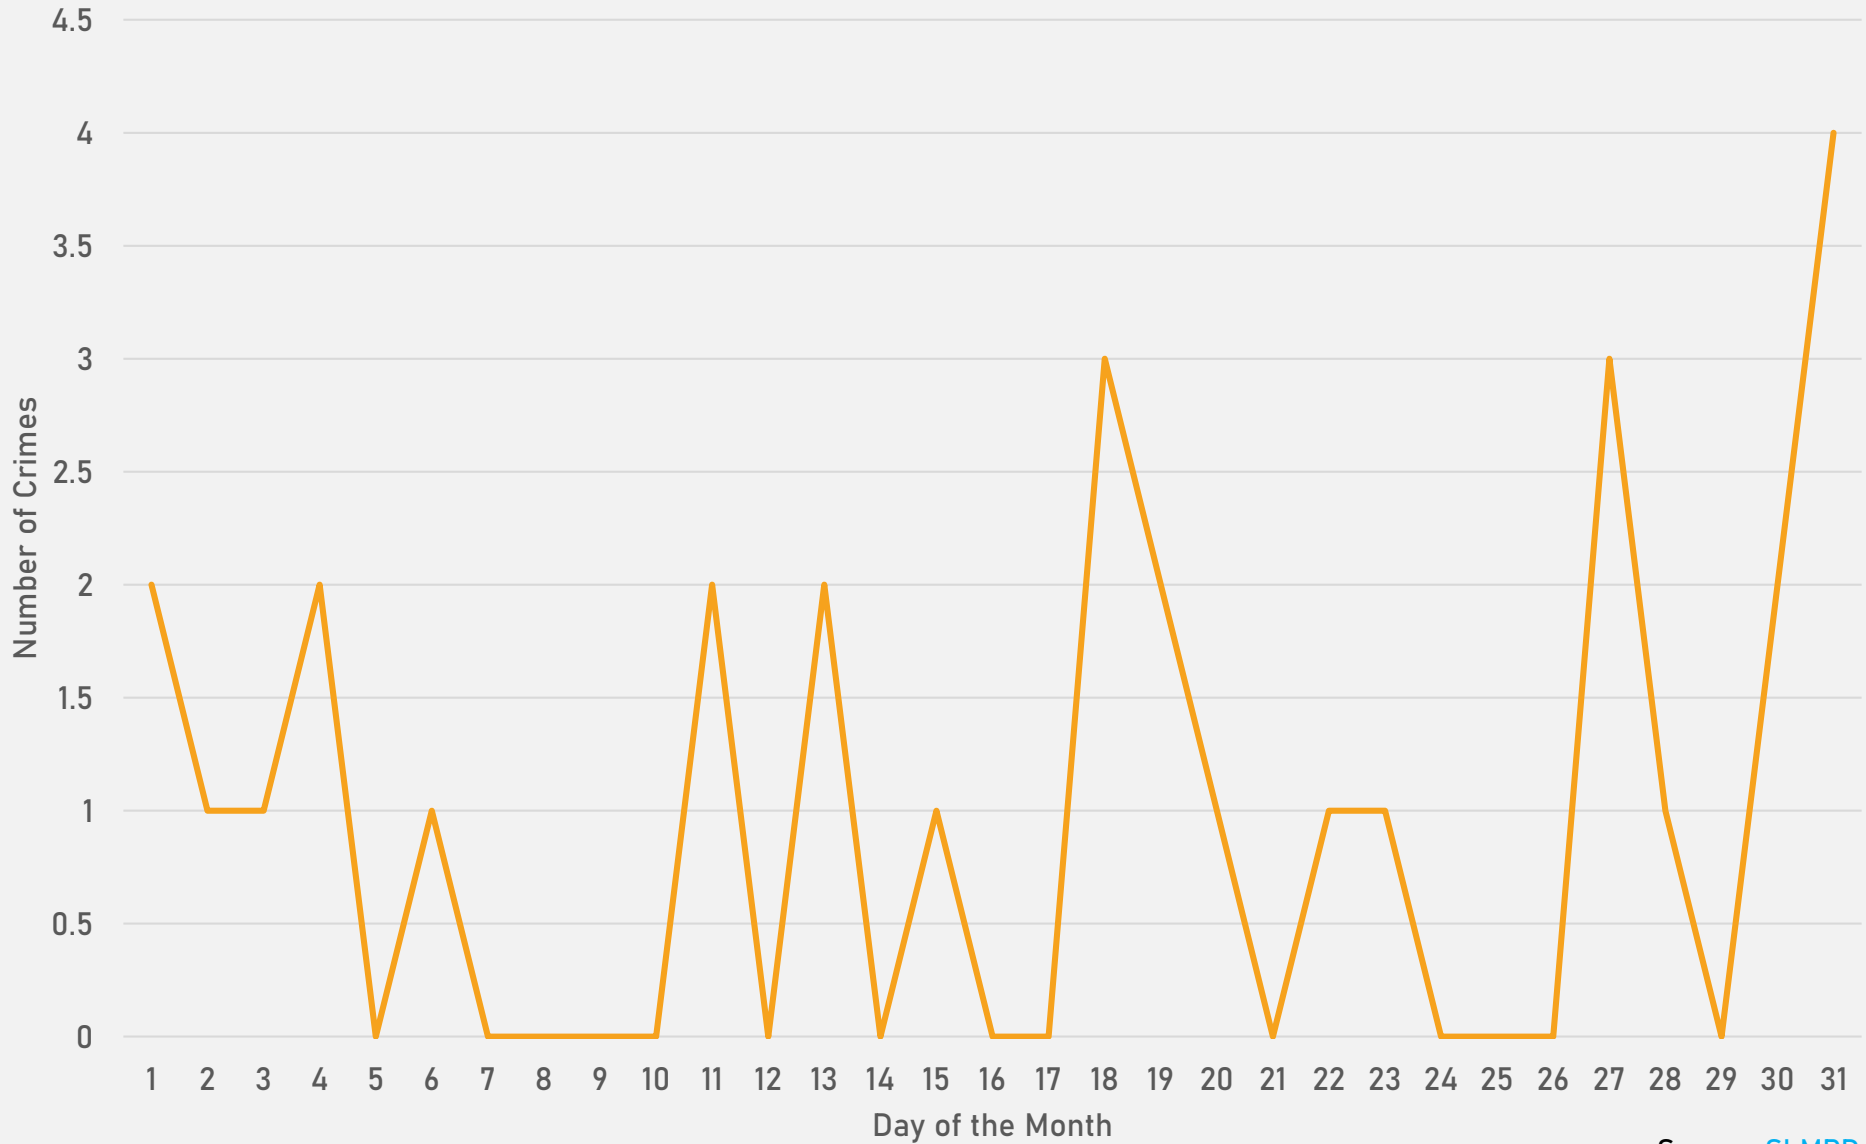

SKINKER-DEBALIVIERE CRIMES BY DAY OF THE MONTH