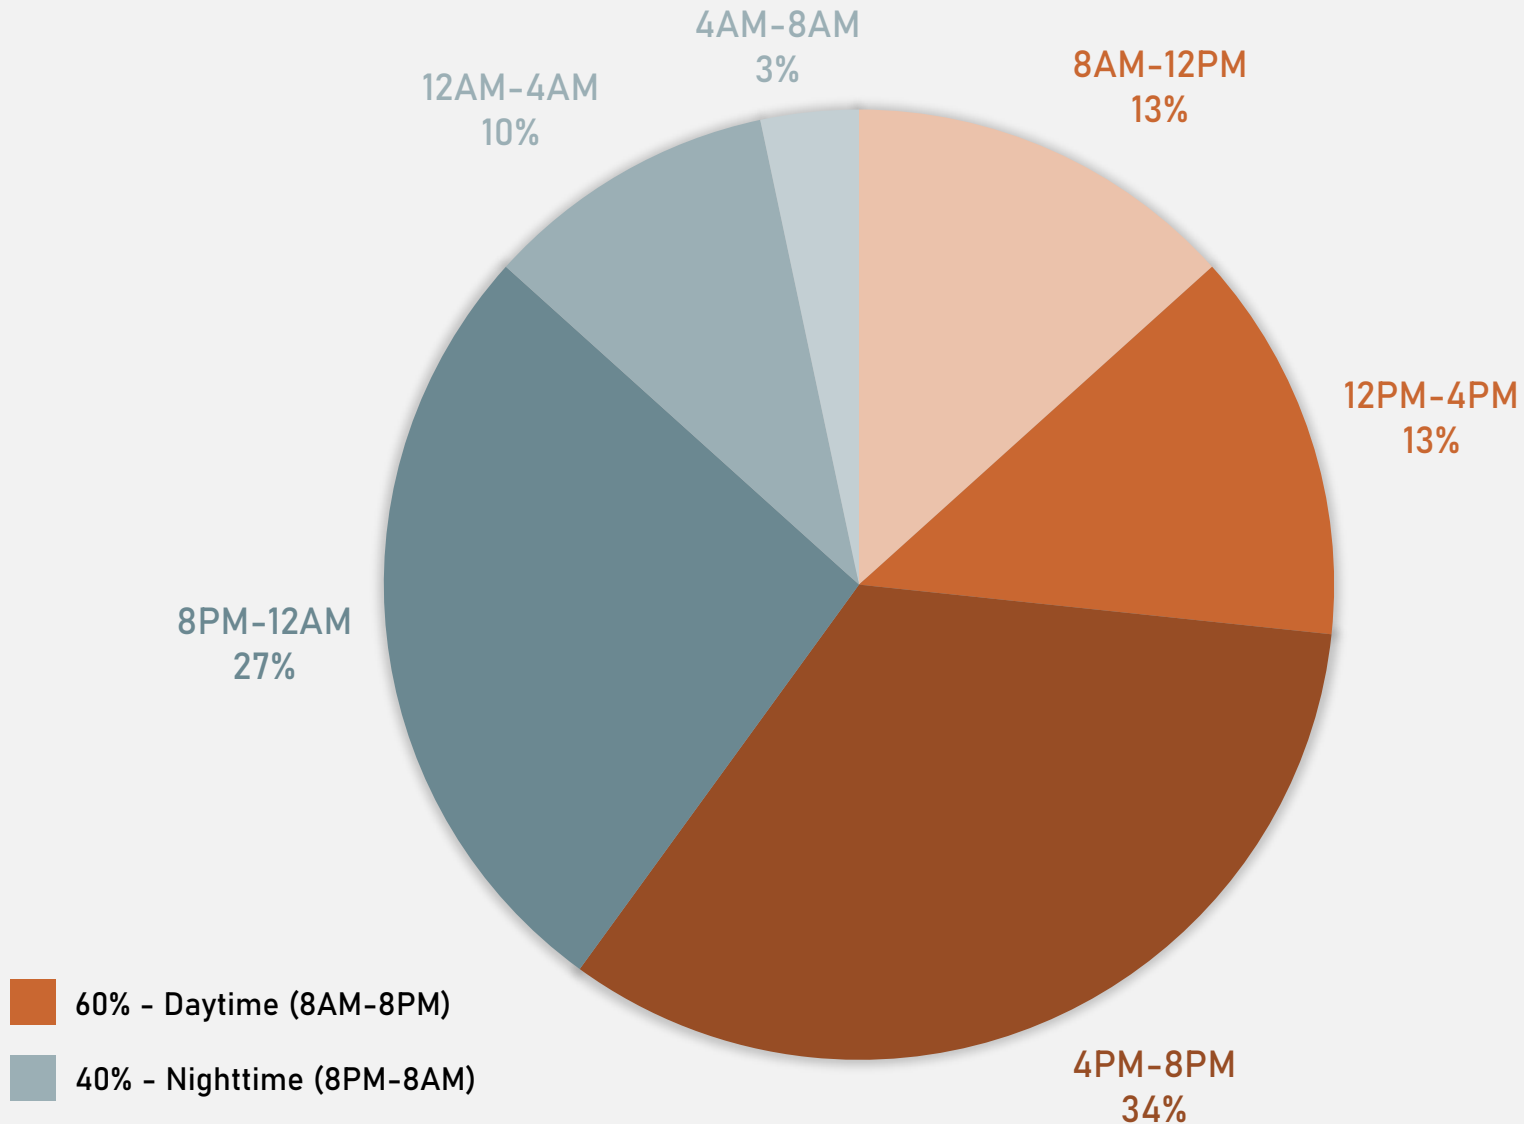

# SKINKER-DEBALIVIERE SUMMARY NOTES

- 36 total crimes in May 2024
  - **Down 9%** compared to May 2023 (33 crimes)
  - 2 crimes against persons in May 2024
    - **Down 66%** compared to May 2023 (6 crimes)
- 136 total crimes so far in 2024
  - **Down 28%** compared to this time in 2023 (188 crimes)
  - 8 crimes against persons so far in 2024
    - **Down 38%** compared to this time in 2023 (13 crimes)

# SKINKER-DEBALIVIERE 2023 VS 2024

# SKINKER-DEBALIVIERE CRIMES BY DAY OF THE WEEK

# SKINKER-DEBALIVIERE CRIMES BY TIME OF DAY