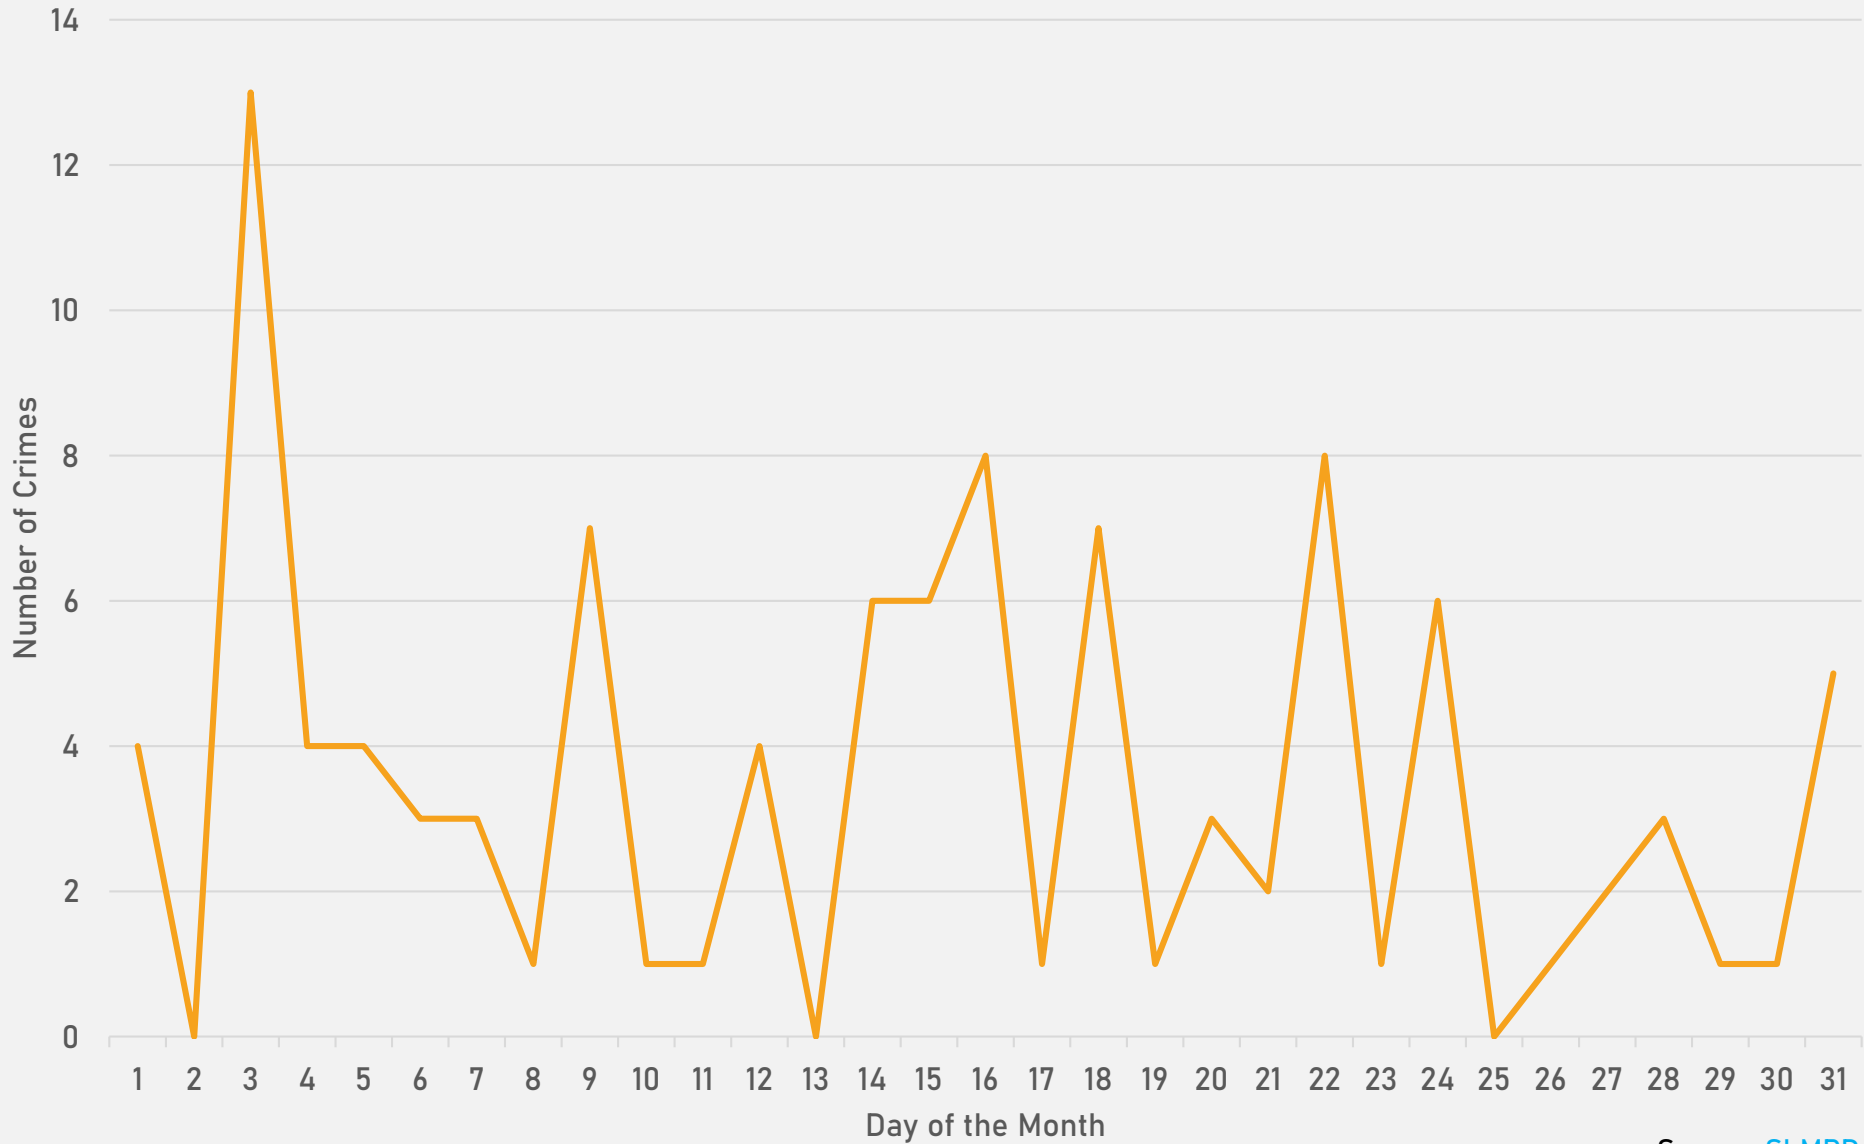

WEST END CRIMES BY DAY OF THE MONTH