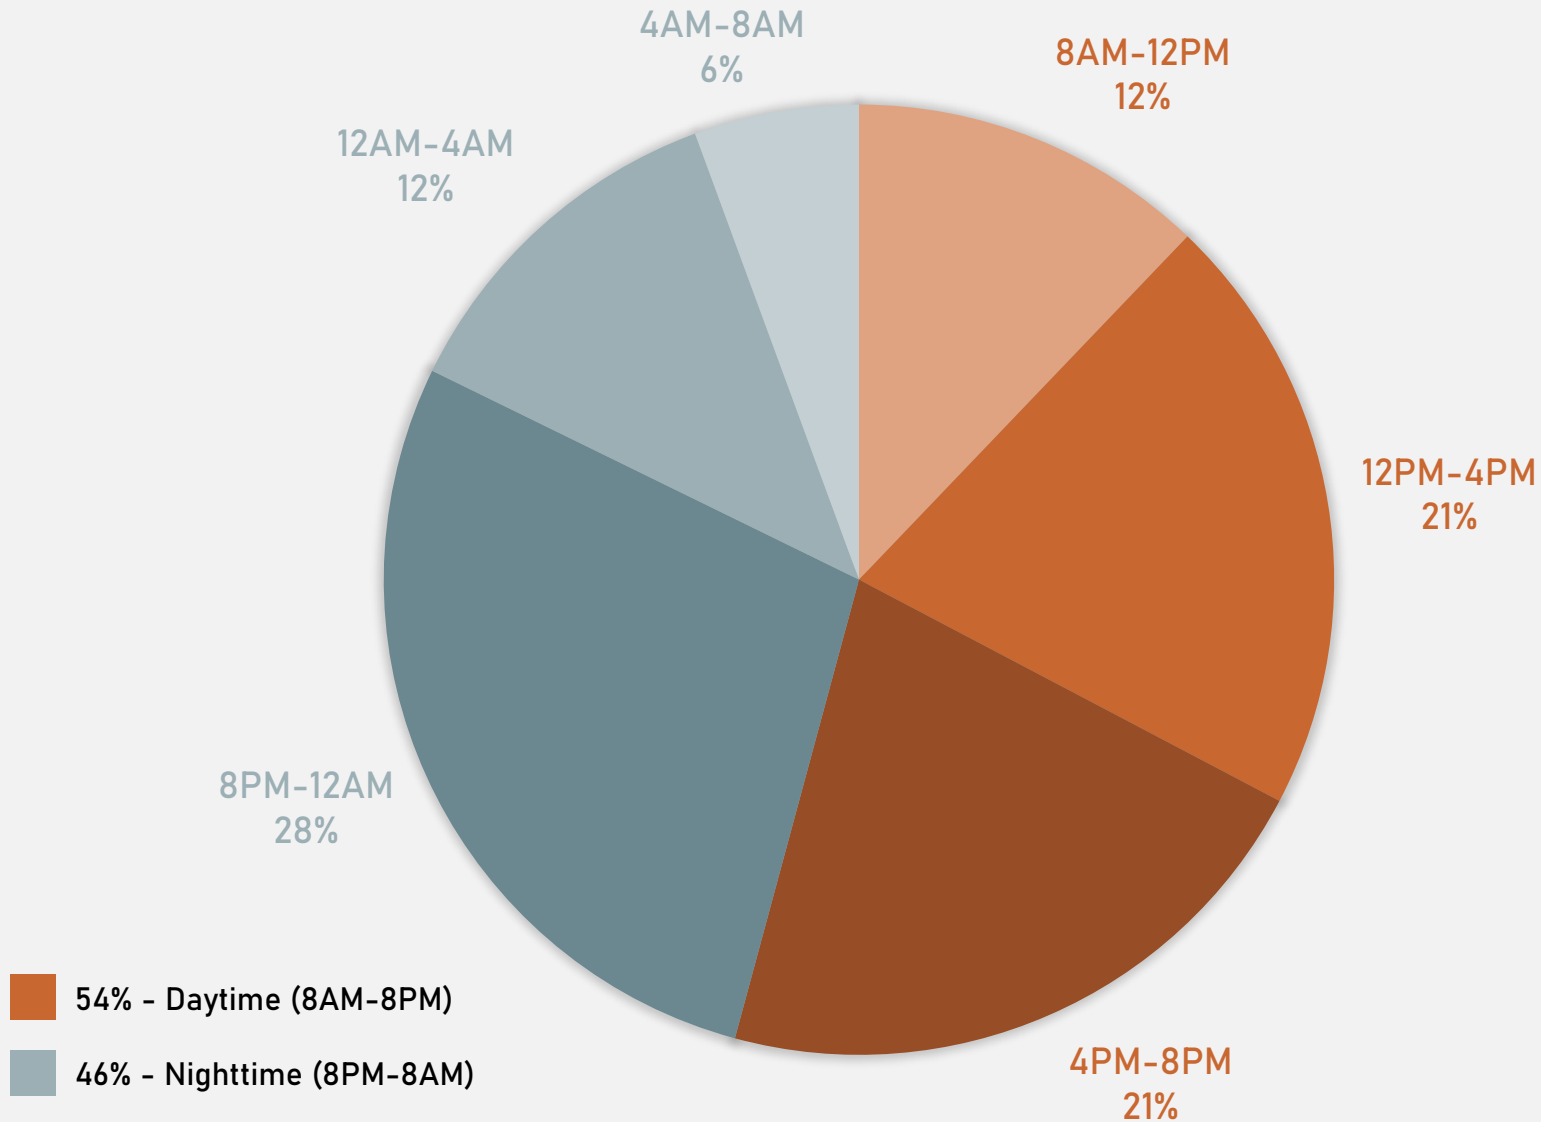

WEST END CRIMES BY TIME OF DAY