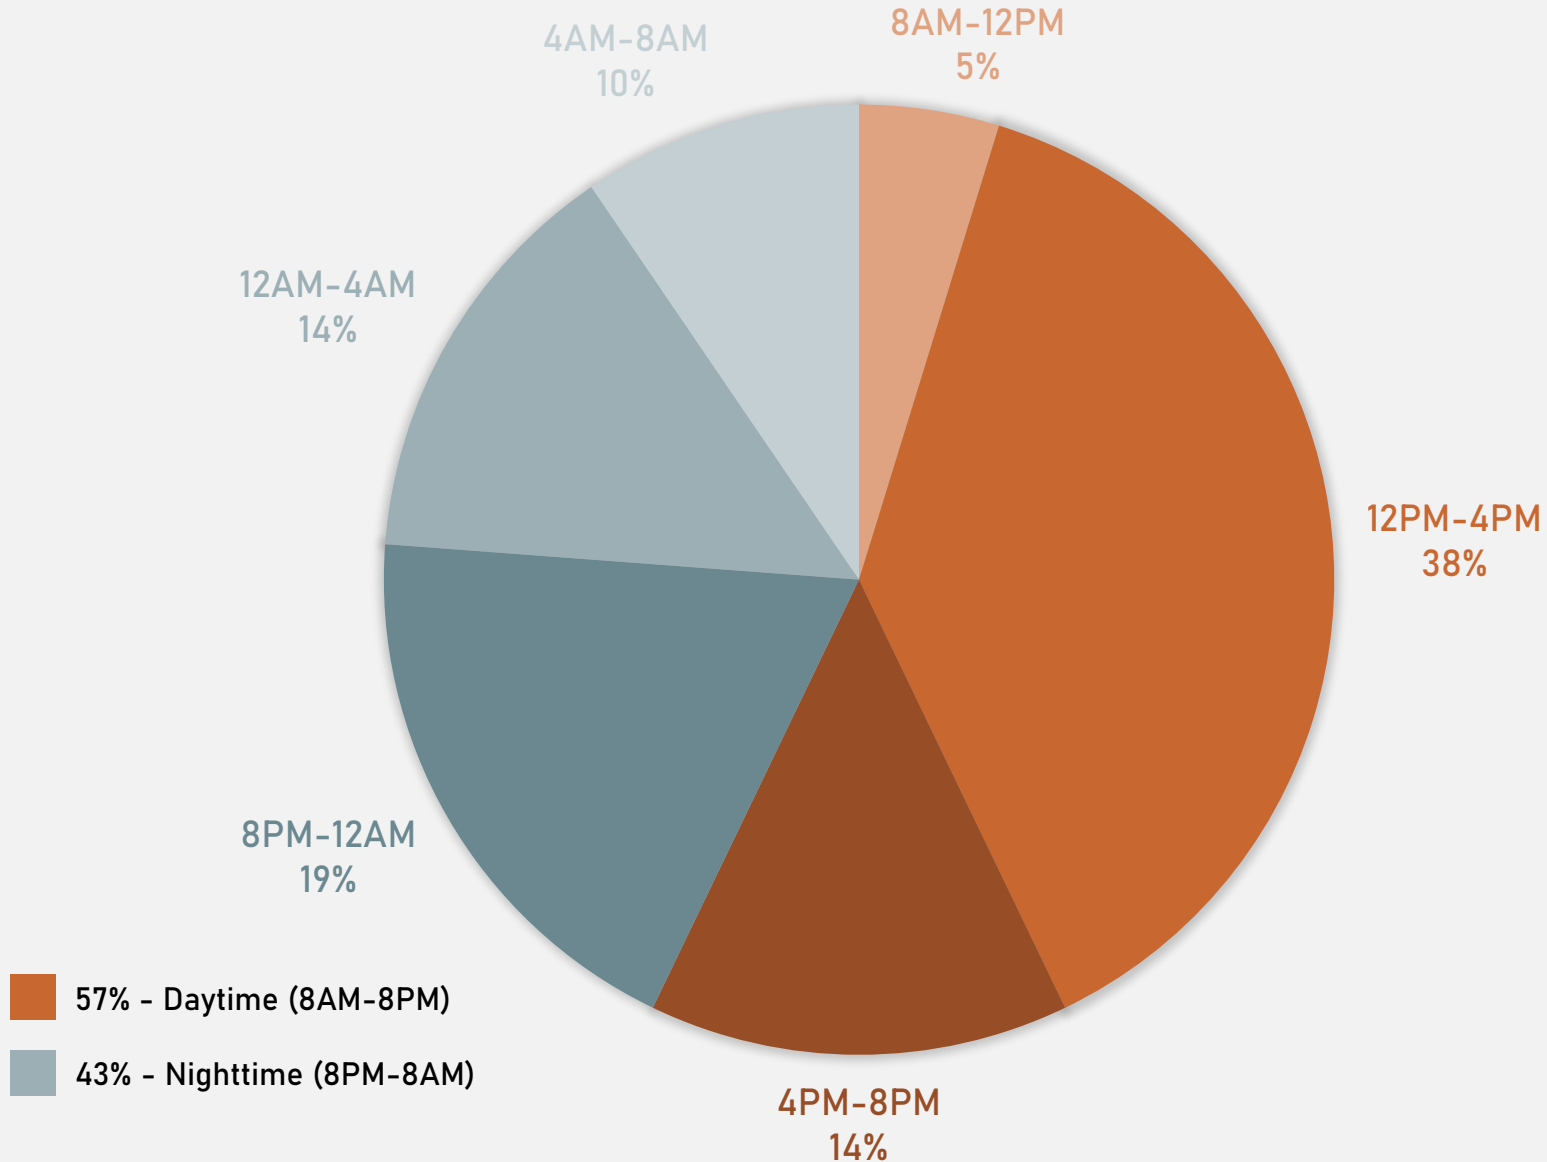

## DEBALIVIERE PLACE SUMMARY NOTES

- 21 total crimes in May 2024
  - **Down 43%** compared to May 2023 (37 crimes)
  - 3 crimes against persons in May 2024
    - **Down 50%** compared to May 2023 (6 crimes)
- 165 total crimes so far in 2024
  - **Down 25%** compared to this time in 2023 (220 crimes)
  - 26 crimes against persons so far in 2024
    - **Up 46%** compared to this time in 2023 (14 crimes)

# DEBALIVIERE PLACE 2023 VS 2024

# DEBALIVIERE PLACE CRIMES BY DAY OF THE WEEK

# DEBALIVIERE PLACE CRIMES BY TIME OF DAY