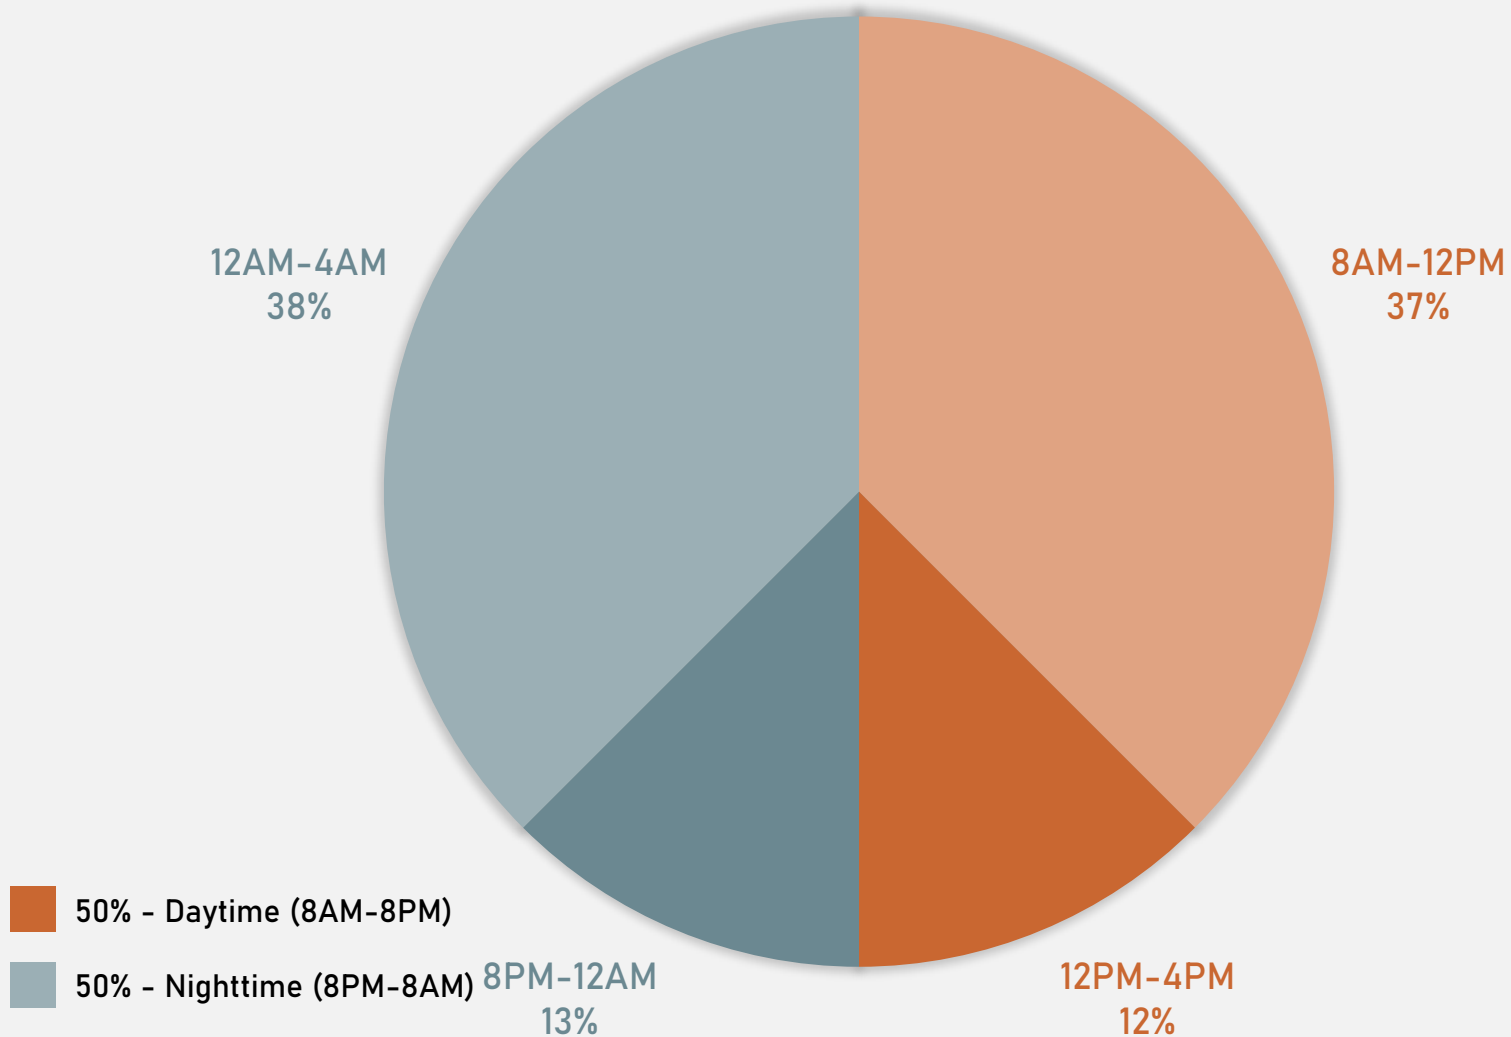

VISITATION PARK CRIMES BY TIME OF DAY