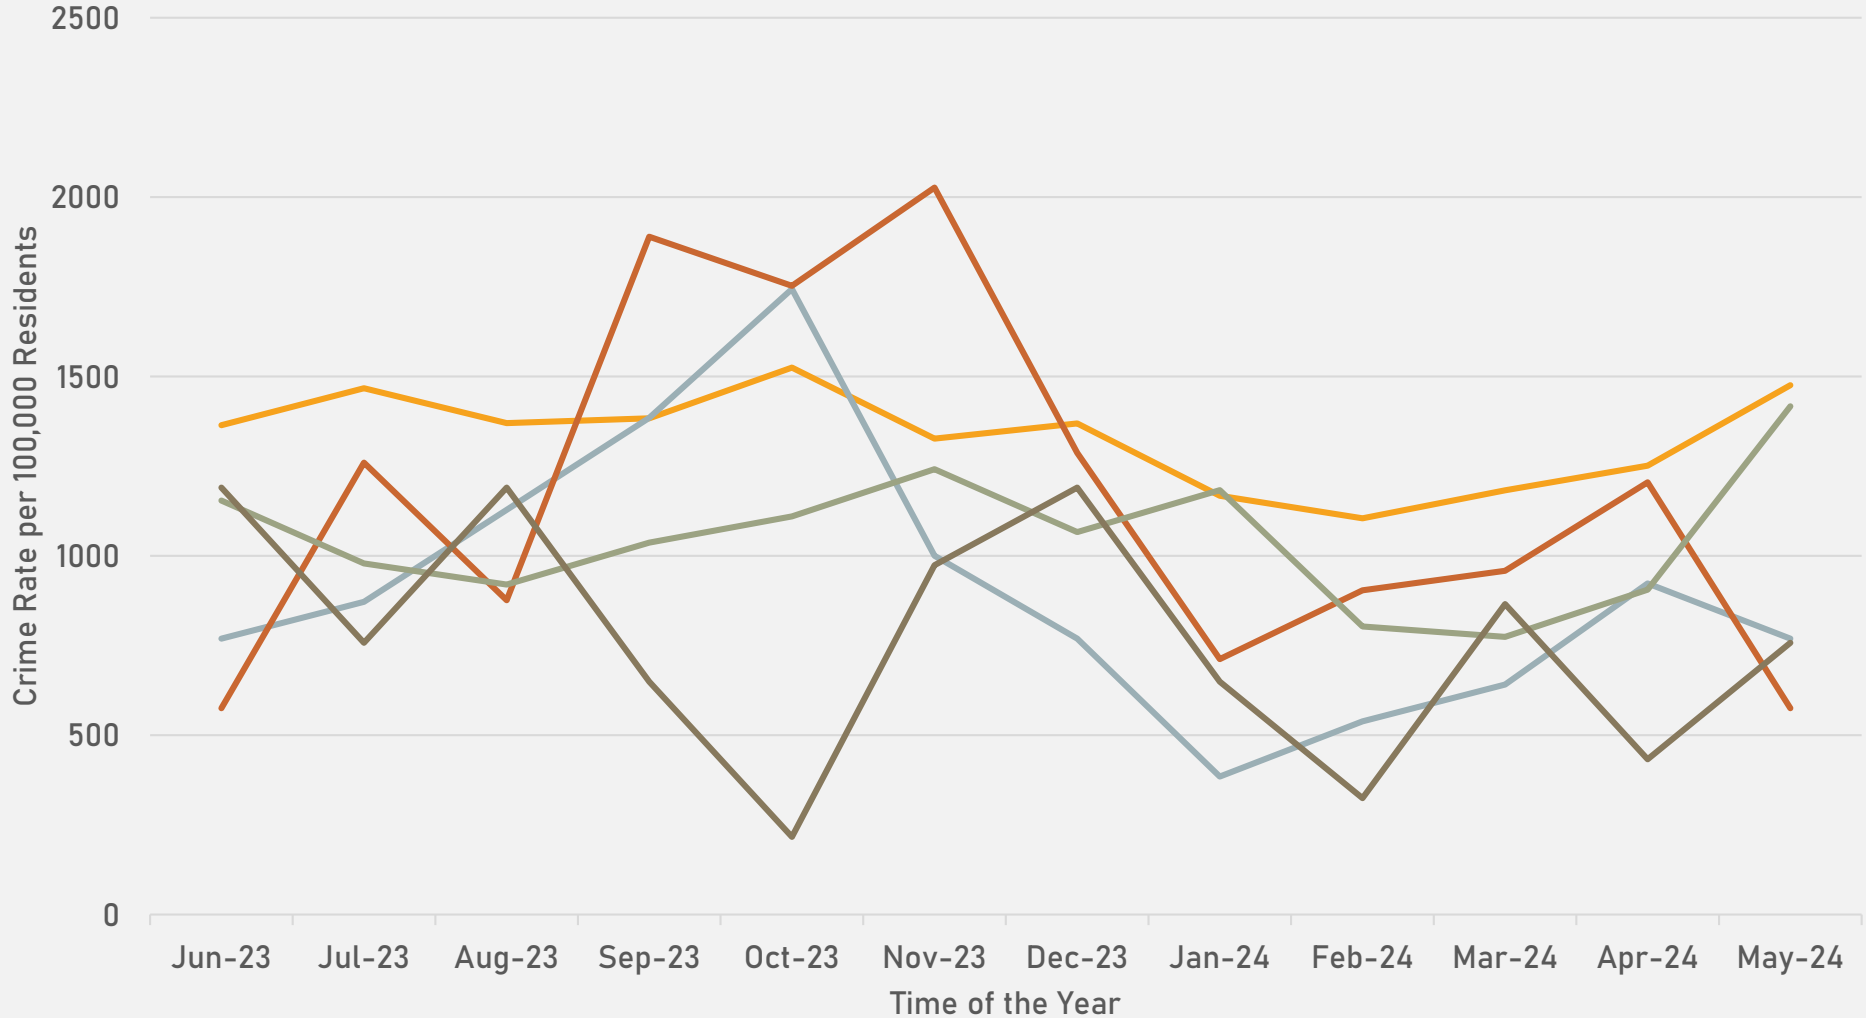

NEIGHBORHOODS VS CITY CRIME RATE OVER THE PAST YEAR

City Crime Rate

Skinker-DeBaliviere Crime Rate

DeBaliviere Place Crime Rate

West End Crime Rate

Visitation Park Crime Rate