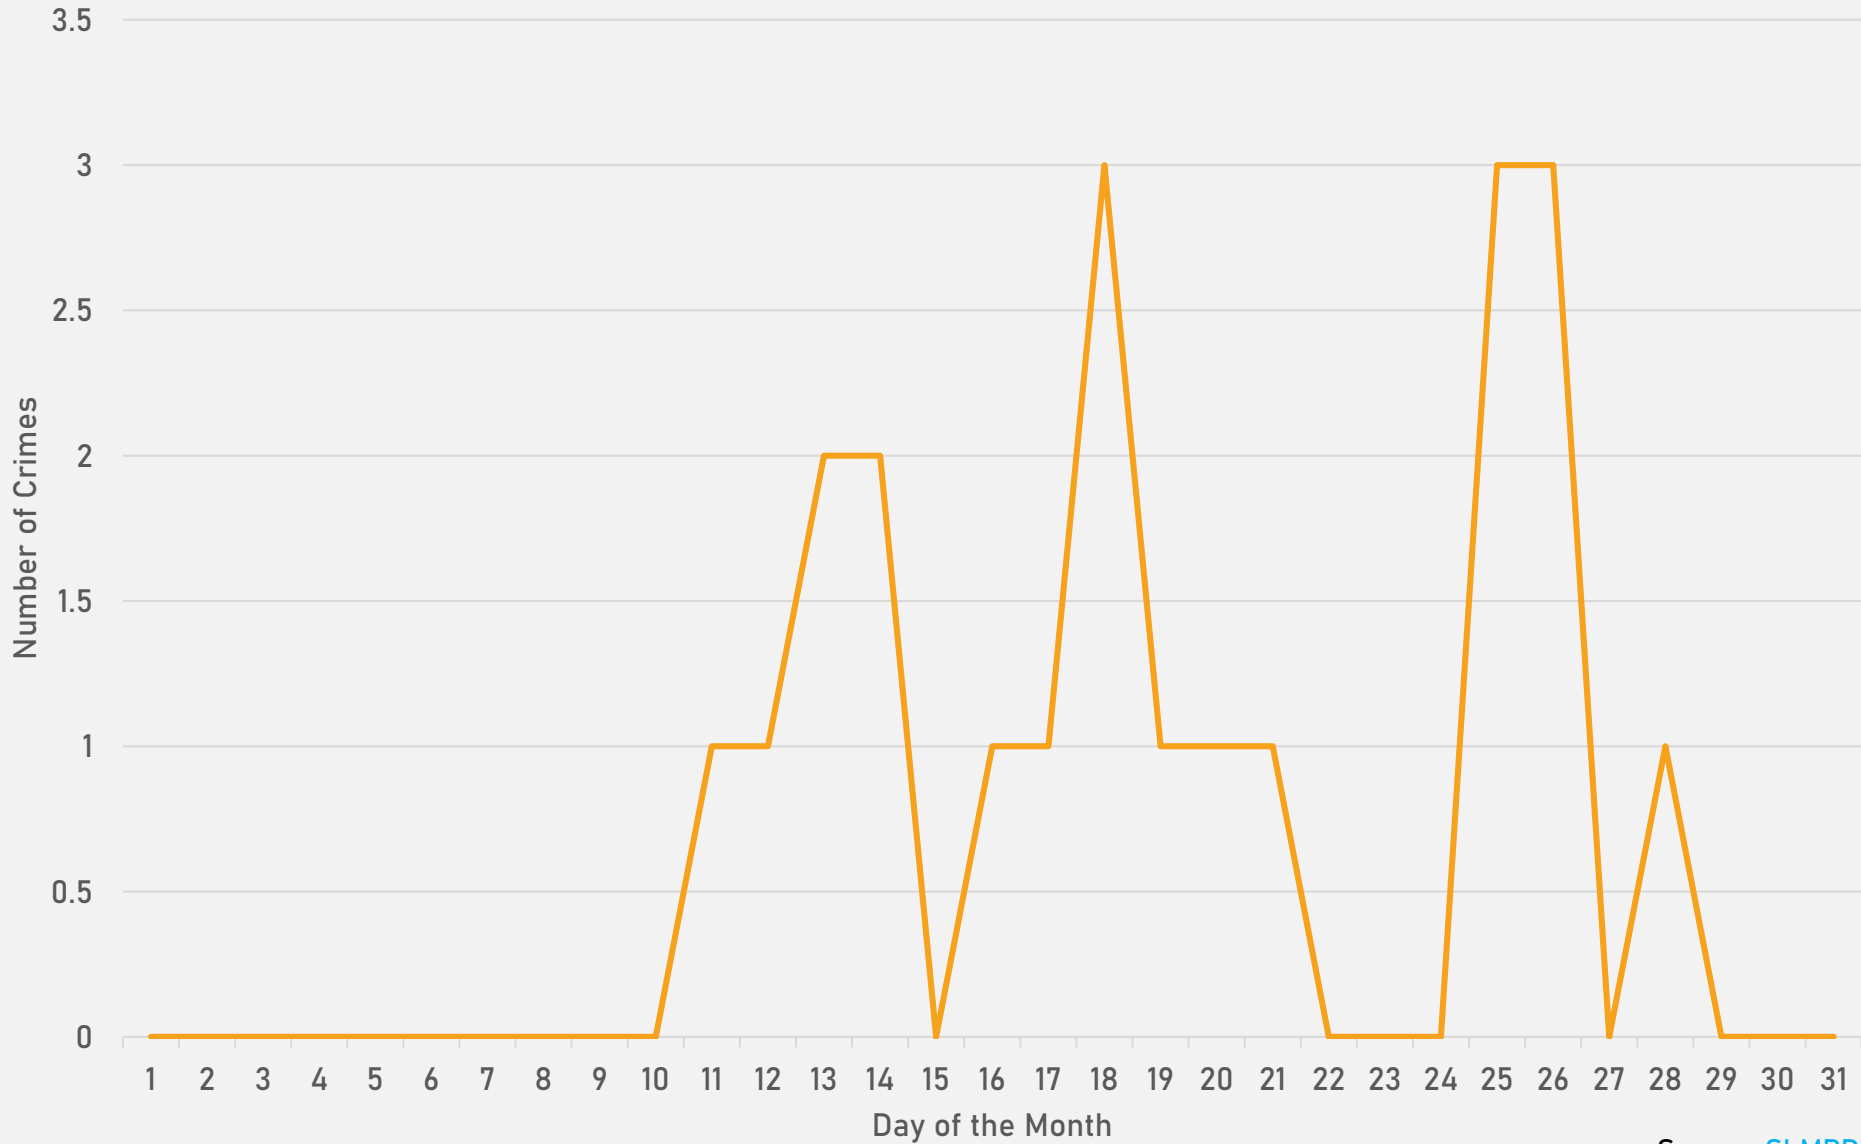

DEBALIVIERE PLACE CRIMES BY DAY OF THE MONTH