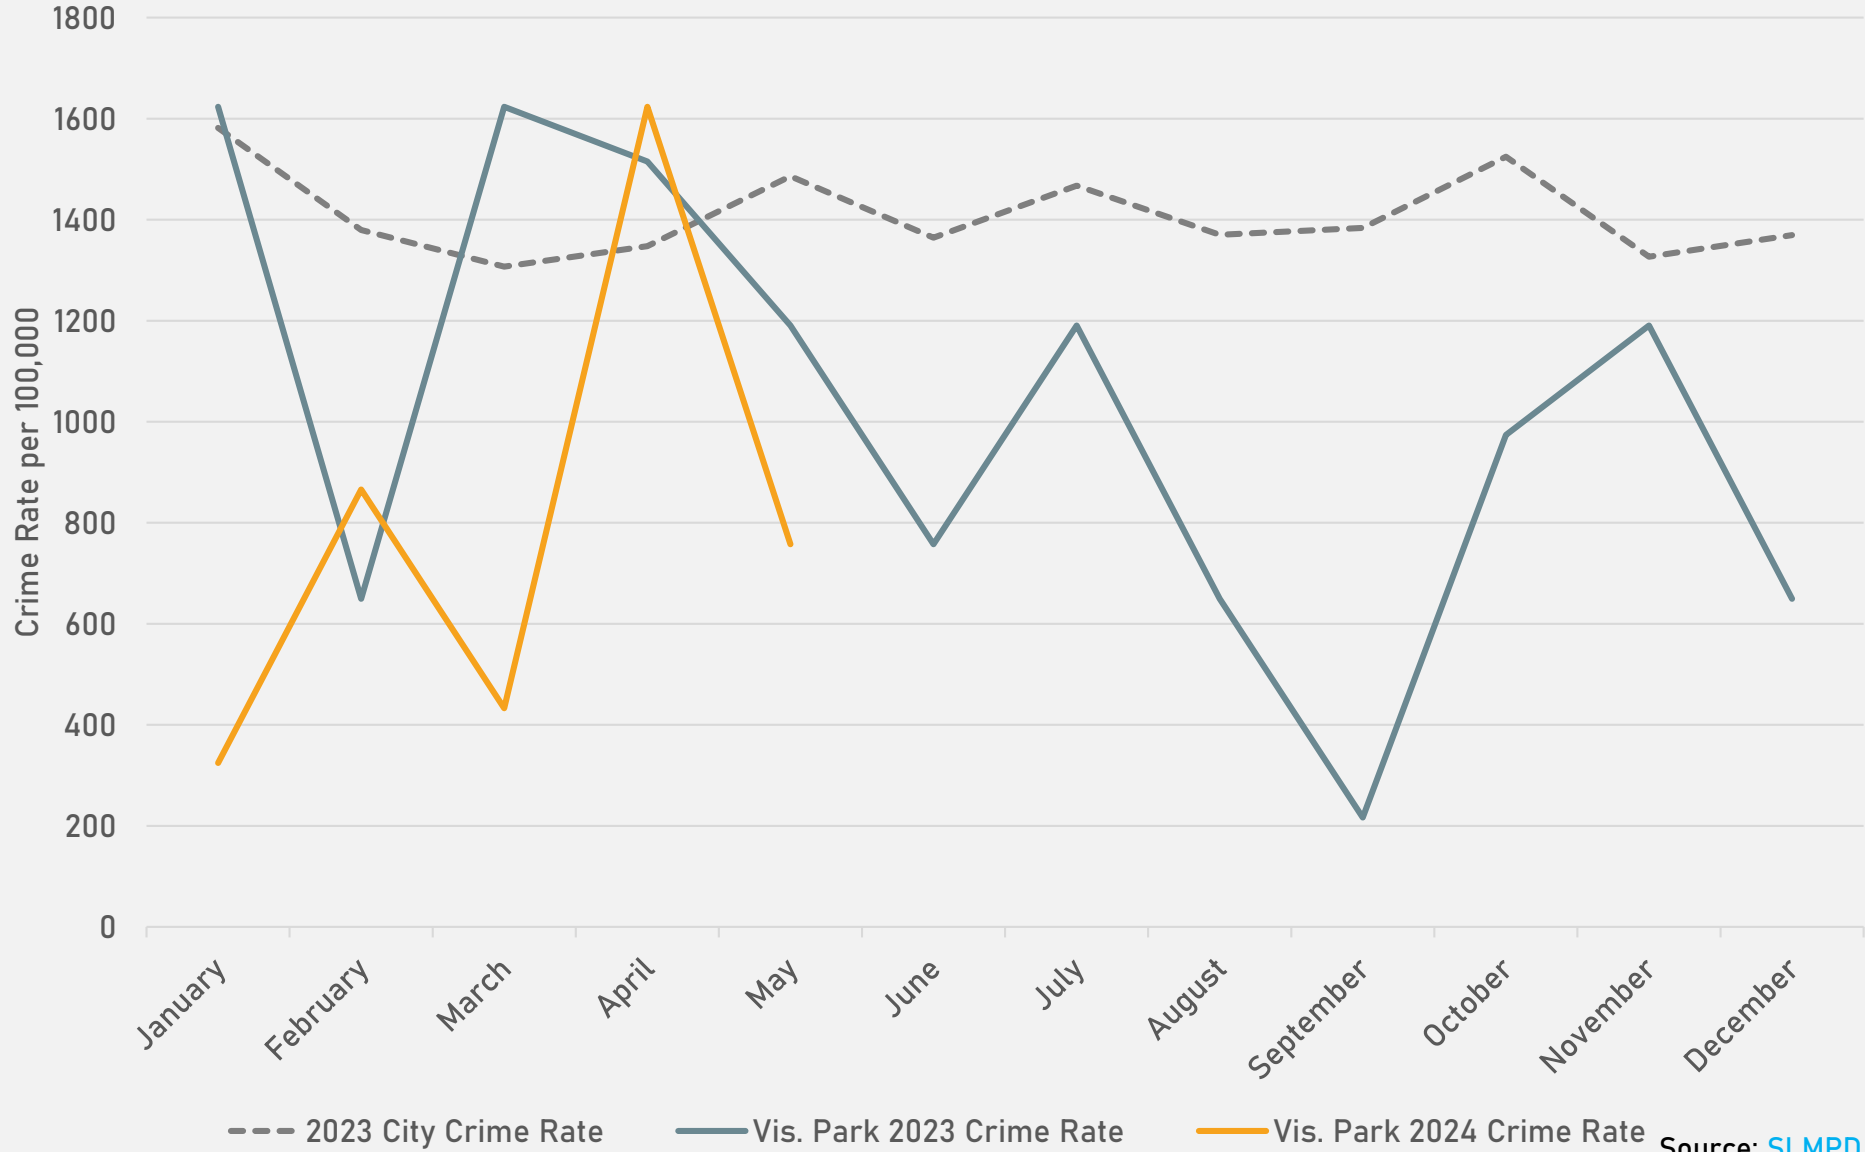

VISITATION PARK YEAR TO YEAR COMPARISON

2023

Crimes	Jan	Feb	Mar	Apr	May	Jun	Jul	Aug	Sep	Oct	Nov	Dec	Total
Aggravated Assault	1	1	0	1	1	4	0	1	0	2	0	0	11
Arson	0	0	0	0	0	0	0	0	0	0	0	0	0
Burglary	1	0	0	0	0	0	1	0	0	0	0	0	2
Homicide	0	0	0	0	0	0	0	0	0	0	0	0	0
Larceny	2	1	6	3	2	0	2	0	2	3	0	1	22
Motor Vehicle Theft	1	0	4	2	2	0	0	0	0	0	1	1	11
Robbery	0	0	0	0	0	0	0	0	0	0	0	1	1
Total	5	2	10	6	5	4	3	1	2	5	1	3	47

2024

Crimes	Jan	Feb	Mar	Apr	May	Total
Aggravated Assault	1	0	0	2	0	3
Arson	0	0	0	0	0	0
Burglary	0	0	0	1	1	2
Homicide	0	0	0	0	0	0
Larceny	0	2	0	3	3	8
Motor Vehicle Theft	0	1	3	1	5	10
Robbery	0	0	0	0	0	0
Total	1	3	3	7	9	23

VISITATION PARK 2023 VS 2024