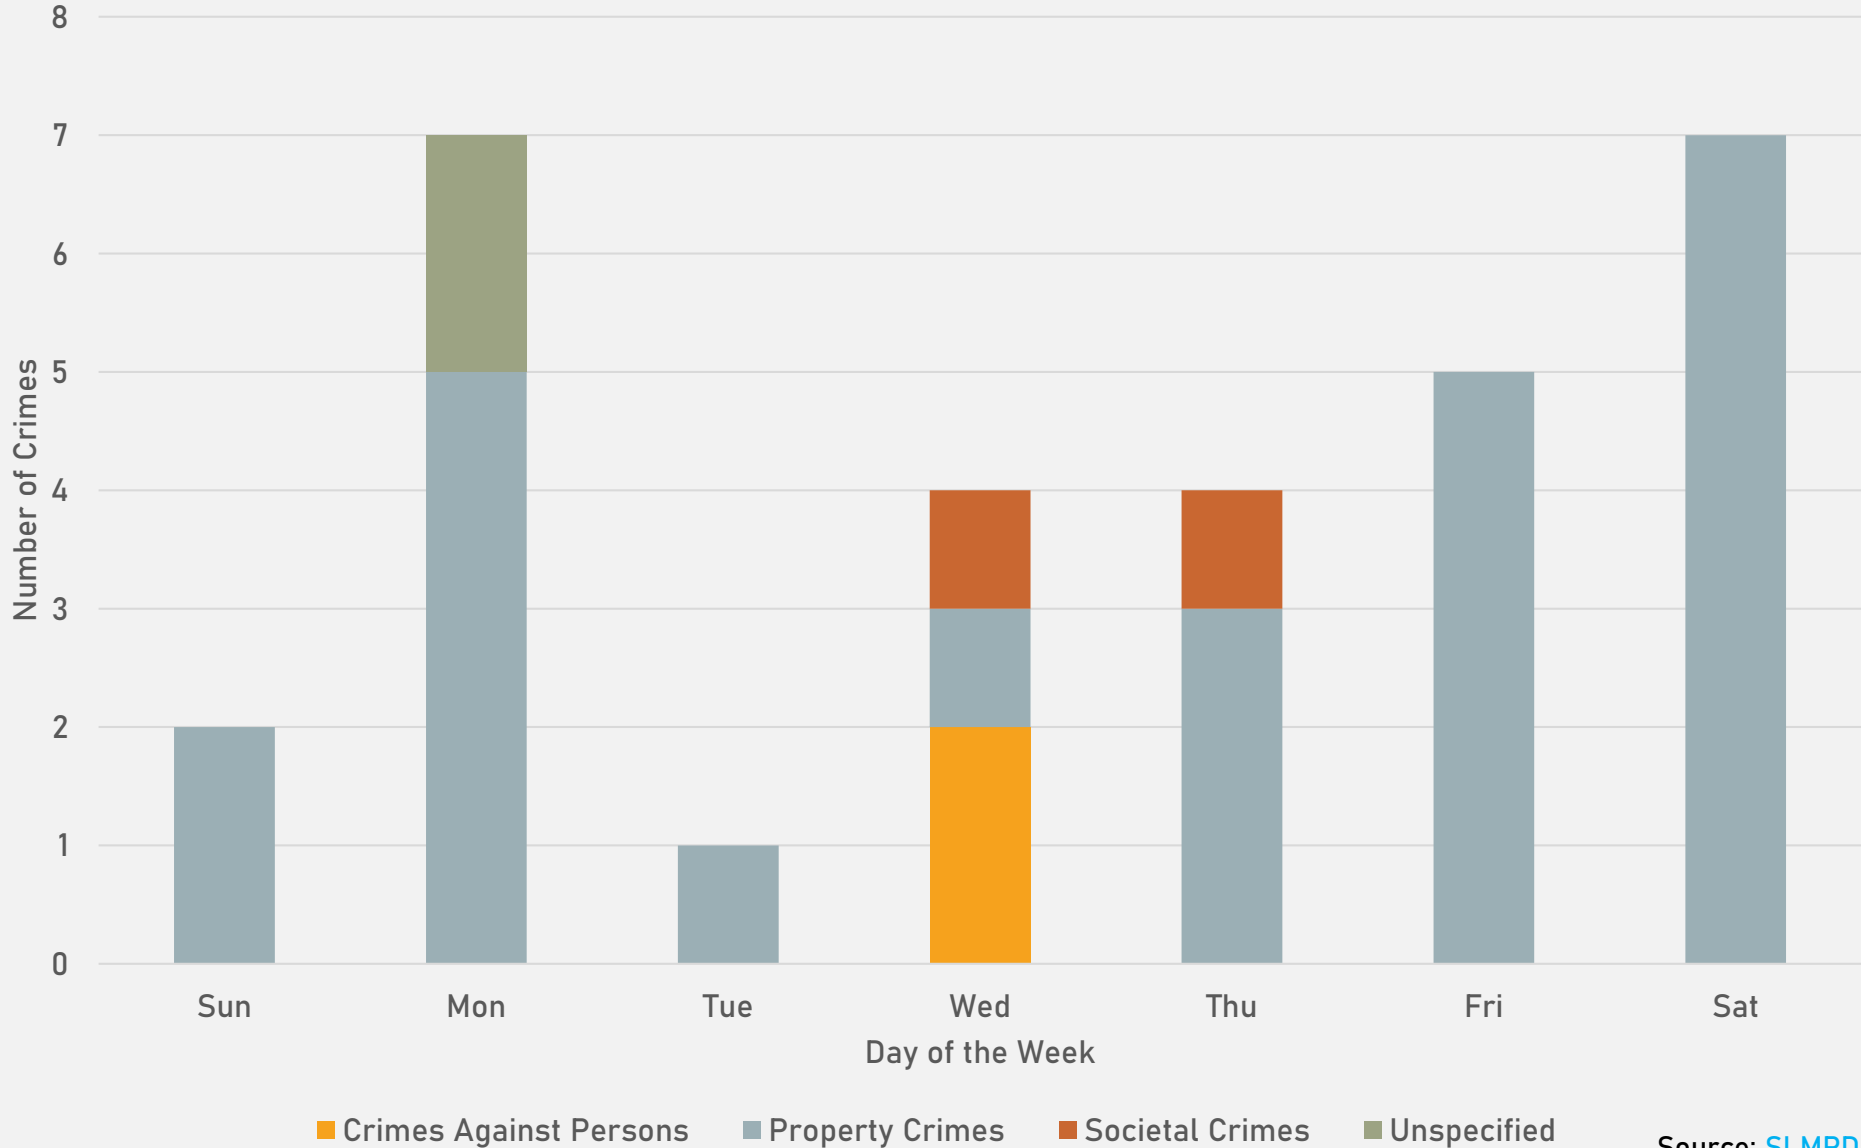

SKINKER-DEBALIVIERE CRIMES BY DAY OF THE WEEK