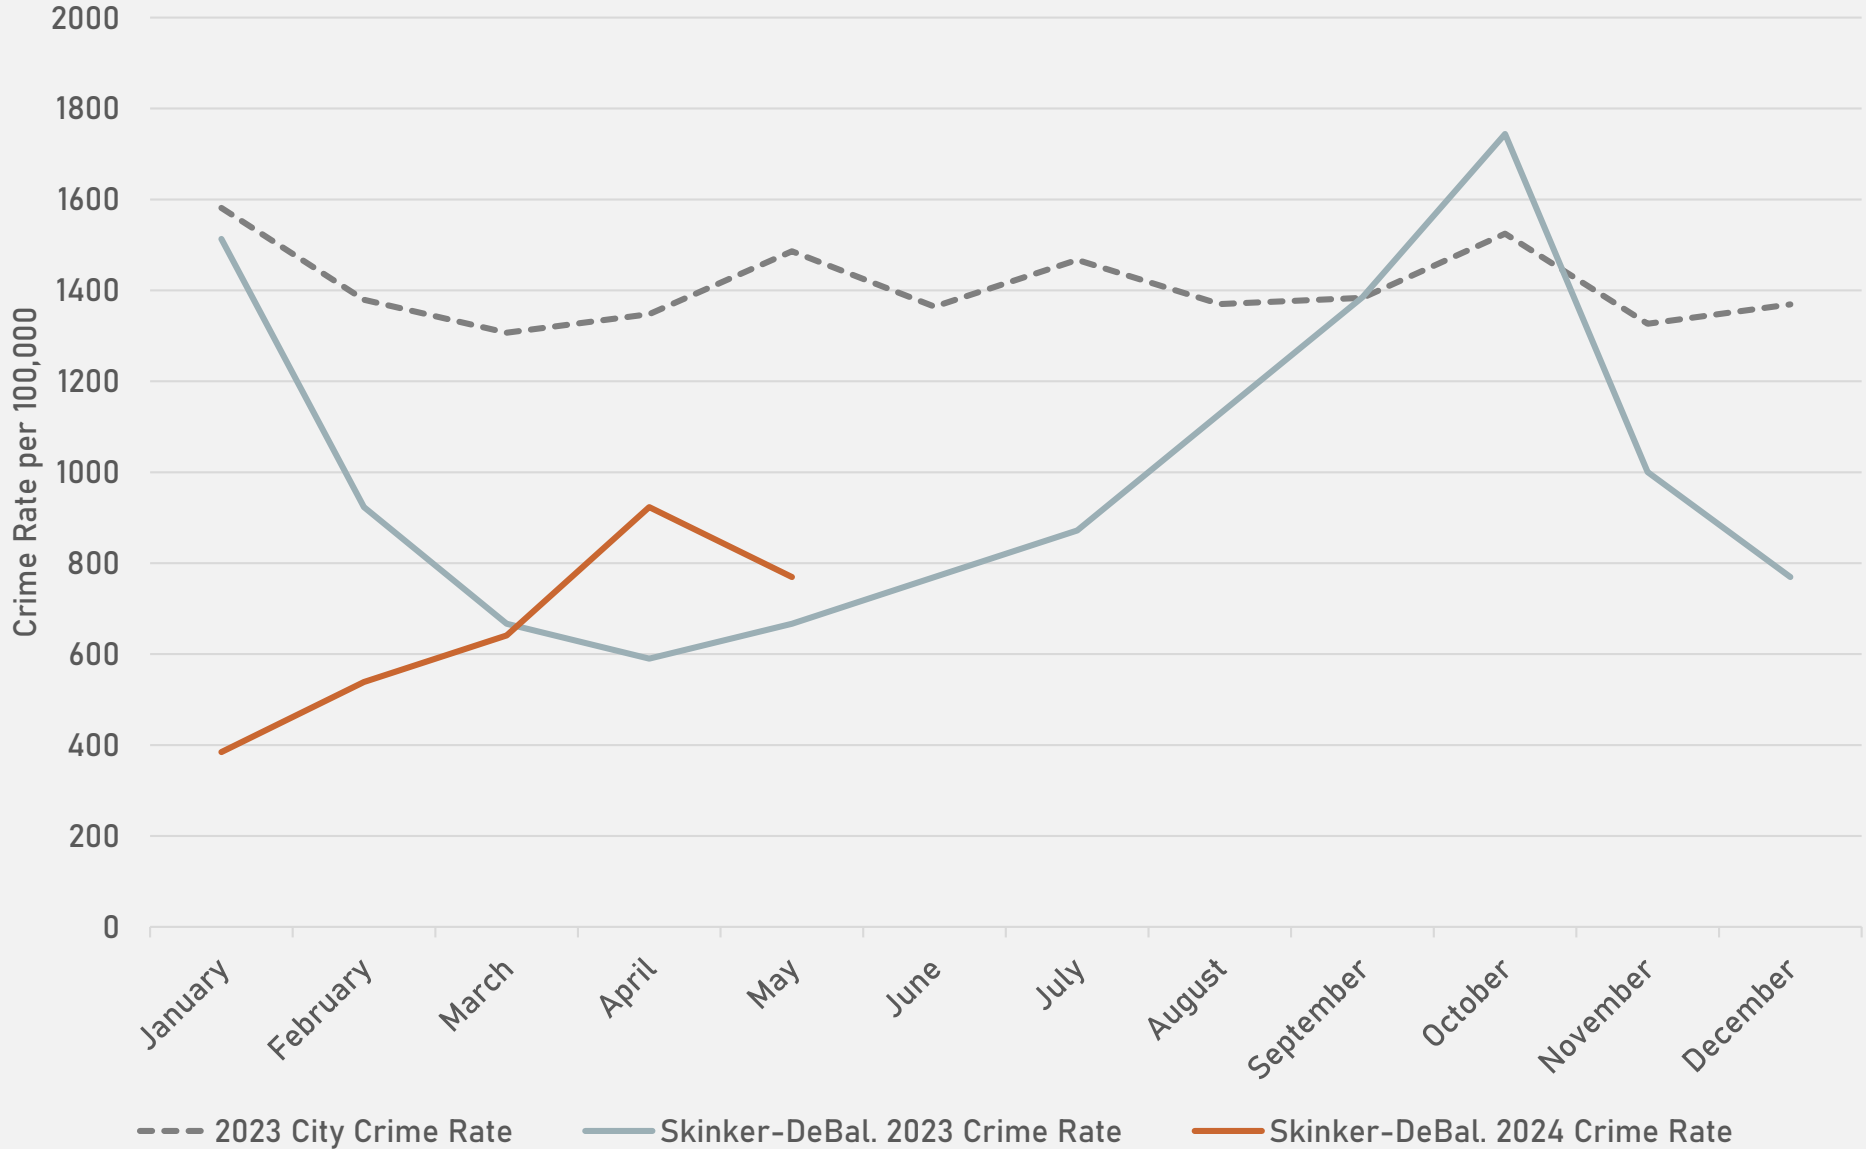

SKINKER-DEBALIVIERE YEAR TO YEAR COMPARISON

2023

Crimes	Jan	Feb	Mar	Apr	May	Jun	Jul	Aug	Sep	Oct	Nov	Dec	Total
Aggravated Assault	0	1	0	4	2	1	1	0	0	1	2	0	12
Arson	0	0	0	0	0	0	0	0	1	0	0	0	1
Burglary	2	2	1	1	0	1	0	3	2	1	1	2	16
Homicide	1	0	0	0	0	0	0	1	0	0	0	0	2
Larceny	17	10	8	6	8	9	9	15	15	21	10	9	137
Motor Vehicle Theft	9	2	3	0	6	4	9	2	4	9	4	2	54
Robbery	0	1	0	0	0	0	0	1	0	0	0	0	2
Total	29	16	12	11	16	15	19	22	22	32	17	13	224

2024

Crimes	Jan	Feb	Mar	Apr	May	Total
Aggravated Assault	0	1	0	1	1	3
Arson	0	0	0	0	0	0
Burglary	2	0	1	2	0	5
Homicide	0	0	0	0	0	0
Larceny	4	6	10	9	9	38
Motor Vehicle Theft	3	2	1	4	3	13
Robbery	0	0	1	1	0	2
Total	9	9	13	17	13	61

SKINKER-DEBALIVIERE 2023 VS 2024