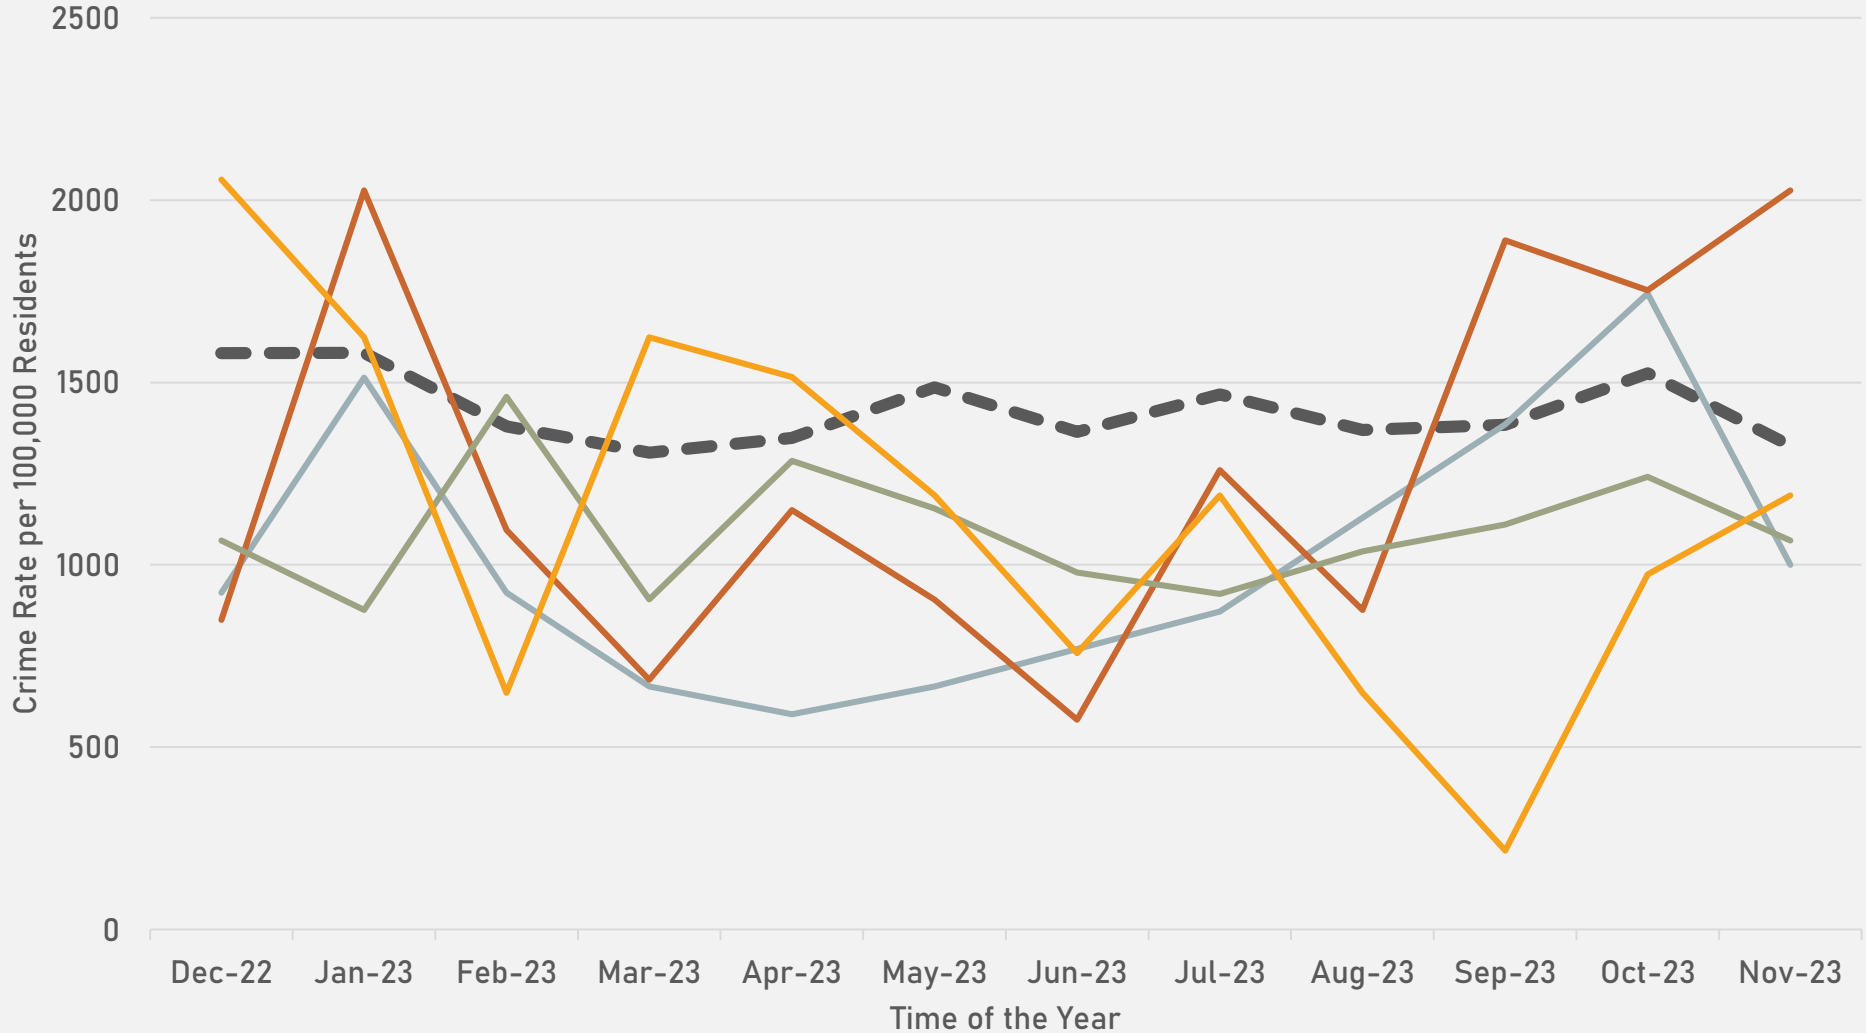

- The **lowest number** of crimes in one neighborhood was 10 in both Lewis Place and Fountain Park
- The **highest number** of crimes in one neighborhood was 194 in the Central West End
- The average number of crimes per neighborhood was 45.9
- The **lowest crime rate** per 100,000 in one neighborhood was 735.8 in Lewis Place
- The **highest crime rate** per 100,000 in one neighborhood was 2026.8 in DeBaliviere Place
- The overall crime rate in District 5 was 1218.2

NEIGHBORHOODS VS CITY CRIME RATE OVER TIME

City Crime Rate
Skinker-DeBaliviere Crime Rate
DeBaliviere Place Crime Rate
West End Crime Rate
Visitation Park Crime Rate

**DEBALIVIERE PLACE
NEIGHBORHOOD DETAIL**

DEBALIVIERE PLACE SUMMARY NOTES

- 74 total crimes in November 2023
 - **Up 106%** compared to November 2022 (36 crimes)
 - 2 crimes against persons in November 2023
 - **Up 100%** compared to November 2022 (0 crimes)
- 560 total crimes so far in 2023
 - **Up 27%** compared to this time in 2022 (442 crimes)
 - 27 crimes against persons so far in 2023
 - **Down 4%** compared to this time in 2022 (28 crimes)

**SKINKER-DEBALIVIERE
NEIGHBORHOOD DETAIL**

SKINKER-DEBALIVIERE SUMMARY NOTES

- 39 total crimes in November 2023
 - No change compared to November 2022
 - 3 crimes against persons in November 2023
 - **Up 100%** compared to November 2022 (0 crimes)
- 474 total crimes so far in 2023
 - **Up 10%** compared to this time in 2022 (430 crimes)
 - 30 crimes against persons so far in 2023
 - **Up 76%** compared to this time in 2022 (17 crimes)