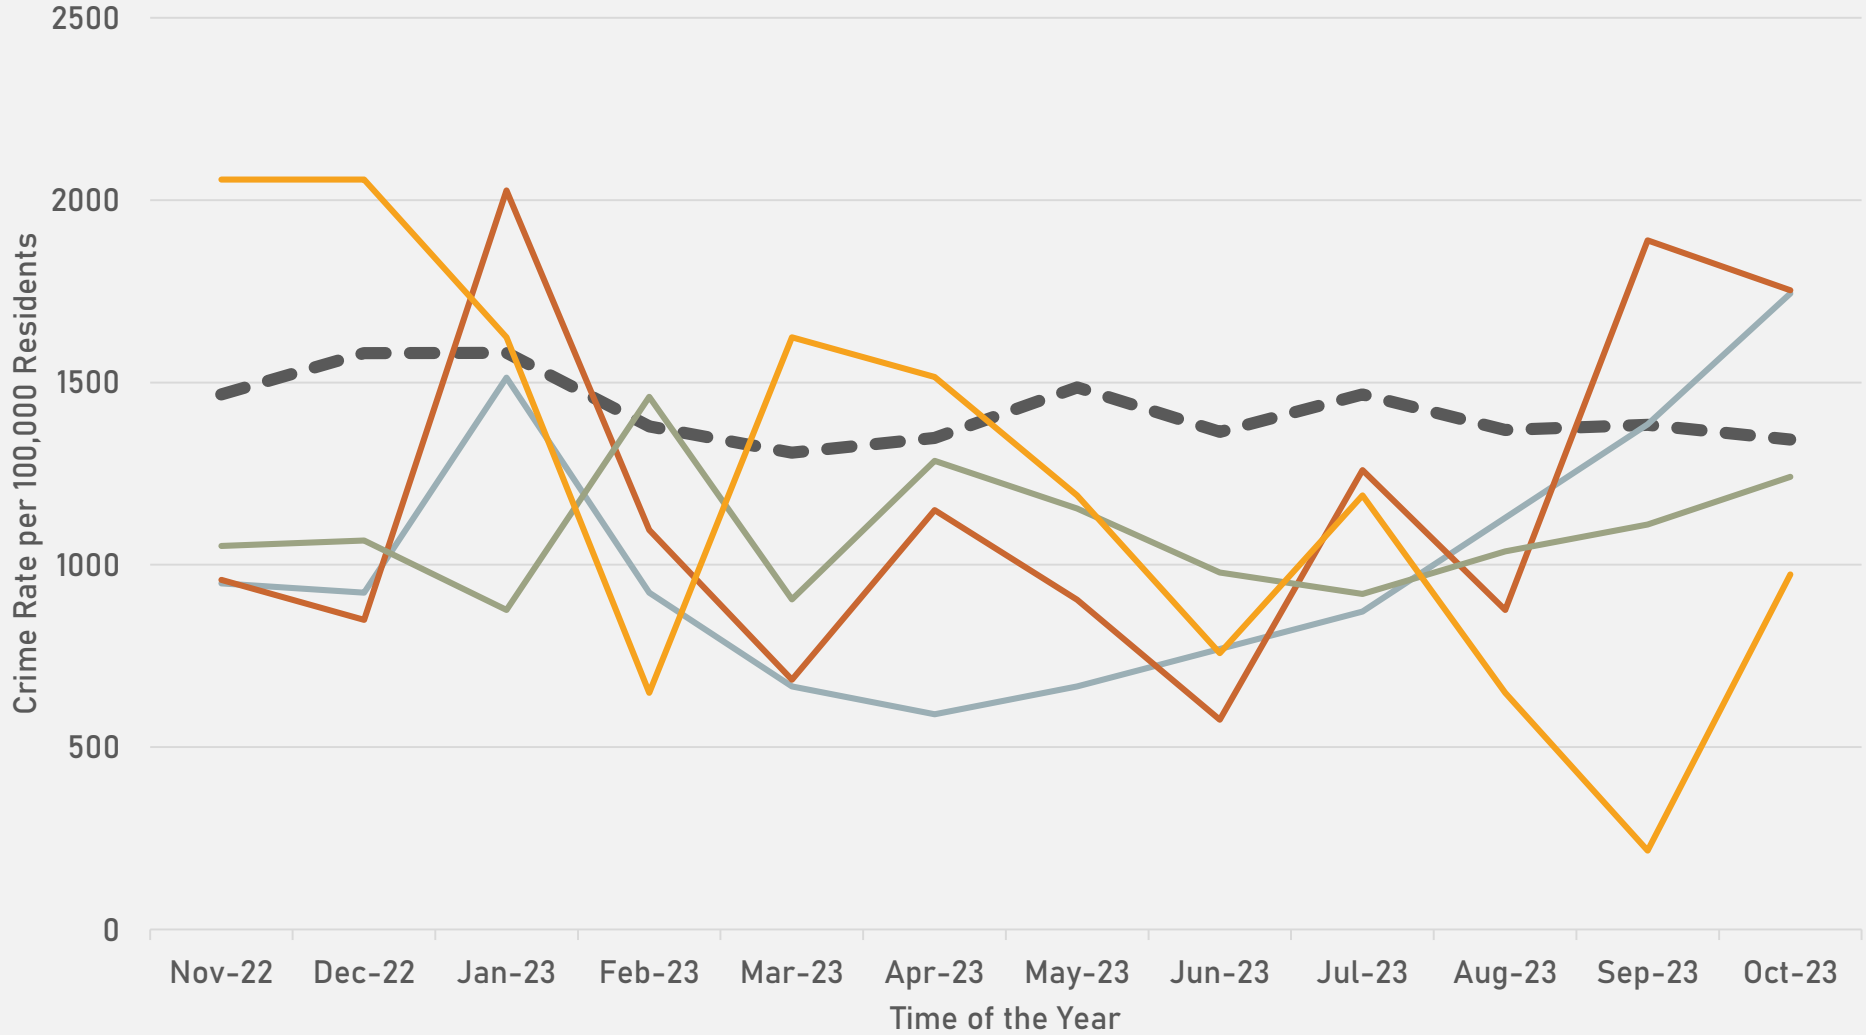

- The **lowest number** of crimes in one neighborhood was 9 in Visitation Park
- The **highest number** of crimes in one neighborhood was 224 in the Central West End
- The average number of crimes per neighborhood was 57.4
- The **lowest crime rate** per 100,000 in one neighborhood was 974 in Visitation Park
- The **highest crime rate** per 100,000 in one neighborhood was 2790.7 in Fountain Park
- The overall crime rate in District 5 was 1522.3

NEIGHBORHOODS VS CITY CRIME RATE OVER TIME

City Crime Rate

Skinker-DeBaliviere Crime Rate

DeBaliviere Place Crime Rate

West End Crime Rate

Visitation Park Crime Rate

**DEBALIVIERE PLACE
NEIGHBORHOOD DETAIL**

DEBALIVIERE PLACE SUMMARY NOTES

- 64 total crimes in October 2023
 - **Up 94%** compared to October 2022 (33 crimes)
 - 1 crime against persons in October 2023
 - **Down 67%** compared to October 2022 (3 crimes)
- 482 total crimes so far in 2023
 - **Up 20%** compared to this time in 2022 (401 crimes)
 - 25 crimes against persons so far in 2023
 - **Down 4%** compared to this time in 2022 (26 crimes)

**SKINKER-DEBALIVIERE
NEIGHBORHOOD DETAIL**

SKINKER-DEBALIVIERE SUMMARY NOTES

- 68 total crimes in October 2023
 - **Up 24%** compared to October 2022 (55 crimes)
 - 3 crimes against persons in October 2023
 - **Up 50%** compared to October 2022 (2 crimes)
- 432 total crimes so far in 2023
 - **Up 11%** compared to this time in 2022 (388 crimes)
 - 27 crimes against persons so far in 2023
 - **Up 69%** compared to this time in 2022 (16 crimes)