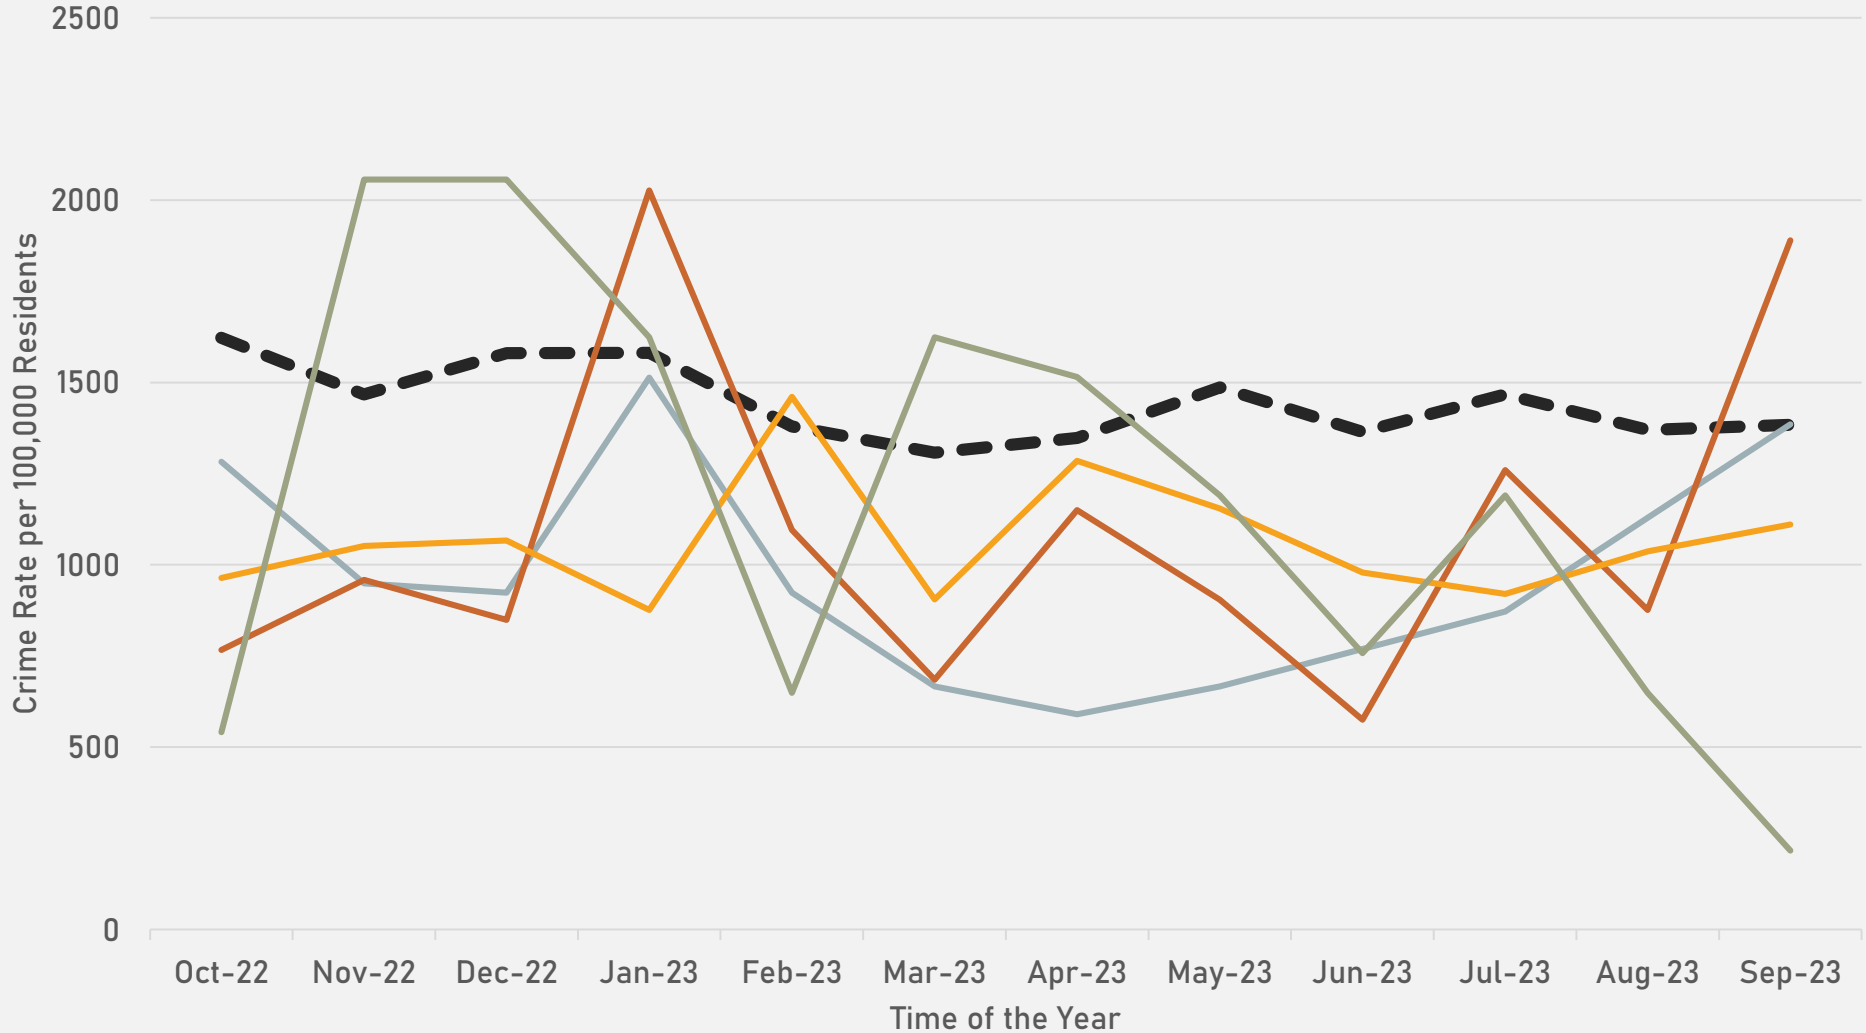

NEIGHBORHOODS VS CITY CRIME RATE OVER TIME

City Crime Rate

Skinker-DeBaliviere Crime Rate

DeBaliviere Place Crime Rate

West End Crime Rate

Visitation Park Crime Rate