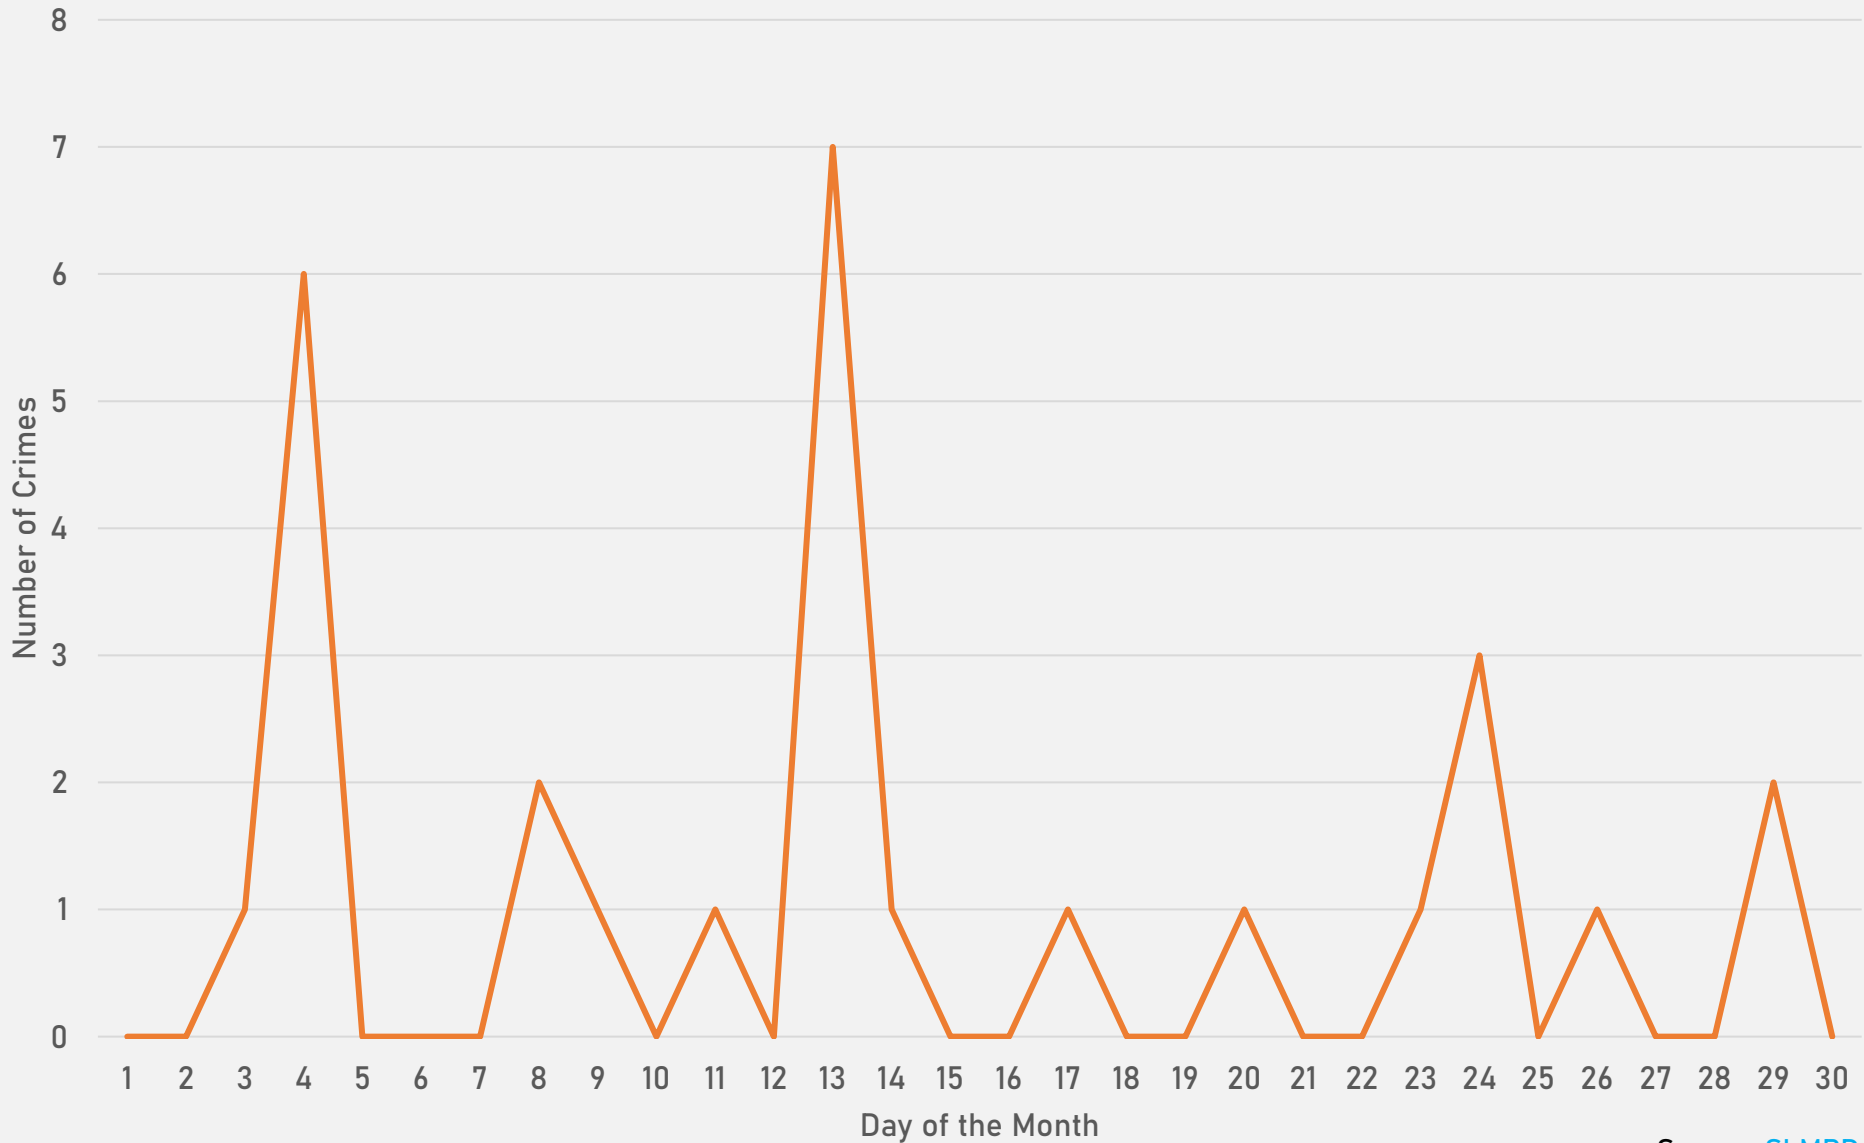

DEBALIVIERE PLACE CRIMES BY DAY OF THE MONTH