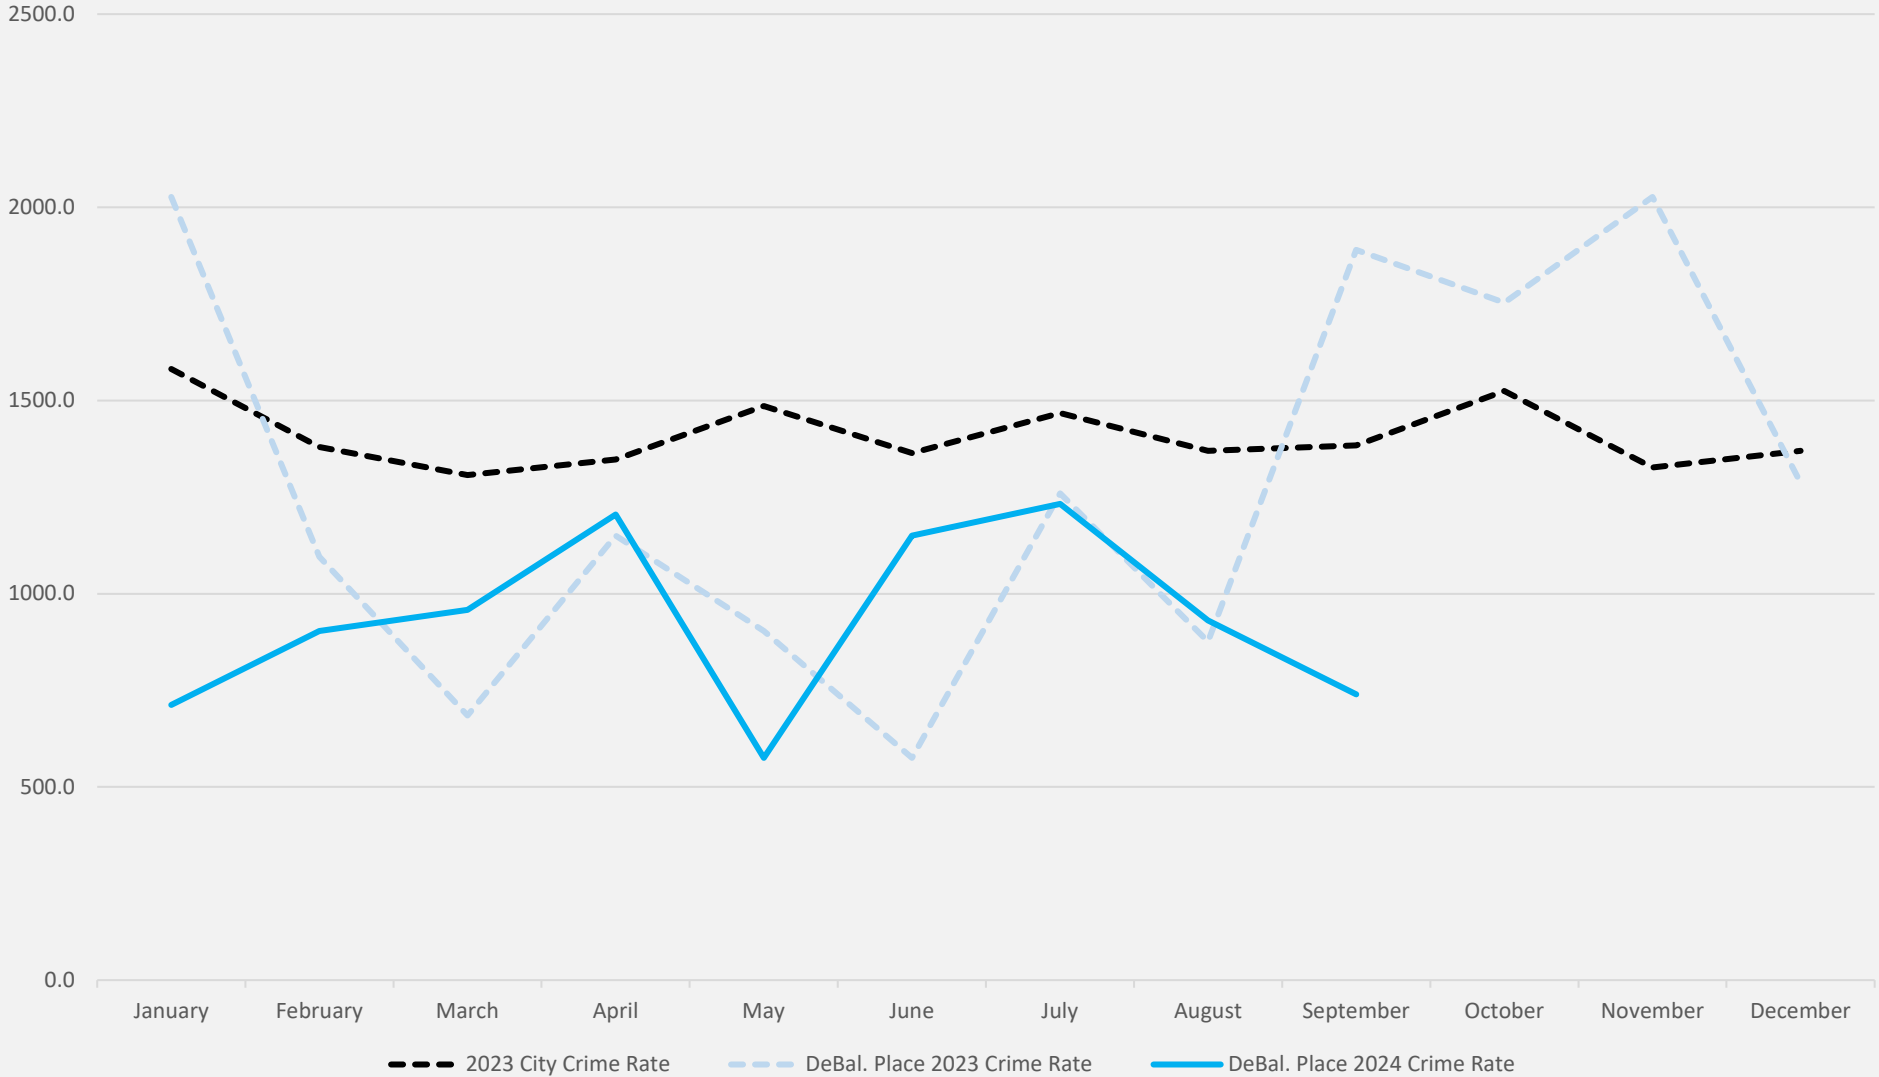

## DEBALIVIERE PLACE SUMMARY NOTES

- 27 total crimes in September 2024
  - **Down 67%** compared to September 2023 (81 crimes)
  - 3 crimes against persons in September 2024
    - **Down 50%** compared to September 2023 (6 crimes)
- 320 total crimes so far in 2024
  - **Down 23%** compared to this time in 2023 (413 crimes)
  - 40 crimes against persons so far in 2024
    - **Up 60%** compared to this time in 2023 (25 crimes)

# DEBALIVIERE PLACE YEAR TO YEAR COMPARISON

2023

Crimes	Jan	Feb	Mar	Apr	May	Jun	Jul	Aug	Sep	Oct	Nov	Dec	Total
Aggravated Assault	2	0	0	1	1	3	1	0	2	0	1	0	11
Arson	0	0	0	0	0	0	0	0	0	0	0	0	0
Burglary	1	1	1	4	0	2	2	2	3	2	2	0	20
Homicide	0	0	0	0	0	0	0	0	0	0	0	0	0
Larceny	28	12	10	19	9	5	9	12	20	16	22	12	174
Motor Vehicle Theft	17	7	2	3	5	4	14	4	13	19	7	8	103
Robbery	1	2	0	0	0	0	4	0	0	3	2	2	14
<b>Total</b>	<b>49</b>	<b>22</b>	<b>13</b>	<b>27</b>	<b>15</b>	<b>14</b>	<b>30</b>	<b>18</b>	<b>38</b>	<b>40</b>	<b>34</b>	<b>22</b>	<b>322</b>

# DEBALIVIERE PLACE 2023 VS 2024

Crime Rate per 100,000

# SKINKER-DEBALIVIERE SUMMARY NOTES

- 19 total crimes in September 2024
  - **Down 66%** compared to September 2023 (56 crimes)
  - 3 crimes against persons in September 2024
    - **Up 200%** compared to September 2023 (1 crimes)
- 250 total crimes so far in 2024
  - **Down 28%** compared to this time in 2023 (348 crimes)
  - 24 crimes against persons so far in 2024
    - **Down 14%** compared to this time in 2023 (28 crimes)