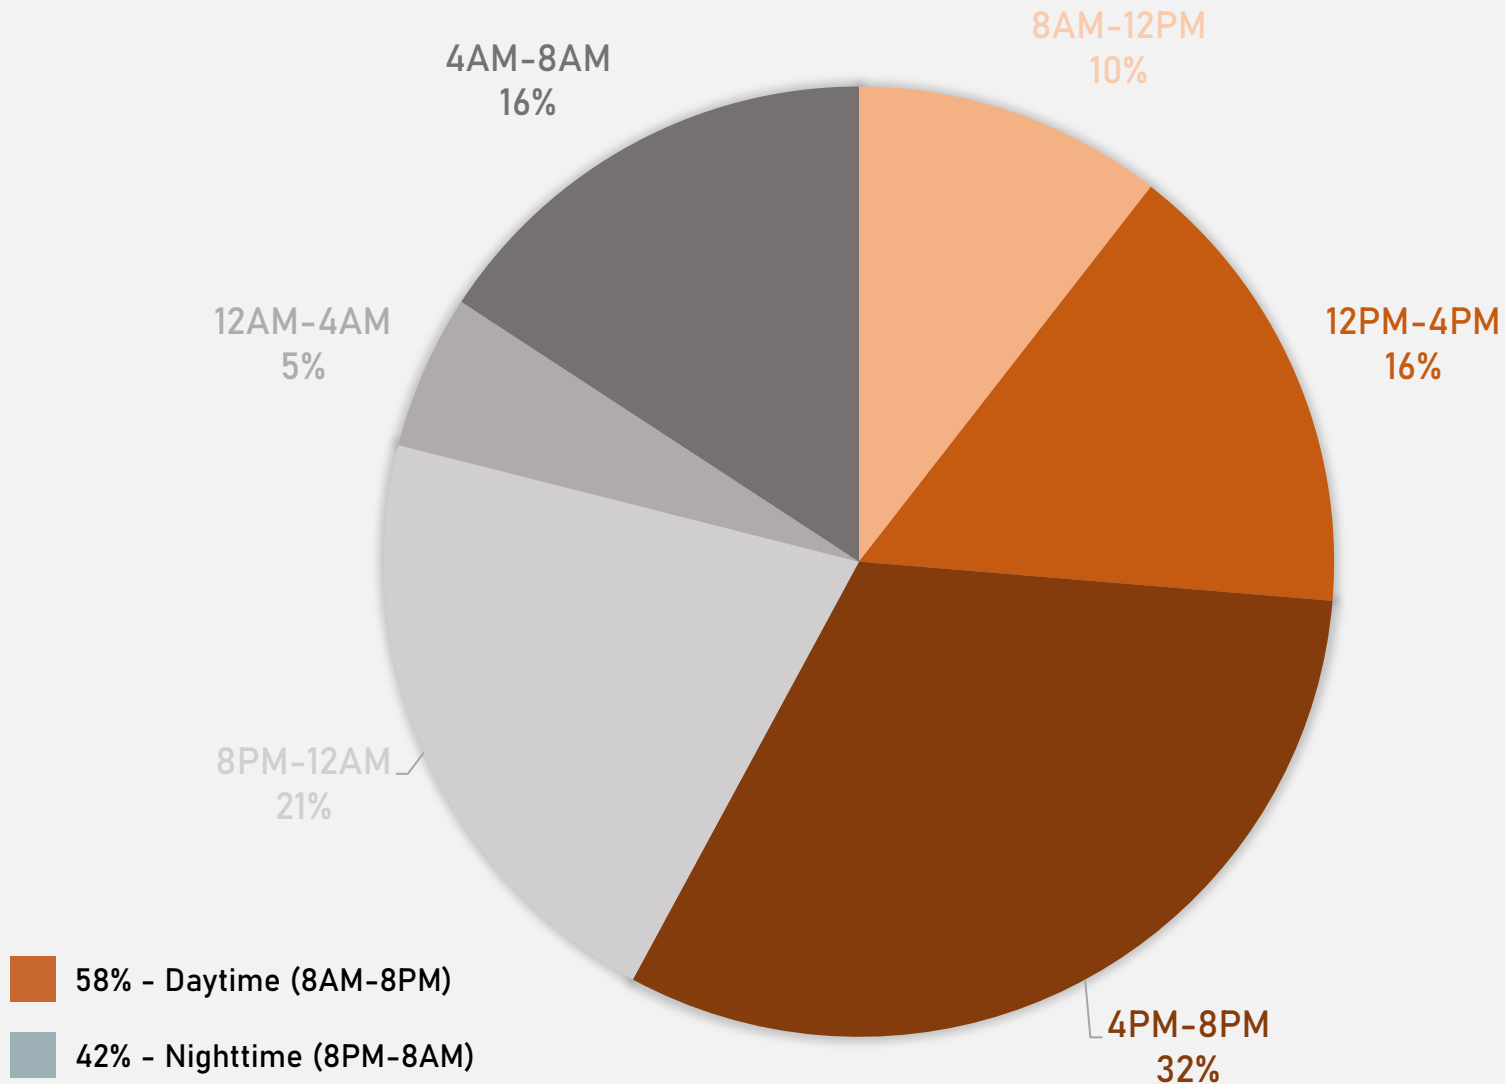

# SKINKER-DEBALIVIERE SUMMARY NOTES

- 19 total crimes in September 2024
  - **Down 66%** compared to September 2023 (56 crimes)
  - 3 crimes against persons in September 2024
    - **Up 200%** compared to September 2023 (1 crimes)
- 250 total crimes so far in 2024
  - **Down 28%** compared to this time in 2023 (348 crimes)
  - 24 crimes against persons so far in 2024
    - **Down 14%** compared to this time in 2023 (28 crimes)

# SKINKER-DEBALIVIERE 2023 VS 2024

Crime Rate per 100,000

# SKINKER-DEBALIVIERE CRIMES BY DAY OF THE WEEK

# SKINKER-DEBALIVIERE CRIMES BY TIME OF DAY