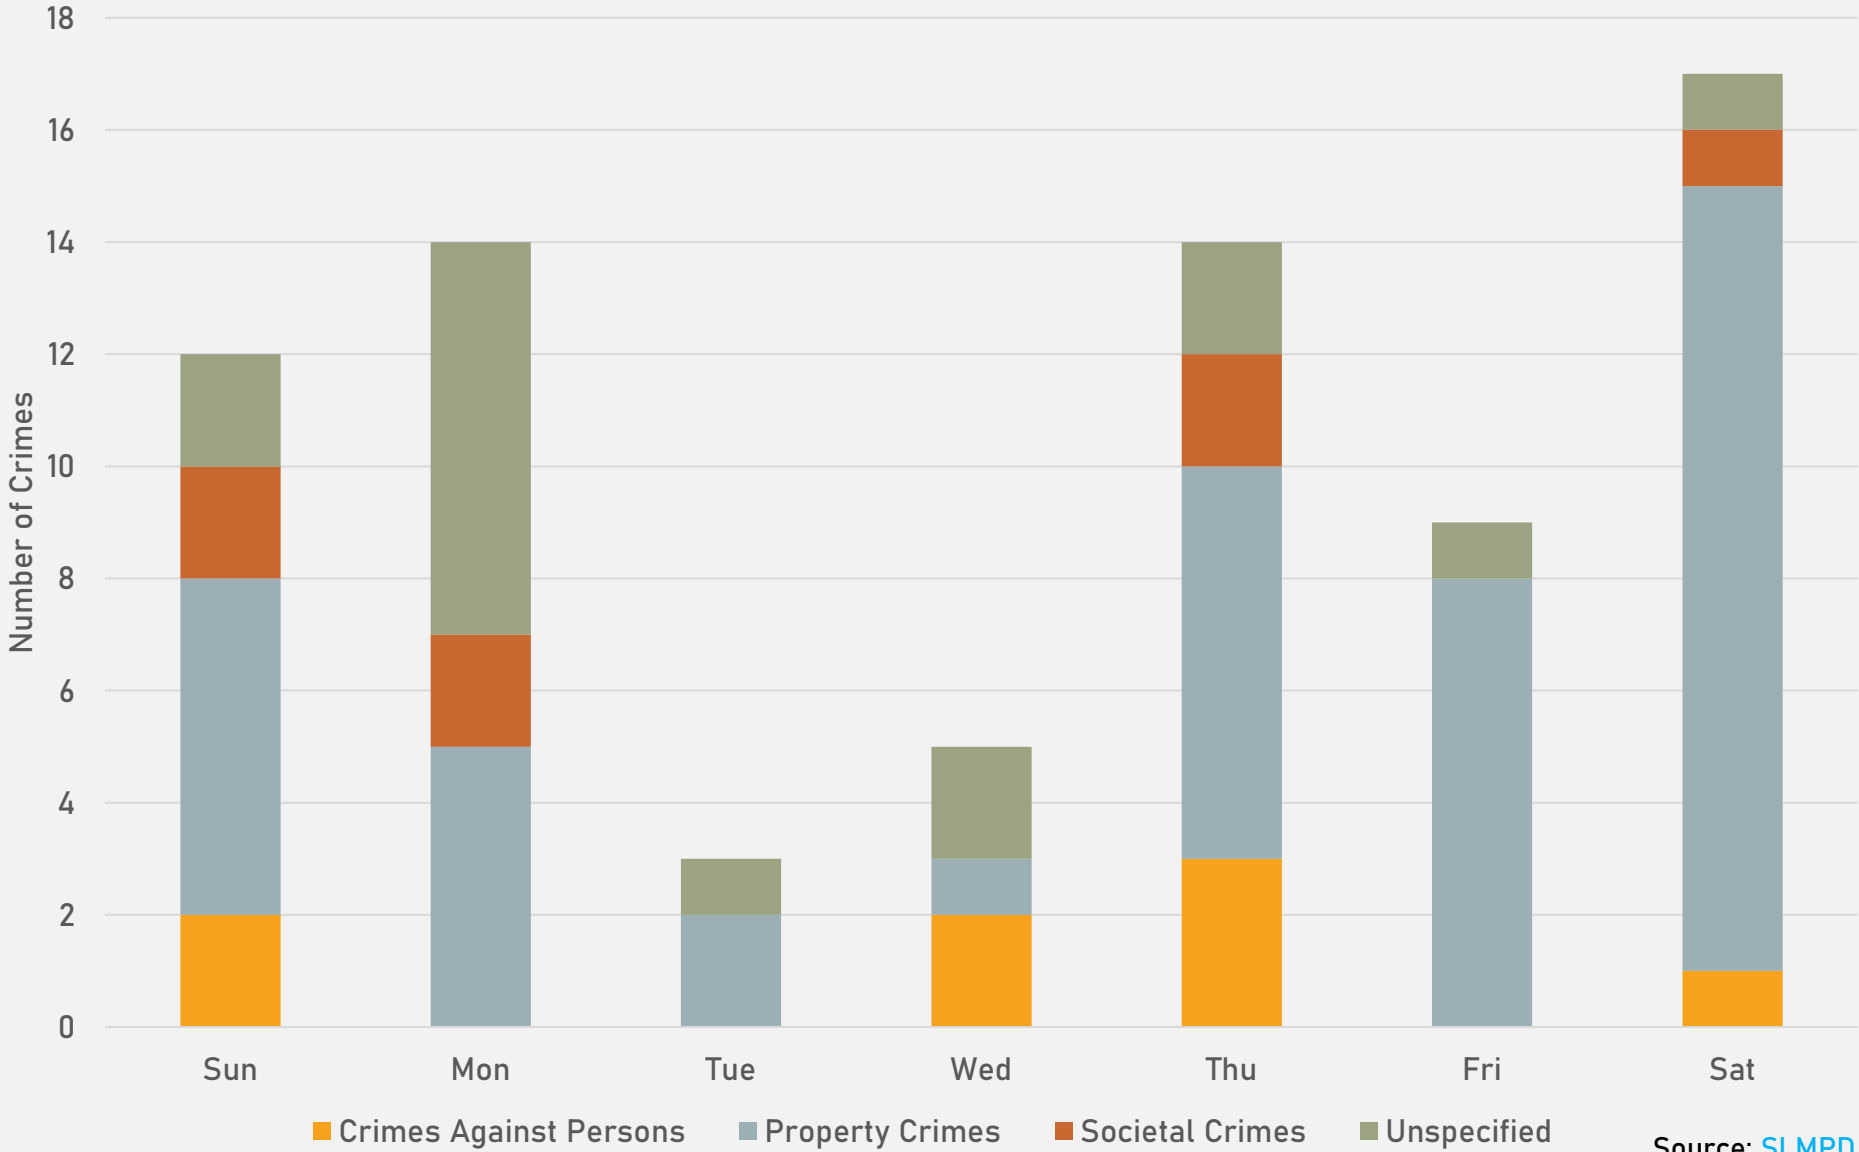

WEST END CRIMES BY DAY OF THE WEEK