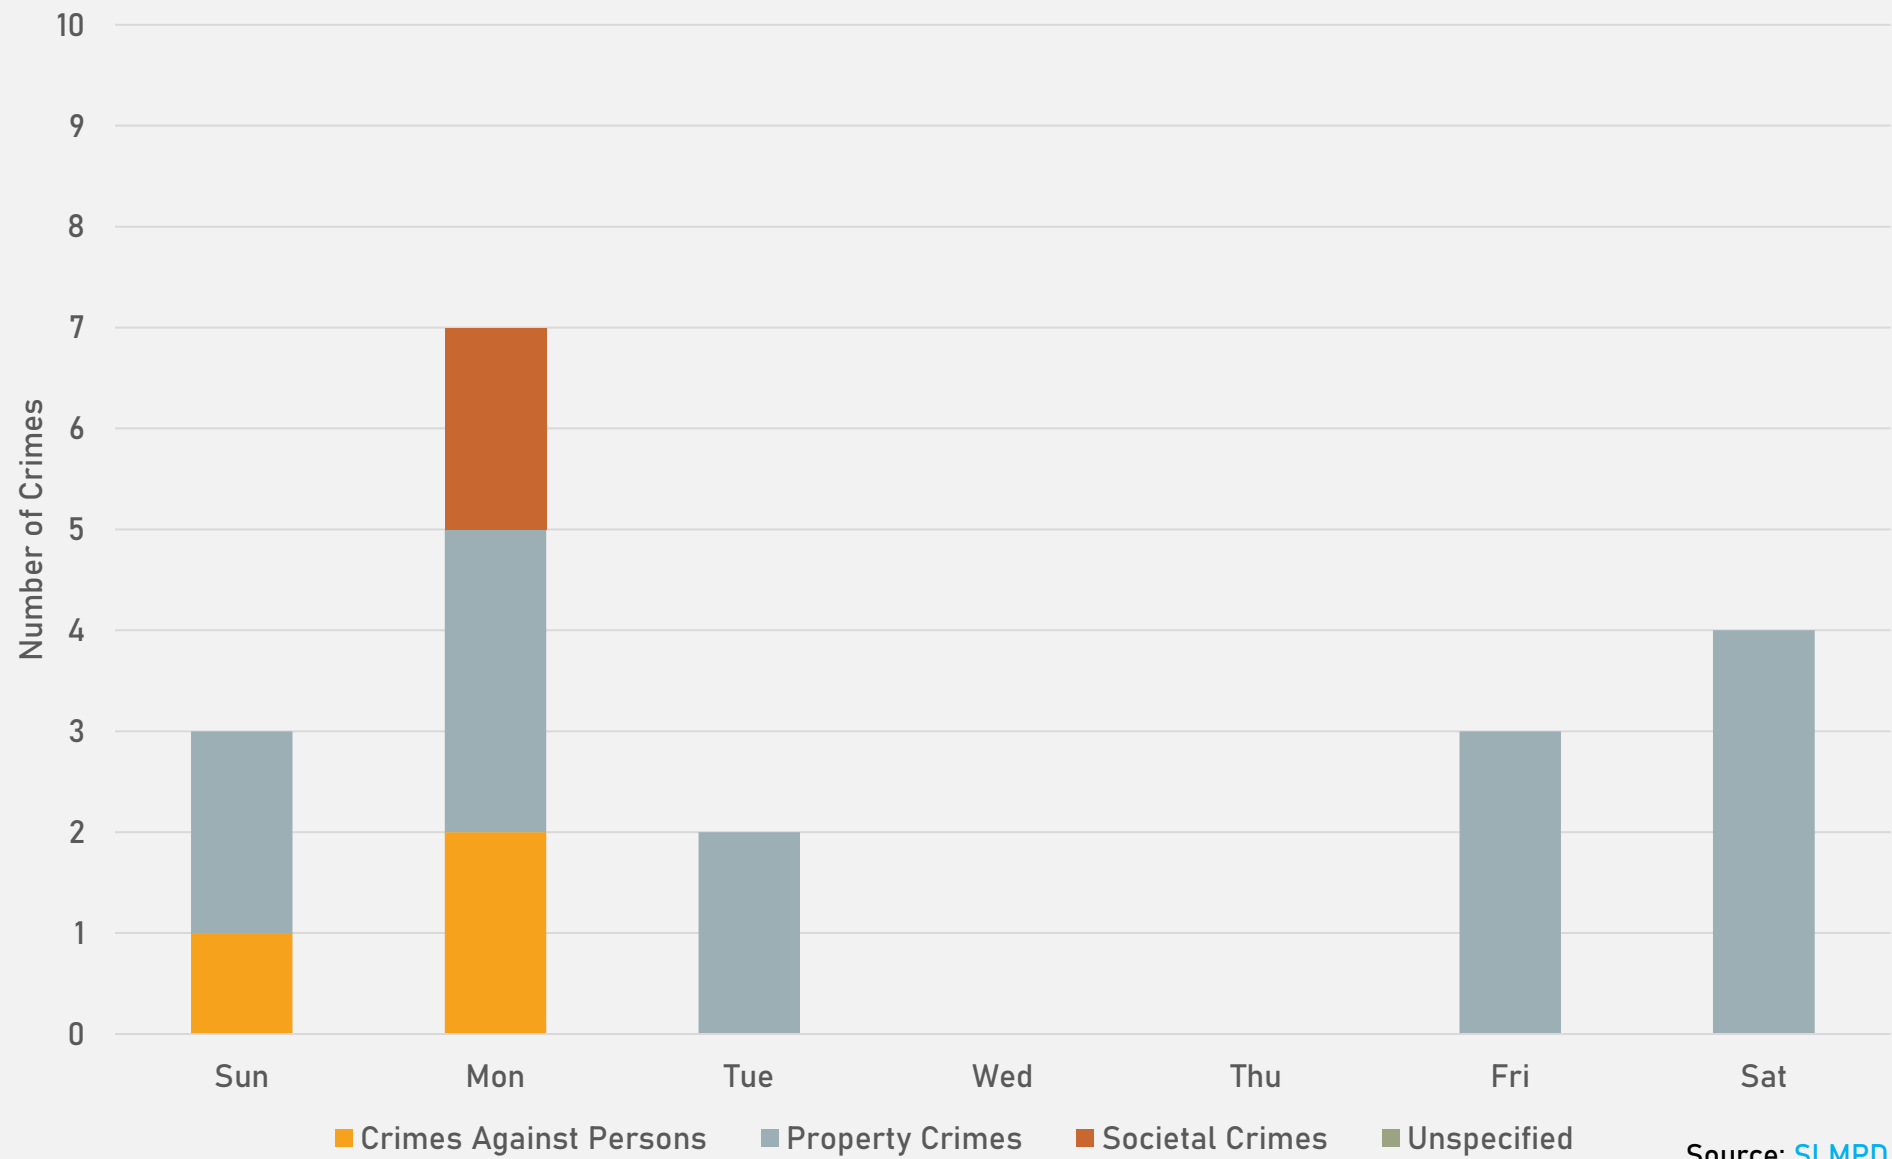

SKINKER-DEBALIVIERE CRIMES BY DAY OF THE WEEK