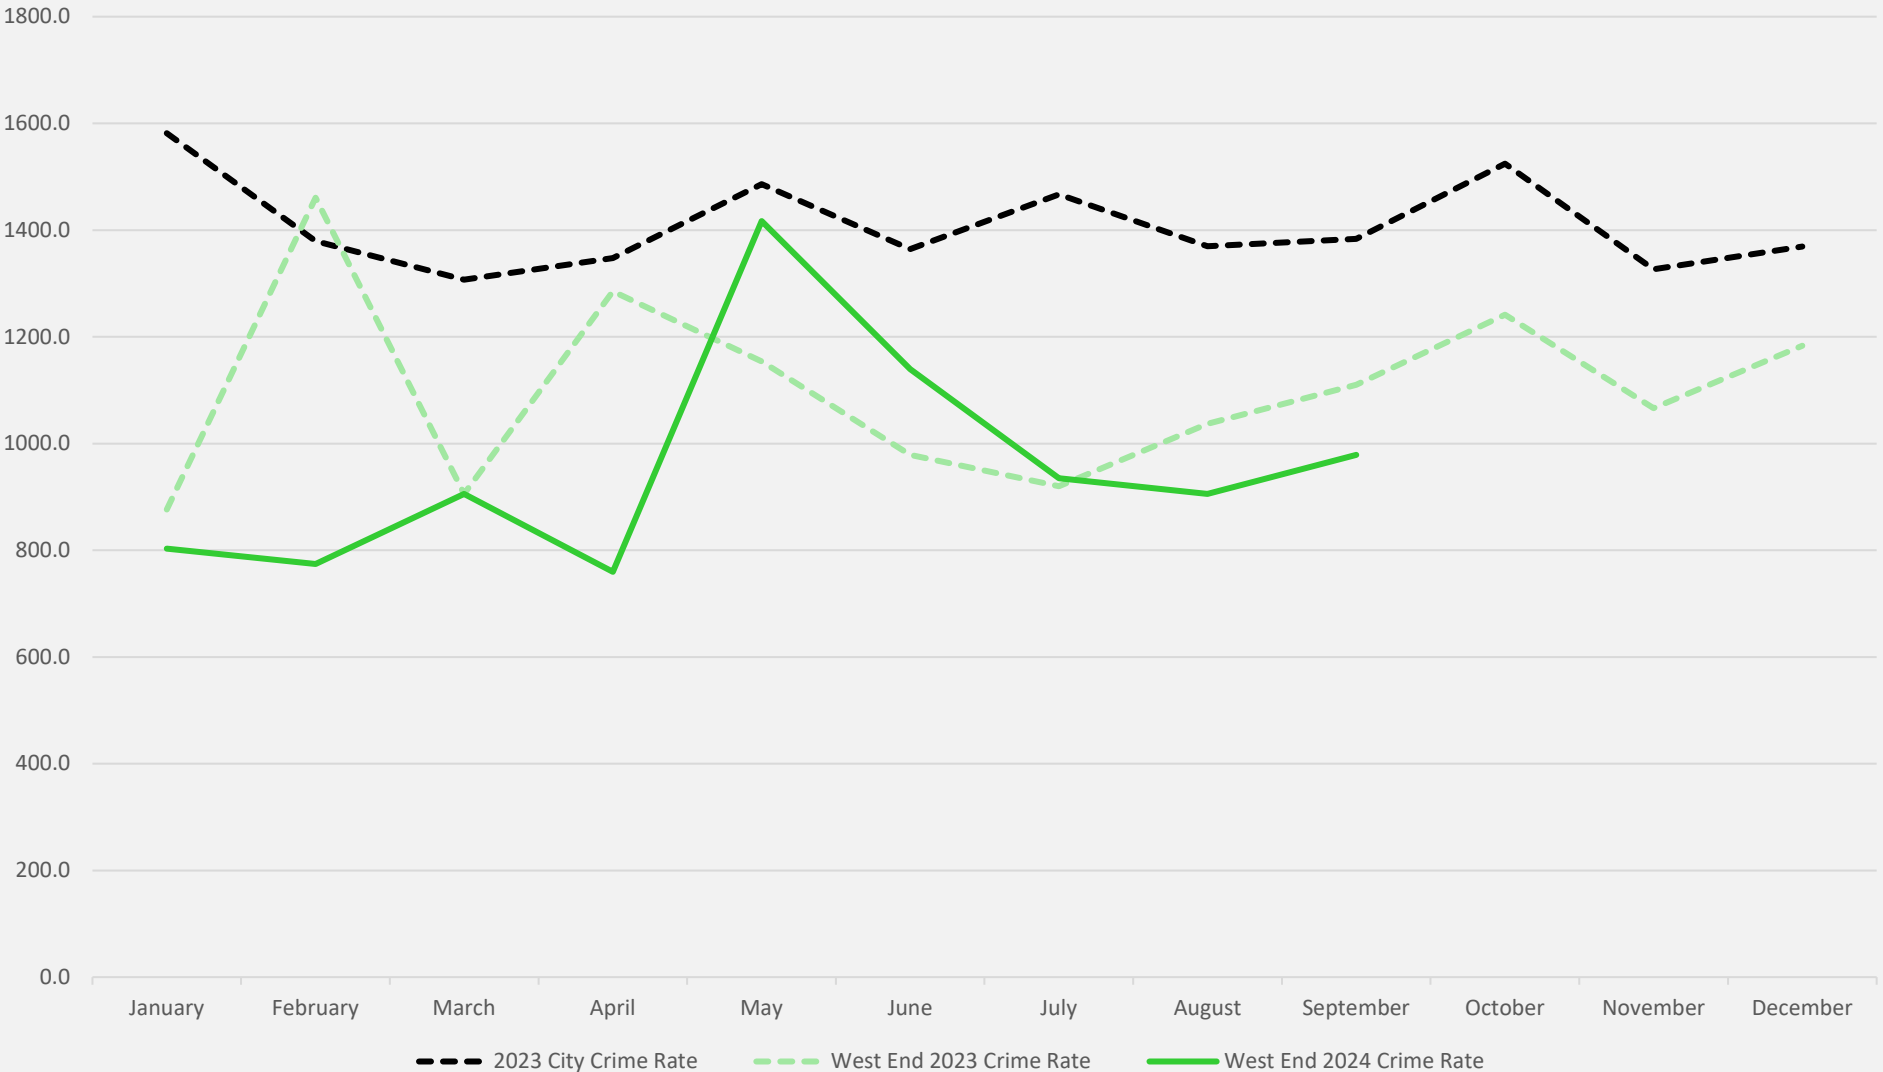

WEST END YEAR TO YEAR COMPARISON

2023

Crimes	Jan	Feb	Mar	Apr	May	Jun	Jul	Aug	Sep	Oct	Nov	Dec	Total
Aggravated Assault	1	7	2	6	9	8	6	6	2	11	7	3	68
Arson	0	1	0	0	0	0	1	0	0	1	0	0	3
Burglary	4	7	3	8	3	5	1	4	3	3	3	4	48
Homicide	0	0	0	0	0	1	0	0	0	0	0	0	1
Larceny	12	19	15	20	12	6	7	16	20	17	9	14	167
Motor Vehicle Theft	12	15	11	9	7	10	7	9	9	6	14	12	121
Robbery	0	1	0	0	3	3	0	3	0	1	1	3	15
Total	29	50	31	43	34	33	22	38	34	39	34	36	323

2024

Crimes	Jan	Feb	Mar	Apr	May	Jun	Jul	Aug	Sep	Total
Aggravated Assault	4	3	2	7	9	7	4	4	5	45
Arson	1	0	1	0	0	0	0	0	0	2
Burglary	3	0	3	1	7	5	2	3	6	30
Homicide	1	0	0	1	0	0	0	0	0	2
Larceny	14	14	11	11	29	14	15	8	12	128
Motor Vehicle Theft	4	5	3	1	10	8	4	4	9	48
Robbery	0	4	4	5	1	0	1	1	1	17
Total	27	26	24	26	56	34	26	20	33	272

WEST END 2023 VS 2024

Crime Rate per 100,000