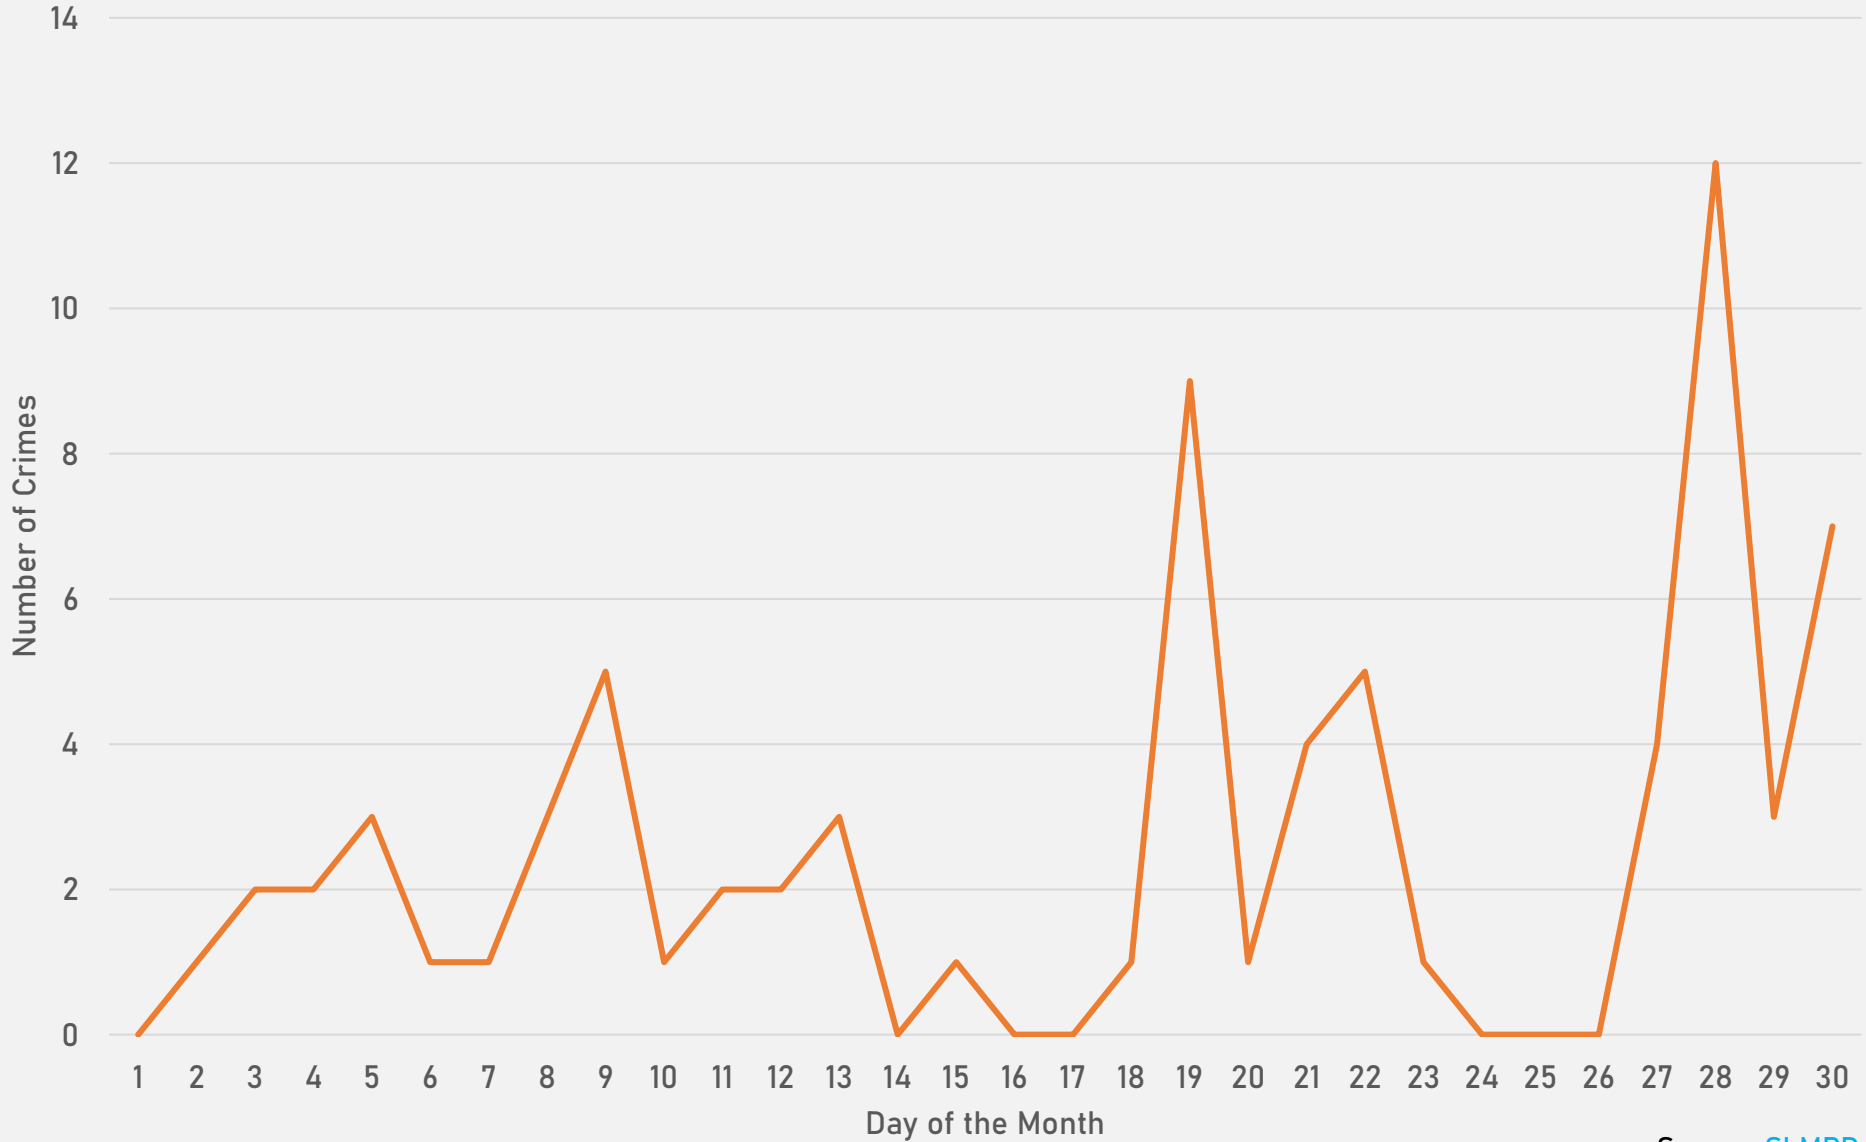

WEST END CRIMES BY DAY OF THE MONTH