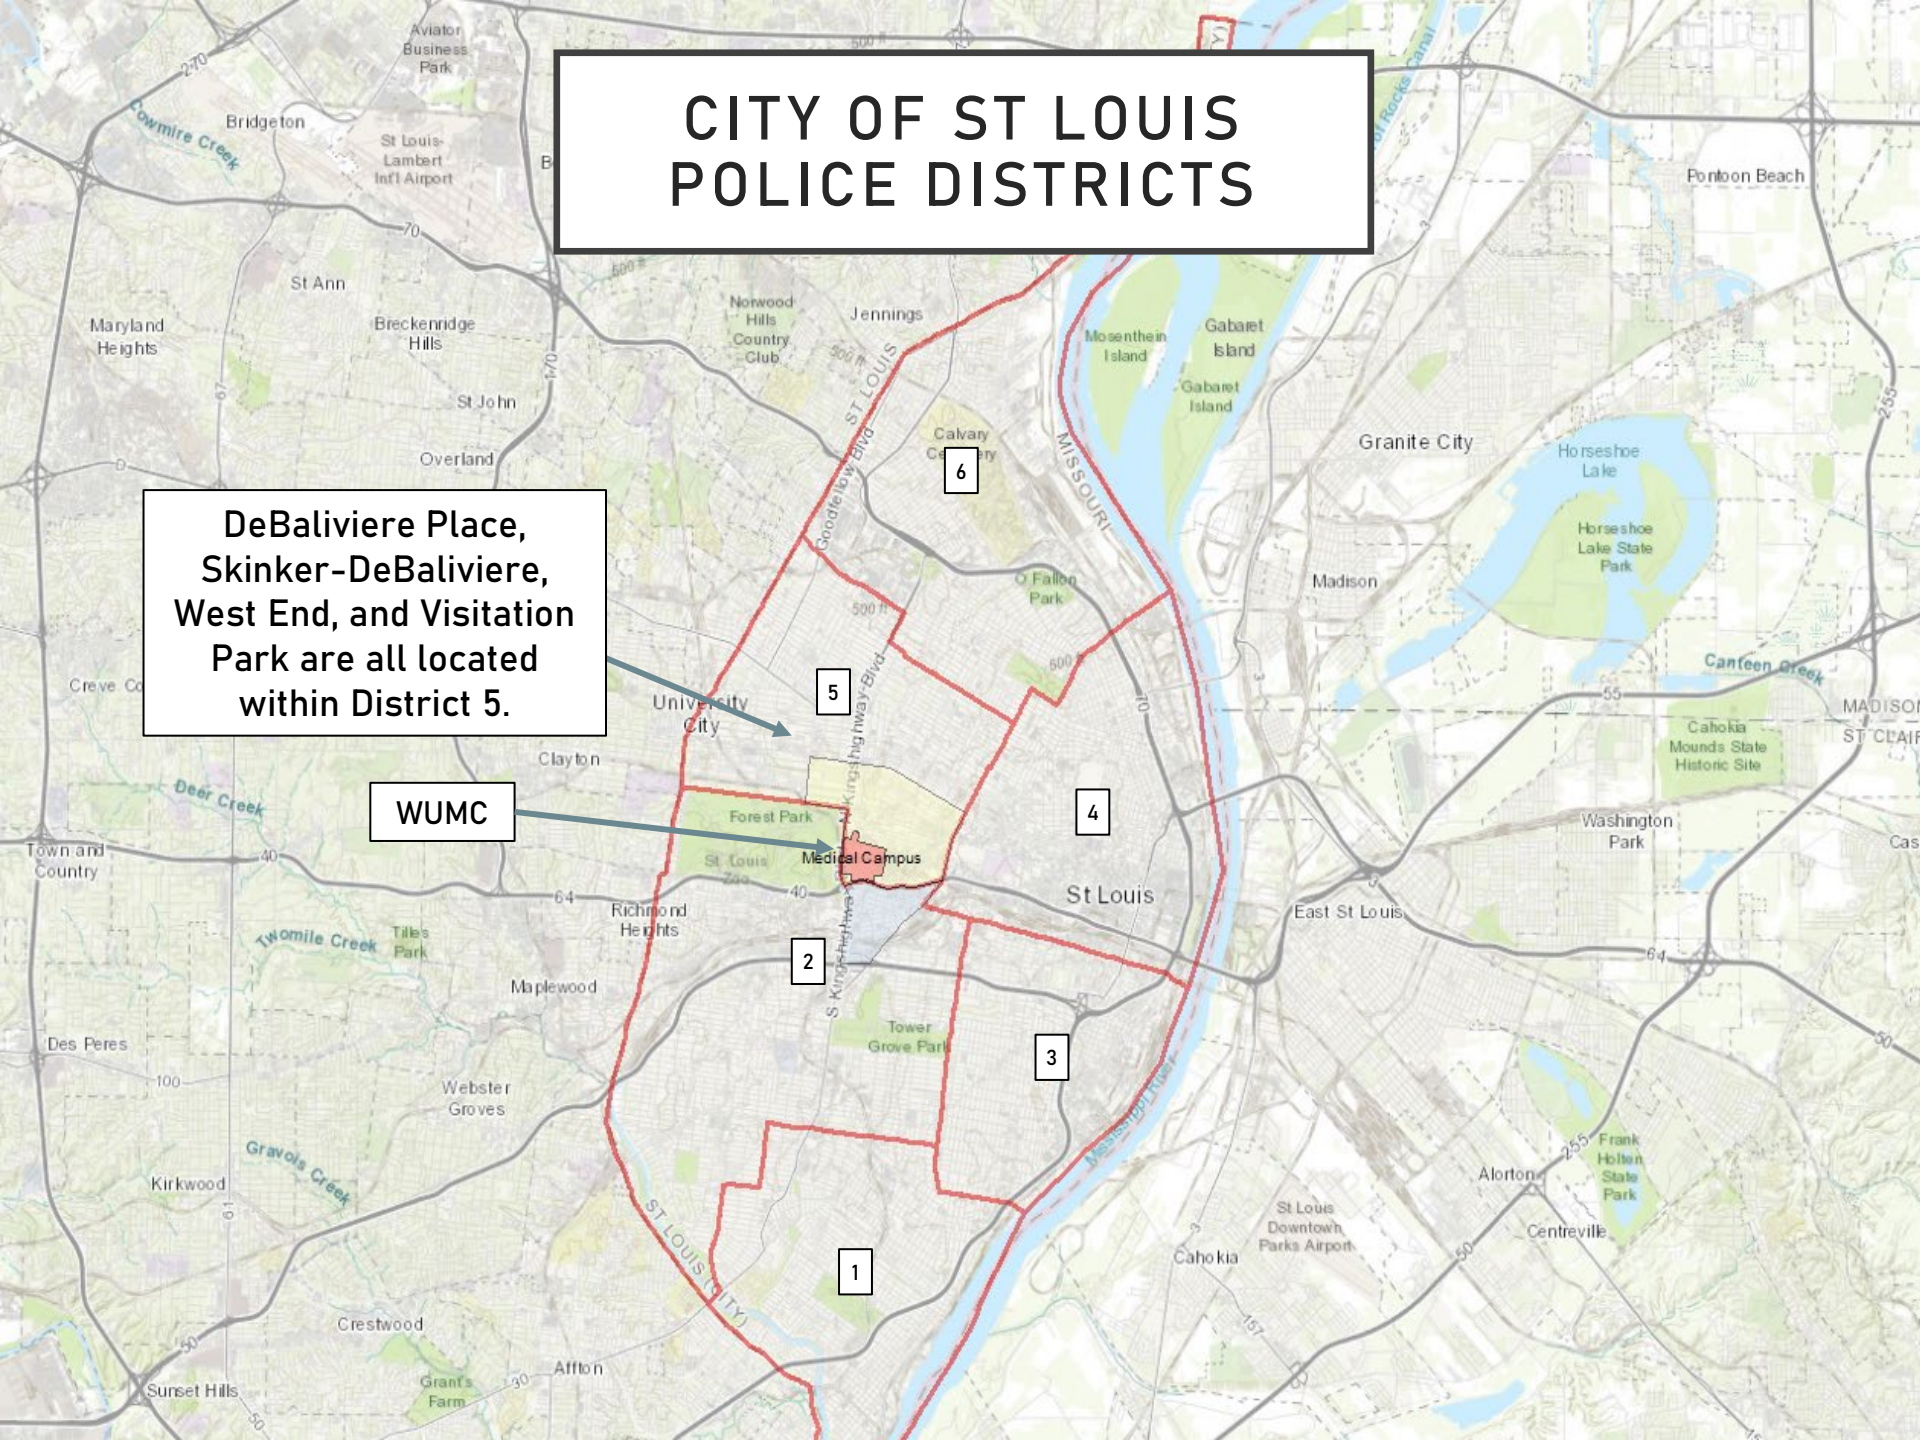

September 2024  
Monthly Crime Report

**DEBALIVIERE PLACE  
SKINKER-DEBALIVIERE  
WEST END  
VISITATION PARK**

Washington University Medical Center

# CITY OF ST LOUIS POLICE DISTRICTS

DeBaliviere Place,  
Skinker-DeBaliviere,  
West End, and Visitation  
Park are all located  
within District 5.

WUMC

# DISTRICT 5 SUMMARY NOTES

There are 15 neighborhoods in District 5.

- Academy
- Central West End
- DeBaliviere Place
- Fountain Park
- Hamilton Heights
- Kingsway East
- Kingsway West
- Lewis Place
- Skinker-DeBaliviere
- The Greater Ville
- The Ville
- Vandeventer
- Visitation Park
- Wells-Goodfellow
- West End

- The **lowest number** of crimes in one neighborhood was 10 in Visitation Park
- The **highest number** of crimes in one neighborhood was 162 in the Central West End
- The average number of crimes per neighborhood was 39.93
- The **lowest crime rate** per 100,000 in one neighborhood was 487.3 in Skinker-DeBaliviere
- The **highest crime rate** per 100,000 in one neighborhood was 2511.6 in Fountain Park
- The overall crime rate in District 5 was 1059.1