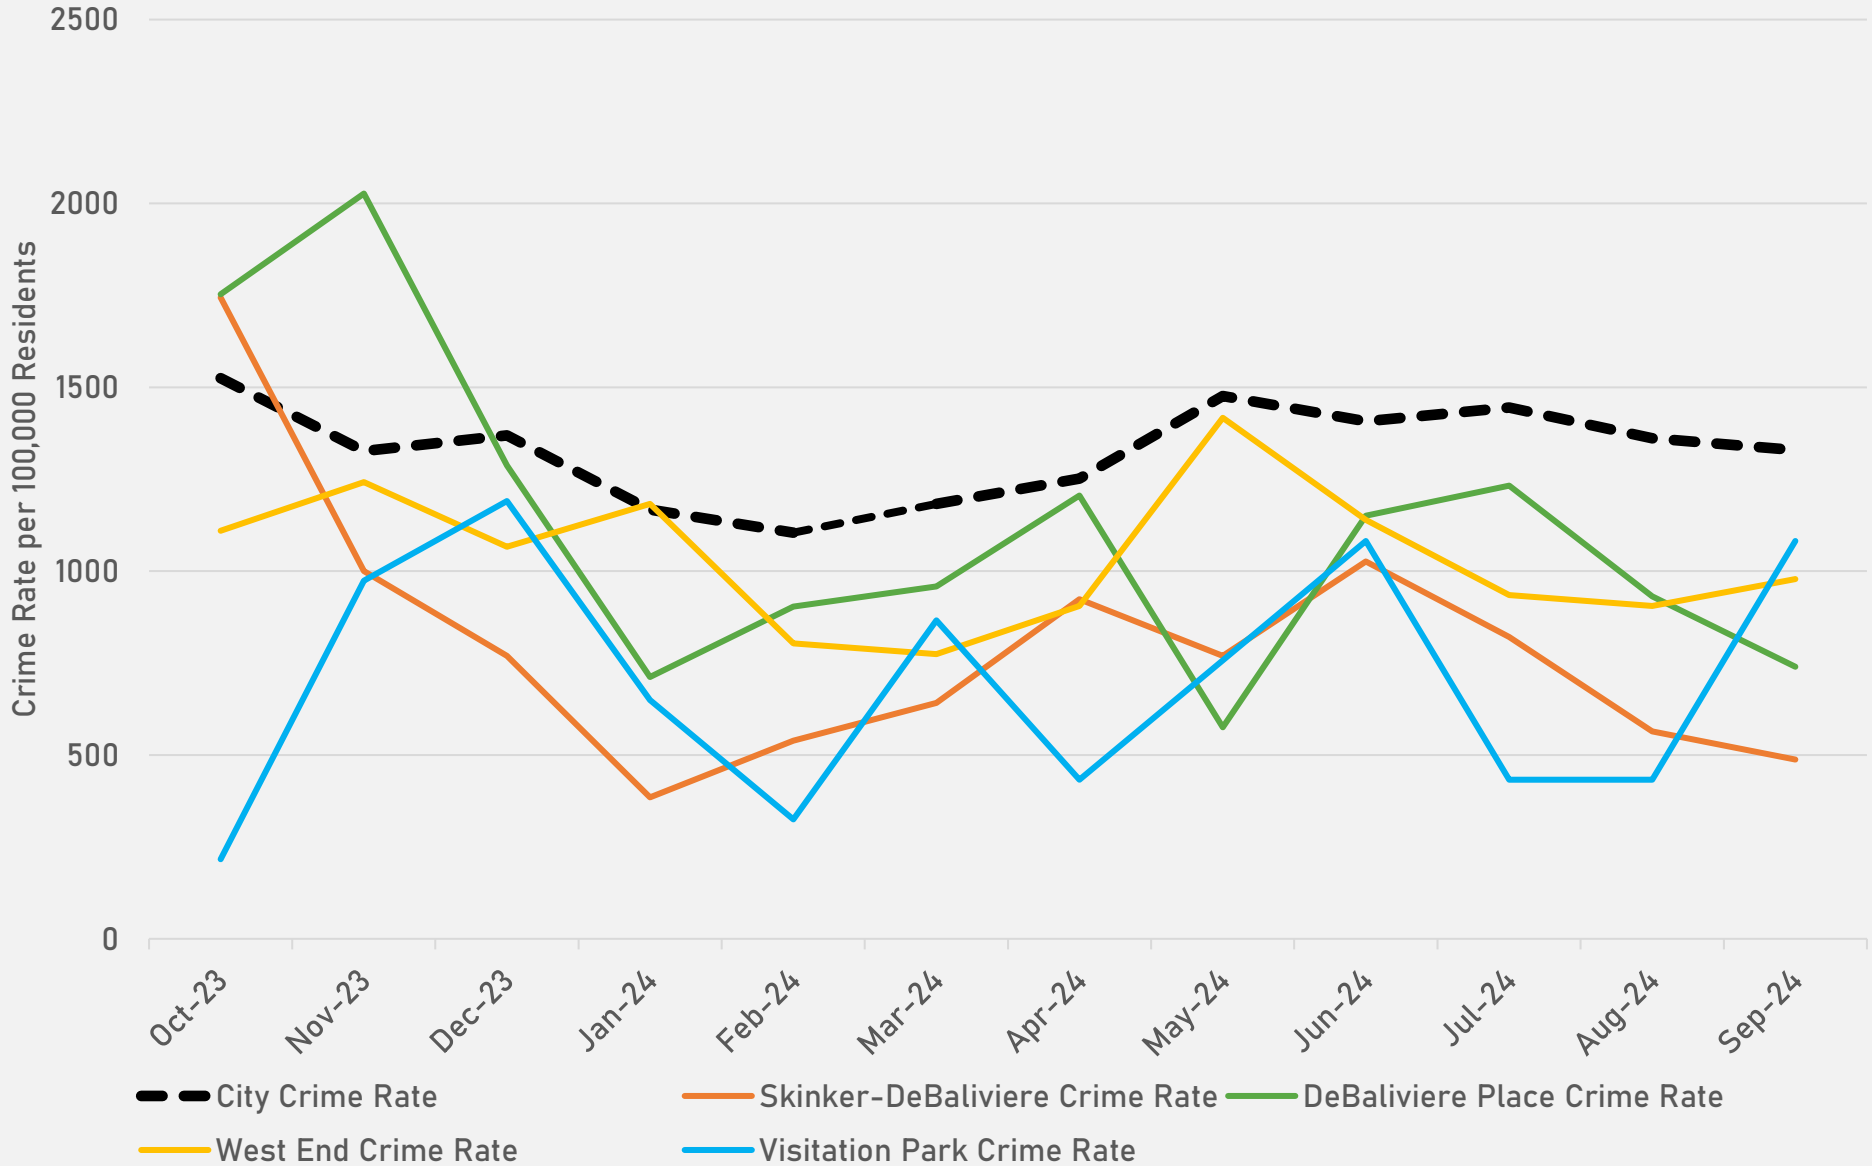

NEIGHBORHOODS VS CITY CRIME RATE OVER THE PAST YEAR