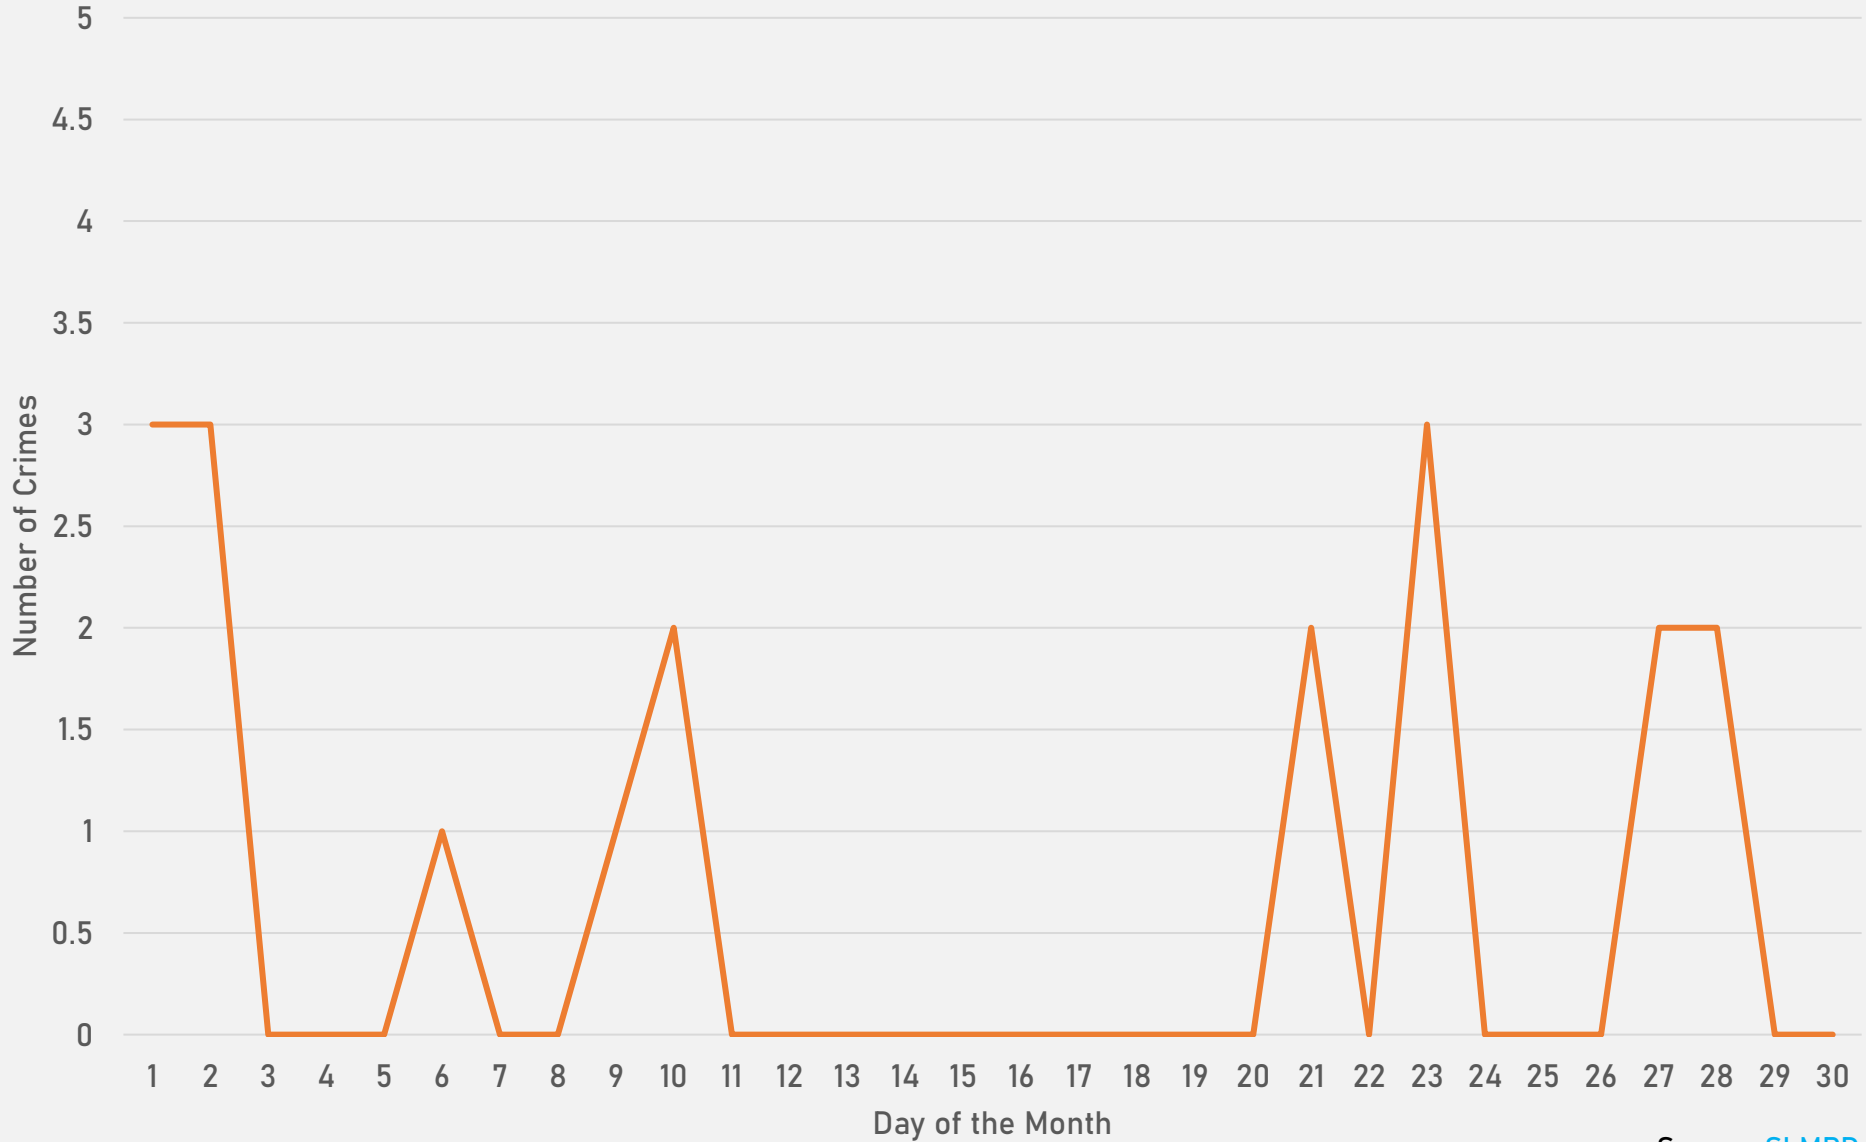

SKINKER-DEBALIVIERE CRIMES BY DAY OF THE MONTH