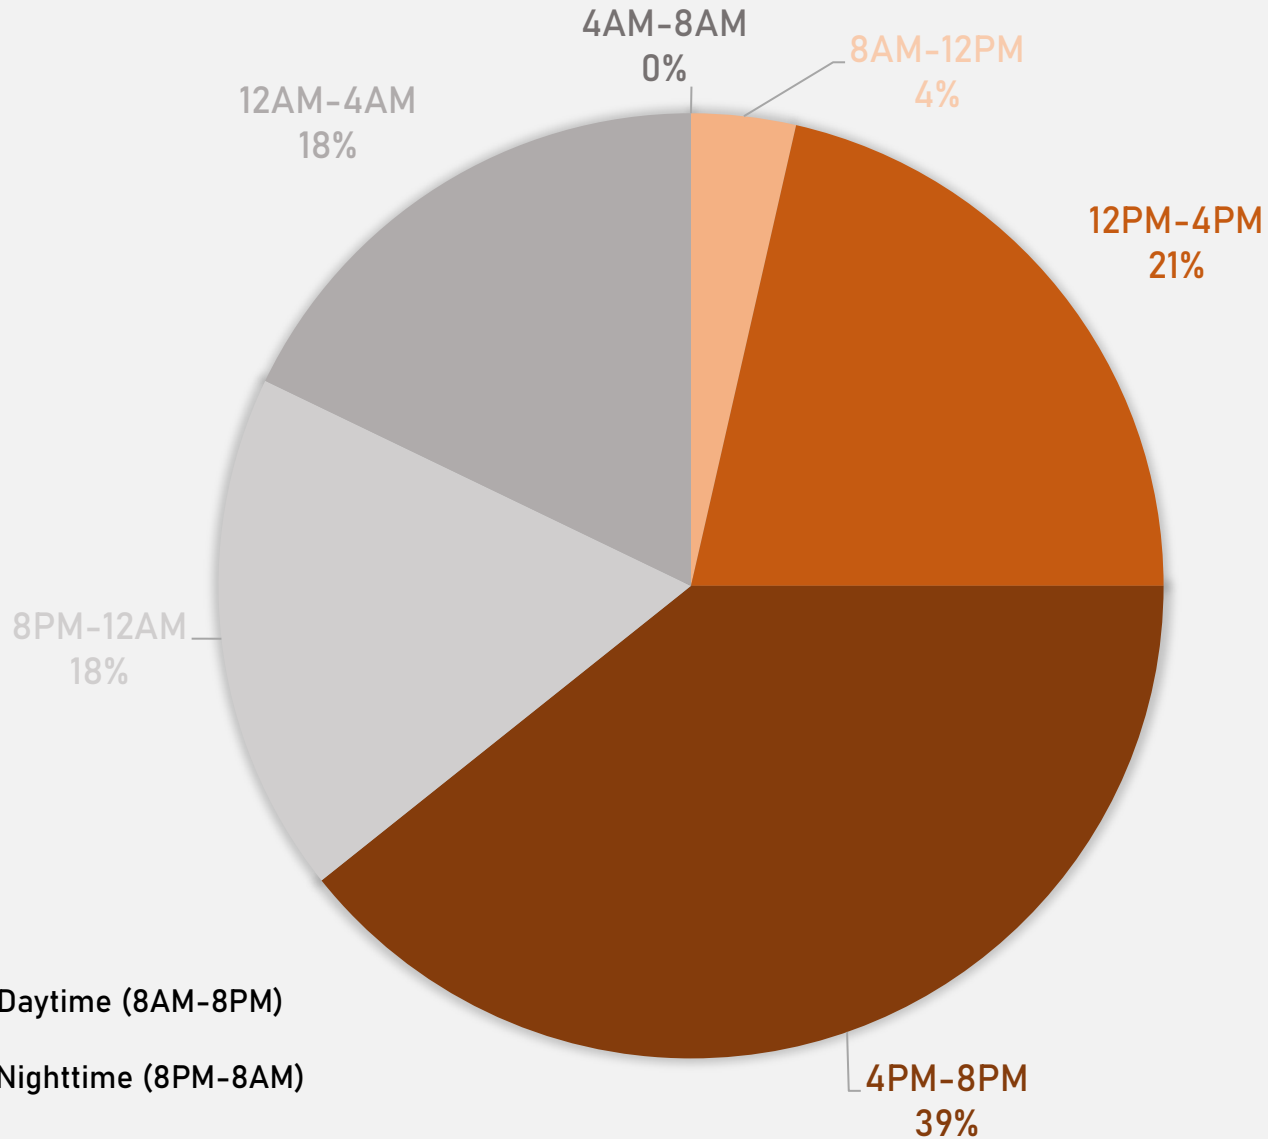

DEBALIVIERE PLACE CRIMES BY TIME OF DAY