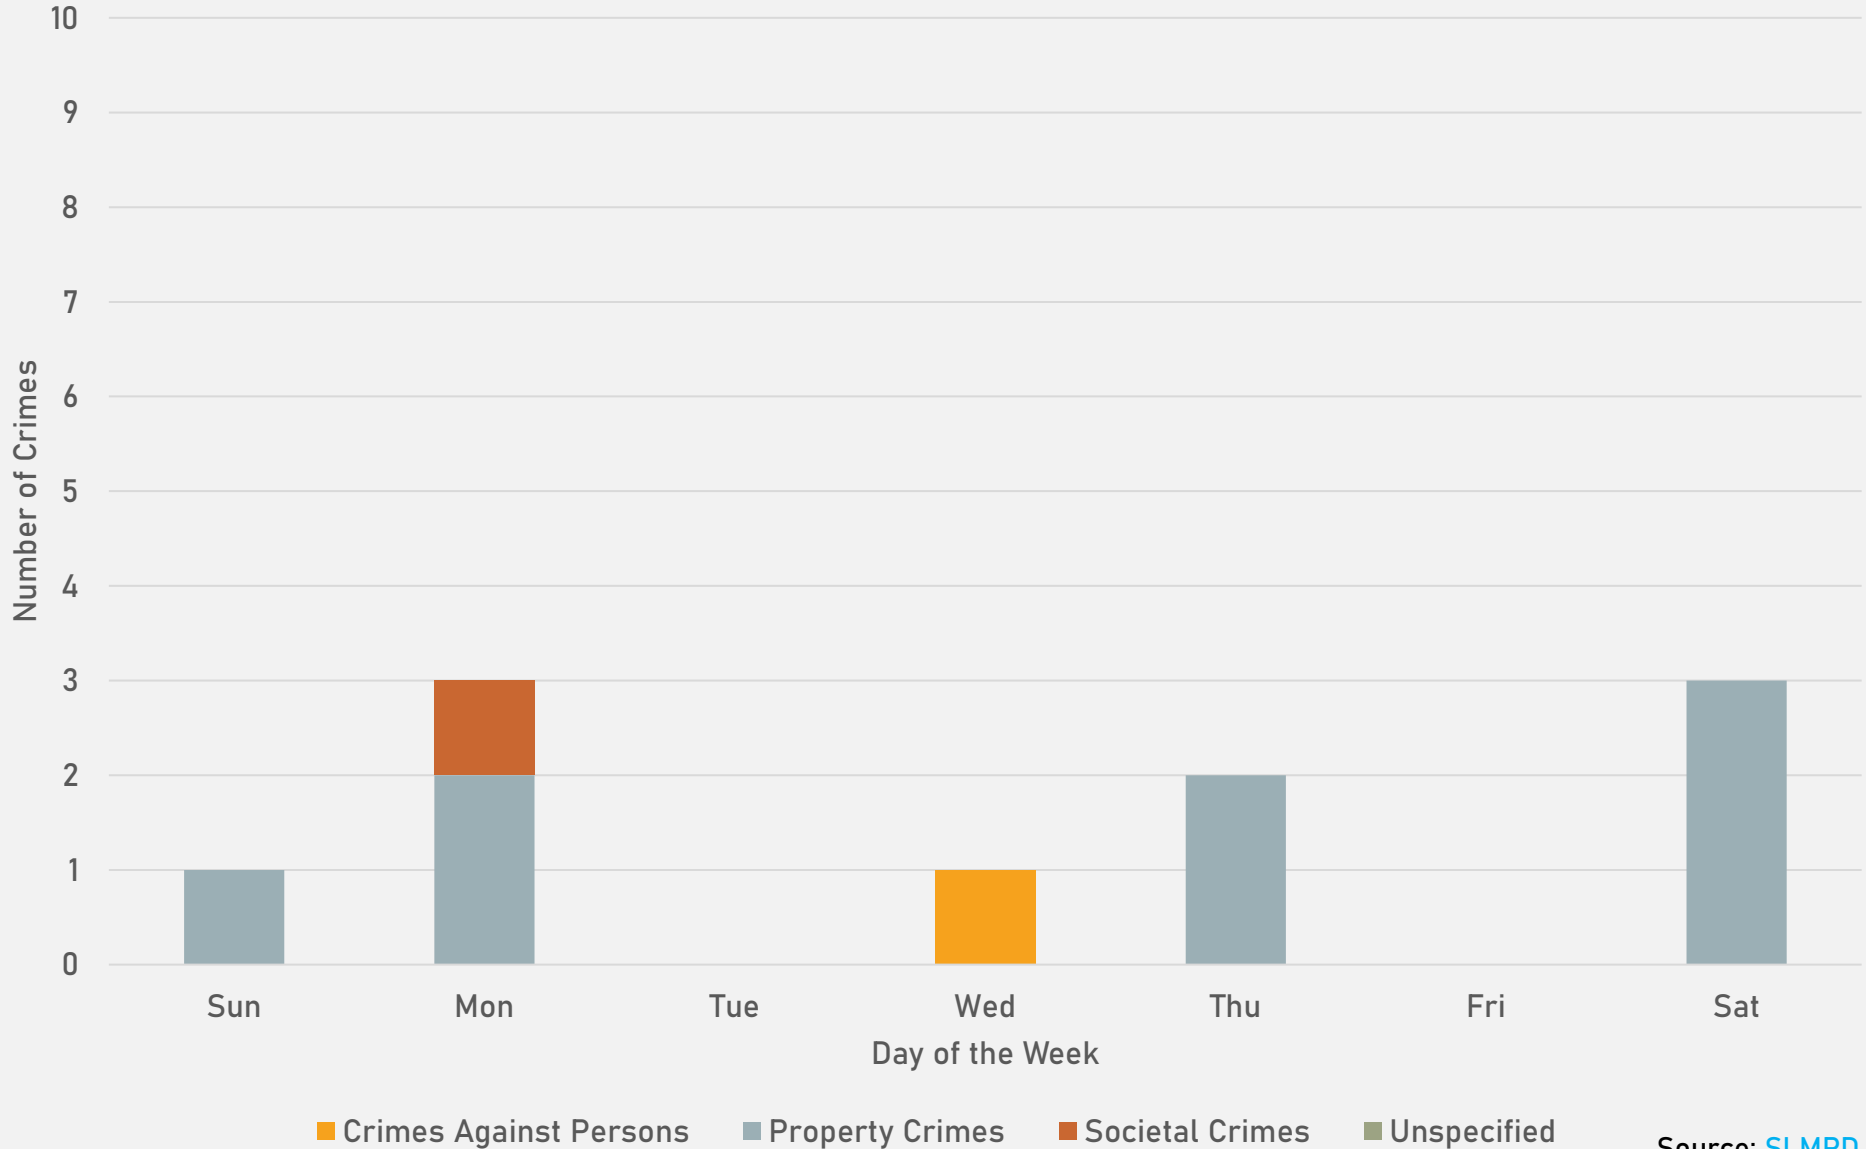

VISITATION PARK CRIMES BY DAY OF THE WEEK