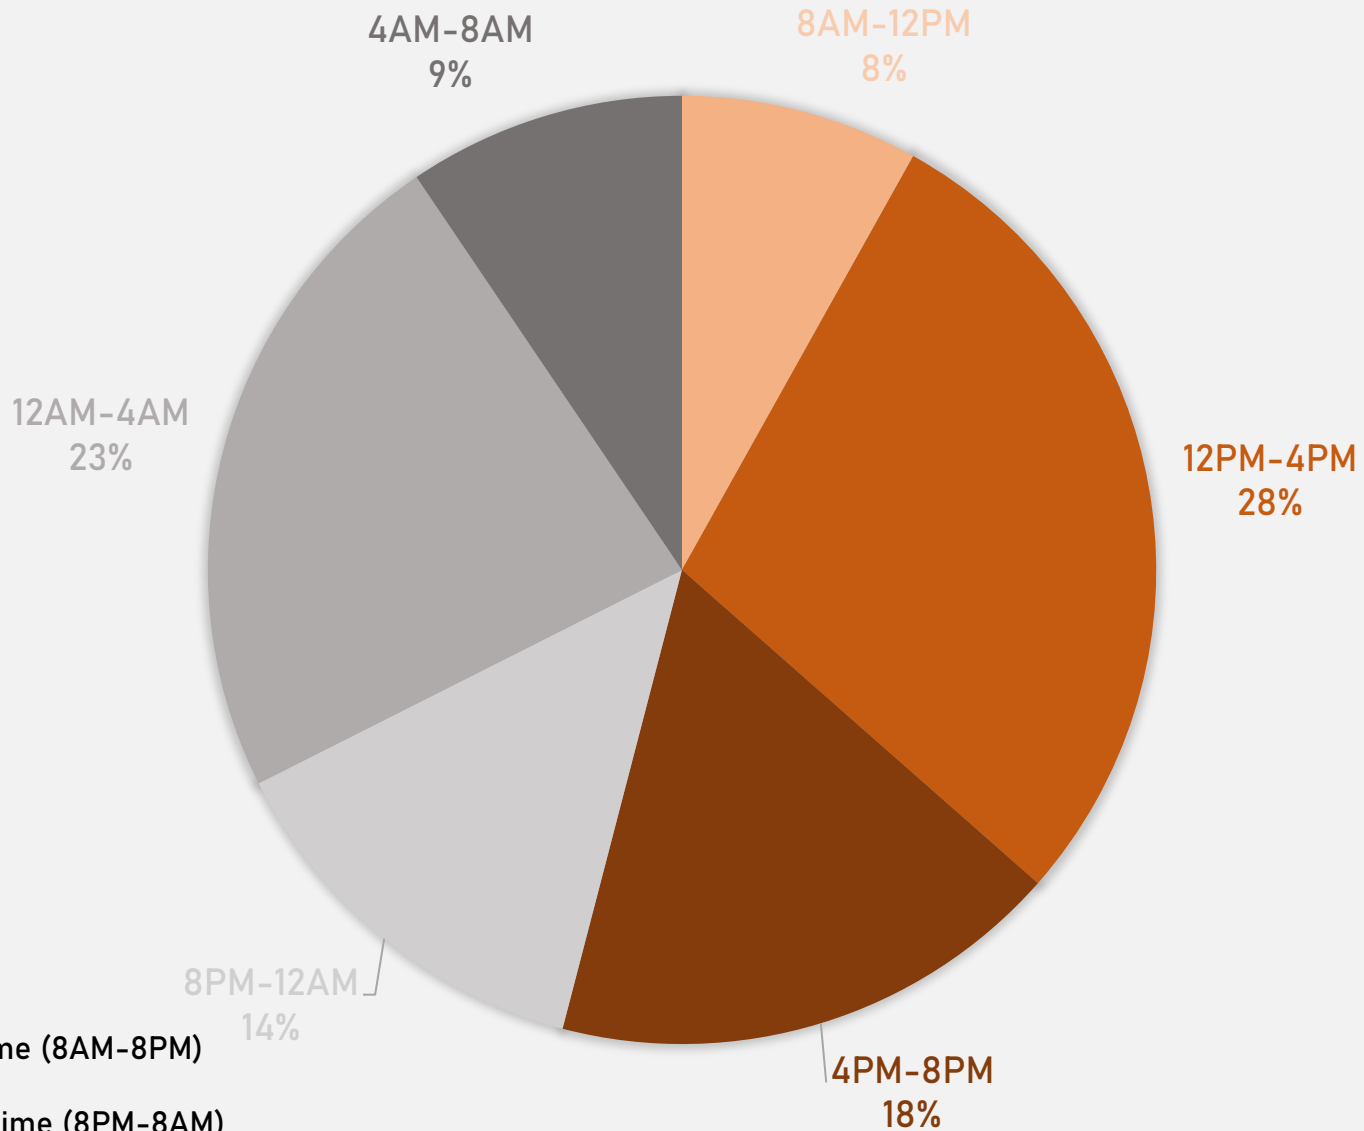

WEST END CRIMES BY TIME OF DAY