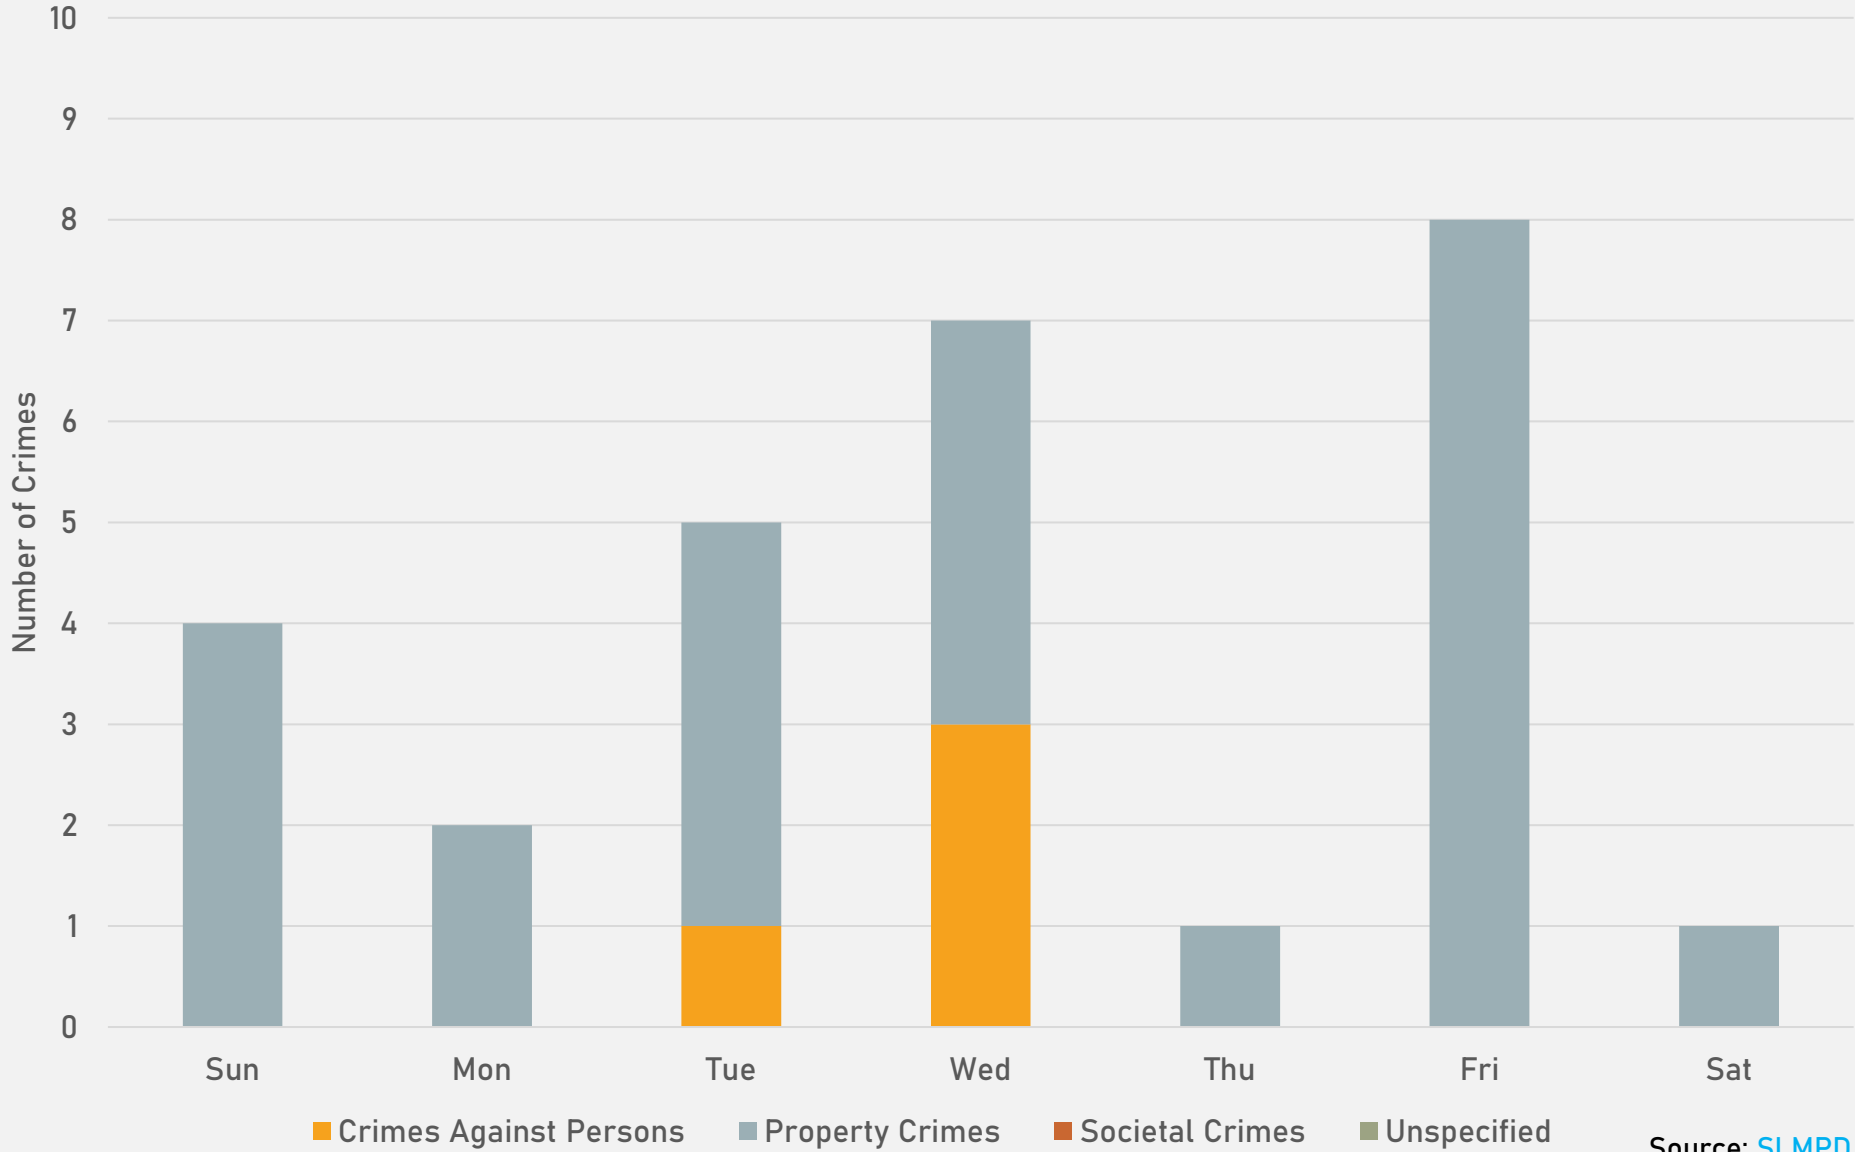

## DEBALIVIERE PLACE SUMMARY NOTES

- 27 total crimes in September 2024
  - **Down 67%** compared to September 2023 (81 crimes)
  - 3 crimes against persons in September 2024
    - **Down 50%** compared to September 2023 (6 crimes)
- 320 total crimes so far in 2024
  - **Down 23%** compared to this time in 2023 (413 crimes)
  - 40 crimes against persons so far in 2024
    - **Up 60%** compared to this time in 2023 (25 crimes)

# DEBALIVIERE PLACE YEAR TO YEAR COMPARISON

2023

Crimes	Jan	Feb	Mar	Apr	May	Jun	Jul	Aug	Sep	Oct	Nov	Dec	Total
Aggravated Assault	2	0	0	1	1	3	1	0	2	0	1	0	11
Arson	0	0	0	0	0	0	0	0	0	0	0	0	0
Burglary	1	1	1	4	0	2	2	2	3	2	2	0	20
Homicide	0	0	0	0	0	0	0	0	0	0	0	0	0
Larceny	28	12	10	19	9	5	9	12	20	16	22	12	174
Motor Vehicle Theft	17	7	2	3	5	4	14	4	13	19	7	8	103
Robbery	1	2	0	0	0	0	4	0	0	3	2	2	14
<b>Total</b>	<b>49</b>	<b>22</b>	<b>13</b>	<b>27</b>	<b>15</b>	<b>14</b>	<b>30</b>	<b>18</b>	<b>38</b>	<b>40</b>	<b>34</b>	<b>22</b>	<b>322</b>

# DEBALIVIERE PLACE 2023 VS 2024

Crime Rate per 100,000

# DEBALIVIERE PLACE CRIMES BY DAY OF THE WEEK