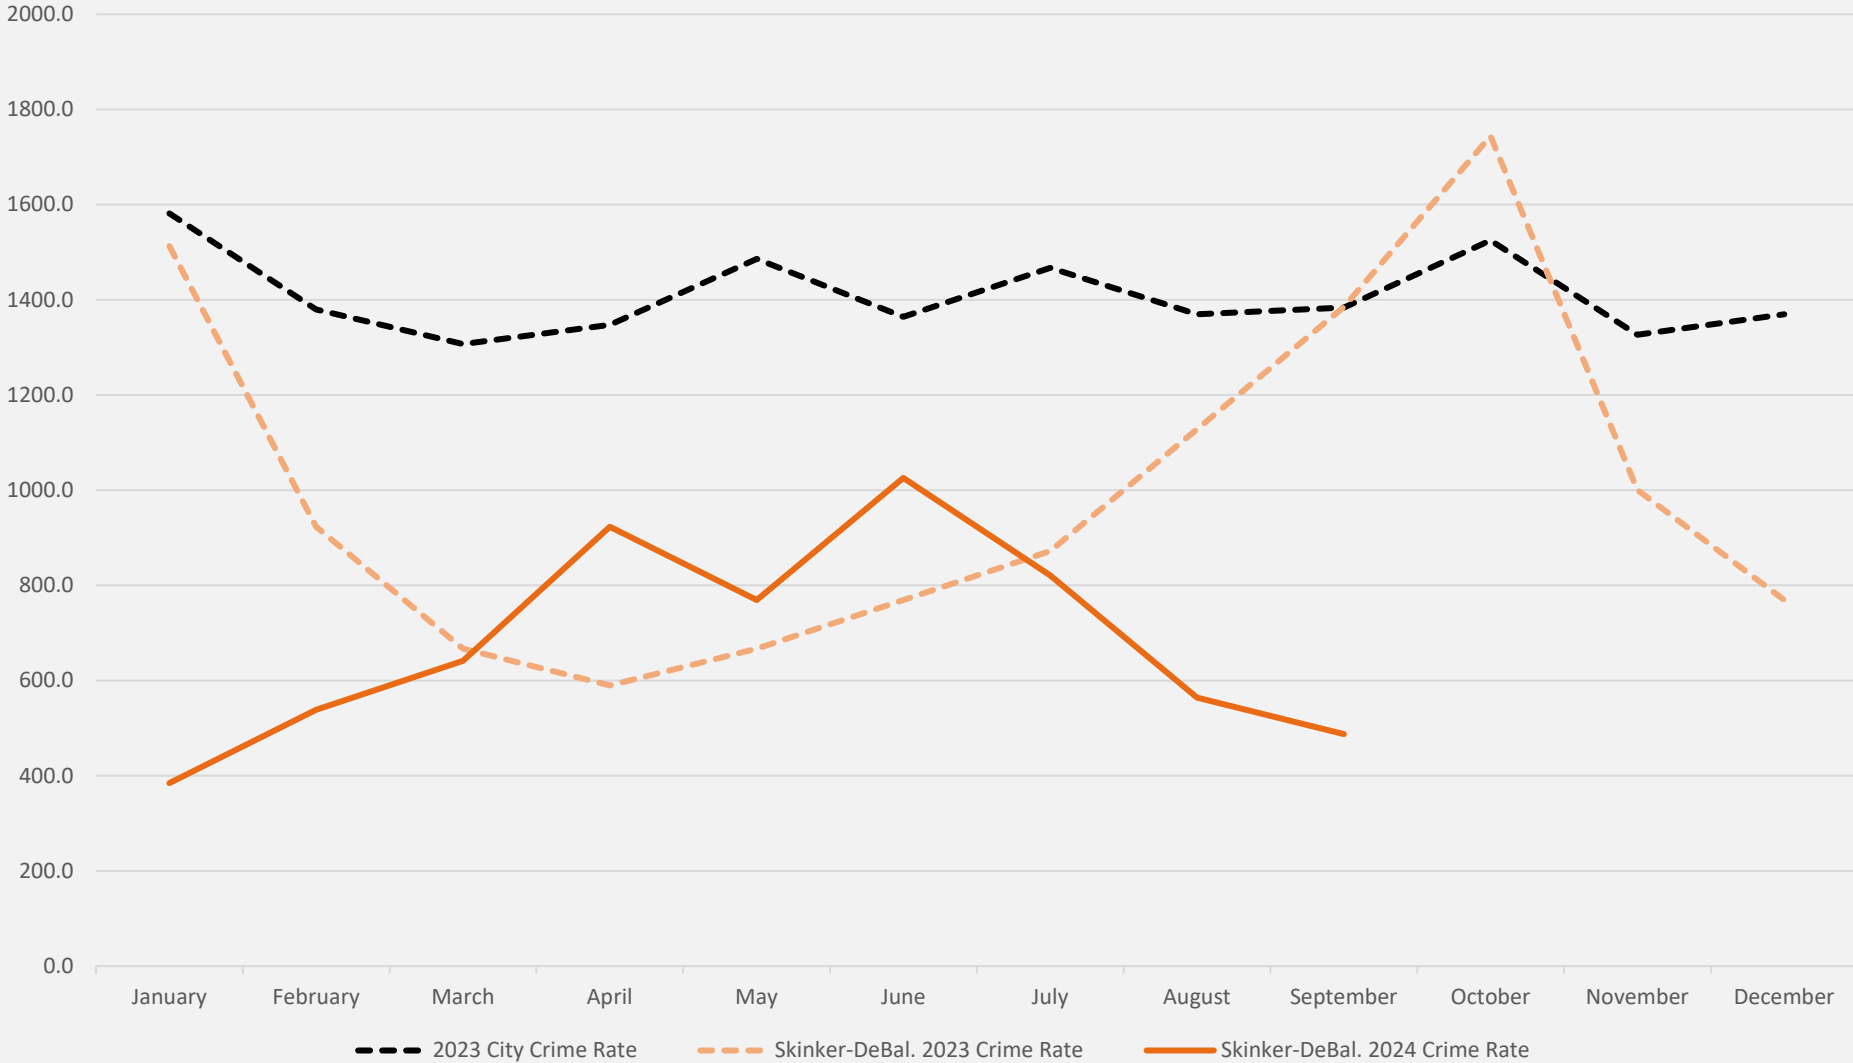

SKINKER-DEBALIVIERE YEAR TO YEAR COMPARISON

2023

Crimes	Jan	Feb	Mar	Apr	May	Jun	Jul	Aug	Sep	Oct	Nov	Dec	Total
Aggravated Assault	0	1	0	4	2	1	1	0	0	1	2	0	12
Arson	0	0	0	0	0	0	0	0	1	0	0	0	1
Burglary	2	2	1	1	0	1	0	3	2	1	1	2	16
Homicide	1	0	0	0	0	0	0	1	0	0	0	0	2
Larceny	17	10	8	6	8	9	9	15	15	21	10	9	137
Motor Vehicle Theft	9	2	3	0	6	4	9	2	4	9	4	2	54
Robbery	0	1	0	0	0	0	0	1	0	0	0	0	2
Total	29	16	12	11	16	15	19	22	22	32	17	13	224

2024

Crimes	Jan	Feb	Mar	Apr	May	Jun	Jul	Aug	Sep	Total
Aggravated Assault	0	1	0	1	1	1	1	0	1	6
Arson	0	0	0	0	0	0	0	0	0	0
Burglary	2	0	1	2	0	3	0	1	0	9
Homicide	0	0	0	0	0	0	0	0	0	0
Larceny	4	6	10	9	9	11	9	6	7	71
Motor Vehicle Theft	3	2	1	4	3	2	5	2	1	23
Robbery	0	0	1	1	0	3	1	0	1	7
Total	9	9	13	17	13	20	16	9	10	116

SKINKER-DEBALIVIERE 2023 VS 2024

Crime Rate per 100,000