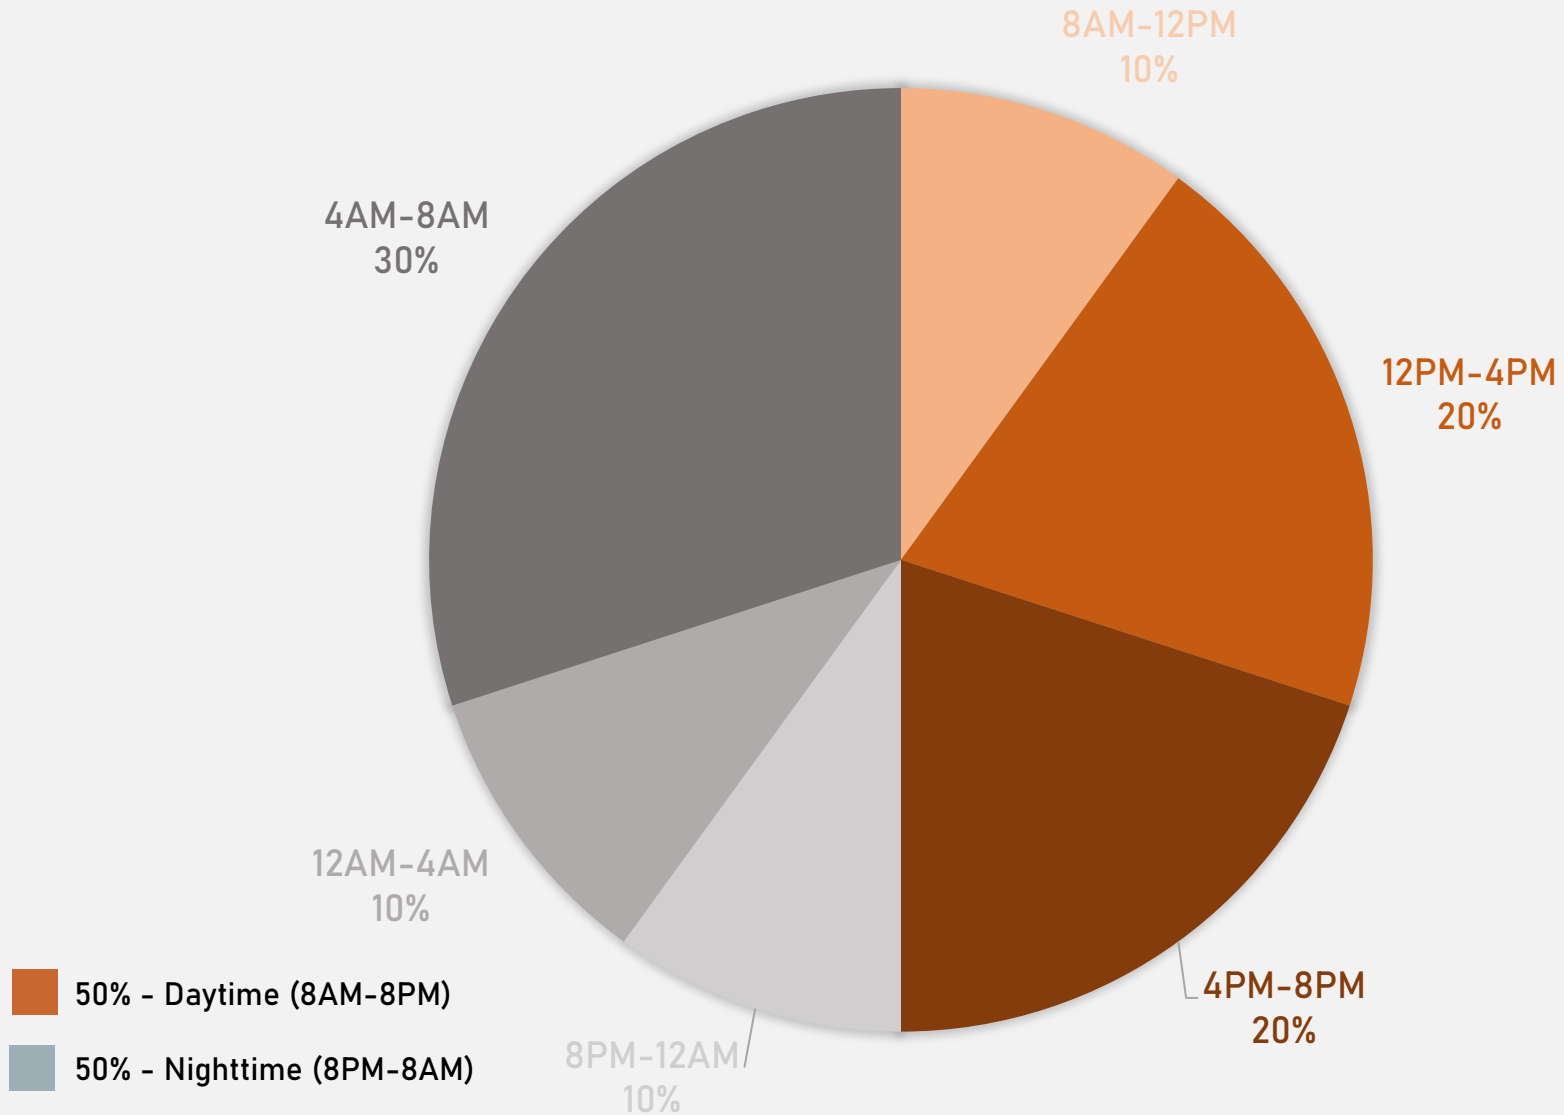

VISITATION PARK CRIMES BY TIME OF DAY