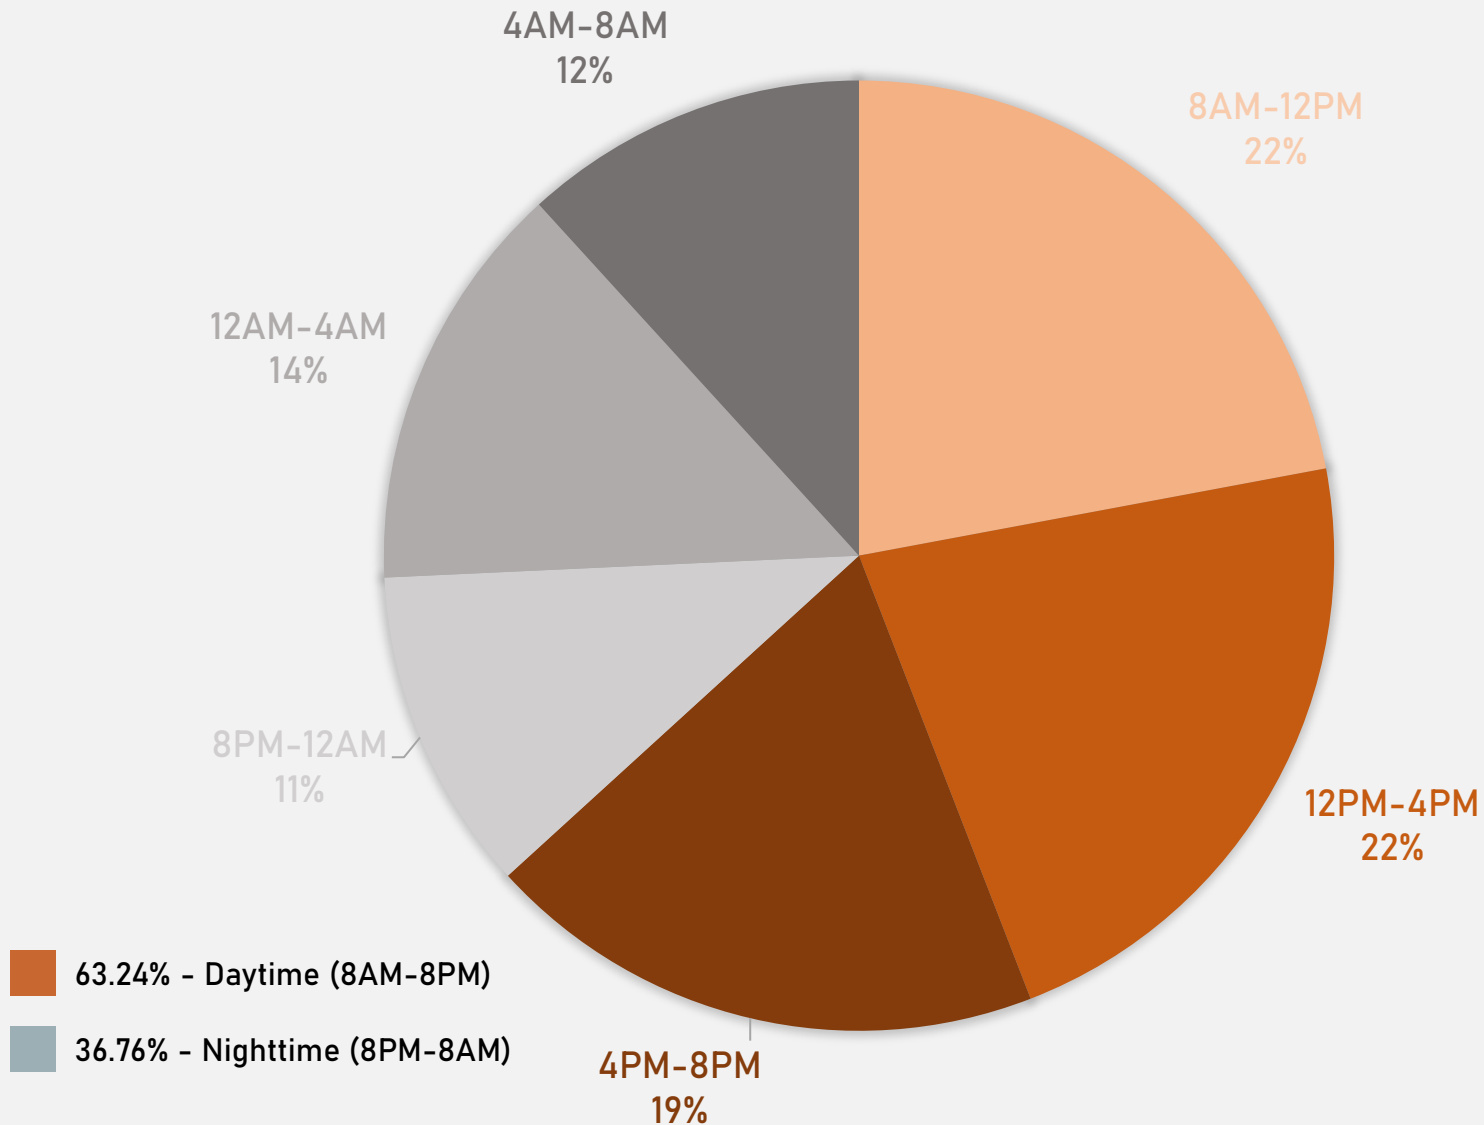

CENTRAL WEST END SUMMARY NOTES

- 129 total crimes in February 2025
 - **Down 35%** compared to February 2024 (198 crimes)
 - 17 crimes against persons in February 2025
 - **Down 45%** compared to February 2024 (31 crimes)
- 259 total crimes so far in 2025
 - **Down 24%** compared to this time in 2024 (340 crimes)
 - 38 crimes against persons so far in 2025
 - **Down 3%** compared to this time in 2024 (39 crimes)

CENTRAL WEST END YEAR TO YEAR COMPARISON

2024

Crimes	Jan	Feb	Mar	Apr	May	Jun	Jul	Aug	Sep	Oct	Nov	Dec	Total
Aggravated Assault	0	7	0	5	6	8	0	4	2	10	6	3	51
Arson	1	0	0	0	0	0	0	0	0	0	0	0	1
Burglary	9	10	9	8	6	10	6	5	5	6	6	1	81
Homicide	0	1	0	0	0	0	0	0	0	0	0	0	1
Larceny	52	37	35	53	47	63	68	37	62	39	85	59	637
Motor Vehicle Theft	16	27	9	26	16	22	17	16	17	11	6	22	205
Robbery	2	5	0	2	3	4	0	2	3	2	1	1	25
Total	80	87	53	94	78	107	91	64	89	68	104	86	1001

2025

Crimes	Jan	Feb	Mar	Apr	May	Jun	Jul	Aug	Sep	Oct	Nov	Dec	Total
Aggravated Assault	7	5											12
Arson	0	0											0
Burglary	5	7											12
Homicide	0	0											0
Larceny	40	35											75
Motor Vehicle Theft	4	5											9
Robbery	3	2											5
Total	59	54											113

CENTRAL WEST END 2024 VS 2025

CENTRAL WEST END CRIMES BY DAY OF THE WEEK

CENTRAL WEST END CRIMES BY TIME OF DAY

CENTRAL WEST END CRIMES BY DAY OF THE MONTH