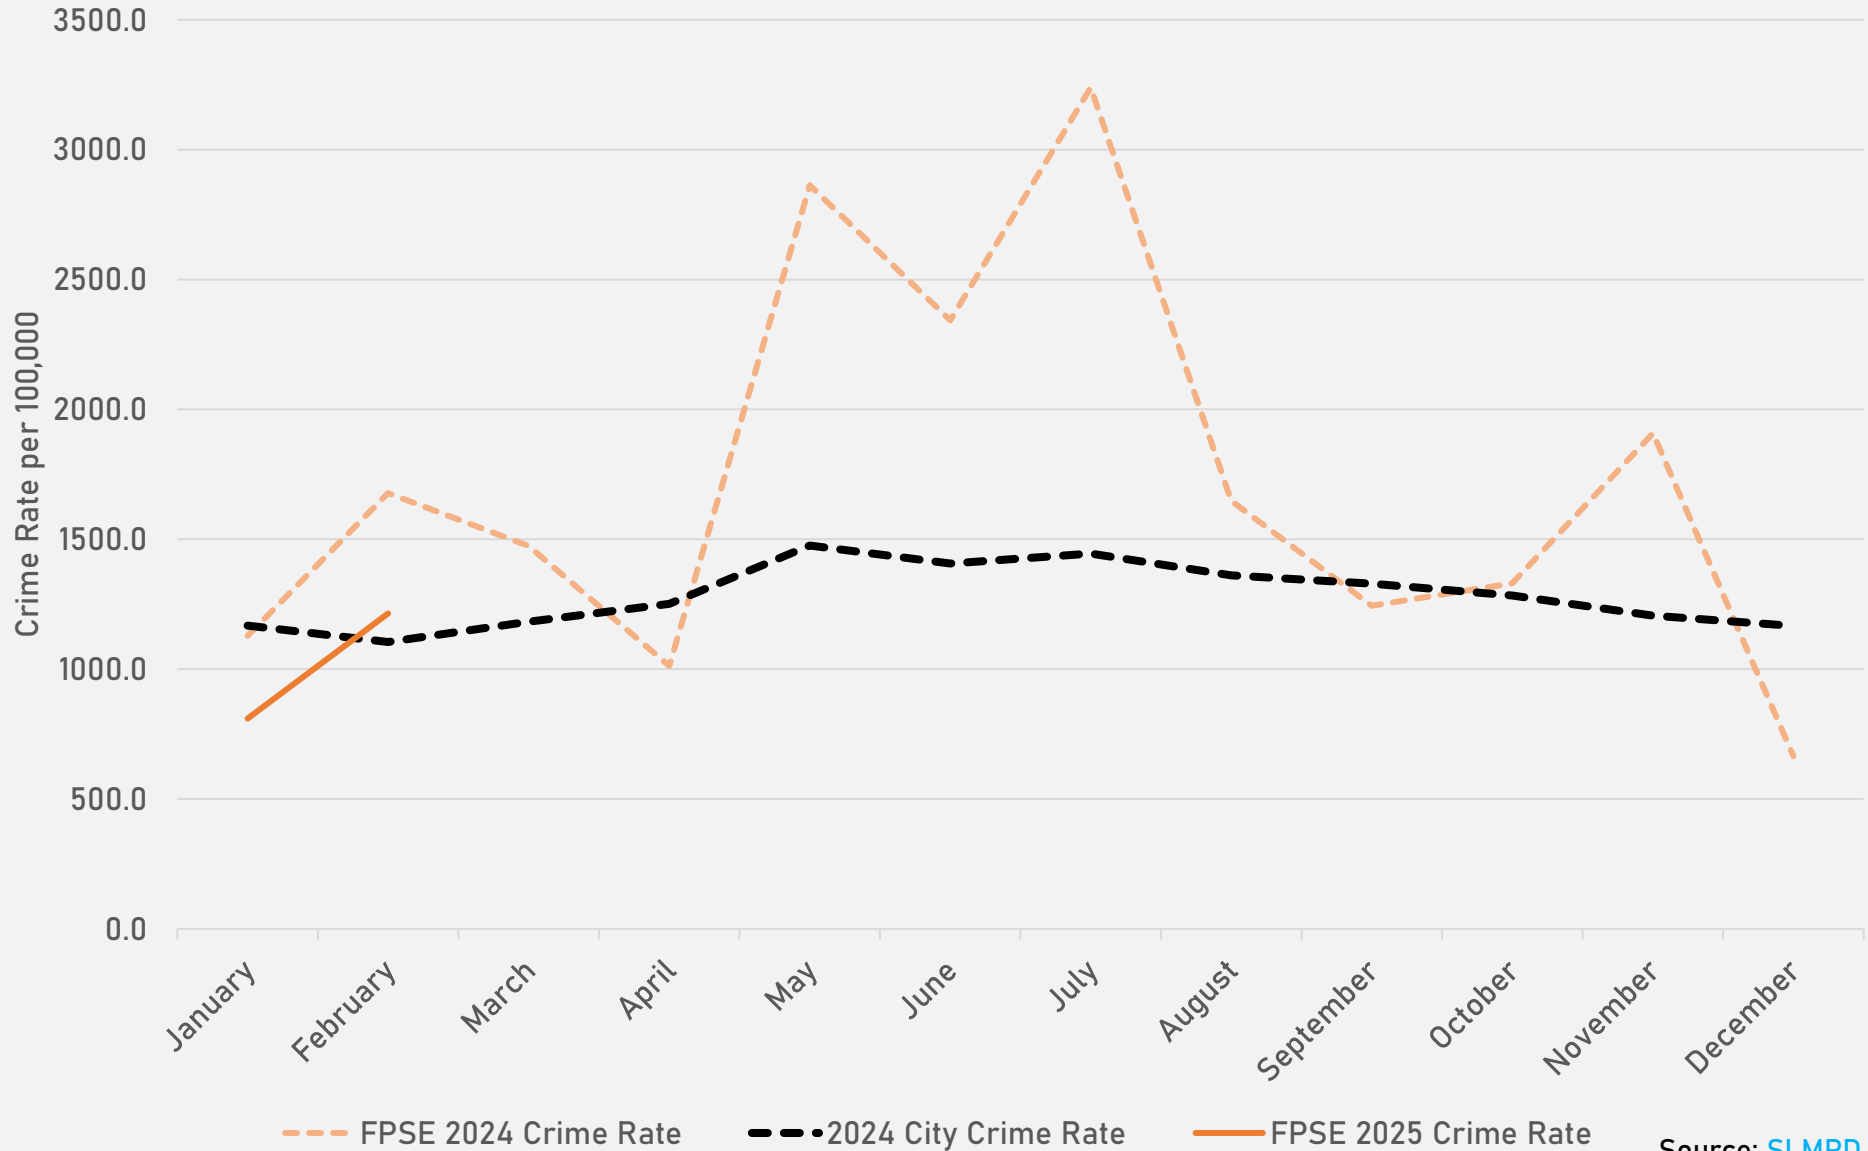

FOREST PARK SOUTHEAST YEAR TO YEAR COMPARISON

2024

Crimes	Jan	Feb	Mar	Apr	May	Jun	Jul	Aug	Sep	Oct	Nov	Dec	Total
Aggravated Assault	4	3	3	1	3	0	2	3	1	0	6	2	28
Arson	0	0	0	0	0	0	0	0	0	0	0	0	0
Burglary	1	1	1	1	2	6	3	1	0	4	3	0	23
Homicide	0	0	2	0	0	0	0	0	0	0	0	0	2
Larceny	10	16	12	10	29	26	36	17	10	14	16	4	200
Motor Vehicle Theft	4	2	6	4	6	5	8	5	5	2	1	3	51
Robbery	1	0	0	0	1	0	0	2	0	1	1	1	7
Total	20	22	24	16	41	37	49	28	16	21	27	10	311

2025

Crimes	Jan	Feb	Mar	Apr	May	Jun	Jul	Aug	Sep	Oct	Nov	Dec	Total
Aggravated Assault	0	0											0
Arson	0	0											0
Burglary	0	1											1
Homicide	0	0											0
Larceny	3	14											17
Motor Vehicle Theft	5	9											14
Robbery	1	0											1
Total	9	24											33

FOREST PARK SOUTHEAST 2024 VS 2025