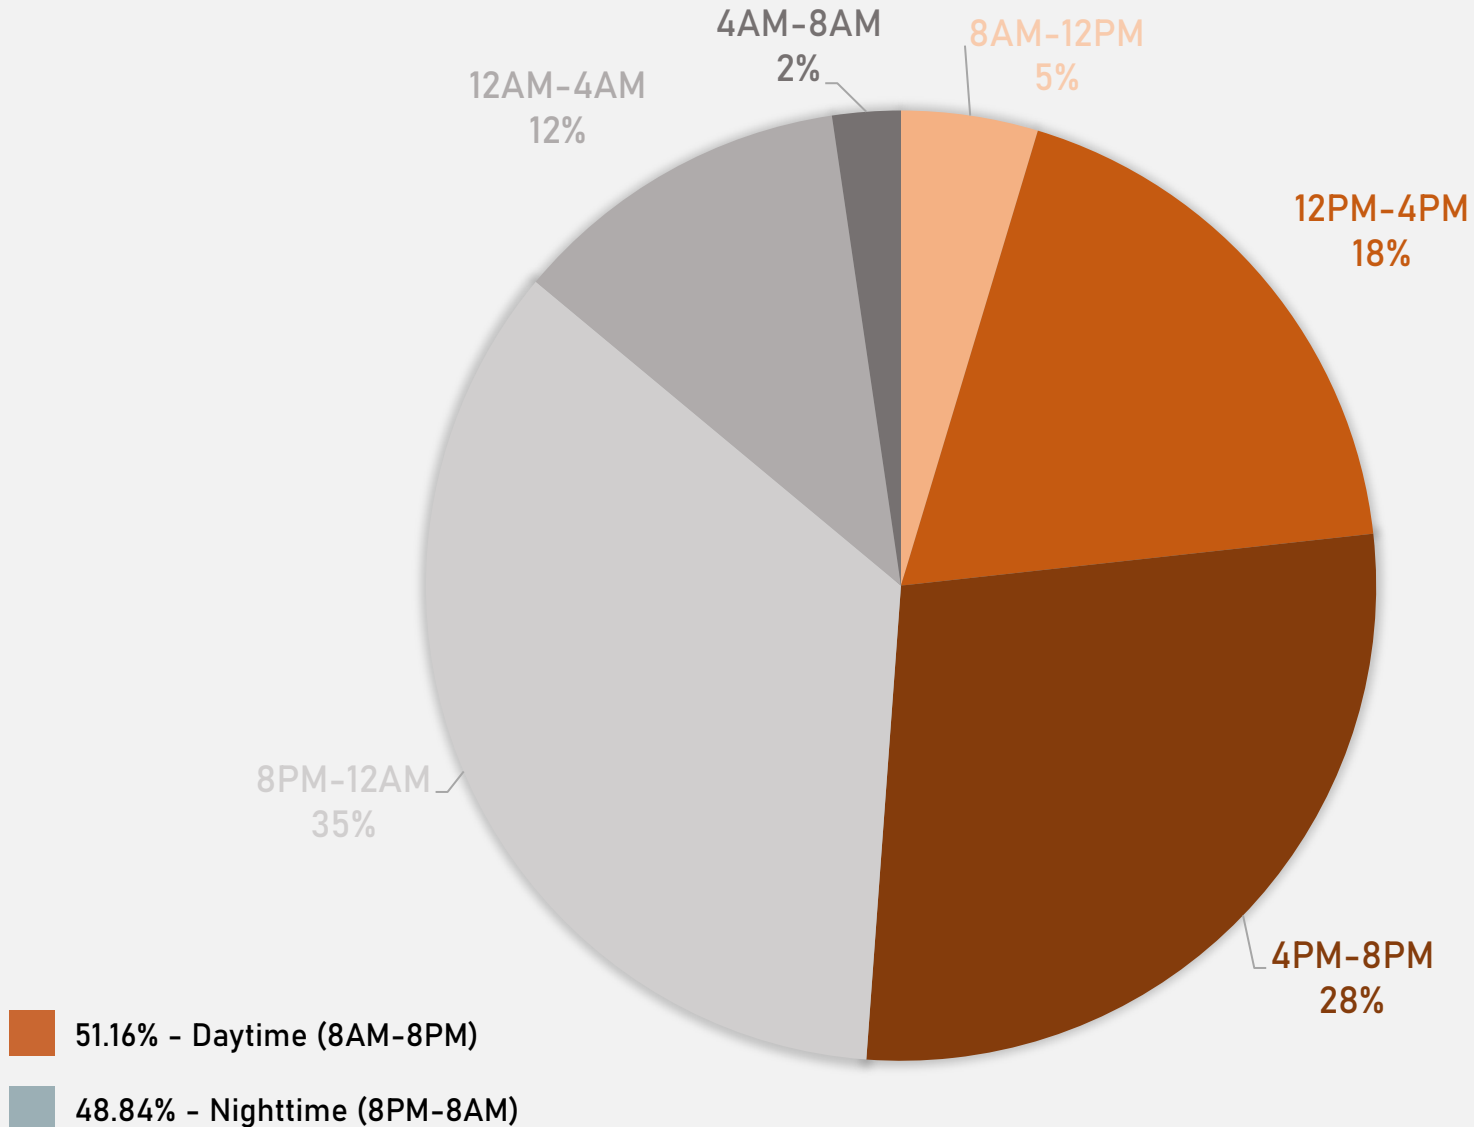

2025

Crimes	Jan	Feb	Mar	Apr	May	Jun	Jul	Aug	Sep	Oct	Nov	Dec	Total
Aggravated Assault	0	0											0
Arson	0	0											0
Burglary	0	1											1
Homicide	0	0											0
Larceny	3	14											17
Motor Vehicle Theft	5	9											14
Robbery	1	0											1
Total	9	24											33

FOREST PARK SOUTHEAST 2024 VS 2025

FOREST PARK SOUTHEAST CRIMES BY DAY OF THE WEEK

FOREST PARK SOUTHEAST CRIMES BY TIME OF DAY

FOREST PARK SOUTHEAST CRIMES BY DAY OF THE MONTH

**CENTRAL WEST END
NEIGHBORHOOD DETAIL**

CENTRAL WEST END SUMMARY NOTES

- 129 total crimes in February 2025
 - **Down 35%** compared to February 2024 (198 crimes)
 - 17 crimes against persons in February 2025
 - **Down 45%** compared to February 2024 (31 crimes)
- 259 total crimes so far in 2025
 - **Down 24%** compared to this time in 2024 (340 crimes)
 - 38 crimes against persons so far in 2025
 - **Down 3%** compared to this time in 2024 (39 crimes)