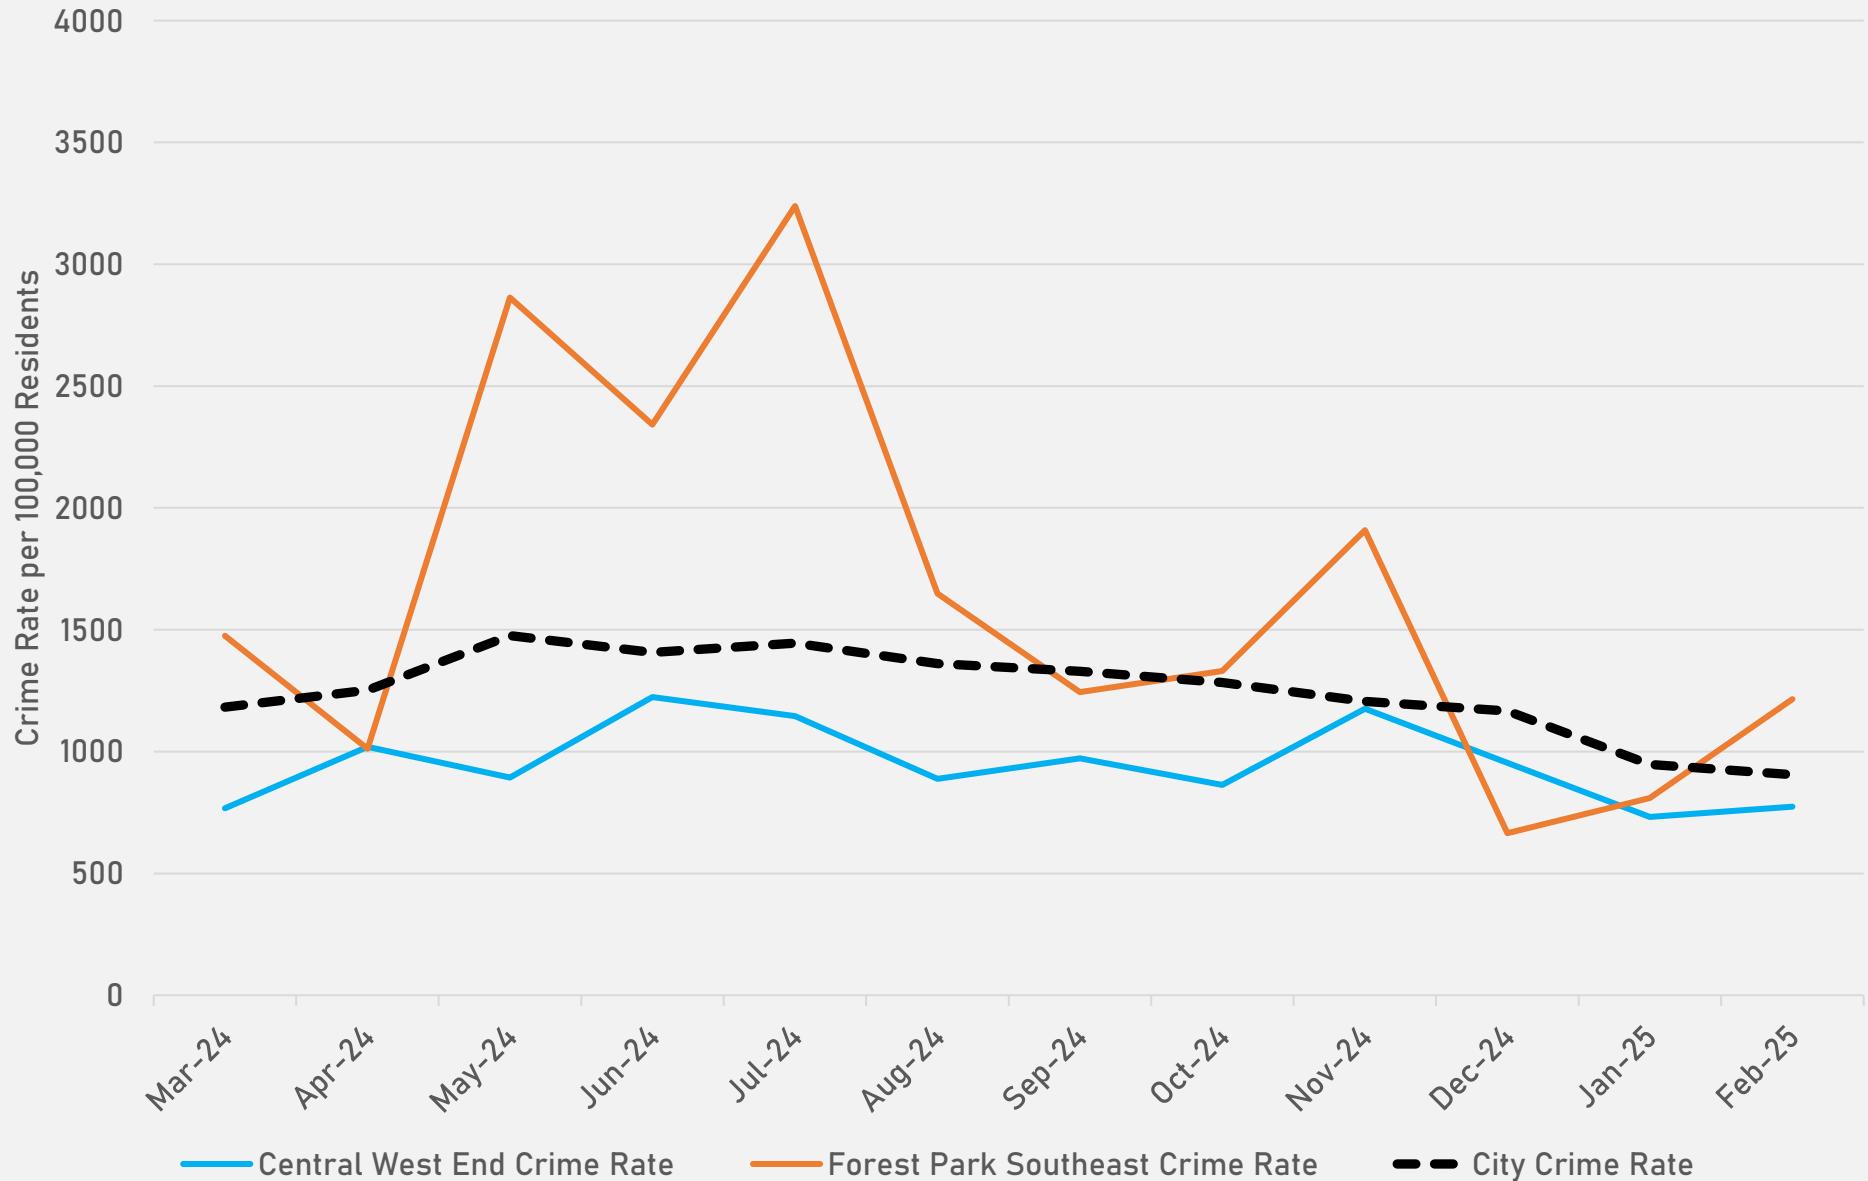

- Academy
 - **Central West End**
 - DeBaliviere Place
 - Fountain Park
 - Hamilton Heights
 - Kingsway East
 - Kingsway West
 - Lewis Place
 - Skinker-DeBaliviere
 - The Greater Ville
 - The Ville
 - Vandeventer
 - Visitation Park
 - Wells-Goodfellow
 - West End
- The **lowest number** of crimes in one neighborhood was 5 in Lewis Place
 - The **highest number** of crimes in one neighborhood was 129 in the Central West End
 - The average number of crimes per neighborhood was 35.47
 - The **lowest crime rate** per 100,000 in one neighborhood was 367.92 in Skinker-Debaliviere
 - The **highest crime rate** per 100,000 in one neighborhood was 2232.56 in Fountain Park
 - The overall crime rate in District 5 was 940.63

- The **lowest number** of crimes in one neighborhood was 0 in Wydown-Skinker
- The **highest number** of crimes in one neighborhood was 74 in Tower Grove South
- The average number of crimes per neighborhood was 19.37
- The **lowest crime rate** per 100,000 in one neighborhood was 0 in Wydown-Skinker
- The **highest crime rate** per 100,000 in one neighborhood was 1587.3 in Cheltenham
- The overall crime rate in District 2 was 474.8

*Southampton is split between District 2 and District 1.

NEIGHBORHOODS VS CITY CRIME RATE OVER THE PAST YEAR

**FOREST PARK SOUTHEAST
NEIGHBORHOOD DETAIL**

FOREST PARK SOUTHEAST SUMMARY NOTES

- 42 total crimes in February 2025
 - **Down 38%** compared to February 2024 (68 crimes)
 - 2 crimes against persons in February 2025
 - **Down 67%** compared to February 2024 (6 crimes)
- 72 total crimes so far in 2025
 - **Down 27%** compared to this time in 2024 (98 crimes)
 - 5 total crimes against persons so far in 2025
 - **Down 58%** when compared to this time in 2024 (12 crimes)