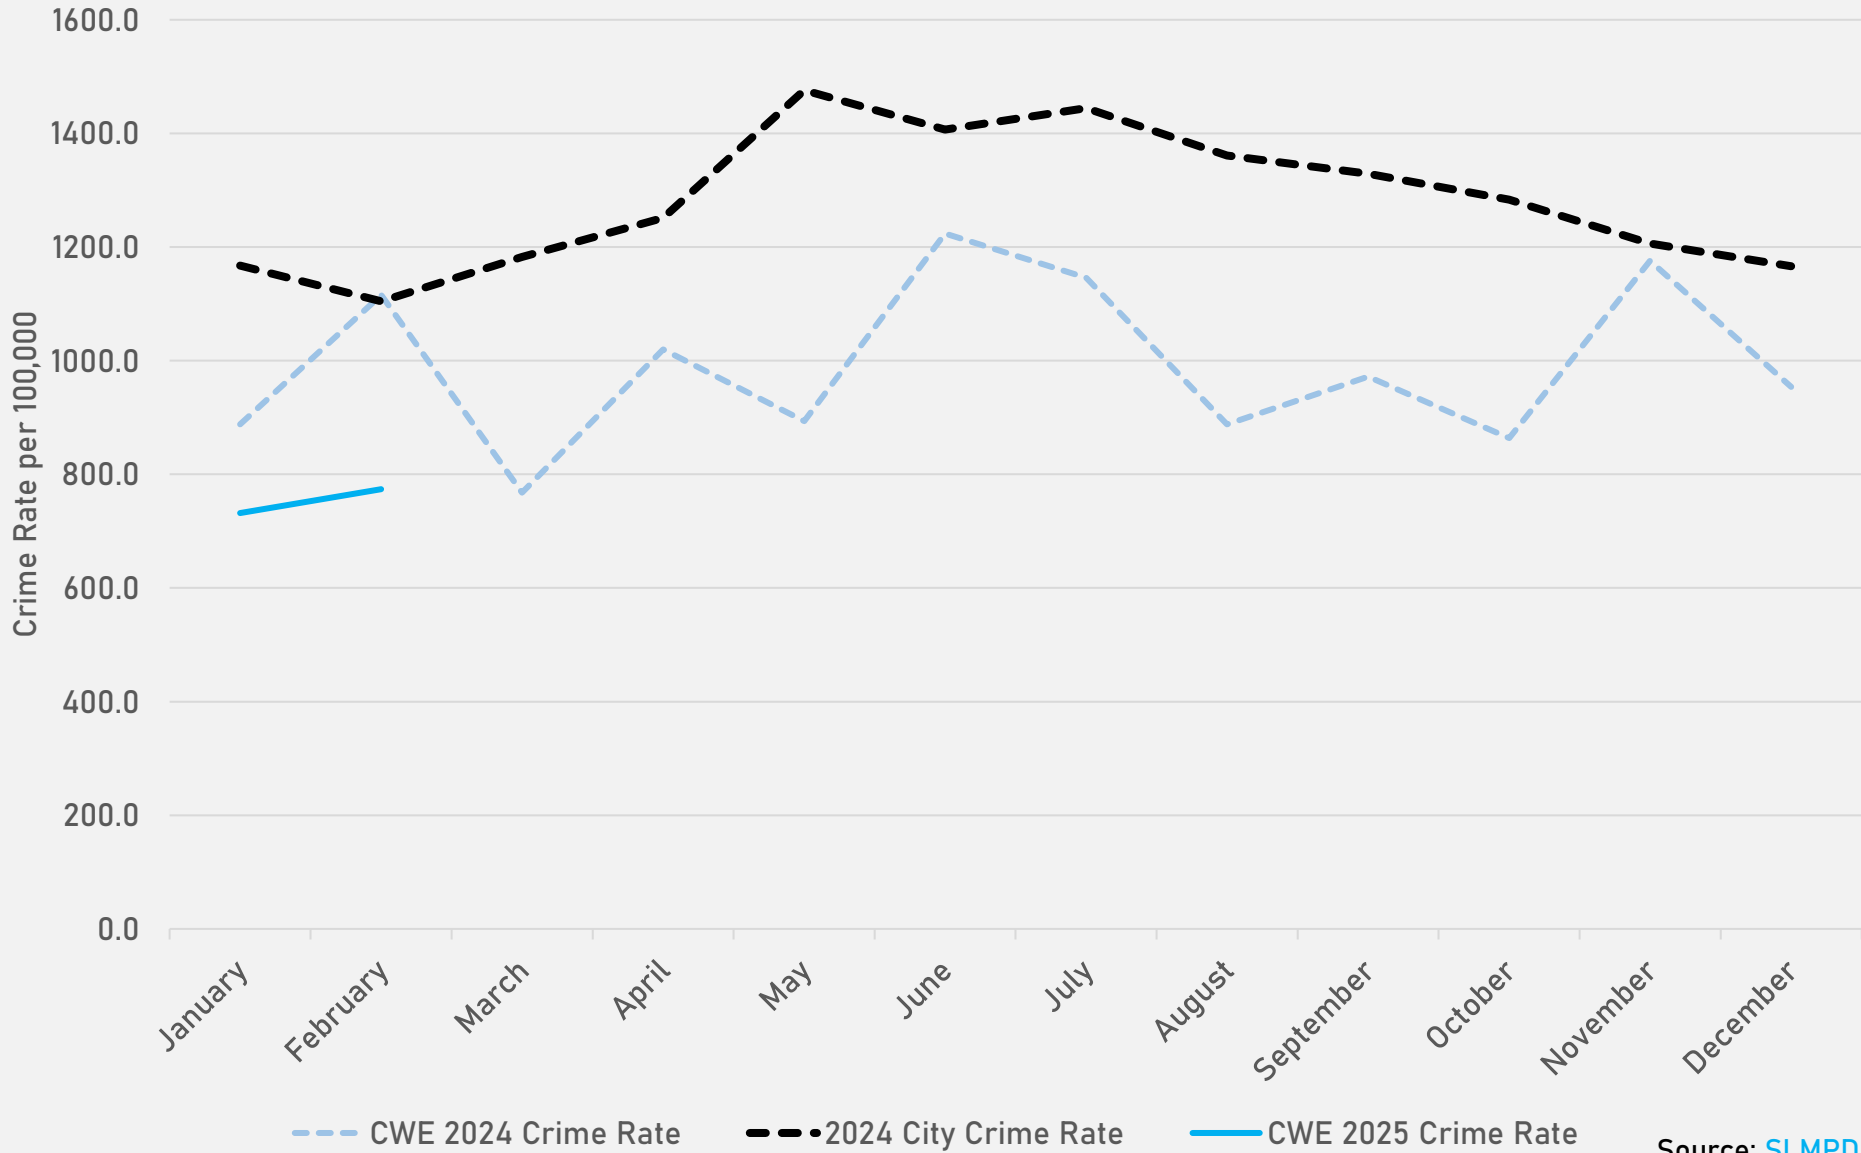

CENTRAL WEST END YEAR TO YEAR COMPARISON

2024

Crimes	Jan	Feb	Mar	Apr	May	Jun	Jul	Aug	Sep	Oct	Nov	Dec	Total
Aggravated Assault	0	7	0	5	6	8	0	4	2	10	6	3	51
Arson	1	0	0	0	0	0	0	0	0	0	0	0	1
Burglary	9	10	9	8	6	10	6	5	5	6	6	1	81
Homicide	0	1	0	0	0	0	0	0	0	0	0	0	1
Larceny	52	37	35	53	47	63	68	37	62	39	85	59	637
Motor Vehicle Theft	16	27	9	26	16	22	17	16	17	11	6	22	205
Robbery	2	5	0	2	3	4	0	2	3	2	1	1	25
Total	80	87	53	94	78	107	91	64	89	68	104	86	1001

2025

Crimes	Jan	Feb	Mar	Apr	May	Jun	Jul	Aug	Sep	Oct	Nov	Dec	Total
Aggravated Assault	7	5											12
Arson	0	0											0
Burglary	5	7											12
Homicide	0	0											0
Larceny	40	35											75
Motor Vehicle Theft	4	5											9
Robbery	3	2											5
Total	59	54											113

CENTRAL WEST END 2024 VS 2025