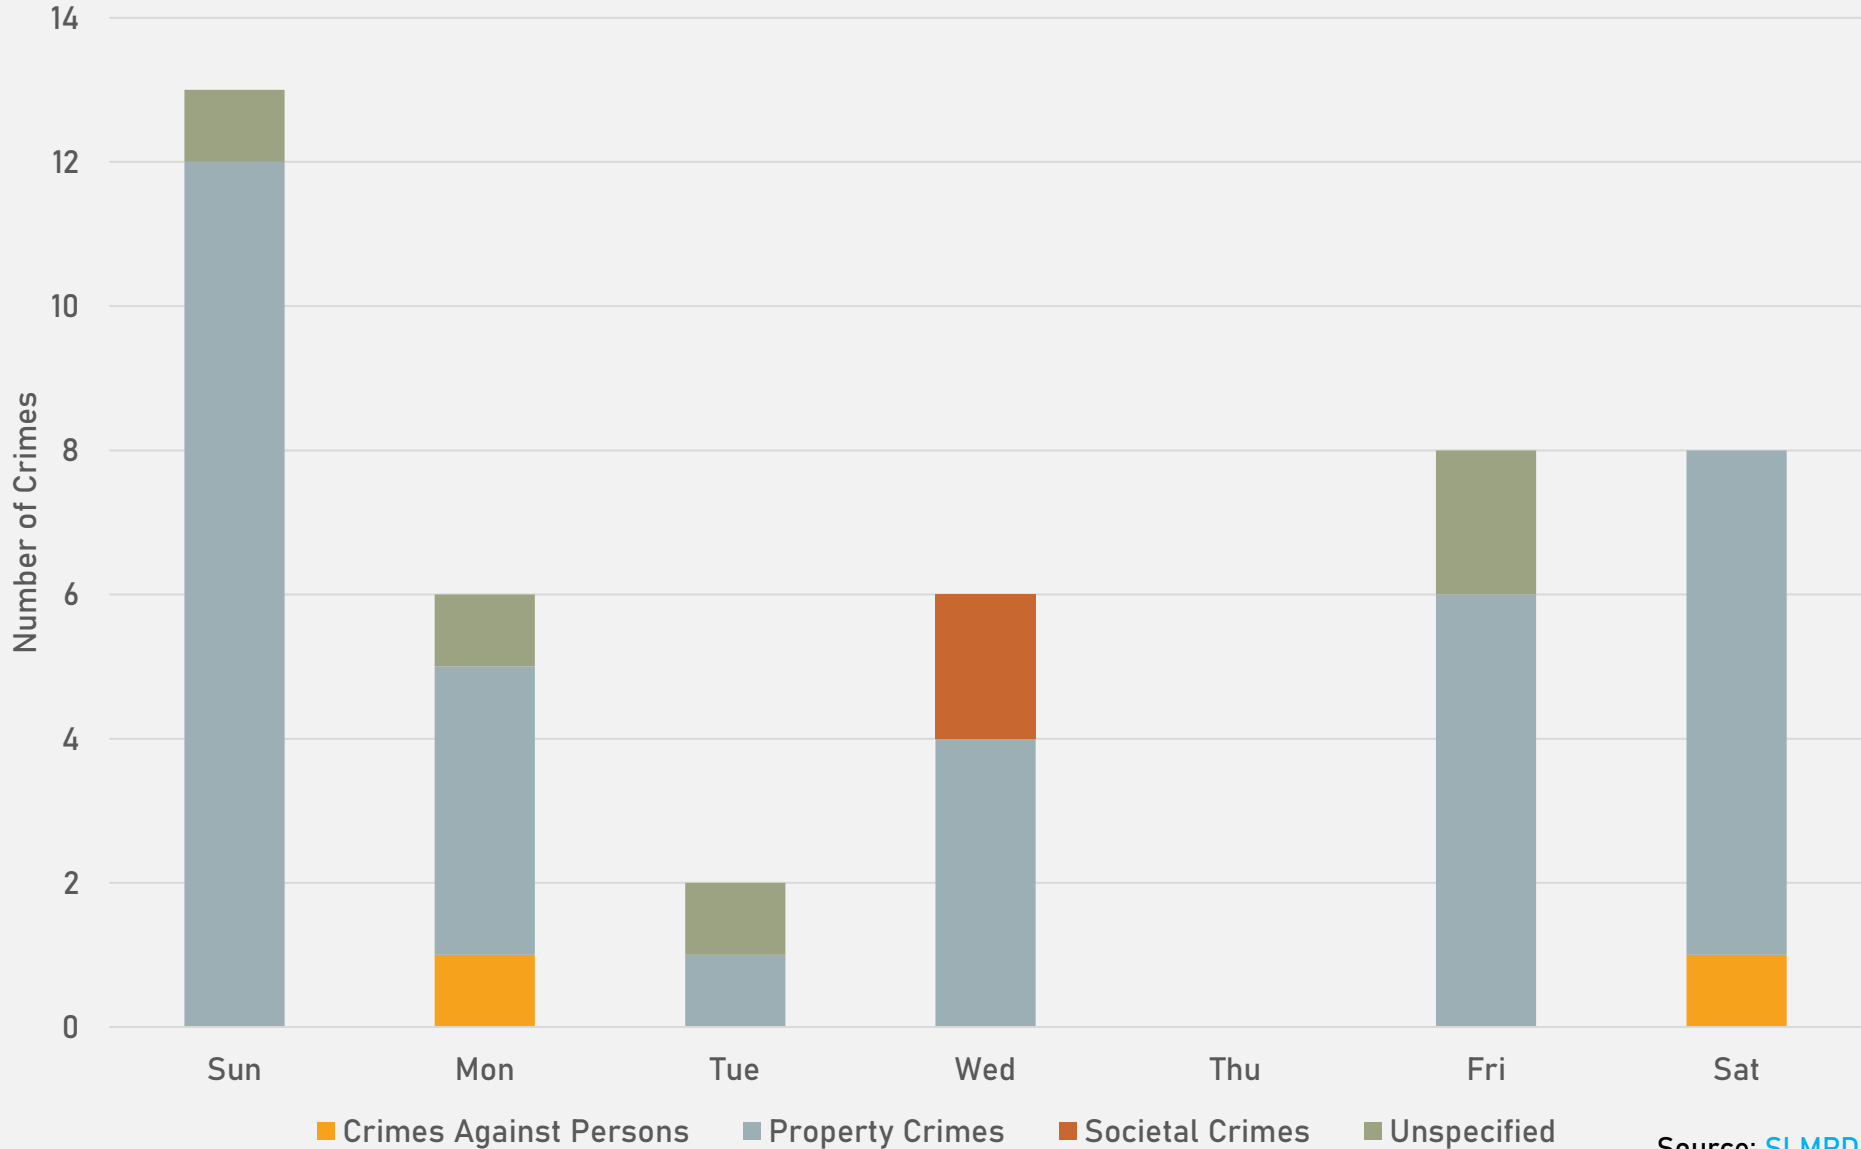

FOREST PARK SOUTHEAST CRIMES BY DAY OF THE WEEK