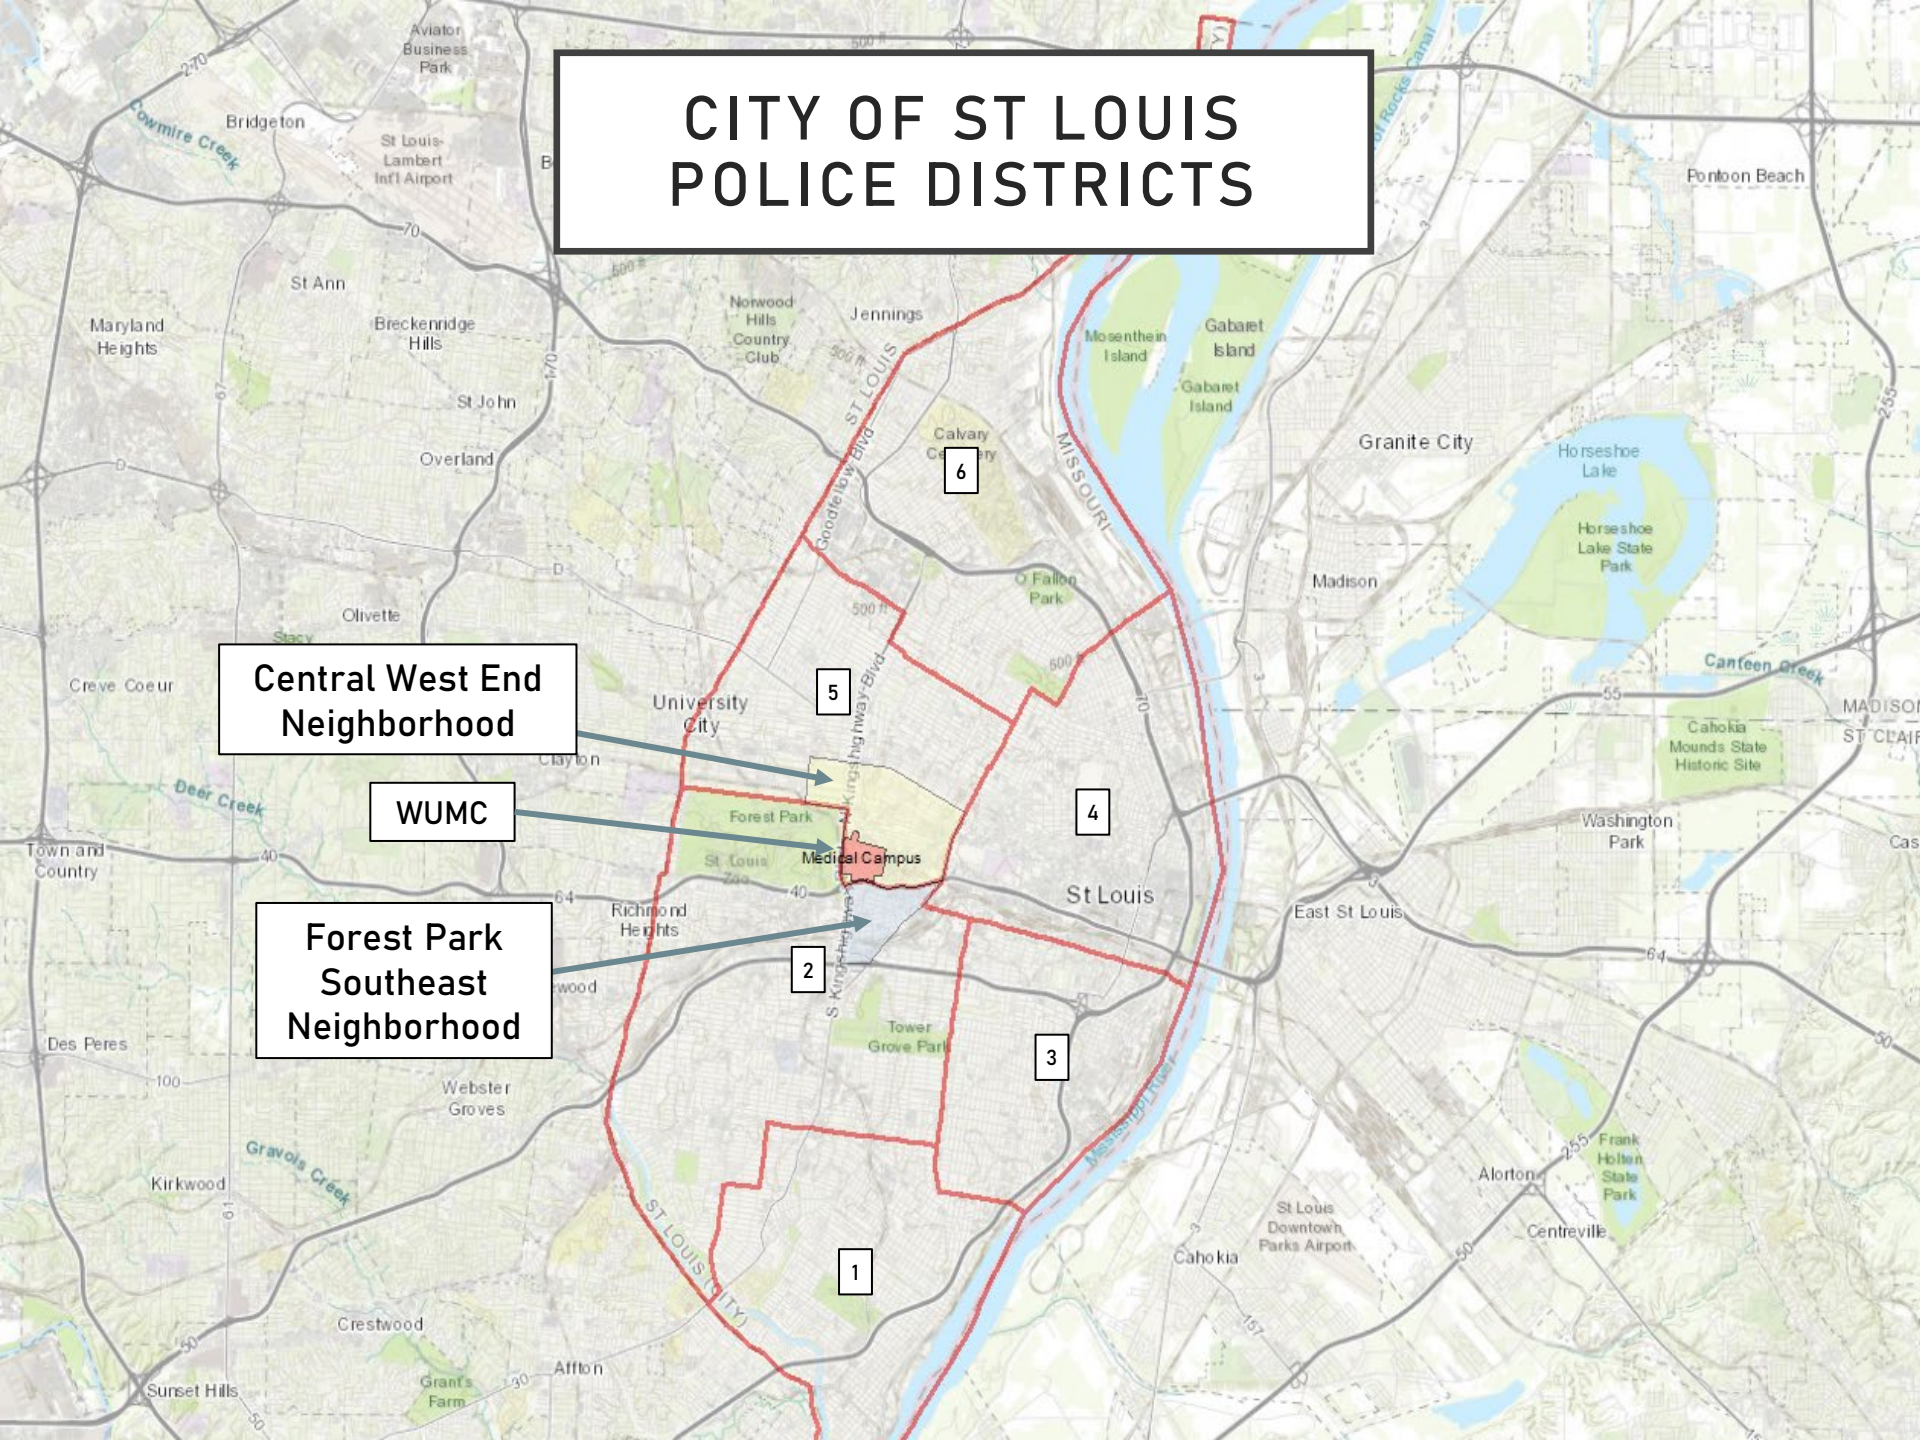

February 2025
Monthly Crime Report

**FOREST PARK SOUTHEAST
CENTRAL WEST END**

Washington University Medical Center

CITY OF ST LOUIS POLICE DISTRICTS

Central West End
Neighborhood

WUMC

Forest Park
Southeast
Neighborhood

6

5

4

2

3

1

DISTRICT 5 SUMMARY NOTES

There are 15 neighborhoods in District 5.

- Academy
 - **Central West End**
 - DeBaliviere Place
 - Fountain Park
 - Hamilton Heights
 - Kingsway East
 - Kingsway West
 - Lewis Place
 - Skinker-DeBaliviere
 - The Greater Ville
 - The Ville
 - Vandeventer
 - Visitation Park
 - Wells-Goodfellow
 - West End
- The **lowest number** of crimes in one neighborhood was 5 in Lewis Place
 - The **highest number** of crimes in one neighborhood was 129 in the Central West End
 - The average number of crimes per neighborhood was 35.47
 - The **lowest crime rate** per 100,000 in one neighborhood was 367.92 in Skinker-Debaliviere
 - The **highest crime rate** per 100,000 in one neighborhood was 2232.56 in Fountain Park
 - The overall crime rate in District 5 was 940.63

DISTRICT 2 SUMMARY NOTES

There are 19 neighborhoods in District 2.

- Botanical Heights
- Cheltenham
- Clayton-Tamm
- Clifton Heights
- Ellendale
- **Forest Park Southeast**
- Franz Park
- Hi-Pointe
- Kings Oak
- Lindenwood Park
- Northampton
- Shaw
- Southampton
- Southwest Garden
- St. Louis Hills
- The Hill
- Tiffany
- Tower Grove South
- Wydown-Skinker