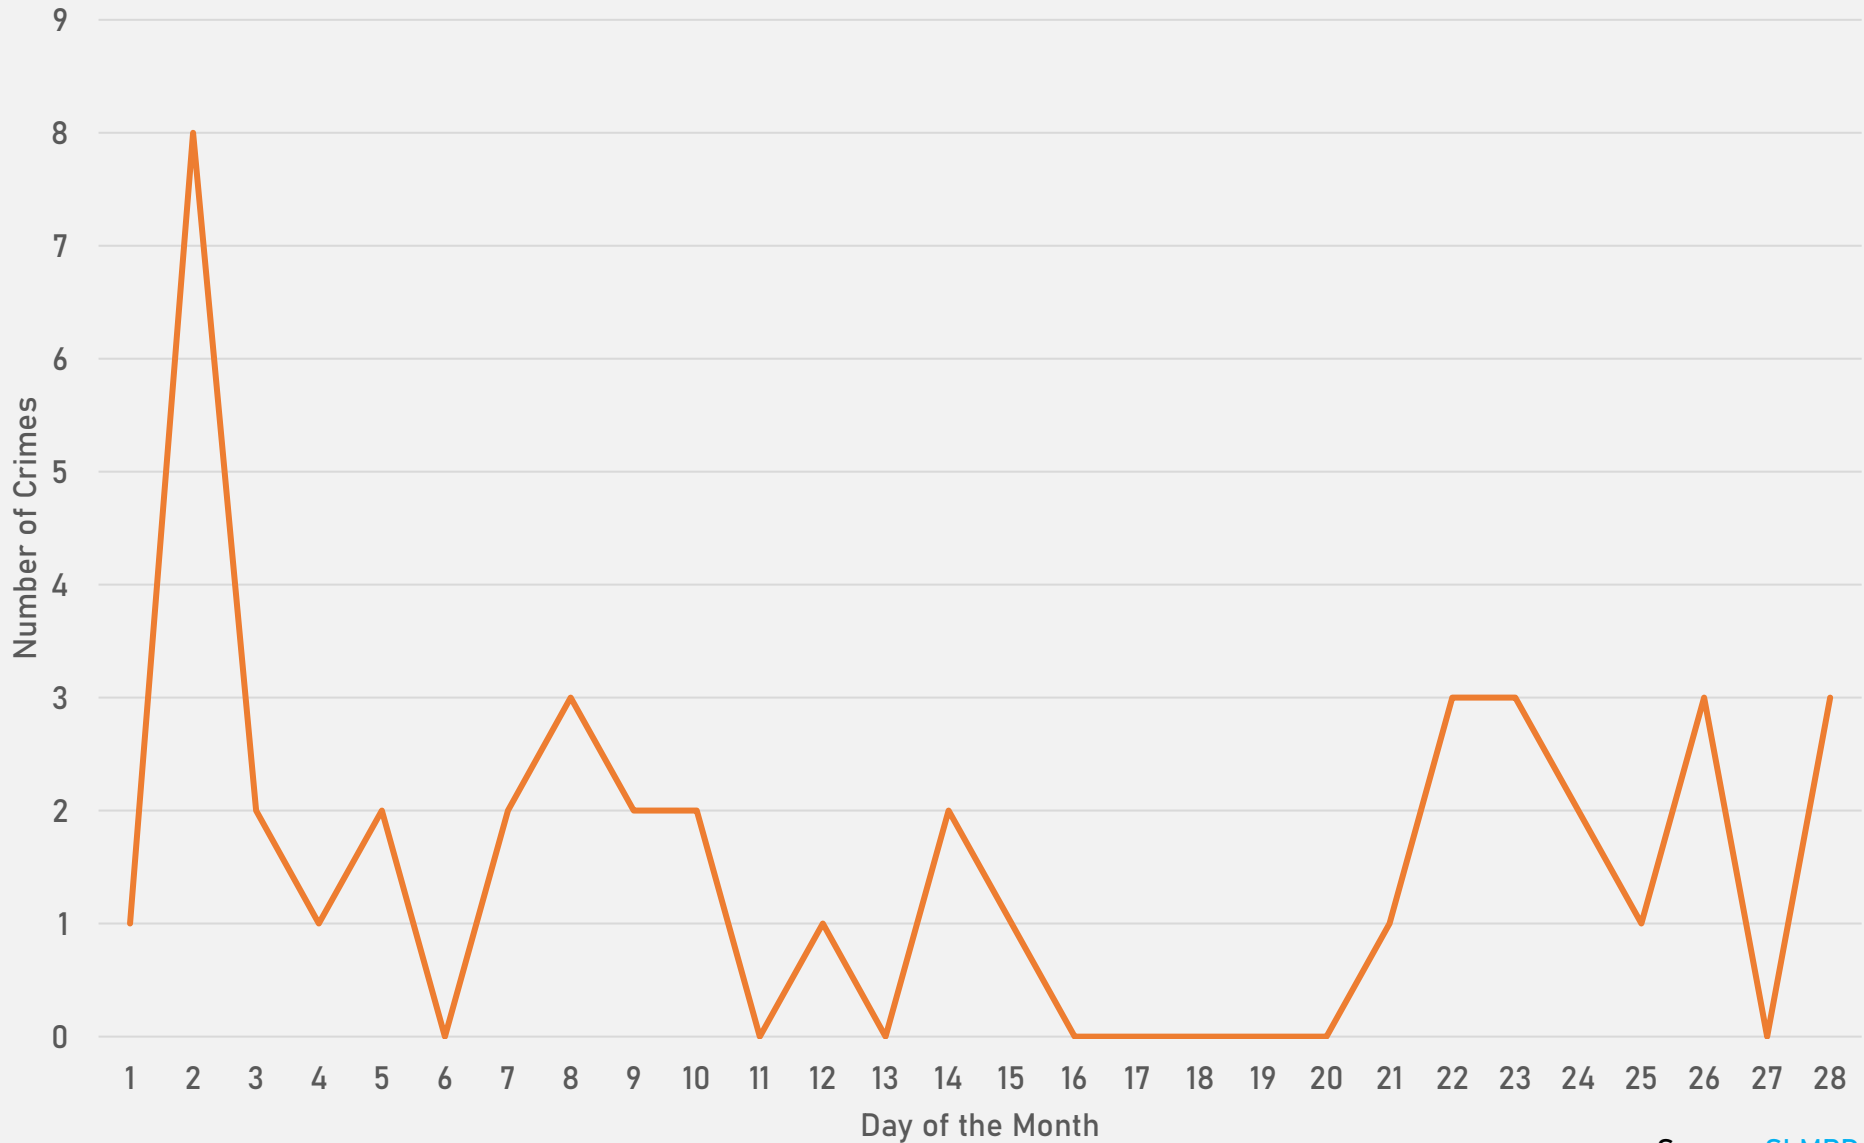

*Southampton is split between District 2 and District 1.

NEIGHBORHOODS VS CITY CRIME RATE OVER THE PAST YEAR

**FOREST PARK SOUTHEAST
NEIGHBORHOOD DETAIL**

FOREST PARK SOUTHEAST SUMMARY NOTES

- 42 total crimes in February 2025
 - **Down 38%** compared to February 2024 (68 crimes)
 - 2 crimes against persons in February 2025
 - **Down 67%** compared to February 2024 (6 crimes)
- 72 total crimes so far in 2025
 - **Down 27%** compared to this time in 2024 (98 crimes)
 - 5 total crimes against persons so far in 2025
 - **Down 58%** when compared to this time in 2024 (12 crimes)

FOREST PARK SOUTHEAST 2024 VS 2025

FOREST PARK SOUTHEAST CRIMES BY DAY OF THE WEEK

FOREST PARK SOUTHEAST CRIMES BY TIME OF DAY

FOREST PARK SOUTHEAST CRIMES BY DAY OF THE MONTH

**CENTRAL WEST END
NEIGHBORHOOD DETAIL**

CENTRAL WEST END SUMMARY NOTES

- 129 total crimes in February 2025
 - **Down 35%** compared to February 2024 (198 crimes)
 - 17 crimes against persons in February 2025
 - **Down 45%** compared to February 2024 (31 crimes)
- 259 total crimes so far in 2025
 - **Down 24%** compared to this time in 2024 (340 crimes)
 - 38 crimes against persons so far in 2025
 - **Down 3%** compared to this time in 2024 (39 crimes)