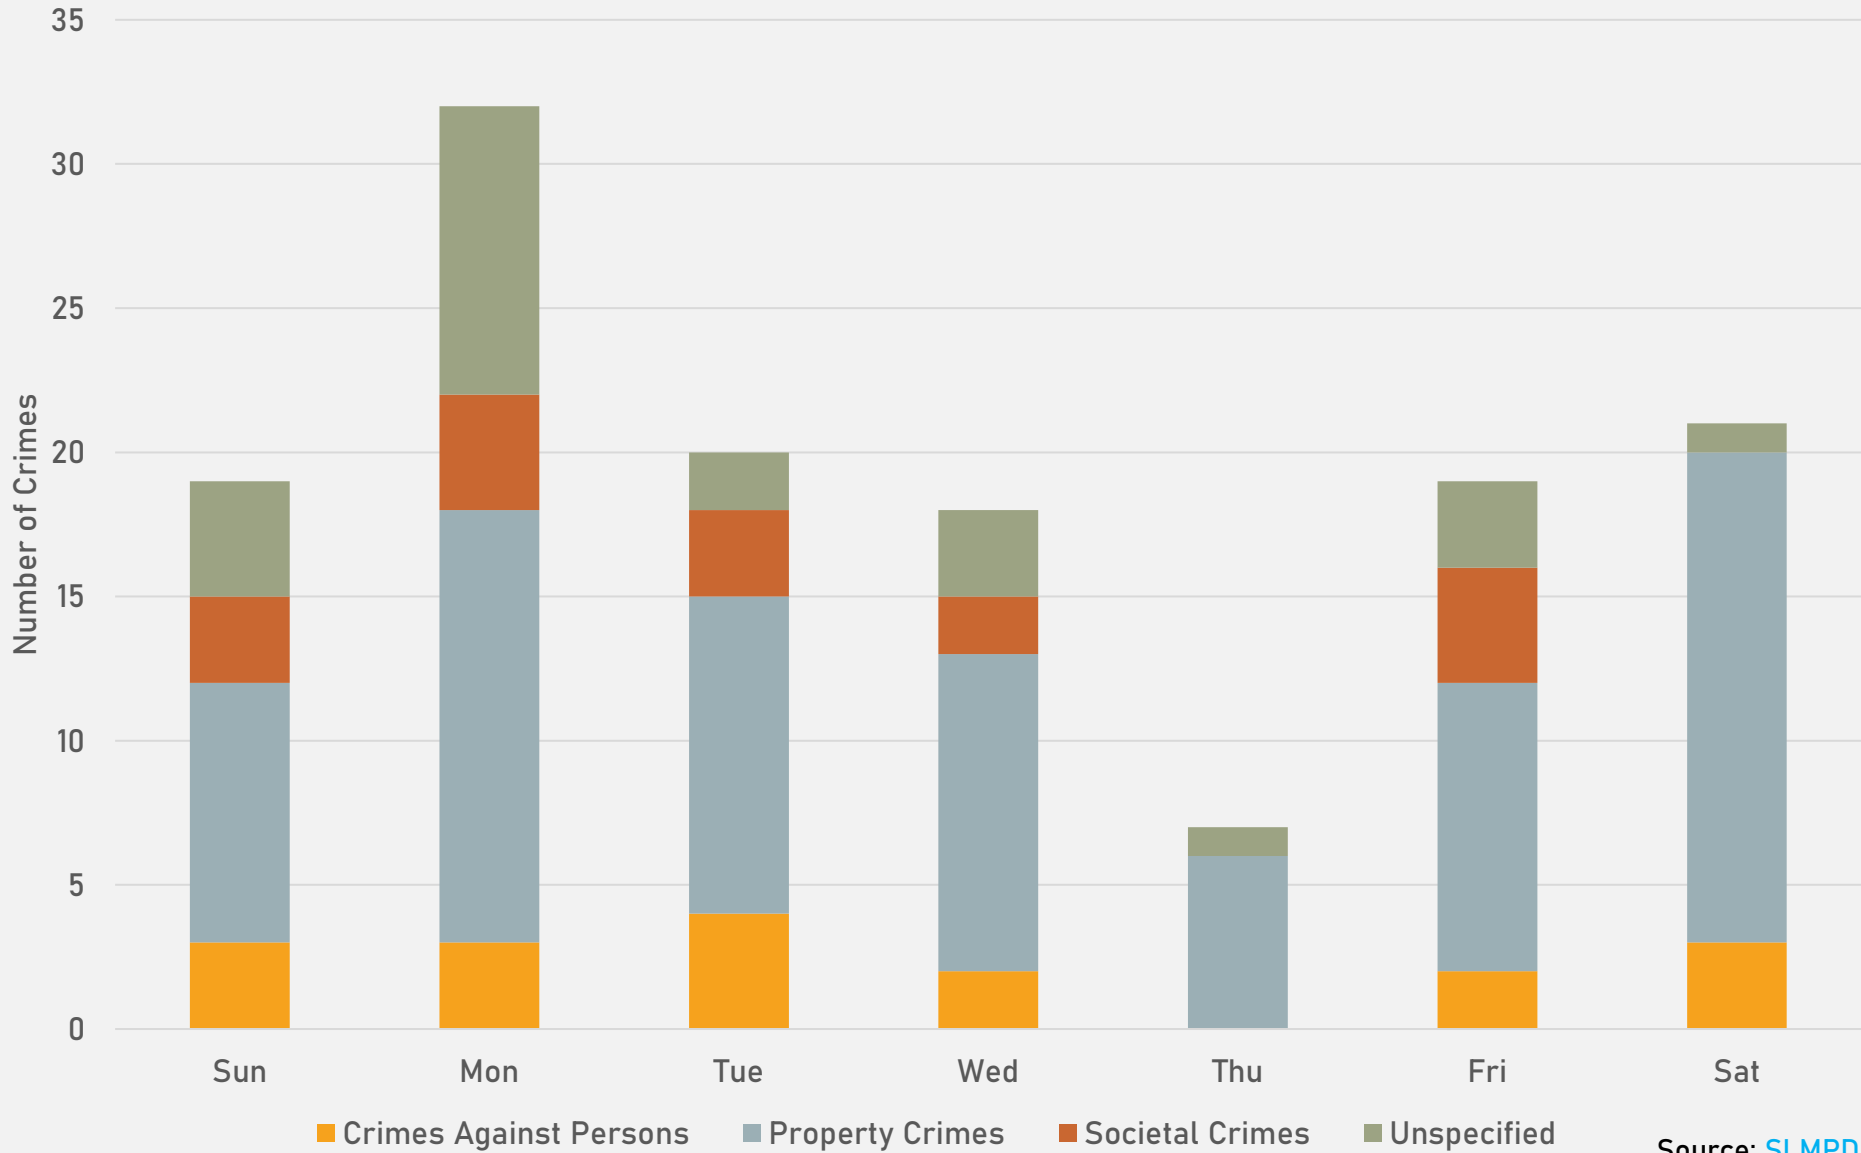

CENTRAL WEST END CRIMES BY DAY OF THE WEEK