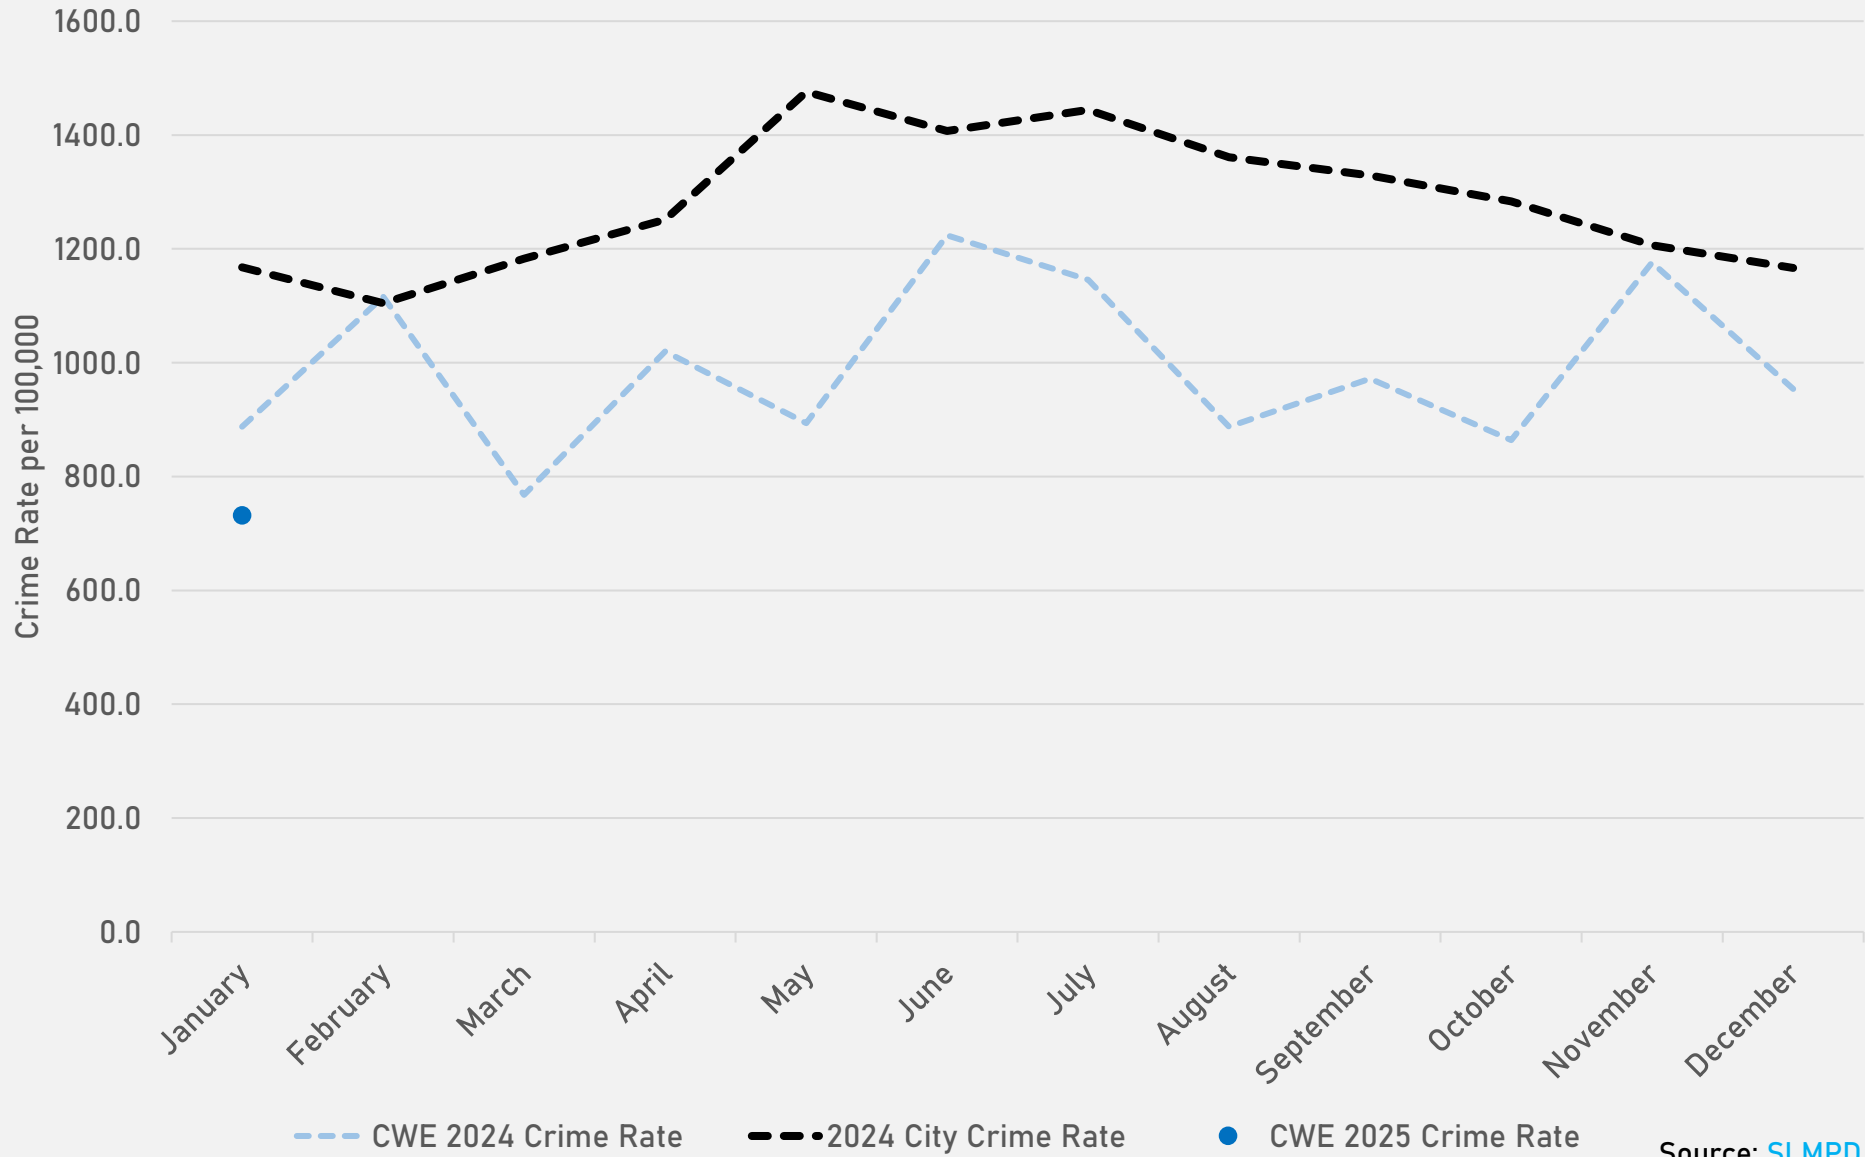

CENTRAL WEST END YEAR TO YEAR COMPARISON

2024

Crimes	Jan	Feb	Mar	Apr	May	Jun	Jul	Aug	Sep	Oct	Nov	Dec	Total
Aggravated Assault	0	7	0	5	6	8	0	4	2	10	6	3	51
Arson	1	0	0	0	0	0	0	0	0	0	0	0	1
Burglary	9	10	9	8	6	10	6	5	5	6	6	1	81
Homicide	0	1	0	0	0	0	0	0	0	0	0	0	1
Larceny	52	37	35	53	47	63	68	37	62	39	85	59	637
Motor Vehicle Theft	16	27	9	26	16	22	17	16	17	11	6	22	205
Robbery	2	5	0	2	3	4	0	2	3	2	1	1	25
Total	80	87	53	94	78	107	91	64	89	68	104	86	1001

2025

Crimes	Jan	Feb	Mar	Apr	May	Jun	Jul	Aug	Sep	Oct	Nov	Dec	Total
Aggravated Assault	7												7
Arson	0												0
Burglary	5												5
Homicide	0												0
Larceny	40												40
Motor Vehicle Theft	4												4
Robbery	3												3
Total	59												59

CENTRAL WEST END 2024 VS 2025