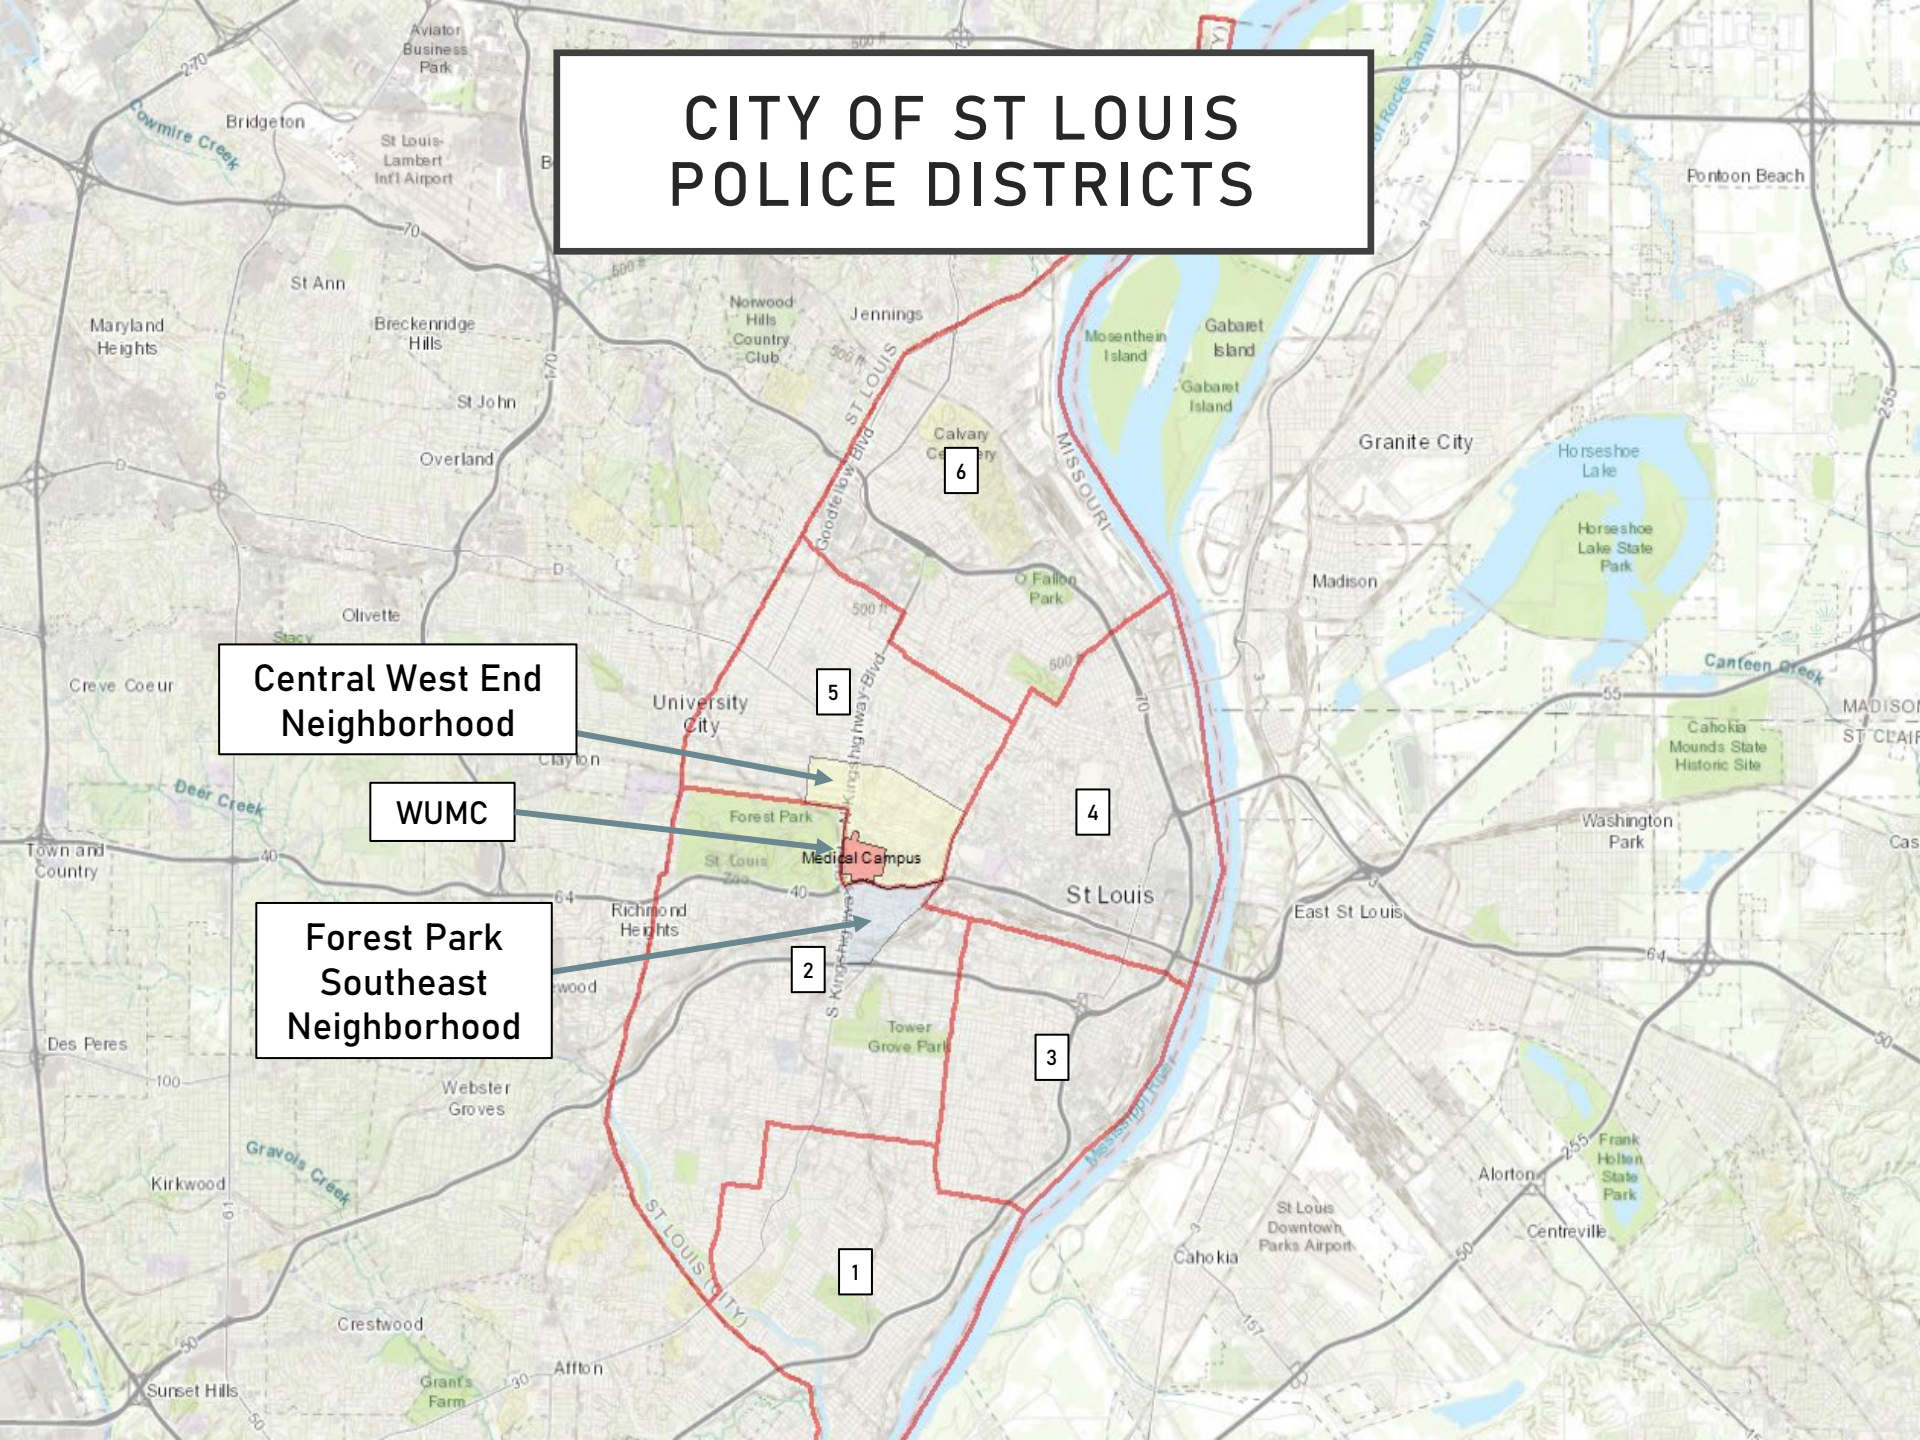

January 2025
Monthly Crime Report

**FOREST PARK SOUTHEAST
CENTRAL WEST END**

Washington University Medical Center

CITY OF ST LOUIS POLICE DISTRICTS

Central West End
Neighborhood

WUMC

Forest Park
Southeast
Neighborhood

DISTRICT 5 SUMMARY NOTES

There are 15 neighborhoods in District 5.

- Academy
- **Central West End**
- DeBaliviere Place
- Fountain Park
- Hamilton Heights
- Kingsway East
- Kingsway West
- Lewis Place
- Skinker-DeBaliviere
- The Greater Ville
- The Ville
- Vandeventer
- Visitation Park
- Wells-Goodfellow
- West End

- The **lowest number** of crimes in one neighborhood was 10 in Visitation Park
- The **highest number** of crimes in one neighborhood was 122 in the Central West End
- The average number of crimes per neighborhood was 37.5
- The **lowest crime rate** per 100,000 in one neighborhood was 333.4 in Skinker-Debaliviere
- The **highest crime rate** per 100,000 in one neighborhood was 1632 in Fountain Park
- The overall crime rate in District 5 was 993.7

- The **lowest number** of crimes in one neighborhood was 1 in Wydown-Skinker
- The **highest number** of crimes in one neighborhood was 44 in Tower Grove South
- The average number of crimes per neighborhood was 19.6
- The **lowest crime rate** per 100,000 in one neighborhood was 89.2 in Wydown-Skinker
- The **highest crime rate** per 100,000 in one neighborhood was 1796.4 in Kings Oak
- The overall crime rate in District 2 was 480