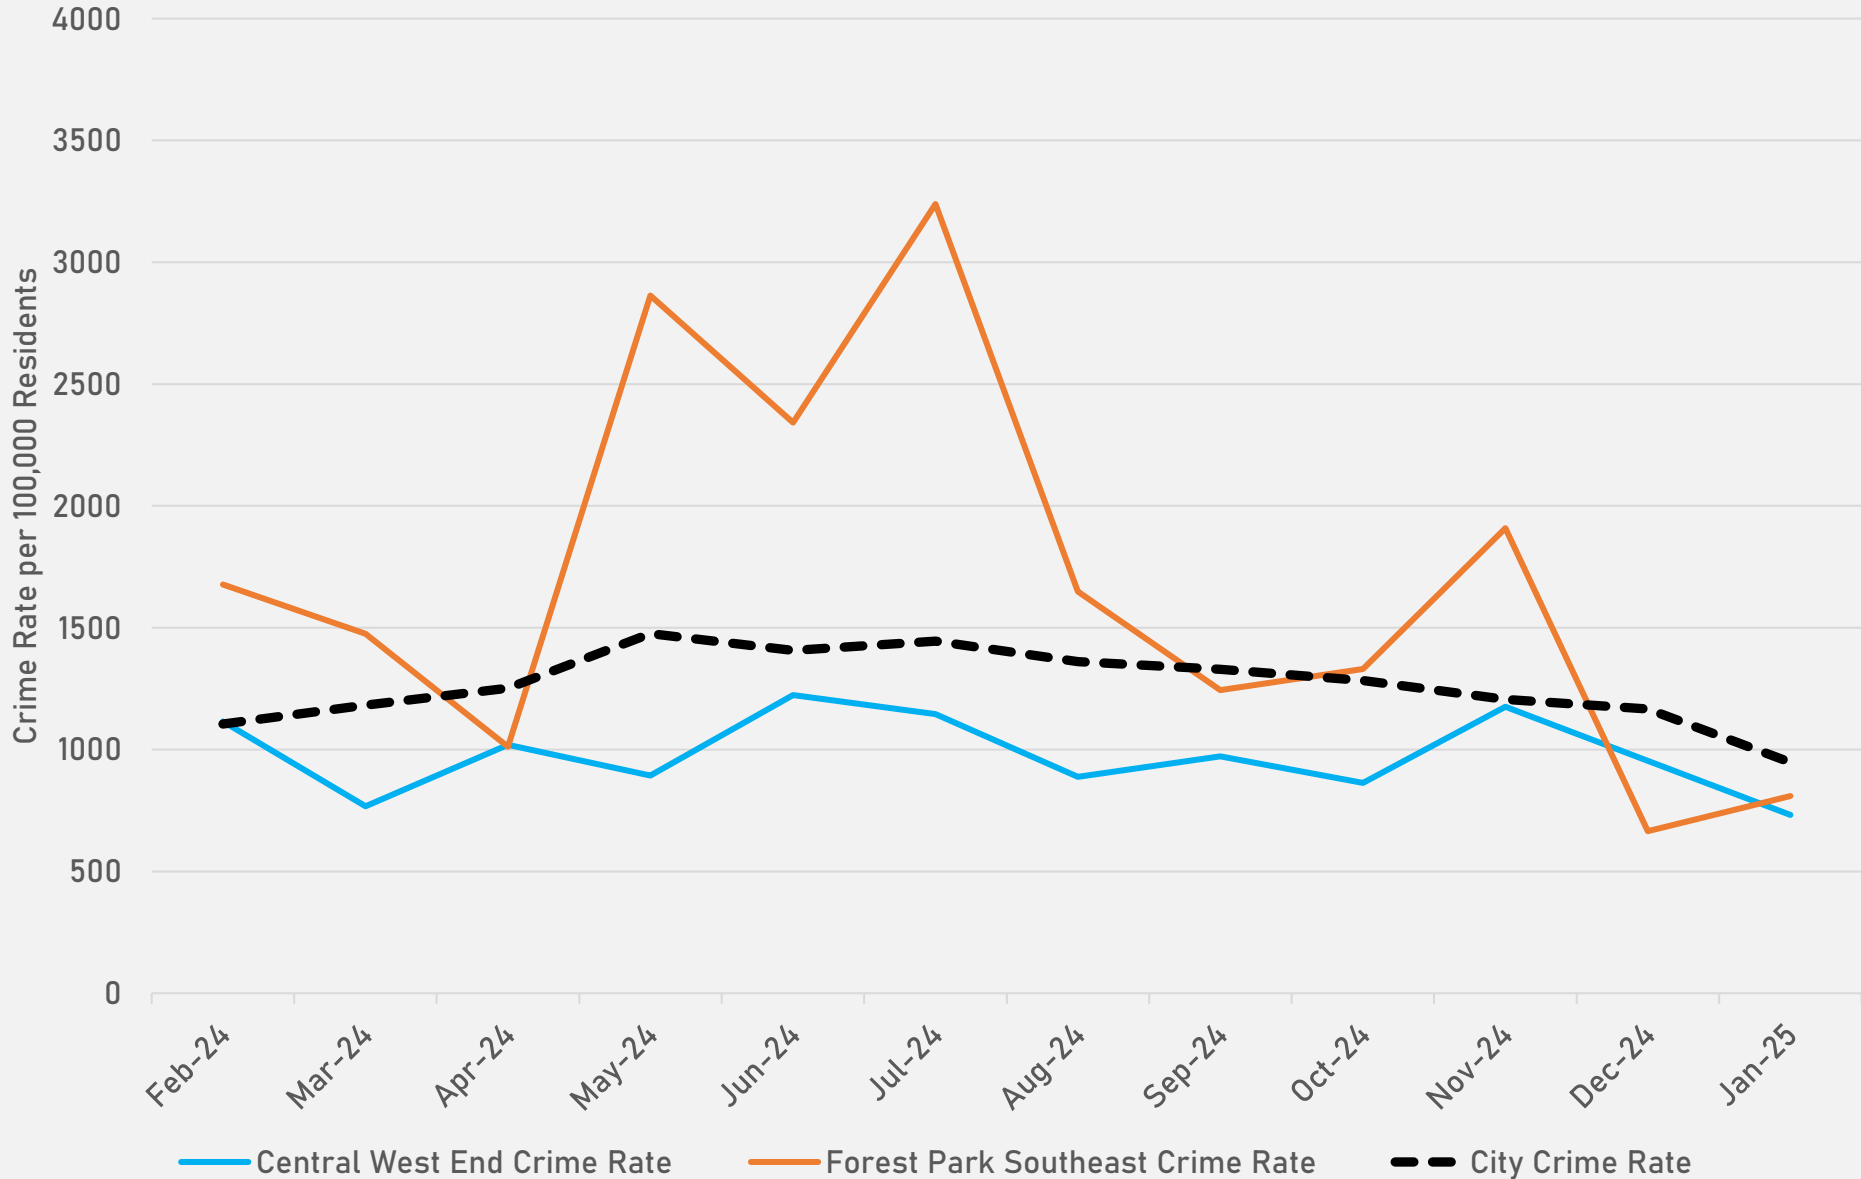

- The **lowest number** of crimes in one neighborhood was 10 in Visitation Park
- The **highest number** of crimes in one neighborhood was 122 in the Central West End
- The average number of crimes per neighborhood was 37.5
- The **lowest crime rate** per 100,000 in one neighborhood was 333.4 in Skinker-Debaliviere
- The **highest crime rate** per 100,000 in one neighborhood was 1632 in Fountain Park
- The overall crime rate in District 5 was 993.7

DISTRICT 2 SUMMARY NOTES

There are 19 neighborhoods in District 2.

- Botanical Heights
- Cheltenham
- Clayton-Tamm
- Clifton Heights
- Ellendale
- **Forest Park Southeast**
- Franz Park
- Hi-Pointe
- Kings Oak
- Lindenwood Park
- Northampton
- Shaw
- Southampton
- Southwest Garden
- St. Louis Hills
- The Hill
- Tiffany
- Tower Grove South
- Wydown-Skinker

- The **lowest number** of crimes in one neighborhood was 1 in Wydown-Skinker
- The **highest number** of crimes in one neighborhood was 44 in Tower Grove South
- The average number of crimes per neighborhood was 19.6
- The **lowest crime rate** per 100,000 in one neighborhood was 89.2 in Wydown-Skinker
- The **highest crime rate** per 100,000 in one neighborhood was 1796.4 in Kings Oak
- The overall crime rate in District 2 was 480

*Southampton is split between District 2 and District 1.

NEIGHBORHOODS VS CITY CRIME RATE OVER THE PAST YEAR

**FOREST PARK SOUTHEAST
NEIGHBORHOOD DETAIL**

FOREST PARK SOUTHEAST SUMMARY NOTES

- 28 total crimes in January 2025
 - **Down 30%** compared to January 2024 (40 crimes)
 - 3 crimes against persons in January 2025
 - **Down 50%** compared to January 2024 (6 crimes)
- 28 total crimes so far in 2025
 - **Down 30%** compared to this time in 2024 (40 crimes)
 - 3 crimes against persons so far in 2025
 - **Down 50%** when compared to this time in 2024 (6 crimes)