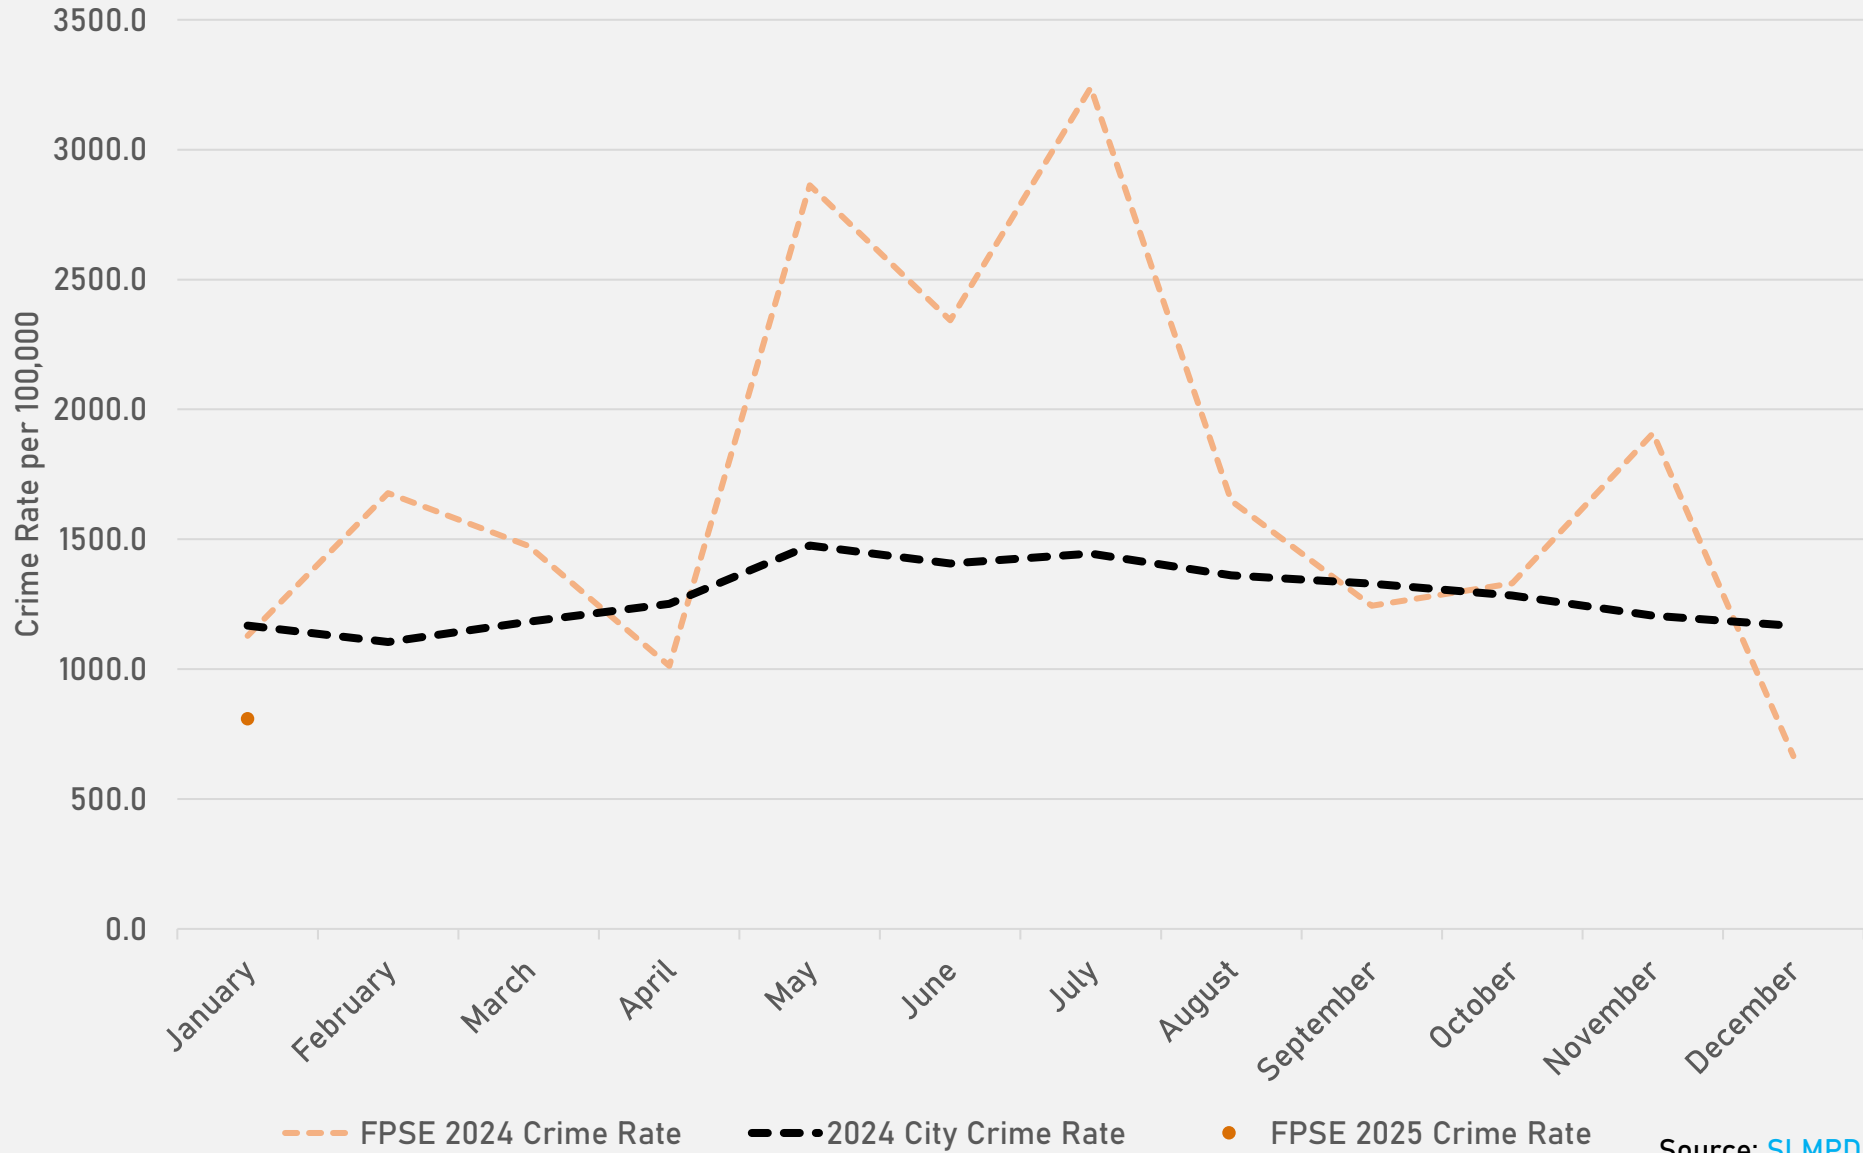

FOREST PARK SOUTHEAST YEAR TO YEAR COMPARISON

2024

Crimes	Jan	Feb	Mar	Apr	May	Jun	Jul	Aug	Sep	Oct	Nov	Dec	Total
Aggravated Assault	4	3	3	1	3	0	2	3	1	0	6	2	28
Arson	0	0	0	0	0	0	0	0	0	0	0	0	0
Burglary	1	1	1	1	2	6	3	1	0	4	3	0	23
Homicide	0	0	2	0	0	0	0	0	0	0	0	0	2
Larceny	10	16	12	10	29	26	36	17	10	14	16	4	200
Motor Vehicle Theft	4	2	6	4	6	5	8	5	5	2	1	3	51
Robbery	1	0	0	0	1	0	0	2	0	1	1	1	7
Total	20	22	24	16	41	37	49	28	16	21	27	10	311

2025

Crimes	Jan	Feb	Mar	Apr	May	Jun	Jul	Aug	Sep	Oct	Nov	Dec	Total
Aggravated Assault	0												0
Arson	0												0
Burglary	0												0
Homicide	0												0
Larceny	3												3
Motor Vehicle Theft	5												5
Robbery	1												1
Total	9												9

FOREST PARK SOUTHEAST 2024 VS 2025