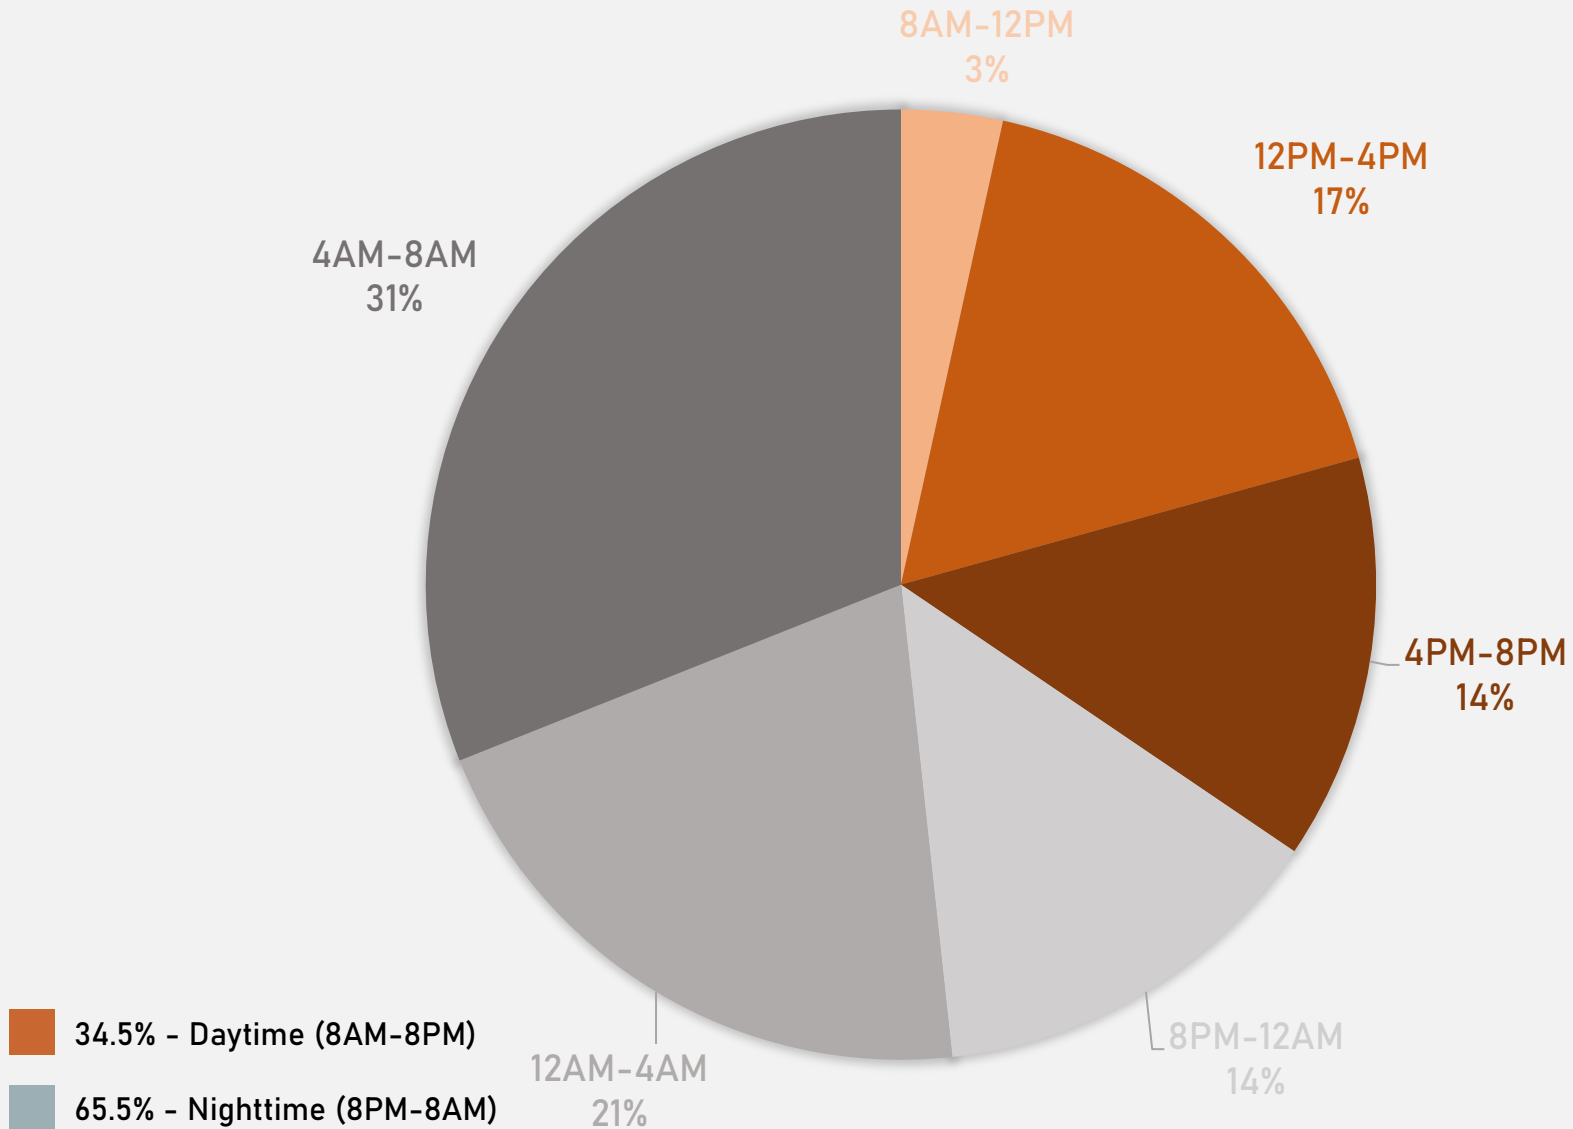

FOREST PARK SOUTHEAST 2024 VS 2025

FOREST PARK SOUTHEAST CRIMES BY DAY OF THE WEEK

FOREST PARK SOUTHEAST CRIMES BY TIME OF DAY

FOREST PARK SOUTHEAST CRIMES BY DAY OF THE MONTH

**CENTRAL WEST END
NEIGHBORHOOD DETAIL**

CENTRAL WEST END SUMMARY NOTES

- 122 total crimes in January 2025
 - **Down 25%** compared to January 2024 (162 crimes)
 - **7 crimes against persons in January 2025**
 - **Down 67%** compared to January 2024 (21 crimes)
- 122 total crimes so far in 2025
 - **Down 25%** compared to this time in 2024 (162 crimes)
 - **7 crimes against persons so far in 2025**
 - **Down 67%** compared to this time in 2024 (21 crimes)