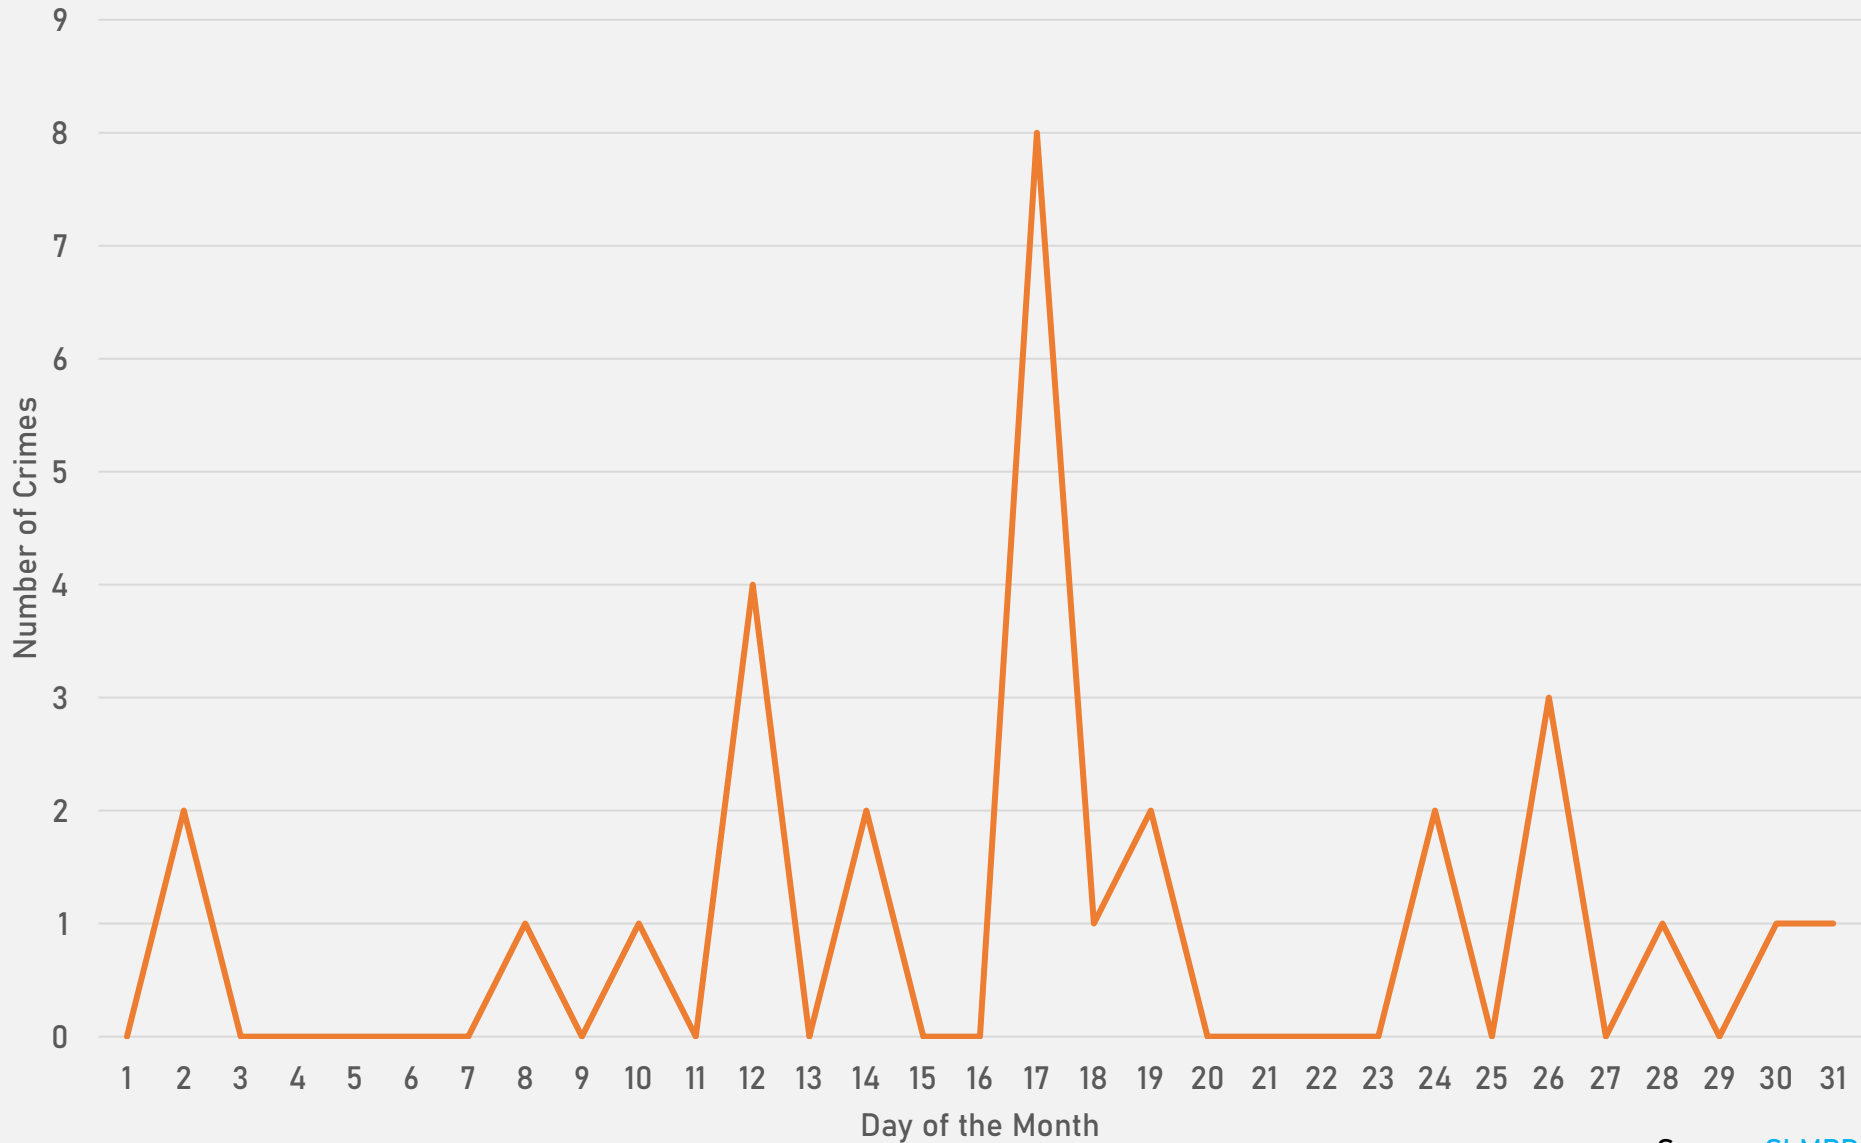

*Southampton is split between District 2 and District 1.

NEIGHBORHOODS VS CITY CRIME RATE OVER THE PAST YEAR

**FOREST PARK SOUTHEAST
NEIGHBORHOOD DETAIL**

FOREST PARK SOUTHEAST SUMMARY NOTES

- 28 total crimes in January 2025
 - **Down 30%** compared to January 2024 (40 crimes)
 - 3 crimes against persons in January 2025
 - **Down 50%** compared to January 2024 (6 crimes)
- 28 total crimes so far in 2025
 - **Down 30%** compared to this time in 2024 (40 crimes)
 - 3 crimes against persons so far in 2025
 - **Down 50%** when compared to this time in 2024 (6 crimes)

FOREST PARK SOUTHEAST 2024 VS 2025

FOREST PARK SOUTHEAST CRIMES BY DAY OF THE WEEK

FOREST PARK SOUTHEAST CRIMES BY TIME OF DAY

FOREST PARK SOUTHEAST CRIMES BY DAY OF THE MONTH

**CENTRAL WEST END
NEIGHBORHOOD DETAIL**

CENTRAL WEST END SUMMARY NOTES

- 122 total crimes in January 2025
 - **Down 25%** compared to January 2024 (162 crimes)
 - **7 crimes against persons in January 2025**
 - **Down 67%** compared to January 2024 (21 crimes)
- 122 total crimes so far in 2025
 - **Down 25%** compared to this time in 2024 (162 crimes)
 - **7 crimes against persons so far in 2025**
 - **Down 67%** compared to this time in 2024 (21 crimes)