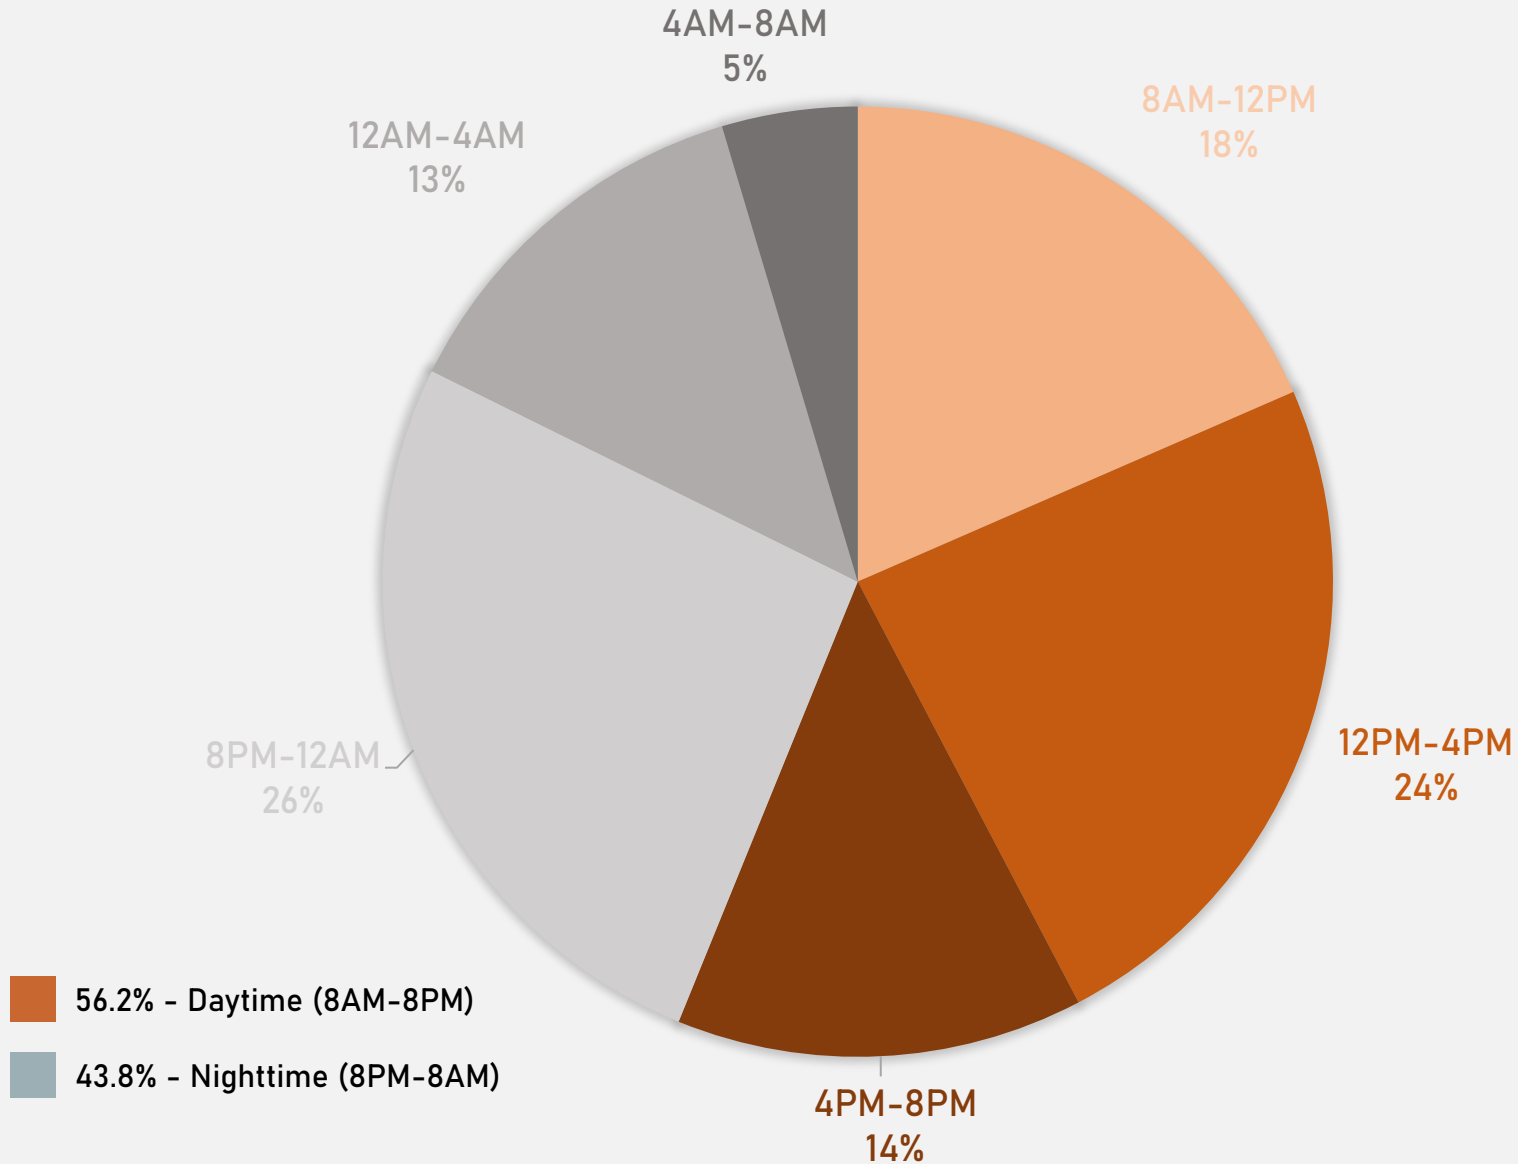

CENTRAL WEST END SUMMARY NOTES

- 122 total crimes in January 2025
 - **Down 25%** compared to January 2024 (162 crimes)
 - **7 crimes against persons in January 2025**
 - **Down 67%** compared to January 2024 (21 crimes)
- 122 total crimes so far in 2025
 - **Down 25%** compared to this time in 2024 (162 crimes)
 - **7 crimes against persons so far in 2025**
 - **Down 67%** compared to this time in 2024 (21 crimes)

CENTRAL WEST END YEAR TO YEAR COMPARISON

2024

Crimes	Jan	Feb	Mar	Apr	May	Jun	Jul	Aug	Sep	Oct	Nov	Dec	Total
Aggravated Assault	0	7	0	5	6	8	0	4	2	10	6	3	51
Arson	1	0	0	0	0	0	0	0	0	0	0	0	1
Burglary	9	10	9	8	6	10	6	5	5	6	6	1	81
Homicide	0	1	0	0	0	0	0	0	0	0	0	0	1
Larceny	52	37	35	53	47	63	68	37	62	39	85	59	637
Motor Vehicle Theft	16	27	9	26	16	22	17	16	17	11	6	22	205
Robbery	2	5	0	2	3	4	0	2	3	2	1	1	25
Total	80	87	53	94	78	107	91	64	89	68	104	86	1001

2025

Crimes	Jan	Feb	Mar	Apr	May	Jun	Jul	Aug	Sep	Oct	Nov	Dec	Total
Aggravated Assault	7												7
Arson	0												0
Burglary	5												5
Homicide	0												0
Larceny	40												40
Motor Vehicle Theft	4												4
Robbery	3												3
Total	59												59

CENTRAL WEST END 2024 VS 2025

CENTRAL WEST END CRIMES BY DAY OF THE WEEK

CENTRAL WEST END CRIMES BY TIME OF DAY

CENTRAL WEST END CRIMES BY DAY OF THE MONTH