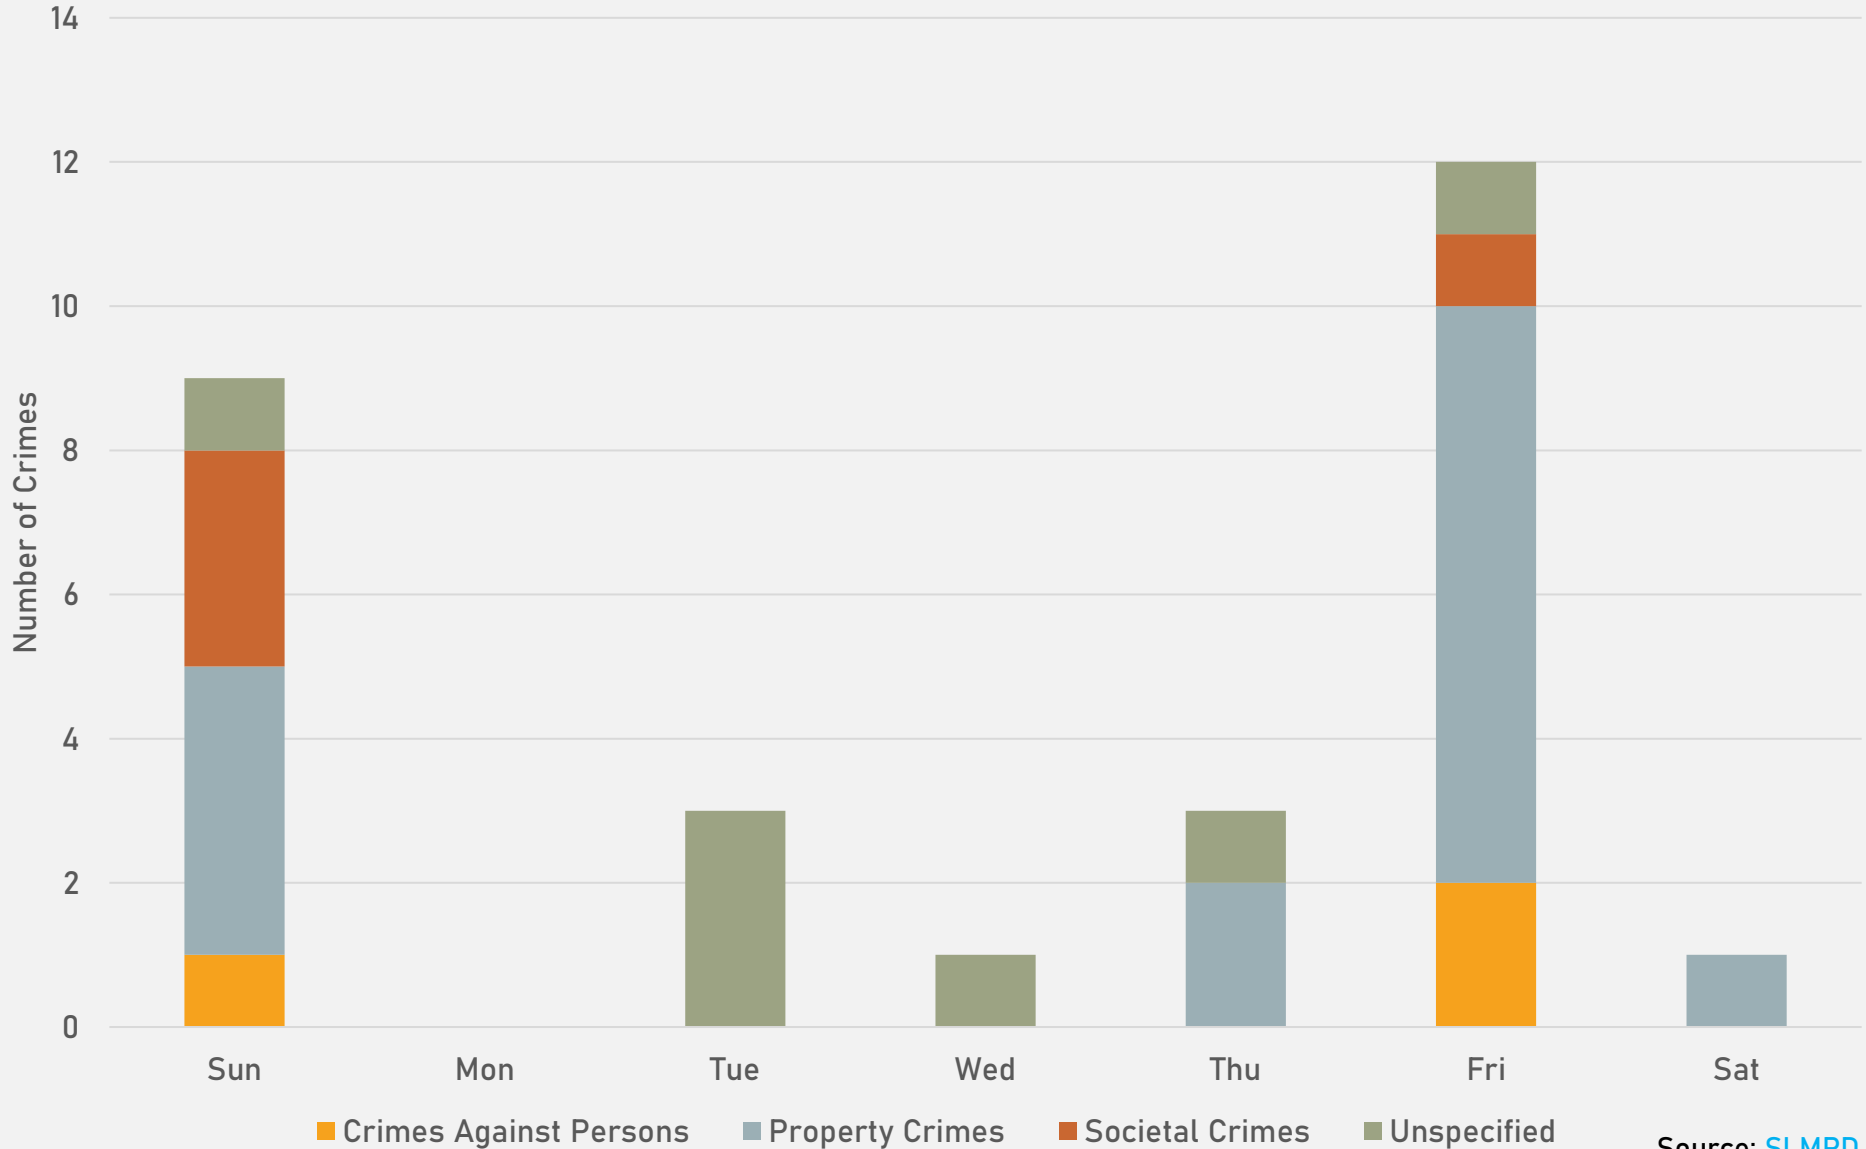

FOREST PARK SOUTHEAST CRIMES BY DAY OF THE WEEK