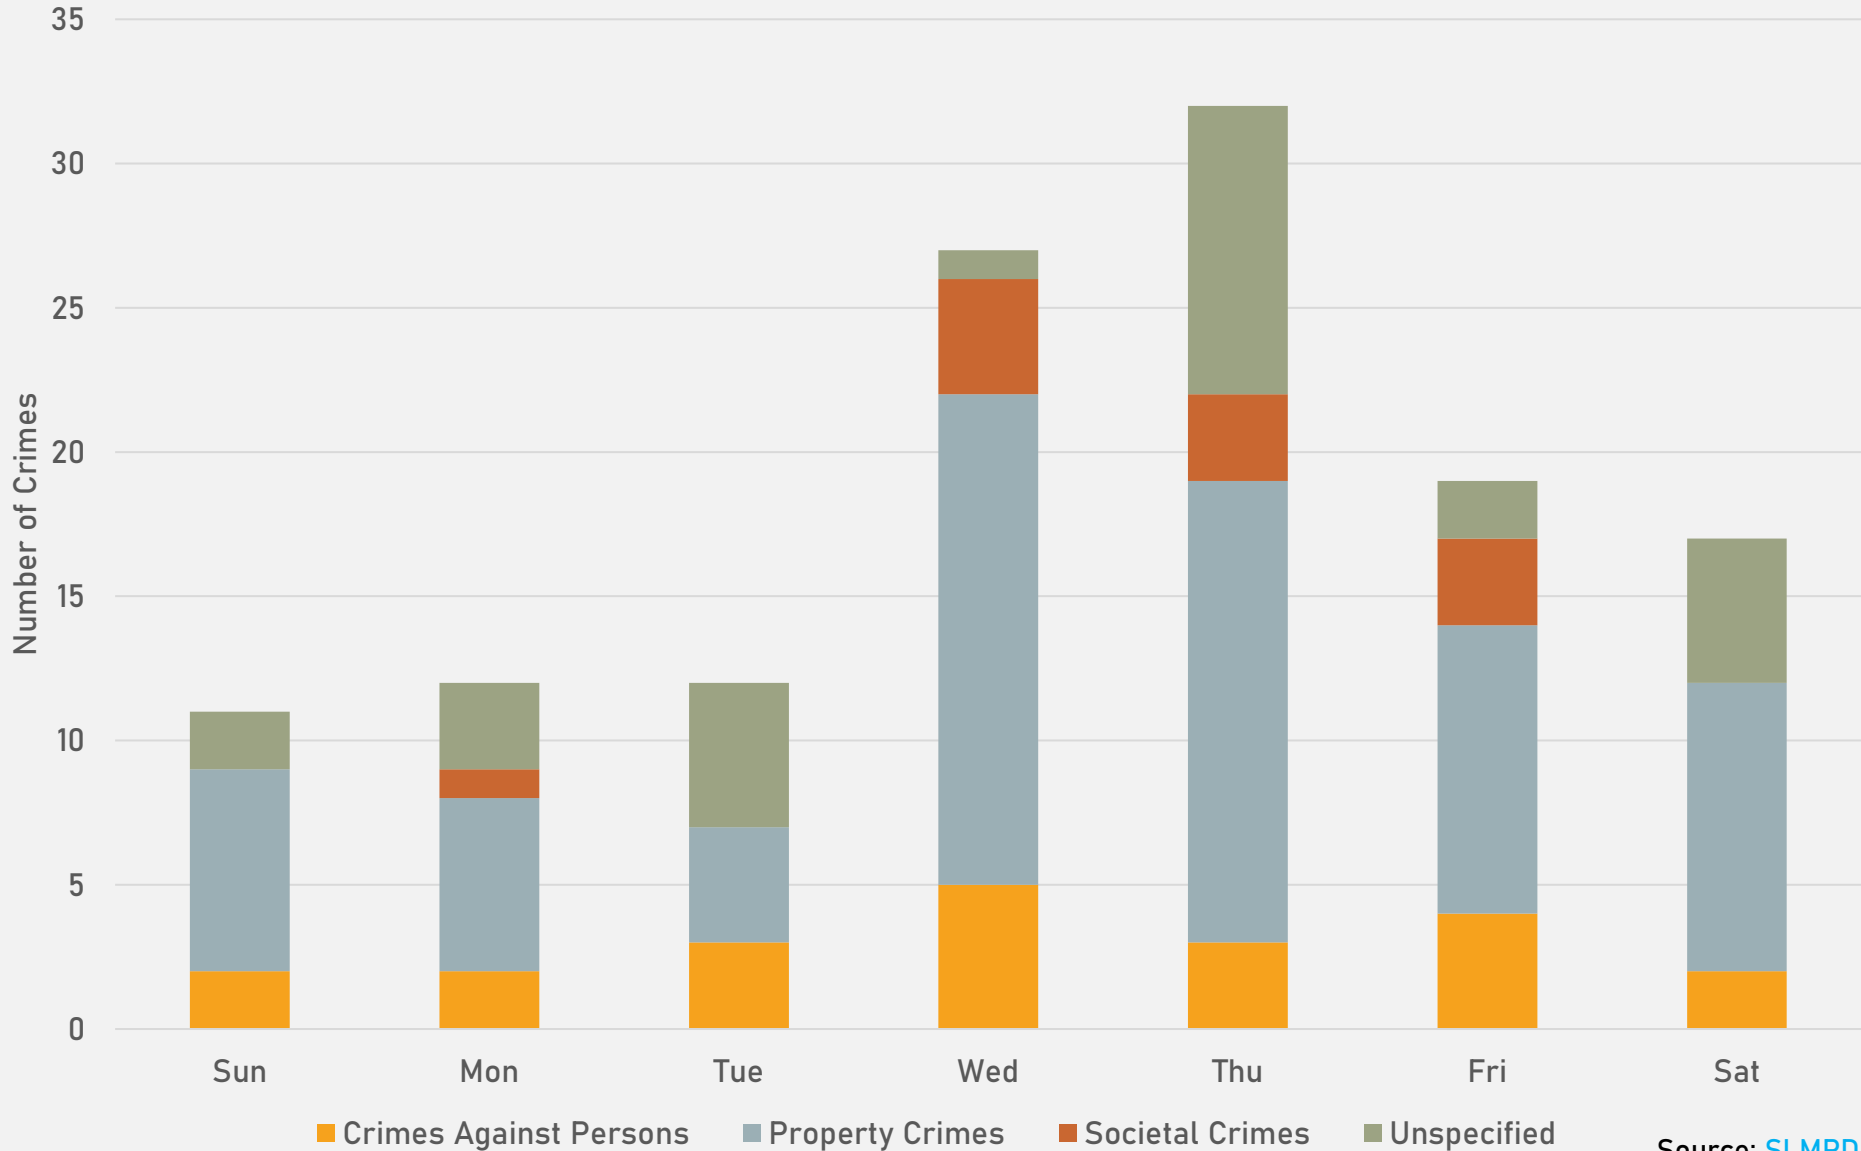

CENTRAL WEST END CRIMES BY DAY OF THE WEEK