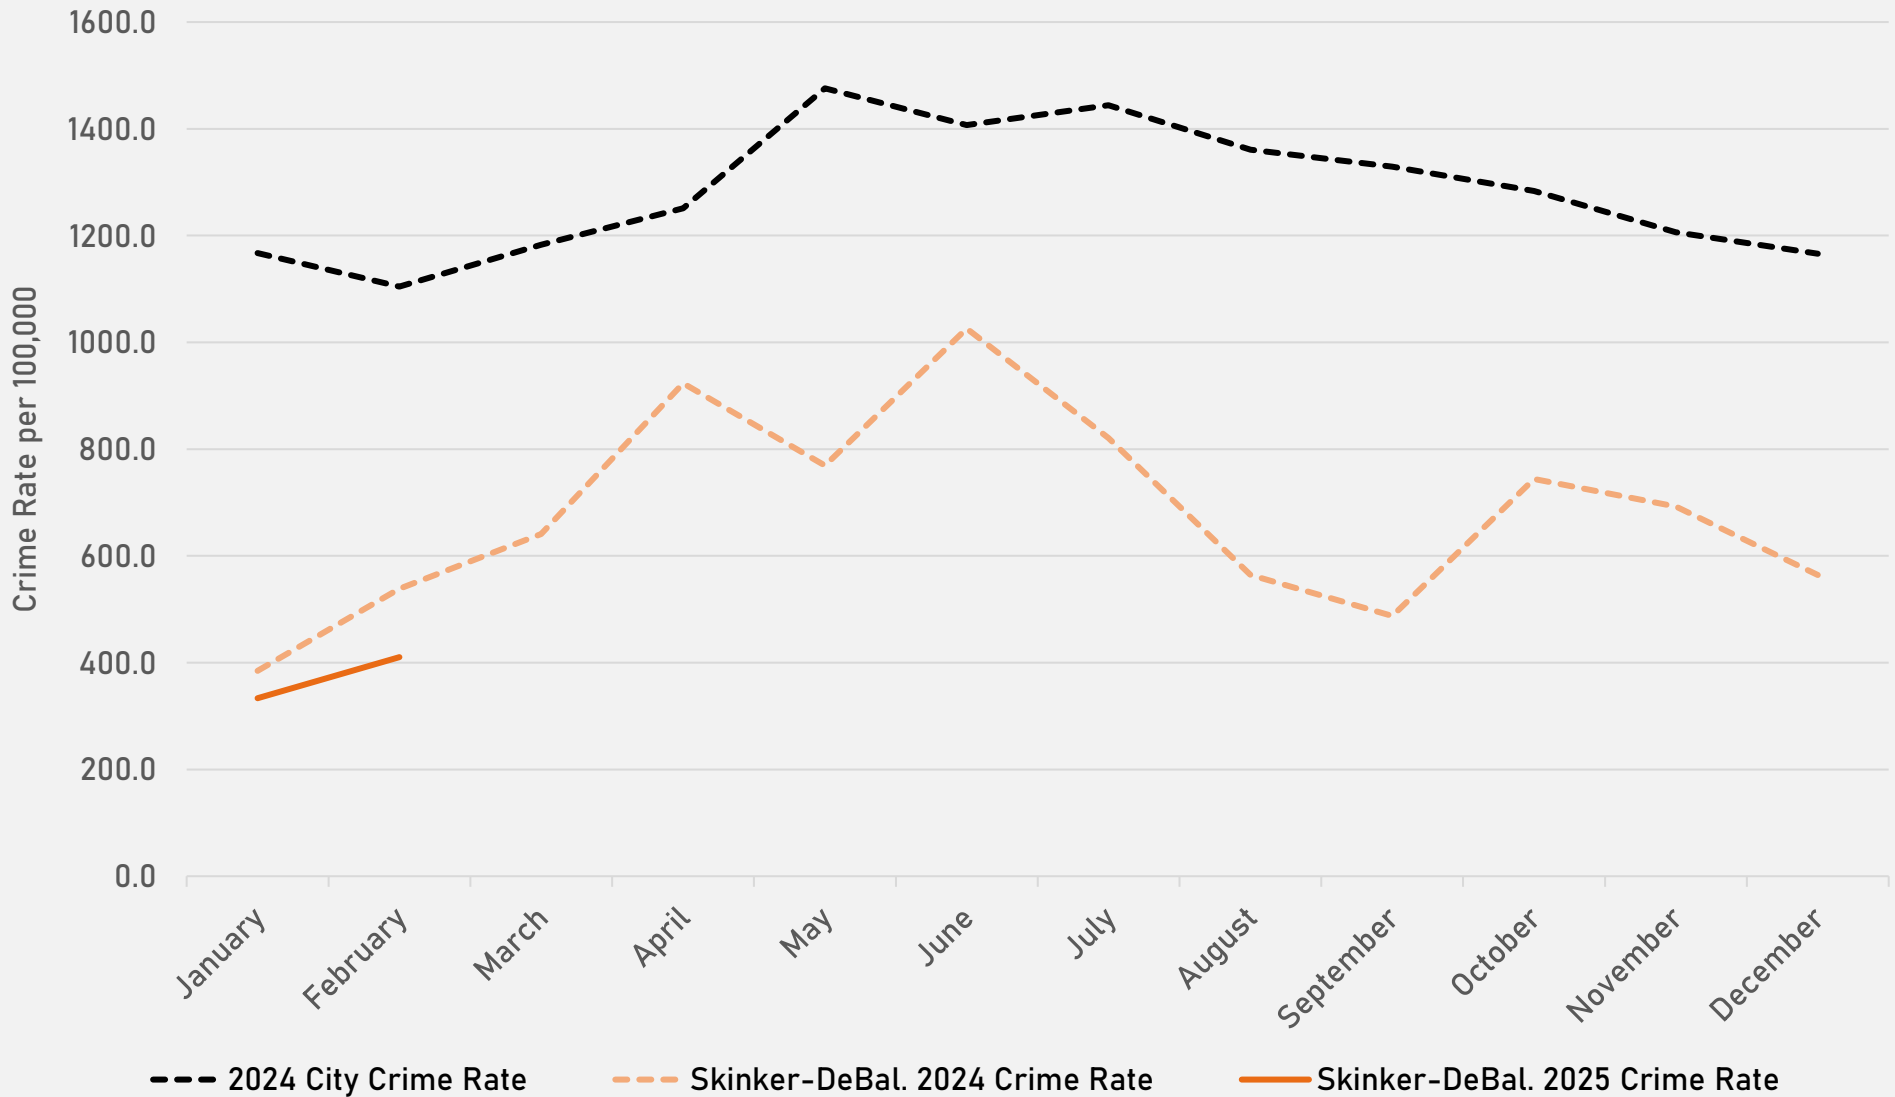

SKINKER-DEBALIVIERE YEAR TO YEAR COMPARISON

2024

Crimes	Jan	Feb	Mar	Apr	May	Jun	Jul	Aug	Sep	Oct	Nov	Dec	Total
Aggravated Assault	0	1	0	1	1	1	1	0	1	0	1	0	7
Arson	0	0	0	0	0	0	0	0	0	0	0	0	0
Burglary	2	0	1	2	0	3	0	1	0	0	0	2	11
Homicide	0	0	0	0	0	0	0	0	0	0	1	0	1
Larceny	4	6	10	9	9	11	9	6	7	8	11	8	98
Motor Vehicle Theft	3	2	1	4	3	2	5	2	1	6	4	5	38
Robbery	0	0	1	1	0	3	1	0	1	1	0	1	9
Total	9	9	13	17	13	20	16	9	10	15	17	16	164

2025

Crimes	Jan	Feb	Mar	Apr	May	Jun	Jul	Aug	Sep	Oct	Nov	Dec	Total
Aggravated Assault	0	0											0
Arson	0	0											0
Burglary	0	1											1
Homicide	0	0											0
Larceny	5	3											8
Motor Vehicle Theft	1	1											2
Robbery	0	0											0
Total	6	5											11

SKINKER-DEBALIVIERE 2024 VS 2025