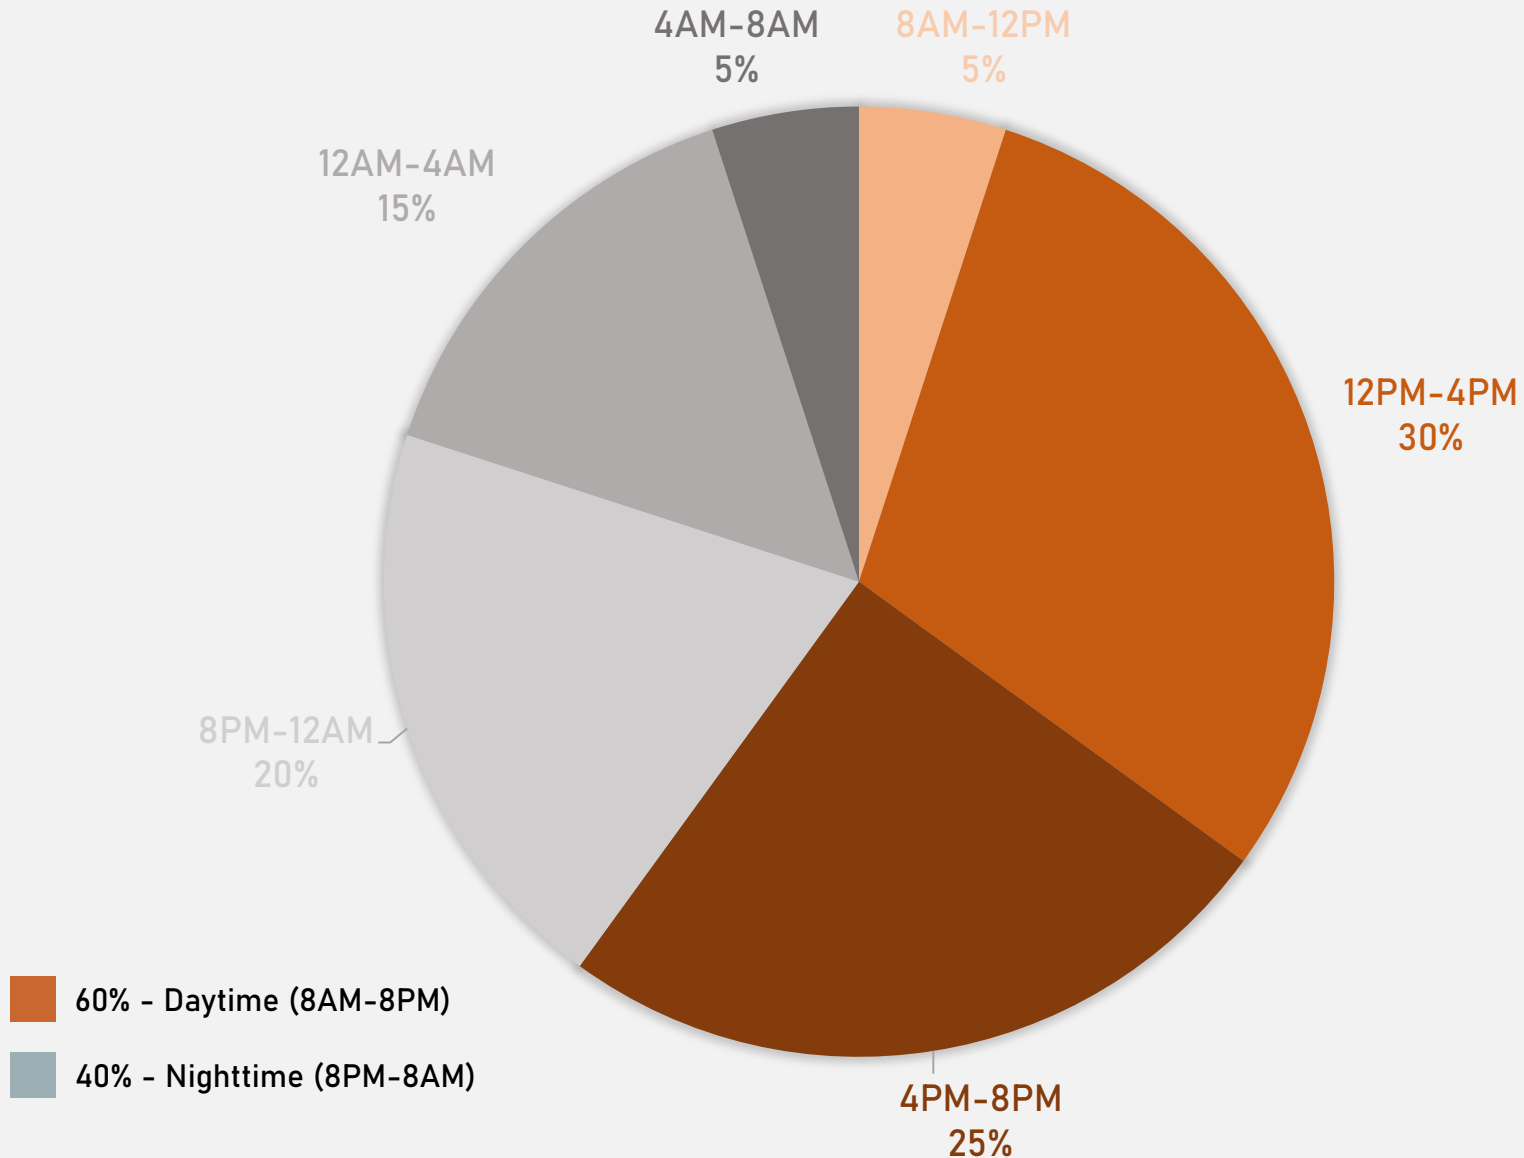

## DEBALIVIERE PLACE SUMMARY NOTES

- 19 total crimes in February 2025
  - **Down 47%** compared to February 2024 (36 crimes)
  - 4 crimes against persons in February 2025
    - **No change** when compared to February 2024 (4 crimes)
- 62 total crimes so far in 2025
  - **Up 3%** compared to this time in 2024 (60 crimes)
  - 9 crimes against persons so far in 2025
    - **Up 50%** compared to this time in 2024 (6 crimes)

# DEBALIVIERE PLACE 2024 VS 2025

# DEBALIVIERE PLACE CRIMES BY DAY OF THE WEEK

# DEBALIVIERE PLACE CRIMES BY TIME OF DAY