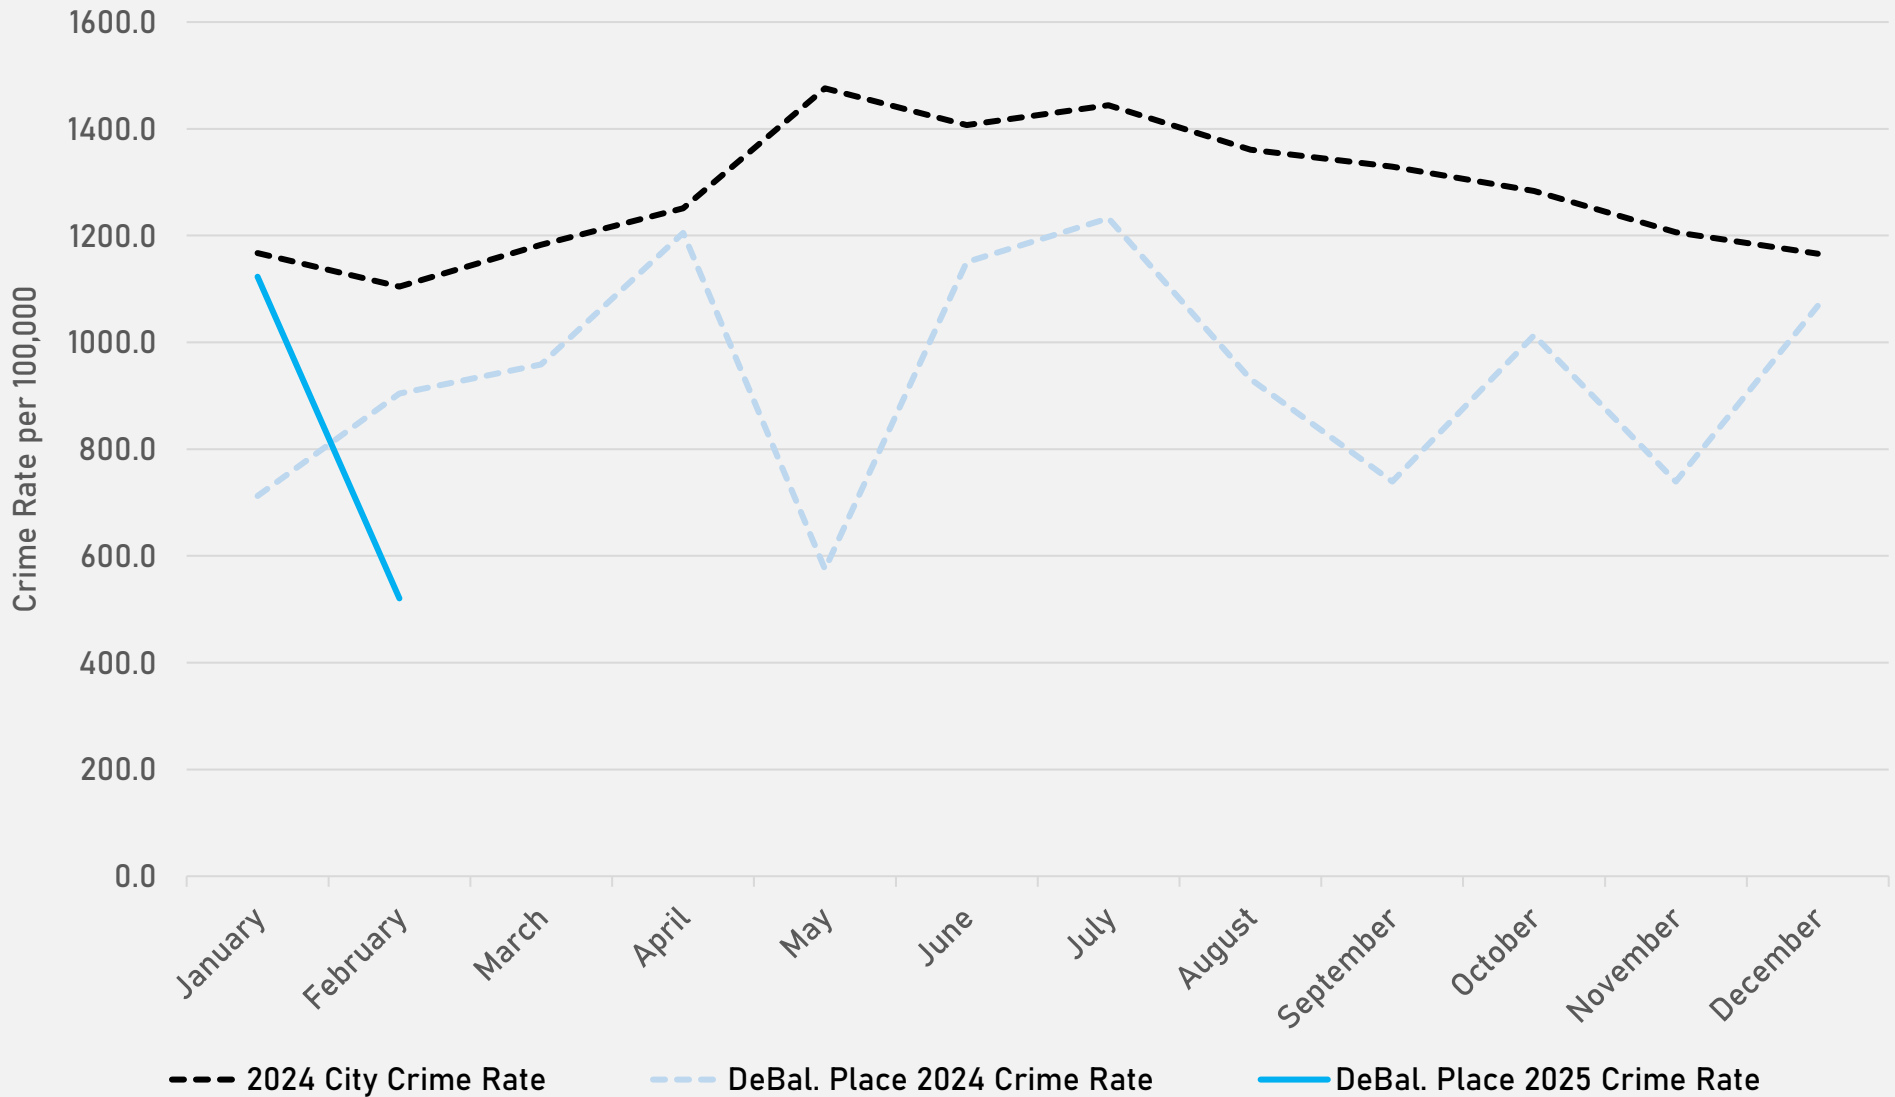

# NEIGHBORHOODS VS CITY CRIME RATE OVER THE PAST YEAR

**DEBALIVIERE PLACE  
NEIGHBORHOOD DETAIL**

## DEBALIVIERE PLACE SUMMARY NOTES

- 19 total crimes in February 2025
  - **Down 47%** compared to February 2024 (36 crimes)
  - 4 crimes against persons in February 2025
    - **No change** when compared to February 2024 (4 crimes)
- 62 total crimes so far in 2025
  - **Up 3%** compared to this time in 2024 (60 crimes)
  - 9 crimes against persons so far in 2025
    - **Up 50%** compared to this time in 2024 (6 crimes)

# DEBALIVIERE PLACE YEAR TO YEAR COMPARISON

2024

Crimes	Jan	Feb	Mar	Apr	May	Jun	Jul	Aug	Sep	Oct	Nov	Dec	Total
Aggravated Assault	1	0	2	3	1	2	1	1	1	0	0	2	14
Arson	0	0	0	0	0	0	0	0	0	0	0	0	0
Burglary	2	2	2	1	0	0	0	3	1	0	1	4	16
Homicide	0	0	0	0	1	0	0	0	0	0	0	0	1
Larceny	7	4	10	5	6	16	17	11	9	11	7	9	112
Motor Vehicle Theft	3	4	2	6	2	2	4	4	9	7	3	5	51
Robbery	0	1	0	1	3	0	1	2	0	0	1	4	13
<b>Total</b>	<b>13</b>	<b>11</b>	<b>16</b>	<b>16</b>	<b>13</b>	<b>20</b>	<b>23</b>	<b>21</b>	<b>20</b>	<b>18</b>	<b>12</b>	<b>24</b>	<b>207</b>

# DEBALIVIERE PLACE 2024 VS 2025