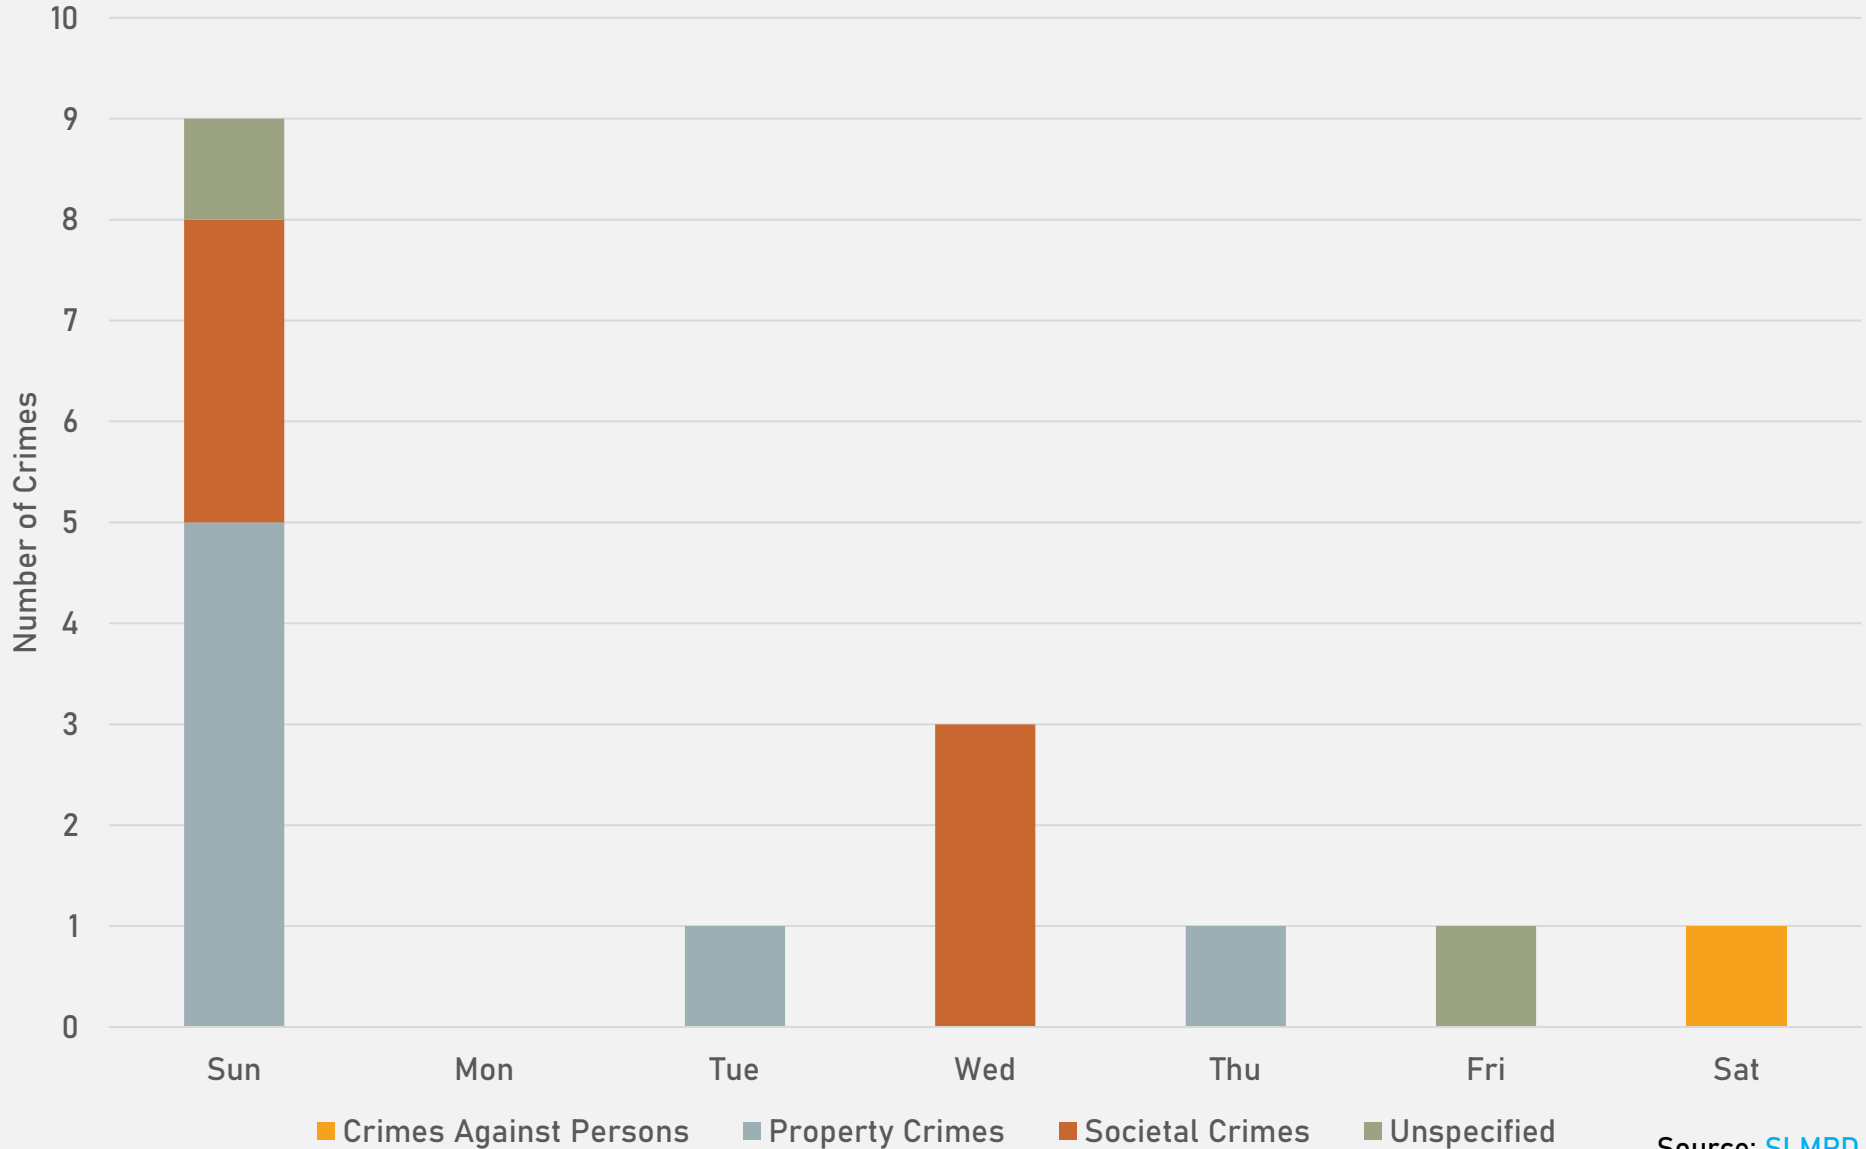

## DEBALIVIERE PLACE SUMMARY NOTES

- 19 total crimes in February 2025
  - **Down 47%** compared to February 2024 (36 crimes)
  - 4 crimes against persons in February 2025
    - **No change** when compared to February 2024 (4 crimes)
- 62 total crimes so far in 2025
  - **Up 3%** compared to this time in 2024 (60 crimes)
  - 9 crimes against persons so far in 2025
    - **Up 50%** compared to this time in 2024 (6 crimes)

# SKINKER-DEBALIVIERE SUMMARY NOTES

- 16 total crimes in February 2025
  - **Down 30%** compared to February 2024 (23 crimes)
  - 1 crimes against persons in February 2025
    - **No change** crimes than February 2024 (1 crimes)
- 30 total crimes so far in 2025
  - **Down 25%** compared to this time in 2024 (40 crimes)
  - 3 crimes against persons so far in 2025
    - **Up 50%** crimes than this time in 2024 (2 crimes)

# SKINKER-DEBALIVIERE YEAR TO YEAR COMPARISON

2024

Crimes	Jan	Feb	Mar	Apr	May	Jun	Jul	Aug	Sep	Oct	Nov	Dec	Total
Aggravated Assault	0	1	0	1	1	1	1	0	1	0	1	0	7
Arson	0	0	0	0	0	0	0	0	0	0	0	0	0
Burglary	2	0	1	2	0	3	0	1	0	0	0	2	11
Homicide	0	0	0	0	0	0	0	0	0	0	1	0	1
Larceny	4	6	10	9	9	11	9	6	7	8	11	8	98
Motor Vehicle Theft	3	2	1	4	3	2	5	2	1	6	4	5	38
Robbery	0	0	1	1	0	3	1	0	1	1	0	1	9
<b>Total</b>	<b>9</b>	<b>9</b>	<b>13</b>	<b>17</b>	<b>13</b>	<b>20</b>	<b>16</b>	<b>9</b>	<b>10</b>	<b>15</b>	<b>17</b>	<b>16</b>	<b>164</b>

# SKINKER-DEBALIVIERE CRIMES BY DAY OF THE WEEK