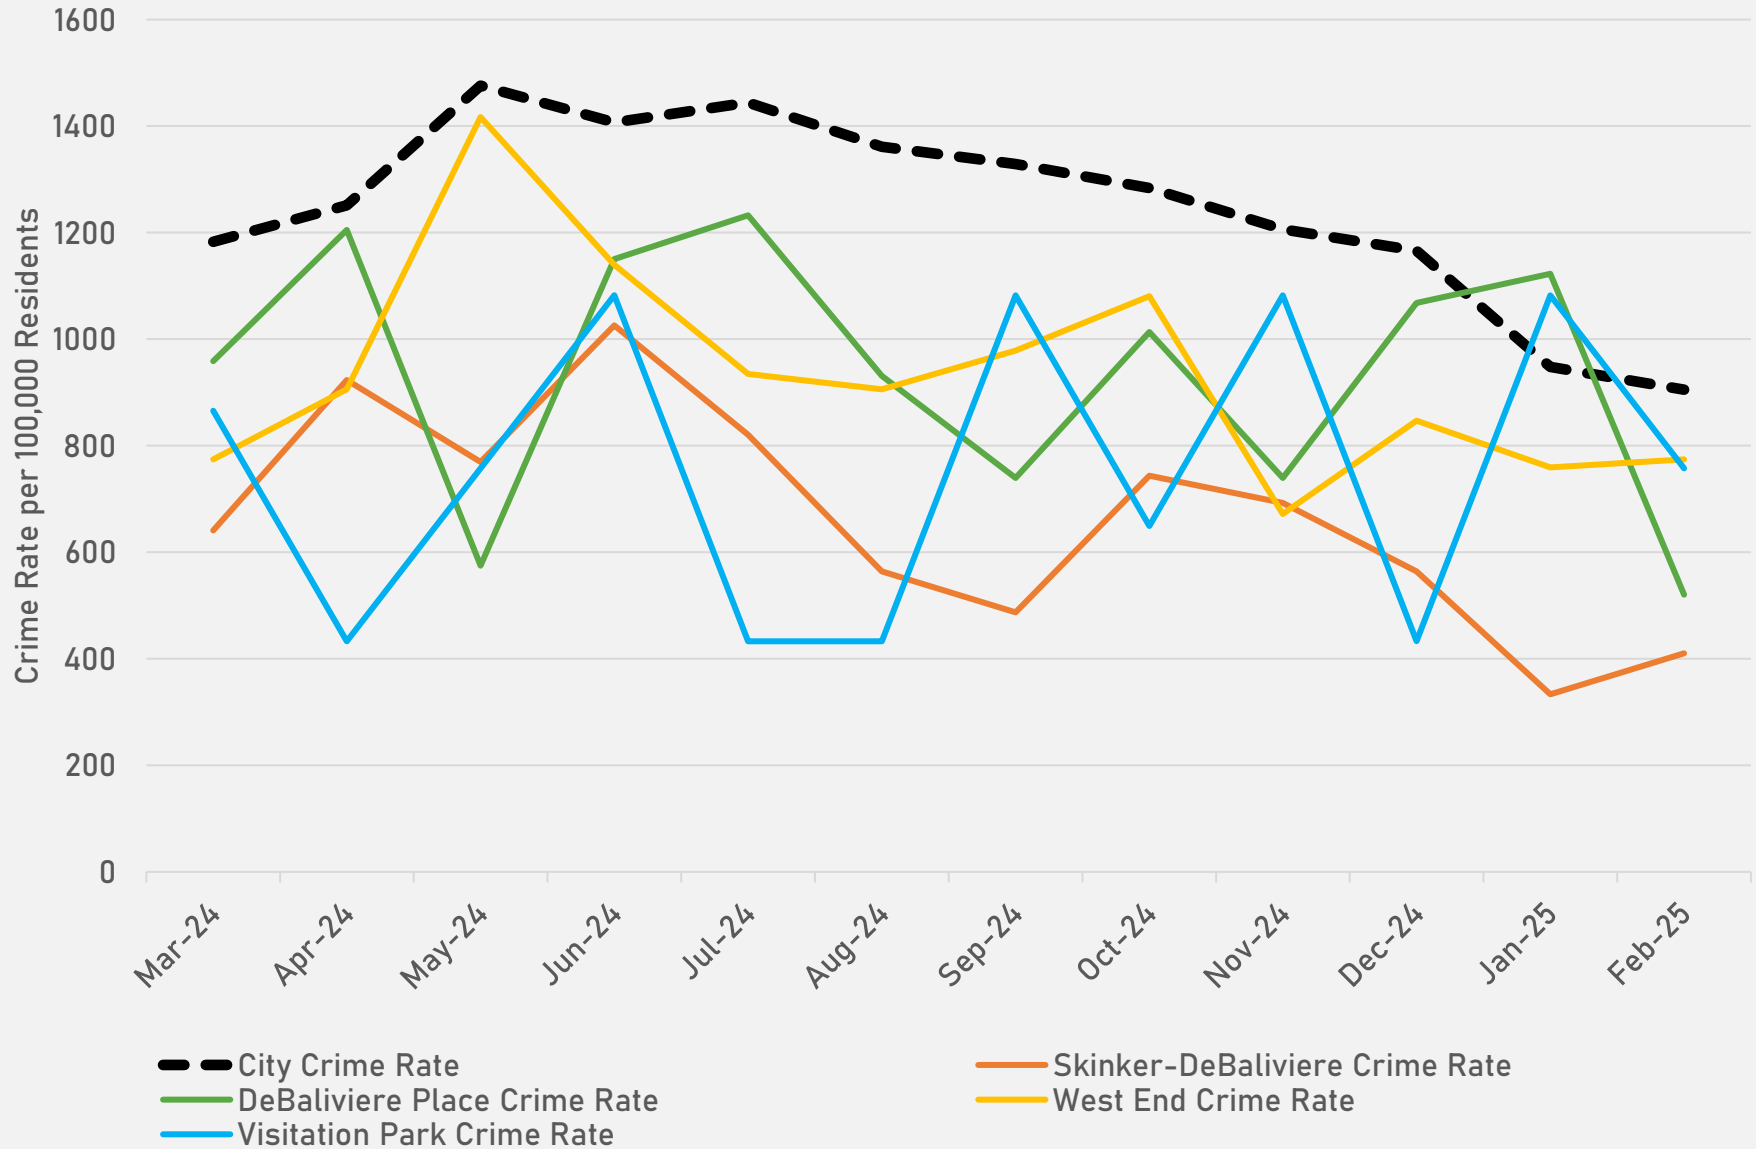

NEIGHBORHOODS VS CITY CRIME RATE OVER THE PAST YEAR