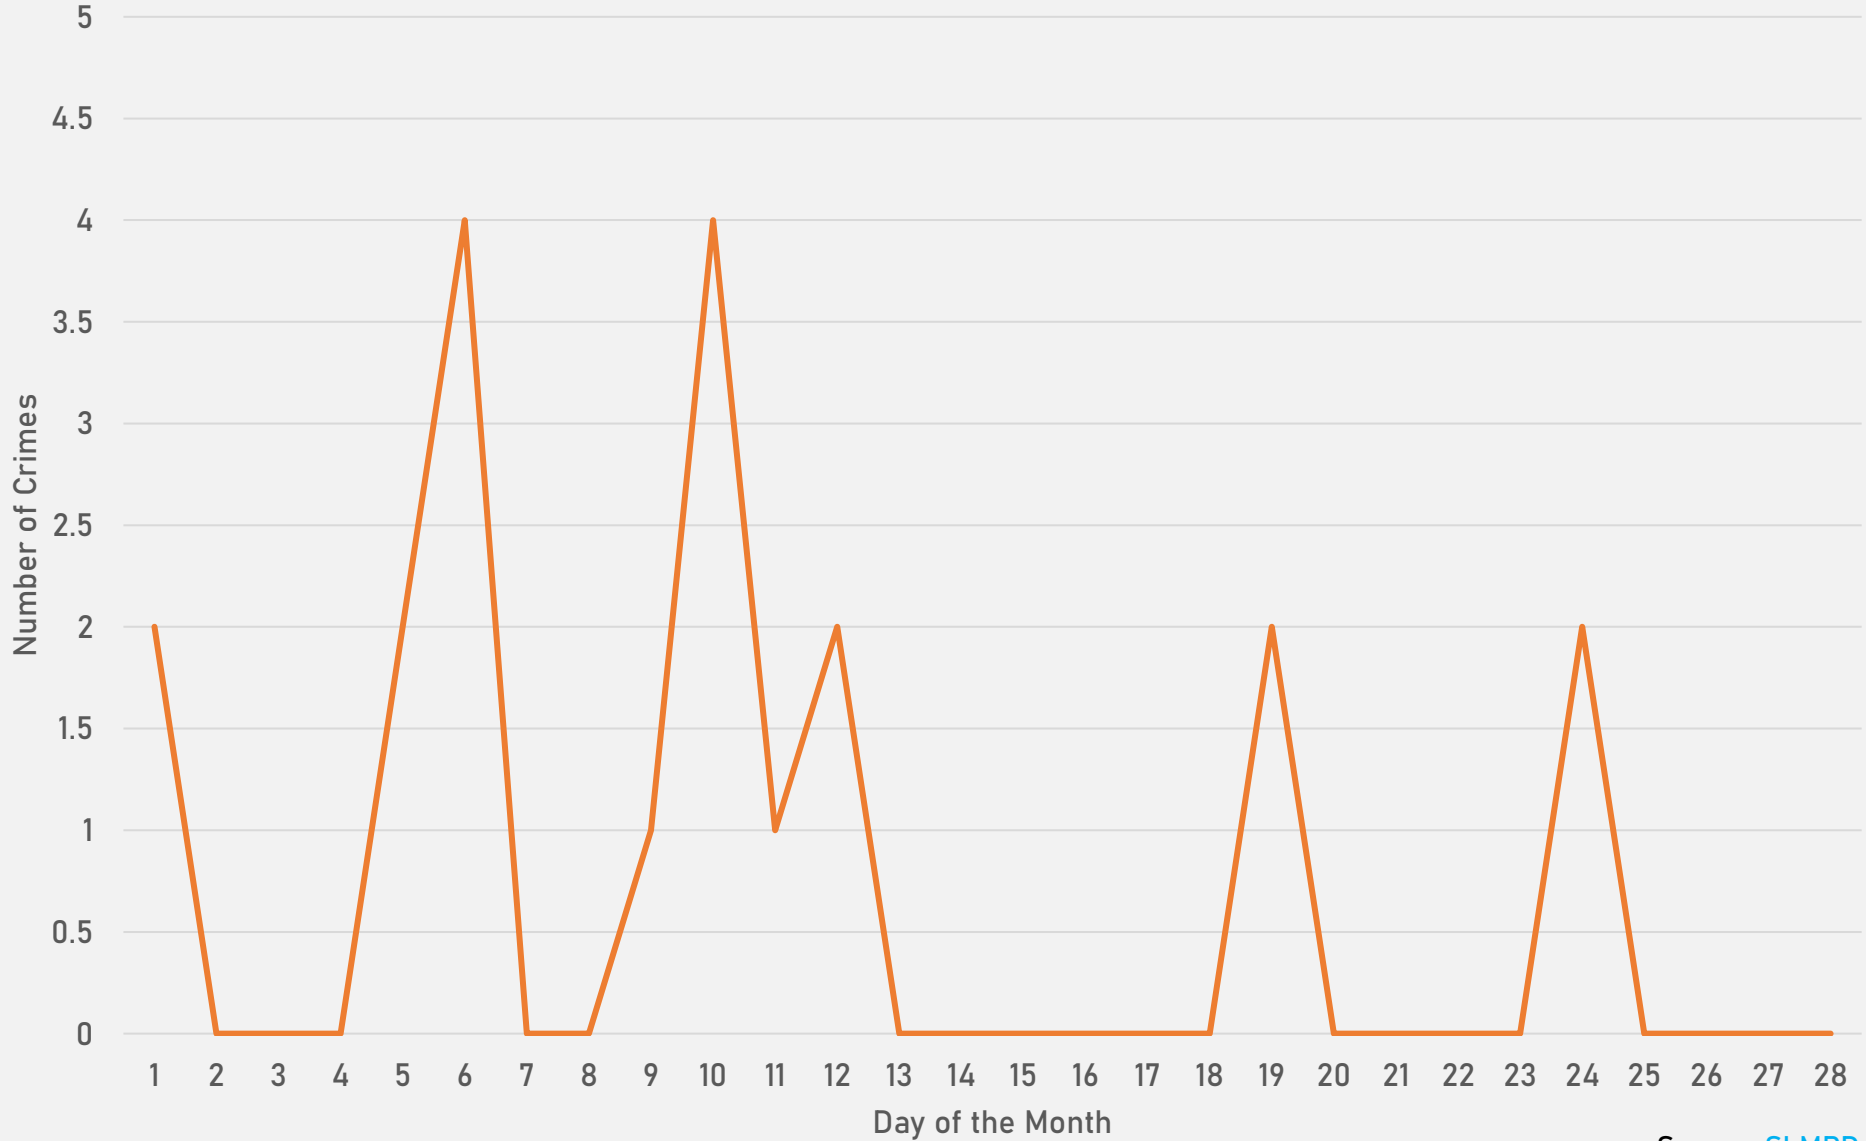

DEBALIVIERE PLACE CRIMES BY DAY OF THE MONTH