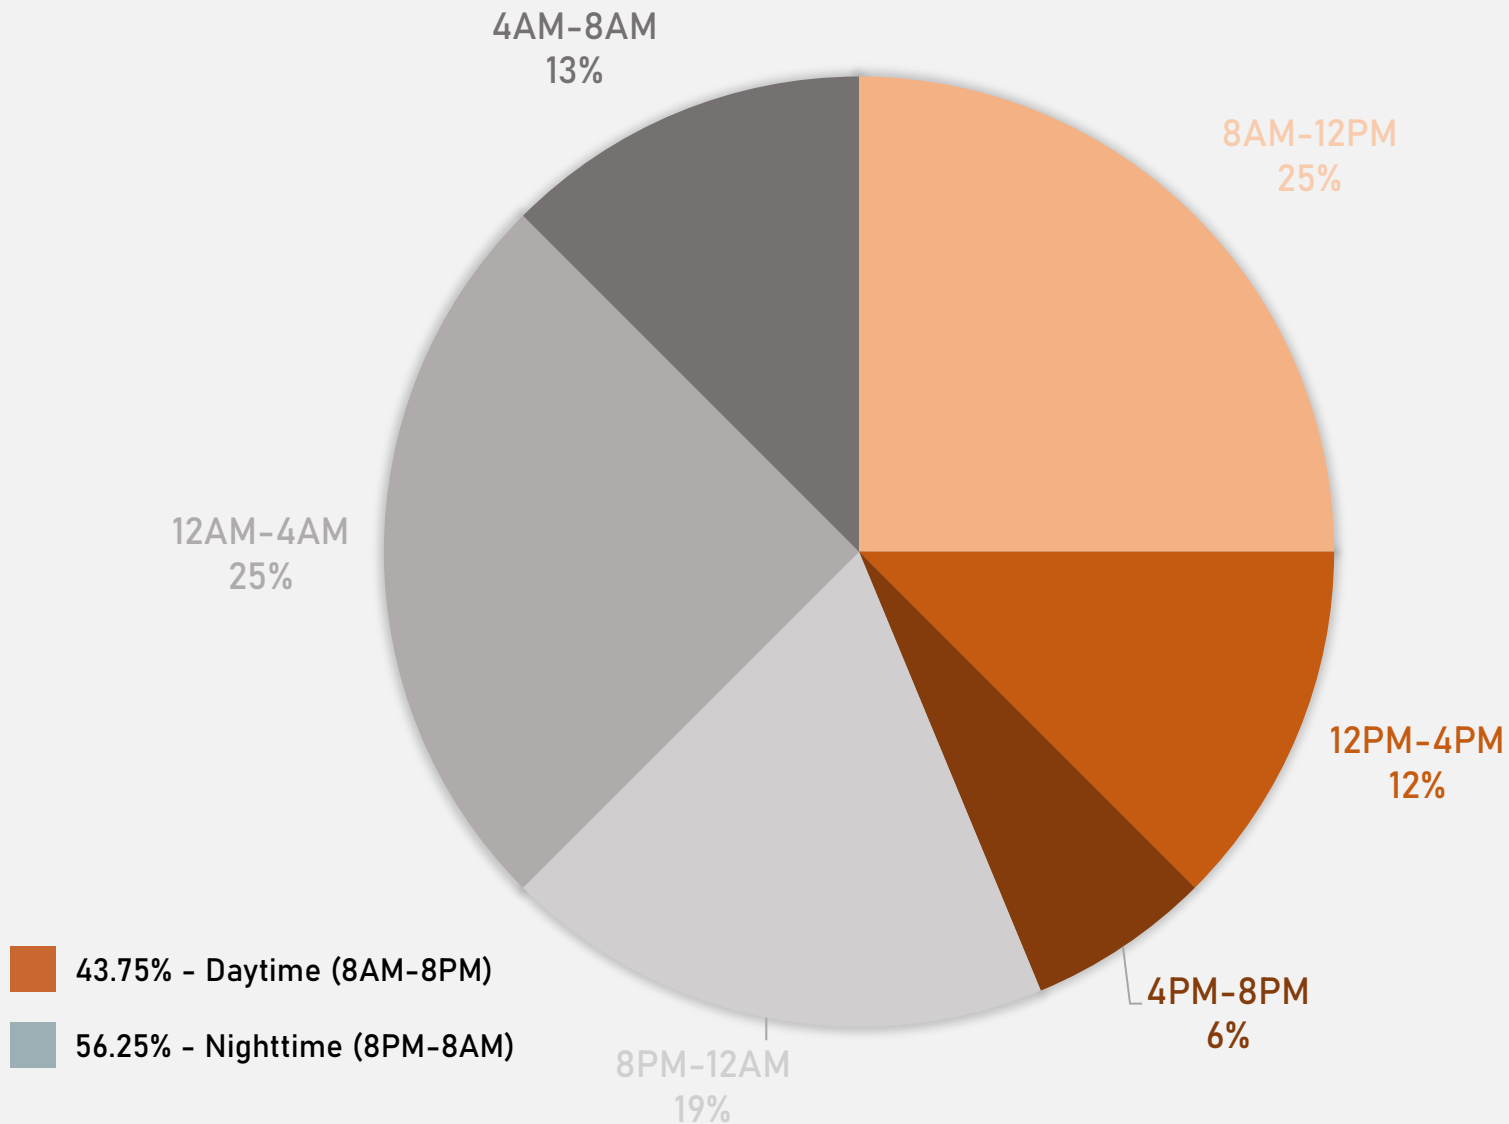

# SKINKER-DEBALIVIERE 2024 VS 2025

# SKINKER-DEBALIVIERE CRIMES BY DAY OF THE WEEK

# SKINKER-DEBALIVIERE CRIMES BY TIME OF DAY