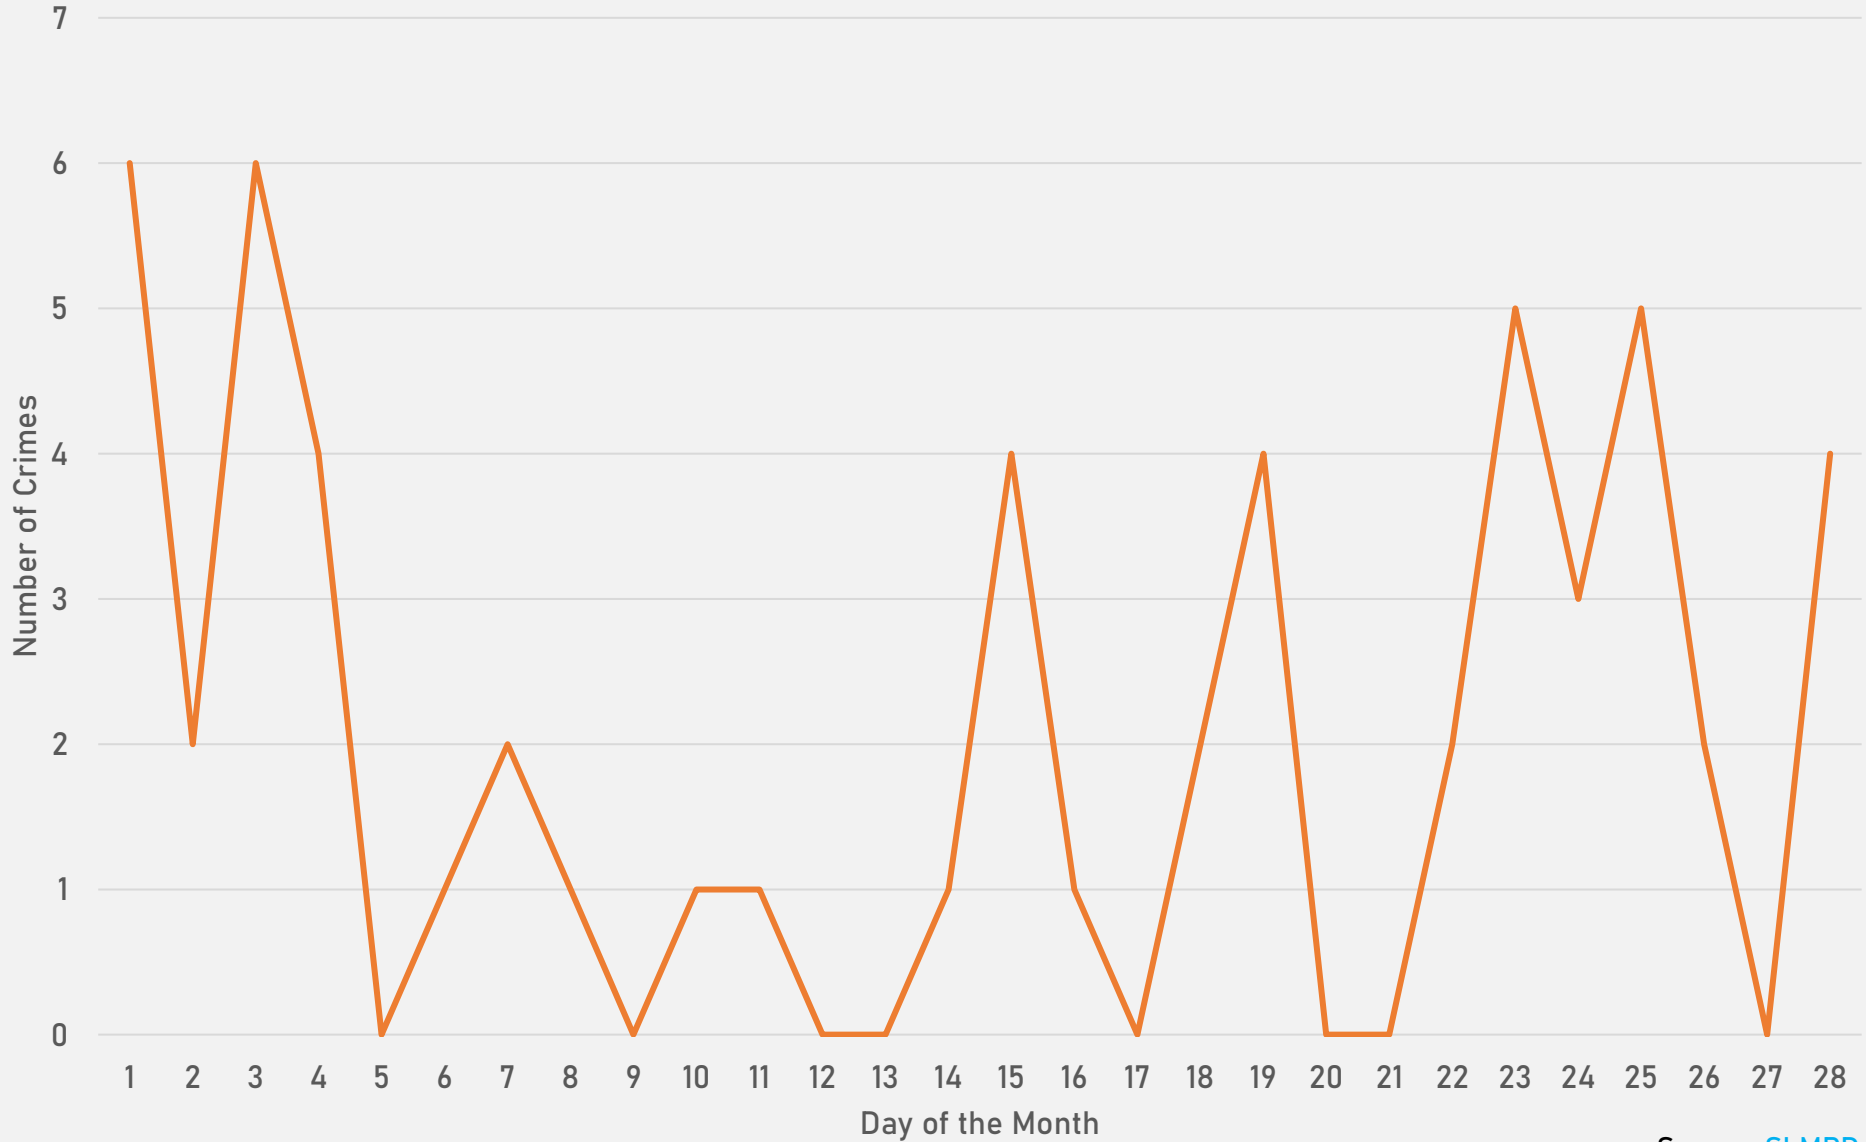

WEST END CRIMES BY DAY OF THE MONTH