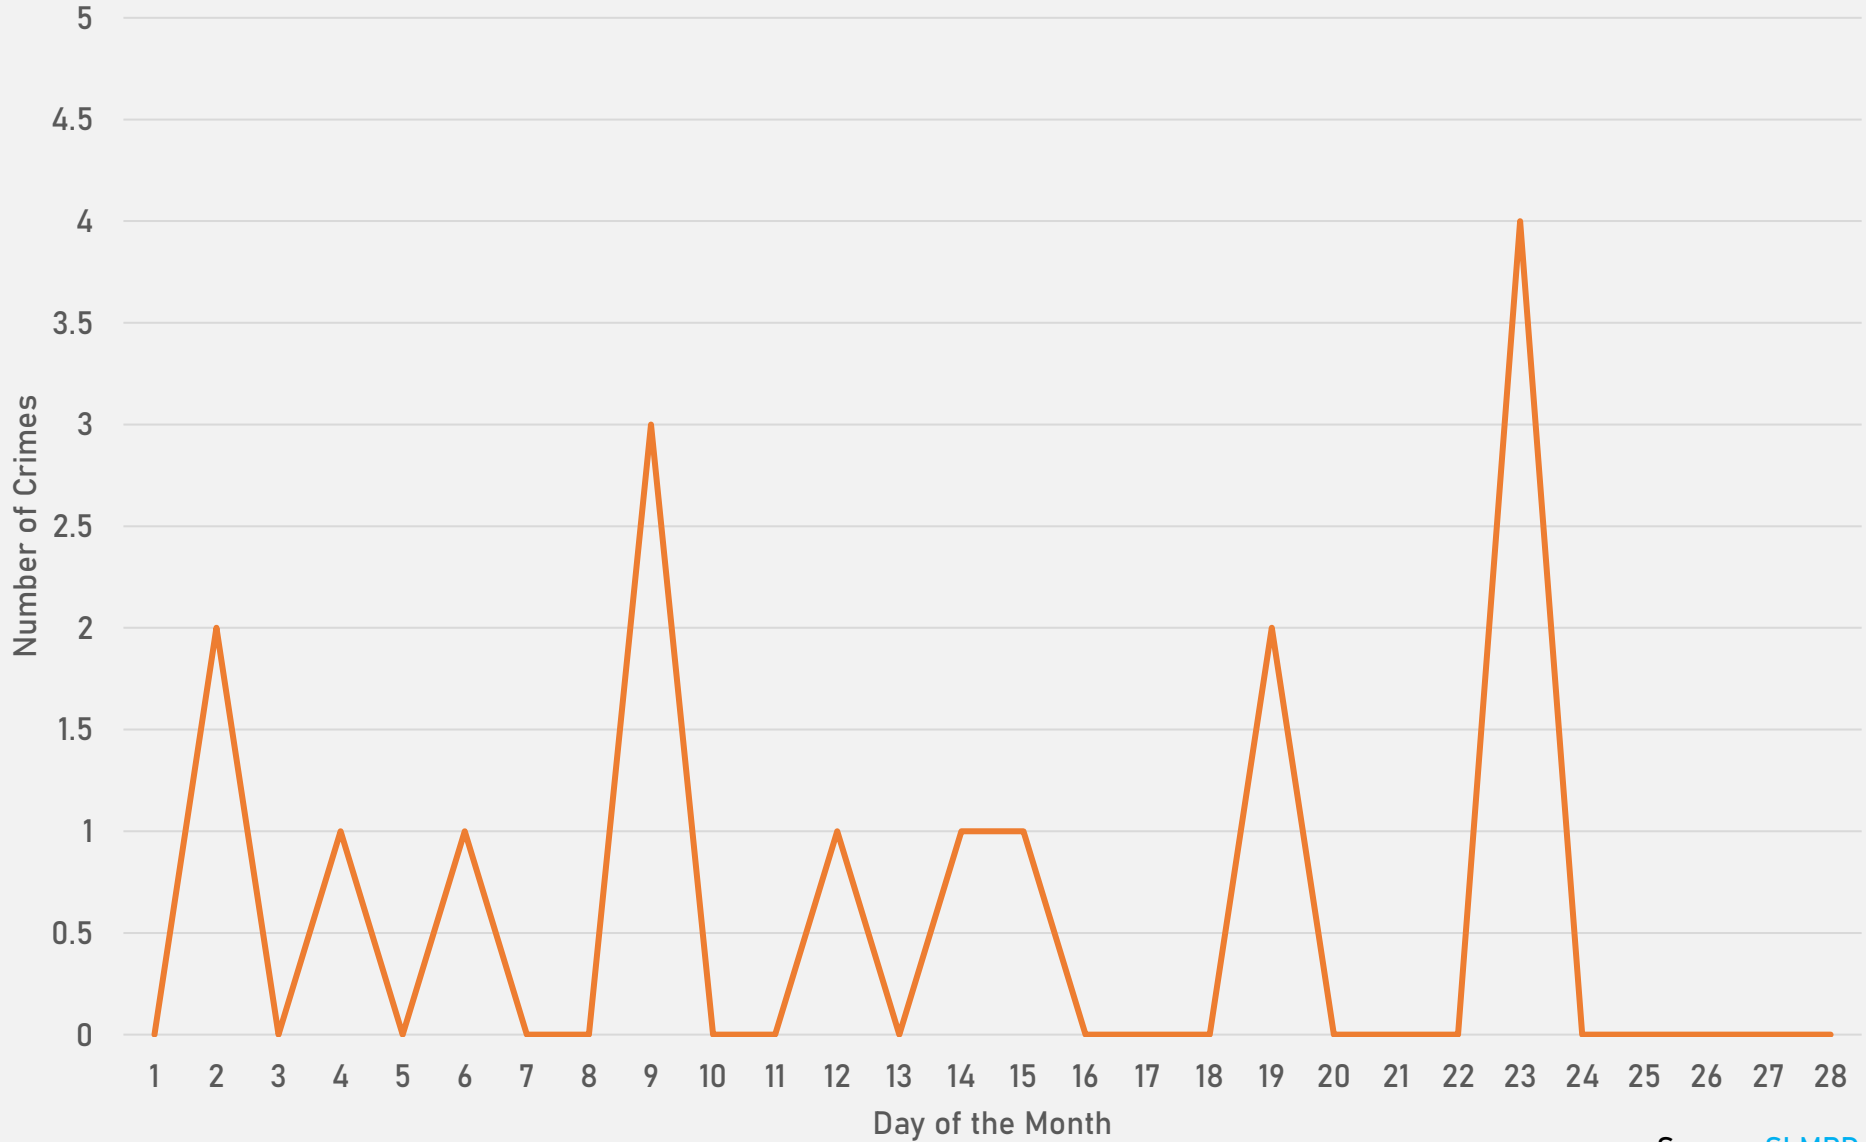

SKINKER-DEBALIVIERE CRIMES BY DAY OF THE MONTH