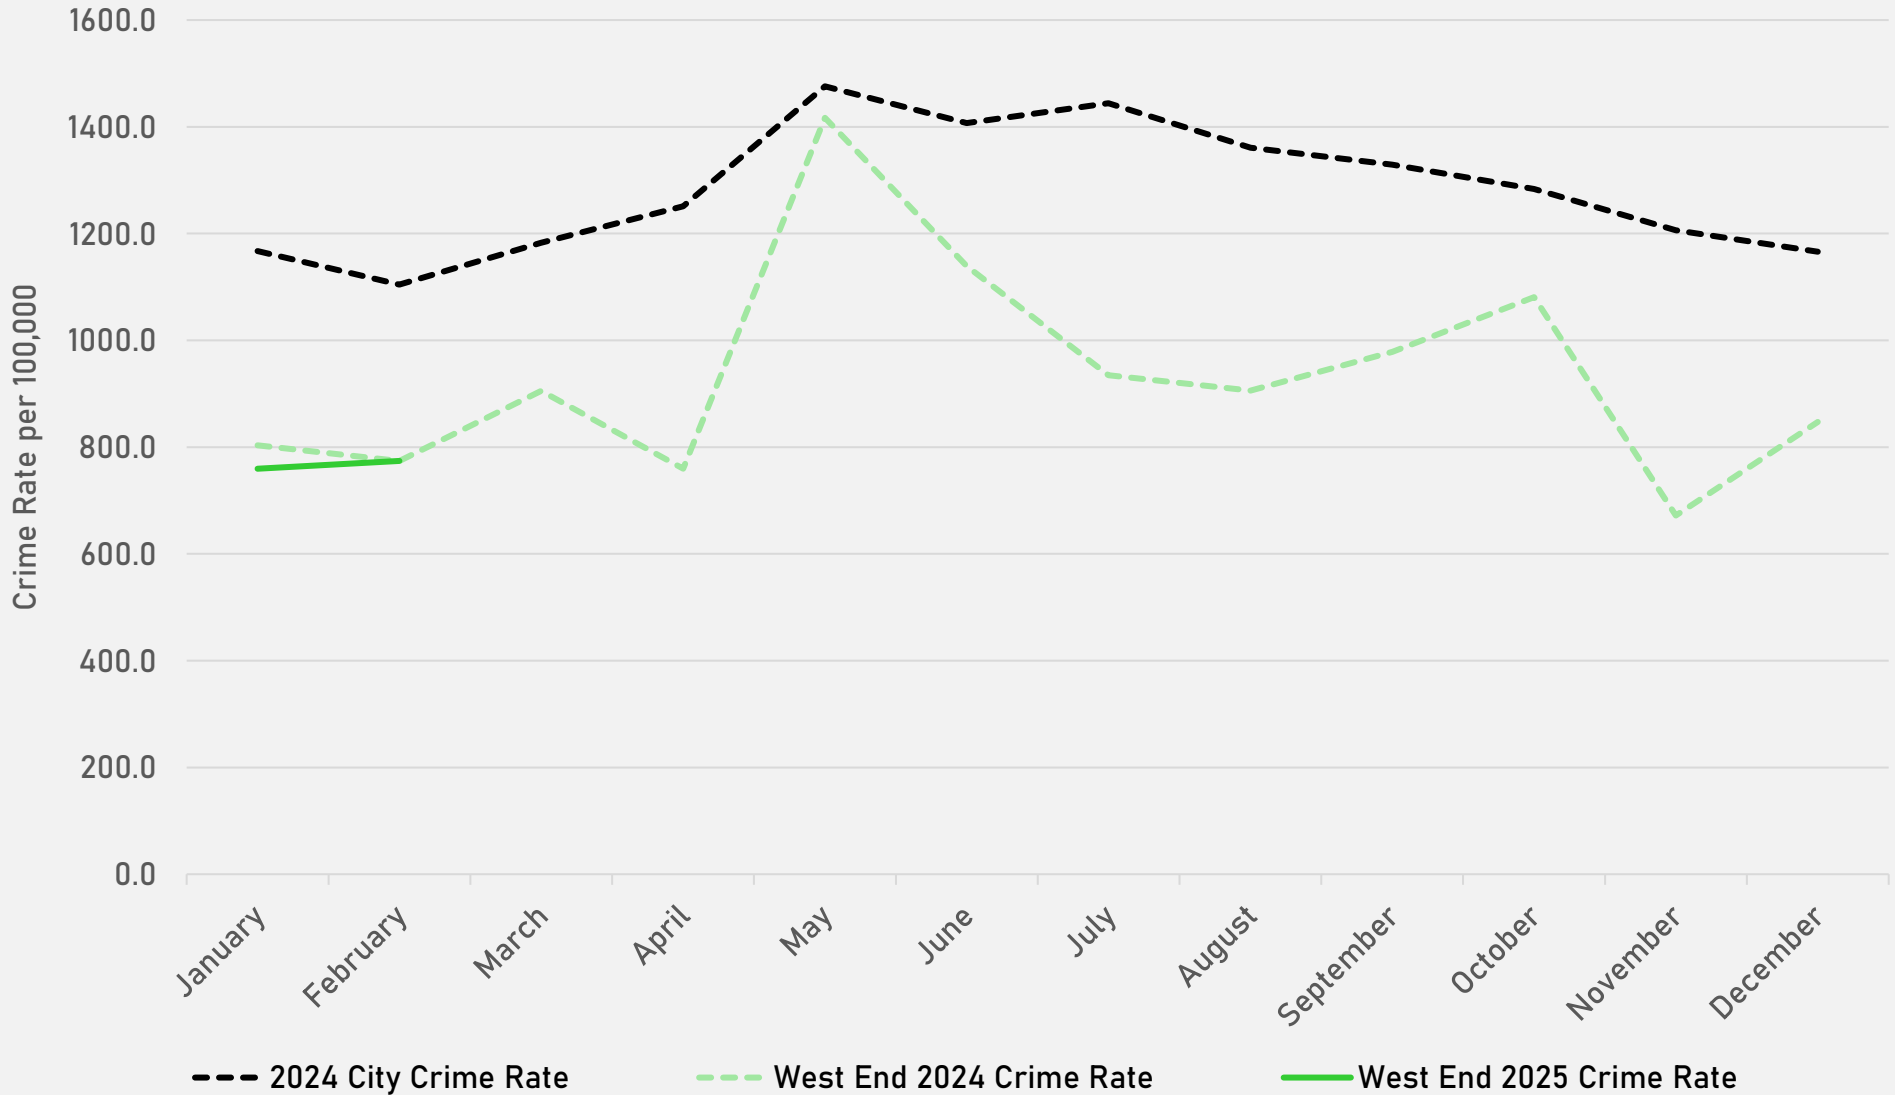

WEST END YEAR TO YEAR COMPARISON

2024

Crimes	Jan	Feb	Mar	Apr	May	Jun	Jul	Aug	Sep	Oct	Nov	Dec	Total
Aggravated Assault	4	3	2	7	9	7	4	4	5	12	1	7	65
Arson	1	0	1	0	0	0	0	0	0	1	0	0	3
Burglary	3	0	3	1	7	5	2	3	6	4	2	1	37
Homicide	1	0	0	1	0	0	0	0	0	0	0	1	3
Larceny	14	14	11	11	29	14	15	8	12	14	8	11	161
Motor Vehicle Theft	4	5	3	1	10	8	4	4	9	4	2	3	57
Robbery	0	4	4	5	1	0	1	1	1	4	1	3	25
Total	27	26	24	26	56	34	26	20	33	39	14	26	351

2025

Crimes	Jan	Feb	Mar	Apr	May	Jun	Jul	Aug	Sep	Oct	Nov	Dec	Total
Aggravated Assault	4	0											4
Arson	0	0											0
Burglary	1	2											3
Homicide	0	0											0
Larceny	7	17											24
Motor Vehicle Theft	8	2											10
Robbery	1	0											1
Total	21	21											42

WEST END 2024 VS 2025