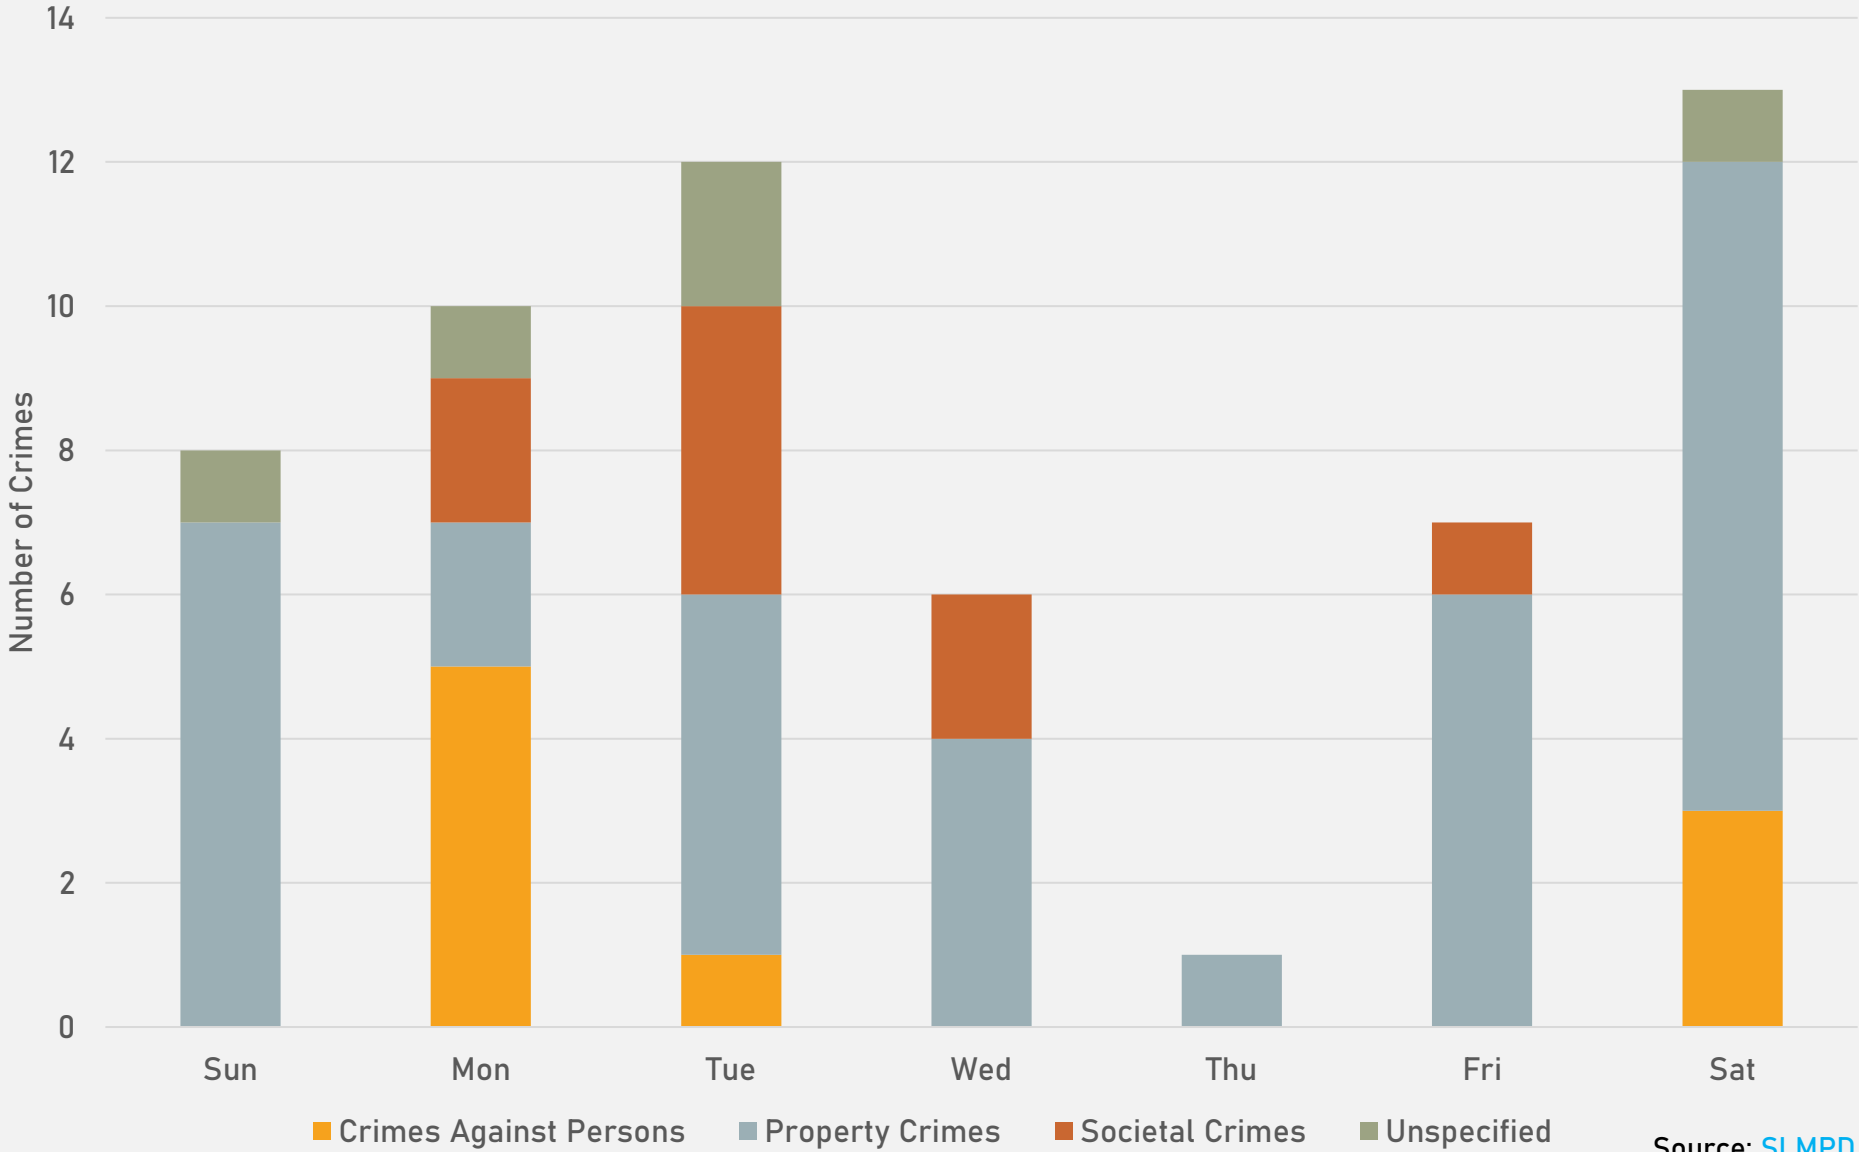

## WEST END SUMMARY NOTES

- 53 total crimes in February 2025
  - **Down 5%** compared to February 2024 (56 crimes)
  - 8 crimes against persons in February 2025
    - **Up 60%** compared to February 2024 (5 crimes)
- 99 total crimes so far in 2025
  - **Down 14%** compared to this time in 2024 (115 crimes)
  - 20 crimes against persons so far in 2025
    - **Even when** compared to this time in 2024 (20 crimes)

# WEST END YEAR TO YEAR COMPARISON

2024

Crimes	Jan	Feb	Mar	Apr	May	Jun	Jul	Aug	Sep	Oct	Nov	Dec	Total
Aggravated Assault	4	3	2	7	9	7	4	4	5	12	1	7	65
Arson	1	0	1	0	0	0	0	0	0	1	0	0	3
Burglary	3	0	3	1	7	5	2	3	6	4	2	1	37
Homicide	1	0	0	1	0	0	0	0	0	0	0	1	3
Larceny	14	14	11	11	29	14	15	8	12	14	8	11	161
Motor Vehicle Theft	4	5	3	1	10	8	4	4	9	4	2	3	57
Robbery	0	4	4	5	1	0	1	1	1	4	1	3	25
<b>Total</b>	<b>27</b>	<b>26</b>	<b>24</b>	<b>26</b>	<b>56</b>	<b>34</b>	<b>26</b>	<b>20</b>	<b>33</b>	<b>39</b>	<b>14</b>	<b>26</b>	<b>351</b>

2025

Crimes	Jan	Feb	Mar	Apr	May	Jun	Jul	Aug	Sep	Oct	Nov	Dec	Total
Aggravated Assault	4	0											4
Arson	0	0											0
Burglary	1	2											3
Homicide	0	0											0
Larceny	7	17											24
Motor Vehicle Theft	8	2											10
Robbery	1	0											1
<b>Total</b>	<b>21</b>	<b>21</b>											<b>42</b>

# WEST END CRIMES BY TIME OF DAY

52.63% - Daytime (8AM-8PM)

47.37% - Nighttime (8PM-8AM)