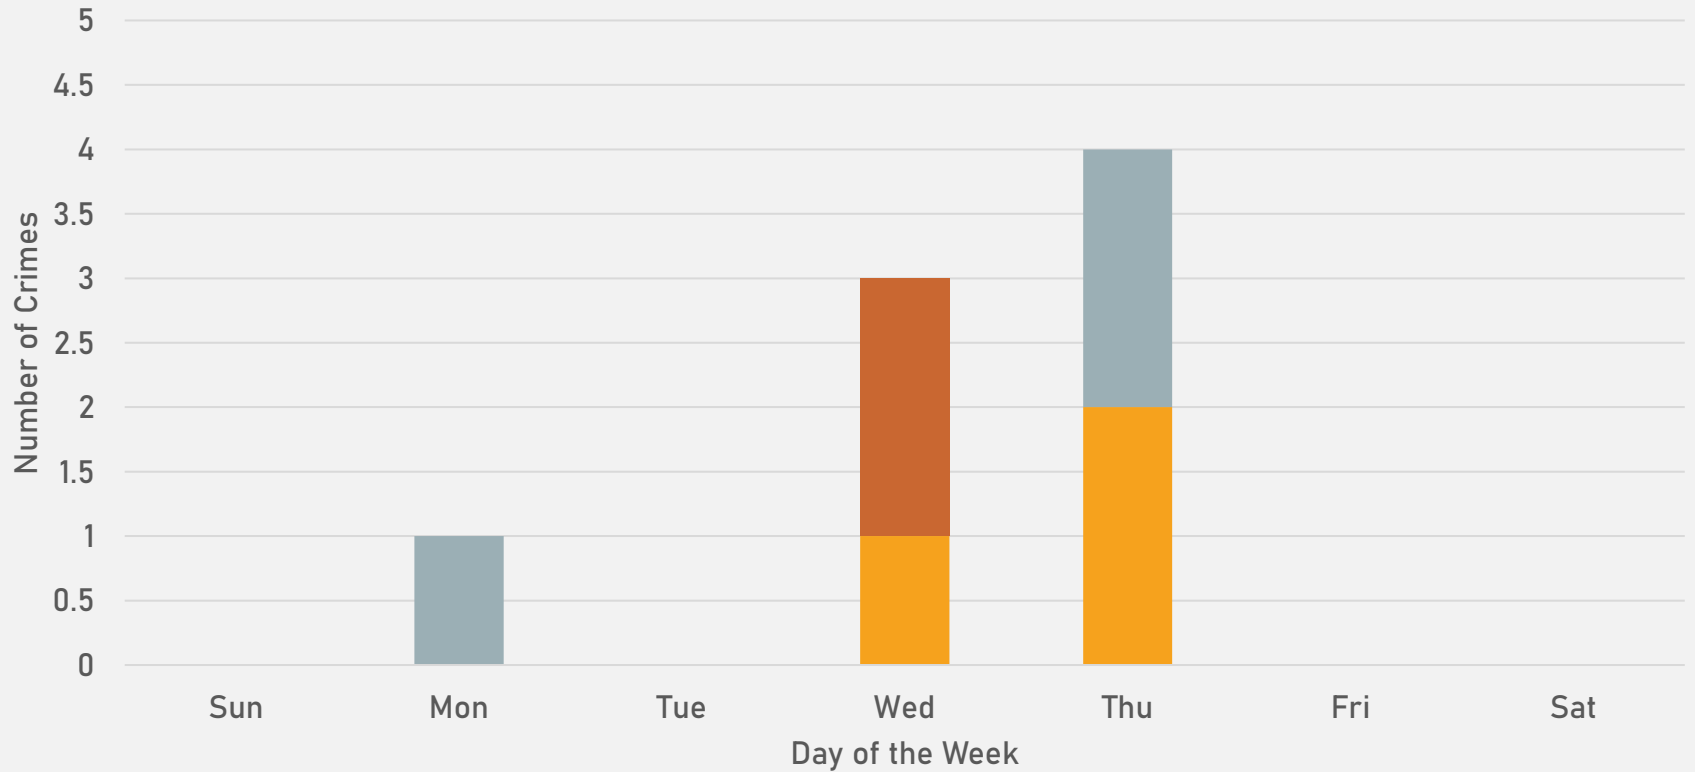

VISITATION PARK CRIMES BY DAY OF THE WEEK

■ Crimes Against Persons

■ Property Crimes

■ Societal Crimes

■ Unspecified