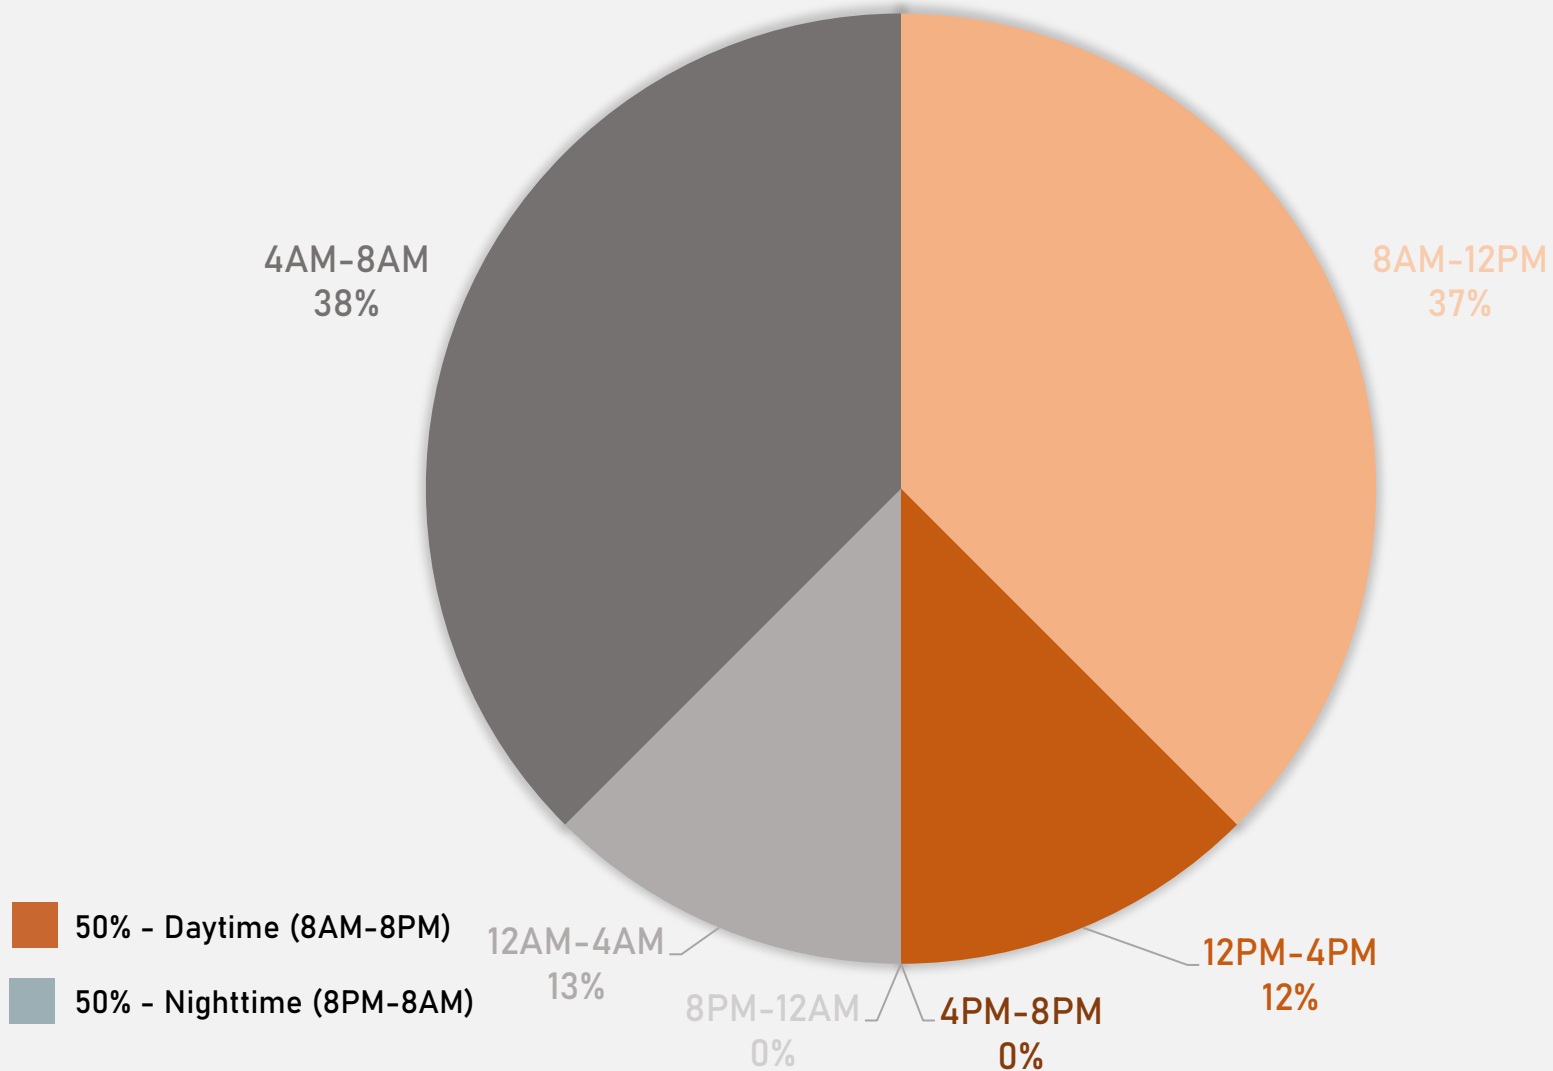

# WEST END CRIMES BY TIME OF DAY

52.63% - Daytime (8AM-8PM)

47.37% - Nighttime (8PM-8AM)

# VISITATION PARK 2024 VS 2025

# VISITATION PARK CRIMES BY DAY OF THE WEEK

■ Crimes Against Persons

■ Property Crimes

■ Societal Crimes

■ Unspecified

# VISITATION PARK CRIMES BY TIME OF DAY