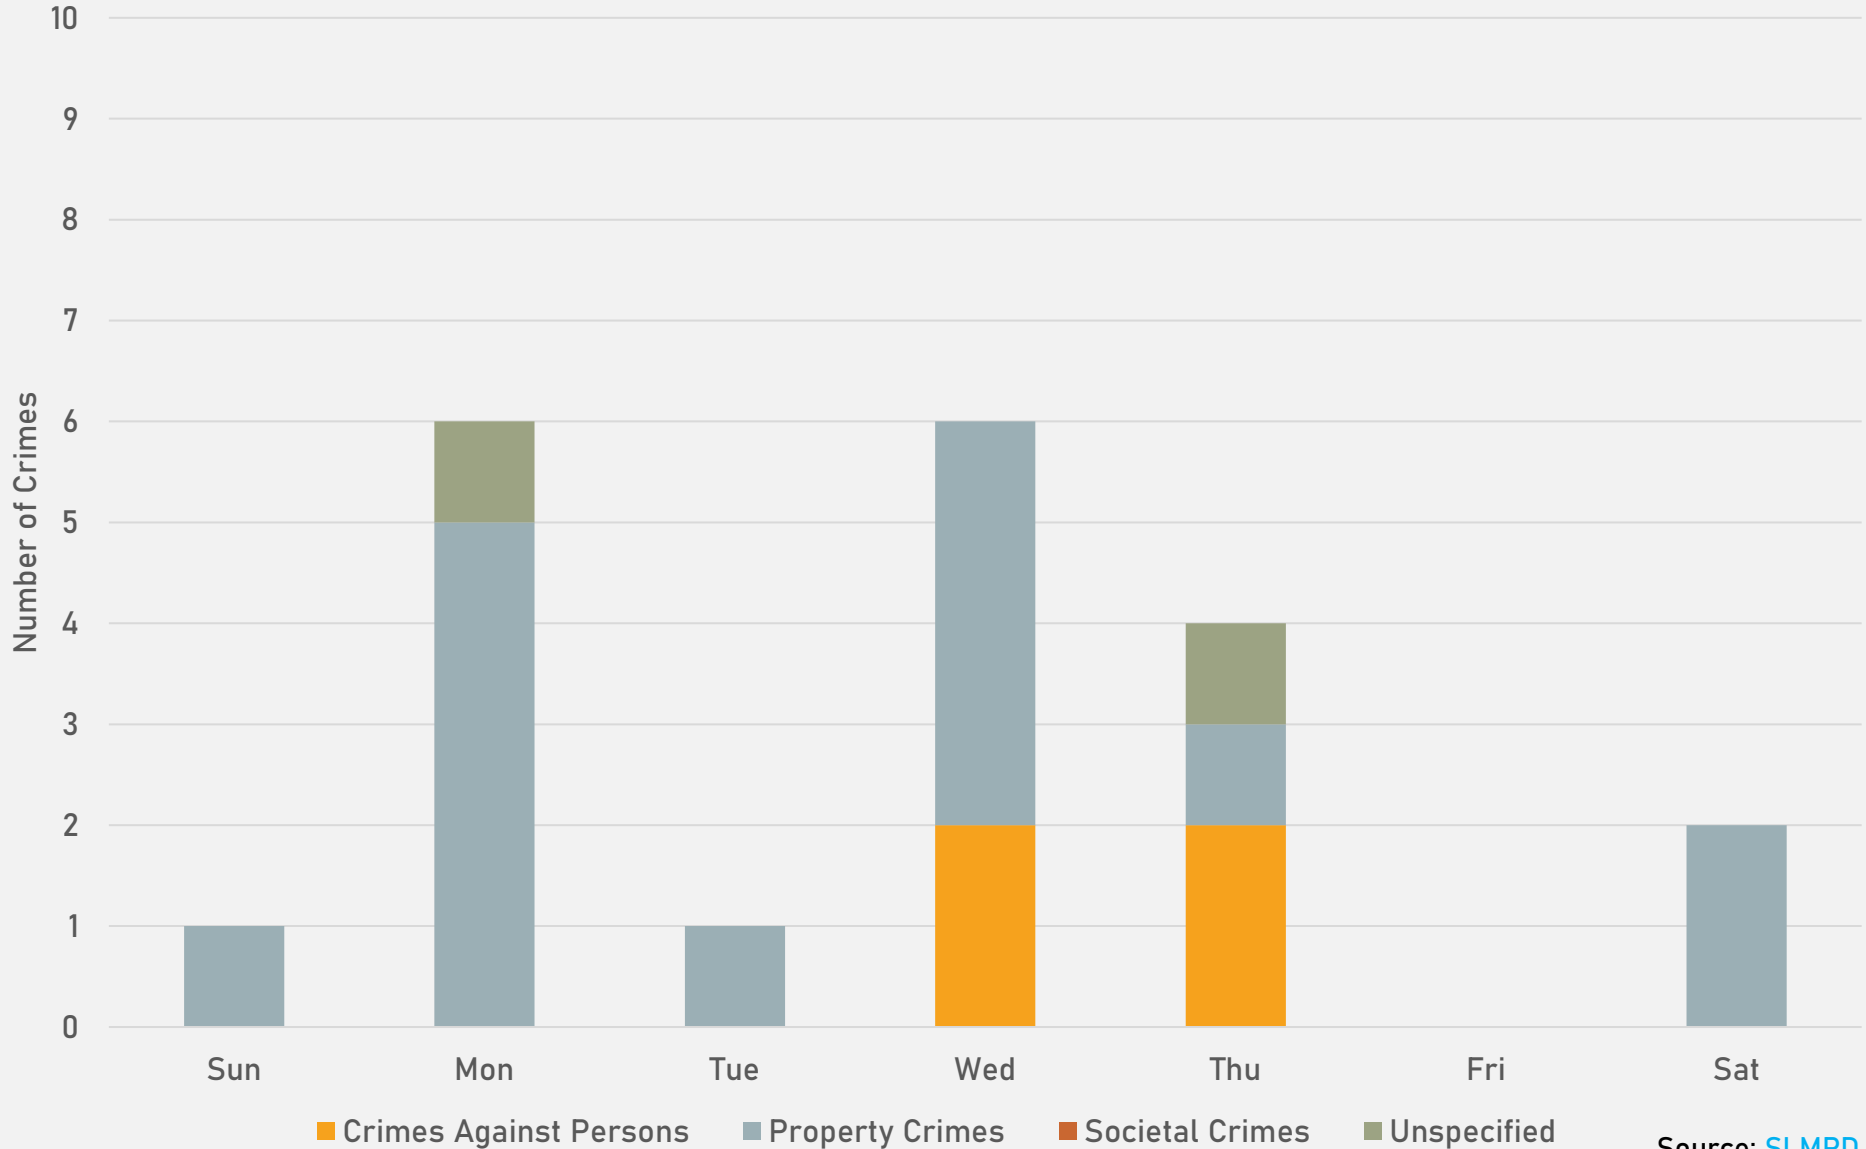

## DEBALIVIERE PLACE SUMMARY NOTES

- 19 total crimes in February 2025
  - **Down 47%** compared to February 2024 (36 crimes)
  - 4 crimes against persons in February 2025
    - **No change** when compared to February 2024 (4 crimes)
- 62 total crimes so far in 2025
  - **Up 3%** compared to this time in 2024 (60 crimes)
  - 9 crimes against persons so far in 2025
    - **Up 50%** compared to this time in 2024 (6 crimes)

# DEBALIVIERE PLACE YEAR TO YEAR COMPARISON

2024

Crimes	Jan	Feb	Mar	Apr	May	Jun	Jul	Aug	Sep	Oct	Nov	Dec	Total
Aggravated Assault	1	0	2	3	1	2	1	1	1	0	0	2	14
Arson	0	0	0	0	0	0	0	0	0	0	0	0	0
Burglary	2	2	2	1	0	0	0	3	1	0	1	4	16
Homicide	0	0	0	0	1	0	0	0	0	0	0	0	1
Larceny	7	4	10	5	6	16	17	11	9	11	7	9	112
Motor Vehicle Theft	3	4	2	6	2	2	4	4	9	7	3	5	51
Robbery	0	1	0	1	3	0	1	2	0	0	1	4	13
<b>Total</b>	<b>13</b>	<b>11</b>	<b>16</b>	<b>16</b>	<b>13</b>	<b>20</b>	<b>23</b>	<b>21</b>	<b>20</b>	<b>18</b>	<b>12</b>	<b>24</b>	<b>207</b>

# DEBALIVIERE PLACE 2024 VS 2025

# DEBALIVIERE PLACE CRIMES BY DAY OF THE WEEK