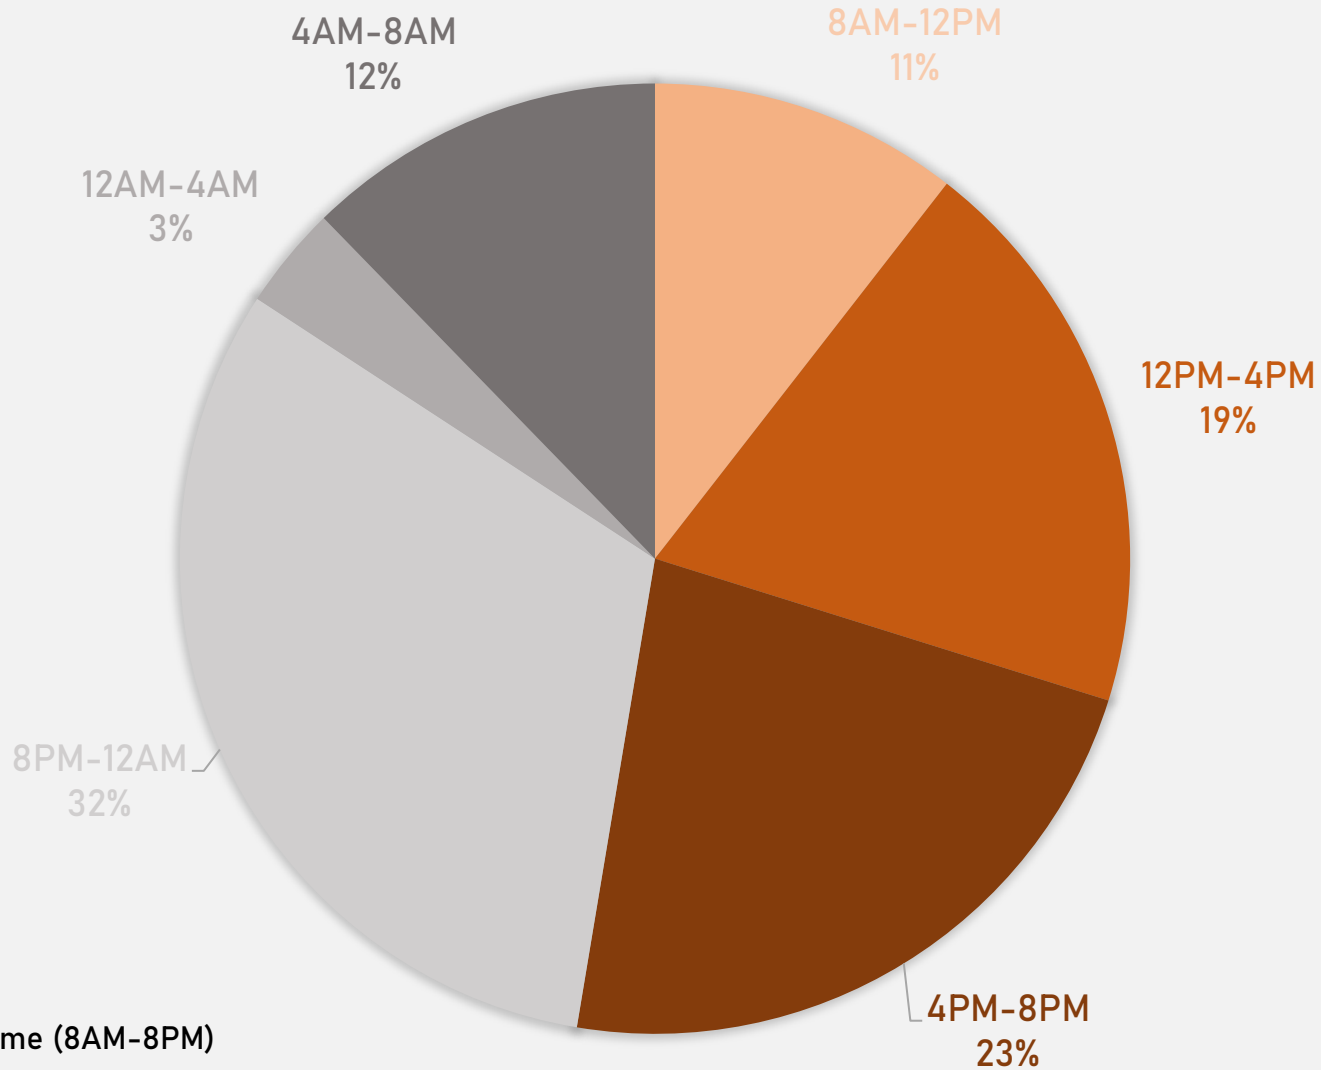

# WEST END 2024 VS 2025

# WEST END CRIMES BY DAY OF THE WEEK

# WEST END CRIMES BY TIME OF DAY

52.63% - Daytime (8AM-8PM)

47.37% - Nighttime (8PM-8AM)