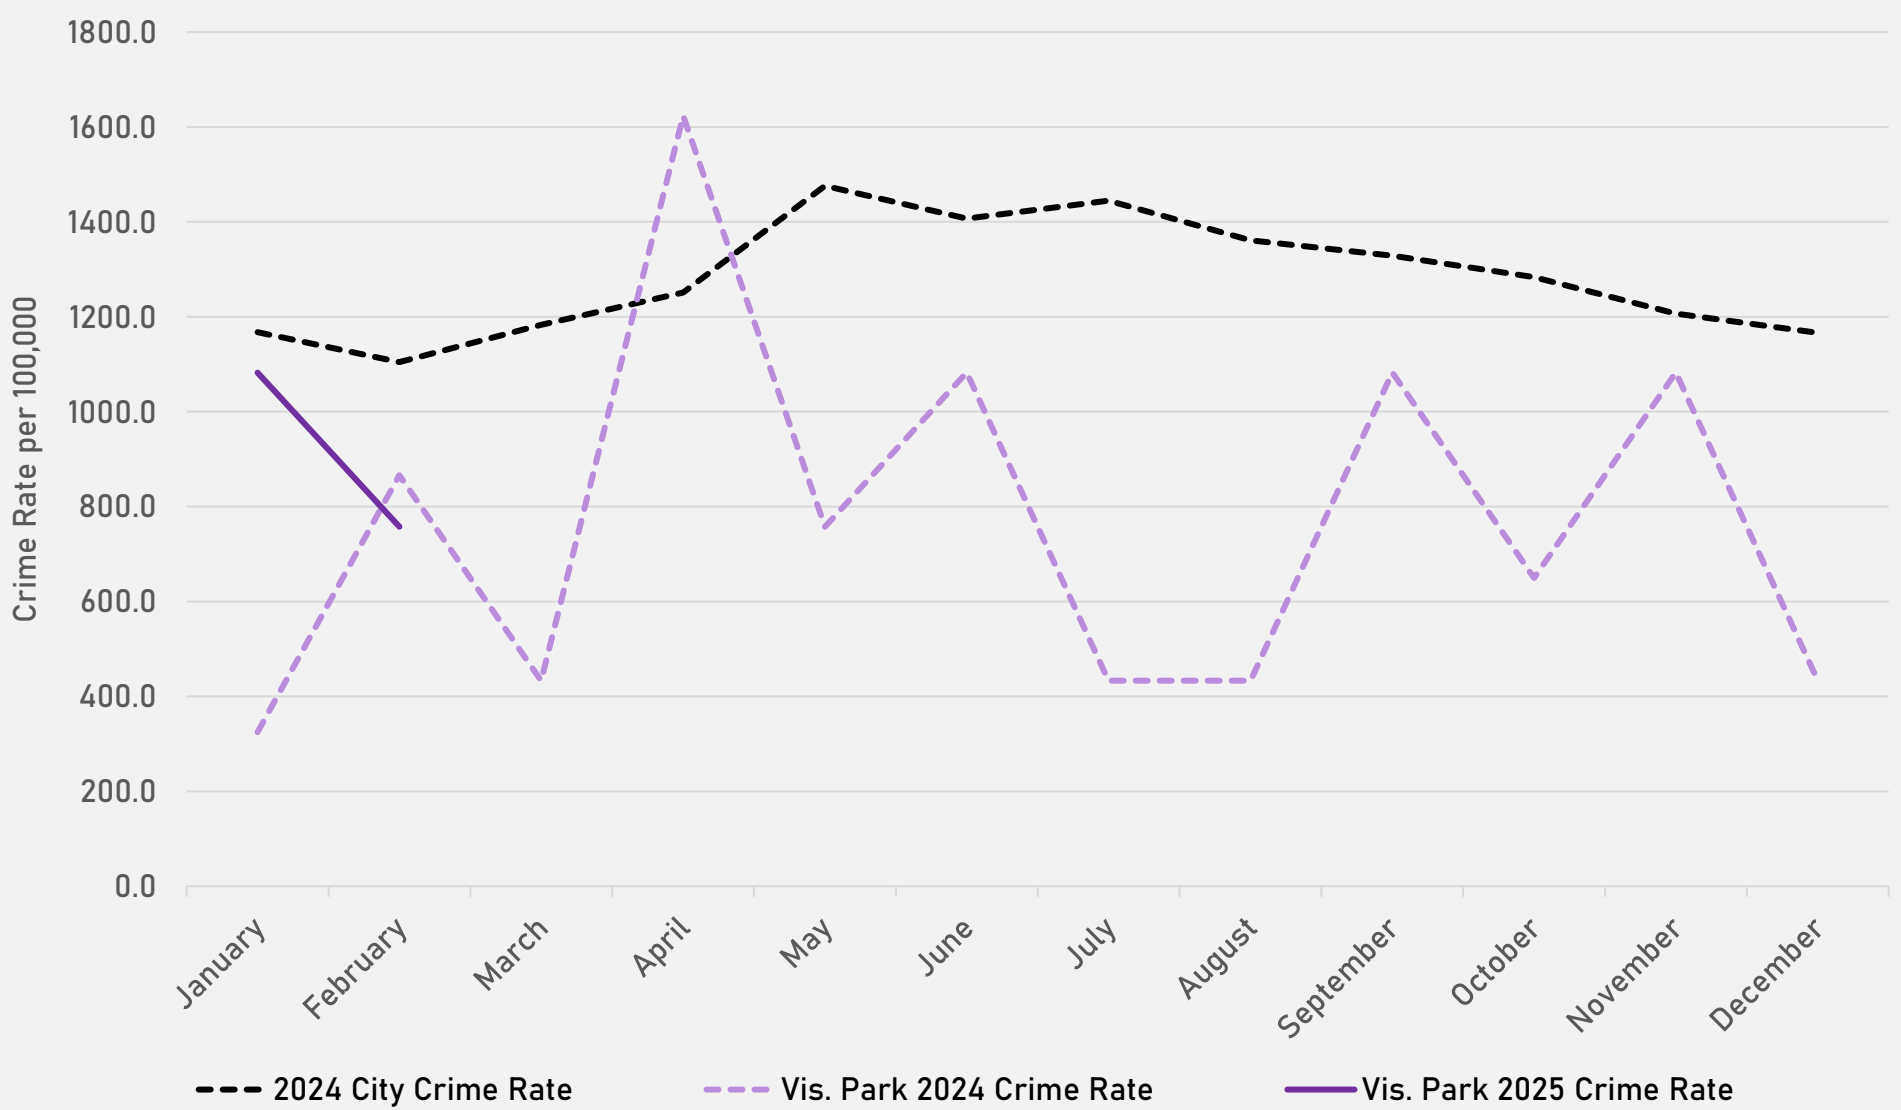

VISITATION PARK YEAR TO YEAR COMPARISON

2024

Crimes	Jan	Feb	Mar	Apr	May	Jun	Jul	Aug	Sep	Oct	Nov	Dec	Total
Aggravated Assault	1	0	0	2	0	0	0	0	0	0	0	1	4
Arson	0	0	0	0	0	0	0	0	0	0	0	0	0
Burglary	0	0	0	1	1	2	1	0	1	0	1	0	7
Homicide	0	0	0	0	0	0	0	0	0	0	0	0	0
Larceny	0	2	0	3	3	2	0	0	3	2	0	1	16
Motor Vehicle Theft	0	1	3	1	5	0	1	1	2	0	1	0	15
Robbery	0	0	0	0	0	0	0	0	0	0	0	0	0
Total	1	3	3	7	9	4	2	1	6	2	2	2	42

2025

Crimes	Jan	Feb	Mar	Apr	May	June	Jul	Aug	Sep	Oct	Nov	Dec	Total
Aggravated Assault	0	0											0
Arson	0	0											0
Burglary	1	0											1
Homicide	0	0											0
Larceny	3	2											5
Motor Vehicle Theft	0	0											0
Robbery	0	0											0
Total	4	2											6

VISITATION PARK 2024 VS 2025