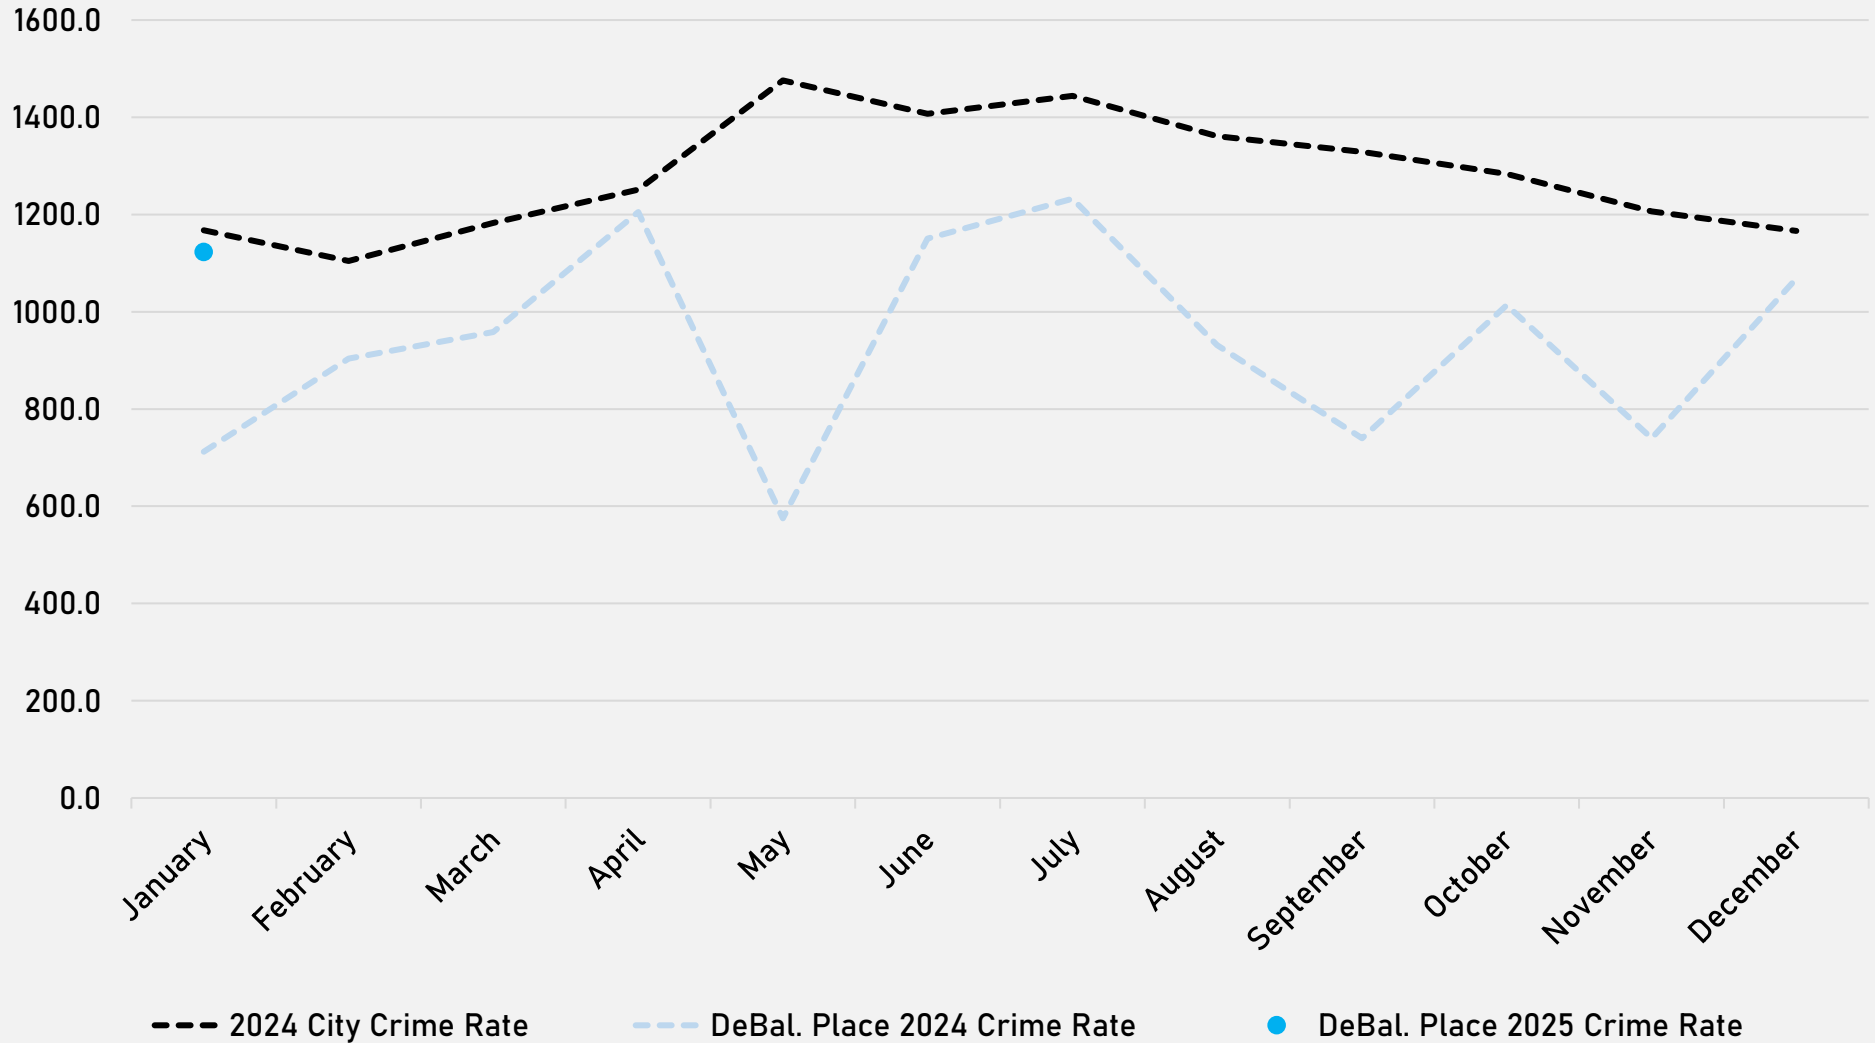

DEBALIVIERE PLACE YEAR TO YEAR COMPARISON

2024

Crimes	Jan	Feb	Mar	Apr	May	Jun	Jul	Aug	Sep	Oct	Nov	Dec	Total
Aggravated Assault	1	0	2	3	1	2	1	1	1	0	0	2	14
Arson	0	0	0	0	0	0	0	0	0	0	0	0	0
Burglary	2	2	2	1	0	0	0	3	1	0	1	4	16
Homicide	0	0	0	0	1	0	0	0	0	0	0	0	1
Larceny	7	4	10	5	6	16	17	11	9	11	7	9	112
Motor Vehicle Theft	3	4	2	6	2	2	4	4	9	7	3	5	51
Robbery	0	1	0	1	3	0	1	2	0	0	1	4	13
Total	13	11	16	16	13	20	23	21	20	18	12	24	207

2025

Crimes	Jan	Feb	Mar	Apr	May	Jun	Jul	Aug	Sep	Oct	Nov	Dec	Total
Aggravated Assault	1												1
Arson	0												0
Burglary	0												0
Homicide	0												0
Larceny	13												13
Motor Vehicle Theft	1												1
Robbery	0												0
Total	15												15

DEBALIVIERE PLACE 2024 VS 2025