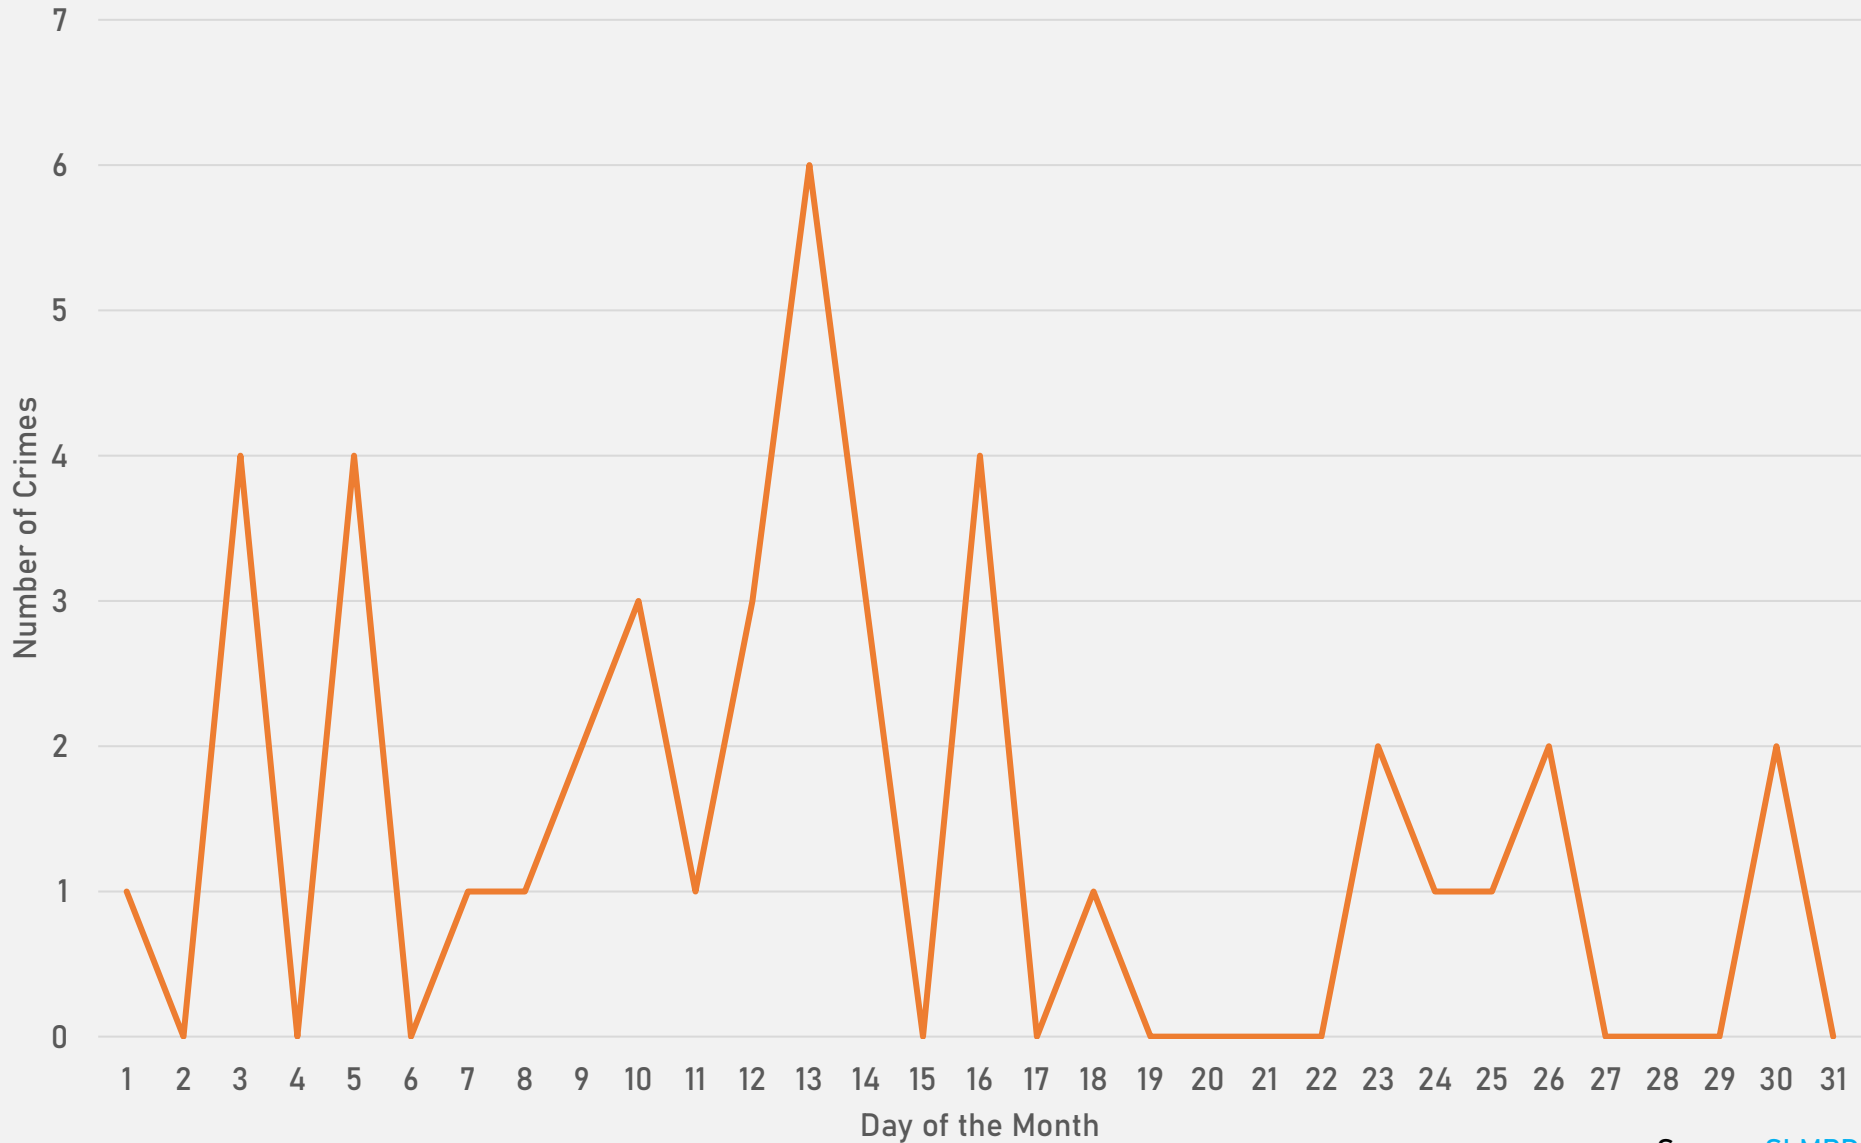

NEIGHBORHOODS VS CITY CRIME RATE OVER THE PAST YEAR

**DEBALIVIERE PLACE
NEIGHBORHOOD DETAIL**

DEBALIVIERE PLACE SUMMARY NOTES

- 41 total crimes in January 2025
 - **Up 46%** compared to January 2024 (28 crimes)
 - 5 crimes against persons in January 2025
 - **Up 150%** compared to January 2024 (2 crimes)
- 41 total crimes so far in 2025
 - **Up 46%** compared to this time in 2024 (28 crimes)
 - 5 crimes against persons so far in 2025
 - **Up 150%** compared to this time in 2024 (2 crimes)

DEBALIVIERE PLACE 2024 VS 2025

DEBALIVIERE PLACE CRIMES BY DAY OF THE WEEK

DEBALIVIERE PLACE CRIMES BY TIME OF DAY

DEBALIVIERE PLACE CRIMES BY DAY OF THE MONTH

**SKINKER-DEBALIVIERE
NEIGHBORHOOD DETAIL**

SKINKER-DEBALIVIERE SUMMARY NOTES

- 13 total crimes in January 2025
 - **Down 32%** compared to January 2024 (19 crimes)
 - 2 crimes against persons in January 2025
 - **2 more** crimes than January 2024 (0 crimes)
- 13 total crimes so far in 2025
 - **Down 32%** compared to this time in 2024 (19 crimes)
 - 2 crimes against persons so far in 2025
 - **2 more** crimes than this time in 2024 (0 crimes)

- 52 total crimes in January 2025
 - **Down 19%** compared to January 2024 (64 crimes)
 - 12 crimes against persons in January 2025
 - **Down 14%** compared to January 2024 (14 crimes)
- 52 total crimes so far in 2025
 - **Down 19%** compared to this time in 2024 (64 crimes)
 - 12 crimes against persons so far in 2025
 - **Down 14%** compared to this time in 2024 (14 crimes)