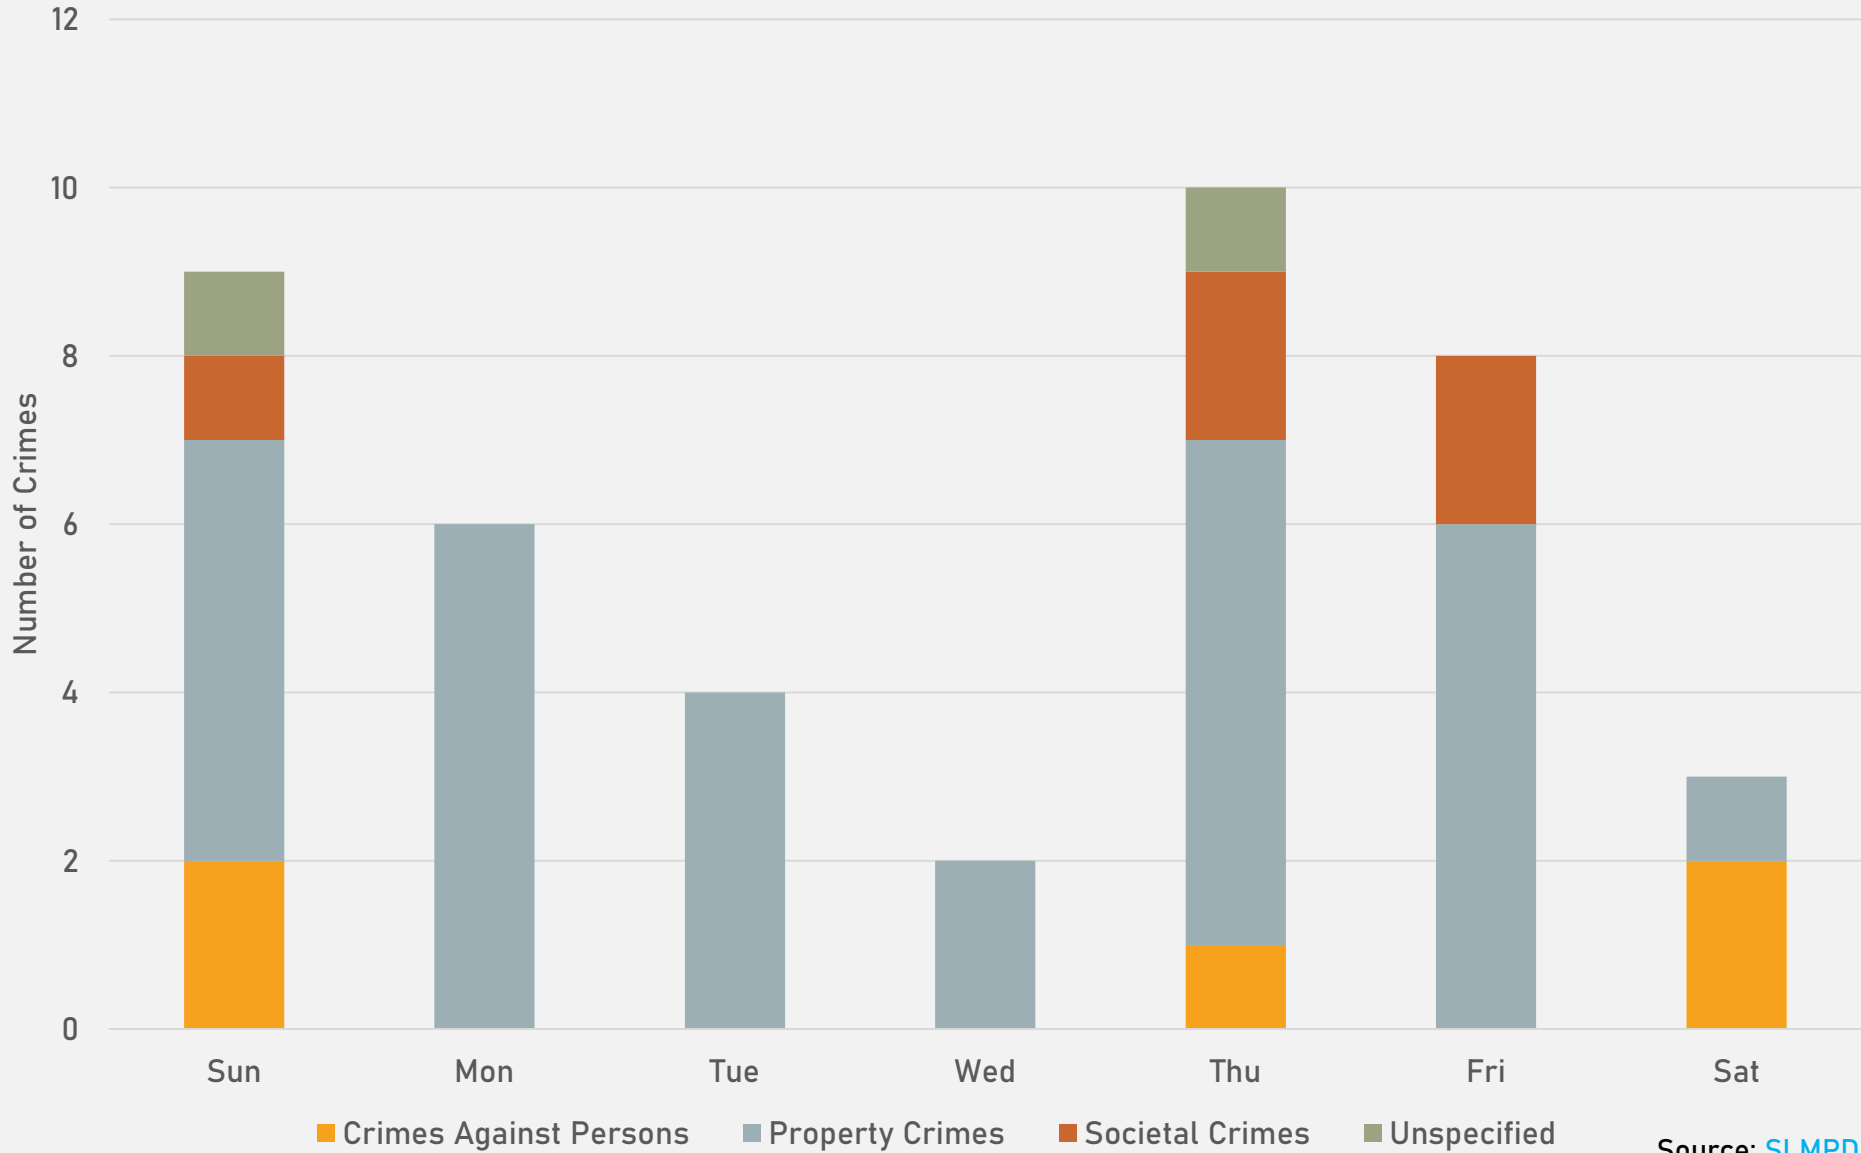

NEIGHBORHOODS VS CITY CRIME RATE OVER THE PAST YEAR

**DEBALIVIERE PLACE
NEIGHBORHOOD DETAIL**

DEBALIVIERE PLACE SUMMARY NOTES

- 41 total crimes in January 2025
 - **Up 46%** compared to January 2024 (28 crimes)
 - 5 crimes against persons in January 2025
 - **Up 150%** compared to January 2024 (2 crimes)
- 41 total crimes so far in 2025
 - **Up 46%** compared to this time in 2024 (28 crimes)
 - 5 crimes against persons so far in 2025
 - **Up 150%** compared to this time in 2024 (2 crimes)

DEBALIVIERE PLACE YEAR TO YEAR COMPARISON

2024

Crimes	Jan	Feb	Mar	Apr	May	Jun	Jul	Aug	Sep	Oct	Nov	Dec	Total
Aggravated Assault	1	0	2	3	1	2	1	1	1	0	0	2	14
Arson	0	0	0	0	0	0	0	0	0	0	0	0	0
Burglary	2	2	2	1	0	0	0	3	1	0	1	4	16
Homicide	0	0	0	0	1	0	0	0	0	0	0	0	1
Larceny	7	4	10	5	6	16	17	11	9	11	7	9	112
Motor Vehicle Theft	3	4	2	6	2	2	4	4	9	7	3	5	51
Robbery	0	1	0	1	3	0	1	2	0	0	1	4	13
Total	13	11	16	16	13	20	23	21	20	18	12	24	207

DEBALIVIERE PLACE 2024 VS 2025

DEBALIVIERE PLACE CRIMES BY DAY OF THE WEEK

DEBALIVIERE PLACE CRIMES BY TIME OF DAY

DEBALIVIERE PLACE CRIMES BY DAY OF THE MONTH

**SKINKER-DEBALIVIERE
NEIGHBORHOOD DETAIL**

SKINKER-DEBALIVIERE SUMMARY NOTES

- 13 total crimes in January 2025
 - **Down 32%** compared to January 2024 (19 crimes)
 - 2 crimes against persons in January 2025
 - **2 more** crimes than January 2024 (0 crimes)
- 13 total crimes so far in 2025
 - **Down 32%** compared to this time in 2024 (19 crimes)
 - 2 crimes against persons so far in 2025
 - **2 more** crimes than this time in 2024 (0 crimes)