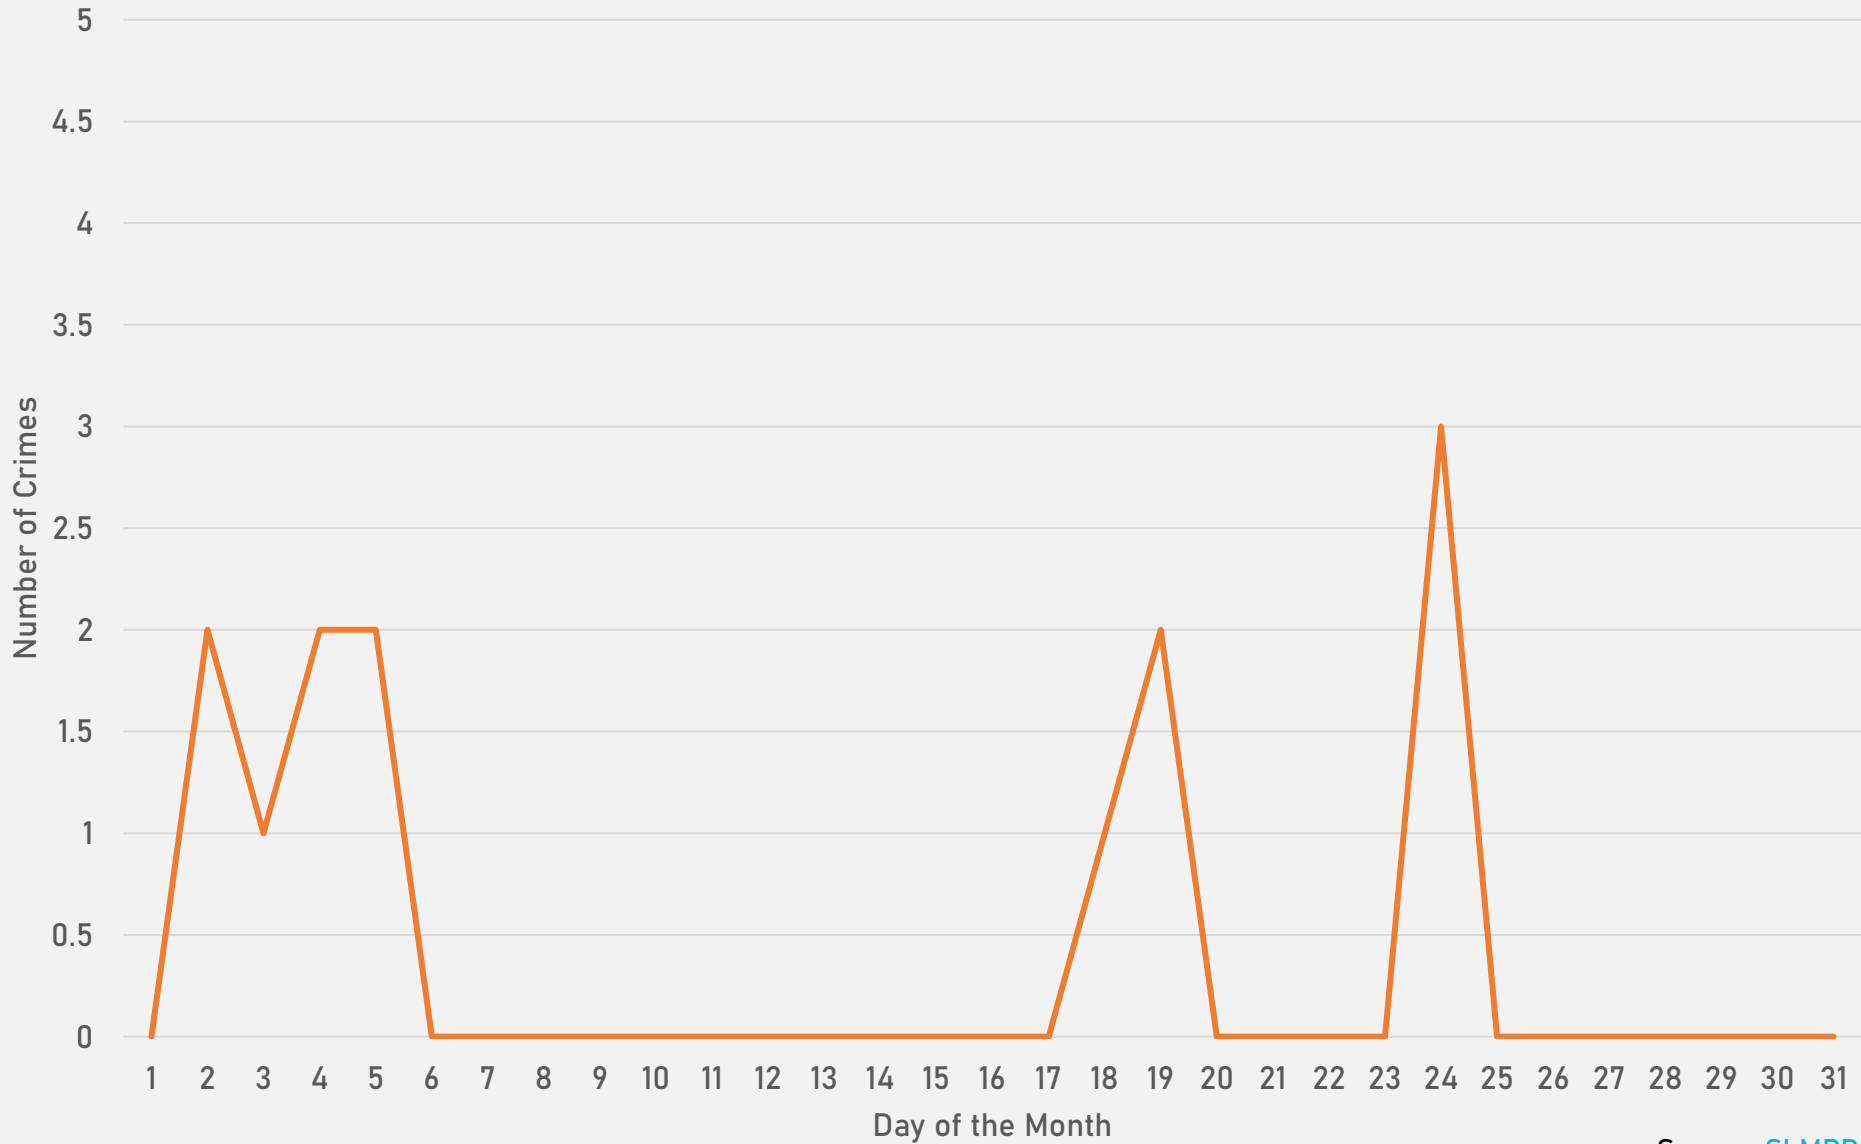

NEIGHBORHOODS VS CITY CRIME RATE OVER THE PAST YEAR

**DEBALIVIERE PLACE
NEIGHBORHOOD DETAIL**

DEBALIVIERE PLACE SUMMARY NOTES

- 41 total crimes in January 2025
 - **Up 46%** compared to January 2024 (28 crimes)
 - 5 crimes against persons in January 2025
 - **Up 150%** compared to January 2024 (2 crimes)
- 41 total crimes so far in 2025
 - **Up 46%** compared to this time in 2024 (28 crimes)
 - 5 crimes against persons so far in 2025
 - **Up 150%** compared to this time in 2024 (2 crimes)

- 13 total crimes in January 2025
 - **Down 32%** compared to January 2024 (19 crimes)
 - 2 crimes against persons in January 2025
 - **2 more** crimes than January 2024 (0 crimes)
- 13 total crimes so far in 2025
 - **Down 32%** compared to this time in 2024 (19 crimes)
 - 2 crimes against persons so far in 2025
 - **2 more** crimes than this time in 2024 (0 crimes)

SKINKER-DEBALIVIERE 2024 VS 2025

SKINKER-DEBALIVIERE CRIMES BY DAY OF THE WEEK

SKINKER-DEBALIVIERE CRIMES BY TIME OF DAY

SKINKER-DEBALIVIERE CRIMES BY DAY OF THE MONTH

**WEST END
NEIGHBORHOOD DETAIL**

WEST END SUMMARY NOTES

- 52 total crimes in January 2025
 - **Down 19%** compared to January 2024 (64 crimes)
 - 12 crimes against persons in January 2025
 - **Down 14%** compared to January 2024 (14 crimes)
- 52 total crimes so far in 2025
 - **Down 19%** compared to this time in 2024 (64 crimes)
 - 12 crimes against persons so far in 2025
 - **Down 14%** compared to this time in 2024 (14 crimes)