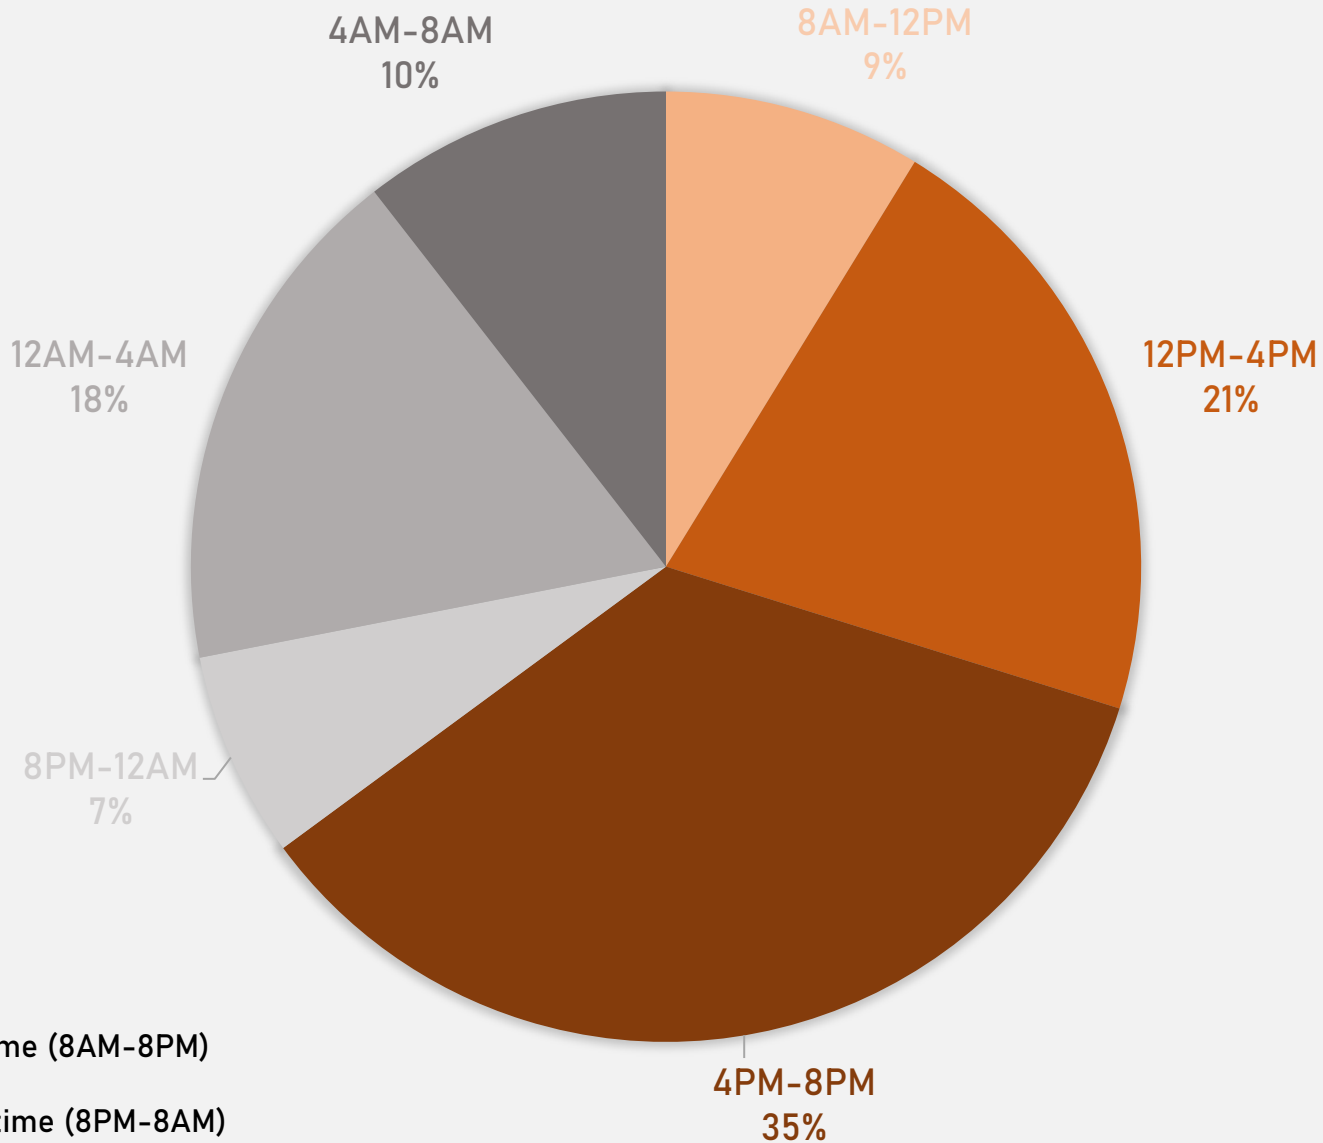

- 13 total crimes in January 2025
 - **Down 32%** compared to January 2024 (19 crimes)
 - 2 crimes against persons in January 2025
 - **2 more** crimes than January 2024 (0 crimes)
- 13 total crimes so far in 2025
 - **Down 32%** compared to this time in 2024 (19 crimes)
 - 2 crimes against persons so far in 2025
 - **2 more** crimes than this time in 2024 (0 crimes)

- 52 total crimes in January 2025
 - **Down 19%** compared to January 2024 (64 crimes)
 - 12 crimes against persons in January 2025
 - **Down 14%** compared to January 2024 (14 crimes)
- 52 total crimes so far in 2025
 - **Down 19%** compared to this time in 2024 (64 crimes)
 - 12 crimes against persons so far in 2025
 - **Down 14%** compared to this time in 2024 (14 crimes)

2025

Crimes	Jan	Feb	Mar	Apr	May	Jun	Jul	Aug	Sep	Oct	Nov	Dec	Total
Aggravated Assault	4												4
Arson	0												0
Burglary	1												1
Homicide	0												0
Larceny	7												7
Motor Vehicle Theft	8												8
Robbery	1												1
Total	21												21

WEST END 2024 VS 2025

WEST END CRIMES BY DAY OF THE WEEK

WEST END CRIMES BY TIME OF DAY

WEST END CRIMES BY DAY OF THE MONTH

**VISITATION PARK
NEIGHBORHOOD DETAIL**

VISITATION PARK SUMMARY NOTES

- 10 total crimes in January 2025
 - **Up 100%** compared to January 2024 (5 crimes)
 - 3 crime against persons in January 2025
 - **Up 50%** compared to January 2024 (2 crimes)
- 10 total crimes so far in 2025
 - **Up 100%** compared to this time in 2024 (5 crimes)
 - 3 crimes against persons so far in 2025
 - **Up 50%** compared to this time in 2024 (2 crimes)