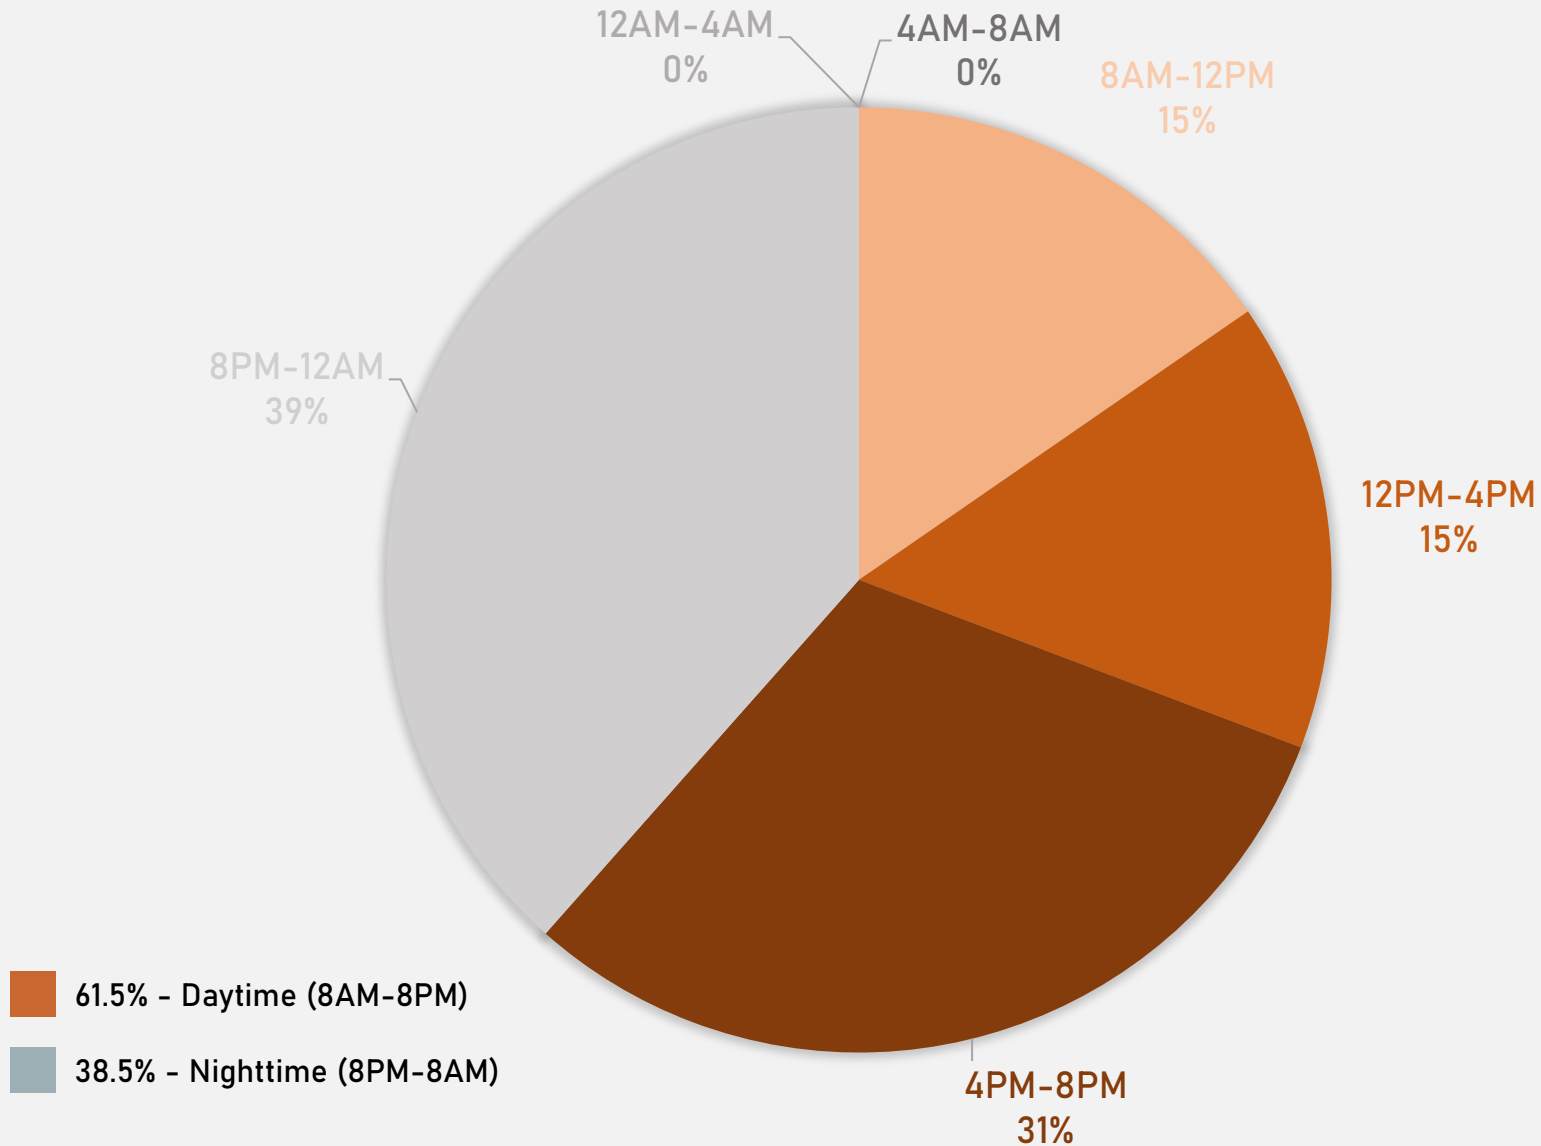

- 13 total crimes in January 2025
 - **Down 32%** compared to January 2024 (19 crimes)
 - 2 crimes against persons in January 2025
 - **2 more** crimes than January 2024 (0 crimes)
- 13 total crimes so far in 2025
 - **Down 32%** compared to this time in 2024 (19 crimes)
 - 2 crimes against persons so far in 2025
 - **2 more** crimes than this time in 2024 (0 crimes)

SKINKER-DEBALIVIERE 2024 VS 2025

SKINKER-DEBALIVIERE CRIMES BY DAY OF THE WEEK

SKINKER-DEBALIVIERE CRIMES BY TIME OF DAY

SKINKER-DEBALIVIERE CRIMES BY DAY OF THE MONTH

**WEST END
NEIGHBORHOOD DETAIL**

WEST END SUMMARY NOTES

- 52 total crimes in January 2025
 - **Down 19%** compared to January 2024 (64 crimes)
 - 12 crimes against persons in January 2025
 - **Down 14%** compared to January 2024 (14 crimes)
- 52 total crimes so far in 2025
 - **Down 19%** compared to this time in 2024 (64 crimes)
 - 12 crimes against persons so far in 2025
 - **Down 14%** compared to this time in 2024 (14 crimes)