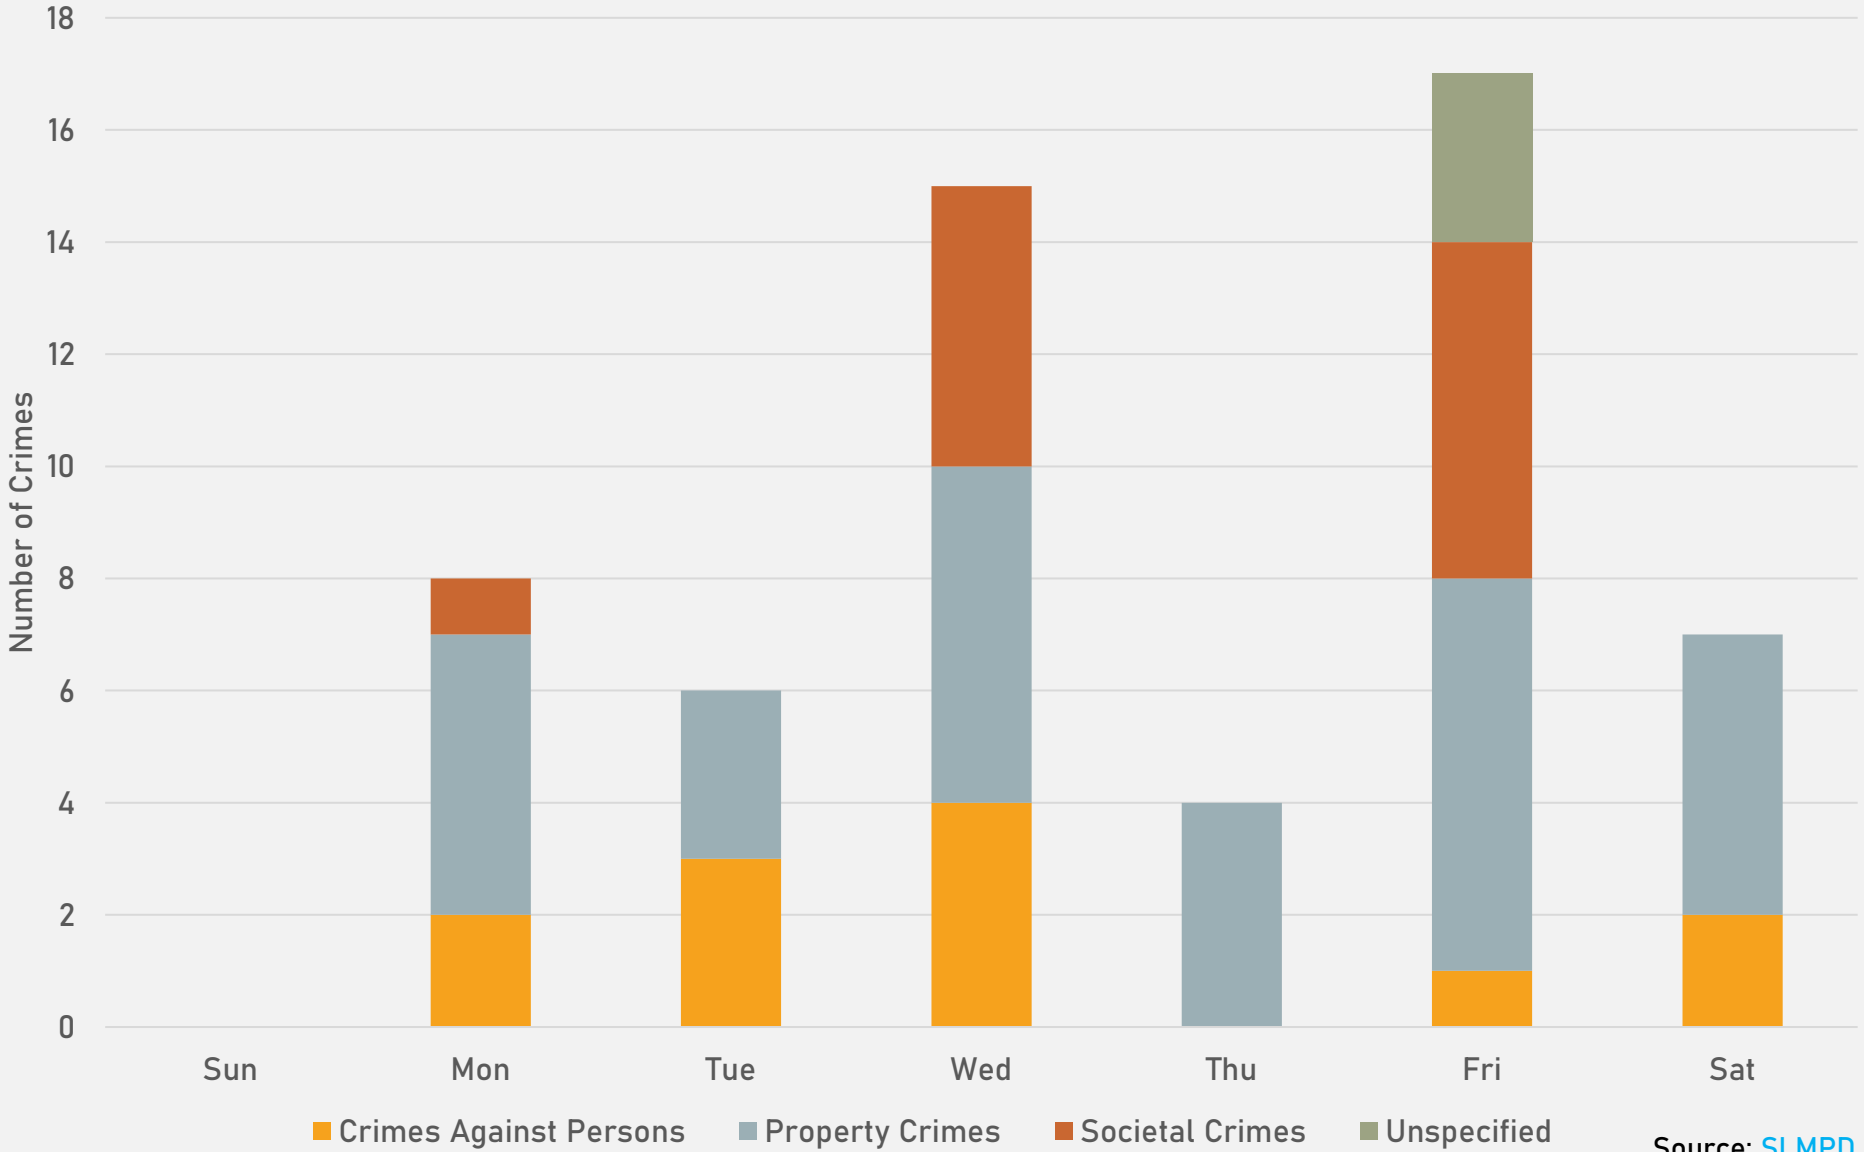

- 13 total crimes in January 2025
 - **Down 32%** compared to January 2024 (19 crimes)
 - 2 crimes against persons in January 2025
 - **2 more** crimes than January 2024 (0 crimes)
- 13 total crimes so far in 2025
 - **Down 32%** compared to this time in 2024 (19 crimes)
 - 2 crimes against persons so far in 2025
 - **2 more** crimes than this time in 2024 (0 crimes)

- 52 total crimes in January 2025
 - **Down 19%** compared to January 2024 (64 crimes)
 - 12 crimes against persons in January 2025
 - **Down 14%** compared to January 2024 (14 crimes)
- 52 total crimes so far in 2025
 - **Down 19%** compared to this time in 2024 (64 crimes)
 - 12 crimes against persons so far in 2025
 - **Down 14%** compared to this time in 2024 (14 crimes)

WEST END YEAR TO YEAR COMPARISON

2024

Crimes	Jan	Feb	Mar	Apr	May	Jun	Jul	Aug	Sep	Oct	Nov	Dec	Total
Aggravated Assault	4	3	2	7	9	7	4	4	5	12	1	7	65
Arson	1	0	1	0	0	0	0	0	0	1	0	0	3
Burglary	3	0	3	1	7	5	2	3	6	4	2	1	37
Homicide	1	0	0	1	0	0	0	0	0	0	0	1	3
Larceny	14	14	11	11	29	14	15	8	12	14	8	11	161
Motor Vehicle Theft	4	5	3	1	10	8	4	4	9	4	2	3	57
Robbery	0	4	4	5	1	0	1	1	1	4	1	3	25
Total	27	26	24	26	56	34	26	20	33	39	14	26	351

WEST END 2024 VS 2025

WEST END CRIMES BY DAY OF THE WEEK

WEST END CRIMES BY TIME OF DAY

WEST END CRIMES BY DAY OF THE MONTH

**VISITATION PARK
NEIGHBORHOOD DETAIL**

VISITATION PARK SUMMARY NOTES

- 10 total crimes in January 2025
 - **Up 100%** compared to January 2024 (5 crimes)
 - 3 crime against persons in January 2025
 - **Up 50%** compared to January 2024 (2 crimes)
- 10 total crimes so far in 2025
 - **Up 100%** compared to this time in 2024 (5 crimes)
 - 3 crimes against persons so far in 2025
 - **Up 50%** compared to this time in 2024 (2 crimes)