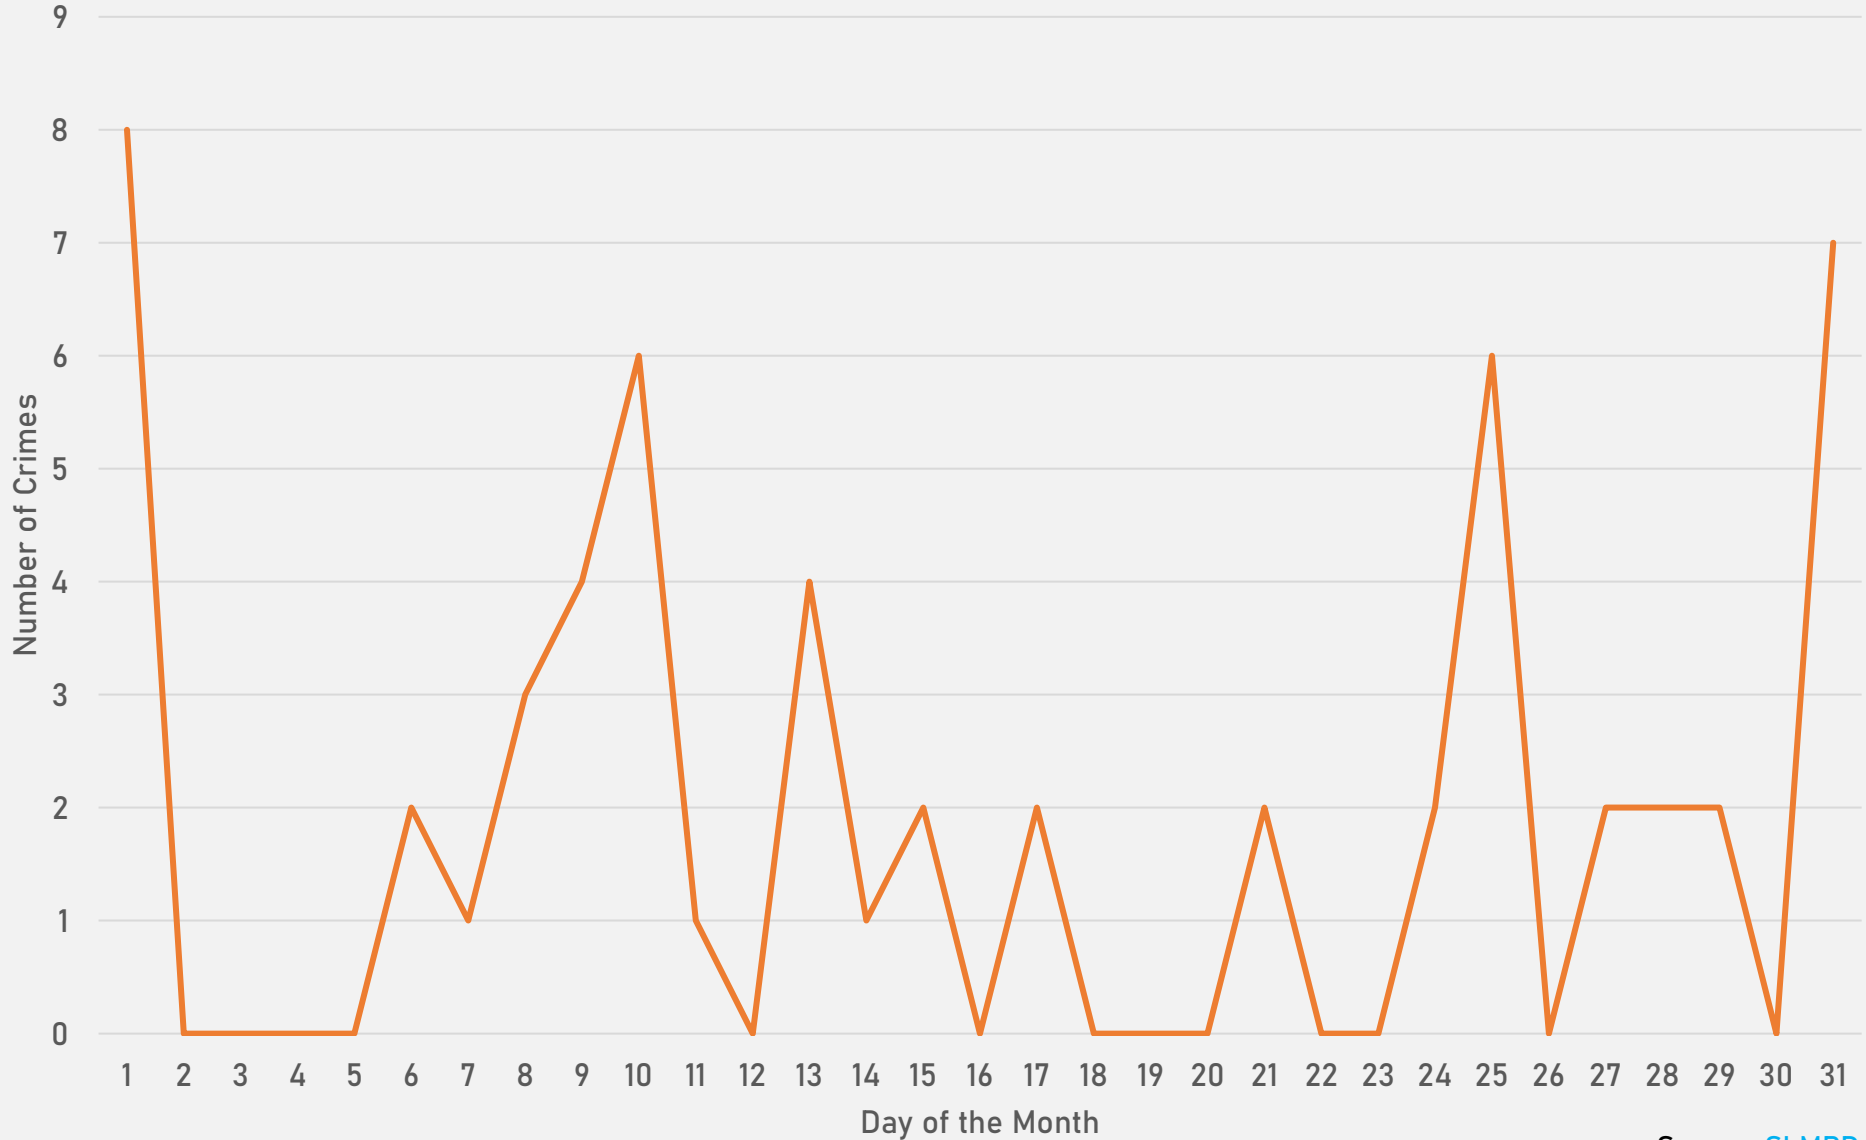

NEIGHBORHOODS VS CITY CRIME RATE OVER THE PAST YEAR

**DEBALIVIERE PLACE
NEIGHBORHOOD DETAIL**

DEBALIVIERE PLACE SUMMARY NOTES

- 41 total crimes in January 2025
 - **Up 46%** compared to January 2024 (28 crimes)
 - 5 crimes against persons in January 2025
 - **Up 150%** compared to January 2024 (2 crimes)
- 41 total crimes so far in 2025
 - **Up 46%** compared to this time in 2024 (28 crimes)
 - 5 crimes against persons so far in 2025
 - **Up 150%** compared to this time in 2024 (2 crimes)

- 13 total crimes in January 2025
 - **Down 32%** compared to January 2024 (19 crimes)
 - 2 crimes against persons in January 2025
 - **2 more** crimes than January 2024 (0 crimes)
- 13 total crimes so far in 2025
 - **Down 32%** compared to this time in 2024 (19 crimes)
 - 2 crimes against persons so far in 2025
 - **2 more** crimes than this time in 2024 (0 crimes)

- 52 total crimes in January 2025
 - **Down 19%** compared to January 2024 (64 crimes)
 - 12 crimes against persons in January 2025
 - **Down 14%** compared to January 2024 (14 crimes)
- 52 total crimes so far in 2025
 - **Down 19%** compared to this time in 2024 (64 crimes)
 - 12 crimes against persons so far in 2025
 - **Down 14%** compared to this time in 2024 (14 crimes)

WEST END 2024 VS 2025

WEST END CRIMES BY DAY OF THE WEEK

WEST END CRIMES BY TIME OF DAY

WEST END CRIMES BY DAY OF THE MONTH

**VISITATION PARK
NEIGHBORHOOD DETAIL**

VISITATION PARK SUMMARY NOTES

- 10 total crimes in January 2025
 - **Up 100%** compared to January 2024 (5 crimes)
 - 3 crime against persons in January 2025
 - **Up 50%** compared to January 2024 (2 crimes)
- 10 total crimes so far in 2025
 - **Up 100%** compared to this time in 2024 (5 crimes)
 - 3 crimes against persons so far in 2025
 - **Up 50%** compared to this time in 2024 (2 crimes)