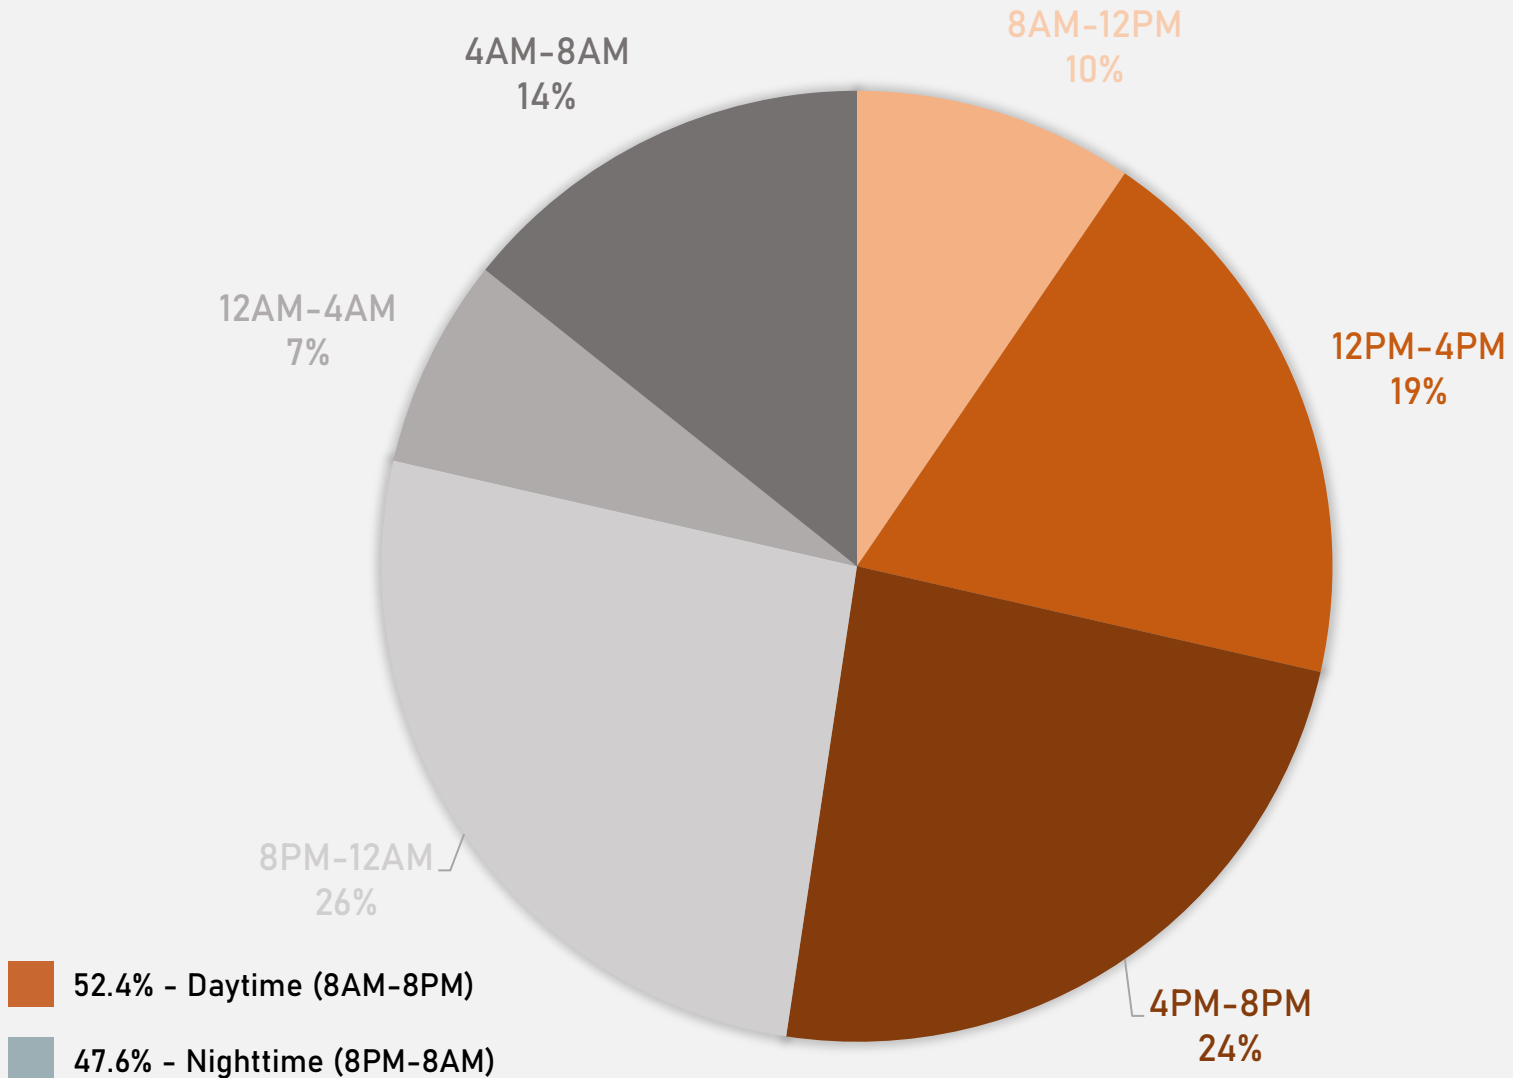

NEIGHBORHOODS VS CITY CRIME RATE OVER THE PAST YEAR

**DEBALIVIERE PLACE
NEIGHBORHOOD DETAIL**

DEBALIVIERE PLACE SUMMARY NOTES

- 41 total crimes in January 2025
 - **Up 46%** compared to January 2024 (28 crimes)
 - 5 crimes against persons in January 2025
 - **Up 150%** compared to January 2024 (2 crimes)
- 41 total crimes so far in 2025
 - **Up 46%** compared to this time in 2024 (28 crimes)
 - 5 crimes against persons so far in 2025
 - **Up 150%** compared to this time in 2024 (2 crimes)

DEBALIVIERE PLACE 2024 VS 2025

DEBALIVIERE PLACE CRIMES BY DAY OF THE WEEK

DEBALIVIERE PLACE CRIMES BY TIME OF DAY

DEBALIVIERE PLACE CRIMES BY DAY OF THE MONTH

**SKINKER-DEBALIVIERE
NEIGHBORHOOD DETAIL**

SKINKER-DEBALIVIERE SUMMARY NOTES

- 13 total crimes in January 2025
 - **Down 32%** compared to January 2024 (19 crimes)
 - 2 crimes against persons in January 2025
 - **2 more** crimes than January 2024 (0 crimes)
- 13 total crimes so far in 2025
 - **Down 32%** compared to this time in 2024 (19 crimes)
 - 2 crimes against persons so far in 2025
 - **2 more** crimes than this time in 2024 (0 crimes)

- 52 total crimes in January 2025
 - **Down 19%** compared to January 2024 (64 crimes)
 - 12 crimes against persons in January 2025
 - **Down 14%** compared to January 2024 (14 crimes)
- 52 total crimes so far in 2025
 - **Down 19%** compared to this time in 2024 (64 crimes)
 - 12 crimes against persons so far in 2025
 - **Down 14%** compared to this time in 2024 (14 crimes)