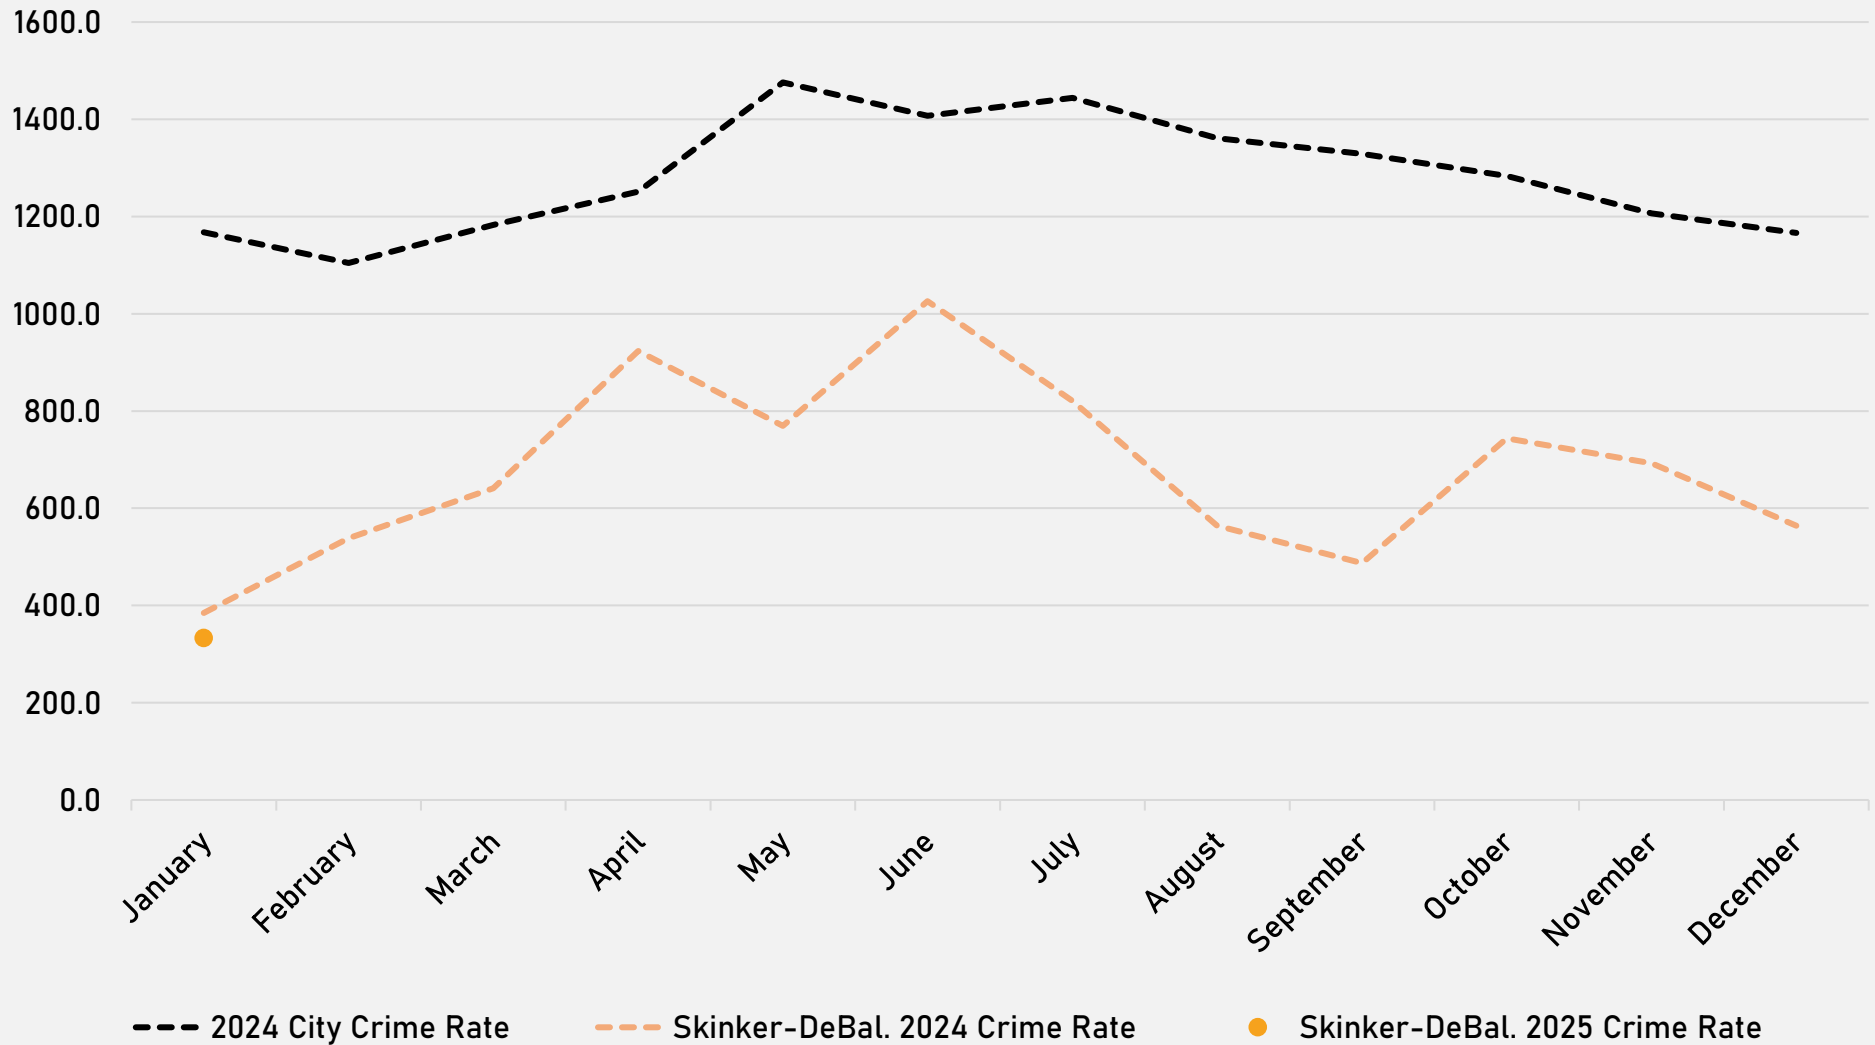

SKINKER-DEBALIVIERE YEAR TO YEAR COMPARISON

2024

Crimes	Jan	Feb	Mar	Apr	May	Jun	Jul	Aug	Sep	Oct	Nov	Dec	Total
Aggravated Assault	0	1	0	1	1	1	1	0	1	0	1	0	7
Arson	0	0	0	0	0	0	0	0	0	0	0	0	0
Burglary	2	0	1	2	0	3	0	1	0	0	0	2	11
Homicide	0	0	0	0	0	0	0	0	0	0	1	0	1
Larceny	4	6	10	9	9	11	9	6	7	8	11	8	98
Motor Vehicle Theft	3	2	1	4	3	2	5	2	1	6	4	5	38
Robbery	0	0	1	1	0	3	1	0	1	1	0	1	9
Total	9	9	13	17	13	20	16	9	10	15	17	16	164

2025

Crimes	Jan	Feb	Mar	Apr	May	Jun	Jul	Aug	Sep	Oct	Nov	Dec	Total
Aggravated Assault	0												0
Arson	0												0
Burglary	0												0
Homicide	0												0
Larceny	5												5
Motor Vehicle Theft	1												1
Robbery	0												0
Total	6												6

SKINKER-DEBALIVIERE 2024 VS 2025