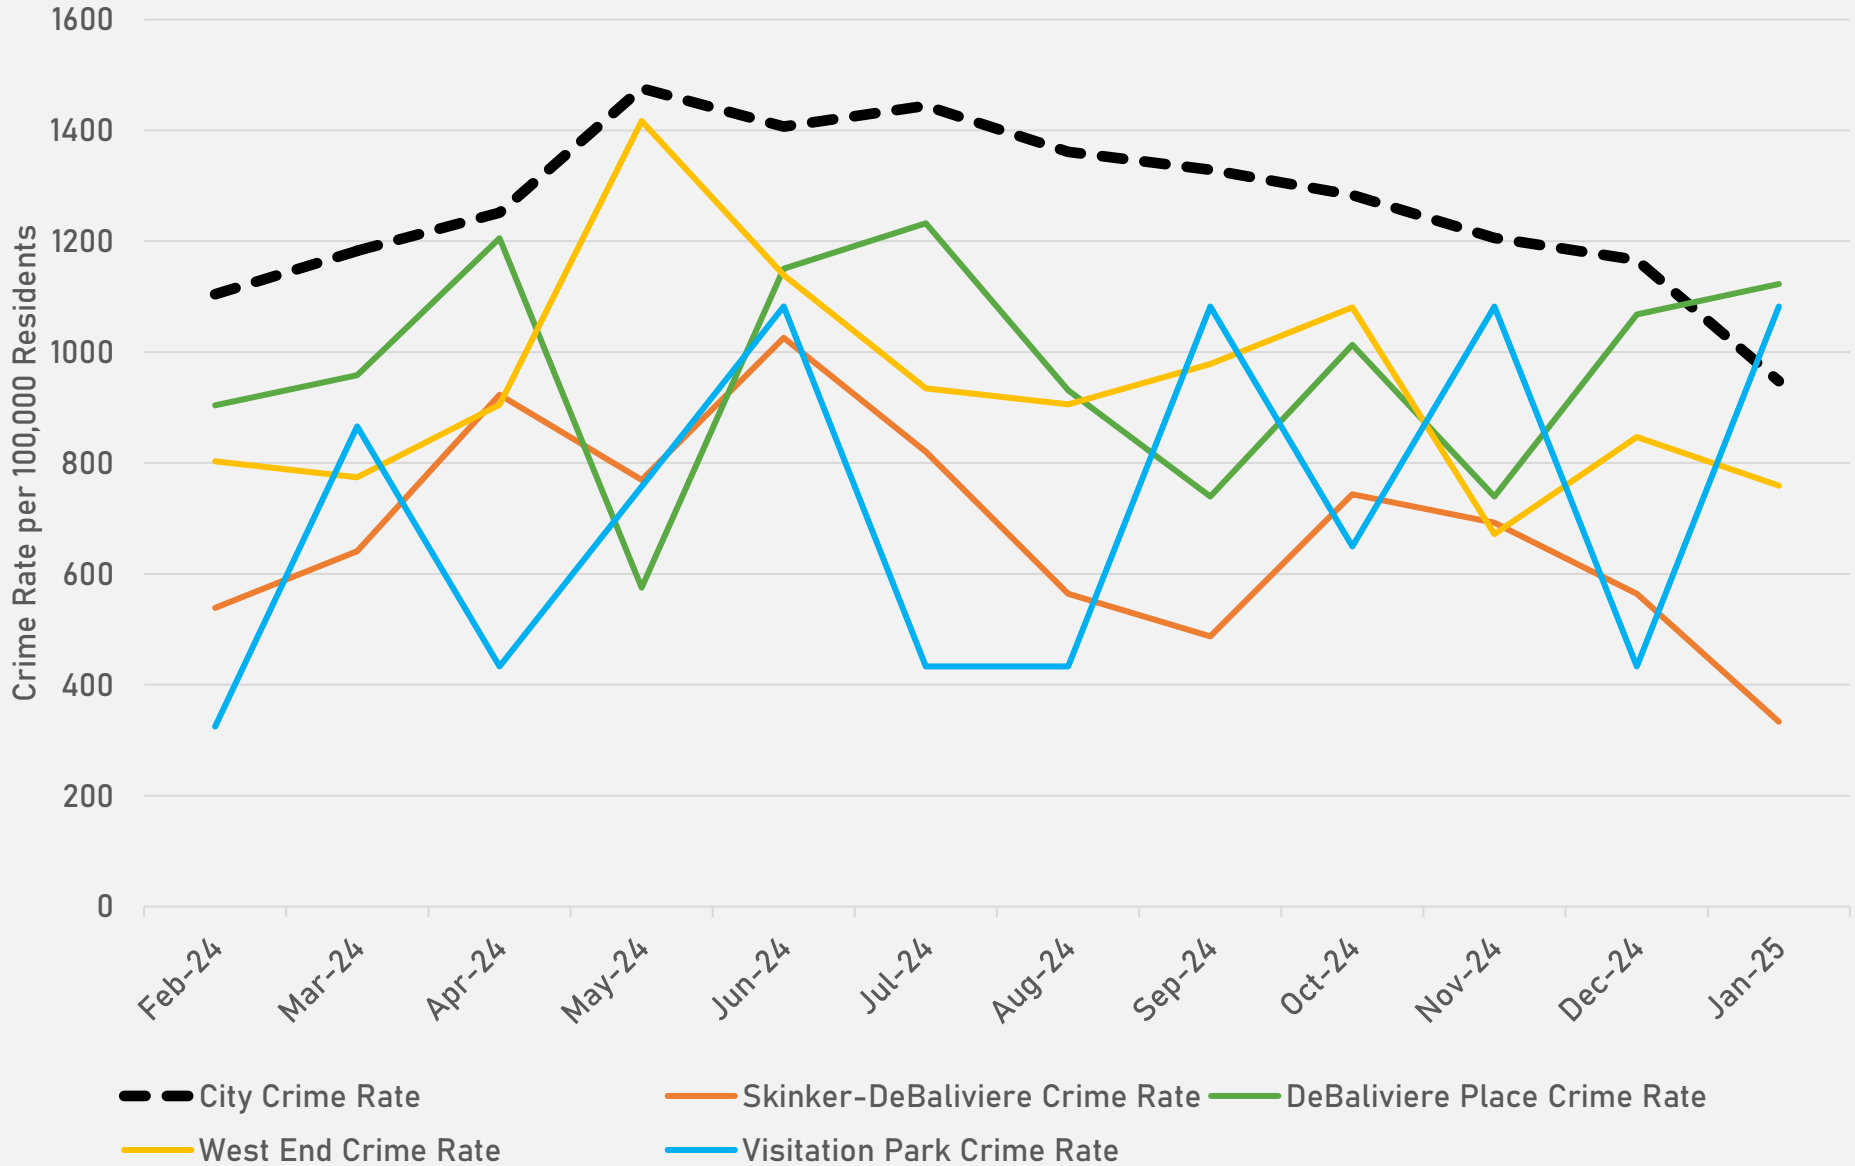

January 2025
Monthly Crime Report

**DEBALIVIERE PLACE
SKINKER-DEBALIVIERE
WEST END
VISITATION PARK**

Washington University Medical Center

CITY OF ST LOUIS POLICE DISTRICTS

DeBaliviere Place,
Skinker-DeBaliviere,
West End, and Visitation
Park are all located
within District 5.

- The **lowest number** of crimes in one neighborhood was 10 in Visitation Park
- The **highest number** of crimes in one neighborhood was 122 in the Central West End
- The average number of crimes per neighborhood was 37.5
- The **lowest crime rate** per 100,000 in one neighborhood was 333.4 in Skinker-Debaliviere
- The **highest crime rate** per 100,000 in one neighborhood was 1632 in Fountain Park
- The overall crime rate in District 5 was 993.7

NEIGHBORHOODS VS CITY CRIME RATE OVER THE PAST YEAR

**DEBALIVIERE PLACE
NEIGHBORHOOD DETAIL**

DEBALIVIERE PLACE SUMMARY NOTES

- 41 total crimes in January 2025
 - **Up 46%** compared to January 2024 (28 crimes)
 - 5 crimes against persons in January 2025
 - **Up 150%** compared to January 2024 (2 crimes)
- 41 total crimes so far in 2025
 - **Up 46%** compared to this time in 2024 (28 crimes)
 - 5 crimes against persons so far in 2025
 - **Up 150%** compared to this time in 2024 (2 crimes)

- 13 total crimes in January 2025
 - **Down 32%** compared to January 2024 (19 crimes)
 - 2 crimes against persons in January 2025
 - **2 more** crimes than January 2024 (0 crimes)
- 13 total crimes so far in 2025
 - **Down 32%** compared to this time in 2024 (19 crimes)
 - 2 crimes against persons so far in 2025
 - **2 more** crimes than this time in 2024 (0 crimes)