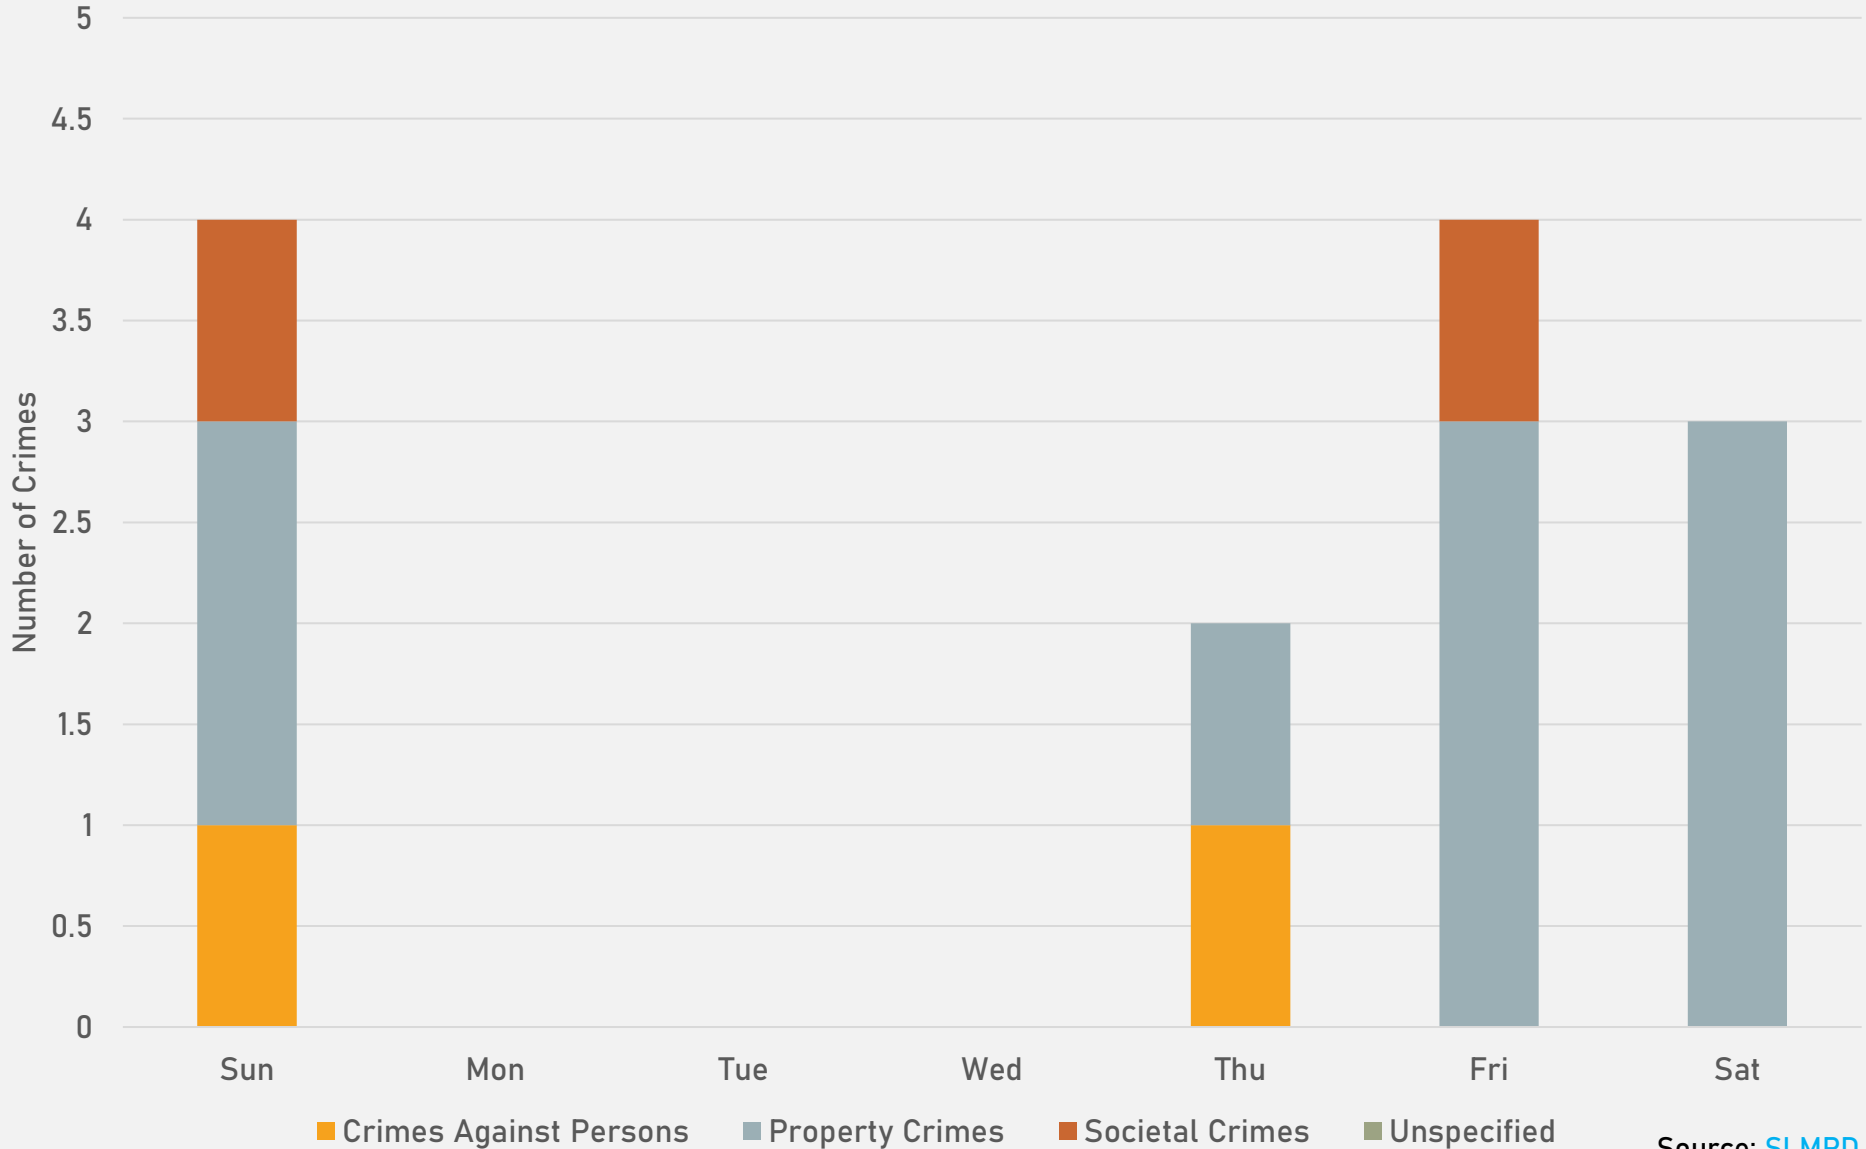

SKINKER-DEBALIVIERE CRIMES BY DAY OF THE WEEK