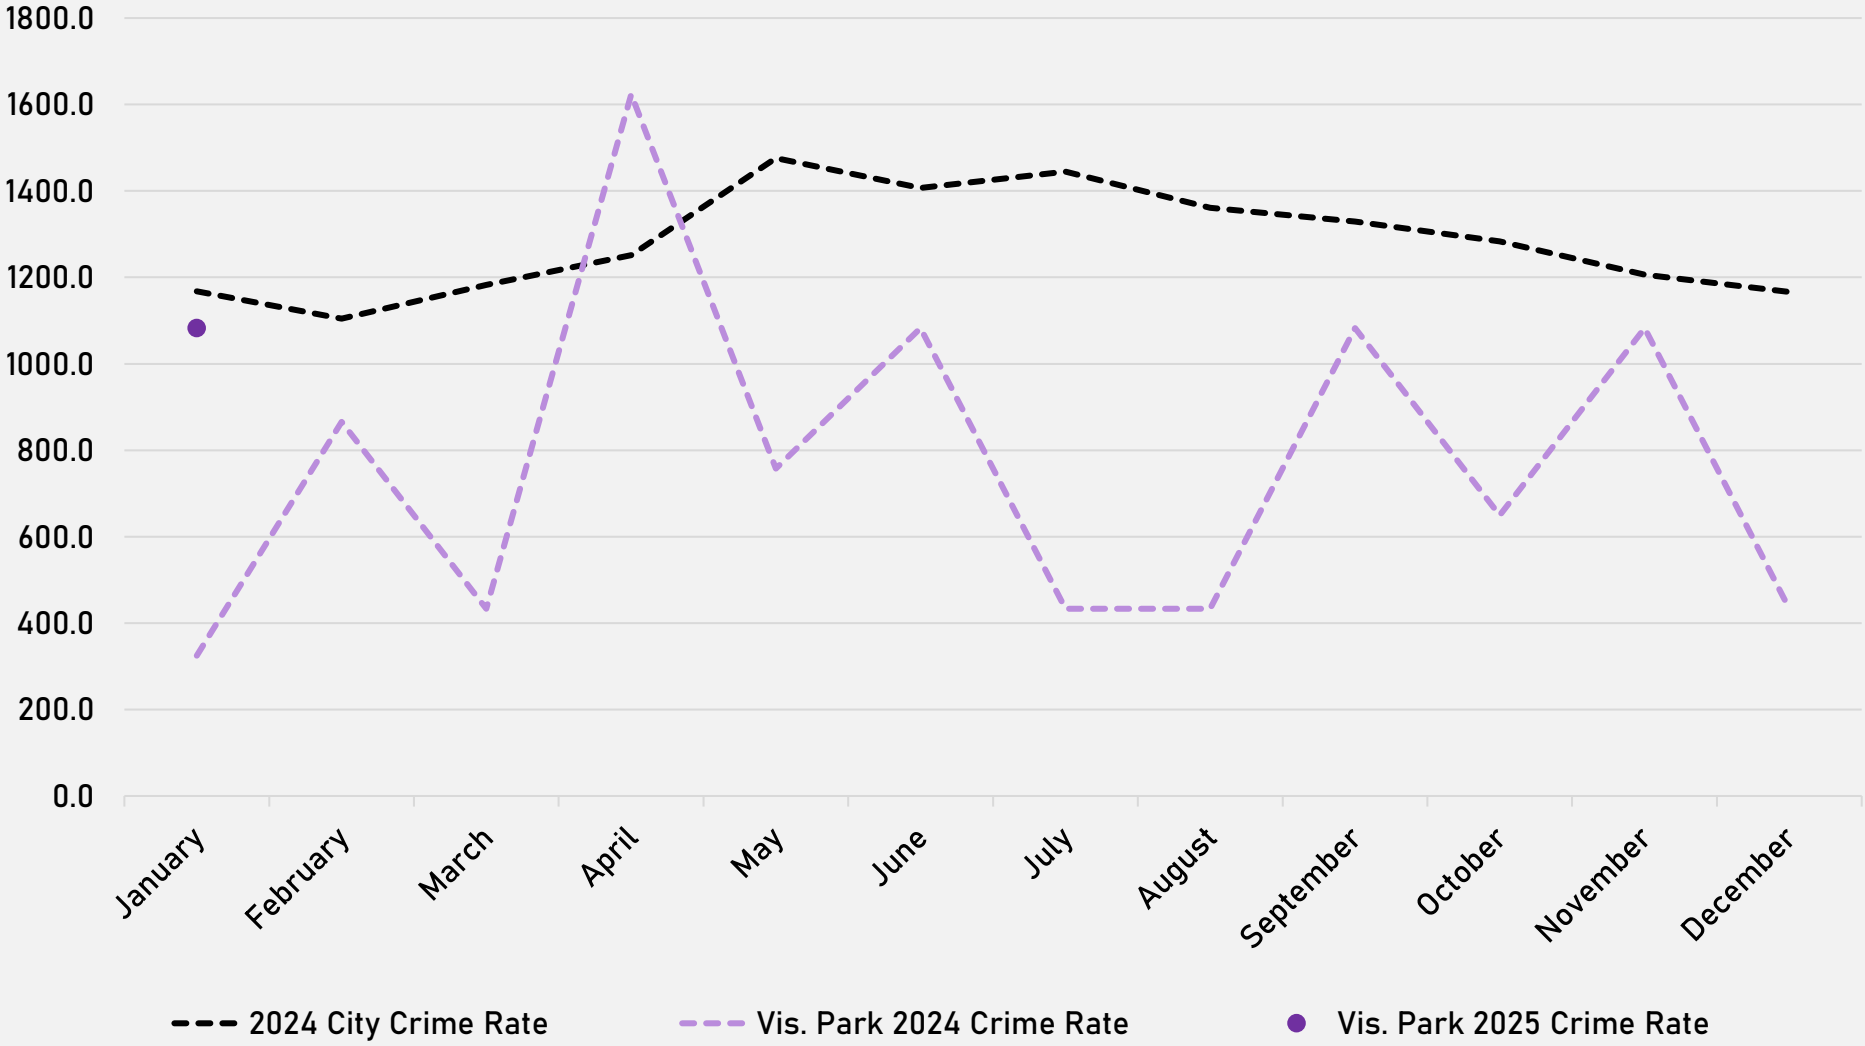

VISITATION PARK YEAR TO YEAR COMPARISON

2024

Crimes	Jan	Feb	Mar	Apr	May	Jun	Jul	Aug	Sep	Oct	Nov	Dec	Total
Aggravated Assault	1	0	0	2	0	0	0	0	0	0	0	1	4
Arson	0	0	0	0	0	0	0	0	0	0	0	0	0
Burglary	0	0	0	1	1	2	1	0	1	0	1	0	7
Homicide	0	0	0	0	0	0	0	0	0	0	0	0	0
Larceny	0	2	0	3	3	2	0	0	3	2	0	1	16
Motor Vehicle Theft	0	1	3	1	5	0	1	1	2	0	1	0	15
Robbery	0	0	0	0	0	0	0	0	0	0	0	0	0
Total	1	3	3	7	9	4	2	1	6	2	2	2	42

2025

Crimes	Jan	Feb	Mar	Apr	May	June	Jul	Aug	Sep	Oct	Nov	Dec	Total
Aggravated Assault	0												0
Arson	0												0
Burglary	1												1
Homicide	0												0
Larceny	3												3
Motor Vehicle Theft	0												0
Robbery	0												0
Total	4												4

VISITATION PARK 2024 VS 2025