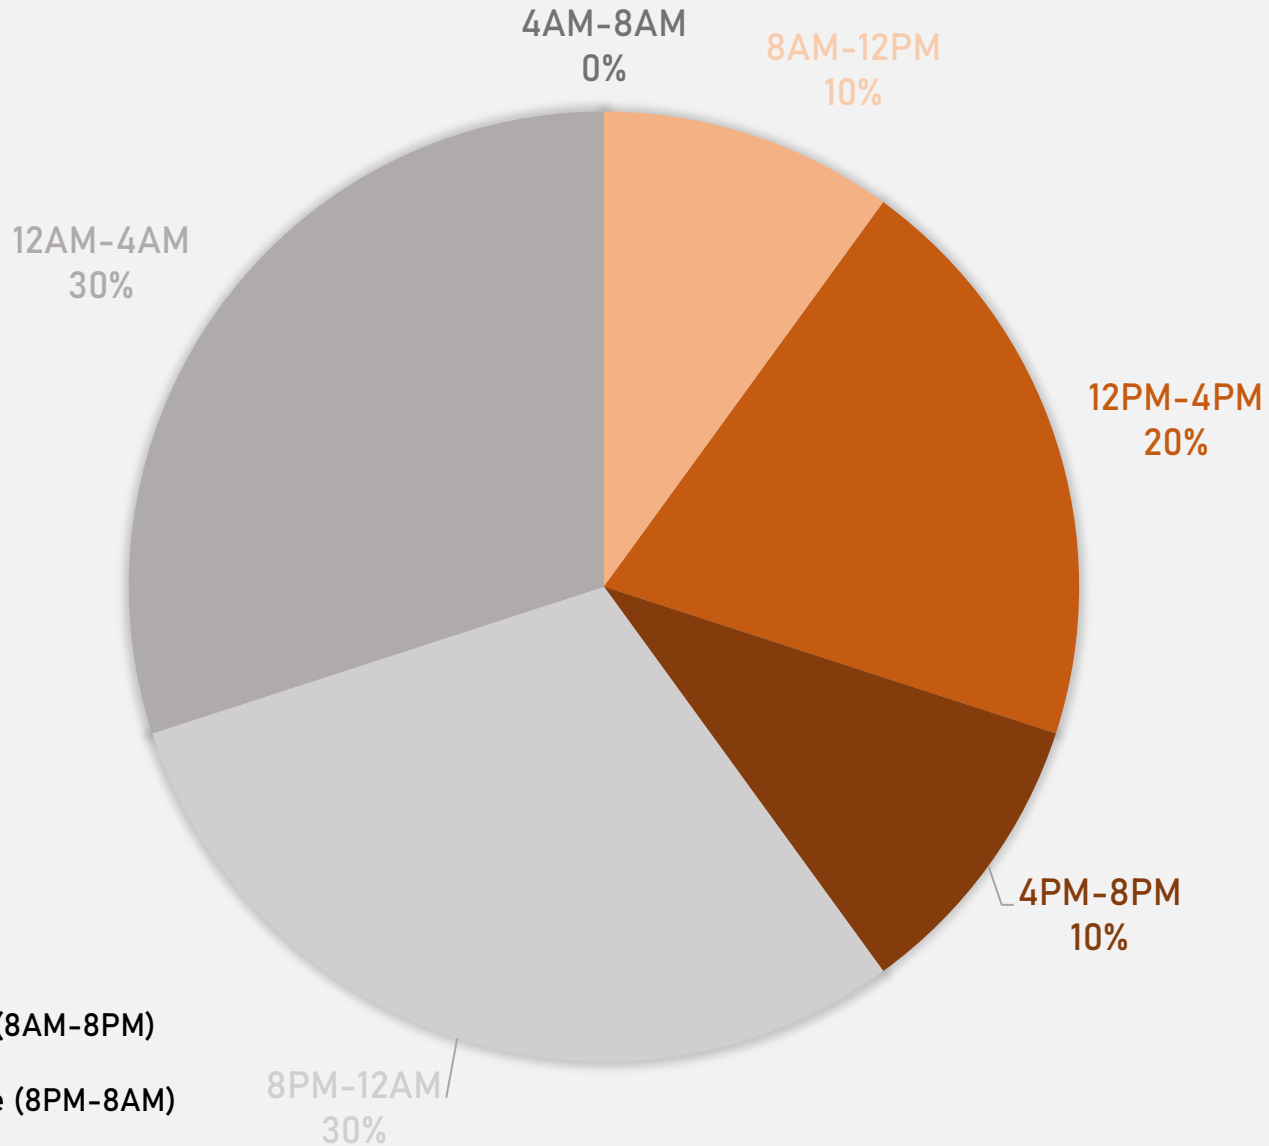

- 13 total crimes in January 2025
 - **Down 32%** compared to January 2024 (19 crimes)
 - 2 crimes against persons in January 2025
 - **2 more** crimes than January 2024 (0 crimes)
- 13 total crimes so far in 2025
 - **Down 32%** compared to this time in 2024 (19 crimes)
 - 2 crimes against persons so far in 2025
 - **2 more** crimes than this time in 2024 (0 crimes)

- 52 total crimes in January 2025
 - **Down 19%** compared to January 2024 (64 crimes)
 - 12 crimes against persons in January 2025
 - **Down 14%** compared to January 2024 (14 crimes)
- 52 total crimes so far in 2025
 - **Down 19%** compared to this time in 2024 (64 crimes)
 - 12 crimes against persons so far in 2025
 - **Down 14%** compared to this time in 2024 (14 crimes)

WEST END 2024 VS 2025

WEST END CRIMES BY DAY OF THE WEEK

WEST END CRIMES BY TIME OF DAY

WEST END CRIMES BY DAY OF THE MONTH

**VISITATION PARK
NEIGHBORHOOD DETAIL**

VISITATION PARK SUMMARY NOTES

- 10 total crimes in January 2025
 - **Up 100%** compared to January 2024 (5 crimes)
 - 3 crime against persons in January 2025
 - **Up 50%** compared to January 2024 (2 crimes)
- 10 total crimes so far in 2025
 - **Up 100%** compared to this time in 2024 (5 crimes)
 - 3 crimes against persons so far in 2025
 - **Up 50%** compared to this time in 2024 (2 crimes)

VISITATION PARK 2024 VS 2025

VISITATION PARK CRIMES BY DAY OF THE WEEK

VISITATION PARK CRIMES BY TIME OF DAY

VISITATION PARK CRIMES BY DAY OF THE MONTH