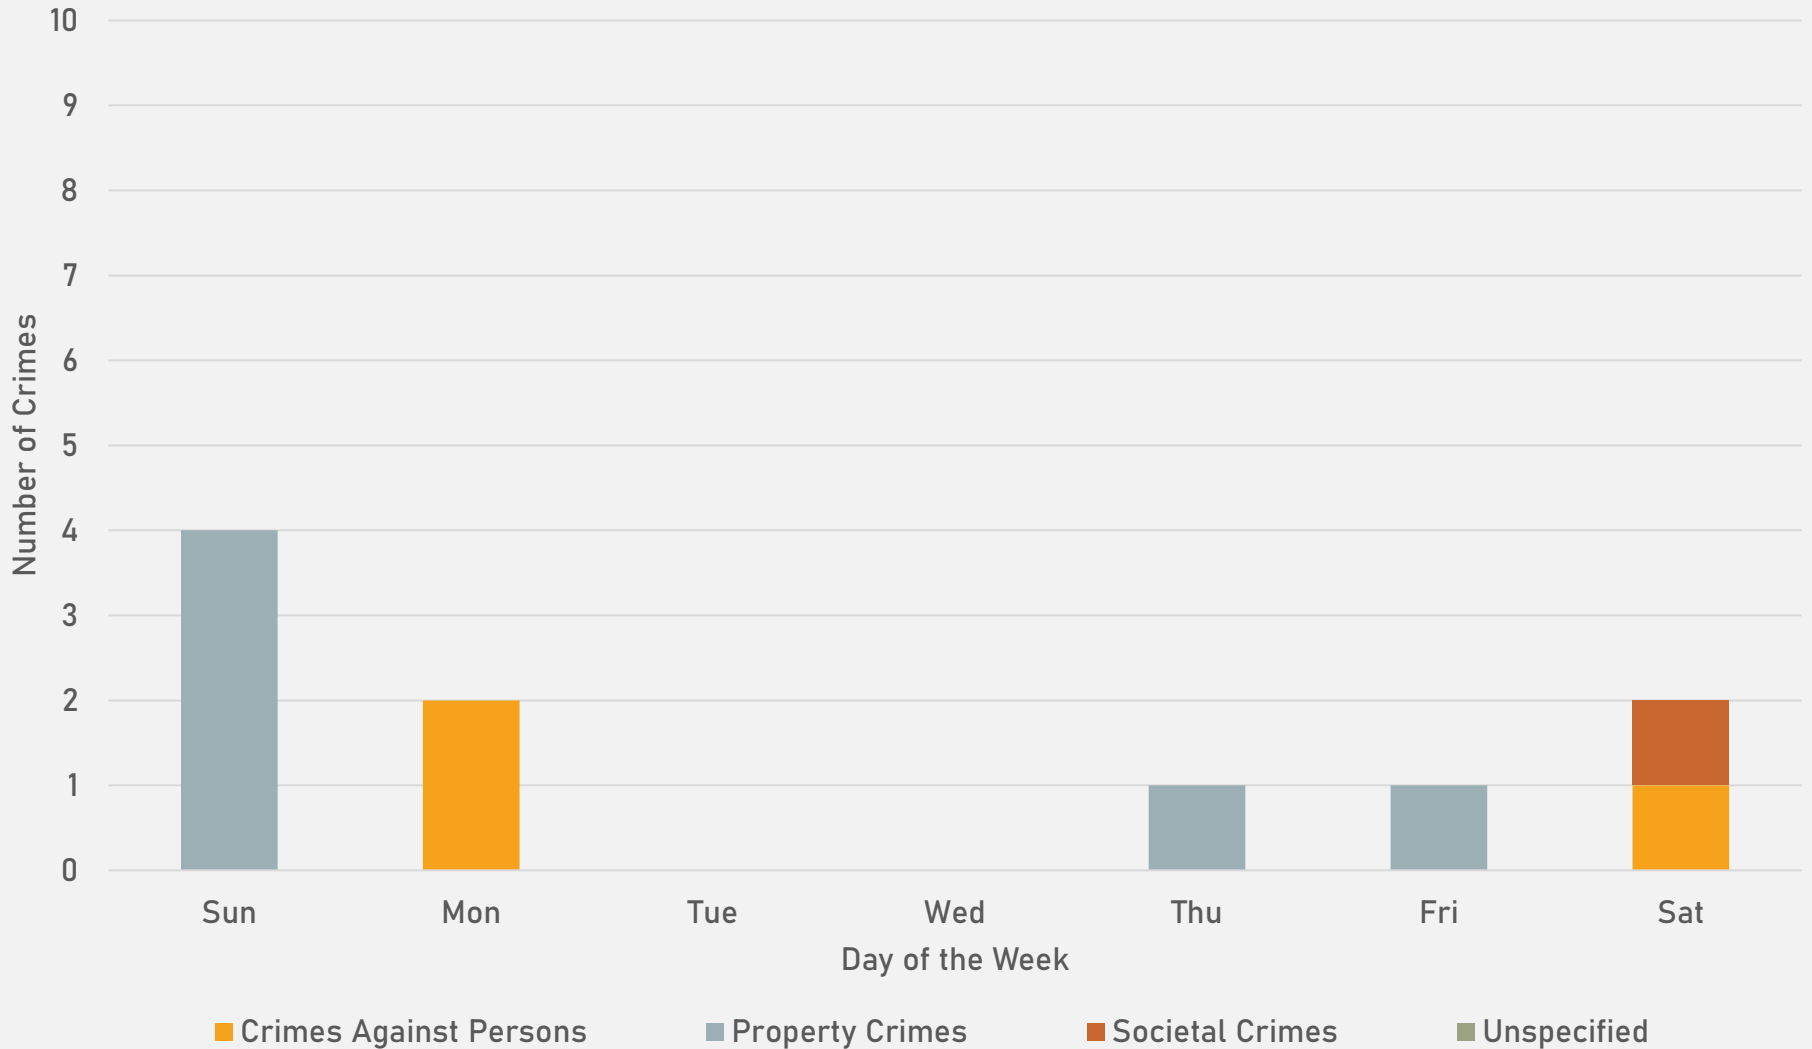

VISITATION PARK CRIMES BY DAY OF THE WEEK