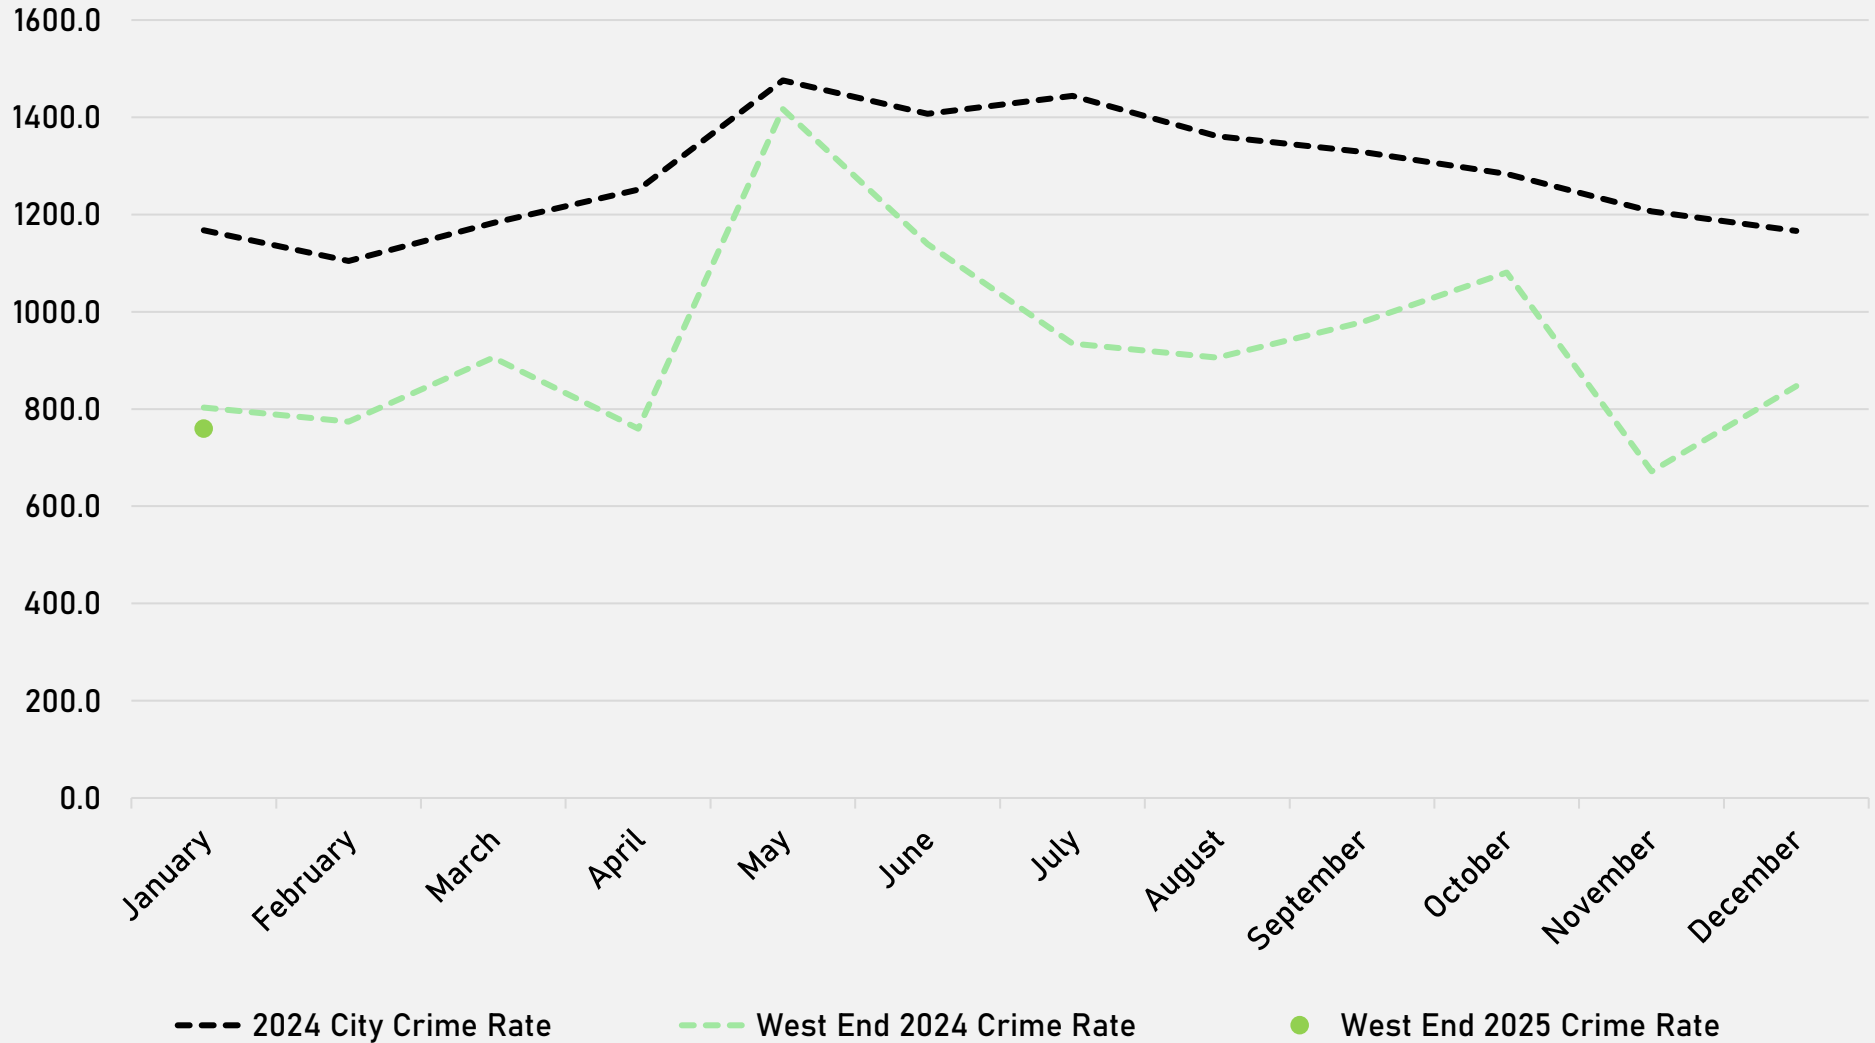

- 13 total crimes in January 2025
 - **Down 32%** compared to January 2024 (19 crimes)
 - 2 crimes against persons in January 2025
 - **2 more** crimes than January 2024 (0 crimes)
- 13 total crimes so far in 2025
 - **Down 32%** compared to this time in 2024 (19 crimes)
 - 2 crimes against persons so far in 2025
 - **2 more** crimes than this time in 2024 (0 crimes)

- 52 total crimes in January 2025
 - **Down 19%** compared to January 2024 (64 crimes)
 - 12 crimes against persons in January 2025
 - **Down 14%** compared to January 2024 (14 crimes)
- 52 total crimes so far in 2025
 - **Down 19%** compared to this time in 2024 (64 crimes)
 - 12 crimes against persons so far in 2025
 - **Down 14%** compared to this time in 2024 (14 crimes)

WEST END YEAR TO YEAR COMPARISON

2024

Crimes	Jan	Feb	Mar	Apr	May	Jun	Jul	Aug	Sep	Oct	Nov	Dec	Total
Aggravated Assault	4	3	2	7	9	7	4	4	5	12	1	7	65
Arson	1	0	1	0	0	0	0	0	0	1	0	0	3
Burglary	3	0	3	1	7	5	2	3	6	4	2	1	37
Homicide	1	0	0	1	0	0	0	0	0	0	0	1	3
Larceny	14	14	11	11	29	14	15	8	12	14	8	11	161
Motor Vehicle Theft	4	5	3	1	10	8	4	4	9	4	2	3	57
Robbery	0	4	4	5	1	0	1	1	1	4	1	3	25
Total	27	26	24	26	56	34	26	20	33	39	14	26	351

WEST END 2024 VS 2025

WEST END CRIMES BY DAY OF THE WEEK

WEST END CRIMES BY TIME OF DAY

WEST END CRIMES BY DAY OF THE MONTH

**VISITATION PARK
NEIGHBORHOOD DETAIL**

VISITATION PARK SUMMARY NOTES

- 10 total crimes in January 2025
 - **Up 100%** compared to January 2024 (5 crimes)
 - 3 crime against persons in January 2025
 - **Up 50%** compared to January 2024 (2 crimes)
- 10 total crimes so far in 2025
 - **Up 100%** compared to this time in 2024 (5 crimes)
 - 3 crimes against persons so far in 2025
 - **Up 50%** compared to this time in 2024 (2 crimes)