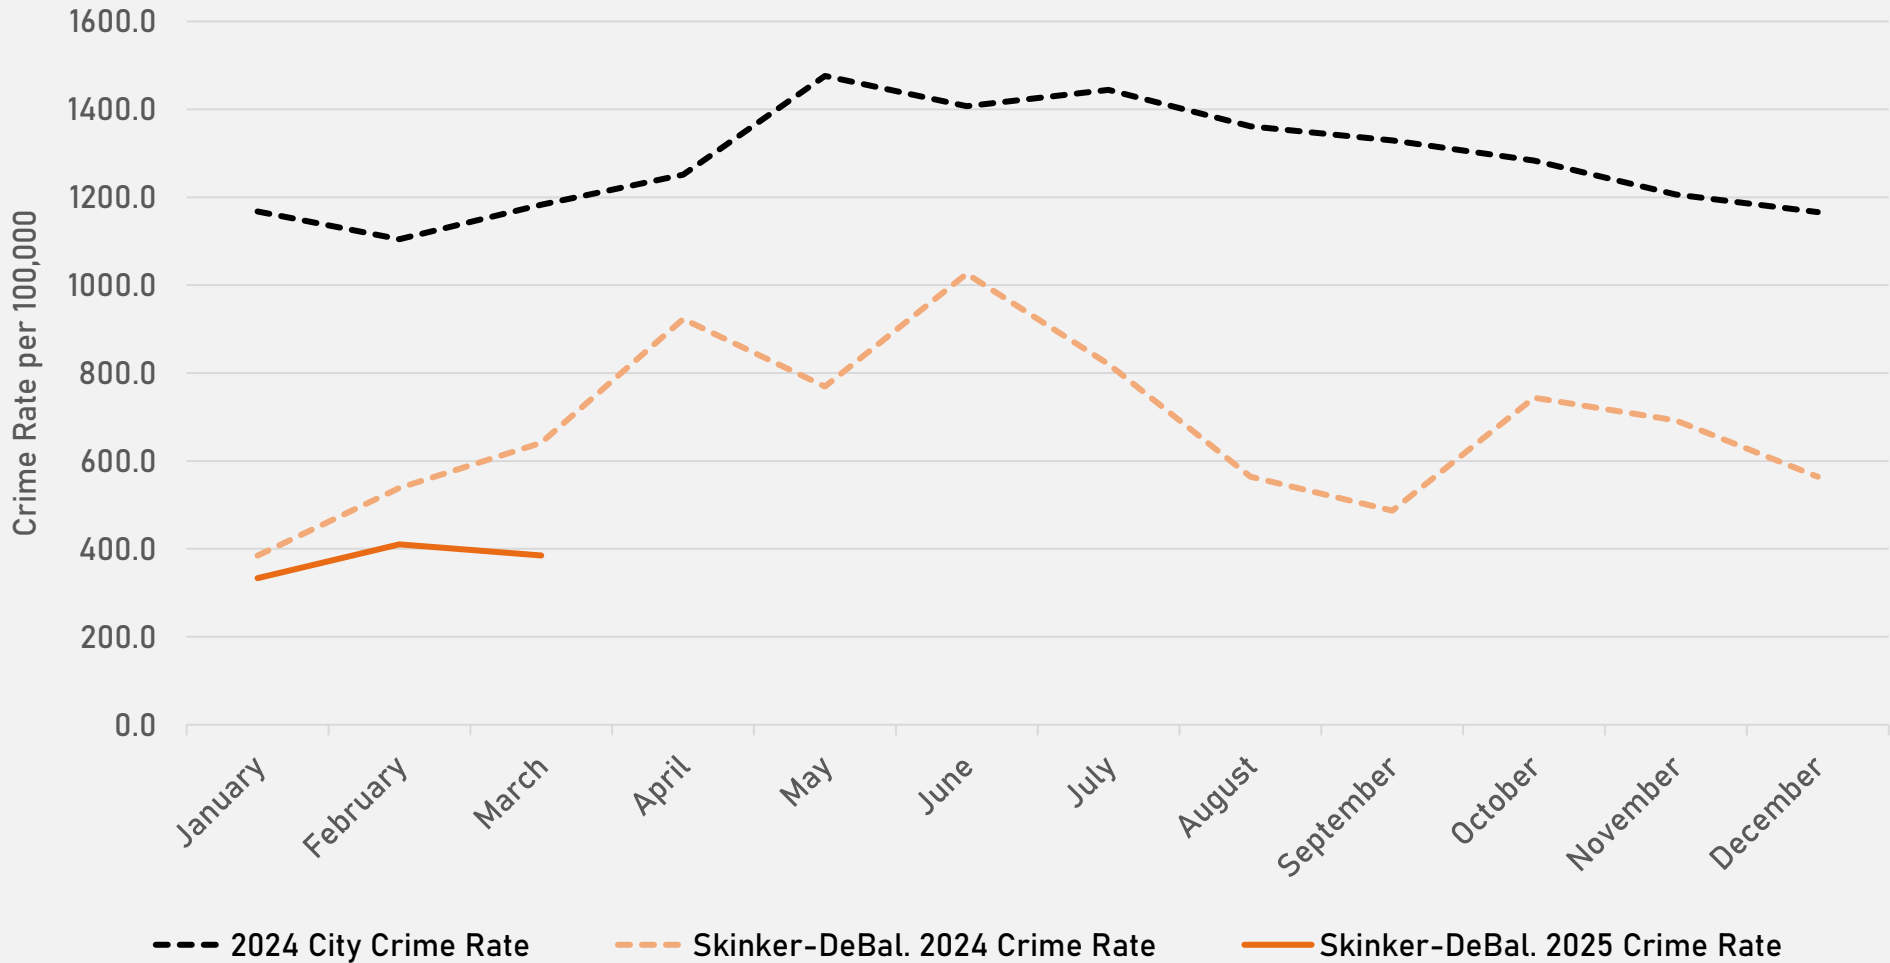

SKINKER-DEBALIVIERE YEAR TO YEAR COMPARISON

2024

Crimes	Jan	Feb	Mar	Apr	May	Jun	Jul	Aug	Sep	Oct	Nov	Dec	Total
Aggravated Assault	0	1	0	1	1	1	1	0	1	0	1	0	7
Arson	0	0	0	0	0	0	0	0	0	0	0	0	0
Burglary	2	0	1	2	0	3	0	1	0	0	0	2	11
Homicide	0	0	0	0	0	0	0	0	0	0	1	0	1
Larceny	4	6	10	9	9	11	9	6	7	8	11	8	98
Motor Vehicle Theft	3	2	1	4	3	2	5	2	1	6	4	5	38
Robbery	0	0	1	1	0	3	1	0	1	1	0	1	9
Total	9	9	13	17	13	20	16	9	10	15	17	16	164

2025

Crimes	Jan	Feb	Mar	Apr	May	Jun	Jul	Aug	Sep	Oct	Nov	Dec	Total
Aggravated Assault	0	0	0										0
Arson	0	0	0										0
Burglary	0	1	0										1
Homicide	0	0	0										0
Larceny	5	3	3										11
Motor Vehicle Theft	1	1	1										3
Robbery	0	0	0										0
Total	6	5	4										15

SKINKER-DEBALIVIERE 2024 VS 2025