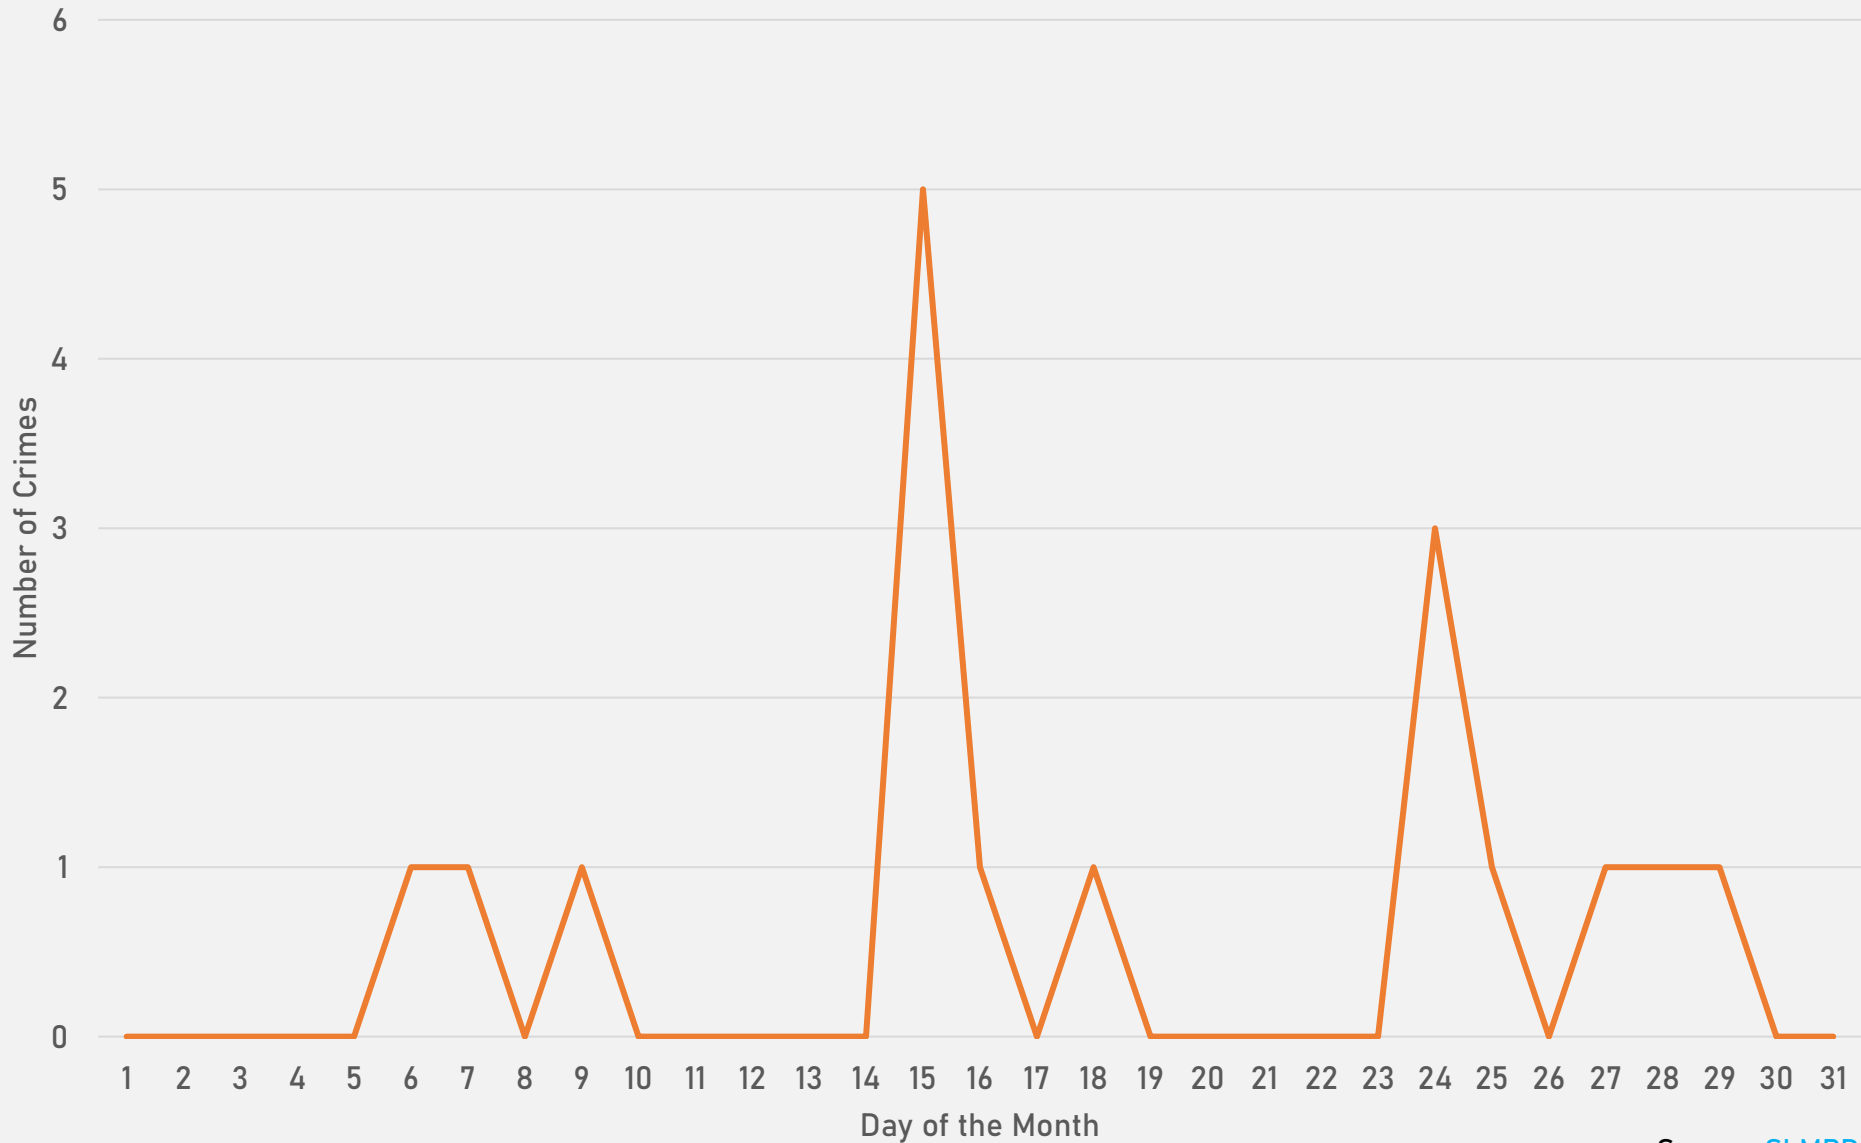

SKINKER-DEBALIVIERE CRIMES BY DAY OF THE MONTH