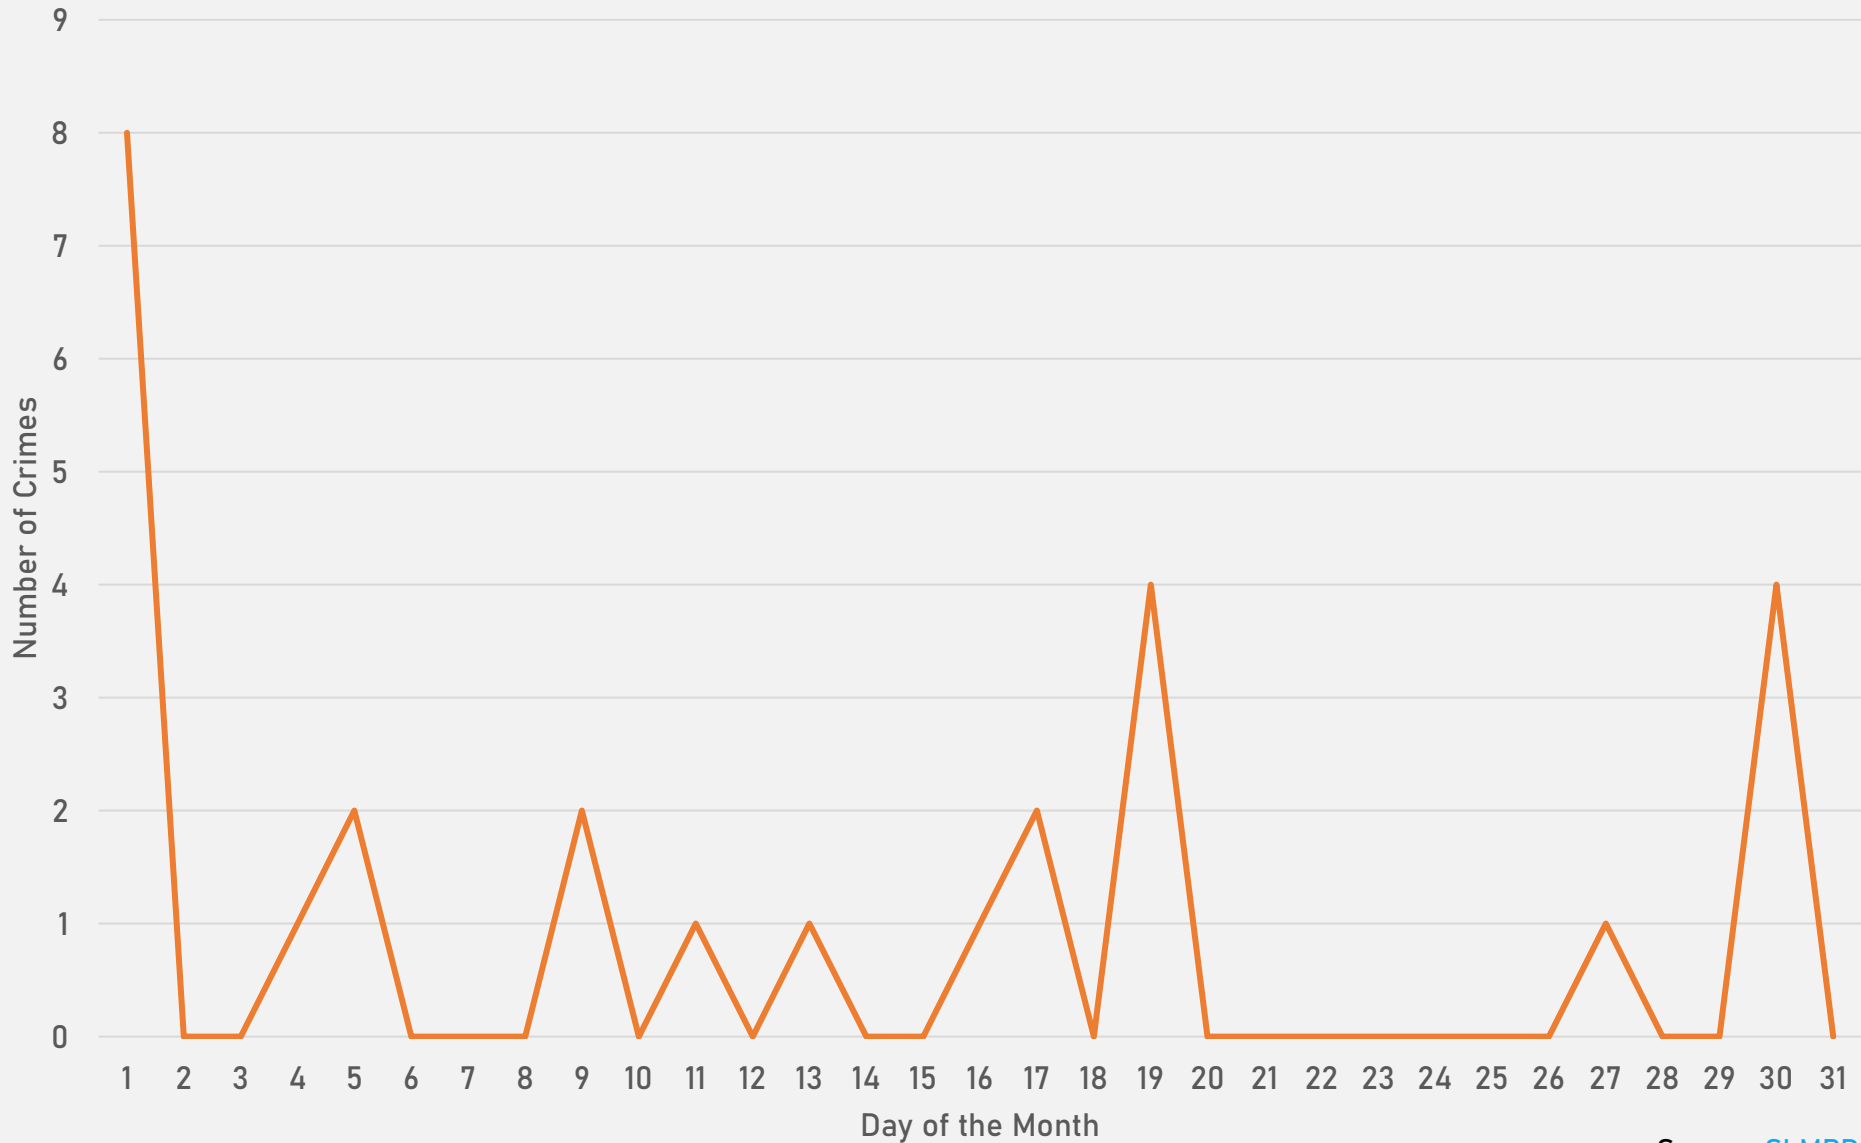

DEBALIVIERE PLACE CRIMES BY DAY OF THE MONTH