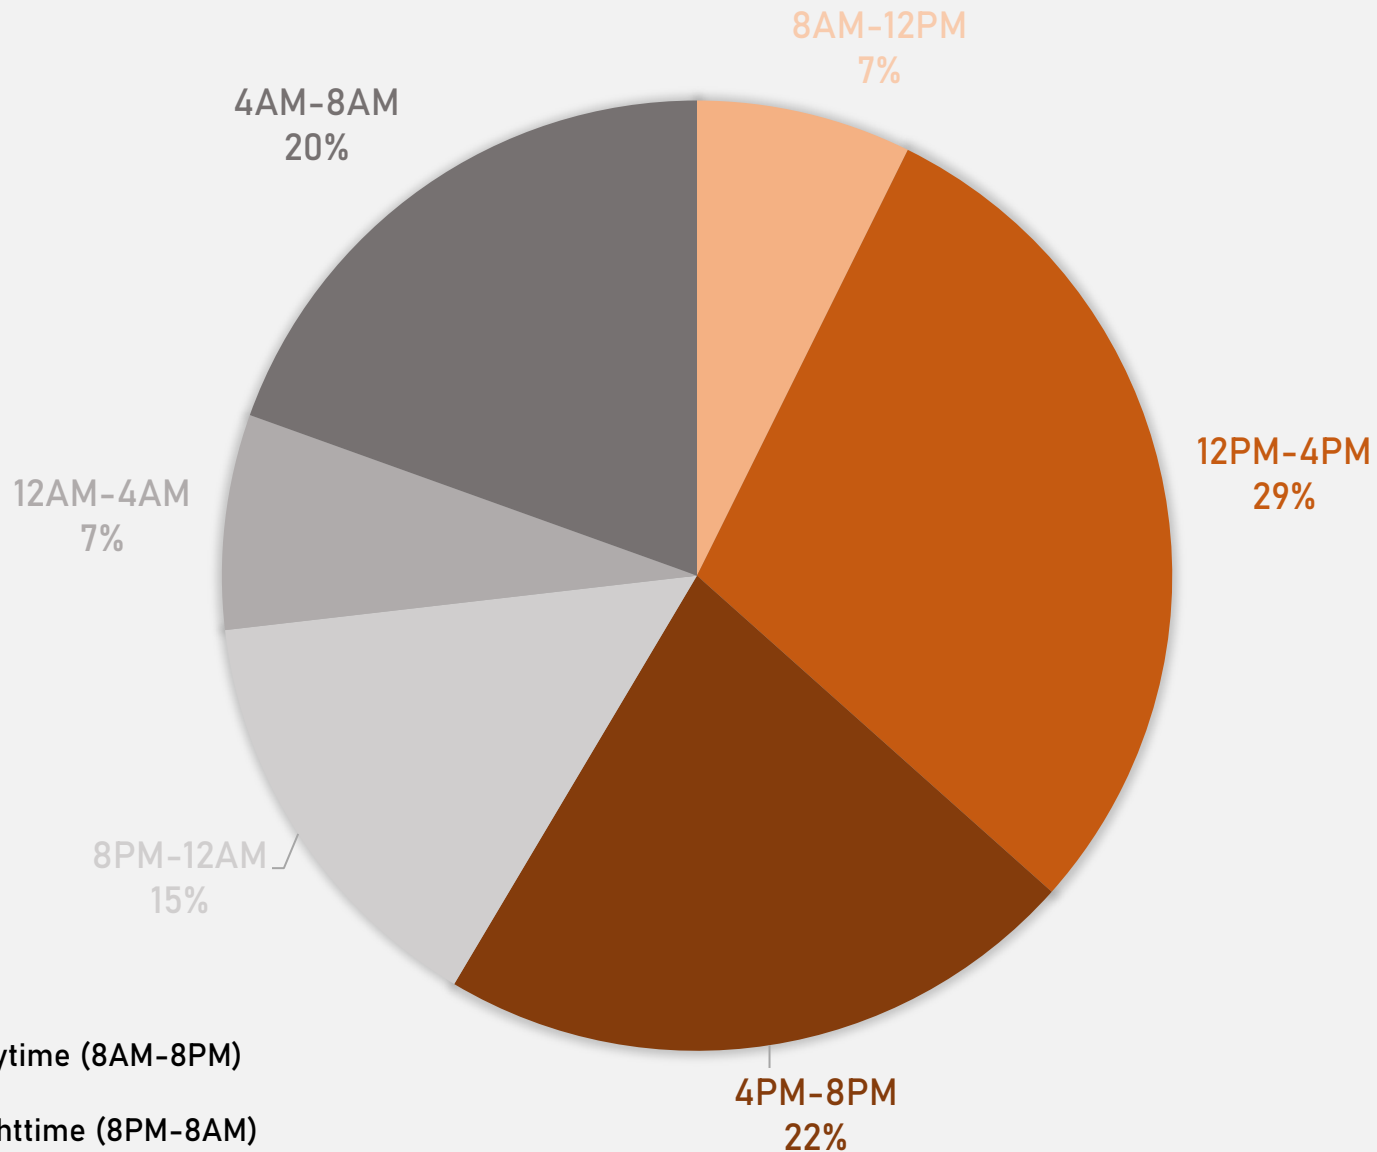

WEST END CRIMES BY TIME OF DAY