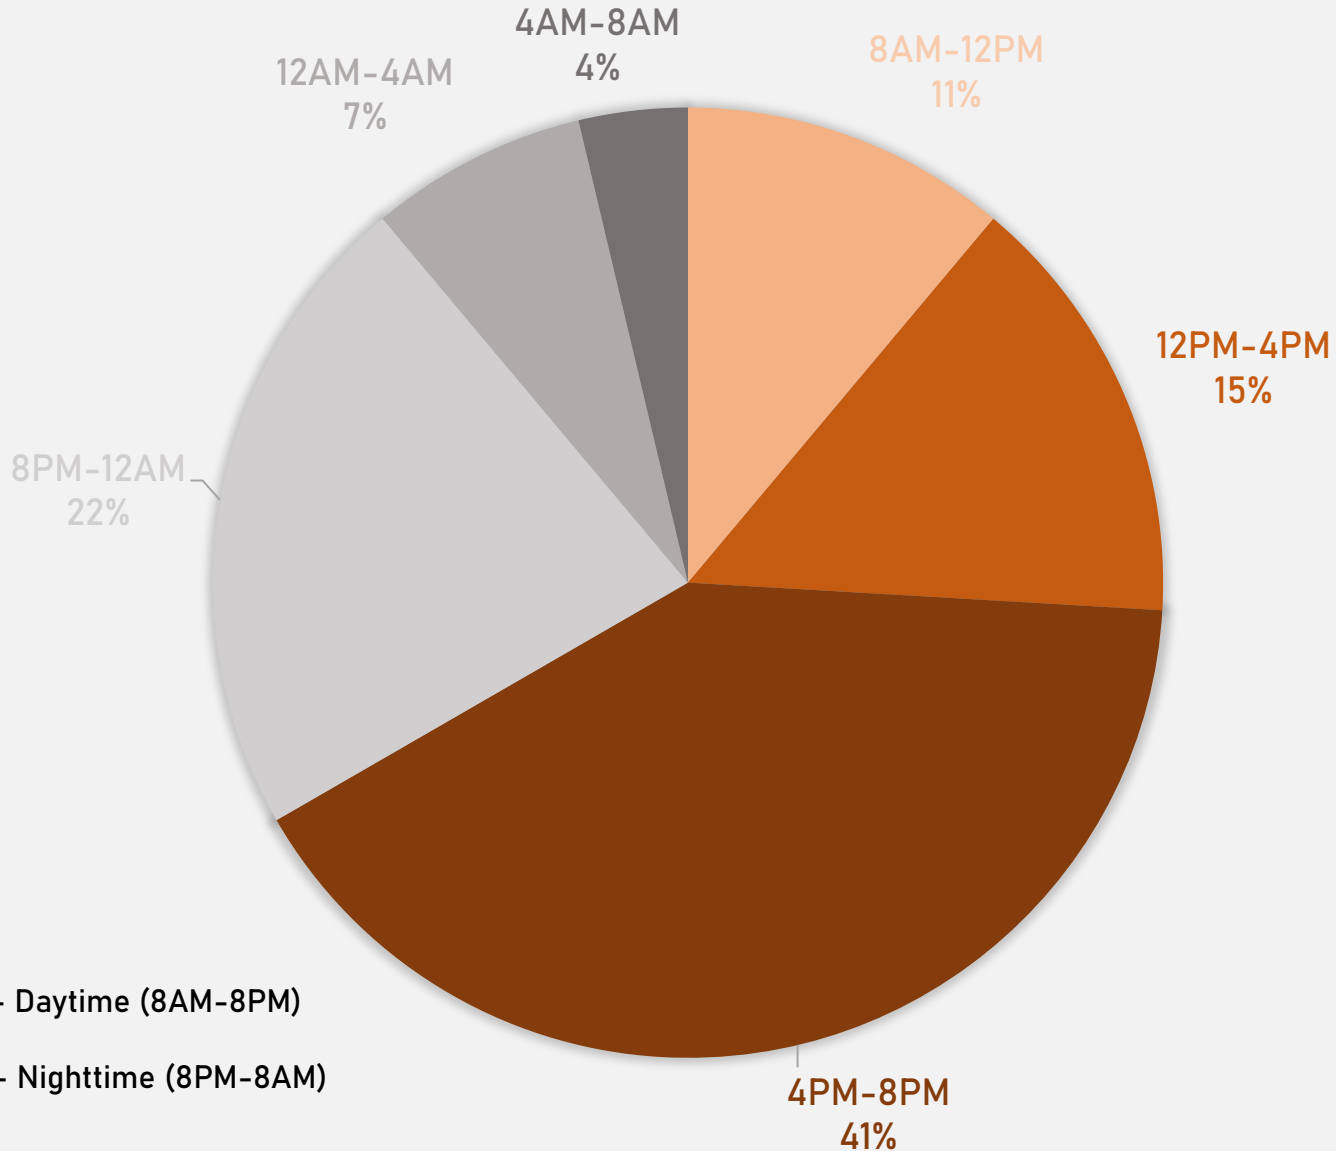

# DEBALIVIERE PLACE 2024 VS 2025

# DEBALIVIERE PLACE CRIMES BY DAY OF THE WEEK

# DEBALIVIERE PLACE CRIMES BY TIME OF DAY