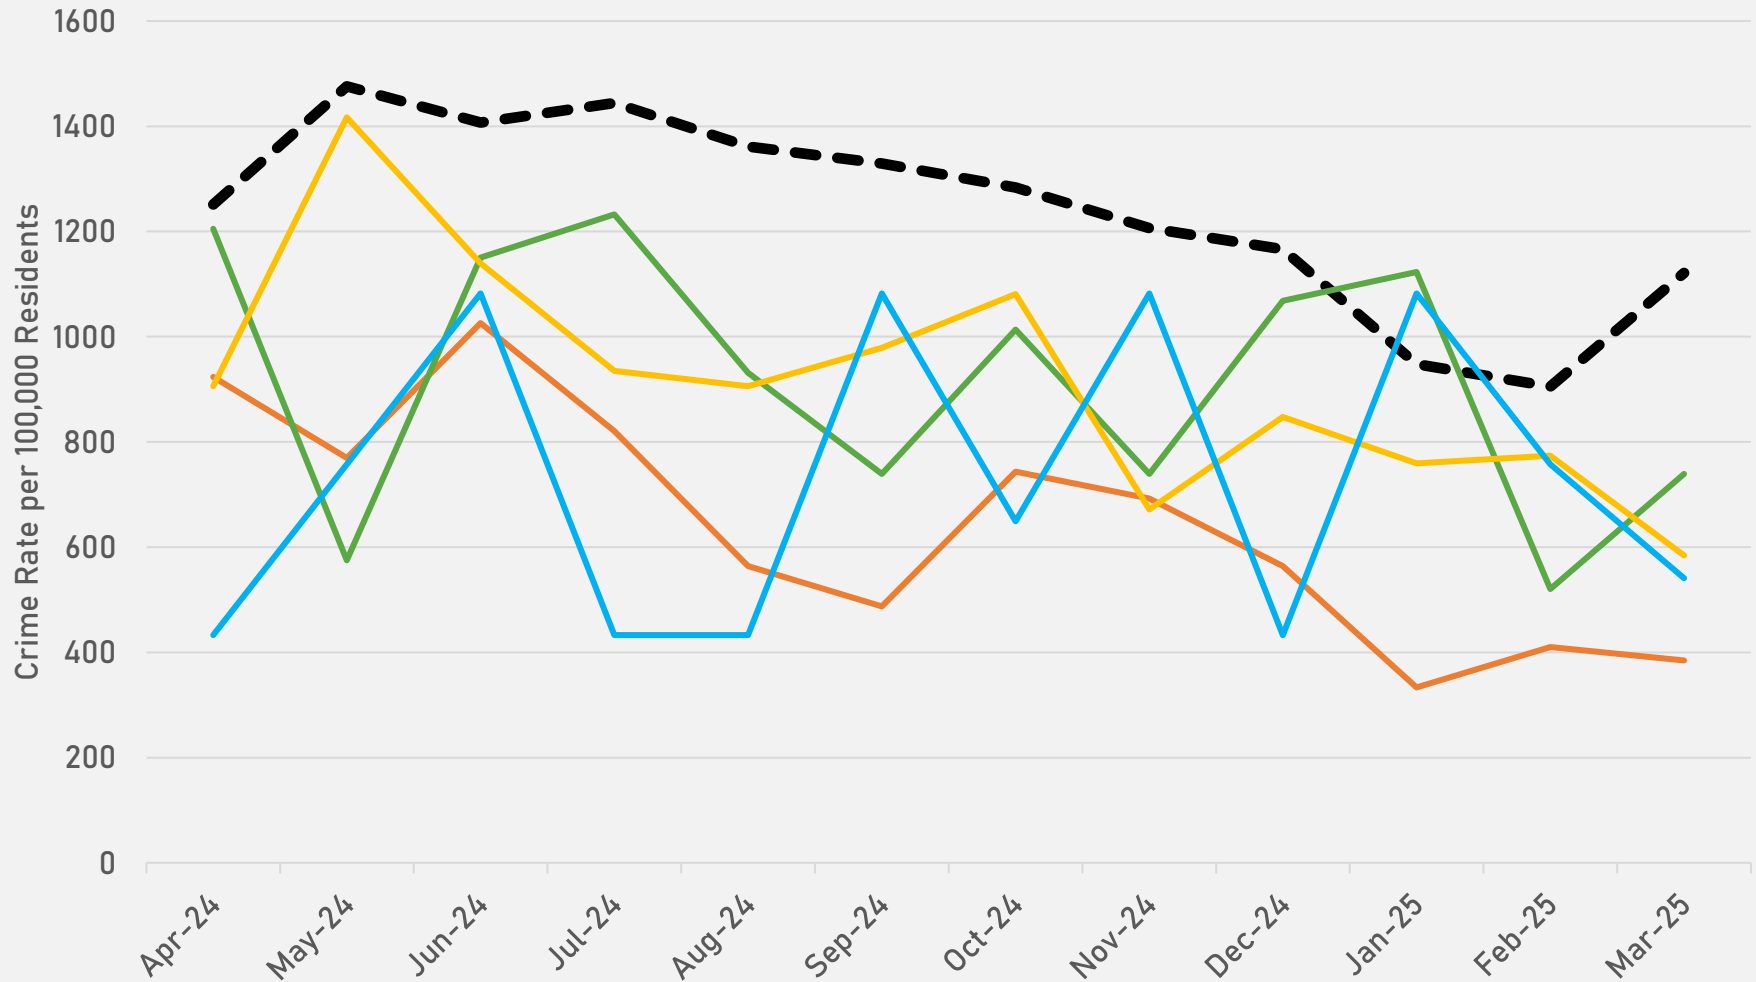

NEIGHBORHOODS VS CITY CRIME RATE OVER THE PAST YEAR

City Crime Rate

Skinker-DeBaliviere Crime Rate

DeBaliviere Place Crime Rate

West End Crime Rate

Visitation Park Crime Rate