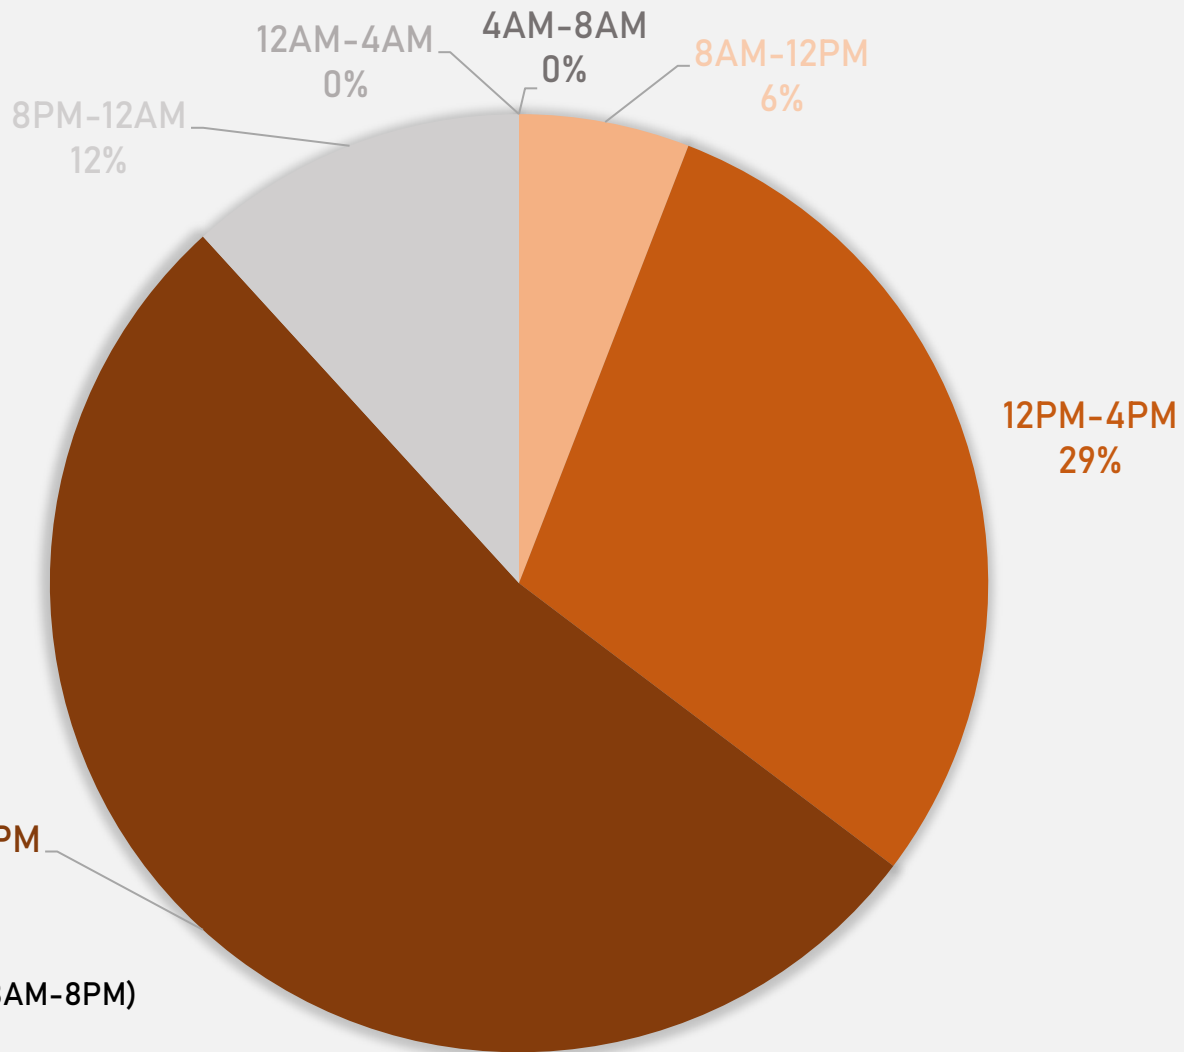

# SKINKER-DEBALIVIERE 2024 VS 2025

# SKINKER-DEBALIVIERE CRIMES BY DAY OF THE WEEK

# SKINKER-DEBALIVIERE CRIMES BY TIME OF DAY

88.2% - Daytime (8AM-8PM)

11.8% - Nighttime (8PM-8AM)