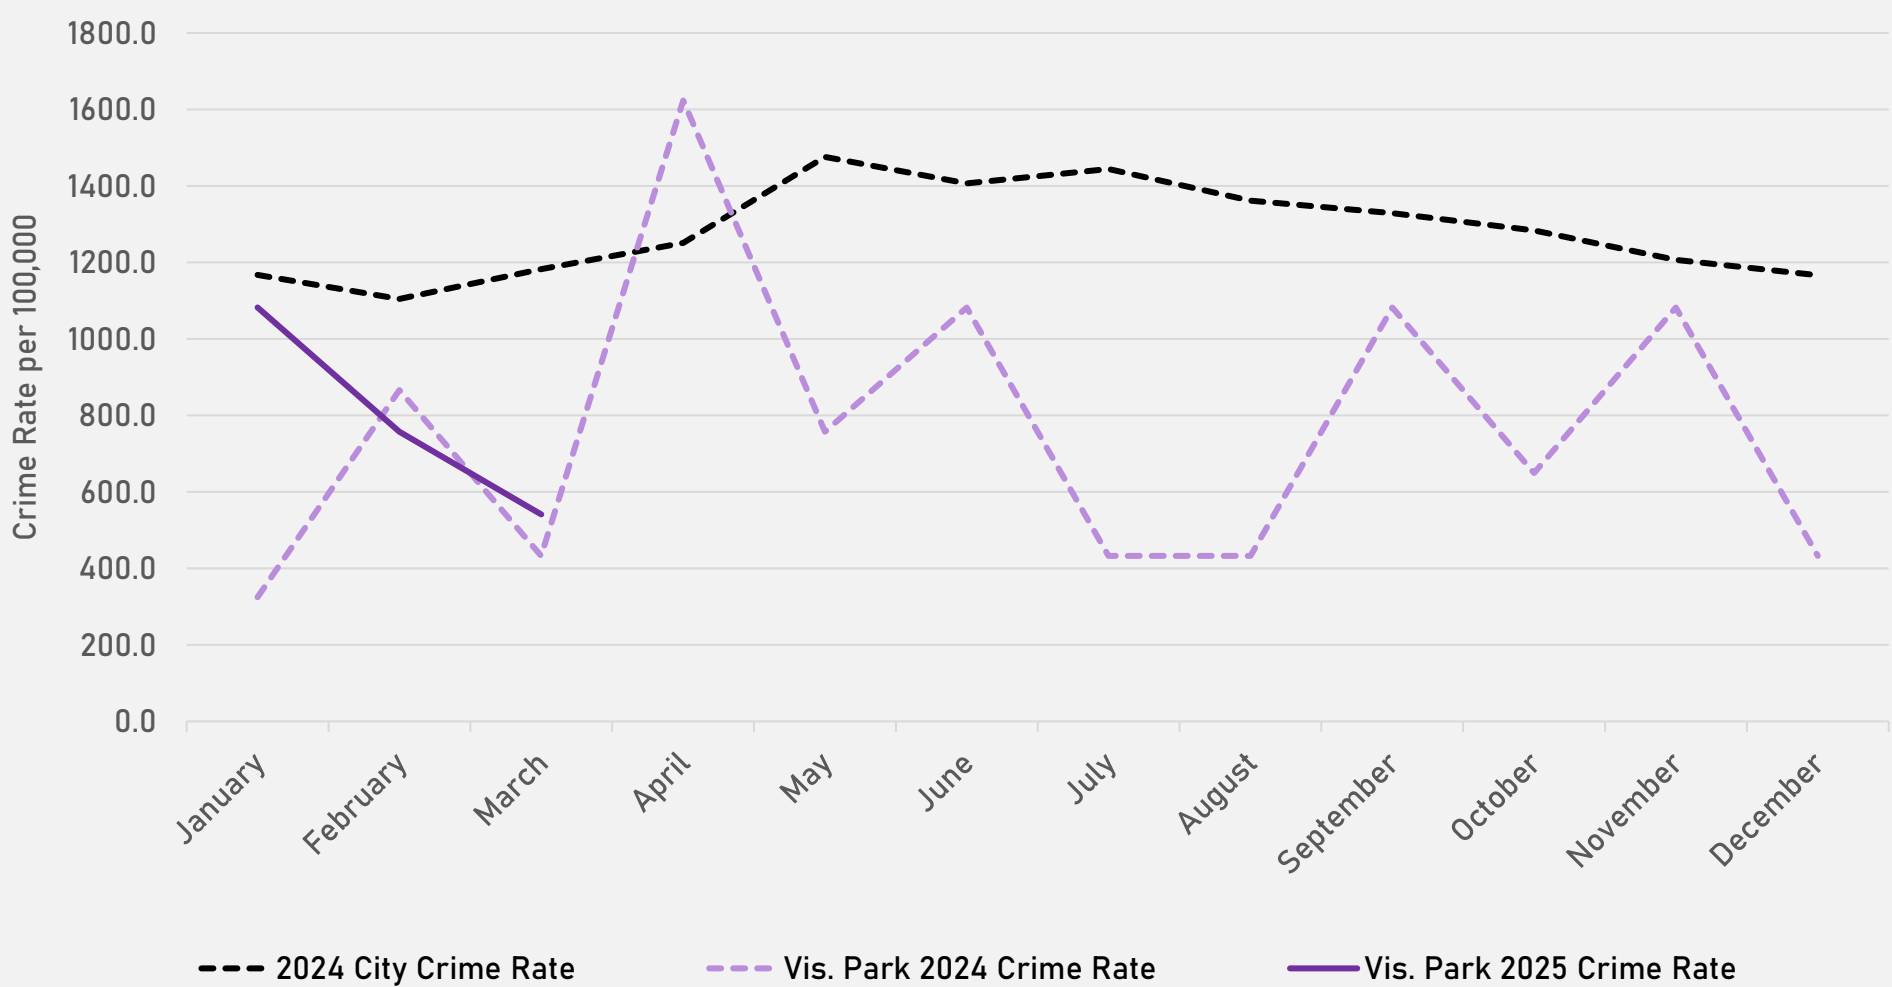

VISITATION PARK YEAR TO YEAR COMPARISON

2024

Crimes	Jan	Feb	Mar	Apr	May	Jun	Jul	Aug	Sep	Oct	Nov	Dec	Total
Aggravated Assault	1	0	0	2	0	0	0	0	0	0	0	1	4
Arson	0	0	0	0	0	0	0	0	0	0	0	0	0
Burglary	0	0	0	1	1	2	1	0	1	0	1	0	7
Homicide	0	0	0	0	0	0	0	0	0	0	0	0	0
Larceny	0	2	0	3	3	2	0	0	3	2	0	1	16
Motor Vehicle Theft	0	1	3	1	5	0	1	1	2	0	1	0	15
Robbery	0	0	0	0	0	0	0	0	0	0	0	0	0
Total	1	3	3	7	9	4	2	1	6	2	2	2	42

2025

Crimes	Jan	Feb	Mar	Apr	May	June	Jul	Aug	Sep	Oct	Nov	Dec	Total
Aggravated Assault	0	0	2										2
Arson	0	0	0										0
Burglary	1	0	0										1
Homicide	0	0	0										0
Larceny	3	2	2										7
Motor Vehicle Theft	0	0	1										1
Robbery	0	0	0										0
Total	4	2	5										11

VISITATION PARK 2024 VS 2025