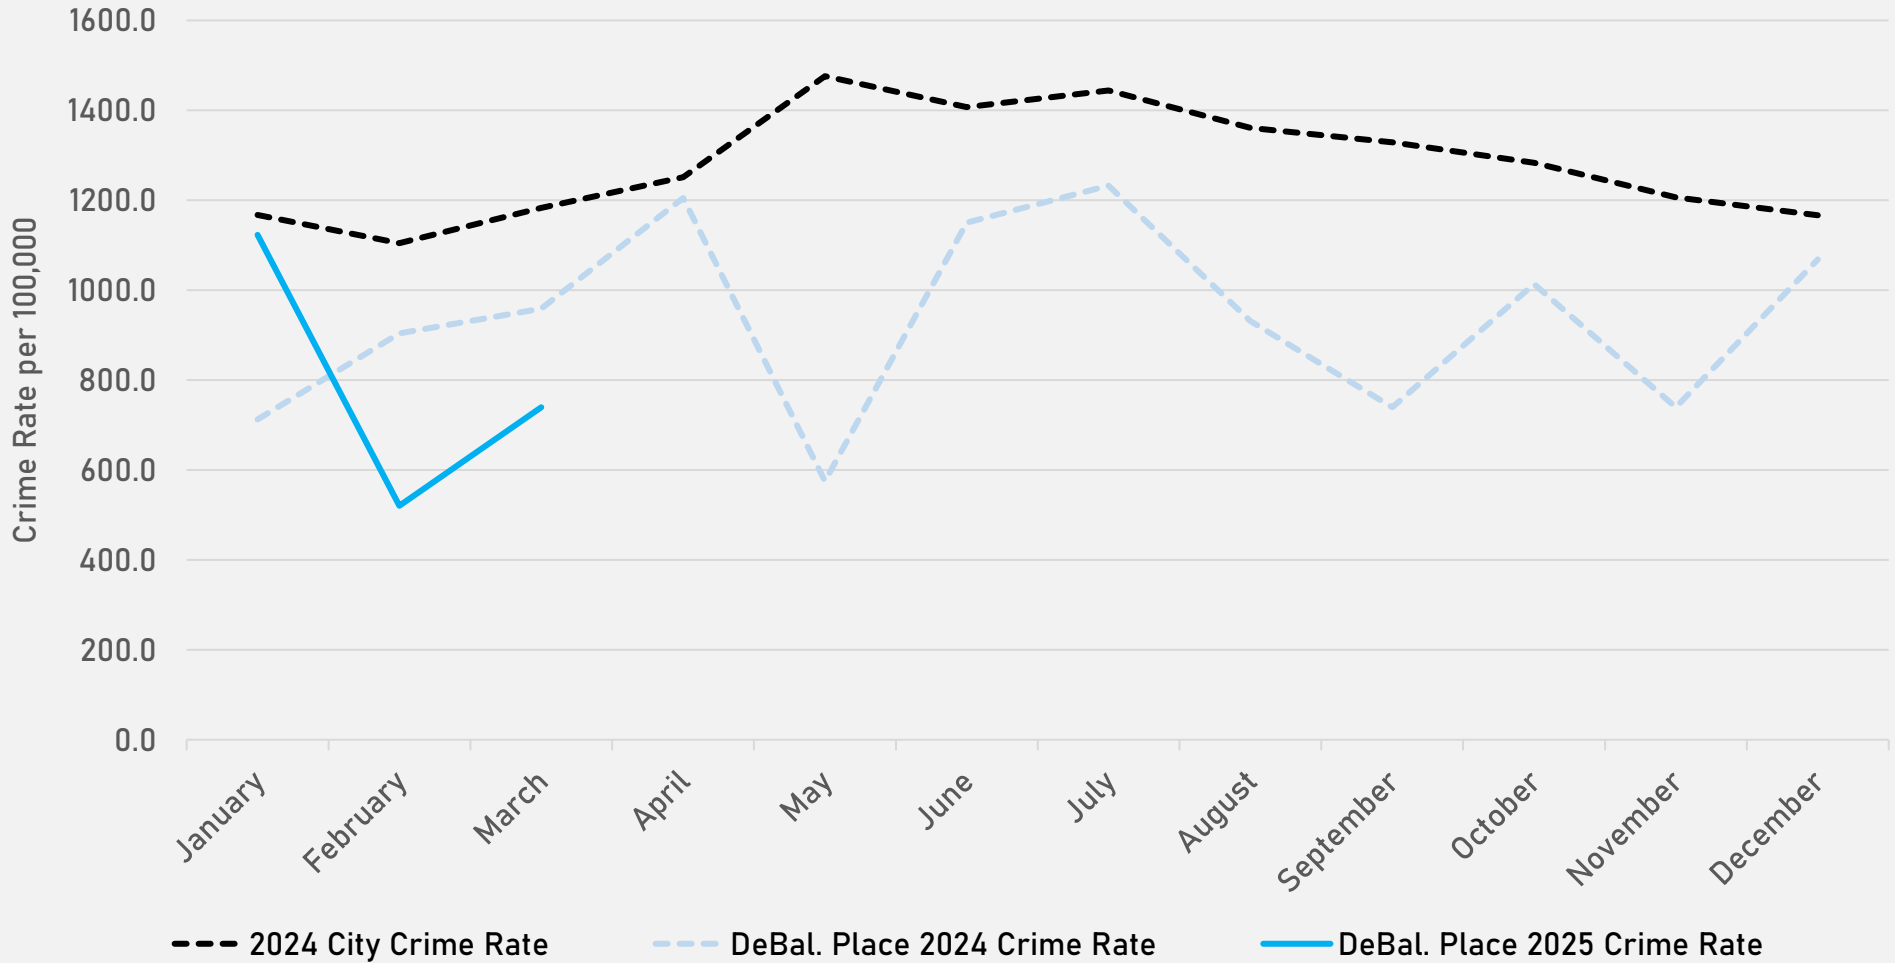

# NEIGHBORHOODS VS CITY CRIME RATE OVER THE PAST YEAR

City Crime Rate

Skinker-DeBaliviere Crime Rate

DeBaliviere Place Crime Rate

West End Crime Rate

Visitation Park Crime Rate

**DEBALIVIERE PLACE  
NEIGHBORHOOD DETAIL**

## DEBALIVIERE PLACE SUMMARY NOTES

- 27 total crimes in March 2025
  - **Down 23%** compared to March 2024 (35 crimes)
  - 3 crimes against persons in March 2025
    - **Down 57%** when compared to March 2024 (7 crimes)
- 91 total crimes so far in 2025
  - **Down 6%** compared to this time in 2024 (97 crimes)
  - 12 crimes against persons so far in 2025
    - **Down 8%** compared to this time in 2024 (13 crimes)

# DEBALIVIERE PLACE YEAR TO YEAR COMPARISON

2024

Crimes	Jan	Feb	Mar	Apr	May	Jun	Jul	Aug	Sep	Oct	Nov	Dec	Total
Aggravated Assault	1	0	2	3	1	2	1	1	1	0	0	2	14
Arson	0	0	0	0	0	0	0	0	0	0	0	0	0
Burglary	2	2	2	1	0	0	0	3	1	0	1	4	16
Homicide	0	0	0	0	1	0	0	0	0	0	0	0	1
Larceny	7	4	10	5	6	16	17	11	9	11	7	9	112
Motor Vehicle Theft	3	4	2	6	2	2	4	4	9	7	3	5	51
Robbery	0	1	0	1	3	0	1	2	0	0	1	4	13
<b>Total</b>	<b>13</b>	<b>11</b>	<b>16</b>	<b>16</b>	<b>13</b>	<b>20</b>	<b>23</b>	<b>21</b>	<b>20</b>	<b>18</b>	<b>12</b>	<b>24</b>	<b>207</b>

# DEBALIVIERE PLACE 2024 VS 2025