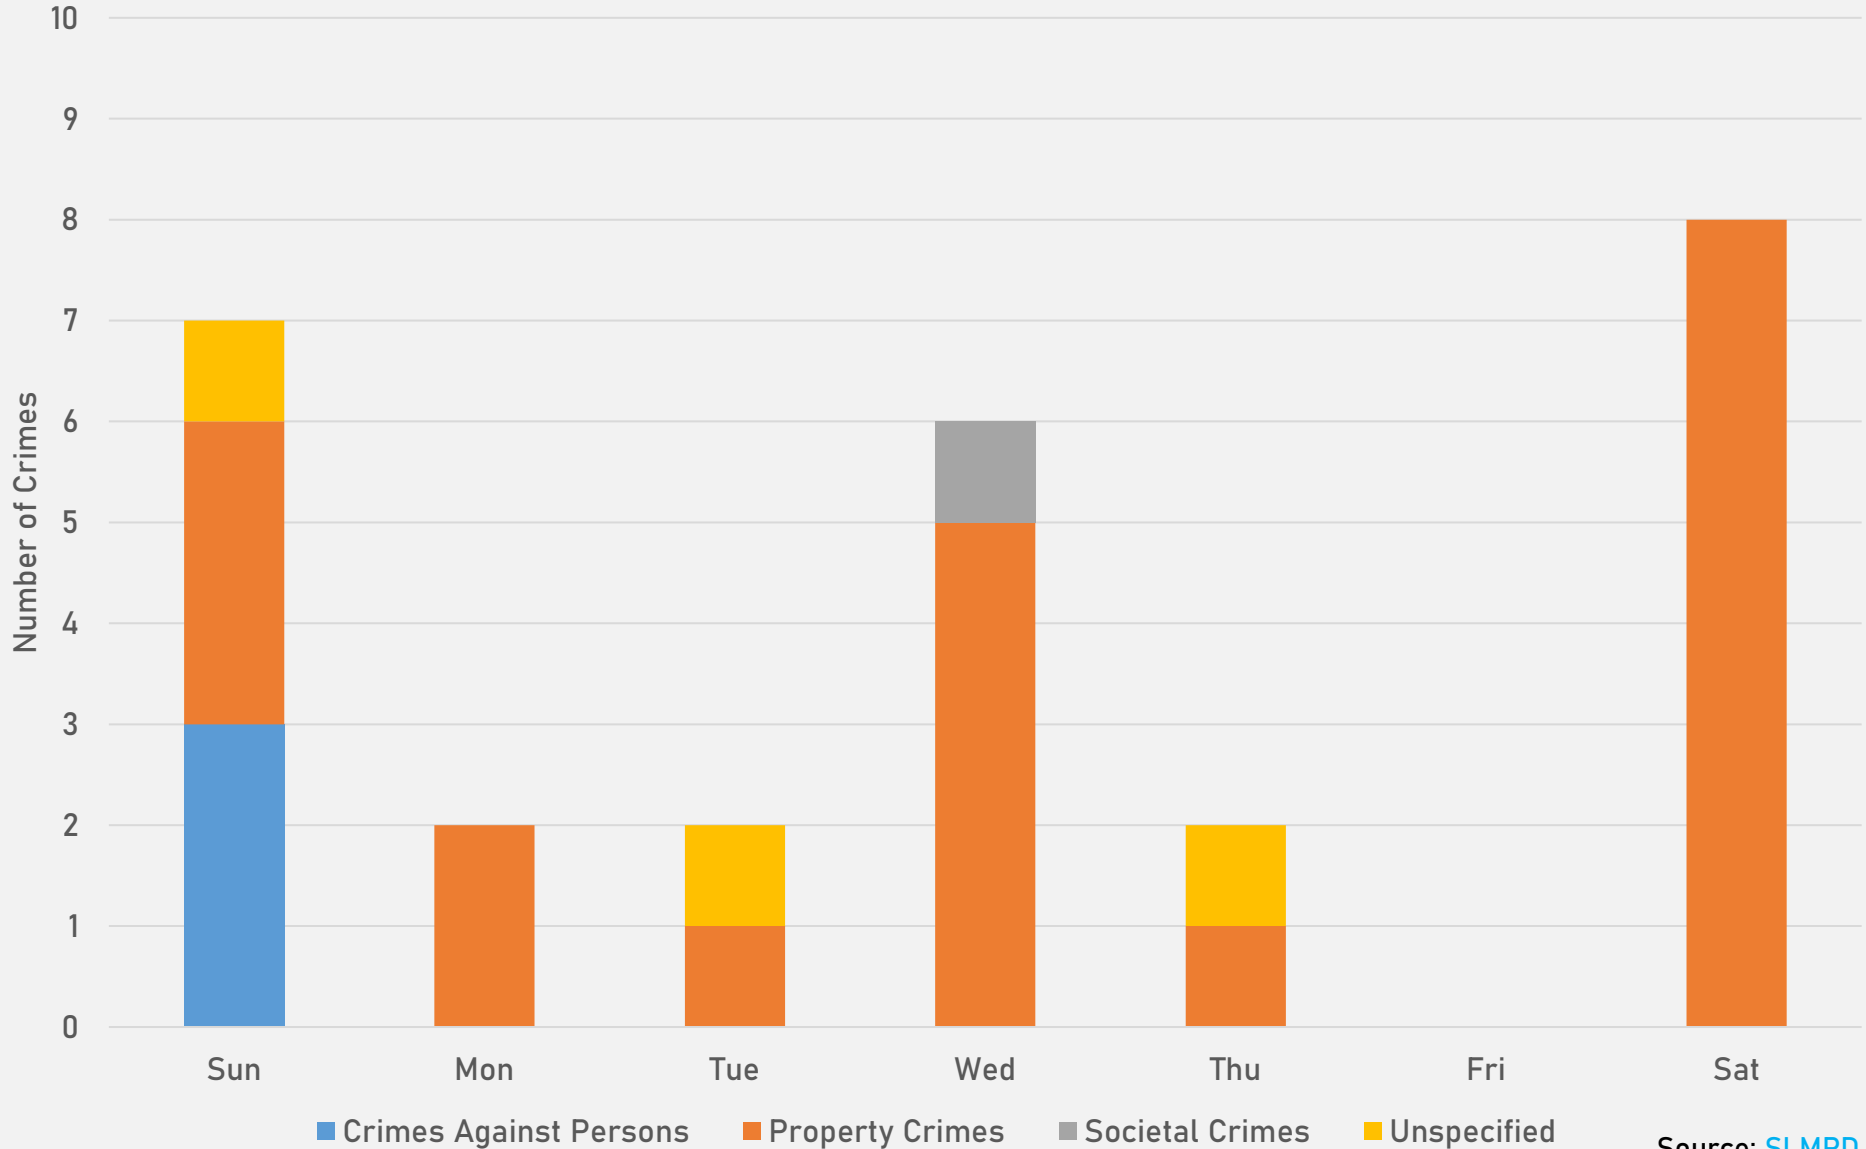

## DEBALIVIERE PLACE SUMMARY NOTES

- 27 total crimes in March 2025
  - **Down 23%** compared to March 2024 (35 crimes)
  - 3 crimes against persons in March 2025
    - **Down 57%** when compared to March 2024 (7 crimes)
- 91 total crimes so far in 2025
  - **Down 6%** compared to this time in 2024 (97 crimes)
  - 12 crimes against persons so far in 2025
    - **Down 8%** compared to this time in 2024 (13 crimes)

# DEBALIVIERE PLACE YEAR TO YEAR COMPARISON

2024

Crimes	Jan	Feb	Mar	Apr	May	Jun	Jul	Aug	Sep	Oct	Nov	Dec	Total
Aggravated Assault	1	0	2	3	1	2	1	1	1	0	0	2	14
Arson	0	0	0	0	0	0	0	0	0	0	0	0	0
Burglary	2	2	2	1	0	0	0	3	1	0	1	4	16
Homicide	0	0	0	0	1	0	0	0	0	0	0	0	1
Larceny	7	4	10	5	6	16	17	11	9	11	7	9	112
Motor Vehicle Theft	3	4	2	6	2	2	4	4	9	7	3	5	51
Robbery	0	1	0	1	3	0	1	2	0	0	1	4	13
<b>Total</b>	<b>13</b>	<b>11</b>	<b>16</b>	<b>16</b>	<b>13</b>	<b>20</b>	<b>23</b>	<b>21</b>	<b>20</b>	<b>18</b>	<b>12</b>	<b>24</b>	<b>207</b>

# DEBALIVIERE PLACE 2024 VS 2025

# DEBALIVIERE PLACE CRIMES BY DAY OF THE WEEK