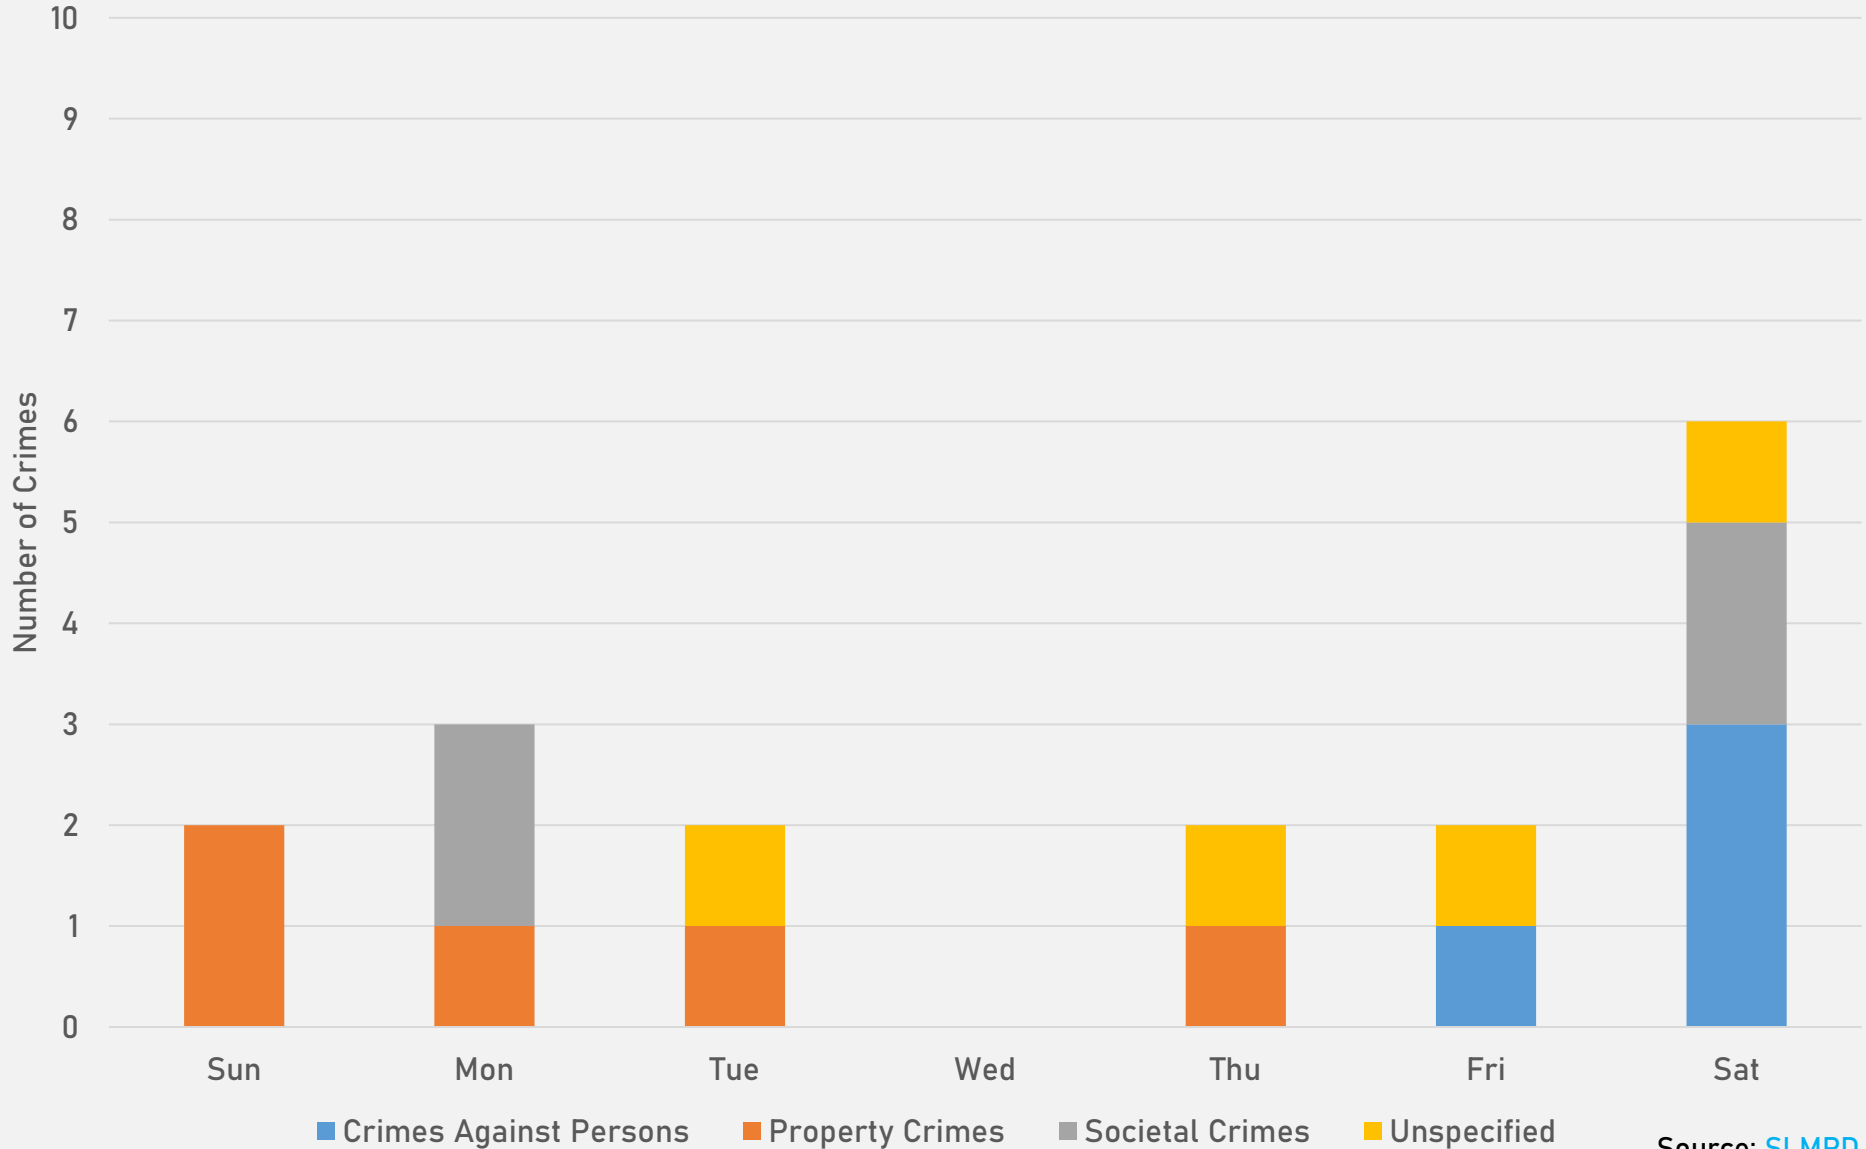

# SKINKER-DEBALIVIERE SUMMARY NOTES

- 15 total crimes in March 2025
  - **Down 46%** compared to March 2024 (28 crimes)
  - 4 crimes against persons in March 2025
    - **4 more** crimes than March 2024 (0 crimes)
- 47 total crimes so far in 2025
  - **Down 30%** compared to this time in 2024 (67 crimes)
  - 7 crimes against persons so far in 2025
    - **Up 250%** crimes than this time in 2024 (2 crimes)

# SKINKER-DEBALIVIERE YEAR TO YEAR COMPARISON

2024

Crimes	Jan	Feb	Mar	Apr	May	Jun	Jul	Aug	Sep	Oct	Nov	Dec	Total
Aggravated Assault	0	1	0	1	1	1	1	0	1	0	1	0	7
Arson	0	0	0	0	0	0	0	0	0	0	0	0	0
Burglary	2	0	1	2	0	3	0	1	0	0	0	2	11
Homicide	0	0	0	0	0	0	0	0	0	0	1	0	1
Larceny	4	6	10	9	9	11	9	6	7	8	11	8	98
Motor Vehicle Theft	3	2	1	4	3	2	5	2	1	6	4	5	38
Robbery	0	0	1	1	0	3	1	0	1	1	0	1	9
<b>Total</b>	<b>9</b>	<b>9</b>	<b>13</b>	<b>17</b>	<b>13</b>	<b>20</b>	<b>16</b>	<b>9</b>	<b>10</b>	<b>15</b>	<b>17</b>	<b>16</b>	<b>164</b>

# SKINKER-DEBALIVIERE CRIMES BY DAY OF THE WEEK

# SKINKER-DEBALIVIERE CRIMES BY TIME OF DAY

88.2% - Daytime (8AM-8PM)

11.8% - Nighttime (8PM-8AM)