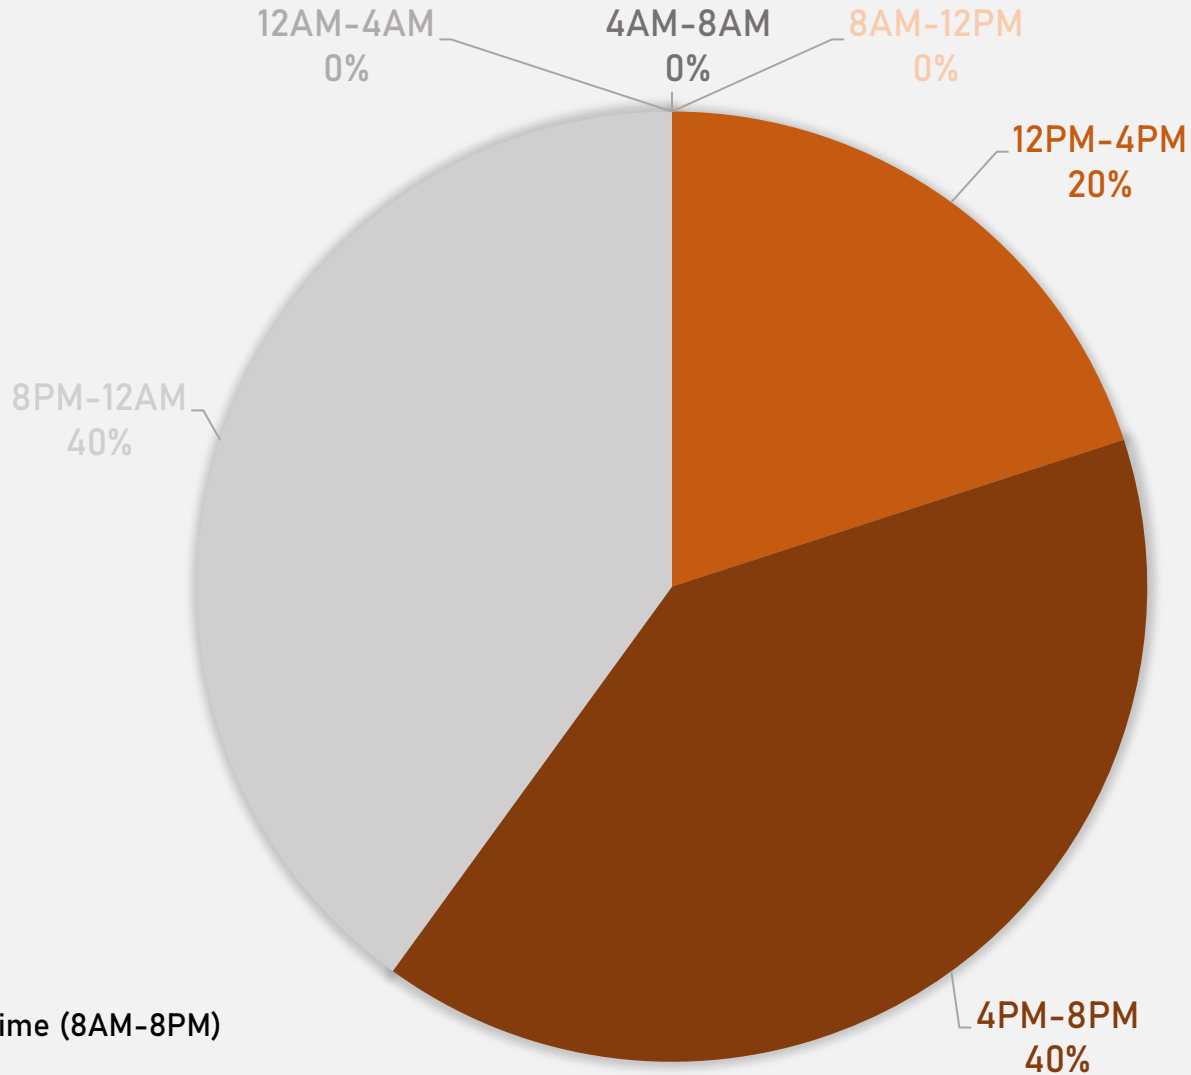

# SKINKER-DEBALIVIERE CRIMES BY TIME OF DAY

88.2% - Daytime (8AM-8PM)

11.8% - Nighttime (8PM-8AM)

# VISITATION PARK 2024 VS 2025

# VISITATION PARK CRIMES BY DAY OF THE WEEK

# VISITATION PARK CRIMES BY TIME OF DAY