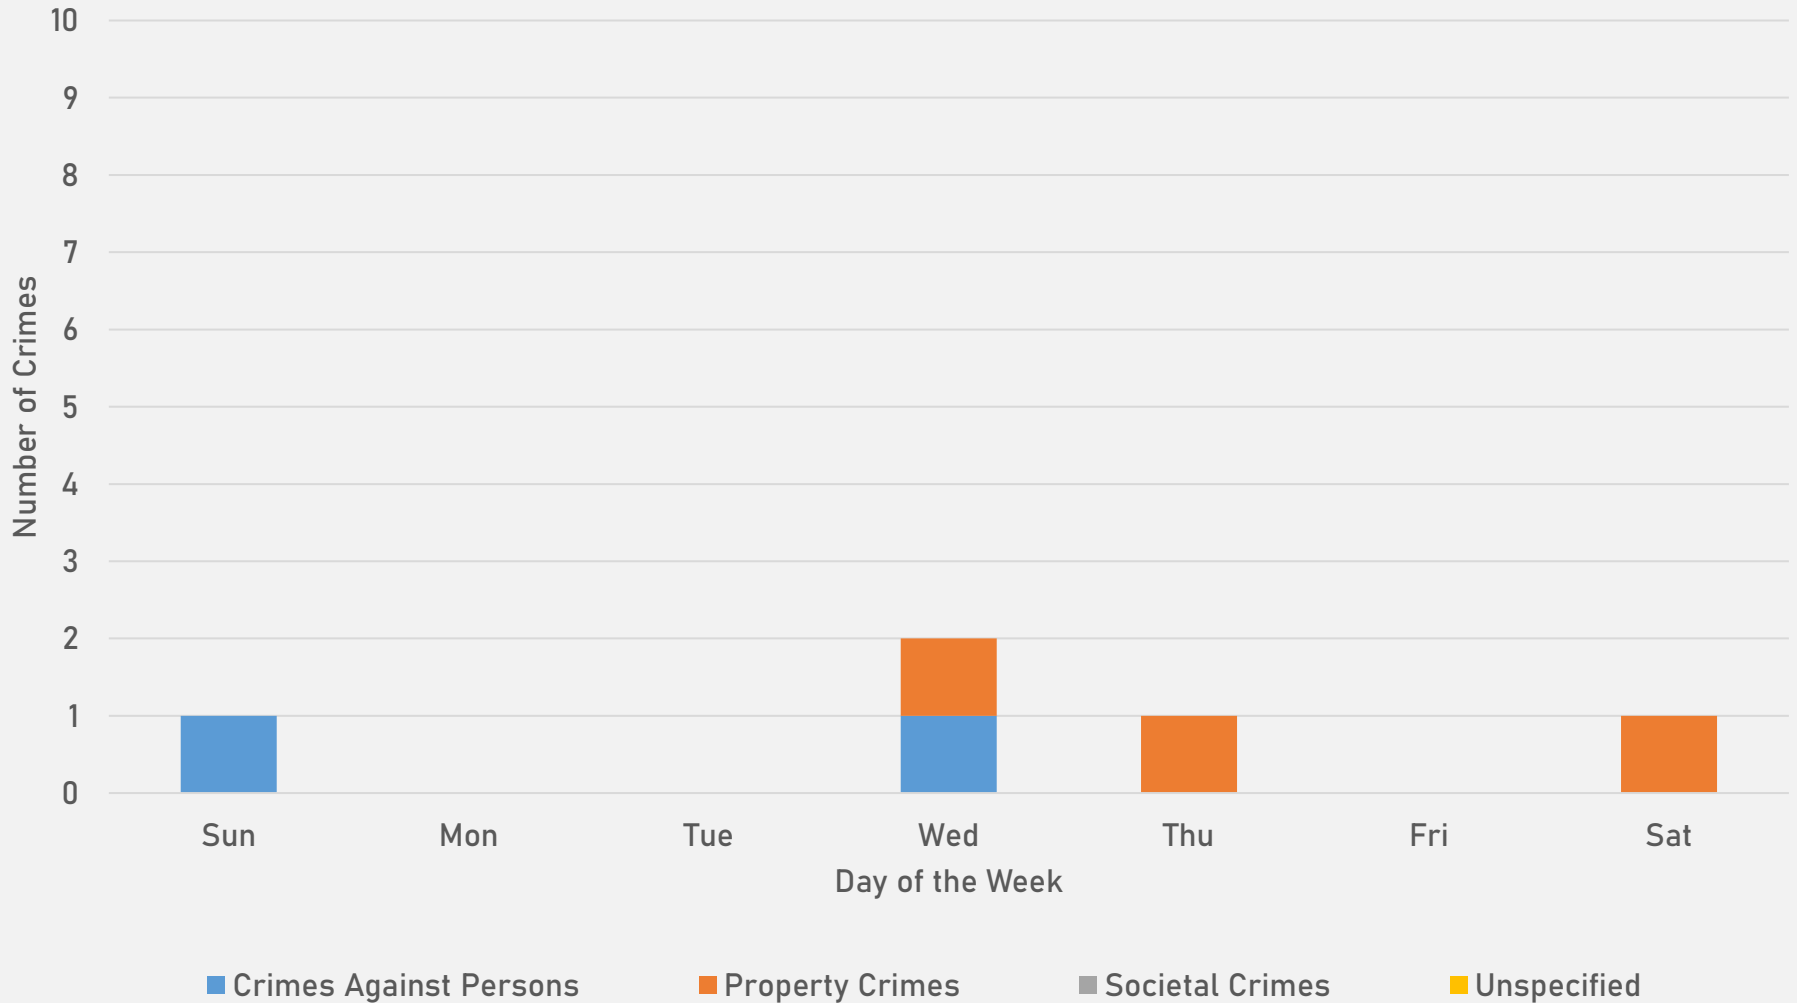

VISITATION PARK CRIMES BY DAY OF THE WEEK