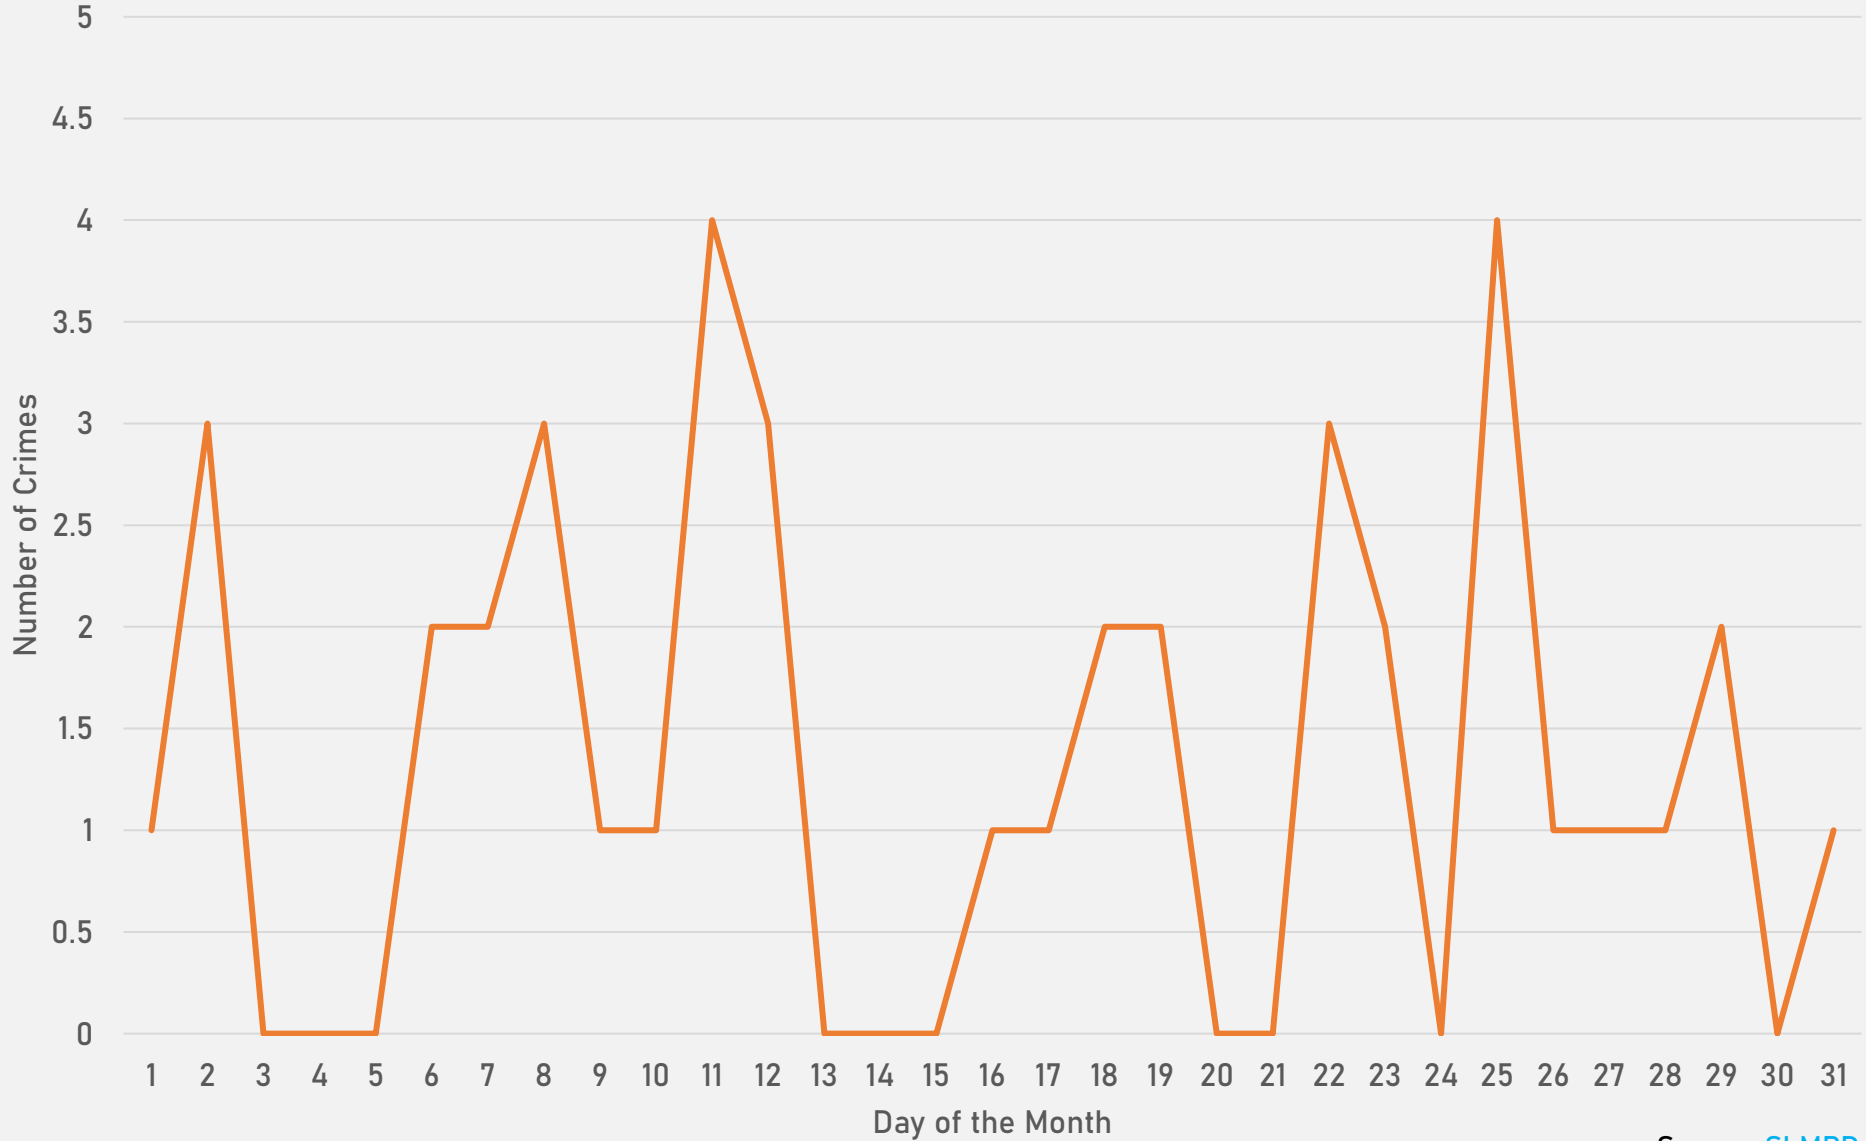

WEST END CRIMES BY DAY OF THE MONTH