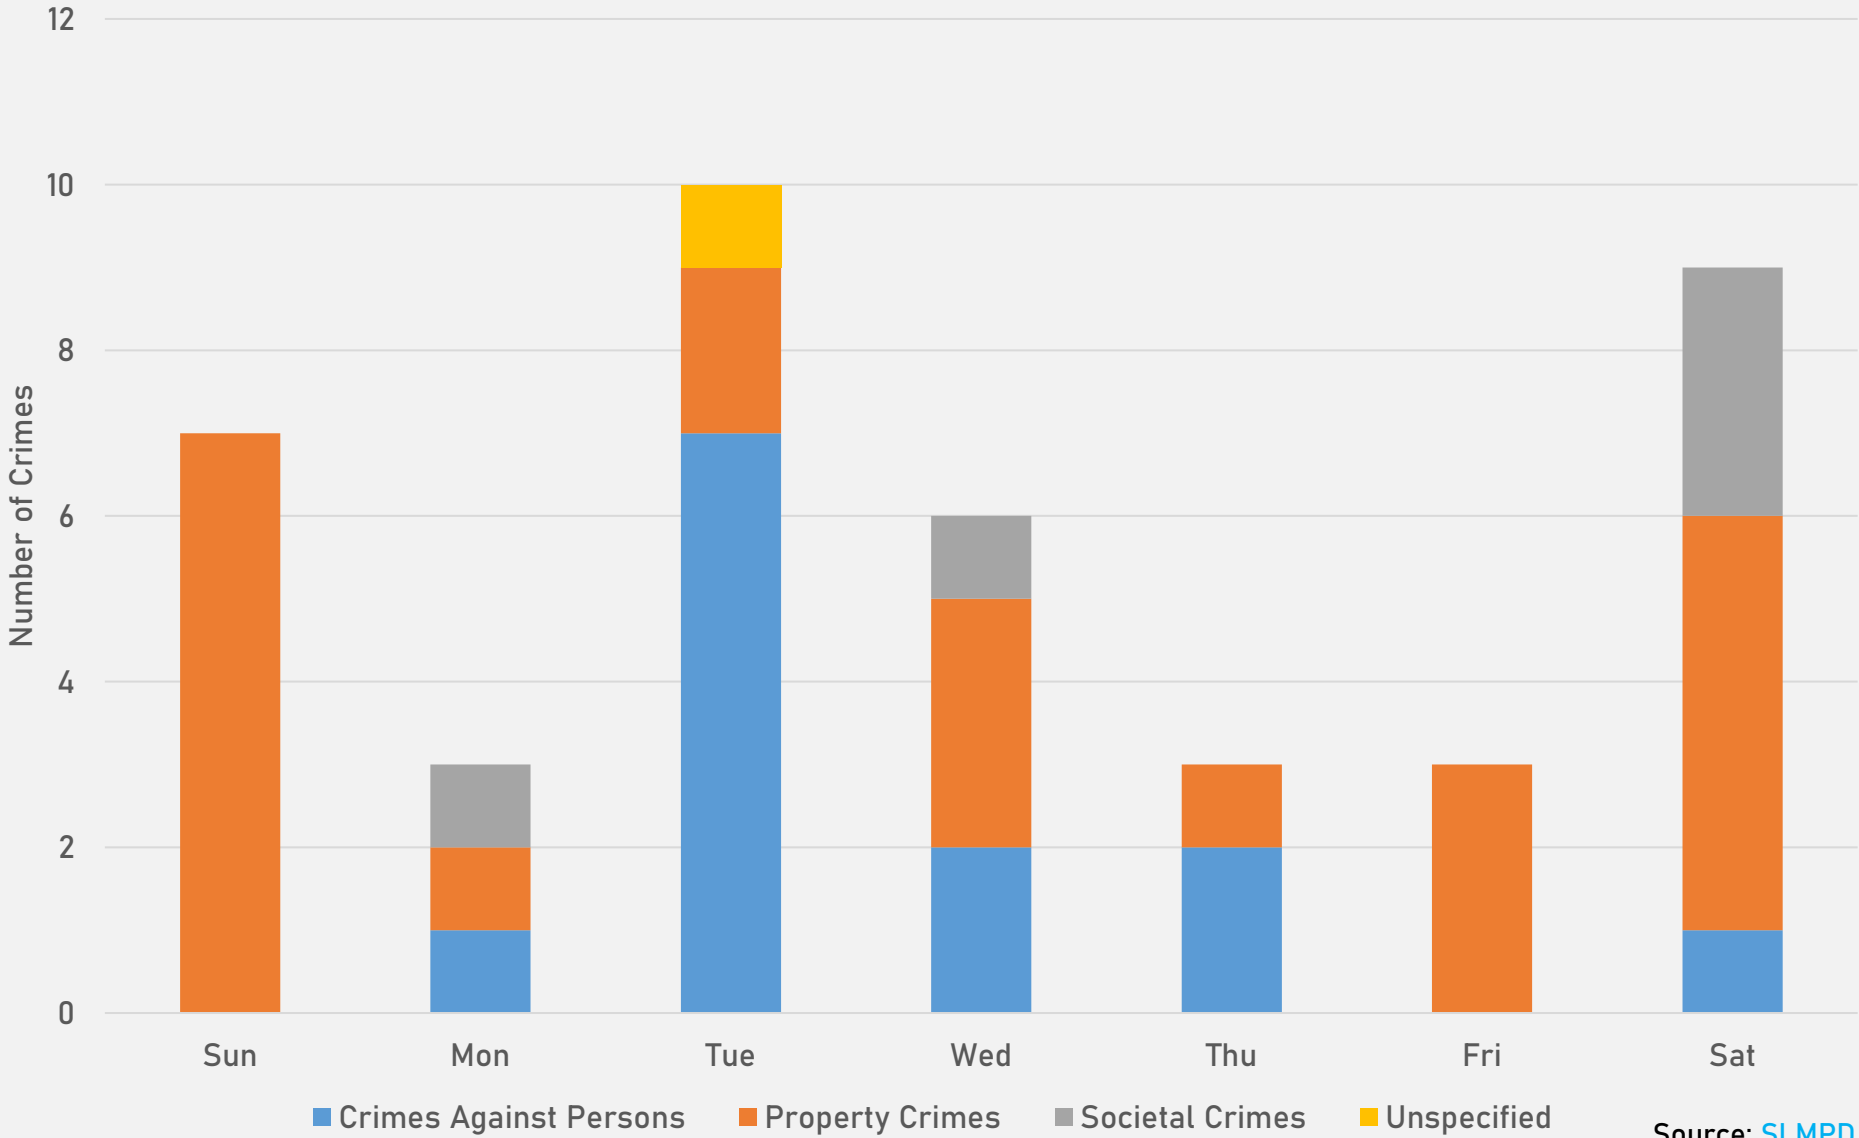

WEST END CRIMES BY DAY OF THE WEEK