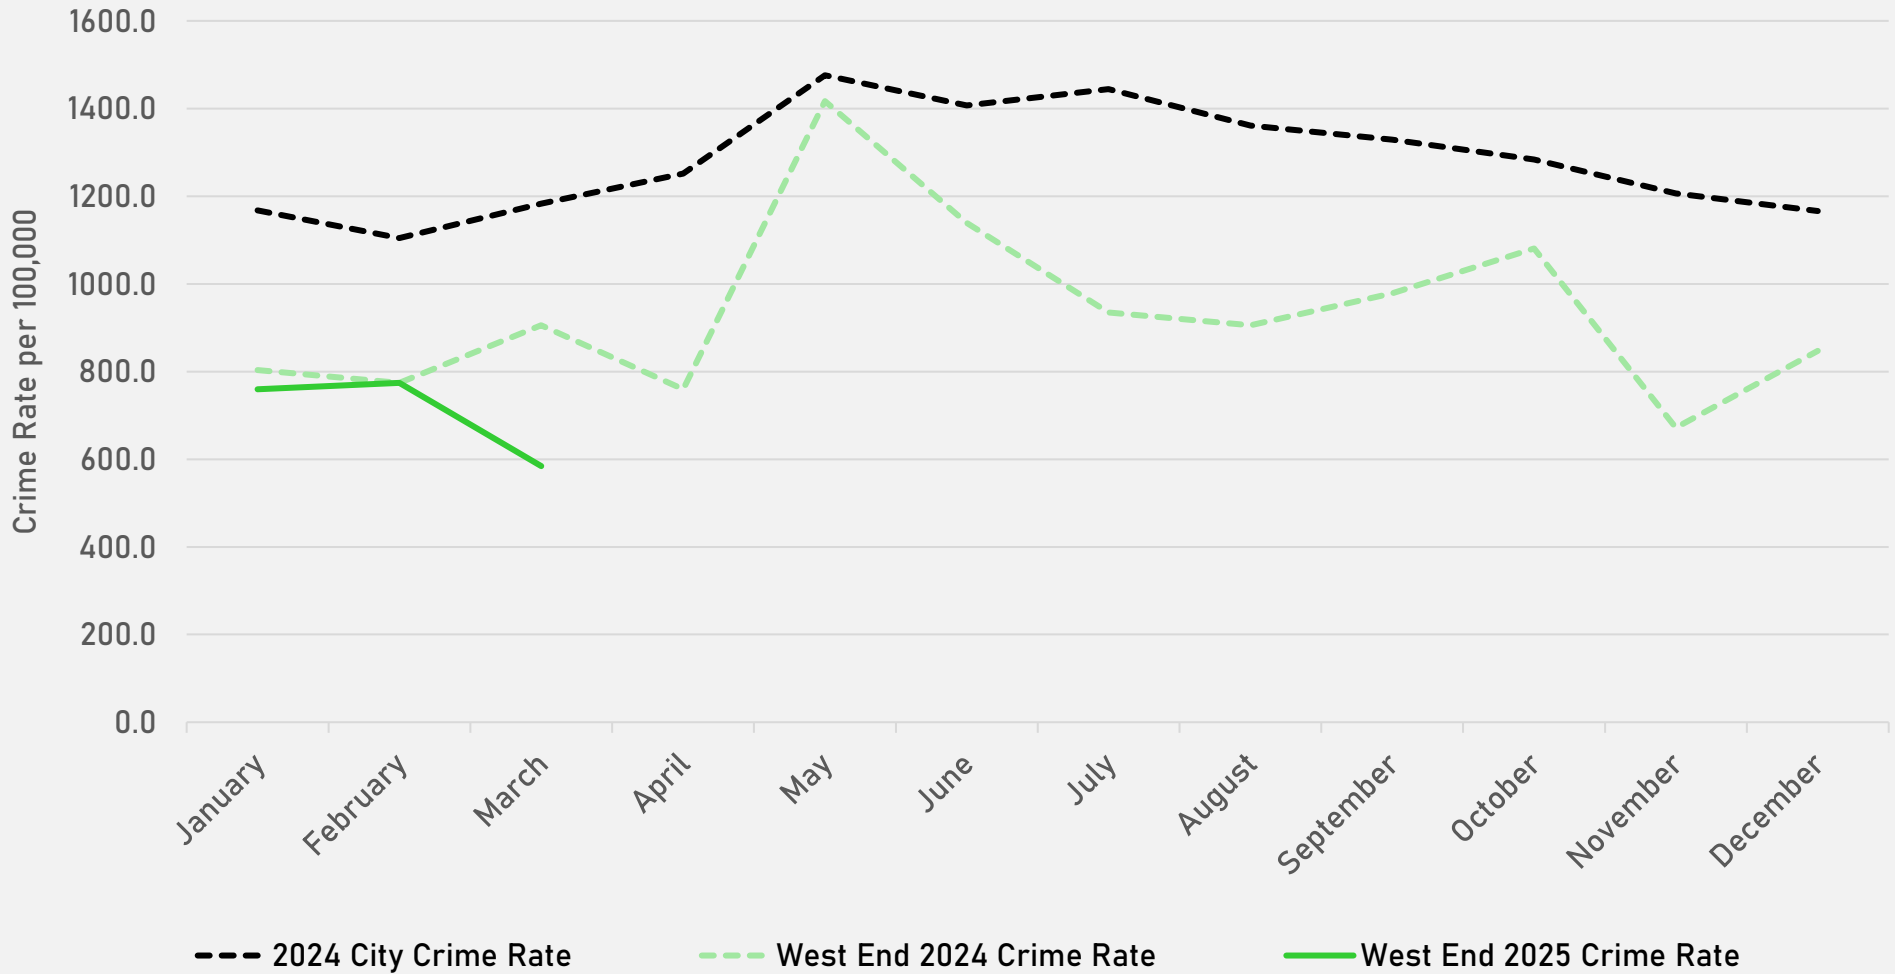

WEST END YEAR TO YEAR COMPARISON

2024

Crimes	Jan	Feb	Mar	Apr	May	Jun	Jul	Aug	Sep	Oct	Nov	Dec	Total
Aggravated Assault	4	3	2	7	9	7	4	4	5	12	1	7	65
Arson	1	0	1	0	0	0	0	0	0	1	0	0	3
Burglary	3	0	3	1	7	5	2	3	6	4	2	1	37
Homicide	1	0	0	1	0	0	0	0	0	0	0	1	3
Larceny	14	14	11	11	29	14	15	8	12	14	8	11	161
Motor Vehicle Theft	4	5	3	1	10	8	4	4	9	4	2	3	57
Robbery	0	4	4	5	1	0	1	1	1	4	1	3	25
Total	27	26	24	26	56	34	26	20	33	39	14	26	351

2025

Crimes	Jan	Feb	Mar	Apr	May	Jun	Jul	Aug	Sep	Oct	Nov	Dec	Total
Aggravated Assault	4	0	1										5
Arson	0	0	0										0
Burglary	1	2	3										5
Homicide	0	0	0										0
Larceny	7	17	11										35
Motor Vehicle Theft	8	2	3										13
Robbery	1	0	0										1
Total	21	21	18										59

WEST END 2024 VS 2025