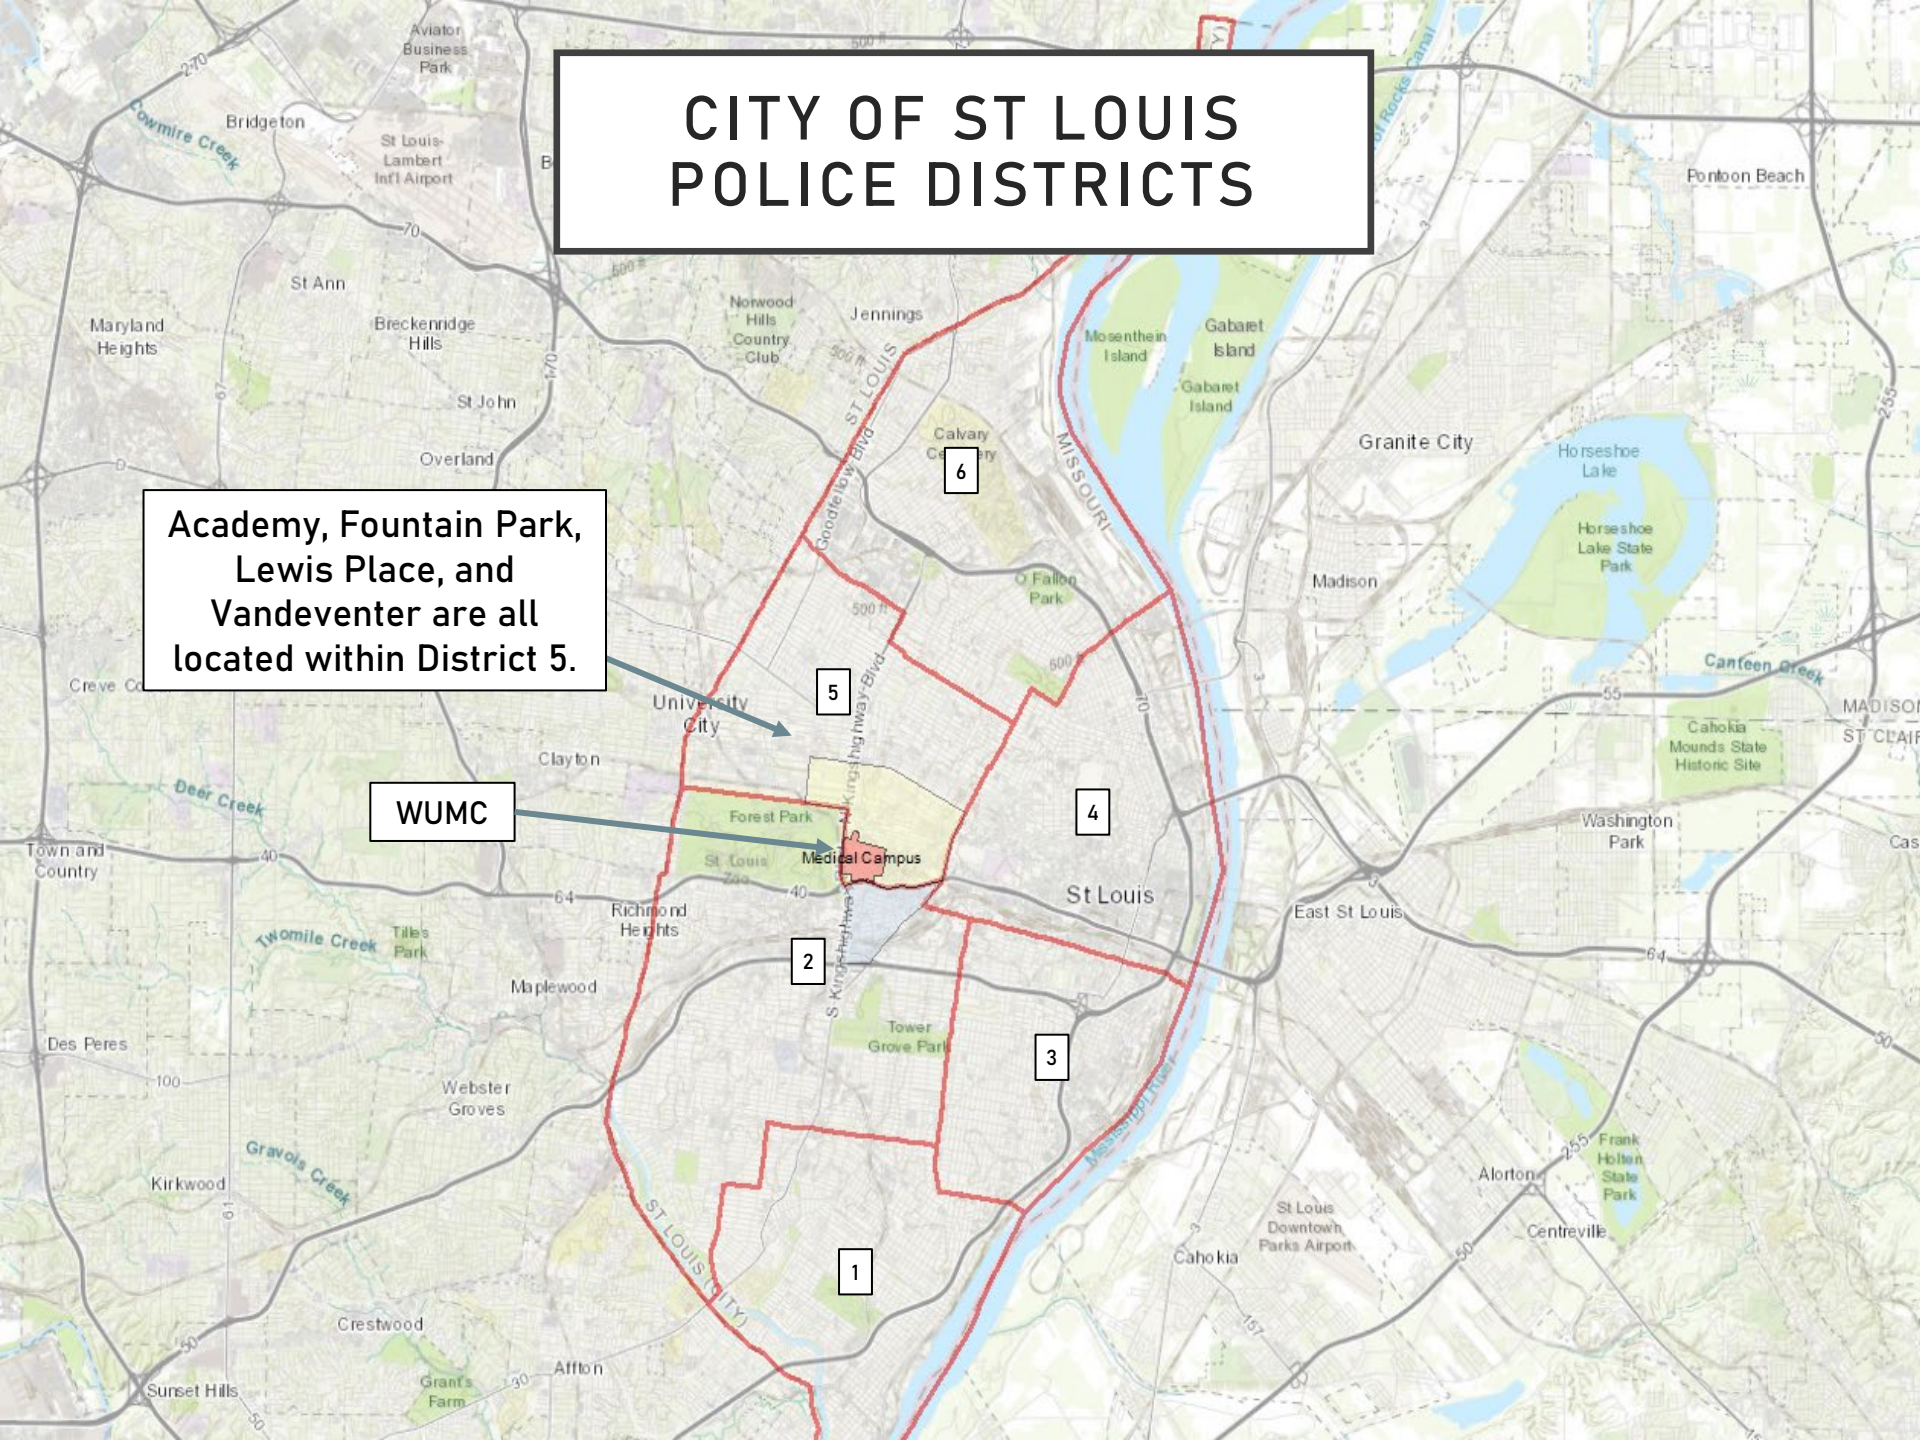

December 2024
Monthly Crime Report

**ACADEMY
FOUNTAIN PARK
LEWIS PLACE
VANDEVENTER**

Washington University Medical Center

CITY OF ST LOUIS POLICE DISTRICTS

Academy, Fountain Park,
Lewis Place, and
Vandeventer are all
located within District 5.

WUMC

DISTRICT 5 SUMMARY NOTES

There are 15 neighborhoods in District 5.

- Academy
- Central West End
- DeBaliviere Place
- Fountain Park
- Hamilton Heights
- Kingsway East
- Kingsway West
- Lewis Place
- Skinker-DeBaliviere
- The Greater Ville
- The Ville
- Vandeventer
- Visitation Park
- Wells-Goodfellow
- West End

- The **lowest number** of crimes in one neighborhood was 4 in Visitation Park
- The **highest number** of crimes in one neighborhood was 159 in the Central West End
- The average number of crimes per neighborhood was 40.7
- The **lowest crime rate** per 100,000 in one neighborhood was 432.9 in Visitation Park
- The **highest crime rate** per 100,000 in one neighborhood was 1878.5 in Fountain Park
- The overall crime rate in District 5 was 1080.3

LEWIS PLACE 2023 VS 2024

LEWIS PLACE CRIMES BY DAY OF THE WEEK

LEWIS PLACE CRIMES BY TIME OF DAY

LEWIS PLACE CRIMES BY DAY OF THE MONTH

**VANDEVENTER
NEIGHBORHOOD DETAIL**

VANDEVENTER SUMMARY NOTES

- 20 total crimes in December 2024
 - **Down 58%** compared to December 2023 (48 crimes)
 - 2 crimes against persons in December 2024
 - **Down 87%** compared to December 2023 (15 crimes)
- 332 total crimes so far in 2024
 - **Down 18%** compared to this time in 2023 (403 crimes)
 - 48 crimes against persons so far in 2024
 - **Down 53%** compared to this time in 2023 (102 crimes)