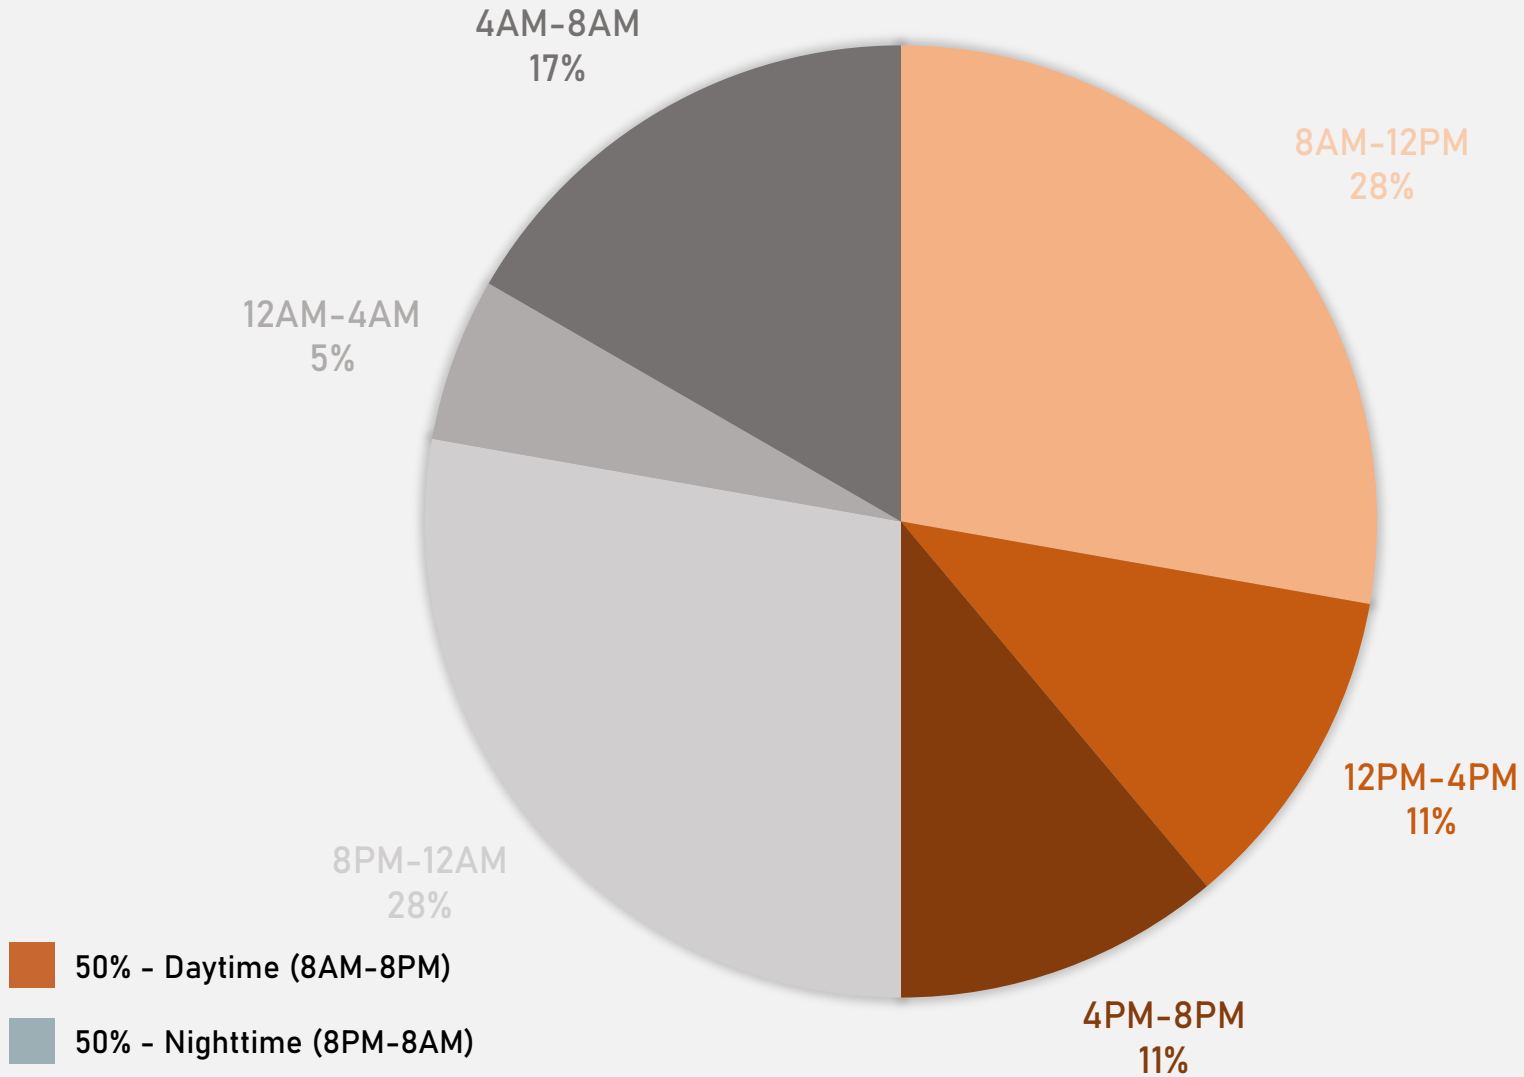

ACADEMY 2023 VS 2024

ACADEMY CRIMES BY DAY OF THE WEEK

ACADEMY CRIMES BY TIME OF DAY

ACADEMY CRIMES BY DAY OF THE MONTH

**FOUNTAIN PARK
NEIGHBORHOOD DETAIL**

FOUNTAIN PARK SUMMARY NOTES

- 18 total crimes in December 2024
 - **Down 47%** compared to December 2023 (34 crimes)
 - 2 crimes against persons in December 2024
 - **Down 75%** compared to December 2023 (8 crimes)
- 263 total crimes so far in 2024
 - **Down 15%** compared to this time in 2023 (308 crimes)
 - 48 crimes against persons so far in 2024
 - **Down 17%** compared to this time in 2023 (58 crimes)

FOUNTAIN PARK 2023 VS 2024

FOUNTAIN PARK CRIMES BY DAY OF THE WEEK

FOUNTAIN PARK CRIMES BY TIME OF DAY

FOUNTAIN PARK CRIMES BY DAY OF THE MONTH

**LEWIS PLACE
NEIGHBORHOOD DETAIL**

LEWIS PLACE SUMMARY NOTES

- 12 total crimes in December 2024
 - **Down 14%** compared to December 2023 (14 crimes)
 - 1 crime against persons in December 2024
 - **Down 67%** compared to December 2023 (3 crimes)
- 200 total crimes so far in 2024
 - **Down 9%** compared to this time in 2023 (219 crimes)
 - 47 crimes against persons so far in 2024
 - **Down 6%** compared to this time in 2023 (50 crimes)

LEWIS PLACE 2023 VS 2024

LEWIS PLACE CRIMES BY DAY OF THE WEEK

LEWIS PLACE CRIMES BY TIME OF DAY

LEWIS PLACE CRIMES BY DAY OF THE MONTH

**VANDEVENTER
NEIGHBORHOOD DETAIL**

VANDEVENTER SUMMARY NOTES

- 20 total crimes in December 2024
 - **Down 58%** compared to December 2023 (48 crimes)
 - 2 crimes against persons in December 2024
 - **Down 87%** compared to December 2023 (15 crimes)
- 332 total crimes so far in 2024
 - **Down 18%** compared to this time in 2023 (403 crimes)
 - 48 crimes against persons so far in 2024
 - **Down 53%** compared to this time in 2023 (102 crimes)