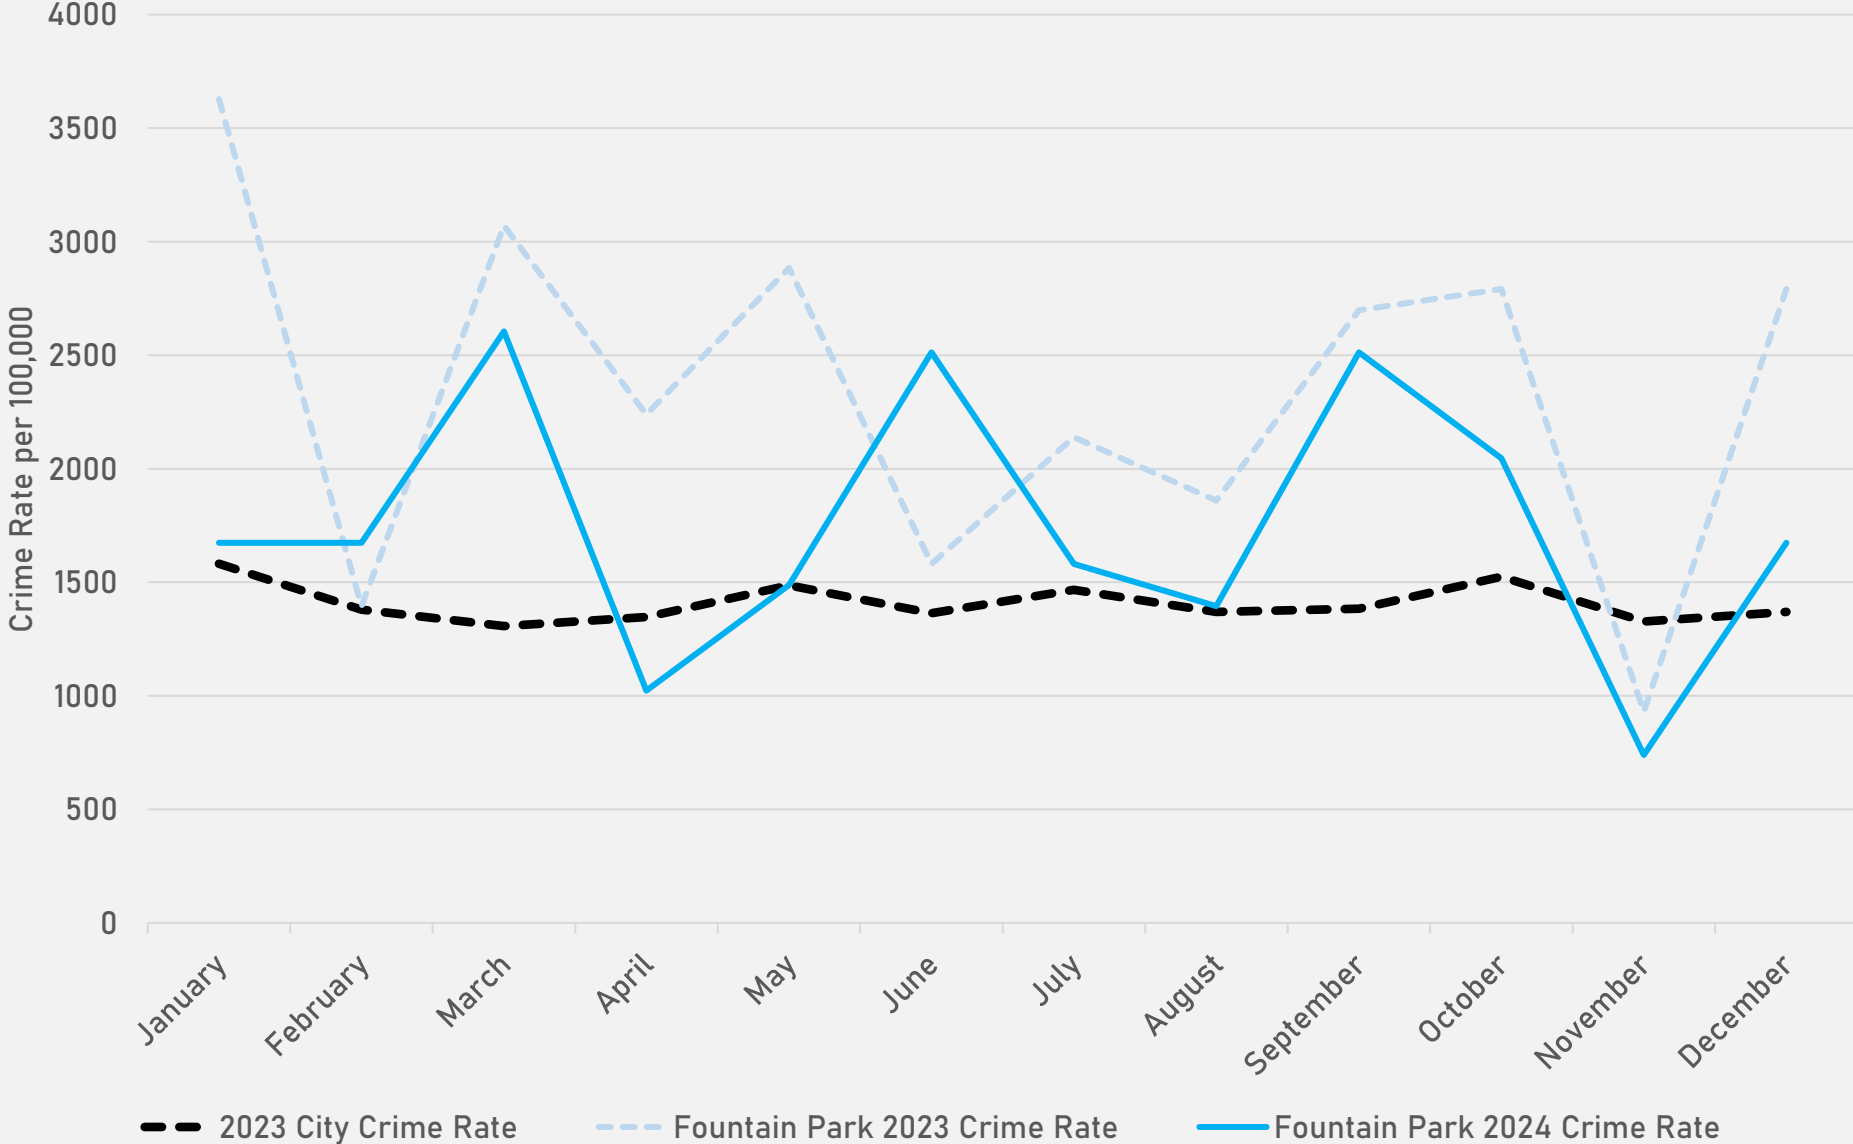

FOUNTAIN PARK YEAR TO YEAR COMPARISON

2023

Crimes	Jan	Feb	Mar	Apr	June	Jun	Jul	Aug	Sep	Oct	Nov	Dec	Total
Aggravated Assault	5	0	1	0	6	2	4	2	1	3	2	1	27
Arson	0	0	0	0	0	0	2	0	0	0	0	0	2
Burglary	3	0	3	3	0	0	0	2	0	0	0	2	13
Homicide	0	0	3	0	0	1	0	0	1	0	0	1	6
Larceny	6	1	2	4	6	3	2	2	5	2	1	3	37
Motor Vehicle Theft	4	2	5	1	2	4	1	0	7	5	3	2	36
Robbery	0	0	0	0	0	1	0	0	0	2	0	1	4
Total	18	3	14	8	14	11	9	6	14	12	6	10	125

2024

Crimes	Jan	Feb	Mar	Apr	June	Jun	Jul	Aug	Sep	Oct	Nov	Dec	Total
Aggravated Assault	0	0	2	3	0	1	2	0	4	3	3	2	20
Arson	0	0	0	0	0	0	0	0	0	0	0	0	0
Burglary	0	1	0	0	0	0	1	1	1	1	1	0	6
Homicide	0	0	0	0	0	0	0	0	2	0	0	0	2
Larceny	3	4	3	2	2	3	6	7	3	6	2	4	45
Motor Vehicle Theft	2	3	1	0	2	2	1	3	1	0	1	1	17
Robbery	1	2	0	0	0	0	1	0	1	0	0	1	6
Total	6	10	6	5	4	6	11	11	12	10	7	8	96

FOUNTAIN PARK 2023 VS 2024