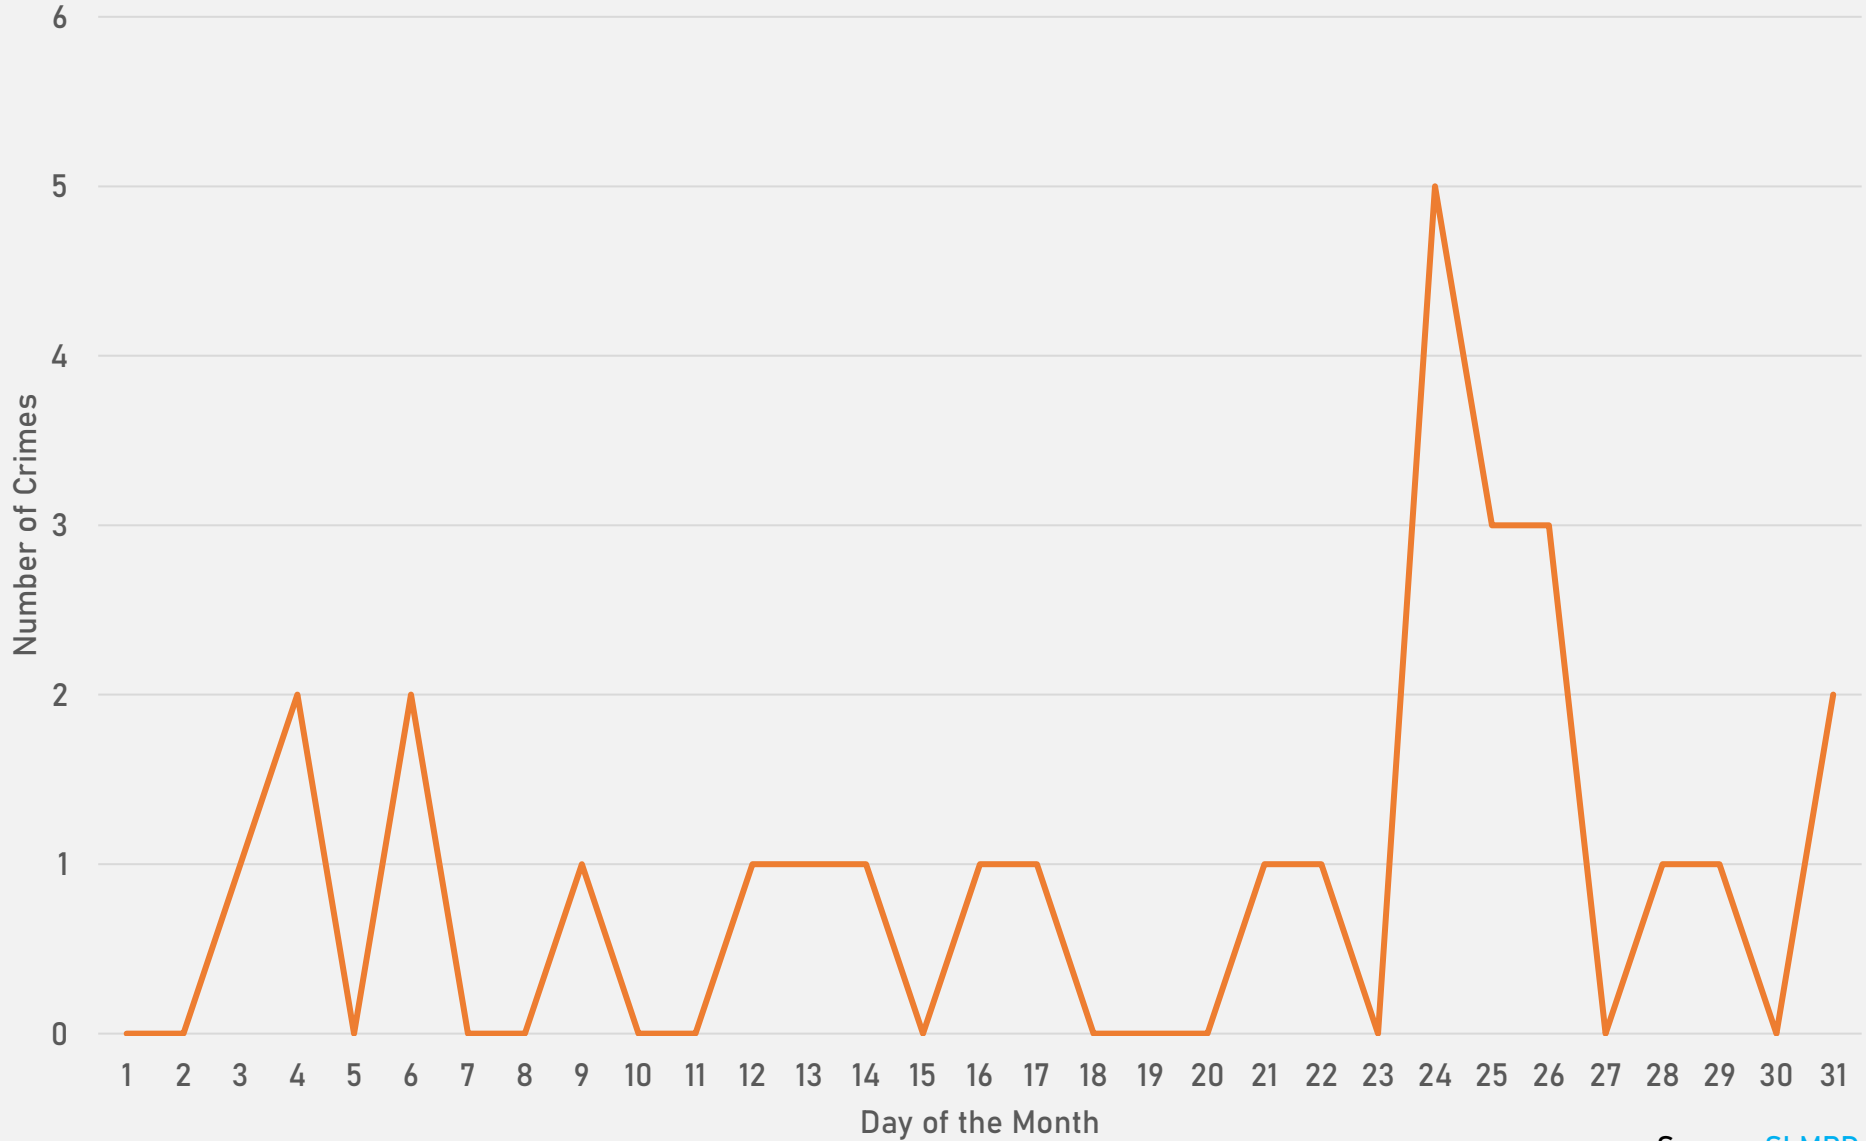

ACADEMY 2023 VS 2024

ACADEMY CRIMES BY DAY OF THE WEEK

ACADEMY CRIMES BY TIME OF DAY

ACADEMY CRIMES BY DAY OF THE MONTH

**FOUNTAIN PARK
NEIGHBORHOOD DETAIL**

FOUNTAIN PARK SUMMARY NOTES

- 18 total crimes in December 2024
 - **Down 47%** compared to December 2023 (34 crimes)
 - 2 crimes against persons in December 2024
 - **Down 75%** compared to December 2023 (8 crimes)
- 263 total crimes so far in 2024
 - **Down 15%** compared to this time in 2023 (308 crimes)
 - 48 crimes against persons so far in 2024
 - **Down 17%** compared to this time in 2023 (58 crimes)

- 12 total crimes in December 2024
 - **Down 14%** compared to December 2023 (14 crimes)
 - 1 crime against persons in December 2024
 - **Down 67%** compared to December 2023 (3 crimes)
- 200 total crimes so far in 2024
 - **Down 9%** compared to this time in 2023 (219 crimes)
 - 47 crimes against persons so far in 2024
 - **Down 6%** compared to this time in 2023 (50 crimes)

LEWIS PLACE 2023 VS 2024

LEWIS PLACE CRIMES BY DAY OF THE WEEK

LEWIS PLACE CRIMES BY TIME OF DAY

LEWIS PLACE CRIMES BY DAY OF THE MONTH

**VANDEVENTER
NEIGHBORHOOD DETAIL**

VANDEVENTER SUMMARY NOTES

- 20 total crimes in December 2024
 - **Down 58%** compared to December 2023 (48 crimes)
 - 2 crimes against persons in December 2024
 - **Down 87%** compared to December 2023 (15 crimes)
- 332 total crimes so far in 2024
 - **Down 18%** compared to this time in 2023 (403 crimes)
 - 48 crimes against persons so far in 2024
 - **Down 53%** compared to this time in 2023 (102 crimes)