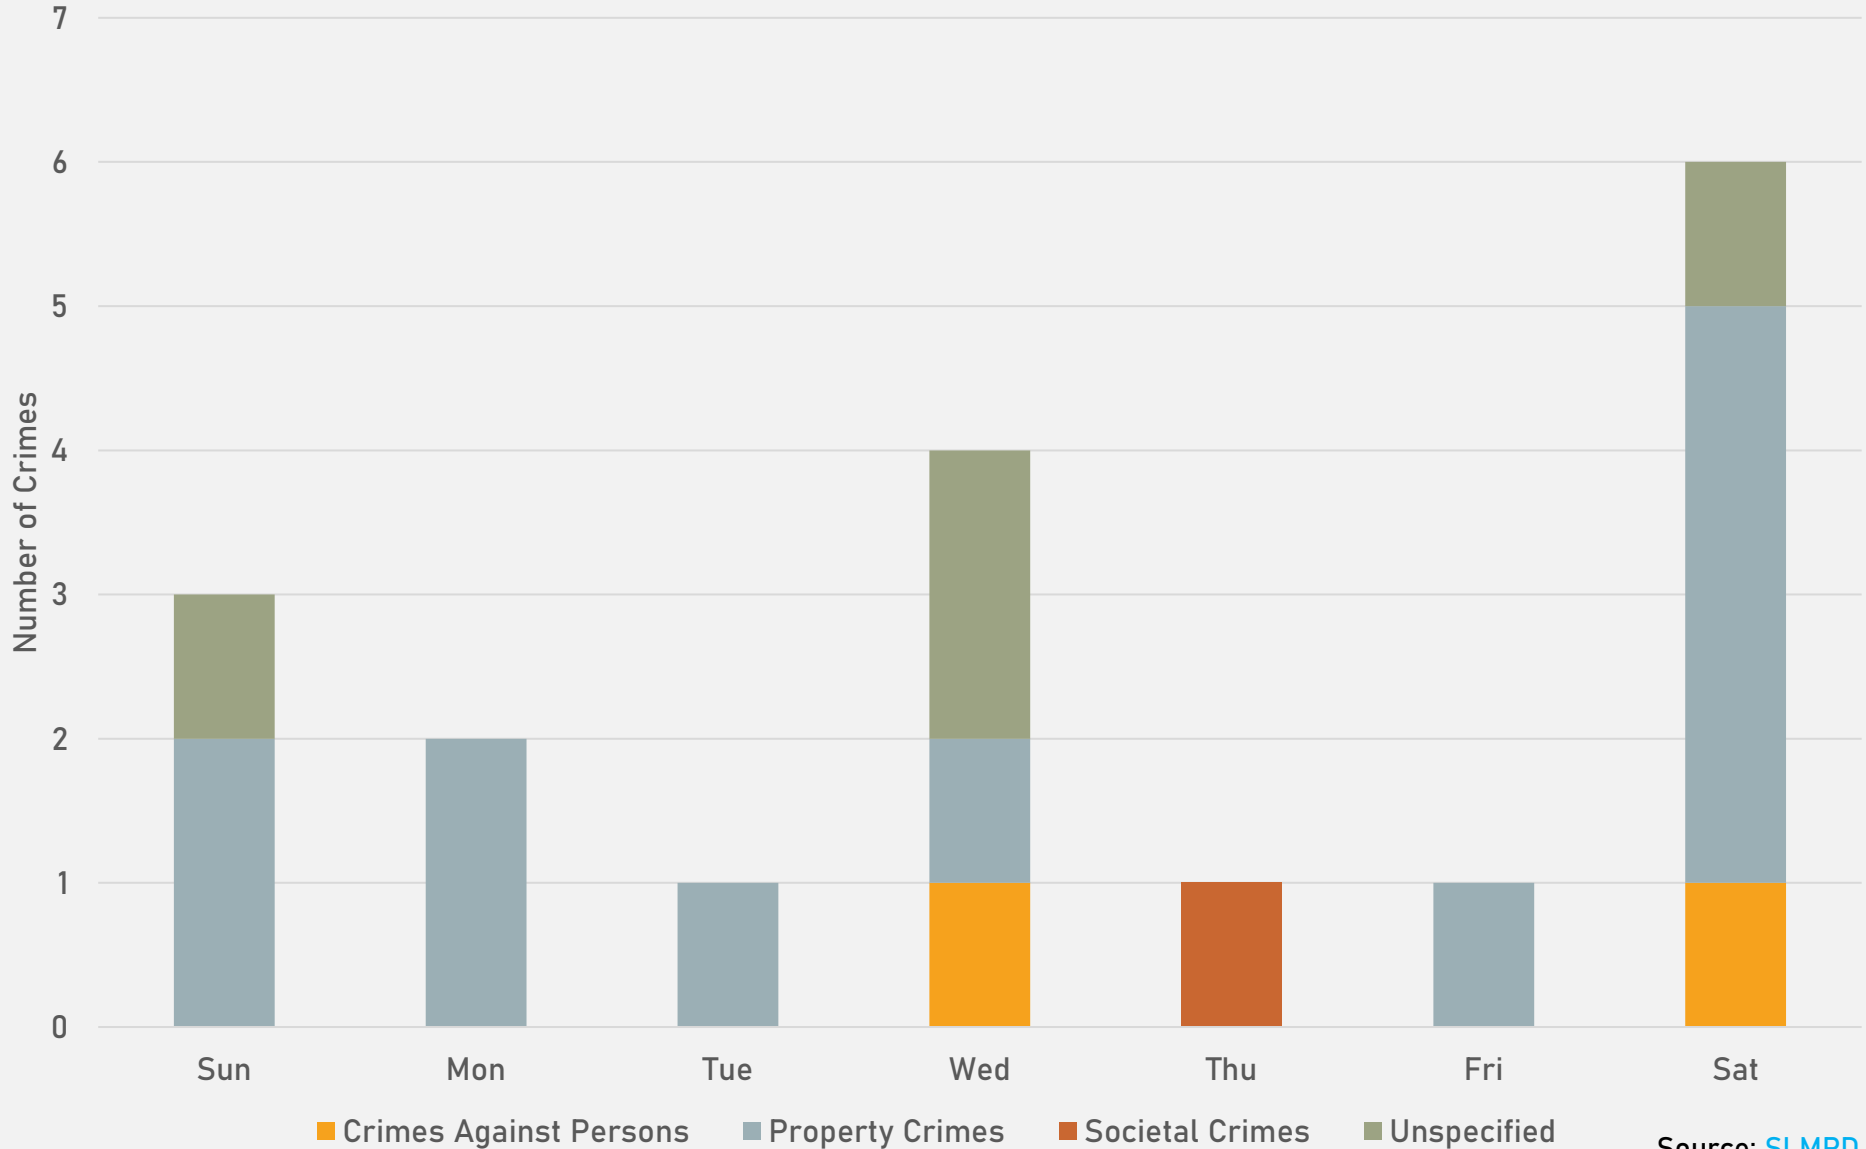

FOUNTAIN PARK CRIMES BY DAY OF THE WEEK