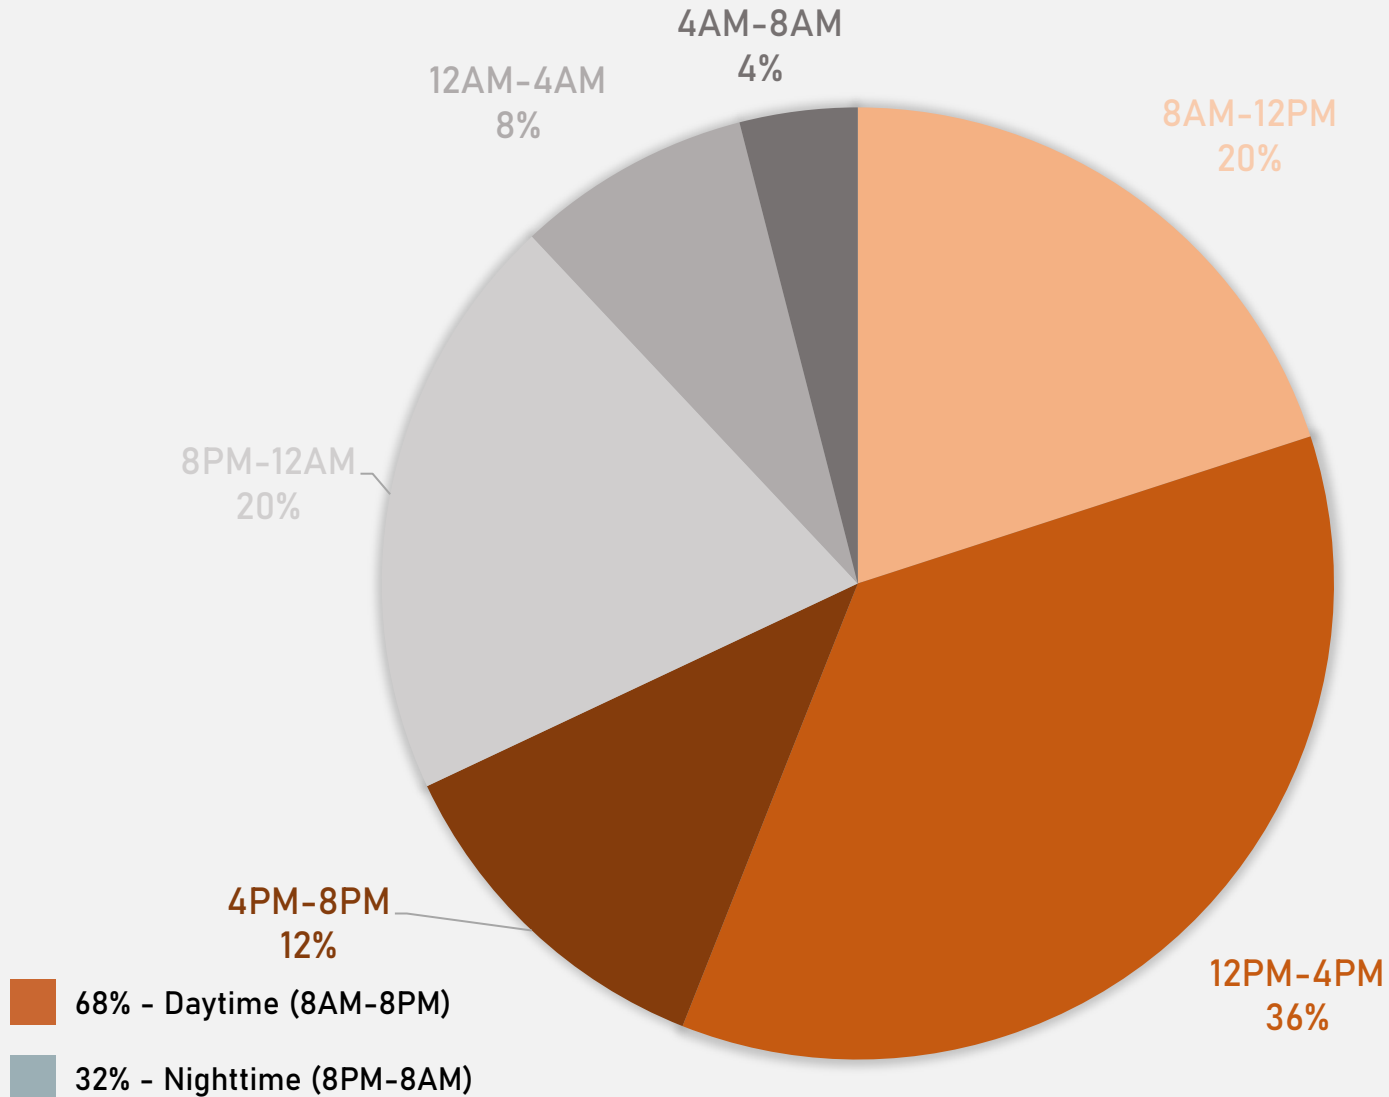

- 12 total crimes in December 2024
 - **Down 14%** compared to December 2023 (14 crimes)
 - 1 crime against persons in December 2024
 - **Down 67%** compared to December 2023 (3 crimes)
- 200 total crimes so far in 2024
 - **Down 9%** compared to this time in 2023 (219 crimes)
 - 47 crimes against persons so far in 2024
 - **Down 6%** compared to this time in 2023 (50 crimes)

LEWIS PLACE 2023 VS 2024

LEWIS PLACE CRIMES BY DAY OF THE WEEK

LEWIS PLACE CRIMES BY TIME OF DAY

LEWIS PLACE CRIMES BY DAY OF THE MONTH

**VANDEVENTER
NEIGHBORHOOD DETAIL**

VANDEVENTER SUMMARY NOTES

- 20 total crimes in December 2024
 - **Down 58%** compared to December 2023 (48 crimes)
 - 2 crimes against persons in December 2024
 - **Down 87%** compared to December 2023 (15 crimes)
- 332 total crimes so far in 2024
 - **Down 18%** compared to this time in 2023 (403 crimes)
 - 48 crimes against persons so far in 2024
 - **Down 53%** compared to this time in 2023 (102 crimes)

2024

Crimes	Jan	Feb	Mar	Apr	June	Jun	Jul	Aug	Sep	Oct	Nov	Dec	Total
Aggravated Assault	1	2	3	1	2	3	0	3	2	6	1	1	25
Arson	0	0	0	0	0	0	0	0	0	0	0	0	0
Burglary	2	1	1	3	3	3	2	4	3	2	2	1	27
Homicide	0	0	0	1	0	0	0	0	0	0	0	0	1
Larceny	8	3	4	3	7	2	3	6	6	5	4	6	57
Motor Vehicle Theft	3	2	1	3	4	1	0	1	1	5	0	2	23
Robbery	0	0	1	0	0	1	0	3	0	0	0	0	5
Total	14	8	10	11	16	10	5	17	12	18	7	10	138

VANDEVENTER 2023 VS 2024

VANDEVENTER CRIMES BY DAY OF THE WEEK

VANDEVENTER CRIMES BY TIME OF DAY

VANDEVENTER CRIMES BY DAY OF THE MONTH