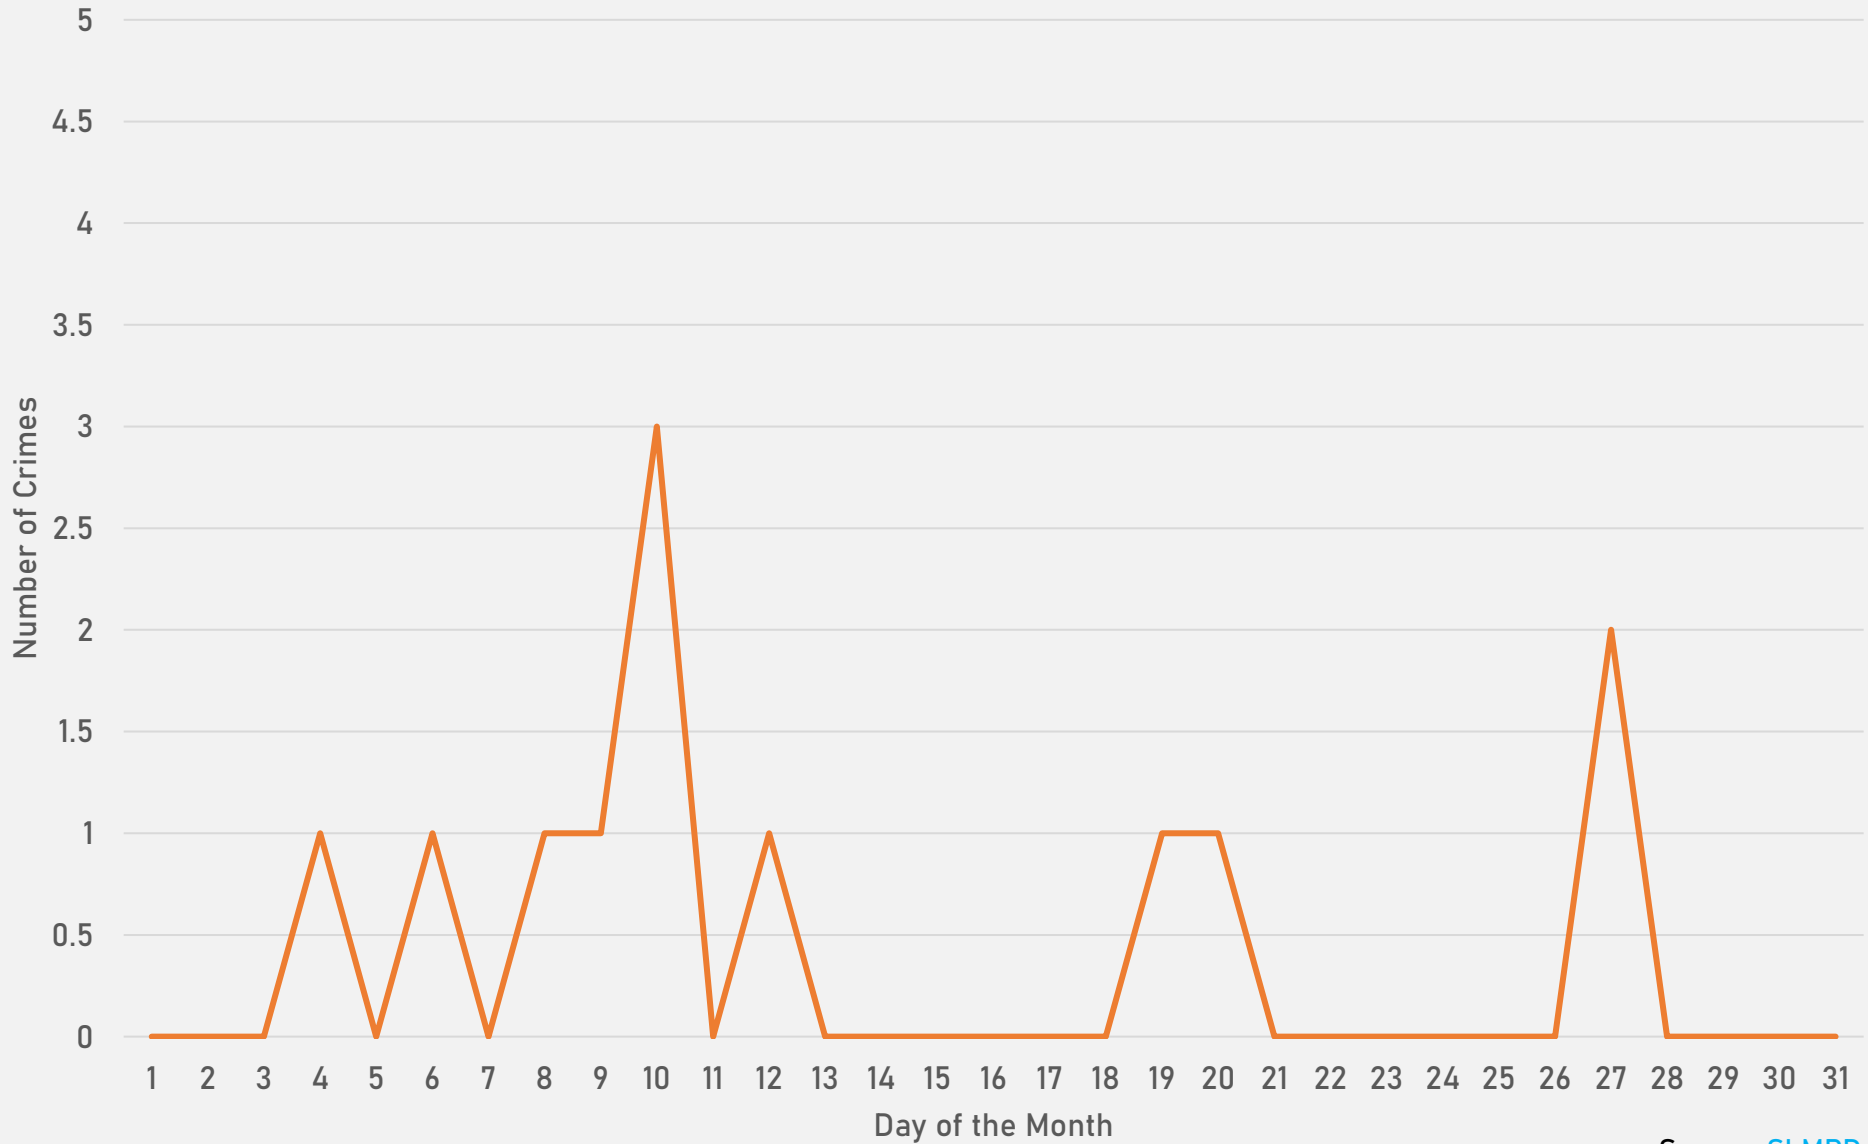

ACADEMY 2023 VS 2024

ACADEMY CRIMES BY DAY OF THE WEEK

ACADEMY CRIMES BY TIME OF DAY

ACADEMY CRIMES BY DAY OF THE MONTH

**FOUNTAIN PARK
NEIGHBORHOOD DETAIL**

FOUNTAIN PARK SUMMARY NOTES

- 18 total crimes in December 2024
 - **Down 47%** compared to December 2023 (34 crimes)
 - 2 crimes against persons in December 2024
 - **Down 75%** compared to December 2023 (8 crimes)
- 263 total crimes so far in 2024
 - **Down 15%** compared to this time in 2023 (308 crimes)
 - 48 crimes against persons so far in 2024
 - **Down 17%** compared to this time in 2023 (58 crimes)

- 12 total crimes in December 2024
 - **Down 14%** compared to December 2023 (14 crimes)
 - 1 crime against persons in December 2024
 - **Down 67%** compared to December 2023 (3 crimes)
- 200 total crimes so far in 2024
 - **Down 9%** compared to this time in 2023 (219 crimes)
 - 47 crimes against persons so far in 2024
 - **Down 6%** compared to this time in 2023 (50 crimes)

LEWIS PLACE 2023 VS 2024

LEWIS PLACE CRIMES BY DAY OF THE WEEK

LEWIS PLACE CRIMES BY TIME OF DAY

LEWIS PLACE CRIMES BY DAY OF THE MONTH

**VANDEVENTER
NEIGHBORHOOD DETAIL**

VANDEVENTER SUMMARY NOTES

- 20 total crimes in December 2024
 - **Down 58%** compared to December 2023 (48 crimes)
 - 2 crimes against persons in December 2024
 - **Down 87%** compared to December 2023 (15 crimes)
- 332 total crimes so far in 2024
 - **Down 18%** compared to this time in 2023 (403 crimes)
 - 48 crimes against persons so far in 2024
 - **Down 53%** compared to this time in 2023 (102 crimes)

VANDEVENTER YEAR TO YEAR COMPARISON

2023

Crimes	Jan	Feb	Mar	Apr	June	Jun	Jul	Aug	Sep	Oct	Nov	Dec	Total
Aggravated Assault	4	1	5	0	1	2	4	1	2	0	0	11	31
Arson	0	0	0	1	0	0	0	0	0	0	0	0	1
Burglary	0	1	2	1	0	2	0	3	1	1	3	1	15
Homicide	1	0	0	0	1	0	0	0	0	0	0	0	2
Larceny	2	4	6	4	10	6	5	7	3	3	4	4	58
Motor Vehicle Theft	7	2	1	3	4	2	2	8	4	5	2	4	44
Robbery	0	0	0	1	1	2	0	0	3	2	0	1	10
Total	14	8	14	10	17	14	11	19	13	11	9	21	161