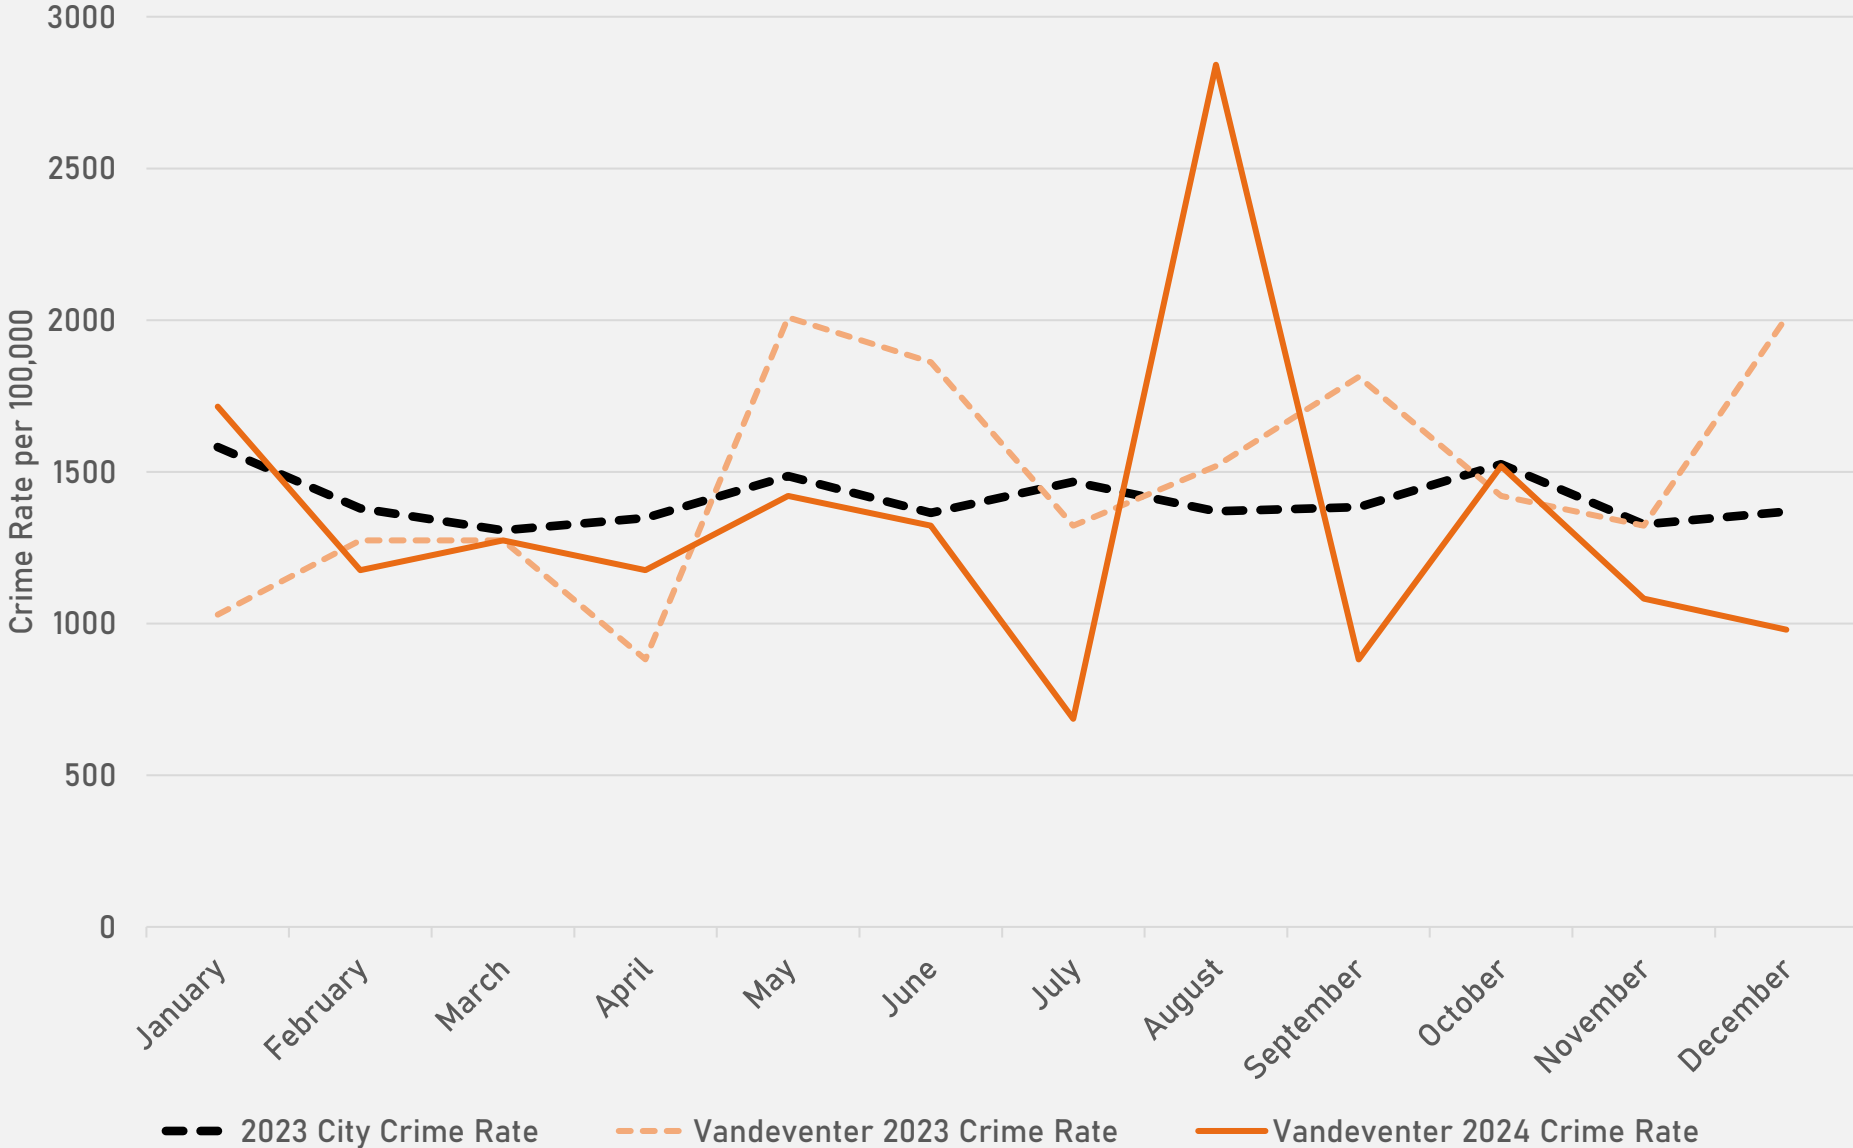

- 12 total crimes in December 2024
 - **Down 14%** compared to December 2023 (14 crimes)
 - 1 crime against persons in December 2024
 - **Down 67%** compared to December 2023 (3 crimes)
- 200 total crimes so far in 2024
 - **Down 9%** compared to this time in 2023 (219 crimes)
 - 47 crimes against persons so far in 2024
 - **Down 6%** compared to this time in 2023 (50 crimes)

LEWIS PLACE 2023 VS 2024

LEWIS PLACE CRIMES BY DAY OF THE WEEK

LEWIS PLACE CRIMES BY TIME OF DAY

LEWIS PLACE CRIMES BY DAY OF THE MONTH

**VANDEVENTER
NEIGHBORHOOD DETAIL**

VANDEVENTER SUMMARY NOTES

- 20 total crimes in December 2024
 - **Down 58%** compared to December 2023 (48 crimes)
 - 2 crimes against persons in December 2024
 - **Down 87%** compared to December 2023 (15 crimes)
- 332 total crimes so far in 2024
 - **Down 18%** compared to this time in 2023 (403 crimes)
 - 48 crimes against persons so far in 2024
 - **Down 53%** compared to this time in 2023 (102 crimes)

VANDEVENTER YEAR TO YEAR COMPARISON

2023

Crimes	Jan	Feb	Mar	Apr	June	Jun	Jul	Aug	Sep	Oct	Nov	Dec	Total
Aggravated Assault	4	1	5	0	1	2	4	1	2	0	0	11	31
Arson	0	0	0	1	0	0	0	0	0	0	0	0	1
Burglary	0	1	2	1	0	2	0	3	1	1	3	1	15
Homicide	1	0	0	0	1	0	0	0	0	0	0	0	2
Larceny	2	4	6	4	10	6	5	7	3	3	4	4	58
Motor Vehicle Theft	7	2	1	3	4	2	2	8	4	5	2	4	44
Robbery	0	0	0	1	1	2	0	0	3	2	0	1	10
Total	14	8	14	10	17	14	11	19	13	11	9	21	161

VANDEVENTER 2023 VS 2024

VANDEVENTER CRIMES BY DAY OF THE WEEK

VANDEVENTER CRIMES BY TIME OF DAY

VANDEVENTER CRIMES BY DAY OF THE MONTH