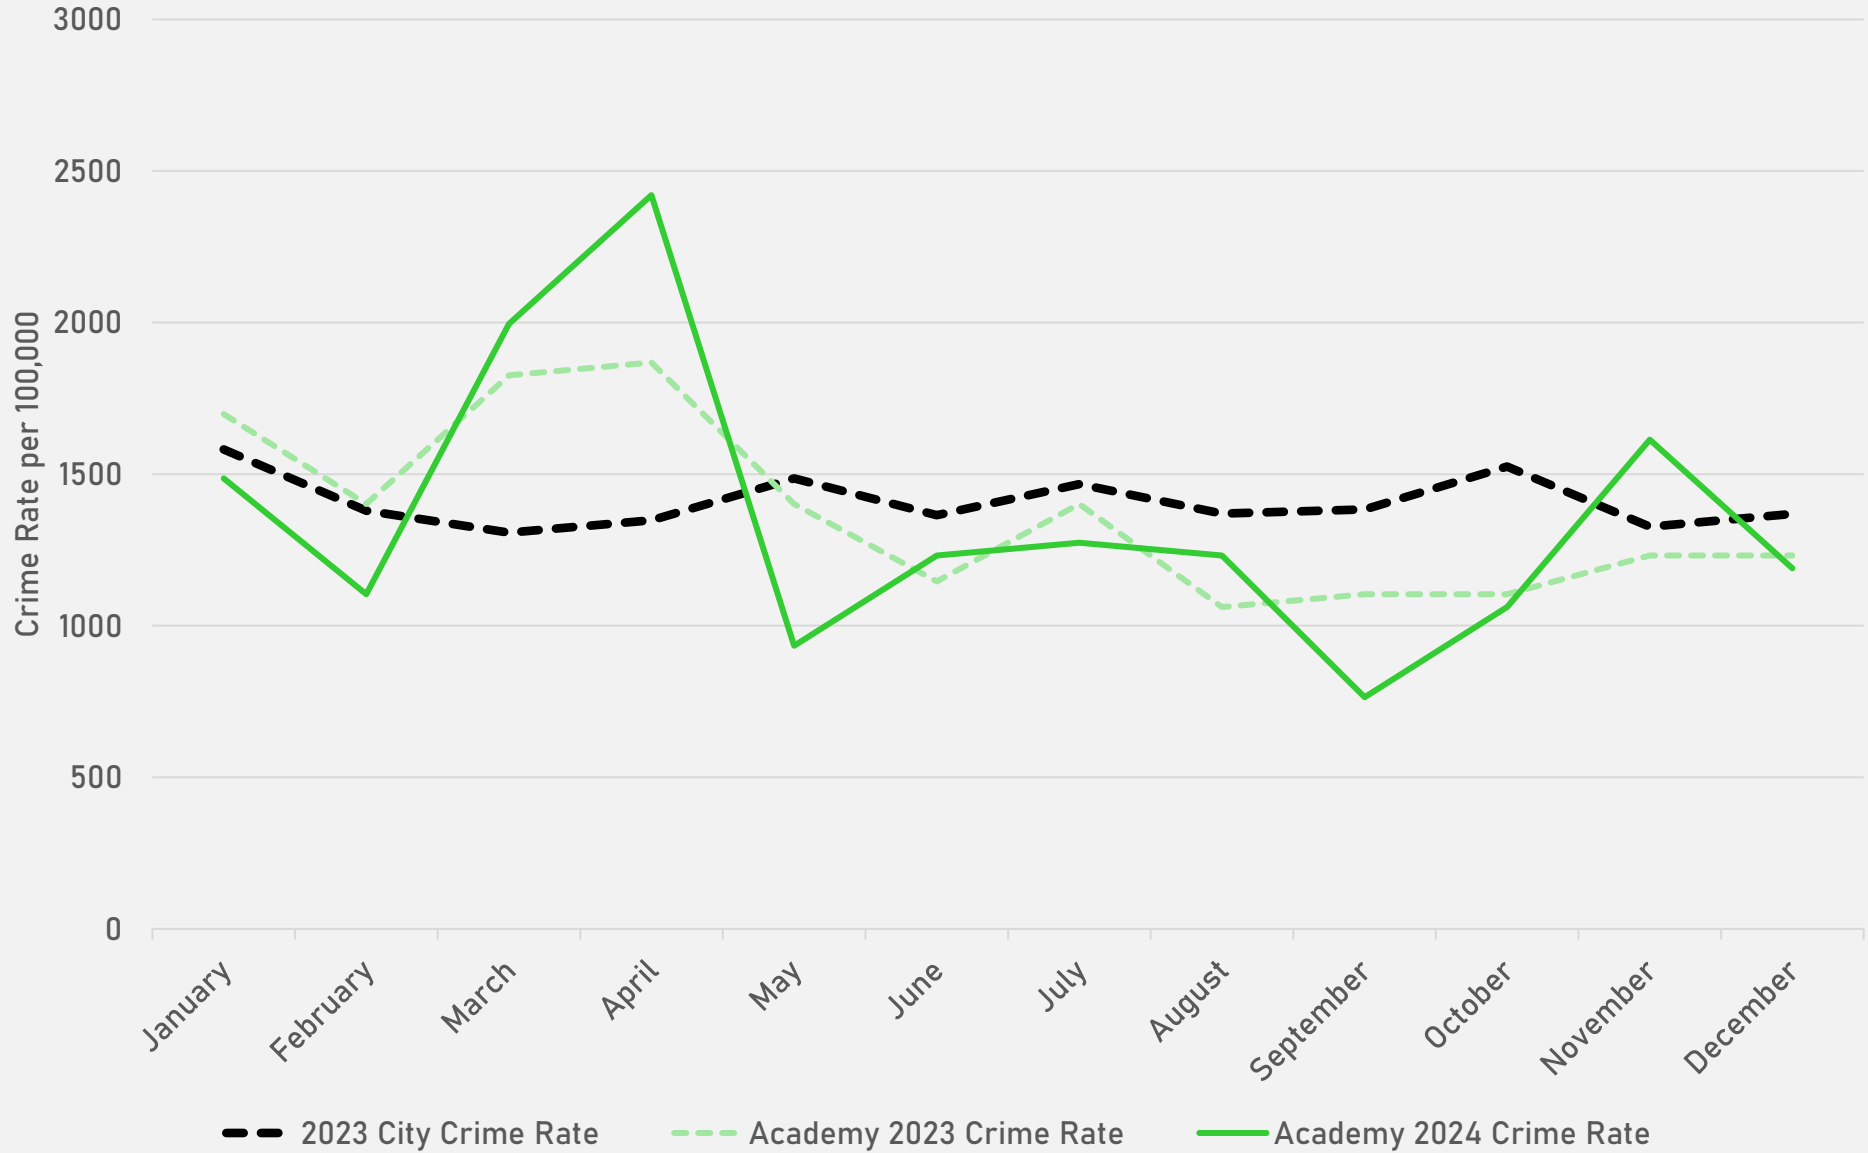

- The **lowest number** of crimes in one neighborhood was 4 in Visitation Park
- The **highest number** of crimes in one neighborhood was 159 in the Central West End
- The average number of crimes per neighborhood was 40.7
- The **lowest crime rate** per 100,000 in one neighborhood was 432.9 in Visitation Park
- The **highest crime rate** per 100,000 in one neighborhood was 1878.5 in Fountain Park
- The overall crime rate in District 5 was 1080.3

NEIGHBORHOODS VS CITY CRIME RATE OVER THE PAST YEAR

**ACADEMY
NEIGHBORHOOD DETAIL**

ACADEMY SUMMARY NOTES

- 38 total crimes in December 2024
 - **Down 24%** compared to December 2023 (29 crimes)
 - 4 crimes against persons in December 2024
 - **Down 33%** compared to December 2023 (6 crimes)
- 420 total crimes so far in 2024
 - **Up 5%** compared to this time in 2023 (400 crimes)
 - 79 crimes against persons so far in 2024
 - **Up 10%** compared to this time in 2023 (72 crimes)

ACADEMY 2023 VS 2024

ACADEMY CRIMES BY DAY OF THE WEEK

ACADEMY CRIMES BY TIME OF DAY

ACADEMY CRIMES BY DAY OF THE MONTH

**FOUNTAIN PARK
NEIGHBORHOOD DETAIL**

FOUNTAIN PARK SUMMARY NOTES

- 18 total crimes in December 2024
 - **Down 47%** compared to December 2023 (34 crimes)
 - 2 crimes against persons in December 2024
 - **Down 75%** compared to December 2023 (8 crimes)
- 263 total crimes so far in 2024
 - **Down 15%** compared to this time in 2023 (308 crimes)
 - 48 crimes against persons so far in 2024
 - **Down 17%** compared to this time in 2023 (58 crimes)