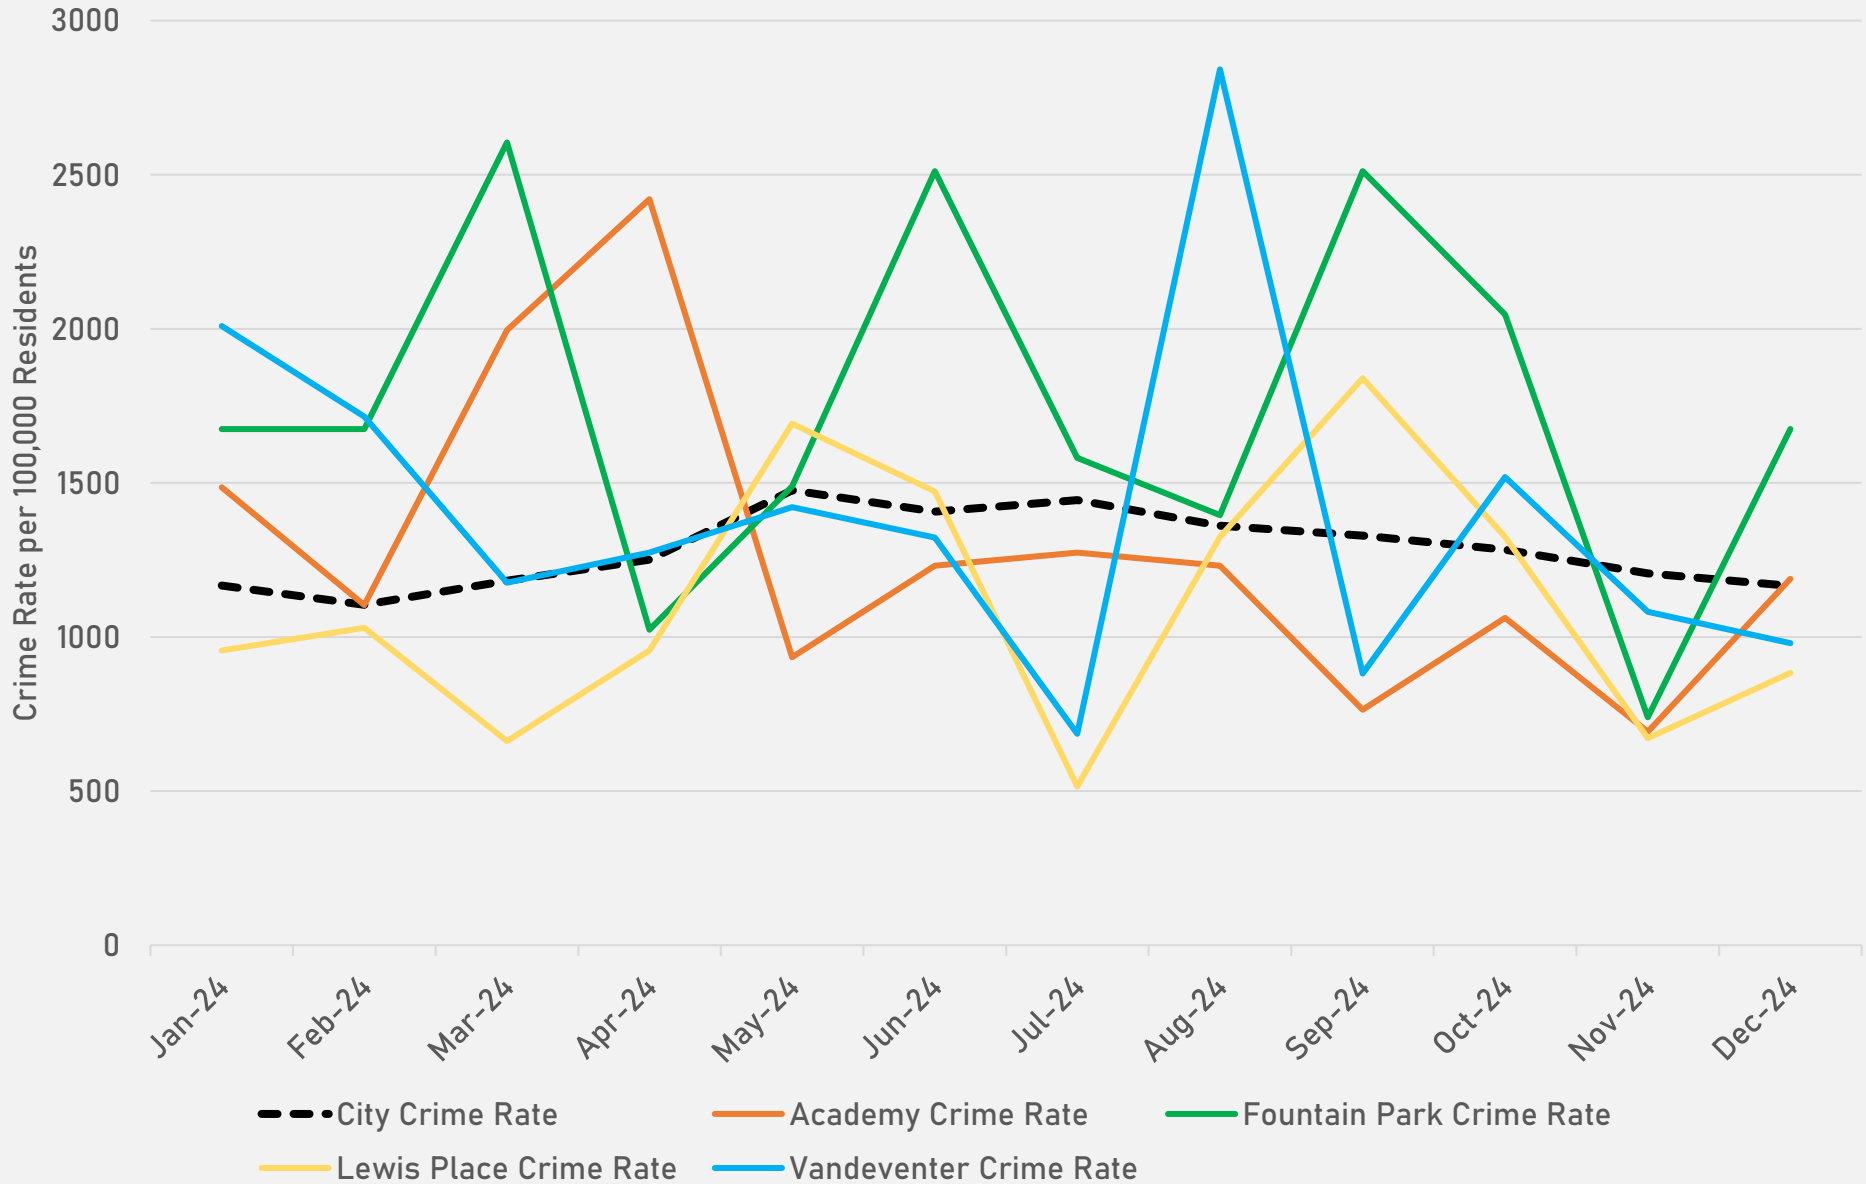

- The **lowest number** of crimes in one neighborhood was 4 in Visitation Park
- The **highest number** of crimes in one neighborhood was 159 in the Central West End
- The average number of crimes per neighborhood was 40.7
- The **lowest crime rate** per 100,000 in one neighborhood was 432.9 in Visitation Park
- The **highest crime rate** per 100,000 in one neighborhood was 1878.5 in Fountain Park
- The overall crime rate in District 5 was 1080.3

NEIGHBORHOODS VS CITY CRIME RATE OVER THE PAST YEAR

**ACADEMY
NEIGHBORHOOD DETAIL**

ACADEMY SUMMARY NOTES

- 38 total crimes in December 2024
 - **Down 24%** compared to December 2023 (29 crimes)
 - 4 crimes against persons in December 2024
 - **Down 33%** compared to December 2023 (6 crimes)
- 420 total crimes so far in 2024
 - **Up 5%** compared to this time in 2023 (400 crimes)
 - 79 crimes against persons so far in 2024
 - **Up 10%** compared to this time in 2023 (72 crimes)

LEWIS PLACE 2023 VS 2024

LEWIS PLACE CRIMES BY DAY OF THE WEEK

LEWIS PLACE CRIMES BY TIME OF DAY

LEWIS PLACE CRIMES BY DAY OF THE MONTH

**VANDEVENTER
NEIGHBORHOOD DETAIL**

VANDEVENTER SUMMARY NOTES

- 20 total crimes in December 2024
 - **Down 58%** compared to December 2023 (48 crimes)
 - 2 crimes against persons in December 2024
 - **Down 87%** compared to December 2023 (15 crimes)
- 332 total crimes so far in 2024
 - **Down 18%** compared to this time in 2023 (403 crimes)
 - 48 crimes against persons so far in 2024
 - **Down 53%** compared to this time in 2023 (102 crimes)