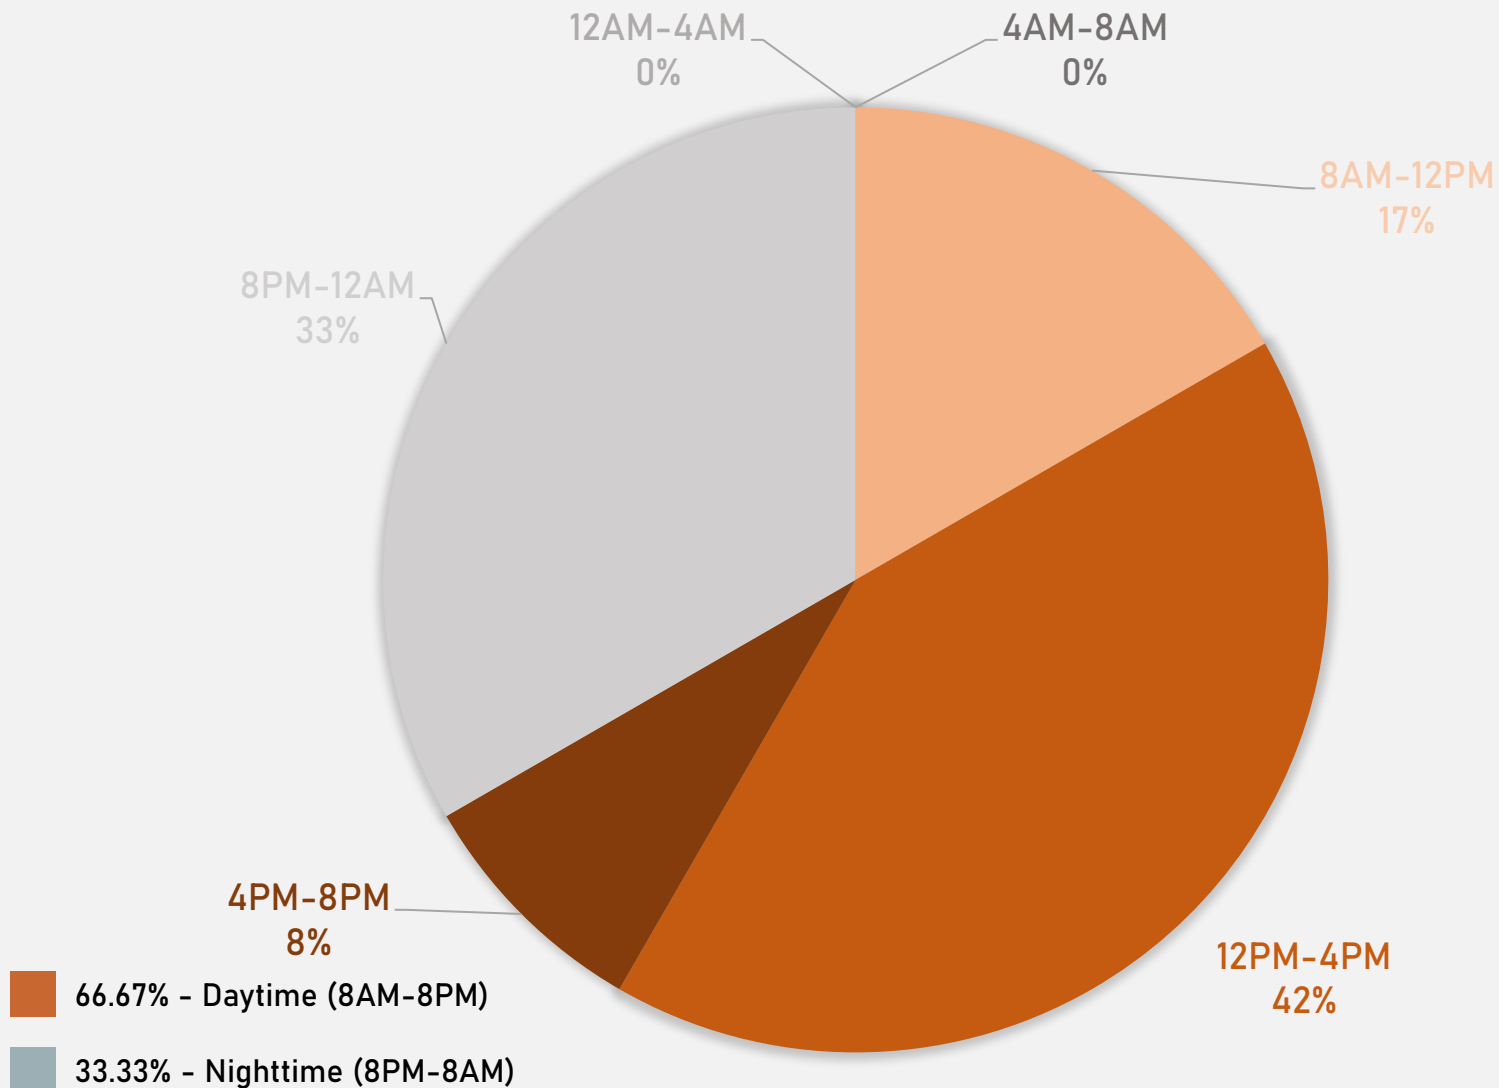

- 12 total crimes in December 2024
 - **Down 14%** compared to December 2023 (14 crimes)
 - 1 crime against persons in December 2024
 - **Down 67%** compared to December 2023 (3 crimes)
- 200 total crimes so far in 2024
 - **Down 9%** compared to this time in 2023 (219 crimes)
 - 47 crimes against persons so far in 2024
 - **Down 6%** compared to this time in 2023 (50 crimes)

LEWIS PLACE YEAR TO YEAR COMPARISON

2023

Crimes	Jan	Feb	Mar	Apr	June	Jun	Jul	Aug	Sep	Oct	Nov	Dec	Total
Aggravated Assault	0	0	2	2	6	0	1	2	2	5	0	0	20
Arson	0	0	0	0	0	0	0	0	0	0	0	0	0
Burglary	1	1	0	0	1	0	0	2	2	1	0	0	8
Homicide	0	0	0	3	0	0	0	0	0	0	0	0	3
Larceny	2	2	1	1	2	3	3	2	5	5	1	2	29
Motor Vehicle Theft	0	3	3	2	2	1	3	4	4	0	1	3	26
Robbery	0	0	1	2	0	0	0	1	0	0	0	0	4
Total	3	6	7	10	11	4	7	11	13	11	2	5	90

2024

Crimes	Jan	Feb	Mar	Apr	June	Jun	Jul	Aug	Sep	Oct	Nov	Dec	Total
Aggravated Assault	2	0	2	2	1	1	2	3	2	3	1	0	19
Arson	0	0	0	0	0	0	0	1	0	0	0	0	1
Burglary	2	1	0	1	1	2	0	0	1	4	0	0	12
Homicide	0	1	0	0	0	0	0	1	0	0	0	0	2
Larceny	2	1	2	2	1	3	6	0	2	1	2	0	22
Motor Vehicle Theft	2	1	1	3	1	2	0	0	1	0	2	1	14
Robbery	0	0	0	0	1	0	0	0	0	0	0	0	1
Total	8	4	5	8	5	8	8	5	6	8	5	1	71

LEWIS PLACE 2023 VS 2024

LEWIS PLACE CRIMES BY DAY OF THE WEEK

LEWIS PLACE CRIMES BY TIME OF DAY

LEWIS PLACE CRIMES BY DAY OF THE MONTH

**VANDEVENTER
NEIGHBORHOOD DETAIL**

VANDEVENTER SUMMARY NOTES

- 20 total crimes in December 2024
 - **Down 58%** compared to December 2023 (48 crimes)
 - 2 crimes against persons in December 2024
 - **Down 87%** compared to December 2023 (15 crimes)
- 332 total crimes so far in 2024
 - **Down 18%** compared to this time in 2023 (403 crimes)
 - 48 crimes against persons so far in 2024
 - **Down 53%** compared to this time in 2023 (102 crimes)