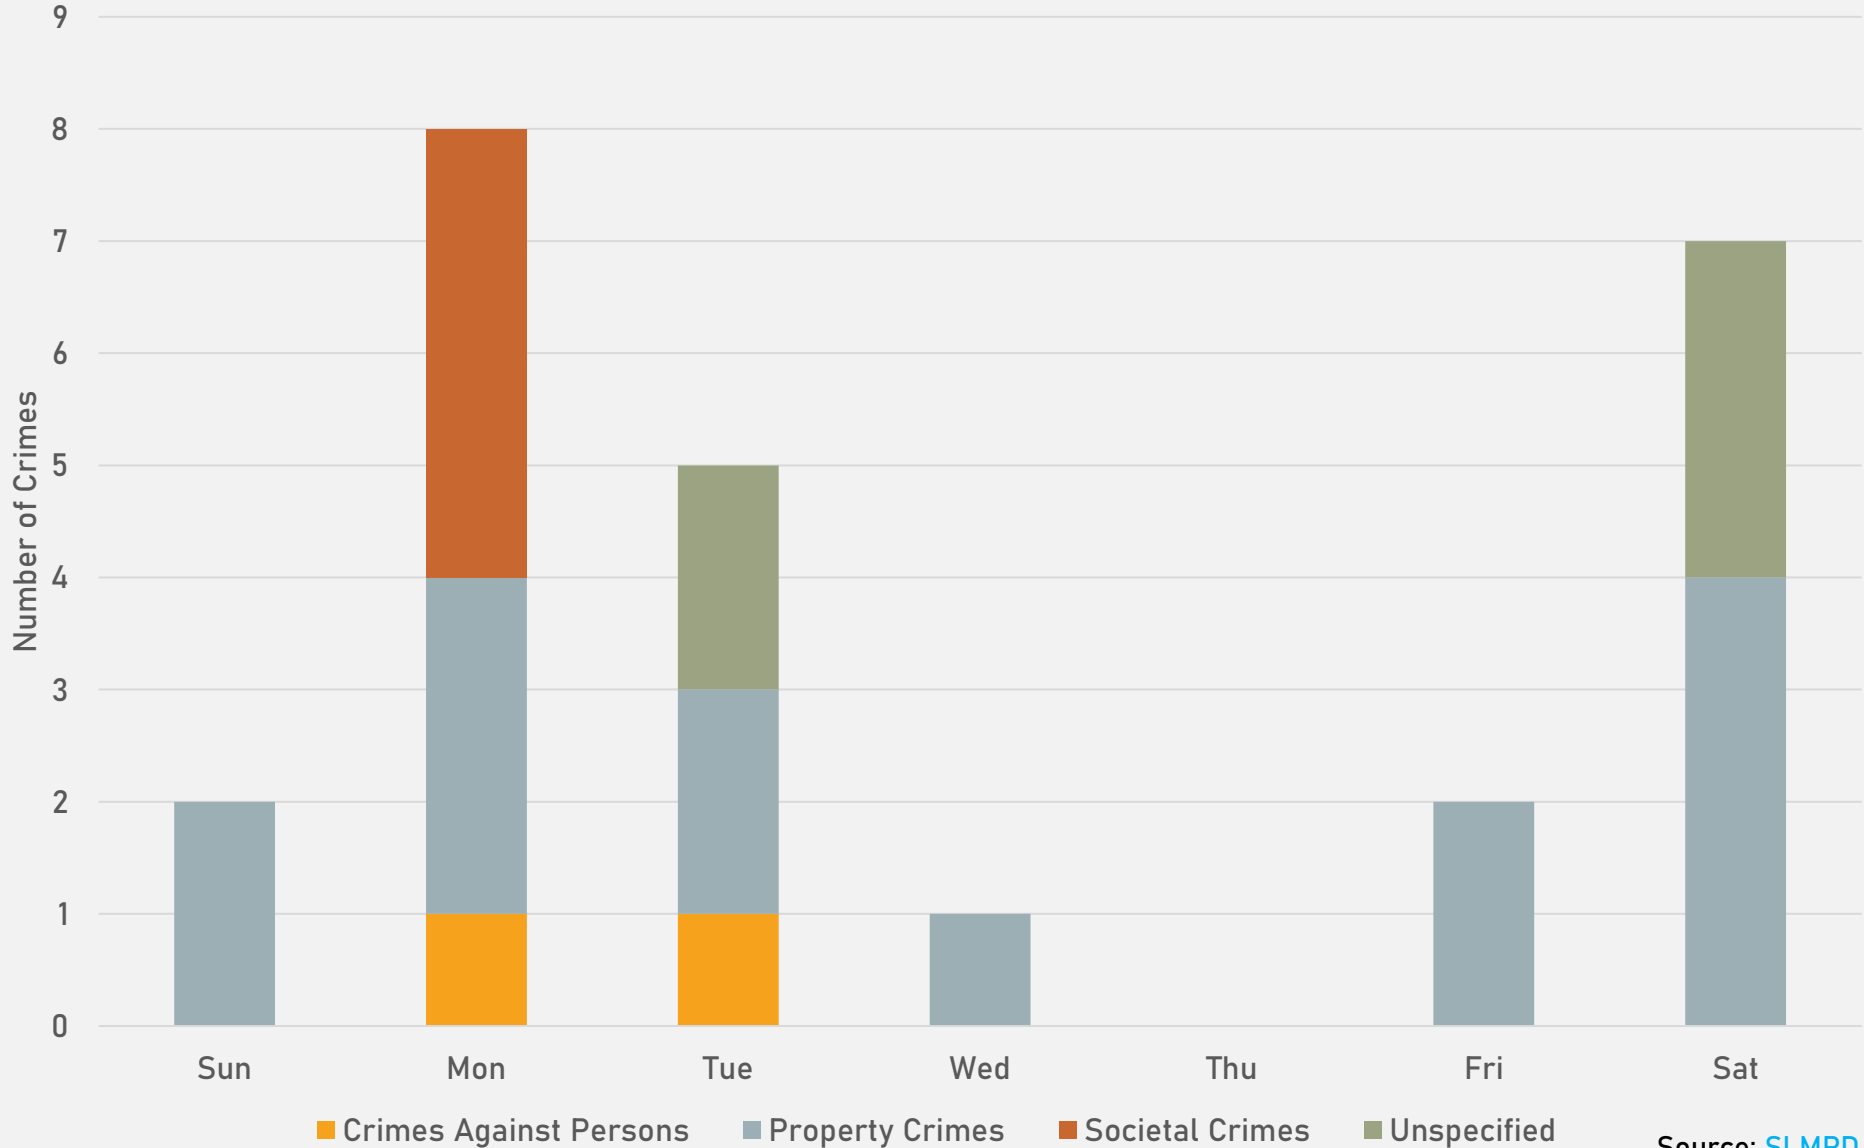

VANDEVENTER CRIMES BY DAY OF THE WEEK