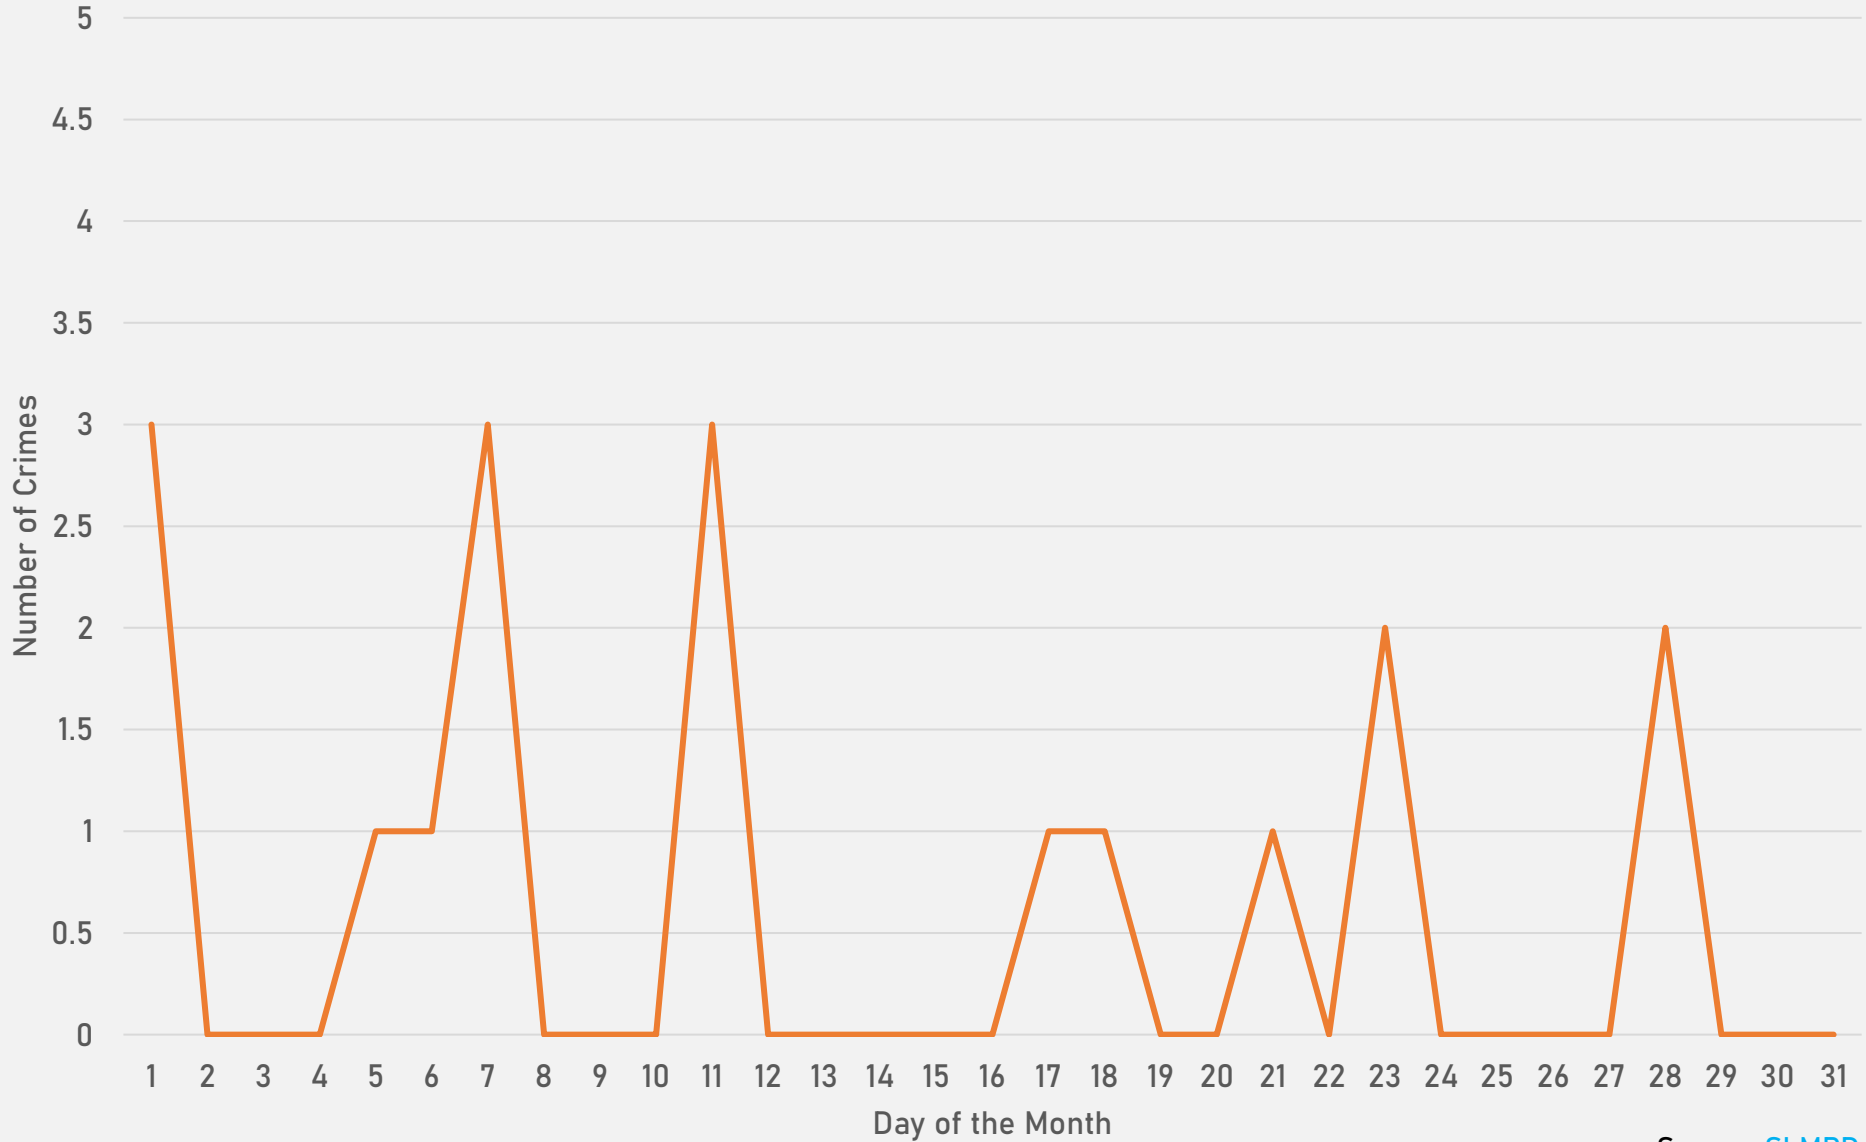

ACADEMY 2023 VS 2024

ACADEMY CRIMES BY DAY OF THE WEEK

ACADEMY CRIMES BY TIME OF DAY

ACADEMY CRIMES BY DAY OF THE MONTH

**FOUNTAIN PARK
NEIGHBORHOOD DETAIL**

FOUNTAIN PARK SUMMARY NOTES

- 18 total crimes in December 2024
 - **Down 47%** compared to December 2023 (34 crimes)
 - 2 crimes against persons in December 2024
 - **Down 75%** compared to December 2023 (8 crimes)
- 263 total crimes so far in 2024
 - **Down 15%** compared to this time in 2023 (308 crimes)
 - 48 crimes against persons so far in 2024
 - **Down 17%** compared to this time in 2023 (58 crimes)

FOUNTAIN PARK 2023 VS 2024

FOUNTAIN PARK CRIMES BY DAY OF THE WEEK

FOUNTAIN PARK CRIMES BY TIME OF DAY

FOUNTAIN PARK CRIMES BY DAY OF THE MONTH

**LEWIS PLACE
NEIGHBORHOOD DETAIL**

LEWIS PLACE SUMMARY NOTES

- 12 total crimes in December 2024
 - **Down 14%** compared to December 2023 (14 crimes)
 - 1 crime against persons in December 2024
 - **Down 67%** compared to December 2023 (3 crimes)
- 200 total crimes so far in 2024
 - **Down 9%** compared to this time in 2023 (219 crimes)
 - 47 crimes against persons so far in 2024
 - **Down 6%** compared to this time in 2023 (50 crimes)

LEWIS PLACE 2023 VS 2024

LEWIS PLACE CRIMES BY DAY OF THE WEEK

LEWIS PLACE CRIMES BY TIME OF DAY

LEWIS PLACE CRIMES BY DAY OF THE MONTH

**VANDEVENTER
NEIGHBORHOOD DETAIL**

VANDEVENTER SUMMARY NOTES

- 20 total crimes in December 2024
 - **Down 58%** compared to December 2023 (48 crimes)
 - 2 crimes against persons in December 2024
 - **Down 87%** compared to December 2023 (15 crimes)
- 332 total crimes so far in 2024
 - **Down 18%** compared to this time in 2023 (403 crimes)
 - 48 crimes against persons so far in 2024
 - **Down 53%** compared to this time in 2023 (102 crimes)