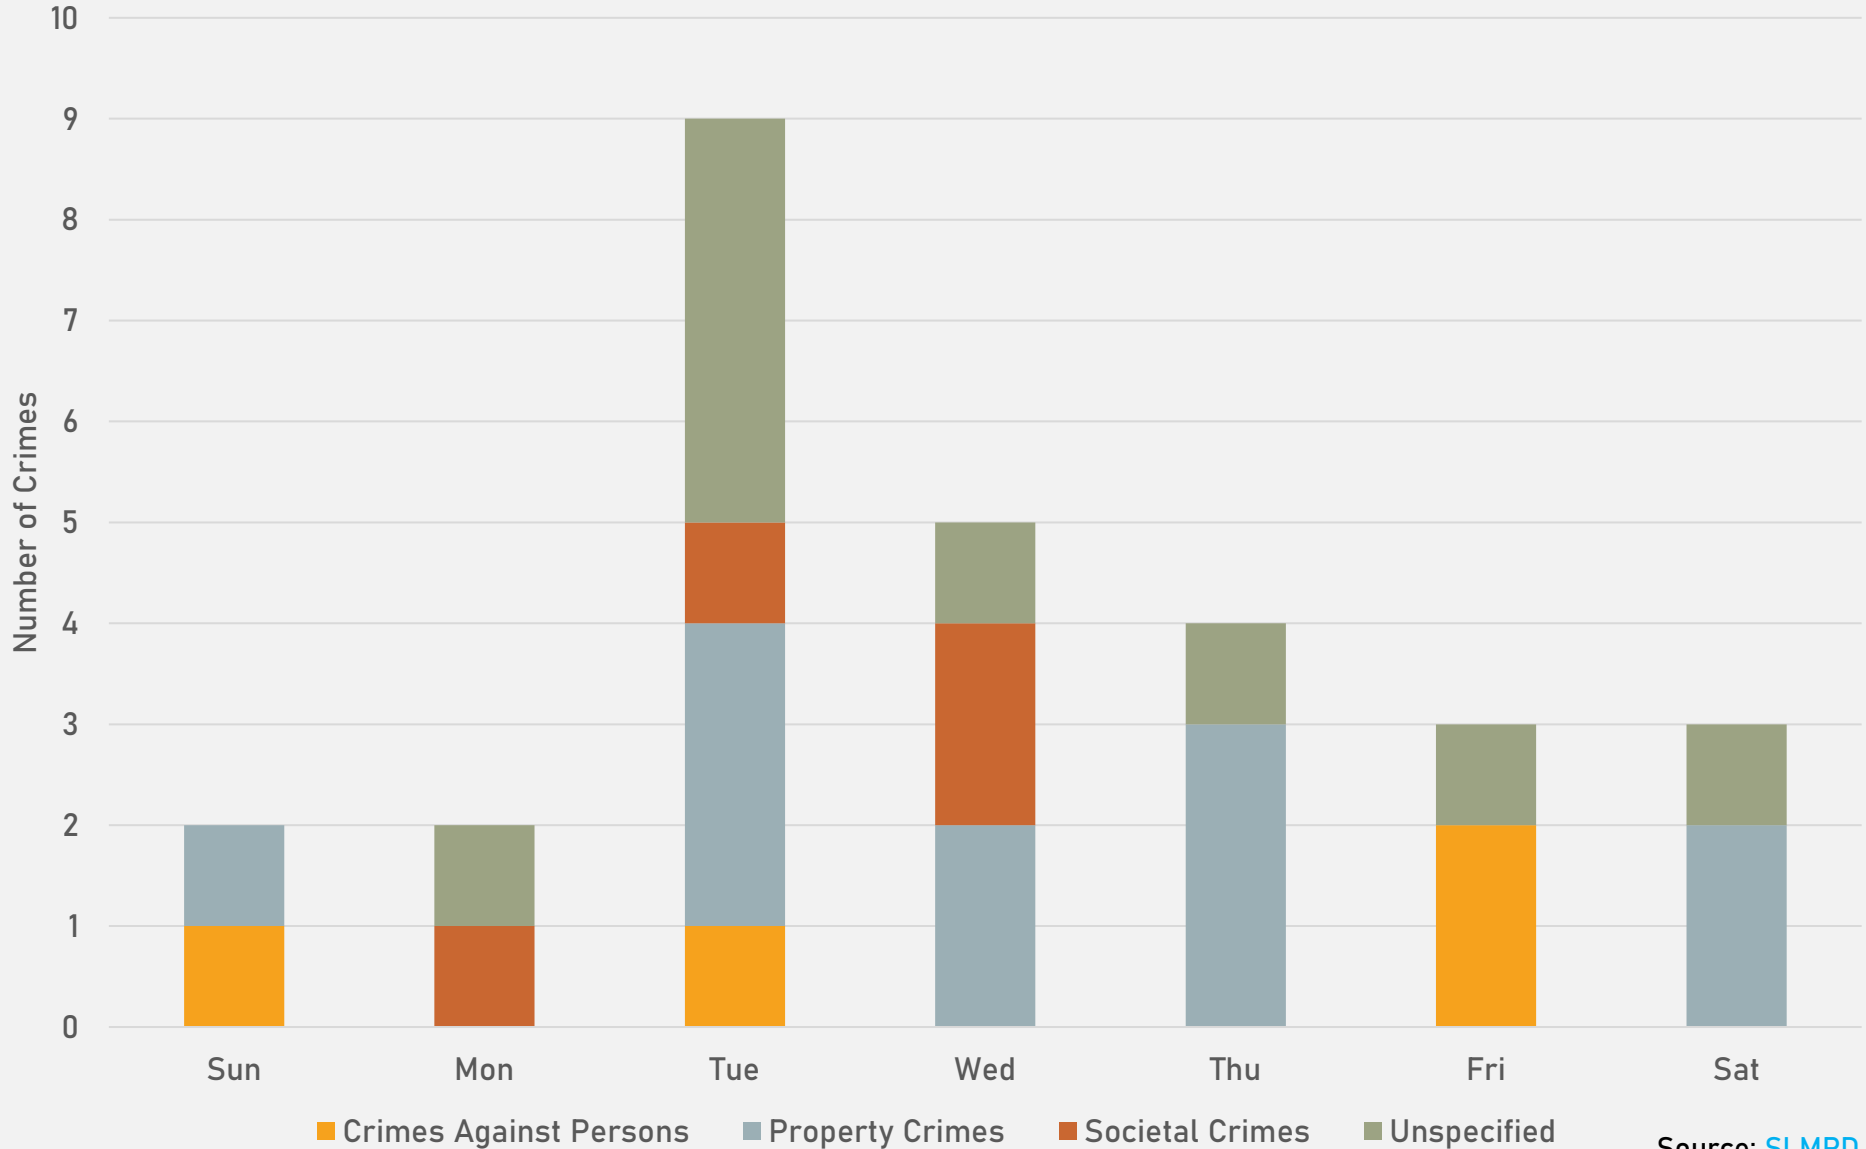

- The **lowest number** of crimes in one neighborhood was 4 in Visitation Park
- The **highest number** of crimes in one neighborhood was 159 in the Central West End
- The average number of crimes per neighborhood was 40.7
- The **lowest crime rate** per 100,000 in one neighborhood was 432.9 in Visitation Park
- The **highest crime rate** per 100,000 in one neighborhood was 1878.5 in Fountain Park
- The overall crime rate in District 5 was 1080.3

NEIGHBORHOODS VS CITY CRIME RATE OVER THE PAST YEAR

**ACADEMY
NEIGHBORHOOD DETAIL**

ACADEMY SUMMARY NOTES

- 38 total crimes in December 2024
 - **Down 24%** compared to December 2023 (29 crimes)
 - 4 crimes against persons in December 2024
 - **Down 33%** compared to December 2023 (6 crimes)
- 420 total crimes so far in 2024
 - **Up 5%** compared to this time in 2023 (400 crimes)
 - 79 crimes against persons so far in 2024
 - **Up 10%** compared to this time in 2023 (72 crimes)

ACADEMY YEAR TO YEAR COMPARISON

2023

Crimes	Jan	Feb	Mar	Apr	June	Jun	Jul	Aug	Sep	Oct	Nov	Dec	Total
Aggravated Assault	2	3	4	6	8	2	3	2	4	2	2	3	41
Arson	0	0	0	0	0	0	0	0	0	0	0	0	0
Burglary	3	2	4	8	2	1	4	3	1	0	2	2	32
Homicide	0	0	0	0	1	0	0	0	0	0	0	0	1
Larceny	4	5	2	4	2	4	5	3	6	4	3	3	45
Motor Vehicle Theft	6	6	5	0	3	2	3	2	4	4	2	4	41
Robbery	2	1	0	2	1	0	0	1	0	0	0	4	11
Total	17	17	15	20	17	9	15	11	15	10	9	16	171

ACADEMY 2023 VS 2024

ACADEMY CRIMES BY DAY OF THE WEEK

ACADEMY CRIMES BY TIME OF DAY

ACADEMY CRIMES BY DAY OF THE MONTH

**FOUNTAIN PARK
NEIGHBORHOOD DETAIL**

FOUNTAIN PARK SUMMARY NOTES

- 18 total crimes in December 2024
 - **Down 47%** compared to December 2023 (34 crimes)
 - 2 crimes against persons in December 2024
 - **Down 75%** compared to December 2023 (8 crimes)
- 263 total crimes so far in 2024
 - **Down 15%** compared to this time in 2023 (308 crimes)
 - 48 crimes against persons so far in 2024
 - **Down 17%** compared to this time in 2023 (58 crimes)