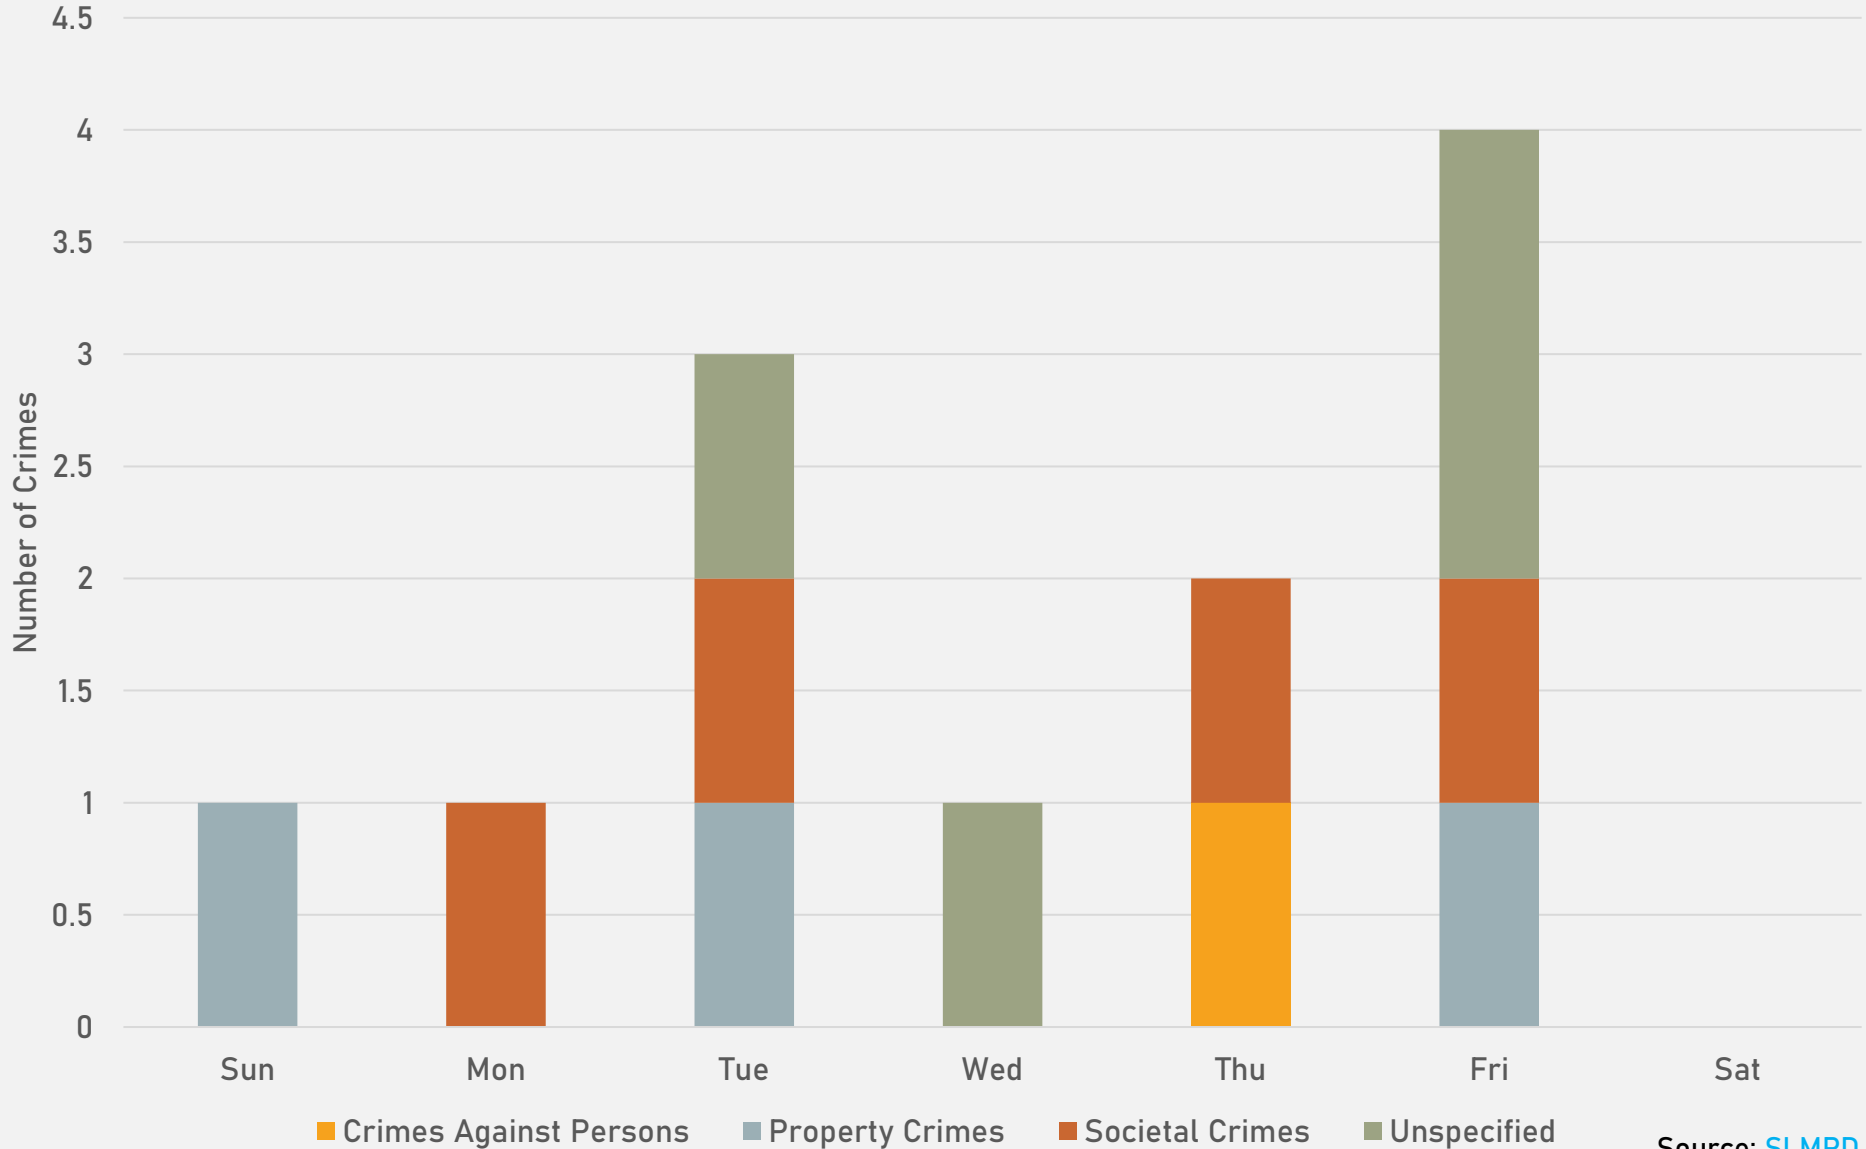

- 12 total crimes in December 2024
 - **Down 14%** compared to December 2023 (14 crimes)
 - 1 crime against persons in December 2024
 - **Down 67%** compared to December 2023 (3 crimes)
- 200 total crimes so far in 2024
 - **Down 9%** compared to this time in 2023 (219 crimes)
 - 47 crimes against persons so far in 2024
 - **Down 6%** compared to this time in 2023 (50 crimes)

LEWIS PLACE YEAR TO YEAR COMPARISON

2023

Crimes	Jan	Feb	Mar	Apr	June	Jun	Jul	Aug	Sep	Oct	Nov	Dec	Total
Aggravated Assault	0	0	2	2	6	0	1	2	2	5	0	0	20
Arson	0	0	0	0	0	0	0	0	0	0	0	0	0
Burglary	1	1	0	0	1	0	0	2	2	1	0	0	8
Homicide	0	0	0	3	0	0	0	0	0	0	0	0	3
Larceny	2	2	1	1	2	3	3	2	5	5	1	2	29
Motor Vehicle Theft	0	3	3	2	2	1	3	4	4	0	1	3	26
Robbery	0	0	1	2	0	0	0	1	0	0	0	0	4
Total	3	6	7	10	11	4	7	11	13	11	2	5	90

2024

Crimes	Jan	Feb	Mar	Apr	June	Jun	Jul	Aug	Sep	Oct	Nov	Dec	Total
Aggravated Assault	2	0	2	2	1	1	2	3	2	3	1	0	19
Arson	0	0	0	0	0	0	0	1	0	0	0	0	1
Burglary	2	1	0	1	1	2	0	0	1	4	0	0	12
Homicide	0	1	0	0	0	0	0	1	0	0	0	0	2
Larceny	2	1	2	2	1	3	6	0	2	1	2	0	22
Motor Vehicle Theft	2	1	1	3	1	2	0	0	1	0	2	1	14
Robbery	0	0	0	0	1	0	0	0	0	0	0	0	1
Total	8	4	5	8	5	8	8	5	6	8	5	1	71

LEWIS PLACE 2023 VS 2024

LEWIS PLACE CRIMES BY DAY OF THE WEEK

LEWIS PLACE CRIMES BY TIME OF DAY

LEWIS PLACE CRIMES BY DAY OF THE MONTH

**VANDEVENTER
NEIGHBORHOOD DETAIL**

VANDEVENTER SUMMARY NOTES

- 20 total crimes in December 2024
 - **Down 58%** compared to December 2023 (48 crimes)
 - 2 crimes against persons in December 2024
 - **Down 87%** compared to December 2023 (15 crimes)
- 332 total crimes so far in 2024
 - **Down 18%** compared to this time in 2023 (403 crimes)
 - 48 crimes against persons so far in 2024
 - **Down 53%** compared to this time in 2023 (102 crimes)