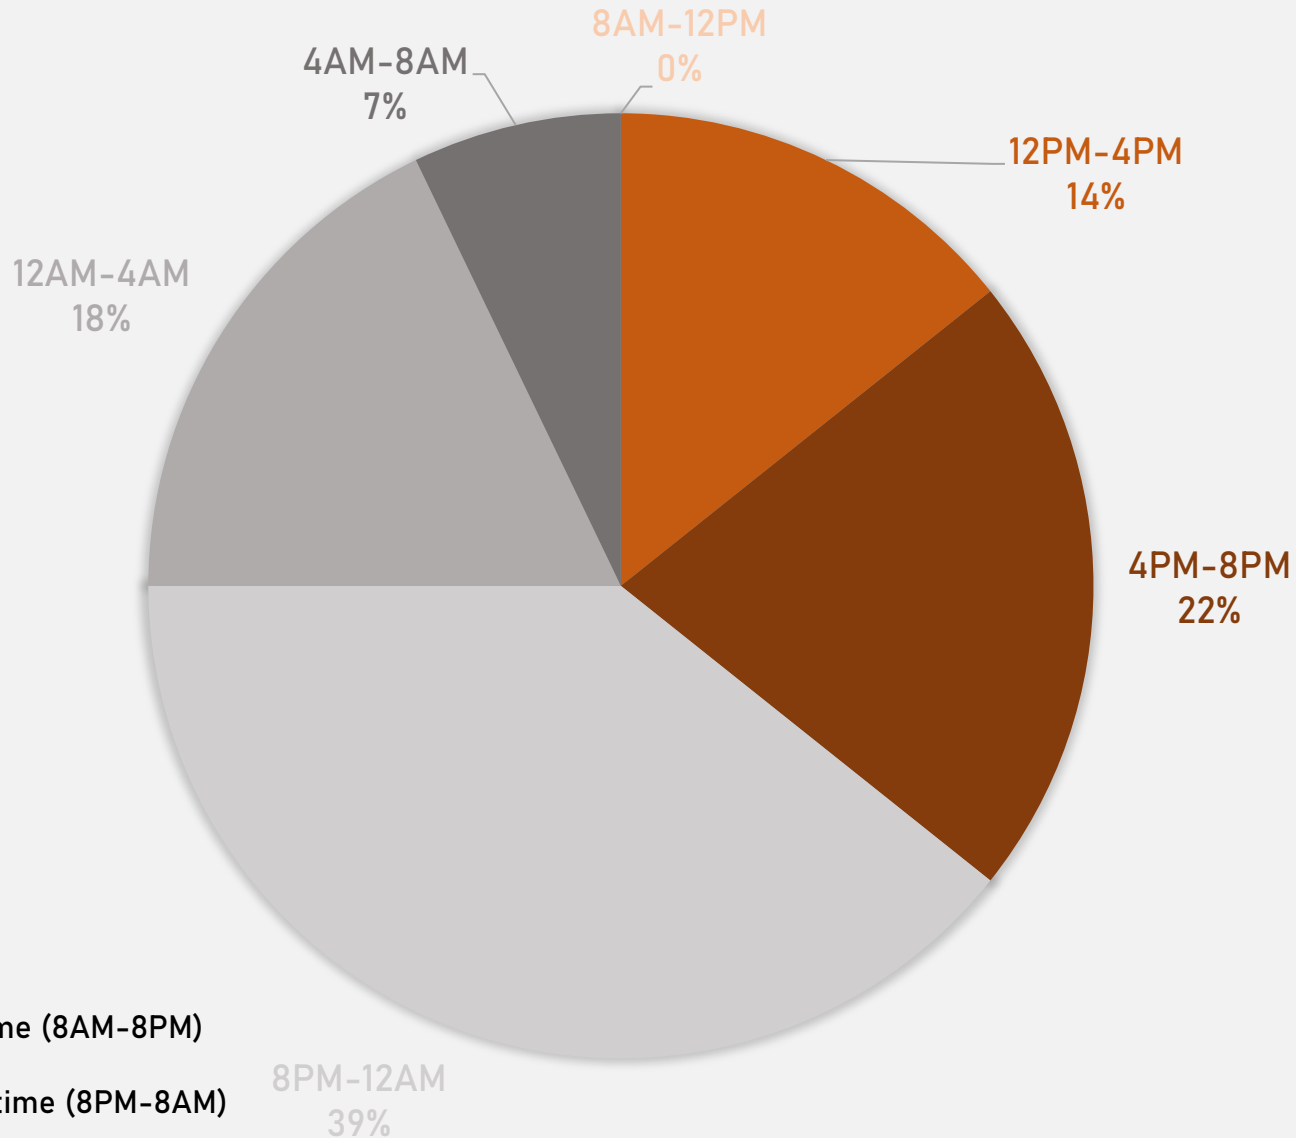

2024

Crimes	Jan	Feb	Mar	Apr	June	Jun	Jul	Aug	Sep	Oct	Nov	Dec	Total
Aggravated Assault	1	1	3	7	1	4	2	2	3	5	2	1	32
Arson	0	1	0	0	0	0	0	0	1	1	0	0	3
Burglary	2	2	2	4	1	1	1	0	1	1	1	2	18
Homicide	0	1	1	0	0	2	0	0	0	0	0	0	4
Larceny	6	2	4	8	1	3	6	5	1	2	6	4	48
Motor Vehicle Theft	1	2	3	2	2	2	1	4	2	1	1	1	22
Robbery	0	0	1	1	2	2	1	0	0	1	2	1	11
Total	10	9	14	22	7	14	11	11	8	11	12	9	138

ACADEMY 2023 VS 2024

ACADEMY CRIMES BY DAY OF THE WEEK

ACADEMY CRIMES BY TIME OF DAY

ACADEMY CRIMES BY DAY OF THE MONTH

**FOUNTAIN PARK
NEIGHBORHOOD DETAIL**

FOUNTAIN PARK SUMMARY NOTES

- 18 total crimes in December 2024
 - **Down 47%** compared to December 2023 (34 crimes)
 - 2 crimes against persons in December 2024
 - **Down 75%** compared to December 2023 (8 crimes)
- 263 total crimes so far in 2024
 - **Down 15%** compared to this time in 2023 (308 crimes)
 - 48 crimes against persons so far in 2024
 - **Down 17%** compared to this time in 2023 (58 crimes)

- 12 total crimes in December 2024
 - **Down 14%** compared to December 2023 (14 crimes)
 - 1 crime against persons in December 2024
 - **Down 67%** compared to December 2023 (3 crimes)
- 200 total crimes so far in 2024
 - **Down 9%** compared to this time in 2023 (219 crimes)
 - 47 crimes against persons so far in 2024
 - **Down 6%** compared to this time in 2023 (50 crimes)

LEWIS PLACE 2023 VS 2024

LEWIS PLACE CRIMES BY DAY OF THE WEEK

LEWIS PLACE CRIMES BY TIME OF DAY

LEWIS PLACE CRIMES BY DAY OF THE MONTH

**VANDEVENTER
NEIGHBORHOOD DETAIL**

VANDEVENTER SUMMARY NOTES

- 20 total crimes in December 2024
 - **Down 58%** compared to December 2023 (48 crimes)
 - 2 crimes against persons in December 2024
 - **Down 87%** compared to December 2023 (15 crimes)
- 332 total crimes so far in 2024
 - **Down 18%** compared to this time in 2023 (403 crimes)
 - 48 crimes against persons so far in 2024
 - **Down 53%** compared to this time in 2023 (102 crimes)