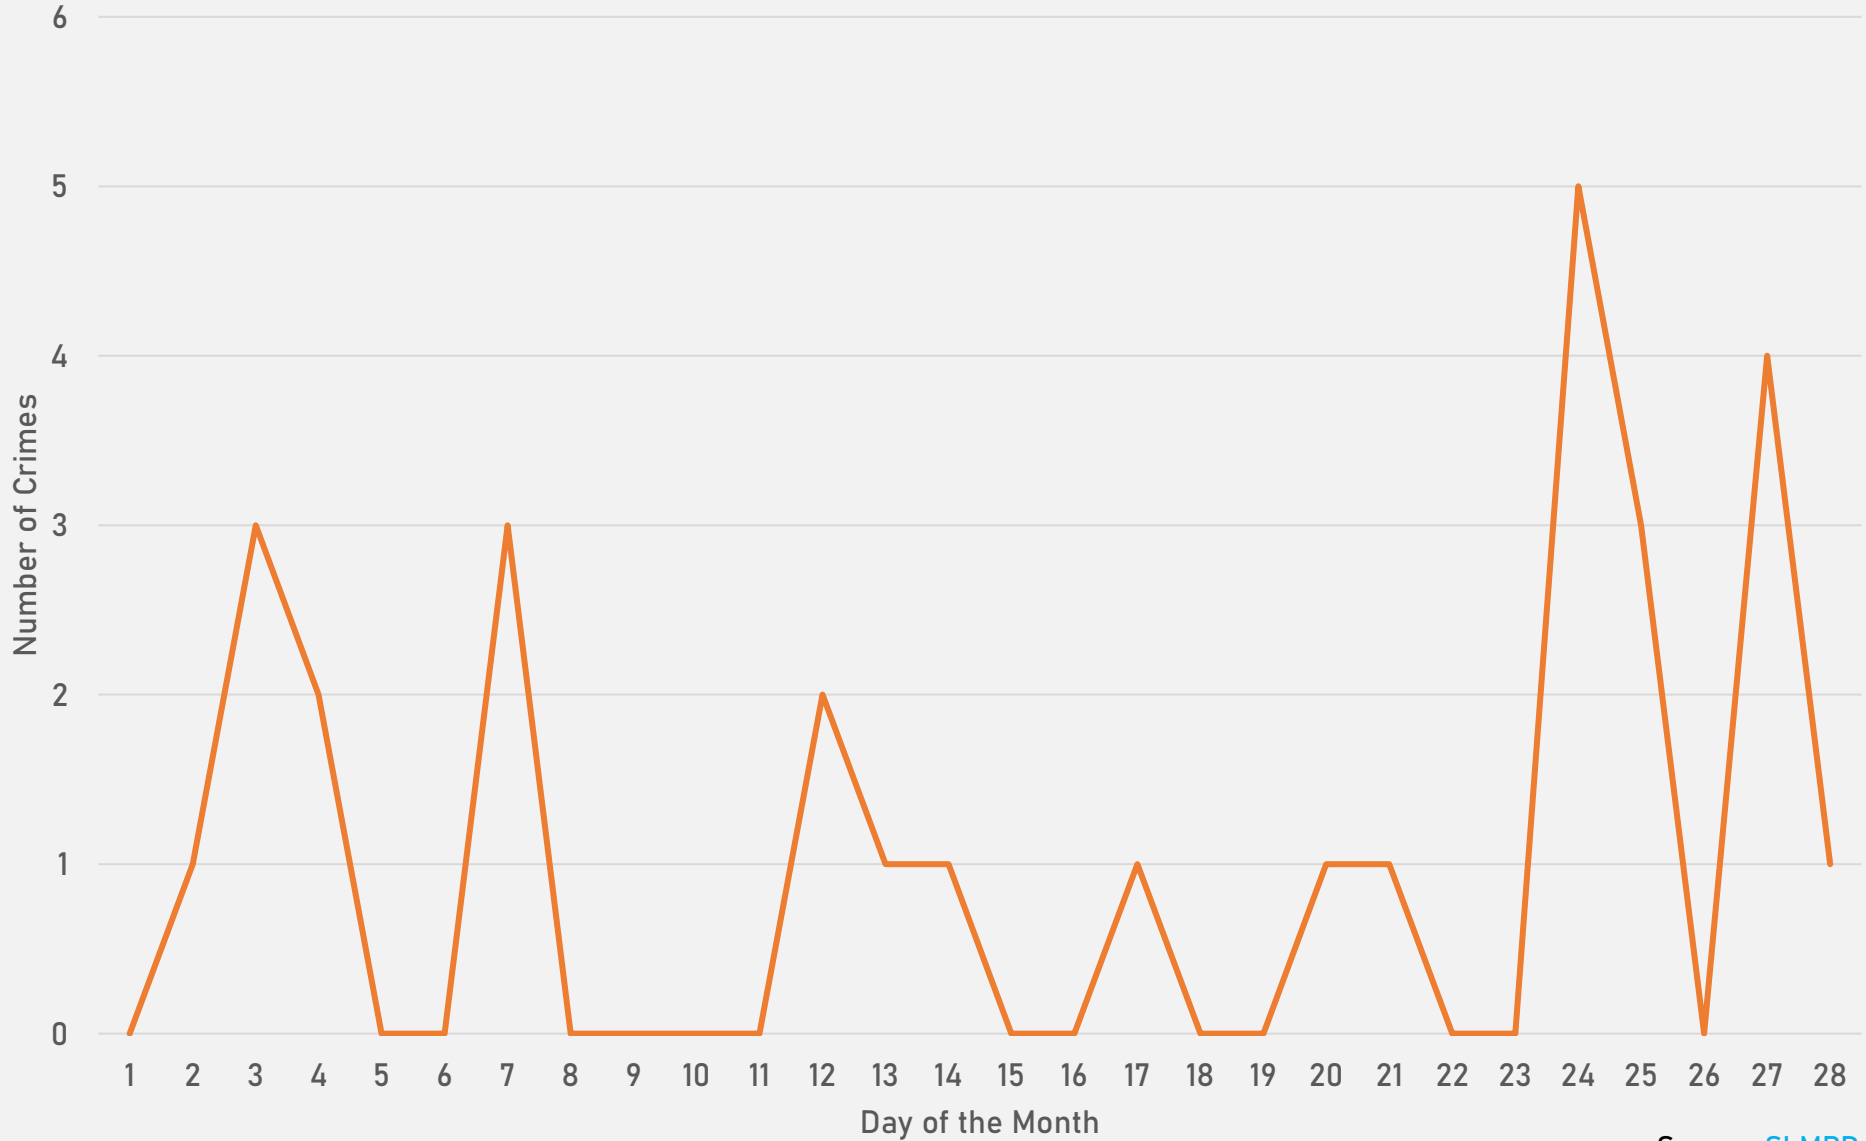

ACADEMY 2024 VS 2025

ACADEMY CRIMES BY DAY OF THE WEEK

ACADEMY CRIMES BY TIME OF DAY

ACADEMY CRIMES BY DAY OF THE MONTH

**FOUNTAIN PARK
NEIGHBORHOOD DETAIL**

FOUNTAIN PARK SUMMARY NOTES

- 24 total crimes in February 2025
 - **Up 41%** compared to February 2024 (17 crimes)
 - 6 crimes against persons in February 2025
 - **Up 500%** compared to this time in 2024 (1 crime)
- 41 total crimes so far in 2025
 - **Up 8%** compared to this time in 2024 (38 crimes)
 - 6 total crimes against persons so far in 2025
 - **Up 50%** compared to this time in 2024 (4 crimes)

- 5 total crimes in February 2025
 - **Down 58%** compared to February 2024 (12 crimes)
 - 1 crime against persons in February 2025
 - **Down 50%** compared to February 2024 (2 crimes)
- 24 total crimes so far in 2025
 - **Down 4%** compared to this time in 2024 (25 crimes)
 - 8 total crimes against persons so far in 2025
 - **Up 100%** compared to this time in 2024 (4 crimes)

LEWIS PLACE 2024 VS 2025

LEWIS PLACE CRIMES BY DAY OF THE WEEK

LEWIS PLACE CRIMES BY TIME OF DAY

LEWIS PLACE CRIMES BY DAY OF THE MONTH

**VANDEVENTER
NEIGHBORHOOD DETAIL**

VANDEVENTER SUMMARY NOTES

- 25 total crimes in February 2025
 - **Up 9%** compared to February 2024 (23 crimes)
 - 9 crimes against persons in February 2025
 - **Up 50%** compared to February 2024 (6 crimes)
- 55 total crimes so far in 2025
 - **Down 10%** compared to this time in 2024 (61 crimes)
 - 18 total crimes against persons so far in 2025
 - **Up 50%** compared to this time in 2024 (12 crimes)