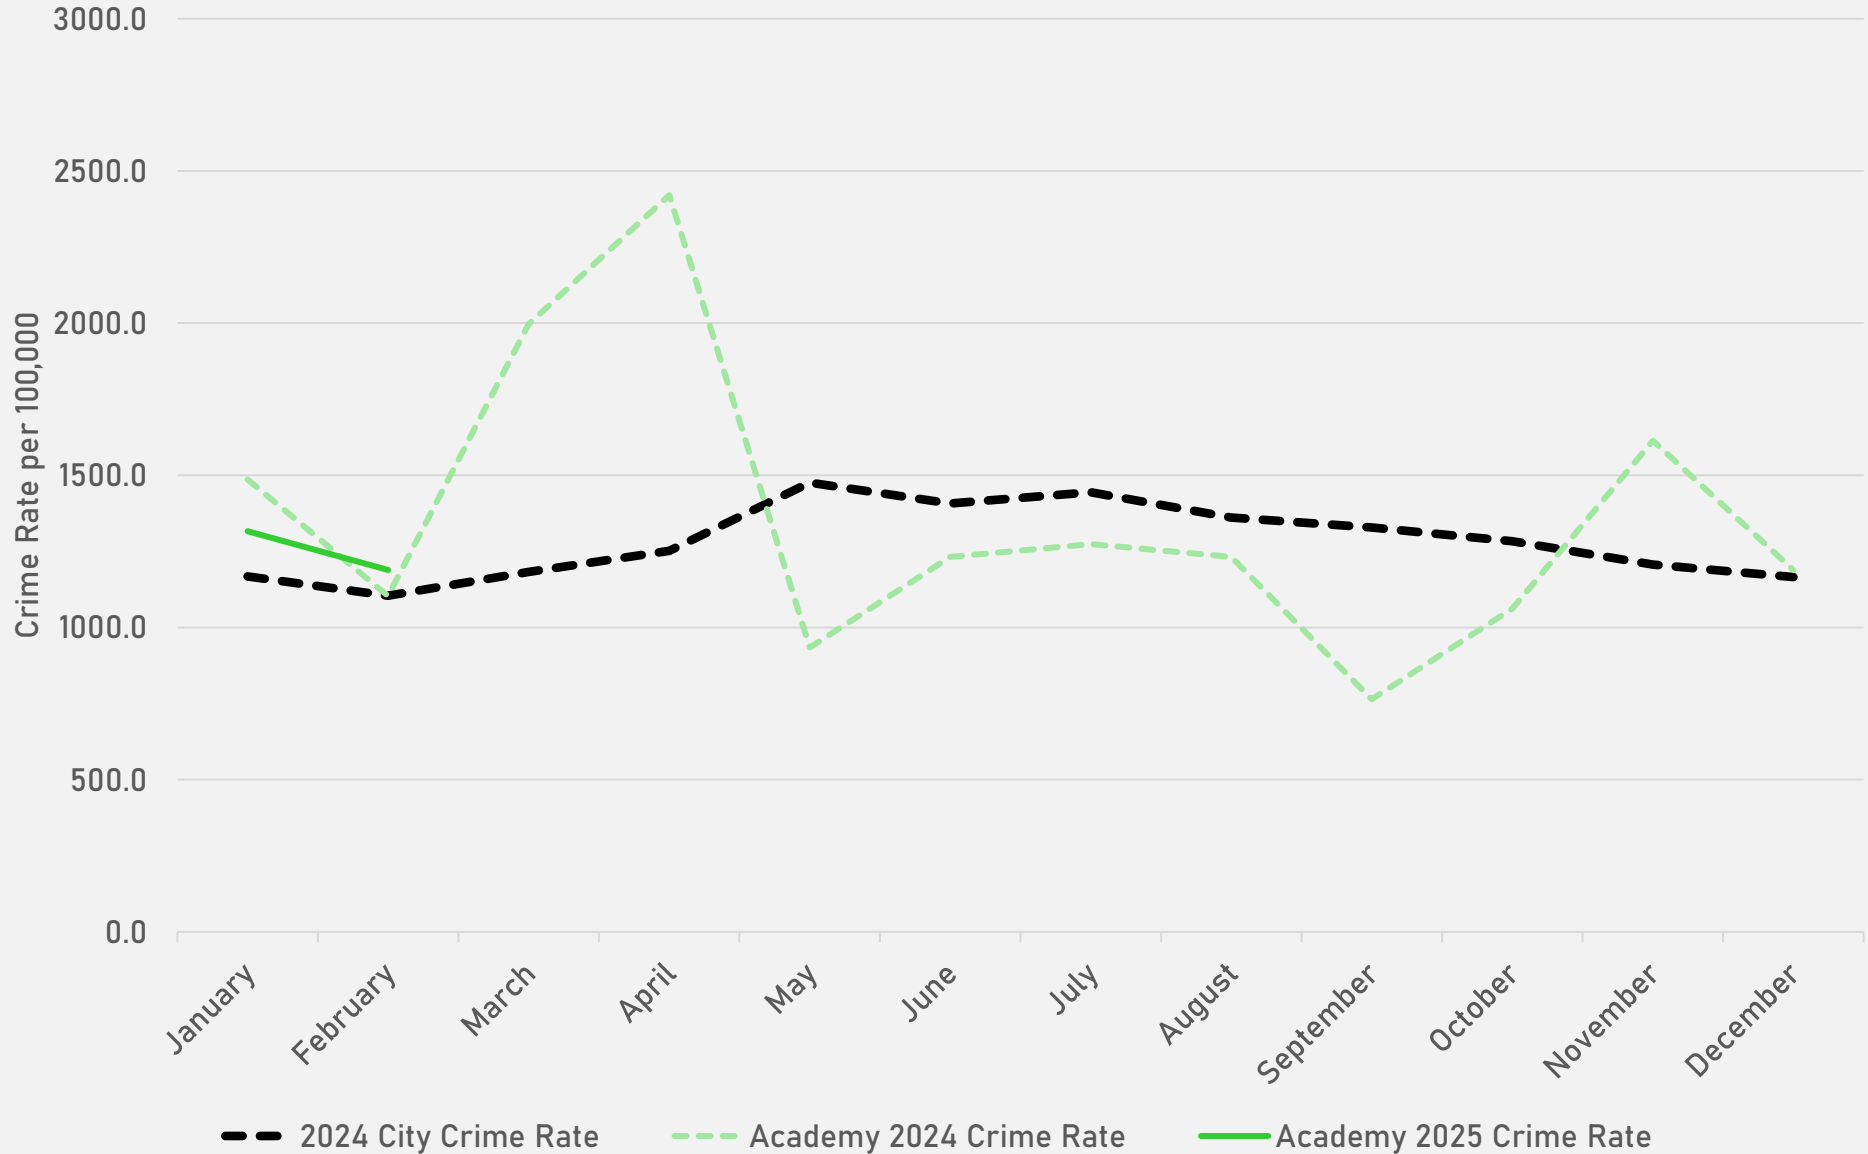

- The **lowest number** of crimes in one neighborhood was 5 in Lewis Place
- The **highest number** of crimes in one neighborhood was 129 in the Central West End
- The average number of crimes per neighborhood was 35.47
- The **lowest crime rate** per 100,000 in one neighborhood was 367.92 in Skinker-Debaliviere
- The **highest crime rate** per 100,000 in one neighborhood was 2232.56 in Fountain Park
- The overall crime rate in District 5 was 940.63

NEIGHBORHOODS VS CITY CRIME RATE OVER THE PAST YEAR

**ACADEMY
NEIGHBORHOOD DETAIL**

ACADEMY SUMMARY NOTES

- 28 total crimes in February 2025
 - **Up 4%** compared to February 2024 (27 crimes)
 - 5 crimes against persons in February 2025
 - **Up 67%** compared to February 2024 (3 crimes)
- 61 total crimes so far in 2025
 - **Down 5%** compared to this time in 2024 (64 crimes)
 - 15 total crimes against persons so far in 2025
 - **Up 88%** compared to this time in 2024 (8 crimes)

ACADEMY YEAR TO YEAR COMPARISON

2024

Crimes	Jan	Feb	Mar	Apr	June	Jun	Jul	Aug	Sep	Oct	Nov	Dec	Total
Aggravated Assault	1	1	3	7	1	4	2	2	3	5	2	1	32
Arson	0	1	0	0	0	0	0	0	1	1	0	0	3
Burglary	2	2	2	4	1	1	1	0	1	1	1	2	18
Homicide	0	1	1	0	0	2	0	0	0	0	0	0	4
Larceny	6	2	4	8	1	3	6	5	1	2	6	4	48
Motor Vehicle Theft	1	2	3	2	2	2	1	4	2	1	1	1	22
Robbery	0	0	1	1	2	2	1	0	0	1	2	1	11
Total	10	9	14	22	7	14	11	11	8	11	12	9	138

ACADEMY 2024 VS 2025

ACADEMY CRIMES BY DAY OF THE WEEK

ACADEMY CRIMES BY TIME OF DAY

ACADEMY CRIMES BY DAY OF THE MONTH

**FOUNTAIN PARK
NEIGHBORHOOD DETAIL**

FOUNTAIN PARK SUMMARY NOTES

- 24 total crimes in February 2025
 - **Up 41%** compared to February 2024 (17 crimes)
 - 6 crimes against persons in February 2025
 - **Up 500%** compared to this time in 2024 (1 crime)
- 41 total crimes so far in 2025
 - **Up 8%** compared to this time in 2024 (38 crimes)
 - 6 total crimes against persons so far in 2025
 - **Up 50%** compared to this time in 2024 (4 crimes)