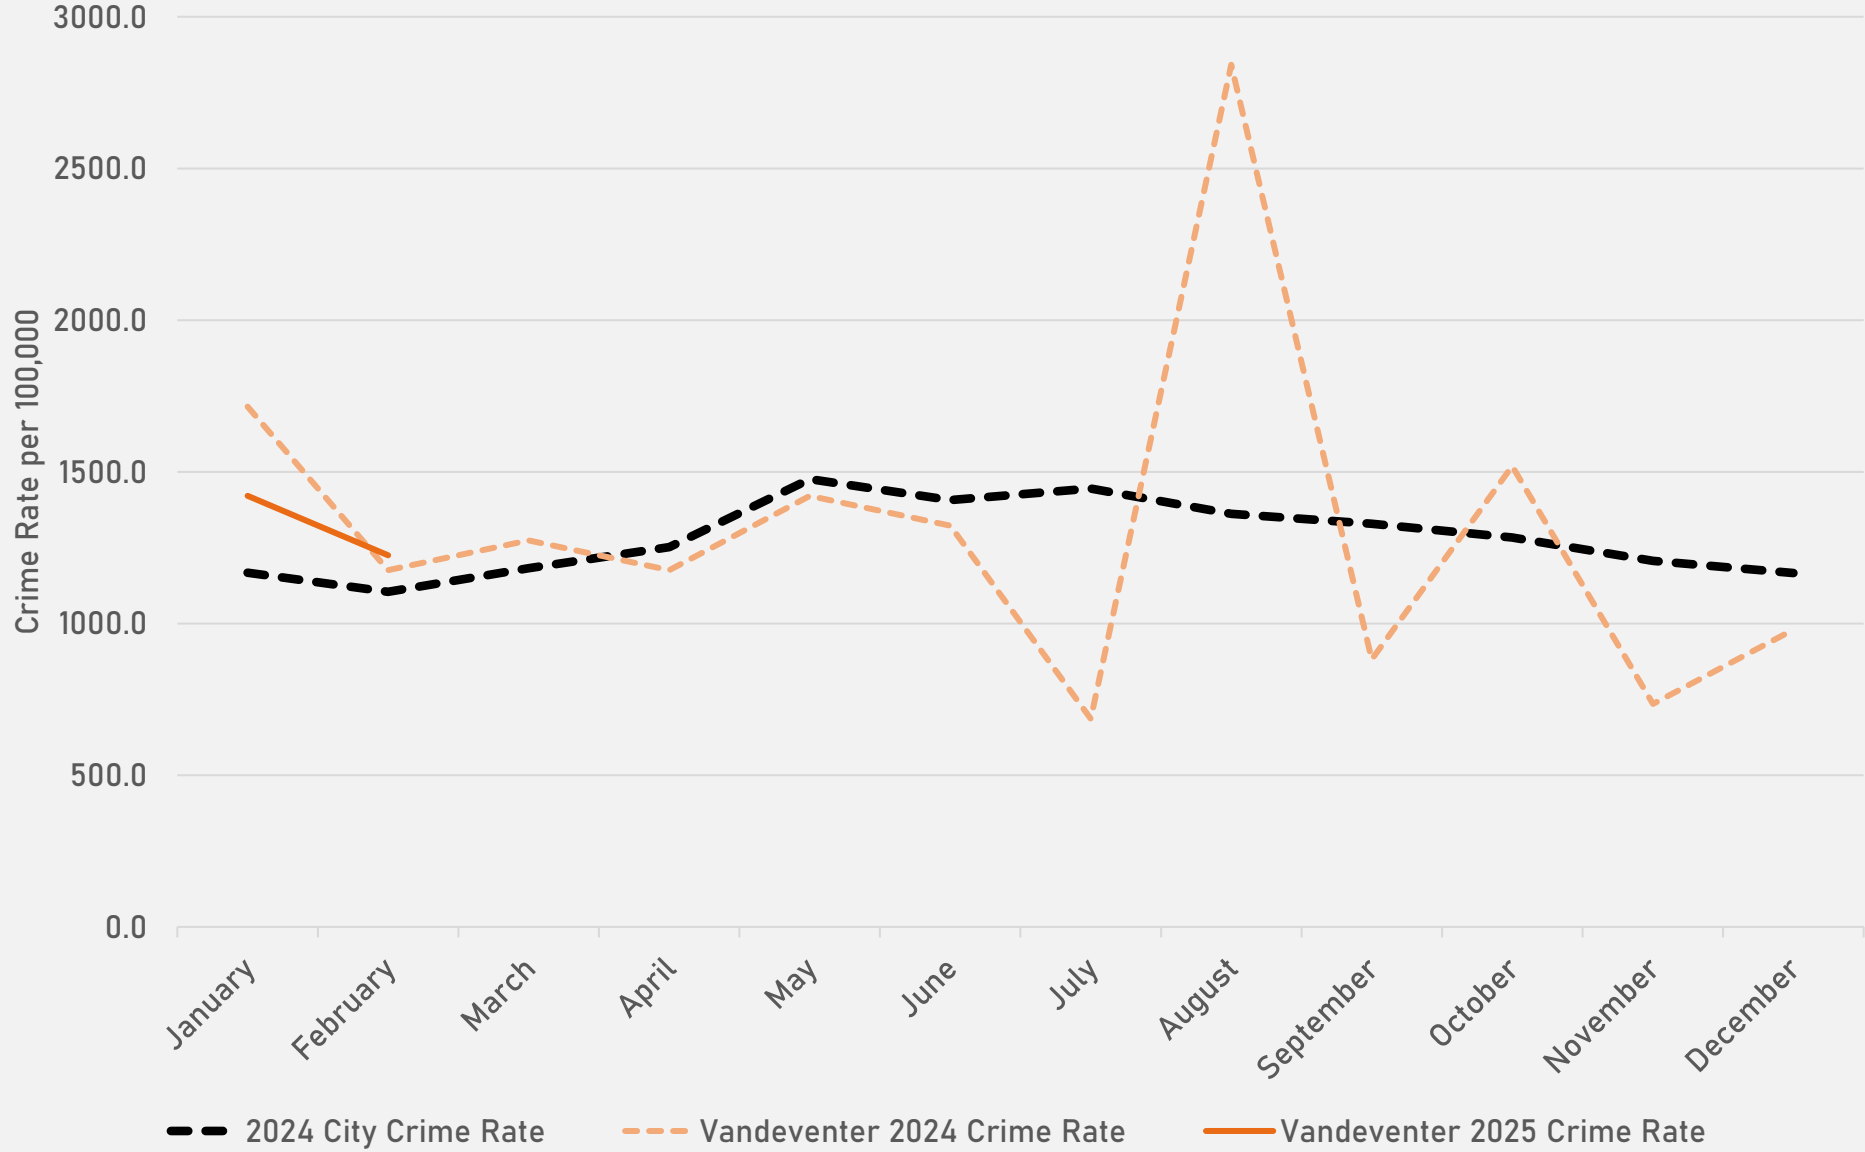

- 5 total crimes in February 2025
 - **Down 58%** compared to February 2024 (12 crimes)
 - 1 crime against persons in February 2025
 - **Down 50%** compared to February 2024 (2 crimes)
- 24 total crimes so far in 2025
 - **Down 4%** compared to this time in 2024 (25 crimes)
 - 8 total crimes against persons so far in 2025
 - **Up 100%** compared to this time in 2024 (4 crimes)

LEWIS PLACE 2024 VS 2025

LEWIS PLACE CRIMES BY DAY OF THE WEEK

LEWIS PLACE CRIMES BY TIME OF DAY

LEWIS PLACE CRIMES BY DAY OF THE MONTH

**VANDEVENTER
NEIGHBORHOOD DETAIL**

VANDEVENTER SUMMARY NOTES

- 25 total crimes in February 2025
 - **Up 9%** compared to February 2024 (23 crimes)
 - 9 crimes against persons in February 2025
 - **Up 50%** compared to February 2024 (6 crimes)
- 55 total crimes so far in 2025
 - **Down 10%** compared to this time in 2024 (61 crimes)
 - 18 total crimes against persons so far in 2025
 - **Up 50%** compared to this time in 2024 (12 crimes)

VANDEVENTER YEAR TO YEAR COMPARISON

2024

Crimes	Jan	Feb	Mar	Apr	June	Jun	Jul	Aug	Sep	Oct	Nov	Dec	Total
Aggravated Assault	1	2	3	1	2	3	0	3	2	6	1	1	25
Arson	0	0	0	0	0	0	0	0	0	0	0	0	0
Burglary	2	1	1	3	3	3	2	4	3	2	2	1	27
Homicide	0	0	0	1	0	0	0	0	0	0	0	0	1
Larceny	8	3	4	3	7	2	3	6	6	5	4	6	57
Motor Vehicle Theft	3	2	1	3	4	1	0	1	1	5	0	2	23
Robbery	0	0	1	0	0	1	0	3	0	0	0	0	5
Total	14	8	10	11	16	10	5	17	12	18	7	10	138

VANDEVENTER 2024 VS 2025

VANDEVENTER CRIMES BY DAY OF THE WEEK

VANDEVENTER CRIMES BY TIME OF DAY

VANDEVENTER CRIMES BY DAY OF THE MONTH