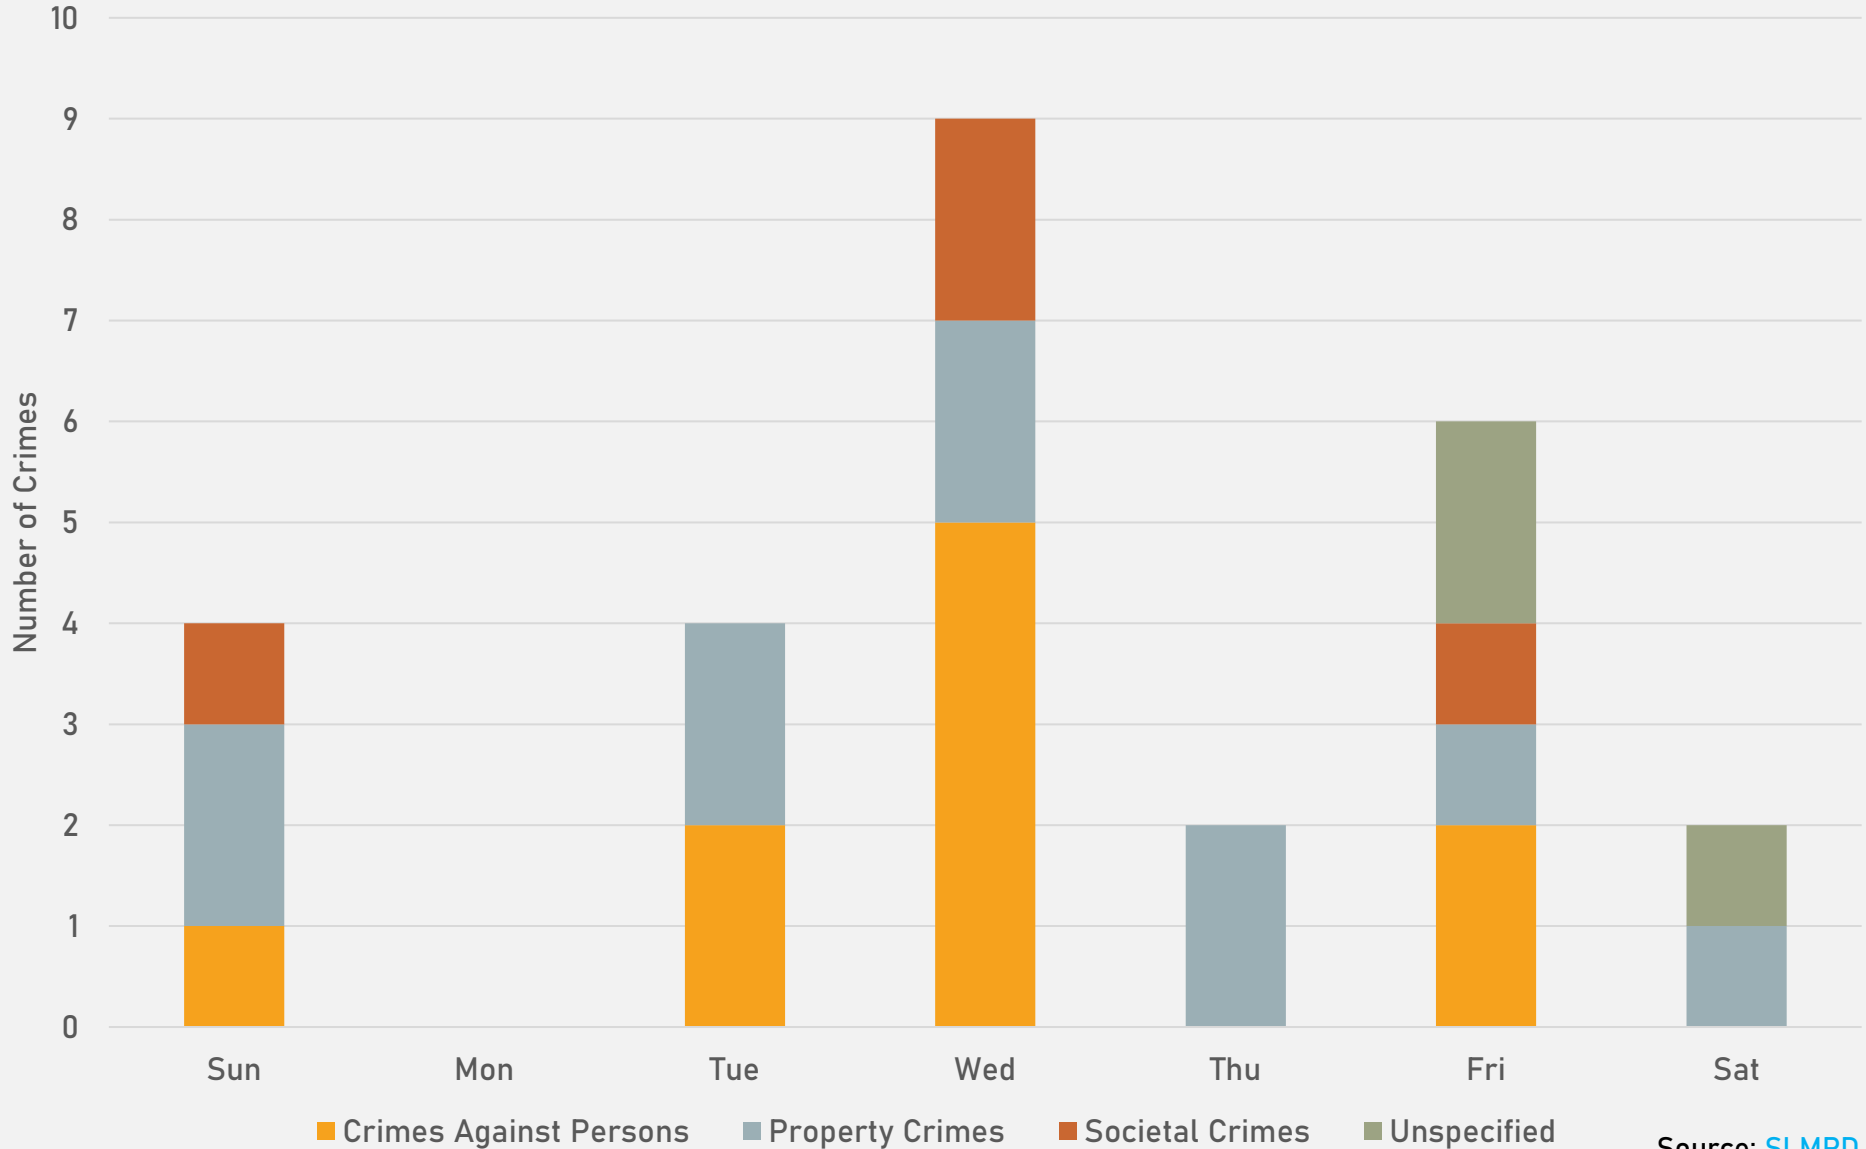

- 5 total crimes in February 2025
 - **Down 58%** compared to February 2024 (12 crimes)
 - 1 crime against persons in February 2025
 - **Down 50%** compared to February 2024 (2 crimes)
- 24 total crimes so far in 2025
 - **Down 4%** compared to this time in 2024 (25 crimes)
 - 8 total crimes against persons so far in 2025
 - **Up 100%** compared to this time in 2024 (4 crimes)

LEWIS PLACE 2024 VS 2025

LEWIS PLACE CRIMES BY DAY OF THE WEEK

LEWIS PLACE CRIMES BY TIME OF DAY

LEWIS PLACE CRIMES BY DAY OF THE MONTH

**VANDEVENTER
NEIGHBORHOOD DETAIL**

VANDEVENTER SUMMARY NOTES

- 25 total crimes in February 2025
 - **Up 9%** compared to February 2024 (23 crimes)
 - 9 crimes against persons in February 2025
 - **Up 50%** compared to February 2024 (6 crimes)
- 55 total crimes so far in 2025
 - **Down 10%** compared to this time in 2024 (61 crimes)
 - 18 total crimes against persons so far in 2025
 - **Up 50%** compared to this time in 2024 (12 crimes)

VANDEVENTER YEAR TO YEAR COMPARISON

2024

Crimes	Jan	Feb	Mar	Apr	June	Jun	Jul	Aug	Sep	Oct	Nov	Dec	Total
Aggravated Assault	1	2	3	1	2	3	0	3	2	6	1	1	25
Arson	0	0	0	0	0	0	0	0	0	0	0	0	0
Burglary	2	1	1	3	3	3	2	4	3	2	2	1	27
Homicide	0	0	0	1	0	0	0	0	0	0	0	0	1
Larceny	8	3	4	3	7	2	3	6	6	5	4	6	57
Motor Vehicle Theft	3	2	1	3	4	1	0	1	1	5	0	2	23
Robbery	0	0	1	0	0	1	0	3	0	0	0	0	5
Total	14	8	10	11	16	10	5	17	12	18	7	10	138

VANDEVENTER 2024 VS 2025

VANDEVENTER CRIMES BY DAY OF THE WEEK

VANDEVENTER CRIMES BY TIME OF DAY

VANDEVENTER CRIMES BY DAY OF THE MONTH