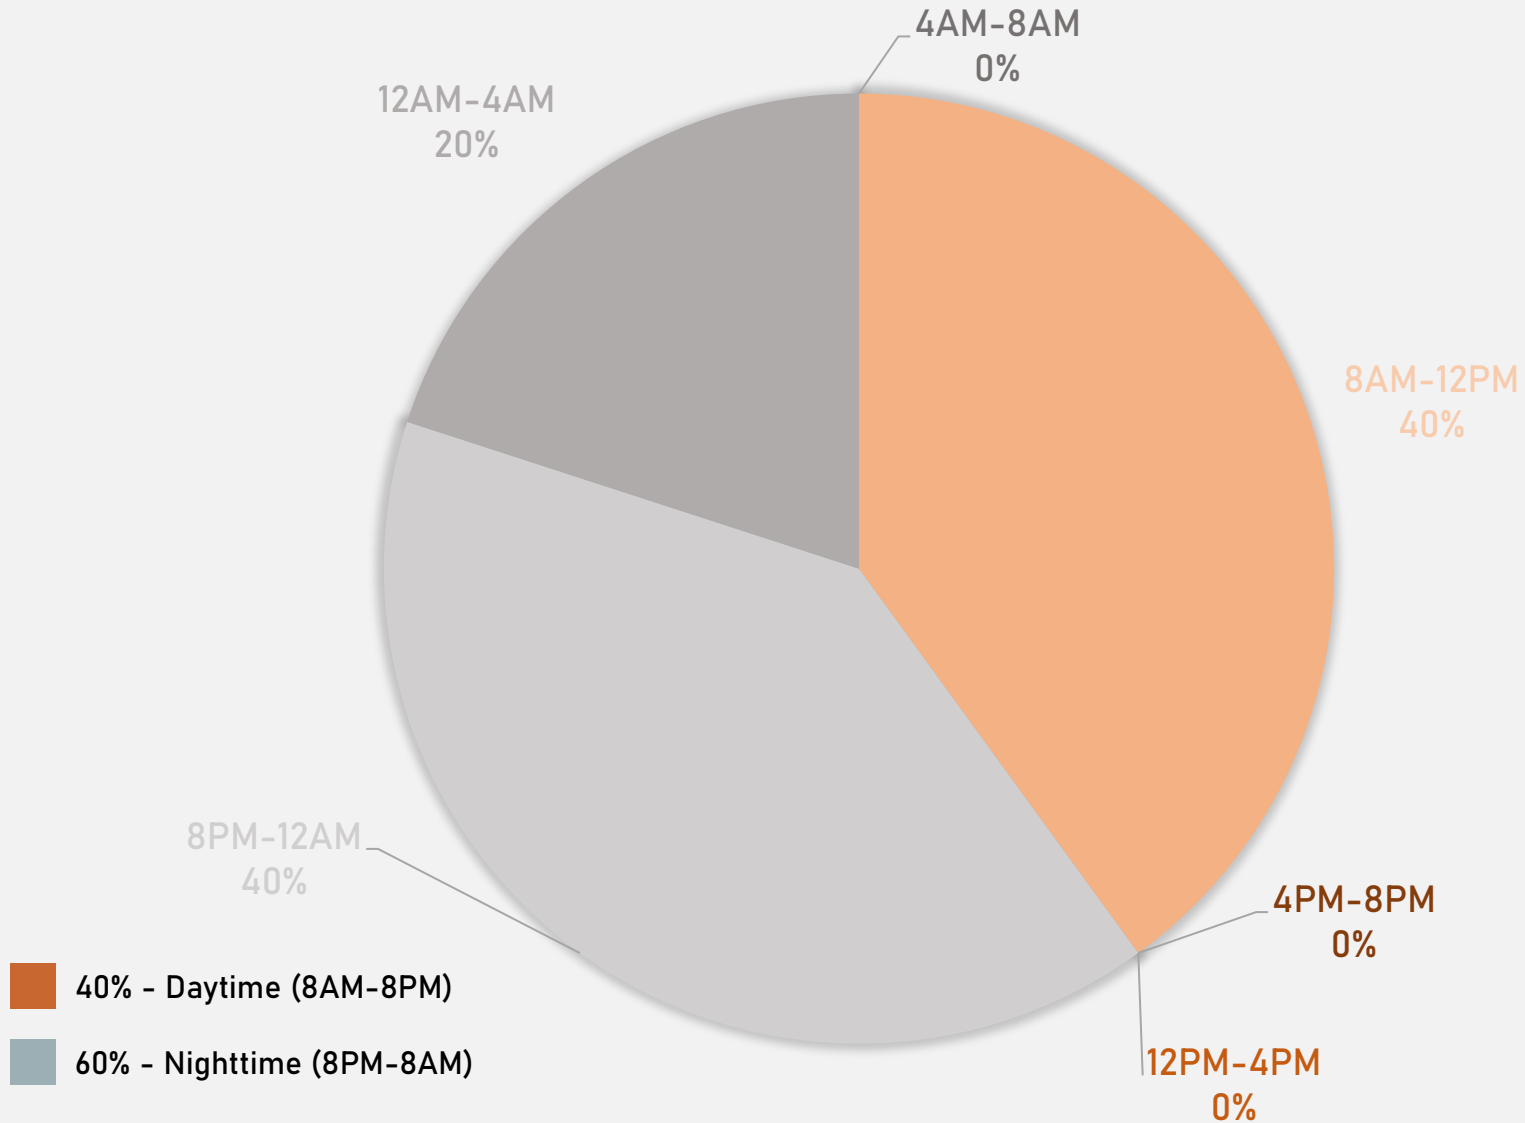

- 5 total crimes in February 2025
 - **Down 58%** compared to February 2024 (12 crimes)
 - 1 crime against persons in February 2025
 - **Down 50%** compared to February 2024 (2 crimes)
- 24 total crimes so far in 2025
 - **Down 4%** compared to this time in 2024 (25 crimes)
 - 8 total crimes against persons so far in 2025
 - **Up 100%** compared to this time in 2024 (4 crimes)

LEWIS PLACE YEAR TO YEAR COMPARISON

2024

Crimes	Jan	Feb	Mar	Apr	June	Jun	Jul	Aug	Sep	Oct	Nov	Dec	Total
Aggravated Assault	2	0	2	2	1	1	2	3	2	3	1	0	19
Arson	0	0	0	0	0	0	0	1	0	0	0	0	1
Burglary	2	1	0	1	1	2	0	0	1	4	0	0	12
Homicide	0	1	0	0	0	0	0	1	0	0	0	0	2
Larceny	2	1	2	2	1	3	6	0	2	1	2	0	22
Motor Vehicle Theft	2	1	1	3	1	2	0	0	1	0	2	1	14
Robbery	0	0	0	0	1	0	0	0	0	0	0	0	1
Total	8	4	5	8	5	8	8	5	6	8	5	1	71

LEWIS PLACE 2024 VS 2025

LEWIS PLACE CRIMES BY DAY OF THE WEEK

LEWIS PLACE CRIMES BY TIME OF DAY

LEWIS PLACE CRIMES BY DAY OF THE MONTH

**VANDEVENTER
NEIGHBORHOOD DETAIL**

VANDEVENTER SUMMARY NOTES

- 25 total crimes in February 2025
 - **Up 9%** compared to February 2024 (23 crimes)
 - 9 crimes against persons in February 2025
 - **Up 50%** compared to February 2024 (6 crimes)
- 55 total crimes so far in 2025
 - **Down 10%** compared to this time in 2024 (61 crimes)
 - 18 total crimes against persons so far in 2025
 - **Up 50%** compared to this time in 2024 (12 crimes)