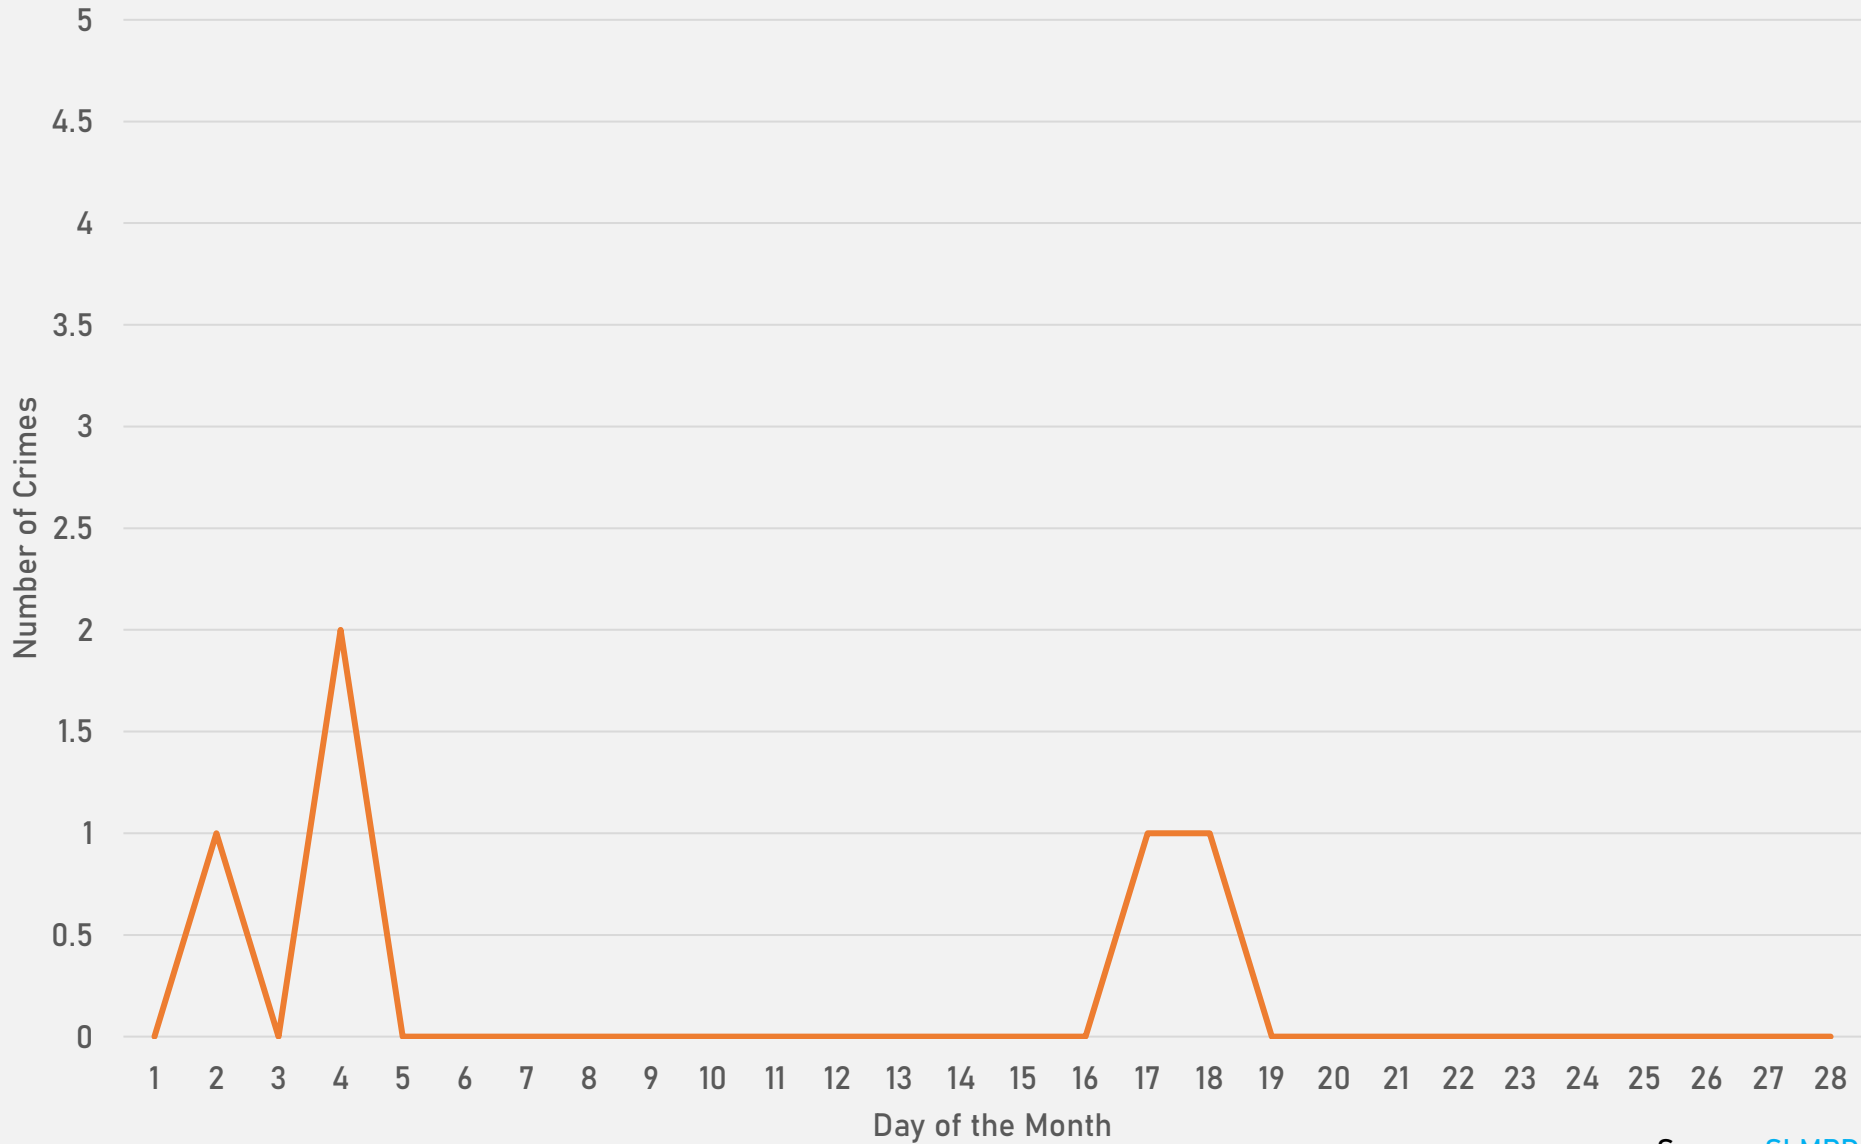

- 5 total crimes in February 2025
 - **Down 58%** compared to February 2024 (12 crimes)
 - 1 crime against persons in February 2025
 - **Down 50%** compared to February 2024 (2 crimes)
- 24 total crimes so far in 2025
 - **Down 4%** compared to this time in 2024 (25 crimes)
 - 8 total crimes against persons so far in 2025
 - **Up 100%** compared to this time in 2024 (4 crimes)

LEWIS PLACE YEAR TO YEAR COMPARISON

2024

Crimes	Jan	Feb	Mar	Apr	June	Jun	Jul	Aug	Sep	Oct	Nov	Dec	Total
Aggravated Assault	2	0	2	2	1	1	2	3	2	3	1	0	19
Arson	0	0	0	0	0	0	0	1	0	0	0	0	1
Burglary	2	1	0	1	1	2	0	0	1	4	0	0	12
Homicide	0	1	0	0	0	0	0	1	0	0	0	0	2
Larceny	2	1	2	2	1	3	6	0	2	1	2	0	22
Motor Vehicle Theft	2	1	1	3	1	2	0	0	1	0	2	1	14
Robbery	0	0	0	0	1	0	0	0	0	0	0	0	1
Total	8	4	5	8	5	8	8	5	6	8	5	1	71

LEWIS PLACE 2024 VS 2025

LEWIS PLACE CRIMES BY DAY OF THE WEEK

LEWIS PLACE CRIMES BY TIME OF DAY

LEWIS PLACE CRIMES BY DAY OF THE MONTH

**VANDEVENTER
NEIGHBORHOOD DETAIL**

VANDEVENTER SUMMARY NOTES

- 25 total crimes in February 2025
 - **Up 9%** compared to February 2024 (23 crimes)
 - 9 crimes against persons in February 2025
 - **Up 50%** compared to February 2024 (6 crimes)
- 55 total crimes so far in 2025
 - **Down 10%** compared to this time in 2024 (61 crimes)
 - 18 total crimes against persons so far in 2025
 - **Up 50%** compared to this time in 2024 (12 crimes)

VANDEVENTER YEAR TO YEAR COMPARISON

2024

Crimes	Jan	Feb	Mar	Apr	June	Jun	Jul	Aug	Sep	Oct	Nov	Dec	Total
Aggravated Assault	1	2	3	1	2	3	0	3	2	6	1	1	25
Arson	0	0	0	0	0	0	0	0	0	0	0	0	0
Burglary	2	1	1	3	3	3	2	4	3	2	2	1	27
Homicide	0	0	0	1	0	0	0	0	0	0	0	0	1
Larceny	8	3	4	3	7	2	3	6	6	5	4	6	57
Motor Vehicle Theft	3	2	1	3	4	1	0	1	1	5	0	2	23
Robbery	0	0	1	0	0	1	0	3	0	0	0	0	5
Total	14	8	10	11	16	10	5	17	12	18	7	10	138