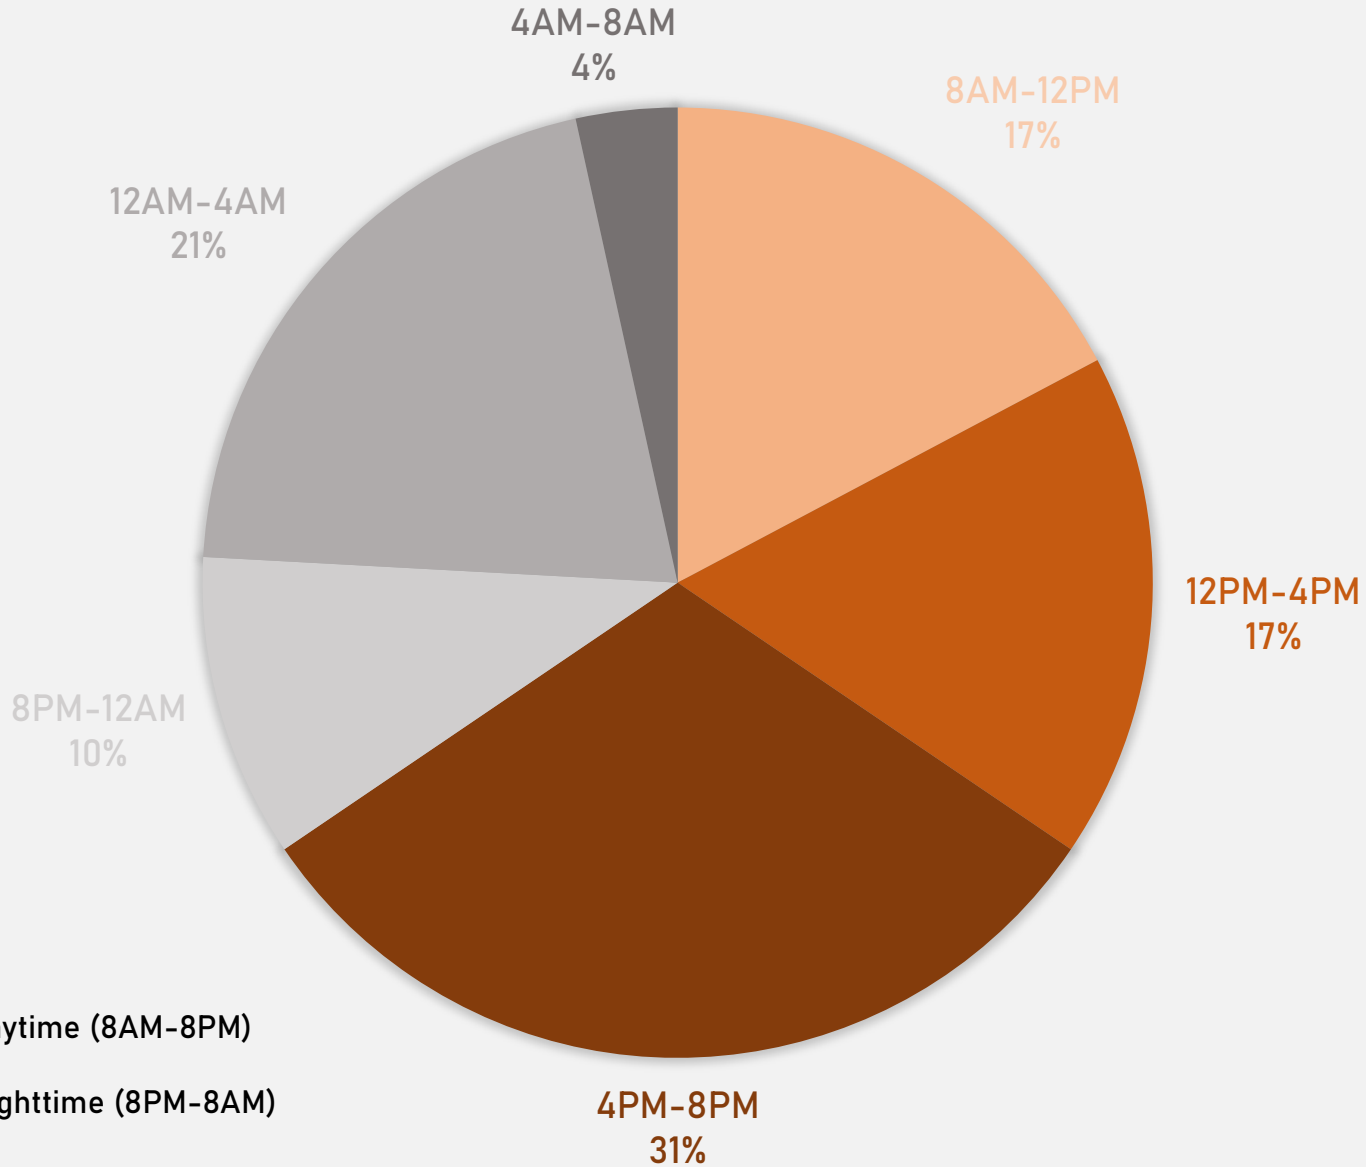

2025

Crimes	Jan	Feb	Mar	Apr	June	Jun	Jul	Aug	Sep	Oct	Nov	Dec	Total
Aggravated Assault	2	0											2
Arson	0	0											0
Burglary	0	2											2
Homicide	1	1											2
Larceny	6	5											11
Motor Vehicle Theft	3	0											3
Robbery	1	0											1
Total	13	8											21

ACADEMY 2024 VS 2025

ACADEMY CRIMES BY DAY OF THE WEEK

ACADEMY CRIMES BY TIME OF DAY

ACADEMY CRIMES BY DAY OF THE MONTH

**FOUNTAIN PARK
NEIGHBORHOOD DETAIL**

FOUNTAIN PARK SUMMARY NOTES

- 24 total crimes in February 2025
 - **Up 41%** compared to February 2024 (17 crimes)
 - 6 crimes against persons in February 2025
 - **Up 500%** compared to this time in 2024 (1 crime)
- 41 total crimes so far in 2025
 - **Up 8%** compared to this time in 2024 (38 crimes)
 - 6 total crimes against persons so far in 2025
 - **Up 50%** compared to this time in 2024 (4 crimes)

- 5 total crimes in February 2025
 - **Down 58%** compared to February 2024 (12 crimes)
 - 1 crime against persons in February 2025
 - **Down 50%** compared to February 2024 (2 crimes)
- 24 total crimes so far in 2025
 - **Down 4%** compared to this time in 2024 (25 crimes)
 - 8 total crimes against persons so far in 2025
 - **Up 100%** compared to this time in 2024 (4 crimes)

LEWIS PLACE 2024 VS 2025

LEWIS PLACE CRIMES BY DAY OF THE WEEK

LEWIS PLACE CRIMES BY TIME OF DAY

LEWIS PLACE CRIMES BY DAY OF THE MONTH

**VANDEVENTER
NEIGHBORHOOD DETAIL**

VANDEVENTER SUMMARY NOTES

- 25 total crimes in February 2025
 - **Up 9%** compared to February 2024 (23 crimes)
 - 9 crimes against persons in February 2025
 - **Up 50%** compared to February 2024 (6 crimes)
- 55 total crimes so far in 2025
 - **Down 10%** compared to this time in 2024 (61 crimes)
 - 18 total crimes against persons so far in 2025
 - **Up 50%** compared to this time in 2024 (12 crimes)