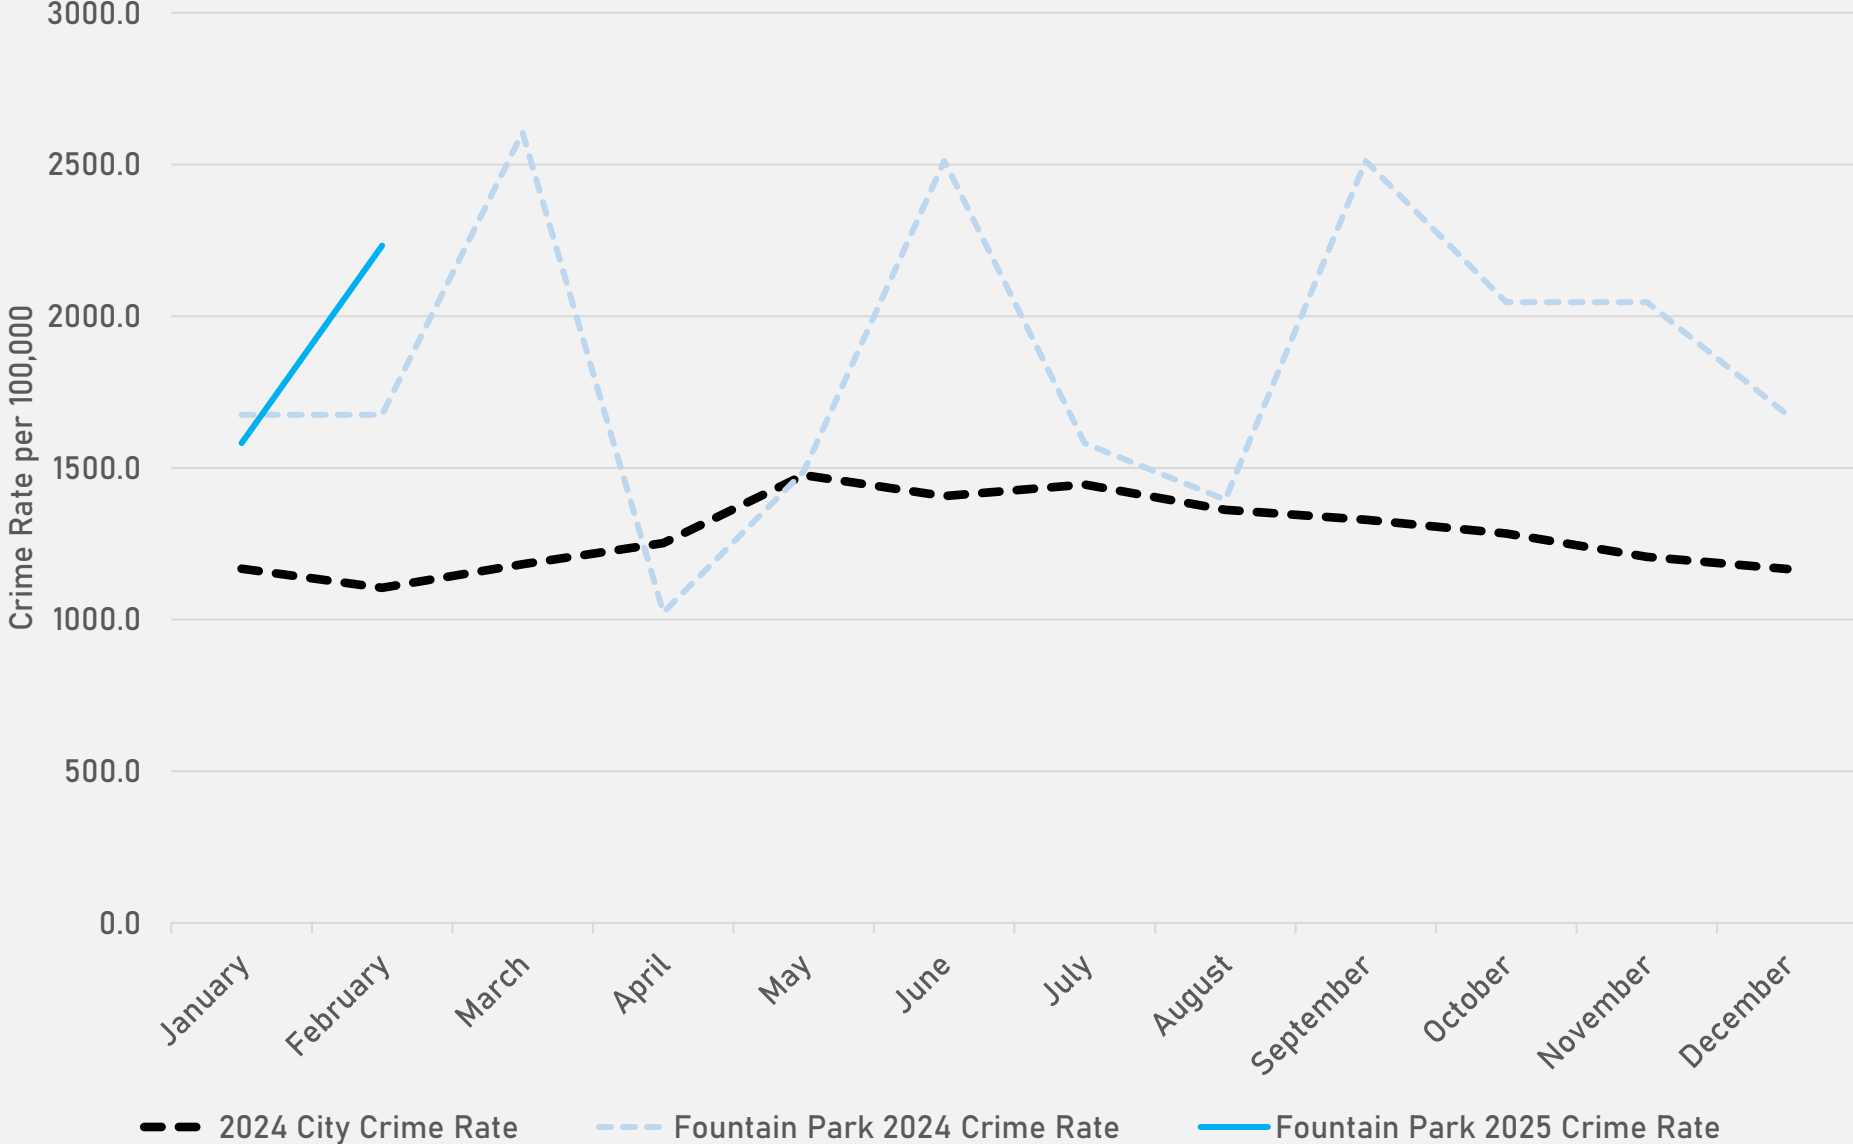

FOUNTAIN PARK YEAR TO YEAR COMPARISON

2024

Crimes	Jan	Feb	Mar	Apr	June	Jun	Jul	Aug	Sep	Oct	Nov	Dec	Total
Aggravated Assault	0	0	2	3	0	1	2	0	4	3	3	2	20
Arson	0	0	0	0	0	0	0	0	0	0	0	0	0
Burglary	0	1	0	0	0	0	1	1	1	1	1	0	6
Homicide	0	0	0	0	0	0	0	0	2	0	0	0	2
Larceny	3	4	3	2	2	3	6	7	3	6	2	4	45
Motor Vehicle Theft	2	3	1	0	2	2	1	3	1	0	1	1	17
Robbery	1	2	0	0	0	0	1	0	1	0	0	1	6
Total	6	10	6	5	4	6	11	11	12	10	7	8	96

2025

Crimes	Jan	Feb	Mar	Apr	June	Jun	Jul	Aug	Sep	Oct	Nov	Dec	Total
Aggravated Assault	0	0											0
Arson	0	0											0
Burglary	3	1											4
Homicide	0	0											0
Larceny	3	5											8
Motor Vehicle Theft	1	4											5
Robbery	0	0											0
Total	7	10											17

FOUNTAIN PARK 2024 VS 2025