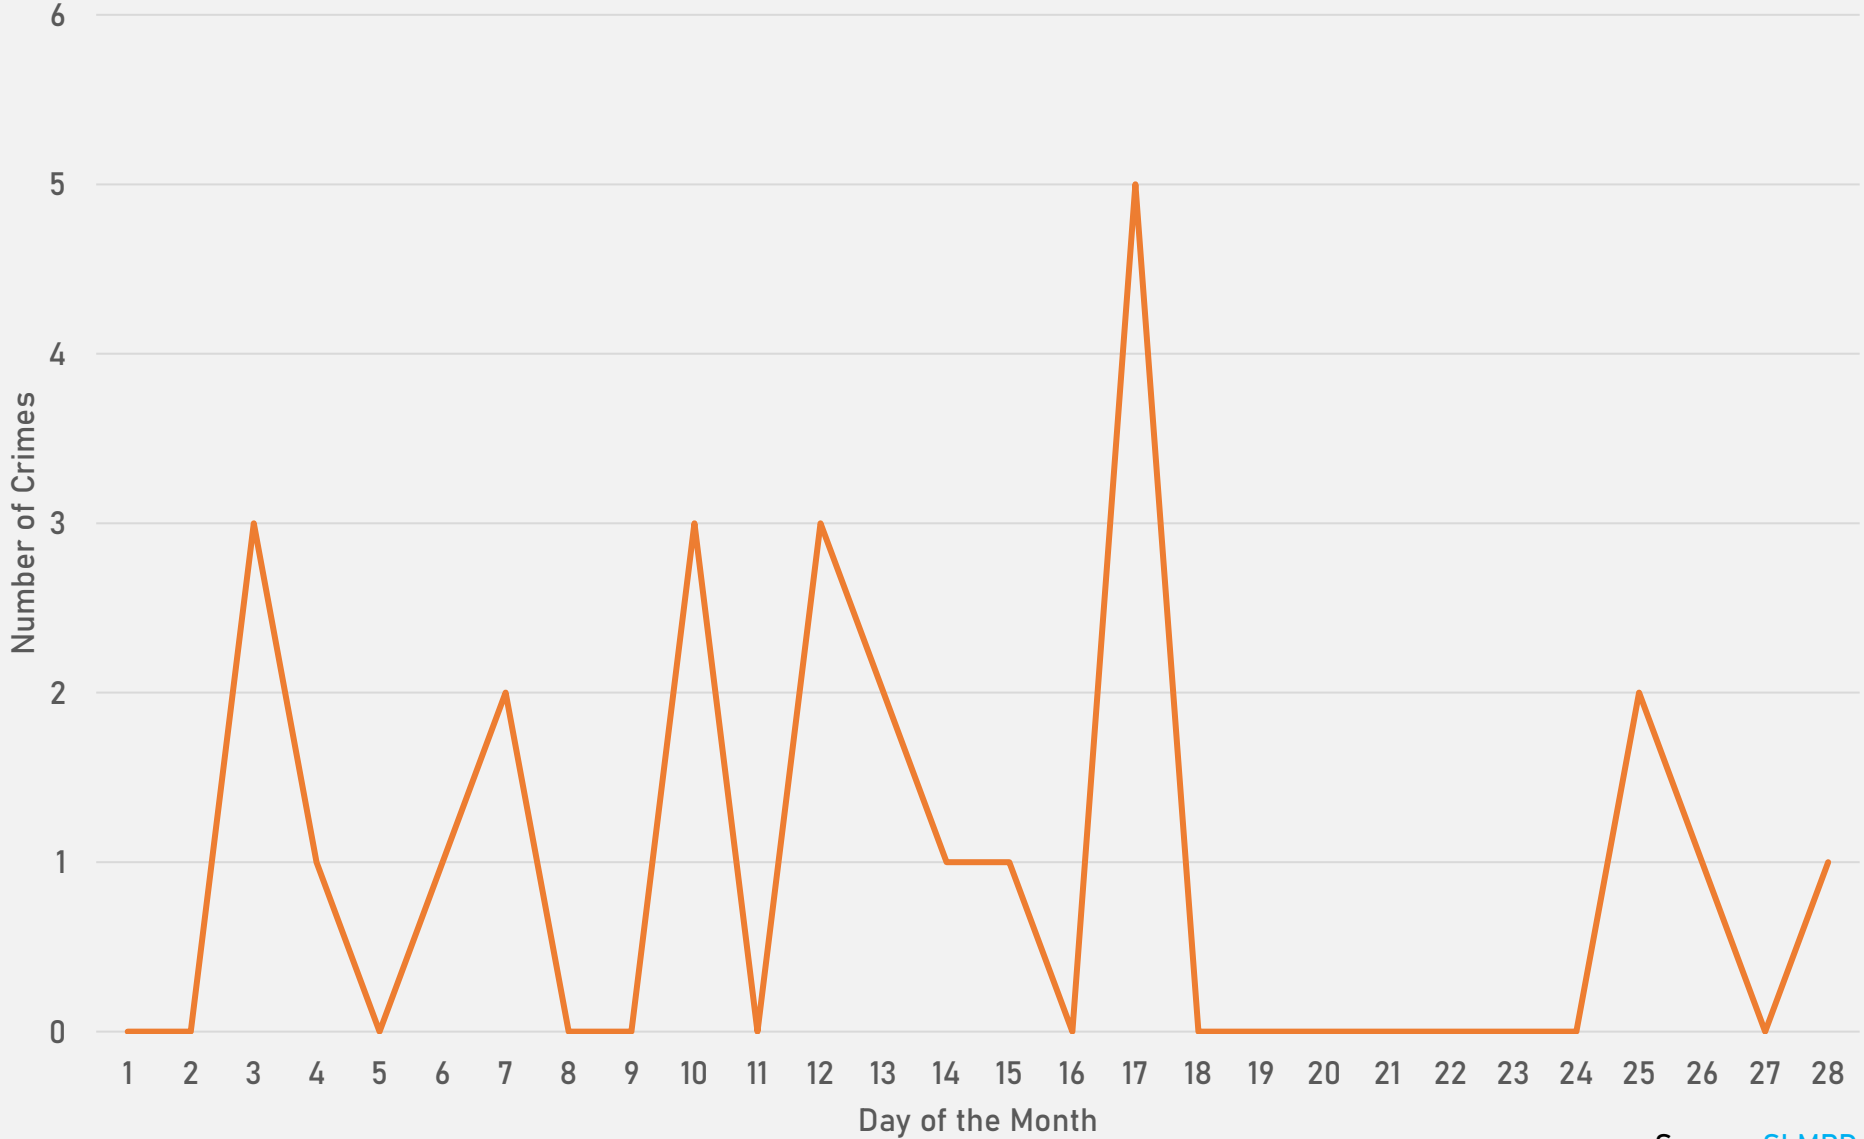

FOUNTAIN PARK 2024 VS 2025

FOUNTAIN PARK CRIMES BY DAY OF THE WEEK

FOUNTAIN PARK CRIMES BY TIME OF DAY

FOUNTAIN PARK CRIMES BY DAY OF THE MONTH

**LEWIS PLACE
NEIGHBORHOOD DETAIL**

LEWIS PLACE SUMMARY NOTES

- 5 total crimes in February 2025
 - **Down 58%** compared to February 2024 (12 crimes)
 - 1 crime against persons in February 2025
 - **Down 50%** compared to February 2024 (2 crimes)
- 24 total crimes so far in 2025
 - **Down 4%** compared to this time in 2024 (25 crimes)
 - 8 total crimes against persons so far in 2025
 - **Up 100%** compared to this time in 2024 (4 crimes)

LEWIS PLACE YEAR TO YEAR COMPARISON

2024

Crimes	Jan	Feb	Mar	Apr	June	Jun	Jul	Aug	Sep	Oct	Nov	Dec	Total
Aggravated Assault	2	0	2	2	1	1	2	3	2	3	1	0	19
Arson	0	0	0	0	0	0	0	1	0	0	0	0	1
Burglary	2	1	0	1	1	2	0	0	1	4	0	0	12
Homicide	0	1	0	0	0	0	0	1	0	0	0	0	2
Larceny	2	1	2	2	1	3	6	0	2	1	2	0	22
Motor Vehicle Theft	2	1	1	3	1	2	0	0	1	0	2	1	14
Robbery	0	0	0	0	1	0	0	0	0	0	0	0	1
Total	8	4	5	8	5	8	8	5	6	8	5	1	71

LEWIS PLACE 2024 VS 2025

LEWIS PLACE CRIMES BY DAY OF THE WEEK

LEWIS PLACE CRIMES BY TIME OF DAY

LEWIS PLACE CRIMES BY DAY OF THE MONTH

**VANDEVENTER
NEIGHBORHOOD DETAIL**

VANDEVENTER SUMMARY NOTES

- 25 total crimes in February 2025
 - **Up 9%** compared to February 2024 (23 crimes)
 - 9 crimes against persons in February 2025
 - **Up 50%** compared to February 2024 (6 crimes)
- 55 total crimes so far in 2025
 - **Down 10%** compared to this time in 2024 (61 crimes)
 - 18 total crimes against persons so far in 2025
 - **Up 50%** compared to this time in 2024 (12 crimes)