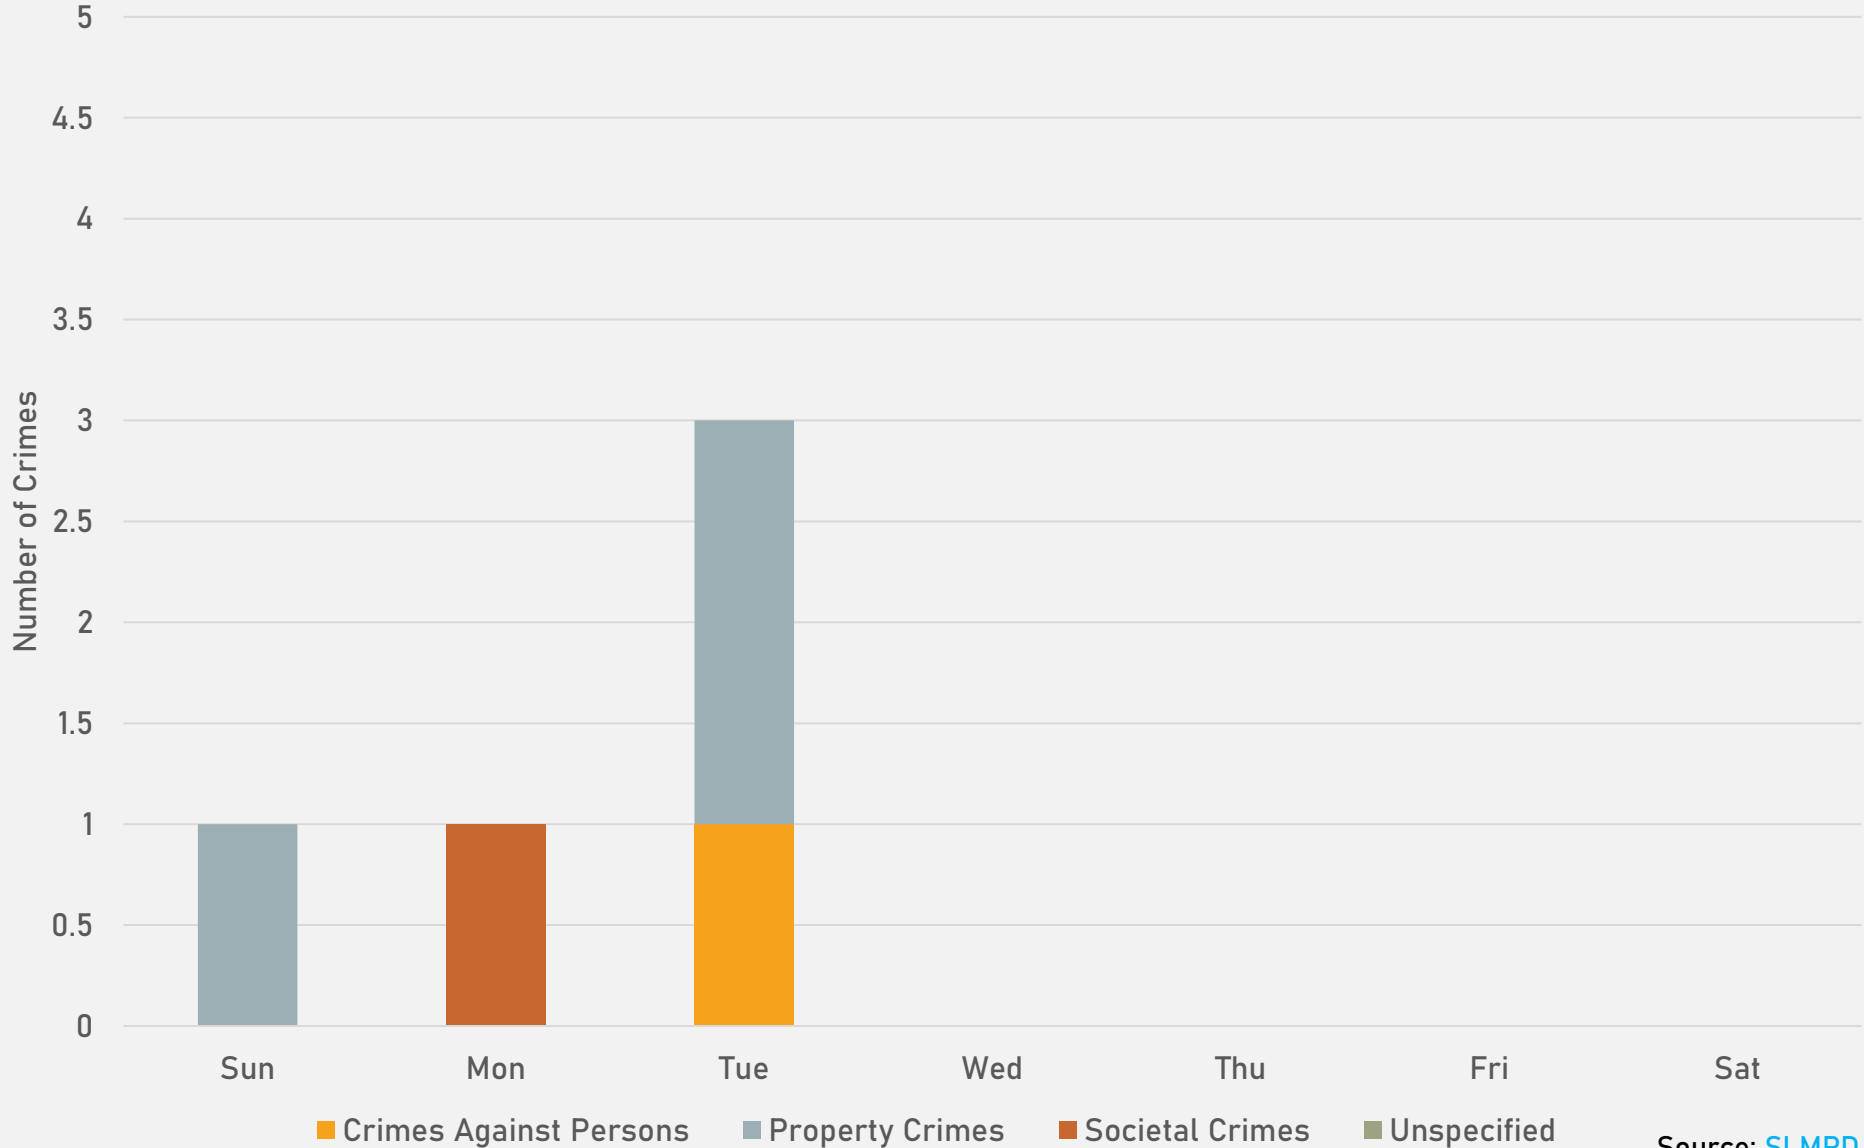

NEIGHBORHOODS VS CITY CRIME RATE OVER THE PAST YEAR

**ACADEMY
NEIGHBORHOOD DETAIL**

ACADEMY SUMMARY NOTES

- 28 total crimes in February 2025
 - **Up 4%** compared to February 2024 (27 crimes)
 - 5 crimes against persons in February 2025
 - **Up 67%** compared to February 2024 (3 crimes)
- 61 total crimes so far in 2025
 - **Down 5%** compared to this time in 2024 (64 crimes)
 - 15 total crimes against persons so far in 2025
 - **Up 88%** compared to this time in 2024 (8 crimes)

- 5 total crimes in February 2025
 - **Down 58%** compared to February 2024 (12 crimes)
 - 1 crime against persons in February 2025
 - **Down 50%** compared to February 2024 (2 crimes)
- 24 total crimes so far in 2025
 - **Down 4%** compared to this time in 2024 (25 crimes)
 - 8 total crimes against persons so far in 2025
 - **Up 100%** compared to this time in 2024 (4 crimes)

LEWIS PLACE YEAR TO YEAR COMPARISON

2024

Crimes	Jan	Feb	Mar	Apr	June	Jun	Jul	Aug	Sep	Oct	Nov	Dec	Total
Aggravated Assault	2	0	2	2	1	1	2	3	2	3	1	0	19
Arson	0	0	0	0	0	0	0	1	0	0	0	0	1
Burglary	2	1	0	1	1	2	0	0	1	4	0	0	12
Homicide	0	1	0	0	0	0	0	1	0	0	0	0	2
Larceny	2	1	2	2	1	3	6	0	2	1	2	0	22
Motor Vehicle Theft	2	1	1	3	1	2	0	0	1	0	2	1	14
Robbery	0	0	0	0	1	0	0	0	0	0	0	0	1
Total	8	4	5	8	5	8	8	5	6	8	5	1	71

LEWIS PLACE 2024 VS 2025

LEWIS PLACE CRIMES BY DAY OF THE WEEK

LEWIS PLACE CRIMES BY TIME OF DAY

LEWIS PLACE CRIMES BY DAY OF THE MONTH

**VANDEVENTER
NEIGHBORHOOD DETAIL**

VANDEVENTER SUMMARY NOTES

- 25 total crimes in February 2025
 - **Up 9%** compared to February 2024 (23 crimes)
 - 9 crimes against persons in February 2025
 - **Up 50%** compared to February 2024 (6 crimes)
- 55 total crimes so far in 2025
 - **Down 10%** compared to this time in 2024 (61 crimes)
 - 18 total crimes against persons so far in 2025
 - **Up 50%** compared to this time in 2024 (12 crimes)