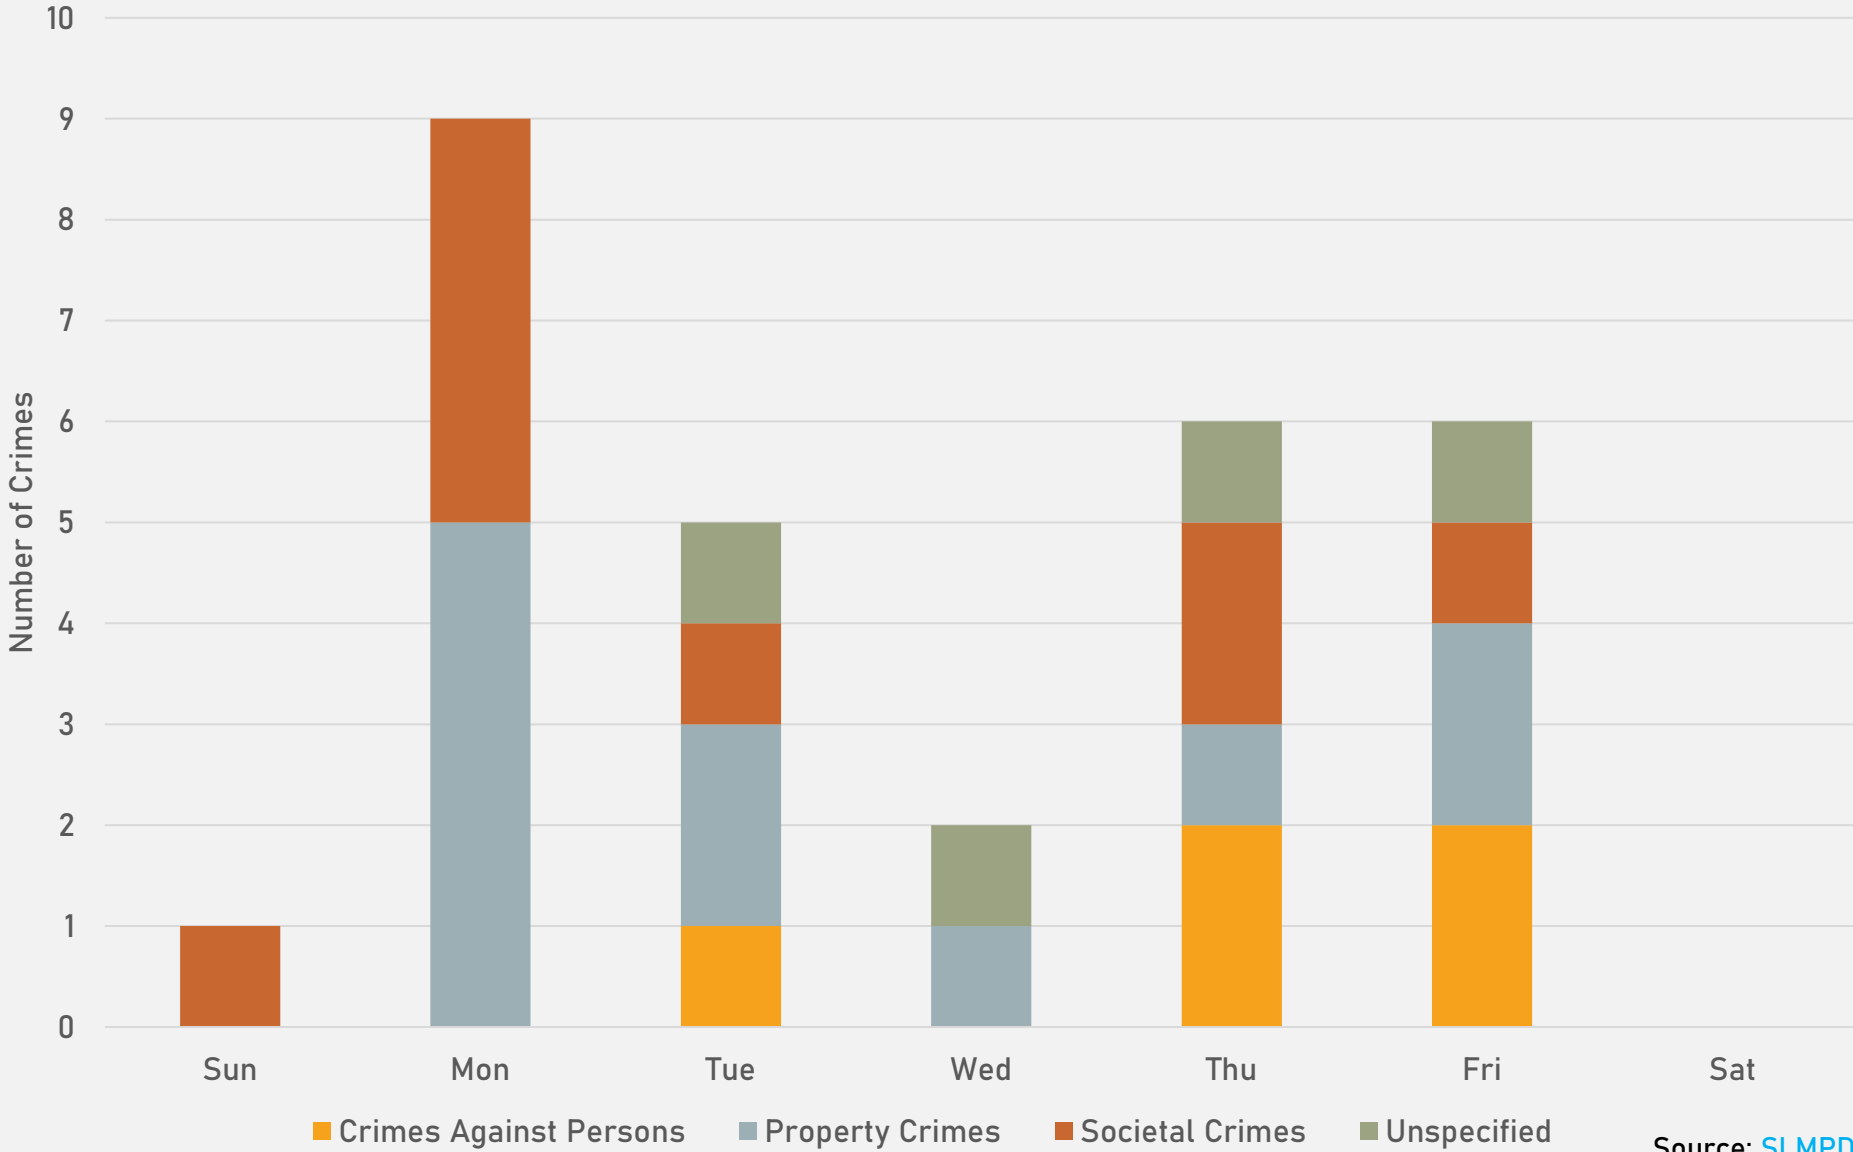

ACADEMY CRIMES BY DAY OF THE WEEK