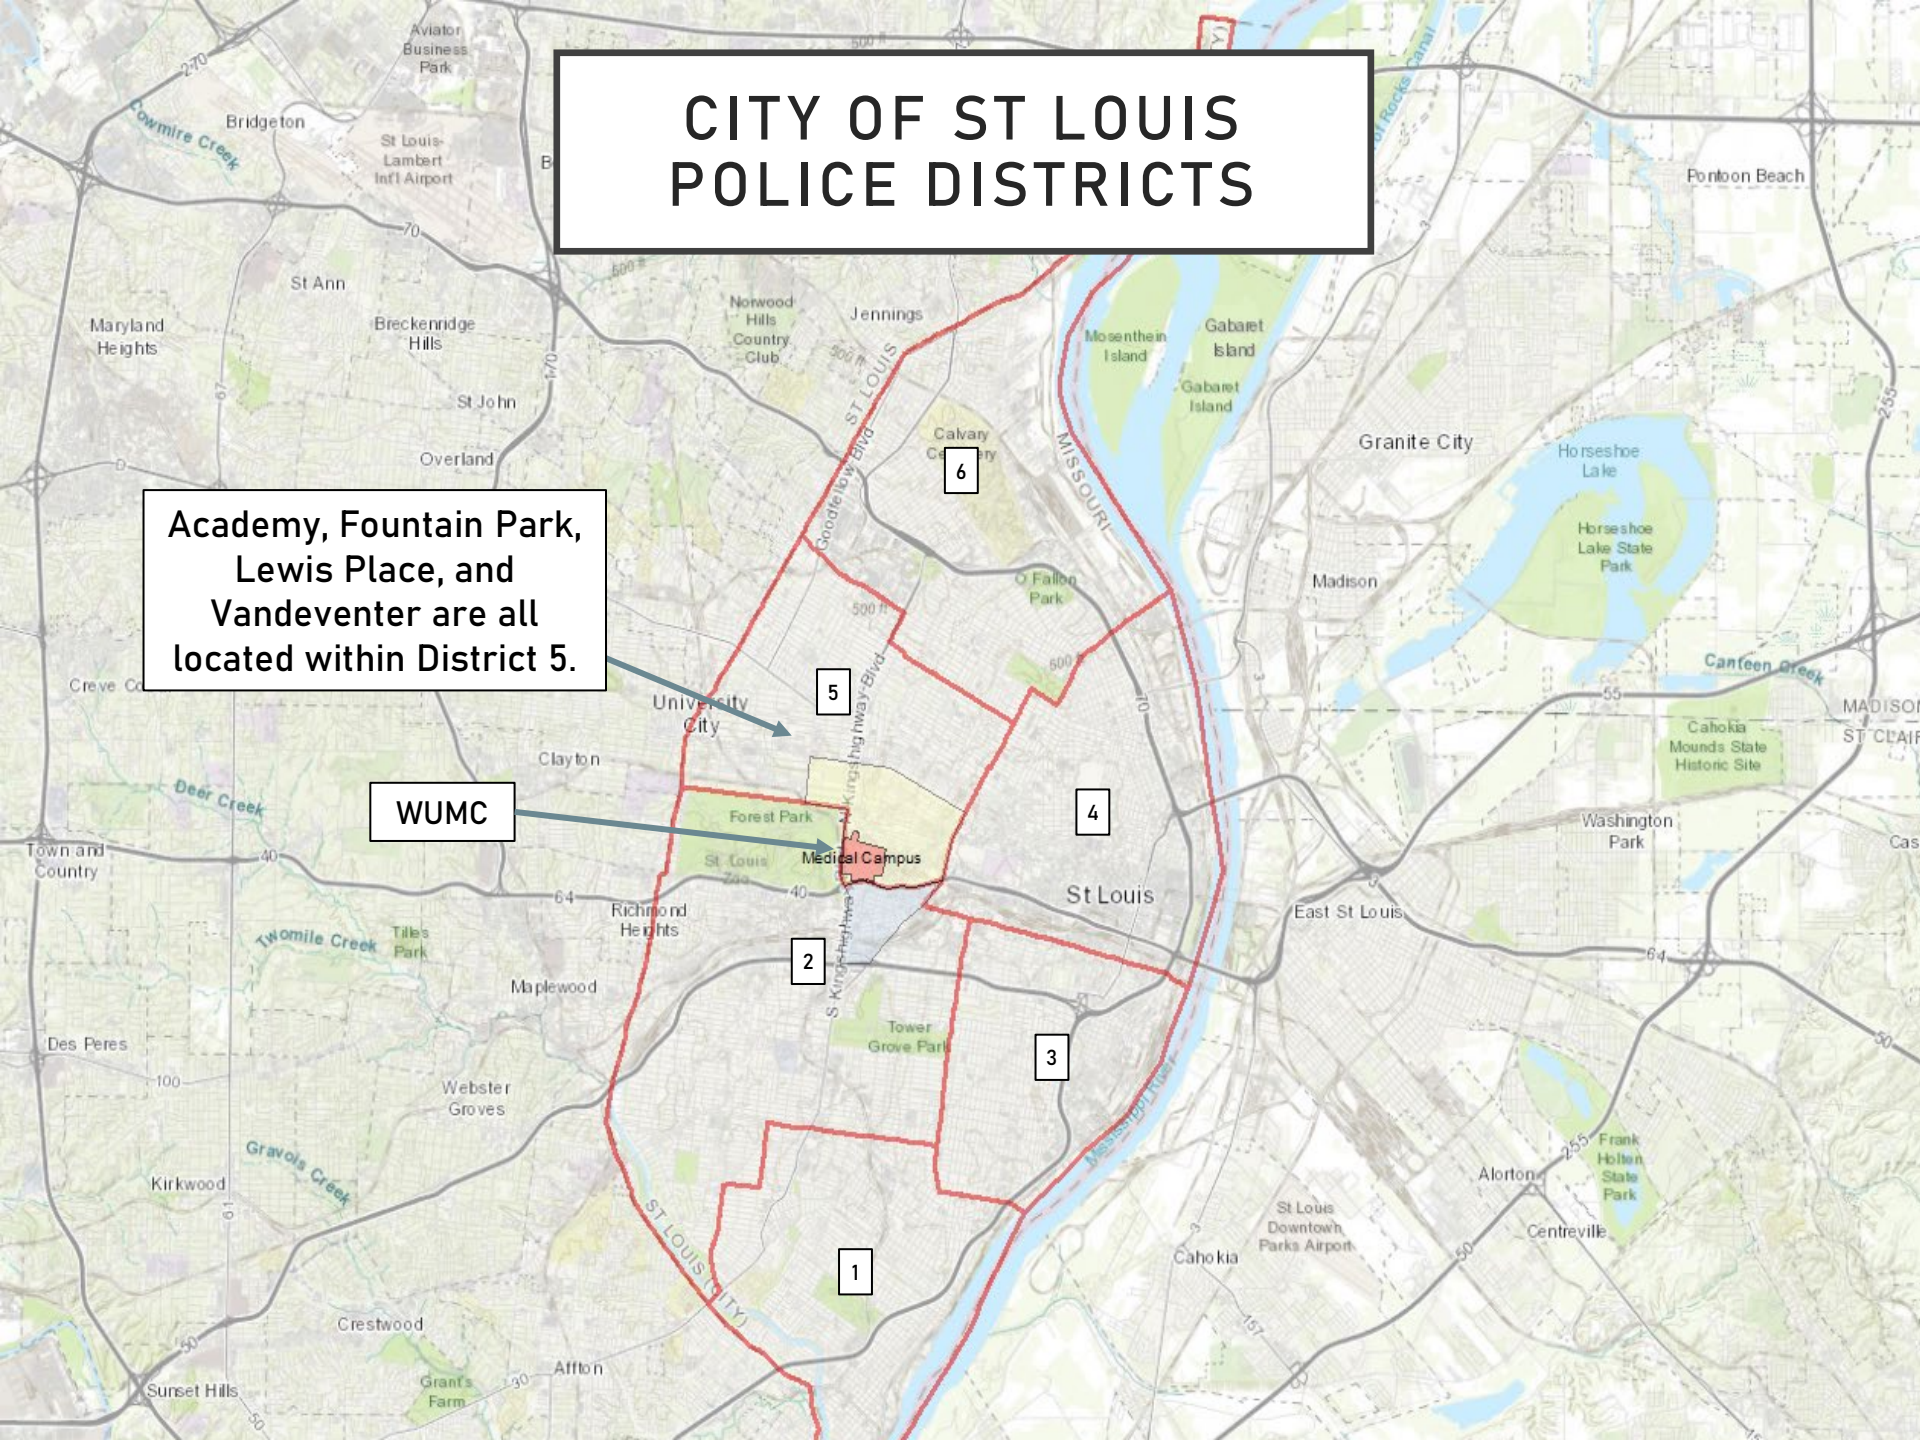

February 2025
Monthly Crime Report

**ACADEMY
FOUNTAIN PARK
LEWIS PLACE
VANDEVENTER**

Washington University Medical Center

CITY OF ST LOUIS POLICE DISTRICTS

Academy, Fountain Park,
Lewis Place, and
Vandeventer are all
located within District 5.

WUMC

DISTRICT 5 SUMMARY NOTES

There are 15 neighborhoods in District 5.

- Academy
- **Central West End**
- DeBaliviere Place
- Fountain Park
- Hamilton Heights
- Kingsway East
- Kingsway West
- Lewis Place
- Skinker-DeBaliviere
- The Greater Ville
- The Ville
- Vandeventer
- Visitation Park
- Wells-Goodfellow
- West End

- The **lowest number** of crimes in one neighborhood was 5 in Lewis Place
- The **highest number** of crimes in one neighborhood was 129 in the Central West End
- The average number of crimes per neighborhood was 35.47
- The **lowest crime rate** per 100,000 in one neighborhood was 367.92 in Skinker-Debaliviere
- The **highest crime rate** per 100,000 in one neighborhood was 2232.56 in Fountain Park
- The overall crime rate in District 5 was 940.63