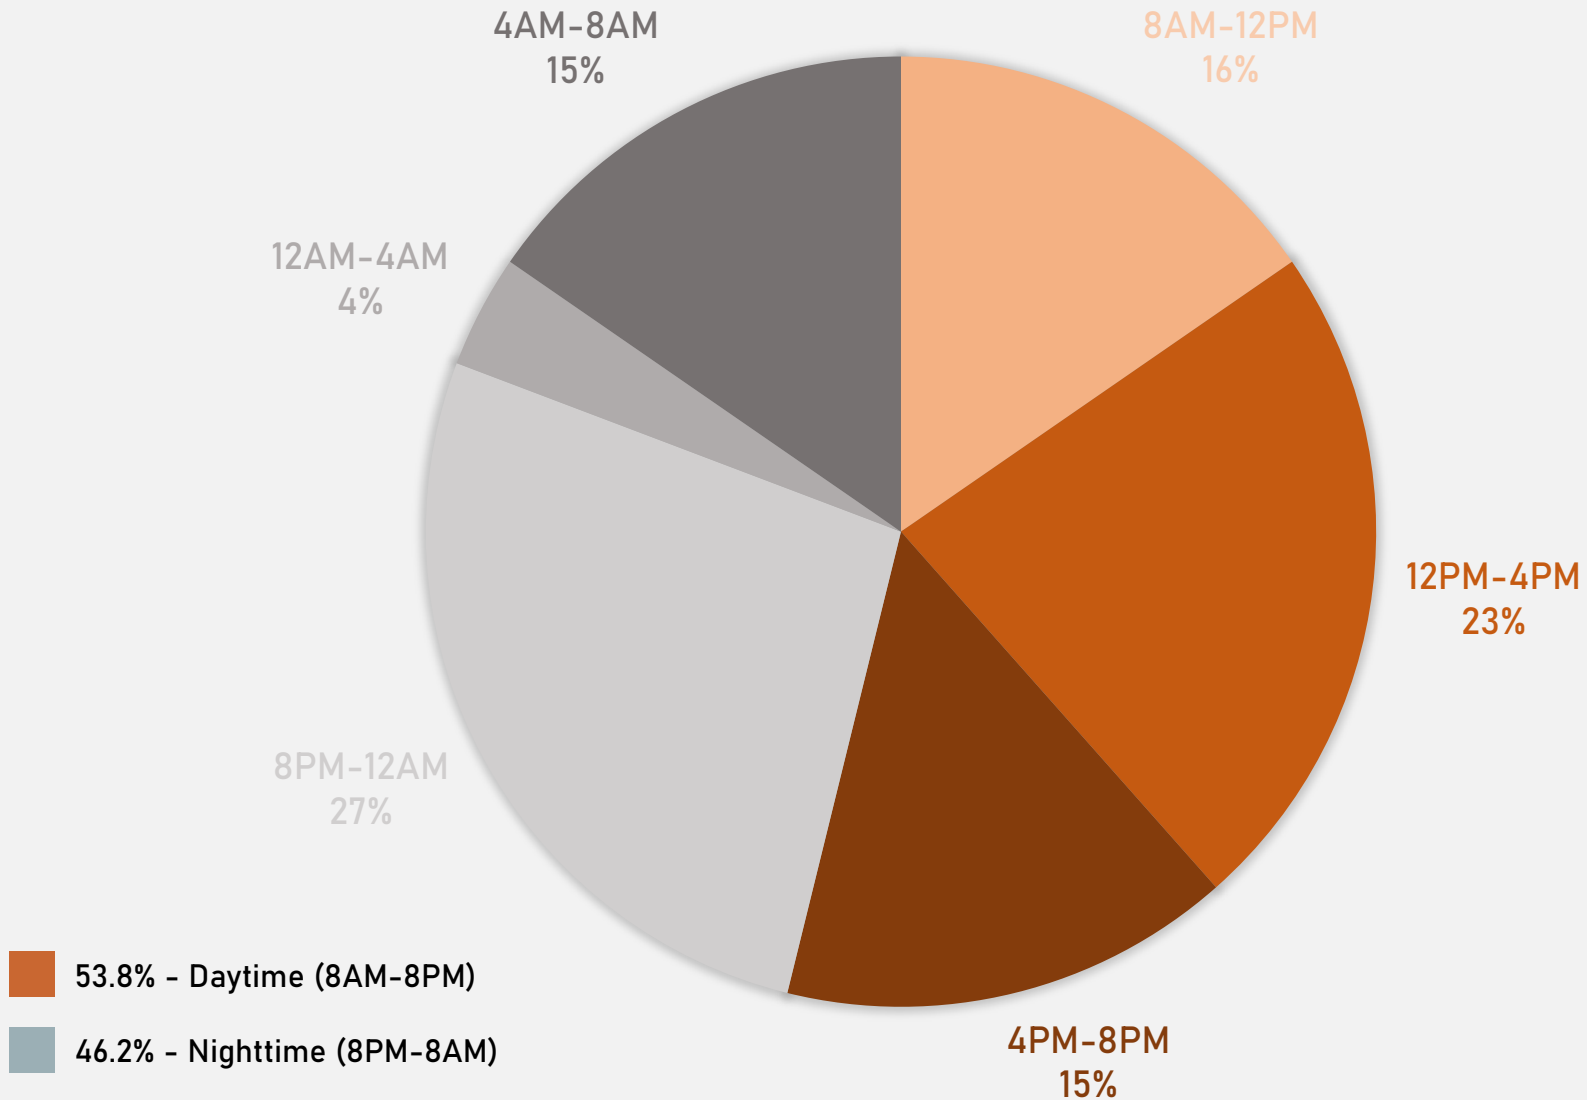

2025

Crimes	Jan	Feb	Mar	Apr	June	Jun	Jul	Aug	Sep	Oct	Nov	Dec	Total
Aggravated Assault	0	0											0
Arson	0	0											0
Burglary	3	1											4
Homicide	0	0											0
Larceny	3	5											8
Motor Vehicle Theft	1	4											5
Robbery	0	0											0
Total	7	10											17

FOUNTAIN PARK 2024 VS 2025

FOUNTAIN PARK CRIMES BY DAY OF THE WEEK

FOUNTAIN PARK CRIMES BY TIME OF DAY

FOUNTAIN PARK CRIMES BY DAY OF THE MONTH

**LEWIS PLACE
NEIGHBORHOOD DETAIL**

LEWIS PLACE SUMMARY NOTES

- 5 total crimes in February 2025
 - **Down 58%** compared to February 2024 (12 crimes)
 - 1 crime against persons in February 2025
 - **Down 50%** compared to February 2024 (2 crimes)
- 24 total crimes so far in 2025
 - **Down 4%** compared to this time in 2024 (25 crimes)
 - 8 total crimes against persons so far in 2025
 - **Up 100%** compared to this time in 2024 (4 crimes)

LEWIS PLACE 2024 VS 2025

LEWIS PLACE CRIMES BY DAY OF THE WEEK

LEWIS PLACE CRIMES BY TIME OF DAY

LEWIS PLACE CRIMES BY DAY OF THE MONTH

**VANDEVENTER
NEIGHBORHOOD DETAIL**

VANDEVENTER SUMMARY NOTES

- 25 total crimes in February 2025
 - **Up 9%** compared to February 2024 (23 crimes)
 - 9 crimes against persons in February 2025
 - **Up 50%** compared to February 2024 (6 crimes)
- 55 total crimes so far in 2025
 - **Down 10%** compared to this time in 2024 (61 crimes)
 - 18 total crimes against persons so far in 2025
 - **Up 50%** compared to this time in 2024 (12 crimes)