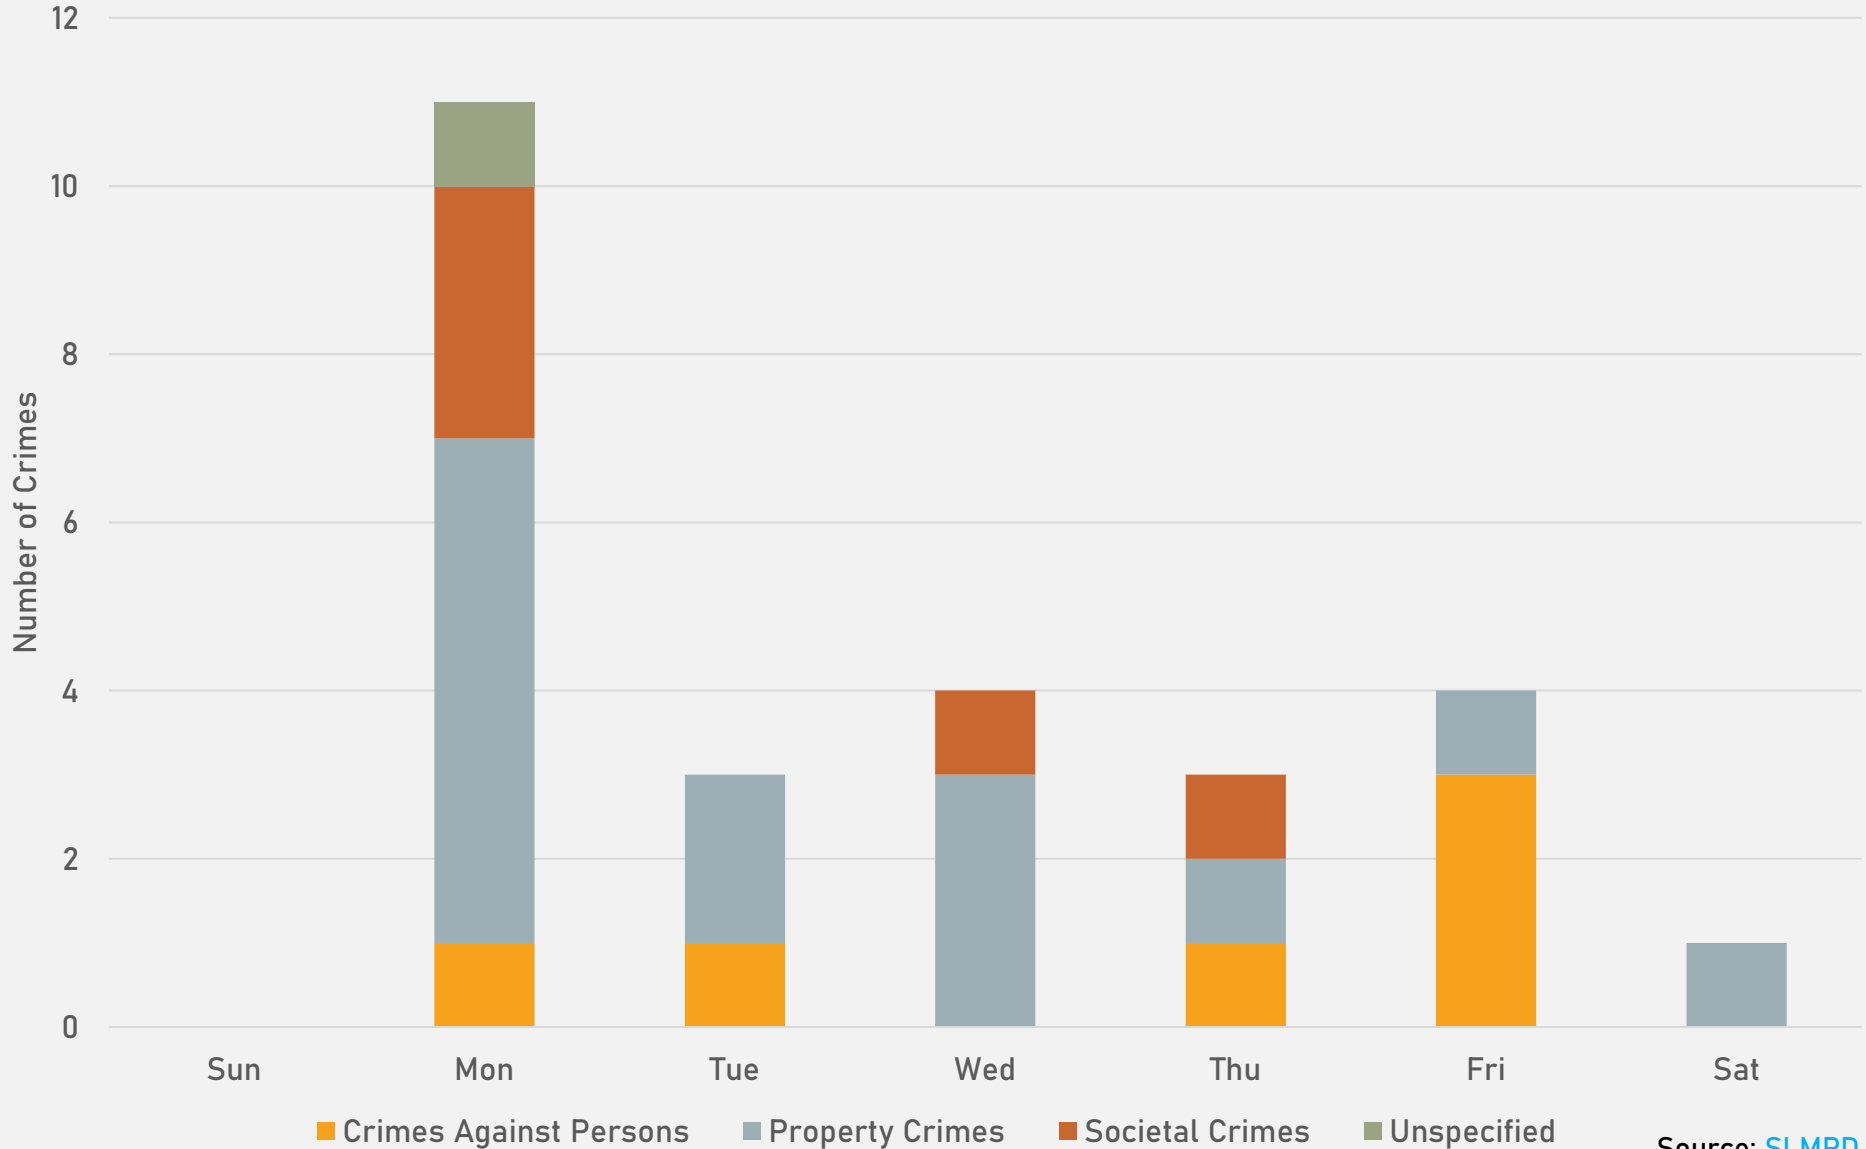

FOUNTAIN PARK CRIMES BY DAY OF THE WEEK