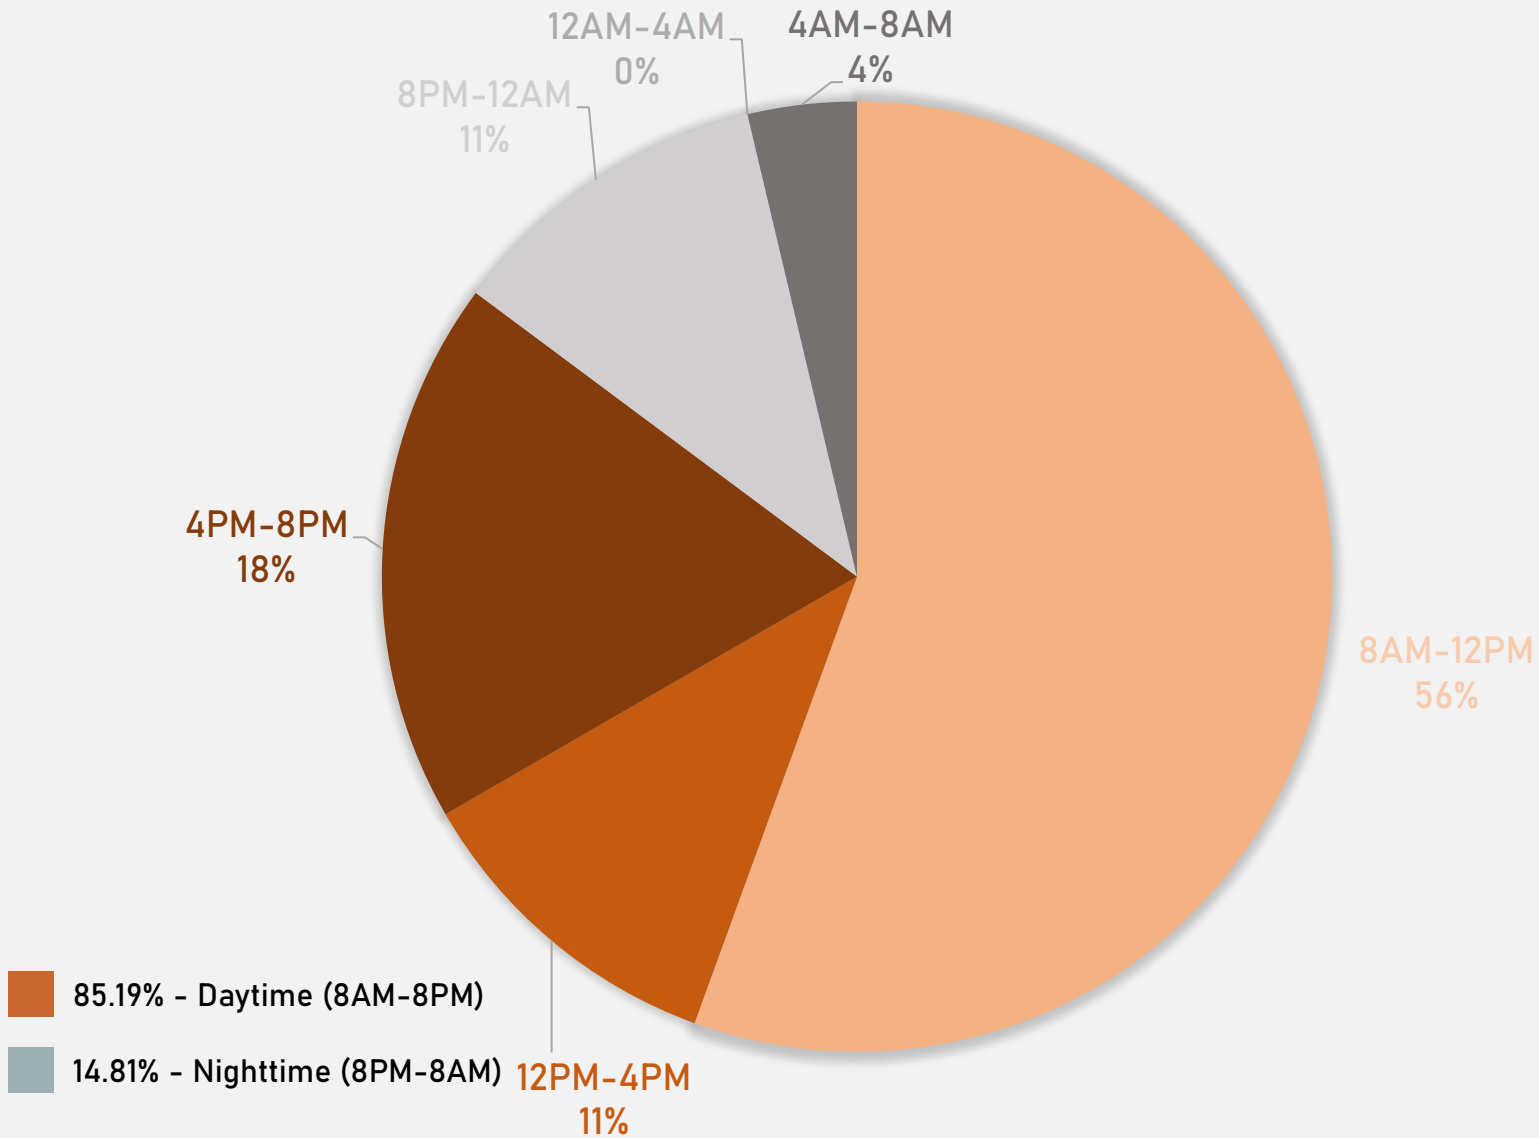

- 5 total crimes in February 2025
 - **Down 58%** compared to February 2024 (12 crimes)
 - 1 crime against persons in February 2025
 - **Down 50%** compared to February 2024 (2 crimes)
- 24 total crimes so far in 2025
 - **Down 4%** compared to this time in 2024 (25 crimes)
 - 8 total crimes against persons so far in 2025
 - **Up 100%** compared to this time in 2024 (4 crimes)

LEWIS PLACE 2024 VS 2025

LEWIS PLACE CRIMES BY DAY OF THE WEEK

LEWIS PLACE CRIMES BY TIME OF DAY

LEWIS PLACE CRIMES BY DAY OF THE MONTH

**VANDEVENTER
NEIGHBORHOOD DETAIL**

VANDEVENTER SUMMARY NOTES

- 25 total crimes in February 2025
 - **Up 9%** compared to February 2024 (23 crimes)
 - 9 crimes against persons in February 2025
 - **Up 50%** compared to February 2024 (6 crimes)
- 55 total crimes so far in 2025
 - **Down 10%** compared to this time in 2024 (61 crimes)
 - 18 total crimes against persons so far in 2025
 - **Up 50%** compared to this time in 2024 (12 crimes)

2025

Crimes	Jan	Feb	Mar	Apr	June	Jun	Jul	Aug	Sep	Oct	Nov	Dec	Total
Aggravated Assault	1	5											6
Arson	0	2											2
Burglary	1	0											1
Homicide	0	0											0
Larceny	4	2											6
Motor Vehicle Theft	0	0											0
Robbery	0	2											2
Total	6	11											17

VANDEVENTER 2024 VS 2025

VANDEVENTER CRIMES BY DAY OF THE WEEK

VANDEVENTER CRIMES BY TIME OF DAY

VANDEVENTER CRIMES BY DAY OF THE MONTH