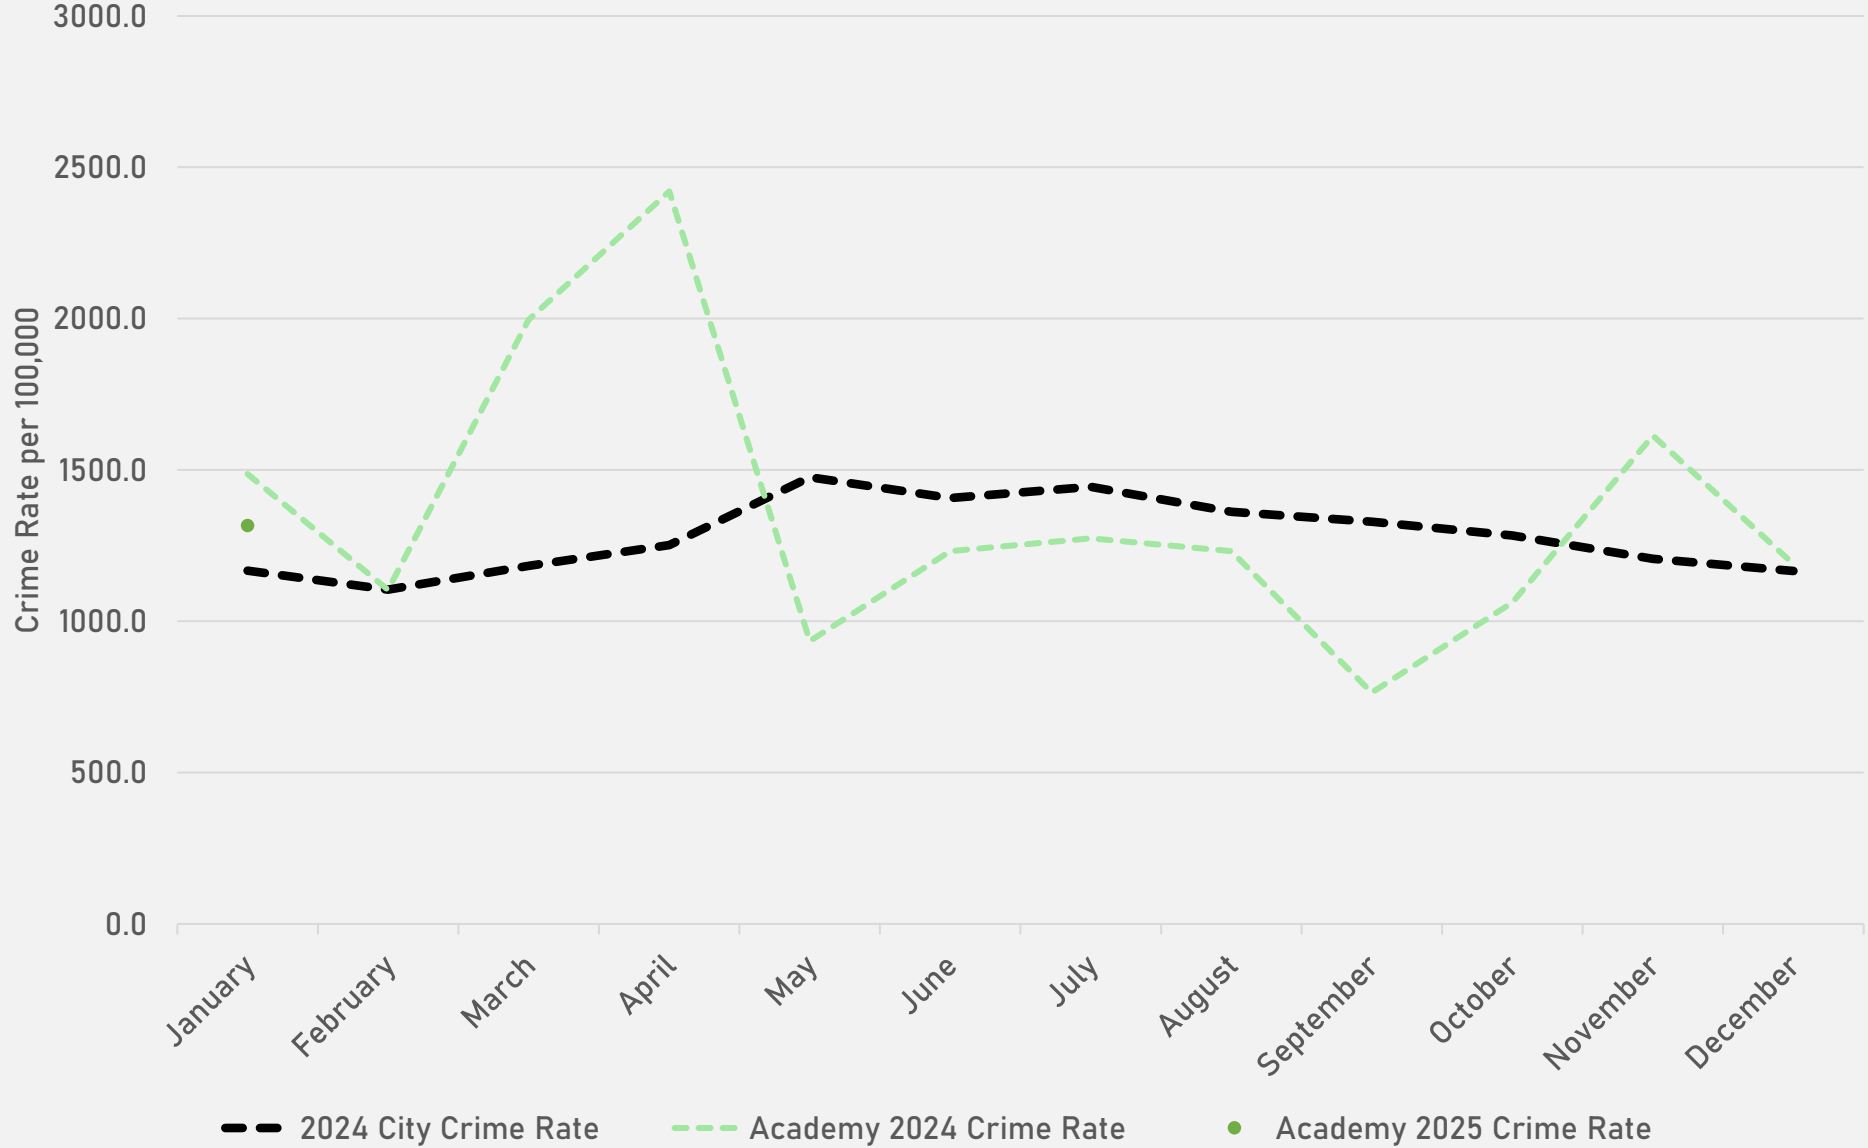

- The **lowest number** of crimes in one neighborhood was 10 in Visitation Park
- The **highest number** of crimes in one neighborhood was 122 in the Central West End
- The average number of crimes per neighborhood was 37.5
- The **lowest crime rate** per 100,000 in one neighborhood was 333.4 in Skinker-Debaliviere
- The **highest crime rate** per 100,000 in one neighborhood was 1632 in Fountain Park
- The overall crime rate in District 5 was 993.7

NEIGHBORHOODS VS CITY CRIME RATE OVER THE PAST YEAR

**ACADEMY
NEIGHBORHOOD DETAIL**

ACADEMY SUMMARY NOTES

- 31 total crimes in January 2025
 - **Down 18%** compared to January 2024 (38 crimes)
 - 6 crimes against persons in January 2025
 - **Down 45%** compared to January 2024 (11 crimes)
- 31 total crimes so far in 2025
 - **Down 18%** compared to this time in 2024 (38 crimes)
 - 6 crimes against persons so far in 2025
 - **Down 45%** compared to this time in 2024 (11 crimes)

ACADEMY YEAR TO YEAR COMPARISON

2024

Crimes	Jan	Feb	Mar	Apr	June	Jun	Jul	Aug	Sep	Oct	Nov	Dec	Total
Aggravated Assault	1	1	3	7	1	4	2	2	3	5	2	1	32
Arson	0	1	0	0	0	0	0	0	1	1	0	0	3
Burglary	2	2	2	4	1	1	1	0	1	1	1	2	18
Homicide	0	1	1	0	0	2	0	0	0	0	0	0	4
Larceny	6	2	4	8	1	3	6	5	1	2	6	4	48
Motor Vehicle Theft	1	2	3	2	2	2	1	4	2	1	1	1	22
Robbery	0	0	1	1	2	2	1	0	0	1	2	1	11
Total	10	9	14	22	7	14	11	11	8	11	12	9	138

ACADEMY 2024 VS 2025

ACADEMY CRIMES BY DAY OF THE WEEK

ACADEMY CRIMES BY TIME OF DAY

ACADEMY CRIMES BY DAY OF THE MONTH

**FOUNTAIN PARK
NEIGHBORHOOD DETAIL**

FOUNTAIN PARK SUMMARY NOTES

- 17 total crimes in January 2025
 - **Down 19%** compared to January 2024 (21 crimes)
 - 0 crimes against persons in January 2025
 - **Compared to 3 crimes** in January 2024
- 17 total crimes so far in 2025
 - **Down 19%** compared to this time in 2024 (21 crimes)
 - 0 crimes against persons so far in 2025
 - **Compared to 3 crimes** at this time in 2024