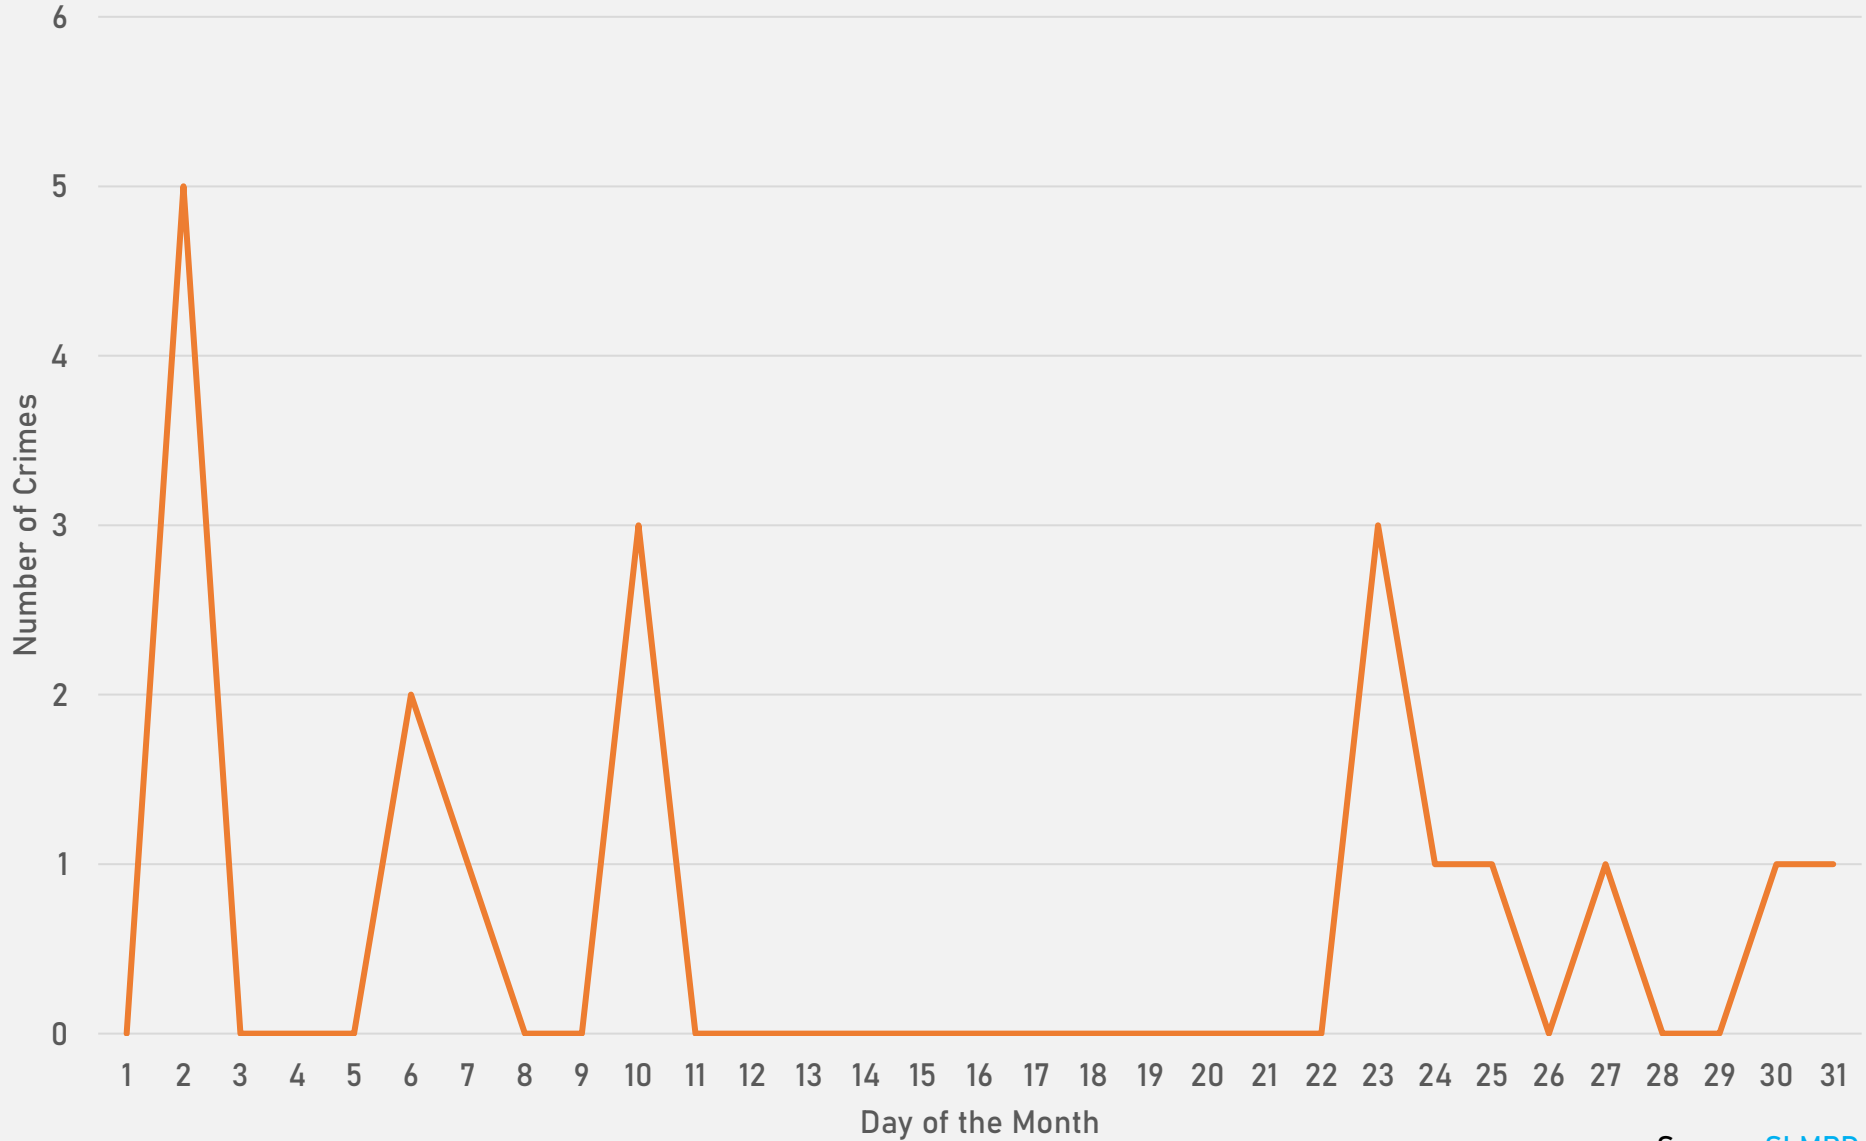

FOUNTAIN PARK 2024 VS 2025

FOUNTAIN PARK CRIMES BY DAY OF THE WEEK

FOUNTAIN PARK CRIMES BY TIME OF DAY

FOUNTAIN PARK CRIMES BY DAY OF THE MONTH

**LEWIS PLACE
NEIGHBORHOOD DETAIL**

LEWIS PLACE SUMMARY NOTES

- 19 total crimes in January 2025
 - **Up 36%** compared to January 2024 (14 crimes)
 - 7 crime against persons in January 2025
 - **Up 250%** compared to January 2024 (2 crimes)
- 19 total crimes so far in 2025
 - **Up 36%** compared to this time in 2024 (14 crimes)
 - 7 crimes against persons so far in 2025
 - **Up 250%** compared to this time in 2024 (2 crimes)

LEWIS PLACE YEAR TO YEAR COMPARISON

2024

Crimes	Jan	Feb	Mar	Apr	June	Jun	Jul	Aug	Sep	Oct	Nov	Dec	Total
Aggravated Assault	2	0	2	2	1	1	2	3	2	3	1	0	19
Arson	0	0	0	0	0	0	0	1	0	0	0	0	1
Burglary	2	1	0	1	1	2	0	0	1	4	0	0	12
Homicide	0	1	0	0	0	0	0	1	0	0	0	0	2
Larceny	2	1	2	2	1	3	6	0	2	1	2	0	22
Motor Vehicle Theft	2	1	1	3	1	2	0	0	1	0	2	1	14
Robbery	0	0	0	0	1	0	0	0	0	0	0	0	1
Total	8	4	5	8	5	8	8	5	6	8	5	1	71

LEWIS PLACE 2024 VS 2025

LEWIS PLACE CRIMES BY DAY OF THE WEEK

LEWIS PLACE CRIMES BY TIME OF DAY

LEWIS PLACE CRIMES BY DAY OF THE MONTH

**VANDEVENTER
NEIGHBORHOOD DETAIL**

VANDEVENTER SUMMARY NOTES

- 29 total crimes in January 2025
 - **Down 22%** compared to January 2024 (37 crimes)
 - 8 crimes against persons in January 2025
 - **Up 33%** compared to January 2024 (6 crimes)
- 29 total crimes so far in 2025
 - **Down 22%** compared to this time in 2024 (37 crimes)
 - 8 crimes against persons so far in 2025
 - **Up 33%** compared to this time in 2024 (6 crimes)