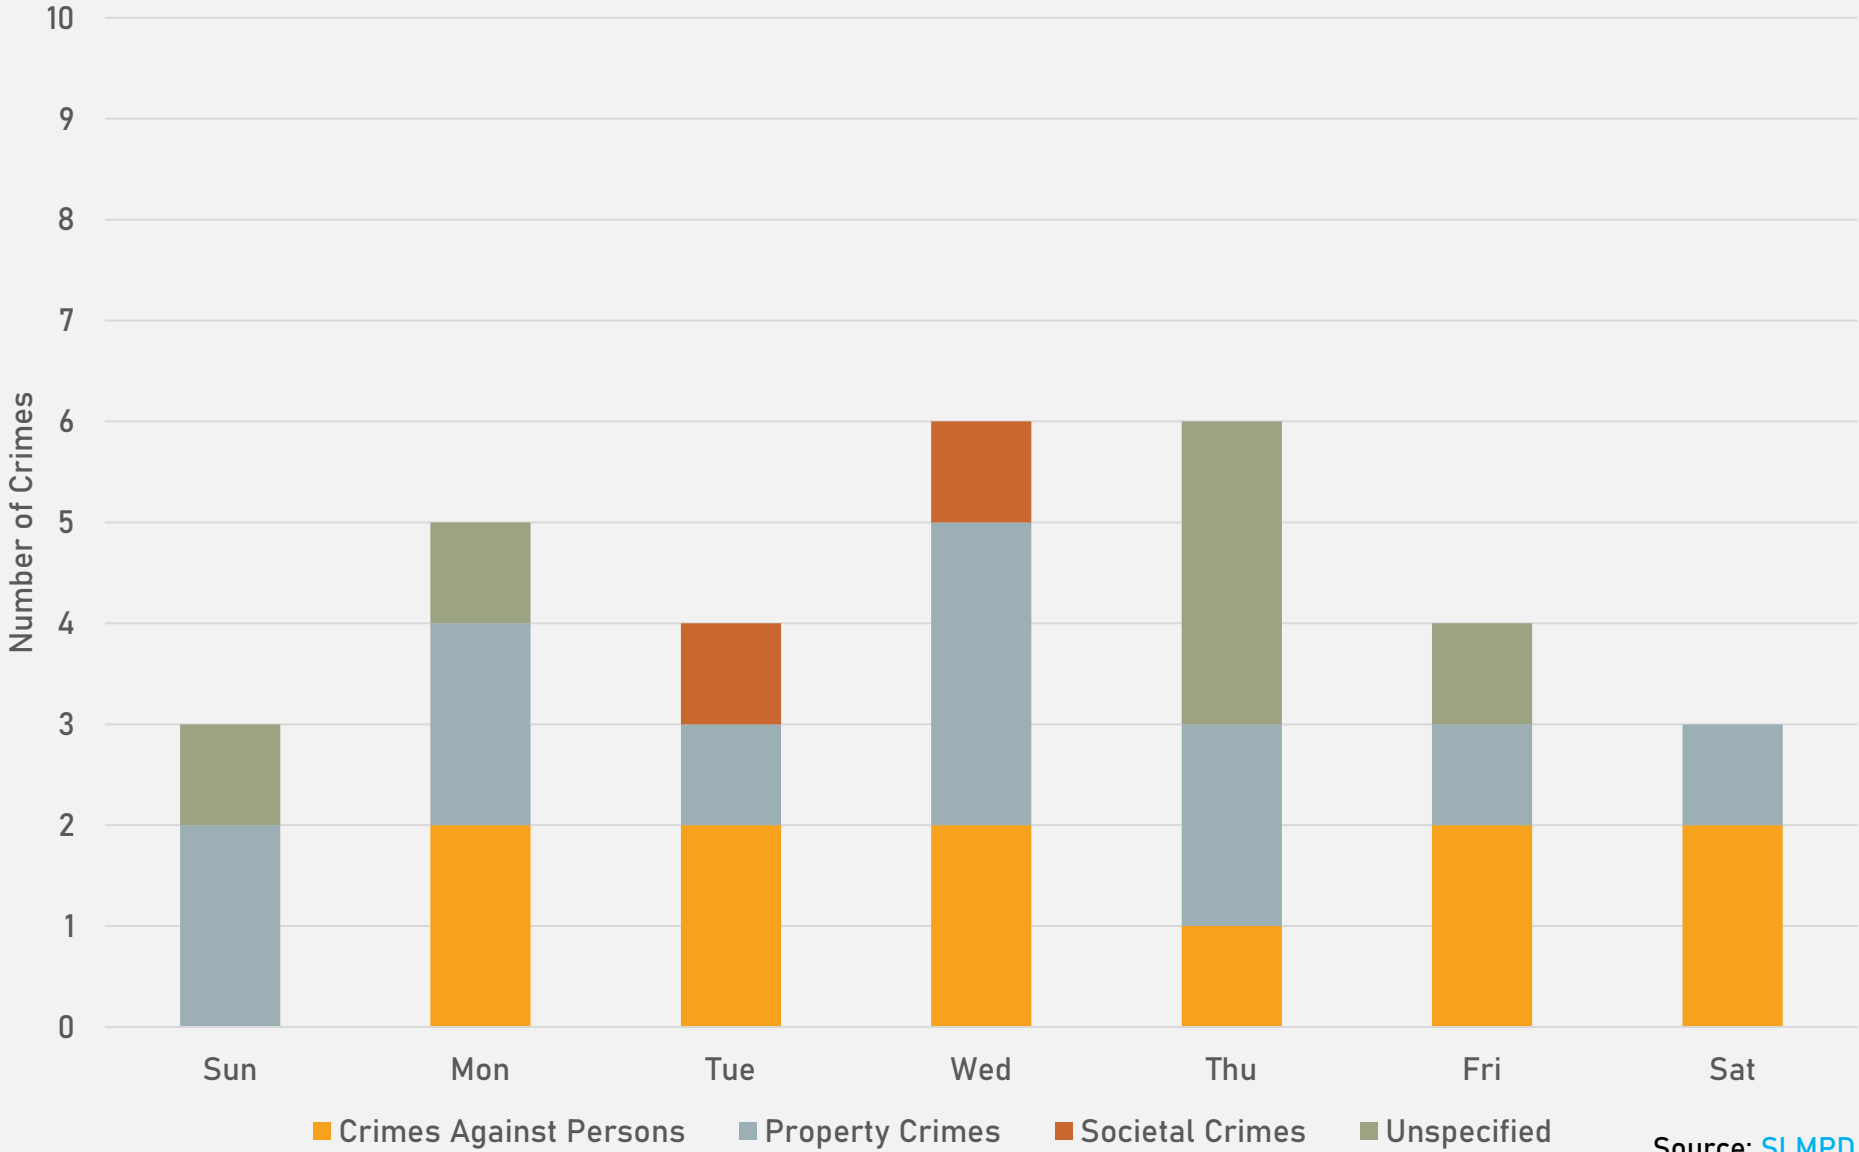

- The **lowest number** of crimes in one neighborhood was 10 in Visitation Park
- The **highest number** of crimes in one neighborhood was 122 in the Central West End
- The average number of crimes per neighborhood was 37.5
- The **lowest crime rate** per 100,000 in one neighborhood was 333.4 in Skinker-Debaliviere
- The **highest crime rate** per 100,000 in one neighborhood was 1632 in Fountain Park
- The overall crime rate in District 5 was 993.7

NEIGHBORHOODS VS CITY CRIME RATE OVER THE PAST YEAR

**ACADEMY
NEIGHBORHOOD DETAIL**

ACADEMY SUMMARY NOTES

- 31 total crimes in January 2025
 - **Down 18%** compared to January 2024 (38 crimes)
 - 6 crimes against persons in January 2025
 - **Down 45%** compared to January 2024 (11 crimes)
- 31 total crimes so far in 2025
 - **Down 18%** compared to this time in 2024 (38 crimes)
 - 6 crimes against persons so far in 2025
 - **Down 45%** compared to this time in 2024 (11 crimes)

ACADEMY YEAR TO YEAR COMPARISON

2024

Crimes	Jan	Feb	Mar	Apr	June	Jun	Jul	Aug	Sep	Oct	Nov	Dec	Total
Aggravated Assault	1	1	3	7	1	4	2	2	3	5	2	1	32
Arson	0	1	0	0	0	0	0	0	1	1	0	0	3
Burglary	2	2	2	4	1	1	1	0	1	1	1	2	18
Homicide	0	1	1	0	0	2	0	0	0	0	0	0	4
Larceny	6	2	4	8	1	3	6	5	1	2	6	4	48
Motor Vehicle Theft	1	2	3	2	2	2	1	4	2	1	1	1	22
Robbery	0	0	1	1	2	2	1	0	0	1	2	1	11
Total	10	9	14	22	7	14	11	11	8	11	12	9	138

ACADEMY 2024 VS 2025

ACADEMY CRIMES BY DAY OF THE WEEK

ACADEMY CRIMES BY TIME OF DAY

ACADEMY CRIMES BY DAY OF THE MONTH

**FOUNTAIN PARK
NEIGHBORHOOD DETAIL**

FOUNTAIN PARK SUMMARY NOTES

- 17 total crimes in January 2025
 - **Down 19%** compared to January 2024 (21 crimes)
 - 0 crimes against persons in January 2025
 - **Compared to 3 crimes** in January 2024
- 17 total crimes so far in 2025
 - **Down 19%** compared to this time in 2024 (21 crimes)
 - 0 crimes against persons so far in 2025
 - **Compared to 3 crimes** at this time in 2024