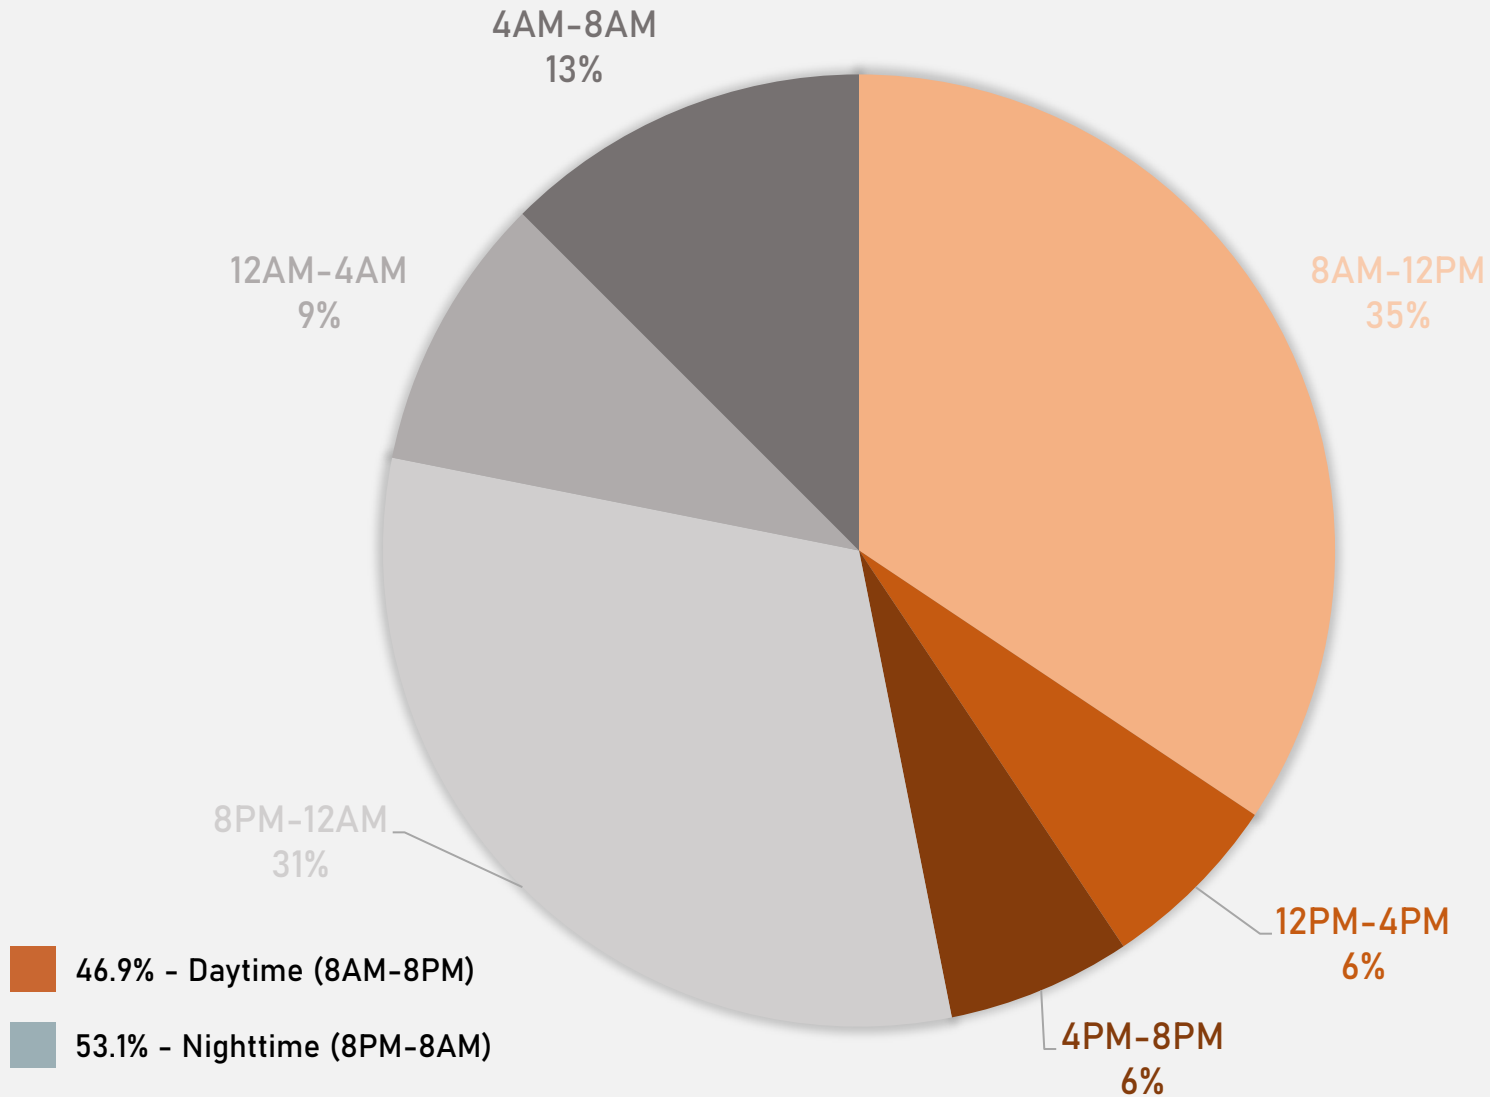

- 19 total crimes in January 2025
 - **Up 36%** compared to January 2024 (14 crimes)
 - 7 crime against persons in January 2025
 - **Up 250%** compared to January 2024 (2 crimes)
- 19 total crimes so far in 2025
 - **Up 36%** compared to this time in 2024 (14 crimes)
 - 7 crimes against persons so far in 2025
 - **Up 250%** compared to this time in 2024 (2 crimes)

LEWIS PLACE 2024 VS 2025

LEWIS PLACE CRIMES BY DAY OF THE WEEK

LEWIS PLACE CRIMES BY TIME OF DAY

LEWIS PLACE CRIMES BY DAY OF THE MONTH

**VANDEVENTER
NEIGHBORHOOD DETAIL**

VANDEVENTER SUMMARY NOTES

- 29 total crimes in January 2025
 - **Down 22%** compared to January 2024 (37 crimes)
 - 8 crimes against persons in January 2025
 - **Up 33%** compared to January 2024 (6 crimes)
- 29 total crimes so far in 2025
 - **Down 22%** compared to this time in 2024 (37 crimes)
 - 8 crimes against persons so far in 2025
 - **Up 33%** compared to this time in 2024 (6 crimes)

2025

Crimes	Jan	Feb	Mar	Apr	June	Jun	Jul	Aug	Sep	Oct	Nov	Dec	Total
Aggravated Assault	1												1
Arson	0												0
Burglary	1												1
Homicide	0												0
Larceny	4												4
Motor Vehicle Theft	0												0
Robbery	0												0
Total	6												6

VANDEVENTER 2024 VS 2025

VANDEVENTER CRIMES BY DAY OF THE WEEK

VANDEVENTER CRIMES BY TIME OF DAY

VANDEVENTER CRIMES BY DAY OF THE MONTH