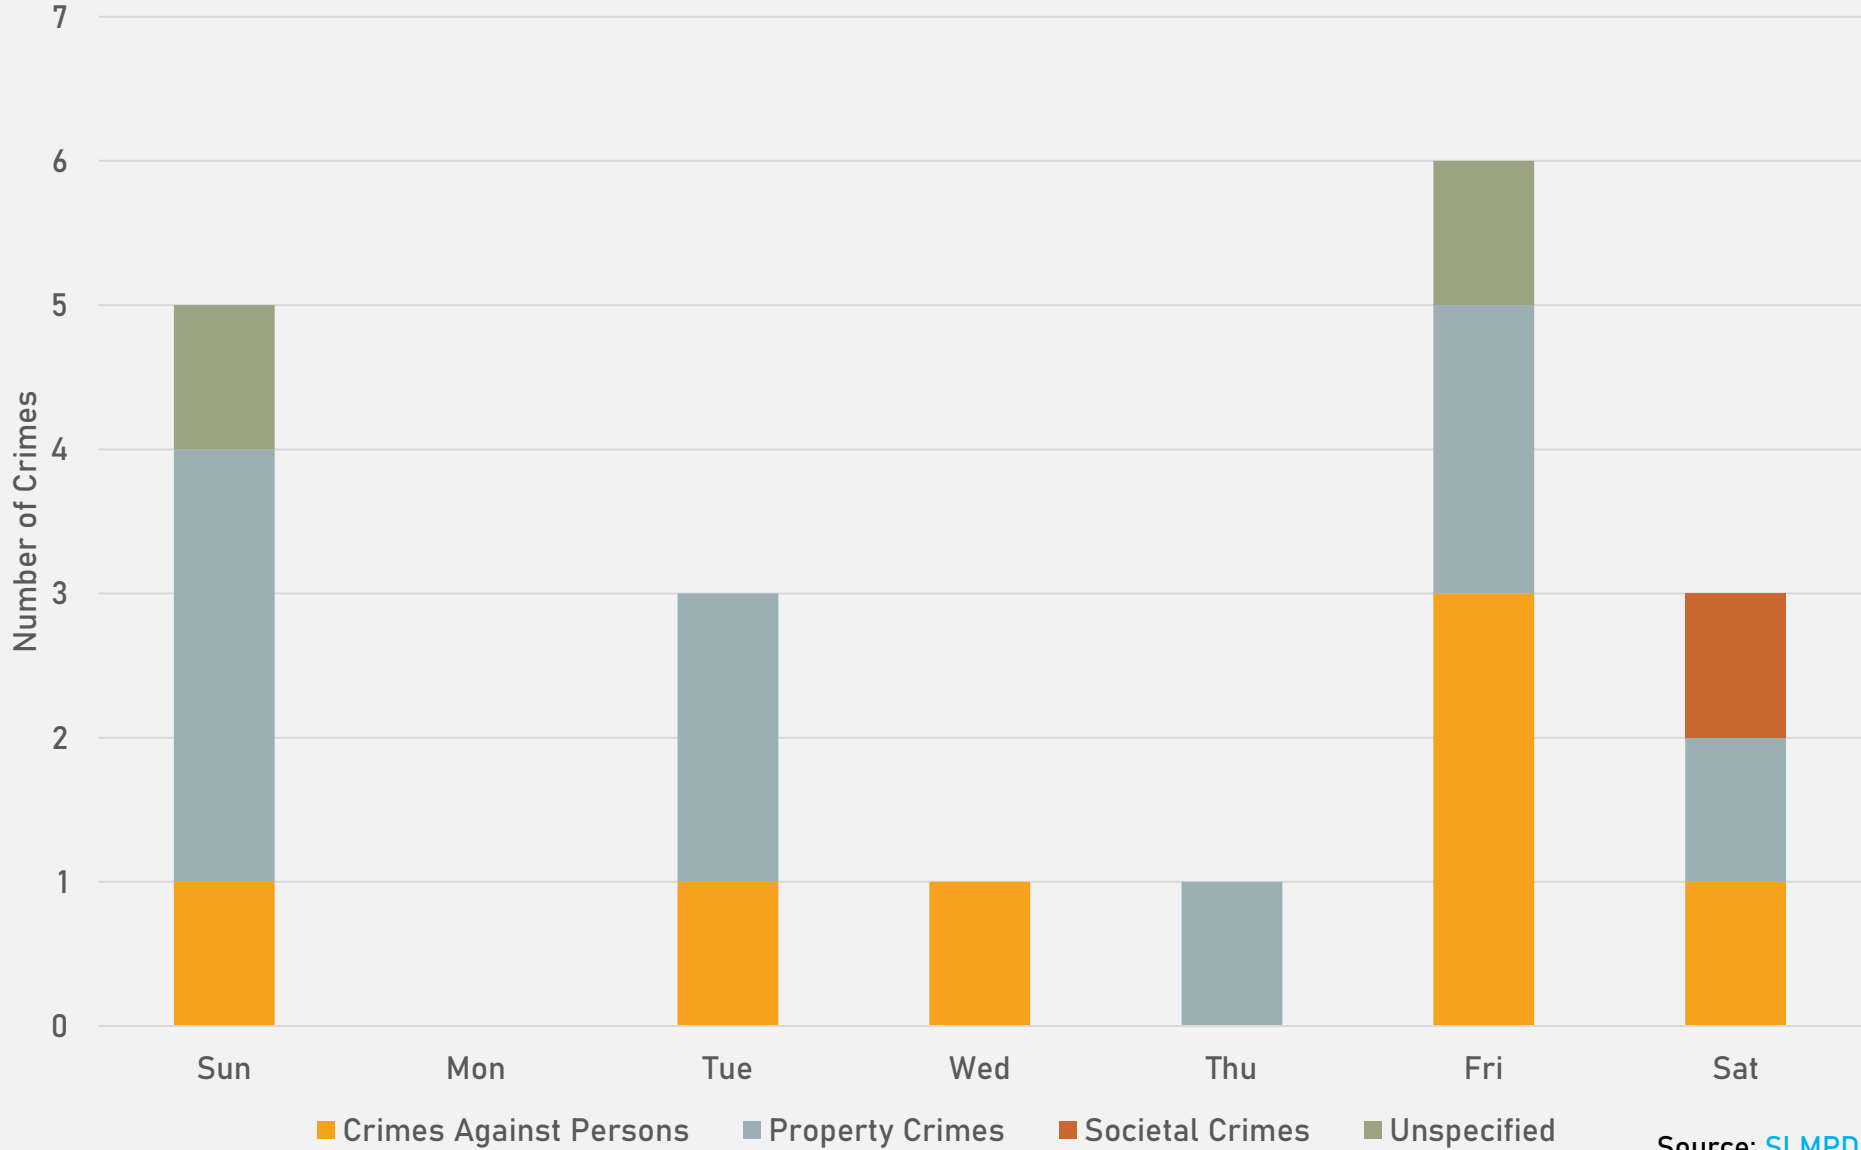

- 19 total crimes in January 2025
 - **Up 36%** compared to January 2024 (14 crimes)
 - 7 crime against persons in January 2025
 - **Up 250%** compared to January 2024 (2 crimes)
- 19 total crimes so far in 2025
 - **Up 36%** compared to this time in 2024 (14 crimes)
 - 7 crimes against persons so far in 2025
 - **Up 250%** compared to this time in 2024 (2 crimes)

LEWIS PLACE YEAR TO YEAR COMPARISON

2024

Crimes	Jan	Feb	Mar	Apr	June	Jun	Jul	Aug	Sep	Oct	Nov	Dec	Total
Aggravated Assault	2	0	2	2	1	1	2	3	2	3	1	0	19
Arson	0	0	0	0	0	0	0	1	0	0	0	0	1
Burglary	2	1	0	1	1	2	0	0	1	4	0	0	12
Homicide	0	1	0	0	0	0	0	1	0	0	0	0	2
Larceny	2	1	2	2	1	3	6	0	2	1	2	0	22
Motor Vehicle Theft	2	1	1	3	1	2	0	0	1	0	2	1	14
Robbery	0	0	0	0	1	0	0	0	0	0	0	0	1
Total	8	4	5	8	5	8	8	5	6	8	5	1	71

2025

Crimes	Jan	Feb	Mar	Apr	June	Jun	Jul	Aug	Sep	Oct	Nov	Dec	Total
Aggravated Assault	1												1
Arson	0												0
Burglary	3												3
Homicide	0												0
Larceny	2												2
Motor Vehicle Theft	0												0
Robbery	1												1
Total	7												7

LEWIS PLACE 2024 VS 2025

LEWIS PLACE CRIMES BY DAY OF THE WEEK

LEWIS PLACE CRIMES BY TIME OF DAY

LEWIS PLACE CRIMES BY DAY OF THE MONTH

**VANDEVENTER
NEIGHBORHOOD DETAIL**

VANDEVENTER SUMMARY NOTES

- 29 total crimes in January 2025
 - **Down 22%** compared to January 2024 (37 crimes)
 - 8 crimes against persons in January 2025
 - **Up 33%** compared to January 2024 (6 crimes)
- 29 total crimes so far in 2025
 - **Down 22%** compared to this time in 2024 (37 crimes)
 - 8 crimes against persons so far in 2025
 - **Up 33%** compared to this time in 2024 (6 crimes)