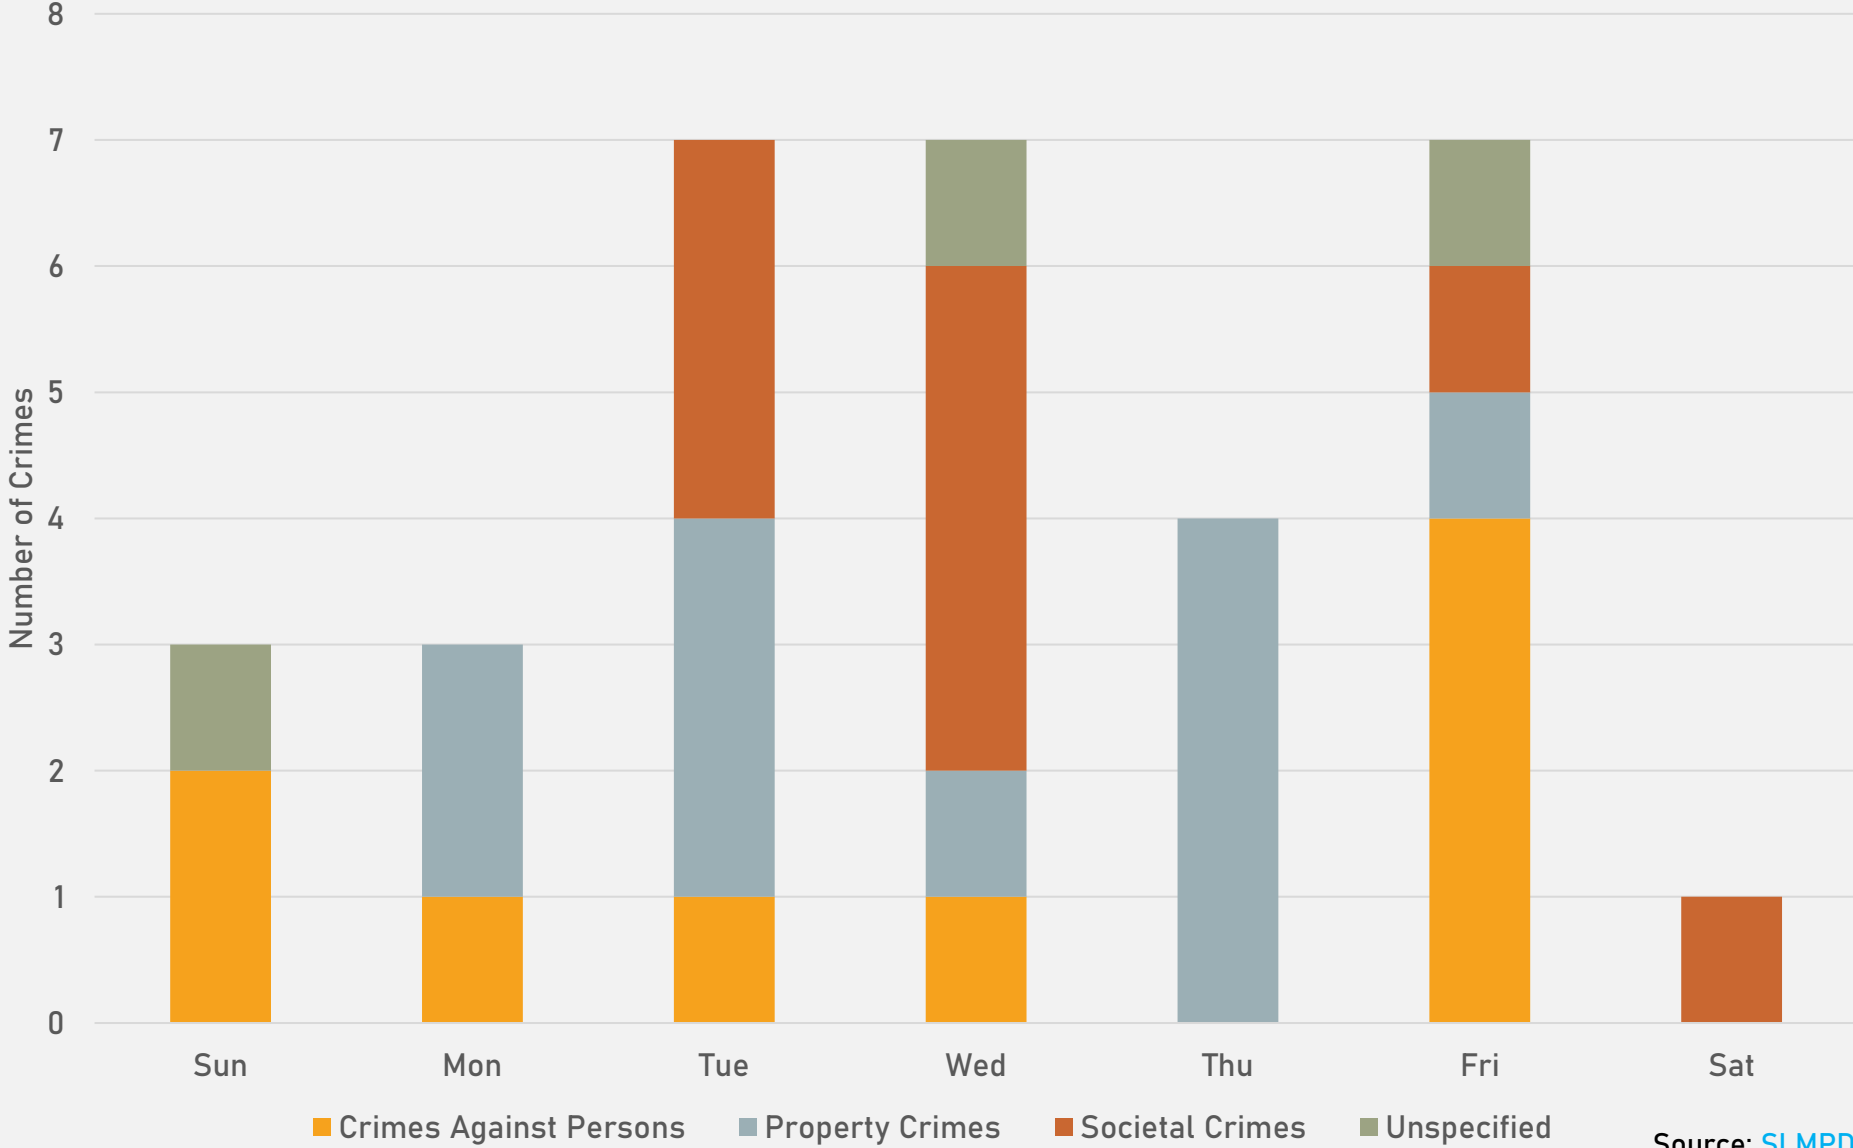

- 19 total crimes in January 2025
 - **Up 36%** compared to January 2024 (14 crimes)
 - 7 crime against persons in January 2025
 - **Up 250%** compared to January 2024 (2 crimes)
- 19 total crimes so far in 2025
 - **Up 36%** compared to this time in 2024 (14 crimes)
 - 7 crimes against persons so far in 2025
 - **Up 250%** compared to this time in 2024 (2 crimes)

LEWIS PLACE 2024 VS 2025

LEWIS PLACE CRIMES BY DAY OF THE WEEK

LEWIS PLACE CRIMES BY TIME OF DAY

LEWIS PLACE CRIMES BY DAY OF THE MONTH

**VANDEVENTER
NEIGHBORHOOD DETAIL**

VANDEVENTER SUMMARY NOTES

- 29 total crimes in January 2025
 - **Down 22%** compared to January 2024 (37 crimes)
 - 8 crimes against persons in January 2025
 - **Up 33%** compared to January 2024 (6 crimes)
- 29 total crimes so far in 2025
 - **Down 22%** compared to this time in 2024 (37 crimes)
 - 8 crimes against persons so far in 2025
 - **Up 33%** compared to this time in 2024 (6 crimes)

VANDEVENTER YEAR TO YEAR COMPARISON

2024

Crimes	Jan	Feb	Mar	Apr	June	Jun	Jul	Aug	Sep	Oct	Nov	Dec	Total
Aggravated Assault	1	2	3	1	2	3	0	3	2	6	1	1	25
Arson	0	0	0	0	0	0	0	0	0	0	0	0	0
Burglary	2	1	1	3	3	3	2	4	3	2	2	1	27
Homicide	0	0	0	1	0	0	0	0	0	0	0	0	1
Larceny	8	3	4	3	7	2	3	6	6	5	4	6	57
Motor Vehicle Theft	3	2	1	3	4	1	0	1	1	5	0	2	23
Robbery	0	0	1	0	0	1	0	3	0	0	0	0	5
Total	14	8	10	11	16	10	5	17	12	18	7	10	138

VANDEVENTER 2024 VS 2025

VANDEVENTER CRIMES BY DAY OF THE WEEK

VANDEVENTER CRIMES BY TIME OF DAY

VANDEVENTER CRIMES BY DAY OF THE MONTH