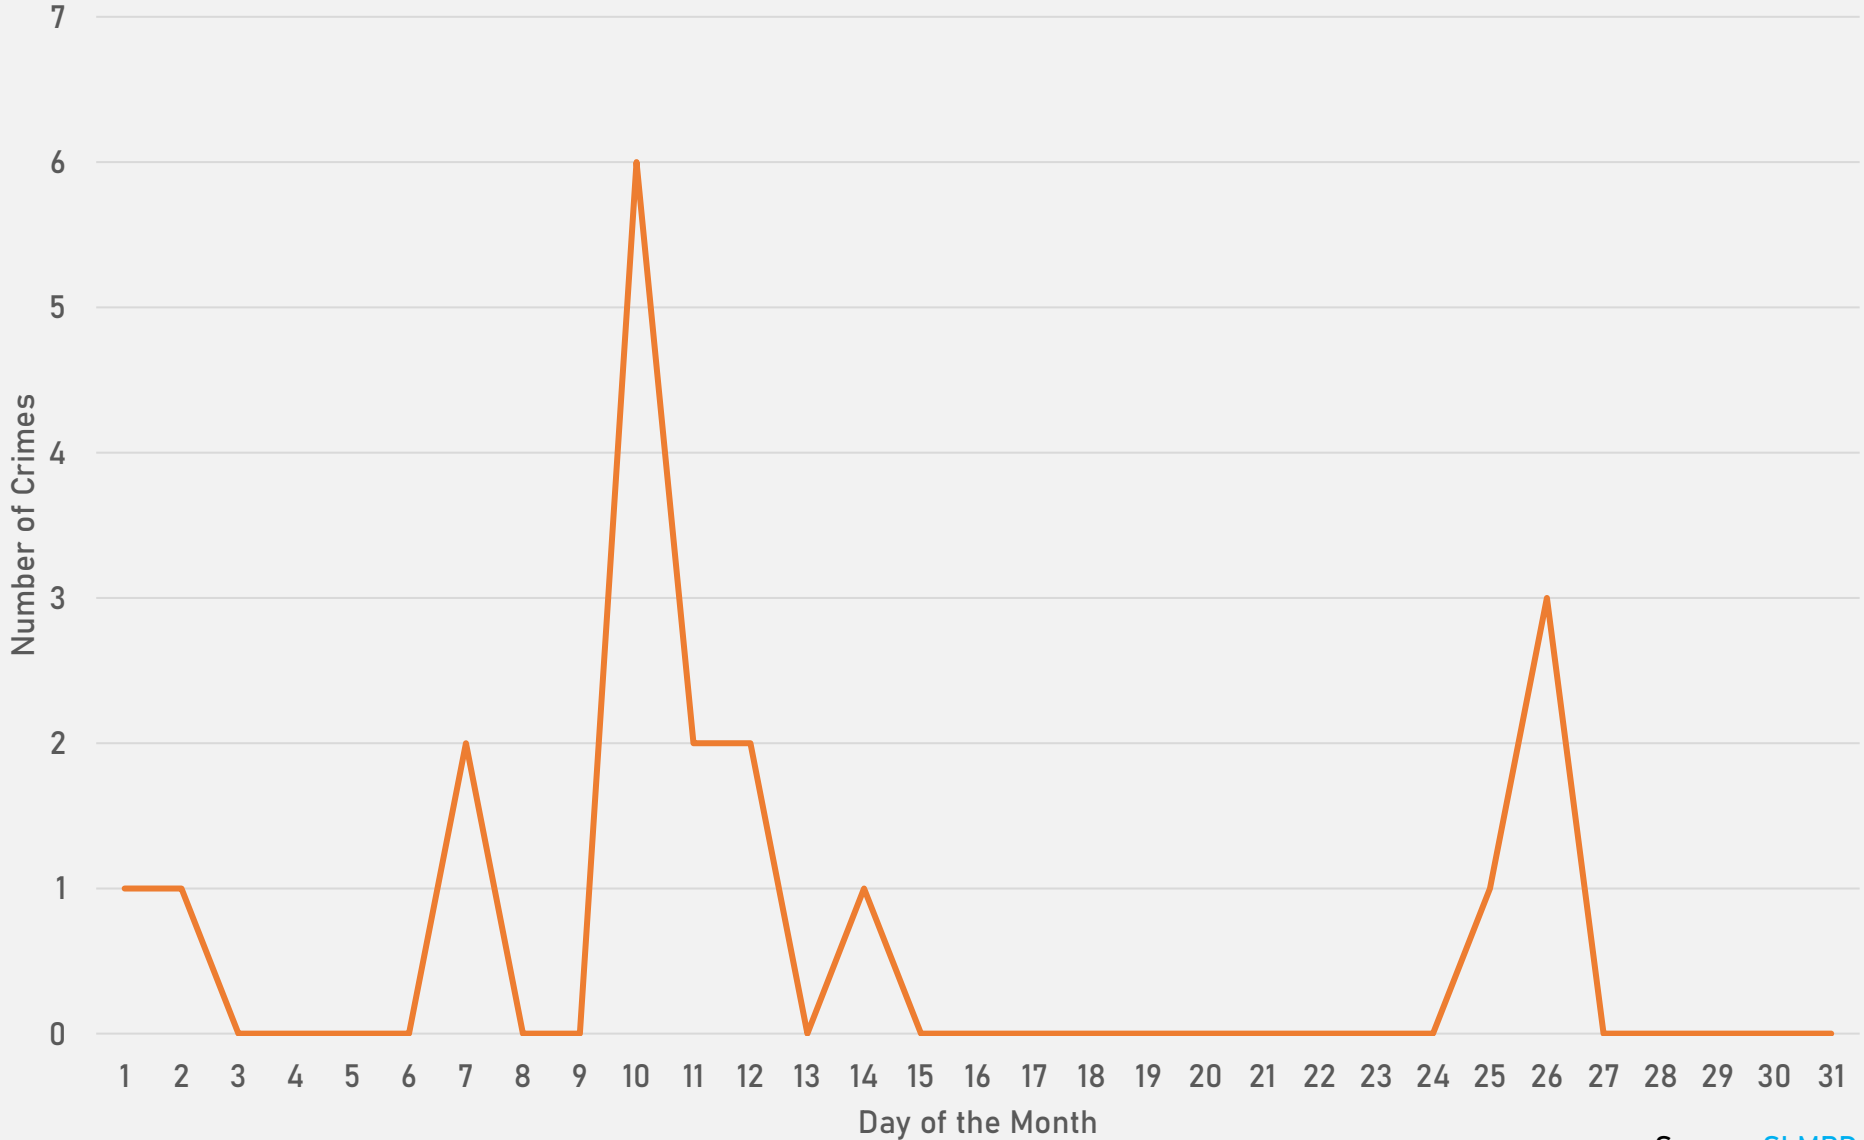

- 19 total crimes in January 2025
 - **Up 36%** compared to January 2024 (14 crimes)
 - 7 crime against persons in January 2025
 - **Up 250%** compared to January 2024 (2 crimes)
- 19 total crimes so far in 2025
 - **Up 36%** compared to this time in 2024 (14 crimes)
 - 7 crimes against persons so far in 2025
 - **Up 250%** compared to this time in 2024 (2 crimes)

LEWIS PLACE 2024 VS 2025

LEWIS PLACE CRIMES BY DAY OF THE WEEK

LEWIS PLACE CRIMES BY TIME OF DAY

LEWIS PLACE CRIMES BY DAY OF THE MONTH

**VANDEVENTER
NEIGHBORHOOD DETAIL**

VANDEVENTER SUMMARY NOTES

- 29 total crimes in January 2025
 - **Down 22%** compared to January 2024 (37 crimes)
 - 8 crimes against persons in January 2025
 - **Up 33%** compared to January 2024 (6 crimes)
- 29 total crimes so far in 2025
 - **Down 22%** compared to this time in 2024 (37 crimes)
 - 8 crimes against persons so far in 2025
 - **Up 33%** compared to this time in 2024 (6 crimes)

VANDEVENTER YEAR TO YEAR COMPARISON

2024

Crimes	Jan	Feb	Mar	Apr	June	Jun	Jul	Aug	Sep	Oct	Nov	Dec	Total
Aggravated Assault	1	2	3	1	2	3	0	3	2	6	1	1	25
Arson	0	0	0	0	0	0	0	0	0	0	0	0	0
Burglary	2	1	1	3	3	3	2	4	3	2	2	1	27
Homicide	0	0	0	1	0	0	0	0	0	0	0	0	1
Larceny	8	3	4	3	7	2	3	6	6	5	4	6	57
Motor Vehicle Theft	3	2	1	3	4	1	0	1	1	5	0	2	23
Robbery	0	0	1	0	0	1	0	3	0	0	0	0	5
Total	14	8	10	11	16	10	5	17	12	18	7	10	138