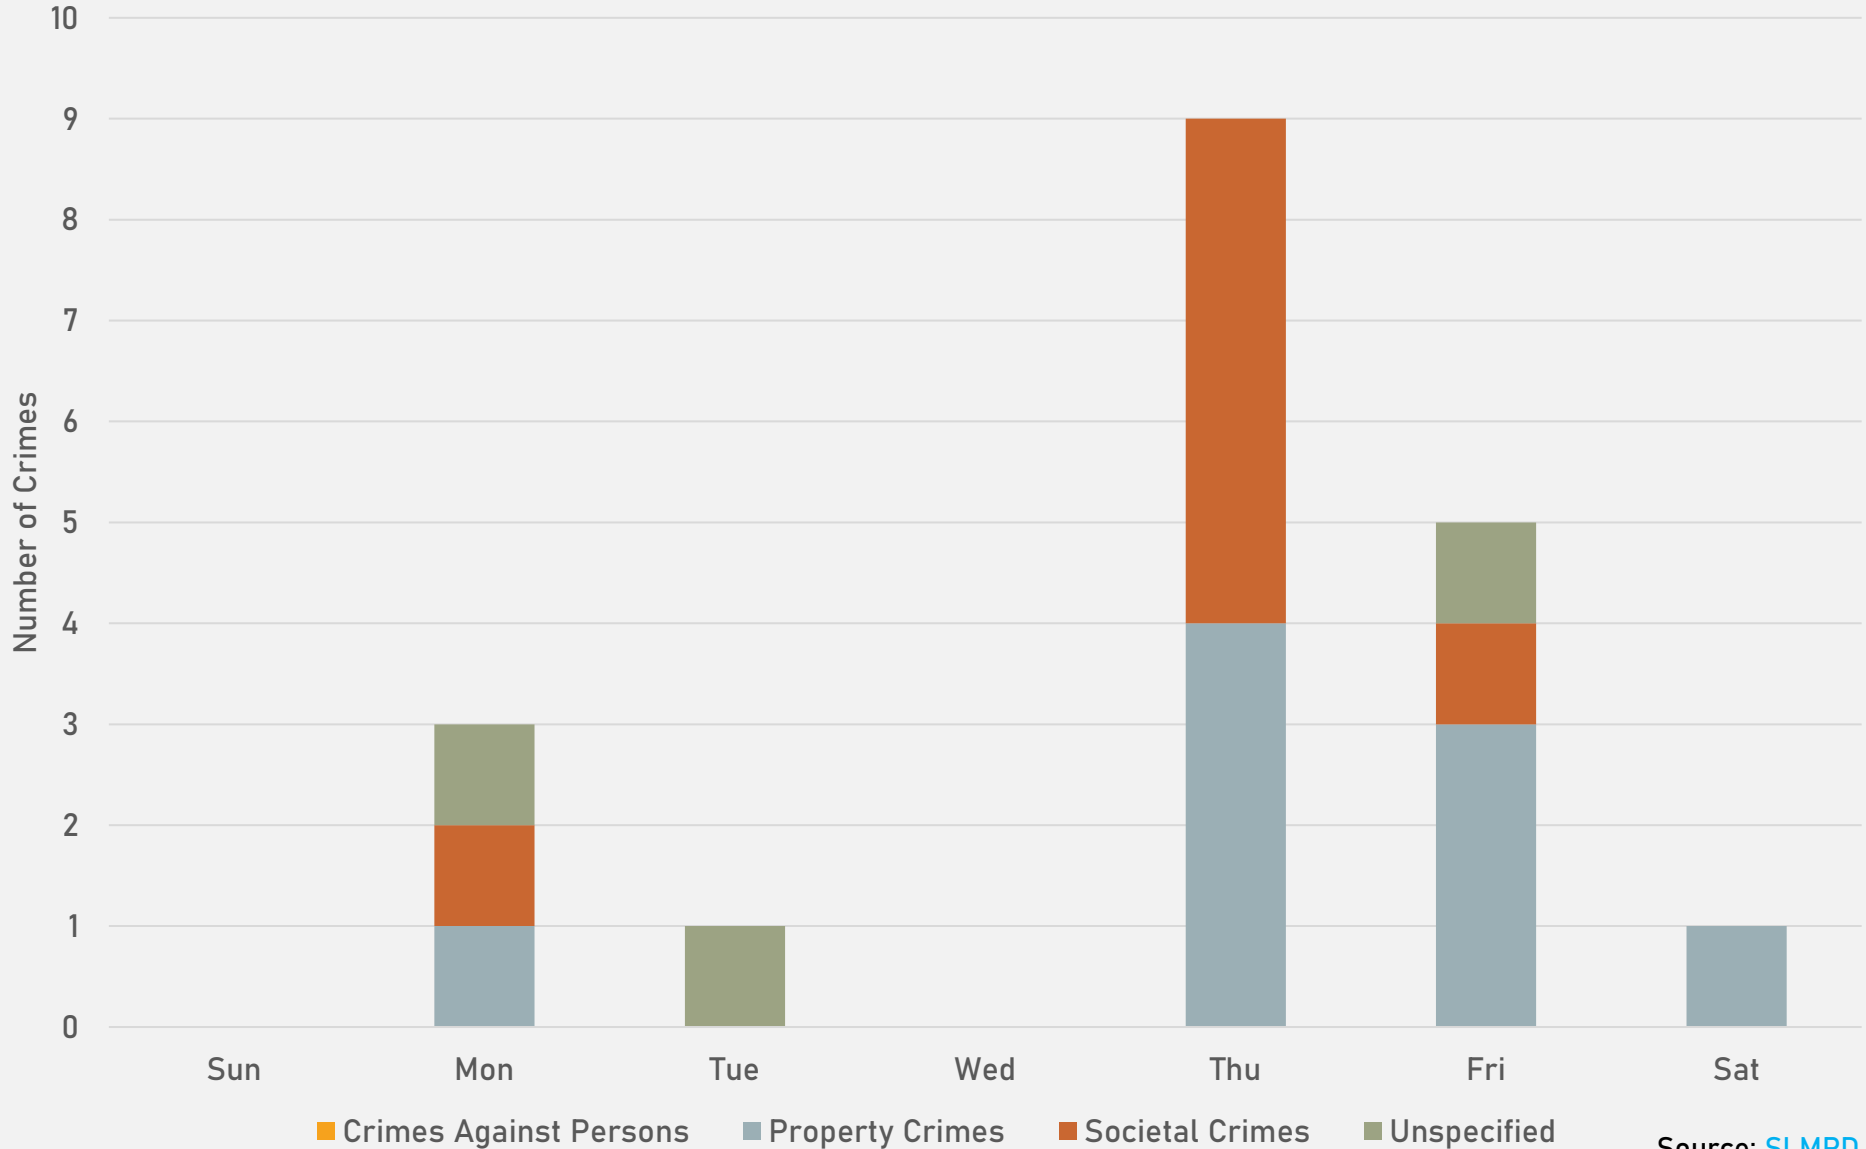

FOUNTAIN PARK CRIMES BY DAY OF THE WEEK