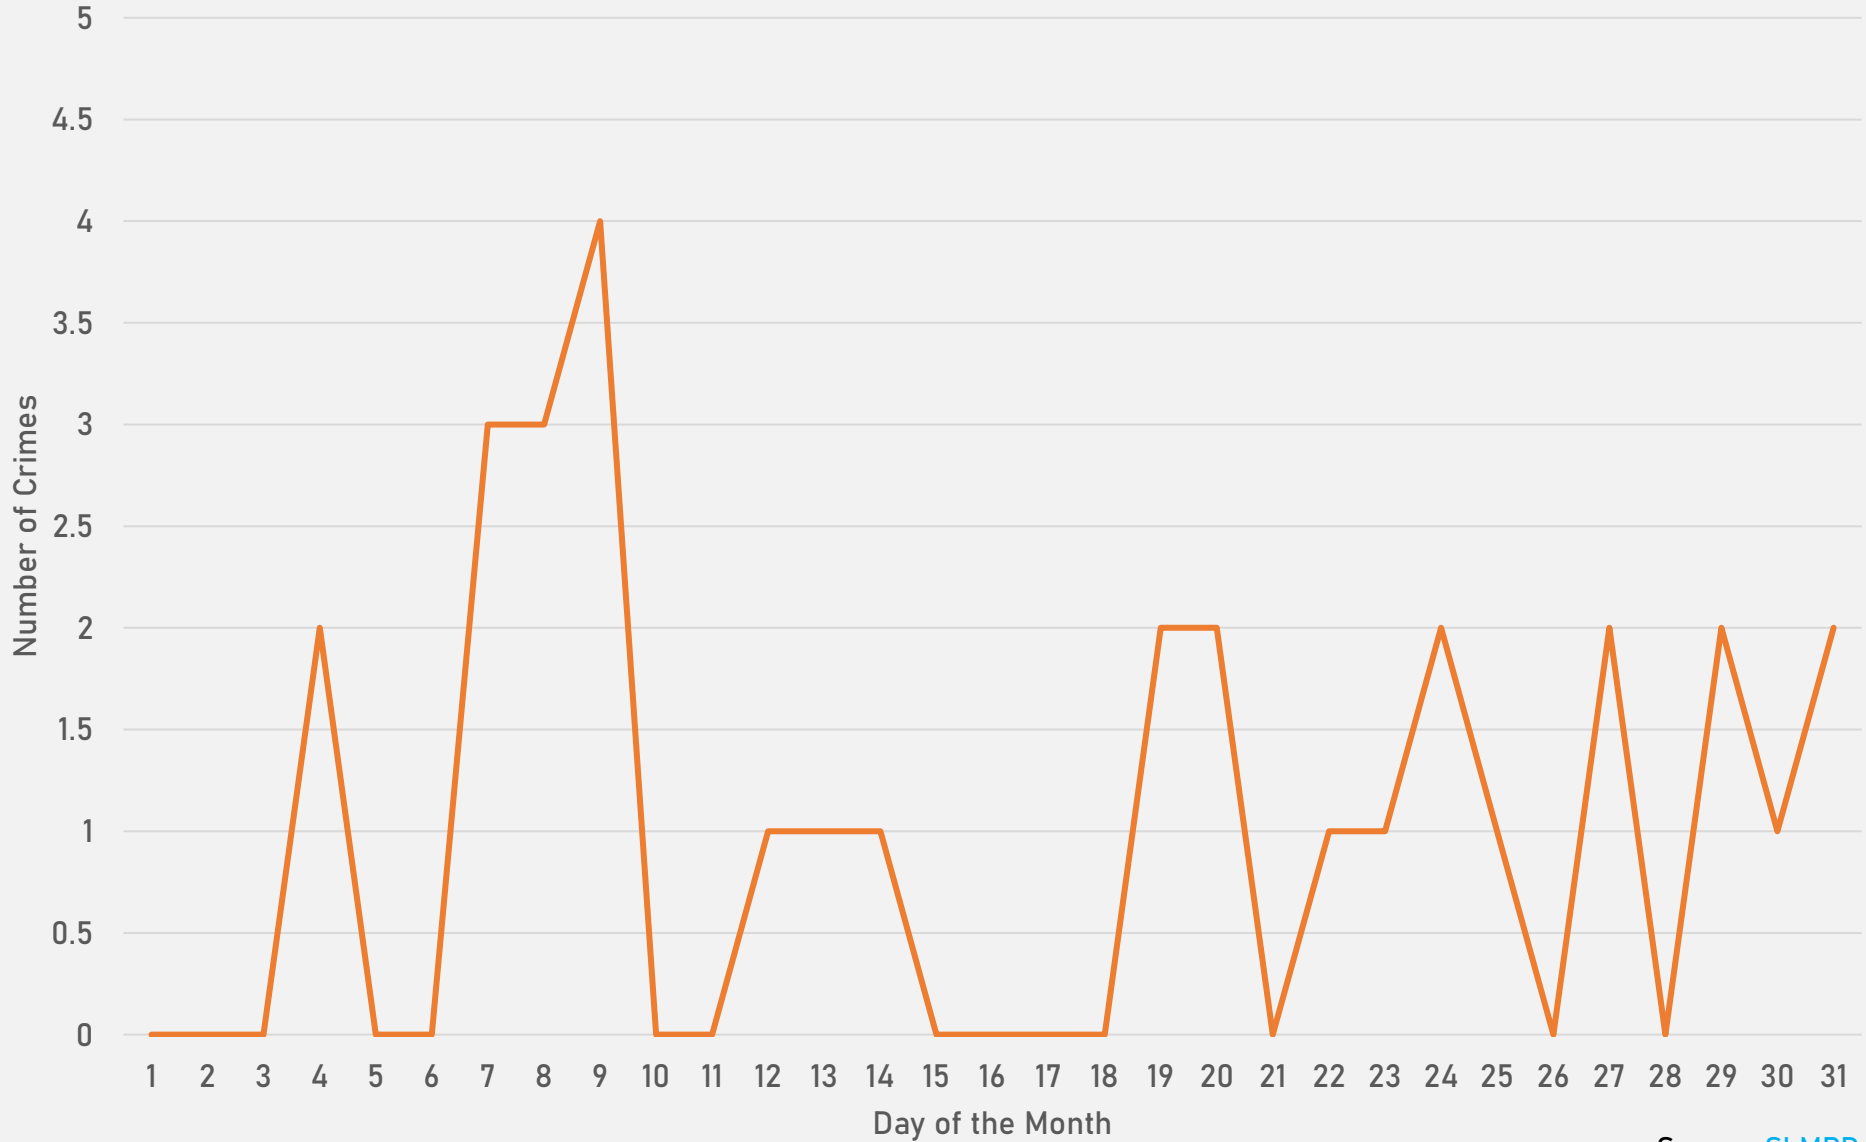

NEIGHBORHOODS VS CITY CRIME RATE OVER THE PAST YEAR

**ACADEMY
NEIGHBORHOOD DETAIL**

ACADEMY SUMMARY NOTES

- 31 total crimes in January 2025
 - **Down 18%** compared to January 2024 (38 crimes)
 - 6 crimes against persons in January 2025
 - **Down 45%** compared to January 2024 (11 crimes)
- 31 total crimes so far in 2025
 - **Down 18%** compared to this time in 2024 (38 crimes)
 - 6 crimes against persons so far in 2025
 - **Down 45%** compared to this time in 2024 (11 crimes)

ACADEMY 2024 VS 2025

ACADEMY CRIMES BY DAY OF THE WEEK

ACADEMY CRIMES BY TIME OF DAY

ACADEMY CRIMES BY DAY OF THE MONTH

**FOUNTAIN PARK
NEIGHBORHOOD DETAIL**

FOUNTAIN PARK SUMMARY NOTES

- 17 total crimes in January 2025
 - **Down 19%** compared to January 2024 (21 crimes)
 - 0 crimes against persons in January 2025
 - **Compared to 3 crimes** in January 2024
- 17 total crimes so far in 2025
 - **Down 19%** compared to this time in 2024 (21 crimes)
 - 0 crimes against persons so far in 2025
 - **Compared to 3 crimes** at this time in 2024

- 19 total crimes in January 2025
 - **Up 36%** compared to January 2024 (14 crimes)
 - 7 crime against persons in January 2025
 - **Up 250%** compared to January 2024 (2 crimes)
- 19 total crimes so far in 2025
 - **Up 36%** compared to this time in 2024 (14 crimes)
 - 7 crimes against persons so far in 2025
 - **Up 250%** compared to this time in 2024 (2 crimes)

LEWIS PLACE 2024 VS 2025

LEWIS PLACE CRIMES BY DAY OF THE WEEK

LEWIS PLACE CRIMES BY TIME OF DAY

LEWIS PLACE CRIMES BY DAY OF THE MONTH

**VANDEVENTER
NEIGHBORHOOD DETAIL**

VANDEVENTER SUMMARY NOTES

- 29 total crimes in January 2025
 - **Down 22%** compared to January 2024 (37 crimes)
 - 8 crimes against persons in January 2025
 - **Up 33%** compared to January 2024 (6 crimes)
- 29 total crimes so far in 2025
 - **Down 22%** compared to this time in 2024 (37 crimes)
 - 8 crimes against persons so far in 2025
 - **Up 33%** compared to this time in 2024 (6 crimes)