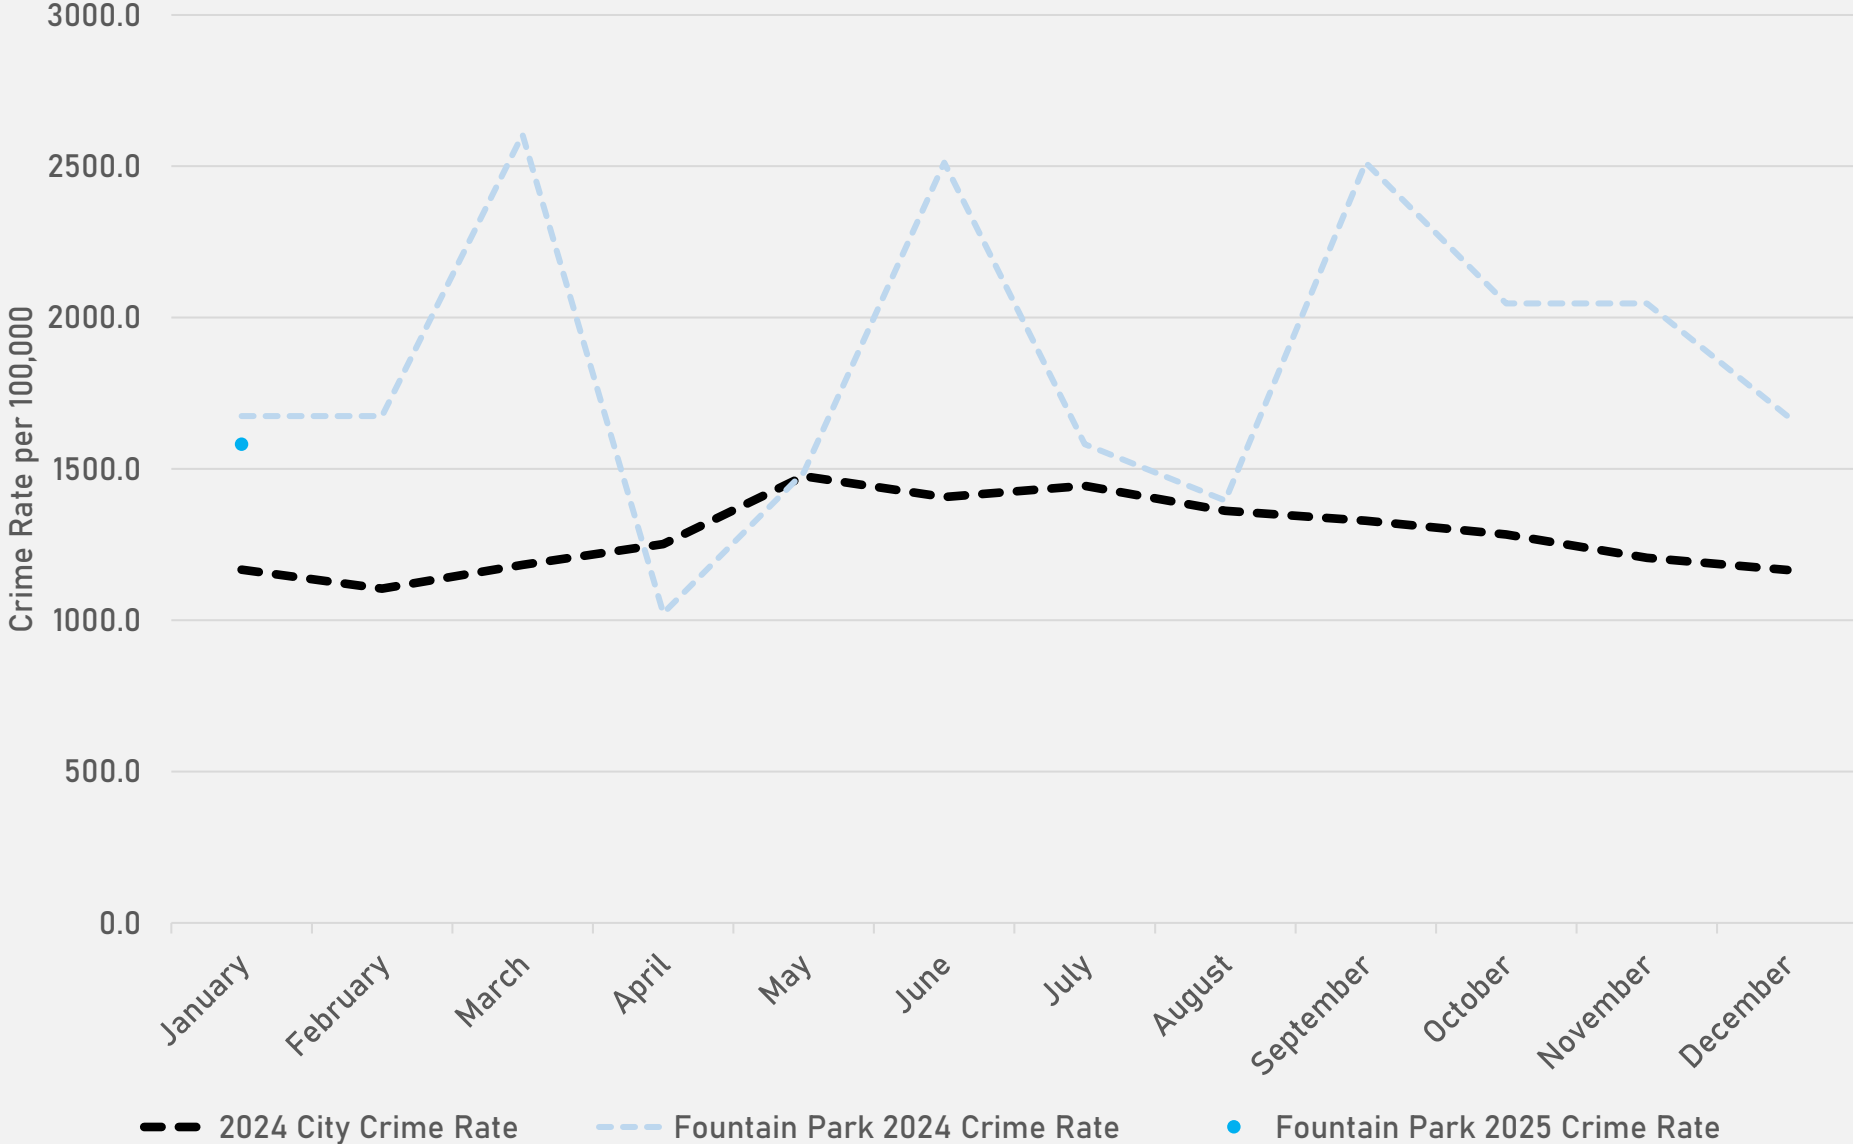

FOUNTAIN PARK YEAR TO YEAR COMPARISON

2024

Crimes	Jan	Feb	Mar	Apr	June	Jun	Jul	Aug	Sep	Oct	Nov	Dec	Total
Aggravated Assault	0	0	2	3	0	1	2	0	4	3	3	2	20
Arson	0	0	0	0	0	0	0	0	0	0	0	0	0
Burglary	0	1	0	0	0	0	1	1	1	1	1	0	6
Homicide	0	0	0	0	0	0	0	0	2	0	0	0	2
Larceny	3	4	3	2	2	3	6	7	3	6	2	4	45
Motor Vehicle Theft	2	3	1	0	2	2	1	3	1	0	1	1	17
Robbery	1	2	0	0	0	0	1	0	1	0	0	1	6
Total	6	10	6	5	4	6	11	11	12	10	7	8	96

2025

Crimes	Jan	Feb	Mar	Apr	June	Jun	Jul	Aug	Sep	Oct	Nov	Dec	Total
Aggravated Assault	0												0
Arson	0												0
Burglary	3												3
Homicide	0												0
Larceny	3												3
Motor Vehicle Theft	1												1
Robbery	0												0
Total	7												7

FOUNTAIN PARK 2024 VS 2025