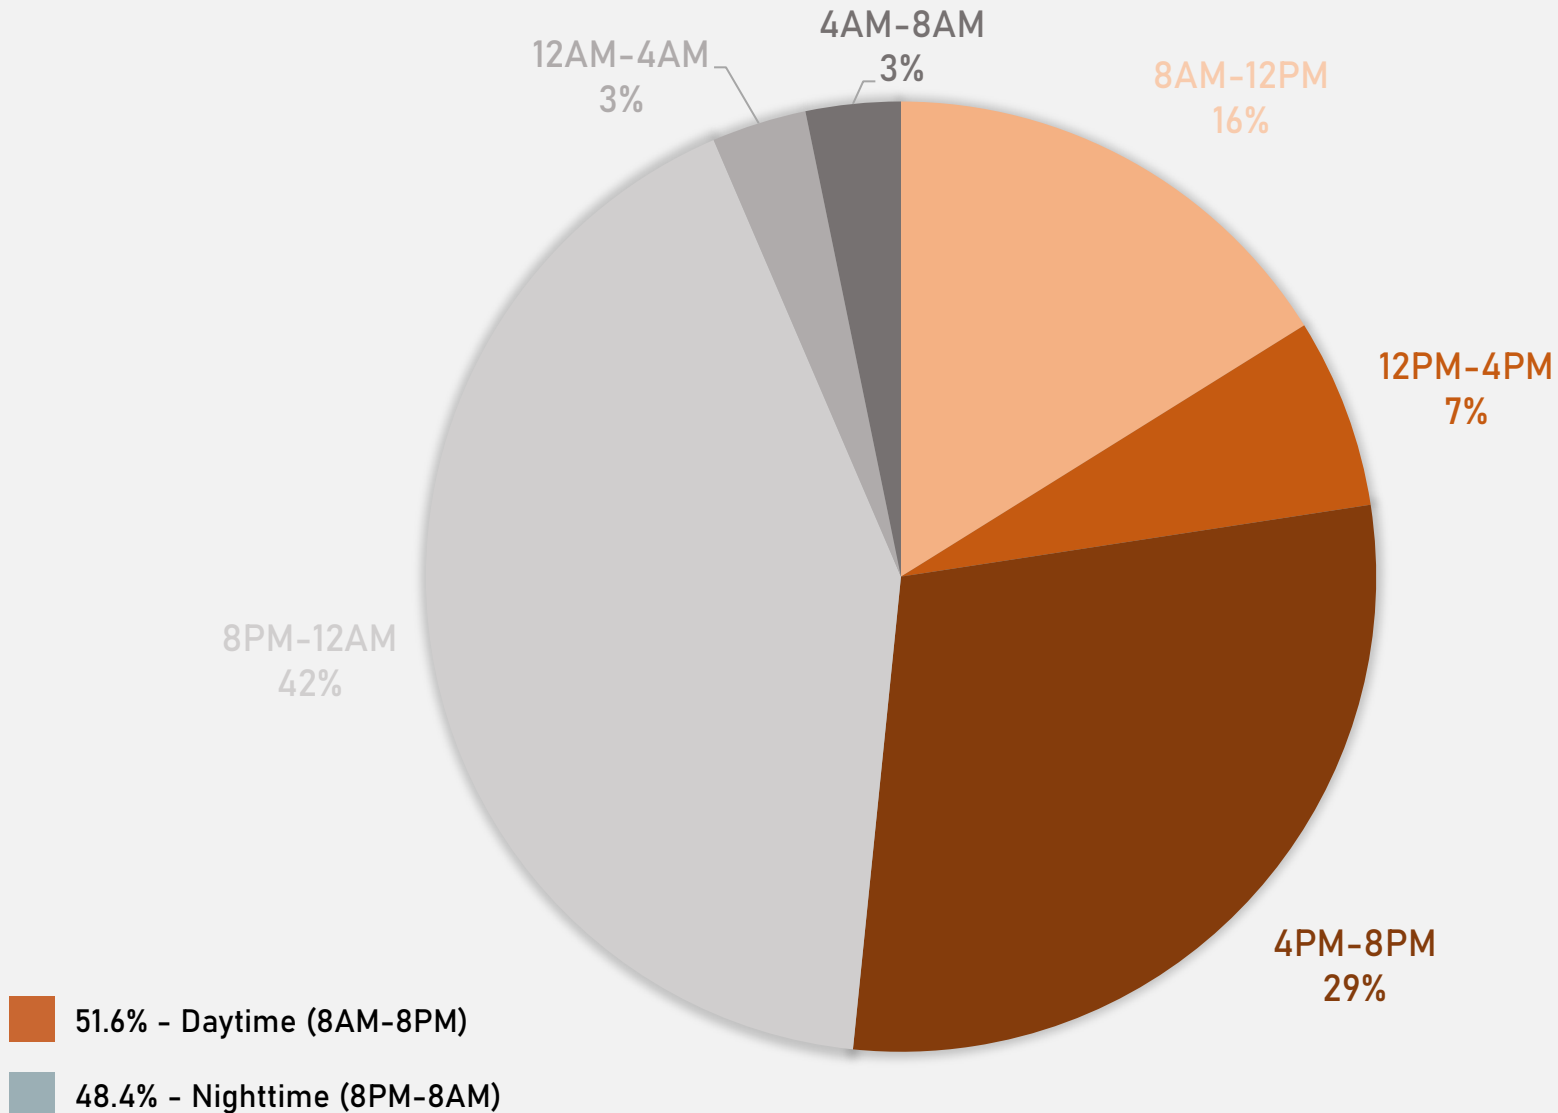

ACADEMY 2024 VS 2025

ACADEMY CRIMES BY DAY OF THE WEEK

ACADEMY CRIMES BY TIME OF DAY

ACADEMY CRIMES BY DAY OF THE MONTH

**FOUNTAIN PARK
NEIGHBORHOOD DETAIL**

FOUNTAIN PARK SUMMARY NOTES

- 17 total crimes in January 2025
 - **Down 19%** compared to January 2024 (21 crimes)
 - 0 crimes against persons in January 2025
 - **Compared to 3 crimes** in January 2024
- 17 total crimes so far in 2025
 - **Down 19%** compared to this time in 2024 (21 crimes)
 - 0 crimes against persons so far in 2025
 - **Compared to 3 crimes** at this time in 2024

- 19 total crimes in January 2025
 - **Up 36%** compared to January 2024 (14 crimes)
 - 7 crime against persons in January 2025
 - **Up 250%** compared to January 2024 (2 crimes)
- 19 total crimes so far in 2025
 - **Up 36%** compared to this time in 2024 (14 crimes)
 - 7 crimes against persons so far in 2025
 - **Up 250%** compared to this time in 2024 (2 crimes)

LEWIS PLACE 2024 VS 2025

LEWIS PLACE CRIMES BY DAY OF THE WEEK

LEWIS PLACE CRIMES BY TIME OF DAY

LEWIS PLACE CRIMES BY DAY OF THE MONTH

**VANDEVENTER
NEIGHBORHOOD DETAIL**

VANDEVENTER SUMMARY NOTES

- 29 total crimes in January 2025
 - **Down 22%** compared to January 2024 (37 crimes)
 - 8 crimes against persons in January 2025
 - **Up 33%** compared to January 2024 (6 crimes)
- 29 total crimes so far in 2025
 - **Down 22%** compared to this time in 2024 (37 crimes)
 - 8 crimes against persons so far in 2025
 - **Up 33%** compared to this time in 2024 (6 crimes)