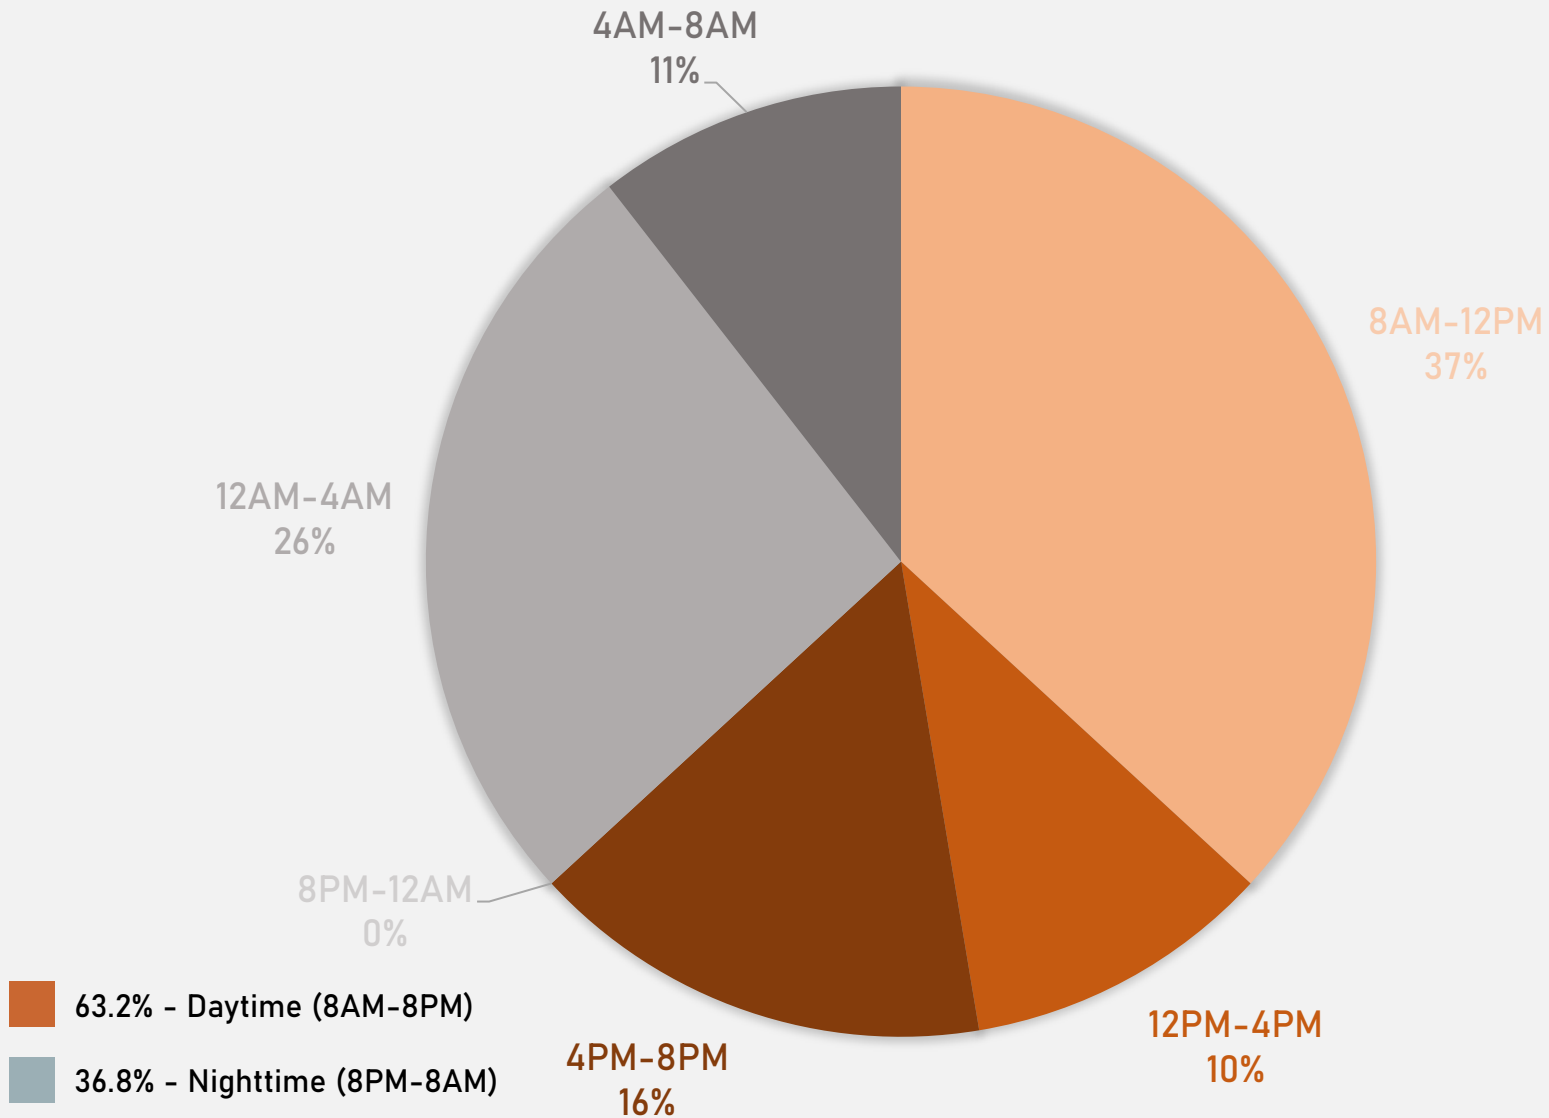

2025

Crimes	Jan	Feb	Mar	Apr	June	Jun	Jul	Aug	Sep	Oct	Nov	Dec	Total
Aggravated Assault	0												0
Arson	0												0
Burglary	3												3
Homicide	0												0
Larceny	3												3
Motor Vehicle Theft	1												1
Robbery	0												0
Total	7												7

FOUNTAIN PARK 2024 VS 2025

FOUNTAIN PARK CRIMES BY DAY OF THE WEEK

FOUNTAIN PARK CRIMES BY TIME OF DAY

FOUNTAIN PARK CRIMES BY DAY OF THE MONTH

**LEWIS PLACE
NEIGHBORHOOD DETAIL**

LEWIS PLACE SUMMARY NOTES

- 19 total crimes in January 2025
 - **Up 36%** compared to January 2024 (14 crimes)
 - 7 crime against persons in January 2025
 - **Up 250%** compared to January 2024 (2 crimes)
- 19 total crimes so far in 2025
 - **Up 36%** compared to this time in 2024 (14 crimes)
 - 7 crimes against persons so far in 2025
 - **Up 250%** compared to this time in 2024 (2 crimes)

LEWIS PLACE 2024 VS 2025

LEWIS PLACE CRIMES BY DAY OF THE WEEK

LEWIS PLACE CRIMES BY TIME OF DAY

LEWIS PLACE CRIMES BY DAY OF THE MONTH

**VANDEVENTER
NEIGHBORHOOD DETAIL**

VANDEVENTER SUMMARY NOTES

- 29 total crimes in January 2025
 - **Down 22%** compared to January 2024 (37 crimes)
 - 8 crimes against persons in January 2025
 - **Up 33%** compared to January 2024 (6 crimes)
- 29 total crimes so far in 2025
 - **Down 22%** compared to this time in 2024 (37 crimes)
 - 8 crimes against persons so far in 2025
 - **Up 33%** compared to this time in 2024 (6 crimes)