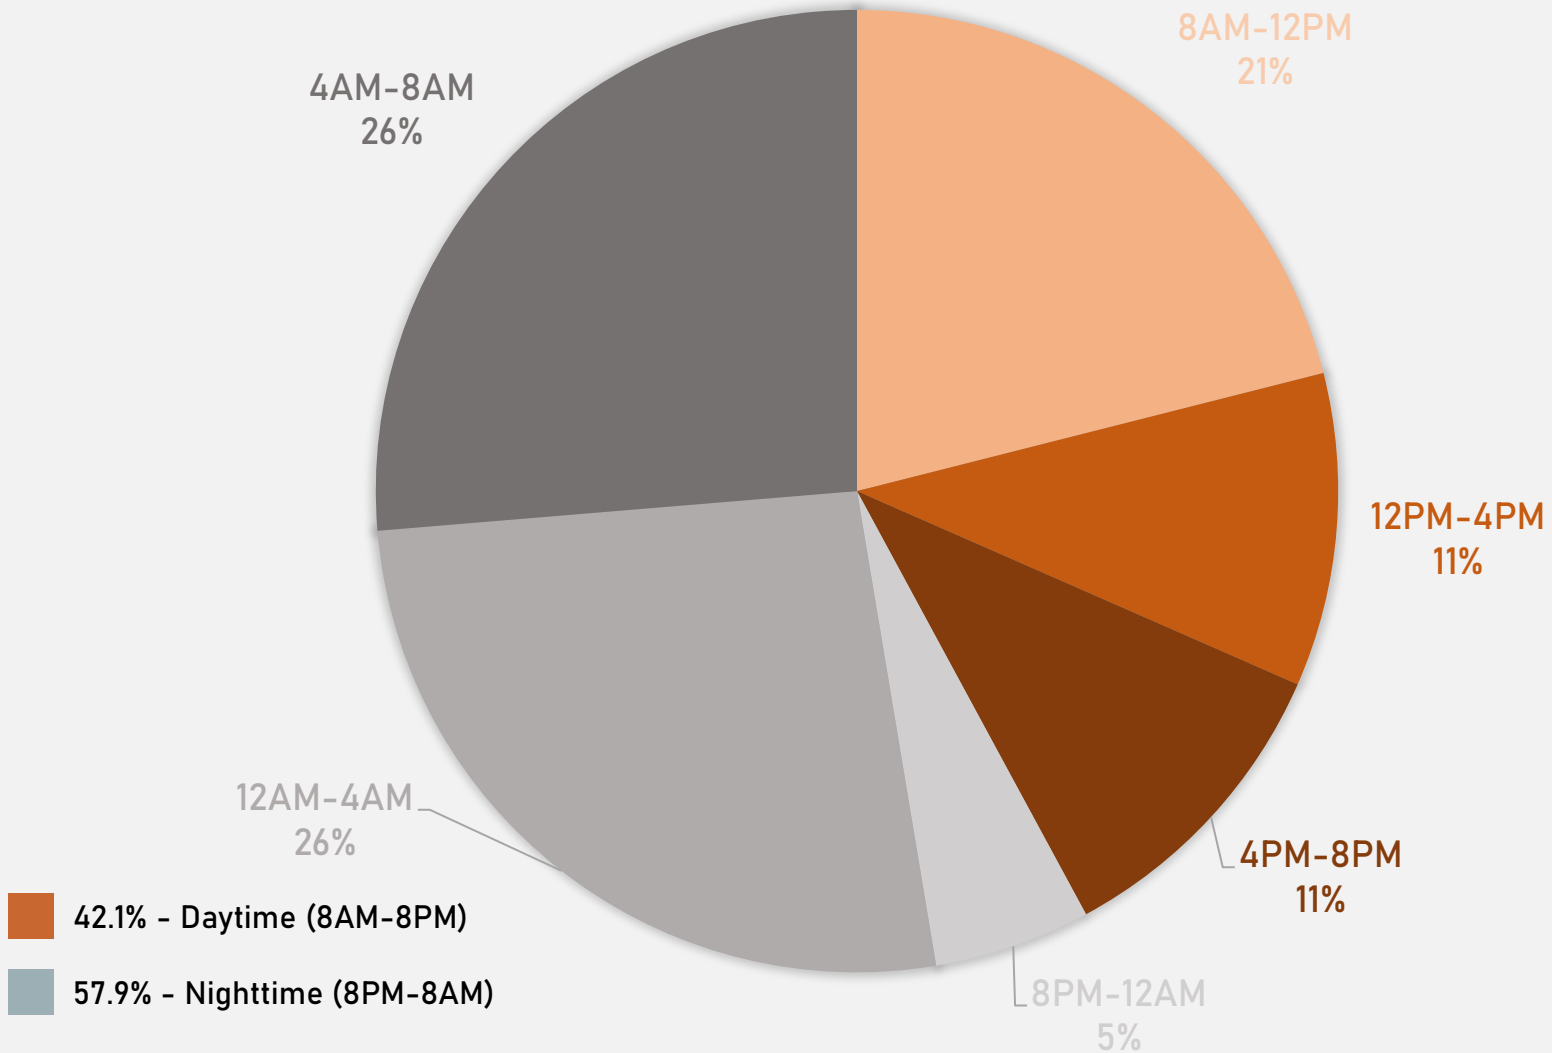

- 19 total crimes in January 2025
 - **Up 36%** compared to January 2024 (14 crimes)
 - 7 crime against persons in January 2025
 - **Up 250%** compared to January 2024 (2 crimes)
- 19 total crimes so far in 2025
 - **Up 36%** compared to this time in 2024 (14 crimes)
 - 7 crimes against persons so far in 2025
 - **Up 250%** compared to this time in 2024 (2 crimes)

LEWIS PLACE YEAR TO YEAR COMPARISON

2024

Crimes	Jan	Feb	Mar	Apr	June	Jun	Jul	Aug	Sep	Oct	Nov	Dec	Total
Aggravated Assault	2	0	2	2	1	1	2	3	2	3	1	0	19
Arson	0	0	0	0	0	0	0	1	0	0	0	0	1
Burglary	2	1	0	1	1	2	0	0	1	4	0	0	12
Homicide	0	1	0	0	0	0	0	1	0	0	0	0	2
Larceny	2	1	2	2	1	3	6	0	2	1	2	0	22
Motor Vehicle Theft	2	1	1	3	1	2	0	0	1	0	2	1	14
Robbery	0	0	0	0	1	0	0	0	0	0	0	0	1
Total	8	4	5	8	5	8	8	5	6	8	5	1	71

2025

Crimes	Jan	Feb	Mar	Apr	June	Jun	Jul	Aug	Sep	Oct	Nov	Dec	Total
Aggravated Assault	1												1
Arson	0												0
Burglary	3												3
Homicide	0												0
Larceny	2												2
Motor Vehicle Theft	0												0
Robbery	1												1
Total	7												7

LEWIS PLACE 2024 VS 2025

LEWIS PLACE CRIMES BY DAY OF THE WEEK

LEWIS PLACE CRIMES BY TIME OF DAY

LEWIS PLACE CRIMES BY DAY OF THE MONTH

**VANDEVENTER
NEIGHBORHOOD DETAIL**

VANDEVENTER SUMMARY NOTES

- 29 total crimes in January 2025
 - **Down 22%** compared to January 2024 (37 crimes)
 - 8 crimes against persons in January 2025
 - **Up 33%** compared to January 2024 (6 crimes)
- 29 total crimes so far in 2025
 - **Down 22%** compared to this time in 2024 (37 crimes)
 - 8 crimes against persons so far in 2025
 - **Up 33%** compared to this time in 2024 (6 crimes)