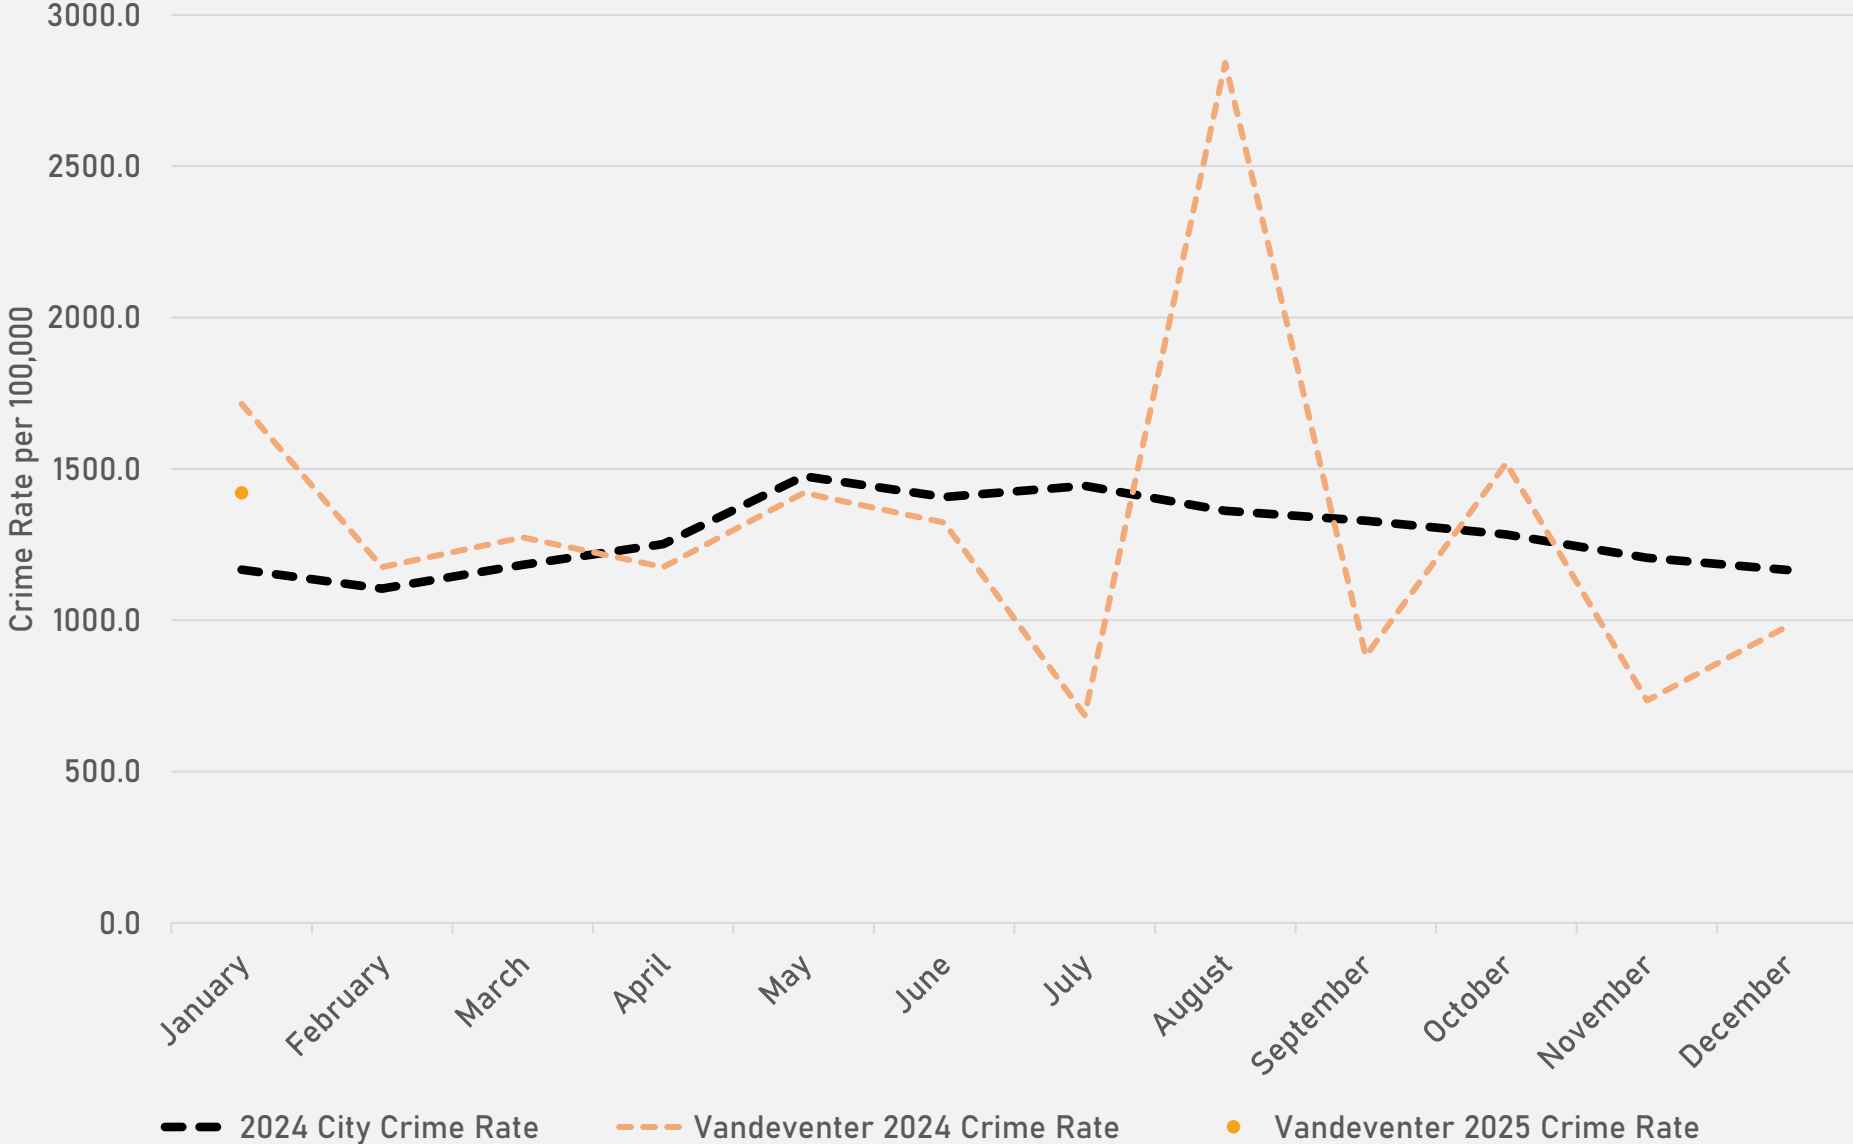

- 19 total crimes in January 2025
 - **Up 36%** compared to January 2024 (14 crimes)
 - 7 crime against persons in January 2025
 - **Up 250%** compared to January 2024 (2 crimes)
- 19 total crimes so far in 2025
 - **Up 36%** compared to this time in 2024 (14 crimes)
 - 7 crimes against persons so far in 2025
 - **Up 250%** compared to this time in 2024 (2 crimes)

LEWIS PLACE 2024 VS 2025

LEWIS PLACE CRIMES BY DAY OF THE WEEK

LEWIS PLACE CRIMES BY TIME OF DAY

LEWIS PLACE CRIMES BY DAY OF THE MONTH

**VANDEVENTER
NEIGHBORHOOD DETAIL**

VANDEVENTER SUMMARY NOTES

- 29 total crimes in January 2025
 - **Down 22%** compared to January 2024 (37 crimes)
 - 8 crimes against persons in January 2025
 - **Up 33%** compared to January 2024 (6 crimes)
- 29 total crimes so far in 2025
 - **Down 22%** compared to this time in 2024 (37 crimes)
 - 8 crimes against persons so far in 2025
 - **Up 33%** compared to this time in 2024 (6 crimes)

VANDEVENTER YEAR TO YEAR COMPARISON

2024

Crimes	Jan	Feb	Mar	Apr	June	Jun	Jul	Aug	Sep	Oct	Nov	Dec	Total
Aggravated Assault	1	2	3	1	2	3	0	3	2	6	1	1	25
Arson	0	0	0	0	0	0	0	0	0	0	0	0	0
Burglary	2	1	1	3	3	3	2	4	3	2	2	1	27
Homicide	0	0	0	1	0	0	0	0	0	0	0	0	1
Larceny	8	3	4	3	7	2	3	6	6	5	4	6	57
Motor Vehicle Theft	3	2	1	3	4	1	0	1	1	5	0	2	23
Robbery	0	0	1	0	0	1	0	3	0	0	0	0	5
Total	14	8	10	11	16	10	5	17	12	18	7	10	138

VANDEVENTER 2024 VS 2025

VANDEVENTER CRIMES BY DAY OF THE WEEK

VANDEVENTER CRIMES BY TIME OF DAY

VANDEVENTER CRIMES BY DAY OF THE MONTH