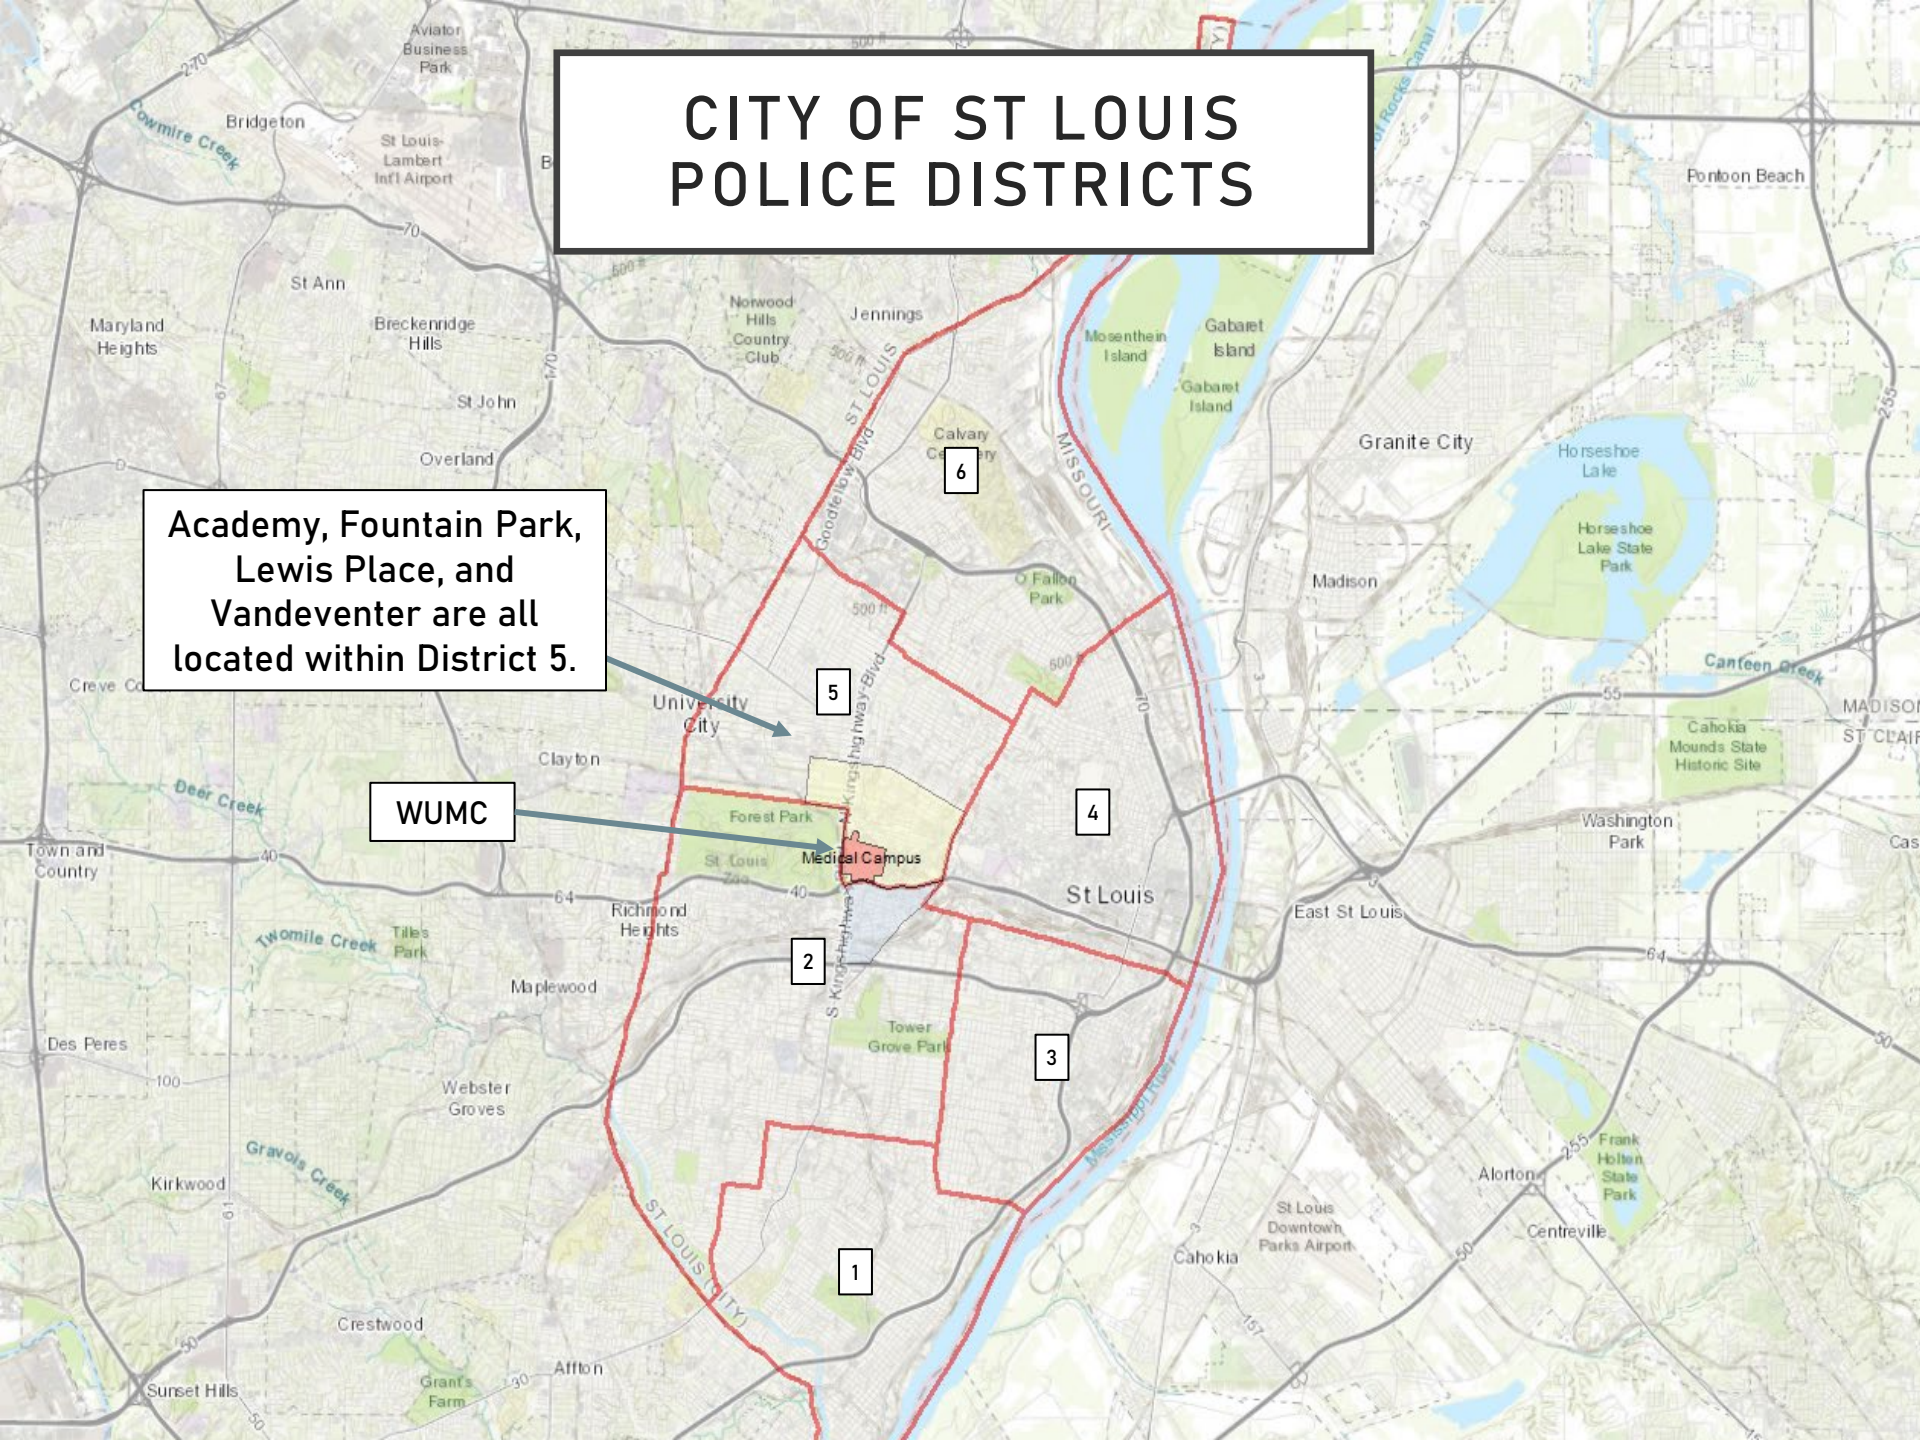

January 2025
Monthly Crime Report

**ACADEMY
FOUNTAIN PARK
LEWIS PLACE
VANDEVENTER**

Washington University Medical Center

CITY OF ST LOUIS POLICE DISTRICTS

Academy, Fountain Park,
Lewis Place, and
Vandeventer are all
located within District 5.

WUMC

DISTRICT 5 SUMMARY NOTES

There are 15 neighborhoods in District 5.

- Academy
- **Central West End**
- DeBaliviere Place
- Fountain Park
- Hamilton Heights
- Kingsway East
- Kingsway West
- Lewis Place
- Skinker-DeBaliviere
- The Greater Ville
- The Ville
- Vandeventer
- Visitation Park
- Wells-Goodfellow
- West End

- The **lowest number** of crimes in one neighborhood was 10 in Visitation Park
- The **highest number** of crimes in one neighborhood was 122 in the Central West End
- The average number of crimes per neighborhood was 37.5
- The **lowest crime rate** per 100,000 in one neighborhood was 333.4 in Skinker-Debaliviere
- The **highest crime rate** per 100,000 in one neighborhood was 1632 in Fountain Park
- The overall crime rate in District 5 was 993.7

NEIGHBORHOODS VS CITY CRIME RATE OVER THE PAST YEAR

**ACADEMY
NEIGHBORHOOD DETAIL**

ACADEMY SUMMARY NOTES

- 31 total crimes in January 2025
 - **Down 18%** compared to January 2024 (38 crimes)
 - 6 crimes against persons in January 2025
 - **Down 45%** compared to January 2024 (11 crimes)
- 31 total crimes so far in 2025
 - **Down 18%** compared to this time in 2024 (38 crimes)
 - 6 crimes against persons so far in 2025
 - **Down 45%** compared to this time in 2024 (11 crimes)