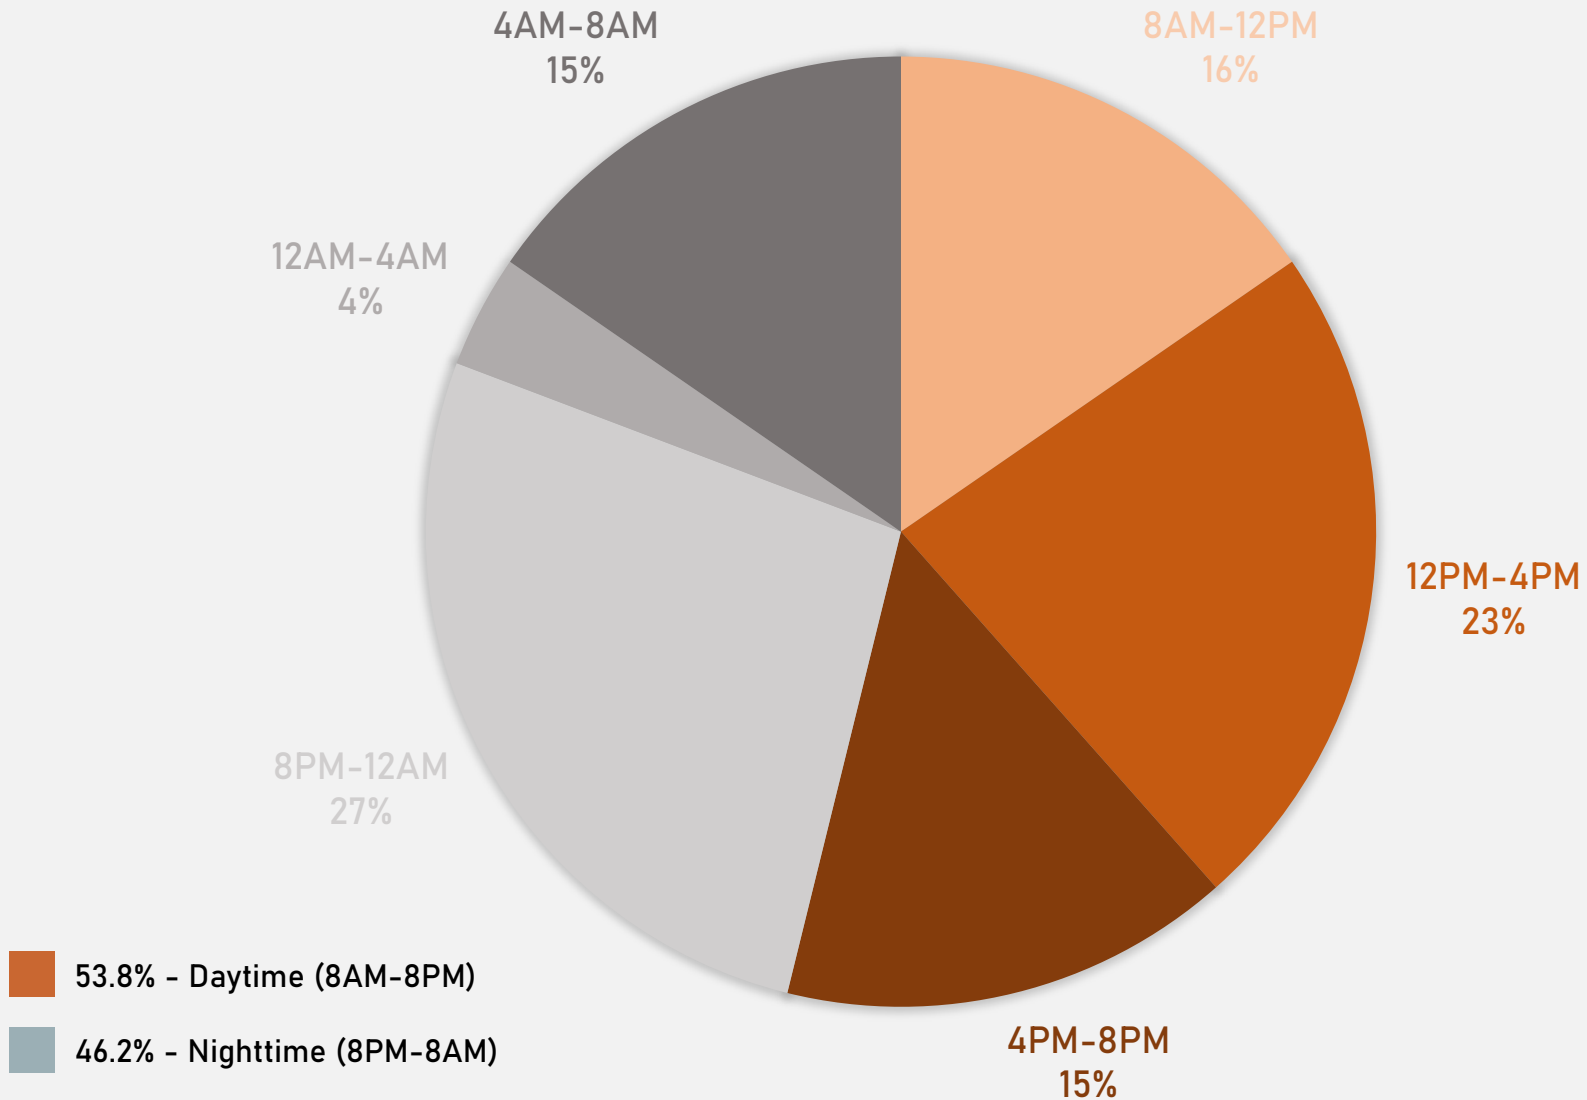

FOUNTAIN PARK 2024 VS 2025

FOUNTAIN PARK CRIMES BY DAY OF THE WEEK

FOUNTAIN PARK CRIMES BY TIME OF DAY

FOUNTAIN PARK CRIMES BY DAY OF THE MONTH

**LEWIS PLACE
NEIGHBORHOOD DETAIL**

LEWIS PLACE SUMMARY NOTES