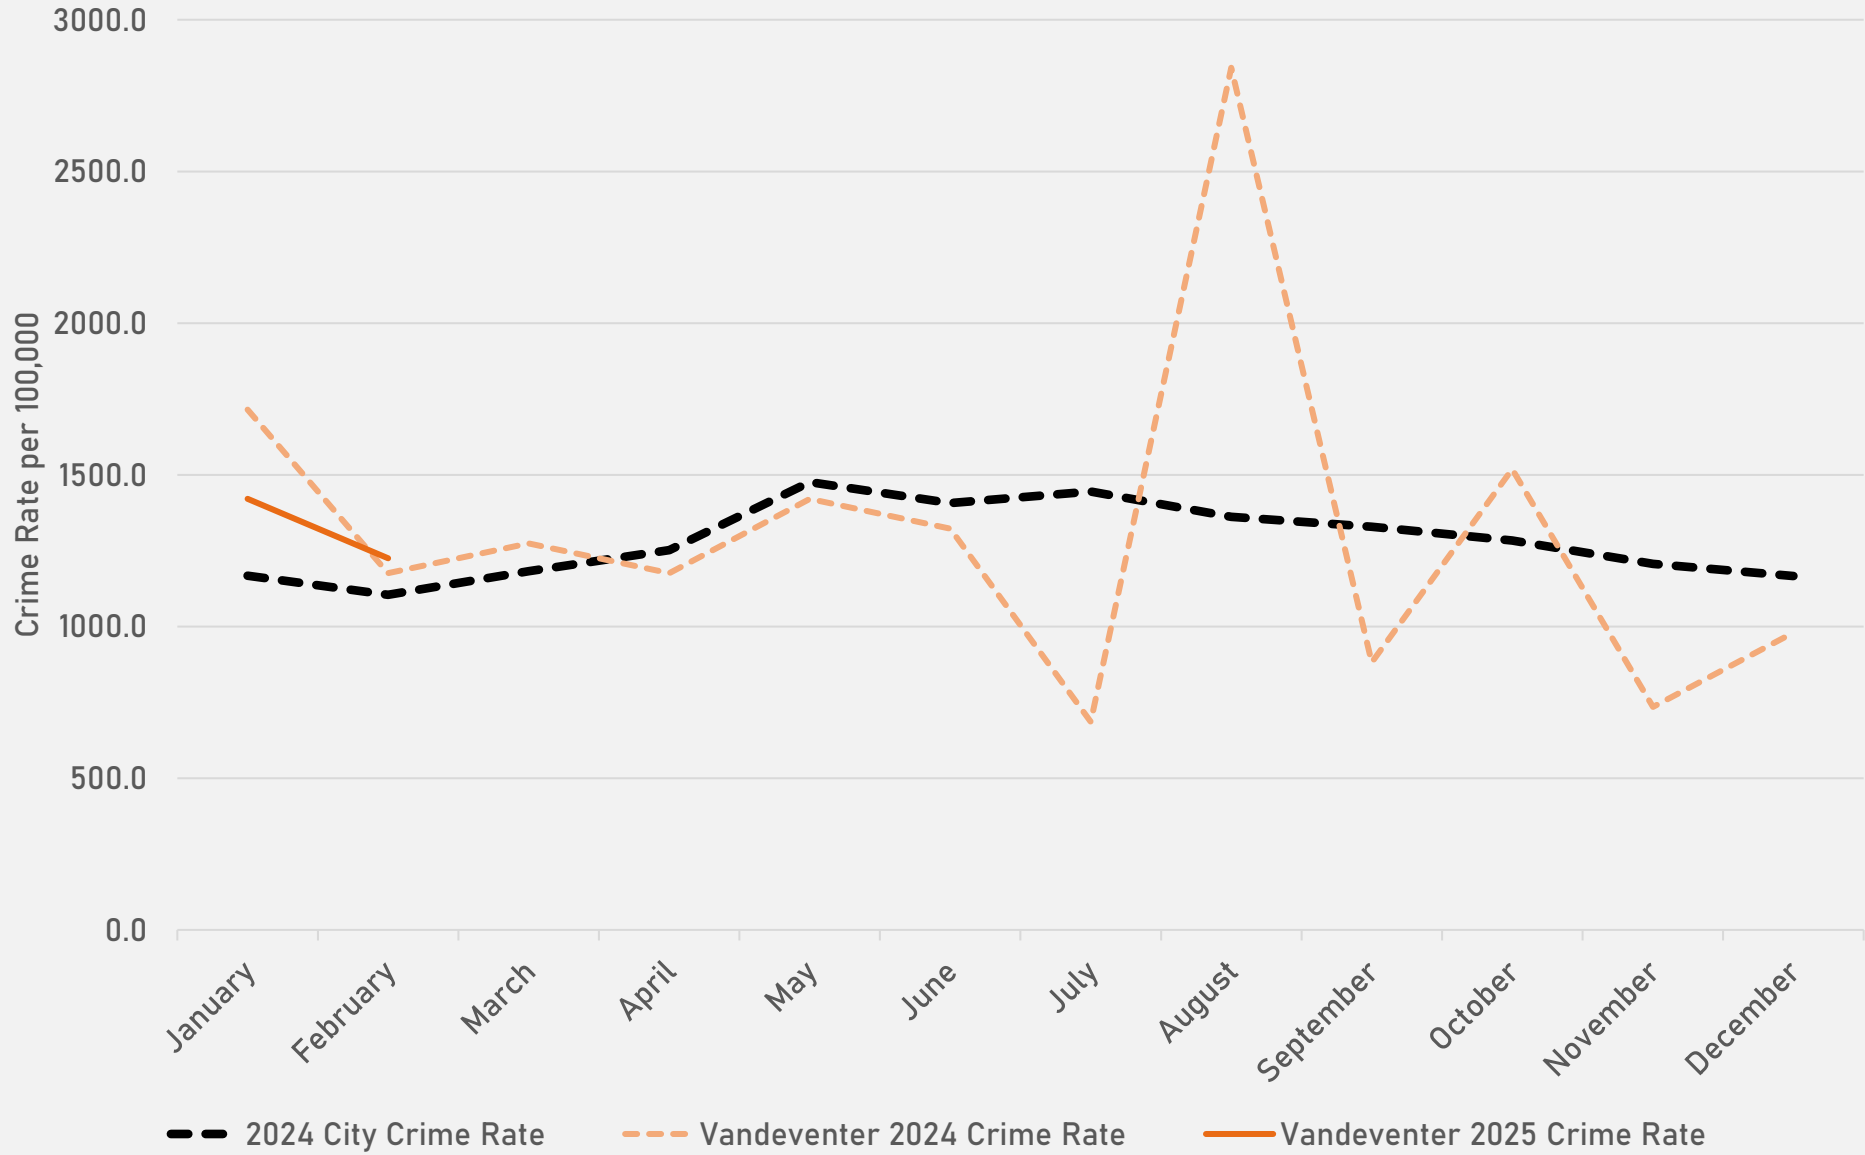

- 5 total crimes in February 2025
 - **Down 58%** compared to February 2024 (12 crimes)
 - 1 crime against persons in February 2025
 - **Down 50%** compared to February 2024 (2 crimes)
- 24 total crimes so far in 2025
 - **Down 4%** compared to this time in 2024 (25 crimes)
 - 8 total crimes against persons so far in 2025
 - **Up 100%** compared to this time in 2024 (4 crimes)

LEWIS PLACE 2024 VS 2025

LEWIS PLACE CRIMES BY DAY OF THE WEEK

LEWIS PLACE CRIMES BY TIME OF DAY

LEWIS PLACE CRIMES BY DAY OF THE MONTH

**VANDEVENTER
NEIGHBORHOOD DETAIL**

VANDEVENTER SUMMARY NOTES

- 25 total crimes in February 2025
 - **Up 9%** compared to February 2024 (23 crimes)
 - 9 crimes against persons in February 2025
 - **Up 50%** compared to February 2024 (6 crimes)
- 55 total crimes so far in 2025
 - **Down 10%** compared to this time in 2024 (61 crimes)
 - 18 total crimes against persons so far in 2025
 - **Up 50%** compared to this time in 2024 (12 crimes)

VANDEVENTER YEAR TO YEAR COMPARISON

2024

Crimes	Jan	Feb	Mar	Apr	June	Jun	Jul	Aug	Sep	Oct	Nov	Dec	Total
Aggravated Assault	1	2	3	1	2	3	0	3	2	6	1	1	25
Arson	0	0	0	0	0	0	0	0	0	0	0	0	0
Burglary	2	1	1	3	3	3	2	4	3	2	2	1	27
Homicide	0	0	0	1	0	0	0	0	0	0	0	0	1
Larceny	8	3	4	3	7	2	3	6	6	5	4	6	57
Motor Vehicle Theft	3	2	1	3	4	1	0	1	1	5	0	2	23
Robbery	0	0	1	0	0	1	0	3	0	0	0	0	5
Total	14	8	10	11	16	10	5	17	12	18	7	10	138

VANDEVENTER 2024 VS 2025

VANDEVENTER CRIMES BY DAY OF THE WEEK

VANDEVENTER CRIMES BY TIME OF DAY

VANDEVENTER CRIMES BY DAY OF THE MONTH