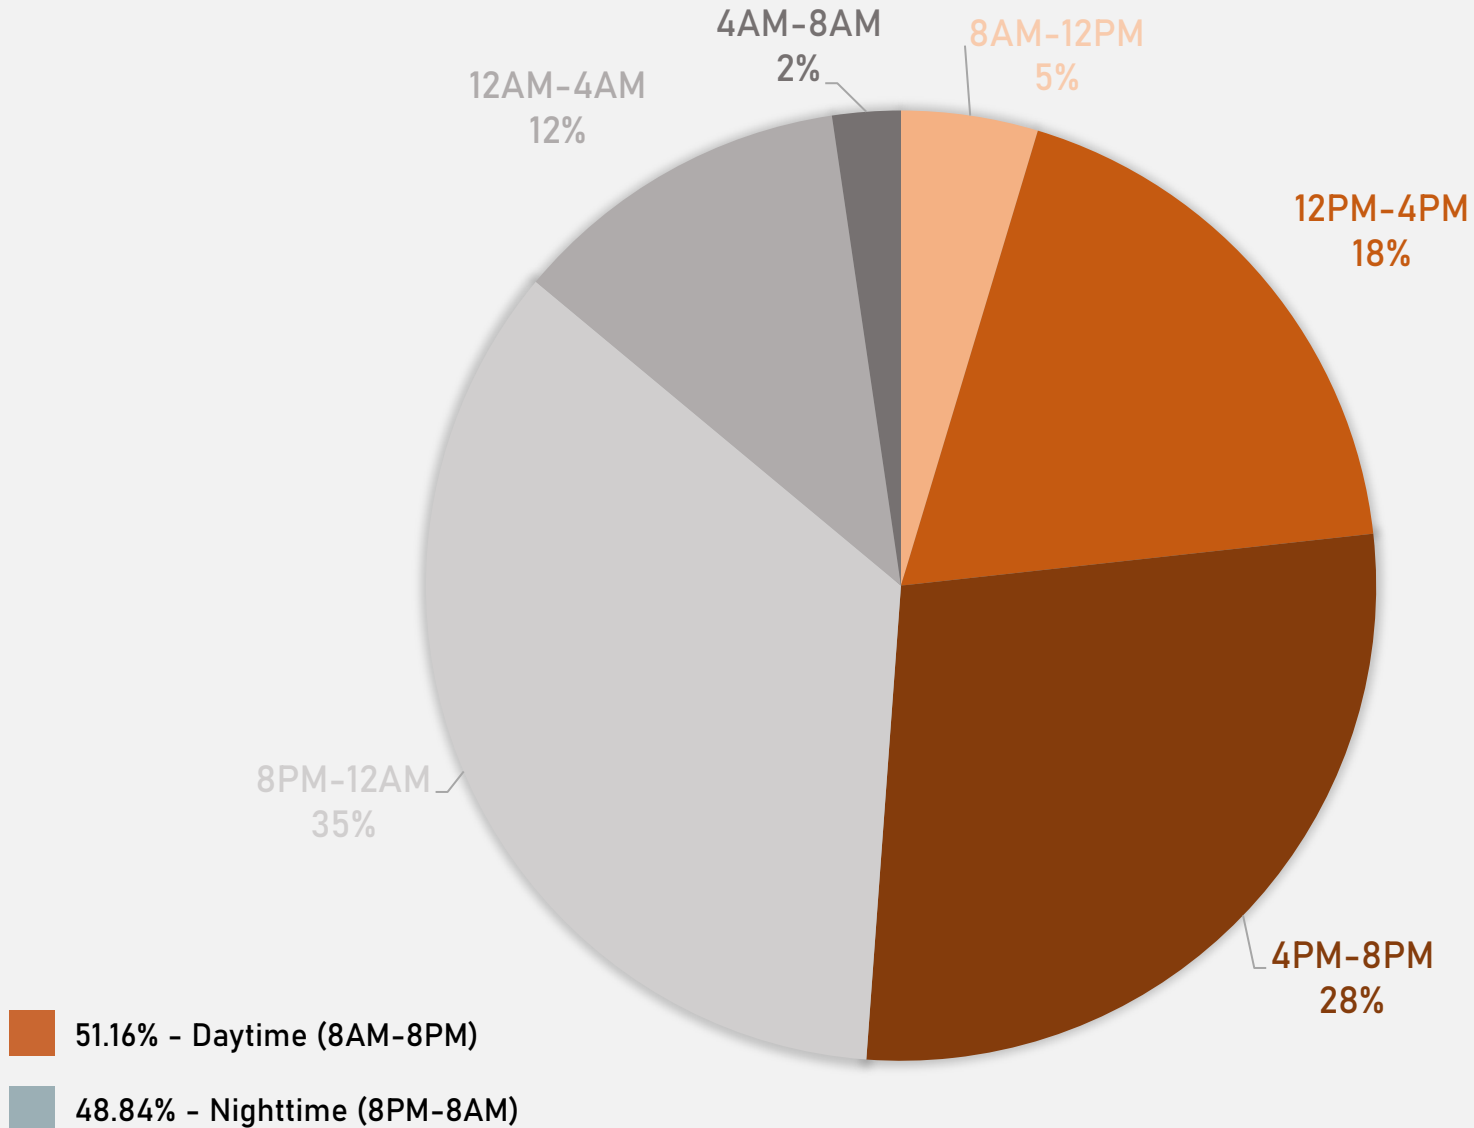

FOREST PARK SOUTHEAST 2024 VS 2025

FOREST PARK SOUTHEAST CRIMES BY DAY OF THE WEEK

FOREST PARK SOUTHEAST CRIMES BY TIME OF DAY

FOREST PARK SOUTHEAST CRIMES BY DAY OF THE MONTH

**CENTRAL WEST END
NEIGHBORHOOD DETAIL**