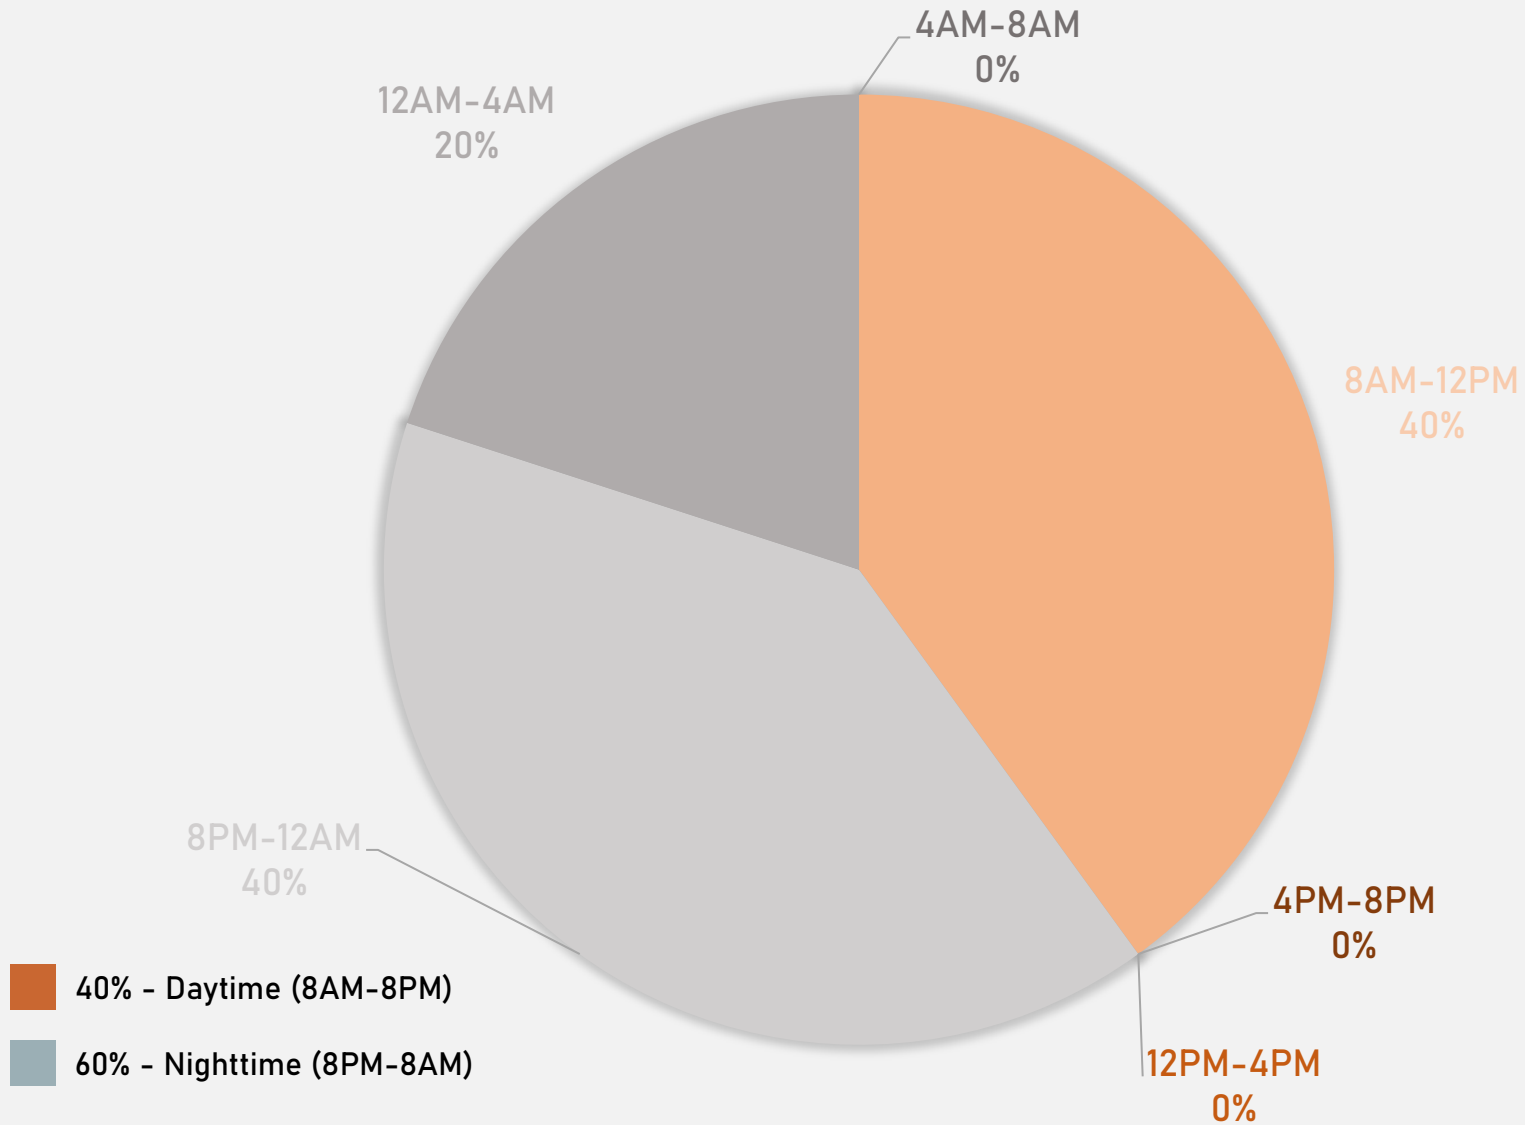

LEWIS PLACE YEAR TO YEAR COMPARISON

2024

Crimes	Jan	Feb	Mar	Apr	June	Jun	Jul	Aug	Sep	Oct	Nov	Dec	Total
Aggravated Assault	2	0	2	2	1	1	2	3	2	3	1	0	19
Arson	0	0	0	0	0	0	0	1	0	0	0	0	1
Burglary	2	1	0	1	1	2	0	0	1	4	0	0	12
Homicide	0	1	0	0	0	0	0	1	0	0	0	0	2
Larceny	2	1	2	2	1	3	6	0	2	1	2	0	22
Motor Vehicle Theft	2	1	1	3	1	2	0	0	1	0	2	1	14
Robbery	0	0	0	0	1	0	0	0	0	0	0	0	1
Total	8	4	5	8	5	8	8	5	6	8	5	1	71

LEWIS PLACE 2024 VS 2025

LEWIS PLACE CRIMES BY DAY OF THE WEEK

LEWIS PLACE CRIMES BY TIME OF DAY

LEWIS PLACE CRIMES BY DAY OF THE MONTH

**VANDEVENTER
NEIGHBORHOOD DETAIL**

VANDEVENTER SUMMARY NOTES

- 25 total crimes in February 2025
 - **Up 9%** compared to February 2024 (23 crimes)
 - 9 crimes against persons in February 2025
 - **Up 50%** compared to February 2024 (6 crimes)
- 55 total crimes so far in 2025
 - **Down 10%** compared to this time in 2024 (61 crimes)
 - 18 total crimes against persons so far in 2025
 - **Up 50%** compared to this time in 2024 (12 crimes)