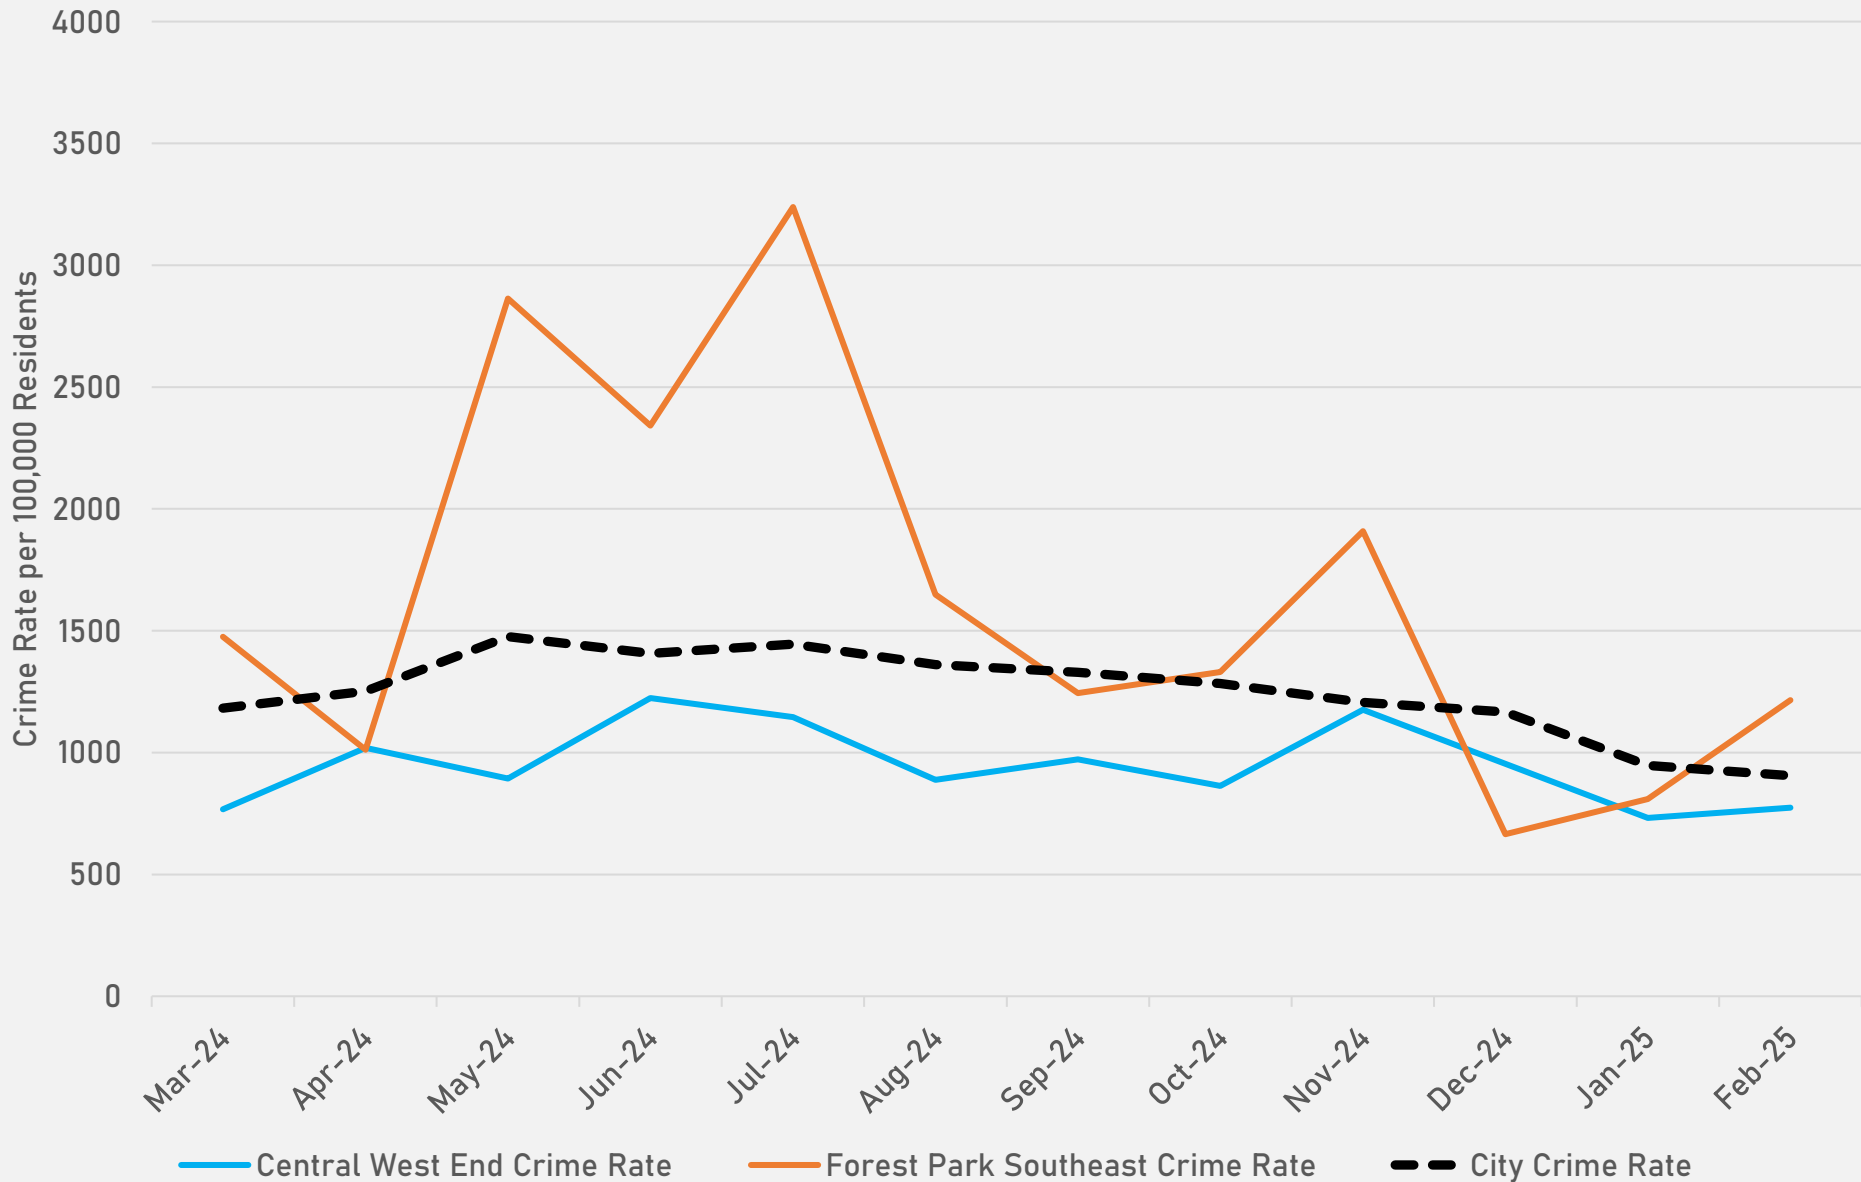

- The **lowest number** of crimes in one neighborhood was 5 in Lewis Place
- The **highest number** of crimes in one neighborhood was 129 in the Central West End
- The average number of crimes per neighborhood was 35.47
- The **lowest crime rate** per 100,000 in one neighborhood was 367.92 in Skinker-Debaliviere
- The **highest crime rate** per 100,000 in one neighborhood was 2232.56 in Fountain Park
- The overall crime rate in District 5 was 940.63

DISTRICT 2 SUMMARY NOTES

There are 19 neighborhoods in District 2.

- Botanical Heights
- Cheltenham
- Clayton-Tamm
- Clifton Heights
- Ellendale
- **Forest Park Southeast**
- Franz Park
- Hi-Pointe
- Kings Oak
- Lindenwood Park
- Northampton
- Shaw
- Southampton
- Southwest Garden
- St. Louis Hills
- The Hill
- Tiffany
- Tower Grove South
- Wydown-Skinker

- The **lowest number** of crimes in one neighborhood was 0 in Wydown-Skinker
- The **highest number** of crimes in one neighborhood was 74 in Tower Grove South
- The average number of crimes per neighborhood was 19.37
- The **lowest crime rate** per 100,000 in one neighborhood was 0 in Wydown-Skinker
- The **highest crime rate** per 100,000 in one neighborhood was 1587.3 in Cheltenham
- The overall crime rate in District 2 was 474.8

*Southampton is split between District 2 and District 1.

NEIGHBORHOODS VS CITY CRIME RATE OVER THE PAST YEAR

**FOREST PARK SOUTHEAST
NEIGHBORHOOD DETAIL**

FOREST PARK SOUTHEAST SUMMARY NOTES

- 42 total crimes in February 2025
 - **Down 38%** compared to February 2024 (68 crimes)
 - 2 crimes against persons in February 2025
 - **Down 67%** compared to February 2024 (6 crimes)
- 72 total crimes so far in 2025
 - **Down 27%** compared to this time in 2024 (98 crimes)
 - 5 total crimes against persons so far in 2025
 - **Down 58%** when compared to this time in 2024 (12 crimes)