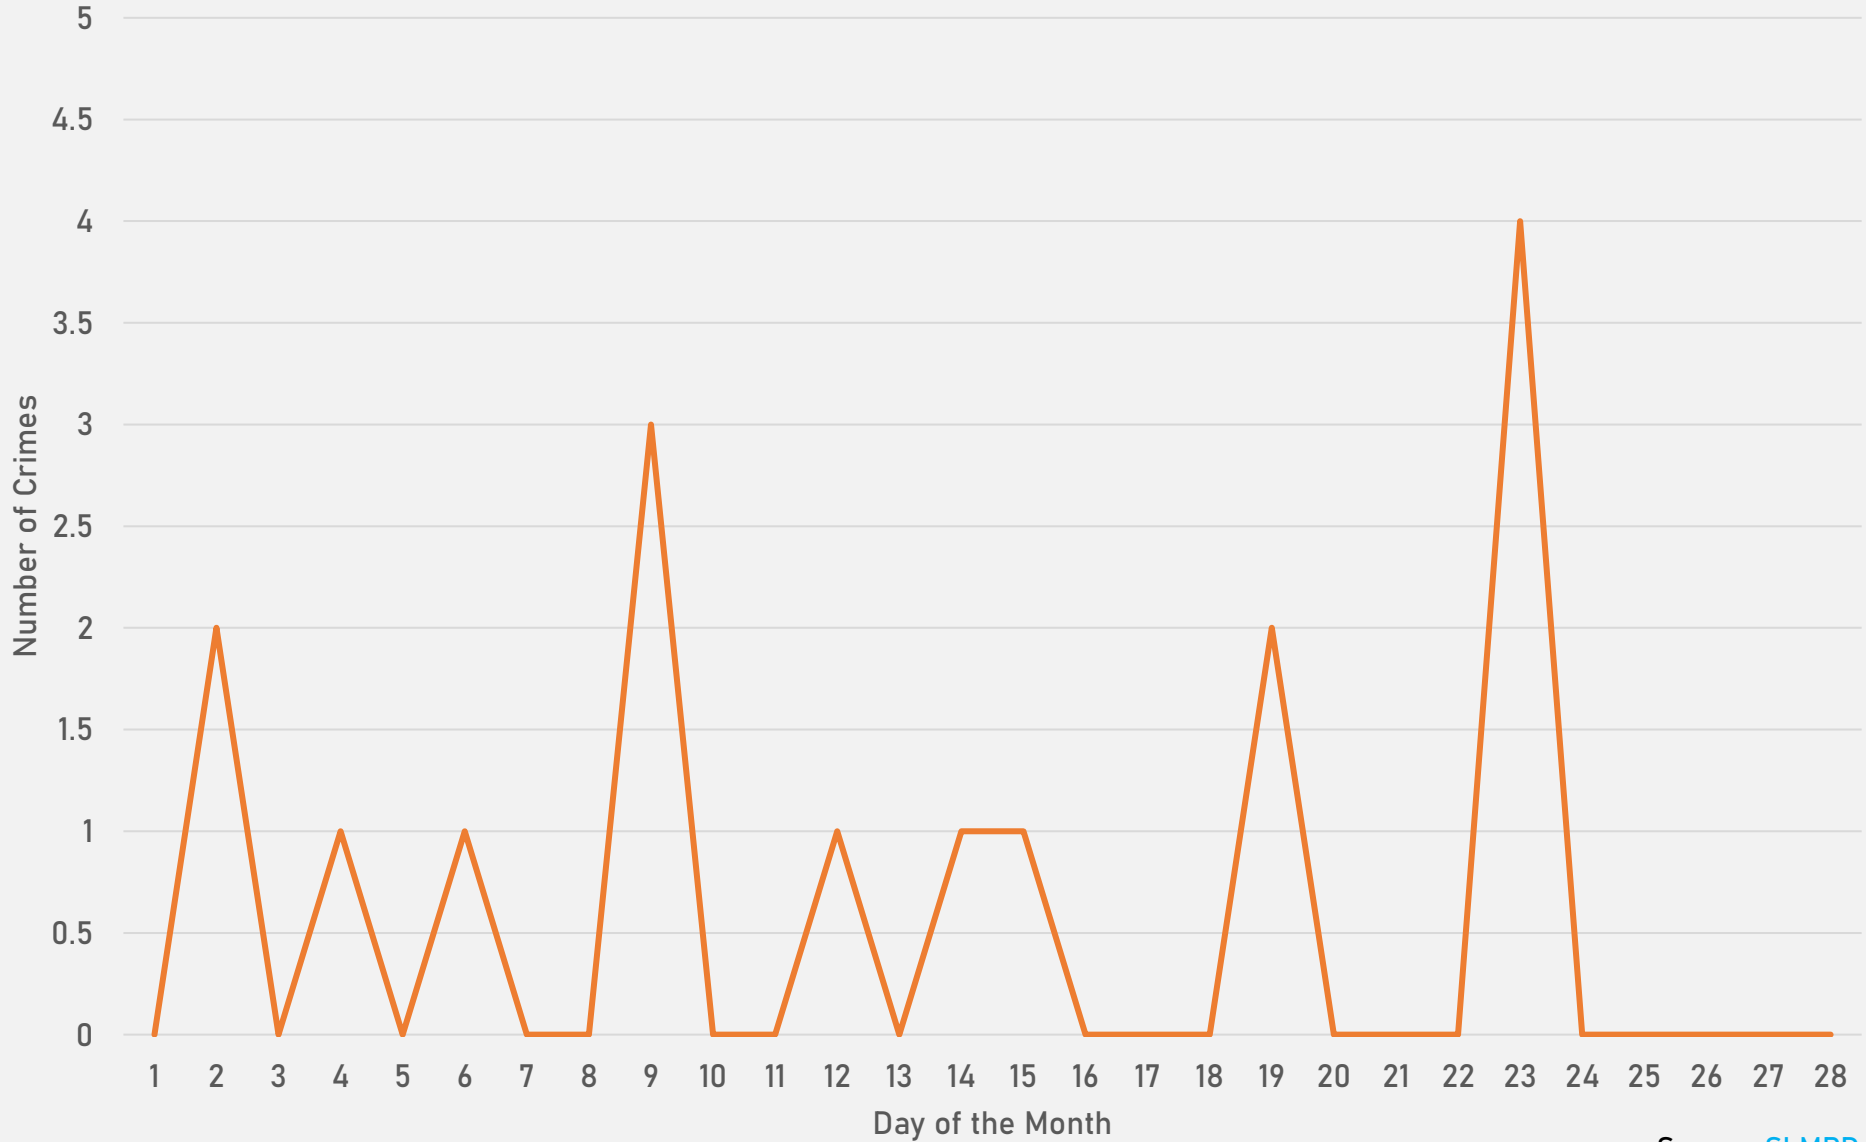

NEIGHBORHOODS VS CITY CRIME RATE OVER THE PAST YEAR

**DEBALIVIERE PLACE
NEIGHBORHOOD DETAIL**

DEBALIVIERE PLACE SUMMARY NOTES

- 19 total crimes in February 2025
 - **Down 47%** compared to February 2024 (36 crimes)
 - 4 crimes against persons in February 2025
 - **No change** when compared to February 2024 (4 crimes)
- 62 total crimes so far in 2025
 - **Up 3%** compared to this time in 2024 (60 crimes)
 - 9 crimes against persons so far in 2025
 - **Up 50%** compared to this time in 2024 (6 crimes)

SKINKER-DEBALIVIERE 2024 VS 2025

SKINKER-DEBALIVIERE CRIMES BY DAY OF THE WEEK

SKINKER-DEBALIVIERE CRIMES BY TIME OF DAY

SKINKER-DEBALIVIERE CRIMES BY DAY OF THE MONTH

**WEST END
NEIGHBORHOOD DETAIL**

WEST END SUMMARY NOTES

- 53 total crimes in February 2025
 - **Down 5%** compared to February 2024 (56 crimes)
 - 8 crimes against persons in February 2025
 - **Up 60%** compared to February 2024 (5 crimes)
- 99 total crimes so far in 2025
 - **Down 14%** compared to this time in 2024 (115 crimes)
 - 20 crimes against persons so far in 2025
 - **Even when** compared to this time in 2024 (20 crimes)