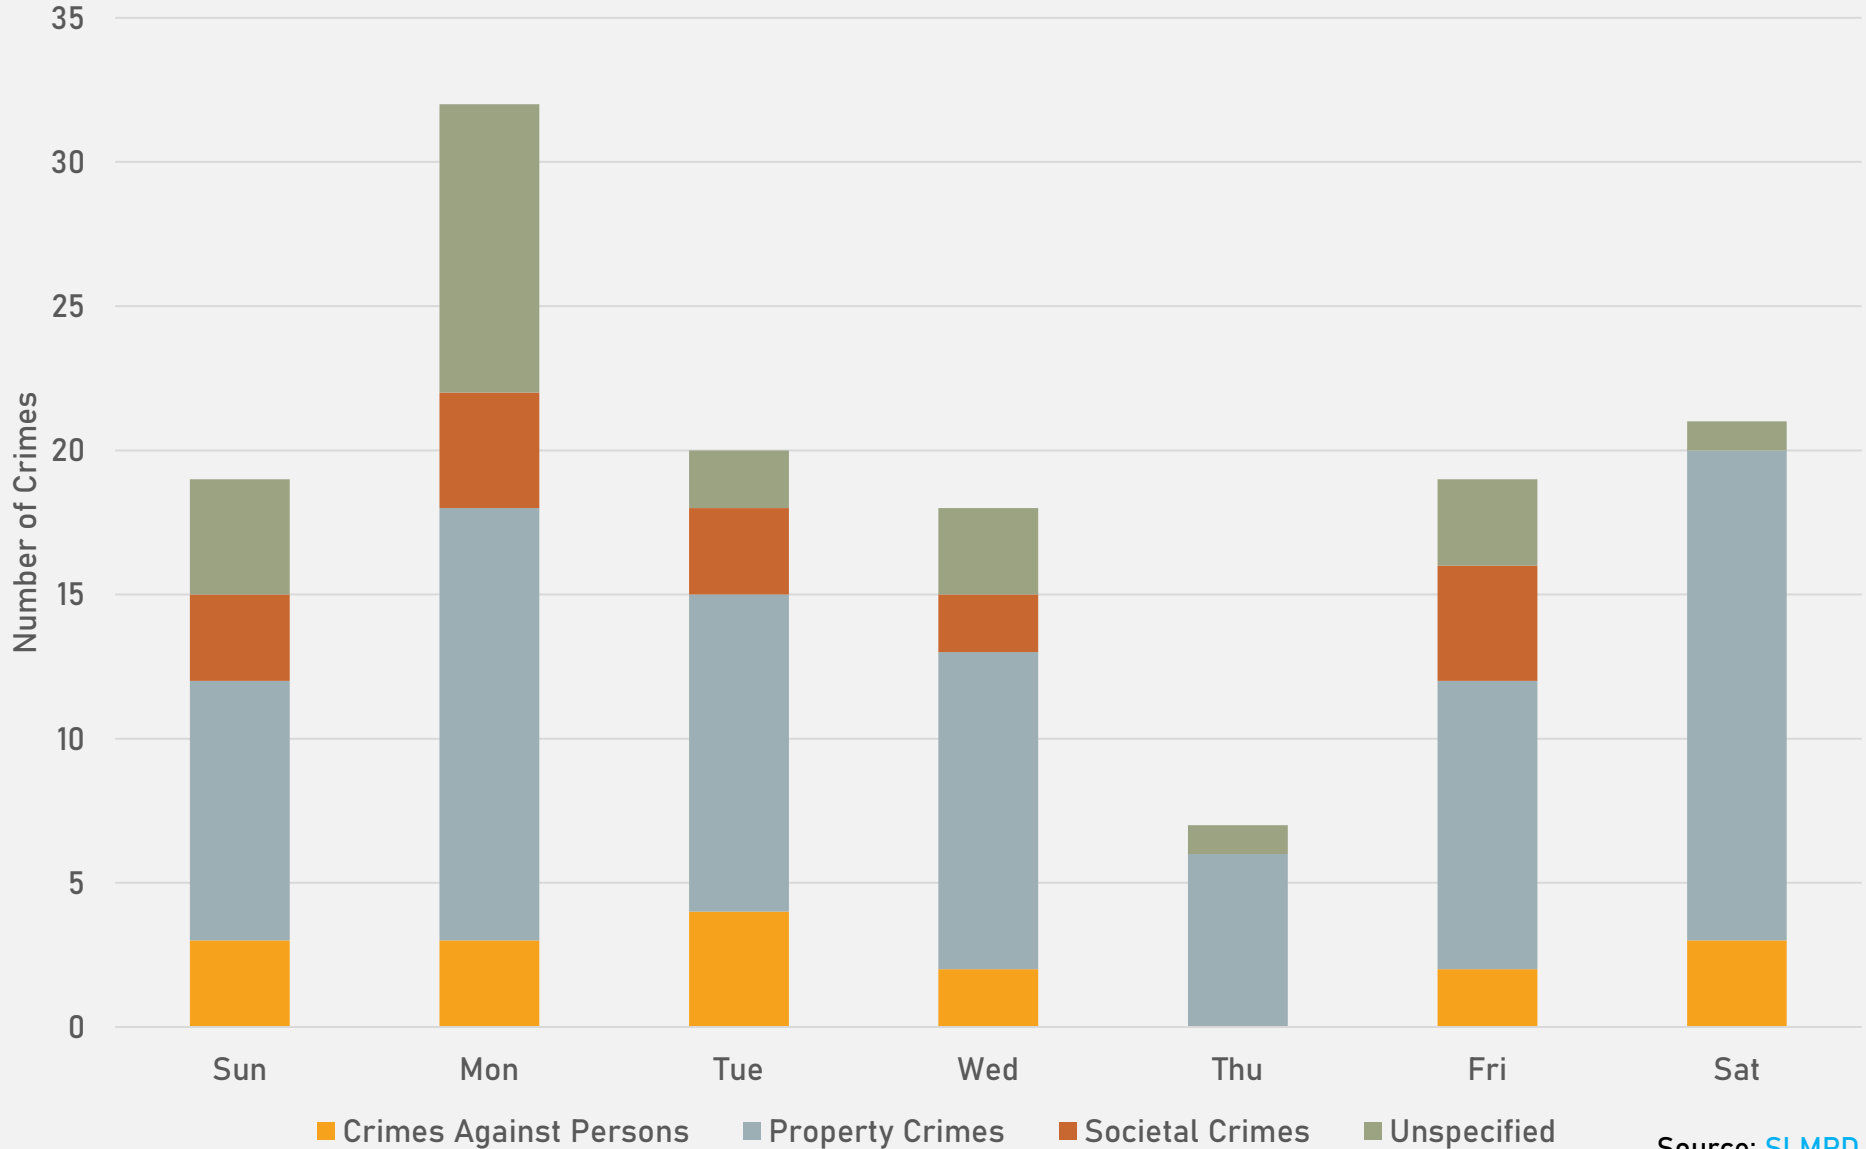

CENTRAL WEST END CRIMES BY DAY OF THE WEEK