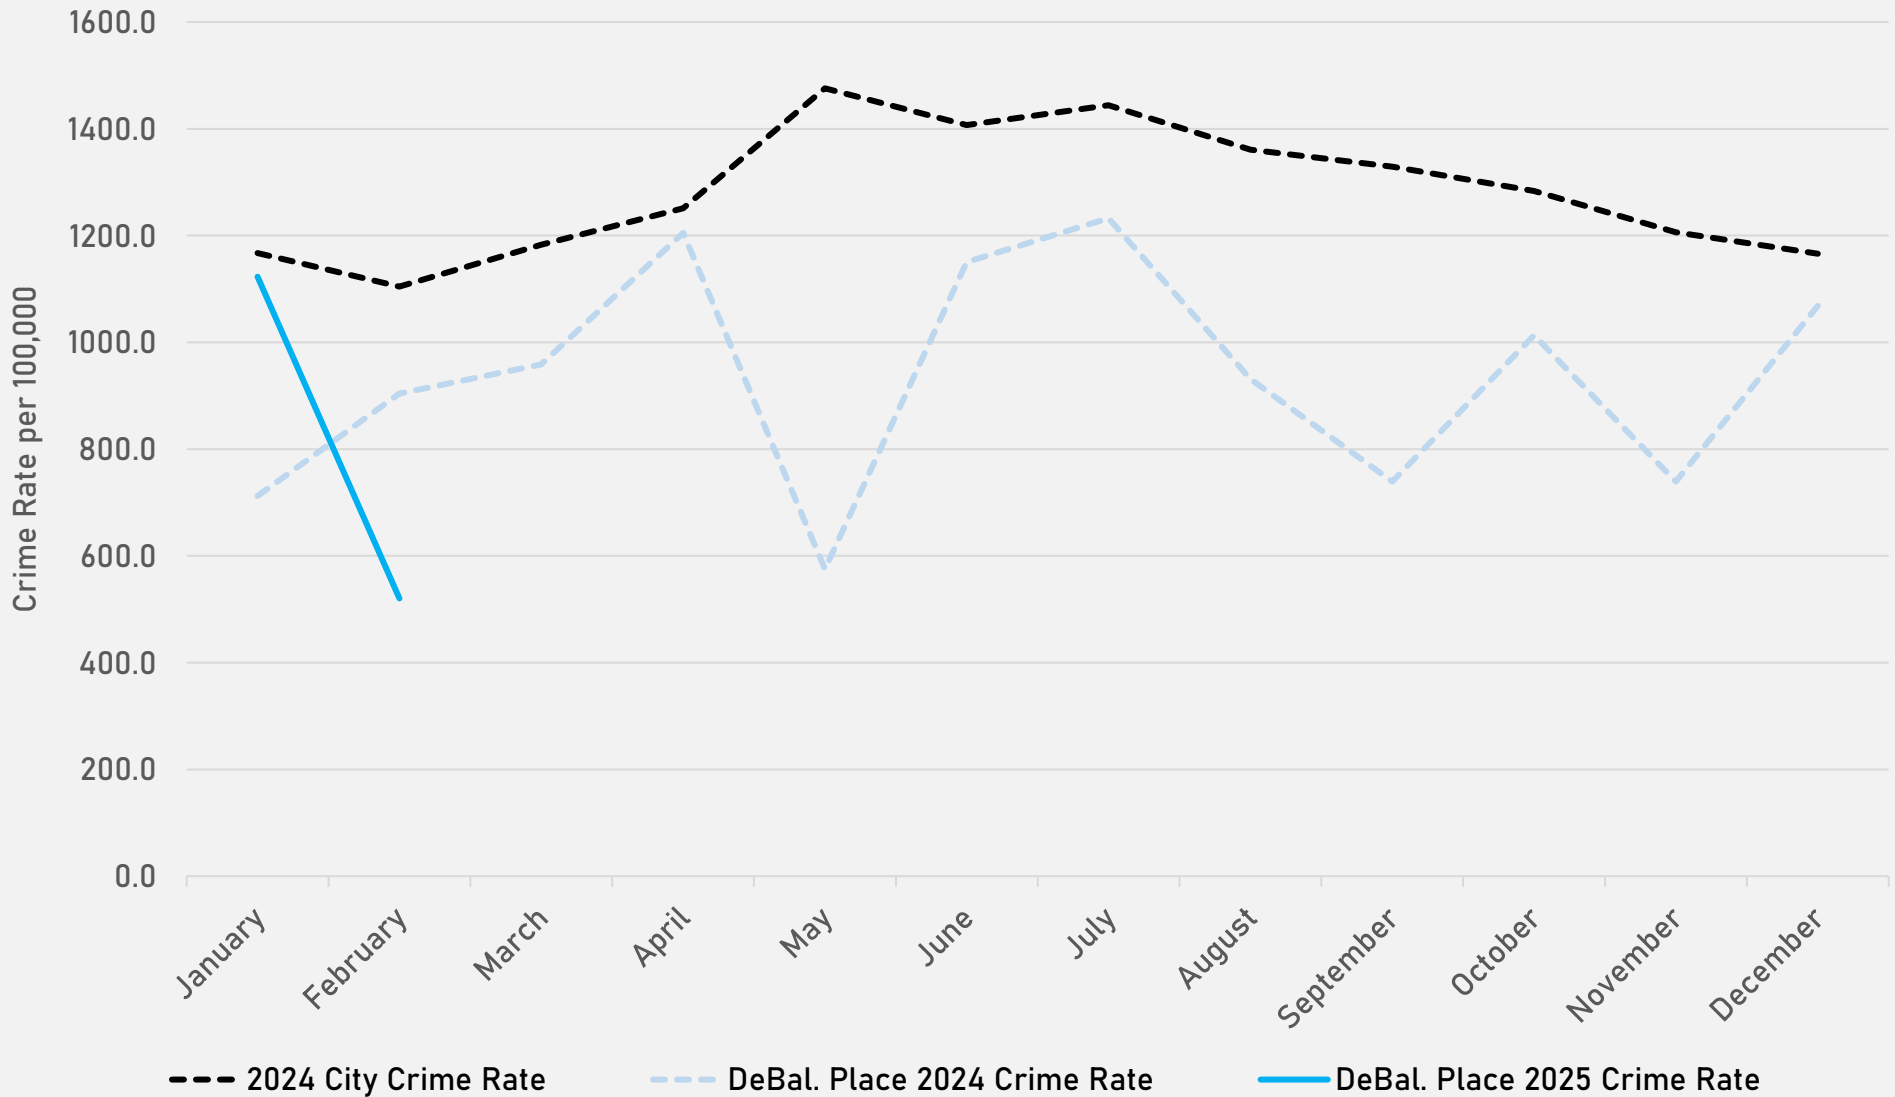

NEIGHBORHOODS VS CITY CRIME RATE OVER THE PAST YEAR

**DEBALIVIERE PLACE
NEIGHBORHOOD DETAIL**

DEBALIVIERE PLACE SUMMARY NOTES

- 19 total crimes in February 2025
 - **Down 47%** compared to February 2024 (36 crimes)
 - 4 crimes against persons in February 2025
 - **No change** when compared to February 2024 (4 crimes)
- 62 total crimes so far in 2025
 - **Up 3%** compared to this time in 2024 (60 crimes)
 - 9 crimes against persons so far in 2025
 - **Up 50%** compared to this time in 2024 (6 crimes)

DEBALIVIERE PLACE YEAR TO YEAR COMPARISON

2024

Crimes	Jan	Feb	Mar	Apr	May	Jun	Jul	Aug	Sep	Oct	Nov	Dec	Total
Aggravated Assault	1	0	2	3	1	2	1	1	1	0	0	2	14
Arson	0	0	0	0	0	0	0	0	0	0	0	0	0
Burglary	2	2	2	1	0	0	0	3	1	0	1	4	16
Homicide	0	0	0	0	1	0	0	0	0	0	0	0	1
Larceny	7	4	10	5	6	16	17	11	9	11	7	9	112
Motor Vehicle Theft	3	4	2	6	2	2	4	4	9	7	3	5	51
Robbery	0	1	0	1	3	0	1	2	0	0	1	4	13
Total	13	11	16	16	13	20	23	21	20	18	12	24	207

DEBALIVIERE PLACE 2024 VS 2025

DEBALIVIERE PLACE CRIMES BY DAY OF THE WEEK

DEBALIVIERE PLACE CRIMES BY TIME OF DAY

DEBALIVIERE PLACE CRIMES BY DAY OF THE MONTH

**SKINKER-DEBALIVIERE
NEIGHBORHOOD DETAIL**

SKINKER-DEBALIVIERE SUMMARY NOTES

- 16 total crimes in February 2025
 - **Down 30%** compared to February 2024 (23 crimes)
 - 1 crimes against persons in February 2025
 - **No change** crimes than February 2024 (1 crimes)
- 30 total crimes so far in 2025
 - **Down 25%** compared to this time in 2024 (40 crimes)
 - 3 crimes against persons so far in 2025
 - **Up 50%** crimes than this time in 2024 (2 crimes)