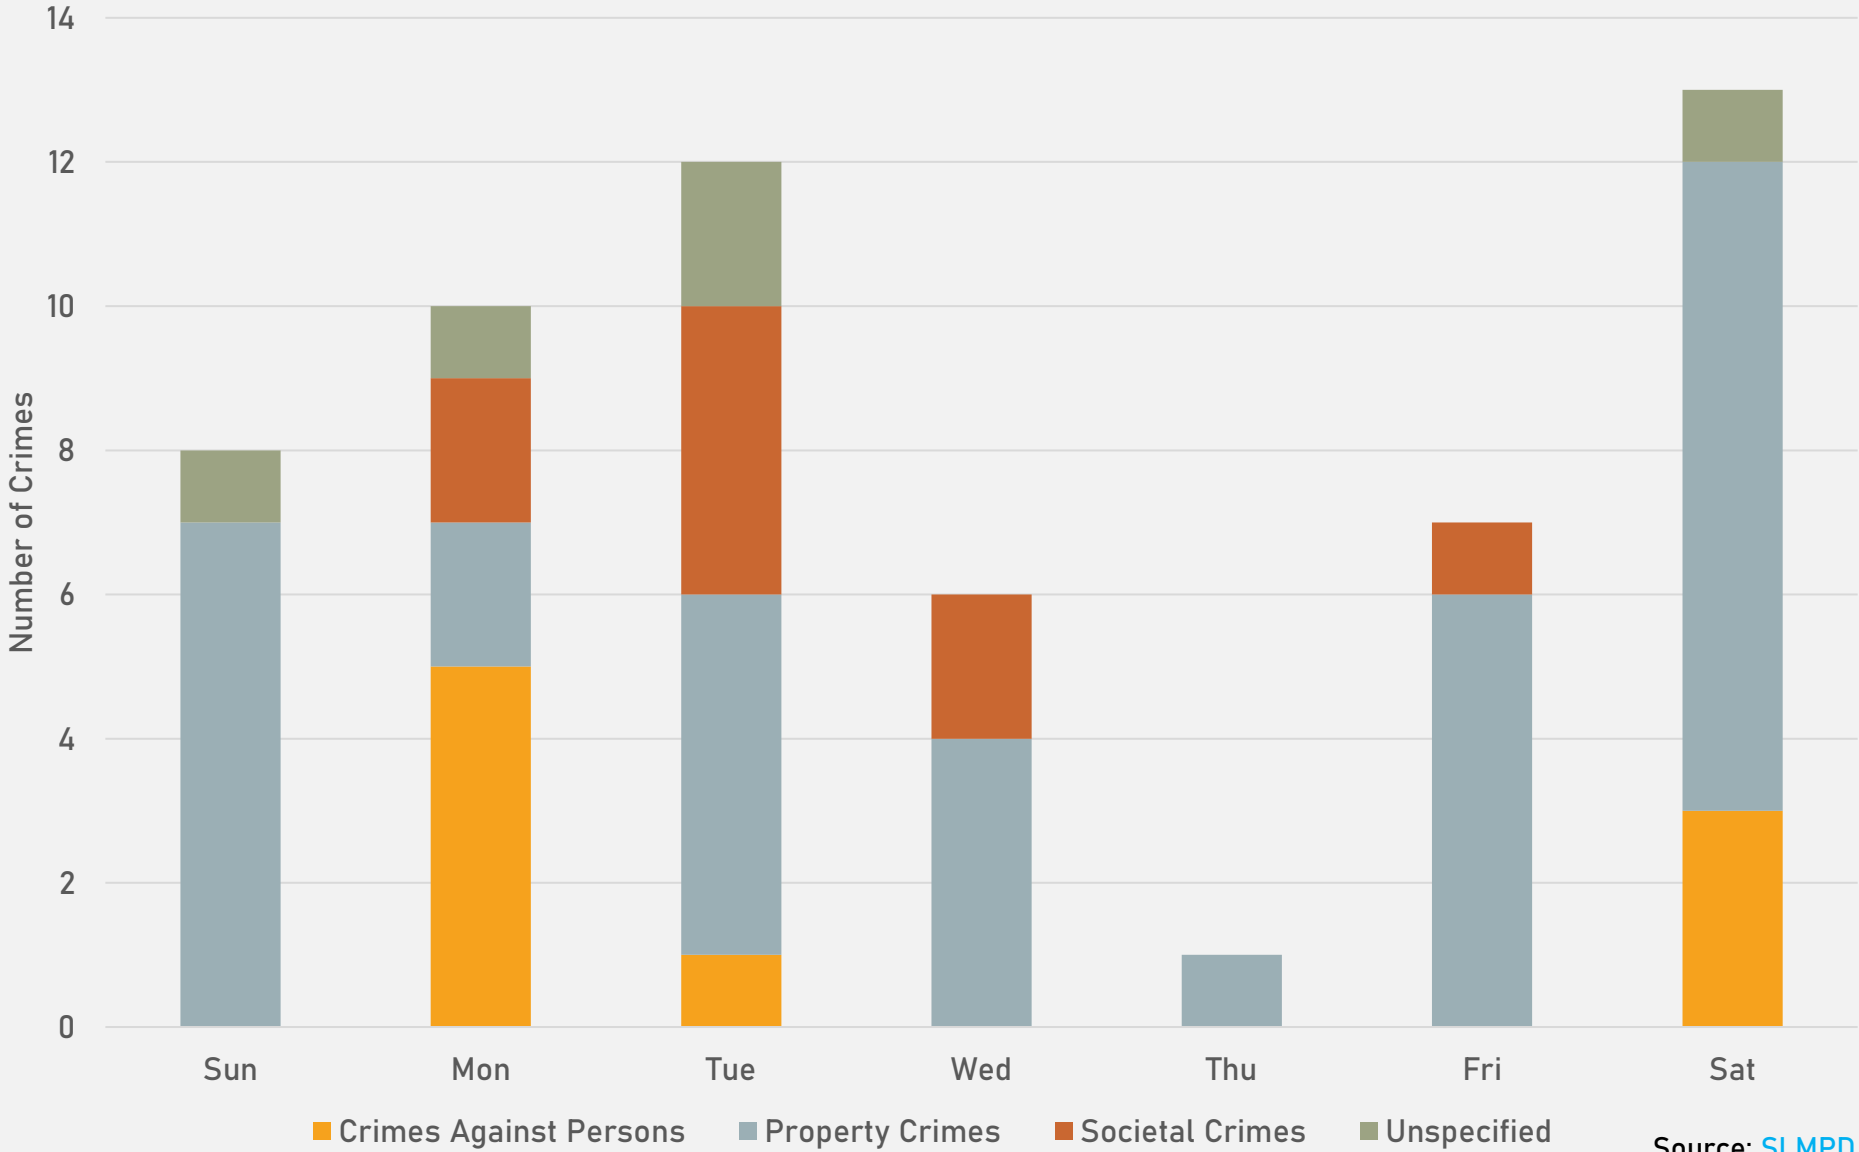

NEIGHBORHOODS VS CITY CRIME RATE OVER THE PAST YEAR

**DEBALIVIERE PLACE
NEIGHBORHOOD DETAIL**

DEBALIVIERE PLACE SUMMARY NOTES

- 19 total crimes in February 2025
 - **Down 47%** compared to February 2024 (36 crimes)
 - 4 crimes against persons in February 2025
 - **No change** when compared to February 2024 (4 crimes)
- 62 total crimes so far in 2025
 - **Up 3%** compared to this time in 2024 (60 crimes)
 - 9 crimes against persons so far in 2025
 - **Up 50%** compared to this time in 2024 (6 crimes)

- 53 total crimes in February 2025
 - **Down 5%** compared to February 2024 (56 crimes)
 - 8 crimes against persons in February 2025
 - **Up 60%** compared to February 2024 (5 crimes)
- 99 total crimes so far in 2025
 - **Down 14%** compared to this time in 2024 (115 crimes)
 - 20 crimes against persons so far in 2025
 - **Even when** compared to this time in 2024 (20 crimes)

WEST END YEAR TO YEAR COMPARISON

2024

Crimes	Jan	Feb	Mar	Apr	May	Jun	Jul	Aug	Sep	Oct	Nov	Dec	Total
Aggravated Assault	4	3	2	7	9	7	4	4	5	12	1	7	65
Arson	1	0	1	0	0	0	0	0	0	1	0	0	3
Burglary	3	0	3	1	7	5	2	3	6	4	2	1	37
Homicide	1	0	0	1	0	0	0	0	0	0	0	1	3
Larceny	14	14	11	11	29	14	15	8	12	14	8	11	161
Motor Vehicle Theft	4	5	3	1	10	8	4	4	9	4	2	3	57
Robbery	0	4	4	5	1	0	1	1	1	4	1	3	25
Total	27	26	24	26	56	34	26	20	33	39	14	26	351

WEST END 2024 VS 2025

WEST END CRIMES BY DAY OF THE WEEK

WEST END CRIMES BY TIME OF DAY

52.63% - Daytime (8AM-8PM)

47.37% - Nighttime (8PM-8AM)

WEST END CRIMES BY DAY OF THE MONTH

**VISITATION PARK
NEIGHBORHOOD DETAIL**