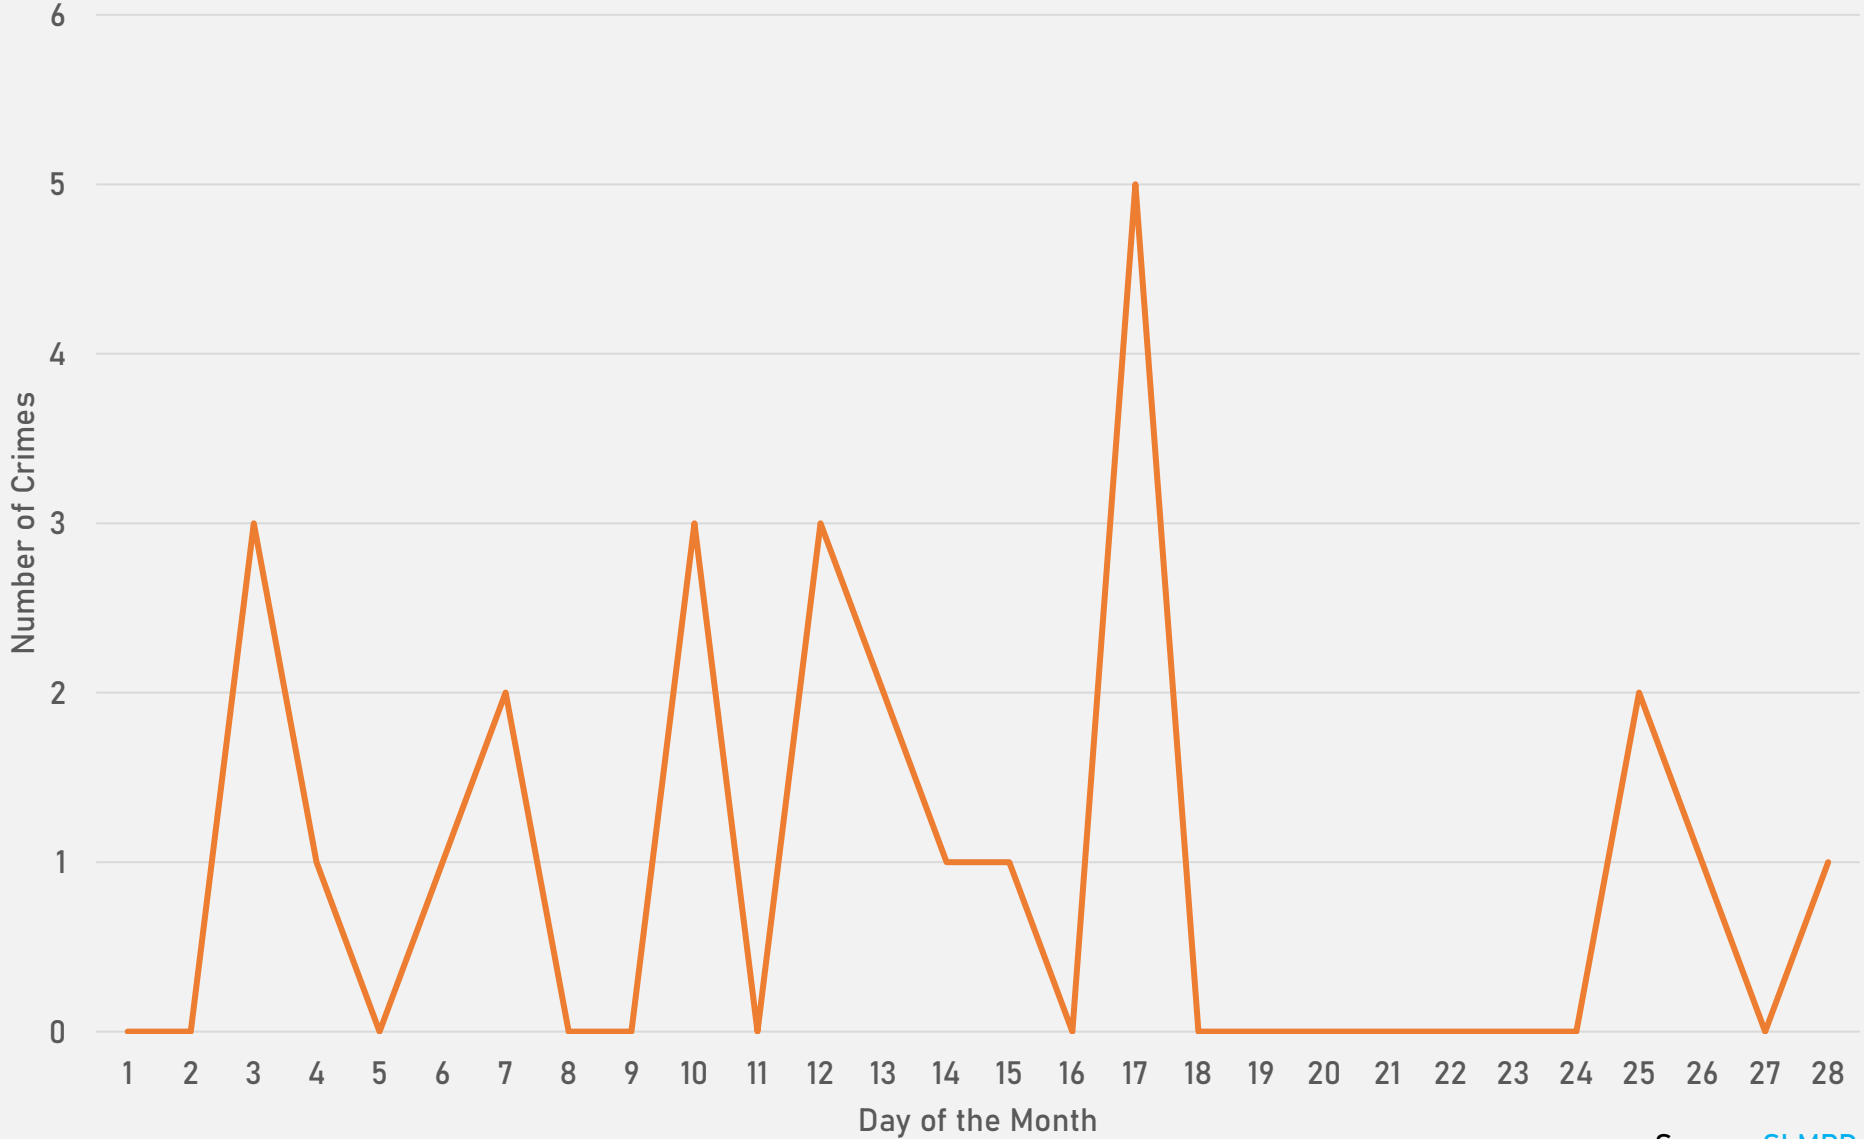

FOUNTAIN PARK 2024 VS 2025

FOUNTAIN PARK CRIMES BY DAY OF THE WEEK

FOUNTAIN PARK CRIMES BY TIME OF DAY

FOUNTAIN PARK CRIMES BY DAY OF THE MONTH

**LEWIS PLACE
NEIGHBORHOOD DETAIL**

LEWIS PLACE SUMMARY NOTES

- 5 total crimes in February 2025
 - **Down 58%** compared to February 2024 (12 crimes)
 - 1 crime against persons in February 2025
 - **Down 50%** compared to February 2024 (2 crimes)
- 24 total crimes so far in 2025
 - **Down 4%** compared to this time in 2024 (25 crimes)
 - 8 total crimes against persons so far in 2025
 - **Up 100%** compared to this time in 2024 (4 crimes)