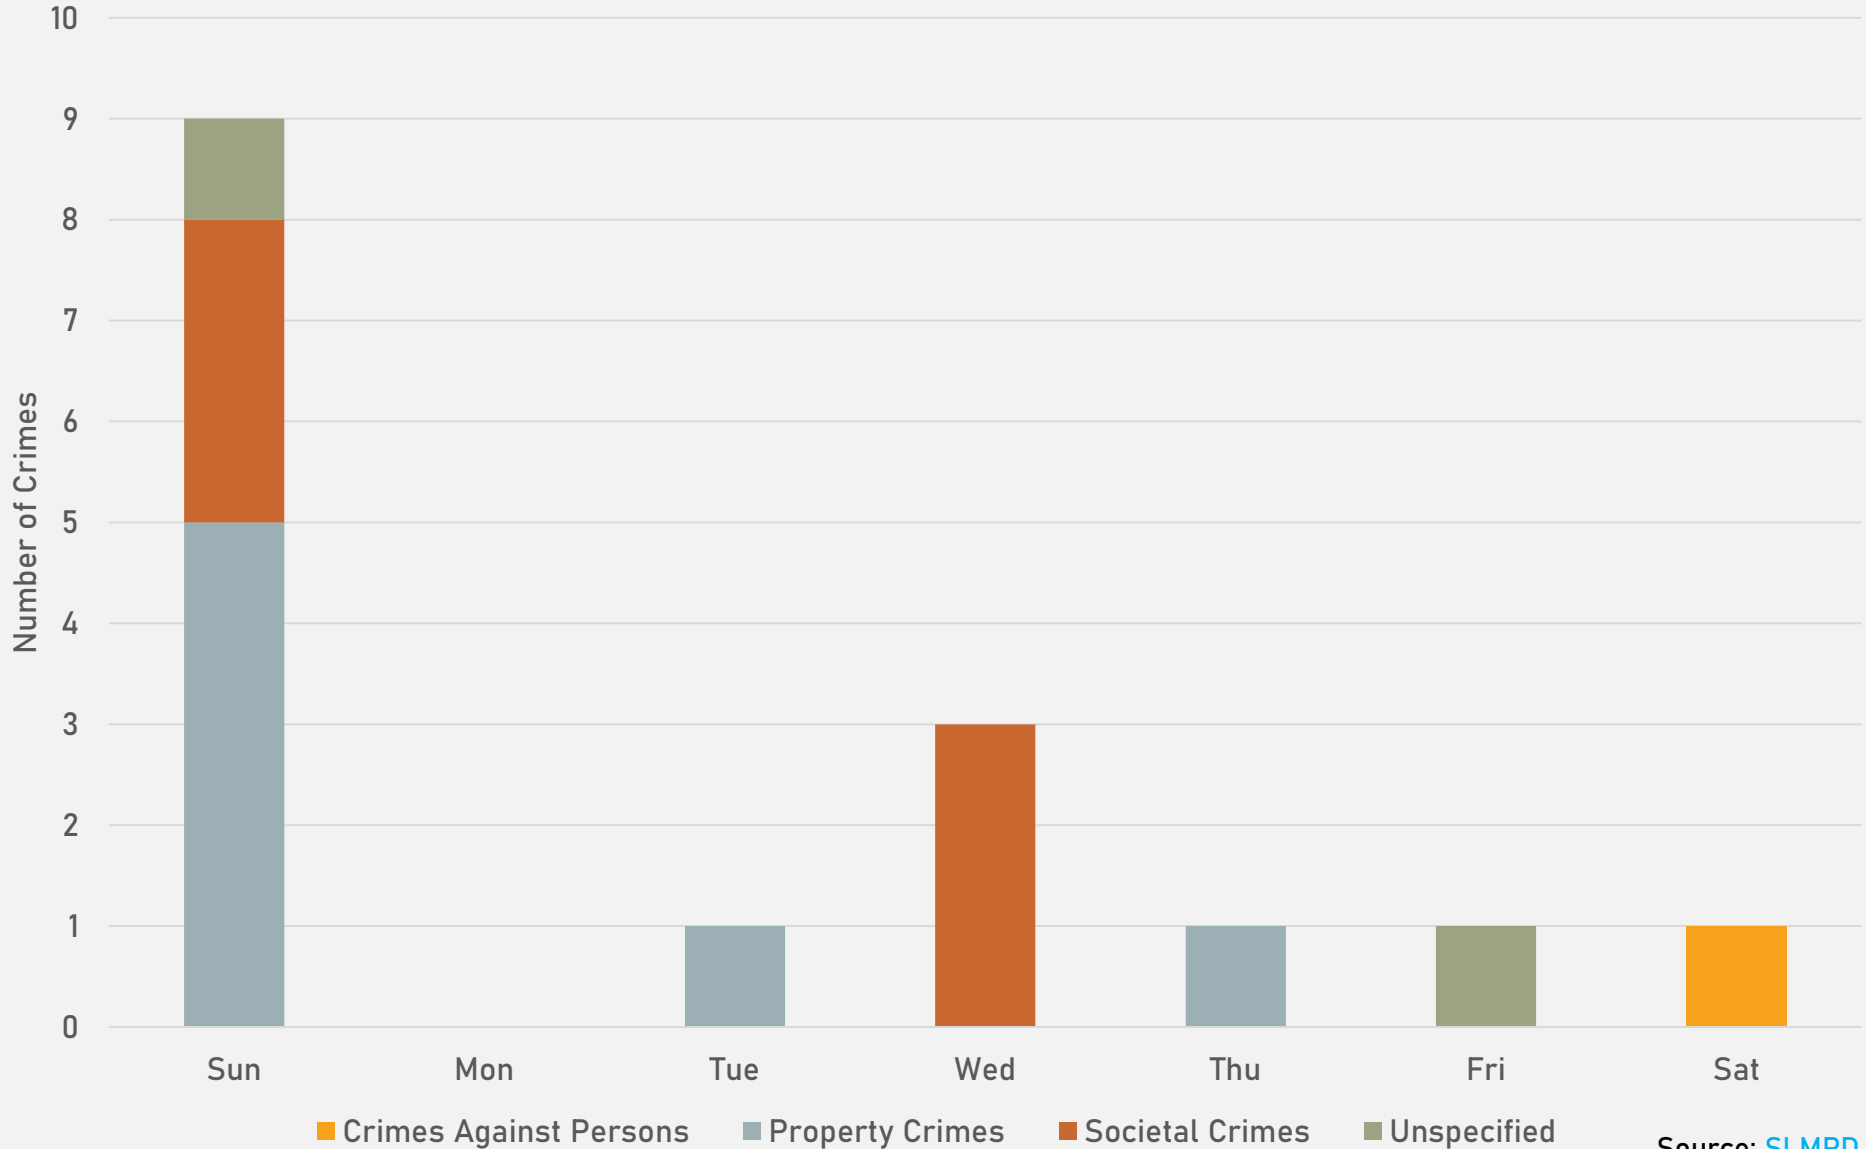

SKINKER-DEBALIVIERE CRIMES BY DAY OF THE WEEK