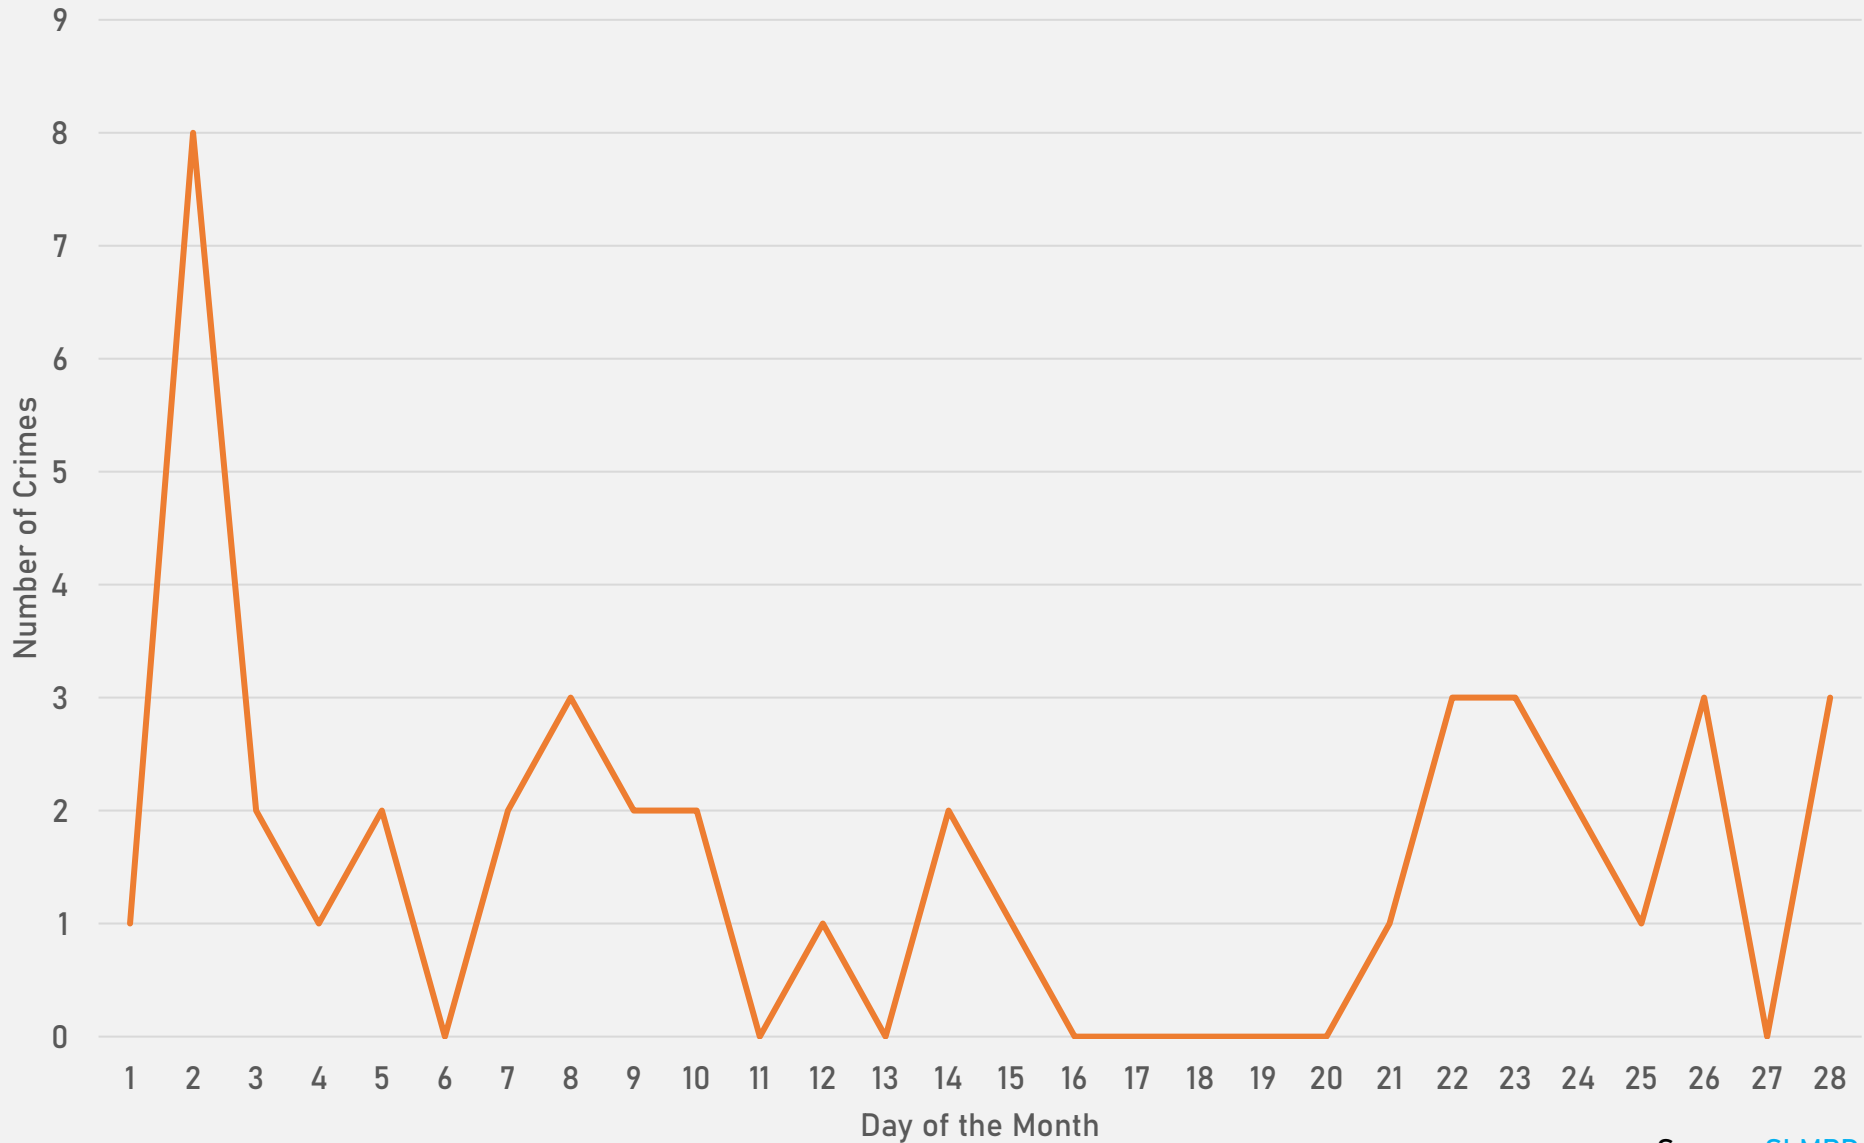

FOREST PARK SOUTHEAST 2024 VS 2025

FOREST PARK SOUTHEAST CRIMES BY DAY OF THE WEEK

FOREST PARK SOUTHEAST CRIMES BY TIME OF DAY

FOREST PARK SOUTHEAST CRIMES BY DAY OF THE MONTH

**CENTRAL WEST END
NEIGHBORHOOD DETAIL**

CENTRAL WEST END SUMMARY NOTES

- 129 total crimes in February 2025
 - **Down 35%** compared to February 2024 (198 crimes)
 - 17 crimes against persons in February 2025
 - **Down 45%** compared to February 2024 (31 crimes)
- 259 total crimes so far in 2025
 - **Down 24%** compared to this time in 2024 (340 crimes)
 - 38 crimes against persons so far in 2025
 - **Down 3%** compared to this time in 2024 (39 crimes)