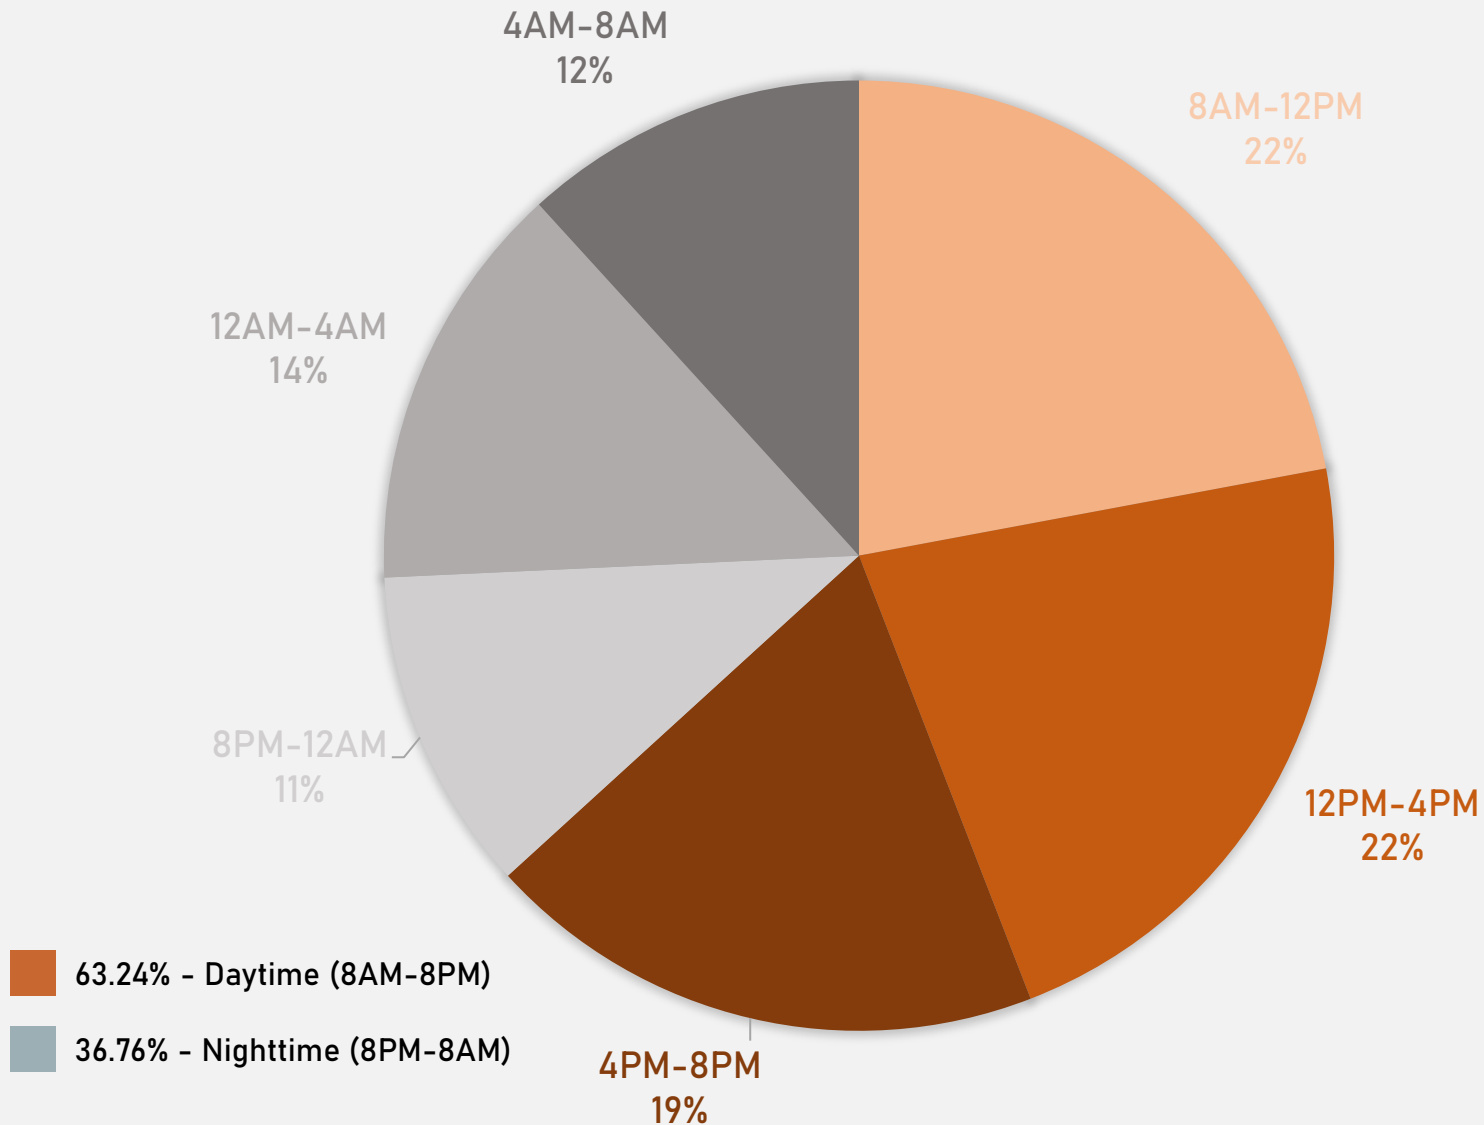

CENTRAL WEST END 2024 VS 2025

CENTRAL WEST END CRIMES BY DAY OF THE WEEK

CENTRAL WEST END CRIMES BY TIME OF DAY

CENTRAL WEST END CRIMES BY DAY OF THE MONTH

February 2025
Monthly Crime Report

**ACADEMY
FOUNTAIN PARK
LEWIS PLACE
VANDEVENTER**