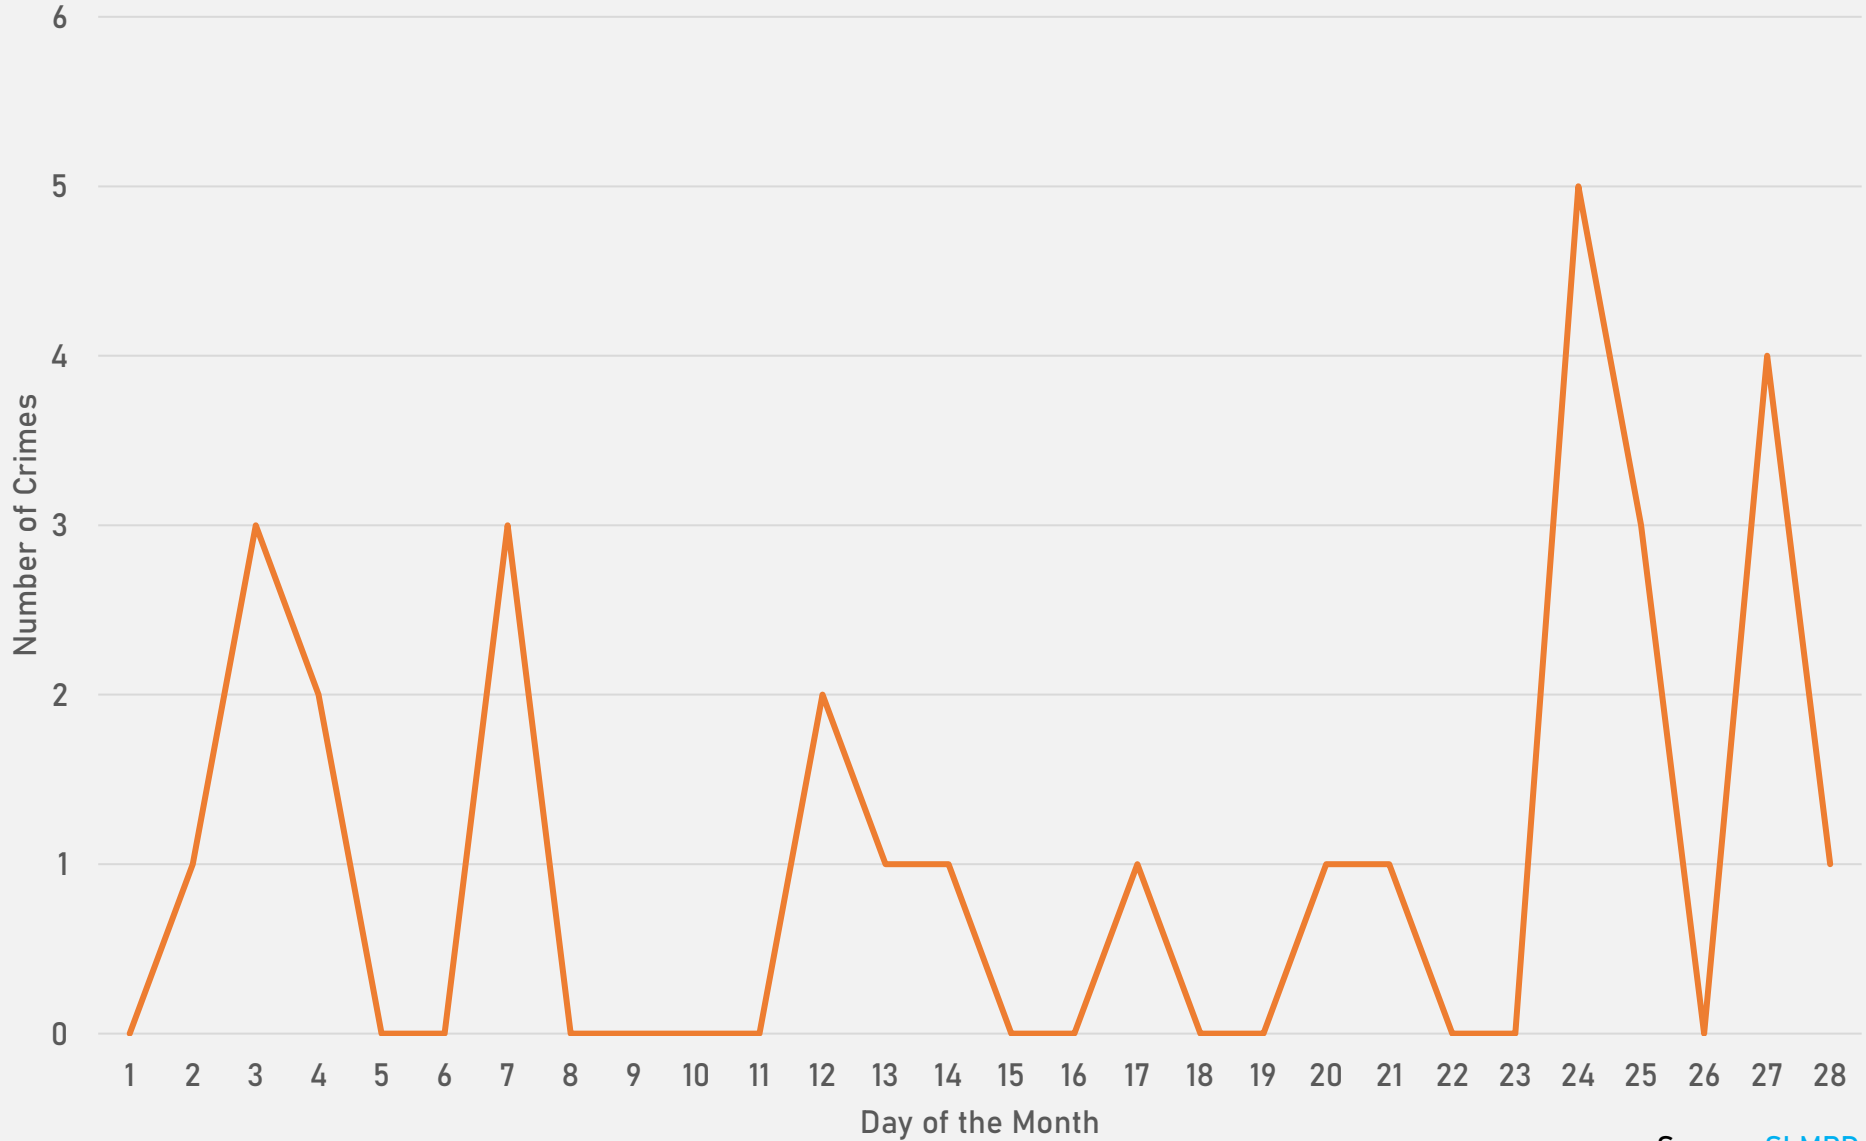

ACADEMY 2024 VS 2025

ACADEMY CRIMES BY DAY OF THE WEEK

ACADEMY CRIMES BY TIME OF DAY

ACADEMY CRIMES BY DAY OF THE MONTH

**FOUNTAIN PARK
NEIGHBORHOOD DETAIL**

FOUNTAIN PARK SUMMARY NOTES

- 24 total crimes in February 2025
 - **Up 41%** compared to February 2024 (17 crimes)
 - 6 crimes against persons in February 2025
 - **Up 500%** compared to this time in 2024 (1 crime)
- 41 total crimes so far in 2025
 - **Up 8%** compared to this time in 2024 (38 crimes)
 - 6 total crimes against persons so far in 2025
 - **Up 50%** compared to this time in 2024 (4 crimes)