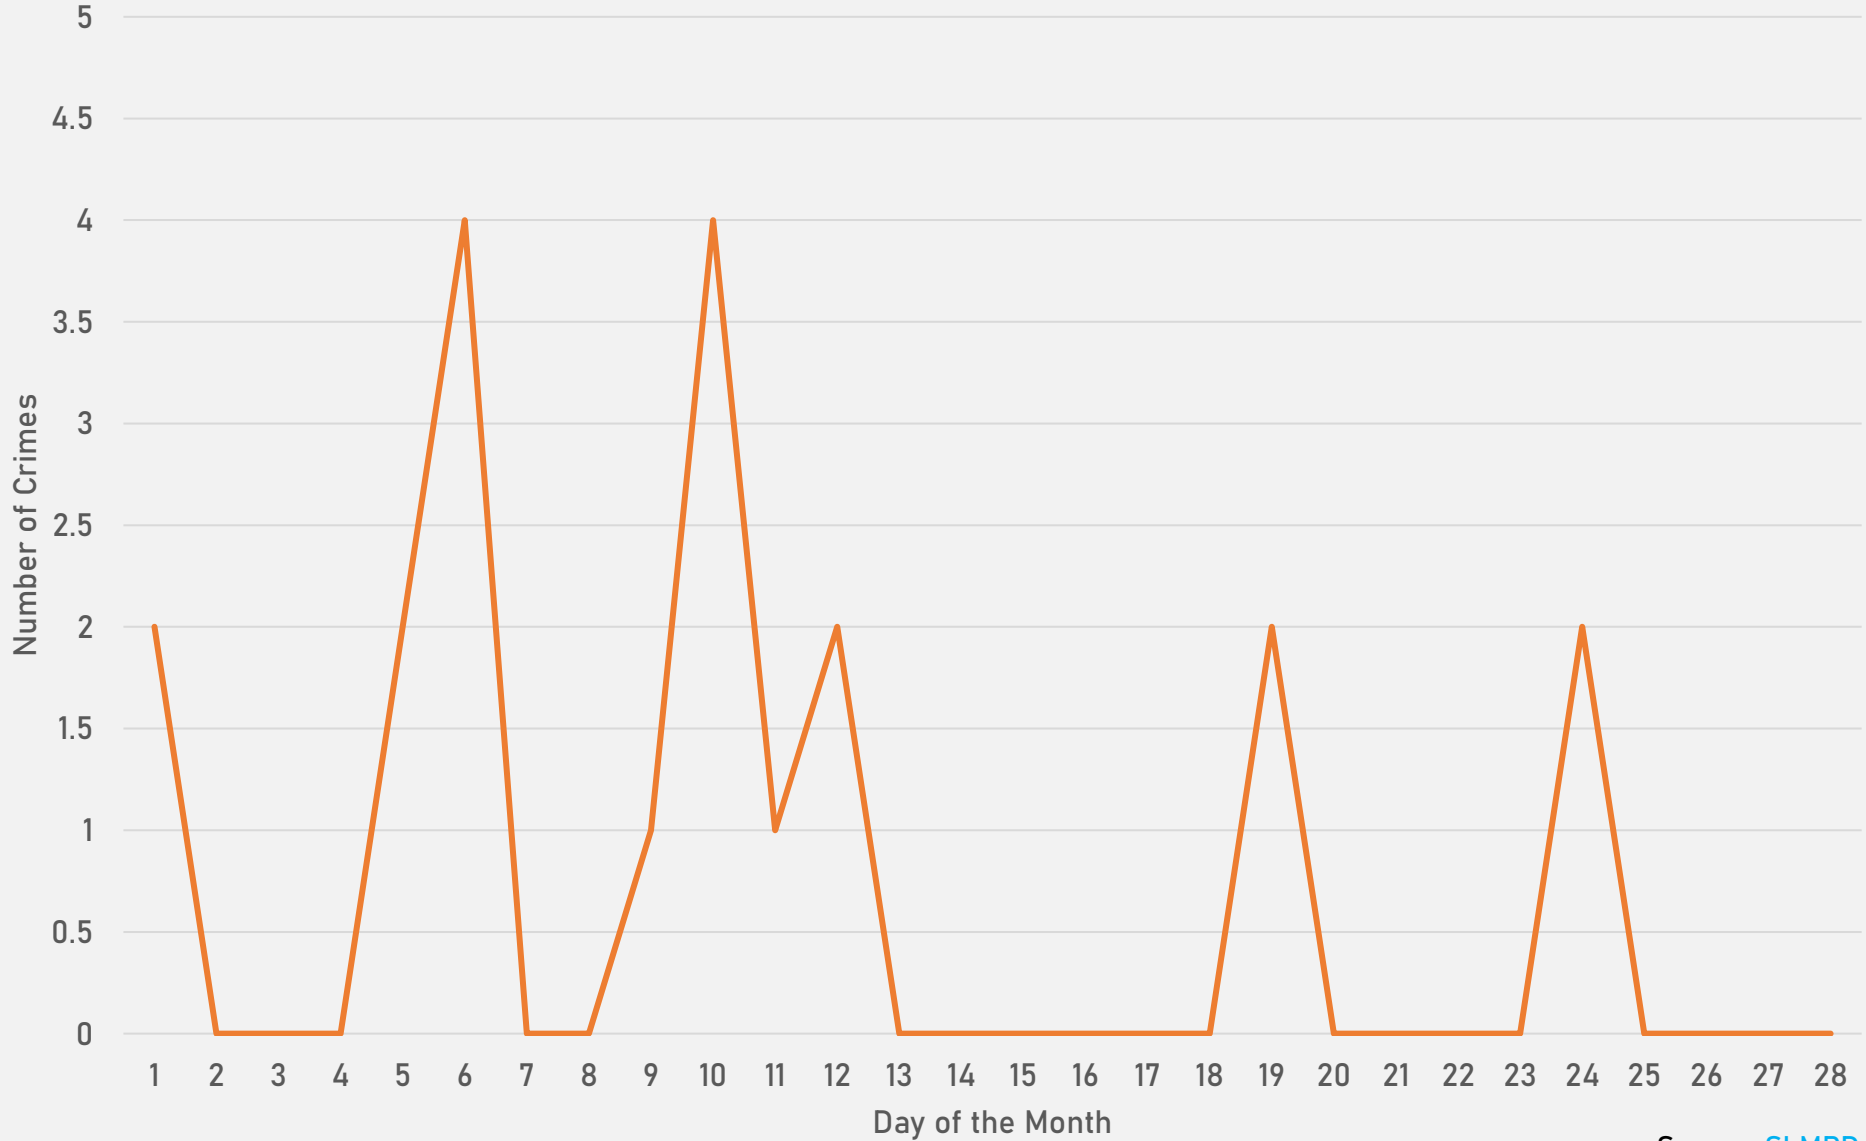

NEIGHBORHOODS VS CITY CRIME RATE OVER THE PAST YEAR

**DEBALIVIERE PLACE
NEIGHBORHOOD DETAIL**

DEBALIVIERE PLACE SUMMARY NOTES

- 19 total crimes in February 2025
 - **Down 47%** compared to February 2024 (36 crimes)
 - 4 crimes against persons in February 2025
 - **No change** when compared to February 2024 (4 crimes)
- 62 total crimes so far in 2025
 - **Up 3%** compared to this time in 2024 (60 crimes)
 - 9 crimes against persons so far in 2025
 - **Up 50%** compared to this time in 2024 (6 crimes)

DEBALIVIERE PLACE 2024 VS 2025

DEBALIVIERE PLACE CRIMES BY DAY OF THE WEEK

DEBALIVIERE PLACE CRIMES BY TIME OF DAY

DEBALIVIERE PLACE CRIMES BY DAY OF THE MONTH

**SKINKER-DEBALIVIERE
NEIGHBORHOOD DETAIL**

SKINKER-DEBALIVIERE SUMMARY NOTES

- 16 total crimes in February 2025
 - **Down 30%** compared to February 2024 (23 crimes)
 - 1 crimes against persons in February 2025
 - **No change** crimes than February 2024 (1 crimes)
- 30 total crimes so far in 2025
 - **Down 25%** compared to this time in 2024 (40 crimes)
 - 3 crimes against persons so far in 2025
 - **Up 50%** crimes than this time in 2024 (2 crimes)