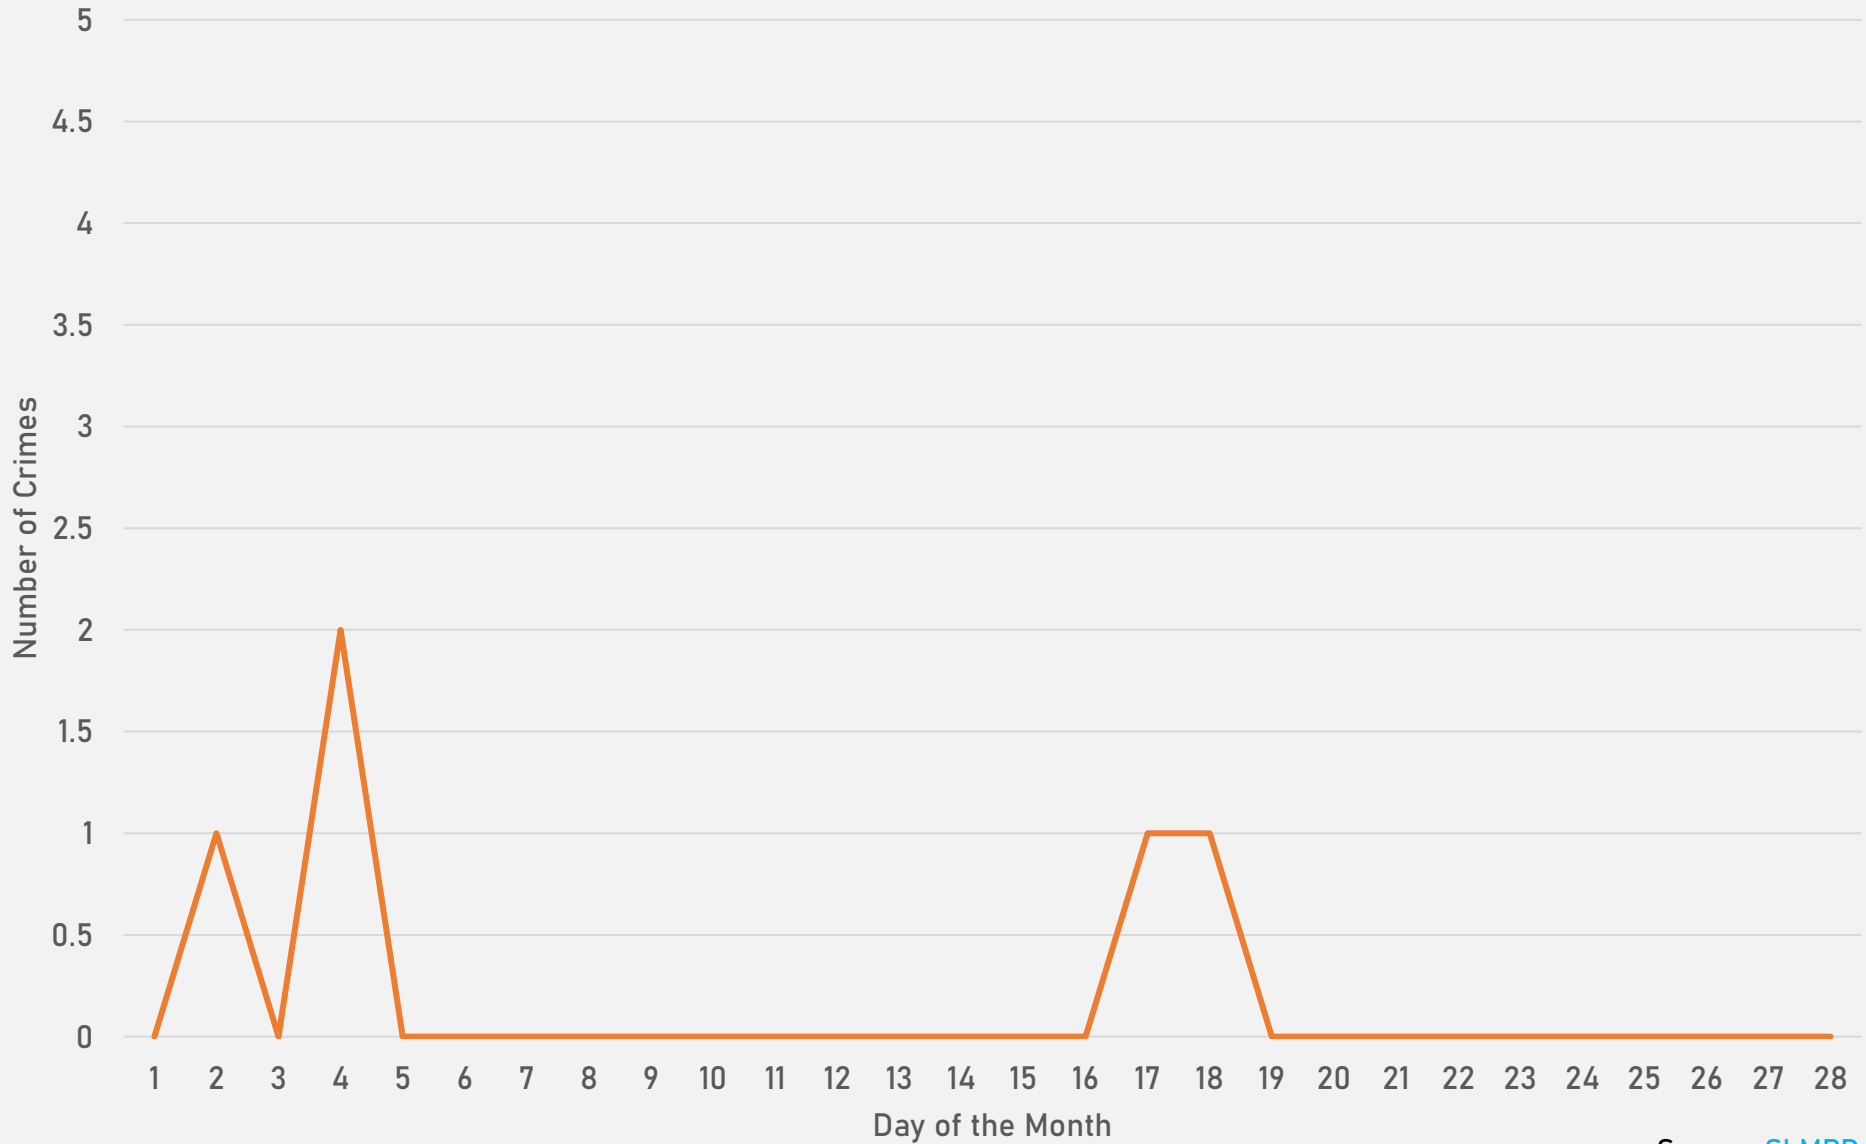

- 5 total crimes in February 2025
 - **Down 58%** compared to February 2024 (12 crimes)
 - 1 crime against persons in February 2025
 - **Down 50%** compared to February 2024 (2 crimes)
- 24 total crimes so far in 2025
 - **Down 4%** compared to this time in 2024 (25 crimes)
 - 8 total crimes against persons so far in 2025
 - **Up 100%** compared to this time in 2024 (4 crimes)

LEWIS PLACE 2024 VS 2025

LEWIS PLACE CRIMES BY DAY OF THE WEEK

LEWIS PLACE CRIMES BY TIME OF DAY

LEWIS PLACE CRIMES BY DAY OF THE MONTH

**VANDEVENTER
NEIGHBORHOOD DETAIL**

VANDEVENTER SUMMARY NOTES

- 25 total crimes in February 2025
 - **Up 9%** compared to February 2024 (23 crimes)
 - 9 crimes against persons in February 2025
 - **Up 50%** compared to February 2024 (6 crimes)
- 55 total crimes so far in 2025
 - **Down 10%** compared to this time in 2024 (61 crimes)
 - 18 total crimes against persons so far in 2025
 - **Up 50%** compared to this time in 2024 (12 crimes)