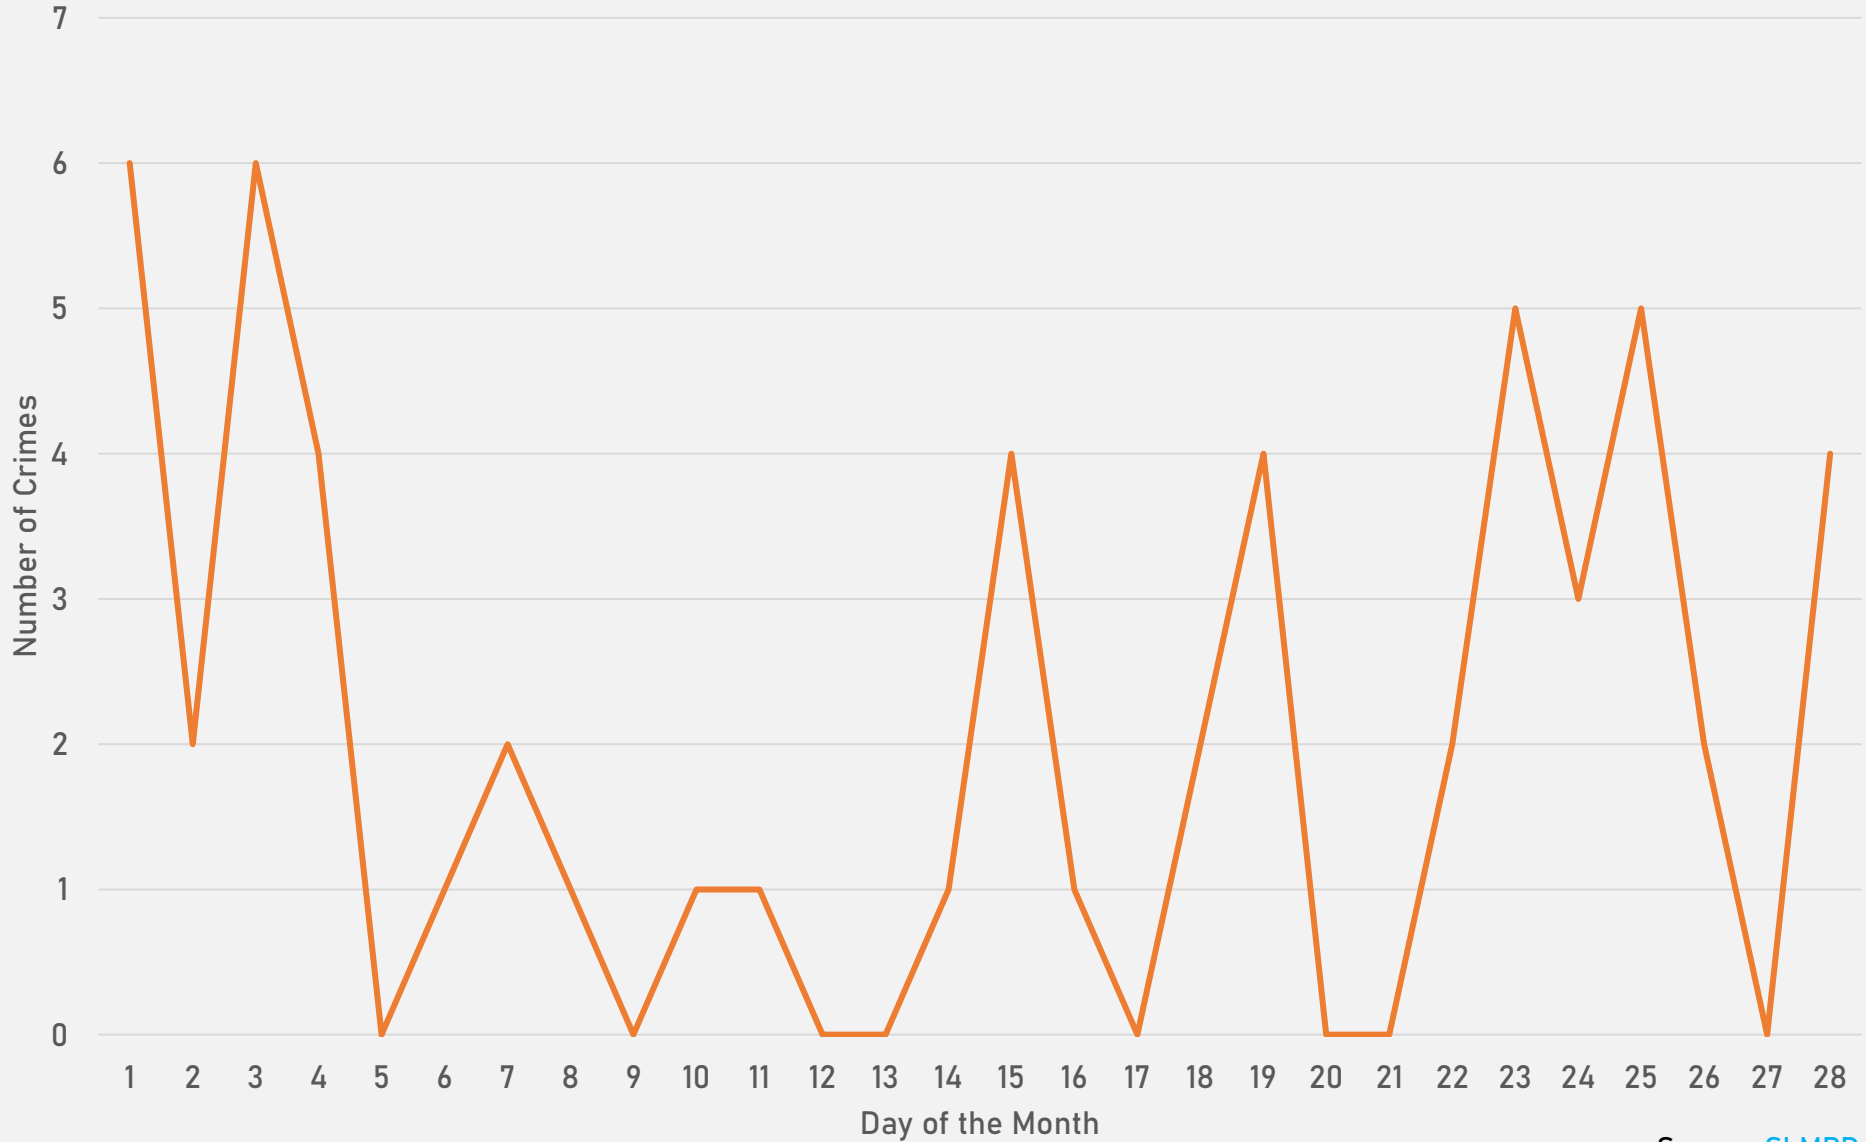

WEST END 2024 VS 2025

WEST END CRIMES BY DAY OF THE WEEK

WEST END CRIMES BY TIME OF DAY

52.63% - Daytime (8AM-8PM)

47.37% - Nighttime (8PM-8AM)

WEST END CRIMES BY DAY OF THE MONTH

**VISITATION PARK
NEIGHBORHOOD DETAIL**

VISITATION PARK SUMMARY NOTES

- 7 total crimes in February 2025
 - **Down 22%** compared to February 2024 (9 crimes)
 - 3 crime against persons in February 2025
 - **3 more** crimes than February 2024 (0 crimes)
- 17 total crimes so far in 2025
 - **Up 42%** compared to this time in 2024 (12 crimes)
 - 6 crimes against persons so far in 2025
 - **Up 200%** compared to this time in 2024 (2 crimes)