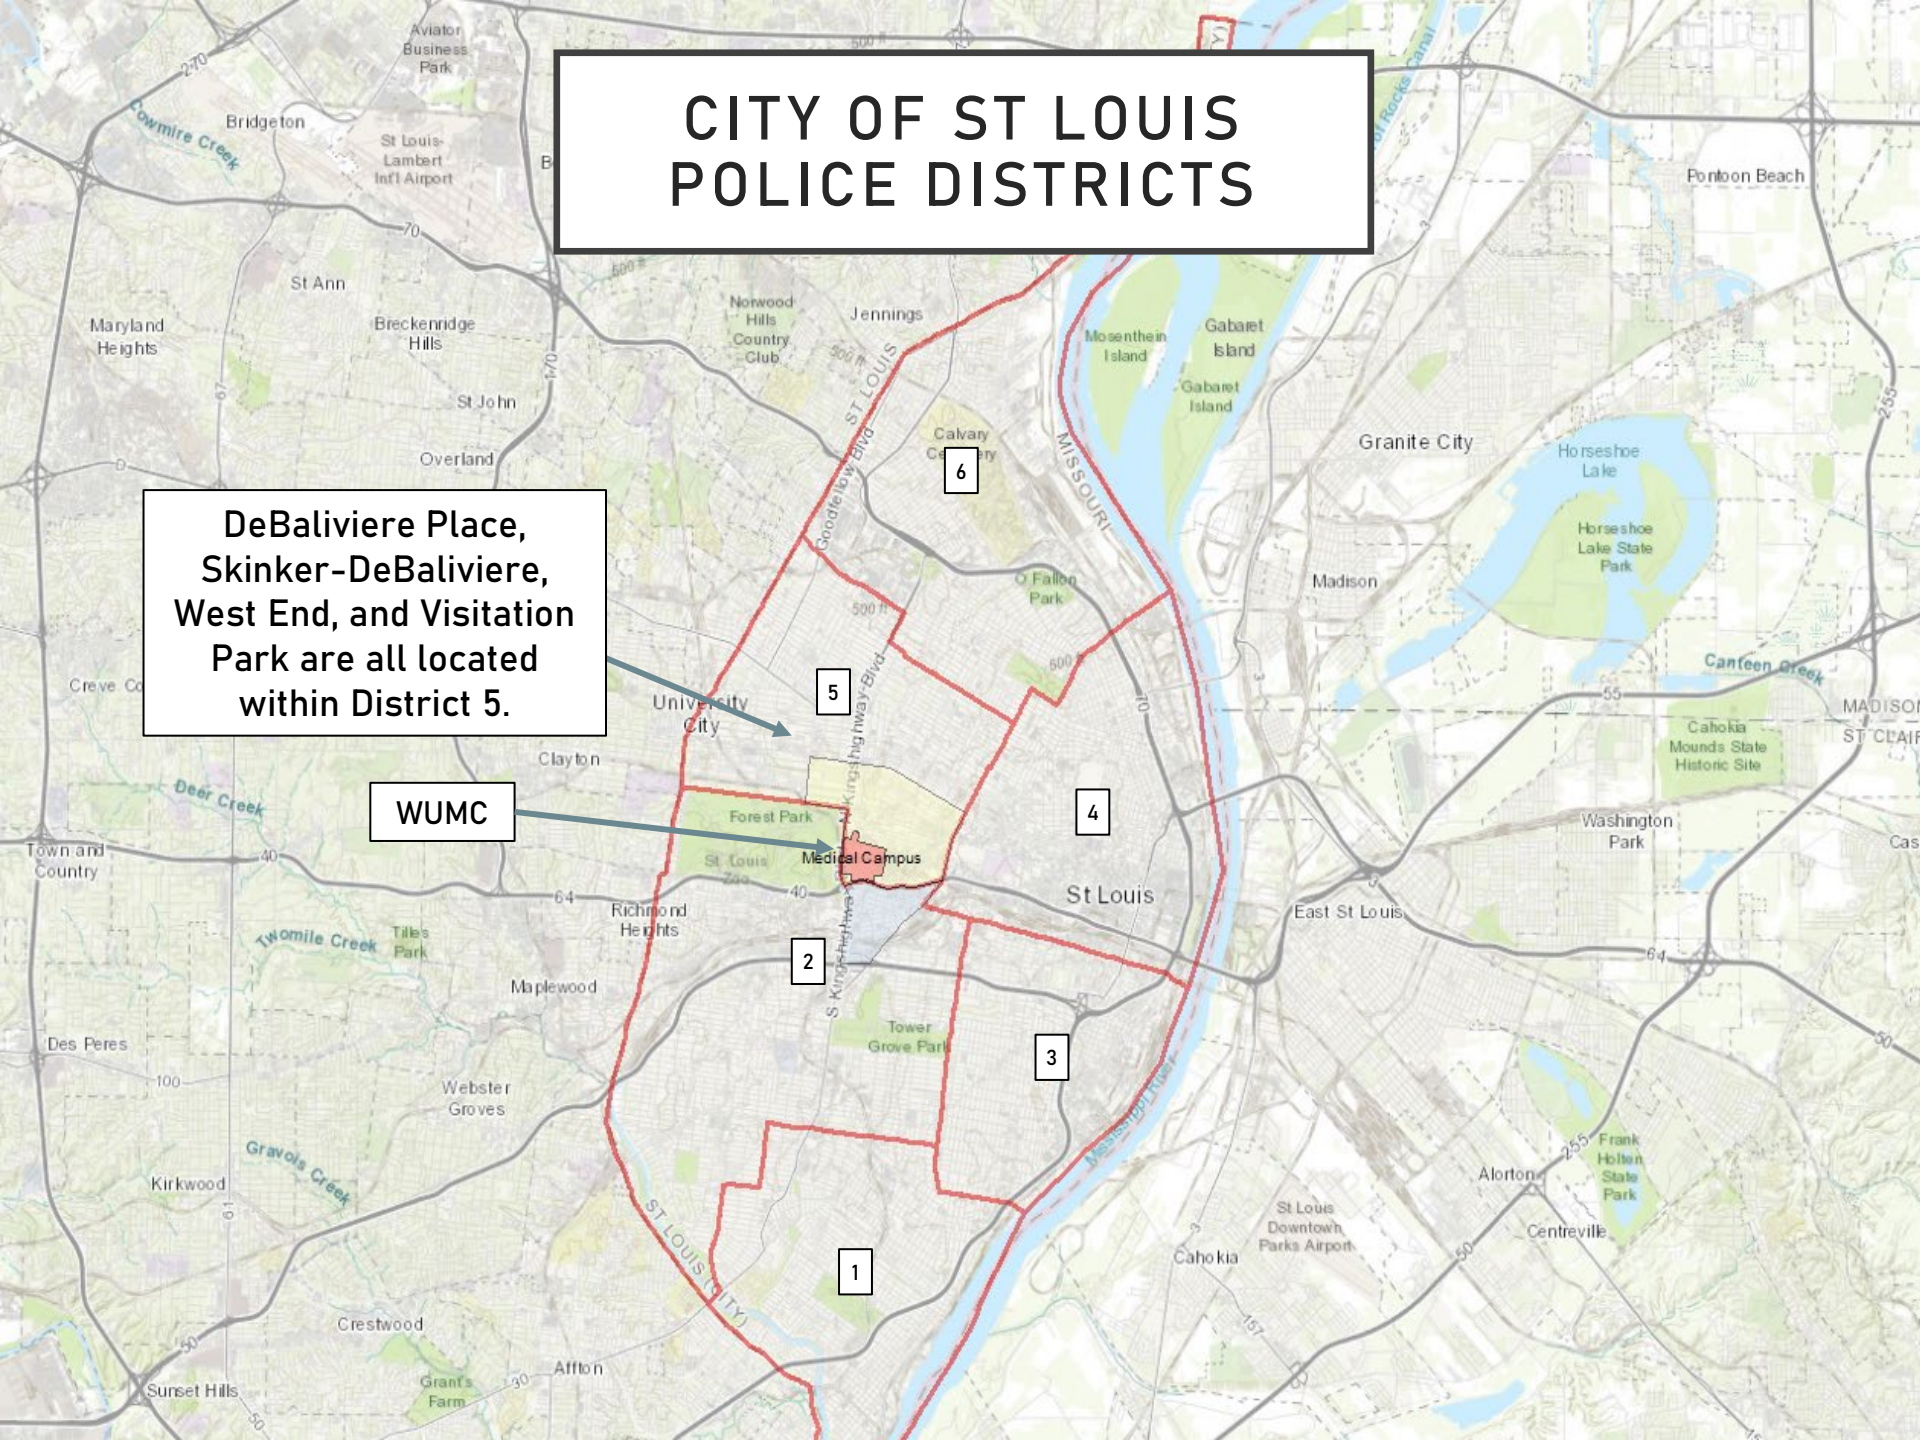

February 2025
Monthly Crime Report

**DEBALIVIERE PLACE
SKINKER-DEBALIVIERE
WEST END
VISITATION PARK**

Washington University Medical Center

CITY OF ST LOUIS POLICE DISTRICTS

DeBaliviere Place,
Skinker-DeBaliviere,
West End, and Visitation
Park are all located
within District 5.

WUMC

DISTRICT 5 SUMMARY NOTES

There are 15 neighborhoods in District 5.

- Academy
- **Central West End**
- DeBaliviere Place
- Fountain Park
- Hamilton Heights
- Kingsway East
- Kingsway West
- Lewis Place
- Skinker-DeBaliviere
- The Greater Ville
- The Ville
- Vandeventer
- Visitation Park
- Wells-Goodfellow
- West End

- The **lowest number** of crimes in one neighborhood was 5 in Lewis Place
- The **highest number** of crimes in one neighborhood was 129 in the Central West End
- The average number of crimes per neighborhood was 35.47
- The **lowest crime rate** per 100,000 in one neighborhood was 367.92 in Skinker-Debaliviere
- The **highest crime rate** per 100,000 in one neighborhood was 2232.56 in Fountain Park
- The overall crime rate in District 5 was 940.63

NEIGHBORHOODS VS CITY CRIME RATE OVER THE PAST YEAR

**DEBALIVIERE PLACE
NEIGHBORHOOD DETAIL**

DEBALIVIERE PLACE SUMMARY NOTES

- 19 total crimes in February 2025
 - **Down 47%** compared to February 2024 (36 crimes)
 - 4 crimes against persons in February 2025
 - **No change** when compared to February 2024 (4 crimes)
- 62 total crimes so far in 2025
 - **Up 3%** compared to this time in 2024 (60 crimes)
 - 9 crimes against persons so far in 2025
 - **Up 50%** compared to this time in 2024 (6 crimes)