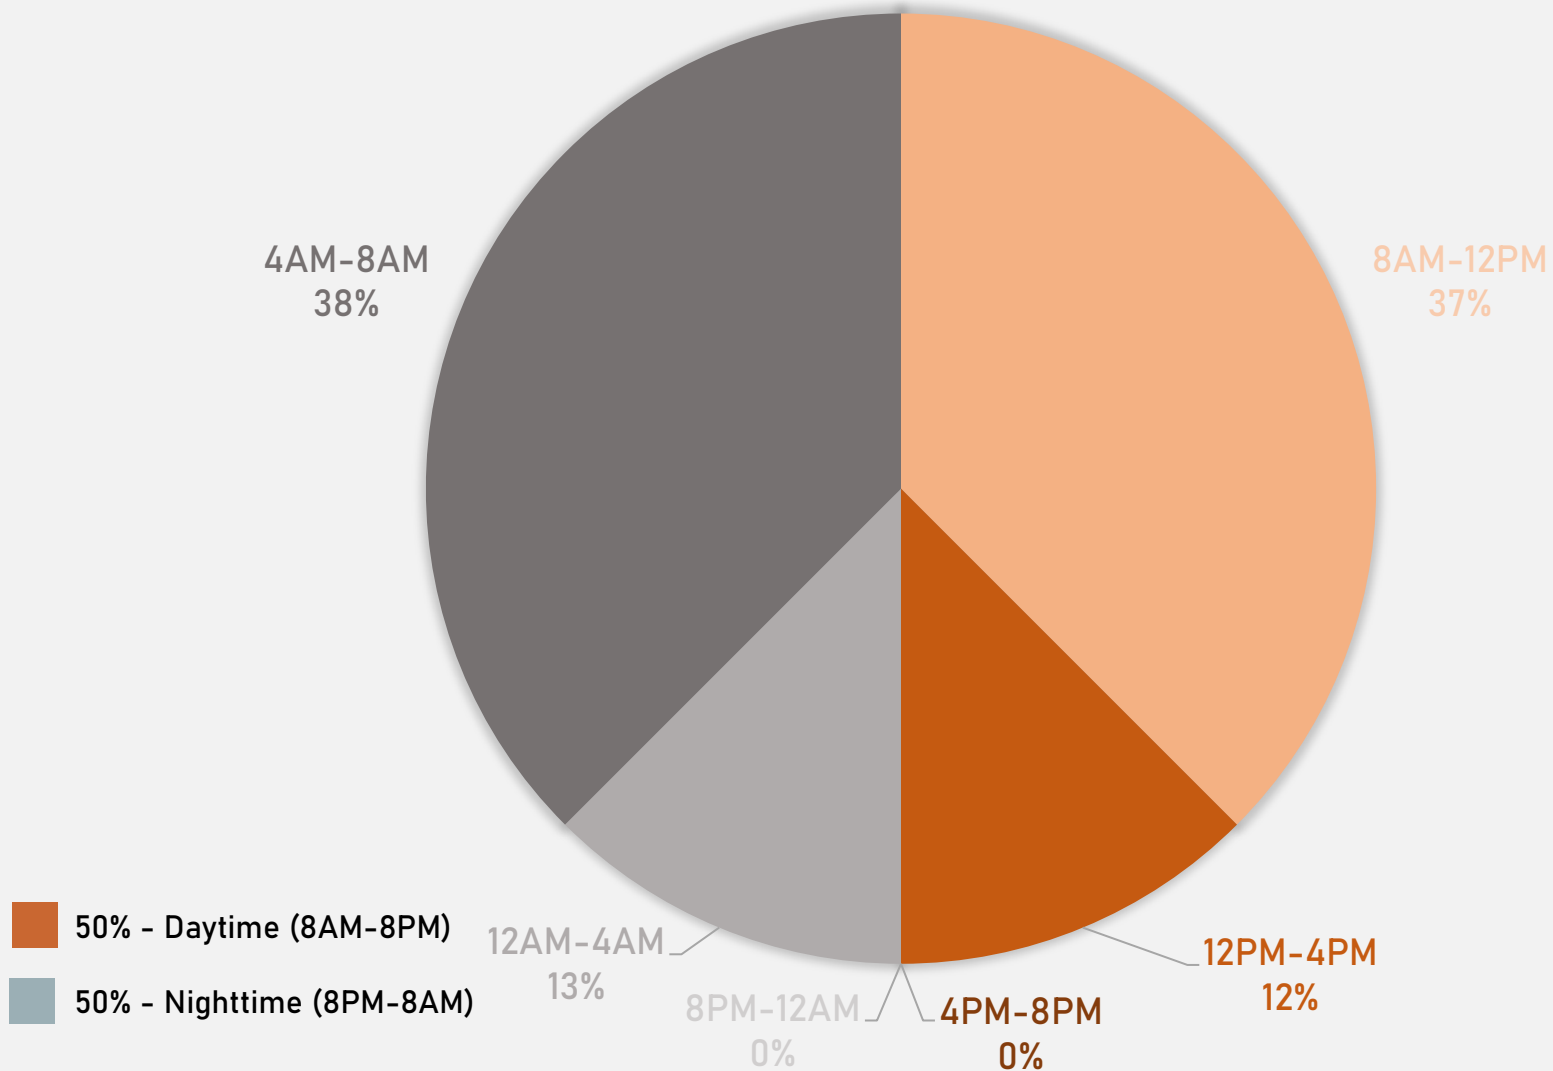

VISITATION PARK 2024 VS 2025

VISITATION PARK CRIMES BY DAY OF THE WEEK

■ Crimes Against Persons

■ Property Crimes

■ Societal Crimes

■ Unspecified

VISITATION PARK CRIMES BY TIME OF DAY

VISITATION PARK CRIMES BY DAY OF THE MONTH