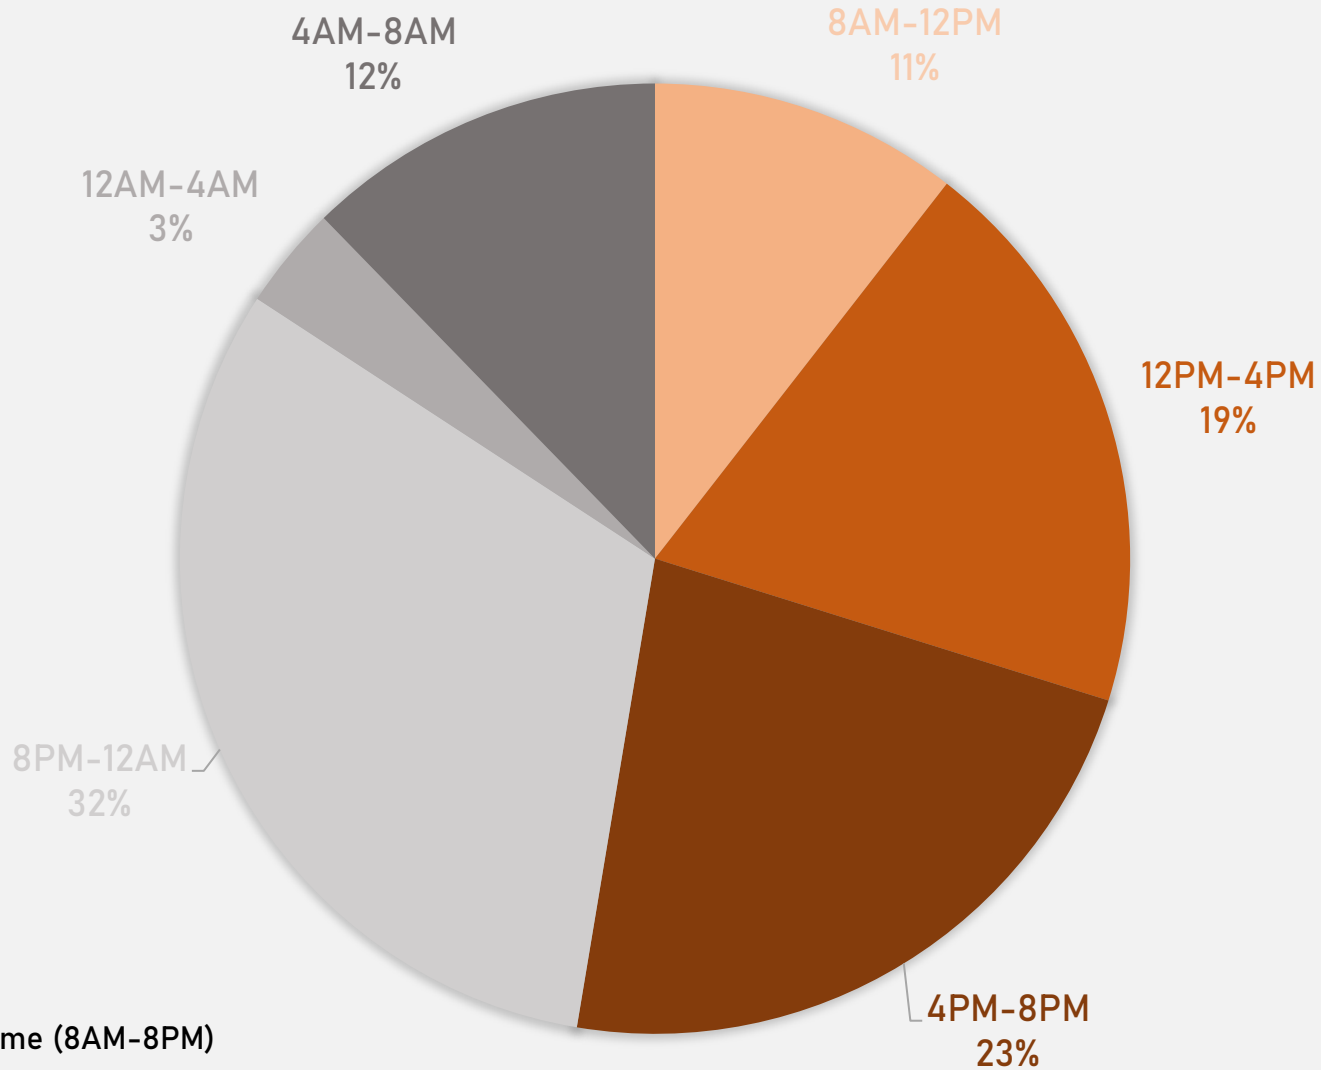

WEST END 2024 VS 2025

WEST END CRIMES BY DAY OF THE WEEK

WEST END CRIMES BY TIME OF DAY

52.63% - Daytime (8AM-8PM)

47.37% - Nighttime (8PM-8AM)

WEST END CRIMES BY DAY OF THE MONTH

**VISITATION PARK
NEIGHBORHOOD DETAIL**