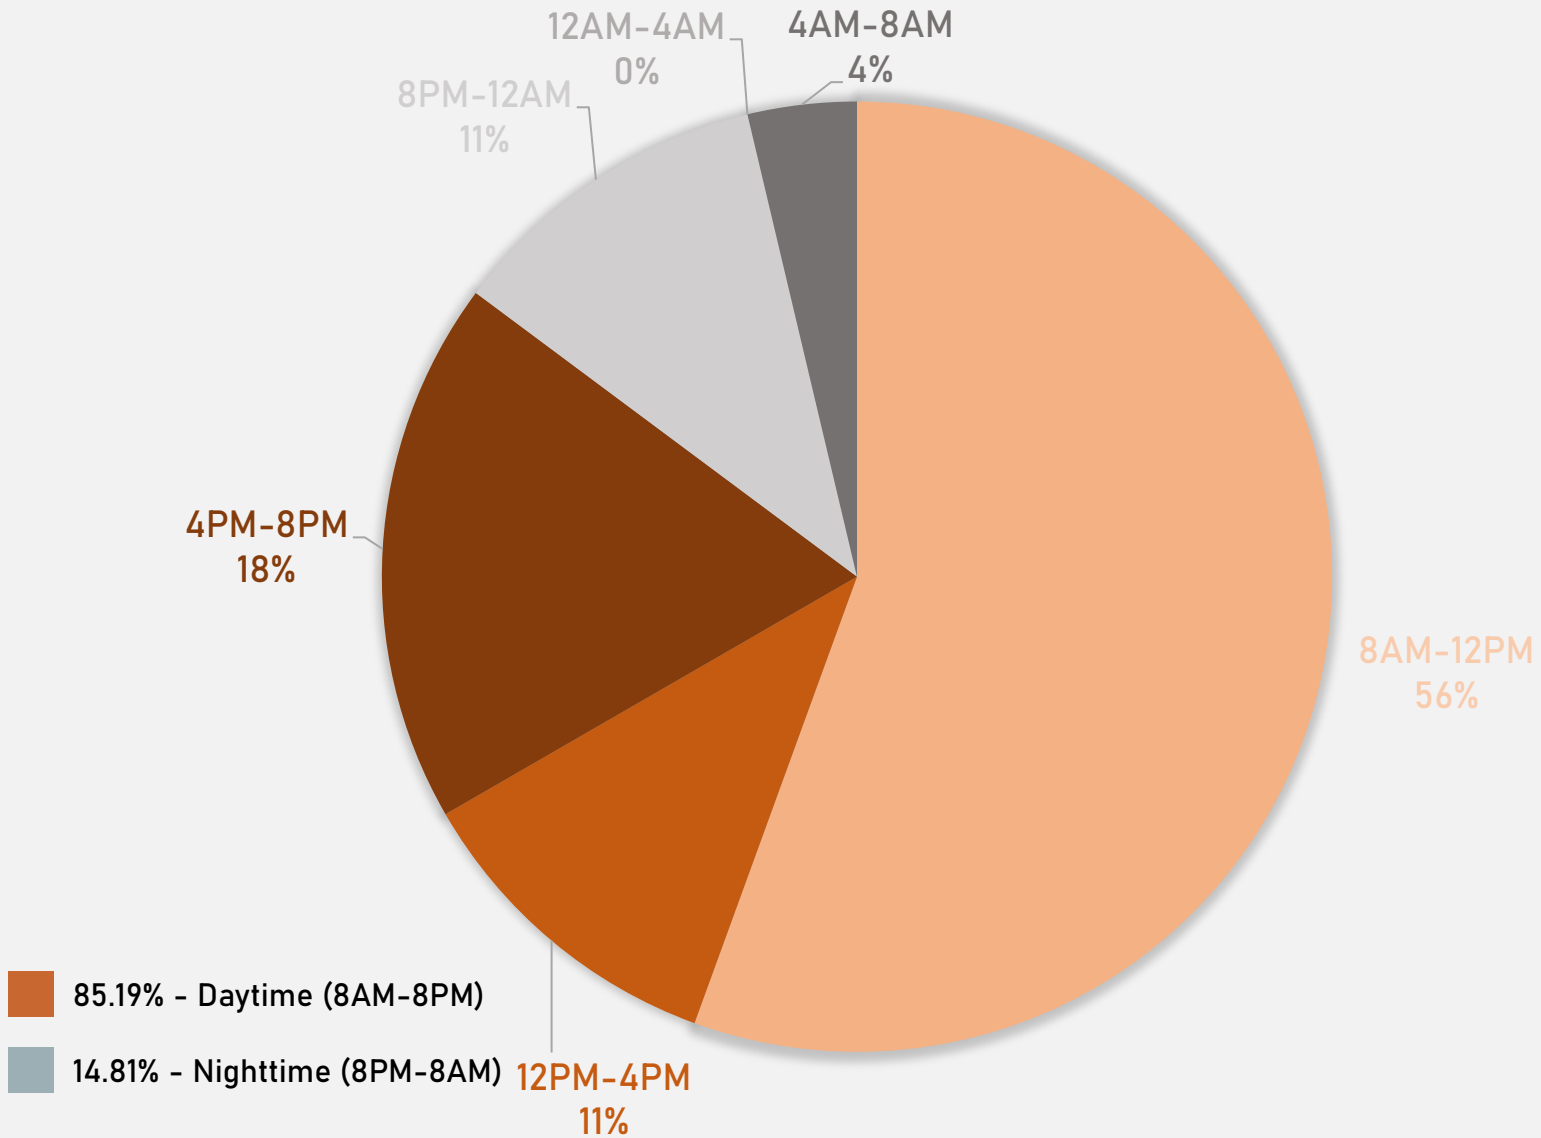

LEWIS PLACE 2024 VS 2025

LEWIS PLACE CRIMES BY DAY OF THE WEEK

LEWIS PLACE CRIMES BY TIME OF DAY

LEWIS PLACE CRIMES BY DAY OF THE MONTH

**VANDEVENTER
NEIGHBORHOOD DETAIL**

VANDEVENTER SUMMARY NOTES

- 25 total crimes in February 2025
 - **Up 9%** compared to February 2024 (23 crimes)
 - 9 crimes against persons in February 2025
 - **Up 50%** compared to February 2024 (6 crimes)
- 55 total crimes so far in 2025
 - **Down 10%** compared to this time in 2024 (61 crimes)
 - 18 total crimes against persons so far in 2025
 - **Up 50%** compared to this time in 2024 (12 crimes)

VANDEVENTER 2024 VS 2025

VANDEVENTER CRIMES BY DAY OF THE WEEK

VANDEVENTER CRIMES BY TIME OF DAY

VANDEVENTER CRIMES BY DAY OF THE MONTH