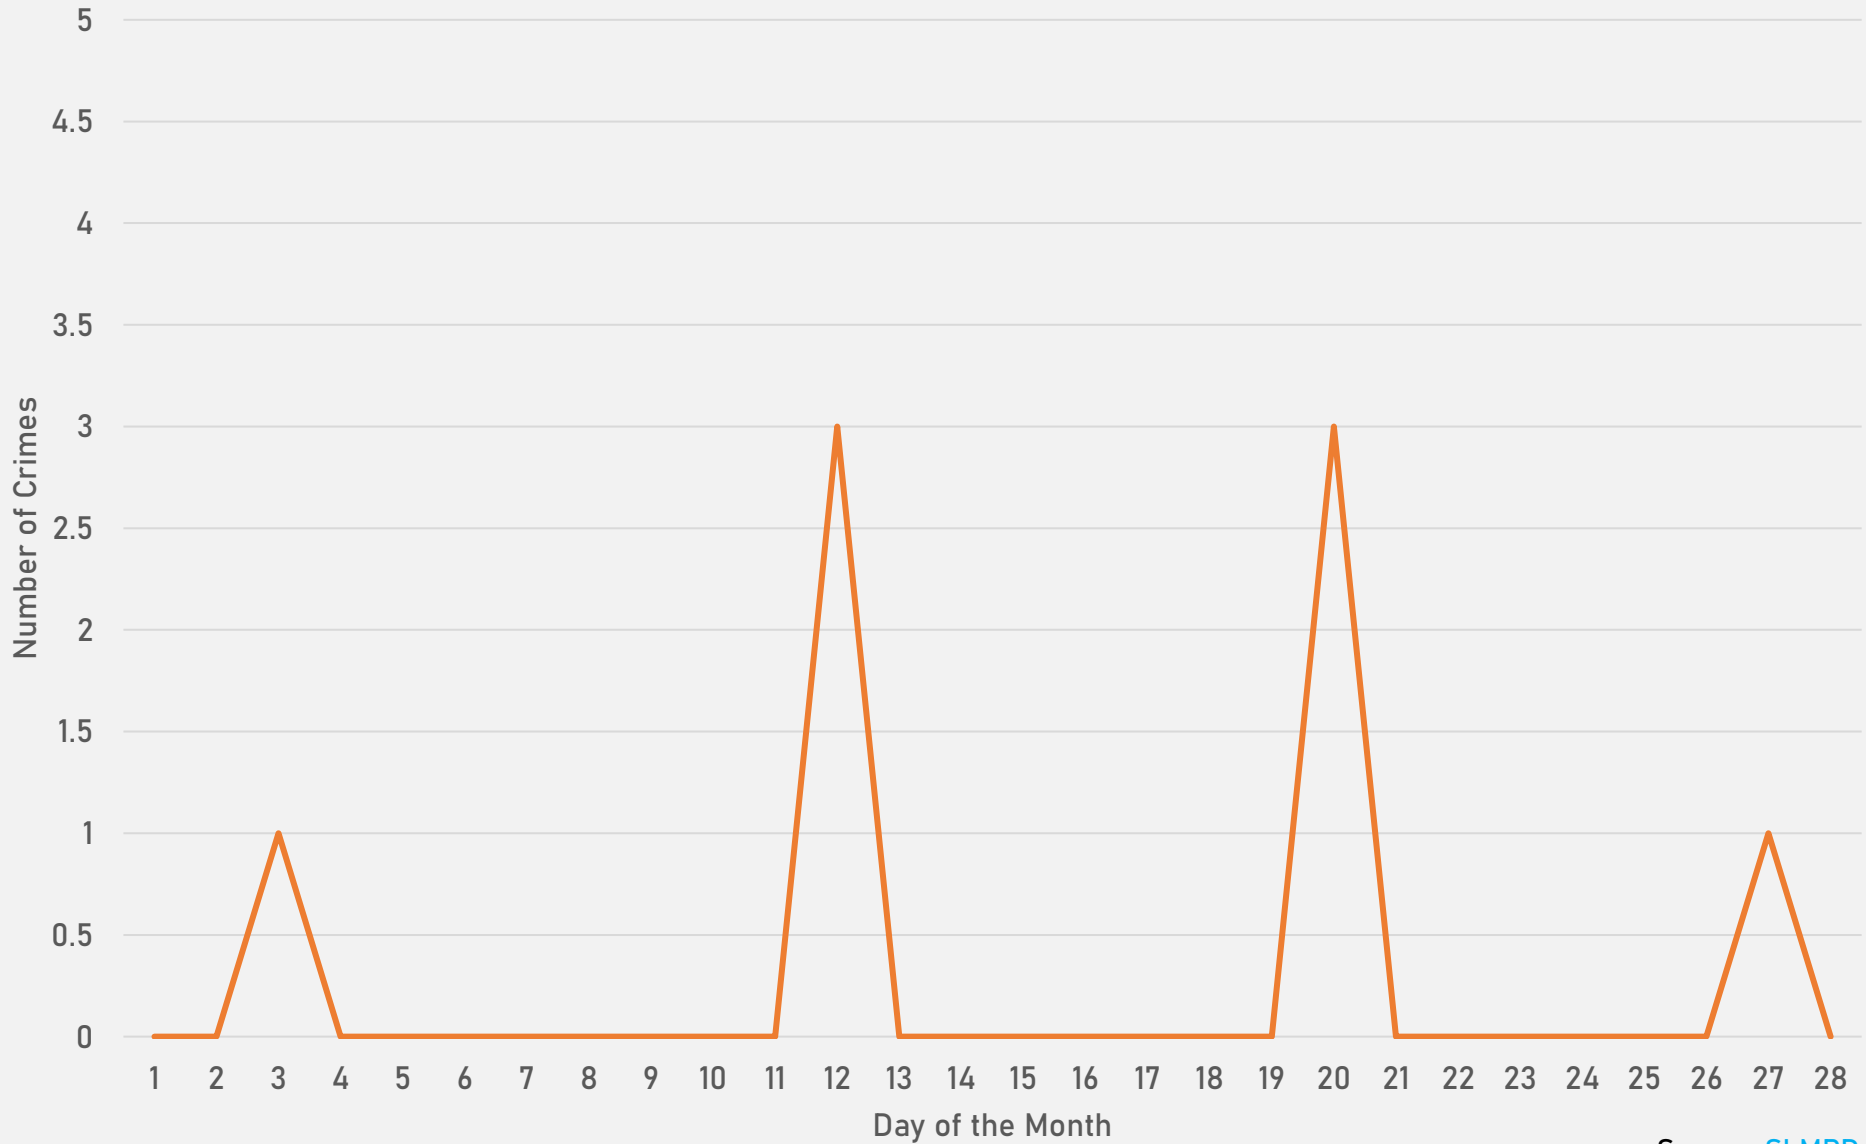

VISITATION PARK CRIMES BY DAY OF THE MONTH