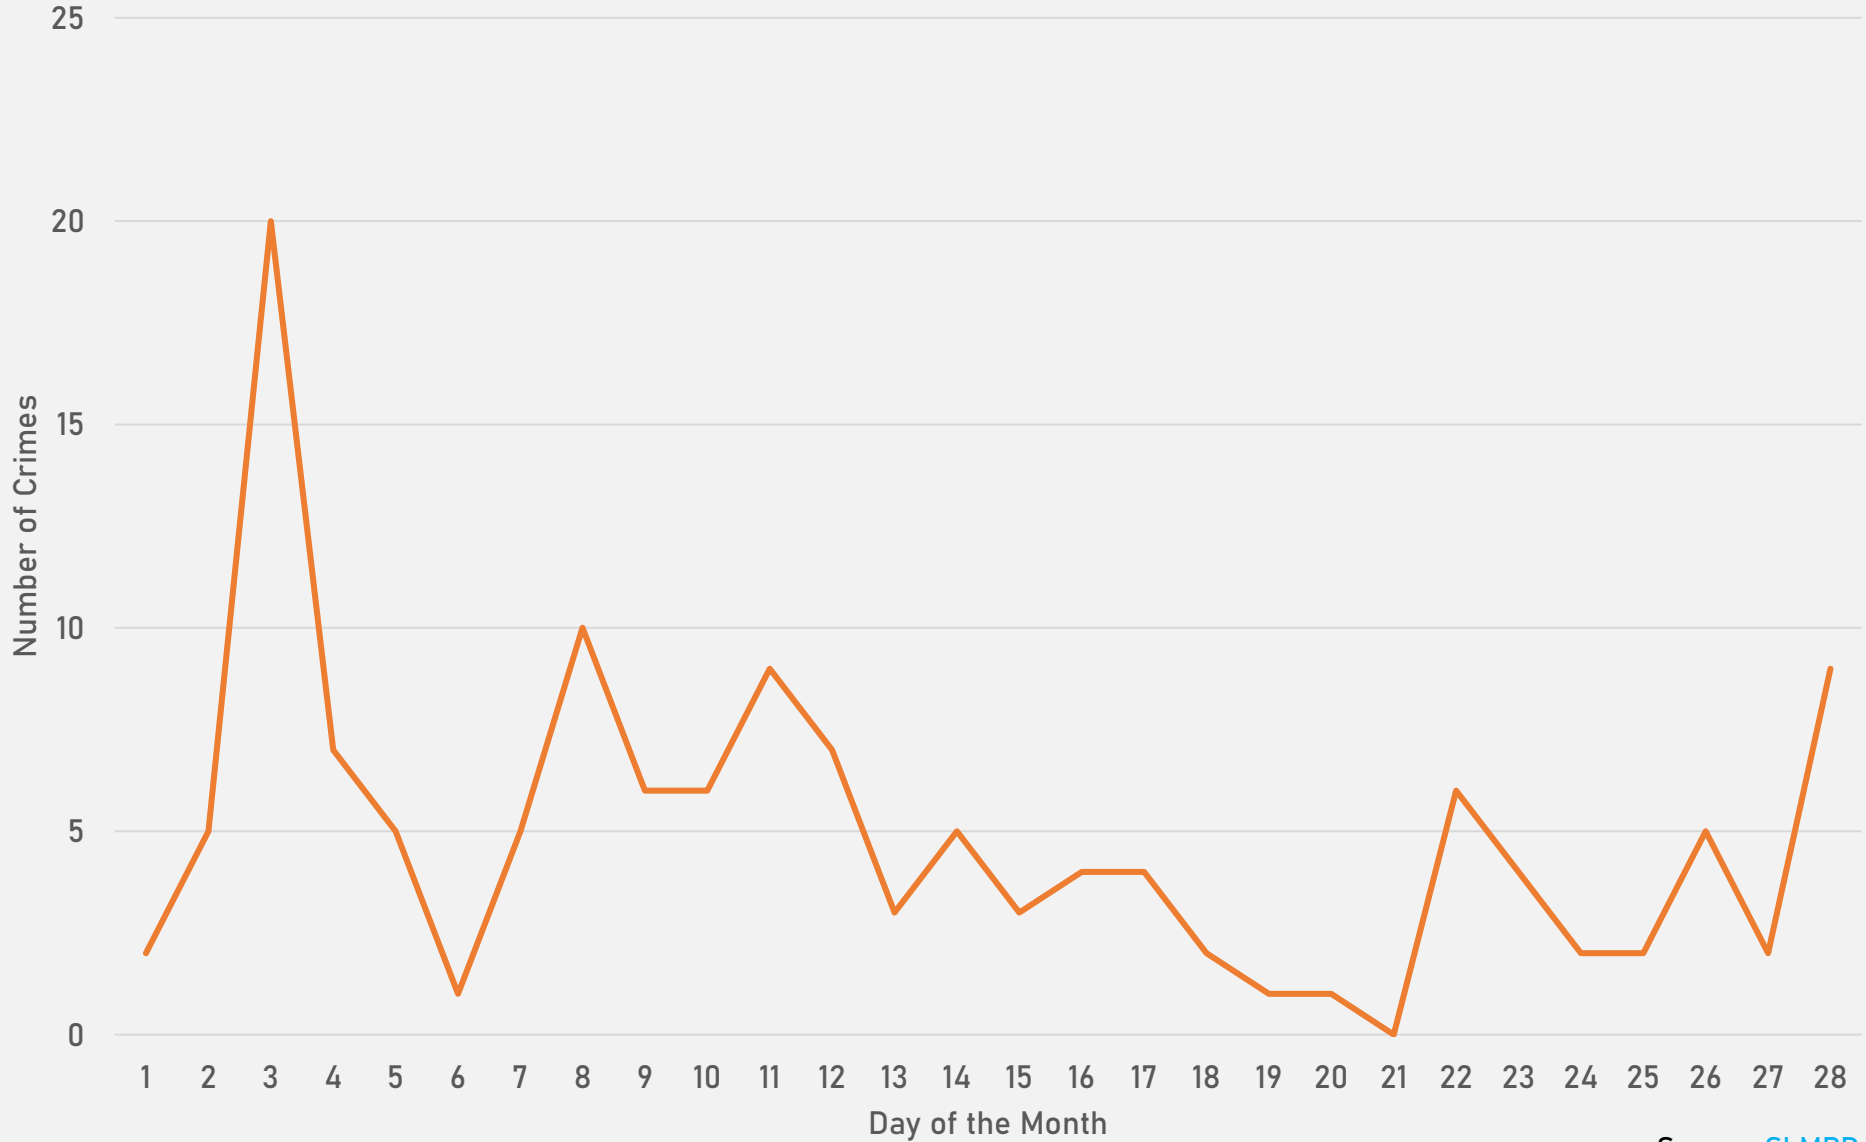

CENTRAL WEST END 2024 VS 2025

CENTRAL WEST END CRIMES BY DAY OF THE WEEK

CENTRAL WEST END CRIMES BY TIME OF DAY

CENTRAL WEST END CRIMES BY DAY OF THE MONTH

February 2025
Monthly Crime Report

**ACADEMY
FOUNTAIN PARK
LEWIS PLACE
VANDEVENTER**