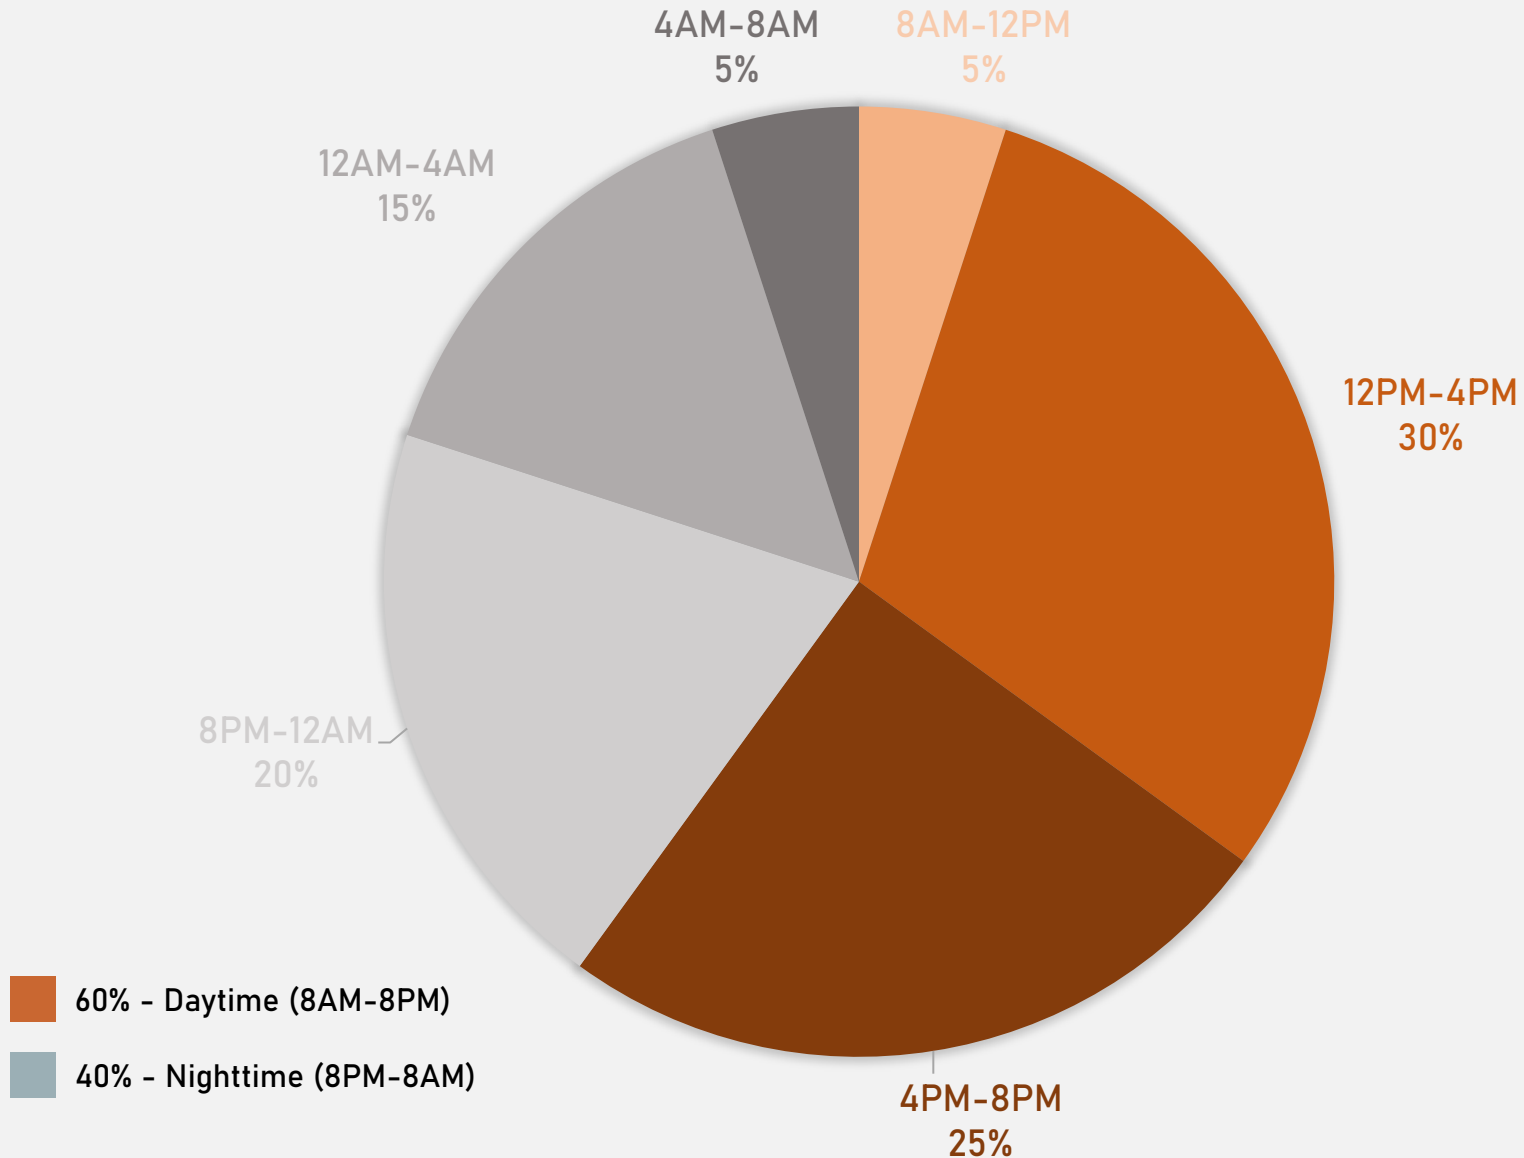

NEIGHBORHOODS VS CITY CRIME RATE OVER THE PAST YEAR

**DEBALIVIERE PLACE
NEIGHBORHOOD DETAIL**

DEBALIVIERE PLACE SUMMARY NOTES

- 19 total crimes in February 2025
 - **Down 47%** compared to February 2024 (36 crimes)
 - 4 crimes against persons in February 2025
 - **No change** when compared to February 2024 (4 crimes)
- 62 total crimes so far in 2025
 - **Up 3%** compared to this time in 2024 (60 crimes)
 - 9 crimes against persons so far in 2025
 - **Up 50%** compared to this time in 2024 (6 crimes)

DEBALIVIERE PLACE 2024 VS 2025

DEBALIVIERE PLACE CRIMES BY DAY OF THE WEEK

DEBALIVIERE PLACE CRIMES BY TIME OF DAY

DEBALIVIERE PLACE CRIMES BY DAY OF THE MONTH

**SKINKER-DEBALIVIERE
NEIGHBORHOOD DETAIL**

SKINKER-DEBALIVIERE SUMMARY NOTES

- 16 total crimes in February 2025
 - **Down 30%** compared to February 2024 (23 crimes)
 - 1 crimes against persons in February 2025
 - **No change** crimes than February 2024 (1 crimes)
- 30 total crimes so far in 2025
 - **Down 25%** compared to this time in 2024 (40 crimes)
 - 3 crimes against persons so far in 2025
 - **Up 50%** crimes than this time in 2024 (2 crimes)