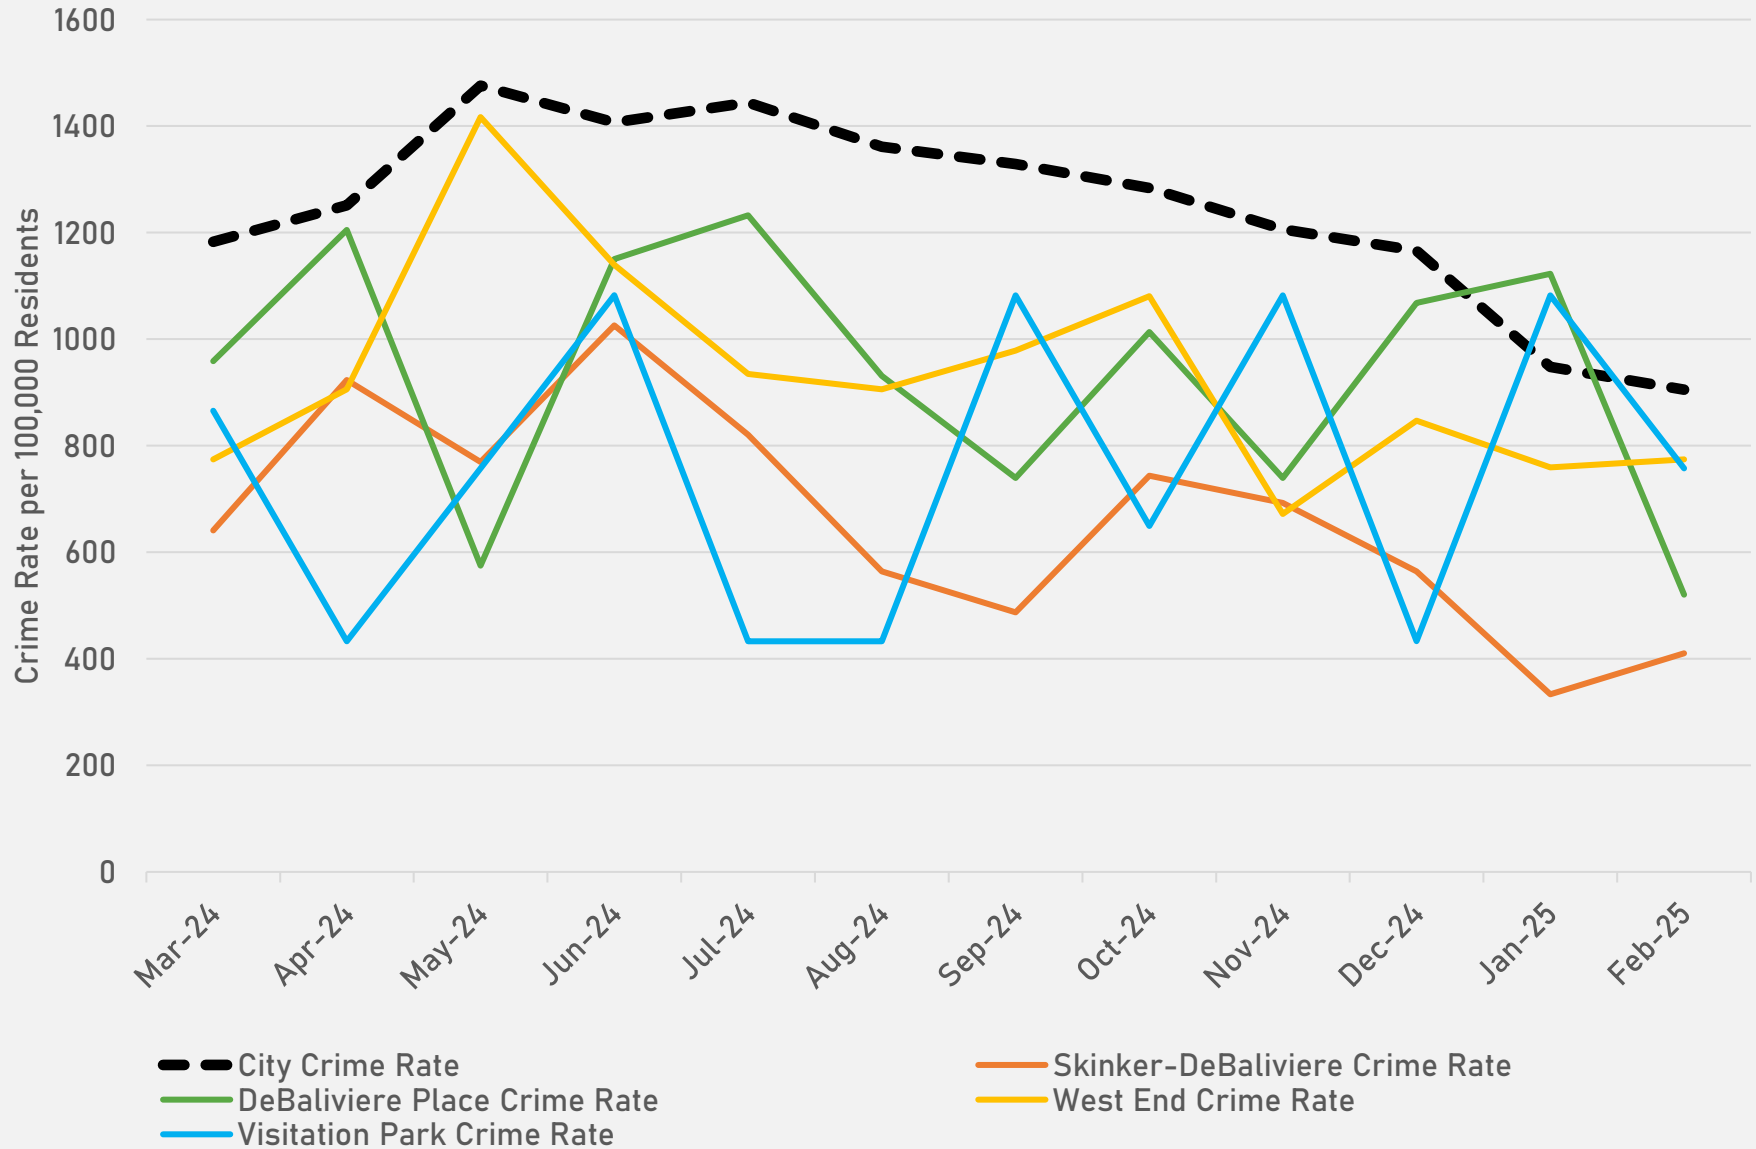

February 2025
Monthly Crime Report

**DEBALIVIERE PLACE
SKINKER-DEBALIVIERE
WEST END
VISITATION PARK**

Washington University Medical Center

CITY OF ST LOUIS POLICE DISTRICTS

DeBaliviere Place,
Skinker-DeBaliviere,
West End, and Visitation
Park are all located
within District 5.

WUMC

DISTRICT 5 SUMMARY NOTES

There are 15 neighborhoods in District 5.

- Academy
- **Central West End**
- DeBaliviere Place
- Fountain Park
- Hamilton Heights
- Kingsway East
- Kingsway West
- Lewis Place
- Skinker-DeBaliviere
- The Greater Ville
- The Ville
- Vandeventer
- Visitation Park
- Wells-Goodfellow
- West End

- The **lowest number** of crimes in one neighborhood was 5 in Lewis Place
- The **highest number** of crimes in one neighborhood was 129 in the Central West End
- The average number of crimes per neighborhood was 35.47
- The **lowest crime rate** per 100,000 in one neighborhood was 367.92 in Skinker-Debaliviere
- The **highest crime rate** per 100,000 in one neighborhood was 2232.56 in Fountain Park
- The overall crime rate in District 5 was 940.63

NEIGHBORHOODS VS CITY CRIME RATE OVER THE PAST YEAR

**DEBALIVIERE PLACE
NEIGHBORHOOD DETAIL**

DEBALIVIERE PLACE SUMMARY NOTES

- 19 total crimes in February 2025
 - **Down 47%** compared to February 2024 (36 crimes)
 - 4 crimes against persons in February 2025
 - **No change** when compared to February 2024 (4 crimes)
- 62 total crimes so far in 2025
 - **Up 3%** compared to this time in 2024 (60 crimes)
 - 9 crimes against persons so far in 2025
 - **Up 50%** compared to this time in 2024 (6 crimes)