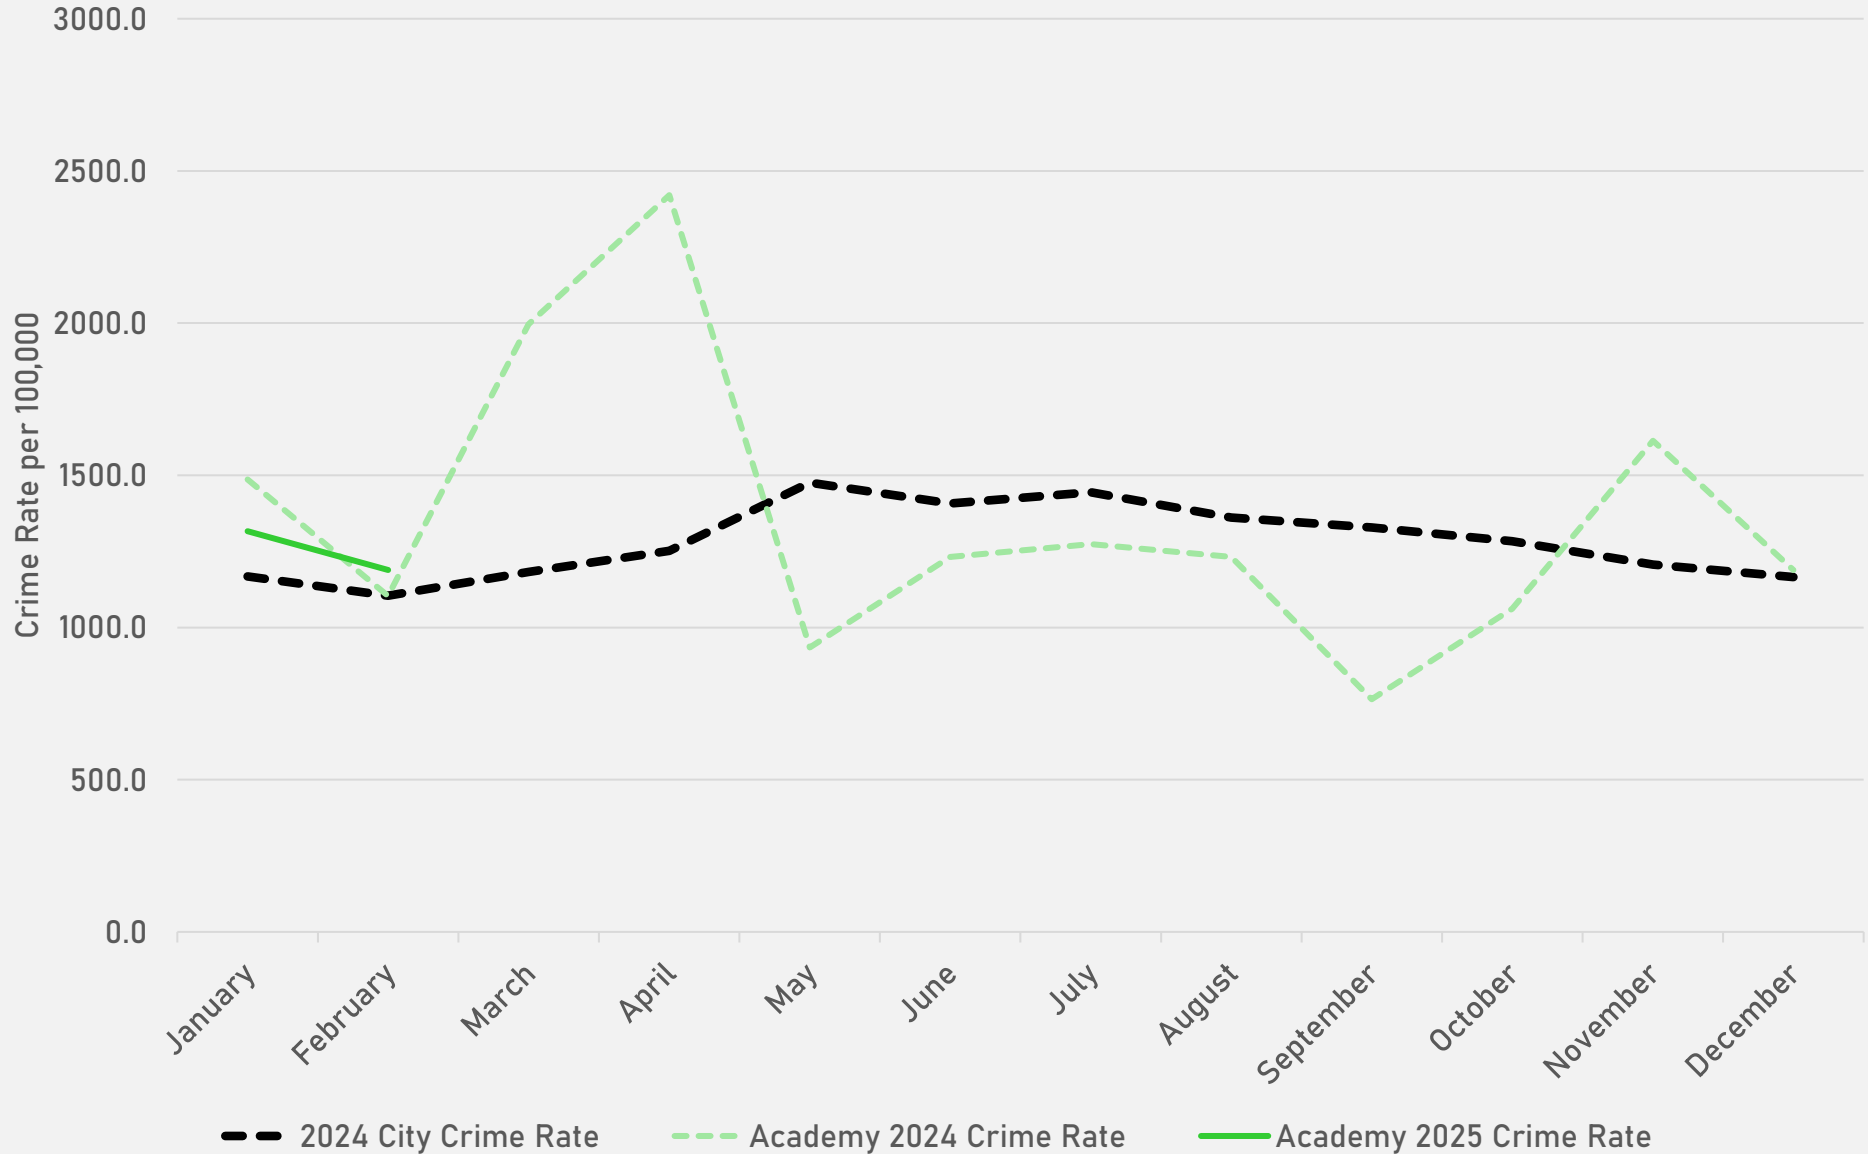

VISITATION PARK SUMMARY NOTES

- 7 total crimes in February 2025
 - **Down 22%** compared to February 2024 (9 crimes)
 - 3 crime against persons in February 2025
 - **3 more** crimes than February 2024 (0 crimes)
- 17 total crimes so far in 2025
 - **Up 42%** compared to this time in 2024 (12 crimes)
 - 6 crimes against persons so far in 2025
 - **Up 200%** compared to this time in 2024 (2 crimes)

CENTRAL WEST END SUMMARY NOTES

- 129 total crimes in February 2025
 - **Down 35%** compared to February 2024 (198 crimes)
 - 17 crimes against persons in February 2025
 - **Down 45%** compared to February 2024 (31 crimes)
- 259 total crimes so far in 2025
 - **Down 24%** compared to this time in 2024 (340 crimes)
 - 38 crimes against persons so far in 2025
 - **Down 3%** compared to this time in 2024 (39 crimes)

NEIGHBORHOODS VS CITY CRIME RATE OVER THE PAST YEAR

**ACADEMY
NEIGHBORHOOD DETAIL**

ACADEMY SUMMARY NOTES

- 28 total crimes in February 2025
 - **Up 4%** compared to February 2024 (27 crimes)
 - 5 crimes against persons in February 2025
 - **Up 67%** compared to February 2024 (3 crimes)
- 61 total crimes so far in 2025
 - **Down 5%** compared to this time in 2024 (64 crimes)
 - 15 total crimes against persons so far in 2025
 - **Up 88%** compared to this time in 2024 (8 crimes)

ACADEMY 2024 VS 2025

ACADEMY CRIMES BY DAY OF THE WEEK

ACADEMY CRIMES BY TIME OF DAY

ACADEMY CRIMES BY DAY OF THE MONTH

**FOUNTAIN PARK
NEIGHBORHOOD DETAIL**

FOUNTAIN PARK SUMMARY NOTES

- 24 total crimes in February 2025
 - **Up 41%** compared to February 2024 (17 crimes)
 - 6 crimes against persons in February 2025
 - **Up 500%** compared to this time in 2024 (1 crime)
- 41 total crimes so far in 2025
 - **Up 8%** compared to this time in 2024 (38 crimes)
 - 6 total crimes against persons so far in 2025
 - **Up 50%** compared to this time in 2024 (4 crimes)