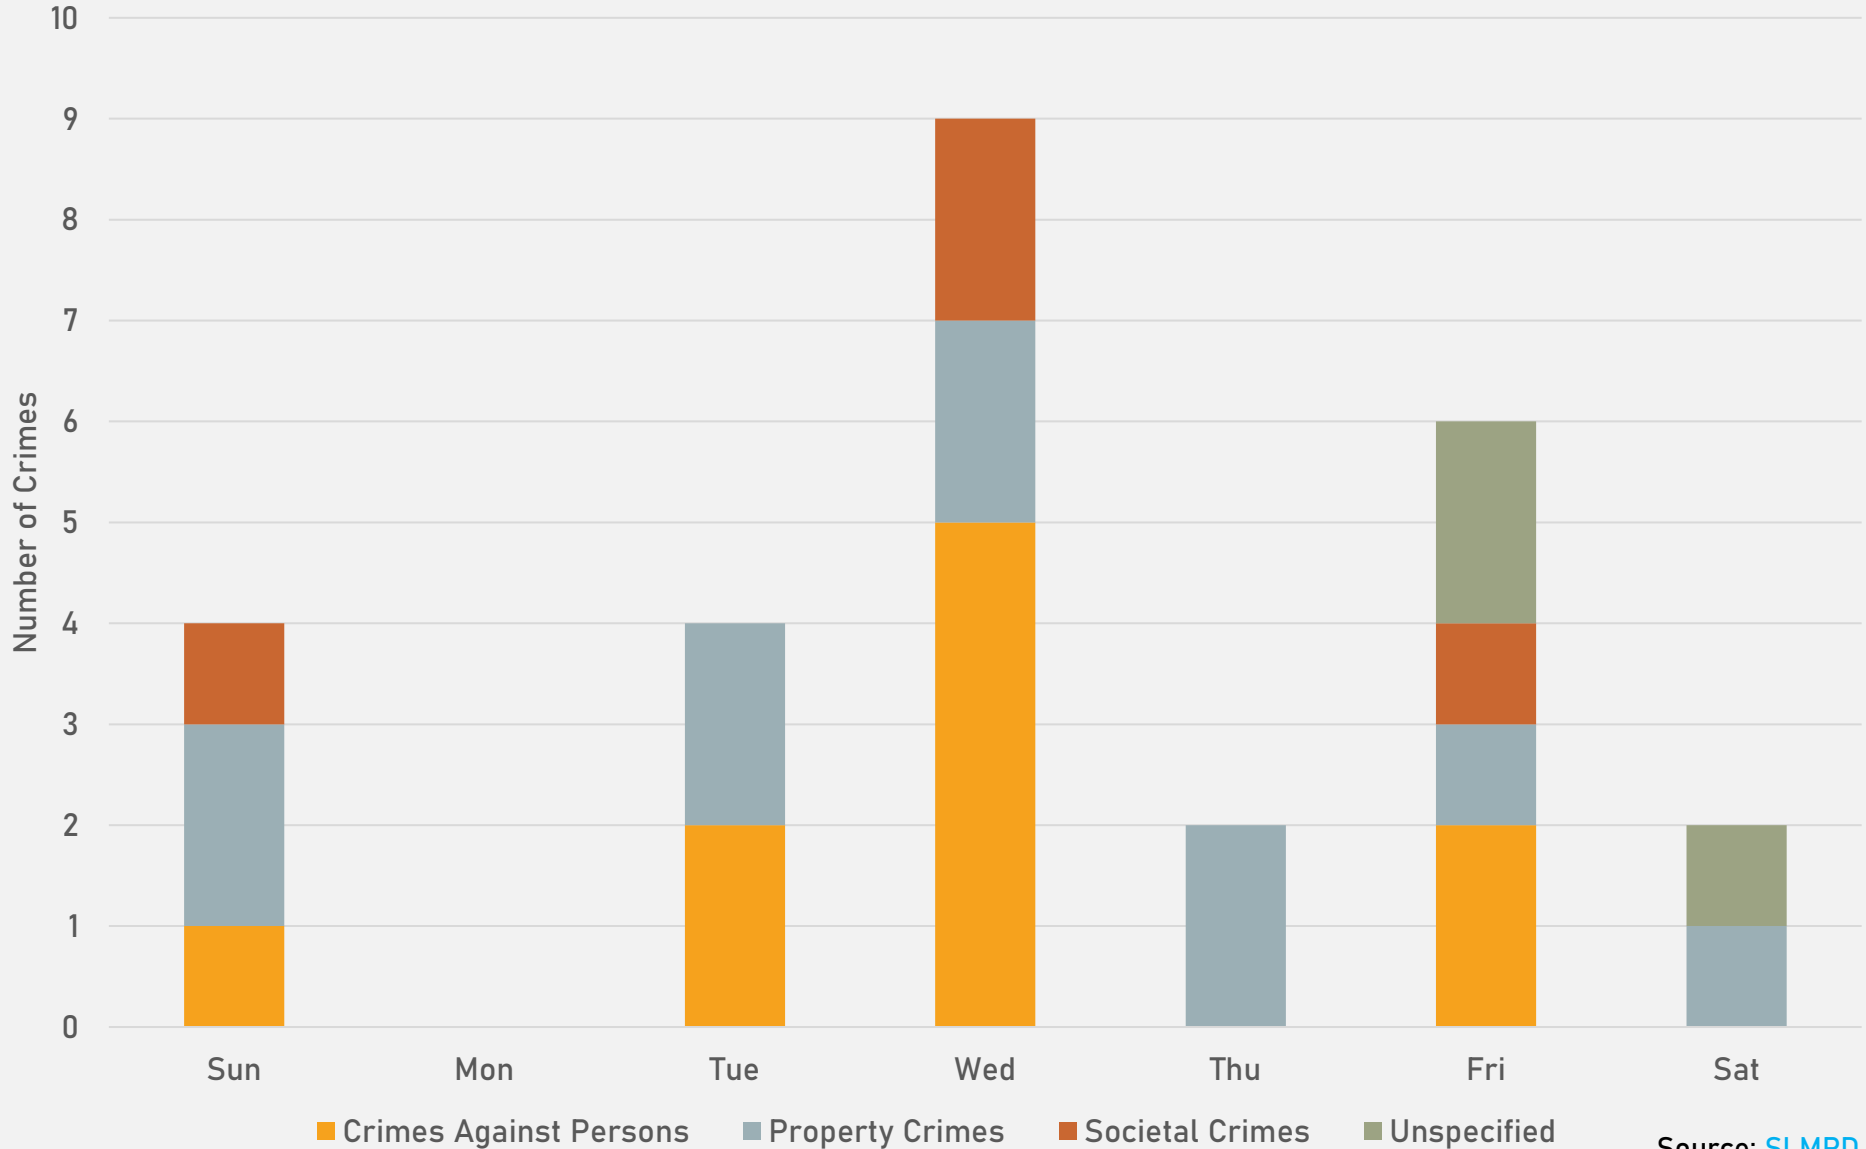

VANDEVENTER CRIMES BY DAY OF THE WEEK