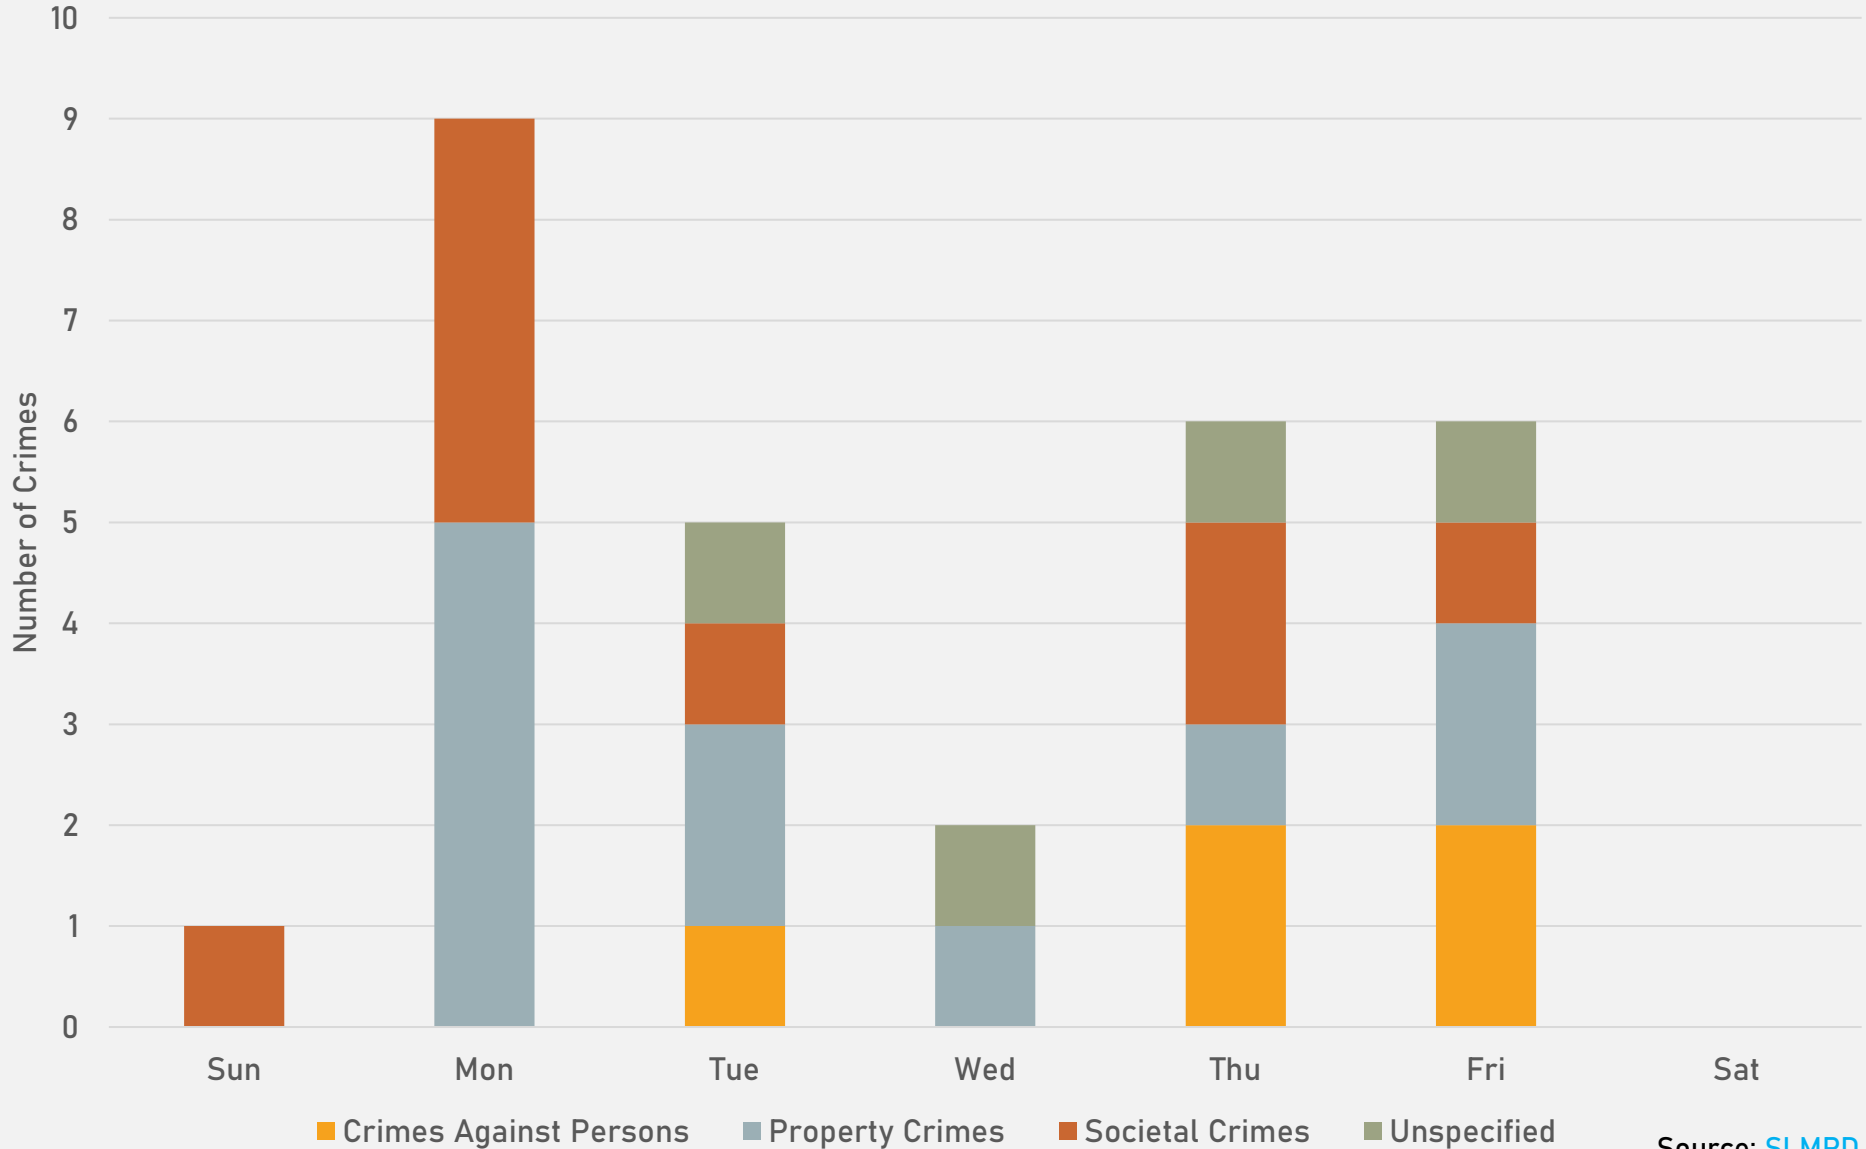

ACADEMY CRIMES BY DAY OF THE WEEK