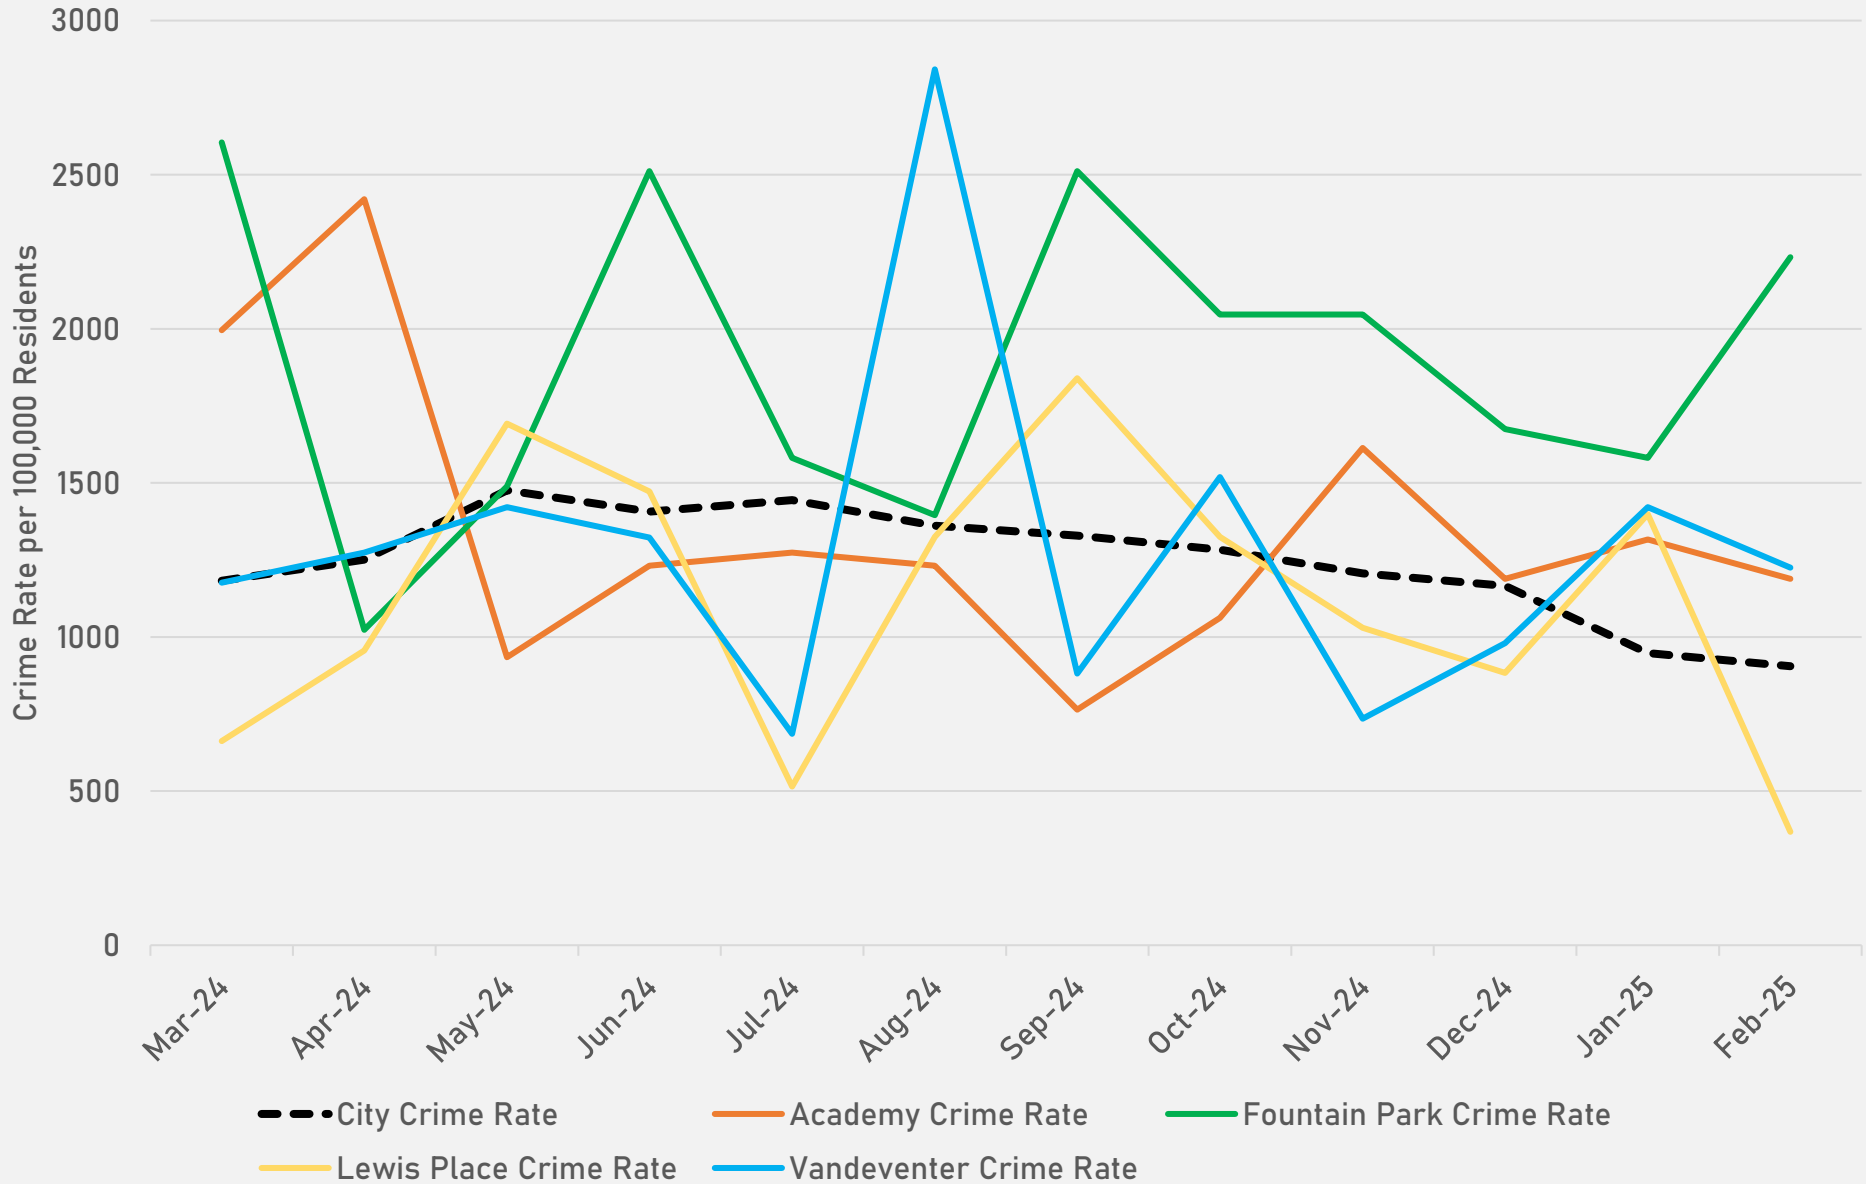

NEIGHBORHOODS VS CITY CRIME RATE OVER THE PAST YEAR