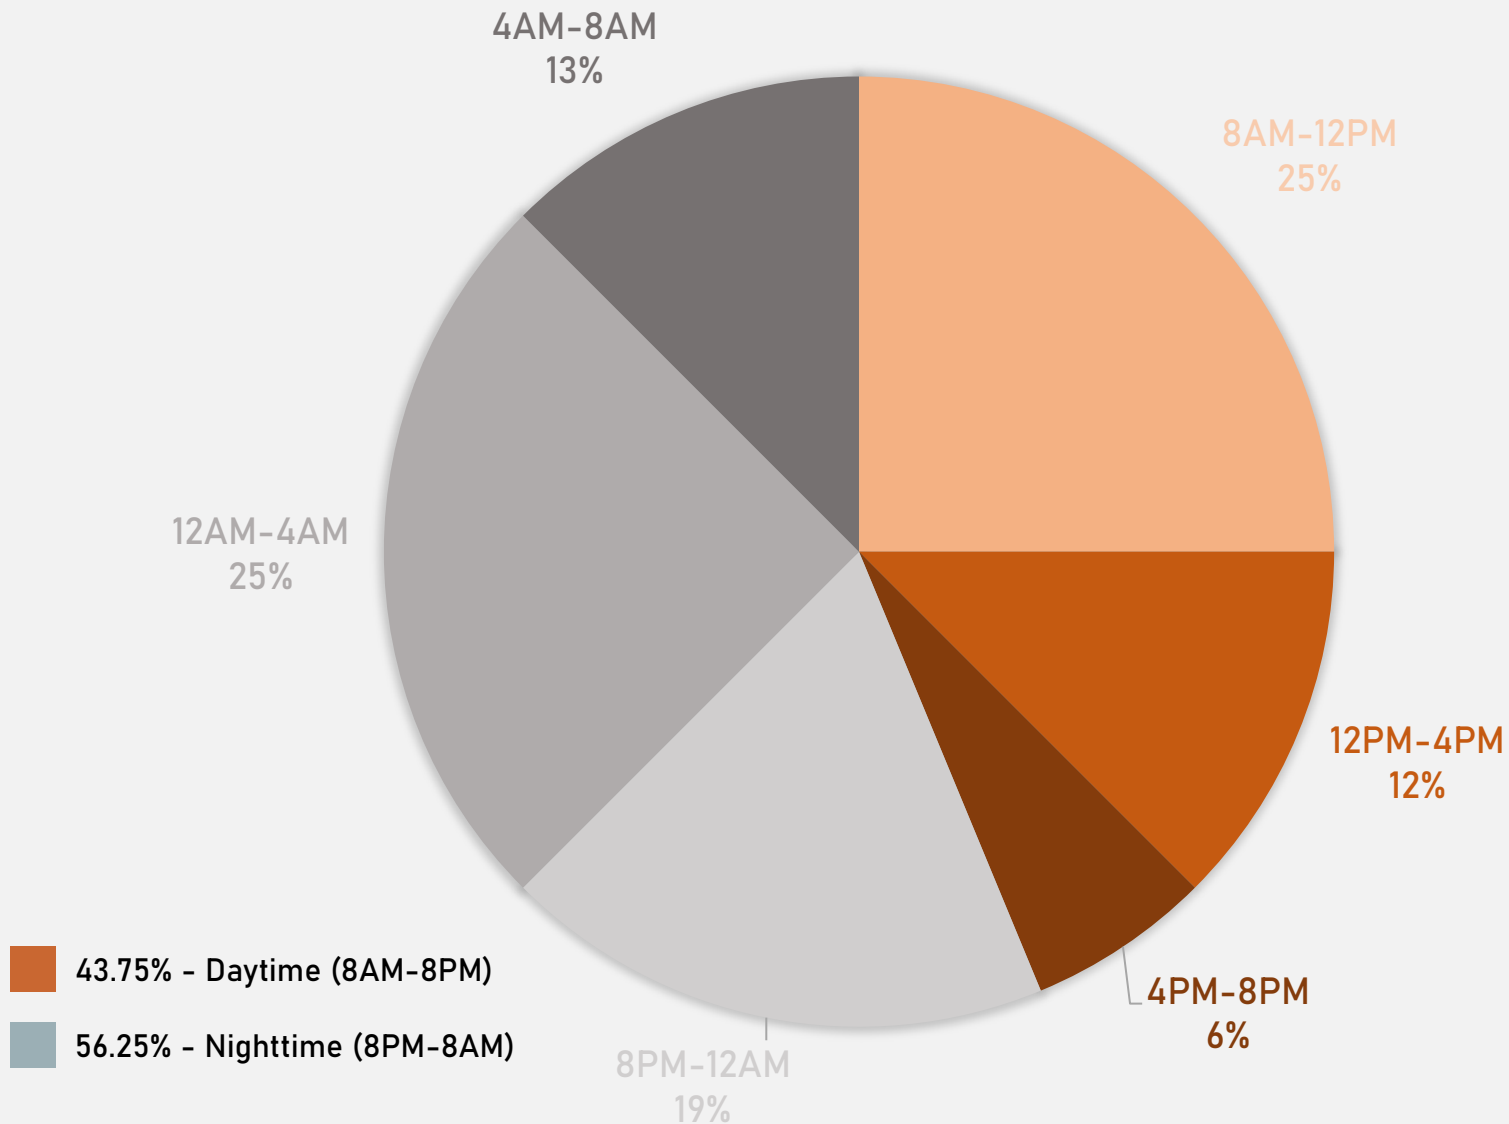

SKINKER-DEBALIVIERE 2024 VS 2025

SKINKER-DEBALIVIERE CRIMES BY DAY OF THE WEEK

SKINKER-DEBALIVIERE CRIMES BY TIME OF DAY

SKINKER-DEBALIVIERE CRIMES BY DAY OF THE MONTH

**WEST END
NEIGHBORHOOD DETAIL**

WEST END SUMMARY NOTES

- 53 total crimes in February 2025
 - **Down 5%** compared to February 2024 (56 crimes)
 - 8 crimes against persons in February 2025
 - **Up 60%** compared to February 2024 (5 crimes)
- 99 total crimes so far in 2025
 - **Down 14%** compared to this time in 2024 (115 crimes)
 - 20 crimes against persons so far in 2025
 - **Even when** compared to this time in 2024 (20 crimes)