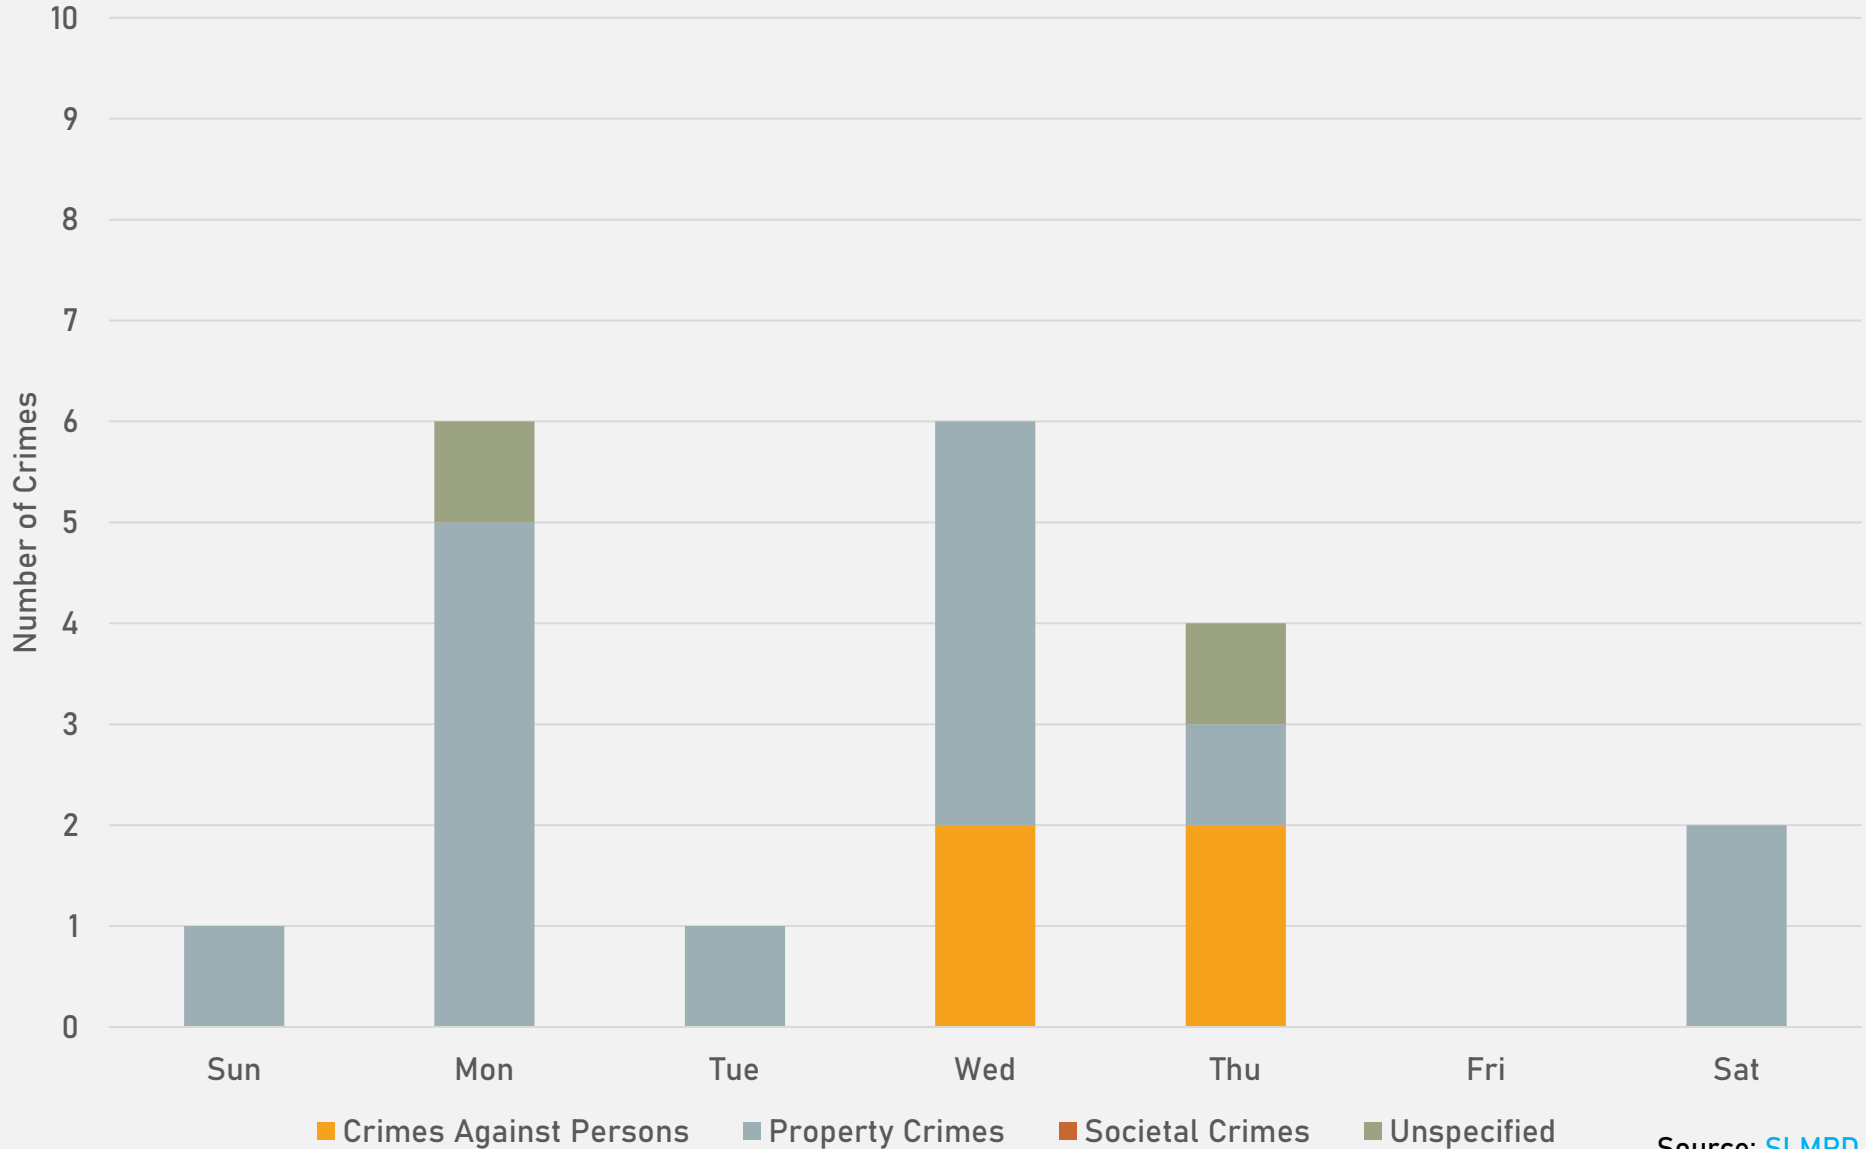

NEIGHBORHOODS VS CITY CRIME RATE OVER THE PAST YEAR

**DEBALIVIERE PLACE
NEIGHBORHOOD DETAIL**

DEBALIVIERE PLACE SUMMARY NOTES

- 19 total crimes in February 2025
 - **Down 47%** compared to February 2024 (36 crimes)
 - 4 crimes against persons in February 2025
 - **No change** when compared to February 2024 (4 crimes)
- 62 total crimes so far in 2025
 - **Up 3%** compared to this time in 2024 (60 crimes)
 - 9 crimes against persons so far in 2025
 - **Up 50%** compared to this time in 2024 (6 crimes)

DEBALIVIERE PLACE YEAR TO YEAR COMPARISON

2024

Crimes	Jan	Feb	Mar	Apr	May	Jun	Jul	Aug	Sep	Oct	Nov	Dec	Total
Aggravated Assault	1	0	2	3	1	2	1	1	1	0	0	2	14
Arson	0	0	0	0	0	0	0	0	0	0	0	0	0
Burglary	2	2	2	1	0	0	0	3	1	0	1	4	16
Homicide	0	0	0	0	1	0	0	0	0	0	0	0	1
Larceny	7	4	10	5	6	16	17	11	9	11	7	9	112
Motor Vehicle Theft	3	4	2	6	2	2	4	4	9	7	3	5	51
Robbery	0	1	0	1	3	0	1	2	0	0	1	4	13
Total	13	11	16	16	13	20	23	21	20	18	12	24	207

DEBALIVIERE PLACE 2024 VS 2025

DEBALIVIERE PLACE CRIMES BY DAY OF THE WEEK

DEBALIVIERE PLACE CRIMES BY TIME OF DAY

DEBALIVIERE PLACE CRIMES BY DAY OF THE MONTH

**SKINKER-DEBALIVIERE
NEIGHBORHOOD DETAIL**

SKINKER-DEBALIVIERE SUMMARY NOTES

- 16 total crimes in February 2025
 - **Down 30%** compared to February 2024 (23 crimes)
 - 1 crimes against persons in February 2025
 - **No change** crimes than February 2024 (1 crimes)
- 30 total crimes so far in 2025
 - **Down 25%** compared to this time in 2024 (40 crimes)
 - 3 crimes against persons so far in 2025
 - **Up 50%** crimes than this time in 2024 (2 crimes)