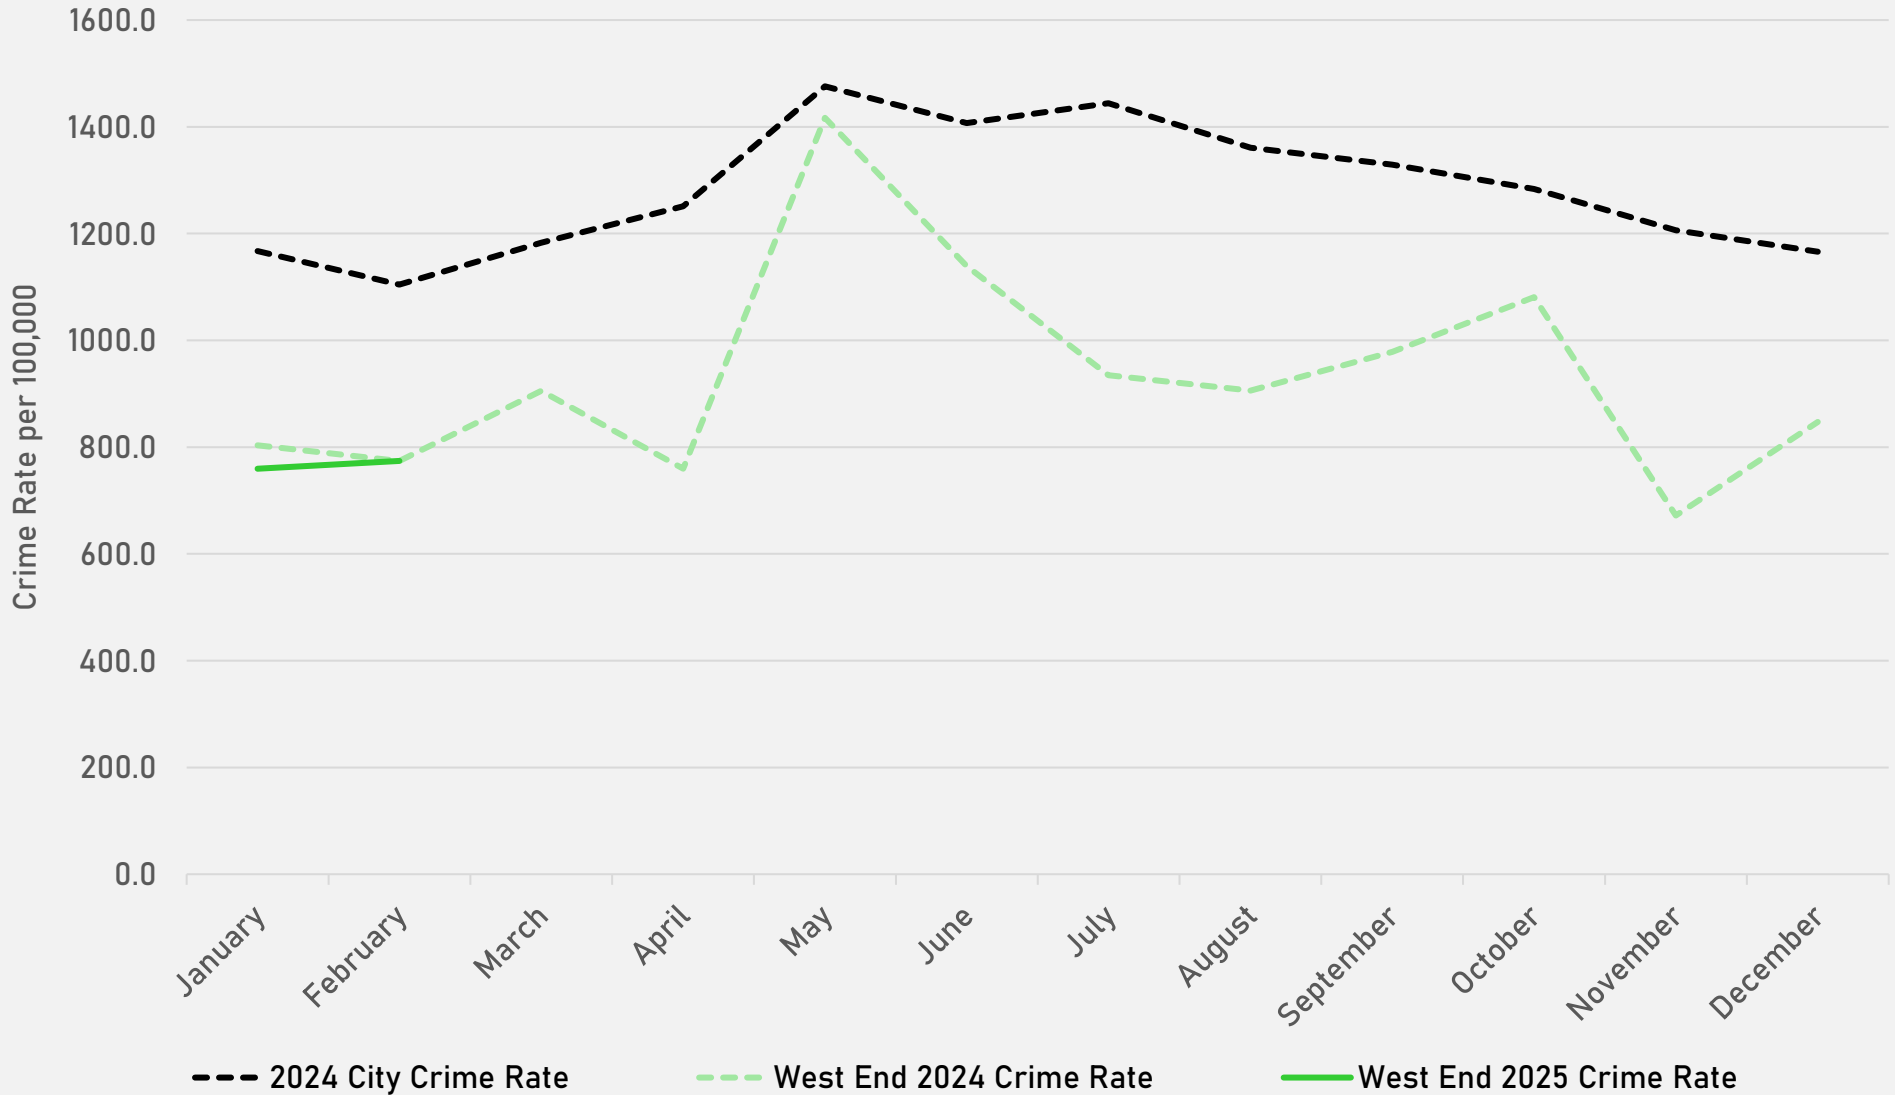

NEIGHBORHOODS VS CITY CRIME RATE OVER THE PAST YEAR

**DEBALIVIERE PLACE
NEIGHBORHOOD DETAIL**

DEBALIVIERE PLACE SUMMARY NOTES

- 19 total crimes in February 2025
 - **Down 47%** compared to February 2024 (36 crimes)
 - 4 crimes against persons in February 2025
 - **No change** when compared to February 2024 (4 crimes)
- 62 total crimes so far in 2025
 - **Up 3%** compared to this time in 2024 (60 crimes)
 - 9 crimes against persons so far in 2025
 - **Up 50%** compared to this time in 2024 (6 crimes)

- 16 total crimes in February 2025
 - **Down 30%** compared to February 2024 (23 crimes)
 - 1 crimes against persons in February 2025
 - **No change** crimes than February 2024 (1 crimes)
- 30 total crimes so far in 2025
 - **Down 25%** compared to this time in 2024 (40 crimes)
 - 3 crimes against persons so far in 2025
 - **Up 50%** crimes than this time in 2024 (2 crimes)

- 53 total crimes in February 2025
 - **Down 5%** compared to February 2024 (56 crimes)
 - 8 crimes against persons in February 2025
 - **Up 60%** compared to February 2024 (5 crimes)
- 99 total crimes so far in 2025
 - **Down 14%** compared to this time in 2024 (115 crimes)
 - 20 crimes against persons so far in 2025
 - **Even when** compared to this time in 2024 (20 crimes)

WEST END 2024 VS 2025

WEST END CRIMES BY DAY OF THE WEEK

WEST END CRIMES BY TIME OF DAY

52.63% - Daytime (8AM-8PM)

47.37% - Nighttime (8PM-8AM)

WEST END CRIMES BY DAY OF THE MONTH

**VISITATION PARK
NEIGHBORHOOD DETAIL**