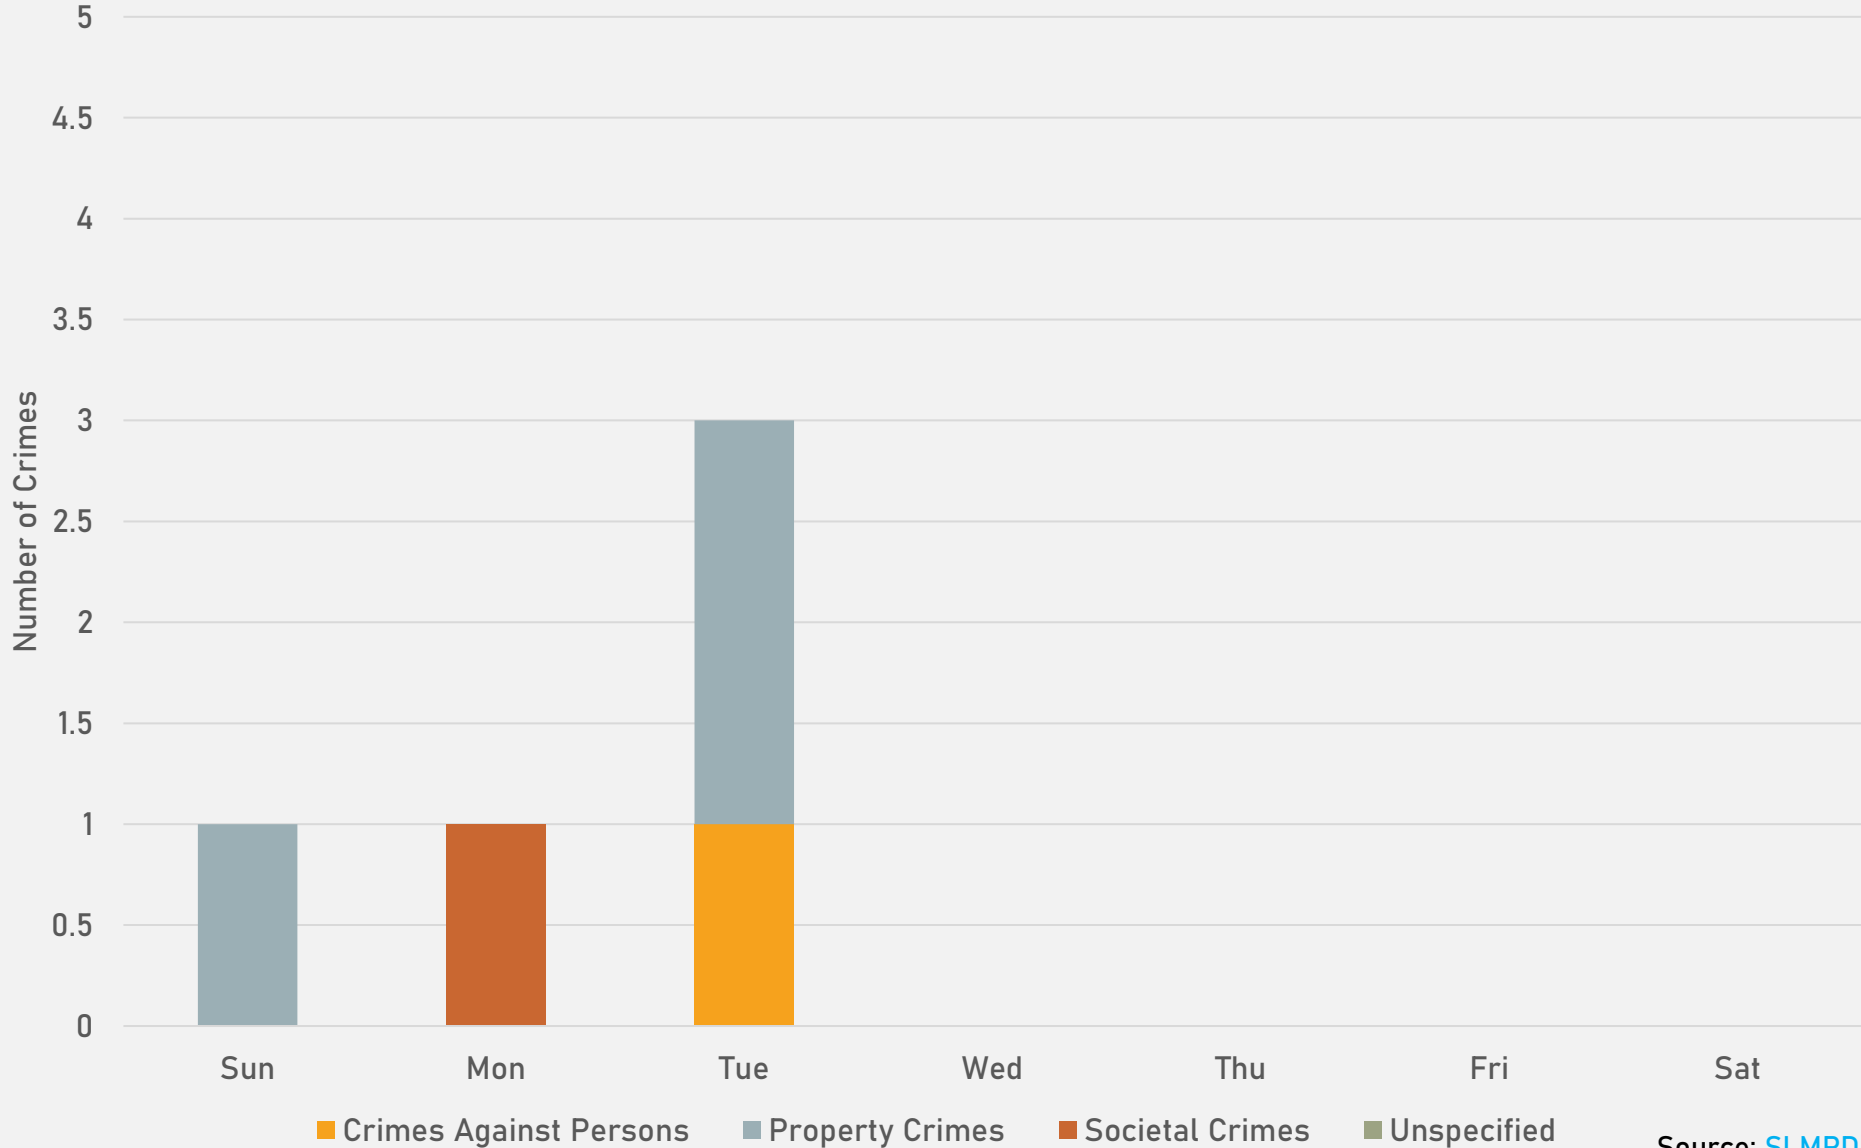

- 5 total crimes in February 2025
 - **Down 58%** compared to February 2024 (12 crimes)
 - 1 crime against persons in February 2025
 - **Down 50%** compared to February 2024 (2 crimes)
- 24 total crimes so far in 2025
 - **Down 4%** compared to this time in 2024 (25 crimes)
 - 8 total crimes against persons so far in 2025
 - **Up 100%** compared to this time in 2024 (4 crimes)

LEWIS PLACE YEAR TO YEAR COMPARISON

2024

Crimes	Jan	Feb	Mar	Apr	June	Jun	Jul	Aug	Sep	Oct	Nov	Dec	Total
Aggravated Assault	2	0	2	2	1	1	2	3	2	3	1	0	19
Arson	0	0	0	0	0	0	0	1	0	0	0	0	1
Burglary	2	1	0	1	1	2	0	0	1	4	0	0	12
Homicide	0	1	0	0	0	0	0	1	0	0	0	0	2
Larceny	2	1	2	2	1	3	6	0	2	1	2	0	22
Motor Vehicle Theft	2	1	1	3	1	2	0	0	1	0	2	1	14
Robbery	0	0	0	0	1	0	0	0	0	0	0	0	1
Total	8	4	5	8	5	8	8	5	6	8	5	1	71

LEWIS PLACE 2024 VS 2025

LEWIS PLACE CRIMES BY DAY OF THE WEEK

LEWIS PLACE CRIMES BY TIME OF DAY

LEWIS PLACE CRIMES BY DAY OF THE MONTH

**VANDEVENTER
NEIGHBORHOOD DETAIL**

VANDEVENTER SUMMARY NOTES

- 25 total crimes in February 2025
 - **Up 9%** compared to February 2024 (23 crimes)
 - 9 crimes against persons in February 2025
 - **Up 50%** compared to February 2024 (6 crimes)
- 55 total crimes so far in 2025
 - **Down 10%** compared to this time in 2024 (61 crimes)
 - 18 total crimes against persons so far in 2025
 - **Up 50%** compared to this time in 2024 (12 crimes)