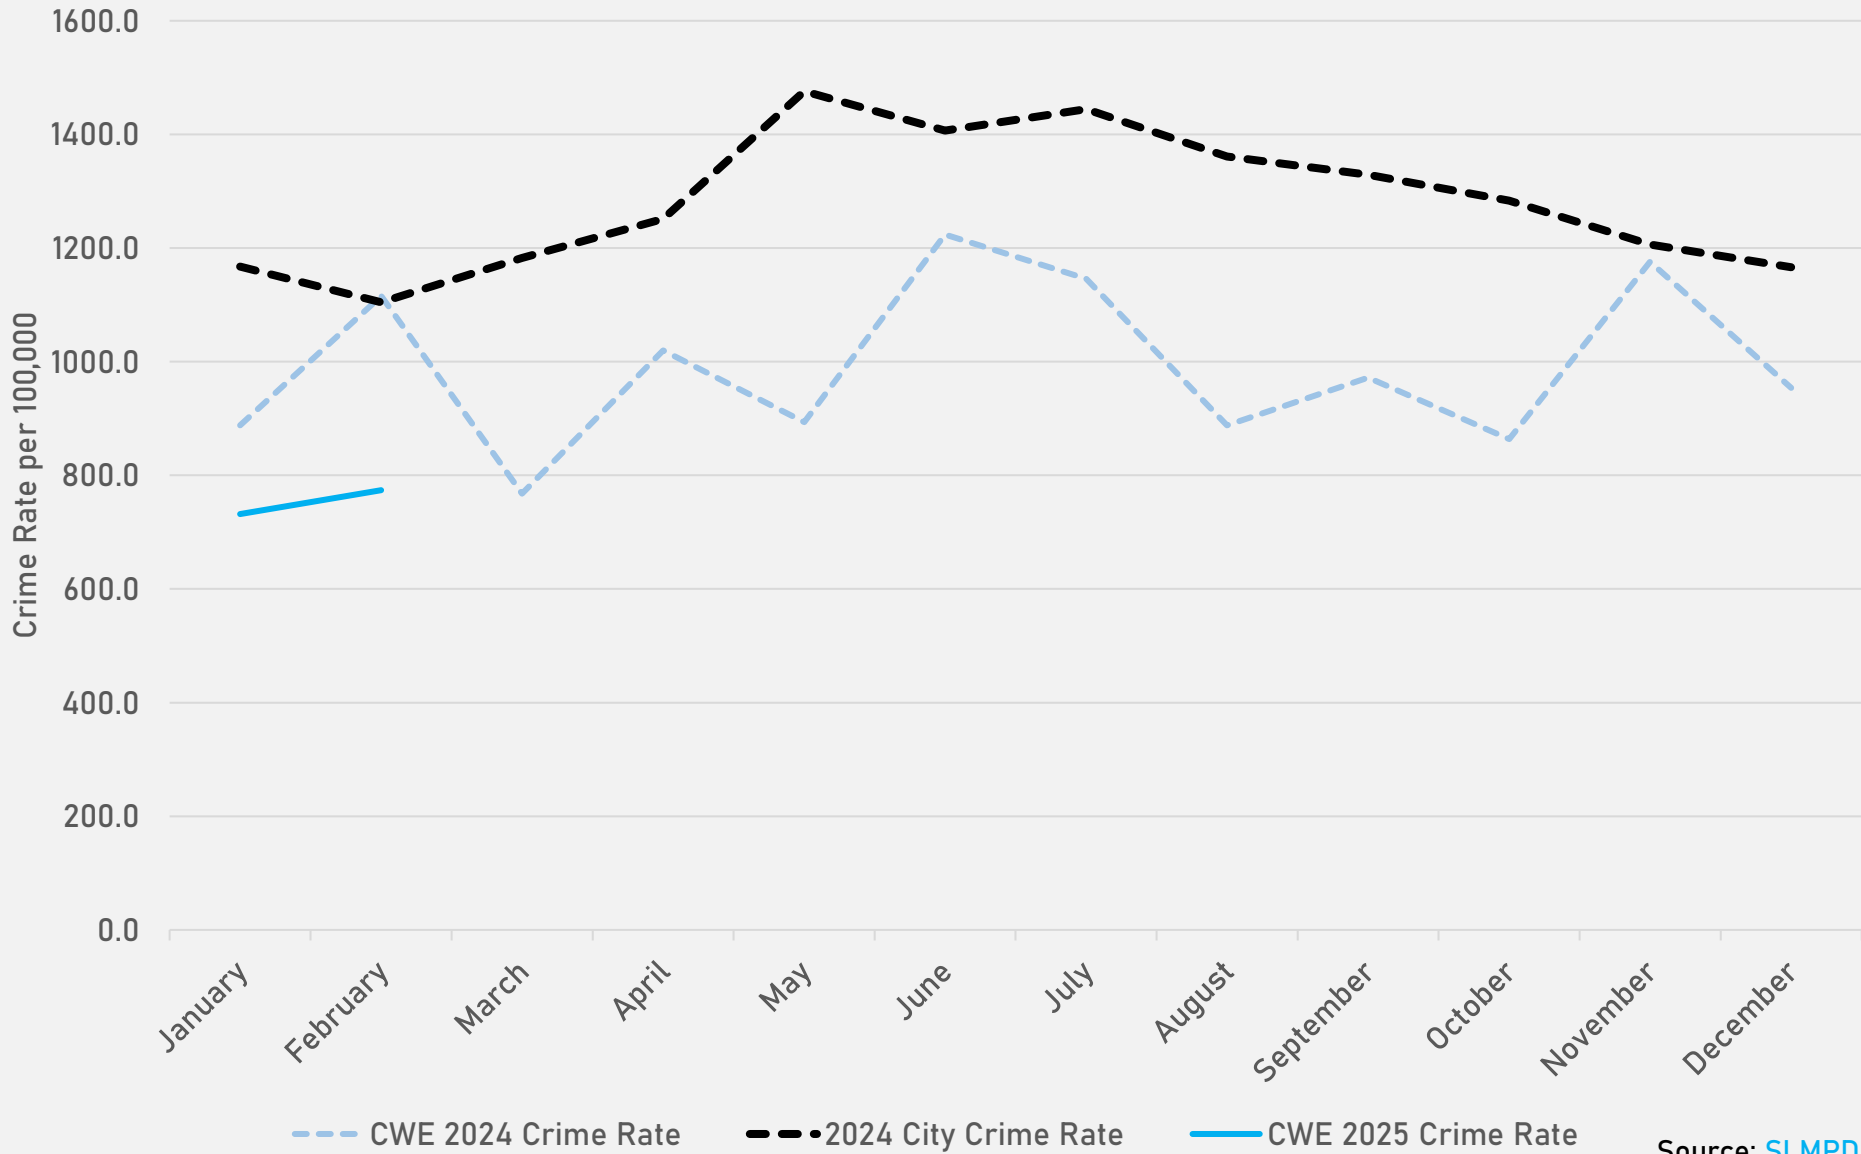

CENTRAL WEST END YEAR TO YEAR COMPARISON

2024

Crimes	Jan	Feb	Mar	Apr	May	Jun	Jul	Aug	Sep	Oct	Nov	Dec	Total
Aggravated Assault	0	7	0	5	6	8	0	4	2	10	6	3	51
Arson	1	0	0	0	0	0	0	0	0	0	0	0	1
Burglary	9	10	9	8	6	10	6	5	5	6	6	1	81
Homicide	0	1	0	0	0	0	0	0	0	0	0	0	1
Larceny	52	37	35	53	47	63	68	37	62	39	85	59	637
Motor Vehicle Theft	16	27	9	26	16	22	17	16	17	11	6	22	205
Robbery	2	5	0	2	3	4	0	2	3	2	1	1	25
Total	80	87	53	94	78	107	91	64	89	68	104	86	1001

2025

Crimes	Jan	Feb	Mar	Apr	May	Jun	Jul	Aug	Sep	Oct	Nov	Dec	Total
Aggravated Assault	7	5											12
Arson	0	0											0
Burglary	5	7											12
Homicide	0	0											0
Larceny	40	35											75
Motor Vehicle Theft	4	5											9
Robbery	3	2											5
Total	59	54											113

CENTRAL WEST END 2024 VS 2025