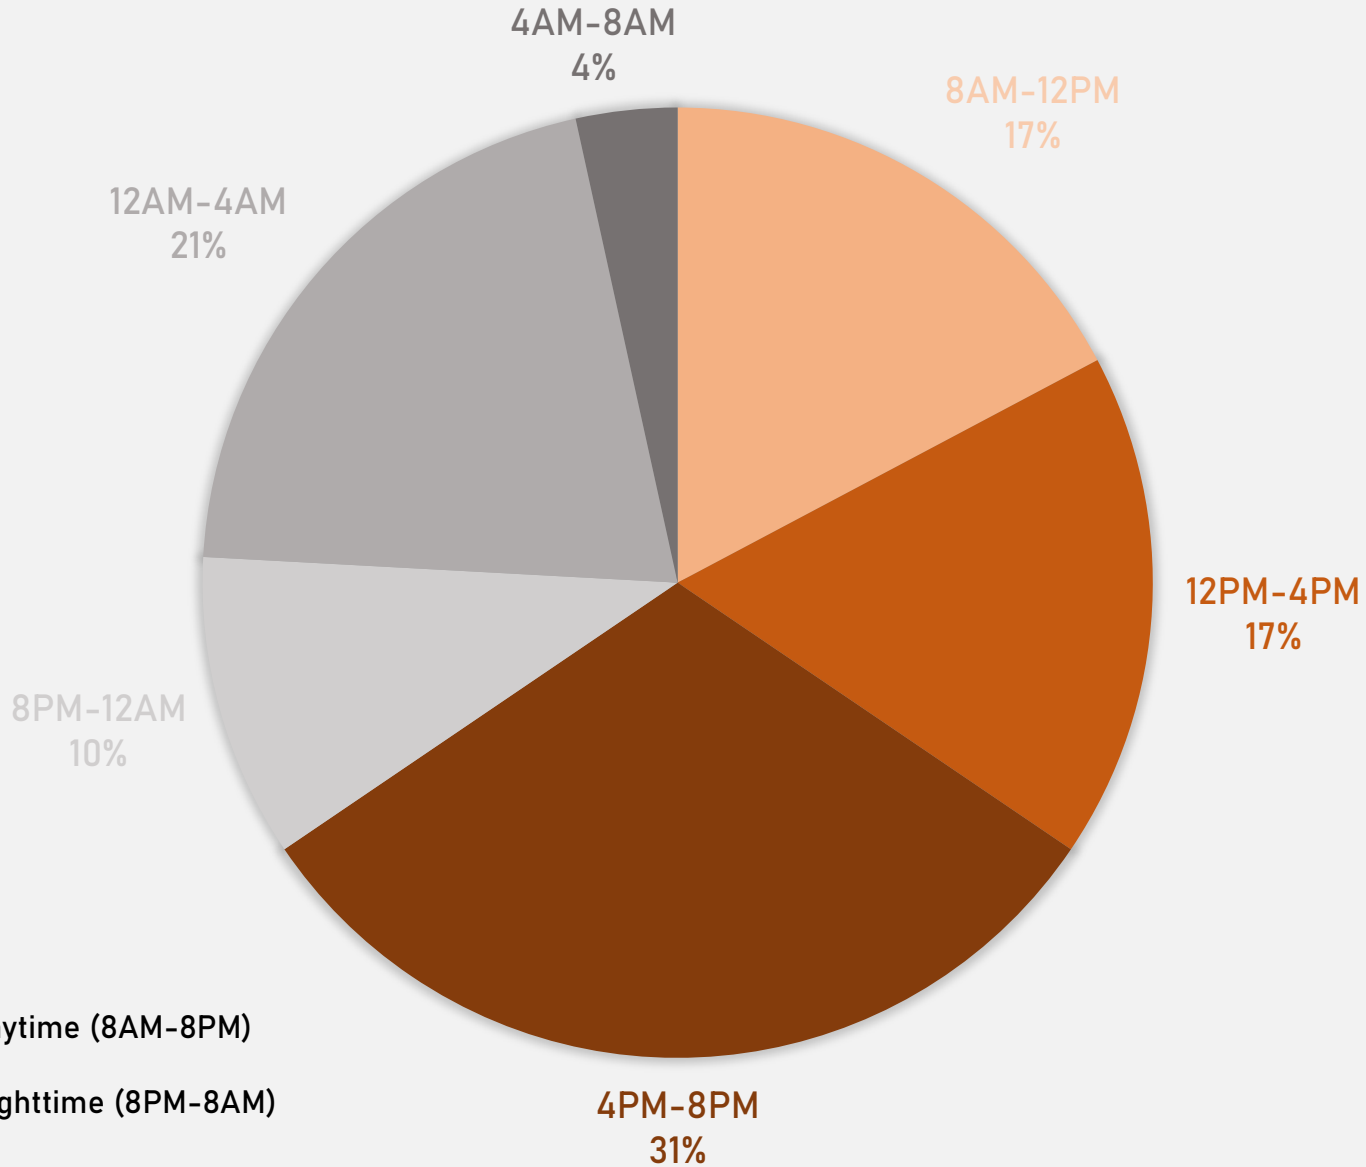

2025

Crimes	Jan	Feb	Mar	Apr	June	Jun	Jul	Aug	Sep	Oct	Nov	Dec	Total
Aggravated Assault	2	0											2
Arson	0	0											0
Burglary	0	2											2
Homicide	1	1											2
Larceny	6	5											11
Motor Vehicle Theft	3	0											3
Robbery	1	0											1
Total	13	8											21

ACADEMY 2024 VS 2025

ACADEMY CRIMES BY DAY OF THE WEEK

ACADEMY CRIMES BY TIME OF DAY

ACADEMY CRIMES BY DAY OF THE MONTH

**FOUNTAIN PARK
NEIGHBORHOOD DETAIL**

FOUNTAIN PARK SUMMARY NOTES

- 24 total crimes in February 2025
 - **Up 41%** compared to February 2024 (17 crimes)
 - 6 crimes against persons in February 2025
 - **Up 500%** compared to this time in 2024 (1 crime)
- 41 total crimes so far in 2025
 - **Up 8%** compared to this time in 2024 (38 crimes)
 - 6 total crimes against persons so far in 2025
 - **Up 50%** compared to this time in 2024 (4 crimes)