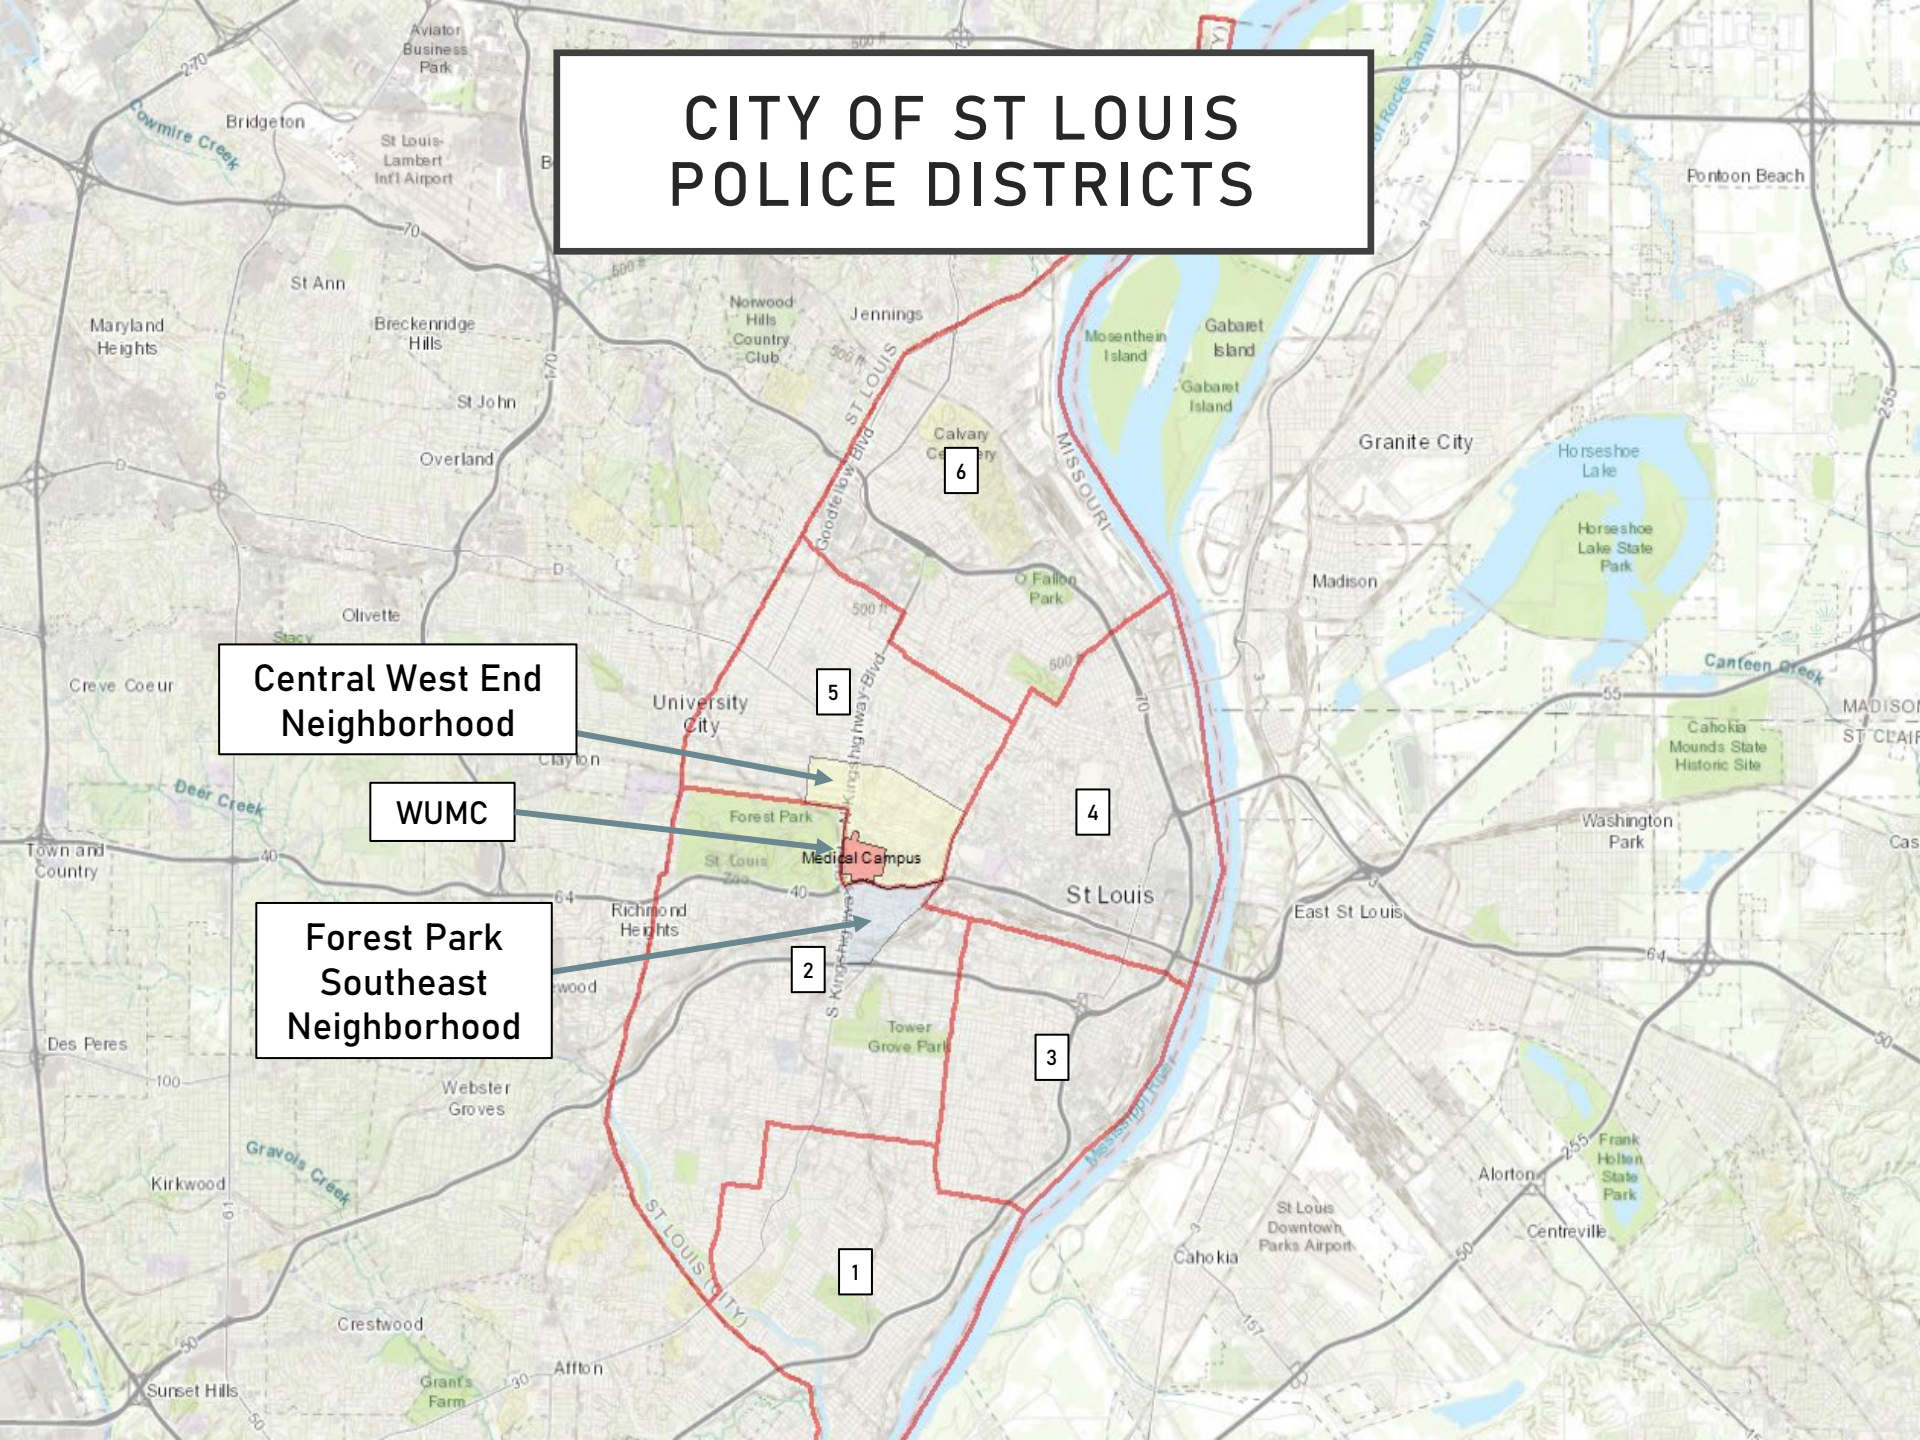

February 2025
Monthly Crime Report

**FOREST PARK SOUTHEAST
CENTRAL WEST END**

Washington University Medical Center

CITY OF ST LOUIS POLICE DISTRICTS

Central West End
Neighborhood

WUMC

Forest Park
Southeast
Neighborhood

DISTRICT 5 SUMMARY NOTES

There are 15 neighborhoods in District 5.

- Academy
- **Central West End**
- DeBaliviere Place
- Fountain Park
- Hamilton Heights
- Kingsway East
- Kingsway West
- Lewis Place
- Skinker-DeBaliviere
- The Greater Ville
- The Ville
- Vandeventer
- Visitation Park
- Wells-Goodfellow
- West End