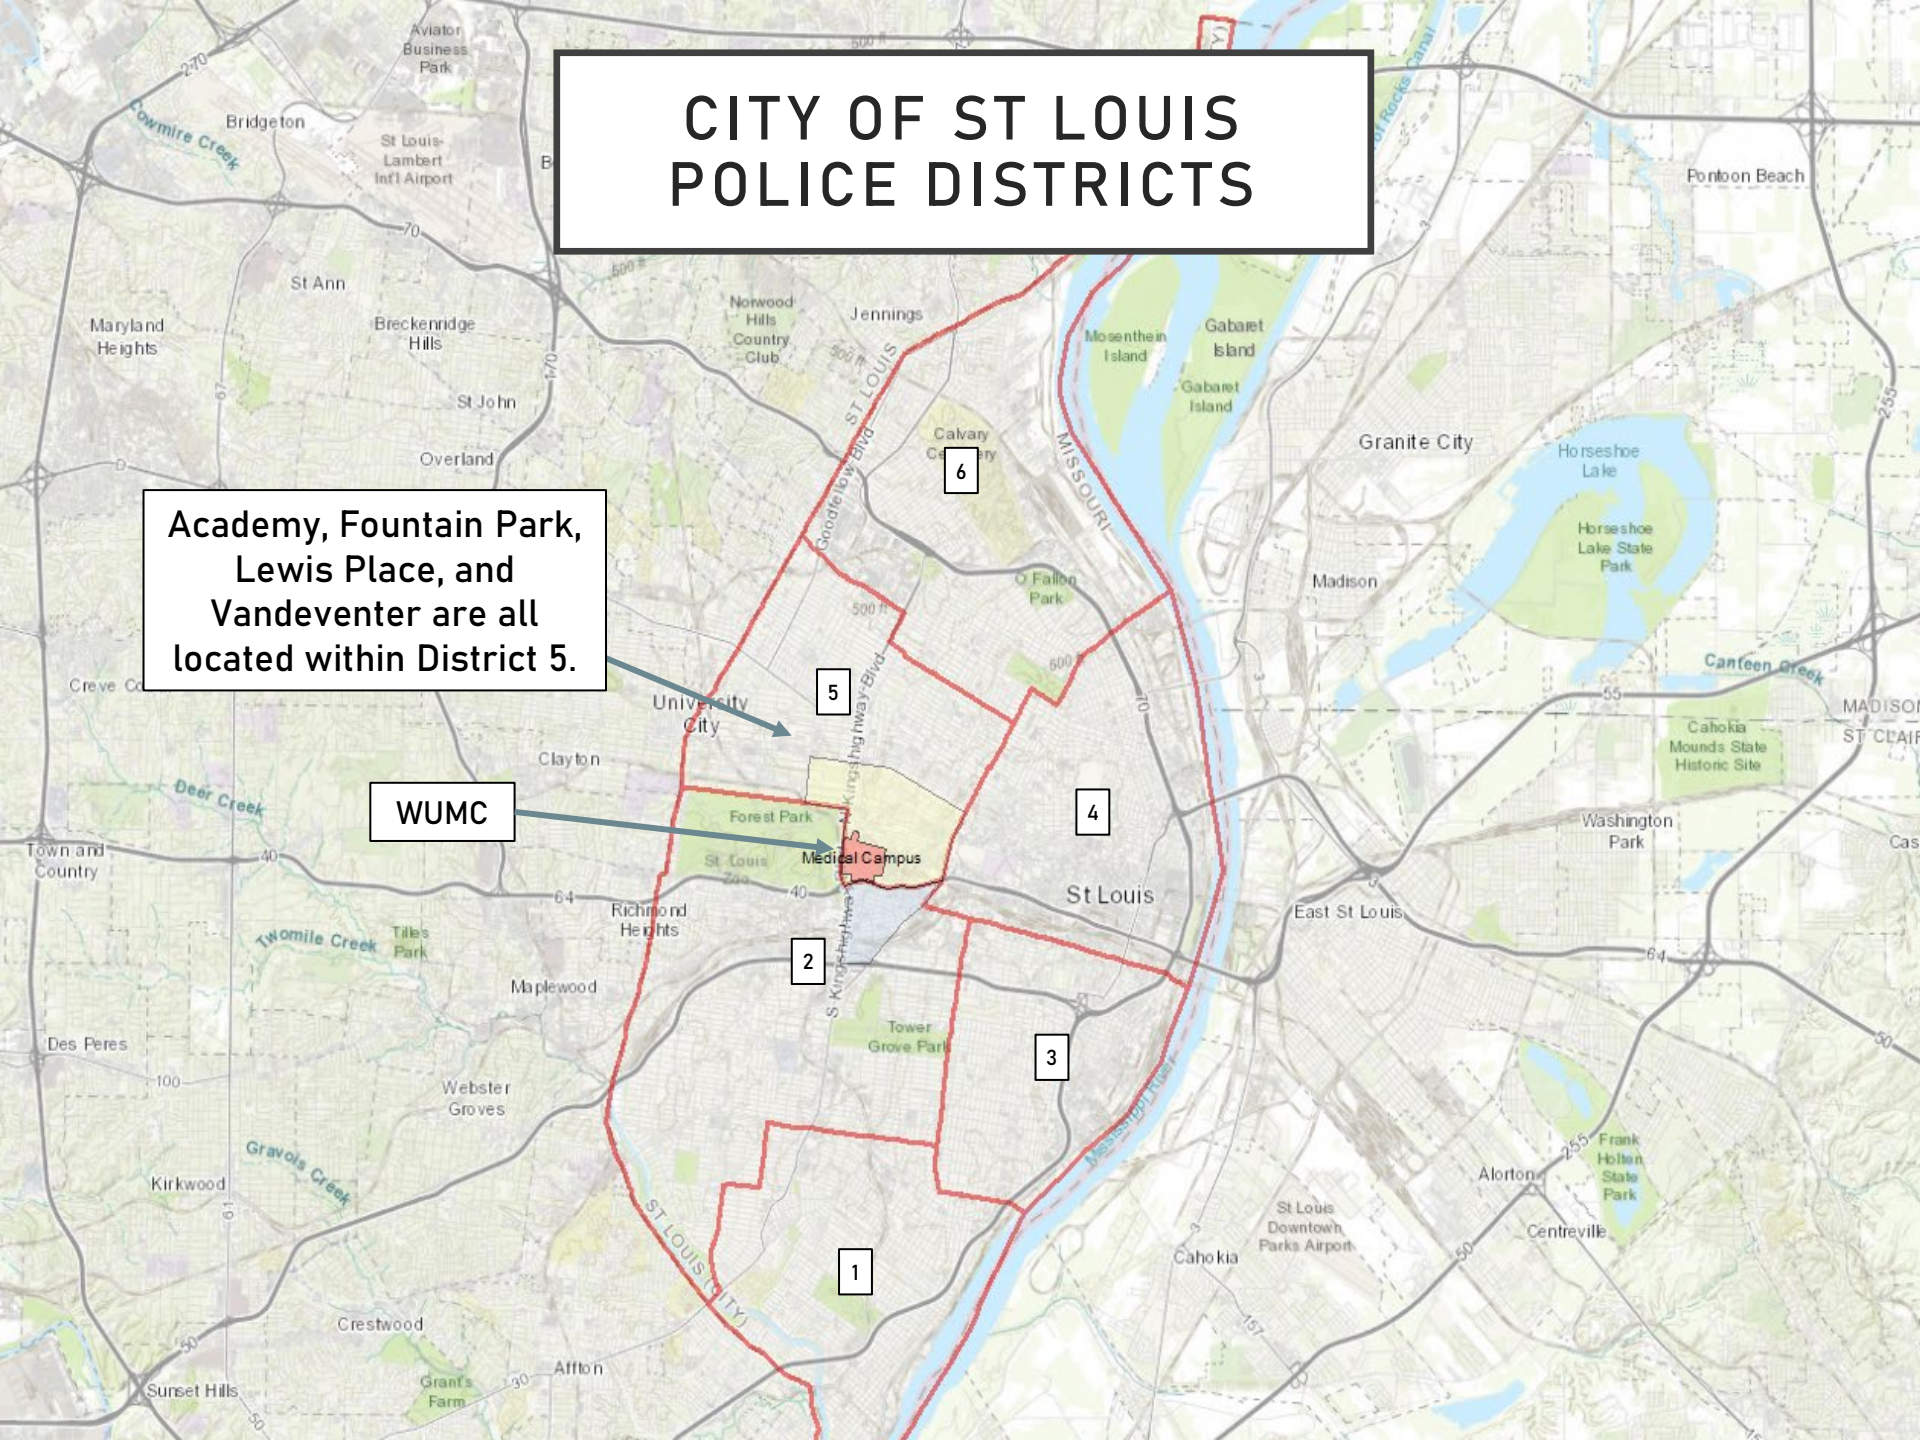

CITY OF ST LOUIS POLICE DISTRICTS

Academy, Fountain Park,
Lewis Place, and
Vandeventer are all
located within District 5.

WUMC