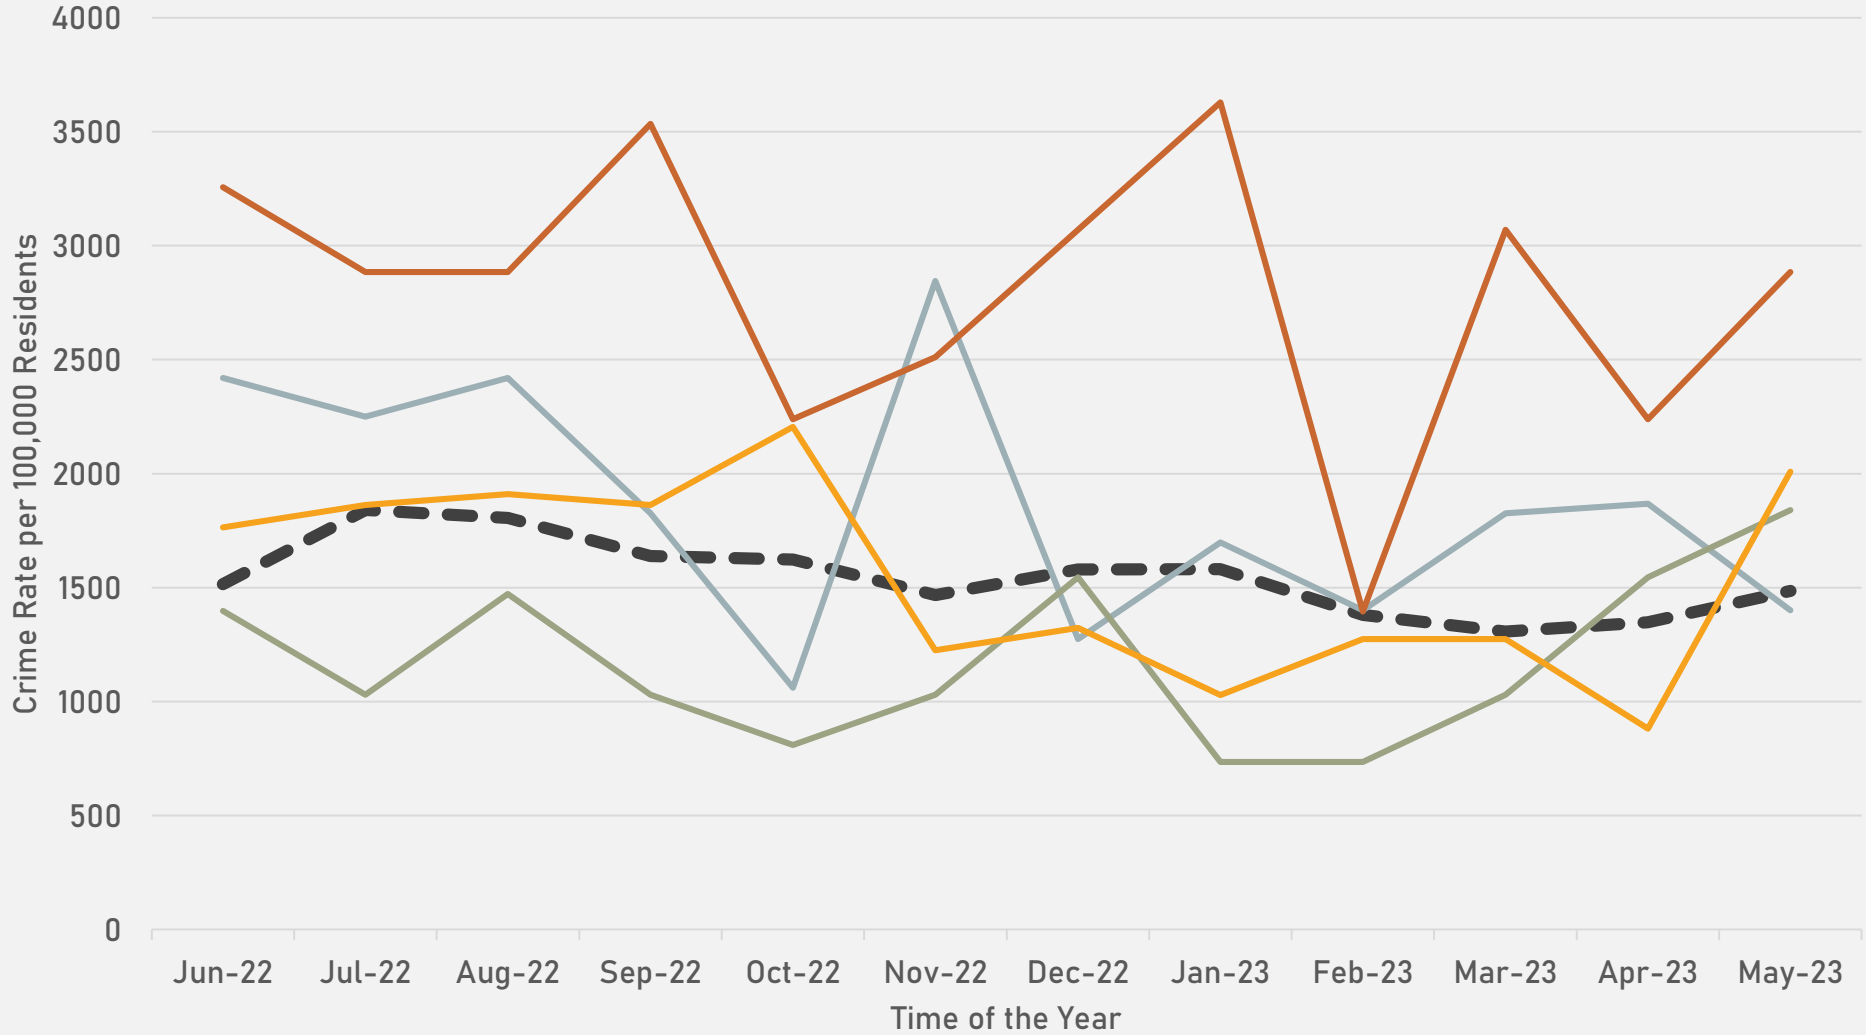

NEIGHBORHOODS VS CITY CRIME RATE OVER TIME

- City Crime Rate
- Academy Crime Rate
- Fountain Park Crime Rate
- Lewis Place Crime Rate
- Vandeventer Crime Rate