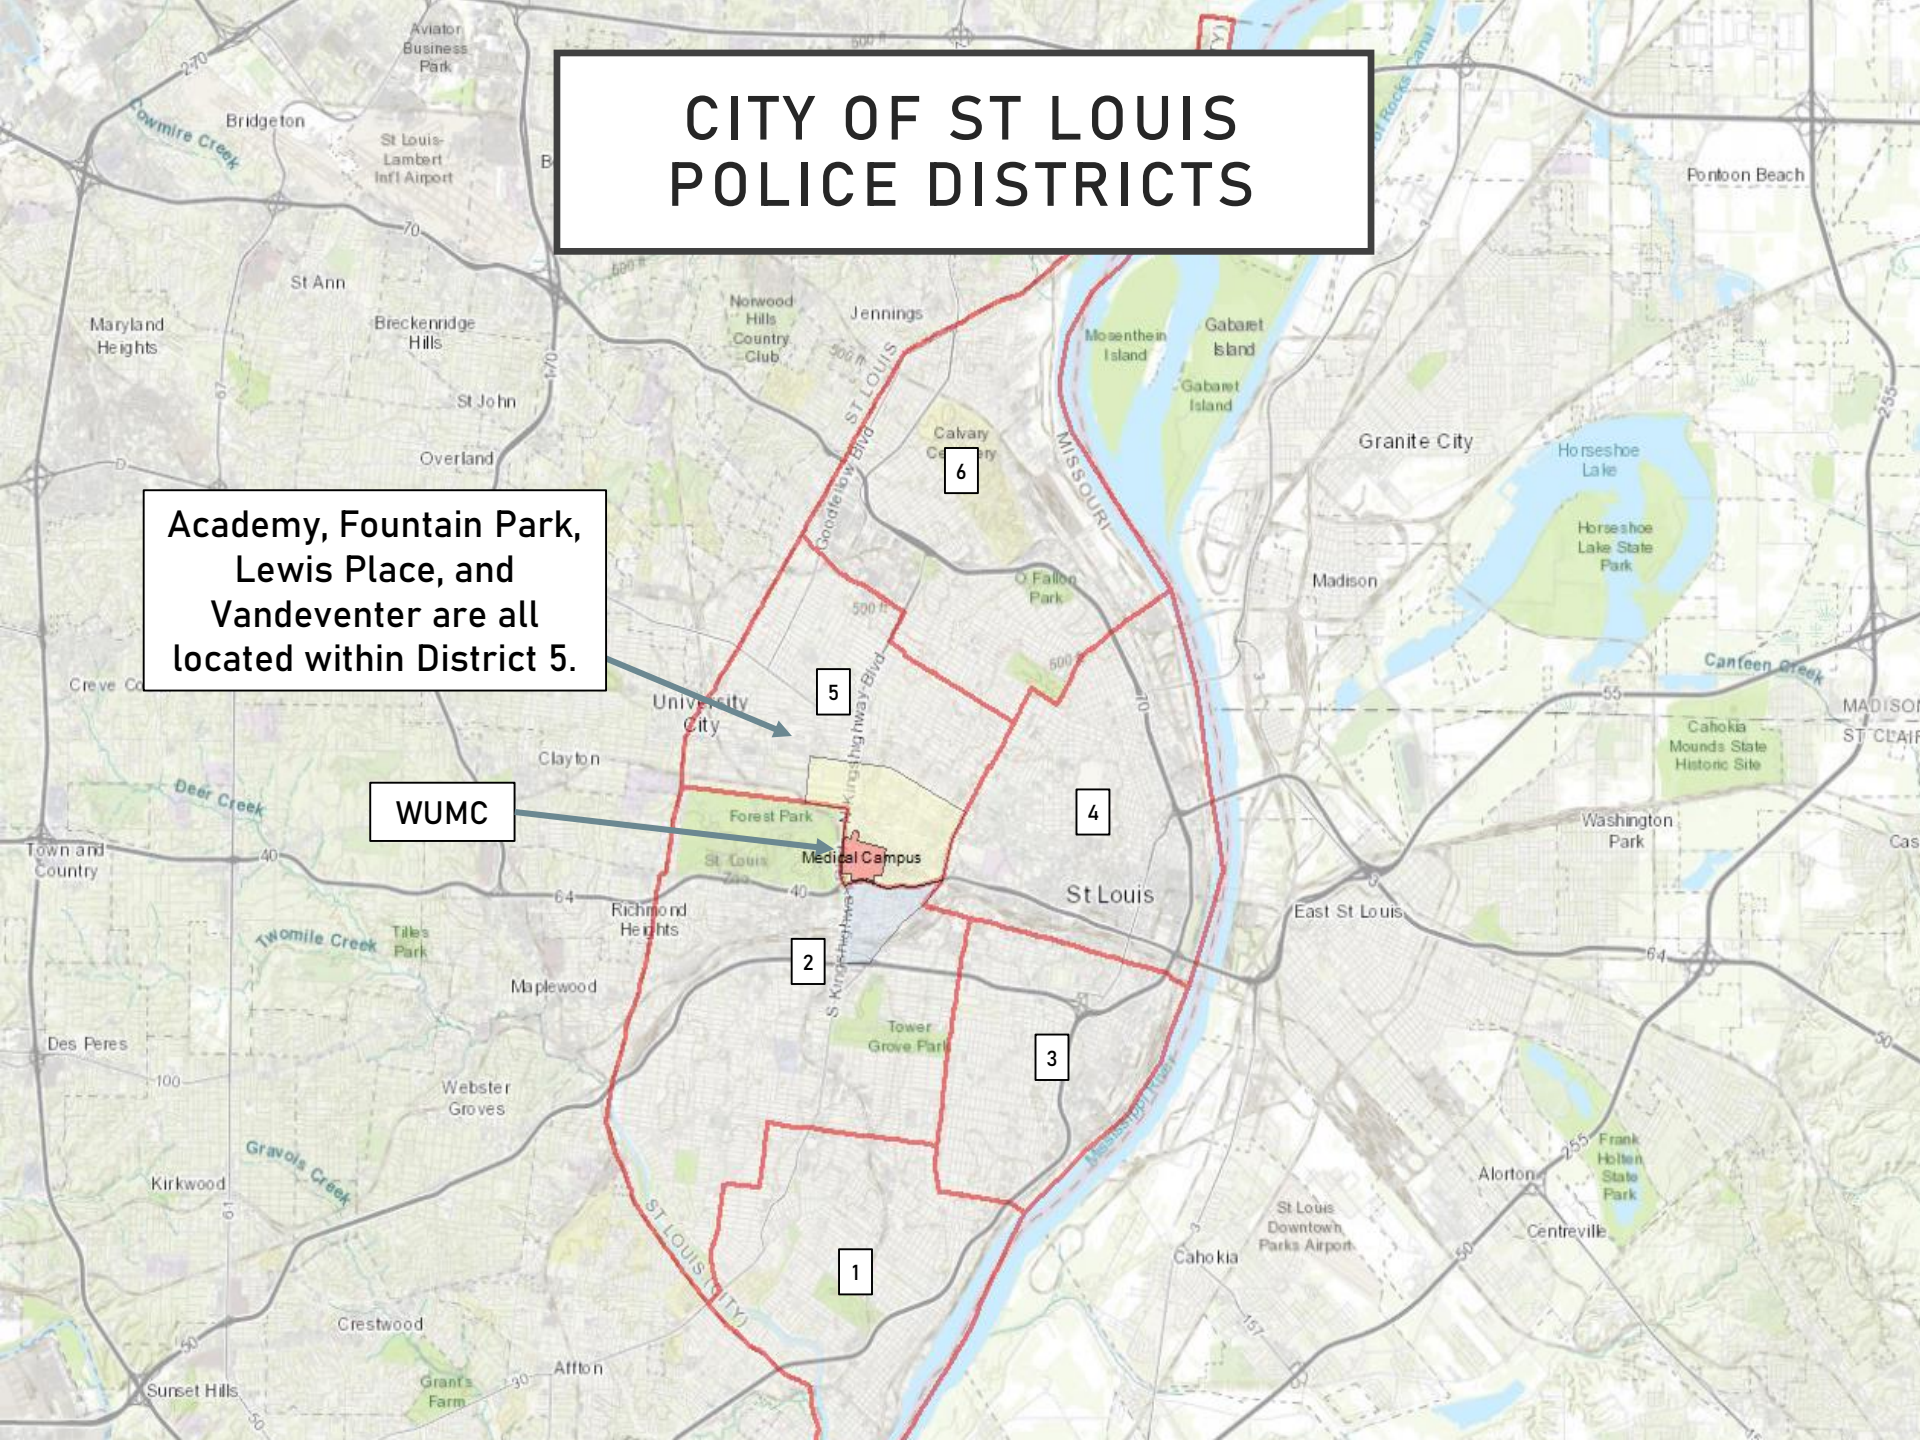

May 2023  
Monthly Crime Report

**ACADEMY  
FOUNTAIN PARK  
LEWIS PLACE  
VANDEVENTER**

Washington University Medical Center

# CITY OF ST LOUIS POLICE DISTRICTS

Academy, Fountain Park, Lewis Place, and Vandeventer are all located within District 5.

WUMC

# DISTRICT 5 SUMMARY NOTES

There are 15 neighborhoods in District 5.

- Academy
- Central West End
- DeBaliviere Place
- Fountain Park
- Hamilton Heights
- Kingsway East
- Kingsway West
- Lewis Place
- Skinker-DeBaliviere
- The Greater Ville
- The Ville
- Vandeventer
- Visitation Park
- Wells-Goodfellow
- West End

- The **lowest number** of crimes in one neighborhood was 11 in Visitation Park
- The **highest number** of crimes in one neighborhood was 224 in the Central West End
- The average number of crimes per neighborhood was 59
- The **lowest crime rate** per 100,000 in one neighborhood was 666.8 in Skinker-DeBaliviere
- The **highest crime rate** per 100,000 in one neighborhood was 2883.7 in Fountain Park
- The average neighborhood crime rate in District 5 was 1744.62
- The overall crime rate in District 5 was 1568.3