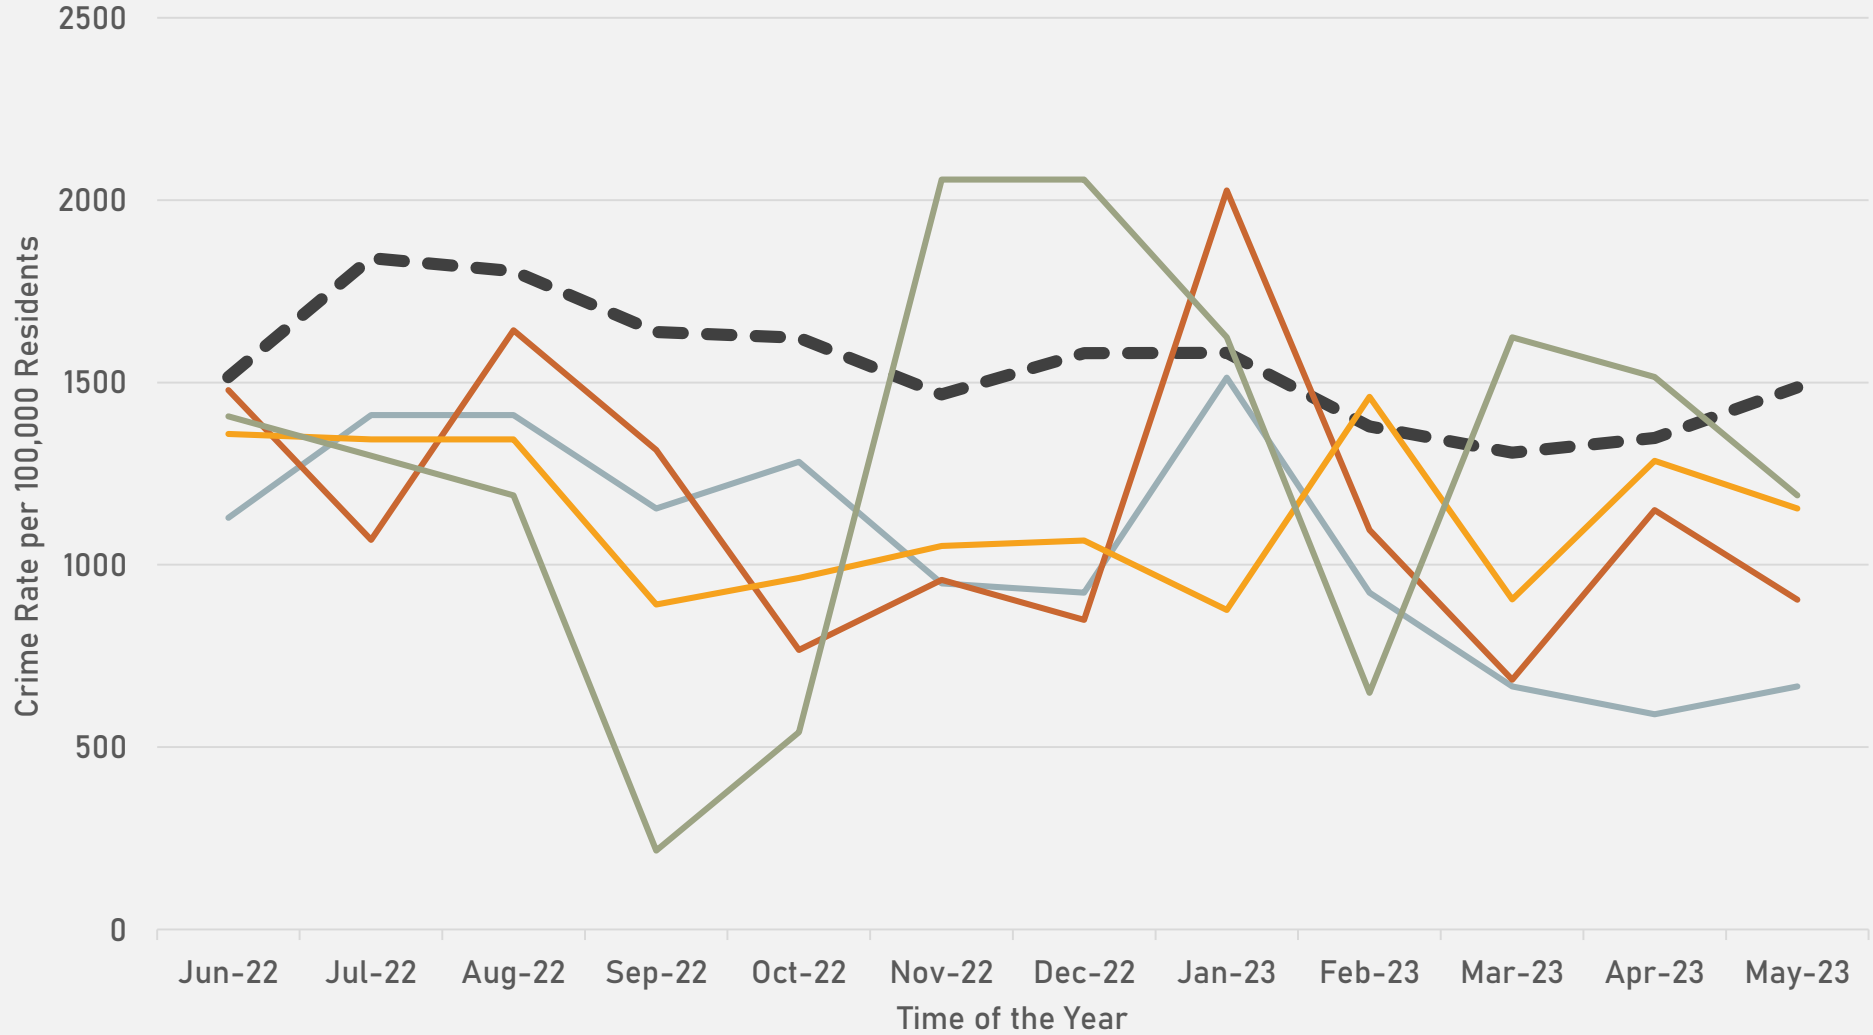

NEIGHBORHOODS VS CITY CRIME RATE OVER TIME

City Crime Rate

Skinker-DeBaliviere Crime Rate

DeBaliviere Place Crime Rate

West End Crime Rate

Visitation Park Crime Rate