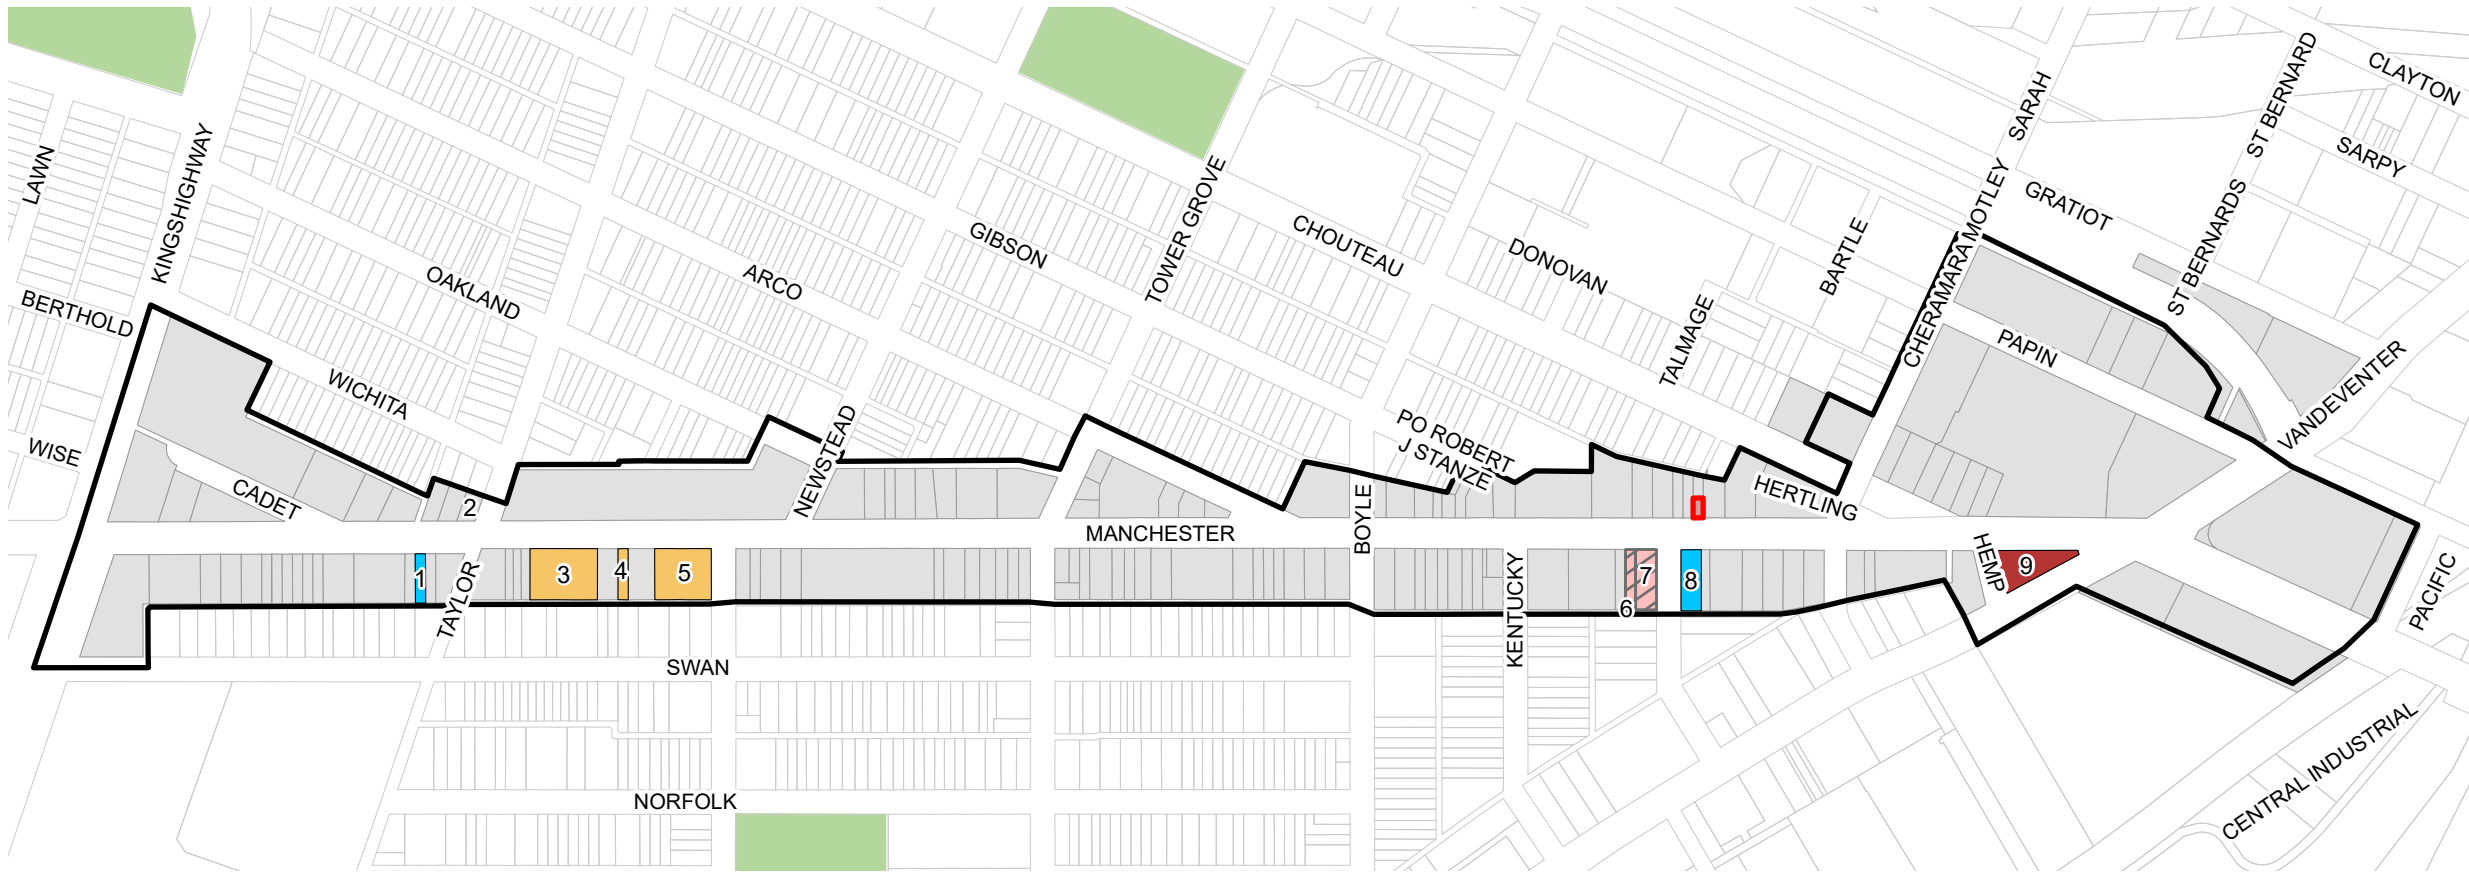

Commercial Corridor Updates - February 2022

The Grove CID - Openings & Closings

Address	Occupant	Status
4510 Manchester Ave.	Prism STL	Recently Open
4501 Manchester Ave.	Platypus and Duckbill	Recently Open
4440 Manchester Ave.	Mixed Use	Under Construction
4420 Manchester Ave.	Vails Brothers	Under Construction
4410 Manchester Ave.	Serendipity Ice Cream	Under Construction
4144 Manchester Ave.	Bootleg	Temporarily Closed
4140 Manchester Ave.	Atomic Cowboy	Temporarily Closed
4130 Manchester Ave.	Open Concept	Recently Open
4014 Chouteau Ave.	Narwhal's & Loaded Elevated Nachos	Proposed