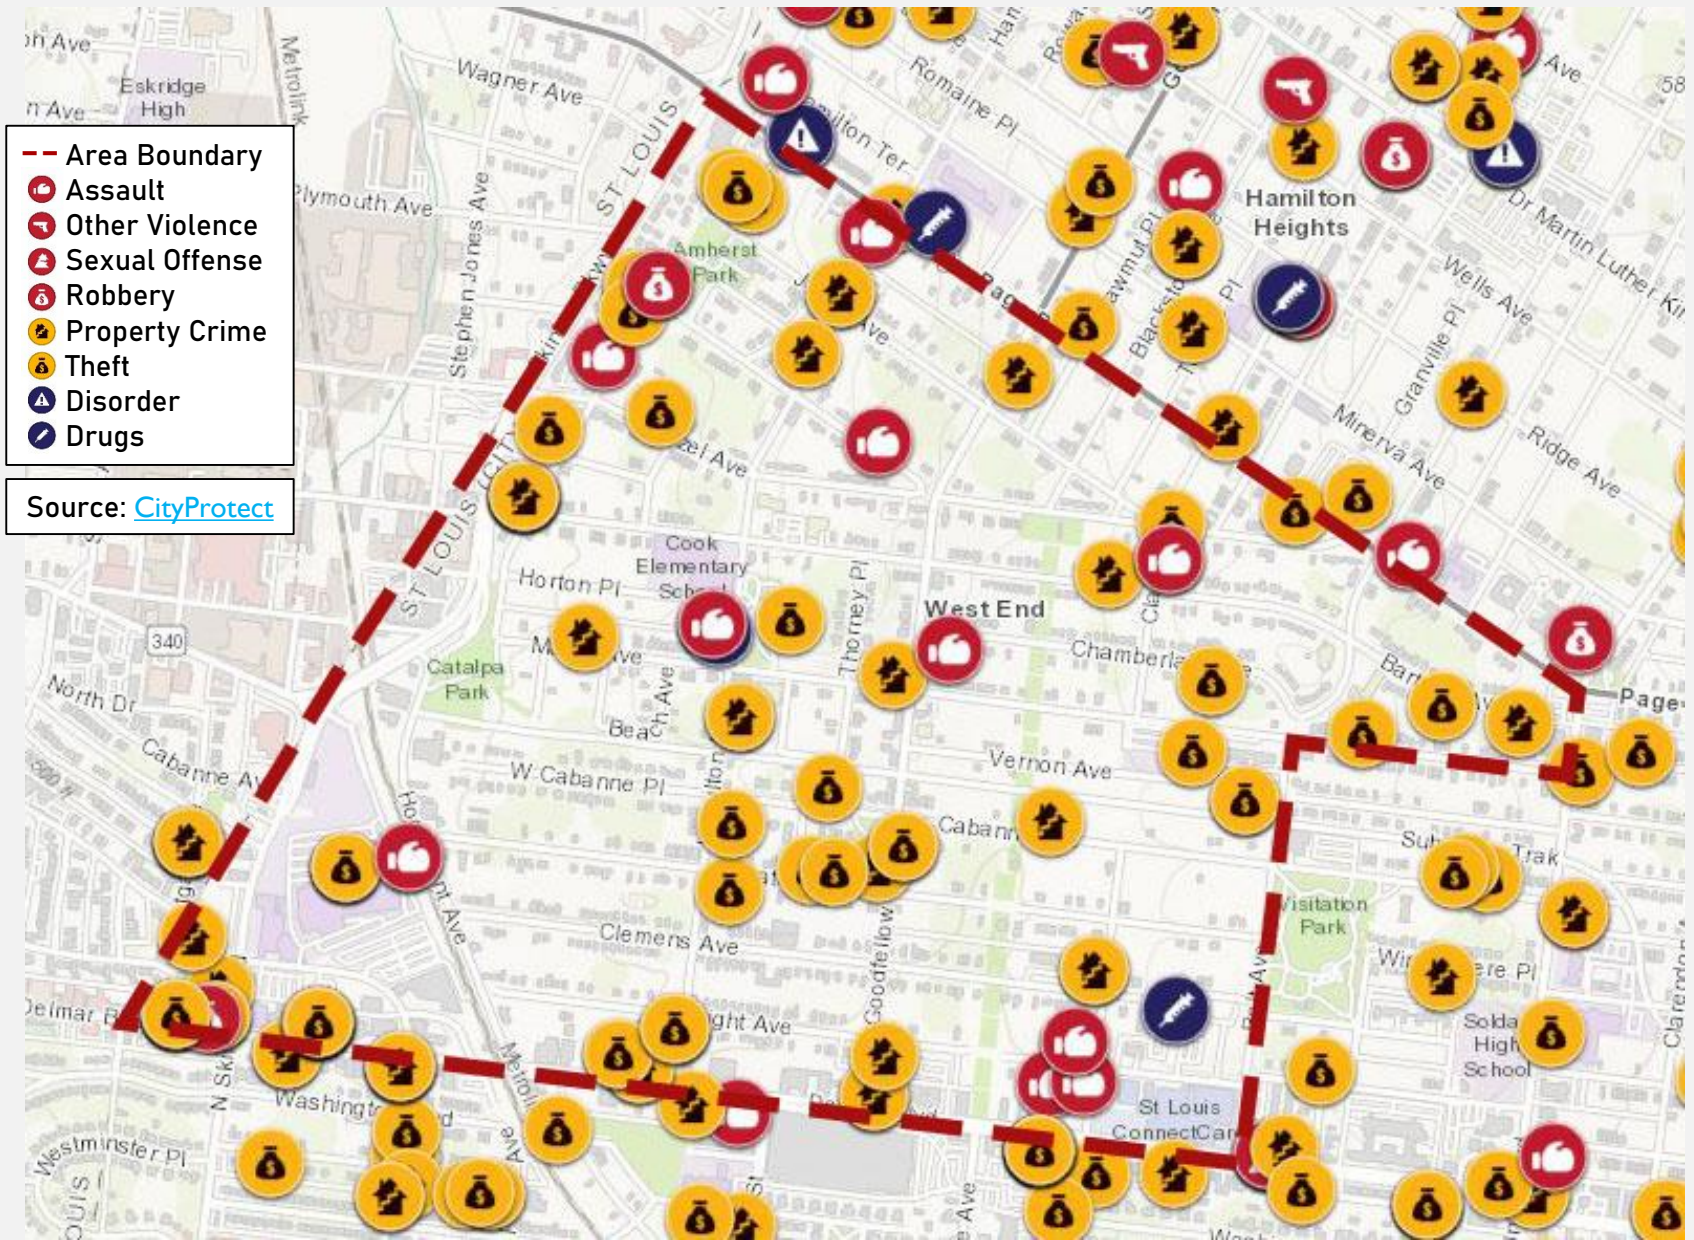

Source: [SLMPD](#)

WEST END SUMMARY TABLES

Type of Crimes	Number of Crimes
Assault	16
Burglary	4
Larceny	31
Motor Vehicle Theft	17
Property Damage	20
Robbery	4

Day of the Week	Number of Crimes
Sunday	13
Monday	19
Tuesday	12
Wednesday	9
Thursday	11
Friday	9
Saturday	19

Time of Day	Number of Crimes
Day	38
Night	54

WEST END LARCENY BREAKDOWN

Type of Larceny	Number of Crimes
Purse Snatching	3
Swindling	1
Theft from Motor Vehicle	9
Theft of Motor Vehicle	17
Theft of Motor Vehicle Parts	2
Theft of Weapons	6
Other Larceny	10

Day of the Week	Number of Crimes
Sunday	5
Monday	9
Tuesday	8
Wednesday	3
Thursday	9
Friday	4
Saturday	10

Time of Day	Number of Crimes
Day	25
Night	23

WEST END TOTAL CRIME MAP

WEST END CRIMES BY DAY OF THE MONTH

WEST END CRIMES BY DAY OF THE WEEK

WEST END CRIMES BY TIME OF DAY

**VISITATION PARK
NEIGHBORHOOD DETAIL**

VISITATION PARK SUMMARY NOTES

- 11 total crimes in August 2022
 - **Up 120%** compared to August 2021 (5 crimes)
 - 1 crime against persons in August 2022
 - **Up 100%** compared to August 2021 (0 crimes)
- 85 total crimes so far in 2022
 - **Down 2%** compared to this time in 2021 (87 crimes)
 - 10 crimes against persons so far in 2022
 - **Up 20%** compared to this time in 2021 (8 crimes)