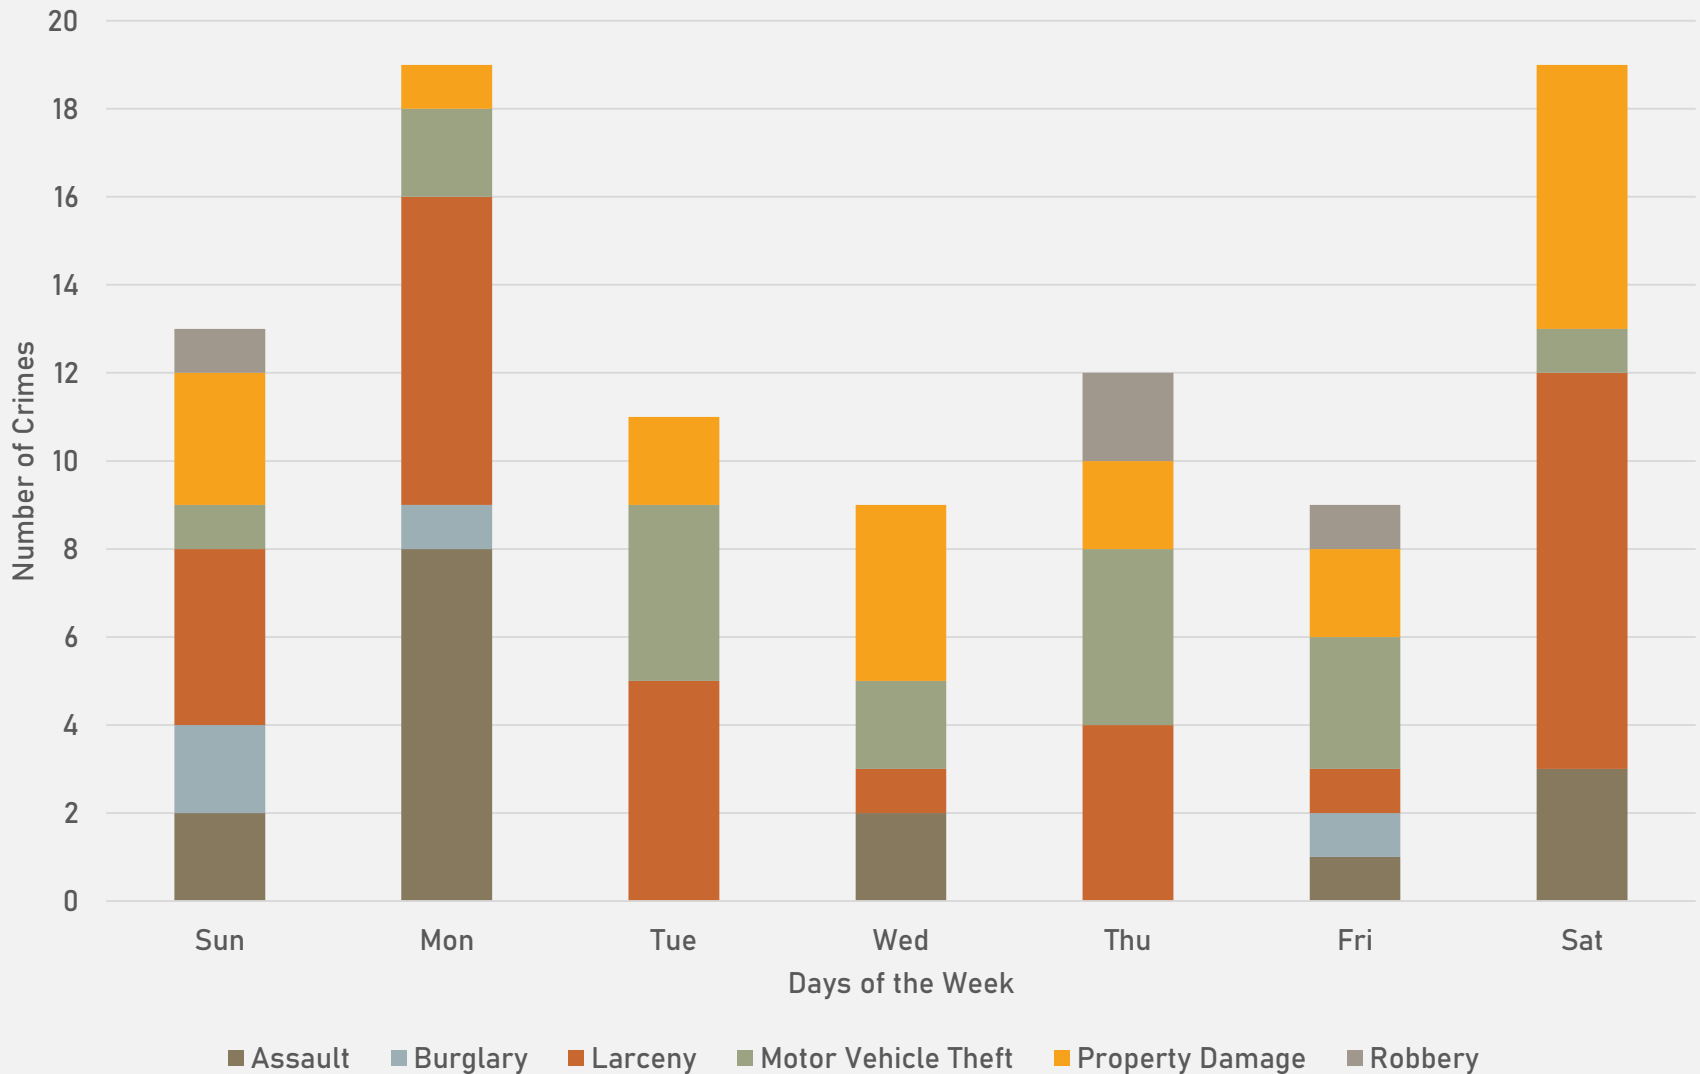

Time of Day	Number of Crimes
Day	38
Night	54

WEST END LARCENY BREAKDOWN

Type of Larceny	Number of Crimes
Purse Snatching	3
Swindling	1
Theft from Motor Vehicle	9
Theft of Motor Vehicle	17
Theft of Motor Vehicle Parts	2
Theft of Weapons	6
Other Larceny	10

Day of the Week	Number of Crimes
Sunday	5
Monday	9
Tuesday	8
Wednesday	3
Thursday	9
Friday	4
Saturday	10

Time of Day	Number of Crimes
Day	25
Night	23

WEST END TOTAL CRIME MAP

WEST END CRIMES BY DAY OF THE MONTH

WEST END CRIMES BY DAY OF THE WEEK

WEST END CRIMES BY TIME OF DAY

**VISITATION PARK
NEIGHBORHOOD DETAIL**

VISITATION PARK SUMMARY NOTES

- 11 total crimes in August 2022
 - **Up 120%** compared to August 2021 (5 crimes)
 - 1 crime against persons in August 2022
 - **Up 100%** compared to August 2021 (0 crimes)
- 85 total crimes so far in 2022
 - **Down 2%** compared to this time in 2021 (87 crimes)
 - 10 crimes against persons so far in 2022
 - **Up 20%** compared to this time in 2021 (8 crimes)

VISITATION PARK YEAR TO YEAR COMPARISON

2021

Crimes	Jan	Feb	Mar	Apr	May	Jun	Jul	Aug	Sep	Oct	Nov	Dec	Total
Aggravated Assault	0	0	0	0	0	0	1	0	0	1	2	0	4
Arson	0	0	0	0	0	0	0	0	0	0	0	0	0
Burglary	0	0	0	1	1	1	1	0	1	1	0	1	7
Homicide	0	0	0	0	0	0	0	0	0	0	0	0	0
Larceny	7	1	1	2	1	2	6	1	3	1	0	3	28
Motor Vehicle Theft	1	1	3	1	2	0	0	3	0	1	0	0	12
Robbery	0	0	1	0	0	2	0	0	0	0	1	1	5
Total	8	2	5	4	4	5	8	4	4	4	3	5	56