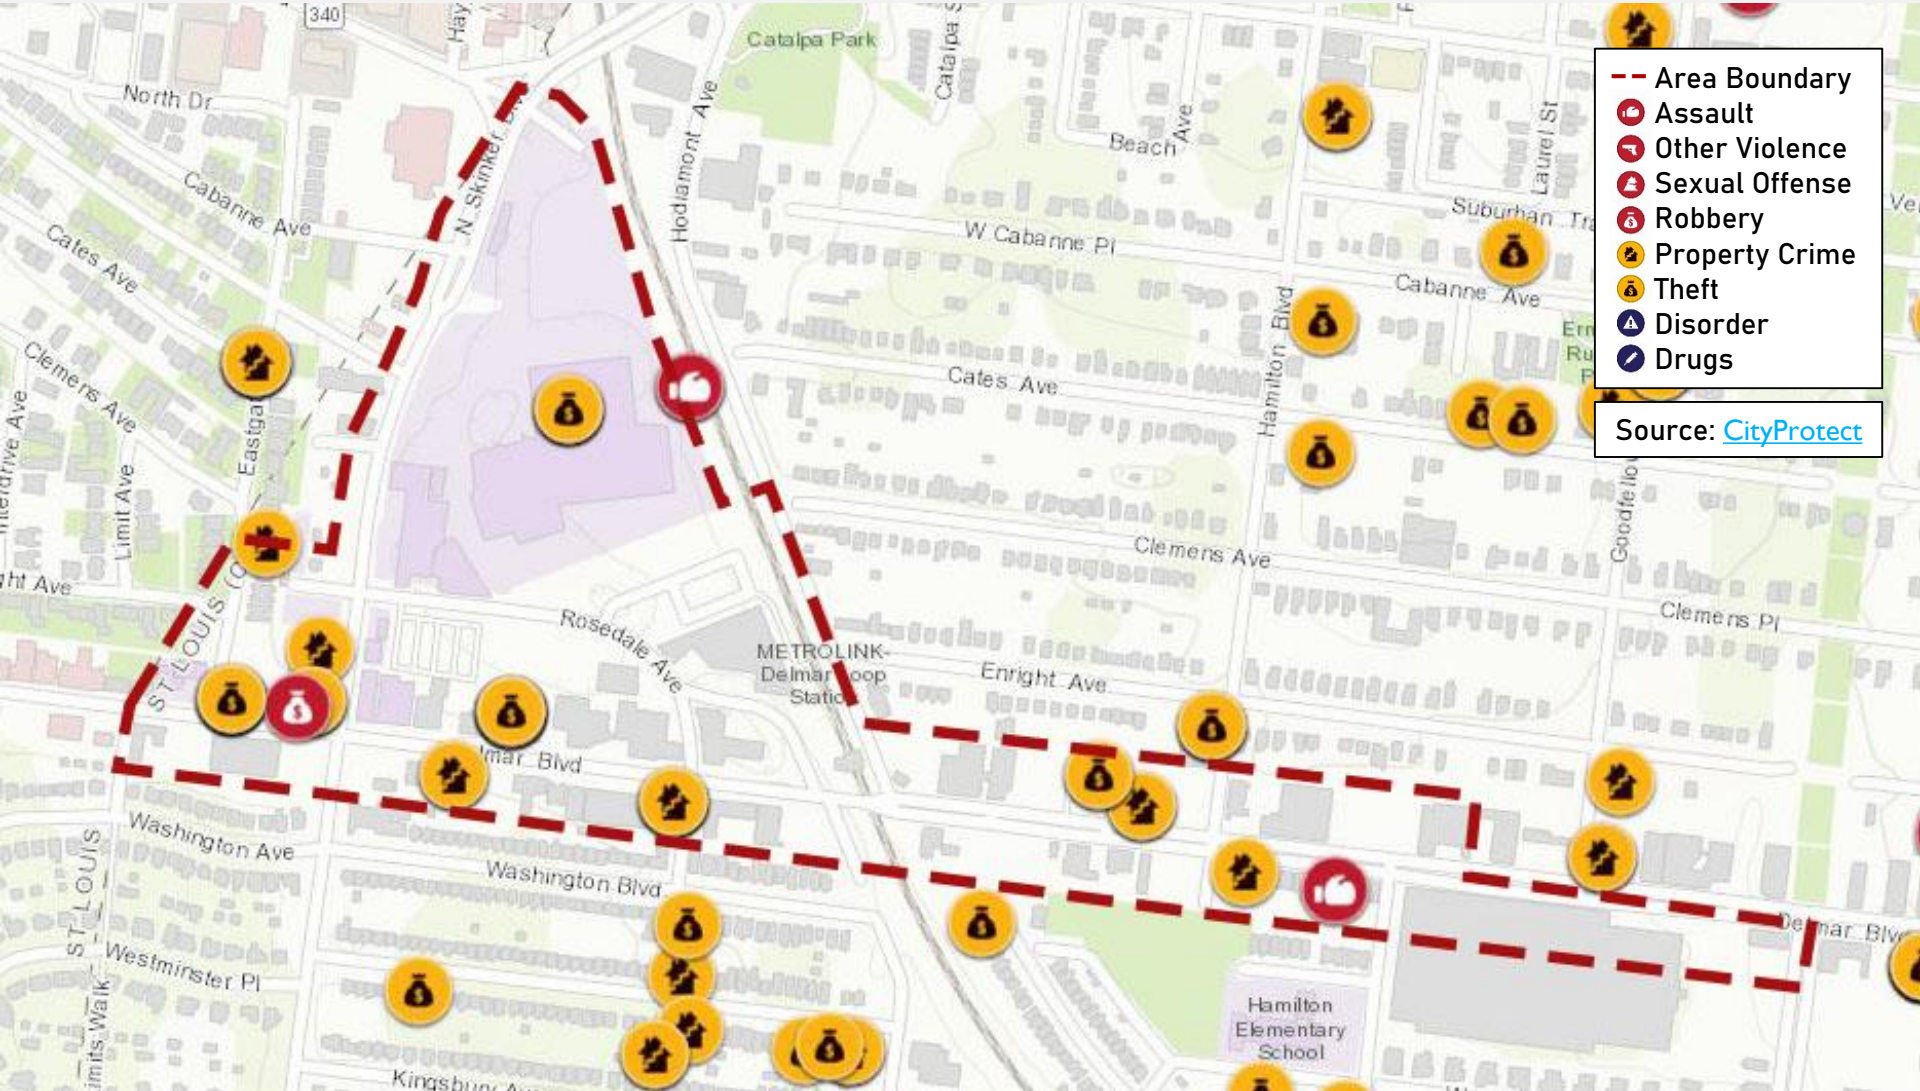

August 2022
Monthly Crime Report

**SKINKER-DEBALIVIERE
DEBALIVIERE PLACE
WEST END
VISITATION PARK**

Washington University Medical Center

DISTRICT 5 TOTAL CRIME MAP

- District Boundary
- - - Neighborhood Boundary
- Violent Crimes
- Property Crimes and Theft
- Disorder and Disturbances

Source: [CityProtect](#)

DISTRICT 5 SUMMARY NOTES

There are 15 neighborhoods in District 5.

- Academy
 - Central West End
 - DeBaliviere Place
 - Fountain Park
 - Hamilton Heights
 - Kingsway East
 - Kingsway West
 - Lewis Place
 - Skinker-DeBaliviere
 - The Greater Ville
 - The Ville
 - Vandeventer
 - Visitation Park
 - Wells-Goodfellow
 - West End
- The **minimum number** of crimes in one neighborhood was 11 in Visitation Park
 - The **maximum number** of crimes in one neighborhood was 260 in the Central West End
 - The mean number of crimes was 65.5
 - The **minimum rate** of crimes per 100,000 in one neighborhood was 636.9 in Academy
 - The **maximum rate** of crimes per 100,000 in one neighborhood was 3854.2 in the Ville
 - The mean rate of crimes was 1902.4

EAST LOOP CID TOTAL CRIME MAP

**SKINKER-DEBALIVIERE
NEIGHBORHOOD DETAIL**

SKINKER-DEBALIVIERE SUMMARY NOTES

- 55 total crimes in August 2022
 - **Up 57%** compared to August 2021 (35 crimes)
 - 2 crimes against persons in August 2022
 - **Down 33%** compared to August 2021 (3 crimes)
- 285 total crimes so far in 2022
 - **Up 36%** compared to this time in 2021 (210 crimes)
 - 13 crimes against persons in 2022
 - **Down 32%** compared to this time in 2021 (19 crimes)

Time of Day	Number of Crimes
Day	3
Night	2

VISITATION PARK TOTAL CRIME MAP

- Area Boundary
- 👊 Assault
- 👊 Other Violence
- 👊 Sexual Offense
- 👊 Robbery
- 💰 Property Crime
- 👊 Theft
- 🚨 Disorder
- 🚬 Drugs