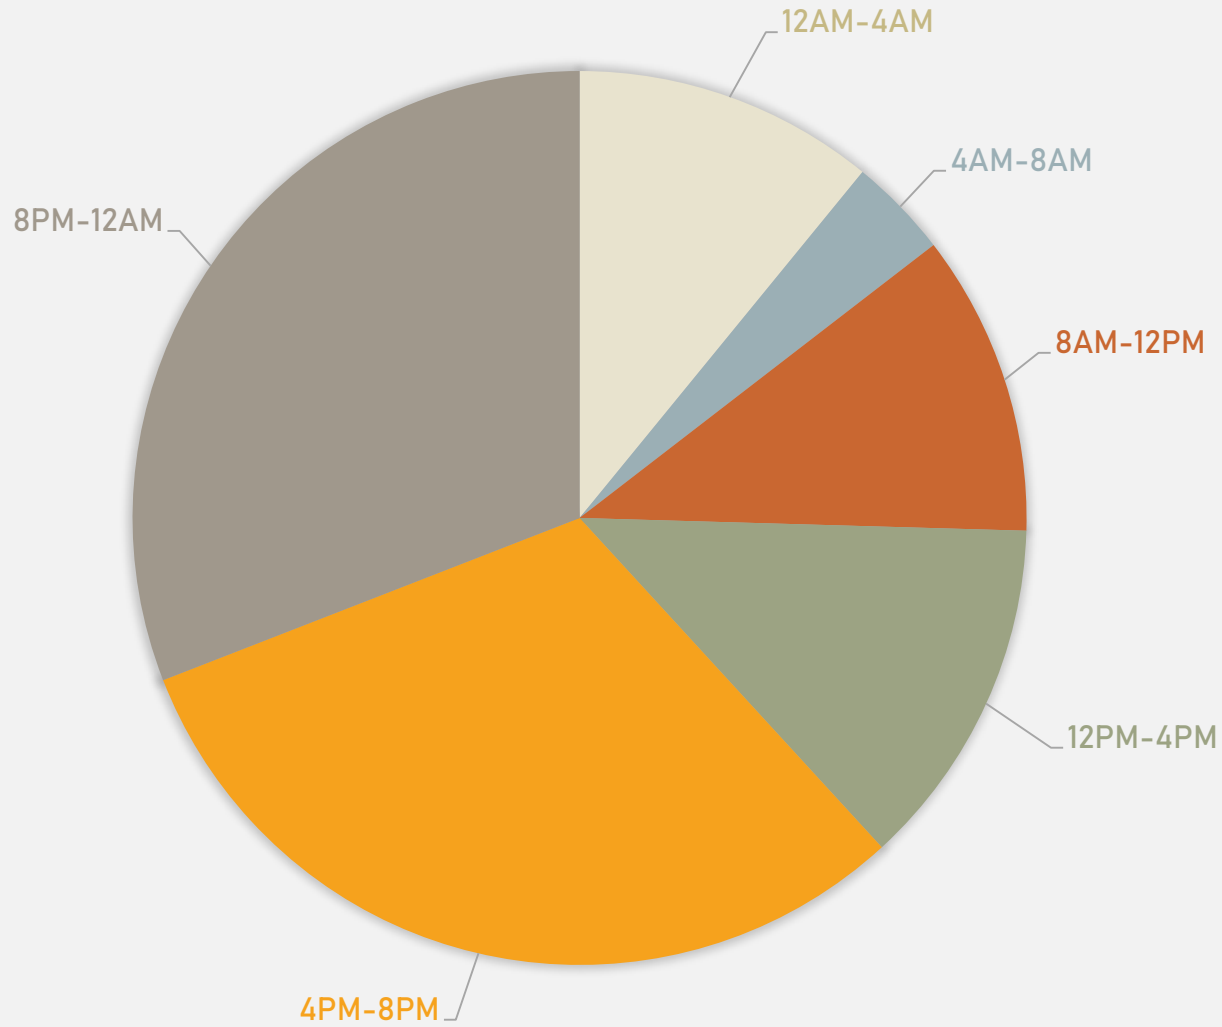

SKINKER-DEBALIVIERE CRIMES BY DAY TIME OF DAY

**DEBALIVIERE PLACE
NEIGHBORHOOD DETAIL**

DEBALIVIERE PLACE SUMMARY NOTES

- 60 total crimes in August 2022
 - **Up 22%** compared to August 2021 (49 crimes)
 - 3 crimes against persons in August 2022
 - **Up 50%** compared to August 2021 (2 crimes)
- 319 total crimes in 2022
 - **Up 63%** compared to this time in 2021 (196 crimes)
 - 22 crimes against persons in 2022
 - **Up 22%** compared to this time in 2021 (18 crimes)

Day of the Week	Number of Crimes
Sunday	8
Monday	7
Tuesday	4
Wednesday	15
Thursday	1
Friday	4
Saturday	3

Time of Day	Number of Crimes
Day	23
Night	19

DEBALIVIERE PLACE TOTAL CRIME MAP

- Area Boundary
- Assault
- Other Violence
- Sexual Offense
- Robbery
- Property Crime
- Theft
- Disorder
- Drugs

Source: [CityProtect](#)

DEBALIVIERE PLACE CRIMES BY DAY OF THE MONTH

DEBALIVIERE PLACE CRIMES BY DAY OF THE WEEK

DEBALIVIERE PLACE CRIMES BY TIME OF DAY

**WEST END
NEIGHBORHOOD DETAIL**

WEST END SUMMARY NOTES

- 92 total crimes in August 2022
 - **Up 14%** compared to August 2021 (81 crimes)
 - 17 crimes against persons in August 2022
 - **Down 11%** compared to August 2021 (19 crimes)
- 669 total crimes so far in 2022
 - **Up 2%** compared to this time in 2021 (659 crimes)
 - 106 crimes against persons so far in 2022
 - **Down 14%** compared to this time in 2021 (123 crimes)