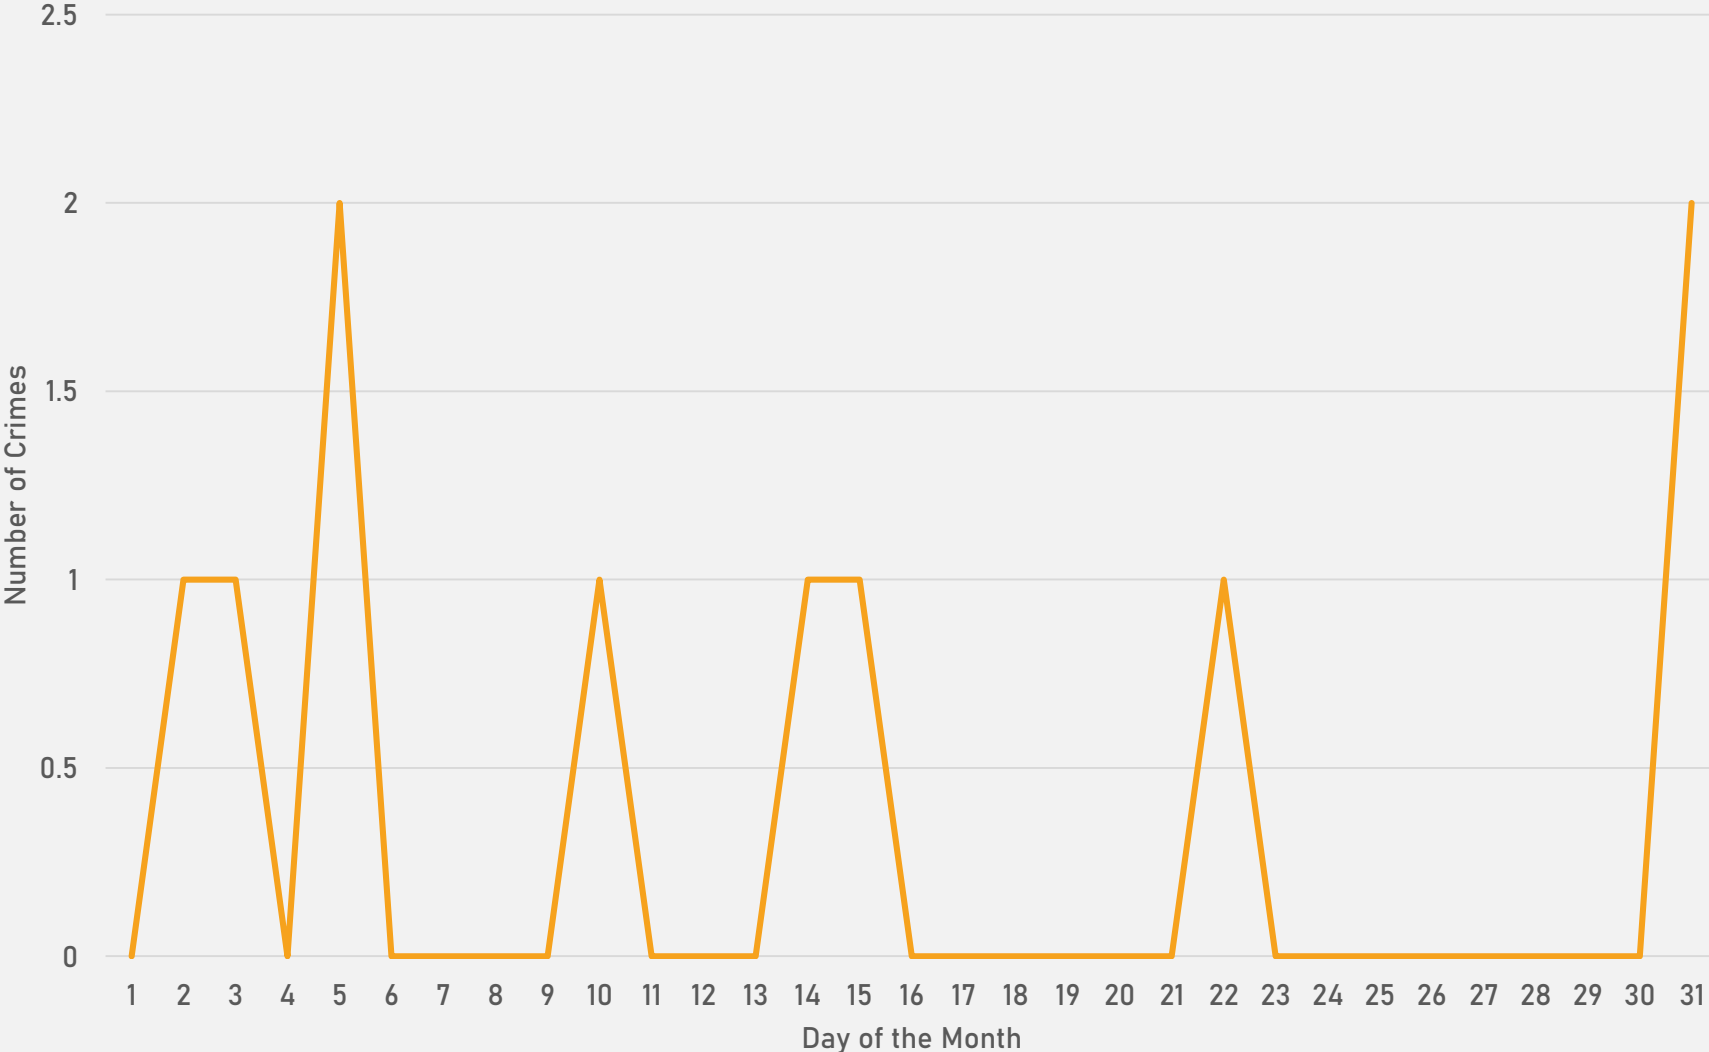

VISITATION PARK CRIMES BY DAYS OF THE MONTH