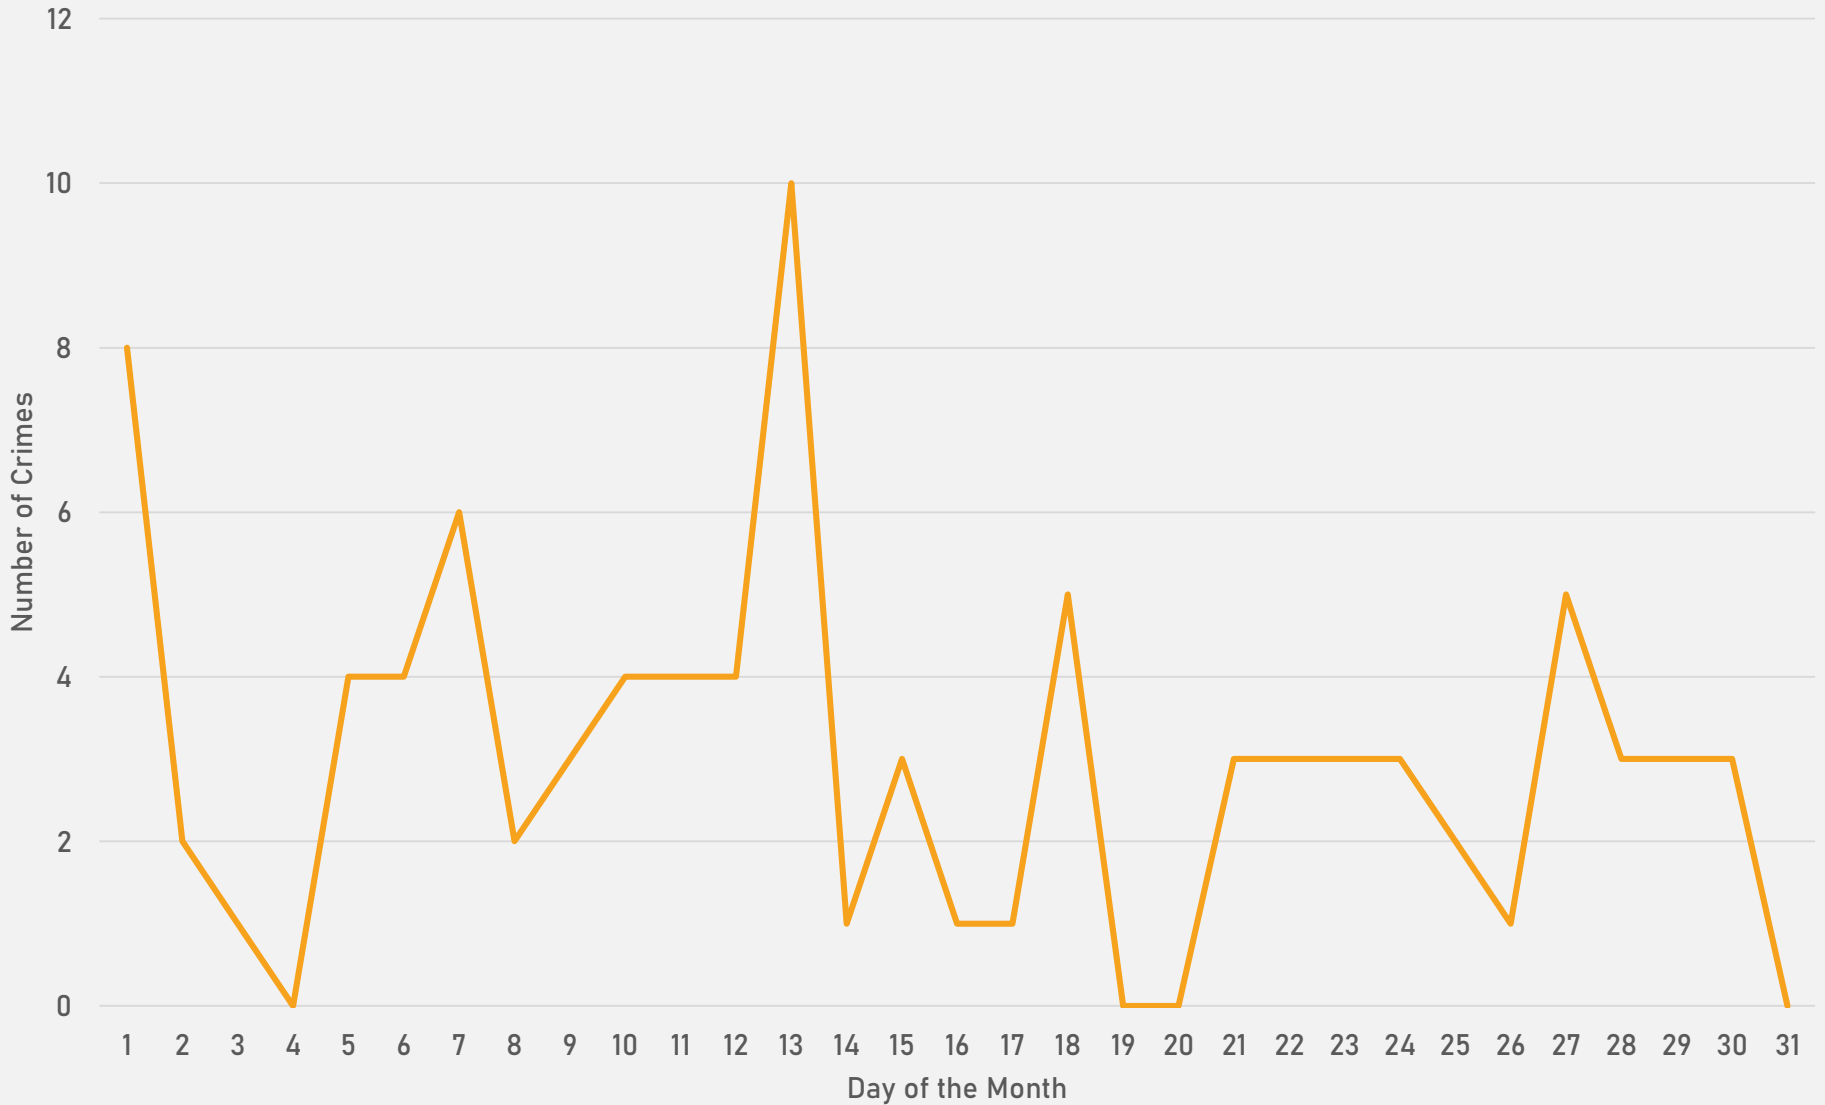

Source: [SLMPD](#)

WEST END SUMMARY TABLES

Type of Crimes	Number of Crimes
Assault	16
Burglary	4
Larceny	31
Motor Vehicle Theft	17
Property Damage	20
Robbery	4

Day of the Week	Number of Crimes
Sunday	13
Monday	19
Tuesday	12
Wednesday	9
Thursday	11
Friday	9
Saturday	19

Time of Day	Number of Crimes
Day	38
Night	54

WEST END LARCENY BREAKDOWN

Type of Larceny	Number of Crimes
Purse Snatching	3
Swindling	1
Theft from Motor Vehicle	9
Theft of Motor Vehicle	17
Theft of Motor Vehicle Parts	2
Theft of Weapons	6
Other Larceny	10

Day of the Week	Number of Crimes
Sunday	5
Monday	9
Tuesday	8
Wednesday	3
Thursday	9
Friday	4
Saturday	10

Time of Day	Number of Crimes
Day	25
Night	23

WEST END TOTAL CRIME MAP

WEST END CRIMES BY DAY OF THE MONTH

WEST END CRIMES BY DAY OF THE WEEK

WEST END CRIMES BY TIME OF DAY

**VISITATION PARK
NEIGHBORHOOD DETAIL**

VISITATION PARK SUMMARY NOTES

- 11 total crimes in August 2022
 - **Up 120%** compared to August 2021 (5 crimes)
 - 1 crime against persons in August 2022
 - **Up 100%** compared to August 2021 (0 crimes)
- 85 total crimes so far in 2022
 - **Down 2%** compared to this time in 2021 (87 crimes)
 - 10 crimes against persons so far in 2022
 - **Up 20%** compared to this time in 2021 (8 crimes)