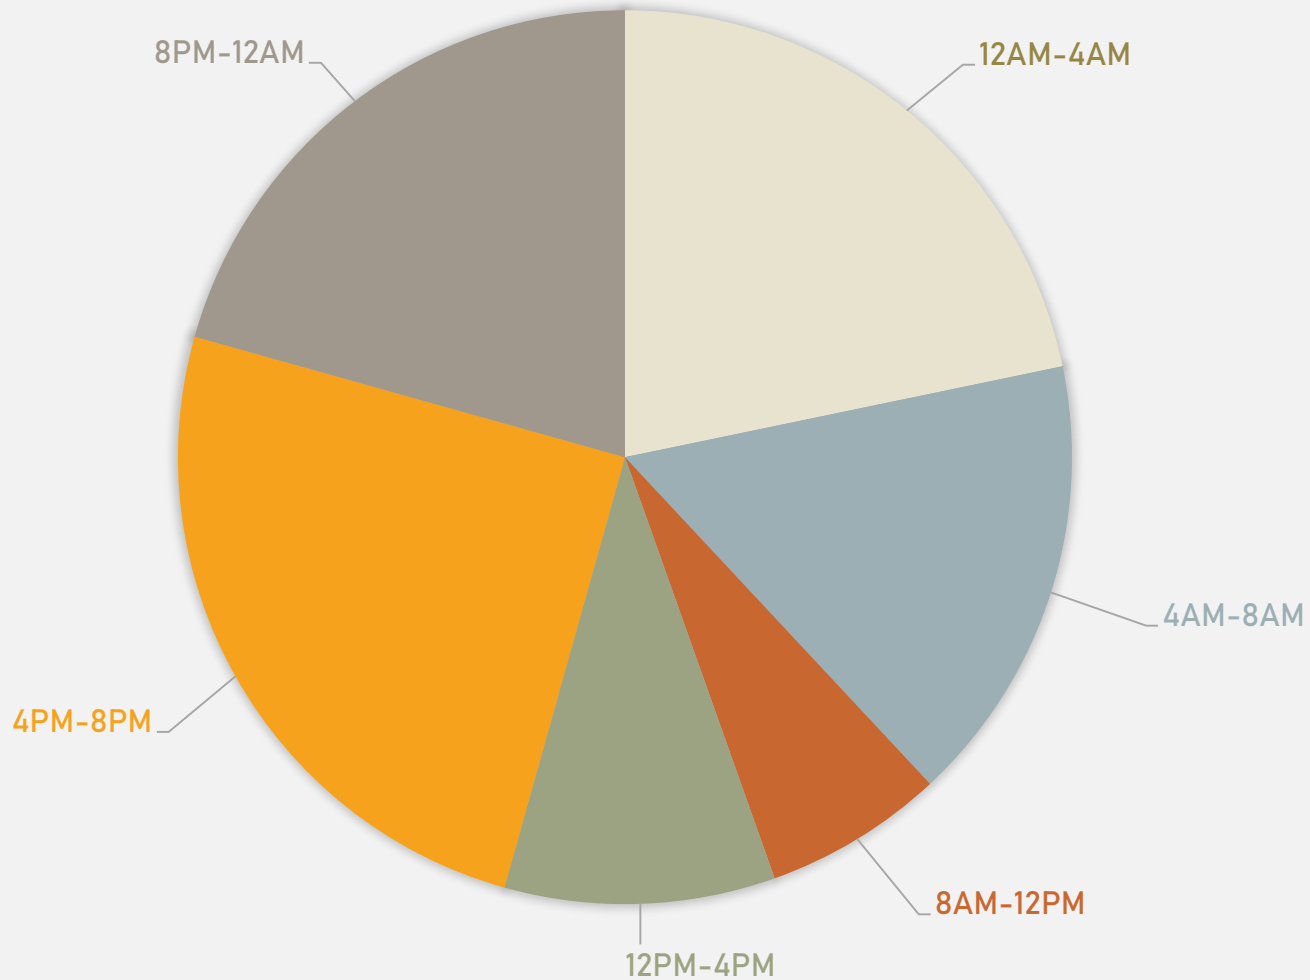

Day of the Week	Number of Crimes
Sunday	5
Monday	9
Tuesday	8
Wednesday	3
Thursday	9
Friday	4
Saturday	10

Time of Day	Number of Crimes
Day	25
Night	23

WEST END TOTAL CRIME MAP

WEST END CRIMES BY DAY OF THE MONTH

WEST END CRIMES BY DAY OF THE WEEK

WEST END CRIMES BY TIME OF DAY

**VISITATION PARK
NEIGHBORHOOD DETAIL**

VISITATION PARK SUMMARY NOTES

- 11 total crimes in August 2022
 - **Up 120%** compared to August 2021 (5 crimes)
 - 1 crime against persons in August 2022
 - **Up 100%** compared to August 2021 (0 crimes)
- 85 total crimes so far in 2022
 - **Down 2%** compared to this time in 2021 (87 crimes)
 - 10 crimes against persons so far in 2022
 - **Up 20%** compared to this time in 2021 (8 crimes)