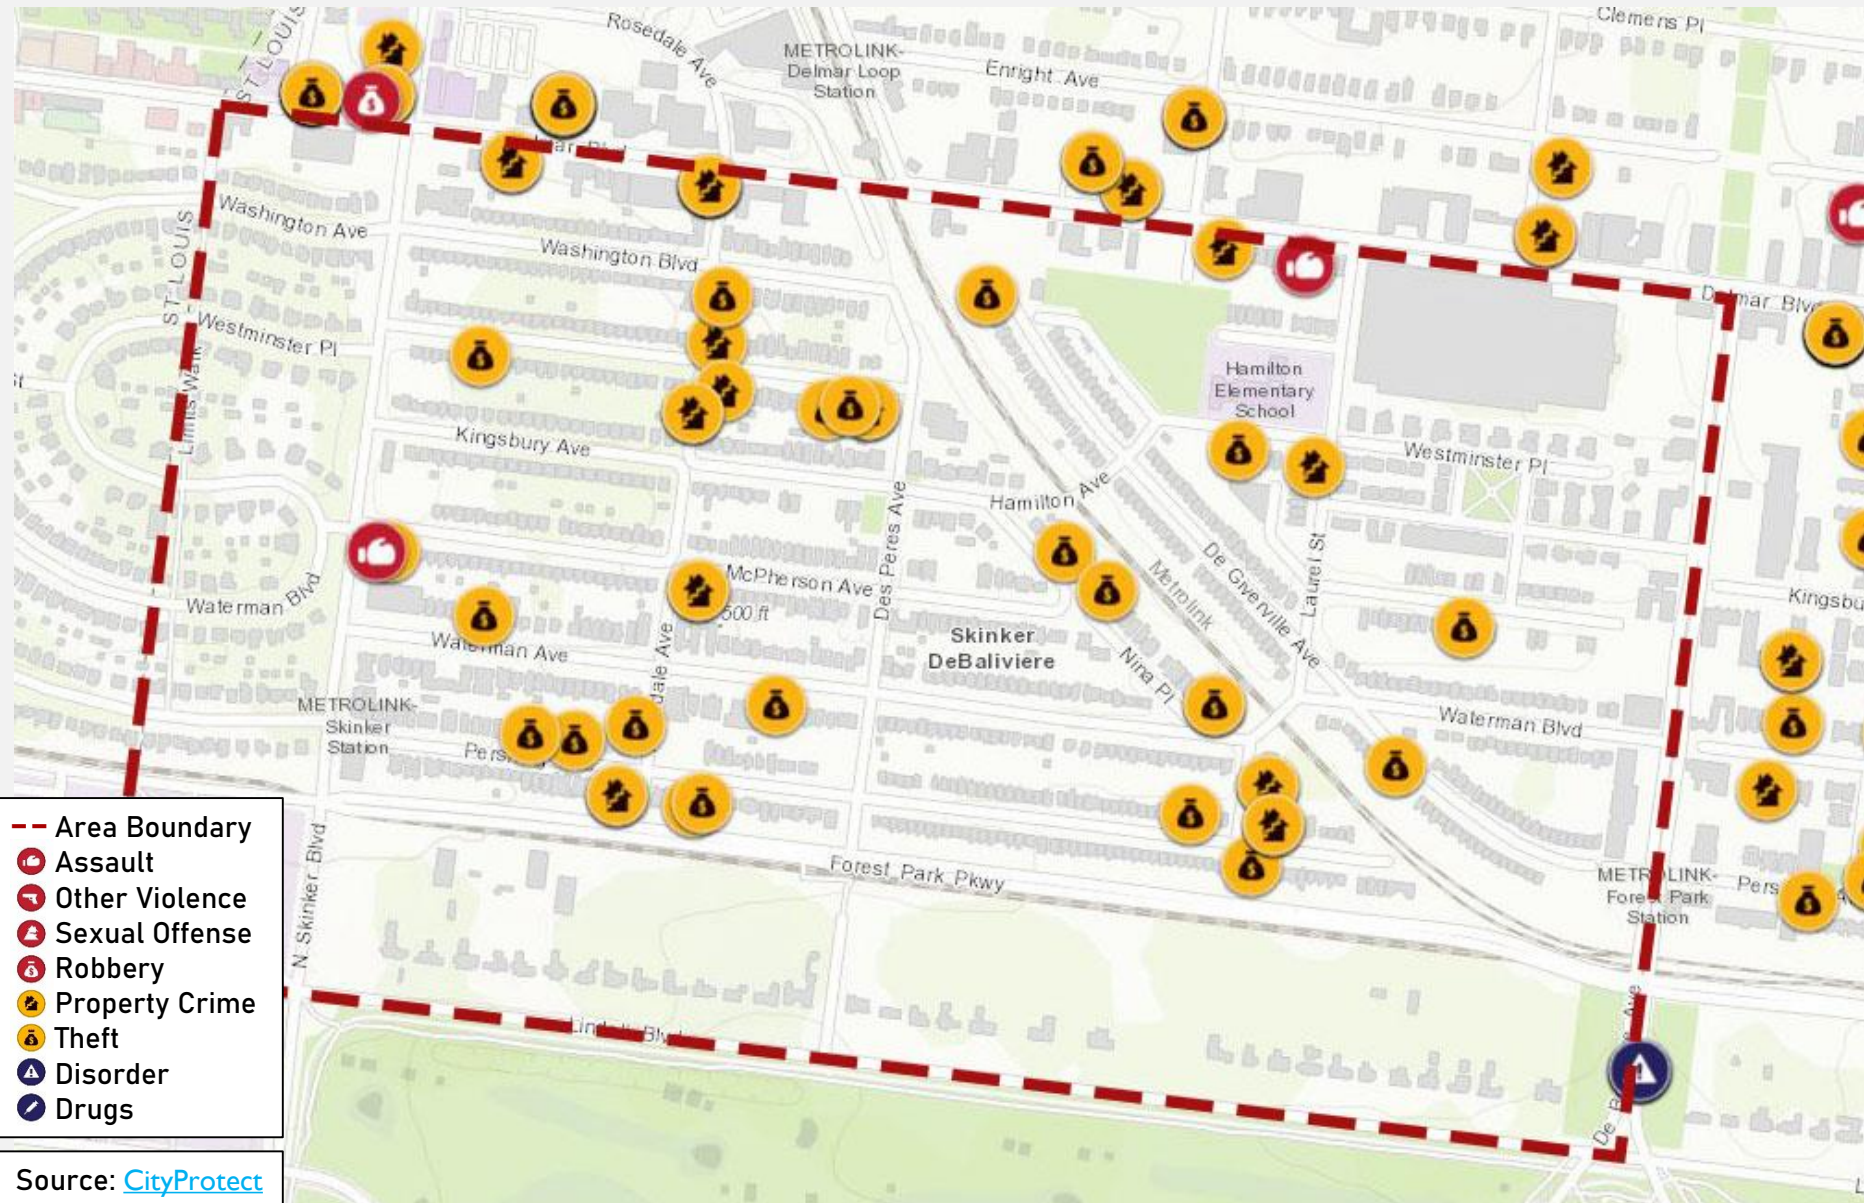

SKINKER-DEBALIVIERE LARCENY BREAKDOWN

Type of Larceny	Number of Crimes
Theft from Building	1
Theft from Motor Vehicle	8
Theft of Motor Vehicle	18
Theft of Vehicle Parts	1
Time of Day	Number of Crimes
Day	13
Night	15

Day of the Week	Number of Crimes
Sunday	3
Monday	5
Tuesday	1
Wednesday	2
Thursday	2
Friday	5
Saturday	10

SKINKER-DEBALIVIERE TOTAL CRIME MAP