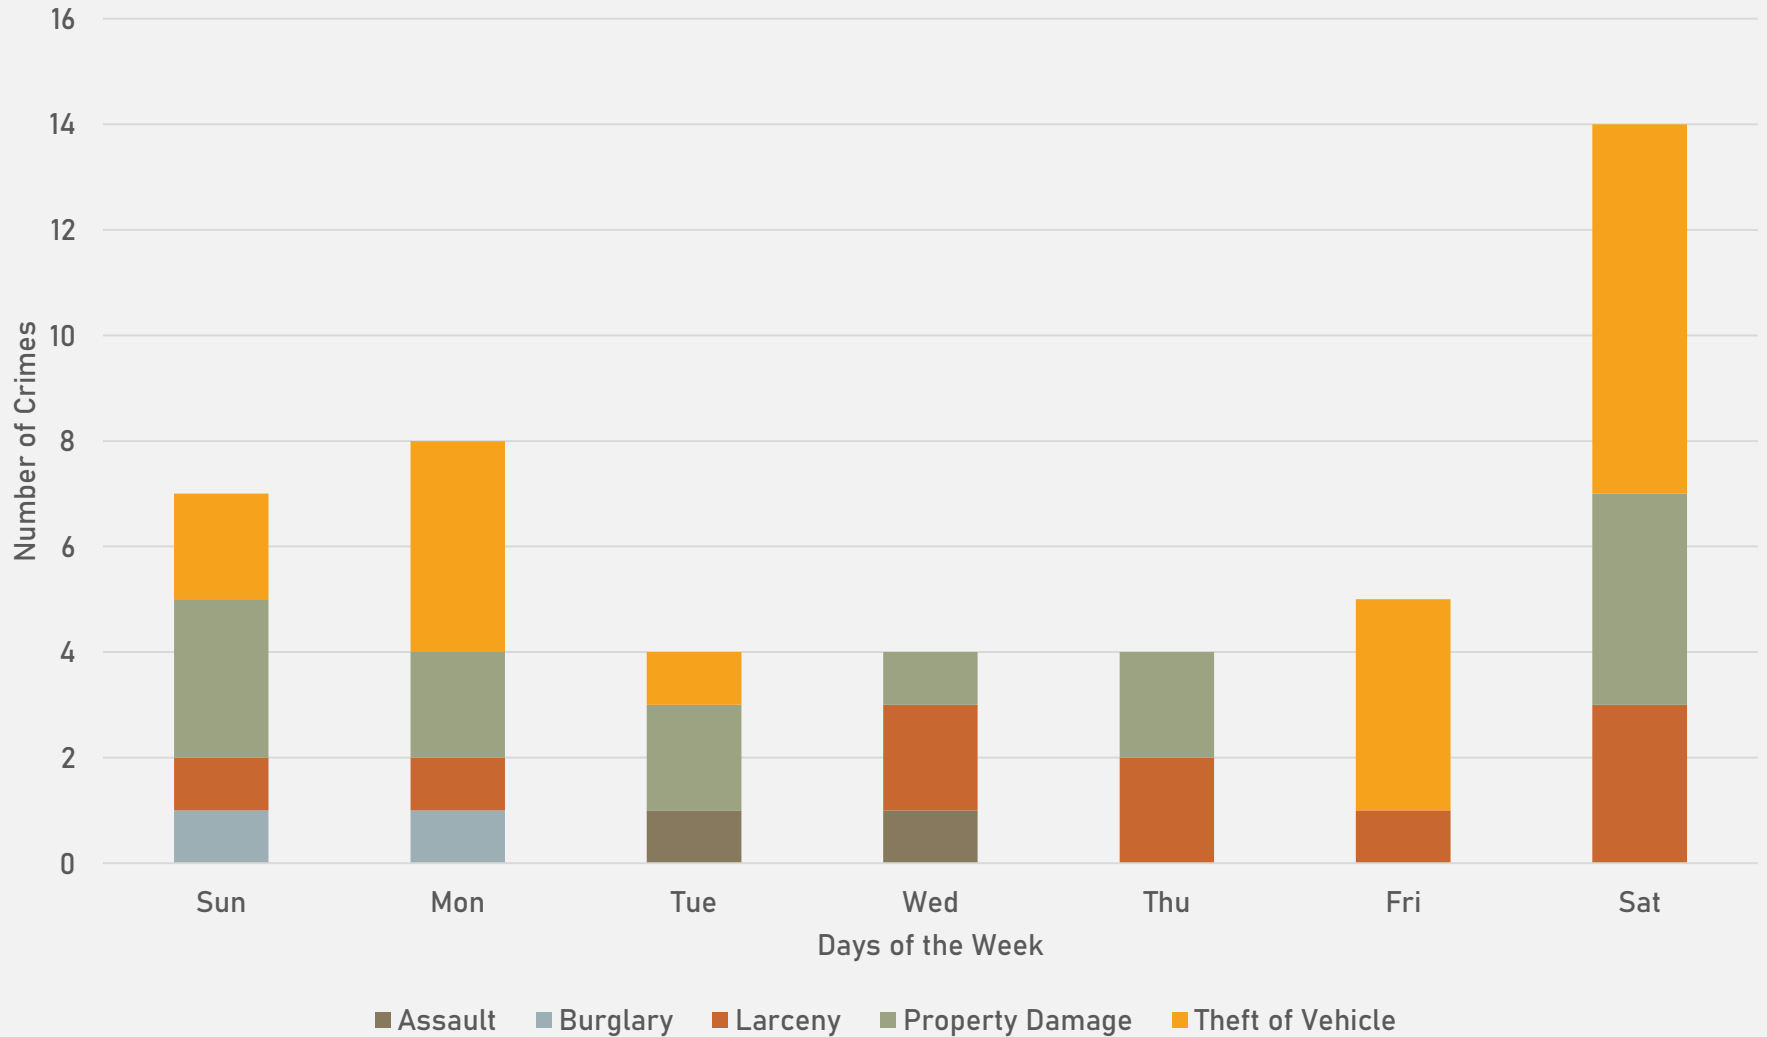

Time of Day	Number of Crimes
Day	18
Night	28

SKINKER-DEBALIVIERE LARCENY BREAKDOWN

Type of Larceny	Number of Crimes
Theft from Building	1
Theft from Motor Vehicle	8
Theft of Motor Vehicle	18
Theft of Vehicle Parts	1
Time of Day	Number of Crimes
Day	13
Night	15

Day of the Week	Number of Crimes
Sunday	3
Monday	5
Tuesday	1
Wednesday	2
Thursday	2
Friday	5
Saturday	10

SKINKER-DEBALIVIERE TOTAL CRIME MAP

SKINKER-DEBALIVIERE CRIMES BY DAY OF THE MONTH

SKINKER-DEBALIVIERE CRIMES BY DAY OF THE WEEK

SKINKER-DEBALIVIERE CRIMES BY DAY TIME OF DAY

**DEBALIVIERE PLACE
NEIGHBORHOOD DETAIL**

DEBALIVIERE PLACE SUMMARY NOTES

- 60 total crimes in August 2022
 - **Up 22%** compared to August 2021 (49 crimes)
 - 3 crimes against persons in August 2022
 - **Up 50%** compared to August 2021 (2 crimes)
- 319 total crimes in 2022
 - **Up 63%** compared to this time in 2021 (196 crimes)
 - 22 crimes against persons in 2022
 - **Up 22%** compared to this time in 2021 (18 crimes)