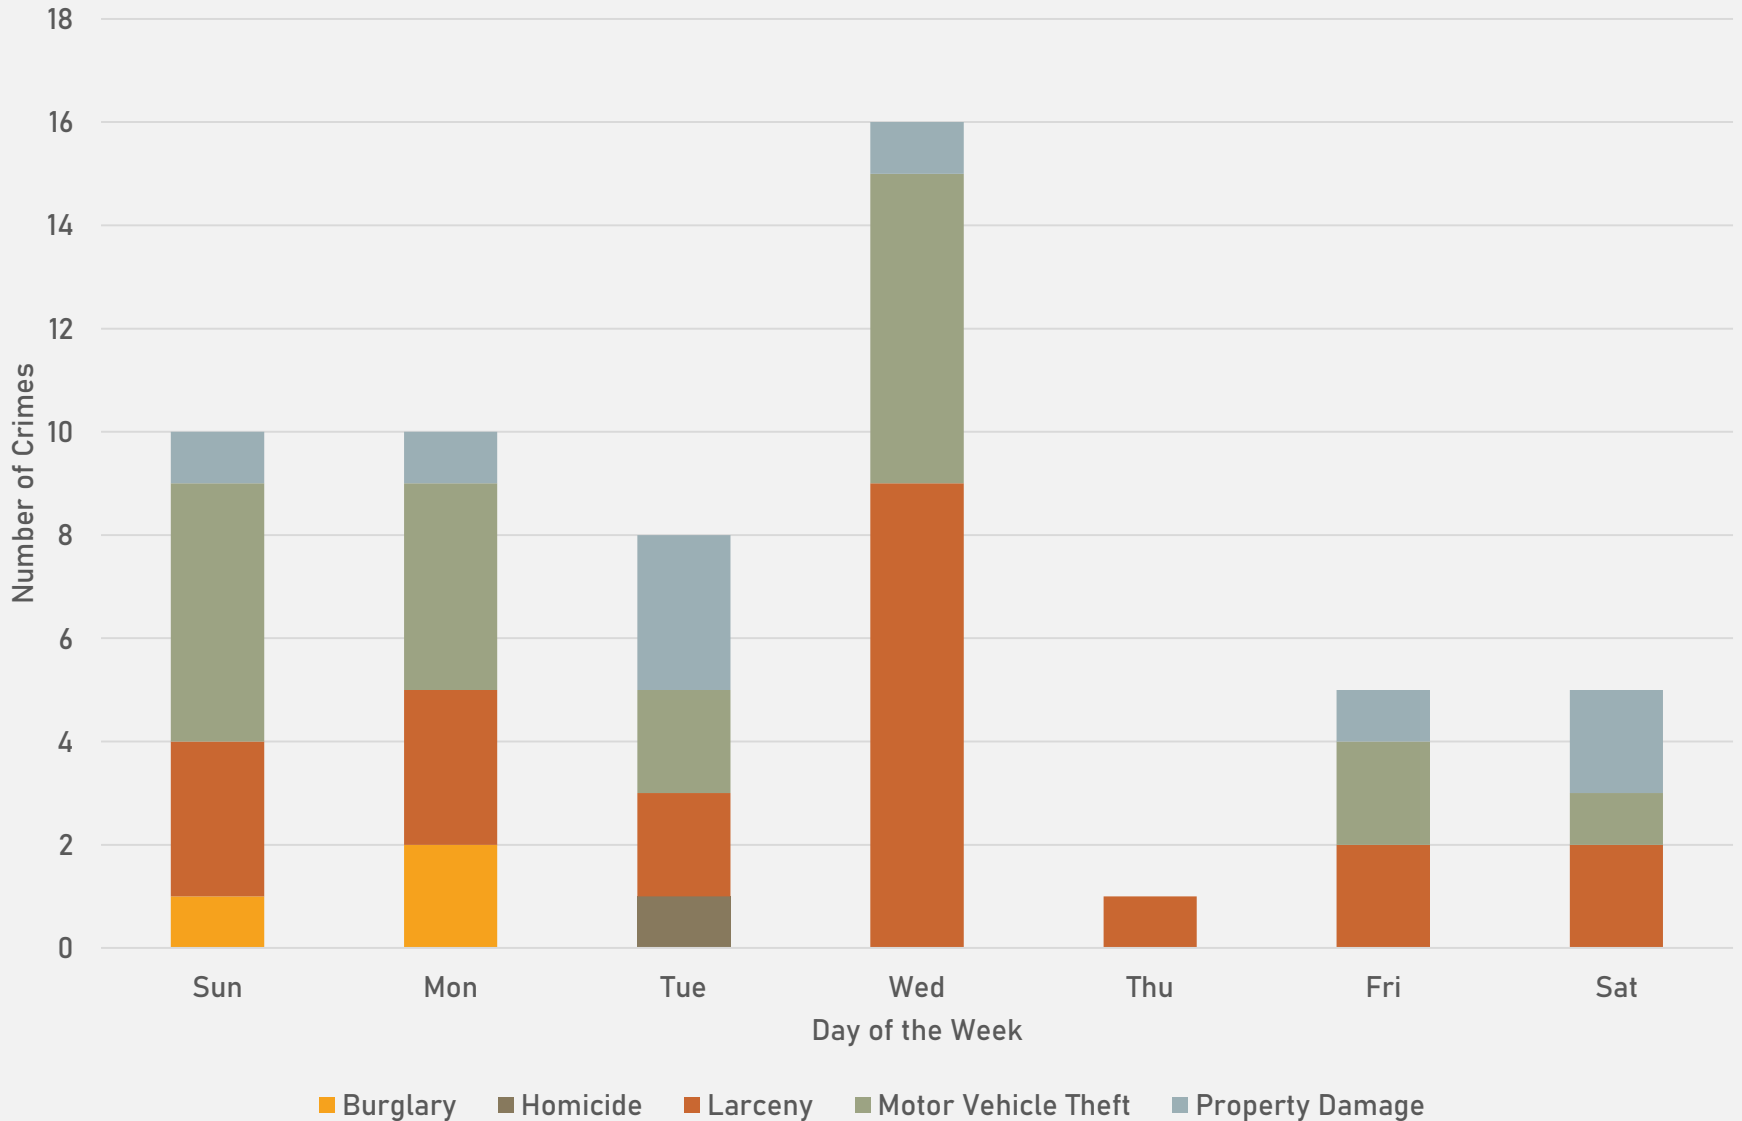

Time of Day	Number of Crimes
Day	30
Night	25

DEBALIVIERE PLACE LARCENY BREAKDOWN

Type of Larceny	Number of Crimes
Theft from Building	2
Forgery	1
Theft from Motor Vehicle	7
Theft of Motor Vehicle	20
Theft of Motor Vehicle Parts	7
Other Larceny	5

Day of the Week	Number of Crimes
Sunday	8
Monday	7
Tuesday	4
Wednesday	15
Thursday	1
Friday	4
Saturday	3

Time of Day	Number of Crimes
Day	23
Night	19

DEBALIVIERE PLACE TOTAL CRIME MAP

- Area Boundary
- Assault
- Other Violence
- Sexual Offense
- Robbery
- Property Crime
- Theft
- Disorder
- Drugs

Source: [CityProtect](#)

DEBALIVIERE PLACE CRIMES BY DAY OF THE MONTH

DEBALIVIERE PLACE CRIMES BY DAY OF THE WEEK

DEBALIVIERE PLACE CRIMES BY TIME OF DAY

**WEST END
NEIGHBORHOOD DETAIL**

WEST END SUMMARY NOTES