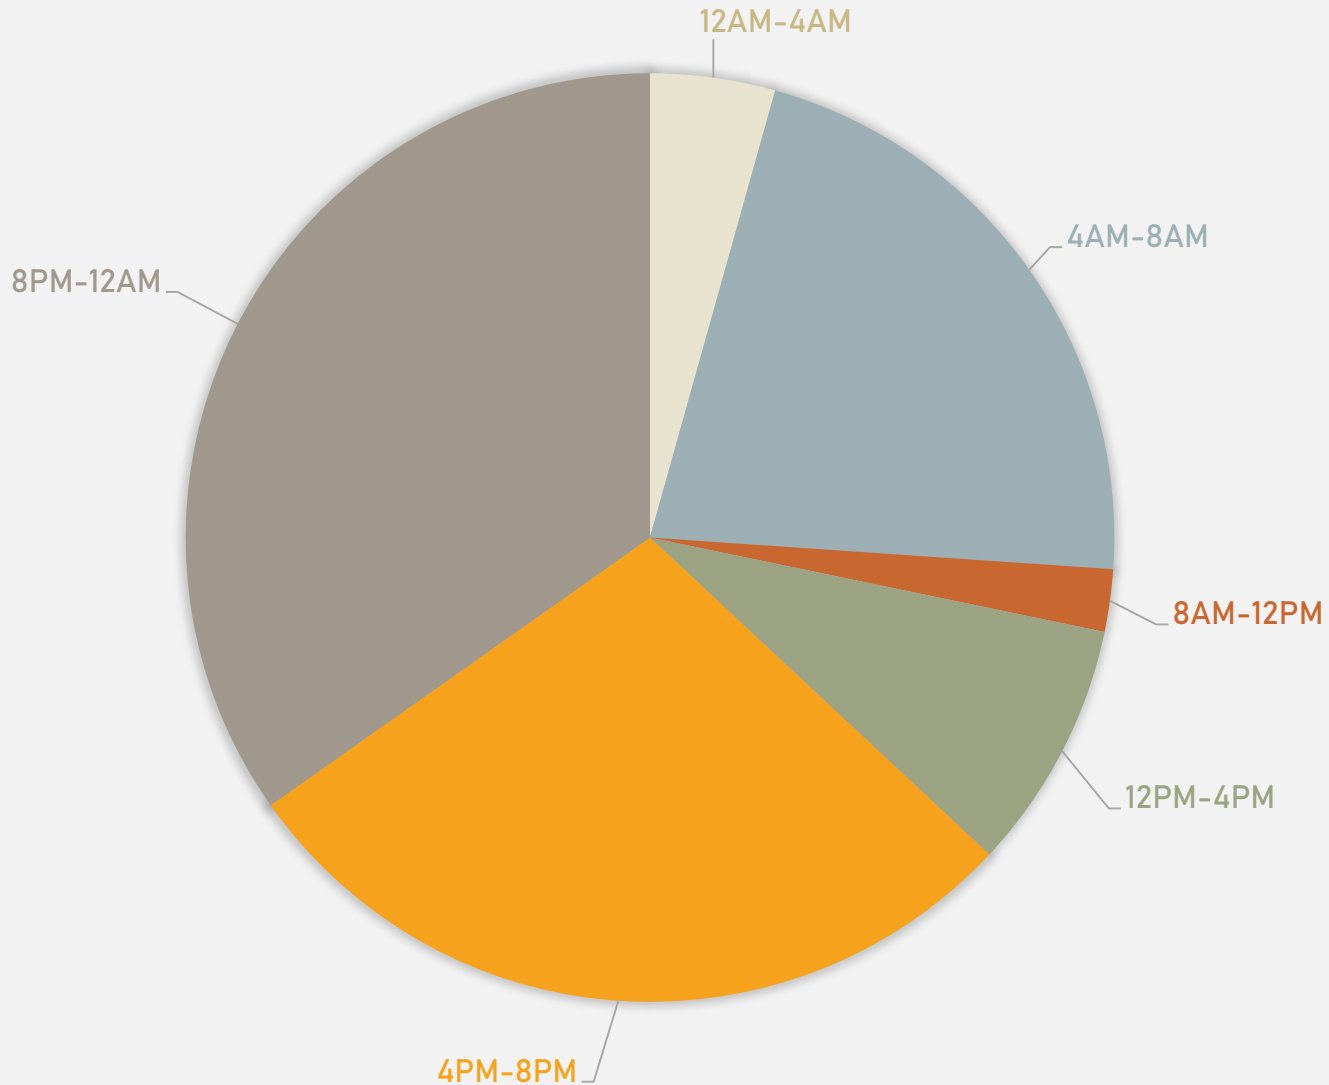

Time of Day	Number of Crimes
Day	18
Night	28

SKINKER-DEBALIVIERE LARCENY BREAKDOWN

Type of Larceny	Number of Crimes
Theft from Building	1
Theft from Motor Vehicle	8
Theft of Motor Vehicle	18
Theft of Vehicle Parts	1
Time of Day	Number of Crimes
Day	13
Night	15

Day of the Week	Number of Crimes
Sunday	3
Monday	5
Tuesday	1
Wednesday	2
Thursday	2
Friday	5
Saturday	10

SKINKER-DEBALIVIERE TOTAL CRIME MAP

SKINKER-DEBALIVIERE CRIMES BY DAY OF THE MONTH

SKINKER-DEBALIVIERE CRIMES BY DAY OF THE WEEK

SKINKER-DEBALIVIERE CRIMES BY DAY TIME OF DAY

**DEBALIVIERE PLACE
NEIGHBORHOOD DETAIL**

DEBALIVIERE PLACE SUMMARY NOTES

- 60 total crimes in August 2022
 - **Up 22%** compared to August 2021 (49 crimes)
 - 3 crimes against persons in August 2022
 - **Up 50%** compared to August 2021 (2 crimes)
- 319 total crimes in 2022
 - **Up 63%** compared to this time in 2021 (196 crimes)
 - 22 crimes against persons in 2022
 - **Up 22%** compared to this time in 2021 (18 crimes)