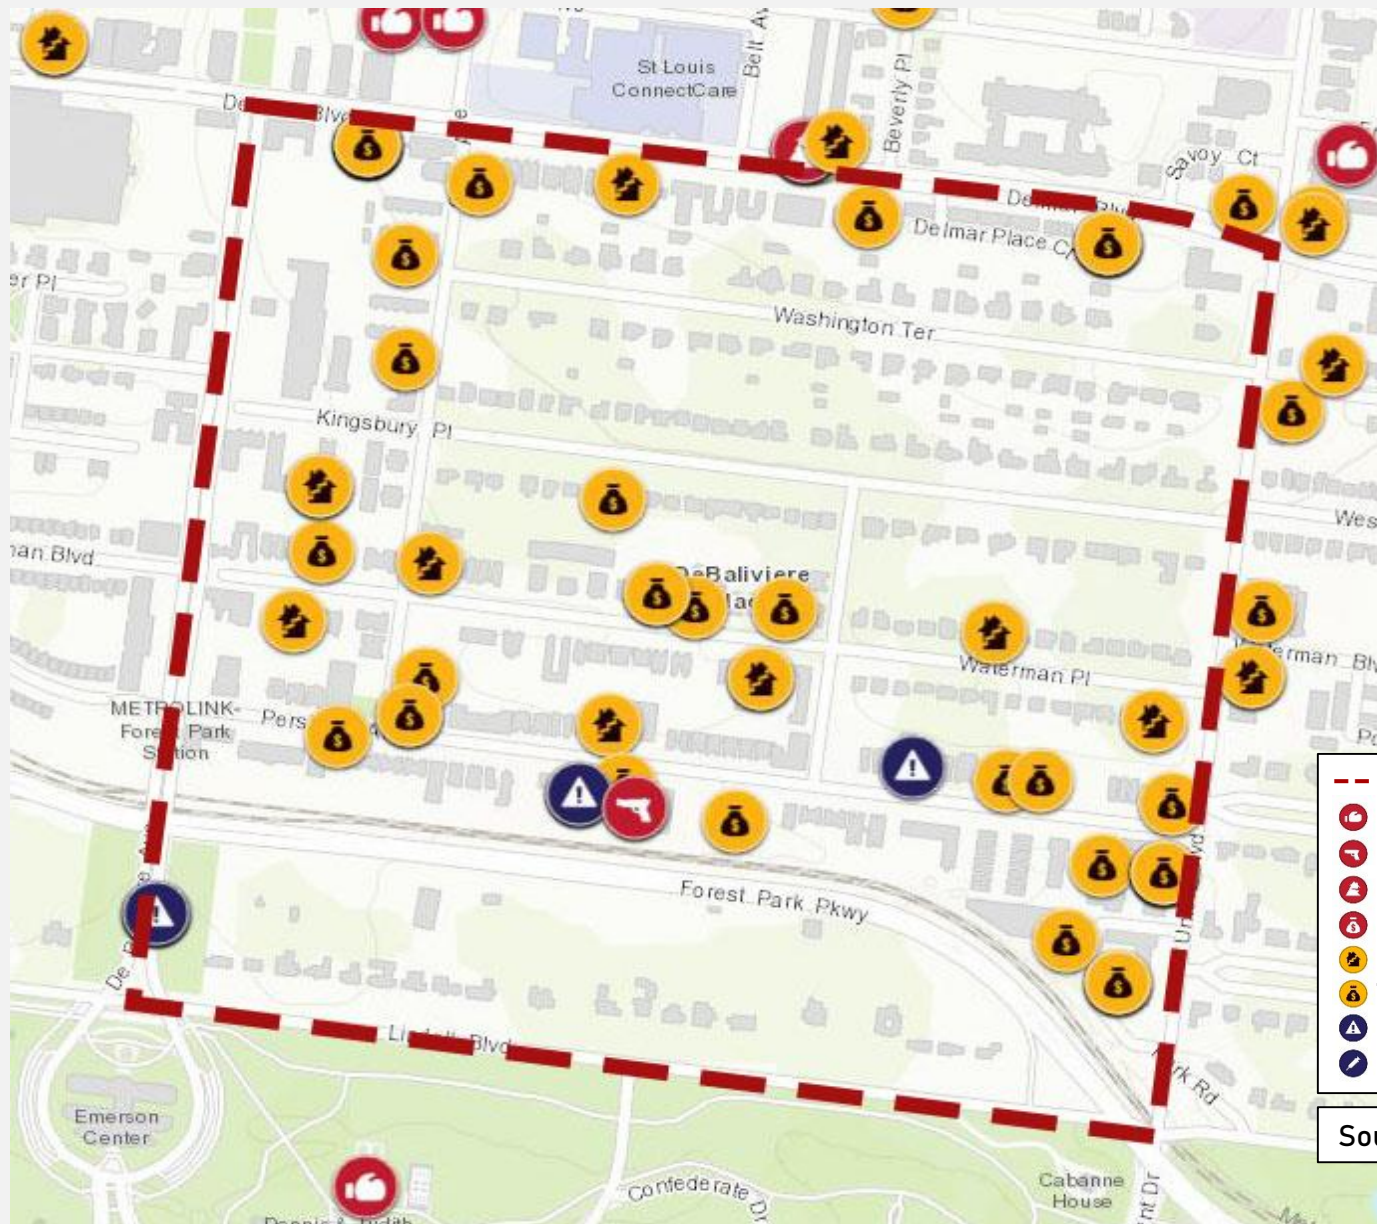

Source: [SLMPD](#)

DEBALIVIERE PLACE SUMMARY TABLES

Types of Crimes	Number of Crimes
Burglary	3
Homicide	1
Larceny	22
Motor Vehicle Theft	20
Property Damage	9

Day of the Week	Number of Crimes
Sunday	10
Monday	10
Tuesday	8
Wednesday	16
Thursday	1
Friday	5
Saturday	5

Time of Day	Number of Crimes
Day	30
Night	25

DEBALIVIERE PLACE LARCENY BREAKDOWN

Type of Larceny	Number of Crimes
Theft from Building	2
Forgery	1
Theft from Motor Vehicle	7
Theft of Motor Vehicle	20
Theft of Motor Vehicle Parts	7
Other Larceny	5

Day of the Week	Number of Crimes
Sunday	8
Monday	7
Tuesday	4
Wednesday	15
Thursday	1
Friday	4
Saturday	3

Time of Day	Number of Crimes
Day	23
Night	19

DEBALIVIERE PLACE TOTAL CRIME MAP

- Area Boundary
- Assault
- Other Violence
- Sexual Offense
- Robbery
- Property Crime
- Theft
- Disorder
- Drugs

Source: [CityProtect](#)

DEBALIVIERE PLACE CRIMES BY DAY OF THE MONTH

DEBALIVIERE PLACE CRIMES BY DAY OF THE WEEK

DEBALIVIERE PLACE CRIMES BY TIME OF DAY

**WEST END
NEIGHBORHOOD DETAIL**

WEST END SUMMARY NOTES