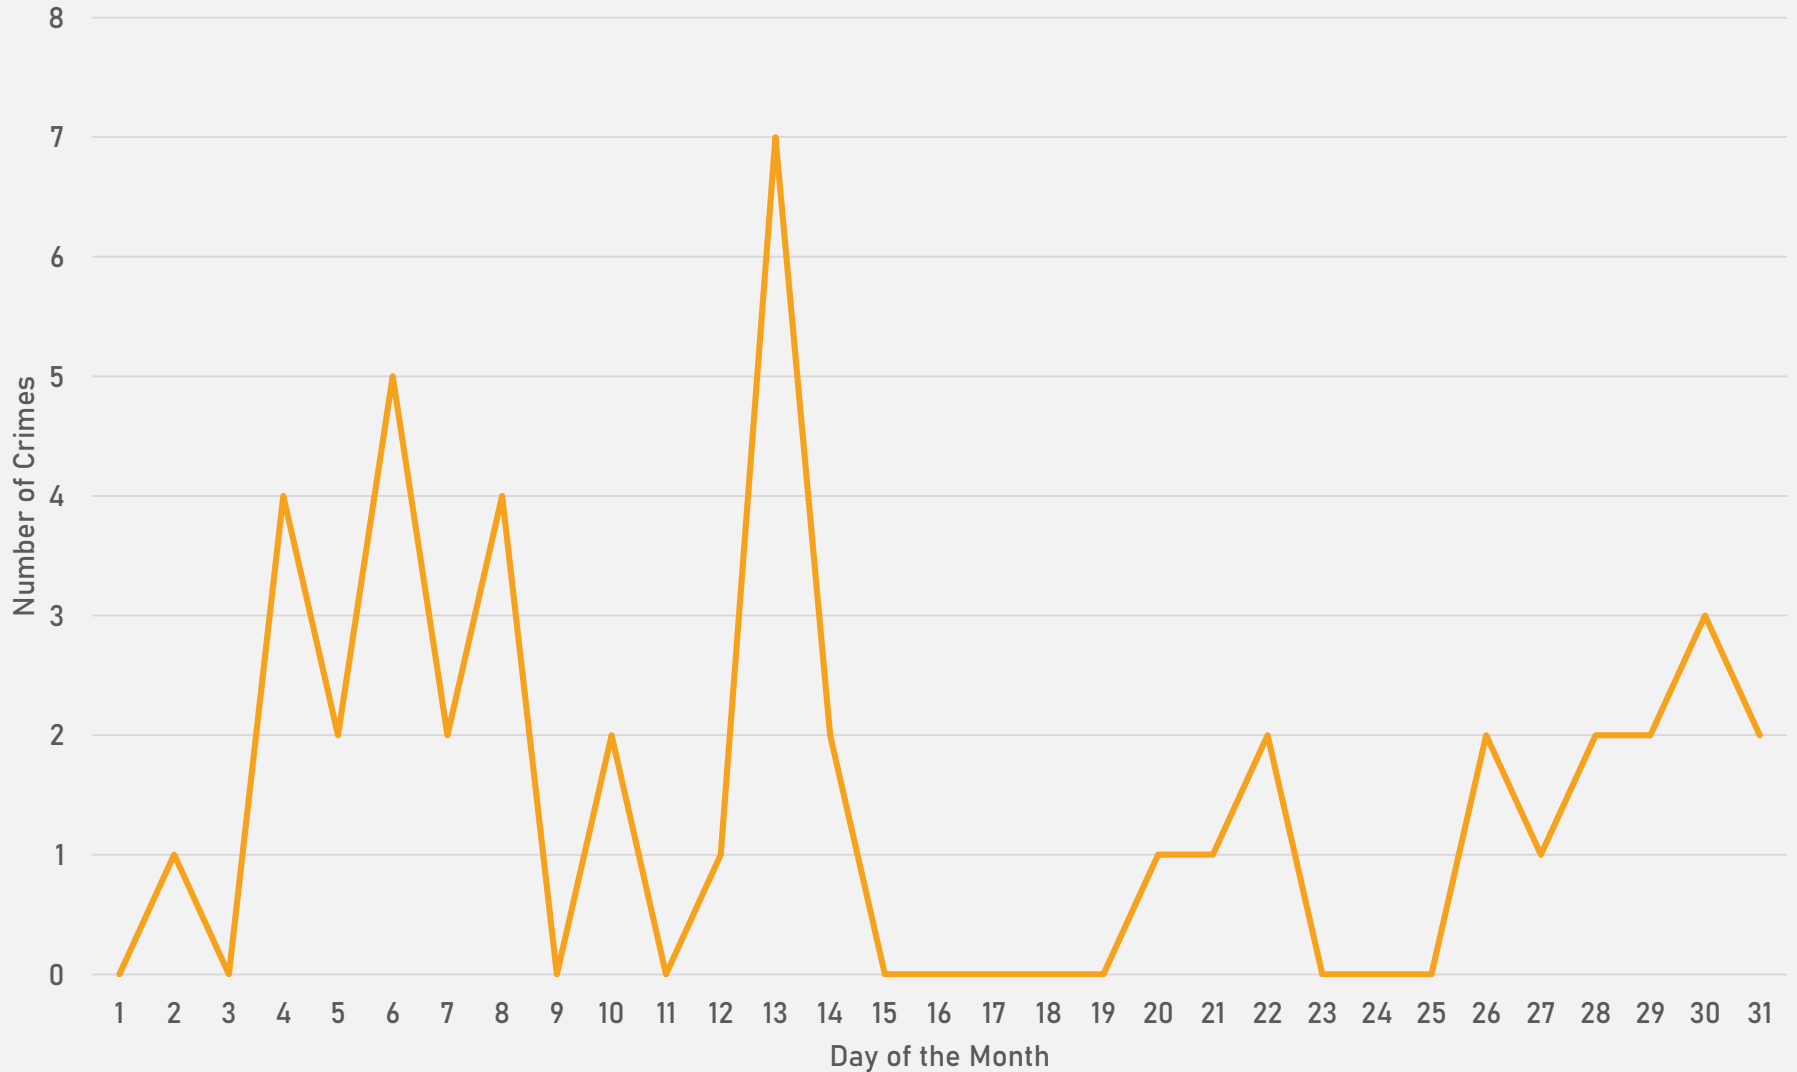

EAST LOOP CID TOTAL CRIME MAP

**SKINKER-DEBALIVIERE
NEIGHBORHOOD DETAIL**

SKINKER-DEBALIVIERE SUMMARY NOTES

- 55 total crimes in August 2022
 - **Up 57%** compared to August 2021 (35 crimes)
 - 2 crimes against persons in August 2022
 - **Down 33%** compared to August 2021 (3 crimes)
- 285 total crimes so far in 2022
 - **Up 36%** compared to this time in 2021 (210 crimes)
 - 13 crimes against persons in 2022
 - **Down 32%** compared to this time in 2021 (19 crimes)

Time of Day	Number of Crimes
Day	18
Night	28

SKINKER-DEBALIVIERE LARCENY BREAKDOWN

Type of Larceny	Number of Crimes
Theft from Building	1
Theft from Motor Vehicle	8
Theft of Motor Vehicle	18
Theft of Vehicle Parts	1
Time of Day	Number of Crimes
Day	13
Night	15

Day of the Week	Number of Crimes
Sunday	3
Monday	5
Tuesday	1
Wednesday	2
Thursday	2
Friday	5
Saturday	10

SKINKER-DEBALIVIERE TOTAL CRIME MAP

SKINKER-DEBALIVIERE CRIMES BY DAY OF THE MONTH

SKINKER-DEBALIVIERE CRIMES BY DAY OF THE WEEK

SKINKER-DEBALIVIERE CRIMES BY DAY TIME OF DAY

**DEBALIVIERE PLACE
NEIGHBORHOOD DETAIL**

DEBALIVIERE PLACE SUMMARY NOTES

- 60 total crimes in August 2022
 - **Up 22%** compared to August 2021 (49 crimes)
 - 3 crimes against persons in August 2022
 - **Up 50%** compared to August 2021 (2 crimes)
- 319 total crimes in 2022
 - **Up 63%** compared to this time in 2021 (196 crimes)
 - 22 crimes against persons in 2022
 - **Up 22%** compared to this time in 2021 (18 crimes)