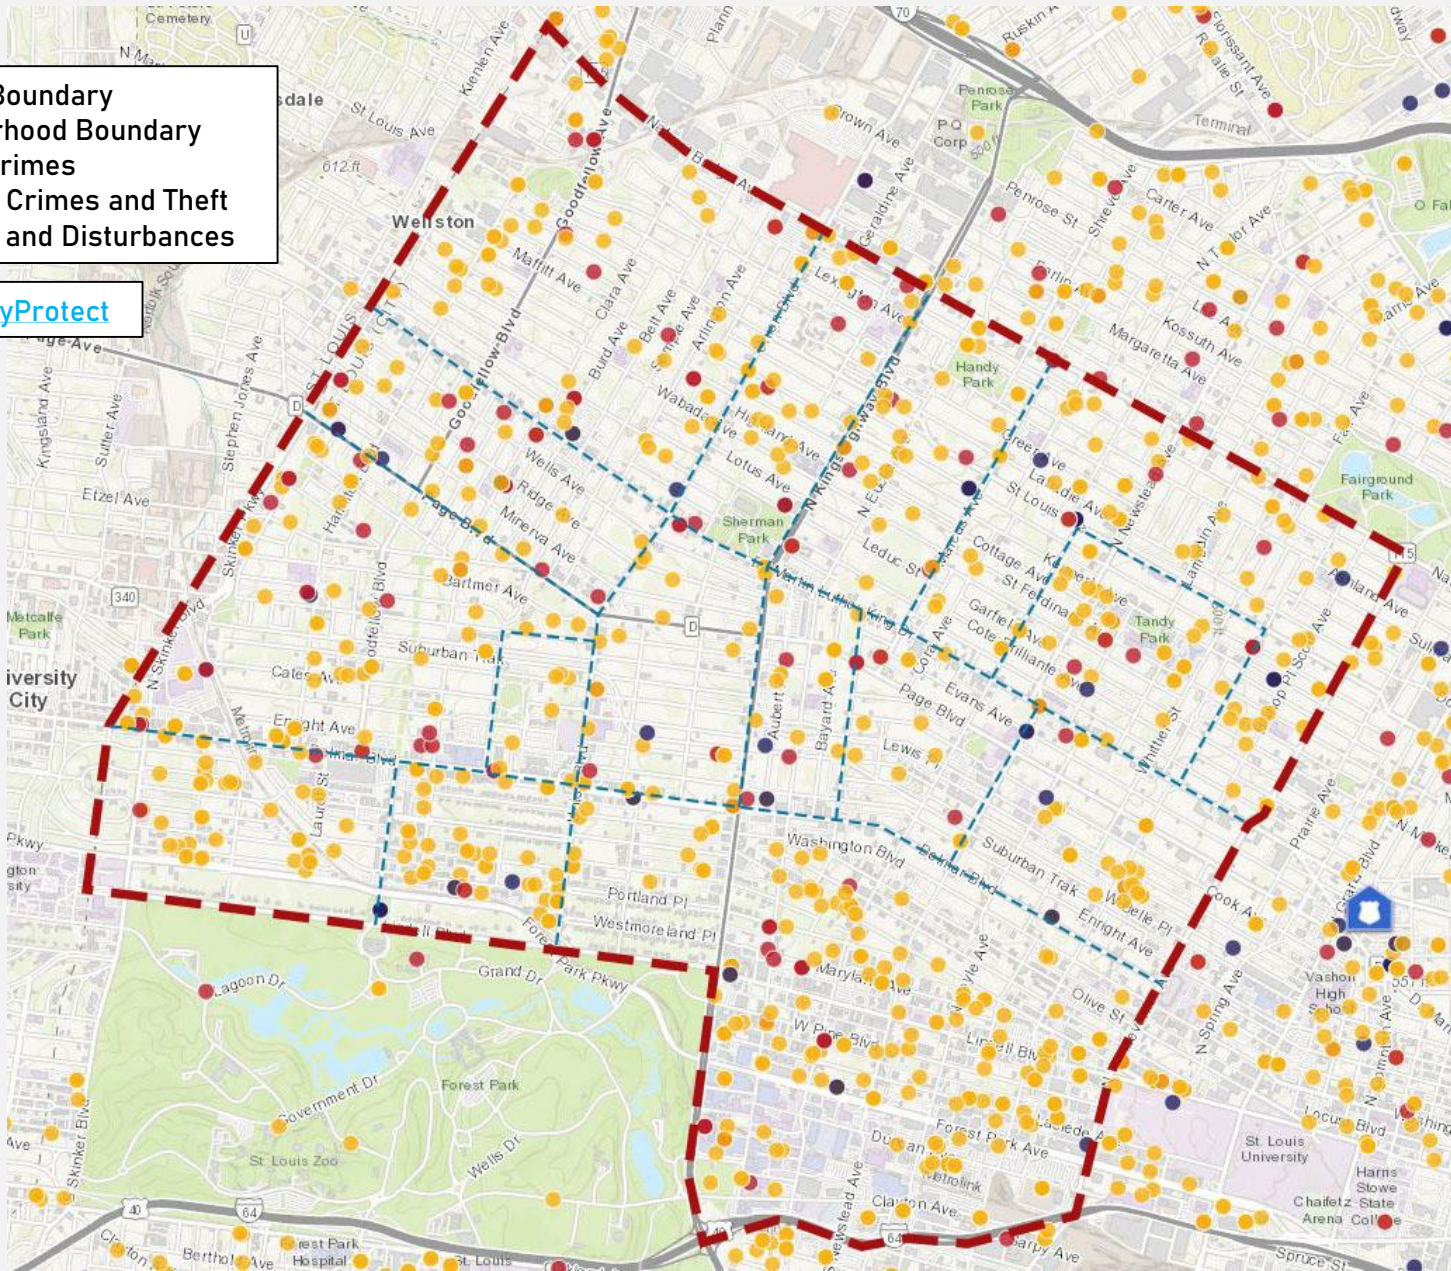

August 2022
Monthly Crime Report

**SKINKER-DEBALIVIERE
DEBALIVIERE PLACE
WEST END
VISITATION PARK**

Washington University Medical Center

DISTRICT 5 TOTAL CRIME MAP

- District Boundary
- - - Neighborhood Boundary
- Violent Crimes
- Property Crimes and Theft
- Disorder and Disturbances

Source: [CityProtect](#)

DISTRICT 5 SUMMARY NOTES

There are 15 neighborhoods in District 5.

- Academy
 - Central West End
 - DeBaliviere Place
 - Fountain Park
 - Hamilton Heights
 - Kingsway East
 - Kingsway West
 - Lewis Place
 - Skinker-DeBaliviere
 - The Greater Ville
 - The Ville
 - Vandeventer
 - Visitation Park
 - Wells-Goodfellow
 - West End
- The **minimum number** of crimes in one neighborhood was 11 in Visitation Park
 - The **maximum number** of crimes in one neighborhood was 260 in the Central West End
 - The mean number of crimes was 65.5
 - The **minimum rate** of crimes per 100,000 in one neighborhood was 636.9 in Academy
 - The **maximum rate** of crimes per 100,000 in one neighborhood was 3854.2 in the Ville
 - The mean rate of crimes was 1902.4

EAST LOOP CID TOTAL CRIME MAP

**SKINKER-DEBALIVIERE
NEIGHBORHOOD DETAIL**

SKINKER-DEBALIVIERE SUMMARY NOTES

- 55 total crimes in August 2022
 - **Up 57%** compared to August 2021 (35 crimes)
 - 2 crimes against persons in August 2022
 - **Down 33%** compared to August 2021 (3 crimes)
- 285 total crimes so far in 2022
 - **Up 36%** compared to this time in 2021 (210 crimes)
 - 13 crimes against persons in 2022
 - **Down 32%** compared to this time in 2021 (19 crimes)

Time of Day	Number of Crimes
Day	3
Night	2

VISITATION PARK TOTAL CRIME MAP

- Area Boundary
- 👊 Assault
- 👊 Other Violence
- 👊 Sexual Offense
- 👊 Robbery
- 💰 Property Crime
- 👊 Theft
- 🚨 Disorder
- 🚬 Drugs