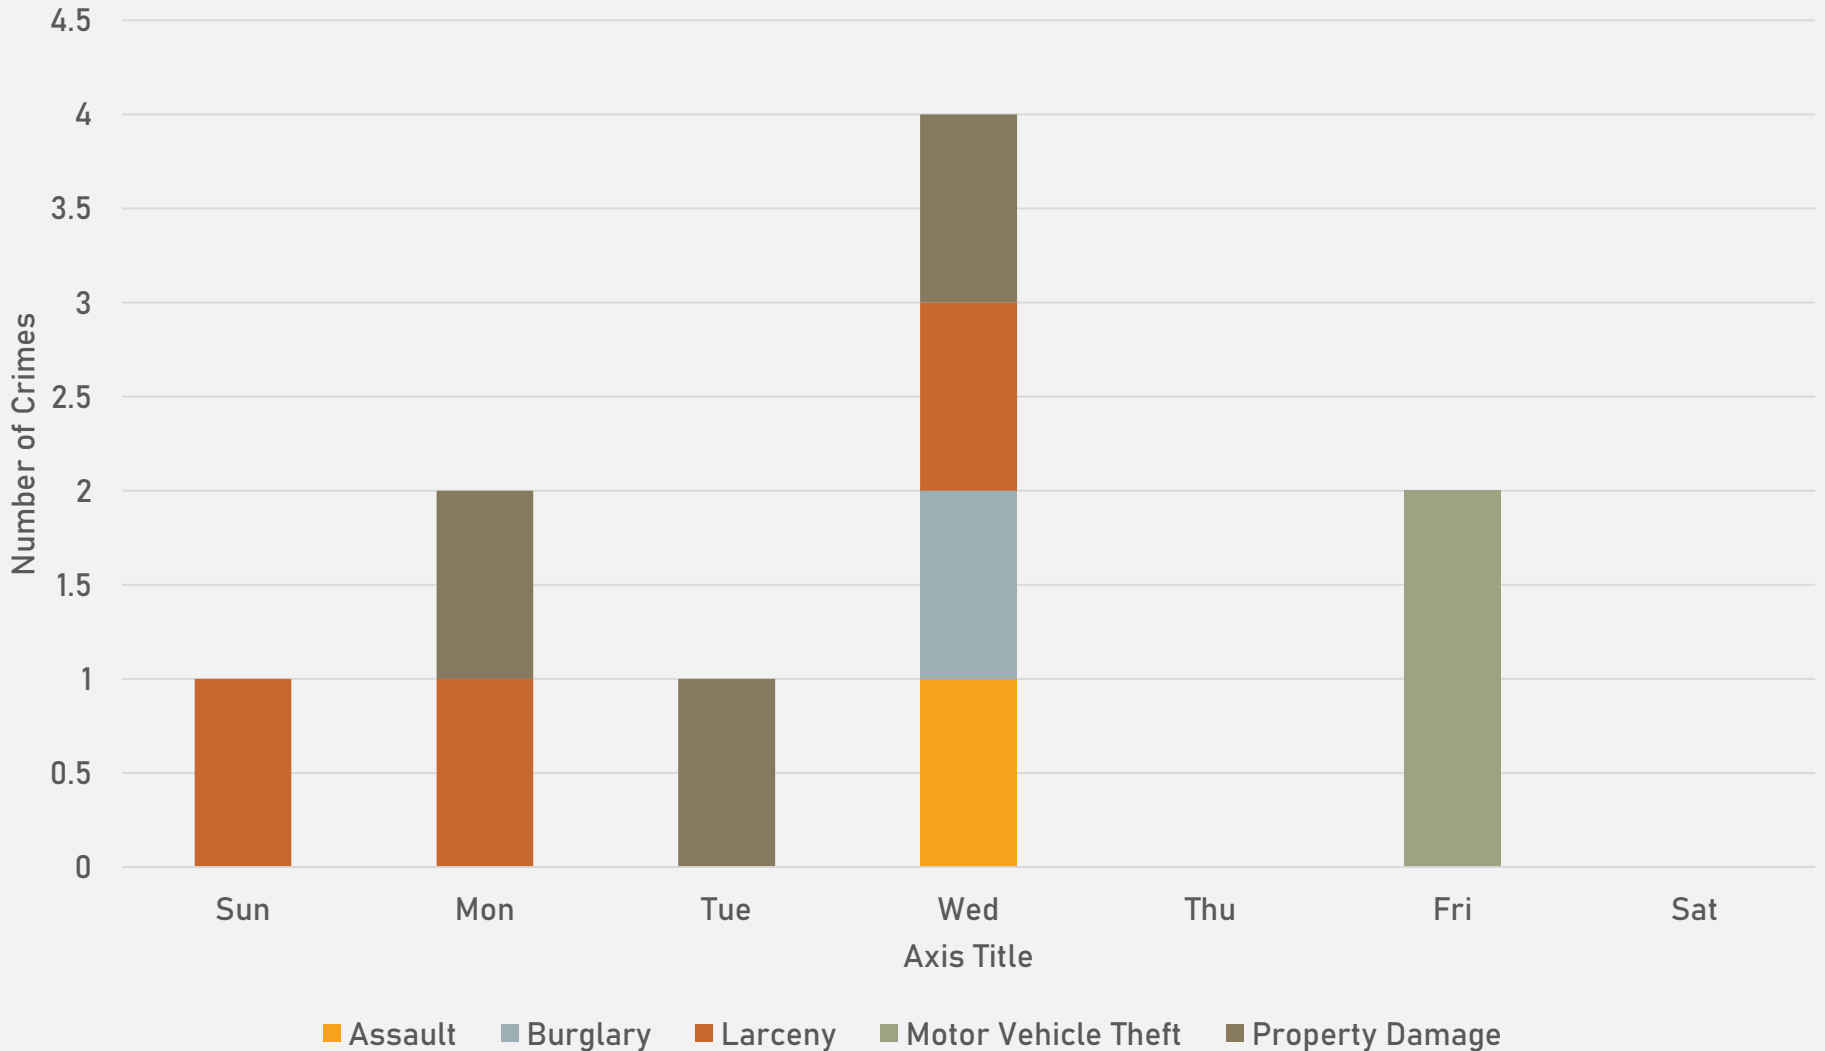

Source: [SLMPD](#)

VISITATION PARK SUMMARY TABLES

Type of Crimes	Number of Crimes
Assault	1
Burglary	1
Larceny	3
Motor Vehicle Theft	2
Property Damage	3

Day of the Week	Number of Crimes
Sunday	1
Monday	2
Tuesday	1
Wednesday	4
Thursday	0
Friday	2
Saturday	0

Time of Day	Number of Crimes
Day	7
Night	3

VISITATION PARK LARCENY BREAKDOWN

Type of Larceny	Number of Crimes
Theft from Vehicle	2
Theft of Vehicle	2
Other Larceny	1

Day of the Week	Number of Crimes
Sunday	1
Monday	1
Tuesday	0
Wednesday	1
Thursday	0
Friday	2
Saturday	0

Time of Day	Number of Crimes
Day	3
Night	2

VISITATION PARK TOTAL CRIME MAP

- Area Boundary
- 👊 Assault
- 👊 Other Violence
- 👊 Sexual Offense
- 👊 Robbery
- 💰 Property Crime
- 👊 Theft
- 🚨 Disorder
- 🚬 Drugs

Source: [CityProtect](#)

VISITATION PARK CRIMES BY DAYS OF THE MONTH

VISITATION PARK CRIMES BY DAYS OF THE WEEK

VISITATION PARK CRIMES BY TIME OF DAY