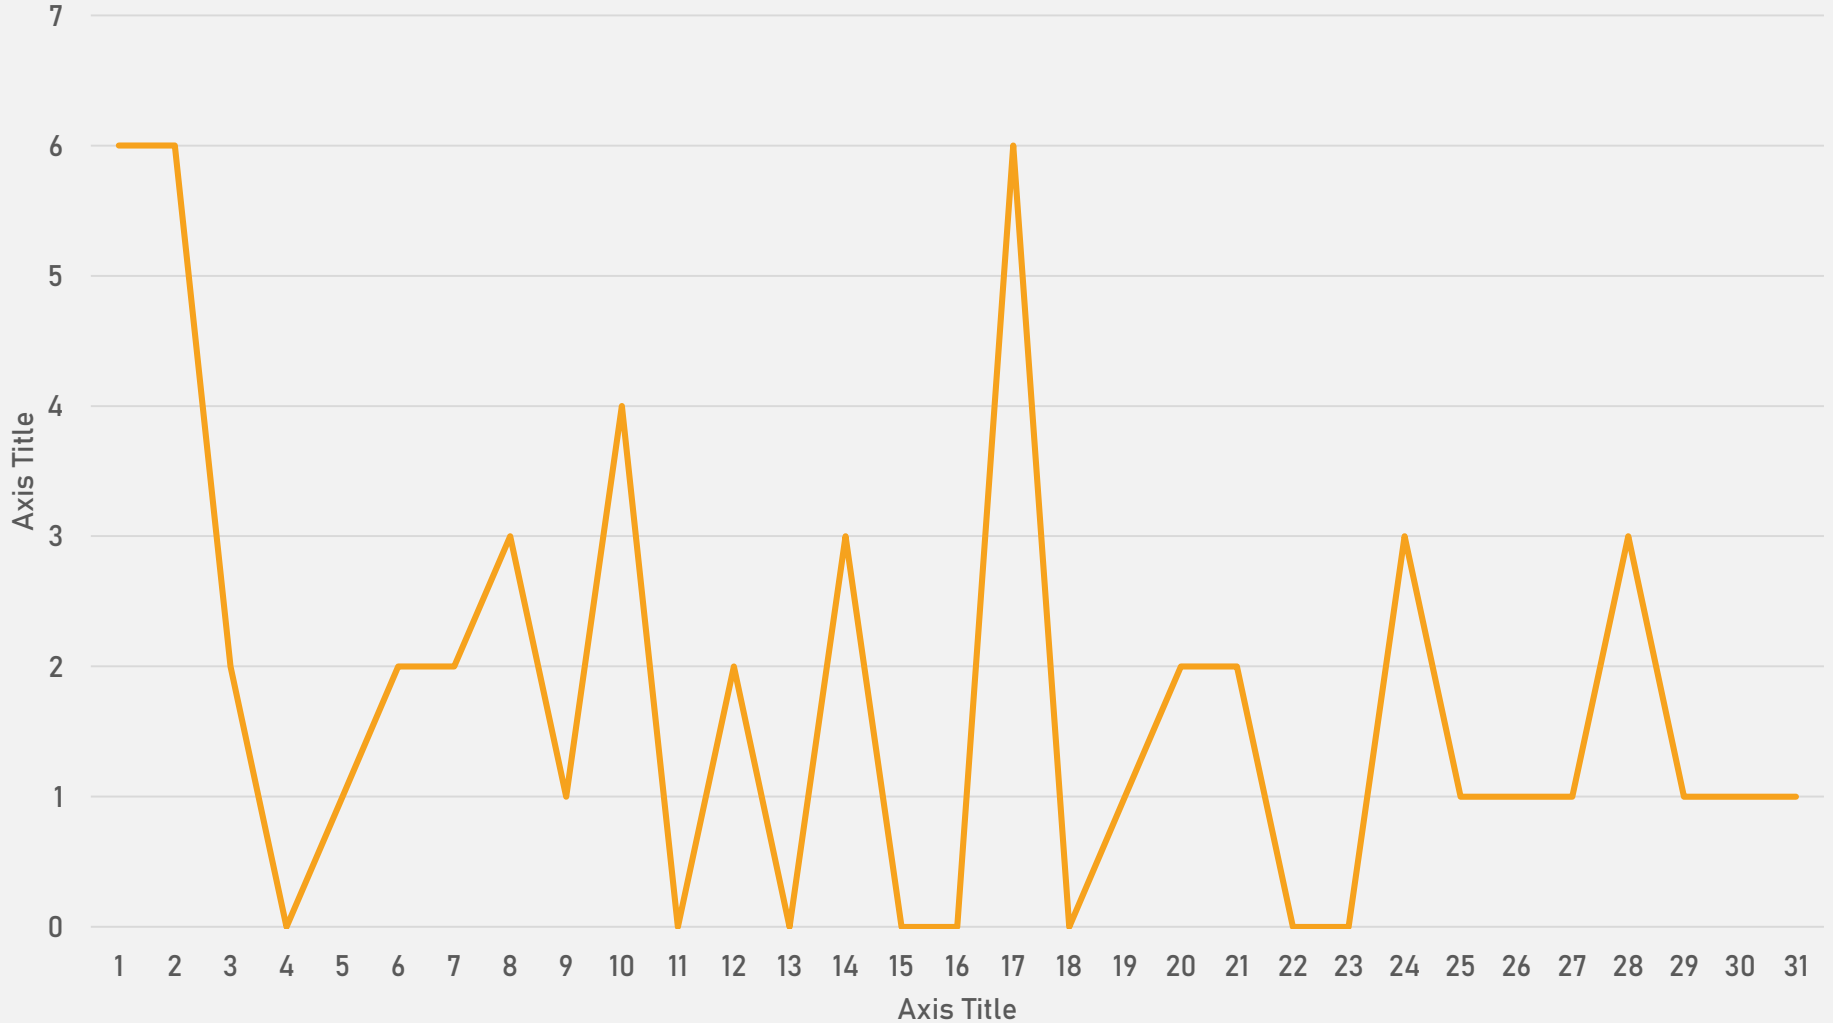

Day of the Week	Number of Crimes
Sunday	8
Monday	7
Tuesday	4
Wednesday	15
Thursday	1
Friday	4
Saturday	3

Time of Day	Number of Crimes
Day	23
Night	19

DEBALIVIERE PLACE TOTAL CRIME MAP

- Area Boundary
- Assault
- Other Violence
- Sexual Offense
- Robbery
- Property Crime
- Theft
- Disorder
- Drugs

Source: [CityProtect](#)

DEBALIVIERE PLACE CRIMES BY DAY OF THE MONTH

DEBALIVIERE PLACE CRIMES BY DAY OF THE WEEK

DEBALIVIERE PLACE CRIMES BY TIME OF DAY

**WEST END
NEIGHBORHOOD DETAIL**

WEST END SUMMARY NOTES

- 92 total crimes in August 2022
 - **Up 14%** compared to August 2021 (81 crimes)
 - 17 crimes against persons in August 2022
 - **Down 11%** compared to August 2021 (19 crimes)
- 669 total crimes so far in 2022
 - **Up 2%** compared to this time in 2021 (659 crimes)
 - 106 crimes against persons so far in 2022
 - **Down 14%** compared to this time in 2021 (123 crimes)