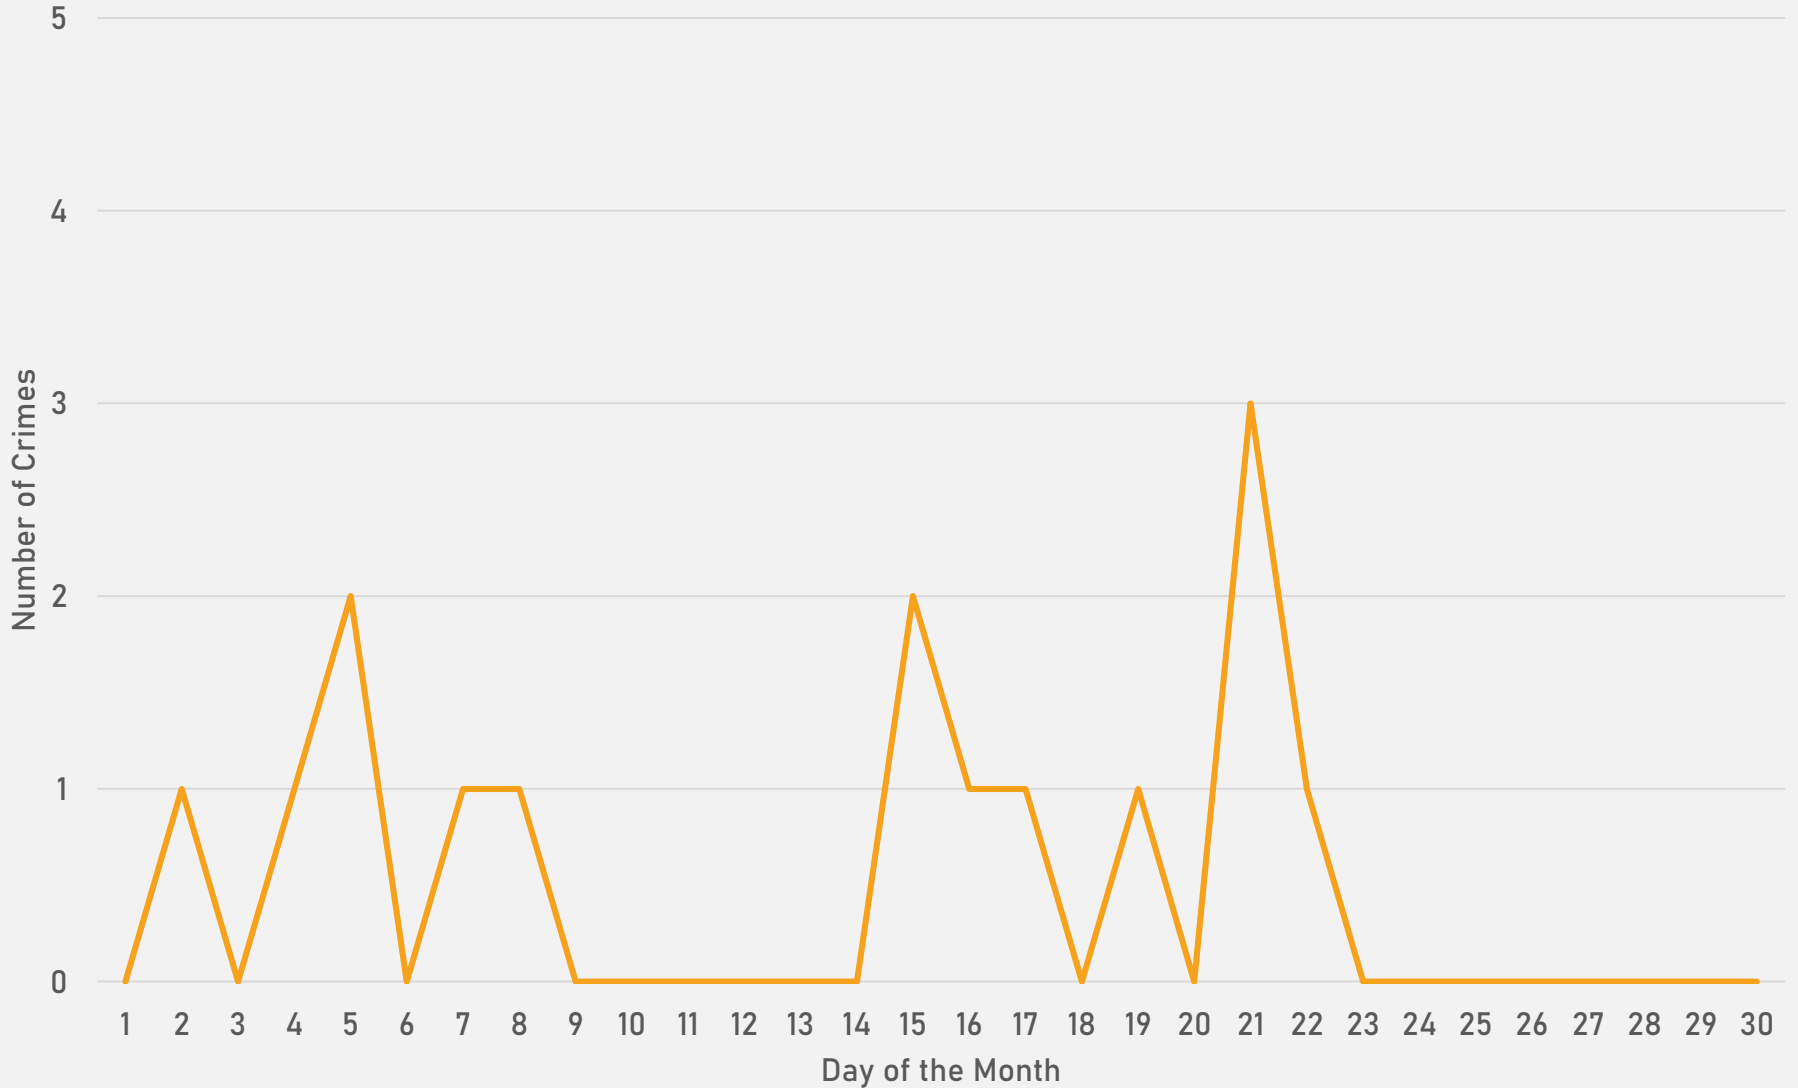

Time of Day	Number of Crimes
Day	4
Night	2

FOUNTAIN PARK TOTAL CRIME MAP

- Area Boundary
- 👊 Assault
- 👊 Other Violence
- 👊 Sexual Offense
- 👊 Robbery
- 👊 Property Crime
- 👊 Theft
- 👊 Disorder
- 👊 Drugs

Source: [CityProtect](#)

FOUNTAIN PARK CRIMES BY DAY OF THE MONTH

FOUNTAIN PARK CRIMES BY DAY OF THE WEEK

FOUNTAIN PARK CRIMES BY TIME OF DAY

**LEWIS PLACE
NEIGHBORHOOD DETAIL**

LEWIS PLACE SUMMARY NOTES

- 14 total crimes in November 2022
 - No change compared to November 2021
 - 3 crimes against persons in November 2022
 - No change compared to November 2021
- 199 total crimes so far in 2022
 - **Up 10%** compared to this time in 2021 (181 crimes)
 - 42 crimes against persons so far in 2022
 - **Up 100%** compared to this time in 2021 (21 crimes)