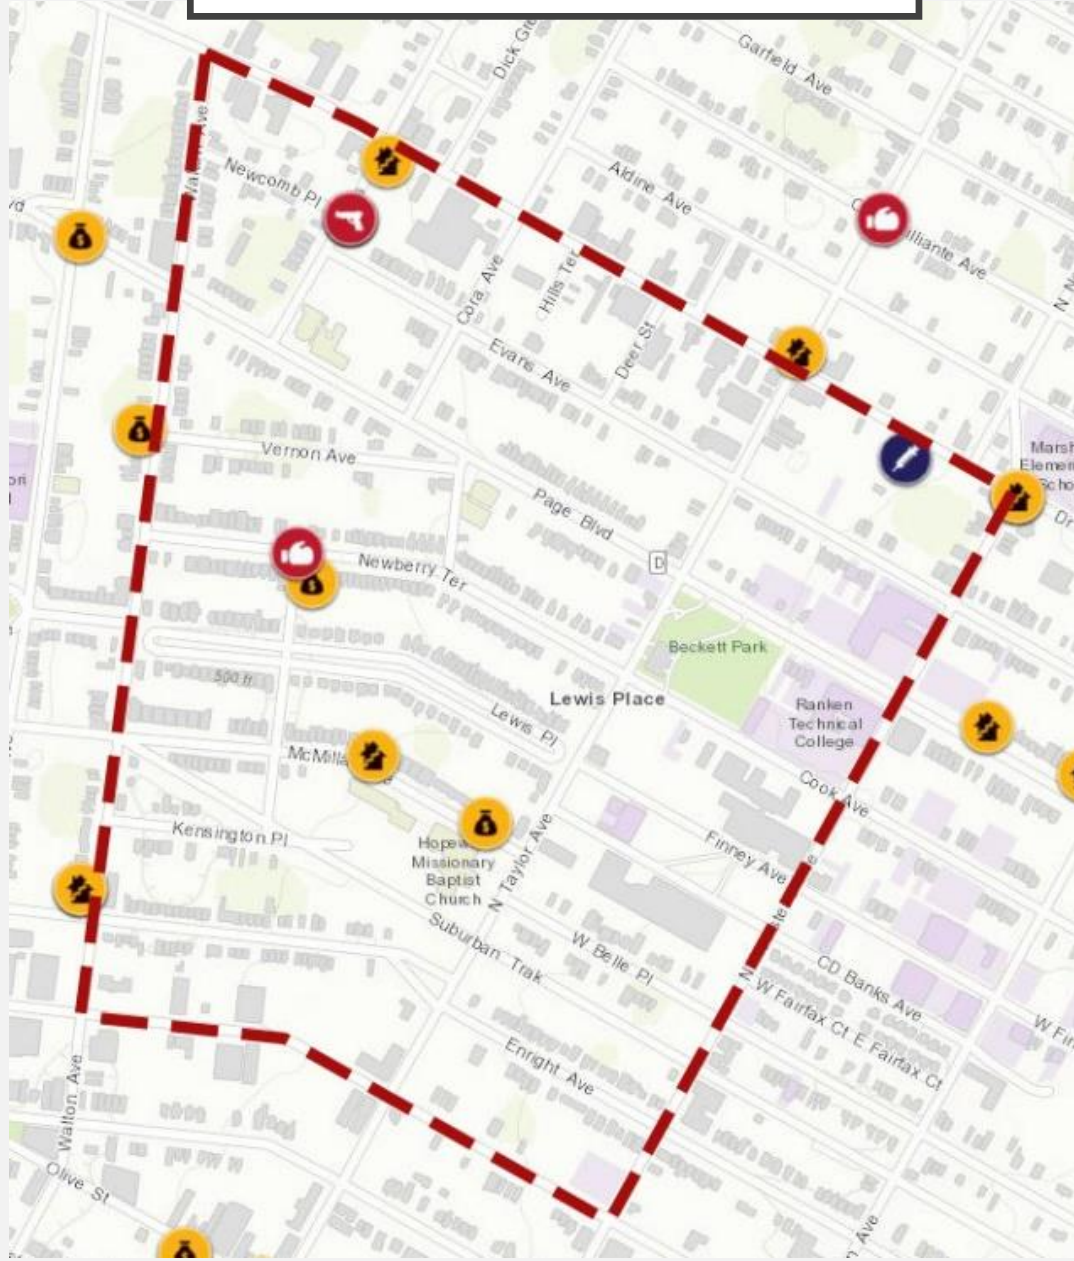

Time of Day	Number of Crimes
Day	2
Night	6

LEWIS PLACE LARCENY BREAKDOWN

Type of Larceny	Number of Crimes
Theft of Motor Vehicle	1
Other Larceny	1

Day of the Week	Number of Crimes
Sunday	1
Monday	0
Tuesday	0
Wednesday	1
Thursday	0
Friday	0
Saturday	0

Time of Day	Number of Crimes
Day	1
Night	1

LEWIS PLACE TOTAL CRIME MAP

- Area Boundary
- Assault
- Other Violence
- Sexual Offense
- Robbery
- Property Crime
- Theft
- Disorder
- Drugs

Source: [CityProtect](#)

LEWIS PLACE CRIMES BY DAY OF THE MONTH

LEWIS PLACE CRIMES BY DAY OF THE WEEK

LEWIS PLACE CRIMES BY TIME OF DAY

**VANDEVENTER
NEIGHBORHOOD DETAIL**

VANDEVENTER SUMMARY NOTES

- 25 total crimes in November 2022
 - **Down 14%** compared to November 2021 (29 crimes)
 - 5 crimes against persons in November 2022
 - **Down 50%** compared to November 2021 (10 crimes)
- 360 total crimes so far in 2022
 - **Down 10%** compared to this time in 2021 (398 crimes)
 - 54 crimes against persons so far in 2022
 - **Down 26%** compared to this time in 2021 (73 crimes)

Day of the Week	Number of Crimes
Sunday	1
Monday	6
Tuesday	4
Wednesday	4
Thursday	1
Friday	2
Saturday	3

Time of Day	Number of Crimes
Day	15
Night	6

VANDEVENTER TOTAL CRIME MAP

- Area Boundary
- 🔴 Assault
- 🔴 Other Violence
- 🔴 Sexual Offense
- 🔴 Robbery
- 🟡 Property Crime
- 🟡 Theft
- 🔵 Disorder
- 🔵 Drugs