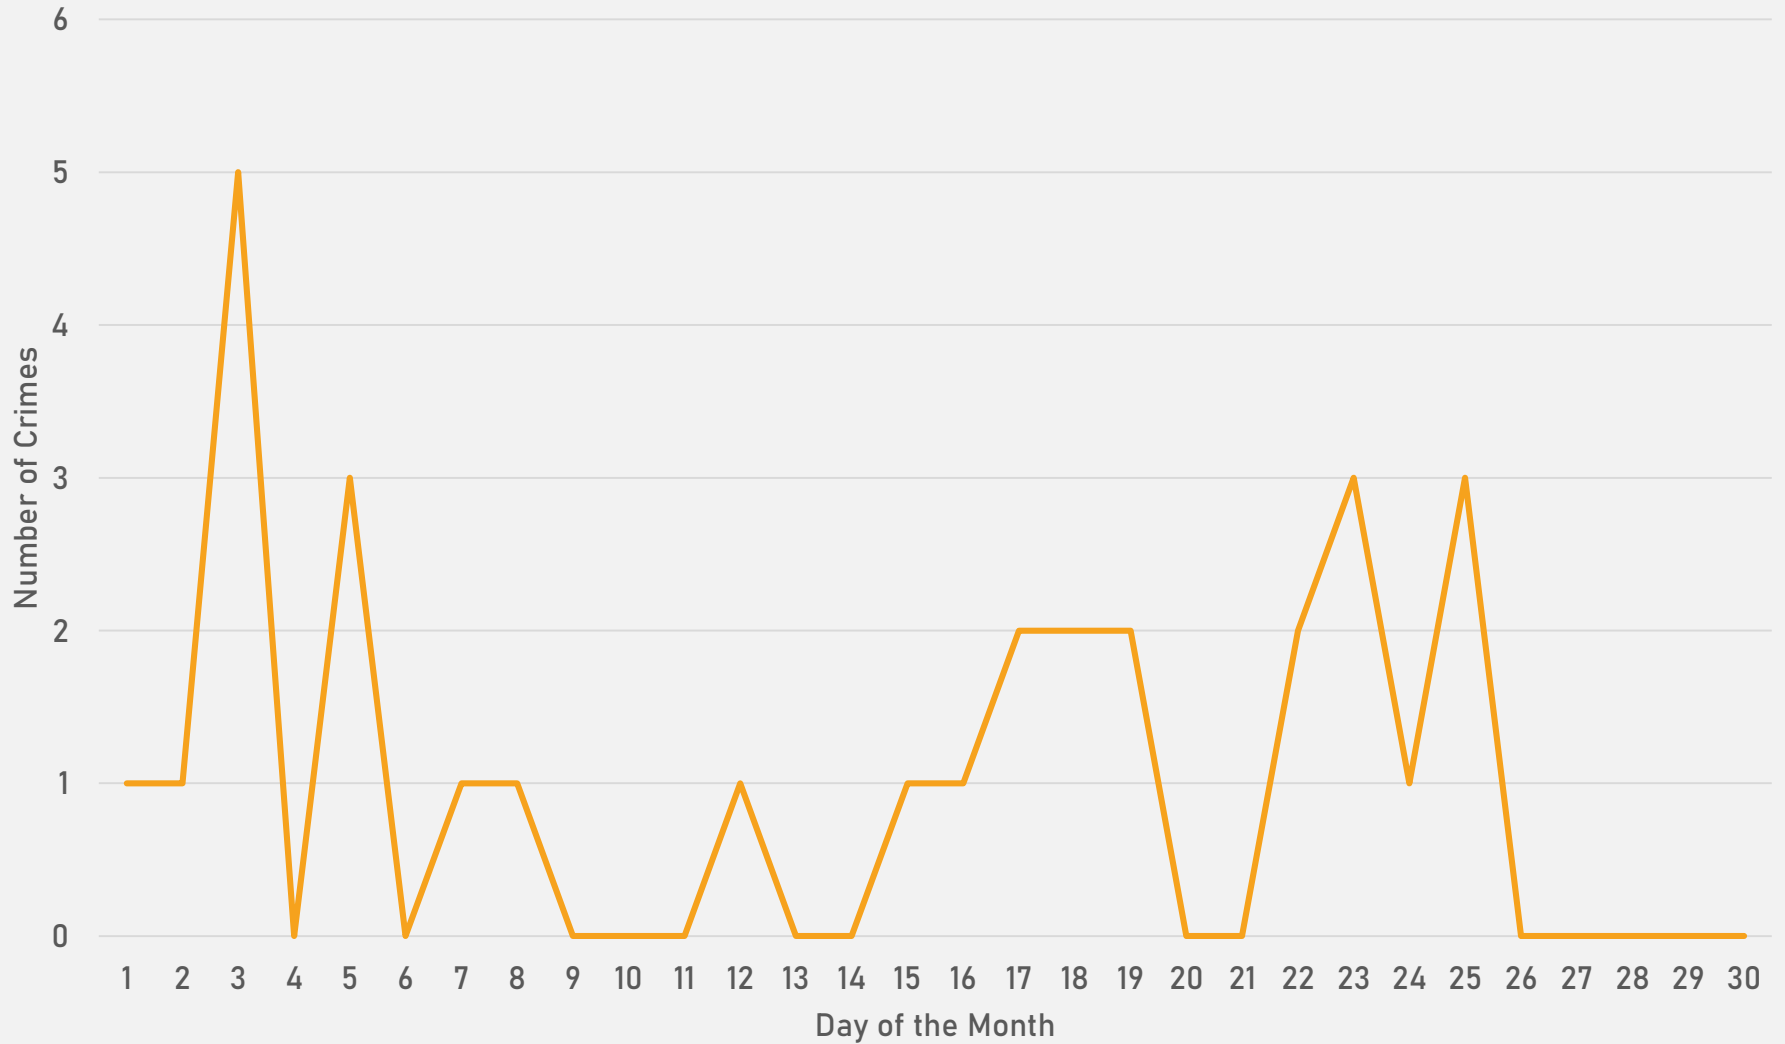

Time of Day	Number of Crimes
Day	5
Night	3

ACADEMY TOTAL CRIME MAP

- Area Boundary
- 👤 Assault
- 👤 Other Violence
- 👤 Sexual Offense
- 👤 Robbery
- 👤 Property Crime
- 👤 Theft
- 👤 Disorder
- 👤 Drugs

Source: [CityProtect](#)

ACADEMY CRIMES BY DAY OF THE MONTH

ACADEMY CRIMES BY DAY OF THE WEEK

ACADEMY CRIMES BY TIME OF DAY

**FOUNTAIN PARK
NEIGHBORHOOD DETAIL**

FOUNTAIN PARK SUMMARY NOTES

- 27 total crimes in November 2022
 - **Down 4%** compared to November 2021 (28 crimes)
 - 4 crimes against persons in November 2022
 - **Down 33%** compared to November 2021 (6 crimes)
- 372 total crimes so far in 2022
 - **Up <1%** compared to this time in 2021 (370 crimes)
 - 75 crimes against persons so far in 2022
 - **Up 14%** compared to this time in 2021 (66 crimes)