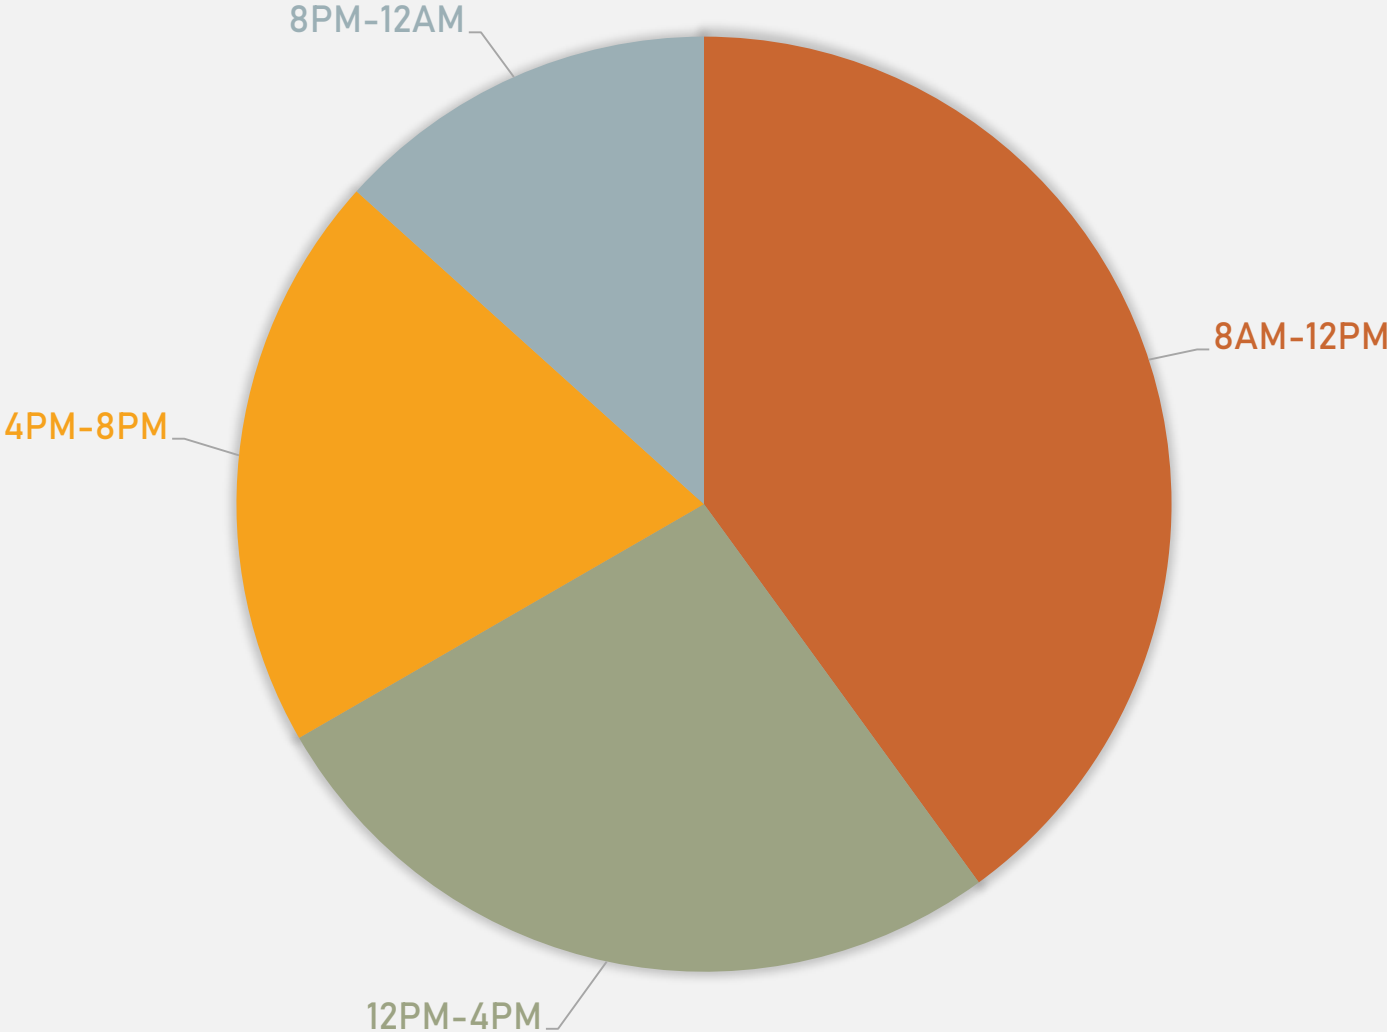

Source: [CityProtect](#)

FOUNTAIN PARK CRIMES BY DAY OF THE MONTH

FOUNTAIN PARK CRIMES BY DAY OF THE WEEK

FOUNTAIN PARK CRIMES BY TIME OF DAY

**LEWIS PLACE
NEIGHBORHOOD DETAIL**

LEWIS PLACE SUMMARY NOTES

- 14 total crimes in November 2022
 - No change compared to November 2021
 - 3 crimes against persons in November 2022
 - No change compared to November 2021
- 199 total crimes so far in 2022
 - **Up 10%** compared to this time in 2021 (181 crimes)
 - 42 crimes against persons so far in 2022
 - **Up 100%** compared to this time in 2021 (21 crimes)

LEWIS PLACE YEAR TO YEAR COMPARISON

2021

Crimes	Jan	Feb	Mar	Apr	May	Jun	Jul	Aug	Sep	Oct	Nov	Dec	Total
Aggravated Assault	0	1	0	1	1	0	1	0	1	1	0	1	7
Arson	0	0	0	0	0	0	1	0	1	1	0	0	2
Burglary	1	1	0	2	1	1	1	2	2	1	1	0	13
Homicide	0	0	0	1	1	0	0	0	0	0	0	1	3
Larceny	2	4	2	3	3	3	1	5	1	0	3	2	29
Motor Vehicle Theft	2	2	0	0	2	1	0	1	1	2	0	0	11
Robbery	0	1	0	0	0	0	0	1	0	0	0	1	3
Total	5	9	2	7	8	5	4	9	6	4	4	5	68

VANDEVENTER SUMMARY TABLES

Type of Crime	Number of Crimes
Assault	5
Larceny	5
Motor Vehicle Theft	5
Property Damage	6

Day of the Week	Number of Crimes
Sunday	4
Monday	1
Tuesday	7
Wednesday	1
Thursday	2
Friday	3
Saturday	3

Day of the Week	Number of Crimes
Sunday	1
Monday	6
Tuesday	4
Wednesday	4
Thursday	1
Friday	2
Saturday	3

Time of Day	Number of Crimes
Day	15
Night	6

VANDEVENTER TOTAL CRIME MAP

- Area Boundary
- 🔴 Assault
- 🔴 Other Violence
- 🔴 Sexual Offense
- 🔴 Robbery
- 🟡 Property Crime
- 🟡 Theft
- 🔵 Disorder
- 🔵 Drugs