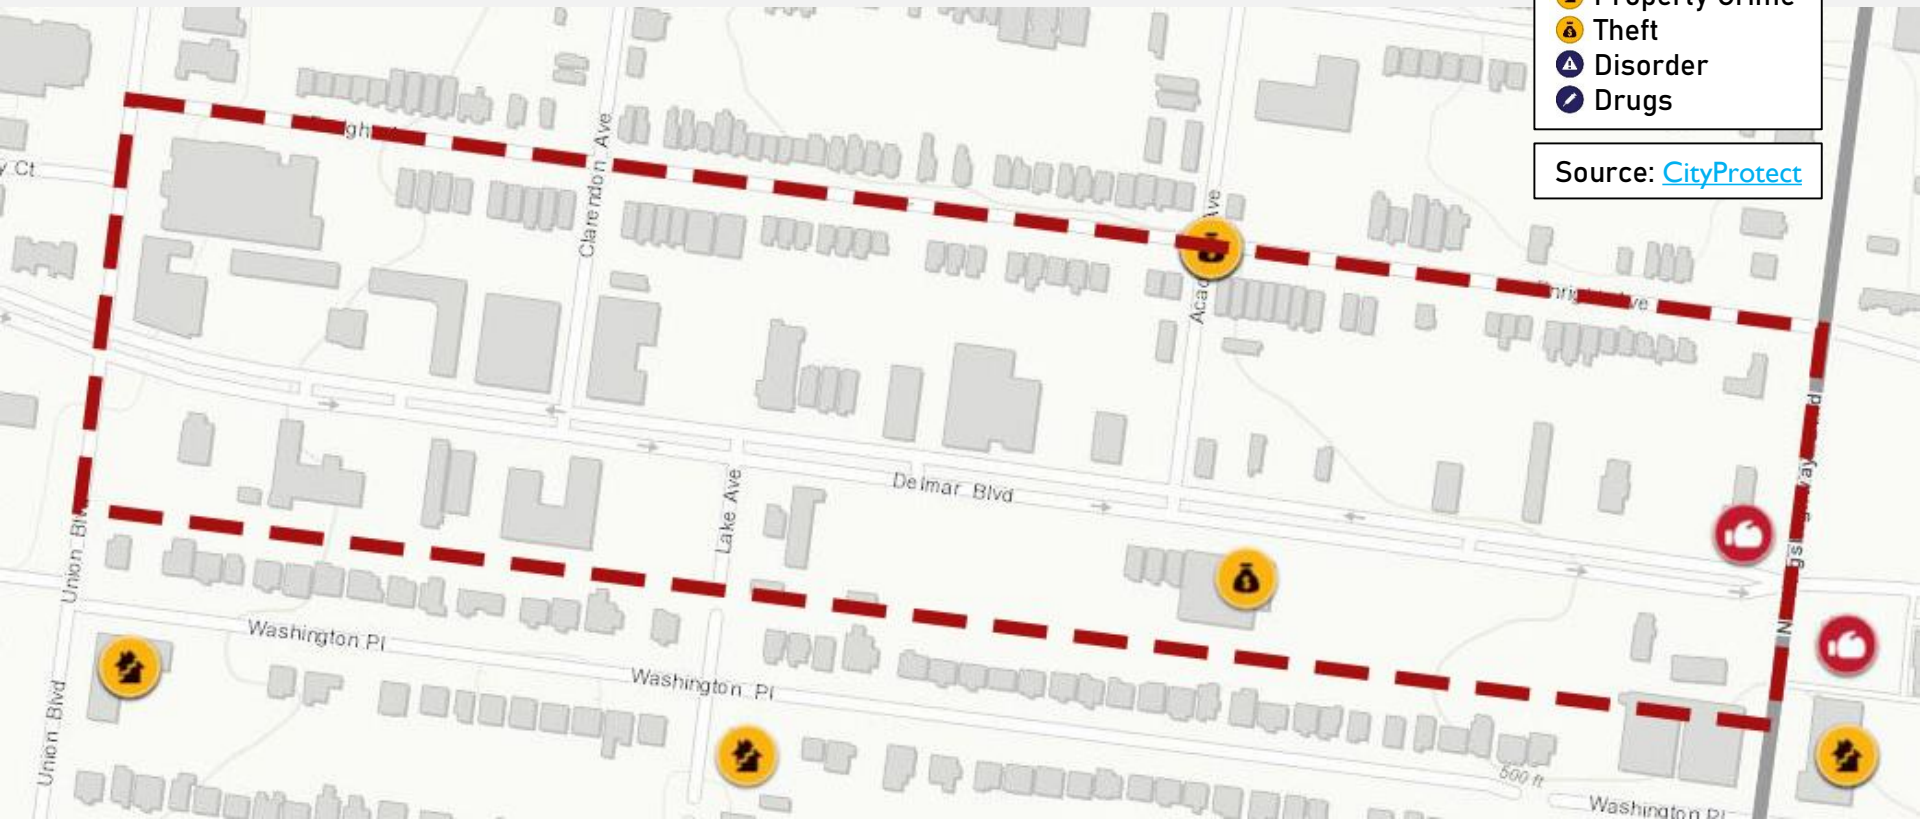

November 2022
Monthly Crime Report

**ACADEMY
FOUNTAIN PARK
LEWIS PLACE
VANDEVENTER**

Washington University Medical Center

DISTRICT 5 TOTAL CRIME MAP

-  District Boundary
-  Neighborhood Boundary
-  Violent Crimes
-  Property Crimes and Theft
-  Disorder and Disturbances

Source: [CityProtect](https://www.cityprotect.com)

DISTRICT 5 SUMMARY NOTES

There are 15 neighborhoods in District 5.

- Academy
 - Central West End
 - DeBaliviere Place
 - Fountain Park
 - Hamilton Heights
 - Kingsway East
 - Kingsway West
 - Lewis Place
 - Skinker-DeBaliviere
 - The Greater Ville
 - The Ville
 - Vandeventer
 - Visitation Park
 - Wells-Goodfellow
 - West End
- The **minimum number** of crimes in one neighborhood was 14 in Lewis Place
 - The **maximum number** of crimes in one neighborhood was 196 in the Central West End
 - The average number of crimes per neighborhood was 53
 - The **minimum rate** of crimes per 100,000 in one neighborhood was 883.3 in Kingsway West
 - The **maximum rate** of crimes per 100,000 in one neighborhood was 2845 in Academy
 - The average neighborhood crime rate was 1622.8

MAKERS DISTRICT TOTAL CRIME MAP

- - Area Boundary
- 👊 Assault
- 🔪 Other Violence
- 👤 Sexual Offense
- 🔪 Robbery
- 👤 Property Crime
- 👤 Theft
- 🚔 Disorder
- 🚔 Drugs

Source: [CityProtect](#)

**ACADEMY
NEIGHBORHOOD DETAIL**

Day of the Week	Number of Crimes
Sunday	1
Monday	6
Tuesday	4
Wednesday	4
Thursday	1
Friday	2
Saturday	3

Time of Day	Number of Crimes
Day	15
Night	6

VANDEVENTER TOTAL CRIME MAP

- Area Boundary
- 🔴 Assault
- 🔴 Other Violence
- 🔴 Sexual Offense
- 🔴 Robbery
- 🟡 Property Crime
- 🟡 Theft
- 🔵 Disorder
- 🔵 Drugs