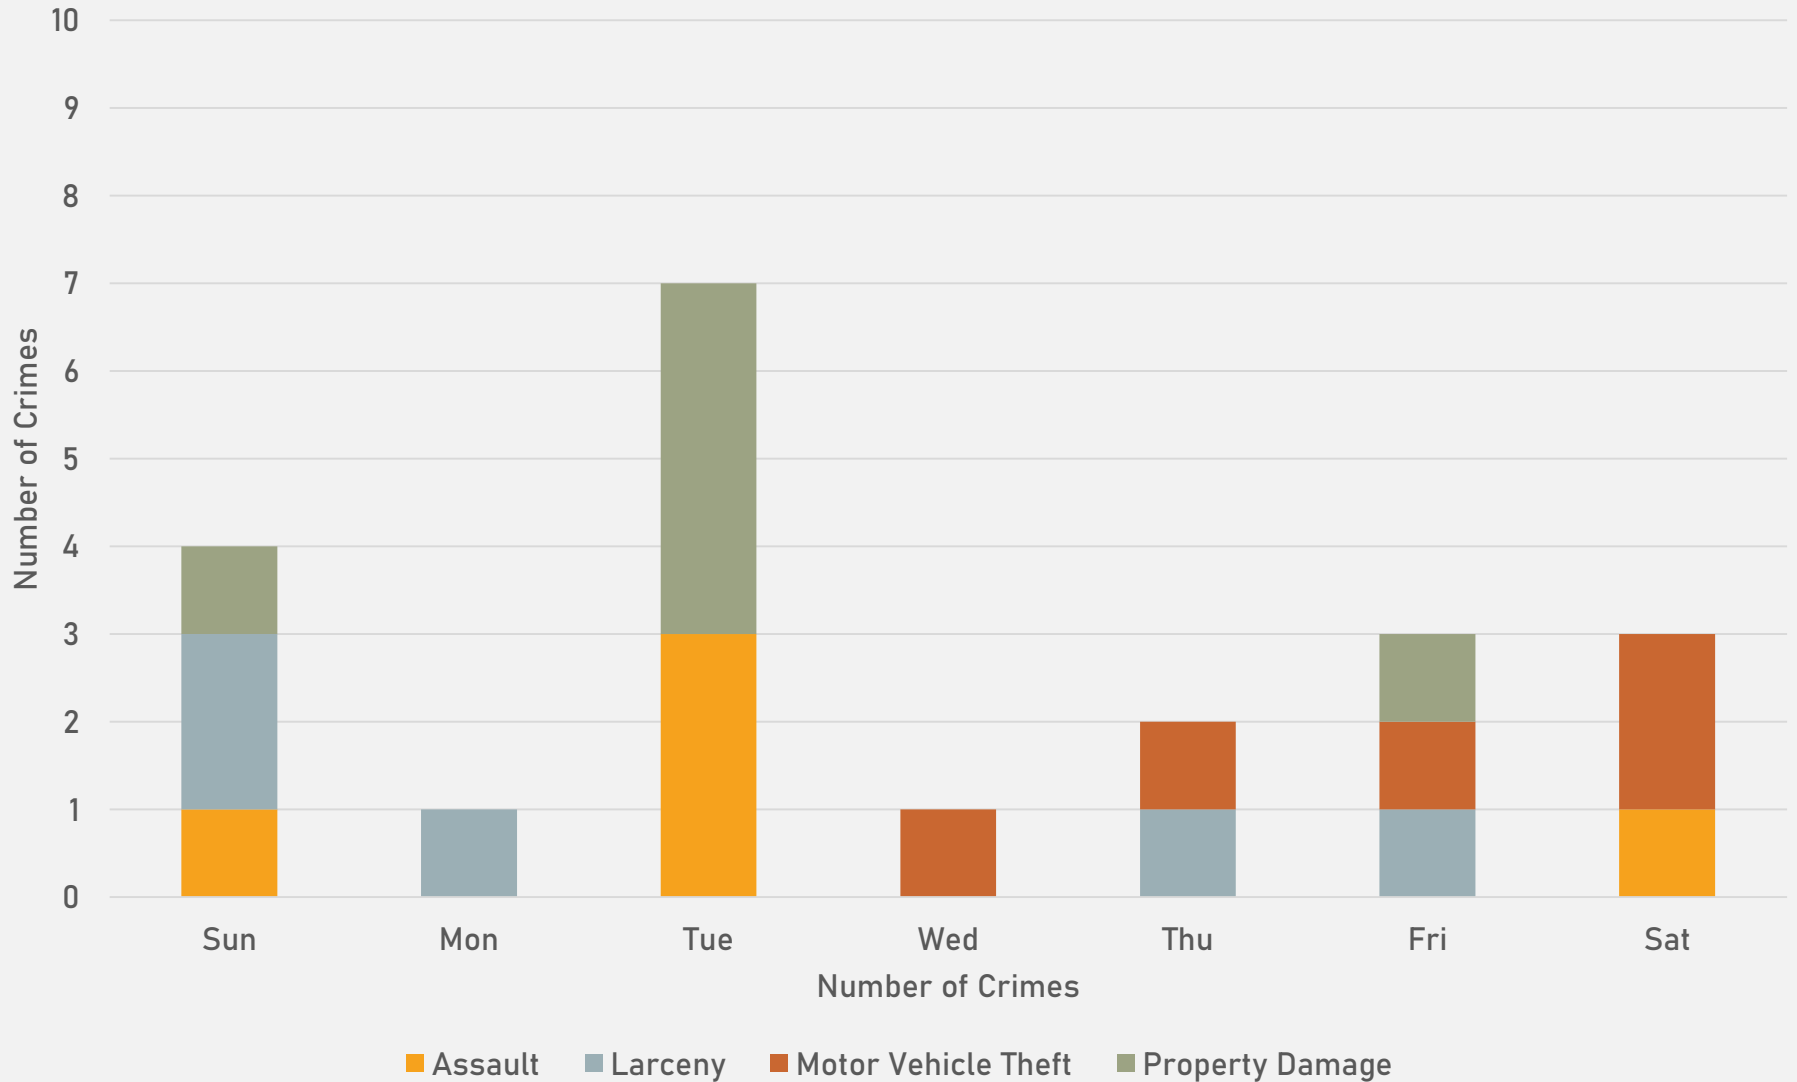

VANDEVENTER SUMMARY TABLES

Type of Crime	Number of Crimes
Assault	5
Larceny	5
Motor Vehicle Theft	5
Property Damage	6

Day of the Week	Number of Crimes
Sunday	4
Monday	1
Tuesday	7
Wednesday	1
Thursday	2
Friday	3
Saturday	3

Time of Day	Number of Crimes
Day	8
Night	13

VANDEVENTER LARCENY BREAKDOWN

Type of Larceny	Number of Crimes
Theft from Motor Vehicle	2
Theft of Motor Vehicle	5
Theft of Vehicle Parts	1
Theft of Weapons	1
Other Larceny	1

Day of the Week	Number of Crimes
Sunday	1
Monday	6
Tuesday	4
Wednesday	4
Thursday	1
Friday	2
Saturday	3

Time of Day	Number of Crimes
Day	15
Night	6

VANDEVENTER TOTAL CRIME MAP

- Area Boundary
- 🔴 Assault
- 🔴 Other Violence
- 🔴 Sexual Offense
- 🔴 Robbery
- 🟡 Property Crime
- 🟡 Theft
- 🔵 Disorder
- 🔵 Drugs

Source: [CityProtect](#)

VANDEVENTER CRIMES BY DAY OF THE MONTH

VANDEVENTER CRIMES BY DAY OF THE WEEK

VANDEVENTER CRIMES BY TIME OF DAY