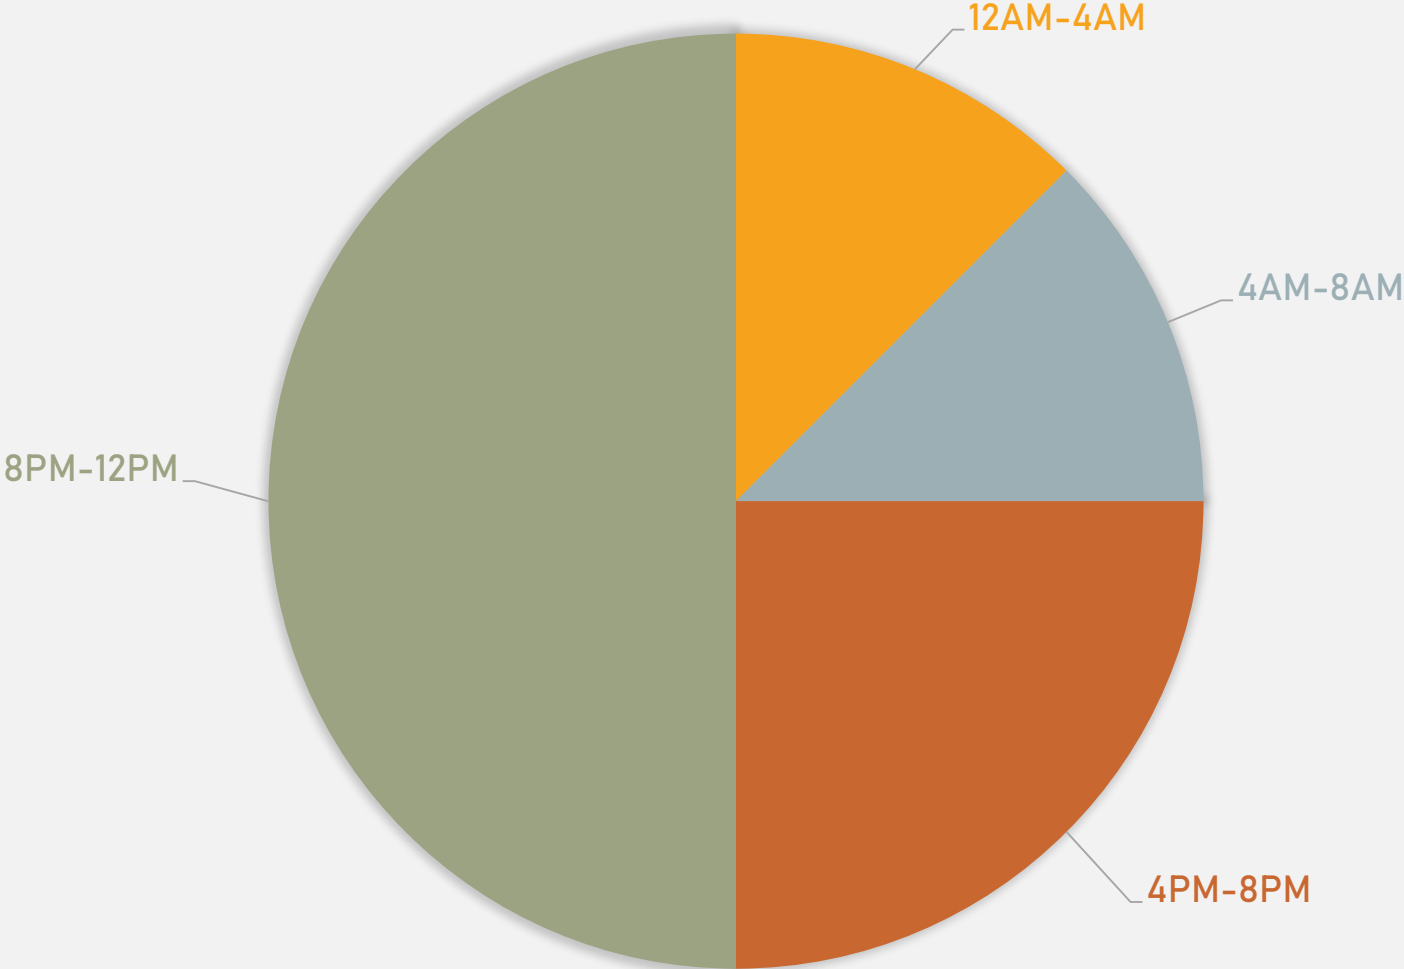

Time of Day	Number of Crimes
Day	2
Night	6

LEWIS PLACE LARCENY BREAKDOWN

Type of Larceny	Number of Crimes
Theft of Motor Vehicle	1
Other Larceny	1

Day of the Week	Number of Crimes
Sunday	1
Monday	0
Tuesday	0
Wednesday	1
Thursday	0
Friday	0
Saturday	0

Time of Day	Number of Crimes
Day	1
Night	1

LEWIS PLACE TOTAL CRIME MAP

- Area Boundary
- Assault
- Other Violence
- Sexual Offense
- Robbery
- Property Crime
- Theft
- Disorder
- Drugs

Source: [CityProtect](#)

LEWIS PLACE CRIMES BY DAY OF THE MONTH

LEWIS PLACE CRIMES BY DAY OF THE WEEK

LEWIS PLACE CRIMES BY TIME OF DAY

**VANDEVENTER
NEIGHBORHOOD DETAIL**

VANDEVENTER SUMMARY NOTES

- 25 total crimes in November 2022
 - **Down 14%** compared to November 2021 (29 crimes)
 - 5 crimes against persons in November 2022
 - **Down 50%** compared to November 2021 (10 crimes)
- 360 total crimes so far in 2022
 - **Down 10%** compared to this time in 2021 (398 crimes)
 - 54 crimes against persons so far in 2022
 - **Down 26%** compared to this time in 2021 (73 crimes)

Day of the Week	Number of Crimes
Sunday	1
Monday	6
Tuesday	4
Wednesday	4
Thursday	1
Friday	2
Saturday	3

Time of Day	Number of Crimes
Day	15
Night	6

VANDEVENTER TOTAL CRIME MAP

- Area Boundary
- 🔴 Assault
- 🔴 Other Violence
- 🔴 Sexual Offense
- 🔴 Robbery
- 🟡 Property Crime
- 🟡 Theft
- 🔵 Disorder
- 🔵 Drugs