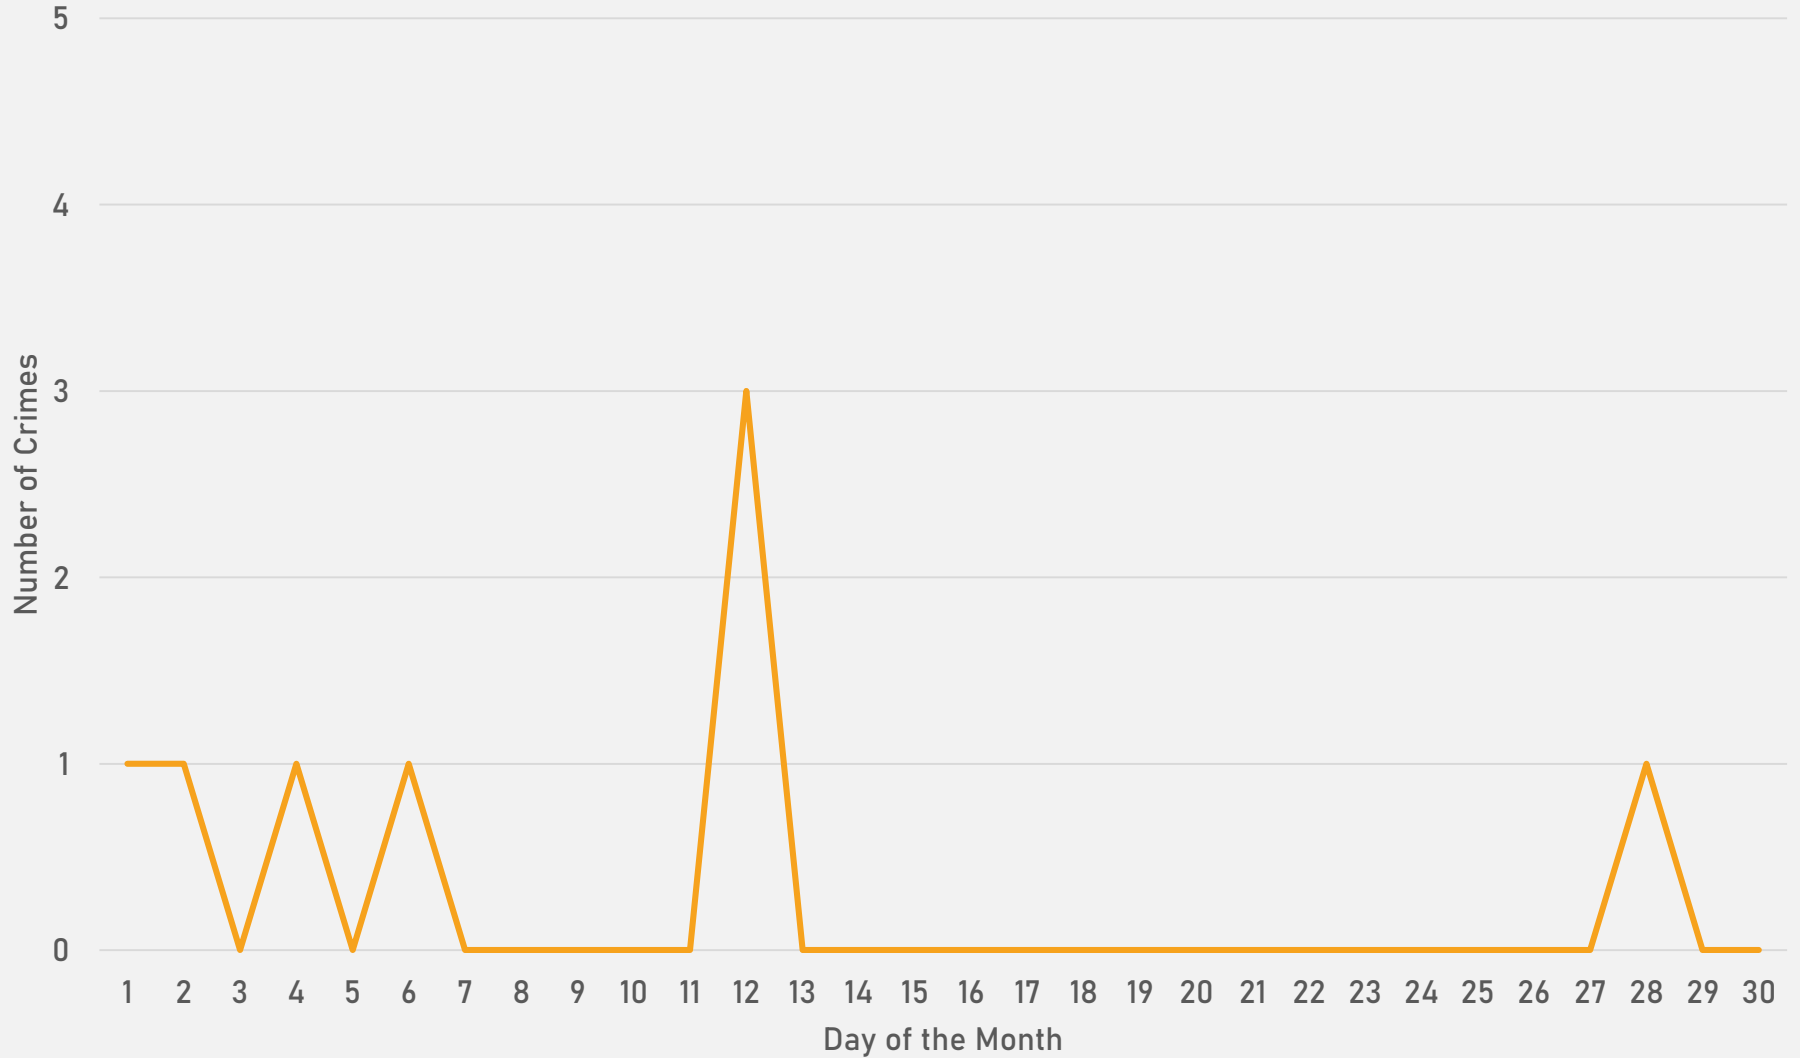

Time of Day	Number of Crimes
Day	2
Night	6

LEWIS PLACE LARCENY BREAKDOWN

Type of Larceny	Number of Crimes
Theft of Motor Vehicle	1
Other Larceny	1

Day of the Week	Number of Crimes
Sunday	1
Monday	0
Tuesday	0
Wednesday	1
Thursday	0
Friday	0
Saturday	0

Time of Day	Number of Crimes
Day	1
Night	1

LEWIS PLACE TOTAL CRIME MAP

- Area Boundary
- Assault
- Other Violence
- Sexual Offense
- Robbery
- Property Crime
- Theft
- Disorder
- Drugs

Source: [CityProtect](#)

LEWIS PLACE CRIMES BY DAY OF THE MONTH

LEWIS PLACE CRIMES BY DAY OF THE WEEK

LEWIS PLACE CRIMES BY TIME OF DAY

**VANDEVENTER
NEIGHBORHOOD DETAIL**

VANDEVENTER SUMMARY NOTES

- 25 total crimes in November 2022
 - **Down 14%** compared to November 2021 (29 crimes)
 - 5 crimes against persons in November 2022
 - **Down 50%** compared to November 2021 (10 crimes)
- 360 total crimes so far in 2022
 - **Down 10%** compared to this time in 2021 (398 crimes)
 - 54 crimes against persons so far in 2022
 - **Down 26%** compared to this time in 2021 (73 crimes)