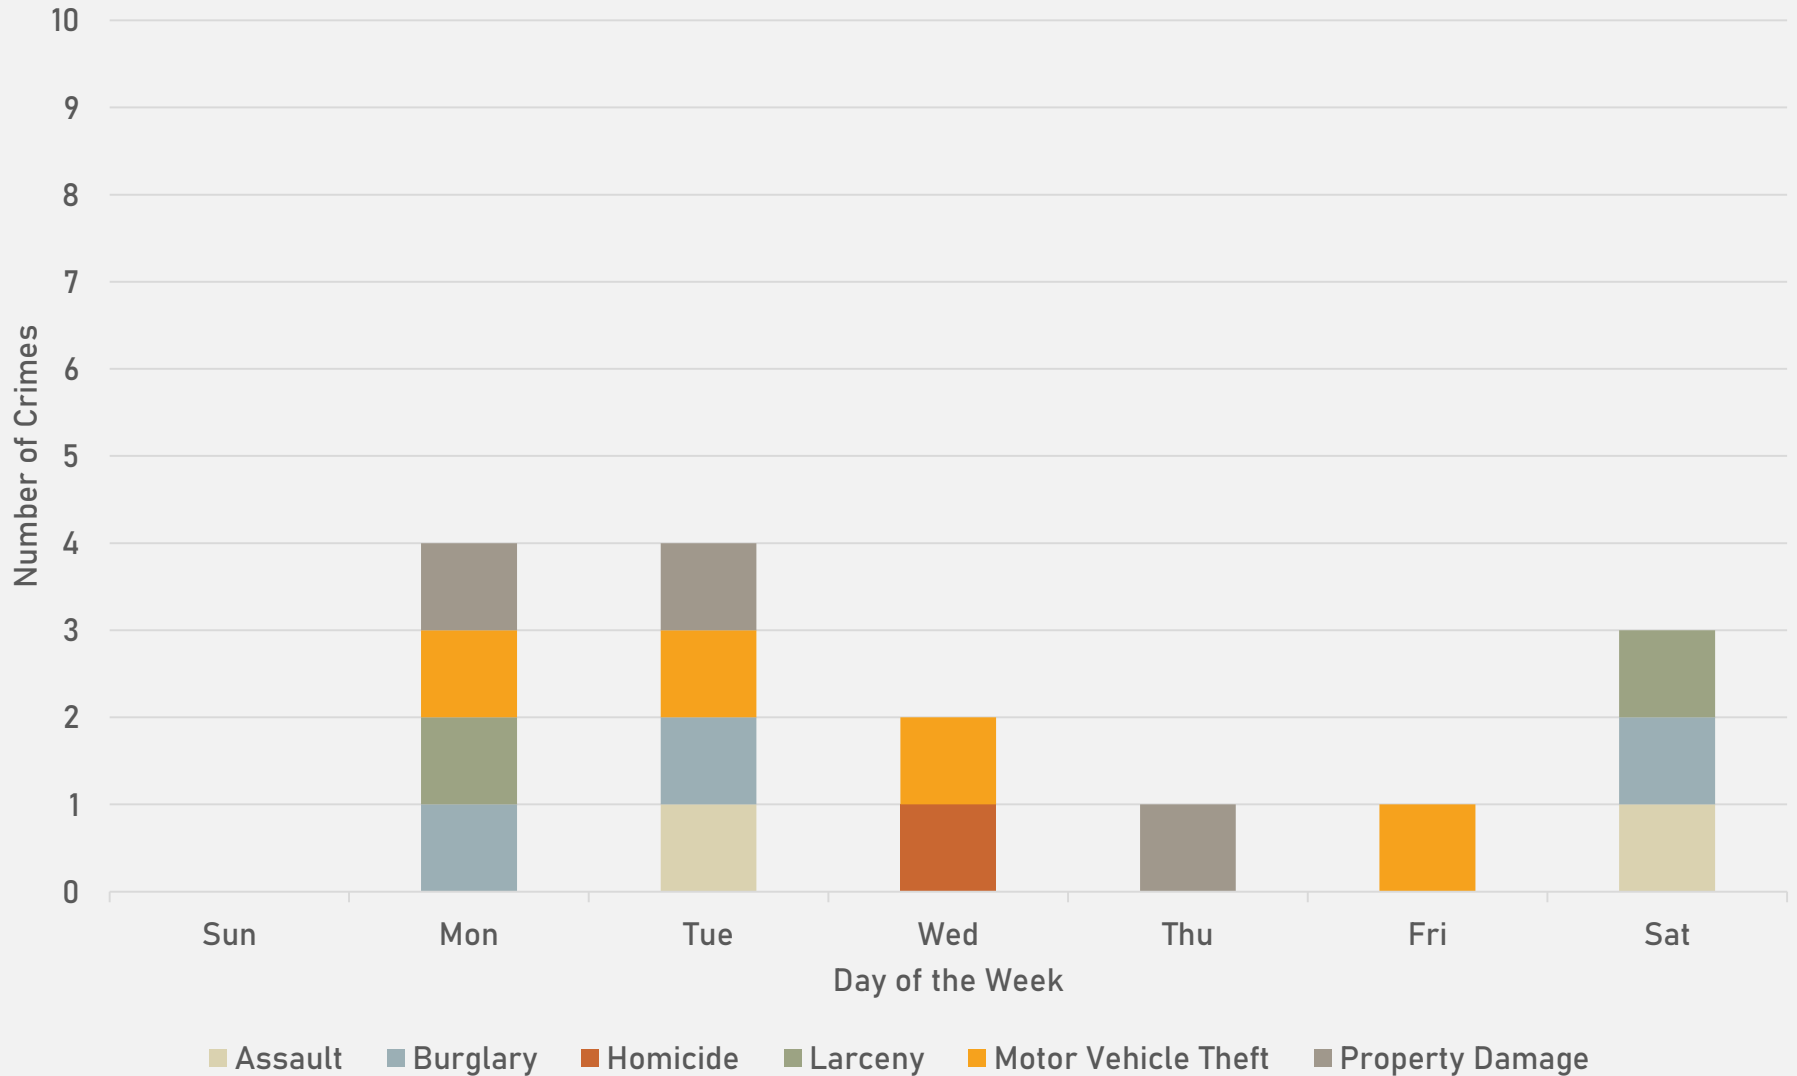

Time of Day	Number of Crimes
Day	4
Night	2

FOUNTAIN PARK TOTAL CRIME MAP

- Area Boundary
- 👊 Assault
- 👊 Other Violence
- 👊 Sexual Offense
- 👊 Robbery
- 👊 Property Crime
- 👊 Theft
- 👊 Disorder
- 👊 Drugs

Source: [CityProtect](#)

FOUNTAIN PARK CRIMES BY DAY OF THE MONTH

FOUNTAIN PARK CRIMES BY DAY OF THE WEEK

FOUNTAIN PARK CRIMES BY TIME OF DAY

**LEWIS PLACE
NEIGHBORHOOD DETAIL**

LEWIS PLACE SUMMARY NOTES

- 14 total crimes in November 2022
 - No change compared to November 2021
 - 3 crimes against persons in November 2022
 - No change compared to November 2021
- 199 total crimes so far in 2022
 - **Up 10%** compared to this time in 2021 (181 crimes)
 - 42 crimes against persons so far in 2022
 - **Up 100%** compared to this time in 2021 (21 crimes)

LEWIS PLACE YEAR TO YEAR COMPARISON

2021

Crimes	Jan	Feb	Mar	Apr	May	Jun	Jul	Aug	Sep	Oct	Nov	Dec	Total
Aggravated Assault	0	1	0	1	1	0	1	0	1	1	0	1	7
Arson	0	0	0	0	0	0	1	0	1	1	0	0	2
Burglary	1	1	0	2	1	1	1	2	2	1	1	0	13
Homicide	0	0	0	1	1	0	0	0	0	0	0	1	3
Larceny	2	4	2	3	3	3	1	5	1	0	3	2	29
Motor Vehicle Theft	2	2	0	0	2	1	0	1	1	2	0	0	11
Robbery	0	1	0	0	0	0	0	1	0	0	0	1	3
Total	5	9	2	7	8	5	4	9	6	4	4	5	68