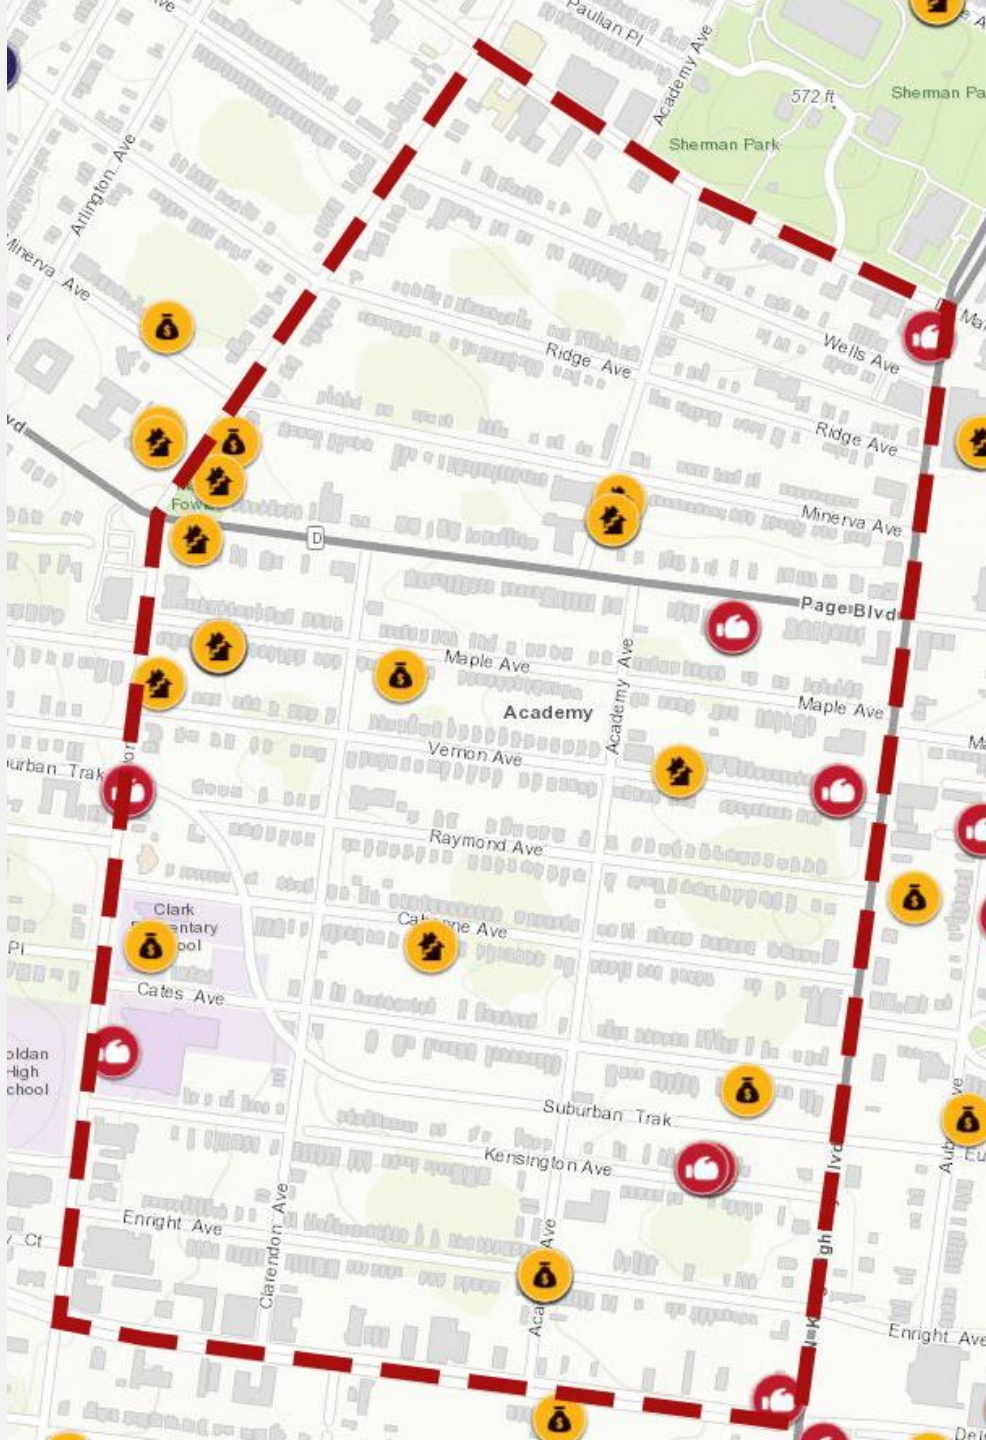

Source: [CityProtect](https://www.cityprotect.com)

DISTRICT 5 SUMMARY NOTES

There are 15 neighborhoods in District 5.

- Academy
 - Central West End
 - DeBaliviere Place
 - Fountain Park
 - Hamilton Heights
 - Kingsway East
 - Kingsway West
 - Lewis Place
 - Skinker-DeBaliviere
 - The Greater Ville
 - The Ville
 - Vandeventer
 - Visitation Park
 - Wells-Goodfellow
 - West End
- The **minimum number** of crimes in one neighborhood was 14 in Lewis Place
 - The **maximum number** of crimes in one neighborhood was 196 in the Central West End
 - The average number of crimes per neighborhood was 53
 - The **minimum rate** of crimes per 100,000 in one neighborhood was 883.3 in Kingsway West
 - The **maximum rate** of crimes per 100,000 in one neighborhood was 2845 in Academy
 - The average neighborhood crime rate was 1622.8

MAKERS DISTRICT TOTAL CRIME MAP

- - Area Boundary
- 👊 Assault
- 🔪 Other Violence
- 👤 Sexual Offense
- 🔪 Robbery
- 👤 Property Crime
- 👤 Theft
- 🚔 Disorder
- 🚔 Drugs

Source: [CityProtect](#)

**ACADEMY
NEIGHBORHOOD DETAIL**

Time of Day	Number of Crimes
Day	5
Night	3

ACADEMY TOTAL CRIME MAP

- Area Boundary
- 👤 Assault
- 👤 Other Violence
- 👤 Sexual Offense
- 👤 Robbery
- 👤 Property Crime
- 👤 Theft
- 👤 Disorder
- 👤 Drugs

Source: [CityProtect](#)

Day of the Week	Number of Crimes
Sunday	1
Monday	6
Tuesday	4
Wednesday	4
Thursday	1
Friday	2
Saturday	3

Time of Day	Number of Crimes
Day	15
Night	6

VANDEVENTER TOTAL CRIME MAP

- Area Boundary
- 🔴 Assault
- 🔴 Other Violence
- 🔴 Sexual Offense
- 🔴 Robbery
- 🟡 Property Crime
- 🟡 Theft
- 🔵 Disorder
- 🔵 Drugs