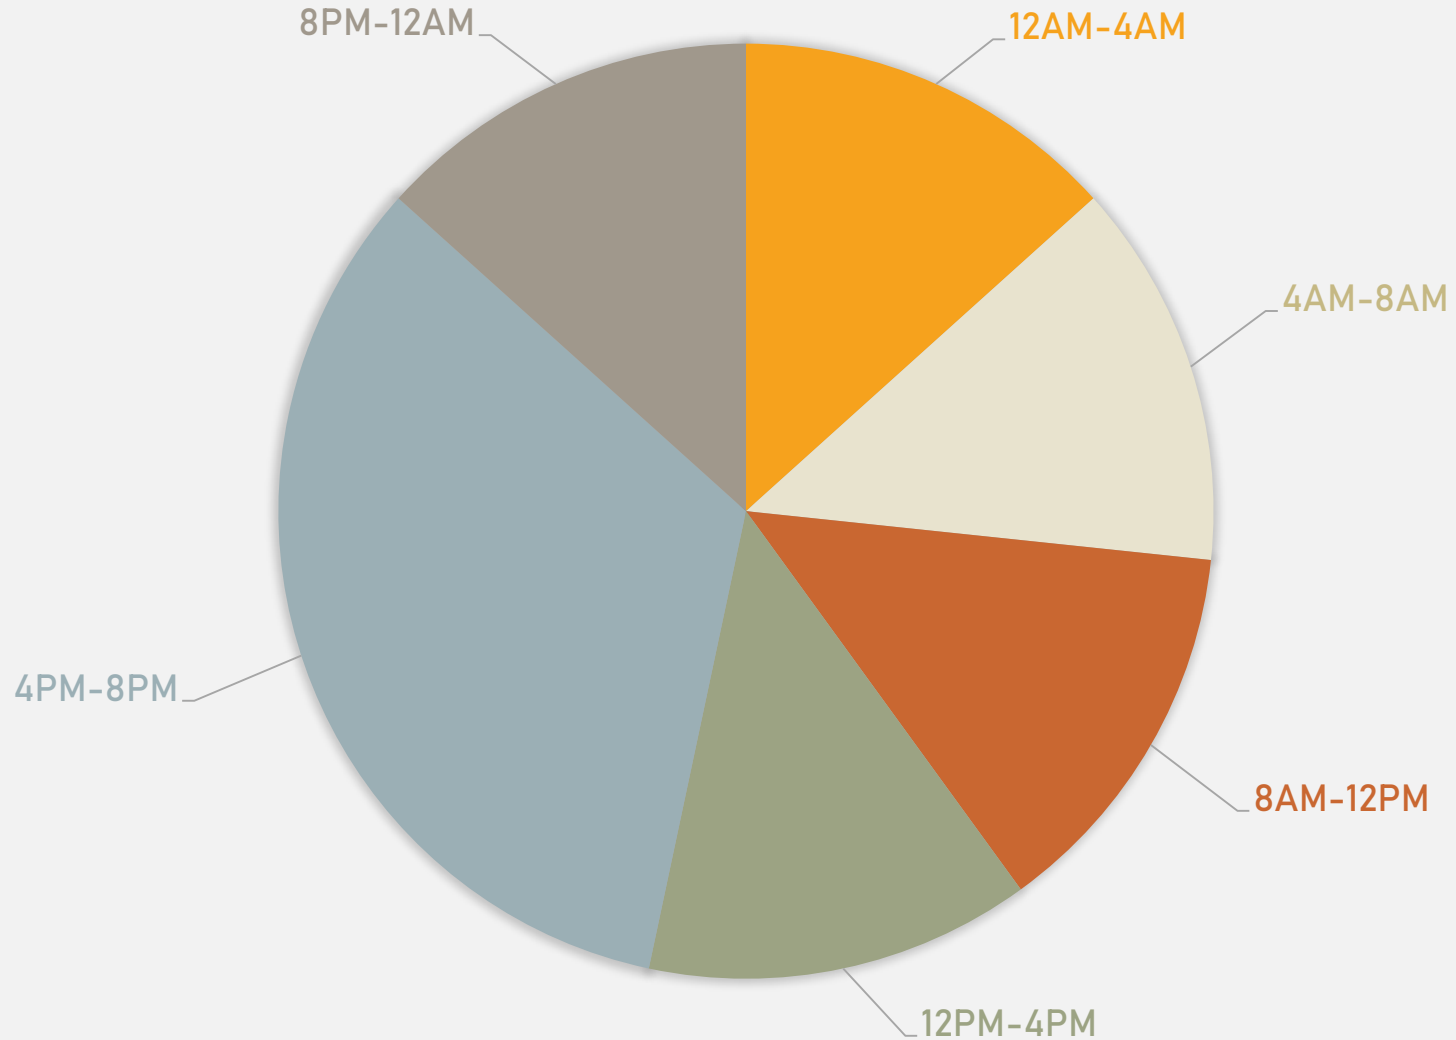

Time of Day	Number of Crimes
Day	5
Night	3

ACADEMY TOTAL CRIME MAP

- Area Boundary
- 👤 Assault
- 👤 Other Violence
- 👤 Sexual Offense
- 👤 Robbery
- 👤 Property Crime
- 👤 Theft
- 👤 Disorder
- 👤 Drugs

Source: [CityProtect](#)

ACADEMY CRIMES BY DAY OF THE MONTH

ACADEMY CRIMES BY DAY OF THE WEEK

ACADEMY CRIMES BY TIME OF DAY

**FOUNTAIN PARK
NEIGHBORHOOD DETAIL**

FOUNTAIN PARK SUMMARY NOTES

- 27 total crimes in November 2022
 - **Down 4%** compared to November 2021 (28 crimes)
 - 4 crimes against persons in November 2022
 - **Down 33%** compared to November 2021 (6 crimes)
- 372 total crimes so far in 2022
 - **Up <1%** compared to this time in 2021 (370 crimes)
 - 75 crimes against persons so far in 2022
 - **Up 14%** compared to this time in 2021 (66 crimes)

VANDEVENTER SUMMARY TABLES

Type of Crime	Number of Crimes
Assault	5
Larceny	5
Motor Vehicle Theft	5
Property Damage	6

Day of the Week	Number of Crimes
Sunday	4
Monday	1
Tuesday	7
Wednesday	1
Thursday	2
Friday	3
Saturday	3

Day of the Week	Number of Crimes
Sunday	1
Monday	6
Tuesday	4
Wednesday	4
Thursday	1
Friday	2
Saturday	3

Time of Day	Number of Crimes
Day	15
Night	6

VANDEVENTER TOTAL CRIME MAP

- Area Boundary
- 🔴 Assault
- 🔴 Other Violence
- 🔴 Sexual Offense
- 🔴 Robbery
- 🟡 Property Crime
- 🟡 Theft
- 🔵 Disorder
- 🔵 Drugs