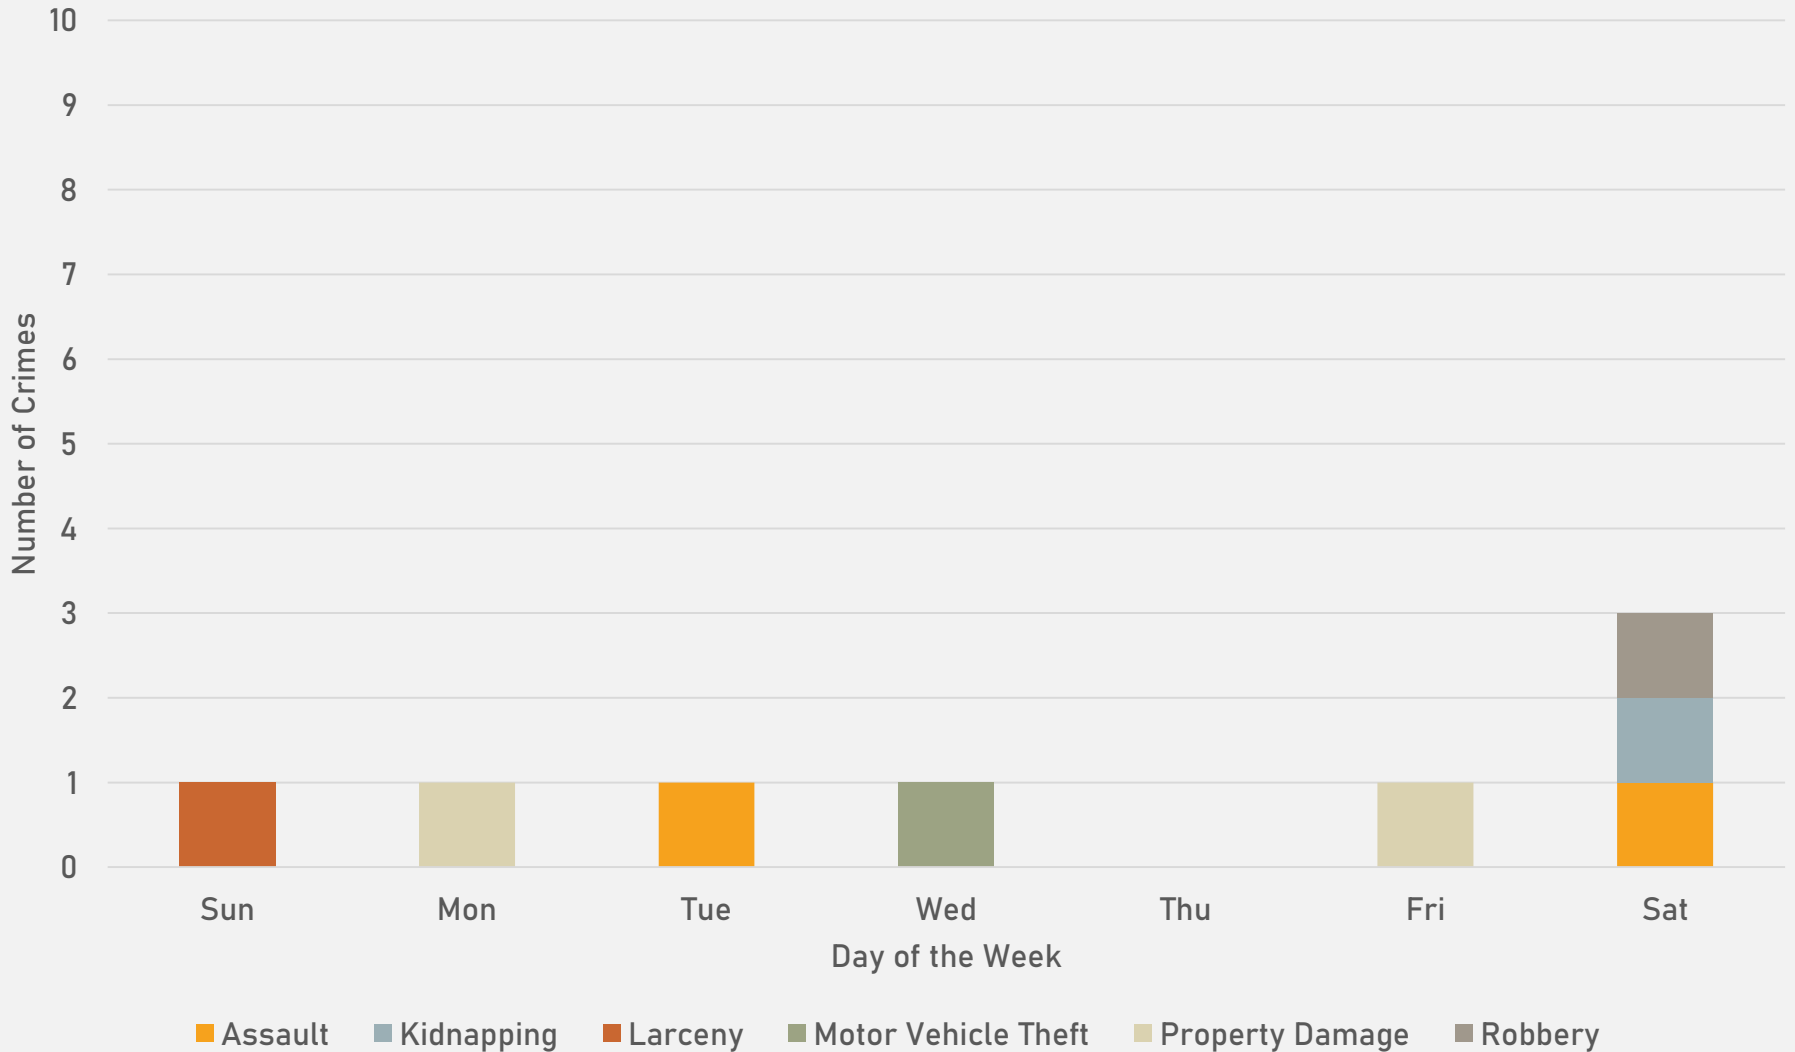

Time of Day	Number of Crimes
Day	2
Night	6

LEWIS PLACE LARCENY BREAKDOWN

Type of Larceny	Number of Crimes
Theft of Motor Vehicle	1
Other Larceny	1

Day of the Week	Number of Crimes
Sunday	1
Monday	0
Tuesday	0
Wednesday	1
Thursday	0
Friday	0
Saturday	0

Time of Day	Number of Crimes
Day	1
Night	1

LEWIS PLACE TOTAL CRIME MAP

- Area Boundary
- Assault
- Other Violence
- Sexual Offense
- Robbery
- Property Crime
- Theft
- Disorder
- Drugs

Source: [CityProtect](#)

LEWIS PLACE CRIMES BY DAY OF THE MONTH

LEWIS PLACE CRIMES BY DAY OF THE WEEK

LEWIS PLACE CRIMES BY TIME OF DAY

**VANDEVENTER
NEIGHBORHOOD DETAIL**

VANDEVENTER SUMMARY NOTES

- 25 total crimes in November 2022
 - **Down 14%** compared to November 2021 (29 crimes)
 - 5 crimes against persons in November 2022
 - **Down 50%** compared to November 2021 (10 crimes)
- 360 total crimes so far in 2022
 - **Down 10%** compared to this time in 2021 (398 crimes)
 - 54 crimes against persons so far in 2022
 - **Down 26%** compared to this time in 2021 (73 crimes)