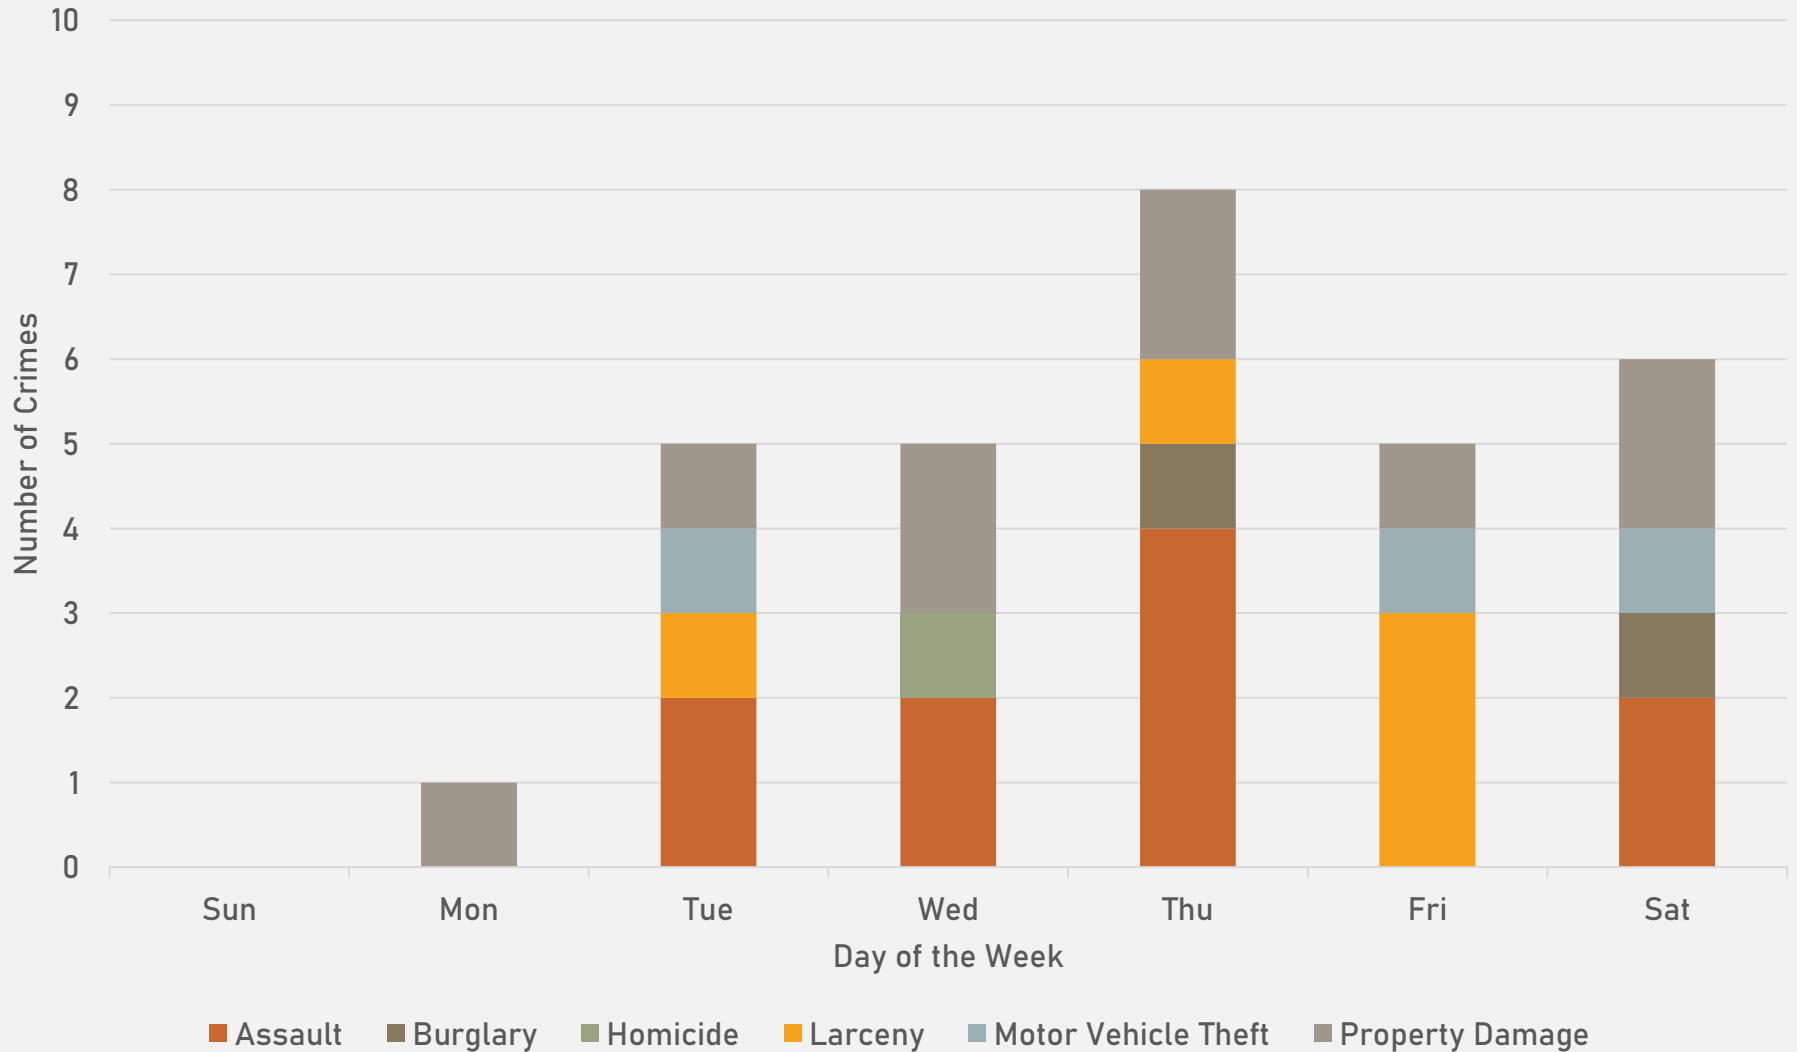

Time of Day	Number of Crimes
Day	18
Night	12

ACADEMY LARCENY BREAKDOWN

Type of Larceny	Number of Crimes
Theft of Motor Vehicle	3
Theft from Motor Vehicle	2
Theft of Weapon	1
Other Larceny	2

Day of the Week	Number of Crimes
Sunday	0
Monday	0
Tuesday	2
Wednesday	0
Thursday	1
Friday	4
Saturday	1

Time of Day	Number of Crimes
Day	5
Night	3

ACADEMY TOTAL CRIME MAP

- Area Boundary
- 👤 Assault
- 👤 Other Violence
- 👤 Sexual Offense
- 👤 Robbery
- 👤 Property Crime
- 👤 Theft
- 👤 Disorder
- 👤 Drugs

Source: [CityProtect](#)

ACADEMY CRIMES BY DAY OF THE MONTH

ACADEMY CRIMES BY DAY OF THE WEEK

ACADEMY CRIMES BY TIME OF DAY

**FOUNTAIN PARK
NEIGHBORHOOD DETAIL**

FOUNTAIN PARK SUMMARY NOTES

- 27 total crimes in November 2022
 - **Down 4%** compared to November 2021 (28 crimes)
 - 4 crimes against persons in November 2022
 - **Down 33%** compared to November 2021 (6 crimes)
- 372 total crimes so far in 2022
 - **Up <1%** compared to this time in 2021 (370 crimes)
 - 75 crimes against persons so far in 2022
 - **Up 14%** compared to this time in 2021 (66 crimes)