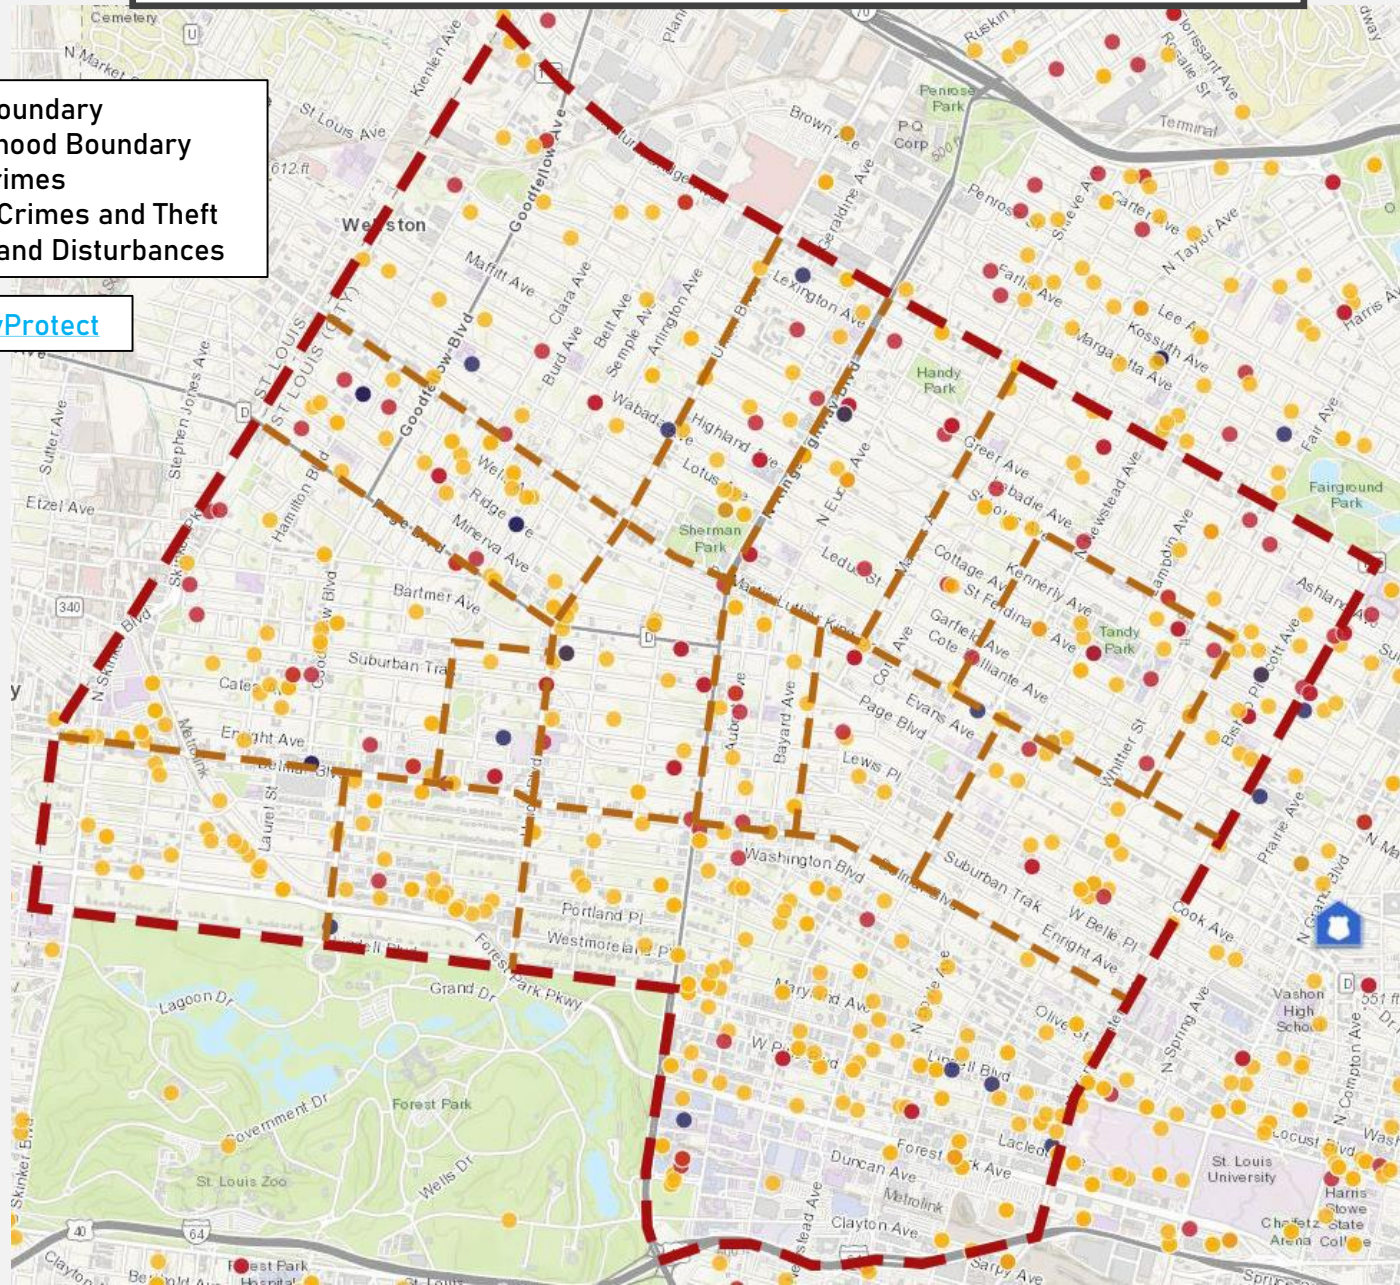

November 2022
Monthly Crime Report

**ACADEMY
FOUNTAIN PARK
LEWIS PLACE
VANDEVENTER**

Washington University Medical Center

DISTRICT 5 TOTAL CRIME MAP

-  District Boundary
-  Neighborhood Boundary
-  Violent Crimes
-  Property Crimes and Theft
-  Disorder and Disturbances

Source: [CityProtect](https://www.cityprotect.com)

DISTRICT 5 SUMMARY NOTES

There are 15 neighborhoods in District 5.

- Academy
 - Central West End
 - DeBaliviere Place
 - Fountain Park
 - Hamilton Heights
 - Kingsway East
 - Kingsway West
 - Lewis Place
 - Skinker-DeBaliviere
 - The Greater Ville
 - The Ville
 - Vandeventer
 - Visitation Park
 - Wells-Goodfellow
 - West End
- The **minimum number** of crimes in one neighborhood was 14 in Lewis Place
 - The **maximum number** of crimes in one neighborhood was 196 in the Central West End
 - The average number of crimes per neighborhood was 53
 - The **minimum rate** of crimes per 100,000 in one neighborhood was 883.3 in Kingsway West
 - The **maximum rate** of crimes per 100,000 in one neighborhood was 2845 in Academy
 - The average neighborhood crime rate was 1622.8

MAKERS DISTRICT TOTAL CRIME MAP

- - Area Boundary
- 👊 Assault
- 🔪 Other Violence
- 👤 Sexual Offense
- 🔪 Robbery
- 👤 Property Crime
- 👤 Theft
- 🚔 Disorder
- 🚔 Drugs

Source: [CityProtect](#)

**ACADEMY
NEIGHBORHOOD DETAIL**

Day of the Week	Number of Crimes
Sunday	1
Monday	6
Tuesday	4
Wednesday	4
Thursday	1
Friday	2
Saturday	3

Time of Day	Number of Crimes
Day	15
Night	6

VANDEVENTER TOTAL CRIME MAP

- Area Boundary
- 🔴 Assault
- 🔴 Other Violence
- 🔴 Sexual Offense
- 🔴 Robbery
- 🟡 Property Crime
- 🟡 Theft
- 🔵 Disorder
- 🔵 Drugs