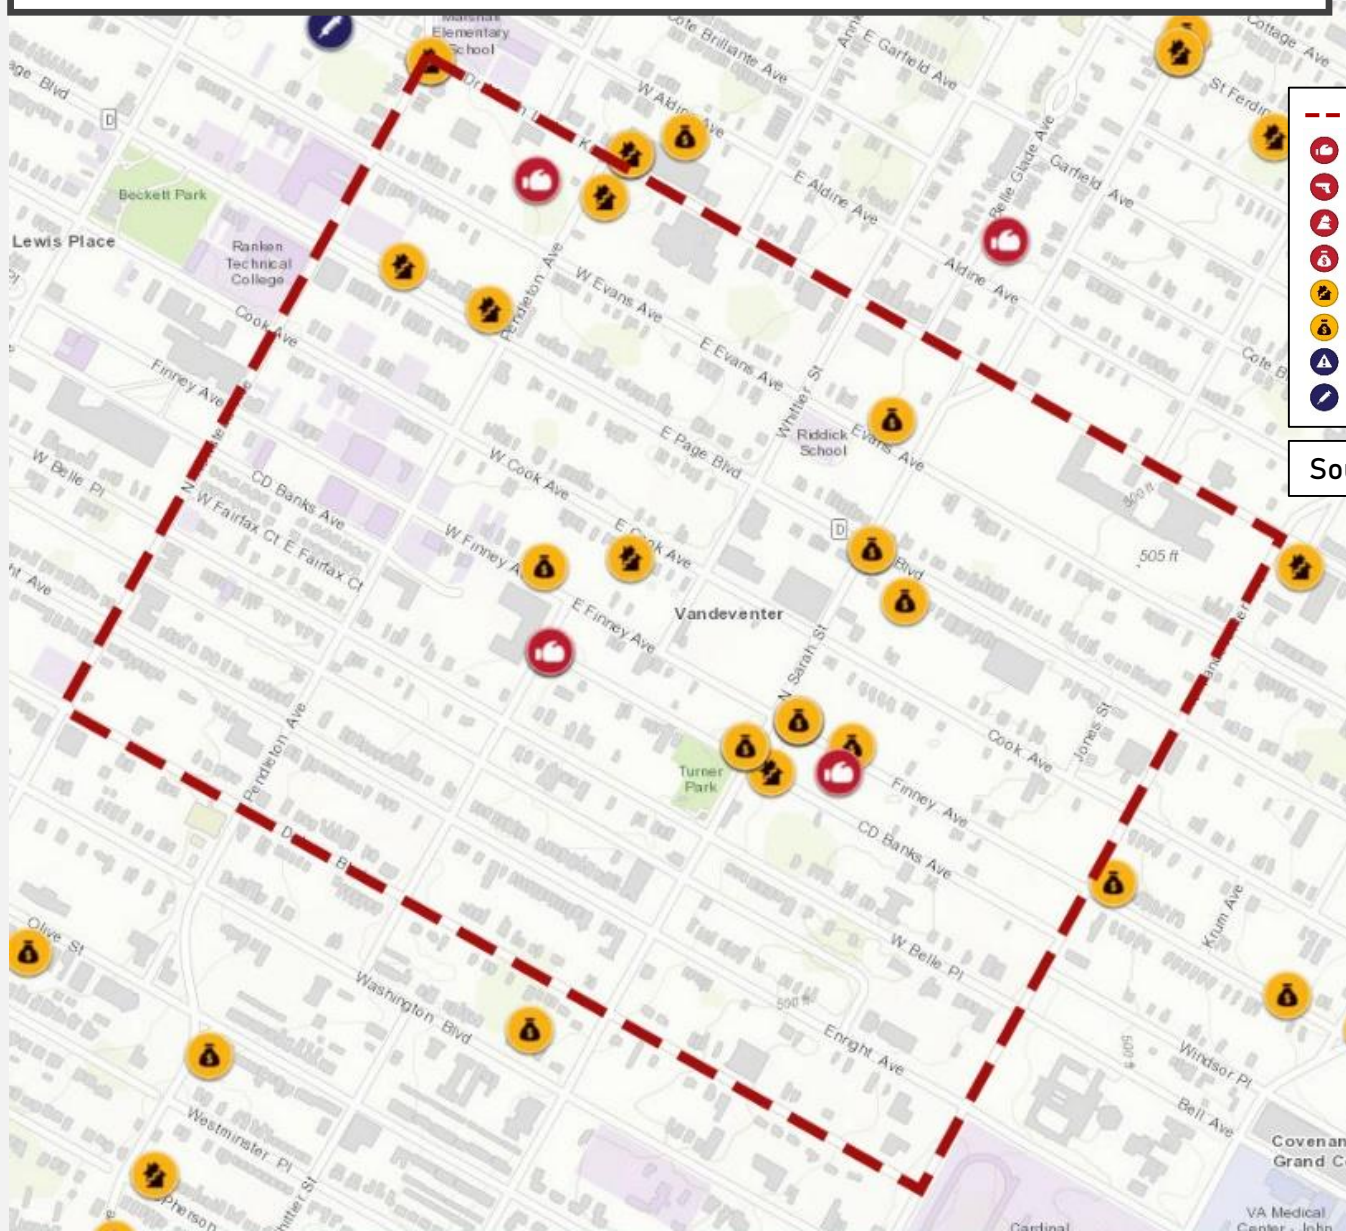

LEWIS PLACE CRIMES BY DAY OF THE MONTH

LEWIS PLACE CRIMES BY DAY OF THE WEEK

LEWIS PLACE CRIMES BY TIME OF DAY

**VANDEVENTER
NEIGHBORHOOD DETAIL**

VANDEVENTER SUMMARY NOTES

- 25 total crimes in November 2022
 - **Down 14%** compared to November 2021 (29 crimes)
 - 5 crimes against persons in November 2022
 - **Down 50%** compared to November 2021 (10 crimes)
- 360 total crimes so far in 2022
 - **Down 10%** compared to this time in 2021 (398 crimes)
 - 54 crimes against persons so far in 2022
 - **Down 26%** compared to this time in 2021 (73 crimes)

VANDEVENTER SUMMARY TABLES

Type of Crime	Number of Crimes
Assault	5
Larceny	5
Motor Vehicle Theft	5
Property Damage	6

Day of the Week	Number of Crimes
Sunday	4
Monday	1
Tuesday	7
Wednesday	1
Thursday	2
Friday	3
Saturday	3

Time of Day	Number of Crimes
Day	8
Night	13

VANDEVENTER LARCENY BREAKDOWN

Type of Larceny	Number of Crimes
Theft from Motor Vehicle	2
Theft of Motor Vehicle	5
Theft of Vehicle Parts	1
Theft of Weapons	1
Other Larceny	1

Day of the Week	Number of Crimes
Sunday	1
Monday	6
Tuesday	4
Wednesday	4
Thursday	1
Friday	2
Saturday	3

Time of Day	Number of Crimes
Day	15
Night	6

VANDEVENTER TOTAL CRIME MAP

- Area Boundary
- 🔴 Assault
- 🔴 Other Violence
- 🔴 Sexual Offense
- 🔴 Robbery
- 🟡 Property Crime
- 🟡 Theft
- 🔵 Disorder
- 🔵 Drugs