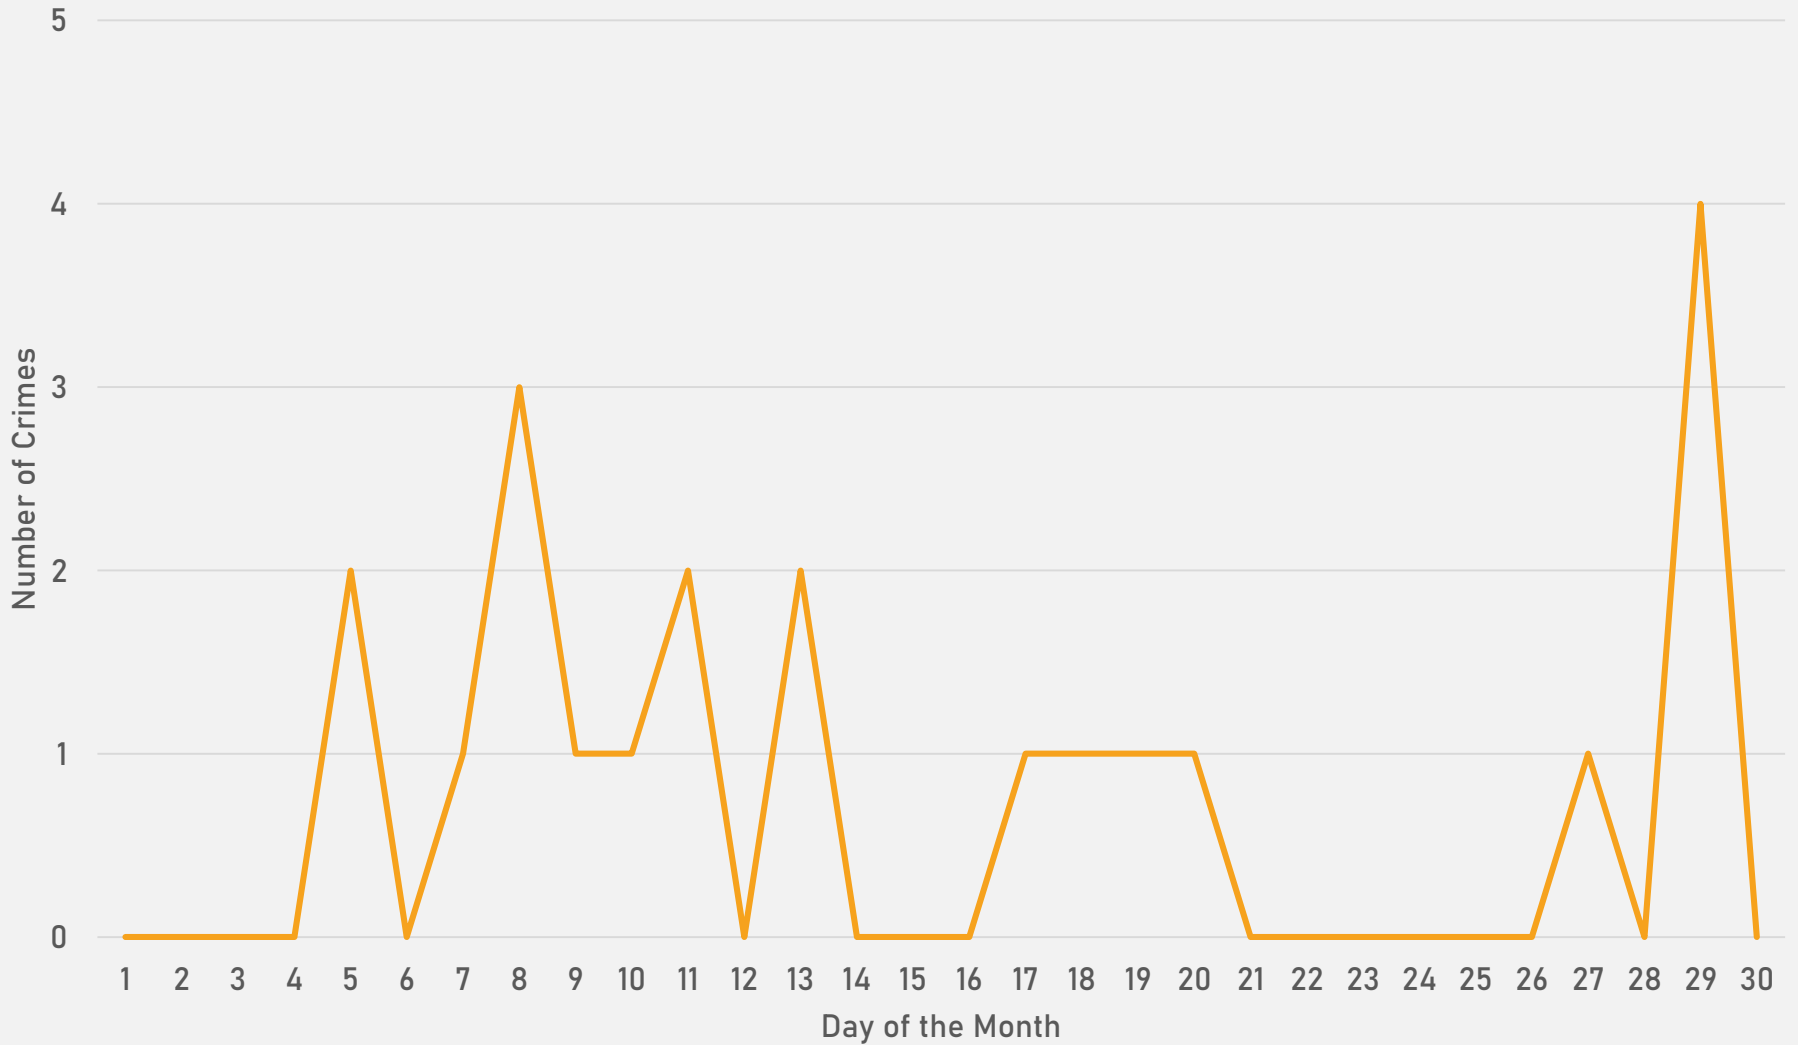

VANDEVENTER CRIMES BY DAY OF THE MONTH