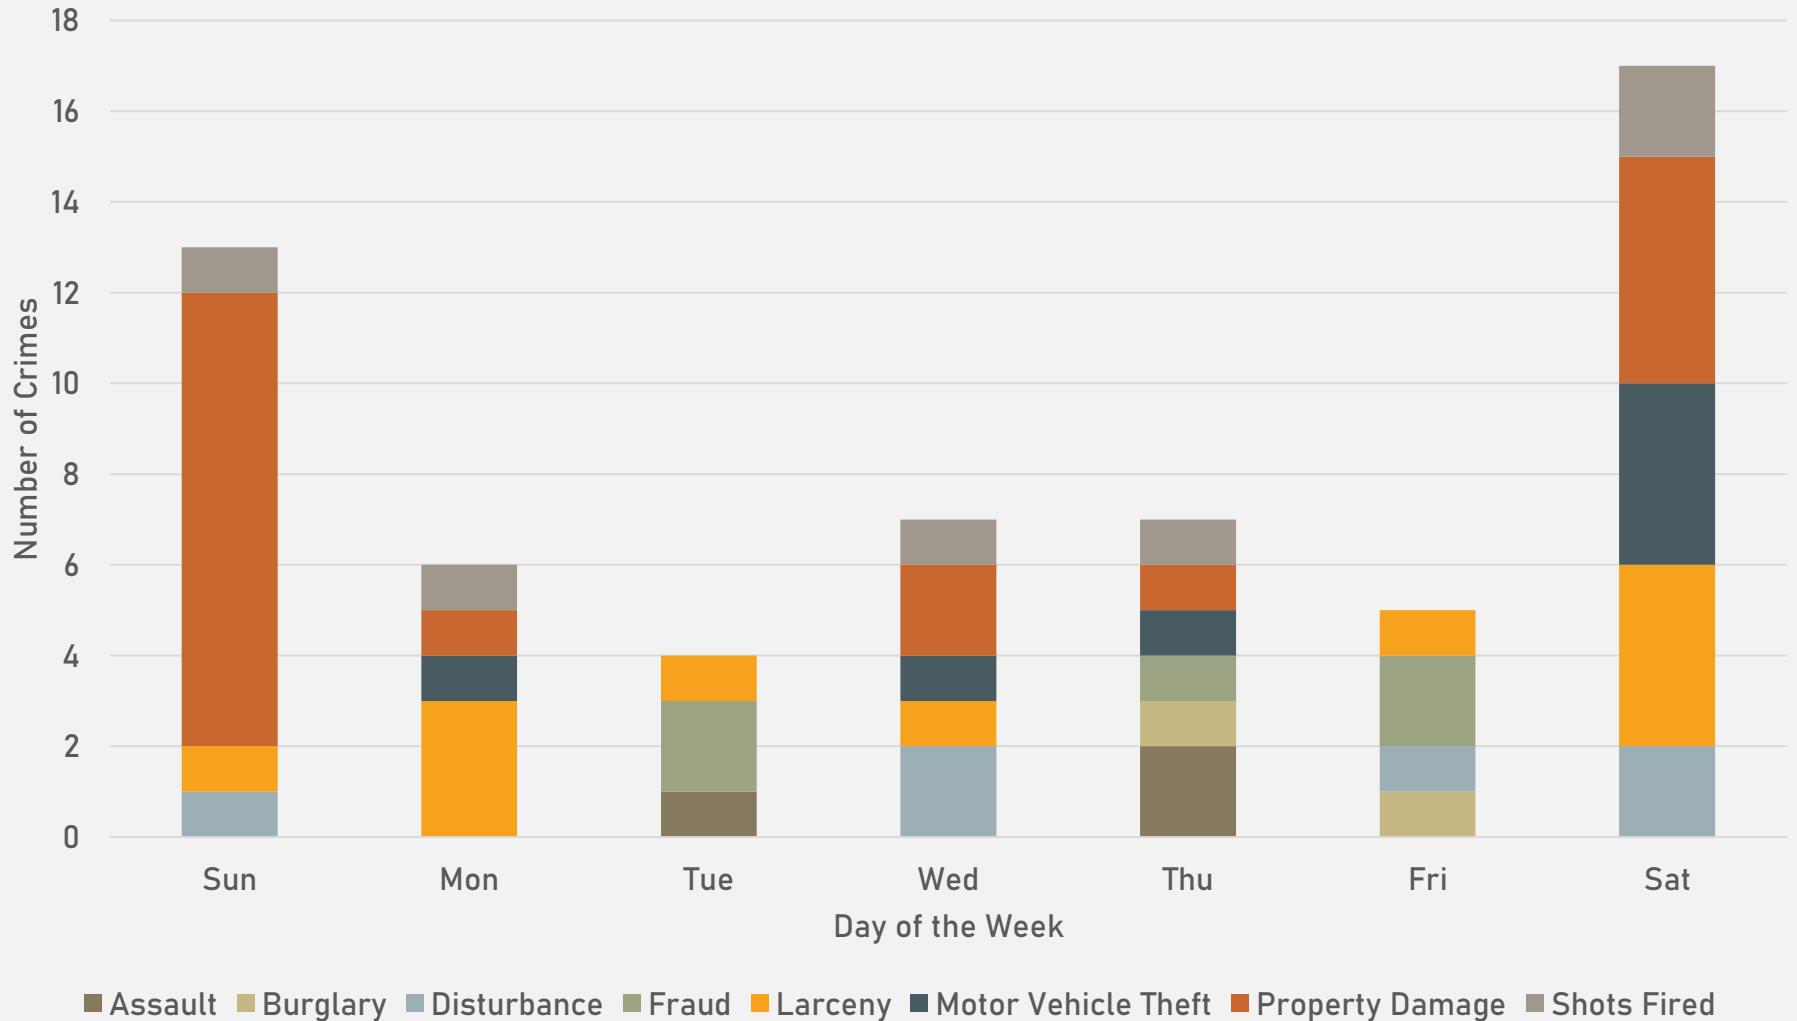

Time of Day	Number of Crimes
Day	41
Night	18

FOREST PARK SOUTHEAST LARCENY BREAKDOWN

Type of Larceny	Number of Crimes
Theft of Motor Vehicle	7
Theft from Motor Vehicle	5
Theft of Vehicle Parts	1
Theft of Weapons	1
Other Larceny	4

Day of the Week	Number of Crimes
Sunday	1
Monday	4
Tuesday	1
Wednesday	2
Thursday	1
Friday	1
Saturday	8

Time of Day	Number of Crimes
Day	13
Night	5

FOREST PARK SOUTHEAST TOTAL CRIME MAP

WUMC

FOREST PARK SOUTHEAST CAMERA NETWORK

Forest Park South East

46 cameras are currently operating in this area

FOREST PARK SOUTHEAST CRIMES BY DAY OF THE MONTH

FOREST PARK SOUTHEAST CRIMES BY DAY OF THE WEEK

FOREST PARK SOUTHEAST CRIMES BY TIME OF DAY