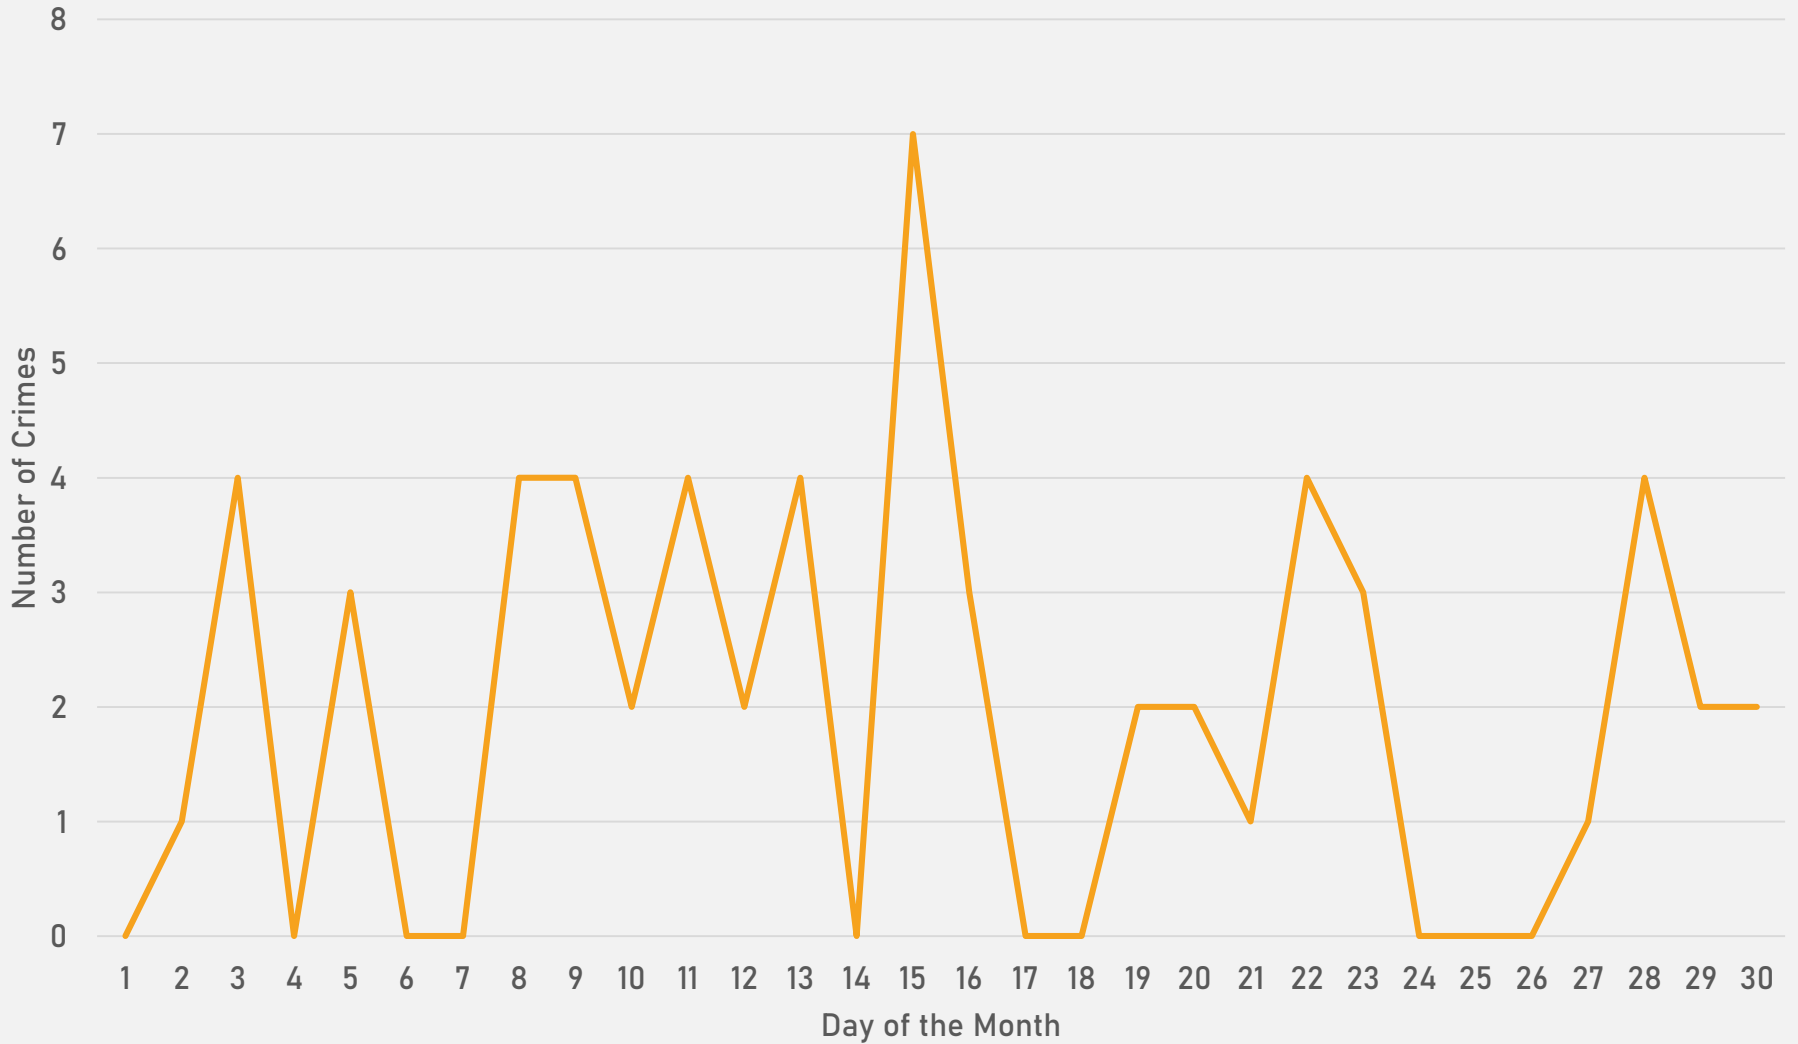

Day of the Week	Number of Crimes
Sunday	1
Monday	4
Tuesday	1
Wednesday	2
Thursday	1
Friday	1
Saturday	8

Time of Day	Number of Crimes
Day	13
Night	5

FOREST PARK SOUTHEAST TOTAL CRIME MAP

WUMC

FOREST PARK SOUTHEAST CAMERA NETWORK

Forest Park South East

46 cameras are currently operating in this area

FOREST PARK SOUTHEAST CRIMES BY DAY OF THE MONTH

FOREST PARK SOUTHEAST CRIMES BY DAY OF THE WEEK

FOREST PARK SOUTHEAST CRIMES BY TIME OF DAY