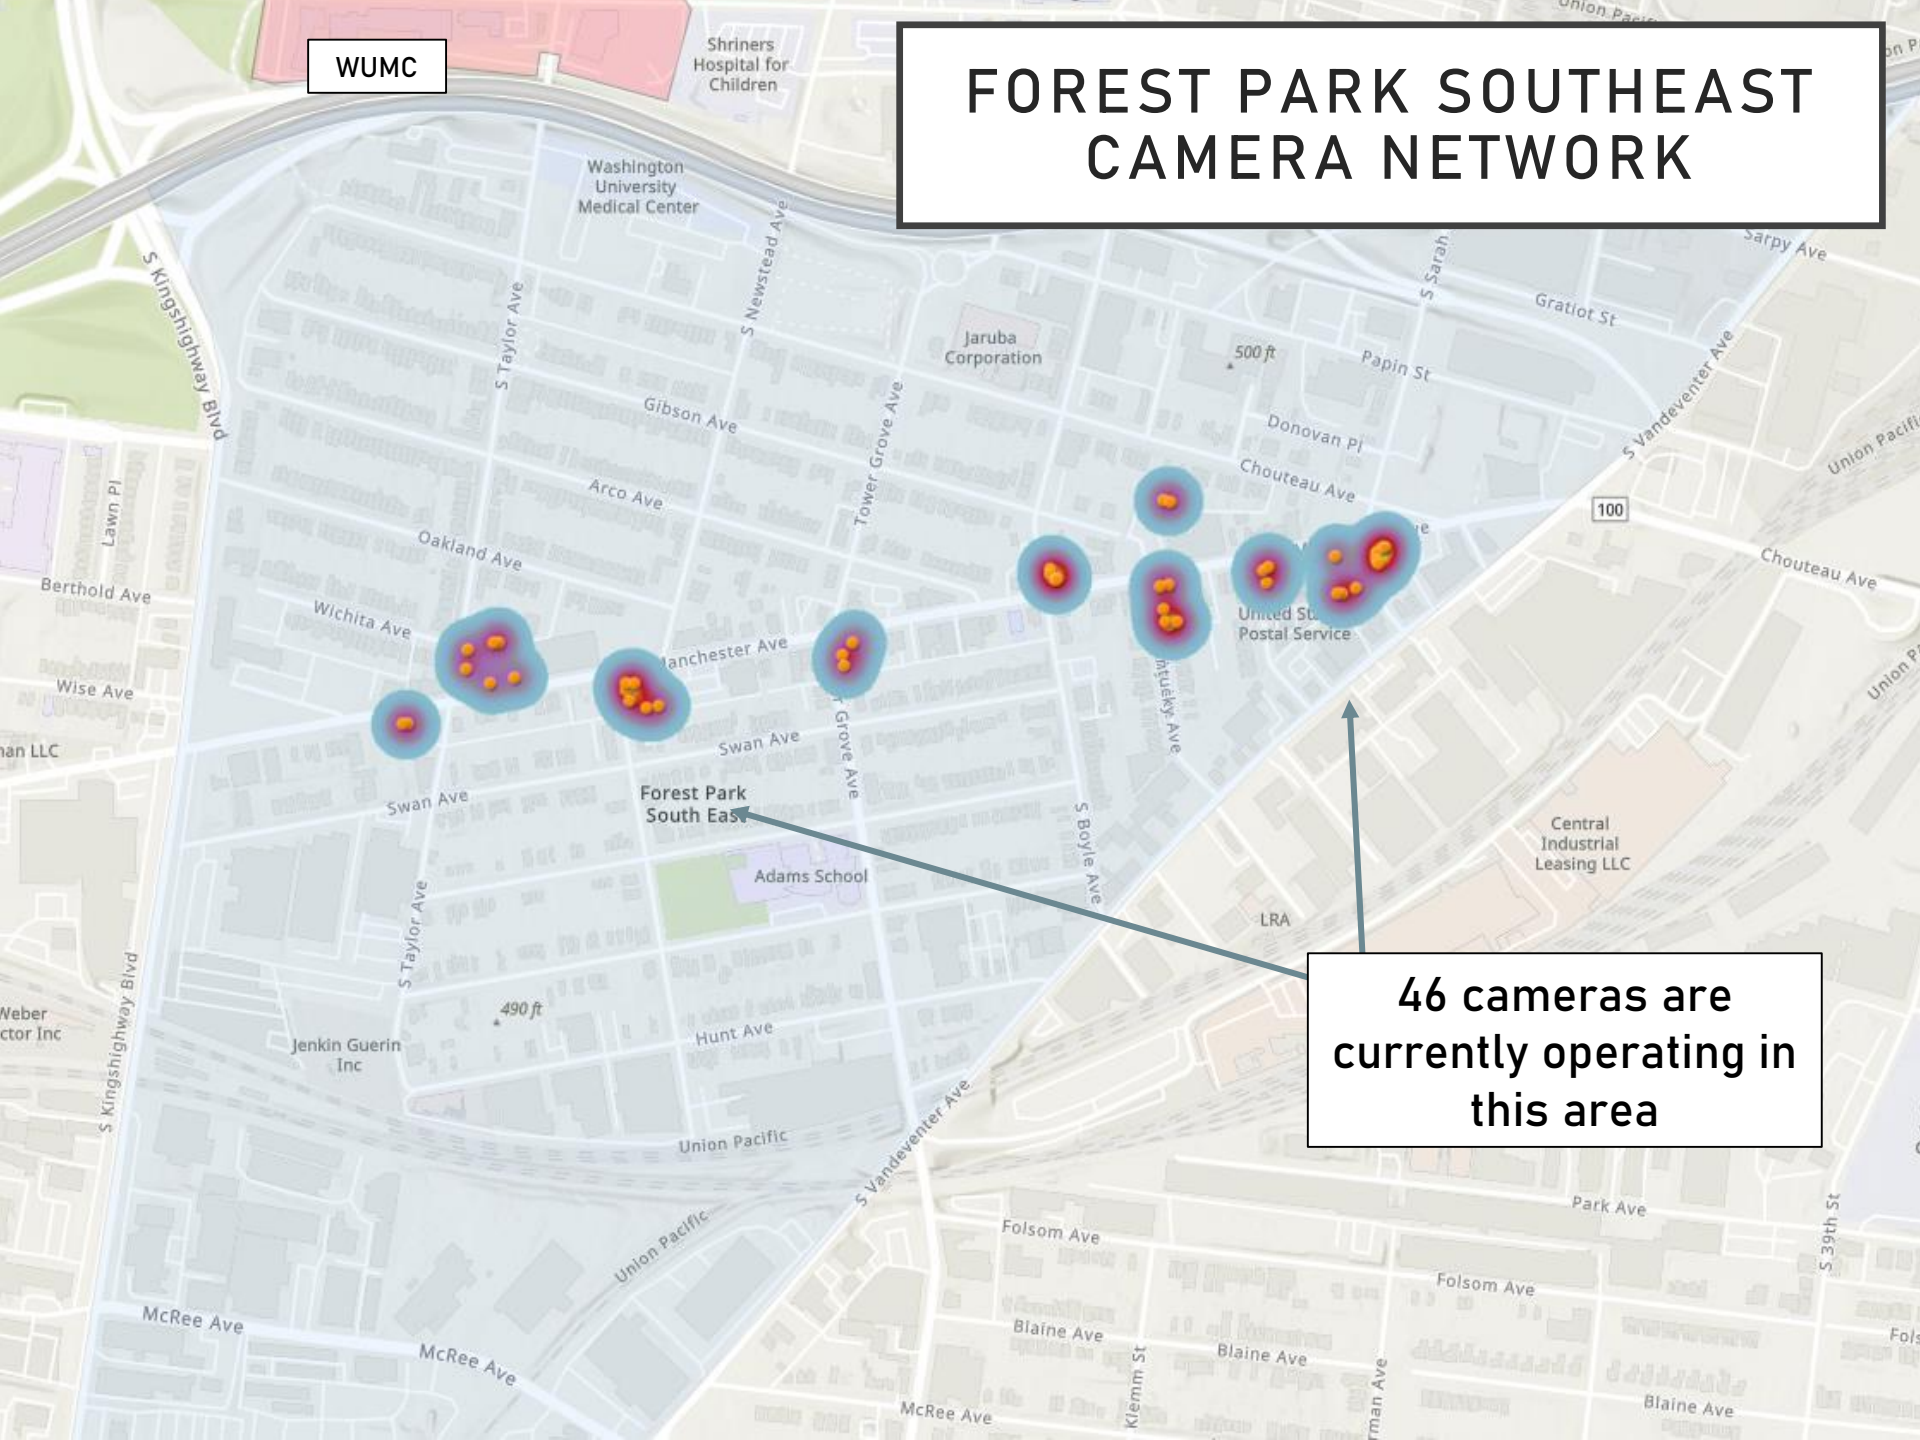

Time of Day	Number of Crimes
Day	41
Night	18

FOREST PARK SOUTHEAST LARCENY BREAKDOWN

Type of Larceny	Number of Crimes
Theft of Motor Vehicle	7
Theft from Motor Vehicle	5
Theft of Vehicle Parts	1
Theft of Weapons	1
Other Larceny	4

Day of the Week	Number of Crimes
Sunday	1
Monday	4
Tuesday	1
Wednesday	2
Thursday	1
Friday	1
Saturday	8

Time of Day	Number of Crimes
Day	13
Night	5

FOREST PARK SOUTHEAST TOTAL CRIME MAP

WUMC

FOREST PARK SOUTHEAST CAMERA NETWORK

Forest Park South East

46 cameras are currently operating in this area

FOREST PARK SOUTHEAST CRIMES BY DAY OF THE MONTH

FOREST PARK SOUTHEAST CRIMES BY DAY OF THE WEEK

FOREST PARK SOUTHEAST CRIMES BY TIME OF DAY